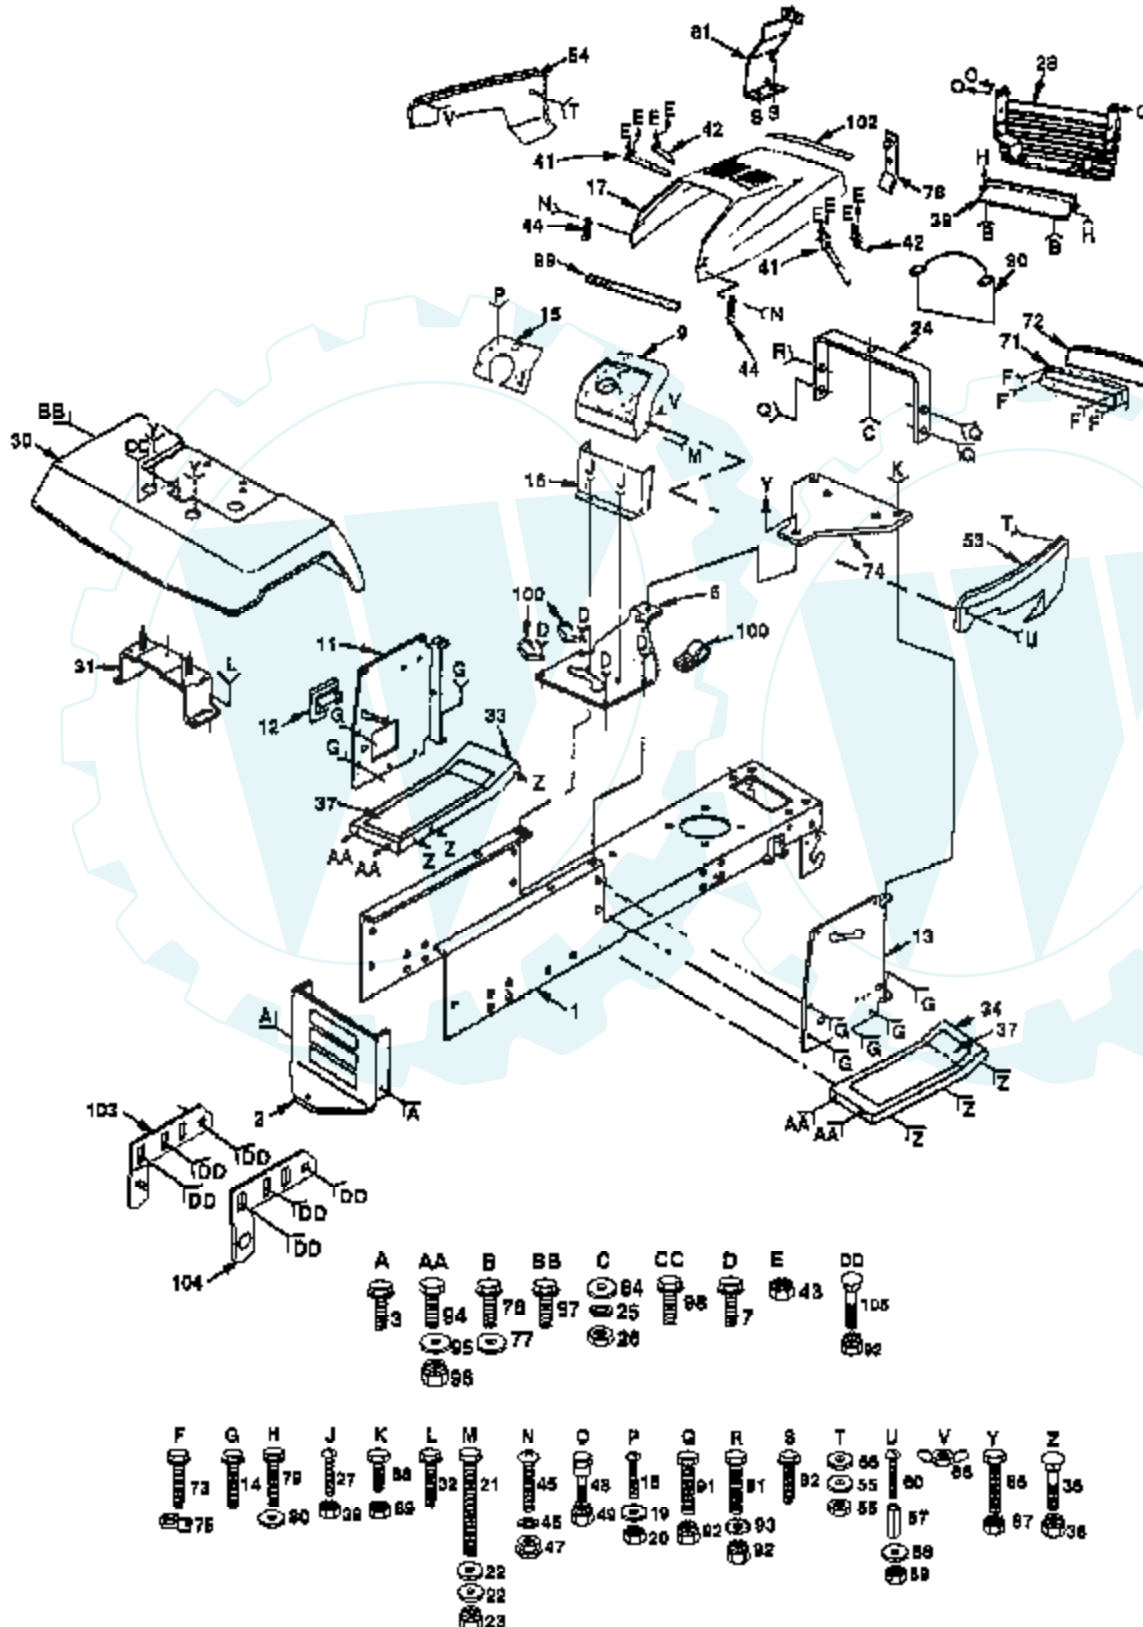

12.5 HP 42" RIDING LAWN TRACTOR - - MODEL NUMBER YE12542B CHASSIS AND ENCLOSURES

Ref #	Part Number	Qty	Description
1	135034		SUB= 145501
2	130805		SUB= 145009
3	17490612		SCREW
6	131343X017		SADDLE
7	17490608		SCREW LT
9	124252X		SUB= 140398
11	132072		SUB= 532132072
12	121794X		COVER ACCESS
13	132071		SUB= 532132071
14	17490612		SCREW
15	121286X014		PLATE DASH
16	104783X		DASH ASSY LT
17	132635X505		SUB= 150301X505
18	74180512		SCREW
19	19111116		WASHER
20	73510500		NUT
21	74760620		SUB= 74780620
22	1913132		WASHER
23	73680600		SUB= 73690600
24	124130X		SUPPORT ASS'Y
25	10040400		LOCKWASHER
26	73220400		SUB= 50675
27	74180512		SCREW
28	131716		SUB= 532131716
30	109872X505		FENDER
31	109873X		SUB= 136619
32	17490612		SCREW
33	105465X505		SUB= 145244X505
34	105464X505		SUB= 145243X505
35	72110606		BOLT
36	73680600		SUB= 73690600
37	133671		FOOTREST PAD
38	105419X505		GRILL STRAP
39	73510500		NUT
41	106784X		SUB= 155013
42	104618X		SUB= 155013
43	73510400		NUT
44	109808X		HOOD LATCH T
45	74191008		SCREW
46	10071000		LOCKWASHER
47	2029J		WELDNUT
48	123481X		SUB= 7605J
49	73680400		SUB= 73690400
53	132636X505		"PANEL,SIDE RH"
54	132637X505		"PANEL,SIDE LH"
55	19091216		WASHER PM
56	73220400		SUB= 50675
57	7206J		SPACER LT
58	19070818		WASHER
59	73731000		NUT
60	74981020		SCREW
66	123198X		SUB= 146525
71	124392X417		SUB= 147717
72	106395X		LENS LT
73	17211010		SCREW LT
74	106965X		SUB= 140181
75	104755X		"""" J"" FASTENER LT"
76	17490512		SCREW