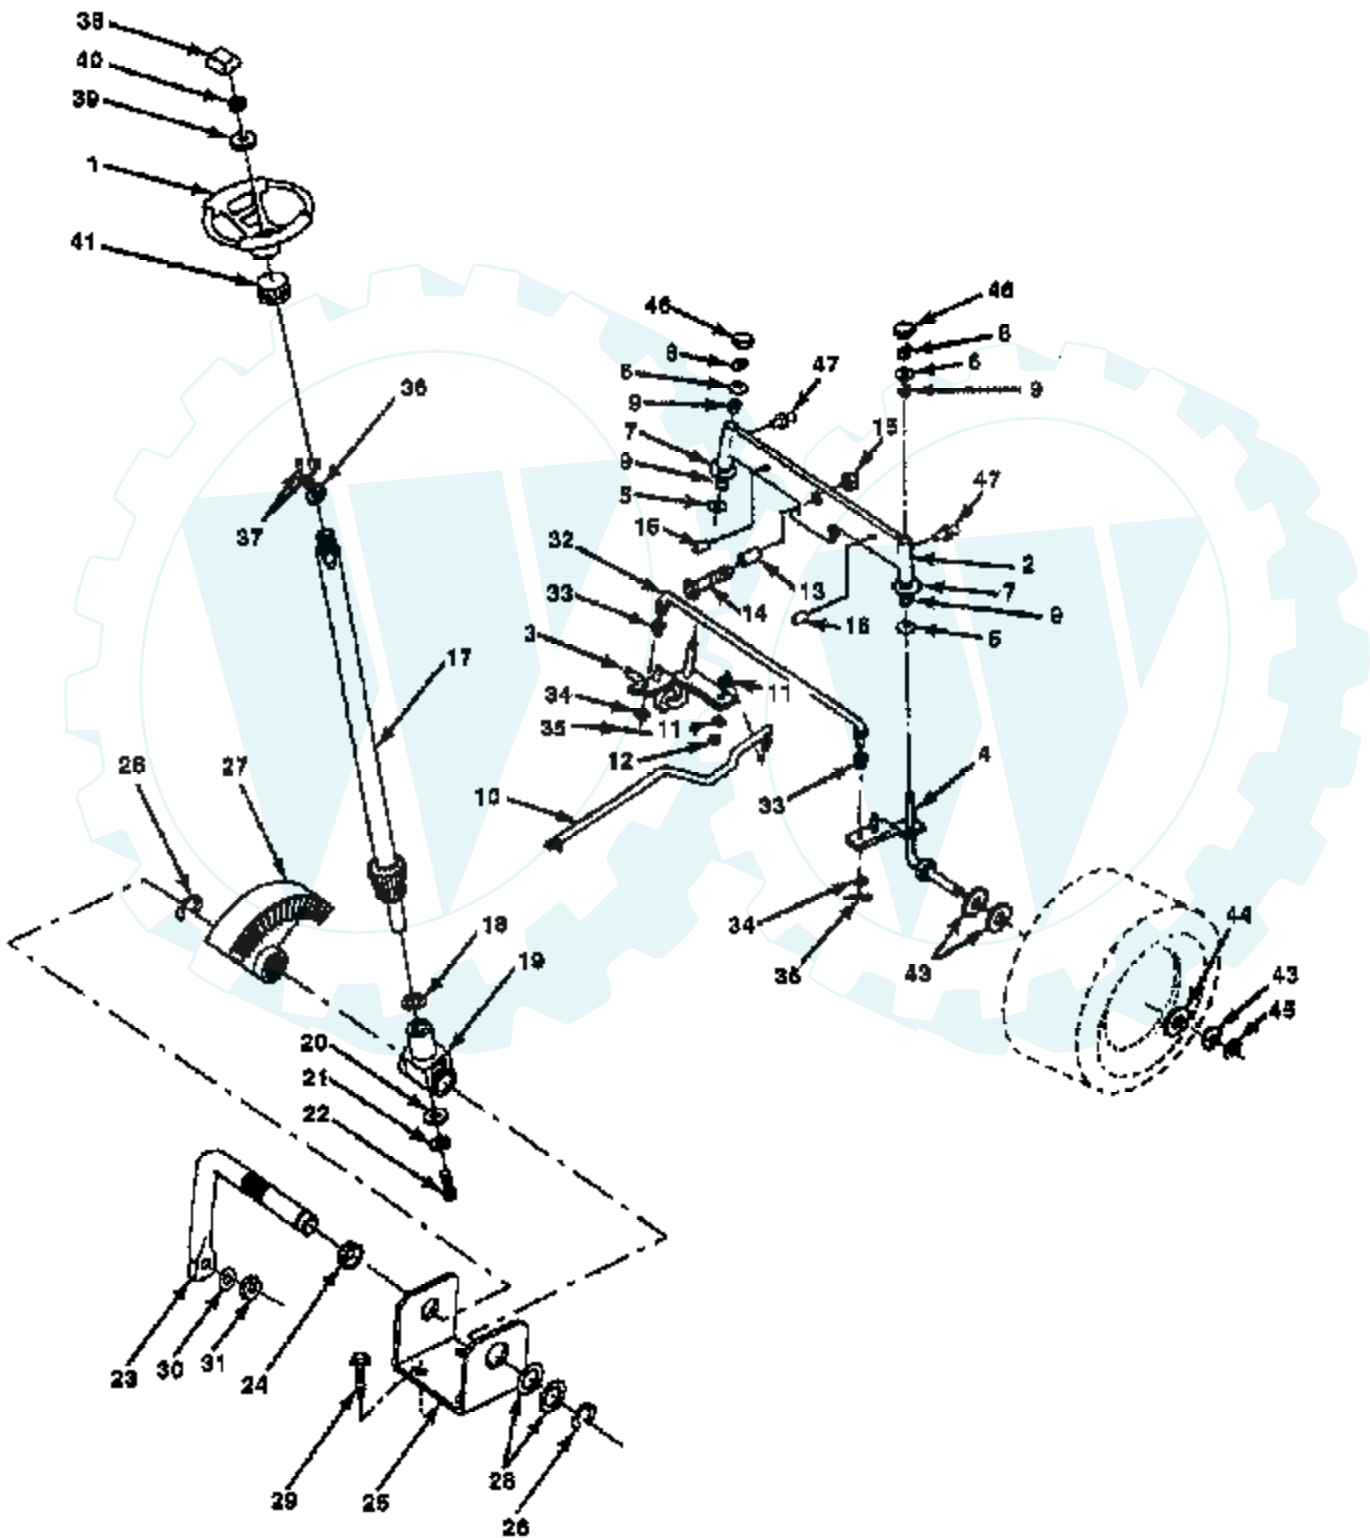

12.5 HP 42" RIDING LAWN TRACTOR - - MODEL NUMBER YE12542B
STEERING ASSEMBLY

Ref #	Part Number	Qty	Description
1	121472X		SUB= 150546
2	133988		SUB= 142033
3	135227		SPINDLE LH
4	135228		SPINDLE RH
5	6266H		WASHER .T
6	121748X		WASHER
7	19272016		WASHER
8	12000029		RING
9	3366R		COL. SRTG. BEAR.
10	130468		SUB= 532130468
11	10040600		LOCKWASHER
12	73610600		SUB= 7810H
13	110438X		BEARING
14	74011056		BOLT HEX 5/8-11
15	73601000		SUB= 73901000
16	132624		AXLE PIN
17	128758		STEERING SHAFT
18	57079		THRUST WASHER
19	124035X		SUPPORT.SHAFT
20	126684X		SUB= 532126684
21	10040400		LOCKWASHER
22	71070410		"SCREW,SPECIAL"
23	127501		SUB= 918127501
24	109816X		NYLINER T
25	124036X		"BRKT,STEERING"
26	12000029		RING
27	124034X		SUB= 136874
28	6266H		WASHER .T
29	17490612		SCREW
30	10040600		LOCKWASHER
31	73610600		SUB= 7810H
32	130465		TIE ROD
33	126847X		BUSHING.DRAGLINK
34	19131416		WASHER
35	76020412		COTTER PIN
36	1554J		SUB= 155108
37	17431008		SUB= 98000165
38	121584X		INSERT STEERING
39	100712K		WASHER
40	73940800		SUB= 73360800
41	100711L		ADAPTER LT
43	121749X		WASHER
44	121748X		WASHER
45	12000029		RING
46	121232X		CAP
47	6855M		ZERK M