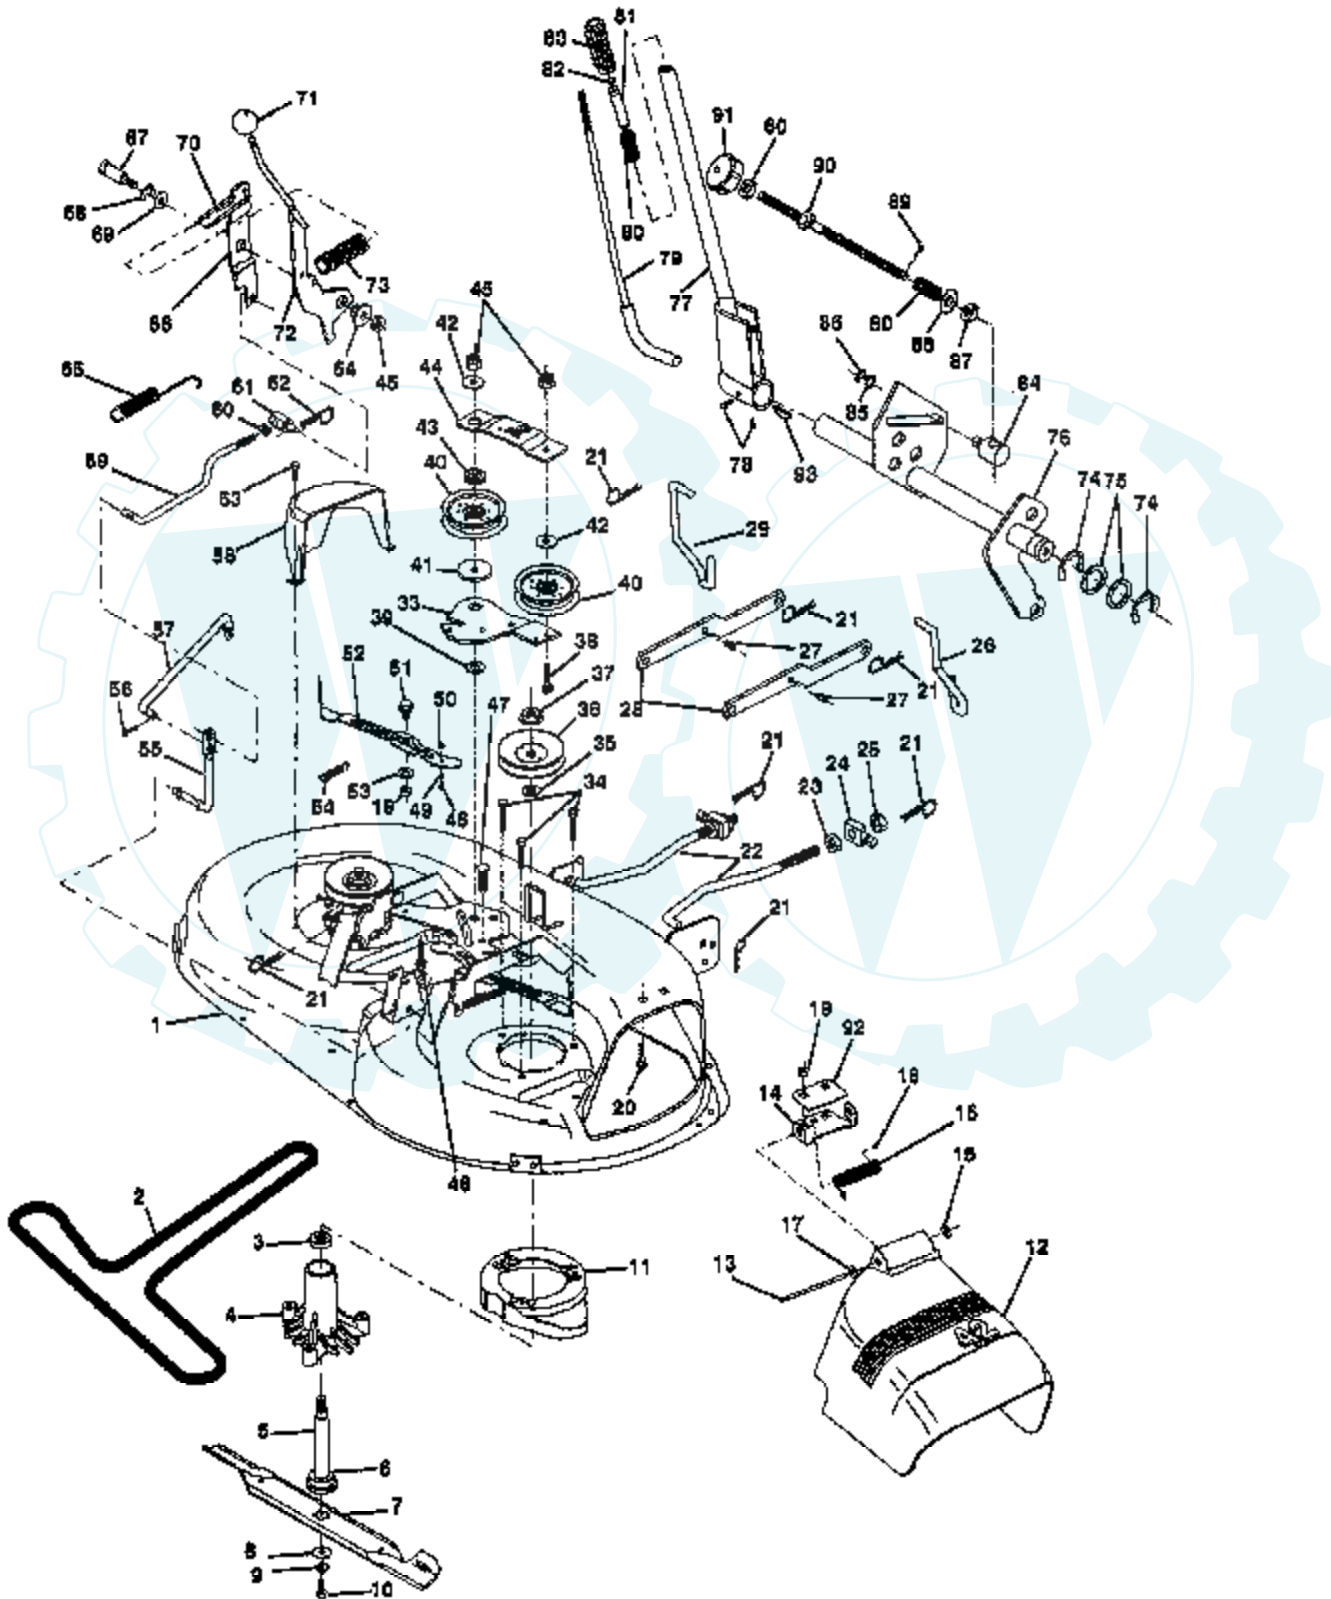

**12.5 HP 42" RIDING LAWN TRACTOR -- MODEL NUMBER YE12542B
42" MOWER**

Ref #	Part Number	Qty	Description
1	130970		SUB= 145338
2	130969		BELT-V.92.4.MWR
3	110485X		BEARING
4	128774		HSG ASM MANDREL
5	133172		SUB= 137646
6	129895		BEARING.BALL
7	127843		SUB= 138498
8	129962		WASHER BLADE
9	10030600		SUB= 10040600
10	850857		BLADE BOLT
11	128961		SUB= 140329
12	130968		DEFLECTOR.SHIELD
13	131491		HINGE ROD
14	131267		DEFLECTOR BRKT
15	110452X		NUT PUSH M
16	123713X		SPRING TORSION
17	19111016		WASHER
18	105304X		CAP-SLEEVE LT
19	73680500		SUB= 73690500
20	72140506		BOLT
21	4939M		SUB= 85902
22	127218		LINK.FRONT
23	73350800		NUT
24	130171		TRUNION
25	73800800		NUT.LK.W/WSH.1/2.
26	135388		LIFT LINK RH
27	135563		"PIN,SPRING"
28	130832		SUB= 130833
29	134619		LINK LIFT LH
33	133844		IDLER ARM
34	78158		SUB= 17580520
35	129963		WASHER
36	129861		SUB= 153535
37	73050900		SUB= 139729
38	72110614		BOLT
39	133943		HARDENED WASHER
40	131494		FLAT IDLER PULLEY
41	122052X		SPACER RETAINER
42	19131612		WASHER GT
43	133502		RETAINER SPACER
44	133503		IDLER ARM STIFF
45	73680600		SUB= 73690600
46	72110618		BOLT CARRIAGE
47	133835		XMAS TREE FASTNER
48	131340		SHOULDER BOLT
49	133940		SUB= 151785
50	69180		LOCKNUT
51	105529X		SUB= 139888
52	131845		BRAKE PAD ARM ASM
53	133944		HARD SMALL WASHER
54	131335		SPRING EXTENSION
55	133551		PIVOT ROD
56	76020312		SUB= 3145
57	133504		CLUTCH ROD SECOND
58	131857		SUB= 140088
59	133550		SUB= 142427
60	73350600		NUT
61	133205		TRUNION