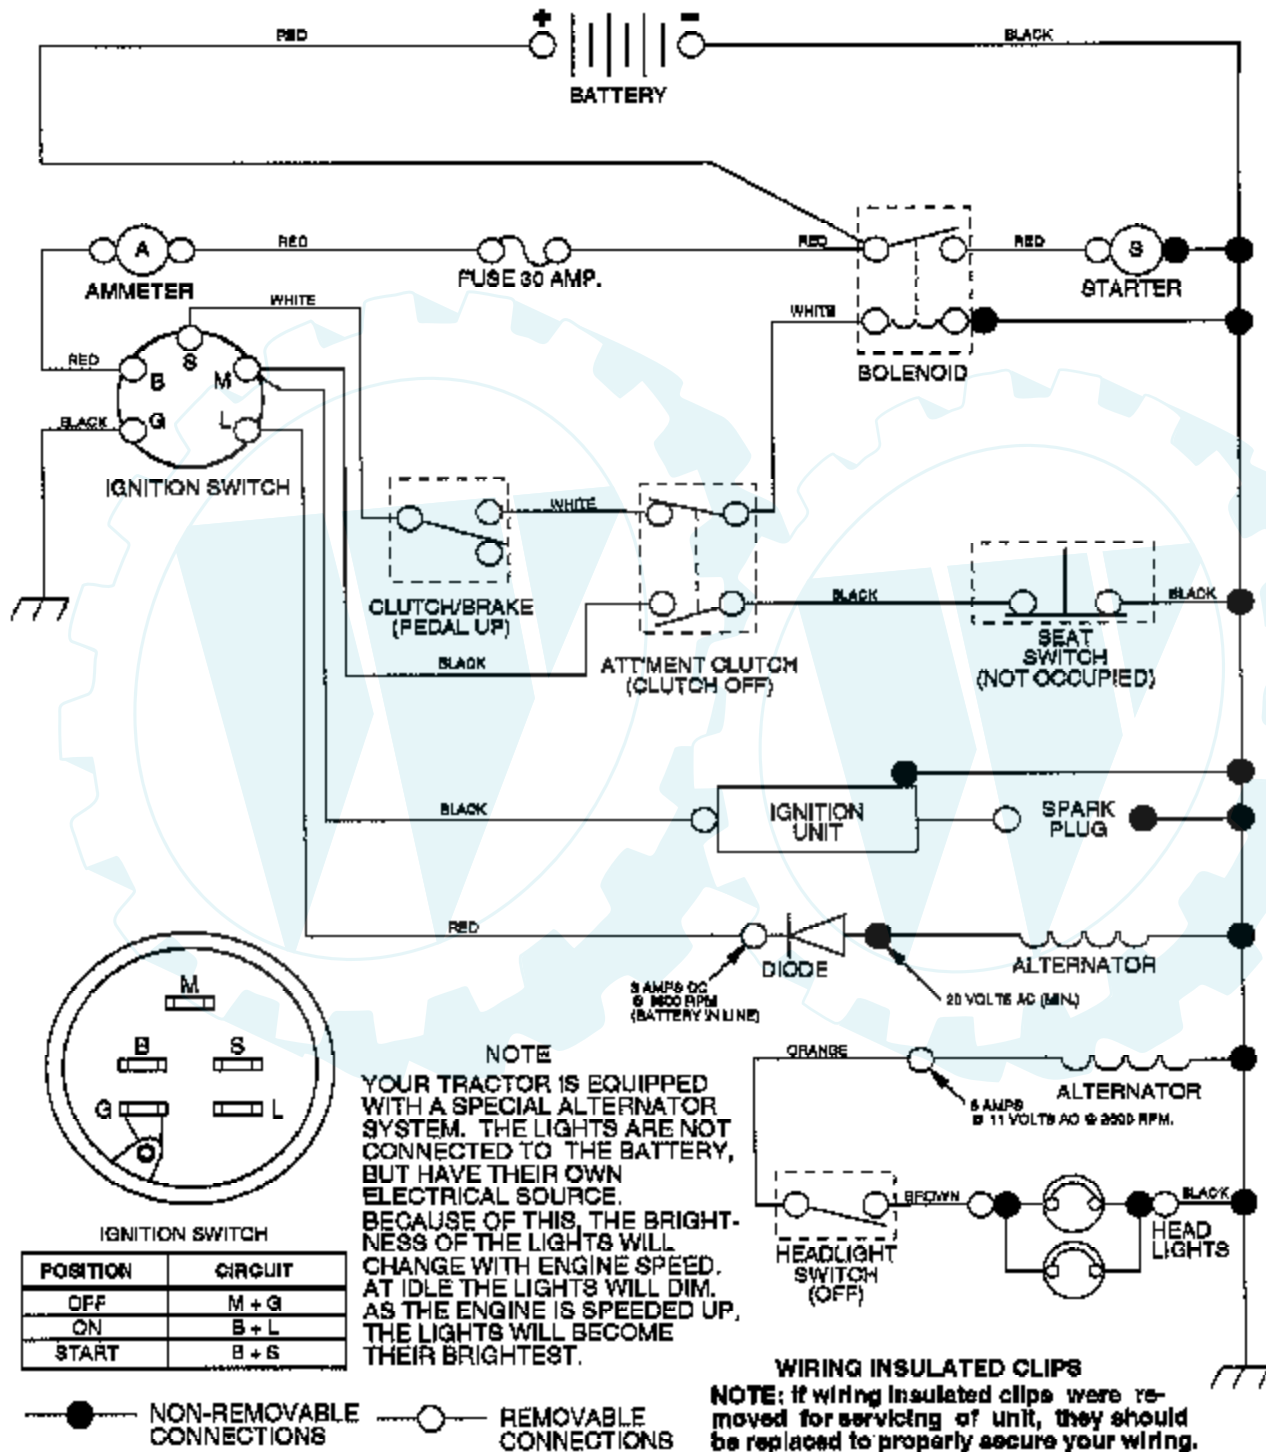

Ref #	Part Number	Qty	Description
62	4497H		RETAINER M
63	17720410		SCREW LT
64	127498		BUSHING
65	131870		RETURN SPRING
66	127847		CLUTCH ARM SECOND
67	128903		SHOULDER BOLT
68	12000029		RING
69	121748X		WASHER
70	127845		SPRING KEEPER
71	132044		SUB= 532132044
72	131813		SUB= 532131813
73	128759		SUB= 918128759
74	12000022		E-RING
75	19292016		WASHER
76	131874X		SUB= 532131874
77	121718X		LEVER LIFT
78	23180606		SCREW
79	121719X		ROD ASS'Y LEVER
80	2876H		SPRING T
81	122364X		SUB= 125925X
82	124526X		SUB= 125925X
83	109413X		GRIP
84	110810X		TRUNION LT
85	19151216		WASHER
86	12000037		KLIP RING
87	110807X		NUT T
88	19131016		WASHER
89	76020308		SUB= 3145
90	110729X		ROD LIFT LT
91	100734K		SUB= 138057
92	134753		STIFFENER BRKT
93	8330H		KEY STD
	132711		SUB= 145411

12.5 HP 42" RIDING LAWN TRACTOR - MODEL NUMBER YE12542B SCHEMATIC