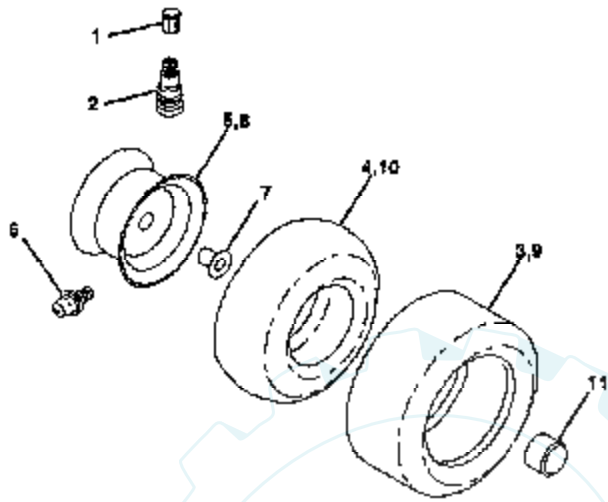

12.5 HP 42" RIDING LAWN TRACTOR - - MODEL NUMBER YE12542B

WHEELS & TIRES

NOTE: All component dimensions given in U.S. Inches
1 Inch = 25.4 mm

Ref #	Part Number	Qty	Description
1	59192		VALVE CAP
2	65139		VALVE STEM LT
3	106222X		SUB= 122073X
4	59904		TUBE.5.3/4.5/6
5	106732X361		SUB= 106732X417
6	278H		FITTING LT
7	9040H		"FLANGE, BEARING"
8	106108X361		SUB= 106108X417
9	106268X		SUB= 122074X
10	7152J		TUBE.18X9.5-8
11	104757X		HUB CAP