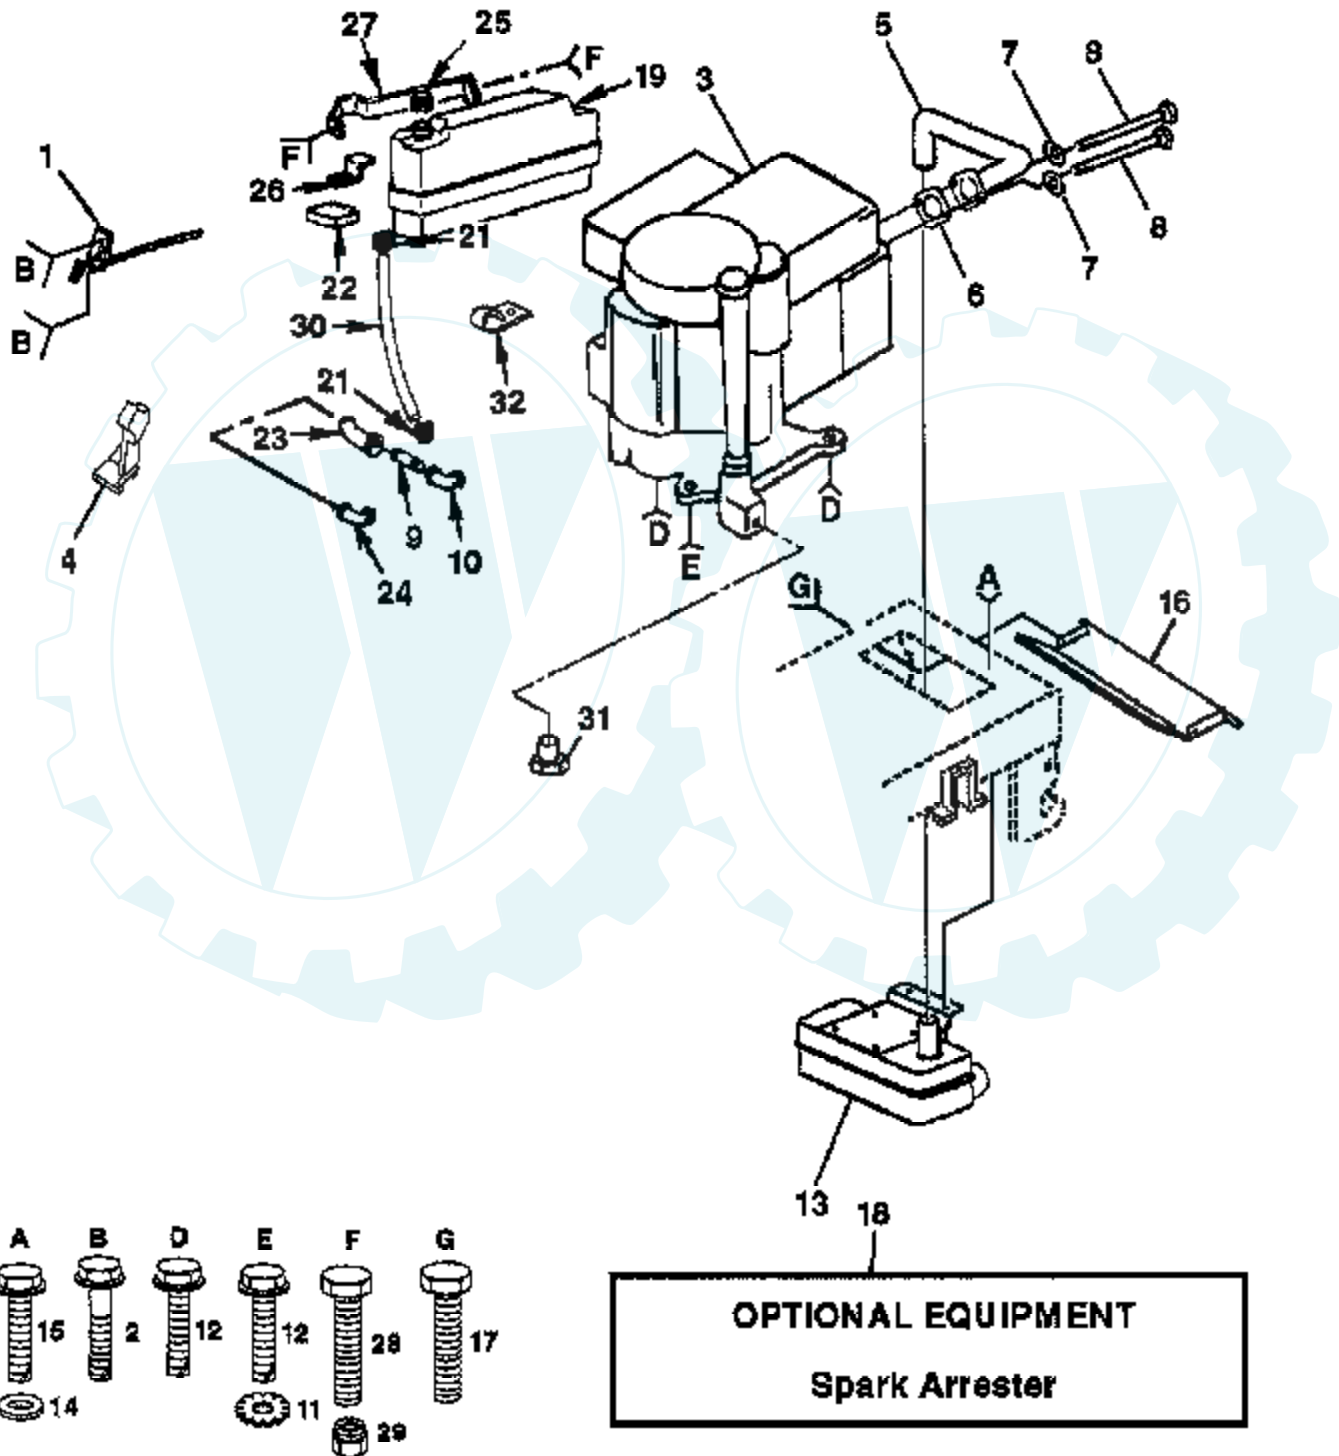

**12.5 HP 42" RIDING LAWN TRACTOR - - MODEL NUMBER YE12542B
ENGINE**

Ref #	Part Number	Qty	Description
1	134372		THROTTLE CONTROL
2	17720410		SCREW LT
3	131953		ENGINE
4	133097		SUB= 532133097
5	123073X		PIPE EXHAUST
6	125593X		SUB= 272293
7	10040500		LOCKWASHER
8	71070510		SCREW LT
9	13280328		PIPE NIPPLE
10	13310300		STREET ELBOW LT
11	11050600		LOCKWASHER
12	17490620		SCREW
13	123075X		MUFFLER EUROPE
14	19132012		WASHER
15	17490512		SCREW
16	128953		HEAT SHIELD
17	17021008		SCREW
18	121851X		SUB= 532137180
19	121280X		FUEL TANK
21	123487X		HOSE CLAMP
22	6431J		PAD-SPACER T
23	13240300		STREET ELBOW LT
24	13200300		ELBOW
25	8504J		SUB= 9188504J
26	104799X		BRACE-TANK LT
27	121281X		SUPT TANK FUEL
28	74780512		BOLT
29	73680500		SUB= 73690500
30	7833R		HOSE T
31			REFER TO IMAGE
32	2751R		CLIP T