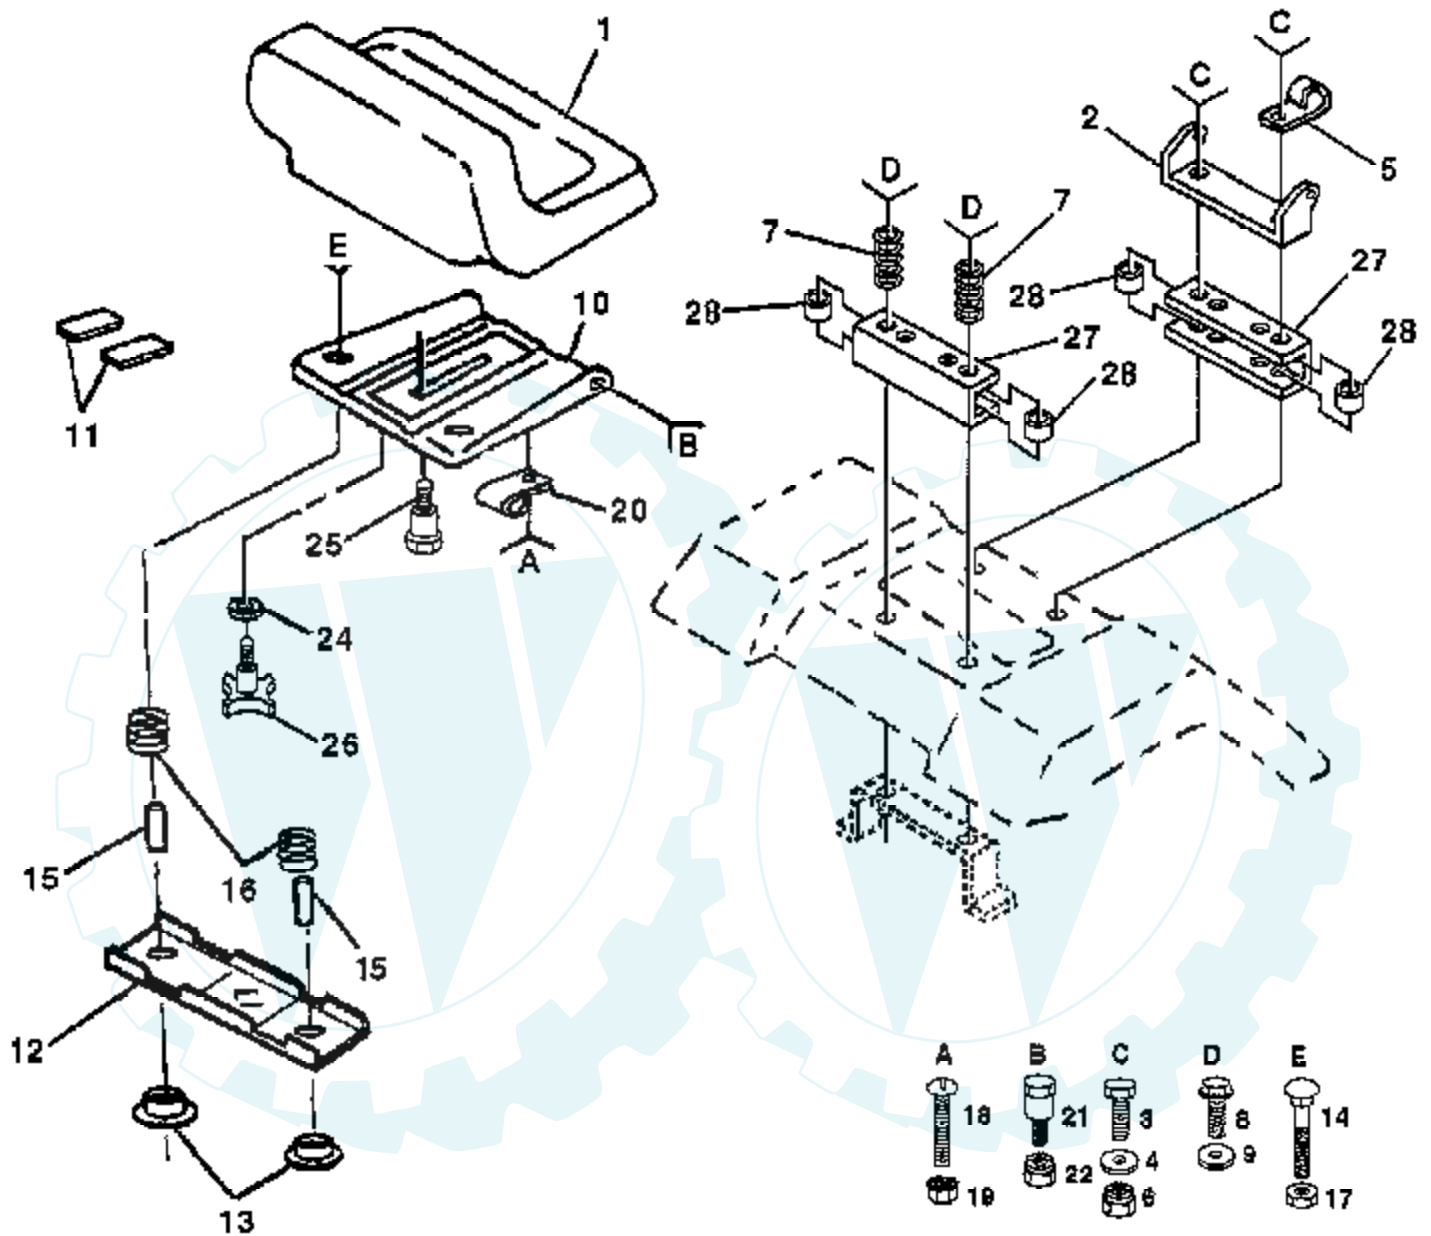

12.5 HP 42" RIDING LAWN TRACTOR - - MODEL NUMBER YE12542B SEAT ASSEMBLY

NOTE: All component dimensions given in U.S. inches
1 inch = 25.4 mm

Ref #	Part Number	Qty	Description
1	127427		SUB= 140119
2	126656X		SUB= 140551
3	74760640		BOLT
4	19131210		WASHER
5	2751R		CLIP T
6	73680600		SUB= 73690600
7	124181X		SPRING COMPRESSIO
8	17490640		SCREW
9	19131614		WASHER
10	131541		SUB= 155925
11	121251X		STRIP FORM
12	121246X		BRKT SWITCH
13	121248X		BUSHING
14	72050411		SUB= 872050411
15	121249X		SPACER SPLIT
16	121250X		SPRING
17	123976X		SUB= 73900400
18	74641008		SUB= 71031008
19	73951000		"NUT,KEPS"
20	4171R		CLIP T
21	105529X		SUB= 139888
22	73680500		SUB= 73690500
24	19171912		WASHER
25	127018X		"BOLT,SHOULDER"
26	120068X		"KNOB 1/2" YT"
27	131772		SEAT SPACER
28	131771		SPLIT SPACER