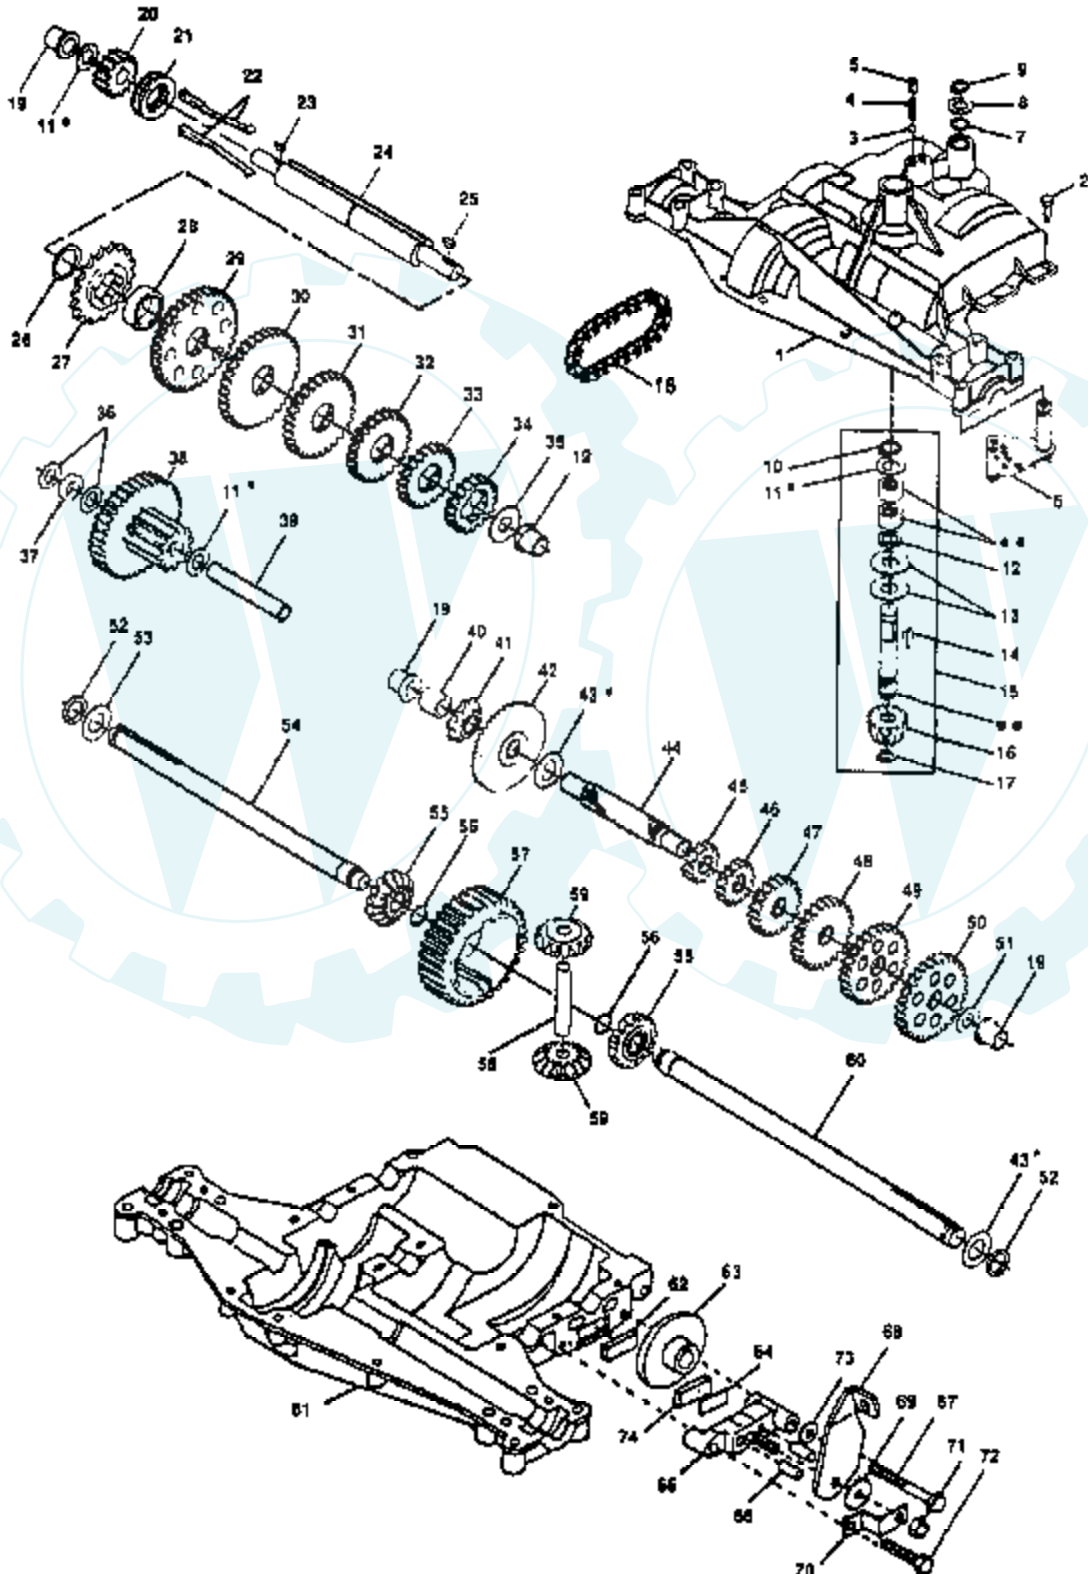

**12.5 HP 42" RIDING LAWN TRACTOR - - MODEL NUMBER YE12542B
DANA TRANSAXLE - MODEL NUMBER 4360-07**

TRANSAXLE

Ref #	Part Number	Qty	Description
1	3865		HOUSING UPPER
2	1919		SCREW
3	1151		BALL DETENT
4	3626		SPRING, DETENT
5	3623		SCREW, SET
6	4336		ASSY SHIFTER
7	3884		O-RING
8	3885		WASHER PLAIN
	3886		WASHER PLAIN
	3887		WASHER PLAIN
	3888		WASHER PLAIN
	3889		WASHER PLAIN
	3121		WASHER PLAIN
	3890		WASHER PLAIN
9	1100		RING RETAINING
10	1099		RING RETAINING
11	1959		WASHER PLAIN
	1441		WASHER PLAIN
	1423		WASHER, PLAIN .632 X 1.00 X .026
	1082		WASHER PLAIN
	1424		WASHER PLAIN
	1068		WASHER PLAIN
	1425		WASHER PLAIN
	1358		WASHER PLAIN
	1145		WASHER, PLAIN .632 X 1.00 X .060
	1319		WASHER PLAIN
12	3312		O-RING
13	3876		WASHER, PLAIN .632 X 1.38 X .046
14	1374		KEY WOODRUFF #9
15	4134		ASSY KIT INPUT SHAFT
16	3590		PINION, BEVEL, 14 TEETH
17	3624		RING, RETAINING
18	3625		CHAIN, 24 PITCHES
19	1542		BEARING, FLANGE
20	3773		GEAR SPUR, 14 TEETH
21	3631		COLLAR CLUTCH
22	3828		KEY CLUTCH
23	1369		KEY WOODRUFF #3
24	3883		SHAFT INTERMEDIATE
25	1375		KEY, WOODRUFF, #61
26	3627		RING, RETAINING
27	3830		SPROCKET, 18 TEETH
28	3841		SPACER
29	3786		GEAR, SPUR, 37 TEETH
30	3785		GEAR, SPUR, 35 TEETH
31	3867		GEAR, SPUR, 30 TEETH
32	3783		GEAR, SPUR, 25 TEETH
33	3869		GEAR, SPUR, 22 TEETH
34	3741		GEAR SPUR
35	3628		WASHER, PLAIN .640 X 1.37 X .061
36	1423		WASHER, PLAIN .632 X 1.00 X .026
37	3422		SPACER .630 X 1.00 X .169
38	4286		ASSY GEAR COMB 12&35 TEETH
39	3877		SHAFT IDLER
40	3901		SPACER .635 X .875 X .755
41	3645		SPROCKET, 9 TEETH
42	3853		GEAR BEVEL 42 TEETH
43	3749		WASHER PLAIN