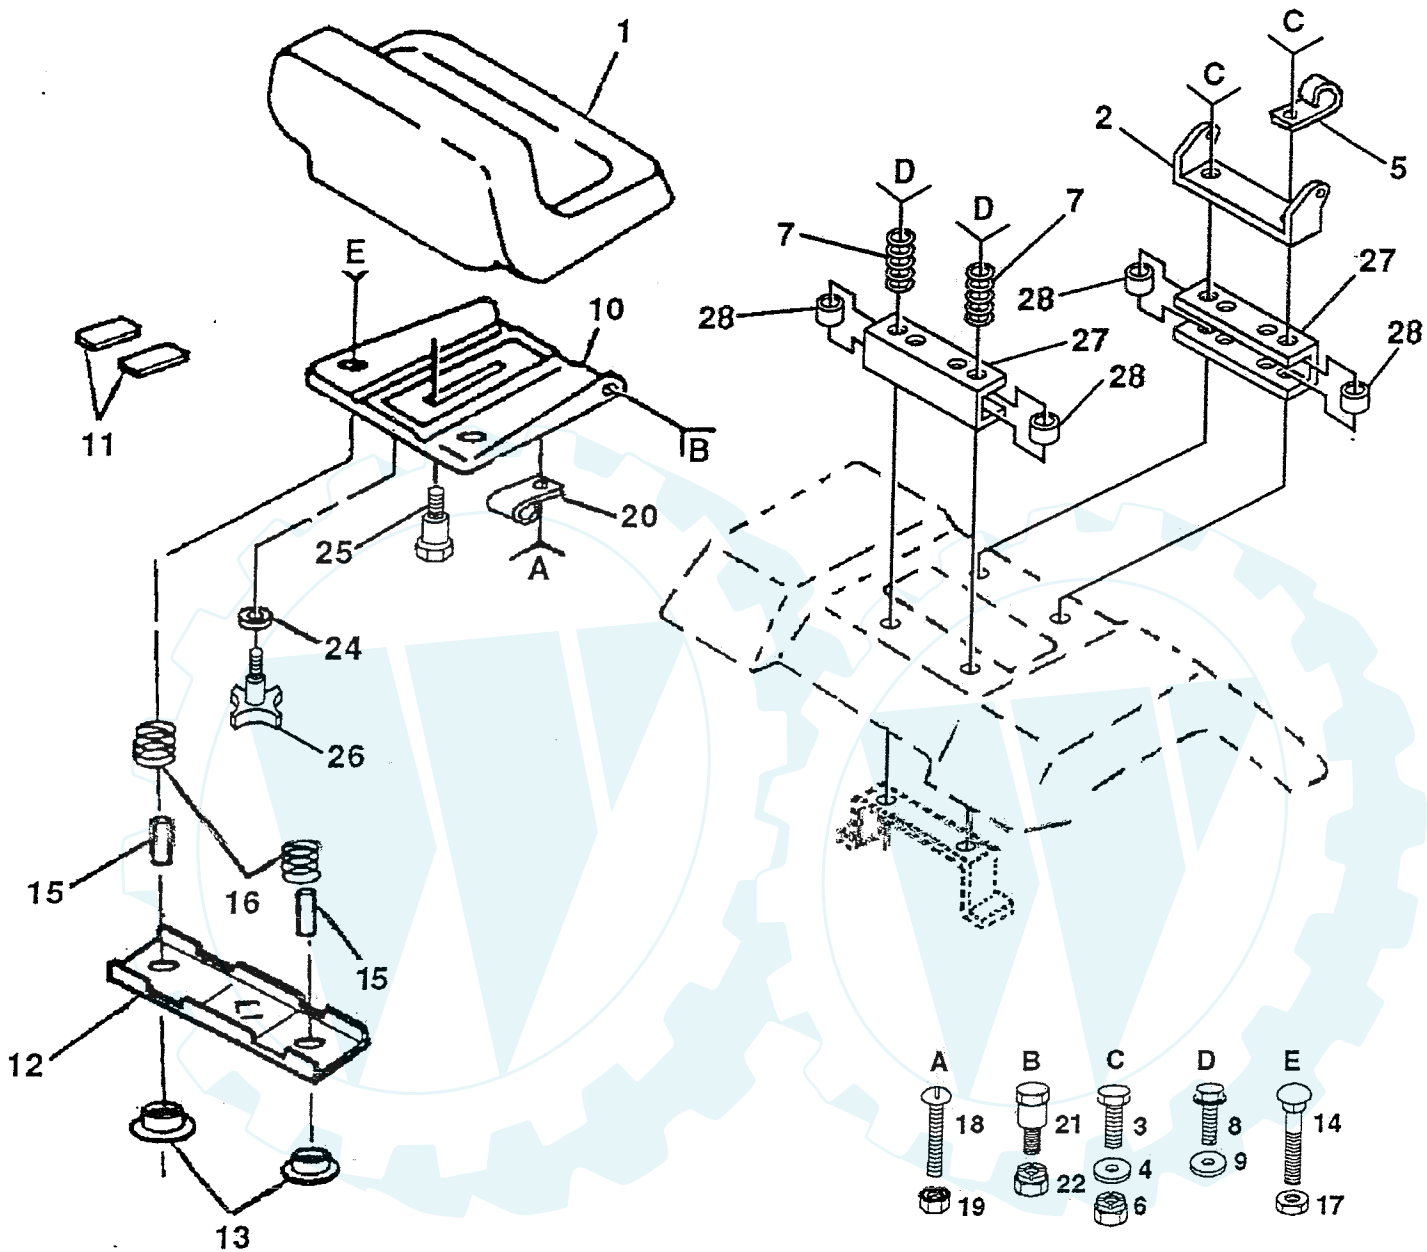

REPAIR PARTS

12.5 HP 42" RIDING LAWN TRACTOR -- MODEL NUMBER YE12542A

SEAT ASSEMBLY

KEY NO.	PART NO.	DESCRIPTION
1	127427	Seat V350 Blk/blk Std
2	126656X	Bracket Pnt Pivot Seat (blk)
3	74760640	Bolt-hex Fin 3/8-16unc x 2-1/2
4	19131210	Washer 13/32 X 3/4 X 10 Ga
5	2751R	Clip Line Fuel 13/32 Mtg Hole
6	73680600	Nut Crownlock 3/8-16 Unc
7	124181X	Spring Seat Cprsn 2 250 Blk Zi
8	17490640	Scr-hex Wsh Thdrol 3/8-16x2-1/
9	19131614	Washer 13/32 x 1 X 14 Ga
10	131541	Pan Pnt Seat (blk)
11	121251X	Strip Foam Gray Or Black
12	121246X	Bracket Pnt Mounting Switch
13	121248X	Bushing Snap Blk Nyl 50 Id
14	72050411	Bolt Rdhd Sht Nk 1/4-20x1-3/8
15	121249X	Spacer Split 28 x 88 Zinc

KEY NO.	PART NO.	DESCRIPTION
16	121250X	Spring Cprsn 1 27 Blk Pnt
17	123976X	Nut Lock 1/4 Lge Fig Gr 5 Zinc
18	74641008	Screw Sltd Pan Hd #10-32 x 1/2
19	73951000	Nut Keps #10-32 Unf
20	4171R	Clip Insulated 11/32 Mtg Hole
21	105529X	Bolt Shoulder 5/16-18 Unc Blkz
22	73680500	Nut Crown Lock 5/16-18
24	19171912	Washer 17/32 x 1-3/16 x 12 Ga
25	127018X	Bolt Shoulder 5/16-18 X .62
26	120068X	Knob Seat 1/2-13unc Blk
27	131772X	Spacer Pnt Seat
28	131771	Spacer Split

NOTE: All component dimensions given in U.S. inches
1 inch = 25.4 mm