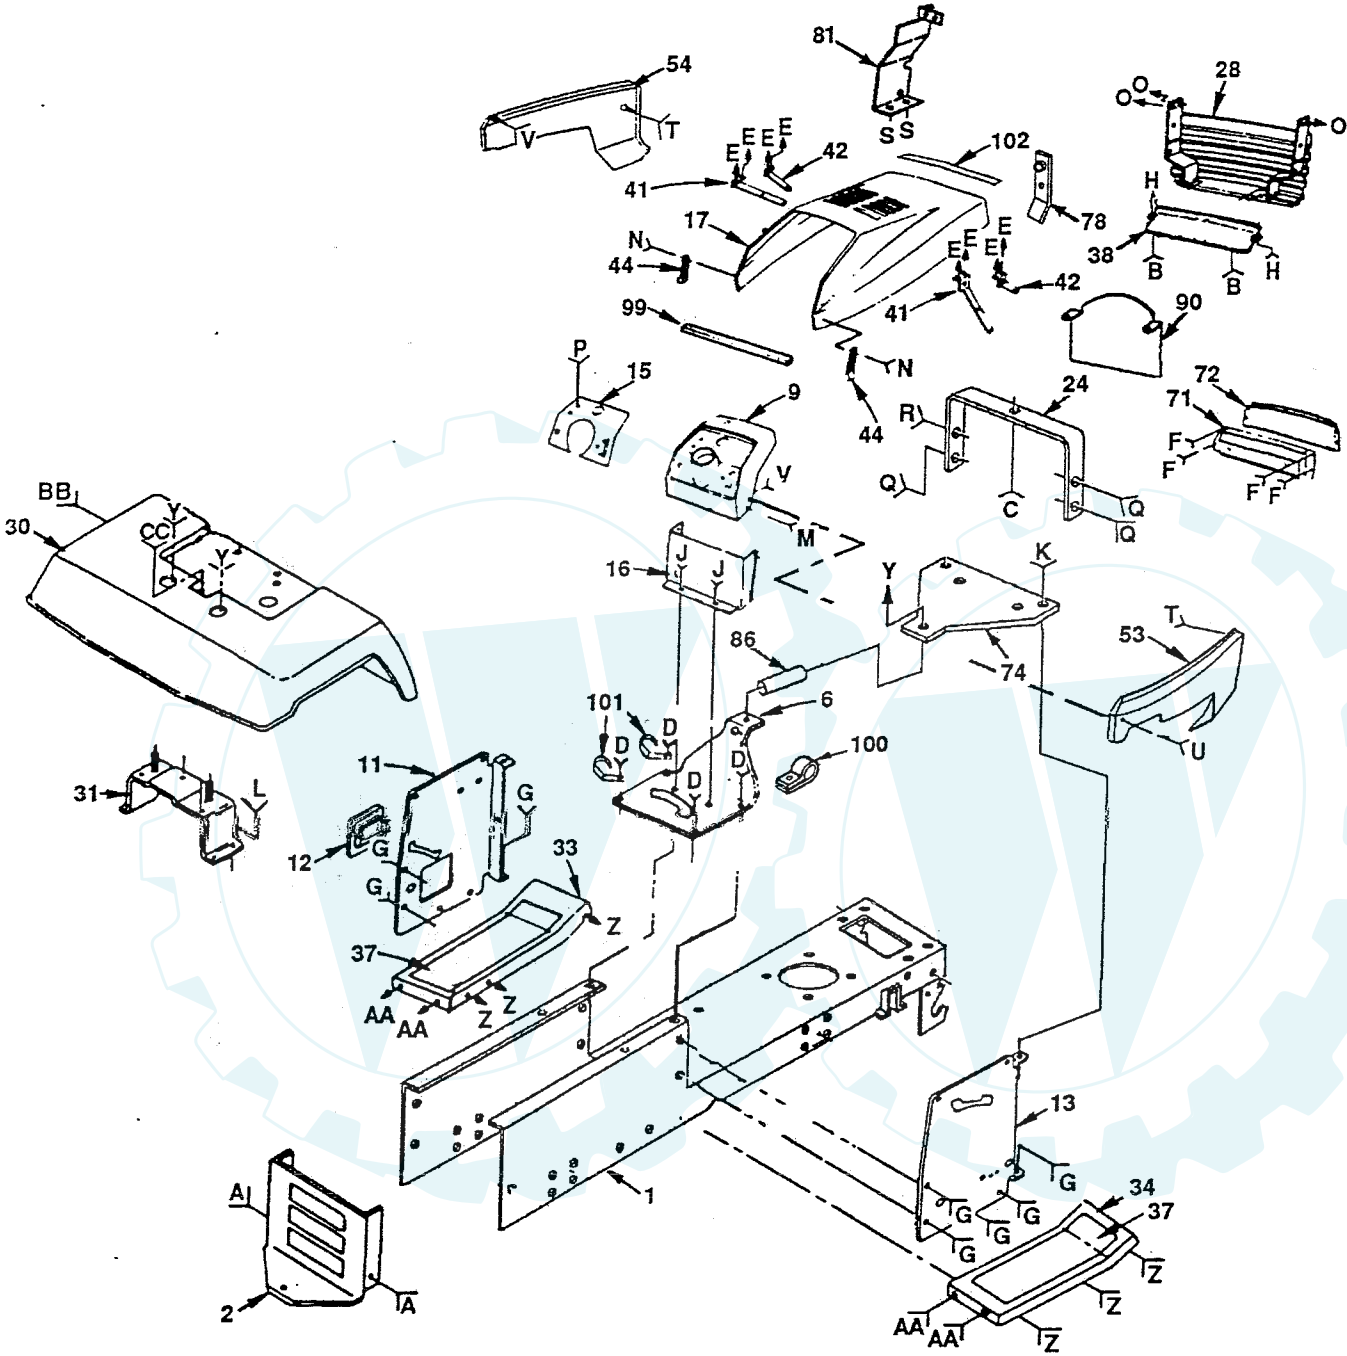

REPAIR PARTS

12.5 HP 42" RIDING LAWN TRACTOR -- MODEL NUMBER YE12542A

CHASSIS AND ENCLOSURES

A	AA	B	BB	C	CC	D	E										
F	G	H	J	K	L	M	N	O	P	Q	R	S	T	U	V	Y	Z

Der Ersatzteilspezialist im Internet.

REPAIR PARTS

12.5 HP 42"RIDING LAWN TRACTOR - - MODEL NUMBER YE12542A

CHASSIS AND ENCLOSURES

KEY NO.	PART NO.	DESCRIPTION	KEY NO.	PART NO.	DESCRIPTION
1	131052	Chassis Weldment 12ga 38/42	54	121890X394	Panel Pnt Lh Side
2	130805	Drawbar 11 Ga 46 5wheel Base	55	19091216	Washer 9/32 x 3/4 x 16 Ga
3	17490612	Screw Thdrol 3/8-16x3/4 Ty-tt	56	73220400	Nut Fin Hex 1/4-20 Unc
6	131360X019	Saddle Silkscr 6sp Str Gn Lt D2	57	7206J	Spacer Split #10 x 3/4 Cad/zin
7	17490608	Screw Thdrol 3/8-16x1/2 Ty-tt	58	19070818	Washer 7/32 x 1/2 x 18 Ga
9	124252X	Dash Black Hole "a" 88	59	73731000	Nut Keps #10-24 Unc
11	132072	Panel Pnt Dash Lh	60	74981020	Screw Mach Cr Pan #10-24 x1-1/4
12	121794X	Cover Access Black Square	66	123198X	Nut Plastic Locking Wng 1/4-20
13	132071	Panel Pnt Dash Rh	71	124392X417	Bezel Asm Pnt
14	17490612	Screw Thdrol 3/8-16x3/4 Ty-tt	72	106395X	Lens Headlight Bar Clear
15	121286X014	Plate Silkscreened Dash	73	17211010	Screw Hex Wsh Hd Tap#10-16x5/8
16	104783X	Dash Pnt Lower	74	106965X	Plate Pnt Sprt Battery (blk)
17	121886X394	Hood Pnt Rally Red Wet	75	104755X	"J" Fastener
18	74180512	Screw Mach Trhd 5/16-18uncx3/4	76	17490512	Screw Thdrol 5/16-18 x 3/4 Tyt
19	19111116	Washer 11/32 x 11/16 x 16 Ga	77	19131210	Washer 13/32 x 3/4 x 10 Ga
20	73510500	Nut Keps 5/16-18 Unc	78	132644X	Bracket Pnt Grille
21	74760620	Bolt Fin Hex 3/8-16unc x 1-1/4	79	17490412	Screw Hexwsh Thdrol 1/4-20x3/4
22	19131312	Washer 13/32 X 13/16 x 12 Ga	80	19091016	Washer 9/32 x 5/8 x 16 Ga
23	73680600	Nut Crownlock 3/8-16 Unc	81	121279X	Support Pnt Lh Tank
24	124130X	Support Pnt Dash	82	17490612	Screw Thdrol 3/8-16x3/4 Ty-tt
25	10040400	Washer Lock Hvy Helical 1/4	84	19091216	Washer 9/32 x 3/4 x 16 Ga
26	73220400	Nut Fin Hex 1/4-20 Unc	85	74760532	Bolt Fin Hex 5/16-18uncx2gr2
27	74180512	Screw Mach Trhd 5/16-18uncx3/4	86	121236X	Spacer Split 391x1'25 Blk/zin
28	131716X	Grille Asm Pnt	87	73510500	Nut Keps 5/16-18 Unc
	109872X423	Fender Pnt	88	74760620	Bolt Fin Hex 3/8-16unc x 1-1/4
	109873X	Bracket Pnt Fender	89	73510600	Nut Keps Hex 3/8-16unc
32	17490612	Screw Thdrol 3/8-16x3/4 Ty-tt	90	133685	Baffle Pnt Hood Vertical
33	105465X423	Footrest Pnt Lh (rally Red)	91	74760612	Bolt Hex 3/8-16 x 3/4
34	105464X423	Footrest Pnt Rh (rally Red)	92	73680600	Nut Crownlock 3/8
35	72110606	Bolt Rdhd Sht Sqnk 3/8-16 x3/4	93	11050600	Washer Lock Ext Tooth 3/8
36	73680600	Nut Crownlock 3/8-16 Unc	94	74760612	Bolt Fin Hex 3/8-16unc x 3/4
37	128866	Pad Footrest Jb Lt/yt/gt Die C	95	19131312	Washer 13/32 X 13/16 x 12 Ga
38	105419X423	Strap Pnt Grill	96	73680600	Nut Crownlock 3/8-16 Unc
39	73510500	Nut Keps 5/16-18 Unc	97	17490608	Screw Thdrol 3/8-16x1/2 Ty-tt
41	106784X	Strap Asm Pnt Hinge Rear (blk)	98	17490612	Screw Thdrol 3/8-16x3/4 Ty-tt
42	104618X	Strap Asm Pnt Hinge Front	99	105037X	Strip Foam 18"
43	73510400	Nut Keps Hex 1/4-20 Unc	100	2751R	Clip Line Fuel 13/32 Mtg Hole
44	109808X	Latch Chute Blk	101	2751R	Clip Line Fuel 13/32 Mtg Hole
45	74191008	Screw Mach Cr Pan #10-24 x 1/2	102	104915X	Strip Foam
46	10071000	Washer Lock #10			
47	2029J	Nut Weld .327/.304 #10-24			
48	123481X	Bolt Shoulder 1/4-20 Unc			
49	73680400	Nut Crownlock 1/4-20 Unc			
53	121889X394	Panel Pnt Rh Side			

NOTE: All component dimensions given in U. S. inches.
1 inch = 25.4 mm