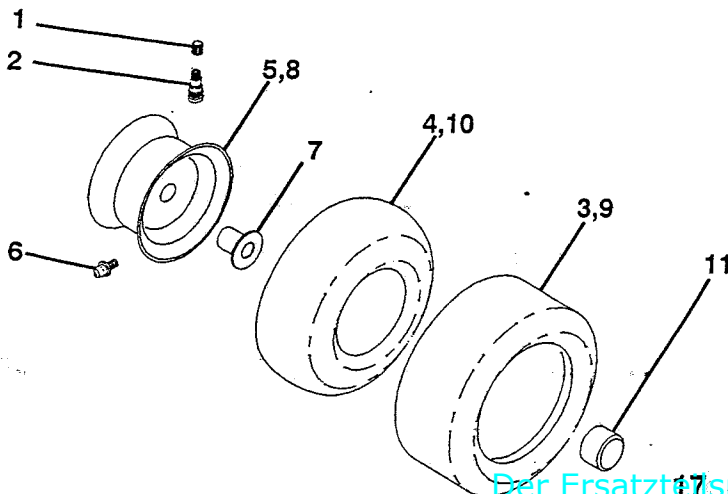

WHEELS & TIRES

KEY PART NO. NO.

DESCRIPTION

1	59192	Cap Valve Tire
2	65139	Stem Valve
3	106222X	Tire F Ts 15 x 6 0 - 6 Service
4	59904	Tube Front (Service Item Only)
5	106732X361	Rim Asm 6"front Silver Service
6	278H	Fitting Grease (Front Wheel Only)
7	9040H	Bearing Flange (Front Wheel Only)
8	106108X361	Rim Asm 8"rear Silver Service
9	106268X	Tire R Ts 18x9 5-8 C Service
10	7152J	Tube Rear (Service Item Only)
11	104757X	Cap Axle Blk 1 50 x 1 00

NOTE: All component dimensions given in U.S. inches
1 inch = 25.4 mm