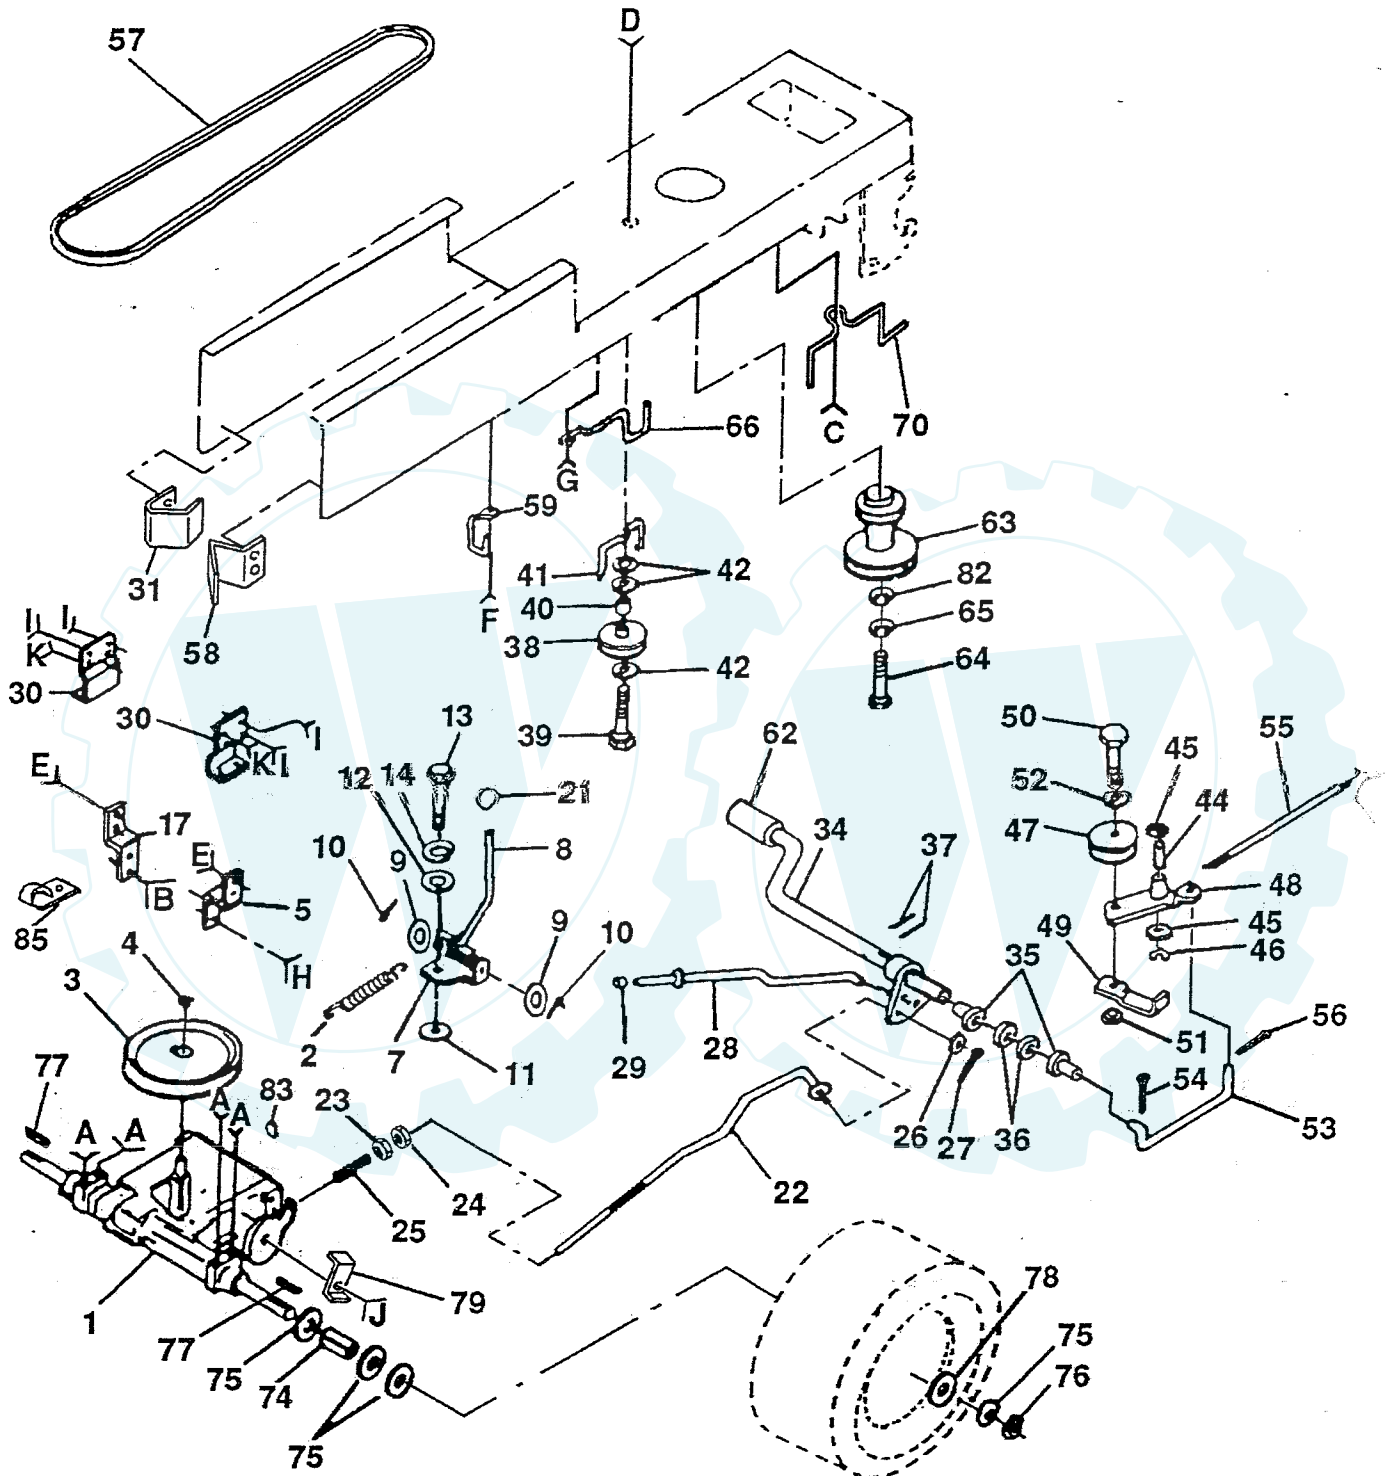

REPAIR PARTS

12.5 HP 42" RIDING LAWN TRACTOR -- MODEL NUMBER YE12542A

DRIVE

A	B	C	D	E	F	G	H	I	J	K
15	6	71	43	18	61	67	20	32	80	84
16		72		19	60	68		33	81	
		73			69					

Der Ersatzteilspezialist im Internet.

REPAIR PARTS

12.5 HP 42" RIDING LAWN TRACTOR - - MODEL NUMBER YE12542A

DRIVE

KEY NO.	PART NO.	DESCRIPTION	KEY NO.	PART NO.	DESCRIPTION
1	120898X	Transaxle 6sp D 18" T. S/SHF	45	110812X	Washer Hardened
2	110422X	Spring Return Brake	46	12000039	Ring Klip #t5304-50
3	123666X	Pulley Transaxle 18"tires	47	127783	Pulley Idler V Groove Plastic
4	12000028	Ring Retainer # 5100-62	48	123789X	Bellcrank Asm
5	121520X	Strap Torque Rh Pnt Blk	49	123205X	Retainer Belt Style Spring
6	17490512	Screw Thdrol 5/16-18 x 3/4 Tyt	50	74760624	Bolt Hex Hd 3/8-16unc x 1-1/2
7	130802	Plate Pnt Shifter	51	73680600	Nut Crownlock 3/8-16 Unc
8	131679	Rod Shf Sdl LT/YT	52	19131316	Washer 13/32 x 13/16 x 16 Ga
9	19151216	Washer 15/32 x 3/4 x 16ga	53	105710X	Link Clutch 7 66
10	76020416	Pin Cotter 1/8 x 1 Cad	54	76020412	Pin Cotter 1/8 x 3/4 Cad
11	105701X	Washer Plate Shf 388 Sq Hole	55	105709X	Spring Return Clutch 6 75
12	19091210	Washer 9/32 x 3/4 x 10 Ga	56	76020412	Pin Cotter 1/8 x 3/4 Cad
13	71040412	Bolt Fin Hex 1/4-28unfx3/4 Gr8	57	130801	V-belt Ground Drive 95 25
14	10040400	Washer Lock Hvy Helical 1/4	58	127274X	Keeper Belt RH Lt Pnt/Zinc 16Ga
15	74760540	Bolt Fin Hex 5/16-18 unc x 2-1/2	59	104777X	Retainer Belt Chassis Lh Zinc
16	73680500	Nut Crownlock 5/16-18	60	19131312	Washer 13/32 x 13/16 x 12 Ga
17	121520X	Strap Pnt Torque Lh	61	17490612	Screw Thdrol 3/8-16x3/4 Ty-tt
18	74760612	Bolt Fin Hex 3/8-16unc x 3/4	62	8883R	Cover Pedal Blk Round
19	73680600	Nut Crownlock 3/8-16 Unc	63	131002	Pulley Engine
20	17490512	Screw Thdrol 5/16-18 x 3/4 Tyt	64	71170768	Bolt Finhex 7/16-20unfx4-1/4g5
21	121274X	Knob Duckhead 1/2-13unc Blk	65	10040700	Washer Lock Hvy Hicl Spr 7/16
	130804	Rod Brake Blk Zinc 26 840	66	129921	Keeper Belt Engine Lh Lt
23	73800600	Nut Lock Hex W/wsh 3/8-16unc	67	74760616	Bolt Fin Hex 3/8-16unc x 1
24	73350600	Nut Hex Jam 3/8-16 Unc	68	19131312	Washer 13/32 x 13/16 x 12 Ga
25	106888X	Spring Rod Brake 2 00 Zinc	69	73680600	Nut Crownlock 3/8-16 Unc
26	19131316	Washer 13/32 x 13/16 x 16 Ga	70	131402	Guide Belt Dr Mower Rh
27	76020412	Pin Cotter 1/8 x 3/4 Cad	71	74760616	Bolt Fin Hex 3/8-16unc x 1
28	133261	Rod Brake Parking 14 500	72	19132012	Washer 13/32 x 1-1/4 x 12 Ga
29	71673	Cap Parking Brake Black	73	73680600	Nut Crownlock 3/8-16 Unc
30	130807	Bracket Mtg Transaxle	74	109502X	Spacer Split 80x1 94 Cad/zinc
31	127275X	Keeper Belt Lh Lt 14 Ga	75	121749X	Washer 25/32 x 1 1/4 x 16 Ga
32	74760512	Bolt Hex Hd 5/16-18unc x 3/4	76	12000001	Ring E #5133-75
33	73680500	Nut Crown Lock 5/16-18	77	123583X	Key Square 2 0 x 1845/ 1865
34	122424X	Shaft Asm Pedal Foot 1 930	78	121748X	Washer 25/32 x 1 5/8 x 16ga
35	120183X	Bearing Nylon Blk 629 Id	79	131935	Bracket Brake Pnt T/a
36	19211616	Washer 21/32 x 1 x 16 Ga	80	74760512	Bolt Hex Hd 5/16-18unc x 3/4
37	1572H	Pin Roll 3/16 x 1	81	73680500	Nut Crown Lock 5/16-18
38	123674X	Pulley Idler Flat	82	126197X	Washer 1-1/2 OD X 15132 ID X .250
39	74760644	Bolt Fin Hex 3/8-16unc x 2-3/4	83	2228M	Key Woodruff #9 3/16 x 3/4
40	4470J	Spacer Split 395 x 59 Bzp	84	17490612	Screw Thdrol 3/8-16x3/4 Ty-tt
41	109070X	Keeper Belt Retainer	85	2751R	Clip Line Fuel 13/32 Mtg Hole
42	19131312	Washer 13/32 x 13/16 x 12 Ga			
43	73680600	Nut Crownlock 3/8-16 Unc			
44	105706X	Bearing Nyl 503 x 628 x 1 25			

NOTE: All component dimensions given in U.S. inches
1 inch = 25.4 mm