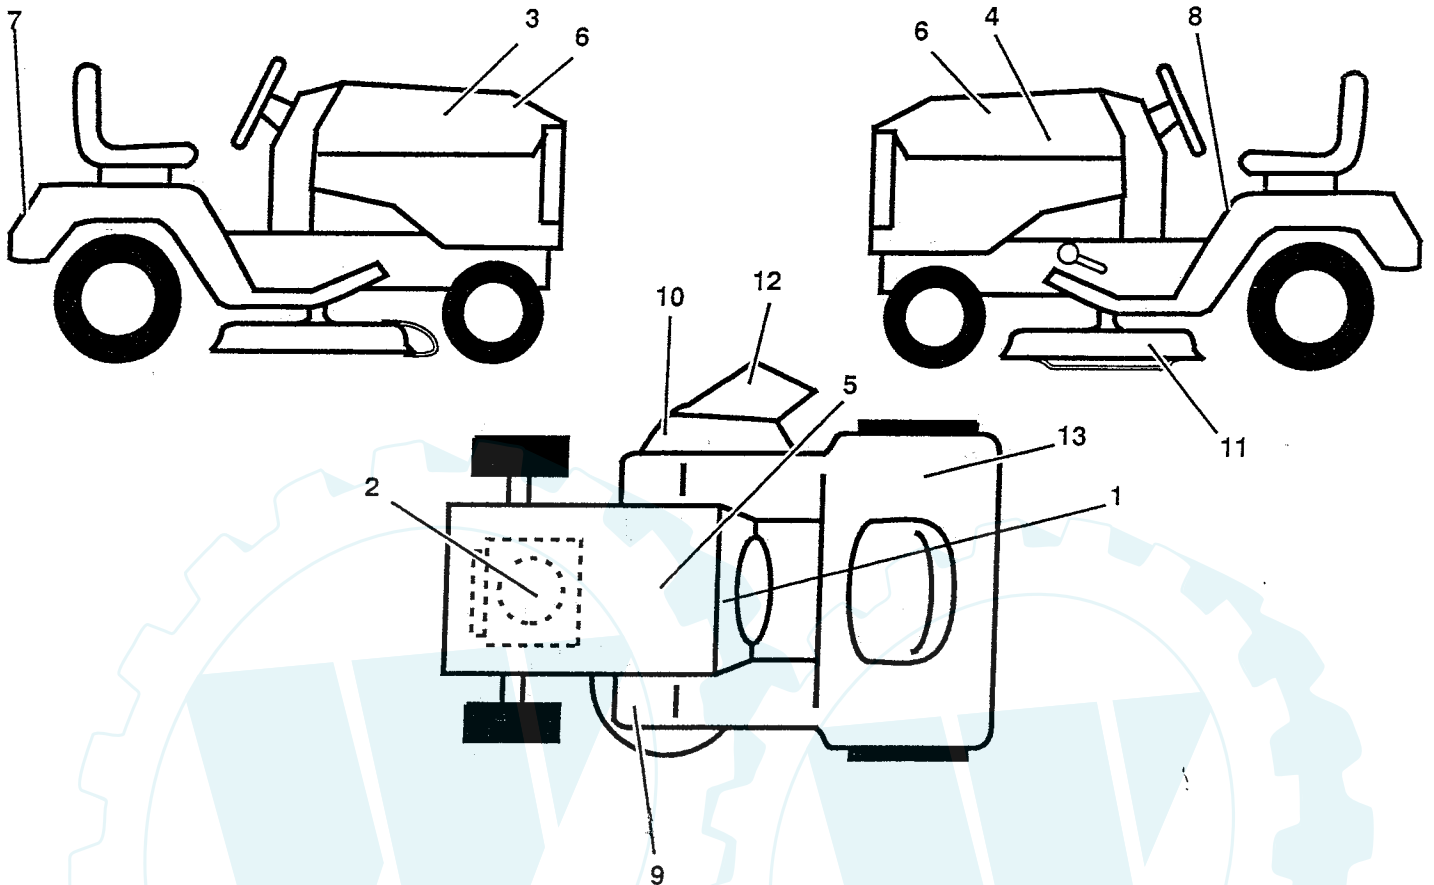

REPAIR PARTS

www.ersatzteil-service.de

12.5 HP 42" RIDING LAWN TRACTOR - - MODEL NUMBER YE12542A

DECALS

KEY NO. PART NO.

DESCRIPTION

1	109821X	Decal Oper Instruction Eng/fr
2	129057	Decal Engine 12 5hp B&s
3	123966X	Decal Hood Rh Yardpro 37 00
4	123965X	Decal Hood Lh Yardpro 37 00
5	121549X	Decal Caution Battery Fr/ger
6	124051X	Decal Side Panel Lt12
7	123689X	Decal Fender Yard Pro

KEY NO. PART NO.

DESCRIPTION

8	120822X	Decal Caution English/french
9	101892X	Decal Clutch/brake Eng/fr
10	126192X	Decal Warn Def Eng/fr/dut/ger
11	126196X	Decal Rotat Blades E/fr/ger/du
12	126194X	Decal Caut Deflect E/fr/ger/du
13	125690X	Decal 100 DbA
-	131603	Manual Oper Generic 42"eng/fr
-	133350	Manual Parts