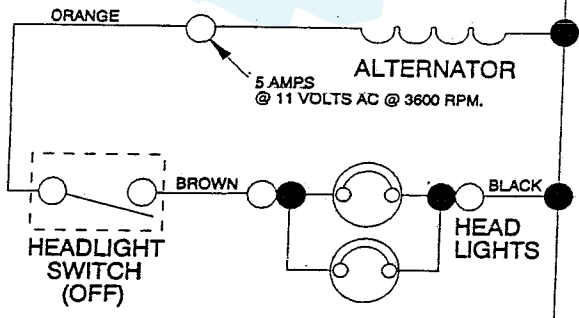

12.5 HP 42" RIDING LAWN TRACTOR - MODEL NUMBER YE12542A

SCHEMATIC

NOTE
 YOUR TRACTOR IS EQUIPPED WITH A SPECIAL ALTERNATOR SYSTEM. THE LIGHTS ARE NOT CONNECTED TO THE BATTERY, BUT HAVE THEIR OWN ELECTRICAL SOURCE. BECAUSE OF THIS, THE BRIGHTNESS OF THE LIGHTS WILL CHANGE WITH ENGINE SPEED. AT IDLE THE LIGHTS WILL DIM. AS THE ENGINE IS SPEEDED UP, THE LIGHTS WILL BECOME THEIR BRIGHTEST.

IGNITION SWITCH

POSITION	CIRCUIT
OFF	M + G
ON	B + L
START	B + S

● NON-REMOVABLE CONNECTIONS ○ REMOVABLE CONNECTIONS

WIRING INSULATED CLIPS
NOTE: If wiring insulated clips were removed for servicing of unit, they should be replaced to properly secure your wiring.

* Use In Various Combinations To Maintain Proper Clearances.

** Order Key Number 15

NOTE: All component dimensions given in U.S. inches
1 inch = 25.4 mm