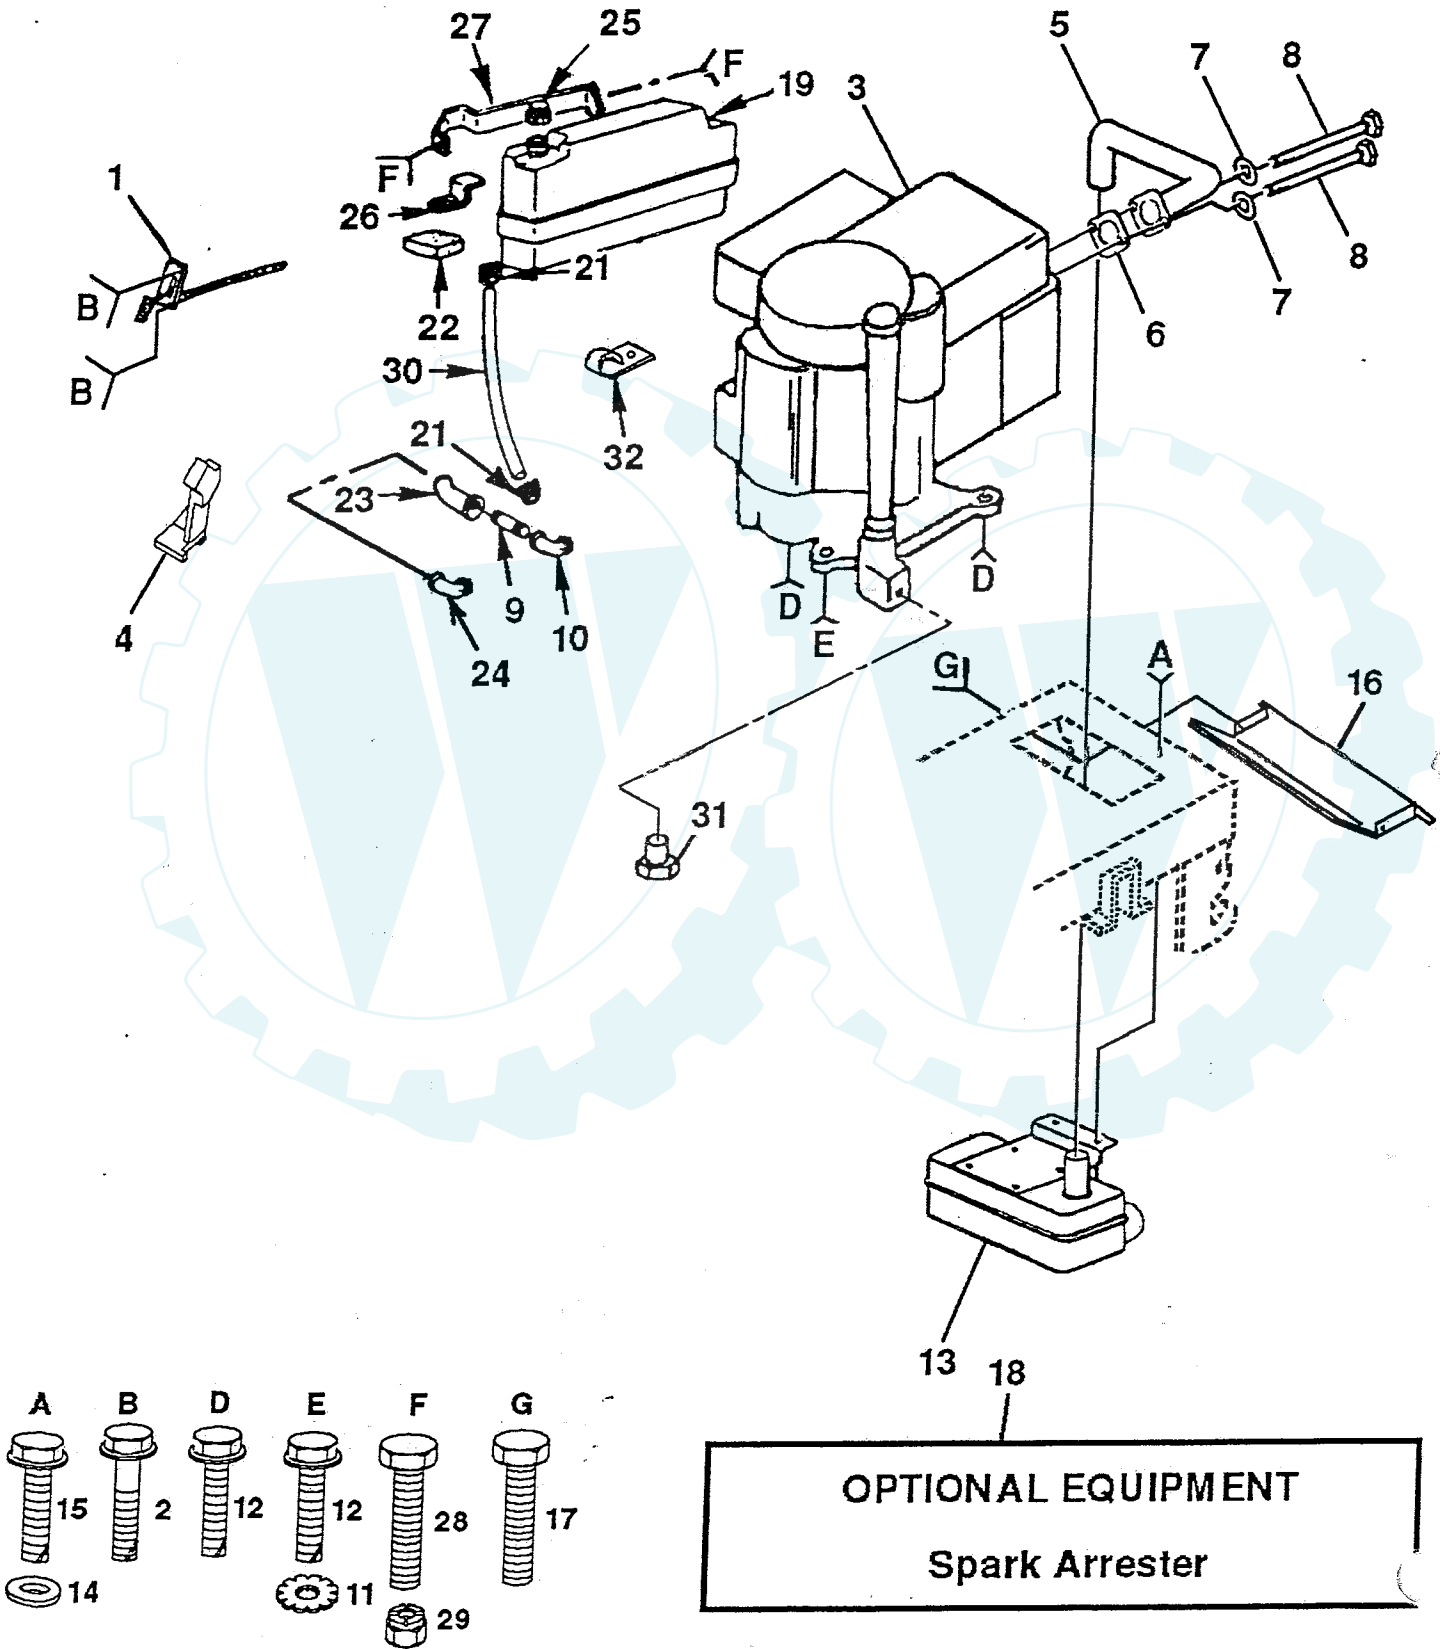

WHEELS & TIRES

KEY PART NO. NO.

DESCRIPTION

1	59192	Cap Valve Tire
2	65139	Stem Valve
3	106222X	Tire F Ts 15 x 6 0 - 6 Service
4	59904	Tube Front (Service Item Only)
5	106732X361	Rim Asm 6"front Silver Service
6	278H	Fitting Grease (Front Wheel Only)
7	9040H	Bearing Flange (Front Wheel Only)
8	106108X361	Rim Asm 8"rear Silver Service
9	106268X	Tire R Ts 18x9 5-8 C Service
10	7152J	Tube Rear (Service Item Only)
11	104757X	Cap Axle Blk 1 50 x 1 00

NOTE: All component dimensions given in U.S. inches
1 inch = 25.4 mm

REPAIR PARTS

www.ersatzteil-service.de

12.5 HP 42" RIDING LAWN TRACTOR - - MODEL NUMBER YE12542A

ENGINE

REPAIR PARTS

12.5 HP 42" RIDING LAWN TRACTOR