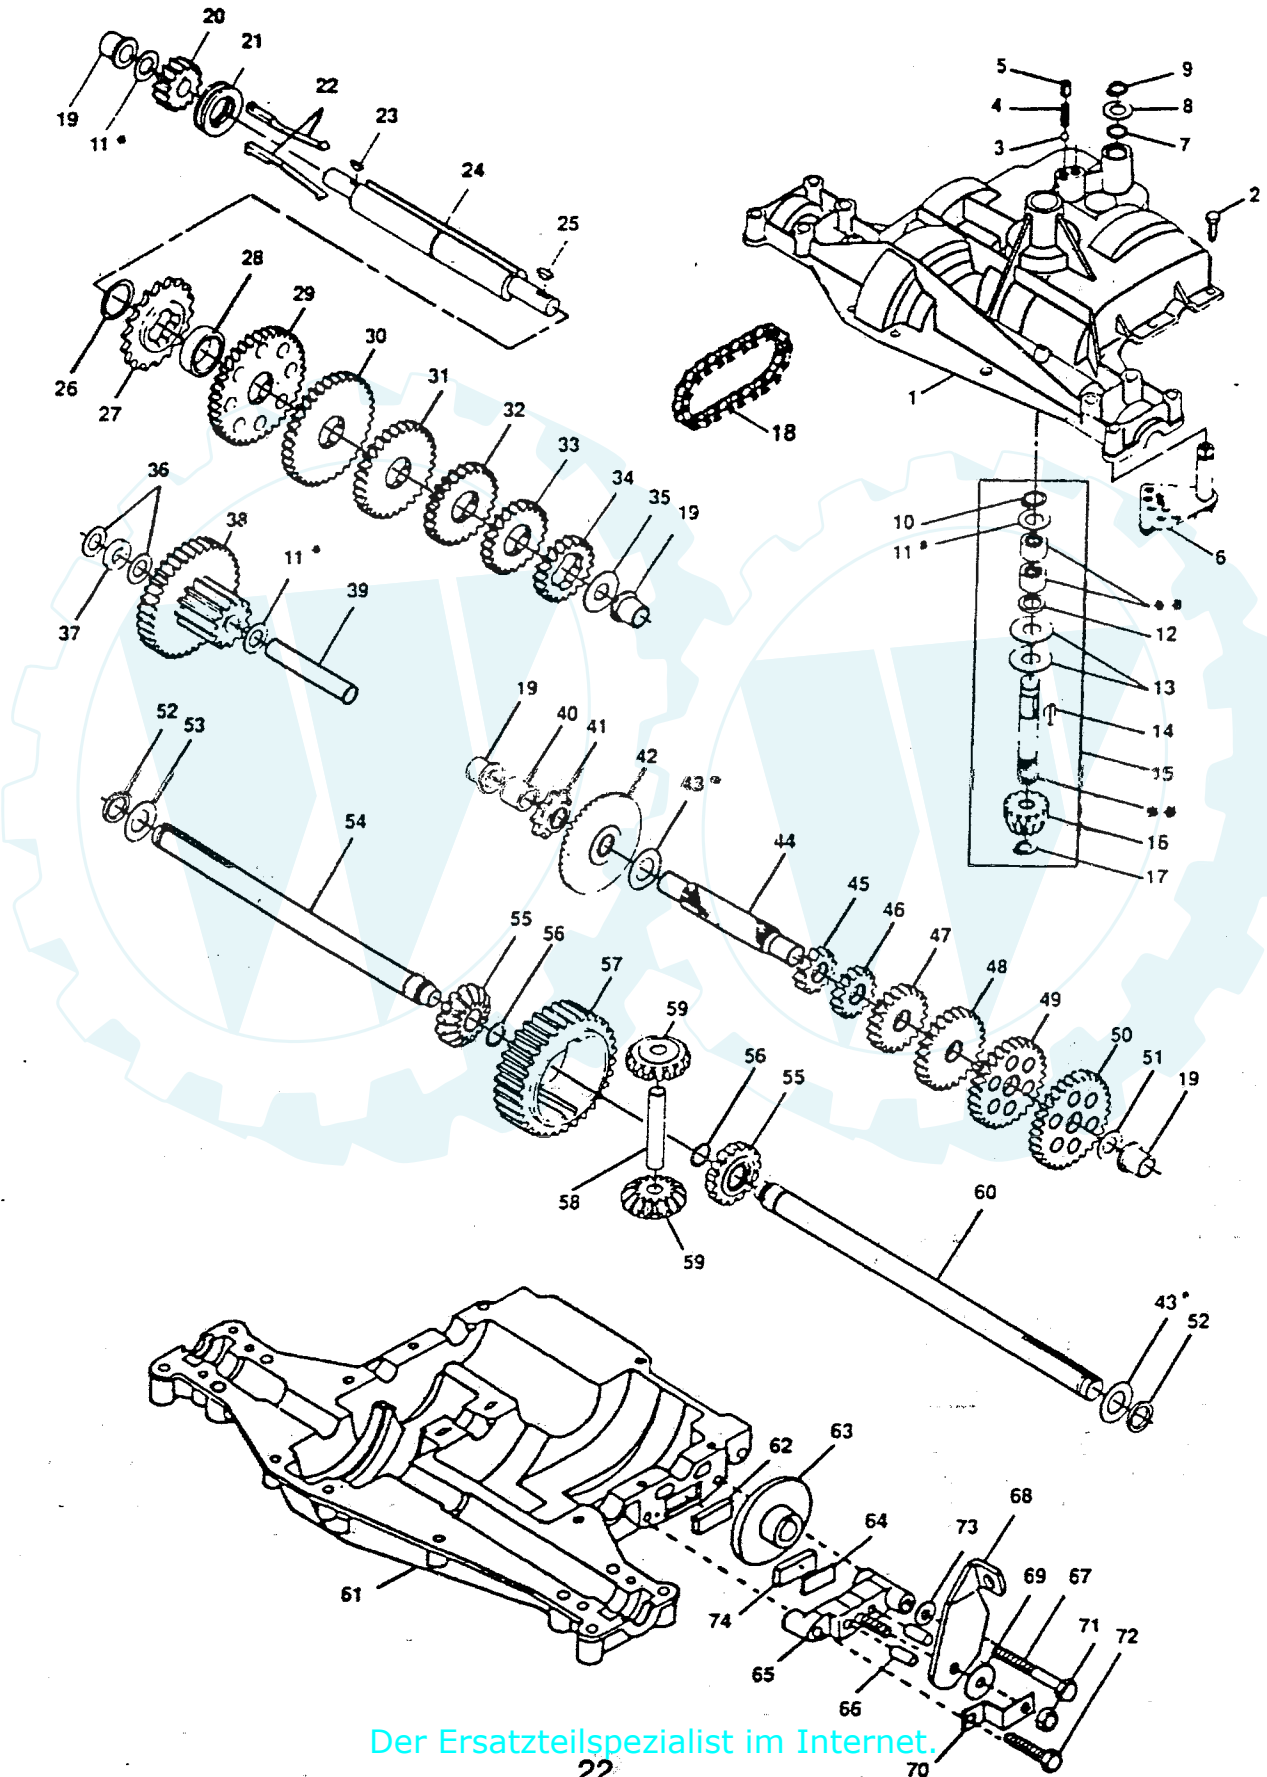

REPAIR PARTS

12.5 HP 42" RIDING LAWN TRACTOR - - MODEL NUMBER YE12542A

FOOTE/DANA TRANSAXLE - MODEL NUMBER 4360-07

TRANSAXLE

REPAIR PARTS

12.5 HP 42" RIDING LAWN TRACTOR - - MODEL NUMBER YE12542A FOOTE/DANA TRANSAXLE - MODEL NUMBER 4360-07

RANSAXLE

KEY PART
NO. NO.

DESCRIPTION

KEY PART
NO. NO.

DESCRIPTION

1	3865	Housing, Upper
2	1919	Screw, Tapping, Large 1/4-20 x .734
3	1151	Ball, Detent
4	3626	Spring, Detent
5	3623	Screw, Set
6	4336	Assembly, Shifter
7	3884	O-Ring
8	3885	* Washer, Plain .505 x .942 x .006
	3886	* Washer, Plain .505 x .942 x .010
	3887	* Washer, Plain .505 x .942 x .015
	3888	* Washer, Plain .505 x .942 x .020
	3889	* Washer, Plain .505 x .942 x .026
	3121	* Washer, Plain .505 x .942 x .030
	3890	* Washer, Plain .505 x .942 x .040
9	1100	Ring, Retaining
10	1099	Ring, Retaining
11	1959	* Washer, Plain .632 x 1.00 x .010
	1441	* Washer, Plain .632 x 1.00 x .020
	1423	* Washer, Plain .632 x 1.00 x .026
	1082	* Washer, Plain .632 x 1.00 x .031
	1424	* Washer, Plain .632 x 1.00 x .036
	1068	* Washer, Plain .632 x 1.00 x .041
	1425	* Washer, Plain .632 x 1.00 x .046
	1358	* Washer, Plain .632 x 1.00 x .050
	1145	* Washer, Plain .632 x 1.00 x .060
	1319	* Washer, Plain .632 x 1.00 x .082
12	3312	O-Ring
13	3876	Washer, Plain .632 x 1.38 x .046
14	1374	Key, Woodruff #9
15	4134	Assembly, Kit, Input Shaft
16	3590	Pinion, Bevel, 14 Teeth
17	3624	Ring, Retaining
18	3625	Chain, 24 Pitches
19	1542	Bearing, Flange
20	3773	Gear, Spur, 14 Teeth
21	3631	Collar, Clutch
22	3828	Key, Clutch
23	1369	Key, Woodruff
24	3883	Shaft, Intermediate
25	1375	Key, Woodruff #61
26	3627	Ring, Retaining
27	3830	Sprocket, 18 Teeth
28	3841	Spacer
29	3786	Gear, Spur, 37 Teeth
30	3785	Gear, Spur, 35 Teeth
31	3867	Gear, Spur, 30 Teeth
32	3783	Gear, Spur, 25 Teeth
33	3869	Gear, Spur, 22 Teeth
34	3741	Gear, Spur, 19 Teeth
35	3628	Washer, Plain .640 x 1.37 x .061
36	1423	Washer, Plain .632 x 1.00 x .026
37	3422	Spacer .630 x 1.00 x .169
38	4286	Assembly, Gear, Combination of 12 Teeth and 35 Teeth
	3877	Shaft, Idler
	3901	Spacer .635 x .875 x .755

41	3645	Sprocket, 9 Teeth
42	3853	Gear, Bevel, 42 Teeth
43	3749	* Washer, Plain .758 x 1.12 x .010
	3652	* Washer, Plain .758 x 1.12 x .015
	3693	* Washer, Plain .758 x 1.12 x .020
	3653	* Washer, Plain .758 x 1.12 x .025
	3408	* Washer, Plain .758 x 1.25 x .020
	3732	* Washer, Plain .758 x 1.25 x .025
	3184	* Washer, Plain .758 x 1.25 x .031
	3733	* Washer, Plain .758 x 1.25 x .035
	3198	* Washer, Plain .758 x 1.25 x .040
	3734	* Washer, Plain .758 x 1.25 x .045
	3735	* Washer, Plain .758 x 1.25 x .050
	3736	* Washer, Plain .758 x 1.25 x .055
	3180	* Washer, Plain .758 x 1.25 x .062
44	3882	Shaft, Drive
45	3646	Gear, Spur, 12 Teeth
46	3707	Gear, Spur, 15 Teeth
47	3866	Gear, Spur, 20 Teeth
48	3719	Gear, Spur, 25 Teeth
49	3868	Gear, Spur, 28 Teeth
50	3683	Gear, Spur, 31 Teeth
51	1145	Washer, Plain .632 x 1.00 x .060
52	3191	Seal, Felt
53	3180	Washer, Plain .758 x 1.25 x .062
54	3880	Axle, Left Hand
55	3780	Gear, Miter, 15 Teeth
56	3656	Ring, Retaining
57	3839	Gear, Spur, 32 Teeth
58	3919	Shaft, Cross
59	3781	Gear, Miter, 15 Teeth
60	3881	Axle, Right Hand
61	3864	Housing, Lower
62	3920	Puck, Friction
63	3276	Disc, Brake
64	3758	Spacer
65	3916	Jaw, Brake
66	3843	Pin, Dowel
67	3915	Screw, Tapping, Large 5/16-18 x 2.25
68	3768	Lever, Actuating
69	3760	Washer, Plain .321 x 1.00 x .055
70	3917	Bracket, Anti-Rotation
71	3847	Locknut 5/16-24
72	3724	Screw, Tapping, Large 5/16-18 x 1.44
73	3906	Washer, Plain .343 x .81 x .059
74	3907	Puck, Friction
75	4300	Grease

* Use In Various Combinations To Maintain Proper Clearances.

** Order Key Number 15

NOTE: All component dimensions given in U.S. inches
1 inch = 25.4 mm