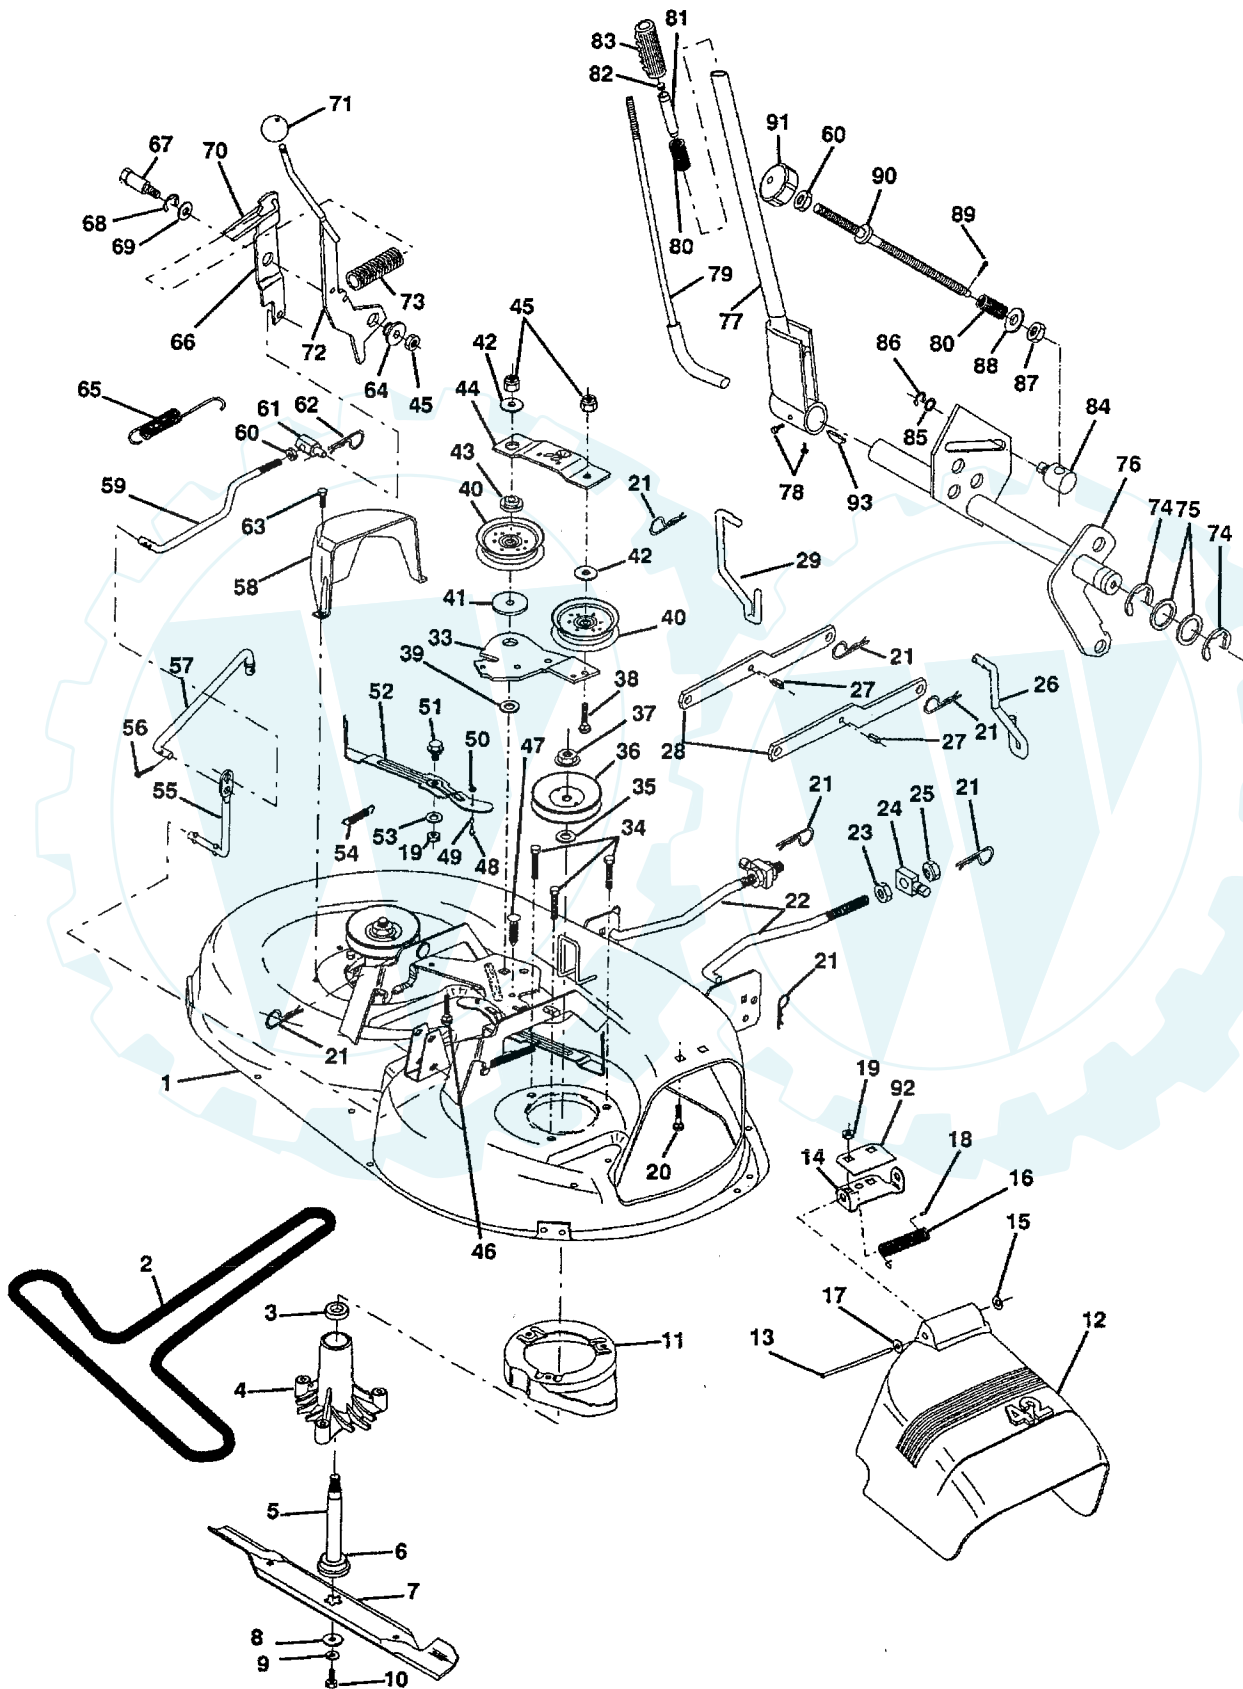

REPAIR PARTS

12.5 HP 42" RIDING LAWN TRACTOR

42" MOWER

REPAIR PARTS

12.5 HP 42" RIDING LAWN TRACTOR - - MODEL NUMBER YE12542A

42" MOWER

KEY NO.	PART NO.	DESCRIPTION	KEY NO.	PART NO.	DESCRIPTION
1	130970	Deck Asm Mower 42"	49	133940	Roller Asm Cam Follower 42"dec
2	130969	V-belt Mower 42" 92 40	50	69180	Nut Lock Esna #10-24 Unc
3	110485X	Bearing Ball Mandrel	51	105529X	Bolt Shoulder 5/16-18 Unc Blkz
4	128774	Housing Mandrel Vented(machd)	52	131845	Arm Asm Pad Brake
5	133172	Shaft Asm Mandrel Vented	53	133944	Washer Hardened Smaller
6	129895	Bearing Ball #6204 (mandrel)	54	131335	Spring Extension
7	127843	Blade Mower High Perf 42"	55	133551	Rod Pivot W/nibs
8	129962	Washer Hard Blade Mower Vented	56	76020312	Pin Cotter 3/32 x 3/4 Cad
9	10030600	Washer Lock Hvy 3/8 Unplated	57	133504	Rod Clutch Secondary W/nibs
10	850857	Bolt 3/8-24x1 25 Gr8 Patched	58	131857	Guard Mandrel Lh 42"
11	128961	Stripper Mower Vented	59	133550	Rod Clutch Primary W/nibs
12	130968	Shield Deflector 42" Black	60	73350600	Nut Hex Jam 3/8-16 Unc
13	121980X	Rod Hinge Brt/blk Zinc 5 75 Lg	61	133205	Trunnion Adj 3/8-16 Unc x 1 30
14	131267	Bracket Deflector Mower 42"	62	4497H	Spring Retainer 1 Zinc/cad
15	110452X	Nut Push Phos & Oil	63	17720410	Screw Hex Thd Cut 1/4-20x5/8 T
16	123713X	Spring Torsion Deflector 2 52	64	127498	Bushing 747 Od x 794 Lg Brass
17	19111016	Washer 11/32 x 5/8 x 16 Ga	65	131870	Spring Return
18	105304X	Cap Sleeve 80x 112 Blk Mower	66	127847	Arm Clutch Secondary
19	73680500	Nut Crown Lock 5/16-18	67	128903	Bolt Shoulder 3/8-16 Unc 1 44
20	72140506	Bolt Rdhd Sqnk 5/16-18 x 3/4	68	12000029	Ring Klip #t5304-75
21	4939M	Retainer Spring	69	121748X	Washer 25/32 x 1 5/8 x 16ga
22	127218	Link Front	70	127845	Keeper Spring 4 000
23	73350800	Nut Jam Hex 1/2-13 Unc	71	132044	Cover Handle Round Black 5 25
24	130171	Trunnion Blk Zinc	72	131813	Lever Asm Clutch Primary Yp
25	73800800	Nylon Washer Ins Nut 1/2-13 x 1/2-13	73	128759	Spring Clutch Mower 2 750 Zinc
26	127224	Link Lift Rh Blk Zinc 6 894 Lt	74	12000022	Ring E Truarc #5133-87
27	128763	Pin Spring Sltd 5/16 x 750	75	19292016	Washer 29/32 x 1-1/4 x 16 Ga
28	130832	Arm Suspension Rear	76	131874X	Shaft Asm Lift Yp Lt
29	127223	Link Lift Lh Blk Zinc 7 789 Lt	77	121718X	Lever Asm Pnt Lift
30	73360700	Nut Hex Jam Asf 7/16-20unf	78	23180606	Screw Set Hex Skt 3/8-16 x 3/8
31	110447X	Trunnion Lift W/ 451/ 461 Id	79	121719X	Rod Asm Lever
32	73710700	Nut Crownlock Jam 7/16-20 Unf	80	2876H	Spring 2-1/8
33	133886	Arm Asm Idler 42"	81	122364X	Plunger Lever Lift
34	78158	Bolt 5/16-18 x 1 25 T/t	82	124526X	Button Plunger Black
35	129963	Washer Spacer Mower Vented	83	109413X	Grip Handle Bicycle Matte Blk
36	129861	Pulley Mandrel 42"	84	110810X	Trunnion Dp Stop Dbl Thds Plt
37	73050900	Nut 9/16top Lock Flng Oil Dip	85	19151216	Washer 15/32 x 3/4 x 16ga
38	72110614	Bolt Rdhd 3/8-16uncx1-3/4 Gr5	86	12000037	Ring Klip #t5304-37
39	133943	Washer Hardened	87	110807X	Nut Special
40	131494	Pulley Idler Flat	88	19131016	Washer 13/32 x 5/8 x 16 Ga
41	122052X	Spacer Retainer Pm Mower	89	76020308	Pin Cotter 3/32 x 1/2
42	19131612	Washer 13/32 x 1 x 12 Ga	90	110729X	Rod Adj Lift Zinc 9 00 Wrk Lg
43	133502	Spacer Arm Idler Upper Hdn 42"	91	100734K	Knob Infinite 3/8-16 Unc Black
44	133503	Stiffener Arm Idler Upper 42"	92	134753	Stiffener Bracket
45	73680600	Nut Crownlock 3/8-16 Unc	93	8330H	Key Woodruff 1/4 x 1
46	72110618	Bolt Rdhd Sqnk 3/8-16 x 2-1/4	-	132711	Deck Serv 42"hp Mech E/f/g/d
47	133835	Fastner Christmas Tree			
48	131340	Bolt Shldr 10-24 Zinc Gr 5 42"			

NOTE: All component dimensions given in U.S. inches
1 inch = 25.4 mm