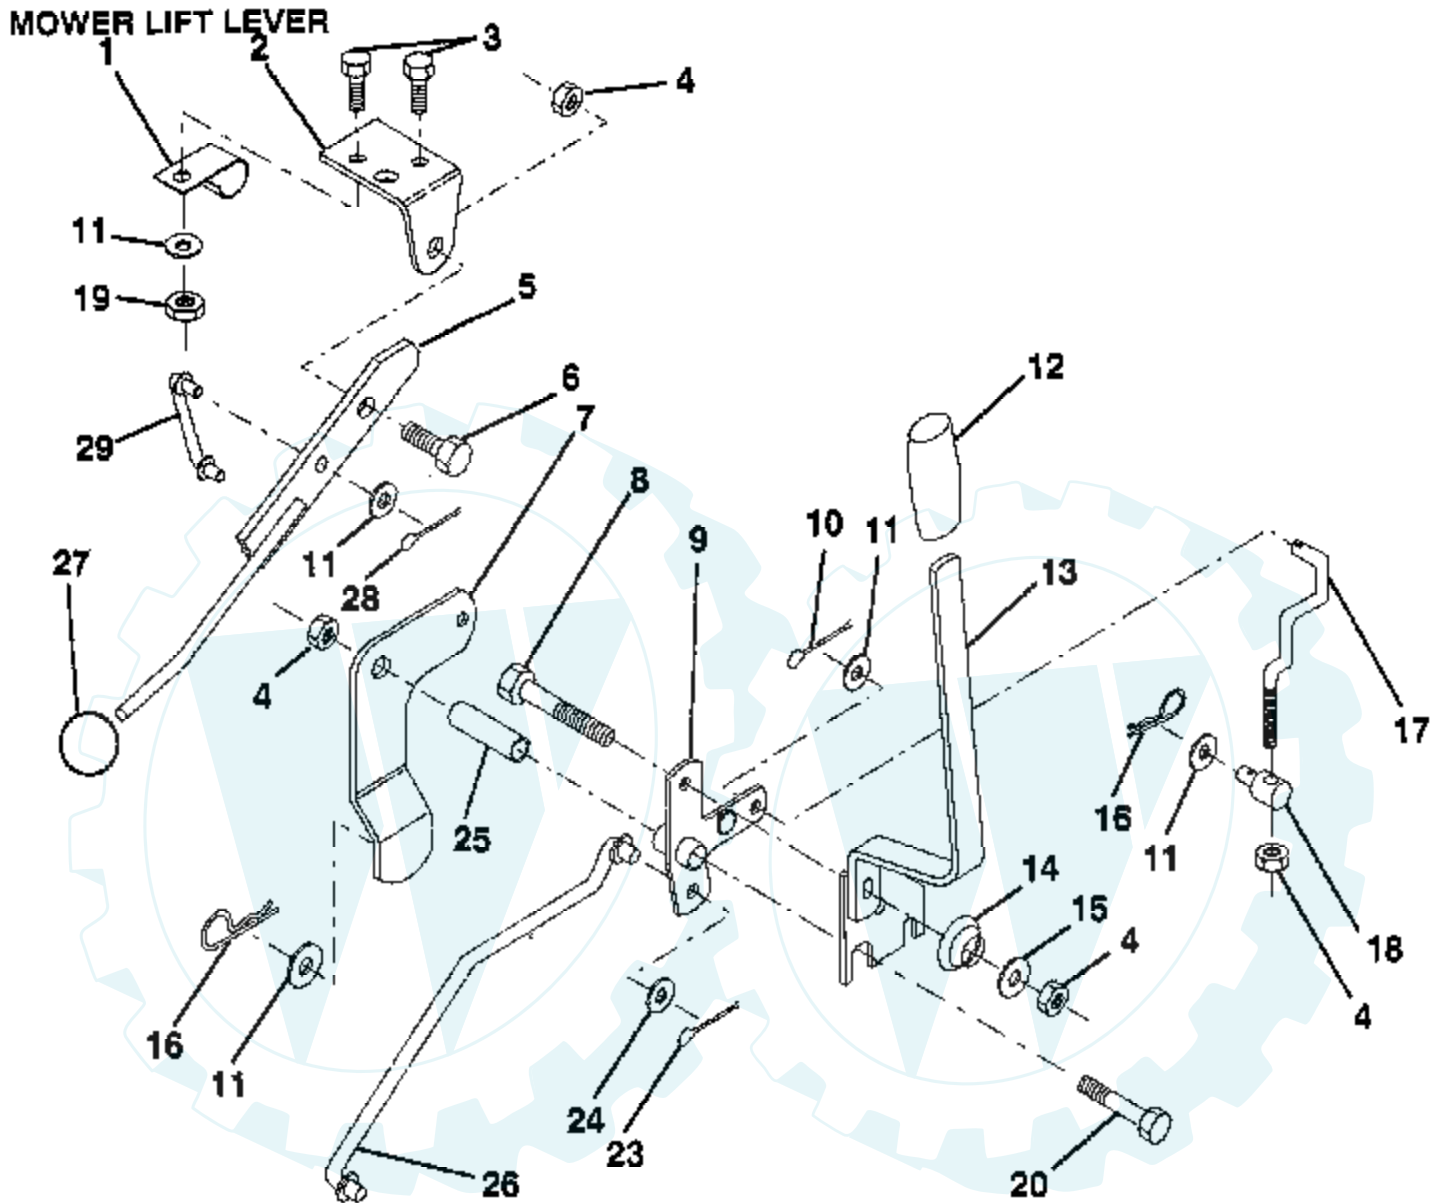

12 HP 36" LAWN RIDER - - MODEL NUMBER YE1236D

HOOD

* STANDARD HARDWARE - - PURCHASE LOCALLY

NOTE: All component dimensions given in U.S. inches.
1 Inch = 25.4 mm

Ref #	Part Number	Qty	Description
1	124657X		EXT SPRING
2	73510400		NUT
3	19091016		WASHER
4	74780410		BOLT
5	126675X		SUB= 139888
6	122549X		BRKT HOOD RH
7	122548X		BRKT HOOD LH
8	17411310		SUB= 17521312
9	74780412		SUB= 74780414
10	123693X		"BRACE,HOOD"
11	132918X505		HOOD
12	122035X		LENS
13	127029X		GRILL
14	2751R		CLIP T
16	124346X		NUT
18	19111116		WASHER

12 HP 36" LAWN RIDER - - MODEL NUMBER YE1236D

MOWER LIFT LEVER

* STANDARD HARDWARE - - PURCHASE LOCALLY
NOTE: All component dimensions given in U.S. inches
1 inch = 25.4 mm

Ref #	Part Number	Qty	Description
1	126470X		"CLIP,INSULATOR"
2	122018X		BRKT CLUTCH
3	74780408		BOLT
4	73680600		SUB= 73690600
5	123417X		CLUTCH LEVER AS
6	106451X		"BOLT, SHOULDER LT"
7	135171		SUB= 135371
8	74760636		BOLT
9	121930X		"BELLCRANK,LIFT"
10	76020412		COTTER PIN
11	19131316		WASHER
12	122027X		GRIP HANDLE
13	127028		"HDLE,LIFT T"
14	123496X		SPRING COMPRESSIO
15	19131212		WASHER T
16	4921H		SPRING.RETAINER
17	127359		"LINK,LIFT FRT"
18	133205		TRUNION
19	73680400		SUB= 73690400
20	74760644		BOLT
23	76020416		PIN COTTER 1/8
24	19171616		WASHER
25	121933X		TUBE SPACER
26	121934X		"ROD,MOWER LIFT "
27	121466X		KNOB
28	76020312		SUB= 3145
29	131655		CLUTCH LINK