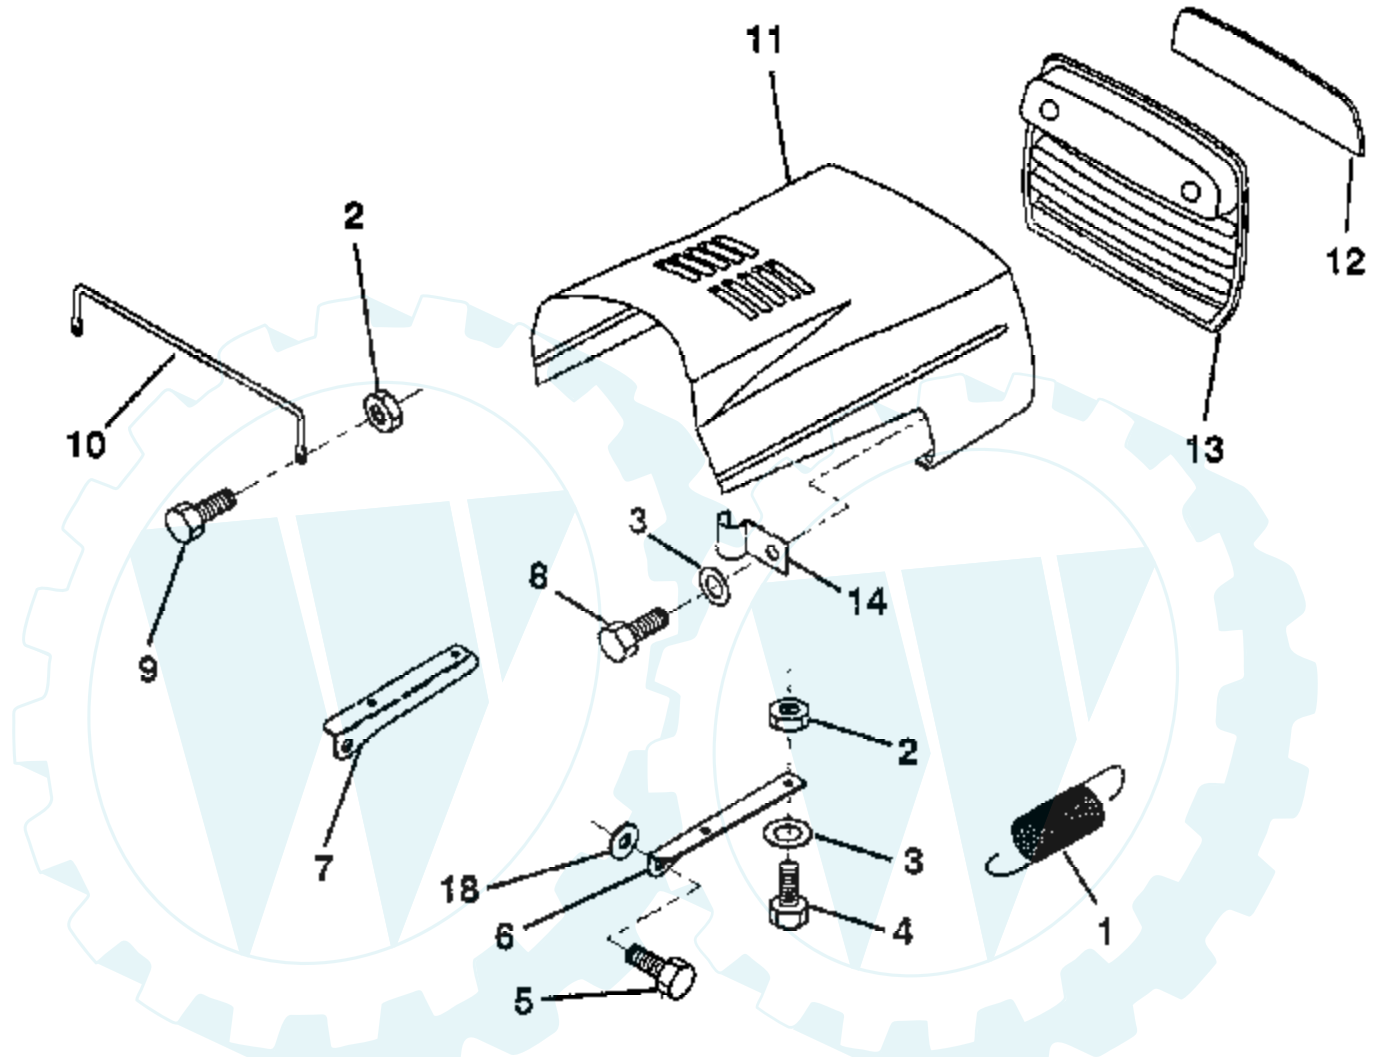

12 HP 36" LAWN RIDER - - MODEL NUMBER YE1236D

HOOD

* STANDARD HARDWARE - - PURCHASE LOCALLY

NOTE: All component dimensions given in U.S. inches.
1 Inch = 25.4 mm

Ref #	Part Number	Qty	Description
1	124657X		EXT SPRING
2	73510400		NUT
3	19091016		WASHER
4	74780410		BOLT
5	126675X		SUB= 139888
6	122549X		BRKT HOOD RH
7	122548X		BRKT HOOD LH
8	17411310		SUB= 17521312
9	74780412		SUB= 74780414
10	123693X		"BRACE,HOOD"
11	132918X505		HOOD
12	122035X		LENS
13	127029X		GRILL
14	2751R		CLIP T
16	124346X		NUT
18	19111116		WASHER