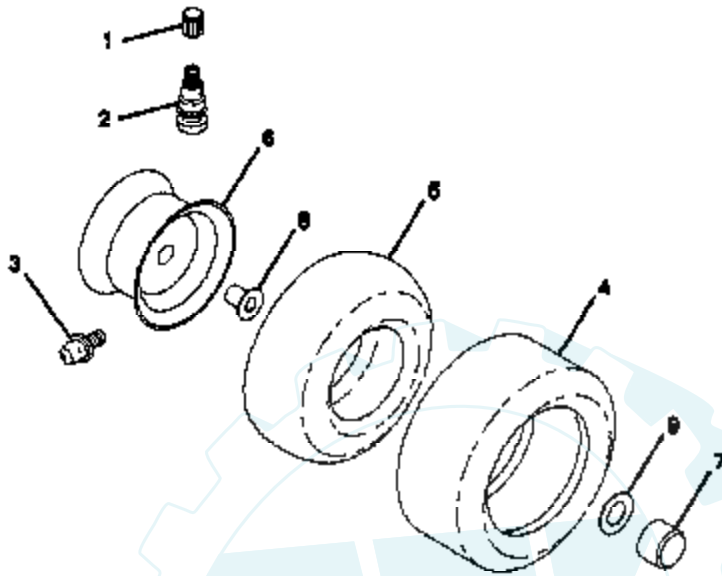

12 HP 36" LAWN RIDER - -MODEL NUMBER YE1236D

WHEELS & TIRES

NOTE: All component dimensions given in U.S. inches.
1 inch = 25,4 mm.

Ref #	Part Number	Qty	Description
1	59192		VALVE CAP
2	65139		VALVE STEM LT
3	278H		FITTING LT
4	124142X		SUB= 123410X
	124143X		SUB= 122075X
5	59904		TUBE.5.3/4.5/6
	8134H		TUBE.16X6.5/7.5-8
6	122394X361		SUB= 137237X417
	123412X361		RIM
7	104757X		HUB CAP
8	9040H		"FLANGE, BEARING"
9	121748X		WASHER