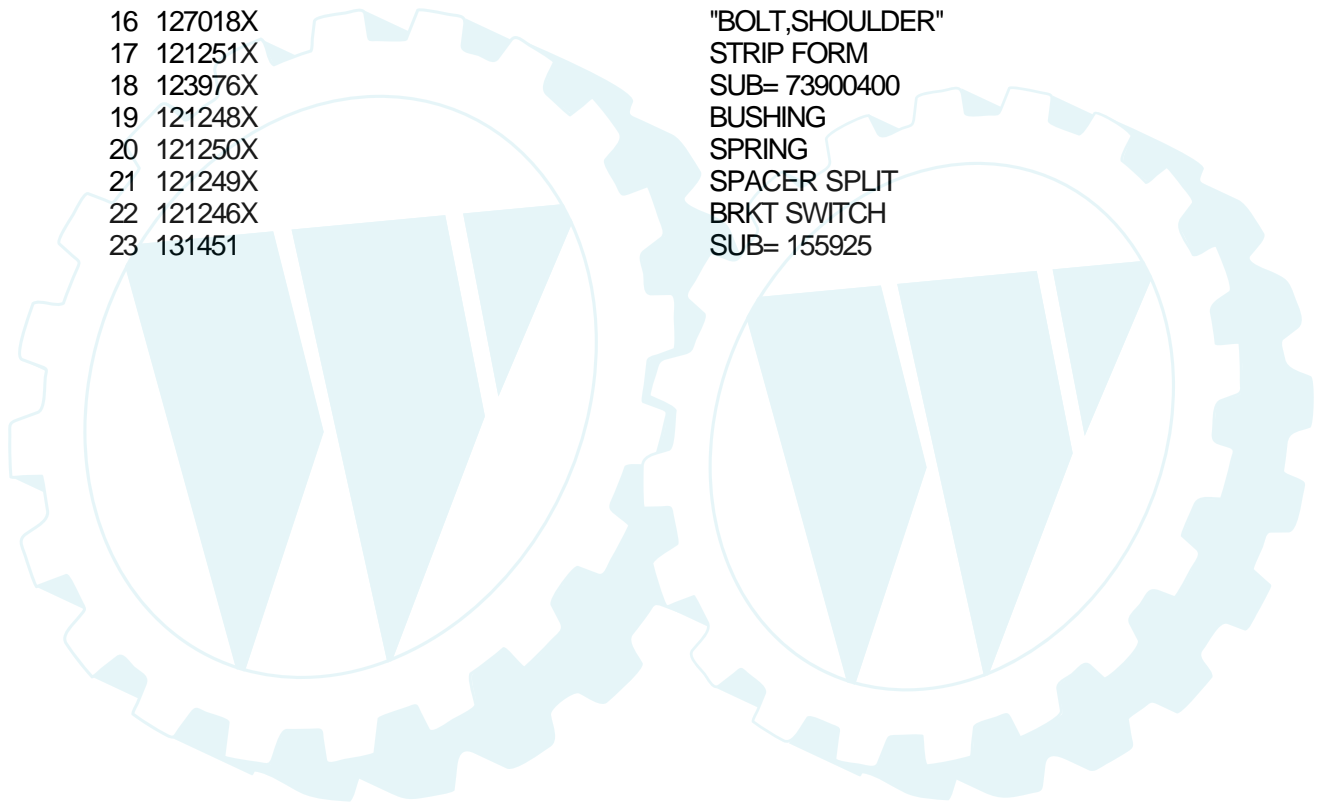

Ref #	Part Number	Qty	Description
1	72050411		SUB= 872050411
2	127423X		SUB= 140119
3	74641008		SUB= 71031008
4	73680500		SUB= 73690500
5	105529X		SUB= 139888
6	4171R		CLIP T
7	73951000		"NUT,KEPS"
8	74760612		SUB= 74780612
9	126656X		SUB= 140551
10	126471X		"CLIP,INSULATOR"
11	19133210		WASHER
12	73680600		SUB= 73690600
13	120068X		"KNOB 1/2"" YT"
15	19171912		WASHER
16	127018X		"BOLT,SHOULDER"
17	121251X		STRIP FORM
18	123976X		SUB= 73900400
19	121248X		BUSHING
20	121250X		SPRING
21	121249X		SPACER SPLIT
22	121246X		BRKT SWITCH
23	131451		SUB= 155925