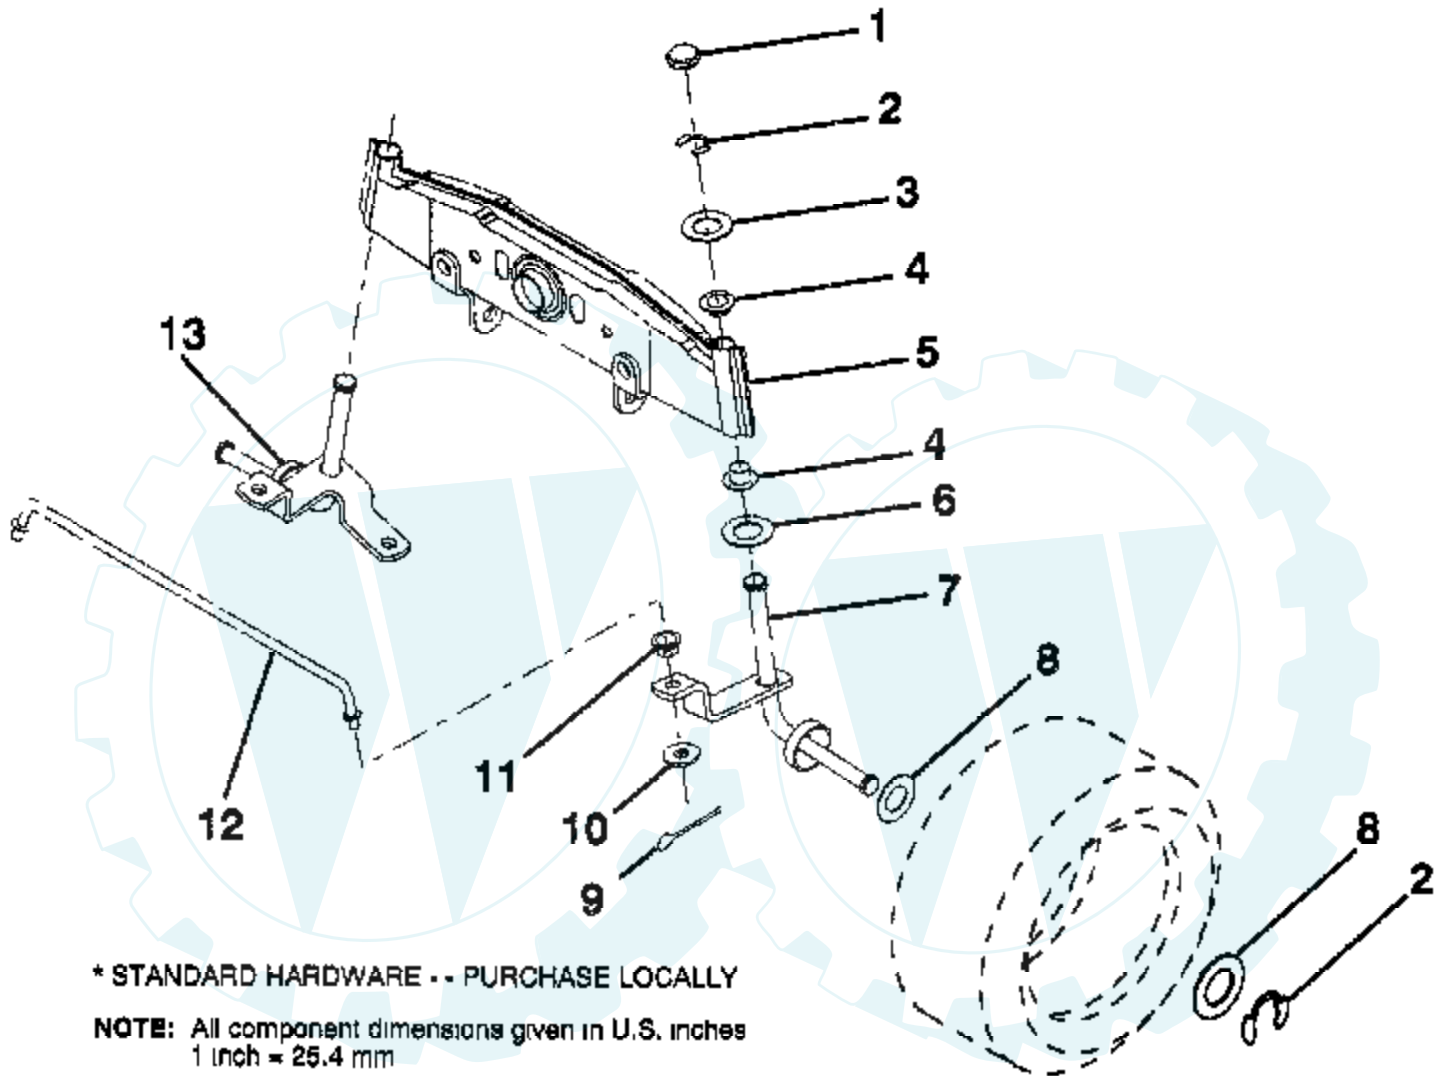

12 HP 36" LAWN RIDER - - MODEL NUMBER YE1236D

FRONT AXLE

Ref #	Part Number	Qty	Description
1	121232X		CAP
2	12000029		RING
3	121748X		WASHER
4	121922X		NYLINER
5	121914X		AXLE FRONT
6	6266H		WASHER .T
7	121919X		SPINDLE RH
8	121749X		WASHER
9	76020412		COTTER PIN
10	191316		WASHER
11	126847X		BUSHING.DRAGLINK
12	121924X		ROD TIE
13	121916X		SPINDLE LH