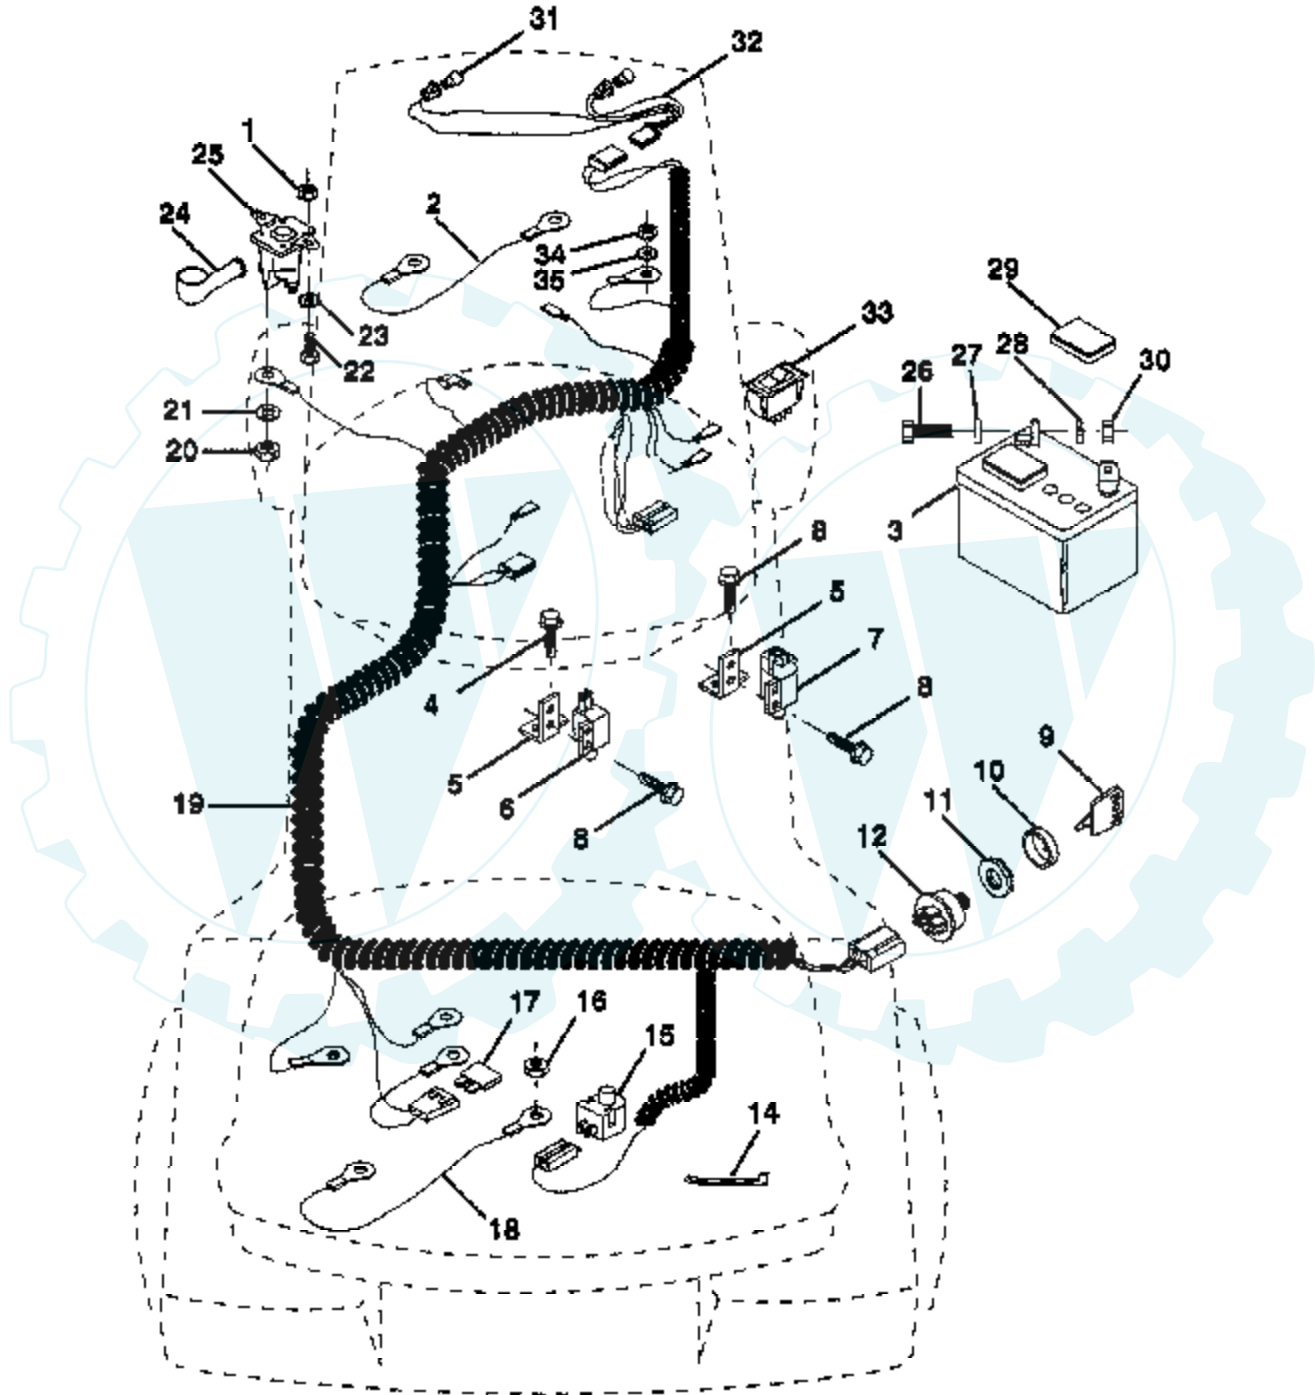

12HP 36 " LAWN RIDER - MODEL NUMBER YE1236D

ELECTRICAL

Ref #	Part Number	Qty	Description
1	73510400		NUT
2	108423X		CABLE ASM.
3	121265X		SUB= 123899X
5	108236X		BRACKET LT
6	104445X		SWITCH-INTER. GT
7	109553X		SWITCH INTERLOCKT
8	17021008		SCREW
9	122147X		KEY
10	123620X		SUB= 141226
11	124211X		NUT IGNITION
12	4406R		SUB= STD365402
14	7192J		WIRE TIE
15	121305X		SWITCH SEAT
16	73510500		NUT
17	108824X		FUSE HYT
18	128353		CABLE ASSY
19	132223		SUB= 532132223
20	73350400		NUT
21	10090400		SUB= 10040400
22	74780408		BOLT
23	11050400		LOCKWASHER
24	131563		SUB= 154336
25	109081X		SUB= 146154
26	74760412		BOLT LT
27	19091016		WASHER
28	10040400		LOCKWASHER
29	121264X		"CAP,BATTERY "
30	73220400		SUB= 50675
31	7662J		SUB= 4152J
32	127441X		SUB= 136850
34	73510600		NUT
35	11050600		LOCKWASHER