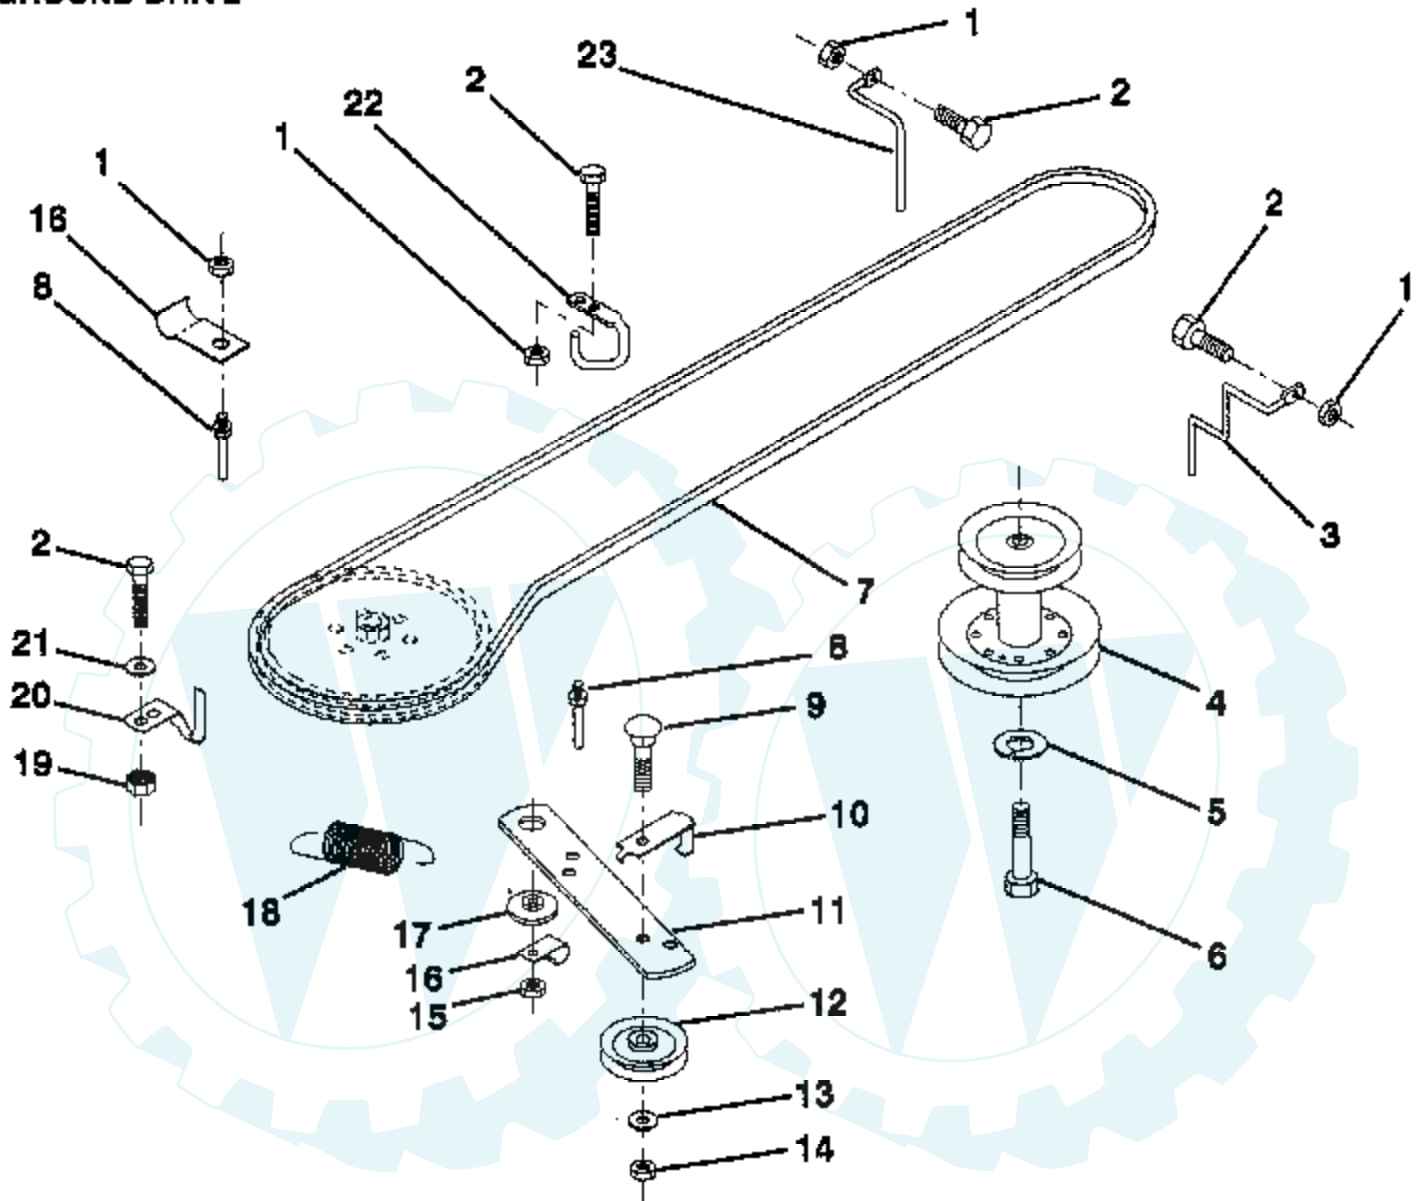

12 HP 36" LAWN RIDER - - MODEL NUMBER YE1236D

GROUND DRIVE

* STANDARD HARDWARE -- PURCHASE LOCALLY
NOTE: All component dimensions given in U.S. Inches
1 inch = 25.4 mm

Ref #	Part Number	Qty	Description
1	73680500		SUB= 73690500
2	74760512		BOLT
3	131205		SUB= 532131205
4	134828		SUB= 138029
5	10040700		LOCKWASHER
6	71170744		HEX BOLT
7	124525X		BELT
8	123405X		"KEEPER,DRIVE BELT"
9	72140612		BOLT
10	123396X		"KEEP,IDLER DR BEL "
11	123395X		SUB= 140911
12	4859J		SUB= 123674X
13	19131316		WASHER
14	73930600		LOCKNUT
15	73680600		SUB= 73690600
16	126471X		"CLIP,INSULATOR"
17	122052X		SPACER RETAINER
18	131459		SUB= 532131459
19	73510500		NUT
20	123891X		"KEEPER,DR BELT "
21	19111016		WASHER
22	123404X		"KEEPER,FRA DR BEL "
23	131204		SUB= 532131204