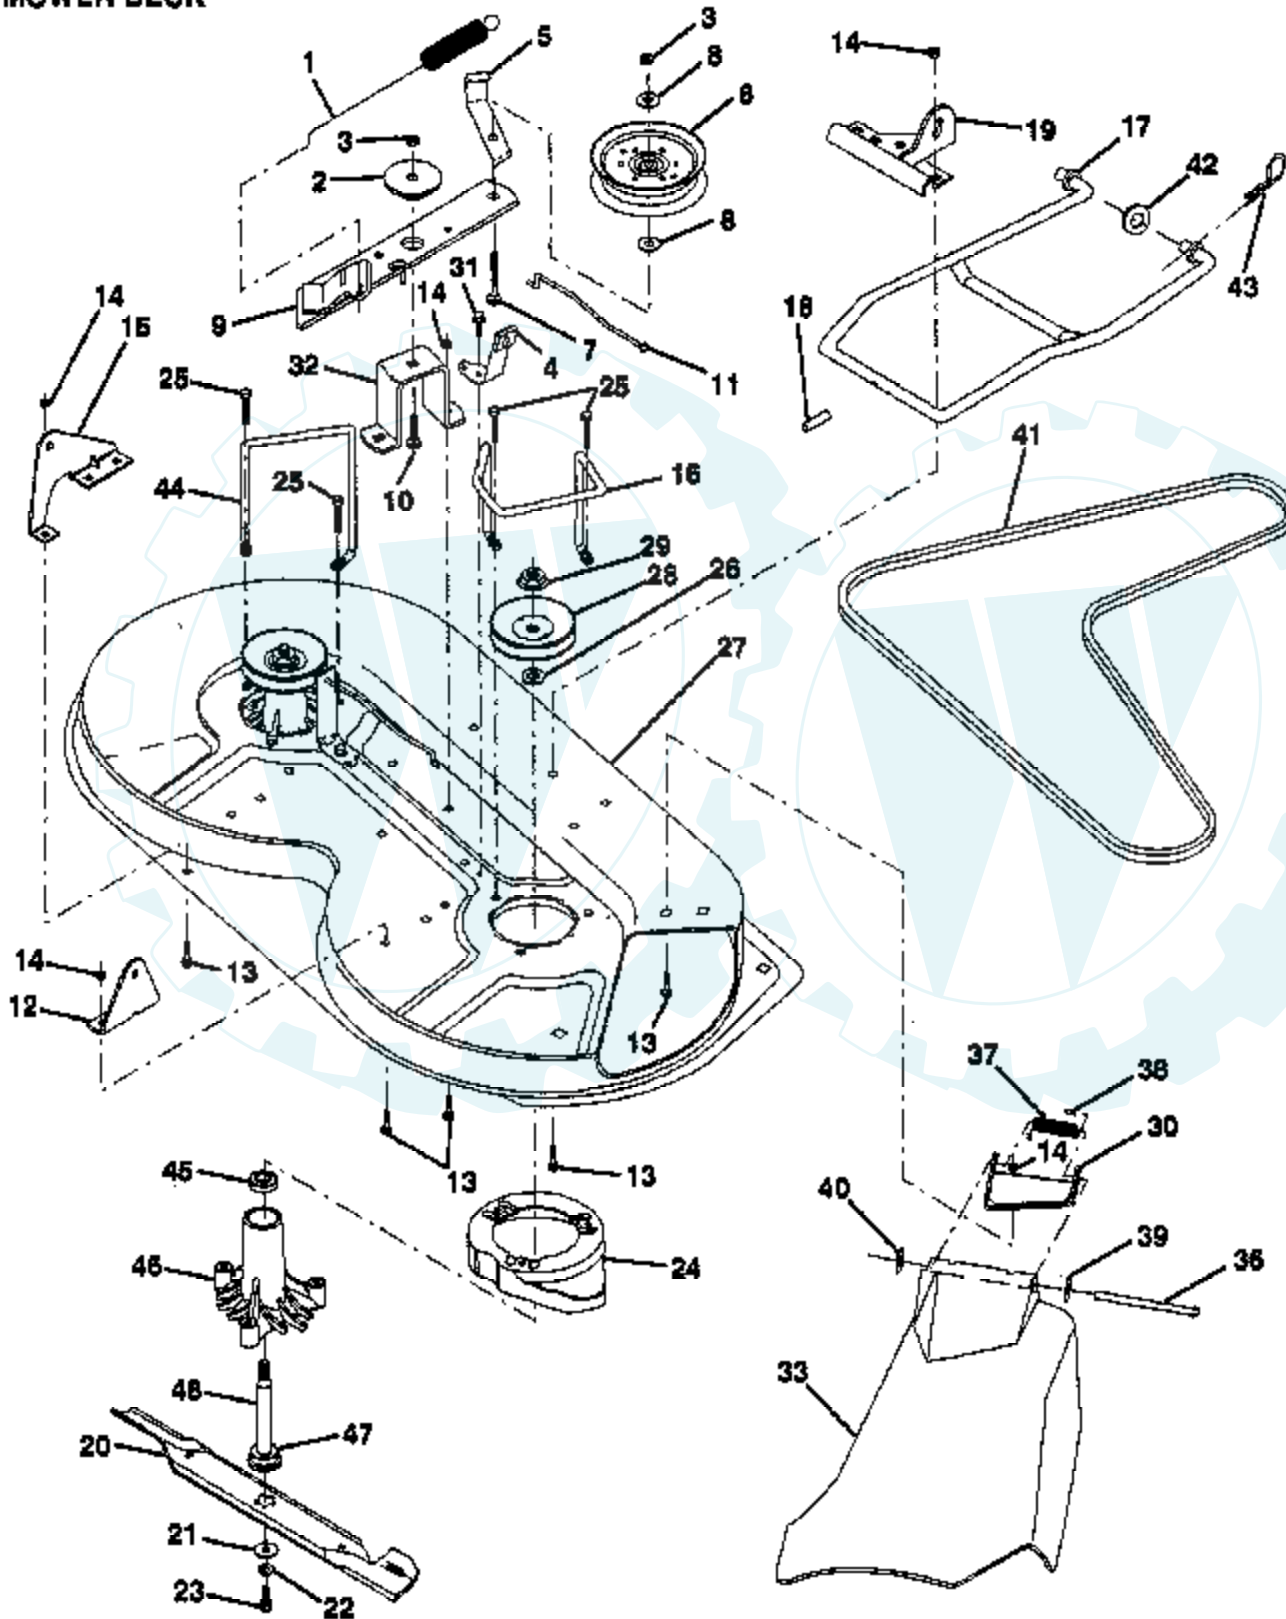

12 HP 36" LAWN RIDER - - MODEL NUMBER YE1236D

MOWER DECK

Ref #	Part Number	Qty	Description
1	127743		SUB= 140064
2	122052X		SPACER RETAINER
3	73680600		SUB= 73690600
4	130840		BRAKE ASM
5	131251		IDLER BELT GUIDE
6	121316X		PULLEY IDLER
7	72110616		BOLT
8	19131410		WASHER
9	127744		SUB= 140092
10	72110608		BOLT D
11	130841		BRAKE ROD
12	127356		"BRKT,LIFT REAR"
13	72140505		BOLT
14	73680500		SUB= 73690500
15	127357		"BRKT,LIFT REAR LH"
16	130837		SUB= 153298
17	128508		MOWER LINK STAB
18	128511		"PIN,GROOVE"
19	127380		"BRKT,LINK STABILI"
20	127841		SUB= 138496
21	129962		WASHER BLADE
22	10030600		SUB= 10040600
23	850857		BLADE BOLT
24	128961		SUB= 140329
25	78158		SUB= 17580520
26	129963		WASHER
27	129983		SUB= 156600
28	129207		SUB= 153531
29	73050900		SUB= 139729
30	126361X		SUB= 532136631
31	17490508		SCREW LT
32	122051X		"SUPT,IDLER ARM"
33	131560		SUB= 532131560
36	121980X		HINGE ROD
37	123713X		SPRING TORSION
38	105304X		CAP-SLEEVE LT
39	19111016		WASHER
40	110452X		NUT PUSH M
41	131264		V-BELT.PRIM.78.5.
42	19171616		WASHER
43	3146R		RETAINER.SPRING
44	130836		SUB= 140608
45	110485X		BEARING
46	128774		HSG ASM MANDREL
47	129895		BEARING.BALL
48	133172		SUB= 137646
	130794		MANDREL ASM
	134021		SUB= 140979