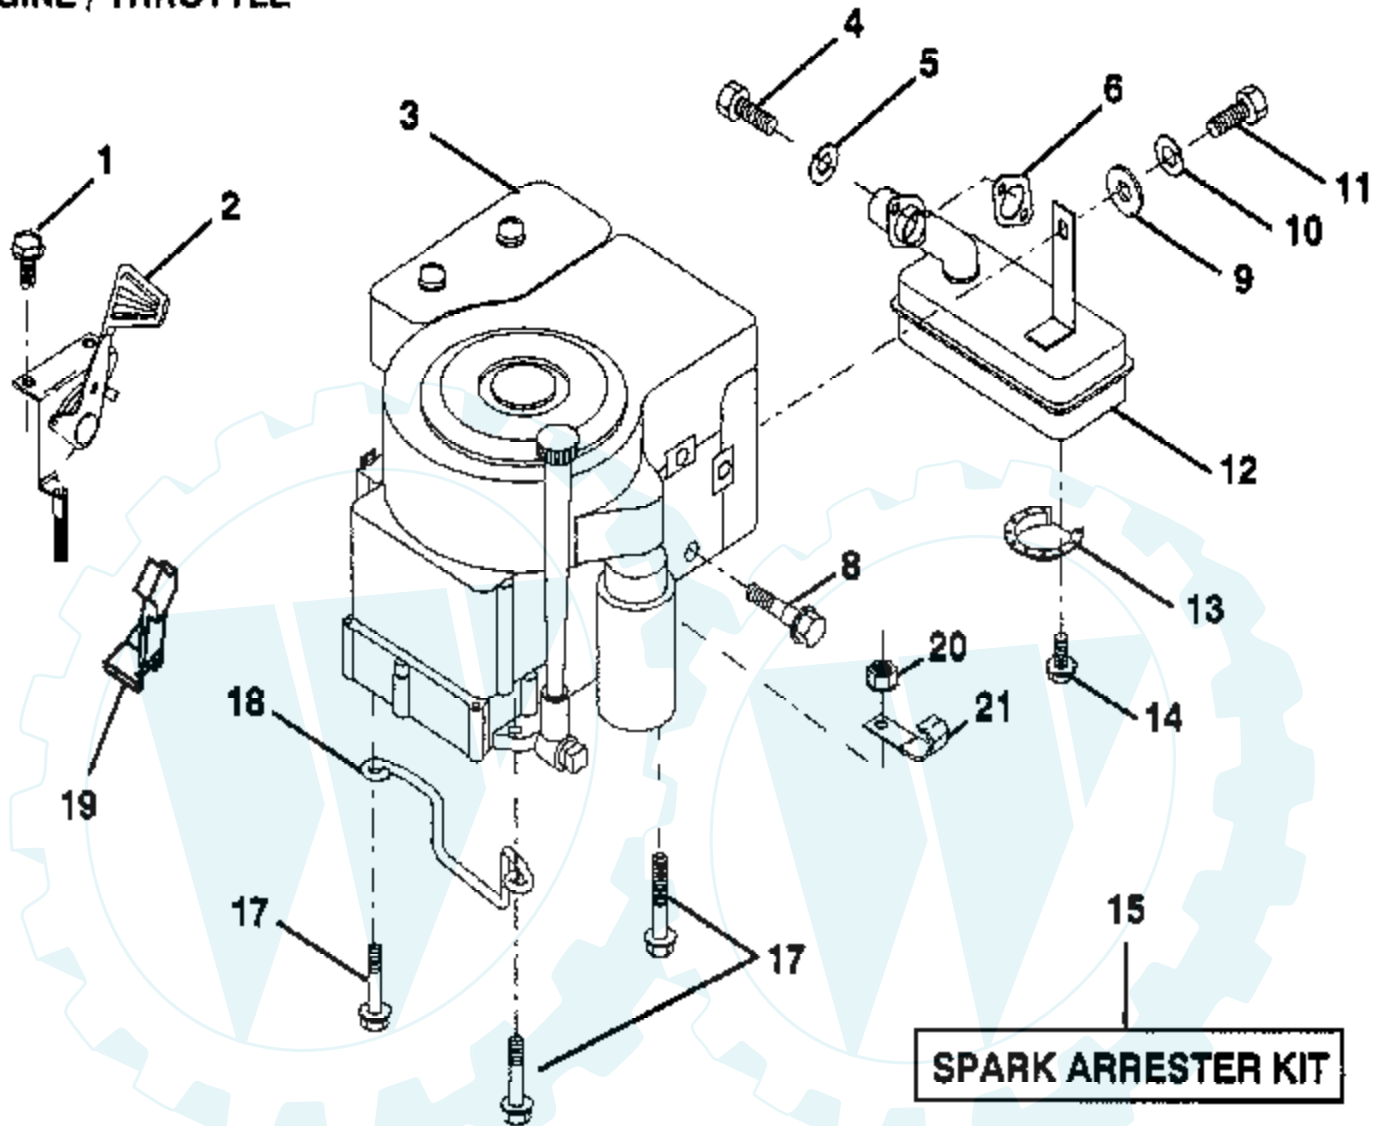

12HP 36 " LAWN RIDER - MODEL NUMBER YE1236D

ELECTRICAL

Ref #	Part Number	Qty	Description
1	73510400		NUT
2	108423X		CABLE ASM.
3	121265X		SUB= 123899X
5	108236X		BRACKET LT
6	104445X		SWITCH-INTER. GT
7	109553X		SWITCH INTERLOCKT
8	17021008		SCREW
9	122147X		KEY
10	123620X		SUB= 141226
11	124211X		NUT IGNITION
12	4406R		SUB= STD365402
14	7192J		WIRE TIE
15	121305X		SWITCH SEAT
16	73510500		NUT
17	108824X		FUSE HYT
18	128353		CABLE ASSY
19	132223		SUB= 532132223
20	73350400		NUT
21	10090400		SUB= 10040400
22	74780408		BOLT
23	11050400		LOCKWASHER
24	131563		SUB= 154336
25	109081X		SUB= 146154
26	74760412		BOLT LT
27	19091016		WASHER
28	10040400		LOCKWASHER
29	121264X		"CAP,BATTERY "
30	73220400		SUB= 50675
31	7662J		SUB= 4152J
32	127441X		SUB= 136850
34	73510600		NUT
35	11050600		LOCKWASHER

12 HP 36" LAWN RIDER - - MODEL NUMBER YE1236D

ENGINE / THROTTLE

* STANDARD HARDWARE - - PURCHASE LOCALLY
NOTE: All component dimensions given in U.S. inches
1 inch = 25.4 mm

Ref #	Part Number	Qty	Description
1	17720408		SCREW
2	133025		SUB= 532133025
3			REFER TO IMAGE
4	71070512		SCREW
5	10040500		LOCKWASHER
6	125593X		SUB= 272293
8	121094X		BOLT T
9	19101216		WASHER
10	10040400		LOCKWASHER
11	74780412		SUB= 74780414
12	123676X		SUB= 137437
13	101326L		DEFLECTOR.222573
14	17030808		SUB= 17030814
15	121851X		SUB= 532137180
17	17490624		SCREW LT
18	126636X		"KEEPER,DR BELT GR"
19	127951		"STOP,DASH THROTT"
20	73510600		NUT
21	2751R		CLIP T