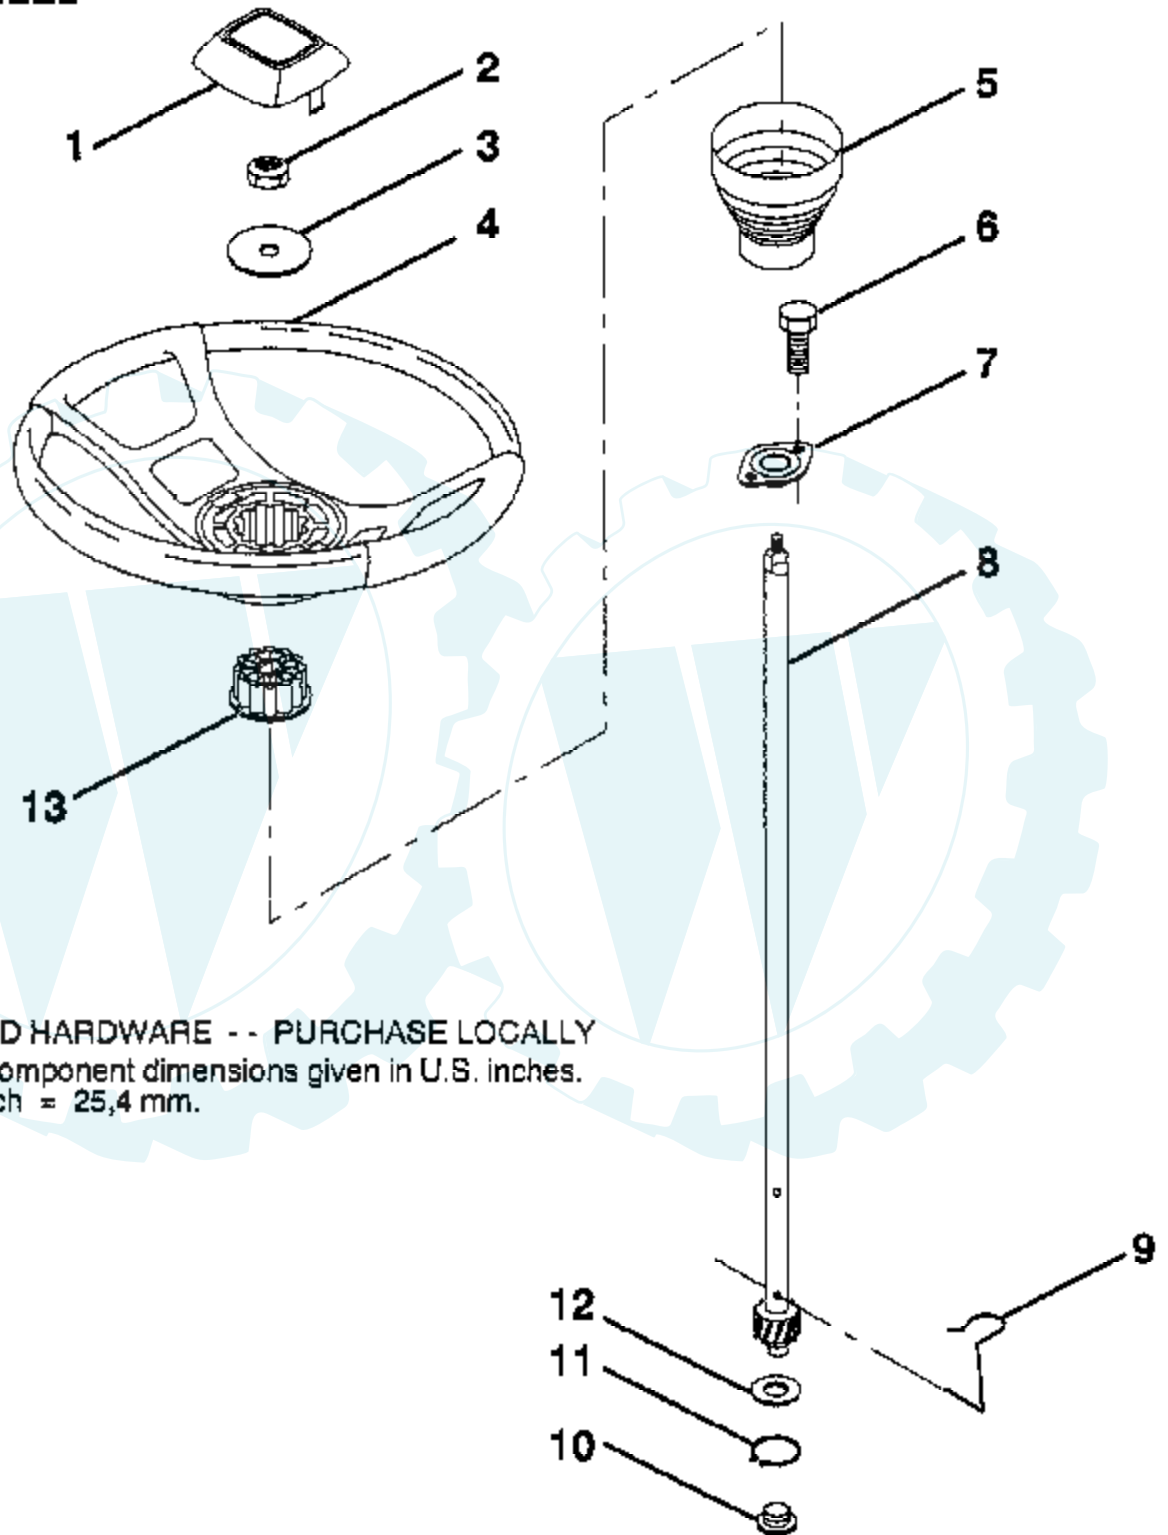

12 HP 36" LAWN RIDER - - MODEL NUMBER YE1236D

STEERING WHEEL

* STANDARD HARDWARE - - PURCHASE LOCALLY

NOTE: All component dimensions given in U.S. inches.
1 Inch = 25,4 mm.

Ref #	Part Number	Qty	Description
1	121584X		INSERT STEERING
2	7810H		GRIPCO NUT
3	19133808		WASHER T
4	121472X		SUB= 150546
5	121897X		SLEEVE STEERING
6	17431008		SUB= 98000165
7	102803X		SUB= 918102803X
8	123651X		SUB= 148966
9	124210X		STEERING CLIP
10	123438X		BUSHING STEER LWR
11	12000045		RING
12	19211616		WASHER LT
13	104820X		ADAPTER-WHEEL LT