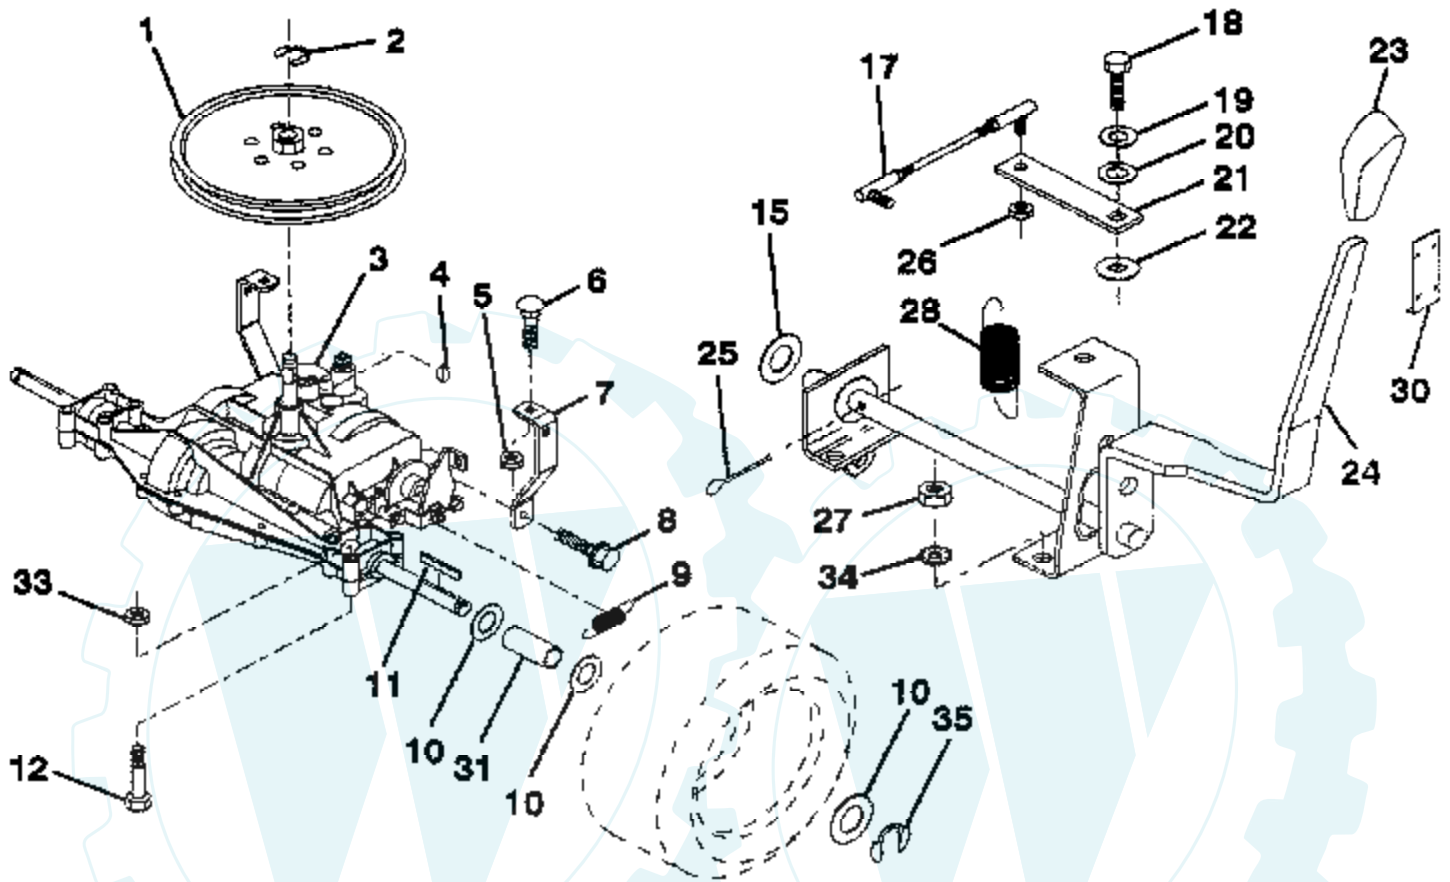

12 HP 36" LAWN RIDER - - MODEL NUMBER YE1236D

TRANSAXLE

* STANDARD HARDWARE -- PURCHASE LOCALLY

NOTE: All component dimensions given in U.S. inches
1 inch = 25.4 mm

Ref #	Part Number	Qty	Description
1	123385X		PULLEY
2	12000028		SUB= 2267J
3	123655X		SUB= 137366
4	2228M		SUB= 2228M1
5	73680500		SUB= 73690500
6	72140506		BOLT
7	123378X		"STRAP,TORQUE"
8	17490512		SCREW
9	110422X		SUB= 146682
10	121749X		WASHER
11	123583X		SQUARE KEY
12	74760644		BOLT
15	19171616		WASHER
17	123632X		"LINK,SHIFT"
18	71040412		SUB= 74550412
19	10040400		LOCKWASHER
20	19091210		WASHER LT
21	123539X		"ARM,SHIFT"
22	105701X		WASH-SHFT PLT LT
23	122011X		"KNOB,SHT CONTROL"
24	128202		SUB= 532128202
25	76020416		PIN COTTER 1/8
26	73810500		NUT.LOCK.5/16-24
27	73510500		NUT
28	128085		"SPRING,EXT"
30	123692X		KNOB RETAINER
31	123409X		SPACER
33	73680600		SUB= 73690600
34	11050500		LOCKWASHER.5/16.E
35	12000001		E-RING LT