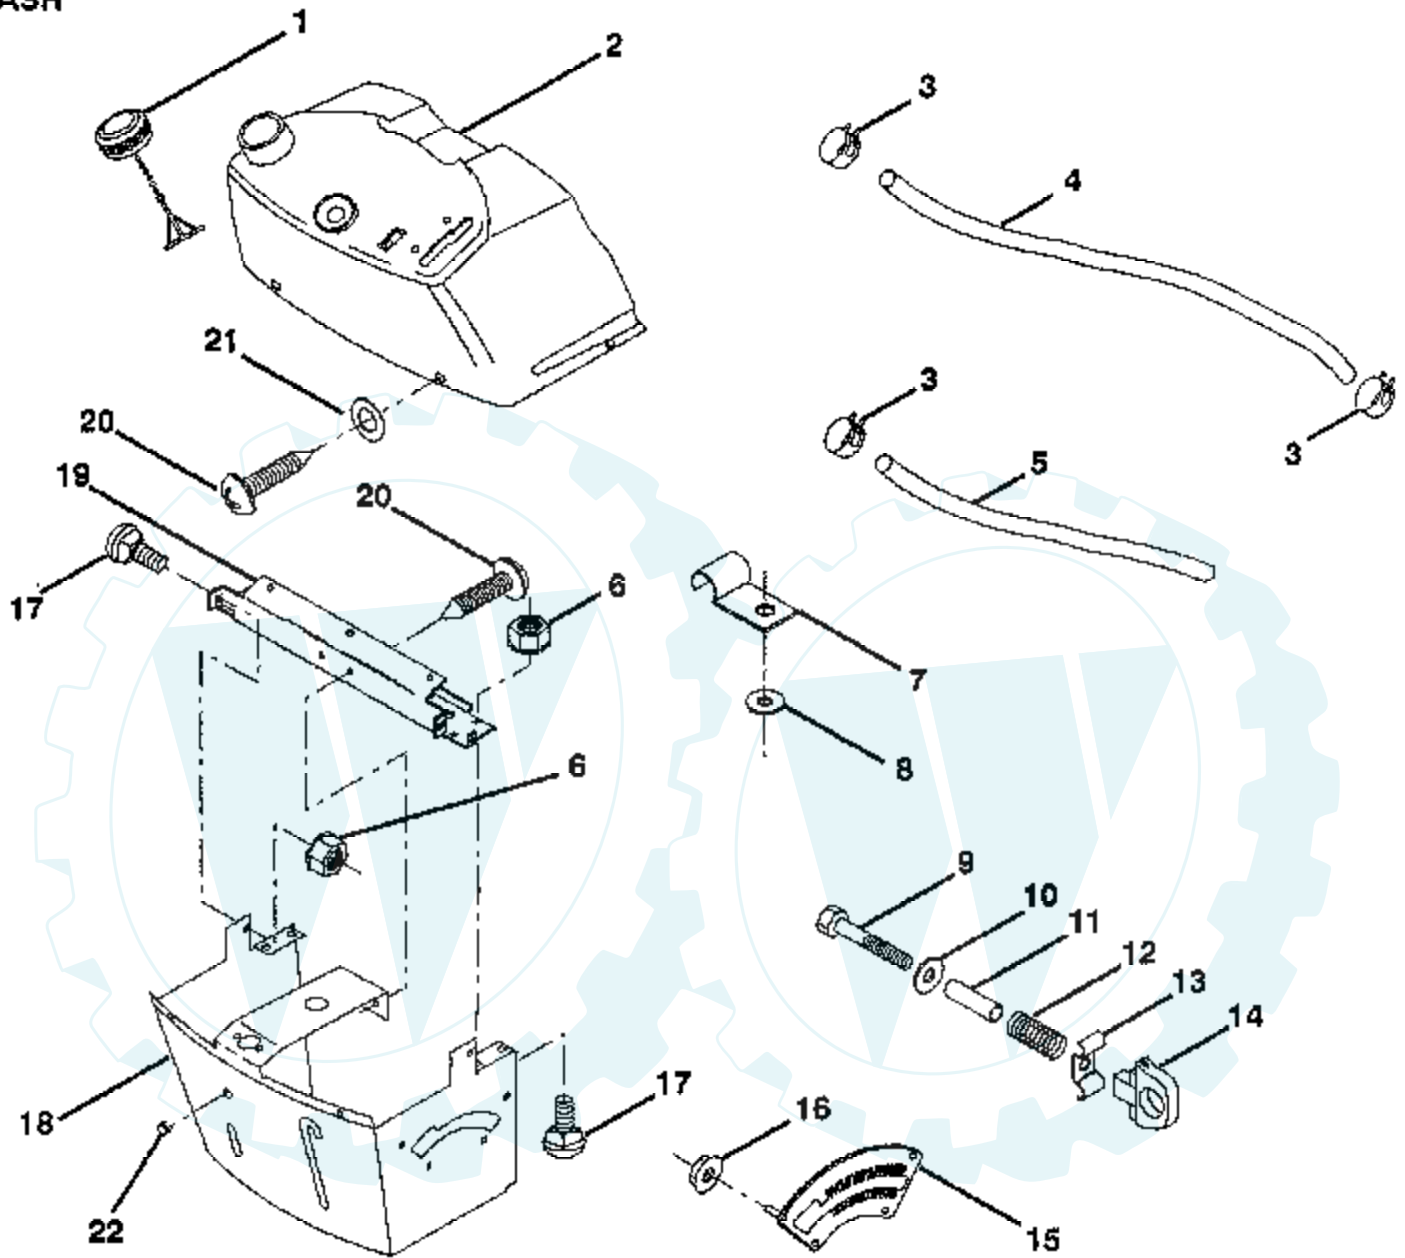

12 HP 36" LAWN RIDER - - MODEL NUMBER YE1236D BRAKE / REAR MOWER LIFT ASSEMBLY

* STANDARD HARDWARE - - PURCHASE LOCALLY
NOTE: All component dimensions given in U.S. inches
1 inch = 25.4 mm

Ref #	Part Number	Qty	Description
1	71673		PLUNGER CAP T
2	123436X		"ROD,PARK BRAKE"
3	123437X		"BRKT,PARK BRAKE"
4	8883R		PEDAL COVER T
5	122504X		"BRKT,CLU PEDAL LH"
6	76020312		SUB= 3145
7	19131016		WASHER
8	17490508		SCREW LT
9	76020412		COTTER PIN
10	19131316		WASHER
11	131656		SUB= 136225
12	133483		SUB= 139933
13	123394X		"ROD,CLUTCH"
14	121978X		"BRKT,LIFT SHAFT"
15	133332		PVT BRAKE ARM ASM
16	19251816		WASHER T
17	12000034		KLIP RING
18	106888X		SPRING ROD LT
19	73680600		SUB= 73690600
20	73350600		NUT
21	131460		SUB= 532131460
22	127378		SUB= 144585
23	73680600		SUB= 73690600
24	19132012		WASHER
25	4921H		SPRING.RETAINER
26	73930600		LOCKNUT
27	127369		"LINK, MOWER REAR"
28	127358		SUB= 140776
29	72110506		SUB= 72270506
30	73510500		NUT

12 HP 36" LAWN RIDER - - MODEL NUMBER YE1236D

DASH

* STANDARD HARDWARE - - PURCHASE LOCALLY
NOTE: All component dimensions given in U.S. inches.
1 inch = 25.4 mm

Ref #	Part Number	Qty	Description
1	122015X		SUB= 141523
2	130914		SUB= 138392
3	123487X		HOSE CLAMP
4	8544R		SUB= 295J
5	8548R		FUEL LINE T
6	73510400		NUT
7	2751R		CLIP T
8	19091216		WASHER PM
9	74760428		BOLT
10	19091413		WASHER
11	121249X		SPACER SPLIT
12	3720R		SPRING M
13	126450X		"KNOB,HGT RETAINER"
14	126115X		KNOB
15	122023X		ADJUSTER QUAD
16	124346X		NUT
17	72110404		BOLT
18	130745		SUPT ASSY DASH
19	134744		CROSS BRACE
20	18000408		SUB= 818000408
21	19090816		WASHER
22	134014		PLUG DOME