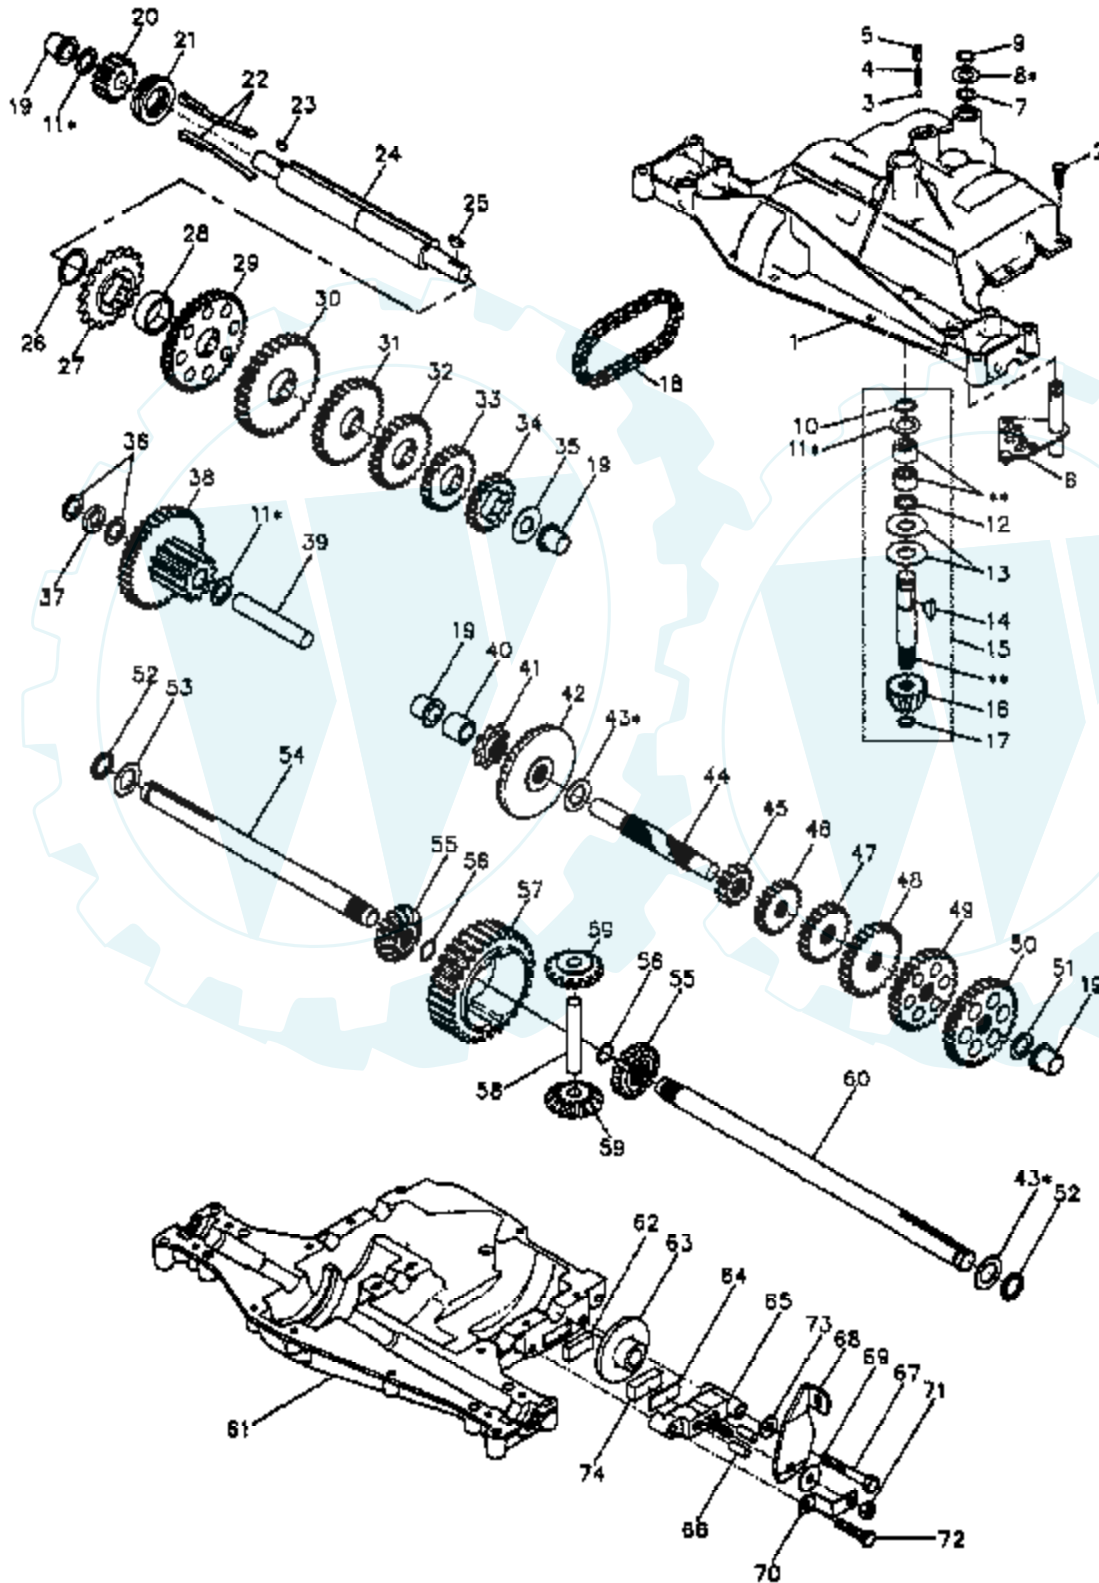

12 HP 36" LAWN RIDER - - MODEL NUMBER YE1236D
DANA TRANSAXLE - MODEL NUMBER 4360-18

Ref #	Part Number	Qty	Description
1	3865		HOUSING UPPER
2	1919		SCREW
3	1151		BALL DETENT
4	3626		SPRING, DETENT
5	3623		SCREW, SET
6	4336		ASSY SHIFTER
7	3884		O-RING
8	3885		WASHER PLAIN
	3886		WASHER PLAIN
	3887		WASHER PLAIN
	3888		WASHER PLAIN
	3889		WASHER PLAIN
	3121		WASHER PLAIN
	3890		WASHER PLAIN
9	1100		RING RETAINING
10	1099		RING RETAINING
11	1959		WASHER PLAIN
	1441		WASHER PLAIN
	1423		WASHER, PLAIN .632 X 1.00 X .026
	1082		WASHER PLAIN
	1424		WASHER PLAIN
	1068		WASHER PLAIN
	1425		WASHER PLAIN
	1358		WASHER PLAIN
	1145		WASHER, PLAIN .632 X 1.00 X .060
	1319		WASHER PLAIN
12	3312		O-RING
13	3876		WASHER, PLAIN .632 X 1.38 X .046
14	1374		KEY WOODRUFF #9
15	4134		ASSY KIT INPUT SHAFT
16	3590		PINION, BEVEL, 14 TEETH
17	3624		RING, RETAINING
18	3625		CHAIN, 24 PITCHES
19	1542		BEARING, FLANGE
20	3773		GEAR SPUR, 14 TEETH
21	3631		COLLAR CLUTCH
22	3828		KEY CLUTCH
23	1369		KEY WOODRUFF #3
24	3883		SHAFT INTERMEDIATE
25	1375		KEY, WOODRUFF, #61
26	3627		RING, RETAINING
27	3830		SPROCKET, 18 TEETH
28	3841		SPACER
29	3786		GEAR, SPUR, 37 TEETH
30	3785		GEAR, SPUR, 35 TEETH
31	3867		GEAR, SPUR, 30 TEETH
32	3783		GEAR, SPUR, 25 TEETH
33	3869		GEAR, SPUR, 22 TEETH
34	3741		GEAR SPUR
35	3628		WASHER, PLAIN .640 X 1.37 X .061
36	1423		WASHER, PLAIN .632 X 1.00 X .026
37	3422		SPACER .630 X 1.00 X .169
38	4286		ASSY GEAR COMB 12&35 TEETH
39	3877		SHAFT IDLER
40	3901		SPACER .635 X .875 X .755
41	3645		SPROCKET, 9 TEETH
42	3853		GEAR BEVEL 42 TEETH
43	3749		WASHER PLAIN