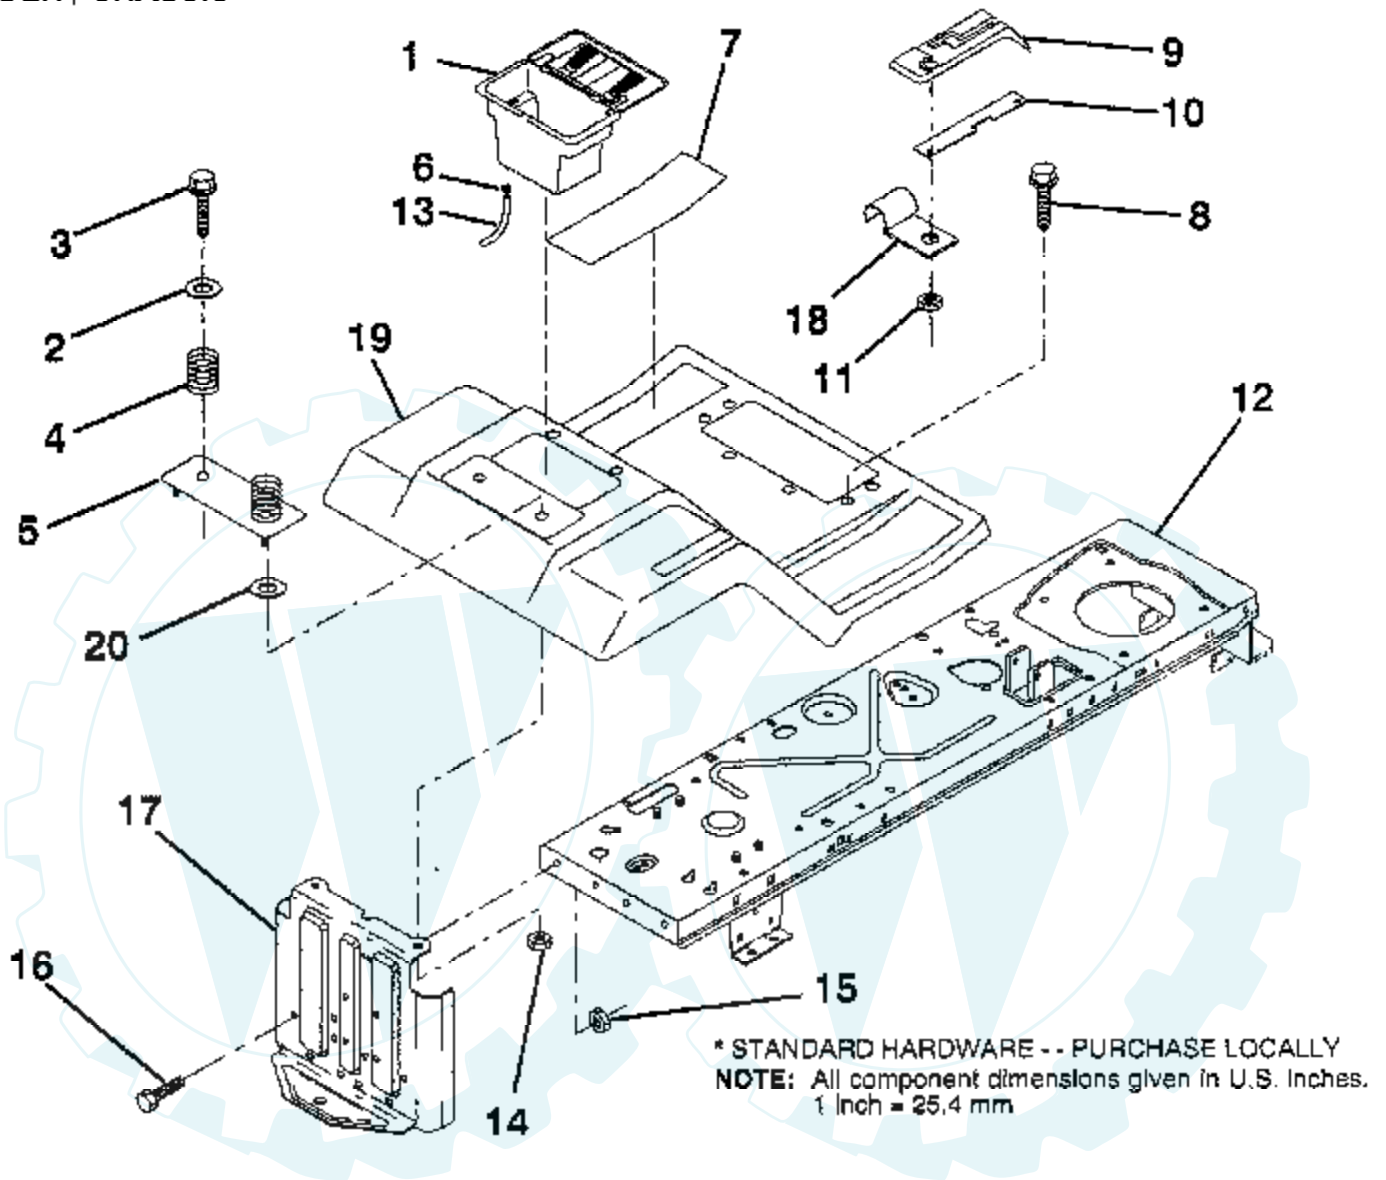

12 HP 36" LAWN RIDER - - MODEL NUMBER YE1236D

FENDER / CHASSIS

Ref #	Part Number	Qty	Description
1	129965		SUB= 156417
2	19132012		WASHER
3	17490612		SCREW
4	124181X		SPRING COMPRESSIO
5	127115X505		BTRY FENDER PLATE
6	109596X		HOSE CLAMP T
7	124144X		PAD FOOTREST
8	17490512		SCREW
9	126995X		SUB= 126995X428
10	124307X		"SHIFT LOCK, BAR"
11	124346X		NUT
12	131880		CHASSIS
13	105687X		SUB= 109238X
14	73510400		NUT
15	73680500		SUB= 73690500
16	74760512		BOLT
17	127880		DRAWBAR
18	126470X		"CLIP,INSULATOR"
19	128083X505		SUB= 140955X505
20	19091413		WASHER