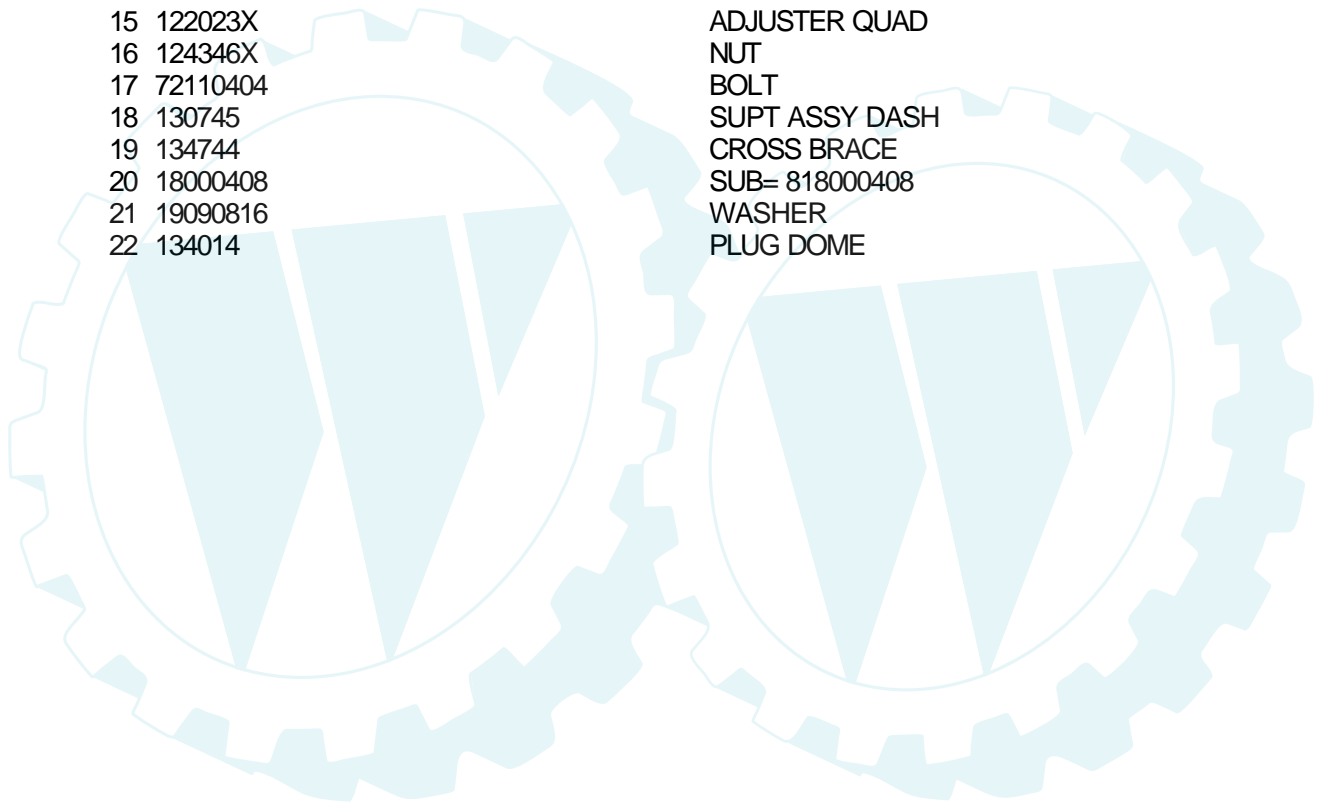

Ref #	Part Number	Qty	Description
1	122015X		SUB= 141523
2	130914		SUB= 138392
3	123487X		HOSE CLAMP
4	8544R		SUB= 295J
5	8548R		FUEL LINE T
6	73510400		NUT
7	2751R		CLIP T
8	19091216		WASHER PM
9	74760428		BOLT
10	19091413		WASHER
11	121249X		SPACER SPLIT
12	3720R		SPRING M
13	126450X		"KNOB,HGT RETAINER"
14	126115X		KNOB
15	122023X		ADJUSTER QUAD
16	124346X		NUT
17	72110404		BOLT
18	130745		SUPT ASSY DASH
19	134744		CROSS BRACE
20	18000408		SUB= 818000408
21	19090816		WASHER
22	134014		PLUG DOME