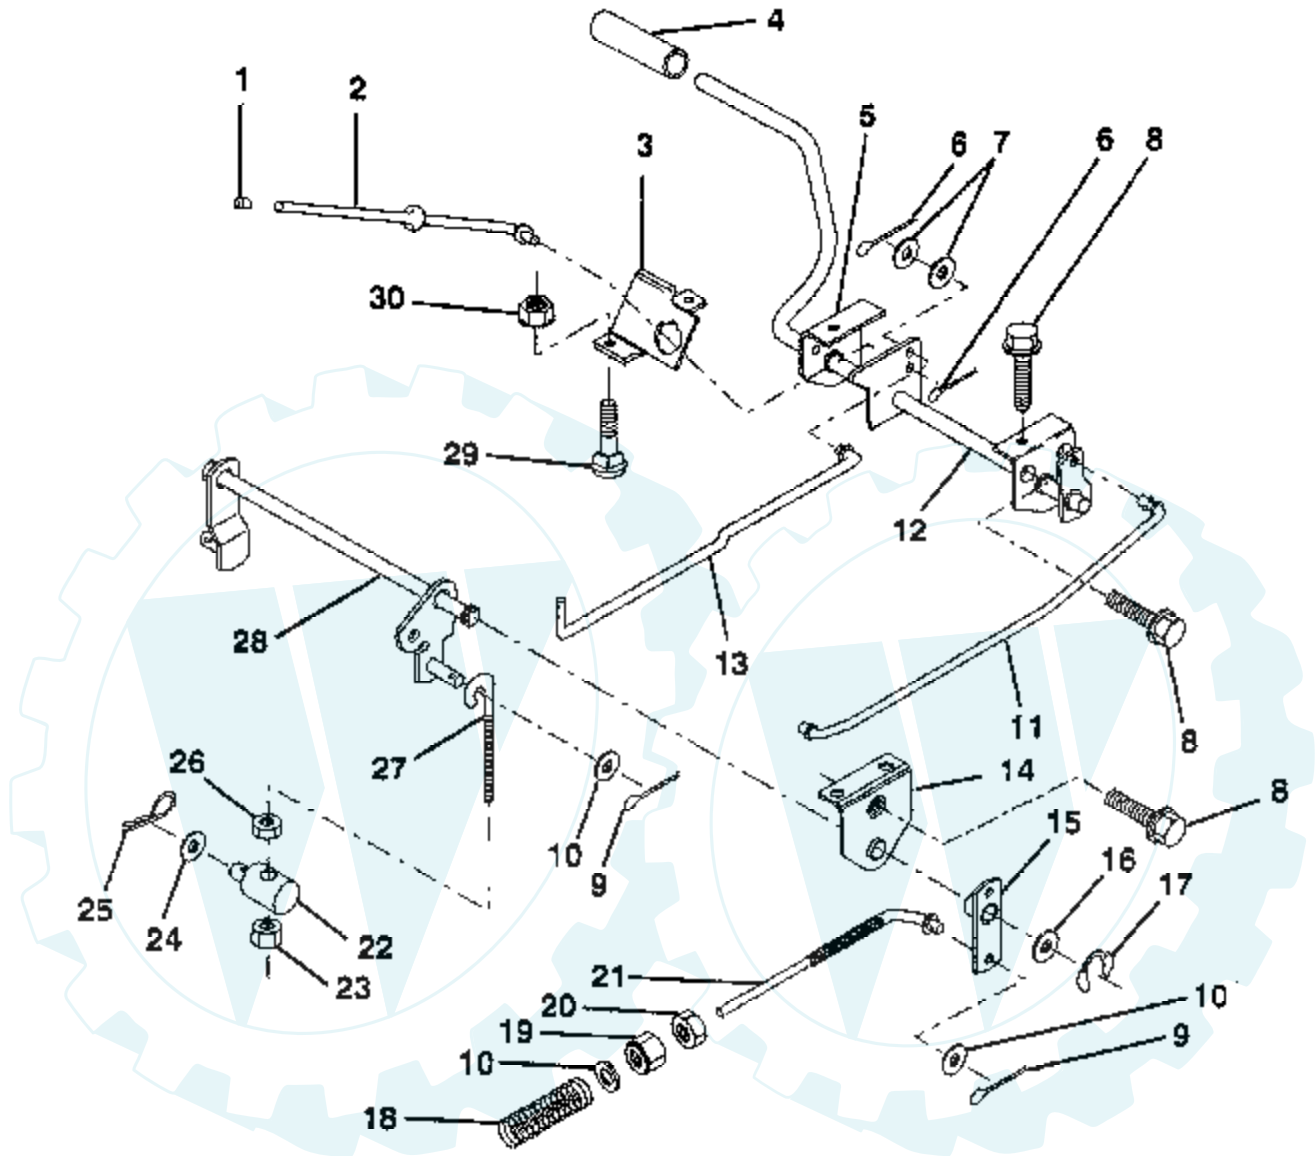

12 HP 36" LAWN RIDER - - MODEL NUMBER YE1236D BRAKE / REAR MOWER LIFT ASSEMBLY

* STANDARD HARDWARE - - PURCHASE LOCALLY
NOTE: All component dimensions given in U.S. inches
1 inch = 25.4 mm

Ref #	Part Number	Qty	Description
1	71673		PLUNGER CAP T
2	123436X		"ROD,PARK BRAKE"
3	123437X		"BRKT,PARK BRAKE"
4	8883R		PEDAL COVER T
5	122504X		"BRKT,CLU PEDAL LH"
6	76020312		SUB= 3145
7	19131016		WASHER
8	17490508		SCREW LT
9	76020412		COTTER PIN
10	19131316		WASHER
11	131656		SUB= 136225
12	133483		SUB= 139933
13	123394X		"ROD,CLUTCH"
14	121978X		"BRKT,LIFT SHAFT"
15	133332		PVT BRAKE ARM ASM
16	19251816		WASHER T
17	12000034		KLIP RING
18	106888X		SPRING ROD LT
19	73680600		SUB= 73690600
20	73350600		NUT
21	131460		SUB= 532131460
22	127378		SUB= 144585
23	73680600		SUB= 73690600
24	19132012		WASHER
25	4921H		SPRING.RETAINER
26	73930600		LOCKNUT
27	127369		"LINK, MOWER REAR"
28	127358		SUB= 140776
29	72110506		SUB= 72270506
30	73510500		NUT

12 HP 36" LAWN RIDER - - MODEL NUMBER YE1236D

DASH

* STANDARD HARDWARE - - PURCHASE LOCALLY
NOTE: All component dimensions given in U.S. inches.
1 inch = 25.4 mm

Ref #	Part Number	Qty	Description
1	122015X		SUB= 141523
2	130914		SUB= 138392
3	123487X		HOSE CLAMP
4	8544R		SUB= 295J
5	8548R		FUEL LINE T
6	73510400		NUT
7	2751R		CLIP T
8	19091216		WASHER PM
9	74760428		BOLT
10	19091413		WASHER
11	121249X		SPACER SPLIT
12	3720R		SPRING M
13	126450X		"KNOB,HGT RETAINER"
14	126115X		KNOB
15	122023X		ADJUSTER QUAD
16	124346X		NUT
17	72110404		BOLT
18	130745		SUPT ASSY DASH
19	134744		CROSS BRACE
20	18000408		SUB= 818000408
21	19090816		WASHER
22	134014		PLUG DOME