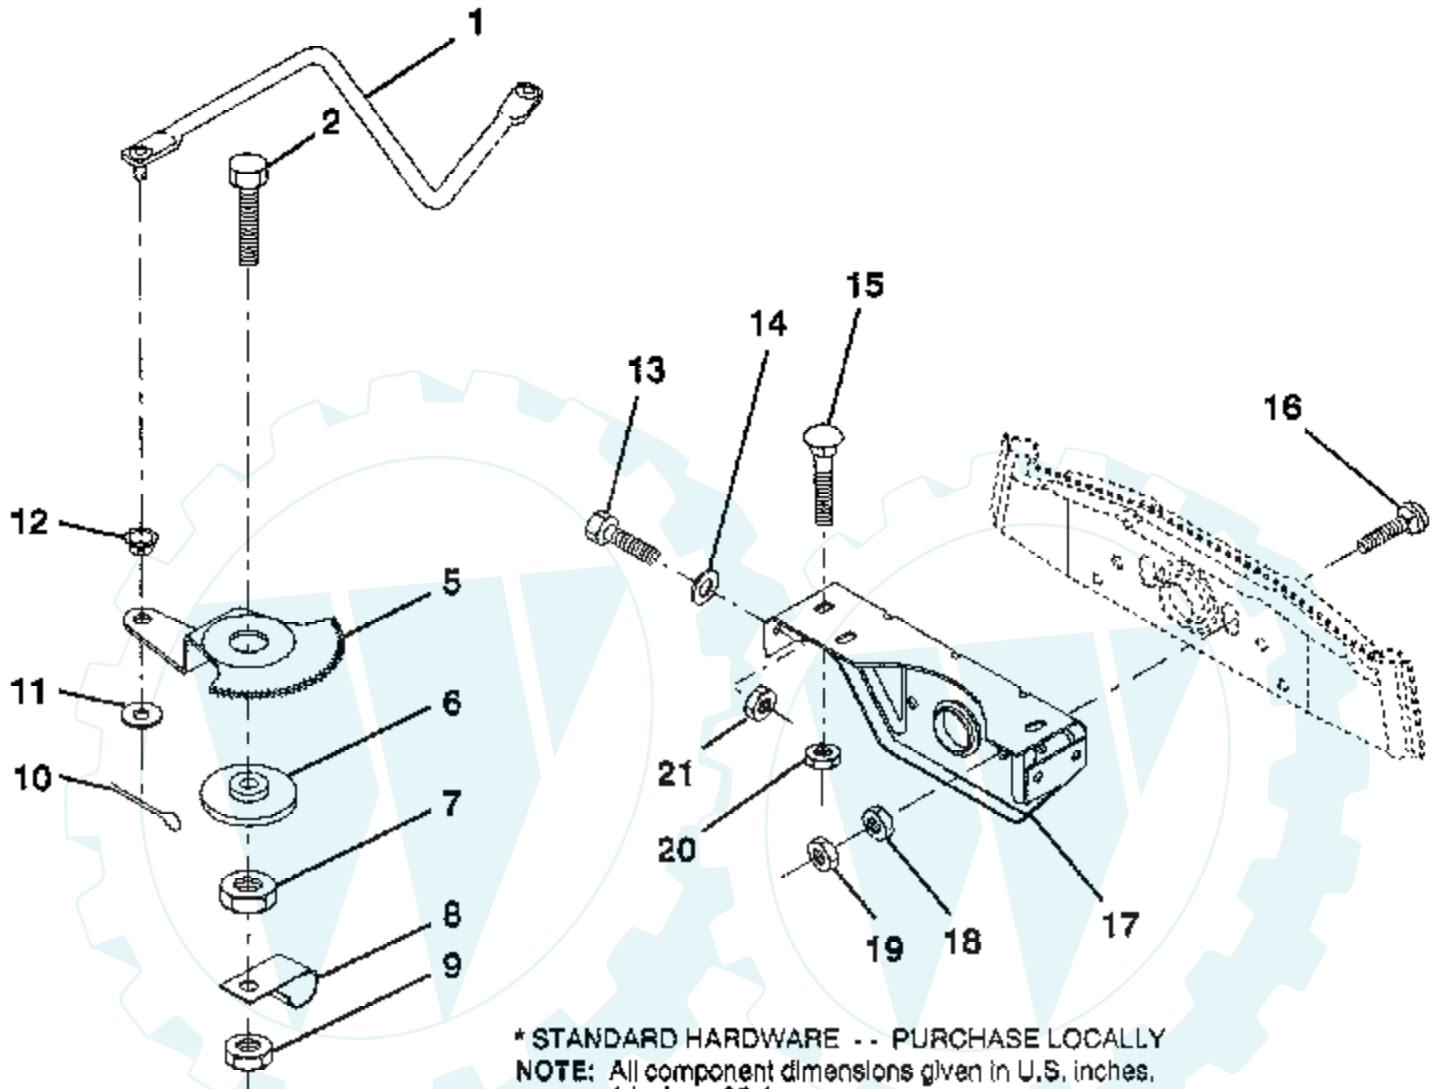

12 HP 36" LAWN RIDER - - MODEL NUMBER YE1236D SECTOR GEAR / AXLE SUPPORT

Ref #	Part Number	Qty	Description
1	132566		DRAG LINK
2	74780828		"BOLT,HEX"
5	121926X		GEAR SECTOR
6	121927X		BUSHING
7	73030800		NUT
8	126472X		CLIP INSULATOR
9	73680800		NUT LTV
10	76020412		COTTER PIN
11	19131316		WASHER
12	126847X		BUSHING.DRAGLINK
13	74760512		BOLT
14	19111416		WASHER
15	72110606		BOLT
16	72140622		BOLT
17	121912X		"SUPT,FRT AXLE"
18	73220600		NUT.HEX.3/8-16UNC
19	73930600		LOCKNUT
20	73680600		SUB= 73690600
21	73680500		SUB= 73690500