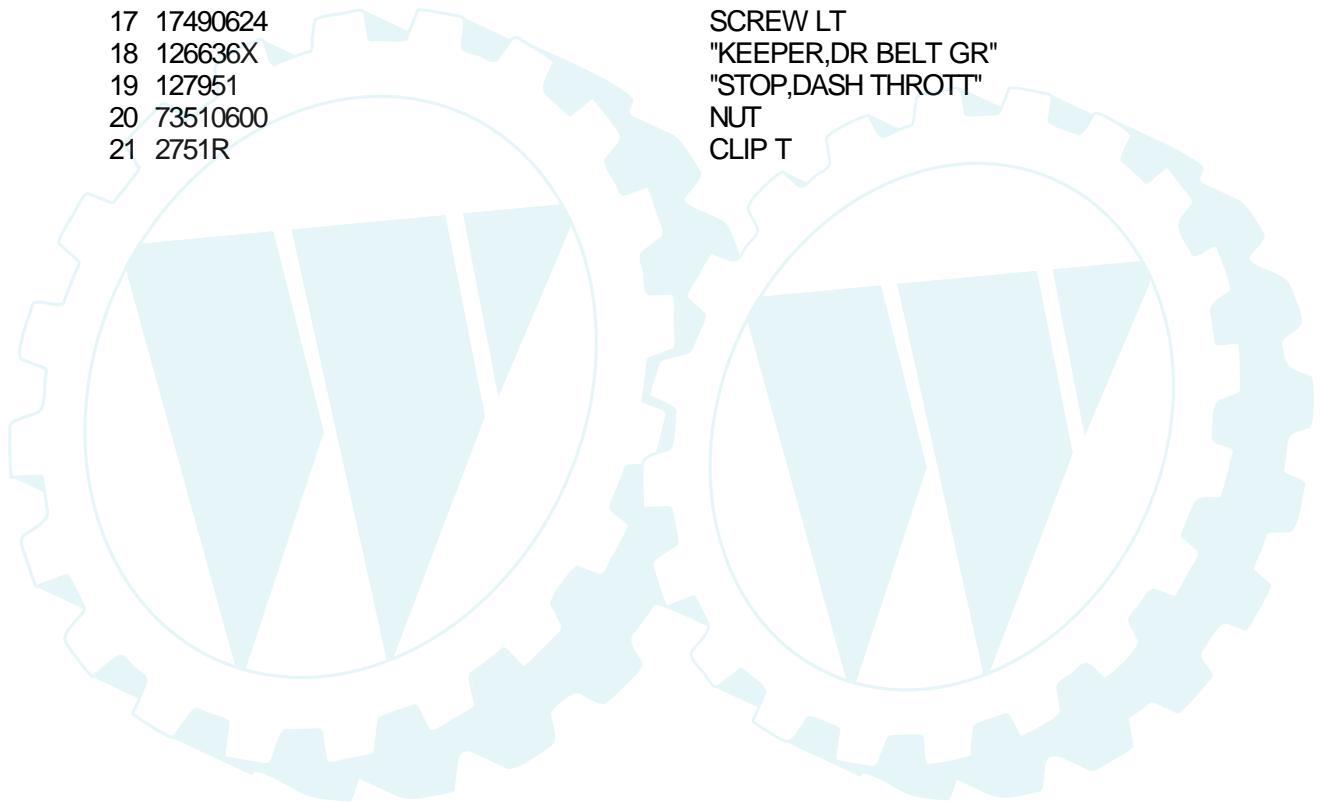

12 HP 36" LAWN RIDER - - MODEL NUMBER YE1236D

ENGINE / THROTTLE

* STANDARD HARDWARE - - PURCHASE LOCALLY
NOTE: All component dimensions given in U.S. inches
1 inch = 25.4 mm

Ref #	Part Number	Qty	Description
1	17720408		SCREW
2	133025		SUB= 532133025
3			REFER TO IMAGE
4	71070512		SCREW
5	10040500		LOCKWASHER
6	125593X		SUB= 272293
8	121094X		BOLT T
9	19101216		WASHER
10	10040400		LOCKWASHER
11	74780412		SUB= 74780414
12	123676X		SUB= 137437
13	101326L		DEFLECTOR.222573
14	17030808		SUB= 17030814
15	121851X		SUB= 532137180
17	17490624		SCREW LT
18	126636X		"KEEPER,DR BELT GR"
19	127951		"STOP,DASH THROTT"
20	73510600		NUT
21	2751R		CLIP T

Ref #	Part Number	Qty	Description
	3652		WASHER PLAIN
	3693		WASHER PLAIN
	3653		WASHER PLAIN
	3408		WASHER PLAIN
	3732		WASHER PLAIN
	3184		WASHER, PLAIN .758 X 1.25 X .031
	3733		WASHER PLAIN
	3198		WASHER PLAIN
	3734		WASHER PLAIN
	3735		WASHER PLAIN
	3736		WASHER PLAIN
	3180		WASHER PLAIN
44	3882		SHAFT, DRIVE
45	3646		GEAR, SPUR, 12 TEETH
46	3707		GEAR SPUR, 15 TEETH
47	3866		GEAR, SPUR, 20 TEETH
48	3719		GEAR, SPUR, 25 TEETH
49	3868		GEAR, SPUR, 28 TEETH
50	3683		GEAR, SPUR, 31 TEETH
51	1145		WASHER, PLAIN .632 X 1.00 X .060
52	3191		SEAL FELT
53	3180		WASHER PLAIN
54	3980		AXLE LEFT HAND
55	3780		GEAR, MITER, 15 TEETH
56	3656		RING, RETAINING
57	3839		GEAR, SPUR, 32 TEETH
58	3919		SHAFT, CROSS
59	3781		GEAR, MITER, 15 TEETH
60	3981		AXLE RIGHT HAND
61	3864		HOUSING LOWER
62	3920		PUCK, FRICTION
63	3276		DISC, BRAKE
64	3758		SPACER
65	3916		JAW, BRAKE
66	3843		PIN, DOWEL
67	3915		SCREW TAPPING
68	3768		LEVER, ACTUATING
69	3760		WASHER, PLAIN .321 X 1.00 X .055
70	3917		BRACKET, ANTI-ROTATION
71	3847		LOCKNUT 5/16-24
72	3724		SCREW TAPPING
73	3906		WASHER PLAIN
74	3907		PUCK, FRICTION
75	4300		GREASE