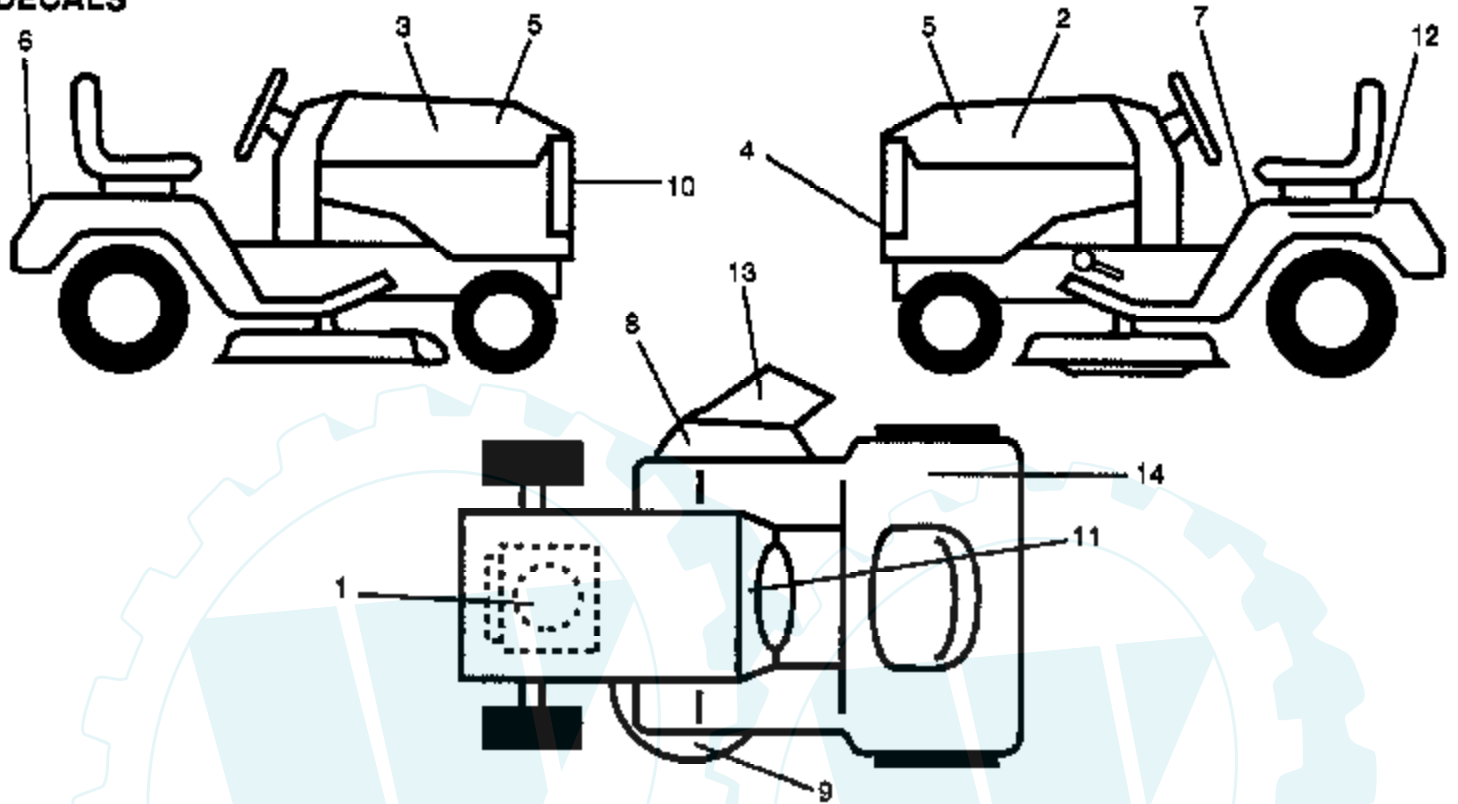

12 HP 36" LAWN RIDER --MODEL NUMBER YE1236D

DECALS

NOTE: All component dimensions given in U.S. Inches.
1 Inch = 25,4 mm.

Ref #	Part Number	Qty	Description
1	120601X		DECAL.ENG.271967
2	122036X		NLA
3	122037X		NLA
4	132627		GRILL DECAL
5	122038X		NLA
6	123689X		NLA
7	133795		DECAL CAUTION
8	121349X		DECAL WARNING
9	109820X		DECAL YT
10	126860X		"DECAL,LIGHT BOX"
11	123637X		SUB= 138269
12	121549X		DECAL
13	123649X		DECAL WARNING
14	125690X		DECAL
	133626		OPERATORS MANUAL
	131745		OP MANUAL
	136063		"MANUAL,PARTS"