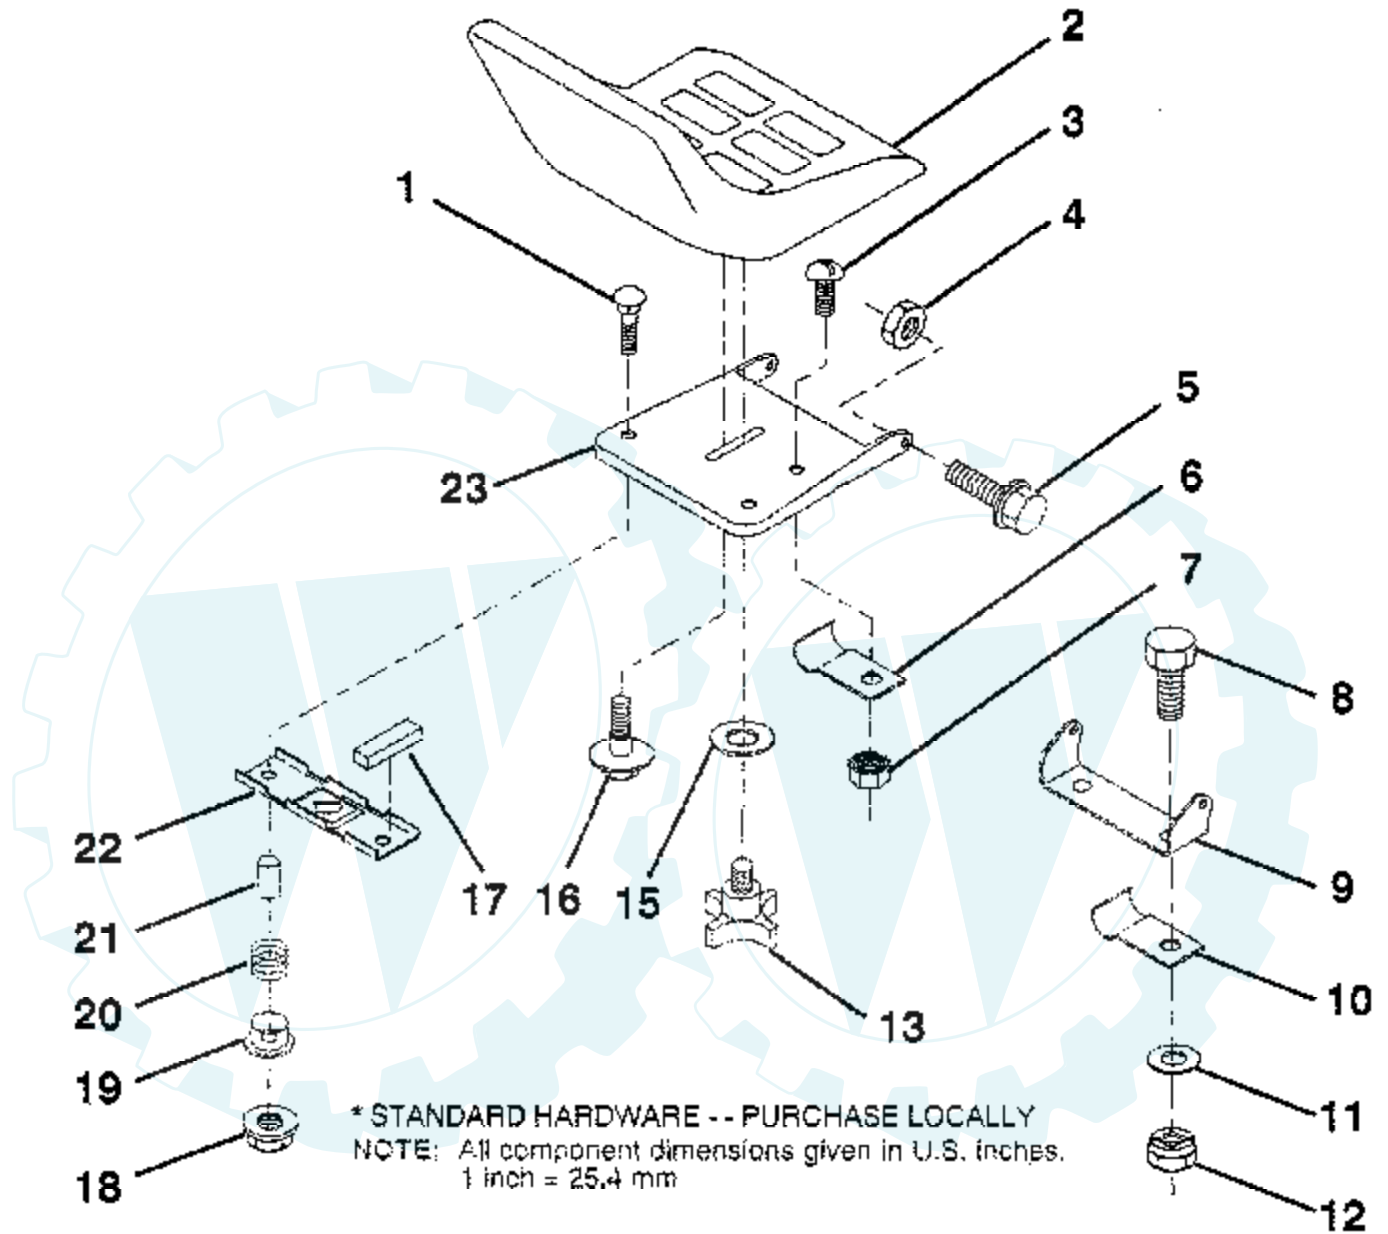

12 HP 36" LAWN RIDER - - MODEL NUMBER YE1236D

SEAT

Ref #	Part Number	Qty	Description
1	72050411		SUB= 872050411
2	127423X		SUB= 140119
3	74641008		SUB= 71031008
4	73680500		SUB= 73690500
5	105529X		SUB= 139888
6	4171R		CLIP T
7	73951000		"NUT,KEPS"
8	74760612		SUB= 74780612
9	126656X		SUB= 140551
10	126471X		"CLIP,INSULATOR"
11	19133210		WASHER
12	73680600		SUB= 73690600
13	120068X		"KNOB 1/2"" YT"
15	19171912		WASHER
16	127018X		"BOLT,SHOULDER"
17	121251X		STRIP FORM
18	123976X		SUB= 73900400
19	121248X		BUSHING
20	121250X		SPRING
21	121249X		SPACER SPLIT
22	121246X		BRKT SWITCH
23	131451		SUB= 155925