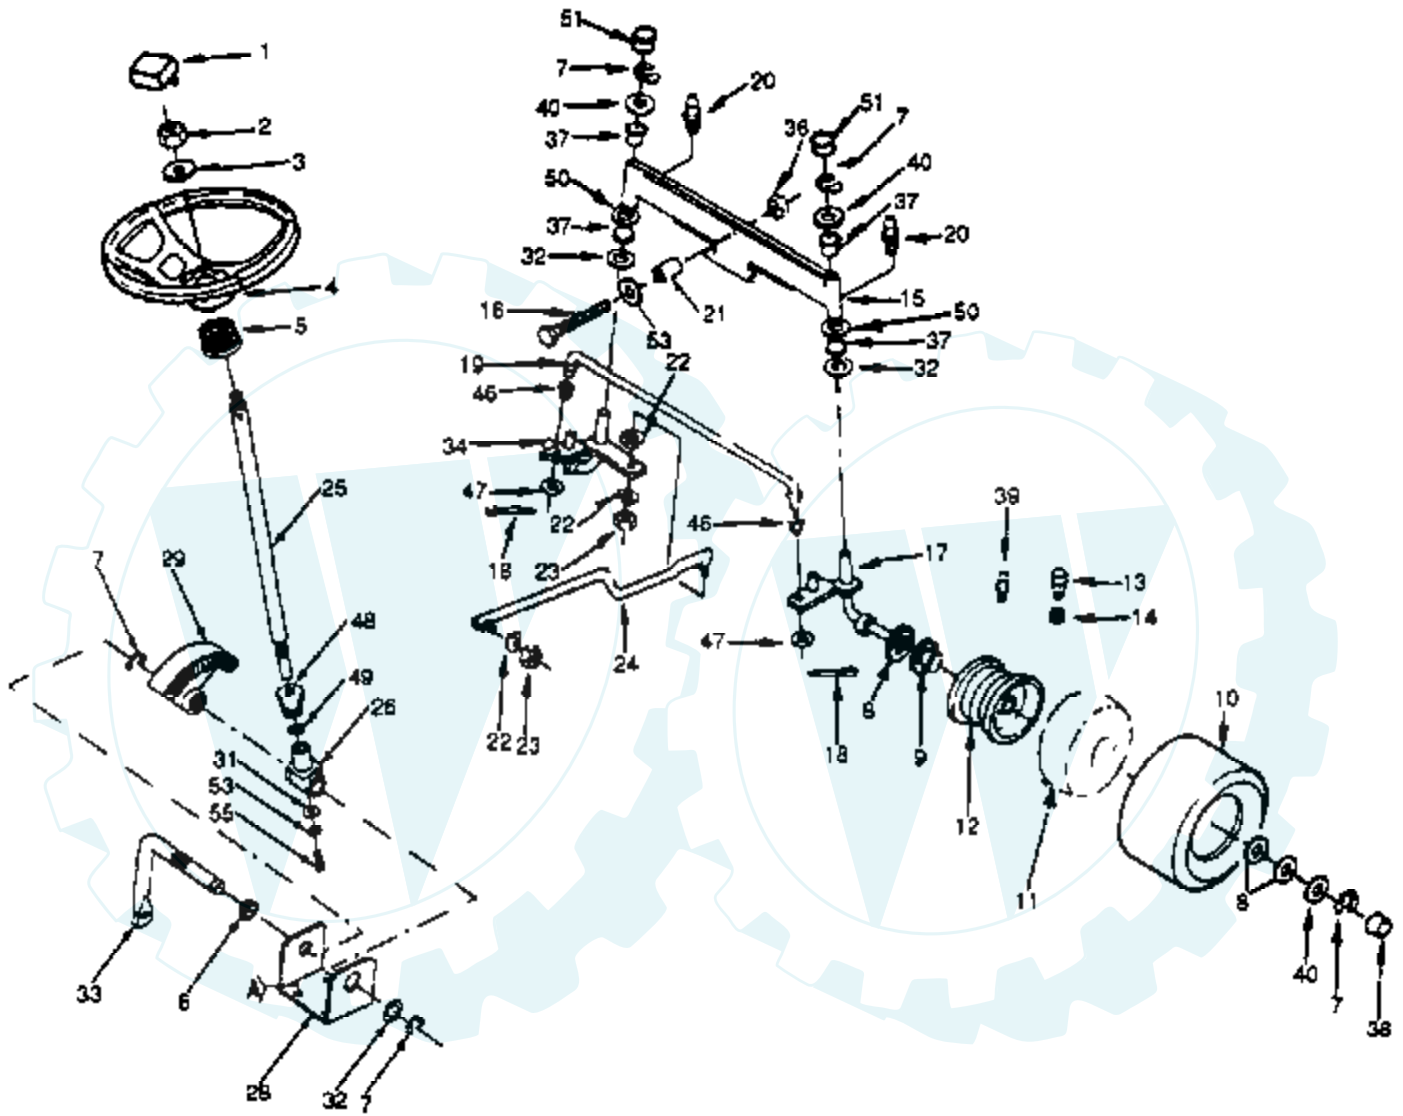

12 HP 38" RIDING LAWN TRACTOR - - MODEL NO. Y1238E
STEERING, FRONT AXLE AND WHEELS

Ref #	Part Number	Qty	Description
1	121584X		INSERT STEERING
2	73940800		SUB= 73360800
3	100712K		WASHER
4	121472X		SUB= 150546
5	110711L		SUB= 100711L
6	109816X		NYLINER T
7	12000029		RING
8	121749X		WASHER
9	9040H		"FLANGE, BEARING"
10	106222X		SUB= 122073X
11	59904		TUBE.5.3/4.5/6
12	106732X361		SUB= 106732X417
13	65139		VALVE STEM LT
14	59192		VALVE CAP
15	108076X		SUB= 108075X
16	74761060		BOLT LT
17	105654X		SUB= 130524
18	76020412		COTTER PIN
19	105715X		ROD-TIE LT
20	6855M		ZERK M
21	110438X		BEARING
22	10040600		LOCKWASHER
23	73610600		SUB= 7810H
24	124032X		SUB= 532130468
25	124042X		SUB= 128758
26	124035X		SUPPORT.SHAFT
28	124036X		"BRKT,STEERING"
29	124034X		SUB= 136874
31	126684X		SUB= 532126684
32	6266H		WASHER .T
33	124033X		SUB= 156365
34	105656X		SPINDLE-LH LT
36	73601000		SUB= 73901000
37	3366R		COL. SRTG. BEAR.
38	104757X		HUB CAP
39	278H		FITTING LT
40	121748X		WASHER
46	120754X		SUB= 126847X
47	19131416		WASHER
48	124037X		"GEAR,PINION"
49	57079		THRUST WASHER
50	19272016		WASHER
51	121232X		CAP
53	19212010		WASHER
55	71070410		"SCREW,SPECIAL"