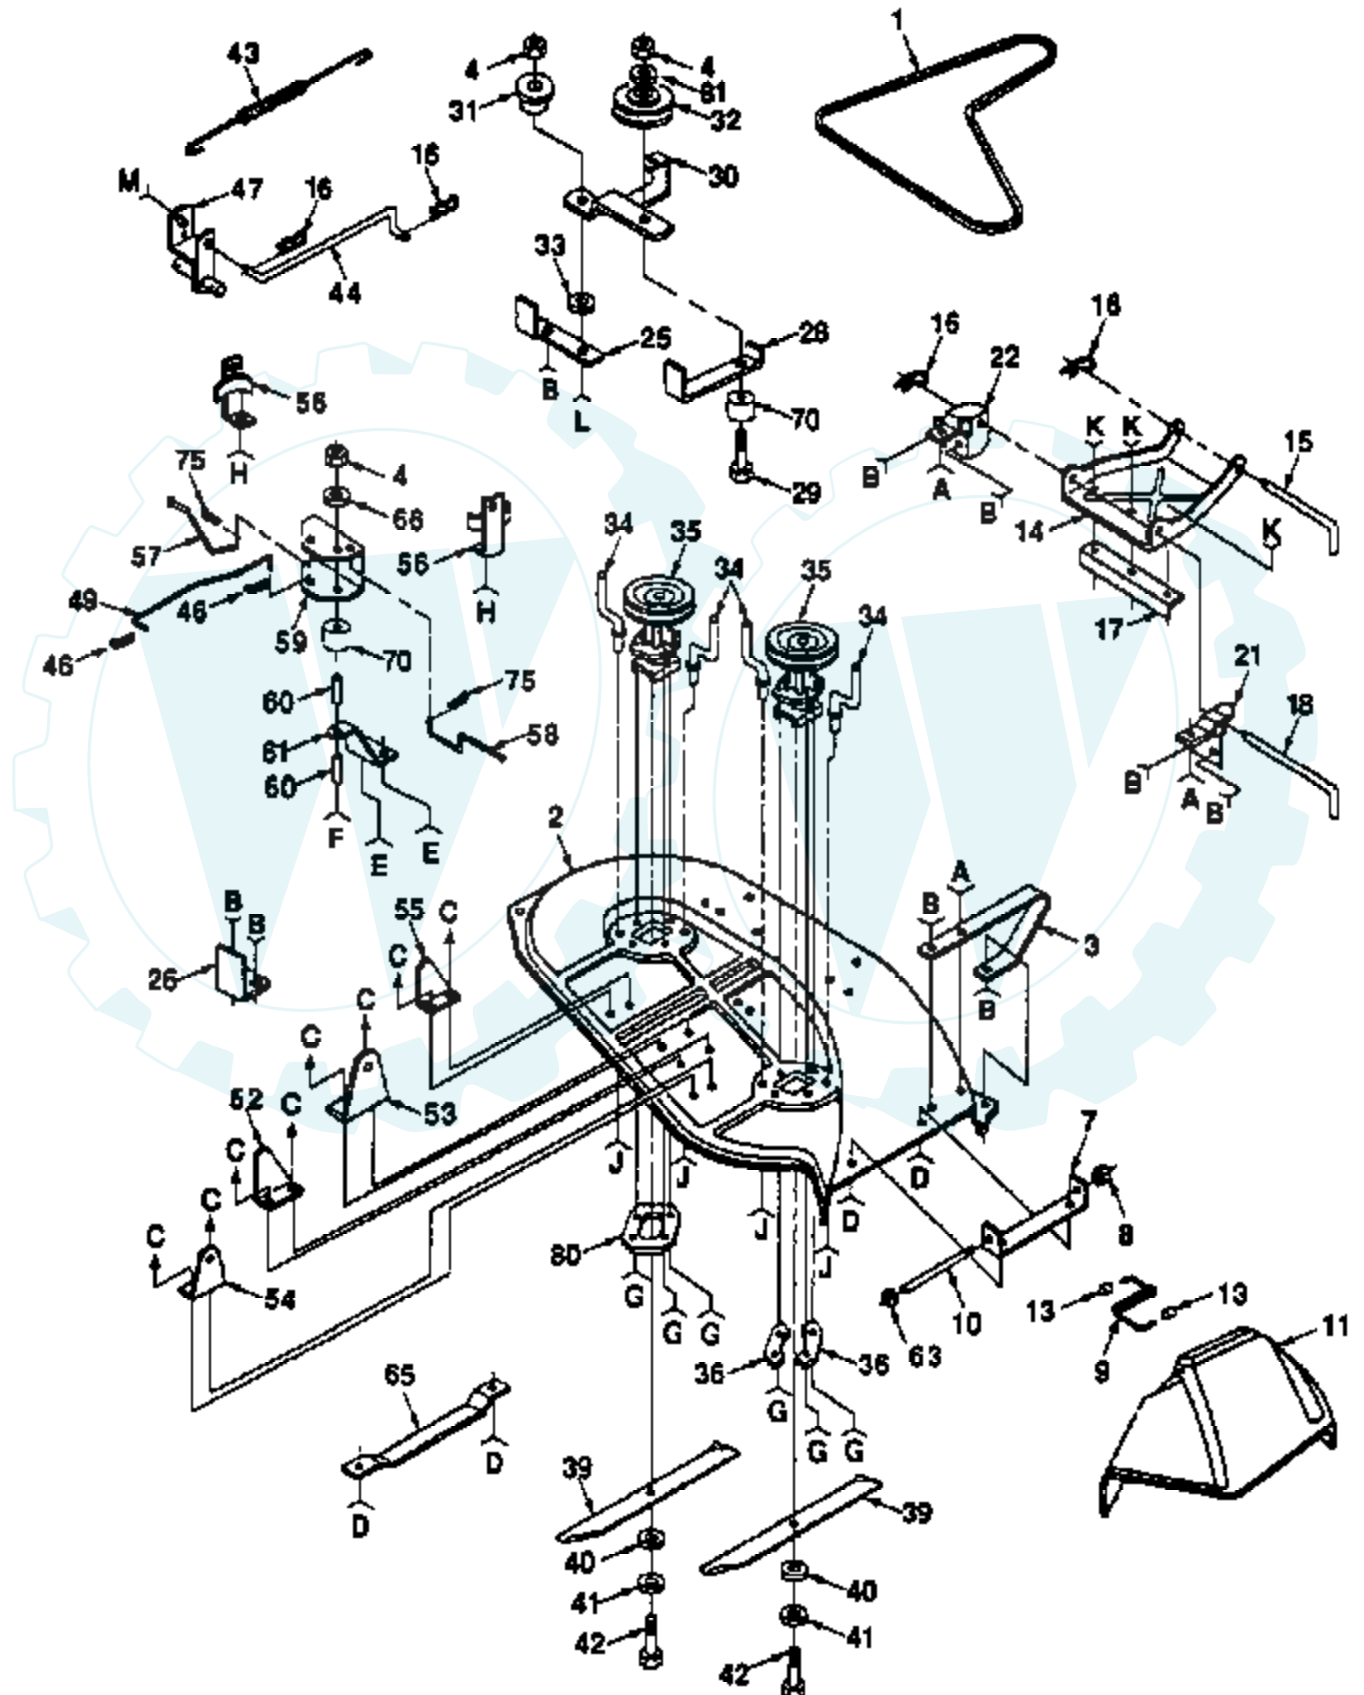

12 HP 38" RIDING LAWN TRACTOR -- MODEL NO. Y1238E
MOWER

Ref #	Part Number	Qty	Description
1	106085X		BELT-V.79.1.MWR
2	121259X		SUB= 144725
3	8417J		SUB= 128772
4	73680600		SUB= 73690600
7	105896X		SUB= 137607
8	110452X		NUT PUSH M
9	106734X		SUB= 123713X
10	106735X		ROD-HINGE T
11	106736X		DEFLECTOR-SHLD T
13	105304X		CAP-SLEEVE LT
14	105662X		LINK.PARALLEL
15	105744X		"ROD, FRT. PARAL T"
16	4921H		SPRING.RETAINER
17	105872X		LINK STOP
18	109835X		HINGE PIN T
21	109598X		BRACKET RH LT
22	109597X		BRACKET LH T
25	109503X		SUPPORT ARM T
26	109504X		STOP T
28	126756X		GUIDE.BELT
29	74760632		SUB= 74930632
30	127163X		"ARM,IDLER"
31	106902X		SPACER RETAINER
32	123688X		SUB= 121316X
33	106513X		"WASHER, WEAR LT"
34	102669X		BELT KEEPER LT
35	121676X		SUB= 121687X
36	100668L		SUPPORT PLATE LT
39	121263X		"BLADE.38"" HI-LI"
40	19132012		WASHER
41	10030600		SUB= 10040600
42	74610624		BOLT.3/8-24X1-1/2
43	108250X		SPRING LT
44	108235X		ROD LT
46	76020312		SUB= 3145
47	124066X		SUB= 109892X
49	108247X		ROD BRAKE LT
52	108243X		BRACKET LT
53	108241X		BRACKET LT
54	105857X		"BRKT,SUSP RH T"
56	106578X		BRAKE LT
57	106463X		"ROD, BRAKE LH LT"
58	108249X		ROD BRAKE LT
59	106456X		"BRK,BRAKE,PVT LT"
60	100672K		SPACER BRAKE LTV
61	100673L		BRACKET SUPT LTV
63	19111016		WASHER
65	7631J		RUNNER-LH M
66	19131614		WASHER
70	122314X		SPACER
75	76020308		SUB= 3145
80	110445X		SUPPORT T
81	19131316		WASHER
	123928X		MOWER ASSY
	105814X		DECAL.LT
	121349X		DECAL WARNING
			REFER TO IMAGE.