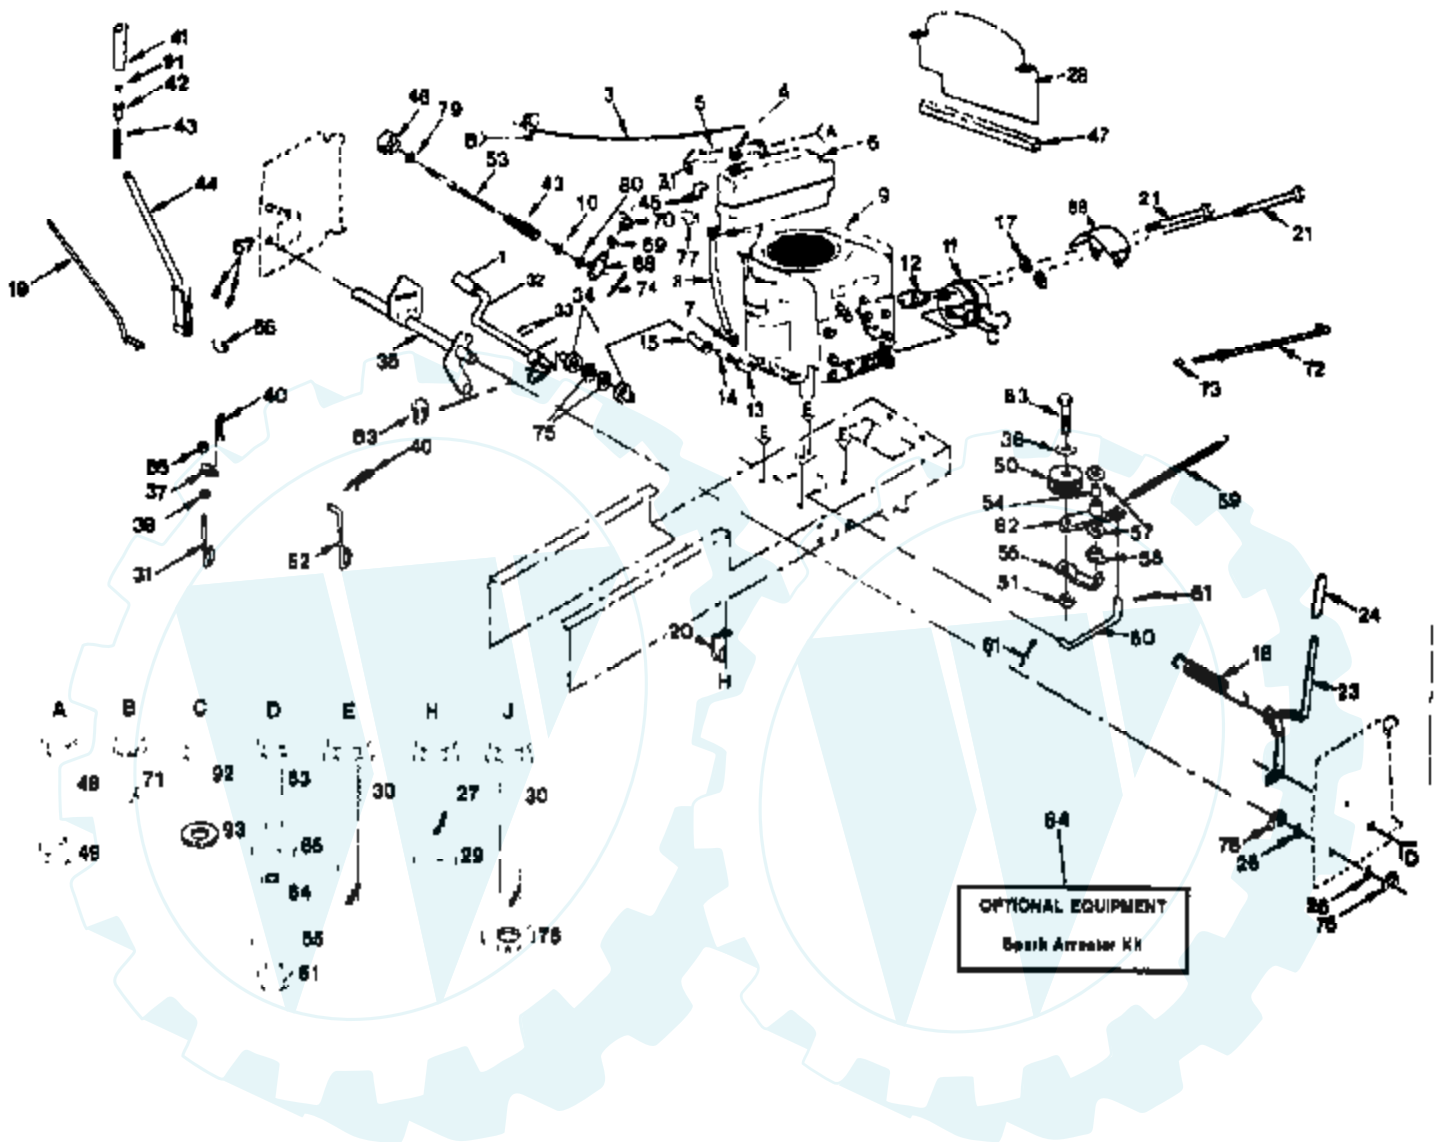

**12 HP 38" RIDING LAWN TRACTOR -- MODEL NUMBER Y1238E
POWER AND MECHANICAL CONTROLS GROUP**

Ref #	Part Number	Qty	Description
1	8883R		PEDAL COVER T
3	121275X		SUB= 132753
4	8504J		SUB= 9188504J
5	121281X		SUPT TANK FUEL
6	121280X		FUEL TANK
7	123487X		HOSE CLAMP
8	7833R		HOSE T
9	124136X		ENGINE BRIGGS AND STRATTON
10	19131016		WASHER
11	121304X		MUFFLER
12	125593X		SUB= 272293
13	13240300		STREET ELBOW LT
14	13280328		PIPE NIPPLE
15	13200300		ELBOW
17	19151616		SUB= 19171616
18	102727X		"SPRING.EXT.8.5""
19	121719X		ROD ASS'Y LEVER
20	104777X		SUB= 140312
21	121744X		BOLT
23	106983X		HANDLE YT
24	4617J		SUB= 532131861
26	19292016		WASHER
27	17490612		SCREW
28	109623X		SUB= 133685
29	19131312		WASHER
30	17490628		SCREW LT
31	110448X		PIVOT PIN T
32	122424X		SUB= 149001
33	1572H		SUB= 2882J
34	120183X		NYLON BEARING
36	19131316		WASHER
37	110447X		SUB= 132793
38	120174X		SHAFT T
39	73360700		NUT
40	4939M		SUB= 85902
41	109413X		GRIP
42	124526X		SUB= 125925X
43	2876H		SPRING T
44	121718X		LEVER LIFT
45	104799X		BRACE-TANK LT
46	121891X		HDLE ADJ LIFT
47	104915X		SUB= 105037X
48	74780512		BOLT
49	73680500		SUB= 73690500
50	123766X		SUB= 139245
51	73680600		SUB= 73690600
52	110029X		LIFT LINK LT
53	110729X		ROD LIFT LT
54	105706X		"LY, BEARING"
55	123205X		RETAIN BELT
57	110812X		WASHER LT
58	12000039		KLIP RING
59	105709X		"SPRING, RETURN LT"
60	105710X		"LINK, CLUTCH T"
61	76020412		COTTER PIN
62	123789X		ARM IDLER
63	74760624		SUB= 74930624
64	108056X		BUSHING YT