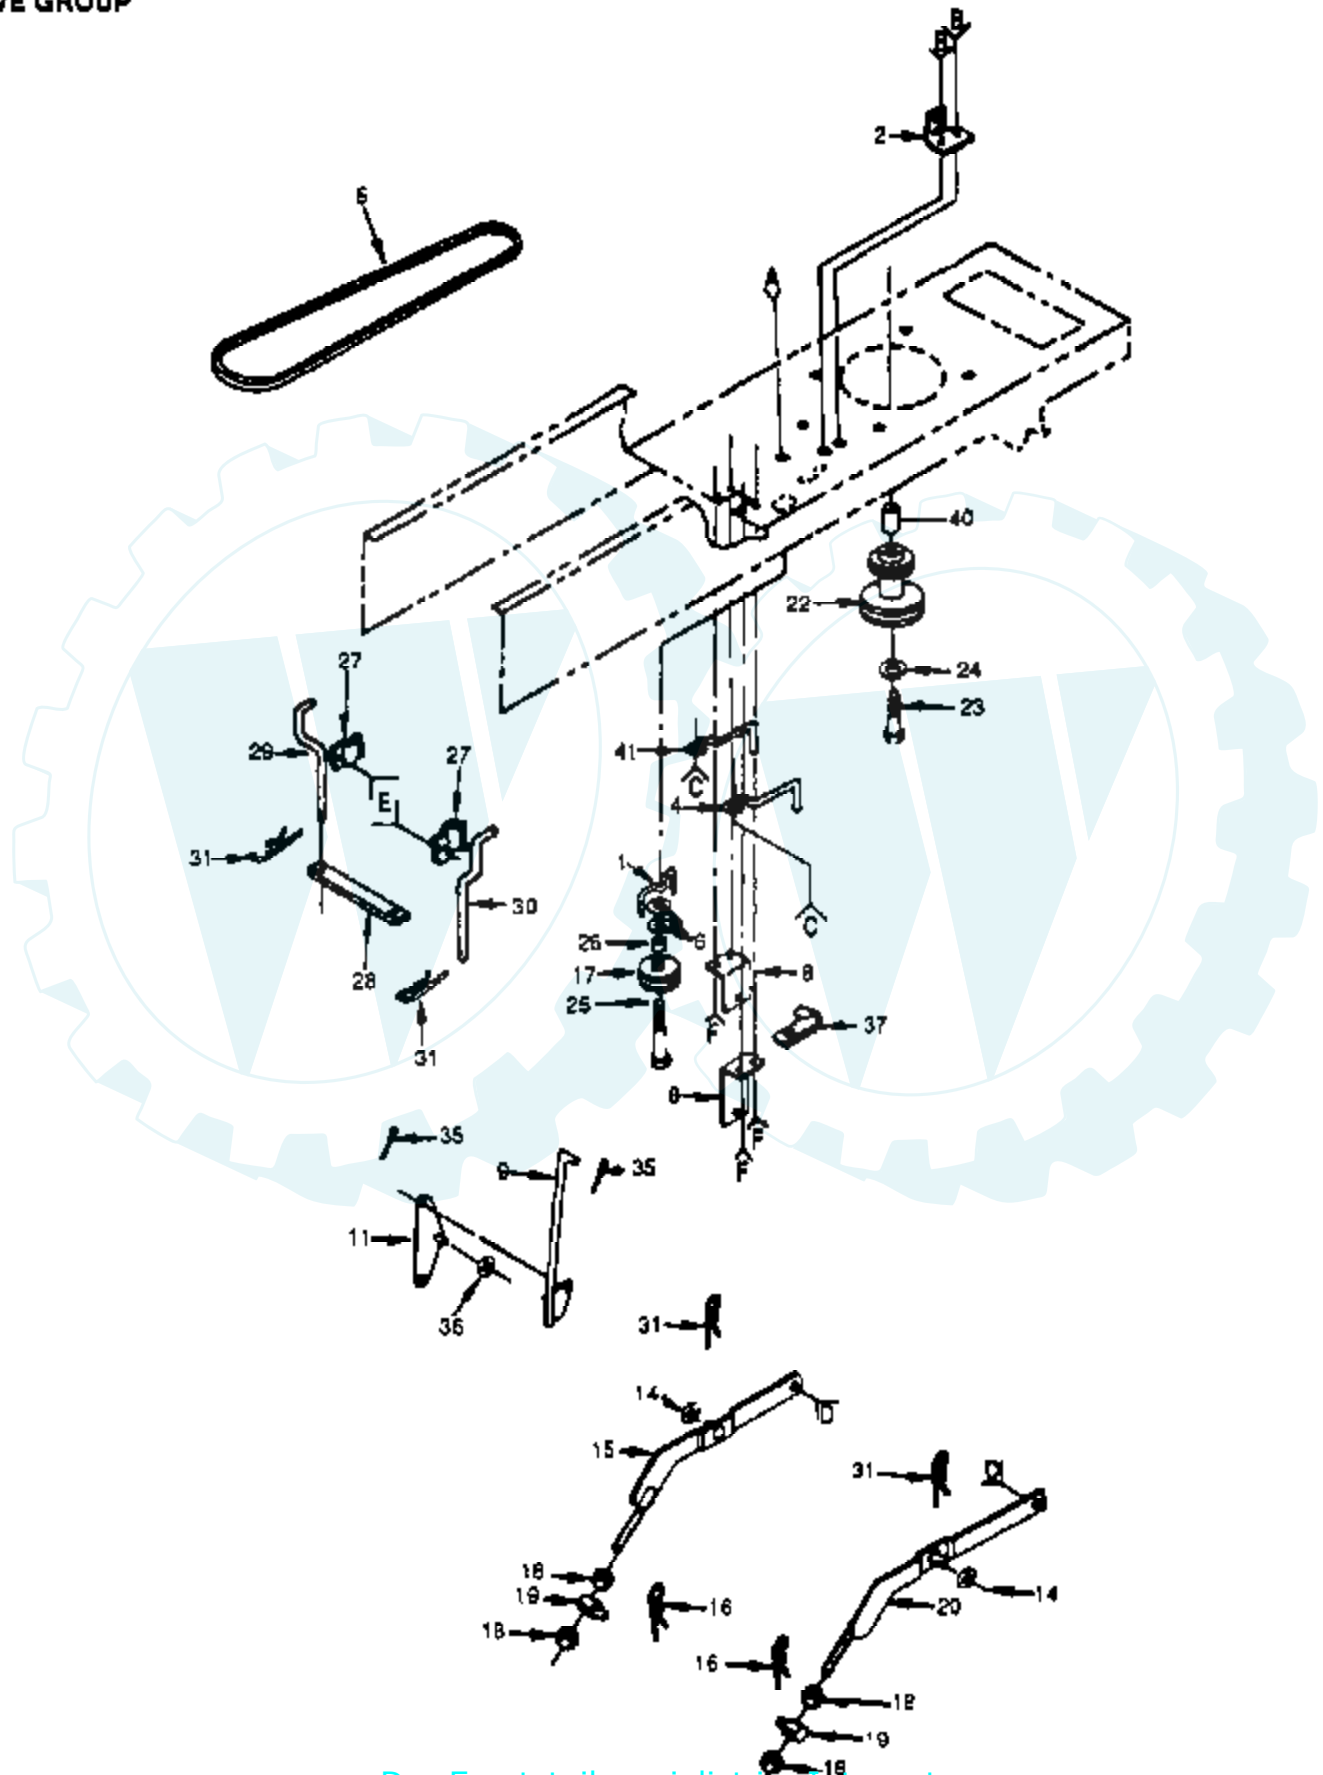

12 HP 38" RIDING LAWN TRACTOR - - MODEL NO. Y1238E
DRIVE GROUP

Ref #	Part Number	Qty	Description
1	109070X		BELT KEEPER LT
2	108236X		BRACKET LT
4	105730X		"KEEPER,BLT ENG LT"
5	125907X		BELT-V.90.0.GD.DR
6	19131312		WASHER
8	106444X		"BRKT,BELLCRAN T"
9	108451X		ROD ASSEM YT
11	109728X		"T, BELLCRANK"
14	19171516		WASHER T
15	121599X		LH SUSP ARM ASM
16	9135R		SPRING H
17	123674X		PULLEY.IDLER.FLAT
18	73220800		NUT
19	106308X		SUB= 130171
20	121598X		RH SUSP ARM ASM
22	105731X		SUB= 137326
23	71130720		BOLT
24	10040700		LOCKWASHER
25	74760644		BOLT
26	4470J		SPACER T
27	106190X		CLAMP LT
28	123770X		STRAP LOCATOR
29	123662X		KEEPER BELT LH
30	123663X		KEEPER BELTRH
31	4921H		SPRING.RETAINER
35	76020412		COTTER PIN
36	19131410		WASHER
37	5320R		INSUL CLIP T
40	6404J		SPACER T
41	121218X		KEEPER BELT ENGLH