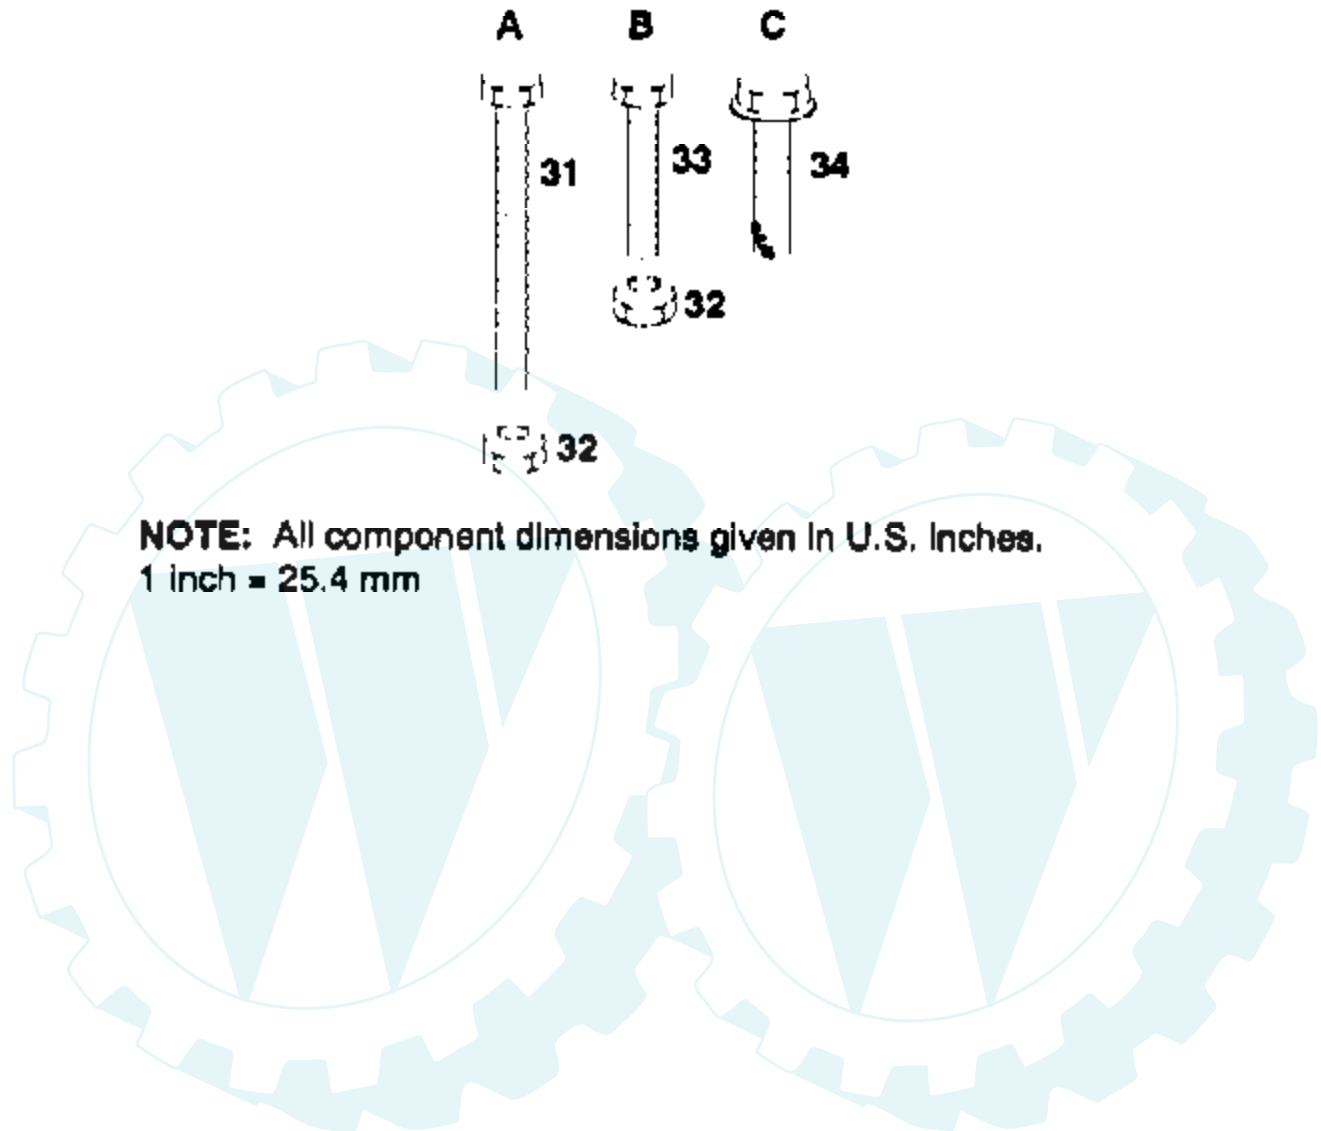

18 HP 38" RIDING LAWN TRACTOR - - MODEL NUMBER Y1238E TRANSAXLE AND REAR WHEEL

Ref #	Part Number	Qty	Description
31	74760644		BOLT
32	73680600		SUB= 73690600
33	74760612		SUB= 74780612
34	17490512		SCREW