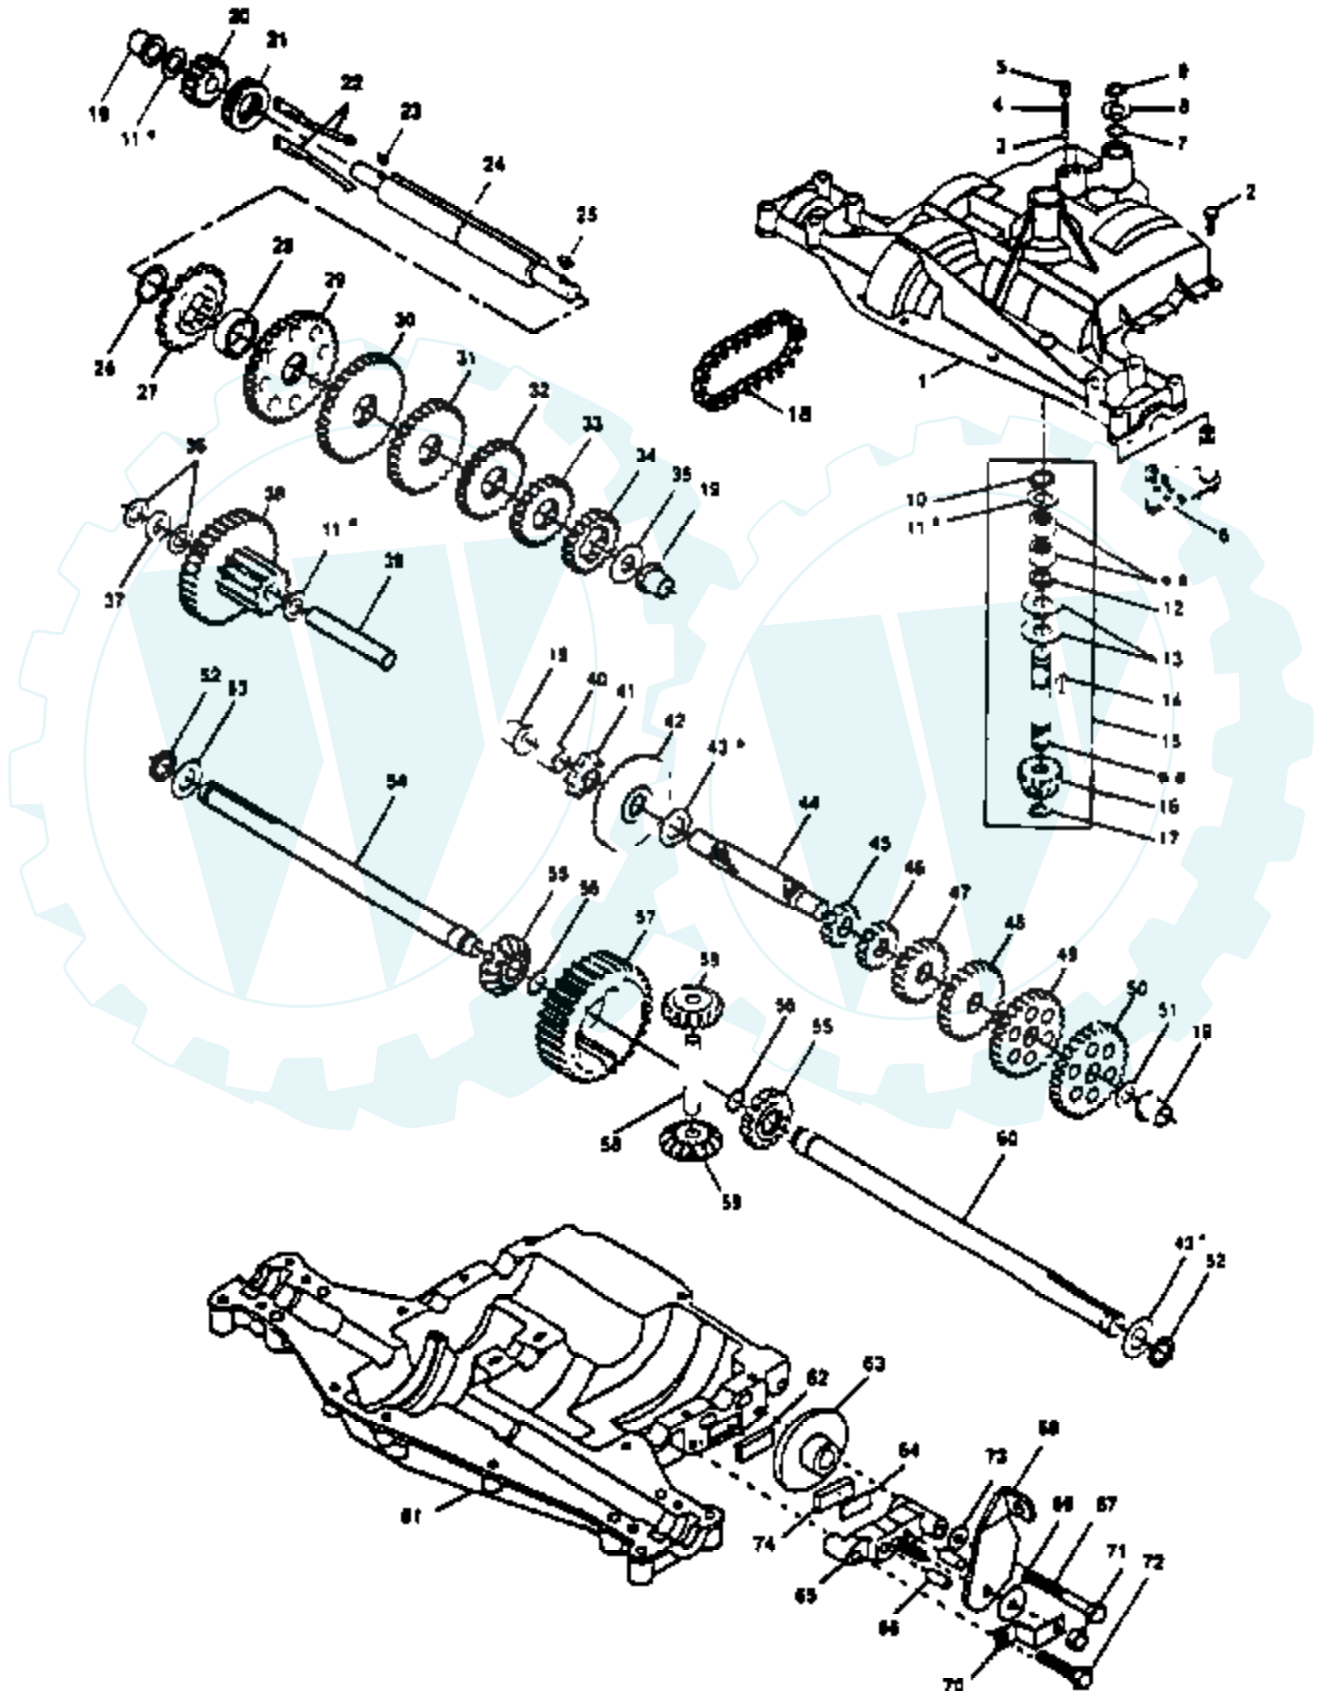

**12 HP 38" RIDING LAWN TRACTOR - - MODEL NO. Y1238E
TRANSAXLE FOOTE-MODEL NO. 4360-7**

Ref #	Part Number	Qty	Description
1	3865		HOUSING UPPER
2	1919		SCREW
3	1151		BALL DETENT
4	3626		SPRING, DETENT
5	3623		SCREW, SET
6	4336		ASSY SHIFTER
7	3884		O-RING
8	3885		WASHER PLAIN
8	3886		WASHER PLAIN
8	3887		WASHER PLAIN
8	3888		WASHER PLAIN
8	3889		WASHER PLAIN
8	3121		WASHER PLAIN
8	3890		WASHER PLAIN
9	1100		RING RETAINING
10	1099		RING RETAINING
11	1959		WASHER PLAIN
11	1441		WASHER PLAIN
11	1423		WASHER, PLAIN .632 X 1.00 X .026
11	1082		WASHER PLAIN
11	1424		WASHER PLAIN
11	1068		WASHER PLAIN
11	1425		WASHER PLAIN
11	1358		WASHER PLAIN
11	1145		WASHER, PLAIN .632 X 1.00 X .060
11	1319		WASHER PLAIN
12	3312		O-RING
13	3876		WASHER, PLAIN .632 X 1.38 X .046
14	1374		KEY WOODRUFF #9
15	4134		ASSY KIT INPUT SHAFT
16	3590		PINION, BEVEL, 14 TEETH
17	3624		RING, RETAINING
18	3625		CHAIN, 24 PITCHES
19	1542		BEARING, FLANGE
20	3773		GEAR SPUR, 14 TEETH
21	3631		COLLAR CLUTCH
22	3828		KEY CLUTCH
23	1369		KEY WOODRUFF #3
24	3883		SHAFT INTERMEDIATE
25	1375		KEY, WOODRUFF, #61
26	3627		RING, RETAINING
27	3830		SPROCKET, 18 TEETH
28	3841		SPACER
29	3786		GEAR, SPUR, 37 TEETH
30	3785		GEAR, SPUR, 35 TEETH
31	3867		GEAR, SPUR, 30 TEETH
32	3783		GEAR, SPUR, 25 TEETH
33	3869		GEAR, SPUR, 22 TEETH
34	3741		GEAR SPUR
35	3628		WASHER, PLAIN .640 X 1.37 X .061
36	1423		WASHER, PLAIN .632 X 1.00 X .026
37	3422		SPACER .630 X 1.00 X .169
38	4286		ASSY GEAR COMB 12&35 TEETH
39	3877		SHAFT IDLER
40	3901		SPACER .635 X .875 X .755
41	3645		SPROCKET, 9 TEETH
42	3853		GEAR BEVEL 42 TEETH
43	3749		WASHER PLAIN