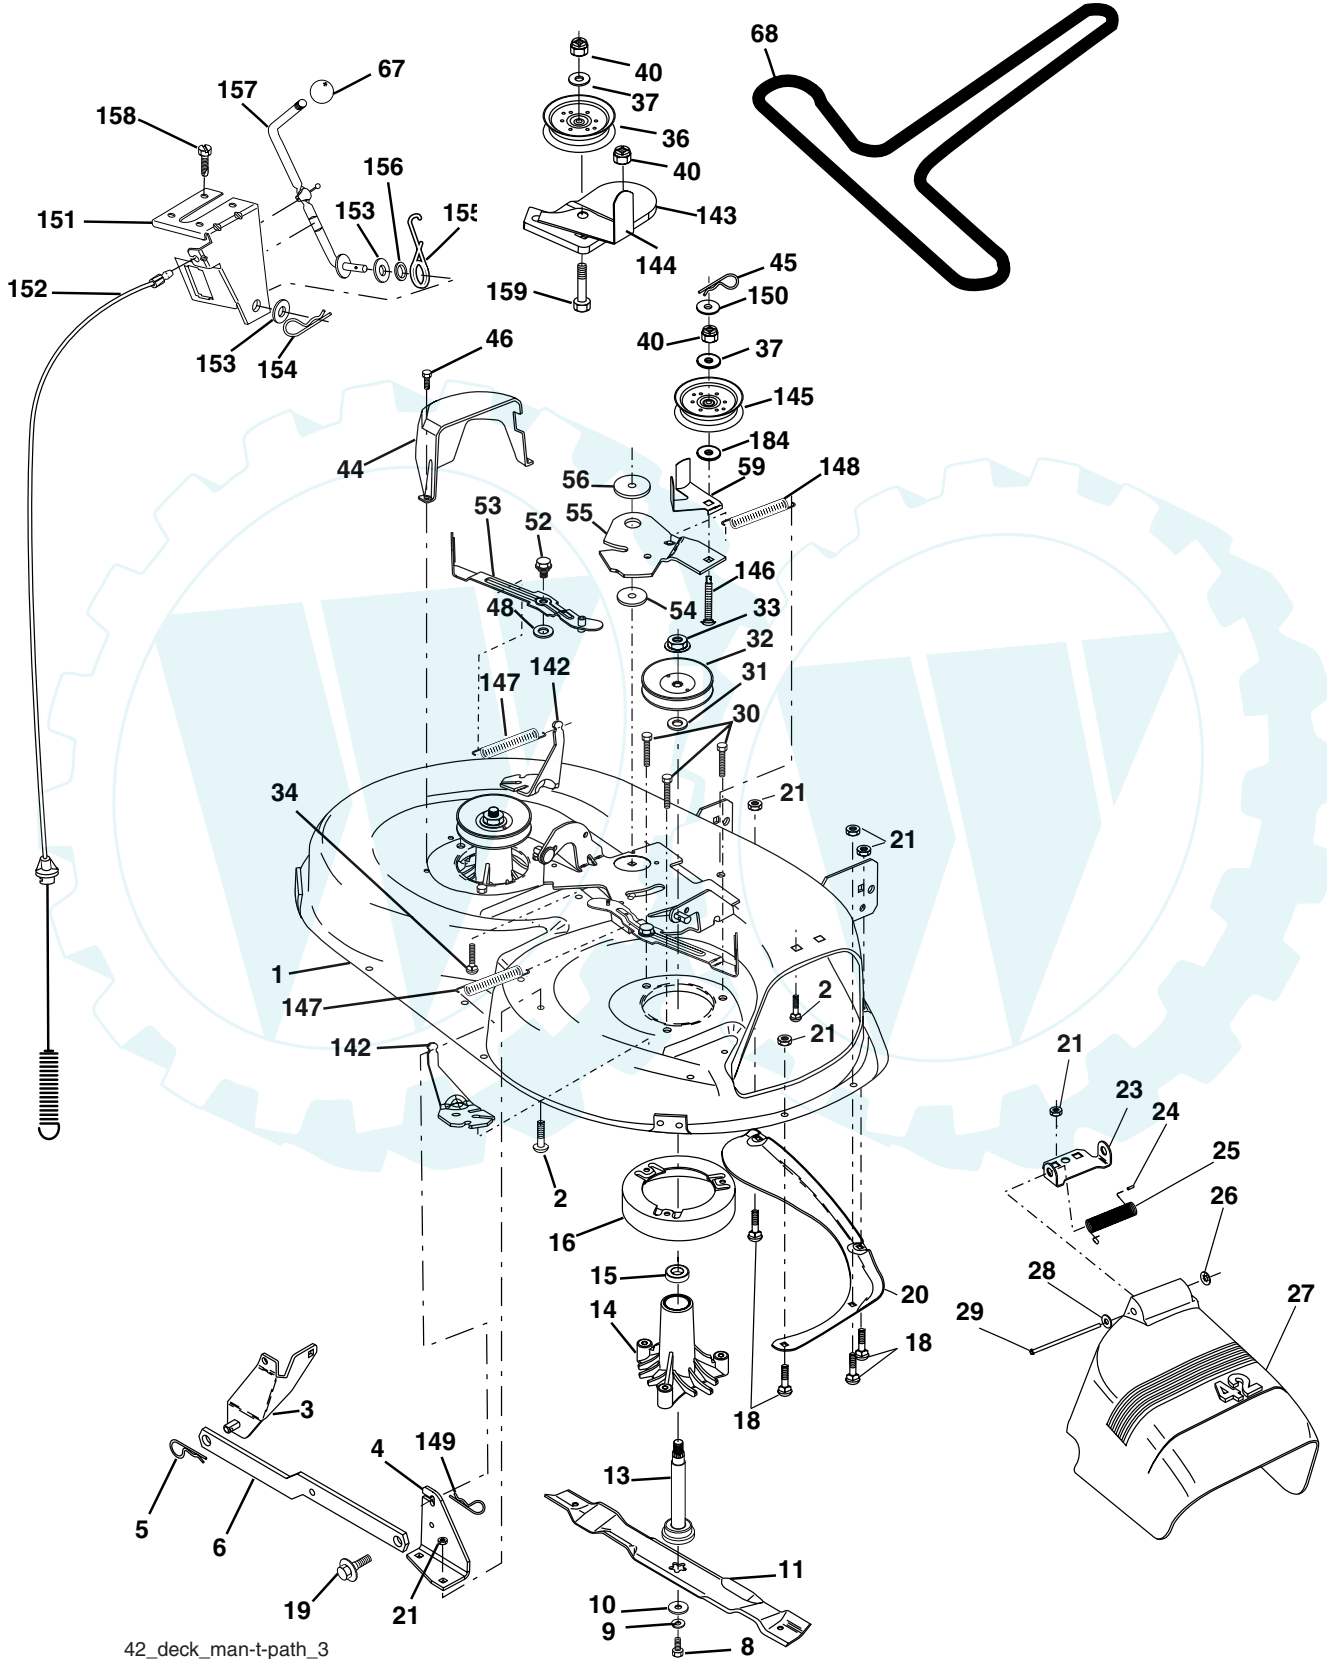

REPAIR PARTS

www.ersatzteil-service.de

TRACTOR - - MODEL NUMBER WET17H42STA

MOWER DECK

42_deck_man-t-path_3

TRACTOR - - MODEL NUMBER WET17H42STA

MOWER DECK

KEY NO.	PART NO.	DESCRIPTION	KEY NO.	PART NO.	DESCRIPTION
1	165892	Mower Deck Assembly, 42"	44	140088	Guard, Mandrel, LH
2	72140506	Bolt	45	4497H	Retainer
3	138017	Bracket Asm Fr. Sway Bar 3/42	46	137729	Screw, Thdrol 1/4-20 x 5/8 T
4	165460	Bracket Asm Deck 42" Sway Bar	48	133944	Washer, Hardened
5	4939M	Retainer Spring	52	139888	Bolt, Shoulder 5/16-18 Unc
6	178024	Bar Sway Deck	53	184907	Arm Assembly, Pad, Brake
8	850857	Bolt 3/8-24 x 25 Grade 8 patched	54	178515	Washer, Hardened
9	10030600	Washer, Lock	55	155046	Arm, Idler
10	140296	Washer, Hardened	56	165723	Spacer, Retainer
11	134149	(The following blades are available) Blade, 42" Mulching Std (For mulching mowers only)	59	141043	Guard TUV Idler
--	139775	Blade, 42" Mulching Premium (For better wear when mulching)	67	106932X	Knob
--	138971	Blade, 42" Hi-Lift (For bagging or discharging)	68	144959	V-Belt, 42" Mower
13	137645	Shaft Assembly, Mandrel, Vented	142	165890	Arm Spring Brake Mower
14	128774	Housing, Mandrel, Vented	143	157109	Bracket Arm Idler 42"
15	110485X	Bearing, Ball, Mandrel	144	158634	Keeper Belt 42" Clutch Cable
16	174493	Stripper, Mandrel Deck	145	165888	Pulley Idler Flat
18	72140505	Bolt, Carriage 5/16-18 x 5/8	146	171977	Bolt Carriage Idler
19	132827	Bolt, Shoulder	147	131335	Spring Extension
20	159770	Baffle, Vortex	148	169022	Spring Return Idler
21	73680500	Nut	149	165898	Retainer Spring Yellow
23	177563	Bracket, Deflector Mower 42"	150	19091216	Washer 9/32 x 3/4 x 16 Ga.
24	105304X	Cap, Sleeve 80 x 112 Blk Mower	151	169670	Bracket Clutch Cable
25	123713X	Spring, Torsion, Deflector 2 52	152	169676	Clutch Cable 42"
26	110452X	Nut, Push Phos & Oil	153	169674	Washer Flat 3/8" Type B
27	130968X428	Shield, Deflector 42" Blk	154	169675	Spring Retainer
28	19111016	Washer 11/32 x 5/8 x 16 Gauge	155	169671	Spring Retention LVR CLTCH CAB
29	131491	Rod, Hinge 42" 6 75 W/G	156	169672	Spacer Clutch Cable
30	173984	Screw Thdrol Washer Head	157	169669	Rod Clutch Cable 3/8"
31	129963	Washer, Spacer Mower Vented	158	17720408	Screw Hex Thd Cut 1/4-20 x 1/2
32	153535	Pulley, Mandrel	159	72140614	Bolt Rdhd Sqm 3/8-16 Unc x 1-3/4
33	178342	Nut, Toplock 9/16 Flange	184	19131410	Washer 13/32 x 7/8 x 10 Ga.
34	72110614	Bolt	--	130794	Mandrel Assembly (Includes Housing, Shaft and Shaft Hardware Only-Pulley Not Included)
36	131494	Pulley, Idler, Flat	--	171639	Replacement Mower, Complete
37	19131316	Washer 13/32 x 13/16 x 16 Gauge			
40	73680600	Nut			

NOTE: All component dimensions given in U.S. inches
1 inch = 25.4 mm