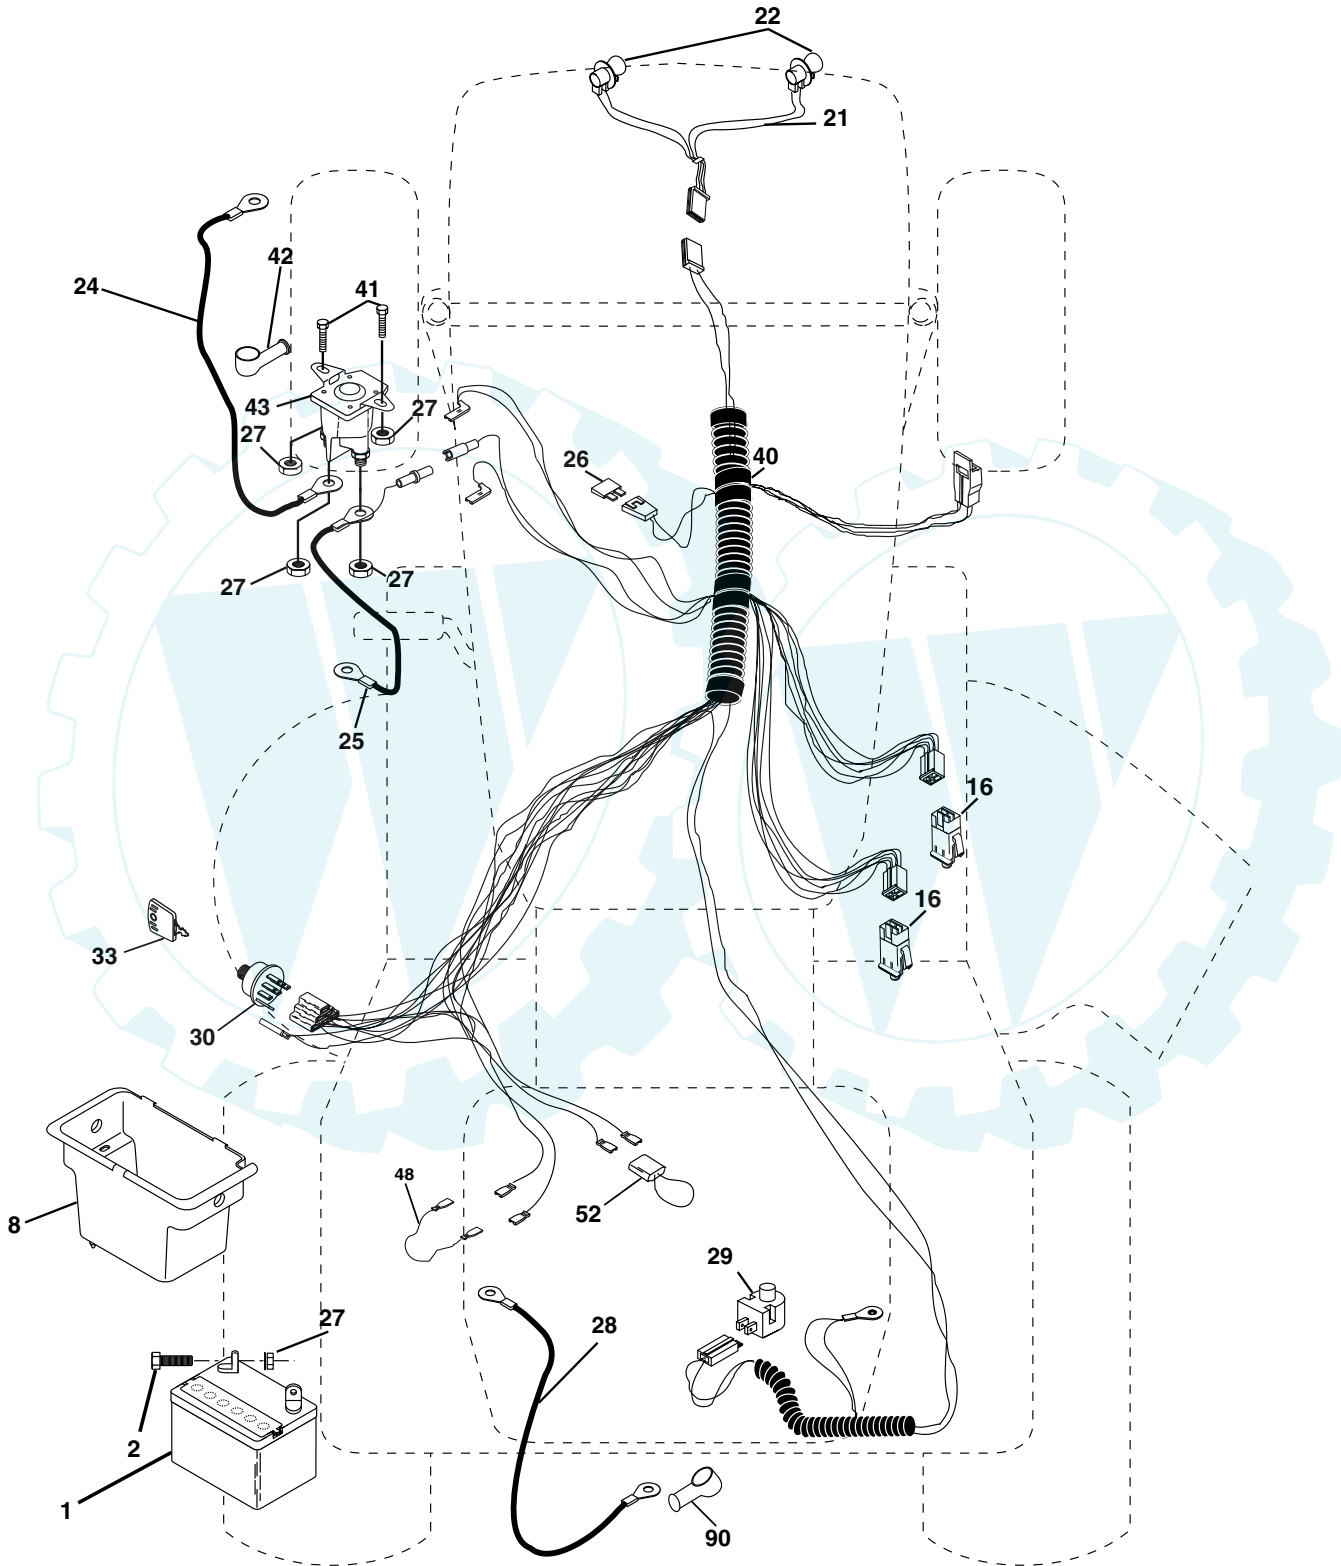

TRACTOR - - MODEL NUMBER WET17H42STA

SCHEMATIC

REPAIR PARTS

www.ersatzteil-service.de

TRACTOR - - MODEL NUMBER WET17H42STA

ELECTRICAL

KEY NO.	PART NO.	DESCRIPTION
1	163465	Battery 12 Volt 28 Amp
2	74760412	Bolt Hex Hd 1/4-20 Unc x 3/4
8	176689	Box Battery
16	176138	Switch Interlock Push -In
21	175685	Harness Asm Light W/4152J
22	4152J	Bulb Light #1156
24	108432X	Cable Battery 6 Ga 16"red
25	146147	Cable Battery 6 Ga Red 44" W/16W
26	175158	Fuse 20 AMP
27	73510400	Nut Keps Hex 1/4-20 Unc
28	4207J	Cable Ground 6 Ga 12" black
29	121305X	Switch Plunger Nc Gray
30	175566	Switch Ign
33	140401	Key Ign
40	179720	Harness Ign
41	71110408	Bolt Blk Fin Hex 1/4-20 x 1/2
42	131563	Cover Terminal Red
43	178861	Solenoid
48	140844	Adapter Ammeter
52	141940	Protection Wire Loop
90	180449	Cover Terminal