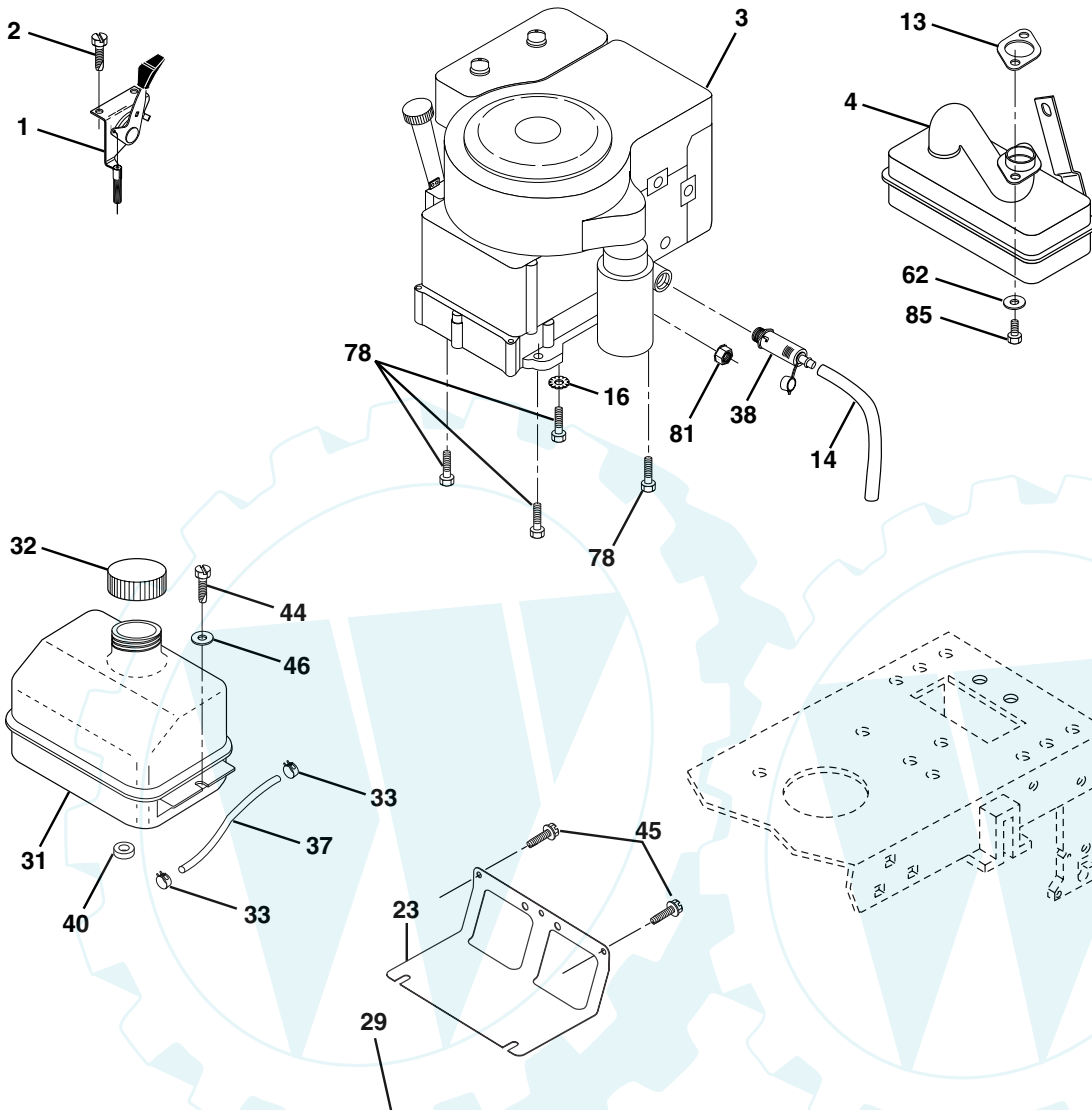

TRACTOR - - MODEL NUMBER WET17H42STA

ENGINE

OPTIONAL EQUIPMENT
Spark Arrester

engine-tecumseh_2

KEY NO.	PART NO.	DESCRIPTION
1	170551	Control Throt /Ch Flag
2	17720408	Screw Hex Thd Cut 1/4-20 x 1/2
3	-----	Engine Tec Model OHV170 (Order Parts From Engine Manufacturer)
4	137351	Muffler
13	149272	Gasket Muffler Tec
14	148456	Tube Drain Oil Easy
16	11050600	Washer Lock Ext Tooth 3/8
23	169837	Shield Browning/Debris Guard
29	137180	Arrestor Spark
31	184900	Tank Fuel
32	140527	Cap Asm Fuel W/sym Vented
33	123487X	Clamp Hose Blk

KEY NO.	PART NO.	DESCRIPTION
37	137040	Line Fuel 20"
38	181654	Plug Drain Oil Easy
40	124028X	Bushing
44	17670412	Screw Hexwsh Thdrol 1/4-20 x 3/4
45	17000612	Screw Hex Wsh Thdrol 3/8-16
46	19091416	Washer 9/32 x 7/8 x 16ga
62	10040500	Washer Lock 5/16
78	17060620	Screw 3/8-16 x 1-1/4
81	73510400	Nut Keps Hex 1/4-20 Unc
85	71070512	Screw Hex Hd Cap 5/16-18 x 3/4

NOTE: All component dimensions given in U.S. inches
1 inch = 25.4 mm