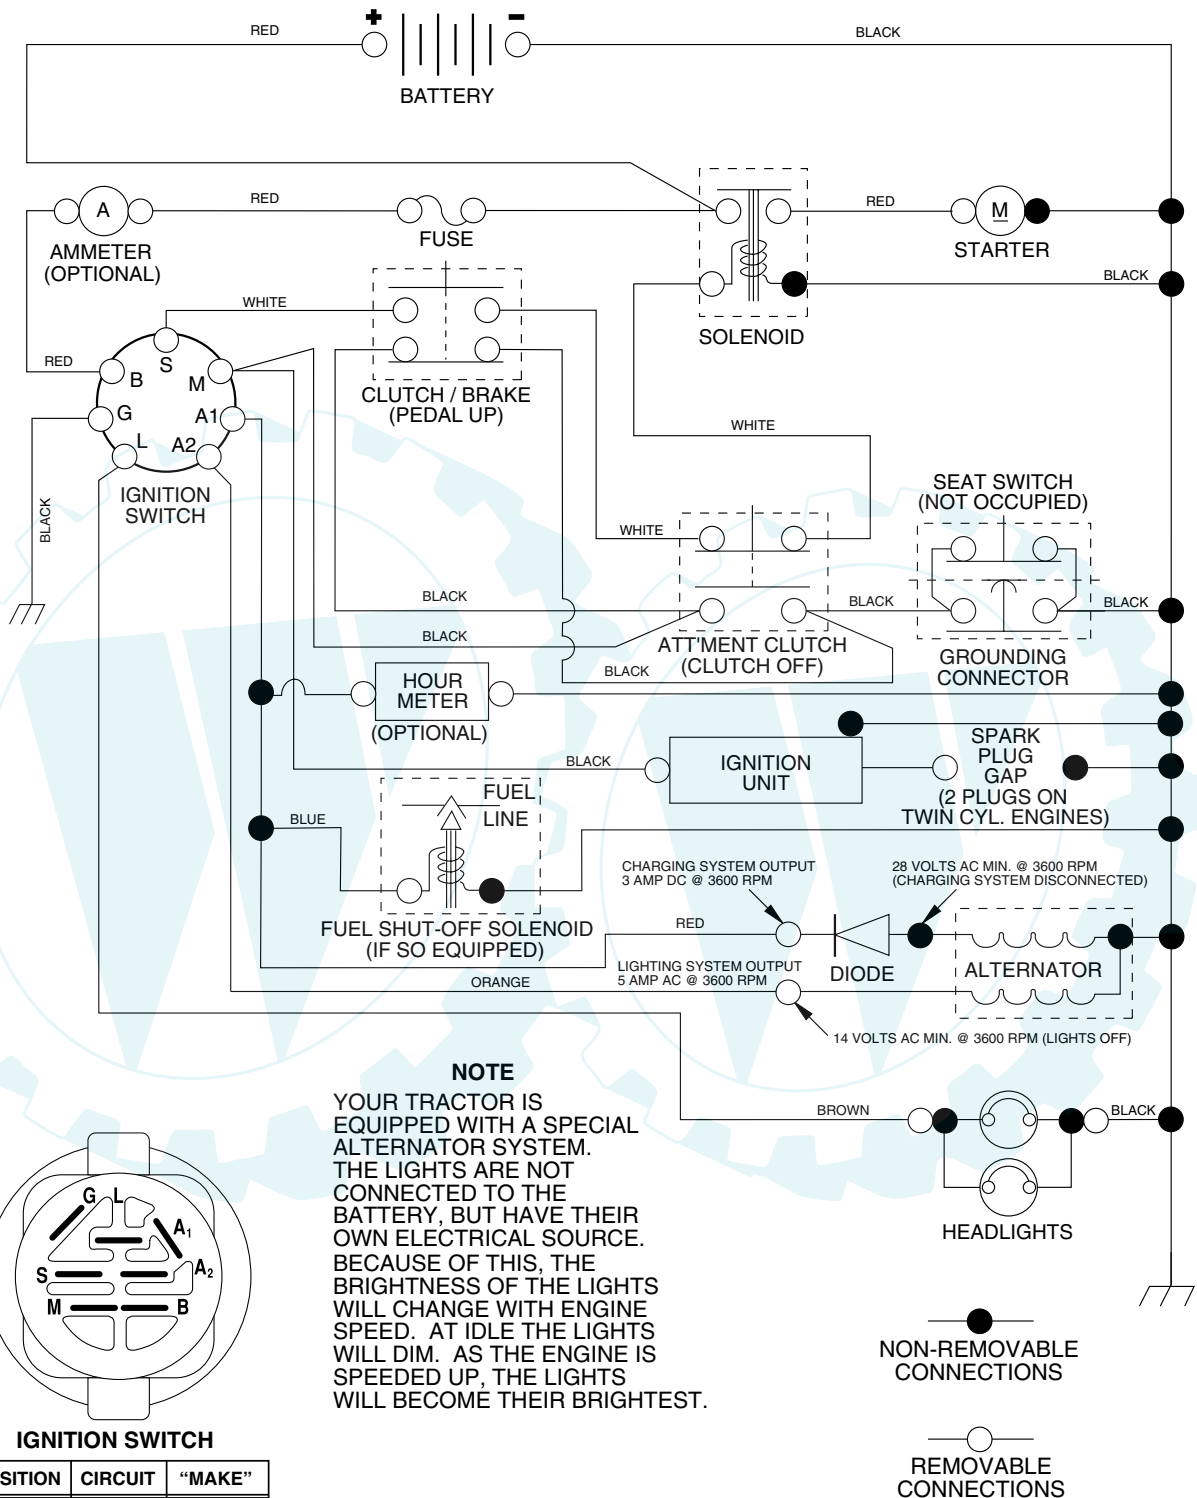

TRACTOR - - MODEL NUMBER WET17H42STA

SCHEMATIC

REPAIR PARTS

www.ersatzteil-service.de

TRACTOR - - MODEL NUMBER WET17H42STA

ELECTRICAL

KEY NO.	PART NO.	DESCRIPTION
1	163465	Battery 12 Volt 28 Amp
2	74760412	Bolt Hex Hd 1/4-20 Unc x 3/4
8	176689	Box Battery
16	176138	Switch Interlock Push -In
21	175685	Harness Asm Light W/4152J
22	4152J	Bulb Light #1156
24	108432X	Cable Battery 6 Ga 16"red
25	146147	Cable Battery 6 Ga Red 44" W/16W
26	175158	Fuse 20 AMP
27	73510400	Nut Keps Hex 1/4-20 Unc
28	4207J	Cable Ground 6 Ga 12" black
29	121305X	Switch Plunger Nc Gray
30	175566	Switch Ign
33	140401	Key Ign
40	179720	Harness Ign
41	71110408	Bolt Blk Fin Hex 1/4-20 x 1/2
42	131563	Cover Terminal Red
43	178861	Solenoid
48	140844	Adapter Ammeter
52	141940	Protection Wire Loop
90	180449	Cover Terminal

KEY NO.	PART NO.	DESCRIPTION
37	137040	Line Fuel 20"
38	181654	Plug Drain Oil Easy
40	124028X	Bushing
44	17670412	Screw Hexwsh Thdrol 1/4-20 x 3/4
45	17000612	Screw Hex Wsh Thdrol 3/8-16
46	19091416	Washer 9/32 x 7/8 x 16ga
62	10040500	Washer Lock 5/16
78	17060620	Screw 3/8-16 x 1-1/4
81	73510400	Nut Keps Hex 1/4-20 Unc
85	71070512	Screw Hex Hd Cap 5/16-18 x 3/4