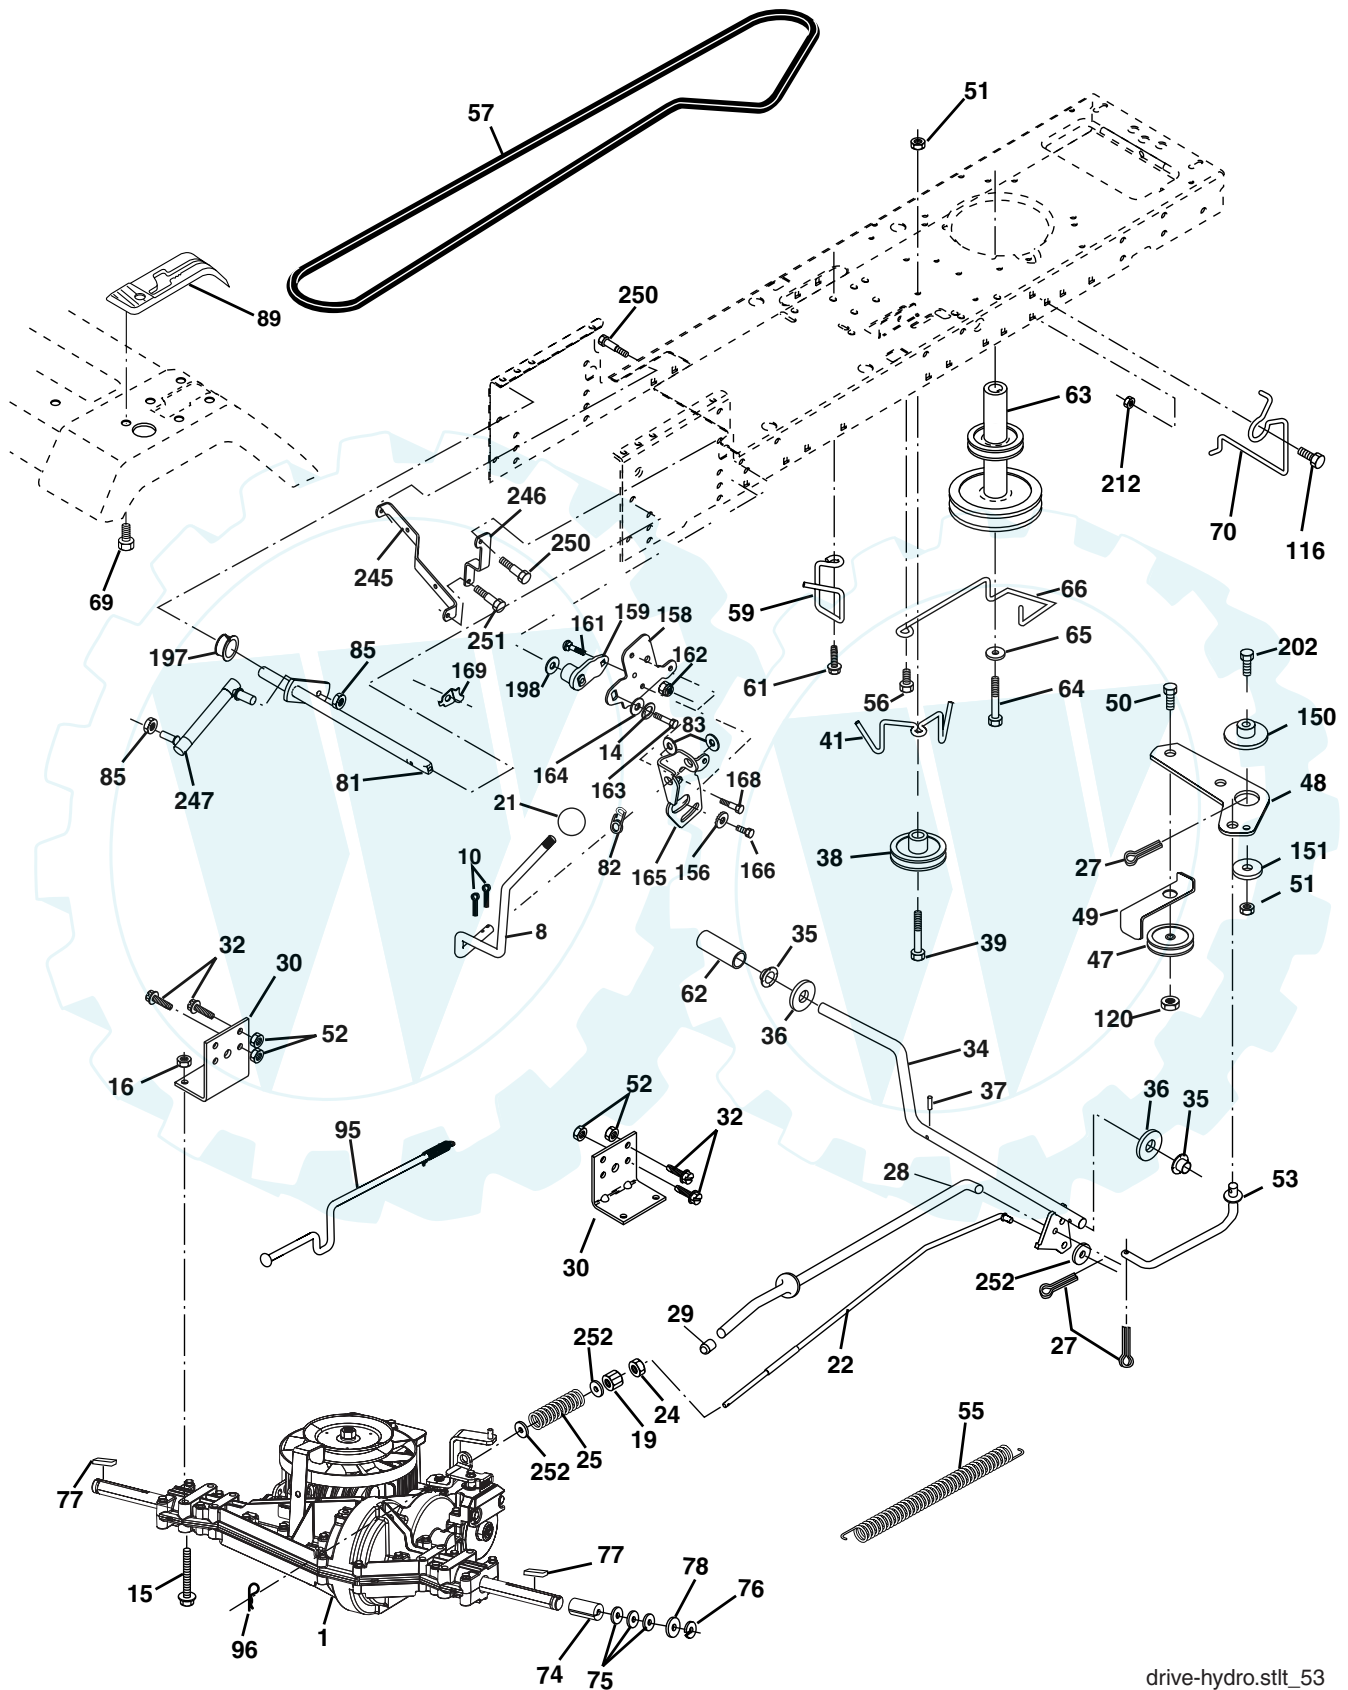

DRIVE

drive-hydro.stlt_53

REPAIR PARTS

TRACTOR - - MODEL NUMBER WET17H42STA

DRIVE

KEY NO.	PART NO.	DESCRIPTION	KEY NO.	PART NO.	DESCRIPTION
1	-----	Transaxle (See Breakdown) Peerless LTH2000	69	142432	Screw Hex Wsh Hi-Lo 1/4-1/2 Unc
8	165619	Rod Shift Fender Adjust	70	134683	Keeper Belt Engine
10	STD561210	Pin Cotter 1/8 x 1 CAD	74	137057	Spacer
14	10040400	Washer Lock Hvy Helical	75	121749X	Washer 25/32 x 1-1/4 x 16 Ga.
15	74490544	Bolt Hex FLGHD 5/16-18 Gr.5	76	STD581075	E-Ring
16	STD541431	Nut Lock Hex W/Ins. 5/16-18 Unc	77	123583X	Key, Square
19	STD541437	Nut Lock Hex W/Wsh 3/8-16 Unc	78	121748X	Washer 25/32 x 1-5/8 x 16 Ga.
21	106933X	Knob 1/2-13	81	178140	Shaft Asm Cross Tapered
22	178141	Rod, Brake	82	123782X	Spring Torsion
24	73350600	Nut, Hex Jam 3/8-16 Unc	83	19171216	Washer 17/32 x 3/4 x 16 Ga.
25	106888X	Spring, Brake Rod	85	150360	Nut Lock Center 1/4-28 FNTHD
27	STD561210	Pin Cotter 1/8 x 3/4 CAD.	89	169373X428	Console, Shift
28	175765	Rod, Parking Brake	95	178134	Disconnect Asm Rod Bypas LTH
29	71673	Cap, Parking Brake	96	4497H	Retainer Spring 1" Zinc/Cad
30	174973	Bracket, Transaxle	116	72140608	Bolt Rdhd Sqneck 3/8-16 x 1
32	74760512	Bolt Hex Hd 5/16-18 Unc x 3/4	120	73900600	Nut Lock Flg 3/8-16
34	175578	Shaft, Foot Pedal	150	175456	Spacer Retainer
35	120183X	Bearing, Nylon	151	19133210	Washer 13/32 x 2 x 10 Ga.
36	19211616	Washer	156	166002	Washer Srrted 5/16 ID x 1.125
37	1572H	Pin, Roll	158	165589	Bracket Shift Mount
38	179114	Pulley, Composite	159	183900	Hub Shift
39	74760648	Bolt Fin Hex 3/8-16 x 3	161	72140406	Bolt Rdhd Sqnk 1/4-20 x 3/4 Gr 5
41	175556	Keeper, Belt Idler	162	73680400	Nut Crownlock 1/4-20 Unc
47	127783	Pulley, Idler, V-Groove	163	74780416	Bolt Hex Fin 1/4-20 Unc x 1 Gr 5
48	154407	Bellcrank, Clutch	164	19091010	Washer 5/8 x .281 x 10 Ga
49	123205X	Retainer, Belt	165	165623	Bracket Pivot Lever
50	72110612	Bolt Carr Sh 3/8-16 x 1-1/2 Gr 5	166	166880	Screw 5/16-18 x 5/8
51	STD541437	Nut Crownlock 3/8-16 Unc	168	165492	Bolt Shoulder 5/16-18 x .561
52	STD541431	Nut, Crownlock 5/16-18 Unc	169	165580	Plate Fastening
53	105710X	Link, Clutch	197	169613	Nyliner Snap-In 5/8"ID
55	105709X	Spring, Return, Clutch	198	169593	Washer Nyl 7/8 ID x .105" Hyd
56	17060620	Screw 3/8-16 x 1-1/4	202	72110614	Bolt Carr Sh 3/8-16 x 1-3/4 Gr.5
57	178138	V-Belt	212	145212	Nut Hex Flange Lock
59	169691	Keeper, Center Span	245	178122	Strap Torque Lh LTH2000
61	17120614	Screw 3/8-16 x .875	246	178121	Strap Torque Rh LTH2000
62	8883R	Cover, Pedal	247	181463	Link Shift Transaxle LTH2000
63	175410	Pulley, Engine	250	17060612	Screw . 3/8-16 x 3/4
64	173937	Bolt Hex 7/16-20 x 4 Gr. 5	251	17060516	Screw 5/16-18 x 1
65	STD551143	Washer	252	19131616	Washer 13/32 x 1 x 16 Ga.
66	154778	Keeper Belt Engine Hydro			

NOTE: All component dimensions given in U.S. inches
1 inch = 25.4 mm