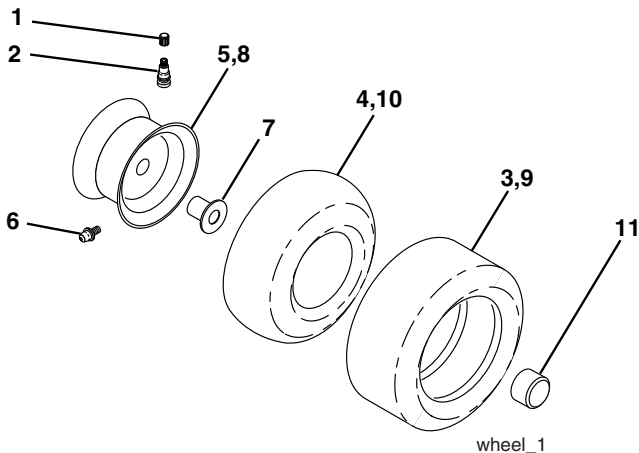

WHEELS & TIRES

KEY NO.	PART NO.	DESCRIPTION
1	59192	Cap Valve Tire
2	65139	Stem Valve
3	106222X	Tire F Ts 15 X 6 0 - 6 Service
4	59904	Tube Front (Service Item Only)
5	106732X624	Rim Asm 6"front Service
6	278H	Fitting Grease (Front Wheel Only)
7	9040H	Bearing Flange (Front Wheel Only)
8	106108X624	Rim Asm 8"rear Service
9	106268X	Tire R Ts 18x9.5-8 Service
10	7152J	Tube Rear (Service Item Only)
11	104757X428	Cap Axle 1 50 X 1 00
--	144334	Sealant, Tire (10 oz. Tube)

NOTE: All component dimensions given in U.S. inches
1 inch = 25.4 mm