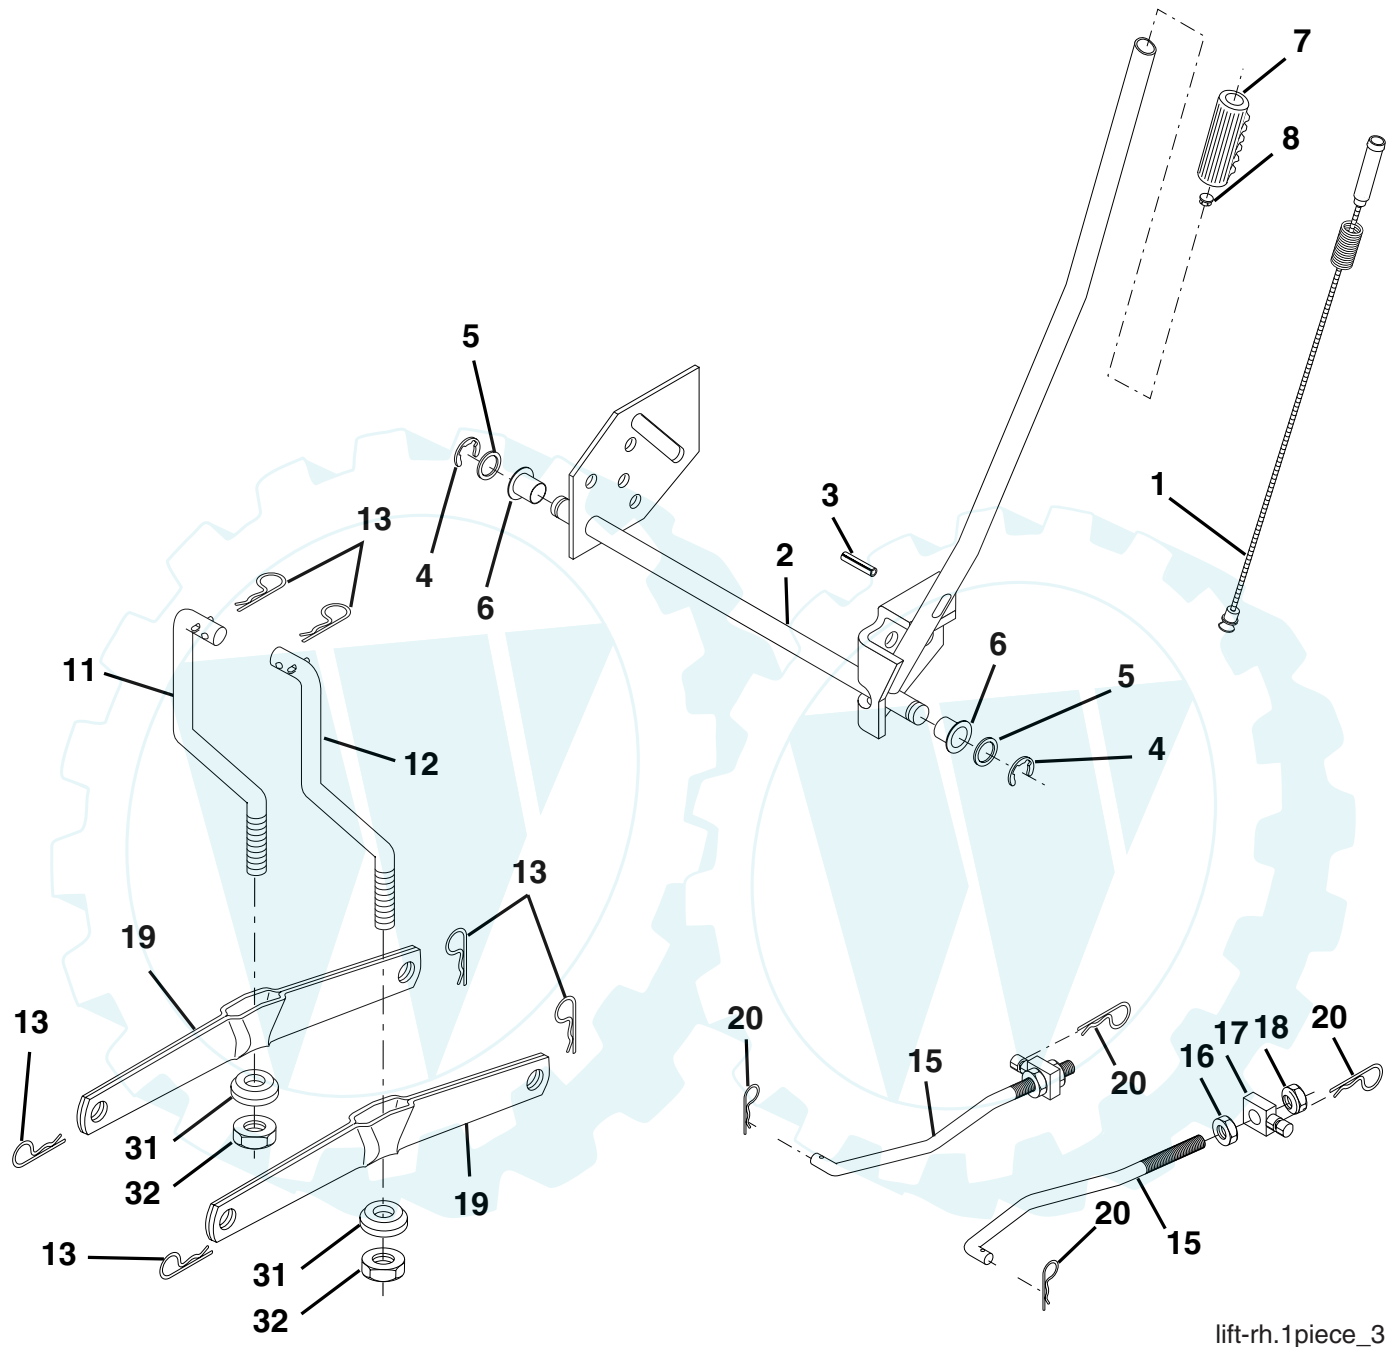

KEY NO.	PART NO.	DESCRIPTION
11	162398	Decal Ins Strg Whl
12	181249	Decal Footrest
14	160396	Decal V-Belt Schematic
16	164578	Decal Hood Rh
20	145005	Decal Bat Dan/Psn
--	138311	Decal Handle Lft Height Adjust
--	178392	Decal Chass. Disconnect
--	186913	Manual Owner's (English)

WHEELS & TIRES

KEY NO.	PART NO.	DESCRIPTION
1	59192	Cap Valve Tire
2	65139	Stem Valve
3	106222X	Tire F Ts 15 X 6 0 - 6 Service
4	59904	Tube Front (Service Item Only)
5	106732X624	Rim Asm 6"front Service
6	278H	Fitting Grease (Front Wheel Only)
7	9040H	Bearing Flange (Front Wheel Only)
8	106108X624	Rim Asm 8"rear Service
9	106268X	Tire R Ts 18x9.5-8 Service
10	7152J	Tube Rear (Service Item Only)
11	104757X428	Cap Axle 1 50 X 1 00
--	144334	Sealant, Tire (10 oz. Tube)

NOTE: All component dimensions given in U.S. inches
1 inch = 25.4 mm

REPAIR PARTS

www.ersatzteil-service.de

TRACTOR - - MODEL NUMBER WET17H42STA

MOWER LIFT

lift-rh.1piece_3

KEY NO.	PART NO.	DESCRIPTION
1	159460	Wire Asm Inner/Sprg w/Plunger
2	159471	Shaft Asm Lift
3	105767X	Pin Groove
4	12000002	E Ring #5133-62
5	19211621	Washer 21/32 x 1 x 21 Ga.
6	120183X	Bearing Nylon
7	109413X	Grip Handle
8	124526X	Button Plunger
11	139865	Link Lift Lh
12	139866	Link Lift Rh
13	4939M	Retainer Spring

KEY NO.	PART NO.	DESCRIPTION
15	173288	Link Front
16	73350800	Nut Jam Hex 1/2-13 Unc
17	175689	Trunnion Blk Zinc
18	73800800	Nut Lock w/Wsh 1/2-13 Unc
19	139868	Arm Suspension Rear
20	163552	Retainer Spring
31	169865	Bearing Pvt Lift
32	73540600	Nut Crownlock 3/8-24