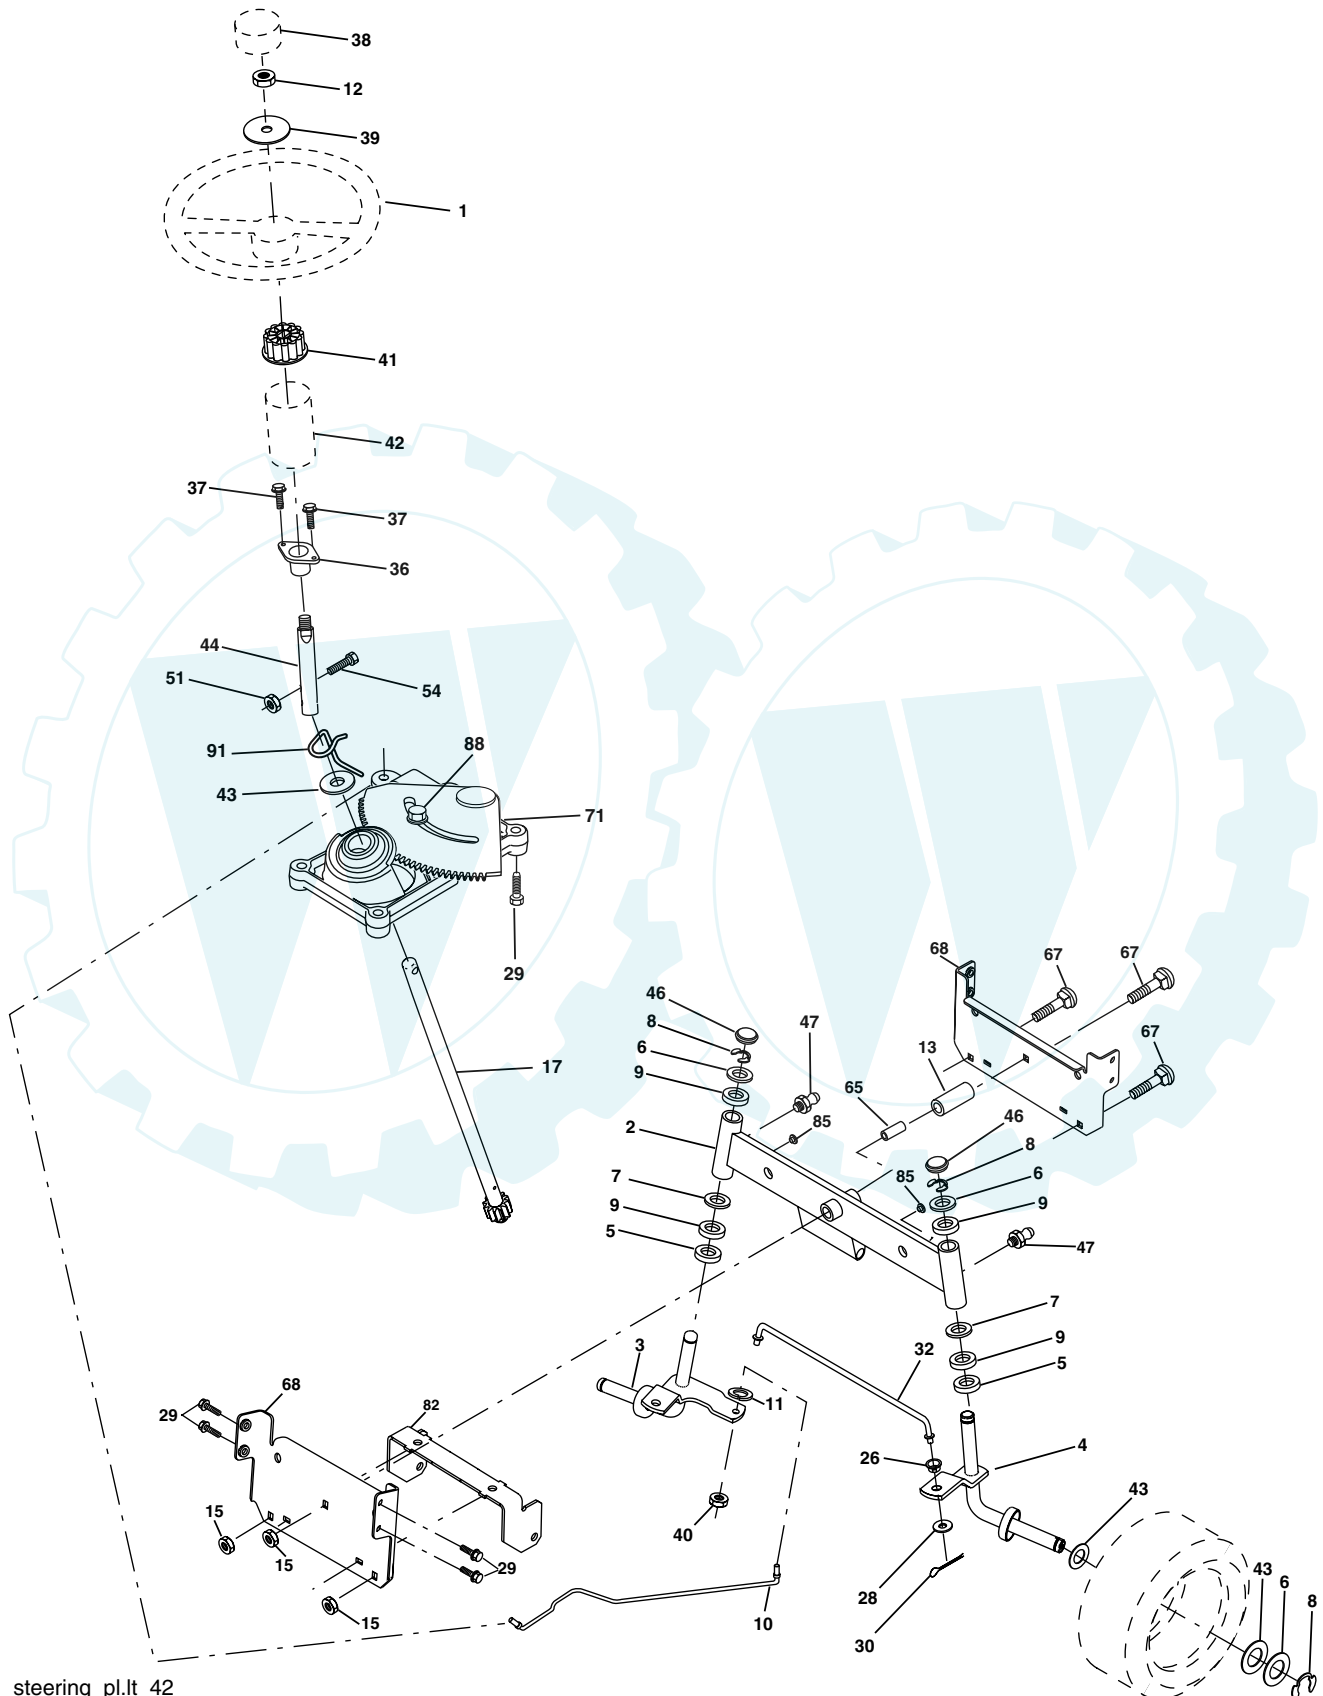

REPAIR PARTS

TRACTOR - - MODEL NUMBER WET17H42STA

DRIVE

KEY NO.	PART NO.	DESCRIPTION	KEY NO.	PART NO.	DESCRIPTION
1	-----	Transaxle (See Breakdown) Peerless LTH2000	69	142432	Screw Hex Wsh Hi-Lo 1/4-1/2 Unc
8	165619	Rod Shift Fender Adjust	70	134683	Keeper Belt Engine
10	STD561210	Pin Cotter 1/8 x 1 CAD	74	137057	Spacer
14	10040400	Washer Lock Hvy Helical	75	121749X	Washer 25/32 x 1-1/4 x 16 Ga.
15	74490544	Bolt Hex FLGHD 5/16-18 Gr.5	76	STD581075	E-Ring
16	STD541431	Nut Lock Hex W/Ins. 5/16-18 Unc	77	123583X	Key, Square
19	STD541437	Nut Lock Hex W/Wsh 3/8-16 Unc	78	121748X	Washer 25/32 x 1-5/8 x 16 Ga.
21	106933X	Knob 1/2-13	81	178140	Shaft Asm Cross Tapered
22	178141	Rod, Brake	82	123782X	Spring Torsion
24	73350600	Nut, Hex Jam 3/8-16 Unc	83	19171216	Washer 17/32 x 3/4 x 16 Ga.
25	106888X	Spring, Brake Rod	85	150360	Nut Lock Center 1/4-28 FNTHD
27	STD561210	Pin Cotter 1/8 x 3/4 CAD.	89	169373X428	Console, Shift
28	175765	Rod, Parking Brake	95	178134	Disconnect Asm Rod Bypas LTH
29	71673	Cap, Parking Brake	96	4497H	Retainer Spring 1" Zinc/Cad
30	174973	Bracket, Transaxle	116	72140608	Bolt Rdhd Sqneck 3/8-16 x 1
32	74760512	Bolt Hex Hd 5/16-18 Unc x 3/4	120	73900600	Nut Lock Flg 3/8-16
34	175578	Shaft, Foot Pedal	150	175456	Spacer Retainer
35	120183X	Bearing, Nylon	151	19133210	Washer 13/32 x 2 x 10 Ga.
36	19211616	Washer	156	166002	Washer Srrted 5/16 ID x 1.125
37	1572H	Pin, Roll	158	165589	Bracket Shift Mount
38	179114	Pulley, Composite	159	183900	Hub Shift
39	74760648	Bolt Fin Hex 3/8-16 x 3	161	72140406	Bolt Rdhd Sqnk 1/4-20 x 3/4 Gr 5
41	175556	Keeper, Belt Idler	162	73680400	Nut Crownlock 1/4-20 Unc
47	127783	Pulley, Idler, V-Groove	163	74780416	Bolt Hex Fin 1/4-20 Unc x 1 Gr 5
48	154407	Bellcrank, Clutch	164	19091010	Washer 5/8 x .281 x 10 Ga
49	123205X	Retainer, Belt	165	165623	Bracket Pivot Lever
50	72110612	Bolt Carr Sh 3/8-16 x 1-1/2 Gr 5	166	166880	Screw 5/16-18 x 5/8
51	STD541437	Nut Crownlock 3/8-16 Unc	168	165492	Bolt Shoulder 5/16-18 x .561
52	STD541431	Nut, Crownlock 5/16-18 Unc	169	165580	Plate Fastening
53	105710X	Link, Clutch	197	169613	Nyliner Snap-In 5/8"ID
55	105709X	Spring, Return, Clutch	198	169593	Washer Nyl 7/8 ID x .105" Hyd
56	17060620	Screw 3/8-16 x 1-1/4	202	72110614	Bolt Carr Sh 3/8-16 x 1-3/4 Gr.5
57	178138	V-Belt	212	145212	Nut Hex Flange Lock
59	169691	Keeper, Center Span	245	178122	Strap Torque Lh LTH2000
61	17120614	Screw 3/8-16 x .875	246	178121	Strap Torque Rh LTH2000
62	8883R	Cover, Pedal	247	181463	Link Shift Transaxle LTH2000
63	175410	Pulley, Engine	250	17060612	Screw . 3/8-16 x 3/4
64	173937	Bolt Hex 7/16-20 x 4 Gr. 5	251	17060516	Screw 5/16-18 x 1
65	STD551143	Washer	252	19131616	Washer 13/32 x 1 x 16 Ga.
66	154778	Keeper Belt Engine Hydro			

NOTE: All component dimensions given in U.S. inches
1 inch = 25.4 mm

REPAIR PARTS

www.ersatzteil-service.de

TRACTOR - - MODEL NUMBER WET17H42STA

STEERING ASSEMBLY

steering_pl.it_42