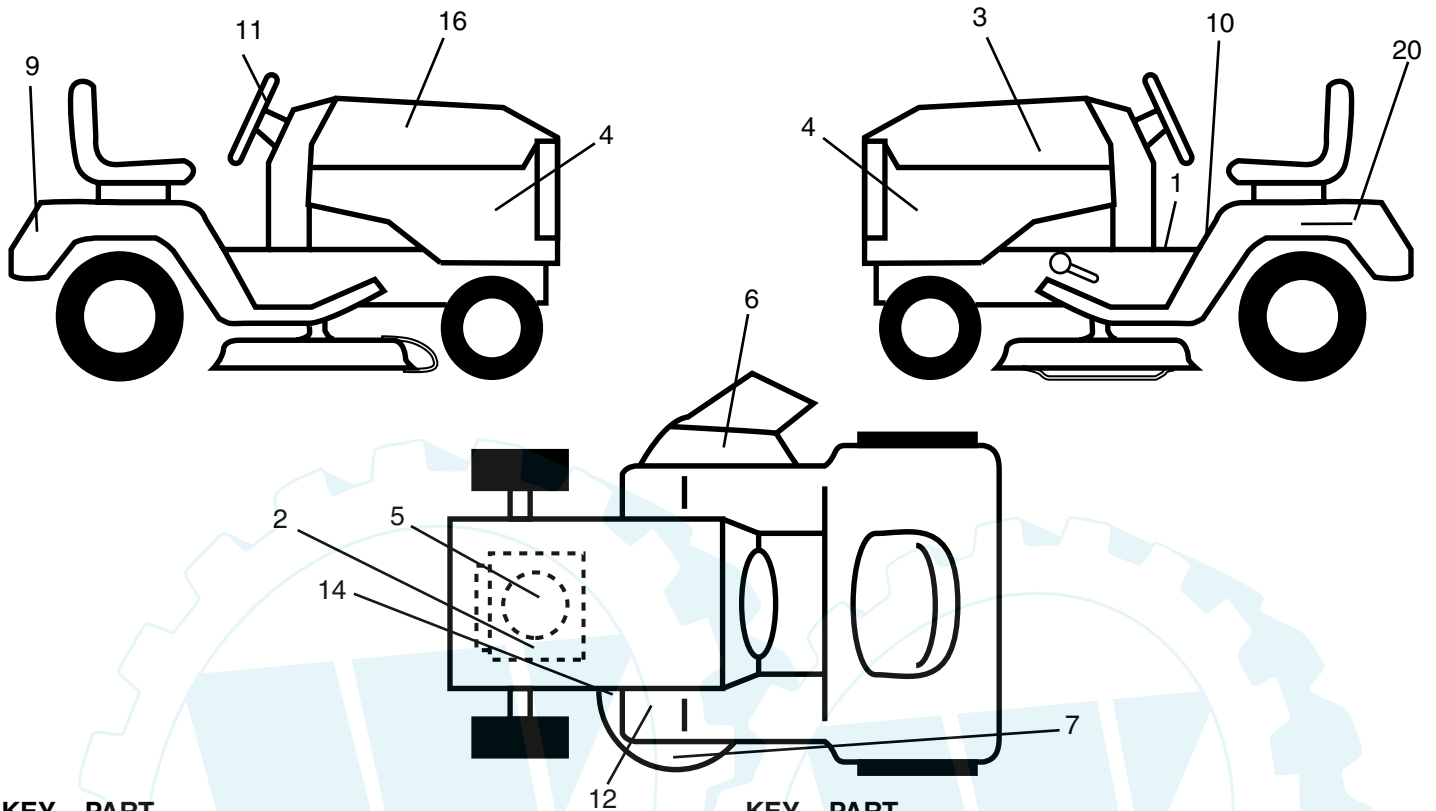

NOTE: All component dimensions given in U.S. inches
1 inch = 25.4 mm

REPAIR PARTS

www.ersatzteil-service.de

TRACTOR - - MODEL NUMBER WET17H42STA

SEAT ASSEMBLY

seat_lt.bolt_1

KEY NO.	PART NO.	DESCRIPTION	KEY NO.	PART NO.	DESCRIPTION
1	140116	Seat	14	72050412	Bolt Rdhd Sht Nk 1/4-20 x 1-1/2
2	140551	Bracket Pnt Pivot Seat (blk)	15	134300	Spacer Split 28 x 96 Yel Zinc
3	71110616	Bolt	16	121250X	Spring Cprsn 1 27 Blk Pnt
4	19131610	Washer 13/32 x 1 x 10 Ga	17	123976X	Nut Lock 1/4 Lge Flg Gr 5 Zinc
5	145006	Clip Push-In Hinged	21	171852	Bolt Shoulder 5/16-18 Unc Blkz-2A
6	73800600	Nut	22	73800500	Nut
7	124181X	Spring Seat Cprsn 2 250 Blk Zi	23	71110814	Bolt Hex Black
8	17000616	Screw 3/8-16 x 1.5	24	19171912	Washer 17/32 x 1-3/16 x 12 Ga
9	19131614	Washer 13/32 x 1 x 14 Ga	25	127018X	Bolt Shoulder 5/16-18 x 62
10	182493	Pan Pnt Seat (blk)	26	10040800	Lockwasher
12	121246X	Bracket Pnt Mounting Switch			
13	121248X	Bushing Snap Blk Nyl 50 Id			

NOTE: All component dimensions given in U.S. inches
1 inch = 25.4 mm

TRACTOR - - MODEL NUMBER WET17H42STA

DECALS

KEY NO.	PART NO.	DESCRIPTION
1	156811	Decal Oper
2	186906	Decal Tec 3 Yr Warranty
3	164579	Decal Hood LH
4	186763	Decal Side Pnl
5	64-1734-29	Decal HP Engine
6	179128	Decal Deck "B" 42"
7	162391	Decal Deck
9	171448	Decal Fender Logo
10	157002	Decal Fender Danger