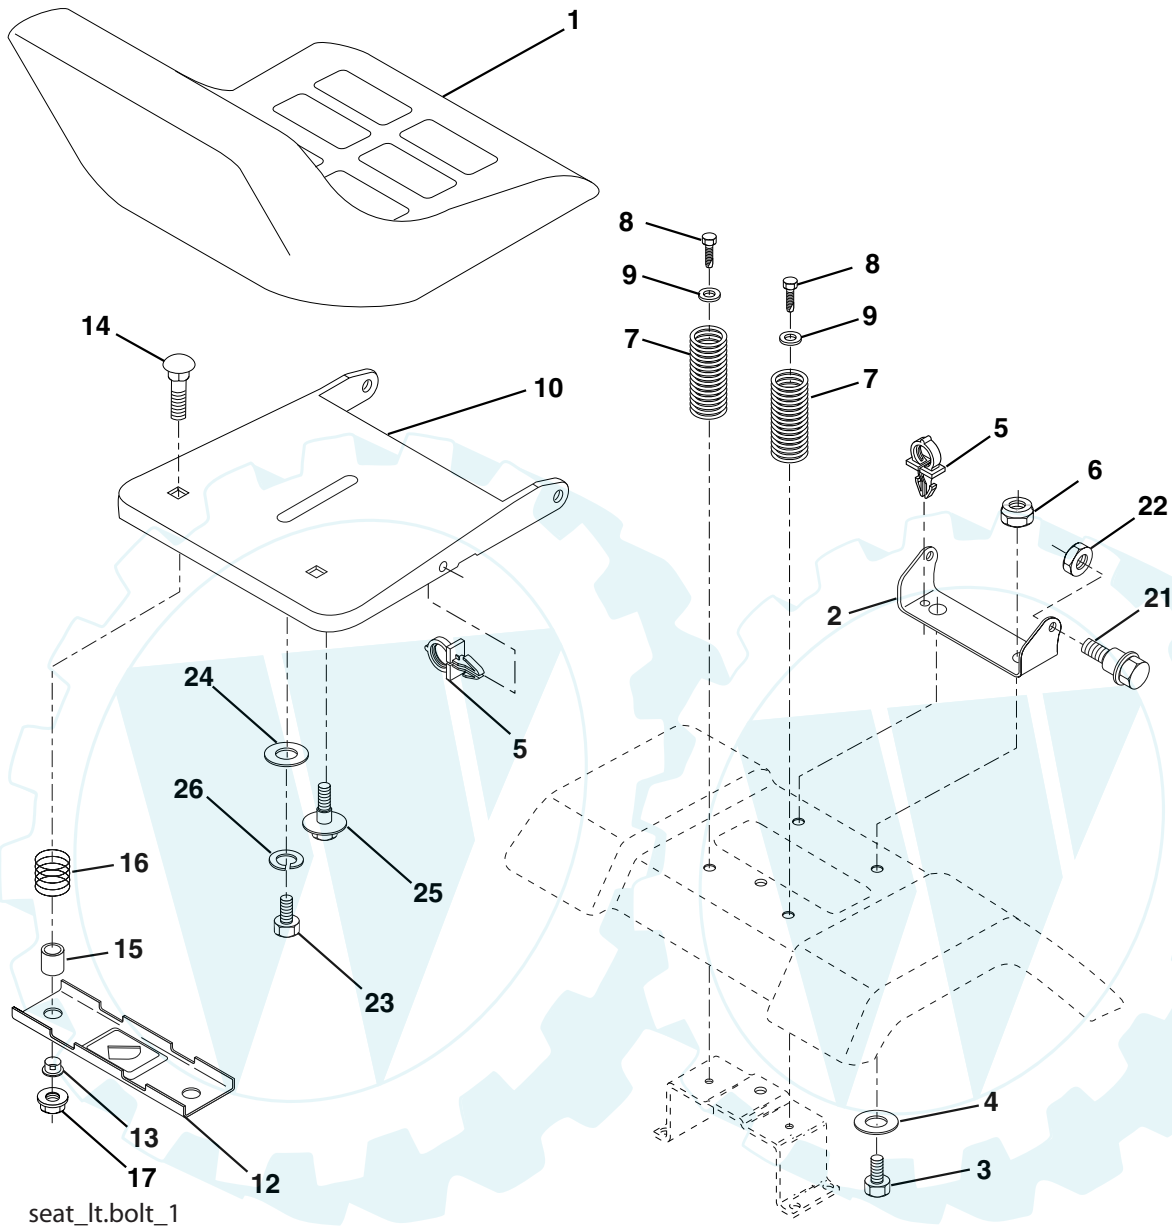

NOTE: All component dimensions given in U.S. inches
1 inch = 25.4 mm

TRACTOR - - MODEL NUMBER WET17H42STA

ENGINE

OPTIONAL EQUIPMENT
Spark Arrester

engine-tecumseh_2

KEY NO.	PART NO.	DESCRIPTION
1	170551	Control Throt /Ch Flag
2	17720408	Screw Hex Thd Cut 1/4-20 x 1/2
3	-----	Engine Tec Model OHV170 (Order Parts From Engine Manufacturer)
4	137351	Muffler
13	149272	Gasket Muffler Tec
14	148456	Tube Drain Oil Easy
16	11050600	Washer Lock Ext Tooth 3/8
23	169837	Shield Browning/Debris Guard
29	137180	Arrestor Spark
31	184900	Tank Fuel
32	140527	Cap Asm Fuel W/sym Vented
33	123487X	Clamp Hose Blk

KEY NO.	PART NO.	DESCRIPTION
37	137040	Line Fuel 20"
38	181654	Plug Drain Oil Easy
40	124028X	Bushing
44	17670412	Screw Hexwsh Thdrol 1/4-20 x 3/4
45	17000612	Screw Hex Wsh Thdrol 3/8-16
46	19091416	Washer 9/32 x 7/8 x 16ga
62	10040500	Washer Lock 5/16
78	17060620	Screw 3/8-16 x 1-1/4
81	73510400	Nut Keps Hex 1/4-20 Unc
85	71070512	Screw Hex Hd Cap 5/16-18 x 3/4

NOTE: All component dimensions given in U.S. inches
1 inch = 25.4 mm

REPAIR PARTS

www.ersatzteil-service.de

TRACTOR - - MODEL NUMBER WET17H42STA

SEAT ASSEMBLY

seat_lt.bolt_1

KEY NO.	PART NO.	DESCRIPTION	KEY NO.	PART NO.	DESCRIPTION
1	140116	Seat	14	72050412	Bolt Rdhd Sht Nk 1/4-20 x 1-1/2
2	140551	Bracket Pnt Pivot Seat (blk)	15	134300	Spacer Split 28 x 96 Yel Zinc
3	71110616	Bolt	16	121250X	Spring Cprsn 1 27 Blk Pnt
4	19131610	Washer 13/32 x 1 x 10 Ga	17	123976X	Nut Lock 1/4 Lge Flg Gr 5 Zinc
5	145006	Clip Push-In Hinged	21	171852	Bolt Shoulder 5/16-18 Unc Blkz-2A
6	73800600	Nut	22	73800500	Nut
7	124181X	Spring Seat Cprsn 2 250 Blk Zi	23	71110814	Bolt Hex Black
8	17000616	Screw 3/8-16 x 1.5	24	19171912	Washer 17/32 x 1-3/16 x 12 Ga
9	19131614	Washer 13/32 x 1 x 14 Ga	25	127018X	Bolt Shoulder 5/16-18 x 62
10	182493	Pan Pnt Seat (blk)	26	10040800	Lockwasher
12	121246X	Bracket Pnt Mounting Switch			
13	121248X	Bushing Snap Blk Nyl 50 Id			