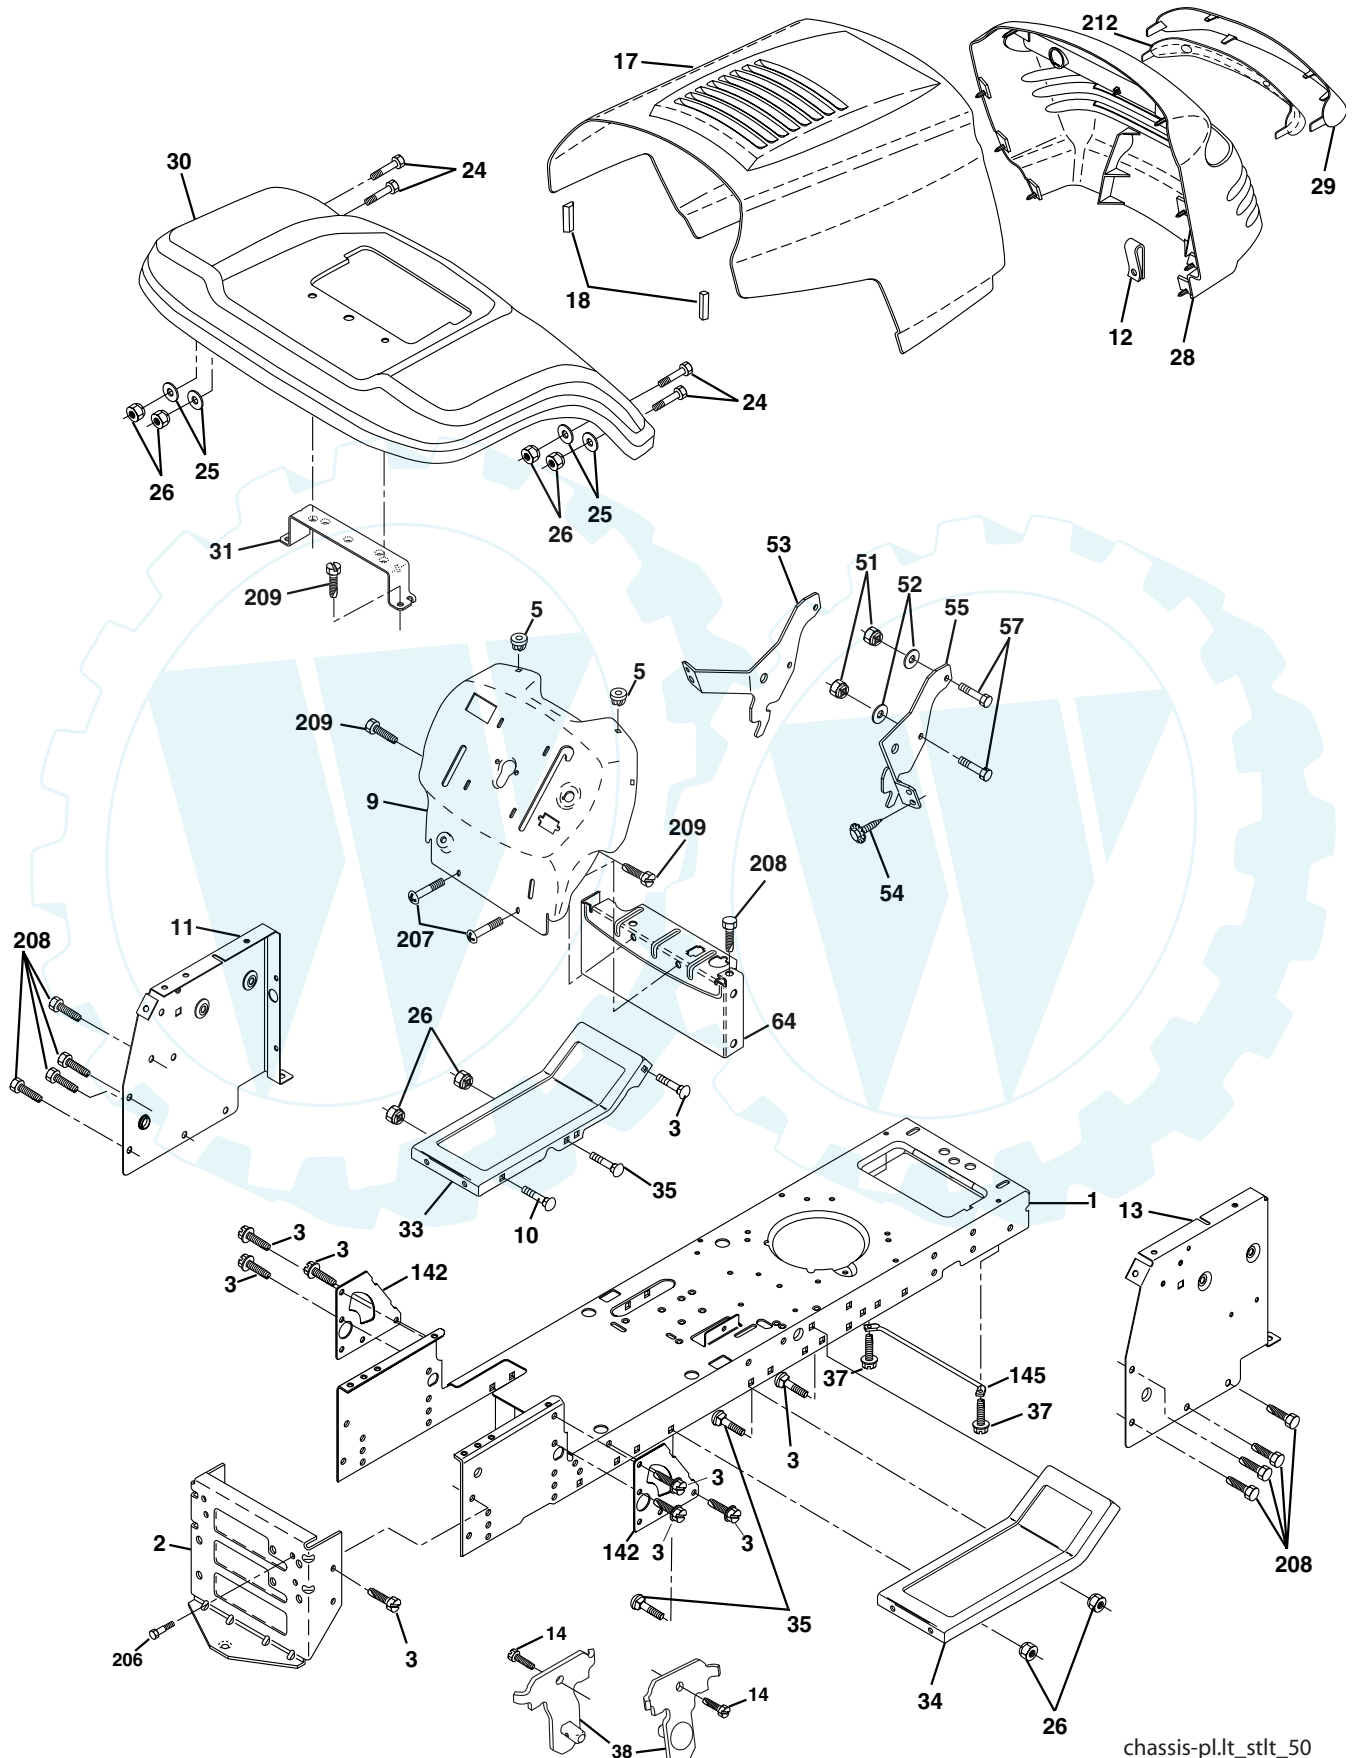

REPAIR PARTS

www.ersatzteil-service.de

TRACTOR - - MODEL NUMBER WET17H42STA

CHASSIS AND ENCLOSURES

chassis-pl.lt_stlt_50

TRACTOR - - MODEL NUMBER WET17H42STA CHASSIS AND ENCLOSURES

KEY NO.	PART NO.	DESCRIPTION
1	174619	Chassis
2	176554	Drawbar
3	17060612	Screw 3/8-16 x .75
5	155272	Bumper Hood/Dash
9	168336X010	Dash P/L
10	72140608	Bolt Carriage 3/8-16 x 1
11	174996	Panel Dash Lh
12	145660	Clip Tinnerman
13	172105X010	Panel Dash Rh
14	17490608	Screw Thdrol 3/8-16 x 1-1/4
17	159639X550	Hood LT/PL
18	184921	Bumper Hood
24	74780616	Bolt Fin Hex 3/8-16 x 1 Gr 5
25	19131312	Washer 13/32 x 13/16 x 12 Ga
26	73800600	Nut Lock Hex W/Ins 3/8-16 Unc
28	179844	Grille LT/PL
29	170472X599	Lens LT/PL
30	169468X550	Fender Footrest LT Pnt
31	136619	Bracket Support Fender
33	179716X550	Footrest Pnt Lh
34	179717X550	Footrest Pnt Rh
35	72110606	Bolt Rdhd Sht Sqnk 3/8-16 x 3/4
37	17490508	Screw Thdrol 6/16-18 x 1/2 TYT
38	175710	Bracket Asm. Pivot Mower Rear
51	73800400	Nut Lock Hex W/Ins 1/4-20
52	19091416	Washer 9/32 x 7/8 x 16 Ga.
53	144697	Bracjet Grukke Lh
54	161464	Screw Hex Wshd 8-18 x 7/8
55	144696	Bracket Grille Rh
57	74780412	Bolt Hex 1/4-20 x 3/4
64	154798	Dash Lower STLT
142	175702	Plate Reinforcement STLT
145	156524	Rod Pivot Chassis/Hood
206	170165	Bolt Shoulder 5/16-18
207	17670508	Screw Thdrol 5/16-18 x 1/2
208	17670608	Screw Thdrol 3/8-16 x 1/2
209	17000612	Screw Hex Wsh Thdr. 3/8-16 x 3/4
212	156229	Insert Lens Reflect P/L LT
--	5479J	Plug Btn Blk .359

NOTE: All component dimensions given in U.S. inches
1 inch = 25.4 mm