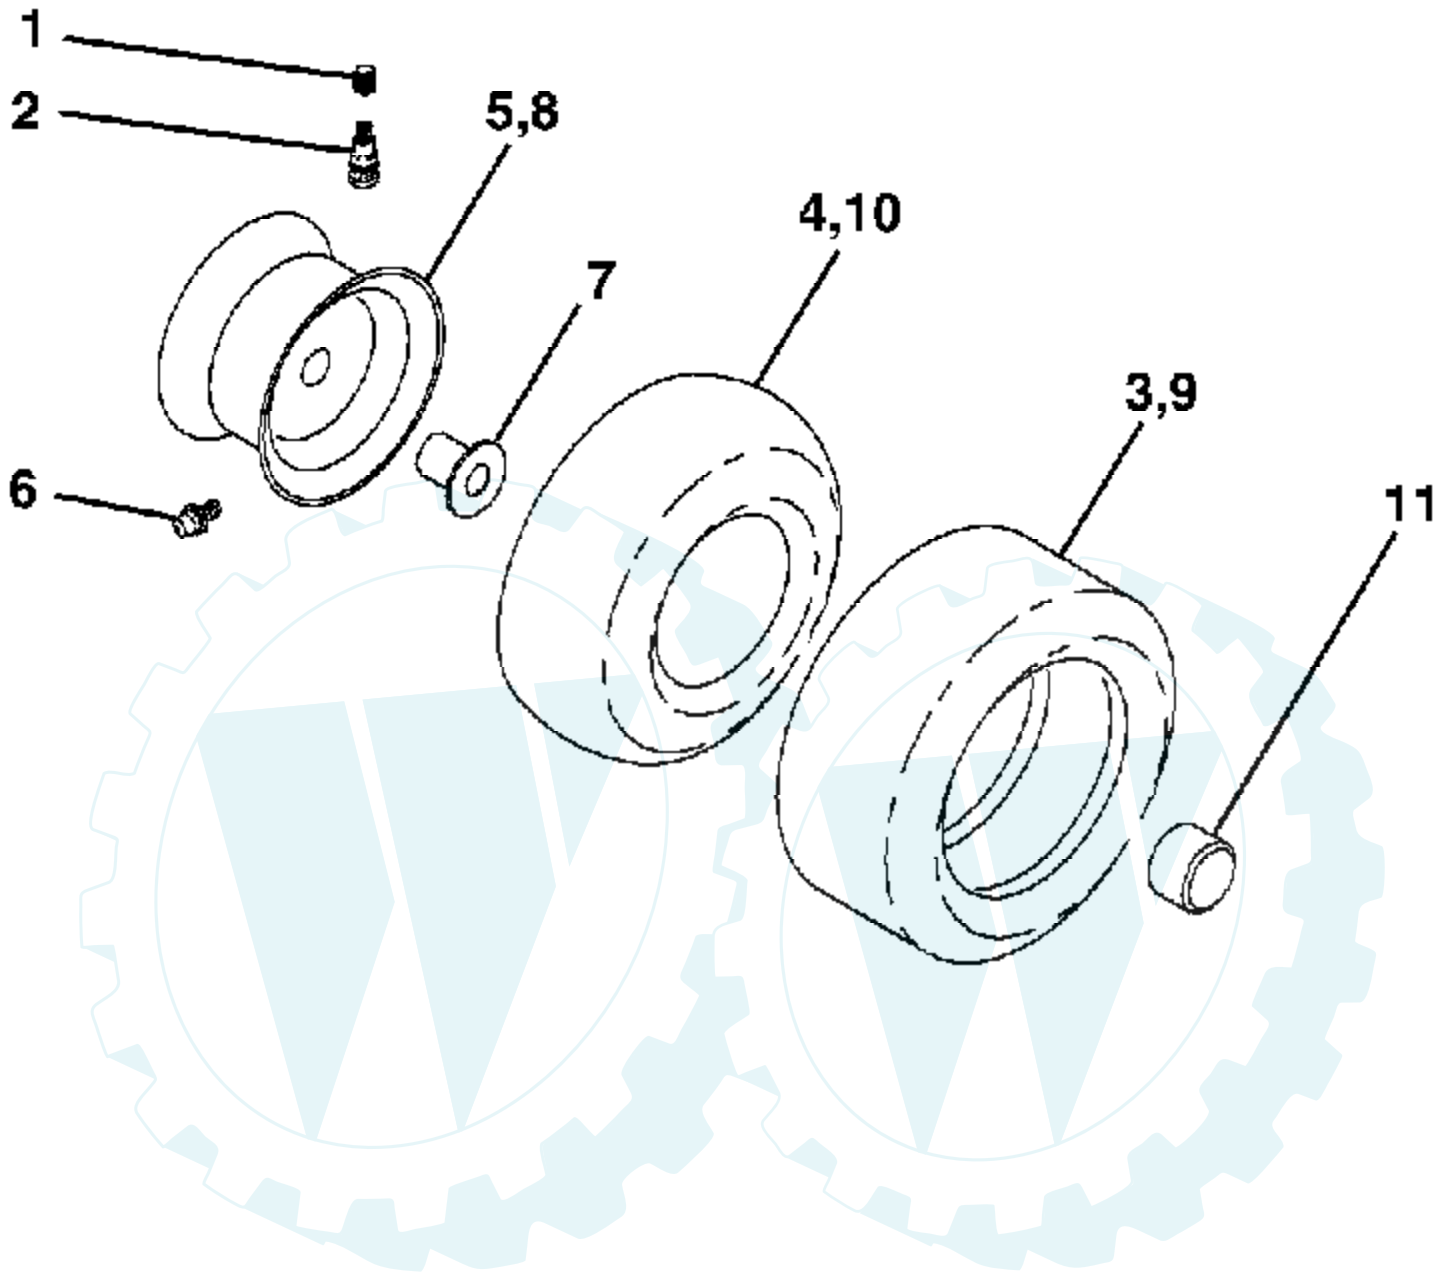

Ref #	Part Number	Qty	Description
1	159461		Wire Asm Inner/Sprg w/Plunger
2	159476		Shaft Asm Lift
3	188822		Pin Groove
4	12000002		E Ring #5133-62
5	19211621		Washer 21/32 x 1 x 21 Ga.
6	120183X		Bearing Nylon
7	109413X		Grip Handle
8	124526X		Button Plunger
11	139865		Link Lift Lh
12	139866		Link Lift Rh
13	4939M		Retainer Spring
15	173288		Link Front
16	73350800		Nut Jam Hex 1/2-13 unc
17	175689		Trunnion Blk Zinc
18	73800800		Nut Lock w/Wsh 1/2-13 unc
19	139868		Arm Suspension Rear
20	163552		Retainer Spring
31	169865		Bearing Pvt Lift
32	73540600		Nut Crownlock 3/8-24

Der Ersatzteilspezialist im Internet.

NON-REMOVABLE CONNECTIONS

REMOVABLE CONNECTIONS

Ref #	Part Number	Qty	Description
1	188704		Seat
2	180166		Bracket Pivot Fender
3	71110616		Bolt
4	19131610		Washer 13/32 x 1 x 10 Ga.
5	145006		Clip Push-In Hinged
6	73800600		Nut
7	124181X		Spring Seat Cprsn 2 250 Blk Zi
8	17000616		Screw 3/8-16 x 1.5
9	19131614		Washer 13/32 x 1 x 14 Ga.
10	180186		Pan Seat
12	121246X		Bracket Pnt Mounting Switch
13	121248X		Bushing Snap Blk Nyl 50 Id
14	72050412		Bolt Rdhd Sht Nk 1/4-20 x 1-1/2
15	134300		Spacer Split 28 x 96 Yel Zinc
16	121250X		Spring Cprsn 1 27 Blk Pnt
17	123976X		Nut Lock 1/4 Lge Fig Gr. 5 Zinc
21	171852		Bolt Shoulder 5/16-18 unc Blkz-2A
22	73800500		Nut
23	71110814		Bolt Hex Black
24	19171912		Washer 17/32 x 1-3/16 x 12 Ga.
25	127018X		Bolt Shoulder 5/16-18 x 62
26	10040800		Lockwasher

Ref #	Part Number	Qty	Description
1	59192		Cap Valve Tire
2	65139		Stem Valve
3	106222X		Tire F Ts 15 x 6 0 - 6 Service
4	59904		Tube Front (Service Item Only)
5	106732X624		Rim Asm 6" front Service
6	278H		Fitting Grease (Front Wheel Only)
7	9040H		Bearing Flange (Front Wheel Only)
8	106108X624		Rim Asm 8" rear Service
9	106268X		Tire R Ts 18 x 9.5-8 Service
10	7152J		Tube Rear (Service Item Only)
11	104757X428		Cap Axle 1 50 x 1 00
	144334		Sealant, Tire (10 oz. Tube)