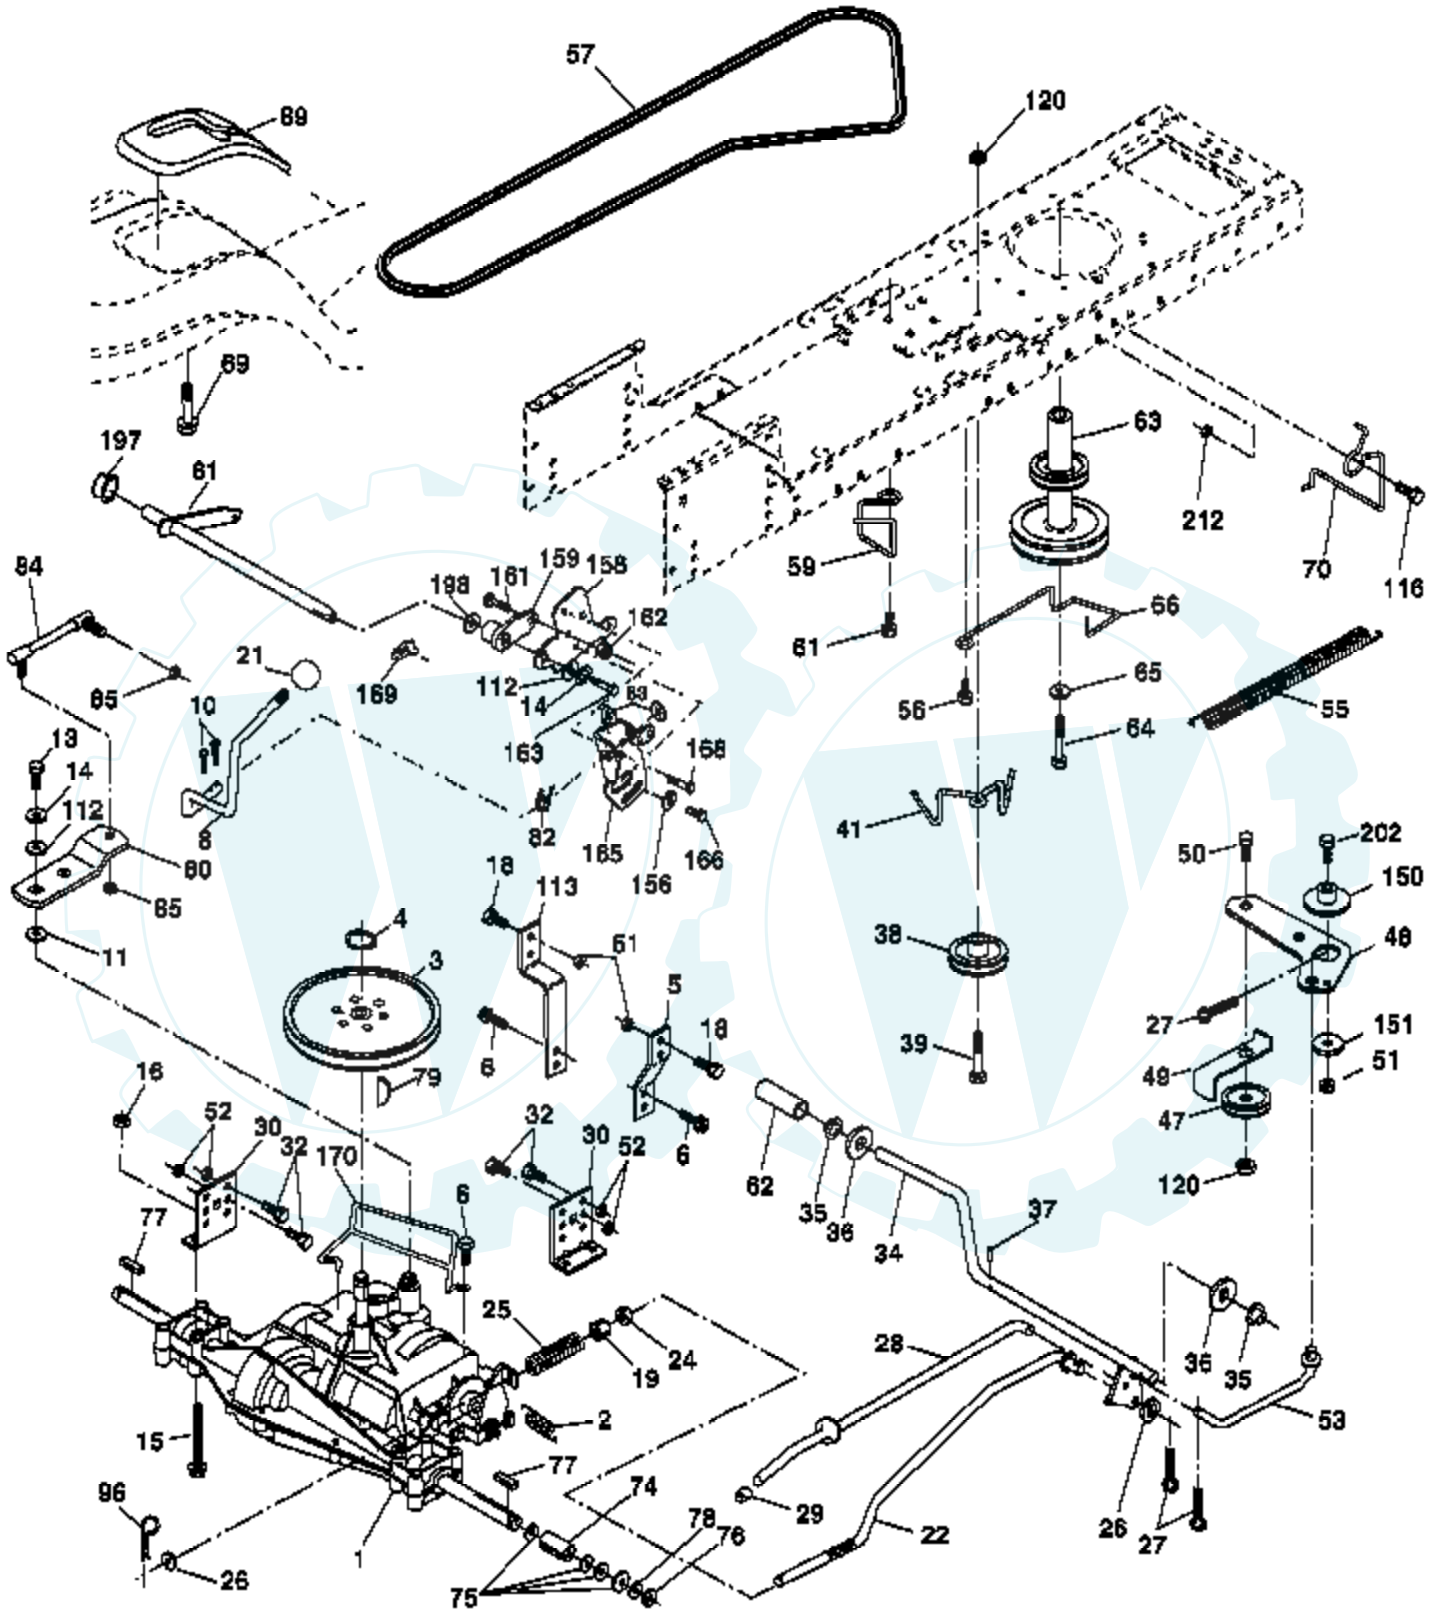

Ref #	Part Number	Qty	Description
1			Transaxle Peerless (206-545C) (Order parts from transaxle manufacturer)
2	146682		Spring Return Brake T/a Zinc
3	123666X		Pulley Transaxle 18" tires
4	12000028		Ring Retainer # 5100-62
5	121520X		Strap Torque 30 Degrees
6	17060512		Screw 5/16-18 x 3/4
8	165619		Rod Shift Fender Adjust Lt
10	76020416		Pin Cotter 1/8 x 1 Cad
11	105701X		Washer Plate Shf 388 Sq Hole
13	74550412		Bolt 1/4-28 unf Gr. 8 W/Patch
14	10040400		Washer Lock Hvy Helical
15	74490544		Bolt Hex FLGHD 5/16-18 Gr. 5
16	73800500		Nut Lock Hex w/ins 5/16-18
18	74780616		Bolt, Fin Hex 3/8-16 unc x 1 Gr. 5
19	73800600		Nut Lock 3/8-16 unc
21	106933X		Knob
22	130804		Rod Brake Blk Zinc 26 840
24	73350600		Nut Hex Jam 3/8-16 unc
25	106888X		Spring Rod Brake 2 00 Zinc
26	19131316		Washer 13/32 x 13/16 x 16 Ga.
27	76020412		Pin Cotter 1/8 x 3/4 Cad
28	175765		Rod Brake Parking LT/YT
29	71673		Cap Brake Parking
30	174973		Bracket Mtg Transaxle
32	74760512		Bolt Hex Hd 5/16-18 unc x 3/4
34	175578		Shaft Asm Pedal Foot
35	120183X		Bearing Nylon Blk 629 Id
36	19211616		Washer 21/32 x 1 x 16 Ga
37	1572H		Pin Roll 3/16 x 1"
38	179114		Pulley Composite Flat
39	72110622		Bolt Fin Hex 3/8-16 unc x 2-3/4
41	175556		Keeper Belt Flat Idler
47	127783		Pulley Idler V Groove Plastic
48	154407		Bellcrank Asm
49	123205X		Retainer Belt Style Spring
50	72110612		Bolt Carr. Sh. 3/8-16 x 1-1/2 Gr. 5
51	73680600		Nut Crownlock 3/8-16 unc
52	73680500		Nut Crownlock 5/16-18 unc
53	105710X		Link Clutch
55	105709X		Spring Return Clutch 6 75
56	17060620		Screw 3/8-16 x 1-1/4
57	130801		V-Belt Ground Drive 95 25
59	169691		Keeper Belt Span Ctr
61	17120614		Screw 3/8-16 x .875
62	8883R		Cover Pedal Blk Round
63	175410		Engine Pulley
64	173937		Bolt Hex 7/16-20 x 4 x Gr. 5-1.5 Thr
65	10040700		Washer Lock Hvy Hlcl Spr 7/16
66	154778		Keeper Belt Engine Foolproof
69	142432		Screw Hex wsh Hi Lo 1/4 x 1/2 unc
70	134683		Guide Belt Mower Drive RH
74	137057		Spacer Axle
75	121749X		Washer 25/32 x 1 1/4 x 16 Ga.
76	12000001		E-ring #5133-75
77	123583X		Key Square 2 0 x 1845/ 1865
78	121748X		Washer 25/32 x 5/8 x 16 Ga.