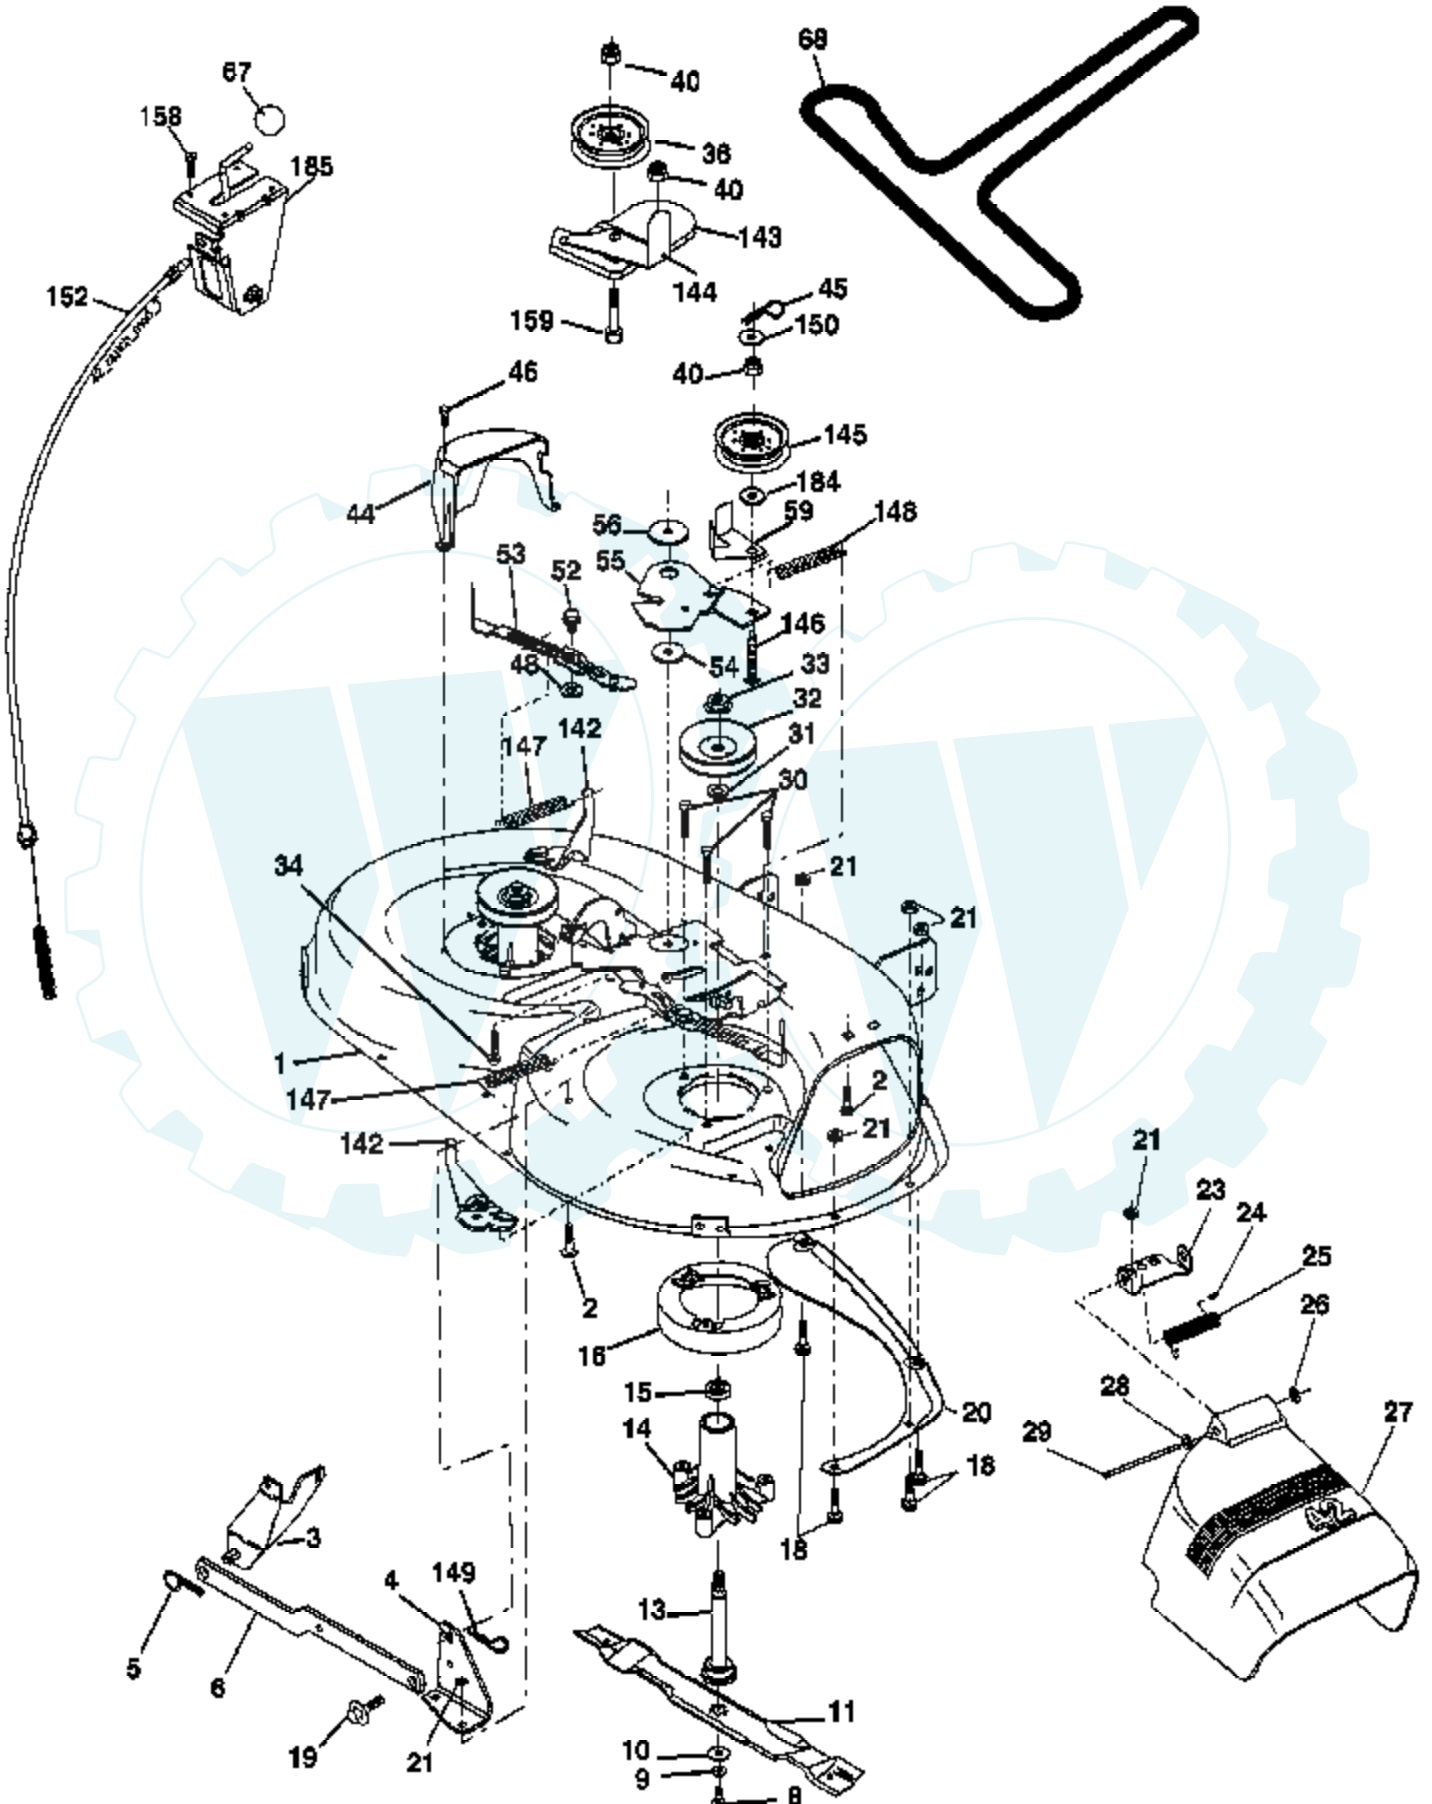

Ref #	Part Number	Qty	Description
1	165892		Mower Deck Assembly, 42"
2	72140506		Bolt
3	138017		Bracket Asm Fr. Sway Bar 3/42
4	165460		Bracket Asm Deck 42" Sway Bar
5	4939M		Retainer Spring
6	178024		Bar Sway Deck
8	850857		Bolt 3/8-24 x 25 Gr. 8 patched
9	10030600		Washer, Lock
10	140296		Washer, Hardened
11	134149		Blade, 42" Mulching Std (For mulching mowers only)
	139775		Blade, 42" Mulching Premium (For better wear when mulching)
	138971		Blade, 42" Hi-Lift (For bagging or discharging)
13	137645		Shaft Assembly, Mandrel, Vented
14	128774		Housing, Mandrel, Vented
15	110485X		Bearing, Ball, Mandrel
16	174493		Stripper, Mandrel Deck
18	72140505		Bolt, Carriage 5/16-18 x 5/8
19	132827		Bolt, Shoulder
20	159770		Baffle, Vortex
21	73680500		Nut
23	177563		Bracket, Deflector Mower 42"
24	105304X		Cap, Sleeve 80 x 112 Blk Mower
25	123713X		Spring, Torsion, Deflector 2 52
26	110452X		Nut, Push Phos & Oil
27	130968X428		Shield, Deflector 42" Blk
28	19111016		Washer 11/32 x 5/8 x 16 Ga.
29	131491		Rod, Hinge 42" 6 75 W/G
30	173984		Screw Thdrol Washer Head
31	187690		Washer, Spacer Mower
32	153535		Pulley, Mandrel
33	178342		Nut, Toplock 9/16 Flange
34	72110612		Bolt
36	131494		Pulley, Idler, Flat
40	73900600		Nut
44	140088		Guard, Mandrel, LH
45	4497H		Retainer
46	137729		Screw, Thdrol 1/4-20 x 5/8 T
48	133944		Washer, Hardened
52	139888		Bolt, Shoulder 5/16-18 unc
53	184907		Arm Assembly, Pad, Brake
54	178515		Washer, Hardened
55	155046		Arm, Idler
56	165723		Spacer, Retainer
59	141043		Guard TUV Idler
67	106932X		Knob
68	144959		V-Belt, 42" Mower
142	165890		Arm Spring Brake Mower
143	157109		Bracket Arm Idler 42"
144	158634		Keeper Belt 42" Clutch Cable
145	165888		Pulley Idler Flat
146	171977		Bolt Carriage Idler
147	131335		Spring Extension
148	169022		Spring Return Idler
149	165898		Retainer Spring Yellow
150	19091210		Washer 9/32 x 3/4 x 10 Ga.
152	169676		Clutch Cable 42"