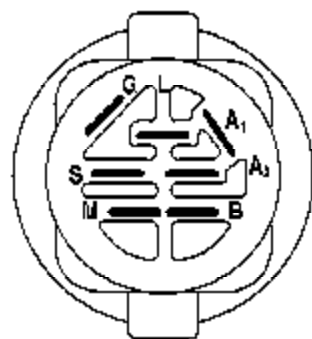

IGNITION SWITCH

POSITION	CIRCUIT	"MAKE"
OFF	M+G+A1	NONE
RUN/LIGHT	B+A1	A2+L
RUN	B+A1	NONE
START	B + S + A1	NONE

WIRING INSULATED CLIPS

NOTE: IF WIRING INSULATED CLIPS WERE REMOVED FOR SERVICING OF UNIT, THEY SHOULD BE REPLACED TO PROPERLY SECURE YOUR WIRING.

Der Ersatzteilspezialist im Internet.