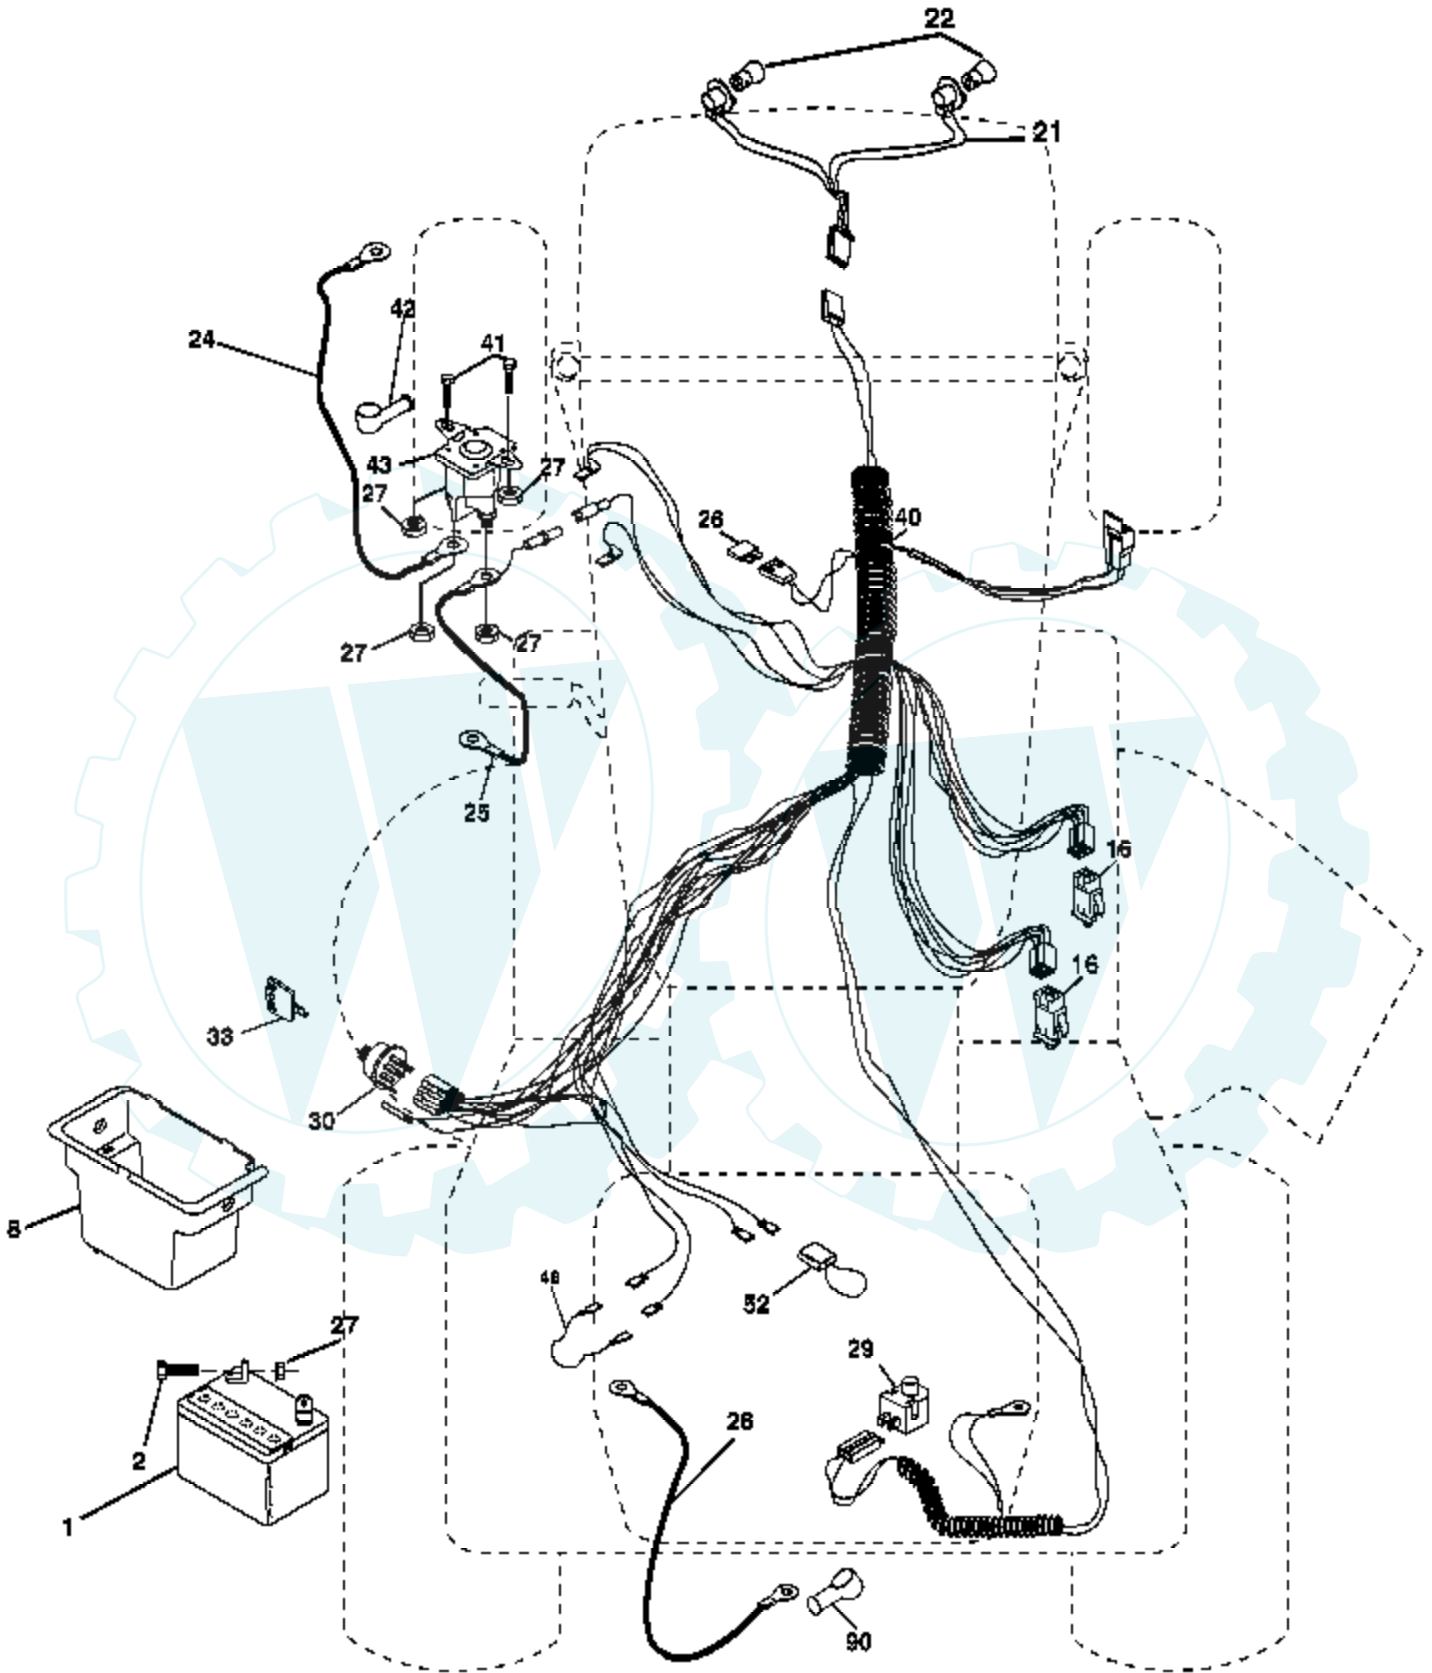

Ref #	Part Number	Qty	Description
1	163465		Battery 12 Volt 28 Amp
2	74760412		Bolt Hex Hd 1/4-20 unc x 3/4
8	176689		Box Battery
16	176138		Switch Interlock Push -In
21	183759		Harness Asm Light W/4152J
22	4152J		Bulb Light #1156
24	4799J		Cable Battery 6 Ga. 11"red
25	146147		Cable Battery 6 Ga. Red 44" W/16W
26	175158		Fuse 20 AMP
27	73510400		Nut Keps Hex 1/4-20 unc
28	4207J		Cable Ground 6 Ga. 12" black
29	121305X		Switch Plunger Nc Gray
30	175566		Switch Ign
33	140401		Key Ign
40	179720		Harness Ign
41	71110408		Bolt Blk Fin Hex 1/4-20 x 1/2
42	131563		Cover Terminal Red
43	178861		Solenoid
48	140844		Adapter Ammeter
52	141940		Protection Wire Loop
90	180449		Cover Terminal