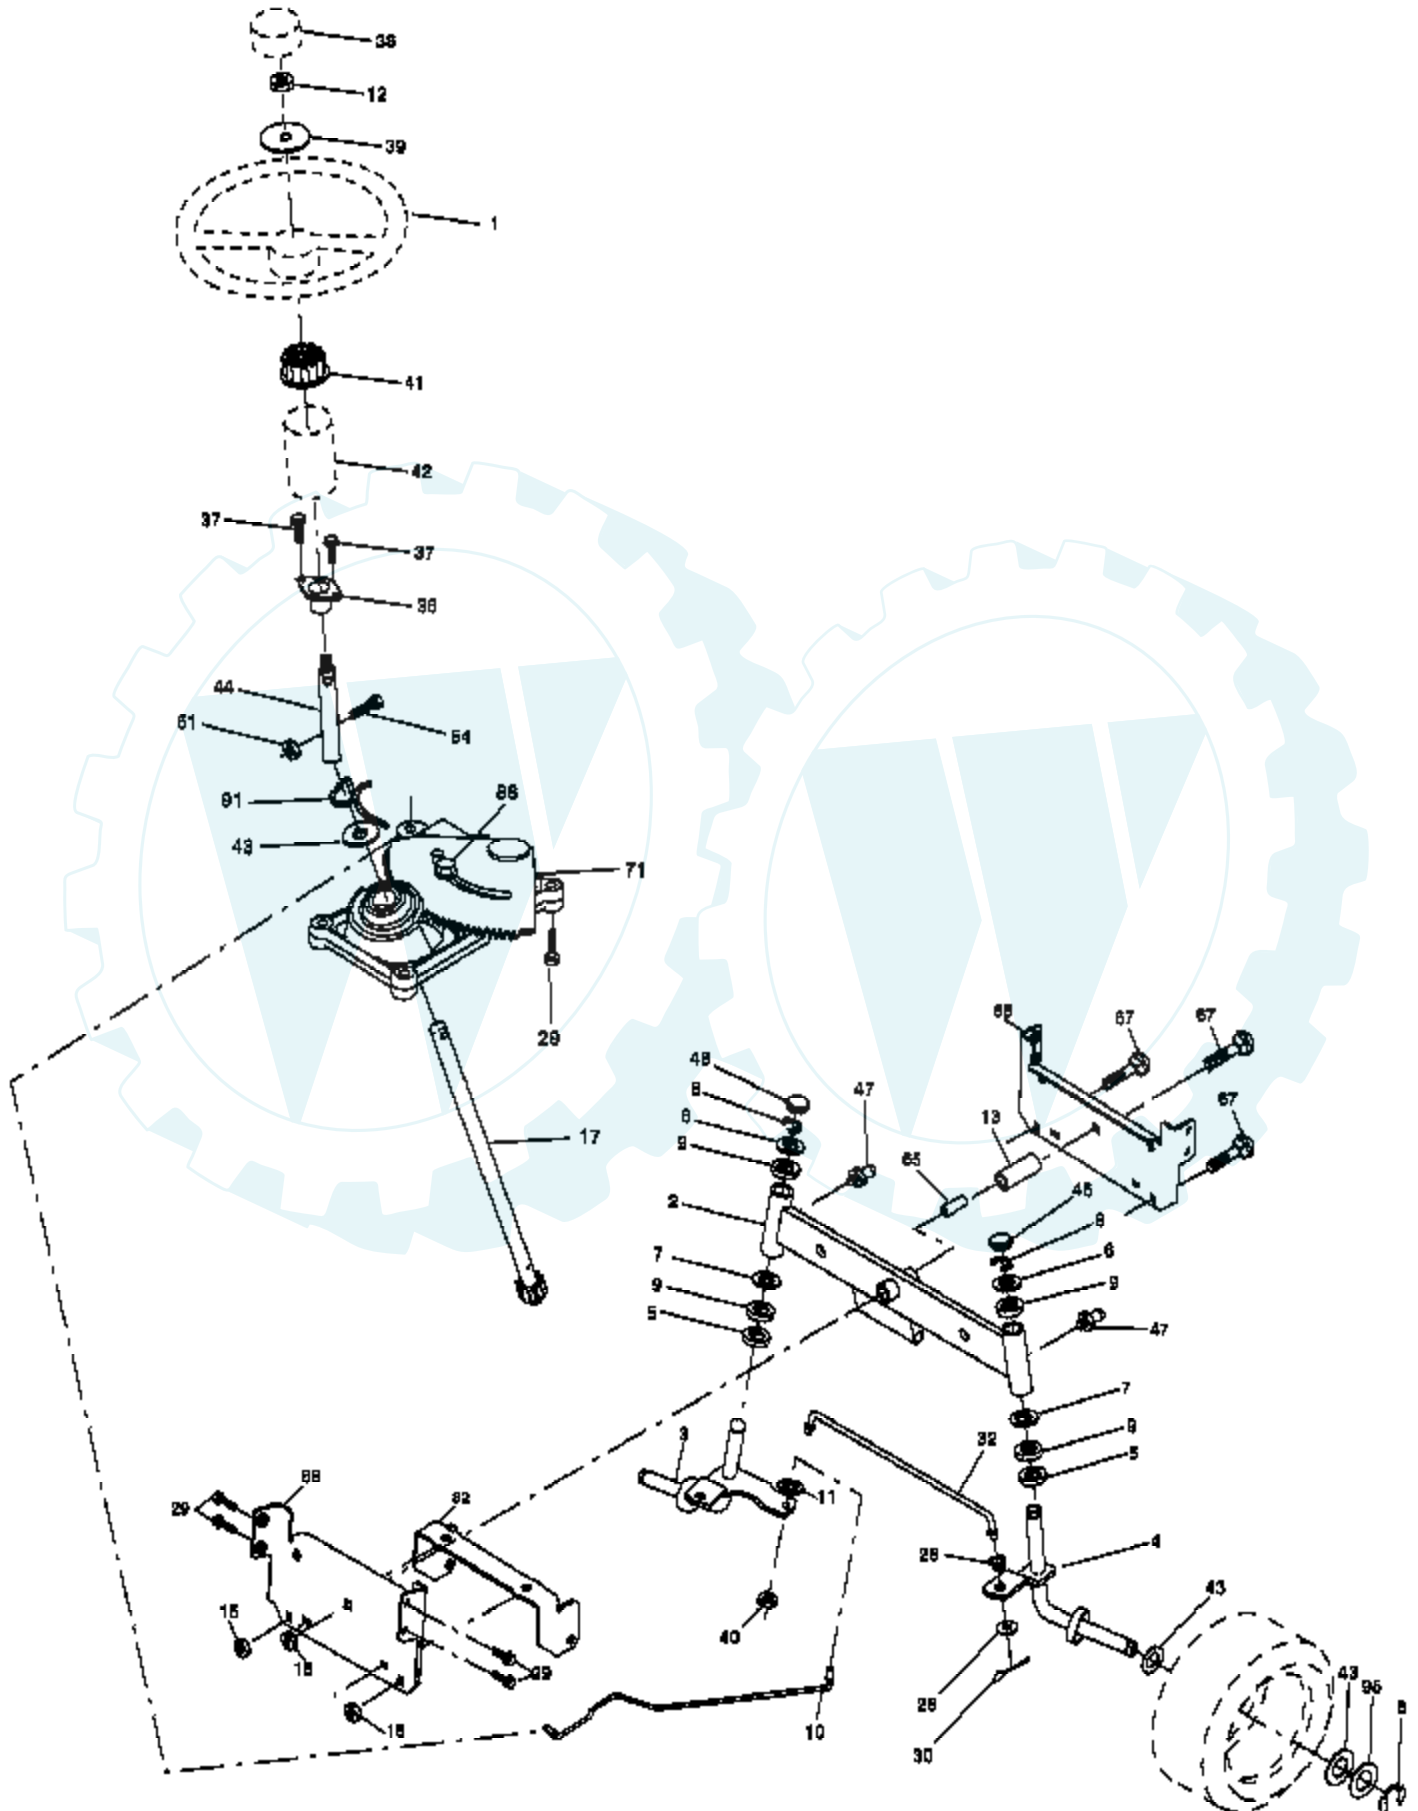

Der Ersatzteilspezialist im Internet.

NON-REMOVABLE CONNECTIONS

REMOVABLE CONNECTIONS

Ref #	Part Number	Qty	Description
1	188704		Seat
2	180166		Bracket Pivot Fender
3	71110616		Bolt
4	19131610		Washer 13/32 x 1 x 10 Ga.
5	145006		Clip Push-In Hinged
6	73800600		Nut
7	124181X		Spring Seat Cprsn 2 250 Blk Zi
8	17000616		Screw 3/8-16 x 1.5
9	19131614		Washer 13/32 x 1 x 14 Ga.
10	180186		Pan Seat
12	121246X		Bracket Pnt Mounting Switch
13	121248X		Bushing Snap Blk Nyl 50 Id
14	72050412		Bolt Rdhd Sht Nk 1/4-20 x 1-1/2
15	134300		Spacer Split 28 x 96 Yel Zinc
16	121250X		Spring Cprsn 1 27 Blk Pnt
17	123976X		Nut Lock 1/4 Lge Fig Gr. 5 Zinc
21	171852		Bolt Shoulder 5/16-18 unc Blkz-2A
22	73800500		Nut
23	71110814		Bolt Hex Black
24	19171912		Washer 17/32 x 1-3/16 x 12 Ga.
25	127018X		Bolt Shoulder 5/16-18 x 62
26	10040800		Lockwasher

Ref #	Part Number	Qty	Description
1	59192		Cap Valve Tire
2	65139		Stem Valve
3	106222X		Tire F Ts 15 x 6 0 - 6 Service
4	59904		Tube Front (Service Item Only)
5	106732X624		Rim Asm 6" front Service
6	278H		Fitting Grease (Front Wheel Only)
7	9040H		Bearing Flange (Front Wheel Only)
8	106108X624		Rim Asm 8" rear Service
9	106268X		Tire R Ts 18 x 9.5-8 Service
10	7152J		Tube Rear (Service Item Only)
11	104757X428		Cap Axle 1 50 x 1 00
	144334		Sealant, Tire (10 oz. Tube)