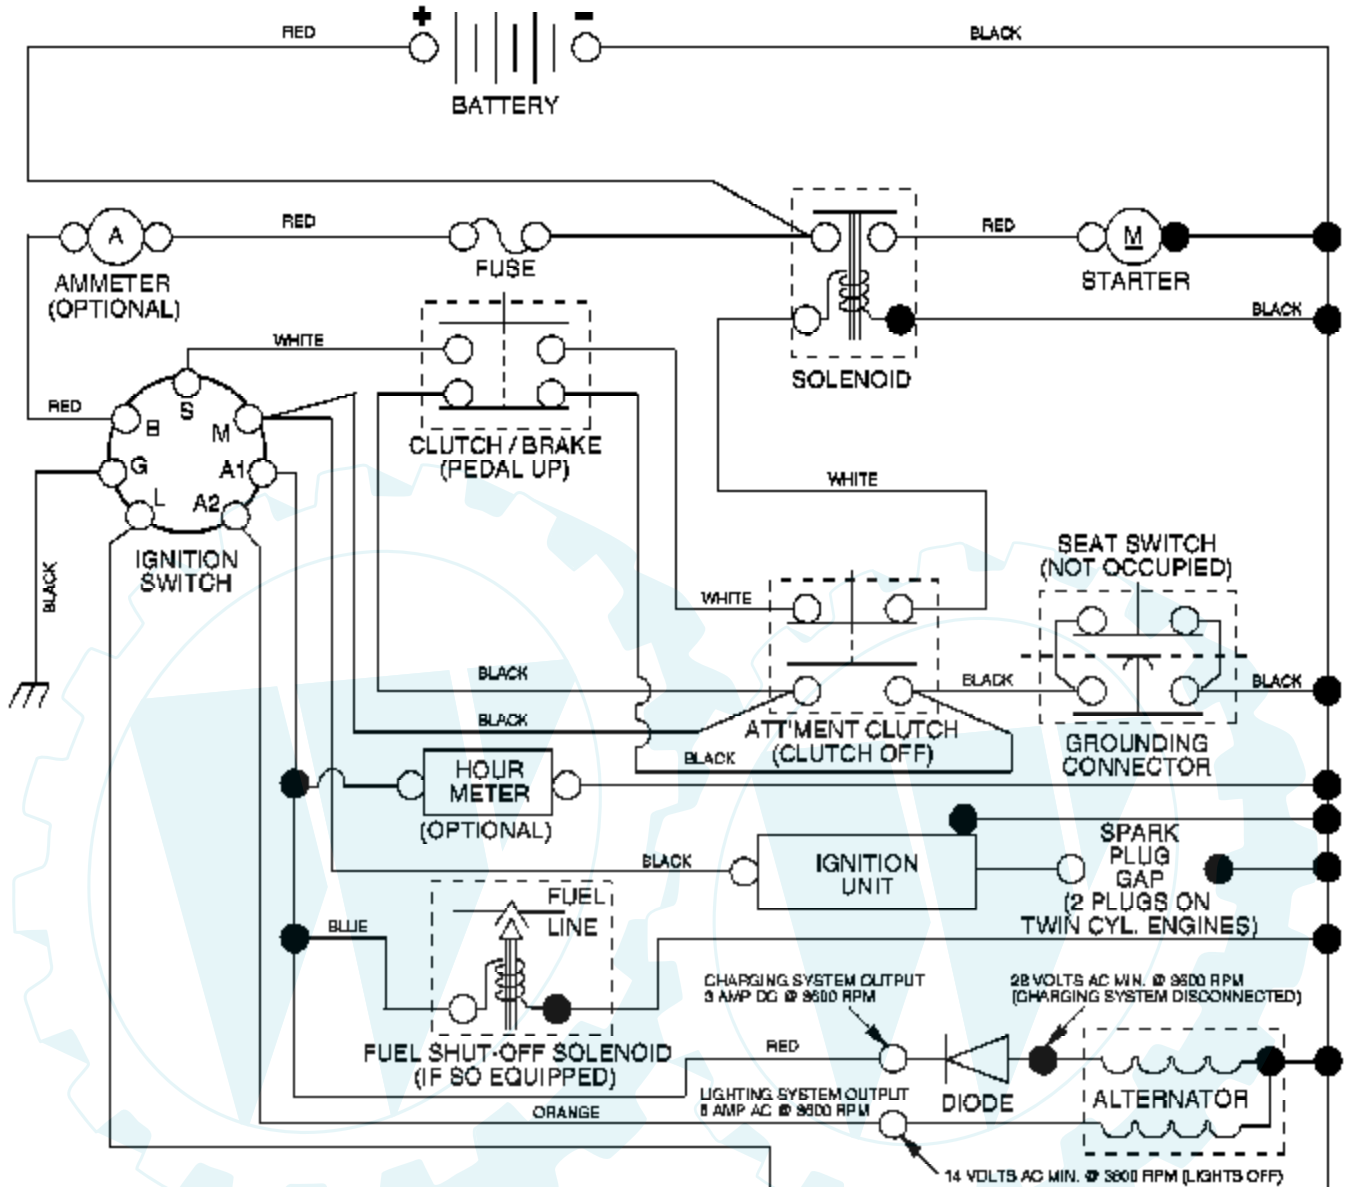

NOTE
YOUR TRACTOR IS EQUIPPED WITH A SPECIAL ALTERNATOR SYSTEM. THE LIGHTS ARE NOT CONNECTED TO THE BATTERY, BUT HAVE THEIR OWN ELECTRICAL SOURCE. BECAUSE OF THIS, THE BRIGHTNESS OF THE LIGHTS WILL CHANGE WITH ENGINE SPEED. AT IDLE THE LIGHTS WILL DIM. AS THE ENGINE IS SPEEDED UP, THE LIGHTS WILL BECOME THEIR BRIGHTEST.