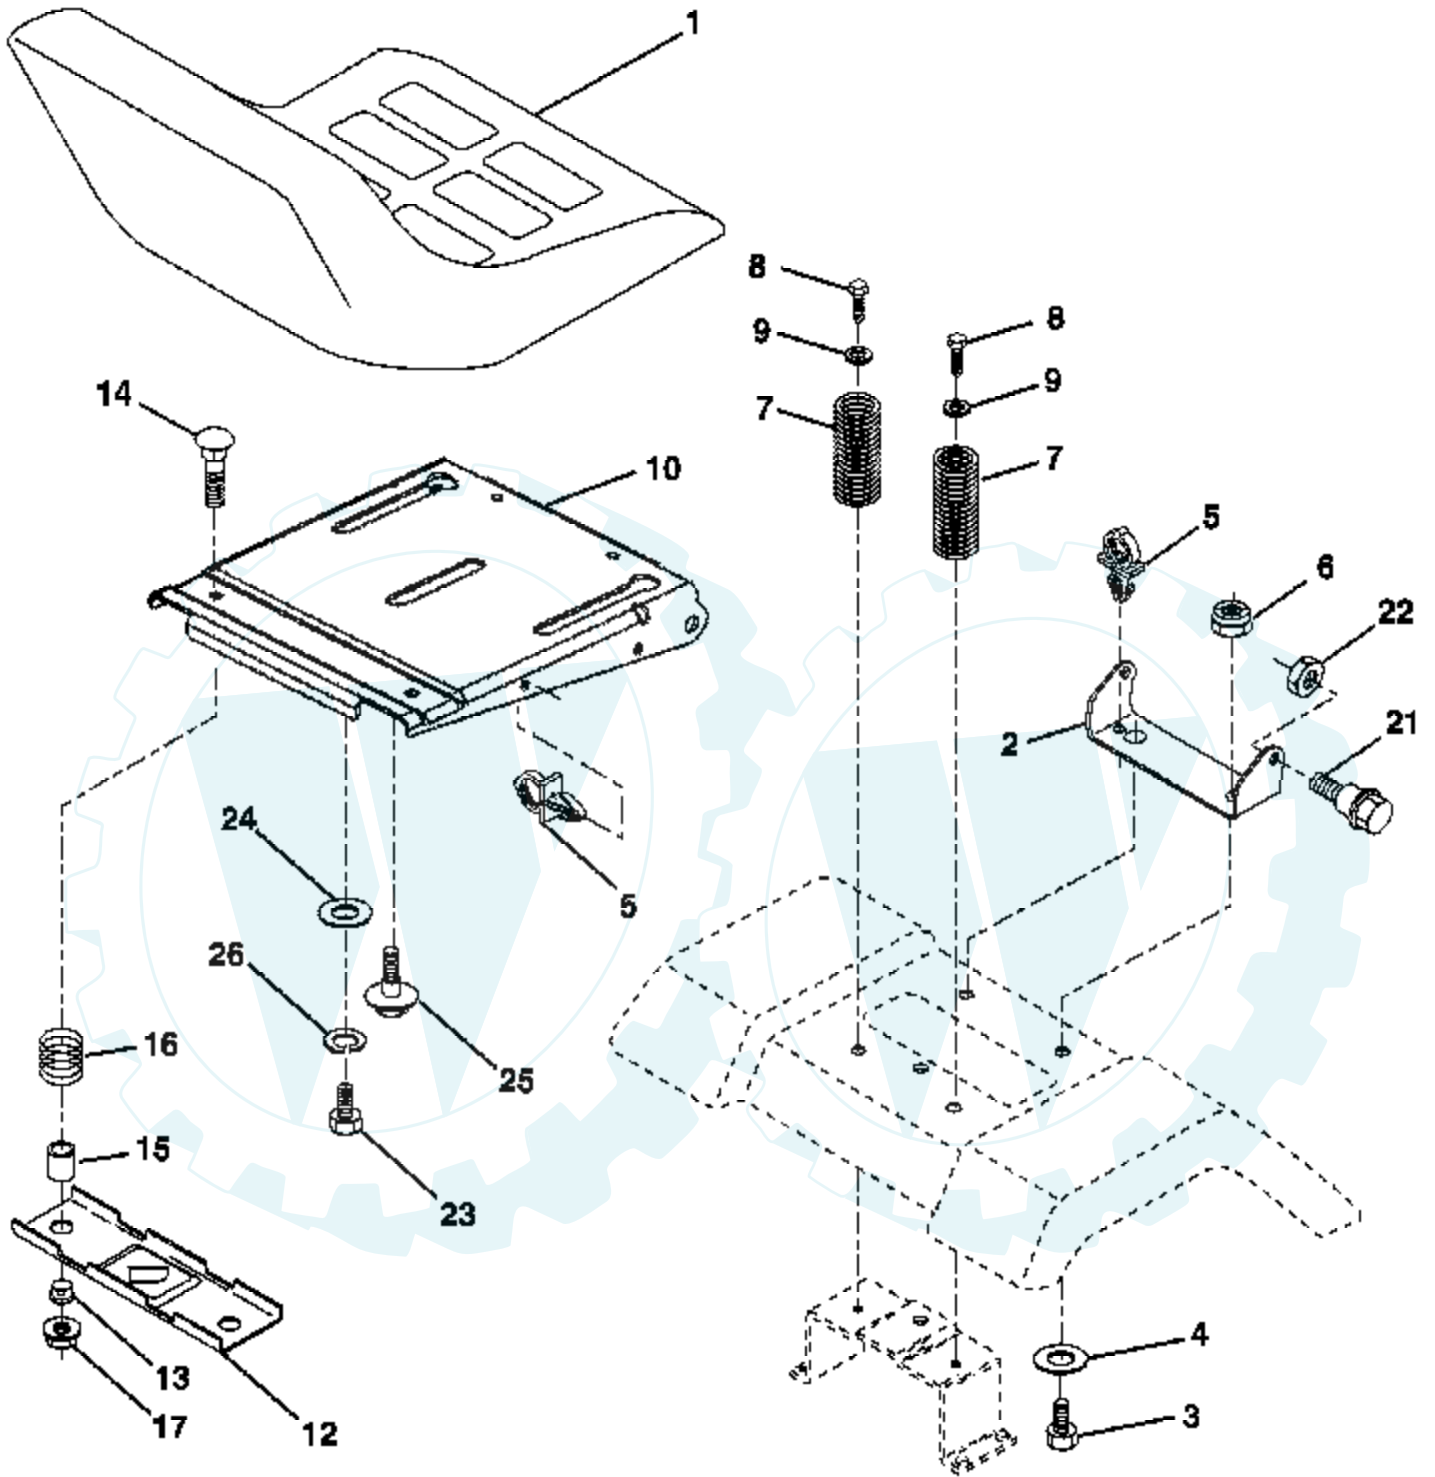

IGNITION SWITCH

POSITION	CIRCUIT	"MAKE"
OFF	M+G+A1	NONE
RUN/LIGHT	B+A1	A2+L
RUN	B+A1	NONE
START	B + S + A1	NONE

WIRING INSULATED CLIPS

NOTE: IF WIRING INSULATED CLIPS WERE REMOVED FOR SERVICING OF UNIT, THEY SHOULD BE REPLACED TO PROPERLY SECURE YOUR WIRING.

Der Ersatzteilspezialist im Internet.

NON-REMOVABLE CONNECTIONS

REMOVABLE CONNECTIONS

Ref #	Part Number	Qty	Description
1	188704		Seat
2	180166		Bracket Pivot Fender
3	71110616		Bolt
4	19131610		Washer 13/32 x 1 x 10 Ga.
5	145006		Clip Push-In Hinged
6	73800600		Nut
7	124181X		Spring Seat Cprsn 2 250 Blk Zi
8	17000616		Screw 3/8-16 x 1.5
9	19131614		Washer 13/32 x 1 x 14 Ga.
10	180186		Pan Seat
12	121246X		Bracket Pnt Mounting Switch
13	121248X		Bushing Snap Blk Nyl 50 Id
14	72050412		Bolt Rdhd Sht Nk 1/4-20 x 1-1/2
15	134300		Spacer Split 28 x 96 Yel Zinc
16	121250X		Spring Cprsn 1 27 Blk Pnt
17	123976X		Nut Lock 1/4 Lge Fig Gr. 5 Zinc
21	171852		Bolt Shoulder 5/16-18 unc Blkz-2A
22	73800500		Nut
23	71110814		Bolt Hex Black
24	19171912		Washer 17/32 x 1-3/16 x 12 Ga.
25	127018X		Bolt Shoulder 5/16-18 x 62
26	10040800		Lockwasher