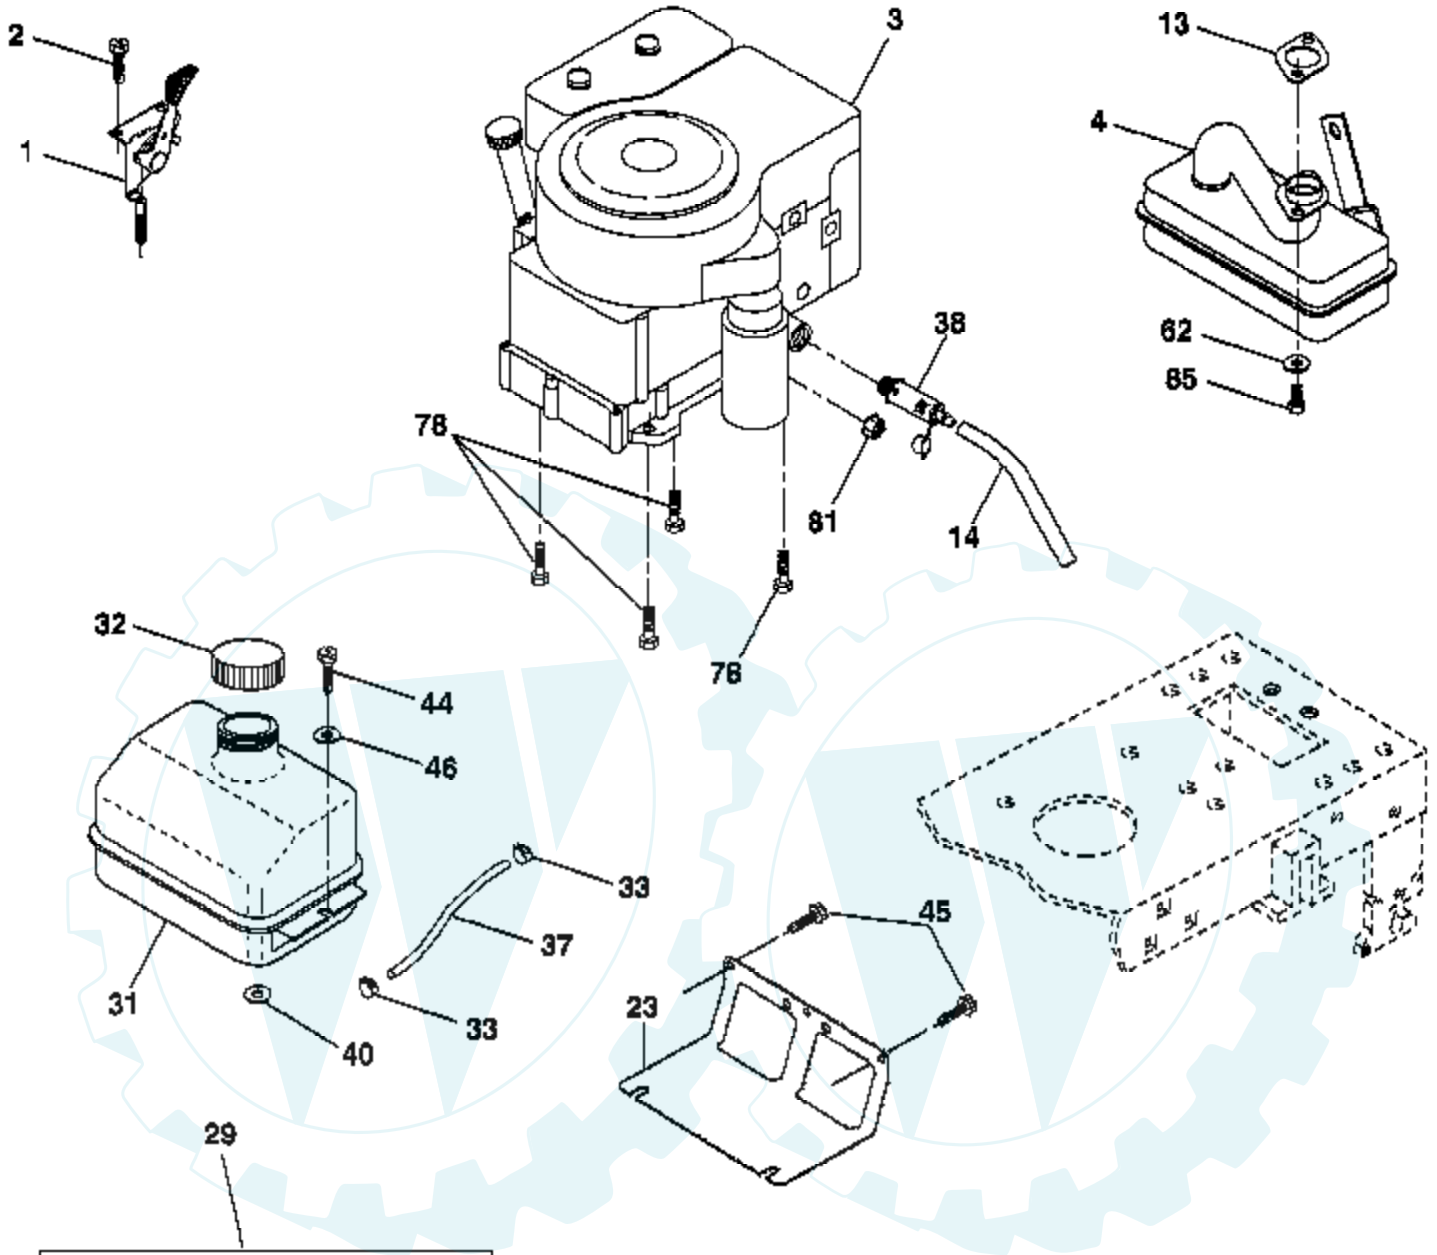

OPTIONAL EQUIPMENT
Spark Arrester

Ref #	Part Number	Qty	Description
1	170551		Control Throt /Ch Flag
2	17720408		Screw Hex Thd Cut 1/4-20 x 1/2
3			Engine Tec Model OHV170-204627E (Order Parts From Engine Manufacturer)
4	137351		Muffler
13	149272		Gasket Muffler Tec
14	148456		Tube Drain Oil Easy
23	169837		Shield Browning/Debris Guard
29	137180		Arrestor Spark
31	184900		Tank Fuel
32	140527		Cap Asm Fuel W/sym Vented
33	123487X		Clamp Hose Blk
37	137040		Line Fuel 20"
38	181654		Plug Drain Oil Easy
40	124028X		Bushing
44	17670412		Screw Hexwsh Thdrol 1/4-20 x 3/4
45	17000612		Screw Hex Wsh Thdrol 3/8-16
46	19091416		Washer 9/32 x 7/8 x 16 Ga.
62	10040500		Washer Lock 5/16
78	17060620		Screw 3/8-16 x 1-1/4
81	73510400		Nut Keps Hex 1/4-20 unc
85	71070512		Screw