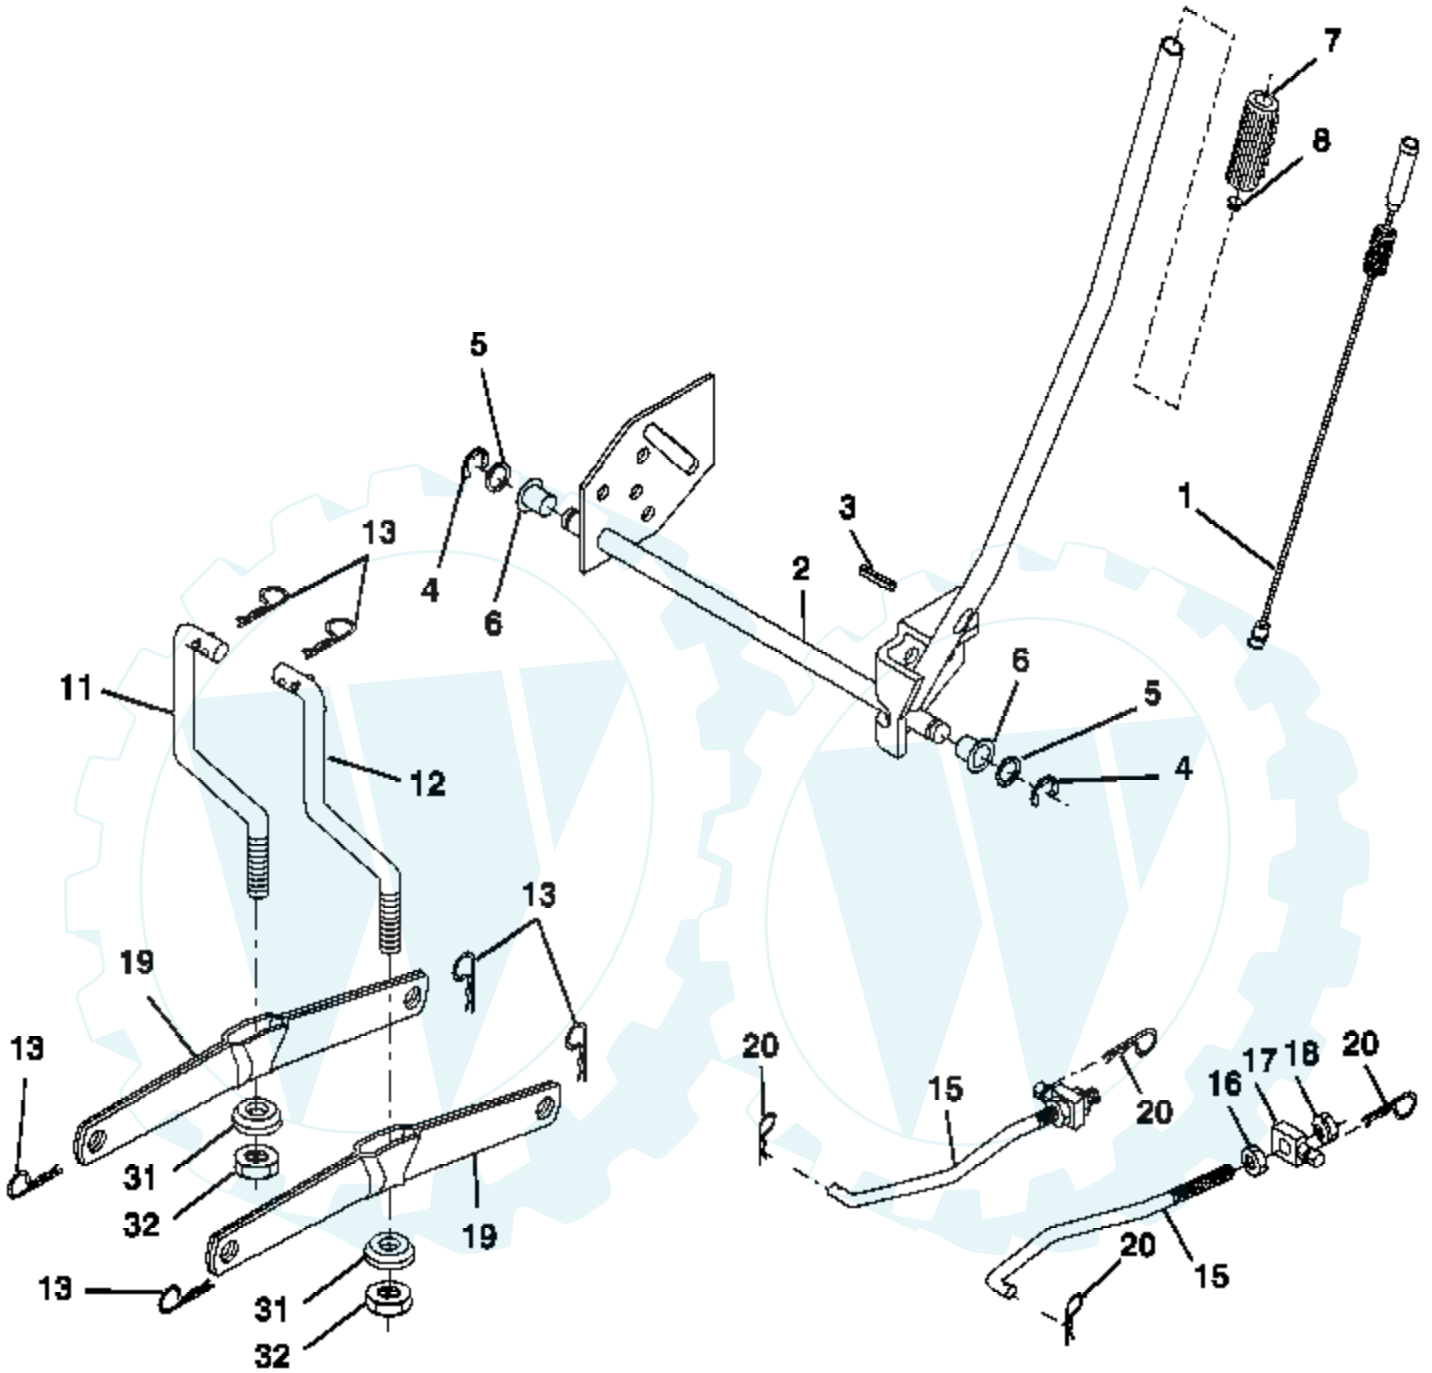

OPTIONAL EQUIPMENT
Spark Arrester

Ref #	Part Number	Qty	Description
1	170551		Control Throt /Ch Flag
2	17720408		Screw Hex Thd Cut 1/4-20 x 1/2
3			Engine Tec Model OHV170-204627E (Order Parts From Engine Manufacturer)
4	137351		Muffler
13	149272		Gasket Muffler Tec
14	148456		Tube Drain Oil Easy
23	169837		Shield Browning/Debris Guard
29	137180		Arrestor Spark
31	184900		Tank Fuel
32	140527		Cap Asm Fuel W/sym Vented
33	123487X		Clamp Hose Blk
37	137040		Line Fuel 20"
38	181654		Plug Drain Oil Easy
40	124028X		Bushing
44	17670412		Screw Hexwsh Thdrol 1/4-20 x 3/4
45	17000612		Screw Hex Wsh Thdrol 3/8-16
46	19091416		Washer 9/32 x 7/8 x 16 Ga.
62	10040500		Washer Lock 5/16
78	17060620		Screw 3/8-16 x 1-1/4
81	73510400		Nut Keps Hex 1/4-20 unc
85	71070512		Screw

Ref #	Part Number	Qty	Description
158	17720408		Screw Hex Thd Cut 1/4-20 x 1/2
159	72140614		Bolt Rdhd Sqn 3/8-16 unc x 1-3/4
184	19131410		Washer 13/32 x 7/8 x 10 Ga.
185	188234		Head Asm Clutch Cable
	130794		Mandrel Assembly (Includes Housing, Shaft and Shaft Hardware Only-Pulley Not Included)
	171639		Replacement Mower, Complete