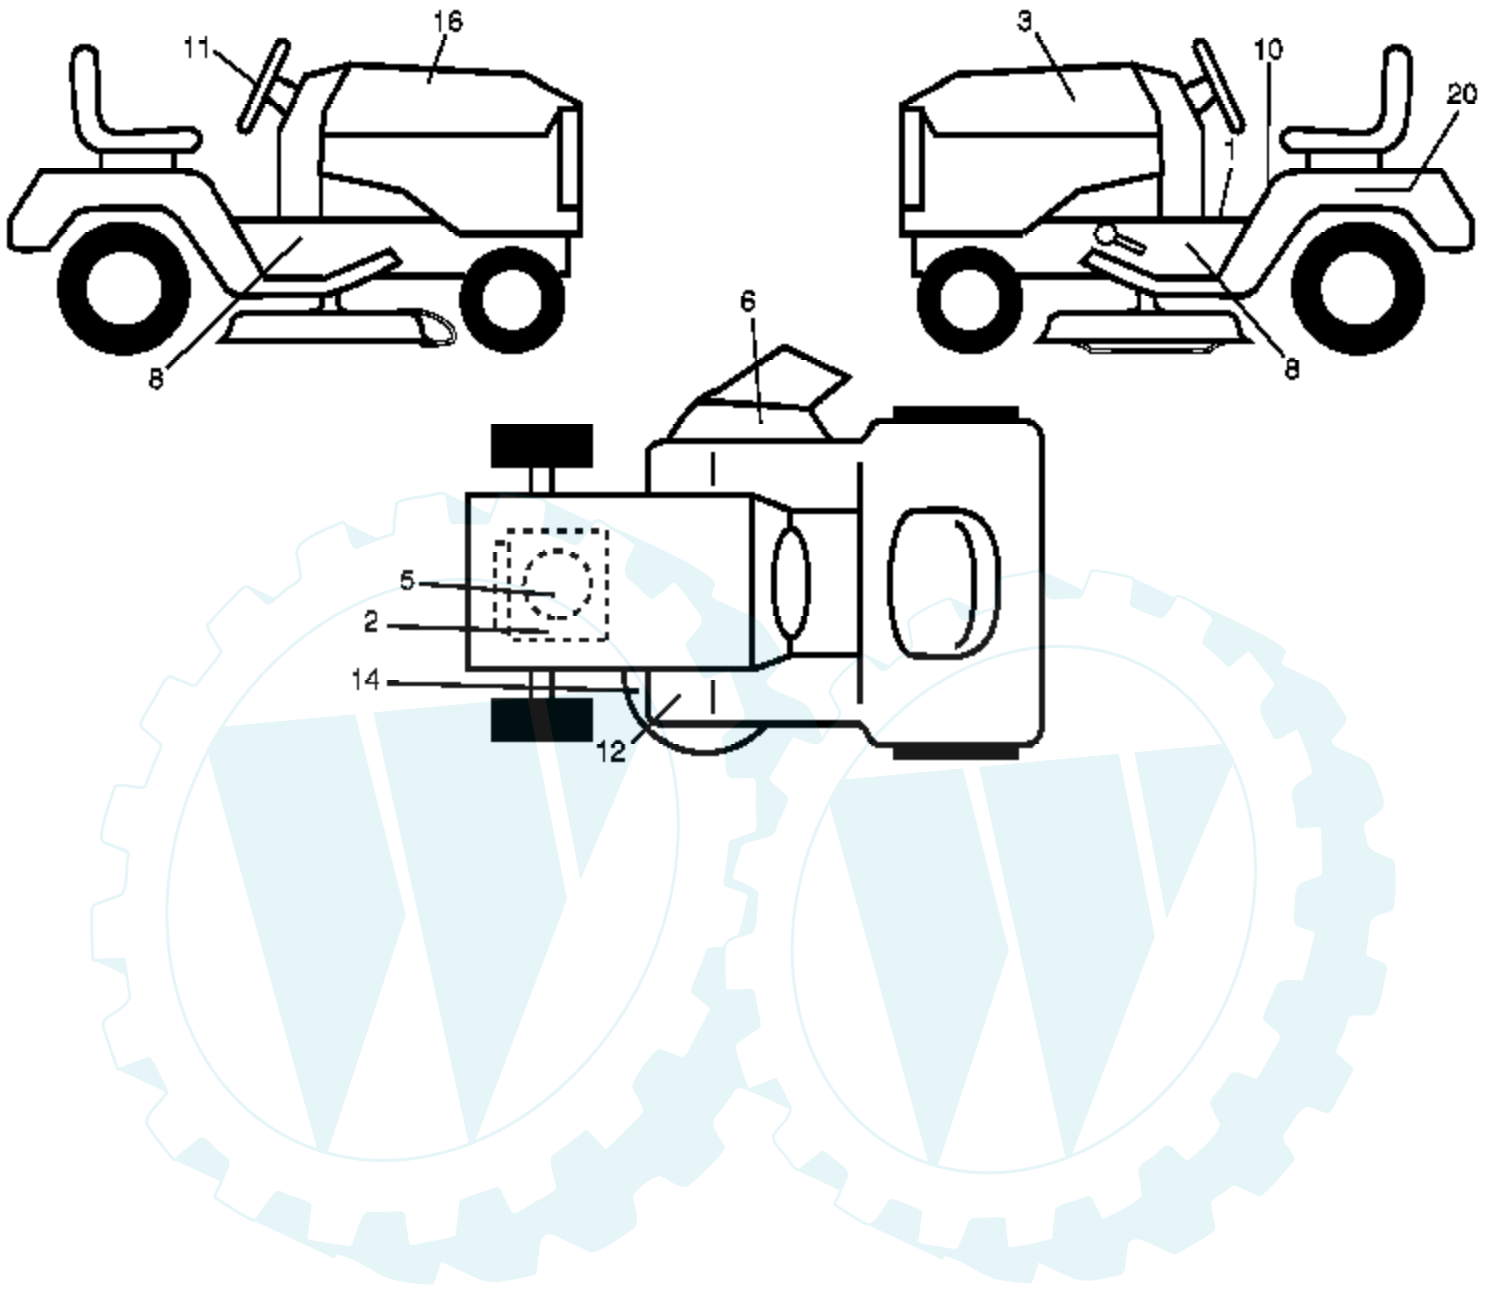

Ref #	Part Number	Qty	Description
1	156368		Decal Oper
2	186906		Decal Tec 3 Yr Warranty
3	190027		Decal Hood LH
5	64-1734-29		Decal HP Engine
6	179128		Decal Deck "B" 42"
8	190827		Decal Chassis
10	157002		Decal Fender Danger
11	190028		Decal Ins Strg Whl
12	181249		Decal Footrest
14	160396		Decal V-Belt Schematic
16	190026		Decal Hood Rh
20	145005		Decal Bat Dan/Psn
	138311		Decal Handle Lft Height Adjust
	191064		Manual Owner's (English)