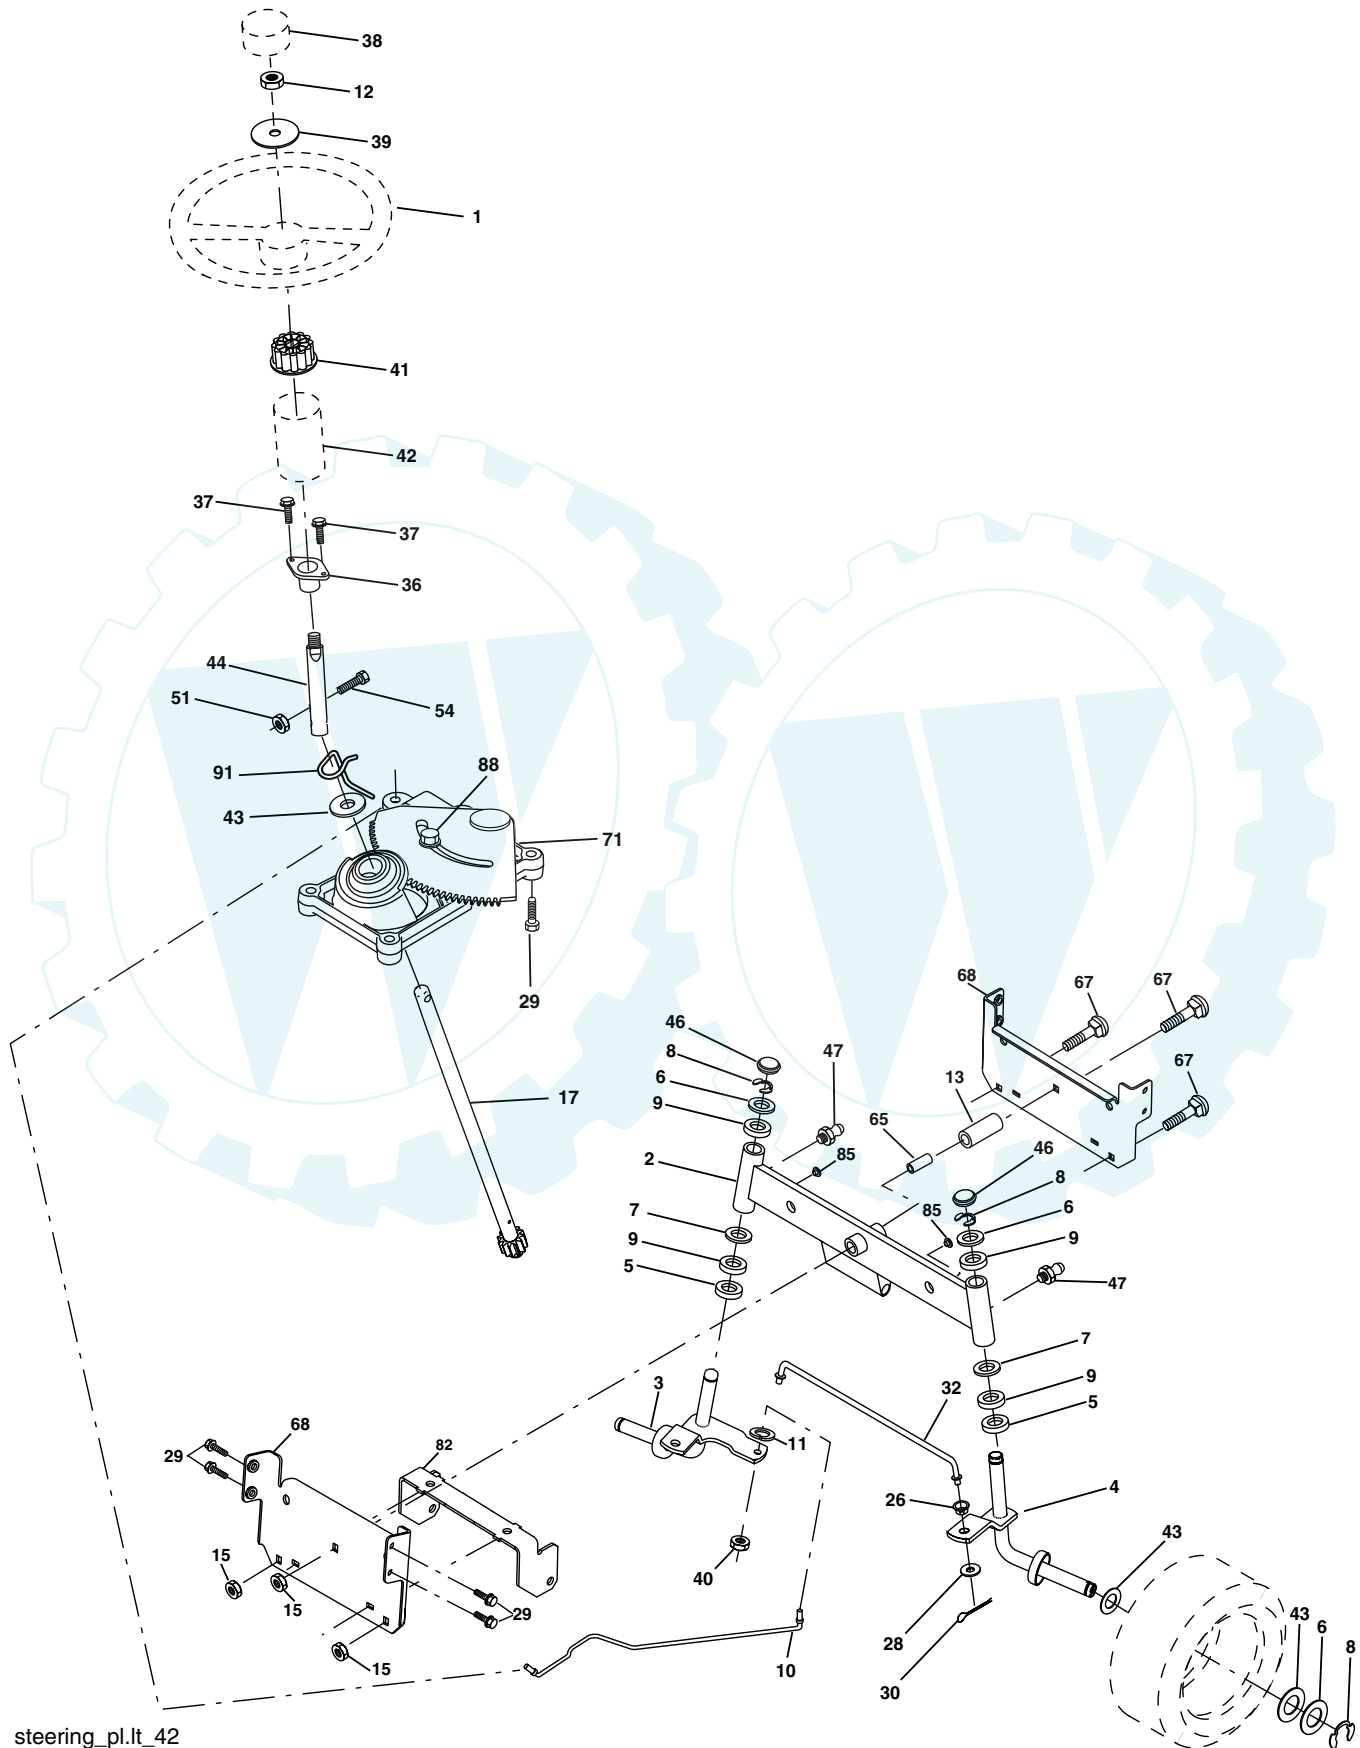

STEERING

steering_pl.lt_42

TRACTOR - - MODEL NUMBER WET1338B

STEERING

KEY NO.	PART NO.	DESCRIPTION
1	140044X428	Wheel Steering
2	175131	Axle Asm
3	169840	Spindle Asm LH
4	169839	Spindle Asm RH
5	6266H	Bearing Race Thrust Harden
6	121748X	Washer 25/32 x 1-5/8 x 16 Ga
7	19272016	Washer 27/32 x 1-1/4 x 16 Ga
8	12000029	Ring Klip #t5304-75
9	3366R	Bearing Col Strg Blk
10	175121	Link Drag
11	10040600	Washer Lock Hvy Hlcl Spr 3/8
12	73940800	Nut Hex Jam Toplock 1/2-20
13	136518	Spacer earing Axle Front
15	145212	Hexflange Lock
17	180641	Shaft Asm Strg
26	126847X	Bushing Link Drag Blk LR
28	19131416	Washer 13/32 x 7/8 x 16 Ga
29	17060612	Screw 3/8-16 x 3/4
30	76020412	Pin Cotter 1/8 x 3/4 Cad
32	130465	Rod Tie Wire Form 19 75 Mech
36	155099	Bushing Strg 5/8 Id Dash
37	152927	Screw
38	140045X428	Cap Wheel Steer Ayp
39	19183812	Washer 9/16 x 2-3/8
40	7810H	Nut Lock Center 3/8-24un
41	100711L	Adaptor Wheel Strg
42	145054X428	Boot Dash Mtl Steering Blk
43	121749X	Washer 25/32 x 1 1/4 x 16 Ga
44	180640	Extension Steering
46	121232X	Cap Spindle Fr Top Blk
47	183226	Fitting Grease
51	73540400	Nut 1/4-28
54	71130420	Bolt Hex 1/4-28 x 1-1/4
65	160367	Spacer Brace Axle
67	72140618	Bolt Fin Hex 5/8-11 Unc x 2-3/4
68	169827	Brace Axle
71	175146	Steering Asm.
82	169835	Bracket Susp Chassis Front
85	133835	Fastener Christmas Tree
88	175118	Bolt Shoulder 7/16-20
91	175553	Clip Steering

NOTE: All component dimensions given in U.S. inches
1 inch = 25.4 mm.