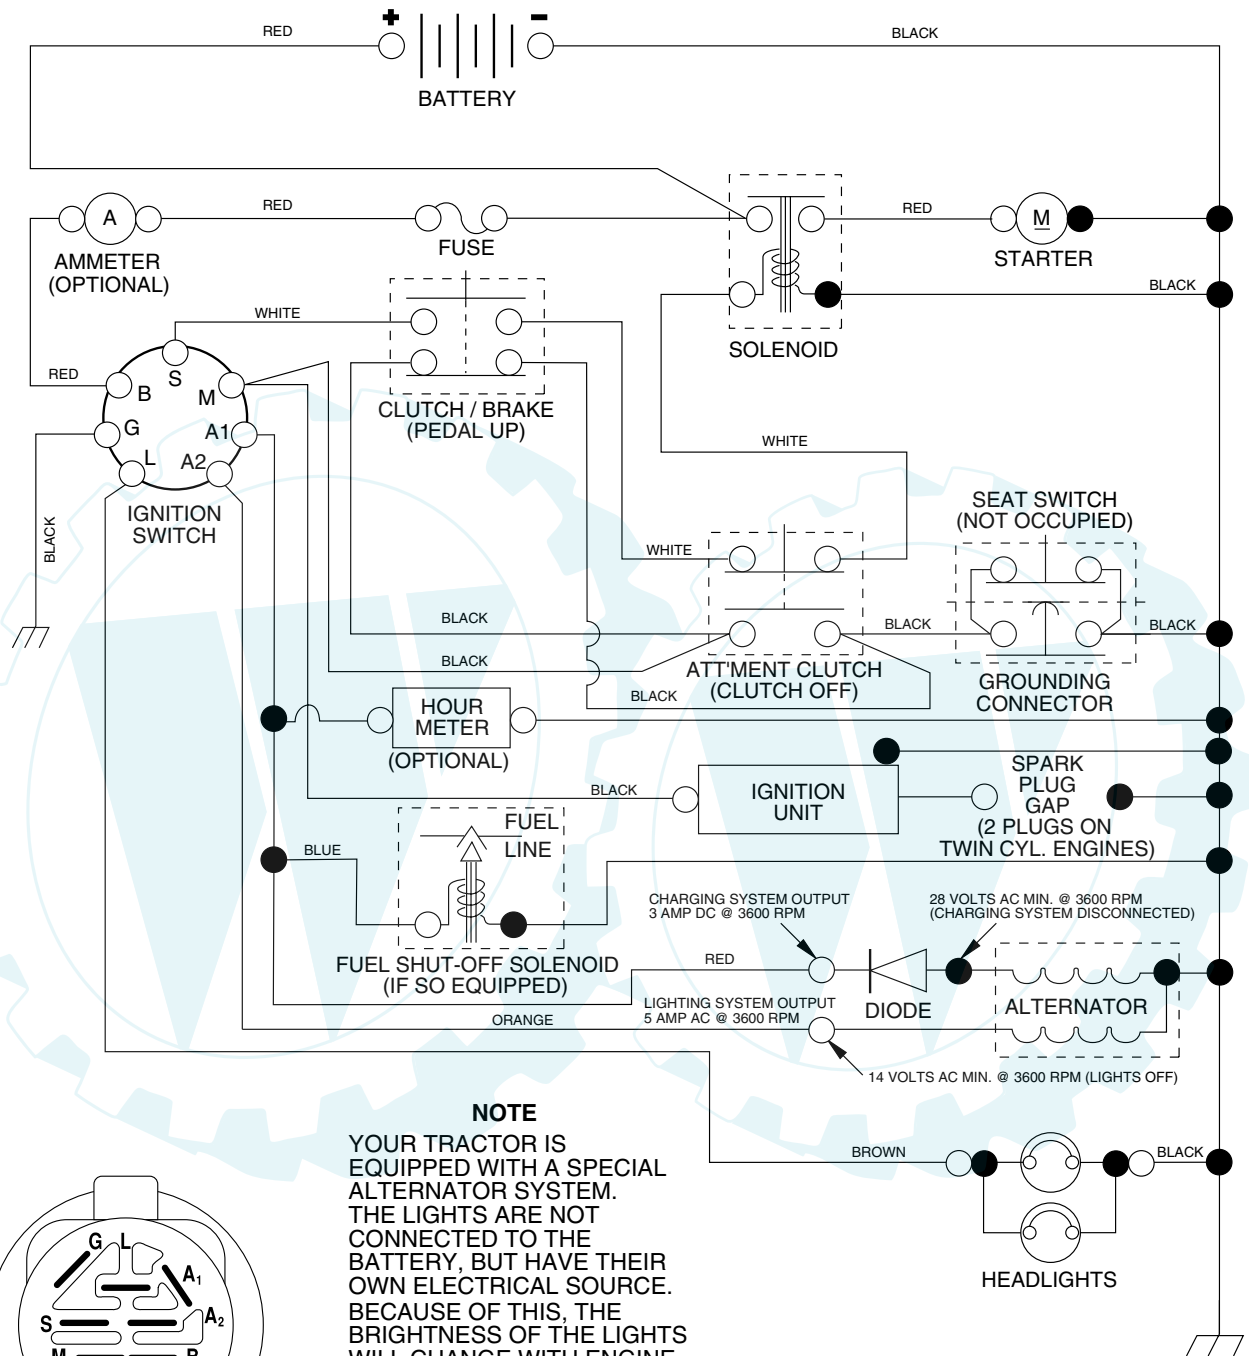

SCHEMATIC

IGNITION SWITCH

POSITION	CIRCUIT	"MAKE"
OFF	M+G+A1	NONE
RUN/LIGHT	B+A1	A2+L
RUN	B+A1	NONE
START	B + S + A1	NONE

NOTE
 YOUR TRACTOR IS EQUIPPED WITH A SPECIAL ALTERNATOR SYSTEM. THE LIGHTS ARE NOT CONNECTED TO THE BATTERY, BUT HAVE THEIR OWN ELECTRICAL SOURCE. BECAUSE OF THIS, THE BRIGHTNESS OF THE LIGHTS WILL CHANGE WITH ENGINE SPEED. AT IDLE THE LIGHTS WILL DIM. AS THE ENGINE IS SPEEDED UP, THE LIGHTS WILL BECOME THEIR BRIGHTEST.

WIRING INSULATED CLIPS

NOTE: IF WIRING INSULATED CLIPS WERE REMOVED FOR SERVICING OF UNIT, THEY SHOULD BE REPLACED TO PROPERLY SECURE YOUR WIRING.

NON-REMOVABLE CONNECTIONS

REMOVABLE CONNECTIONS

REPAIR PARTS

www.ersatzteil-service.de

TRACTOR - - MODEL NUMBER WET1338B

ELECTRICAL

TRACTOR - - MODEL NUMBER WET1338B

ELECTRICAL

KEY NO.	PART NO.	DESCRIPTION
1	163465	Battery
2	74760412	Bolt Hex Hd 1/4-20 Unc x 3/4
8	176689	Box Battery
16	176138	Switch Interlock
21	175685	Harness Asm Light W/4152j
22	4152J	Bulb Light #1156
24	108423X	Cable Battery 6 Ga 6"red
25	146147	Cable Battery
26	175158	Fuse 20 AMP
27	73510400	Nut Keps Hex 1/4-20 Unc
28	4207J	Cable Ground 6 Ga 12" Black
29	121305X	Switch Plunger Nc Gray
30	175566	Switch Ign
33	140401	Key Ign
40	179720	Harness Ign
41	71110408	Bolt Blk Fin Hex 1/4-20
42	131563	Cover Terminal Red
43	178861	Solenoid
48	140844	Adapter Ammeter
52	141940	Protection Wire Loop
90	180449	Cover Terminal Battery