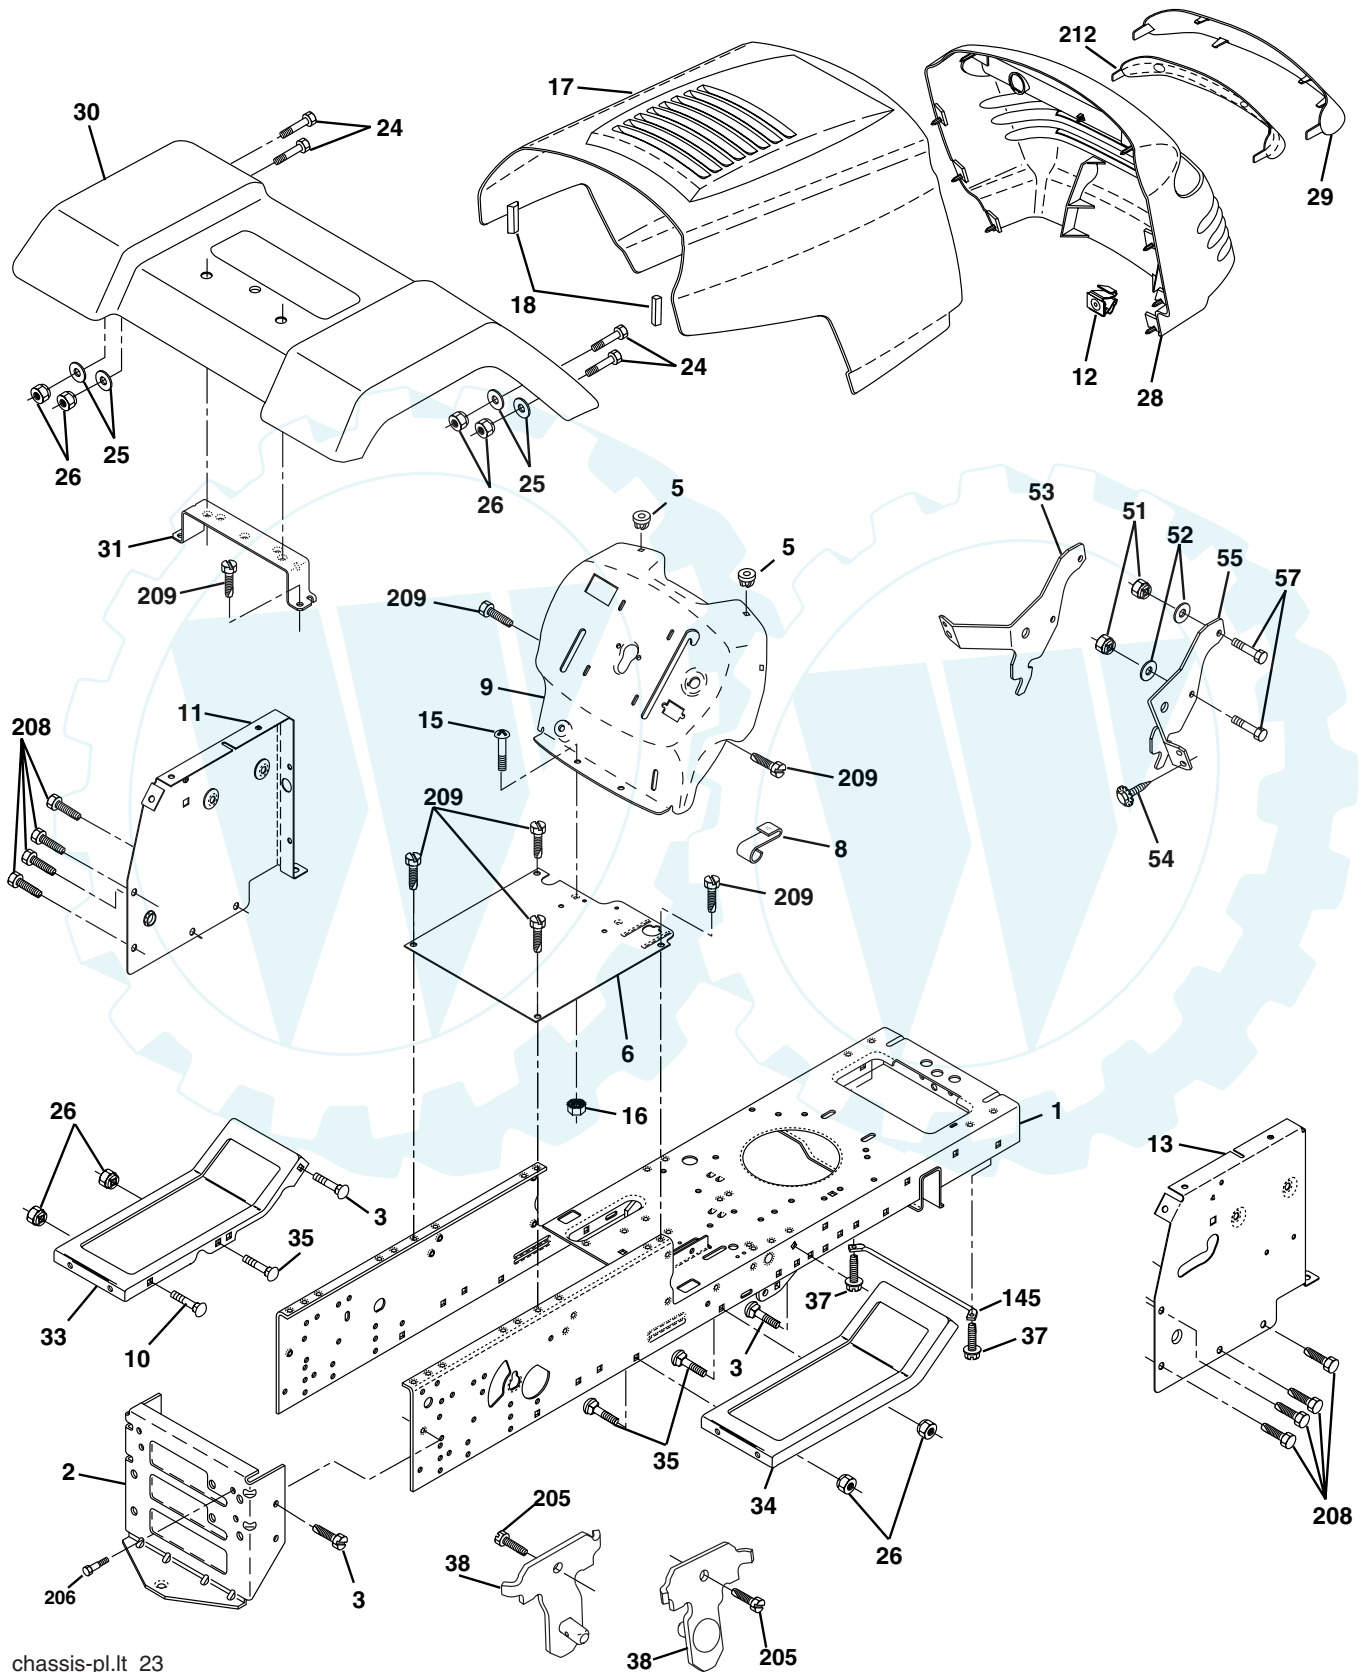

CHASSIS

chassis-pl.lt_23

TRACTOR - - MODEL NUMBER WET1338B

CHASSIS

KEY NO.	PART NO.	DESCRIPTION
1	174620	Chassis
2	176554	Drawbar, Stretch
3	17060612	Screw 3/8-16 x 3/4
5	155272	Bumper, Hood/Dash
6	174643X013	Saddle Silkscreen
8	155138	Clip Retainer Slide-On
9	168347X011	Dash
10	72140608	Bolt, Carriage 3/8-16 x 1
11	174996	Panel Dash LH
12	145660	Clip Tinnerman Grille P.L
13	172105X010	Panel Silkscr Dash RH
15	74180512	Screw Mach TRHD 5/16-18 Unc x 3/4
16	73510500	Nut Keps 5/16-18 Unc
17	159639x550	Hood
18	184921	Bumper Hood
24	74780616	Bolt Fin Hex 3/8-16 Unc x 1 Gr. 5
25	19131312	Washer 13/32 x 13/16 x 12 Ga
26	73800600	Nut Lock Hex w/Ins 3/8-16 Unc
28	179101	Grille/Lens Asm.
29	140273X599	Lens Grille Private Label
30	169465X550	Fender
31	136619	Bracket Fender Repl 109873x
33	179716X550	Footrest Pnt LH
34	179717X550	Footrest Pnt RH
35	72110606	Bolt Rdhd Sht Sqnk 3/8-16 x 3/4
37	17490508	Screw Thdrol 5/16-18 x 1/2 TYT
38	175710	Bracket Asm. Pivot Mower
51	73800400	Nut Lock W/Insert 1/4-20 Unc
52	19091416	Washer 9/32 x 7/8 x 16 Ga.
53	144697	Bracket Grille Lh
54	161464	Screw Hex 8-18 x 7/8
55	144696	Bracket Grille Rh
57	74780412	Bolt Fin Hex 1/4-20 Unc x .75
145	156524	Rod Pivot Chassis/Hood
205	17490608	Screw Thdrol 3/8-16 x 1/2
206	170165	Bolt Shoulder 5/16-18
208	17670608	Screw Thdrol 3/8-16 x 1/2
209	17000612	Screw Hex Wsh Thdrol 3/8-16
212	156229	Insert Lens Reflect
---	5479J	Plug Button Blk 359 Dia Choke

NOTE: All component dimensions given in U.S. inches
1 inch = 25.4 mm.