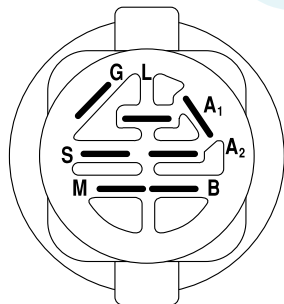

SCHEMATIC

IGNITION SWITCH

POSITION	CIRCUIT	"MAKE"
OFF	M+G+A1	NONE
RUN/LIGHT	B+A1	A2+L
RUN	B+A1	NONE
START	B + S + A1	NONE

NOTE
 YOUR TRACTOR IS EQUIPPED WITH A SPECIAL ALTERNATOR SYSTEM. THE LIGHTS ARE NOT CONNECTED TO THE BATTERY, BUT HAVE THEIR OWN ELECTRICAL SOURCE. BECAUSE OF THIS, THE BRIGHTNESS OF THE LIGHTS WILL CHANGE WITH ENGINE SPEED. AT IDLE THE LIGHTS WILL DIM. AS THE ENGINE IS SPEEDED UP, THE LIGHTS WILL BECOME THEIR BRIGHTEST.

NOTE: All component dimensions given in U.S. inches
1 inch = 25.4 mm

lift-rh.1piece_3

TRACTOR - - MODEL NUMBER WET1338B

MOWER LIFT

KEY NO.	PART NO.	DESCRIPTION
1	159460	Wire Asm Inner/Sprg w/plunger
2	159471	Shaft Asm Lift RH
3	105767X	Pin Groove 1 500 Zinc
4	12000002	E Ring #5133-62
5	19211621	Washer 21/32 x 1 x 21 Ga
6	120183X	Bearing Nylon Blk 629 Id
7	109413X	Grip Handle Bicycle Matte Blk
8	124526X	Button Plunger Black
11	139865	Link Lift LH Fixed Length
12	139866	Link Lift RH Fixed Length
13	4939M	Retainer Spring
15	173288	Link Front
16	73350800	Nut Jam Hex 1/2-13 Unc
17	175689	Trunnion
18	73800800	Nut Lockw/Wsh 1/2-13 Unc
19	139868	Arm Suspension Rear
20	163552	Retainer, Spring
31	169865	Bearing Pvt Lift
32	73540600	Nut Crownlock 3/8-24