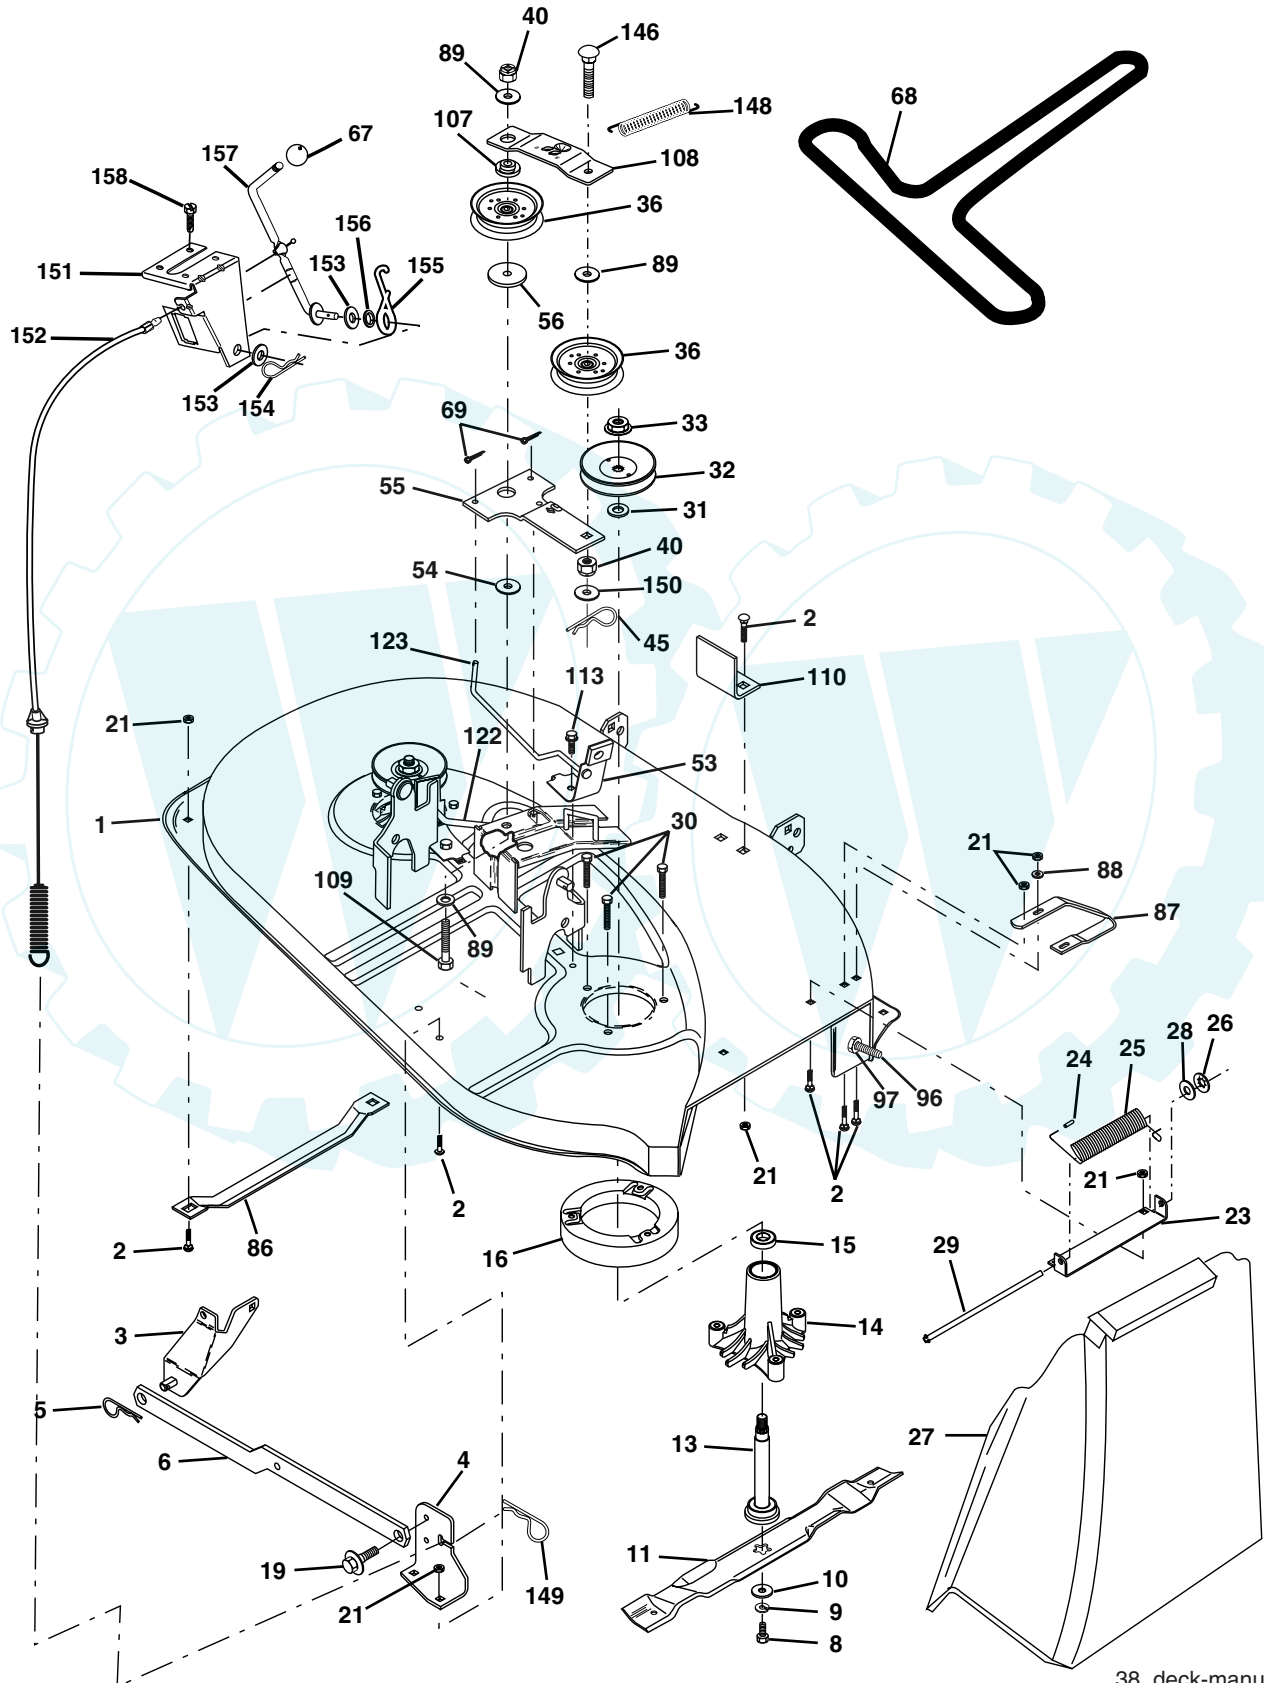

WHEELS & TIRES

KEY NO.	PART NO.	DESCRIPTION
1	59192	Cap, Tire valve
2	65139	Stem, Valve
3	106222X	Tire, Front
4	59904	Tube, Front (Service item only)
5	106732X624	Rim assembly, 6" front
6	278H	Fitting, Grease (Front wheel only)
7	9040H	Bearing, Flange (Front wheel only)
8	106108X624	Rim assembly, 8" rear
9	124635X	Tire, Rear
10	7152J	Tube, Rear (Service item only)
11	104757X428	Cap, Hub Axle
--	144334	Sealant, Tire (10 oz. Tube)

NOTE: All component dimensions given in U.S. inches
1 inch = 25.4 mm

lift-rh.1piece_3

TRACTOR - - MODEL NUMBER WET1338B

MOWER LIFT

KEY NO.	PART NO.	DESCRIPTION
1	159460	Wire Asm Inner/Sprg w/plunger
2	159471	Shaft Asm Lift RH
3	105767X	Pin Groove 1 500 Zinc
4	12000002	E Ring #5133-62
5	19211621	Washer 21/32 x 1 x 21 Ga
6	120183X	Bearing Nylon Blk 629 Id
7	109413X	Grip Handle Bicycle Matte Blk
8	124526X	Button Plunger Black
11	139865	Link Lift LH Fixed Length
12	139866	Link Lift RH Fixed Length
13	4939M	Retainer Spring
15	173288	Link Front
16	73350800	Nut Jam Hex 1/2-13 Unc
17	175689	Trunnion
18	73800800	Nut Lockw/Wsh 1/2-13 Unc
19	139868	Arm Suspension Rear
20	163552	Retainer, Spring
31	169865	Bearing Pvt Lift
32	73540600	Nut Crownlock 3/8-24

NOTE: All component dimensions given in U.S. inches
1 inch = 25.4 mm.

REPAIR PARTS

www.ersatzteil-service.de

TRACTOR - - MODEL NUMBER WET1338B

MOWER DECK

38_deck-manual_1

TRACTOR - - MODEL NUMBER WET1338B

MOWER DECK