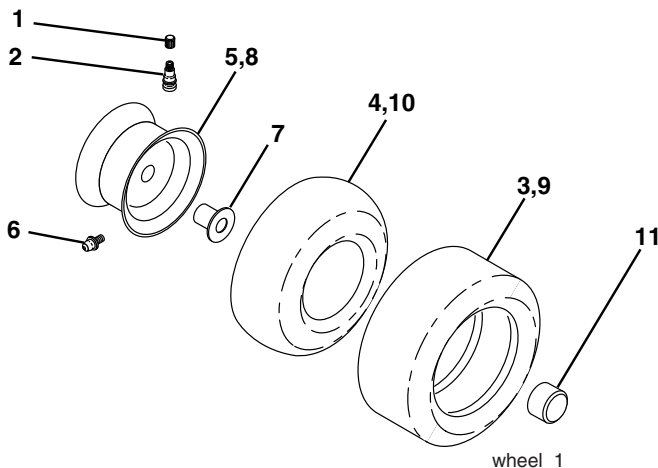

NOTE: All component dimensions given in U.S. inches
1 inch = 25.4 mm.

REPAIR PARTS

www.ersatzteil-service.de

TRACTOR - - MODEL NUMBER WET1338B

ENGINE

engine-tecumseh_2

TRACTOR - - MODEL NUMBER WET1338B

ENGINE

NOTE: All component dimensions given in U.S. inches
1 inch = 25.4 mm

REPAIR PARTS

www.ersatzteil-service.de

TRACTOR - - MODEL NUMBER WET1338B

DECALS

KEY NO.	PART NO.	DESCRIPTION
1	181249	Decal, Clutch/Brake Eng
2	162392	Decal, Grille
3	64-1726-29	Decal, Engine HP
5	164424	Decal, Side Panel
6	157002	Decal, Fender Danger English
7	162398	Decal Ins Str Wh
9	171448	Decal Fender

WHEELS & TIRES

KEY NO.	PART NO.	DESCRIPTION
1	59192	Cap, Tire valve
2	65139	Stem, Valve
3	106222X	Tire, Front
4	59904	Tube, Front (Service item only)
5	106732X624	Rim assembly, 6" front
6	278H	Fitting, Grease (Front wheel only)
7	9040H	Bearing, Flange (Front wheel only)
8	106108X624	Rim assembly, 8" rear
9	124635X	Tire, Rear
10	7152J	Tube, Rear (Service item only)
11	104757X428	Cap, Hub Axle
--	144334	Sealant, Tire (10 oz. Tube)

NOTE: All component dimensions given in U.S. inches
1 inch = 25.4 mm

lift-rh.1piece_3

TRACTOR - - MODEL NUMBER WET1338B

MOWER LIFT

KEY NO.	PART NO.	DESCRIPTION
1	159460	Wire Asm Inner/Sprg w/plunger
2	159471	Shaft Asm Lift RH
3	105767X	Pin Groove 1 500 Zinc
4	12000002	E Ring #5133-62
5	19211621	Washer 21/32 x 1 x 21 Ga
6	120183X	Bearing Nylon Blk 629 Id
7	109413X	Grip Handle Bicycle Matte Blk
8	124526X	Button Plunger Black
11	139865	Link Lift LH Fixed Length
12	139866	Link Lift RH Fixed Length
13	4939M	Retainer Spring
15	173288	Link Front
16	73350800	Nut Jam Hex 1/2-13 Unc
17	175689	Trunnion
18	73800800	Nut Lockw/Wsh 1/2-13 Unc
19	139868	Arm Suspension Rear
20	163552	Retainer, Spring
31	169865	Bearing Pvt Lift
32	73540600	Nut Crownlock 3/8-24