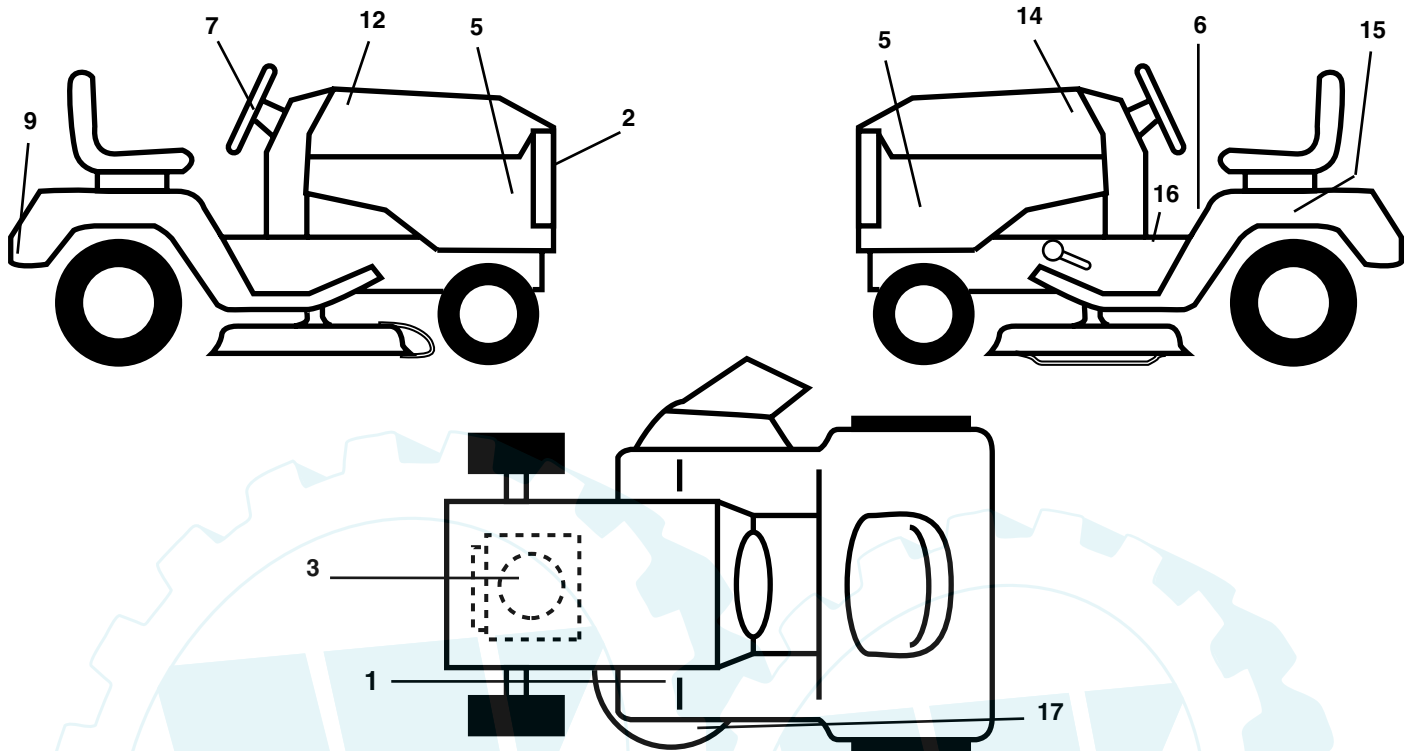

REPAIR PARTS

www.ersatzteil-service.de

TRACTOR - - MODEL NUMBER WET1338B

DECALS

KEY NO.	PART NO.	DESCRIPTION
1	181249	Decal, Clutch/Brake Eng
2	162392	Decal, Grille
3	64-1726-29	Decal, Engine HP
5	164424	Decal, Side Panel
6	157002	Decal, Fender Danger English
7	162398	Decal Ins Str Wh
9	171448	Decal Fender

KEY NO.	PART NO.	DESCRIPTION
12	164578	Decal, Hood RH
14	164579	Decal, Hood LH
15	145005	Decal, Caution, Battery
16	156867	Decal, Oper Sdl P/L
17	136832	Decal, V-Belt Sch.
--	186906	Decal, Tec. 3 Yr. Warranty
--	138311	Decal, Handle Lft Height Adj.
--	187637	Manual, Owner's English