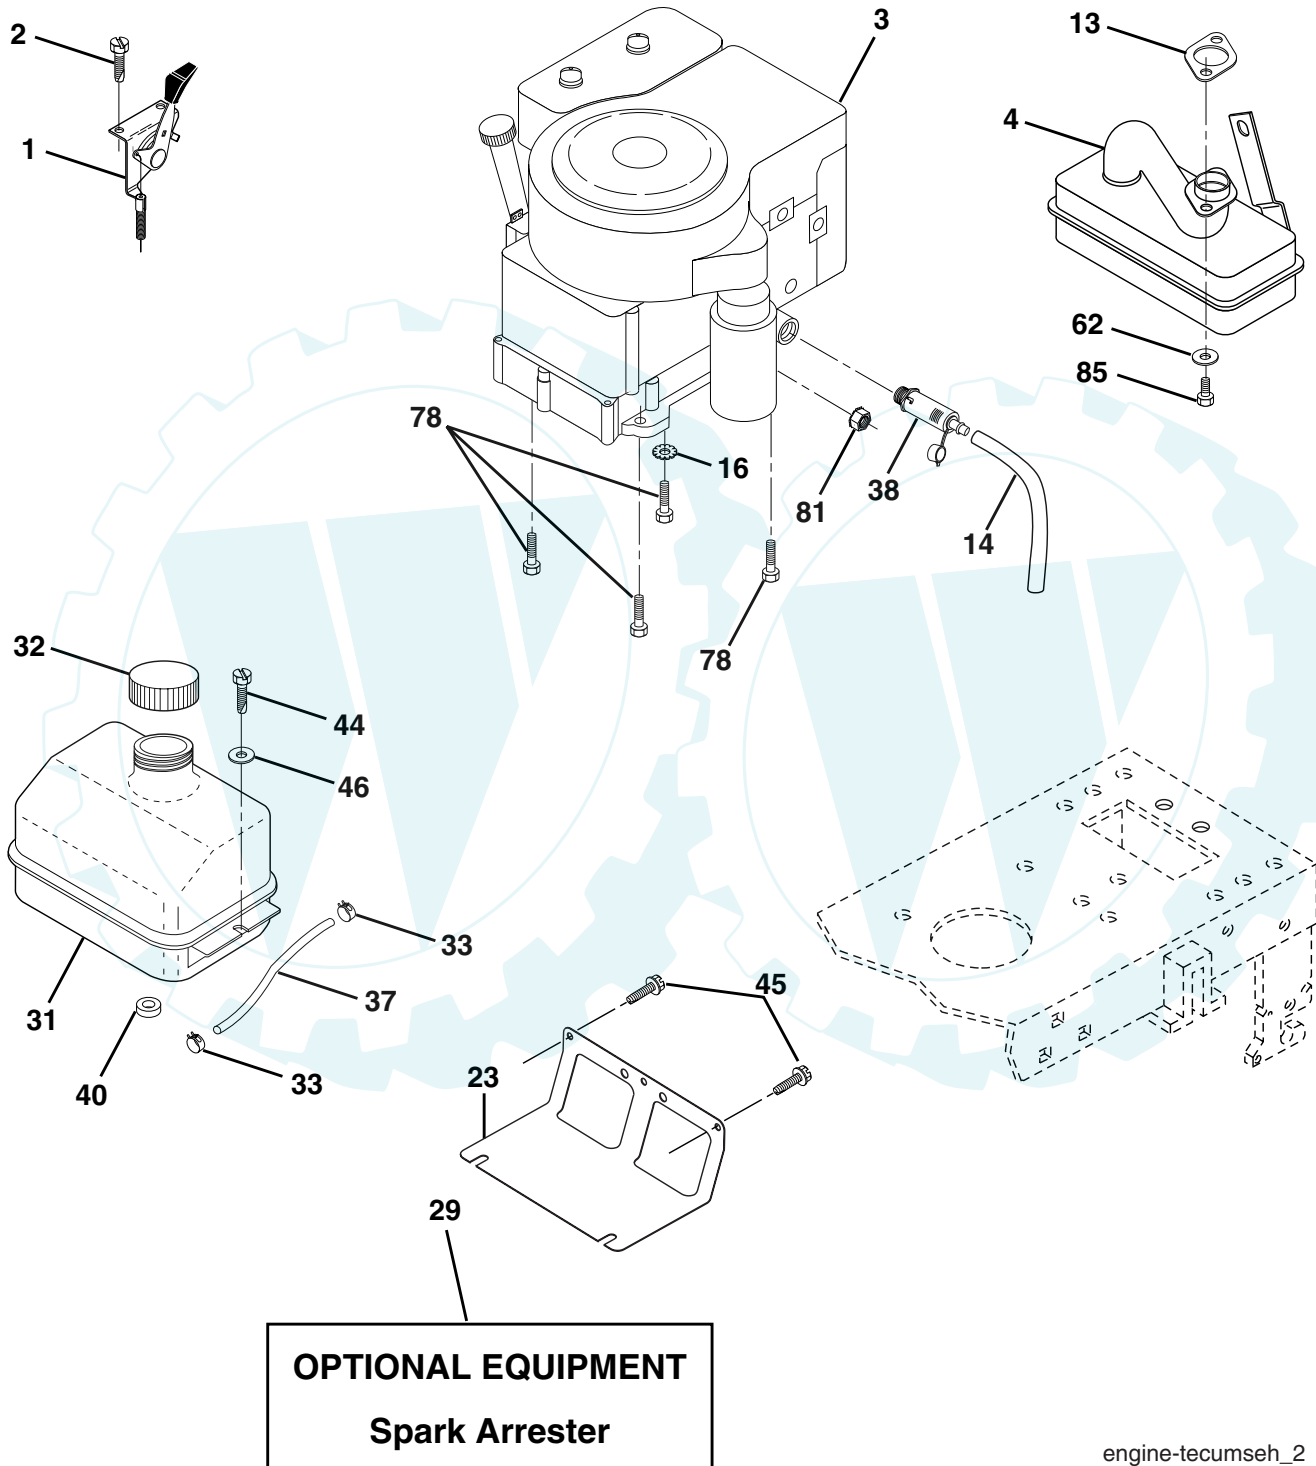

NOTE: All component dimensions given in U.S. inches
1 inch = 25.4 mm

STEERING

steering_pl.lt_42

TRACTOR - - MODEL NUMBER WET1338B

STEERING

KEY NO.	PART NO.	DESCRIPTION
1	140044X428	Wheel Steering
2	175131	Axle Asm
3	169840	Spindle Asm LH
4	169839	Spindle Asm RH
5	6266H	Bearing Race Thrust Harden
6	121748X	Washer 25/32 x 1-5/8 x 16 Ga
7	19272016	Washer 27/32 x 1-1/4 x 16 Ga
8	12000029	Ring Klip #t5304-75
9	3366R	Bearing Col Strg Blk
10	175121	Link Drag
11	10040600	Washer Lock Hvy Hlcl Spr 3/8
12	73940800	Nut Hex Jam Toplock 1/2-20
13	136518	Spacer earing Axle Front
15	145212	Hexflange Lock
17	180641	Shaft Asm Strg
26	126847X	Bushing Link Drag Blk LR
28	19131416	Washer 13/32 x 7/8 x 16 Ga
29	17060612	Screw 3/8-16 x 3/4
30	76020412	Pin Cotter 1/8 x 3/4 Cad
32	130465	Rod Tie Wire Form 19 75 Mech
36	155099	Bushing Strg 5/8 Id Dash
37	152927	Screw
38	140045X428	Cap Wheel Steer Ayp
39	19183812	Washer 9/16 x 2-3/8
40	7810H	Nut Lock Center 3/8-24un
41	100711L	Adaptor Wheel Strg
42	145054X428	Boot Dash Mtl Steering Blk
43	121749X	Washer 25/32 x 1 1/4 x 16 Ga
44	180640	Extension Steering
46	121232X	Cap Spindle Fr Top Blk
47	183226	Fitting Grease
51	73540400	Nut 1/4-28
54	71130420	Bolt Hex 1/4-28 x 1-1/4
65	160367	Spacer Brace Axle
67	72140618	Bolt Fin Hex 5/8-11 Unc x 2-3/4
68	169827	Brace Axle
71	175146	Steering Asm.
82	169835	Bracket Susp Chassis Front
85	133835	Fastener Christmas Tree
88	175118	Bolt Shoulder 7/16-20
91	175553	Clip Steering

NOTE: All component dimensions given in U.S. inches
1 inch = 25.4 mm.

REPAIR PARTS

www.ersatzteil-service.de

TRACTOR - - MODEL NUMBER WET1338B

ENGINE

engine-tecumseh_2

TRACTOR - - MODEL NUMBER WET1338B

ENGINE