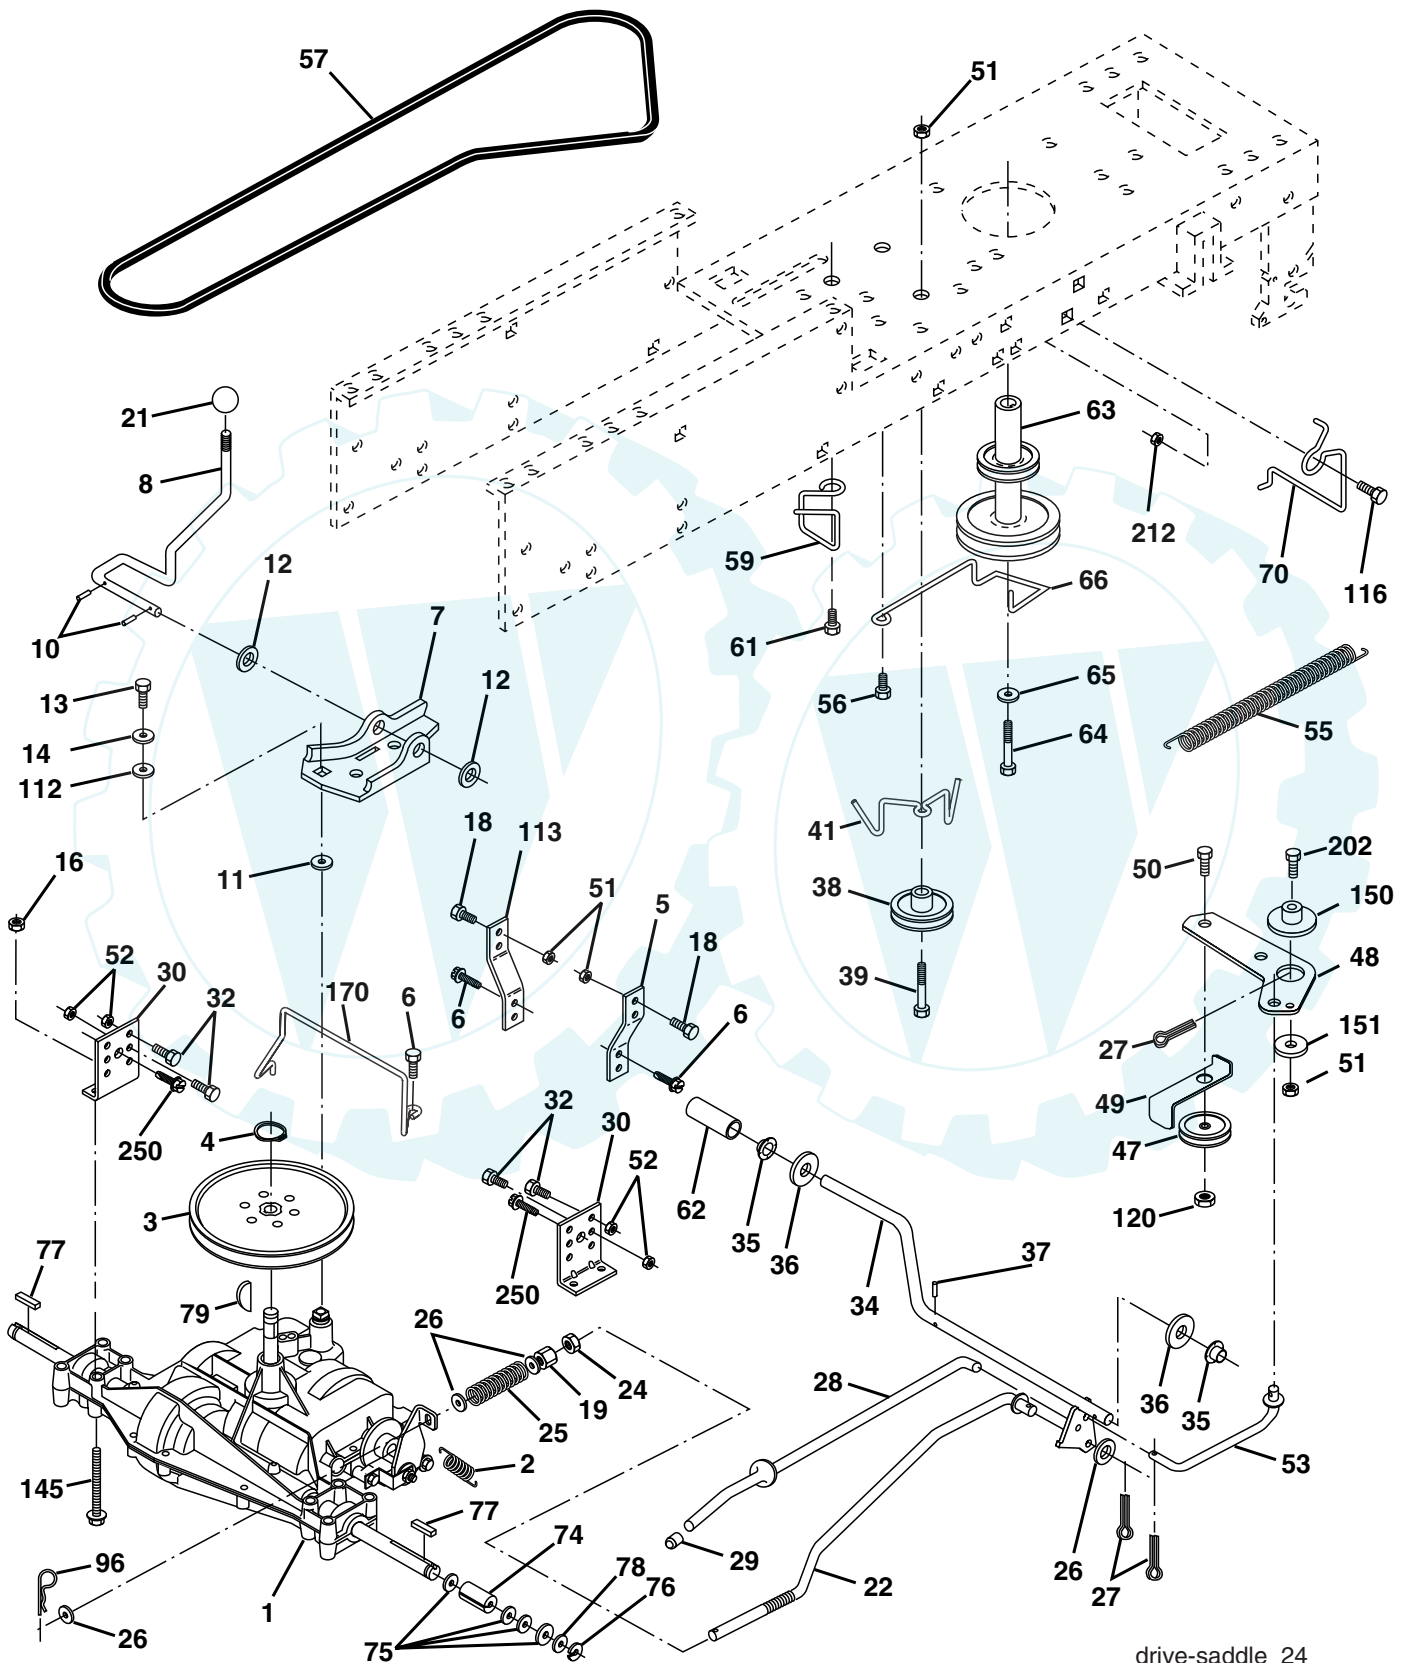

NOTE: All component dimensions given in U. S. inches 1 inch = 25.4 mm.

CHASSIS

chassis-pl.lt_23

TRACTOR - - MODEL NUMBER WET1338B

CHASSIS

KEY NO.	PART NO.	DESCRIPTION
1	174620	Chassis
2	176554	Drawbar, Stretch
3	17060612	Screw 3/8-16 x 3/4
5	155272	Bumper, Hood/Dash
6	174643X013	Saddle Silkscreen
8	155138	Clip Retainer Slide-On
9	168347X011	Dash
10	72140608	Bolt, Carriage 3/8-16 x 1
11	174996	Panel Dash LH
12	145660	Clip Tinnerman Grille P.L
13	172105X010	Panel Silkscr Dash RH
15	74180512	Screw Mach TRHD 5/16-18 Unc x 3/4
16	73510500	Nut Keps 5/16-18 Unc
17	159639x550	Hood
18	184921	Bumper Hood
24	74780616	Bolt Fin Hex 3/8-16 Unc x 1 Gr. 5
25	19131312	Washer 13/32 x 13/16 x 12 Ga
26	73800600	Nut Lock Hex w/Ins 3/8-16 Unc
28	179101	Grille/Lens Asm.
29	140273X599	Lens Grille Private Label
30	169465X550	Fender
31	136619	Bracket Fender Repl 109873x
33	179716X550	Footrest Pnt LH
34	179717X550	Footrest Pnt RH
35	72110606	Bolt Rdhd Sht Sqnk 3/8-16 x 3/4
37	17490508	Screw Thdrol 5/16-18 x 1/2 TYT
38	175710	Bracket Asm. Pivot Mower
51	73800400	Nut Lock W/Insert 1/4-20 Unc
52	19091416	Washer 9/32 x 7/8 x 16 Ga.
53	144697	Bracket Grille Lh
54	161464	Screw Hex 8-18 x 7/8
55	144696	Bracket Grille Rh
57	74780412	Bolt Fin Hex 1/4-20 Unc x .75
145	156524	Rod Pivot Chassis/Hood
205	17490608	Screw Thdrol 3/8-16 x 1/2
206	170165	Bolt Shoulder 5/16-18
208	17670608	Screw Thdrol 3/8-16 x 1/2
209	17000612	Screw Hex Wsh Thdrol 3/8-16
212	156229	Insert Lens Reflect
---	5479J	Plug Button Blk 359 Dia Choke

NOTE: All component dimensions given in U.S. inches
1 inch = 25.4 mm.

REPAIR PARTS

www.ersatzteil-service.de

TRACTOR - - MODEL NUMBER WET1338B

DRIVE

drive-saddle_24

TRACTOR - - MODEL NUMBER WET1338B

DRIVE

NOTE: All component dimensions given in U.S. inches
1 inch = 25.4 mm.

REPAIR PARTS

www.ersatzteil-service.de

TRACTOR - - MODEL NUMBER WET1338B

ENGINE

engine-tecumseh_2

TRACTOR - - MODEL NUMBER WET1338B

ENGINE