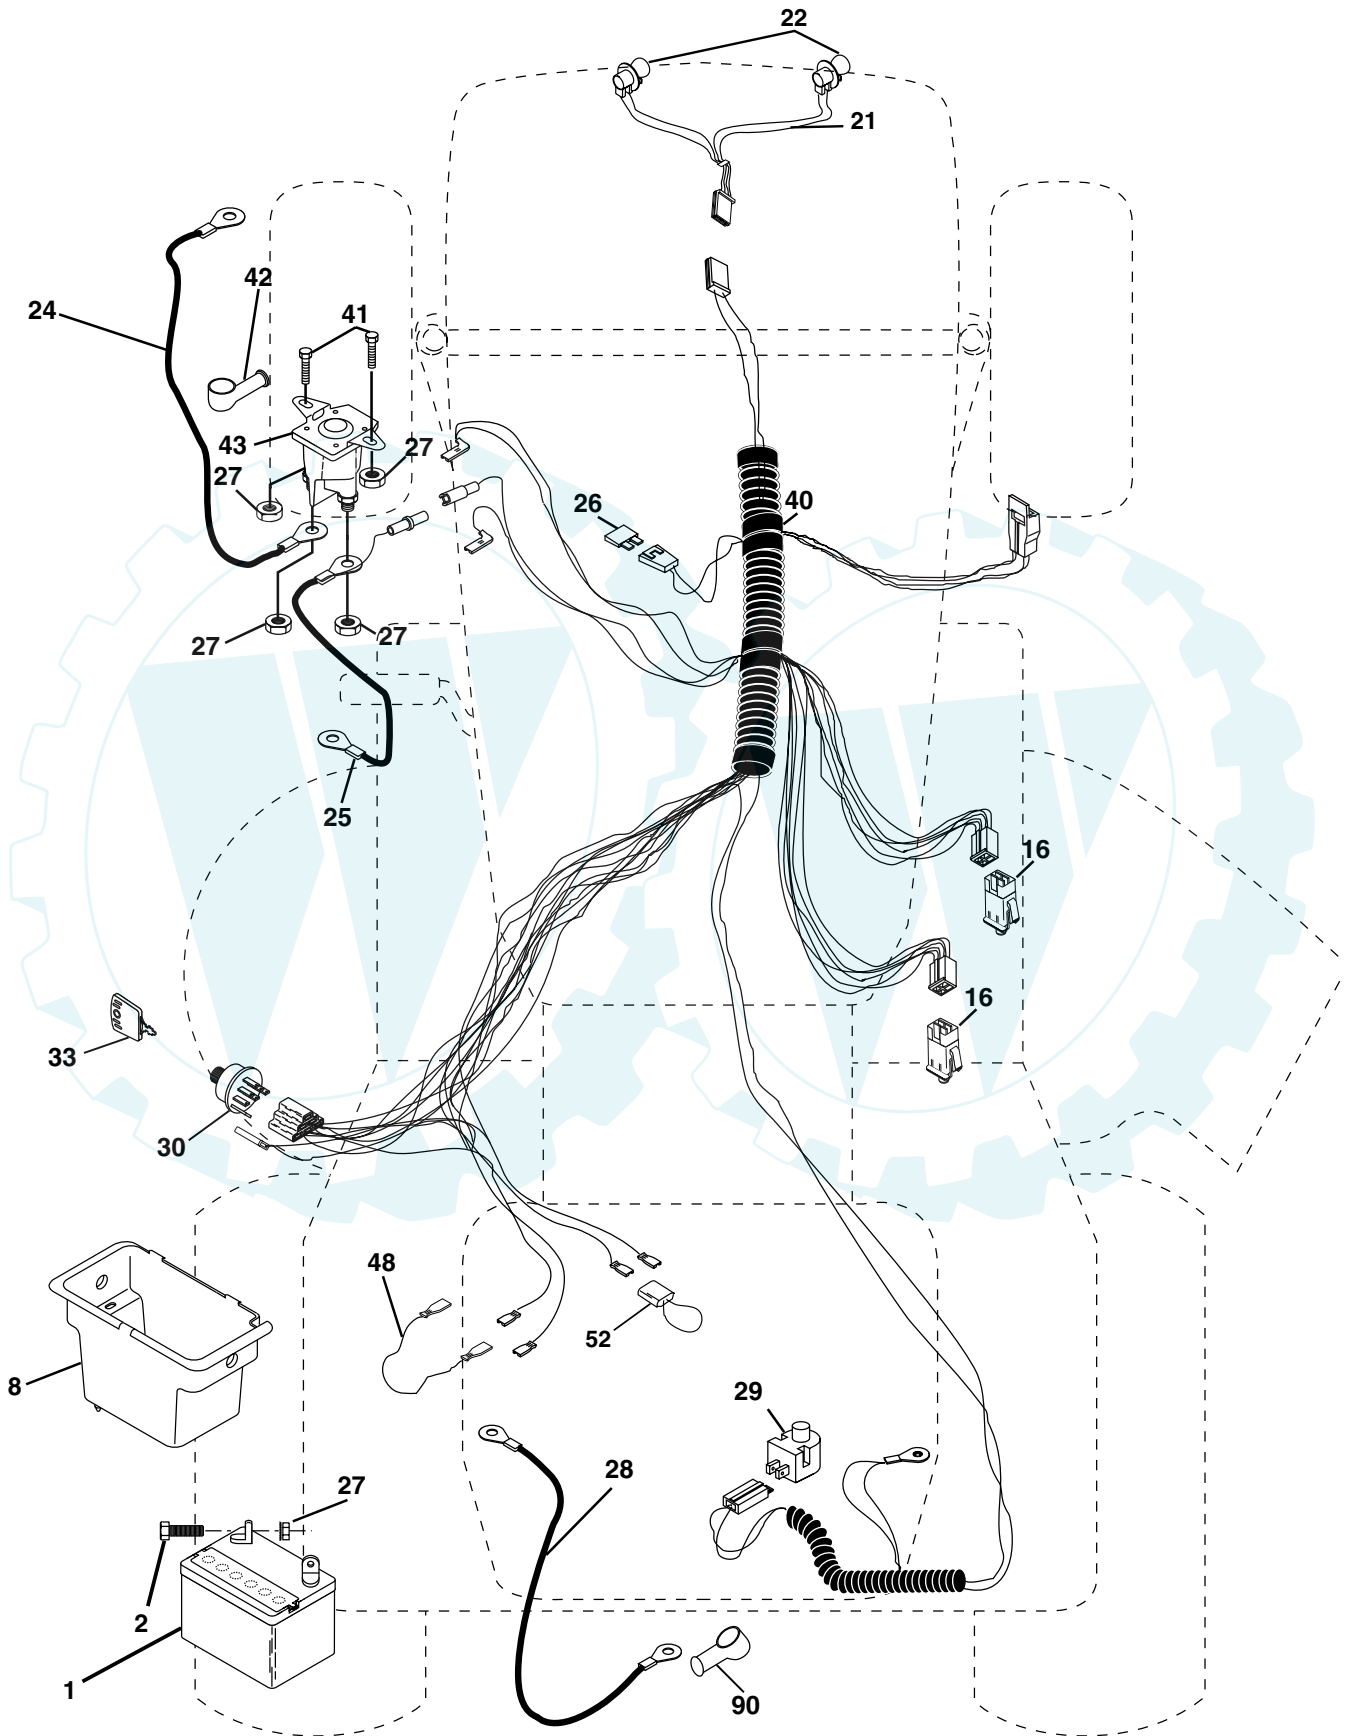

WIRING INSULATED CLIPS

NOTE: IF WIRING INSULATED CLIPS WERE REMOVED FOR SERVICING OF UNIT, THEY SHOULD BE REPLACED TO PROPERLY SECURE YOUR WIRING.

NON-REMOVABLE CONNECTIONS

REMOVABLE CONNECTIONS

REPAIR PARTS

www.ersatzteil-service.de

TRACTOR - - MODEL NUMBER WET1338B

ELECTRICAL

TRACTOR - - MODEL NUMBER WET1338B

ELECTRICAL

KEY NO.	PART NO.	DESCRIPTION
1	163465	Battery
2	74760412	Bolt Hex Hd 1/4-20 Unc x 3/4
8	176689	Box Battery
16	176138	Switch Interlock
21	175685	Harness Asm Light W/4152j
22	4152J	Bulb Light #1156
24	108423X	Cable Battery 6 Ga 6"red
25	146147	Cable Battery
26	175158	Fuse 20 AMP
27	73510400	Nut Keps Hex 1/4-20 Unc
28	4207J	Cable Ground 6 Ga 12" Black
29	121305X	Switch Plunger Nc Gray
30	175566	Switch Ign
33	140401	Key Ign
40	179720	Harness Ign
41	71110408	Bolt Blk Fin Hex 1/4-20
42	131563	Cover Terminal Red
43	178861	Solenoid
48	140844	Adapter Ammeter
52	141940	Protection Wire Loop
90	180449	Cover Terminal Battery

KEY NO.	PART NO.	DESCRIPTION
1	170864	Control Th/ch Flag
2	17720408	Screw Hex Thd Cut 1/4-20 x 1/2
3	-----	Engine Tec OHV170 (Order parts from engine manufacturer)
4	137351	Muffler Exhaust
13	149272	Gasket Muffler
14	148456	Tube Drain Oil Easy
16	11050600	Washer Lock Ext Tooth 3/8
23	169837	Shield BRN/DBR Guard
29	137180	Kit Spark Arrestor (Flat Scrn)
31	184900	Tank Fuel Front
32	140527	Cap Asm Fuel
33	123487X	Clamp Hose
37	137040	Line Fuel 20"
38	181654	Plug Drain Oil
40	124028X	Bushing Snap Nyl Blk Fuel Line
44	17670412	Screw Thdrol 1/4-20 x 3/4
45	17000612	Screw Hex Wsh Thdrol 3/8-16
46	19091416	Washer 9/32 x 7/8 x 16 Ga
62	10040500	Washer Lock Hvy HLCL Spr. 5/16
78	17060620	Screw 3/8-16 x 1-1/4
81	73510400	Nut Keps Hex 1/4-20 Unc
85	123582X	Bolt Hex Hd Phillips