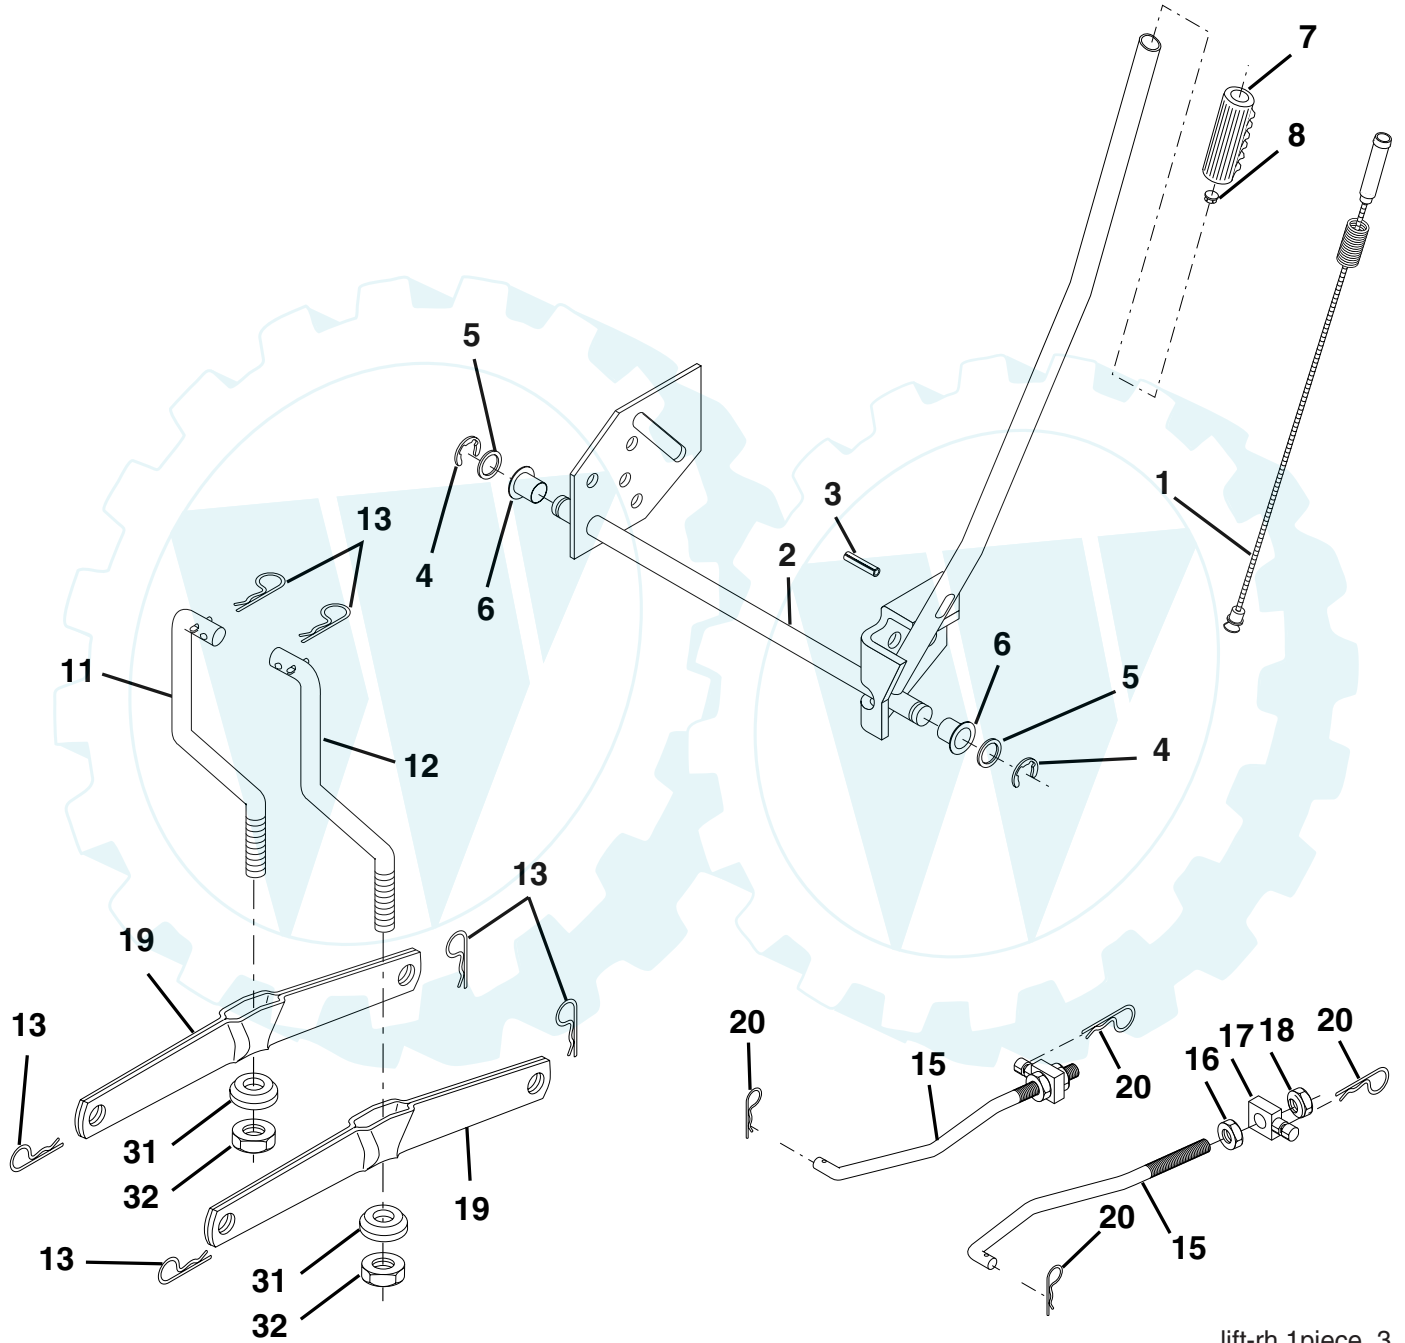

NOTE: All component dimensions given in U.S. inches
1 inch = 25.4 mm

REPAIR PARTS

www.ersatzteil-service.de

TRACTOR - - MODEL NUMBER WET1338B

DECALS

KEY NO.	PART NO.	DESCRIPTION
1	181249	Decal, Clutch/Brake Eng
2	162392	Decal, Grille
3	64-1726-29	Decal, Engine HP
5	164424	Decal, Side Panel
6	157002	Decal, Fender Danger English
7	162398	Decal Ins Str Wh
9	171448	Decal Fender

WHEELS & TIRES

KEY NO.	PART NO.	DESCRIPTION
1	59192	Cap, Tire valve
2	65139	Stem, Valve
3	106222X	Tire, Front
4	59904	Tube, Front (Service item only)
5	106732X624	Rim assembly, 6" front
6	278H	Fitting, Grease (Front wheel only)
7	9040H	Bearing, Flange (Front wheel only)
8	106108X624	Rim assembly, 8" rear
9	124635X	Tire, Rear
10	7152J	Tube, Rear (Service item only)
11	104757X428	Cap, Hub Axle
--	144334	Sealant, Tire (10 oz. Tube)

NOTE: All component dimensions given in U.S. inches
1 inch = 25.4 mm

lift-rh.1piece_3

TRACTOR - - MODEL NUMBER WET1338B

MOWER LIFT

KEY NO.	PART NO.	DESCRIPTION
1	159460	Wire Asm Inner/Sprg w/plunger
2	159471	Shaft Asm Lift RH
3	105767X	Pin Groove 1 500 Zinc
4	12000002	E Ring #5133-62
5	19211621	Washer 21/32 x 1 x 21 Ga
6	120183X	Bearing Nylon Blk 629 Id
7	109413X	Grip Handle Bicycle Matte Blk
8	124526X	Button Plunger Black
11	139865	Link Lift LH Fixed Length
12	139866	Link Lift RH Fixed Length
13	4939M	Retainer Spring
15	173288	Link Front
16	73350800	Nut Jam Hex 1/2-13 Unc
17	175689	Trunnion
18	73800800	Nut Lockw/Wsh 1/2-13 Unc
19	139868	Arm Suspension Rear
20	163552	Retainer, Spring
31	169865	Bearing Pvt Lift
32	73540600	Nut Crownlock 3/8-24