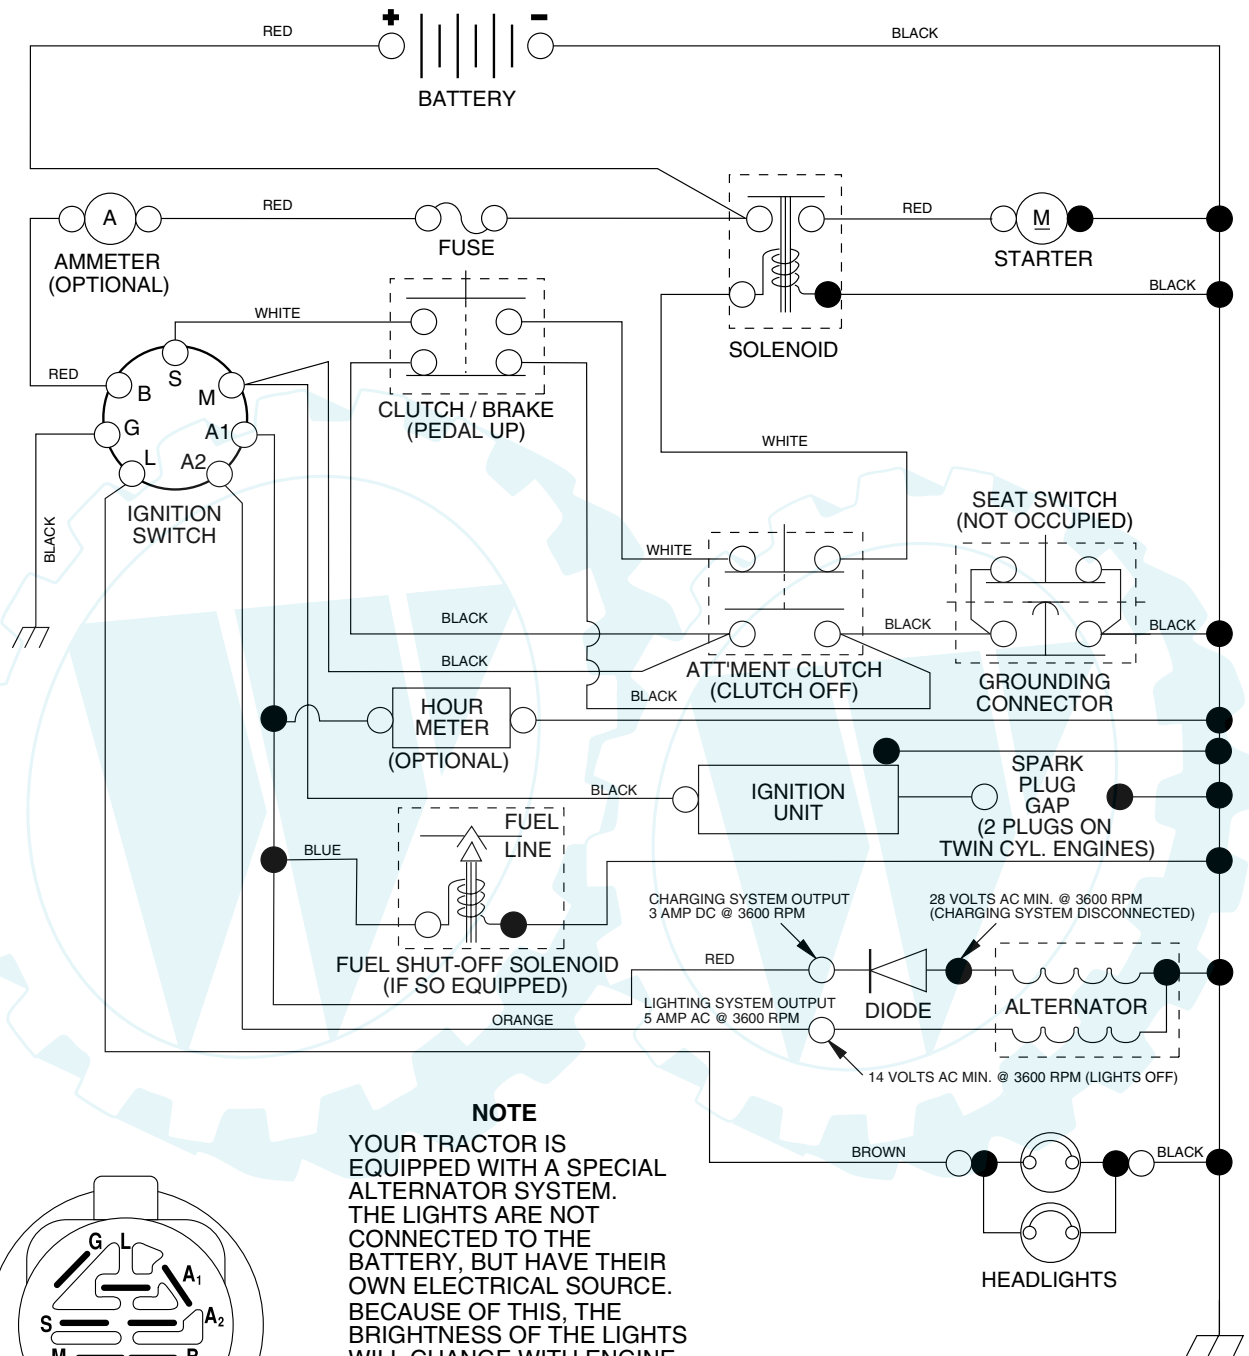

SCHEMATIC

IGNITION SWITCH

POSITION	CIRCUIT	"MAKE"
OFF	M+G+A1	NONE
RUN/LIGHT	B+A1	A2+L
RUN	B+A1	NONE
START	B + S + A1	NONE

NOTE
 YOUR TRACTOR IS EQUIPPED WITH A SPECIAL ALTERNATOR SYSTEM. THE LIGHTS ARE NOT CONNECTED TO THE BATTERY, BUT HAVE THEIR OWN ELECTRICAL SOURCE. BECAUSE OF THIS, THE BRIGHTNESS OF THE LIGHTS WILL CHANGE WITH ENGINE SPEED. AT IDLE THE LIGHTS WILL DIM. AS THE ENGINE IS SPEEDED UP, THE LIGHTS WILL BECOME THEIR BRIGHTEST.

WIRING INSULATED CLIPS

NOTE: IF WIRING INSULATED CLIPS WERE REMOVED FOR SERVICING OF UNIT, THEY SHOULD BE REPLACED TO PROPERLY SECURE YOUR WIRING.

TRACTOR - - MODEL NUMBER WET1338A

ELECTRICAL

KEY NO.	PART NO.	DESCRIPTION
1	163465	Battery
2	74760412	Bolt Hex Hd 1/4-20 Unc x 3/4
8	176689	Box Battery
16	176138	Switch Interlock
21	175685	Harness Asm Light W/4152j
22	4152J	Bulb Light #1156
24	108423X	Cable Battery 6 Ga 6"red
25	146147	Cable Battery
26	175158	Fuse 20 AMP
27	73510400	Nut Keps Hex 1/4-20 Unc
28	4207J	Cable Ground 6 Ga 12"black
29	121305X	Switch Plunger Nc Gray
30	175566	Switch Ign
33	140401	Key Ign
40	179720	Harness Ign
41	71110408	Bolt Blk Fin Hex 1/4-20
42	131563	Cover Terminal Red
43	178861	Solenoid
48	140844	Adapter Ammeter
52	141940	Protection Wire Loop
90	180449	Cover Terminal Battery