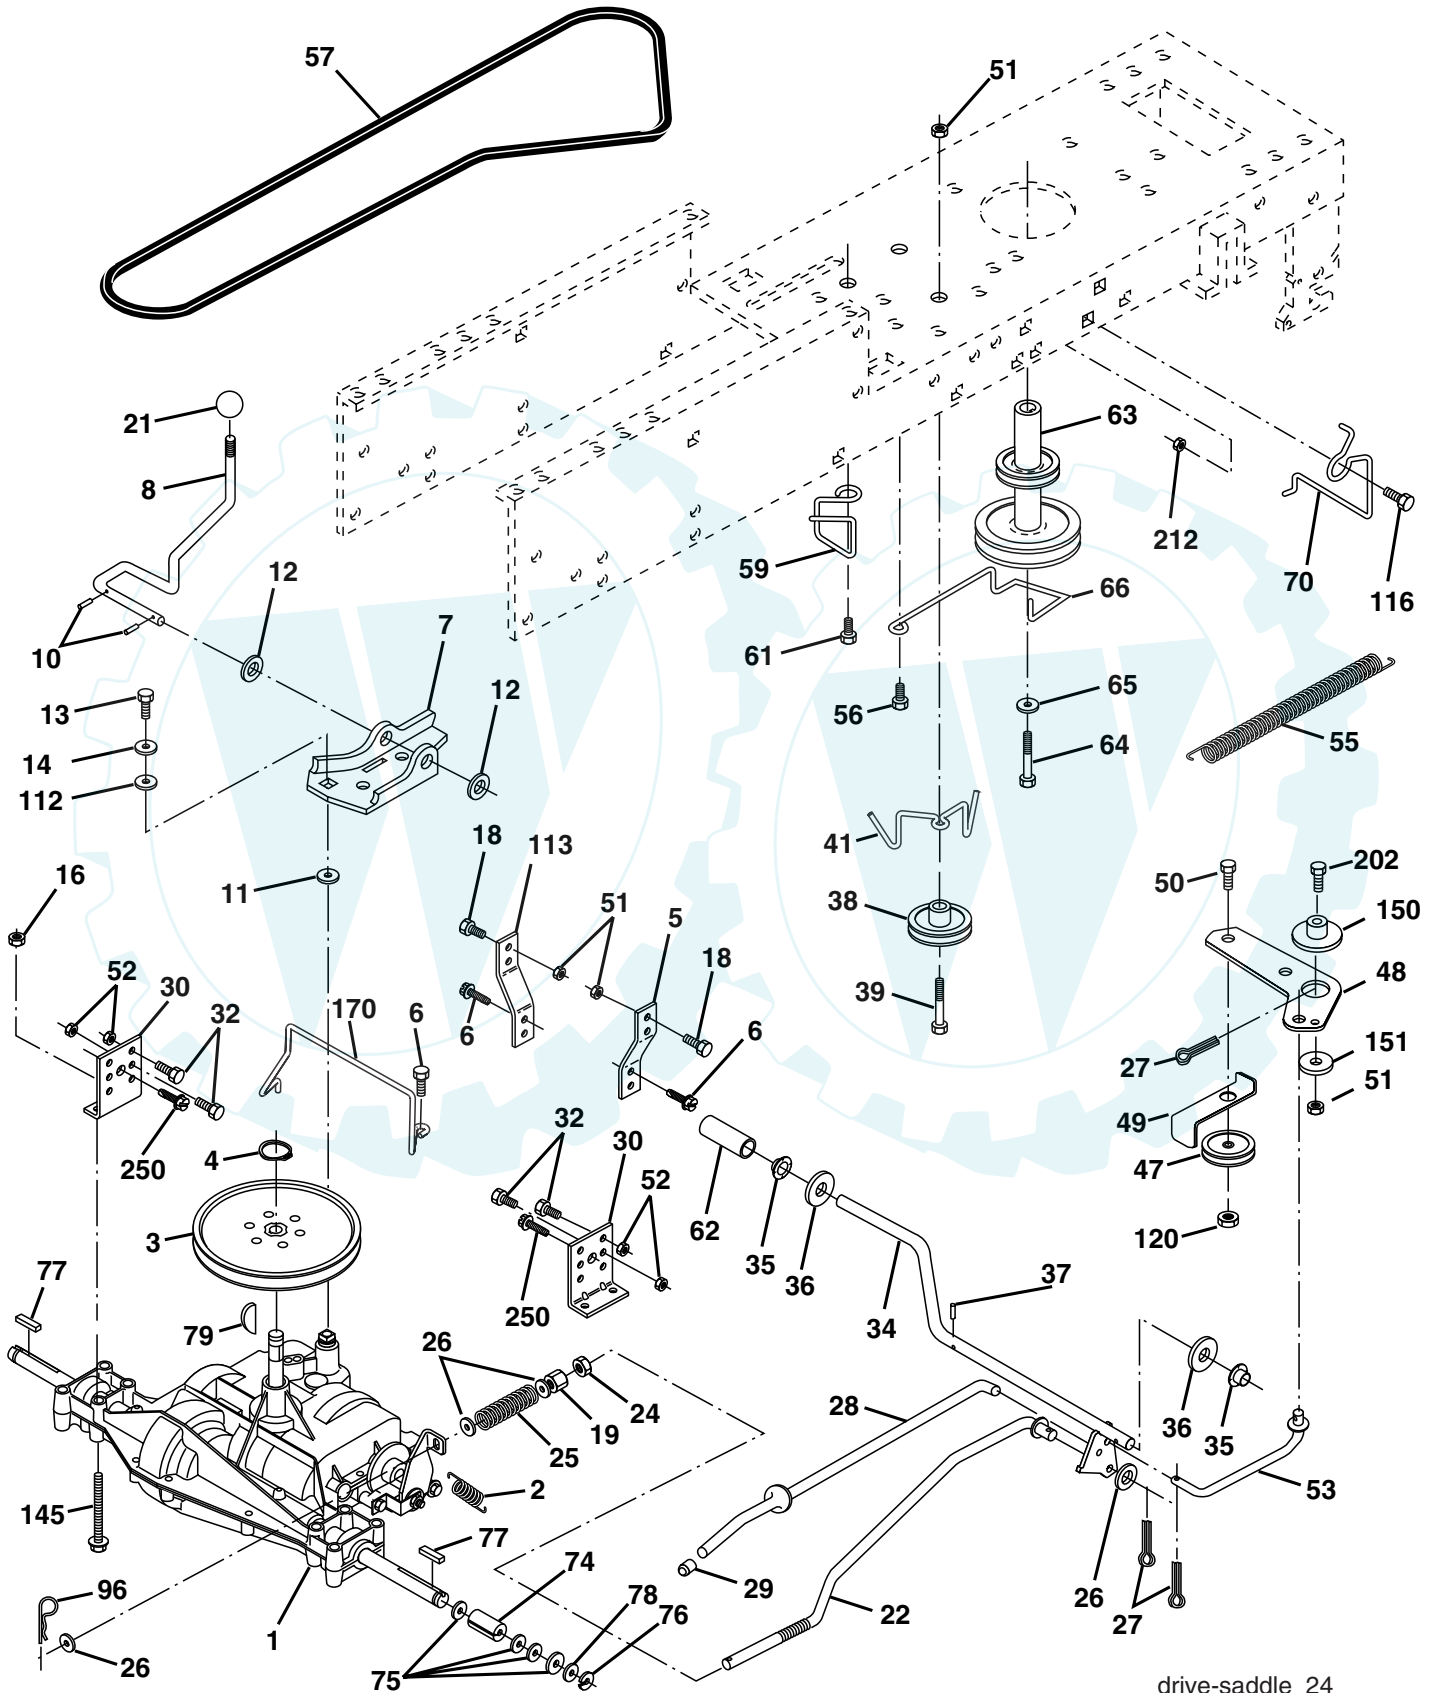

REPAIR PARTS

www.ersatzteil-service.de

TRACTOR - - MODEL NUMBER WET1338A

DRIVE

drive-saddle_24

REPAIR PARTS

TRACTOR - - MODEL NUMBER WET1338A

DRIVE

KEY NO.	PART NO.	DESCRIPTION	KEY NO.	PART NO.	DESCRIPTION
1	-----	Transaxle Peerless Model 205-544C (Order parts from transaxle manufacturer)	49	123205X	Retainer Belt Style Spring
2	146682	Spring Return Brake	50	72110612	Bolt Carr Sh 3/8-16 x 1-1/2 Gr. 5
3	123666X	Pulley Transaxle 18"tires	51	73680600	Nut Crownlock 3/8-16 Unc
4	12000028	Ring Retainer # 5100-62	52	73680500	Nut Crownlock 5/16-18 Unc
5	121520X	Strap Torque 30 Degrees RH	53	105710X	Link Clutch 7 66
6	17060512	Screw 5/16-18 x 3/4	55	105709X	Spring Return Clutch 6 75
7	162240	Plate Rod Shift T/a	56	17060620	Screw 3/8-16 x 1-1/4
8	131679	Rod Shifter Blk	57	130801	V-Belt Ground Drive 95
10	76020416	Pin Cotter 1/8 x 1 Cad	59	169691	Keeper Belt Chassis Span Ctr
11	105701X	Washer Plate Shf 388 Sq Hole	61	17120614	Screw 3/8-16 x .875
12	19151216	Washer 15/32 x 3/4 x 16 Ga	62	8883R	Cover Pedal Blk Round
13	74550412	Bolt 1/4-28 unf Gr. 8 w/Patch	63	175410	Engine Pulley LT/YT
14	10040400	Washer Lock Hvy Helical 1/4	64	71170764	Bolt Hex 7/16-20x4 Gr 5
16	73800500	Nut Lock Hex w/Ins 5/16-18 Unc	65	10040700	Washer Lock Hvy Hlcl Spr 7/16
18	74780616	Bolt Fin Hex 3/8-16 Unc x 1 Gr. 5	66	154778	Keeper Belt Engine
19	73800600	Nut lock Hex w/Ins 3/8-16 Unc	70	134683	Guide Belt Mower Drive RH
21	106933X	Knob Rd 1/2-13 Plstc Thds Blk	74	137057	Spacer Axle
22	130804	Rod Brake LT	75	121749X	Washer 25/32 x 1 1/4 x 16 Ga
24	73350600	Nut Hex Jam 3/8-16 Unc	76	12000001	E-ring #5133-75
25	106888X	Spring Rod Brake 2 00 Zinc	77	123583X	Key Square 2 0 x 1845/ 1865
26	19131316	Washer 13/32 x 13/16 x 16 Ga	78	121748X	Washer 25/32 x 1-5/8 x 16 Ga
27	76020412	Pin Cotter 1/8 x 3/4 Cad	79	2228M	Key Woodruff
28	175765	Rod Brake Parking LT/YT	96	4497H	Retainer Spring 1"
29	71673	Cap Brake Parking Black	112	19091210	Washer 9/32 x 3/4 x 10 Ga
30	174973	Bracket Transmission	113	127285X	Strap Torque 90 Degrees LH
32	74760512	Bolt Fin Hex 5/16-18 x 3/4	116	72140608	Bolt Rdhd Sq Neck 3/8-16 x 1
34	175578	Shaft Asm Pedal Foot Nibbed	120	73900600	Nut Lock Flg 3/8-16
35	120183X	Bearing Nylon Blk 629 Id	145	74490540	Bolt Hex Flg.Hd. 5/16-18 x Gr.5
36	19211616	Washer 21/32 x 1 x 16 Ga	150	175456	Spacer Retainer Lt
37	1572H	Pin Roll 3/16 x 1"	151	19133210	Washer 13/32 x 2 x 10 Ga.
38	179114	Pulley Composite Flat	170	178394	Keeper, Belt Transaxle
39	74760648	Bolt Fin Hex 3/8-16 x 3	202	72110614	Bolt Carr Sh 3/8-16 x 1-3/4 Gr.5
41	175556	Keeper Belt Idler	212	145212	Nut Hex Flg Lock
47	127783	Pulley Idler V Groove Plastic	250	17060612	Screw 3/8-16 x 3/4
48	154407	Bellcrank Clutch Grnd Drv STL			

NOTE: All component dimensions given in U.S. inches
1 inch = 25.4 mm