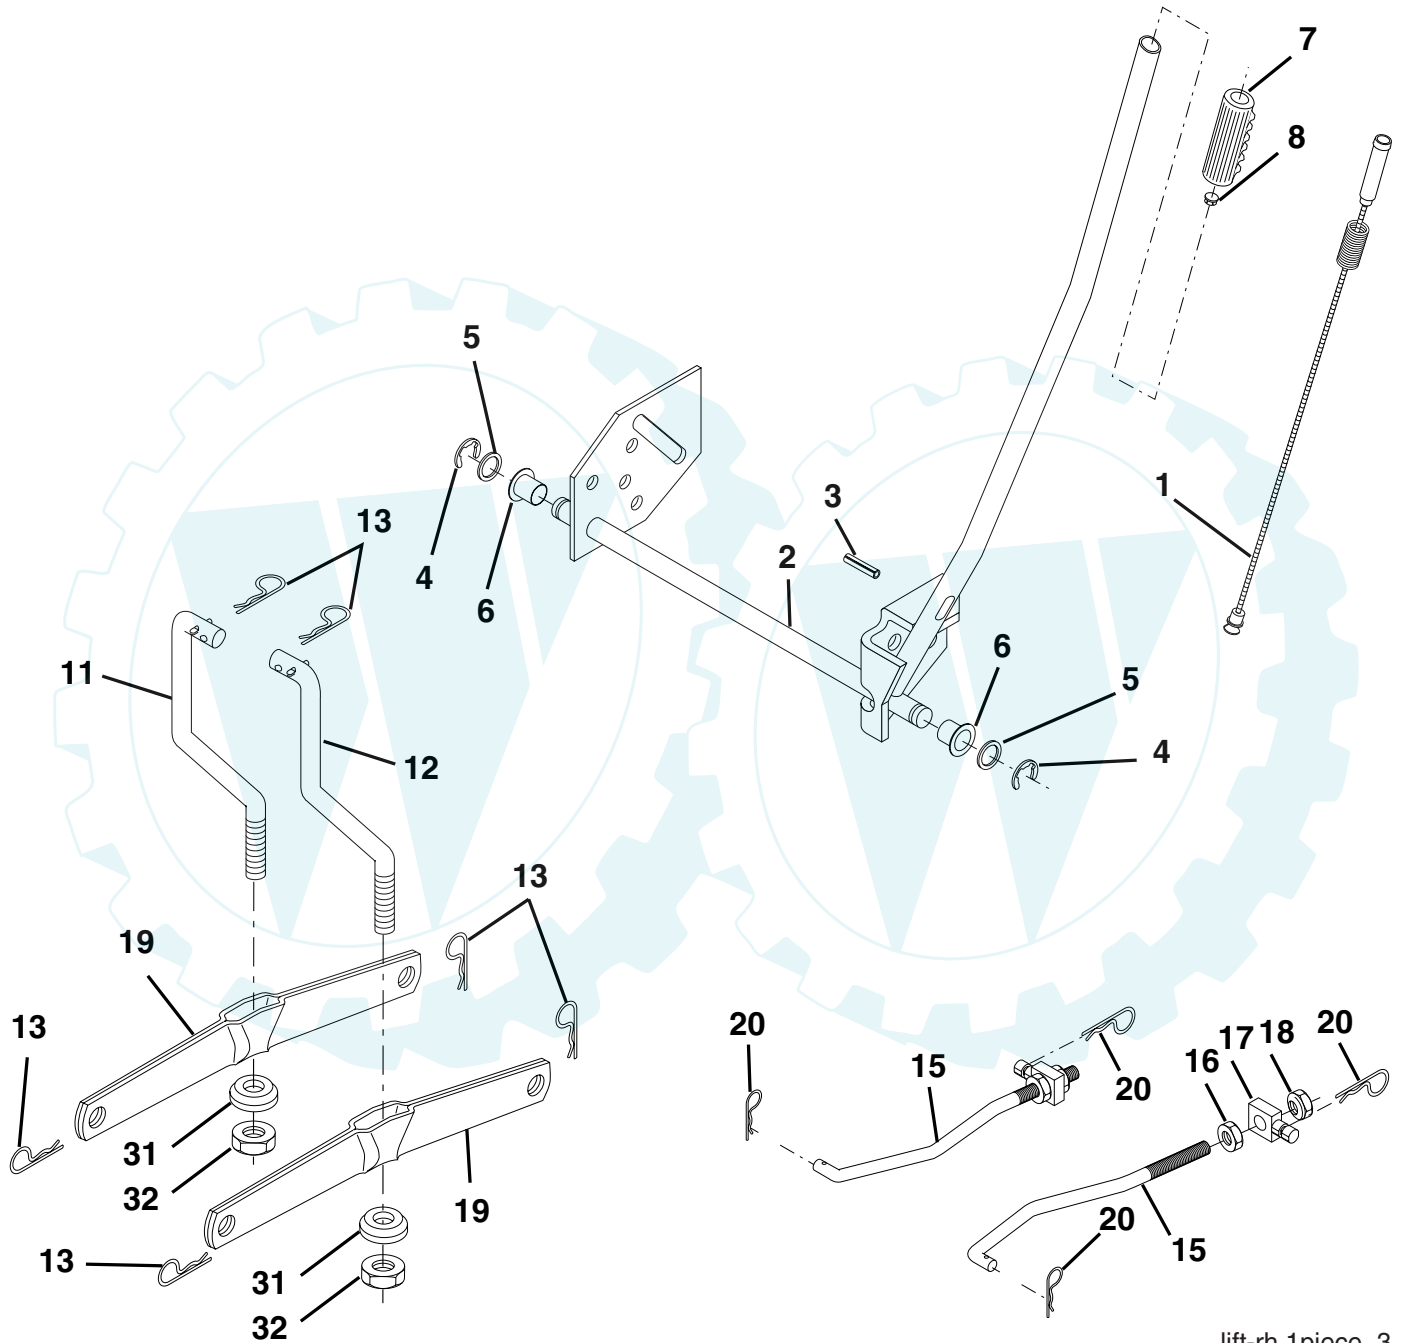

NOTE: All component dimensions given in U.S. inches
1 inch = 25.4 mm.

REPAIR PARTS

www.ersatzteil-service.de

TRACTOR - - MODEL NUMBER WET1338A

DECALS

KEY NO.	PART NO.	DESCRIPTION
1	181249	Decal, Clutch/Brake Eng
2	162392	Decal, Grille
3	64-1726-29	Decal, Engine HP
5	164424	Decal, Side Panel
6	157002	Decal, Fender Danger English
7	162398	Decal Ins Str Wh
9	171448	Decal Fender

WHEELS & TIRES

KEY NO.	PART NO.	DESCRIPTION
1	59192	Cap, Tire valve
2	65139	Stem, Valve
3	106222X	Tire, Front
4	59904	Tube, Front (Service item only)
5	106732X624	Rim assembly, 6" front
6	278H	Fitting, Grease (Front wheel only)
7	9040H	Bearing, Flange (Front wheel only)
8	106108X624	Rim assembly, 8" rear
9	124635X	Tire, Rear
10	7152J	Tube, Rear (Service item only)
11	104757X428	Cap, Hub Axle
--	144334	Sealant, Tire (10 oz. Tube)

NOTE: All component dimensions given in U.S. inches
1 inch = 25.4 mm

REPAIR PARTS

www.ersatzteil-service.de

TRACTOR - - MODEL NUMBER WET1338A

MOWER LIFT

lift-rh.1piece_3

TRACTOR - - MODEL NUMBER WET1338A

MOWER LIFT

KEY NO.	PART NO.	DESCRIPTION
1	159460	Wire Asm Inner/Sprg w/plunger
2	159471	Shaft Asm Lift RH
3	105767X	Pin Groove 1 500 Zinc
4	12000002	E Ring #5133-62
5	19211621	Washer 21/32 x 1 x 21 Ga
6	120183X	Bearing Nylon Blk 629 Id
7	109413X	Grip Handle Bicycle Matte Blk
8	124526X	Button Plunger Black
11	139865	Link Lift LH Fixed Length
12	139866	Link Lift RH Fixed Length
13	4939M	Retainer Spring
15	173288	Link Front
16	73350800	Nut Jam Hex 1/2-13 Unc
17	175689	Trunnion
18	73800800	Nut Lockw/Wsh 1/2-13 Unc
19	139868	Arm Suspension Rear
20	163552	Retainer, Spring
31	169865	Bearing Pvt Lift
32	73540600	Nut Crownlock 3/8-24