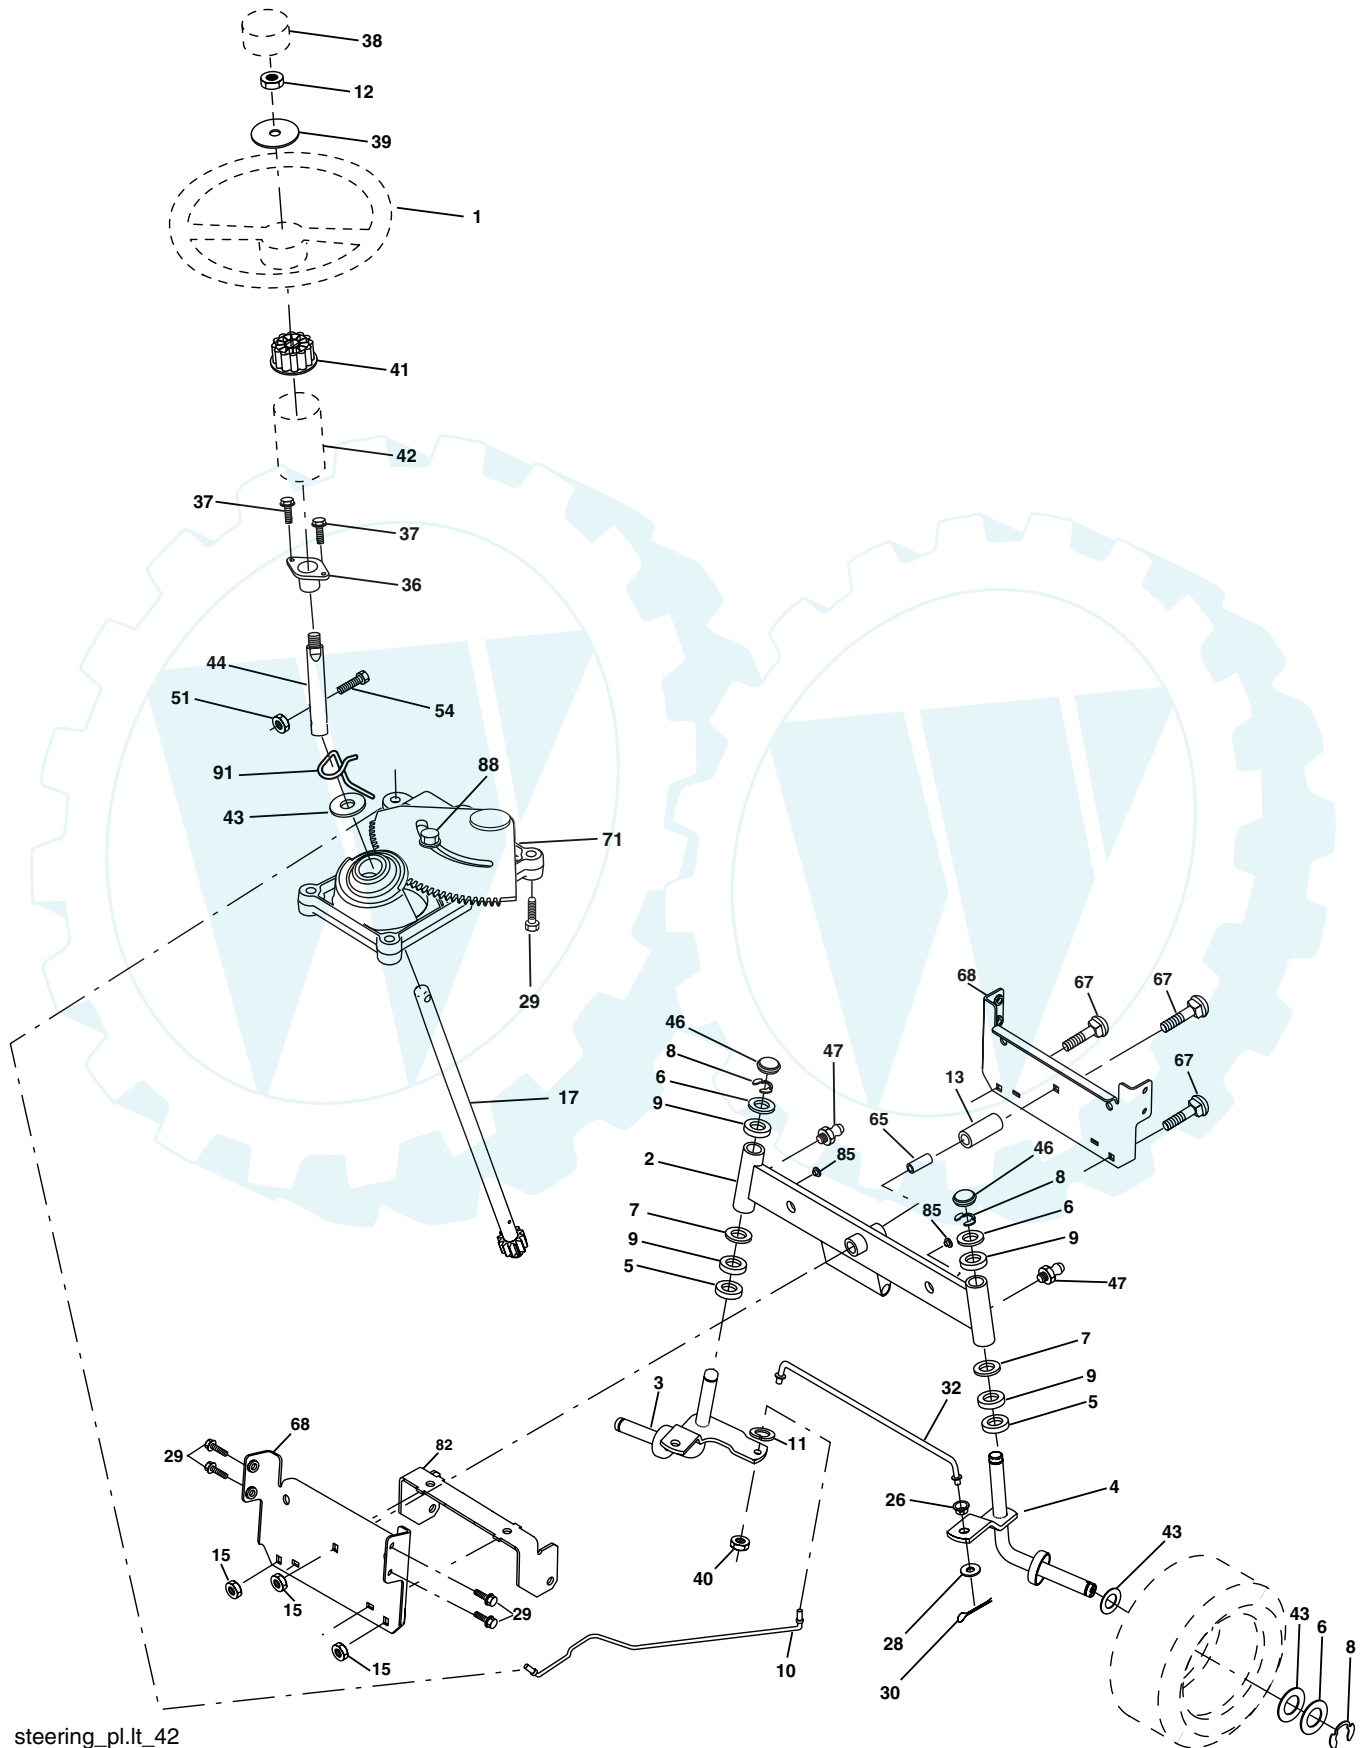

TRACTOR - - MODEL NUMBER WET1338A

STEERING

steering_pl.lt_42

TRACTOR - - MODEL NUMBER WET1338A

STEERING

KEY NO.	PART NO.	DESCRIPTION
1	140044X428	Wheel Steering
2	175131	Axle Asm
3	169840	Spindle Asm LH
4	169839	Spindle Asm RH
5	6266H	Bearing Race Thrust Harden
6	121748X	Washer 25/32 x 1-5/8 x 16 Ga
7	19272016	Washer 27/32 x 1-1/4 x 16 Ga
8	12000029	Ring Klip #t5304-75
9	3366R	Bearing Col Strg Blk
10	175121	Link Drag
11	10040600	Washer Lock Hvy Hlcl Spr 3/8
12	73940800	Nut Hex Jam Toplock 1/2-20
13	136518	Spacer earing Axle Front
15	145212	Hexflange Lock
17	180641	Shaft Asm Strg
26	126847X	Bushing Link Drag Blk LR
28	19131416	Washer 13/32 x 7/8 x 16 Ga
29	17060612	Screw 3/8-16 x 3/4
30	76020412	Pin Cotter 1/8 x 3/4 Cad
32	130465	Rod Tie Wire Form 19 75 Mech
36	155099	Bushing Strg 5/8 Id Dash
37	152927	Screw
38	140045X428	Cap Wheel Steer Ayp
39	19183812	Washer 9/16 x 2-3/8
40	7810H	Nut Lock Center 3/8-24un
41	100711L	Adaptor Wheel Strg
42	145054X428	Boot Dash Mtl Steering Blk
43	121749X	Washer 25/32 x 1 1/4 x 16 Ga
44	180640	Extension Steering
46	121232X	Cap Spindle Fr Top Blk
47	183226	Fitting Grease
51	73540400	Nut 1/4-28
54	71130420	Bolt Hex 1/4-28 x 1-1/4
65	160367	Spacer Brace Axle
67	72140618	Bolt Fin Hex 5/8-11 Unc x 2-3/4
68	169827	Brace Axle
71	175146	Steering Asm.
82	169835	Bracket Susp Chassis Front
85	133835	Fastener Christmas Tree
88	175118	Bolt Shoulder 7/16-20
91	175553	Clip Steering

NOTE: All component dimensions given in U.S. inches
1 inch = 25.4 mm.