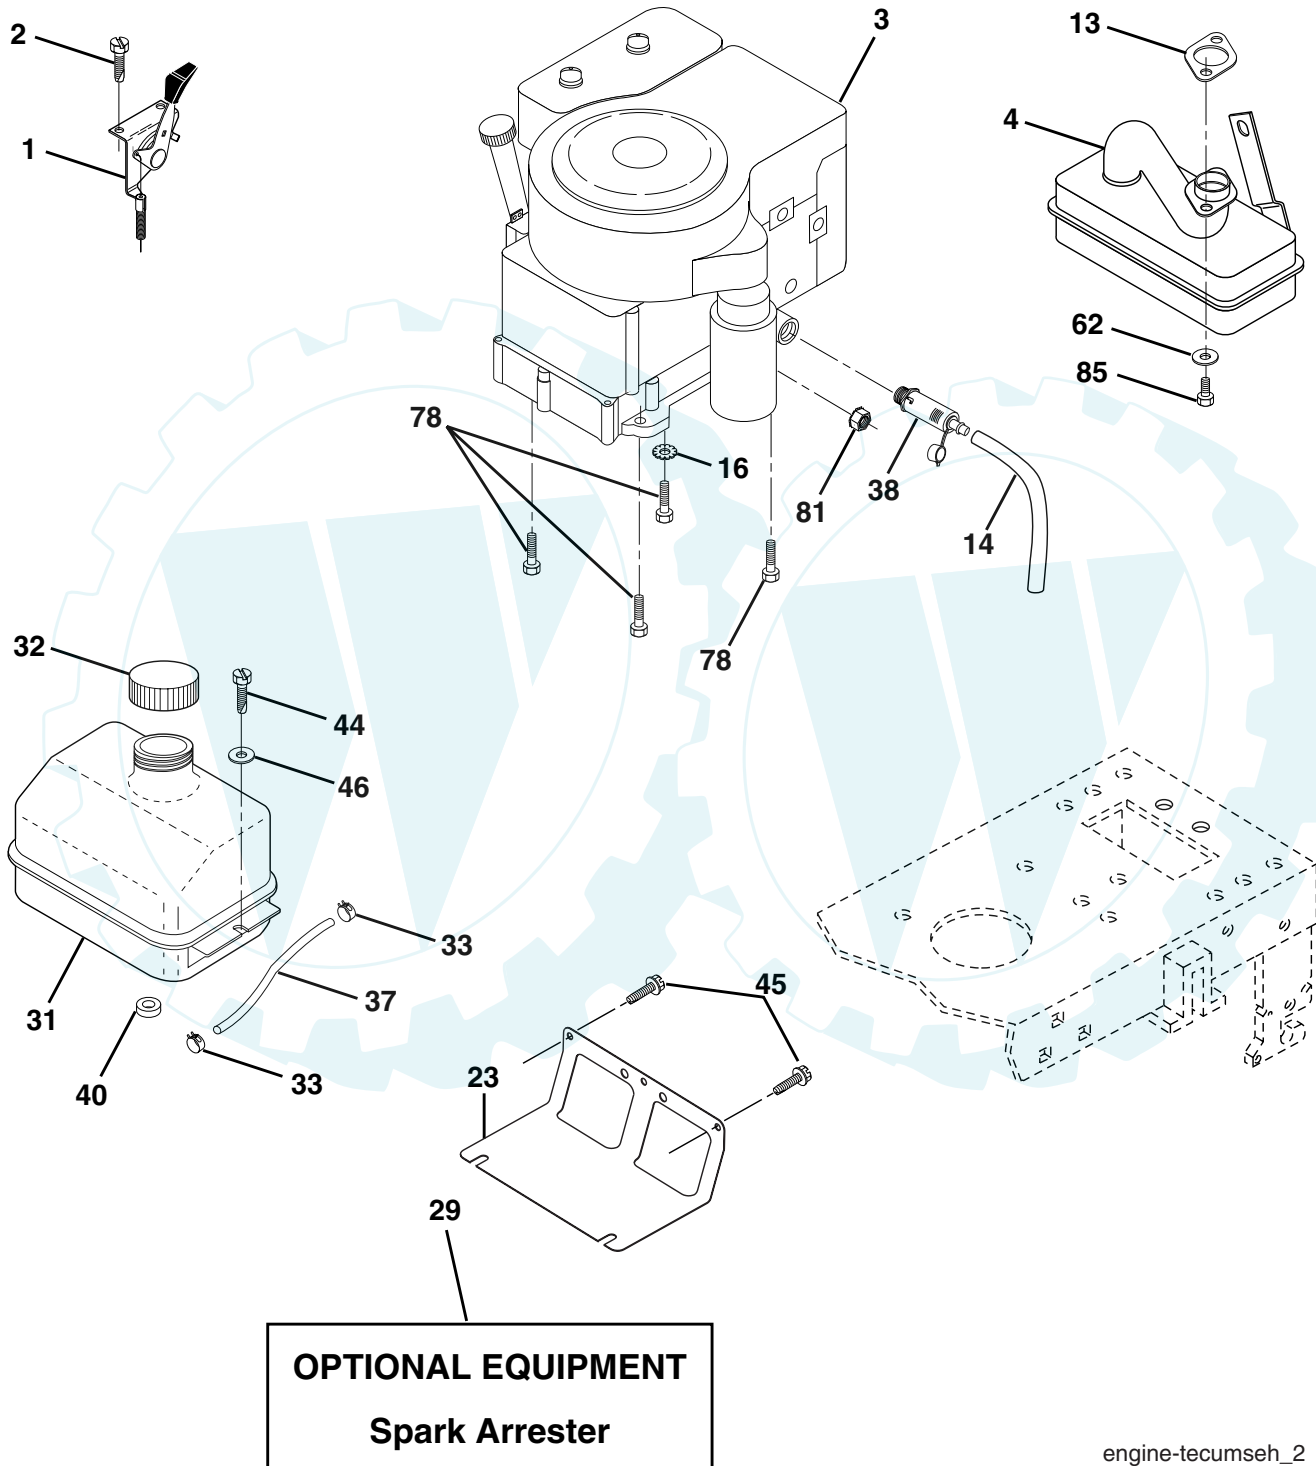

REPAIR PARTS

www.ersatzteil-service.de

TRACTOR - - MODEL NUMBER WET1338A

ENGINE

engine-tecumseh_2

TRACTOR - - MODEL NUMBER WET1338A

ENGINE

KEY NO.	PART NO.	DESCRIPTION
1	170864	Control Th/ch Flag
2	17720408	Screw Hex Thd Cut 1/4-20 x 1/2
3	-----	Engine Tec OHV135 (Order parts from engine manufacturer)
4	156700	Muffler Exhaust
13	-----	Gasket Eng (Order parts from engine manufacturer)
14	148456	Tube Drain Oil Easy
16	11050600	Washer Lock Ext Tooth 3/8
23	169837	Shield BRN/DBR Guard
29	137180	Kit Spark Arrestor (Flat Scrn)
31	184900	Tank Fuel Front
32	140527	Cap Asm Fuel
33	123487X	Clamp Hose
37	137040	Line Fuel 20"
38	181654	Plug Drain Oil
40	124028X	Bushing Snap Nyl Blk Fuel Line
44	17670412	Screw Thdrol 1/4-20 x 3/4
45	17000612	Screw Hex Wsh Thdrol 3/8-16
46	19091416	Washer 9/32 x 7/8 x 16 Ga
62	10040500	Washer Lock Hvy HLCL Spr. 5/16
78	17060620	Screw 3/8-16 x 1-1/4
81	73510400	Nut Keps Hex 1/4-20 Unc
85	123582X	Bolt Hex Hd Phillips

NOTE: All component dimensions given in U.S. inches
1 inch = 25.4 mm