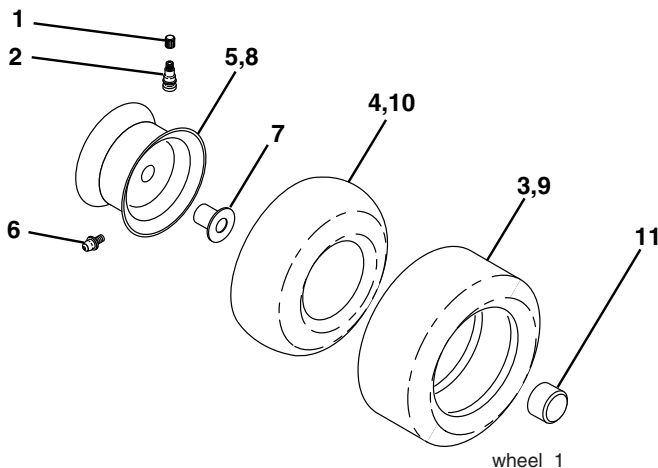

NOTE: All component dimensions given in U.S. inches
1 inch = 25.4 mm.

REPAIR PARTS

www.ersatzteil-service.de

TRACTOR - - MODEL NUMBER WET1338A

ENGINE

engine-tecumseh_2

TRACTOR - - MODEL NUMBER WET1338A

ENGINE

NOTE: All component dimensions given in U.S. inches
1 inch = 25.4 mm

REPAIR PARTS

TRACTOR - - MODEL NUMBER WET1338A

SEAT

seat_lt.bolt_1

KEY NO.	PART NO.	DESCRIPTION	KEY NO.	PART NO.	DESCRIPTION
1	127426X	Seat	14	72050412	Bolt Rdhd Sht Nk 1/4 - 20 x 1 -1/2
2	140551	Bracket Seat Pivot	15	134300	Spacer Split .28 x .96
3	71110616	Bolt Hex 3/8 - 16 x 1	16	121250X	Spring Cprsn
4	19131610	Washer 13/32 x 1 x 10Ga.	17	123976X	Nut Lock 1/4 Lge Flg
5	145006	Clip Push-In Hinged	21	171852	Bolt Shoulder 5/16-18 x .62
6	73800600	Nut Lock Hex w/Ins 3/8 - 16	22	73800500	Nut Lock Hex w/Ins 5/16 - 18
7	124181X	Spring Seat Cprsn 2 250 Blk Zi	23	71110814	Bolt Hex
8	17000616	Screw 3/8-16 x 1.5	24	19171912	Washer 17/32 x 1-3/16 x 12 Ga
9	19131614	Washer 13/32 x 1 x 14 Ga	25	127018X	Bolt Shoulder 5/16-18 x .62
10	182493	Pan Pnt Seat (Blk)	26	10040800	Washer Lock Hvy Hlcl Spr 1/2
12	121246X	Bracket Pnt Mounting Switch			
13	121248X	Bushing Snap Blk Nyl			

NOTE: All component dimensions given in U.S. inches
1 inch = 25.4 mm.

REPAIR PARTS

www.ersatzteil-service.de

TRACTOR - - MODEL NUMBER WET1338A

DECALS

KEY NO.	PART NO.	DESCRIPTION
1	181249	Decal, Clutch/Brake Eng
2	162392	Decal, Grille
3	64-1726-29	Decal, Engine HP
5	164424	Decal, Side Panel
6	157002	Decal, Fender Danger English
7	162398	Decal Ins Str Wh
9	171448	Decal Fender

WHEELS & TIRES

KEY NO.	PART NO.	DESCRIPTION
1	59192	Cap, Tire valve
2	65139	Stem, Valve
3	106222X	Tire, Front
4	59904	Tube, Front (Service item only)
5	106732X624	Rim assembly, 6" front
6	278H	Fitting, Grease (Front wheel only)
7	9040H	Bearing, Flange (Front wheel only)
8	106108X624	Rim assembly, 8" rear
9	124635X	Tire, Rear
10	7152J	Tube, Rear (Service item only)
11	104757X428	Cap, Hub Axle
--	144334	Sealant, Tire (10 oz. Tube)