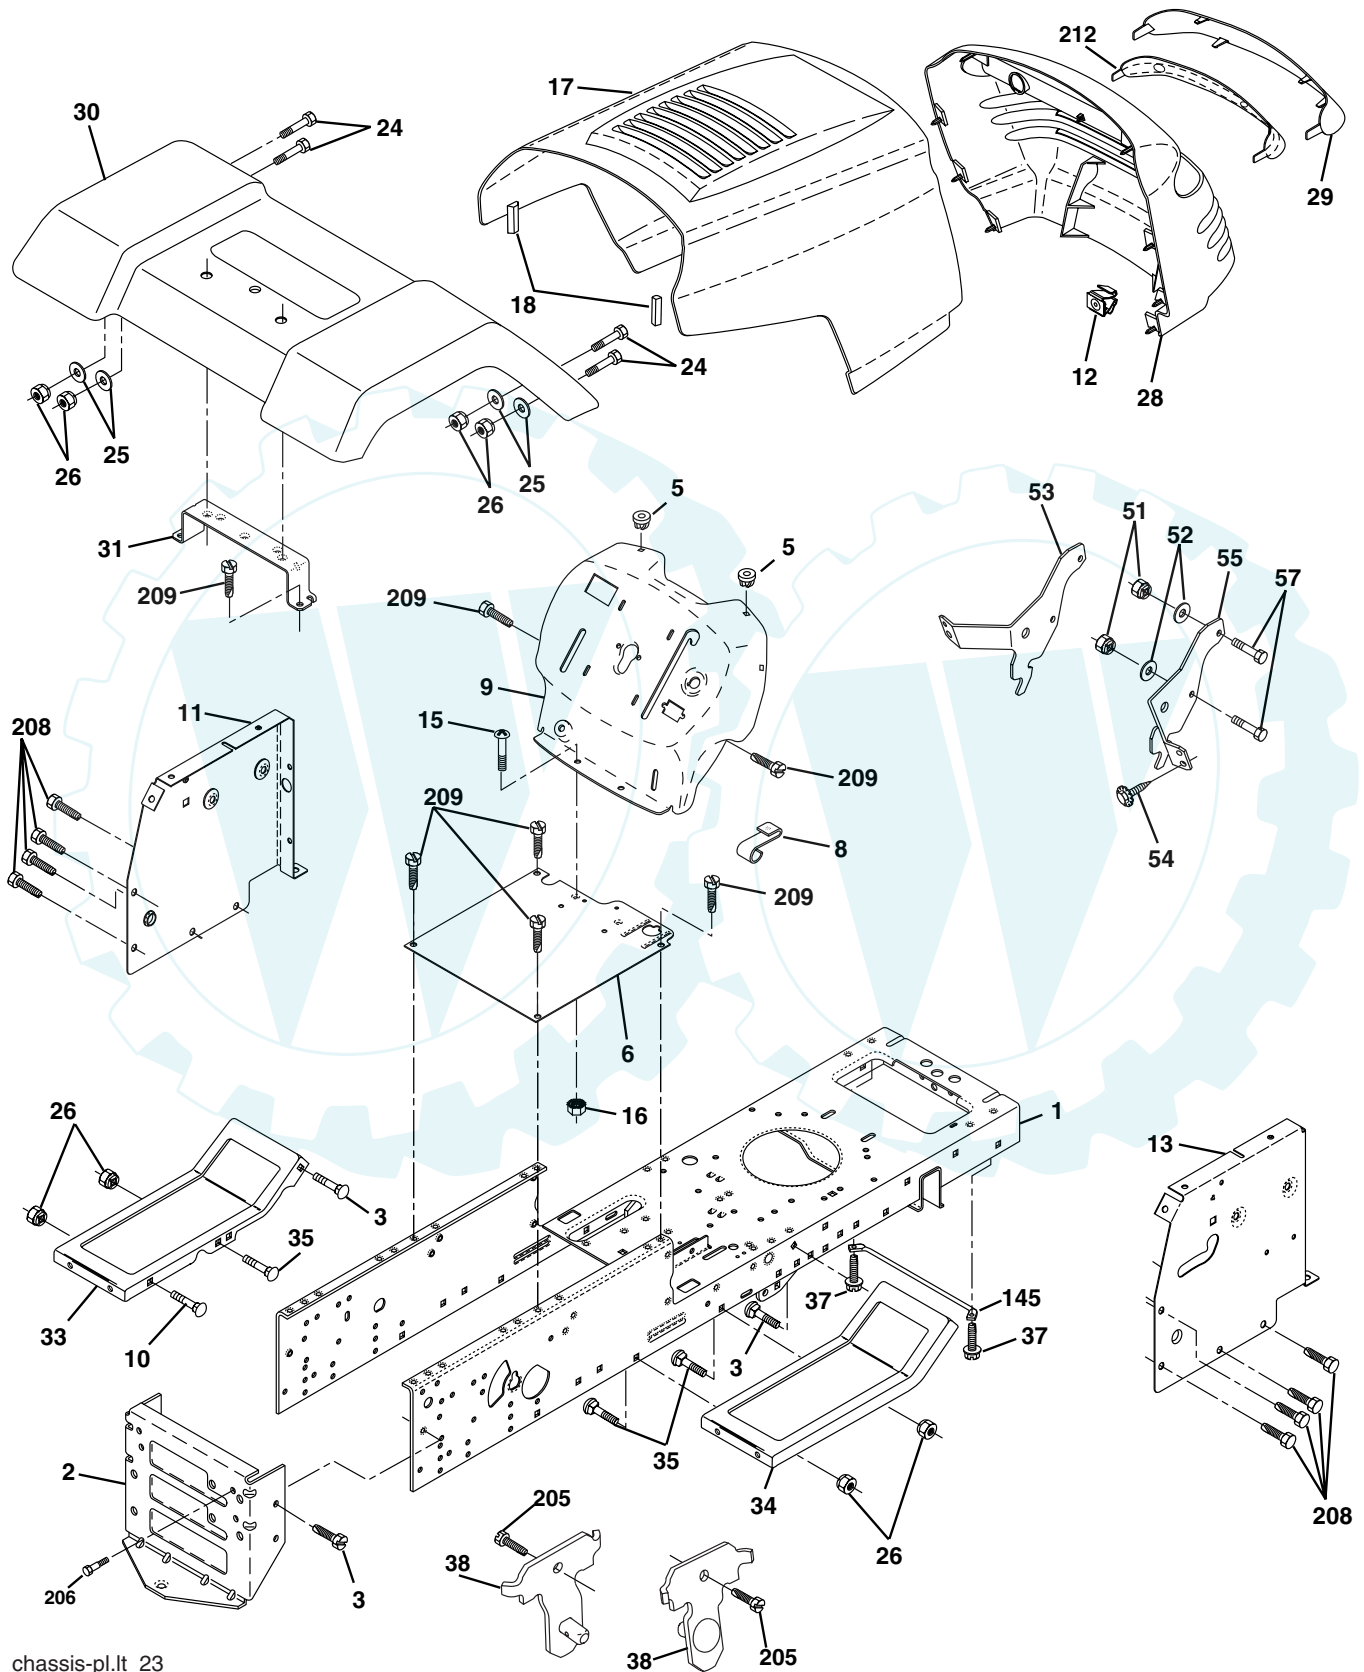

NOTE: All component dimensions given in U. S. inches 1 inch = 25.4 mm.

TRACTOR - - MODEL NUMBER WET1338A

CHASSIS

chassis-pl.lt_23

TRACTOR - - MODEL NUMBER WET1338A

CHASSIS

KEY NO.	PART NO.	DESCRIPTION
1	174620	Chassis
2	176554	Drawbar, Stretch
3	17060612	Screw 3/8-16 x 3/4
5	155272	Bumper, Hood/Dash
6	174643X013	Saddle Silkscreen
8	155138	Clip Retainer Slide-On
9	168347X011	Dash
10	72140608	Bolt, Carriage 3/8-16 x 1
11	174996	Panel Dash LH
12	145660	Clip Tinnerman Grille P.L
13	172105X010	Panel Silkscr Dash RH
15	74180512	Screw Mach TRHD 5/16-18 Unc x 3/4
16	73510500	Nut Keps 5/16-18 Unc
17	159639x550	Hood
18	184921	Bumper Hood
24	74780616	Bolt Fin Hex 3/8-16 Unc x 1 Gr. 5
25	19131312	Washer 13/32 x 13/16 x 12 Ga
26	73800600	Nut Lock Hex w/Ins 3/8-16 Unc
28	179101	Grille/Lens Asm.
29	140273X599	Lens Grille Private Label
30	169465X550	Fender
31	136619	Bracket Fender Repl 109873x
33	179716X550	Footrest Pnt LH
34	179717X550	Footrest Pnt RH
35	72110606	Bolt Rdhd Sht Sqnk 3/8-16 x 3/4
37	17490508	Screw Thdrol 5/16-18 x 1/2 TYT
38	175710	Bracket Asm. Pivot Mower
51	73800400	Nut Lock W/Insert 1/4-20 Unc
52	19091416	Washer 9/32 x 7/8 x 16 Ga.
53	144697	Bracket Grille Lh
54	161464	Screw Hex 8-18 x 7/8
55	144696	Bracket Grille Rh
57	74780412	Bolt Fin Hex 1/4-20 Unc x .75
145	156524	Rod Pivot Chassis/Hood
205	17490608	Screw Thdrol 3/8-16 x 1/2
206	170165	Bolt Shoulder 5/16-18
208	17670608	Screw Thdrol 3/8-16 x 1/2
209	17000612	Screw Hex Wsh Thdrol 3/8-16
212	156229	Insert Lens Reflect
---	5479J	Plug Button Blk 359 Dia Choke