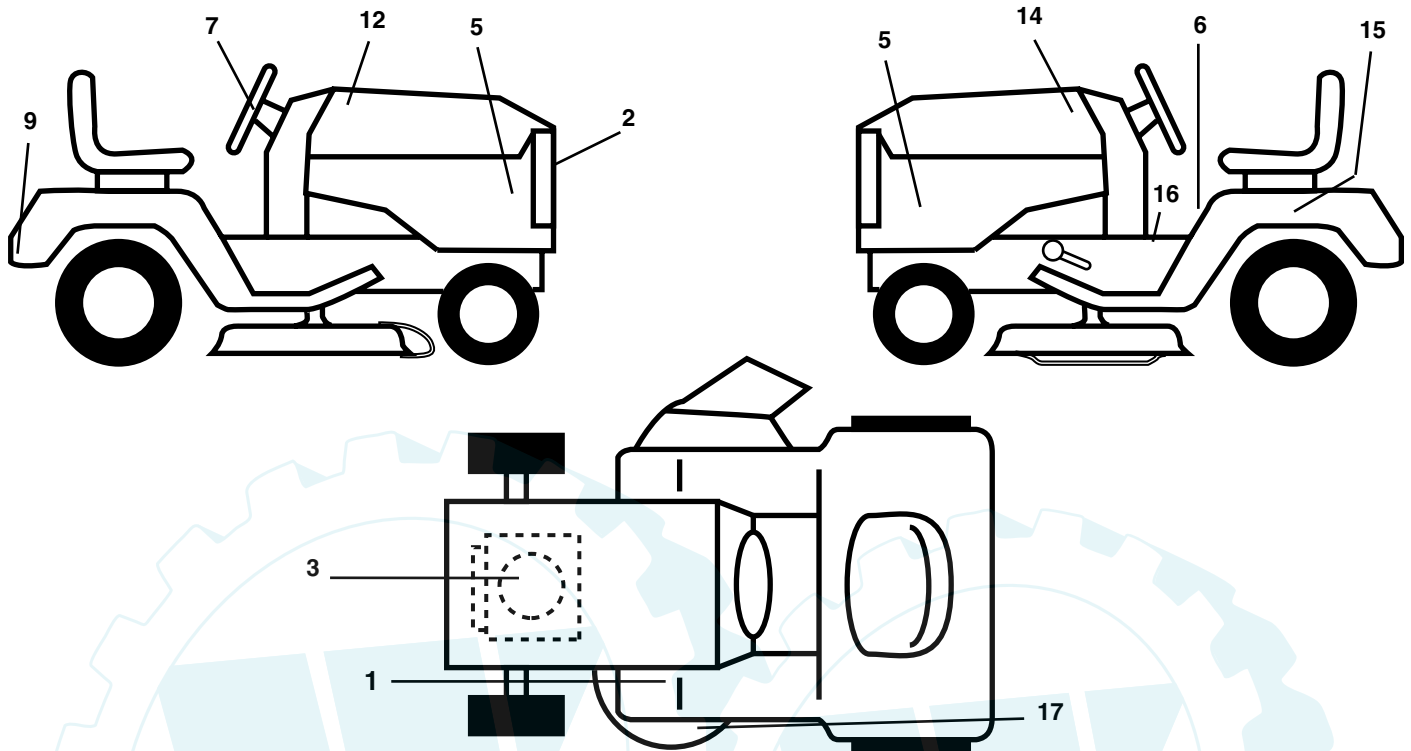

REPAIR PARTS

www.ersatzteil-service.de

TRACTOR - - MODEL NUMBER WET1338A

DECALS

KEY NO.	PART NO.	DESCRIPTION
1	181249	Decal, Clutch/Brake Eng
2	162392	Decal, Grille
3	64-1726-29	Decal, Engine HP
5	164424	Decal, Side Panel
6	157002	Decal, Fender Danger English
7	162398	Decal Ins Str Wh
9	171448	Decal Fender

KEY NO.	PART NO.	DESCRIPTION
12	164578	Decal, Hood RH
14	164579	Decal, Hood LH
15	145005	Decal, Caution, Battery
16	156867	Decal, Oper Sdl P/L
17	136832	Decal, V-Belt Sch.
--	138311	Decal, Handle Lft Height Adj.
--	186391	Manual, Owner's English