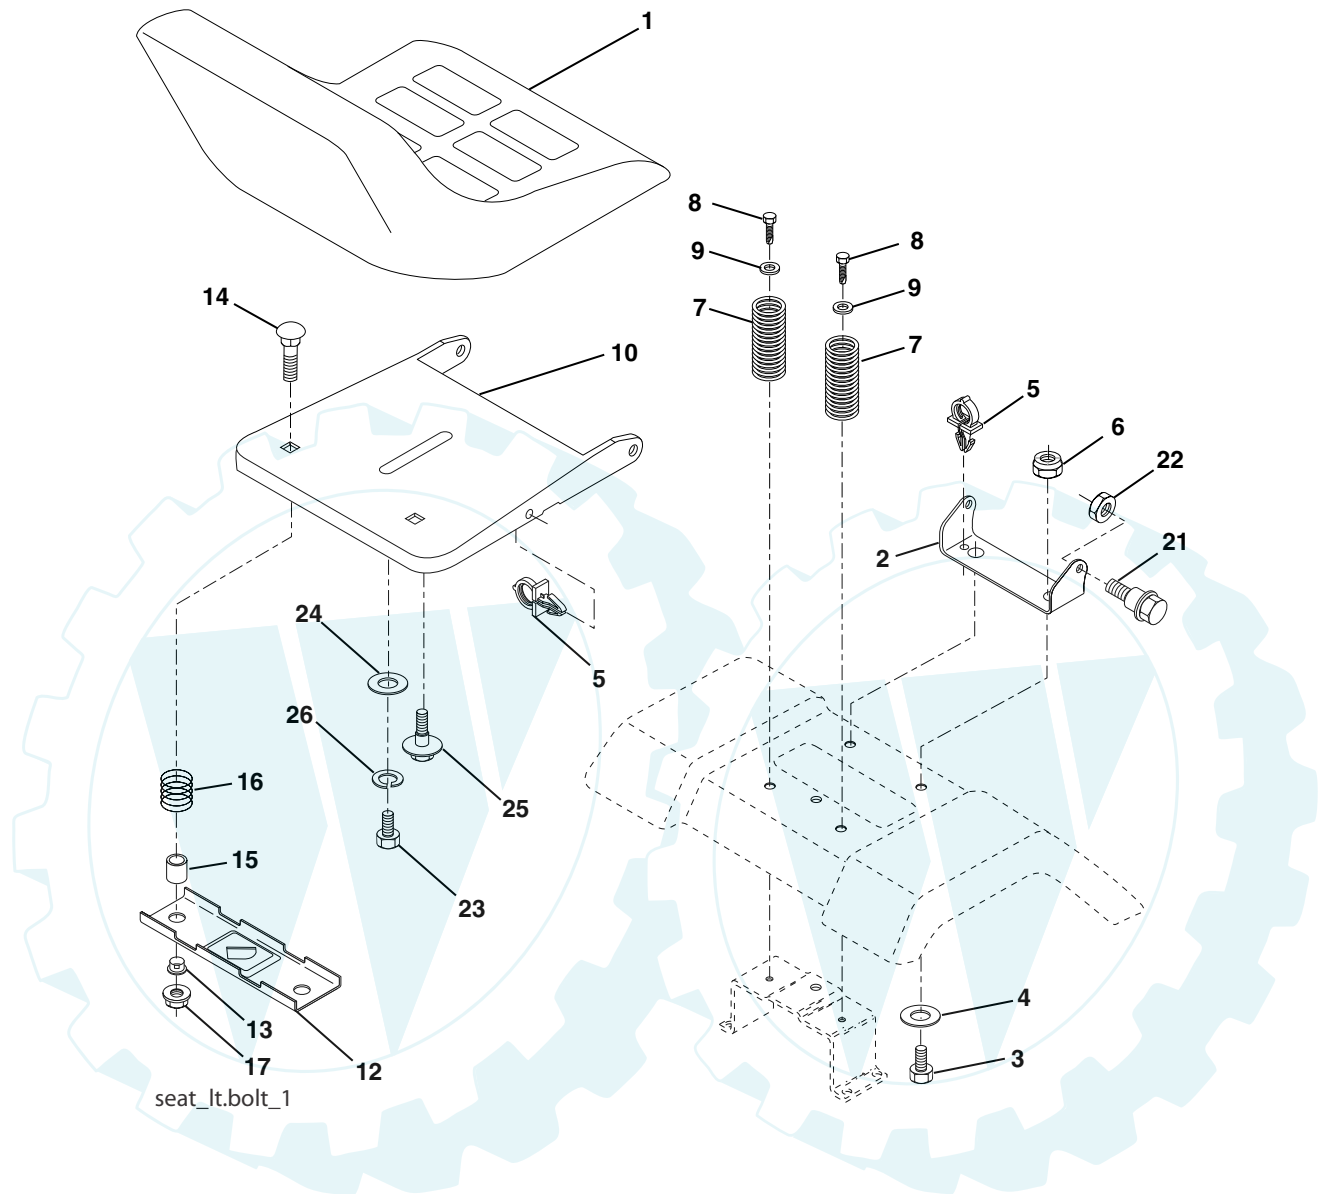

NOTE: All component dimensions given in U.S. inches
1 inch = 25.4 mm.

REPAIR PARTS

www.ersatzteil-service.de

TRACTOR - - MODEL NUMBER WET1338A

ENGINE

engine-tecumseh_2

TRACTOR - - MODEL NUMBER WET1338A

ENGINE

KEY NO.	PART NO.	DESCRIPTION
1	170864	Control Th/ch Flag
2	17720408	Screw Hex Thd Cut 1/4-20 x 1/2
3	-----	Engine Tec OHV135 (Order parts from engine manufacturer)
4	156700	Muffler Exhaust
13	-----	Gasket Eng (Order parts from engine manufacturer)
14	148456	Tube Drain Oil Easy
16	11050600	Washer Lock Ext Tooth 3/8
23	169837	Shield BRN/DBR Guard
29	137180	Kit Spark Arrestor (Flat Scrn)
31	184900	Tank Fuel Front
32	140527	Cap Asm Fuel
33	123487X	Clamp Hose
37	137040	Line Fuel 20"
38	181654	Plug Drain Oil
40	124028X	Bushing Snap Nyl Blk Fuel Line
44	17670412	Screw Thdrol 1/4-20 x 3/4
45	17000612	Screw Hex Wsh Thdrol 3/8-16
46	19091416	Washer 9/32 x 7/8 x 16 Ga
62	10040500	Washer Lock Hvy HLCL Spr. 5/16
78	17060620	Screw 3/8-16 x 1-1/4
81	73510400	Nut Keps Hex 1/4-20 Unc
85	123582X	Bolt Hex Hd Phillips

NOTE: All component dimensions given in U.S. inches
1 inch = 25.4 mm

REPAIR PARTS

TRACTOR - - MODEL NUMBER WET1338A

SEAT

seat_lt.bolt_1

KEY NO.	PART NO.	DESCRIPTION	KEY NO.	PART NO.	DESCRIPTION
1	127426X	Seat	14	72050412	Bolt Rdhd Sht Nk 1/4 - 20 x 1 -1/2
2	140551	Bracket Seat Pivot	15	134300	Spacer Split .28 x .96
3	71110616	Bolt Hex 3/8 - 16 x 1	16	121250X	Spring Cprsn
4	19131610	Washer 13/32 x 1 x 10Ga.	17	123976X	Nut Lock 1/4 Lge Flg
5	145006	Clip Push-In Hinged	21	171852	Bolt Shoulder 5/16-18 x .62
6	73800600	Nut Lock Hex w/Ins 3/8 - 16	22	73800500	Nut Lock Hex w/Ins 5/16 - 18
7	124181X	Spring Seat Cprsn 2 250 Blk Zi	23	71110814	Bolt Hex
8	17000616	Screw 3/8-16 x 1.5	24	19171912	Washer 17/32 x 1-3/16 x 12 Ga
9	19131614	Washer 13/32 x 1 x 14 Ga	25	127018X	Bolt Shoulder 5/16-18 x .62
10	182493	Pan Pnt Seat (Blk)	26	10040800	Washer Lock Hvy Hlcl Spr 1/2
12	121246X	Bracket Pnt Mounting Switch			
13	121248X	Bushing Snap Blk Nyl			