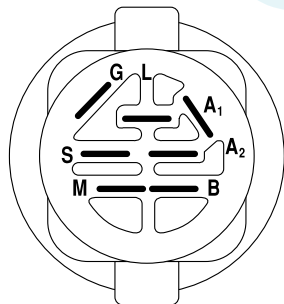

SCHEMATIC

IGNITION SWITCH

POSITION	CIRCUIT	"MAKE"
OFF	M+G+A1	NONE
RUN/LIGHT	B+A1	A2+L
RUN	B+A1	NONE
START	B + S + A1	NONE

NOTE
 YOUR TRACTOR IS EQUIPPED WITH A SPECIAL ALTERNATOR SYSTEM. THE LIGHTS ARE NOT CONNECTED TO THE BATTERY, BUT HAVE THEIR OWN ELECTRICAL SOURCE. BECAUSE OF THIS, THE BRIGHTNESS OF THE LIGHTS WILL CHANGE WITH ENGINE SPEED. AT IDLE THE LIGHTS WILL DIM. AS THE ENGINE IS SPEEDED UP, THE LIGHTS WILL BECOME THEIR BRIGHTEST.

NOTE: All component dimensions given in U. S. inches 1 inch = 25.4 mm.

TRACTOR - - MODEL NUMBER WET1338A

CHASSIS

chassis-pl.lt_23

TRACTOR - - MODEL NUMBER WET1338A

CHASSIS

KEY NO.	PART NO.	DESCRIPTION
1	174620	Chassis
2	176554	Drawbar, Stretch
3	17060612	Screw 3/8-16 x 3/4
5	155272	Bumper, Hood/Dash
6	174643X013	Saddle Silkscreen
8	155138	Clip Retainer Slide-On
9	168347X011	Dash
10	72140608	Bolt, Carriage 3/8-16 x 1
11	174996	Panel Dash LH
12	145660	Clip Tinnerman Grille P.L
13	172105X010	Panel Silkscr Dash RH
15	74180512	Screw Mach TRHD 5/16-18 Unc x 3/4
16	73510500	Nut Keps 5/16-18 Unc
17	159639x550	Hood
18	184921	Bumper Hood
24	74780616	Bolt Fin Hex 3/8-16 Unc x 1 Gr. 5
25	19131312	Washer 13/32 x 13/16 x 12 Ga
26	73800600	Nut Lock Hex w/Ins 3/8-16 Unc
28	179101	Grille/Lens Asm.
29	140273X599	Lens Grille Private Label
30	169465X550	Fender
31	136619	Bracket Fender Repl 109873x
33	179716X550	Footrest Pnt LH
34	179717X550	Footrest Pnt RH
35	72110606	Bolt Rdhd Sht Sqnk 3/8-16 x 3/4
37	17490508	Screw Thdrol 5/16-18 x 1/2 TYT
38	175710	Bracket Asm. Pivot Mower
51	73800400	Nut Lock W/Insert 1/4-20 Unc
52	19091416	Washer 9/32 x 7/8 x 16 Ga.
53	144697	Bracket Grille Lh
54	161464	Screw Hex 8-18 x 7/8
55	144696	Bracket Grille Rh
57	74780412	Bolt Fin Hex 1/4-20 Unc x .75
145	156524	Rod Pivot Chassis/Hood
205	17490608	Screw Thdrol 3/8-16 x 1/2
206	170165	Bolt Shoulder 5/16-18
208	17670608	Screw Thdrol 3/8-16 x 1/2
209	17000612	Screw Hex Wsh Thdrol 3/8-16
212	156229	Insert Lens Reflect
---	5479J	Plug Button Blk 359 Dia Choke