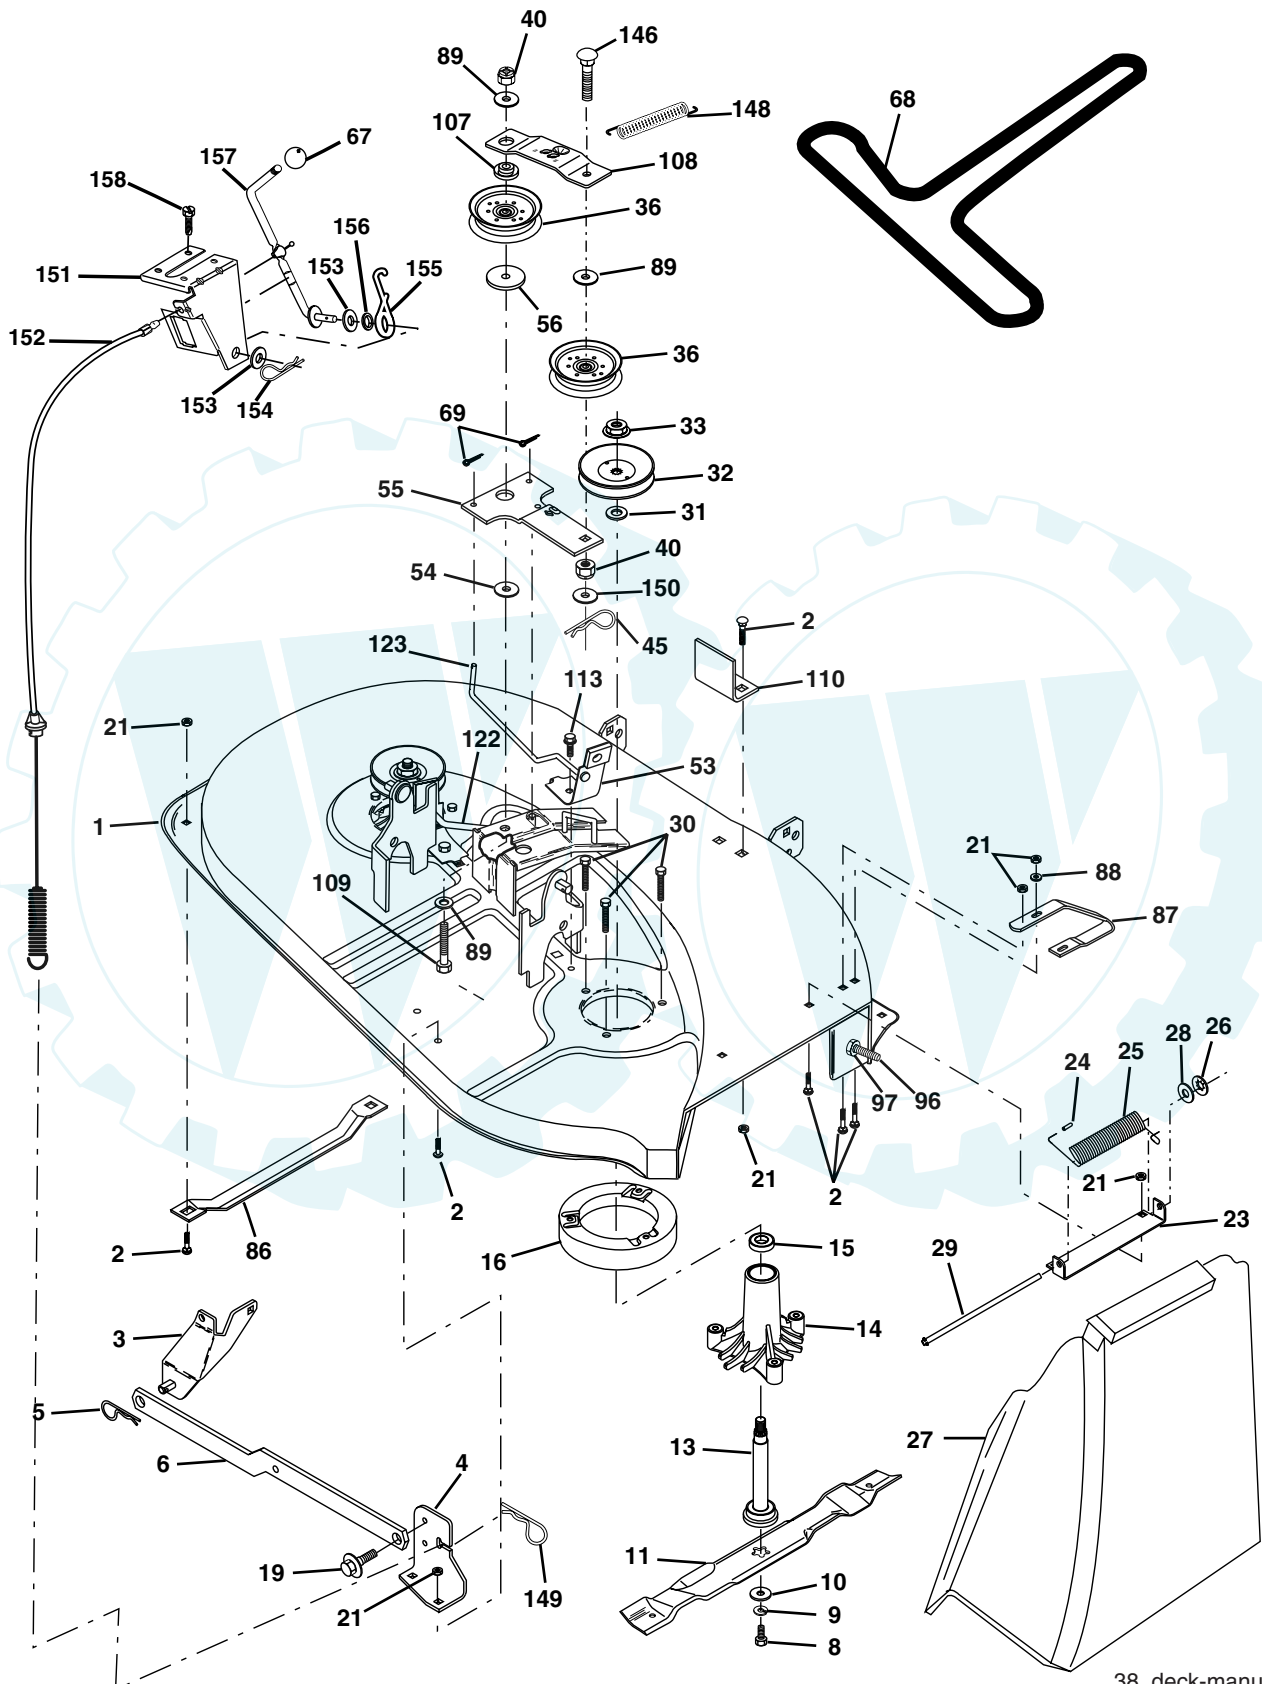

WHEELS & TIRES

KEY NO.	PART NO.	DESCRIPTION
1	59192	Cap, Tire valve
2	65139	Stem, Valve
3	106222X	Tire, Front
4	59904	Tube, Front (Service item only)
5	106732X624	Rim assembly, 6" front
6	278H	Fitting, Grease (Front wheel only)
7	9040H	Bearing, Flange (Front wheel only)
8	106108X624	Rim assembly, 8" rear
9	124635X	Tire, Rear
10	7152J	Tube, Rear (Service item only)
11	104757X428	Cap, Hub Axle
--	144334	Sealant, Tire (10 oz. Tube)

NOTE: All component dimensions given in U.S. inches
1 inch = 25.4 mm

REPAIR PARTS

www.ersatzteil-service.de

TRACTOR - - MODEL NUMBER WET1338A

MOWER LIFT

lift-rh.1piece_3

TRACTOR - - MODEL NUMBER WET1338A

MOWER LIFT

KEY NO.	PART NO.	DESCRIPTION
1	159460	Wire Asm Inner/Sprg w/plunger
2	159471	Shaft Asm Lift RH
3	105767X	Pin Groove 1 500 Zinc
4	12000002	E Ring #5133-62
5	19211621	Washer 21/32 x 1 x 21 Ga
6	120183X	Bearing Nylon Blk 629 Id
7	109413X	Grip Handle Bicycle Matte Blk
8	124526X	Button Plunger Black
11	139865	Link Lift LH Fixed Length
12	139866	Link Lift RH Fixed Length
13	4939M	Retainer Spring
15	173288	Link Front
16	73350800	Nut Jam Hex 1/2-13 Unc
17	175689	Trunnion
18	73800800	Nut Lockw/Wsh 1/2-13 Unc
19	139868	Arm Suspension Rear
20	163552	Retainer, Spring
31	169865	Bearing Pvt Lift
32	73540600	Nut Crownlock 3/8-24

NOTE: All component dimensions given in U.S. inches
1 inch = 25.4 mm.

REPAIR PARTS

www.ersatzteil-service.de

TRACTOR - - MODEL NUMBER WET1338A

MOWER DECK

38_deck-manual_1

TRACTOR - - MODEL NUMBER WET1338A

MOWER DECK