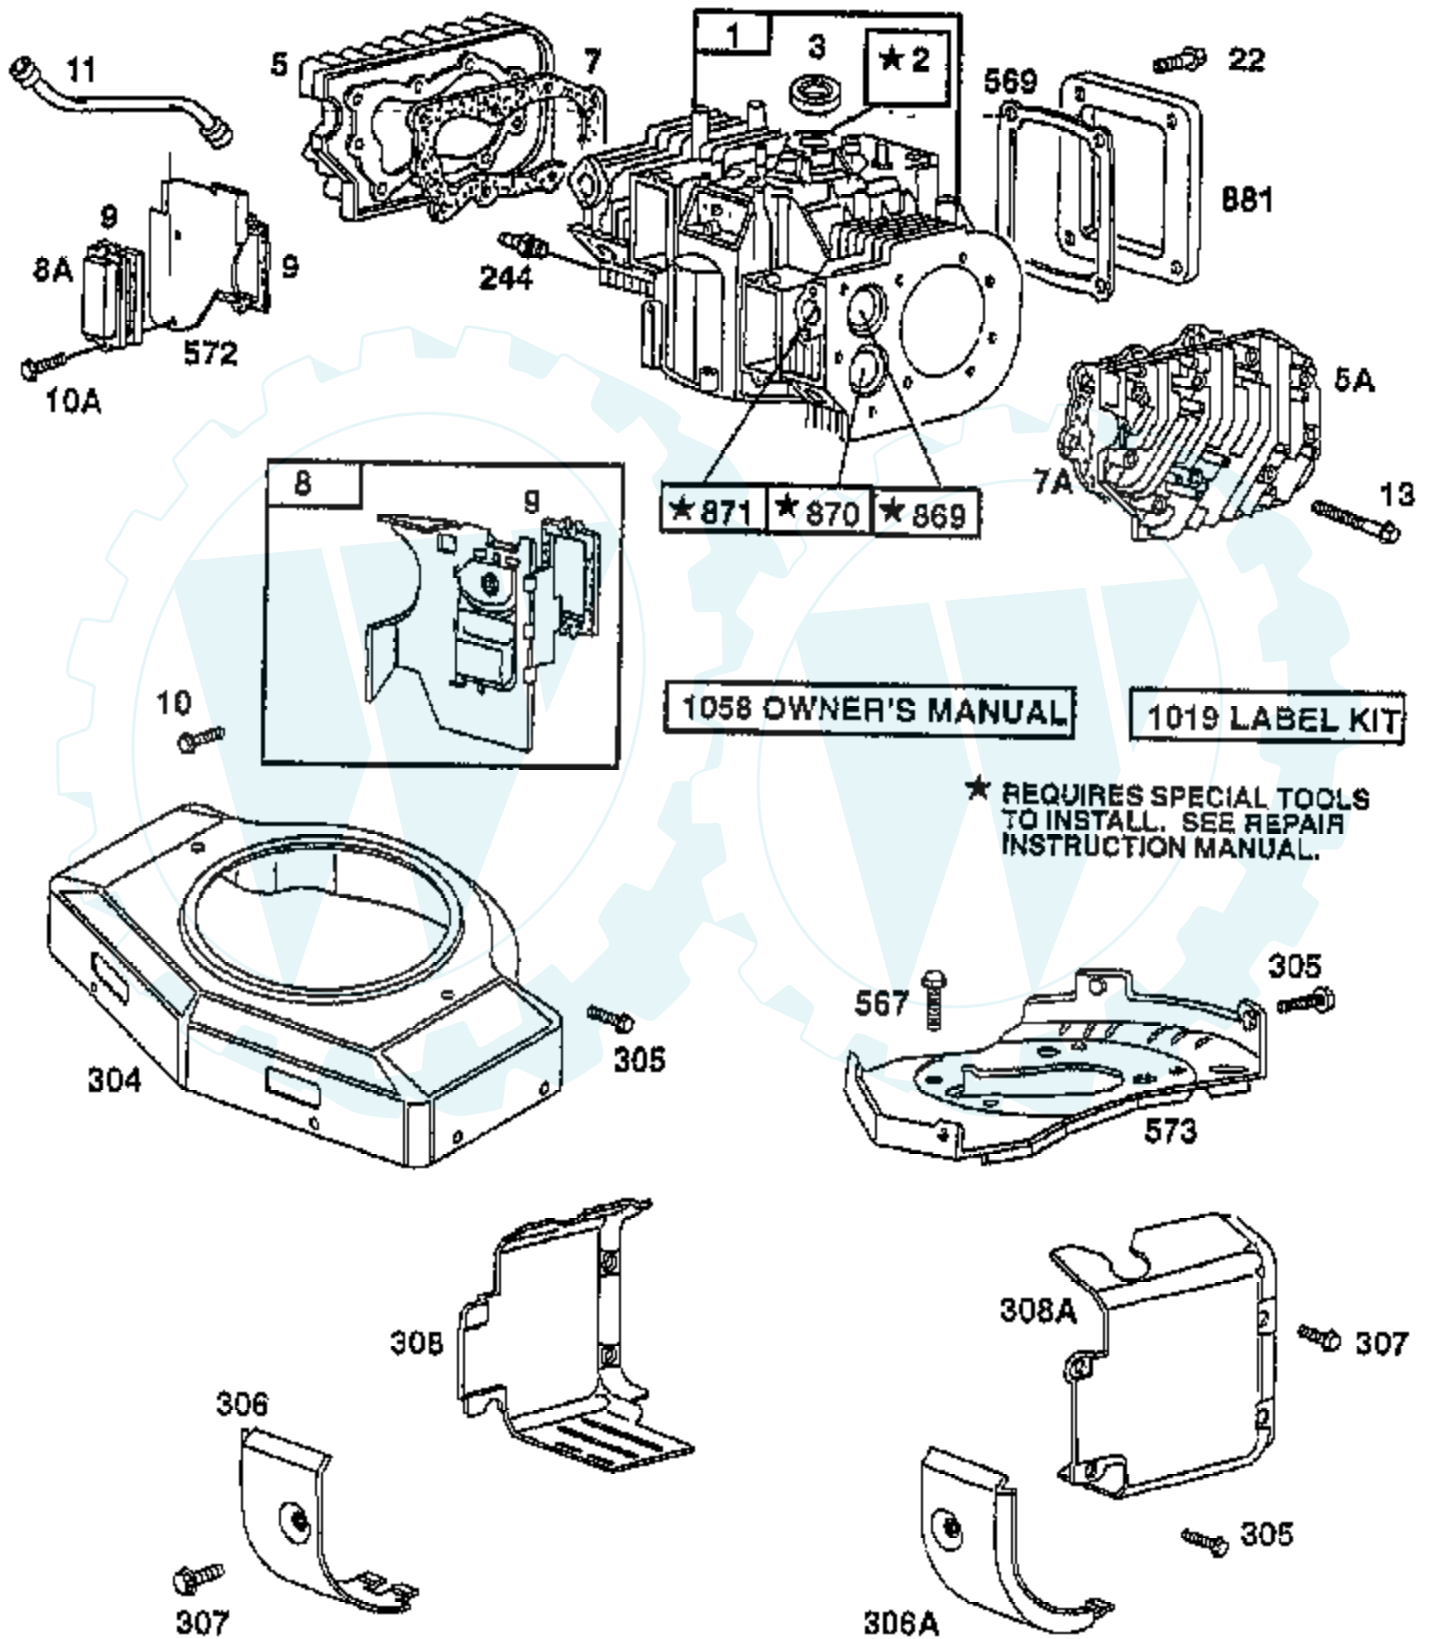

TRACTOR - - MODEL NUMBER WE1642A
BRIGGS & STRATTON ENGINE - MODEL NUMBER 42D707, TYPE NUMBER 1280-01

Ref #	Part Number	Qty	Description
1	497074		CYLINDER ASSEMBLY
2	399265		P/N CONFLICT - CHECK WITH SUPPLIER
3	391086		SEAL, OIL
4	493304		BASE ASSEMBLY, CRANKCASE
5	493457		HEAD, CYLINDER #1
5A	493458		HEAD CYLINDER #2
7	271867		GASKET, CYLINDER HEAD #1
7A	271868		GASKET, CYLINDER HEAD #2
8	495754		BREATHER ASSEMBLY #1
8A	222892		COVER, BREATHER CYLINDER #2
9	27803		GASKET, VALVE COVER
10	94382		SCREW, SEMS
10A	94830		SCREW, SEMS
11	280225		TUBE, BREATHER
12	273208		GASKET, CRANKCASE, .015" THICK
	271188		GASKET, CRANKCASE COVER,.005"
	271189		GASKET, CRANKCASE COVER,.009"
13	94565		SCREW, CYLINDER HEAD
15	94239		PLUG, OIL DRAIN
16	394028		CRANKSHAFT
	94196		KEY, TIMING GEAR
20	291675		SEAL, OIL
22	94724		SCREW
23	491180		FLYWHEEL & RING GEAR ASSY, MAGNETO
24	222698		KEY, FLYWHEEL
25	498584		PISTON ASSEMBLY STANDARD SIZE
	498585		PISTON ASSEMBLY .010" OVERSIZE
	498586		PISTON ASSEMBLY .020" OVERSIZE
	498507		PISTON ASSEMBLY .030" OVERSIZE
26	394959		RING SET, PISTON, STANDARD SIZE
	394960		RING SET, PISTON,.010" OVERSIZE
	394961		RING SET, PISTON,.020" OVERSIZE
	394962		RING SET, PISTON,.030" OVERSIZE
27	263129		LOCK, PISTON PIN
28	498319		PIN, PISTON, STD SIZE
	391286		PIN ASSEMBLY, PISTON .005" OVER
29	394306		ROD ASSEMBLY, CONNECTING
	397158		ROD ASSEMBLY, CONNECTING
32	94671		SCREW, CONNECTING ROD
33	390420		VALVE, EXHAUST
34	261528		VALVE, INTAKE
35	65906		SPRING, INTAKE VALVE
36	26828		SPRING, EXHAUST VALVE
40	221596		RETAINER, INTAKE VALVE
41	292260		RETAINER, EXHAUST VALVE
42	494553		KEEPER VALVE
45	261368		TAPPET, VALVE
46	213520		GEAR, CAM
50	213290		MANIFOLD, INTAKE
51	271412		GASKET, CARBURETOR & INTAKE ELBOE
51A	281411		SPACER, CARBURETOR
52	270884		GASKET, INTAKE MANIFOLD MOUNTING
53	93970		SCREW, SEMS, CARBURETOR MOUNTING
54	93208		SCREW, SEMS INTAKE MANIFOLDING MOUNTING
75	222511		WASHER SPRING
78	95039		SCREW HEX
90	495181		CARBURETOR ASSEMBLY
91	495035		BODY ASSEMBLY, UPPER CARBURETOR