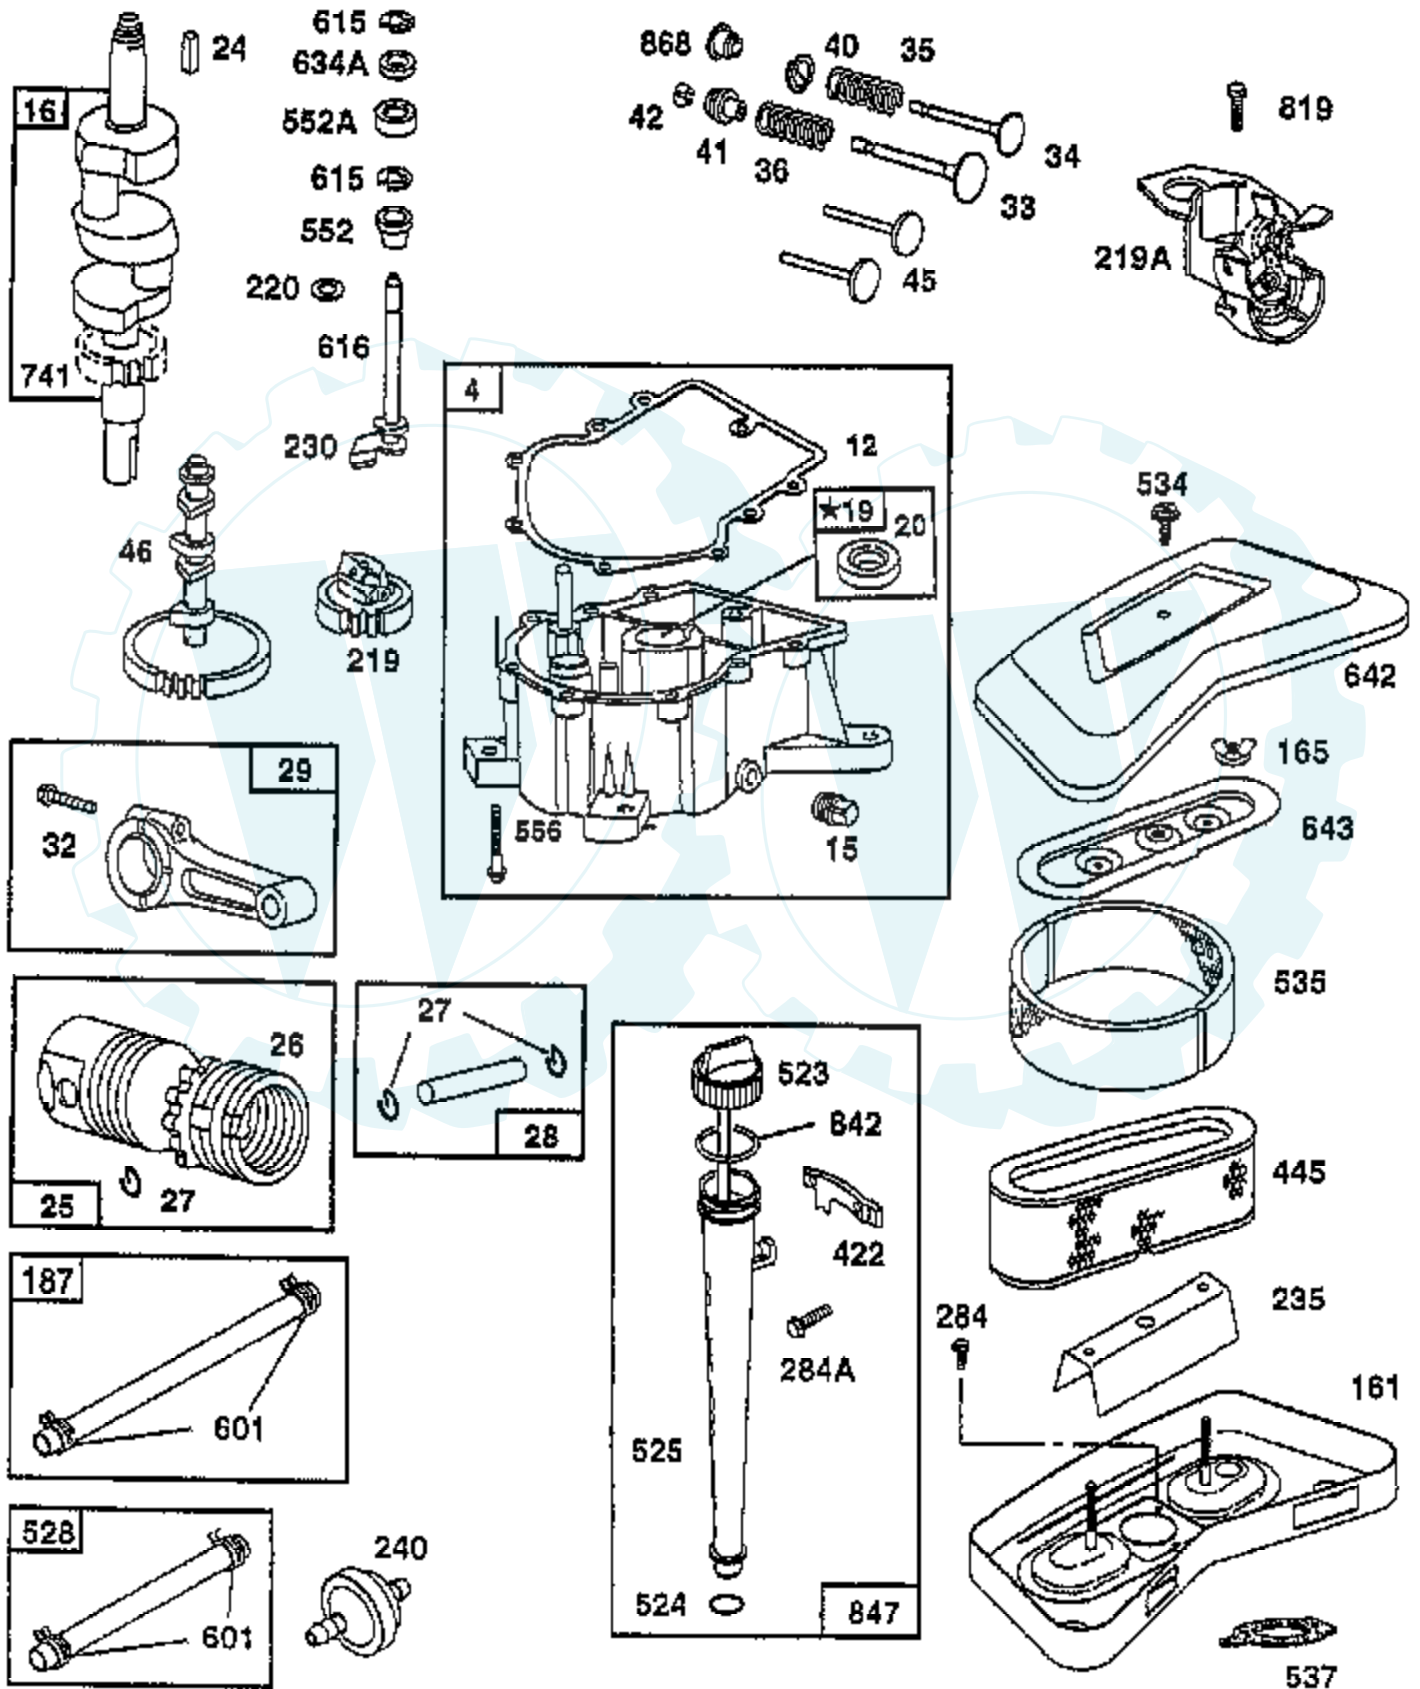

TRACTOR - - MODEL NUMBER WE1642A

BRIGGS & STRATTON ENGINE - MODEL NUMBER 42D707, TYPE NUMBER 1280-01

Ref #	Part Number	Qty	Description
1	497074		CYLINDER ASSEMBLY
2	399265		P/N CONFLICT - CHECK WITH SUPPLIER
3	391086		SEAL, OIL
4	493304		BASE ASSEMBLY, CRANKCASE
5	493457		HEAD, CYLINDER #1
5A	493458		HEAD CYLINDER #2
7	271867		GASKET, CYLINDER HEAD #1
7A	271868		GASKET, CYLINDER HEAD #2
8	495754		BREATHER ASSEMBLY #1
8A	222892		COVER, BREATHER CYLINDER #2
9	27803		GASKET, VALVE COVER
10	94382		SCREW, SEMS
10A	94830		SCREW, SEMS
11	280225		TUBE, BREATHER
12	273208		GASKET, CRANKCASE, .015" THICK
	271188		GASKET, CRANKCASE COVER,.005"
	271189		GASKET, CRANKCASE COVER,.009"
13	94565		SCREW, CYLINDER HEAD
15	94239		PLUG, OIL DRAIN
16	394028		CRANKSHAFT
	94196		KEY, TIMING GEAR
20	291675		SEAL, OIL
22	94724		SCREW
23	491180		FLYWHEEL & RING GEAR ASSY, MAGNETO
24	222698		KEY, FLYWHEEL
25	498584		PISTON ASSEMBLY STANDARD SIZE
	498585		PISTON ASSEMBLY .010" OVERSIZE
	498586		PISTON ASSEMBLY .020" OVERSIZE
	498507		PISTON ASSEMBLY .030" OVERSIZE
26	394959		RING SET, PISTON, STANDARD SIZE
	394960		RING SET, PISTON,.010" OVERSIZE
	394961		RING SET, PISTON,.020" OVERSIZE
	394962		RING SET, PISTON,.030" OVERSIZE
27	263129		LOCK, PISTON PIN
28	498319		PIN, PISTON, STD SIZE
	391286		PIN ASSEMBLY, PISTON .005" OVER
29	394306		ROD ASSEMBLY, CONNECTING
	397158		ROD ASSEMBLY, CONNECTING
32	94671		SCREW, CONNECTING ROD
33	390420		VALVE, EXHAUST
34	261528		VALVE, INTAKE
35	65906		SPRING, INTAKE VALVE
36	26828		SPRING, EXHAUST VALVE
40	221596		RETAINER, INTAKE VALVE
41	292260		RETAINER, EXHAUST VALVE
42	494553		KEEPER VALVE
45	261368		TAPPET, VALVE
46	213520		GEAR, CAM
50	213290		MANIFOLD, INTAKE
51	271412		GASKET, CARBURETOR & INTAKE ELBOE
51A	281411		SPACER, CARBURETOR
52	270884		GASKET, INTAKE MANIFOLD MOUNTING
53	93970		SCREW, SEMS, CARBURETOR MOUNTING
54	93208		SCREW, SEMS INTAKE MANIFOLDING MOUNTING
75	222511		WASHER SPRING
78	95039		SCREW HEX
90	495181		CARBURETOR ASSEMBLY
91	495035		BODY ASSEMBLY, UPPER CARBURETOR