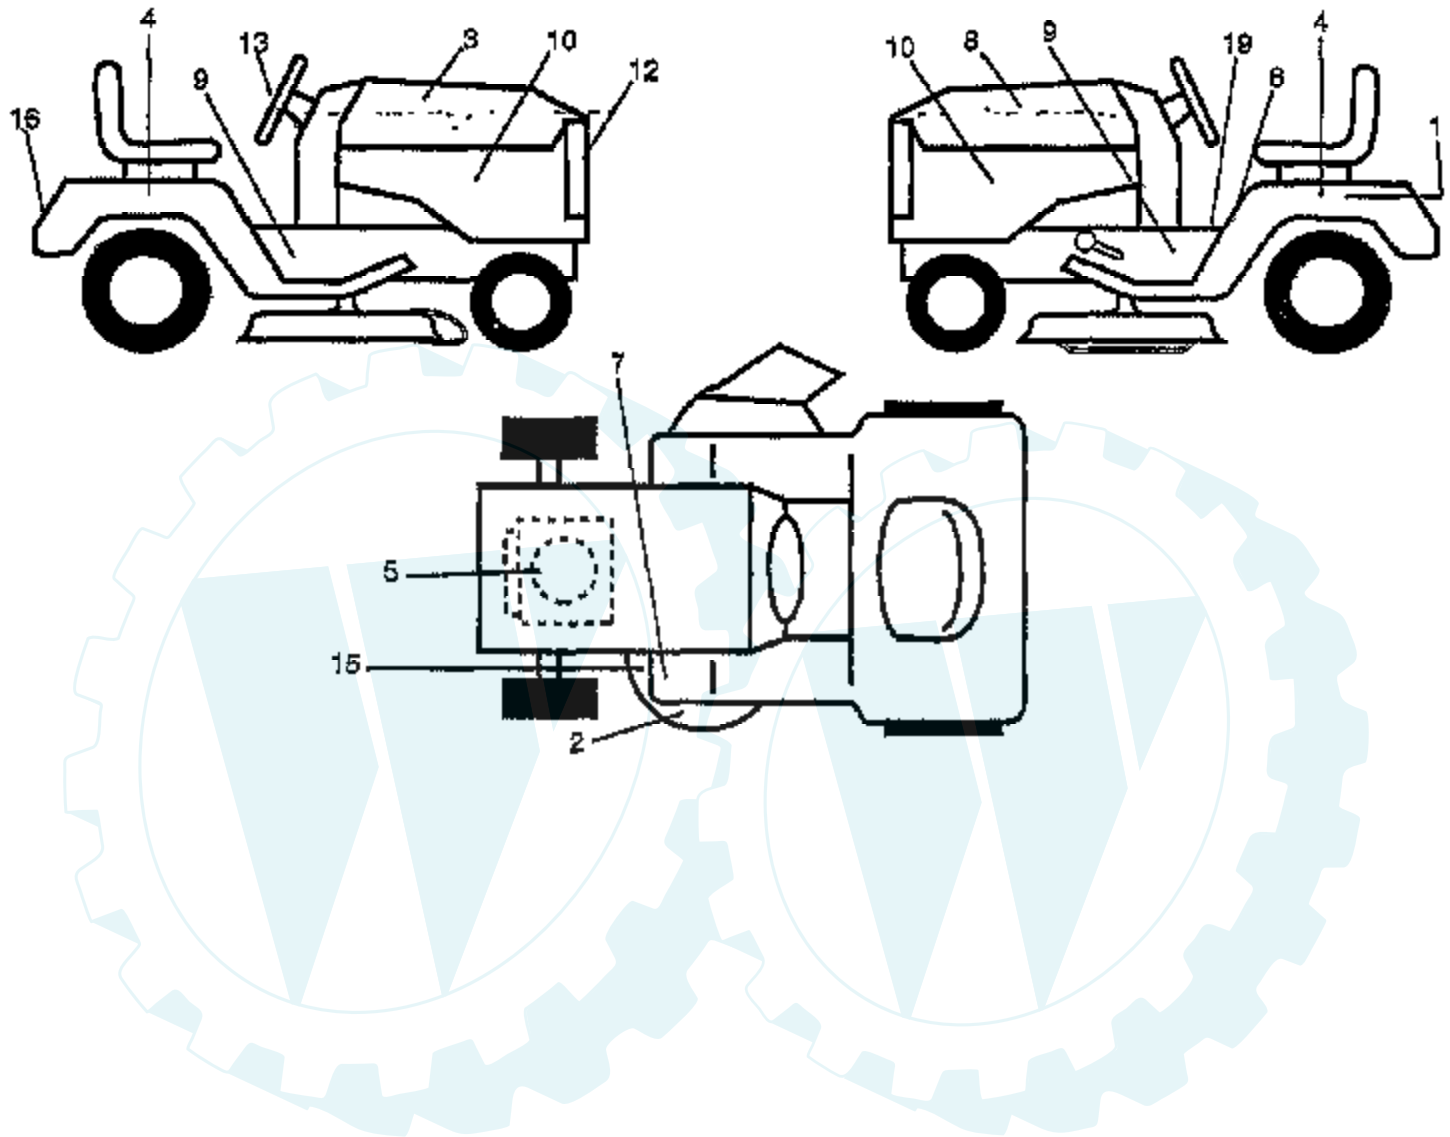

TRACTOR - - MODEL NUMBER WE1642A

DECALS

Ref #	Part Number	Qty	Description
1	145005		DECAL.BATRY.3-3908
2	158894		DECAL DECK
3	156609		"DECAL HOOD,RH"
4	146615		DECAL.FENDER.WIZ
5	272558		DECAL, HP ENGINE
6	157002		"DECAL DANGER,FEND"
7	4900J		DECAL T
8	156610		DECAL HOOD LH
10	159023		"DECAL PANEL,SIDE"
12	159020		"DECAL GRILLE,LENS"
13	156604		"DECAL INS,STRG WH"
15	136832		DECAL
16	156602		DECAL-FENDER
19	156868		"DECAL INST,SADDLE"
	145246		PAD FOOTREST
	145247		FASTNER.POPIN.(8)
	138311		DECAL HANDLE LIFT
	156140		MANUAL.P.WE1642A
	157972		MANUAL.O.9182A79

TRACTOR -- MODEL NUMBER WE1642A

SEAT ASSEMBLY

NOTE: All component dimensions given in U S inches
1 inch = 25.4 mm.

Ref #	Part Number	Qty	Description
1	127427		SUB= 140119
2	140551		BRACKET PVT SEAT
3	74760616		BOLT
4	19131610		WASHER PM
5	145006		CLIP.PUSH-IN.HING
6	73800600		NUT
7	124181X		SPRING COMPRESSIO
8	17490616		SCREW GTV
9	19131614		WASHER
10	155925		PAN-SEAT
12	121246X		BRKT SWITCH
13	121248X		BUSHING
14	72050411		SUB= 872050411
15	134300		SPLIT SPACER
16	121250X		SPRING
17	123976X		SUB= 73900400
21	153236		"BOLT,SHOULDER"
22	73800500		NUT
23	74780814		BOLT
24	19171912		WASHER
25	127018X		"BOLT,SHOULDER"
26	10040800		LOCKWASHER