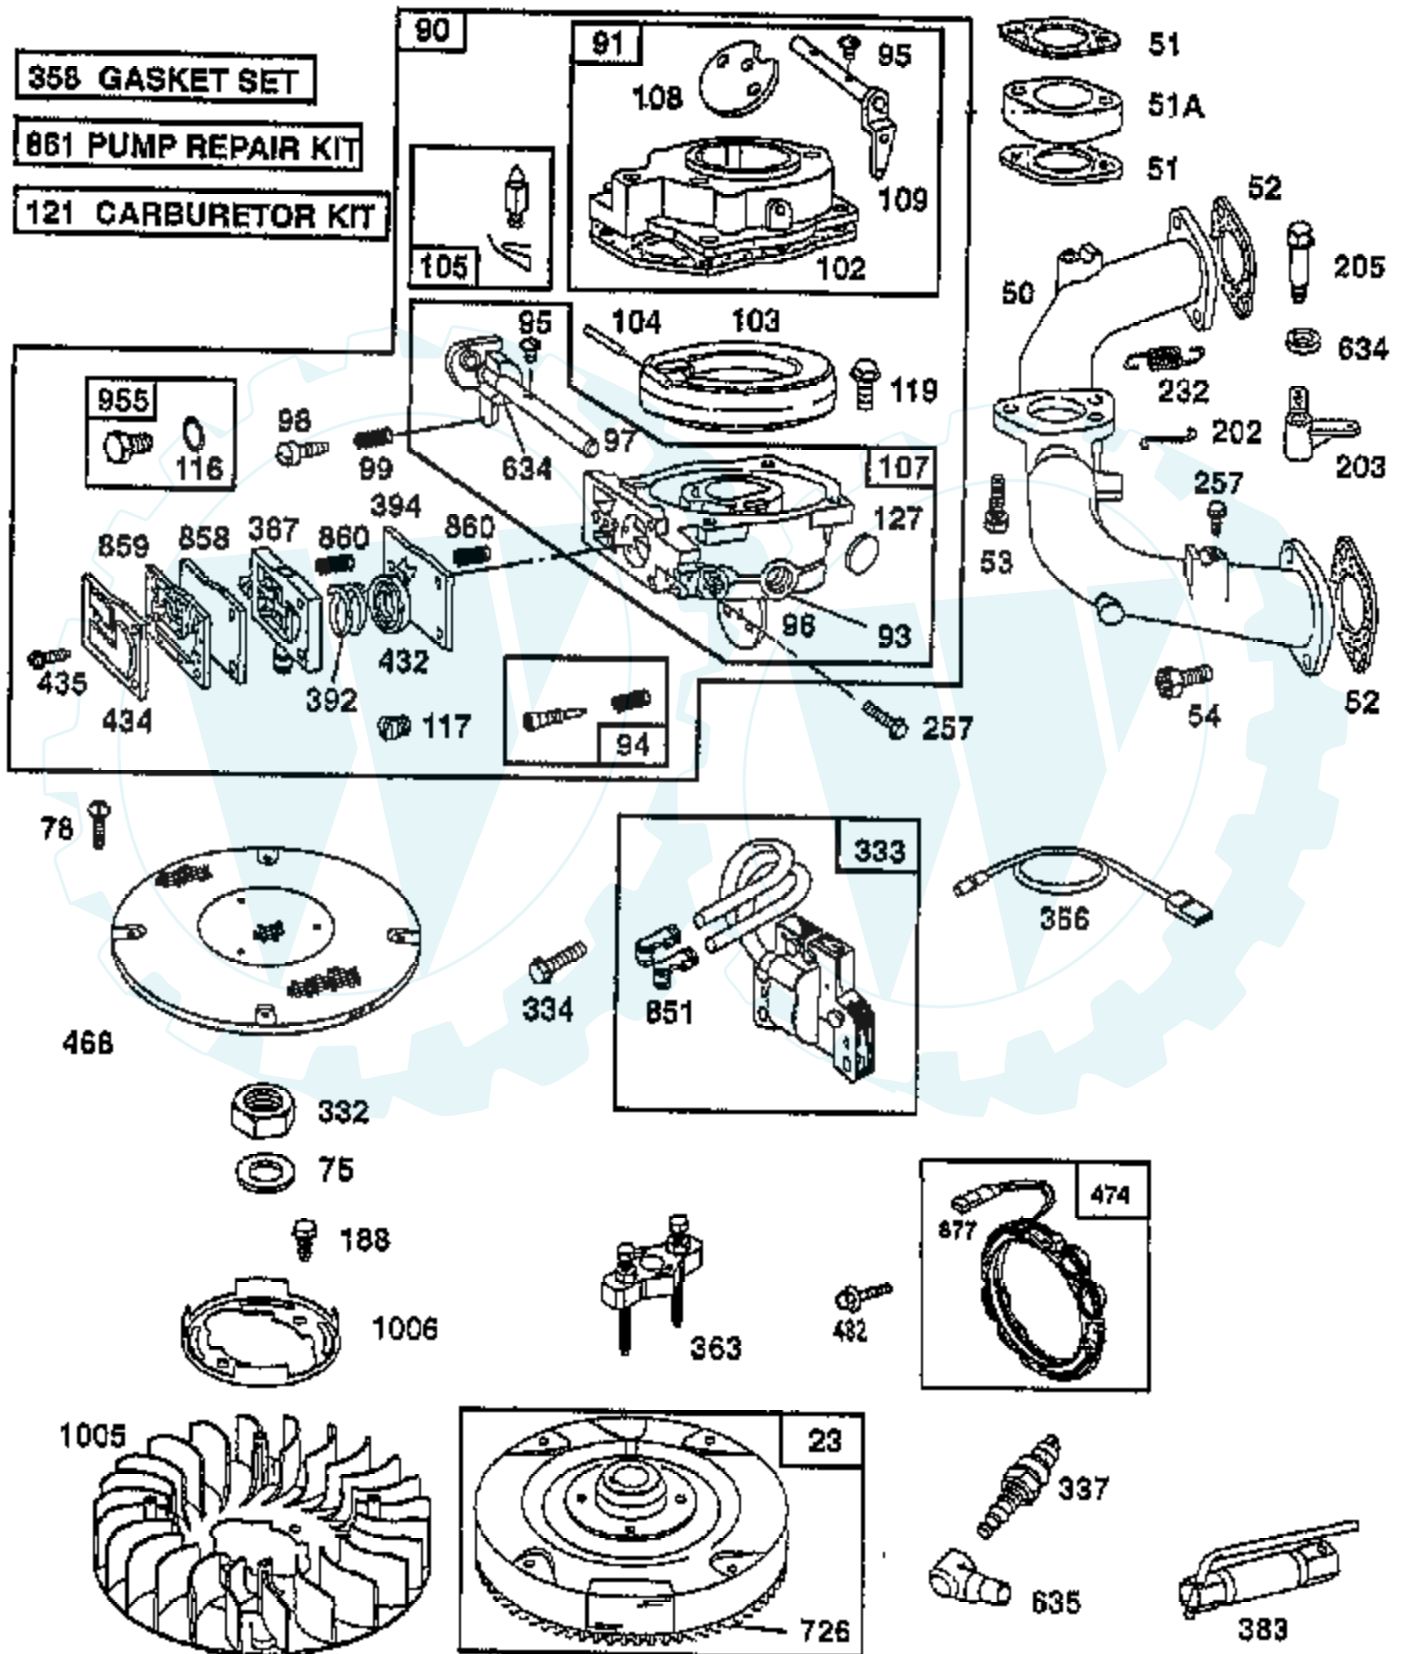

TRACTOR - - MODEL NUMBER WE1642A
BRIGGS & STRATTON ENGINE - MODEL NUMBER 42D707, TYPE NUMBER 1280-01

Ref #	Part Number	Qty	Description
1	497074		CYLINDER ASSEMBLY
2	399265		P/N CONFLICT - CHECK WITH SUPPLIER
3	391086		SEAL, OIL
4	493304		BASE ASSEMBLY, CRANKCASE
5	493457		HEAD, CYLINDER #1
5A	493458		HEAD CYLINDER #2
7	271867		GASKET, CYLINDER HEAD #1
7A	271868		GASKET, CYLINDER HEAD #2
8	495754		BREATHER ASSEMBLY #1
8A	222892		COVER, BREATHER CYLINDER #2
9	27803		GASKET, VALVE COVER
10	94382		SCREW, SEMS
10A	94830		SCREW, SEMS
11	280225		TUBE, BREATHER
12	273208		GASKET, CRANKCASE, .015" THICK
	271188		GASKET, CRANKCASE COVER,.005"
	271189		GASKET, CRANKCASE COVER,.009"
13	94565		SCREW, CYLINDER HEAD
15	94239		PLUG, OIL DRAIN
16	394028		CRANKSHAFT
	94196		KEY, TIMING GEAR
20	291675		SEAL, OIL
22	94724		SCREW
23	491180		FLYWHEEL & RING GEAR ASSY, MAGNETO
24	222698		KEY, FLYWHEEL
25	498584		PISTON ASSEMBLY STANDARD SIZE
	498585		PISTON ASSEMBLY .010" OVERSIZE
	498586		PISTON ASSEMBLY .020" OVERSIZE
	498507		PISTON ASSEMBLY .030" OVERSIZE
26	394959		RING SET, PISTON, STANDARD SIZE
	394960		RING SET, PISTON,.010" OVERSIZE
	394961		RING SET, PISTON,.020" OVERSIZE
	394962		RING SET, PISTON,.030" OVERSIZE
27	263129		LOCK, PISTON PIN
28	498319		PIN, PISTON, STD SIZE
	391286		PIN ASSEMBLY, PISTON .005" OVER
29	394306		ROD ASSEMBLY, CONNECTING
	397158		ROD ASSEMBLY, CONNECTING
32	94671		SCREW, CONNECTING ROD
33	390420		VALVE, EXHAUST
34	261528		VALVE, INTAKE
35	65906		SPRING, INTAKE VALVE
36	26828		SPRING, EXHAUST VALVE
40	221596		RETAINER, INTAKE VALVE
41	292260		RETAINER, EXHAUST VALVE
42	494553		KEEPER VALVE
45	261368		TAPPET, VALVE
46	213520		GEAR, CAM
50	213290		MANIFOLD, INTAKE
51	271412		GASKET, CARBURETOR & INTAKE ELBOE
51A	281411		SPACER, CARBURETOR
52	270884		GASKET, INTAKE MANIFOLD MOUNTING
53	93970		SCREW, SEMS, CARBURETOR MOUNTING
54	93208		SCREW, SEMS INTAKE MANIFOLDING MOUNTING
75	222511		WASHER SPRING
78	95039		SCREW HEX
90	495181		CARBURETOR ASSEMBLY
91	495035		BODY ASSEMBLY, UPPER CARBURETOR