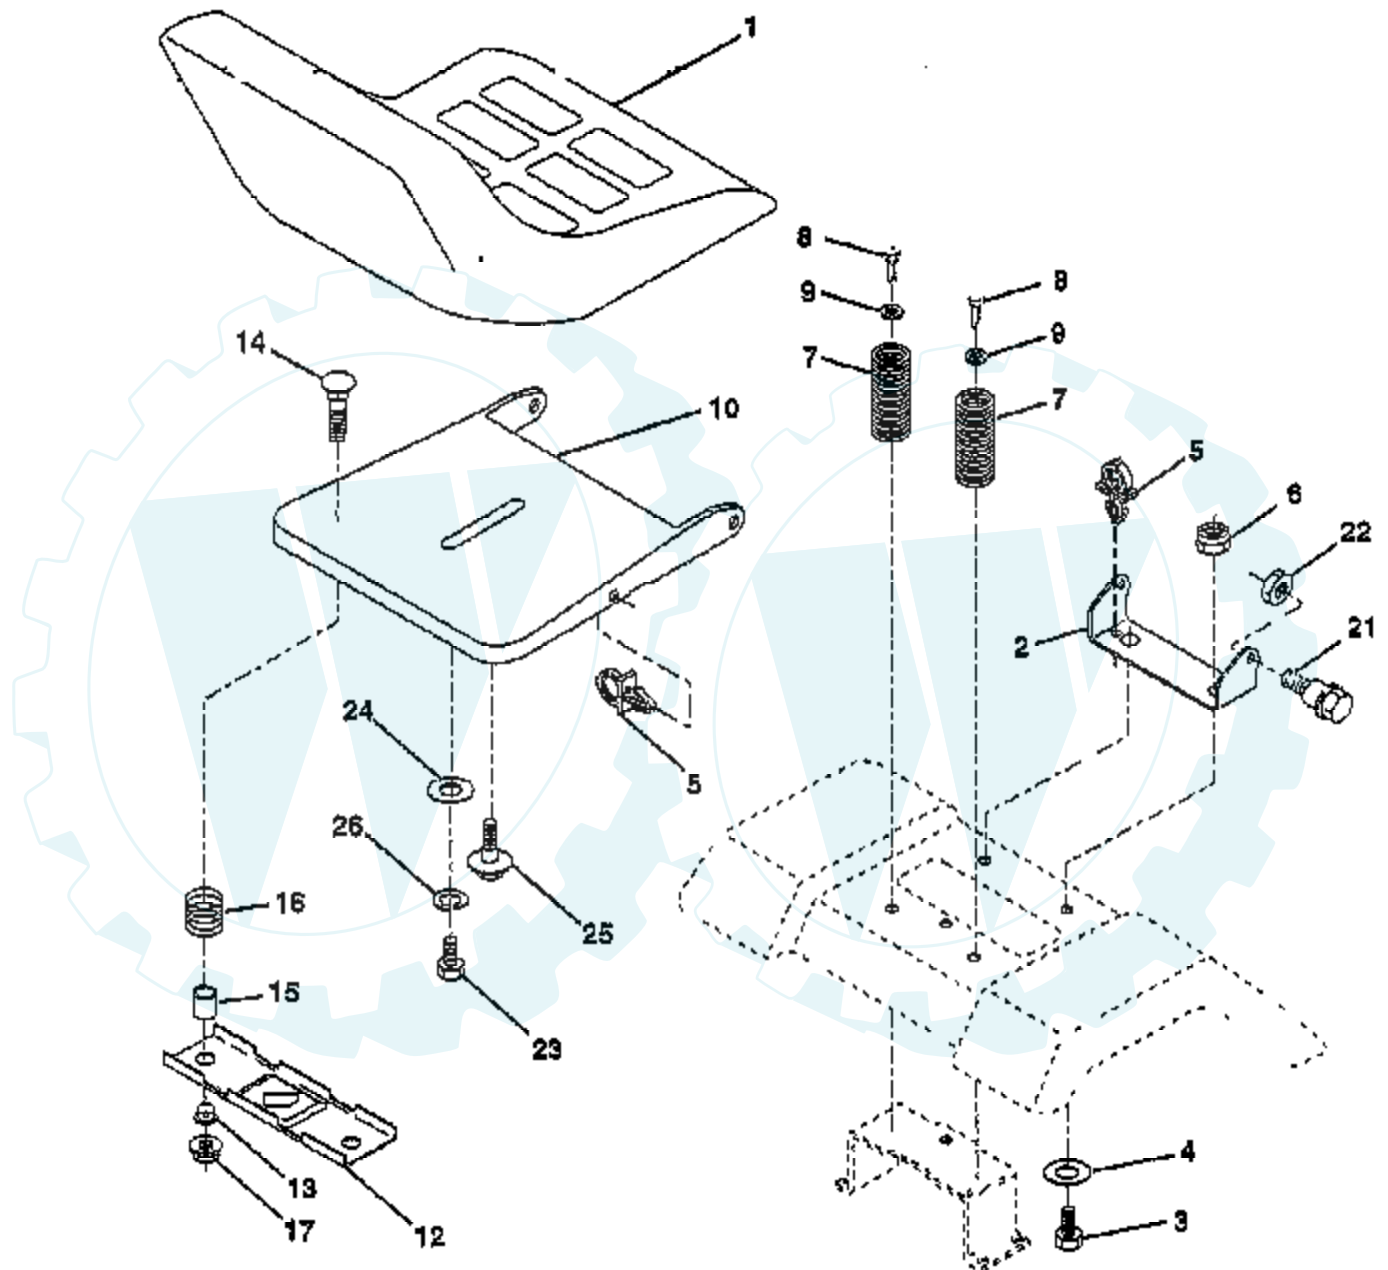

Ref #	Part Number	Qty	Description
74	121748X		WASHER
75	12000029		RING
76	128903		SHOULDER BOLT
77	127845		SPRING KEEPER
78	154809		LEVER ASM-CLUTCH
79	127498		BUSHING
80	153701		SPRING.CLUTCH.MWR
81	73350600		NUT
82	142028		TRUNION ADJ
83	120958X		WASHER
84	156084		"KEEPER-BELT,FIXED"
85	72140618		BOLT RDHD 3/8-16
92	73800600		NUT
111	155197		BRACKET.GWHL.LH.
112	155198		BRACKET.GWHL.RH.
113	17490512		SCREW
114	73510500		NUT
115	72110504		SUB= 872110504
116	4898H		BOLT M
117	105455X		WHEEL.GAGE.BLK.PL
118	73930600		LOCKNUT
119	19121414		WASHER
120	19171512		WASHER
121	143723		BRACKET.EXTRD.GWL
128	153390		WASHER.FELT.
132	19132203		WASHER GT
	130794		MANDREL ASM
	144783		SUB= 164962

TRACTOR -- MODEL NUMBER WE1642A

SEAT ASSEMBLY

NOTE: All component dimensions given in U S inches
1 inch = 25.4 mm.