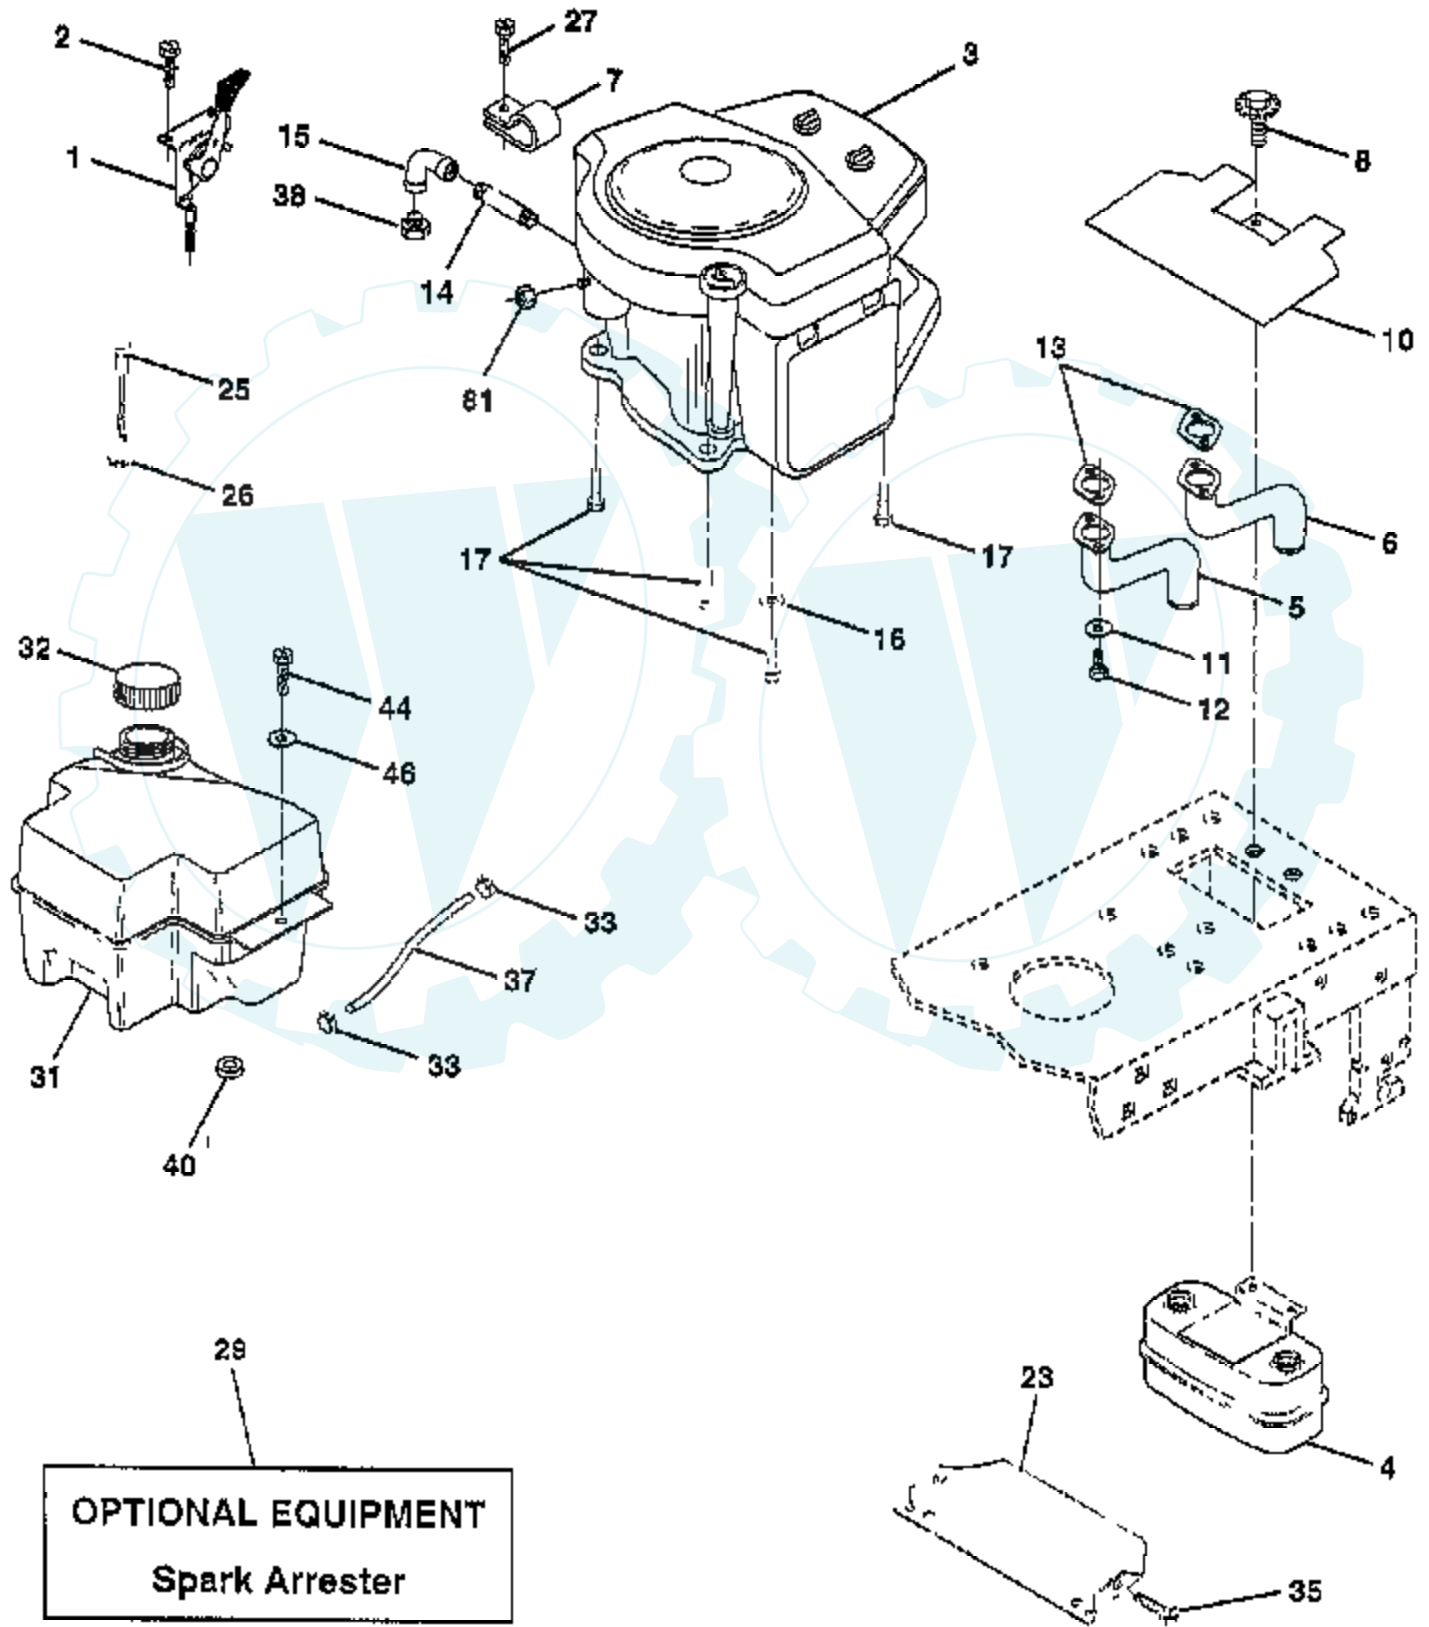

TRACTOR - - MODEL NUMBER WE1642A

ENGINE

OPTIONAL EQUIPMENT
Spark Arrester

Ref #	Part Number	Qty	Description
1	141295		CONTROL THRT 35.5
2	17720410		SCREW LT
3			REFER TO IMAGE
4	149723		MUFFLER.TW.LOTONE
5	144069		EXHAUST.B&S.18.LH
6	144068		EXHAUST.B&S.18.RH
7	138129		CLAMP.TUBE.DBL.EN
8	150176		BOLT.5/16-18.UNC
10	145552		SHIELD.HEAT.
11	10040400		LOCKWASHER
12	74780412		SUB= 74780414
13	272250		GASKET MUFFLER
14	13280336		PIPE NIPPLE LT
15	13200300		ELBOW
16	11050600		LOCKWASHER
17	17490624		SCREW LT
23	156123		SHIELD-HEAT
25	145996		CONTROL.CHOKE.37
26	73920600		"NUT,KEPS 3/8-24IM"
27	152927		"SCREW-TT,10-32 FL"
29	137180		SUB= 532137180
31	140280		SUB= 161911
32	140527		CAP ASM FUEL
33	123487X		HOSE CLAMP
35	17490512		SCREW
37	137040		LINE FUEL
38			REFER TO IMAGE
40	124028X		SUB= 532124028
44	17490412		SCREW HEX CRT
46	19091416		WASHER
81	128861		NUT