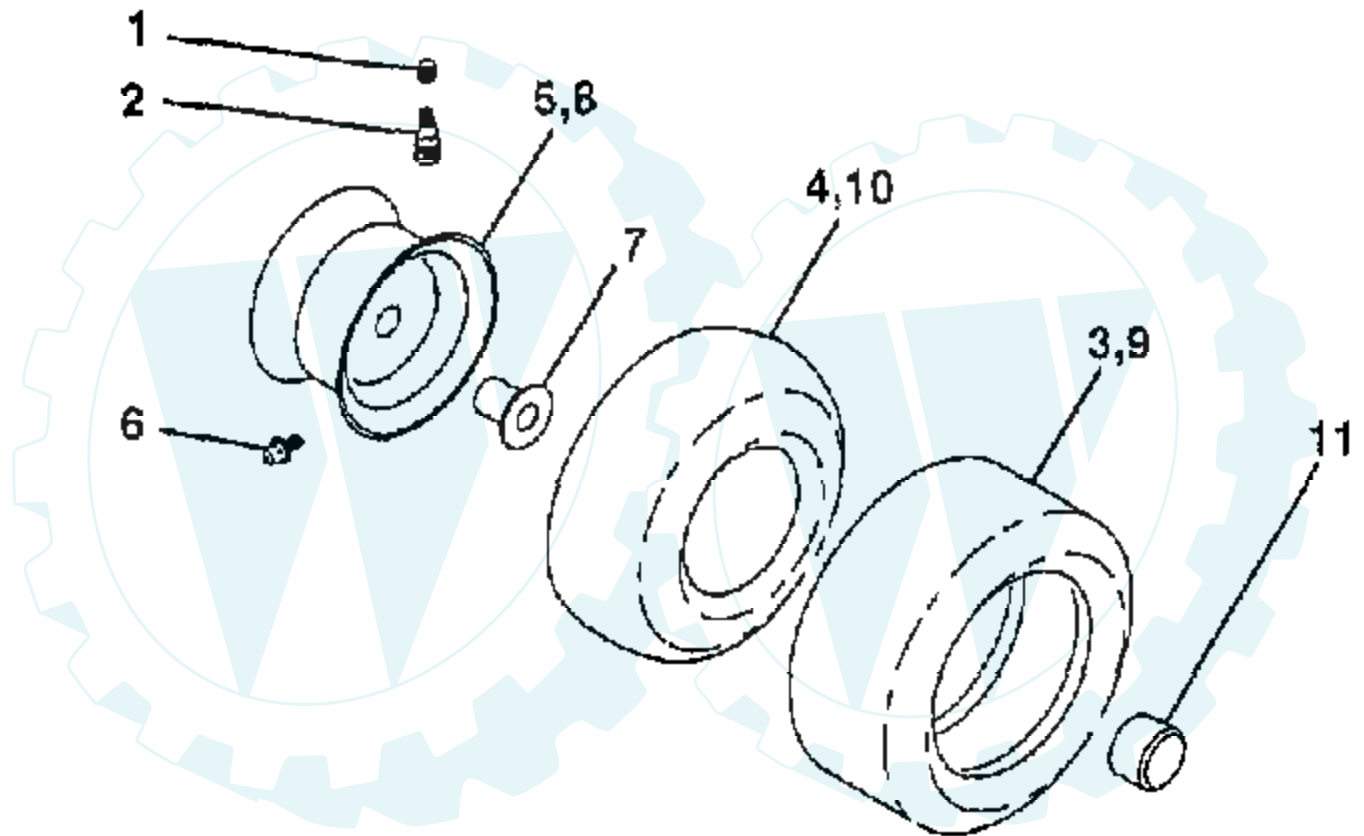

TRACTOR - - MODEL NUMBER WE1642A

WHEELS & TIRES

NOTE: All component dimensions given in U S inches
1 inch = 25.4 mm

Ref #	Part Number	Qty	Description
1	59192		VALVE CAP
2	65139		VALVE STEM LT
3	106222X		SUB= 122073X
4	59904		TUBE.5.3/4.5/6
5	106732X427		"RIM ASM 6"" FRT"
6	278H		FITTING LT
7	9040H		"FLANGE, BEARING"
8	106108X427		"RIM AS 8"" REAR"
9	138468		TIRE.20X8-8
10	7152J		TUBE.18X9.5-8
11	104757X		HUB CAP
	144334		SEALANT.TIRE 10 OZ. TUBE