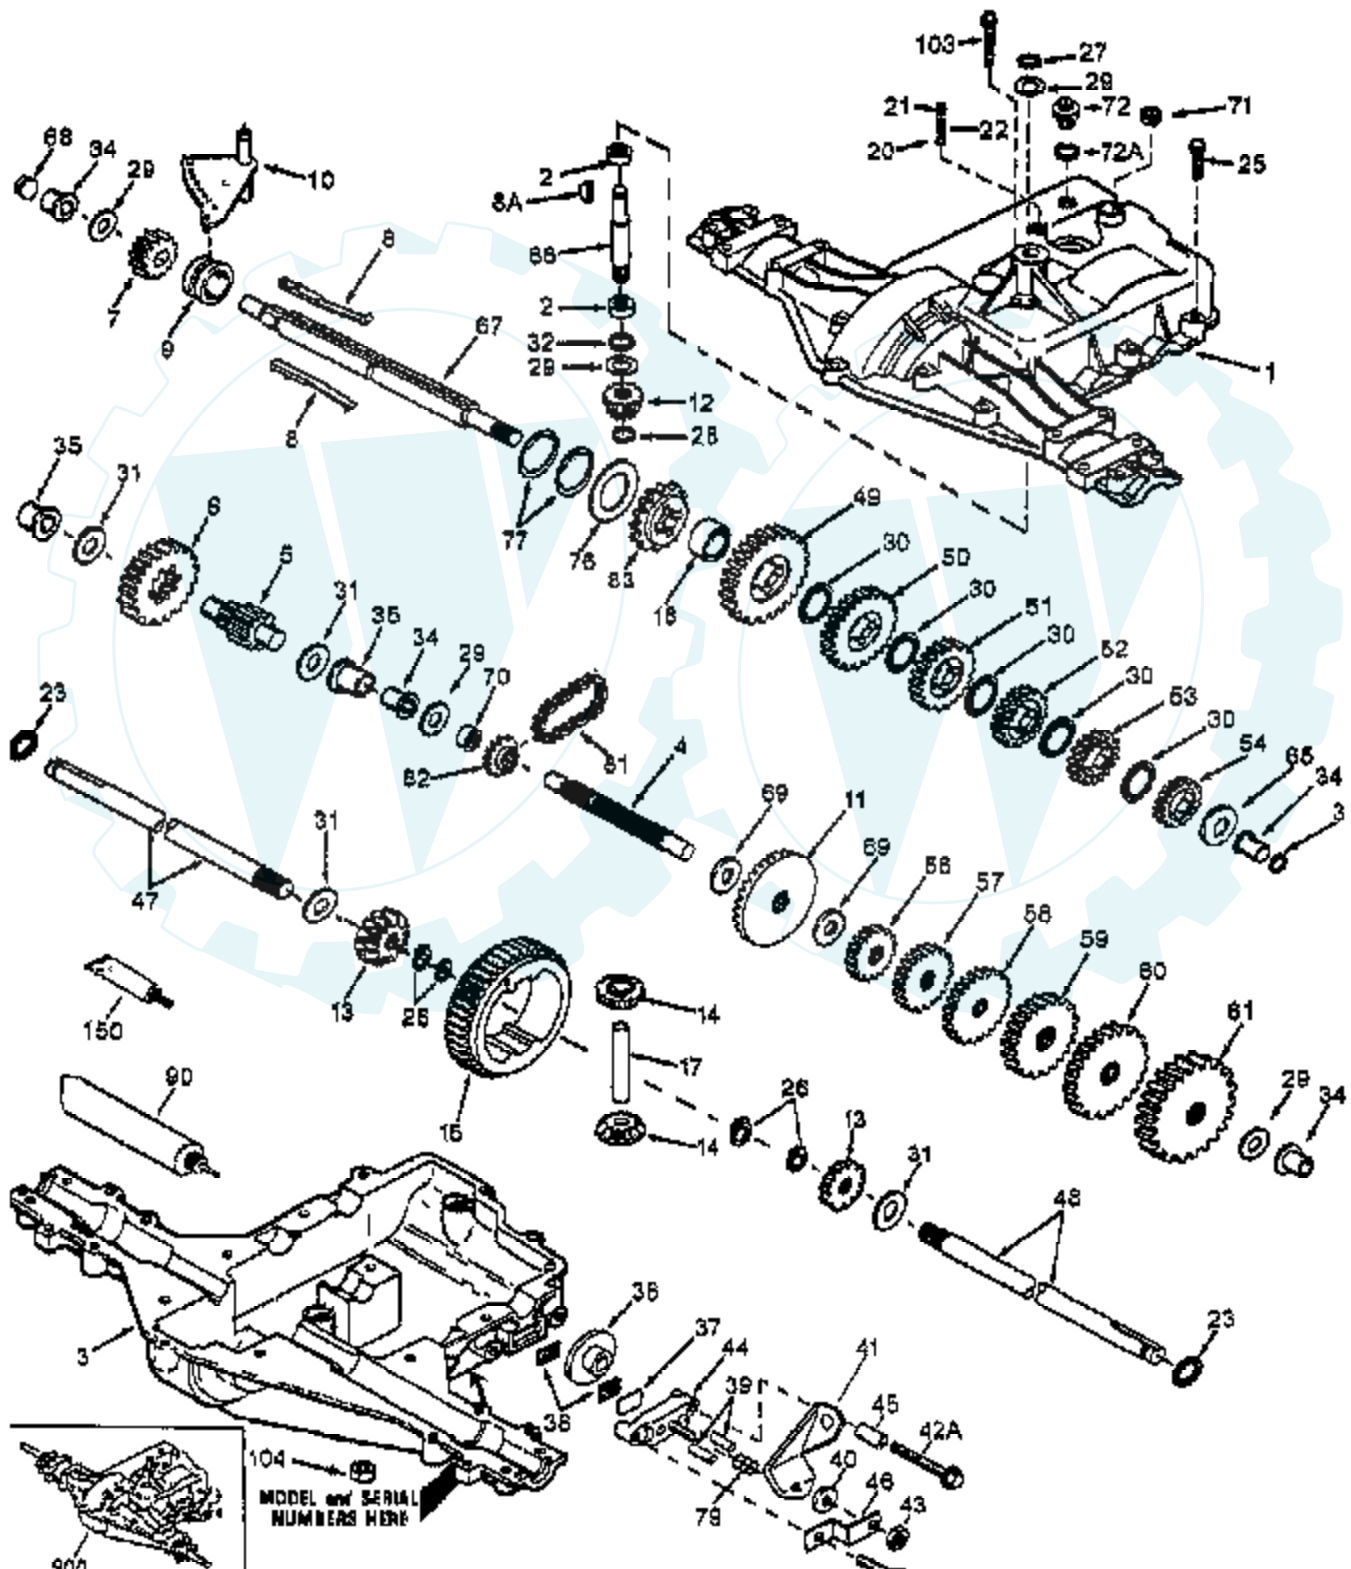

TRACTOR - - MODEL NUMBER WE1642A TRANSAXLE PEERLESS - MODEL NUMBER P930-055

TRANSAXLE

Ref #	Part Number	Qty	Description
1	772108A		TRANSAXLE COVER
2	780086		BEARING, NEEDLE
3	770102A		TRANSAXLE CASE
4	776260		SHAFT, COUNTER
5	776219B		OUTPUT SHAFT AND PINION
6	778139		GEAR, OUTPUT
7	778136		GEAR, SPUR, 15 TEETH
8	792136A		SHIFT KEY
8A	792047		KEY, WOODRUFF
9	784352		COLLAR, SHIFTER
10	784355		ROD & FORK ASSY, SHIFT
11	778229		GEAR, BEVEL, 42 TEETH
12	778113A		BEVEL PINION, INPUT
13	778221		GEAR, BEVEL
14	778068		GEAR, BEVEL, PINION
15	778260		GEAR, RING
17	786139		PIN, DRIVE
18	786102		SPACER, NEUTRAL
20	792077		BALL STEEL, 5/16" DIA.
21	792078		SCREW, 3/8-16 X 3/8"
22	792079		SPRING
23	788061		RING, SEAL
25	792073		SCREW, 1/4-20 X 1-1/4
26	792125		RING RETAINER
27	792035		RING, RETAINER
28	788040		RETAINING RING
29	780072		WASHER THRUST
30	780108		WASHER THRUST
31	780001		WASHER
32	792001		"O" RING
33	788095		SEAL, SQUARE CUT
34	780105A		BUSHING, FLANGED
35	780118A		BUSHING, FLANGED
36	790003		DISK, BRAKE
37	790007		PLATE BRAKE PAD
38	799021		BRAKE PAD
39	786026		PIN DOWEL
40	792076A		WASHER
41	790079		BRAKE LEVER
42	792073		SCREW, 1/4-20 X 1-1/4
42A	792085A		SCREW, 1/4-20 X 2-1/4
43	792075		LOCKNUT 5/16-24
44	790025		HOLDER BRAKE PAD
45	786066		SPACER
46	786086		BRKT BRAKE LEVER
47	774690		AXLE
48	774691		AXLE
49	778215		GEAR, SPUR, 37 TEETH
50	778125		GEAR, SPUR, 35 TEETH
51	778124A		GEAR, SPUR, 30 TEETH
52	778123A		GEAR, SPUR, 25 TEETH
53	778122A		GEAR, SPUR, 22 TEETH
54	778273		GEAR, SPUR, 19T
56	778230		GEAR, SPUR, 12 TEETH
57	778151		GEAR, SPUR, 15 TEETH
58	778126A		GEAR, SPUR, 20 TEETH
59	778127A		GEAR, SPUR, 25 TEETH
60	778128A		GEAR, SPUR, 28 TEETH