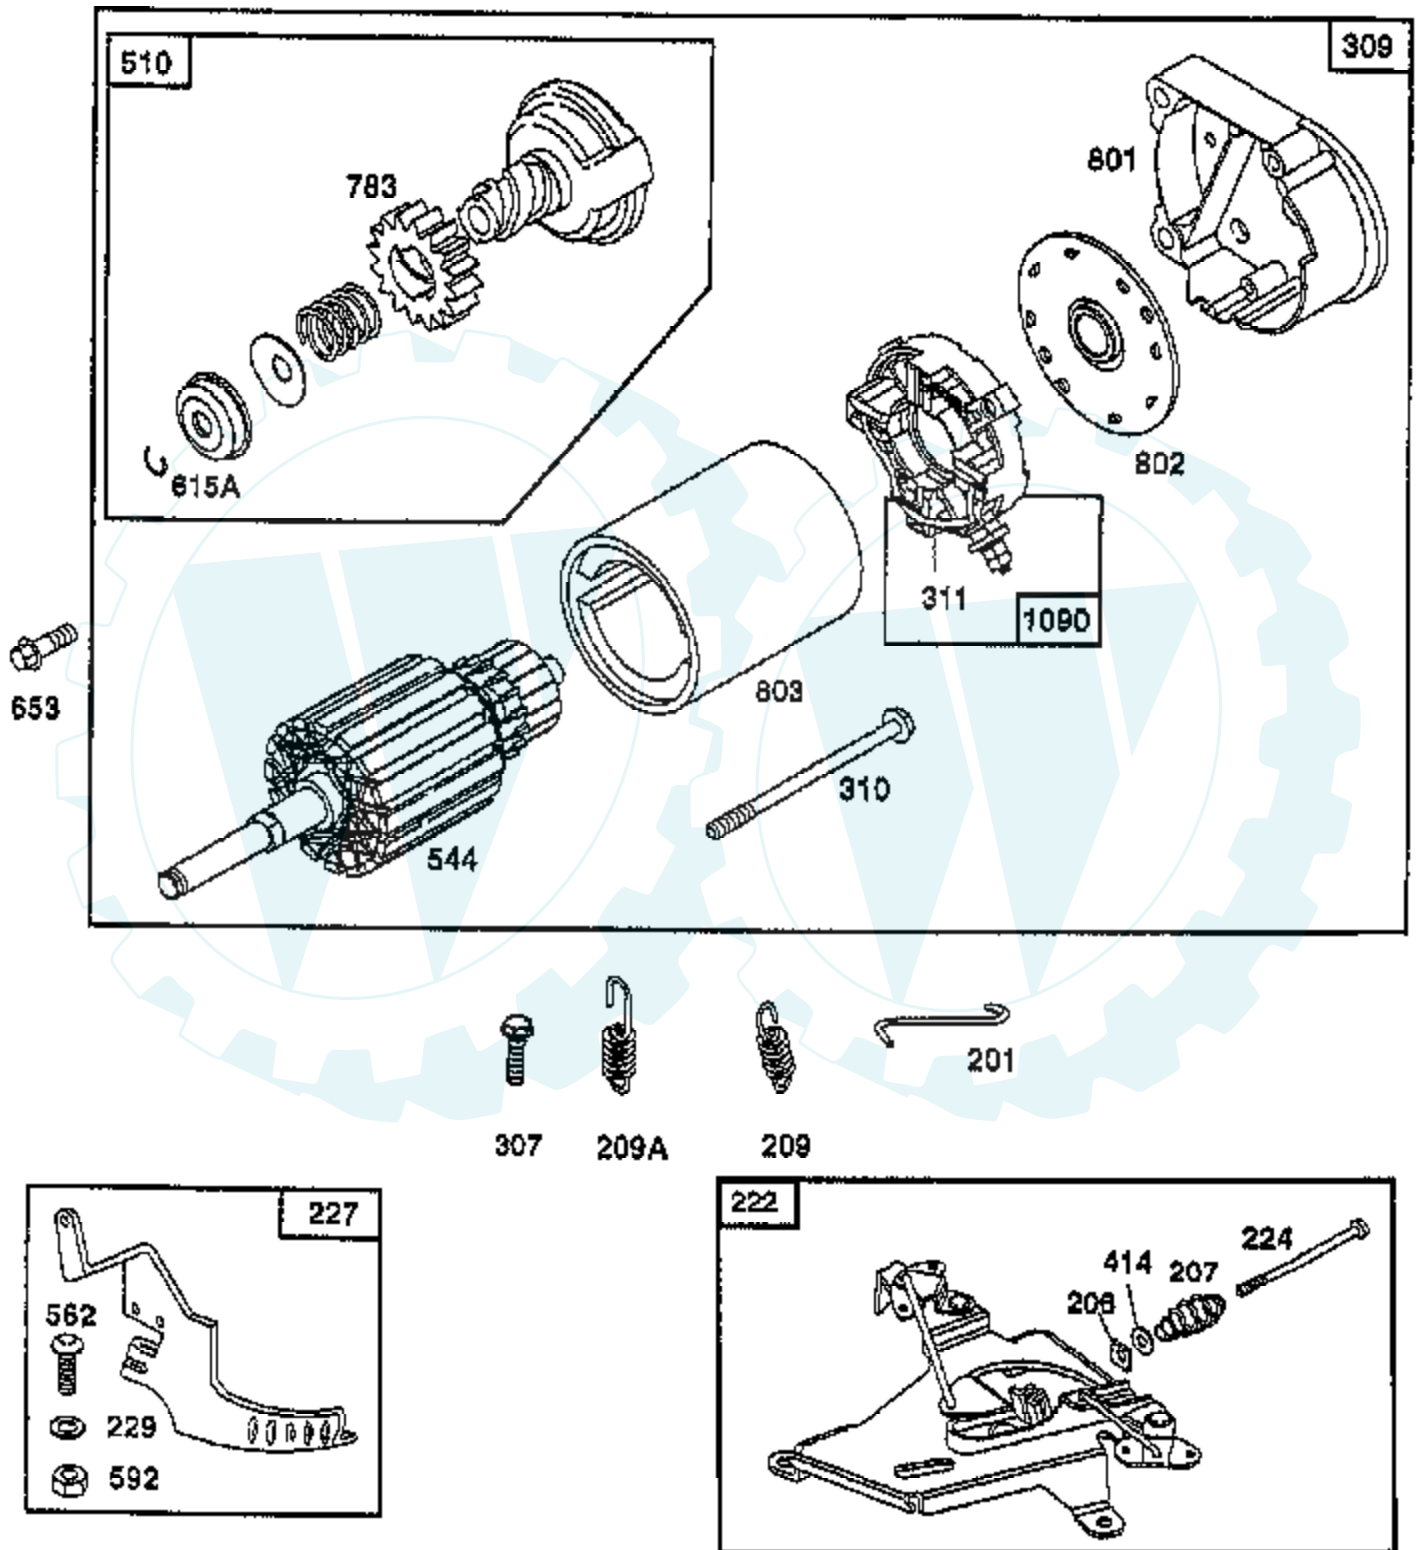

TRACTOR - - MODEL NUMBER WE1642A
BRIGGS & STRATTON ENGINE - MODEL NUMBER 42D707, TYPE NUMBER 1280-01

Ref #	Part Number	Qty	Description
1	497074		CYLINDER ASSEMBLY
2	399265		P/N CONFLICT - CHECK WITH SUPPLIER
3	391086		SEAL, OIL
4	493304		BASE ASSEMBLY, CRANKCASE
5	493457		HEAD, CYLINDER #1
5A	493458		HEAD CYLINDER #2
7	271867		GASKET, CYLINDER HEAD #1
7A	271868		GASKET, CYLINDER HEAD #2
8	495754		BREATHER ASSEMBLY #1
8A	222892		COVER, BREATHER CYLINDER #2
9	27803		GASKET, VALVE COVER
10	94382		SCREW, SEMS
10A	94830		SCREW, SEMS
11	280225		TUBE, BREATHER
12	273208		GASKET, CRANKCASE, .015" THICK
	271188		GASKET, CRANKCASE COVER,.005"
	271189		GASKET, CRANKCASE COVER,.009"
13	94565		SCREW, CYLINDER HEAD
15	94239		PLUG, OIL DRAIN
16	394028		CRANKSHAFT
	94196		KEY, TIMING GEAR
20	291675		SEAL, OIL
22	94724		SCREW
23	491180		FLYWHEEL & RING GEAR ASSY, MAGNETO
24	222698		KEY, FLYWHEEL
25	498584		PISTON ASSEMBLY STANDARD SIZE
	498585		PISTON ASSEMBLY .010" OVERSIZE
	498586		PISTON ASSEMBLY .020" OVERSIZE
	498507		PISTON ASSEMBLY .030" OVERSIZE
26	394959		RING SET, PISTON, STANDARD SIZE
	394960		RING SET, PISTON,.010" OVERSIZE
	394961		RING SET, PISTON,.020" OVERSIZE
	394962		RING SET, PISTON,.030" OVERSIZE
27	263129		LOCK, PISTON PIN
28	498319		PIN, PISTON, STD SIZE
	391286		PIN ASSEMBLY, PISTON .005" OVER
29	394306		ROD ASSEMBLY, CONNECTING
	397158		ROD ASSEMBLY, CONNECTING
32	94671		SCREW, CONNECTING ROD
33	390420		VALVE, EXHAUST
34	261528		VALVE, INTAKE
35	65906		SPRING, INTAKE VALVE
36	26828		SPRING, EXHAUST VALVE
40	221596		RETAINER, INTAKE VALVE
41	292260		RETAINER, EXHAUST VALVE
42	494553		KEEPER VALVE
45	261368		TAPPET, VALVE
46	213520		GEAR, CAM
50	213290		MANIFOLD, INTAKE
51	271412		GASKET, CARBURETOR & INTAKE ELBOE
51A	281411		SPACER, CARBURETOR
52	270884		GASKET, INTAKE MANIFOLD MOUNTING
53	93970		SCREW, SEMS, CARBURETOR MOUNTING
54	93208		SCREW, SEMS INTAKE MANIFOLDING MOUNTING
75	222511		WASHER SPRING
78	95039		SCREW HEX
90	495181		CARBURETOR ASSEMBLY
91	495035		BODY ASSEMBLY, UPPER CARBURETOR