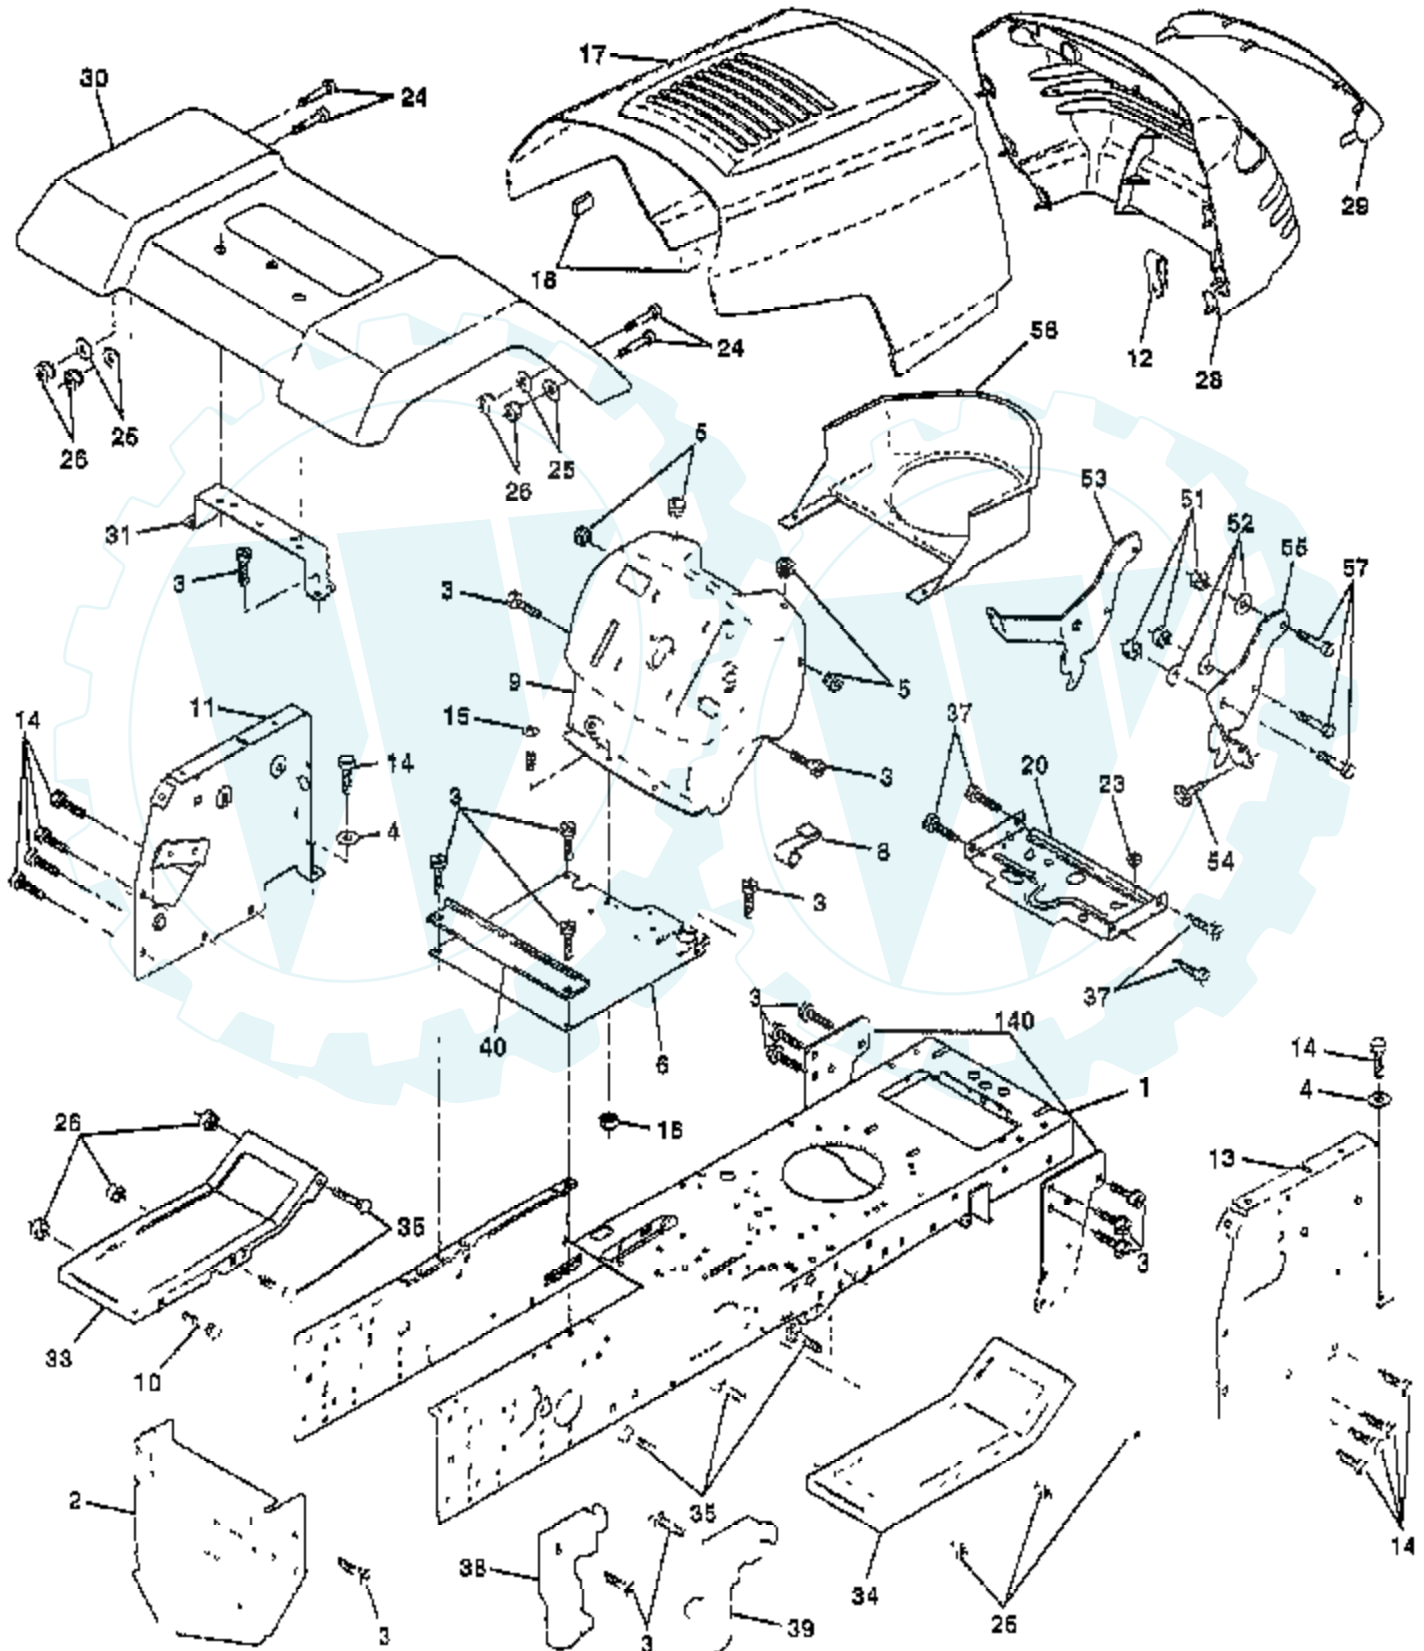

TRACTOR - - MODEL NUMBER WE1642A

CHASSIS AND ENCLOSURES

Ref #	Part Number	Qty	Description
1	155051		CHASSIS ASM
2	140356		SUB= 145009
3	17490612		SCREW
4	19131216		WASHER
5	155272		BUMPER-HOOD/DASH
6	155923		SADDLE
8	126471X		"CLIP,INSULATOR"
9	147627X011		DASH.SILKSCREENED
10	72140608		SUB= 72110608
11	155927		"PANEL-DASH,LH"
12	145660		CLIP.TINNERMAN
13	155934X010		SUB= 169117X010
14	17490608		SCREW LT
15	74180512		SCREW
16	73510500		NUT
17	139394X550		SUB= 159639X550
18	126938X		SUB= 532126938
20	156437		"PLATE-MTG,BATT/FU"
23	124028X		SUB= 532124028
24	74780616		BOLT
25	19131312		WASHER
26	73800600		NUT
28	157373		GRILLE-MS428
29	140273		LENS GRILLE
30	147310X550		FENDER
31	139976		BRACKET SUPT FEND
33	145244X550		FOOTREST.LH.LT/GT
34	145243X550		FOOTREST.RH.LT/GT
35	72110606		BOLT
37	17490508		SCREW LT
38	139886		BRACKET ASM LH
39	139887		BRACKET ASM RH
40	139977		SPACER FENDER LT
51	73800400		NUT
52	19091416		WASHER
53	144697		BRACKET.GRILLE.LH
54	17030814		SUB= 91817030814
55	144696		BRACKET.GRILLE.RH
57	74780412		SUB= 74780414
58	140547		DUCT.AIR.B&S.18HP
140	158418		BRKT SUSPENSION
	5479J		PLUG BUTTON T

TRACTOR - - MODEL NUMBER WE1642A

DECALS

Ref #	Part Number	Qty	Description
1	145005		DECAL.BATRY.3-3908
2	158894		DECAL DECK
3	156609		"DECAL HOOD,RH"
4	146615		DECAL.FENDER.WIZ
5	272558		DECAL, HP ENGINE
6	157002		"DECAL DANGER,FEND"
7	4900J		DECAL T
8	156610		DECAL HOOD LH
10	159023		"DECAL PANEL,SIDE"
12	159020		"DECAL GRILLE,LENS"
13	156604		"DECAL INS,STRG WH"
15	136832		DECAL
16	156602		DECAL-FENDER
19	156868		"DECAL INST,SADDLE"
	145246		PAD FOOTREST
	145247		FASTNER.POPIN.(8)
	138311		DECAL HANDLE LIFT
	156140		MANUAL.P.WE1642A
	157972		MANUAL.O.9182A79