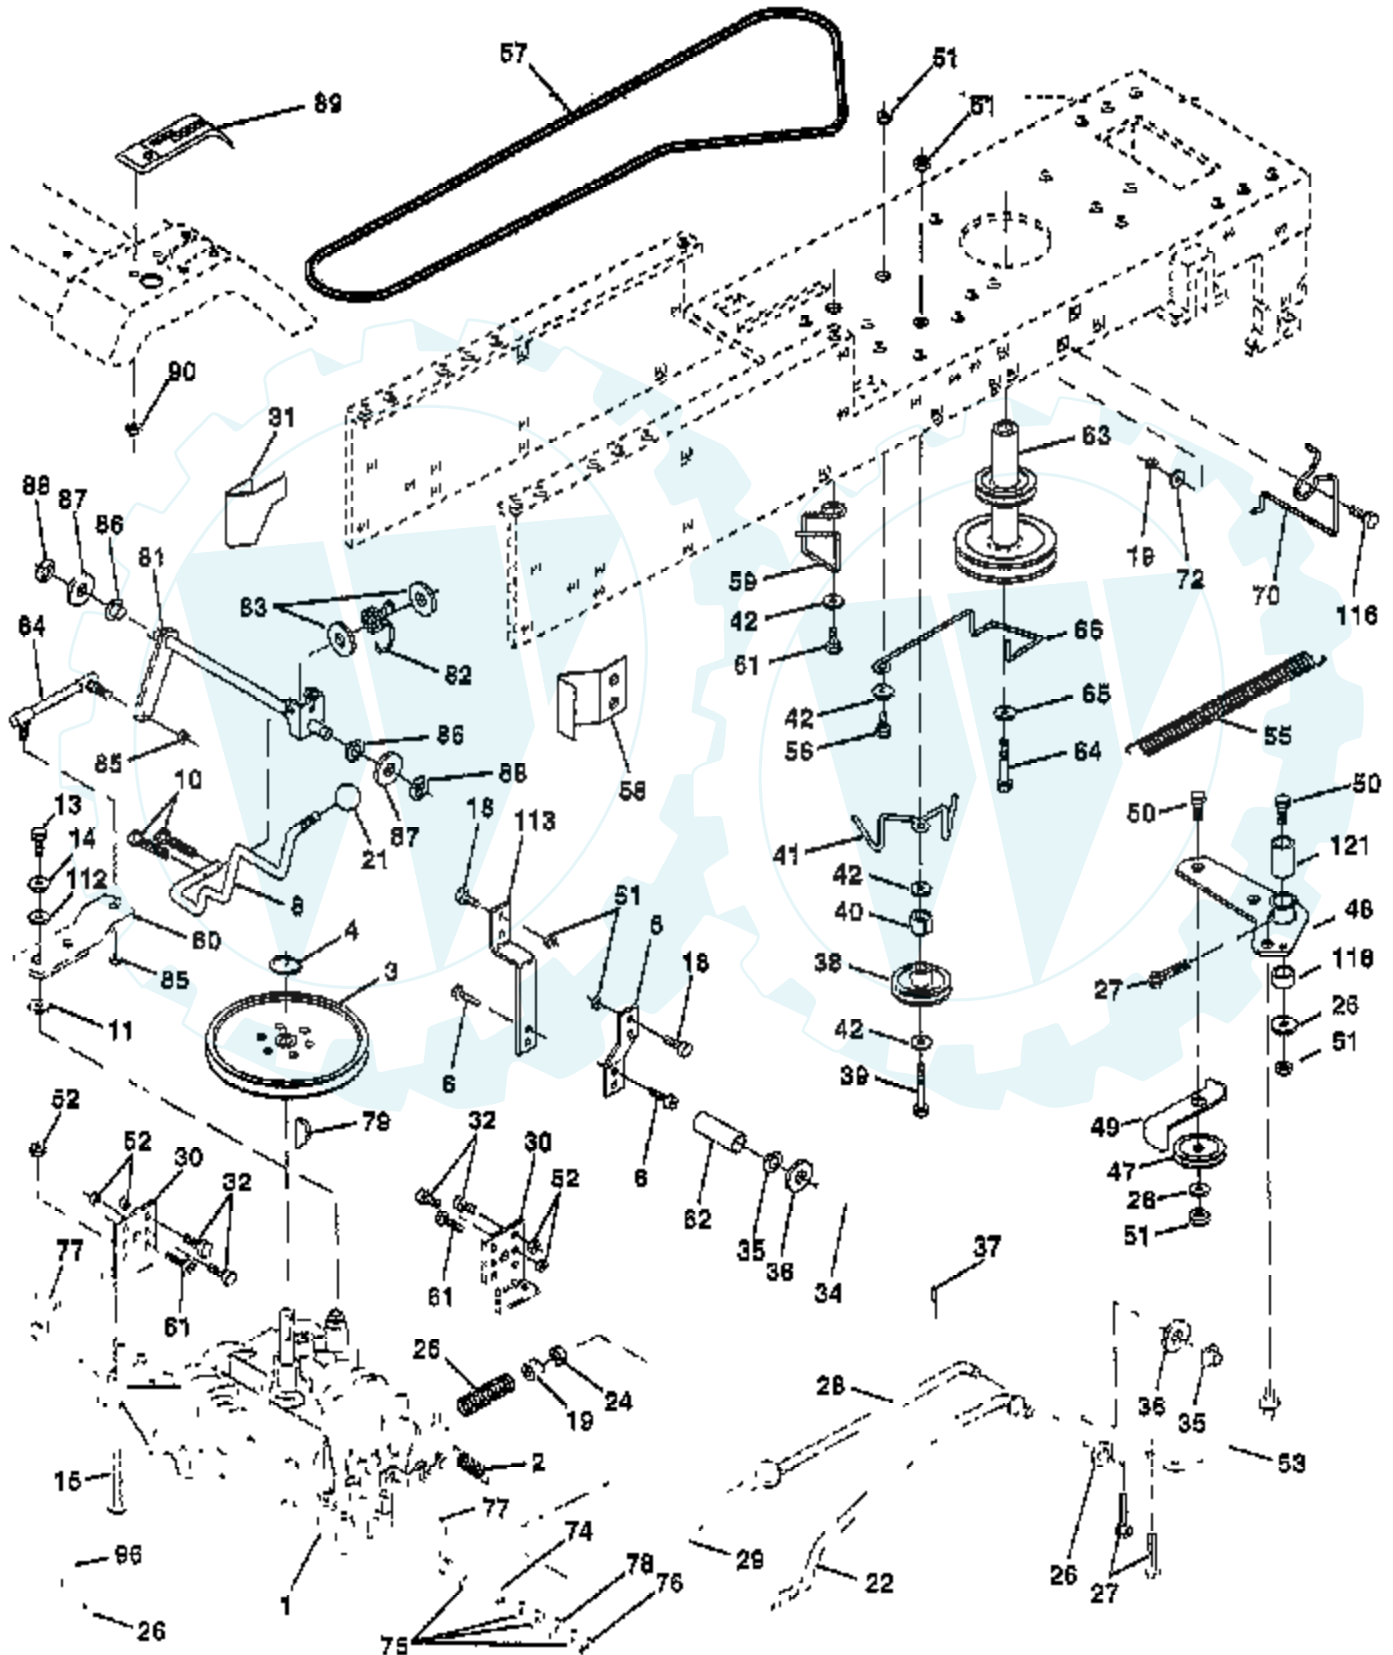

TRACTOR - - MODEL NUMBER WE1642A

DRIVE

Ref #	Part Number	Qty	Description
1	145600		TRANSAXLE
2	146682		SPRING.BRAKE.RETU
3	123666X		PULLEY TRANS
4	12000028		SUB= 2267J
5	121250X		SPRING
6	17490512		SCREW
8	141003		ROD SHIFT FEND LT
10	76020416		PIN COTTER 1/8
11	105701X		WASH-SHFT PLT LT
13	74550412		BOLT.1/4-28.W/PAT
14	10040400		LOCKWASHER
15	74490544		BOLT.HX.FLG.5/16
18	74780616		BOLT
19	73800600		NUT
21	106933X		KNOB T (1/2-HOLE)
22	130804		BRAKE ROD
24	73350600		NUT
25	106888X		SPRING ROD LT
26	19131316		WASHER
27	76020412		COTTER PIN
28	145204		ROD.BRAKE.PARK.LT
29	71673		PLUNGER CAP T
30	130807		TRANSAXLE MTG BKT
31	127275X		"KEEPER,BELT LH T"
32	74760512		BOLT
34	155071		SHAFT ASM-PEDAL F
35	120183X		NYLON BEARING
36	19211616		WASHER LT
37	1572H		SUB= 2882J
38	123674X		PULLEY.IDLER.FLAT
39	74760644		BOLT
40	4470J		SPACER T
41	154777		SUB= 165692
42	19131312		WASHER
47	127783		SUB= 139245
48	154604		BELLCRANK ASM
49	123205X		RETAIN BELT
50	74760624		SUB= 74930624
51	73680600		SUB= 73690600
52	73800500		NUT
53	105710X		"LINK, CLUTCH T"
55	105709X		"SPRING, RETURN LT"
56	74760620		SUB= 74780620
57	130801		SUB= 138255
58	127274X		"KEEPER,BELT RH T"
59	140312		KEEPER BELT CNTSP
61	17490612		SCREW
62	8883R		PEDAL COVER T
63	140186		PULLEY.ENGINE
64	71170764		BOLT
65	10040700		LOCKWASHER
66	154778		KEEPER-BELT
70	134683		KEEPER BELT ENG
72	19132012		WASHER
74	137057		SPACER AXLE
75	121749X		WASHER
76	12000001		E-RING LT
77	123583X		SQUARE KEY