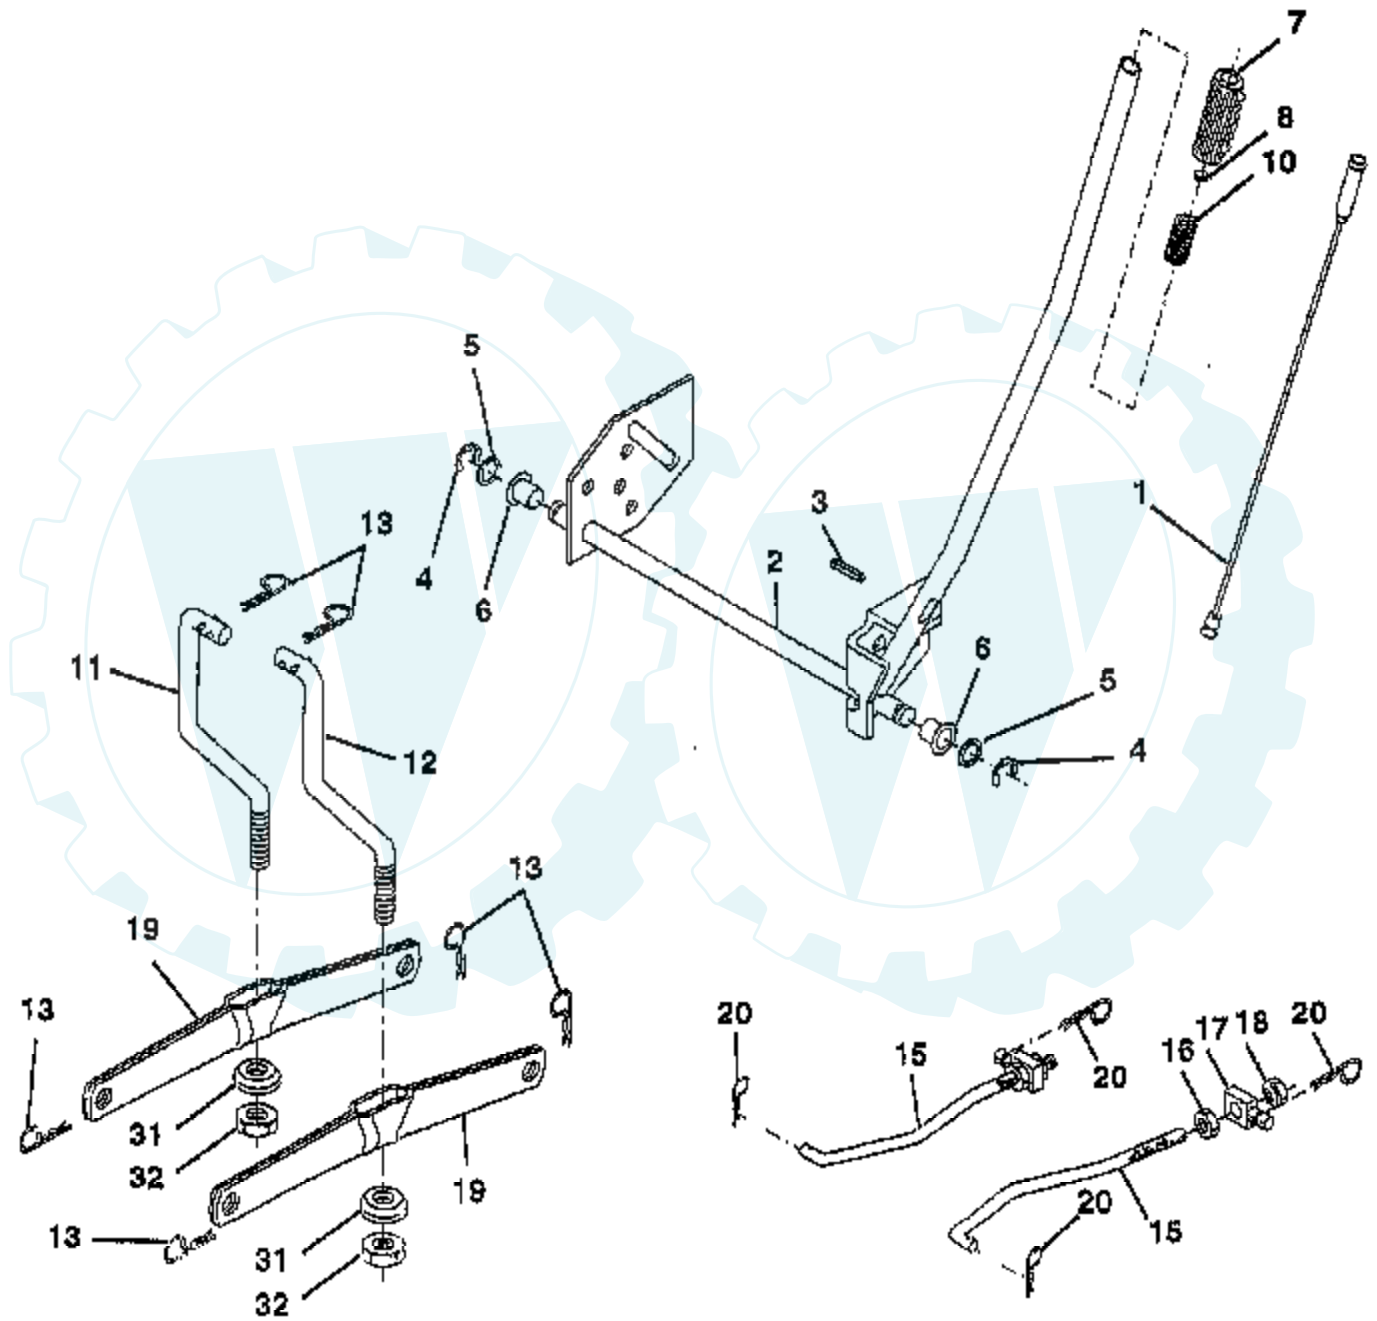

TRACTOR -- MODEL NUMBER WE1642A

LIFT

Ref #	Part Number	Qty	Description
1	136973		WIRE ASM
2	145117		SHAFT.LIFT.ASM.RH
3	105767X		PIN-GROOVE LT
4	12000002		SUB= 2225J
5	19211621		WASHER
6	120183X		NYLON BEARING
7	109413X		GRIP
8	124526X		SUB= 125925X
10	122512X		SUB= 532122512
11	139865		SUB= 918139865
12	139866		SUB= 151140
13	4939M		SUB= 85902
15	127218		LINK.FRONT
16	73350800		NUT
17	130171		TRUNION
18	73800800		NUT.LK.W/WSH.1/2.
19	139868		ARM SUSP REAR
20	3146R		RETAINER.SPRING
31	140302		BEARING PVT LH
32	73540600		NUT.CROWNLOCK.3/8