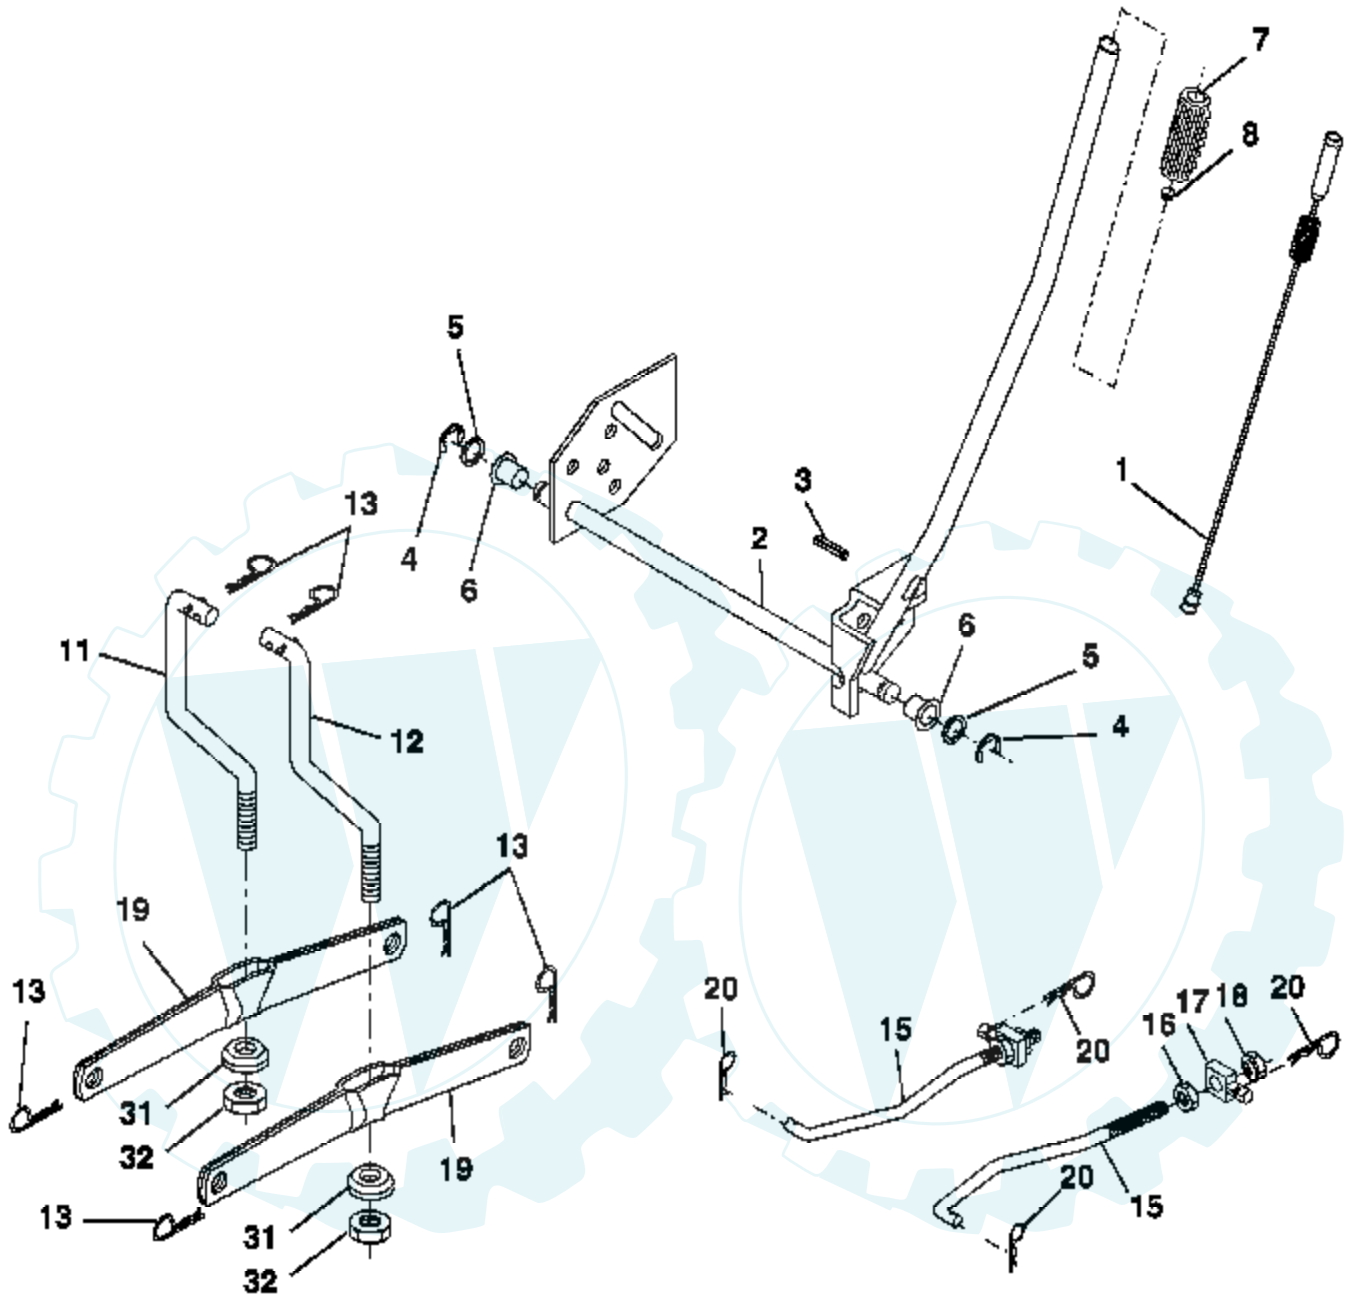

Ref #	Part Number	Qty	Description
1	170551		Control Th/ch Flag
2	17720408		Screw Hex Thd Cut 1/4-20 x 1/2
3			Engine, B&S 28U707 (Order parts from engine manufacturer)
4	137352		Muffler Exhaust B&S
13	165291		Gasket Eng 1 313 Id Tin Plated
14	148315		Plug Drain Oil Easy
16	11050600		Washer Lock Ext Tooth 3/8
23	169837		Shield BRN/DBR Guard
25			UNKNOWN
26			UNKNOWN
29	137180		Kit Spark Arrestor (Flat Scrn)
31	109202X		Tank Fuel Front
32	140527		Cap Asm Fuel
33	123487X		Clamp Hose
37	137040		Line Fuel 20"
38	148315		Tube Oil Drain Easy
40	124028X		Bushing Snap Nyl Blk Fuel Line
44	17490412		Screw Thdrol 1/4-20 x 3/4
45	17000612		Screw Hex Wsh Thdrol 3/8-16
46	19091416		Washer 9/32 X 7/8 X 16 Ga
62	10040500		Washer Lock Hvy Hlcl Spr
72	71070512		Screw Hexcap 5/16-18 x 3/4
78	17060620		Screw 3/8-16 x 1-1/4
81	73510400		Nut Keps Hex 1/4-20 Unc

Ref #	Part Number	Qty	Description
155	169671		Spring Retention LVR CLTCH CAB
156	169672		Spacer Clutch Cable
157	169669		Rod Clutch Cable 3/8"
158	17720408		Screw Hex Thd Cut 1/4-20 x 1/2
	130794		Mandrel Assembly (Includes Housing, Shaft and Shaft Hardware Only - Pulley Not Included)
	180874		Replacement Mower, Complete