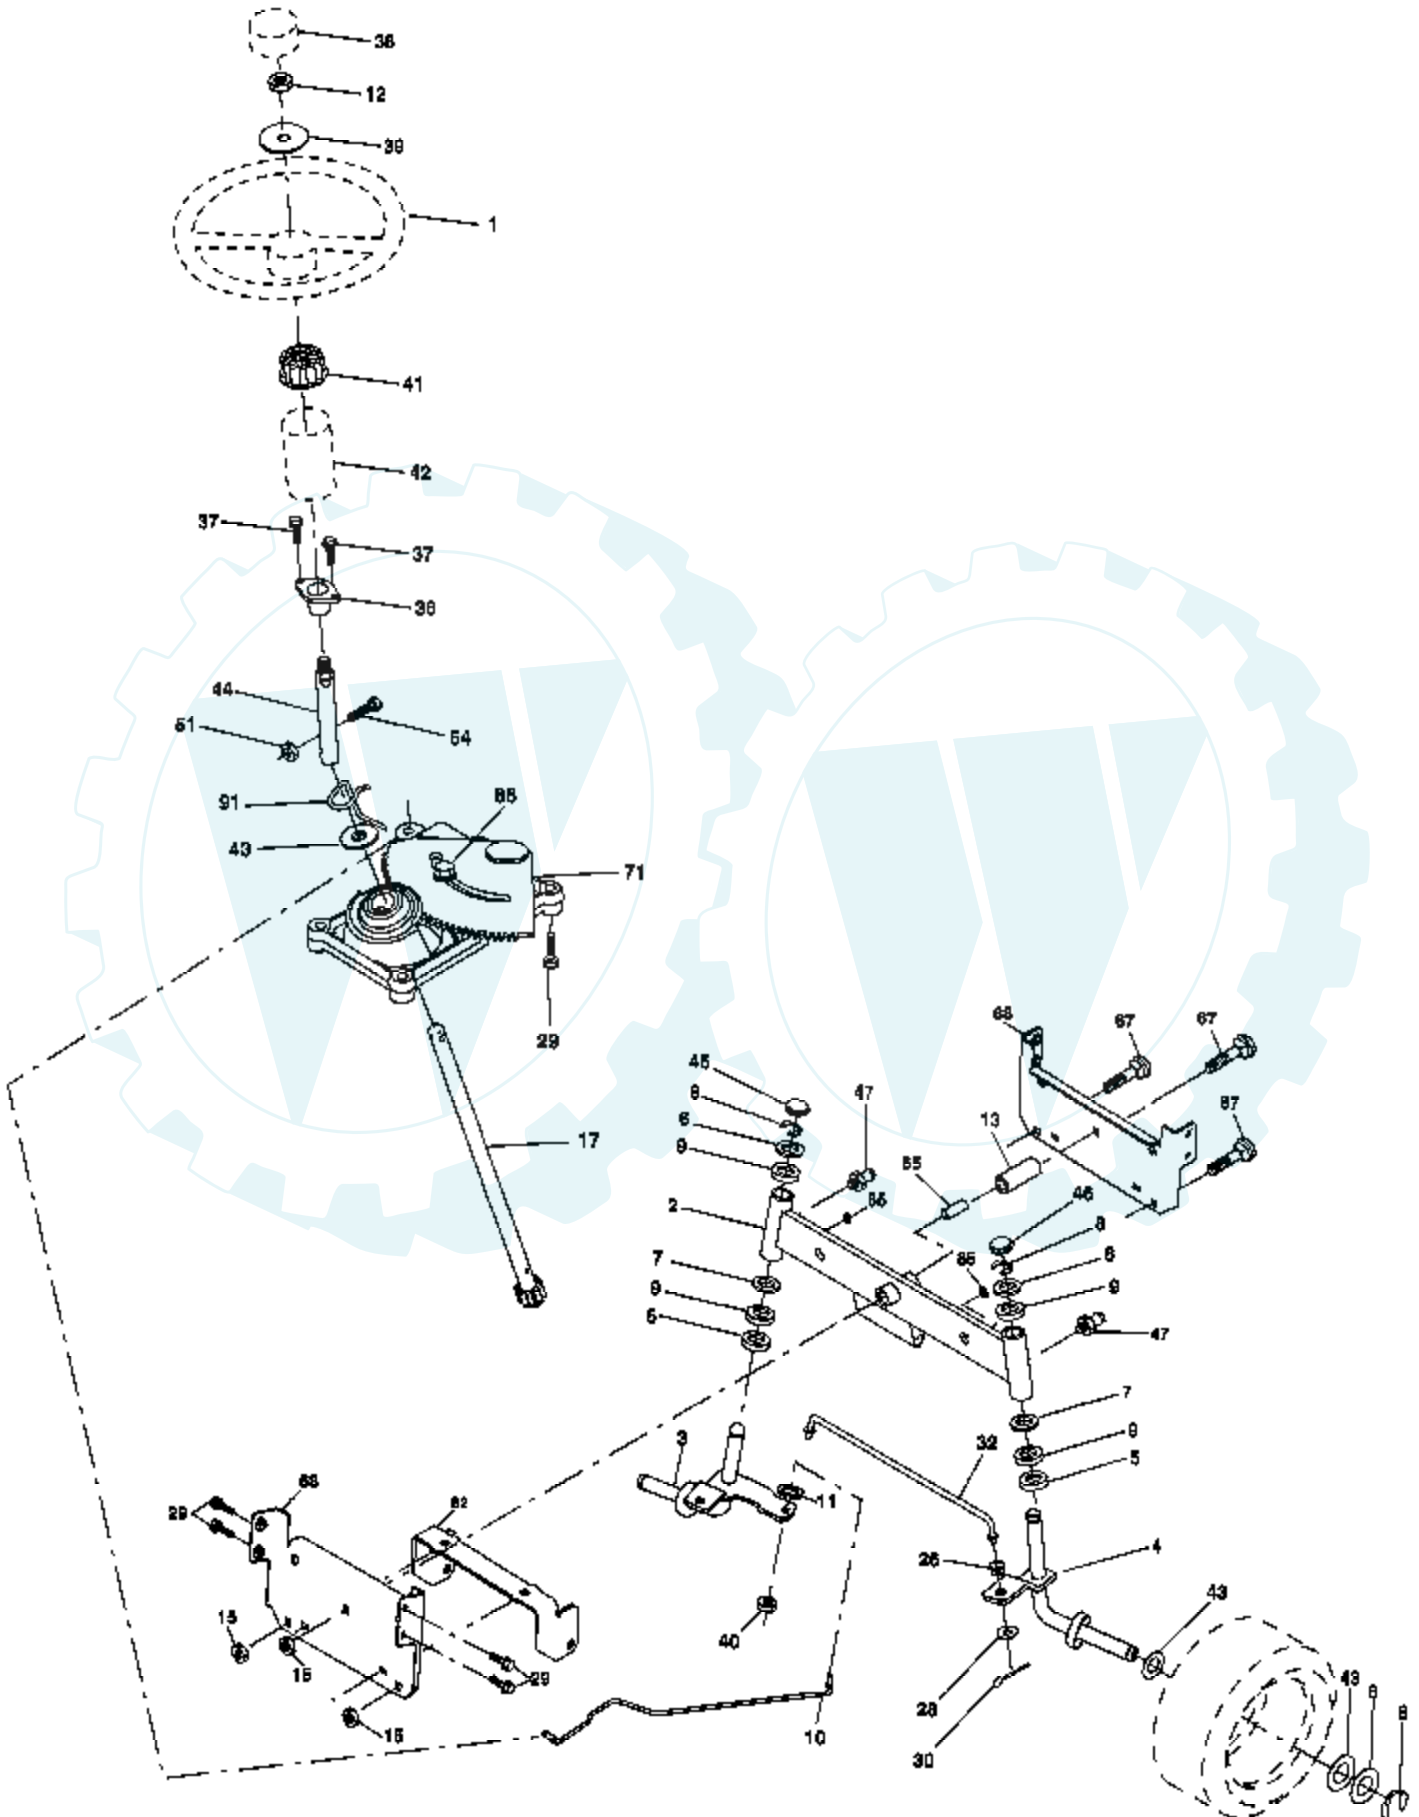

Ref #	Part Number	Qty	Description
155	169671		Spring Retention LVR CLTCH CAB
156	169672		Spacer Clutch Cable
157	169669		Rod Clutch Cable 3/8"
158	17720408		Screw Hex Thd Cut 1/4-20 x 1/2
	130794		Mandrel Assembly (Includes Housing, Shaft and Shaft Hardware Only - Pulley Not Included)
	180874		Replacement Mower, Complete

Ref #	Part Number	Qty	Description
1	127426X		Seat
2	140551		Bracket Seat Pivot
3	71110616		Bolt Hex 3/8 - 16 X 1
4	19131610		Washer 13/32 X 1 X10Ga.
5	145006		Clip Push-In Hinged
6	73800600		Nut Lock Hex w/Ins 3/8 - 16
7	124181X		Spring Seat Cprsn 2 250 Blk Zi
8	17000616		Screw 3/8-16 x 1.5
9	19131614		Washer 13/32 X 1 X 14 Ga
10	174894		Pan Pnt Seat (Blk)
12	121246X		Bracket Pnt Mounting Switch
13	121248X		Bushing Snap Blk Nyl
14	72050412		Bolt Rdhd Sht Nk 1/4 - 20 X 1 -1/2
15	134300		Spacer Split .28 X .96
16	121250X		Spring Cprsn
17	123976X		Nut Lock 1/4 Lge Flg
21	171852		Bolt Shoulder 5/16-18 Unc-2A
22	73800500		Nut Lock Hex w/Ins 5/16 - 18
23	71110814		Bolt Hex
24	19171912		Washer 17/32 X 1-3/16 X 12 Ga
25	127018X		Bolt Shoulder 5/16-18 X .62
26	10040800		Washer Lock Hvy Hlcl Spr 1/2

Ref #	Part Number	Qty	Description
1	59192		Cap, Tire valve
2	65139		Stem, Valve
3	106222X		Tire, Front
4	59904		Tube, Front (Service item only)
5	106732X427		Rim assembly, 6" front
6	278H		Fitting, Grease (Front wheel only)
7	9040H		Bearing, Flange (Front wheel only)
8	106108X427		Rim assembly, 8" rear
9	124635X		Tire, Rear
10	7152J		Tube, Rear (Service item only)
11	104757X428		Cap, Hub Axle
	144334		Sealant, Tire (10 oz. Tube)