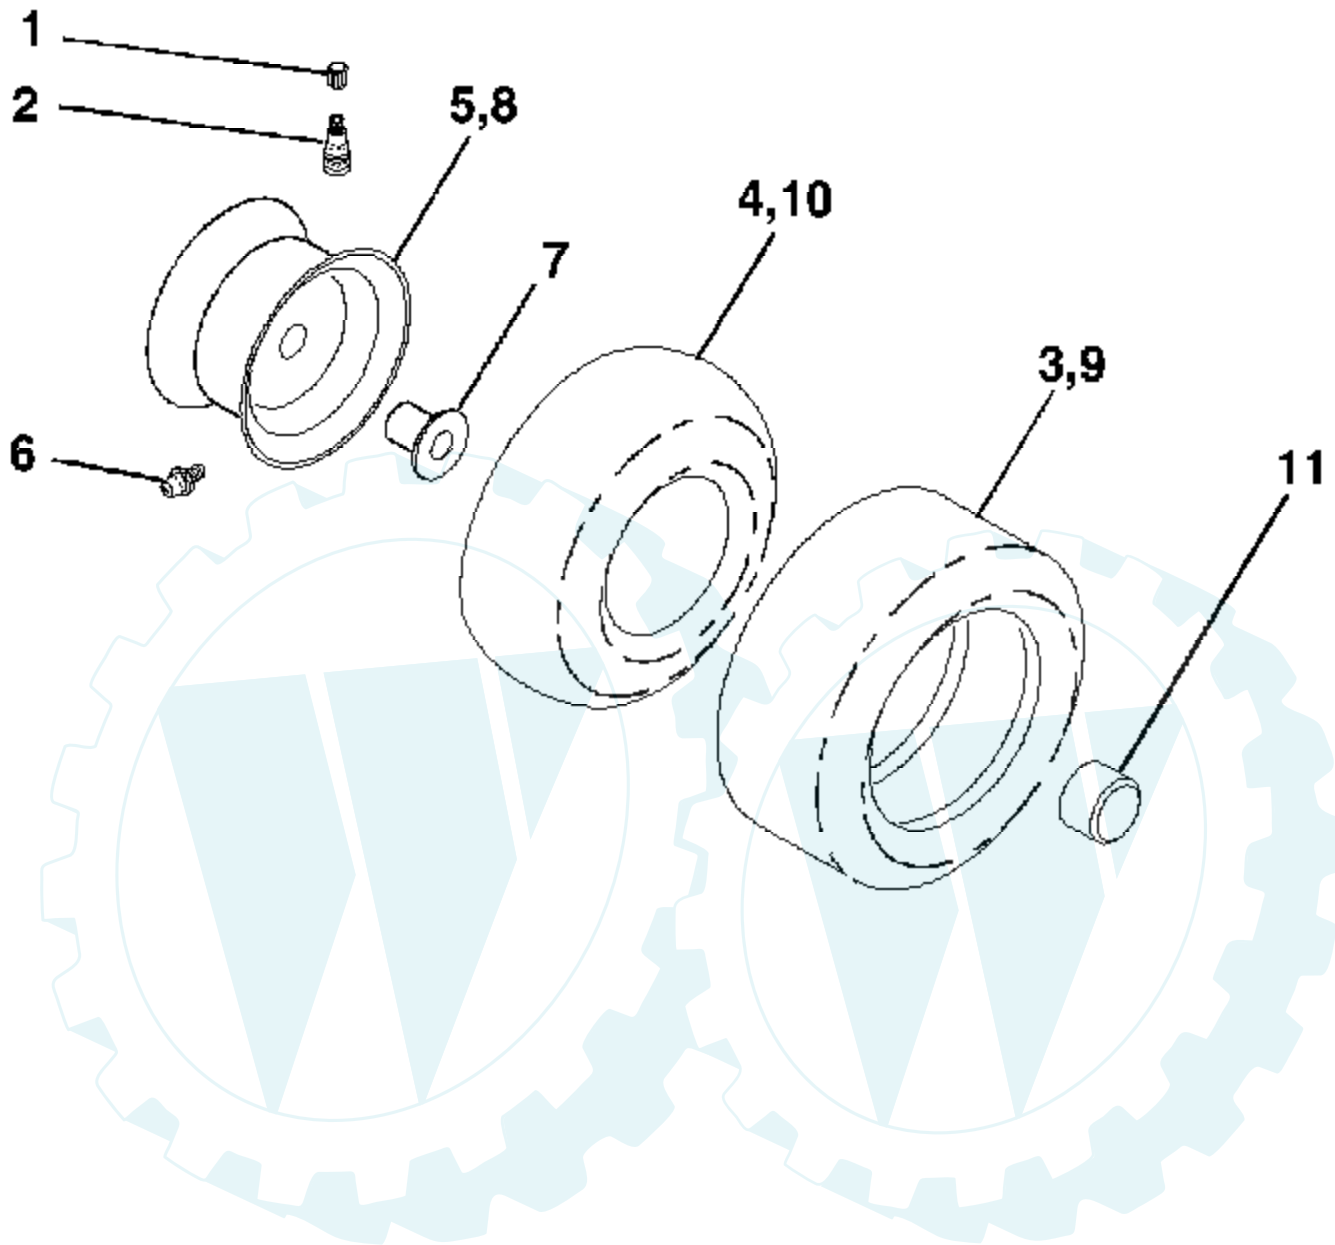

Ref #	Part Number	Qty	Description
155	169671		Spring Retention LVR CLTCH CAB
156	169672		Spacer Clutch Cable
157	169669		Rod Clutch Cable 3/8"
158	17720408		Screw Hex Thd Cut 1/4-20 x 1/2
	130794		Mandrel Assembly (Includes Housing, Shaft and Shaft Hardware Only - Pulley Not Included)
	180874		Replacement Mower, Complete

Ref #	Part Number	Qty	Description
1	127426X		Seat
2	140551		Bracket Seat Pivot
3	71110616		Bolt Hex 3/8 - 16 X 1
4	19131610		Washer 13/32 X 1 X10Ga.
5	145006		Clip Push-In Hinged
6	73800600		Nut Lock Hex w/Ins 3/8 - 16
7	124181X		Spring Seat Cprsn 2 250 Blk Zi
8	17000616		Screw 3/8-16 x 1.5
9	19131614		Washer 13/32 X 1 X 14 Ga
10	174894		Pan Pnt Seat (Blk)
12	121246X		Bracket Pnt Mounting Switch
13	121248X		Bushing Snap Blk Nyl
14	72050412		Bolt Rdhd Sht Nk 1/4 - 20 X 1 -1/2
15	134300		Spacer Split .28 X .96
16	121250X		Spring Cprsn
17	123976X		Nut Lock 1/4 Lge Flg
21	171852		Bolt Shoulder 5/16-18 Unc-2A
22	73800500		Nut Lock Hex w/Ins 5/16 - 18
23	71110814		Bolt Hex
24	19171912		Washer 17/32 X 1-3/16 X 12 Ga
25	127018X		Bolt Shoulder 5/16-18 X .62
26	10040800		Washer Lock Hvy Hlcl Spr 1/2

Ref #	Part Number	Qty	Description
1	59192		Cap, Tire valve
2	65139		Stem, Valve
3	106222X		Tire, Front
4	59904		Tube, Front (Service item only)
5	106732X427		Rim assembly, 6" front
6	278H		Fitting, Grease (Front wheel only)
7	9040H		Bearing, Flange (Front wheel only)
8	106108X427		Rim assembly, 8" rear
9	124635X		Tire, Rear
10	7152J		Tube, Rear (Service item only)
11	104757X428		Cap, Hub Axle
	144334		Sealant, Tire (10 oz. Tube)