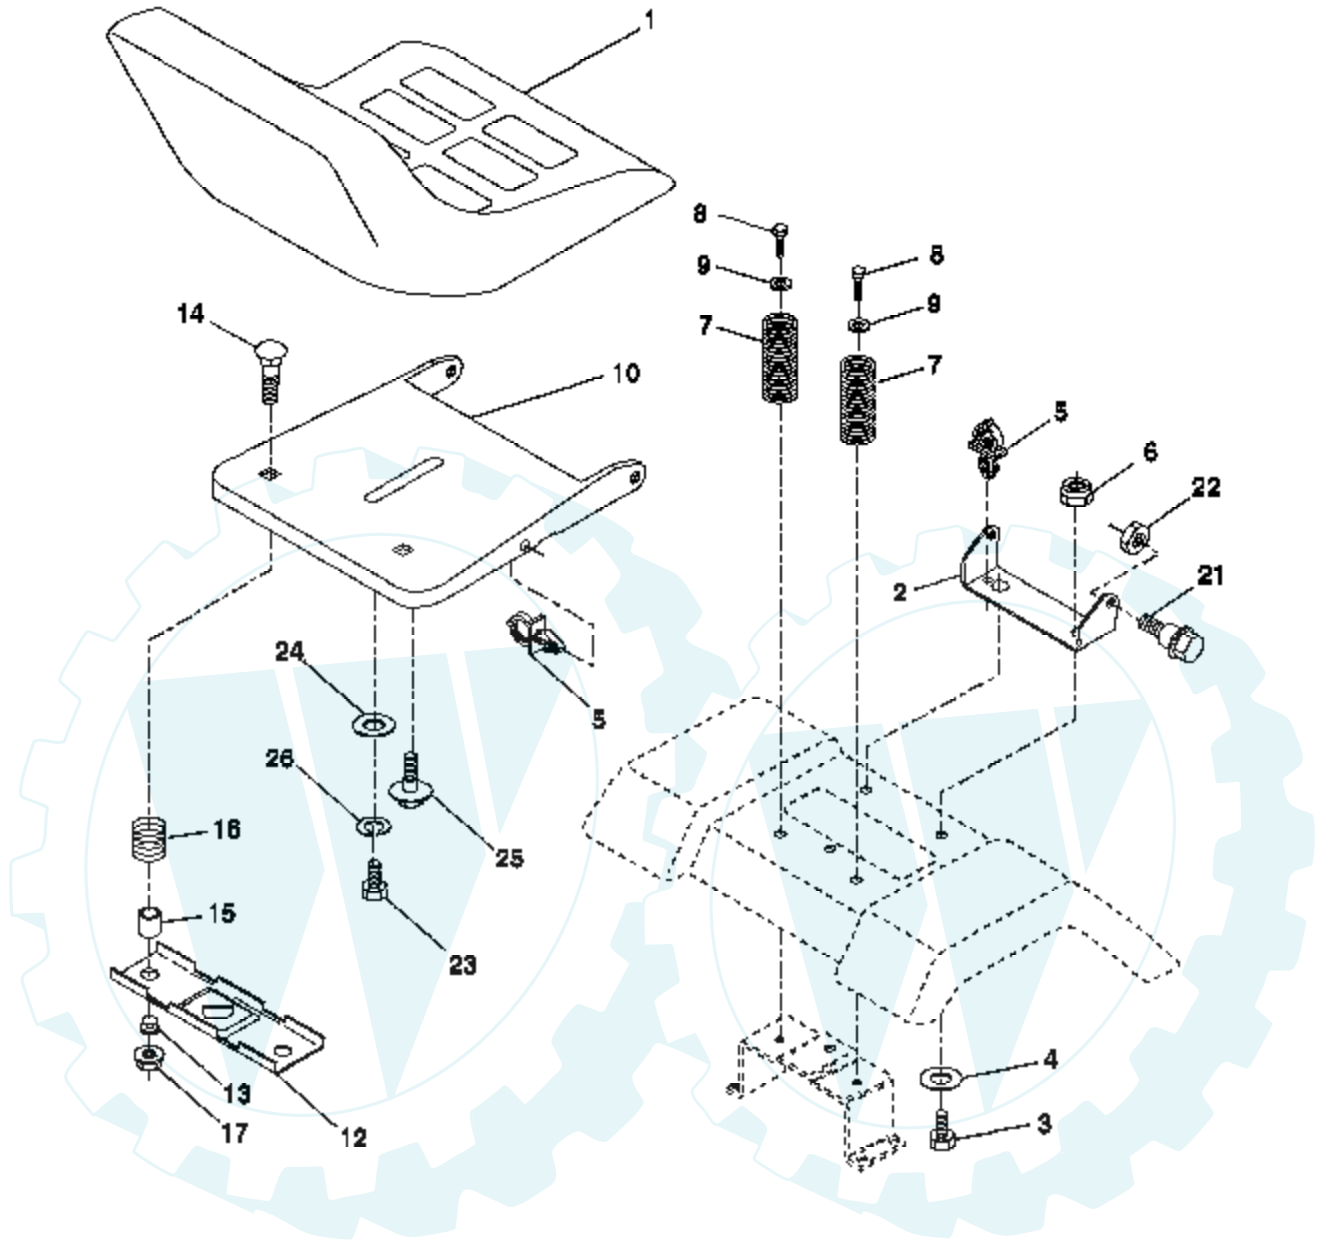

Ref #	Part Number	Qty	Description
155	169671		Spring Retention LVR CLTCH CAB
156	169672		Spacer Clutch Cable
157	169669		Rod Clutch Cable 3/8"
158	17720408		Screw Hex Thd Cut 1/4-20 x 1/2
	130794		Mandrel Assembly (Includes Housing, Shaft and Shaft Hardware Only - Pulley Not Included)
	180874		Replacement Mower, Complete