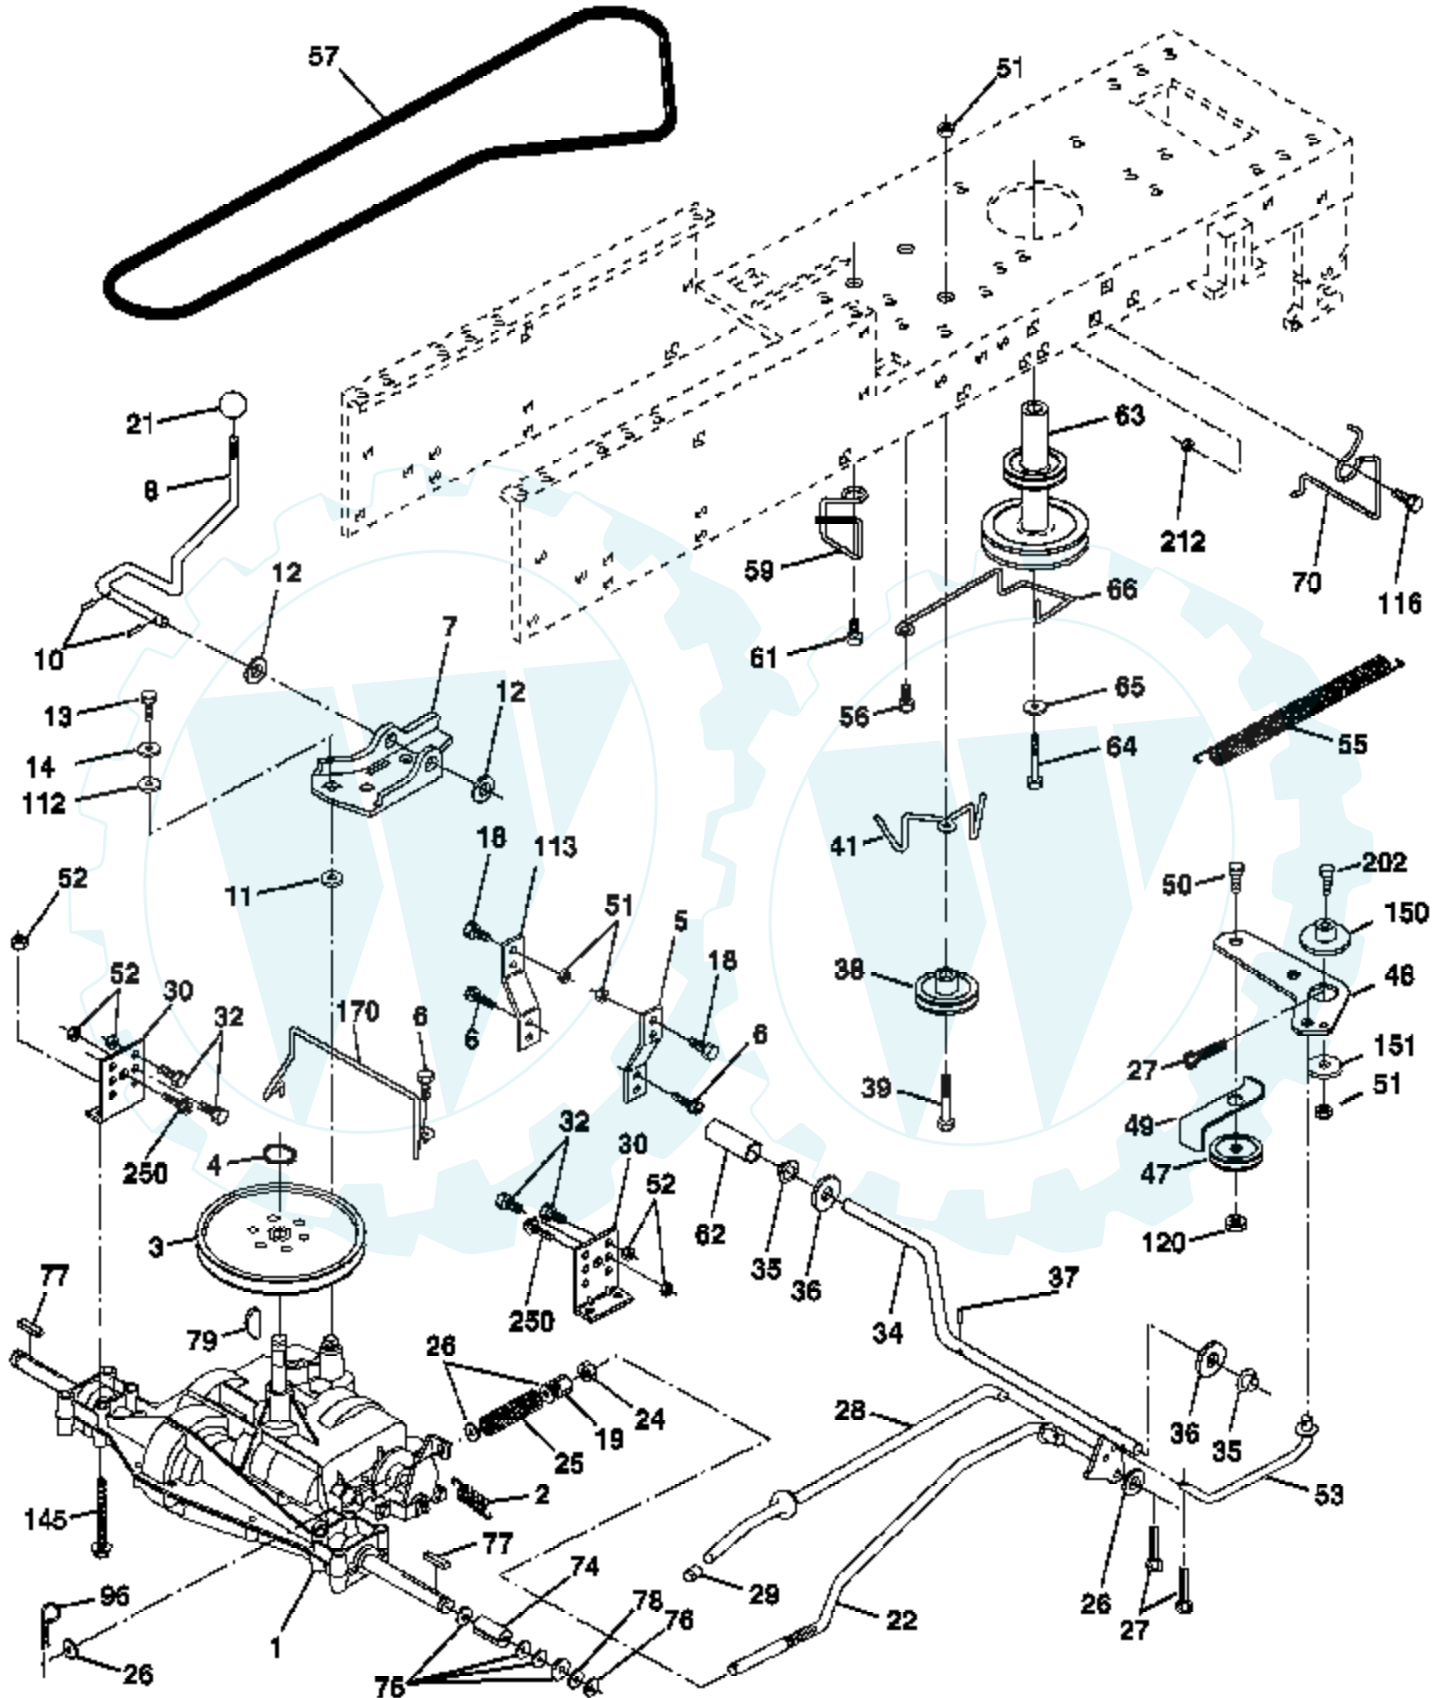

Ref #	Part Number	Qty	Description
1			Transaxle Peerless Model 205-544C (Order parts from transaxle manufacturer)
2	146682		Spring Return Brake
3	123666X		Pulley Transaxle 18" tires
4	12000028		Ring Retainer # 5100-62
5	121520X		Strap Torque 30 Degrees RH
6	17060512		Screw 5/16-18 x 3/4
7	162240		Plate Rod Shift T/a
8	131679		Rod Shifter Blk
10	76020416		Pin Cotter 1/8 X 1 Cad
11	105701X		Washer Plate Shf 388 Sq Hole
12	19151216		Washer 15/32 X 3/4 X 16 Ga
13	74550412		Bolt 1/4-28 unf Gr. 8 w/Patch
14	10040400		Washer Lock Hvy Helical 1/4
18	74780616		Bolt Fin Hex 3/8-16unc X 1 Gr. 5
19	73800600		Nut lock Hex w/Ins 3/8-16 Unc
21	106933X		Knob Rd 1/2-13 Plstc Thds Blk
22	130804		Rod Brake LT
24	73350600		Nut Hex Jam 3/8-16 Unc
25	106888X		Spring Rod Brake 2 00 Zinc
26	19131316		Washer 13/32 X 13/16 X 16 Ga
27	76020412		Pin Cotter 1/8 X 3/4 Cad
28	175765		Rod Brake Parking LT/YT
29	71673		Cap Brake Parking Black
30	174973		Bracket Transmission
32	74760512		Bolt Fin Hex 5/16-18 x 3/4
34	175578		Shaft Asm Pedal Foot Nibbed
35	120183X		Bearing Nylon Blk 629 Id
36	19211616		Washer 21/32 X 1 X 16 Ga
37	1572H		Pin Roll 3/16 X 1"
38	179114		Pulley Composite Flat
39	74760648		Bolt Fin Hex 3/8-16 x 3
41	175556		Keeper Belt Idler
47	127783		Pulley Idler V Groove Plastic
48	154407		Bellcrank Clutch Grnd Drv STL
49	123205X		Retainer Belt Style Spring
50	74760624		Bolt Hex Hd 3/8-16unc X 1-1/2
51	73680600		Nut Crownlock 3/8-16 Unc
52	73680500		Nut Crownlock 5/16-18 unc
53	105710X		Link Clutch 7 66
55	105709X		Spring Return Clutch 6 75
56	17060620		Screw 3/8-16 x 1-1/4
57	130801		V-Belt Ground Drive 95
59	169691		Keeper Belt Chassis Span Ctr
61	17120614		Screw 3/8-16 x .875
62	8883R		Cover Pedal Blk Round
63	175410		Engine Pulley LT/YT
64	71170764		Bolt Hex 7/16-20x4 Gr 5
65	10040700		Washer Lock Hvy Hlcl Spr 7/16
66	154778		Keeper Belt Engine
70	134683		Guide Belt Mower Drive RH
74	137057		Spacer Axle
75	121749X		Washer 25/32 X 1 1/4 X 16 Ga
76	12000001		E-ring #5133-75
77	123583X		Key Square 2 0 X 1845/ 1865
78	121748X		Washer 25/32 X 1-5/8 X 16 Ga
79	2228M		Key Woodruff