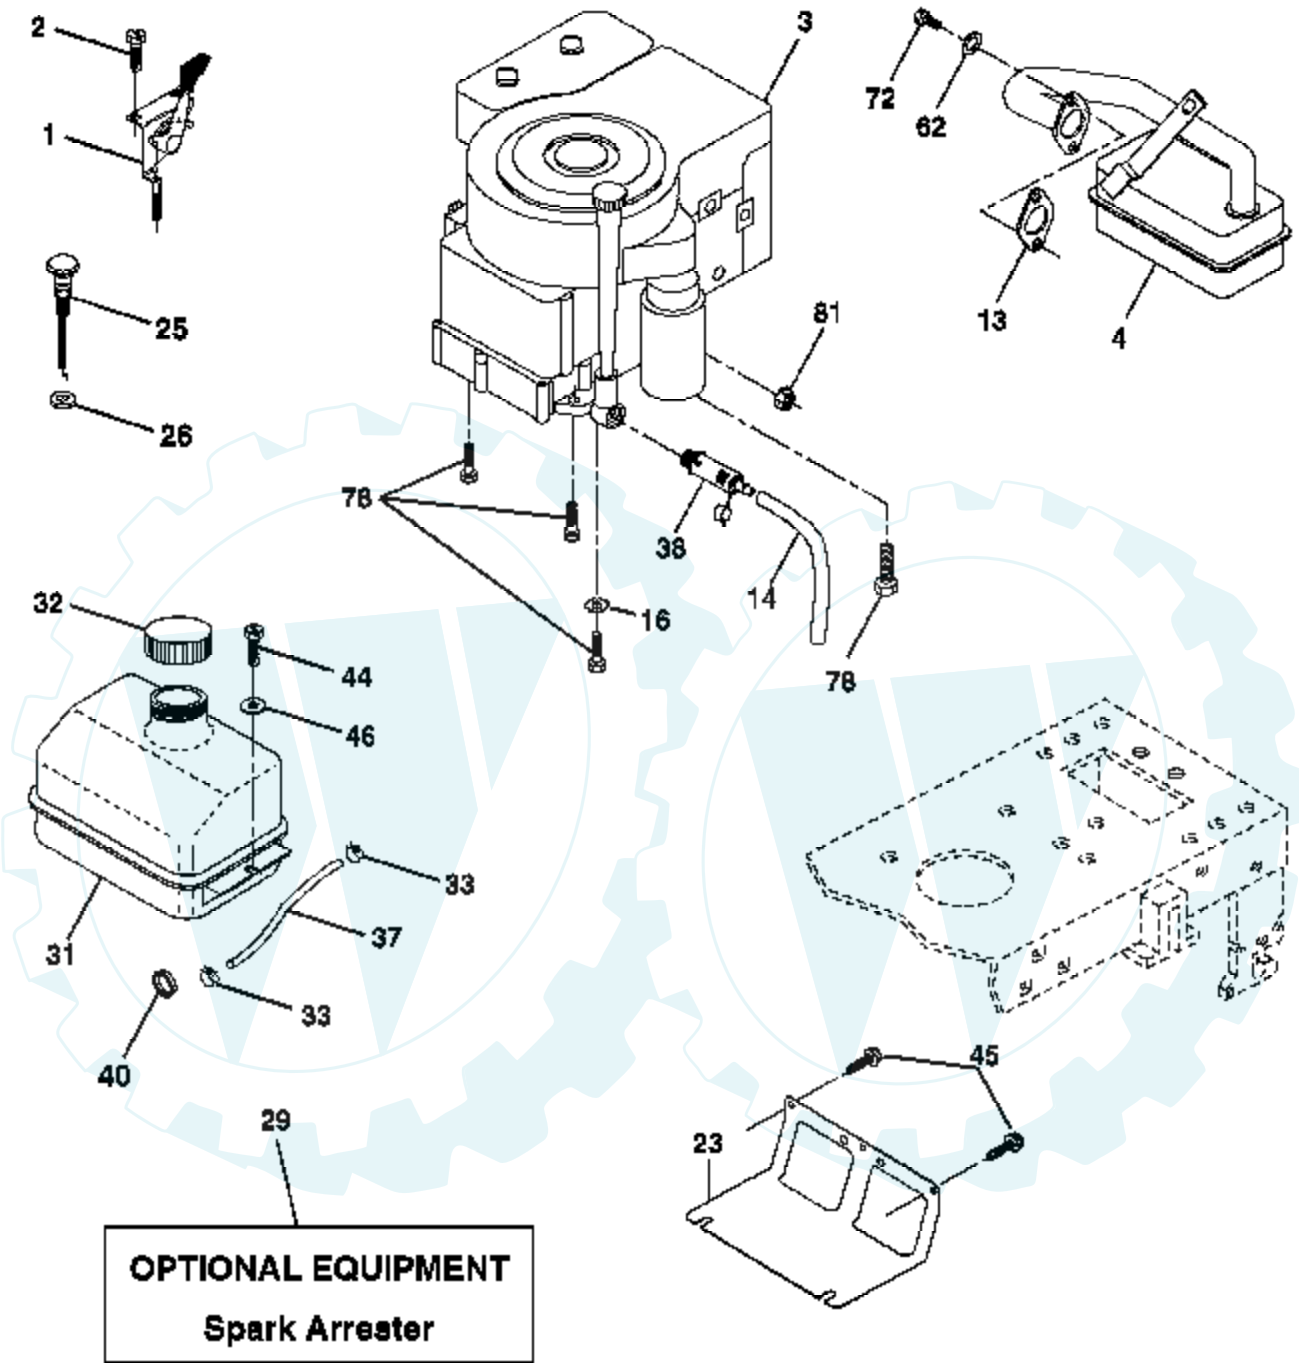

Ref #	Part Number	Qty	Description
1	170551		Control Th/ch Flag
2	17720408		Screw Hex Thd Cut 1/4-20 x 1/2
3			Engine, B&S 28U707 (Order parts from engine manufacturer)
4	137352		Muffler Exhaust B&S
13	165291		Gasket Eng 1 313 Id Tin Plated
14	148315		Plug Drain Oil Easy
16	11050600		Washer Lock Ext Tooth 3/8
23	169837		Shield BRN/DBR Guard
25			UNKNOWN
26			UNKNOWN
29	137180		Kit Spark Arrestor (Flat Scrn)
31	109202X		Tank Fuel Front
32	140527		Cap Asm Fuel
33	123487X		Clamp Hose
37	137040		Line Fuel 20"
38	148315		Tube Oil Drain Easy
40	124028X		Bushing Snap Nyl Blk Fuel Line
44	17490412		Screw Thdrol 1/4-20 x 3/4
45	17000612		Screw Hex Wsh Thdrol 3/8-16
46	19091416		Washer 9/32 X 7/8 X 16 Ga
62	10040500		Washer Lock Hvy Hlcl Spr
72	71070512		Screw Hexcap 5/16-18 x 3/4
78	17060620		Screw 3/8-16 x 1-1/4
81	73510400		Nut Keps Hex 1/4-20 Unc