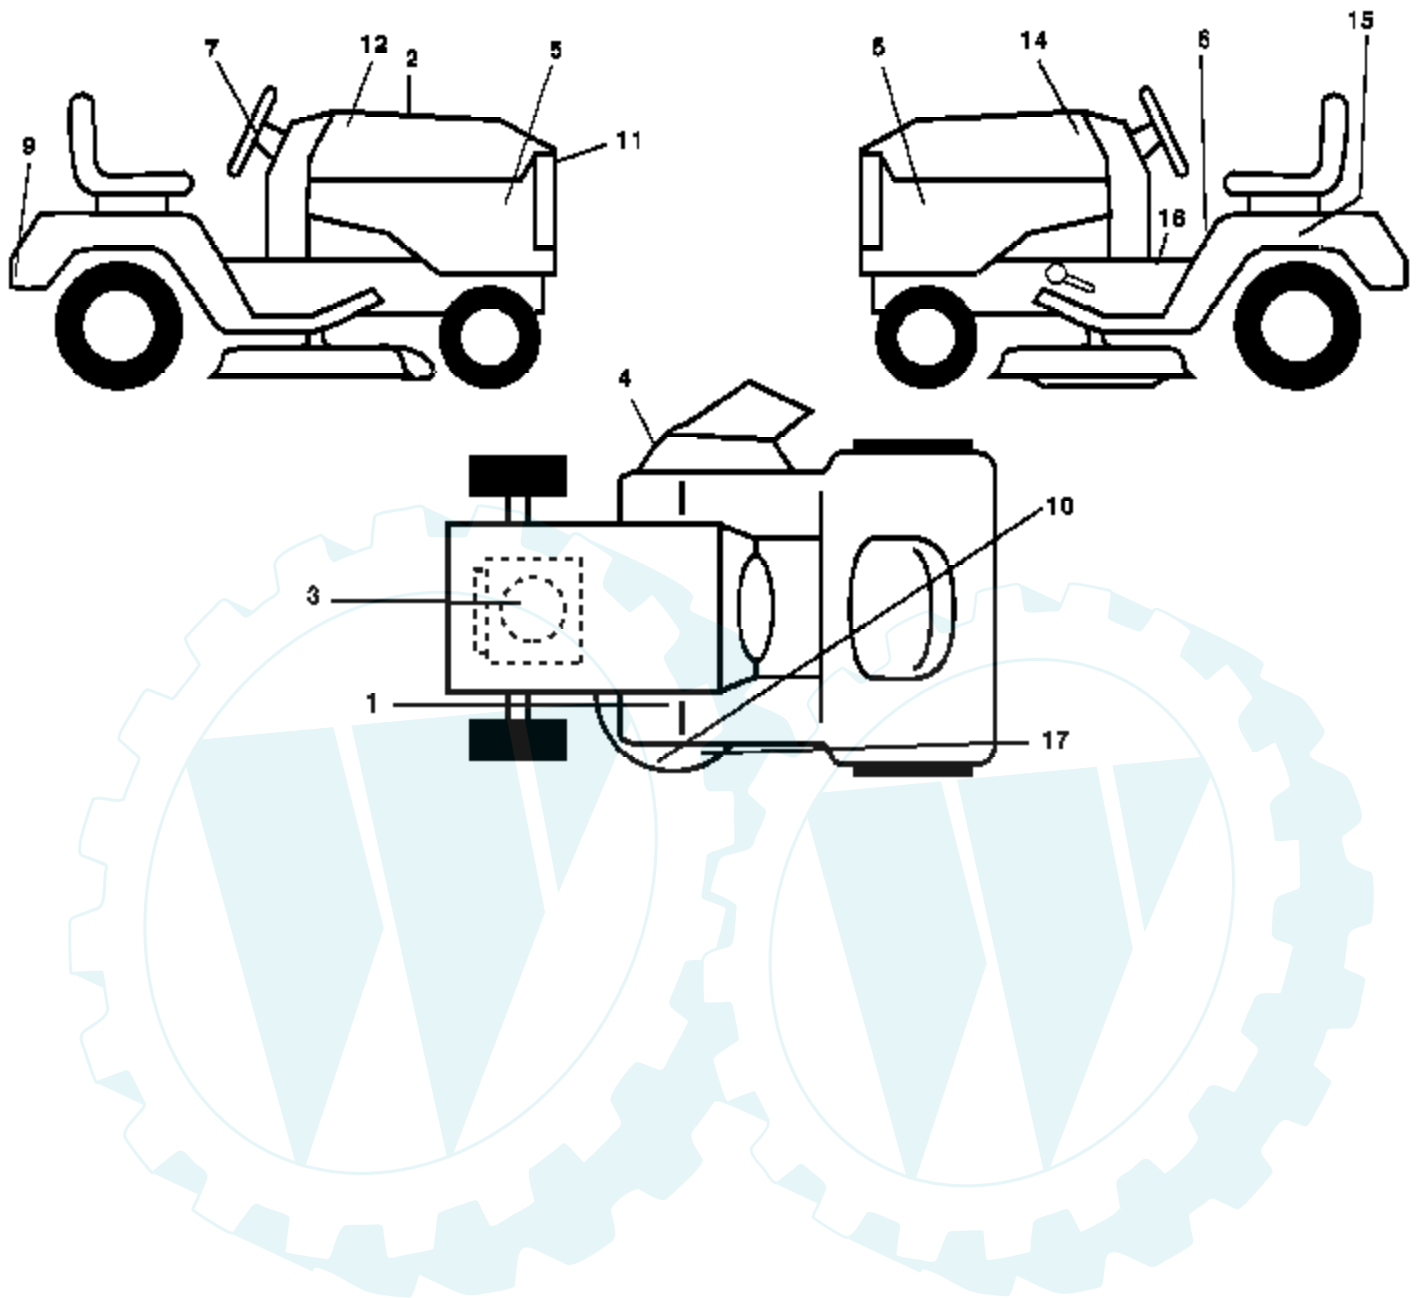

Ref #	Part Number	Qty	Description
1	101892X		Decal, Clutch/Brake Eng/Fr
2	180888		Decal, Replacement
3	180972		Decal, Engine HP
4	170563		Decal Warning
5	180521		Decal, Pnl Sd
6	157140		Decal, Fender Danger English
7	162398		Decal Ins Str Wh
9	171448		Decal Fender
10	162391		Decal, Deck Grasseater
11	162392		Decal, Grille Weedeater
12	162389		Decal, Hood RH
14	162390		Decal, Hood LH
15	145005		Decal, Caution, Battery
16	157163		Decal, Oper Sdl P/L Gear Dr Eng
17	136832		Decal, V-Belt Sch.
	138311		Decal, Handle Lft Height Adj.
	182983		Manual, Operator's English
	182984		Manual, Operator's French
	C38		Grass Catcher Available accessory not included with mower
	MK38		Mulch Kit w/Blades Available accessory not included with mower
	LSB42		42" Snow Blower Available accessory not included with mower
	LC05		Wheel Weights Available accessory not included with mower
	LBD48		48" Snow Blade Available accessory not included with mower
	CH11		Tire Chains Available accessory not included with mower