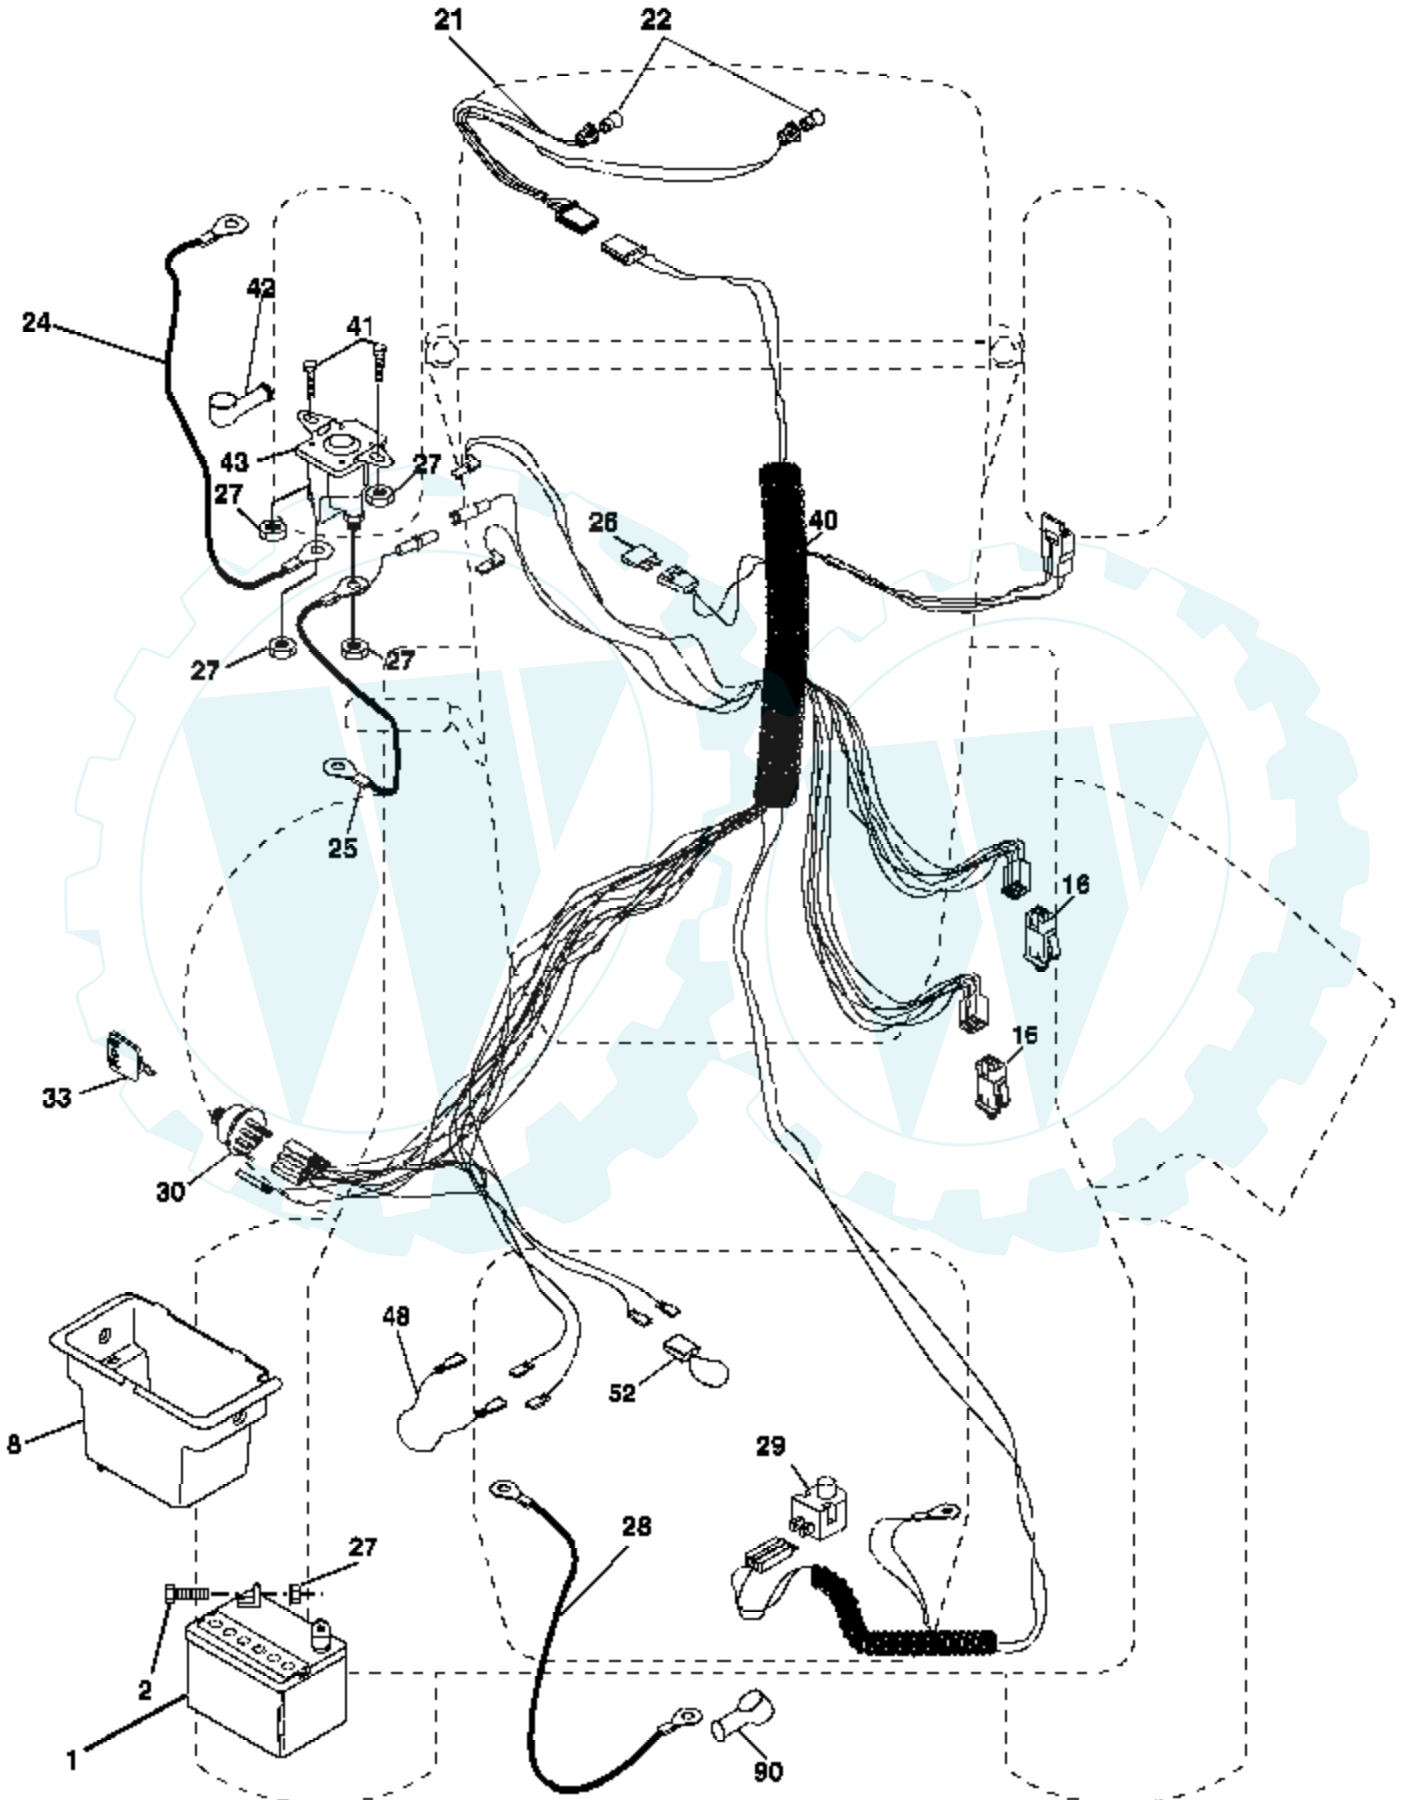

Ref #	Part Number	Qty	Description
1	101892X		Decal, Clutch/Brake Eng/Fr
2	180888		Decal, Replacement
3	180972		Decal, Engine HP
4	170563		Decal Warning
5	180521		Decal, Pnl Sd
6	157140		Decal, Fender Danger English
7	162398		Decal Ins Str Wh
9	171448		Decal Fender
10	162391		Decal, Deck Grasseater
11	162392		Decal, Grille Weedeater
12	162389		Decal, Hood RH
14	162390		Decal, Hood LH
15	145005		Decal, Caution, Battery
16	157163		Decal, Oper Sdl P/L Gear Dr Eng
17	136832		Decal, V-Belt Sch.
	138311		Decal, Handle Lft Height Adj.
	182983		Manual, Operator's English
	182984		Manual, Operator's French
	C38		Grass Catcher Available accessory not included with mower
	MK38		Mulch Kit w/Blades Available accessory not included with mower
	LSB42		42" Snow Blower Available accessory not included with mower
	LC05		Wheel Weights Available accessory not included with mower
	LBD48		48" Snow Blade Available accessory not included with mower
	CH11		Tire Chains Available accessory not included with mower

Ref #	Part Number	Qty	Description
96	4497H		Retainer Spring 1"
112	19091210		Washer 9/32 X 3/4 X 10 Ga
113	127285X		Strap Torque 90 Degrees LH
116	72140608		Bolt Rdhd Sq Neck 3/8-16 x 1
120	73900600		Nut Lock Flg 3/8-16
145	74490540		Bolt Hex Flg.Hd. 5/16-18 x Gr.5
150	175456		Spacer Retainer Lt
151	19133210		Washer 13/32 x 2 x 10 Ga.
170	173894		Keeper, Belt Transaxle
202	72110614		Bolt Carr Sh 3/8-16 x 1-3/4 Gr.5
212	145212		Nut Hex Flg Lock
250	17060612		Screw 3/8-16 x 3/4