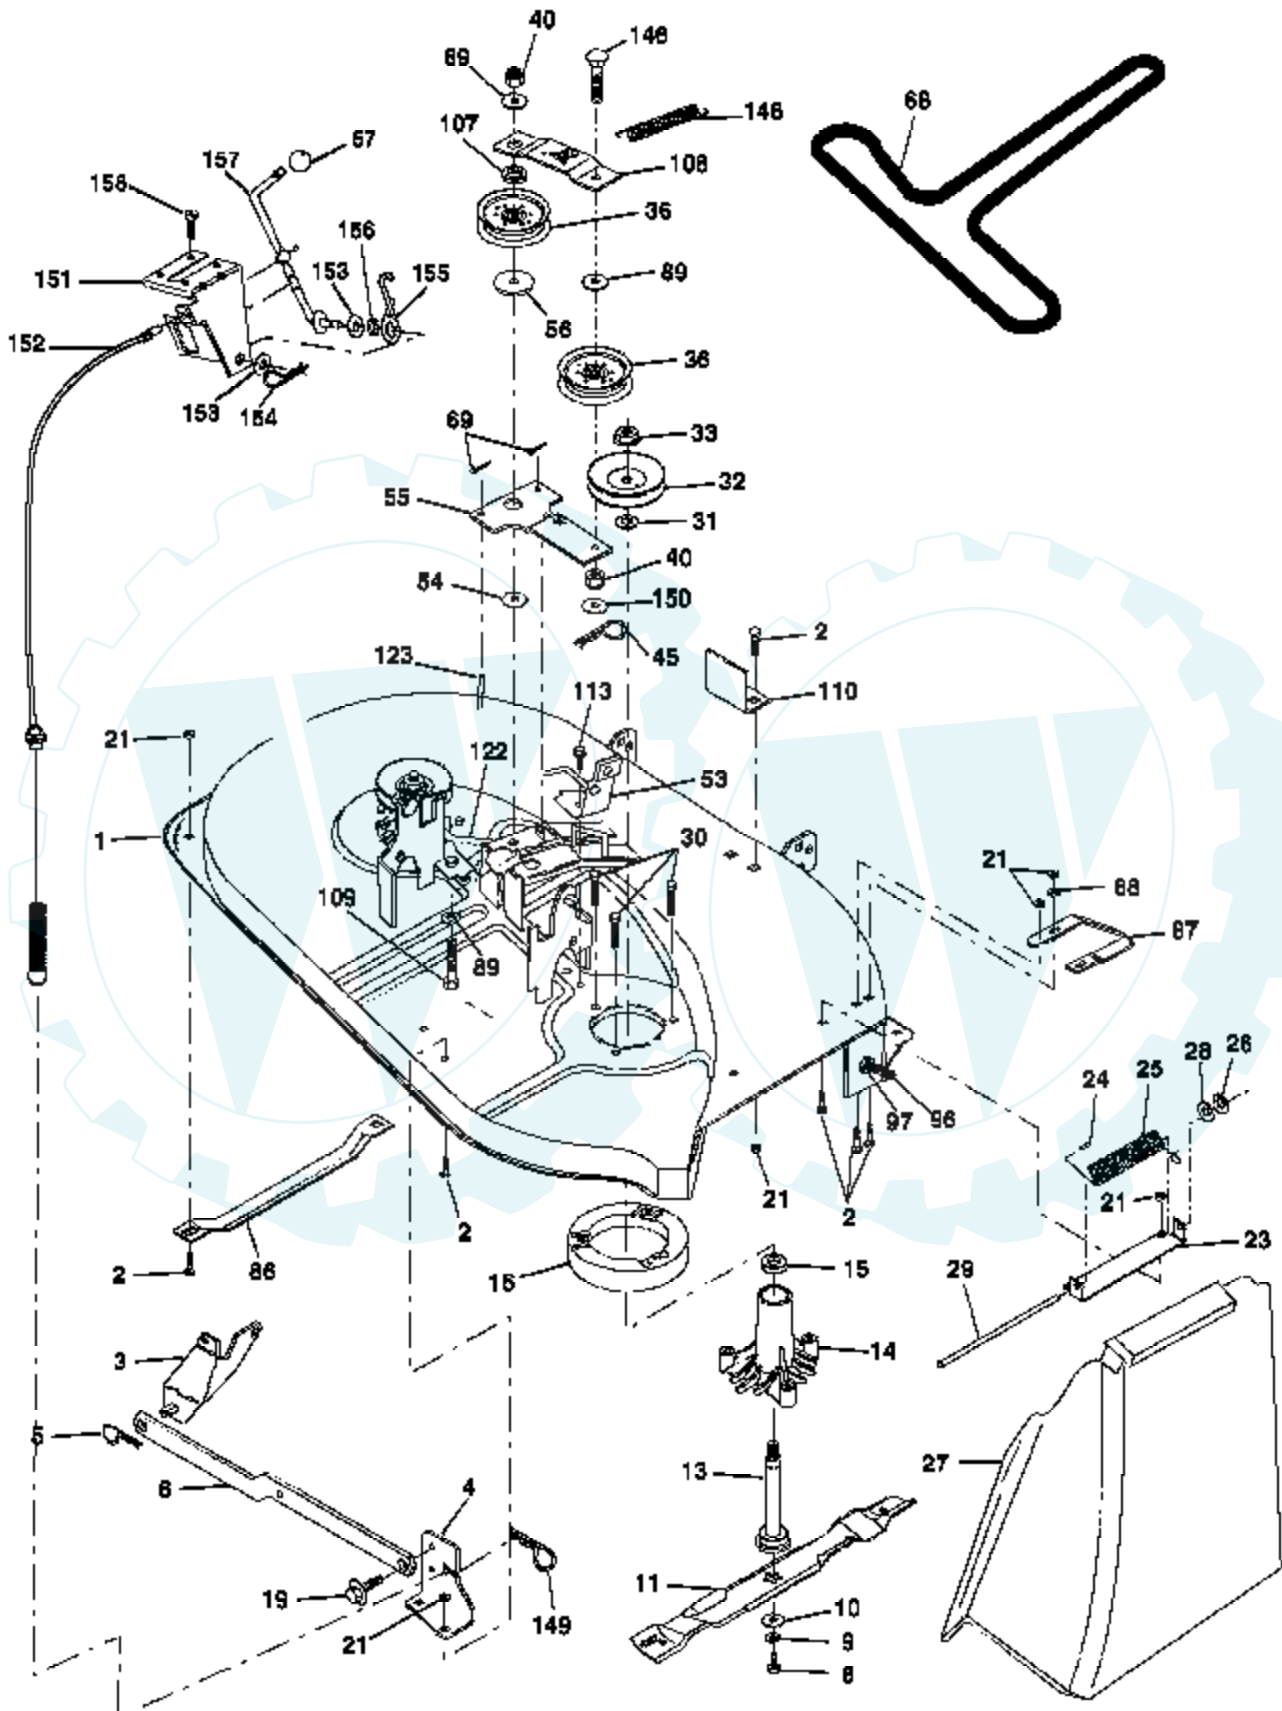

Ref #	Part Number	Qty	Description
96	4497H		Retainer Spring 1"
112	19091210		Washer 9/32 X 3/4 X 10 Ga
113	127285X		Strap Torque 90 Degrees LH
116	72140608		Bolt Rdhd Sq Neck 3/8-16 x 1
120	73900600		Nut Lock Flg 3/8-16
145	74490540		Bolt Hex Flg.Hd. 5/16-18 x Gr.5
150	175456		Spacer Retainer Lt
151	19133210		Washer 13/32 x 2 x 10 Ga.
170	173894		Keeper, Belt Transaxle
202	72110614		Bolt Carr Sh 3/8-16 x 1-3/4 Gr.5
212	145212		Nut Hex Flg Lock
250	17060612		Screw 3/8-16 x 3/4

Ref #	Part Number	Qty	Description
1	170551		Control Th/ch Flag
2	17720408		Screw Hex Thd Cut 1/4-20 x 1/2
3			Engine, B&S 28U707 (Order parts from engine manufacturer)
4	137352		Muffler Exhaust B&S
13	165291		Gasket Eng 1 313 Id Tin Plated
14	148315		Plug Drain Oil Easy
16	11050600		Washer Lock Ext Tooth 3/8
23	169837		Shield BRN/DBR Guard
25			UNKNOWN
26			UNKNOWN
29	137180		Kit Spark Arrestor (Flat Scrn)
31	109202X		Tank Fuel Front
32	140527		Cap Asm Fuel
33	123487X		Clamp Hose
37	137040		Line Fuel 20"
38	148315		Tube Oil Drain Easy
40	124028X		Bushing Snap Nyl Blk Fuel Line
44	17490412		Screw Thdrol 1/4-20 x 3/4
45	17000612		Screw Hex Wsh Thdrol 3/8-16
46	19091416		Washer 9/32 X 7/8 X 16 Ga
62	10040500		Washer Lock Hvy Hlcl Spr
72	71070512		Screw Hexcap 5/16-18 x 3/4
78	17060620		Screw 3/8-16 x 1-1/4
81	73510400		Nut Keps Hex 1/4-20 Unc