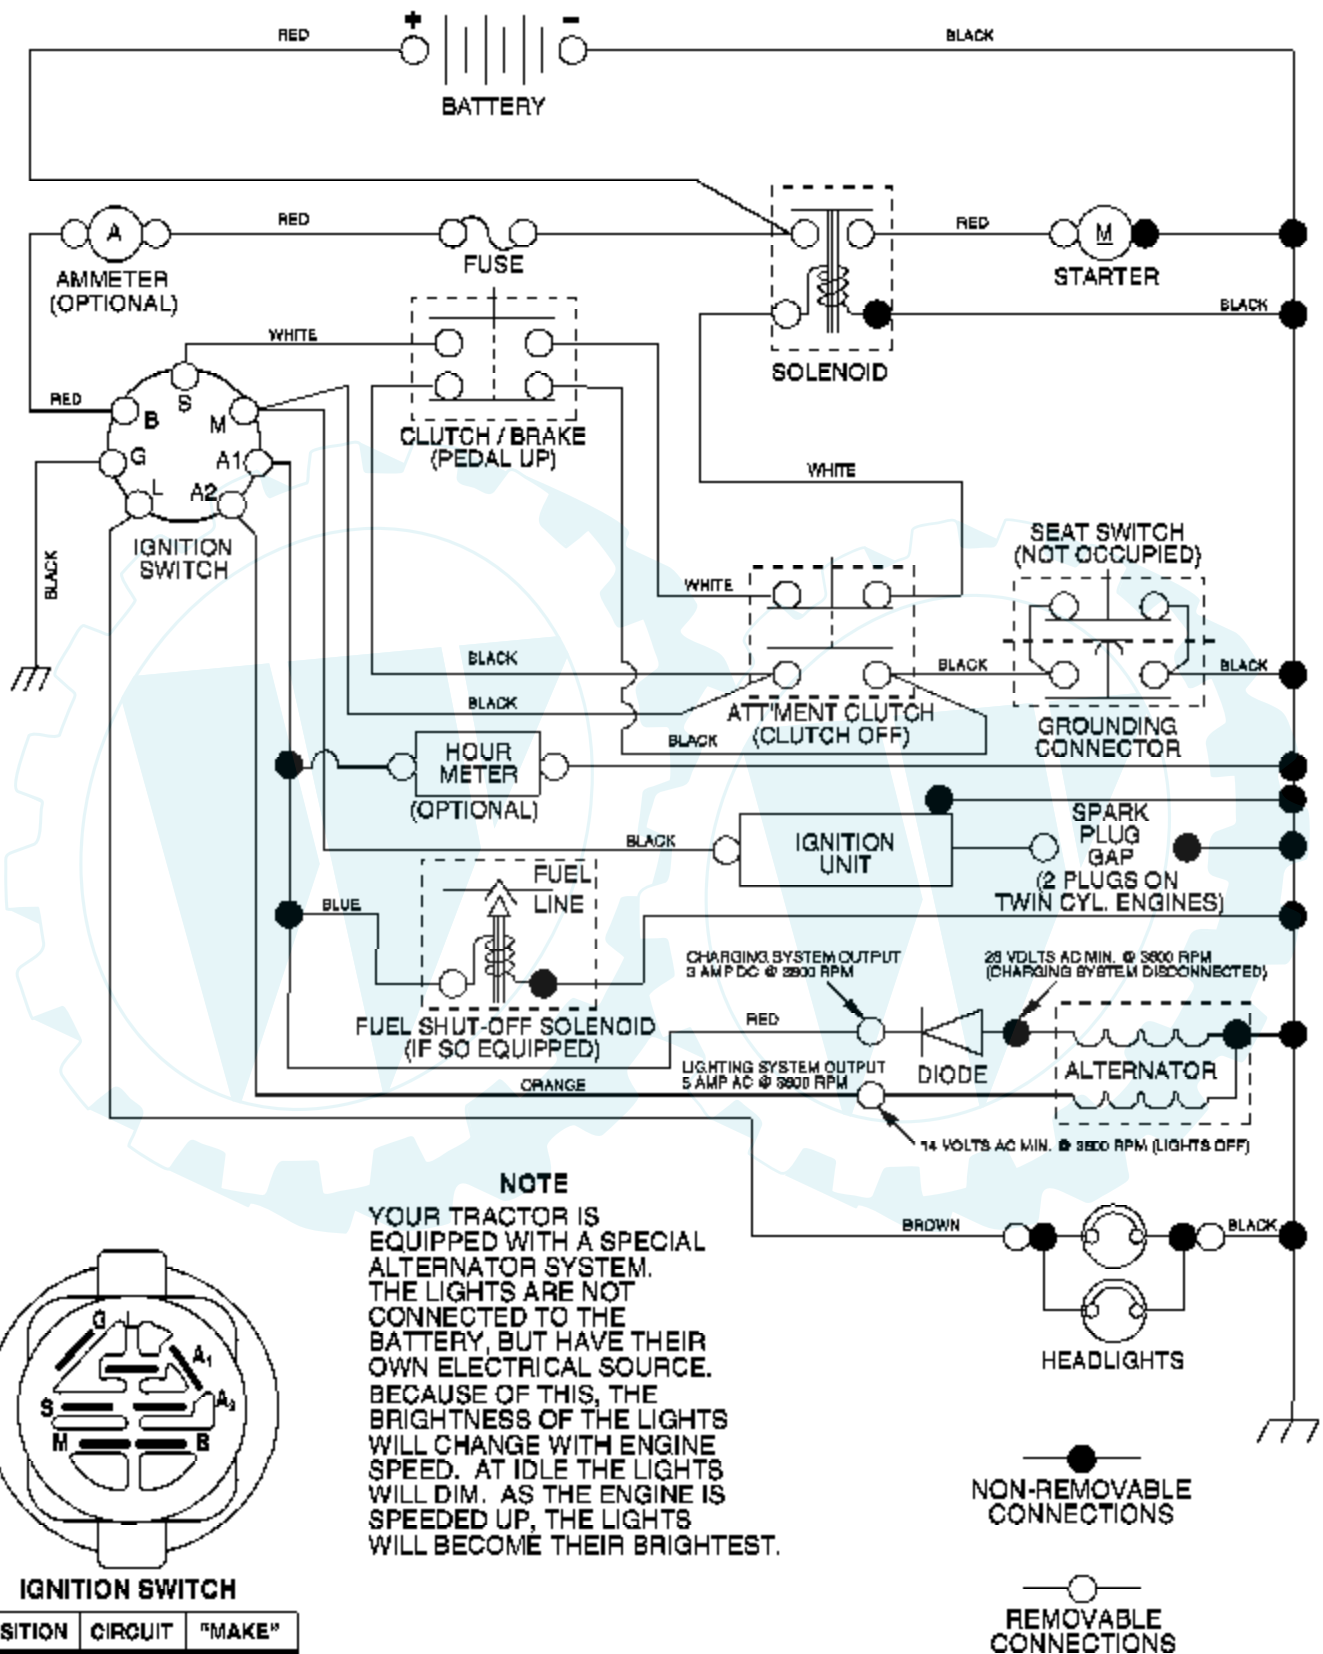

Ref #	Part Number	Qty	Description
1	170551		Control Th/ch Flag
2	17720408		Screw Hex Thd Cut 1/4-20 x 1/2
3			Engine, B&S 28U707 (Order parts from engine manufacturer)
4	137352		Muffler Exhaust B&S
13	165291		Gasket Eng 1 313 Id Tin Plated
14	148315		Plug Drain Oil Easy
16	11050600		Washer Lock Ext Tooth 3/8
23	169837		Shield BRN/DBR Guard
25			UNKNOWN
26			UNKNOWN
29	137180		Kit Spark Arrestor (Flat Scrn)
31	109202X		Tank Fuel Front
32	140527		Cap Asm Fuel
33	123487X		Clamp Hose
37	137040		Line Fuel 20"
38	148315		Tube Oil Drain Easy
40	124028X		Bushing Snap Nyl Blk Fuel Line
44	17490412		Screw Thdrol 1/4-20 x 3/4
45	17000612		Screw Hex Wsh Thdrol 3/8-16
46	19091416		Washer 9/32 X 7/8 X 16 Ga
62	10040500		Washer Lock Hvy Hlcl Spr
72	71070512		Screw Hexcap 5/16-18 x 3/4
78	17060620		Screw 3/8-16 x 1-1/4
81	73510400		Nut Keps Hex 1/4-20 Unc

Ref #	Part Number	Qty	Description
155	169671		Spring Retention LVR CLTCH CAB
156	169672		Spacer Clutch Cable
157	169669		Rod Clutch Cable 3/8"
158	17720408		Screw Hex Thd Cut 1/4-20 x 1/2
	130794		Mandrel Assembly (Includes Housing, Shaft and Shaft Hardware Only - Pulley Not Included)
	180874		Replacement Mower, Complete

Ref #	Part Number	Qty	Description
1	59192		Cap, Tire valve
2	65139		Stem, Valve
3	106222X		Tire, Front
4	59904		Tube, Front (Service item only)
5	106732X427		Rim assembly, 6" front
6	278H		Fitting, Grease (Front wheel only)
7	9040H		Bearing, Flange (Front wheel only)
8	106108X427		Rim assembly, 8" rear
9	124635X		Tire, Rear
10	7152J		Tube, Rear (Service item only)
11	104757X428		Cap, Hub Axle
	144334		Sealant, Tire (10 oz. Tube)