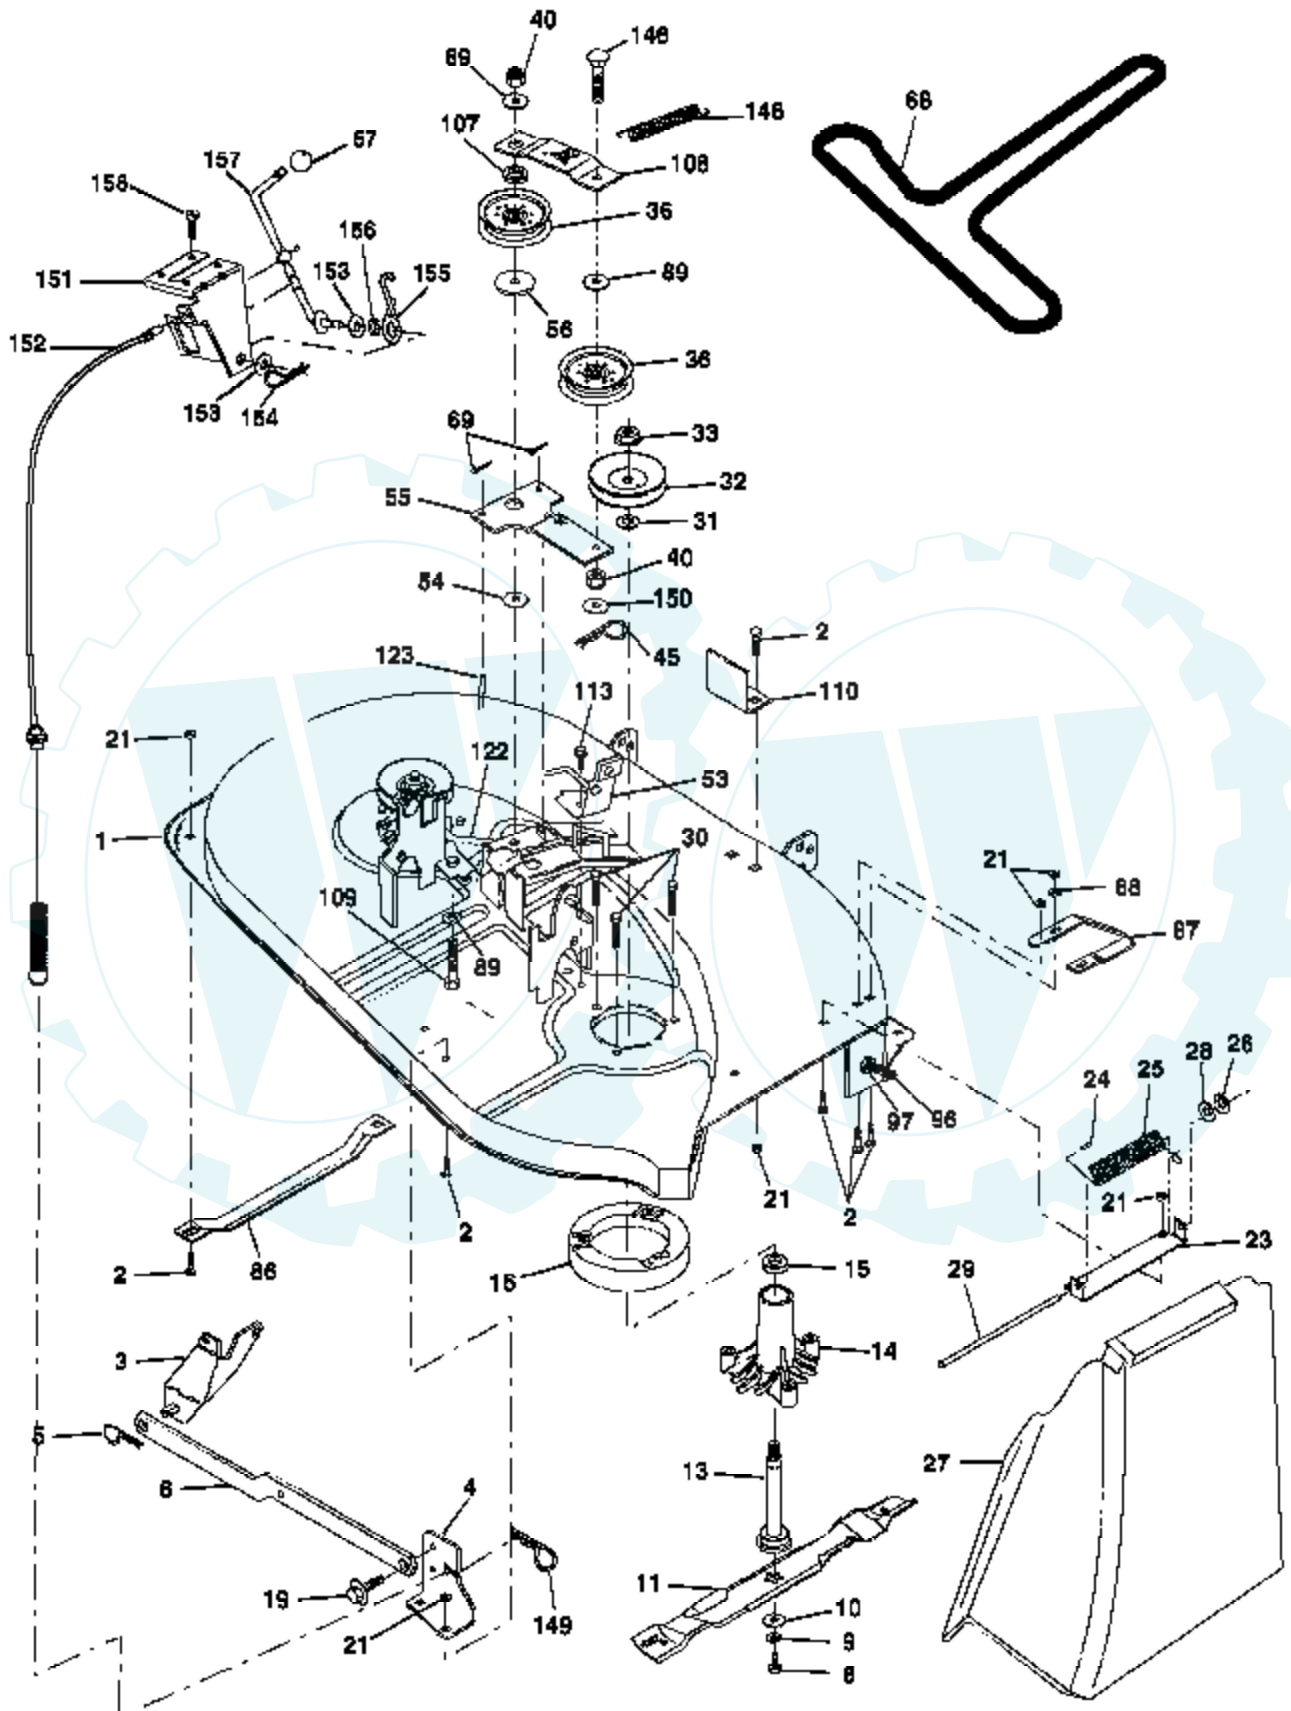

Ref #	Part Number	Qty	Description
1	170551		Control Th/ch Flag
2	17720408		Screw Hex Thd Cut 1/4-20 x 1/2
3			Engine, B&S 28U707 (Order parts from engine manufacturer)
4	137352		Muffler Exhaust B&S
13	165291		Gasket Eng 1 313 Id Tin Plated
14	148315		Plug Drain Oil Easy
16	11050600		Washer Lock Ext Tooth 3/8
23	169837		Shield BRN/DBR Guard
25			UNKNOWN
26			UNKNOWN
29	137180		Kit Spark Arrestor (Flat Scrn)
31	109202X		Tank Fuel Front
32	140527		Cap Asm Fuel
33	123487X		Clamp Hose
37	137040		Line Fuel 20"
38	148315		Tube Oil Drain Easy
40	124028X		Bushing Snap Nyl Blk Fuel Line
44	17490412		Screw Thdrol 1/4-20 x 3/4
45	17000612		Screw Hex Wsh Thdrol 3/8-16
46	19091416		Washer 9/32 X 7/8 X 16 Ga
62	10040500		Washer Lock Hvy Hlcl Spr
72	71070512		Screw Hexcap 5/16-18 x 3/4
78	17060620		Screw 3/8-16 x 1-1/4
81	73510400		Nut Keps Hex 1/4-20 Unc

Ref #	Part Number	Qty	Description
155	169671		Spring Retention LVR CLTCH CAB
156	169672		Spacer Clutch Cable
157	169669		Rod Clutch Cable 3/8"
158	17720408		Screw Hex Thd Cut 1/4-20 x 1/2
	130794		Mandrel Assembly (Includes Housing, Shaft and Shaft Hardware Only - Pulley Not Included)
	180874		Replacement Mower, Complete