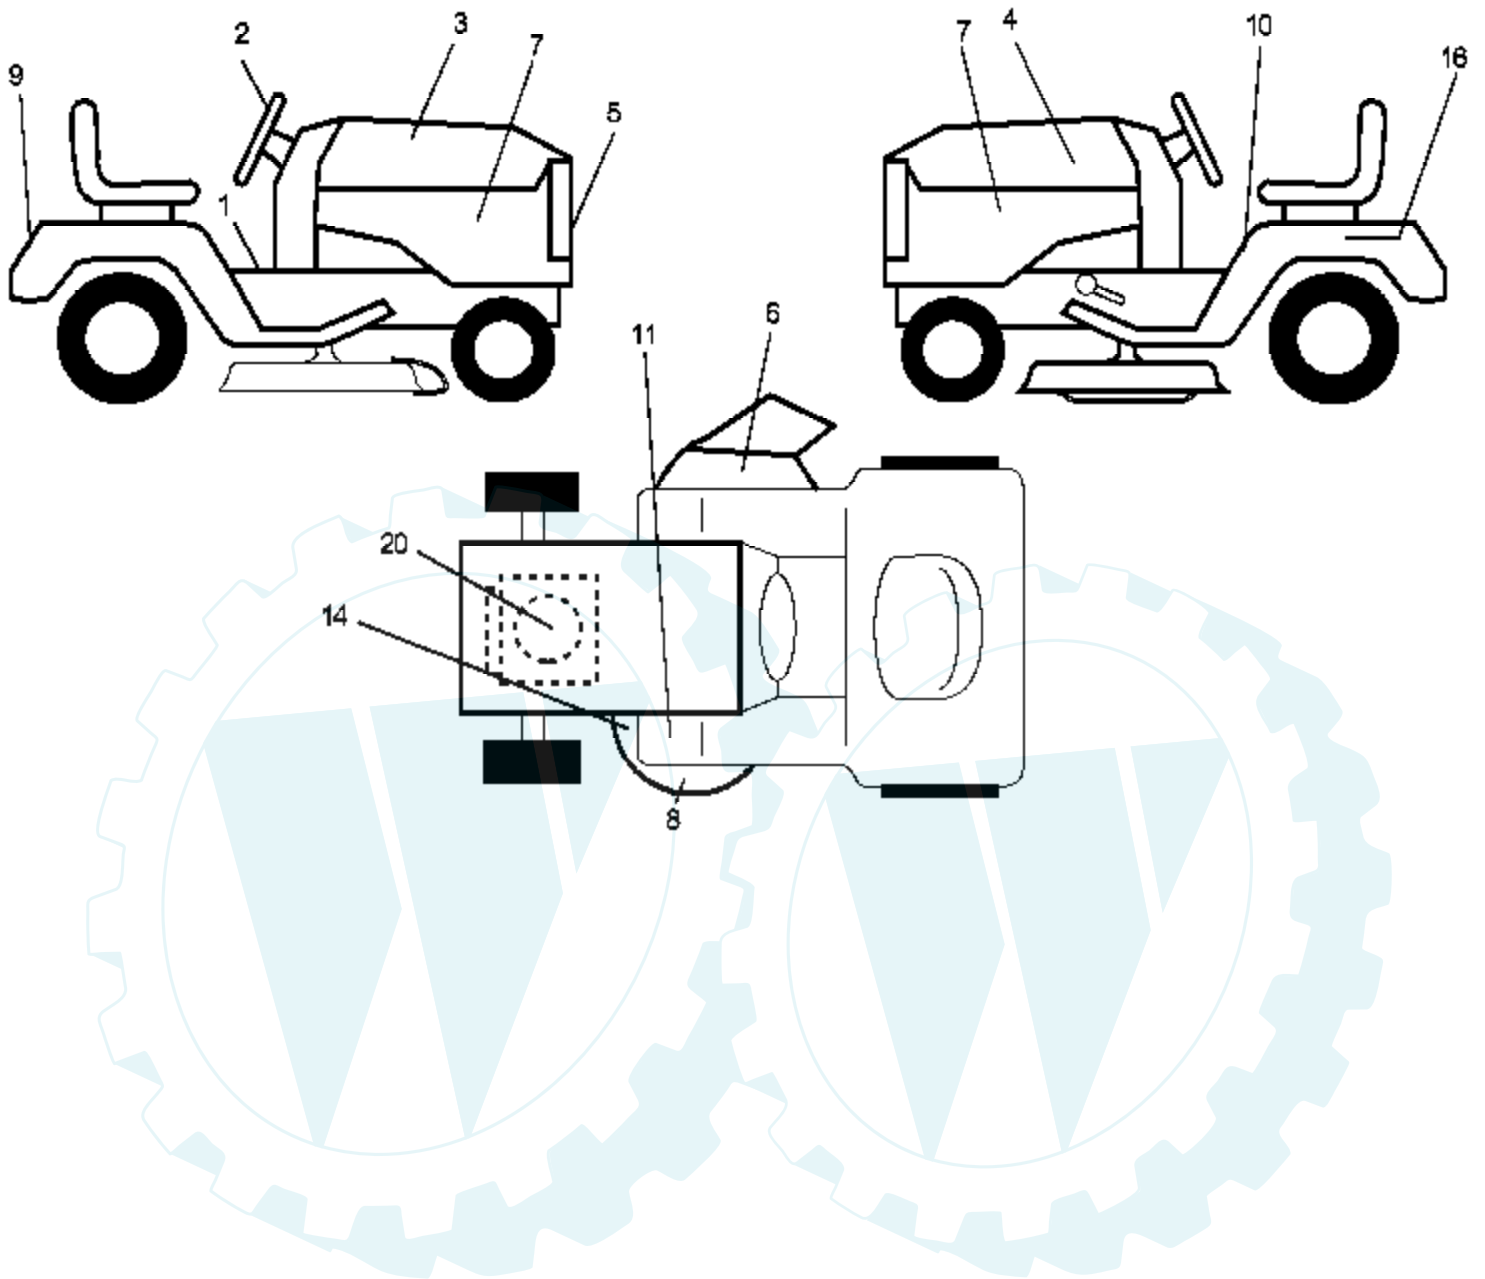

Ref #	Part Number	Qty	Description
1	156993		Decal Inst Operate English/French
2	162398		Decal Ins Strg Wh
3	162389		Decal Hood Rh
4	162390		Decal Hood Lh
5	162392		Decal Grille Logo
6	137259		Decal, Warning
7	163441		Decal Panel Side
8	162391		Decal Deck Grasseater
9	171448		Decal Fender Logo
10	157140		Decal Danger English/French
11	101892X		Decal Clutch/brake English/French
14	160396		Decal V-belt Schematic 42"
16	145005		Decal Battery Danger/Poison
20	170846		Decal HP Engine
	138311		Decal Lift Handle
	169210		Decal By Pass Lt Hydro
	158124		Manual Operators
	174508		Manual Parts