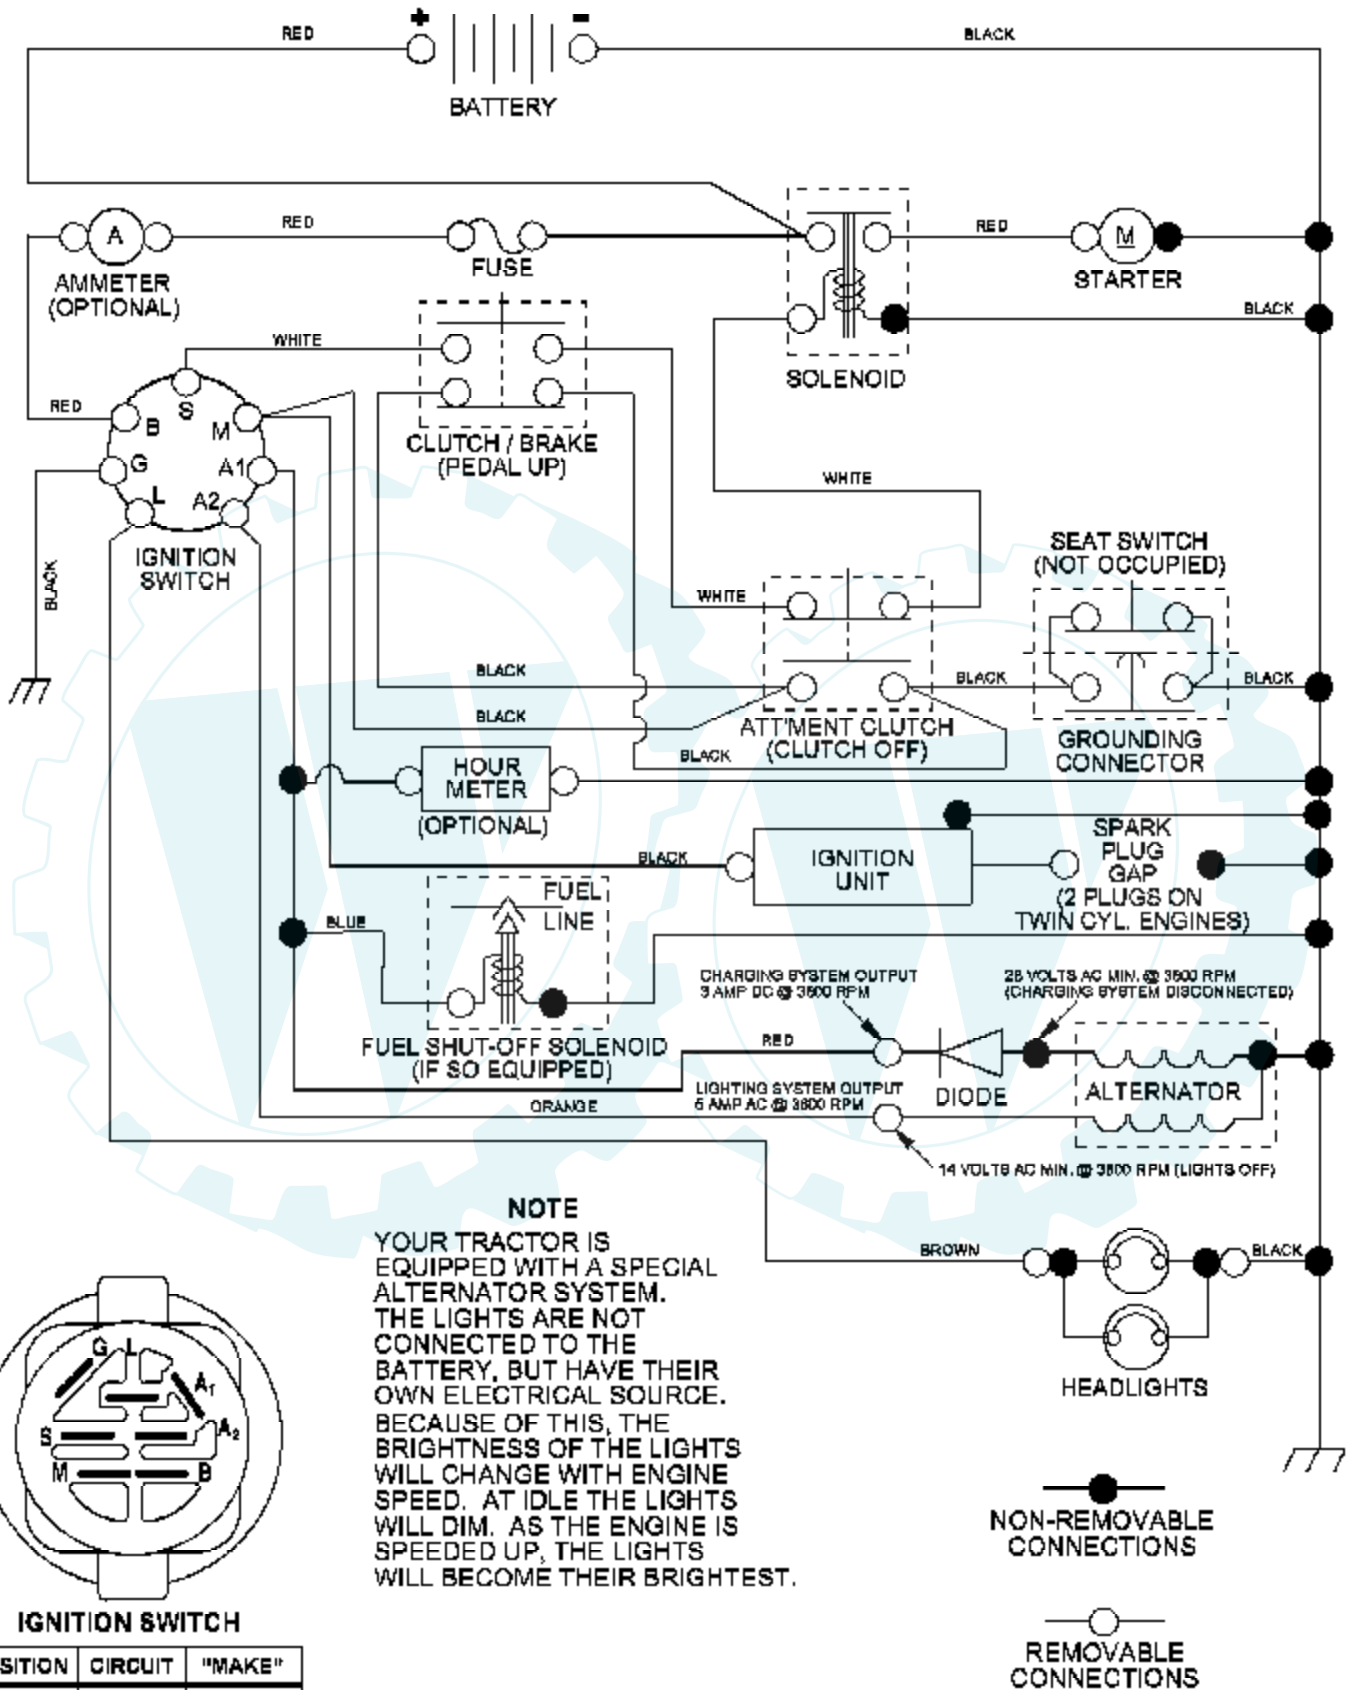

Ref #	Part Number	Qty	Description
1	140310		Control Throt /Ch 23.5 Lh Flag
2	17720410		Screw Hex Thd Cut 1/4-20 x 5/8 T
3			Engine Briggs Model 287707 (Order Parts From Engine Manufacturer)
4	137352		Muffler Exhaust B&S Lt
13	165291		Gasket 1 313 Id Tin Plated
14	13280324		Nipple Pipe 3/8 Npt x 3"
15	13200300		Elbow Std 90 Degree 3/8-18 Npt
16	11050600		Washer Lock Ext Tooth 3/8
23	169837		Shield Browning/Debris Guard
29	137180		Arrestor Spark
31	109202X		Tank Fuel 1 25 Fr
32	140527		Cap Asm Fuel W/sym Vented
33	123487X		Clamp Hose Blk
37	137040		Line Fuel 20"
38			Plug Oil Drain (Order From Engine Manufacturer)
40	124028X		Bushing Snap Nyl Blk Fuel Line
44	17670412		Screw Hexwsh Thdrol 1/4-20 x 3/4
45	17000612		Screw Hex Wsh Thdrol 3/8-16
46	19091416		Washer 9/32 x 7/8 x 16ga
62	10040500		Washer Lock Hvy Hlcl Spr 5/16
72	71070512		Screw Hexhd Cap 5/16-18 x 3/4
78	17060620		Screw 3/8-16 x1-1/4
81	73510400		Nut Keps Hex 1/4-20 Unc

Ref #	Part Number	Qty	Description
1	159460		Wire Asm Inner/Sprg w/Plunger
2	159471		Shaft Asm Lift
3	105767X		Pin Groove
4	12000002		E Ring #5133-62
5	19211621		Washer 21/32 x 1 x 21 Ga.
6	120183X		Bearing Nylon
7	109413X		Grip Handle
8	124526X		Button Plunger
11	139865		Link Lift Lh
12	139866		Link Lift Rh
13	4939M		Retainer Spring
15	173288		Link Front
16	73350800		Nut Jam Hex 1/2-13 Unc
17	130171		Trunnion Blk Zinc
18	73800800		Nut Lock w/Wsh 1/2-13 Unc
19	139868		Arm Suspension Rear
20	163552		Retainer Spring
31	169865		Bearing Pvt Lift
32	73540600		Nut Crownlock 3/8-24