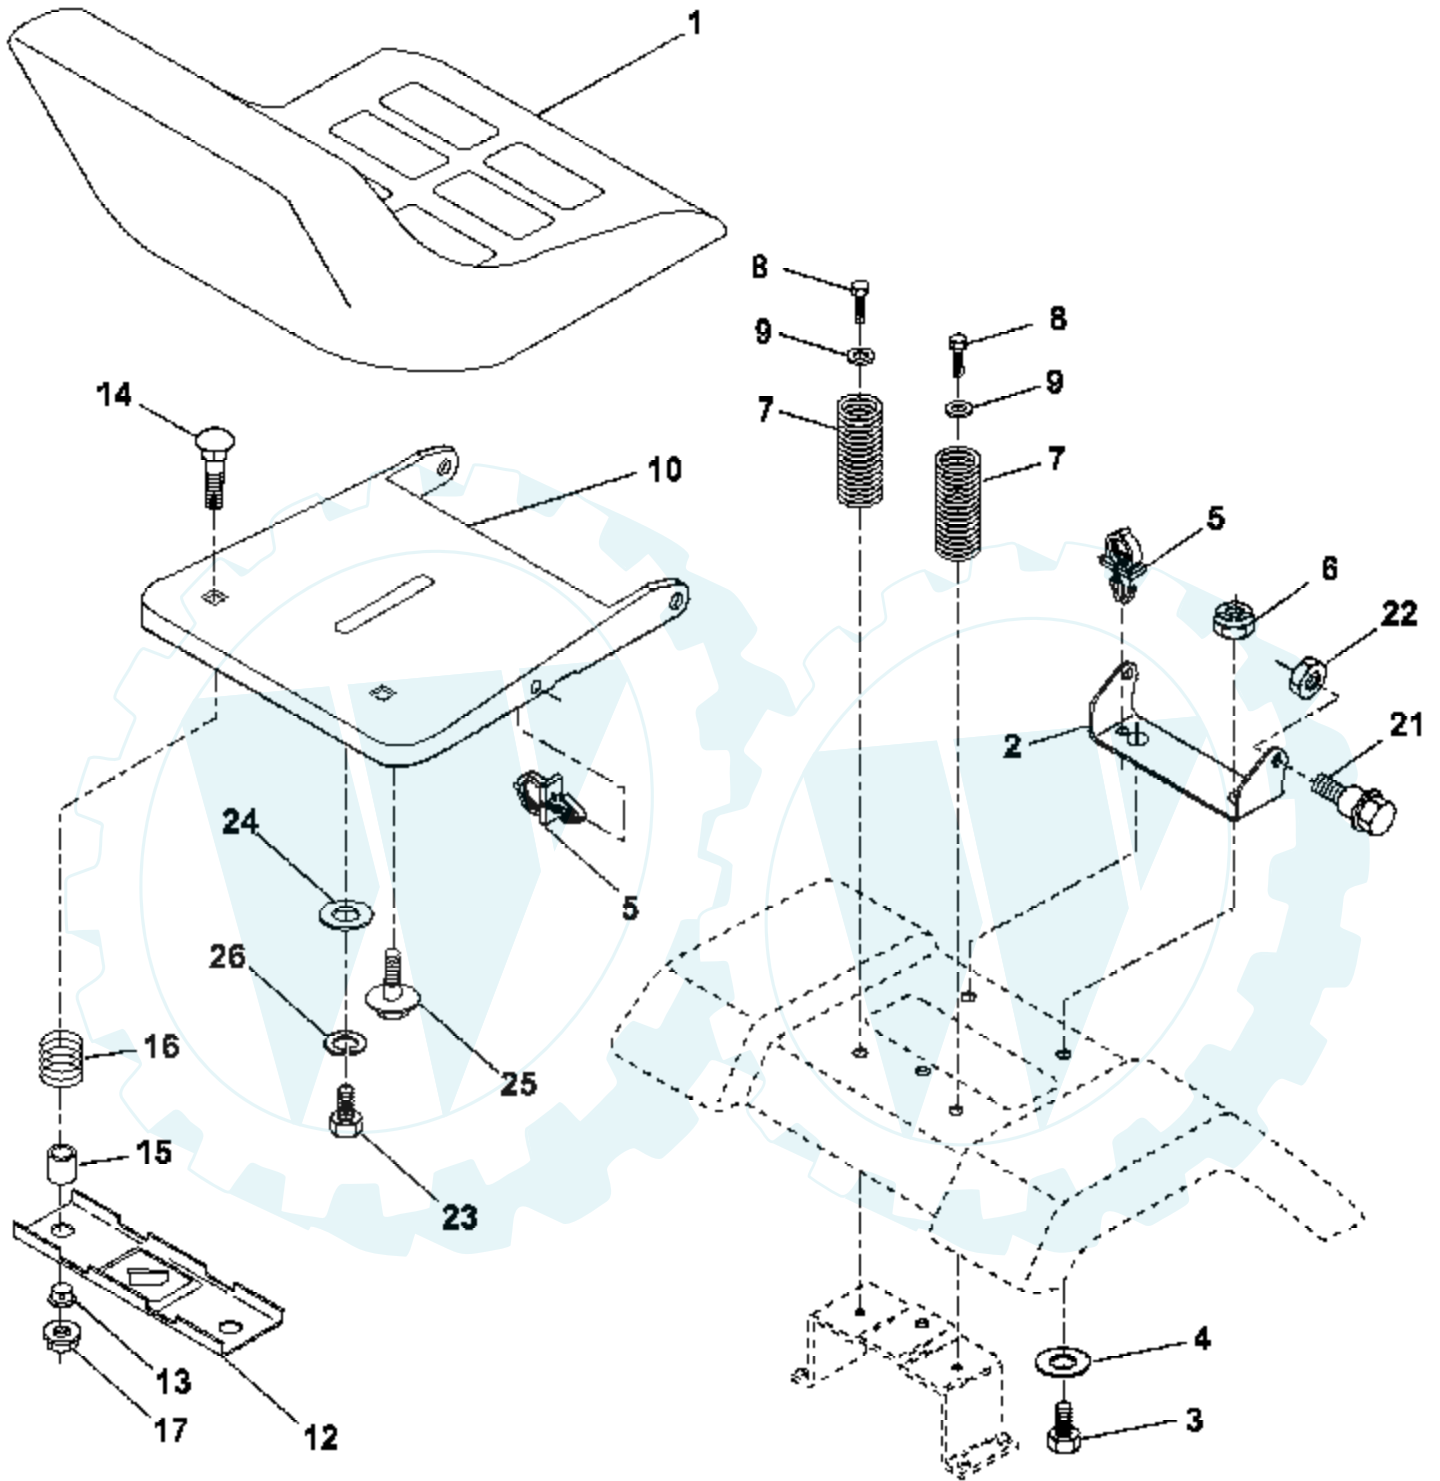

Ref #	Part Number	Qty	Description
148	169022		Spring Return Idler
149	165898		Retainer Spring Yellow
150	19091216		Washer 9/32 x 3/4 x 16 Ga.
151	169670		Bracket Clutch Cable
152	169676		Clutch Cable 42"
153	169674		Washer Flat 3/8" Type B
154	169675		Spring Retainer
155	169671		Spring Retention LVR CLTCH CAB
156	169672		Spacer Clutch Cable
157	169669		Rod Clutch Cable 3/8"
158	17720410		Screw Hex Thd Cut 1/4-20 x 5/8
159	72140614		Bolt Rdhd Sqn 3/8-16 UNC x 1-3/4
	130794		Mandrel Assembly (Includes Key Numbers 8-10, 12-15, 31 and 33)
	171639		Mower Deck, Complete (Standard Deck)

Ref #	Part Number	Qty	Description
1	159460		Wire Asm Inner/Sprg w/Plunger
2	159471		Shaft Asm Lift
3	105767X		Pin Groove
4	12000002		E Ring #5133-62
5	19211621		Washer 21/32 x 1 x 21 Ga.
6	120183X		Bearing Nylon
7	109413X		Grip Handle
8	124526X		Button Plunger
11	139865		Link Lift Lh
12	139866		Link Lift Rh
13	4939M		Retainer Spring
15	173288		Link Front
16	73350800		Nut Jam Hex 1/2-13 Unc
17	130171		Trunnion Blk Zinc
18	73800800		Nut Lock w/Wsh 1/2-13 Unc
19	139868		Arm Suspension Rear
20	163552		Retainer Spring
31	169865		Bearing Pvt Lift
32	73540600		Nut Crownlock 3/8-24

Ref #	Part Number	Qty	Description
1	127427		Seat
2	140551		Bracket Pnt Pivot Seat (blk)
3	71110616		Bolt
4	19131610		Washer 13/32 x 1 x 10 Ga
5	145006		Clip Push-In Hinged
6	73800600		Nut
7	124181X		Spring Seat Cprsn 2 250 Blk Zi
8	17000616		Screw 3/8-16 x 1.5
9	19131614		Washer 13/32 x 1 x 14 Ga
10	155925		Pan Pnt Seat (blk)
12	121246X		Bracket Pnt Mounting Switch
13	121248X		Bushing Snap Blk Nyl 50 Id
14	72050412		Bolt Rdhd Sht Nk 1/4-20 x 1-1/2
15	134300		Spacer Split 28 x 96 Yel Zinc
16	121250X		Spring Cprsn 1 27 Blk Pnt
17	123976X		Nut Lock 1/4 Lge Flg Gr 5 Zinc
21	171852		Bolt Shoulder 5/16-18 Unc Blkz-2A
22	73800500		Nut
23	71110814		Bolt Hex Black
24	19171912		Washer 17/32 x 1-3/16 x 12 Ga
25	127018X		Bolt Shoulder 5/16-18 x 62
26	10040800		Lockwasher