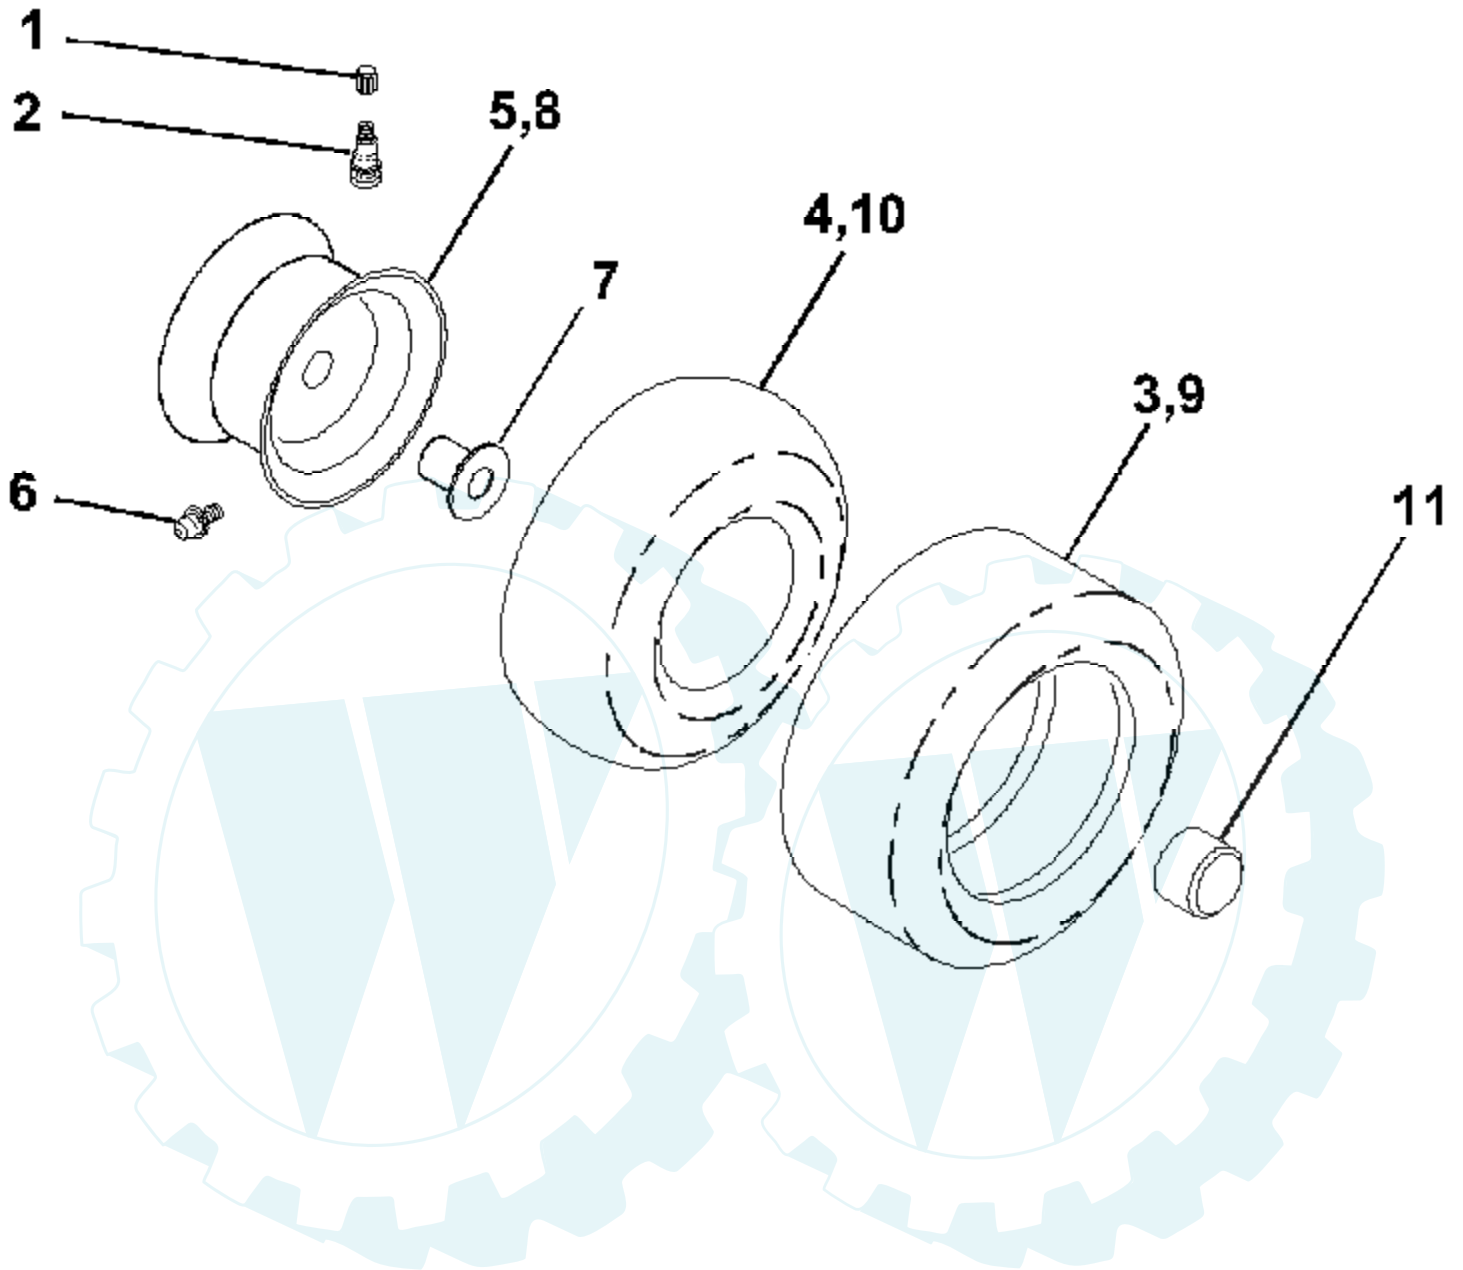

Ref #	Part Number	Qty	Description
1	59192		Cap Valve Tire
2	65139		Stem Valve
3	106222X		Tire F Ts 15 X 6 0 - 6 Service
4	59904		Tube Front (Service Item Only)
5	106732X427		Rim Asm 6" front White Service
6	278H		Fitting Grease (Front Wheel Only)
7	9040H		Bearing Flange (Front Wheel Only)
8	106108X427		Rim Asm 8" rear White Service
9	106268X		Tire R Ts 18x9.5-8 C Service
10	7152J		Tube Rear (Service Item Only)
11	104757X		Cap Axle Blk 1 50 X 1 00
	144334		Sealant, Tire (10 oz. Tube)