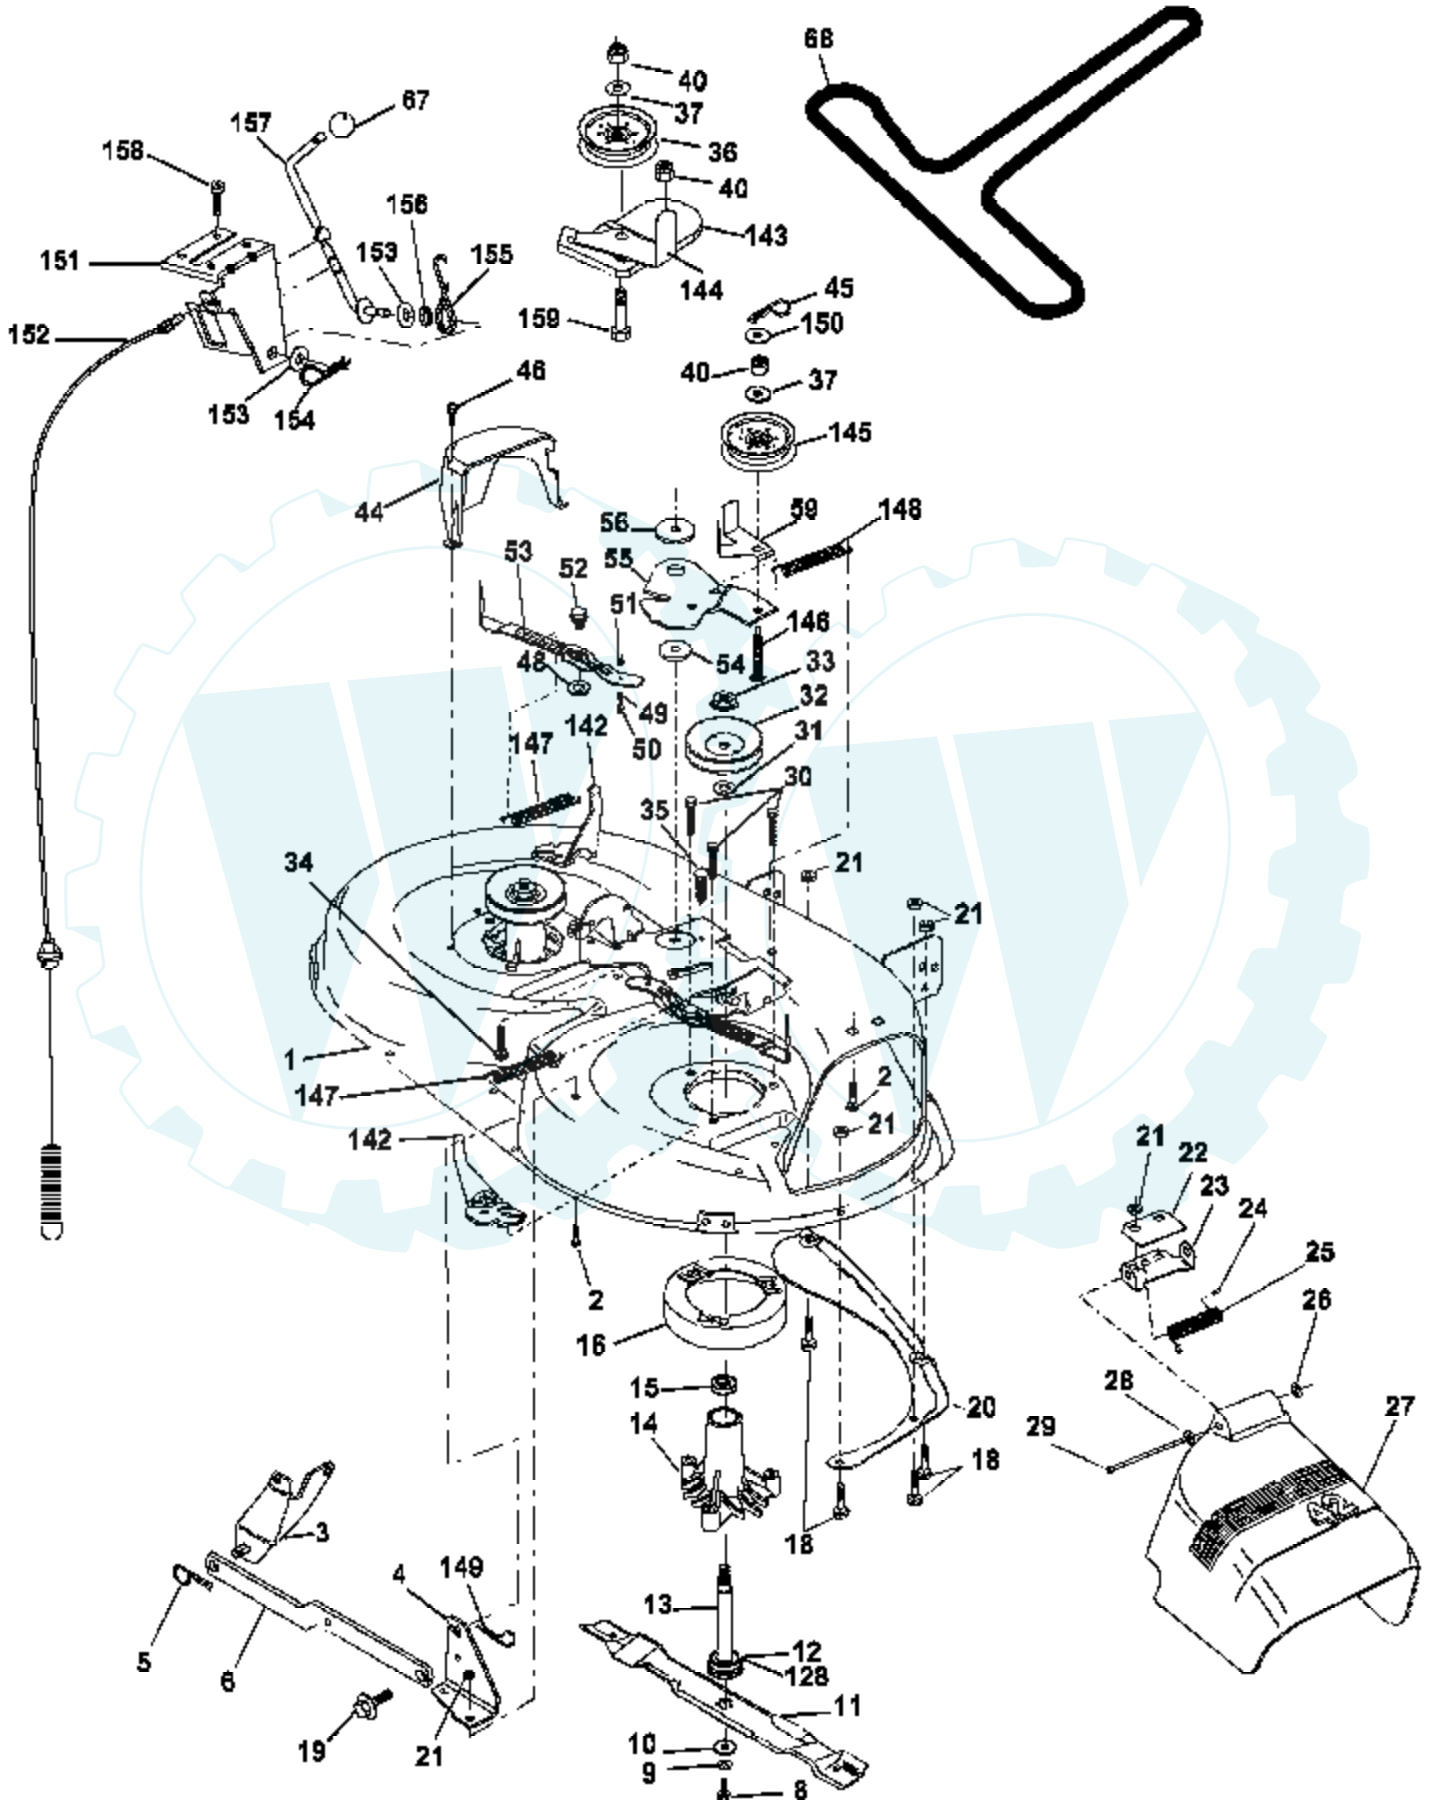

Ref #	Part Number	Qty	Description
1	165892		Mower Deck Assembly, 42"
2	72140506		Bolt
3	138017		Bracket Asm Fr. Sway Bar 3/42
4	165460		Bracket Asm Deck 42" Sway Bar
5	4939M		Retainer Spring
6	130832		Arm, Suspension, Rear
8	850857		Bolt 3/8-24 x 25 Grade 8 patched
9	10030600		Washer, Lock
10	140296		Washer,Hardened
11	138498		Blade
12	129895		Bearing, Ball #6204
13	137645		Shaft Assembly, Mandrel, Vented
14	128774		Housing, Mandrel, Vented
15	110485X		Bearing, Ball, Mandrel
16	140329		Stripper, Vented Mower Deck
18	72140505		Bolt, Carriage 5/16-18 x 5/8
19	132827		Bolt, Shoulder
20	159770		Baffle, Vortex
21	73680500		Nut
22	134753		Stiffener Bracket
23	131267		Bracket, Deflector Mower 42"
24	105304X		Cap, Sleeve 80 x 112 Blk Mower
25	123713X		Spring, Torsion, Deflector 2 52
26	110452X		Nut, Push Phos & Oil
27	130968X428		Shield, Deflector 42" Blk
28	19111016		Washer 11/32 x 5/8 x 16 Gauge
29	131491		Rod, Hinge 42" 6 75 W/G
30	157722		Screw Thdrol Washer Head
31	129963		Washer, Spacer Mower Vented
32	153535		Pulley, Mandrel
33	137266		Nut, Toplock 9/16
34	72110614		Bolt
35	133835		Fastener, Christmas Tree
36	131494		Pulley, Idler, Flat
37	19131316		Washer 13/32 x 13/16 x 16 Gauge
40	73680600		Nut
44	140088		Guard, Mandrel, LH
45	4497H		Retainer
46	137729		Screw, Thdrol 1/4-20 x 5/8 T
48	133944		Washer,Hardened
49	155066		Roller Assembly, Cam Follower
50	131340		Bolt, Shoulder #10-24 Grade 5
51	69180		Locknut
52	139888		Bolt, Shoulder 5/16-18 UNC
53	131845		Arm Assembly, Pad, Brake
54	133943		Washer,Hardened
55	155046		Arm, Idler
56	165723		Spacer, Retainer
59	141043		Guard TUV Idler
67	106932X		Knob
68	144959		V-Belt, 42" Mower
128	153390		Washer, Felt
142	165890		Arm Spring Brake Mower
143	157109		Bracket Arm Idler 42"
144	158634		Keeper Belt 42" Clutch Cable
145	165888		Pulley Idler Flat
146	165891		Bolt Carriage Idler
147	131335		Spring Extension