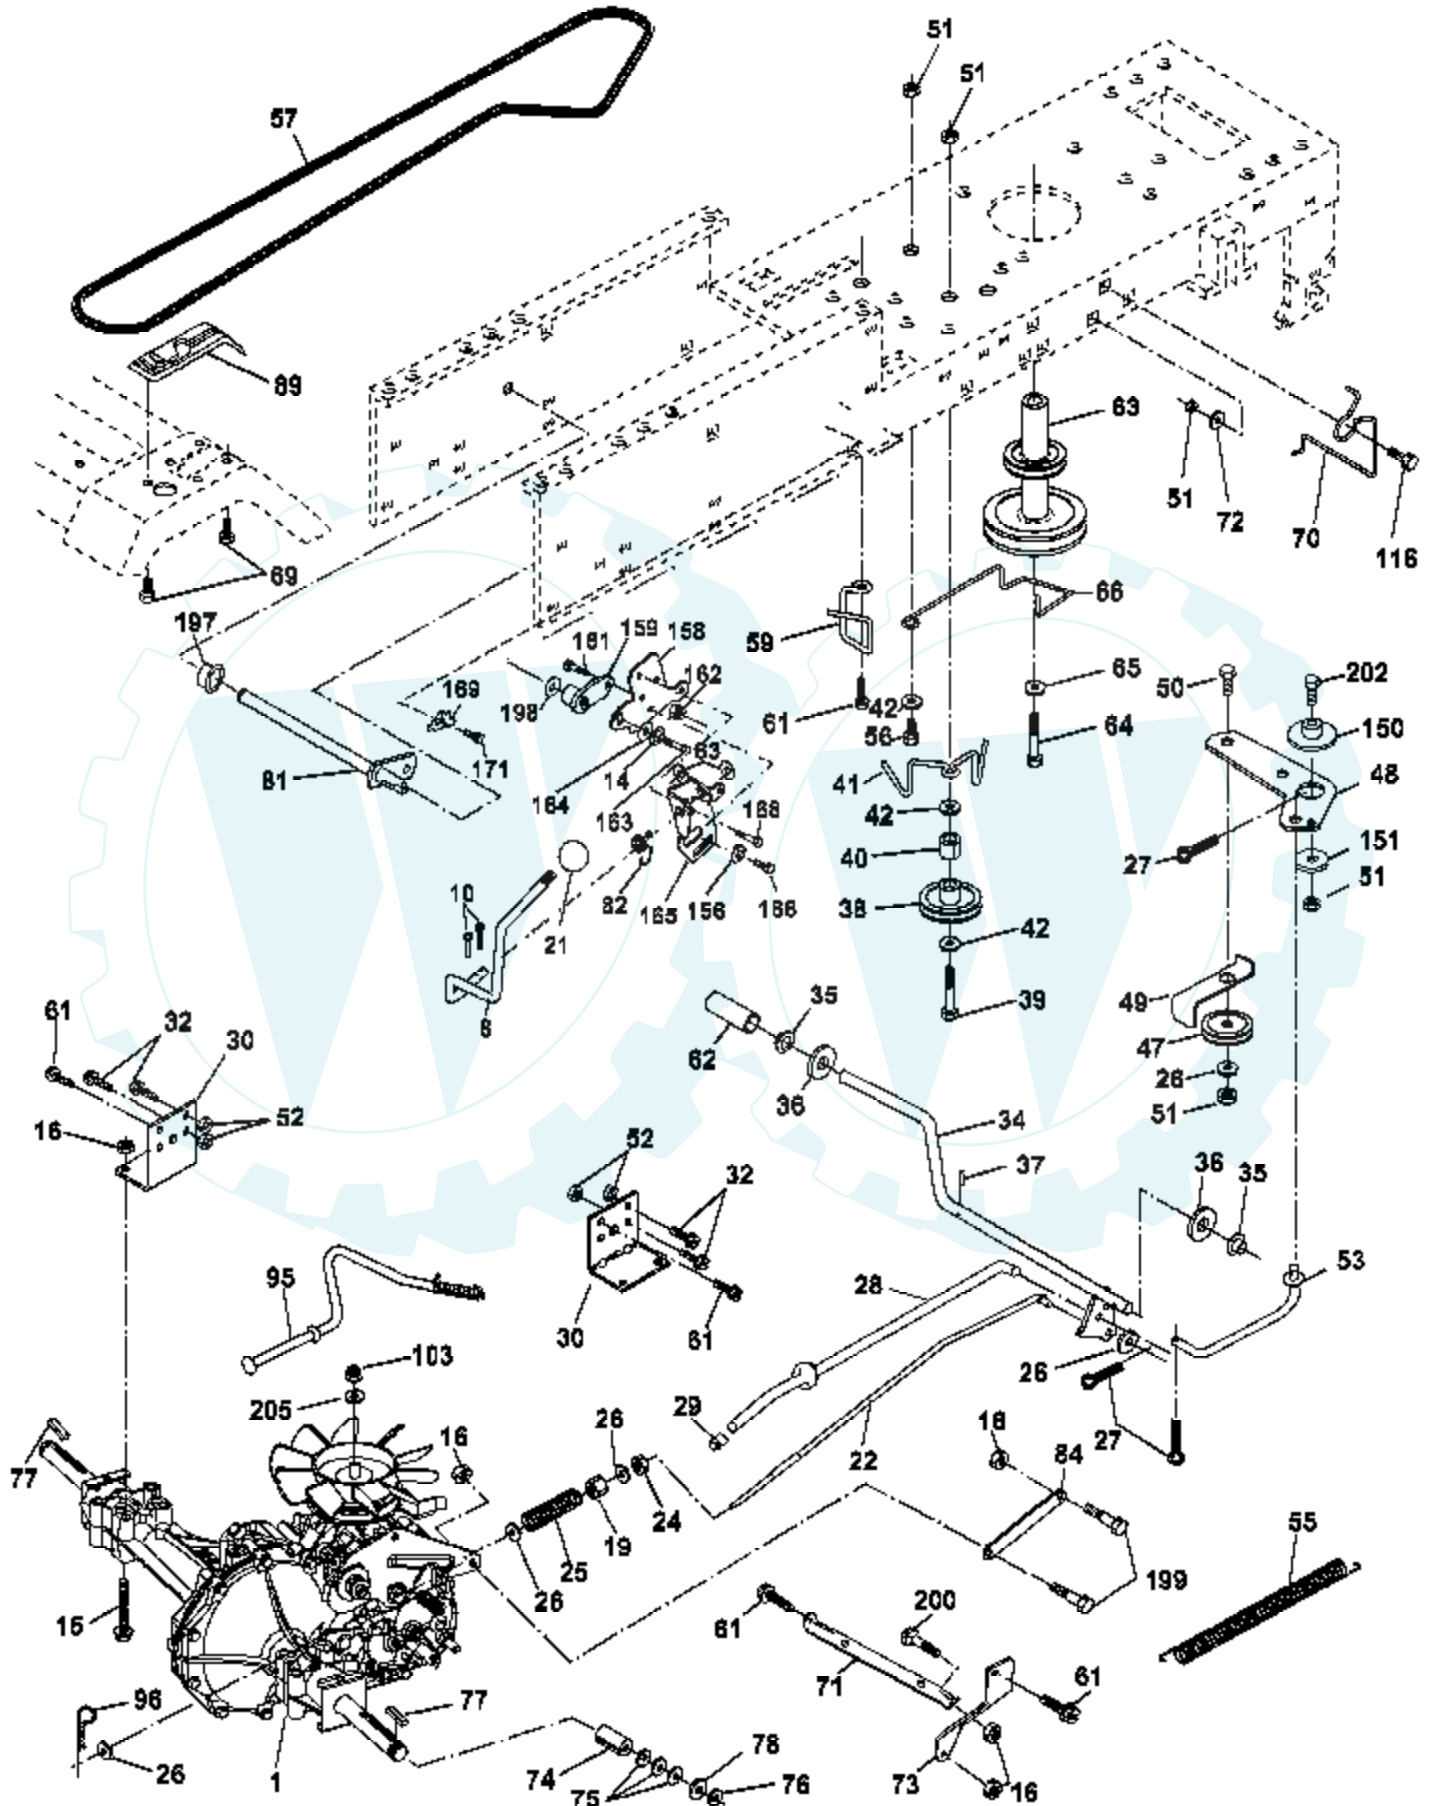

Ref #	Part Number	Qty	Description
1			Transaxle Hydro Gear Model 322-0510 (See Breakdown)
8	165619		Rod Shift
10	76020416		Pin Cotter 1/8 x 1 CAD
14	10040400		Washer Lock Hvy. Helical
15	74490544		Bolt, Hex FLGHD 5/16-18 Gr. 5
16	73800500		Nut Lock Hex W/Ins 5/16-18 Unc P
19	73800600		Nut Lock Hex W/Wsh 3/8-16 Unc
21	106933X		Knob
22	169498		Rod, Brake Hydro
24	73350600		Nut
25	106888X		Spring, Brake Rod
26	19131316		Washer
27	76020412		Pin Cotter 1/8 x 3/4 CAD.
28	145204		Rod, Parking Brake
29	71673		Cap, Parking Brake
30	130807		Bracket, Transaxle
32	74760512		Bolt Hex Hd 5/16-18 Unc x 3/4
34	155071		Shaft, Foot Pedal
35	120183X		Bearing, Nylon
36	19211616		Washer
37	1572H		Pin, Roll
38	131494		Pulley, Idler, Flat
39	74760644		Bolt
40	4470J		Spacer, Split
41	165838		Keeper, Belt Retainer
42	19131312		Washer 13/32 x 13/16 x 12 Gauge
47	127783		Pulley, Idler, V-Groove
48	154407		Bellcrank Clutch Grnd Drv STL
49	123205X		Retainer, Belt
50	74760624		Bolt
51	73680600		Nut Crownlock 3/8-16 UNC
52	73680500		Nut Crownlock 5/16-18 UNC
53	105710X		Link, Clutch
55	105709X		Spring, Return, Clutch
56	74760620		Bolt Fin Hex 3/8-16 UNC x 1-1/4
57	140294		V-Belt
59	169691		Keeper, Center Span
61	17060612		Screw 3/8-16 x 3/4
62	8883R		Cover, Pedal
63	140186		Pulley, Engine
64	71170764		Bolt, Hex
65	10040700		Washer
66	154778		Keeper Belt Engine
69	142432		Screw Hex Wsh Hi-Lo 1/4-1/2 unc
70	134683		Keeper Belt Engine
71	169183		Strap Torque Lh
72	19132012		Washer 13/32 x 1-1/4 x 12 Gauge
73	169182		Strap Torque Rh
74	169496		Spacer, axle
75	121749X		Washer 25/32 x 1-1/4 x 16 Gauge
76	12000001		E-Ring
77	123583X		Key, Square
78	121748X		Washer 25/32 x 1-5/8 x 16 Gauge
81	165596		Shaft Asm. Cross
82	123782X		Spring Torsion
83	19171216		Washer 17/32 x 3/4 x 16 Ga.
84	169843		Link, Transaxle
89	169373X428		Console, Shift