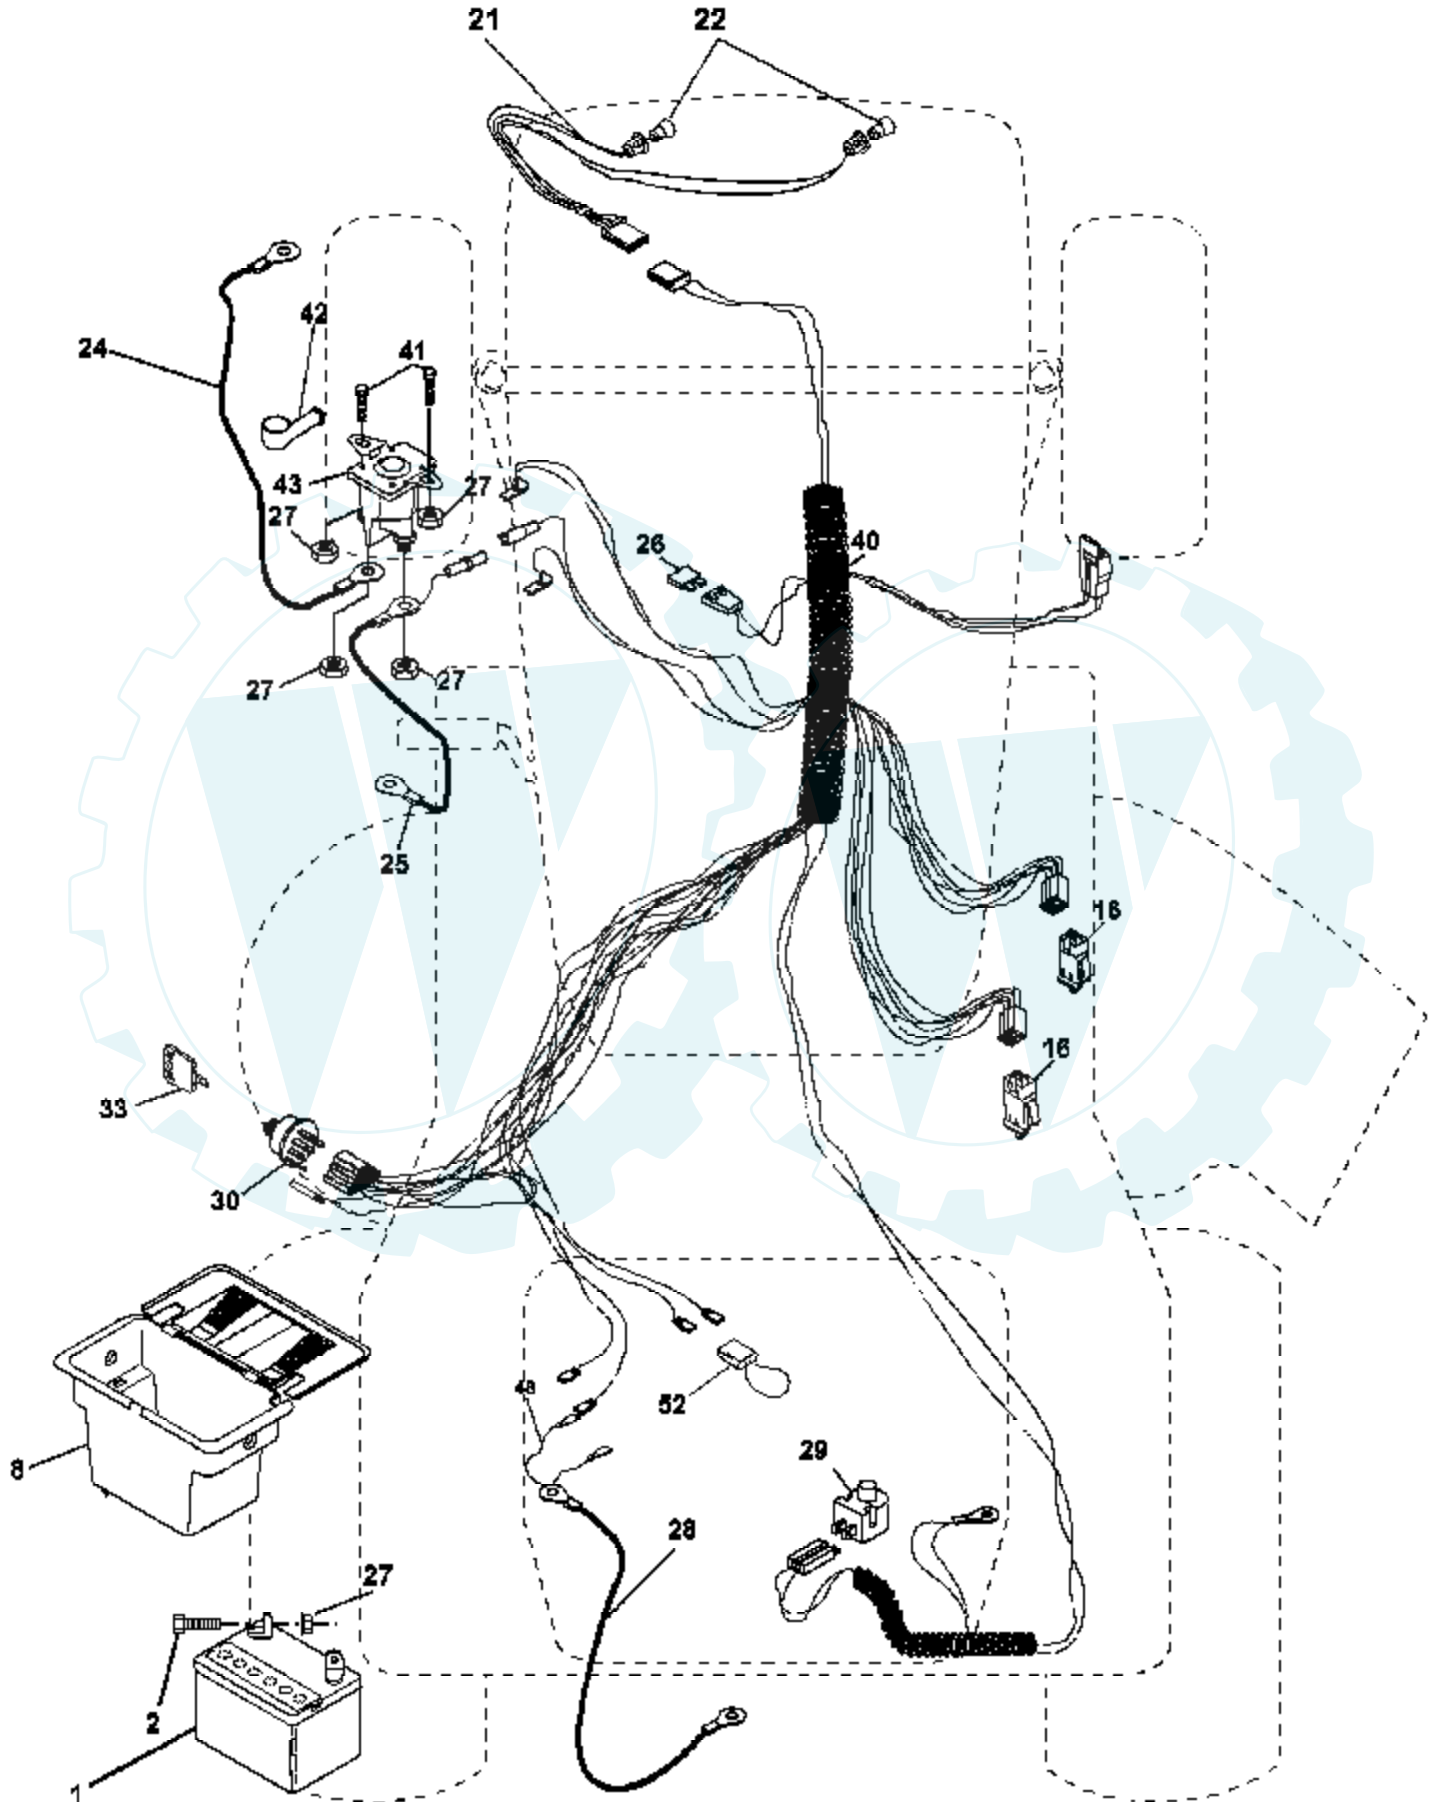

Ref #	Part Number	Qty	Description
1	144925		Battery 12 Volt 25 Amp
2	74760412		Bolt Hex Hd 1/4-20unc X 3/4
8	156417		Case Battery
16	153664		Switch Interlock Push -In
21	166181		Harness Asm Light W/4152J
22	4152J		Bulb Light #1156
24	4799J		Cable Battery 6 Ga 11"red
25	146147		Cable Battery 6 Ga w/16 wire,red
26	166180		Fuse 15 AMP
27	73510400		Nut Keps Hex 1/4-20 unc
28	4207J		Cable Ground 6 Ga 12" black
29	121305X		Switch Plunger Nc Gray
30	163968		Switch Ign
33	140401		Key Ign
40	170217		Harness Ign
41	71110408		Bolt Blk Fin Hex 1/4-20 X 1/2
42	131563		Cover Terminal Red
43	145673		Solenoid
48	140844		Adaptor Ammeter Rectangular
52	141940		Protection Wire Loop