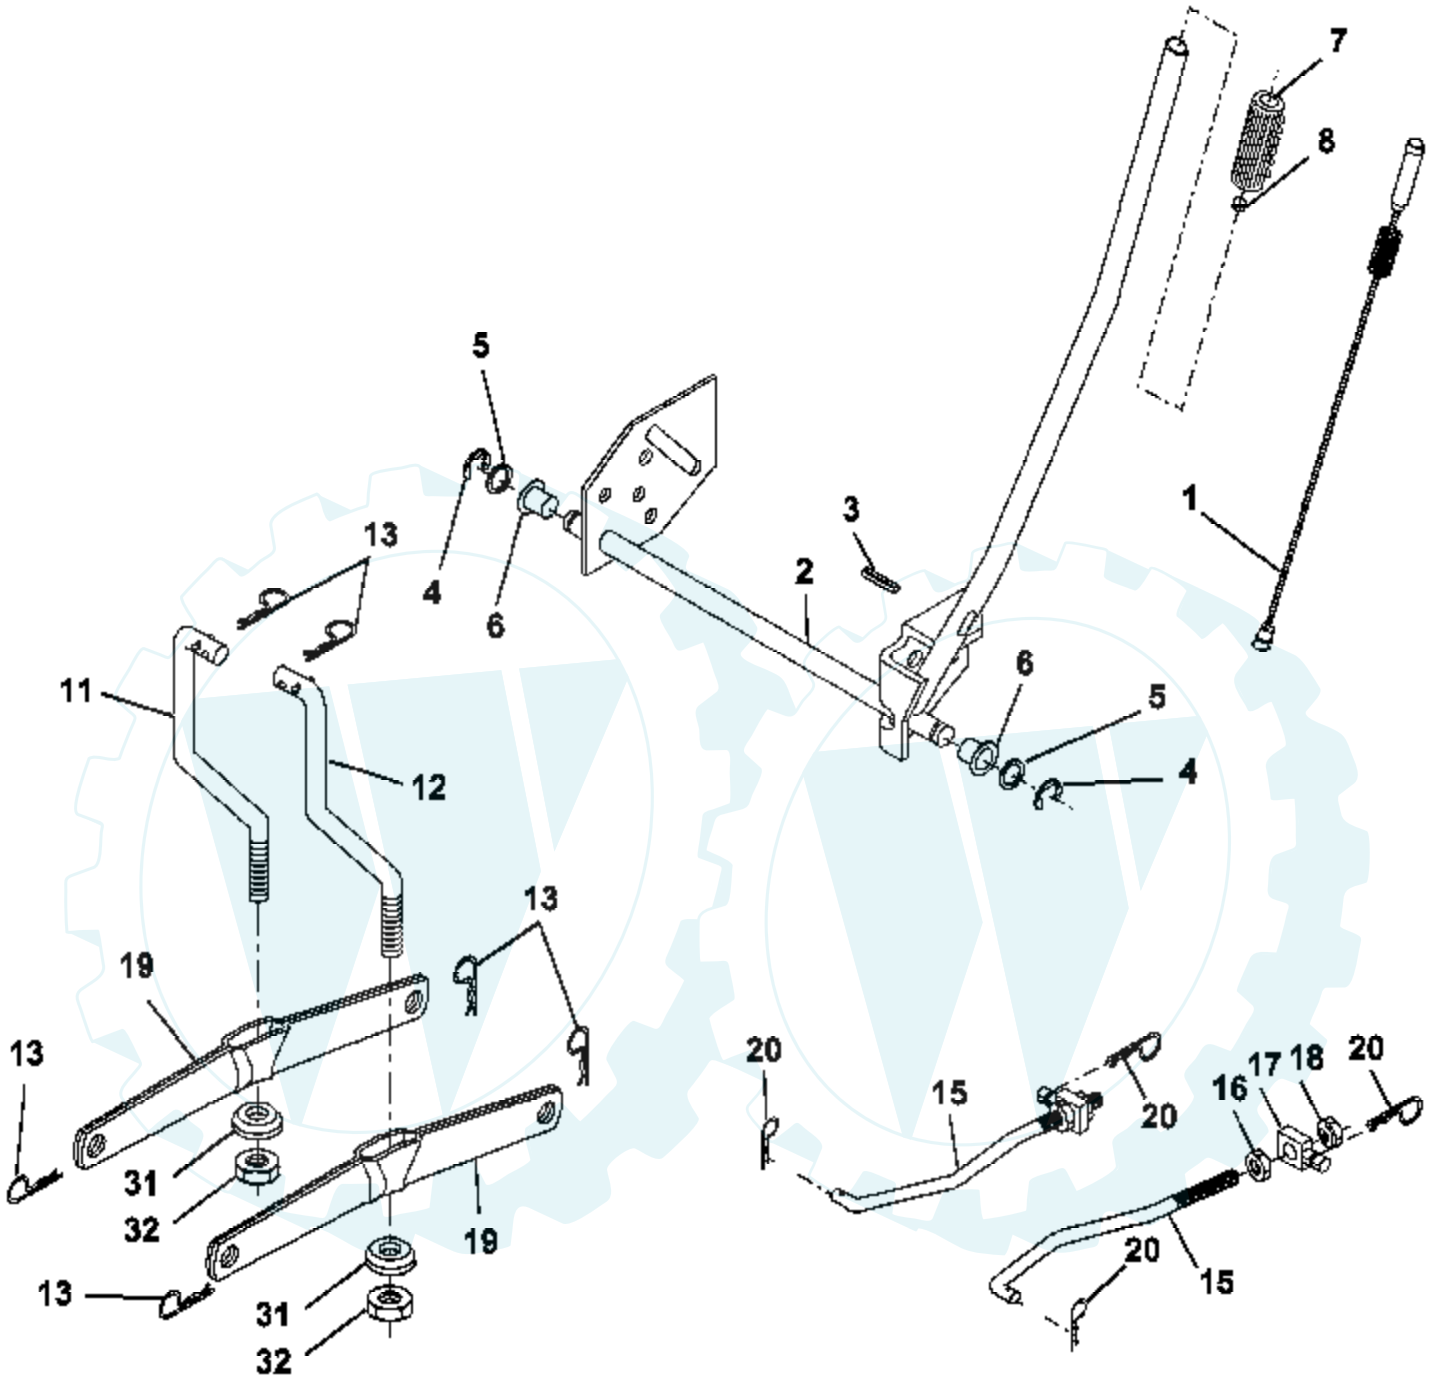

Ref #	Part Number	Qty	Description
1	140310		Control Throt /Ch 23.5 Lh Flag
2	17720410		Screw Hex Thd Cut 1/4-20 x 5/8 T
3			Engine Briggs Model 287707 (Order Parts From Engine Manufacturer)
4	137352		Muffler Exhaust B&S Lt
13	165291		Gasket 1 313 Id Tin Plated
14	13280324		Nipple Pipe 3/8 Npt x 3"
15	13200300		Elbow Std 90 Degree 3/8-18 Npt
16	11050600		Washer Lock Ext Tooth 3/8
23	169837		Shield Browning/Debris Guard
29	137180		Arrestor Spark
31	109202X		Tank Fuel 1 25 Fr
32	140527		Cap Asm Fuel W/sym Vented
33	123487X		Clamp Hose Blk
37	137040		Line Fuel 20"
38			Plug Oil Drain (Order From Engine Manufacturer)
40	124028X		Bushing Snap Nyl Blk Fuel Line
44	17670412		Screw Hexwsh Thdrol 1/4-20 x 3/4
45	17000612		Screw Hex Wsh Thdrol 3/8-16
46	19091416		Washer 9/32 x 7/8 x 16ga
62	10040500		Washer Lock Hvy Hlcl Spr 5/16
72	71070512		Screw Hexhd Cap 5/16-18 x 3/4
78	17060620		Screw 3/8-16 x1-1/4
81	73510400		Nut Keps Hex 1/4-20 Unc

Ref #	Part Number	Qty	Description
148	169022		Spring Return Idler
149	165898		Retainer Spring Yellow
150	19091216		Washer 9/32 x 3/4 x 16 Ga.
151	169670		Bracket Clutch Cable
152	169676		Clutch Cable 42"
153	169674		Washer Flat 3/8" Type B
154	169675		Spring Retainer
155	169671		Spring Retention LVR CLTCH CAB
156	169672		Spacer Clutch Cable
157	169669		Rod Clutch Cable 3/8"
158	17720410		Screw Hex Thd Cut 1/4-20 x 5/8
159	72140614		Bolt Rdhd Sqn 3/8-16 UNC x 1-3/4
	130794		Mandrel Assembly (Includes Key Numbers 8-10, 12-15, 31 and 33)
	171639		Mower Deck, Complete (Standard Deck)