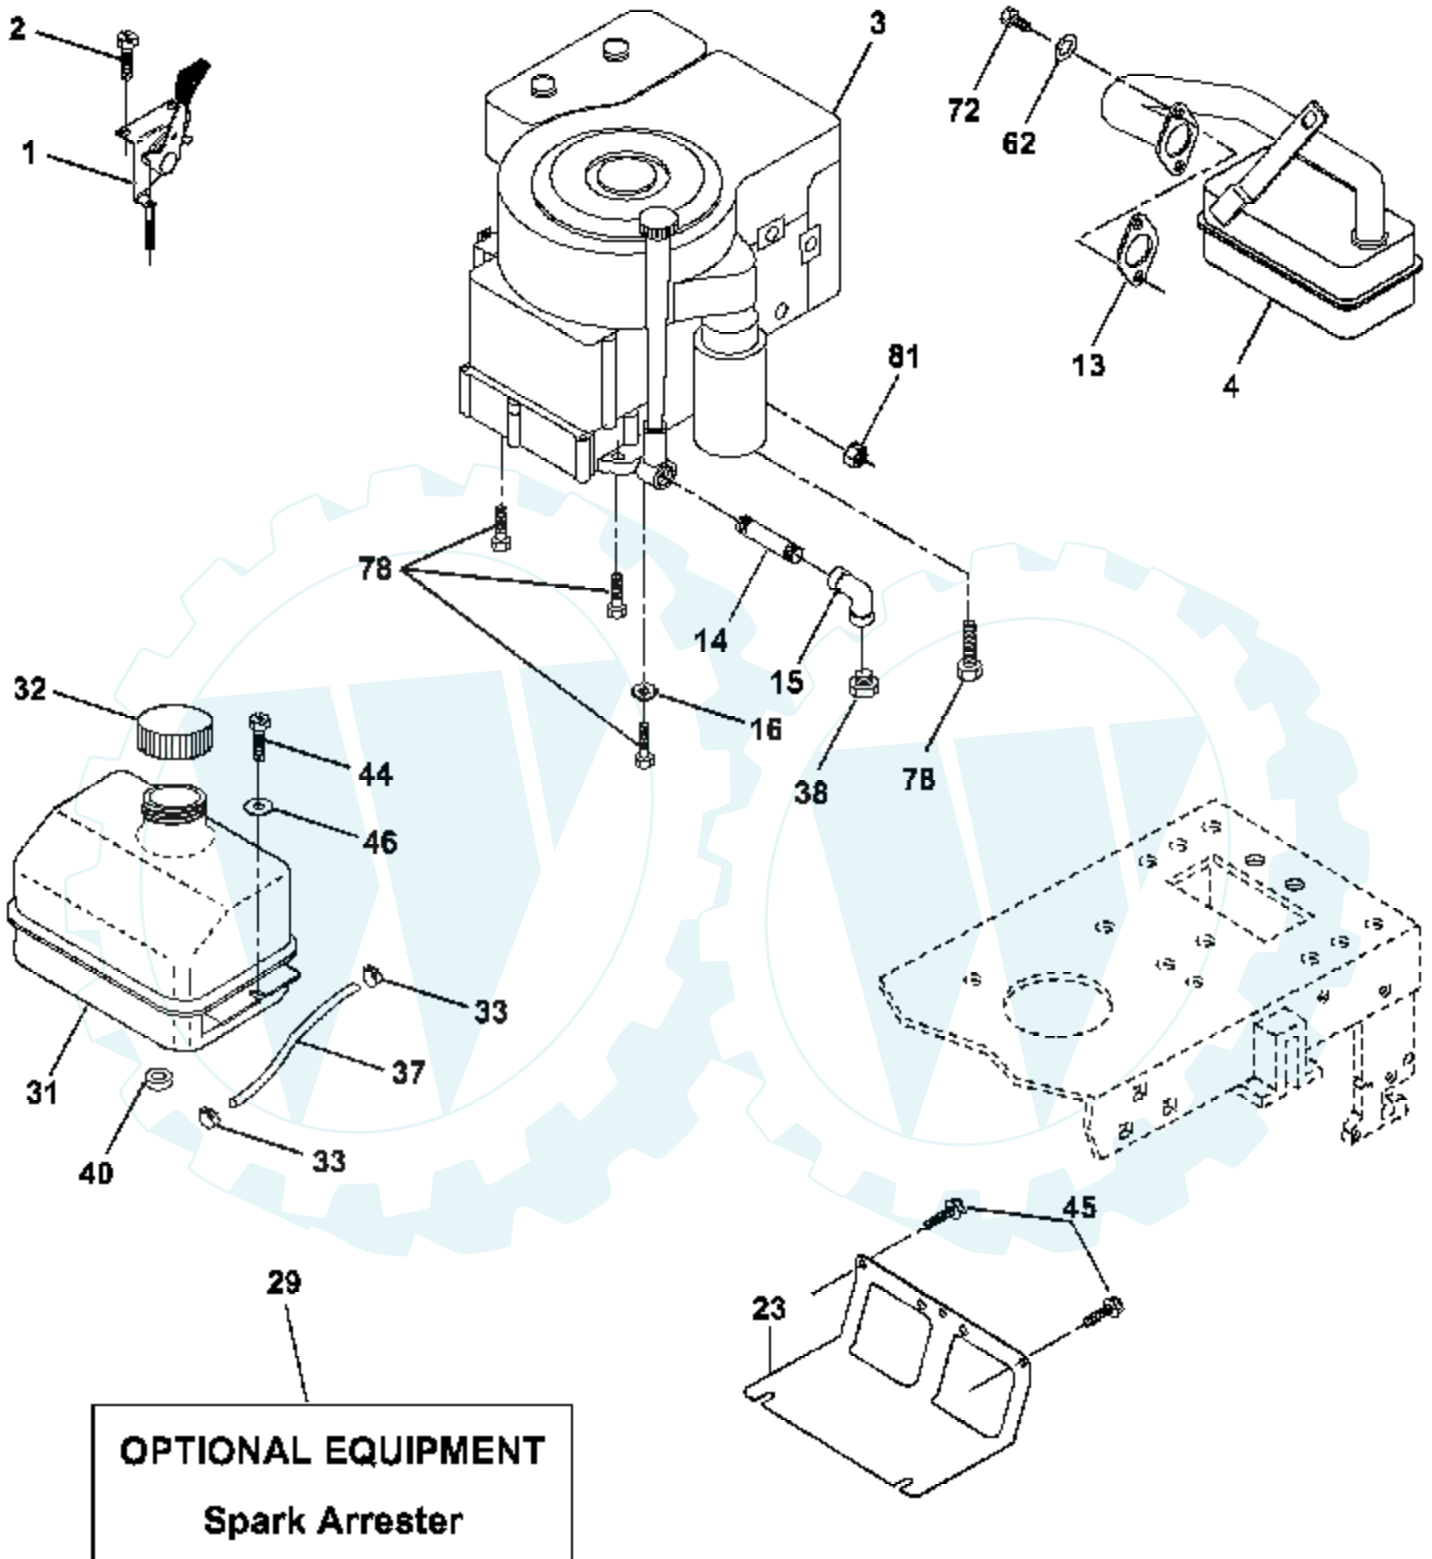

Ref #	Part Number	Qty	Description
1	140310		Control Throt /Ch 23.5 Lh Flag
2	17720410		Screw Hex Thd Cut 1/4-20 x 5/8 T
3			Engine Briggs Model 287707 (Order Parts From Engine Manufacturer)
4	137352		Muffler Exhaust B&S Lt
13	165291		Gasket 1 313 Id Tin Plated
14	13280324		Nipple Pipe 3/8 Npt x 3"
15	13200300		Elbow Std 90 Degree 3/8-18 Npt
16	11050600		Washer Lock Ext Tooth 3/8
23	169837		Shield Browning/Debris Guard
29	137180		Arrestor Spark
31	109202X		Tank Fuel 1 25 Fr
32	140527		Cap Asm Fuel W/sym Vented
33	123487X		Clamp Hose Blk
37	137040		Line Fuel 20"
38			Plug Oil Drain (Order From Engine Manufacturer)
40	124028X		Bushing Snap Nyl Blk Fuel Line
44	17670412		Screw Hexwsh Thdrol 1/4-20 x 3/4
45	17000612		Screw Hex Wsh Thdrol 3/8-16
46	19091416		Washer 9/32 x 7/8 x 16ga
62	10040500		Washer Lock Hvy Hlcl Spr 5/16
72	71070512		Screw Hexhd Cap 5/16-18 x 3/4
78	17060620		Screw 3/8-16 x1-1/4
81	73510400		Nut Keps Hex 1/4-20 Unc