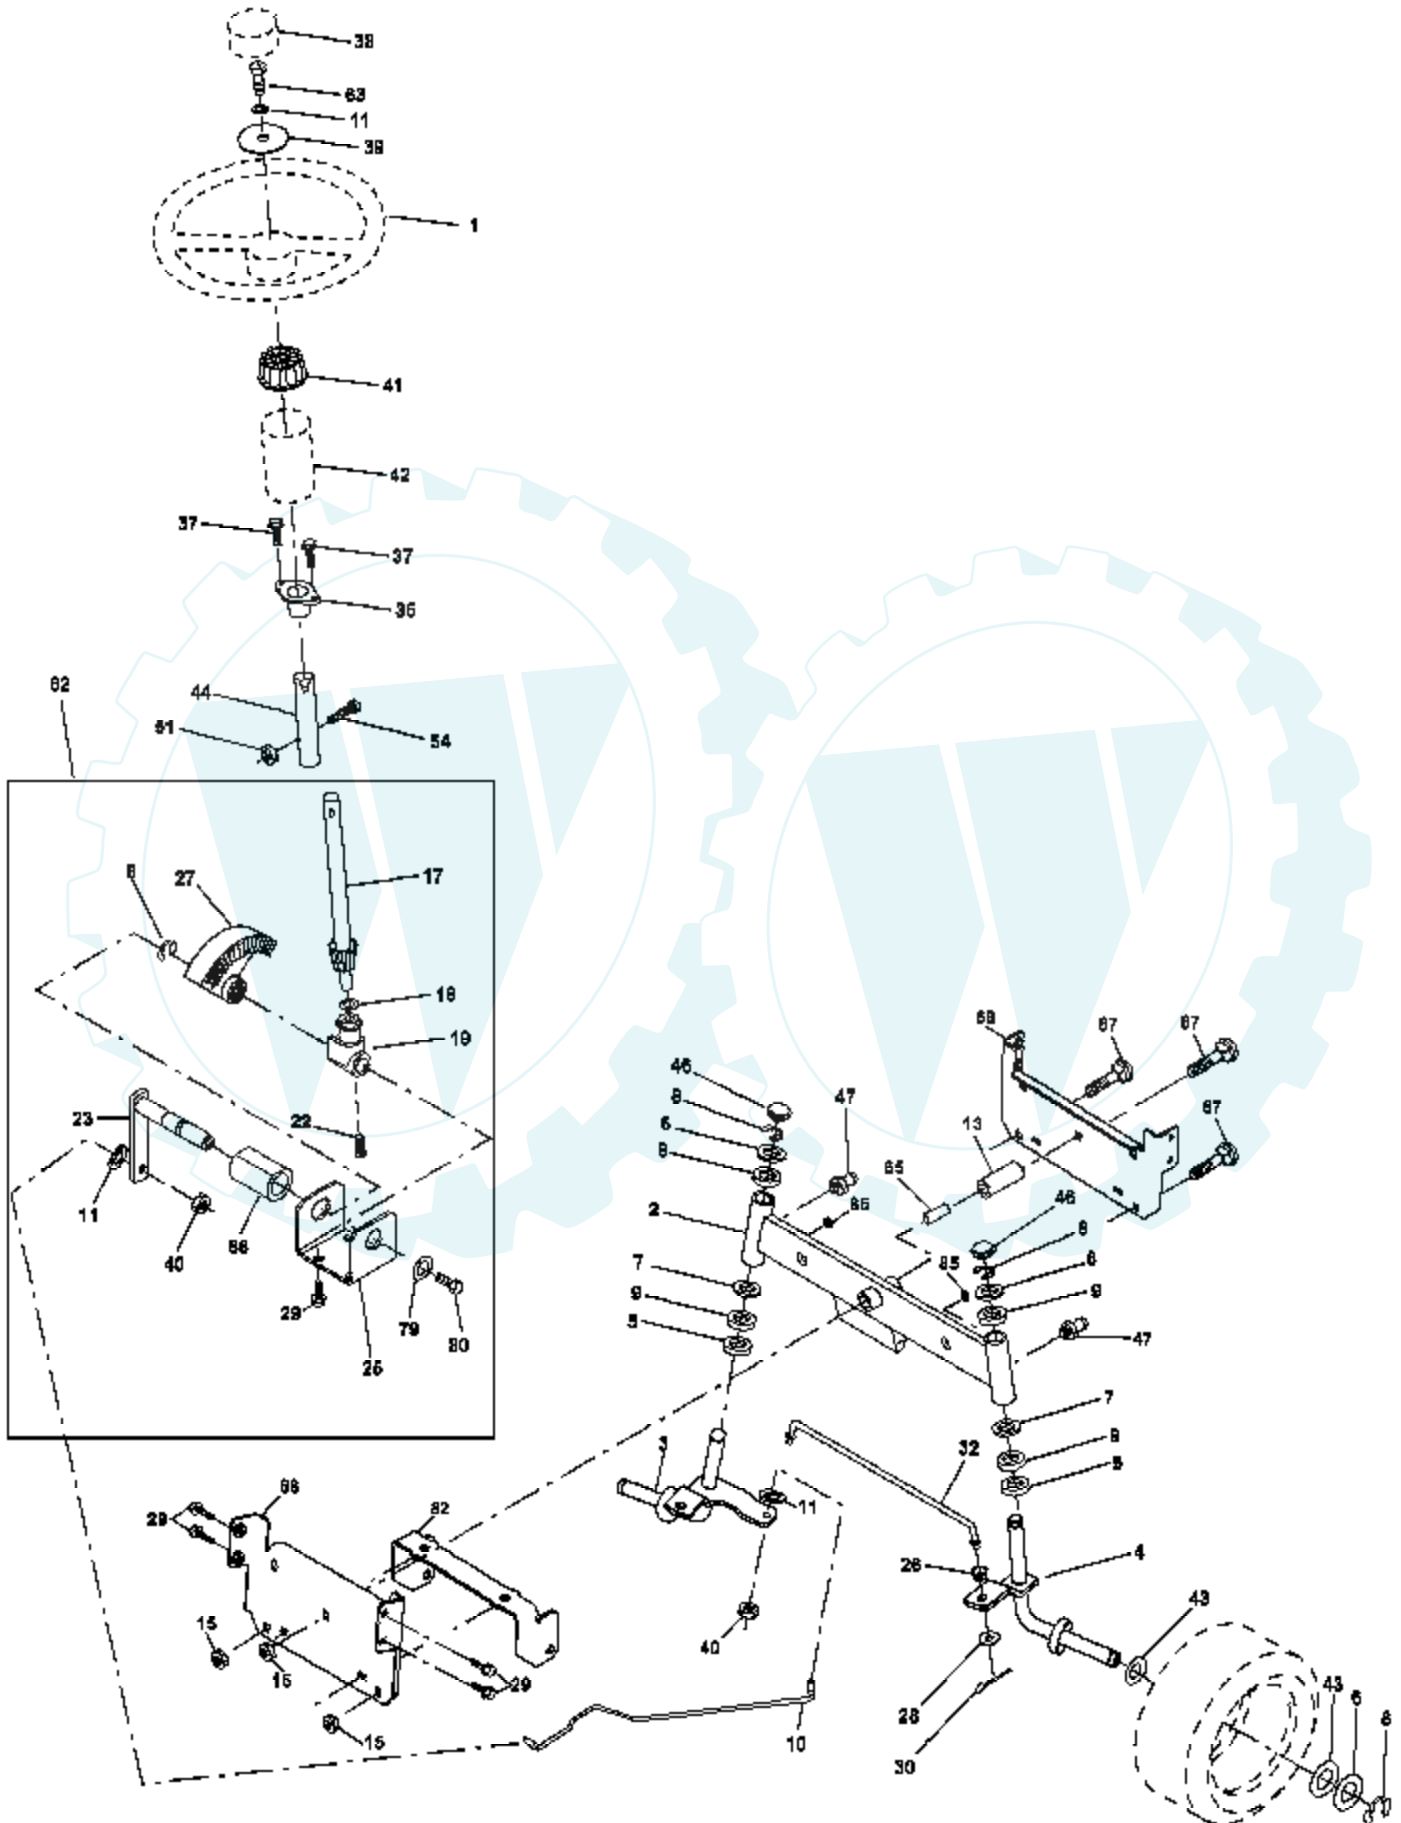

Ref #	Part Number	Qty	Description
1	159460		Wire Asm Inner/Sprg w/Plunger
2	159471		Shaft Asm Lift
3	105767X		Pin Groove
4	12000002		E Ring #5133-62
5	19211621		Washer 21/32 x 1 x 21 Ga.
6	120183X		Bearing Nylon
7	109413X		Grip Handle
8	124526X		Button Plunger
11	139865		Link Lift Lh
12	139866		Link Lift Rh
13	4939M		Retainer Spring
15	173288		Link Front
16	73350800		Nut Jam Hex 1/2-13 Unc
17	130171		Trunnion Blk Zinc
18	73800800		Nut Lock w/Wsh 1/2-13 Unc
19	139868		Arm Suspension Rear
20	163552		Retainer Spring
31	169865		Bearing Pvt Lift
32	73540600		Nut Crownlock 3/8-24

Ref #	Part Number	Qty	Description
1	127427		Seat
2	140551		Bracket Pnt Pivot Seat (blk)
3	71110616		Bolt
4	19131610		Washer 13/32 x 1 x 10 Ga
5	145006		Clip Push-In Hinged
6	73800600		Nut
7	124181X		Spring Seat Cprsn 2 250 Blk Zi
8	17000616		Screw 3/8-16 x 1.5
9	19131614		Washer 13/32 x 1 x 14 Ga
10	155925		Pan Pnt Seat (blk)
12	121246X		Bracket Pnt Mounting Switch
13	121248X		Bushing Snap Blk Nyl 50 Id
14	72050412		Bolt Rdhd Sht Nk 1/4-20 x 1-1/2
15	134300		Spacer Split 28 x 96 Yel Zinc
16	121250X		Spring Cprsn 1 27 Blk Pnt
17	123976X		Nut Lock 1/4 Lge Flg Gr 5 Zinc
21	171852		Bolt Shoulder 5/16-18 Unc Blkz-2A
22	73800500		Nut
23	71110814		Bolt Hex Black
24	19171912		Washer 17/32 x 1-3/16 x 12 Ga
25	127018X		Bolt Shoulder 5/16-18 x 62
26	10040800		Lockwasher

Ref #	Part Number	Qty	Description
1	59192		Cap Valve Tire
2	65139		Stem Valve
3	106222X		Tire F Ts 15 X 6 0 - 6 Service
4	59904		Tube Front (Service Item Only)
5	106732X427		Rim Asm 6" front White Service
6	278H		Fitting Grease (Front Wheel Only)
7	9040H		Bearing Flange (Front Wheel Only)
8	106108X427		Rim Asm 8" rear White Service
9	106268X		Tire R Ts 18x9.5-8 C Service
10	7152J		Tube Rear (Service Item Only)
11	104757X		Cap Axle Blk 1 50 X 1 00
	144334		Sealant, Tire (10 oz. Tube)