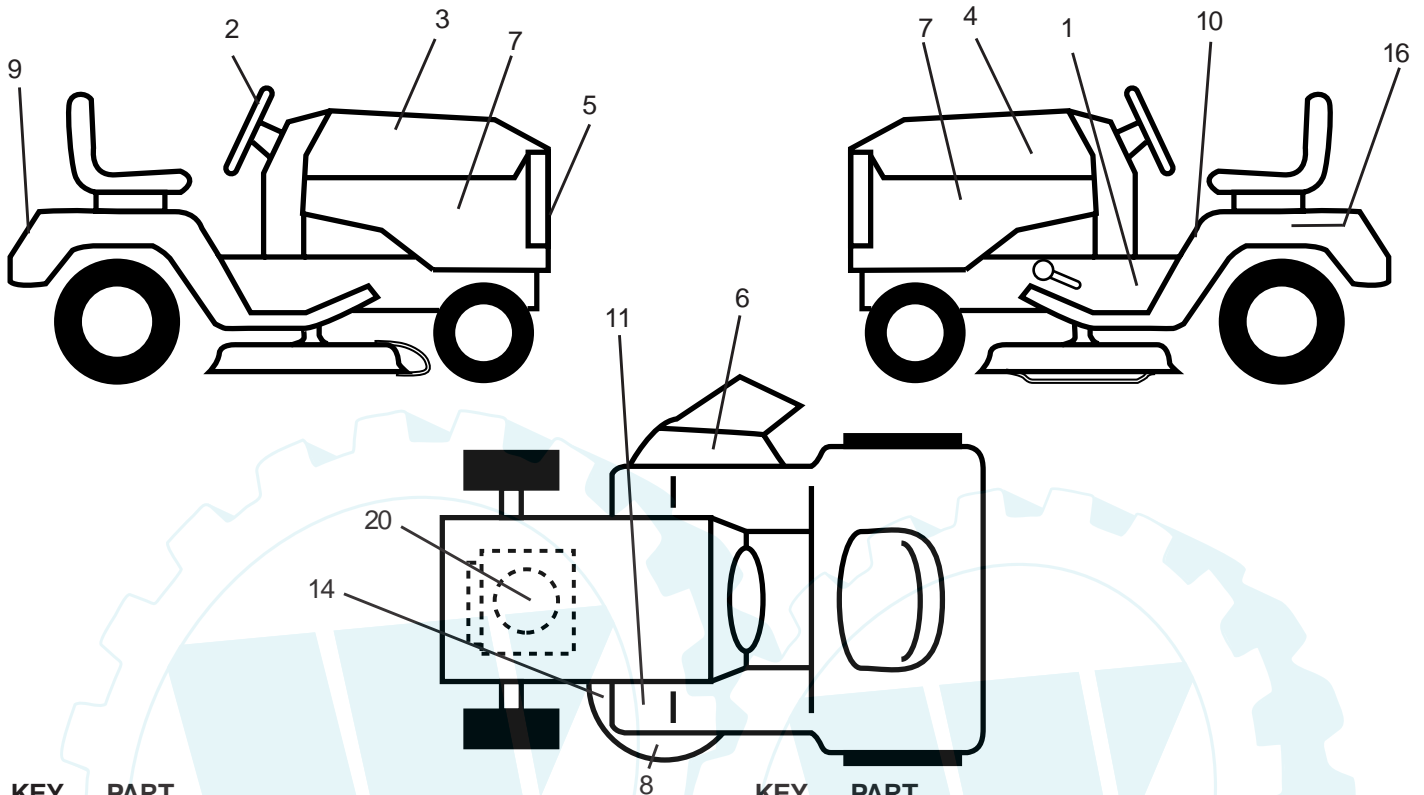

TRACTOR - - MODEL NUMBER WE14542K

DECALS

KEY NO.	PART NO.	DESCRIPTION
1	157163	Decal Instruction Operat English
2	162398	Decal Ins Strg Wh
3	162389	Decal Hood Rh
4	162390	Decal Hood Lh
5	162392	Decal Grille Logo
6	137259	Decal, Warning
7	162404	Decal Panel Side
8	162391	Decal Deck Grasseater
9	171448	Decal Fender Logo

KEY NO.	PART NO.	DESCRIPTION
10	157140	Decal Danger English
11	101892X	Decal Clutch/brake English
14	160396	Decal V-belt Schematic 42"
16	145005	Decal Battery Danger/Poison
20	170846	Decal HP Engine
--	138311	Decal Lift Handle
--	174196	Manual Owner's English
--	174197	Manual Owner's French