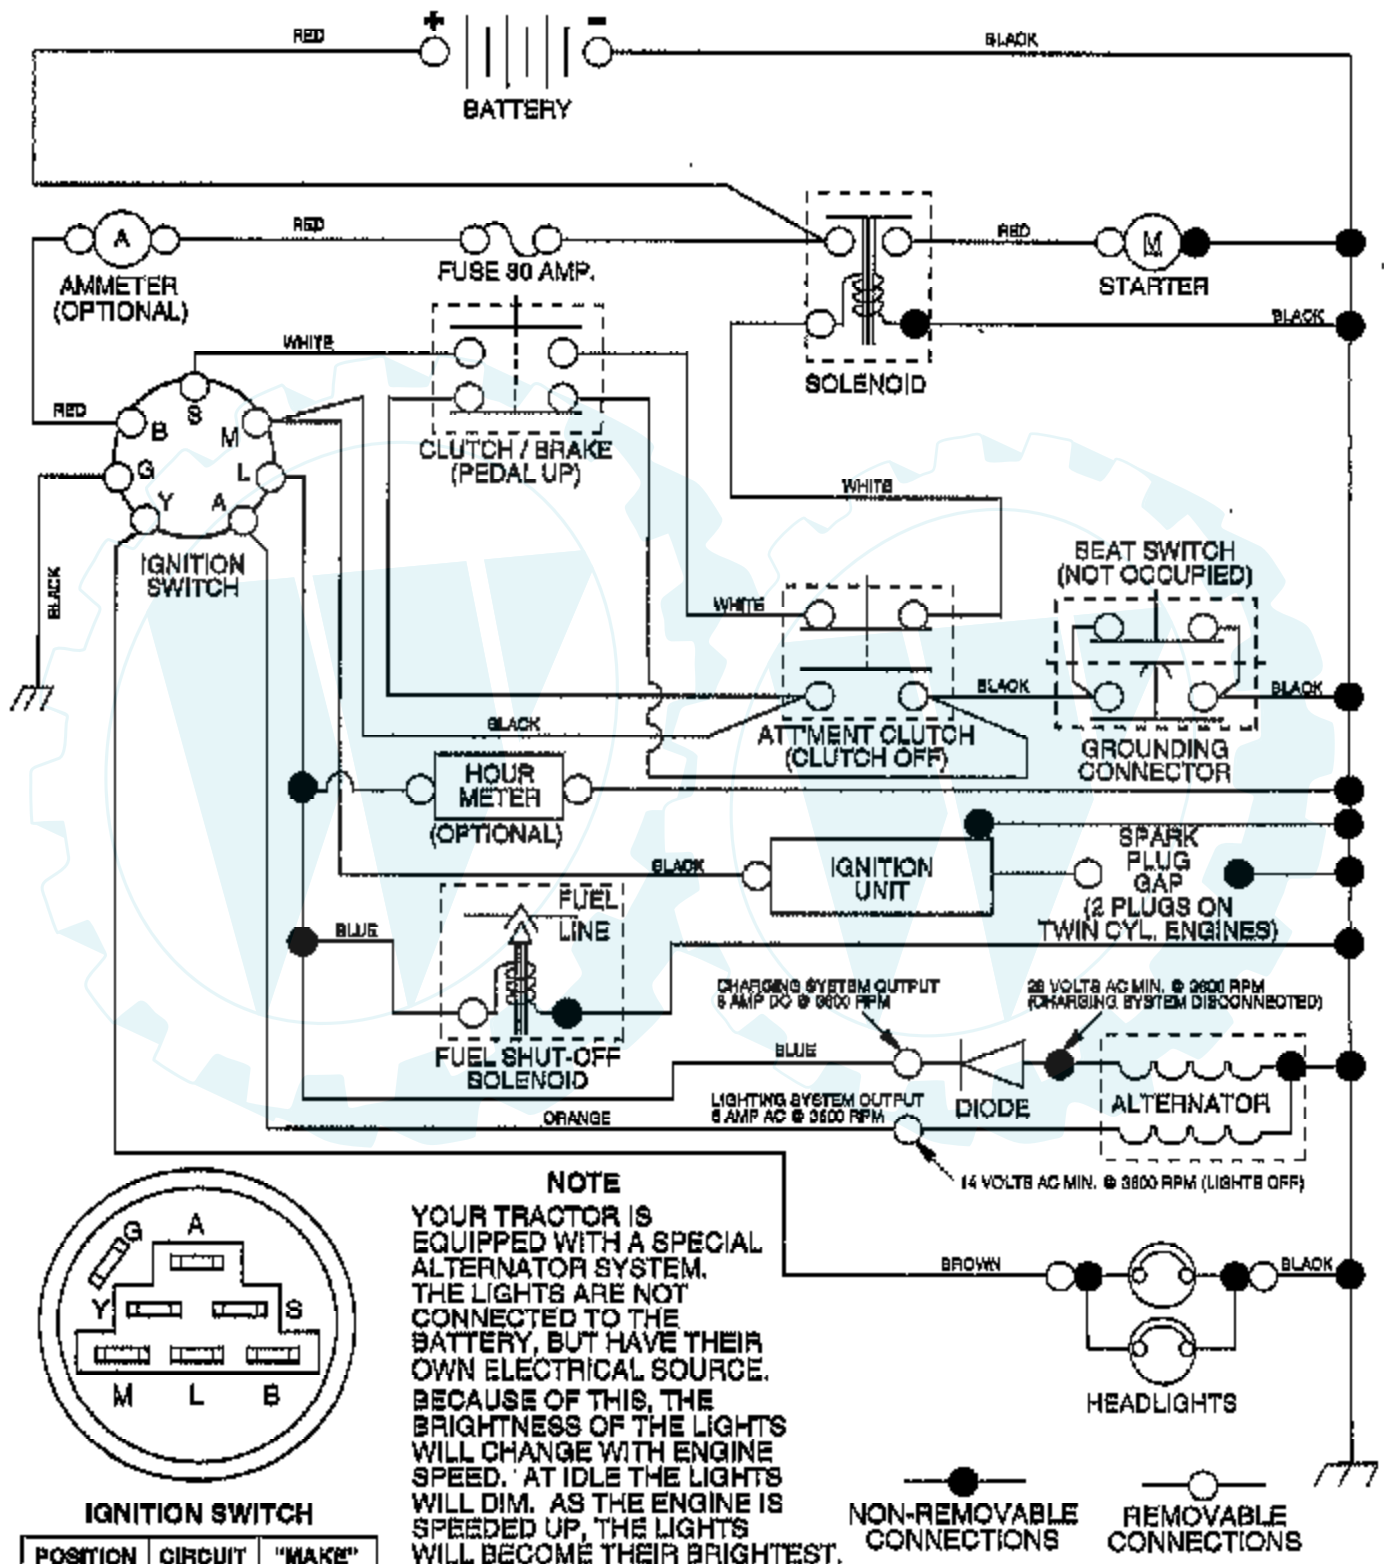

TRACTOR - - MODEL NUMBER WE14542E

SCHEMATIC