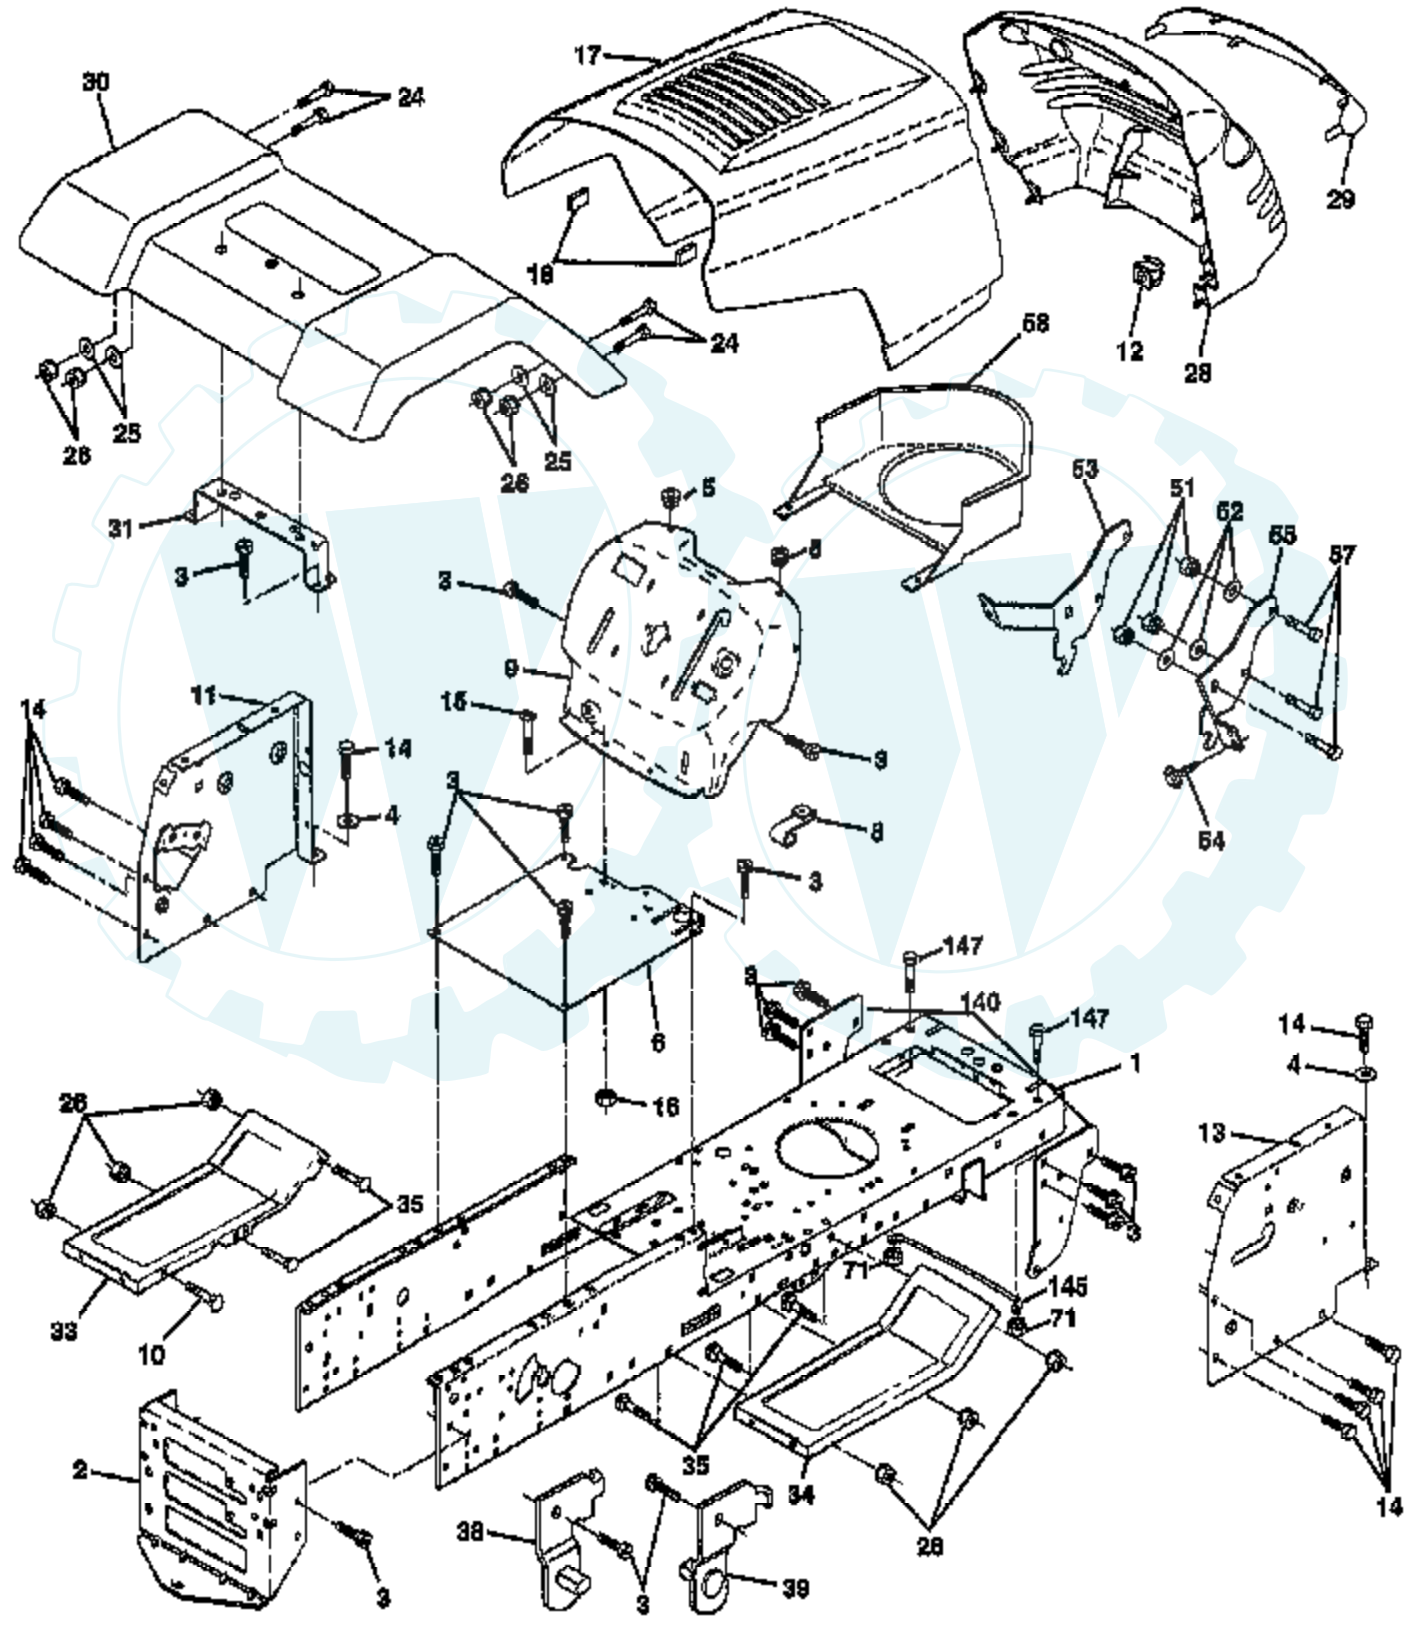

TRACTOR - - MODEL NUMBER WE14542E

CHASSIS AND ENCLOSURES

Ref #	Part Number	Qty	Description
1	159530		CHASSIS ASM
2	140356		SUB= 145009
3	17490612		SCREW
4	19131216		WASHER
5	155272		BUMPER-HOOD/DASH
6	155924X012		SADDLE
8	155138		CLIP.RETAINER
9	147627X011		DASH.SILKSCREENED
10	72140608		SUB= 72110608
11	155927		"PANEL-DASH,LH"
12	145660		CLIP.TINNERMAN
13	155934X010		SUB= 169117X010
14	17490608		SCREW LT
15	74180512		SCREW
16	73510500		NUT
17	159639X550		HOOD.STEEL.ASSY
18	126938X		SUB= 532126938
24	74780616		BOLT
25	19131312		WASHER
26	73800600		NUT
28	157373		GRILLE-MS428
29	140273		LENS GRILLE
30	109872X550		FENDER.PNT.
31	136619		BRKT FENDER
33	105476X550		FOOTREST.LH.PERF.
34	105475X550		FOOTREST.RH.PERF.
35	72110606		BOLT
38	139886		BRACKET ASM LH
39	139887		BRACKET ASM RH
51	73800400		NUT
52	19091416		WASHER
53	144697		BRACKET.GRILLE.LH
54	17030814		SUB= 91817030814
55	144696		BRACKET.GRILLE.RH
57	74780412		SUB= 74780414
58	150127		AIR DUCT
71	73680400		SUB= 73690400
140	158418		BRKT SUSPENSION
145	156524		"ROD POVOT,CHASSIS"
147	74760412		BOLT LT
	5479J		PLUG BUTTON T

TRACTOR -- MODEL NUMBER WE14542E

DECALS

NOTE: All component dimensions given in U.S. Inches
1 Inch = 25.4 mm

Ref #	Part Number	Qty	Description
1	156867		"DECAL DASH,OPER."
2	156604		"DECAL INS,STRG WH"
3	156609		"DECAL HOOD,RH"
4	156610		DECAL HOOD LH
5	159020		"DECAL GRILLE,LENS"
7	159024		"DECAL PANEL,SIDE"
9	156602		DECAL-FENDER
10	157002		"DECAL DANGER,FEND"
11	4900J		DECAL T
14	160396		"DECAL-SCHEM,BELT"
16	145005		DECAL.BATRY.3-3908
17	158894		DECAL DECK
20	272991		DECAL, ENGINE
	138311		DECAL HANDLE LIFT
	158124		MANUAL.GENERIC.42
	160820		MANUAL.P.WE14542E

Ref #	Part Number	Qty	Description
75	121749X		WASHER
76	12000001		E-RING LT
77	123583X		SQUARE KEY
78	121748X		WASHER
79	2228M		SUB= 2228M1
96	4497H		RETAINER M
112	19091210		WASHER LT
113	127285X		"STRAP,TORQUE"
116	72110610		BOLT RDHD 3/8-16
118	154774		SPACER-BELLCRANK
121	154419		NYLINER-CLUTCHING