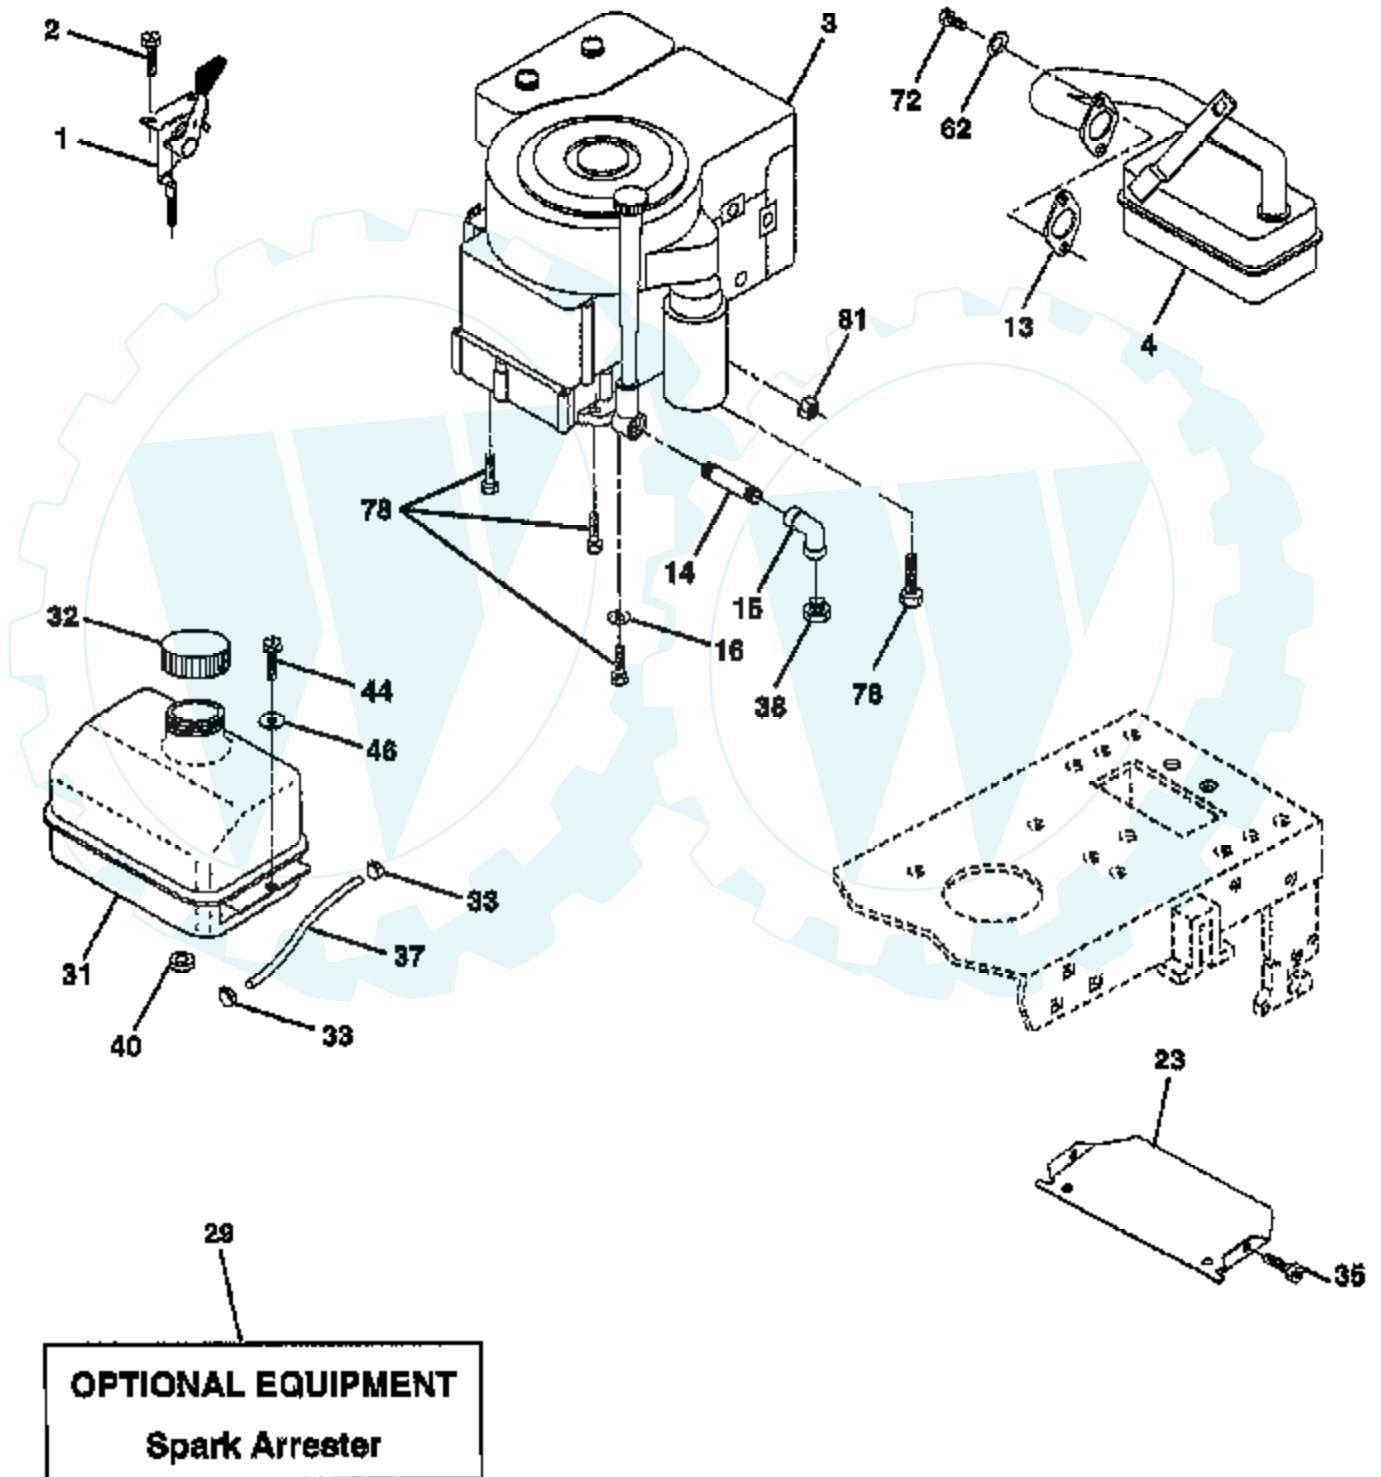

TRACTOR - - MODEL NUMBER WE14542E

ENGINE

Ref #	Part Number	Qty	Description
1	140310		CONTROL THROTTLE
2	17720410		SCREW LT
3	287707		ENGINE B&S
4	137352		MUFFLER
13	272293		GASKET ENG 1 313 LD TIN PLATED
14	13280324		PIPE NIPPLE
15	13200300		ELBOW
16	11050600		LOCKWASHER
23	156123		SHIELD-HEAT
29	137180		SUB= 532137180
31	109202X		TANK.FUEL.LT.
32	140527		CAP ASM FUEL
33	123487X		HOSE CLAMP
35	17490512		SCREW
37	137040		LINE FUEL
38			CHECK WITH SUPPLIER
40	124028X		SUB= 532124028
44	17490412		SCREW HEX CRT
46	19091416		WASHER
62	10040500		LOCKWASHER
72	71070512		SCREW
78	17490620		SCREW
81	128861		NUT