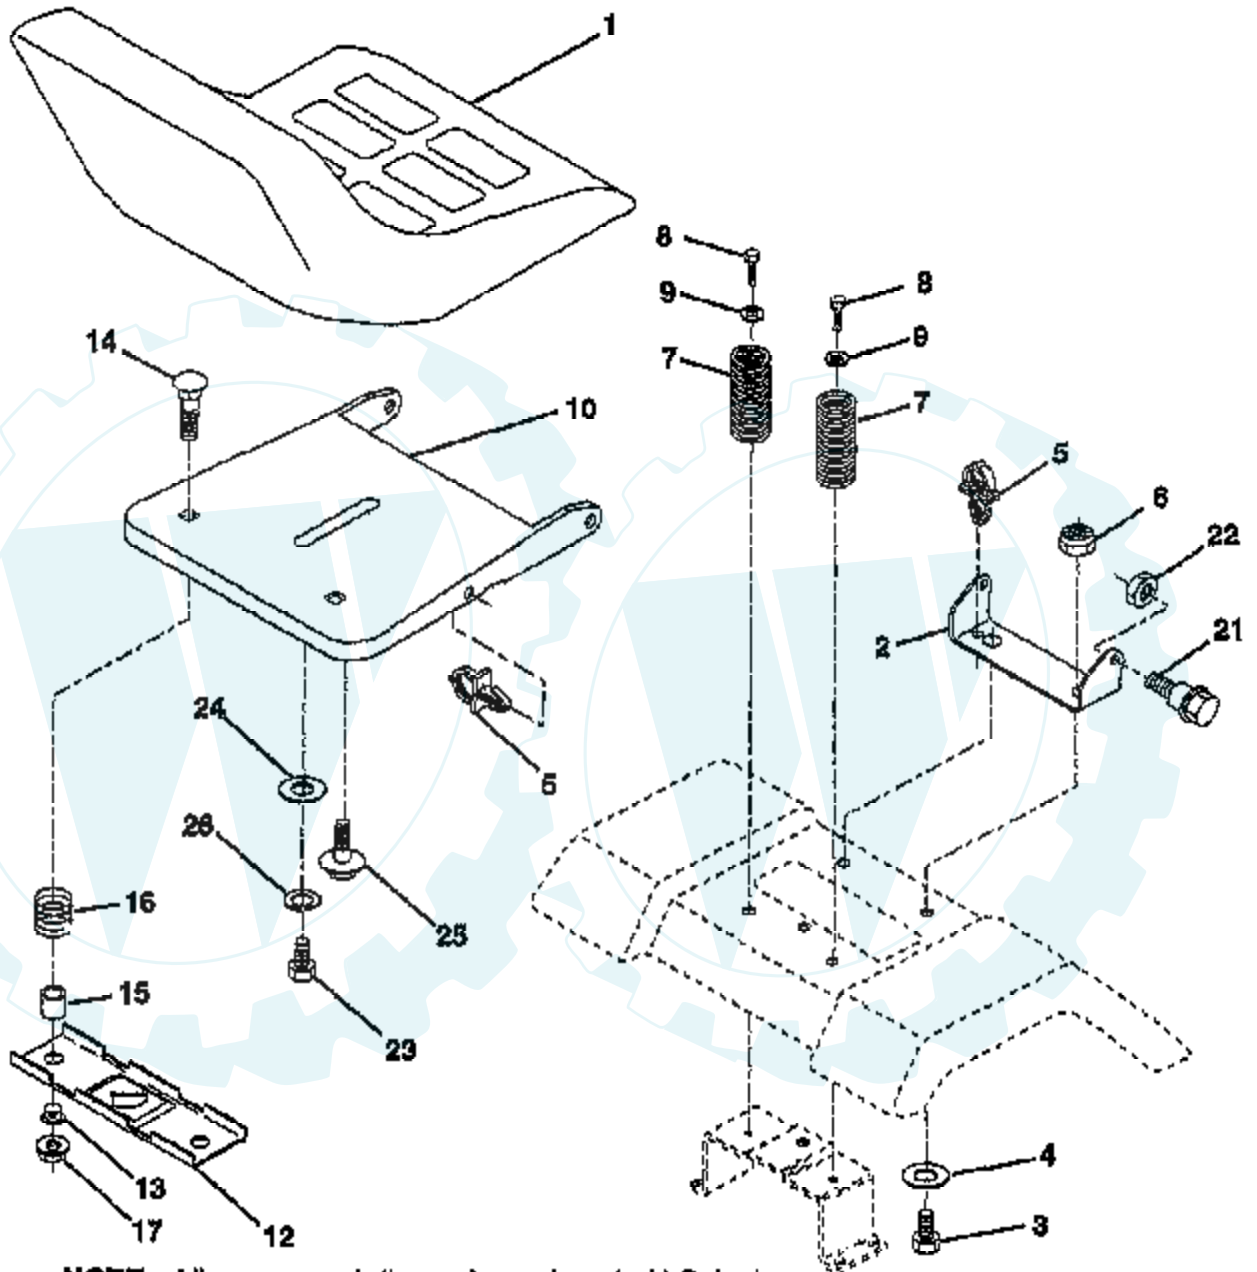

Ref #	Part Number	Qty	Description
61	778163		GEAR, SPUR, 31 TEETH
65	780109		WASHER, THRUST
66	776135		SHAFT, INPUT
67	776315A		SHAFT, BRAKE, 4 KEYED
68	786116A		PLUG
69	780051		WASHER THRUST
70	786118		SPACER
71	788069		SEAL SQUARE CUT
72	792165		THREADED PLUG 9/16-18
72A	788091		"O" RING
76	780090		WASHER, THRUST
77	788078A		INVERTED RETAINING RING
79	792144		SPRING
81	786081		CHAIN, ROLLER
82	786082		SPROCKET 9T
83	786123		SPROCKET 18T (REV)
90	788067B		GREASE BENTONITE, 32 OZ.
103	792166		SCREW
104	792167		LOCKNUT
150	510334		GASKET ELIMINATOR
900	794603		REPLACEMENT TRANSAXLE

TRACTOR - - MODEL NUMBER WE14542E

SCHEMATIC

TRACTOR - - MODEL NUMBER WE14542E

SEAT ASSEMBLY

NOTE: All component dimensions given in U.S. Inches
1 Inch = 25.4 mm

Ref #	Part Number	Qty	Description
1	127427		SUB= 140119
2	140551		BRACKET PVT SEAT
3	74760616		BOLT
4	19131610		WASHER PM
5	145006		CLIP.PUSH-IN.HING
6	73800600		NUT
7	124181X		SPRING COMPRESSIO
8	17490616		SCREW GTV
9	19131614		WASHER
10	155925		PAN-SEAT
12	121246X		BRKT SWITCH
13	121248X		BUSHING
14	72050411		SUB= 872050411
15	134300		SPLIT SPACER
16	121250X		SPRING
17	123976X		SUB= 73900400
21	153236		"BOLT,SHOULDER"
22	73800500		NUT
23	74780814		BOLT
24	19171912		WASHER
25	127018X		"BOLT,SHOULDER"
26	10040800		LOCKWASHER

WHEELS & TIRES

NOTE: All component dimensions given in U.S. inches
1 inch = 25.4 mm

Ref #	Part Number	Qty	Description
1	59192		VALVE CAP
2	65139		VALVE STEM LT
3	106222X		SUB= 122073X
4	59904		TUBE.5.3/4.5/6
5	106732X427		"RIM ASM 6"" FRT"
6	278H		FITTING LT
7	9040H		"FLANGE, BEARING"
8	106108X427		"RIM AS 8"" REAR"
9	106268X		SUB= 122074X
10	7152J		TUBE.18X9.5-8
11	104757X		HUB CAP
	144334		SEALANT.TIRE 10 OZ. TUBE