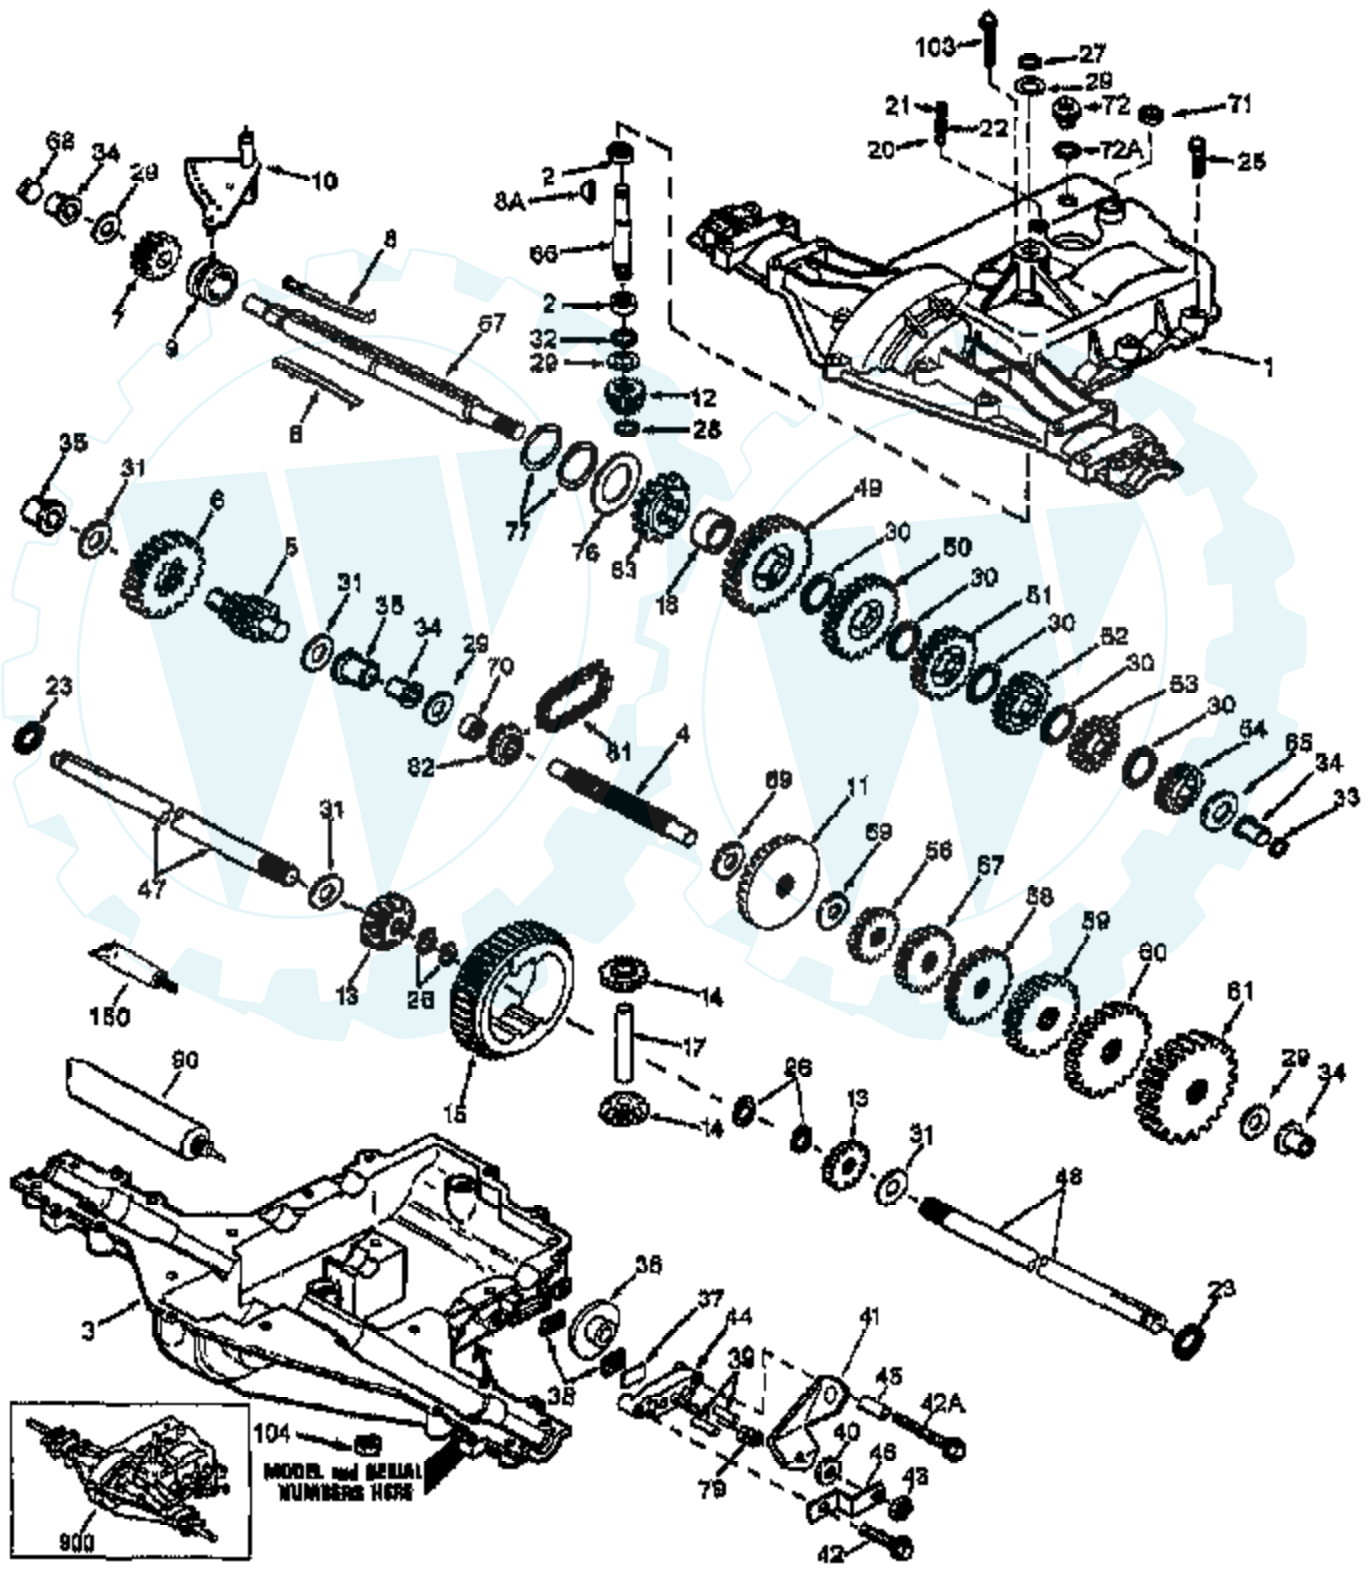

TRACTOR - - MODEL NUMBER WE14542E

PEERLESS TRANSAXLE - MODEL NUMBER 930-055A

Ref #	Part Number	Qty	Description
1	772108A		TRANSAXLE COVER
2	780086		BEARING, NEEDLE
3	770102A		TRANSAXLE CASE
4	776260		SHAFT, COUNTER
5	776219B		OUTPUT SHAFT AND PINION
6	778139		GEAR, OUTPUT
7	778136		GEAR, SPUR, 15 TEETH
8	792136A		SHIFT KEY
8A	792047		KEY, WOODRUFF
9	784352		COLLAR, SHIFTER
10	784355		ROD & FORK ASSY, SHIFT
11	778229		GEAR, BEVEL, 42 TEETH
12	778113A		BEVEL PINION, INPUT
13	778221		GEAR, BEVEL
14	778068		GEAR, BEVEL, PINION
15	778260		GEAR, RING
17	786139		PIN, DRIVE
18	786102		SPACER, NEUTRAL
20	792077		BALL STEEL, 5/16" DIA.
21	792078		SCREW, 3/8-16 X 3/8"
22	792079		SPRING
23	788061		RING, SEAL
25	792073		SCREW, 1/4-20 X 1-1/4
26	792125		RING RETAINER
27	792035		RING, RETAINER
28	788040		RETAINING RING
29	780072		WASHER THRUST
30	780108		WASHER THRUST
31	780001		WASHER
32	792001		"O" RING
33	788095		SEAL, SQUARE CUT
34	780105A		BUSHING, FLANGED
35	780118A		BUSHING, FLANGED
36	790003		DISK, BRAKE
37	790007		PLATE BRAKE PAD
38	799021		BRAKE PAD
39	786026		PIN DOWEL
40	792076A		WASHER
41	790079		BRAKE LEVER
42	792073		SCREW, 1/4-20 X 1-1/4
42A	792085A		SCREW, 1/4-20 X 2-1/4
43	792075		LOCKNUT 5/16-24
44	790025		HOLDER BRAKE PAD
45	786066		SPACER
46	786086		BRKT BRAKE LEVER
47	774690		AXLE
48	774691		AXLE
49	778215		GEAR, SPUR, 37 TEETH
50	778125		GEAR, SPUR, 35 TEETH
51	778124A		GEAR, SPUR, 30 TEETH
52	778123A		GEAR, SPUR, 25 TEETH
53	778122A		GEAR, SPUR, 22 TEETH
54	778273		GEAR, SPUR, 19T
56	778230		GEAR, SPUR, 12 TEETH
57	778151		GEAR, SPUR, 15 TEETH
58	778126A		GEAR, SPUR, 20 TEETH
59	778127A		GEAR, SPUR, 25 TEETH
60	778128A		GEAR, SPUR, 28 TEETH