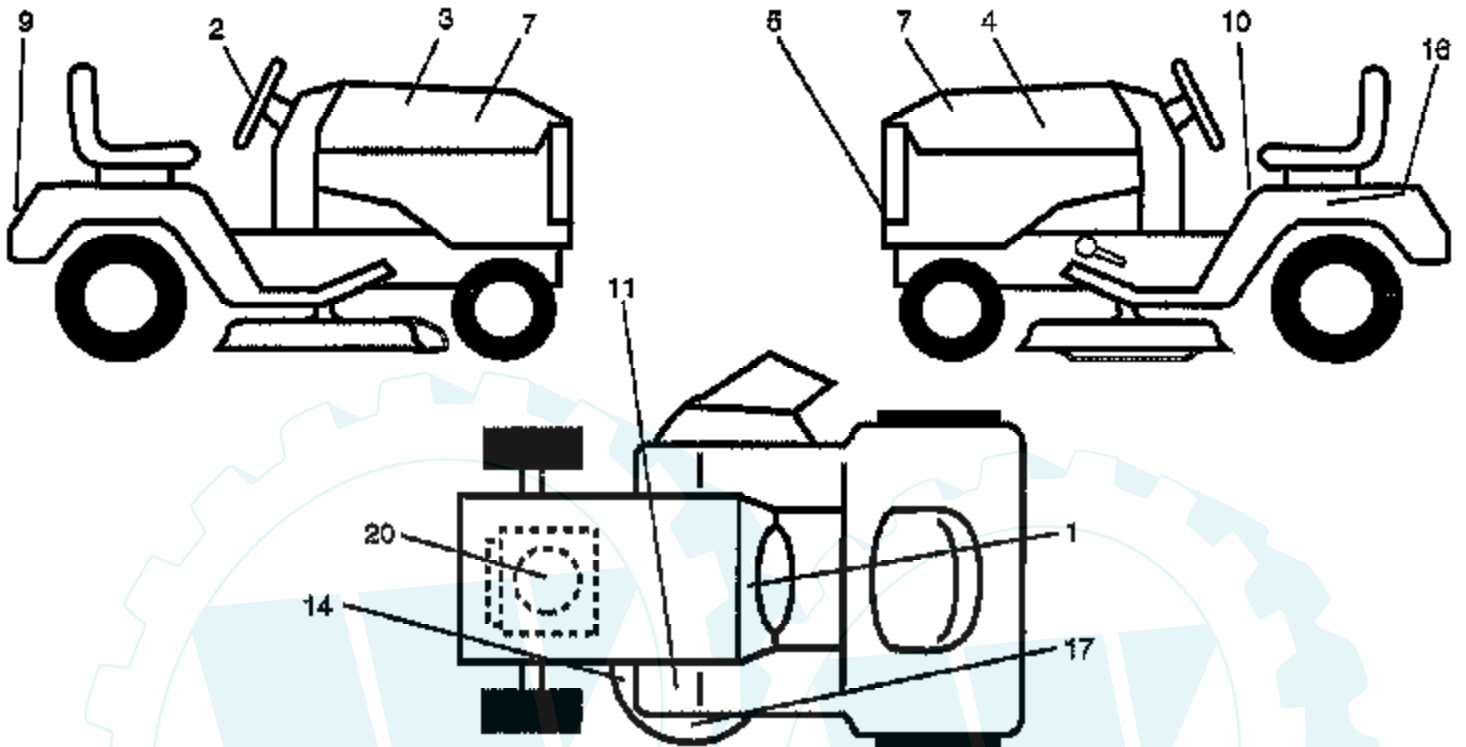

TRACTOR -- MODEL NUMBER WE14542E

DECALS

NOTE: All component dimensions given in U.S. Inches
1 Inch = 25.4 mm

Ref #	Part Number	Qty	Description
1	156867		"DECAL DASH,OPER."
2	156604		"DECAL INS,STRG WH"
3	156609		"DECAL HOOD,RH"
4	156610		DECAL HOOD LH
5	159020		"DECAL GRILLE,LENS"
7	159024		"DECAL PANEL,SIDE"
9	156602		DECAL-FENDER
10	157002		"DECAL DANGER,FEND"
11	4900J		DECAL T
14	160396		"DECAL-SCHEM,BELT"
16	145005		DECAL.BATRY.3-3908
17	158894		DECAL DECK
20	272991		DECAL, ENGINE
	138311		DECAL HANDLE LIFT
	158124		MANUAL.GENERIC.42
	160820		MANUAL.P.WE14542E

TRACTOR - - MODEL NUMBER WE14542E

SCHEMATIC

TRACTOR - - MODEL NUMBER WE14542E

SEAT ASSEMBLY

NOTE: All component dimensions given in U.S. Inches
1 Inch = 25.4 mm

Ref #	Part Number	Qty	Description
1	127427		SUB= 140119
2	140551		BRACKET PVT SEAT
3	74760616		BOLT
4	19131610		WASHER PM
5	145006		CLIP.PUSH-IN.HING
6	73800600		NUT
7	124181X		SPRING COMPRESSIO
8	17490616		SCREW GTV
9	19131614		WASHER
10	155925		PAN-SEAT
12	121246X		BRKT SWITCH
13	121248X		BUSHING
14	72050411		SUB= 872050411
15	134300		SPLIT SPACER
16	121250X		SPRING
17	123976X		SUB= 73900400
21	153236		"BOLT,SHOULDER"
22	73800500		NUT
23	74780814		BOLT
24	19171912		WASHER
25	127018X		"BOLT,SHOULDER"
26	10040800		LOCKWASHER

WHEELS & TIRES

NOTE: All component dimensions given in U.S. inches
1 inch = 25.4 mm

Ref #	Part Number	Qty	Description
1	59192		VALVE CAP
2	65139		VALVE STEM LT
3	106222X		SUB= 122073X
4	59904		TUBE.5.3/4.5/6
5	106732X427		"RIM ASM 6"" FRT"
6	278H		FITTING LT
7	9040H		"FLANGE, BEARING"
8	106108X427		"RIM AS 8"" REAR"
9	106268X		SUB= 122074X
10	7152J		TUBE.18X9.5-8
11	104757X		HUB CAP
	144334		SEALANT.TIRE 10 OZ. TUBE