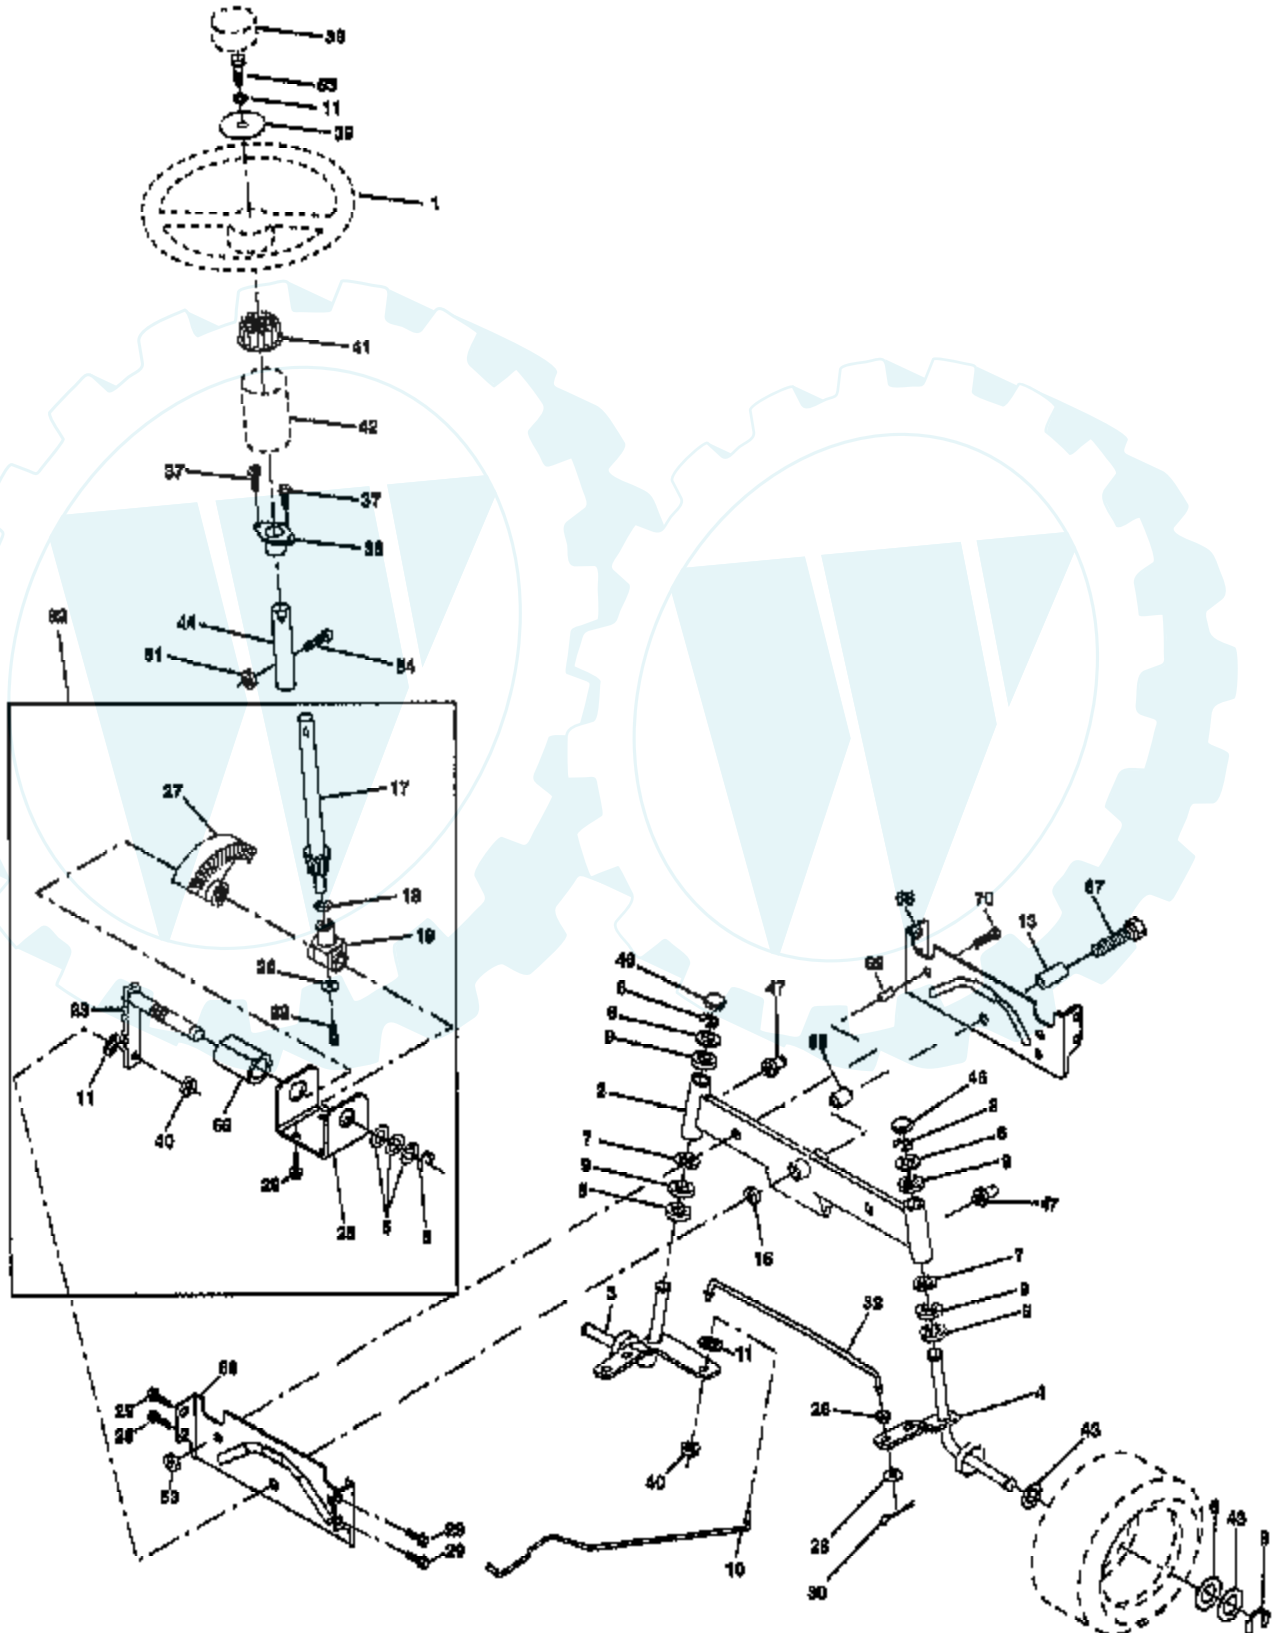

TRACTOR - - MODEL NUMBER WE14542E

STEERING ASSEMBLY

Ref #	Part Number	Qty	Description
1	140044		WHEEL STR AYP BLK
2	154427		AXLE ASM
3	156483		SPINDLE.ASM.LH
4	157473		"SPINDLE ASM,RH"
5	6266H		WASHER .T
6	121748X		WASHER
7	19272016		WASHER
8	12000029		RING
9	3366R		COL. SRTG. BEAR.
10	156438		DRAGLINK-STAMPED
11	10040600		LOCKWASHER
13	154779		BEARING AXLE
15	73901000		"NUT-LOC,FLANGE LT"
17	156546		SHAFT ASM STEERIN
18	57079		THRUST WASHER
19	124035X		SUPPORT.SHAFT
20	126684X		SUB= 532126684
21	71200410		SCREW HEX SOC1/4-
23	127501		SUB= 918127501
25	154406		BRKT-STEERING
26	126847X		BUSHING.DRAGLINK
27	136874		GEAR SECTOR
28	19131416		WASHER
29	17490612		SCREW
30	76020412		COTTER PIN
32	130465		TIE ROD
36	155099		BUSHING.STEERING
37	152927		"SCREW-TT,10-32 FL"
38	140045		CAP STEER AYP
39	19133808		WASHER T
40	7810H		GRIPCO NUT
41	100711L		ADAPTER LT
42	145054		BOOT.STEER.PL
43	121749X		WASHER
46	121232X		CAP
47	6855M		ZERK M
51	73800500		NUT
54	74780520		BOLT
62	156594		KIT STEERING ASM
63	74780616		BOLT
65	154780		SPACER AXLE
66	154404		"BEARING-ARM,PITMA"
67	74781044		BOLT
68	154429		BRACE AXLE