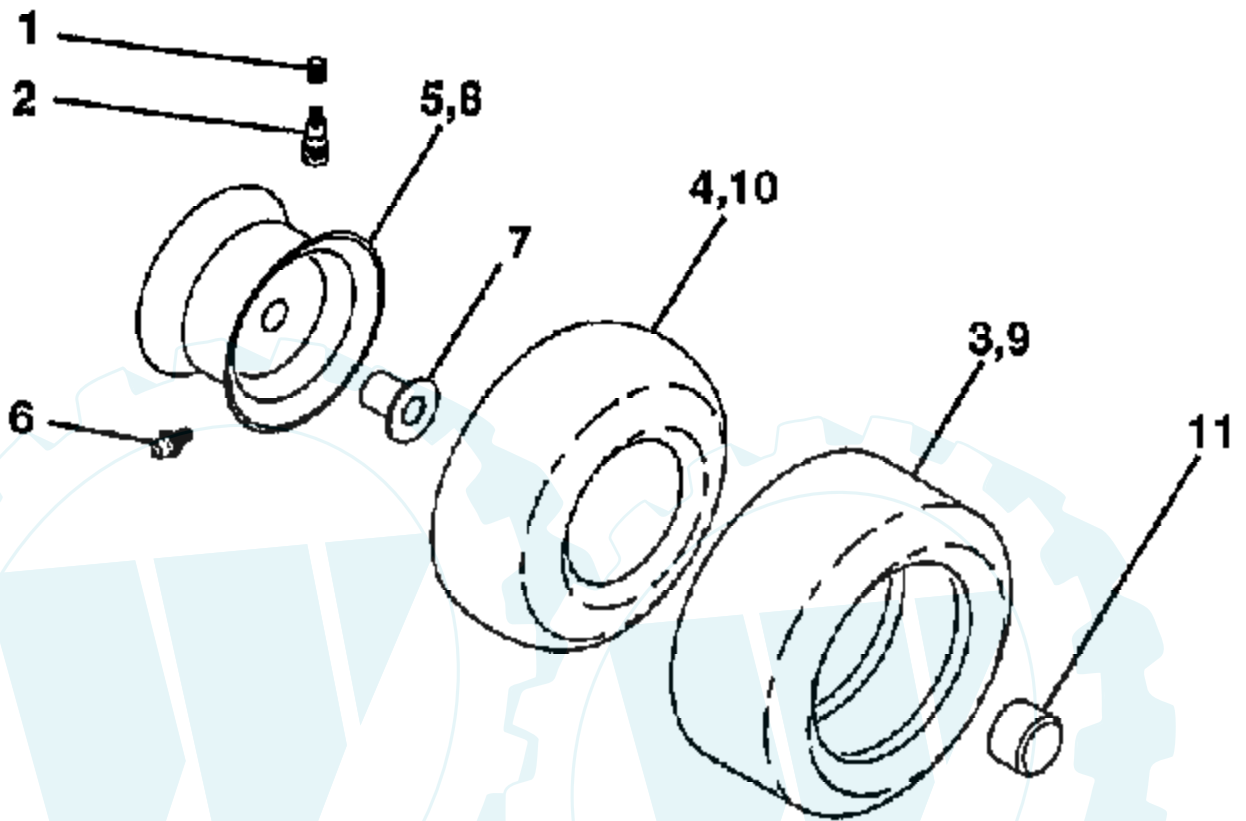

Ref #	Part Number	Qty	Description
61	778163		GEAR, SPUR, 31 TEETH
65	780109		WASHER, THRUST
66	776135		SHAFT, INPUT
67	776315A		SHAFT, BRAKE, 4 KEYED
68	786116A		PLUG
69	780051		WASHER THRUST
70	786118		SPACER
71	788069		SEAL SQUARE CUT
72	792165		THREADED PLUG 9/16-18
72A	788091		"O" RING
76	780090		WASHER, THRUST
77	788078A		INVERTED RETAINING RING
79	792144		SPRING
81	786081		CHAIN, ROLLER
82	786082		SPROCKET 9T
83	786123		SPROCKET 18T (REV)
90	788067B		GREASE BENTONITE, 32 OZ.
103	792166		SCREW
104	792167		LOCKNUT
150	510334		GASKET ELIMINATOR
900	794603		REPLACEMENT TRANSAXLE

TRACTOR - - MODEL NUMBER WE14542E

SCHEMATIC

TRACTOR - - MODEL NUMBER WE14542E

SEAT ASSEMBLY

NOTE: All component dimensions given in U.S. Inches
1 Inch = 25.4 mm

Ref #	Part Number	Qty	Description
1	127427		SUB= 140119
2	140551		BRACKET PVT SEAT
3	74760616		BOLT
4	19131610		WASHER PM
5	145006		CLIP.PUSH-IN.HING
6	73800600		NUT
7	124181X		SPRING COMPRESSIO
8	17490616		SCREW GTV
9	19131614		WASHER
10	155925		PAN-SEAT
12	121246X		BRKT SWITCH
13	121248X		BUSHING
14	72050411		SUB= 872050411
15	134300		SPLIT SPACER
16	121250X		SPRING
17	123976X		SUB= 73900400
21	153236		"BOLT,SHOULDER"
22	73800500		NUT
23	74780814		BOLT
24	19171912		WASHER
25	127018X		"BOLT,SHOULDER"
26	10040800		LOCKWASHER

WHEELS & TIRES

NOTE: All component dimensions given in U.S. inches
1 inch = 25.4 mm

Ref #	Part Number	Qty	Description
1	59192		VALVE CAP
2	65139		VALVE STEM LT
3	106222X		SUB= 122073X
4	59904		TUBE.5.3/4.5/6
5	106732X427		"RIM ASM 6"" FRT"
6	278H		FITTING LT
7	9040H		"FLANGE, BEARING"
8	106108X427		"RIM AS 8"" REAR"
9	106268X		SUB= 122074X
10	7152J		TUBE.18X9.5-8
11	104757X		HUB CAP
	144334		SEALANT.TIRE 10 OZ. TUBE