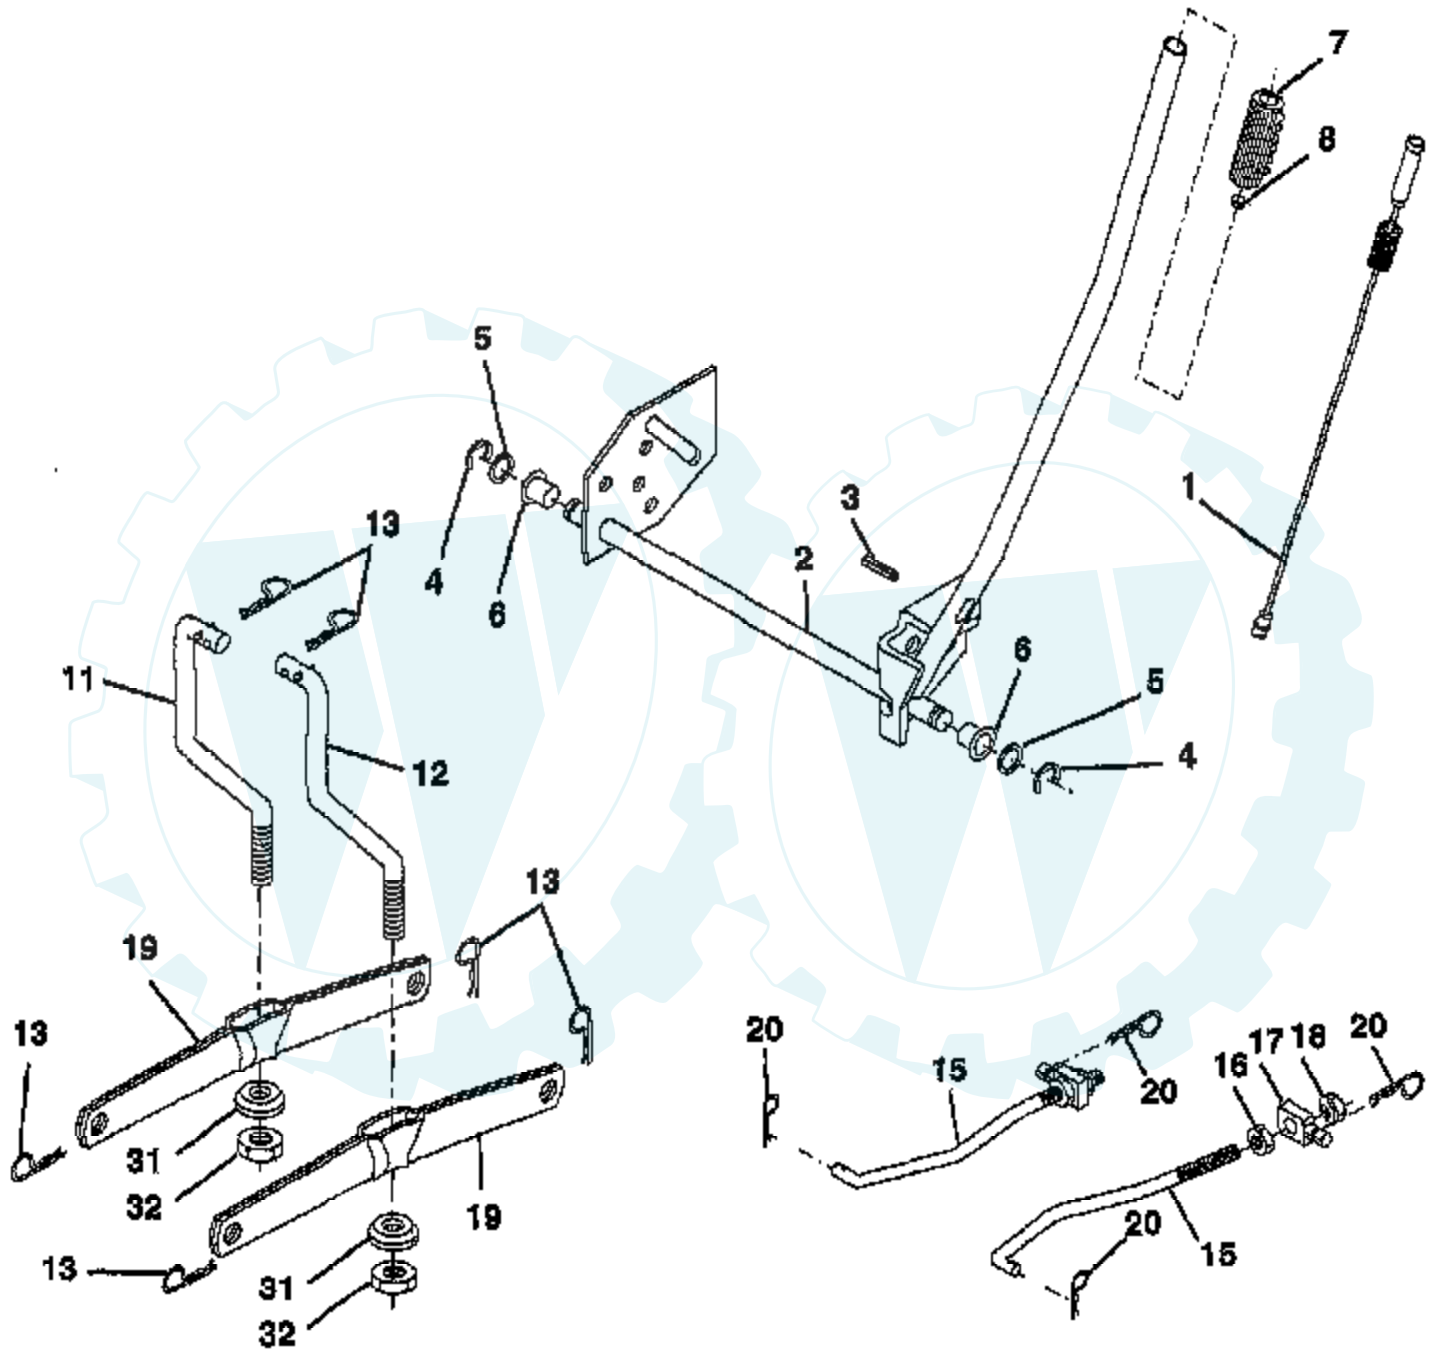

TRACTOR - - MODEL NUMBER WE14542E

MOWER LIFT

Ref #	Part Number	Qty	Description
1	159460		WIRE ASM W.SPRING
2	159471		"SHAFT ASM LIFT,RH"
3	105767X		PIN-GROOVE LT
4	12000002		SUB= 2225J
5	19211621		WASHER
6	120183X		NYLON BEARING
7	109413X		GRIP
8	124526X		SUB= 125925X
10	122512X		SUB= 532122512
11	139865		SUB= 918139865
12	139866		SUB= 151140
13	4939M		SUB= 85902
15	127218		LINK.FRONT
16	73350800		NUT
17	130171		TRUNION
18	73800800		NUT.LK.W/WSH.1/2.
19	139868		ARM SUSP REAR
20	3146R		RETAINER.SPRING
31	140302		BEARING PVT LH
32	73540600		NUT.CROWNLOCK.3/8