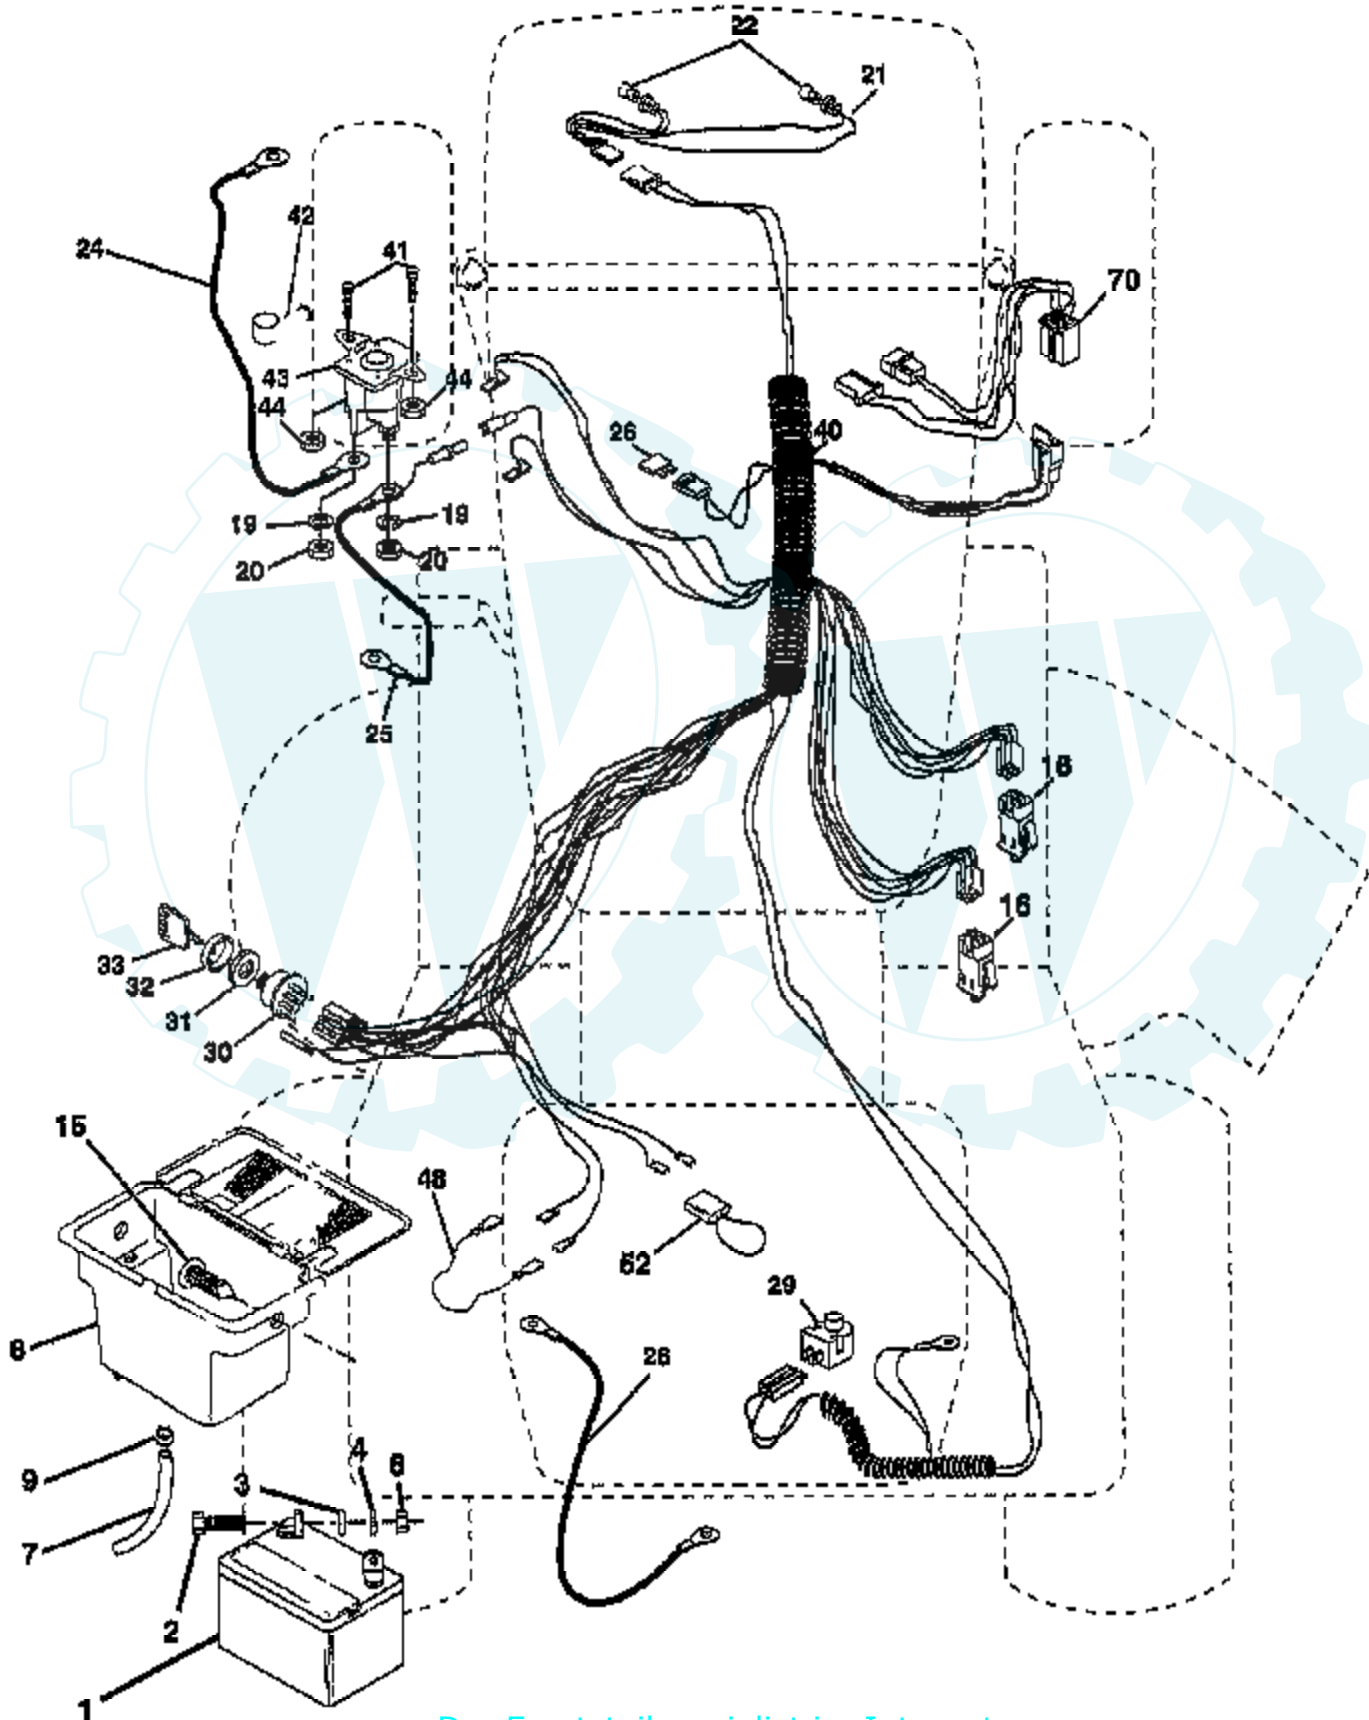

TRACTOR - - MODEL NUMBER WE14542E

ELECTRICAL

Ref #	Part Number	Qty	Description
1	144925		SUB= 123899X
2	74760412		BOLT LT
3	19091016		WASHER
4	10040400		LOCKWASHER
6	73220400		SUB= 50675
7	109238X		TUBE T
8	156417		"CASE,BATTERY.MECH"
9	109596X		HOSE CLAMP T
15	147688		FASTNER.SNAP-IN
16	153664		SWITCH INTERLOCK
19	10090400		SUB= 10040400
20	73350400		NUT
21	136850		"HARNES,LIGHT SOC"
22	4152J		HEADLAMP BULB
24	4799J		"CABLE T, BATTERY"
25	146147		CABLE.BTRY.6GA.RD
26	108824X		FUSE HYT
28	4207J		CABLE T
29	121305X		SWITCH SEAT
30	140301		SWITCH IGN 4POS
31	124211X		NUT IGNITION
32	141226		COVER KEY SWITCH
33	122147X		KEY
40	156442		HARNES-IGNITION
41	71110408		BOLT HXHD FIN
42	131563		SUB= 154336
43	145673		SUB= 146154
44	73640400		NUT HXKEP 1/4X20
48	140844		ADAPTER AMMETER
52	141940		PROTECTION LOOP
70	140422		HARNES.ENG.DUAL