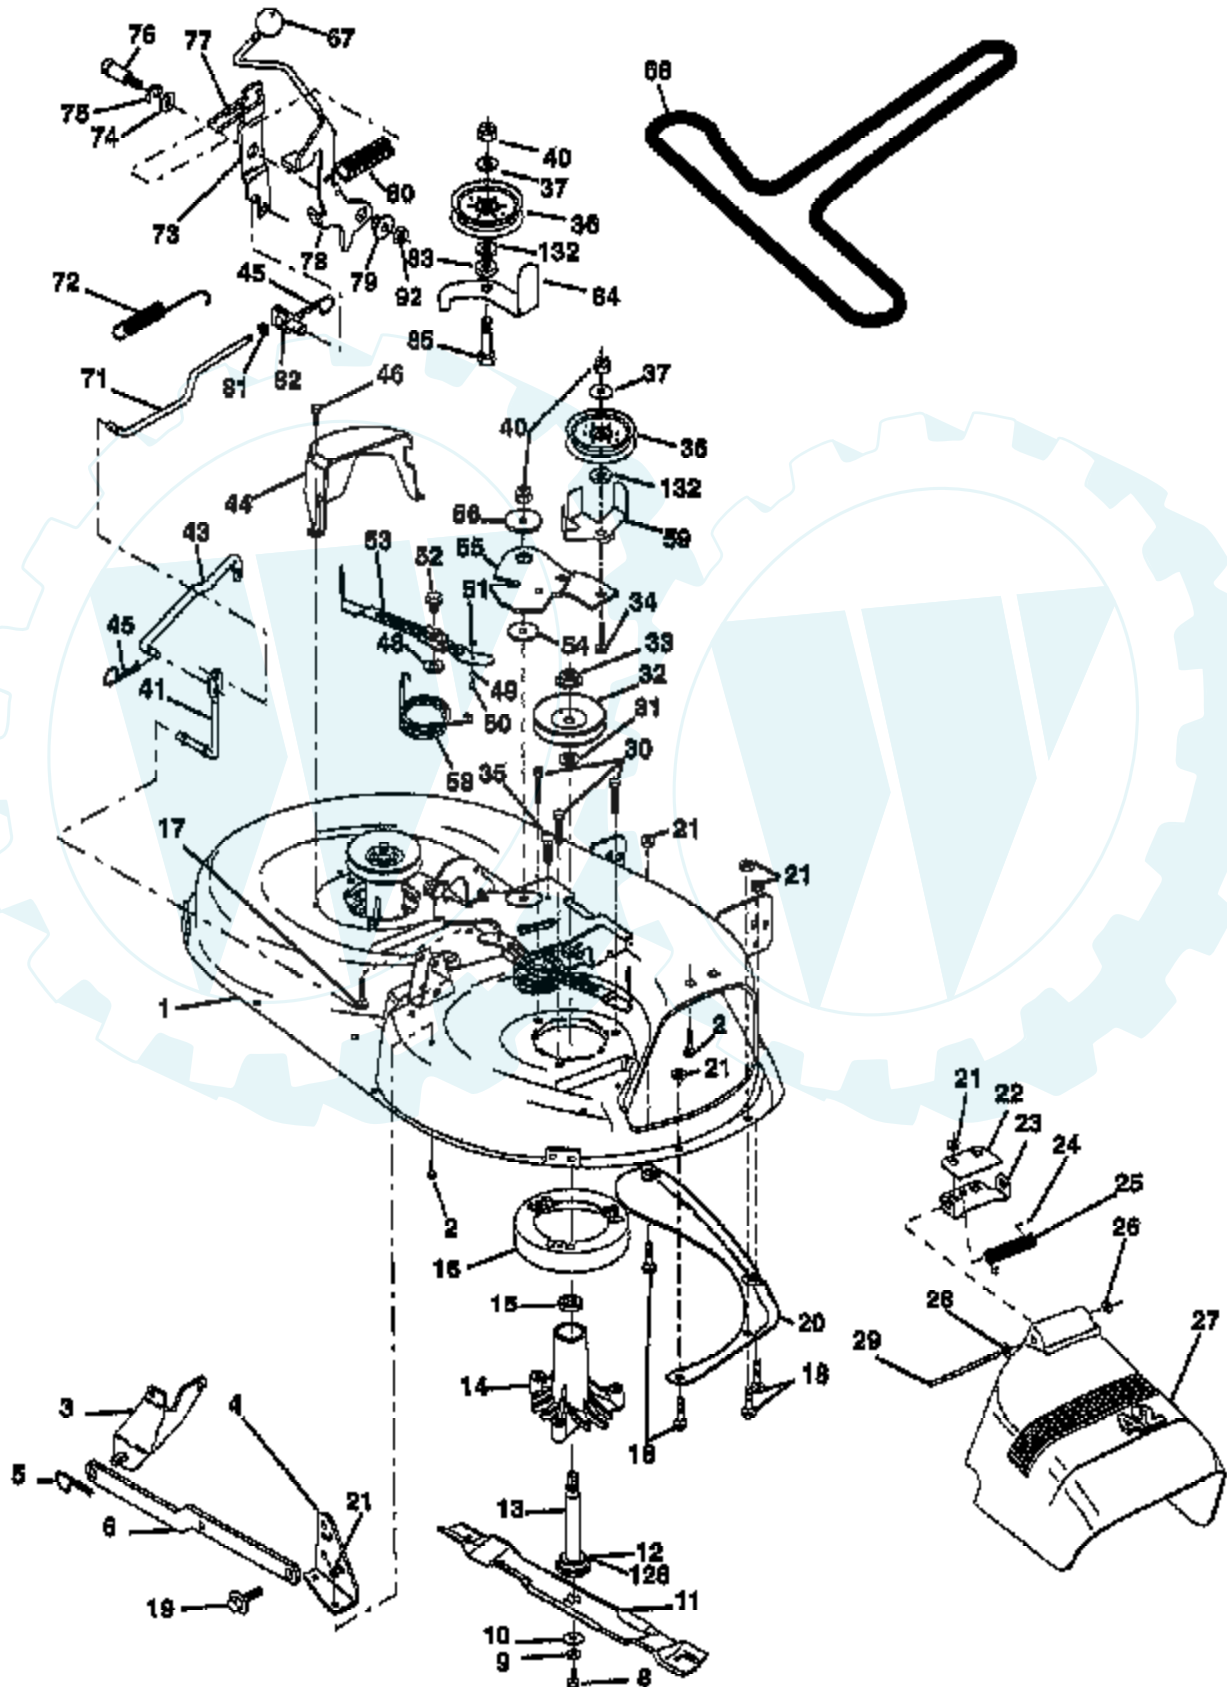

TRACTOR - - MODEL NUMBER WE14542E

MOWER DECK

Ref #	Part Number	Qty	Description
1	144393		DECK.WELD.42.
2	72140506		BOLT
3	138017		BRKT ASM SWAY BAR
4	138440		BRKT DECK SW BAR
5	4939M		SUB= 85902
6	130832		SUB= 130833
8	850857		BLADE BOLT
9	10030600		SUB= 10040600
10	140296		WASHER.HARD.BLADE
11	138498		"BLADE.42"" HIPERF"
12	129895		BEARING.BALL
13	137645		SUB= 137646
14	128774		HSG ASM MANDREL
15	110485X		BEARING
16	140329		STRIPPER RND MWR
17	72110610		BOLT RDHD 3/8-16
18	72140505		BOLT
19	132827		BOLT SHD 5/16-18
20	136888		SUB= 918136888
21	73680500		SUB= 73690500
22	134753		STIFFENER BRKT
23	131267		DEFLECTOR BRKT
24	105304X		CAP-SLEEVE LT
25	123713X		SPRING TORSION
26	110452X		NUT PUSH M
27	130968		DEFLECTOR.SHIELD
28	19111016		WASHER
29	131491		HINGE ROD
30	157722		"SCREW-THD ROLL,WA"
31	129963		WASHER
32	153535		PULLEY.MANDREL.42
33	137266		SUB= 139729
34	72110614		BOLT
35	133835		XMAS TREE FASTNER
36	131494		FLAT IDLER PULLEY
37	19131316		WASHER
40	73680600		SUB= 73690600
41	133551		PIVOT ROD
43	140083		ROD CLUTCH W/NIBS
44	140088		GUARD MAND LH BLK
45	4497H		RETAINER M
46	137729		SCREW.1/4-20X5/8
48	133944		HARD SMALL WASHER
49	155066		ROLLER ASM-CAM
50	131340		SHOULDER BOLT
51	69180		LOCKNUT
52	139888		BOLT.SHLD.5/16-18
53	131845X900		SUB= 131845
54	133943		HARDENED WASHER
55	155046		ARM-IDLER
56	122052X		SPACER RETAINER
58	140086		SPRING TORSN BRAK
59	141043		GUARD IDLER TUV
67	106932X		KNOB T(3/8 HOLE)
68	144200		BELT.V.T-PATH
71	142427		ROD CLUTCH 38/42
72	131870		RETURN SPRING
73	127847		CLUTCH ARM SECOND