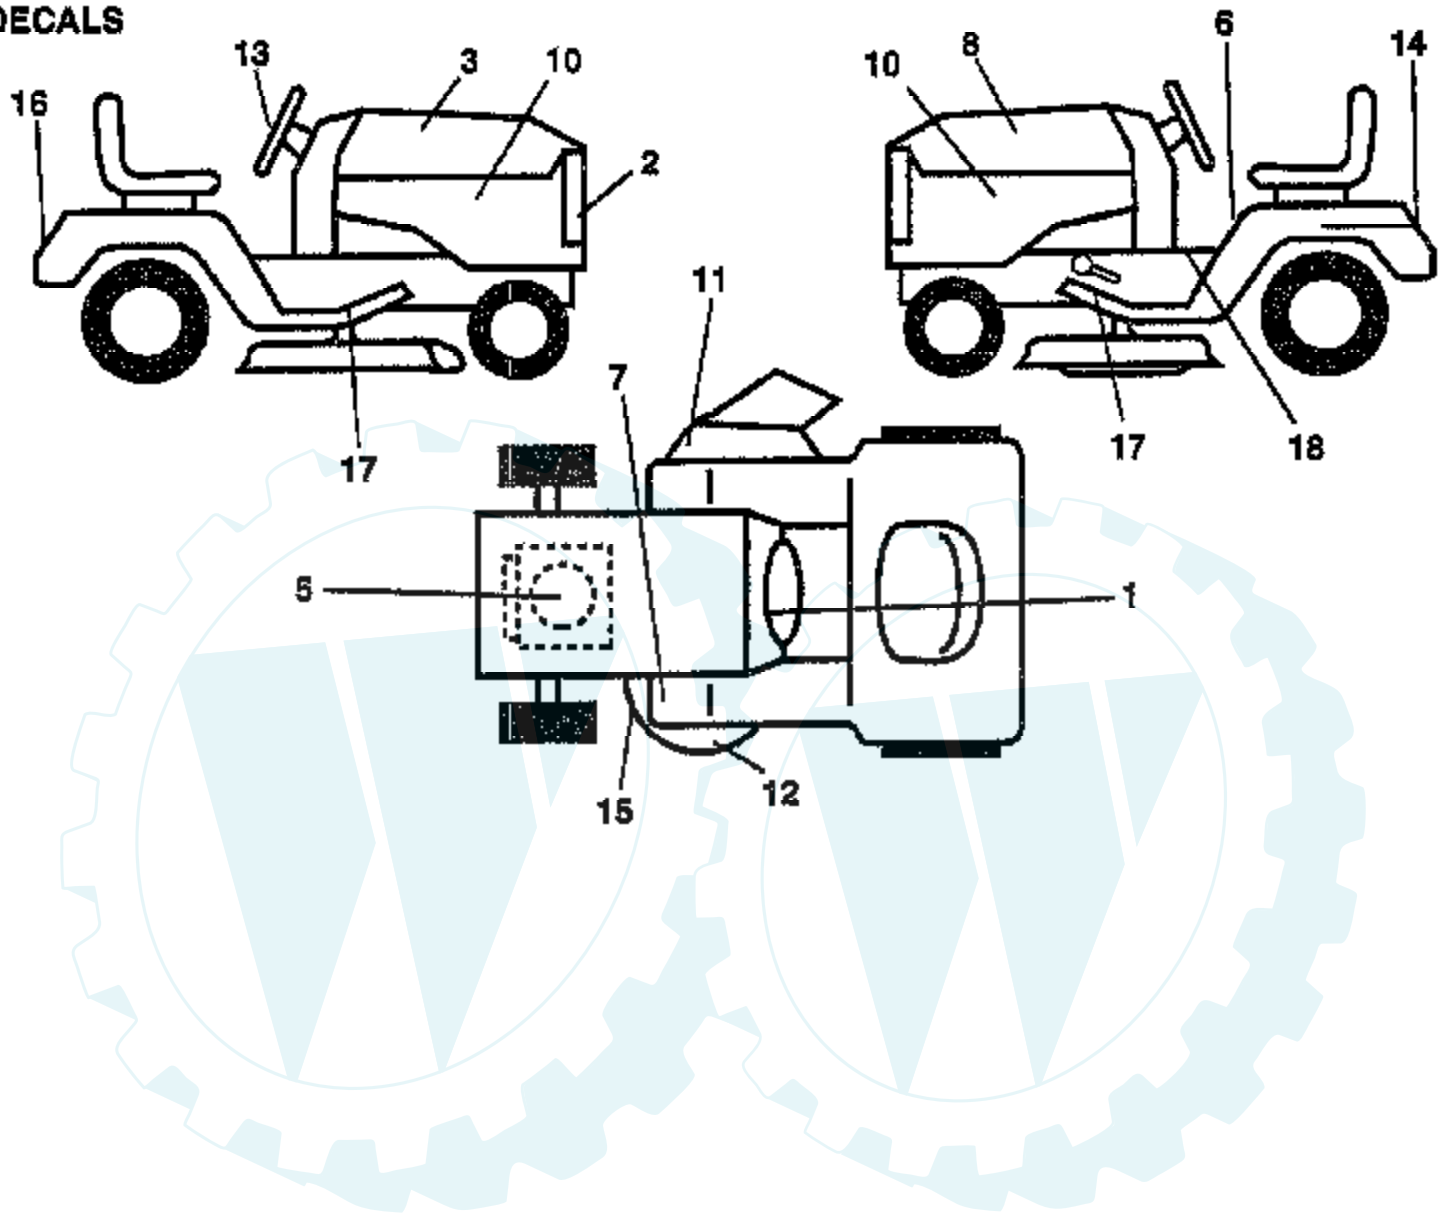

TRACTOR -- MODEL NUMBER WE14542A

DECALS

Ref #	Part Number	Qty	Description
1	138956		DECAL.DASH.INSTR.
2	137044		DECAL.GRILL
3	143563		DECAL.HD.RH.WEED
5	272991		DECAL, ENGINE
6	133795		DECAL CAUTION
7	101892X		DECAL T
8	143564		DECAL.HD.LH.WEED
10	148390		DCL.PNL.SIDE.
11	137259		"DECAL, WARNING"
12	139376		DECAL.MOWER
13	137042		DECAL.WHL.STRG.
14	121549X		DECAL
15	136832		DECAL
16	137043		DECAL.FENDER
17	131864		"PAD,FOOTREST"
18	140837		DECAL BRAK PARK
	138311		DECAL HANDLE LIFT
	148391		MAN.PTS.WE14542A
	145278		MANUAL.OP.GENERIC
	LBD48		SNOW BLADE
	C42		GRASS CATCHER
	LC05		WHEEL WTS.
	LA018		TIRE CHAINS
	LSB42		SNOW THROWER
	MK42		MULCH KIT W/BLADES