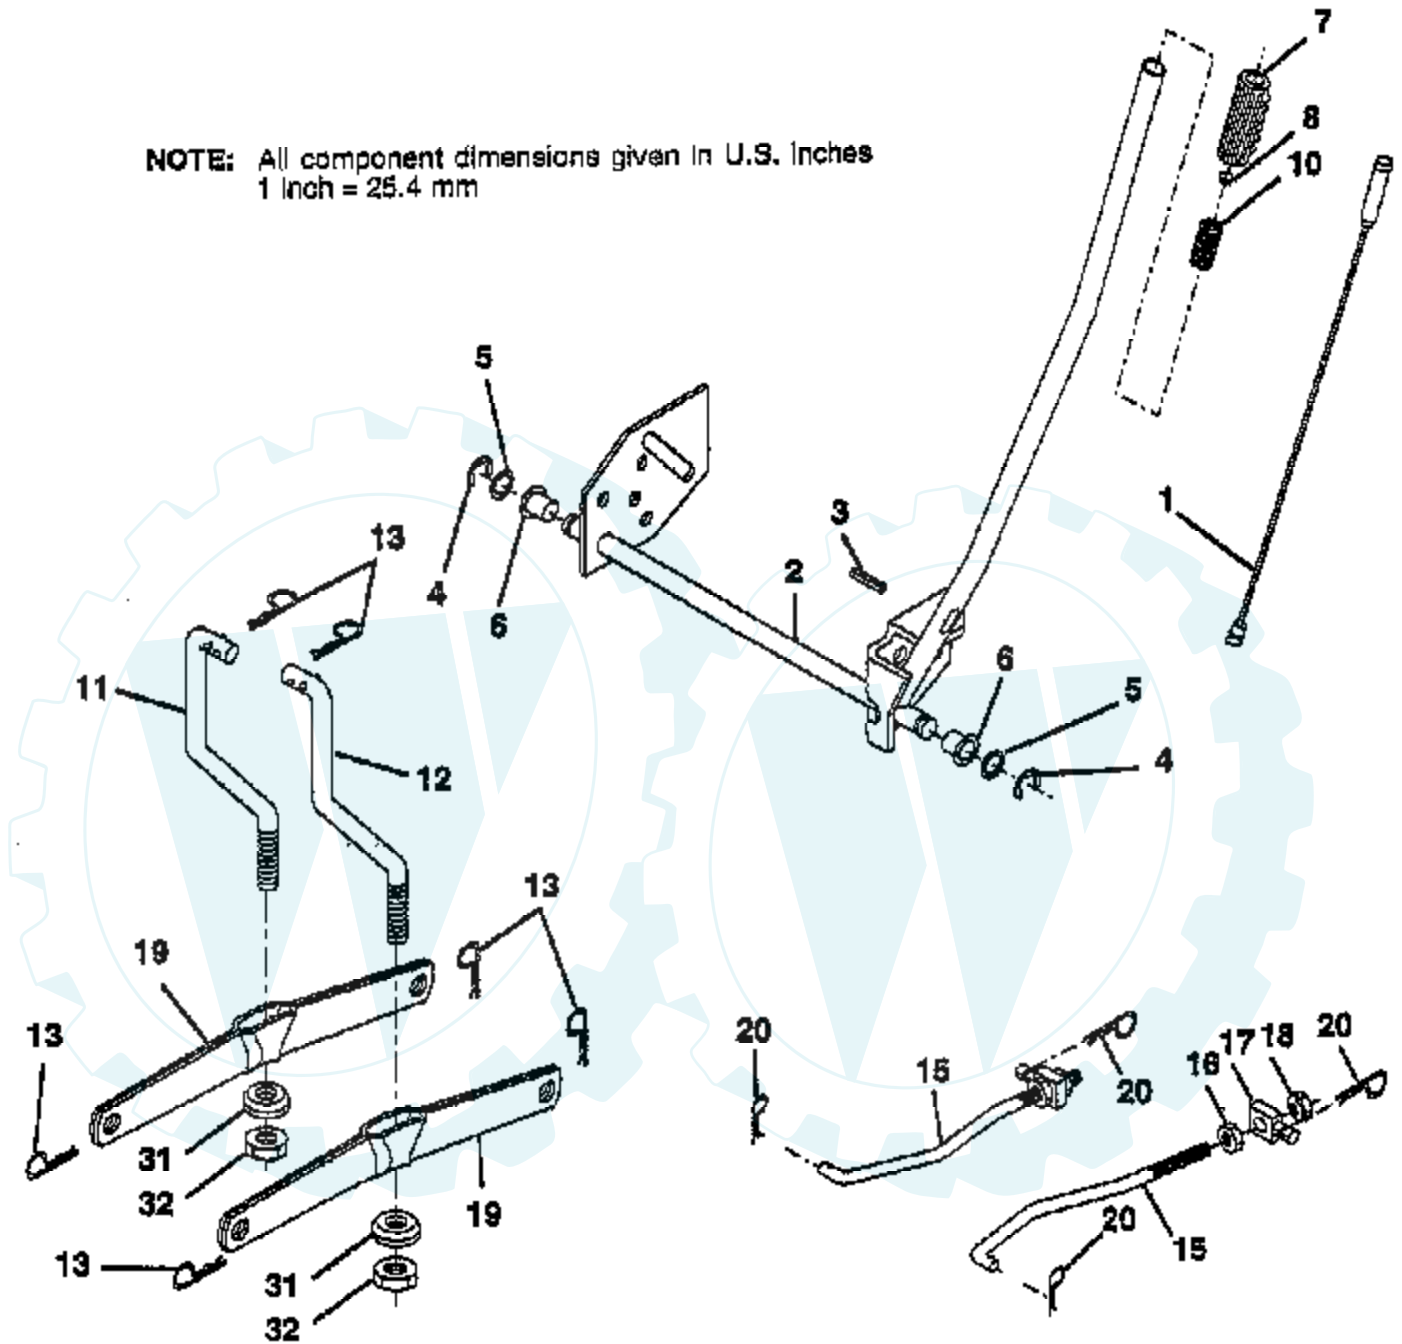

TRACTOR - - MODEL NUMBER WE14542A

LIFT

NOTE: All component dimensions given in U.S. Inches
1 Inch = 25.4 mm

Ref #	Part Number	Qty	Description
1	136973		WIRE ASM
2	122507X		SUB= 145117
3	105767X		PIN-GROOVE LT
4	12000002		SUB= 2225J
5	19211621		WASHER
6	120183X		NYLON BEARING
7	109413X		GRIP
8	124526X		SUB= 125925X
10	122512X		SUB= 532122512
11	139865		SUB= 918139865
12	139866		SUB= 151140
13	4939M		SUB= 85902
15	127218		LINK.FRONT
16	73350800		NUT
17	130171		TRUNION
18	73800800		NUT.LK.W/WSH.1/2.
19	139868		ARM SUSP REAR
20	3146R		RETAINER.SPRING
31	140302		BEARING PVT LH
32	73540600		NUT.CROWNLOCK.3/8

TRACTOR - - MODEL NUMBER WE14542A

WHEELS & TIRES

NOTE: All component dimensions given in U.S. inches
1 inch = 25.4 mm.

Ref #	Part Number	Qty	Description
1	59192		VALVE CAP
2	65139		VALVE STEM LT
3	106222X		SUB= 122073X
4	PARTSIMAGE		REFER TO PARTS IMAGE
4	59904		TUBE.5.3/4.5/6
5	106732X473		"RIM.ASM.6""FRONT"
6	278H		FITTING LT
7	9040H		"FLANGE, BEARING"
8	106108X473		"RIM.ASM.8""REAR"
9	106268X		SUB= 122074X
10	PARTSIMAGE		REFER TO PARTS IMAGE
10	7152J		TUBE.18X9.5-8
11	104757X		HUB CAP
	144334		SEALANT.TIRE 10 OZ. TUBE

WHEELS & TIRES

NOTE: All component dimensions given in U.S. inches
1 inch = 25.4 mm.

Ref #	Part Number	Qty	Description
1	59192		VALVE CAP
2	65139		VALVE STEM LT
3	106222X		SUB= 122073X
4	59904		TUBE.5.3/4.5/6
5	10673X473		RIM ASM 6"(FRONT YELLOW SERVICE)
6	278H		FITTING LT
7	9040H		"FLANGE, BEARING"
8	106108X473		"RIM.ASM.8""REAR"
9	106268X		SUB= 122074X
10	7152J		TUBE.18X9.5-8
11	104757X		HUB CAP
	144334		SEALANT.TIRE 10 OZ. TUBE