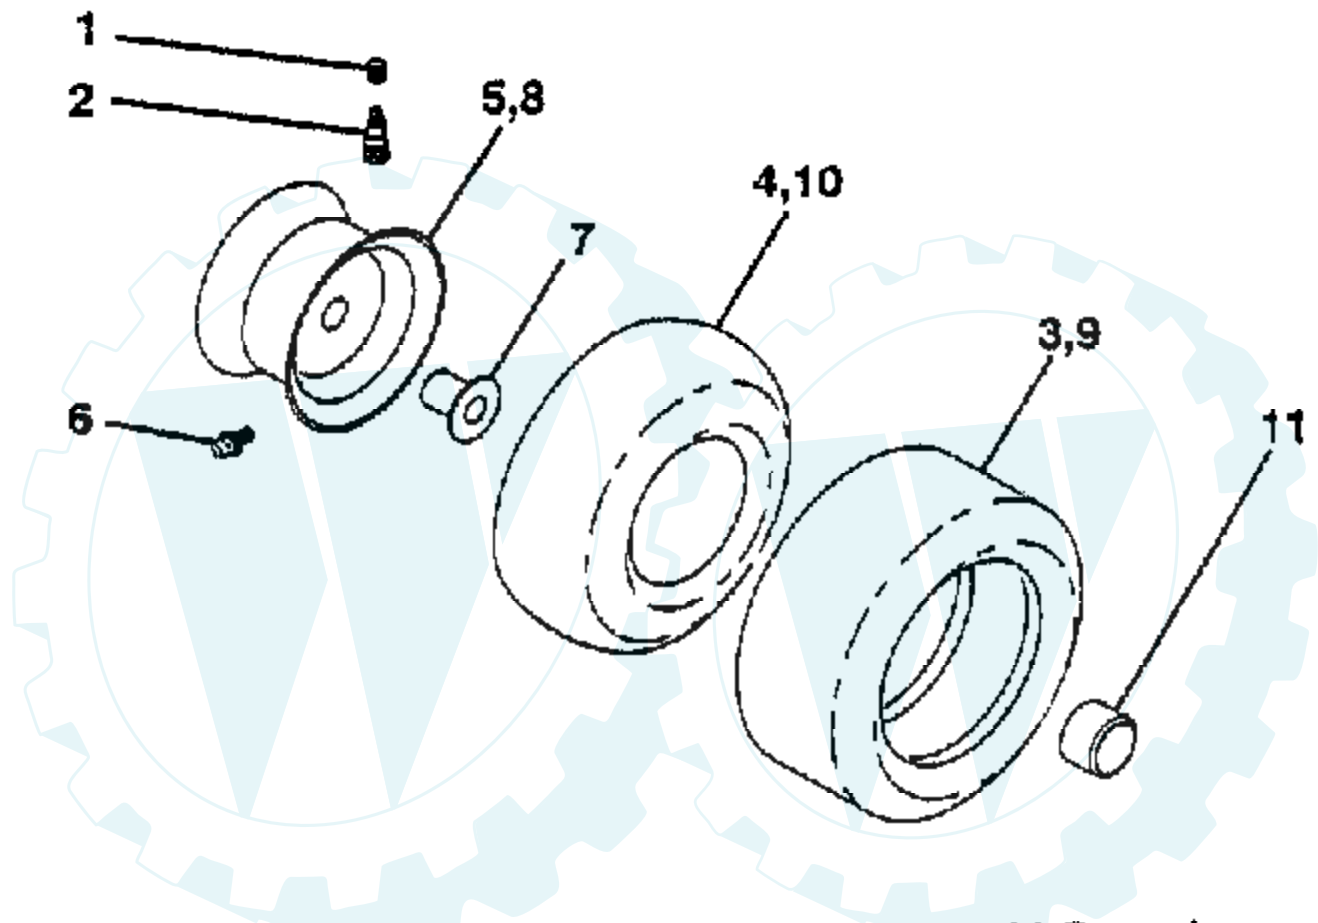

TRACTOR - - MODEL NUMBER WE14542A

WHEELS & TIRES

NOTE: All component dimensions given in U.S. inches
1 inch = 25.4 mm.

Ref #	Part Number	Qty	Description
1	59192		VALVE CAP
2	65139		VALVE STEM LT
3	106222X		SUB= 122073X
4	PARTSIMAGE		REFER TO PARTS IMAGE
4	59904		TUBE.5.3/4.5/6
5	106732X473		"RIM.ASM.6""FRONT"
6	278H		FITTING LT
7	9040H		"FLANGE, BEARING"
8	106108X473		"RIM.ASM.8""REAR"
9	106268X		SUB= 122074X
10	PARTSIMAGE		REFER TO PARTS IMAGE
10	7152J		TUBE.18X9.5-8
11	104757X		HUB CAP
	144334		SEALANT.TIRE 10 OZ. TUBE

WHEELS & TIRES

NOTE: All component dimensions given in U.S. inches
1 inch = 25.4 mm.

Ref #	Part Number	Qty	Description
1	59192		VALVE CAP
2	65139		VALVE STEM LT
3	106222X		SUB= 122073X
4	59904		TUBE.5.3/4.5/6
5	10673X473		RIM ASM 6"(FRONT YELLOW SERVICE)
6	278H		FITTING LT
7	9040H		"FLANGE, BEARING"
8	106108X473		"RIM.ASM.8""REAR"
9	106268X		SUB= 122074X
10	7152J		TUBE.18X9.5-8
11	104757X		HUB CAP
	144334		SEALANT.TIRE 10 OZ. TUBE