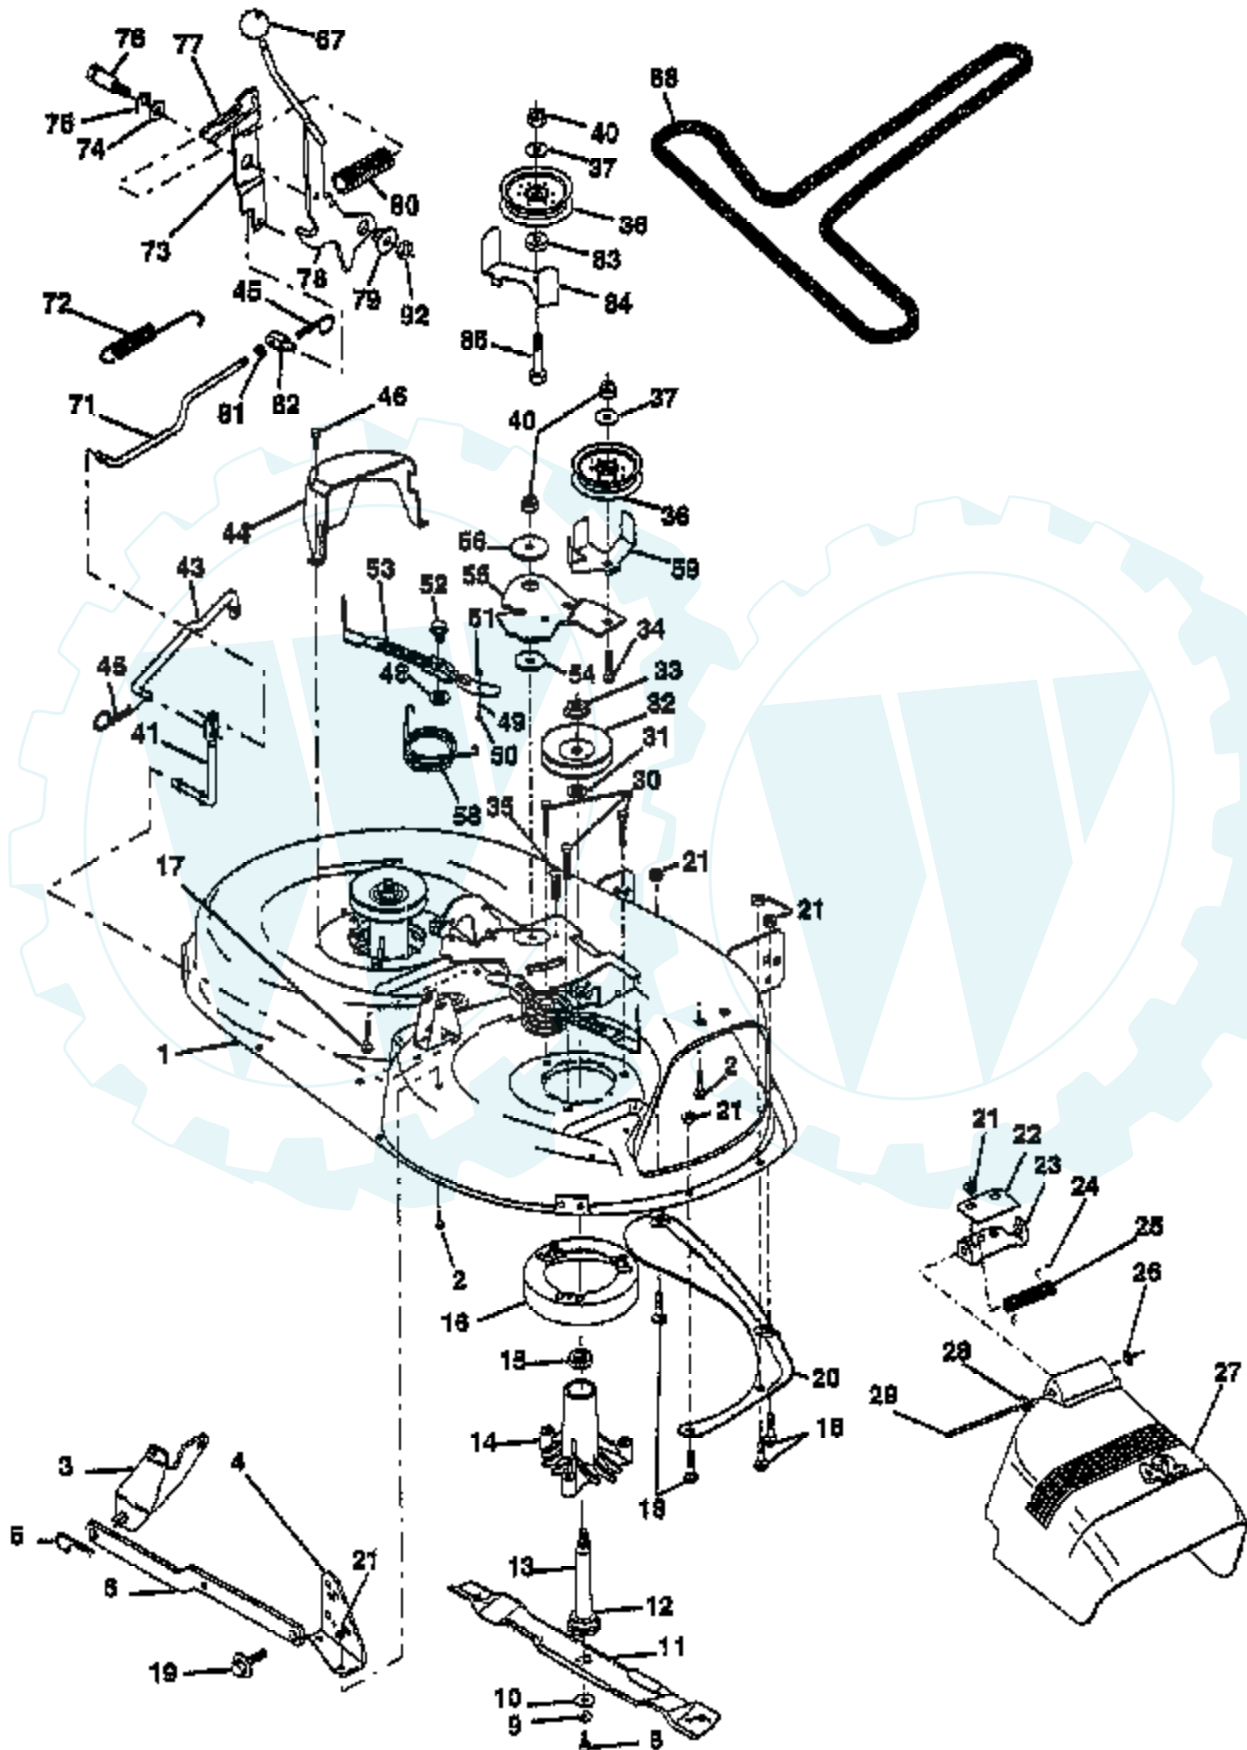

TRACTOR -- MODEL NUMBER WE14542A

MOWER DECK

Ref #	Part Number	Qty	Description
1	144393		DECK.WELD.42.
2	72140506		BOLT
3	138017		BRKT ASM SWAY BAR
4	138440		BRKT DECK SW BAR
5	4939M		SUB= 85902
6	130832		SUB= 130833
8	850857		BLADE BOLT
9	10030600		SUB= 10040600
10	140296		WASHER.HARD.BLADE
11	138498		"BLADE.42"" HIPERF"
12	129895		BEARING.BALL
13	137645		SUB= 137646
14	128774		HSG ASM MANDREL
15	110485X		BEARING
16	140329		STRIPPER RND MWR
17	72110610		BOLT RDHD 3/8-16
18	72140505		BOLT
19	132827		BOLT SHD 5/16-18
20	136888		SUB= 918136888
21	73680500		SUB= 73690500
22	134753		STIFFENER BRKT
23	131267		DEFLECTOR BRKT
24	105304X		CAP-SLEEVE LT
25	123713X		SPRING TORSION
26	110452X		NUT PUSH M
27	130968		DEFLECTOR.SHIELD
28	19111016		WASHER
29	131491		HINGE ROD
30	138776		SUB= 157722
31	129963		WASHER
32	129861		SUB= 153535
33	137266		SUB= 139729
34	72110614		BOLT
35	133835		XMAS TREE FASTNER
36	131494		FLAT IDLER PULLEY
37	19131316		WASHER
40	73680600		SUB= 73690600
41	133551		PIVOT ROD
43	140083		ROD CLUTCH W/NIBS
44	140088		GUARD MAND LH BLK
45	4497H		RETAINER M
46	137729		SCREW.1/4-20X5/8
48	133944		HARD SMALL WASHER
49	133940		SUB= 151785
50	131340		SHOULDER BOLT
51	69180		LOCKNUT
52	139888		BOLT.SHLD.5/16-18
53	131845		BRAKE PAD ARM ASM
54	133943		HARDENED WASHER
55	140084		SUB= 151785
56	122052X		SPACER RETAINER
58	140086		SPRING TORSN BRAK
59	141043		GUARD IDLER TUV
67	106932X		KNOB T(3/8 HOLE)
68	144200		BELT.V.T-PATH
71	142427		ROD CLUTCH 38/42
72	131870		RETURN SPRING
73	127847		CLUTCH ARM SECOND