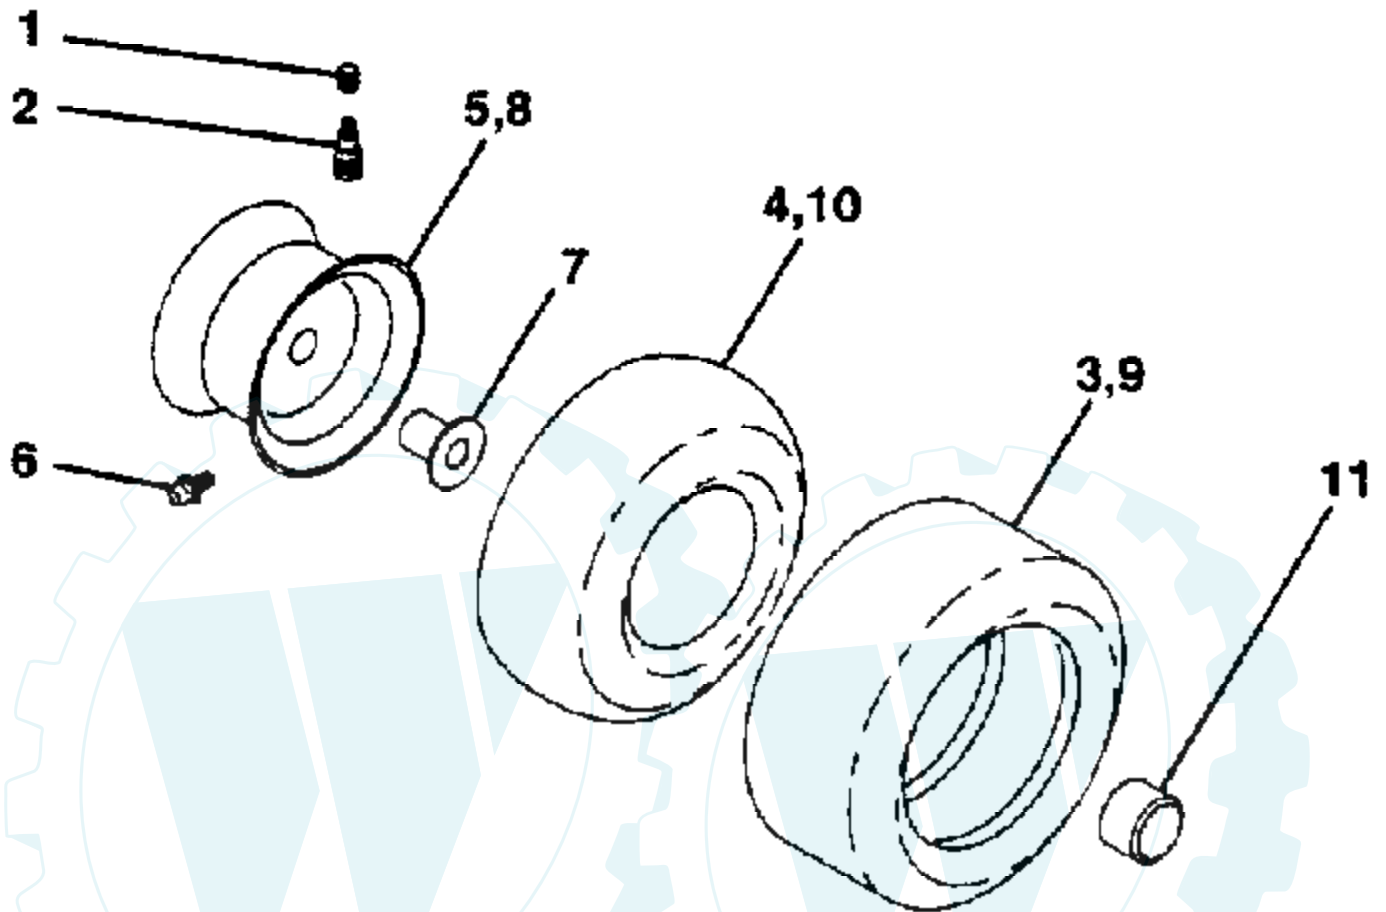

TRACTOR - - MODEL NUMBER WE14542A

WHEELS & TIRES

NOTE: All component dimensions given in U.S. inches
1 inch = 25.4 mm.

Ref #	Part Number	Qty	Description
1	59192		VALVE CAP
2	65139		VALVE STEM LT
3	106222X		SUB= 122073X
4	PARTSIMAGE		REFER TO PARTS IMAGE
4	59904		TUBE.5.3/4.5/6
5	106732X473		"RIM.ASM.6""FRONT"
6	278H		FITTING LT
7	9040H		"FLANGE, BEARING"
8	106108X473		"RIM.ASM.8""REAR"
9	106268X		SUB= 122074X
10	PARTSIMAGE		REFER TO PARTS IMAGE
10	7152J		TUBE.18X9.5-8
11	104757X		HUB CAP
	144334		SEALANT.TIRE 10 OZ. TUBE

WHEELS & TIRES

NOTE: All component dimensions given in U.S. inches
1 inch = 25.4 mm.

Ref #	Part Number	Qty	Description
1	59192		VALVE CAP
2	65139		VALVE STEM LT
3	106222X		SUB= 122073X
4	59904		TUBE.5.3/4.5/6
5	10673X473		RIM ASM 6"(FRONT YELLOW SERVICE)
6	278H		FITTING LT
7	9040H		"FLANGE, BEARING"
8	106108X473		"RIM.ASM.8""REAR"
9	106268X		SUB= 122074X
10	7152J		TUBE.18X9.5-8
11	104757X		HUB CAP
	144334		SEALANT.TIRE 10 OZ. TUBE