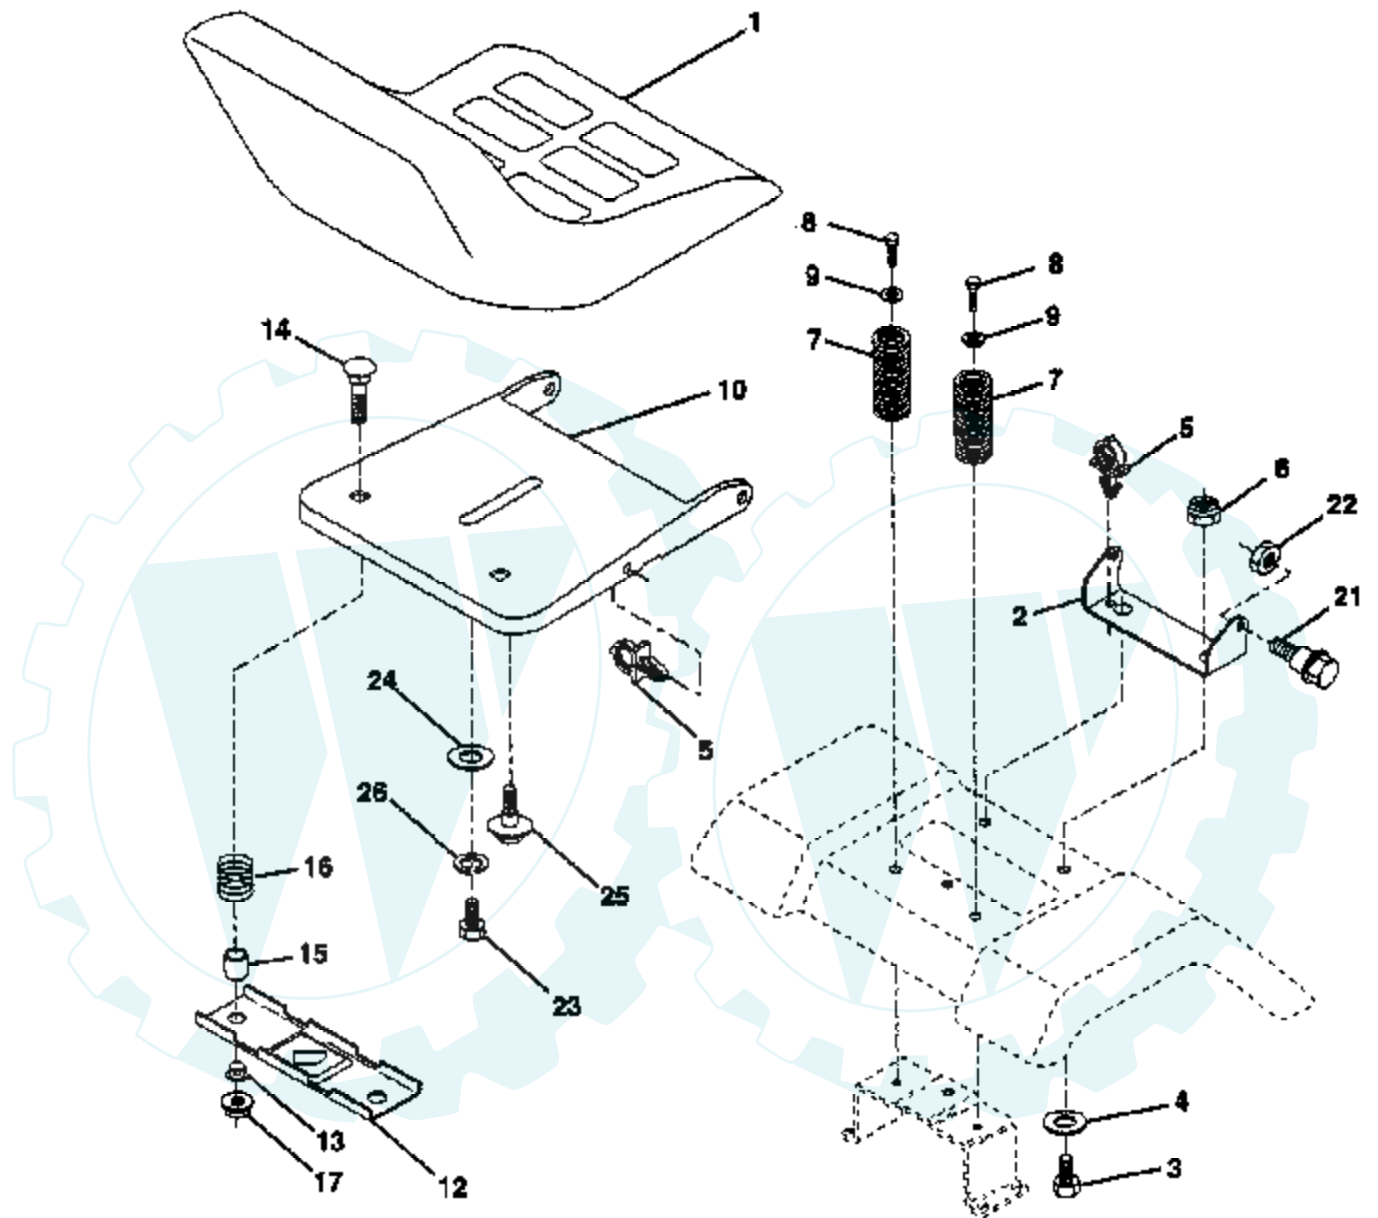

SEAT ASSEMBLY

Ref #	Part Number	Qty	Description
2	140551		BRACKET PVT SEAT
3	74760616		BOLT
4	19131610		WASHER PM
5	145006		CLIP.PUSH-IN.HING
6	73800600		NUT
7	124181X		SPRING COMPRESSIO
8	17490616		SCREW GTV
9	19131614		WASHER
10	140552		SUB= 155925
12	121246X		BRKT SWITCH
13	121248X		BUSHING
14	72050411		SUB= 872050411
15	134300		SPLIT SPACER
16	121250X		SPRING
17	123976X		SUB= 73900400
21	139888		BOLT.SHLD.5/16-18
22	73800500		NUT
23	74780814		BOLT
24	19171912		WASHER
25	127018X		"BOLT,SHOULDER"
26	10040800		LOCKWASHER