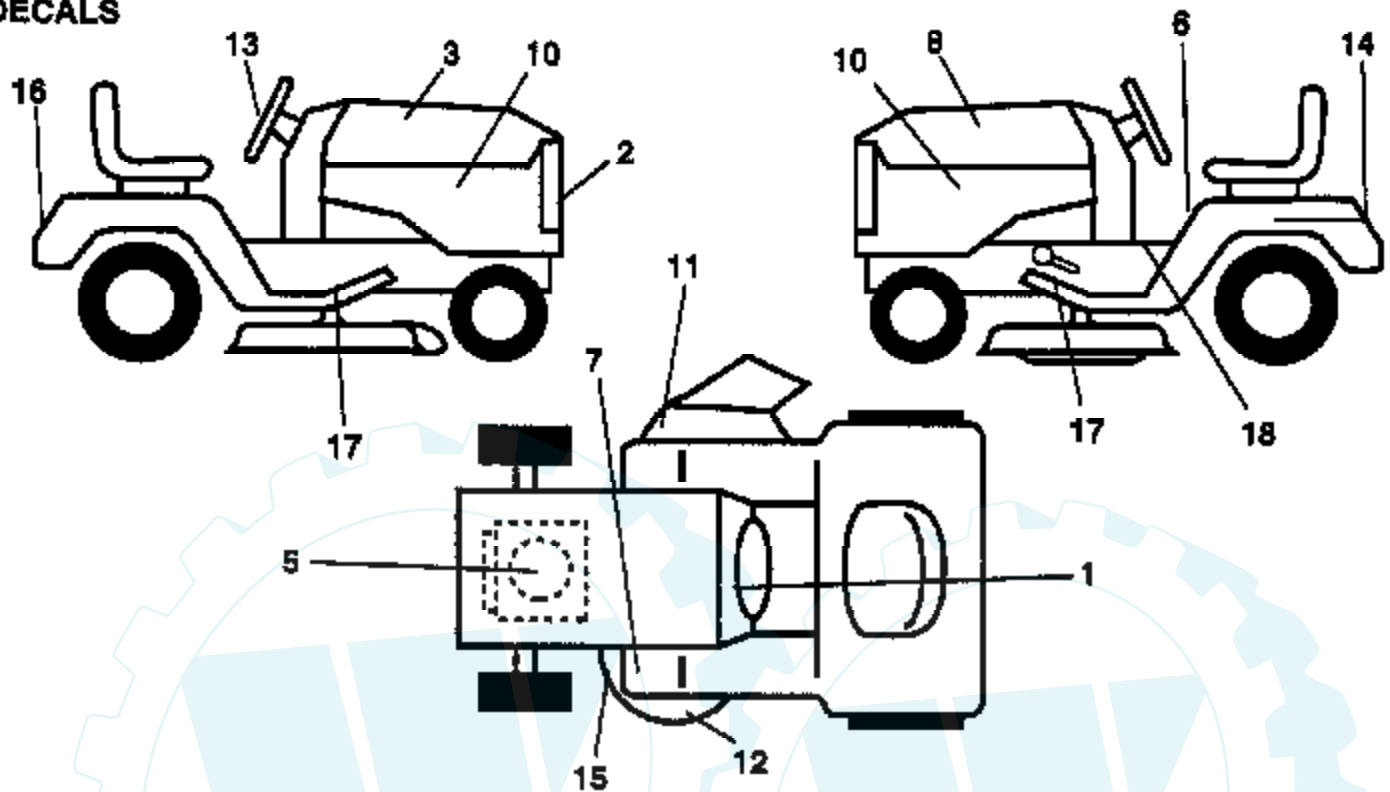

TRACTOR -- MODEL NUMBER WE14542A

DECALS

Ref #	Part Number	Qty	Description
1	138956		DECAL.DASH.INSTR.
2	137044		DECAL.GRILL
3	143563		DECAL.HD.RH.WEED
5	272991		DECAL, ENGINE
6	133795		DECAL CAUTION
7	101892X		DECAL T
8	143564		DECAL.HD.LH.WEED
10	148390		DCL.PNL.SIDE.
11	137259		"DECAL, WARNING"
12	139376		DECAL.MOWER
13	137042		DECAL.WHL.STRG.
14	121549X		DECAL
15	136832		DECAL
16	137043		DECAL.FENDER
17	131864		"PAD,FOOTREST"
18	140837		DECAL BRAK PARK
	138311		DECAL HANDLE LIFT
	148391		MAN.PTS.WE14542A
	145278		MANUAL.OP.GENERIC
	LBD48		SNOW BLADE
	C42		GRASS CATCHER
	LC05		WHEEL WTS.
	LA018		TIRE CHAINS
	LSB42		SNOW THROWER
	MK42		MULCH KIT W/BLADES

TRACTOR - - MODEL NUMBER WE14542A

DECALS

NOTE: All component dimensions given in U.S. inches
1 inch = 25.4 mm

Ref #	Part Number	Qty	Description
2	137044		DECAL.GRILL
3	143563		DECAL.HD.RH.WEED
5	272991		DECAL, ENGINE
6	133795		DECAL CAUTION
7	101892X		DECAL T
8	143564		DECAL.HD.LH.WEED
10	148390		DCL.PNL.SIDE.
11	137259		"DECAL, WARNING"
12	139376		DECAL.MOWER
13	137042		DECAL.WHL.STRG.
14	121549X		DECAL
15	136832		DECAL
16	137043		DECAL.FENDER
17	131864		"PAD,FOOTREST"
18	140837		DECAL BRAK PARK
	138311		DECAL HANDLE LIFT
	148391		MAN.PTS.WE14542A
	145278		MANUAL.OP.GENERIC
	LBD48		SNOW BLADE
	C42		GRASS CATCHER
	LC05		WHEEL WTS.
	LA018		TIRE CHAINS
	LSB42		SNOW THROWER
	MK42		MULCH KIT W/BLADES