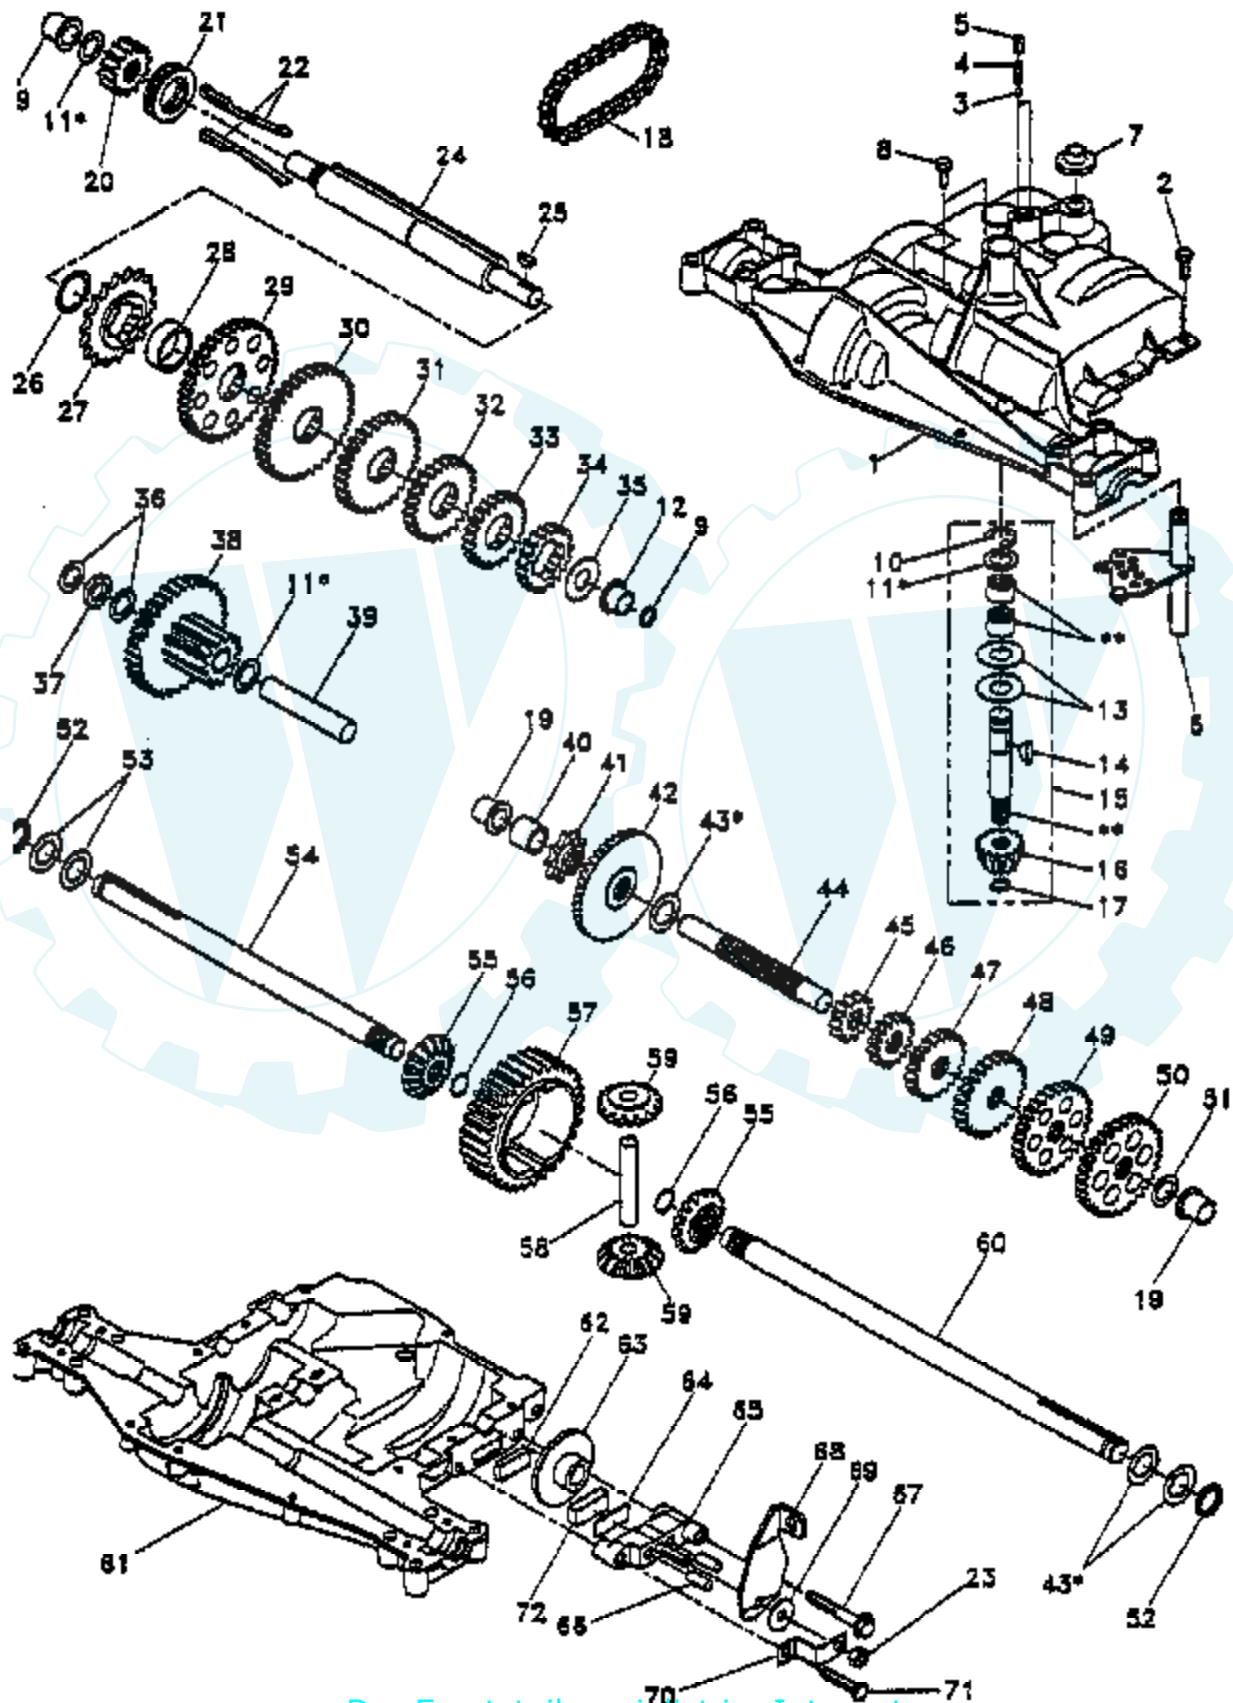

TRACTOR - - MODEL NUMBER WE14542A

TRANSAXLE DANA - MODEL NUMBER 4360-79

Ref #	Part Number	Qty	Description
1	142671		HOUSING UPPER TRN
2	2274J		SUB= 74760412
3	134400		SUB= 68003
4	105904X		"SPRING, DETENT LT"
5	105905X		"SCREW, SET LT"
6	138235		KIT SHIFTER ASM
7	134399		SHIFTER BOOT
8	134791		SCREW TAP W/SEAL
9	138241		SQUARE RING
10	142672		SUB= 2225J
11	134793		ASM KIT SHIM 4689
12	142673		BEARING FLAN-DANA
13	120415X		WASHER T
14	142674		KEY WOODRUFF-DANA
15	138234		AS KIT INPUT SHFT
16	110078X		PINION 14T T
17	105909X		"RING,RETAINING LT"
18	105910X		"CHAIN,24 PTCH LT"
19	105911X		BEARING.FLNG.5510
20	142675		GEAR SPUR 14 TTH
21	138246		COLLAR CLUTCH
22	138236		ASM KIT CLTCH KEY
23	73810500		NUT.LOCK.5/16-24
24	142676		SHAFT INTERM DANA
25	2244J		WOODRUFF KEY
26	105916X		"RING,RETAINING LT"
27	120470X		SPROCKET 18T T
28	110070X		SPACER YT
29	142677		GEAR SPUR 37 TTH
30	142681		GEAR SPUR 35 TTH
31	120405X		SUB= 124644X
32	108980X		GEAR 25T LT
33	120406X		GEAR SPUR 22 TT
34	134796		SPUR GEAR 19T
35	105925X		"WASHER, PLAIN LT"
36	2232J		WASHER 025
37	108978X		SPACER
38	110079X		ASSM GEAR COMB
39	124639X		SHAFT IDLER
40	120472X		SPACER T
41	105928X		SPROCKET 9T LT
42	110084X		SUB= 167148
43	134394		ASM KIT SHIM
44	120473X		SHAFT T
45	142678		GEAR SPUR 12 TTH
46	142679		GEAR SPUR 15 TTH
47	120407X		SUB= 124641X
48	106589X		"GEAR, SPUR 25T LT"
49	120408X		GEAR 28T T
50	105937X		"GEAR, SPUR 31T LT"
51	2226J		WASHER 060
52	134401		NEOPRENE WASHER
53	2264J		WASHER 031
54	120474X		SUB= 154658
55	110081X		GEAR 15T T
56	105941X		"RING,RETAINING LT"
57	110071X		SUB= 120478X
58	120952X		SHAFT T