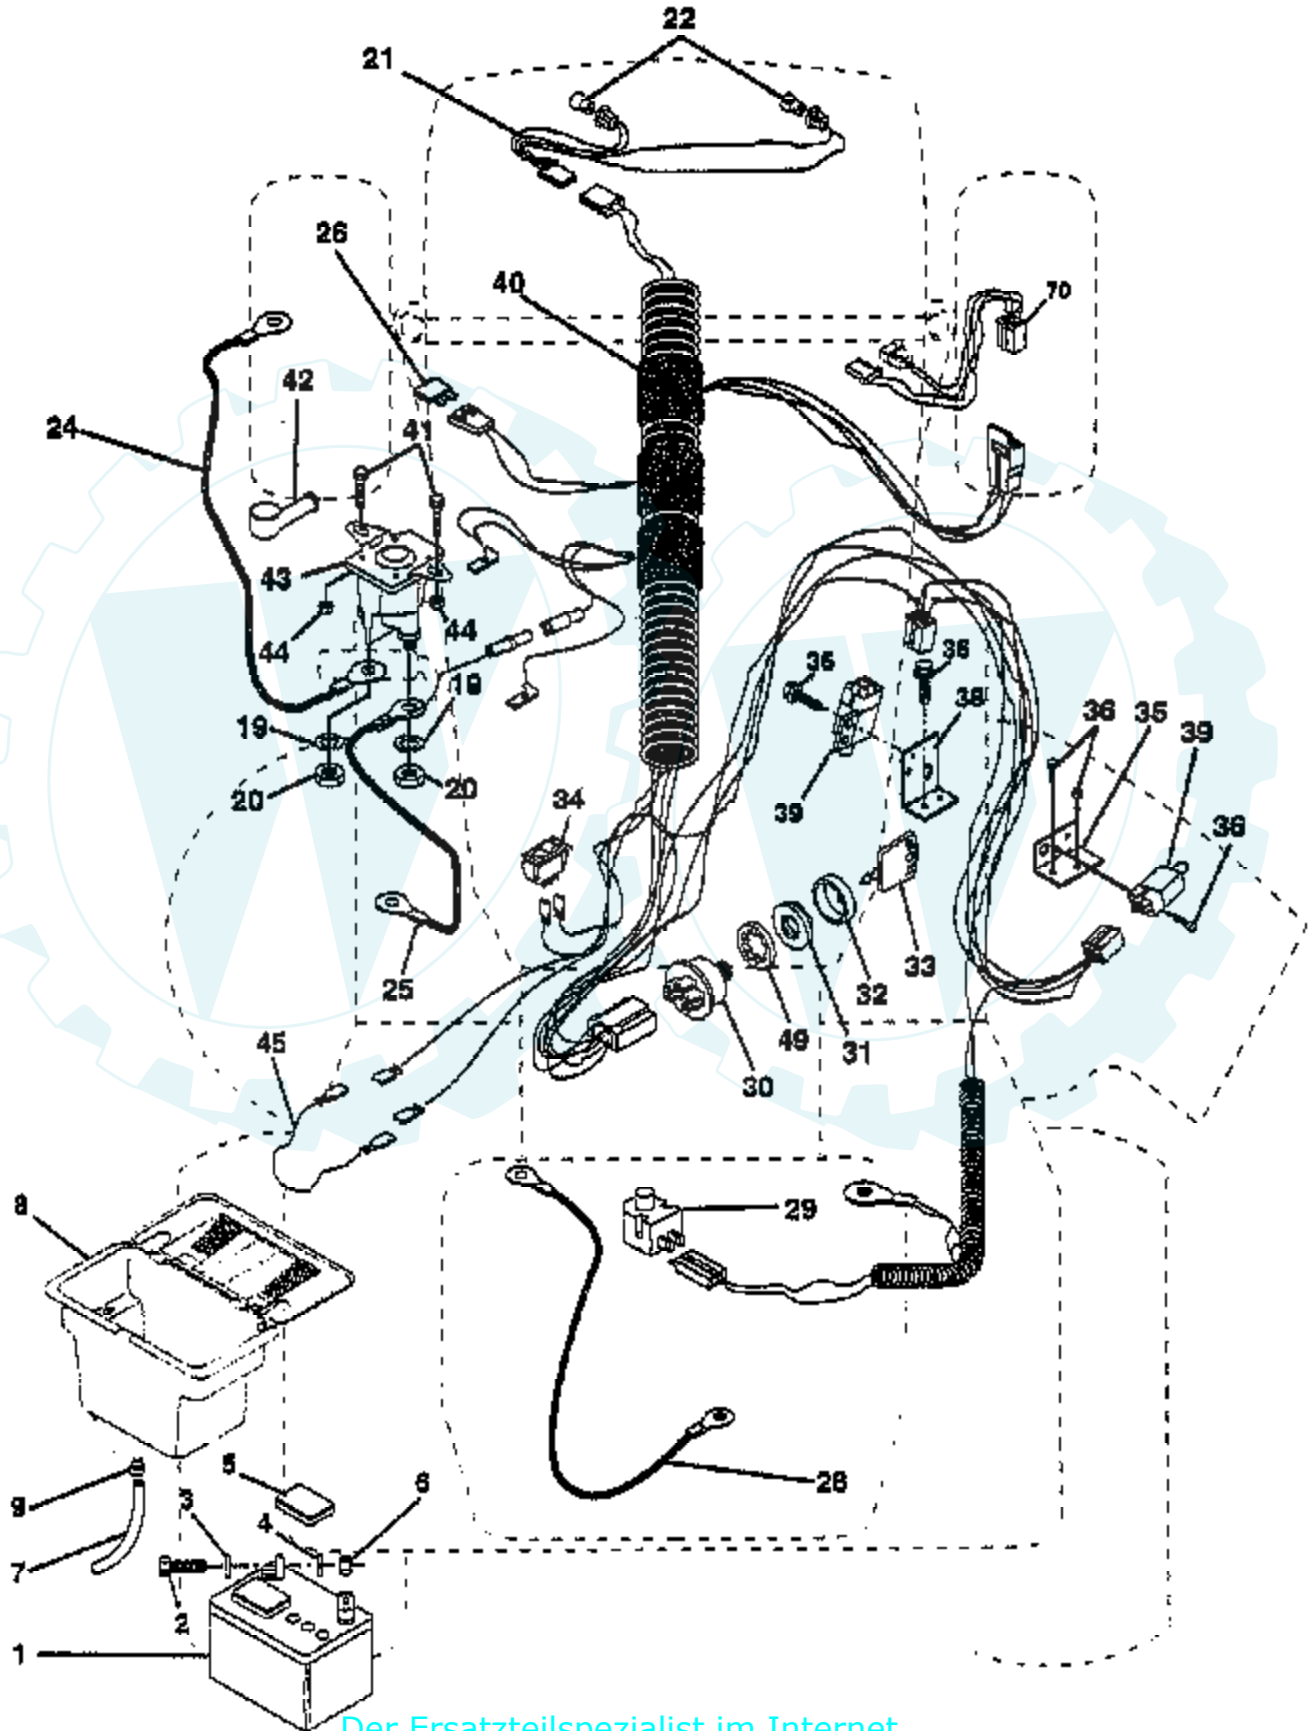

TRACTOR - - MODEL NUMBER WE14542A

ELECTRICAL

Ref #	Part Number	Qty	Description
1	121265X		SUB= 123899X
2	74760412		BOLT LT
3	19091016		WASHER
4	10040400		LOCKWASHER
5	121264X		"CAP,BATTERY "
6	73220400		SUB= 50675
7	109238X		TUBE T
8	144940		SUB= 156417
9	109596X		HOSE CLAMP T
19	10090400		SUB= 10040400
20	73350400		NUT
21	136850		"HARNES,LIGHT SOC"
22	4152J		HEADLAMP BULB
24	4799J		"CABLE T, BATTERY"
25	146147		CABLE.BTRY.6GA.RD
26	108824X		FUSE HYT
28	4207J		CABLE T
29	121305X		SWITCH SEAT
30	144921		SUB= 163088
31	140400		SUB= 145774
32	141226		COVER KEY SWITCH
33	140401		KEY MLD GEN DELTA
34	110712X		SWITCH LT
35	108236X		BRACKET LT
36	17021008		SCREW
38	140336		BRACKET SWITCH IN
39	109553X		SWITCH INTERLOCKT
40	146057		HARNES.IGN.DASH.
41	71110412		BOLT.HX.1/4-20
42	131563		SUB= 154336
43	145673		SUB= 146154
44	73510400		NUT
45	140844		ADAPTER AMMETER
49	11151000		LOCKWASHER
70	140422		HARNES.ENG.DUAL