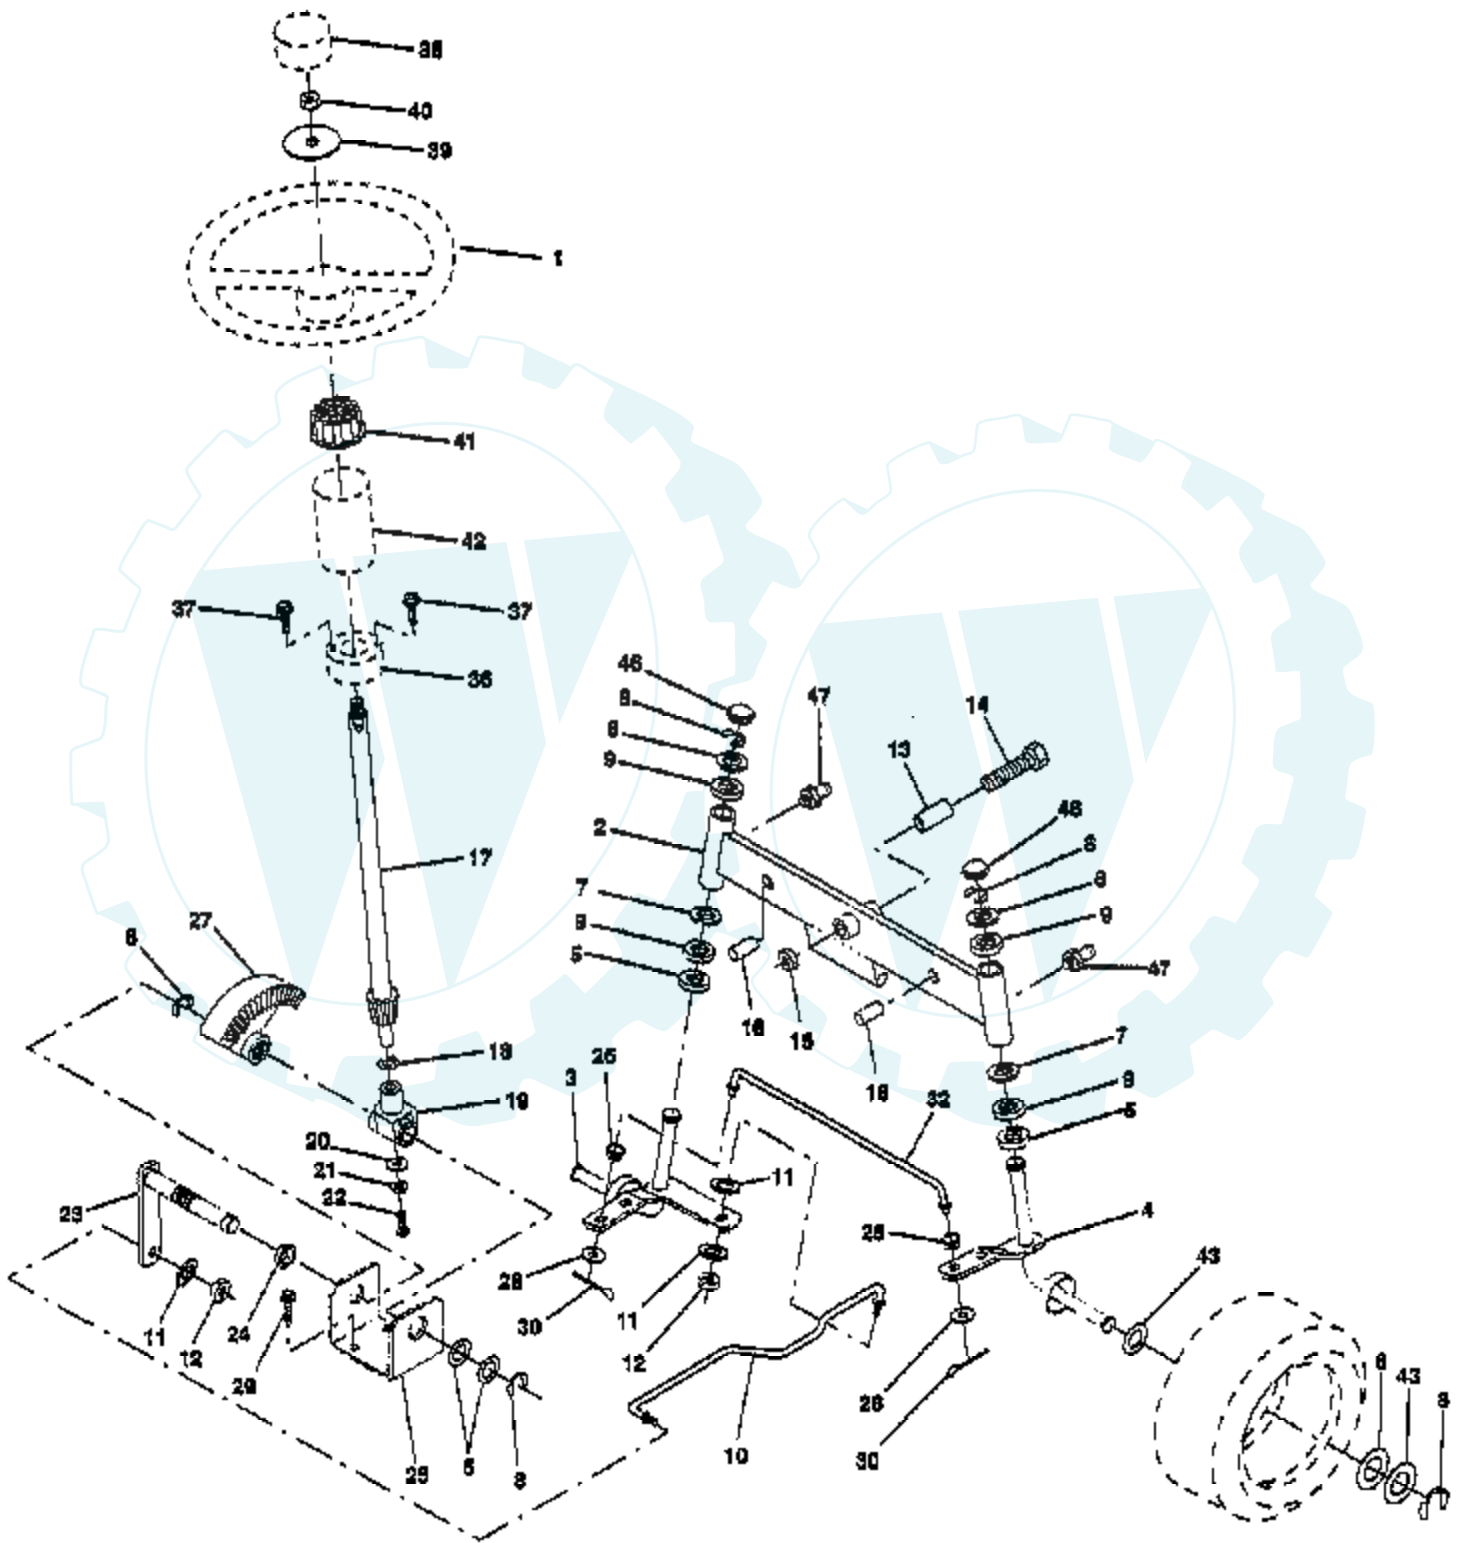

TRACTOR - - MODEL NUMBER WE14542A

STEERING ASSEMBLY

Ref #	Part Number	Qty	Description
1	133741		SUB= 150547
2	142033		AXLE ASM FRONT
3	135227		SPINDLE LH
4	135228		SPINDLE RH
5	6266H		WASHER .T
6	121748X		WASHER
7	19272016		WASHER
8	12000029		RING
9	3366R		COL. SRTG. BEAR.
10	130468		SUB= 532130468
11	10040600		LOCKWASHER
12	73610600		SUB= 7810H
13	110438X		BEARING
14	74011056		BOLT HEX 5/8-11
15	73901000		"NUT-LOC,FLANGE LT"
16	132624		AXLE PIN
17	132614		SHAFT ASM
18	57079		THRUST WASHER
19	124035X		SUPPORT.SHAFT
20	126684X		SUB= 532126684
21	10040400		LOCKWASHER
22	71070410		"SCREW,SPECIAL"
23	127501		SUB= 918127501
24	109816X		NYLINER T
25	124036X		"BRKT,STEERING"
26	126847X		BUSHING.DRAGLINK
27	136874		GEAR SECTOR
28	19131416		WASHER
29	17490612		SCREW
30	76020412		COTTER PIN
32	130465		TIE ROD
36	132196		SUB= 155106
37	17431008		SUB= 98000165
38	133742		ST WHL INSERT CAP
39	19133808		WASHER T
40	7810H		GRIPCO NUT
41	104820X		ADAPTER-WHEEL LT
42	124418X		"TUBE, STR SHAFT"
43	121749X		WASHER
46	121232X		CAP
47	6855M		ZERK M