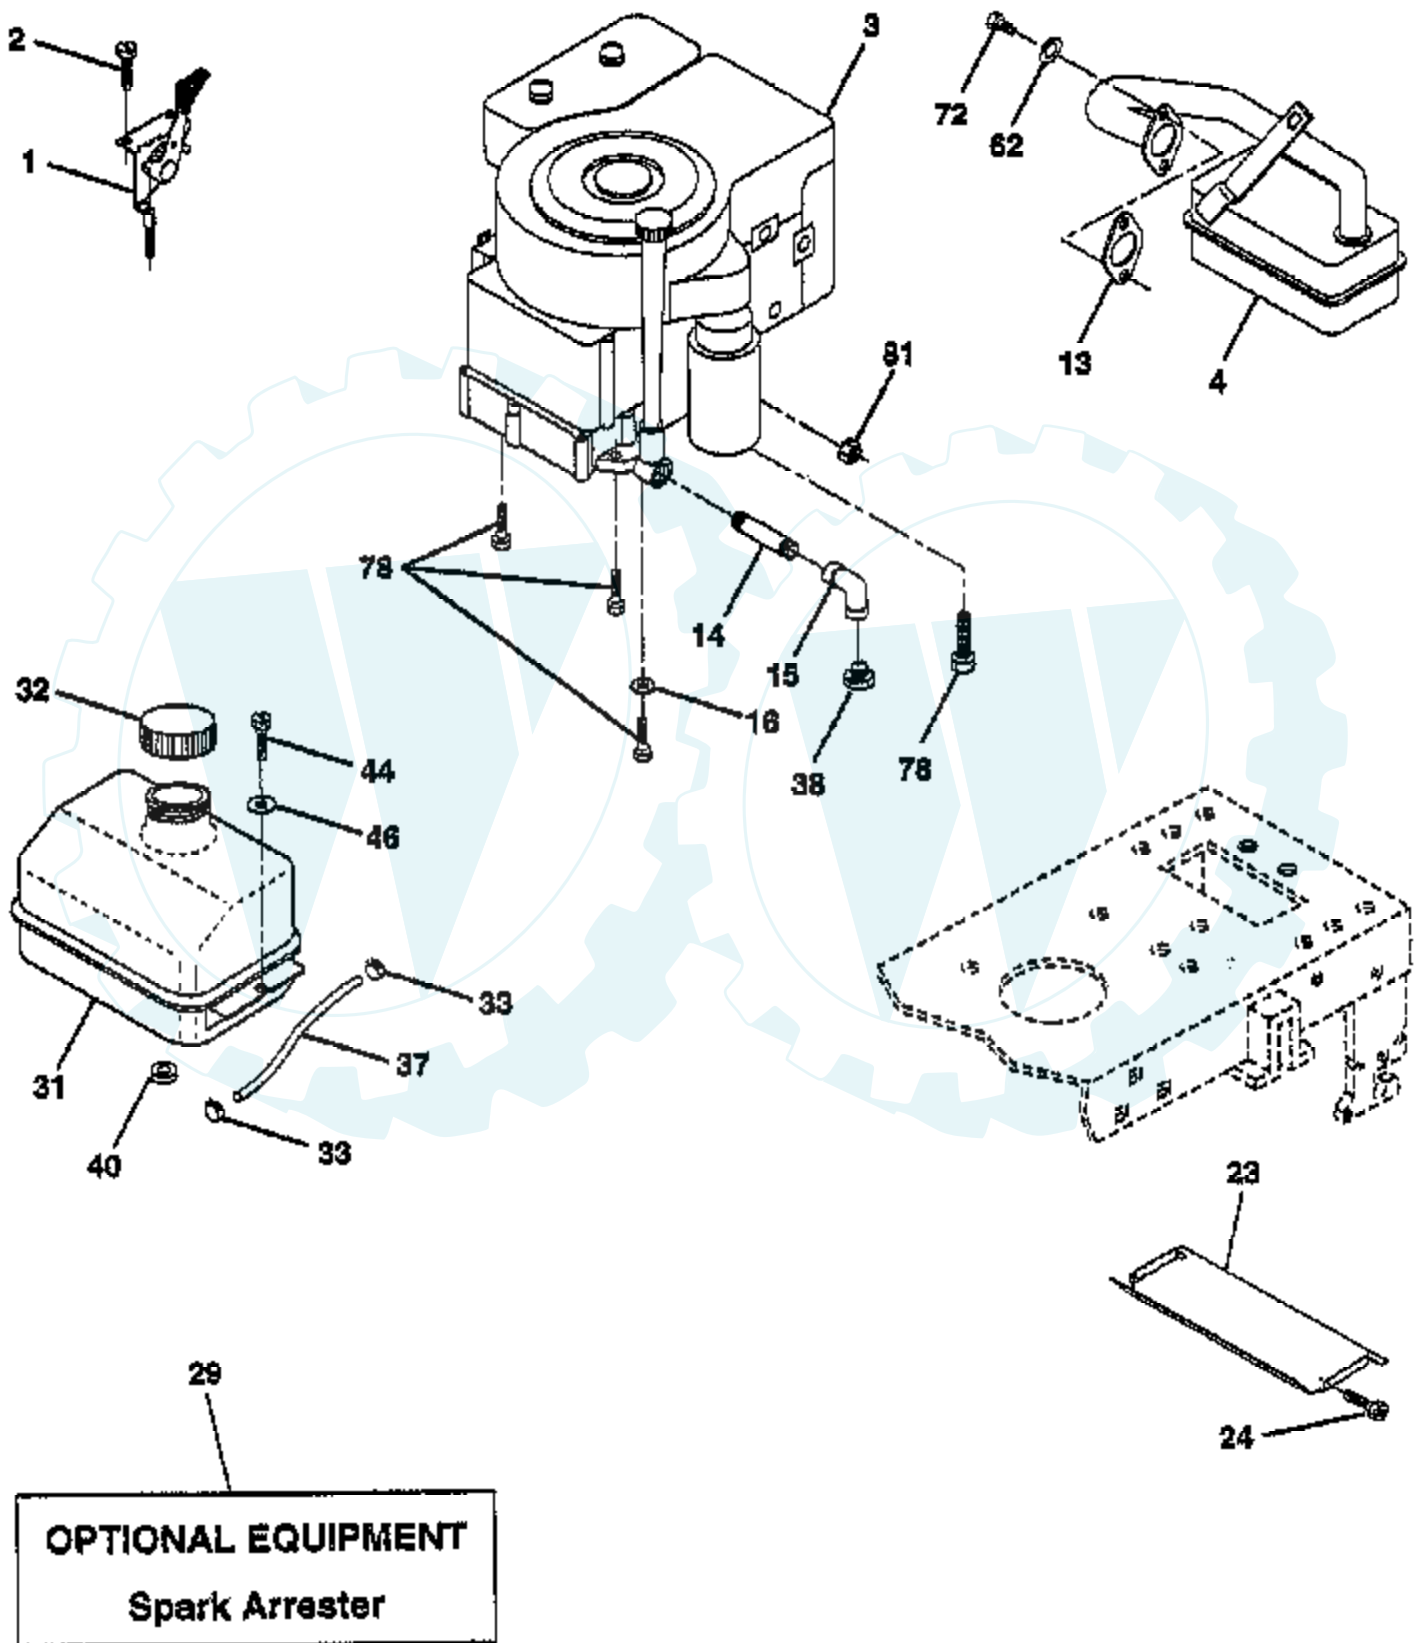

TRACTOR -- MODEL NUMBER WE14542A

ENGINE

Ref #	Part Number	Qty	Description
1	132771		THROTTLE CONTROL
2	17720410		SCREW LT
3	SUPPLIER		CHECK WITH SUPPLIER
4	137352		MUFFLER
13	125593X		SUB= 272293
14	13280324		PIPE NIPPLE
15	13200300		ELBOW
16	11050600		LOCKWASHER
23	128953		HEAT SHIELD
24	17021008		SCREW
29	137180		SUB= 532137180
31	109202X		TANK.FUEL.LT.
32	140527		CAP ASM FUEL
33	123487X		HOSE CLAMP
37	137040		LINE FUEL
38	SUPPLIER		CHECK WITH SUPPLIER
40	124028X		SUB= 532124028
44	17490412		SCREW HEX CRT
46	19091416		WASHER
62	10040500		LOCKWASHER
72	71070512		SCREW
78	17490620		SCREW
81	73510400		NUT