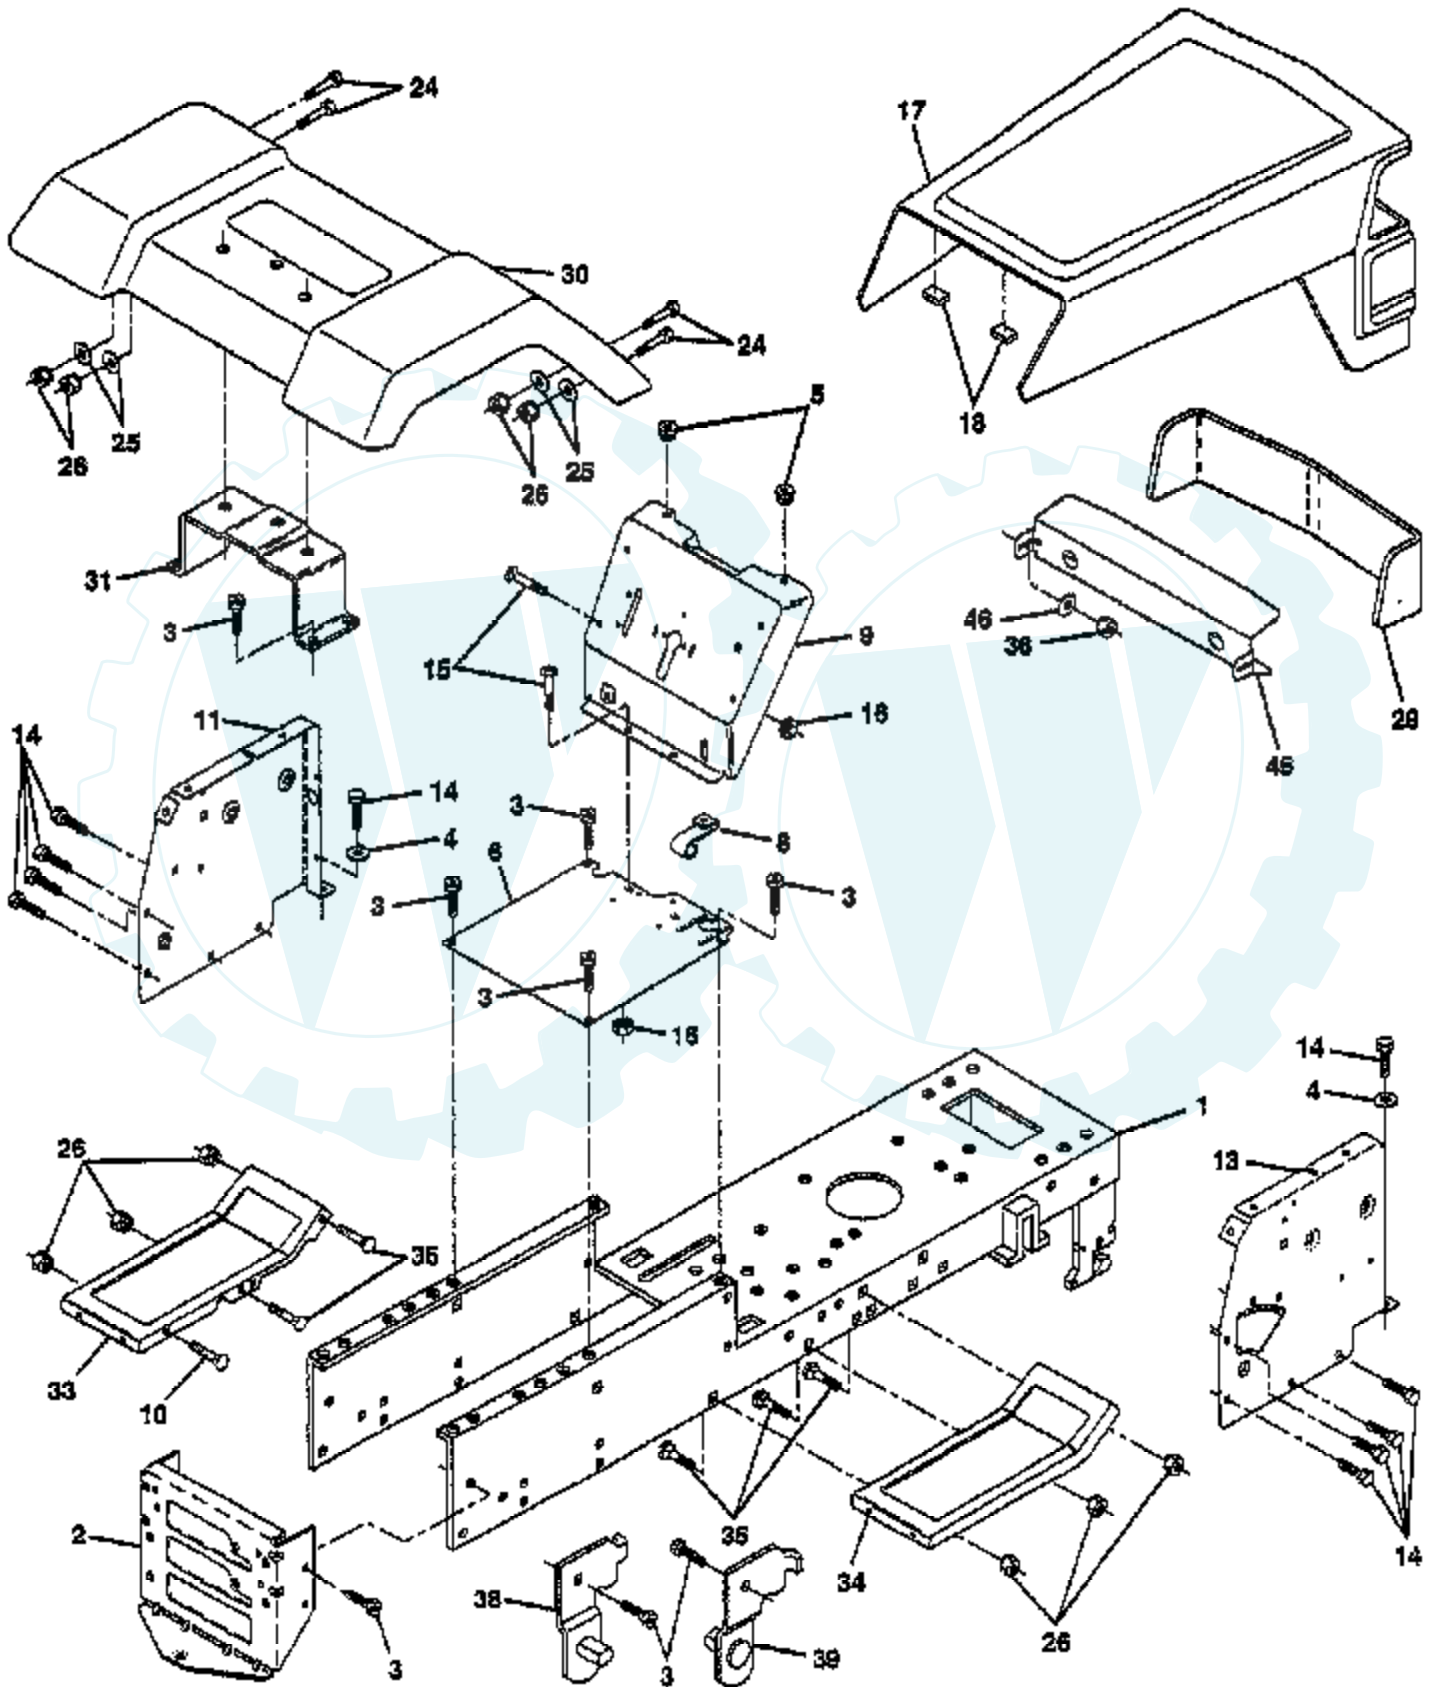

TRACTOR -- MODEL NUMBER WE14542A

CHASSIS AND ENCLOSURES

Ref #	Part Number	Qty	Description
1	145501		CHASSIS.WLD.11GA
2	140356		SUB= 145009
3	17490612		SCREW
4	19131216		WASHER
5	146077		SUB= 155272
6	145206		SUB= 145206X431
8	126471X		"CLIP,INSULATOR"
9	146757X011		DASH.SLKSC.LT.1PC
10	72140608		SUB= 72110608
11	146956		PANEL.DASH.LH.
13	146961X012		SUB= 155934X010
14	17490608		SCREW LT
15	74180512		SCREW
16	73510500		NUT
17	133956X550		HOOD/GRILLE.ASM.
18	126938X		SUB= 532126938
24	74780616		BOLT
25	19131312		WASHER
26	73800600		NUT
29	133805		SUB= 133954
30	140001X550		FENDER PNT
31	136619		BRKT FENDER
33	145244X550		FOOTREST.LH.LT/GT
34	145243X550		FOOTREST.RH.LT/GT
35	72110606		BOLT
36	108067X		PAL NUT LT
38	139886		BRACKET ASM LH
39	139887		BRACKET ASM RH
45	132257		SUB= 918132257
46	127316X		RETAINER
	5479J		PLUG BUTTON T