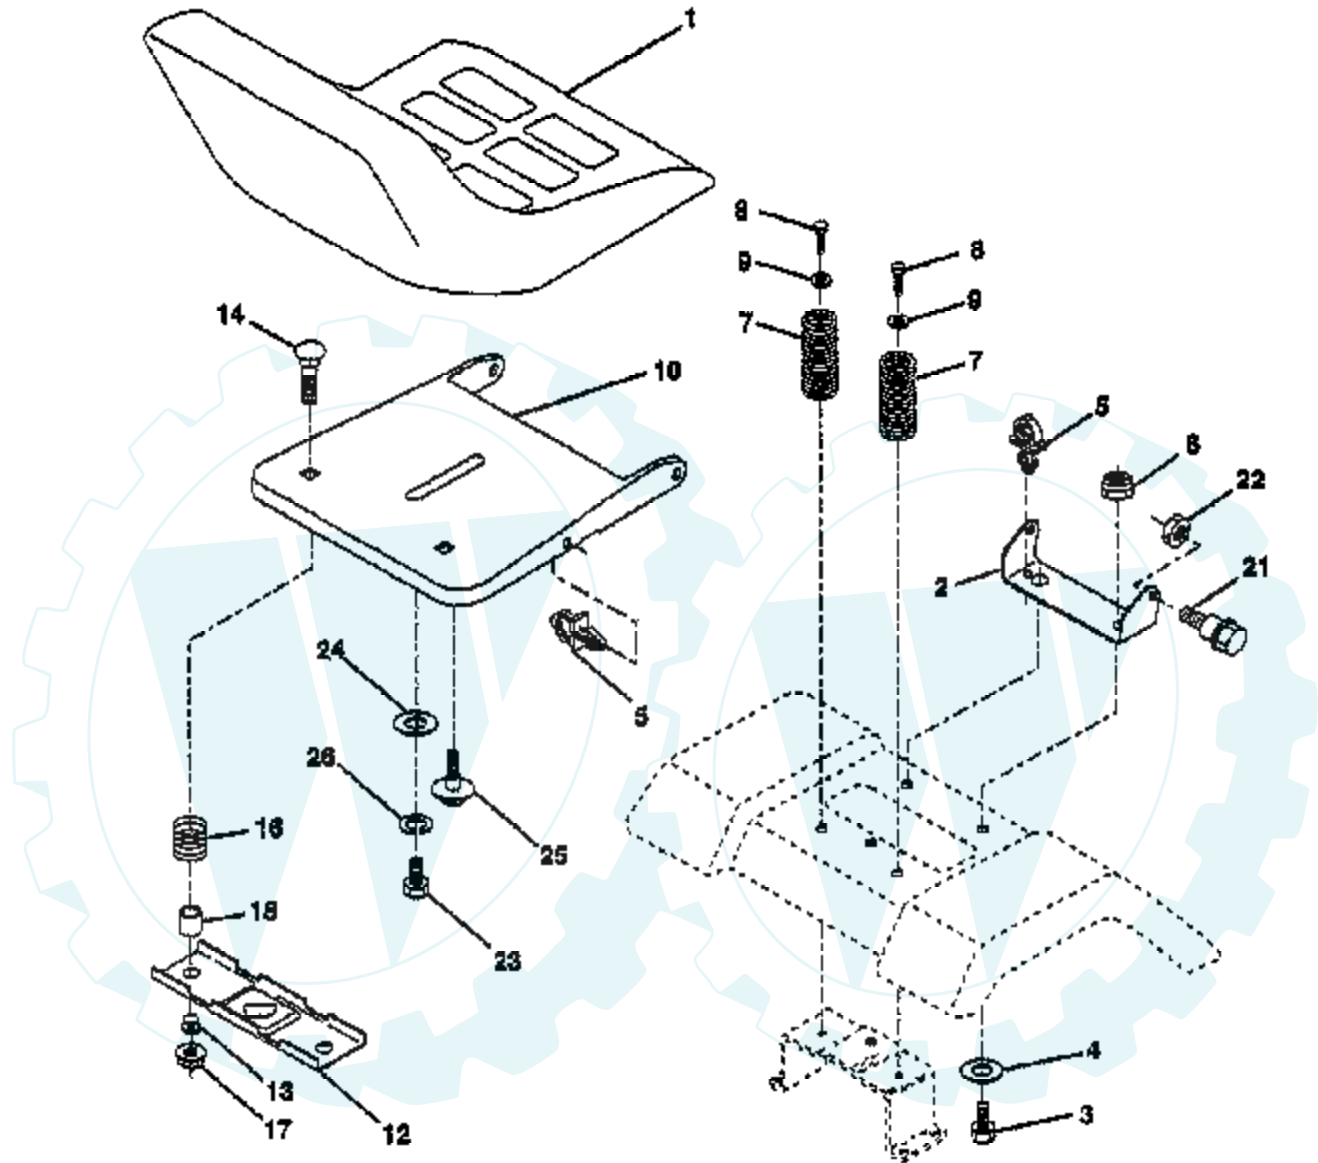

TRACTOR - - MODEL NUMBER WE14542A

SEAT ASSEMBLY

NOTE: All component dimensions given in U.S. Inches
1 Inch = 25.4 mm.

Ref #	Part Number	Qty	Description
1	127428		SUB= 140119
2	140551		BRACKET PVT SEAT
3	74760616		BOLT
4	19131610		WASHER PM
5	145006		CLIP.PUSH-IN.HING
6	73800600		NUT
7	124181X		SPRING COMPRESSIO
8	17490616		SCREW GTV
9	19131614		WASHER
10	140552		SUB= 155925
12	121246X		BRKT SWITCH
13	121248X		BUSHING
14	72050411		SUB= 872050411
15	134300		SPLIT SPACER
16	121250X		SPRING
17	123976X		SUB= 73900400
21	139888		BOLT.SHLD.5/16-18
22	73800500		NUT
23	74780814		BOLT
24	19171912		WASHER
25	127018X		"BOLT,SHOULDER"
26	10040800		LOCKWASHER