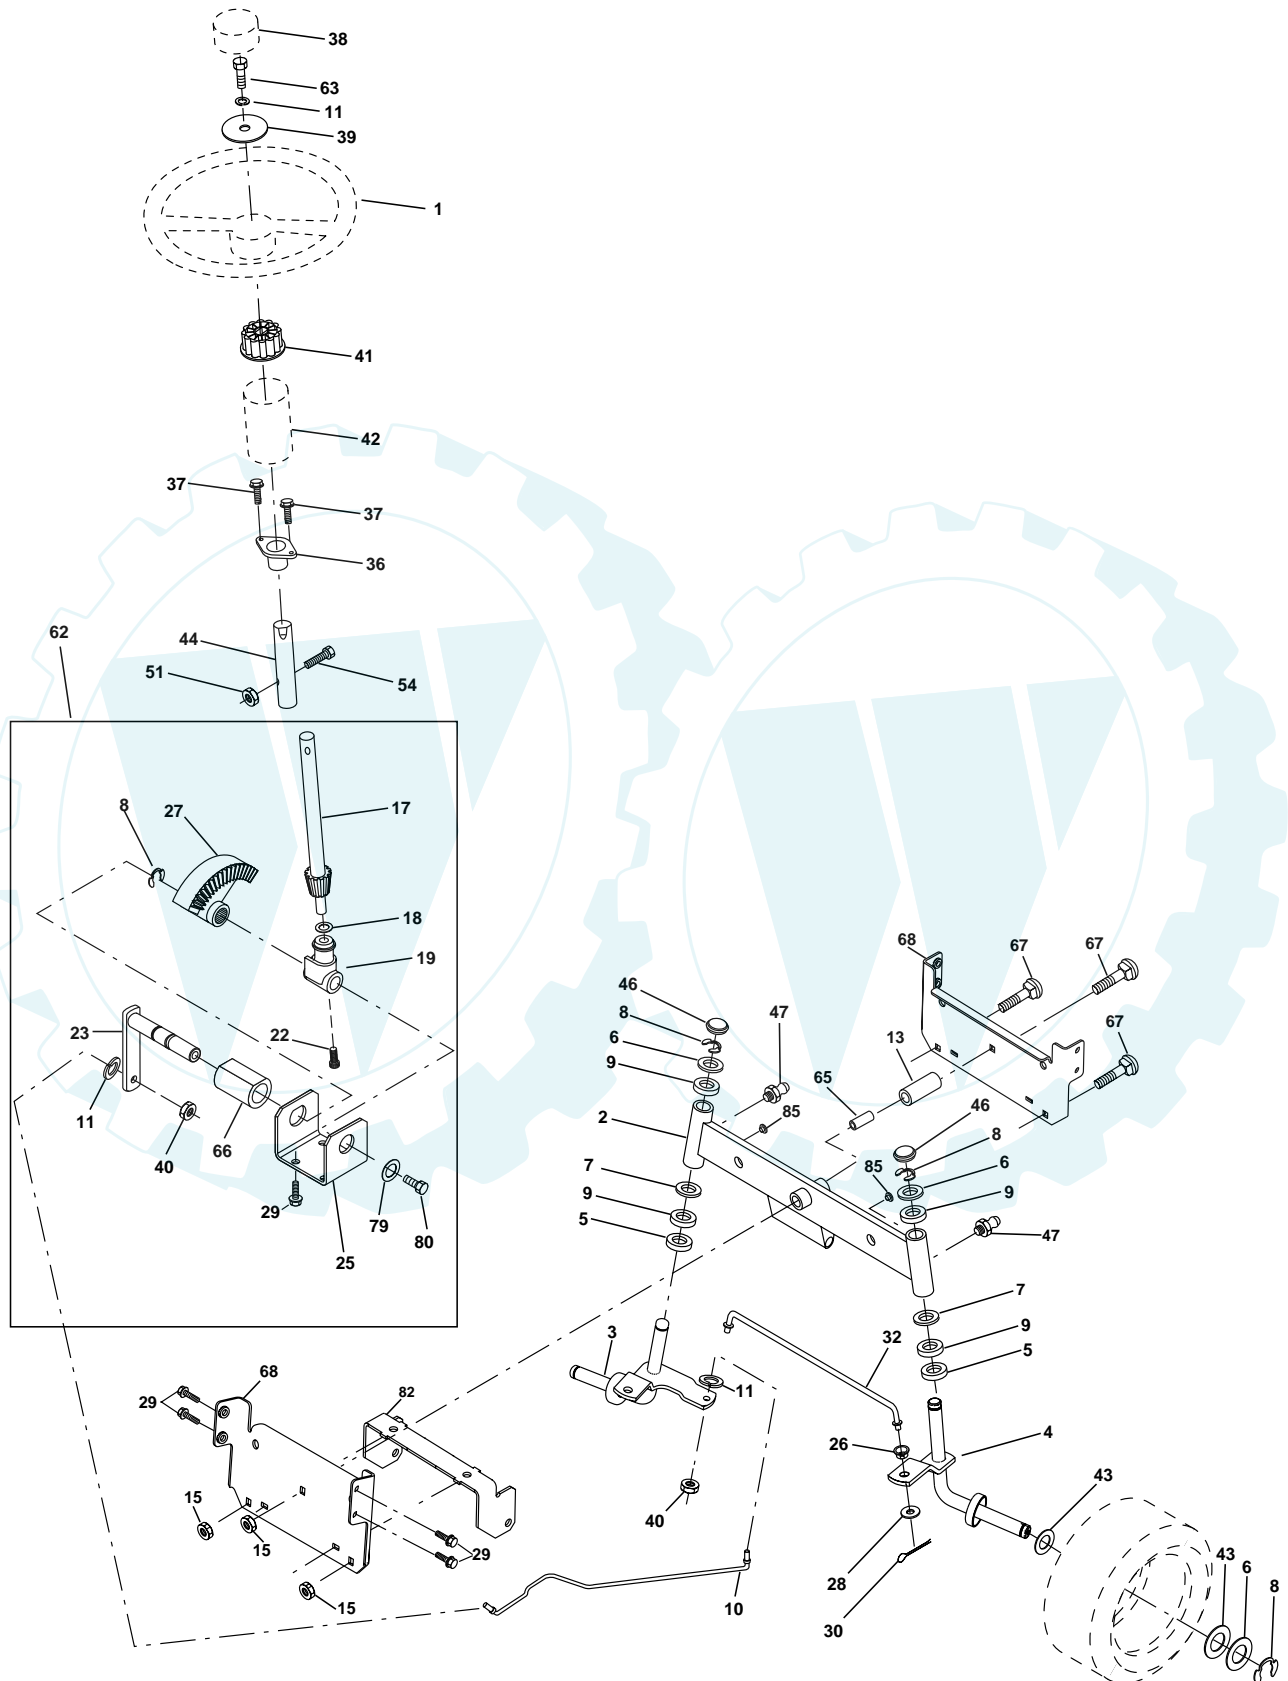

TRACTOR - - MODEL NUMBER WE13T38D

STEERING

TRACTOR - - MODEL NUMBER WE13T38D

STEERING

KEY NO.	PART NO.	DESCRIPTION
1	140044X428	Wheel Steering Ayp/P/L Blk
2	154427	Axle Asm
3	156483	Spindle Asm LH
4	157473	Spindle Asm RH
5	6266H	Bearing Race Thrust Harden
6	121748X	Washer 25/32 X 1-5/8 X 16 Ga
7	19272016	Washer 27/32 X 1-1/4 X 16 Ga
8	12000029	Ring Klip #t5304-75
9	3366R	Bearing Col Strg Blk
10	169832	Link Drag
11	10040600	Washer Lock Hvy Hlcl Spr 3/8
13	136518	Spacer earing Axle Front
15	145212	Hexflange Lock
17	156546	Shaft Asm Strg
18	57079	Washer Thrust 515x 750x 033
19	160395	Support Shaft
22	165857	Screw Hex Wsh Hd Torx
23	165851	Shaft Asm Pittman
25	154406	Bracket Steering
26	126847X	Bushing Link Drag Blk LR
27	136874	Gear Sector
28	19131416	Washer 13/32 X 7/8 X 16 Ga
29	17060612	Screw 3/8-16 x 3/4
30	76020412	Pin Cotter 1/8 X 3/4 Cad
32	130465	Rod Tie Wire Form 19 75 Mech
36	155099	Bushing Strg 5/8 Id Dash
37	152927	Screw
38	140045X428	Cap Wheel Steer Ayp
39	19133812	Washer 13/32 x 2-3/8 x 12 Ga.
40	7810H	Nut Lock Center 3/8-24un
41	100711L	Adaptor Wheel Strg
42	145054X428	Boot Dash Mtl Steering Blk
43	121749X	Washer 25/32 X 1 1/4 X 16 Ga
44	153720	Extension Steering
46	121232X	Cap Spindle Fr Top Blk
47	6855M	Fitting Grease
51	73800500	Nut Lock Hex W/Ins 5/16-18
54	74780520	Bolt Fin Hex 3/8-16unc x 1-1/4
62	167902	Kit Steering Assembly Service
63	74780616	Bolt Fin Hex 3/8-16unc x 1 Gr.5
65	160367	Spacer Brace Axle
66	154404	Bearing Arm Pittman
67	72140618	Bolt Fin Hex 5/8-11 unc x 2-3/4
68	169827	Brace Axle
79	19132012	Washer 13/32 x 1 1/4 x 12 Ga.
80	74950612	Bolt Hex 3/8-16 x 3/4
82	169835	Bracket Susp Chassis Front
85	133835	Fastener Christmas Tree

NOTE: All component dimensions given in U.S. inches
1 inch = 25.4 mm.