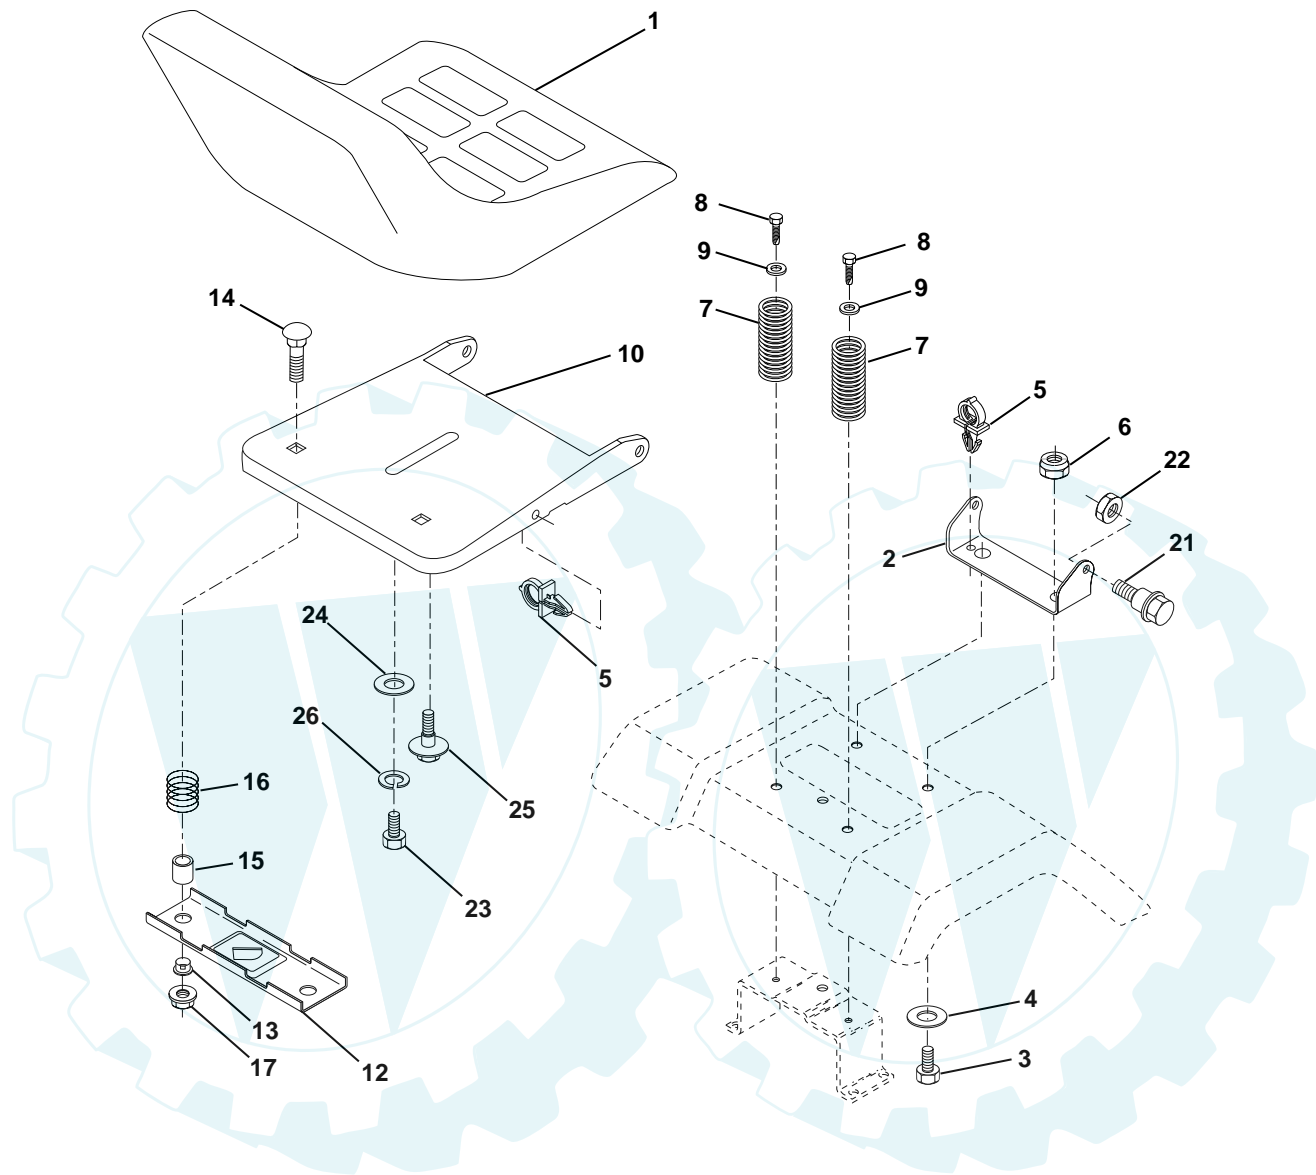

REPAIR PARTS

TRACTOR - - MODEL NUMBER WE13T38D

SEAT

KEY NO.	PART NO.	DESCRIPTION
1	127426X	Seat
2	140551	Bracket Seat Pivot
3	71110616	Bolt Hex 3/8 - 16 X 1
4	19131610	Washer 13/32 X 1 X10Ga.
5	145006	Clip Push-In Hinged
6	73800600	Nut Lock Hex w/Ins 3/8 - 16
7	124181X	Spring Seat Cprsn 2 250 Blk Zi
8	17000616	Screw 3/8-16 x 1.5
9	19131614	Washer 13/32 X 1 X 14 Ga
10	174894	Pan Pnt Seat (Blk)
12	121246X	Bracket Pnt Mounting Switch
13	121248X	Bushing Snap Blk Nyl

KEY NO.	PART NO.	DESCRIPTION
14	72050412	Bolt Rdhd Sht Nk 1/4 - 20 X 1 -1/2
15	134300	Spacer Split .28 X .96
16	121250X	Spring Cprsn
17	123976X	Nut Lock 1/4 Lge Flg
21	171852	Bolt Shoulder 5/16-18 Unc-2A
22	73800500	Nut Lock Hex w/Ins 5/16 - 18
23	74780814	Bolt Fin Hex 1/2-13 X 7/8 Gr. 5
24	19171912	Washer 17/32 X 1-3/16 X 12 Ga
25	127018X	Bolt Shoulder 5/16-18 X .62
26	10040800	Washer Lock Hvy Hlcl Spr 1/2

NOTE: All component dimensions given in U.S. inches
1 inch = 25.4 mm.