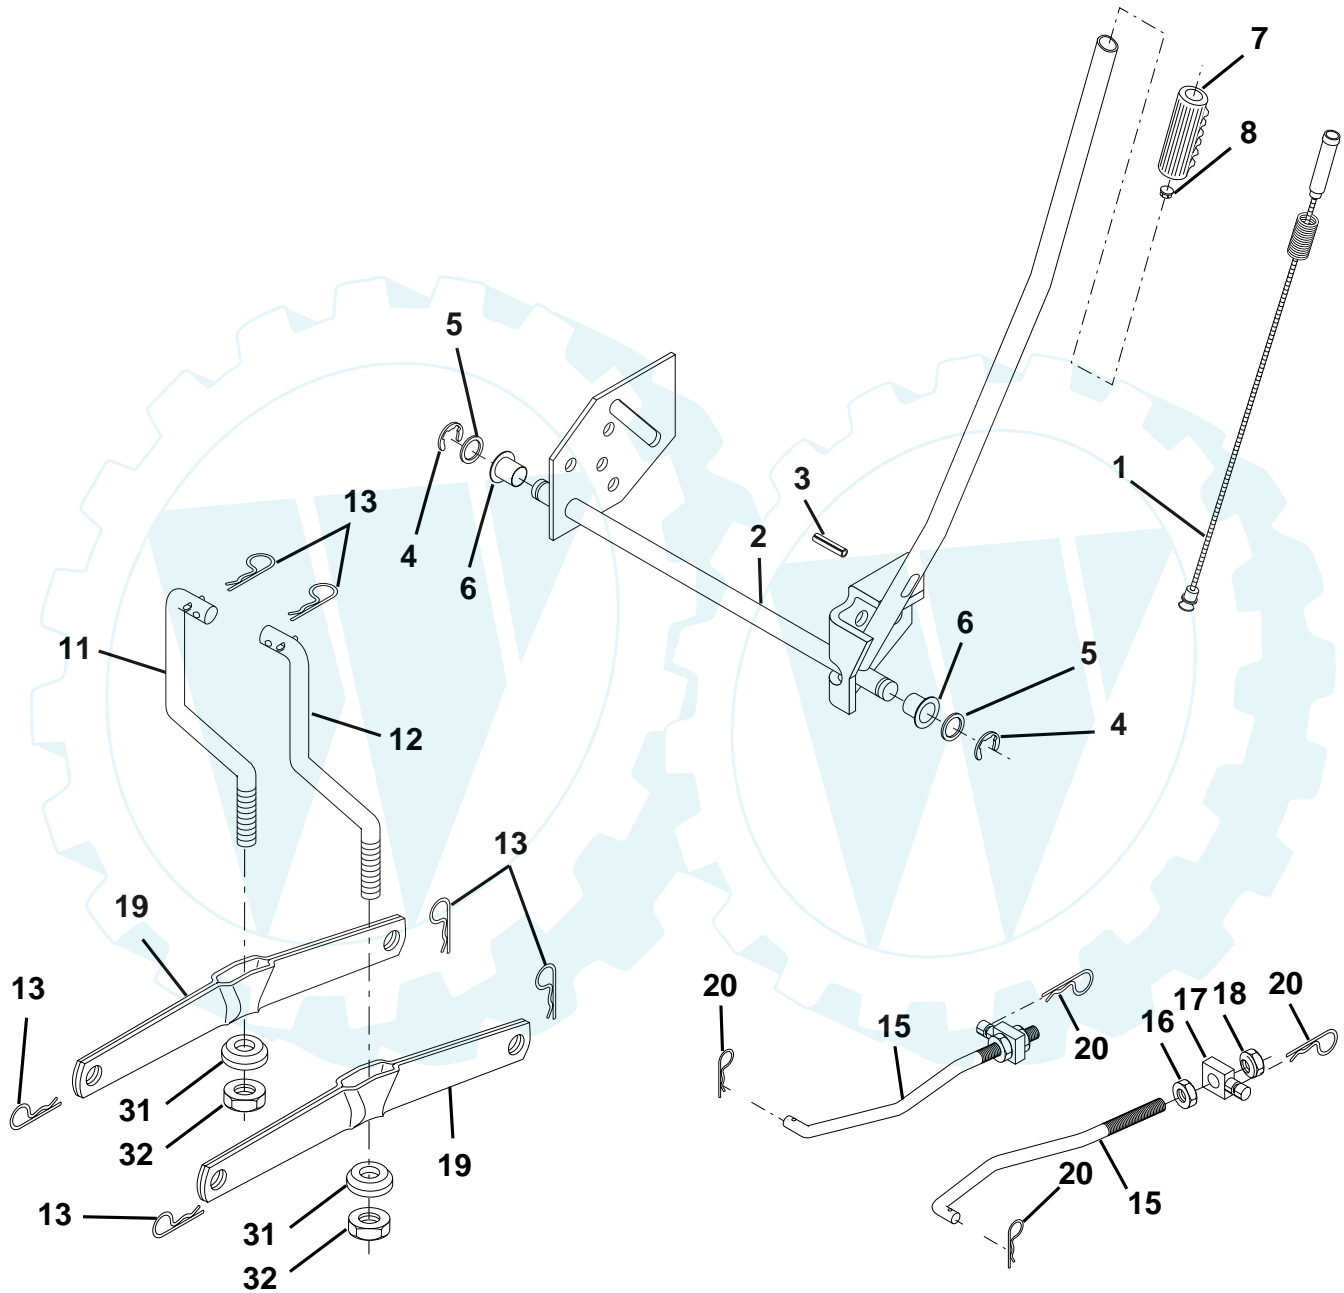

REPAIR PARTS

www.ersatzteil-service.de

TRACTOR - - MODEL NUMBER WE13T38D

MOWER LIFT

TRACTOR - - MODEL NUMBER WE13T38D

MOWER LIFT

KEY NO.	PART NO.	DESCRIPTION
1	159460	Wire Asm Inner/Sprg w/plunger
2	159471	Shaft Asm Lift RH
3	105767X	Pin Groove 1 500 Zinc
4	12000002	E Ring #5133-62
5	19211621	Washer 21/32 X 1 X 21 Ga
6	120183X	Bearing Nylon Blk 629 Id
7	109413X	Grip Handle Bicycle Matte Blk
8	124526X	Button Plunger Black
11	139865	Link Lift LH Fixed Length
12	139866	Link Lift RH Fixed Length
13	4939M	Retainer Spring
15	173288	Link Front
16	73350800	Nut Jam Hex 1/2-13 Unc
17	130171	Trunnion Blk Zinc
18	73800800	Nut Lockw/Wsh 1/2-13 Unc
19	139868	Arm Suspension Rear
20	163552	Retainer, Spring
31	169865	Bearing Pvt Lift
32	73540600	Nut Crownlock 3/8-24

NOTE: All component dimensions given in U.S. inches
1 inch = 25.4 mm.