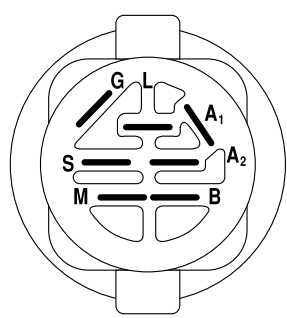

www.ersatzteil-service.de  
**TRACTOR - - MODEL NUMBER WE13T38D**

**SCHEMATIC**

**NOTE**  
 YOUR TRACTOR IS EQUIPPED WITH A SPECIAL ALTERNATOR SYSTEM. THE LIGHTS ARE NOT CONNECTED TO THE BATTERY, BUT HAVE THEIR OWN ELECTRICAL SOURCE. BECAUSE OF THIS, THE BRIGHTNESS OF THE LIGHTS WILL CHANGE WITH ENGINE SPEED. AT IDLE THE LIGHTS WILL DIM. AS THE ENGINE IS SPEEDED UP, THE LIGHTS WILL BECOME THEIR BRIGHTEST.

**IGNITION SWITCH**

POSITION	CIRCUIT	"MAKE"
OFF	M+G+A1	NONE
RUN/LIGHT	B+A1	A2+L
RUN	B+A1	NONE
START	B + S + A1	NONE

**WIRING INSULATED CLIPS**

**NOTE:** IF WIRING INSULATED CLIPS WERE REMOVED FOR SERVICING OF UNIT, THEY SHOULD BE REPLACED TO PROPERLY SECURE YOUR WIRING.

NON-REMOVABLE CONNECTIONS

REMOVABLE CONNECTIONS