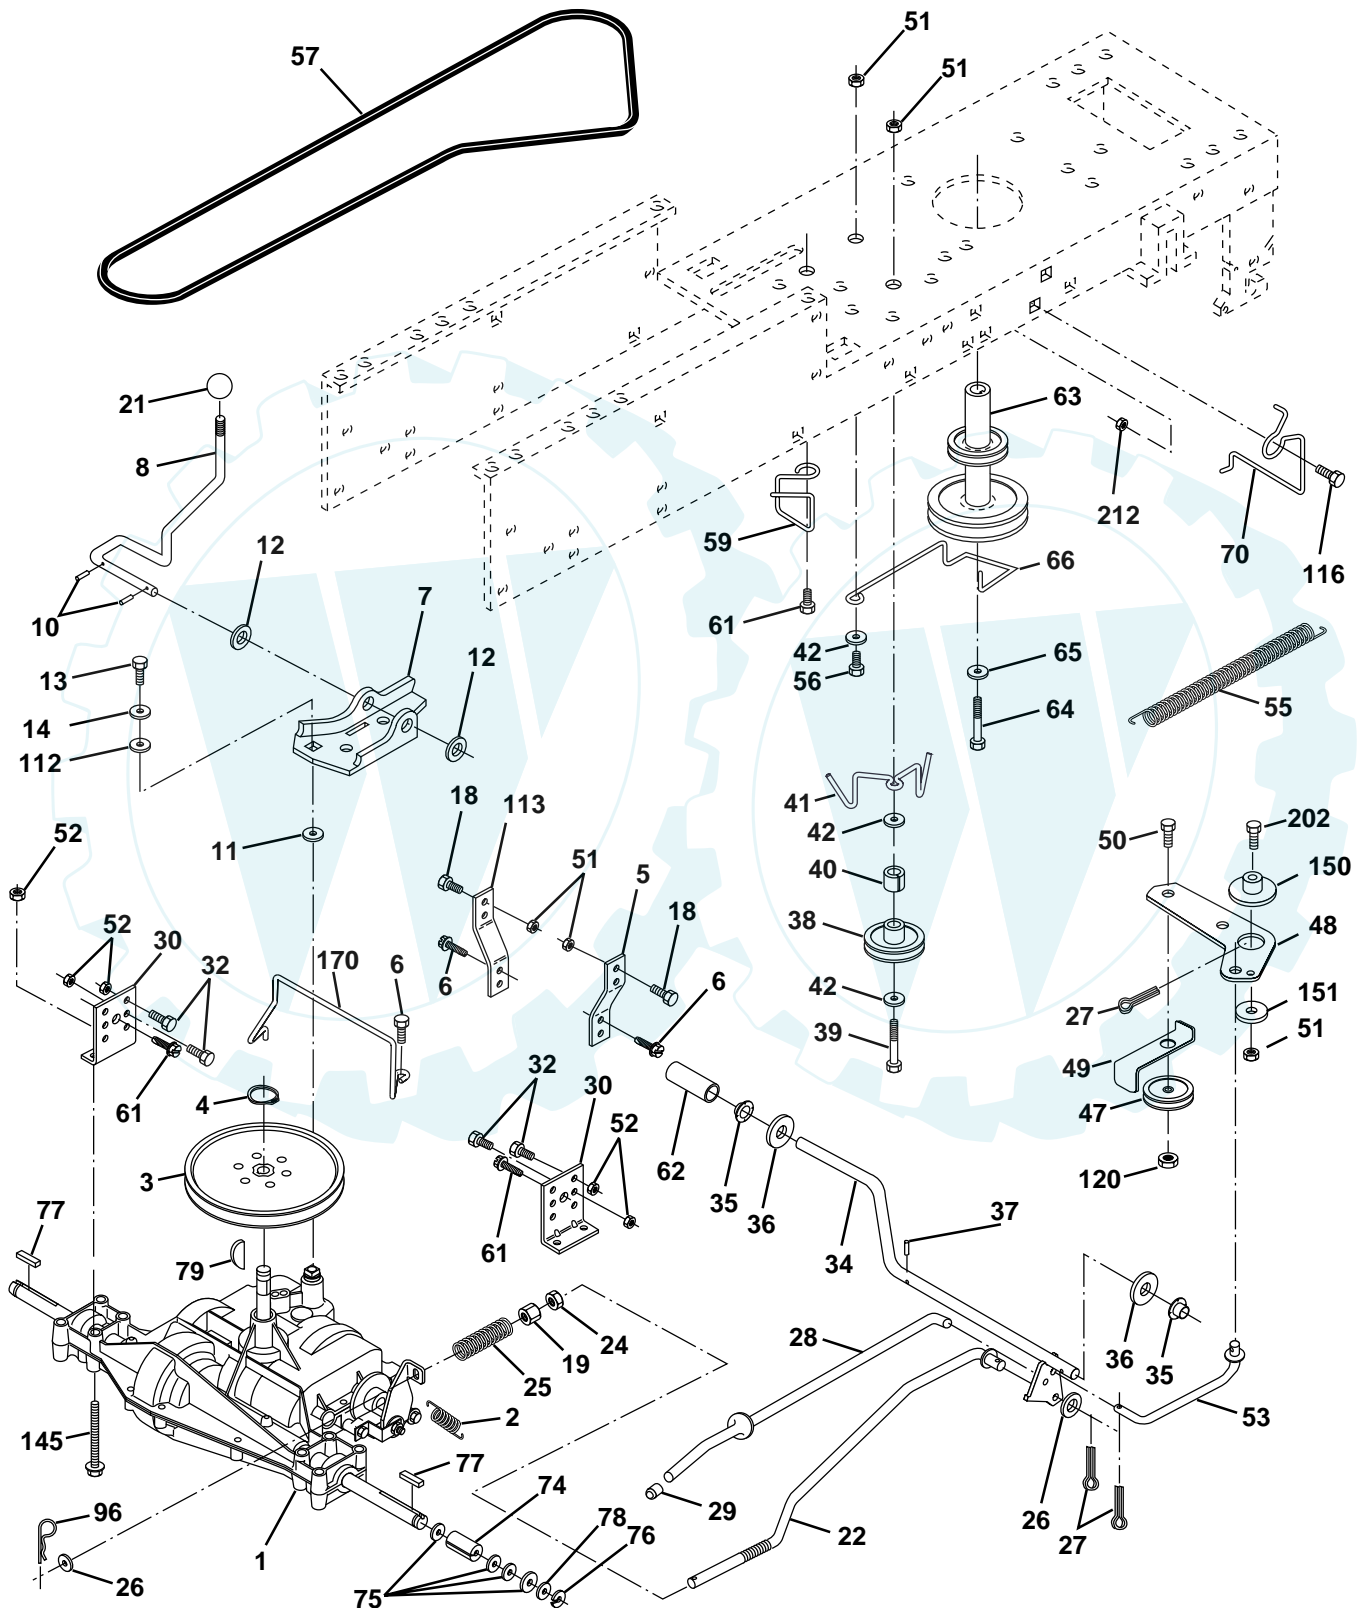

TRACTOR - - MODEL NUMBER WE13T38D

DRIVE

TRACTOR - - MODEL NUMBER WE13T38D

DRIVE

KEY NO.	PART NO.	DESCRIPTION	KEY NO.	PART NO.	DESCRIPTION
1	-----	Transaxle Peerless Model 205-544c (Order parts from transaxle manufacturer)	47	127783	Pulley Idler V Groove Plastic
2	146682	Spring Return Brake	48	154407	Bellcrank Clutch Grnd Drv STL
3	123666X	Pulley Transaxle 18"tires	49	123205X	Retainer Belt Style Spring
4	12000028	Ring Retainer #5100-62	50	74760624	Bolt Hex Hd 3/8-16unc X 1-1/2
5	121520X	Strap Torque 30 Degrees RH	51	73680600	Nut Crownlock 3/8-16 Unc
6	17060512	Screw 5/16-18 x 3/4	52	73680500	Nut Crownlock 5/16-18 unc
7	162240	Plate Rod Shift T/a	53	105710X	Link Clutch 7 66
8	131679	Rod Shifter Blk	55	105709X	Spring Return Clutch 6 75
10	76020416	Pin Cotter 1/8 X 1 Cad	56	74760620	Bolt Fin Hex 3/8 X 16 x 1-1/4
11	105701X	Washer Plate Shf 388 Sq Hole	57	130801	V-Belt Ground Drive 95
12	19151216	Washer 15/32 X 3/4 X 16 Ga	59	169691	Keeper Belt Chassis Span Ctr
13	74550412	Bolt 1/4-28 unf Gr. 8 w/Patch	61	17060612	Screw 3/8-16 x 3/4
14	10040400	Washer Lock Hvy Helical 1/4	62	8883R	Cover Pedal Blk Round
18	74780616	Bolt Fin Hex 3/8-16unc X 1 Gr. 5	63	140186	Engine Pulley LT/YT
19	73800600	Nut lock Hex w/lns 3/8-16 Unc	64	71170764	Bolt Hex 7/16-20x4 Gr 5
21	106933X	Knob Rd 1/2-13 Plstc Thds Blk	65	10040700	Washer Lock Hvy Hlcl Spr 7/16
22	130804	Rod Brake LT	66	154778	Keeper Belt Engine
24	73350600	Nut Hex Jam 3/8-16 Unc	70	134683	Guide Belt Mower Drive RH
25	106888X	Spring Rod Brake 2 00 Zinc	74	137057	Spacer Axle
26	19131316	Washer 13/32 X 13/16 X 16 Ga	75	121749X	Washer 25/32 X 1 1/4 X 16 Ga
27	76020412	Pin Cotter 1/8 X 3/4 Cad	76	12000001	E-ring #5133-75
28	145204	Rod Brake Parking LT/YT	77	123583X	Key Square 2 0 X 1845/ 1865
29	71673	Cap Brake Parking Black	78	121748X	Washer 25/32 X 1-5/8 X 16 Ga
30	174973	Bracket Transmission	79	2228M	Key Woodruff
32	74760512	Bolt Fin Hex 5/16-18 x 3/4	96	4497H	Retainer Spring 1"
34	155071	Shaft Asm Pedal Foot	112	19091210	Washer 9/32 X 3/4 X 10 Ga
35	120183X	Bearing Nylon Blk 629 Id	113	127285X	Strap Torque 90 Degrees LH
36	19211616	Washer 21/32 X 1 X 16 Ga	116	72140608	Bolt Rdhd Sq Neck 3/8-16 x 1
37	1572H	Pin Roll 3/16 X 1"	120	73900600	Nut Lock Flg. 3/8-16
38	131494	Pulley Idler Flat	145	74490540	Bolt Hex Flg.Hd. 5/16-18 x Gr.5
39	74760644	Bolt Fin Hex 3/8-16 x 2-3/4	150	165850	Bushing Bellcrank
40	4470J	Spacer Split 395 X 59 Bzp	151	19133210	Washer 13/32 x 2 x 10 Ga.
41	165838	Keeper Belt Idler	170	173898	Keeper, Belt Transaxle Gear
42	19131312	Washer 13/32 X 13/16 X 12 Ga	202	72110612	Bolt Carr Sh 3/8-16 x 1-1/2 Gr.5
			212	145212	Nut Hex Flg. Lock

NOTE: All component dimensions given in U.S. inches
1 inch = 25.4 mm