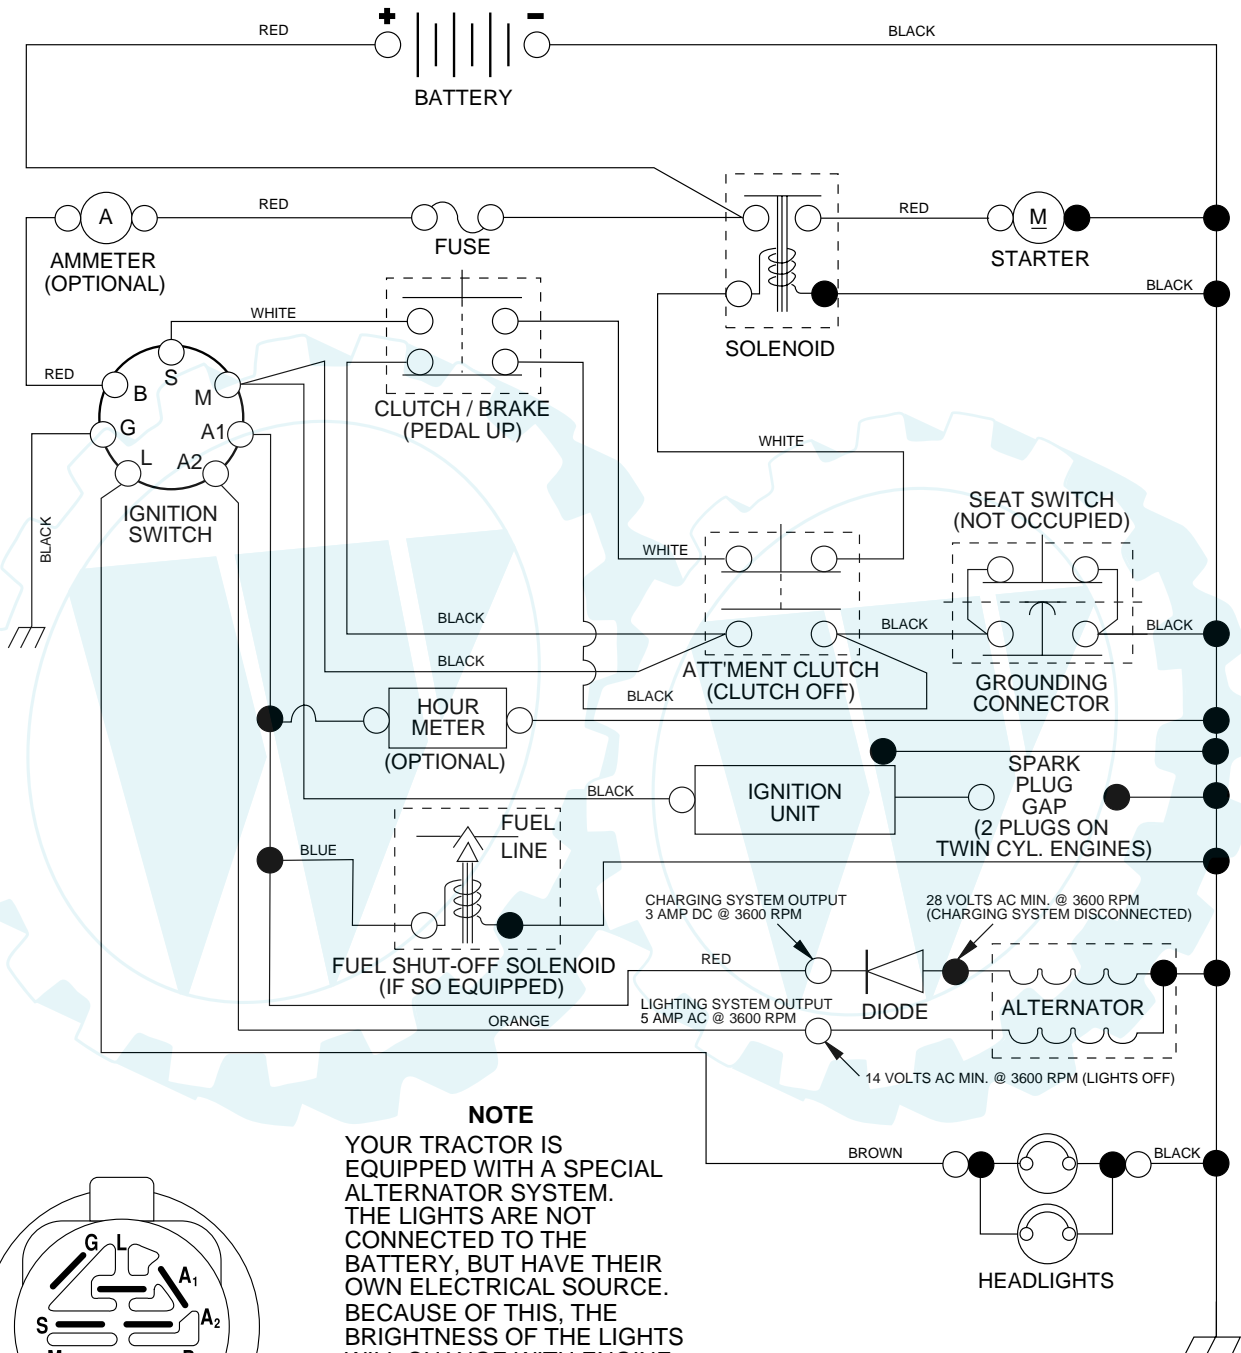

www.ersatzteil-service.de  
**TRACTOR - - MODEL NUMBER WE13T38D**

**SCHEMATIC**

**NOTE**  
 YOUR TRACTOR IS EQUIPPED WITH A SPECIAL ALTERNATOR SYSTEM. THE LIGHTS ARE NOT CONNECTED TO THE BATTERY, BUT HAVE THEIR OWN ELECTRICAL SOURCE. BECAUSE OF THIS, THE BRIGHTNESS OF THE LIGHTS WILL CHANGE WITH ENGINE SPEED. AT IDLE THE LIGHTS WILL DIM. AS THE ENGINE IS SPEEDED UP, THE LIGHTS WILL BECOME THEIR BRIGHTEST.

**IGNITION SWITCH**

POSITION	CIRCUIT	"MAKE"
OFF	M+G+A1	NONE
RUN/LIGHT	B+A1	A2+L
RUN	B+A1	NONE
START	B + S + A1	NONE

**WIRING INSULATED CLIPS**

**NOTE:** IF WIRING INSULATED CLIPS WERE REMOVED FOR SERVICING OF UNIT, THEY SHOULD BE REPLACED TO PROPERLY SECURE YOUR WIRING.