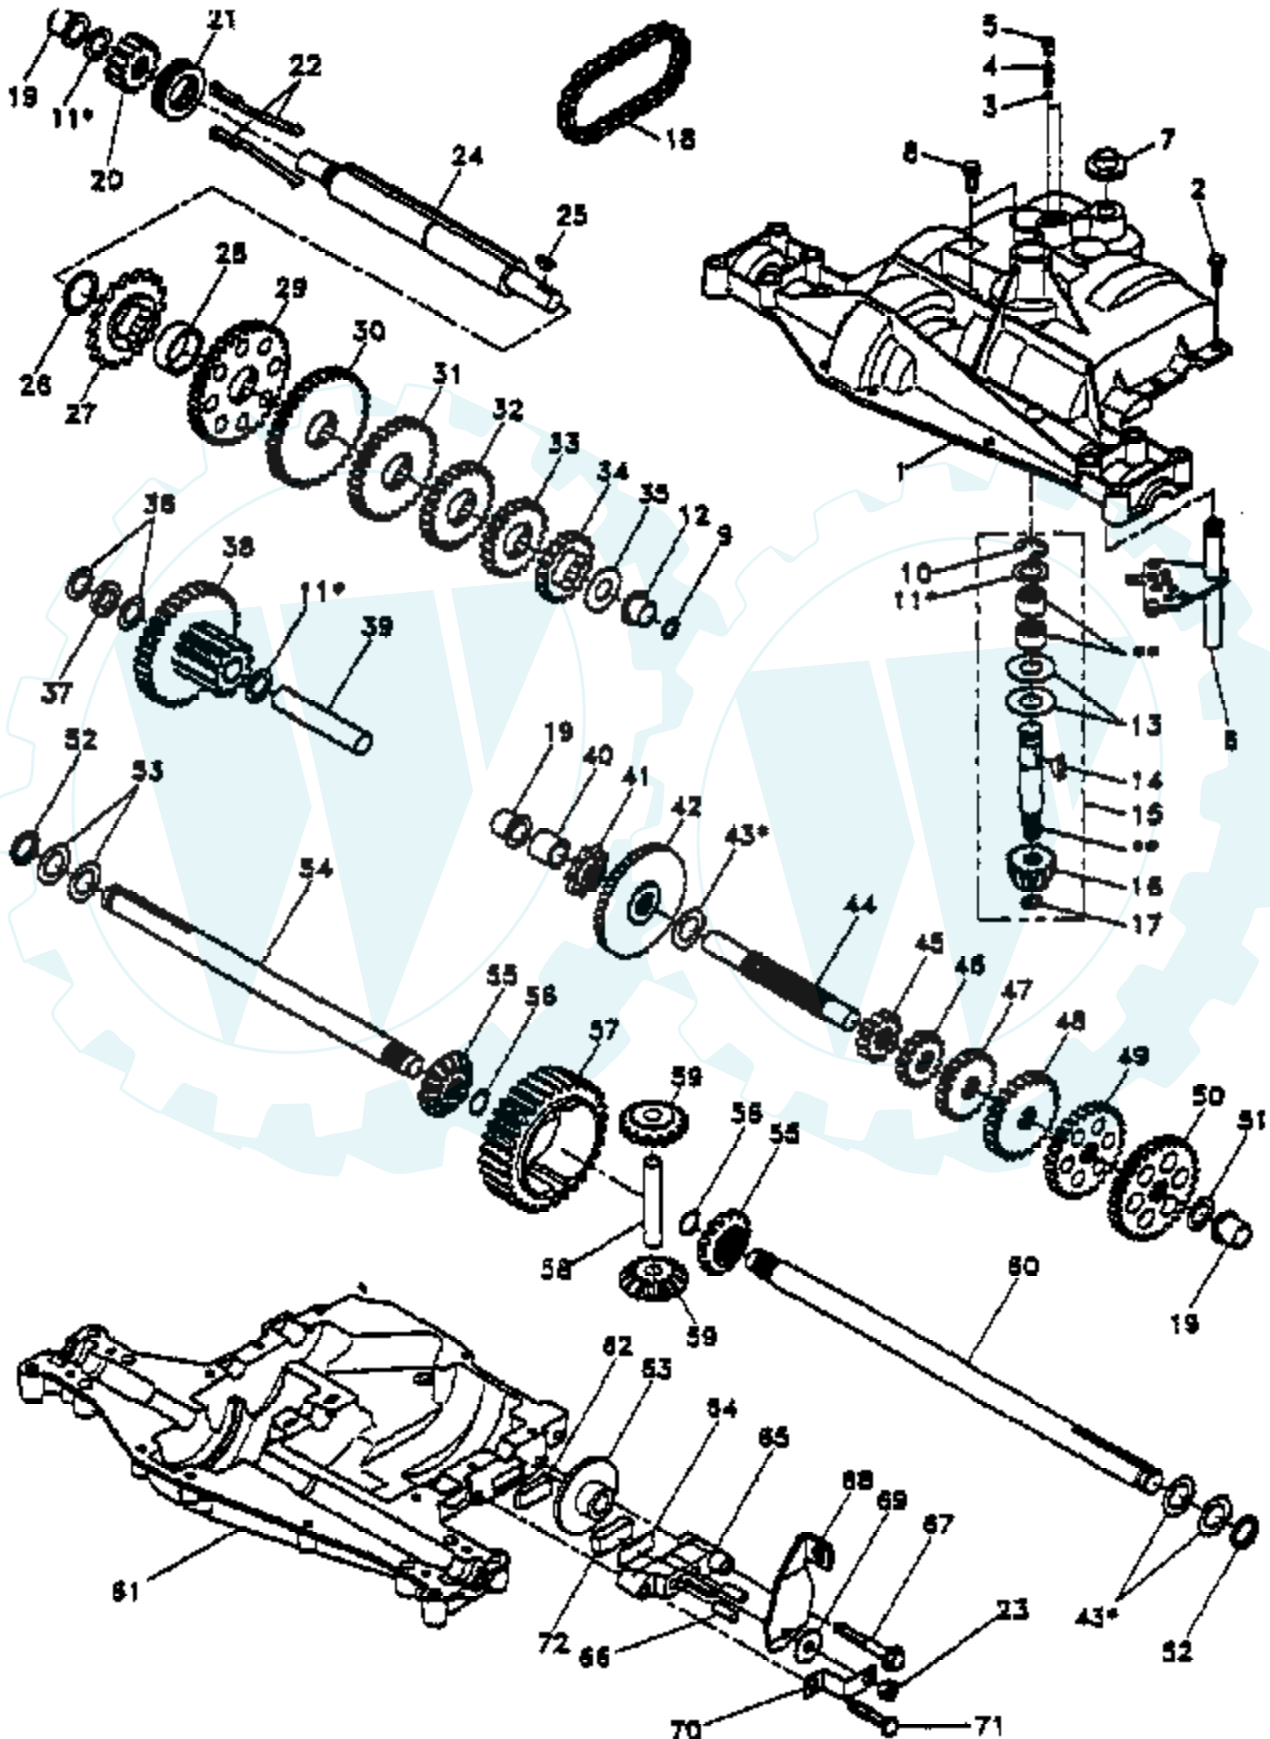

# TRACTOR -- MODEL NUMBER WE12N38A DANA TRANSAXLE -- MODEL NUMBER 4360-79

Ref #	Part Number	Qty	Description
1	142671		HOUSING UPPER TRN
2	2274J		SUB= 74760412
3	134400		SUB= 68003
4	105904X		"SPRING, DETENT LT"
5	105905X		"SCREW, SET LT"
6	138235		KIT SHIFTER ASM
7	134399		SHIFTER BOOT
8	134791		SCREW TAP W/SEAL
9	138241		SQUARE RING
10	142672		SUB= 2225J
11	134793		ASM KIT SHIM 4689
12	142673		BEARING FLAN-DANA
13	120415X		WASHER T
14	142674		KEY WOODRUFF-DANA
15	138234		AS KIT INPUT SHFT
16	110078X		PINION 14T T
17	105909X		"RING,RETAINING LT"
18	105910X		"CHAIN,24 PTCH LT"
19	105911X		BEARING.FLNG.5510
20	142675		GEAR SPUR 14 TTH
21	138246		COLLAR CLUTCH
22	138236		ASM KIT CLTCH KEY
23	73810500		NUT.LOCK.5/16-24
24	142676		SHAFT INTERM DANA
25	2244J		WOODRUFF KEY
26	105916X		"RING,RETAINING LT"
27	120470X		SPROCKET 18T T
28	110070X		SPACER YT
29	142677		GEAR SPUR 37 TTH
30	142681		GEAR SPUR 35 TTH
31	120405X		SUB= 124644X
32	108980X		GEAR 25T LT
33	120406X		GEAR SPUR 22 TT
34	134796		SPUR GEAR 19T
35	105925X		"WASHER, PLAIN LT"
36	2232J		WASHER 025
37	108978X		SPACER
38	110079X		ASSM GEAR COMB
39	124639X		SHAFT IDLER
40	120472X		SPACER T
41	105928X		SPROCKET 9T LT
42	110084X		SUB= 167148
43	134394		ASM KIT SHIM
44	120473X		SHAFT T
45	143678		DECAL.CONTROL
46	142679		GEAR SPUR 15 TTH
47	120407X		SUB= 124641X
48	106589X		"GEAR, SPUR 25T LT"
49	120408X		GEAR 28T T
50	105937X		"GEAR, SPUR 31T LT"
51	2226J		WASHER 060
52	134401		NEOPRENE WASHER
53	2264J		WASHER 031
54	120474X		SUB= 154658
55	110081X		GEAR 15T T
56	105941X		"RING,RETAINING LT"
57	110071X		SUB= 120478X
58	120952X		SHAFT T

Ref #	Part Number	Qty	Description
59	110082X		GEAR 1ST T
60	120475X		SUB= 154659
61	142680		HOUSING LOWER TNS
62	120961X		PUCK T
63	7294J		BRAKE DISC. T
64	108989X		SPACER LT
65	120953X		SUB= 918120953X
66	120954X		PIN T
67	134799		TAP SCREW
68	138244		SUB= 108992X
69	108996X		WASHER LT
70	120956X		NLA
71	106596X		"SCREW, TAPPING LT"
72	120951X		PUCK T
73	120416X		SUB= 126976X