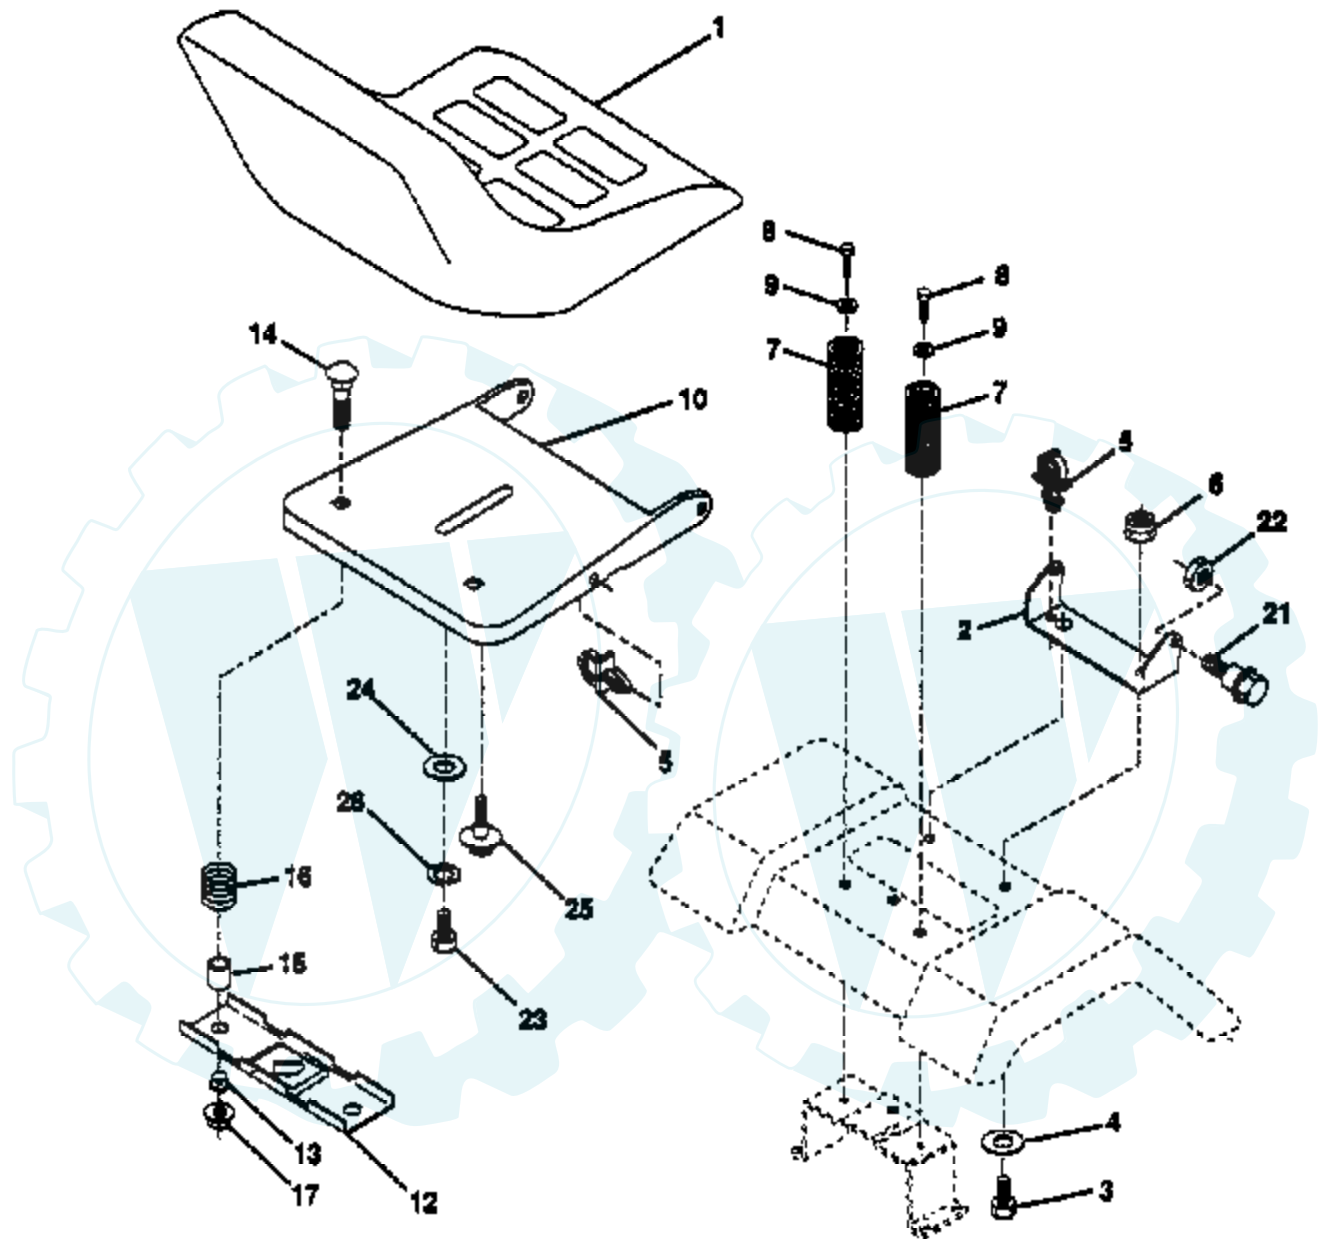

TRACTOR - - MODEL NUMBER WE12N38A

SEAT ASSEMBLY

NOTE: All component dimensions given in U.S. inches
1 inch = 25.4 mm.

Ref #	Part Number	Qty	Description
1	127426X		SUB= 140119
2	140551		BRACKET PVT SEAT
3	74760616		BOLT
4	19131610		WASHER PM
5	145006		CLIP.PUSH-IN.HING
6	73800600		NUT
7	124181X		SPRING COMPRESSIO
8	17490616		SCREW GTV
9	19131614		WASHER
10	140552		SUB= 155925
12	121246X		BRKT SWITCH
13	121248X		BUSHING
14	72050411		SUB= 872050411
15	134300		SPLIT SPACER
16	121250X		SPRING
17	123976X		SUB= 73900400
21	139888		BOLT.SHLD.5/16-18
22	73800500		NUT
23	74780814		BOLT
24	19171912		WASHER
25	127018X		"BOLT,SHOULDER"
26	10040800		LOCKWASHER