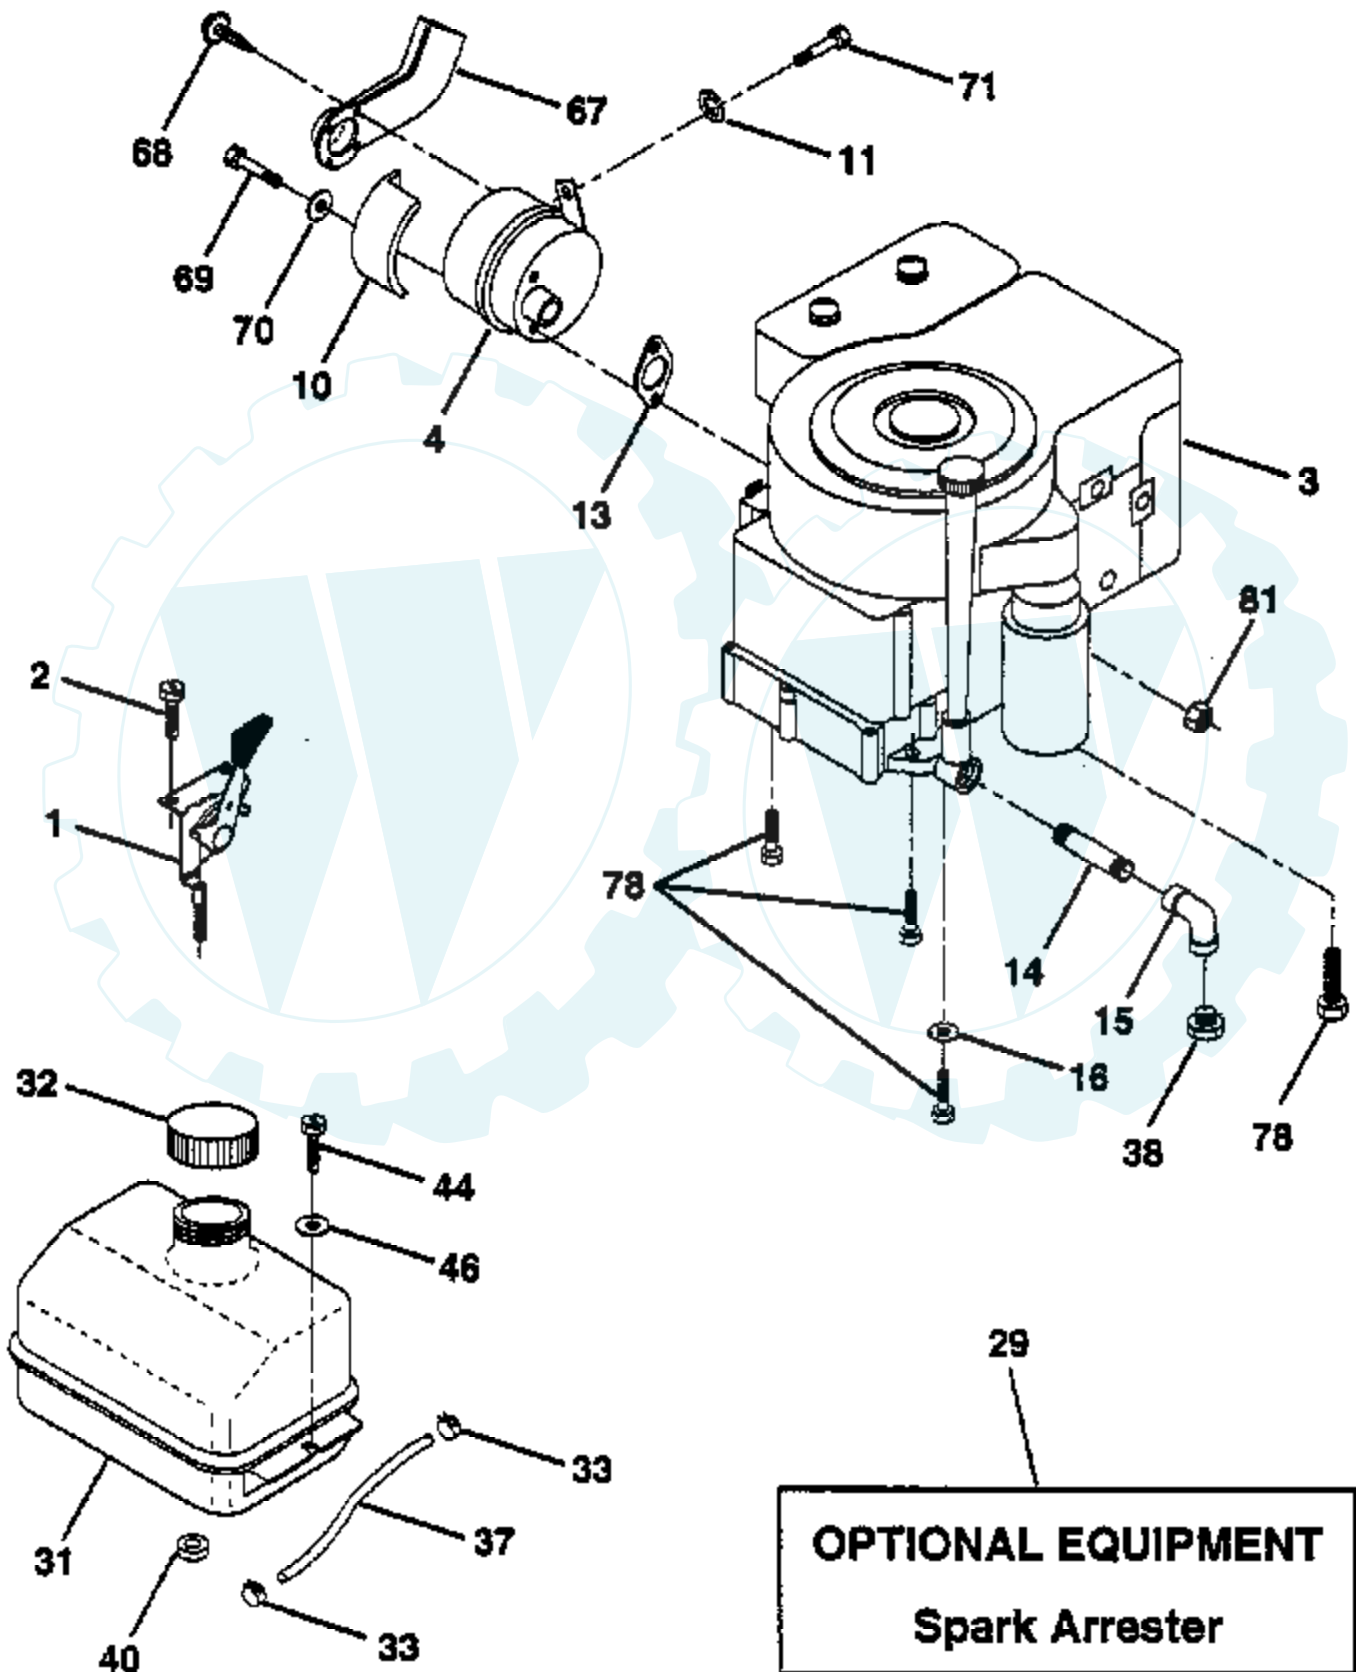

TRACTOR -- MODEL NUMBER WE12N38A

ENGINE

Ref #	Part Number	Qty	Description
1	132771		THROTTLE CONTROL
2	17720410		SCREW LT
3	282707		ENG B&S 10-12.5HP PWRBLT DC
4	101273M		MUFFLER LTV
10	101159L		SHIELD HEAT LTV
11	10040400		LOCKWASHER
13	125593X		SUB= 272293
14	13280324		PIPE NIPPLE
15	13200300		ELBOW
16	11050600		LOCKWASHER
29	137180		SUB= 532137180
31	109202X		TANK.FUEL.LT.
32	140527		CAP ASM FUEL
33	123487X		HOSE CLAMP
37	137040		LINE FUEL
38			CHECK WITH SUPPLIER
40	124028X		SUB= 532124028
45	17490412		SCREW HEX CRT
46	19091416		WASHER
67	108767X		DEFLECTOR MUFFLER
68	17030808		SUB= 17030814
69	74780556		"BOLT,HEX"
70	19111012		WASHER T
71	71110408		BOLT HXHD FIN
78	17490620		SCREW
81	73510400		NUT