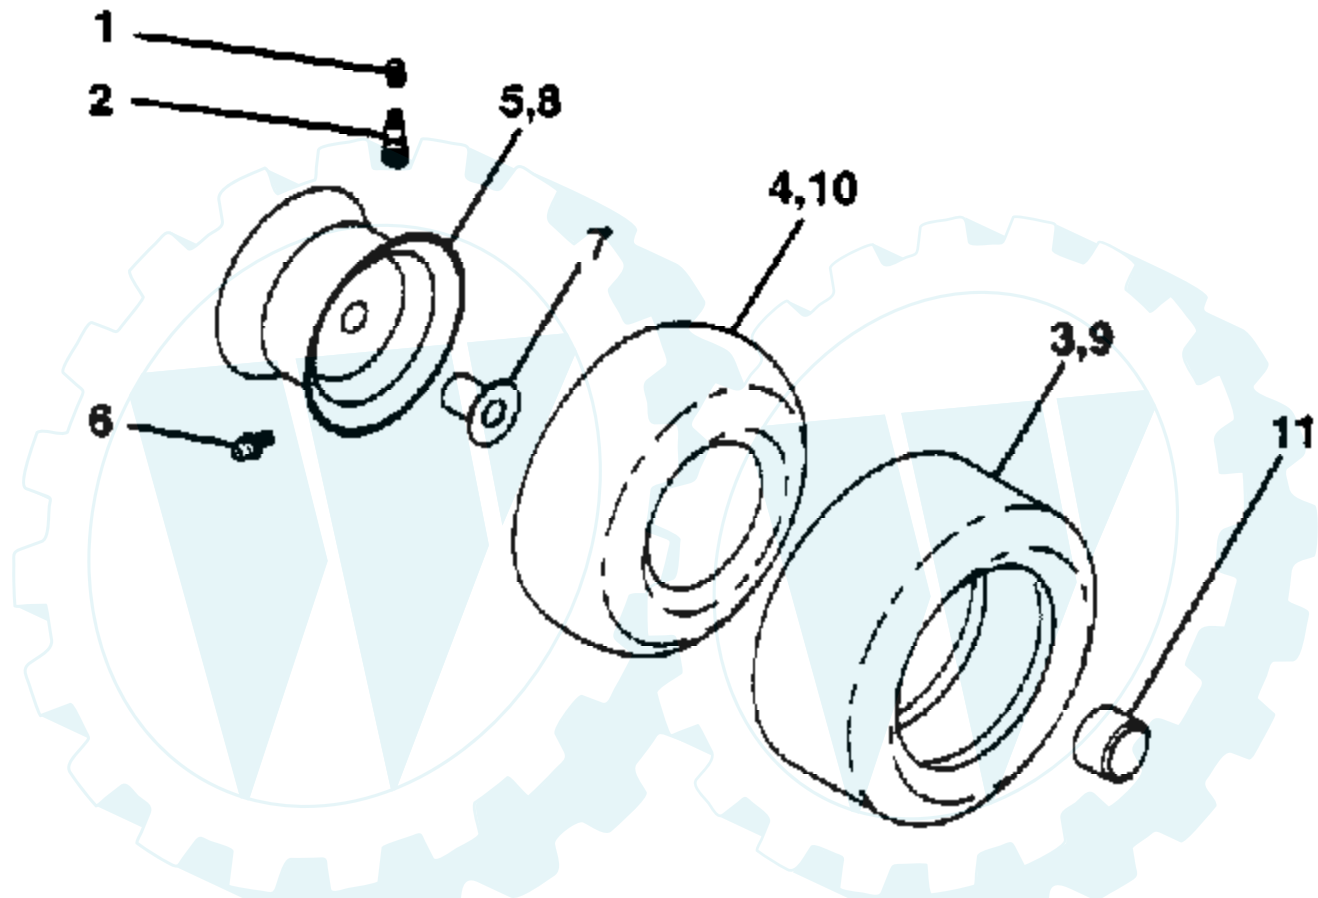

### MOWER LIFT

**NOTE:** All component dimensions given in U.S. inches  
1 inch = 25.4 mm.

Ref #	Part Number	Qty	Description
1	136973		WIRE ASM
2	122507X		SUB= 145117
3	105767X		PIN-GROOVE LT
4	12000002		SUB= 2225J
5	19211621		WASHER
6	120183X		NYLON BEARING
7	109413X		GRIP
8	124526X		SUB= 125925X
10	122512X		SUB= 532122512
11	139865		SUB= 918139865
12	139866		SUB= 151140
13	4939M		SUB= 85902
15	127218		LINK.FRONT
16	73350800		NUT
17	130171		TRUNION
18	73800800		NUT.LK.W/WSH.1/2.
19	139868		ARM SUSP REAR
20	3146R		RETAINER.SPRING
31	140302		BEARING PVT LH
32	73540600		NUT.CROWNLOCK.3/8

### SEAT ASSEMBLY

**NOTE:** All component dimensions given in U.S. inches  
1 inch = 25.4 mm.

Ref #	Part Number	Qty	Description
1	127426X		SUB= 140119
2	140551		BRACKET PVT SEAT
3	74760616		BOLT
4	19131610		WASHER PM
5	145006		CLIP.PUSH-IN.HING
6	73800600		NUT
7	124181X		SPRING COMPRESSIO
8	17490616		SCREW GTV
9	19131614		WASHER
10	140552		SUB= 155925
12	121246X		BRKT SWITCH
13	121248X		BUSHING
14	72050411		SUB= 872050411
15	134300		SPLIT SPACER
16	121250X		SPRING
17	123976X		SUB= 73900400
21	139888		BOLT.SHLD.5/16-18
22	73800500		NUT
23	74780814		BOLT
24	19171912		WASHER
25	127018X		"BOLT,SHOULDER"
26	10040800		LOCKWASHER

## WHEELS & TIRES

**NOTE:** All component dimensions given in U.S. inches  
1 inch = 25.4 mm.

Ref #	Part Number	Qty	Description
1	59192		VALVE CAP
2	65139		VALVE STEM LT
3	106222X		SUB= 122073X
4	59904		TUBE.5.3/4.5/6
5	106732X473		"RIM.ASM.6""FRONT"
6	278H		FITTING LT
7	9040H		"FLANGE, BEARING"
8	106108X473		"RIM.ASM.8""REAR"
9	124635X		SUB= 126957X
10	7152J		TUBE.18X9.5-8
11	104757X		HUB CAP
	144334		SEALANT.TIRE 10 OZ. TUBE