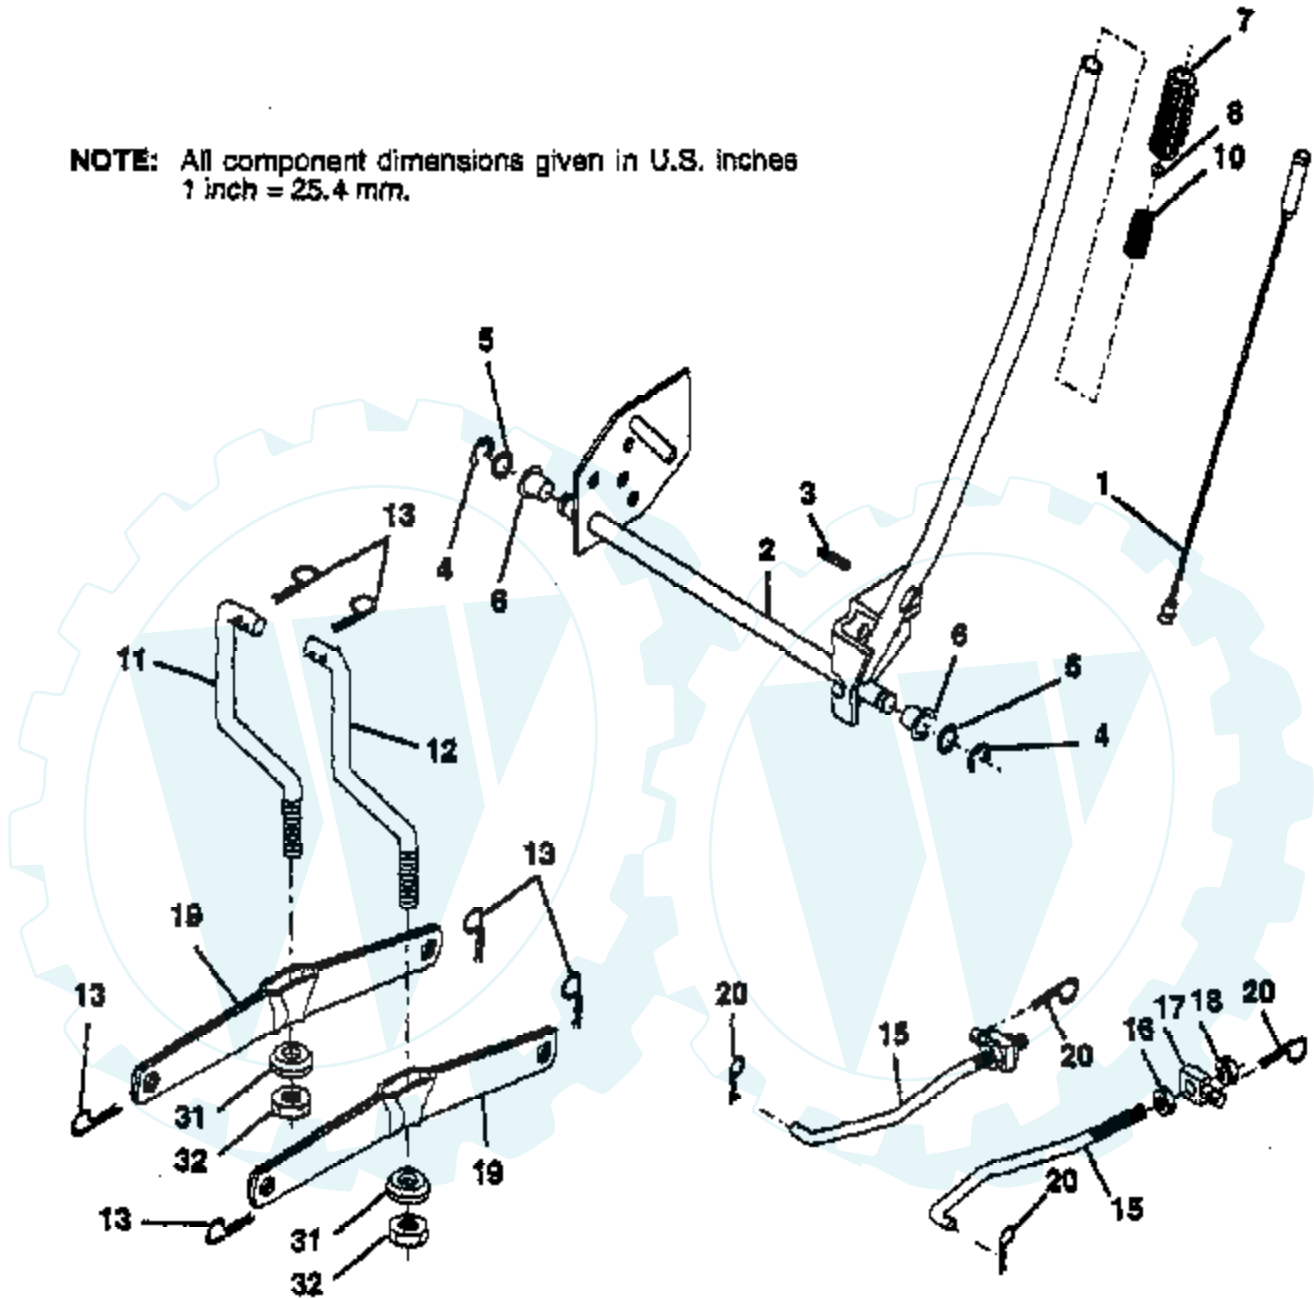

### MOWER LIFT

**NOTE:** All component dimensions given in U.S. inches  
1 inch = 25.4 mm.

Ref #	Part Number	Qty	Description
1	136973		WIRE ASM
2	122507X		SUB= 145117
3	105767X		PIN-GROOVE LT
4	12000002		SUB= 2225J
5	19211621		WASHER
6	120183X		NYLON BEARING
7	109413X		GRIP
8	124526X		SUB= 125925X
10	122512X		SUB= 532122512
11	139865		SUB= 918139865
12	139866		SUB= 151140
13	4939M		SUB= 85902
15	127218		LINK.FRONT
16	73350800		NUT
17	130171		TRUNION
18	73800800		NUT.LK.W/WSH.1/2.
19	139868		ARM SUSP REAR
20	3146R		RETAINER.SPRING
31	140302		BEARING PVT LH
32	73540600		NUT.CROWNLOCK.3/8