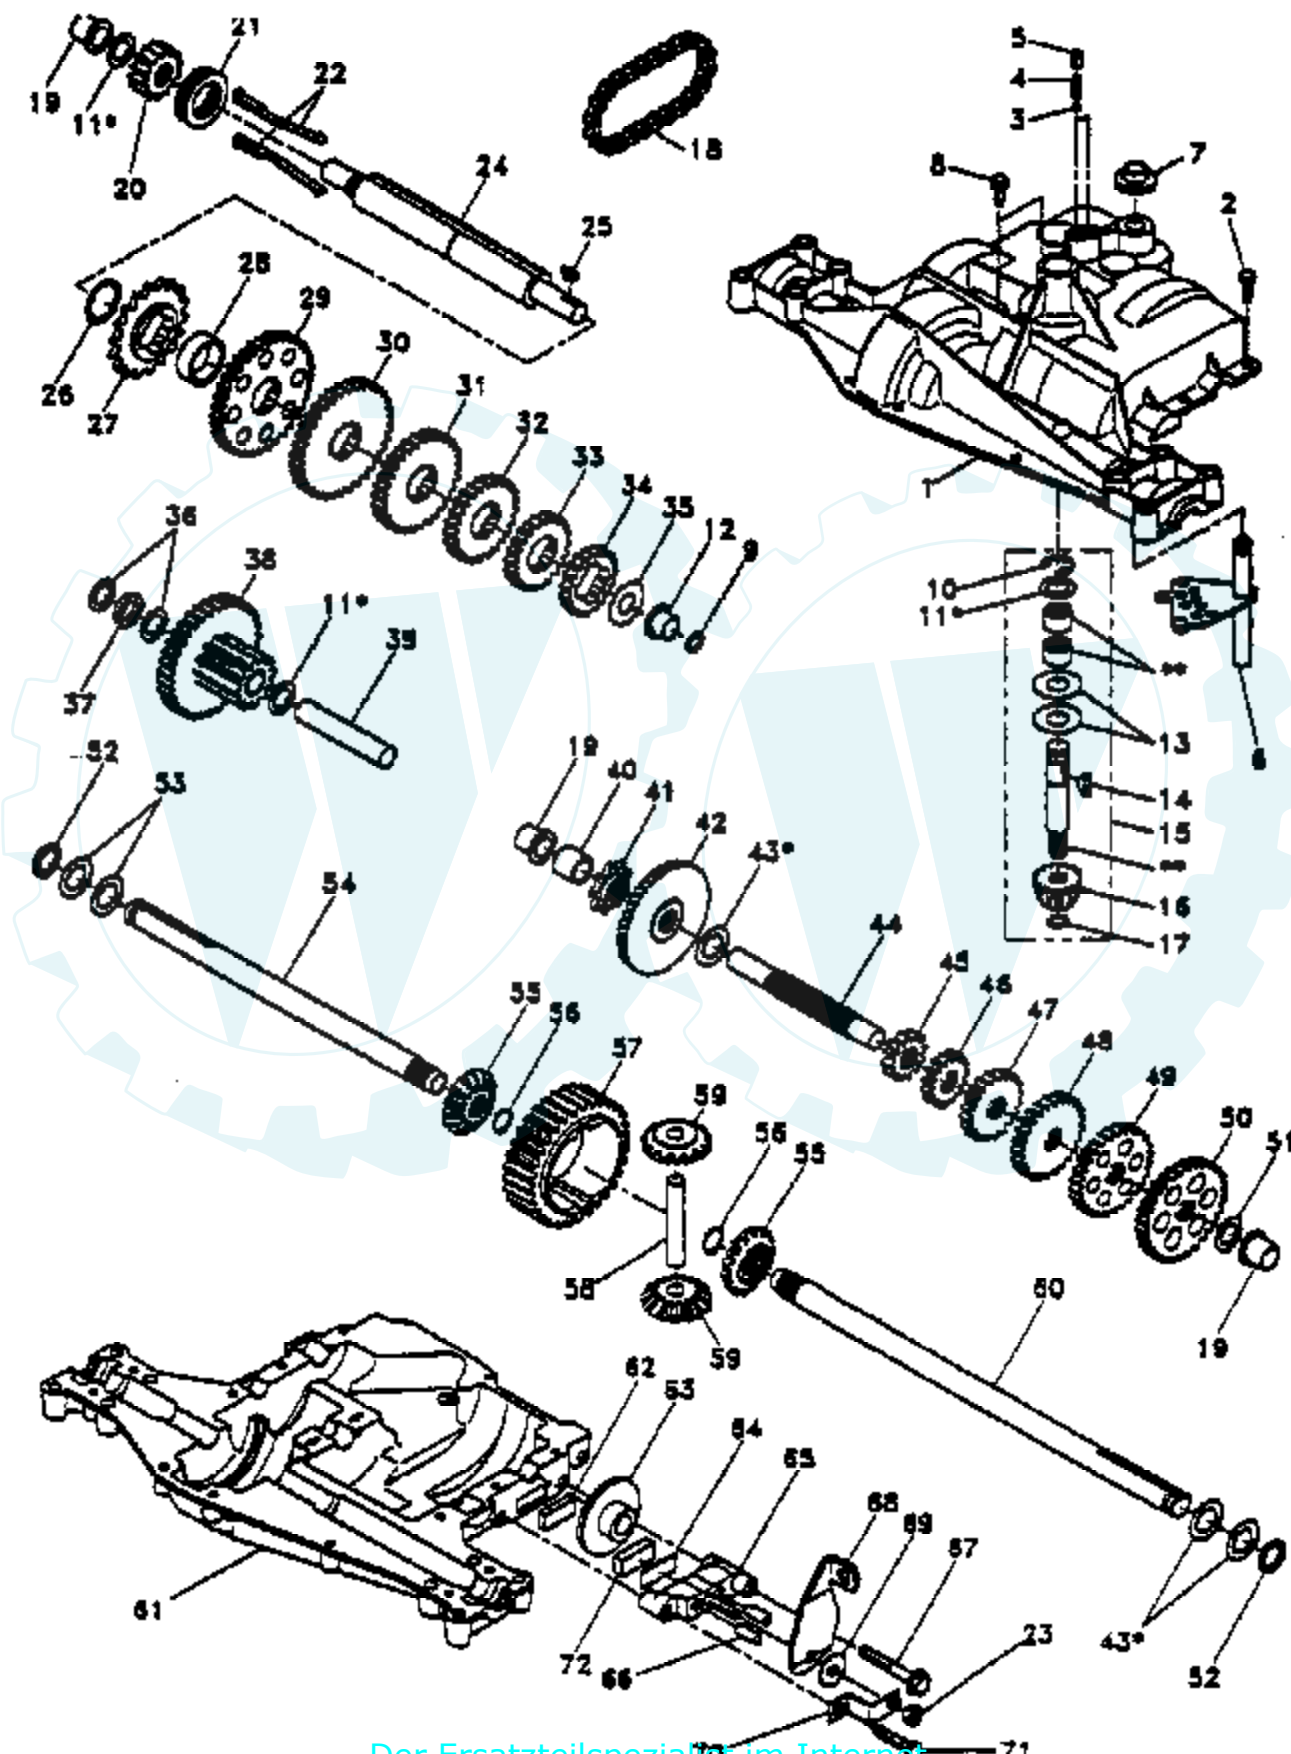

TRACTOR -- MODEL NUMBER WE125N38A DANA TRANSAXLE -- MODEL NUMBER 4360-79

Ref #	Part Number	Qty	Description
1	142671		HOUSING UPPER TRN
2	2274J		SUB= 74760412
3	134400		SUB= 68003
4	105904X		"SPRING, DETENT LT"
5	105905X		"SCREW, SET LT"
6	138235		KIT SHIFTER ASM
7	134399		SHIFTER BOOT
8	137491		BRACKET.ASM.SHIFT
9	138241		SQUARE RING
10	142672		SUB= 2225J
11	134793		ASM KIT SHIM 4689
12	142673		BEARING FLAN-DANA
13	120415X		WASHER T
14	142674		KEY WOODRUFF-DANA
15	138234		AS KIT INPUT SHFT
16	110078X		PINION 14T T
17	105909X		"RING,RETAINING LT"
18	105910X		"CHAIN,24 PTCH LT"
19	105911X		BEARING.FLNG.5510
20	142675		GEAR SPUR 14 TTH
21	138246		COLLAR CLUTCH
22	138236		ASM KIT CLTCH KEY
23	73810500		NUT.LOCK.5/16-24
24	142676		SHAFT INTERM DANA
25	2244J		WOODRUFF KEY
26	105916X		"RING,RETAINING LT"
27	120470X		SPROCKET 18T T
28	110070X		SPACER YT
29	142677		GEAR SPUR 37 TTH
30	142681		GEAR SPUR 35 TTH
31	120405X		SUB= 124644X
32	108980X		GEAR 25T LT
33	120406X		GEAR SPUR 22 TT
34	134796		SPUR GEAR 19T
35	105925X		"WASHER, PLAIN LT"
36	2232J		WASHER 025
37	108978X		SPACER
38	110079X		ASSM GEAR COMB
39	124639X		SHAFT IDLER
40	120472X		SPACER T
41	105928X		SPROCKET 9T LT
42	110084X		SUB= 167148
43	134394		ASM KIT SHIM
44	120473X		SHAFT T
45	142678		GEAR SPUR 12 TTH
46	142679		GEAR SPUR 15 TTH
47	120407X		SUB= 124641X
48	106589X		"GEAR, SPUR 25T LT"
49	120408X		GEAR 28T T
50	105937X		"GEAR, SPUR 31T LT"
51	2226J		WASHER 060
52	134401		NEOPRENE WASHER
53	2264J		WASHER 031
54	120474X		SUB= 154658
55	110081X		GEAR 15T T
56	105941X		"RING,RETAINING LT"
57	110071X		SUB= 120478X
58	120952X		SHAFT T