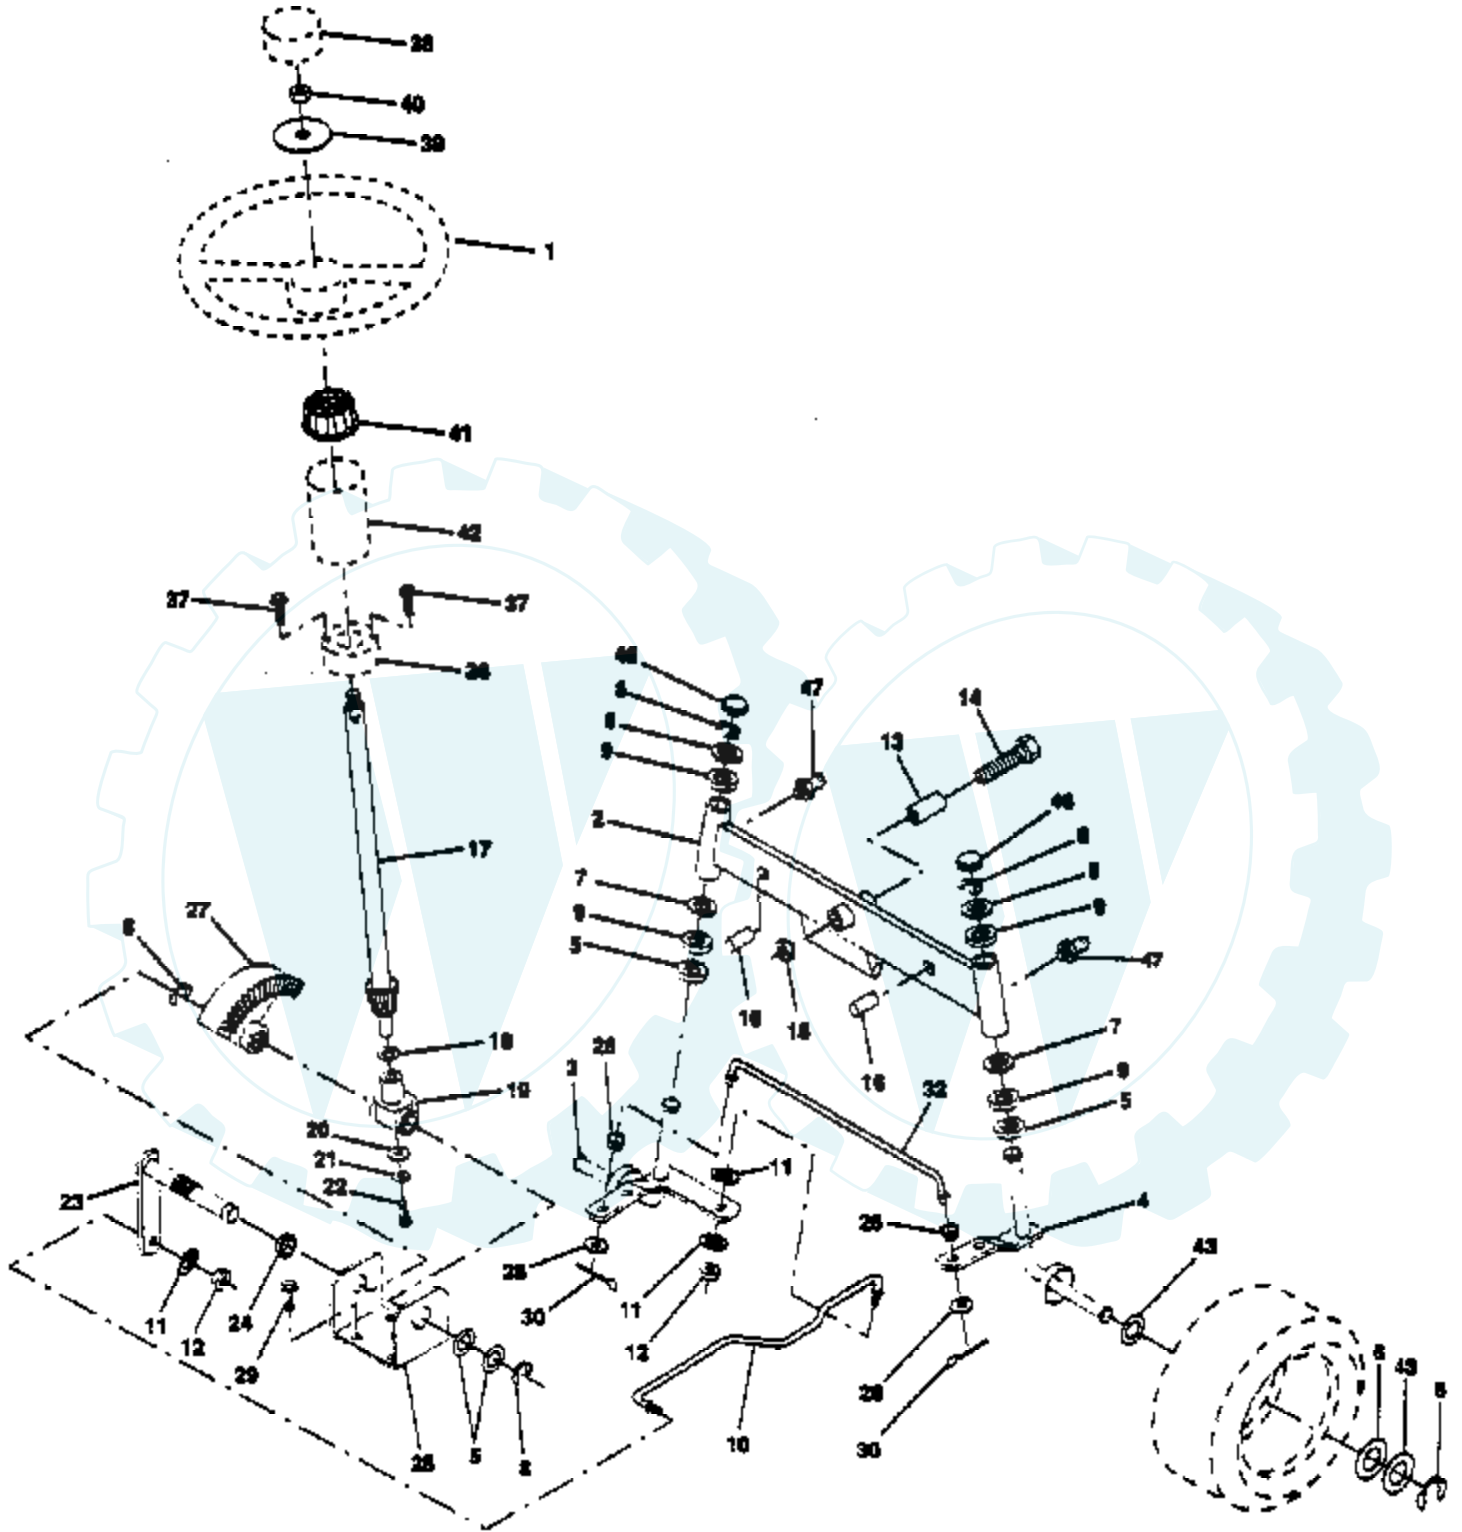

NOTE: All component dimensions given in U.S. inches
1 inch = 25.4 mm.

Ref #	Part Number	Qty	Description
1	136973		WIRE ASM
2	122507X		SUB= 145117
3	105767X		PIN-GROOVE LT
4	12000002		SUB= 2225J
5	19211621		WASHER
6	120183X		NYLON BEARING
7	109413X		GRIP
8	124526X		SUB= 125925X
10	122512X		SUB= 532122512
11	139865		SUB= 918139865
12	139866		SUB= 151140
13	4939M		SUB= 85902
15	127218		LINK.FRONT
16	73350800		NUT
17	130171		TRUNION
18	73800800		NUT.LK.W/WSH.1/2.
19	139868		ARM SUSP REAR
20	3146R		RETAINER.SPRING
31	140302		BEARING PVT LH
32	73540600		NUT.CROWNLOCK.3/8

Ref #	Part Number	Qty	Description
1	127426X		SUB= 140119
2	140551		BRACKET PVT SEAT
3	74760616		BOLT
4	19131610		WASHER PM
5	145006		CLIP.PUSH-IN.HING
6	73800600		NUT
7	124181X		SPRING COMPRESSIO
8	17490616		SCREW GTV
9	19131614		WASHER
10	140552		SUB= 155925
12	121246X		BRKT SWITCH
13	121248X		BUSHING
14	72050411		SUB= 872050411
15	134300		SPLIT SPACER
16	121250X		SPRING
17	123976X		SUB= 73900400
21	139888		BOLT.SHLD.5/16-18
22	73800500		NUT
23	74780814		BOLT
24	19171912		WASHER
25	127018X		"BOLT,SHOULDER"
26	10040800		LOCKWASHER

TRACTOR - - MODEL NUMBER WE125N38A

WHEELS & TIRES

Ref #	Part Number	Qty	Description
1	59192		VALVE CAP
2	65139		VALVE STEM LT
3	106222X		SUB= 122073X
4	59904		TUBE.5.3/4.5/6
5	106732X473		"RIM.ASM.6""FRONT"
6	278H		FITTING LT
7	9040H		"FLANGE, BEARING"
8	106108X473		"RIM.ASM.8""REAR"
9	124635X		SUB= 126957X
10	7152J		TUBE.18X9.5-8
11	104757X		HUB CAP
	144334		SEALANT.TIRE 10 OZ. TUBE