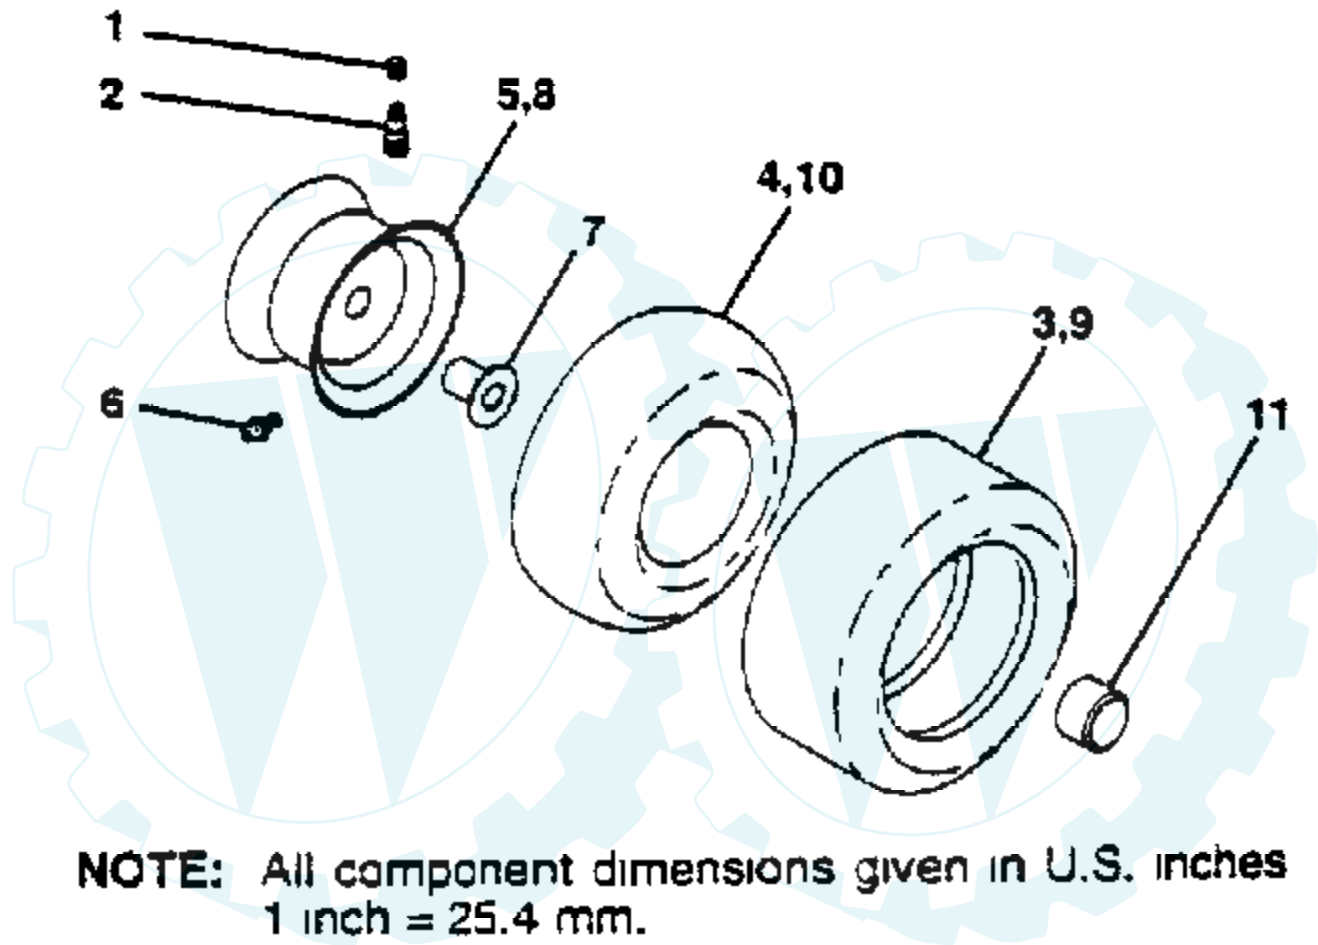

NOTE: All component dimensions given in U.S. inches
1 inch = 25.4 mm.

Ref #	Part Number	Qty	Description
1	136973		WIRE ASM
2	122507X		SUB= 145117
3	105767X		PIN-GROOVE LT
4	12000002		SUB= 2225J
5	19211621		WASHER
6	120183X		NYLON BEARING
7	109413X		GRIP
8	124526X		SUB= 125925X
10	122512X		SUB= 532122512
11	139865		SUB= 918139865
12	139866		SUB= 151140
13	4939M		SUB= 85902
15	127218		LINK.FRONT
16	73350800		NUT
17	130171		TRUNION
18	73800800		NUT.LK.W/WSH.1/2.
19	139868		ARM SUSP REAR
20	3146R		RETAINER.SPRING
31	140302		BEARING PVT LH
32	73540600		NUT.CROWNLOCK.3/8

Ref #	Part Number	Qty	Description
1	127426X		SUB= 140119
2	140551		BRACKET PVT SEAT
3	74760616		BOLT
4	19131610		WASHER PM
5	145006		CLIP.PUSH-IN.HING
6	73800600		NUT
7	124181X		SPRING COMPRESSIO
8	17490616		SCREW GTV
9	19131614		WASHER
10	140552		SUB= 155925
12	121246X		BRKT SWITCH
13	121248X		BUSHING
14	72050411		SUB= 872050411
15	134300		SPLIT SPACER
16	121250X		SPRING
17	123976X		SUB= 73900400
21	139888		BOLT.SHLD.5/16-18
22	73800500		NUT
23	74780814		BOLT
24	19171912		WASHER
25	127018X		"BOLT,SHOULDER"
26	10040800		LOCKWASHER

TRACTOR - - MODEL NUMBER WE125N38A

WHEELS & TIRES

Ref #	Part Number	Qty	Description
1	59192		VALVE CAP
2	65139		VALVE STEM LT
3	106222X		SUB= 122073X
4	59904		TUBE.5.3/4.5/6
5	106732X473		"RIM.ASM.6""FRONT"
6	278H		FITTING LT
7	9040H		"FLANGE, BEARING"
8	106108X473		"RIM.ASM.8""REAR"
9	124635X		SUB= 126957X
10	7152J		TUBE.18X9.5-8
11	104757X		HUB CAP
	144334		SEALANT.TIRE 10 OZ. TUBE