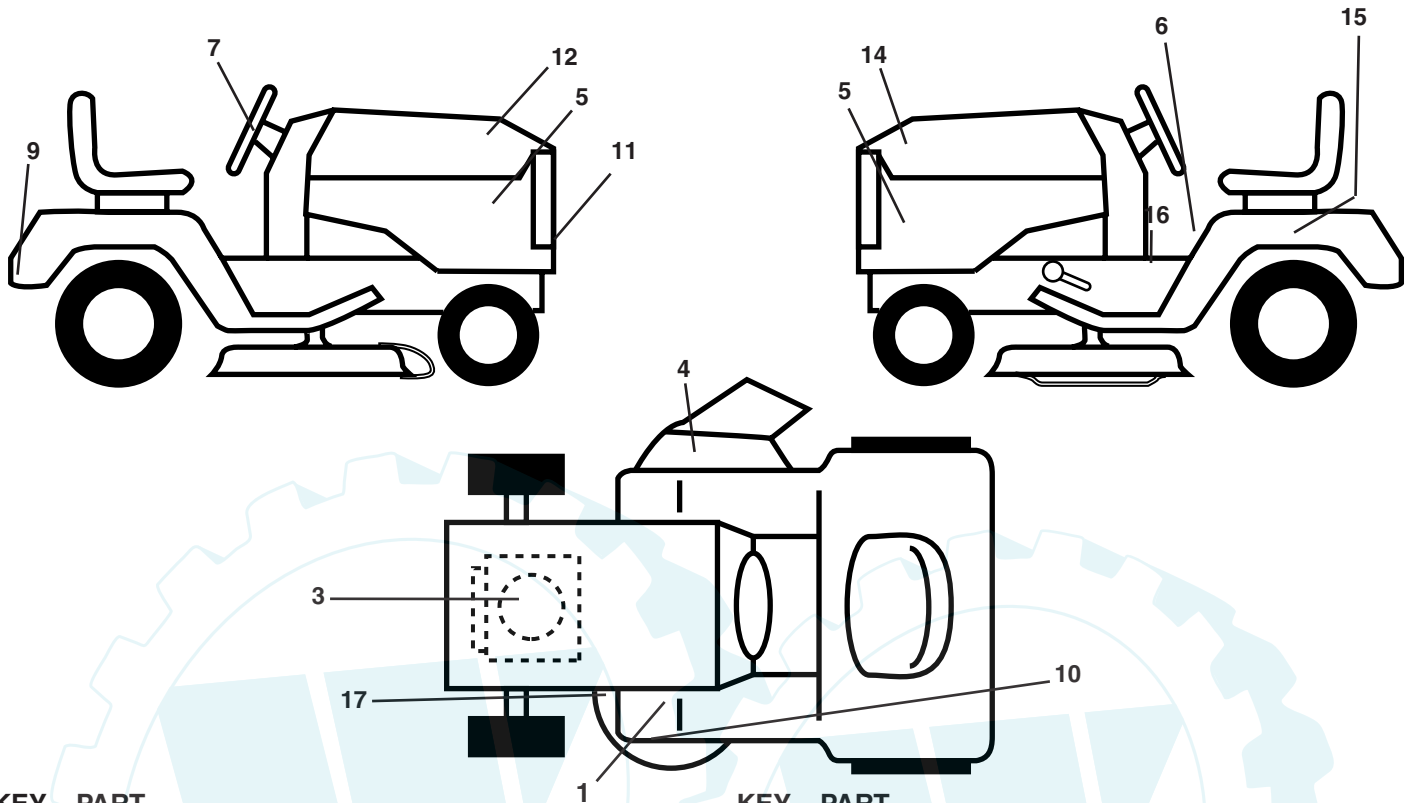

NOTE: All component dimensions given in U.S. inches
1 inch = 25.4 mm

REPAIR PARTS

www.ersatzteil-service.de

TRACTOR - - MODEL NUMBER WE12538M, PRODUCT NO. 954 56 29-06
SEAT

KEY NO.	PART NO.	DESCRIPTION	KEY NO.	PART NO.	DESCRIPTION
1	127426X	Seat	14	72050412	Bolt Rdhd Sht Nk 1/4 - 20 X 1 -1/2
2	140551	Bracket Seat Pivot	15	134300	Spacer Split .28 X .96
3	71110616	Bolt Hex 3/8 - 16 X 1	16	121250X	Spring Cprsn
4	19131610	Washer 3/8 X 1 X 10Ga.	17	123976X	Nut Lock 1/4 Lge Flg
5	145006	Clip Push-In Hinged	21	171852	Bolt Shoulder 5/16-18 X .62
6	73800600	Nut Lock Hex w/Ins 3/8 - 16	22	73800500	Nut Lock Hex w/Ins 5/16 - 18
7	124181X	Spring Seat Cprsn 2 250 Blk Zi	23	71110814	Bolt Hex
8	17000616	Screw 3/8-16 x 1.5	24	19171912	Washer 17/32 X 1-3/16 X 12 Ga
9	19131614	Washer 13/32 X 1 X 14 Ga	25	127018X	Bolt Shoulder 5/16-18 X .62
10	182493	Pan Pnt Seat (Blk)	26	10040800	Washer Lock Hvy Hlcl Spr 1/2
12	121246X	Bracket Pnt Mounting Switch			
13	121248X	Bushing Snap Blk Nyl			

NOTE: All component dimensions given in U.S. inches
1 inch = 25.4 mm.

REPAIR PARTS

www.ersatzteil-service.de

TRACTOR - - MODEL NUMBER WE12538M, PRODUCT NO. 954 56 29-06
DECALS

KEY NO.	PART NO.	DESCRIPTION	KEY NO.	PART NO.	DESCRIPTION
1	181251	Decal, Clutch/Brake Eng/Fr	12	162389	Decal, Hood RH
3	184765	Decal, Engine HP	14	162390	Decal, Hood LH
4	170563	Decal Warning	15	145005	Decal, Caution, Battery
5	168421	Decal, Pnl Sd	16	157163	Decal, Oper Sdl P/L Gear Dr Eng
6	157140	Decal, Fender Danger English	17	136832	Decal, V-Belt Sch.
7	162398	Decal Ins Str Wh	--	138311	Decal, Handle Lft Height Adj.
9	171448	Decal Fender	--	184071	Manual, Owner's English
10	162391	Decal, Deck Grasseater	--	184072	Manual, Owner's French
11	162392	Decal, Grille Weedeater			