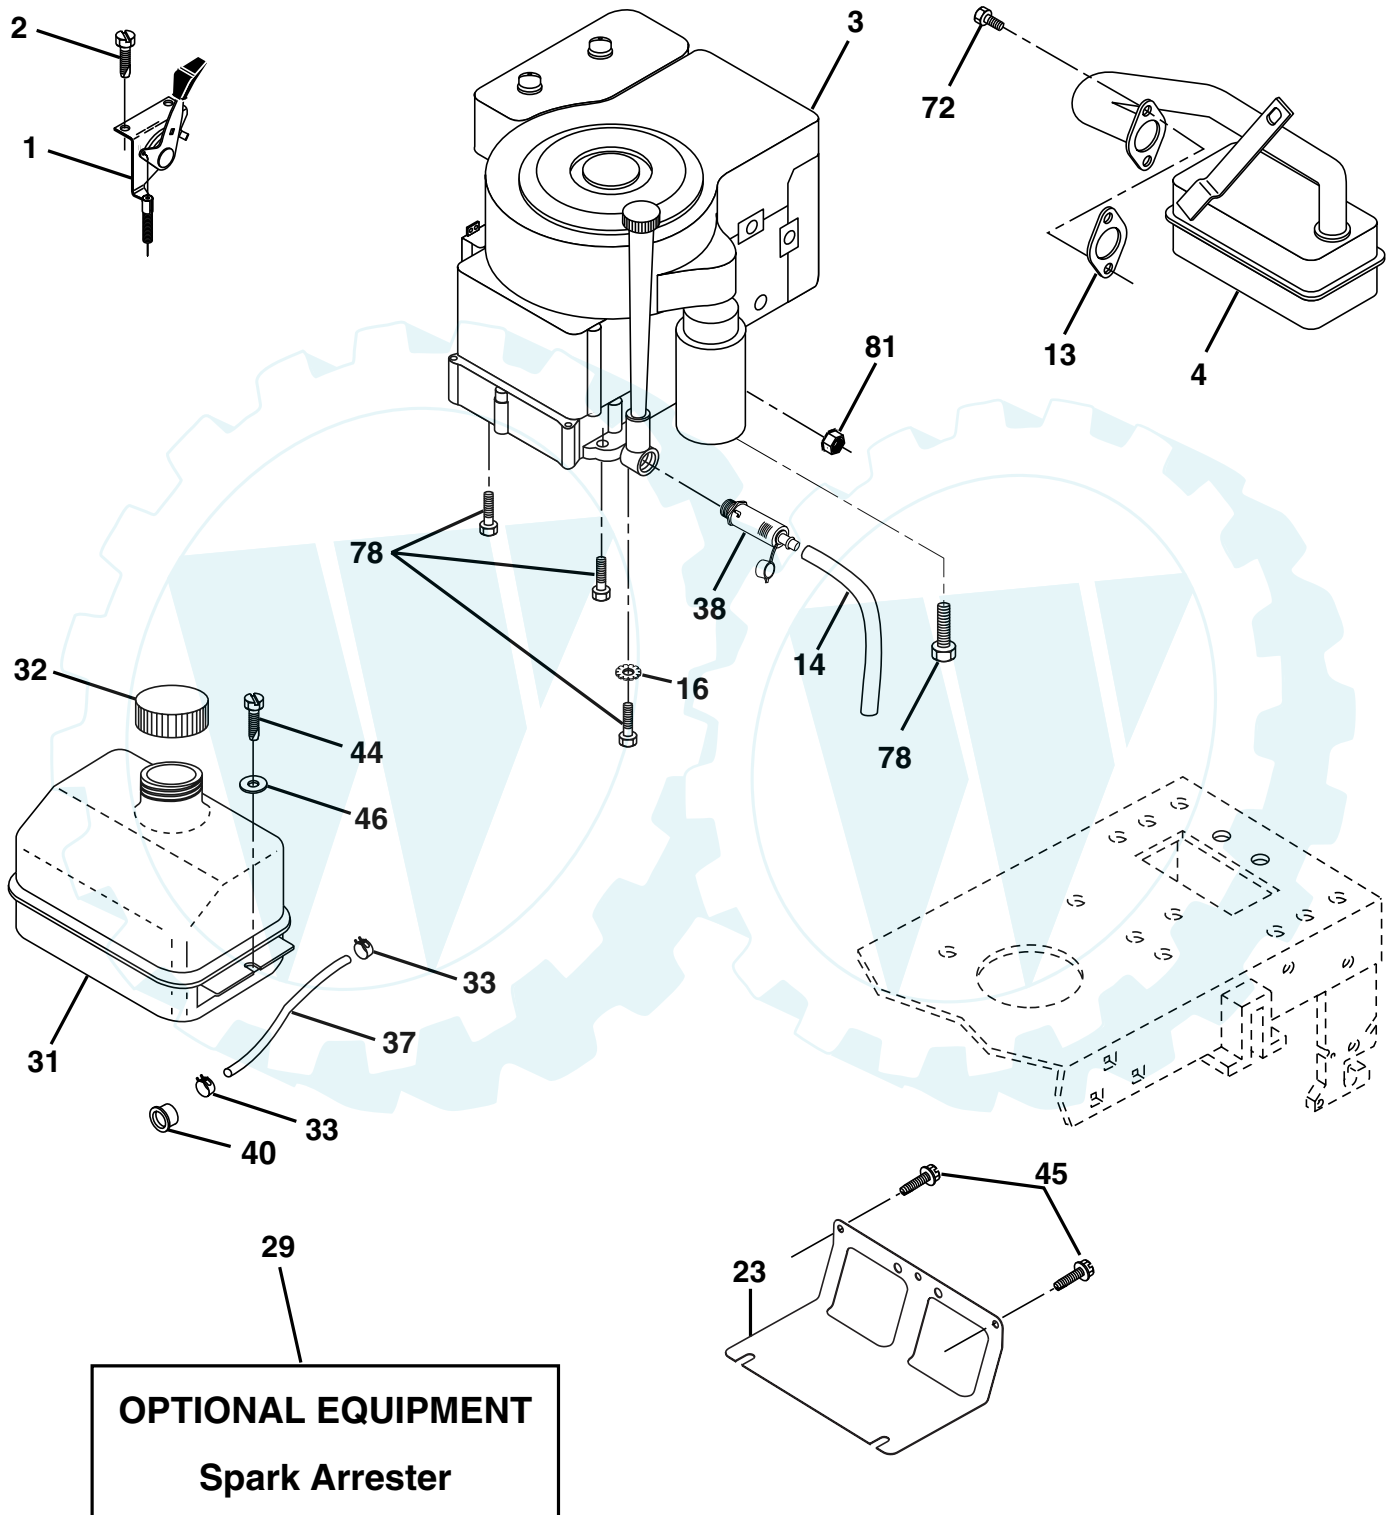

TRACTOR - - MODEL NUMBER WE12538M, PRODUCT NO. 954 56 29-06 STEERING

KEY NO.	PART NO.	DESCRIPTION
1	140044X428	Wheel Steering Ayp/P/L Blk
2	175131	Axle Asm
3	169840	Spindle Asm LH
4	169839	Spindle Asm RH
5	6266H	Bearing Race Thrust Harden
6	121748X	Washer 25/32 X 1-5/8 X 16 Ga
7	19272016	Washer 27/32 X 1-1/4 X 16 Ga
8	12000029	Ring Klip #t5304-75
9	3366R	Bearing Col Strg Blk
10	175121	Link Drag
11	10040600	Washer Lock Hvy Hlcl Spr 3/8
12	73940800	Nut Hex Jam Toplock 1/2-20 Unf
13	136518	Spacer earing Axle Front
15	145212	Hexflange Lock
17	180641	Shaft Asm Strg
26	126847X	Bushing Link Drag Blk LR
28	19131416	Washer 13/32 X 7/8 X 16 Ga
29	17060612	Screw 3/8-16 x 3/4
30	76020412	Pin Cotter 1/8 X 3/4 Cad
32	130465	Rod Tie Wire Form 19 75 Mech
36	155099	Bushing Strg 5/8 Id Dash
37	152927	Screw
38	140045X428	Cap Wheel Steer Ayp
39	19183812	Washer 9/16 ID X 2-3/8 OD 12 Ga
40	7810H	Nut Lock Center 3/8-24un
41	100711L	Adaptor Wheel Strg
42	145054X428	Boot Dash Mtl Steering Blk
43	121749X	Washer 25/32 X 1 1/4 X 16 Ga
44	180640	Extension Steering
46	121232X	Cap Spindle Fr Top Blk
47	183226	Fitting Grease
51	73540400	Nut Crownlock 1/4-28
54	71130420	Bolt Hex 1/4-28unf x 1-1/4 Gr.8
65	160367	Spacer Brace Axle
67	72140618	Bolt Fin Hex 5/8-11 unc x 2-3/4
68	169827	Brace Axle
71	175146	Steering Asm.
82	169835	Bracket Susp Chassis Front
85	133835	Fastener Christmas Tree
88	175118	Bolt Shoulder 7/16-20
91	175553	Clip Steering

NOTE: All component dimensions given in U.S. inches
1 inch = 25.4 mm.

REPAIR PARTS

www.ersatzteil-service.de

TRACTOR - - MODEL NUMBER WE12538M, PRODUCT NO. 954 56 29-06
ENGINE

REPAIR PARTS

www.ersatzteil-service.de