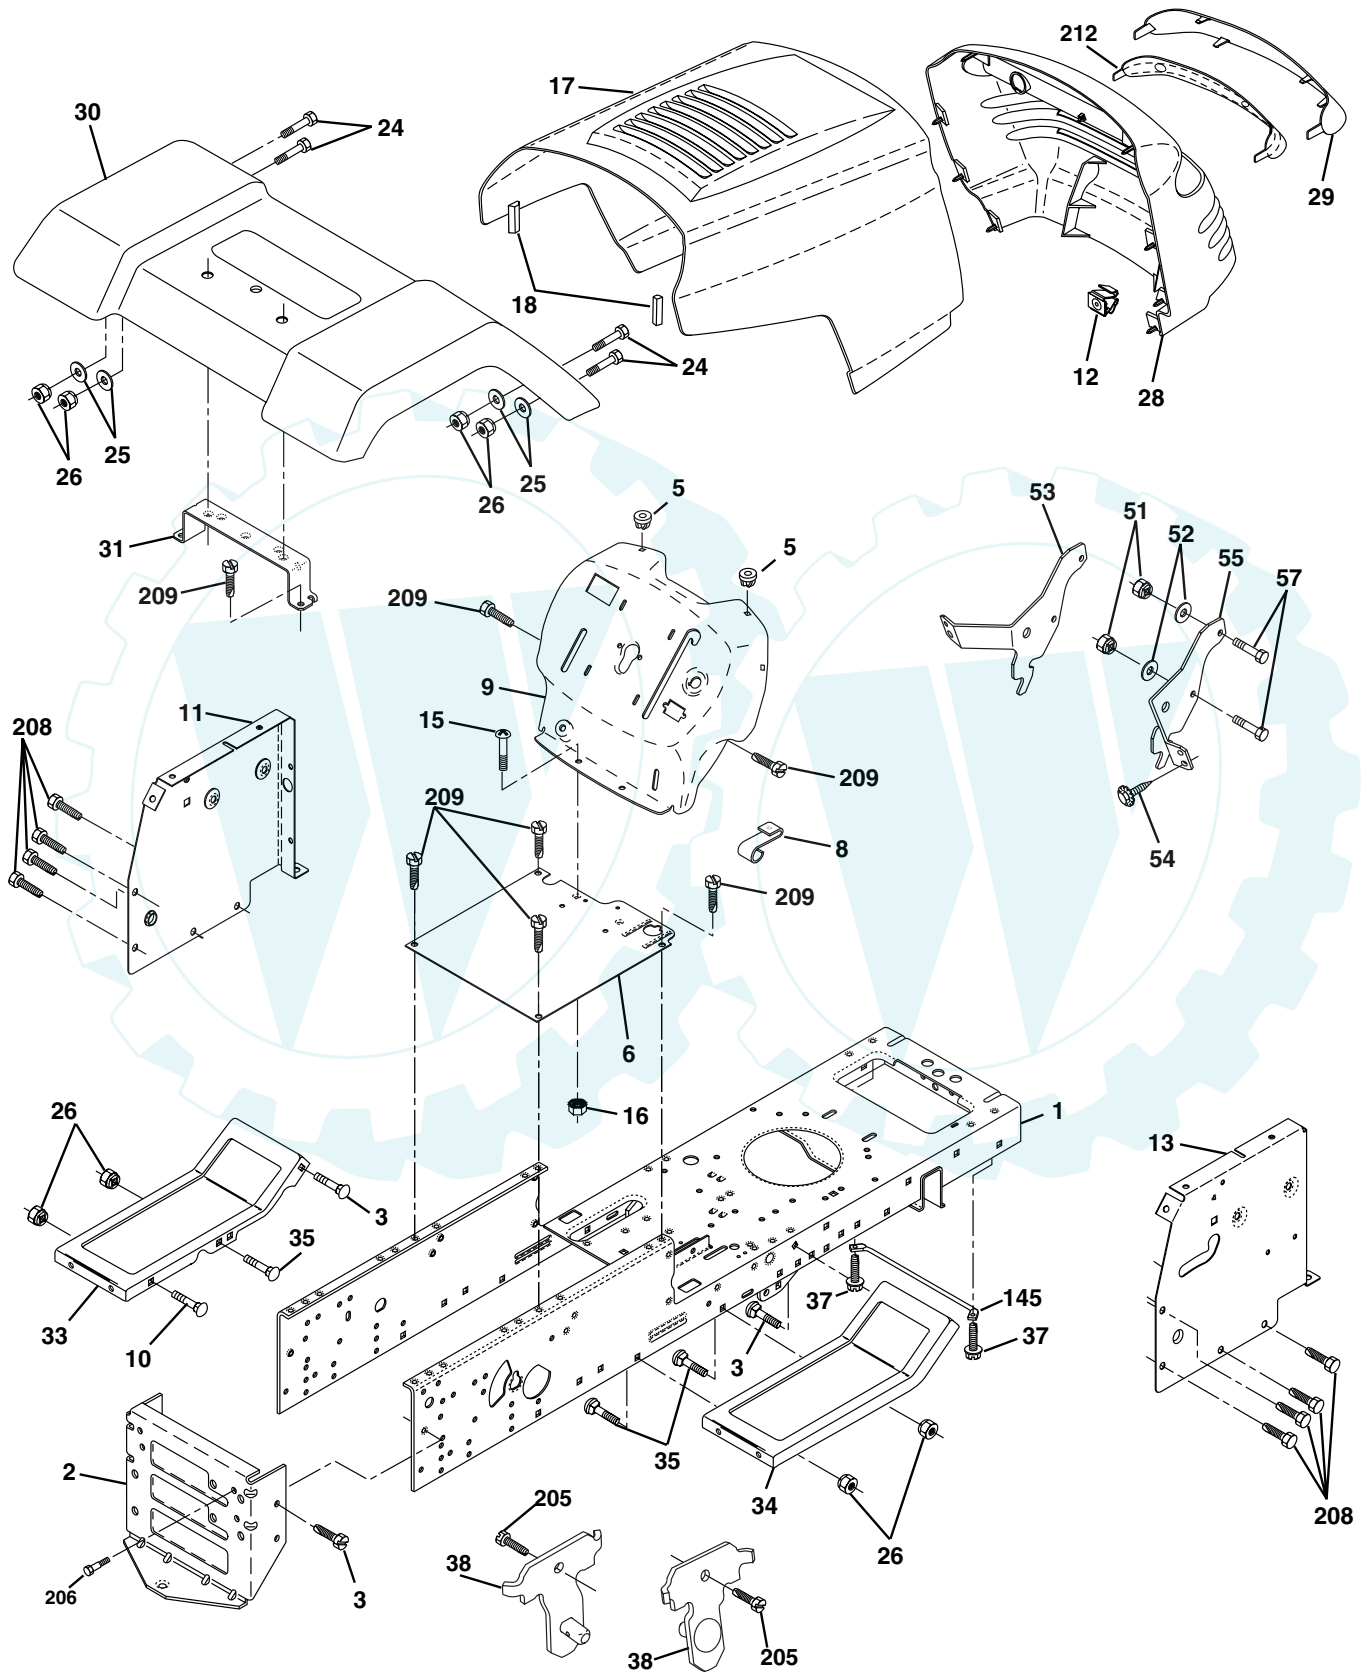

NON-REMOVABLE CONNECTIONS

REMOVABLE CONNECTIONS

REPAIR PARTS

www.ersatzteil-service.de

TRACTOR - - MODEL NUMBER WE12538M, PRODUCT NO. 954 56 29-06
ELECTRICAL

REPAIR PARTS

www.ersatzteil-service.de

TRACTOR - - MODEL NUMBER WE12538M, PRODUCT NO. 954 56 29-06
ELECTRICAL

NOTE: All component dimensions given in U. S. inches 1 inch = 25.4 mm.

REPAIR PARTS

www.ersatzteil-service.de

TRACTOR - - MODEL NUMBER WE12538M, PRODUCT NO. 954 56 29-06
CHASSIS

Der Ersatzteilsspezialist im Internet.

REPAIR PARTS

www.ersatzteil-service.de

TRACTOR - - MODEL NUMBER WE12538M, PRODUCT NO. 954 56 29-06 CHASSIS

KEY NO.	PART NO.	DESCRIPTION
1	174620	Chassis
2	176554	Drawbar, Stretch
3	17060612	Screw 3/8-16 x 3/4
5	155272	Bumper, Hood/Dash
6	174643X013	Saddle Silkscreen Flt Sdl
8	155138	Clip Retainer Slide-On
9	168347X011	Dash
10	72140608	Bolt, Carriage 3/8-16 x 1
11	174996	Panel Dash LH
12	145660	Clip Tinnerman Grille P.L
13	172105X010	Panel Silkscr Dash RH
15	74180512	Screw Mach TRHD 5/16-18uncx3/4
16	73510500	Nut Keps 5/16-18 Unc
17	159639x550	Hood
18	184921	Bumper Hood
24	74780616	Bolt Fin Hex 3/8-16unc X 1 Gr. 5
25	19131312	Washer 13/32 X 13/16 X 12 Ga
26	73800600	Nut Lock Hex w/Ins 3/8-16 Unc
28	179101	Grille/Lens Asm
29	140273X599	Lens Grille Private Label
30	169465X550	Fender
31	136619	Bracket Fender Repl 109873x
33	179716X550	Footrest Pnt LH
34	179717X550	Footrest Pnt RH
35	72110606	Bolt Rdhd Sht Sqnk 3/8-16 X3/4
37	17490508	Screw Thdrol 5/16-18 x 1/2 TYT
38	175710	Bracket Asm. Pivot Mower Rear
51	73800400	Nut Lock W/Insert 1/4-20unc
52	19091416	Washer 9/32 x 7/8x16 Ga.
53	144697	Bracket Grille Lh
54	161464	Screw Hex 8-18 x 7/8
55	144696	Bracket Grille Rh
57	74780412	Bolt Fin Hex 1/4-20 unc x .75
145	156524	Rod Pivot Chassis/Hood
205	17490608	Screw Thdrol 3/8-16 x 1/2
206	170165	Bolt Shoulder 5/16-18
208	17670608	Screw Thdrol 3/8-16 x 1/2
209	17000612	Screw Hex Wsh Thdrol 3/8-16
212	156229	Insert Lens Reflect
---	5479J	Plug Button Blk 359 Dia Choke