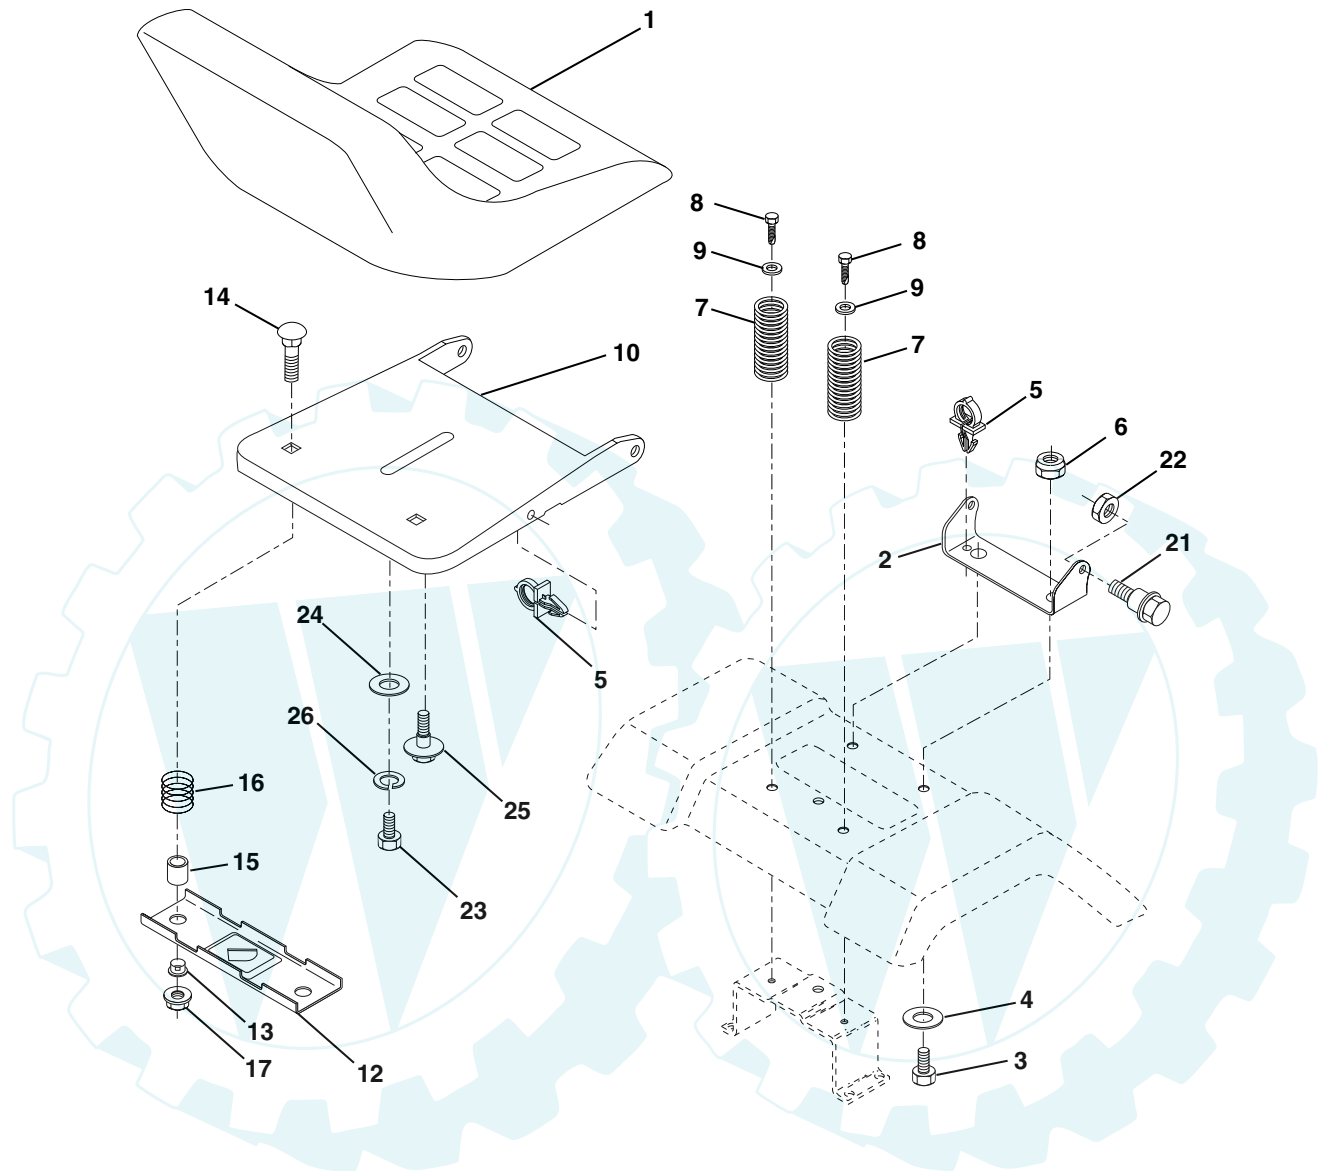

TRACTOR - - MODEL NUMBER WE12538M, PRODUCT NO. 954 56 29-06
ENGINE

KEY NO.	PART NO.	DESCRIPTION
1	170551	Control Th/ch Flag
2	17720408	Screw Hex Thd Cut 1/4-20 x 1/2
3	-----	Engine, B&S 21A807 (Order parts from engine manufacturer)
4	179758	Muffler Exhaust B&S Lc
13	165291	Gasket Eng 1 313 Id Tin Plated
14	148456	Tube Drain Oil Easy
16	11050600	Washer Lock Ext Tooth 3/8
23	169837	Shield BRN/DBR Guard
29	137180	Kit Spark Arrestor (Flat Scrn)
31	184900	Tank Fuel Front
32	140527	Cap Asm Fuel
33	123487X	Clamp Hose
37	137040	Line Fuel 20"
38	181654	Plug Drain Oil Easy
40	124028X	Bushing Snap Nyl Blk Fuel Line
44	17670412	Screw Thdrol 1/4-20 x 3/4
45	17000612	Screw Hex Wsh Thdrol 3/8-16
46	19091416	Washer 9/32 X 7/8 X 16 Ga
72	183906	Screw Socket Head 5/16-18 x 1
78	17060620	Screw 3/8-16 x 1-1/4
81	73510400	Nut Keps Hex 1/4-20 Unc

NOTE: All component dimensions given in U.S. inches
1 inch = 25.4 mm

REPAIR PARTS

www.ersatzteil-service.de

TRACTOR - - MODEL NUMBER WE12538M, PRODUCT NO. 954 56 29-06
SEAT

KEY NO.	PART NO.	DESCRIPTION	KEY NO.	PART NO.	DESCRIPTION
1	127426X	Seat	14	72050412	Bolt Rdhd Sht Nk 1/4 - 20 X 1 -1/2
2	140551	Bracket Seat Pivot	15	134300	Spacer Split .28 X .96
3	71110616	Bolt Hex 3/8 - 16 X 1	16	121250X	Spring Cprsn
4	19131610	Washer 3/8 X 1 X 10Ga.	17	123976X	Nut Lock 1/4 Lge Flg
5	145006	Clip Push-In Hinged	21	171852	Bolt Shoulder 5/16-18 X .62
6	73800600	Nut Lock Hex w/Ins 3/8 - 16	22	73800500	Nut Lock Hex w/Ins 5/16 - 18
7	124181X	Spring Seat Cprsn 2 250 Blk Zi	23	71110814	Bolt Hex
8	17000616	Screw 3/8-16 x 1.5	24	19171912	Washer 17/32 X 1-3/16 X 12 Ga
9	19131614	Washer 13/32 X 1 X 14 Ga	25	127018X	Bolt Shoulder 5/16-18 X .62
10	182493	Pan Pnt Seat (Blk)	26	10040800	Washer Lock Hvy Hlcl Spr 1/2
12	121246X	Bracket Pnt Mounting Switch			
13	121248X	Bushing Snap Blk Nyl			