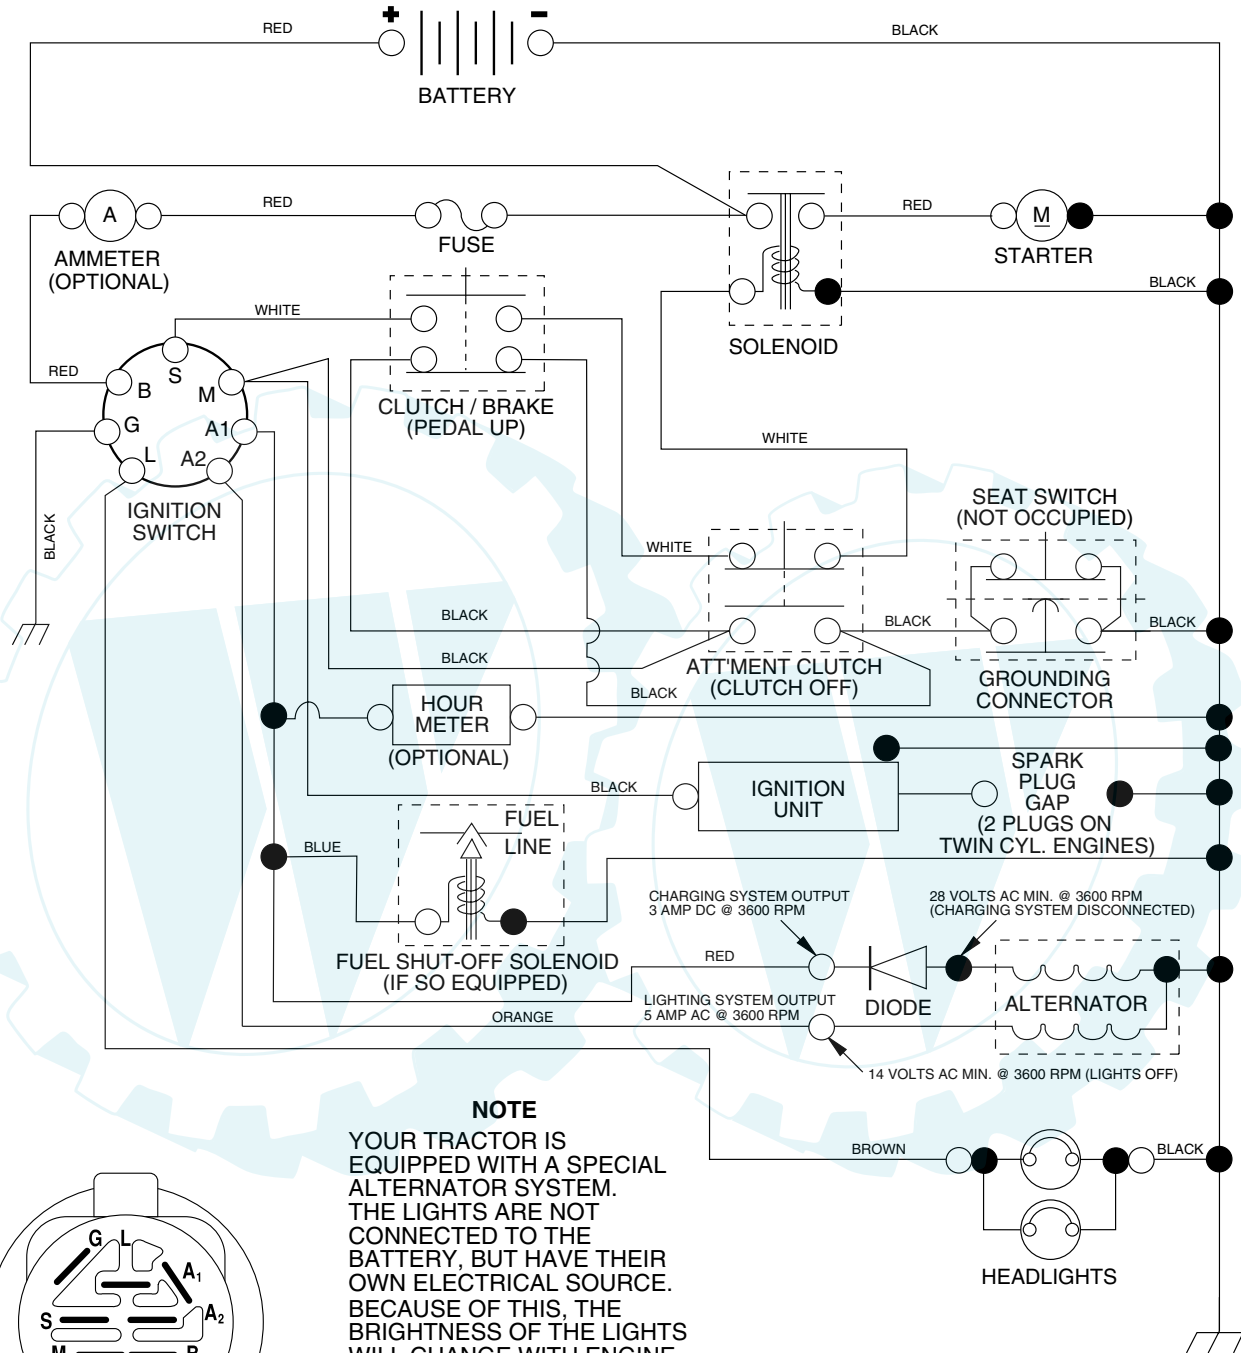

TRACTOR - - MODEL NUMBER WE12538M, PRODUCT NO. 954 56 29-06 SCHEMATIC

NOTE

YOUR TRACTOR IS EQUIPPED WITH A SPECIAL ALTERNATOR SYSTEM. THE LIGHTS ARE NOT CONNECTED TO THE BATTERY, BUT HAVE THEIR OWN ELECTRICAL SOURCE. BECAUSE OF THIS, THE BRIGHTNESS OF THE LIGHTS WILL CHANGE WITH ENGINE SPEED. AT IDLE THE LIGHTS WILL DIM. AS THE ENGINE IS SPEEDED UP, THE LIGHTS WILL BECOME THEIR BRIGHTEST.

IGNITION SWITCH

POSITION	CIRCUIT	"MAKE"
OFF	M+G+A1	NONE
RUN/LIGHT	B+A1	A2+L
RUN	B+A1	NONE
START	B + S + A1	NONE

WIRING INSULATED CLIPS

NOTE: IF WIRING INSULATED CLIPS WERE REMOVED FOR SERVICING OF UNIT, THEY SHOULD BE REPLACED TO PROPERLY SECURE YOUR WIRING.

NON-REMOVABLE CONNECTIONS

REMOVABLE CONNECTIONS

REPAIR PARTS

www.ersatzteil-service.de

TRACTOR - - MODEL NUMBER WE12538M, PRODUCT NO. 954 56 29-06
ELECTRICAL

REPAIR PARTS

www.ersatzteil-service.de

TRACTOR - - MODEL NUMBER WE12538M, PRODUCT NO. 954 56 29-06
ELECTRICAL

TRACTOR - - MODEL NUMBER WE12538M, PRODUCT NO. 954 56 29-06
ENGINE

KEY NO.	PART NO.	DESCRIPTION
1	170551	Control Th/ch Flag
2	17720408	Screw Hex Thd Cut 1/4-20 x 1/2
3	-----	Engine, B&S 21A807 (Order parts from engine manufacturer)
4	179758	Muffler Exhaust B&S Lc
13	165291	Gasket Eng 1 313 Id Tin Plated
14	148456	Tube Drain Oil Easy
16	11050600	Washer Lock Ext Tooth 3/8
23	169837	Shield BRN/DBR Guard
29	137180	Kit Spark Arrestor (Flat Scrn)
31	184900	Tank Fuel Front
32	140527	Cap Asm Fuel
33	123487X	Clamp Hose
37	137040	Line Fuel 20"
38	181654	Plug Drain Oil Easy
40	124028X	Bushing Snap Nyl Blk Fuel Line
44	17670412	Screw Thdrol 1/4-20 x 3/4
45	17000612	Screw Hex Wsh Thdrol 3/8-16
46	19091416	Washer 9/32 X 7/8 X 16 Ga
72	183906	Screw Socket Head 5/16-18 x 1
78	17060620	Screw 3/8-16 x 1-1/4
81	73510400	Nut Keps Hex 1/4-20 Unc