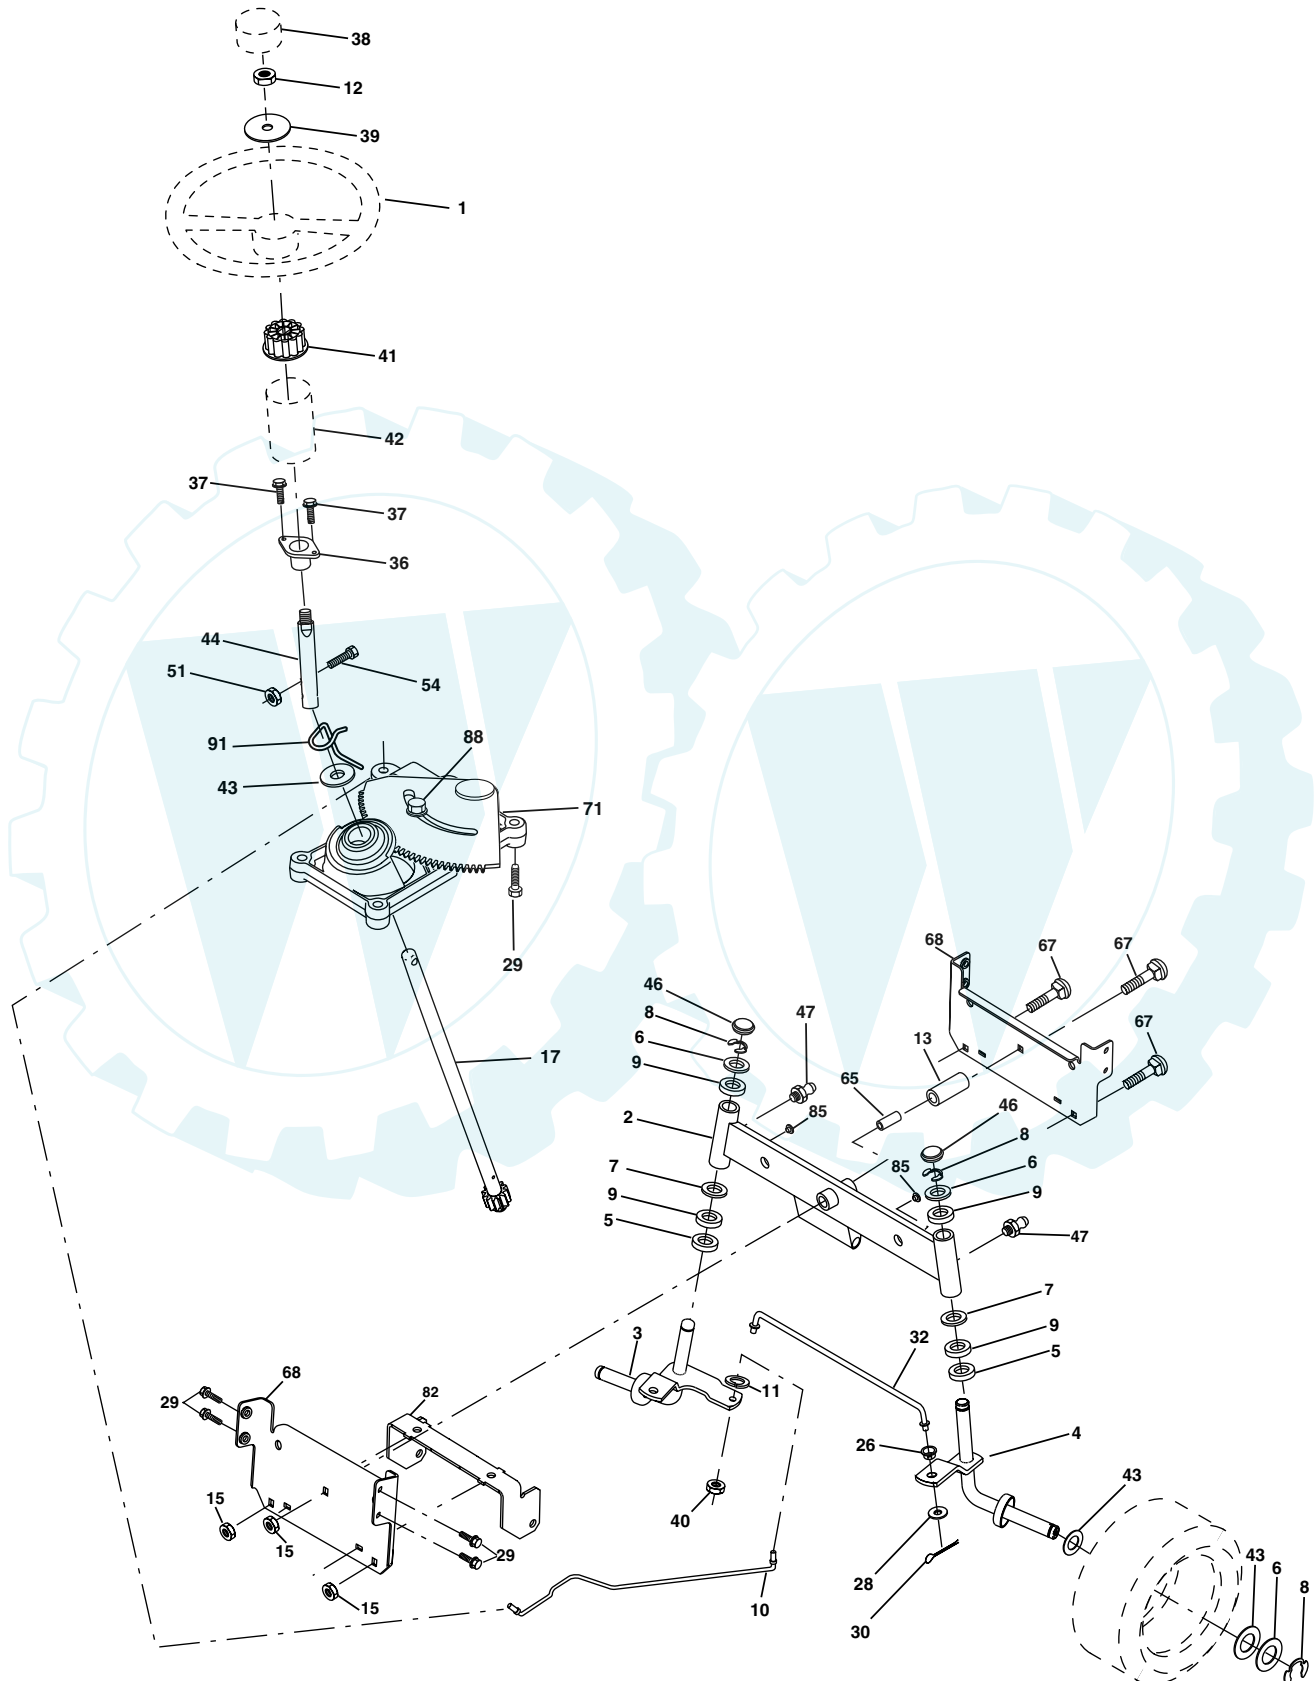

REPAIR PARTS

www.ersatzteil-service.de

TRACTOR - - MODEL NUMBER WE12538M, PRODUCT NO. 954 56 29-06
STEERING

REPAIR PARTS

www.ersatzteil-service.de

TRACTOR - - MODEL NUMBER WE12538M, PRODUCT NO. 954 56 29-06 STEERING

KEY NO.	PART NO.	DESCRIPTION
1	140044X428	Wheel Steering Ayp/P/L Blk
2	175131	Axle Asm
3	169840	Spindle Asm LH
4	169839	Spindle Asm RH
5	6266H	Bearing Race Thrust Harden
6	121748X	Washer 25/32 X 1-5/8 X 16 Ga
7	19272016	Washer 27/32 X 1-1/4 X 16 Ga
8	12000029	Ring Klip #t5304-75
9	3366R	Bearing Col Strg Blk
10	175121	Link Drag
11	10040600	Washer Lock Hvy Hlcl Spr 3/8
12	73940800	Nut Hex Jam Toplock 1/2-20 Unf
13	136518	Spacer earing Axle Front
15	145212	Hexflange Lock
17	180641	Shaft Asm Strg
26	126847X	Bushing Link Drag Blk LR
28	19131416	Washer 13/32 X 7/8 X 16 Ga
29	17060612	Screw 3/8-16 x 3/4
30	76020412	Pin Cotter 1/8 X 3/4 Cad
32	130465	Rod Tie Wire Form 19 75 Mech
36	155099	Bushing Strg 5/8 Id Dash
37	152927	Screw
38	140045X428	Cap Wheel Steer Ayp
39	19183812	Washer 9/16 ID X 2-3/8 OD 12 Ga
40	7810H	Nut Lock Center 3/8-24un
41	100711L	Adaptor Wheel Strg
42	145054X428	Boot Dash Mtl Steering Blk
43	121749X	Washer 25/32 X 1 1/4 X 16 Ga
44	180640	Extension Steering
46	121232X	Cap Spindle Fr Top Blk
47	183226	Fitting Grease
51	73540400	Nut Crownlock 1/4-28
54	71130420	Bolt Hex 1/4-28unf x 1-1/4 Gr.8
65	160367	Spacer Brace Axle
67	72140618	Bolt Fin Hex 5/8-11 unc x 2-3/4
68	169827	Brace Axle
71	175146	Steering Asm.
82	169835	Bracket Susp Chassis Front
85	133835	Fastener Christmas Tree
88	175118	Bolt Shoulder 7/16-20
91	175553	Clip Steering

NOTE: All component dimensions given in U.S. inches
1 inch = 25.4 mm.