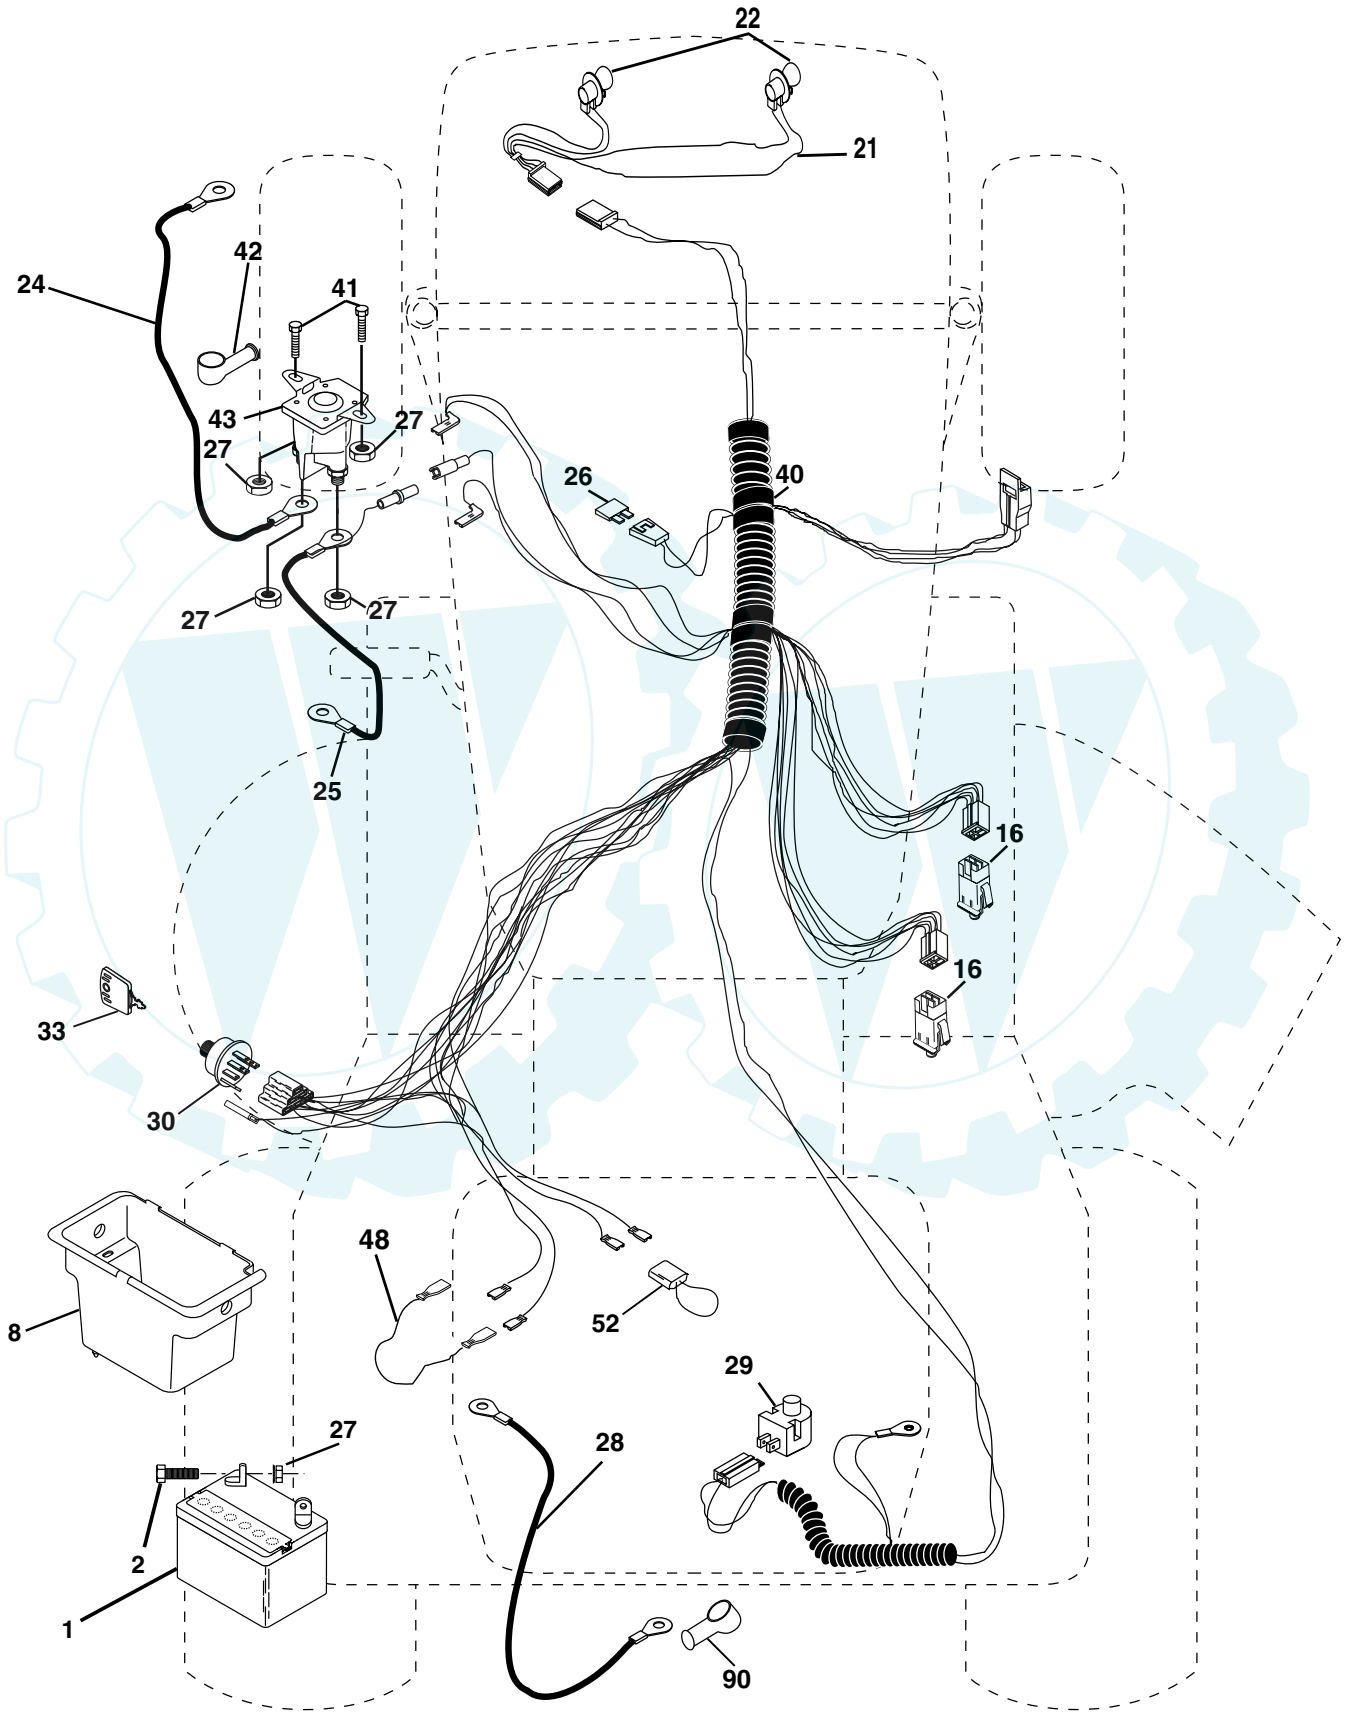

IGNITION SWITCH

POSITION	CIRCUIT	"MAKE"
OFF	M+G+A1	NONE
RUN/LIGHT	B+A1	A2+L
RUN	B+A1	NONE
START	B + S + A1	NONE

WIRING INSULATED CLIPS

NOTE: IF WIRING INSULATED CLIPS WERE REMOVED FOR SERVICING OF UNIT, THEY SHOULD BE REPLACED TO PROPERLY SECURE YOUR WIRING.

NON-REMOVABLE CONNECTIONS

REMOVABLE CONNECTIONS

REPAIR PARTS

www.ersatzteil-service.de

TRACTOR - - MODEL NUMBER WE12538M, PRODUCT NO. 954 56 29-06
ELECTRICAL

REPAIR PARTS

www.ersatzteil-service.de

TRACTOR - - MODEL NUMBER WE12538M, PRODUCT NO. 954 56 29-06
ELECTRICAL