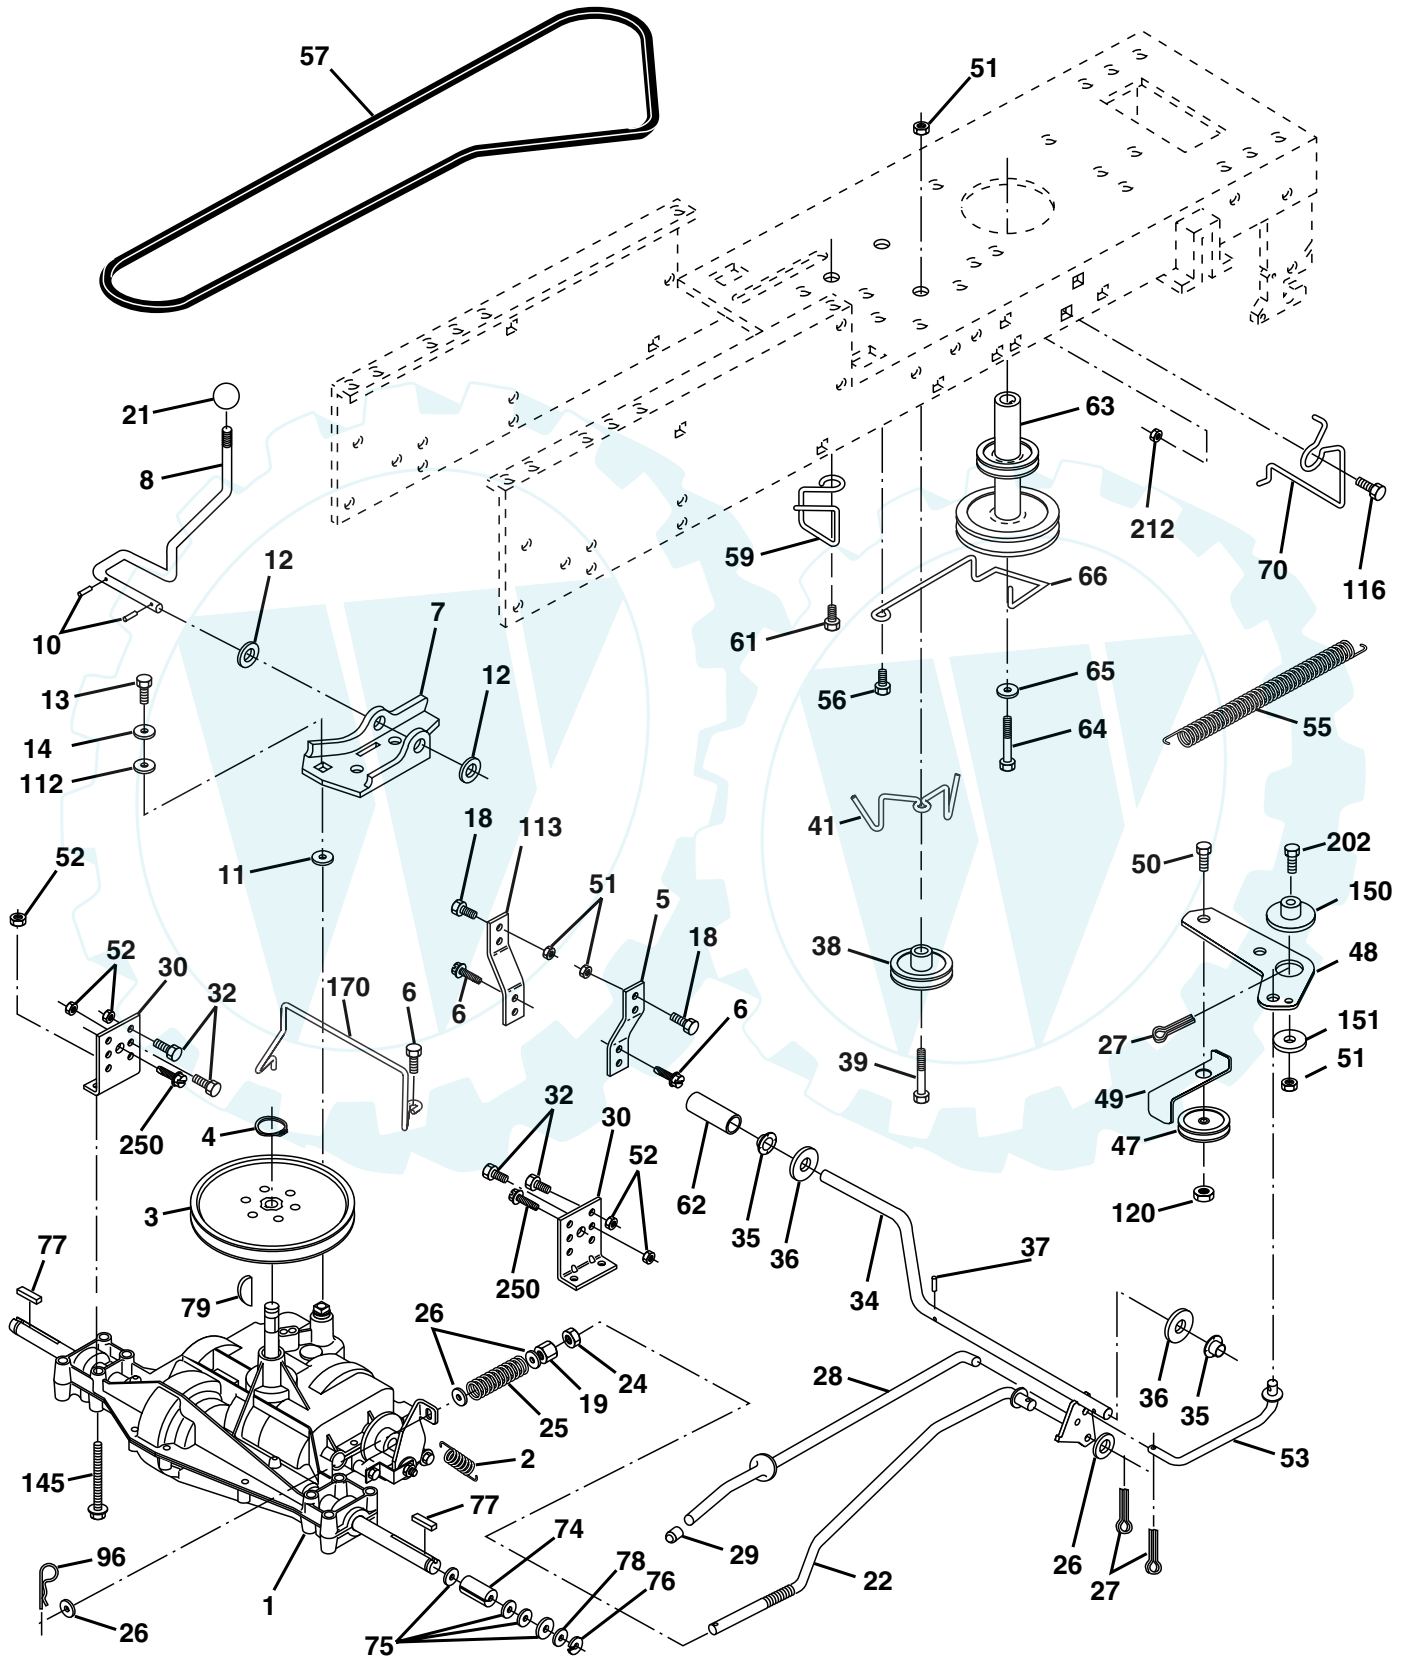

REPAIR PARTS

www.ersatzteil-service.de

TRACTOR - - MODEL NUMBER WE12538M, PRODUCT NO. 954 56 29-06
DRIVE

Der Ersatzteil spezialist im Internet.

REPAIR PARTS

www.ersatzteil-service.de

TRACTOR - - MODEL NUMBER WE12538M, PRODUCT NO. 954 56 29-06 DRIVE

KEY NO.	PART NO.	DESCRIPTION	KEY NO.	PART NO.	DESCRIPTION
1	-----	Transaxle Peerless Model 205-544c (Order parts from transaxle manufacturer)	49	123205X	Retainer Belt Style Spring
2	146682	Spring Return Brake	50	72110612	Bolt Hex Hd 3/8-16unc X 1-1/2
3	123666X	Pulley Transaxle 18"tires	51	73680600	Nut Crownlock 3/8-16 Unc
4	12000028	Ring Retainer # 5100-62	52	73680500	Nut Crownlock 5/16-18 unc
5	121520X	Strap Torque 30 Degrees RH	53	105710X	Link Clutch 7 66
6	17060512	Screw 5/16-18 x 3/4	55	105709X	Spring Return Clutch 6 75
7	162240	Plate Rod Shift T/a	56	17060620	Screw 3/8-16 x 1-1/4
8	131679	Rod Shifter Blk	57	130801	V-Belt Ground Drive 95
10	76020416	Pin Cotter 1/8 X 1 Cad	59	169691	Keeper Belt Chassis Span Ctr
11	105701X	Washer Plate Shf 388 Sq Hole	61	17120614	Screw 3/8-16 x .875
12	19151216	Washer 15/32 X 3/4 X 16 Ga	62	8883R	Cover Pedal Blk Round
13	74550412	Bolt 1/4-28 unf Gr. 8 w/Patch	63	175410	Engine Pulley LT/YT
14	10040400	Washer Lock Hvy Helical 1/4	64	71170764	Bolt Hex 7/16-20x4 Gr 5
18	74780616	Bolt Fin Hex 3/8-16unc X 1 Gr. 5	65	10040700	Washer Lock Hvy Hlcl Spr 7/16
19	73800600	Nut lock Hex w/Ins 3/8-16 Unc	66	154778	Keeper Belt Engine
21	106933X	Knob Rd 1/2-13 Plstc Thds Blk	70	134683	Guide Belt Mower Drive RH
22	130804	Rod Brake LT	74	137057	Spacer Axle
24	73350600	Nut Hex Jam 3/8-16 Unc	75	121749X	Washer 25/32 X 1 1/4 X 16 Ga
25	106888X	Spring Rod Brake 2 00 Zinc	76	12000001	E-ring #5133-75
26	19131316	Washer 13/32 X 13/16 X 16 Ga	77	123583X	Key Square 2 0 X 1845/ 1865
27	76020412	Pin Cotter 1/8 X 3/4 Cad	78	121748X	Washer 25/32 X 1-5/8 X 16 Ga
28	175765	Rod Brake Parking LT/YT	79	2228M	Key Woodruff
29	71673	Cap Brake Parking Black	96	4497H	Retainer Spring 1"
30	174973	Bracket Transmission	112	19091210	Washer 9/32 X 3/4 X 10 Ga
32	74760512	Bolt Fin Hex 5/16-18 x 3/4	113	127285X	Strap Torque 90 Degrees LH
34	175578	Shaft Asm Pedal Foot Nibbed	116	72140608	Bolt Rdhd Sq Neck 3/8-16 x 1
35	120183X	Bearing Nylon Blk 629 Id	120	73900600	Nut Lock Flg 3/8-16
36	19211616	Washer 21/32 X 1 X 16 Ga	145	74490540	Bolt Hex Flg.Hd. 5/16-18 x Gr.5
37	1572H	Pin Roll 3/16 X 1"	150	175456	Spacer Retainer Lt
38	179114	Pulley Composite Flat	151	19133210	Washer 13/32 x 2 x 10 Ga.
39	74760648	Bolt Fin Hex 3/8-16 x 3	170	178394	Keeper, Belt Transaxle Gear
41	175556	Keeper Belt Idler	202	72110614	Bolt Carr Sh 3/8-16 x 1-3/4 Gr.5
47	127783	Pulley Idler V Groove Plastic	212	145212	Nut Hex Flg Lock
48	154407	Bellcrank Clutch Grnd Drv STL	250	17060612	Screw 3/8-16 x 3/4

NOTE: All component dimensions given in U.S. inches
1 inch = 25.4 mm