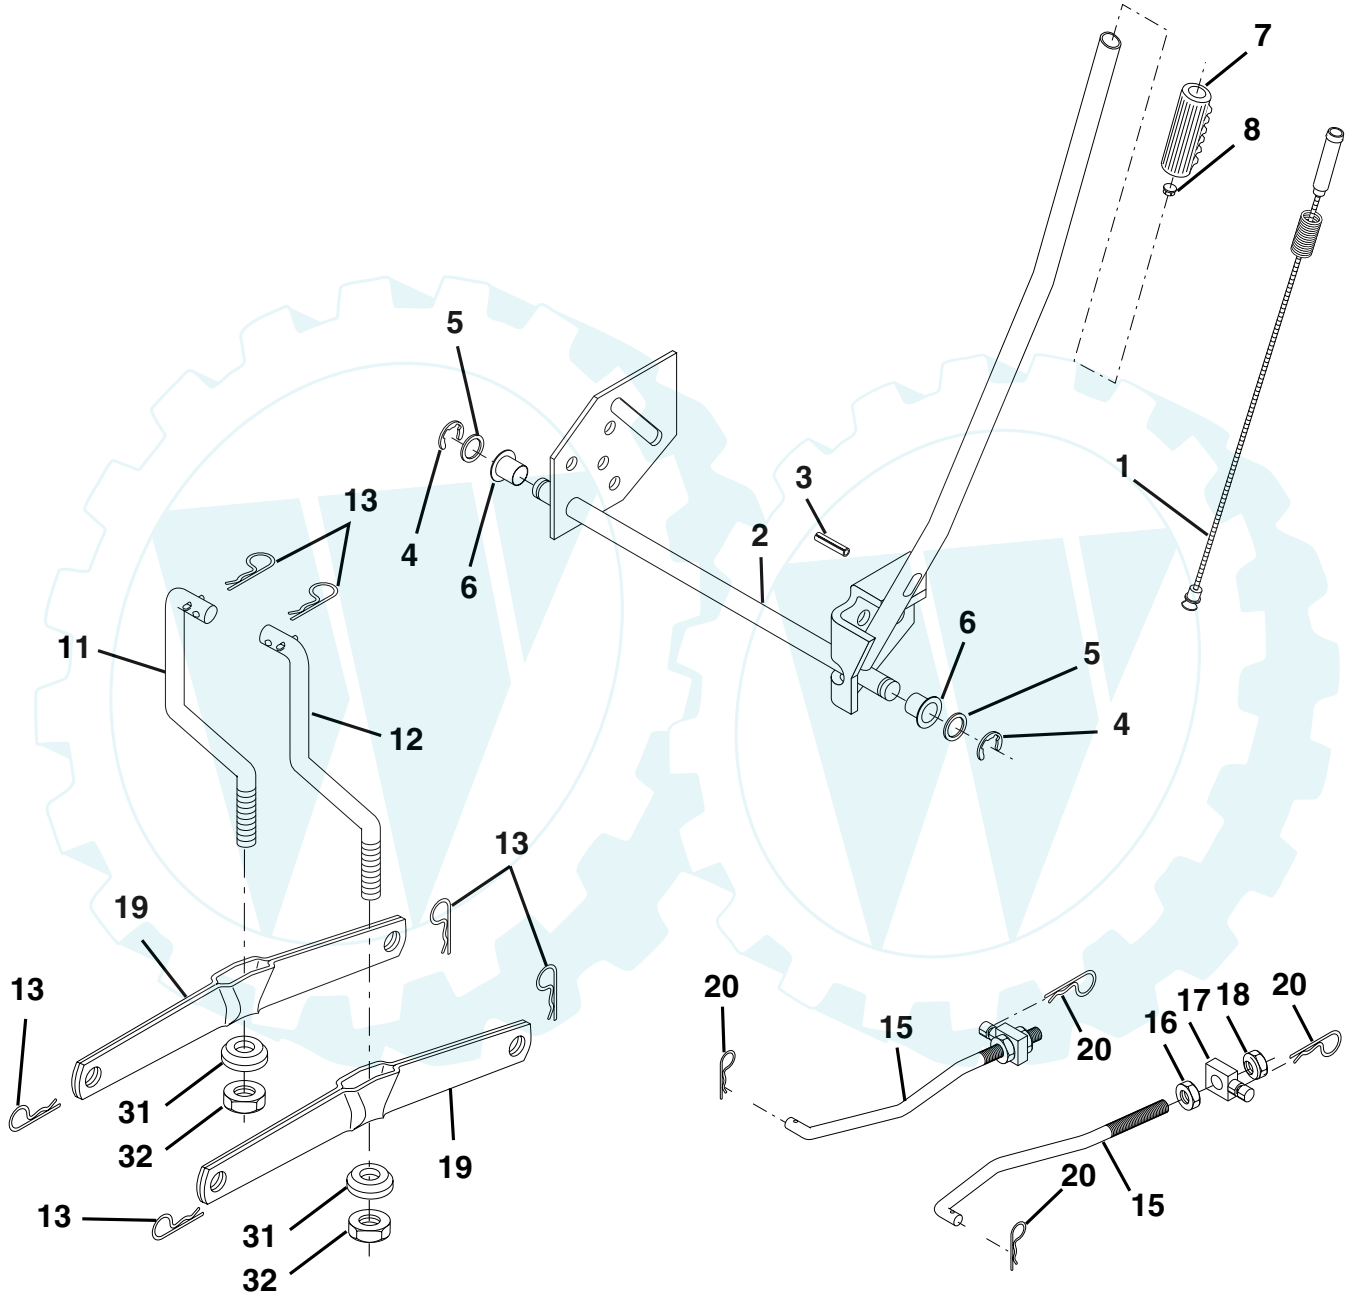

NOTE: All component dimensions given in U.S. inches
1 inch = 25.4 mm.

REPAIR PARTS

www.ersatzteil-service.de

TRACTOR - - MODEL NUMBER WE12538M, PRODUCT NO. 954 56 29-06
DECALS

KEY NO.	PART NO.	DESCRIPTION	KEY NO.	PART NO.	DESCRIPTION
1	181251	Decal, Clutch/Brake Eng/Fr	12	162389	Decal, Hood RH
3	184765	Decal, Engine HP	14	162390	Decal, Hood LH
4	170563	Decal Warning	15	145005	Decal, Caution, Battery
5	168421	Decal, Pnl Sd	16	157163	Decal, Oper Sdl P/L Gear Dr Eng
6	157140	Decal, Fender Danger English	17	136832	Decal, V-Belt Sch.
7	162398	Decal Ins Str Wh	--	138311	Decal, Handle Lft Height Adj.
9	171448	Decal Fender	--	184071	Manual, Owner's English
10	162391	Decal, Deck Grasseater	--	184072	Manual, Owner's French
11	162392	Decal, Grille Weedeater			

WHEELS & TIRES

KEY NO.	PART NO.	DESCRIPTION
1	59192	Cap, Tire valve
2	65139	Stem, Valve
3	106222X	Tire, Front
4	59904	Tube, Front (Service item only)
5	106732X624	Rim assembly, 6" front
6	278H	Fitting, Grease (Front wheel only)
7	9040H	Bearing, Flange (Front wheel only)
8	106108X624	Rim assembly, 8" rear
9	124635X	Tire, Rear
10	7152J	Tube, Rear (Service item only)
11	104757X428	Cap, Hub Axle
--	144334	Sealant, Tire (10 oz. Tube)

NOTE: All component dimensions given in U.S. inches
1 inch = 25.4 mm

REPAIR PARTS

www.ersatzteil-service.de

TRACTOR - - MODEL NUMBER WE12538M, PRODUCT NO. 954 56 29-06
MOWER LIFT

REPAIR PARTS

www.ersatzteil-service.de