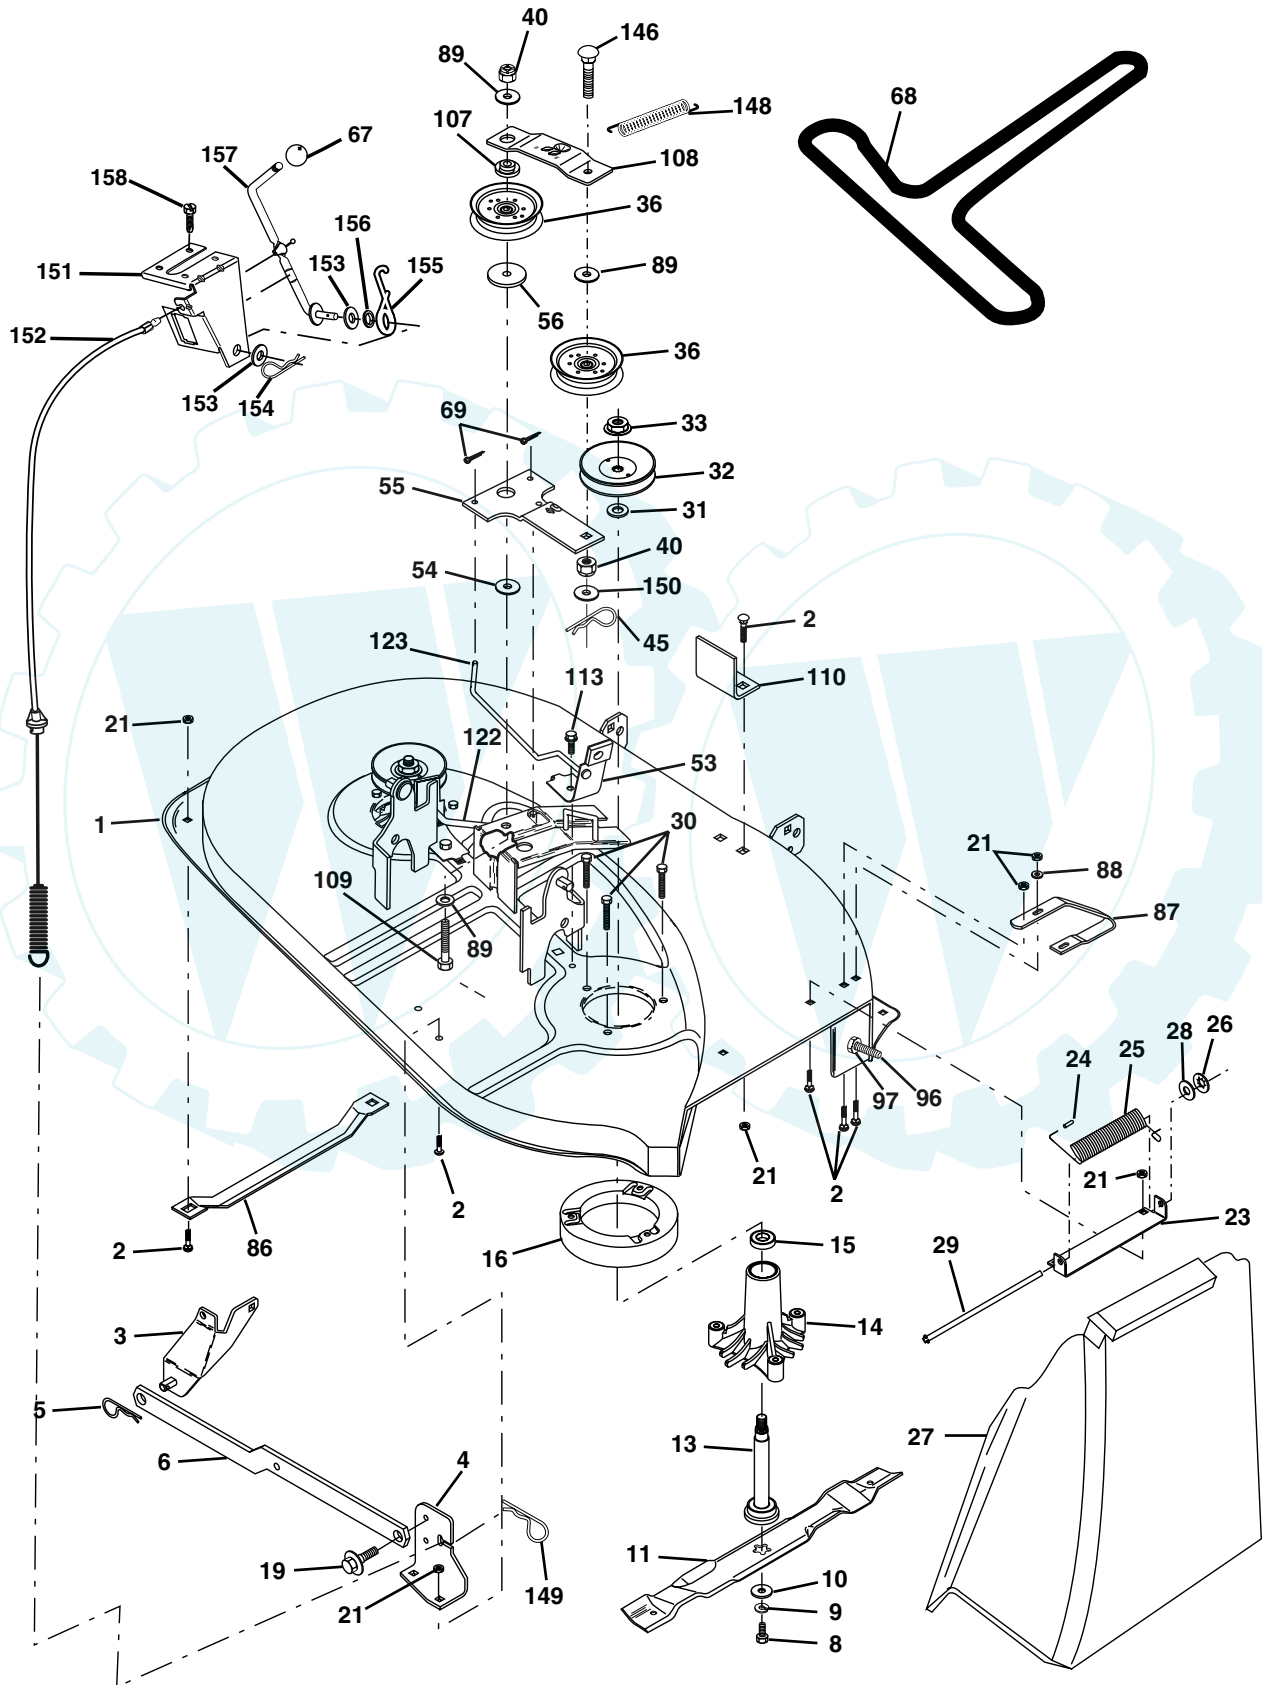

NOTE: All component dimensions given in U.S. inches
1 inch = 25.4 mm.

REPAIR PARTS

www.ersatzteil-service.de

TRACTOR - - MODEL NUMBER WE12538M, PRODUCT NO. 954 56 29-06
DECALS

KEY NO.	PART NO.	DESCRIPTION	KEY NO.	PART NO.	DESCRIPTION
1	181251	Decal, Clutch/Brake Eng/Fr	12	162389	Decal, Hood RH
3	184765	Decal, Engine HP	14	162390	Decal, Hood LH
4	170563	Decal Warning	15	145005	Decal, Caution, Battery
5	168421	Decal, Pnl Sd	16	157163	Decal, Oper Sdl P/L Gear Dr Eng
6	157140	Decal, Fender Danger English	17	136832	Decal, V-Belt Sch.
7	162398	Decal Ins Str Wh	--	138311	Decal, Handle Lft Height Adj.
9	171448	Decal Fender	--	184071	Manual, Owner's English
10	162391	Decal, Deck Grasseater	--	184072	Manual, Owner's French
11	162392	Decal, Grille Weedeater			

TRACTOR - - MODEL NUMBER WE12538M, PRODUCT NO. 954 56 29-06
MOWER LIFT

KEY NO.	PART NO.	DESCRIPTION
1	159460	Wire Asm Inner/Sprg w/plunger
2	159471	Shaft Asm Lift RH
3	105767X	Pin Groove 1 500 Zinc
4	12000002	E Ring #5133-62
5	19211621	Washer 21/32 X 1 X 21 Ga
6	120183X	Bearing Nylon Blk 629 Id
7	109413X	Grip Handle Bicycle Matte Blk
8	124526X	Button Plunger Black
11	139865	Link Lift LH Fixed Length
12	139866	Link Lift RH Fixed Length
13	4939M	Retainer Spring
15	173288	Link Front
16	73350800	Nut Jam Hex 1/2-13 Unc
17	175689	Trunnion
18	73800800	Nut Lockw/Wsh 1/2-13 Unc
19	139868	Arm Suspension Rear
20	163552	Retainer, Spring
31	169865	Bearing Pvt Lift
32	73540600	Nut Crownlock 3/8-24

NOTE: All component dimensions given in U.S. inches
1 inch = 25.4 mm.

REPAIR PARTS

www.ersatzteil-service.de

TRACTOR - - MODEL NUMBER WE12538M, PRODUCT NO. 954 56 29-06
MOWER DECK

Der Ersatzteilspezialist im Internet.