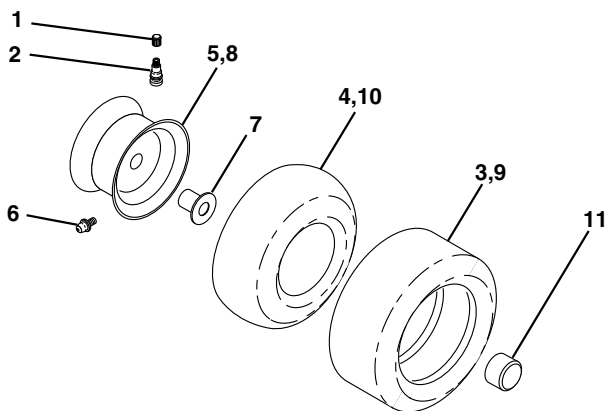

WHEELS & TIRES

KEY NO.	PART NO.	DESCRIPTION
1	59192	Cap, Tire valve
2	65139	Stem, Valve
3	106222X	Tire, Front
4	59904	Tube, Front (Service item only)
5	106732X624	Rim assembly, 6" front
6	278H	Fitting, Grease (Front wheel only)
7	9040H	Bearing, Flange (Front wheel only)
8	106108X624	Rim assembly, 8" rear
9	124635X	Tire, Rear
10	7152J	Tube, Rear (Service item only)
11	104757X428	Cap, Hub Axle
--	144334	Sealant, Tire (10 oz. Tube)

NOTE: All component dimensions given in U.S. inches
1 inch = 25.4 mm