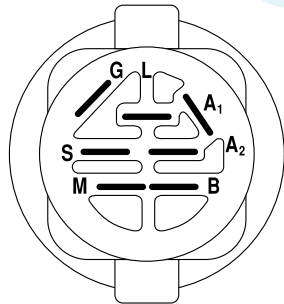

IGNITION SWITCH

POSITION	CIRCUIT	"MAKE"
OFF	M+G+A1	NONE
RUN/LIGHT	B+A1	A2+L
RUN	B+A1	NONE
START	B + S + A1	NONE

WIRING INSULATED CLIPS

NOTE: IF WIRING INSULATED CLIPS WERE REMOVED FOR SERVICING OF UNIT, THEY SHOULD BE REPLACED TO PROPERLY SECURE YOUR WIRING.

NOTE: All component dimensions given in U.S. inches
1 inch = 25.4 mm.

REPAIR PARTS

www.ersatzteil-service.de

TRACTOR - - MODEL NUMBER WE12538M, PRODUCT NO. 954 56 29-06
DECALS

KEY NO.	PART NO.	DESCRIPTION	KEY NO.	PART NO.	DESCRIPTION
1	181251	Decal, Clutch/Brake Eng/Fr	12	162389	Decal, Hood RH
3	184765	Decal, Engine HP	14	162390	Decal, Hood LH
4	170563	Decal Warning	15	145005	Decal, Caution, Battery
5	168421	Decal, Pnl Sd	16	157163	Decal, Oper Sdl P/L Gear Dr Eng
6	157140	Decal, Fender Danger English	17	136832	Decal, V-Belt Sch.
7	162398	Decal Ins Str Wh	--	138311	Decal, Handle Lft Height Adj.
9	171448	Decal Fender	--	184071	Manual, Owner's English
10	162391	Decal, Deck Grasseater	--	184072	Manual, Owner's French
11	162392	Decal, Grille Weedeater			

WHEELS & TIRES

KEY NO.	PART NO.	DESCRIPTION
1	59192	Cap, Tire valve
2	65139	Stem, Valve
3	106222X	Tire, Front
4	59904	Tube, Front (Service item only)
5	106732X624	Rim assembly, 6" front
6	278H	Fitting, Grease (Front wheel only)
7	9040H	Bearing, Flange (Front wheel only)
8	106108X624	Rim assembly, 8" rear
9	124635X	Tire, Rear
10	7152J	Tube, Rear (Service item only)
11	104757X428	Cap, Hub Axle
--	144334	Sealant, Tire (10 oz. Tube)