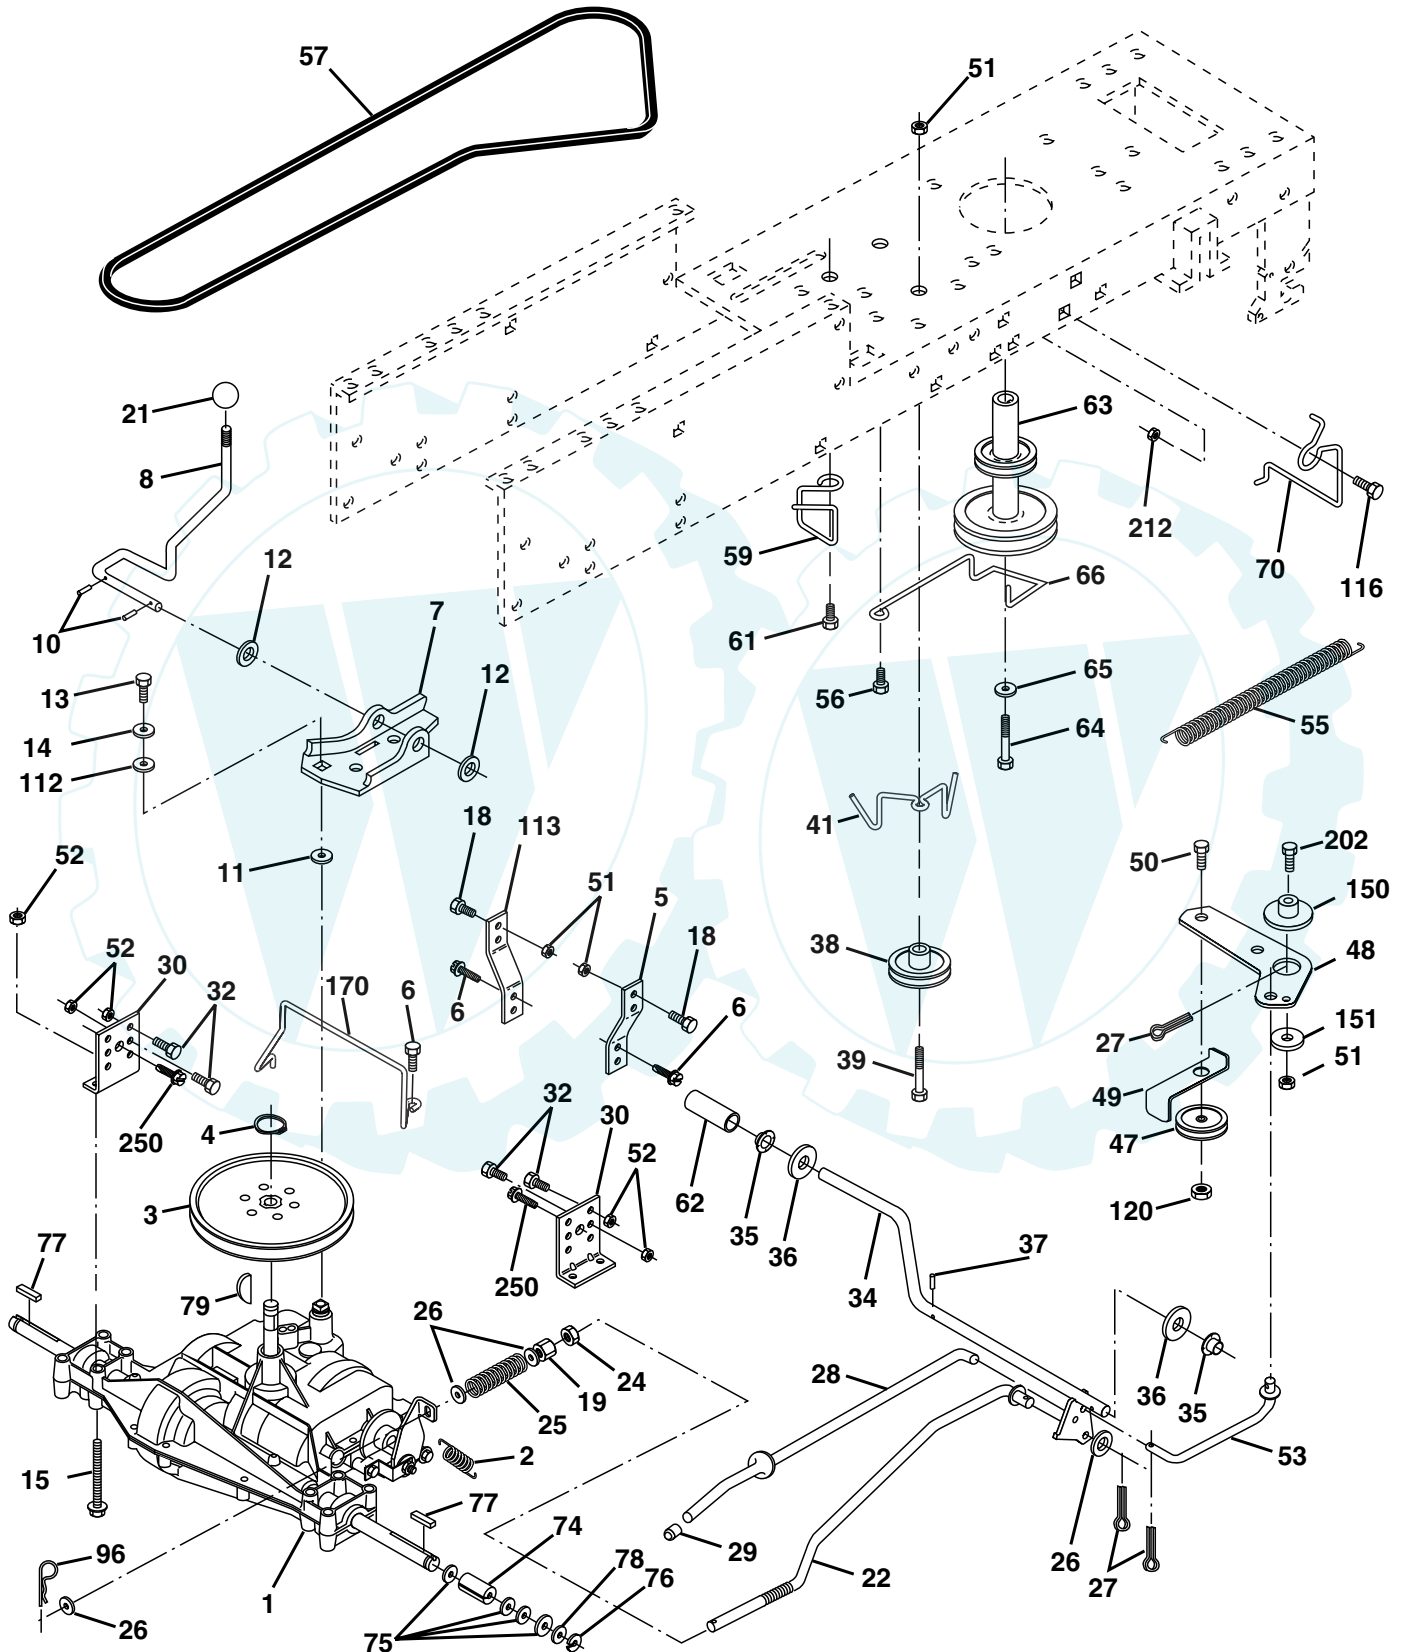

TRACTOR - - MODEL NUMBER WE12538K, PRODUCT NO. 954 56 29-06 CHASSIS

KEY NO.	PART NO.	DESCRIPTION
1	174620	Chassis
2	176554	Drawbar, Stretch
3	17060612	Screw 3/8-16 x 3/4
5	155272	Bumper, Hood/Dash
6	174643X013	Saddle Silkscreen Flt Sdl
8	155138	Clip Retainer Slide-On
9	168347X011	Dash
10	72140608	Bolt, Carriage 3/8-16 x 1
11	174996	Panel Dash LH
12	145660	Clip Tinnerman Grille P.L
13	172105X010	Panel Silkscr Dash RH
15	74180512	Screw Mach TRHD 5/16-18uncx3/4
16	73510500	Nut Keps 5/16-18 Unc
17	159639x550	Hood
18	126938X	BumperHood
24	74780616	Bolt Fin Hex 3/8-16unc X 1 Gr. 5
25	19131312	Washer 13/32 X 13/16 X 12 Ga
26	73800600	Nut Lock Hex w/Ins 3/8-16 Unc
28	179101	Grille/Lens Asm
29	140273X599	Lens Grille Private Label
30	169465X550	Fender
31	136619	Bracket Fender Repl 109873x
33	179716X550	Footrest Pnt LH
34	179717X550	Footrest Pnt RH
35	72110606	Bolt Rdhd Sht Sqnk 3/8-16 X3/4
37	17490508	Screw Thdrol 5/16-18 x 1/2 TYT
38	175710	Bracket Asm. Pivot Mower Rear
51	73800400	Nut Lock W/Insert 1/4-20unc
52	19091416	Washer 9/32 x 7/8x16 Ga.
53	144697	Bracket Grille Lh
54	161464	Screw Hex 8-18 x 7/8
55	144696	Bracket Grille Rh
57	74780412	Bolt Fin Hex 1/4-20 unc x .75
58	150127	Duct Air Engine PL/LT
145	156524	Rod Pivot Chassis/Hood
205	17490608	Screw Thdrol 3/8-16 x 1/2
206	170165	Bolt Shoulder 5/16-18
208	17670608	Screw Thdrol 3/8-16 x 1/2
209	17000612	Screw Hex Wsh Thdrol 3/8-16
212	156229	Insert Lens Reflect
---	5479J	Plug Button Blk 359 Dia Choke

NOTE: All component dimensions given in U.S. inches
1 inch = 25.4 mm.

REPAIR PARTS

www.ersatzteil-service.de

TRACTOR - - MODEL NUMBER WE12538K, PRODUCT NO. 954 56 29-06
DRIVE

REPAIR PARTS

www.ersatzteil-service.de