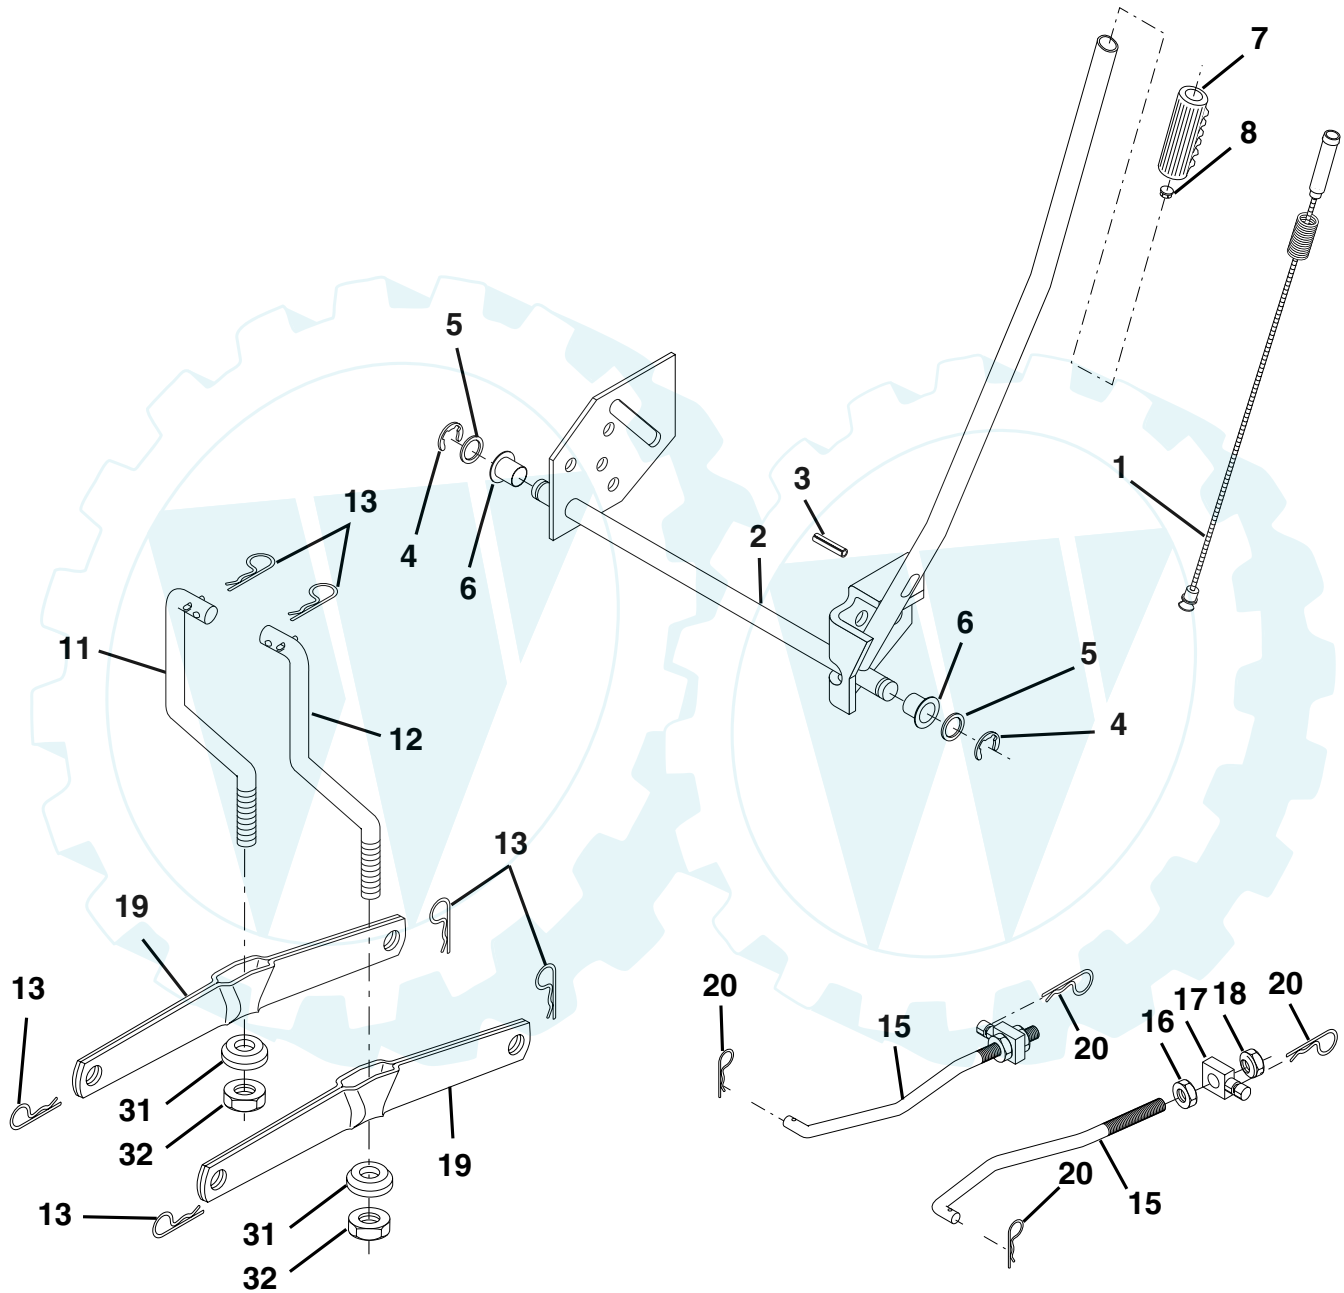

Available accessories not included with mower:

--	C38	Grass Catcher
--	MK38	Mulch Kit w/Blades
--	LSB42	42" Snow Blower
--	LC05	Wheel Weights
--	LBD48	48" Snow Blade
--	CH11	Tire Chains

WHEELS & TIRES

KEY NO.	PART NO.	DESCRIPTION
1	59192	Cap, Tire valve
2	65139	Stem, Valve
3	106222X	Tire, Front
4	59904	Tube, Front (Service item only)
5	106732X427	Rim assembly, 6" front
6	278H	Fitting, Grease (Front wheel only)
7	9040H	Bearing, Flange (Front wheel only)
8	106108X427	Rim assembly, 8" rear
9	124635X	Tire, Rear
10	7152J	Tube, Rear (Service item only)
11	104757X428	Cap, Hub Axle
--	144334	Sealant, Tire (10 oz. Tube)

NOTE: All component dimensions given in U.S. inches
1 inch = 25.4 mm

REPAIR PARTS

www.ersatzteil-service.de

TRACTOR - - MODEL NUMBER WE12538K, PRODUCT NO. 954 56 29-06
MOWER LIFT

REPAIR PARTS

www.ersatzteil-service.de

TRACTOR - - MODEL NUMBER WE12538K, PRODUCT NO. 954 56 29-06
MOWER LIFT

KEY NO.	PART NO.	DESCRIPTION
1	159460	Wire Asm Inner/Sprg w/plunger
2	159471	Shaft Asm Lift RH
3	105767X	Pin Groove 1 500 Zinc
4	12000002	E Ring #5133-62
5	19211621	Washer 21/32 X 1 X 21 Ga
6	120183X	Bearing Nylon Blk 629 Id
7	109413X	Grip Handle Bicycle Matte Blk
8	124526X	Button Plunger Black
11	139865	Link Lift LH Fixed Length
12	139866	Link Lift RH Fixed Length
13	4939M	Retainer Spring
15	173288	Link Front
16	73350800	Nut Jam Hex 1/2-13 Unc
17	175689	Trunnion
18	73800800	Nut Lockw/Wsh 1/2-13 Unc
19	139868	Arm Suspension Rear
20	163552	Retainer, Spring
31	169865	Bearing Pvt Lift
32	73540600	Nut Crownlock 3/8-24