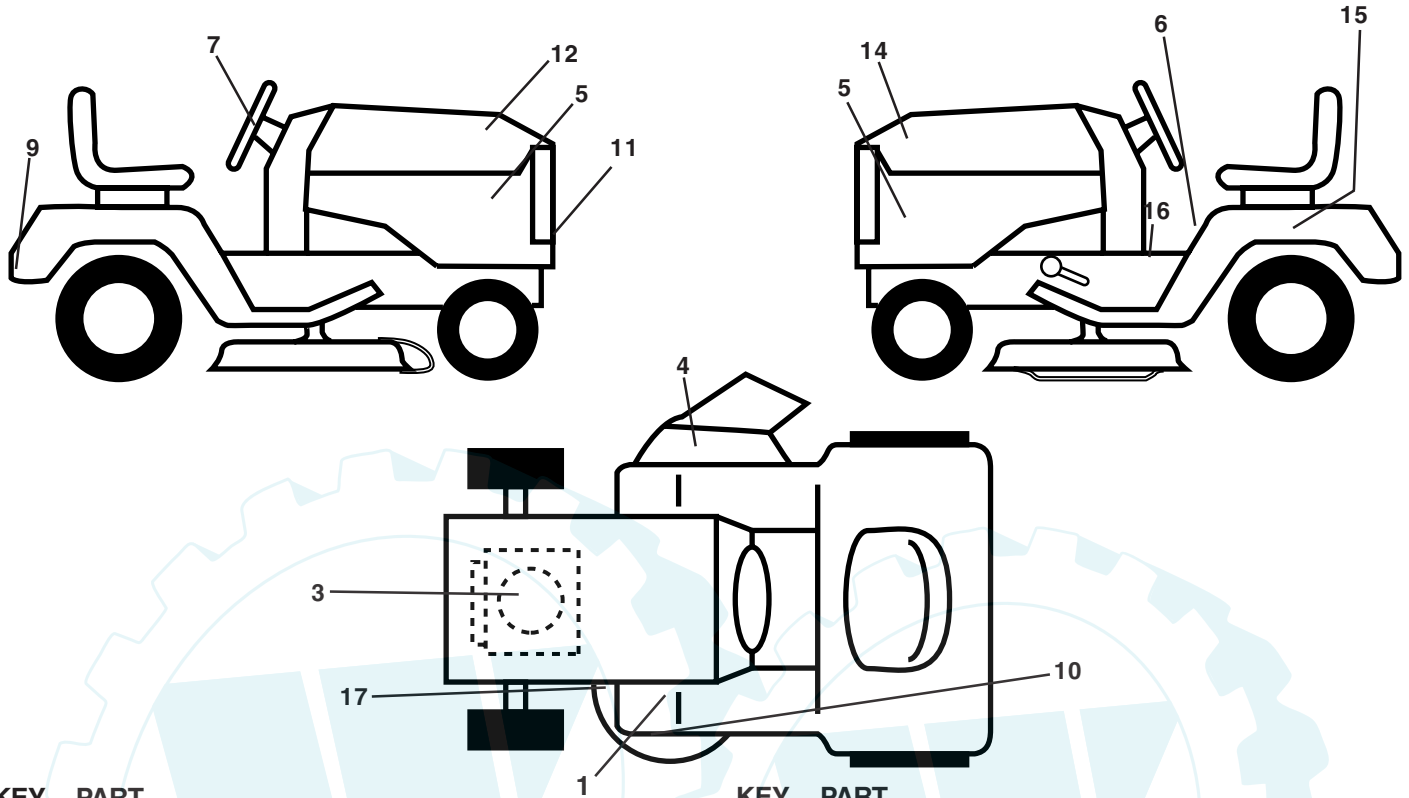

REPAIR PARTS

www.ersatzteil-service.de

TRACTOR - - MODEL NUMBER WE12538K, PRODUCT NO. 954 56 29-06 DECALS

KEY NO.	PART NO.	DESCRIPTION
1	181251	Decal, Clutch/Brake Eng/Fr
3	170839	Decal, Engine HP
4	170563	Decal Warning
5	168421	Decal, Pnl Sd
6	157140	Decal, Fender Danger English
7	162398	Decal Ins Str Wh
9	171448	Decal Fender
10	162391	Decal, Deck Grasseater
11	162392	Decal, Grille Weedeater
12	162389	Decal, Hood RH
14	162390	Decal, Hood LH
15	145005	Decal, Caution, Battery

KEY NO.	PART NO.	DESCRIPTION
16	157163	Decal, Oper Sdl P/L Gear Dr Eng
17	136832	Decal, V-Belt Sch.
--	138311	Decal, Handle Lft Height Adj.
--	181544	Manual, Owner's English
--	151545	Manual, Owner's French

Available accessories not included with mower:

--	C38	Grass Catcher
--	MK38	Mulch Kit w/Blades
--	LSB42	42" Snow Blower
--	LC05	Wheel Weights
--	LBD48	48" Snow Blade
--	CH11	Tire Chains