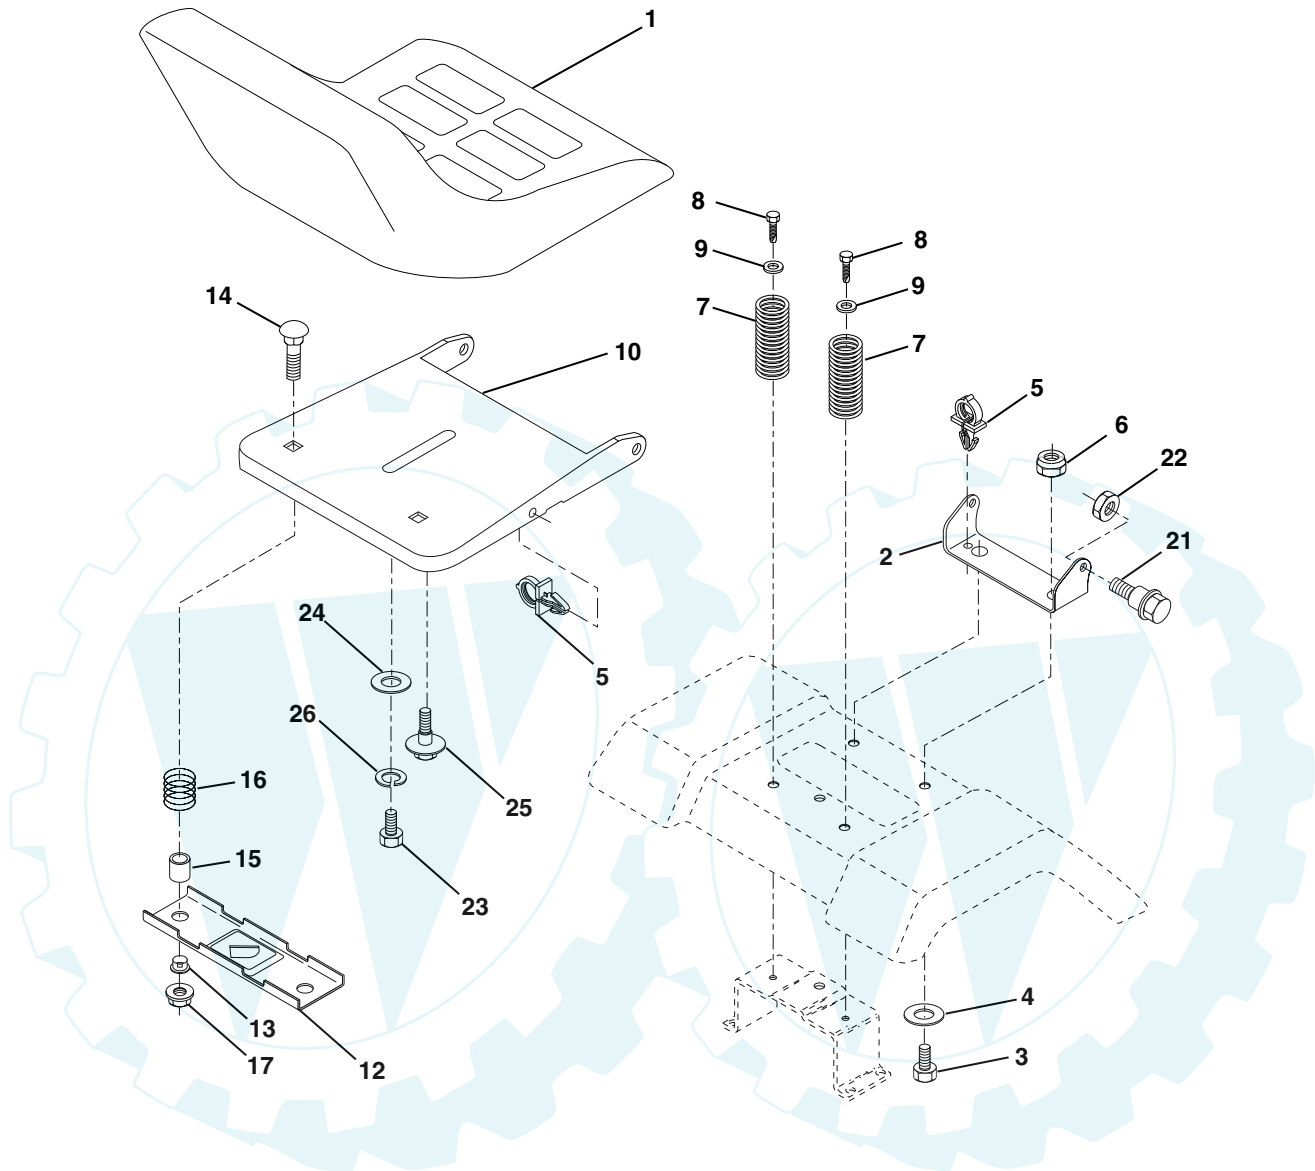

NOTE: All component dimensions given in U.S. inches
1 inch = 25.4 mm.

REPAIR PARTS

TRACTOR - - MODEL NUMBER WE12538K, PRODUCT NO. 954 56 29-06
ENGINE

REPAIR PARTS

www.ersatzteil-service.de

TRACTOR - - MODEL NUMBER WE12538K, PRODUCT NO. 954 56 29-06
ENGINE

KEY NO.	PART NO.	DESCRIPTION
1	170551	Control Th/ch Flag
2	17720408	Screw Hex Thd Cut 1/4-20 x 1/2
3	-----	Engine, B&S 289707 (Order parts from engine manufacturer)
4	137348	Muffler Exhaust B&S Lc
13	165291	Gasket Eng 1 313 Id Tin Plated
14	148456	Tube Drain Oil Easy
16	11050600	Washer Lock Ext Tooth 3/8
23	169837	Shield BRN/DBR Guard
29	137180	Kit Spark Arrestor (Flat Scrn)
31	109202X	Tank Fuel Front
32	140527	Cap Asm Fuel
33	123487X	Clamp Hose
37	137040	Line Fuel 20"
38	148315	Plug Drain Oil Easy
40	124028X	Bushing Snap Nyl Blk Fuel Line
44	17670412	Screw Thdrol 1/4-20 x 3/4
45	17000612	Screw Hex Wsh Thdrol 3/8-16
46	19091416	Washer 9/32 X 7/8 X 16 Ga
62	10040500	Washer Lock Hvy Hlcl Spr
72	71070512	Screw Hexcap 5/16-18 x 3/4
78	17060620	Screw 3/8-16 x 1-1/4
81	73510400	Nut Keps Hex 1/4-20 Unc

NOTE: All component dimensions given in U.S. inches
1 inch = 25.4 mm

REPAIR PARTS

TRACTOR - - MODEL NUMBER WE12538K, PRODUCT NO. 954 56 29-06 SEAT

KEY NO.	PART NO.	DESCRIPTION
1	127426X	Seat
2	140551	Bracket Seat Pivot
3	71110616	Bolt Hex 3/8 - 16 X 1
4	19131610	Washer 13/32 X 1 X10Ga.
5	145006	Clip Push-In Hinged
6	73800600	Nut Lock Hex w/Ins 3/8 - 16
7	124181X	Spring Seat Cprsn 2 250 Blk Zi
8	17000616	Screw 3/8-16 x 1.5
9	19131614	Washer 13/32 X 1 X 14 Ga
10	174894	Pan Pnt Seat (Blk)
12	121246X	Bracket Pnt Mounting Switch
13	121248X	Bushing Snap Blk Nyl