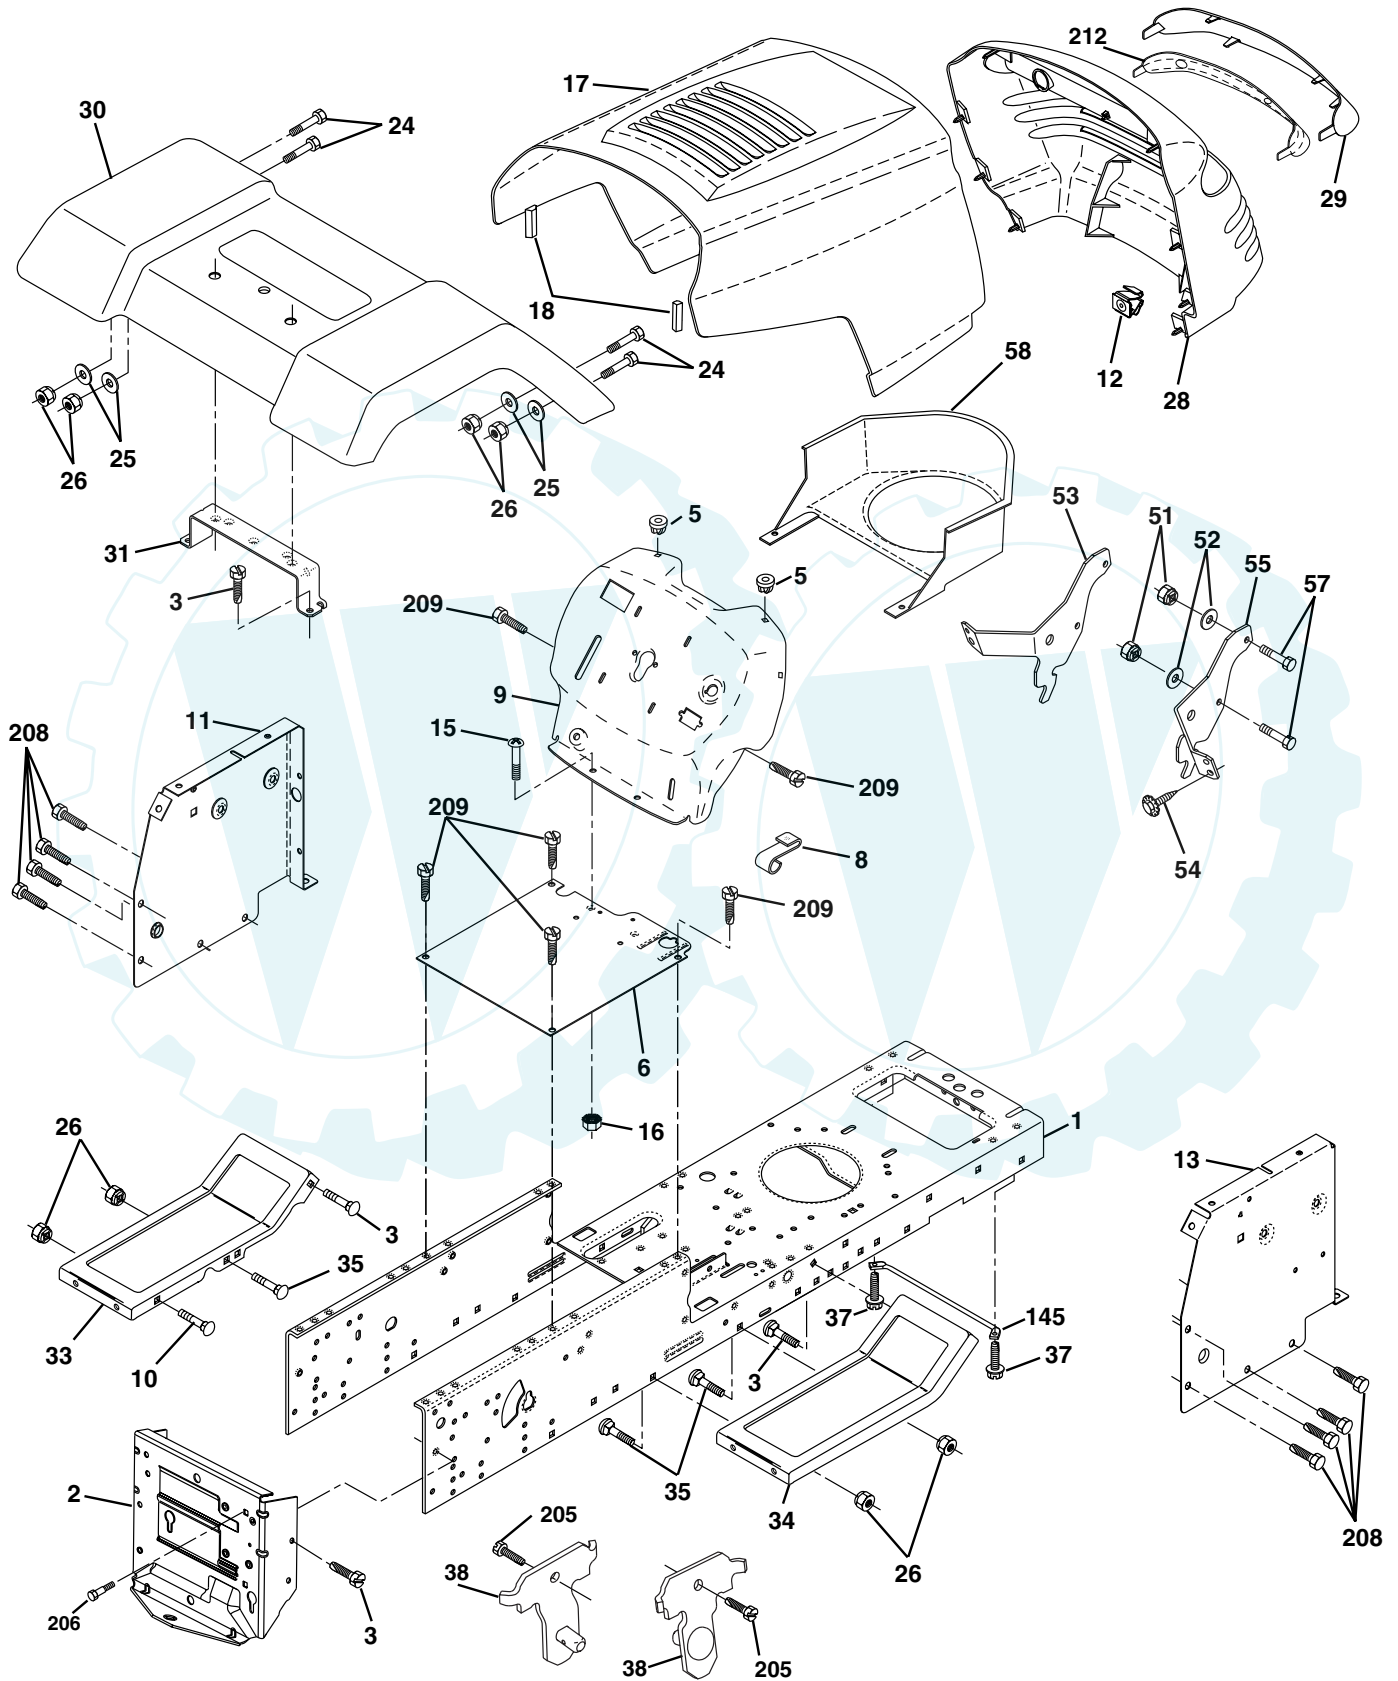

www.ersatzteil-service.de

TRACTOR - - MODEL NUMBER WE12538K, PRODUCT NO. 954 56 29-06
ELECTRICAL

KEY NO.	PART NO.	DESCRIPTION
1	163465	Battery
2	74760412	Bolt Hex Hd 1/4-20unc X 3/4
8	176689	Box Battery
16	176138	Switch Interlock
21	165685	Harness Asm Light W/4152j
22	4152J	Bulb Light #1156
24	4799J	Cable Battery 6 Ga 11"red
25	146147	Cable Battery
26	175158	Fuse 20 AMP
27	73510400	Nut Keps Hex 1/4-20 Unc
28	4207J	Cable Ground 6 Ga 12"black
29	121305X	Switch Plunger Nc Gray
30	175566	Switch Ign
33	140401	Key Ign
40	179720	Harness Ign
41	71110408	Bolt Blk Fin Hex 1/4-20
42	131563	Cover Terminal Red
43	178861	Solenoid
48	140844	Adapter Ammeter
52	141940	Protection Wire Loop
90	180449	Cover Terminal Battery

NOTE: All component dimensions given in U. S. inches 1 inch = 25.4 mm.

REPAIR PARTS

www.ersatzteil-service.de

TRACTOR - - MODEL NUMBER WE12538K, PRODUCT NO. 954 56 29-06
CHASSIS

REPAIR PARTS

www.ersatzteil-service.de

NOTE: All component dimensions given in U.S. inches
1 inch = 25.4 mm.

REPAIR PARTS

TRACTOR - - MODEL NUMBER WE12538K, PRODUCT NO. 954 56 29-06
ENGINE

REPAIR PARTS

www.ersatzteil-service.de

TRACTOR - - MODEL NUMBER WE12538K, PRODUCT NO. 954 56 29-06
ENGINE

NOTE: All component dimensions given in U.S. inches
1 inch = 25.4 mm

REPAIR PARTS

TRACTOR - - MODEL NUMBER WE12538K, PRODUCT NO. 954 56 29-06 SEAT

KEY NO.	PART NO.	DESCRIPTION
1	127426X	Seat
2	140551	Bracket Seat Pivot
3	71110616	Bolt Hex 3/8 - 16 X 1
4	19131610	Washer 13/32 X 1 X10Ga.
5	145006	Clip Push-In Hinged
6	73800600	Nut Lock Hex w/Ins 3/8 - 16
7	124181X	Spring Seat Cprsn 2 250 Blk Zi
8	17000616	Screw 3/8-16 x 1.5
9	19131614	Washer 13/32 X 1 X 14 Ga
10	174894	Pan Pnt Seat (Blk)
12	121246X	Bracket Pnt Mounting Switch
13	121248X	Bushing Snap Blk Nyl