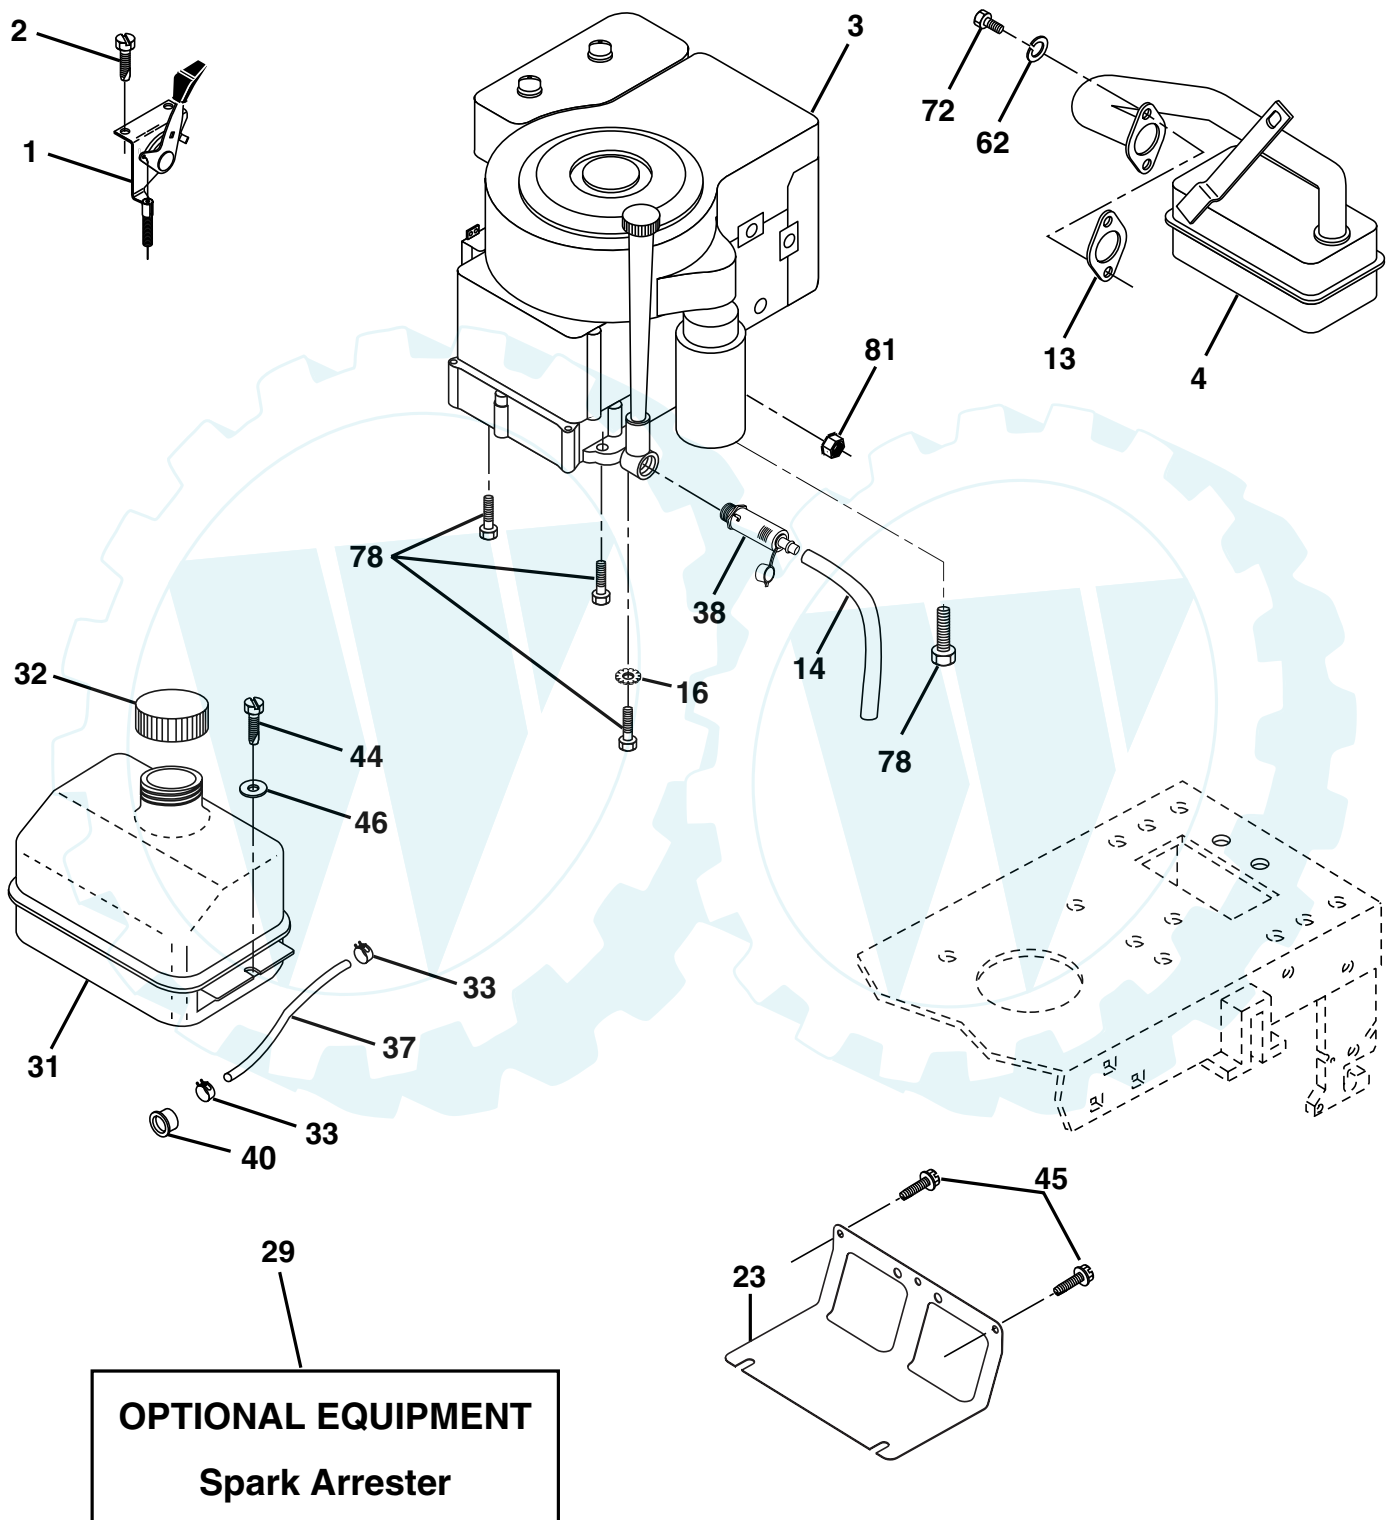

NOTE: All component dimensions given in U.S. inches
1 inch = 25.4 mm

REPAIR PARTS

www.ersatzteil-service.de

TRACTOR - - MODEL NUMBER WE12538K, PRODUCT NO. 954 56 29-06
STEERING

REPAIR PARTS

www.ersatzteil-service.de

NOTE: All component dimensions given in U.S. inches
1 inch = 25.4 mm.

REPAIR PARTS

TRACTOR - - MODEL NUMBER WE12538K, PRODUCT NO. 954 56 29-06
ENGINE

REPAIR PARTS

www.ersatzteil-service.de

TRACTOR - - MODEL NUMBER WE12538K, PRODUCT NO. 954 56 29-06
ENGINE

NOTE: All component dimensions given in U.S. inches
1 inch = 25.4 mm

REPAIR PARTS

TRACTOR - - MODEL NUMBER WE12538K, PRODUCT NO. 954 56 29-06 SEAT

KEY NO.	PART NO.	DESCRIPTION
1	127426X	Seat
2	140551	Bracket Seat Pivot
3	71110616	Bolt Hex 3/8 - 16 X 1
4	19131610	Washer 13/32 X 1 X10Ga.
5	145006	Clip Push-In Hinged
6	73800600	Nut Lock Hex w/Ins 3/8 - 16
7	124181X	Spring Seat Cprsn 2 250 Blk Zi
8	17000616	Screw 3/8-16 x 1.5
9	19131614	Washer 13/32 X 1 X 14 Ga
10	174894	Pan Pnt Seat (Blk)
12	121246X	Bracket Pnt Mounting Switch
13	121248X	Bushing Snap Blk Nyl