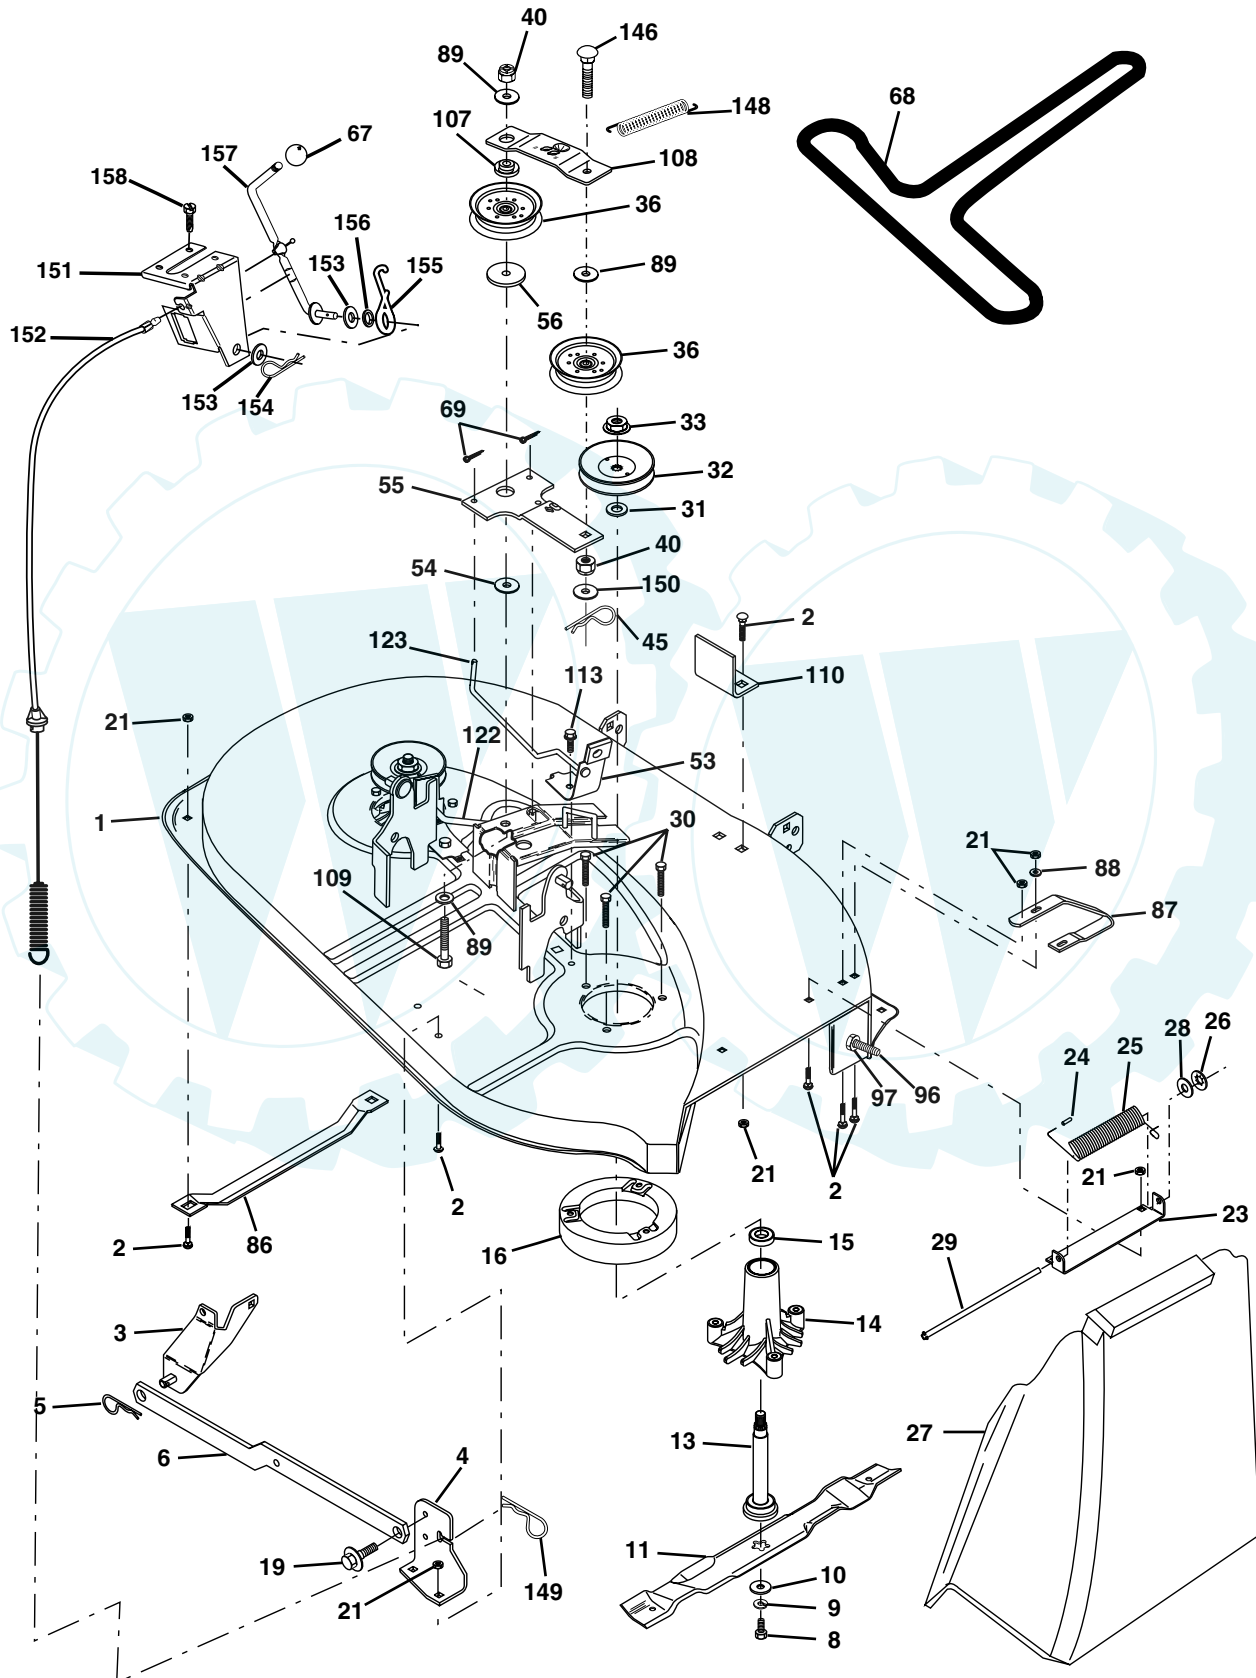

NOTE: All component dimensions given in U.S. inches
1 inch = 25.4 mm.

REPAIR PARTS

www.ersatzteil-service.de

TRACTOR - - MODEL NUMBER WE12538K, PRODUCT NO. 954 56 29-06 DECALS

KEY NO.	PART NO.	DESCRIPTION
1	181251	Decal, Clutch/Brake Eng/Fr
3	170839	Decal, Engine HP
4	170563	Decal Warning
5	168421	Decal, Pnl Sd
6	157140	Decal, Fender Danger English
7	162398	Decal Ins Str Wh
9	171448	Decal Fender
10	162391	Decal, Deck Grasseater
11	162392	Decal, Grille Weedeater
12	162389	Decal, Hood RH
14	162390	Decal, Hood LH
15	145005	Decal, Caution, Battery

NOTE: All component dimensions given in U.S. inches
1 inch = 25.4 mm

REPAIR PARTS

www.ersatzteil-service.de

TRACTOR - - MODEL NUMBER WE12538K, PRODUCT NO. 954 56 29-06
MOWER LIFT

REPAIR PARTS

www.ersatzteil-service.de

TRACTOR - - MODEL NUMBER WE12538K, PRODUCT NO. 954 56 29-06
MOWER LIFT

KEY NO.	PART NO.	DESCRIPTION
1	159460	Wire Asm Inner/Sprg w/plunger
2	159471	Shaft Asm Lift RH
3	105767X	Pin Groove 1 500 Zinc
4	12000002	E Ring #5133-62
5	19211621	Washer 21/32 X 1 X 21 Ga
6	120183X	Bearing Nylon Blk 629 Id
7	109413X	Grip Handle Bicycle Matte Blk
8	124526X	Button Plunger Black
11	139865	Link Lift LH Fixed Length
12	139866	Link Lift RH Fixed Length
13	4939M	Retainer Spring
15	173288	Link Front
16	73350800	Nut Jam Hex 1/2-13 Unc
17	175689	Trunnion
18	73800800	Nut Lockw/Wsh 1/2-13 Unc
19	139868	Arm Suspension Rear
20	163552	Retainer, Spring
31	169865	Bearing Pvt Lift
32	73540600	Nut Crownlock 3/8-24

NOTE: All component dimensions given in U.S. inches
1 inch = 25.4 mm.

REPAIR PARTS

www.ersatzteil-service.de

TRACTOR - - MODEL NUMBER WE12538K, PRODUCT NO. 954 56 29-06
MOWER DECK

REPAIR PARTS

TRACTOR - - MODEL NUMBER WE12538K, PRODUCT NO. 954 56 29-06 MOWER DECK