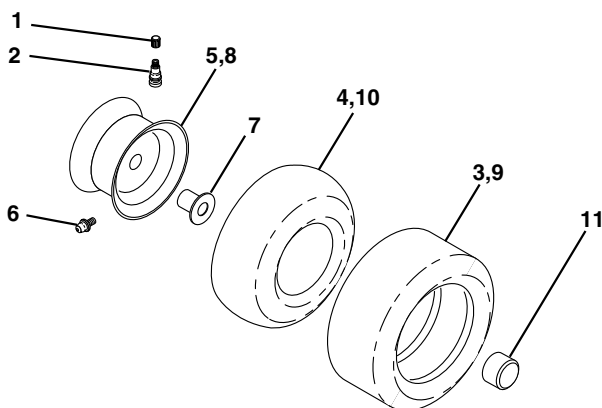

WHEELS & TIRES

KEY NO.	PART NO.	DESCRIPTION
1	59192	Cap, Tire valve
2	65139	Stem, Valve
3	106222X	Tire, Front
4	59904	Tube, Front (Service item only)
5	106732X427	Rim assembly, 6" front
6	278H	Fitting, Grease (Front wheel only)
7	9040H	Bearing, Flange (Front wheel only)
8	106108X427	Rim assembly, 8" rear
9	124635X	Tire, Rear
10	7152J	Tube, Rear (Service item only)
11	104757X428	Cap, Hub Axle
--	144334	Sealant, Tire (10 oz. Tube)

NOTE: All component dimensions given in U.S. inches
1 inch = 25.4 mm