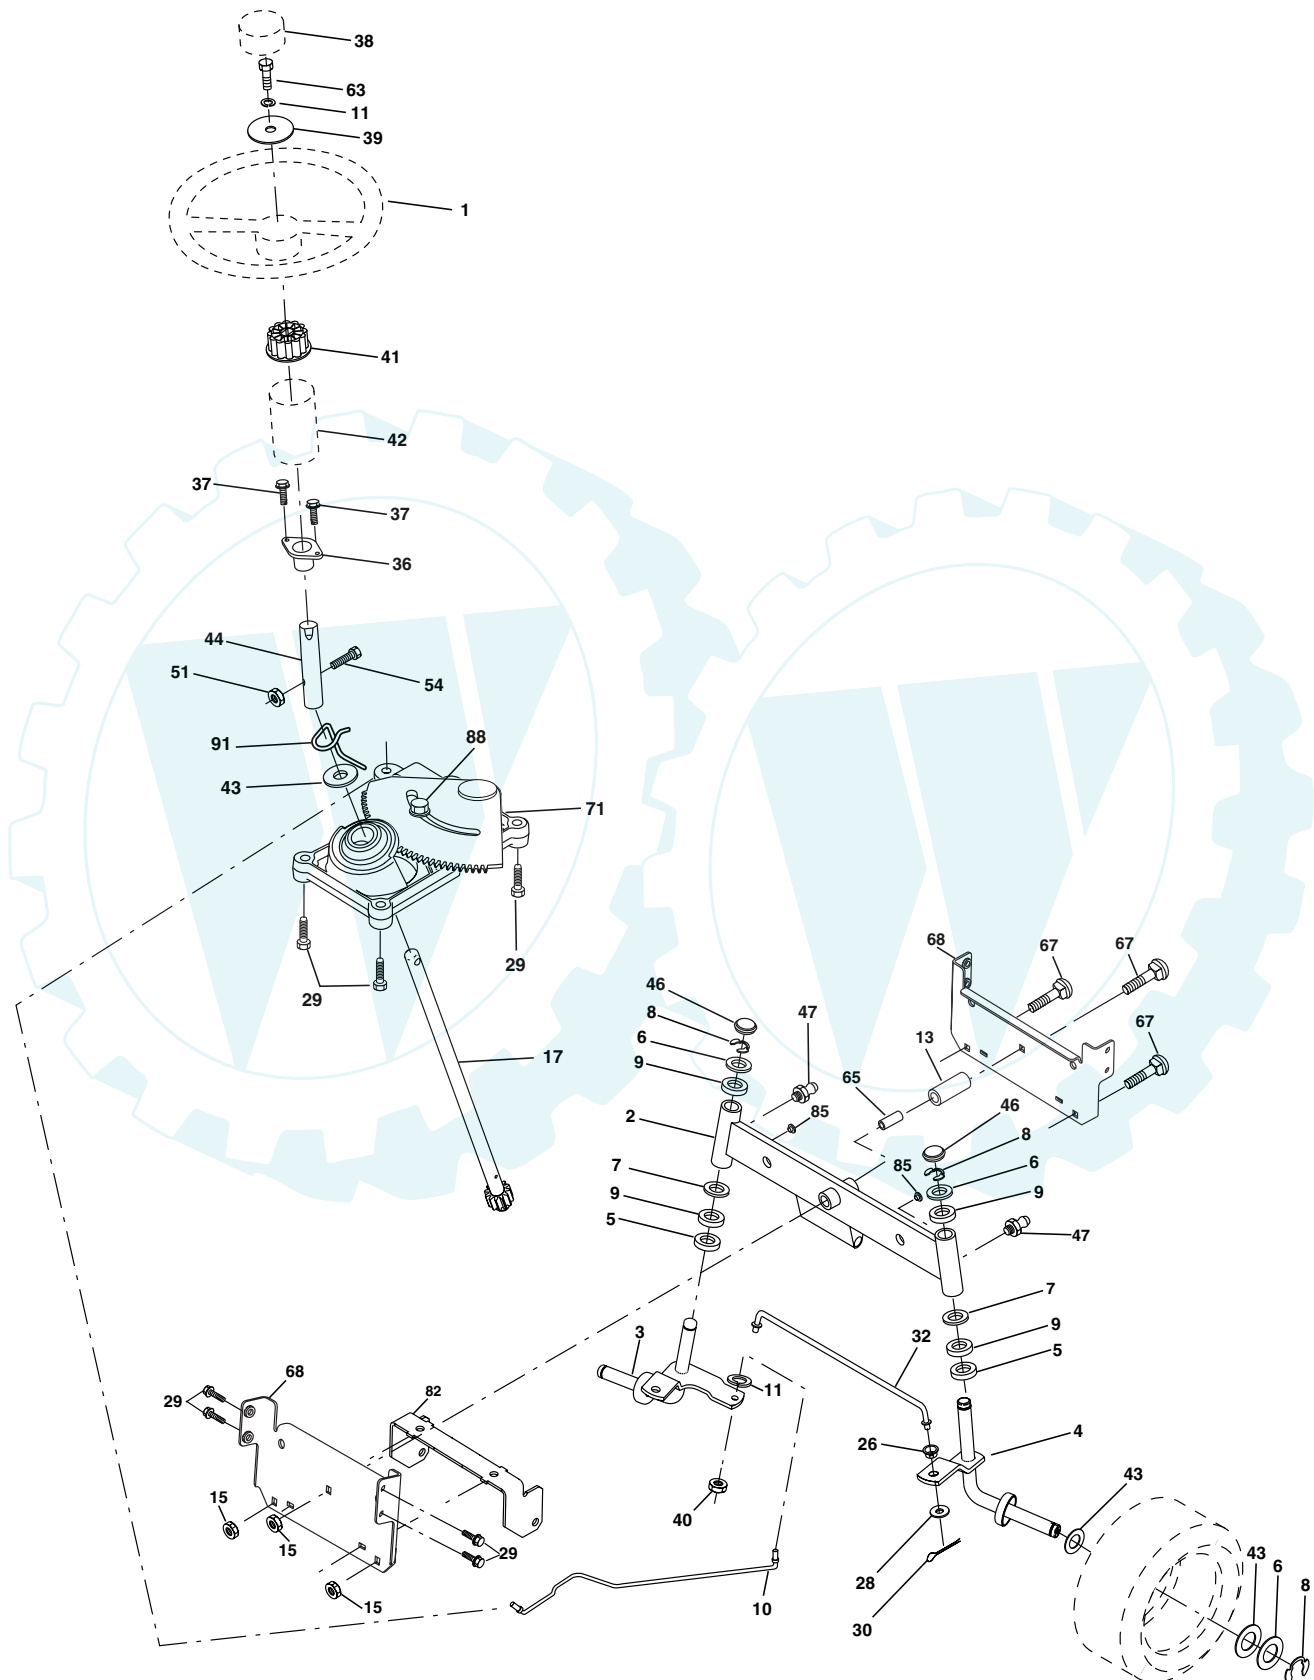

REPAIR PARTS

www.ersatzteil-service.de

TRACTOR - - MODEL NUMBER WE12538K, PRODUCT NO. 954 56 29-06
STEERING

REPAIR PARTS

www.ersatzteil-service.de

TRACTOR - - MODEL NUMBER WE12538K, PRODUCT NO. 954 56 29-06 STEERING

KEY NO.	PART NO.	DESCRIPTION
1	133741X428	Wheel Steering Ayp/P/L Blk
2	175234	Axle Asm
3	169840	Spindle Asm LH
4	169839	Spindle Asm RH
5	6266H	Bearing Race Thrust Harden
6	121748X	Washer 25/32 X 1-5/8 X 16 Ga
7	19272016	Washer 27/32 X 1-1/4 X 16 Ga
8	12000029	Ring Klip #t5304-75
9	3366R	Bearing Col Strg Blk
10	175121	Link Drag
11	10040600	Washer Lock Hvy Hlcl Spr 3/8
13	136518	Spacer earing Axle Front
15	145212	Hexflange Lock
17	177876	Shaft Asm Strg
26	126847X	Bushing Link Drag Blk LR
28	19131416	Washer 13/32 X 7/8 X 16 Ga
29	17060612	Screw 3/8-16 x 3/4
30	76020412	Pin Cotter 1/8 X 3/4 Cad
32	130465	Rod Tie Wire Form 19 75 Mech
36	155099	Bushing Strg 5/8 Id Dash
37	152927	Screw
38	133742X428	Cap Wheel Steer Ayp
39	19133812	Washer 13/32 x 2-3/8 x 12 Ga.
40	7810H	Nut Lock Center 3/8-24un
41	100711L	Adaptor Wheel Strg
42	145054X428	Boot Dash Mtl Steering Blk
43	121749X	Washer 25/32 X 1 1/4 X 16 Ga
44	153720	Extension Steering
46	121232X	Cap Spindle Fr Top Blk
47	6855M	Fitting Grease
51	73800500	Nut Lock Hex W/Ins 5/16-18
54	74780520	Bolt Fin Hex 3/8-16unc x 1-1/4
63	74780616	Bolt Fin Hex 3/8-16unc x 1 Gr.5
65	160367	Spacer Brace Axle
67	72140618	Bolt Fin Hex 5/8-11 unc x 2-3/4
68	169827	Brace Axle
71	175146	Steering Asm.
82	169835	Bracket Susp Chassis Front
85	133835	Fastener Christmas Tree
88	175118	Bolt Shoulder 7/16-20
91	175553	Clip Steering

NOTE: All component dimensions given in U.S. inches
1 inch = 25.4 mm.