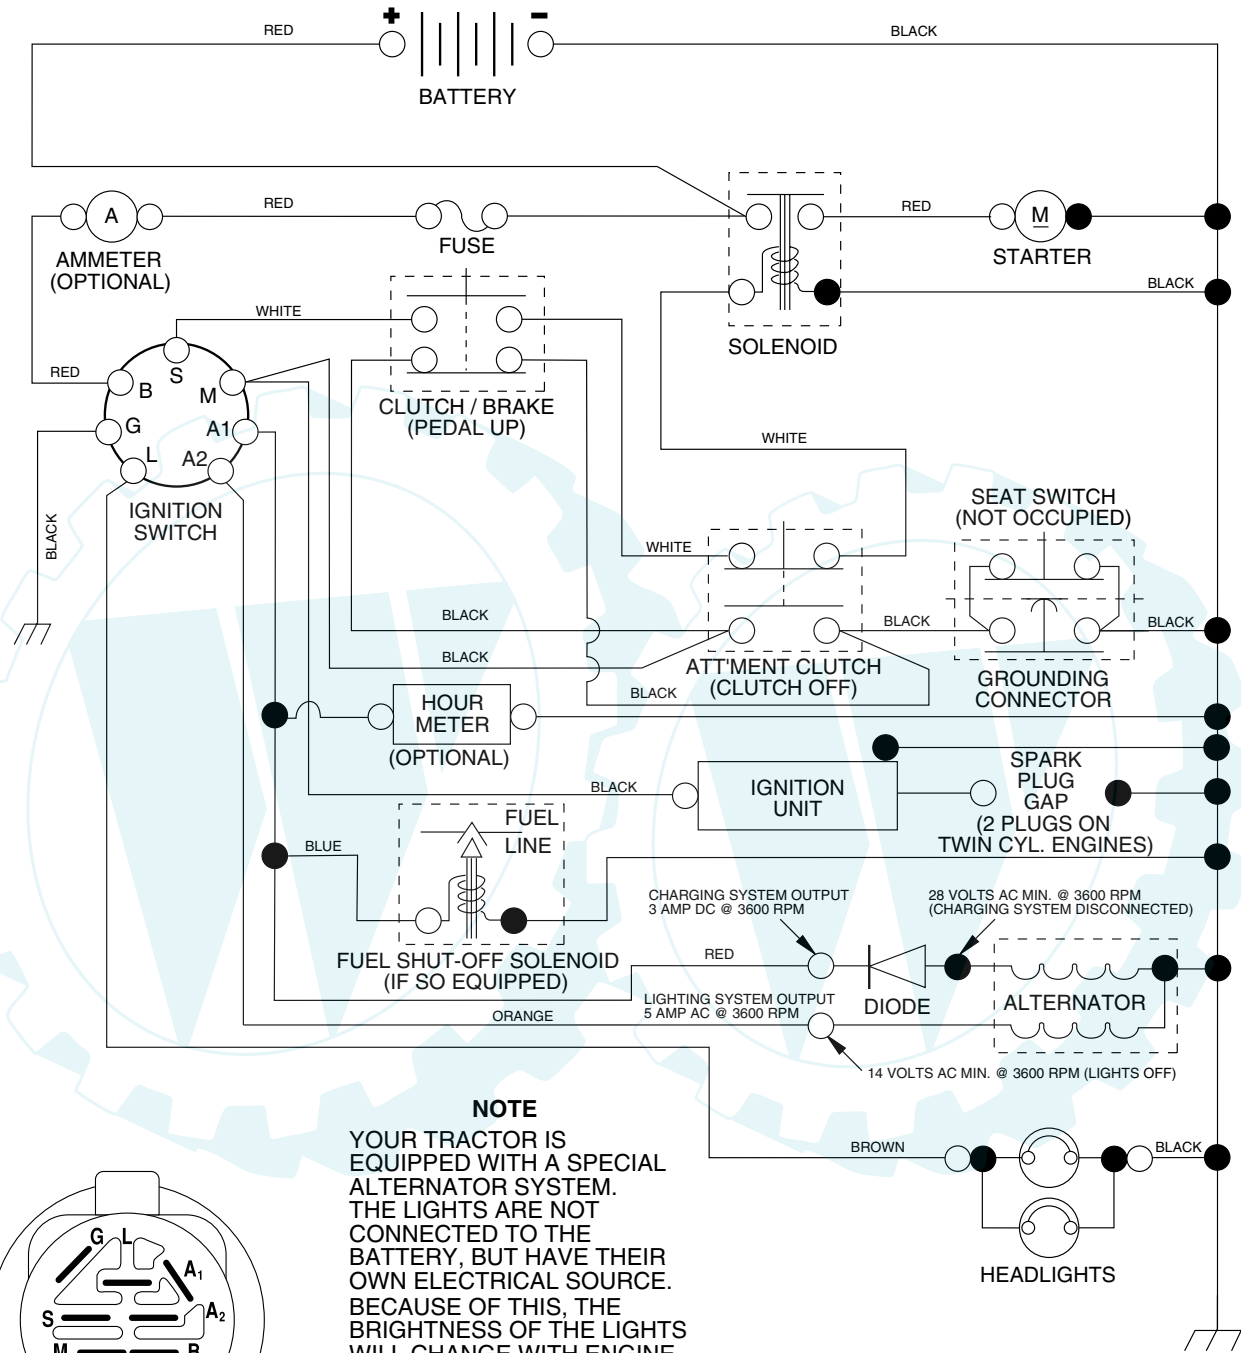

TRACTOR - - MODEL NUMBER WE12538K, PRODUCT NO. 954 56 29-06 SCHEMATIC

IGNITION SWITCH

POSITION	CIRCUIT	"MAKE"
OFF	M+G+A1	NONE
RUN/LIGHT	B+A1	A2+L
RUN	B+A1	NONE
START	B + S + A1	NONE

NOTE
YOUR TRACTOR IS EQUIPPED WITH A SPECIAL ALTERNATOR SYSTEM. THE LIGHTS ARE NOT CONNECTED TO THE BATTERY, BUT HAVE THEIR OWN ELECTRICAL SOURCE. BECAUSE OF THIS, THE BRIGHTNESS OF THE LIGHTS WILL CHANGE WITH ENGINE SPEED. AT IDLE THE LIGHTS WILL DIM. AS THE ENGINE IS SPEEDED UP, THE LIGHTS WILL BECOME THEIR BRIGHTEST.

WIRING INSULATED CLIPS

NOTE: IF WIRING INSULATED CLIPS WERE REMOVED FOR SERVICING OF UNIT, THEY SHOULD BE REPLACED TO PROPERLY SECURE YOUR WIRING.

NON-REMOVABLE CONNECTIONS

REMOVABLE CONNECTIONS

REPAIR PARTS

www.ersatzteil-service.de

TRACTOR - - MODEL NUMBER WE12538K, PRODUCT NO. 954 56 29-06
ELECTRICAL

KEY NO.	PART NO.	DESCRIPTION
1	163465	Battery
2	74760412	Bolt Hex Hd 1/4-20unc X 3/4
8	176689	Box Battery
16	176138	Switch Interlock
21	165685	Harness Asm Light W/4152j
22	4152J	Bulb Light #1156
24	4799J	Cable Battery 6 Ga 11"red
25	146147	Cable Battery
26	175158	Fuse 20 AMP
27	73510400	Nut Keps Hex 1/4-20 Unc
28	4207J	Cable Ground 6 Ga 12"black
29	121305X	Switch Plunger Nc Gray
30	175566	Switch Ign
33	140401	Key Ign
40	179720	Harness Ign
41	71110408	Bolt Blk Fin Hex 1/4-20
42	131563	Cover Terminal Red
43	178861	Solenoid
48	140844	Adapter Ammeter
52	141940	Protection Wire Loop
90	180449	Cover Terminal Battery