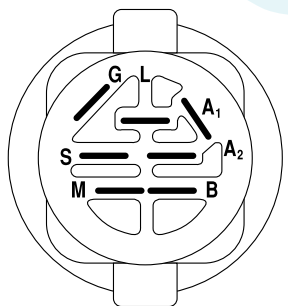

TRACTOR - - MODEL NUMBER WE12538K, PRODUCT NO. 954 56 29-06 SCHEMATIC

IGNITION SWITCH

POSITION	CIRCUIT	"MAKE"
OFF	M+G+A1	NONE
RUN/LIGHT	B+A1	A2+L
RUN	B+A1	NONE
START	B + S + A1	NONE

NOTE
YOUR TRACTOR IS EQUIPPED WITH A SPECIAL ALTERNATOR SYSTEM. THE LIGHTS ARE NOT CONNECTED TO THE BATTERY, BUT HAVE THEIR OWN ELECTRICAL SOURCE. BECAUSE OF THIS, THE BRIGHTNESS OF THE LIGHTS WILL CHANGE WITH ENGINE SPEED. AT IDLE THE LIGHTS WILL DIM. AS THE ENGINE IS SPEEDED UP, THE LIGHTS WILL BECOME THEIR BRIGHTEST.

WIRING INSULATED CLIPS

NOTE: IF WIRING INSULATED CLIPS WERE REMOVED FOR SERVICING OF UNIT, THEY SHOULD BE REPLACED TO PROPERLY SECURE YOUR WIRING.

NON-REMOVABLE CONNECTIONS

REMOVABLE CONNECTIONS

REPAIR PARTS

TRACTOR - - MODEL NUMBER WE12538K, PRODUCT NO. 954 56 29-06
MOWER LIFT

KEY NO.	PART NO.	DESCRIPTION
1	159460	Wire Asm Inner/Sprg w/plunger
2	159471	Shaft Asm Lift RH
3	105767X	Pin Groove 1 500 Zinc
4	12000002	E Ring #5133-62
5	19211621	Washer 21/32 X 1 X 21 Ga
6	120183X	Bearing Nylon Blk 629 Id
7	109413X	Grip Handle Bicycle Matte Blk
8	124526X	Button Plunger Black
11	139865	Link Lift LH Fixed Length
12	139866	Link Lift RH Fixed Length
13	4939M	Retainer Spring
15	173288	Link Front
16	73350800	Nut Jam Hex 1/2-13 Unc
17	175689	Trunnion
18	73800800	Nut Lockw/Wsh 1/2-13 Unc
19	139868	Arm Suspension Rear
20	163552	Retainer, Spring
31	169865	Bearing Pvt Lift
32	73540600	Nut Crownlock 3/8-24

NOTE: All component dimensions given in U.S. inches
1 inch = 25.4 mm