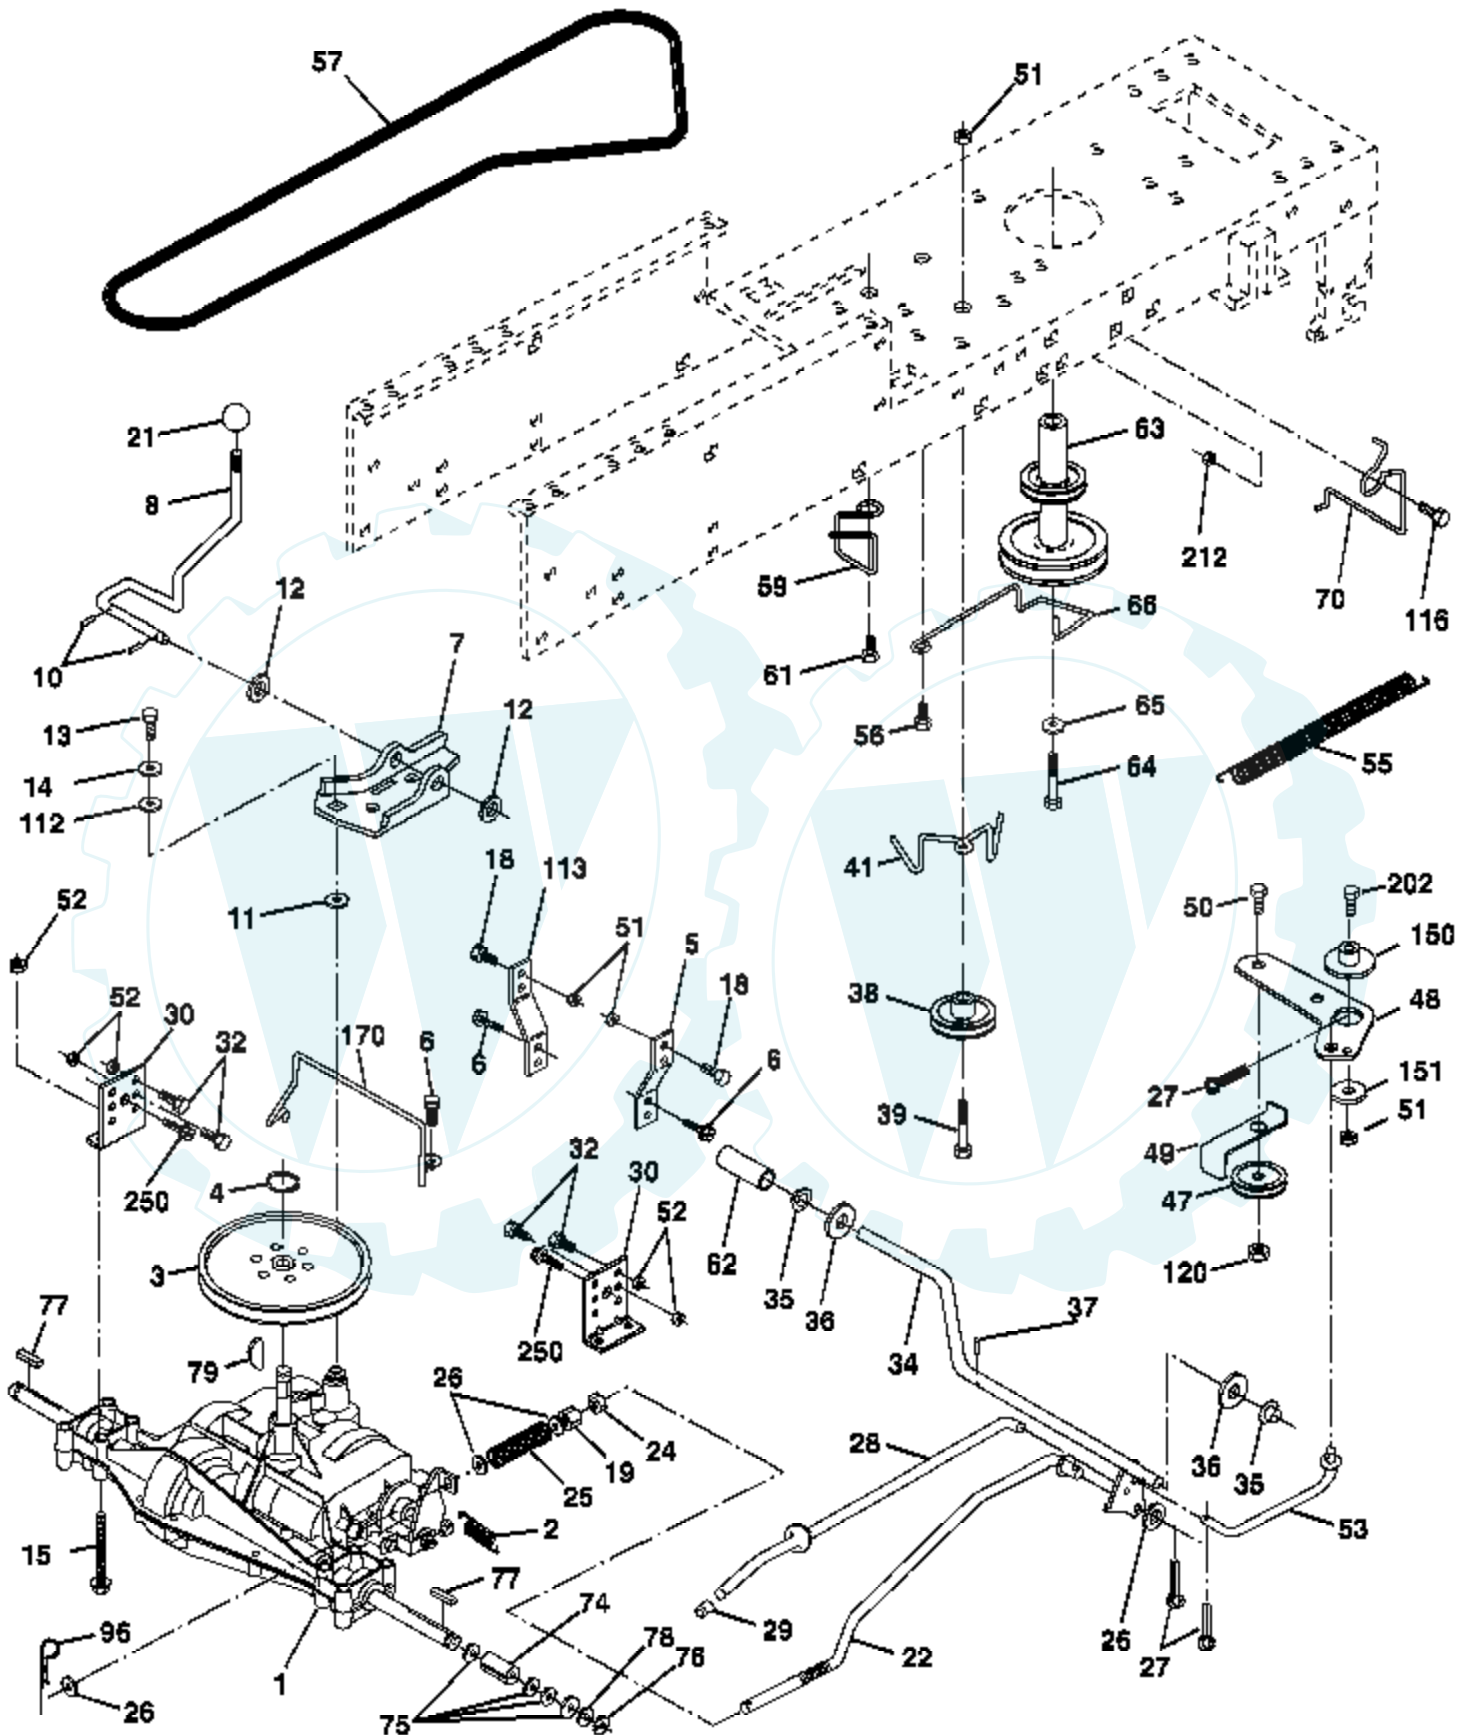

Ref #	Part Number	Qty	Description
1			Transaxle Peerless Model 205-544c (Order parts from transaxle manufacturer)
2	146682		Spring Return Brake
3	123666X		Pulley Transaxle 18" tires
4	12000028		Ring Retainer # 5100-62
5	121520X		Strap Torque 30 Degrees RH
6	17060512		Screw 5/16-18 x 3/4
7	162240		Plate Rod Shift T/a
8	131679		Rod Shifter Blk
10	76020416		Pin Cotter 1/8 X 1 Cad
11	105701X		Washer Plate Shf 388 Sq Hole
12	19151216		Washer 15/32 X 3/4 X 16 Ga
13	74550412		Bolt 1/4-28 unf Gr. 8 w/Patch
14	10040400		Washer Lock Hvy Helical 1/4
15			UNKNOWN
18	74780616		Bolt Fin Hex 3/8-16unc X 1 Gr. 5
19	73800600		Nut lock Hex w/Ins 3/8-16 Unc
21	106933X		Knob Rd 1/2-13 Plstc Thds Blk
22	130804		Rod Brake LT
24	73350600		Nut Hex Jam 3/8-16 Unc
25	106888X		Spring Rod Brake 2 00 Zinc
26	19131316		Washer 13/32 X 13/16 X 16 Ga
27	76020412		Pin Cotter 1/8 X 3/4 Cad
28	175765		Rod Brake Parking LT/YT
29	71673		Cap Brake Parking Black
30	174973		Bracket Transmission
32	74760512		Bolt Fin Hex 5/16-18 x 3/4
34	175578		Shaft Asm Pedal Foot Nibbed
35	120183X		Bearing Nylon Blk 629 Id
36	19211616		Washer 21/32 X 1 X 16 Ga
37	1572H		Pin Roll 3/16 X 1"
38	179114		Pulley Composite Flat
39	74760648		Bolt Fin Hex 3/8-16 x 3
41	175556		Keeper Belt Idler
47	127783		Pulley Idler V Groove Plastic
48	154407		Bellcrank Clutch Grnd Drv STL
49	123205X		Retainer Belt Style Spring
50	74760624		Bolt Hex Hd 3/8-16unc X 1-1/2
51	73680600		Nut Crownlock 3/8-16 Unc
52	73680500		Nut Crownlock 5/16-18 unc
53	105710X		Link Clutch 7 66
55	105709X		Spring Return Clutch 6 75
56	17060620		Screw 3/8-16 x 1-1/4
57	130801		V-Belt Ground Drive 95
59	169691		Keeper Belt Chassis Span Ctr
61	17120614		Screw 3/8-16 x .875
62	8883R		Cover Pedal Blk Round
63	175410		Engine Pulley LT/YT
64	71170764		Bolt Hex 7/16-20 x 4 Gr 5
65	10040700		Washer Lock Hvy Hlcl Spr 7/16
66	154778		Keeper Belt Engine
70	134683		Guide Belt Mower Drive RH
74	137057		Spacer Axle
75	121749X		Washer 25/32 X 1 1/4 X 16 Ga
76	12000001		E-ring #5133-75
77	123583X		Key Square 2 0 X 1845/ 1865
78	121748X		Washer 25/32 X 1 1/4 X 16 Ga