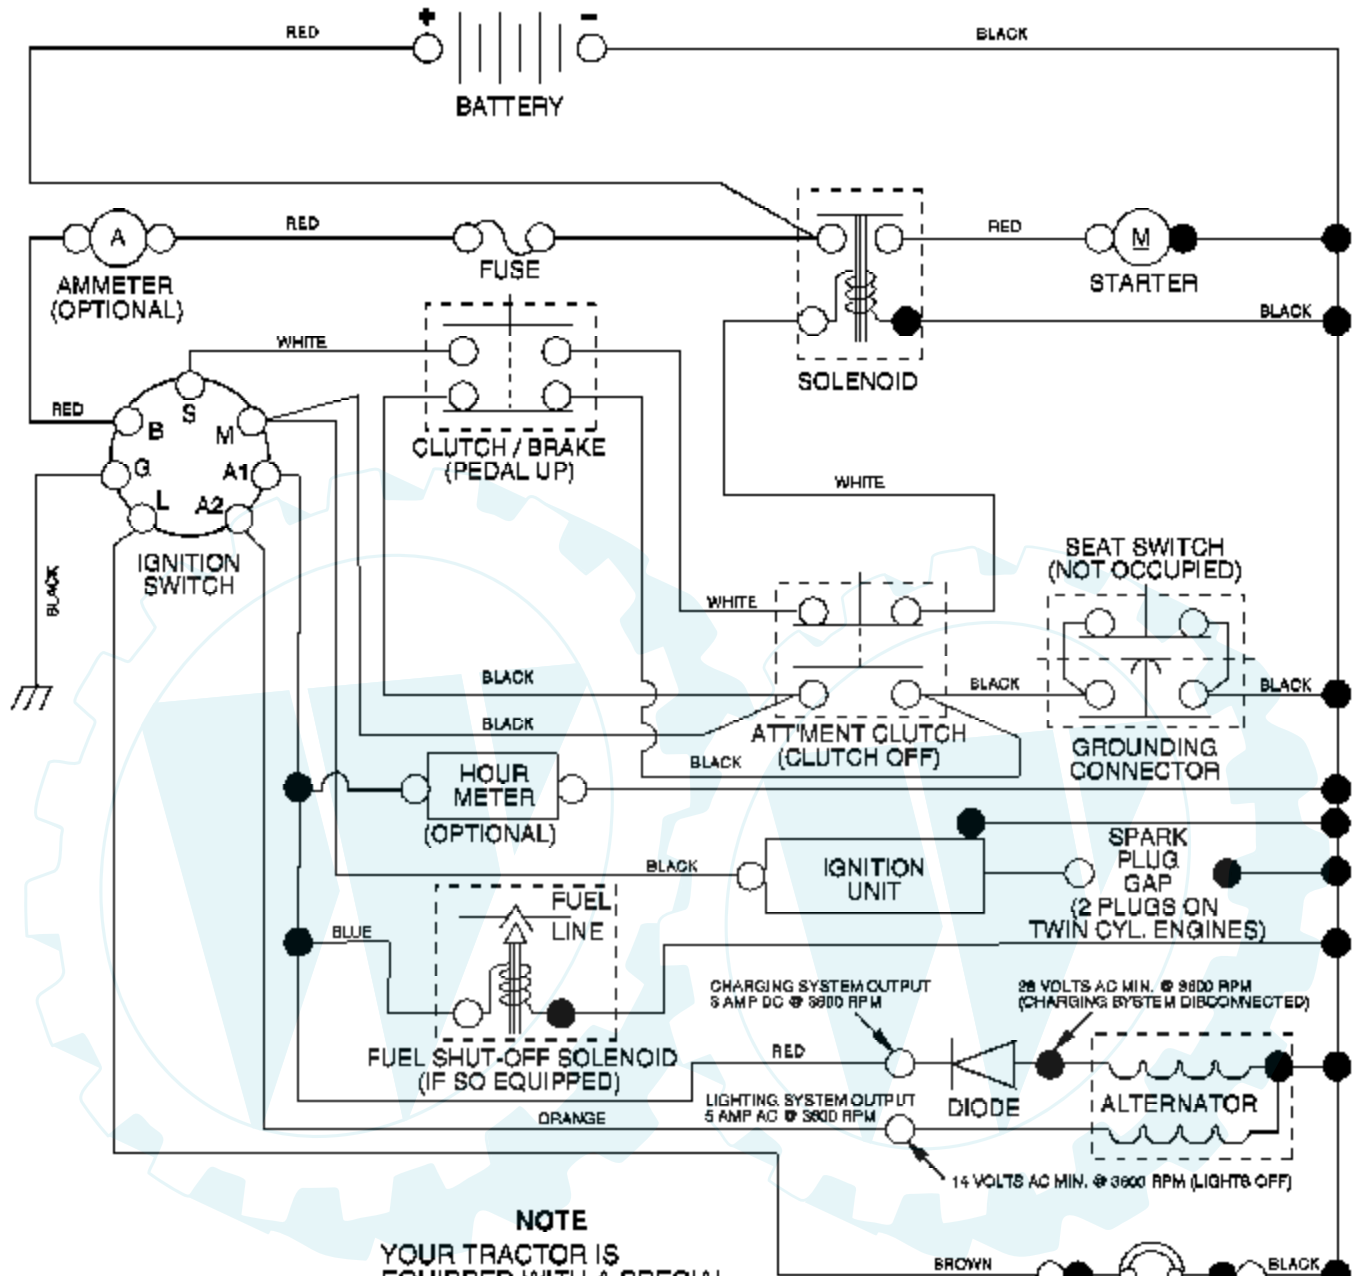

Ref #	Part Number	Qty	Description
1	170551		Control Th/ch Flag
2	17720408		Screw Hex Thd Cut 1/4-20 x 1/2
3			Engine, B&S 289707 (Order parts from engine manufacturer)
4	137348		Muffler Exhaust B&S Lc
13	165291		Gasket Eng 1 313 Id Tin Plated
14	148456		Tube Drain Oil Easy
16	11050600		Washer Lock Ext Tooth 3/8
23	169837		Shield BRN/DBR Guard
29	137180		Kit Spark Arrestor (Flat Scrn)
31	109202X		Tank Fuel Front
32	140527		Cap Asm Fuel
33	123487X		Clamp Hose
37	137040		Line Fuel 20"
38	148315		Plug Drain Oil Easy
40	124028X		Bushing Snap Nyl Blk Fuel Line
44	17670412		Screw Thdrol 1/4-20 x 3/4
45	17000612		Screw Hex Wsh Thdrol 3/8-16
46	19091416		Washer 9/32 X 7/8 X 16 Ga
62	10040500		Washer Lock Hvy Hlcl Spr
72	71070512		Screw Hexcap 5/16-18 x 3/4
78	17060620		Screw 3/8-16 x 1-1/4
81	73510400		Nut Keps Hex 1/4-20 Unc

Ref #	Part Number	Qty	Description
155	169671		Spring Retention LVR CLTCH CAB
156	169672		Spacer Clutch Cable
157	169669		Rod Clutch Cable 3/8"
158	17720408		Screw Hex Thd Cut 1/4-20 x 1/2
	130794		Mandrel Assembly (Includes Housing, Shaft and Shaft Hardware Only-Pulley not Included)
	170317		Replacement Mower, Complete

Ref #	Part Number	Qty	Description
1	159460		Wire Asm Inner/Sprg w/plunger
2	159471		Shaft Asm Lift RH
3	105767X		Pin Groove 1 500 Zinc
4	12000002		E Ring #5133-62
5	19211621		Washer 21/32 X 1 X 21 Ga
6	120183X		Bearing Nylon Blk 629 Id
7	109413X		Grip Handle Bicycle Matte Blk
8	124526X		Button Plunger Black
11	139865		Link Lift LH Fixed Length
12	139866		Link Lift RH Fixed Length
13	4939M		Retainer Spring
15	173288		Link Front
16	73350800		Nut Jam Hex 1/2-13 Unc
17	175689		Trunnion
18	73800800		Nut Lockw/Wsh 1/2-13 Unc
19	139868		Arm Suspension Rear
20	163552		Retainer, Spring
31	169865		Bearing Pvt Lift
32	73540600		Nut Crownlock 3/8-24