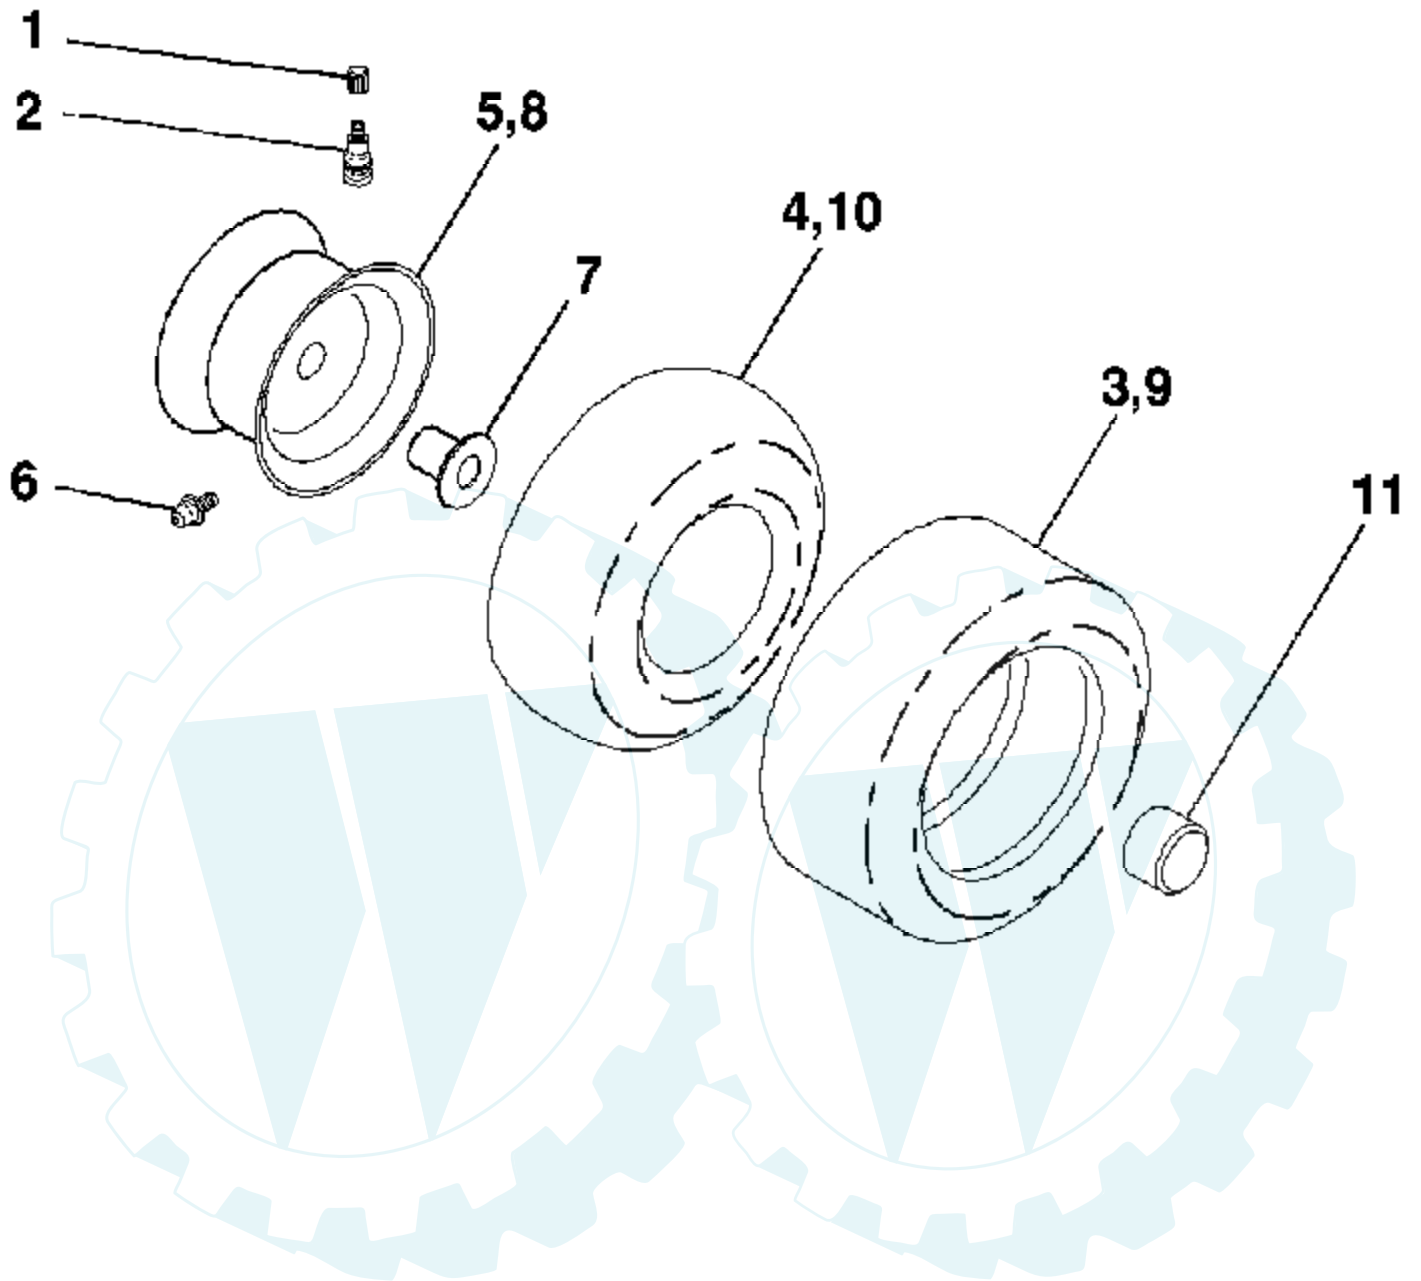

Ref #	Part Number	Qty	Description
1	159460		Wire Asm Inner/Sprg w/plunger
2	159471		Shaft Asm Lift RH
3	105767X		Pin Groove 1 500 Zinc
4	12000002		E Ring #5133-62
5	19211621		Washer 21/32 X 1 X 21 Ga
6	120183X		Bearing Nylon Blk 629 Id
7	109413X		Grip Handle Bicycle Matte Blk
8	124526X		Button Plunger Black
11	139865		Link Lift LH Fixed Length
12	139866		Link Lift RH Fixed Length
13	4939M		Retainer Spring
15	173288		Link Front
16	73350800		Nut Jam Hex 1/2-13 Unc
17	175689		Trunnion
18	73800800		Nut Lockw/Wsh 1/2-13 Unc
19	139868		Arm Suspension Rear
20	163552		Retainer, Spring
31	169865		Bearing Pvt Lift
32	73540600		Nut Crownlock 3/8-24

Der Ersatzteilspezialist im Internet.

Ref #	Part Number	Qty	Description
1	127426X		Seat
2	140551		Bracket Seat Pivot
3	71110616		Bolt Hex 3/8 - 16 X 1
4	19131610		Washer 13/32 X 1 X 10 Ga.
5	145006		Clip Push-In Hinged
6	73800600		Nut Lock Hex w/Ins 3/8 - 16
7	124181X		Spring Seat Cprsn 2 250 Blk Zi
8	17000616		Screw 3/8-16 x 1.5
9	19131614		Washer 13/32 X 1 X 14 Ga
10	174894		Pan Pnt Seat (Blk)
12	121246X		Bracket Pnt Mounting Switch
13	121248X		Bushing Snap Blk Nyl
14	72050412		Bolt Rdhd Sht Nk 1/4 - 20 X 1 -1/2
15	134300		Spacer Split .28 X .96
16	121250X		Spring Cprsn
17	123976X		Nut Lock 1/4 Lge Flg
21	171852		Bolt Shoulder 5/16-18 Unc-2A
22	73800500		Nut Lock Hex w/Ins 5/16 - 18
23	71110814		Bolt Hex
24	19171912		Washer 17/32 X 1-3/16 X 12 Ga
25	127018X		Bolt Shoulder 5/16-18 X .62
26	10040800		Washer Lock Hvy Hlcl Spr 1/2

Ref #	Part Number	Qty	Description
1	59192		Cap, Tire valve
2	65139		Stem, Valve
3	106222X		Tire, Front
4	59904		Tube, Front (Service item only)
5	106732X427		Rim assembly, 6" front
6	278H		Fitting, Grease (Front wheel only)
7	9040H		Bearing, Flange (Front wheel only)
8	106108X427		Rim assembly, 8" rear
9	124635X		Tire, Rear
10	7152J		Tube, Rear (Service item only)
11	104757X428		Cap, Hub Axle
	144334		Sealant, Tire (10 oz. Tube)