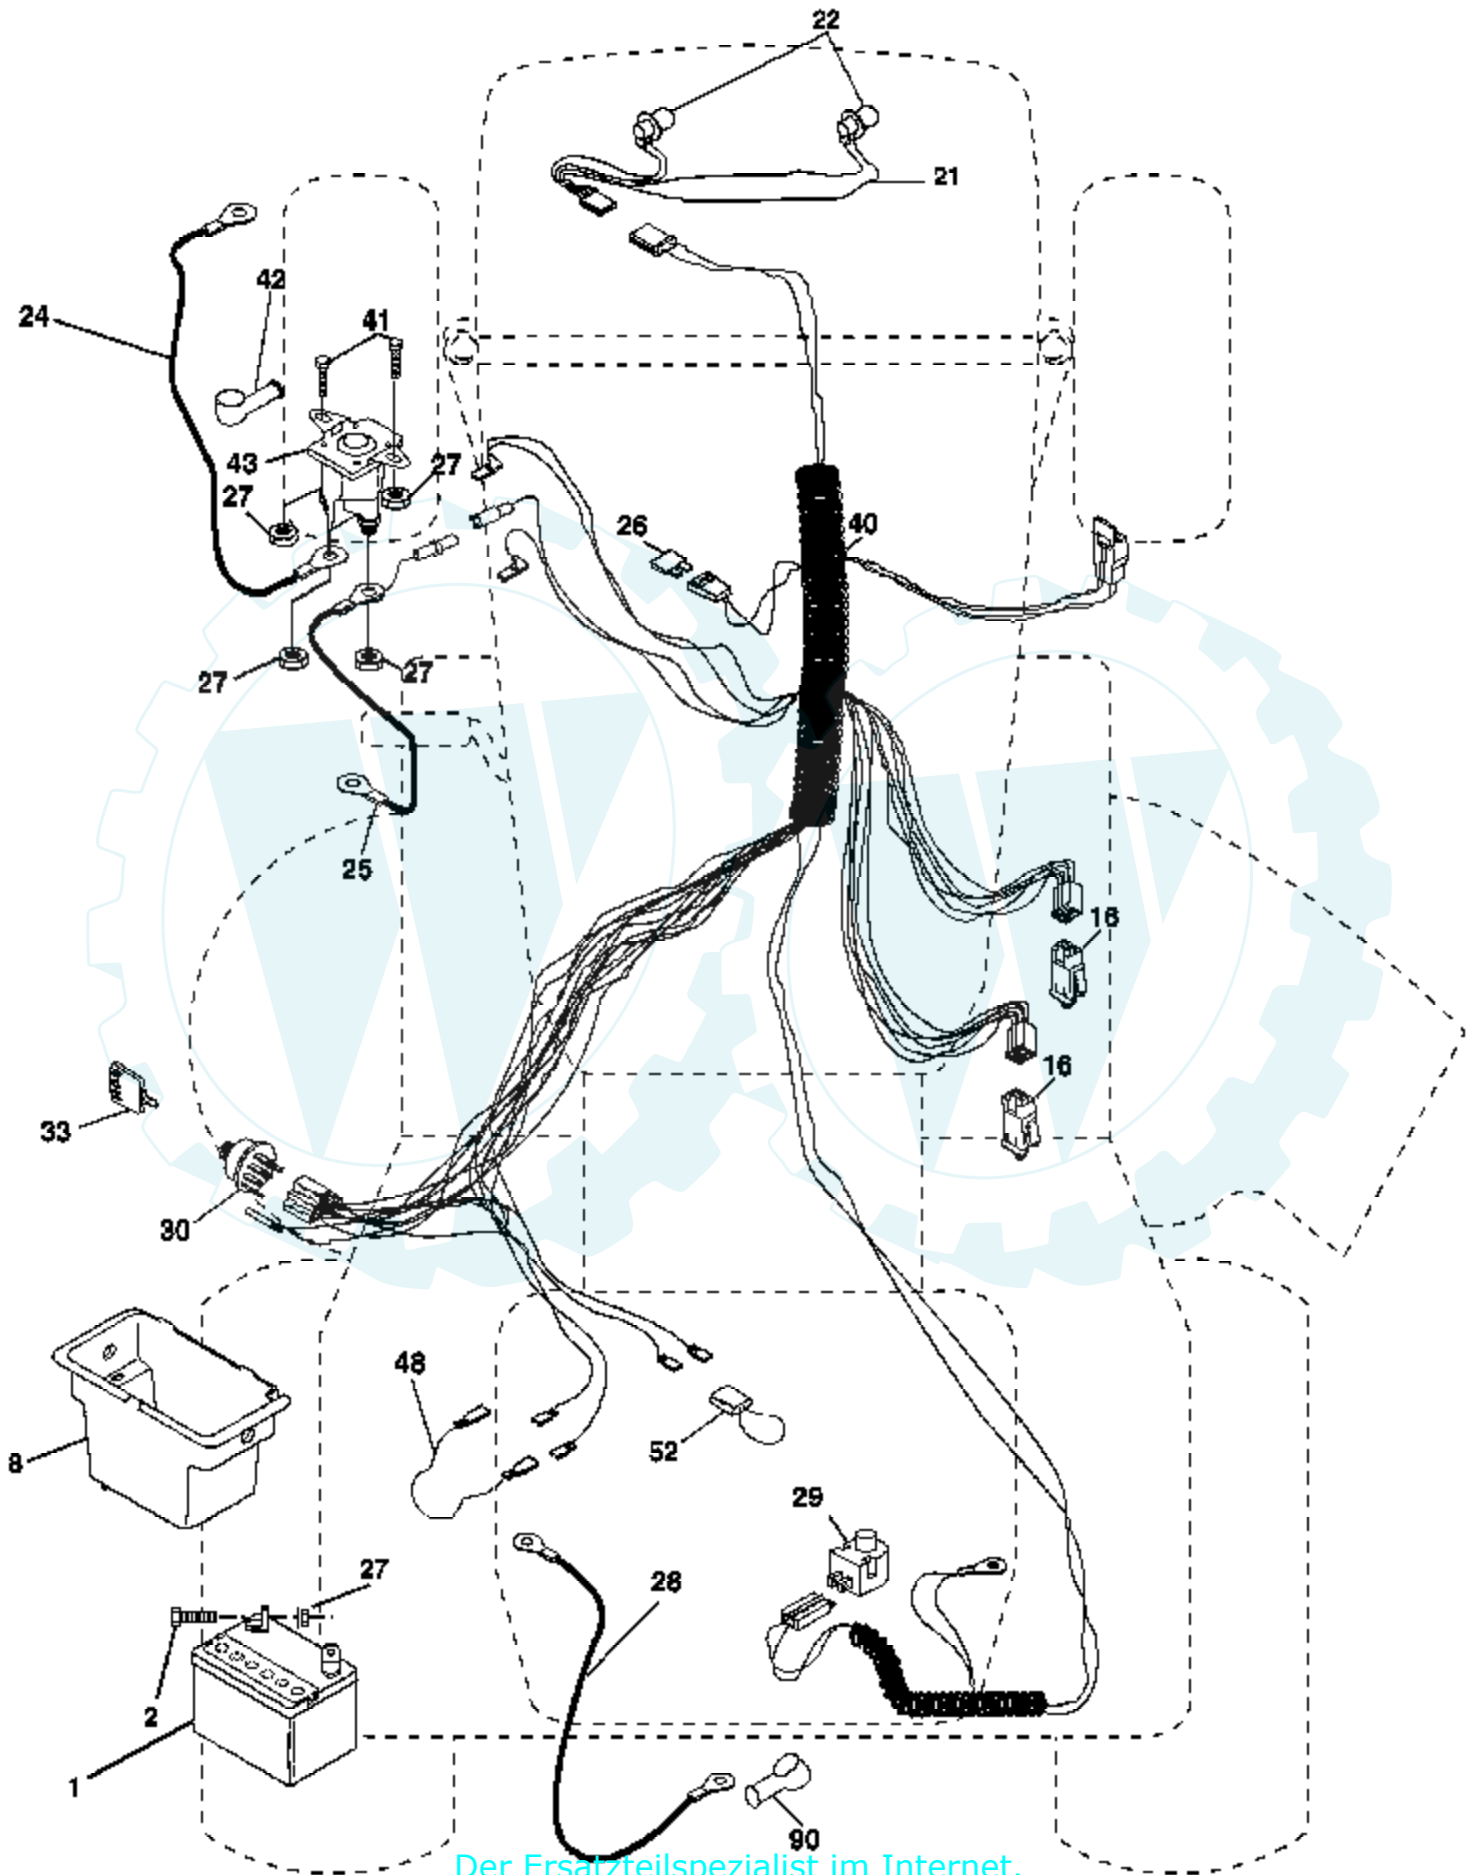

Ref #	Part Number	Qty	Description
1	163465		Battery
2	74760412		Bolt Hex Hd 1/4-20unc X 3/4
8	176689		Box Battery
16	176138		Switch Interlock
21	165685		Harness Asm Light W/4152j
22	4152J		Bulb Light #1156
24	4799J		Cable Battery 6 Ga 11" red
25	146147		Cable Battery
26	175158		Fuse 20 AMP
27	73510400		Nut Keps Hex 1/4-20 Unc
28	4207J		Cable Ground 6 Ga 12" black
29	121305X		Switch Plunger Nc Gray
30	175566		Switch Ign
33	140401		Key Ign
40	179720		Harness Ign
41	71110408		Bolt Blk Fin Hex 1/4-20
42	131563		Cover Terminal Red
43	178861		Solenoid
48	140844		Adapter Ammeter
52	141940		Protection Wire Loop
90	180449		Cover Terminal Battery