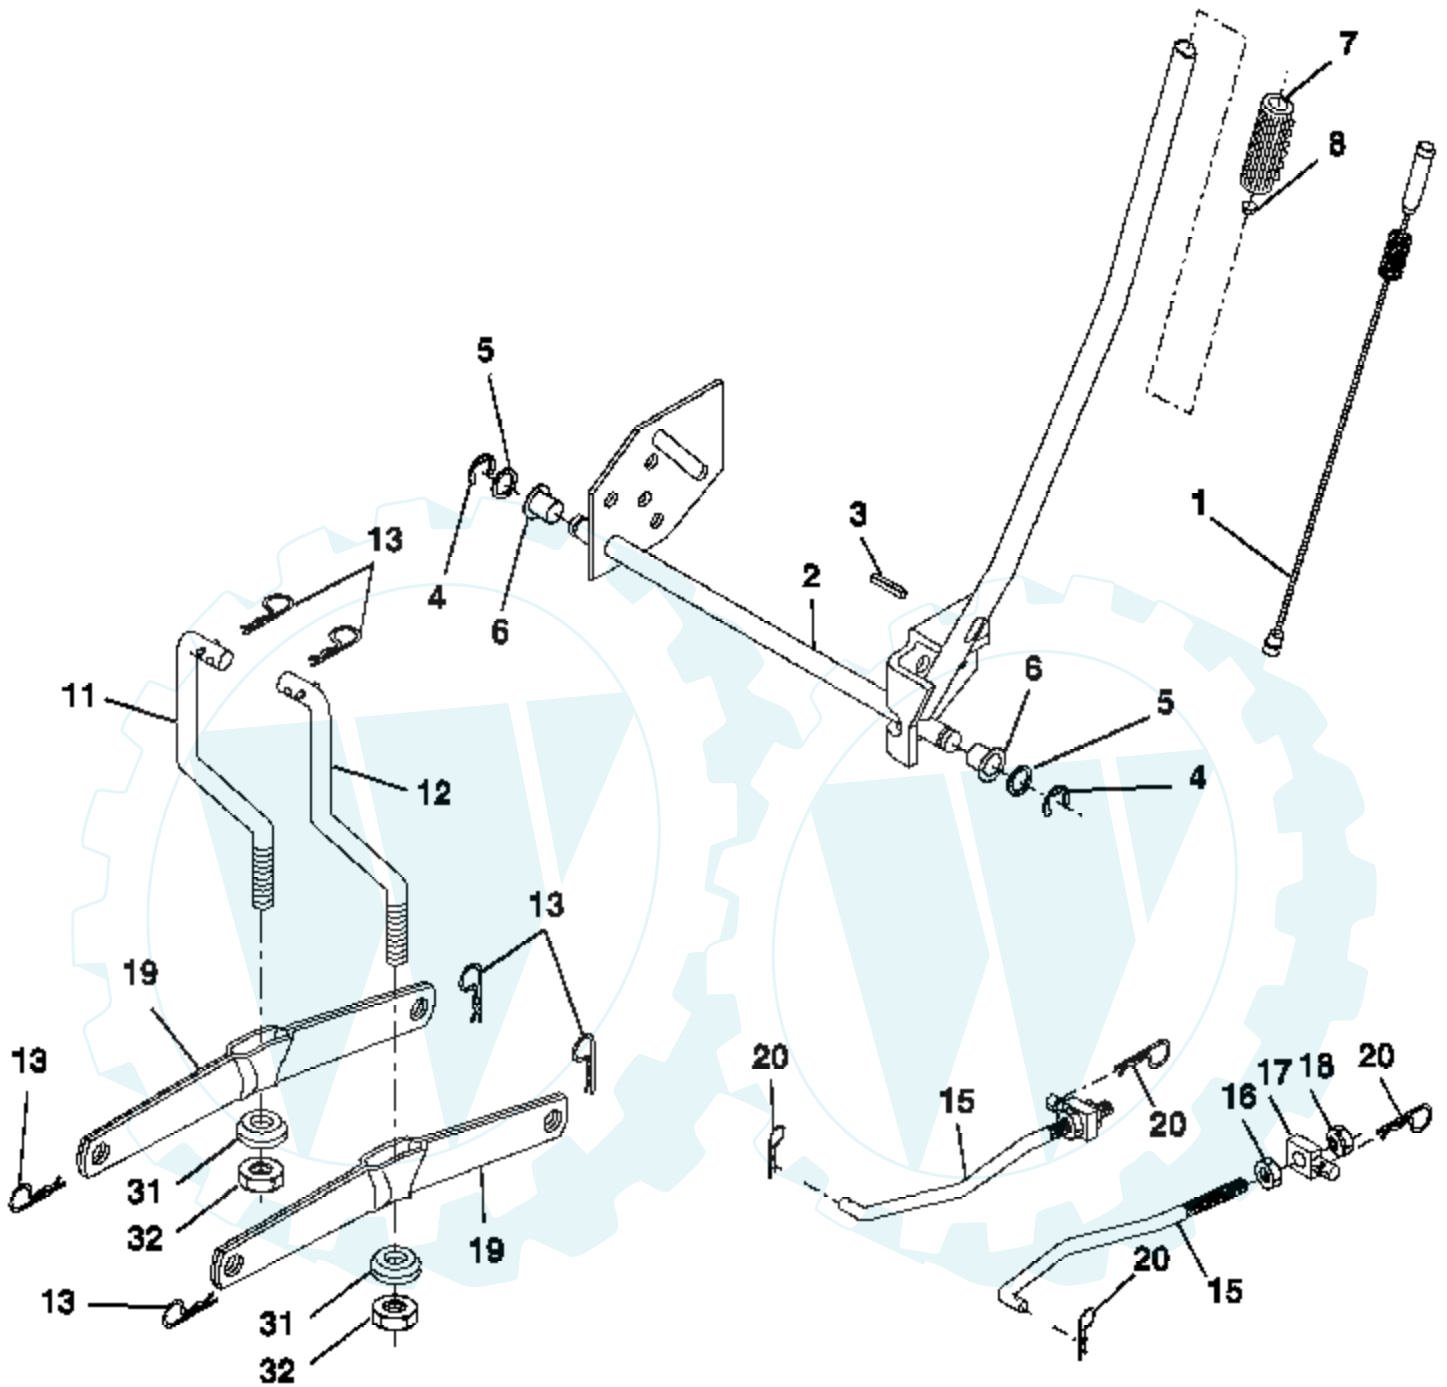

Ref #	Part Number	Qty	Description
79	2228M		Key Woodruff
96	4497H		Retainer Spring 1"
112	19091210		Washer 9/32 X 3/4 X 10 Ga
113	127285X		Strap Torque 90 Degrees LH
116	72140608		Bolt Rdhd Sq Neck 3/8-16 x 1
120	73900600		Nut Lock Flg 3/8-16
145	74490540		Bolt Hex Flg.Hd. 5/16-18 x Gr.5
150	175456		Spacer Retainer Lt
151	19133210		Washer 13/32 x 2 x 10 Ga.
170	173894		Keeper, Belt Transaxle Gear
202	72110614		Bolt Carr Sh 3/8-16 x 1-3/4 Gr.5
212	145212		Nut Hex Flg Lock
250	17060612		Screw 3/8-16 x 3/4

Ref #	Part Number	Qty	Description
1	170551		Control Th/ch Flag
2	17720408		Screw Hex Thd Cut 1/4-20 x 1/2
3			Engine, B&S 289707 (Order parts from engine manufacturer)
4	137348		Muffler Exhaust B&S Lc
13	165291		Gasket Eng 1 313 Id Tin Plated
14	148456		Tube Drain Oil Easy
16	11050600		Washer Lock Ext Tooth 3/8
23	169837		Shield BRN/DBR Guard
29	137180		Kit Spark Arrestor (Flat Scrn)
31	109202X		Tank Fuel Front
32	140527		Cap Asm Fuel
33	123487X		Clamp Hose
37	137040		Line Fuel 20"
38	148315		Plug Drain Oil Easy
40	124028X		Bushing Snap Nyl Blk Fuel Line
44	17670412		Screw Thdrol 1/4-20 x 3/4
45	17000612		Screw Hex Wsh Thdrol 3/8-16
46	19091416		Washer 9/32 X 7/8 X 16 Ga
62	10040500		Washer Lock Hvy Hlcl Spr
72	71070512		Screw Hexcap 5/16-18 x 3/4
78	17060620		Screw 3/8-16 x 1-1/4
81	73510400		Nut Keps Hex 1/4-20 Unc

Ref #	Part Number	Qty	Description
155	169671		Spring Retention LVR CLTCH CAB
156	169672		Spacer Clutch Cable
157	169669		Rod Clutch Cable 3/8"
158	17720408		Screw Hex Thd Cut 1/4-20 x 1/2
	130794		Mandrel Assembly (Includes Housing, Shaft and Shaft Hardware Only-Pulley not Included)
	170317		Replacement Mower, Complete