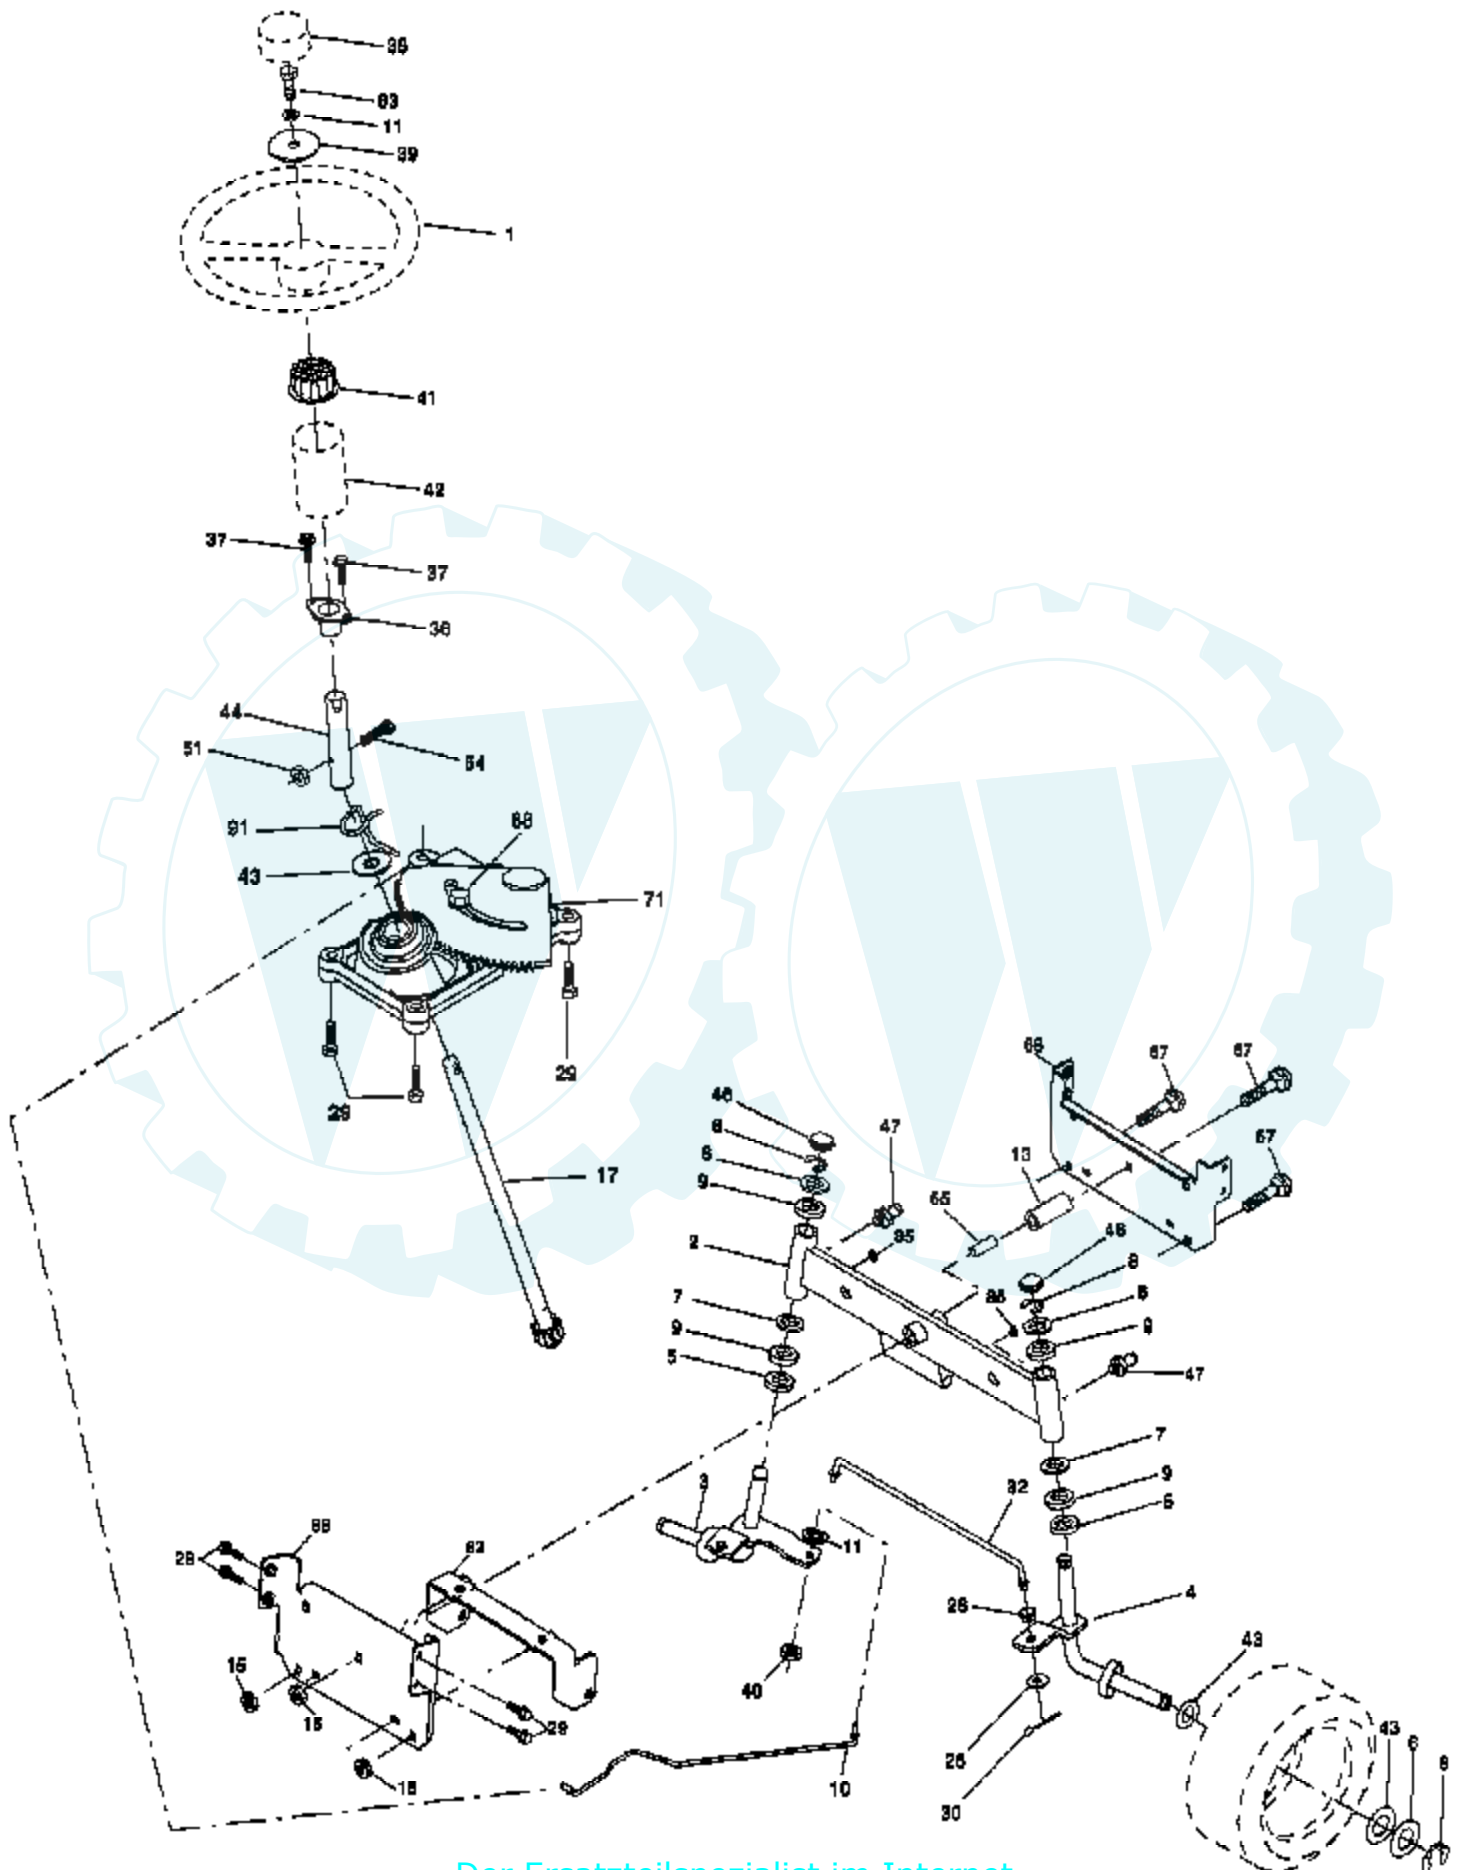

**IGNITION SWITCH**

POSITION	CIRCUIT	"MAKE"
OFF	M+G+A1	NONE
RUN/LIGHT	B+A1	A2+L
RUN	B+A1	NONE
START	B+S+A1	NONE

**WIRING INSULATED CLIPS**

**NOTE:** IF WIRING INSULATED CLIPS WERE REMOVED FOR SERVICING OF UNIT, THEY SHOULD BE REPLACED TO PROPERLY SECURE YOUR WIRING.

Der Ersatzteilspezialist im Internet.

Ref #	Part Number	Qty	Description
1	127426X		Seat
2	140551		Bracket Seat Pivot
3	71110616		Bolt Hex 3/8 - 16 X 1
4	19131610		Washer 13/32 X 1 X 10 Ga.
5	145006		Clip Push-In Hinged
6	73800600		Nut Lock Hex w/Ins 3/8 - 16
7	124181X		Spring Seat Cprsn 2 250 Blk Zi
8	17000616		Screw 3/8-16 x 1.5
9	19131614		Washer 13/32 X 1 X 14 Ga
10	174894		Pan Pnt Seat (Blk)
12	121246X		Bracket Pnt Mounting Switch
13	121248X		Bushing Snap Blk Nyl
14	72050412		Bolt Rdhd Sht Nk 1/4 - 20 X 1 -1/2
15	134300		Spacer Split .28 X .96
16	121250X		Spring Cprsn
17	123976X		Nut Lock 1/4 Lge Flg
21	171852		Bolt Shoulder 5/16-18 Unc-2A
22	73800500		Nut Lock Hex w/Ins 5/16 - 18
23	71110814		Bolt Hex
24	19171912		Washer 17/32 X 1-3/16 X 12 Ga
25	127018X		Bolt Shoulder 5/16-18 X .62
26	10040800		Washer Lock Hvy Hlcl Spr 1/2

Ref #	Part Number	Qty	Description
1	59192		Cap, Tire valve
2	65139		Stem, Valve
3	106222X		Tire, Front
4	59904		Tube, Front (Service item only)
5	106732X427		Rim assembly, 6" front
6	278H		Fitting, Grease (Front wheel only)
7	9040H		Bearing, Flange (Front wheel only)
8	106108X427		Rim assembly, 8" rear
9	124635X		Tire, Rear
10	7152J		Tube, Rear (Service item only)
11	104757X428		Cap, Hub Axle
	144334		Sealant, Tire (10 oz. Tube)