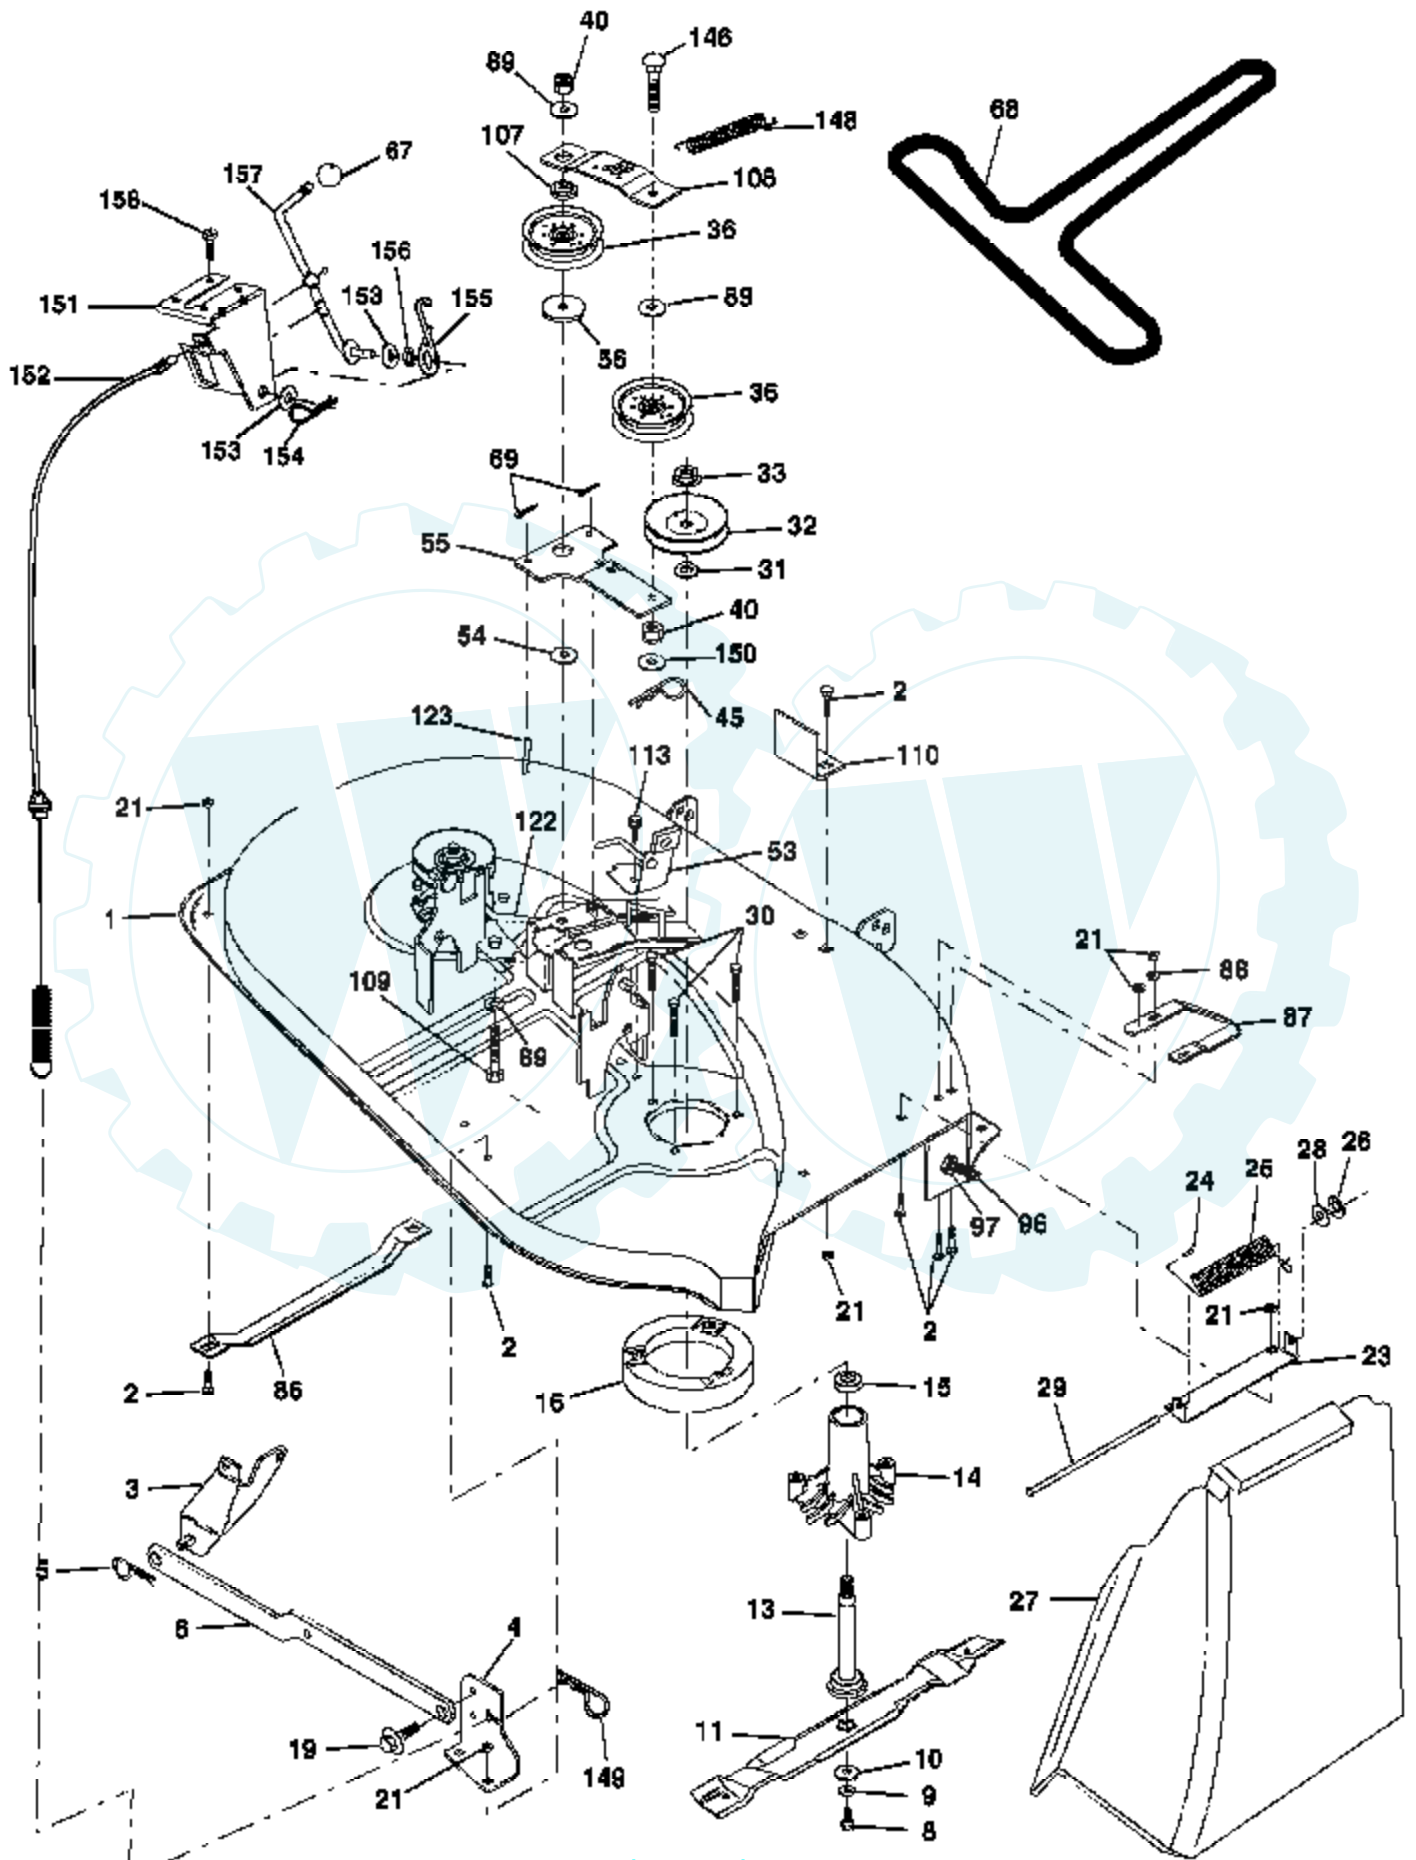

Ref #	Part Number	Qty	Description
1	170280		Mower Housing Assembly
2	72140506		Bolt Carriage 5/16-18 x 3/4
3	138017		Bracket Asm Fr. Sway Bar
4	169970		Bracket Deck Sway Bar 38"/42"
5	4939M		Retainer Spring
6	178024		Bar Sway Deck
8	850857		Bolt 3/8-24 x 1.25 Grade 8
9	10030600		Washer, Lock 3/8
10	140296		Washer, Hardened
11	138497		Blade Mower
13	137645		Shaft Assembly, Mandrel, Vented (Includes Key Number 6)
14	128774		Housing, Mandrel, Vented
15	110485X		Bearing, Ball, Mandrel
16	174493		Stripper, Vented Mower Deck
19	132827		Bolt, Shoulder
21	73680500		Nut
23	137607		Bracket, Mower Deflector
24	105304X		Cap, Sleeve
25	123713X		Spring, Torsion, Deflector
26	110452X		Nut, Push
27	106736X428		Shield, Deflector
28	19111016		Washer 11/32 x 5/8 x 16 Gauge
29	106735X		Rod, Hinge
30	173984		Screw Thdrol. Washer Head
31	129963		Washer, Spacer
32	153532		Pulley, Mandrel
33	178342		Nut, Toplock
36	131494		Pulley, Idler, Flat
40	73680600		Nut, Crownlock 3/8-16 Unc
45	4497H		Retainer
53	130840		Brake Assembly
54	133943		Washer, Hardened
55	133840		Idler Arm Assembly
56	165723		Spacer, Retainer
67	106932X		Knob
68	144200		V-Belt, 42" Mower
69	76020312		Pin, Cotter 3/32 x 3/4
86	7631J		Runner, LH
87	128772		Runner, RH
88	19111216		Washer 11/32 x 3/4 x 16 Ga
89	19131612		Washer 13/32 x 1 x 12 Ga.
96			UNKNOWN
97			UNKNOWN
107	133502		Spacer Retainer
108	133503		Stiffener, Idler Arm
109	74760640		Bolt, Hex Hd 3/8-16 x 2-1/2
110	142587		Upstop Deck Front 38"
113	17060512		Screw 5/16-1/ x 3/4
122	131289		Rod, Brake LH
123	169971		Rod, Brake RH
146	165891		Bolt Carriage Idler
148	169022		Spring Return Idler
149	165898		Retainer Spring Yellow
150	19091216		Washer 9/32 x 3/4 x 16 Ga.
151	169670		Bracket Clutch Cable
152	172758		Clutch Cable 38"/46"
153	169674		Washer Flat 3/8" Type B
154	169675		Spring Retainer