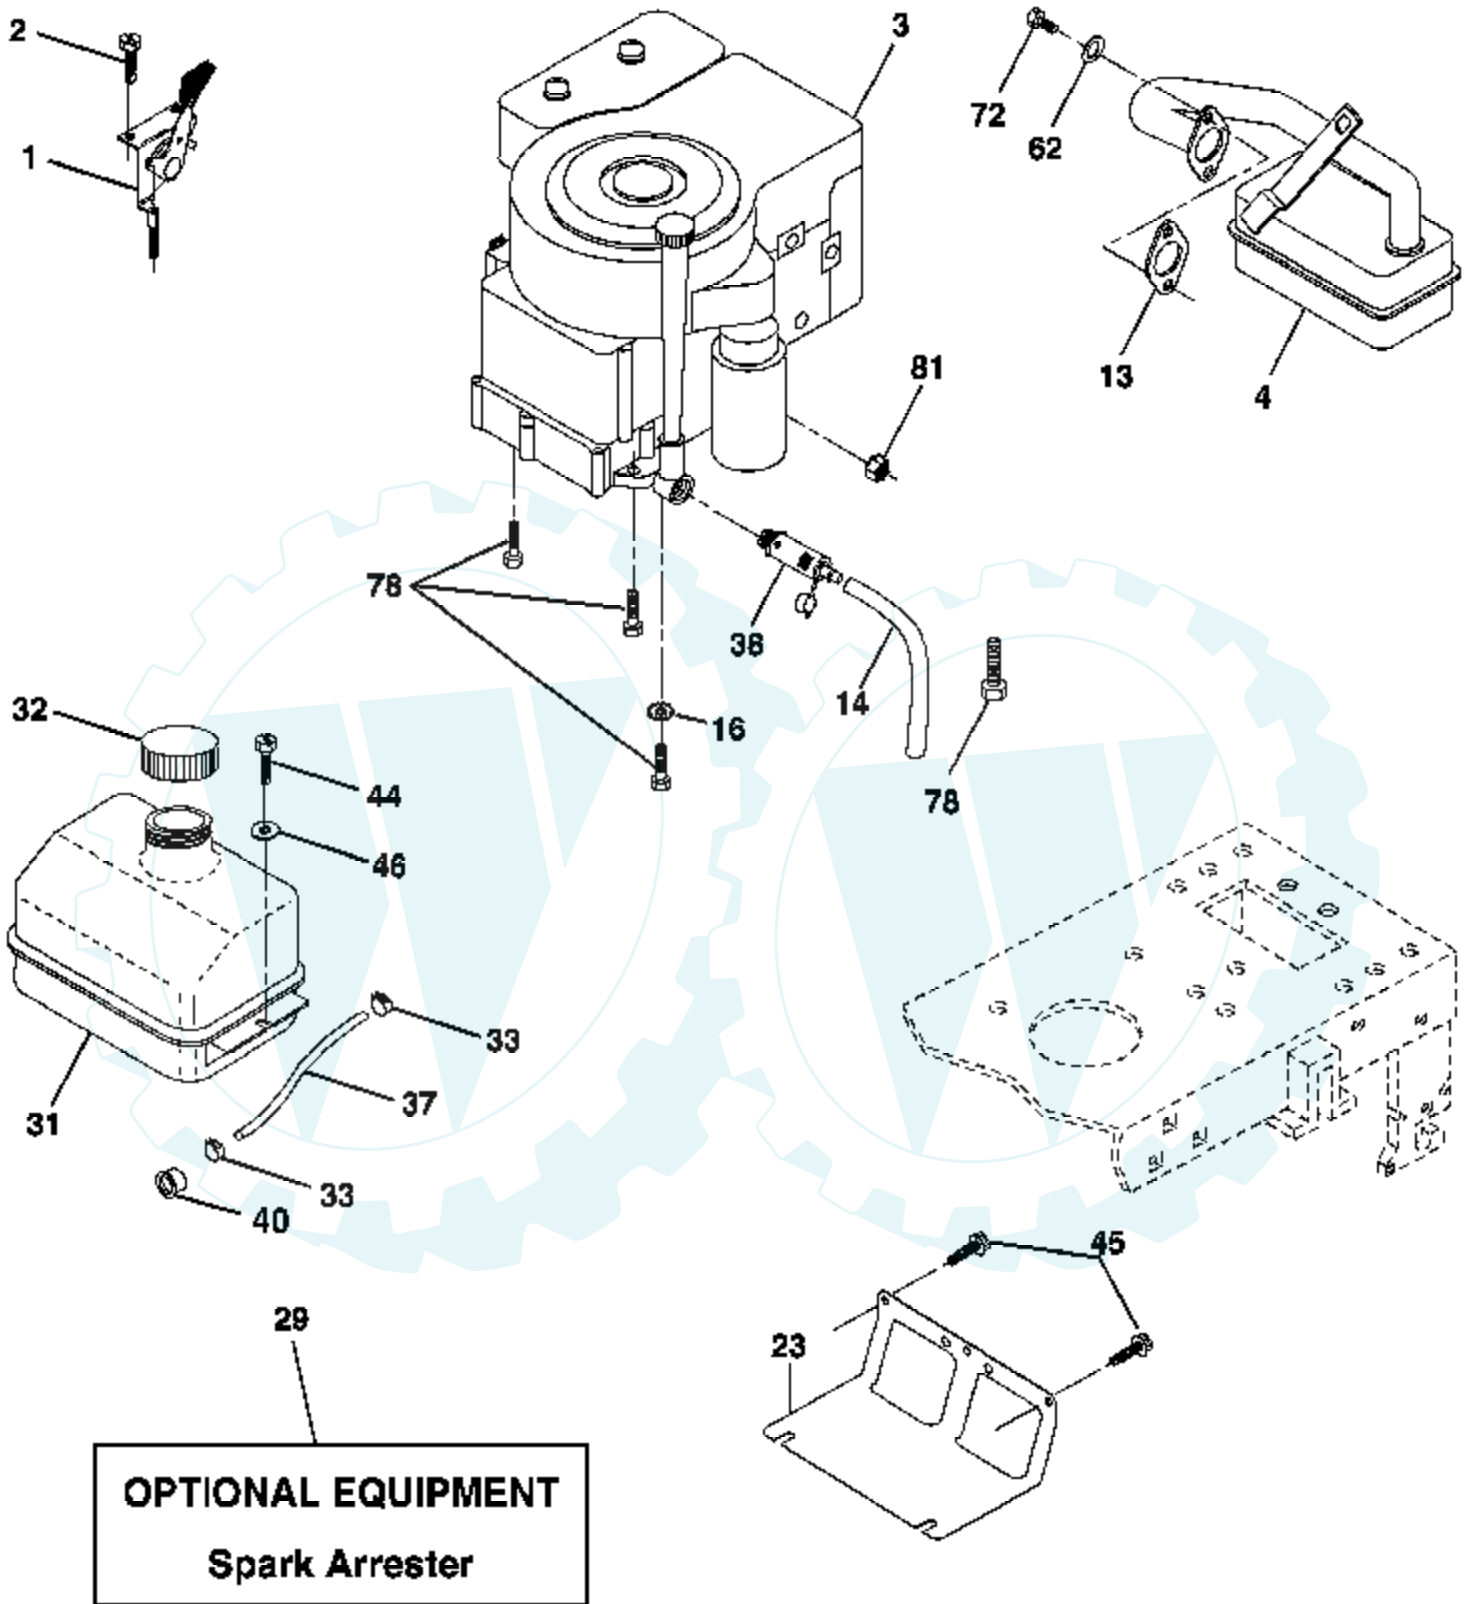

Ref #	Part Number	Qty	Description
1	170551		Control Th/ch Flag
2	17720408		Screw Hex Thd Cut 1/4-20 x 1/2
3			Engine, B&S 289707 (Order parts from engine manufacturer)
4	137348		Muffler Exhaust B&S Lc
13	165291		Gasket Eng 1 313 Id Tin Plated
14	148456		Tube Drain Oil Easy
16	11050600		Washer Lock Ext Tooth 3/8
23	169837		Shield BRN/DBR Guard
29	137180		Kit Spark Arrestor (Flat Scrn)
31	109202X		Tank Fuel Front
32	140527		Cap Asm Fuel
33	123487X		Clamp Hose
37	137040		Line Fuel 20"
38	148315		Plug Drain Oil Easy
40	124028X		Bushing Snap Nyl Blk Fuel Line
44	17670412		Screw Thdrol 1/4-20 x 3/4
45	17000612		Screw Hex Wsh Thdrol 3/8-16
46	19091416		Washer 9/32 X 7/8 X 16 Ga
62	10040500		Washer Lock Hvy Hlcl Spr
72	71070512		Screw Hexcap 5/16-18 x 3/4
78	17060620		Screw 3/8-16 x 1-1/4
81	73510400		Nut Keps Hex 1/4-20 Unc