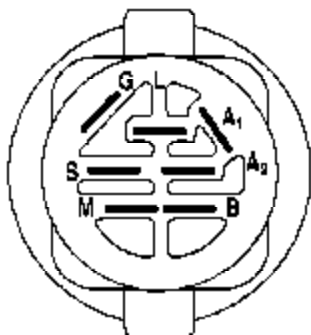

IGNITION SWITCH

POSITION	CIRCUIT	"MAKE"
OFF	M+G+A1	NONE
RUN/LIGHT	B+A1	A2+L
RUN	B+A1	NONE
START	B+S+A1	NONE