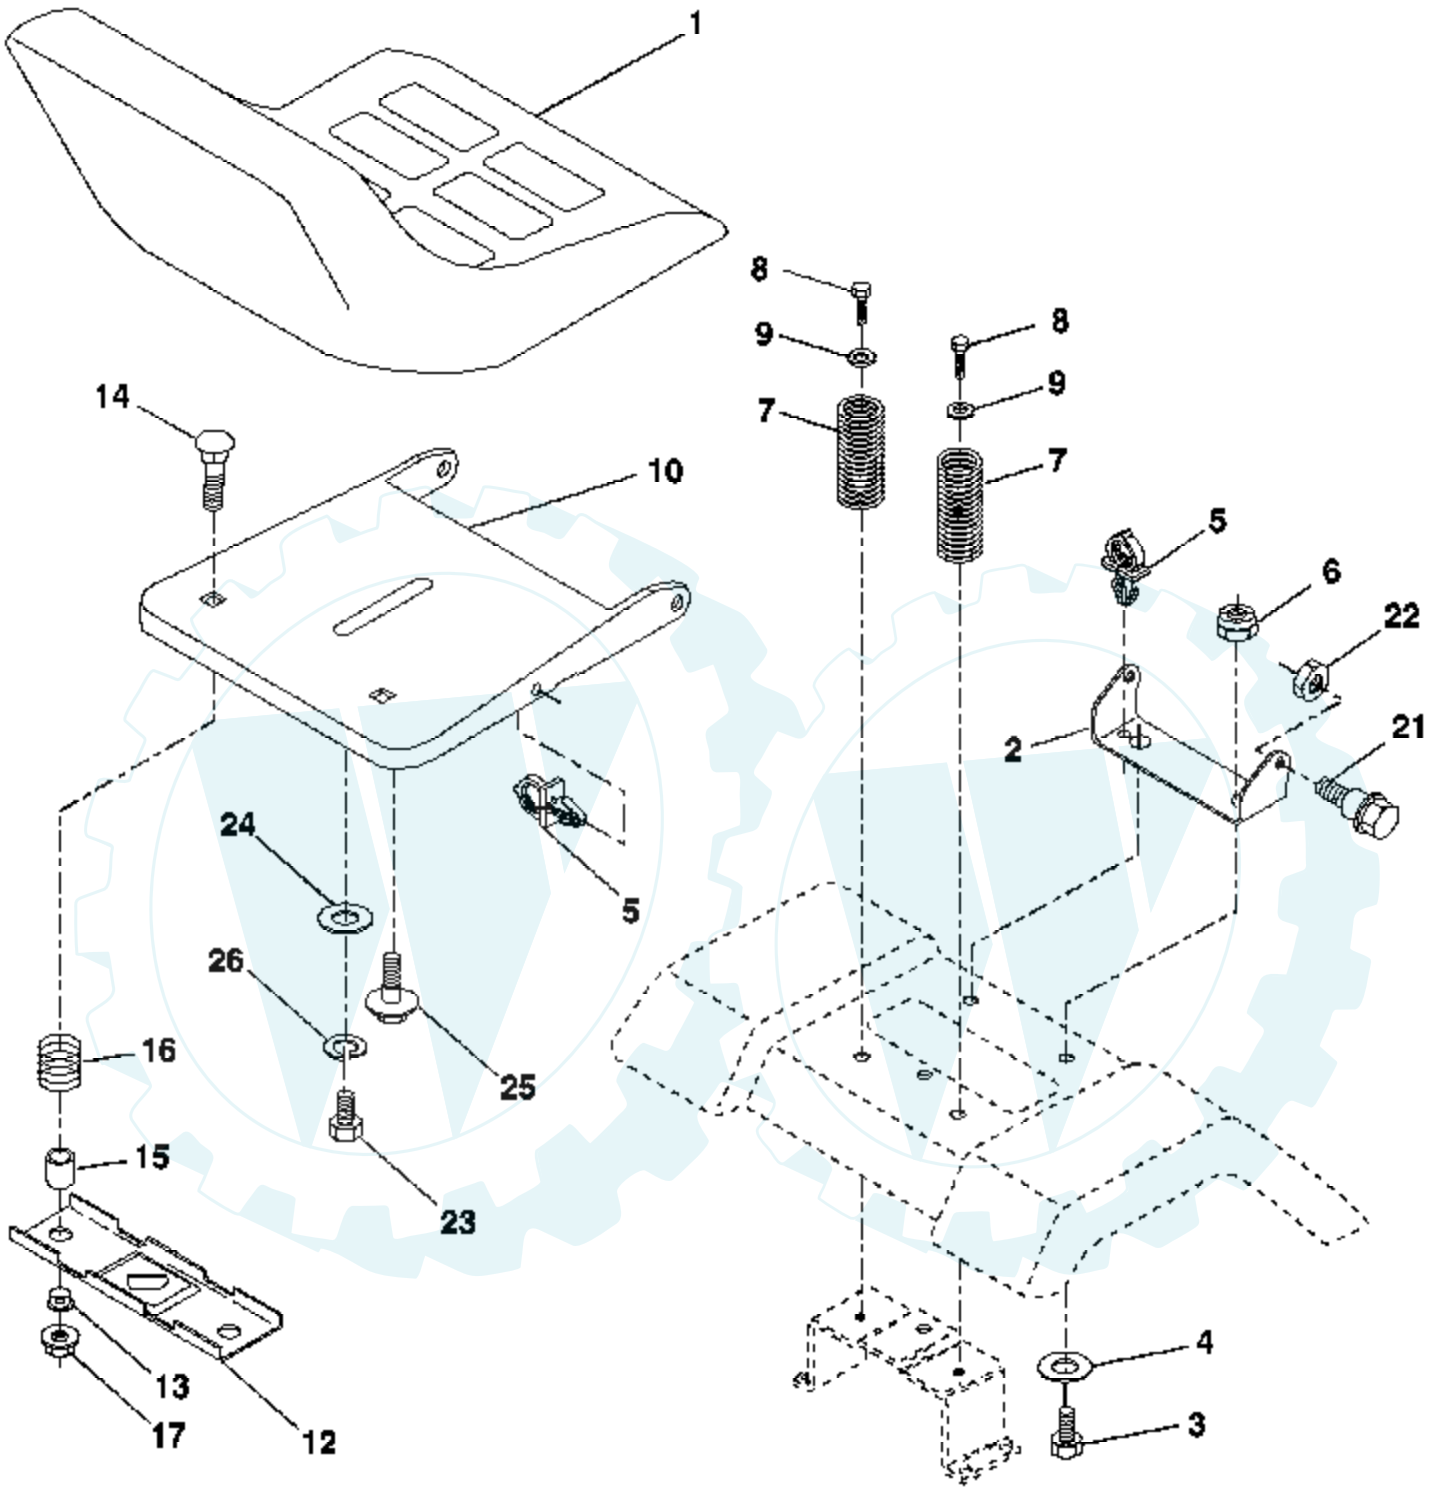

Ref #	Part Number	Qty	Description
1	159460		Wire Asm Inner/Sprg w/plunger
2	159471		Shaft Asm Lift RH
3	105767X		Pin Groove 1 500 Zinc
4	12000002		E Ring #5133-62
5	19211621		Washer 21/32 X 1 X 21 Ga
6	120183X		Bearing Nylon Blk 629 Id
7	109413X		Grip Handle Bicycle Matte Blk
8	124526X		Button Plunger Black
11	139865		Link Lift LH Fixed Length
12	139866		Link Lift RH Fixed Length
13	4939M		Retainer Spring
15	173288		Link Front
16	73350800		Nut Jam Hex 1/2-13 Unc
17	175689		Trunnion
18	73800800		Nut Lockw/Wsh 1/2-13 Unc
19	139868		Arm Suspension Rear
20	163552		Retainer, Spring
31	169865		Bearing Pvt Lift
32	73540600		Nut Crownlock 3/8-24

**IGNITION SWITCH**

POSITION	CIRCUIT	"MAKE"
OFF	M+G+A1	NONE
RUN/LIGHT	B+A1	A2+L
RUN	B+A1	NONE
START	B+S+A1	NONE

**WIRING INSULATED CLIPS**

**NOTE:** IF WIRING INSULATED CLIPS WERE REMOVED FOR SERVICING OF UNIT, THEY SHOULD BE REPLACED TO PROPERLY SECURE YOUR WIRING.

Der Ersatzteilspezialist im Internet.

Ref #	Part Number	Qty	Description
1	127426X		Seat
2	140551		Bracket Seat Pivot
3	71110616		Bolt Hex 3/8 - 16 X 1
4	19131610		Washer 13/32 X 1 X 10 Ga.
5	145006		Clip Push-In Hinged
6	73800600		Nut Lock Hex w/Ins 3/8 - 16
7	124181X		Spring Seat Cprsn 2 250 Blk Zi
8	17000616		Screw 3/8-16 x 1.5
9	19131614		Washer 13/32 X 1 X 14 Ga
10	174894		Pan Pnt Seat (Blk)
12	121246X		Bracket Pnt Mounting Switch
13	121248X		Bushing Snap Blk Nyl
14	72050412		Bolt Rdhd Sht Nk 1/4 - 20 X 1 -1/2
15	134300		Spacer Split .28 X .96
16	121250X		Spring Cprsn
17	123976X		Nut Lock 1/4 Lge Flg
21	171852		Bolt Shoulder 5/16-18 Unc-2A
22	73800500		Nut Lock Hex w/Ins 5/16 - 18
23	71110814		Bolt Hex
24	19171912		Washer 17/32 X 1-3/16 X 12 Ga
25	127018X		Bolt Shoulder 5/16-18 X .62
26	10040800		Washer Lock Hvy Hlcl Spr 1/2