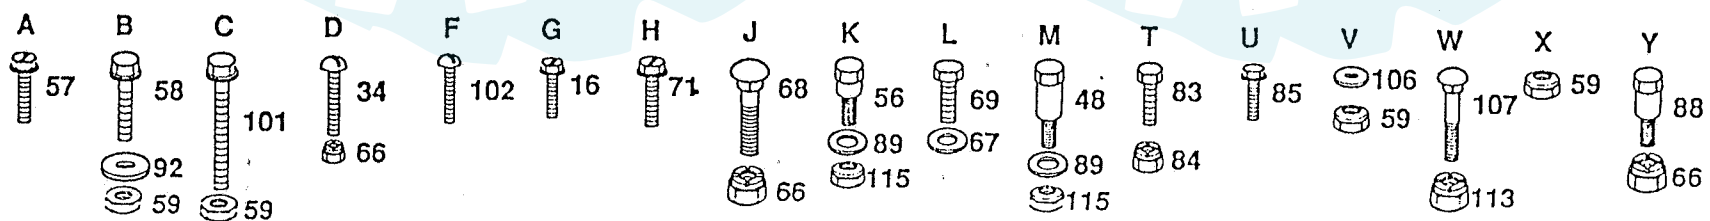

*STANDARD HARDWARE -- PURCHASE LOCALLY