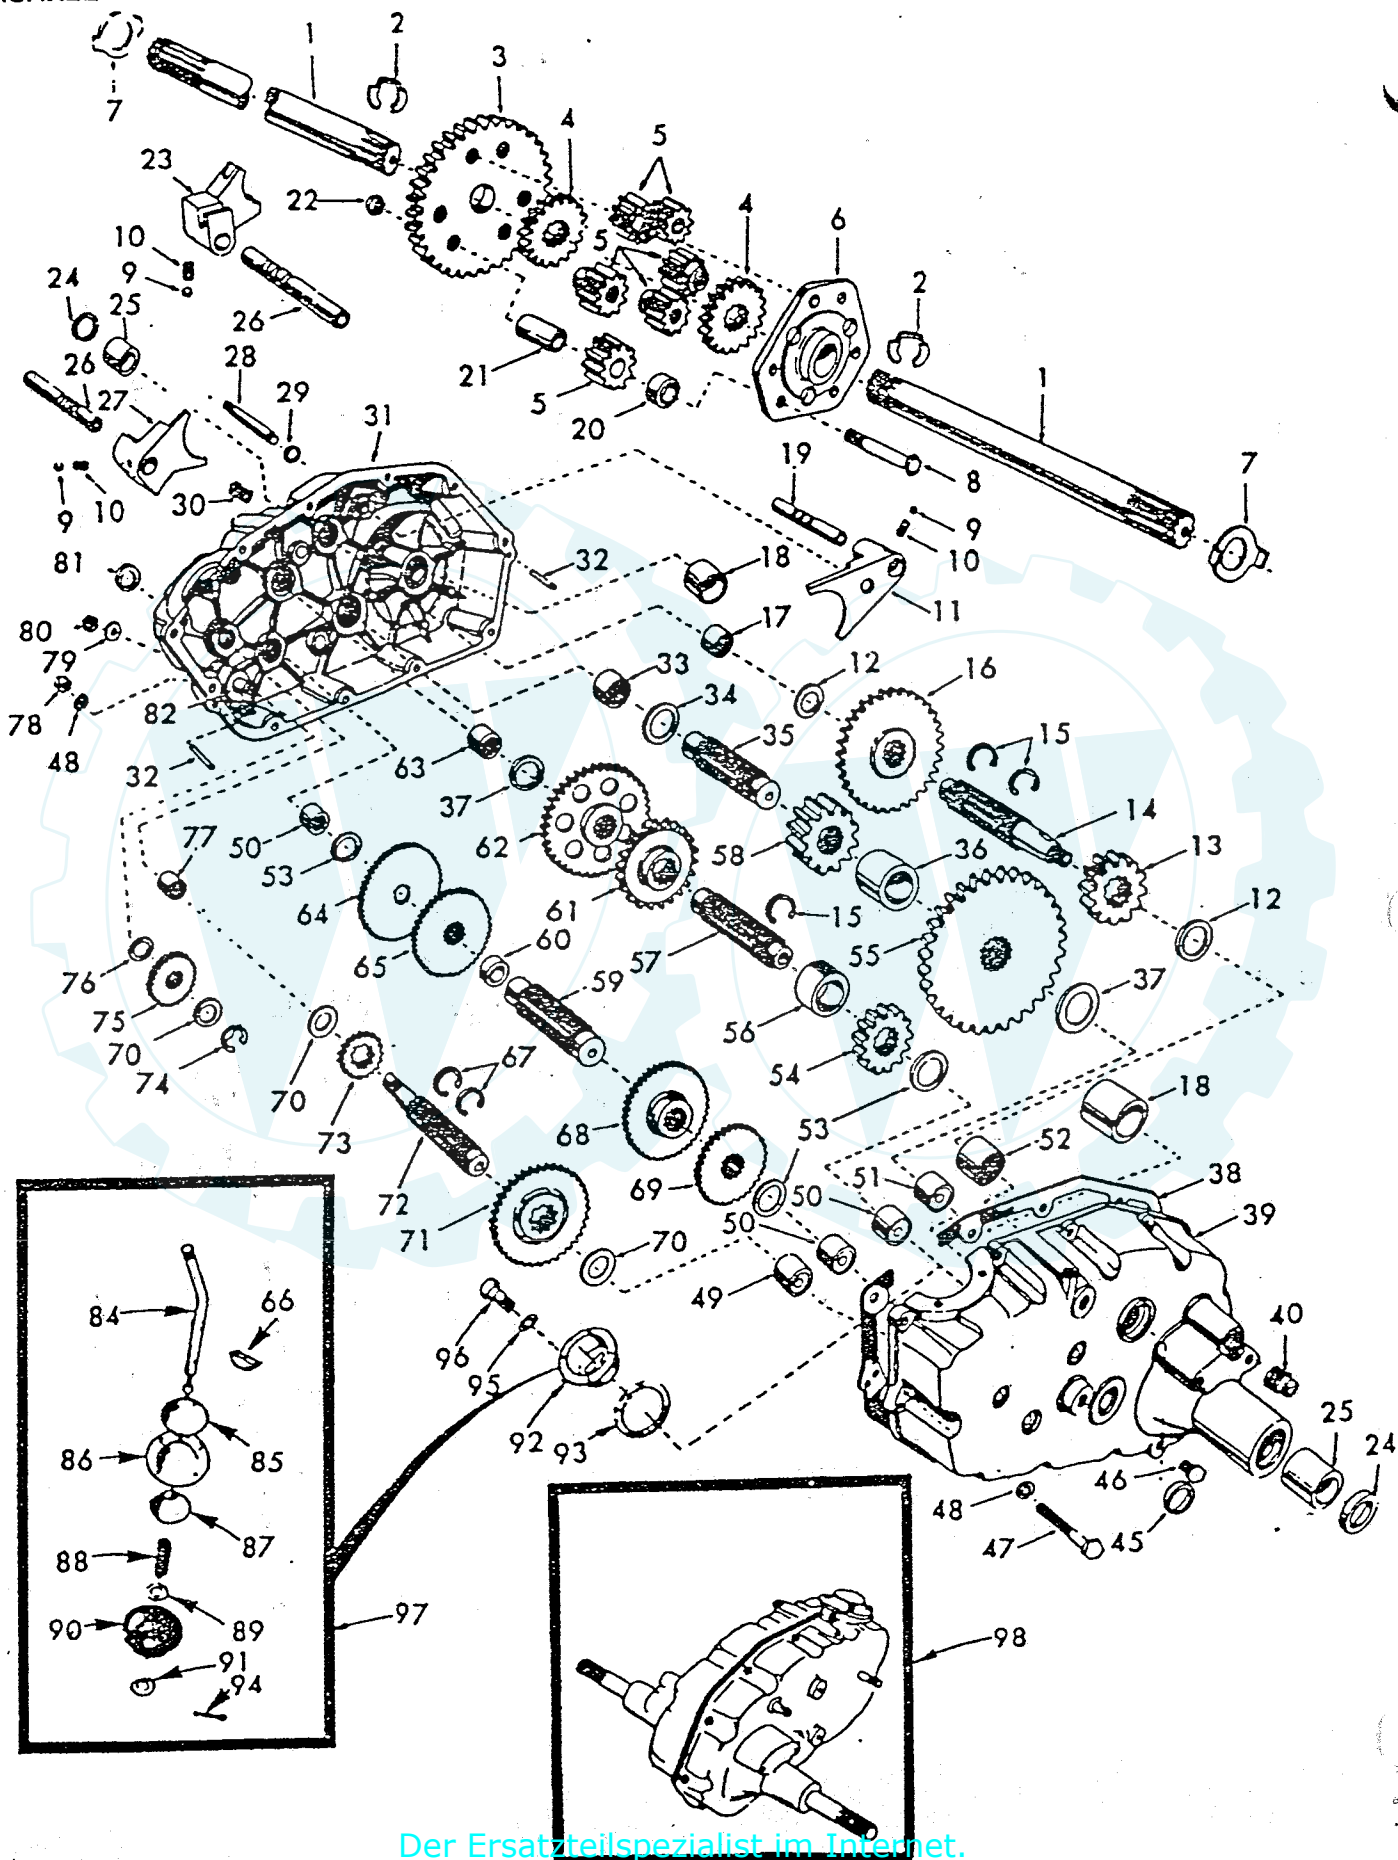

REPAIR PARTS

www.ersatzteil-service.de
18 H.P. GARDEN TRACTOR

TRANSAXLE

REPAIR PARTS

www.ersatzteil-service.de
18 H.P. GARDEN TRACTOR

TRANSAXLE

KEY NO.	PART NO.	DESCRIPTION	KEY NO.	PART NO.	DESCRIPTION
1	532124662	Axle Shaft	50	532004222	Needle Bearing
2	812000034	Retaining Ring	51	532001529	Needle Bearing
3	532004199	Final Drive Gear	52	532008119	Needle Bearing
4	532004216	Differential Gear	53	532004220	Thrust Bearing Race
5	532004215	Differential Pinion	54	532004209	3rd Reduction Pinion-Low
6	532004217	Differential Carrier	55	532124668	4th Reduction Gear
7	532124674	Axle Thrust Washer	56	532004442	3rd Reduction Pinion Spacer
8	874020652	Hex Bolt 3/8-24 x 3-1/4 (1" Thread Length)	57	532004195	2nd Reduction Gear Shaft
9	532124697	Steel Ball	58	532004214	Final Drive Pinion
10	532124676	Spring Shift Fork Detent	59	532004194	1st Reduction Gear Shaft
11	532004985	Shift Fork, High-Low Range	60	532007528	1st Reduction Shaft Spacer
12	532124931	Thrust Bearing Race	61	532124666	3rd Reduction Pinion High
13	532124667	4th Reduction Pinion	62	532124665	2nd Reduction Gear
14	532124661	3rd Reduction Gear Shaft	63	532007398	Needle Bearing
15	532124677	Snap Ring-Crescent Type	64	532124664	Low Speed Gear and 2nd Reduction Pinion Cluster
16	532124679	High-Low Range Gears	65	532004204	Reverse Gear
17	532008118	Needle Bearing	66	532002898	Key-Hi-Pro) 1/8 x 17/32
18	532124705	Sintered Iron Bearing	67	532004926	Snap Ring Crescent Type
19	532122238	Shift Fork Shaft, High-Low Range	68	532004205	Intermediate Speed Gear
20	532004218	Differential Pinion Spacer	69	532125099	High Speed Gear
21	532124673	Differential Pinion Bushing	70	532001370	Thrust Bearing Race
22	532124701	Gripco Centerlock Nut 3/8-24	71	532124681	Intermediate and High Speed Cluster Pinions
23	532004986	Shift Fork-L.H.	72	532000208	Input Shaft
24	532124698	Oil Seal	73	532004201	Low Speed Pinion
25	532124709	Sintered Iron Bearing	74	812000002	E-Ring
26	532124672	Shift Fork Shaft	75	532001153	Reverse Idler Gear
27	532006262	Shift Fork-R.H.	76	532007392	Reverse Idler Thrust Washer
28	532122254	Shift Shaft, High-Low Range	77	532003990	Needle Bearing
29	532006269	Oil Seal	78	873220500	* Hex Nut 5/16-18
30	532005855	Pressure Relief Valve	79	532001167	Sealing Washer
31	532122162	Gearcase, Reverse Idler Shaft and Bearings-R.H. (Inc. Key No's. 17, 18, 25, 33, 50, 63, 76, 77 and 82)	80	873360700	Hex Jam Nut 7/16-20
32	532006277	Dowel Pin	81	532124675	Oil Seal
33	532004225	Needle Bearing	82	532124696	Reverse Idler Shaft
34	532007396	Thrust Bearing Race	84	532005384	Gear Shift Lever - Bent
35	532004198	4th Reduction Gear Shaft	85	532002978	Gear Shift Cap
36	532124663	4th Reduction Gear Spacer	86	532124682	Gear Shift Ball Cover and Pin
37	532007395	Thrust Bearing Race	87	532124704	Shift Lever Guide Ball - Keyed
38	532121878	Gearcase Gasket	88	532004924	Spring
39	532122163	Gearcase and Bearings L.H. (Inc. Key No's. 18, 25, 49, 50 (2), 51 and 52)	89	819151516	Washer 15/32 x 15/16 x 16 Ga
40	813320400	Pipe Plug 1/2-14 N.P.T.	90	532110542	Shift Mechanism Seal
45	532006271	Oil Seal	91	819181511	Washer 9/16 x 15/16 x 12 Ga
46	813060200	Pipe Plug 1/4-18 N.P.T.	92	532000075	Gear Shift Gate and Reinforcement
47	874780524	* Hex Bolt 5/16-18 x 1-1/2 Grade 5	93	532006274	Shift Ball Cover Gasket
48	810140500	Lockwasher 5/16 Extra Heavy	94	876020412	Cotter Pin 1/8 x 3/4
49	532004895	Needle Bearing	95	810040500	* Lockwasher 5/16
			96	874760514	* Hex Bolt 5/16 x 18 UNC x 7/8
			97	532124678	Gear Shift Lever Assy.
			98	532122420	Transaxle Assembly Less Brake Drum and Shift Lever

* STANDARD HARDWARE PURCHASE LOCALLY