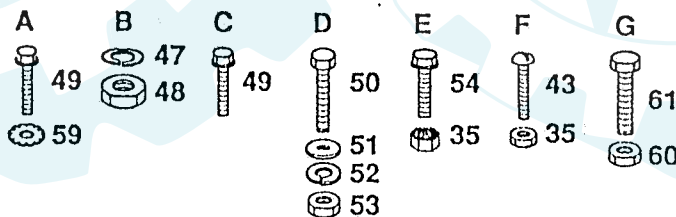

* STANDARD HARDWARE -- PURCHASE LOCALLY