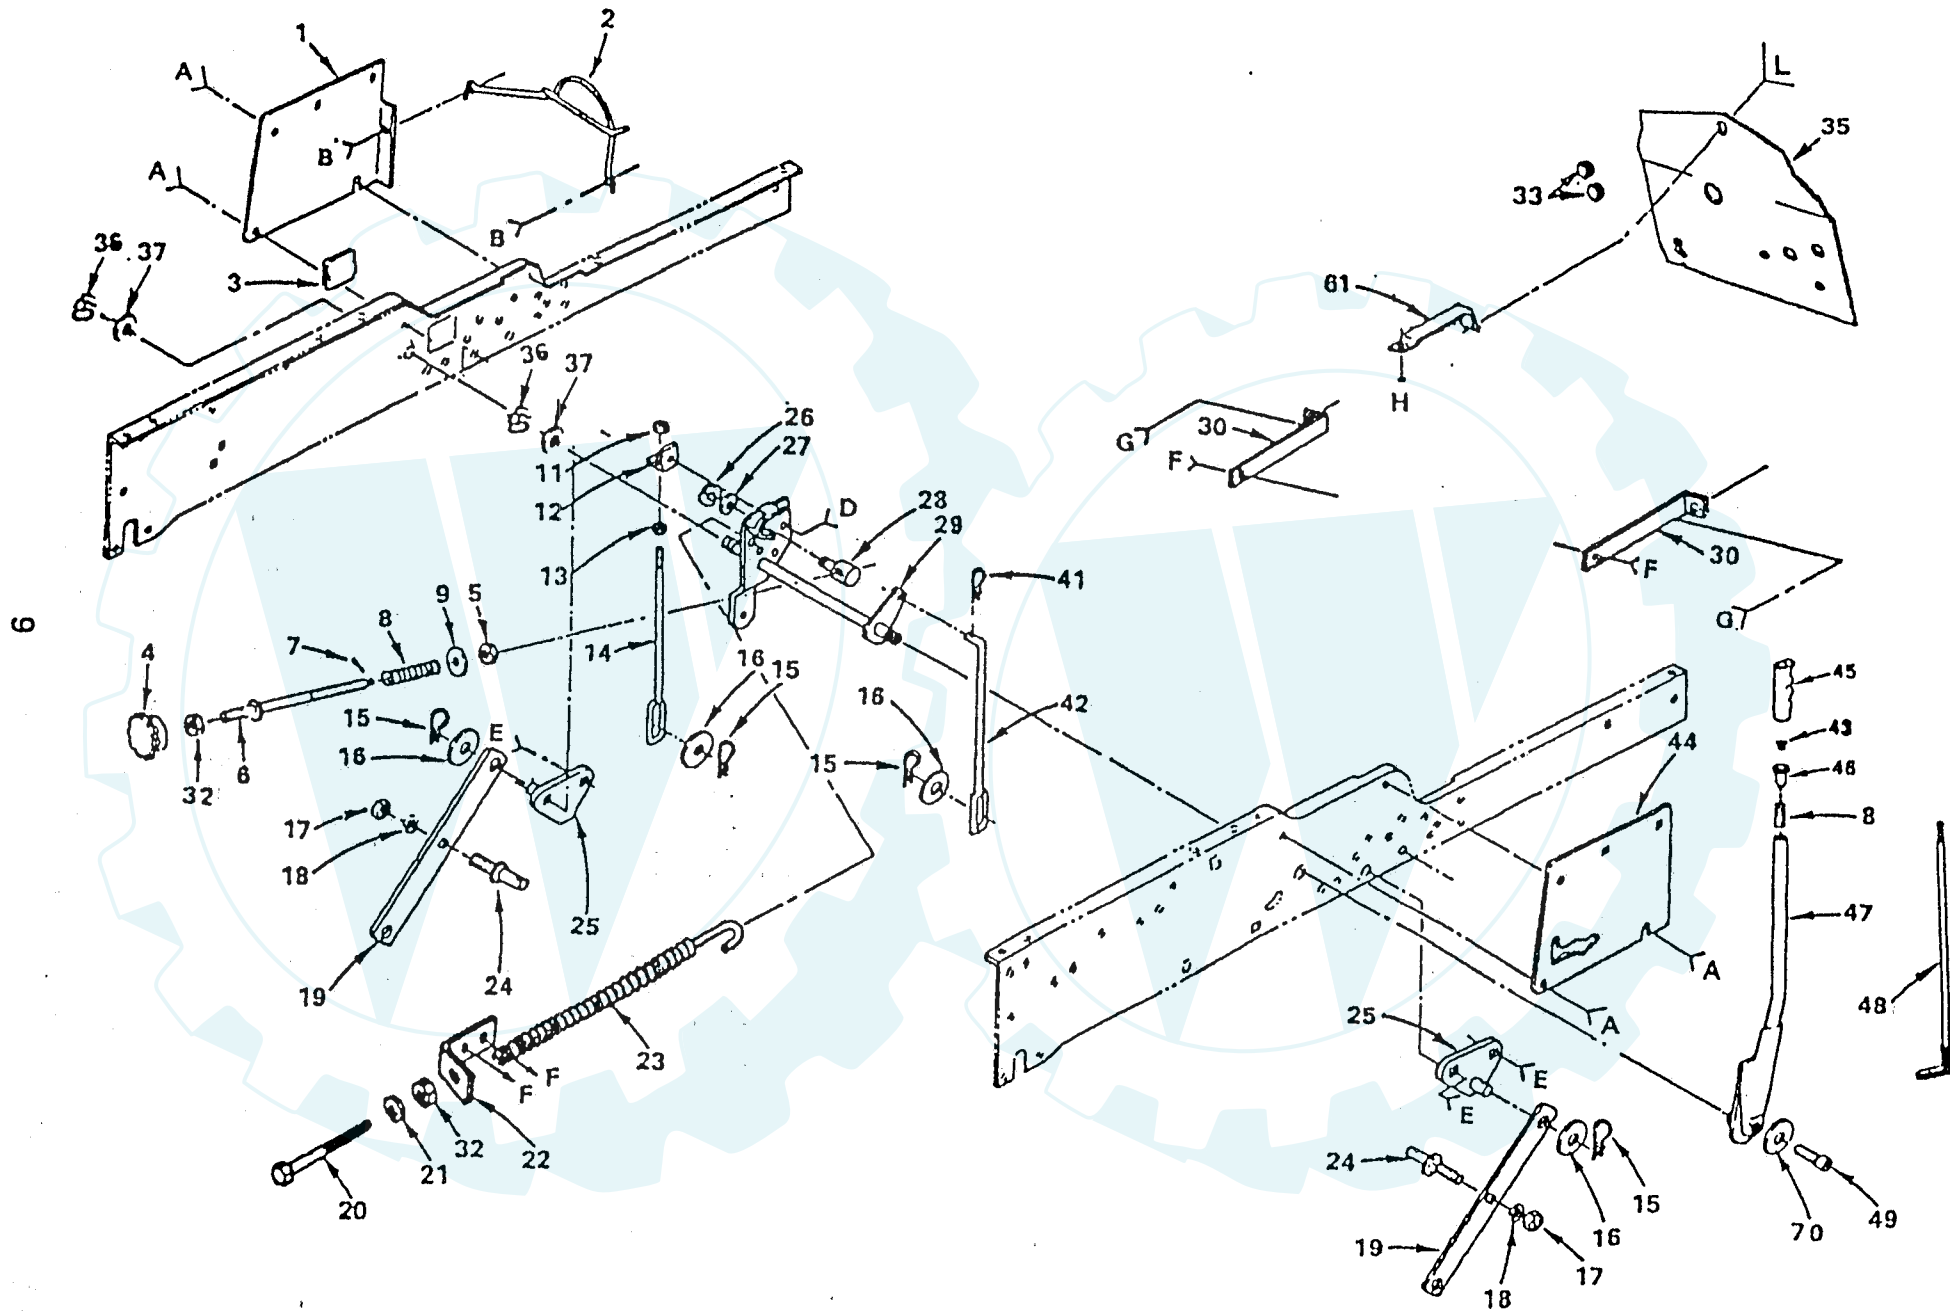

REPAIR PARTS

www.papier.de
18 H.P. GARDEN TRACTOR

MOWER LIFT

REPAIR PARTS

www.ersatzteil-service.de

18 H.P. GARDEN TRACTOR

MOWER LIFT

KEY NO.	PART NO.	DESCRIPTION	KEY NO.	PART NO.	DESCRIPTION	KEY NO.	PART NO.	DESCRIPTION
1	532121046	Panel, Side, L.H.	21	819131316	* Washer 13/32 x 13/16 x 16 Ga.	47	532121002	Lever Assembly, Lift
2	532110908	Guard Assembly, Belt, Engine	22	532124670	Bracket, Spring, Assist	48	532121006	Rod Assembly, Lever
3	532121794	Cover, Access	23	532124687	Spring Assembly, Assist, Lift	49	874780624	Bolt, Hex 3/8-16 x 1-1/2
4	532121891	Handle, Adjust, Lift	24	532105413	Stud, Pivot Center	50	873680400	Locknut, 1/4-20
5	532110807	Nut	25	532105501	Bracket, Suspension	51	817490608	Screw, Hex Washer Thd. 3/8-16 x 1/2
6	532110811	Rod, Adjust, Lift	26	812000037	Klip Ring	52	872140508	* Bolt, Carriage, 5/16-18 x 1
7	876020308	* Pin, Cotter	27	819151216	Washer 15/32 x 3/4 x 16 Ga.	53	819111610	Washer 11/32 x 1 x 10 Ga.
8	532124874	Spring	28	532110810	Trunnion, Stop Depth	54	873680500	Locknut, 5/16-18
9	819131016	Washer 13/32 x 5/8 x 16 Ga.	29	532120137	Shaft, Lift	55	532007901	Bolt, Shoulder
10	873680600	Locknut, 3/8-16	30	532110904	Bracket, Shield, Heat Side	56	873900400	Nut, Hex Flange 1/4-20
11	873800600	Locknut, Hex w/Washer 3/8-16	32	873350600	Nut, Hex Jam 3/8-16	57	872140606	* Bolt, Carriage 3/8-16 x 3/4
12	532007594	Bracket, Lift, L.H.	33	532110436	Grommet	58	873930600	Nut, Centerlock 3/8-16
13	873220600	* Nut, Hex 3/8-16	35	532124220	Base, Shield, Heat	59	874760616	* Bolt, Hex 3/8-16 x 1
14	532007596	Link, Lift, L.H.	36	812000022	Klip Ring	60	874780408	Bolt, Hex 1/4-20 x 1/2
15	532009135	Retainer, Spring	37	819292016	Washer 29/32 x 1-1/4 x 16 Ga.	61	532124290	Brace, Heat Shield
16	819171713	Washer 17/32 x 1-1/16 x 13 Ga.	41	532124671	Retainer, Spring	62	819090816	Washer 9/32 x 1/2 x 16 Ga.
17	873220800	Nut, Hex 1/2-13	42	532105503	Link, Lift R.H.	68	874760512	* Bolt, Hex 5/16-18 x 3/4
18	810040800	Washer, Lock 1/2	43	532124526	Button, Plunger	69	819111216	Washer 11/32 x 3/4 x 16 Ga.
19	532105424	Arm, Suspension	44	532121045	Panel, Side, R.H.	70	810040600	Washer, Lock 3/8
20	532005328	Bolt, Adjust, Spring, Assist	45	532109413	Grip, Handle			
			46	532122364	Plunger, Lever, Lift			

*STANDARD HARDWARE-PURCHASE LOCALLY