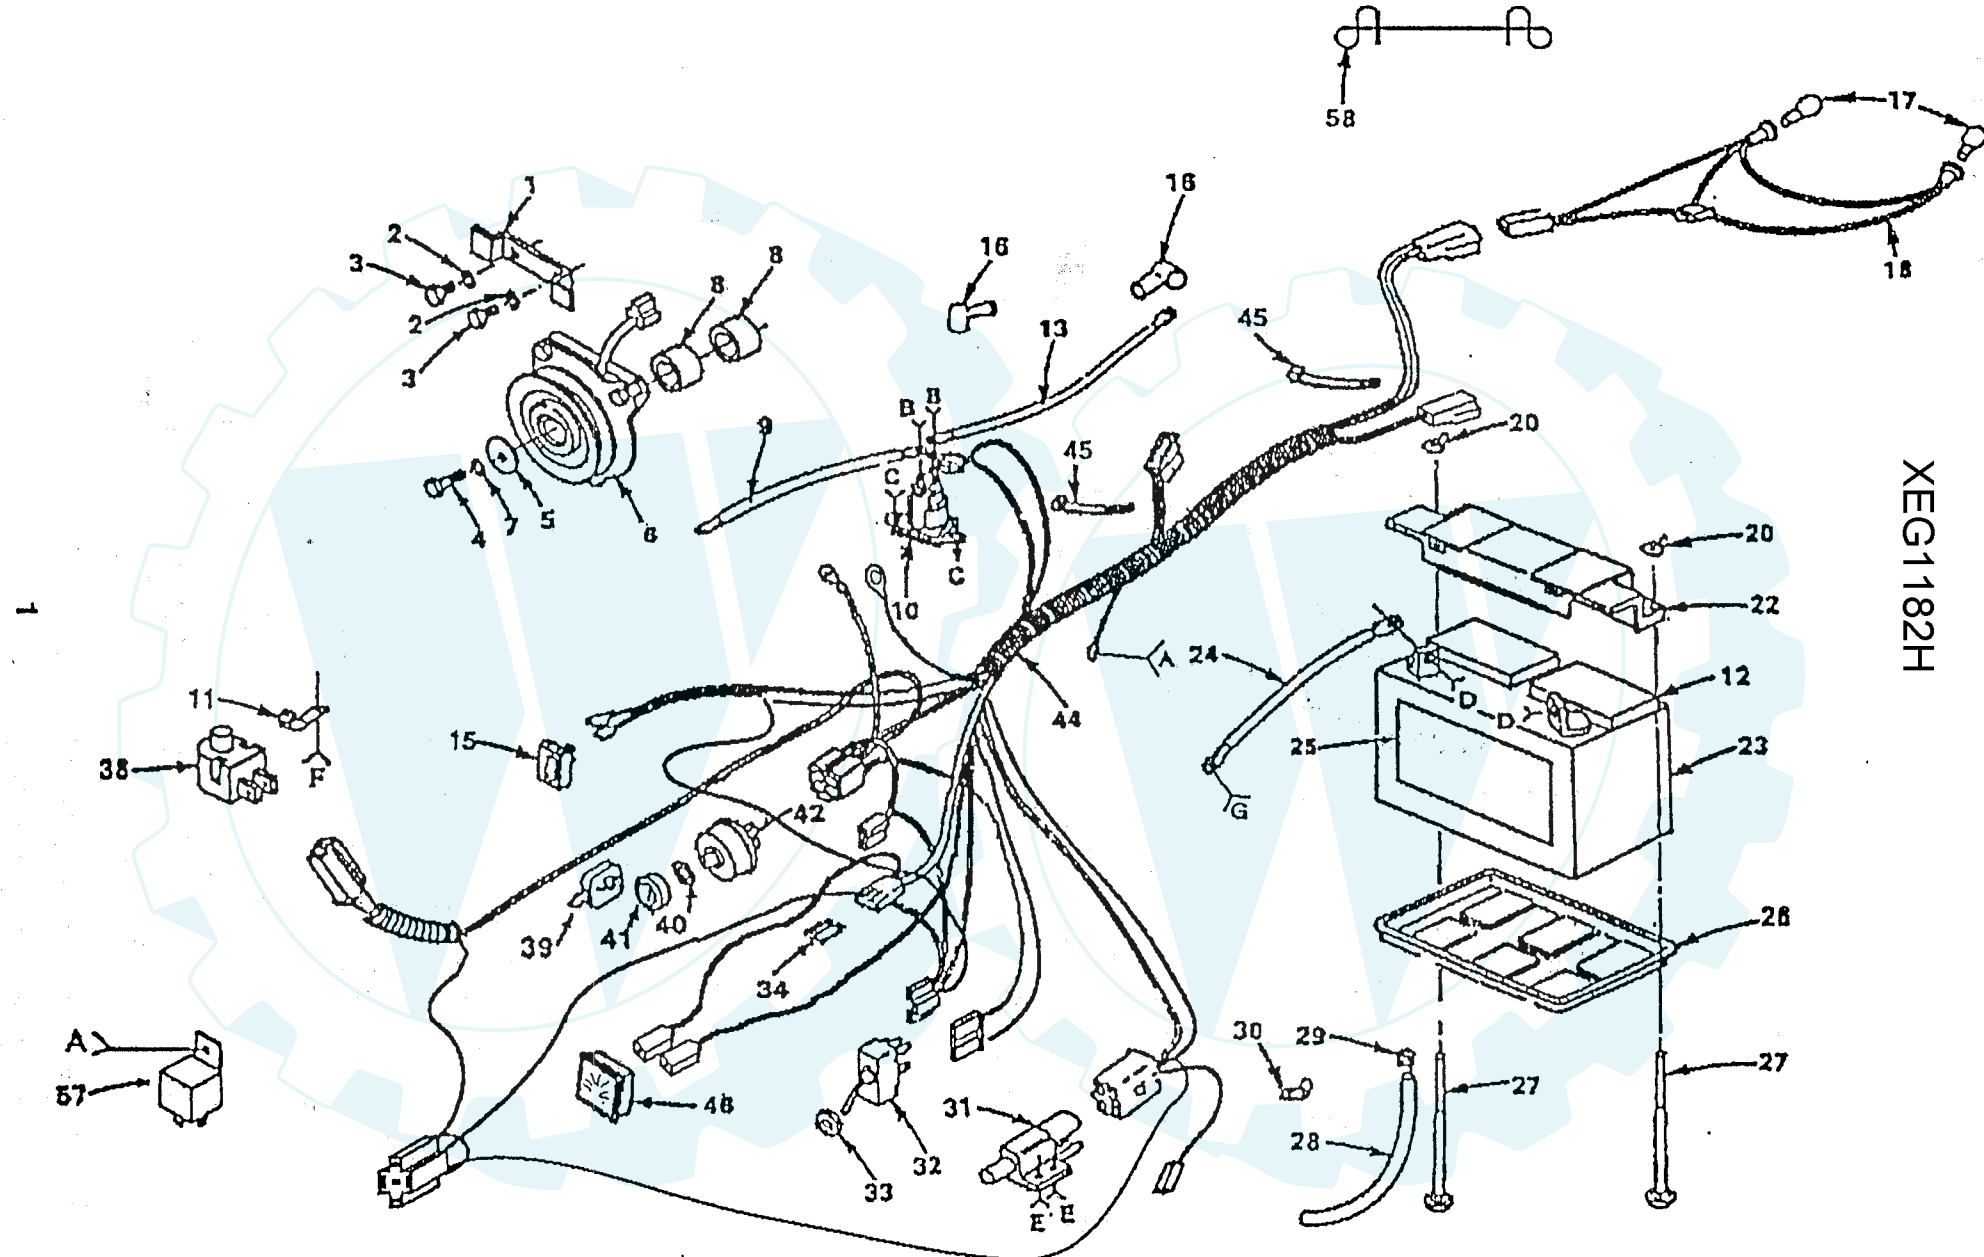

ELECTRICAL

XEG1182H

ELECTRICAL

KEY PART NO.	NO.	DESCRIPTION	KEY PART NO.	NO.	DESCRIPTION
1	532110882	Stop, Clutch	34	532006347	Fuse - 30 Amp
2	810040600	Washer, Lock, 3/8	35	873951000	Nut, Keps No. 10- 32
3	874780612	Bolt, Hex 3/8 - 16 x 3/4	38	532121305	Switch, Seat
4	874610724	Bolt, Hex 7/16 - 20 x 1 - 1/2 GR5	39	532122147	Key
5	532108252	Washer	40	532109788	Nut, Ignition
6	532109550	Clutch, Electric	41	532109787	Bezel, Ignition
7	810040700	Washer, Lock 7/16	42	532125104	Switch, Ignition
8	532106367	Spacer, Clutch	43	874641008	Screw, Slot Pan Hd. 10-32 x 1/2
9	532124770	Cable, Battery	44	532124219	Harness, Ignition
10	532109081	Solenoid	45	532124756	Cable, Tie
11	532004171	Clip, Insulated	46	532122822	Ammeter
12	532121264	Battery, Caps	47	810090400	Washer, Lock 1/4
13	532005115	Cable, Starter	48	873350400	Nut, Hex Jam 1/4-20
15	532110712	Switch, Light	49	817190408	Screw, Hex Washer Hd. Thd. Cutting 1/4-20 x 1/2
16	532124783	Cover, Terminal	50	874760412	* Bolt, Hex 1/4 - 20 x 3/4
17	532007662	Bulb, Light	51	819091016	Washer 9/32 x 5/8 x 16 Ga.
18	532110859	Harness, Light Socket	52	810040400	* Washer, Lock 1/4
20	532123198	Nut, Wing 1/4 - 20	53	873220400	* Nut, Hex 1/4-20
22	532102476	Guard, Terminal	54	871031008	Screw, Hex Washer Hd. #10 - 32 x 1-1/2
23	532121537	Battery	57	532109748	Assembly, Relay
24	532124773	Cable, Ground	58	532121465	Tie, Wire
25	532121549	Decal, Battery	59	811050600	Washer, Lock Ext. Tooth 3/8
26	532124886	Tray, Battery	60	873680600	Nut, Crownlock 3/8
27	872240460	Bolt, Carriage 1/4 - 20 x 7-1/2	61	874760612	Bolt, Fin. Hex. 3/8 - 16 x 3/4
28	532100541	Tube, Plastic	—	532124229	Owner's Manual (English)
29	532109596	Clamp, Hose	—	532124230	Owner's Manual (French)
30	532100207	Clip	—	532101539	Sheet-Insruction, Tractor 15° Slope (English)
31	532104445	Switch, Interlock	—	532101572	Sheet-Insruction, Tractor 15° Slope ( French )
32	532109626	Switch, P.T.O.			
33	532004022	Nut, Hex			