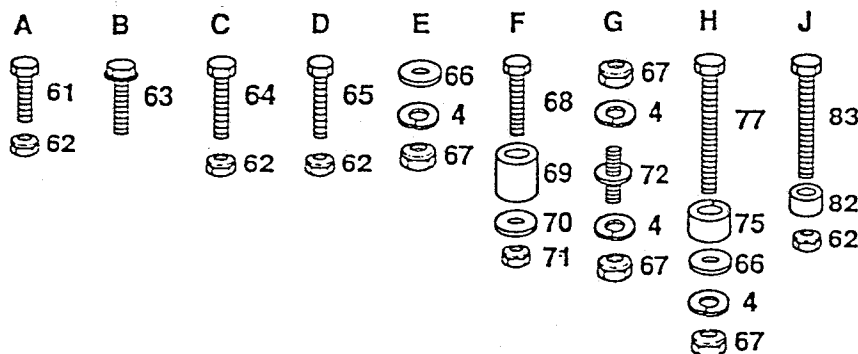

*STANDARD HARDWARE -- PURCHASE LOCALLY