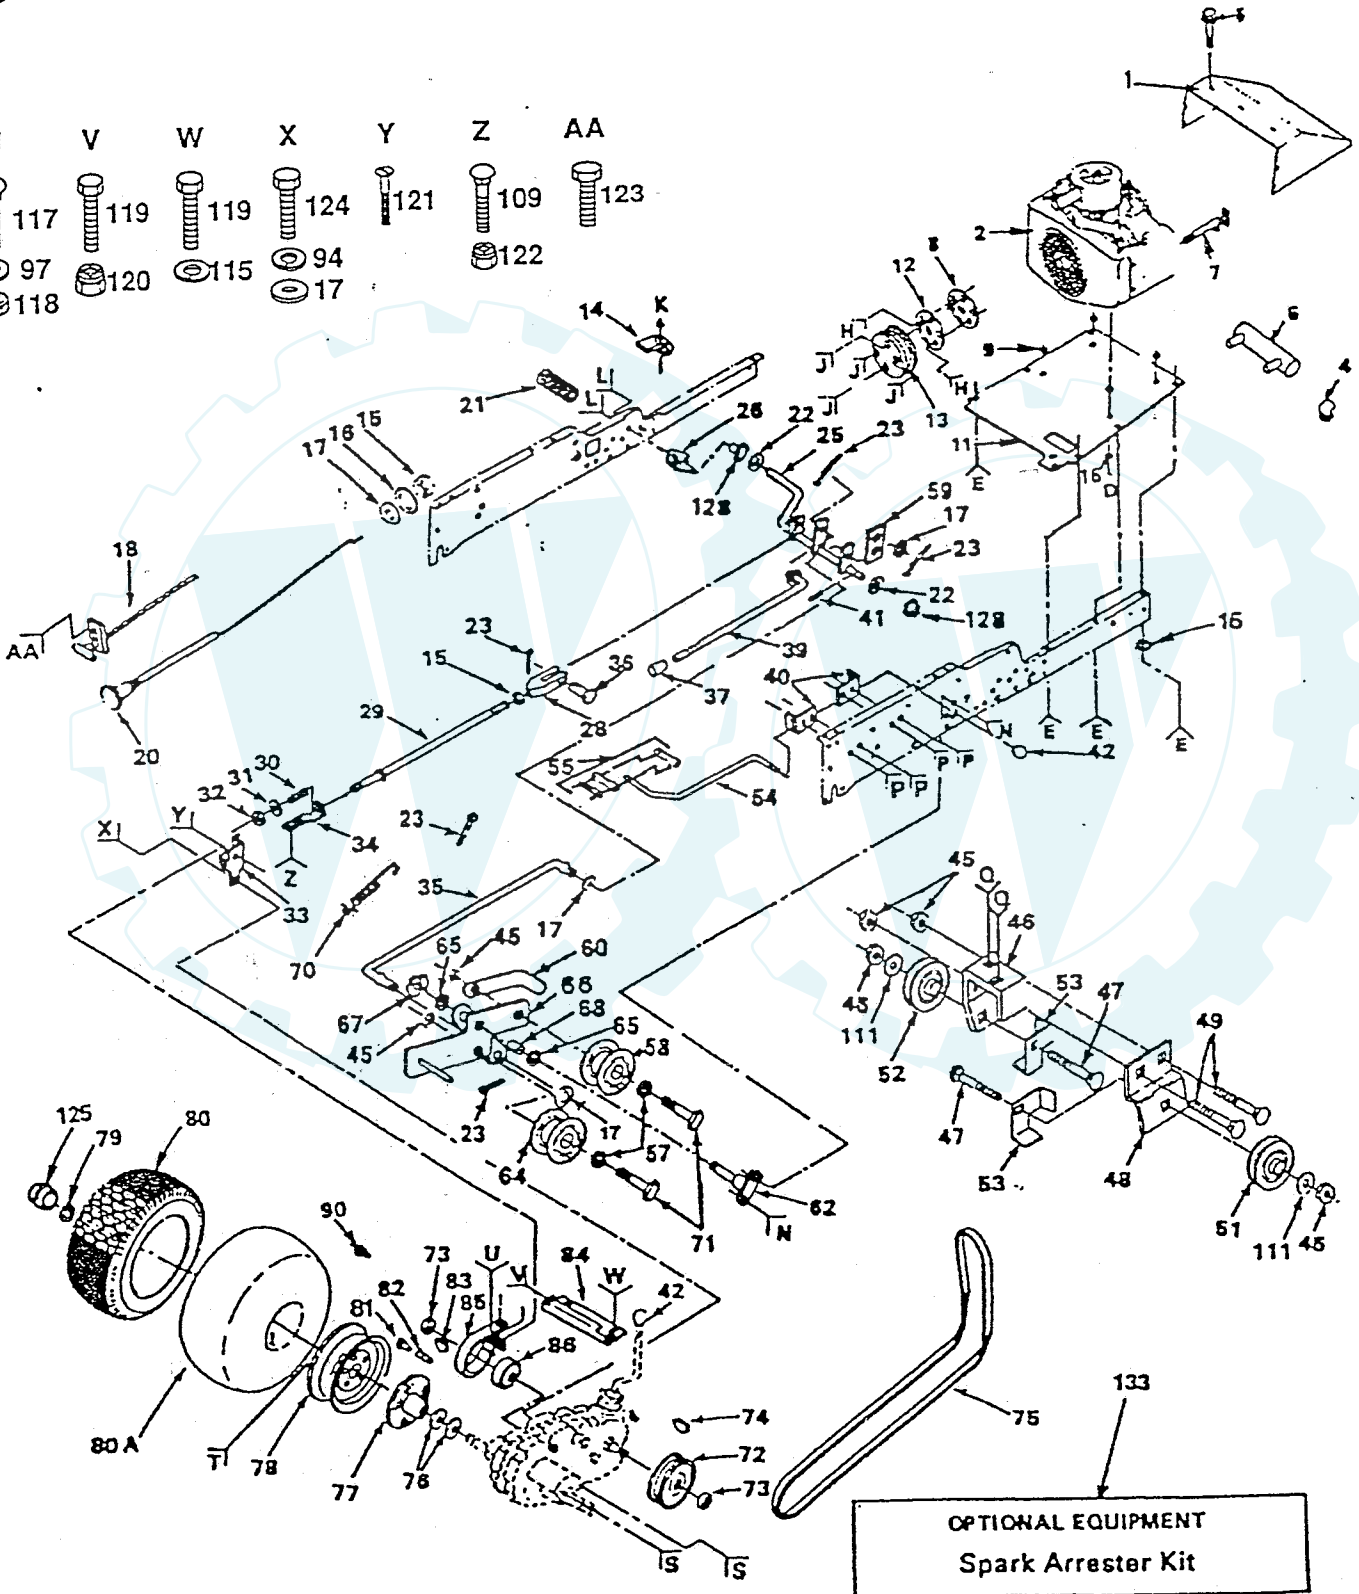

REPAIR PARTS

18 H.P. GARDEN TRACTOR

GROUND DRIVE

D	E	H	J	K	L	N	P	Q	S	T
98	100	101	102	103	105	101	126	107	114	116
45	45	94		104	89	45	110	45	115	

U	V	W	X	Y	Z	AA
117	119	119	124	121	109	123
97	120	115	94		122	
118			17			

REPAIR PARTS

18 H.P. GARDEN TRACTOR

GROUND DRIVE

KEY NO.	PART NO.	DESCRIPTION	KEY NO.	PART NO.	DESCRIPTION
1	532124221	Shield, Heat	66	532121356	Bracket, Clutch w/ Bearing (incl. Key No. 68)
2	532124165	Engine - 18 H.P. Spec. #24639	67	812000039	Klip Ring
4	532124436	Pipe, Exhaust	68	532105706	Bearing, Idler
5	817720408	Screw, Hex. Thd. Cut. 1/4-20 x 1/2	70	532121357	Spring, Extension
6	532124532	Muffler, Exhaust	71	874760628	Bolt, Hex 3/8 - 16 x 1 3/4
7	532009767	Valve, Oil Drain	72	532120332	Pulley, Transaxle
8	532110947	Guard, Chaff	73	532009204	Locknut, 1/2 - 20
9	532110869	Spacer	74	532124708	Key, Woodruff 3/16 x 5/8
11	532110867	Base, Engine	75	532110883	V-Belt
12	532104577	Adapter	76	532007563	Washer, Thrust, Axle
13	532121355	Pulley, Ground Drive	77	532124683	Bushing Assembly and Wheel Hub
14	532005304	Actuator, Switch, Interlock	78	532125070	Rim Assembly Rear
15	873610600	Nut, Hex 3/8-24	79	812000034	Klip, Ring
16	811050600	Washer, Lock Ext. Tooth 3/8	80	532004607	Tire, Rear
17	819131316	Washer, 13/32 x 13/16 x 16 Ga.	80A	532007154	Tube, Rear (Not furnished with tractor)
18	532121467	Control, Throttle	81	532059192	Cap, Valve
20	532121470	Control, Choke	82	532065139	Stem, Valve
21	532124872	Cover, Pedal	83	532125096	Key, Woodruff No. 9 (3/16 x 3/4)
22	532121749	Washer, 25/32 x 1-1/4 x 16 Ga.	84	532120404	Bracket, Support, Transaxle
23	876020312	Pin, Cotter, 3/32 x 3/4	85	532101122	Band, Brake
25	532104375	Shaft, Foot Pedal	86	532000214	Drum, Brake
26	532104601	Bracket, Interlock	89	873680400	Nut, Crownlock 1/4-20
28	532100604	Yoke	90	532006856	Fitting, Grease
29	532005308	Rod, Brake	94	810040600	Washer, Lock 3/8
30	532007241	Spring, Compression	97	810040400	Washer, Lock 1/4
31	819131614	Washer, 13/32 x 1 x 14 Ga.	98	874780620	* Bolt, Hex 3/8 - 16 x 1-1/4 Gr. 5
32	873530600	Locknut, 3/8- 24	100	874760612	Bolt, Hex 3/8 - 16 x 3/4
33	532124692	Bracket, Brake	101	874780616	* Bolt, Hex 3/8 - 16 x 1 Gr. 5
34	532124695	Guide, Rod, Brake	102	817190516	Screw, Hex 5/16 - 18 x 1
35	532101356	Rod, Clutch	103	874321016	Screw, Fin 10 - 24 x 1
36	532005102	Pin, Clevis	104	873631000	Locknut, No.10-24
37	532071673	Cap, Plunger	105	874760412	Bolt-Hex 1/4-20 x 3/4
39	532109767	Rod, Parking Brake	107	872110606	Bolt, Carriage 3/8-16 x 3/4 Gr. 5
40	532105598	Bracket, Rod, Shift	109	872110506	Bolt, Carriage 5/16-18 x 3/4
41	532005142	Pin, Roll, 3/16 x 1-1/4	110	873680500	Locknut, 5/16-18
42	532121466	Knob	111	819131612	Washer, 13/32 x 1 x 12 Ga.
45	873680600	Locknut, 3/8 - 16	114	874760720	Bolt, Hex 7/16 - 14 x 1-1/4
46	532121063	Bracket, V-Pulley, Drive, Mule	115	810040700	Washer, Lock 7/16
47	872110614	Bolt, Carriage, 3/8 - 16 x 1-3/4	116	532001304	Bolt, Hub
48	532122825	Bracket, Idler, Flat	117	872140405	Bolt, Carriage, 1/4 - 20 x 5/8
49	872140606	Bolt, Carriage, 3/8 - 16 x 3/4	118	873220400	Nut-Hex 1/4 - 20
51	532102403	Idler, Flat	119	874760716	Bolt-Hex 7/16 - 14 x 1
52	532101344	Pulley, Idler	120	873680700	Nut-Crownlock 7/16 - 14
53	532122824	Keeper, Belt	121	874370612	Screw, Mach. Udrct. Flat Head, 3/8 - 16 x 3/4
54	532122253	Rod, Shift, Hi - Lo	122	532001685	Locknut, 5/16-18
55	532122268	Connecting Link, Spring Clip	123	817720410	Screw, Hex 1/4-20 x 1/2
57	819131413	Washer, 13/32 x 7/8 x 13 Ga.	124	874760614	Bolt, Hex 3/8-16 x 7/8
58	532104360	Idler, Flat	125	532104758	Cap, Hub, Rear
59	532121358	Retainer, Spring	126	872140506	Bolt, Carriage 5/16-18 x 3/4
60	532121360	Retainer, Belt	128	532110895	Nyliner
62	532101358	Bracket Assembly, Clutch	133	532120689	Spark Arrestor Kit
64	532121361	Idler, Grooved			
65	532000207	Washer, Hardened