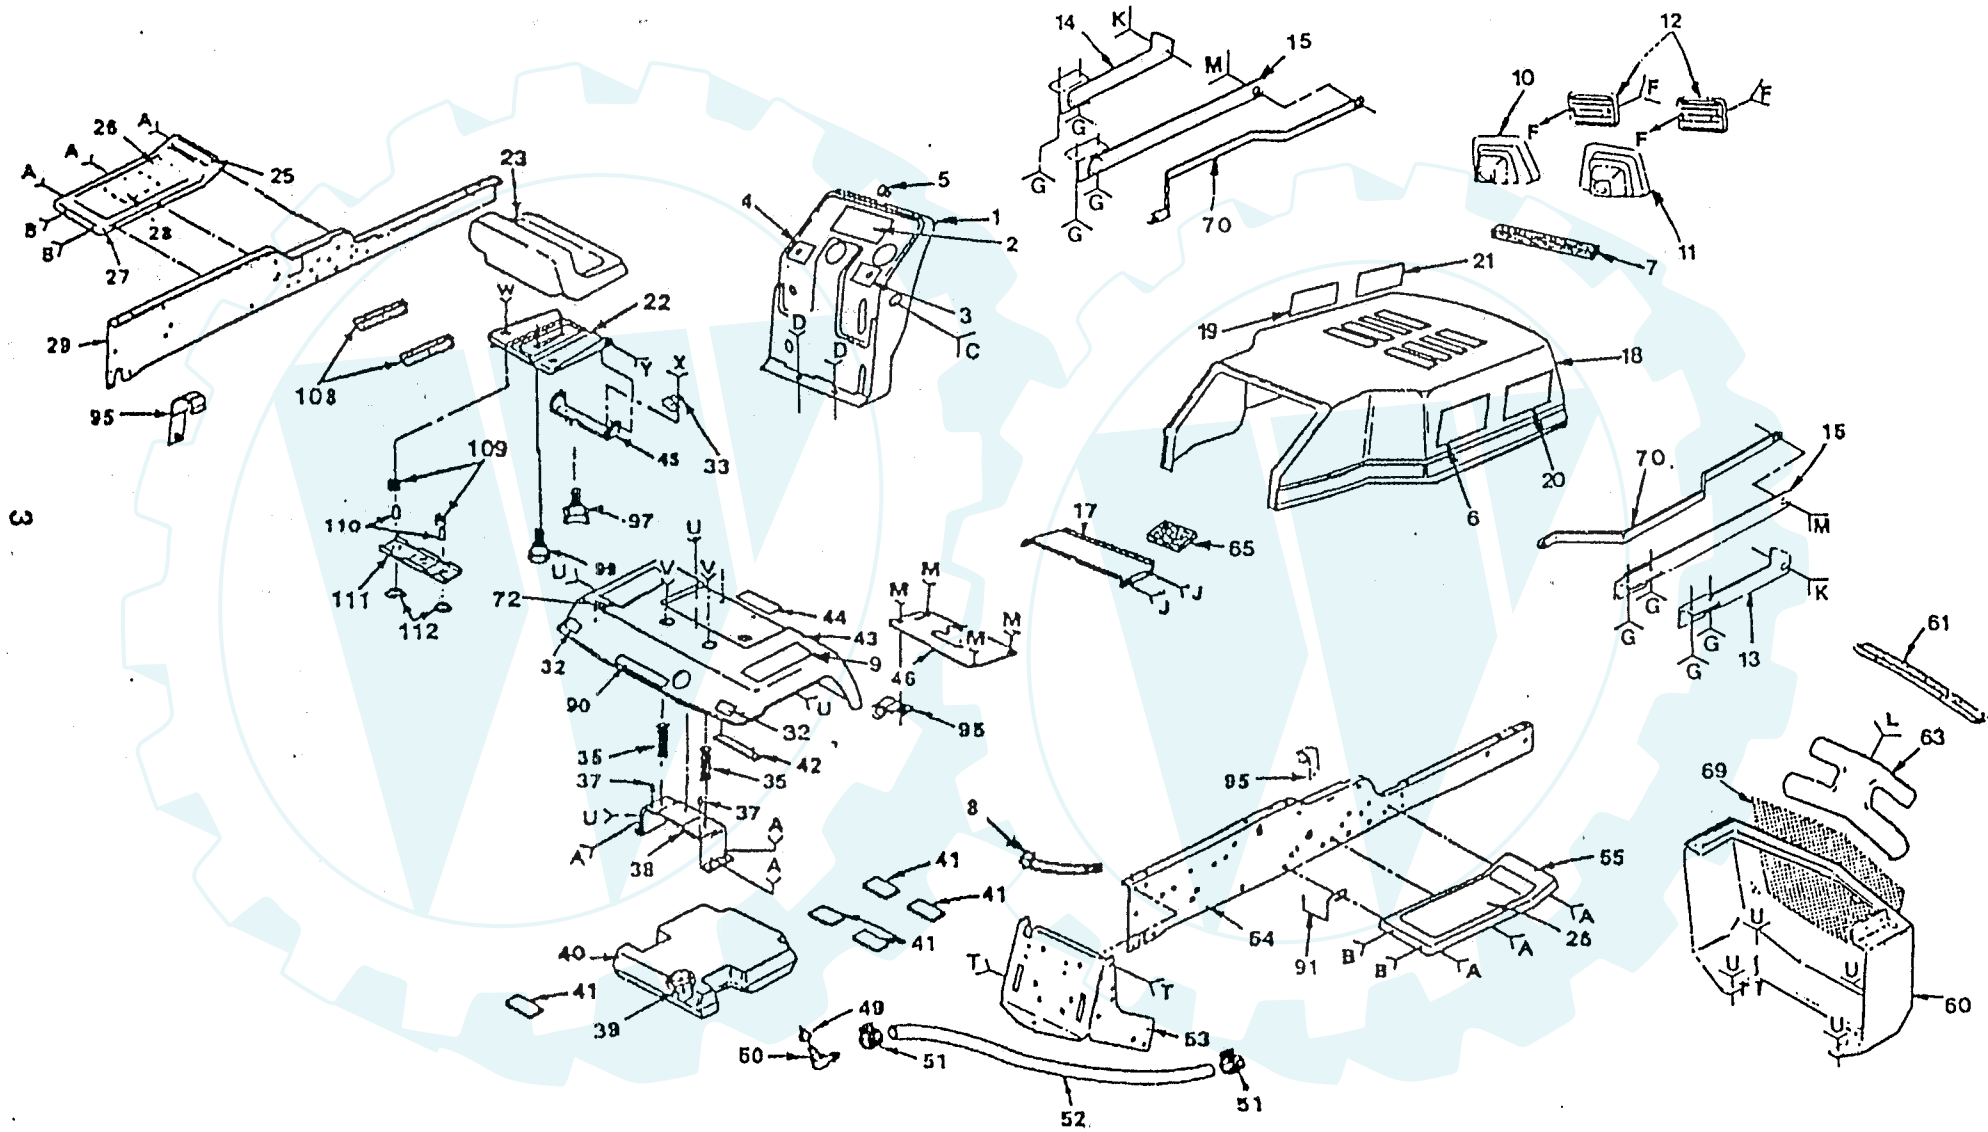

REPAIR PARTS

18 HP GARDEN TRACTOR

FRAME, FENDER AND DRAWBAR

FRAME, FENDER AND DRAWBAR

KEY PART NO. NO.	DESCRIPTION	KEY PART NO. NO.	DESCRIPTION	KEY PART NO. NO.	DESCRIPTION
1	532122438 Dash	32	532106202 Reflector, Taillight	65	532106086 Foam, Strip
2	532121892 Decal, Dash	33	532124996 Clip, Insulated	66	873680500 * Nut, Crownlock 5/16-18
3	532124189 Decal, Lift	34	874180512 * Screw, Mach. Hd. 5/16 - 18 x 3/4	67	532008019 * Washer, 7/32 x 5/8 x 16 Ga.
4	532124188 Decal, Clutch	35	532124181 Spring, Compression	68	872140506 * Bolt, Carriage 5/16-18 x 3/4
5	532008022 Plug, Dash	37	532105531 Nut, Push	69	817511208 Screw, Hex. #12 x 1/2
6	532124225 Decal, R.H.	38	532105509 Bracket, Fender	70	532122196 Brace, Grill
7	532109458 Foam, Strip	39	532123549 Cap, Fuel	71	817240408 * Screw, Hex 1/4-20 x 1/2
8	532124756 Cable, Tie	40	532106020 Tank, Fuel	72	532125711 Decal, Fender L.H.
9	532124226 Decal, Fender R.H.	41	532106082 Pad, Spacer	83	874760716 Bolt, Hex 7/16-14 x 1
10	532124910 Bezel, L.H.	42	532105511 Strap, Fender	84	873680700 * Nut, Lock 7/16-14
11	532125069 Bezel, R.H.	43	532124977 Fender	85	817490608 Screw, Hex Washer Thread Rolling 3/8 x 16 x 1/2
12	532109671 Lens	44	532120822 Decal, Caution	88	532105529 Bolt, Shoulder
13	532125095 Strap Assembly Hinge R.H.	45	532105513 Bracket, Pivot, Seat	89	819090816 Washer, 9/32 x 1/2 x 16 Ga.
14	532124918 Strap Assembly Hinge L.H.	46	532124913 Cover, Shift-Gate	91	532105500 Retainer, Belt, Lower
15	532124921 Strap Assembly Hinge Rear	48	532124549 Bolt, Shoulder	92	819131312 Washer, 13/32 x 13/16 x 17 Ga.
16	817411310 * Screw, Hex Wsh. Hd. #13 - 16 x 5/8	49	532003645 Bushing	95	532004171 Clip, Insulated
17	532007985 Support, Battery	50	532008710 Stem, Tank Fuel	97	532120068 Knob
18	532124909 Hood	51	532123487 Clamp, Hose	99	532121144 Bolt, Shoulder 5/16-18
19	532124224 Decal, L.H.	52	532124703 Fuel Line	101	874040612 * Bolt, Hex 3/8-16 x 1-1/2
20	532125715 Decal, Poulan, R.H.	53	532007982 Drawbar	102	817990808 Screw, Pan Hd. #8 - 18 x 1/2
21	532125714 Decal, Poulan, L.H.	54	532110892 Rail, Frame, R.H.	106	819131614 Washer, 13/32 x 1 x 14 Ga.
22	532124294 Pan, Seat	55	532125037 Footrest, R.H.	107	872170410 * Bolt, Carr. 1/4-20 x 1-1/4
23	532110840 Seat	56	532124815 Bolt, Shoulder	108	532121251 Foam, Strip
25	532101892 Decal, Clutch/Brake	57	817490612 Screw, Hex Washer Thread Rolling 3/8-16 x 3/4	109	532121250 Spring, Compression
26	532108256 Pad, Footrest	58	874760612 * Bolt, Hex 3/8-16 x 3/4	110	532121249 Spacer, Split
27	532125041 Footrest, L.H.	59	873680600 * Nut, Lock 3/8-16	111	532121246 Bracket, Switch
28	532123243 Decal, Drive Belt Schematic	60	532122354 Grill	112	532121248 Bushing, Snap
29	532110893 Rail, Frame, L.H.	61	532124586 Foam, Strip	113	532123976 Nut, Flange Lock 1/4-20
		63	532124227 Grill, Insert	115	873680400 Nut, Crownlock 1/4 - 20
		64	532124443 Screen, Grill		

*STANDARD HARDWARE -- PURCHASE LOCALLY