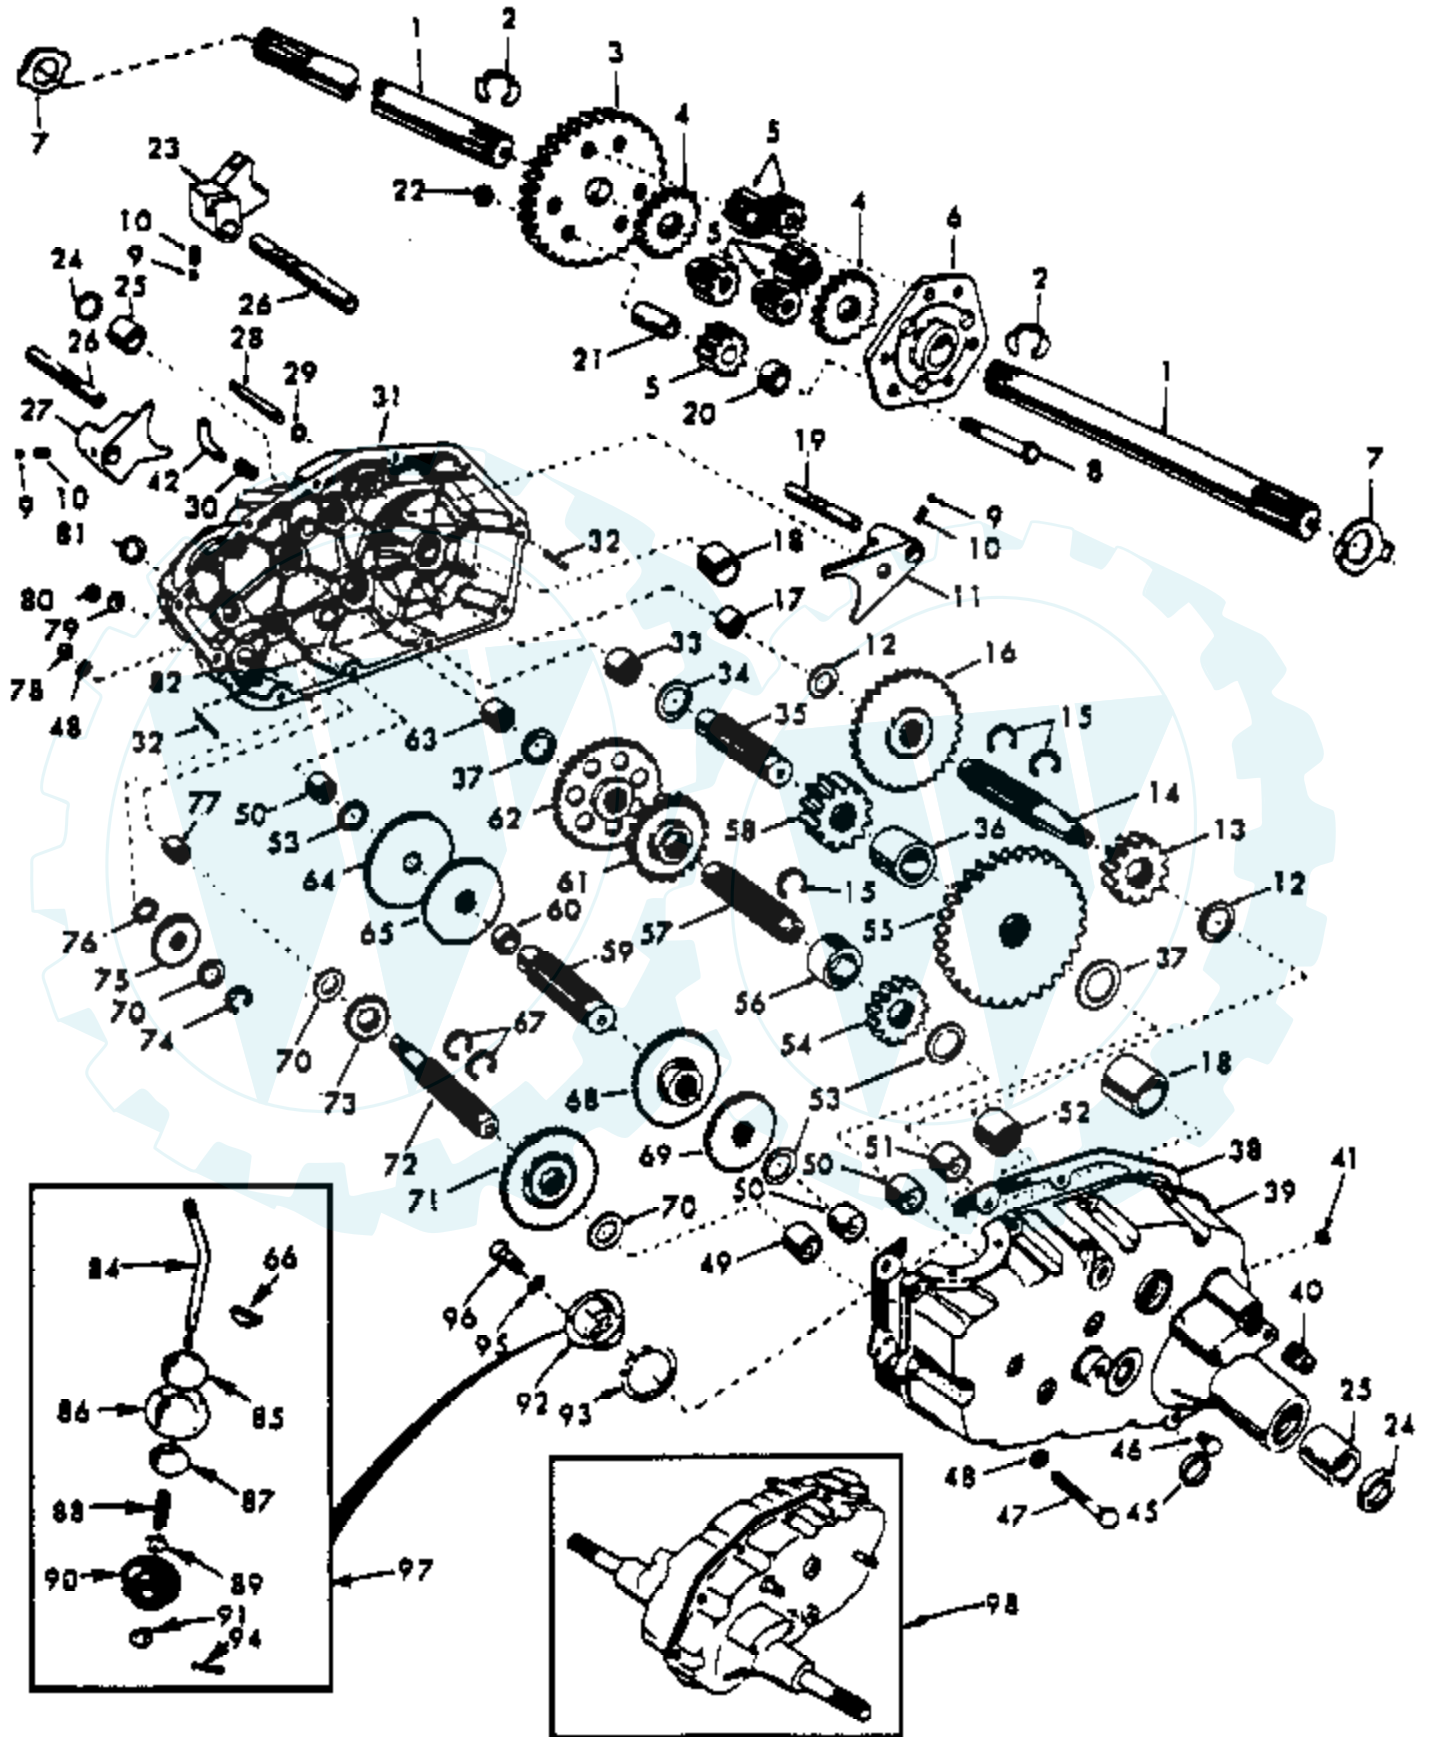

TRANSAXLE

Ref #	Part Number	Qty	Description
1	532124662		Axle Shaft
2	812000034		Retaining Ring
3	532004199		Final Drive Gear
4	532004216		Differential Gear
5	532004215		Differential Pinion
6	532004217		Differential Carrier
7	532124674		Axle Thrust Washer
8	874020652		Hex Bolt 3/8-24 x 3-1/4 (1" Thread Length)
9	532124697		Steel Ball
10	532124676		Spring Shift Fork Detent
11	532004985		Shift Fork, High-Low Range
12	532124931		Thrust Bearing Race
13	532124667		4th Reduction Pinion
14	532124661		3rd Reduction Gear Shaft
15	532124677		Snap Ring, Crescent Type
16	532124679		High-Low Range Gears
17	532008118		Needle Bearing
18	532124705		Sintered Iron Bearing
19	532122238		Shift Fork Shaft, High-Low Range
20	532004218		Differential Pinion Spacer
21	532124673		Differential Pinion Bushing
22	532124701		Gripco Centerlock Nut 3/8-24
23	532004986		Shift Fork, L.H.
24	532124698		Oil Seal
25	532124709		Sintered Iron Bearing
26	532124672		Shift Fork Shaft
27	532006262		Shift Fork, R.H.
28	532122254		Shift Shaft, High-Low Range
29	532006269		Oil Seal
30	532005855		Pressure Relief Valve
31	532122162		Gearcase, Rvs Idler Shaft & Bearings, R.H. (Inc. 17, 18, 25, 33,50,63,76,77,82)
32	532006277		Dowel Pin
33	532004225		Needle Bearing
34	532007396		Thrust Bearing Race
35	532004198		4th Reduction Gear Shaft
36	532004200		4th Reduction Gear Spacer
37	532007395		Thrust Bearing Race
38	532121878		Gearcase Gasket
39	532122163		Gearcase & Bearings, L.H. (Includes Key Numbers 18, 25, 49, 50 (2), 51 and 52)
40	813320400		Pipe Plug 1/2-14 N.P.T.
41	874780526		Hex Bolt 5/16-18 UNC x 1-5/8 Grade 5
42	813170100		Elbow, Street, 90°
45	532006271		Oil Seal
46	813060200		Pipe Plug 1/4-18 N.P.T.
47	874780524		Hex Bolt 5/16-18 x 1-1/2 Grade 5
48	810140500		Washer, Lock, Extra Heavy 5/16
49	532004895		Needle Bearing
50	532004222		Needle Bearing
51	532001529		Needle Bearing
52	532008119		Needle Bearing
53	532004220		Thrust Bearing Race
54	532004209		3rd Reduction Pinion, Low
55	532124668		4th Reduction Gear
56	532004442		3rd Reduction Pinion Spacer
57	532004195		2nd Reduction Gear Shaft