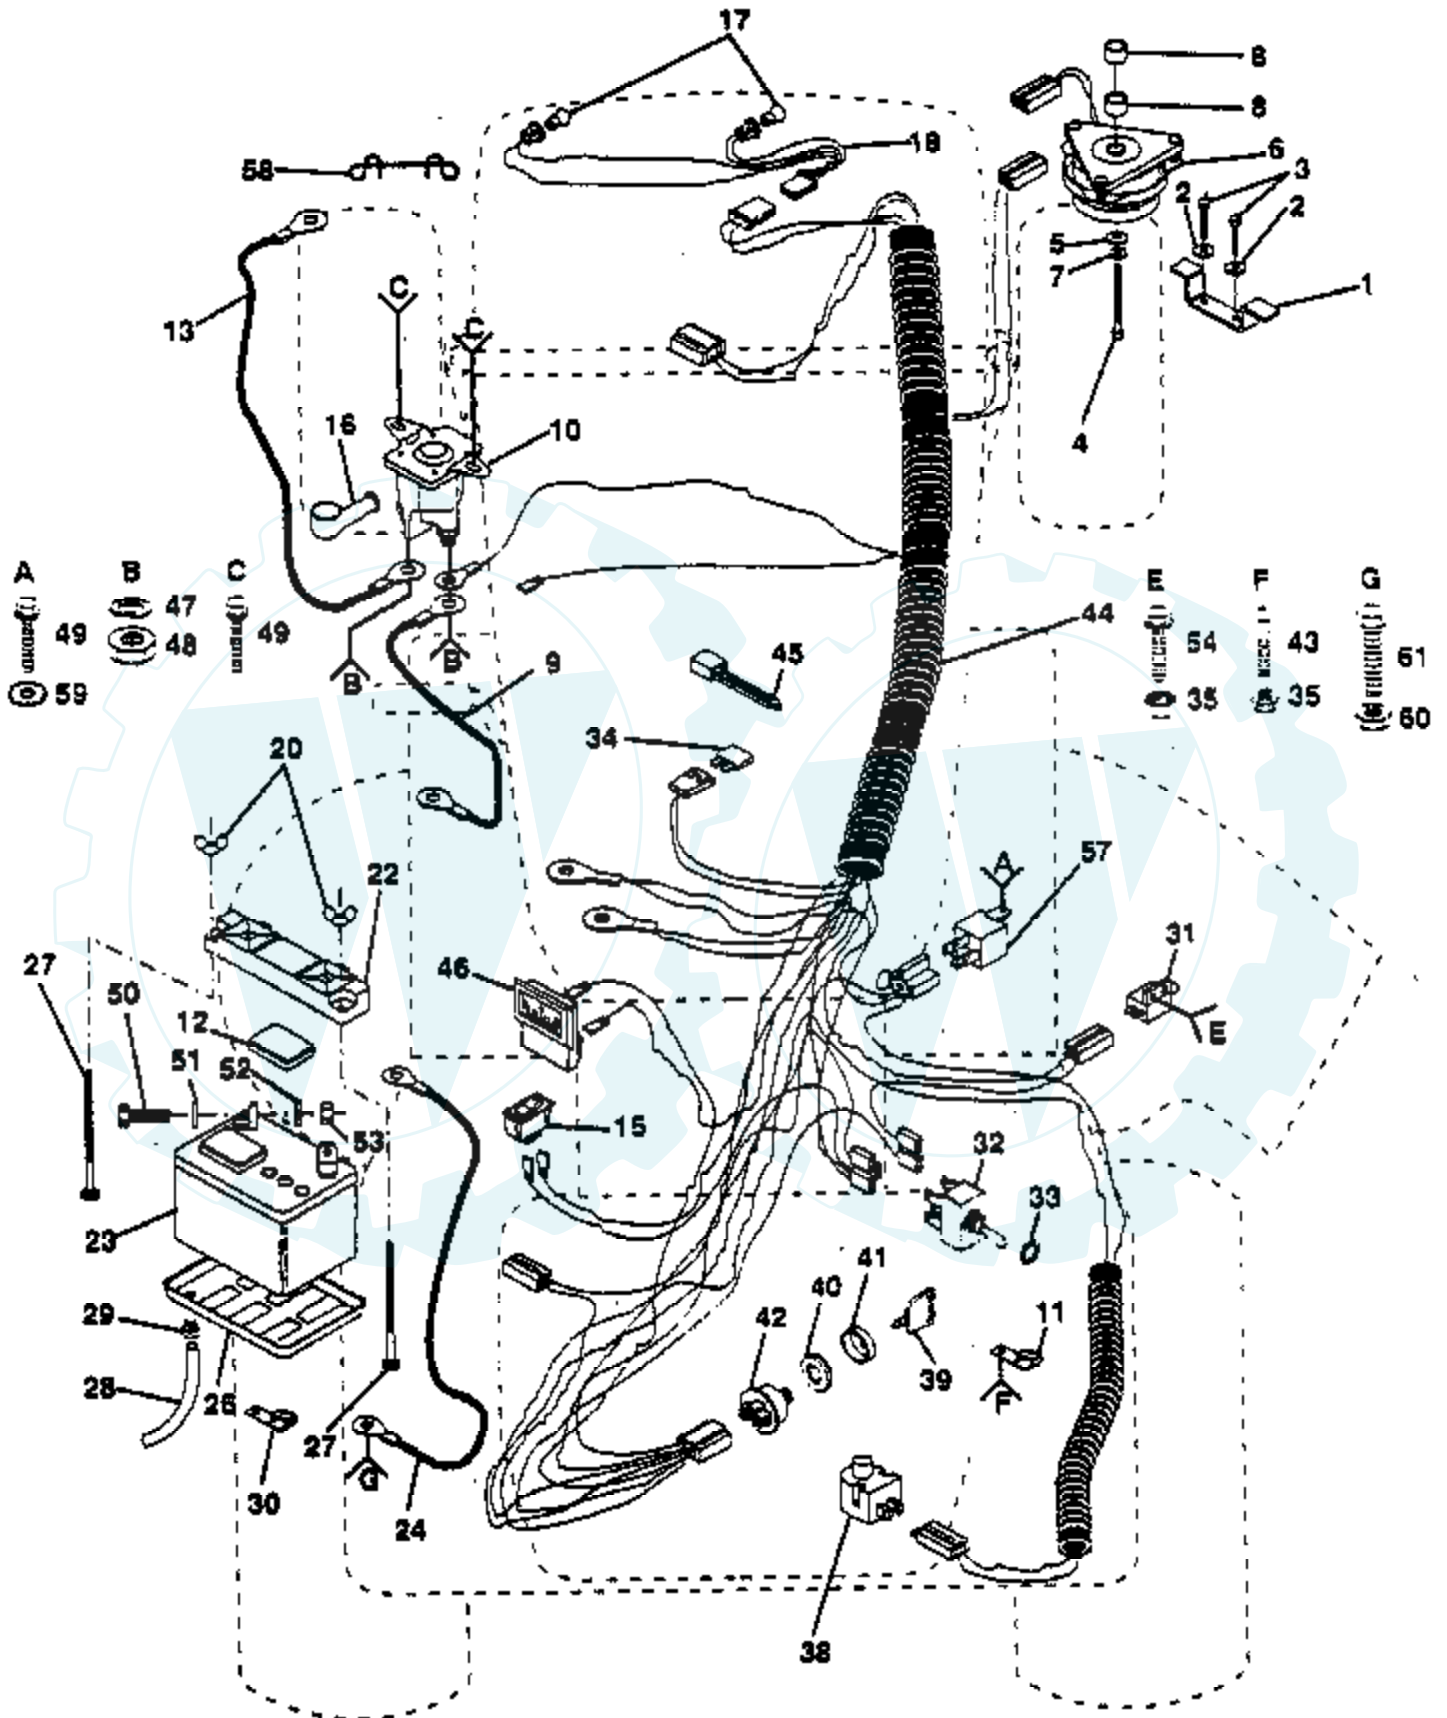

Ref #	Part Number	Qty	Description
72	532120332		Pulley, Transaxle
73	532009204		Locknut 1/2-20
74	532124708		Key, Woodruff 3/16 x 5/8
75	532110883		V-Belt
76	532007563		Washer, Thrust, Axle
77	532124683		Bushing Assembly and Wheel Hub
78	532125070		Rim Assembly, Rear
79	812000034		Klip, Ring
80	532004607		Tire, Rear
80A	532007154		Tube, Rear
81	532059192		Cap, Valve
82	532065139		Stem, Valve
83	532125096		Key, Woodruff #9 (3/16 x 3/4)
84	532120404		Bracket, Support, Transaxle
85	532101122		Band, Brake
86	532000214		Drum, Brake
89	873680400		Nut, Crownlock 1/4-20
90	532124860		Fitting, Grease
94	810040600		Washer, Lock 3/8
97	810040400		Washer, Lock 1/4
98	874780620		Bolt, Hex 3/8-16 x 1-1/4 Gr. 5
100	874760612		Bolt, Hex 3/8-16 x 3/4
101	874780616		Bolt, Hex 3/8-16 x 1 Gr. 5
102	817190516		Screw, Hex 5/16-18 x 1
103	874321016		Screw, Fin #10-24 x 1
104	873631000		Locknut #10-24
105	874760412		Bolt, Hex 1/4-20 x 3/4
107	872110606		Bolt, Carriage 3/8-16 x 3/4 Gr. 5
109	872110506		Bolt, Carriage 5/16-18 x 3/4
110	873680500		Locknut 5/16-18
111	819131612		Washer 13/32 x 1 x 12 Ga.
114	874760720		Bolt, Hex 7/16-14 x 1-1/4
115	810040700		Washer, Lock 7/16
116	532001304		Bolt, Hub
117	872140405		Bolt, Carriage 1/4-20 x 5/8
118	873220400		Nut, Hex 1/4-20
119	874760716		Bolt, Hex 7/16-14 x 1
120	873680700		Nut, Crownlock 7/16-14
121	874370612		Screw, Mach. Udrct. Flat Head, 3/8-16 x 3/4
122	532124949		Locknut 5/16-18
123	817720410		Screw, Hex 1/4-20 x 1/2
124	874760614		Bolt, Hex 3/8-16 x 7/8
125	532104758		Cap, Axle, Rear
126	872140506		Bolt, Carriage 5/16-18 x 3/4
128	532110895		Nyliner
133	532120689		Spark Arrester Kit