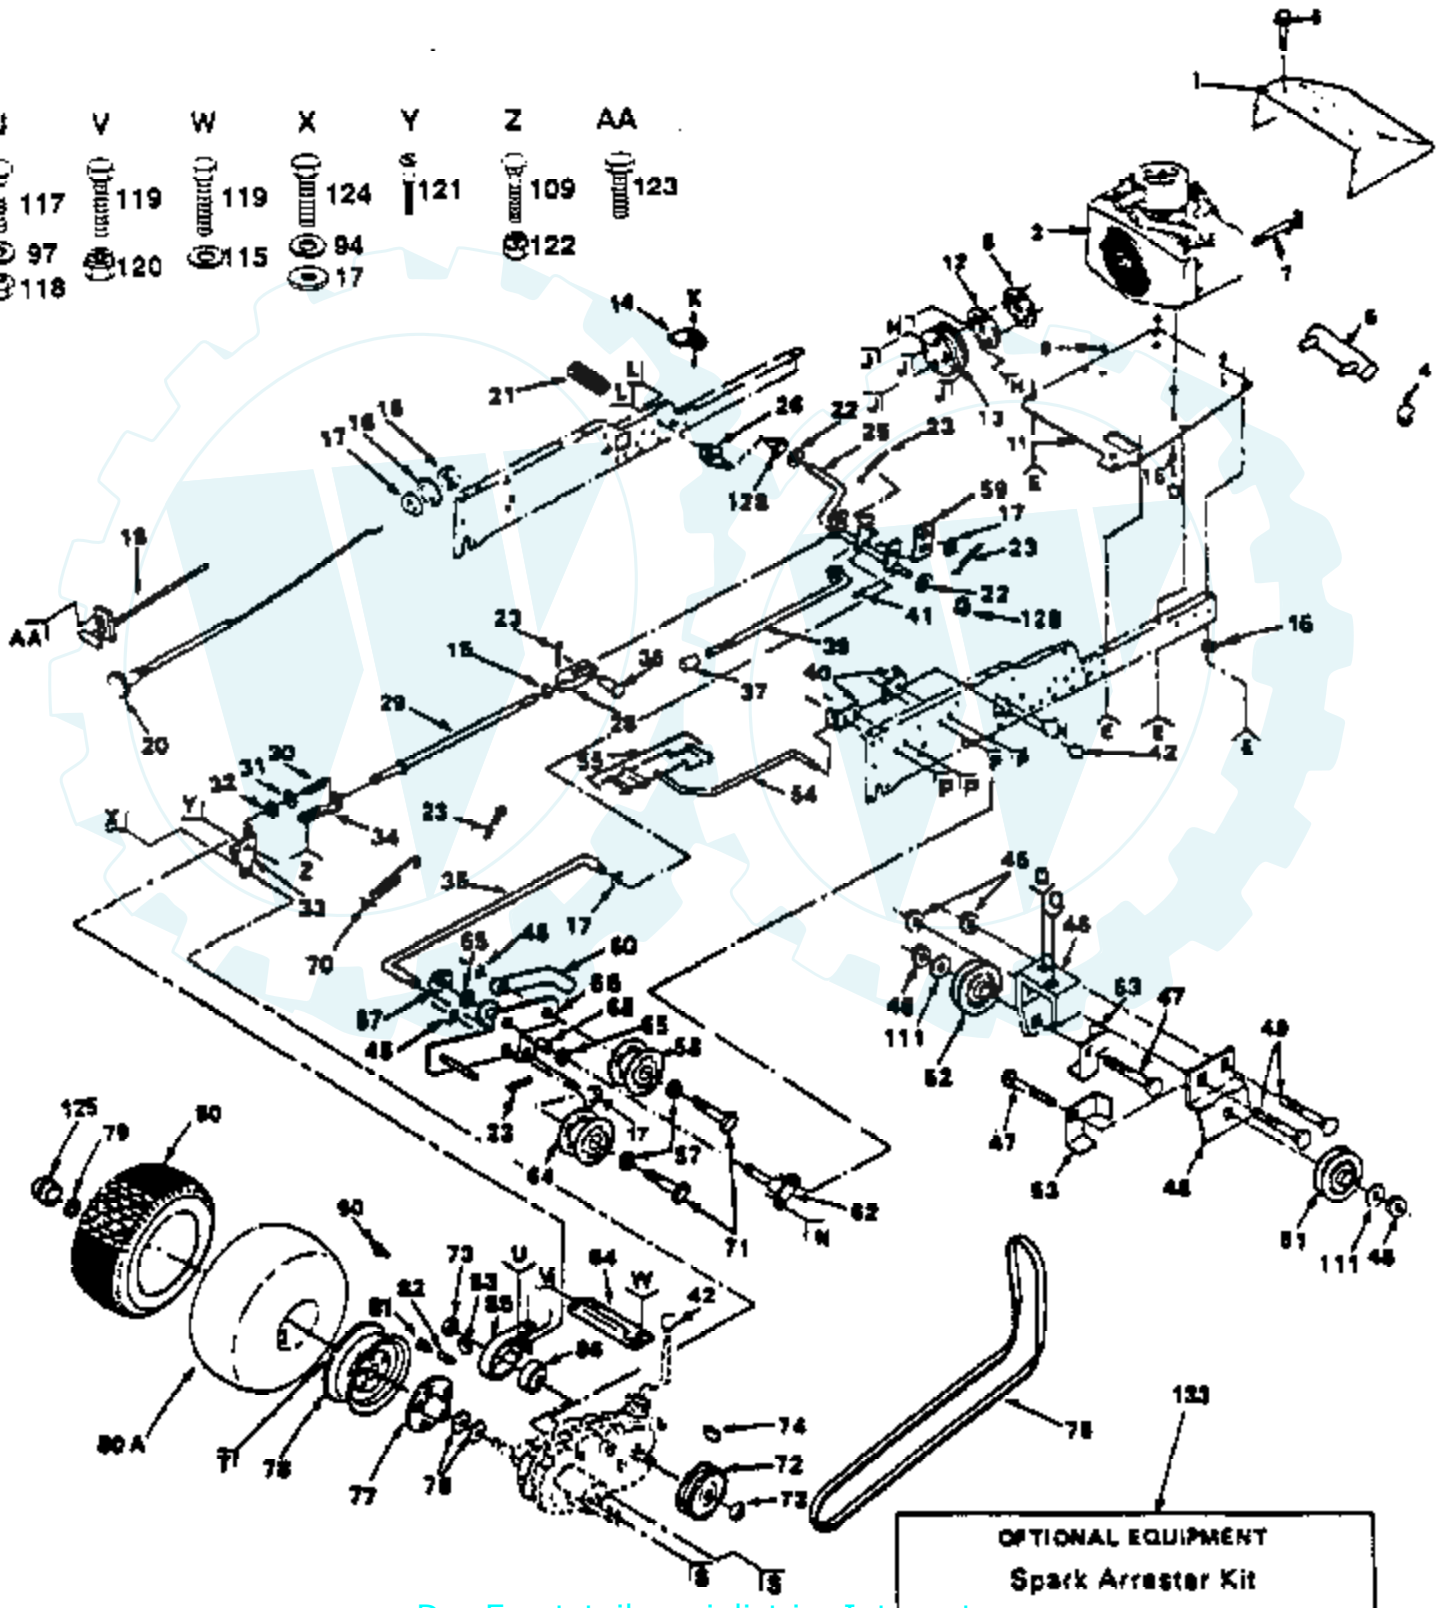

DRIVE

Ref #	Part Number	Qty	Description
1	532124221		Shield, Heat
2	532124165		Engine, 18 HP, Kohler, Model #M18S-24639
4	532124436		Pipe, Exhaust
5	817720408		Screw, Hex Thd. Cut. 1/4-20 x 1/2
6	532124532		Muffler, Exhaust
7	532009767		Valve, Oil Drain
8	532110947		Guard, Chaff
9	532110869		Spacer
11	532110867		Base, Engine
12	532104577		Adapter
13	532121355		Pulley, Ground Drive
14	532005304		Actuator, Switch, Interlock
15	873610600		Nut, Hex 3/8-24
16	811050600		Washer, Lock Ext. Tooth 3/8
17	819131316		Washer 13/32 x 13/16 x 16 Ga.
18	532121467		Control, Throttle
20	532121470		Control, Choke
21	532124872		Cover, Pedal
22	532121749		Washer 25/32 x 1-1/4 x 16 Ga.
23	876020312		Pin, Cotter 3/32 x 3/4
25	532104375		Shaft, Foot Pedal
26	532104601		Bracket, Interlock
28	532100604		Yoke
29	532005308		Rod, Brake
30	532007241		Spring, Compression
31	819131614		Washer 13/32 x 1 x 14 Ga.
32	873530600		Locknut 3/8-24
33	532124692		Bracket, Brake
34	532007229		Guide, Rod, Brake
35	532101356		Rod, Clutch
36	532005102		Pin, Clevis
37	532071673		Cap, Plunger
39	532109767		Rod, Parking Brake
40	532105598		Bracket, Rod, Shift
41	532005142		Pin, Roll 3/16 x 1-1/4
42	532121466		Knob
45	873680600		Locknut 3/8-16
46	532121063		Bracket, V-Pulley, Drive, Mule
47	872110614		Bolt, Carriage 3/8-16 x 1-3/4
48	532122825		Bracket, Idler, Flat
49	872140606		Bolt, Carriage 3/8-16 x 3/4
51	532102403		Idler, Flat
52	532101344		Pulley, Idler
53	532122824		Keeper, Belt
54	532122253		Rod, Shift, Hi - Lo
55	532122268		Connecting Link, Spring Clip
57	819131413		Washer 13/32 x 7/8 x 13 Ga.
58	532104360		Idler, Flat
59	532121358		Retainer, Spring
60	532121360		Retainer, Belt
62	532101358		Bracket Assembly, Clutch
64	532121361		Idler, Grooved
65	532000207		Washer, Hardened
66	532121356		Bracket, Clutch w/Bearing (Incl. Key No. 68)
67	812000039		Klip Ring
68	532105706		Bearing, Idler
70	532121357		Spring, Extension
71	874760628		Bolt, Hex 3/8-16 x 1-3/4