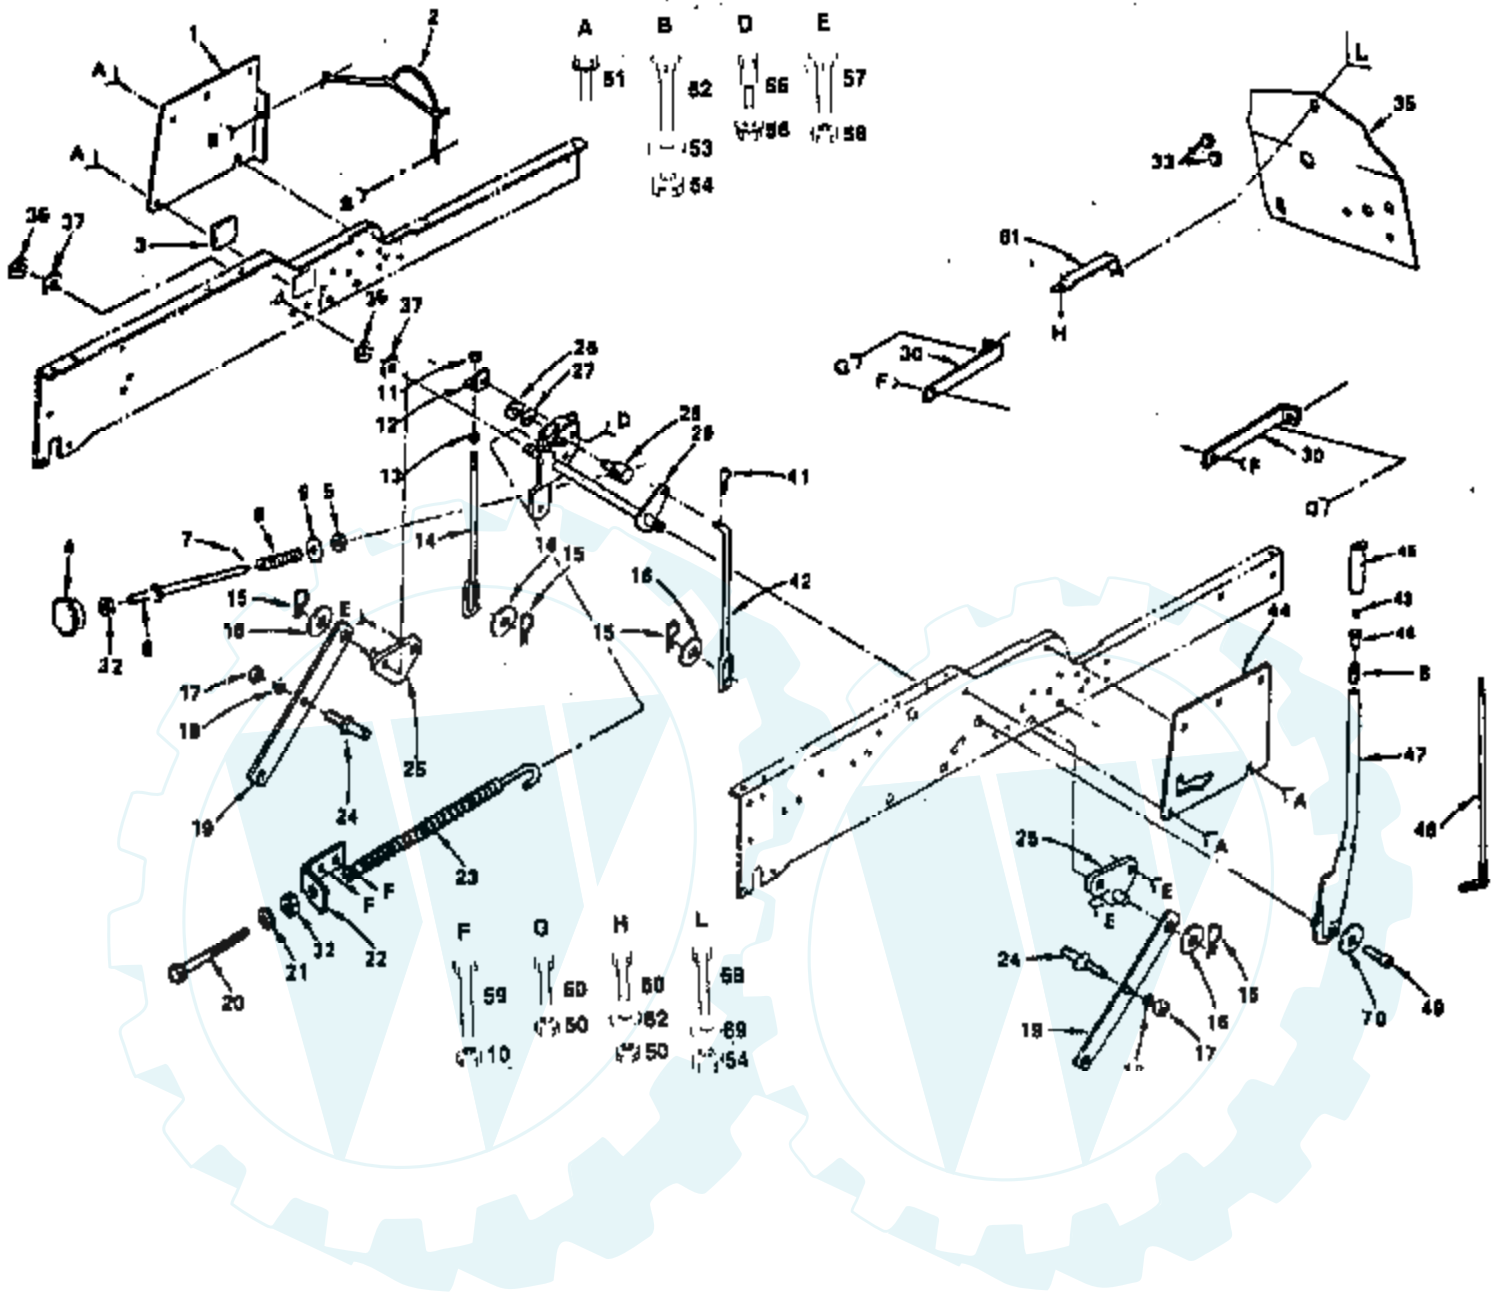

Ref #	Part Number	Qty	Description
1	532121046		Panel, Side, L.H.
2	532126651		Guard Assembly, Belt, Engine
3	532121794		Cover, Access
4	532121891		Handle, Adjust, Lift
5	532110807		Nut
6	532110811		Rod, Adjust, Lift
7	876020308		Pin, Cotter
8	532124874		Spring
9	819131016		Washer 13/32 x 5/8 x 16 Ga.
10	873680600		Locknut 3/8-16
11	873800600		Locknut, Hex w/Washer 3/8-16
12	532007594		Bracket, Lift, L.H.
13	873220600		Nut, Hex 3/8-16
14	532007596		Link, Lift, L.H.
15	532124960		Retainer, Spring
16	819171616		Washer 17/32 x 1 x 16 Ga.
17	873220800		Nut, Hex 1/2-13
18	810040800		Washer, Lock 1/2
19	532105429		Arm, Suspension
20	532005328		Bolt, Adjust, Spring, Assist
21	819131316		Washer 13/32 x 13/16 x 16 Ga.
22	532124670		Bracket, Spring, Assist
23	532124687		Spring Assembly, Assist, Lift
24	532105413		Stud, Pivot Center
25	532105501		Bracket, Suspension
26	812000037		Klip Ring
27	819151216		Washer 15/32 x 3/4 x 16 Ga.
28	532110810		Trunnion, Stop Depth
29	532120137		Shaft, Lift
30	532110904		Bracket, Shield, Heat Side
32	873350600		Nut, Hex Jam 3/8-16
33	532110436		Grommet
35	532124220		Base, Shield, Heat
36	812000022		Klip Ring
37	819292016		Washer 29/32 x 1-1/4 x 16 Ga.
41	532124670		Retainer, Spring
42	532105503		Link, Lift, R.H.
43	532124526		Button, Plunger
44	532121045		Panel, Side, R.H.
45	532109413		Grip, Handle
46	532122364		Plunger, Lever, Lift
47	532121002		Lever Assembly, Lift
48	532121006		Rod Assembly, Lever
49	874780624		Bolt, Hex 3/8-16 x 1-1/2
50	873680400		Locknut 1/4-20
51	817490608		Screw, Hex Washer Thd. 3/8-16 x 1/2
52	872140508		Bolt, Carrlage 5/16-18 x 1
53	819111610		Washer 11/32 x 1 x 10 Ga.
54	73680500		Locknut 5/16-18
55	532007901		Bolt, Shoulder
56	873900400		Nut, Hex Flange 1/4-20
57	872140606		Bolt, Carrlage 3/8-16 x 3/4
58	873930600		Nut, Centerlock 3/8-16
59	874760616		Bolt, Hex 3/8-16 x 1
60	874780408		Bolt, Hex 1/4-20 x 1/2
61	532124290		Brace, Heat Shield
62	819090816		Washer 9/32 x 1/2 x 16 Ga.
68	874760512		Bolt, Hex 5/16-18 x 3/4