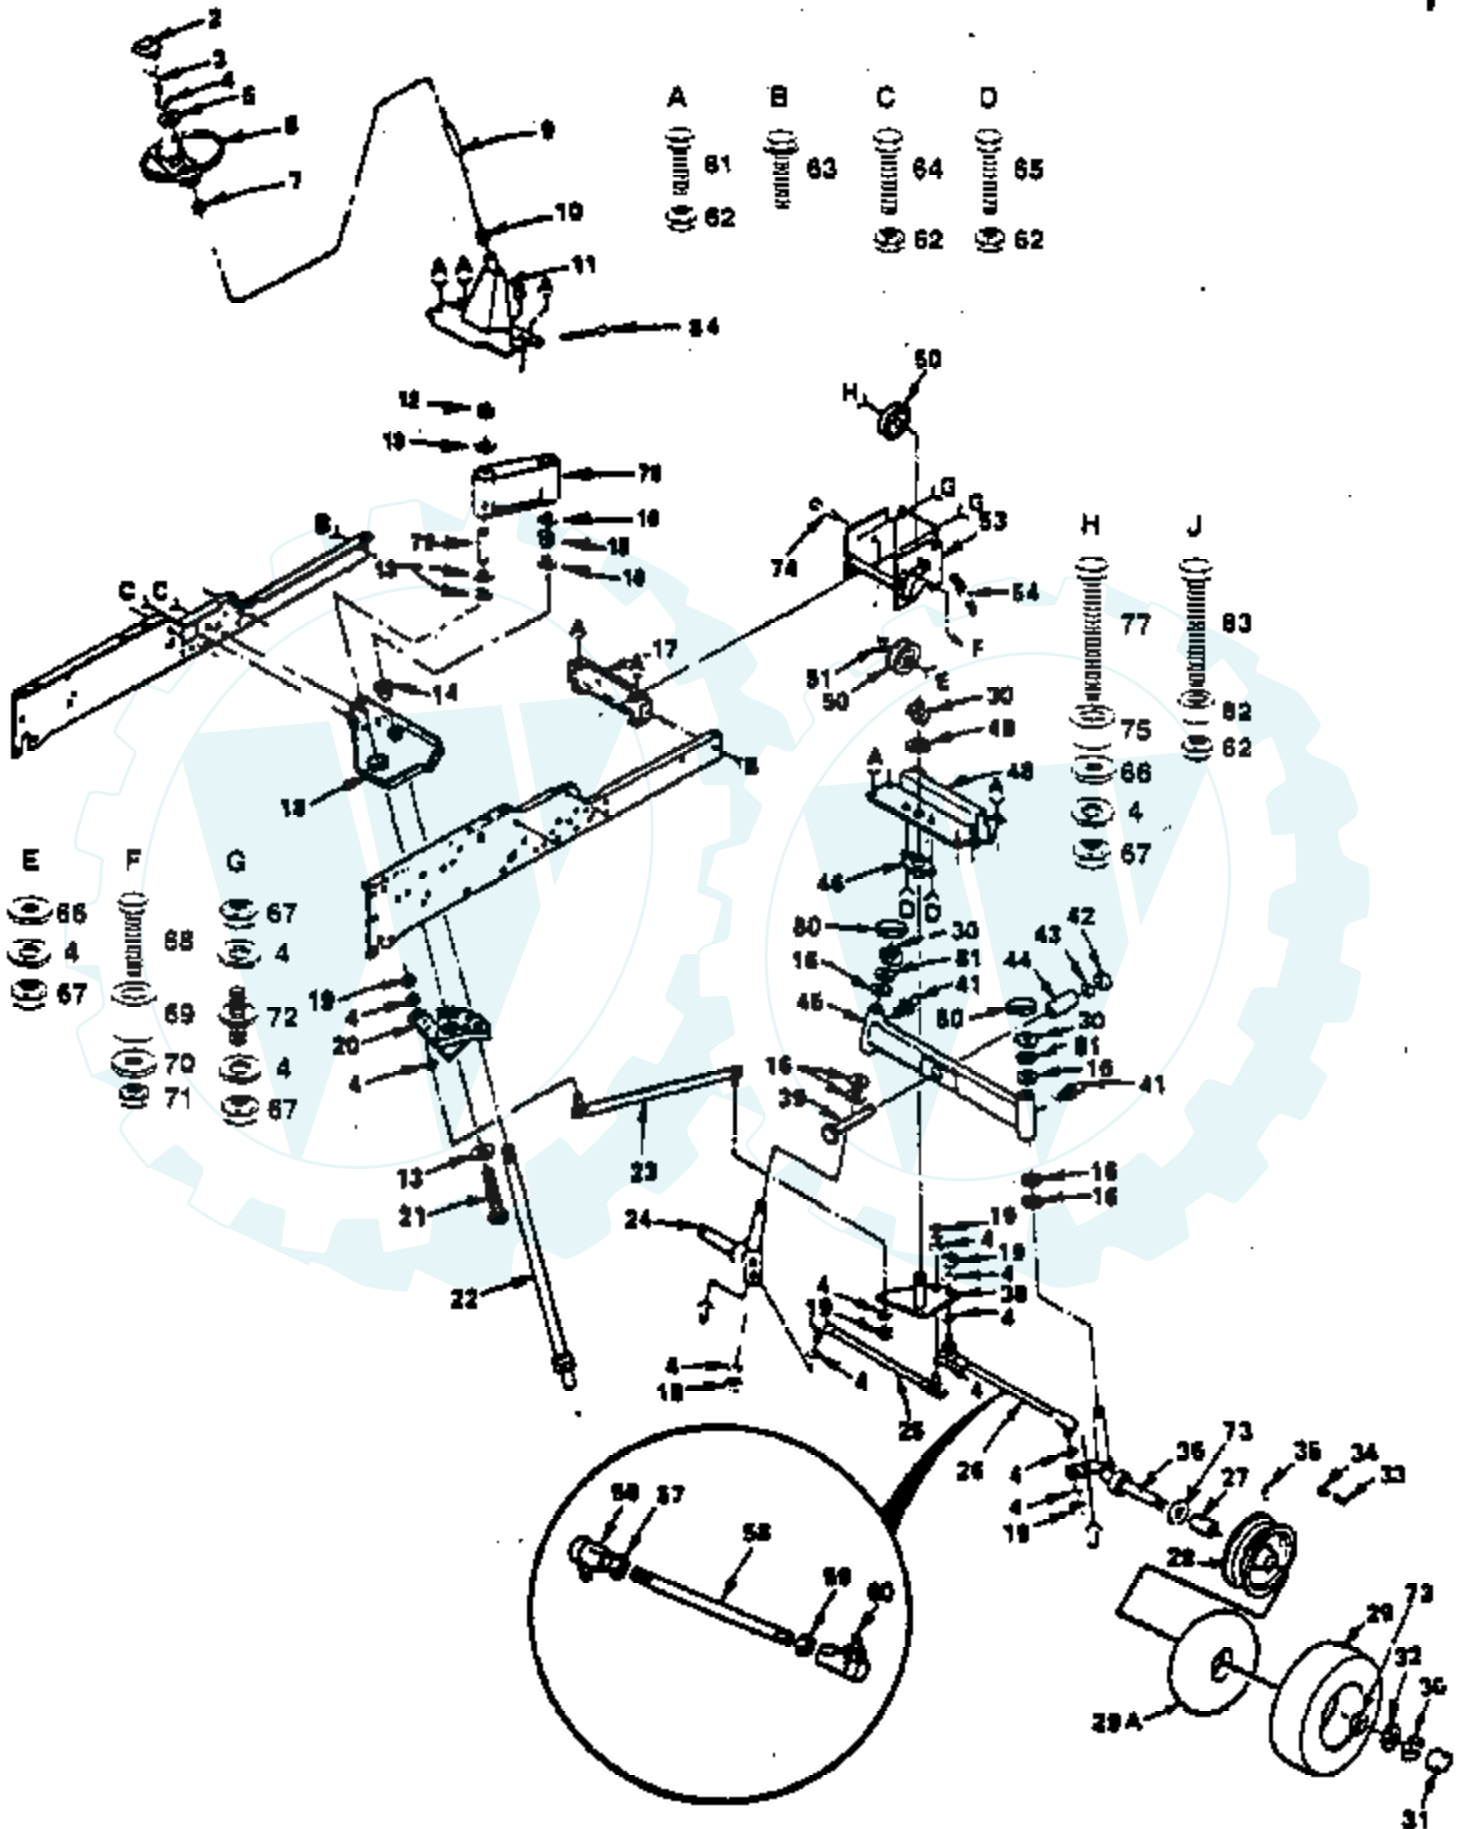

Ref #	Part Number	Qty	Description
2	532100710		Insert, Steering Wheel
3	874780616		Bolt, Hex 3/8-16 x 1 Gr. 5
4	810040600		Washer, Lock 3/8
5	819133808		Washer 13/32 x 2-3/8 x 8 Ga.
6	532100713		Wheel, Steering
7	532100711		Adapter, Steering
9	532100714		Sleeve, Steering
10	532009038		Bearing
11	532101274		Support Assembly, Steering
12	873680800		Locknut 1/2-13
13	819172610		Washer 17/32 x 1-5/8 x 10 Ga.
14	532104239		Bearing, Flanged
15	812000034		Ring, Klip
16	532124956		Bearing, Thrust
17	532005213		Bracket, Frame Front
18	532102439		Bracket, Support, Steering
19	873610600		Nut, Hex 3/8-24
20	532120424		Assembly, Sector Gear
21	874780880		Bolt, Hex 1/2-13 x 5 Gr. 5
22	532102458		Shaft, Steering
23	532110497		Link, Drag
24	532106046		Spindle, L.H.
26	532109849		Rod, Tie Assembly (Inc. Key #56-60)
27	532124959		Bearing
28	532124731		Rim Assembly, Front
29	532003938		Tire
29A	532008134		Tube
30	812000029		Ring, Klip
31	532104757		Cap, Axle, Front
32	532121748		Washer 25/32 x 1-5/8 x 16 Ga.
33	532059192		Cap, Valve
34	532065139		Stem, Valve
35	532124957		Fitting, Grease
36	532106045		Spindle, R.H.
38	532108137		Bellcrank Assembly
39	874781044		Bolt, Hex 5/8-11 x 2-3/4 Gr. 5
41	532124836		Fitting, Grease
42	873221000		Nut, Hex 5/8-11
43	810041000		Washer, Lock 5/8
44	532005298		Tube, Pivot, Axle
45	532124686		Axle Assembly, Front
46	532005292		Bushing, Bellcrank
48	532005284		Bracket, Axle
49	819292016		Washer 29/32 x 1-1/4 x 16 Ga.
50	532124858		Pulley, Idler
51	819133808		Washer 11/32 x 2-3/8 x 8 Ga.
53	532120542		Bracket, Assembly Idler
54	532007190		Spring, Extension
56	532109851		Joint, Tie Rod.Thd., L.H.
57	873700600		Nut, Hex Jam 3/8-24 L.H.
58	532109849		Rod, Tie
59	873360600		Nut, Hex Jam 3/8-24
60	532109850		Joint, Tie Rod, Thd., R. H.
61	874760612		Bolt Hex 3/8-16 x 3/4
62	873680600		Locknut 3/8-16
63	817490612		Screw, Hex, Washer, Thd. Rolling 3/8-16 x 3/4
64	874780616		Bolt, Hex 3/8-16 x 1 Gr. 5
65	874760616		Bolt, Hex 3/8-16 x 1