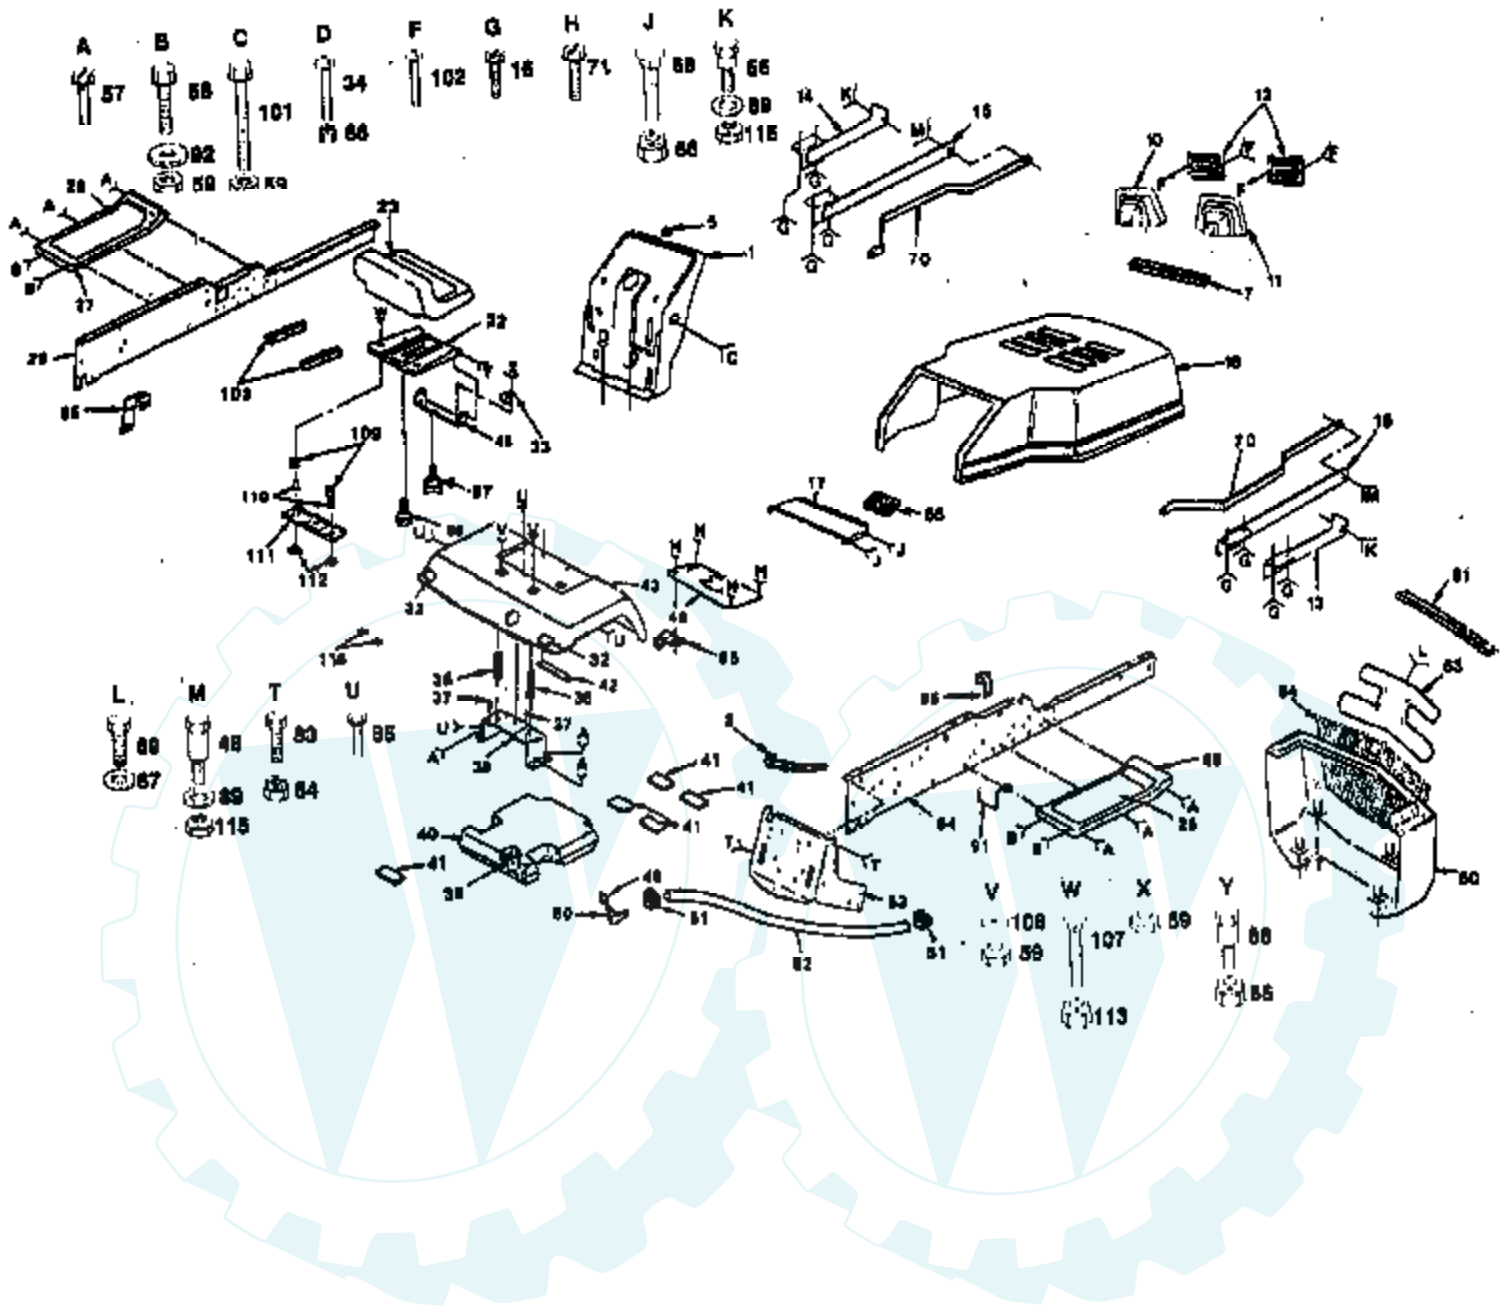

Ref #	Part Number	Qty	Description
1	532122438		Dash
5	532125084		Plug, Dash
7	532109458		Foam, Strip
8	532124756		Cable, Tie
10	532124910		Bezel, L.H.
11	532125069		Bezel, R.H.
12	532109671		Lens
13	532125095		Strap Assembly Hinge R.H.
14	532124918		Strap Assembly Hinge L.H.
15	532124921		Strap Assembly Hinge Rear
16	817411310		Screw, Hex Wsh. Hd. #13-16 x 5/8
17	532007985		Support, Battery
18	532124909		Hood
22	532124294		Pan, Seat
23	532127429		Seat
26	532108256		Pad, Footrest
27	532105465		Footrest, L.H.
29	532110893		Rail, Frame, L.H.
32	532106202		Reflector, Taillight
33	532124955		Clip, Insulated
34	874180512		Screw, Mach. Hd. 5/16-18 x 3/4
35	532124181		Spring, Compression
37	532105531		Nut, Push
38	532105509		Bracket, Fender
39	532123549		Cap, Fuel
40	532106020		Tank, Fuel
41	532106082		Pad, Spacer
42	532105511		Strap, Fender
43	532121642		Fender
45	532126656		Bracket, Pivot, Seat
46	532124837		Cover, Shift-Gate
48	532124549		Bolt, Shoulder
49	532124952		Bushing
50	532124951		Stem, Tank Fuel
51	532123487		Clamp, Hose
52	532124703		Fuel Line
53	532007982		Drawbar
54	532110892		Rail, Frame, R.H.
55	532105464		Footrest, R.H.
56	532124815		Bolt, Shoulder
57	817490612		Screw, Hex Washer Thread Rolling 3/8-16 x 3/4
58	874760612		Bolt, Hex 3/8-16 x 3/4
59	873680600		Locknut 3/8-16
60	532122354		Grill
61	532124586		Foam, Strip
63	532124227		Grill, Insert
64	532124443		Screen, Grill
65	532106086		Foam, Strip
66	873680500		Nut, Crownlock 5/16-18
67	532008019		Washer 7/32 x 5/8 x 16 Ga.
68	872140506		Bolt, Carriage 5/16-18 x 3/4
69	817511208		Screw, Hex #12 x 1/2
70	532122196		Brace, Grill
71	817240408		Screw, Hex 1/4-20 x 1/2
83	874760716		Bolt, Hex 7/16-14 x 1
84	873680700		Locknut 7/16-14
85	817490608		Screw, Hex Washer Thread Rolling 3/8 x 16 x 1/2
88	532105529		Bolt, Shoulder