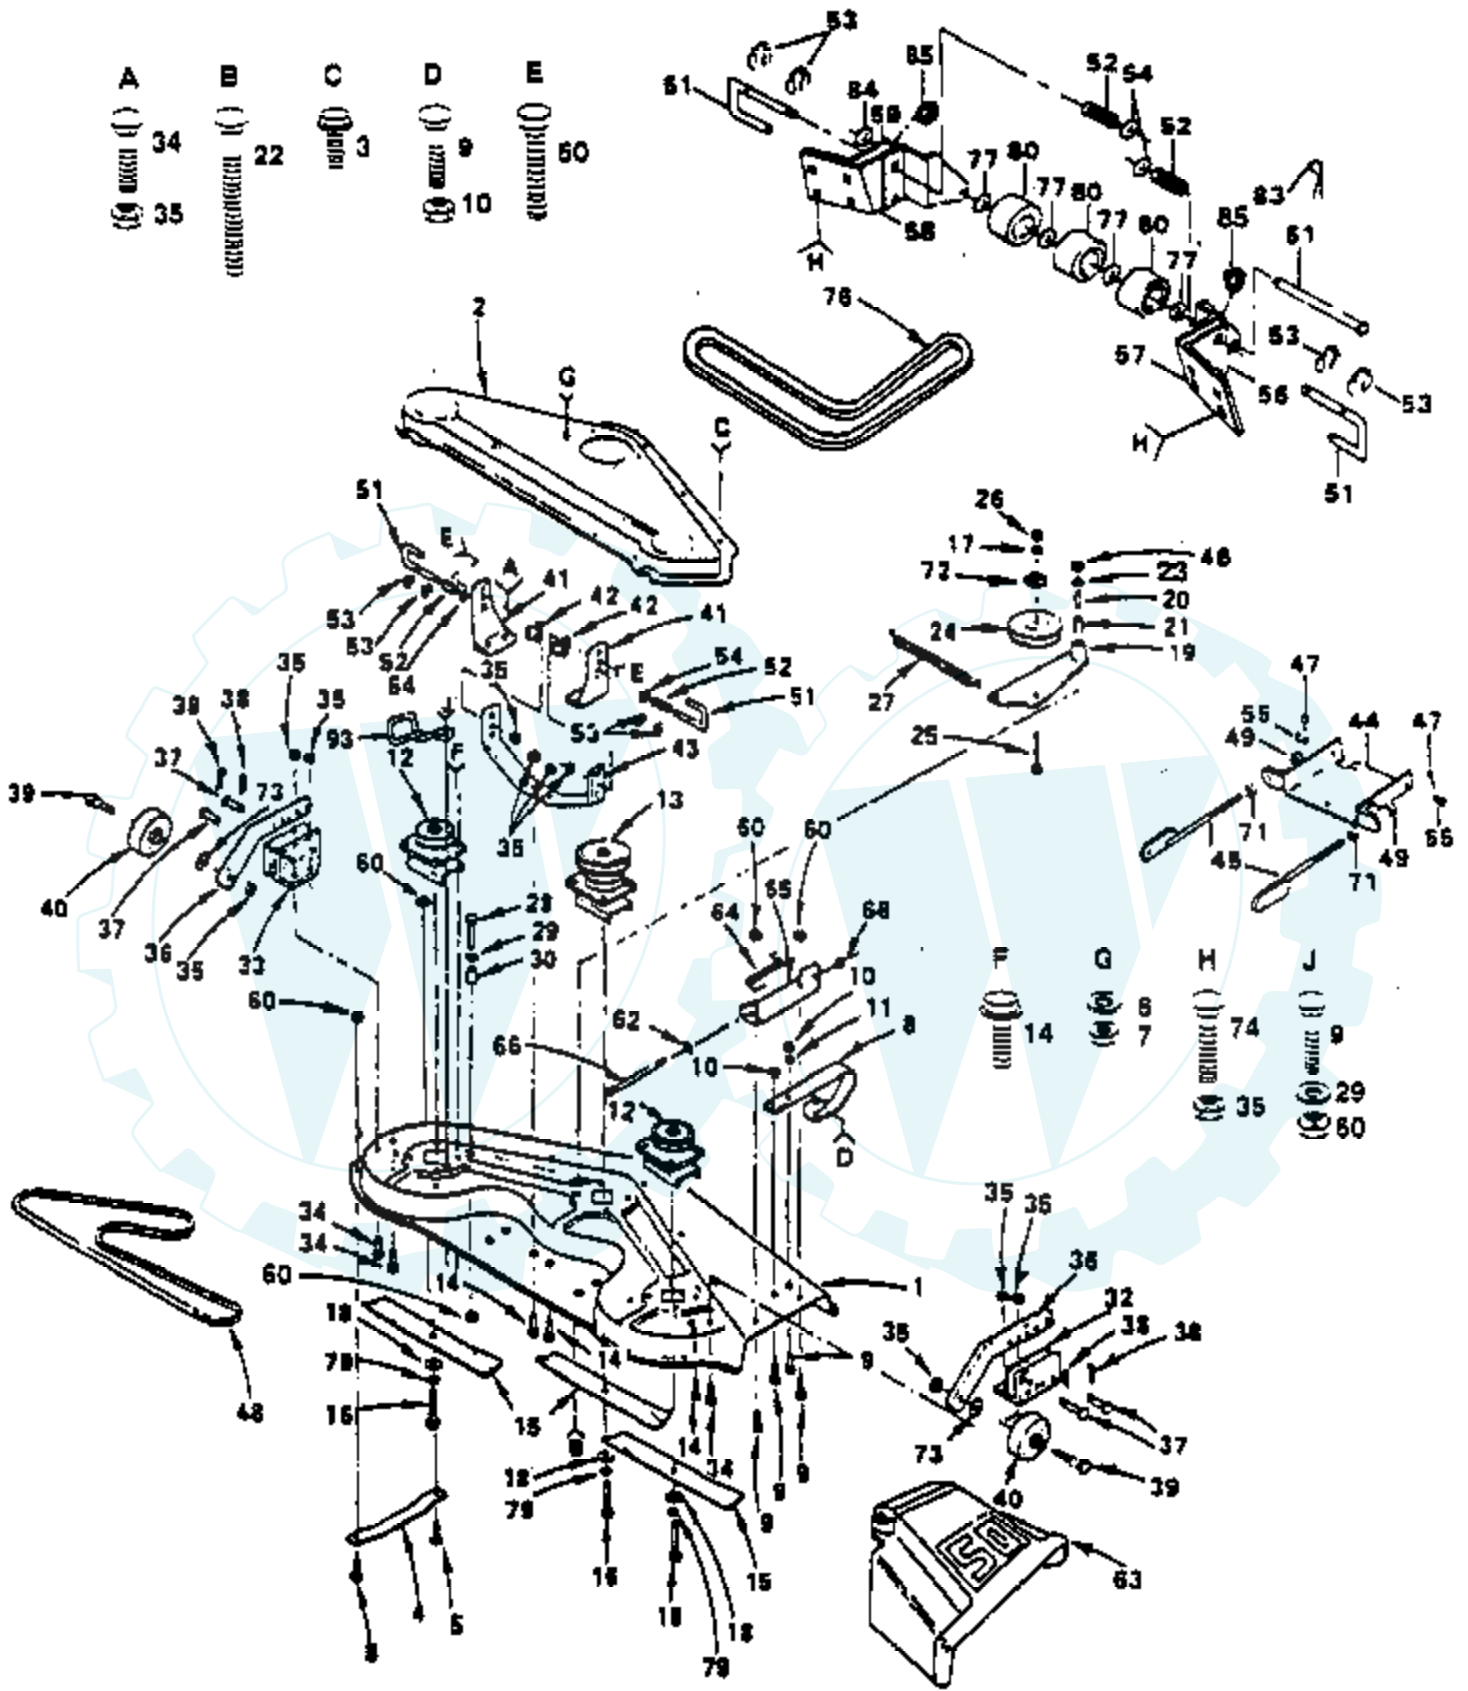

Ref #	Part Number	Qty	Description
1	532121664		Housing, Mower
2	532121811		Cover, Drive, Deck
3	817490508		Screw, Hex Washer Thd. Roll 5/16-18 x 1/2
4	532125074		Runner, L.H.
5	872110505		Bolt, Carriage 5/16-18 x 5/8
6	810040500		Washer, Lock 5/16
7	873220500		Nut, Hex 5/16-18
8	532120449		Runner, R.H.
9	872140506		Bolt, Carriage 5/16-18 x 3/4
10	532124949		Locknut 5/16-18
11	819111116		Washer 11/32 x 11/16 x 16 Ga.
12	532121622		Mandrel, Secondary
13	532121617		Mandrel, Primary
14	817490612		Screw, Hex Washer, Thd. Roll 3/8-16 x 3/4
15	532121798		Blade
16	874610624		Bolt, Hex 3/8-24 x 1-1/2 Gr. 5
17	810040600		Washer, Lock 3/8
18	819132012		Washer 13/32 x 1-1/4 x 12 Ga.
19	532124685		Arm Assembly, Idler
20	532124702		Liner, Bearing
21	532007835		Bearing
22	872110522		Bolt, Carriage 5/16-18 x 2-3/4
23	819111816		Washer 11/32 x 1-1/8 x 16 Ga.
24	532102403		Pulley, Idler
25	874760624		Bolt, Hex 3/8-16 x 1-1/2
26	873220600		Nut, Hex 3/8-16
27	532104361		Spring
28	874780520		Bolt, Hex 5/16-18 x 1-1/4 Gr. 5
29	819111216		Washer 11/32 x 3/4 x 16 Ga.
30	532008438		Spacer, Split
32	532105448		Bracket, Ga. Wheel, R.H.
33	532105449		Bracket, Ga. Wheel, L. H.
34	872240606		Bolt, Carriage 3/8-16 x 3/4
35	873680600		Nut, Crownlock 3/8-16
36	532105453		Bar, Ga. Wheel
37	532005565		Pin, Clevis
38	532124670		Retainer, Spring
39	432124842		Bolt, Shoulder
40	532105455		Wheel, Gauge
41	532105433		Bracket, Suspension
42	532110237		Spacer
43	532105434		Brace, Suspension
44	532109778		Plate Assembly, Mower Suspension
45	532109771		Bracket, Suspension
46	873350500		Nut, Hex 5/16-18
47	532124660		Retainer, Spring
48	532003703		V-Belt
49	873680800		Nut, Crownlock 1/2-13
50	874760622		Bolt, Hex 3/8-16 x 1-3/8
51	532105435		Pin, Release
52	532003720		Spring
53	812000039		Ring, Klip
54	819171612		Washer 17/32 x 1 x 12 Ga.
55	532105440		Pin, Clevis
56	532105458		Bracket, Outer, R.H.
57	532110997		Bracket, Inner, R.H.
58	532110998		Bracket, Inner, L.H.
59	532120000		Bracket, Outer, L.H.