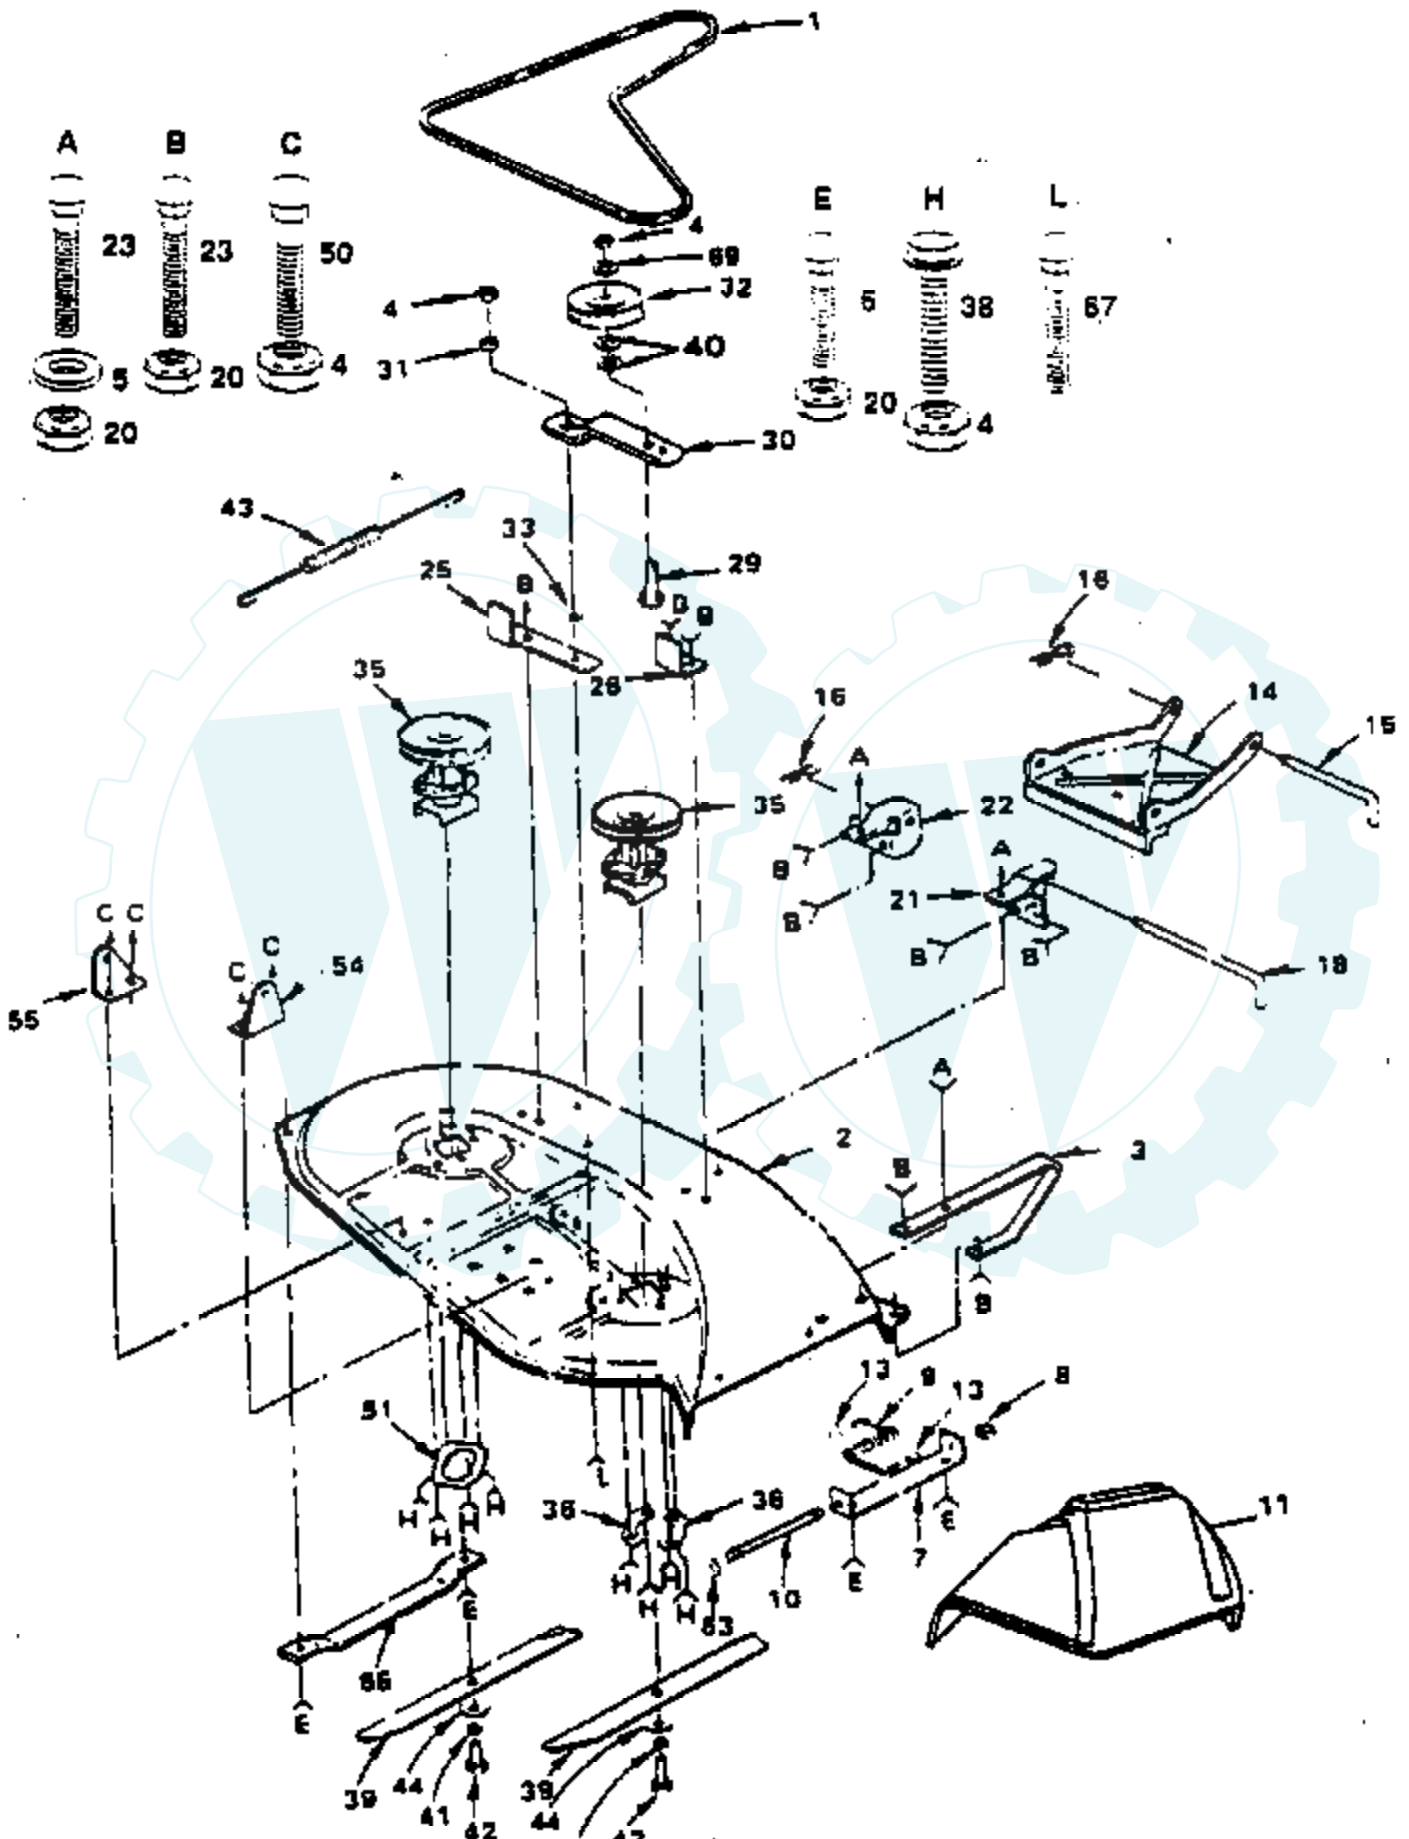

Ref #	Part Number	Qty	Description
1	532106085		V-Belt
2	532121458		Housing
3	532124962		Runner, R.H.
4	873680600		Locknut 3/8-16
5	819111216		Washer 11/32 x 3/4 x 16 Ga.
6	872140505		Bolt, Carriage 5/16-18 x 5/8
7	532105896		Bracket, Deflector
8	532110452		Nut, Push
9	532106734		Spring, Deflector
10	532106735		Rod, Hinge
11	532106736		Deflector Shield
13	532105304		Cap, Sleeve
14	532129762		Link, Parallel
15	532105744		Pin, Hinge, Front
16	532124961		Spring, Retainer
18	532109835		Pin, Hinge, Rear
20	873680500		Locknut 5/16-18
21	532109598		Bracket, Lift, R.H.
22	532109597		Bracket, Lift, L.H.
23	872140506		Bolt, Carriage 5/16-18 x 3/4
25	532109503		Support Arm
26	532109504		Stop, Deck, Front
29	874760636		Bolt, 3/8-16 x 2
30	532127162		Arm, Idler
31	532106902		Spacer
32	532123688		Pulley, Idler
33	532106513		Washer, Wear 1/16
35	532121676		Mandrel Assembly
36	532100668		Plate, Support, Mandrel
38	817490620		Screw, Hex, Washer Hd. 3/8-16 x 1-1/4
39	532121263		Blade 38"
40	819131210		Washer 13/32 x 1-3/4 x 10 Ga.
41	810030600		Washer, Lock 3/8
42	874610624		Bolt, Hex 3/8-24 x 1-1/2 Gr. 5
43	532102727		Spring, Extension
44	819132012		Washer 13/32 x 1-1/4 x 12 Ga.
50	872140606		Bolt, Carriage 3/8-16 x 3/4
51	532110445		Plate, Support
54	532105857		Bracket, Suspension, Rear, R.H.
55	532108673		Bracket, Suspension, Rear, L.H.
63	819111016		Washer 11/32 x 5/8 x 16 Ga.
65	532125074		Runner, L.H.
67	872140610		Bolt, Carriage 3/8-16 x 1-1/4
69	819131316		Washer 13/32 x 13/16 x 16 Ga.
	532122221		Deck, Mower Complete
	532108682		Decal, Belt Instructions
	532121349		Decal, Danger Warning
	532109820		Decal, Instruction, Caution