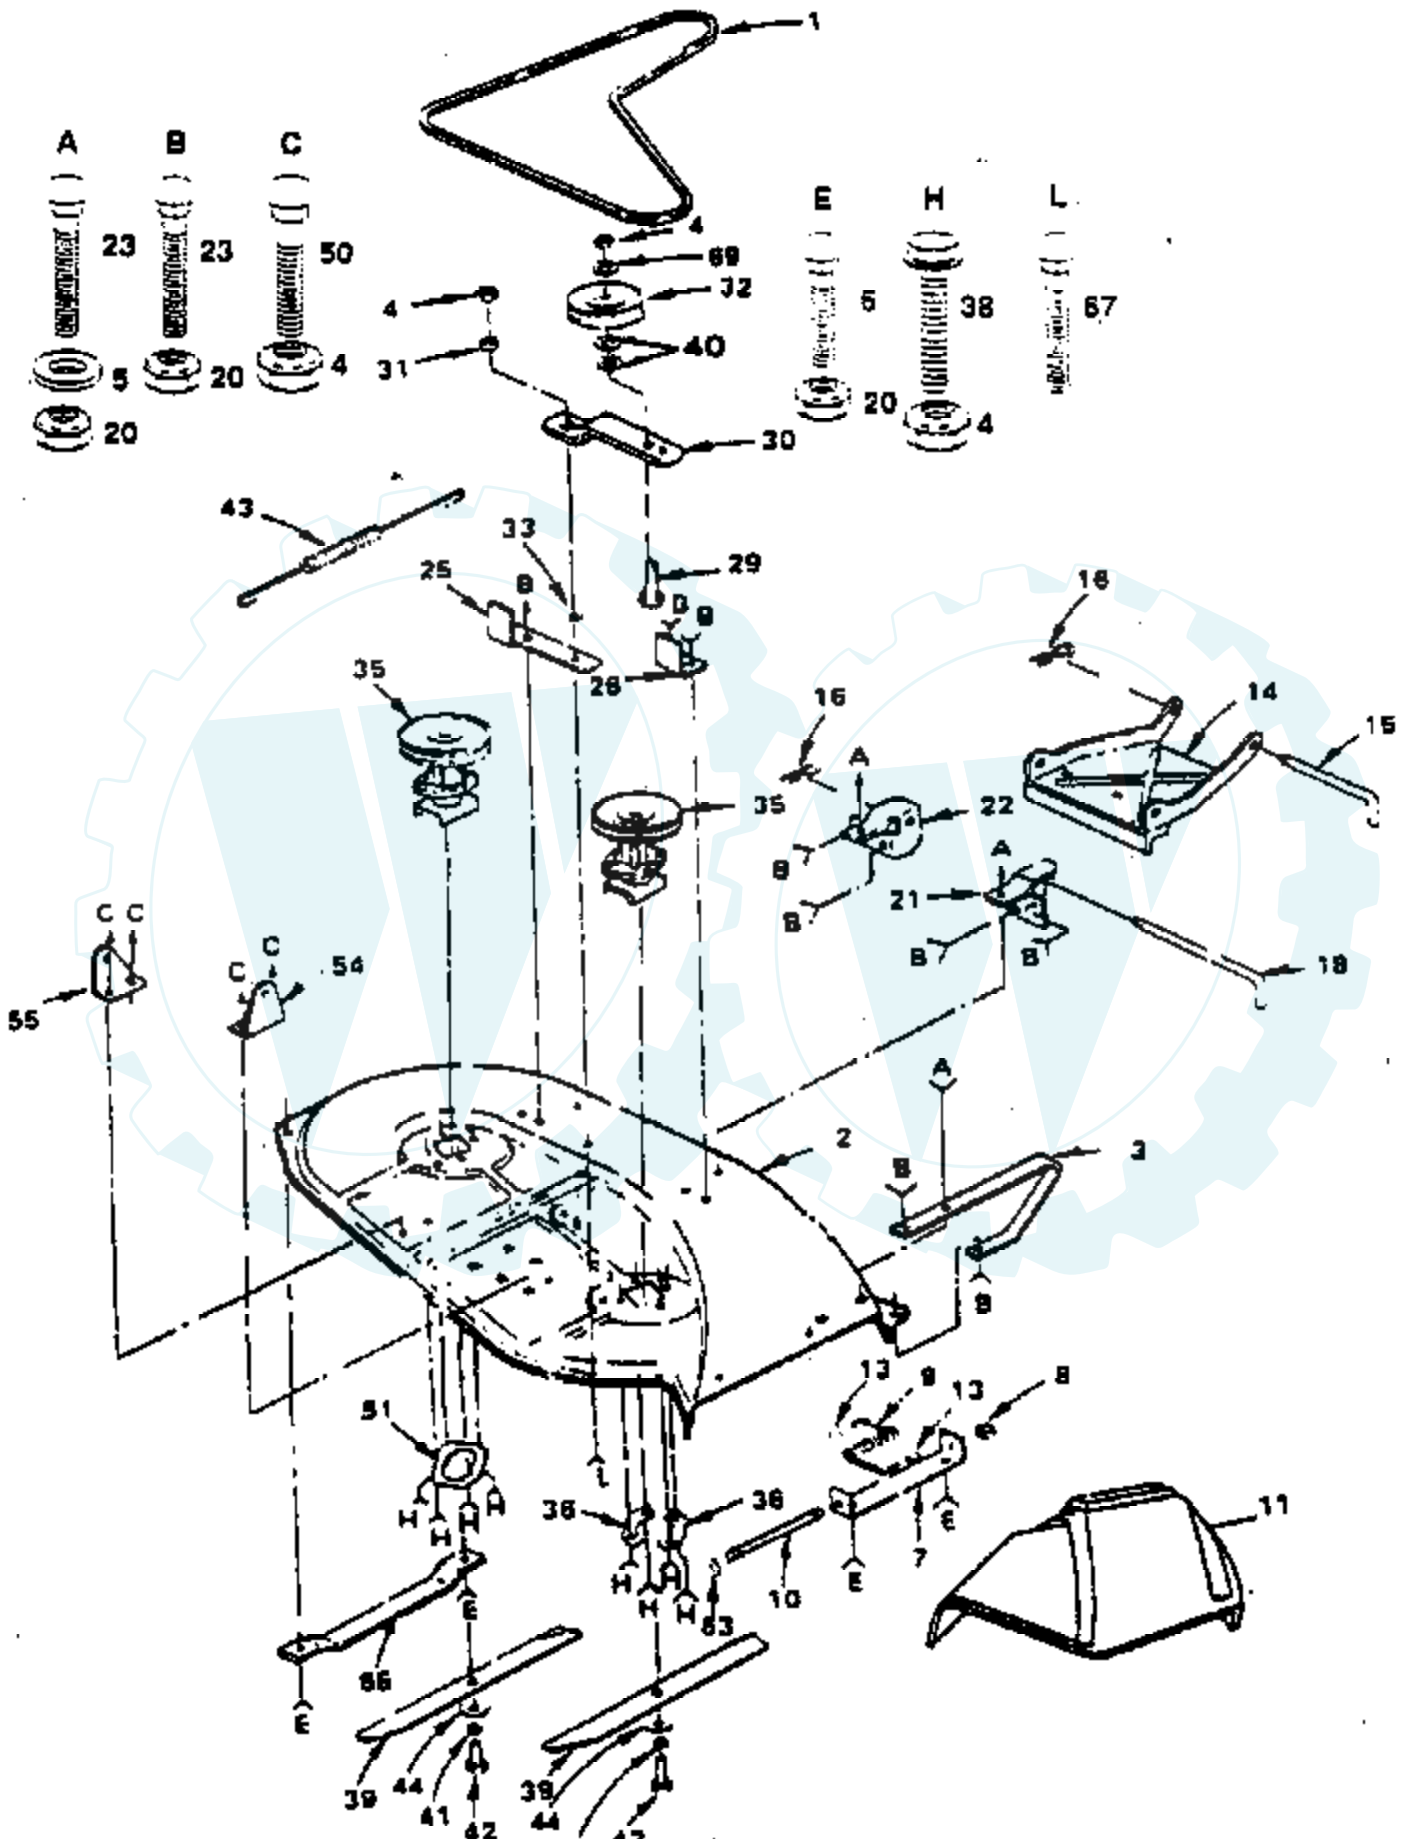

Ref #	Part Number	Qty	Description
1	532120458		Housing, Upper
2	532002274		Screw, Tapping, Lg. 1/4-20 x .734
3	532068003		Ball, Detent
4	532105904		Spring, Detent
5	532105905		Screw, Set
6	532120460		Assembly, Shifter
7	532120461		O-Ring
8	532120462		Washer, Plain .505 x .942 x .006 Use in combinations to maintain proper clearances.
8	532120463		Washer, Plain .505 x .942 x .010 Use in combinations to maintain proper clearances.
8	532120464		Washer, Plain .505 x .942 x .015 Use in combinations to maintain proper clearances.
8	532120465		Washer, Plain .505 x .942 x .020 Use in combinations to maintain proper clearances.
8	532120466		Washer, Plain .505 x .942 x .026 Use in combinations to maintain proper clearances.
8	532083818		Washer, Plain .505 x .942 x .030 Use in combinations to maintain proper clearances.
8	532120467		Washer, Plain .505 x .942 x .040 Use in combinations to maintain proper clearances.
9	532002286		Ring, Retaining
10	532002267		Ring, Retaining
11	532003413		Washer, Plain .632 x 1.00 x .010 Use in combinations to maintain proper clearances.
11	532002233		Washer, Plain .632 x 1.00 x .020 Use in combinations to maintain proper clearances.
11	532002232		Washer, Plain .632 x 1.00 x .026 Use in combinations to maintain proper clearances.
11	532002231		Washer, Plain .632 x 1.00 x .031 Use in combinations to maintain proper clearances.
11	532002230		Washer, Plain .632 x 1.00 x .036 Use in combinations to maintain proper clearances.
11	532002229		Washer, Plain .632 x 1.00 x .041 Use in combinations to maintain proper clearances.
11	532002228		Washer, Plain .632 x 1.00 x .046 Use in combinations to maintain proper clearances.
11	532002227		Washer, Plain .632 x 1.00 x .050 Use in combinations to maintain proper clearances.
11	532002226		Washer, Plain .632 x 1.00 x .060 Use in combinations to maintain proper clearances.
11	532105906		Washer, Plain .632 x 1.00 x .082 Use in combinations to maintain proper clearances.
12	532006725		O-Ring
13	532120415		Washer, Plain .632 x 1.38 x .046
14	532002257		Key, Woodruff #9
15	532110077		Assembly, Kit, Input Shaft
16	532110078		Pinion, Bevel, 14 Teeth
17	532105909		Ring, Retaining