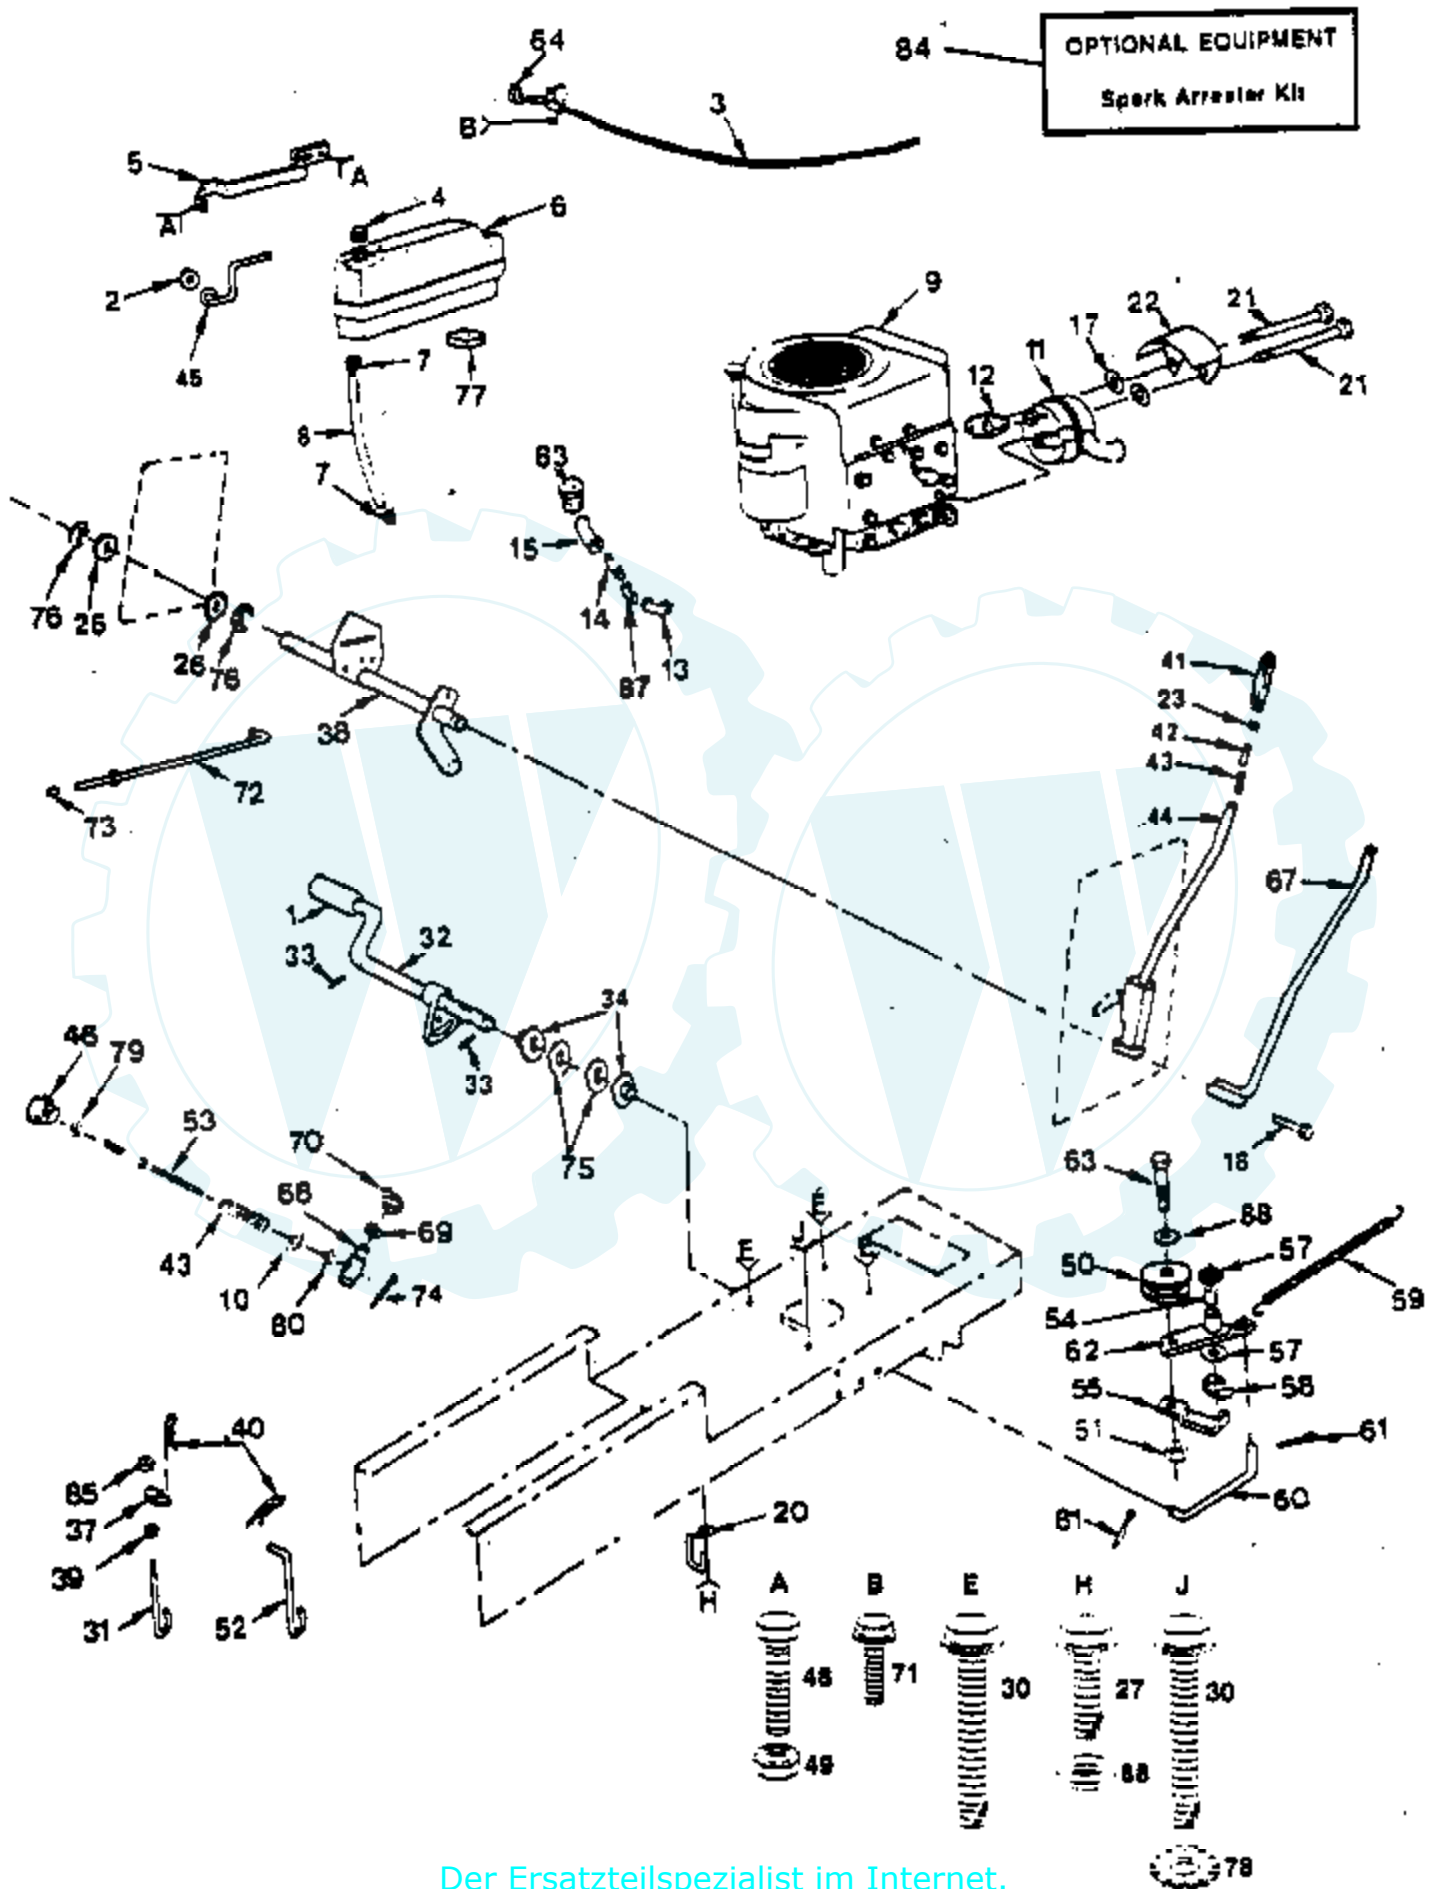

Ref #	Part Number	Qty	Description
1	532124872		Cover, Pedal
2	819131314		Washer, 13/32 x 13/16 x 14 Ga.
3	532121275		Control, Throttle
4	532124912		Cap, Fuel
5	532124711		Support, Tank, Fuel
6	532121280		Tank, Fuel
7	532123487		Clamp, Hose
8	532124953		Line, Fuel
9	532124149		Engine, Briggs & Stratton, Model No. 281707, Type No. 1413-01
10	819131016		Washer 13/32 x 5/8 x 16 Ga.
11	532121304		Muffler
12	532125593		Gasket, Exhaust
13	813240300		Elbow, Street
14	813280328		Nipple, Pipe, STD 3/8-18 NPT x 3-1/2
15	813200300		Elbow, STD 90° 3/8-18 NPT
17	819151616		Washer 15/32 x 1 x 16 Ga.
18	874780624		Bolt, Hex 3/8-16 x 1-1/2
20	532104777		Retainer, Belt, Chassis, L.H.
21	532121744		Bolt, Shoulder
22	532121742		Shield, Heat, Muffler
23	532124526		Button, Plunger
26	819292016		Washer 29/32 x 1-1/4 x 16 Ga.
27	817490612		Screw, Hex, Washer Hd., Thd. Roll. 3/8-16 x 3/4
30	817490620		Screw, Hex, Washer Hd., Thd. Roll. Type TT 3/8-16 x 1-1/4
31	532110448		Link, Lift, Adjustable
32	532122424		Shaft, Pedal, Foot
33	532124963		Pin, Roll 3/16 x 1
34	532120183		Bearing, Nylon
37	532110447		Trunnion, Lift
38	532121000		Shaft Assembly, Lift
39	873360700		Nut, Hex, Jam 7/16-20
40	532124670		Retainer, Spring
41	532109413		Grip, Handle
42	532122364		Plunger, Lever, Hand
43	532124874		Spring
44	532121002		Lever Assembly, Hand Kit (Inc. 67)
45	532124170		Brace, Tank
46	532121891		Handle, Adjust, Lift
48	874780512		Bolt, Hex 5/16-18 x 3/4 Gr. 5
49	873680500		Locknut 5/16-18 Gr. B
50	532123766		Pulley, Idler
51	873680600		Nut 3/8-16
52	532110029		Link, Lift
53	532110729		Rod, Adjust, Lift
54	532105706		Bearing
55	532123205		Retainer, Belt
57	532110812		Washer, Hardened
58	812000039		Ring, Klip
59	532105709		Spring, Return, Clutch
60	532105710		Link, Clutch
61	876020412		Pin, Cotter 1/8 x 3/4
62	532123789		Arm, Idler
63	874760624		Bolt, Hex 3/8-16 x 1-1/2
64	532061159		Knob, Control, Throttle
67	532121006		Rod, Lever
68	532110810		Trunnion, Stop, Depth