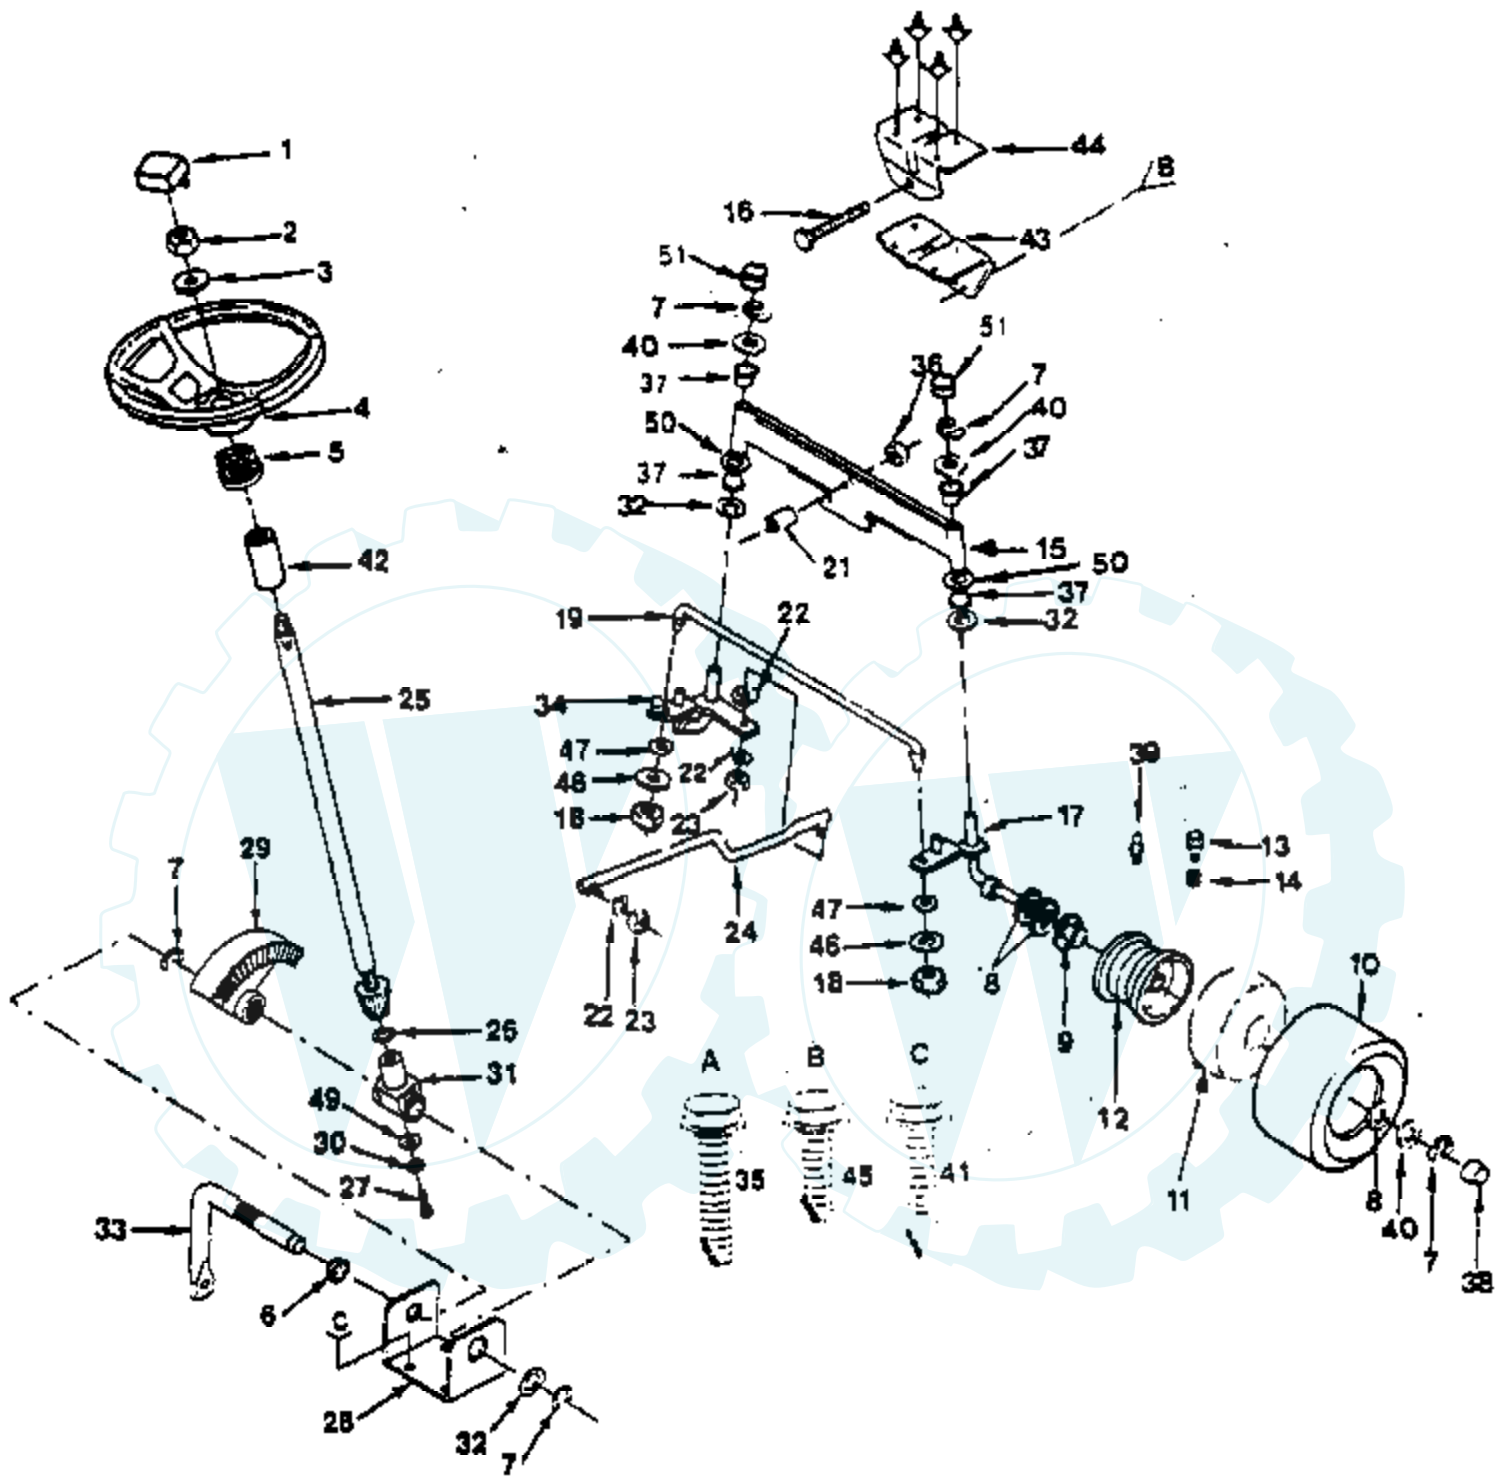

Ref #	Part Number	Qty	Description
1	532100710		Insert, Steering Wheel
2	873940800		Nut, Hex, Jam, Toplock 1/2-20
3	532100712		Washer 17/32 x 2-1/4 x .160
4	532100713		Steering Wheel
5	532100711		Adapter, Steering Wheel
6	532109816		Nyliner, Snap-in
7	812000029		Ring, Klip
8	532121749		Washer 25/32 x 1-1/4 x 16 Ga.
9	532124959		Bearings, Wheel, Front
10	532106222		Tire 15 x .00-6
11	532059904		Tube (Not furnished w/Tractor)
12	532125121		Rim Assembly, Front, (Includes 2 each Key No. 9)
13	532065139		Stem, Valve
14	532059192		Cap, Valve
15	532108075		Axle Assembly, Front
16	874761060		Bolt, Hex 5/8-11 x 3-3/4
17	532105654		Spindle Assembly, R.H.
18	873810500		Nut, Hex 5/16-24
19	532121334		Rod, Tie
21	532110438		Spacer, Bearing, Axle, Front
22	810040600		Washer, Lock 3/8
23	873610600		Nut, Hex 3/8-24
24	532128122		Link, Drag
25	532128755		Shaft, Steering
26	532057079		Washer
27	871070410		Screw, Hex, Socket 1/4-20 x 5/8
28	532124036		Bracket, Assembly, Steering
29	532124034		Gear, Sector
30	810040400		Washer, Lock 1/4
31	532124035		Support, Shaft
32	532124956		Bearing, Thrust
33	532124033		Shaft, Pitman
34	532105656		Spindle Assembly, L.H.
35	532122819		Screw, Hex, Special
36	873601000		Locknut, Hex w Washer 5 8-16
37	532124937		Bearing
38	532104757		Cap, Axle
39	532124957		Fitting, Grease
40	532121748		Washer 25/32 x 1-5/8 x 16 Ga.
41	817490612		Screw, Hex, Washer Hd., Thd. Form. 3/8-16 x 3/4
42	532100714		Tube, Shaft, Steering
43	532105664		Support, Saddle, Front
44	532105663		Support, Saddle, Rear
45	817490508		Screw, Hex, Washer Hd., Thd. Roll. 5/16-18 x 1/2
46	810040500		Washer, Lock 5/16
47	819111216		Washer, 11/32 x 3/4 x 16 Ga.
49	532126684		Washer, Shim 1/4 x 5/8 x .062
50	819272016		Washer 27/32 x 1-1/4 x 16 Ga.
51	532121232		Cap, Spindle
	532124234		Decal, Logo, Steering Wheel Insert