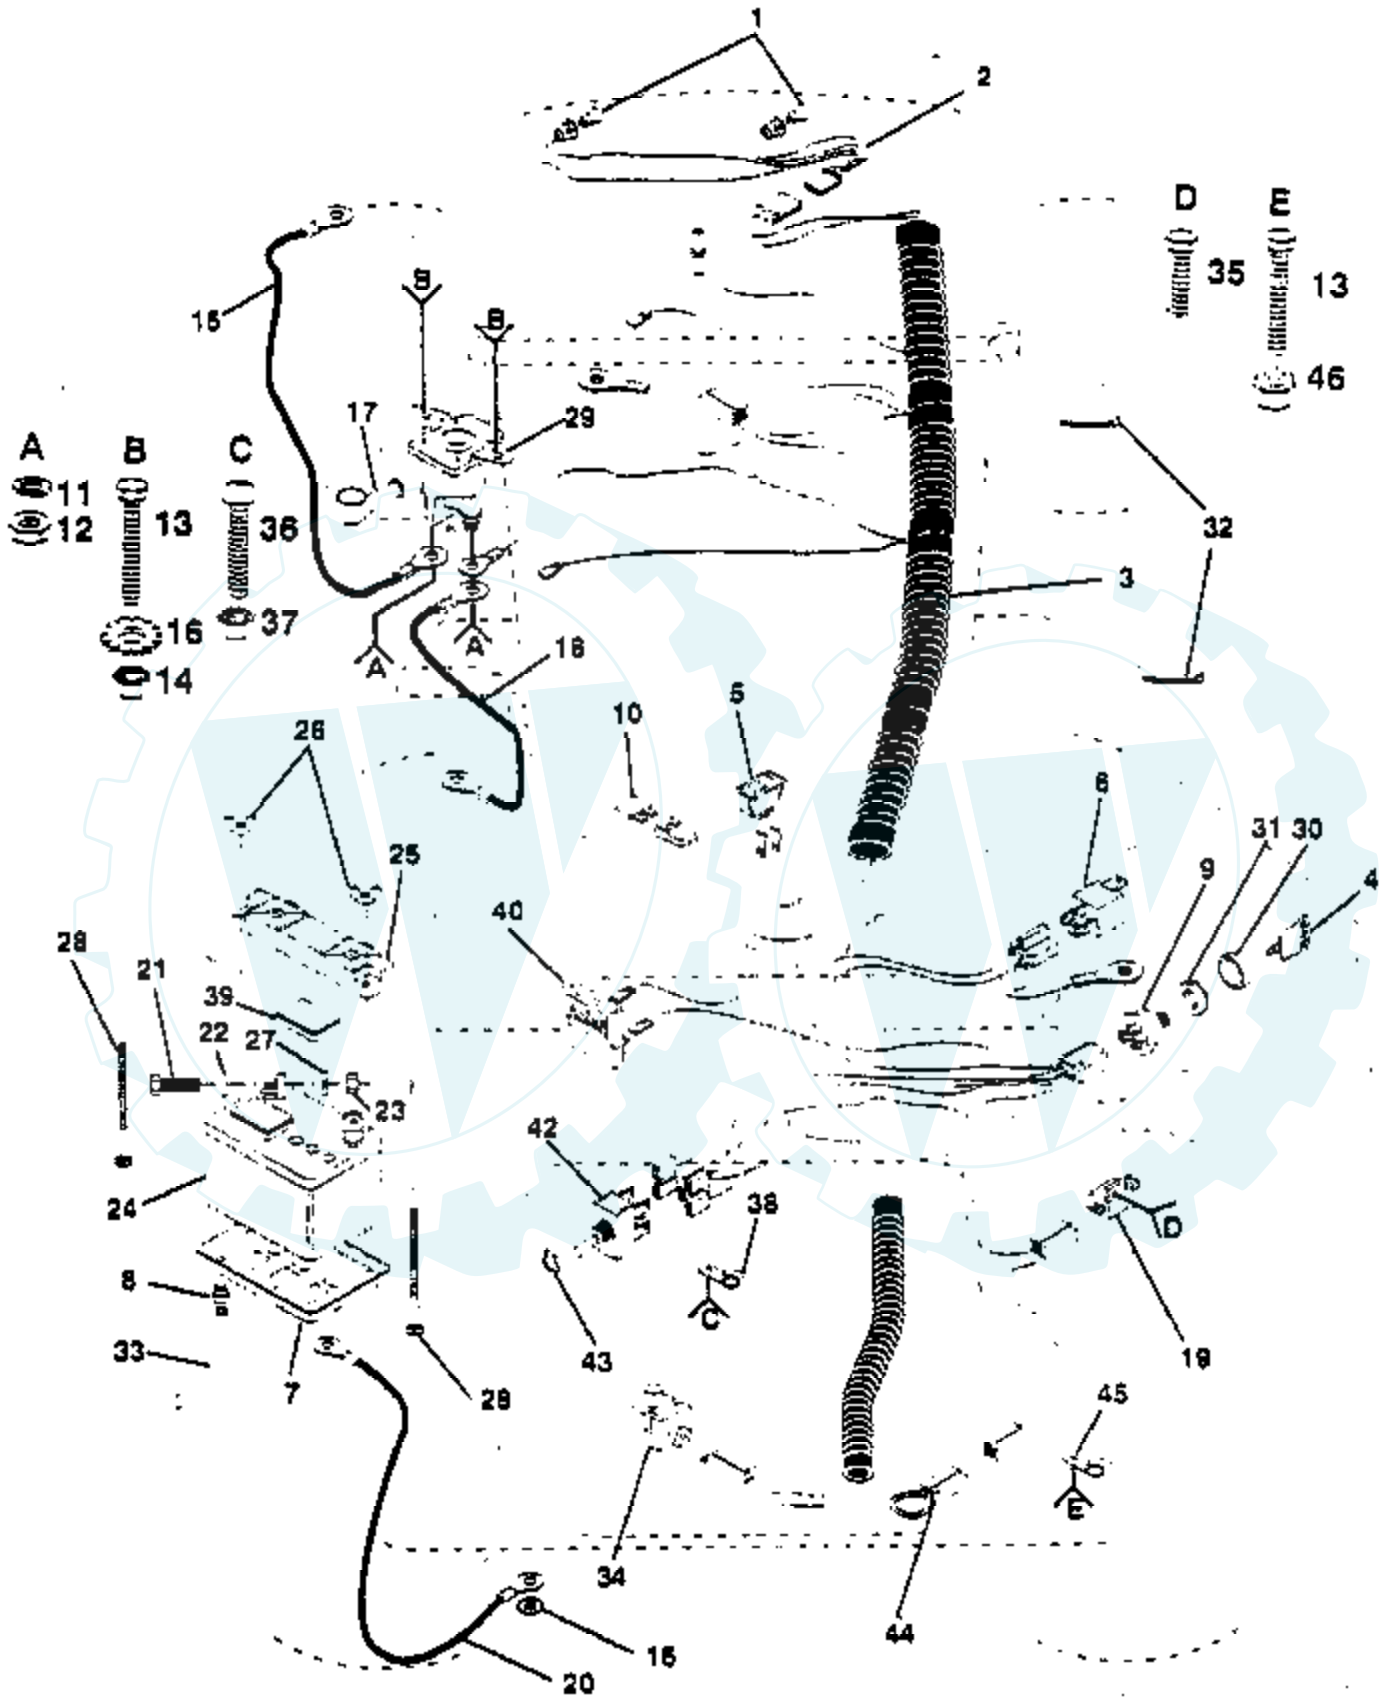

Ref #	Part Number	Qty	Description
1	532004152		Bulb, Light
2	532110859		Harness, Light Socket
3	532124262		Harness, Ignition
4	532122147		Key, Molded
5	532110712		Switch, Light
6	532109748		Relay
7	532124886		Tray, Battery
8	532109596		Clamp, Hose
9	532125104		Switch, Ignition
10	532108824		Fuse
11	810090400		Washer, Lock 1/4
12	873350400		Nut, Hex Jam 1/4 20
13	874780408		Bolt, Hex 1/4-20 x 1/2 Grade 5
14	873510400		Nut, Keps 1/4-20
15	532108423		Cable Assembly
16	811050400		Washer, Lock, External Tooth 1/4
17	532124783		Cover, Terminal
18	532124780		Cable, Battery
19	532104445		Switch, Interlock
20	532124773		Cable, Battery
21	874760412		Bolt, Hex 1/4-20 x 3/4
22	819091016		Washer 9/32-5/8 x 16 Gauge
23	873220400		Nut, Hex 1/4-20
24	532121265		Battery
25	532102476		Guard, Terminal
26	532123198		Nut, Wing 1/4-20
27	810040400		Washer, Lock, Heavy Helical Spring
28	872240460		Bolt, Carriage 1/4-20 x 7-1/2
29	532109081		Solenoid
30	532109787		Bezel, Ignition
31	532109788		Nut, Ignition
32	532124756		Cable Tie
33	532100541		Tube, Battery Tray
34	532121305		Switch, Seat
35	817021008		Screw, Hex Tapping #10-24 UNC x 1/2
36	874641008		Screw, Slotted Pan Head #10-32 x 1/2
37	873951000		Nut, Keps #10-32 x 1/2
38	532124967		Clip, Insulated
39	532121264		Caps, Battery
40	532122822		Ammeter
42	532126016		Switch P.T.O.
43	532124932		Nut, Hex
44	532102501		Loop, Wire
45	532124995		Clip, Wire
46	873680400		Nut, Crownlock 1/4-20
	532101539		Sheet, Instruction, Tractor, 15ø Slope, English
	532101572		Sheet, Instruction, Tractor, 15ø Slope, French
	532127903		Manual, Operator's