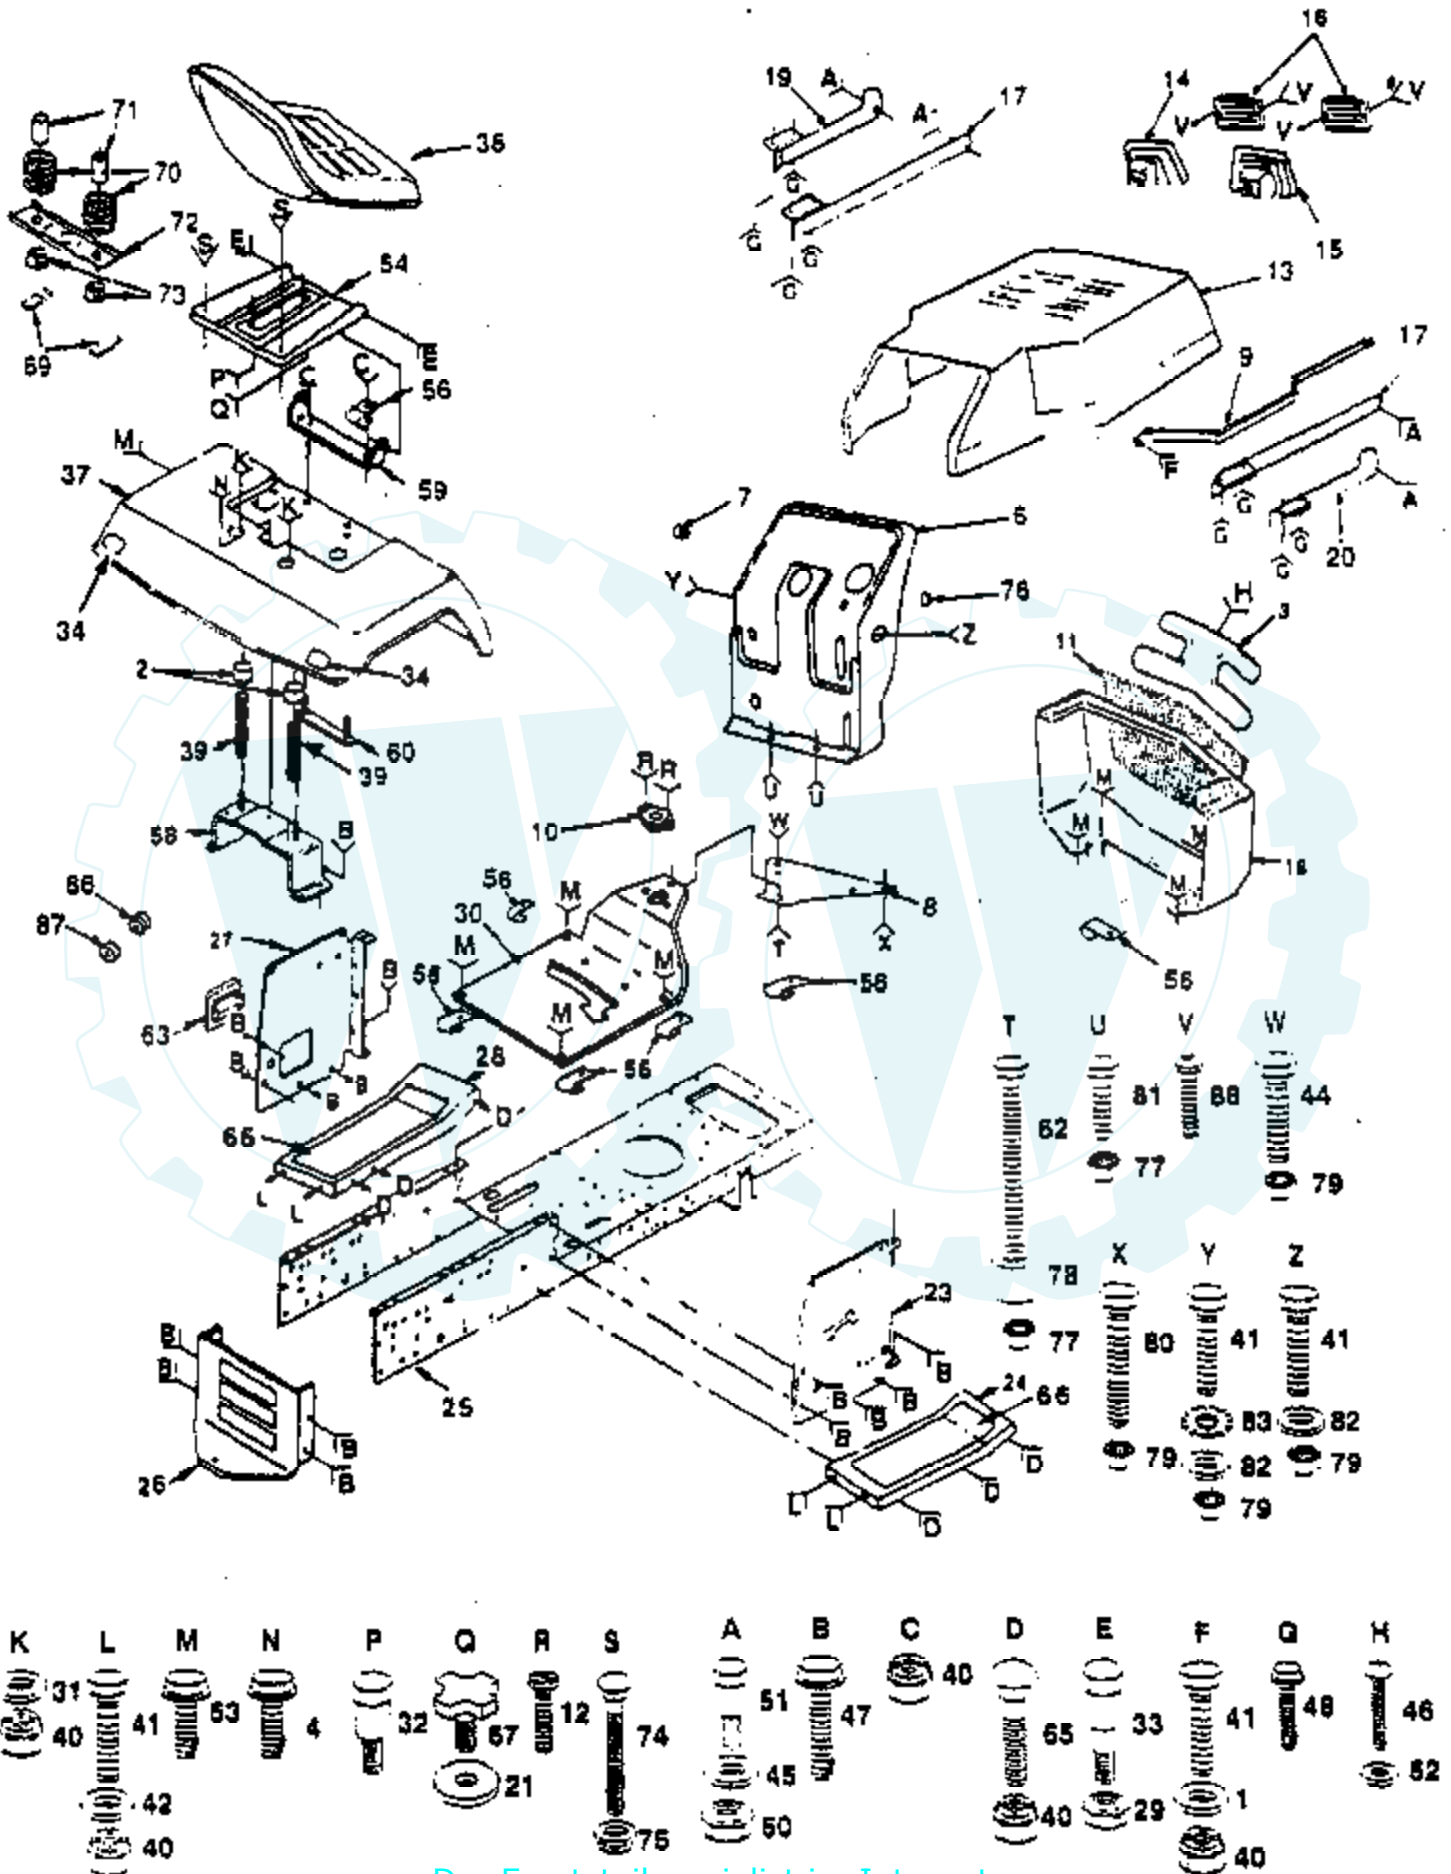

Ref #	Part Number	Qty	Description
1	532004152		Bulb, Light
2	532110859		Harness, Light Socket
3	532124262		Harness, Ignition
4	532122147		Key, Molded
5	532110712		Switch, Light
6	532109748		Relay
7	532124886		Tray, Battery
8	532109596		Clamp, Hose
9	532125104		Switch, Ignition
10	532108824		Fuse
11	810090400		Washer, Lock 1/4
12	873350400		Nut, Hex Jam 1/4 20
13	874780408		Bolt, Hex 1/4-20 x 1/2 Grade 5
14	873510400		Nut, Keps 1/4-20
15	532108423		Cable Assembly
16	811050400		Washer, Lock, External Tooth 1/4
17	532124783		Cover, Terminal
18	532124780		Cable, Battery
19	532104445		Switch, Interlock
20	532124773		Cable, Battery
21	874760412		Bolt, Hex 1/4-20 x 3/4
22	819091016		Washer 9/32-5/8 x 16 Gauge
23	873220400		Nut, Hex 1/4-20
24	532121265		Battery
25	532102476		Guard, Terminal
26	532123198		Nut, Wing 1/4-20
27	810040400		Washer, Lock, Heavy Helical Spring
28	872240460		Bolt, Carriage 1/4-20 x 7-1/2
29	532109081		Solenoid
30	532109787		Bezel, Ignition
31	532109788		Nut, Ignition
32	532124756		Cable Tie
33	532100541		Tube, Battery Tray
34	532121305		Switch, Seat
35	817021008		Screw, Hex Tapping #10-24 UNC x 1/2
36	874641008		Screw, Slotted Pan Head #10-32 x 1/2
37	873951000		Nut, Keps #10-32 x 1/2
38	532124967		Clip, Insulated
39	532121264		Caps, Battery
40	532122822		Ammeter
42	532126016		Switch P.T.O.
43	532124932		Nut, Hex
44	532102501		Loop, Wire
45	532124995		Clip, Wire
46	873680400		Nut, Crownlock 1/4-20
	532101539		Sheet, Instruction, Tractor, 15ø Slope, English
	532101572		Sheet, Instruction, Tractor, 15ø Slope, French
	532127903		Manual, Operator's