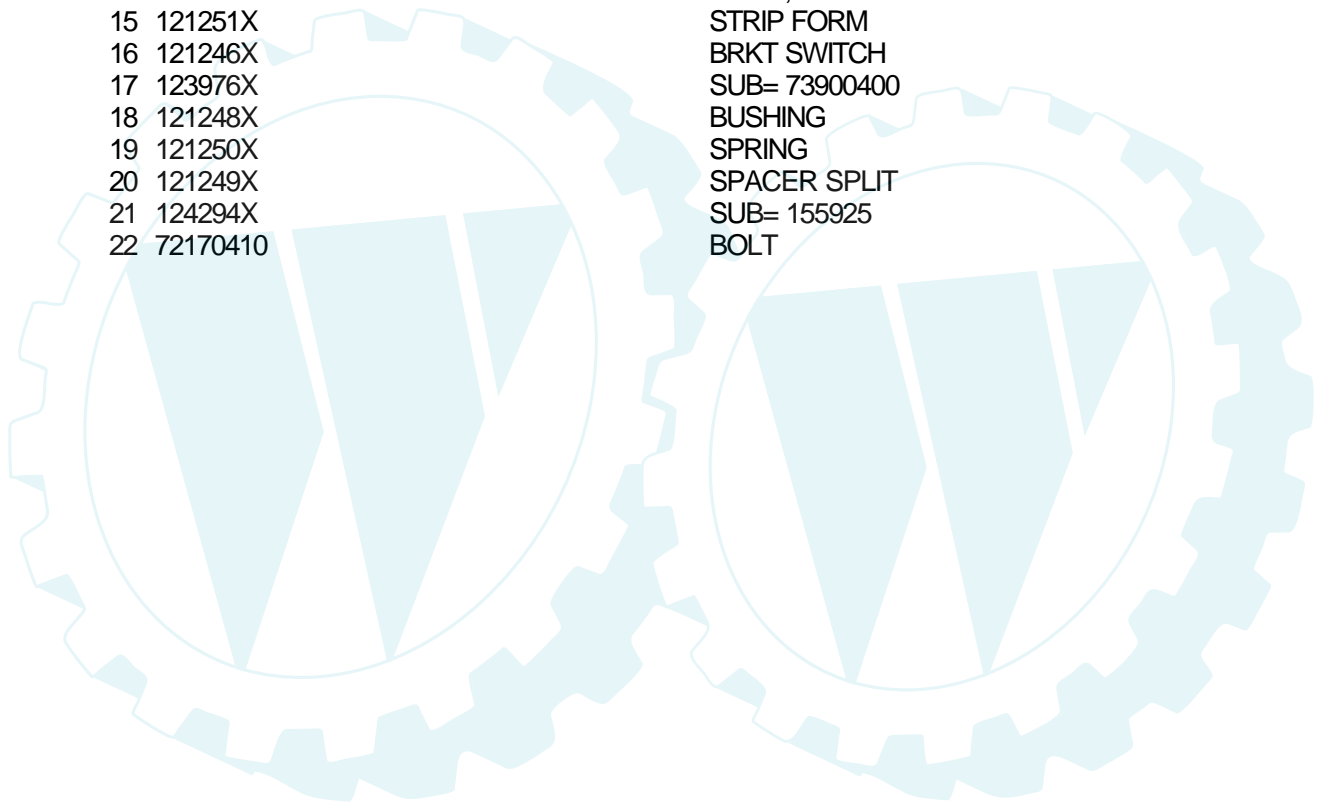

Ref #	Part Number	Qty	Description
1	127423X		SUB= 140119
2	74641008		SUB= 71031008
3	73680500		SUB= 73690500
4	105529X		SUB= 139888
5	4171R		CLIP T
6	73951000		"NUT,KEPS"
7	74760612		SUB= 74780612
8	126471X		"CLIP,INSULATOR"
9	126656X		SUB= 140551
10	19131210		WASHER
11	73680600		SUB= 73690600
12	19171912		WASHER
13	120068X		"KNOB 1/2" YT"
14	127018X		"BOLT,SHOULDER"
15	121251X		STRIP FORM
16	121246X		BRKT SWITCH
17	123976X		SUB= 73900400
18	121248X		BUSHING
19	121250X		SPRING
20	121249X		SPACER SPLIT
21	124294X		SUB= 155925
22	72170410		BOLT