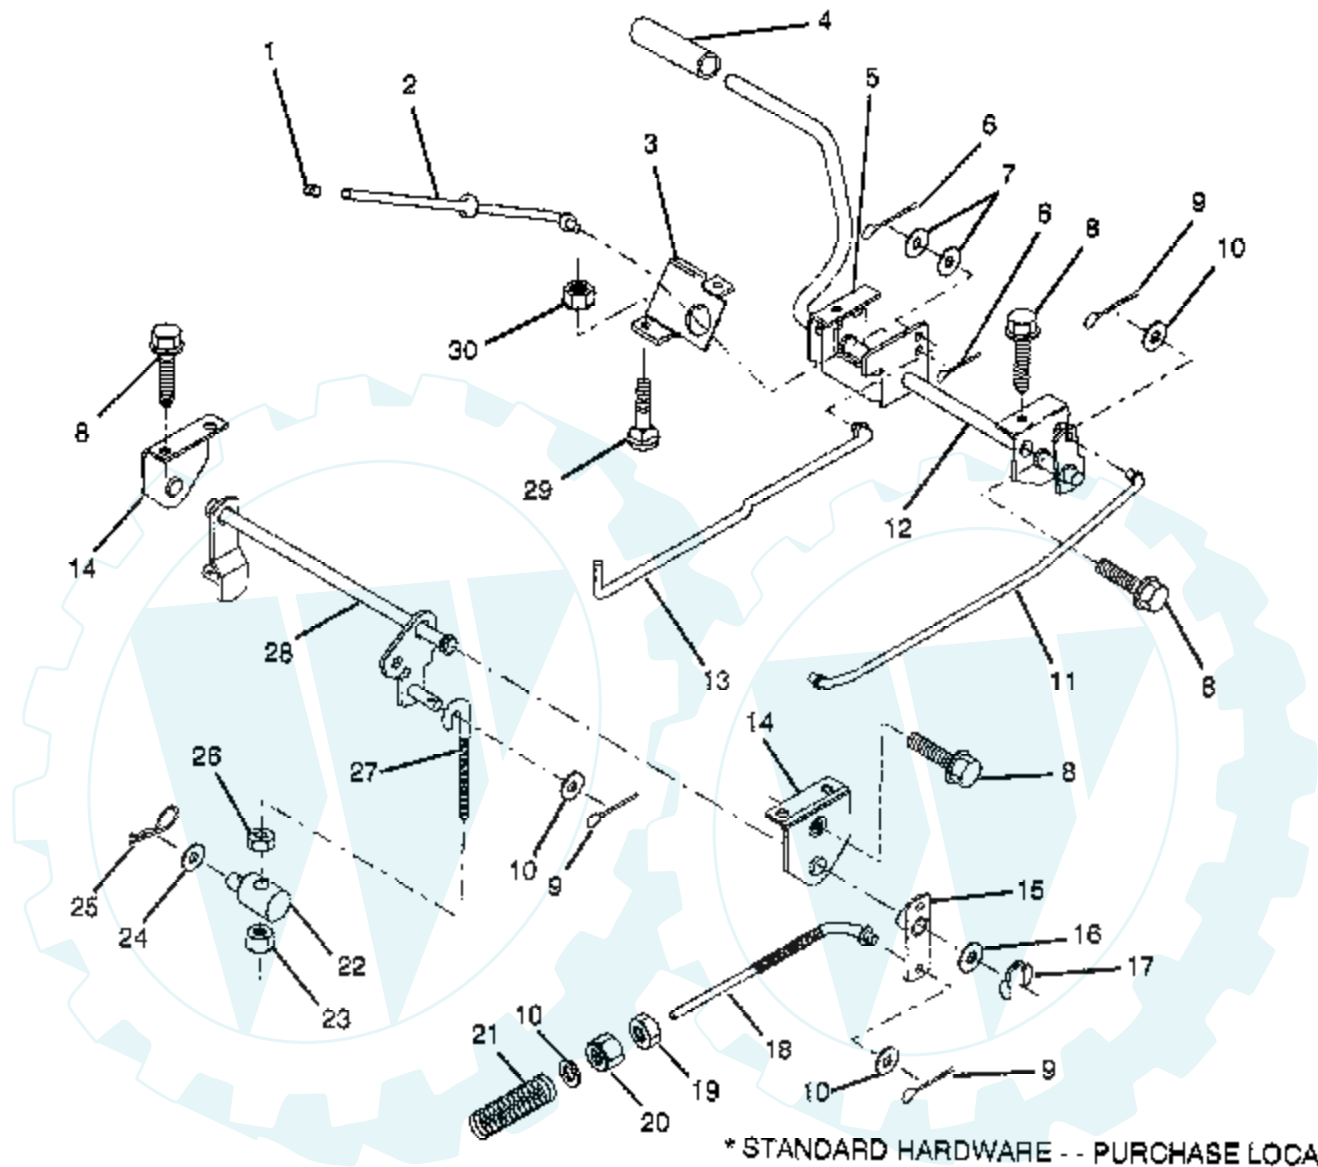

12 HP 36" LAWN RIDER - - MODEL NUMBER X1236B BRAKE / REAR MOWER LIFT ASSEMBLY

* STANDARD HARDWARE - - PURCHASE LOCALLY
NOTE: All component dimensions given in U.S. inches
1 inch = 25.4 mm

Ref #	Part Number	Qty	Description
1	71673		PLUNGER CAP T
2	123436X		"ROD,PARK BRAKE"
3	123437X		"BRKT,PARK BRAKE"
4	8883R		PEDAL COVER T
5	122504X		"BRKT,CLU PEDAL LH"
6	76020312		SUB= 3145
7	19131016		WASHER
8	17490508		SCREW LT
9	76020412		COTTER PIN
10	19131316		WASHER
11	123543X		"ROD,FRT BRAKE"
12	129567		SUB= 139933
13	123394X		"ROD,CLUTCH"
14	121978X		"BRKT,LIFT SHAFT"
15	123641X		BRAKE PIVOT ARM
16	19251816		WASHER T
17	12000034		KLIP RING
18	131460		SUB= 532131460
19	73350600		NUT
20	73800600		NUT
21	106888X		SPRING ROD LT
22	127378		SUB= 144585
23	73680600		SUB= 73690600
24	19132012		WASHER
25	4921H		SPRING.RETAINER
26	73930600		LOCKNUT
27	127369		"LINK, MOWER REAR"
28	127358		SUB= 140776
29	72110506		SUB= 72270506
30	73510500		NUT

12 HP 36" LAWN RIDER -- MODEL NUMBER X1236B

DASH

NOTE: All component dimensions given in U.S. Inches
1 inch = 25.4 mm

Ref #	Part Number	Qty	Description
1	122015X		SUB= 141523
2	130914		SUB= 138392
3	123487X		HOSE CLAMP
4	8544R		SUB= 295J
5	8548R		FUEL LINE T
6	73510400		NUT
7	2751R		CLIP T
8	19091216		WASHER PM
9	74760432		BOLT
10	19111116		WASHER
11	123494X		SPACER SPLIT
12	2876H		SPRING T
13	123493X		HEIGHT ADJ
14	126115X		KNOB
15	122023X		ADJUSTER QUAD
16	124346X		NUT
17	72110404		BOLT
18	130745		SUPT ASSY DASH
19	130722		SUB= 134744
20	18000408		SUB= 818000408
21	19090816		WASHER