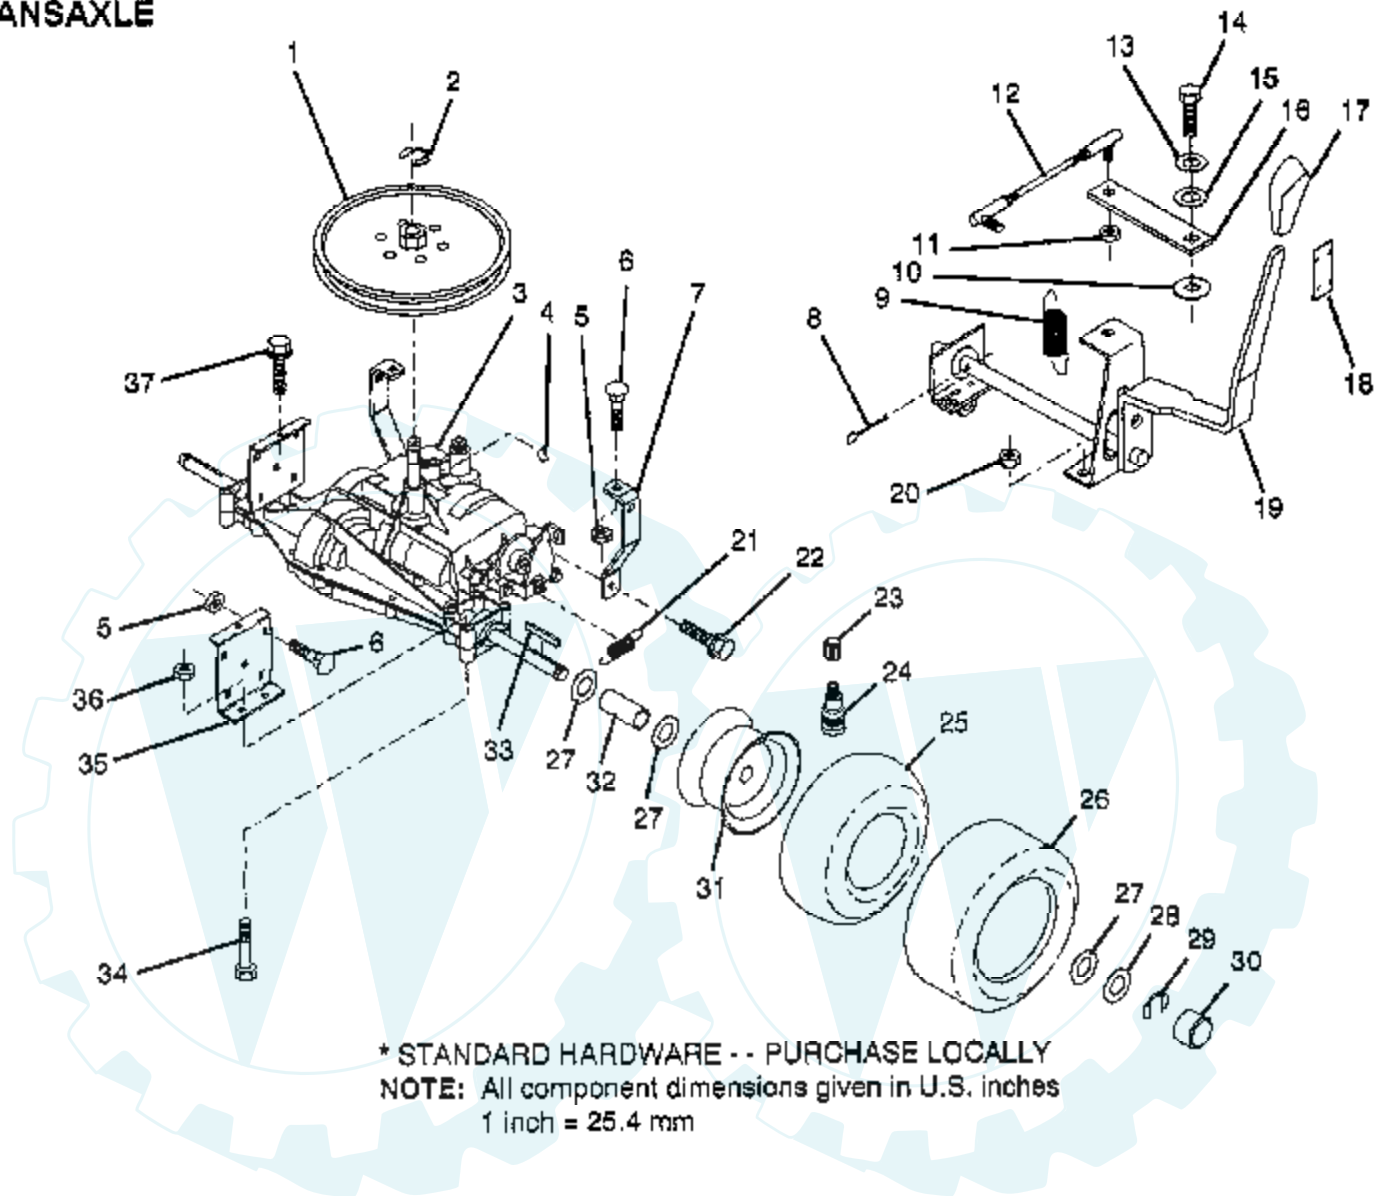

12 HP 36" LAWN RIDER - - MODEL NUMBER X1236B

TRANSAXLE

* STANDARD HARDWARE - - PURCHASE LOCALLY
NOTE: All component dimensions given in U.S. inches
1 inch = 25.4 mm

Ref #	Part Number	Qty	Description
1	123385X		PULLEY
2	12000028		SUB= 2267J
3	123483X		SUB= 160851
4	2228M		SUB= 2228M1
5	73680500		SUB= 73690500
6	72140506		BOLT
7	123378X		"STRAP,TORQUE"
8	76020416		PIN COTTER 1/8
9	128085		"SPRING,EXT"
10	105701X		WASH-SHFT PLT LT
11	73810500		NUT.LOCK.5/16-24
12	123632X		"LINK,SHIFT"
13	10040400		LOCKWASHER
14	71040412		SUB= 74550412
15	19091210		WASHER LT
16	123484X		ARM SHIFT
17	122011X		"KNOB,SHT CONTROL"
18	123692X		KNOB RETAINER
19	128202		SUB= 532128202
20	73510500		NUT
21	110422X		SUB= 146682
22	17490512		SCREW
23	59192		VALVE CAP
24	65139		VALVE STEM LT
25	8134H		TUBE.16X6.5/7.5-8
26	123411X		TIRE.16X7.5-8
27	121749X		WASHER
28	121748X		WASHER
29	12000001		E-RING LT
30	104757X		HUB CAP
31	123412X475		RIM
32	123409X		SPACER
33	123583X		SQUARE KEY
34	74760644		BOLT
35	123377X		"BRKT,TRANSAXLE"
36	73680600		SUB= 73690600
37	17490512		SCREW