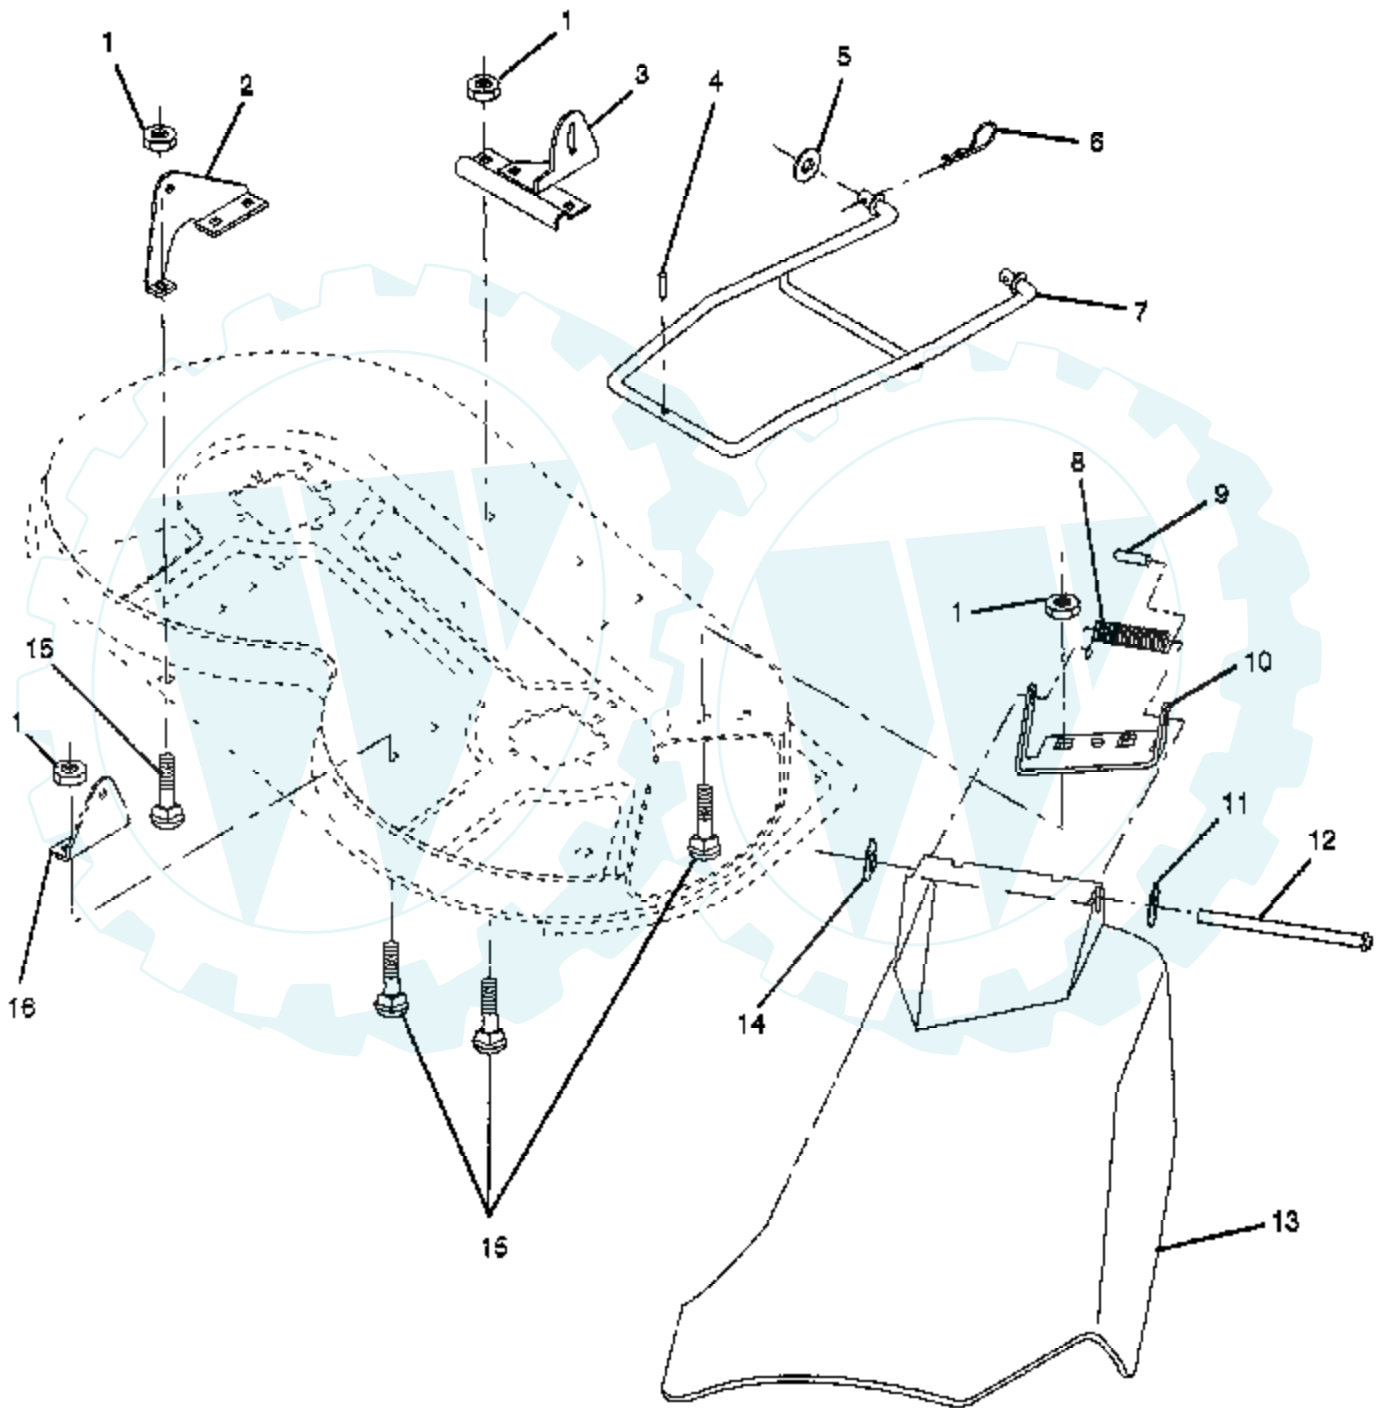

12 HP 36" LAWN RIDER - - MODEL NUMBER X1236B

MOWER DECK

Ref #	Part Number	Qty	Description
1	73680500		SUB= 73690500
2	127357		"BRKT,LIFT REAR LH"
3	127380		"BRKT,LINK STABILI"
4	128511		"PIN,GROOVE"
5	19171713		SUB= 146537
6	3146R		RETAINER.SPRING
7	128508		MOWER LINK STAB
8	123713X		SPRING TORSION
9	105304X		CAP-SLEEVE LT
10	126361X		SUB= 532136631
11	19111016		WASHER
12	121980X		HINGE ROD
13	131560		SUB= 532131560
14	110452X		NUT PUSH M
15	72140505		BOLT
16	127356		"BRKT,LIFT REAR"
	3713J		DECAL INSTRUCTION CAUTION
	121343X		DECAL WARING