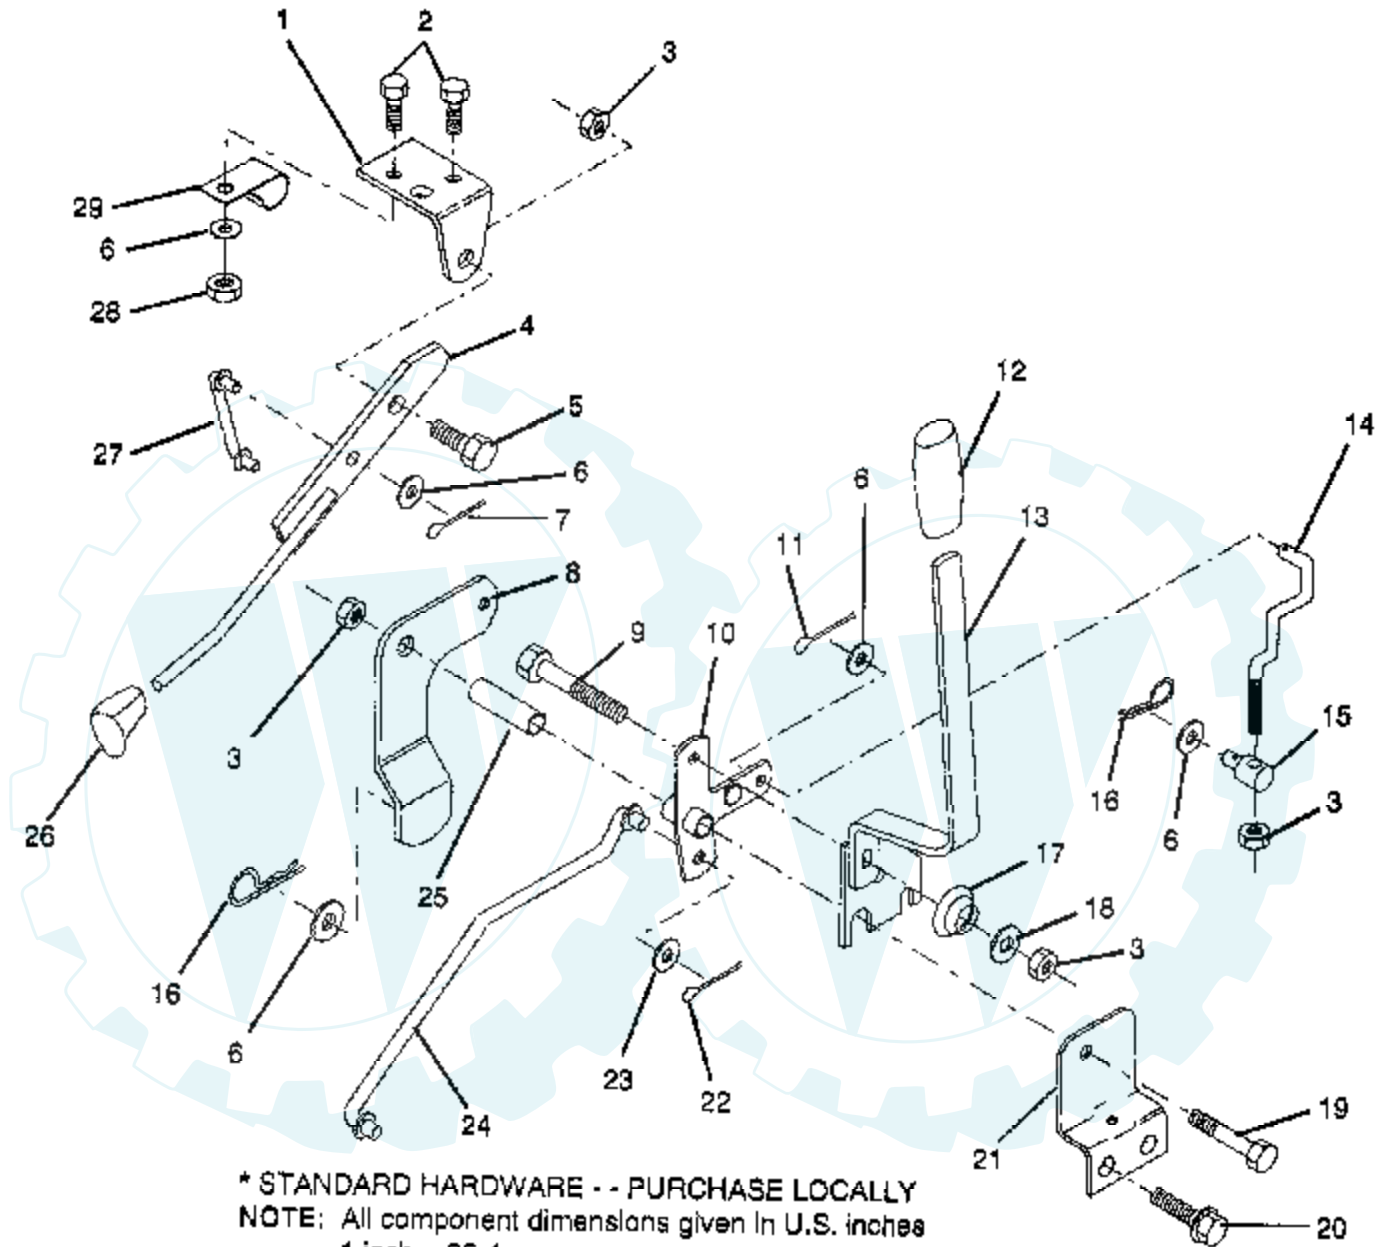

12 HP 36" LAWN RIDER -- MODEL NUMBER X1236B

DASH

NOTE: All component dimensions given in U.S. Inches
1 inch = 25.4 mm

Ref #	Part Number	Qty	Description
1	122015X		SUB= 141523
2	130914		SUB= 138392
3	123487X		HOSE CLAMP
4	8544R		SUB= 295J
5	8548R		FUEL LINE T
6	73510400		NUT
7	2751R		CLIP T
8	19091216		WASHER PM
9	74760432		BOLT
10	19111116		WASHER
11	123494X		SPACER SPLIT
12	2876H		SPRING T
13	123493X		HEIGHT ADJ
14	126115X		KNOB
15	122023X		ADJUSTER QUAD
16	124346X		NUT
17	72110404		BOLT
18	130745		SUPT ASSY DASH
19	130722		SUB= 134744
20	18000408		SUB= 818000408
21	19090816		WASHER

12 HP 36" LAWN RIDER - - MODEL NUMBER X1236B

MOWER DECK

Ref #	Part Number	Qty	Description
1	73680500		SUB= 73690500
2	127357		"BRKT,LIFT REAR LH"
3	127380		"BRKT,LINK STABILI"
4	128511		"PIN,GROOVE"
5	19171713		SUB= 146537
6	3146R		RETAINER.SPRING
7	128508		MOWER LINK STAB
8	123713X		SPRING TORSION
9	105304X		CAP-SLEEVE LT
10	126361X		SUB= 532136631
11	19111016		WASHER
12	121980X		HINGE ROD
13	131560		SUB= 532131560
14	110452X		NUT PUSH M
15	72140505		BOLT
16	127356		"BRKT,LIFT REAR"
	3713J		DECAL INSTRUCTION CAUTION
	121343X		DECAL WARING

12 HP 36" LAWN RIDER - - MODEL NUMBER X1236B MOWER LIFT LEVER

Ref #	Part Number	Qty	Description
1	122018X		BRKT CLUTCH
2	74780408		BOLT
3	73680600		SUB= 73690600
4	123417X		CLUTCH LEVER AS
5	106451X		"BOLT, SHOULDER LT"
6	19131316		WASHER
7	76020312		SUB= 3145
8	123491X		CLUTCH ARM ASS'Y
9	74760636		BOLT
10	121930X		"BELLCRANK,LIFT"
11	76020412		COTTER PIN
12	122027X		GRIP HANDLE
13	127028		"HDLE,LIFT T"
14	127359		"LINK,LIFT FRT"
15	7078J		SUB= 142028
16	4921H		SPRING.RETAINER
17	123496X		SPRING COMPRESSIO
18	19131212		WASHER T
19	74760644		BOLT
20	17490508		SCREW LT
21	121929X		"BRKT,MOWER HGT"
22	76020416		PIN COTTER 1/8
23	19171616		WASHER
24	121934X		"ROD,MOWER LIFT "
25	121933X		TUBE SPACER
26	121466X		KNOB
27	123671X		"LINK,MOWER LIFT"
28	73680400		SUB= 73690400
29	126470X		"CLIP,INSULATOR"