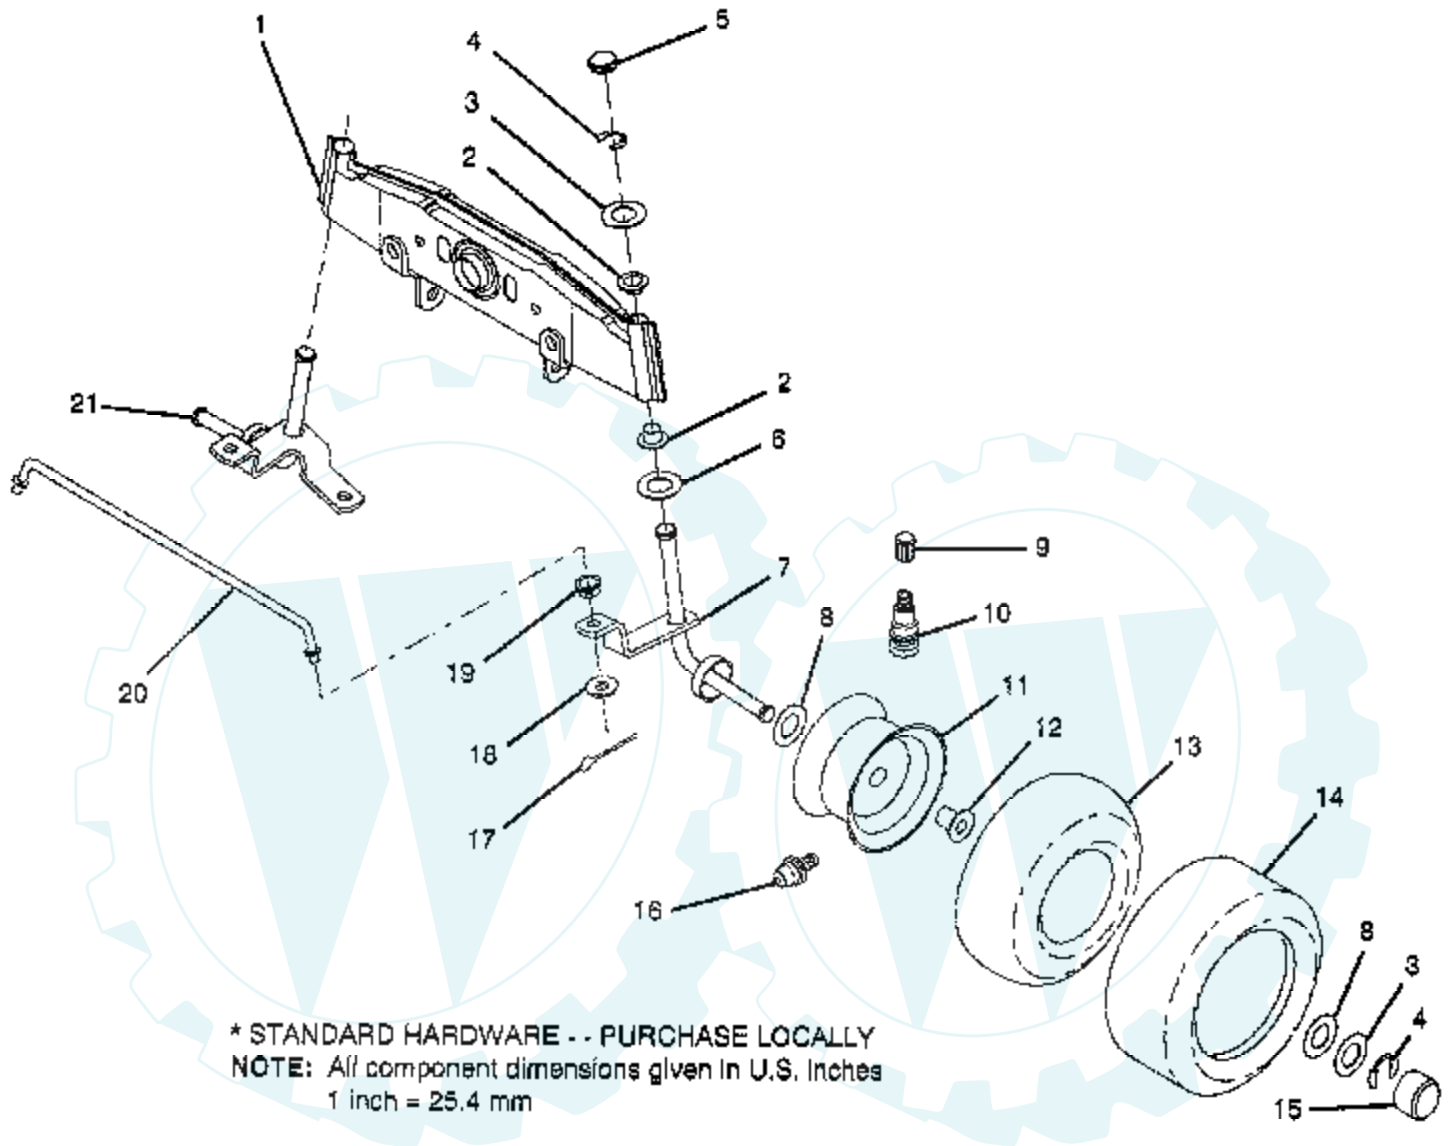

12 HP 36" LAWN RIDER - - MODEL NUMBER X1236B

FRONT AXLE

Ref #	Part Number	Qty	Description
1	128543		"AXLE,FRT"
2	121922X		NYLINER
3	121748X		WASHER
4	12000029		RING
5	121232X		CAP
6	6266H		WASHER .T
7	121919X		SPINDLE RH
8	121749X		WASHER
9	59192		VALVE CAP
10	65139		VALVE STEM LT
11	122394X475		SUB= 137237X475
12	9040H		"FLANGE, BEARING"
13	59904		TUBE.5.3/4.5/6
14	123410X		TIRE
15	104757X		HUB CAP
16	278H		FITTING LT
17	76020412		COTTER PIN
18	19131316		WASHER
19	126847X		BUSHING.DRAGLINK
20	121924X		ROD TIE
21	121916X		SPINDLE LH