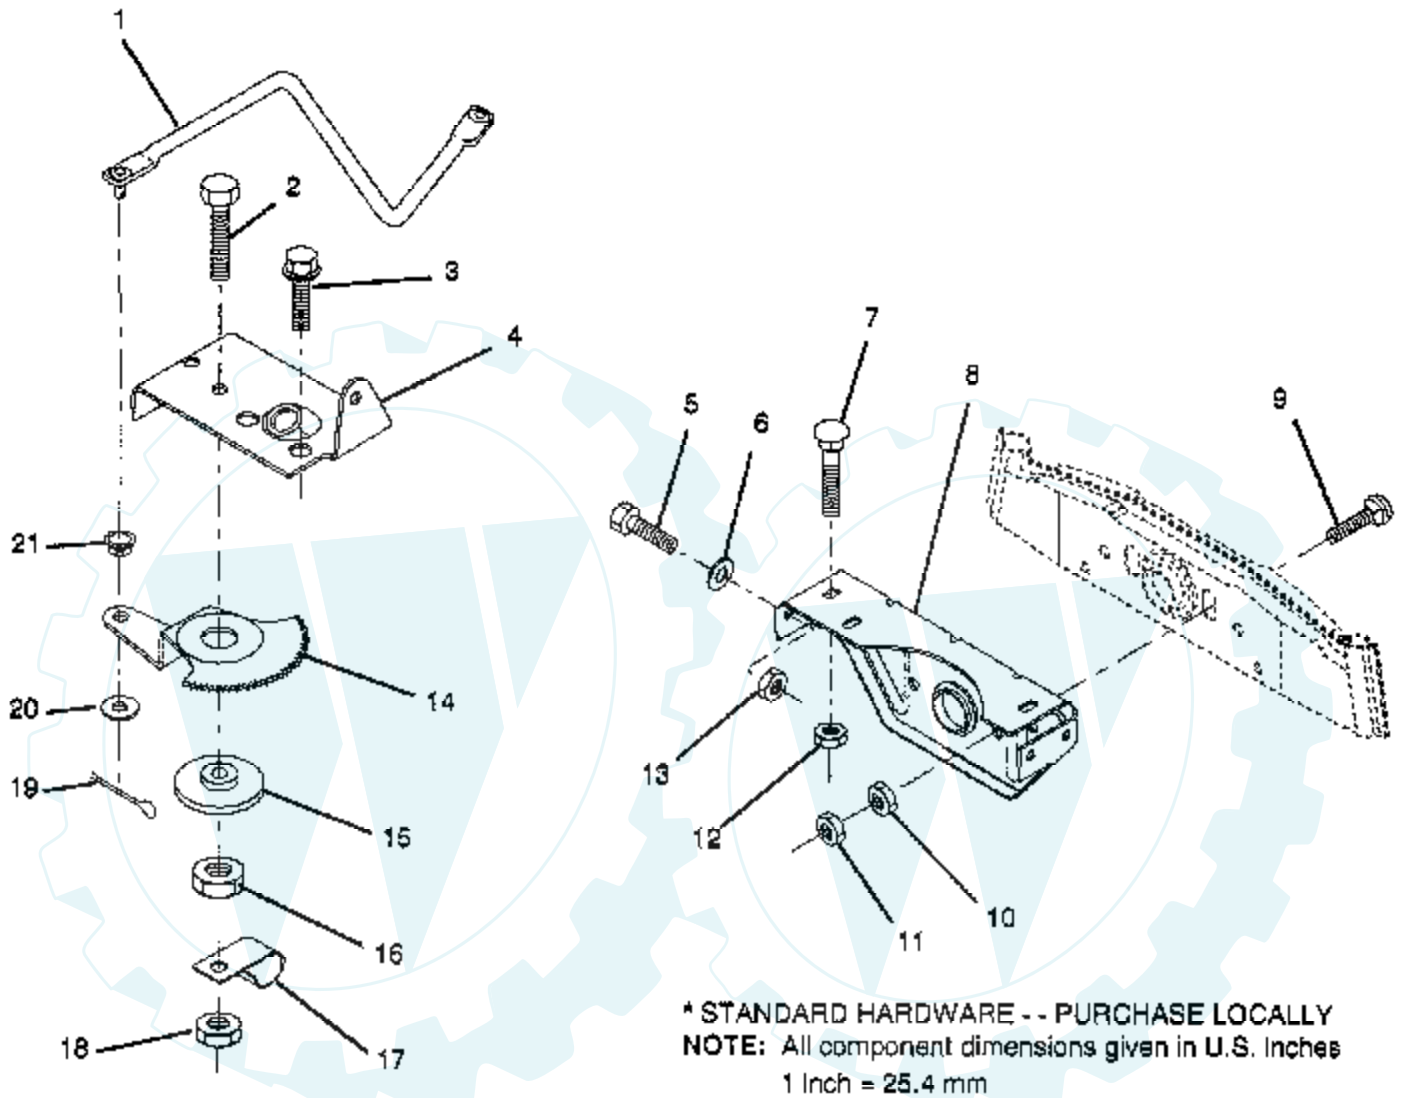

12 HP 36" LAWN RIDER - - MODEL NUMBER X1236B SECTOR GEAR / AXLE SUPPORT

Ref #	Part Number	Qty	Description
1	124093X		SUB= 132566
2	74780828		"BOLT,HEX"
3	17490508		SCREW LT
4	121925X		"PLATE,STR SUPT"
5	74760512		BOLT
6	19111416		WASHER
7	72110606		BOLT
8	121912X		"SUPT,FRT AXLE"
9	72140622		BOLT
10	73220600		NUT.HEX.3/8-16UNC
11	73930600		LOCKNUT
12	73680600		SUB= 73690600
13	73680500		SUB= 73690500
14	121926X		GEAR SECTOR
15	121927X		BUSHING
16	73030800		NUT
17	126472X		CLIP INSULATOR
18	73680800		NUT LTV
19	76020412		COTTER PIN
20	19131316		WASHER
21	126847X		BUSHING.DRAGLINK