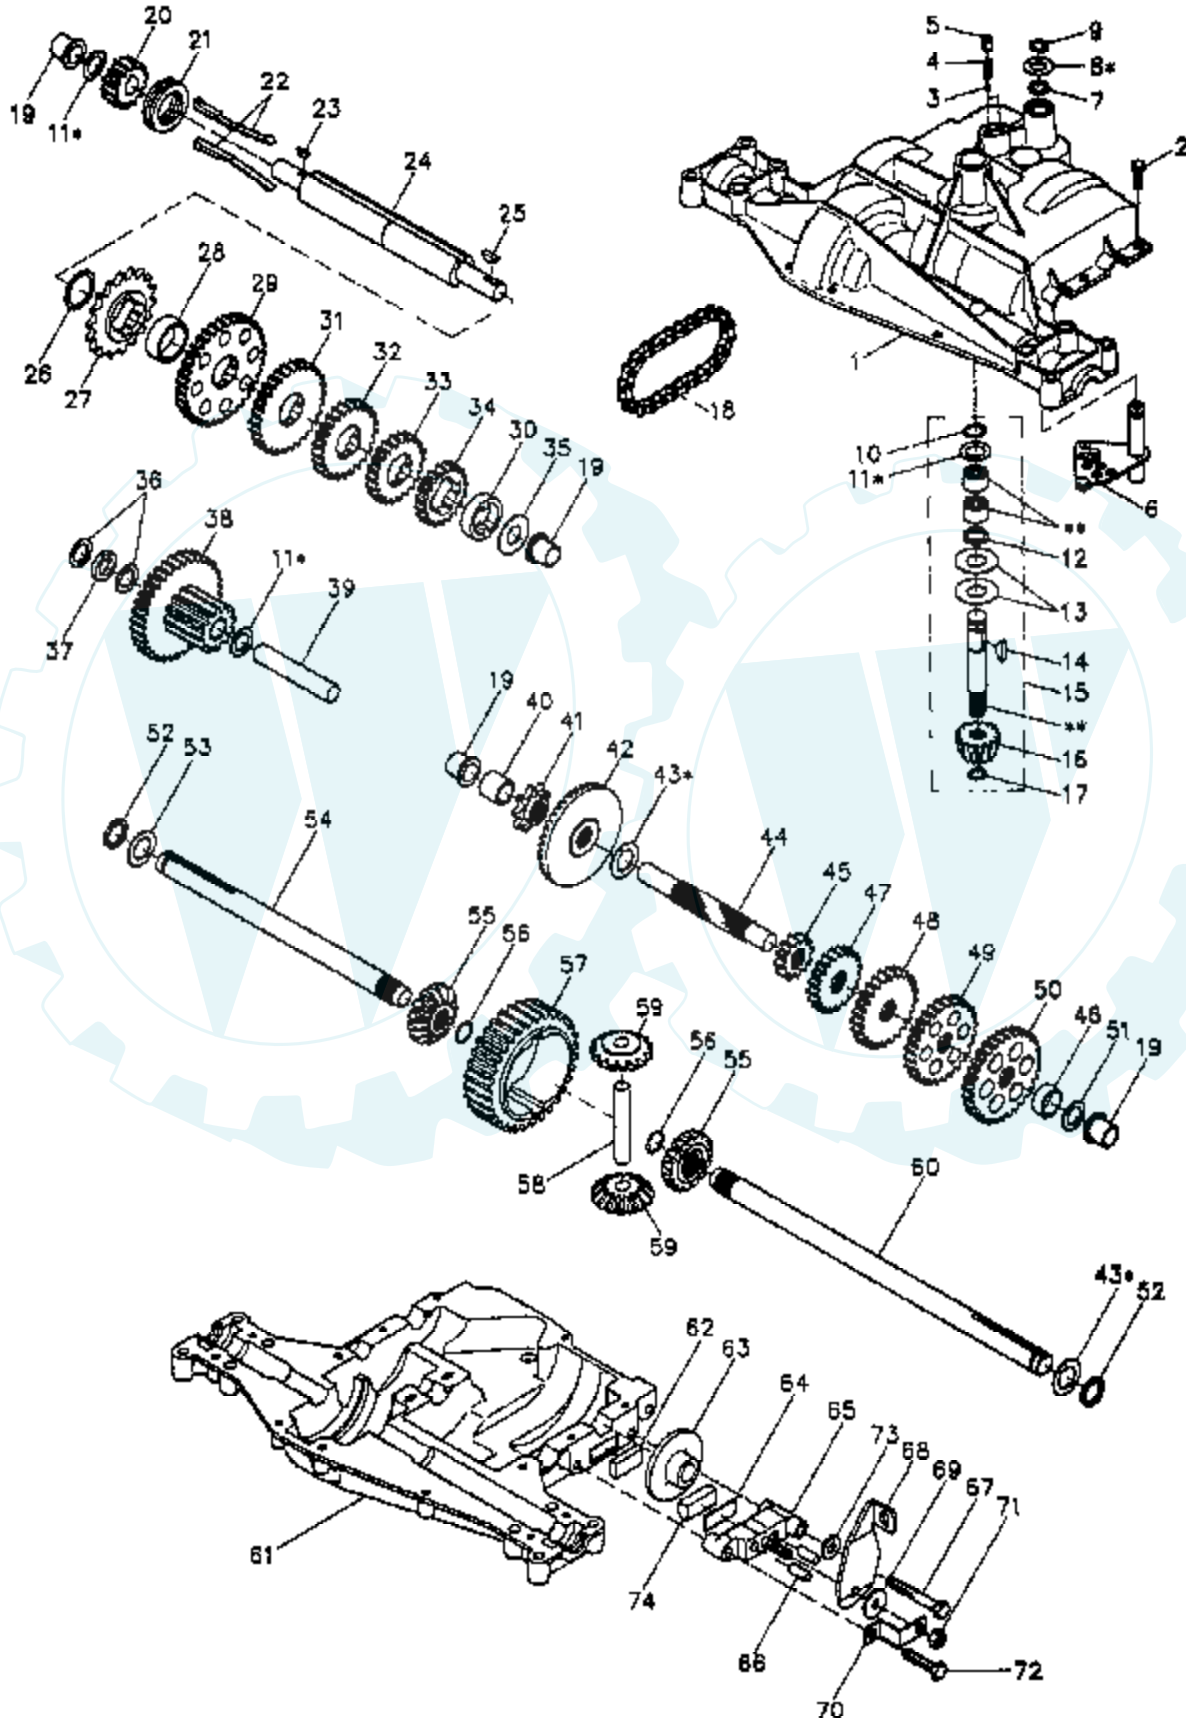

12 HP 36" LAWN RIDER - - MODEL NUMBER X1236B
FOOTE-DANA TRANSAXLE - MODEL NUMBER 4360-16

Ref #	Part Number	Qty	Description
1	120458X		SUB= 150228
2	2274J		SUB= 74760412
3	68003		"DETENT, BALL(68003)"
4	105904X		"SPRING, DETENT LT"
5	105905X		"SCREW, SET LT"
6	120460X		NLA
7	120461X		ORING T
8	120462X		WASHER T
8A	120463X		WASHER T
8B	120464X		WASHER T
8C	120465X		WASHER T
8D	120466X		WASHER T
8E	83818		PLAIN WASHER
8F	120467X		WASHER T
9	2286J		RETAINING RING LT
10	2267J		RETAINING RING LT
11	3413J		WASHER
11A	2233J		WASHER 020
11B	2232J		WASHER 025
11C	2231J		WASHER 031
11D	2230J		WASHER 035
11E	2229J		WASHER 040
11F	2228J		WASHER 045
11G	2227J		WASHER 050
11H	2226J		WASHER 060
11I	105906X		"WASHER, PLAIN LT"
12	36725J		SUB= 6725J
13	120415X		WASHER T
14	2257J		WOODRUFF KEY
15	110077X		INPUT KIT T
16	110078X		PINION 14T T
17	105909X		"RING,RETAINING LT"
18	105910X		"CHAIN,24 PTCH LT"
19	105911X		BEARING.FLNG.5510
20	108976X		GEAR 14T LT
21	105913X		SUB= 138246
22	120468X		KEY T
23	2242J		KEY
24	120469X		SUB= 153655
25	2244J		WOODRUFF KEY
26	105916X		"RING,RETAINING LT"
27	120470X		SPROCKET 18T T
28	110070X		SPACER YT
29	108977X		KIT.GEAR.12/37TH
30	105923X		SPACER LT
31	120405X		SUB= 124644X
32	108980X		GEAR 25T LT
33	120406X		GEAR SPUR 22 TT
34	108455X		SUB= 134796
35	105925X		"WASHER, PLAIN LT"
36	2232J		WASHER 025
37	108978X		SPACER
38	110079X		ASSM GEAR COMB
39	120471X		SHAFT IDLER T
40	120472X		SPACER T
41	105928X		SPROCKET 9T LT
42	110084X		SUB= 167148
43	108983X		WASHER LT