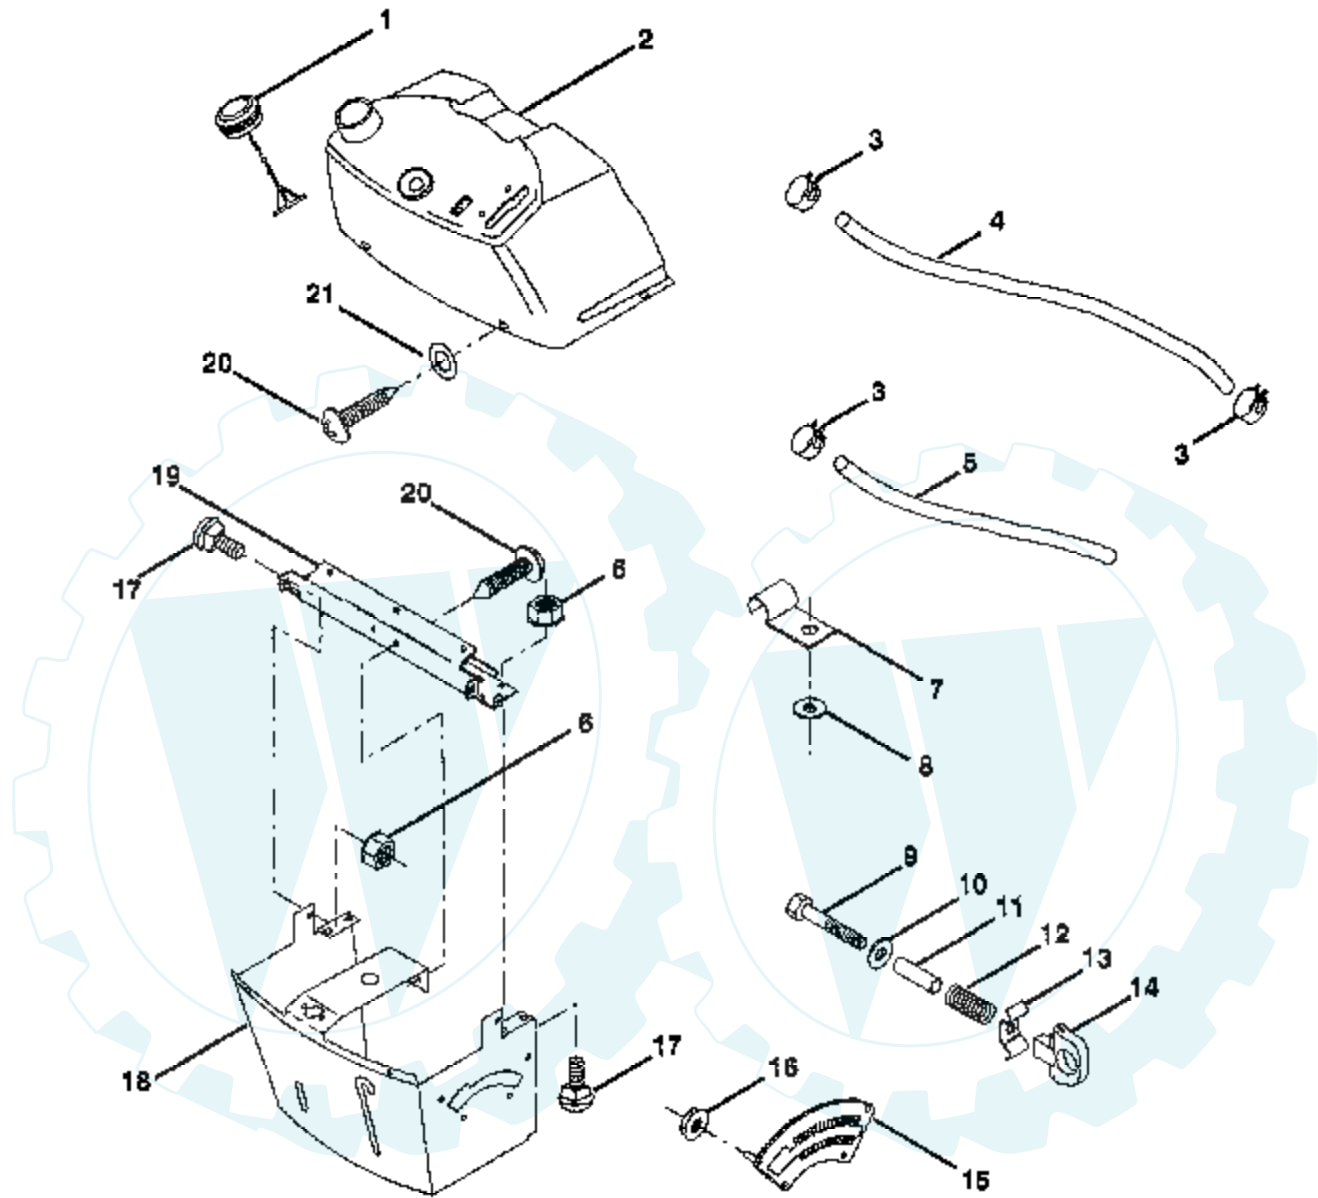

12 HP 36" LAWN RIDER - - MODEL NUMBER X1236B BRAKE / REAR MOWER LIFT ASSEMBLY

* STANDARD HARDWARE - - PURCHASE LOCALLY
NOTE: All component dimensions given in U.S. inches
1 inch = 25.4 mm

Ref #	Part Number	Qty	Description
1	71673		PLUNGER CAP T
2	123436X		"ROD,PARK BRAKE"
3	123437X		"BRKT,PARK BRAKE"
4	8883R		PEDAL COVER T
5	122504X		"BRKT,CLU PEDAL LH"
6	76020312		SUB= 3145
7	19131016		WASHER
8	17490508		SCREW LT
9	76020412		COTTER PIN
10	19131316		WASHER
11	123543X		"ROD,FRT BRAKE"
12	129567		SUB= 139933
13	123394X		"ROD,CLUTCH"
14	121978X		"BRKT,LIFT SHAFT"
15	123641X		BRAKE PIVOT ARM
16	19251816		WASHER T
17	12000034		KLIP RING
18	131460		SUB= 532131460
19	73350600		NUT
20	73800600		NUT
21	106888X		SPRING ROD LT
22	127378		SUB= 144585
23	73680600		SUB= 73690600
24	19132012		WASHER
25	4921H		SPRING.RETAINER
26	73930600		LOCKNUT
27	127369		"LINK, MOWER REAR"
28	127358		SUB= 140776
29	72110506		SUB= 72270506
30	73510500		NUT

12 HP 36" LAWN RIDER -- MODEL NUMBER X1236B

DASH

NOTE: All component dimensions given in U.S. Inches
1 inch = 25.4 mm

Ref #	Part Number	Qty	Description
1	122015X		SUB= 141523
2	130914		SUB= 138392
3	123487X		HOSE CLAMP
4	8544R		SUB= 295J
5	8548R		FUEL LINE T
6	73510400		NUT
7	2751R		CLIP T
8	19091216		WASHER PM
9	74760432		BOLT
10	19111116		WASHER
11	123494X		SPACER SPLIT
12	2876H		SPRING T
13	123493X		HEIGHT ADJ
14	126115X		KNOB
15	122023X		ADJUSTER QUAD
16	124346X		NUT
17	72110404		BOLT
18	130745		SUPT ASSY DASH
19	130722		SUB= 134744
20	18000408		SUB= 818000408
21	19090816		WASHER