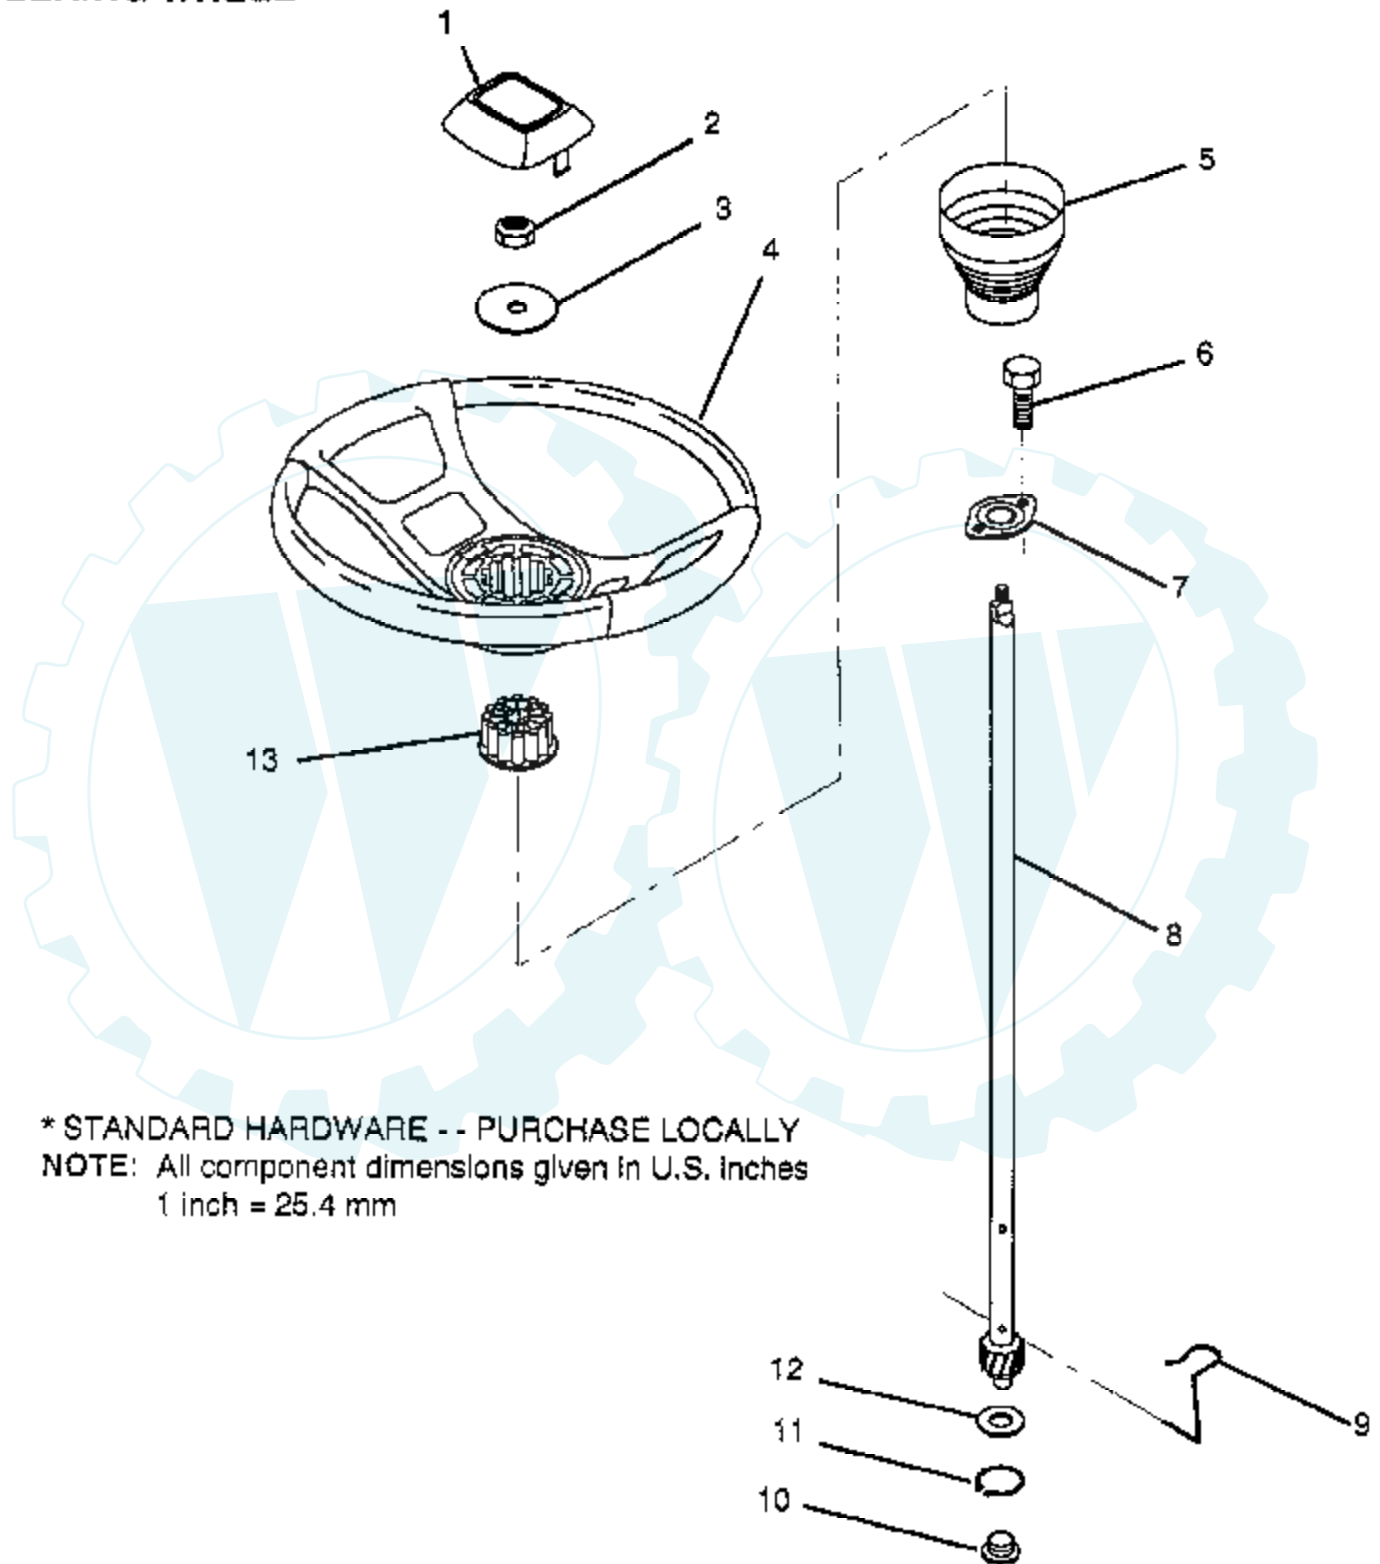

12 HP 36" LAWN RIDER - - MODEL NUMBER X1236B

STEERING WHEEL

* STANDARD HARDWARE - - PURCHASE LOCALLY
NOTE: All component dimensions given in U.S. inches
1 inch = 25.4 mm

Ref #	Part Number	Qty	Description
1	100710L		INSERT-WHEEL LT
2	7810H		GRIPCO NUT
3	19133808		WASHER T
4	100713N		SUB= 150547
5	121897X		SLEEVE STEERING
6	17431008		SUB= 98000165
7	102803X		SUB= 918102803X
8	123651X		SUB= 148966
9	124210X		STEERING CLIP
10	123438X		BUSHING STEER LWR
11	12000045		RING
12	19211616		WASHER LT
13	104820X		ADAPTER-WHEEL LT
	128008		"DECAL,STR WHL "