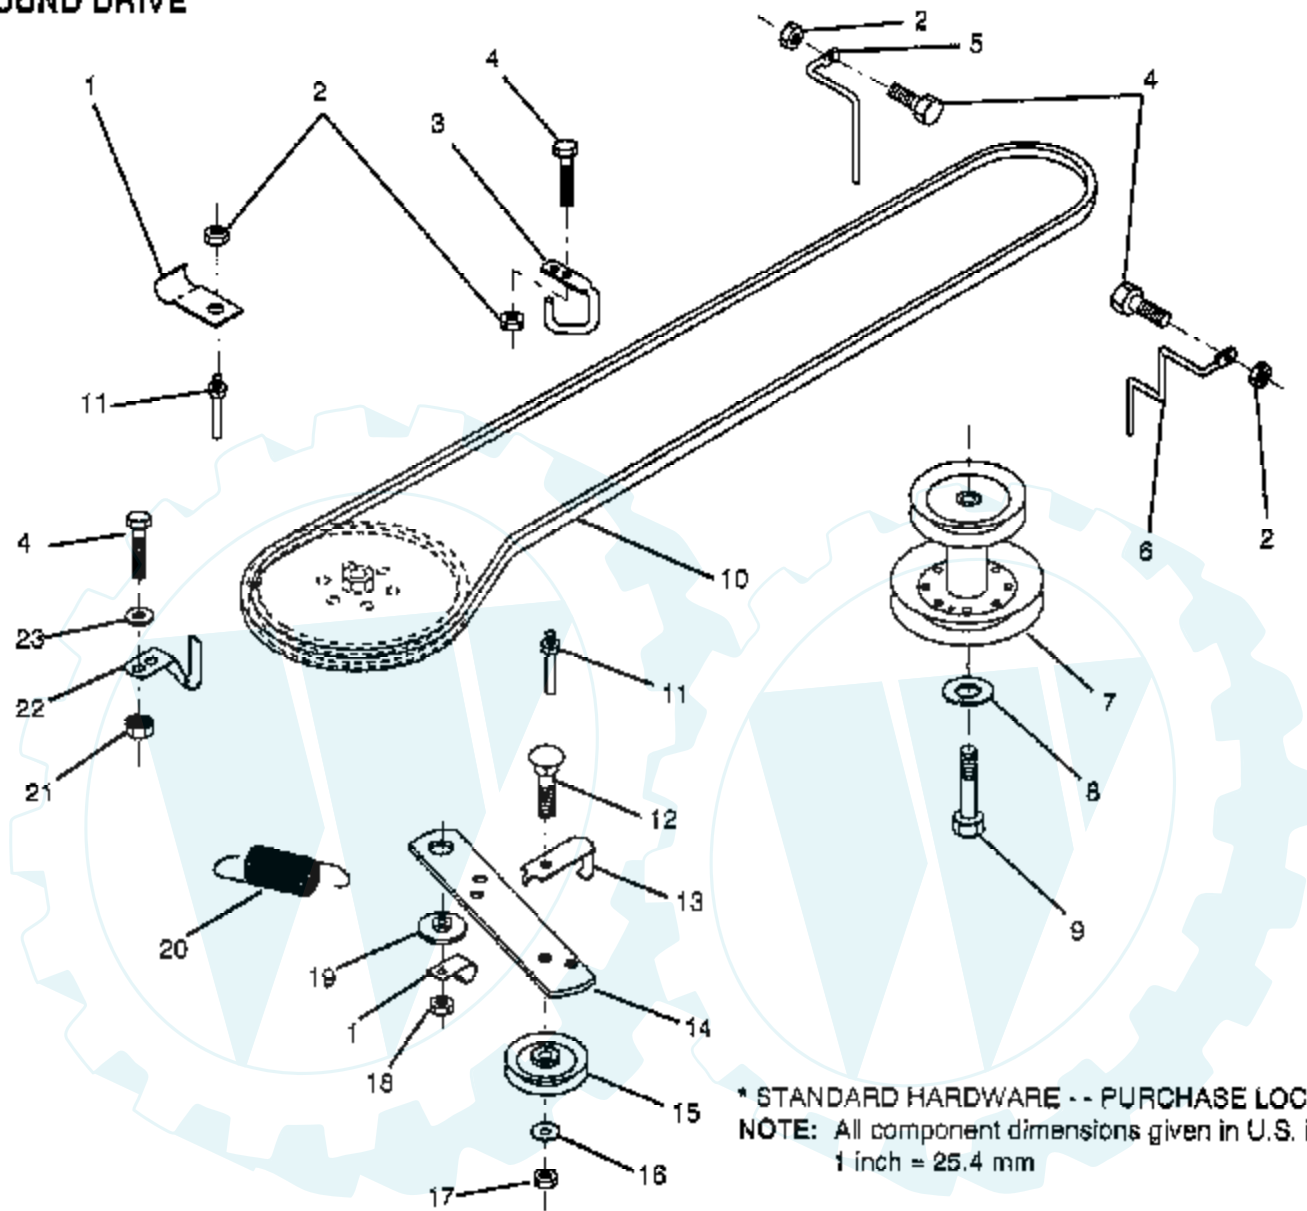

12 HP 36" LAWN RIDER - - MODEL NUMBER X1236B

GROUND DRIVE

* STANDARD HARDWARE - - PURCHASE LOCALLY
NOTE: All component dimensions given in U.S. inches
1 inch = 25.4 mm

Ref #	Part Number	Qty	Description
1	126471X		"CLIP,INSULATOR"
2	73680500		SUB= 73690500
3	123404X		"KEEPER,FRA DR BEL "
4	74760512		BOLT
5	123448X		KEEPER ENG BEL LH
6	123402X		KEEPER ENG DR RH
7	131004		SUB= 135893
8	10040700		LOCKWASHER
9	71130720		BOLT
10	124525X		BELT
11	123405X		"KEEPER,DRIVE BELT"
12	72140612		BOLT
13	123396X		"KEEP,IDLER DR BEL "
14	123395X		SUB= 140911
15	4859J		SUB= 123674X
16	19131316		WASHER
17	73930600		LOCKNUT
18	73680600		SUB= 73690600
19	122052X		SPACER RETAINER
20	131459		SUB= 532131459
21	73510500		NUT
22	123891X		"KEEPER,DR BELT "
23	19111016		WASHER