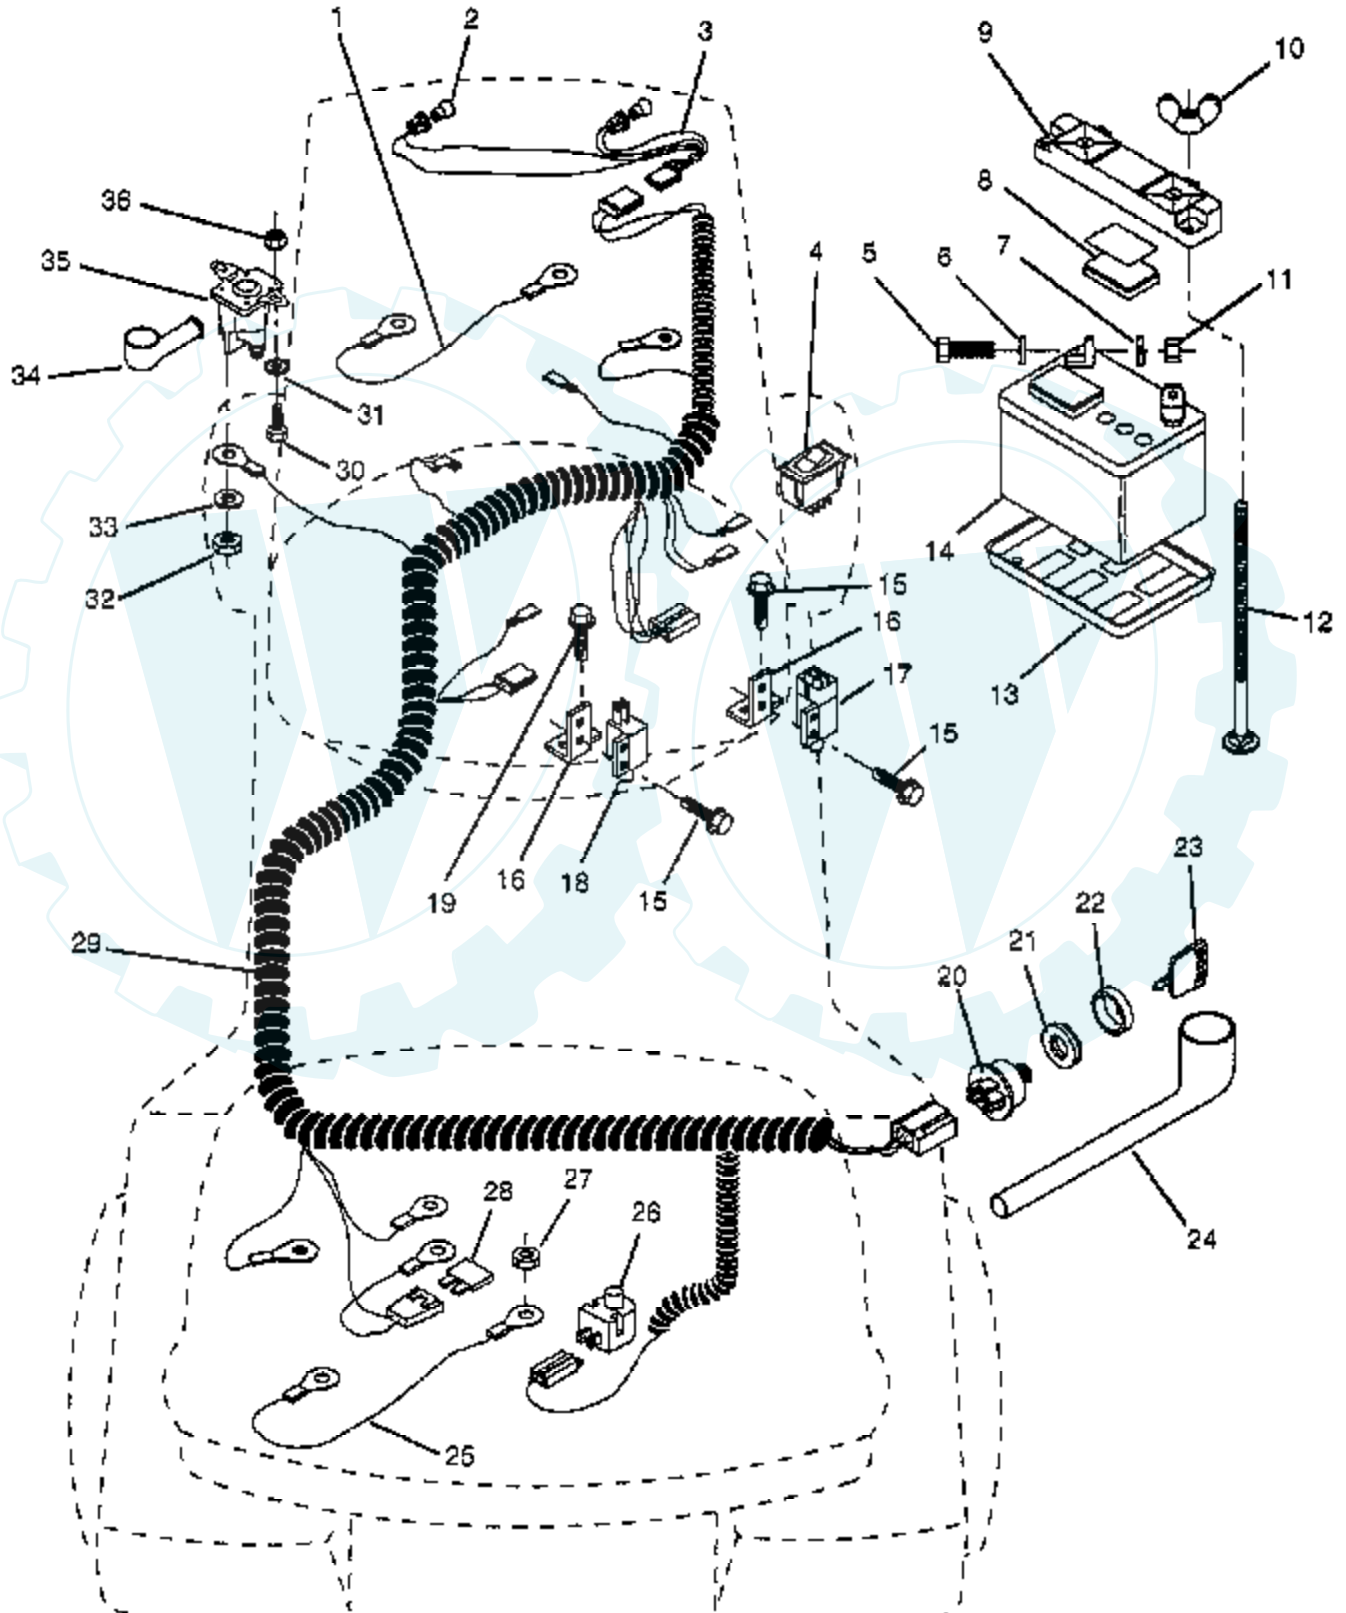

12 HP 36" LAWN RIDER - - MODEL NUMBER X1236B

ELECTRICAL

Ref #	Part Number	Qty	Description
1	105002X		CABLE LTV
2	7662J		SUB= 4152J
3	127441X		SUB= 136850
4	110712X		SWITCH LT
5	74760412		BOLT LT
6	19091016		WASHER
7	10040400		LOCKWASHER
8	121264X		"CAP,BATTERY "
9	102476X		SUB= 150109
10	123198X		SUB= 146525
11	73220400		SUB= 50675
12	72240460		BOLT
13	7603J		"TRAY T, BATTERY"
14	121265X		SUB= 123899X
15	17021008		SCREW
16	108236X		BRACKET LT
17	109553X		SWITCH INTERLOCKT
18	104445X		SWITCH-INTER. GT
19	17211008		SCREW
20	4406R		SUB= STD365402
21	124211X		NUT IGNITION
22	123620X		SUB= 141226
23	122147X		KEY
24	124083X		COVER IGNITION SW
25	596J		SUB= 2955J
26	121305X		SWITCH SEAT
27	73510500		NUT
28	108824X		FUSE HYT
29	124190X		HARNESS IGNITION
30	74780408		BOLT
31	11050400		LOCKWASHER
32	73350400		NUT
33	10090400		SUB= 10040400
34	719J		SUB= 154336
35	109081X		SUB= 146154
36	73510400		NUT
	7192J		WIRE TIE
	121549X		DECAL
	132154		OPERATOR MANUAL
	132156		NLA
	101539X		SHEET INSTR LT