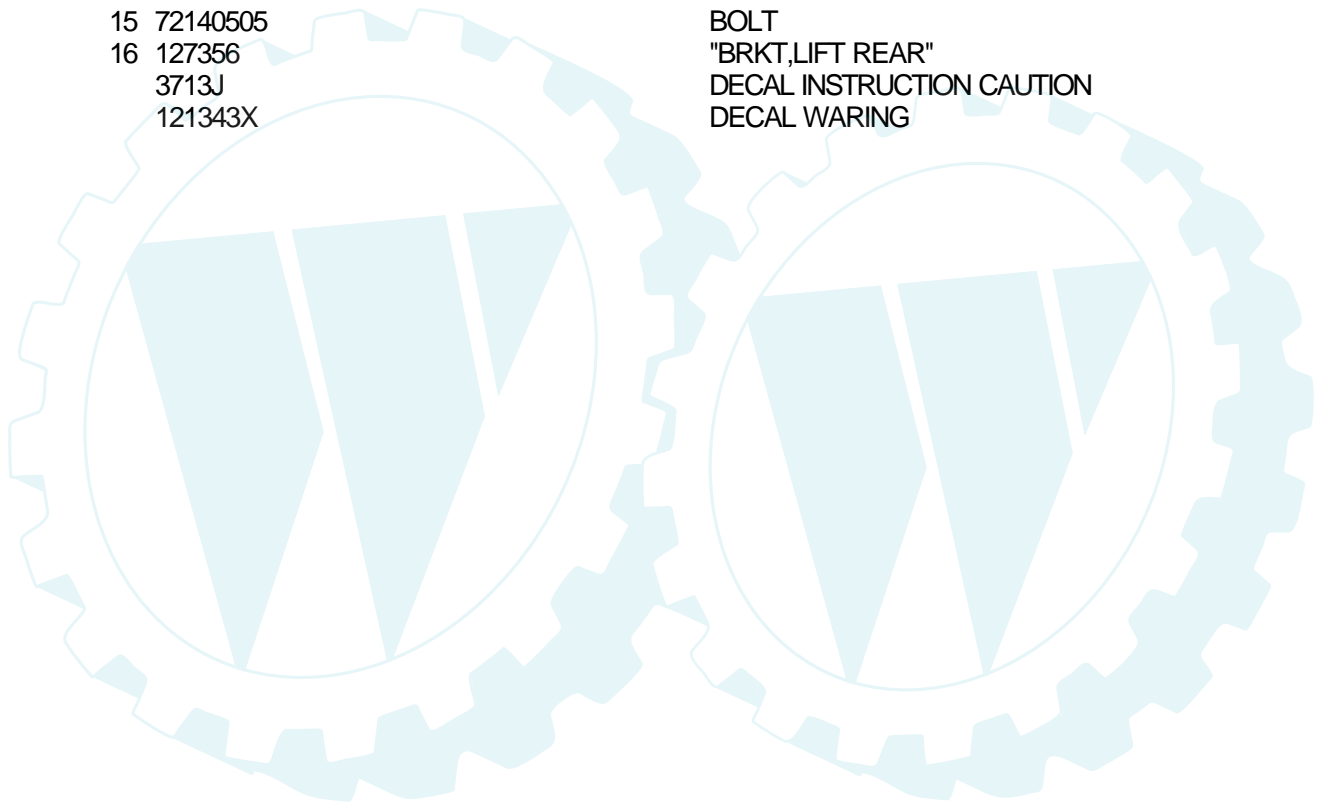

Ref #	Part Number	Qty	Description
1	73680500		SUB= 73690500
2	127357		"BRKT,LIFT REAR LH"
3	127380		"BRKT,LINK STABILI"
4	128511		"PIN,GROOVE"
5	19171713		SUB= 146537
6	3146R		RETAINER.SPRING
7	128508		MOWER LINK STAB
8	123713X		SPRING TORSION
9	105304X		CAP-SLEEVE LT
10	126361X		SUB= 532136631
11	19111016		WASHER
12	121980X		HINGE ROD
13	131560		SUB= 532131560
14	110452X		NUT PUSH M
15	72140505		BOLT
16	127356		"BRKT,LIFT REAR"
	3713J		DECAL INSTRUCTION CAUTION
	121343X		DECAL WARING