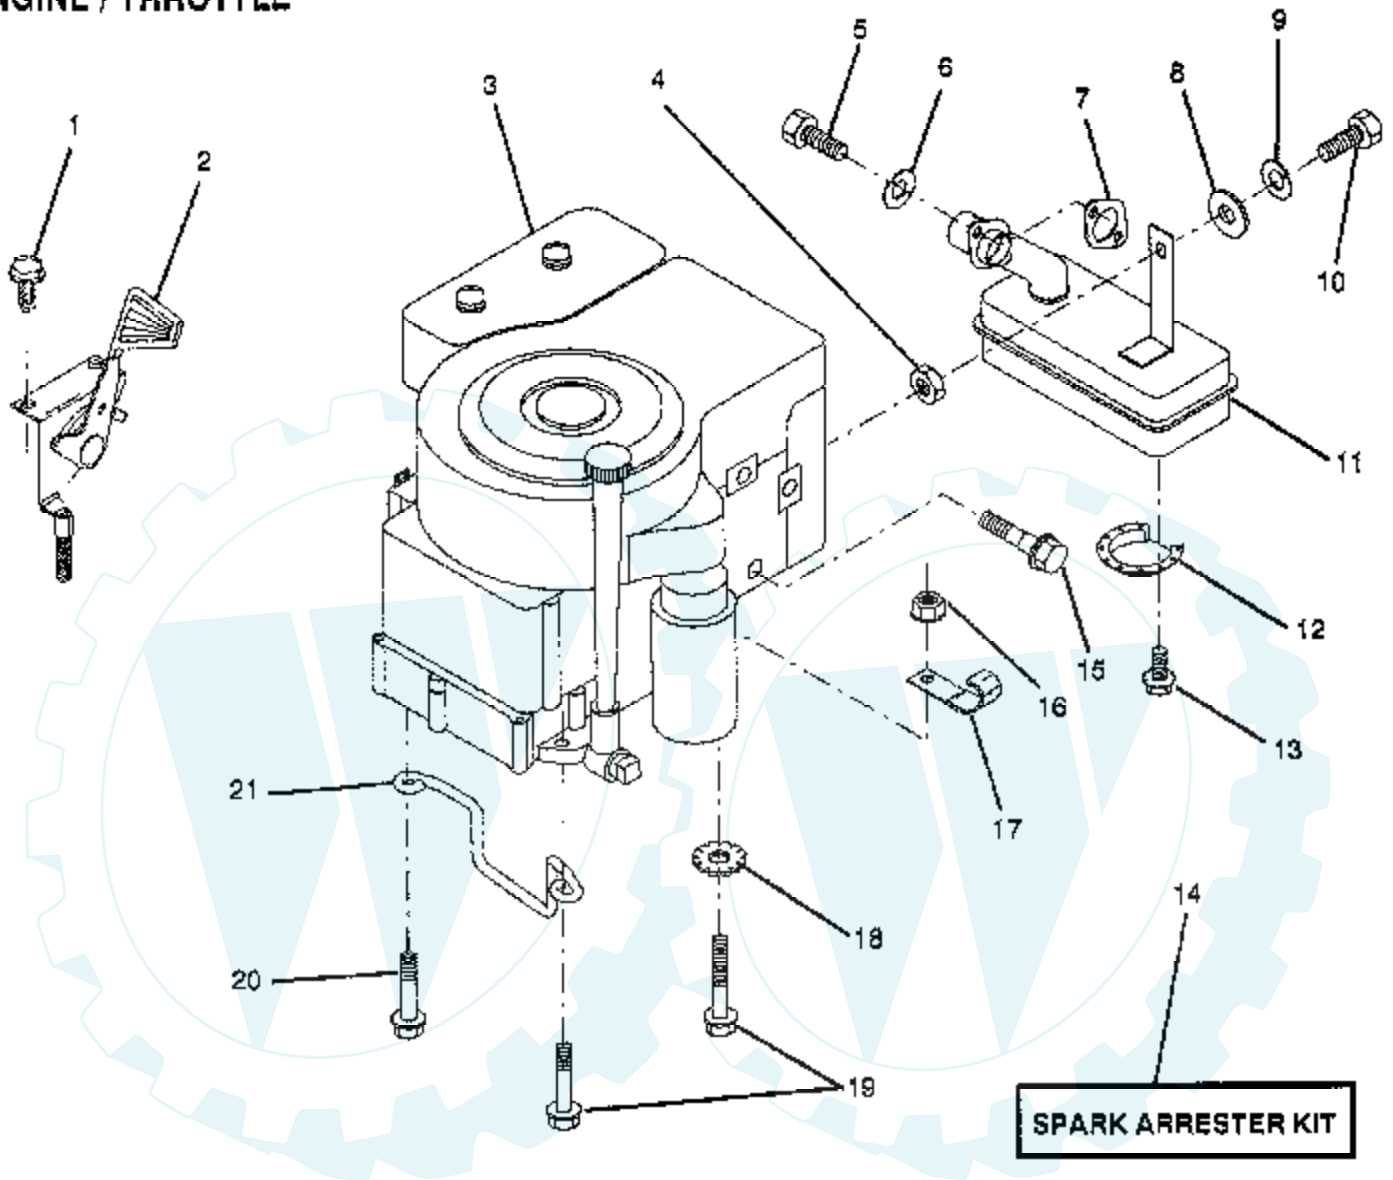

12 HP 36" LAWN RIDER -- MODEL NUMBER X1236B

DASH

NOTE: All component dimensions given in U.S. Inches
1 inch = 25.4 mm

Ref #	Part Number	Qty	Description
1	122015X		SUB= 141523
2	130914		SUB= 138392
3	123487X		HOSE CLAMP
4	8544R		SUB= 295J
5	8548R		FUEL LINE T
6	73510400		NUT
7	2751R		CLIP T
8	19091216		WASHER PM
9	74760432		BOLT
10	19111116		WASHER
11	123494X		SPACER SPLIT
12	2876H		SPRING T
13	123493X		HEIGHT ADJ
14	126115X		KNOB
15	122023X		ADJUSTER QUAD
16	124346X		NUT
17	72110404		BOLT
18	130745		SUPT ASSY DASH
19	130722		SUB= 134744
20	18000408		SUB= 818000408
21	19090816		WASHER

12 HP 36" LAWN RIDER - - MODEL NUMBER X1236B ENGINE / THROTTLE

* STANDARD HARDWARE - - PURCHASE LOCALLY
NOTE: All component dimensions given in U.S. inches
1 inch = 25.4 mm

Ref #	Part Number	Qty	Description
1	17720408		SCREW
2	122014X		SUB= 132752
3	124136X		ENGINE BRIGGS AND STRATTON
4	73220500		NUT.HEX.5/16-18
5	71070512		SCREW
6	10040500		LOCKWASHER
7	125593X		SUB= 272293
8	19101216		WASHER
9	10040400		LOCKWASHER
10	74760416		BOLT
11	124097X		MUFFLER
12	101326L		DEFLECTOR.222573
13	17030808		SUB= 17030814
14	121851X		SUB= 532137180
15	121094X		BOLT T
16	73510600		NUT
17	2751R		CLIP T
18	11050600		LOCKWASHER
19	17490632		SCREW LT
20	17490624		SCREW LT
21	126636X		"KEEPER,DR BELT GR"
	120601X		DECAL.ENG.271967