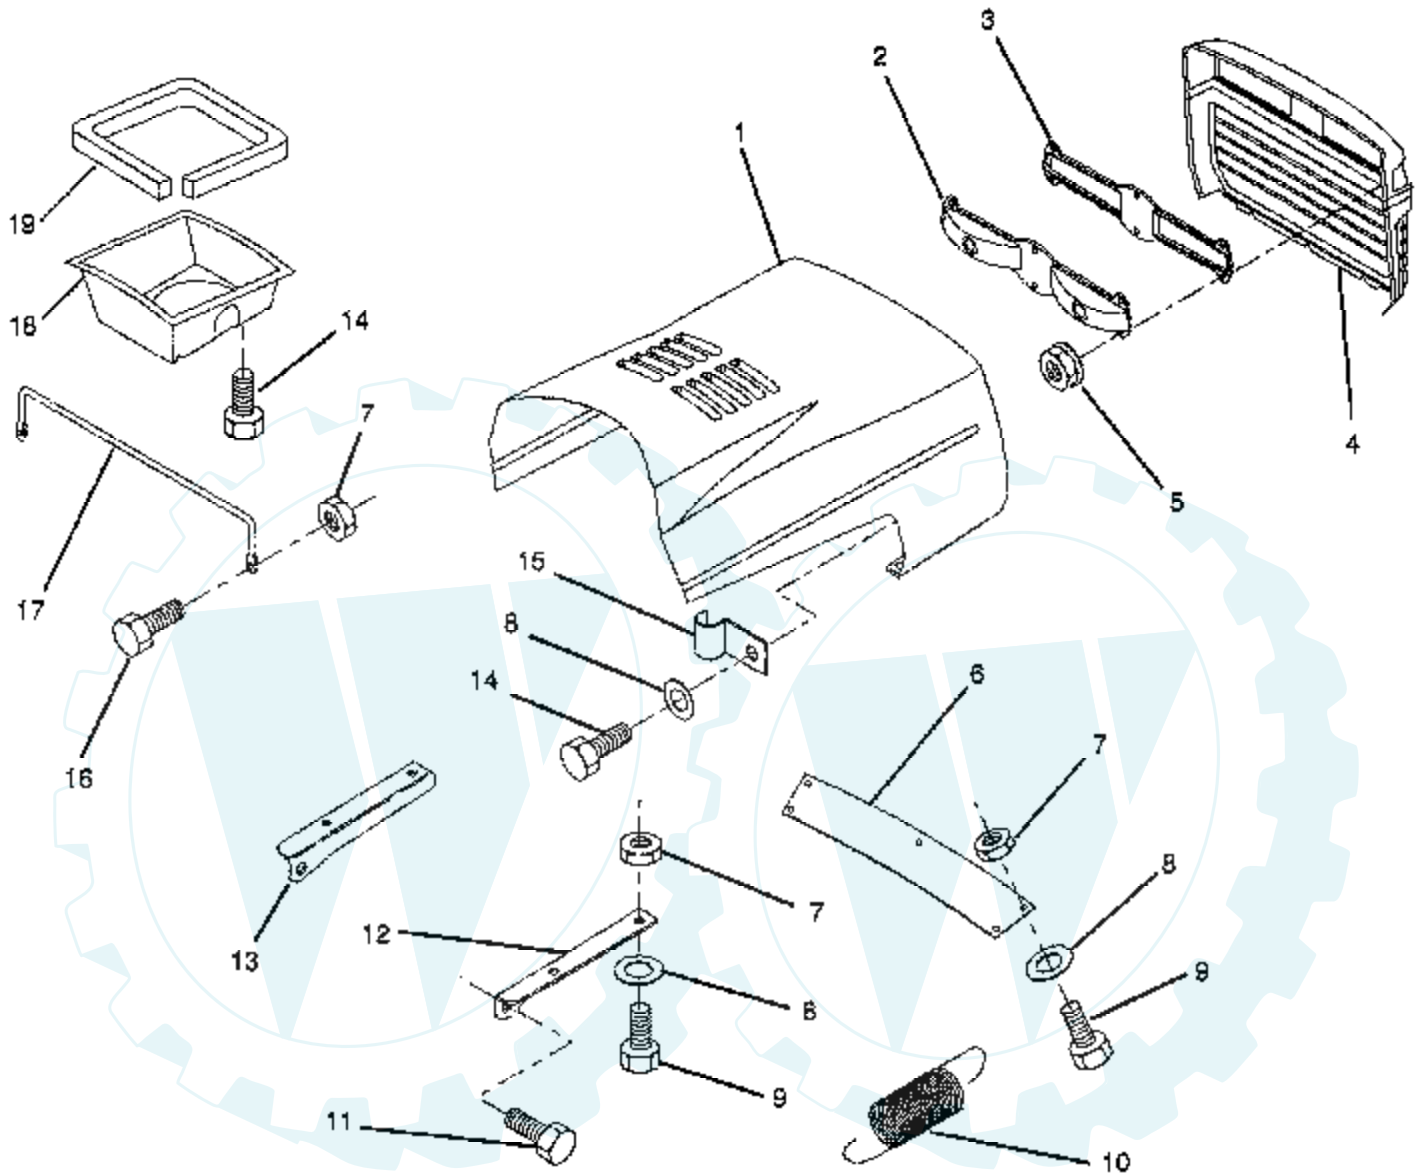

12 HP 36" LAWN RIDER - - MODEL NUMBER X1236B

HOOD

NOTE: All component dimensions given in U.S. inches
1 inch = 25.4 mm

Ref #	Part Number	Qty	Description
1	122032X476		SUB= 132918X475
2	127177X		LIGHT BOX
3	127178		LENS T
4	127176X476		SUB= 134232X428
5	124346X		NUT
6	122550X475		STRAP
7	73510400		NUT
8	19091016		WASHER
9	74780410		BOLT
10	124657X		EXT SPRING
11	126675X		SUB= 139888
12	122549X		BRKT HOOD RH
13	122548X		BRKT HOOD LH
14	17411310		SUB= 17521312
15	2751R		CLIP T
16	74780412		SUB= 74780414
17	123693X		"BRACE,HOOD"
18	123840X		"DUCT,AIR"
19	120537X		FOAM STRIP LT
	128007		"DECAL,GRILL "
	127997		"DECAL,HOOD RH "
	128998		SUB= 127998