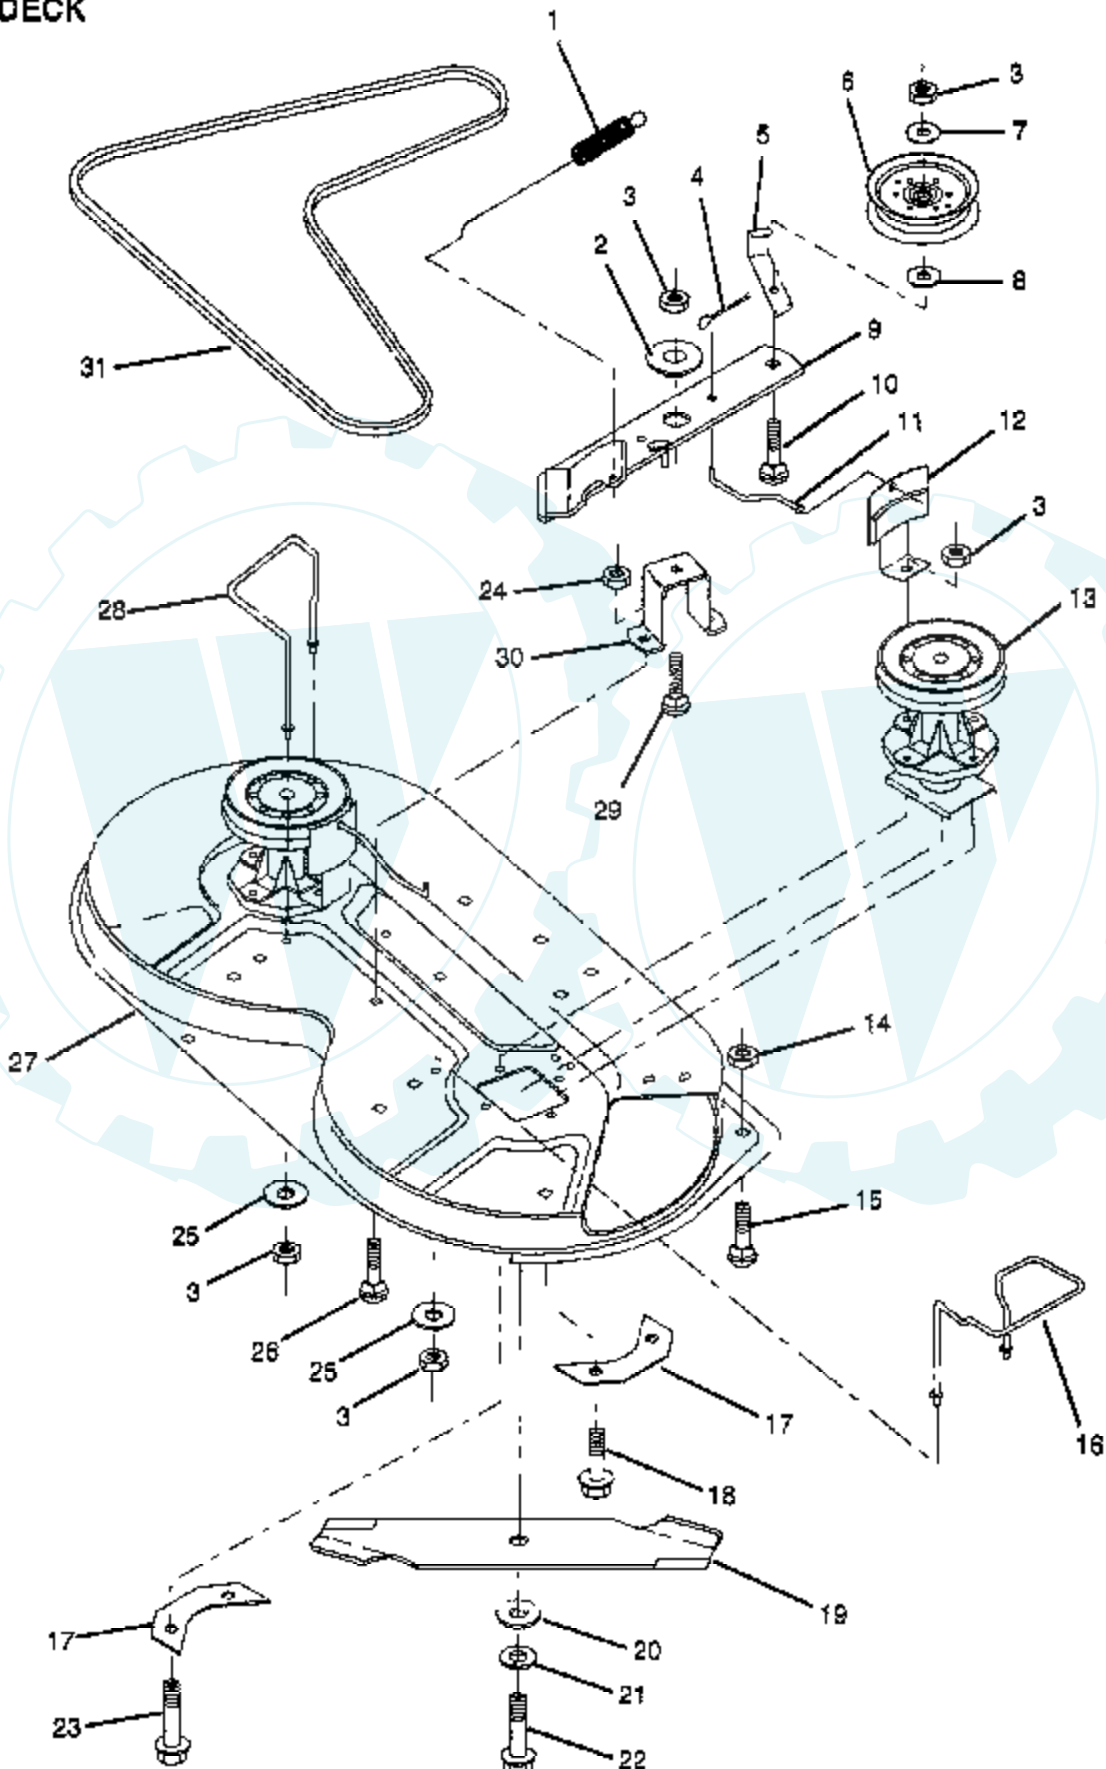

12 HP 36" LAWN RIDER - - MODEL NUMBER X1236B

MOWER DECK

Ref #	Part Number	Qty	Description
1	122028X		SUB= 140064
2	122052X		SPACER RETAINER
3	73680600		SUB= 73690600
4	76020312		SUB= 3145
5	126756X		GUIDE.BELT
6	121316X		PULLEY IDLER
7	19131412		WASHER
8	19132203		WASHER GT
9	127744		SUB= 140092
10	72110618		BOLT CARRIAGE
11	122049X		ROD BRAKE
12	106578X		BRAKE LT
13	124208X		MANDREL ASS'Y
14	73680400		SUB= 73690400
15	72140404		BOLT
16	127382		"GUIDE,BELT RH"
17	100668L		SUPPORT PLATE LT
18	17490614		SCREW
19	126338X		"BLADE.36"\"HIGH LIF"
20	19132012		WASHER
21	10030600		SUB= 10040600
22	74610624		BOLT.3/8-24X1-1/2
23	17490620		SCREW
24	73680500		SUB= 73690500
25	19131316		WASHER
26	72140505		BOLT
27	127815		SUB= 144727
28	127381		GUIDE BELT LH
29	72110608		BOLT D
30	122051X		"SUPT,IDLER ARM"
31	124293X		BELT.MOWER.79.75