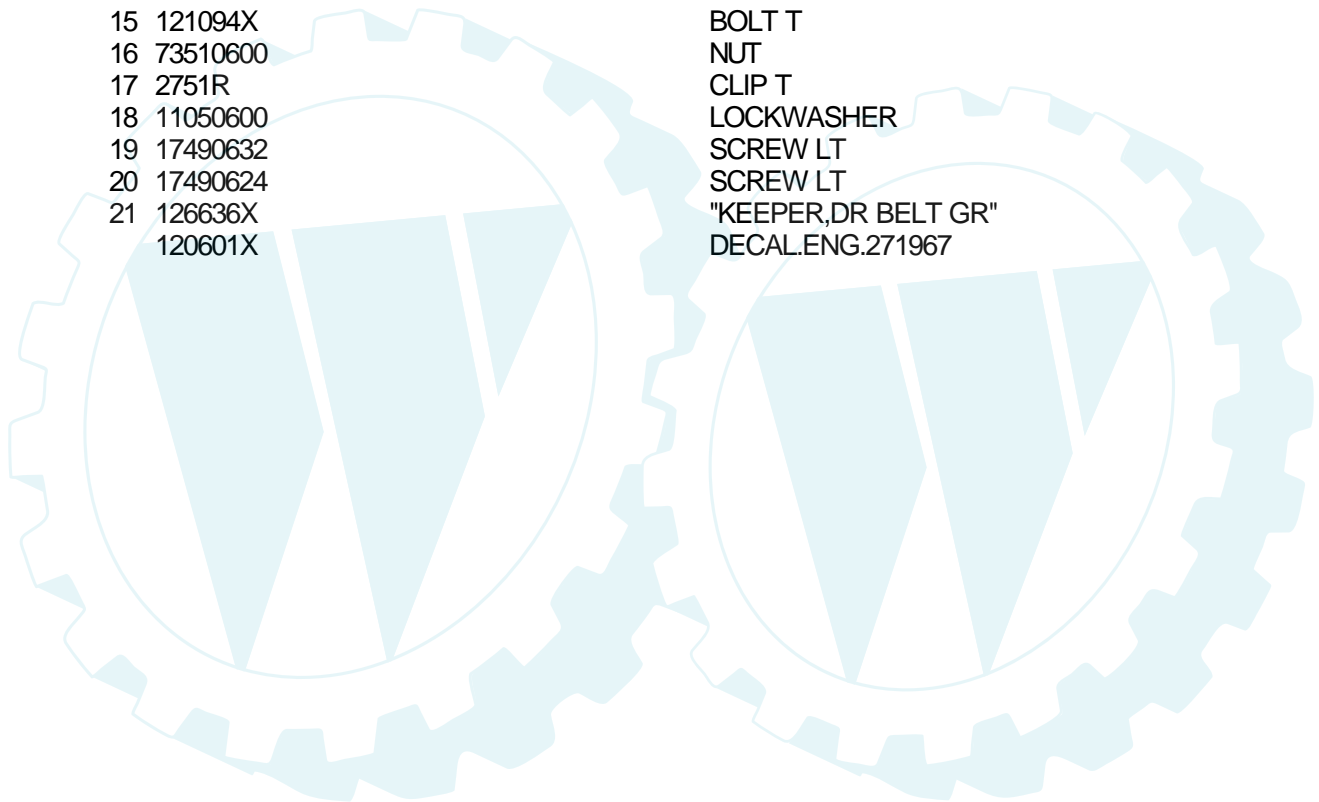

Ref #	Part Number	Qty	Description
1	17720408		SCREW
2	122014X		SUB= 132752
3	124136X		ENGINE BRIGGS AND STRATTON
4	73220500		NUT.HEX.5/16-18
5	71070512		SCREW
6	10040500		LOCKWASHER
7	125593X		SUB= 272293
8	19101216		WASHER
9	10040400		LOCKWASHER
10	74760416		BOLT
11	124097X		MUFFLER
12	101326L		DEFLECTOR.222573
13	17030808		SUB= 17030814
14	121851X		SUB= 532137180
15	121094X		BOLT T
16	73510600		NUT
17	2751R		CLIP T
18	11050600		LOCKWASHER
19	17490632		SCREW LT
20	17490624		SCREW LT
21	126636X		"KEEPER,DR BELT GR"
	120601X		DECAL.ENG.271967