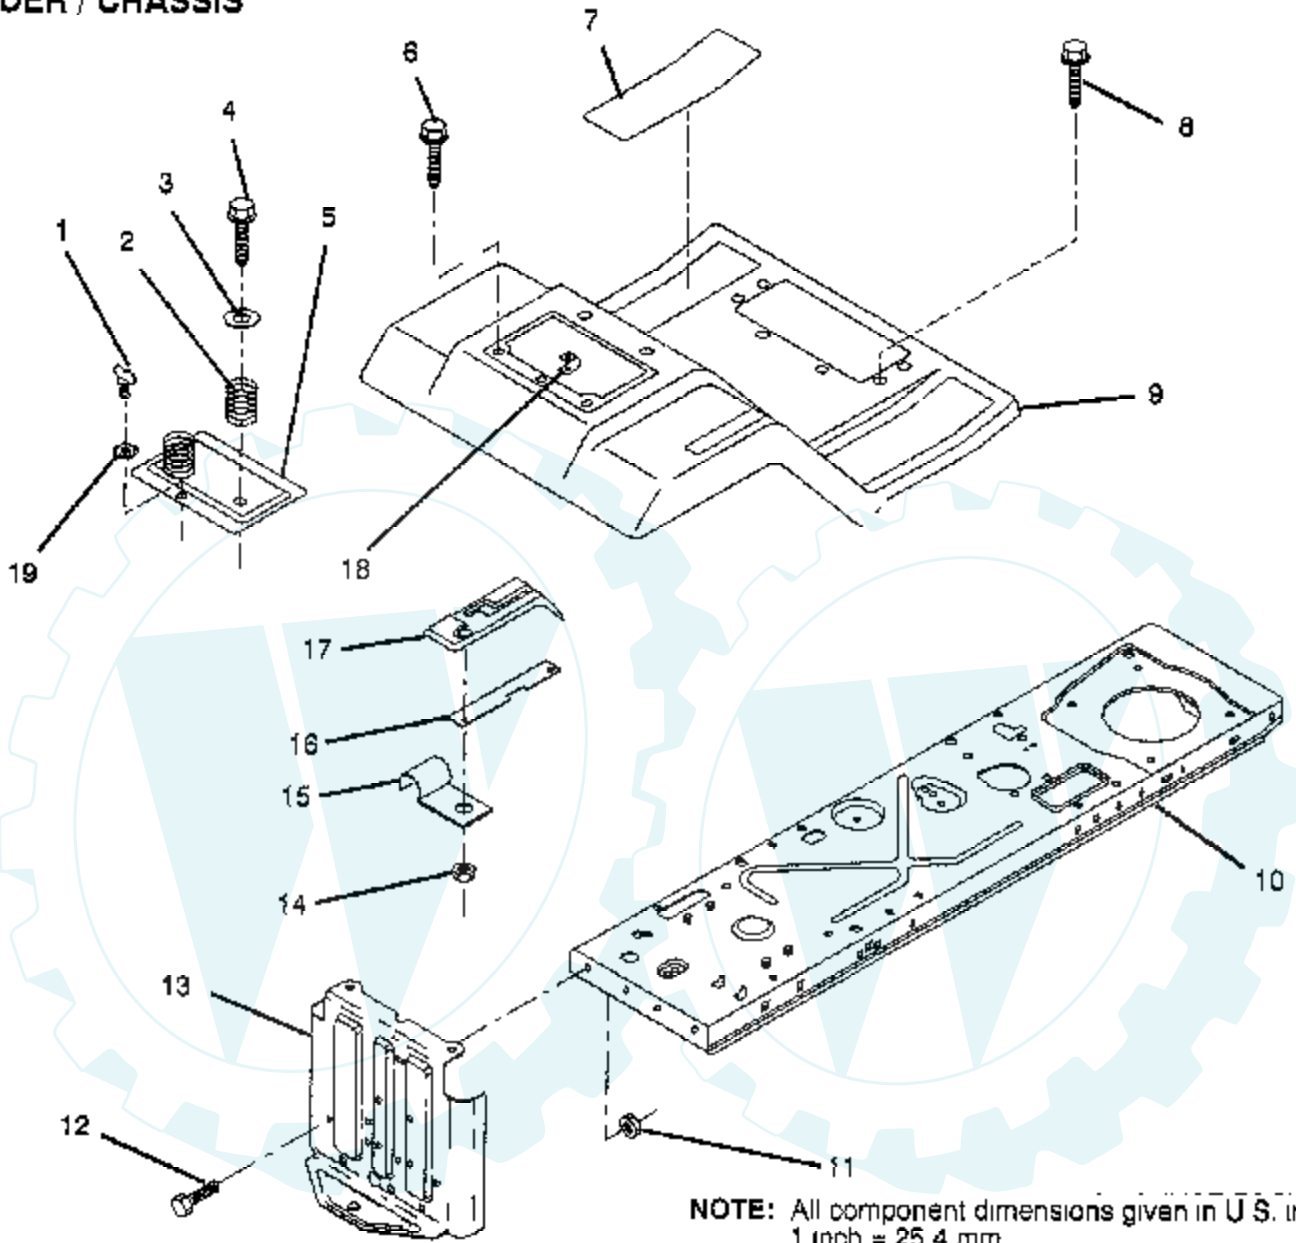

12 HP 36" LAWN RIDER - - MODEL NUMBER X1236B

FENDER / CHASSIS

NOTE: All component dimensions given in U.S. inches
1 inch = 25.4 mm

Ref #	Part Number	Qty	Description
1	123650X		STUD.1/4.TURN
2	124181X		SPRING COMPRESSIO
3	19132012		WASHER
4	17490612		SCREW
5	122008X475		DOOR, FENDER
6	17490508		SCREW LT
7	124144X		PAD FOOTREST
8	17490512		SCREW
9	124332X475		"FENDER,FOOTREST"
10	123645X		FRAME ASS'Y
11	73680500		SUB= 73690500
12	74760512		BOLT
13	127880		DRAWBAR
14	124346X		NUT
15	126470X		"CLIP,INSULATOR"
16	124307X		"SHIFT LOCK, BAR"
17	126994X		CONSOLE SHFT 5SP
18	105839X		RECEPTACLE LT
19	105838X		RETAINER LT
	128001		DECAL, FENDER RH
	128004		NLA
	128026		DECAL, CHASSIS, HP
	127999		DECAL, FENDER
	120822X		DECAL
	123637X		SUB= 138269