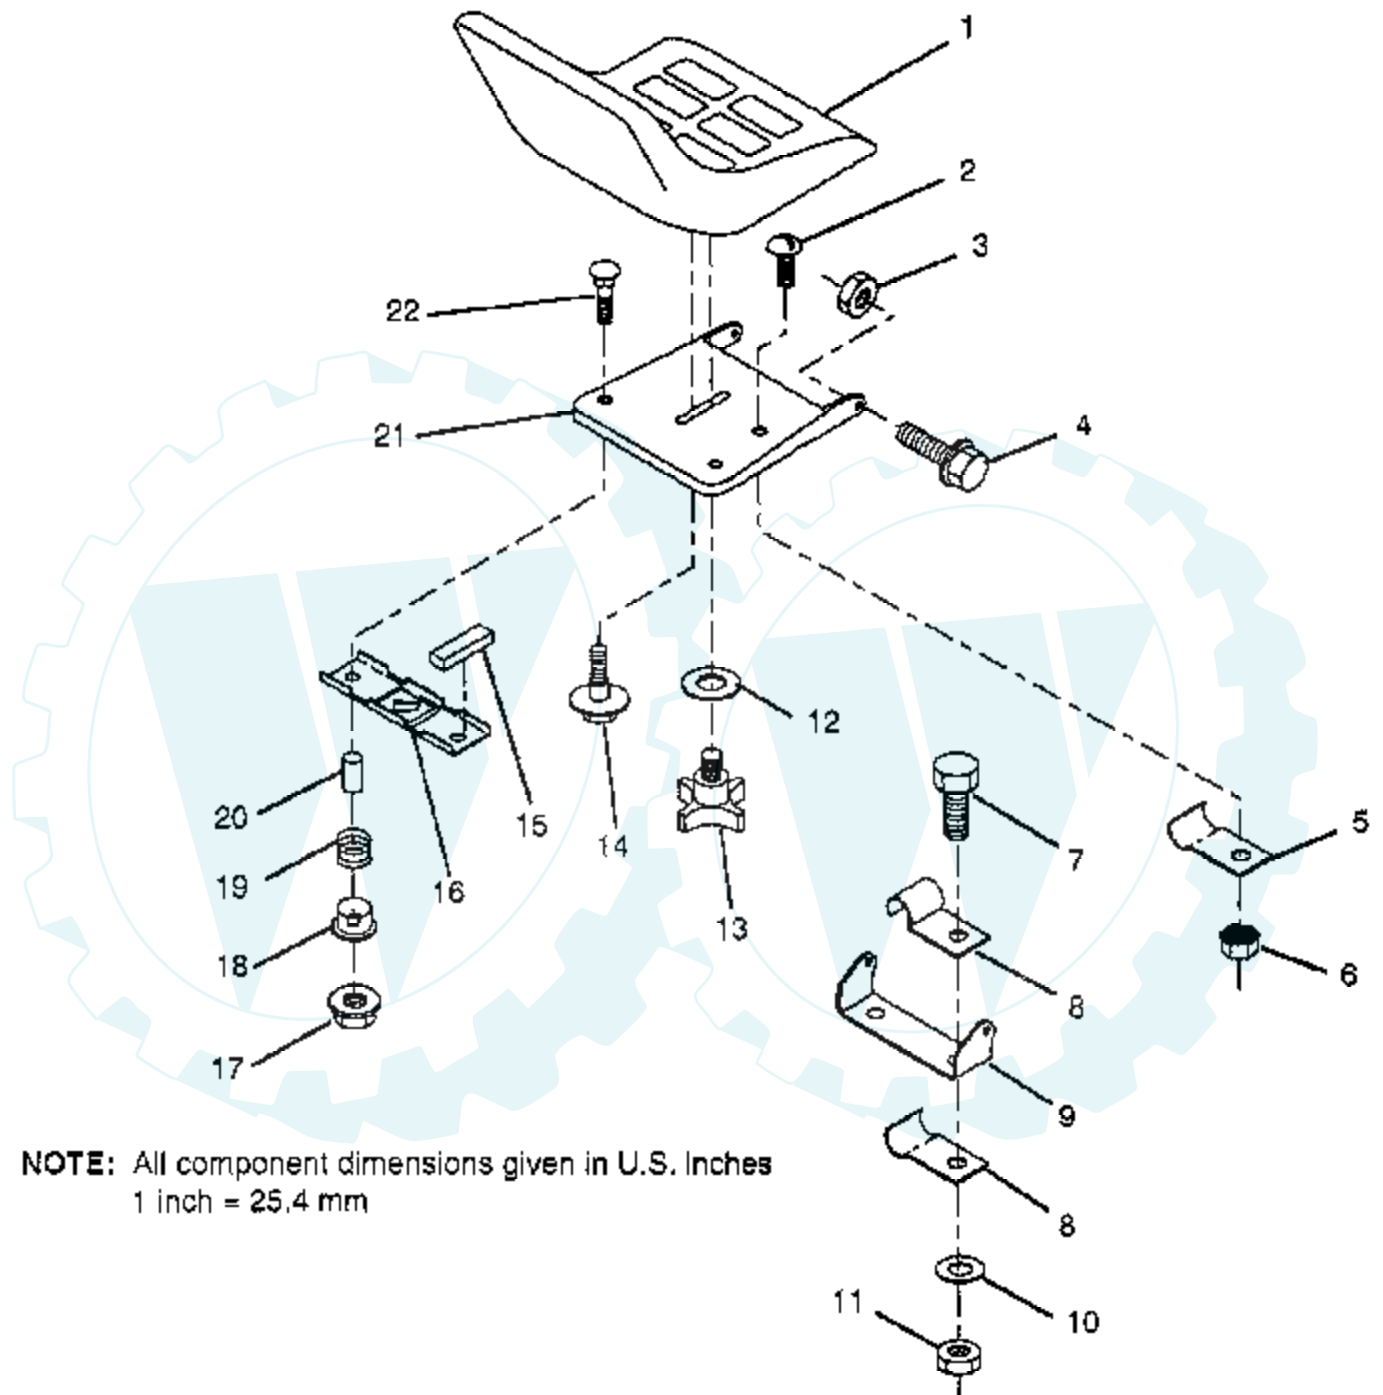

12 HP 36" LAWN RIDER - - MODEL NUMBER X1236B

SEAT

NOTE: All component dimensions given in U.S. Inches
1 inch = 25.4 mm

Ref #	Part Number	Qty	Description
1	127423X		SUB= 140119
2	74641008		SUB= 71031008
3	73680500		SUB= 73690500
4	105529X		SUB= 139888
5	4171R		CLIP T
6	73951000		"NUT,KEPS"
7	74760612		SUB= 74780612
8	126471X		"CLIP,INSULATOR"
9	126656X		SUB= 140551
10	19131210		WASHER
11	73680600		SUB= 73690600
12	19171912		WASHER
13	120068X		"KNOB 1/2" YT"
14	127018X		"BOLT,SHOULDER"
15	121251X		STRIP FORM
16	121246X		BRKT SWITCH
17	123976X		SUB= 73900400
18	121248X		BUSHING
19	121250X		SPRING
20	121249X		SPACER SPLIT
21	124294X		SUB= 155925
22	72170410		BOLT