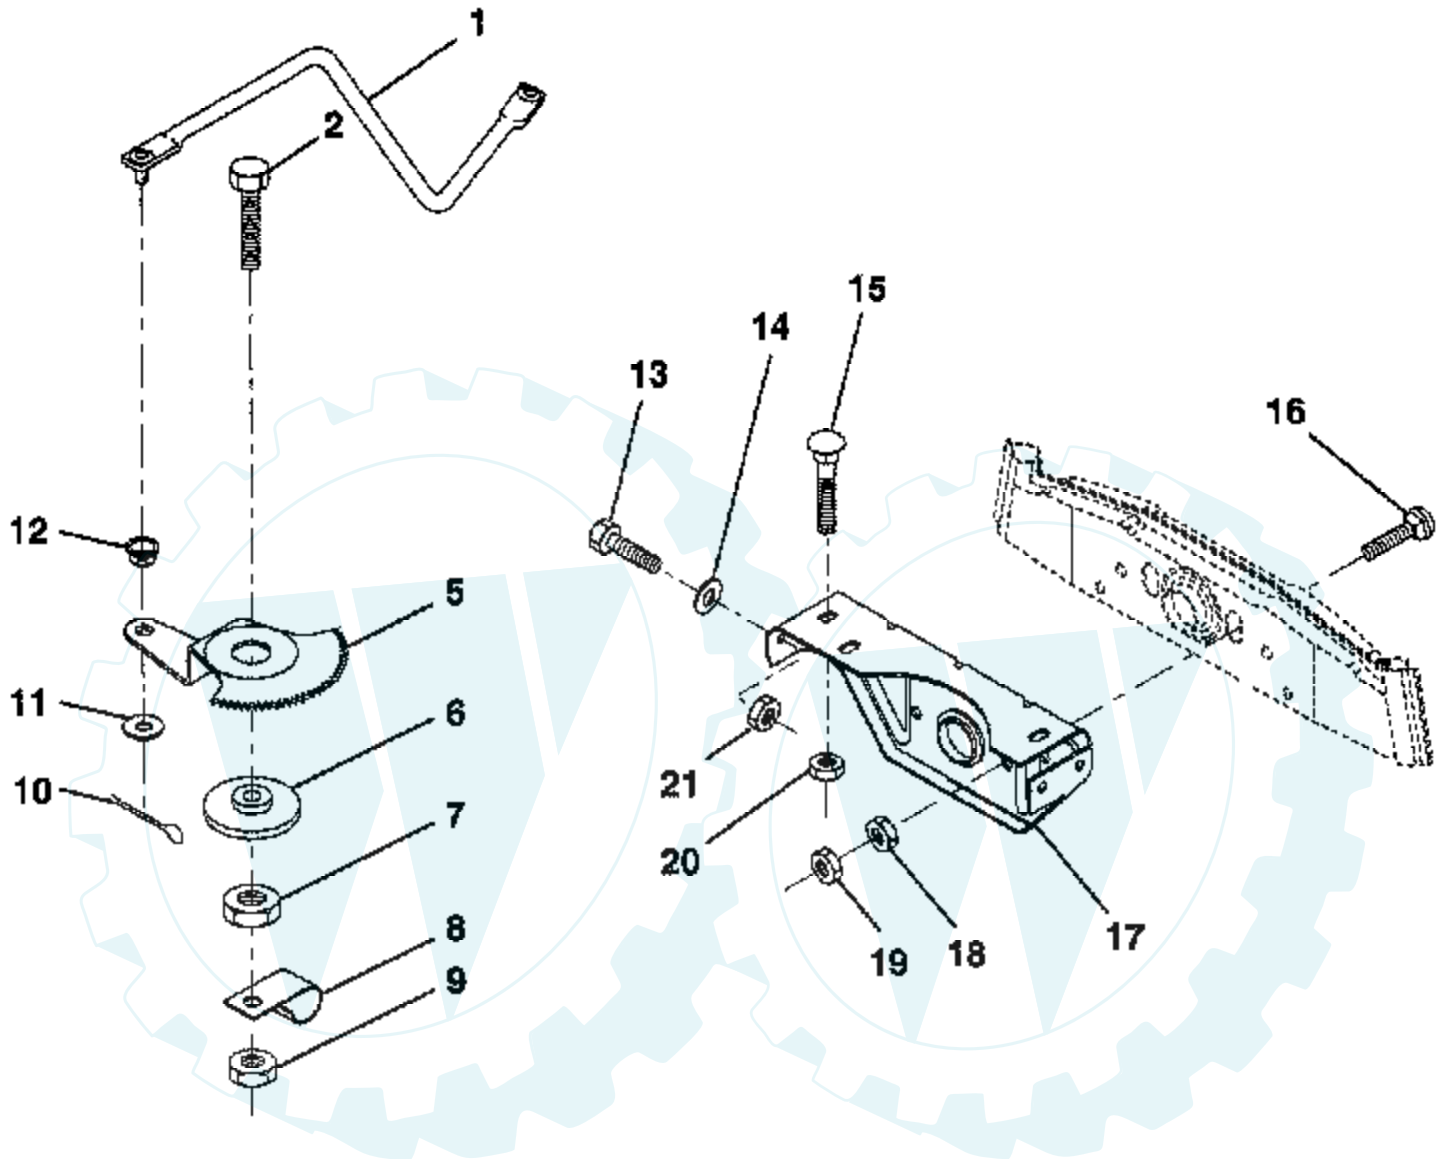

10 HP 36" LAWN RIDER -- MODEL NUMBER X1036B

MOWER LIFT LEVER

Ref #	Part Number	Qty	Description
2	122018X		BRKT CLUTCH
3	74780408		BOLT
4	73680600		SUB= 73690600
5	123417X		CLUTCH LEVER AS
6	106451X		"BOLT, SHOULDER LT"
7	135371		MWR CLUTCH ARM AS
8	74760636		BOLT
9	121930X		"BELLCRANK,LIFT"
10	76020412		COTTER PIN
11	19131316		WASHER
12	131861		SUB= 532131861
13	127028		"HDLE,LIFT T"
14	123496X		SPRING COMPRESSIO
15	19131212		WASHER T
16	4921H		SPRING.RETAINER
17	127359		"LINK,LIFT FRT"
18	133205		TRUNION
19	73680400		SUB= 73690400
20	74760644		BOLT
23	76020416		PIN COTTER 1/8
24	19171616		WASHER
25	121933X		TUBE SPACER
26	121934X		"ROD,MOWER LIFT "
27	122027X		GRIP HANDLE
28	76020312		SUB= 3145
29	131655		CLUTCH LINK

10 HP 36" LAWN RIDER - - MODEL NUMBER X1036B

SEAT

Ref #	Part Number	Qty	Description
2	127422		SUB= 140119
3	74641008		SUB= 71031008
4	73680500		SUB= 73690500
5	105529X		SUB= 139888
6	4171R		CLIP T
7	73951000		"NUT,KEPS"
8	74760612		SUB= 74780612
9	126656X		SUB= 140551
10	126471X		"CLIP,INSULATOR"
11	19133210		WASHER
12	73680600		SUB= 73690600
13	74780814		BOLT
14	10040800		LOCKWASHER
15	19171912		WASHER
16	127018X		"BOLT,SHOULDER"
17	121251X		STRIP FORM
18	123976X		SUB= 73900400
19	121248X		BUSHING
20	121250X		SPRING
21	121249X		SPACER SPLIT
22	121246X		BRKT SWITCH
23	131451		SUB= 155925

10 C.V. 36" TRACTOR - MODEL NUMBER X1036B
SECTOR GEAR / AXLE SUPPORT

Ref #	Part Number	Qty	Description
2	74780828		"BOLT,HEX"
5	121926X		GEAR SECTOR
6	121927X		BUSHING
7	73030800		NUT
8	126472X		CLIP INSULATOR
9	73680800		NUT LTV
10	76020412		COTTER PIN
11	19131316		WASHER
12	126847X		BUSHING.DRAGLINK
13	74760512		BOLT
14	19111416		WASHER
15	72110606		BOLT
16	72140622		BOLT
17	121912X		"SUPT,FRT AXLE"
18	73220600		NUT.HEX.3/8-16UNC
19	73930600		LOCKNUT
20	73680600		SUB= 73690600
21	73680500		SUB= 73690500