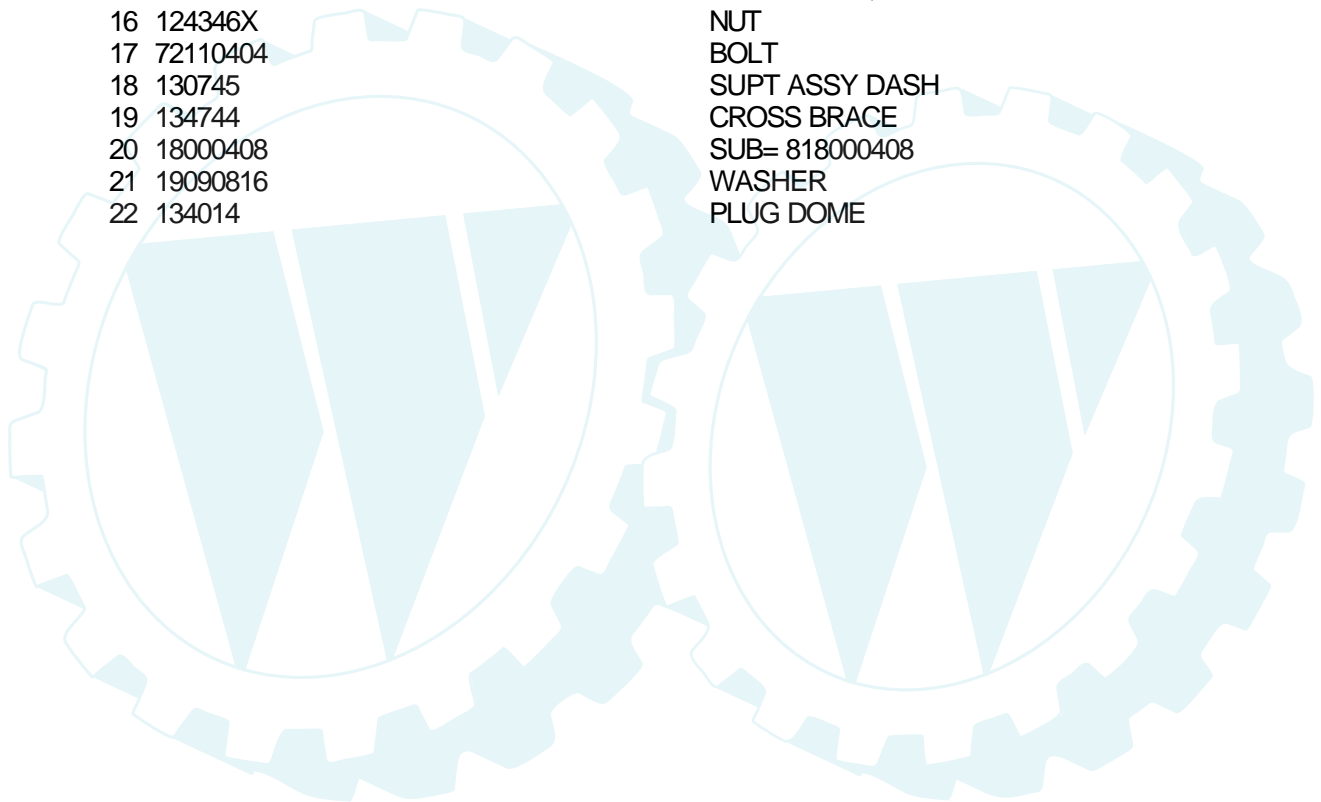

Ref #	Part Number	Qty	Description
2	130913		SUB= 138393
3	123487X		HOSE CLAMP
4	8544R		SUB= 295J
5	8548R		FUEL LINE T
6	73510400		NUT
7	2751R		CLIP T
8	19091216		WASHER PM
9	74760428		BOLT
10	19091413		WASHER
11	121249X		SPACER SPLIT
12	3720R		SPRING M
13	126450X		"KNOB,HGT RETAINER"
14	126115X		KNOB
15	122023X		ADJUSTER QUAD
16	124346X		NUT
17	72110404		BOLT
18	130745		SUPT ASSY DASH
19	134744		CROSS BRACE
20	18000408		SUB= 818000408
21	19090816		WASHER
22	134014		PLUG DOME