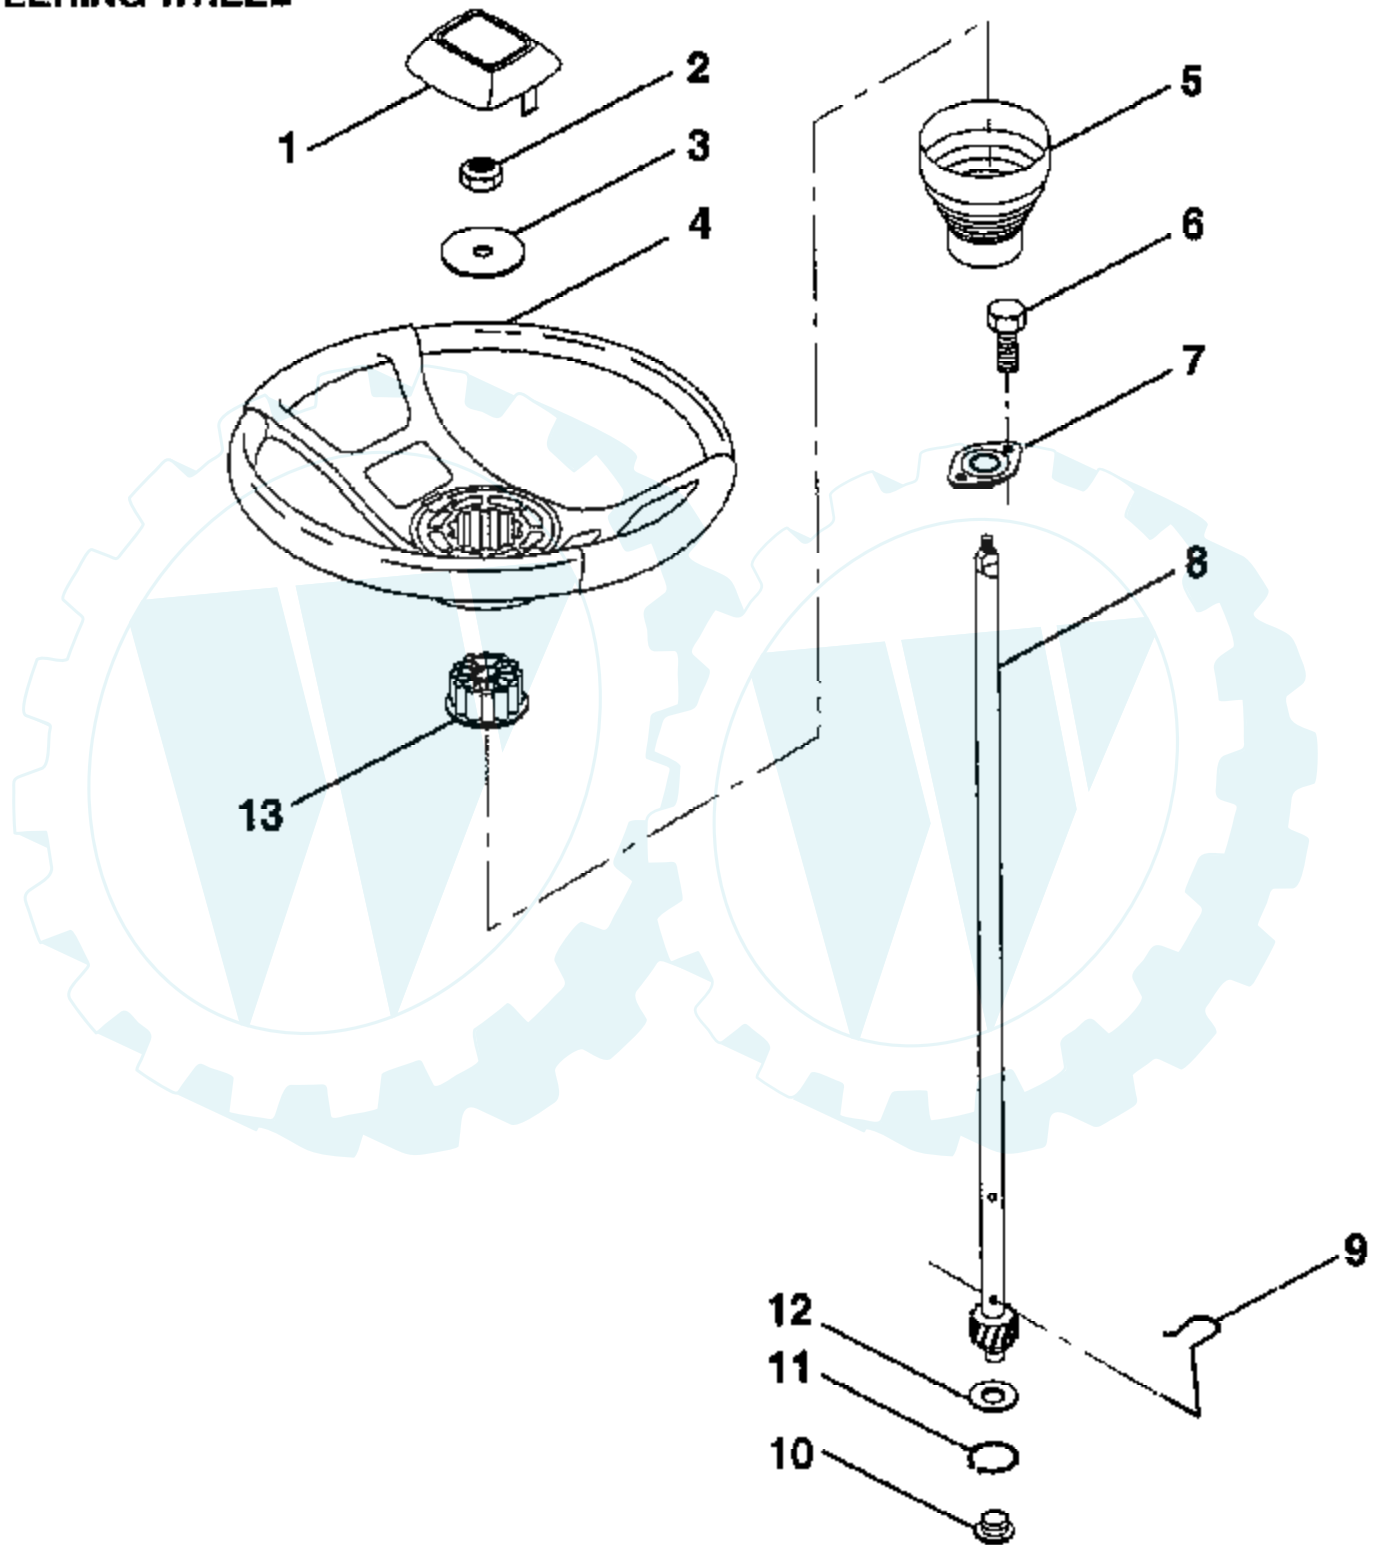

10 C.V. 36" TRACTOR - MODEL NUMBER X1036B

STEERING WHEEL

Ref #	Part Number	Qty	Description
2	7810H		GRIPCO NUT
3	19133808		WASHER T
4	133741		SUB= 150547
5	121897X		SLEEVE STEERING
6	17431008		SUB= 98000165
7	102803X		SUB= 918102803X
8	123651X		SUB= 148966
9	124210X		STEERING CLIP
10	123438X		BUSHING STEER LWR
11	12000045		RING
12	19211616		WASHER LT
13	104820X		ADAPTER-WHEEL LT