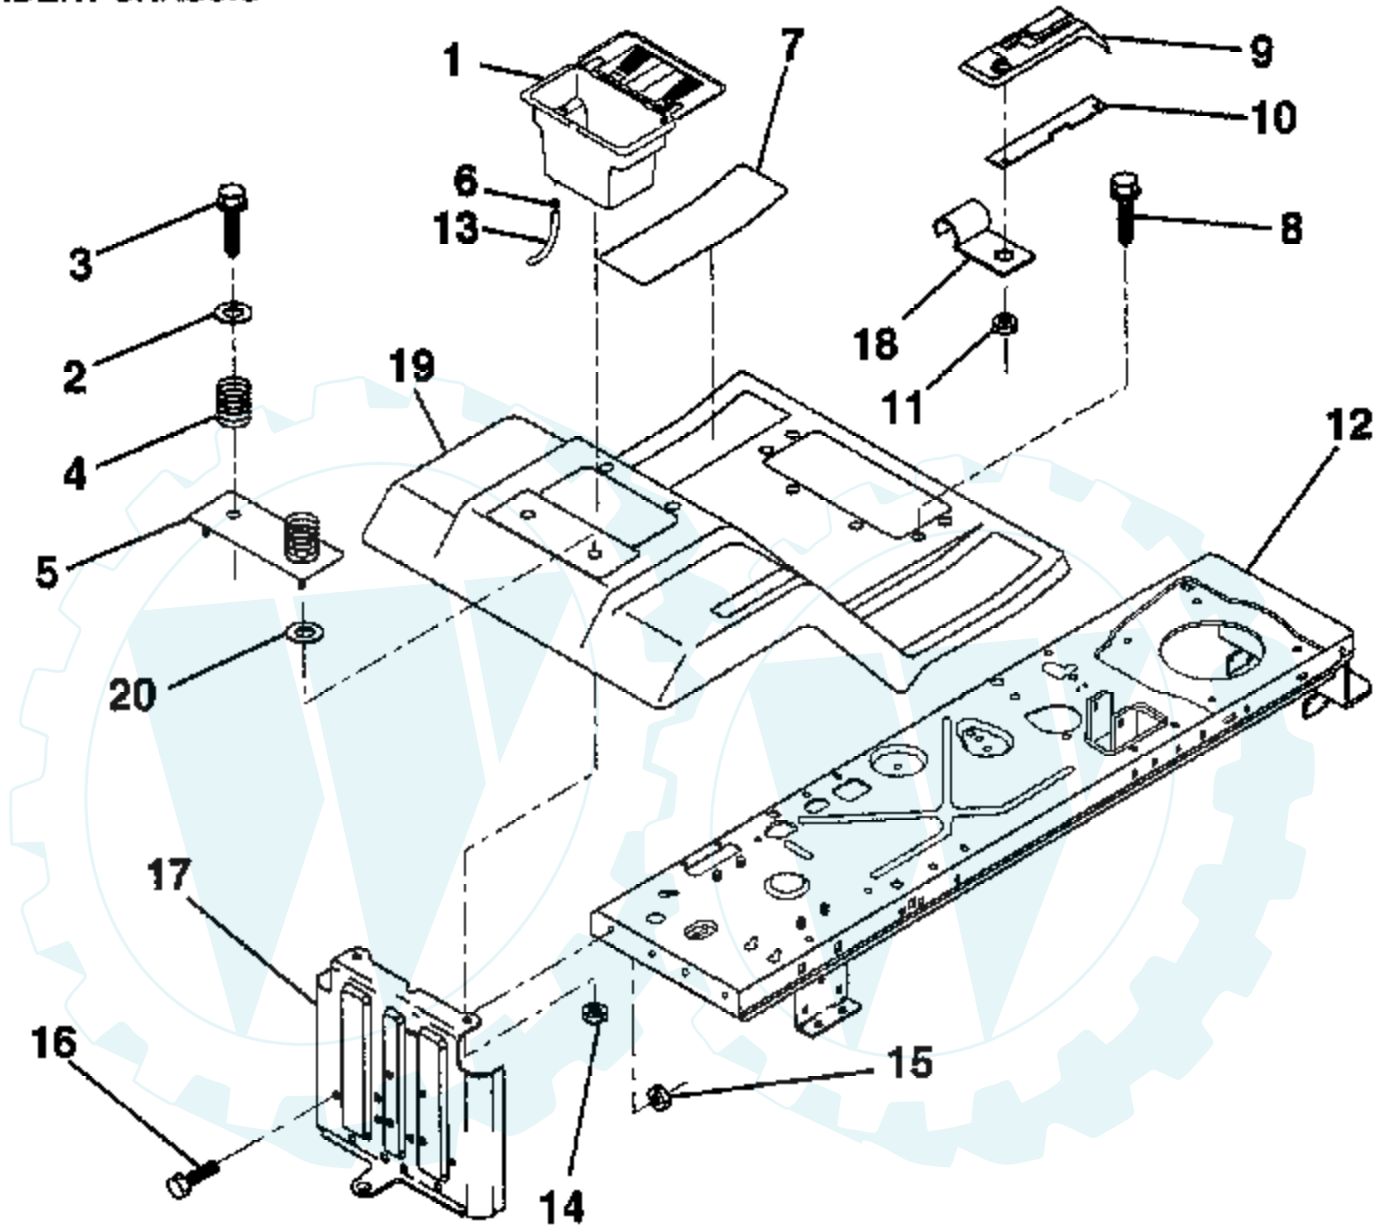

10 HP 36" LAWN RIDER - - MODEL NUMBER X1036B

FENDER / CHASSIS

Ref #	Part Number	Qty	Description
2	19132012		WASHER
3	17490612		SCREW
4	124181X		SPRING COMPRESSIO
5	127115X475		"PLATE,FENDER"
6	109596X		HOSE CLAMP T
7	124144X		PAD FOOTREST
8	17490512		SCREW
9	126993X		CONSOLE SHFT 4SP
10	124602X		SUB= 139783
11	124346X		NUT
12	131880		CHASSIS
13	105687X		SUB= 109238X
14	73510400		NUT
15	73680500		SUB= 73690500
16	74760512		BOLT
17	127880		DRAWBAR
18	126470X		"CLIP,INSULATOR"
19	128083X475		SUB= 140955X475
20	19091413		WASHER