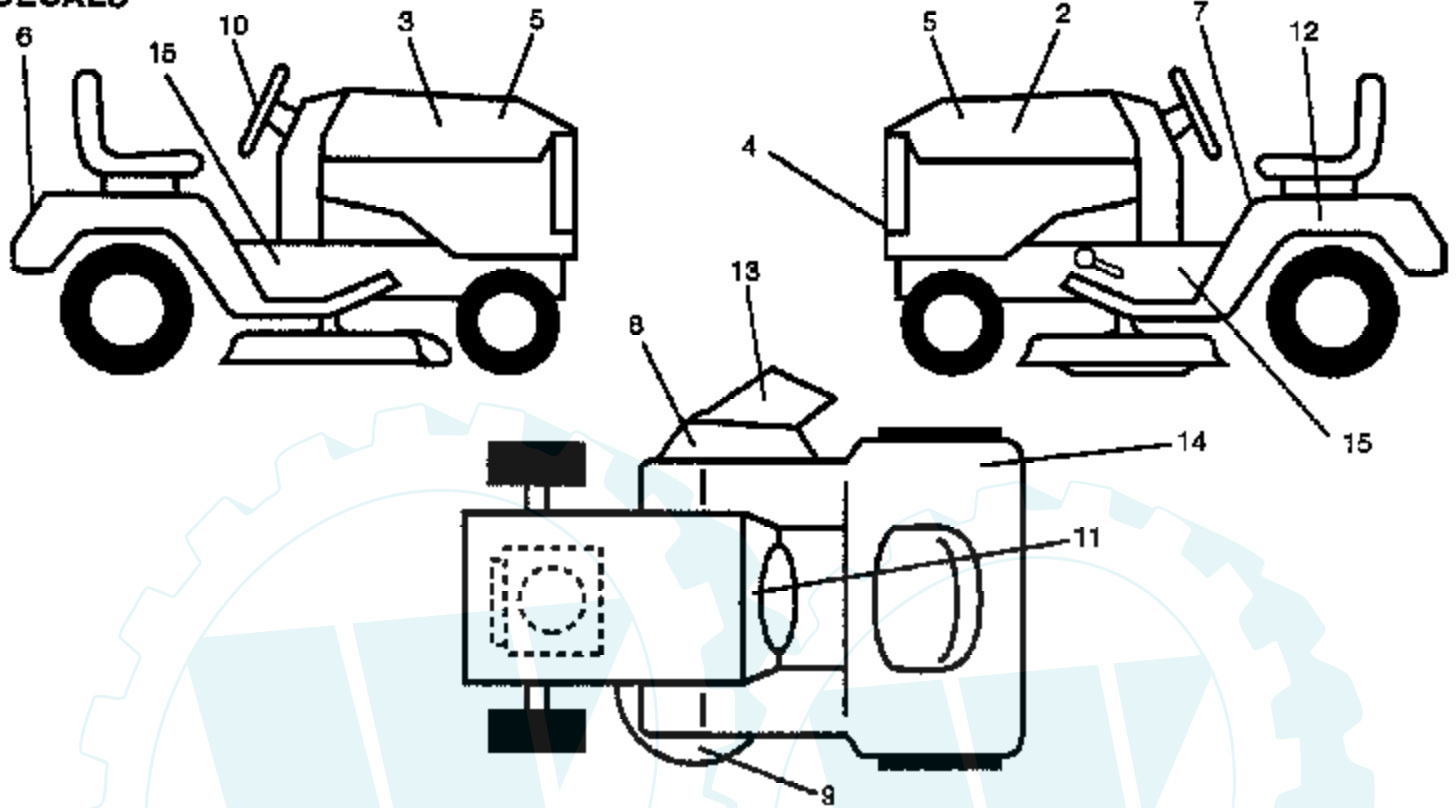

10 HP 36" LAWN RIDER - - MODEL NUMBER X1036B

DECALS

Ref #	Part Number	Qty	Description
3	127997		"DECAL,HOOD RH "
4	128007		"DECAL,GRILL "
5	127032		NLA
6	127999		DECAL, FENDER
7	133796		DECAL
8	121349X		DECAL WARNING
9	109820X		DECAL YT
10	128008		"DECAL,STR WHL "
11	126712X		SUB= 138272
12	121549X		DECAL
13	123649X		DECAL WARNING
14	125690X		DECAL
15	134542		DECAL, CHASSIS
	133626		OPERATORS MANUAL
	135571		MANUAL