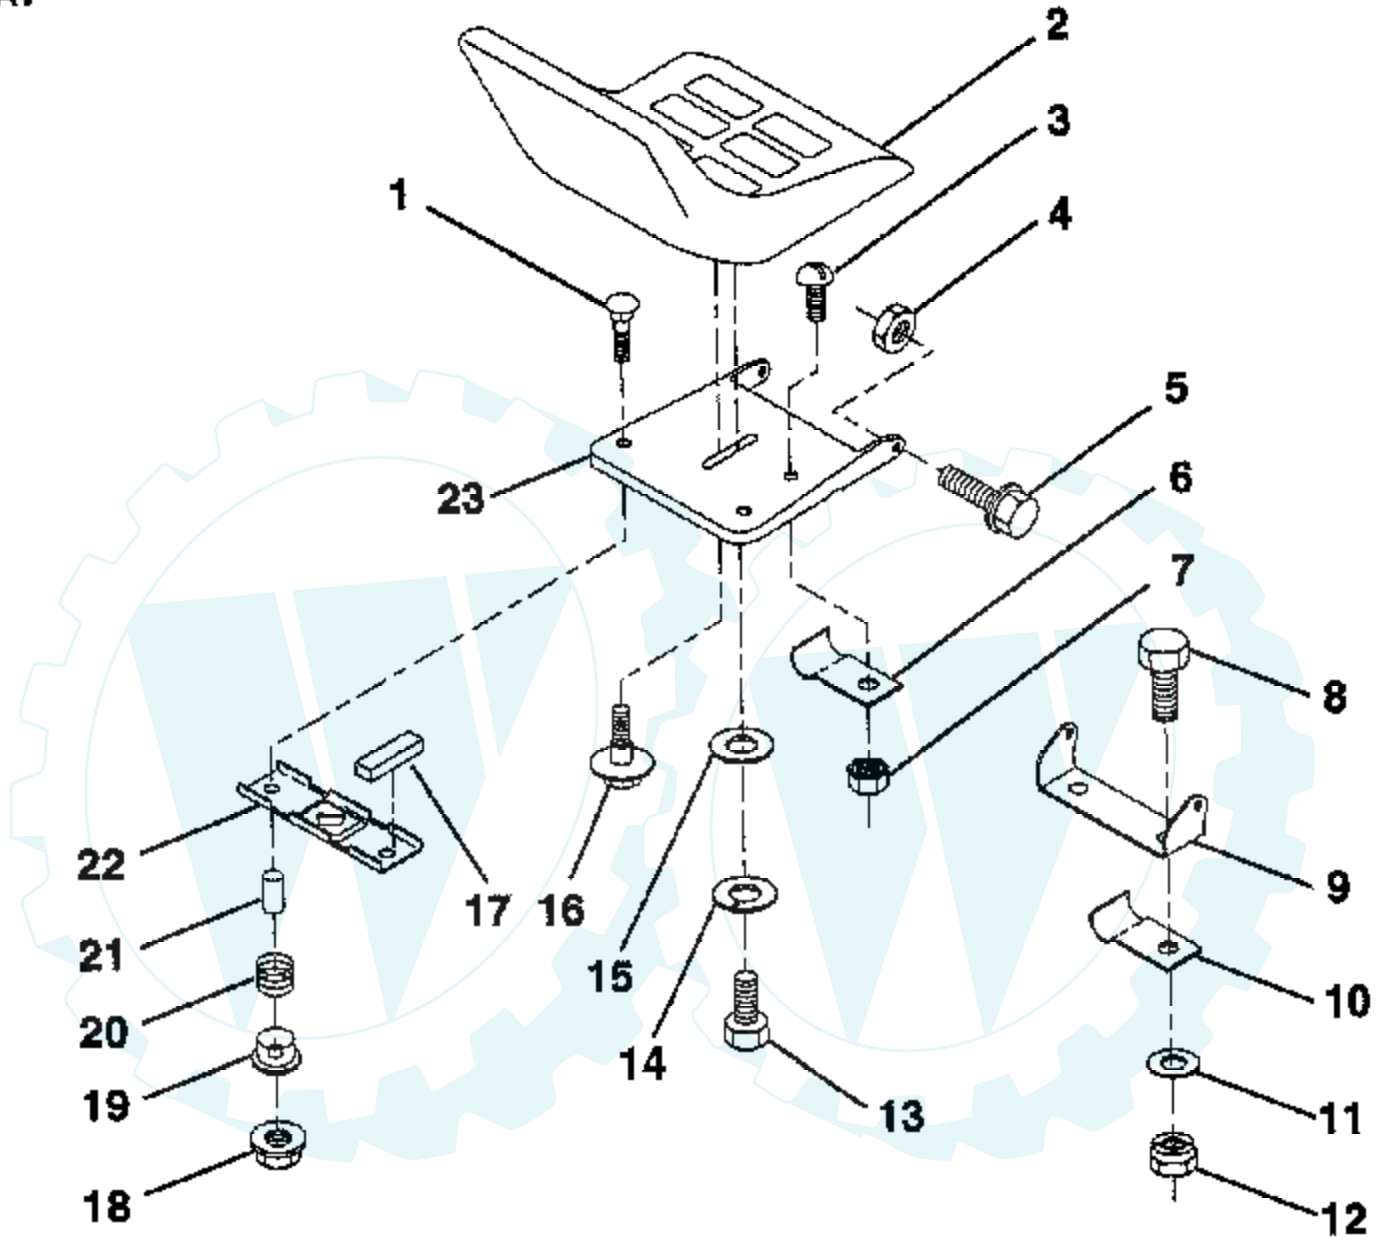

10 HP 36" LAWN RIDER - - MODEL NUMBER X1036B

SEAT

Ref #	Part Number	Qty	Description
2	127422		SUB= 140119
3	74641008		SUB= 71031008
4	73680500		SUB= 73690500
5	105529X		SUB= 139888
6	4171R		CLIP T
7	73951000		"NUT,KEPS"
8	74760612		SUB= 74780612
9	126656X		SUB= 140551
10	126471X		"CLIP,INSULATOR"
11	19133210		WASHER
12	73680600		SUB= 73690600
13	74780814		BOLT
14	10040800		LOCKWASHER
15	19171912		WASHER
16	127018X		"BOLT,SHOULDER"
17	121251X		STRIP FORM
18	123976X		SUB= 73900400
19	121248X		BUSHING
20	121250X		SPRING
21	121249X		SPACER SPLIT
22	121246X		BRKT SWITCH
23	131451		SUB= 155925