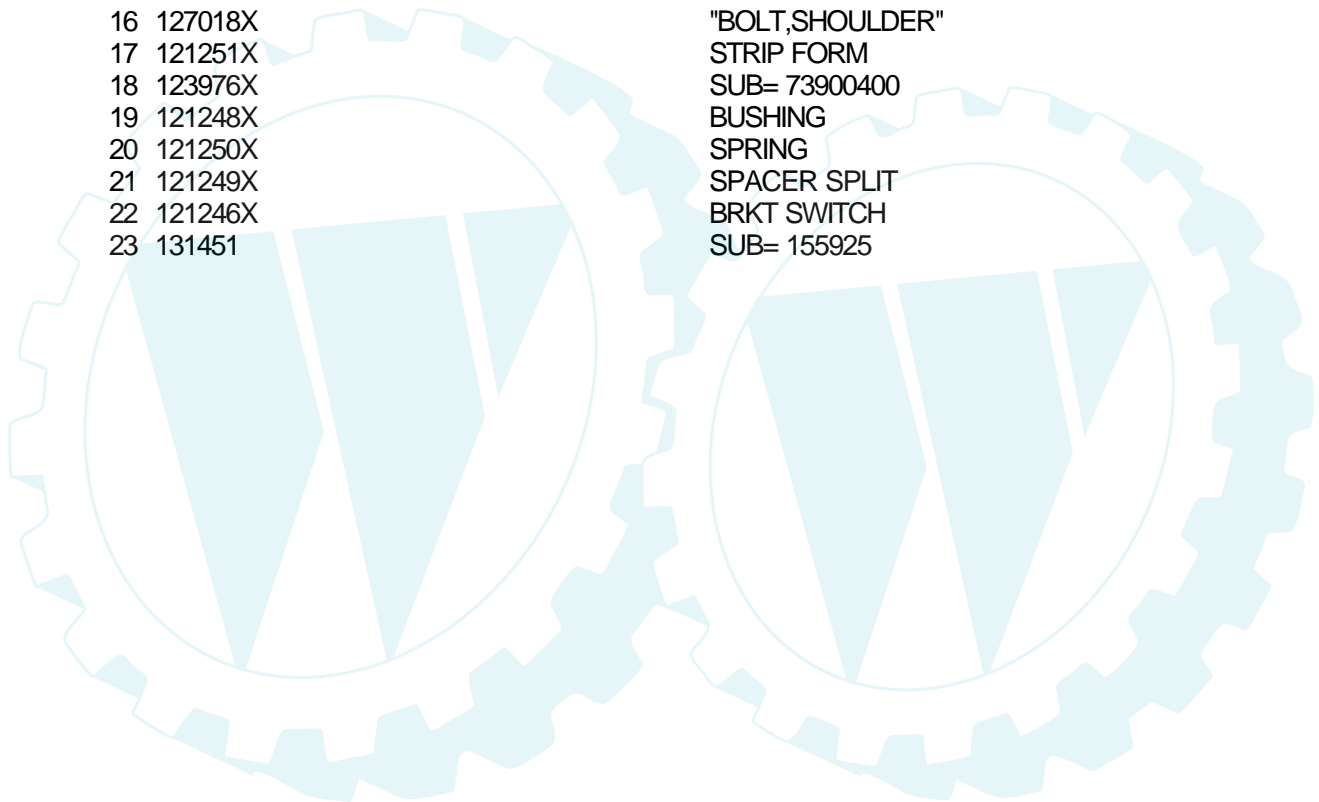

Ref #	Part Number	Qty	Description
2	127422		SUB= 140119
3	74641008		SUB= 71031008
4	73680500		SUB= 73690500
5	105529X		SUB= 139888
6	4171R		CLIP T
7	73951000		"NUT,KEPS"
8	74760612		SUB= 74780612
9	126656X		SUB= 140551
10	126471X		"CLIP,INSULATOR"
11	19133210		WASHER
12	73680600		SUB= 73690600
13	74780814		BOLT
14	10040800		LOCKWASHER
15	19171912		WASHER
16	127018X		"BOLT,SHOULDER"
17	121251X		STRIP FORM
18	123976X		SUB= 73900400
19	121248X		BUSHING
20	121250X		SPRING
21	121249X		SPACER SPLIT
22	121246X		BRKT SWITCH
23	131451		SUB= 155925