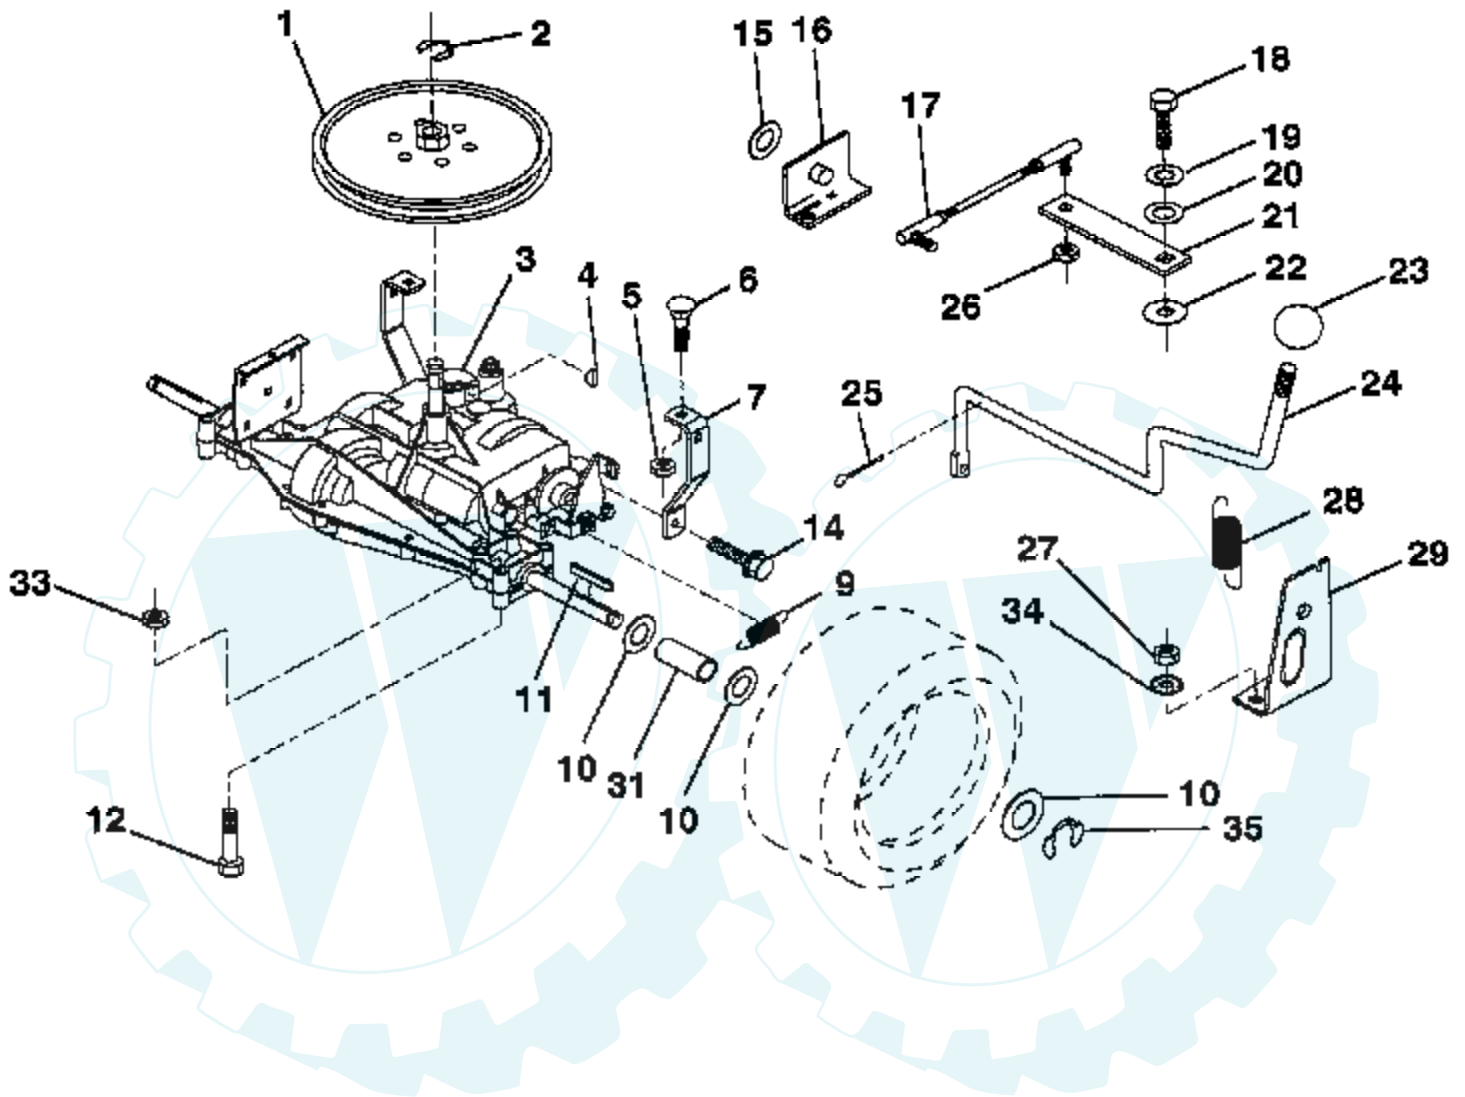

10 HP 36" LAWN RIDER - - MODEL NUMBER X1036B

TRANSAXLE

Ref #	Part Number	Qty	Description
2	12000028		SUB= 2267J
3	123383X		SUB= 142594
4	2228M		SUB= 2228M1
5	73680500		SUB= 73690500
6	72140506		BOLT
7	123378X		"STRAP,TORQUE"
9	110422X		SUB= 146682
10	121749X		WASHER
11	123583X		SQUARE KEY
12	74760644		BOLT
14	17490512		SCREW
15	19171616		WASHER
16	124600X		"SUPT,HDLE SHT LH"
17	123632X		"LINK,SHIFT"
18	71040412		SUB= 74550412
19	10040400		LOCKWASHER
20	19091210		WASHER LT
21	123484X		ARM SHIFT
22	105701X		WASH-SHFT PLT LT
23	106933X		KNOB T (1/2-HOLE)
24	128215		"ROD,SHIFT"
25	76020416		PIN COTTER 1/8
26	73810500		NUT.LOCK.5/16-24
27	73510500		NUT
28	128085		"SPRING,EXT"
29	128084		"SUPT,HDLE RH"
31	123409X		SPACER
33	73680600		SUB= 73690600
34	11050500		LOCKWASHER.5/16.E
35	12000001		E-RING LT