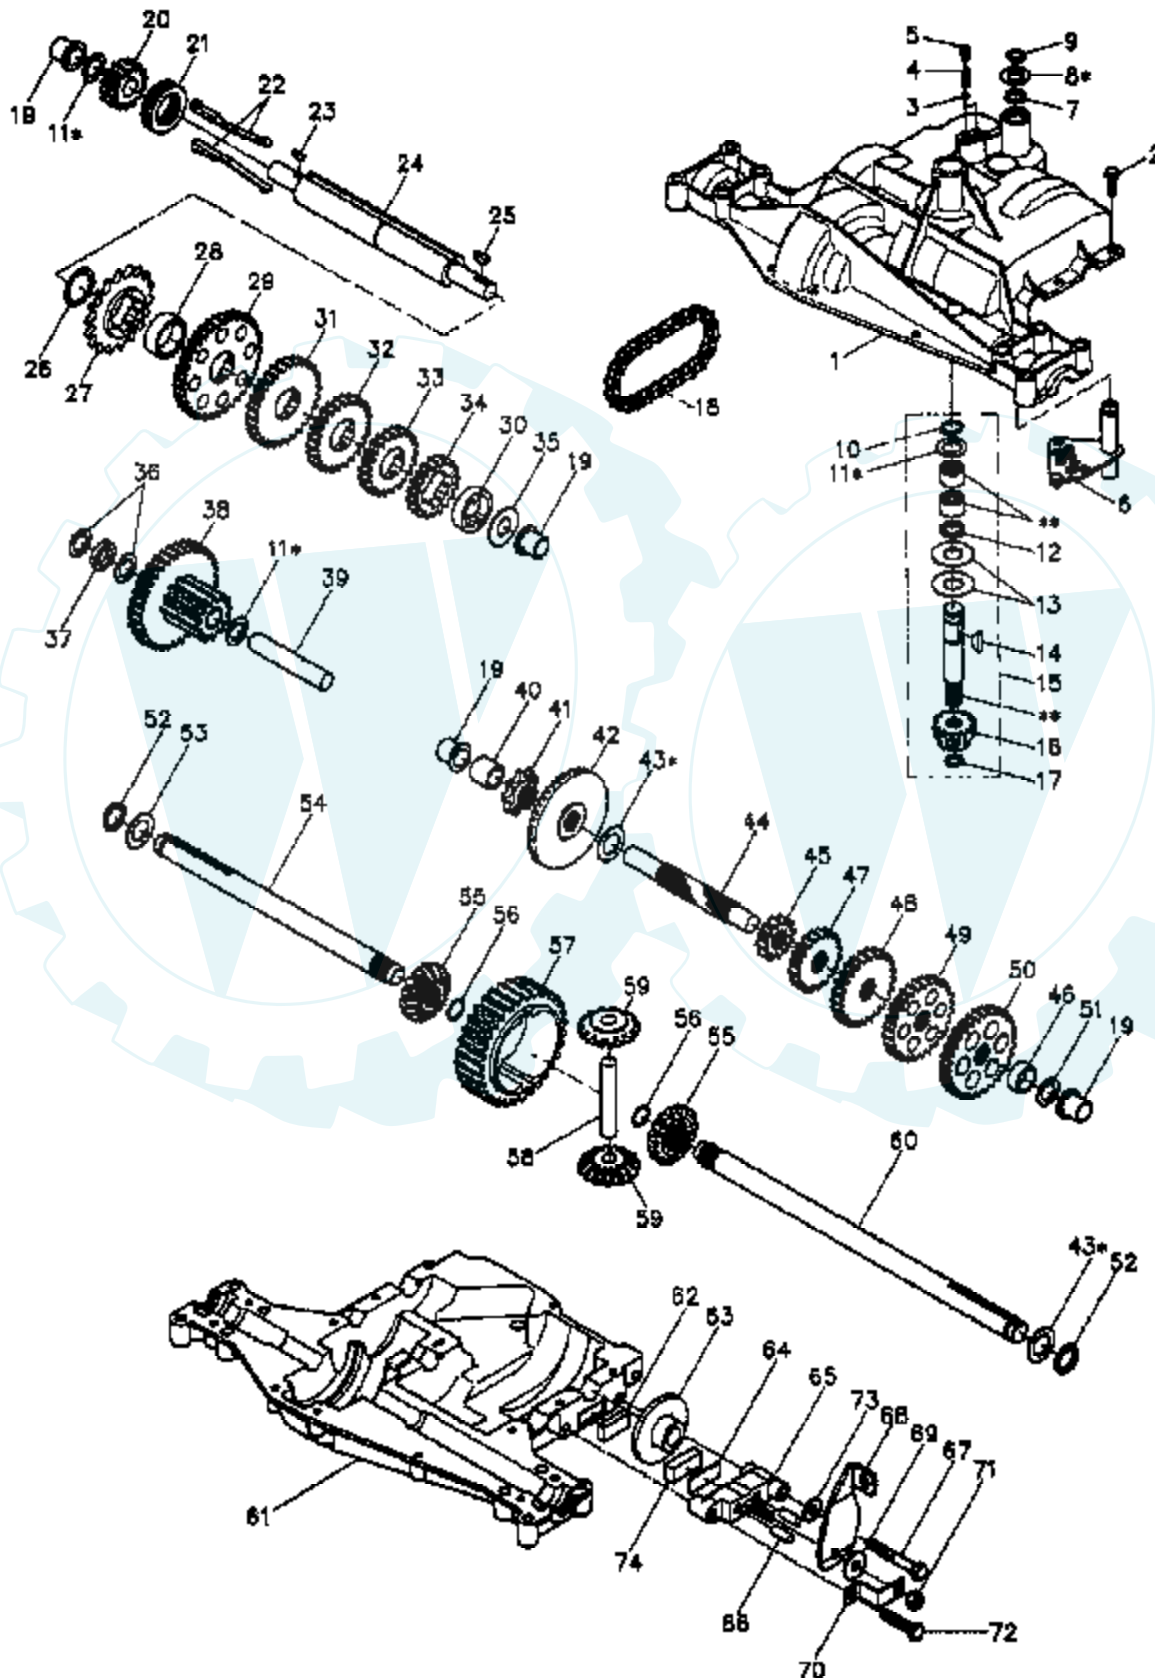

10 HP 36" LAWN RIDER -- MODEL NUMBER X1036B DANA TRANSAXLE - MODEL NUMBER 4360-15

Ref #	Part Number	Qty	Description
2	1919		SCREW
3	1151		BALL DETENT
4	3626		SPRING, DETENT
5	3623		SCREW, SET
6	4336		ASSY SHIFTER
7	3884		O-RING
8	3885		WASHER PLAIN
8A	3886		WASHER PLAIN
8B	3887		WASHER PLAIN
8C	3888		WASHER PLAIN
8D	3889		WASHER PLAIN
8E	3121		WASHER PLAIN
8F	3890		WASHER PLAIN
9	1100		RING RETAINING
10	1099		RING RETAINING
11	1959		WASHER PLAIN
11A	1441		WASHER PLAIN
11B	1423		WASHER, PLAIN .632 X 1.00 X .026
11C	1082		WASHER PLAIN
11D	1424		WASHER PLAIN
11E	1068		WASHER PLAIN
11F	1425		WASHER PLAIN
11G	1358		WASHER PLAIN
11H	1145		WASHER, PLAIN .632 X 1.00 X .060
11I	1319		WASHER PLAIN
12	3312		O-RING
13	3876		WASHER, PLAIN .632 X 1.38 X .046
14	1374		KEY WOODRUFF #9
15	4134		ASSY KIT INPUT SHAFT
16	3590		PINION, BEVEL, 14 TEETH
17	3624		RING, RETAINING
18	3625		CHAIN, 24 PITCHES
19	1542		BEARING, FLANGE
20	3773		GEAR SPUR, 14 TEETH
21	3631		COLLAR CLUTCH
22	3828		KEY CLUTCH
23	1369		KEY WOODRUFF #3
24	3883		SHAFT INTERMEDIATE
25	1375		KEY, WOODRUFF, #61
26	3627		RING, RETAINING
27	3830		SPROCKET, 18 TEETH
28	3841		SPACER
29	3786		GEAR, SPUR, 37 TEETH
30	3685		SPACER
31	3867		GEAR, SPUR, 30 TEETH
32	3783		GEAR, SPUR, 25 TEETH
33	3907		PUCK, FRICTION
34	3741		GEAR SPUR
35	3628		WASHER, PLAIN .640 X 1.37 X .061
36	1423		WASHER, PLAIN .632 X 1.00 X .026
37	3422		SPACER .630 X 1.00 X .169
38	4286		ASSY GEAR COMB 12&35 TEETH
39	3877		SHAFT IDLER
40	3901		SPACER .635 X .875 X .755
41	3645		SPROCKET, 9 TEETH
42	3853		GEAR, BEVEL, 42 TEETH
43	3749		WASHER PLAIN
43A	3652		WASHER PLAIN