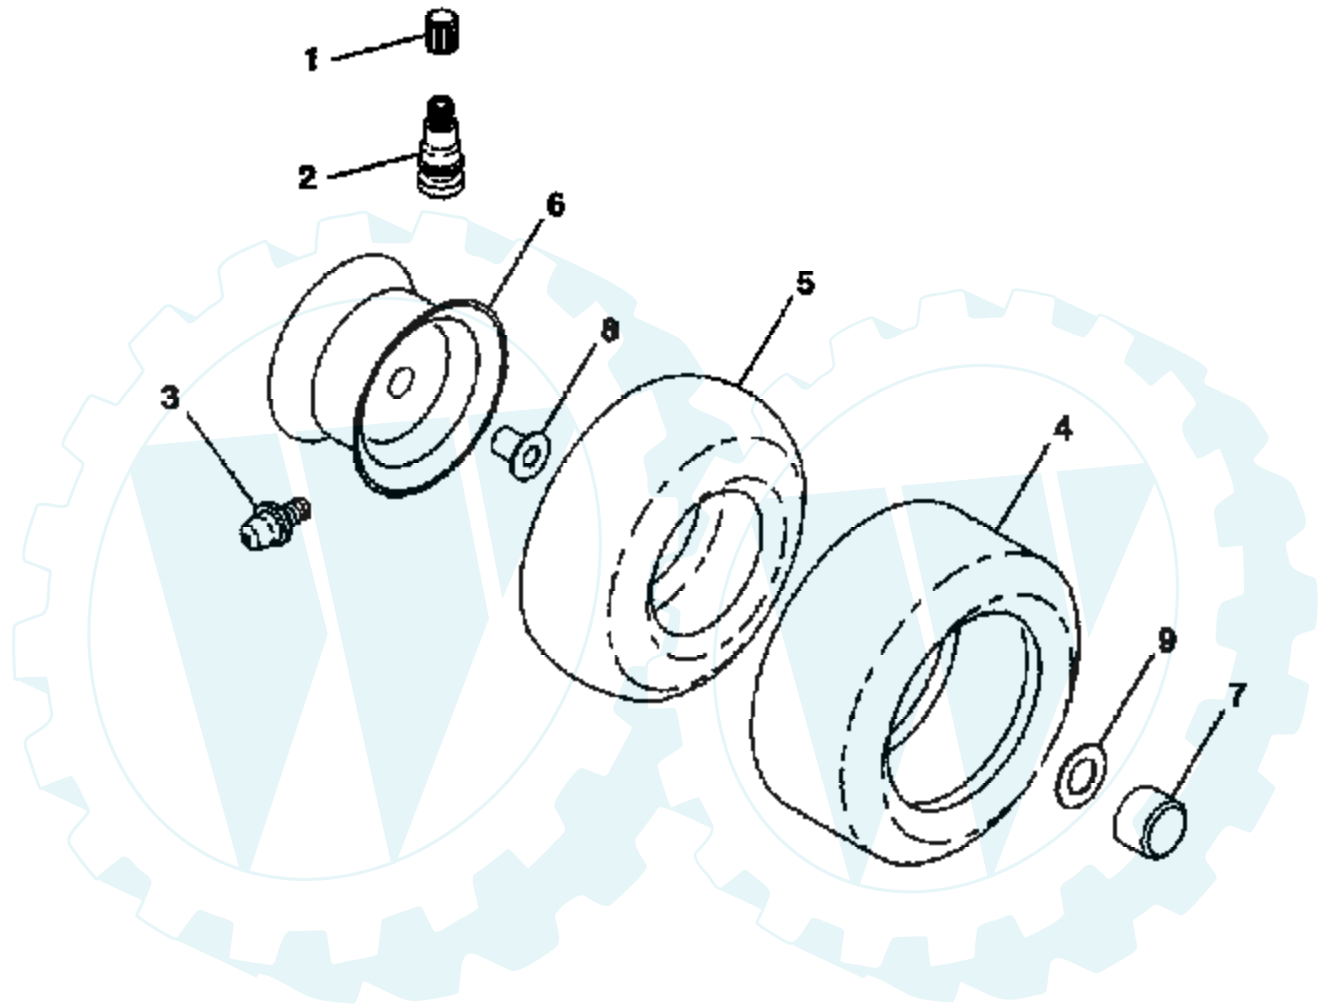

10 HP 36" LAWN RIDER - - MODEL NUMBER X1036B

WHEELS

Ref #	Part Number	Qty	Description
1	59192		VALVE CAP
2	65139		VALVE STEM LT
3	278H		FITTING LT
4	124142X		SUB= 123410X
4A	124143X		SUB= 122075X
5	59904		TUBE.5.3/4.5/6
5A	8134H		TUBE.16X6.5/7.5-8
6	122394X475		SUB= 137237X475
6A	123412X475		RIM
7	104757X		HUB CAP
8	9040H		"FLANGE, BEARING"
9	121748X		WASHER