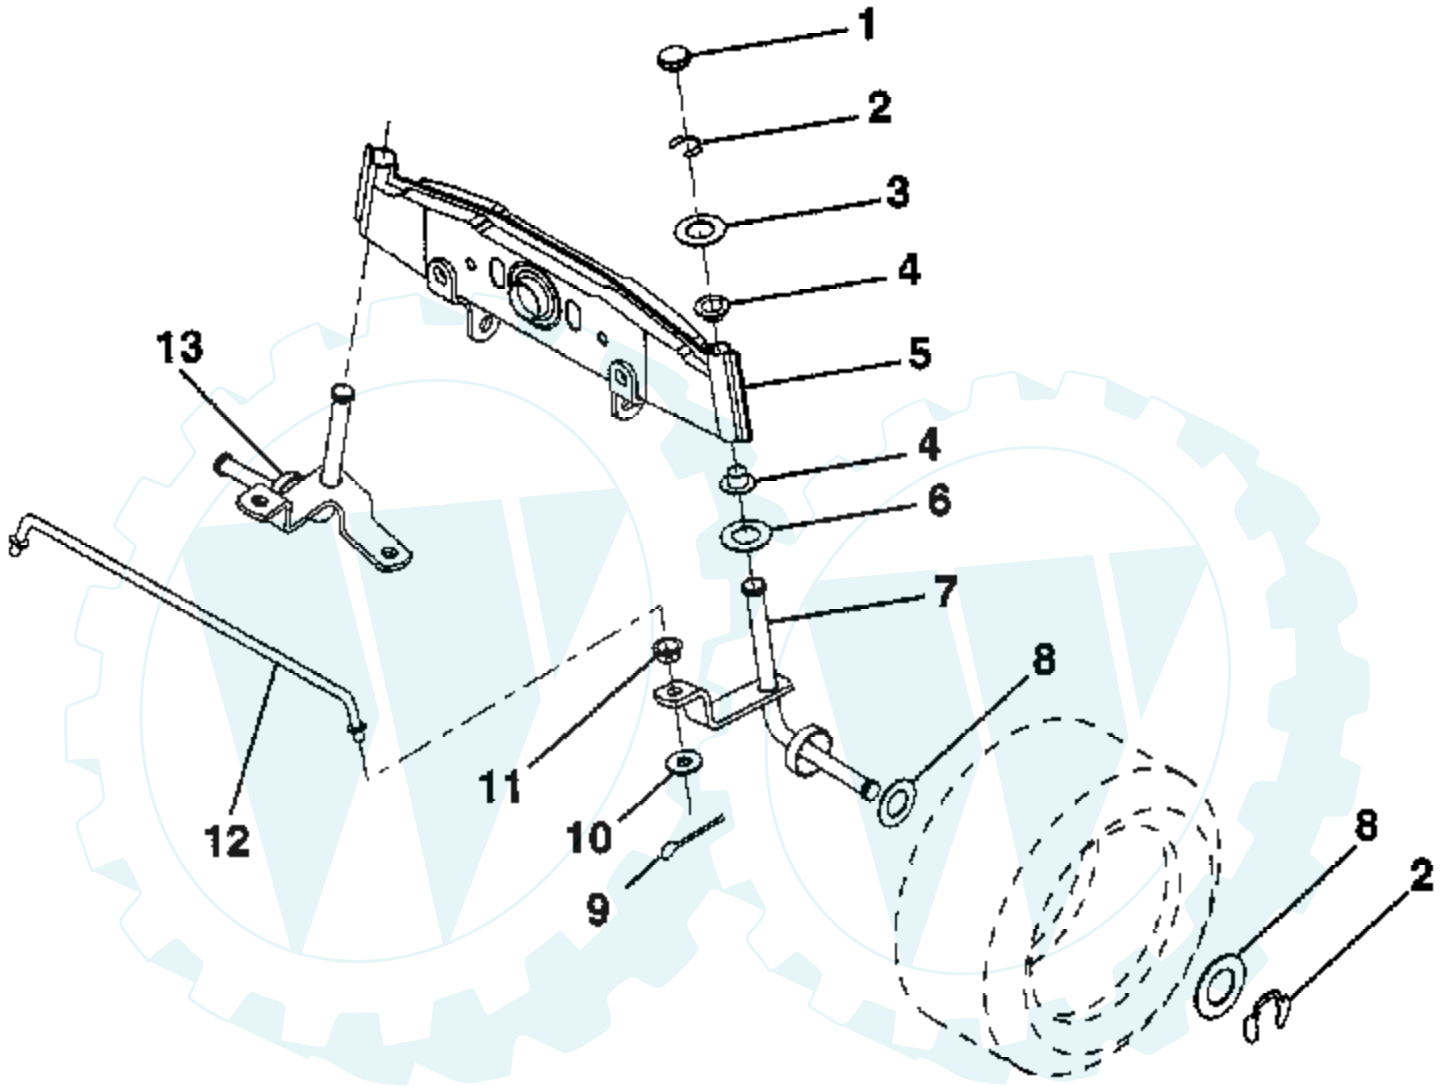

10 HP 36" LAWN RIDER - - MODEL NUMBER X1036B

FRONT AXLE

Ref #	Part Number	Qty	Description
2	12000029		RING
3	121748X		WASHER
4	121922X		NYLINER
5	121914X		AXLE FRONT
6	6266H		WASHER .T
7	121919X		SPINDLE RH
8	121749X		WASHER
9	76020412		COTTER PIN
10	19131316		WASHER
11	126847X		BUSHING.DRAGLINK
12	121924X		ROD TIE
13	121916X		SPINDLE LH