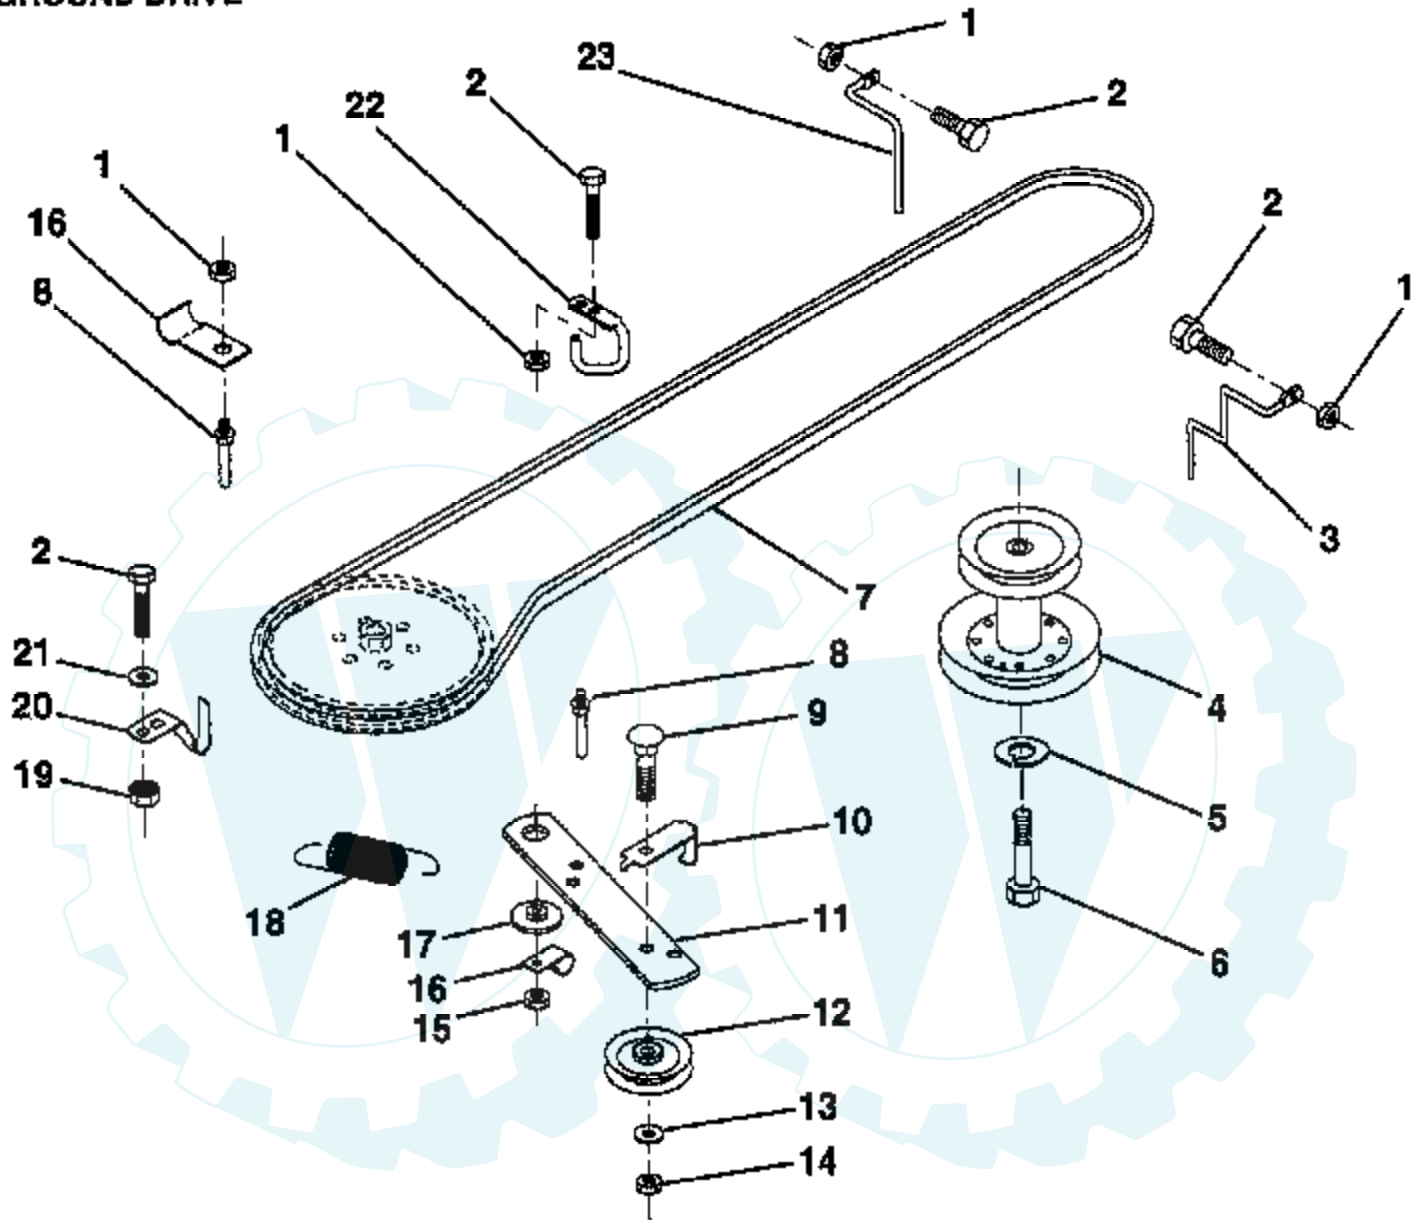

10 HP 36" LAWN RIDER - - MODEL NUMBER X1036B

GROUND DRIVE

Ref #	Part Number	Qty	Description
2	74760512		BOLT
3	131205		SUB= 532131205
4	134828		SUB= 138029
5	10040700		LOCKWASHER
6	71170744		HEX BOLT
7	124525X		BELT
8	123405X		"KEEPER,DRIVE BELT"
9	72140612		BOLT
10	123396X		"KEEP,IDLER DR BEL "
11	123395X		SUB= 140911
12	4859J		SUB= 123674X
13	19131316		WASHER
14	73930600		LOCKNUT
15	73680600		SUB= 73690600
16	126471X		"CLIP,INSULATOR"
17	122052X		SPACER RETAINER
18	131459		SUB= 532131459
19	73510500		NUT
20	123891X		"KEEPER,DR BELT "
21	19111016		WASHER
22	123404X		"KEEPER,FRA DR BEL "
23	131204		SUB= 532131204