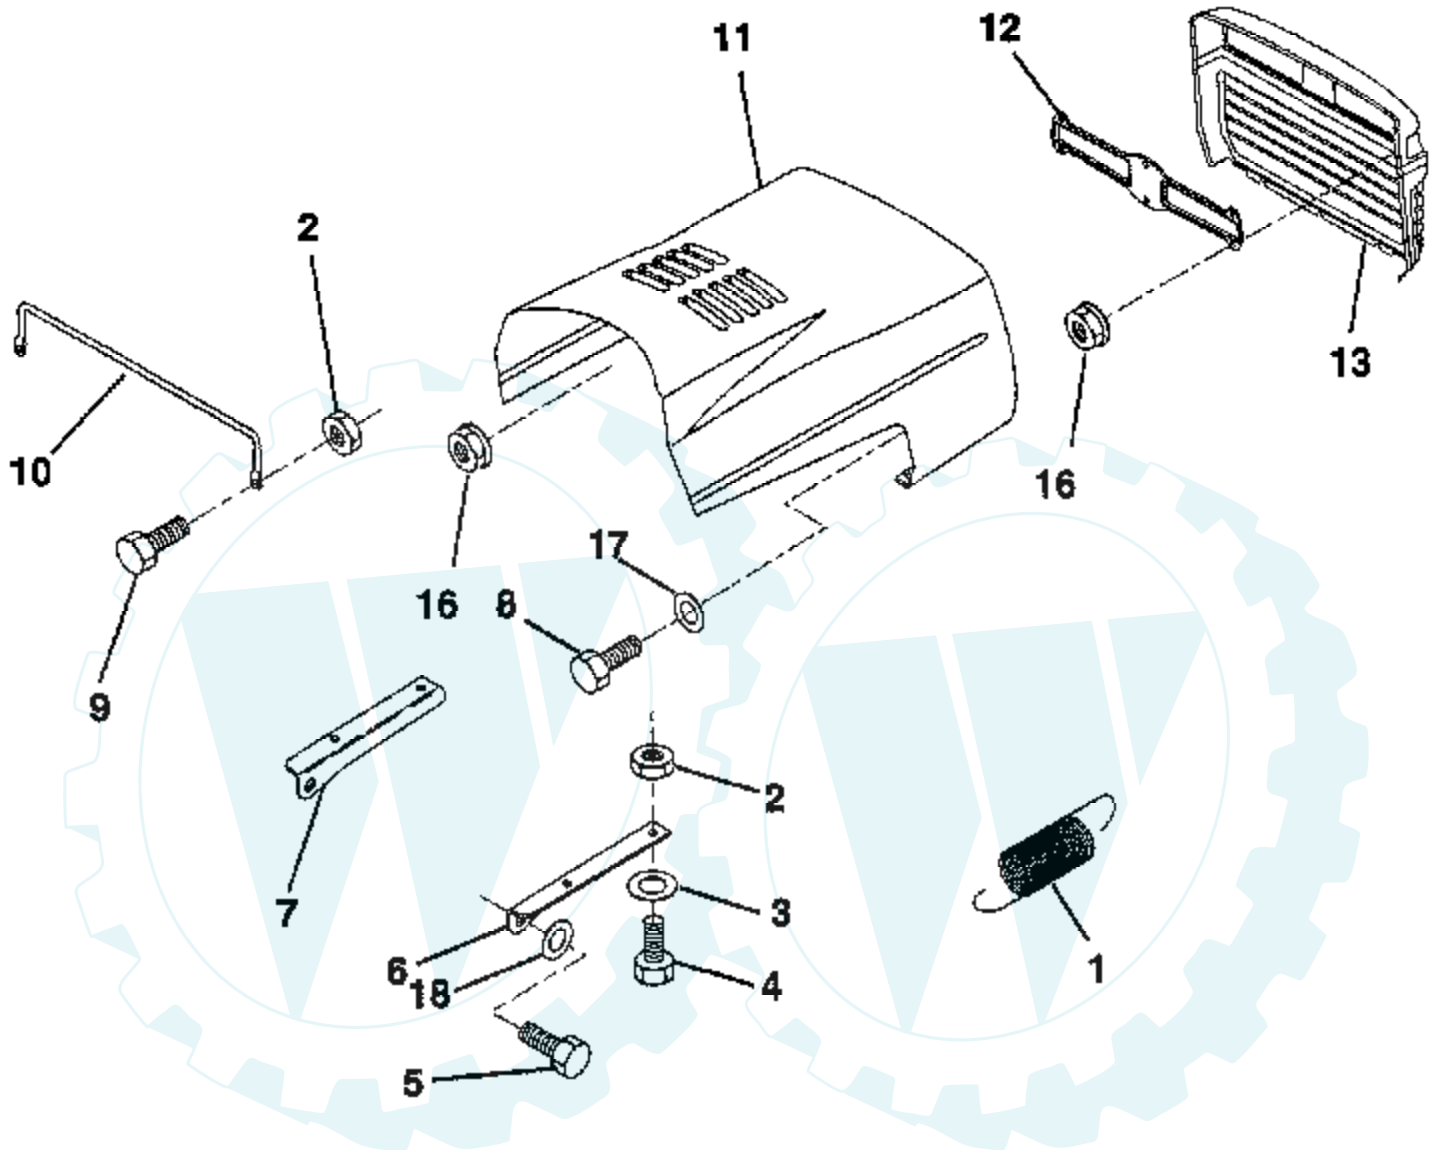

10 HP 36" LAWN RIDER - - MODEL NUMBER X1036B

HOOD

Ref #	Part Number	Qty	Description
2	73510400		NUT
3	19091016		WASHER
4	74780410		BOLT
5	126675X		SUB= 139888
6	122549X		BRKT HOOD RH
7	122548X		BRKT HOOD LH
8	17411310		SUB= 17521312
9	74780412		SUB= 74780414
10	123693X		"BRACE,HOOD"
11	132918X475		HOOD
12	127178		LENS T
13	134232X428		GRILL (BLACK)
16	124346X		NUT
17	19091216		WASHER PM
18	19111116		WASHER