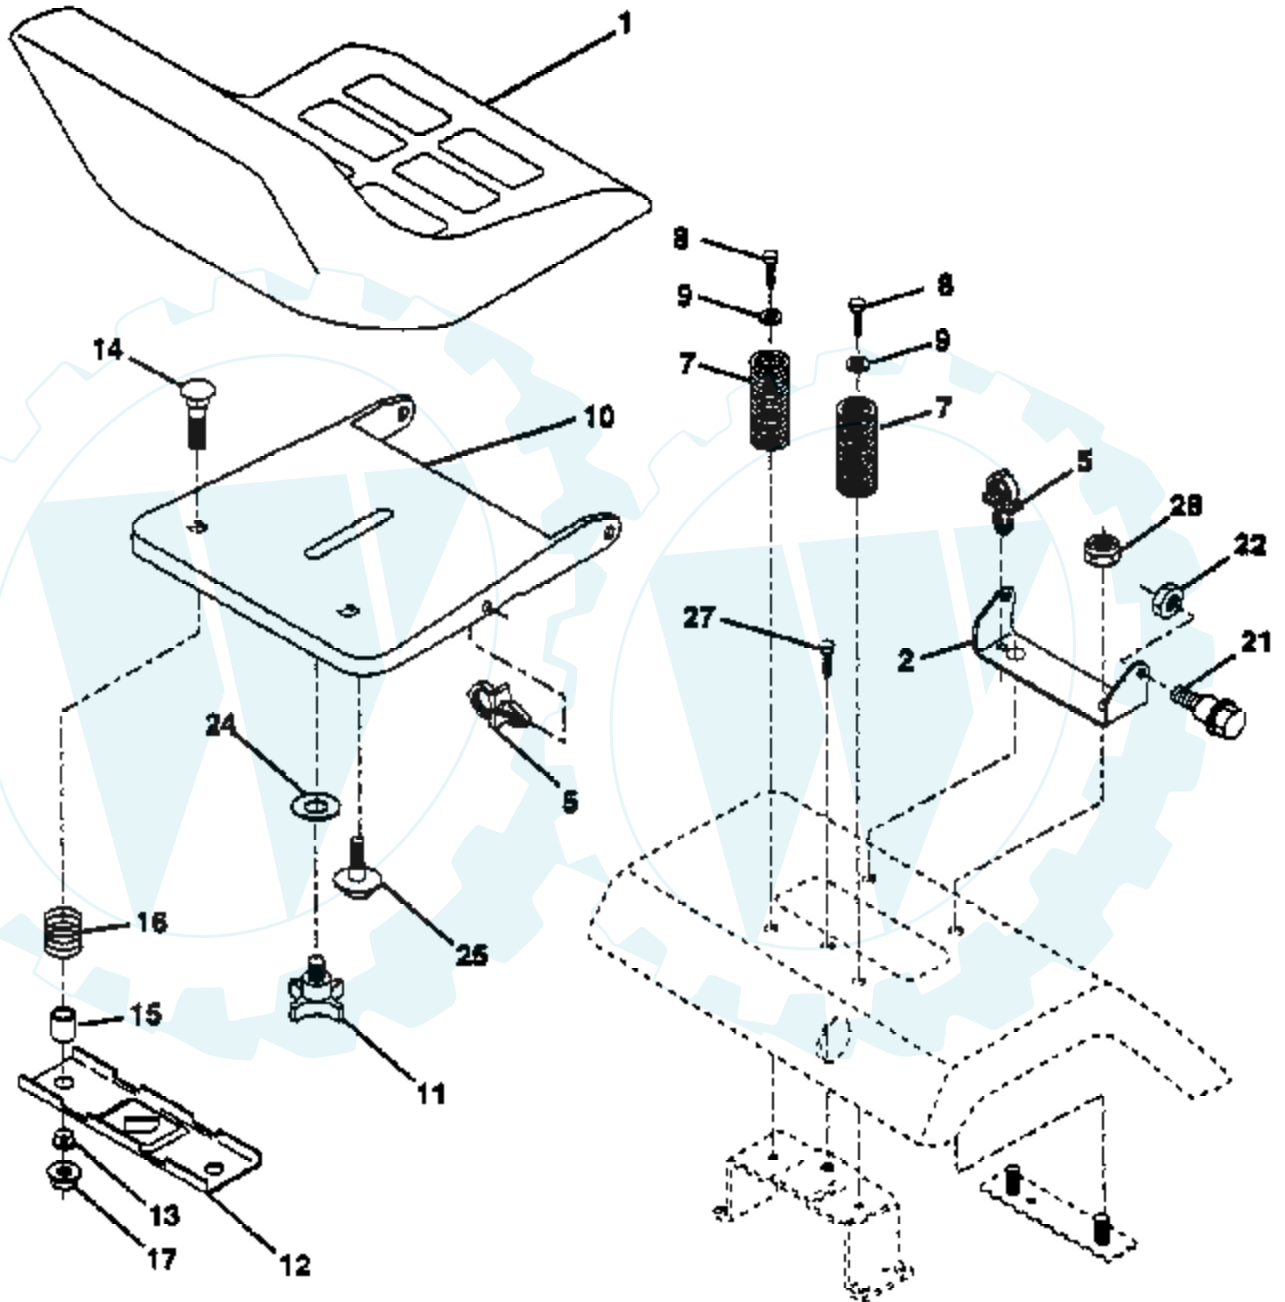

TRACTOR - - MODEL NUMBER WP14542A

SEAT ASSEMBLY

NOTE: All component dimensions given in U.S. inches
1 inch = 25.4 mm

Ref #	Part Number	Qty	Description
1	127428		SUB= 140119
2	140551		BRACKET PVT SEAT
5	145006		CLIP.PUSH-IN.HING
7	124181X		SPRING COMPRESSIO
8	17490508		SCREW LT
9	19131614		WASHER
10	140552		SUB= 155925
11	120068X		"KNOB 1/2" YT"
12	121246X		BRKT SWITCH
13	121248X		BUSHING
14	72050411		SUB= 872050411
15	134300		SPLIT SPACER
16	121250X		SPRING
17	123976X		SUB= 73900400
21	139888		BOLT.SHLD.5/16-18
22	73800500		NUT
24	19171912		WASHER
25	127018X		"BOLT,SHOULDER"
27	17490608		SCREW LT
28	73680600		SUB= 73690600