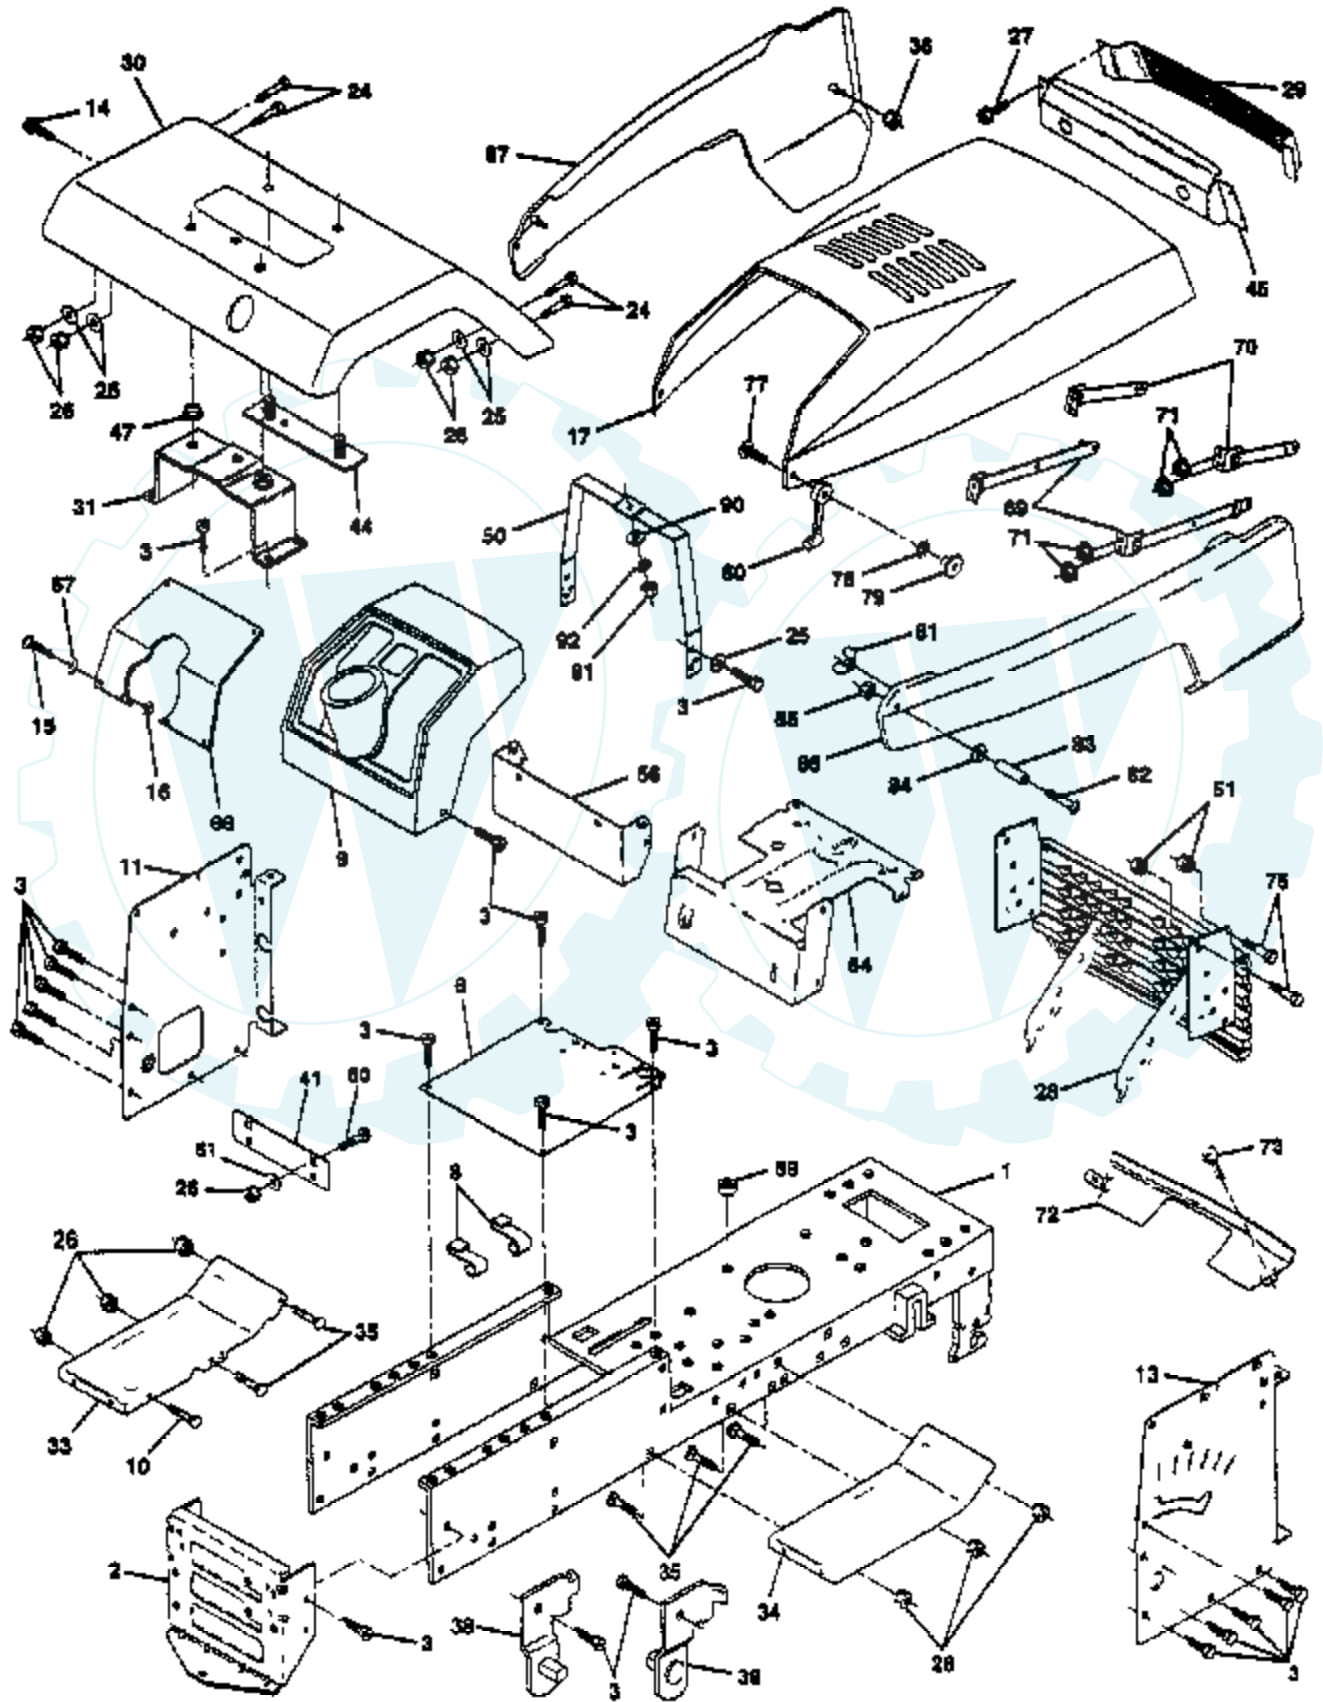

TRACTOR - - MODEL NUMBER WP14542A

CHASSIS AND ENCLOSURES

Ref #	Part Number	Qty	Description
1	145501		CHASSIS.WLD.11GA
2	140356		SUB= 145009
3	17490612		SCREW
6	145206		SUB= 145206X431
8	126471X		"CLIP,INSULATOR"
9	140398		DASHBOARD BLACK
10	72140608		SUB= 72110608
11	145218		PANEL.DASH.LH.
13	145217		PANEL.DASH.RH.
14	17490608		SCREW LT
15	74180512		SCREW
16	73510500		NUT
17	132635X505		SUB= 150301X505
24	74780616		BOLT
25	19131312		WASHER
26	73800600		NUT
27	17030814		SUB= 91817030814
28	131716		SUB= 532131716
29	146459		LENS.BAR.CLEAR
30	140002X505		FENDER.PNT.
31	137113		BRKT.ASM.FENDER
33	145244X505		FOOTREST.LH.LT/GT
34	145243X505		FOOTREST.RH.LT/GT
35	72110606		BOLT
36	108067X		PAL NUT LT
38	139886		BRACKET ASM LH
39	139887		BRACKET ASM RH
41			UNKNOWN
44	140675		STRAP ASM FENDER
45	124392X417		SUB= 147717
47	105531X		NUT-PUSH YT
50	145205		DASH.SUPT.YP/HUSQ
51	73680400		SUB= 73690400
56	145151		DASH.EXT.PNT.
59	110436X		SUB= 9151R
60			UNKNOWN
61			UNKNOWN
64	145095		SUB= 150272
66	140133X011		PLATE.DASH.SILKSC
67	19111116		WASHER
69	106784X		SUB= 155013
70	104618X		SUB= 155013
71	73640400		NUT HXKEP 1/4X20
72	144916X505		STRAP.GRILLE.PNT.
73	17580408		SCREW CRT
75	123481X		SUB= 7605J
77	74191008		SCREW
78	10071000		LOCKWASHER
79	2029J		WELDNUT
80	109808X		HOOD LATCH T
81	123198X		SUB= 146525
82	74981020		SCREW
83	7206J		SPACER LT
84	19070818		WASHER
85	73731000		NUT
86	137655X505		PANEL.SIDE.RH
87	132637X505		"PANEL.SIDE.LH"
90	19091216		WASHER PM