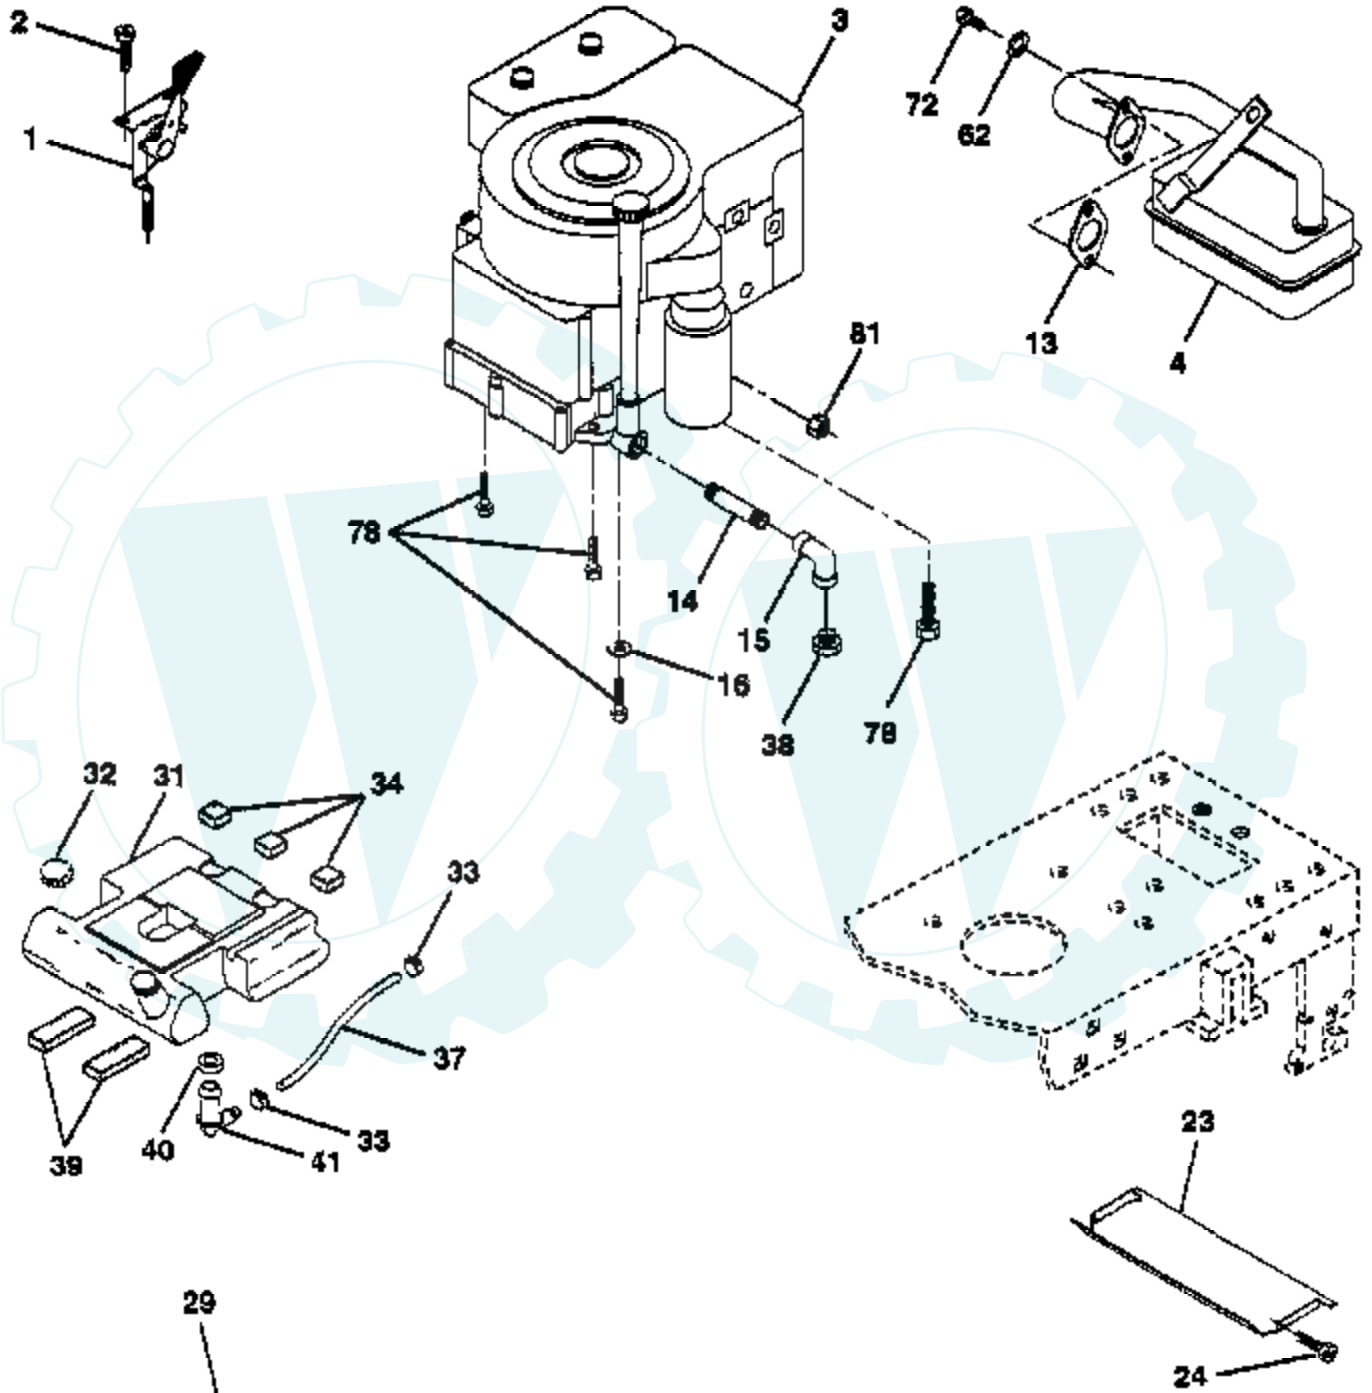

TRACTOR -- MODEL NUMBER WP14542A

ENGINE

OPTIONAL EQUIPMENT
Spark Arrester

Ref #	Part Number	Qty	Description
1	132752		"CONTROL_THROTTLE"
2	17720410		SCREW LT
3			REFER TO IMAGE
4	137352		MUFFLER
13	125593X		SUB= 272293
14	13280324		PIPE NIPPLE
15	13200300		ELBOW
16	11050600		LOCKWASHER
23	128953		HEAT SHIELD
24	17021008		SCREW
29	137180		SUB= 532137180
31	141069		SUB= 151346
32	140527		CAP ASM FUEL
33	123487X		HOSE CLAMP
34	106082X		PAD-SPACER LT
37	8543R		FUEL LINE T
38			REFER TO IMAGE
39	109227X		PAD IDLER TI
40	3645J		BUSHING OUTLET T
41	139277		STEM.TANK.FUEL
62	10040500		LOCKWASHER
72	71070512		SCREW
78	17490620		SCREW
81	73510400		NUT