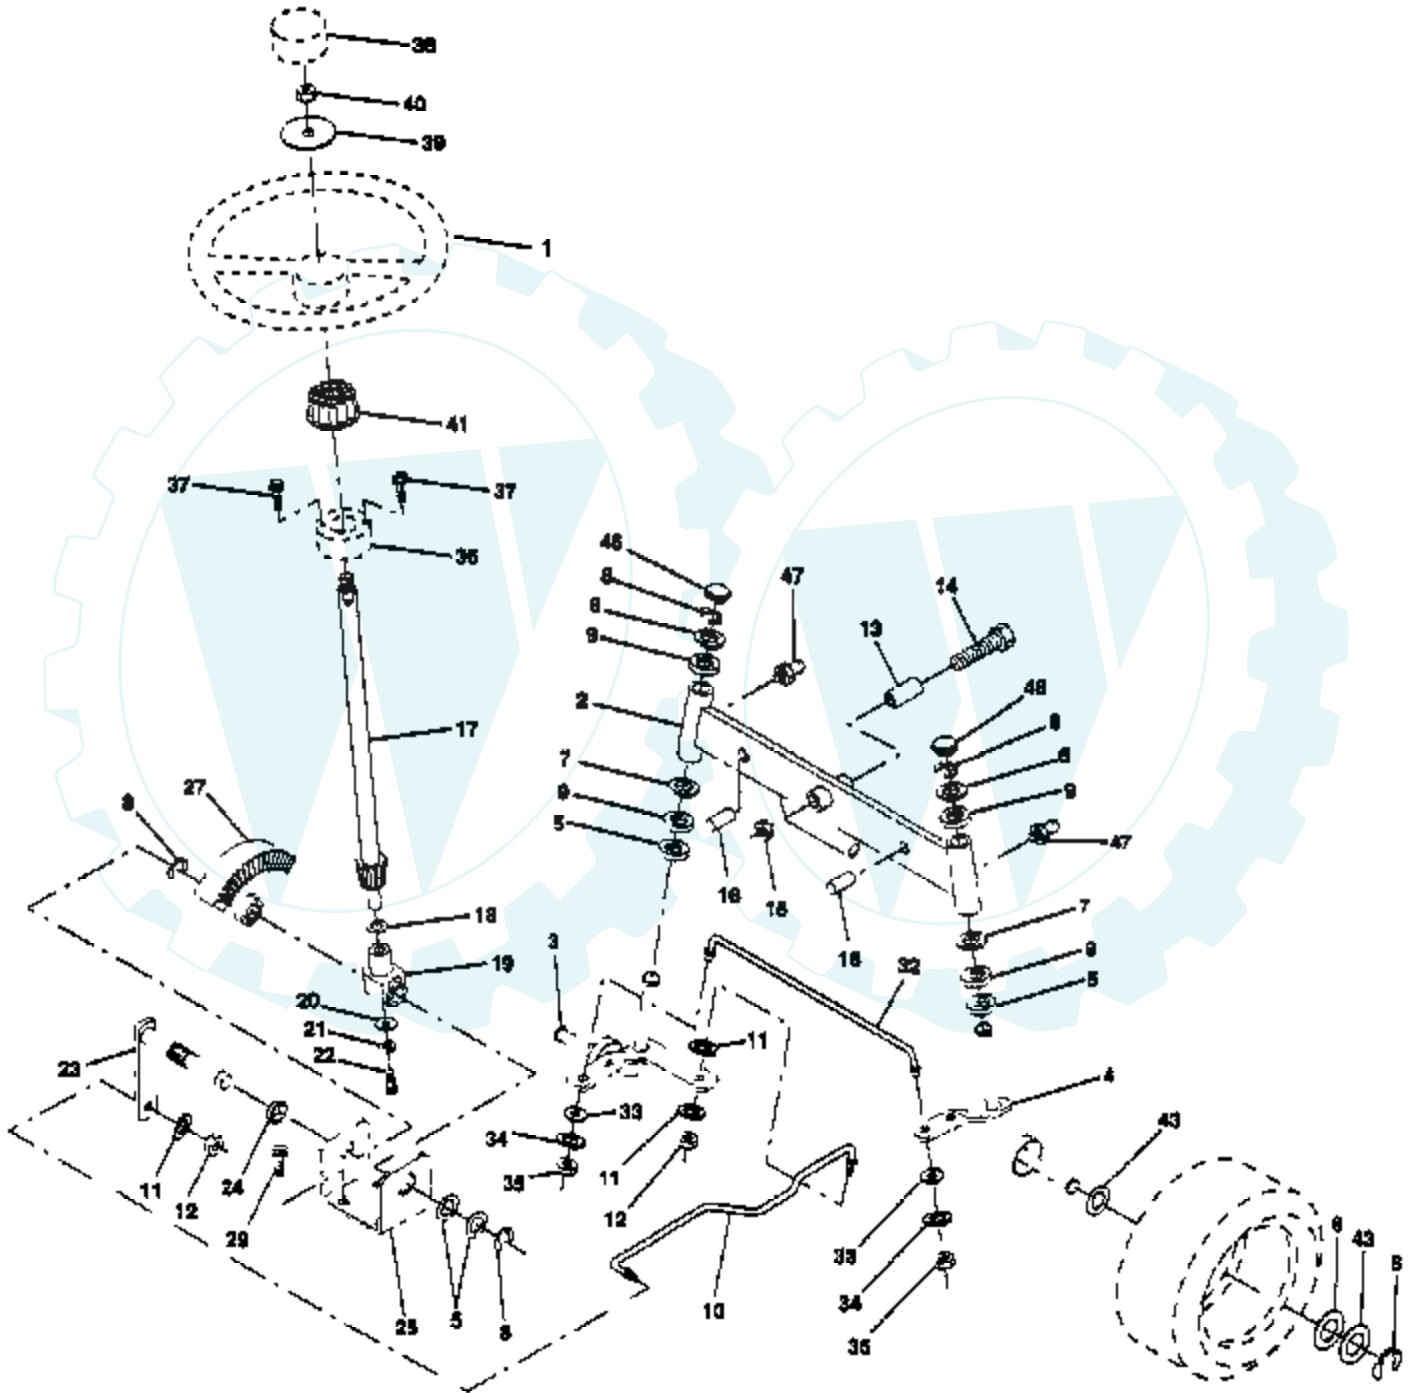

TRACTOR - - MODEL NUMBER WP14542A

STEERING ASSEMBLY

Ref #	Part Number	Qty	Description
1	121472X		SUB= 150546
2	142033		AXLE ASM FRONT
3	135227		SPINDLE LH
4	135228		SPINDLE RH
5	6266H		WASHER .T
6	121748X		WASHER
7	19272016		WASHER
8	12000029		RING
9	3366R		COL. SRTG. BEAR.
10	130468		SUB= 532130468
11	10040600		LOCKWASHER
12	73610600		SUB= 7810H
13	110438X		BEARING
14	74011056		BOLT HEX 5/8-11
15	73901000		"NUT-LOC,FLANGE LT"
16	132624		AXLE PIN
17	128758		STEERING SHAFT
18	57079		THRUST WASHER
19	124035X		SUPPORT.SHAFT
20	126684X		SUB= 532126684
21	10040400		LOCKWASHER
22	71070410		"SCREW,SPECIAL"
23	127501		SUB= 918127501
24	109816X		NYLINER T
25	124036X		"BRKT,STEERING"
27	136874		GEAR SECTOR
29	17490612		SCREW
32	130467		TIE ROD
33	19111216		WASHER M
34	10040500		LOCKWASHER
35	73810500		NUT.LOCK.5/16-24
36	145207		BUSHING.STRG.3/4
37	17541008		SCREW.10-24X1/2
38	126805X		"INSERT,STR WHEEL"
39	100712K		WASHER
40	73940800		SUB= 73360800
41	100711L		ADAPTER LT
43	121749X		WASHER
46	121232X		CAP
47	6855M		ZERK M