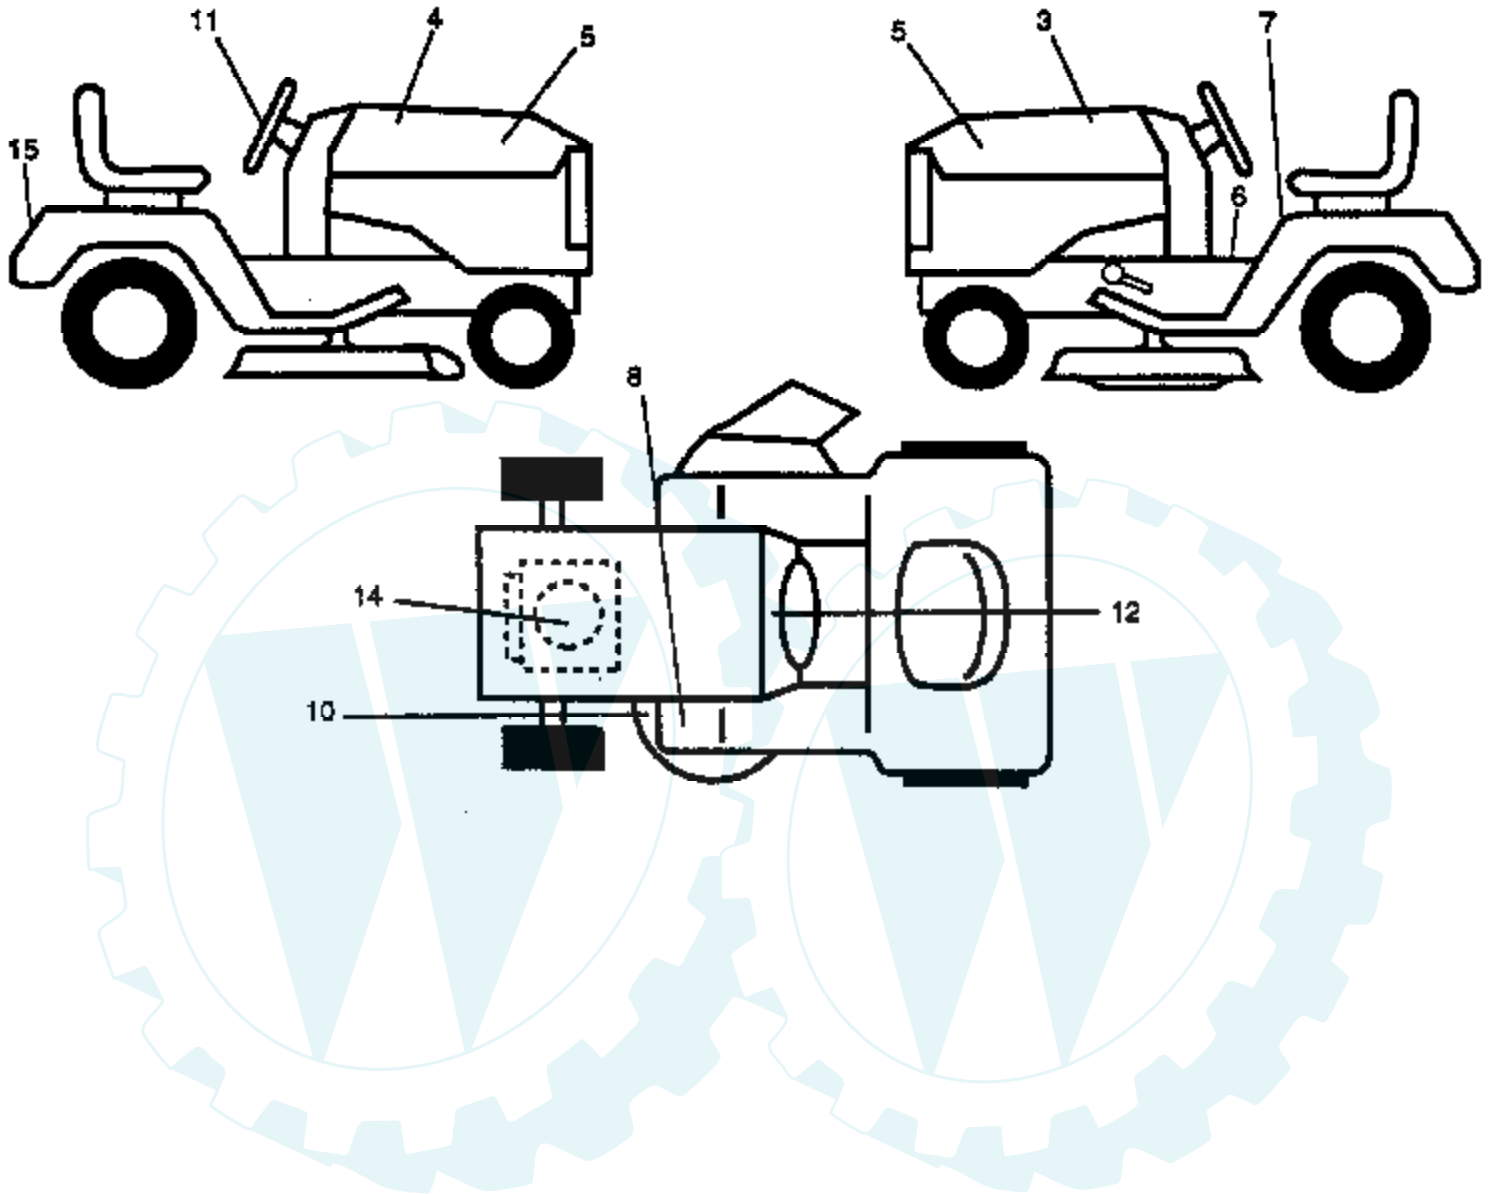

TRACTOR - - MODEL NUMBER WP14542A

DECALS

Ref #	Part Number	Qty	Description
3	135864		DECAL.HOOD.LH
4	135865		DECAL.HOOD.RH
5	149214		DECAL.INS.HD.LT.
6	140837		DECAL BRAK PARK
7	133796		DECAL
8	4900J		DECAL T
10	136832		DECAL
11	135845		DECAL, INSERT
12	138955		DECAL.DASH.INST.
14	272991		DECAL, ENGINE
15	135841		DECAL, FENDER LOGO
	133671		FOOTREST PAD
	138311		DECAL HANDLE LIFT
	149234		MANUAL.WP14542A
	145278		MANUAL.OP.GENERIC
	LC05		WHEEL WTS.
	LBD48		SNOW BLADE
	LSB42		SNOW THROWER
	C42		GRASS CATCHER
	LA018		TIRE CHAINS
	MK42		MULCH KIT W/BLADES