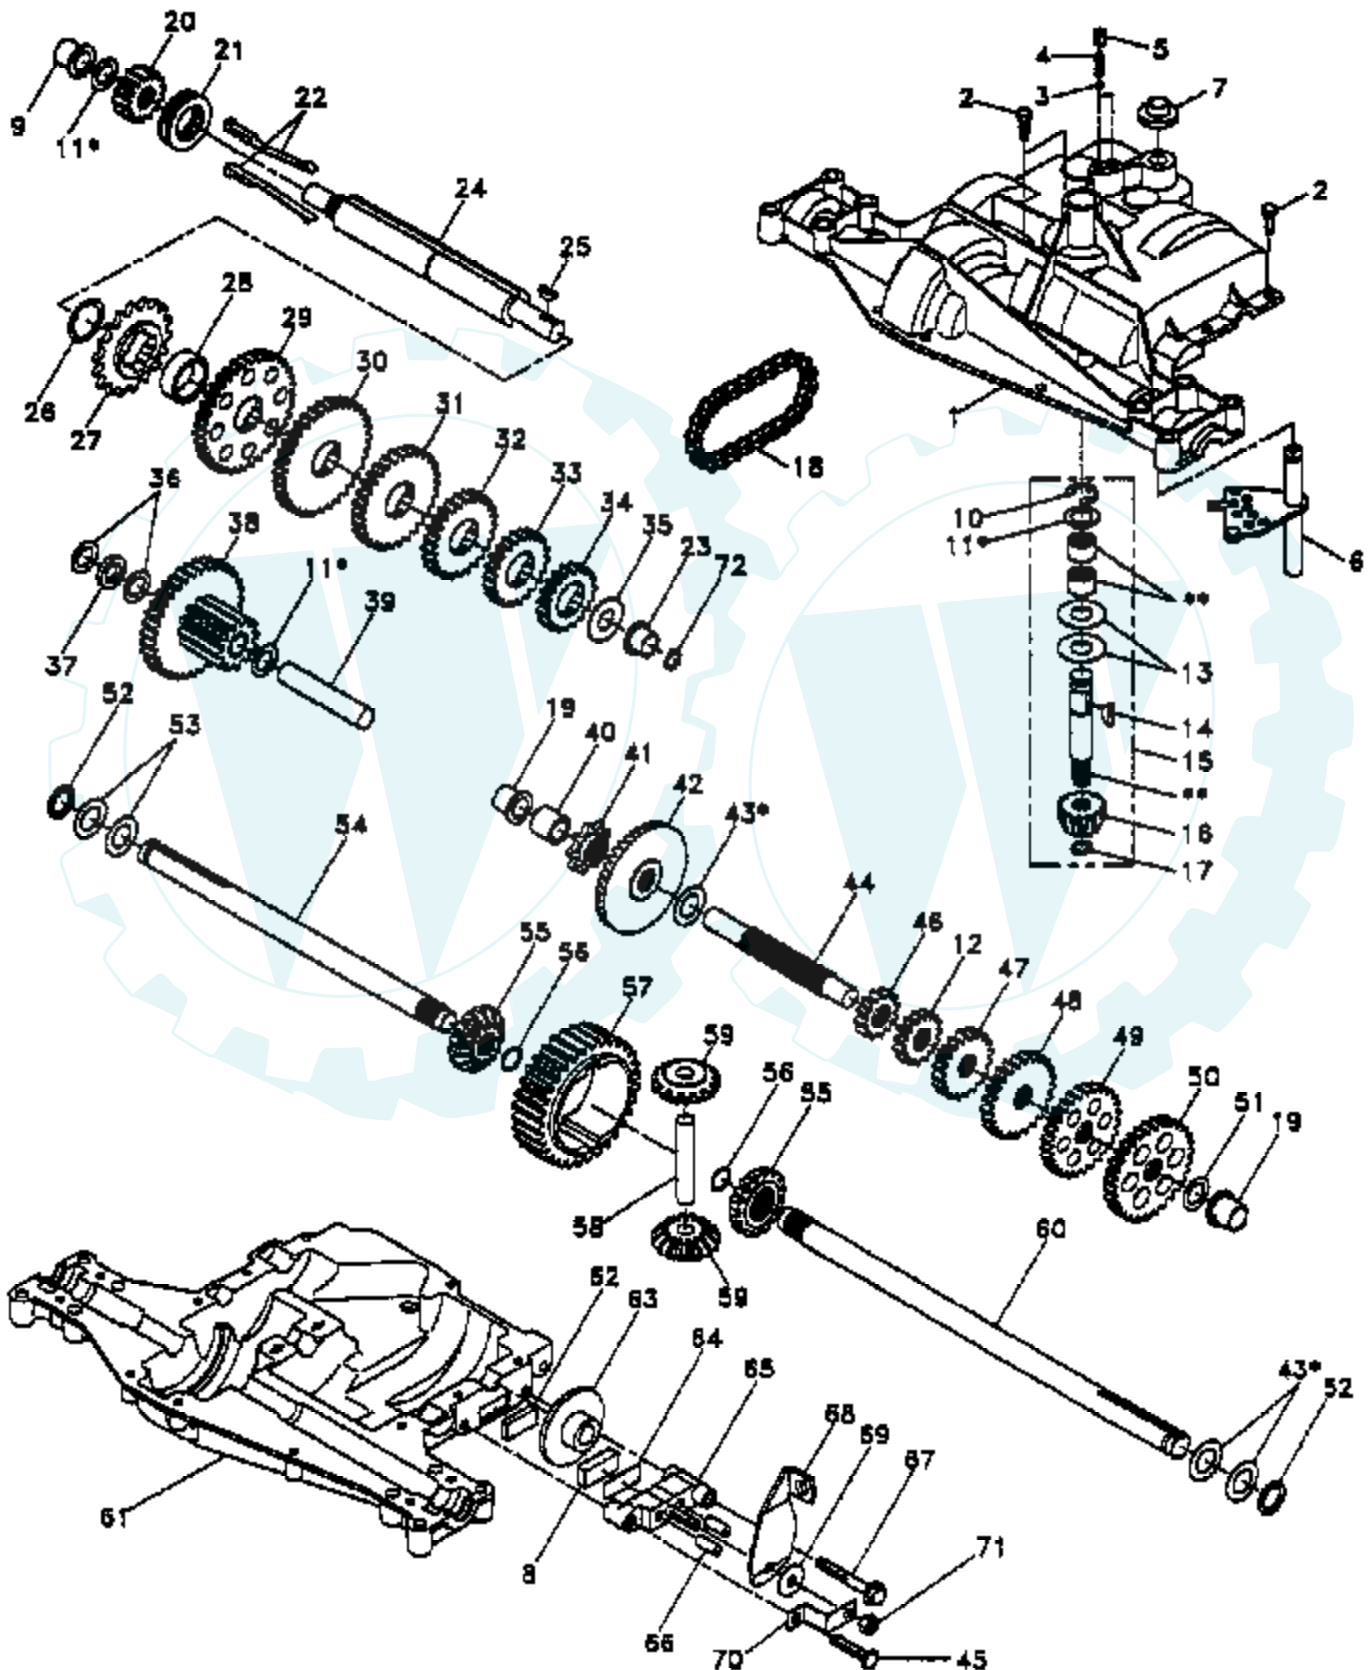

TRACTOR - - MODEL NUMBER WP14542A

DANA TRANSAXLE - MODEL NUMBER 4360-96

Ref #	Part Number	Qty	Description
1	132671		HARNESS.IGNITION
2	2274J		SUB= 74760412
3	134400		SUB= 68003
4	105904X		"SPRING, DETENT LT"
5	105905X		"SCREW, SET LT"
6	138235		KIT SHIFTER ASM
7	134399		SHIFTER BOOT
8	120951X		PUCK T
9	148266		SUB= 105911X
10	2225J		RETAINING RING LT
11	134793		ASM KIT SHIM 4689
12	143679		PLUG.PLASTIC
13	120415X		WASHER T
14	142674		KEY WOODRUFF-DANA
15	106846X		SUB= 167148
16	106095X		SUB= 95-8060-6F
17	105909X		"RING,RETAINING LT"
18	105910X		"CHAIN,24 PTCH LT"
19	105911X		BEARING.FLNG.5510
20	142675		GEAR SPUR 14 TTH
21	148267		CLUTCH.COL.5467
22	138237		KIT.ASM.CLUTCH KY
23	148268		BEARING.FLNG.5511
24	142676		SHAFT INTERM DANA
25	2244J		WOODRUFF KEY
26	105916X		"RING,RETAINING LT"
27	120470X		SPROCKET 18T T
28	110070X		SPACER YT
29	142677		GEAR SPUR 37 TTH
30	142681		GEAR SPUR 35 TTH
31	124644X		GEAR SPUR 30T
32	108980X		GEAR 25T LT
33	120406X		GEAR SPUR 22 TT
34	134796		SPUR GEAR 19T
35	105925X		"WASHER, PLAIN LT"
36	2232J		WASHER 025
37	108978X		SPACER
38	110079X		ASSM GEAR COMB
39	124639X		SHAFT IDLER
40	120472X		SPACER T
41	105928X		SPROCKET 9T LT
42	106605X		SUB= 167148
43	134394		ASM KIT SHIM
44	120473X		SHAFT T
45	106596X		"SCREW, TAPPING LT"
46	142678		GEAR SPUR 12 TTH
47	120407X		SUB= 124641X
48	106589X		"GEAR, SPUR 25T LT"
49	120408X		GEAR 28T T
50	105937X		"GEAR, SPUR 31T LT"
51	2226J		WASHER 060
52	134401		NEOPRENE WASHER
53	2264J		WASHER 031
54	120474X		SUB= 154658
55	110081X		GEAR 15T T
56	105941X		"RING,RETAINING LT"
57	110071X		SUB= 120478X
58	120952X		SHAFT T