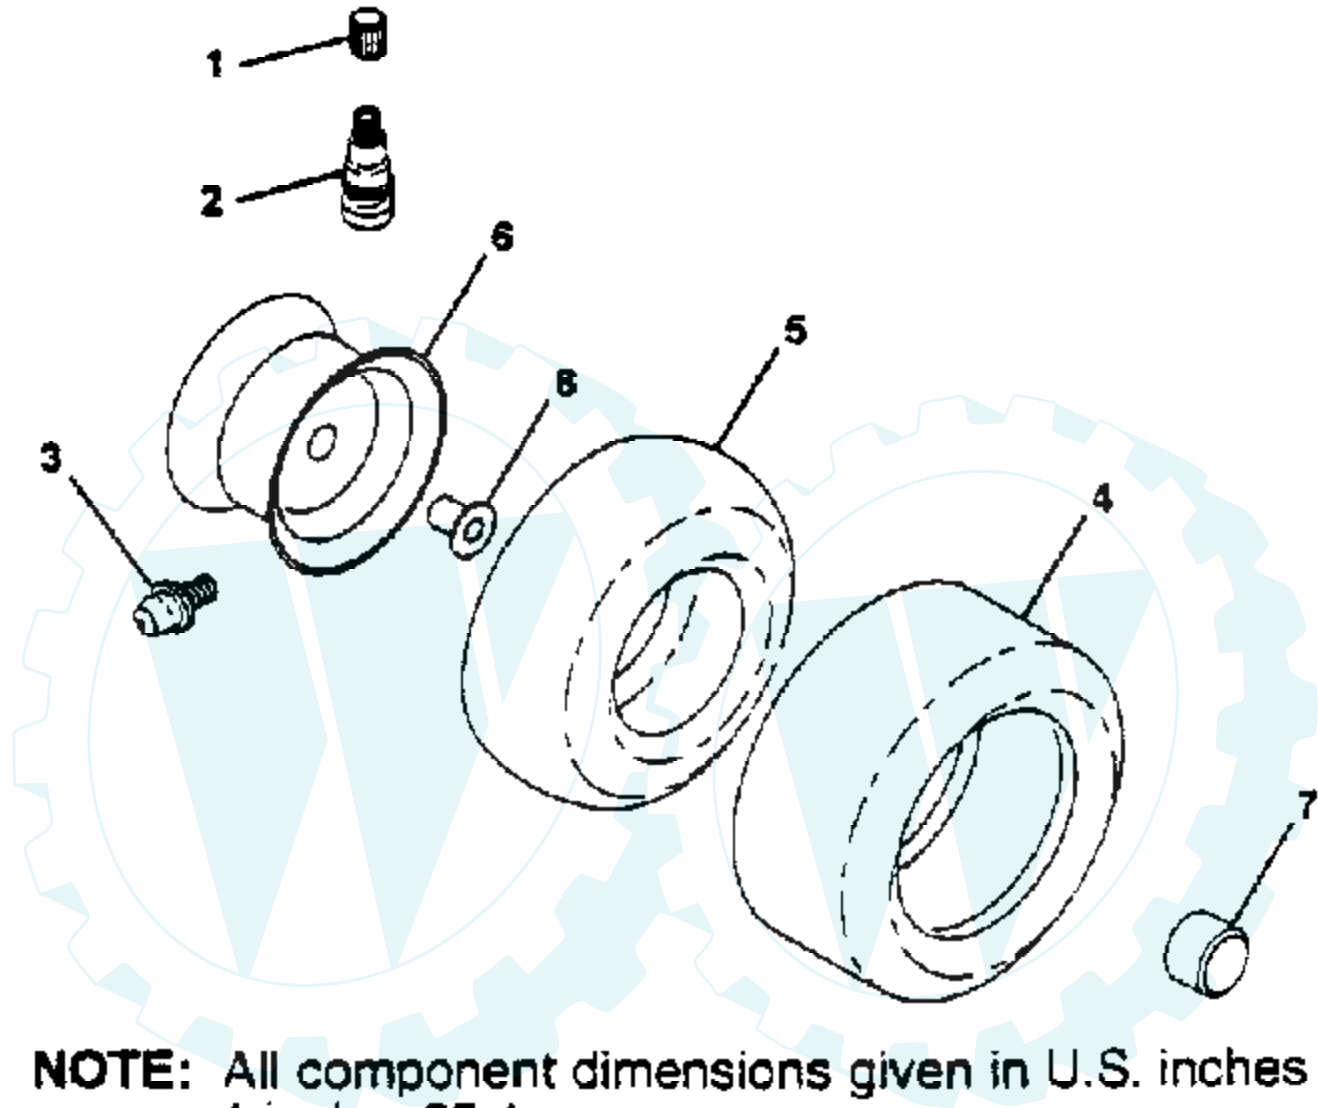

### SEAT ASSEMBLY

**NOTE:** All component dimensions given in U.S. inches  
1 inch = 25.4 mm

Ref #	Part Number	Qty	Description
1	127428		SUB= 140119
2	140551		BRACKET PVT SEAT
5	145006		CLIP.PUSH-IN.HING
7	124181X		SPRING COMPRESSIO
8	17490508		SCREW LT
9	19131614		WASHER
10	140552		SUB= 155925
11	120068X		"KNOB 1/2" YT"
12	121246X		BRKT SWITCH
13	121248X		BUSHING
14	72050411		SUB= 872050411
15	134300		SPLIT SPACER
16	121250X		SPRING
17	123976X		SUB= 73900400
21	139888		BOLT.SHLD.5/16-18
22	73800500		NUT
24	19171912		WASHER
25	127018X		"BOLT,SHOULDER"
27	17490608		SCREW LT
28	73680600		SUB= 73690600

## WHEELS & TIRES

**NOTE:** All component dimensions given in U.S. inches  
1 inch = 25.4 mm

Ref #	Part Number	Qty	Description
1	59192		VALVE CAP
2	65139		VALVE STEM LT
3	278H		FITTING LT
4	106222X		SUB= 122073X
4	138468		TIRE.20X8-8
5	59904		TUBE.5.3/4.5/6
5	7152J		TUBE.18X9.5-8
6	106732X417		"RIM,FRT T"
6	106108X417		"RIM 8""
7	104757X		HUB CAP
8	9040H		"FLANGE, BEARING"
	144334		SEALANT.TIRE 10 OZ. TUBE