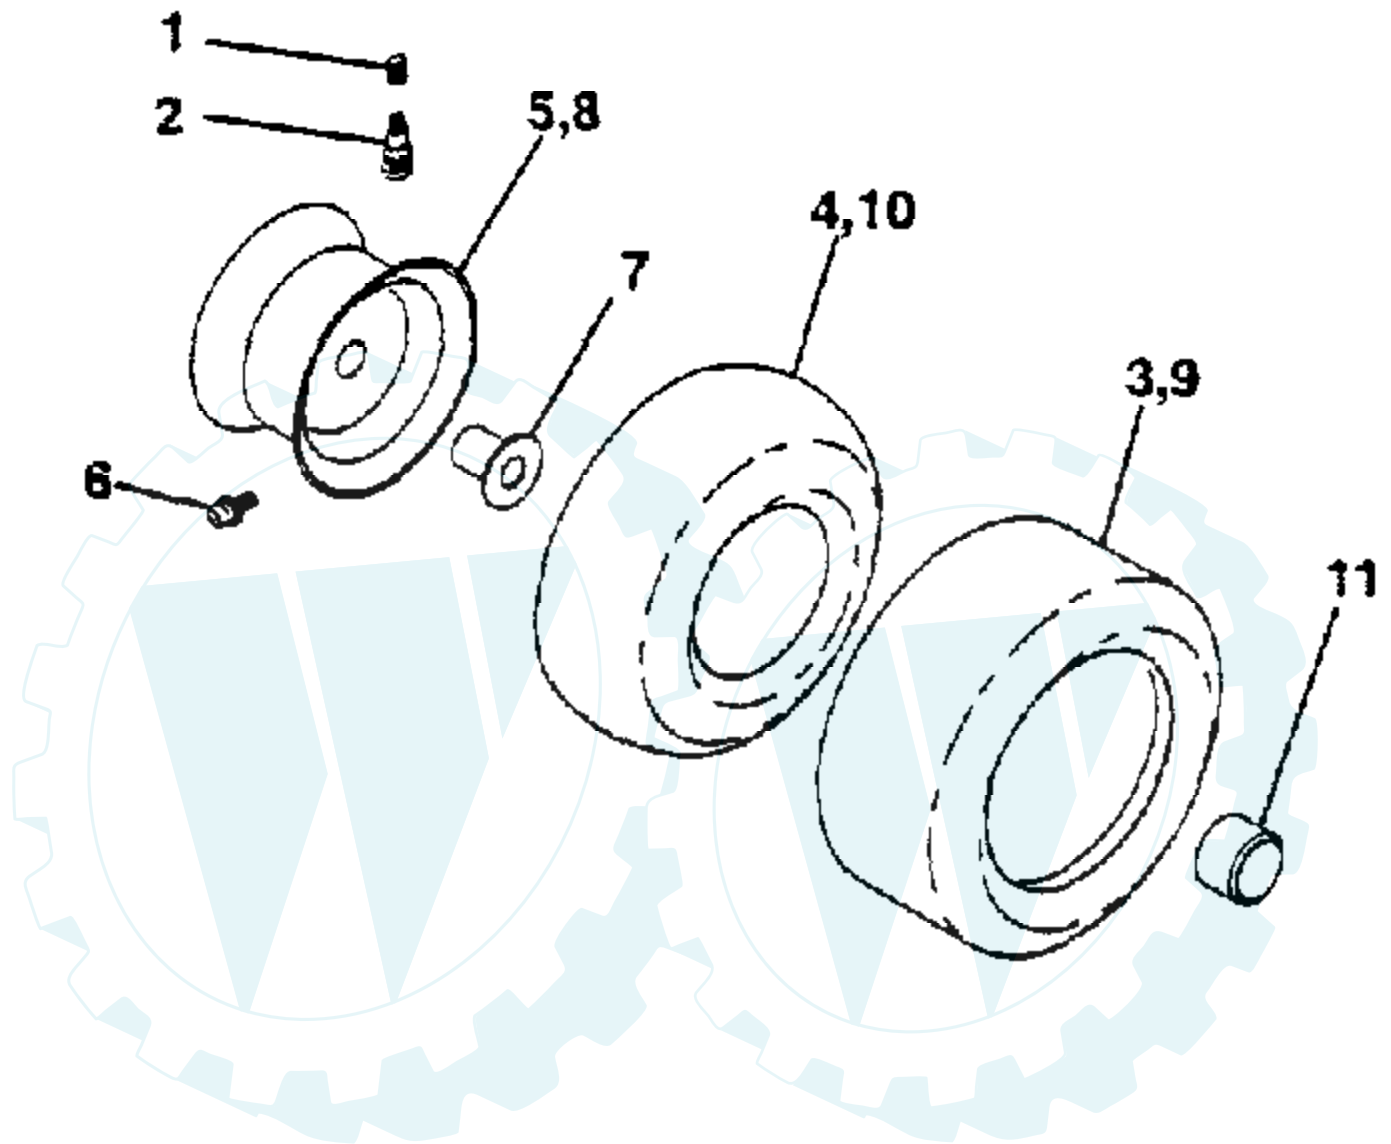

TIRES AND WHEELS

Ref #	Part Number	Qty	Description
1	59192		VALVE CAP
2	65139		VALVE STEM LT
3	106222X		SUB= 122073X
4	59904		TUBE.5.3/4.5/6
5	106732X417		"RIM,FRT T"
6	278H		FITTING LT
7	9040H		"FLANGE, BEARING"
8	106108X417		"RIM 8""
9	106268X		SUB= 122074X
10	7152J		TUBE.18X9.5-8
11	104757X		HUB CAP