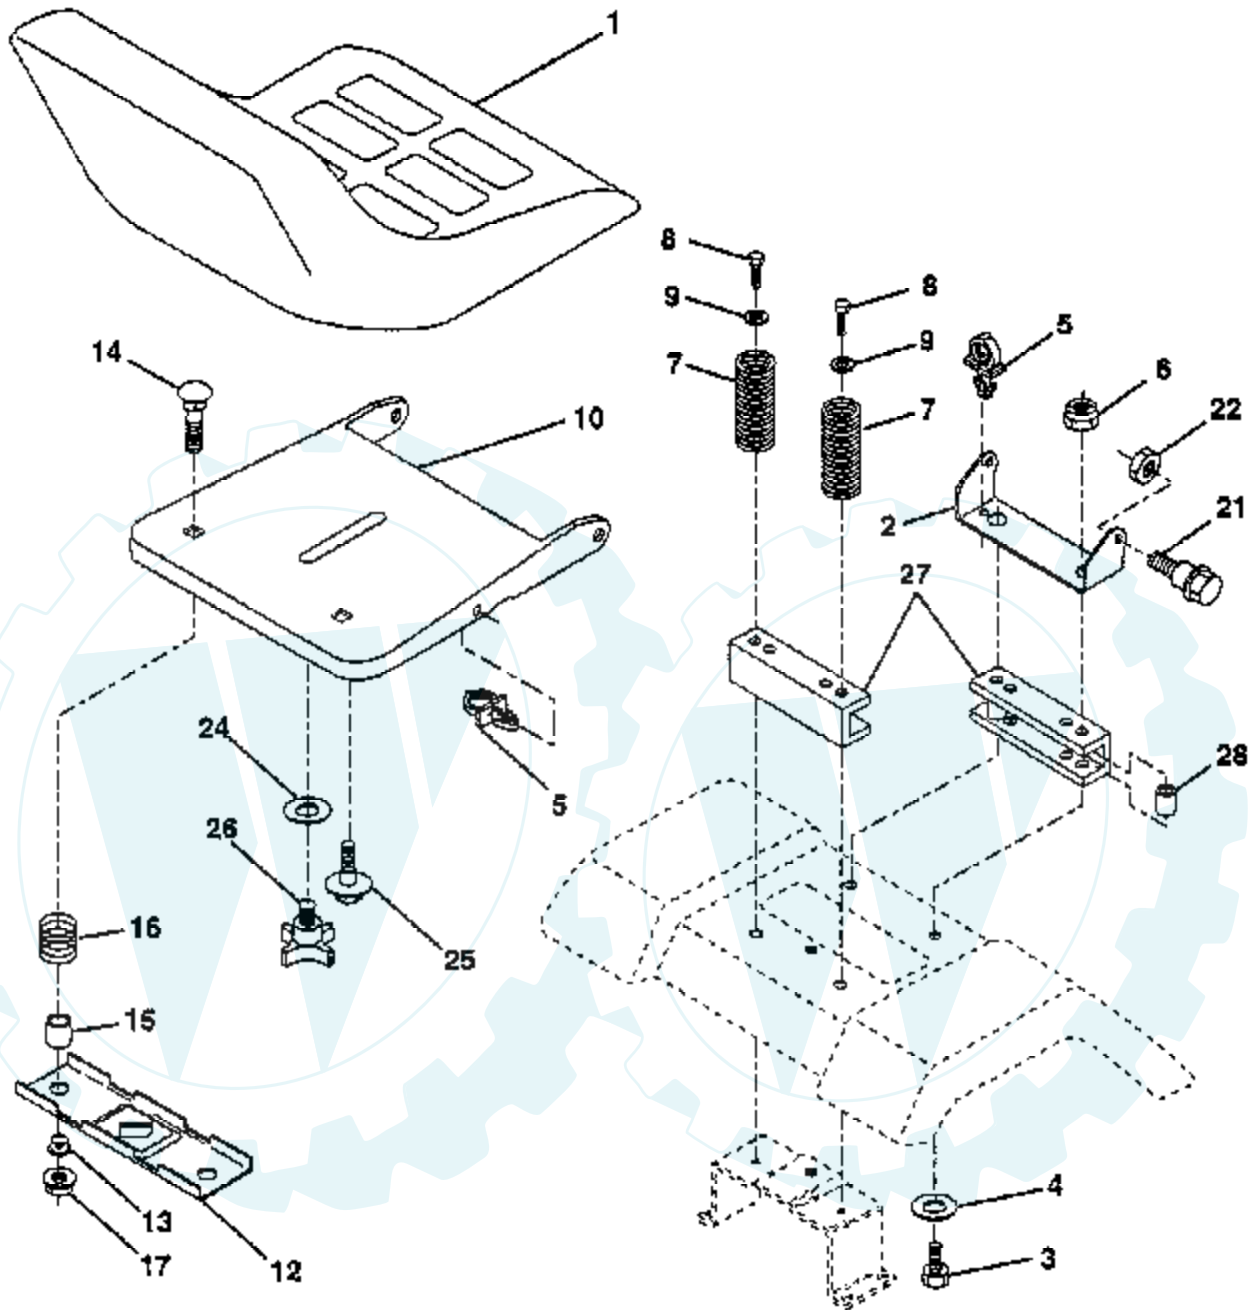

12.5 HP 42" TRACTOR - - MODEL NUMBER WP12542C

SEAT

Ref #	Part Number	Qty	Description
1	127427		SUB= 140119
2	140551		BRACKET PVT SEAT
3	74760640		BOLT
4	19131610		WASHER PM
5	140407		CLIP PUSH - IN
6	73800600		NUT
7	124181X		SPRING COMPRESSIO
8	17490640		SCREW
9	19131614		WASHER
10	140552		SUB= 155925
12	121246X		BRKT SWITCH
13	121248X		BUSHING
14	72050411		SUB= 872050411
15	134300		SPLIT SPACER
16	121250X		SPRING
17	123976X		SUB= 73900400
21	139888		BOLT.SHLD.5/16-18
22	73800500		NUT
24	19171912		WASHER
25	127018X		"BOLT,SHOULDER"
26	120068X		"KNOB 1/2" YT"
27	131772		SEAT SPACER
28	131771		SPLIT SPACER