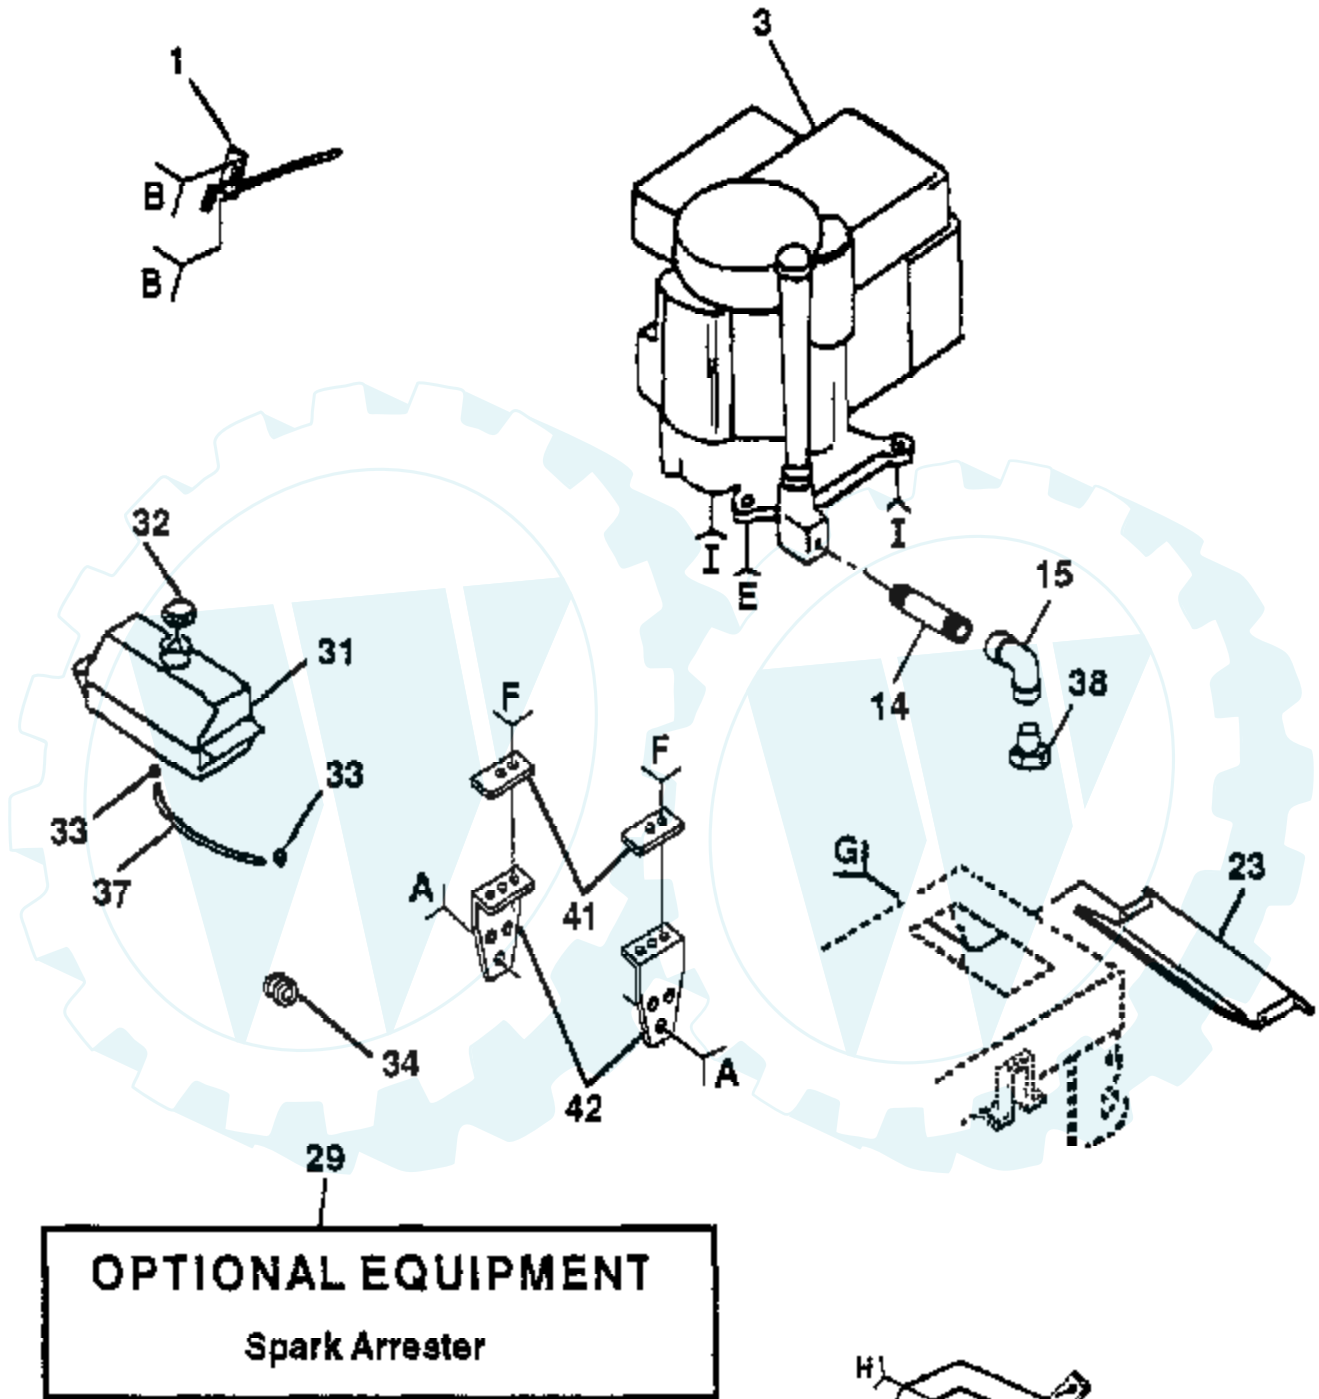

12.5 HP 42" TRACTOR - - MODEL NUMBER WP12542C

ENGINE

A	B	E	F	G	H	I
43	2	17	35	24	8	17
44		18				

Ref #	Part Number	Qty	Description
1	132752		"CONTROL, THROTTLE"
2	17720410		SCREW LT
3			REFER TO IMAGE
6	125593X		SUB= 272293
7	10040500		LOCKWASHER
8	71070512		SCREW
13	137348		MUFFLER
14	13280324		PIPE NIPPLE
15	13200300		ELBOW
16	11050500		LOCKWASHER.5/16.E
17	17490620		SCREW
23	128953X		SUB= 128953
24	17021008		SCREW
29	137180		SUB= 532137180
31	109292X		FUEL TANK
32	140527		CAP ASM FUEL
33	123487X		HOSE CLAMP
35	17490612		SCREW
37	137040		LINE FUEL
38			CHECK WITH SUPPLIER
41	128230		"CLAMP, FUEL TANK T"
42	128229		BRKT FUEL TANK T
43	74780616		BOLT
44	73800600		NUT