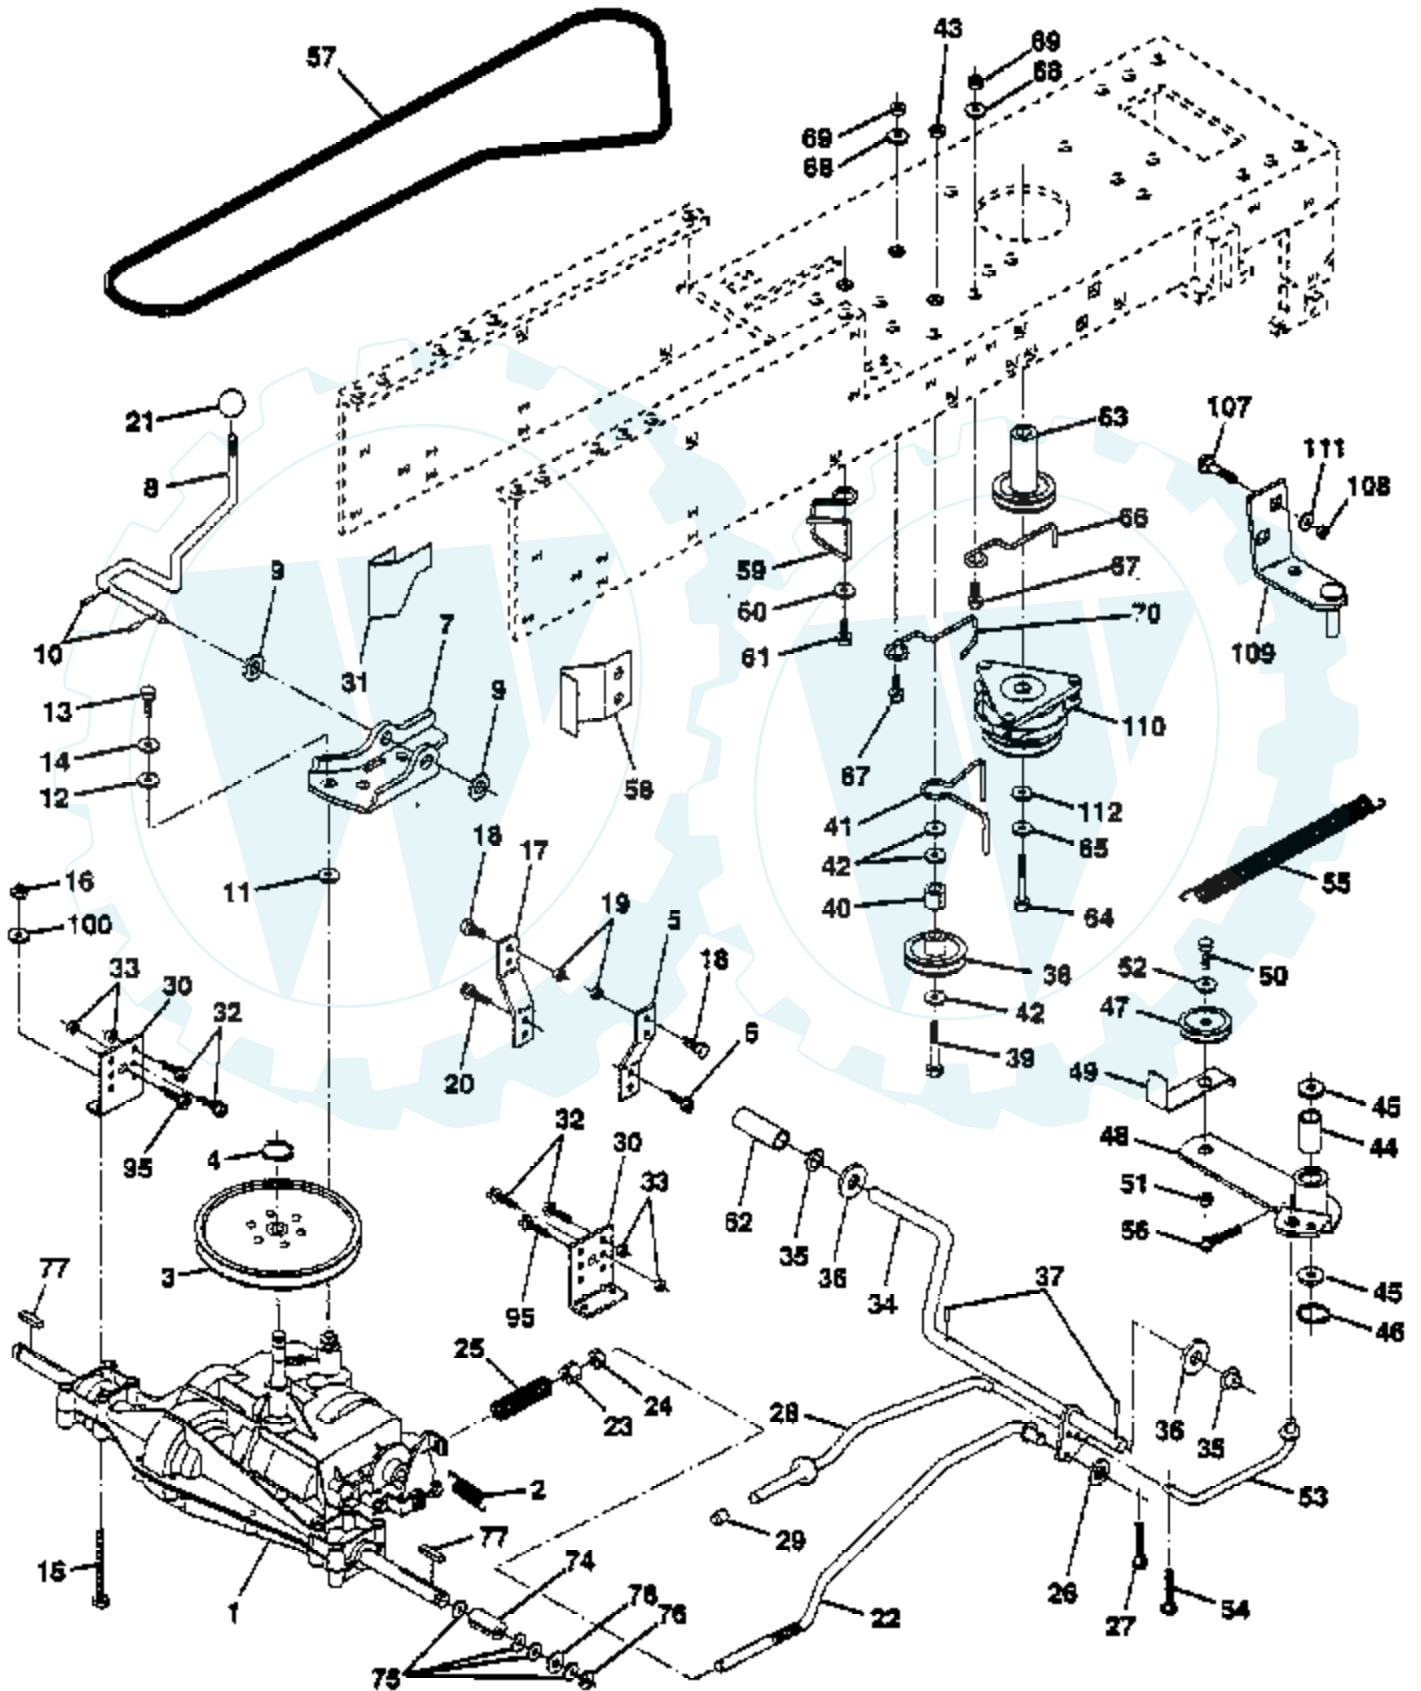

12.5 HP 42" TRACTOR -- MODEL NUMBER WP12542C

DRIVE

Ref #	Part Number	Qty	Description
1	142603		SUB= 160664
2	110422X		SUB= 146682
3	123666X		PULLEY TRANS
4	12000028		SUB= 2267J
5	121520X		STRAP TORQUE
6	17490512		SCREW
7	130802		SUB= 162240
8	131679		SHIFT ROD
9	19151216		WASHER
10	76020416		PIN COTTER 1/8
11	105701X		WASH-SHFT PLT LT
12	19091210		WASHER LT
13	71040412		SUB= 74550412
14	10040400		LOCKWASHER
15	74780544		BOLT HEX
16	73680500		SUB= 73690500
17	121520X		STRAP TORQUE
18	74780616		BOLT
19	73800600		NUT
20	17490512		SCREW
21	106933X		KNOB T (1/2-HOLE)
22	130804		BRAKE ROD
23	73800600		NUT
24	73350600		NUT
25	106888X		SPRING ROD LT
26	19131316		WASHER
27	76020412		COTTER PIN
28	133261		BRAKE PARK ROD
29	71673		PLUNGER CAP T
30	130807		TRANSAXLE MTG BKT
31	127275X		"KEEPER,BELT LH T"
32	74760512		BOLT
33	73800500		NUT
34	122424X		SUB= 149001
35	120183X		NYLON BEARING
36	19211616		WASHER LT
37	1572H		SUB= 2882J
38	123674X		PULLEY.IDLER.FLAT
39	74760644		BOLT
40	4470J		SPACER T
41	109070X		BELT KEEPER LT
42	19131312		WASHER
43	73680600		SUB= 73690600
44	105706X		"LY, BEARING"
45	110812X		WASHER LT
46	12000039		KLIP RING
47	127783		SUB= 139245
48	123789X		ARM IDLER
49	123205X		RETAIN BELT
50	74760624		SUB= 74930624
51	73680600		SUB= 73690600
52	19131316		WASHER
53	105710X		"LINK, CLUTCH T"
54	76020412		COTTER PIN
55	105709X		"SPRING, RETURN LT"
56	76020412		COTTER PIN
57	130801		SUB= 138255
58	127274X		"KEEPER,BELT RH T"