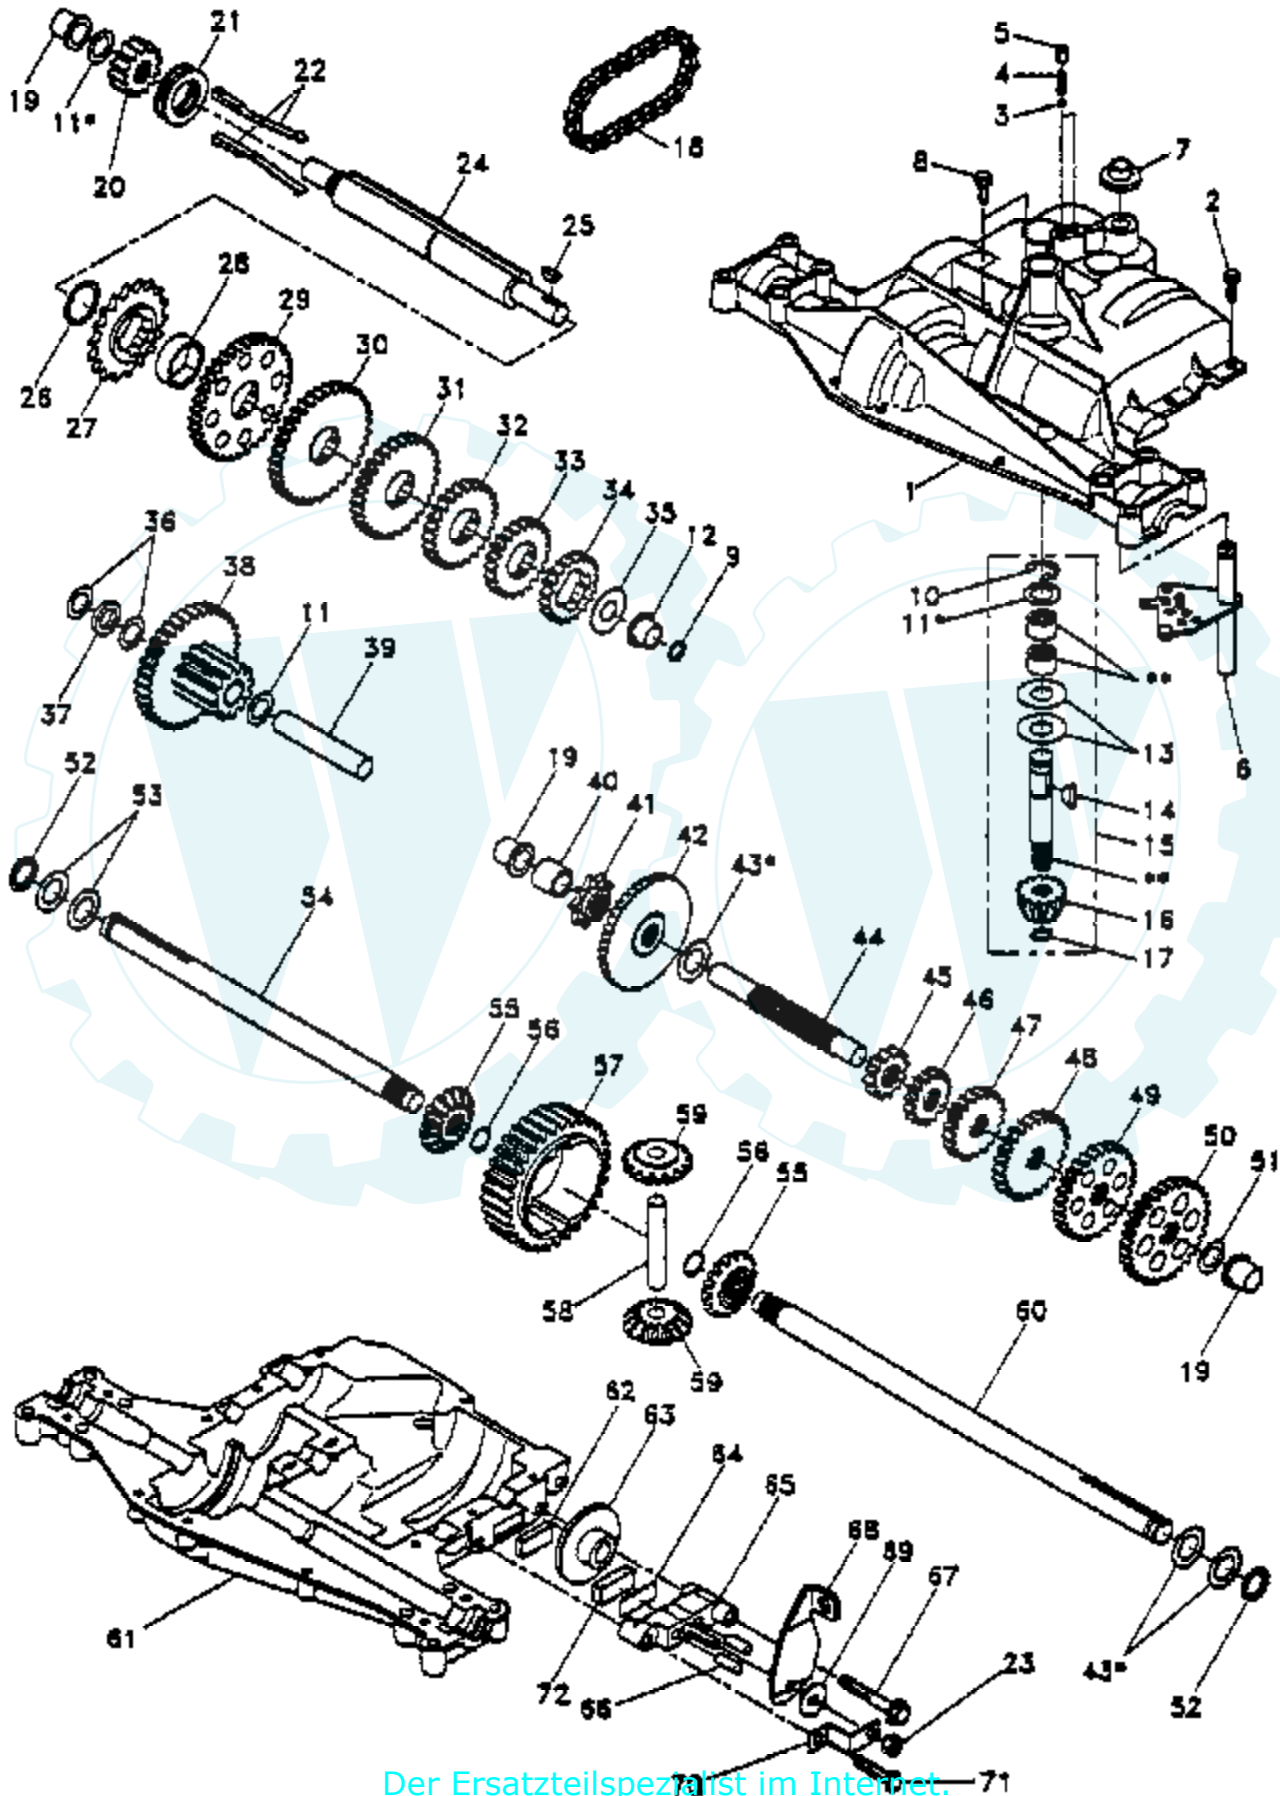

12.5 HP 42" TRACTOR - - MODEL NUMBER WP12542C TRANSAXLE - DANA MODEL NUMBER D4360-79

Ref #	Part Number	Qty	Description
1	142671		HOUSING UPPER TRN
2	2274J		SUB= 74760412
3	134400		SUB= 68003
4	105904X		"SPRING, DETENT LT"
5	105905X		"SCREW, SET LT"
6	138235		KIT SHIFTER ASM
7	134399		SHIFTER BOOT
8	134791		SCREW TAP W/SEAL
9	138241		SQUARE RING
10	142672		SUB= 2225J
11	134793		ASM KIT SHIM 4689
12	142673		BEARING FLAN-DANA
13	120415X		WASHER T
14	142674		KEY WOODRUFF-DANA
15	138234		AS KIT INPUT SHFT
16	110078X		PINION 14T T
17	105909X		"RING,RETAINING LT"
18	105910X		"CHAIN,24 PTCH LT"
19	105911X		BEARING.FLNG.5510
20	142675		GEAR SPUR 14 TTH
21	138246		COLLAR CLUTCH
22	138236		ASM KIT CLTCH KEY
23	73810500		NUT.LOCK.5/16-24
24	142676		SHAFT INTERM DANA
25	2244J		WOODRUFF KEY
26	105916X		"RING,RETAINING LT"
27	120470X		SPROCKET 18T T
28	110070X		SPACER YT
29	142677		GEAR SPUR 37 TTH
30	142681		GEAR SPUR 35 TTH
31	120405X		SUB= 124644X
32	108980X		GEAR 25T LT
33	120406X		GEAR SPUR 22 TT
34	134796		SPUR GEAR 19T
35	105925X		"WASHER, PLAIN LT"
36	2232J		WASHER 025
37	108978X		SPACER
38	110079X		ASSM GEAR COMB
39	124639X		SHAFT IDLER
40	120472X		SPACER T
41	105928X		SPROCKET 9T LT
42	110084X		SUB= 167148
43	134394		ASM KIT SHIM
44	120473X		SHAFT T
45	142678		GEAR SPUR 12 TTH
46	142679		GEAR SPUR 15 TTH
47	120407X		SUB= 124641X
48	106589X		"GEAR, SPUR 25T LT"
49	120408X		GEAR 28T T
50	105937X		"GEAR, SPUR 31T LT"
51	2226J		WASHER 060
52	134401		NEOPRENE WASHER
53	2264J		WASHER 031
54	120474X		SUB= 154658
55	10081X		GEAR MITER
56	105941X		"RING,RETAINING LT"
57	110071X		SUB= 120478X
58	120952X		SHAFT T