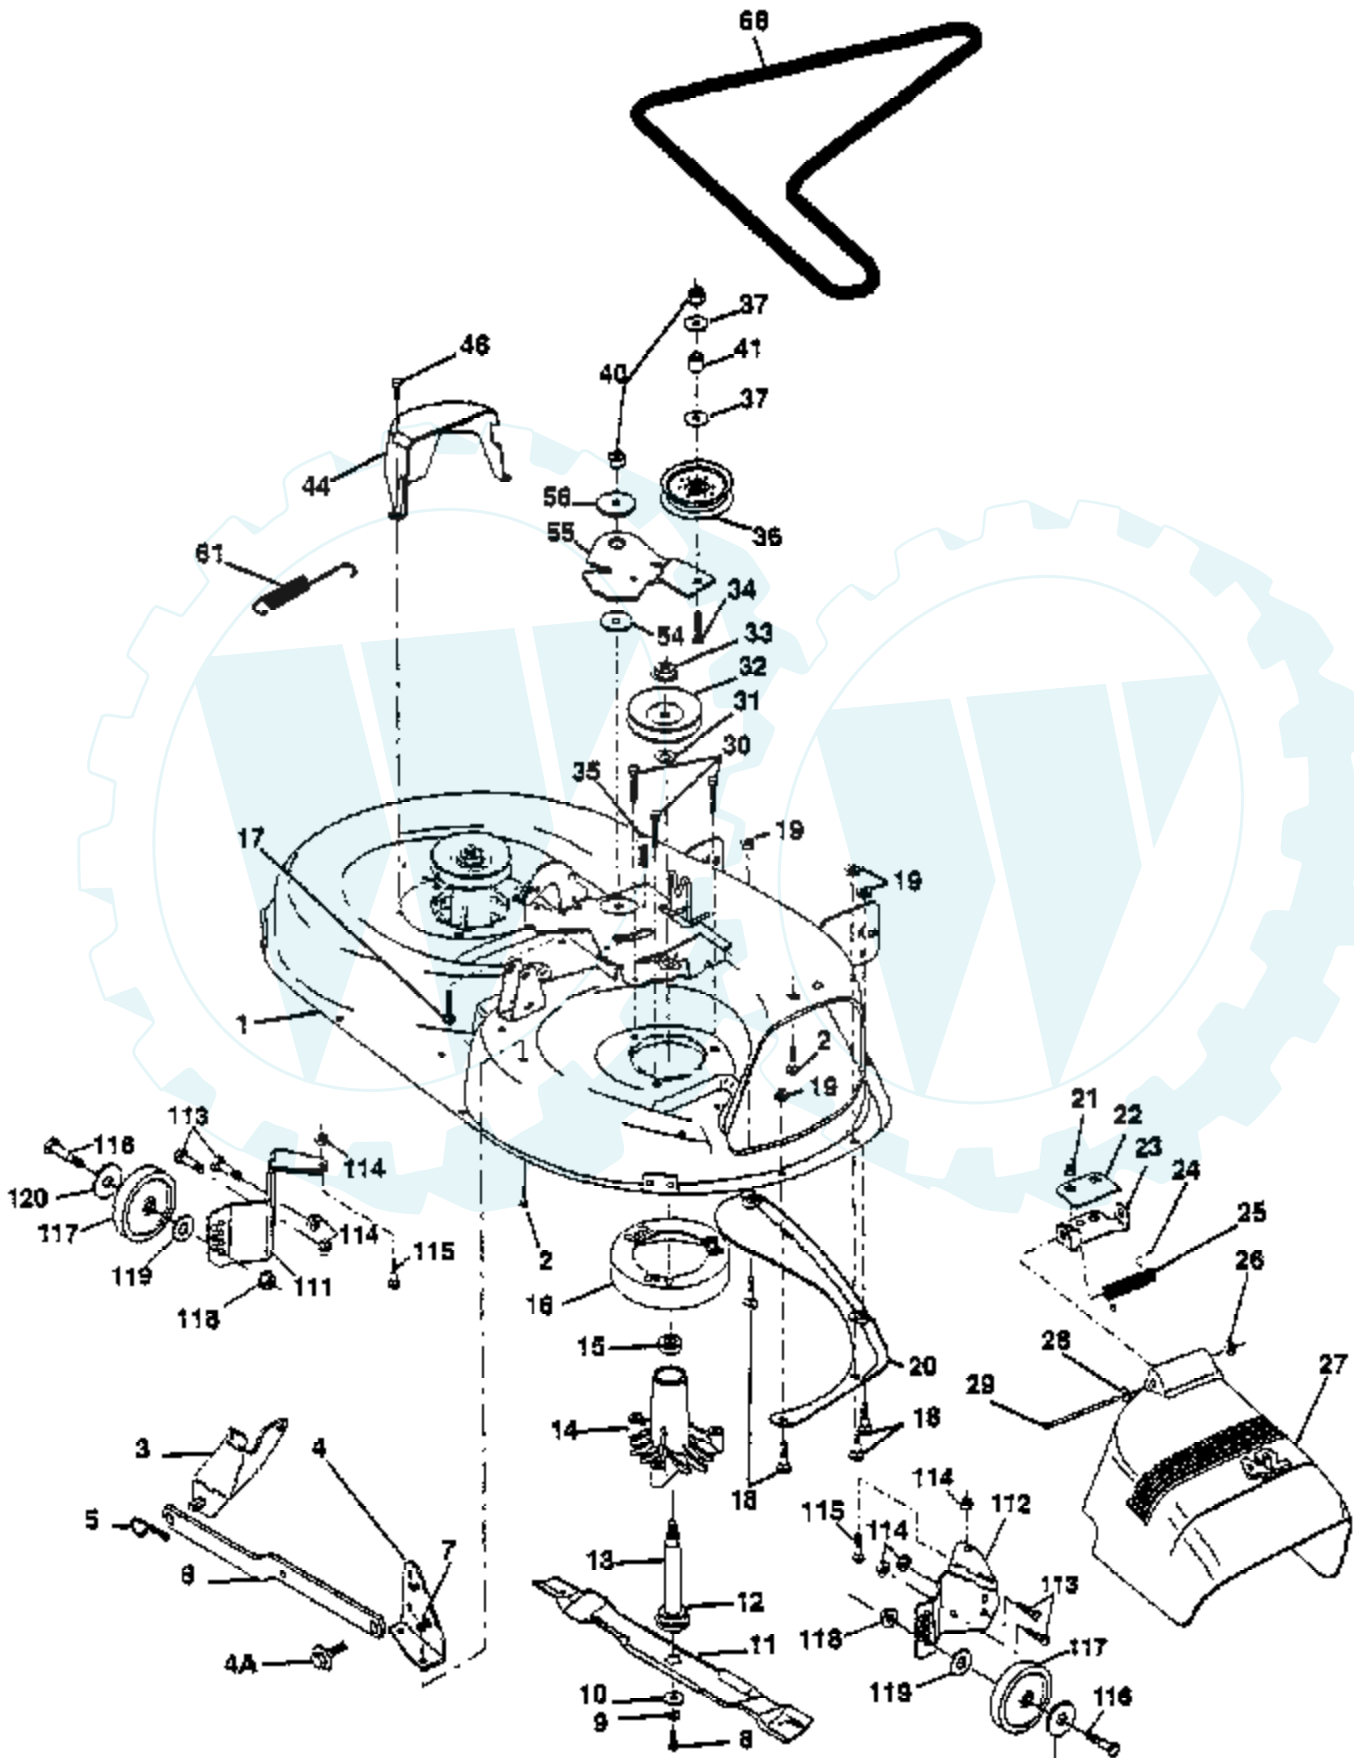

12.5 HP 42" TRACTOR - - MODEL NUMBER WP12542C

MOWER DECK

Ref #	Part Number	Qty	Description
1	140081		SUB= 144393
2	72140506		BOLT
3	138017		BRKT ASM SWAY BAR
4	138440		BRKT DECK SW BAR
4A	132827		BOLT SHD 5/16-18
5	4939M		SUB= 85902
6	130832		SUB= 130833
7	7380050		NUT LK HEX W/INS 5/16-18 UNC P
8	850857		BLADE BOLT
9	10030600		SUB= 10040600
10	140296		WASHER.HARD.BLADE
11	134149		"BLADE.42"" MULCHER"
12	129895		BEARING.BALL
13	137645		SUB= 137646
14	128774		HSG ASM MANDREL
15	110485X		BEARING
16	140389		STRIPPER
17	72110622		BOLT
18	72140505		BOLT
19	73800500		NUT
20	136888		SUB= 918136888
21	73800500		NUT
22	134753		STIFFENER BRKT
23	131267		DEFLECTOR BRKT
24	105304X		CAP-SLEEVE LT
25	123713X		SPRING TORSION
26	110452X		NUT PUSH M
27	130968		DEFLECTOR.SHIELD
28	19111016		WASHER
29	131491		HINGE ROD
30	138776		SUB= 157722
31	129963		WASHER
32	129861		SUB= 153535
33	137266		SUB= 139729
34	72110610		BOLT RDHD 3/8-16
35	133835		XMAS TREE FASTNER
36	131494		FLAT IDLER PULLEY
37	19131316		WASHER
40	73800600		NUT
41	132823		SUB= 532132823
44	140088		GUARD MAND LH BLK
46	137729		SCREW.1/4-20X5/8
54	133943		HARDENED WASHER
55	140084		SUB= 151785
56	122052X		SPACER RETAINER
61	131950		SPRING.EXTENSION
68	140067		BELT-V MWR 82.625
111	140353		SUB= 155197
112	132262		SUB= 155198
113	74760512		BOLT
114	73510500		NUT
115	72110504		SUB= 872110504
116	4898H		BOLT M
117	105455X		WHEEL.GAGE.BLK.PL
118	73930600		LOCKNUT
119	19121414		WASHER
120	19171512		WASHER
	130794		MANDREL ASM