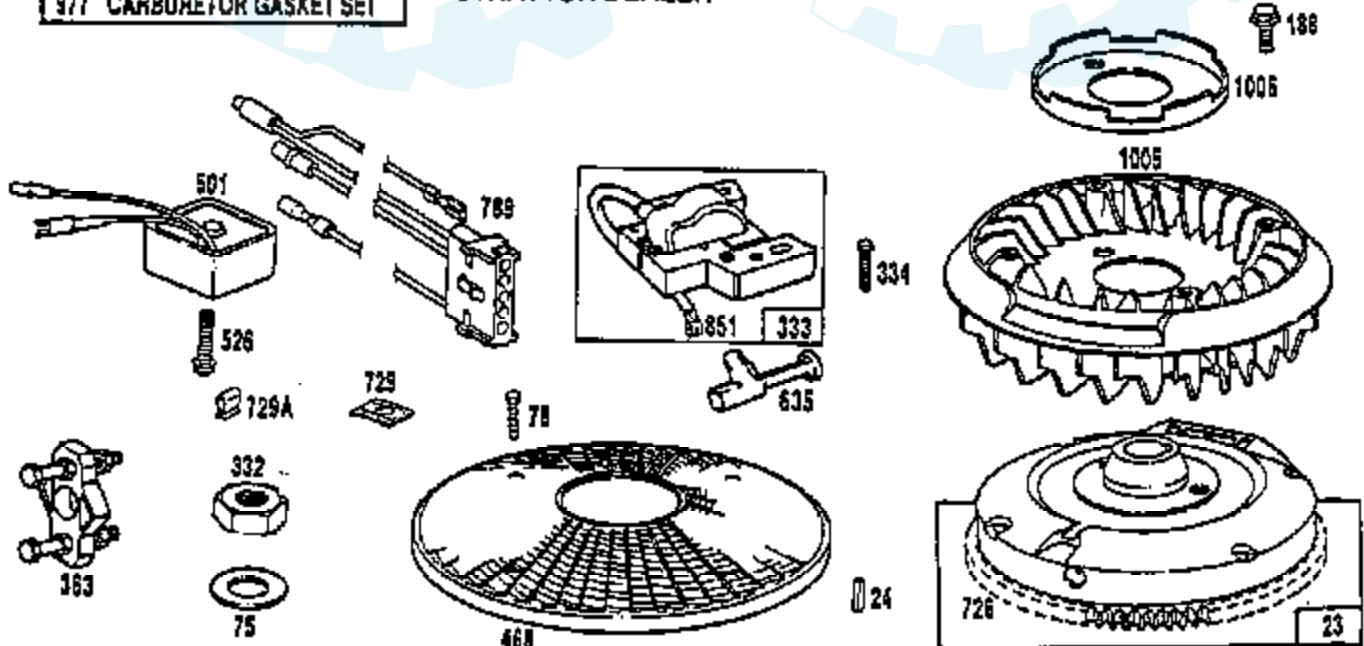

ALL ENGINE PARTS MUST BE PURCHASED THROUGH AND WARRANTY SERVICE PERFORMED BY YOUR LOCAL BRIGGS & STRATTON DEALER