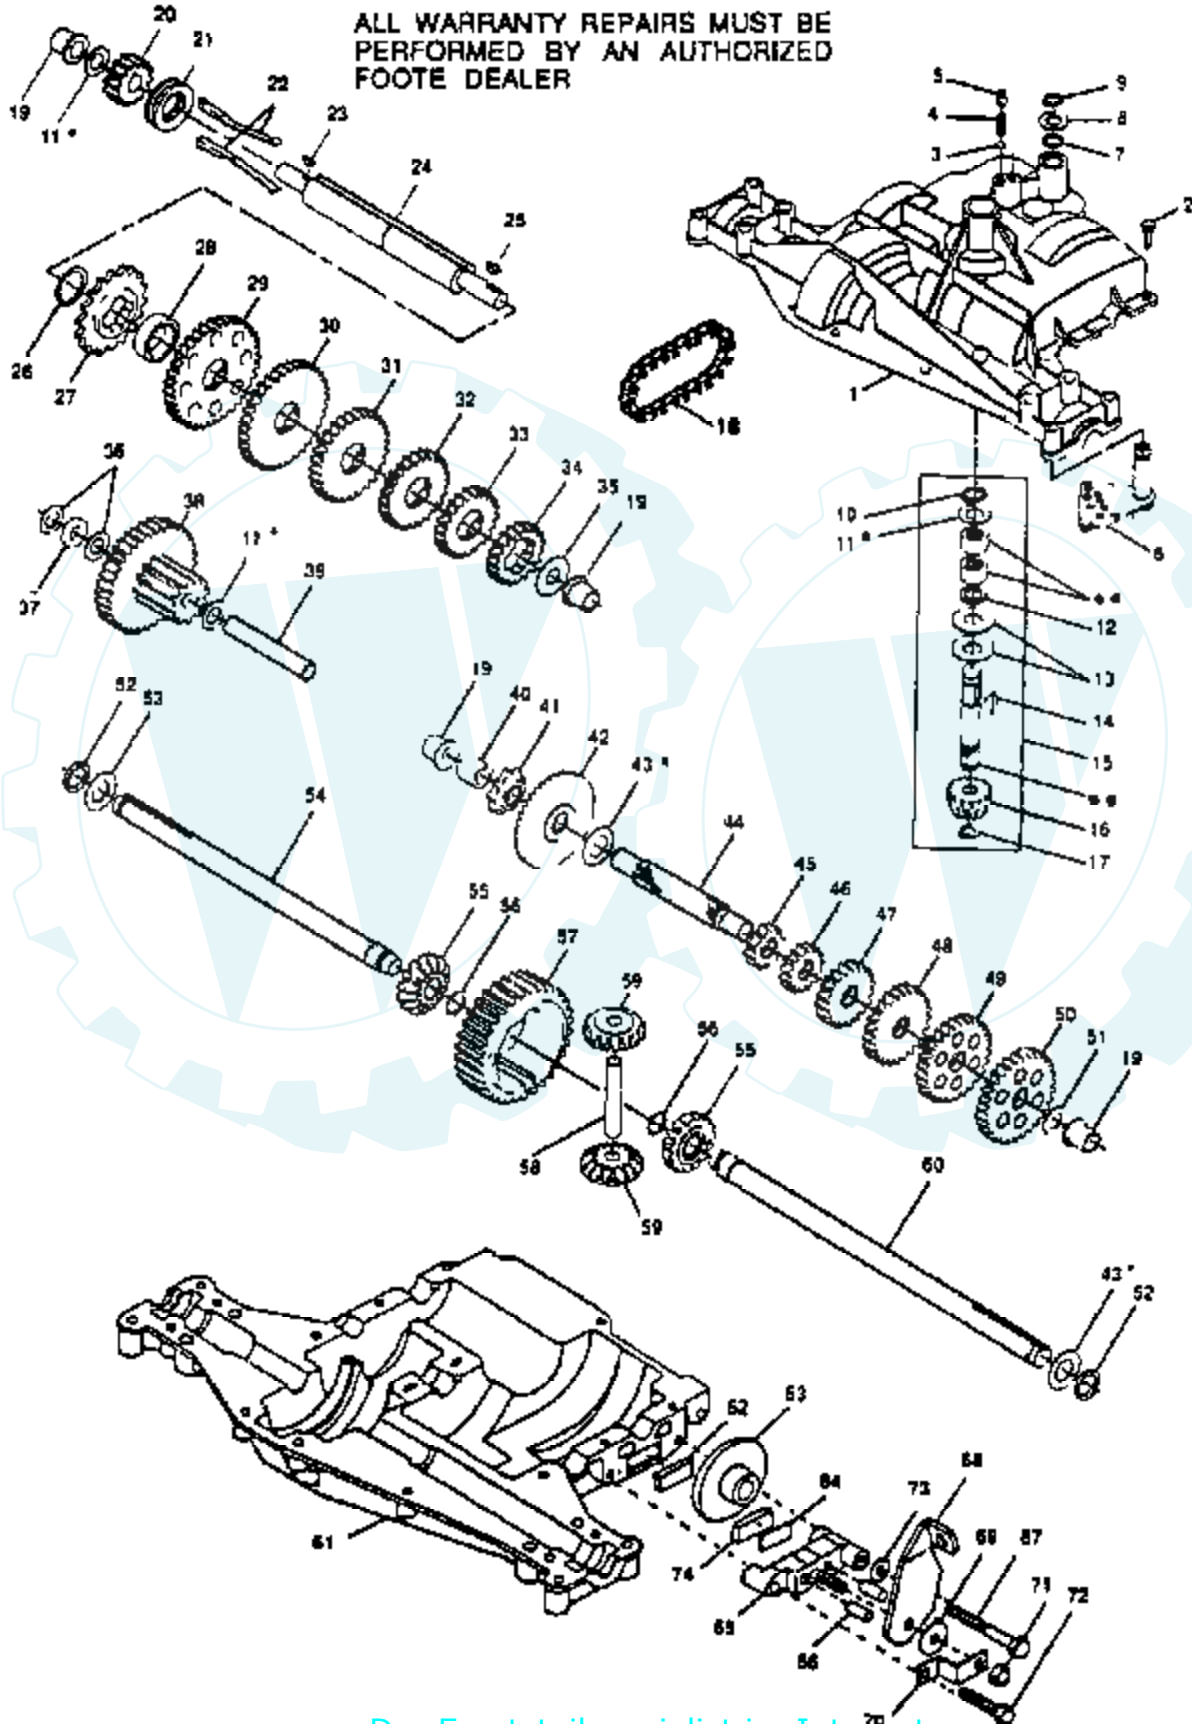

LAWN TRACTOR TRANSAXLE FOOTE—MODEL NUMBER 4360-7

TRANSAXLE

ALL WARRANTY REPAIRS MUST BE
PERFORMED BY AN AUTHORIZED
FOOTE DEALER

Ref #	Part Number	Qty	Description
1	3865		HOUSING UPPER
2	1919		SCREW
3	1151		BALL DETENT
4	3626		SPRING, DETENT
5	3623		SCREW, SET
6	4336		ASSY SHIFTER
7	3884		O-RING
8	3885		WASHER PLAIN
8	3886		WASHER PLAIN
8	3887		WASHER PLAIN
8	3888		WASHER PLAIN
8	3889		WASHER PLAIN
8	3121		WASHER PLAIN
8	3890		WASHER PLAIN
9	1100		RING RETAINING
10	1099		RING RETAINING
11	1959		WASHER PLAIN
11	1441		WASHER PLAIN
11	1423		WASHER, PLAIN .632 X 1.00 X .026
11	1082		WASHER PLAIN
11	1424		WASHER PLAIN
11	1068		WASHER PLAIN
11	1425		WASHER PLAIN
11	1358		WASHER PLAIN
11	1145		WASHER, PLAIN .632 X 1.00 X .060
11	1319		WASHER PLAIN
12	3312		O-RING
13	3876		WASHER, PLAIN .632 X 1.38 X .046
14	1374		KEY WOODRUFF #9
15	4134		ASSY KIT INPUT SHAFT
16	3590		PINION, BEVEL, 14 TEETH
17	3624		RING, RETAINING
18	3625		CHAIN, 24 PITCHES
19	1542		BEARING, FLANGE
20	3773		GEAR SPUR, 14 TEETH
21	3631		COLLAR CLUTCH
22	3828		KEY CLUTCH
23	1369		KEY WOODRUFF #3
24	3883		SHAFT INTERMEDIATE
25	1375		KEY, WOODRUFF, #61
26	3627		RING, RETAINING
27	3830		SPROCKET, 18 TEETH
28	3841		SPACER
29	3786		GEAR, SPUR, 37 TEETH
30	3785		GEAR, SPUR, 35 TEETH
31	3867		GEAR, SPUR, 30 TEETH
32	3783		GEAR, SPUR, 25 TEETH
33	3869		GEAR, SPUR, 22 TEETH
34	3741		GEAR SPUR
35	3628		WASHER, PLAIN .640 X 1.37 X .061
36	1423		WASHER, PLAIN .632 X 1.00 X .026
37	3422		SPACER .630 X 1.00 X .169
38	4286		ASSY GEAR COMB 12&35 TEETH
39	3877		SHAFT IDLER
40	3901		SPACER .635 X .875 X .755
41	3645		SPROCKET, 9 TEETH
42	3853		GEAR BEVEL 42 TEETH
43	3749		WASHER PLAIN