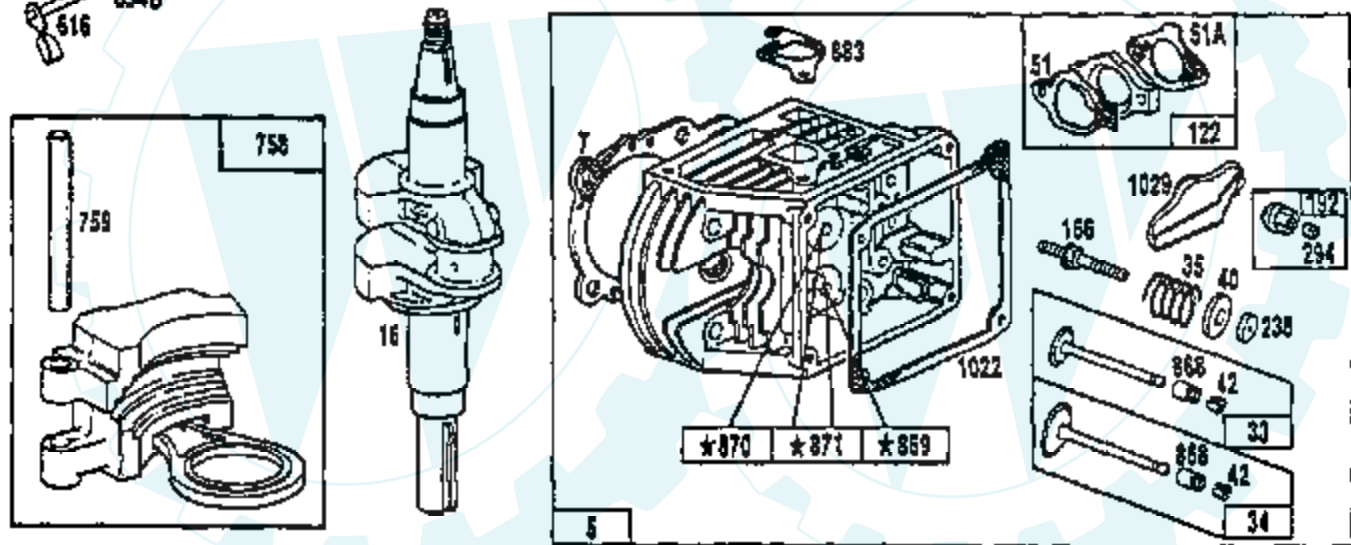

LAWN TRACTOR

ENGINE BRIGGS & STRATTON – MODEL NUMBER 261777, TYPE NUMBER 0134-01

ALL ENGINE PARTS MUST BE PURCHASED
THROUGH AND WARRANTY SERVICE PERFORMED
BY YOUR LOCAL BRIGGS & STRATTON DEALER

★REQUIRES SPECIAL TOOLS TO INSTALL
SEE REPAIR INSTRUCTION MANUAL.