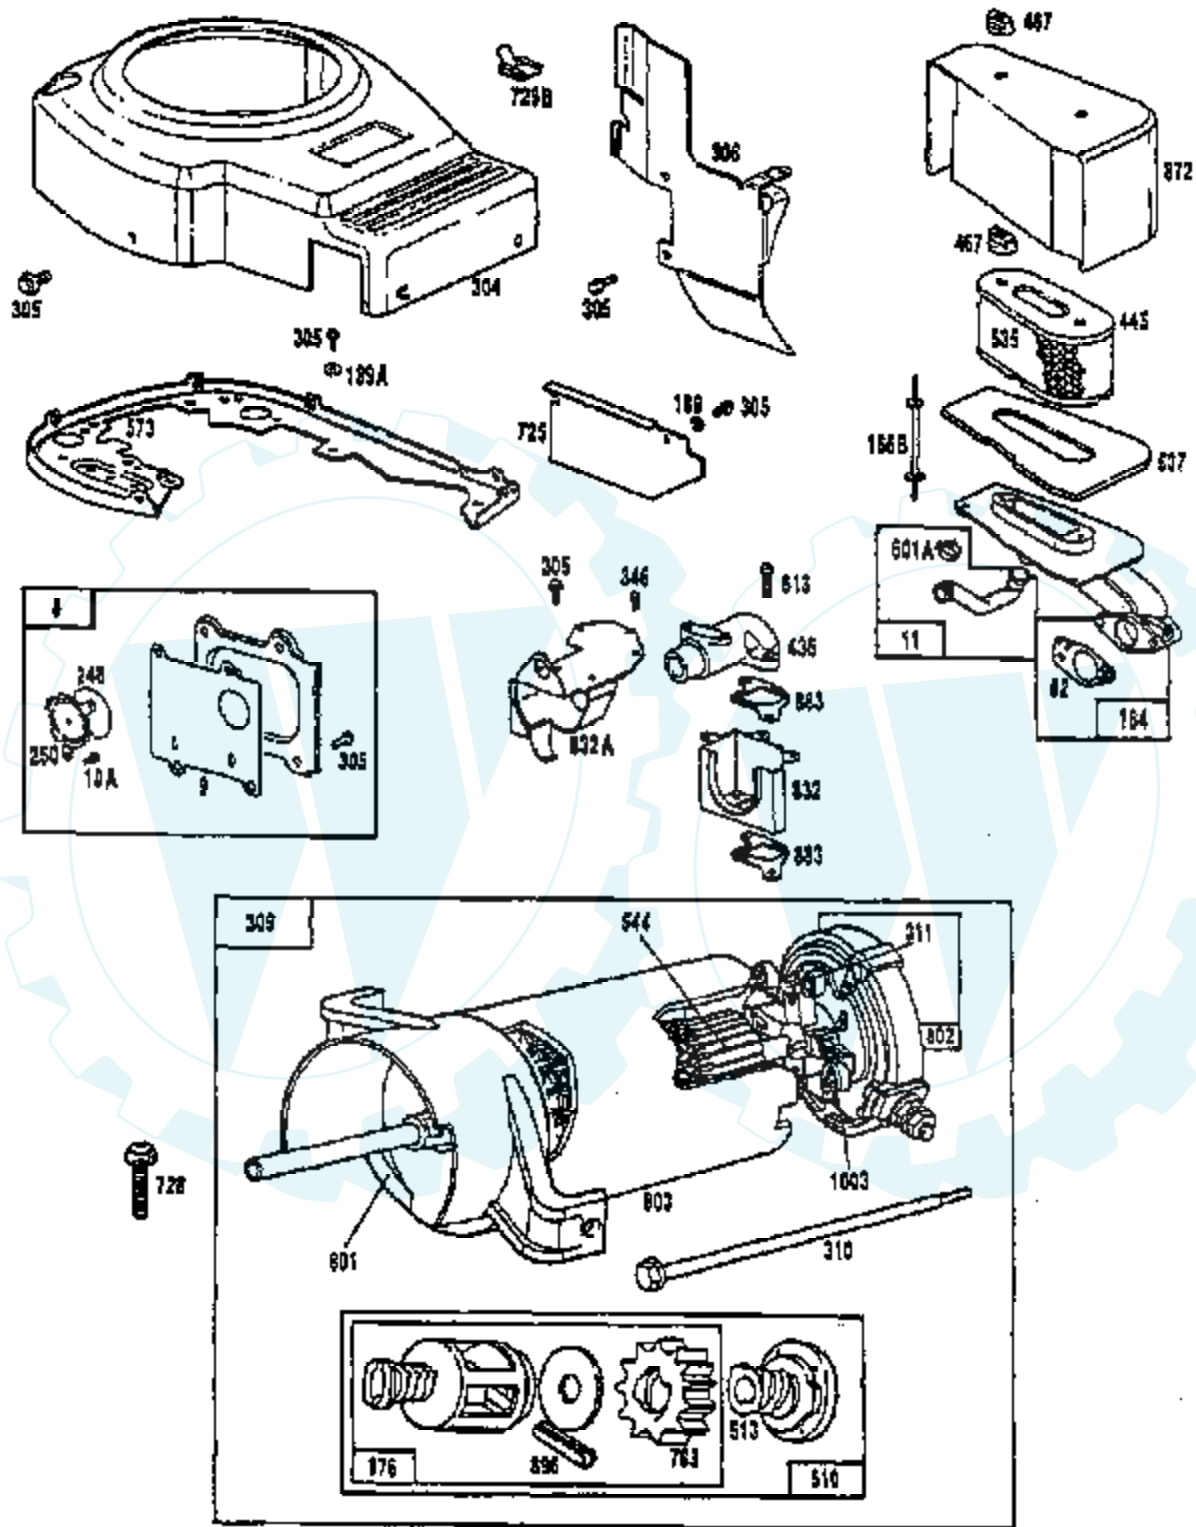

LAWN TRACTOR ENGINE BRIGGS & STRATTON – MODEL NUMBER 261777, TYPE NUMBER 0134-01

Reference Number	309	310	311	510	544	801	802	803	1003
Manufacturer	Motor and Drive Ass'y.	Thru Bolt Assembly	Brush Assembly	Drive Assembly	Armature Assembly	Drive End Cap Assembly	End Cap Assy. Commutator	Housing Assembly	Brush Spring
Briggs & Stratton	Housing Length								
12V	48D753	84169	480811	481656	492358	490754	490310	399172	490318

*Includes Brush Set

**Includes 8860870 Clutch Assembly (Ref. No. 513)
8240875 Gear (Ref. No. 782)
8482580 Retainer and Pin (Ref. No. 876)
84192 Roll Pin (Ref. No. 1003)