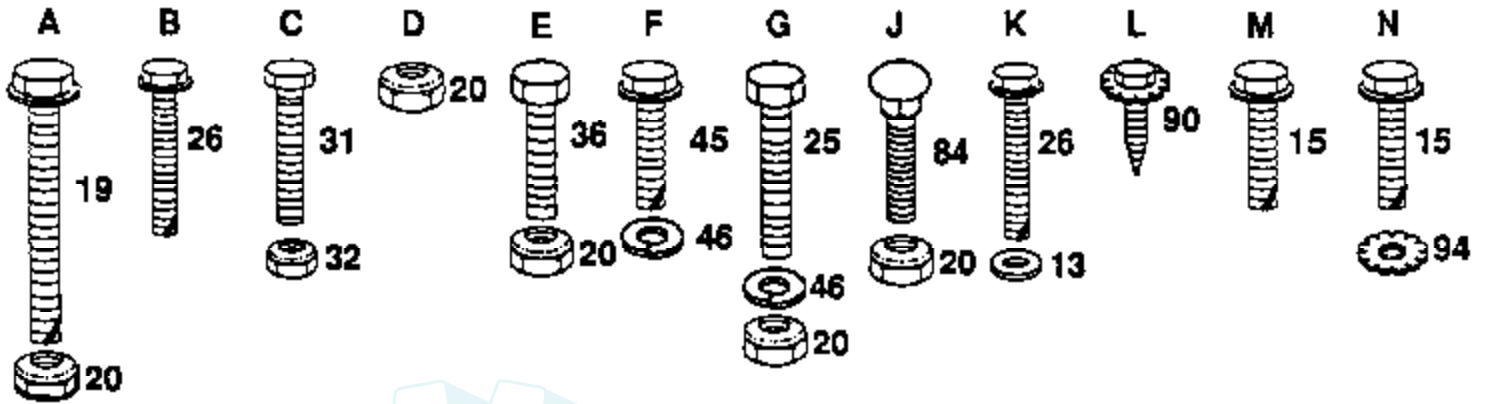

Ref #	Part Number	Qty	Description
729B	224356		CLIP, DEBRIS
741	262370		GEAR
758	492187		COUNTERWEIGHT ASSY
759	231608		PIN
783	280875		GEAR
788	224148		BRACKET
789	491780		HARNESS
801	490754		DRIVE END CAP ASSY
802	490310		CAP ASSEMBLY, COMMUTATOR END
803	399172		HOUSING ASSEMBLY
819	94337		SCREW
832	224068		GUARD
832A	491980		COVER ASSY
842	270920		SEAL, OIL FILLER CAP
847	493232		DIPSTICK TUBE ASSY
851	221798		TERMINAL, IGNITION CABLE
868	491020		SEAL
869	262406		SEAT
870	262405		SEAT
871	262378		BUSHING
872	280975		COVER
876	492360		RETAINER & PIN
877	393537		CONNECTOR ASSEMBLY, TRI-CIRCUIT
883	272123		GASKET
896	94192		ROLL PIN
916	280321		RACK, GEAR CONTROL
955	94460		SCREW
975	492272		BOWL ASSY
977	492281		GASKET SET
978	272122		GASKET
979	492197		COVER
982	810040		SCREW
985	398525		INSULATOR ASSEMBLY
987	492172		SEAL
1003	490316		BRUSH SPRING SET
1005	491792		FAN
1006	223726		RETAINER FAN
1011	281001		HOSE
1012	280869		RETAINER
1022	272010		GASKET
1023	213303		COVER
1024	492196		OIL PUMP ASSY
1026	491695		ROD
1027	491056		FILTER, OIL
1028	492251		ADAPTER
1029	223928		ARM

LAWN TRACTOR

DRIVE