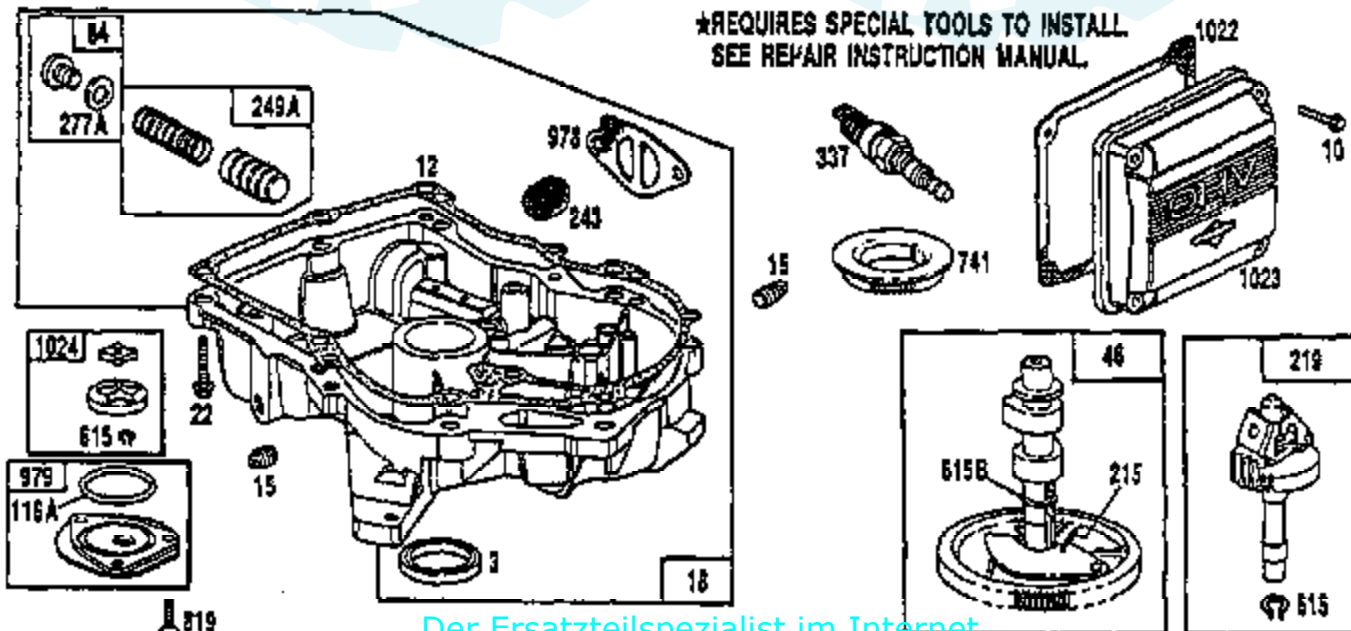

LAWN TRACTOR

ENGINE BRIGGS & STRATTON – MODEL NUMBER 261777, TYPE NUMBER 0134-01

ALL ENGINE PARTS MUST BE PURCHASED
THROUGH AND WARRANTY SERVICE PERFORMED
BY YOUR LOCAL BRIGGS & STRATTON DEALER

★REQUIRES SPECIAL TOOLS TO INSTALL
SEE REPAIR INSTRUCTION MANUAL.