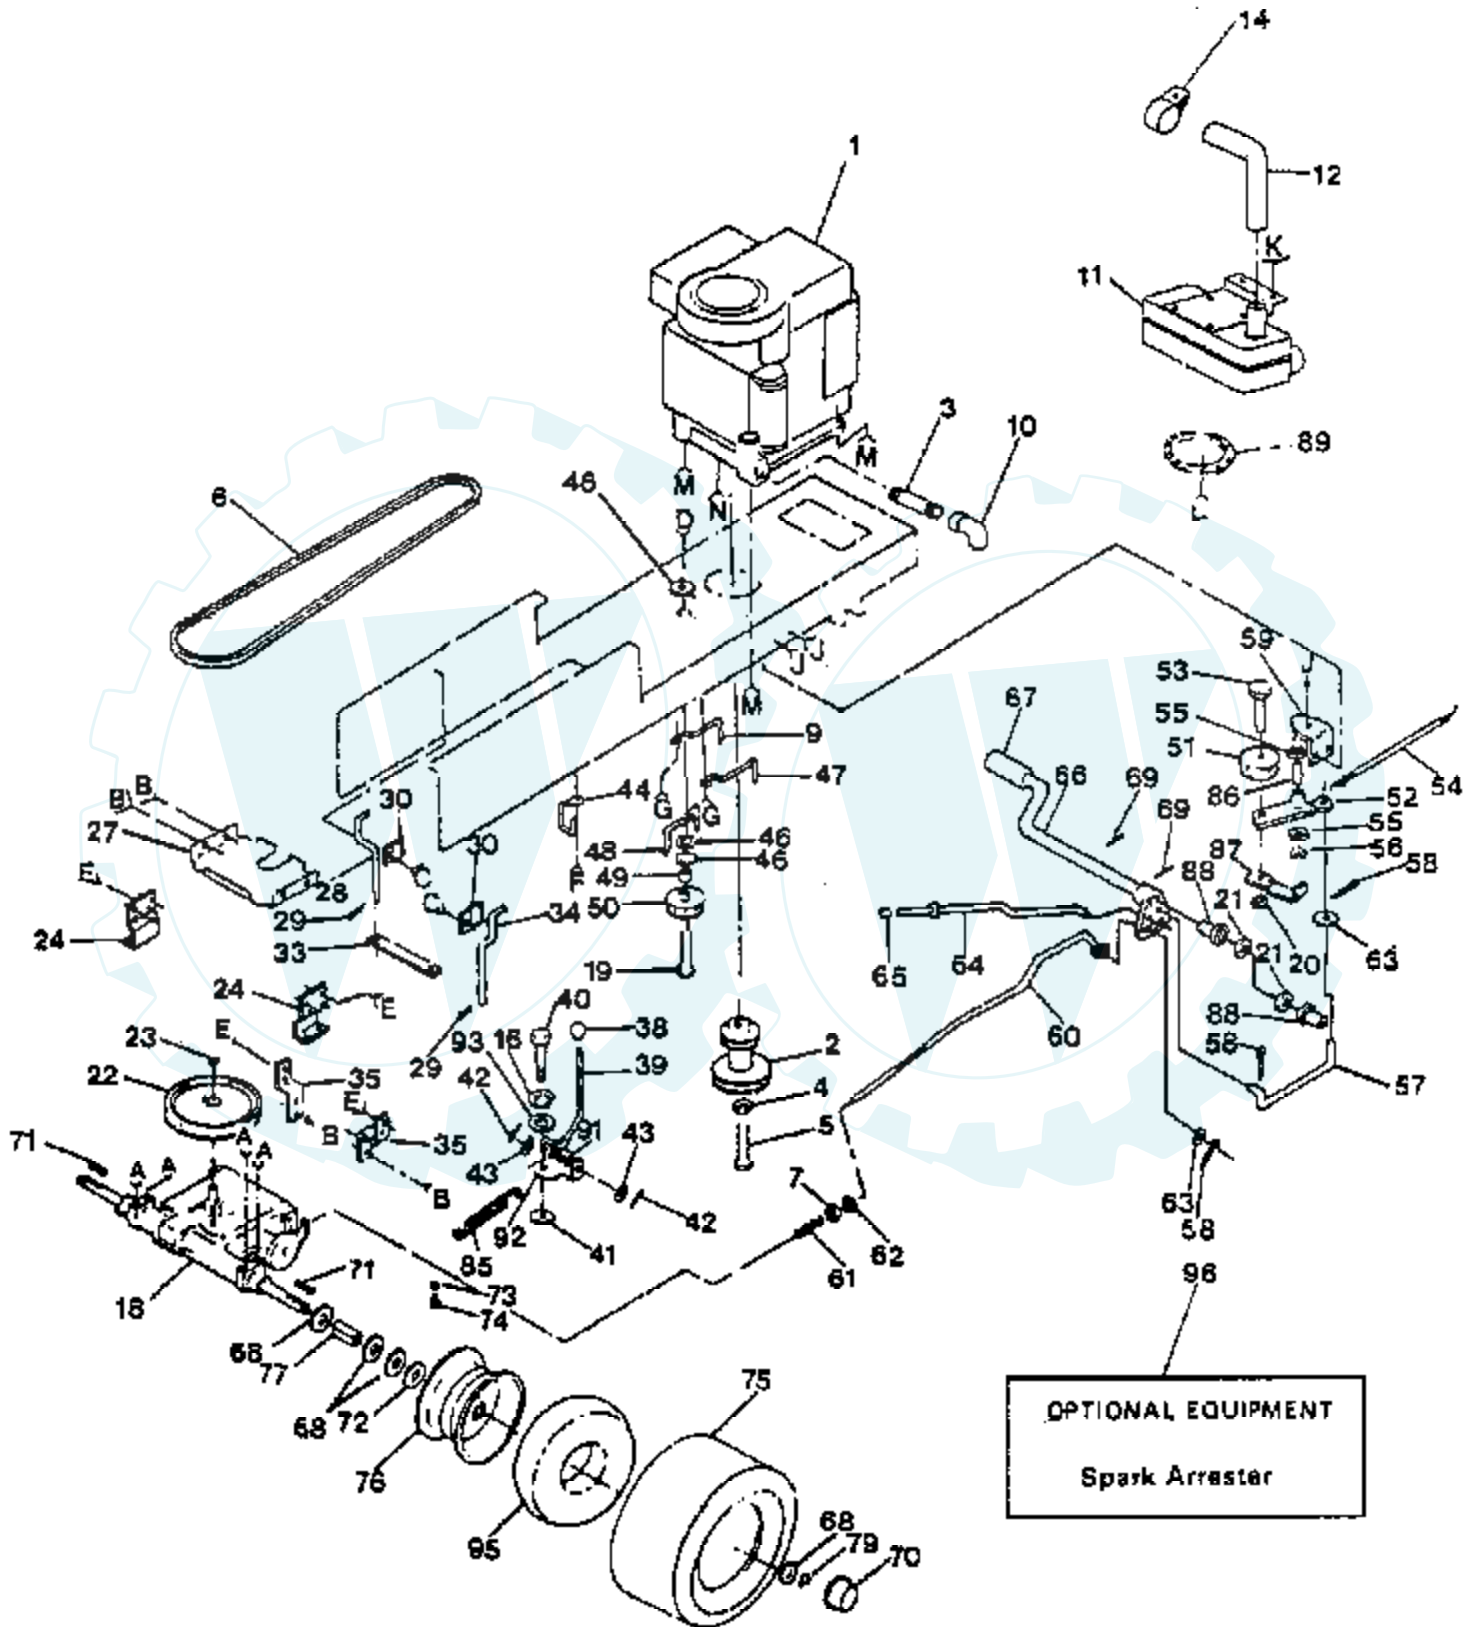

LAWN TRACTOR

DRIVE

Ref #	Part Number	Qty	Description
1	124401X		ENGINE
2	105731X		SUB= 137326
3	13280324		PIPE NIPPLE
4	10040700		LOCKWASHER
5	71130720		BOLT
6	125907X		BELT-V.90.0.GD.DR
7	73800600		NUT
9	121218X		KEEPER BELT ENGLH
10	13200300		ELBOW
11	123941X		MUFFLER
12	123420X		TUBE, EXHAUST
14	125589X		"CLAMP,MUFFLER"
16	10040400		LOCKWASHER
18	120898X		SUB= 137367
19	74760644		BOLT
20	73680600		SUB= 73690600
21	19211616		WASHER LT
22	123666X		PULLEY TRANS
23	12000028		SUB= 2267J
24	109167X		BRACKET LT
27	108171X		BRKT SUPPORT LT
28	123662X		KEEPER BELT LH
29	4921H		SPRING.RETAINER
30	106190X		CLAMP LT
33	123770X		STRAP LOCATOR
34	123663X		KEEPER BELTRH
35	121520X		STRAP TORQUE
38	106279X		CONTROL KNOB LT
39	124461X		ROD SHIFTER
40	71040412		SUB= 74550412
41	105701X		WASH-SHFT PLT LT
42	76020416		PIN COTTER 1/8
43	19151216		WASHER
44	104777X		SUB= 140312
46	19131312		WASHER
47	105730X		"KEEPER,BLT ENG LT"
48	109070X		BELT KEEPER LT
49	4470J		SPACER T
50	123674X		PULLEY.IDLER.FLAT
51	123766X		SUB= 139245
52	123789X		ARM IDLER
53	74760624		SUB= 74930624
54	105709X		"SPRING, RETURN LT"
55	110812X		WASHER LT
56	12000039		KLIP RING
57	105710X		"LINK, CLUTCH T"
58	76020412		COTTER PIN
59	123102X		BRKT ASM
60	110437X		BRAKE ROD LT
61	106888X		SPRING ROD LT
62	73350600		NUT
63	19131316		WASHER
64	125638X		SUB= 128904
65	7733J		SUB= 71673
66	122424X		SUB= 149001
67	8883R		PEDAL COVER T
68	121749X		WASHER
69	1572H		SUB= 2882J

Ref #	Part Number	Qty	Description
70	104757X		HUB CAP
71	123583X		SQUARE KEY
72	121748X		WASHER
73	59192		VALVE CAP
74	65139		VALVE STEM LT
75	106228X		SUB= 106228X417
76	106108X311		SUB= 106108X427
77	109502X		SPACER LT
79	12000001		E-RING LT
85	110422X		SUB= 146682
86	105706X		"LY, BEARING"
87	123205X		RETAIN BELT
88	120183X		NYLON BEARING
89	101326L		DEFLECTOR.222573
91	105700X		SPRING LT
92	106919X		PLATE SHIFT LT
93	19091210		WASHER LT
95	7152J		TUBE.18X9.5-8
96	123110X		SPARK ARREST KIT