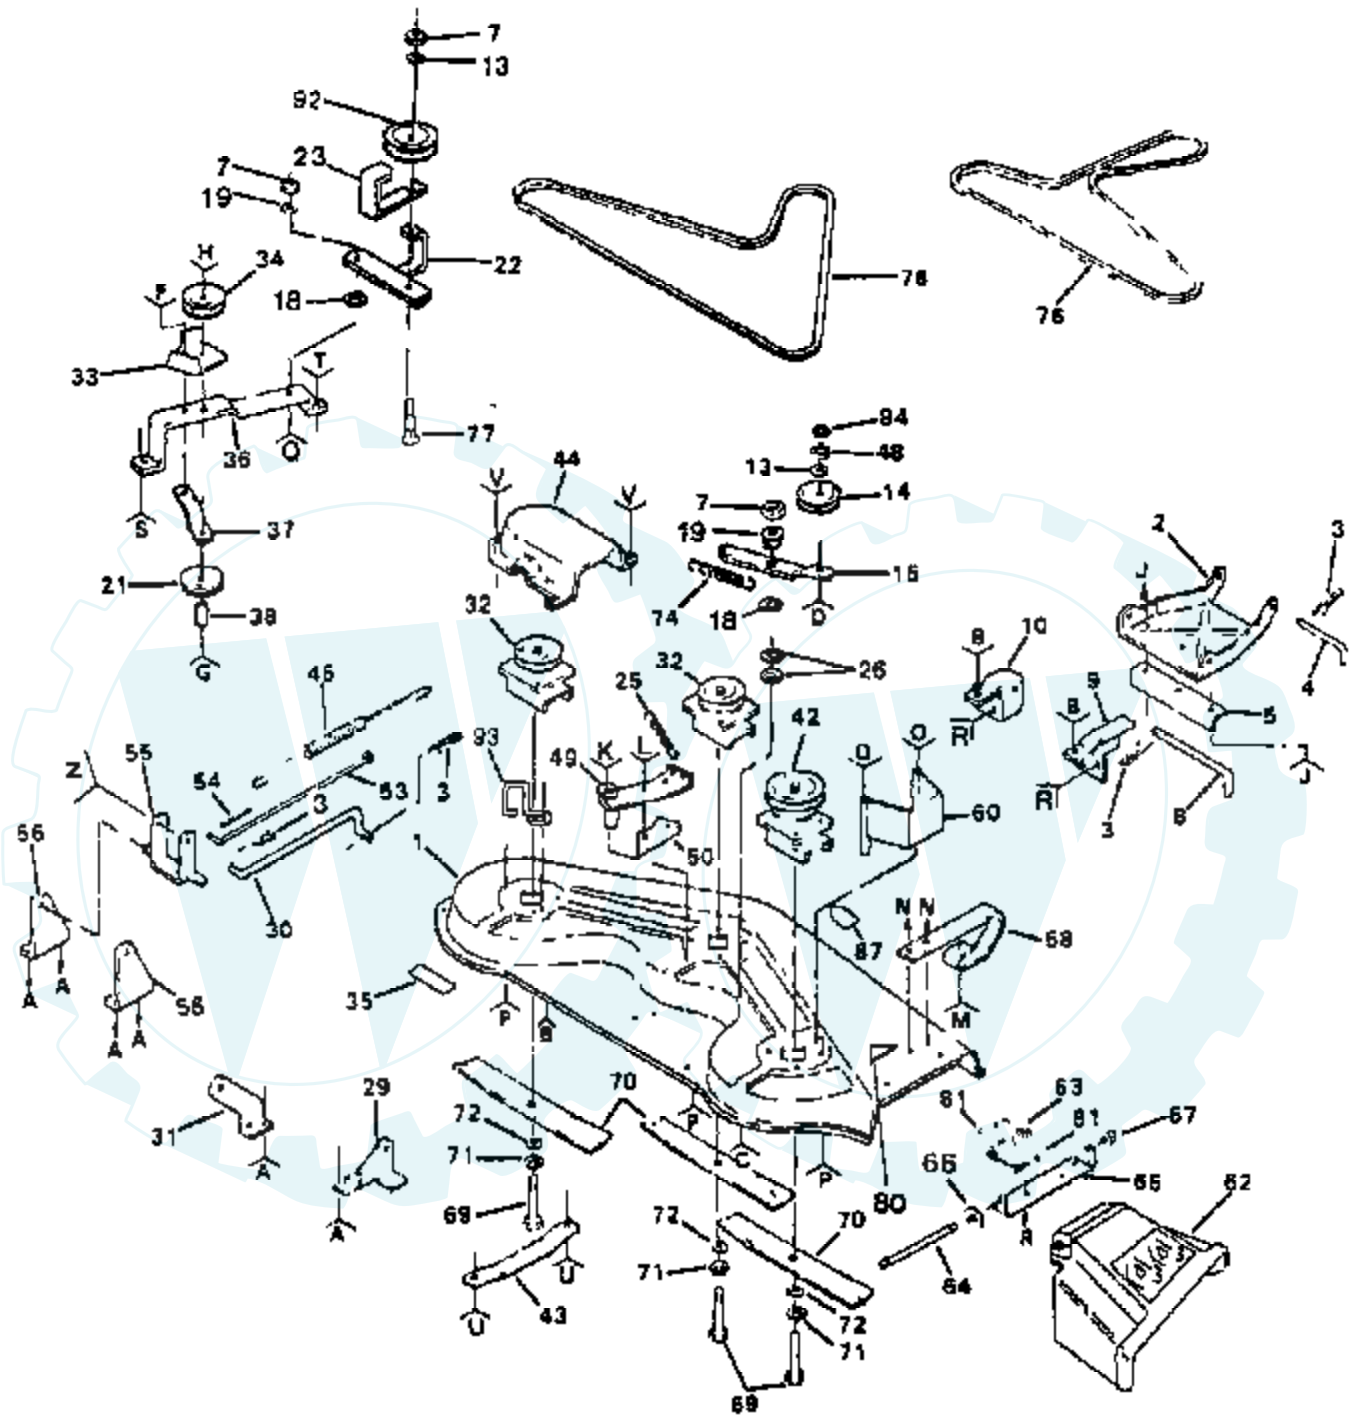

LAWN TRACTOR

44" MOWER

Ref #	Part Number	Qty	Description
1	121423X		SUB= 144729
2	105662X		LINK.PARALLEL
3	4921H		SPRING.RETAINER
4	105744X		"ROD, FRT. PARAL T"
5	105872X		LINK STOP
6	74760612		SUB= 74780612
7	73680600		SUB= 73690600
8	109835X		HINGE PIN T
9	106512X		BRACKET RH YT
10	106511X		BRACKET LH YT
11	72140506		BOLT
12	73680500		SUB= 73690500
13	19131614		WASHER
14	102932X		IDLER.FLAT.GTV
15	106526X		ARM-IDLER YT
16	74110632		SCREW YT
17	74760620		SUB= 74780620
18	106513X		"WASHER, WEAR LT"
19	106902X		SPACER RETAINER
21	102403X		IDLER-FLAT T
22	121424X		ARM ASSY
23	121426X		GUIDE BELT
25	106530X		SPRING-EXT YT
26	19111216		WASHER M
29	123807X		BRKT SUSP REAR RH
30	108235X		ROD LT
31	123808X		BRKT SUSP REAR LH
32	121622X		SUB= 136819
33	106529X		GUIDE-BELT YT
34	677A451		IDLER-INSIDE T
35	106223X		DECAL YT
36	106523X		"SUPPORT YT, BAR"
37	106522X		BRACE-IDLER YT
38	121236X		SPACER
40	74760648		BOLT - HEX 3/8 - 16 X 3
41	72140608		SUB= 72110608
42	121704X		SUB= 121705X
43	7631J		RUNNER-LH M
44	106214X		GUARD YT
45	121427X		SPRING EXT
46	121827X		BOLT SHOULDER
47	73930600		LOCKNUT
48	10040600		LOCKWASHER
49	106606X		BRAKE ARM LT
50	102951X		BRAKE-BLOCK YTV
51	19111116		WASHER
52	74760520		BOLT
53	108394X		ROD BRAKE YT
54	76020312		SUB= 3145
55	110384X		ROCKSHAFT T
56	108393X		SUPPORT SHAFT YT
58	8418J		SUB= 136321
62	109785X		DEFLECTOR SHIELD
63	106734X		SUB= 123713X
64	106735X		ROD-HINGE T
65	109743X		SUB= 137607
66	19111016		WASHER
67	110452X		NUT PUSH M