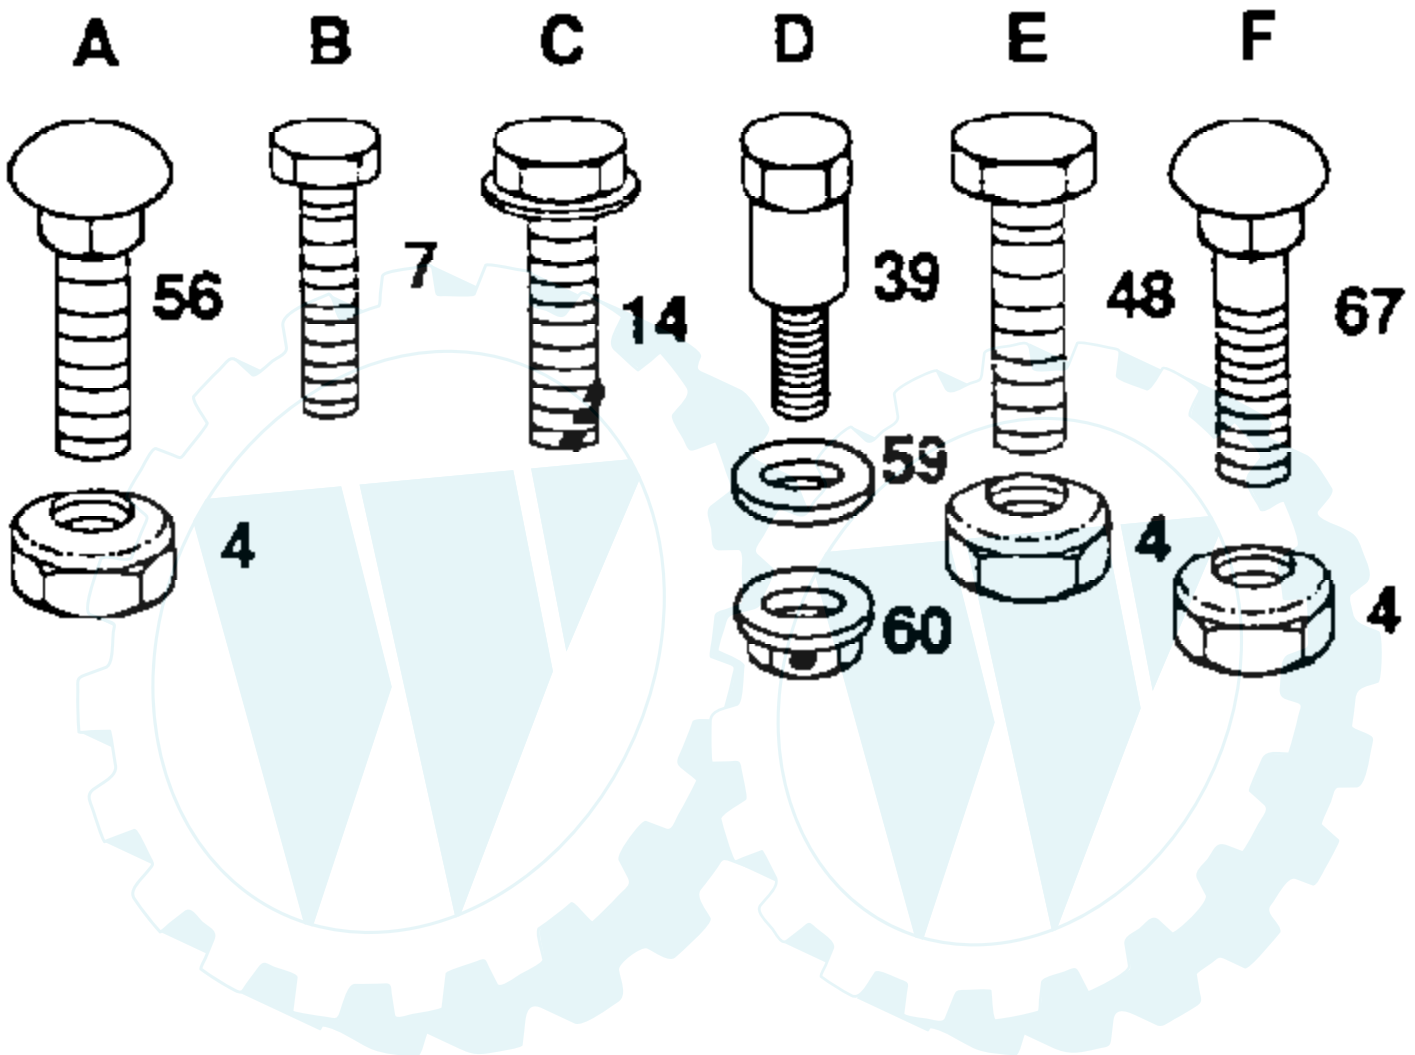

LAWN TRACTOR

LIFT ADJUSTMENT

Ref #	Part Number	Qty	Description
4	73680600		SUB= 73690600
7	17021008		SCREW
14	17490612		SCREW
39	105848X		"BOLT, SHOULDER LT"
48	74760612		SUB= 74780612
56	72140606		BOLT
59	110739X		WASHER T
60	73980600		NUT SPECIAL T
67	72140608		SUB= 72110608