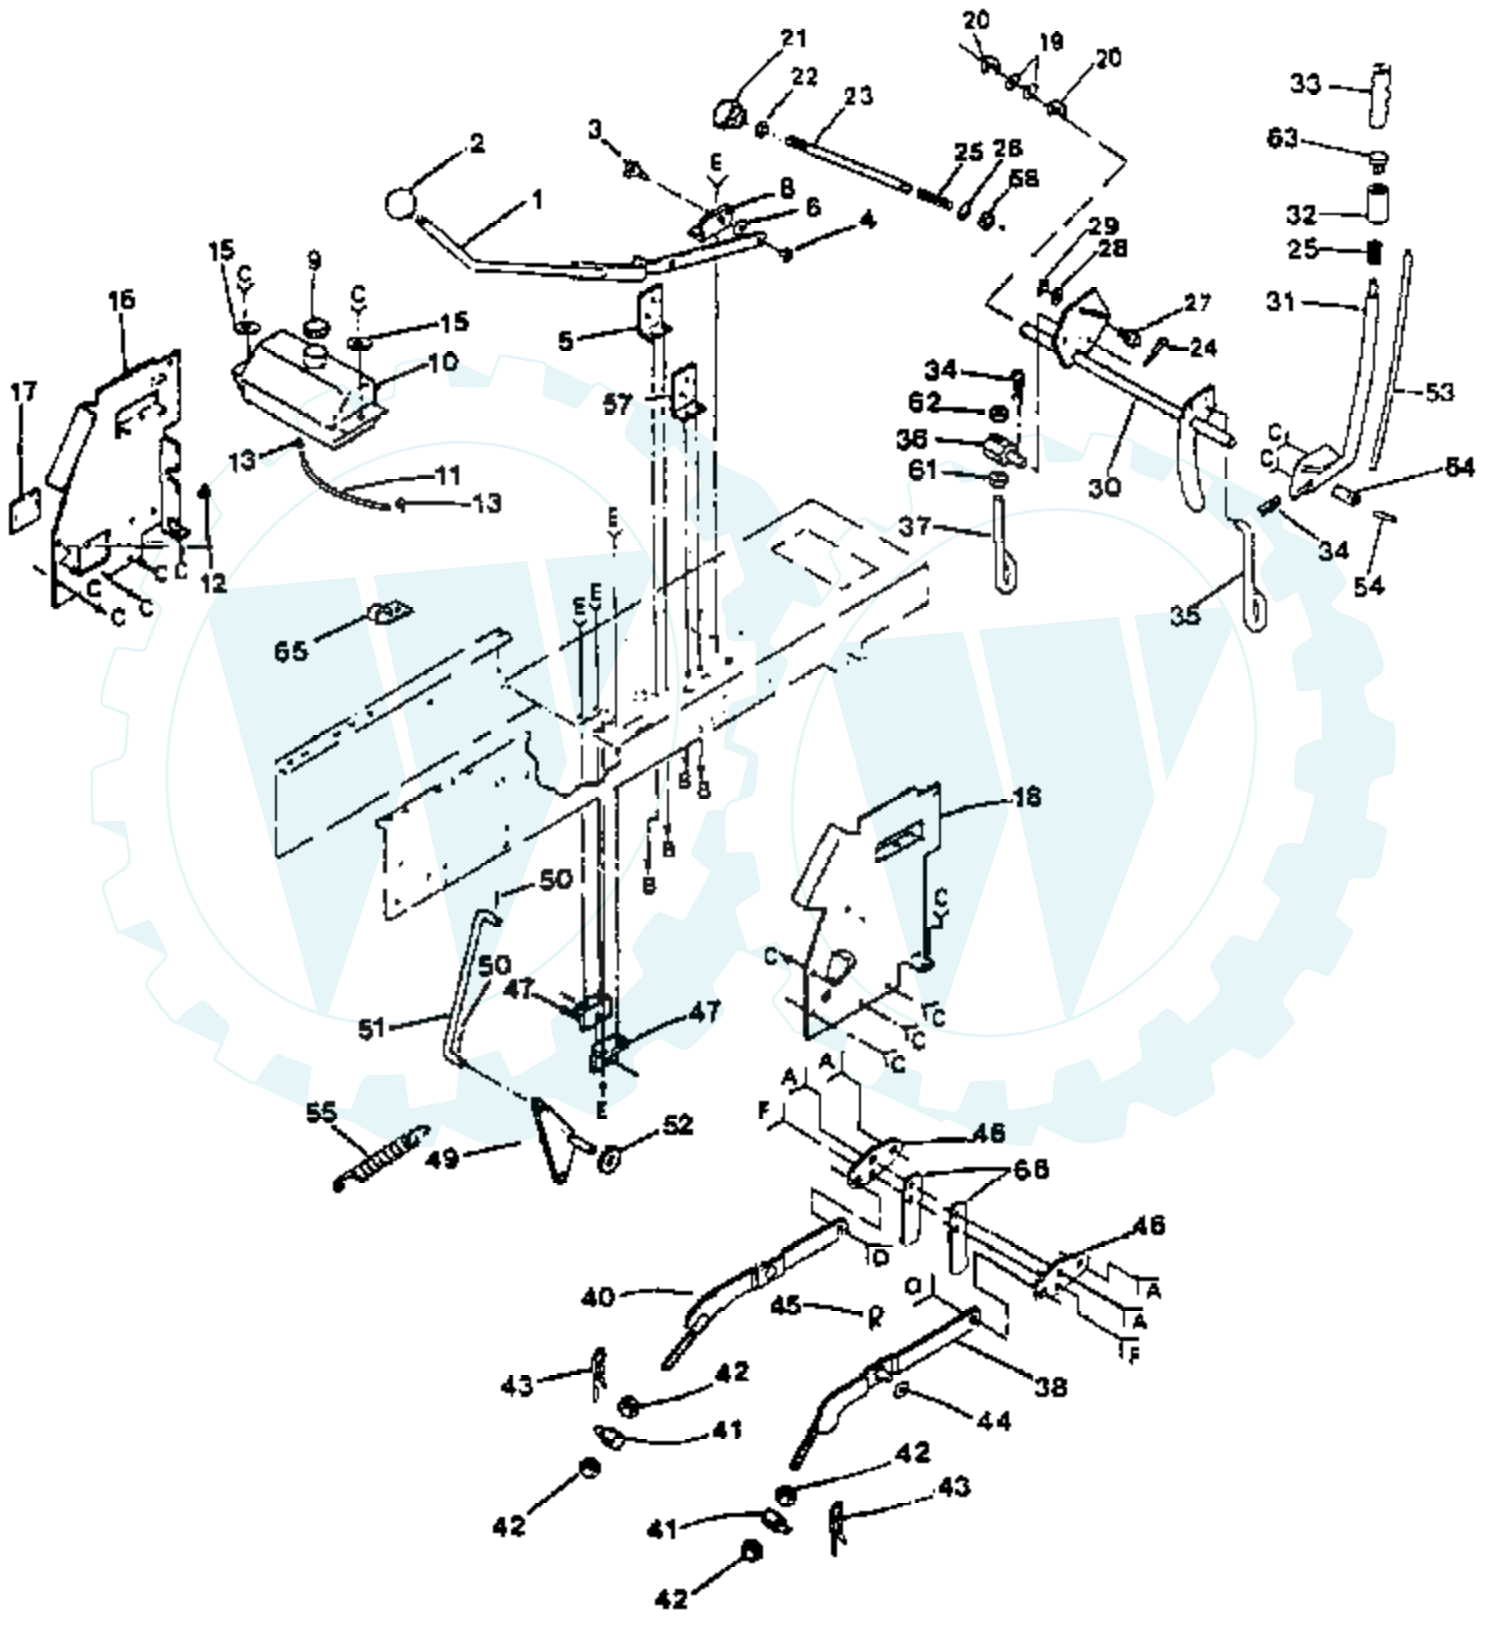

LAWN TRACTOR

LIFT ADJUSTMENT

Ref #	Part Number	Qty	Description
1	124429X		SUB= 532124429
2	7803J		SUB= 106932X
3	106451X		"BOLT, SHOULDER LT"
4	73680600		SUB= 73690600
5	106452X		"BRACKET,SWITCH LT"
6	19171516		WASHER T
8	106447X		"SUP,LVR,CLUTCH LT"
9	123549X		SUB= 158990
10	109202X		TANK.FUEL.LT.
11	8548R		FUEL LINE T
12	9151R		SNAP BUSHING T
13	123487X		HOSE CLAMP
15	19131612		WASHER GT
16	106920X		PANEL LT
17	121794X		COVER ACCESS
18	106921X		PANEL LT
19	19292016		WASHER
20	12000022		E-RING
21	100734K		SUB= 138057
22	73350600		NUT
23	110809X		SUB= 532126971
24	76020308		SUB= 3145
25	2876H		SPRING T
26	19131016		WASHER
27	110810X		TRUNION LT
28	19151216		WASHER
29	12000037		KLIP RING
30	120420X		NLA
31	105768X		LEVER ASSY LT
32	122364X		SUB= 125925X
33	109413X		GRIP
34	4939M		SUB= 85902
35	110029X		LIFT LINK LT
36	110447X		SUB= 132793
37	110448X		PIVOT PIN T
38	121598X		RH SUSP ARM ASM
40	121599X		LH SUSP ARM ASM
41	106308X		SUB= 130171
42	73220800		NUT
43	9135R		SPRING H
44	19171516		WASHER T
45	4921H		SPRING.RETAINER
46	105864X		"BRACKET, SUSPE T"
47	106444X		"BRKT,BELLCRAN T"
49	109728X		"T, BELLCRANK"
50	76020412		COTTER PIN
51	124444X		SUB= 532124444
52	19131410		WASHER
53	105765X		SUB= 105764X
54	105767X		PIN-GROOVE LT
55	124446X		SUB= 532124446
57	108236X		BRACKET LT
58	110807X		NUT T
61	73360700		NUT
62	73710700		NUT LOCK YTH
63	124385X		SUB= 125925X
64	105766X		COUPLE LEVER T
65	5320R		INSUL CLIP T