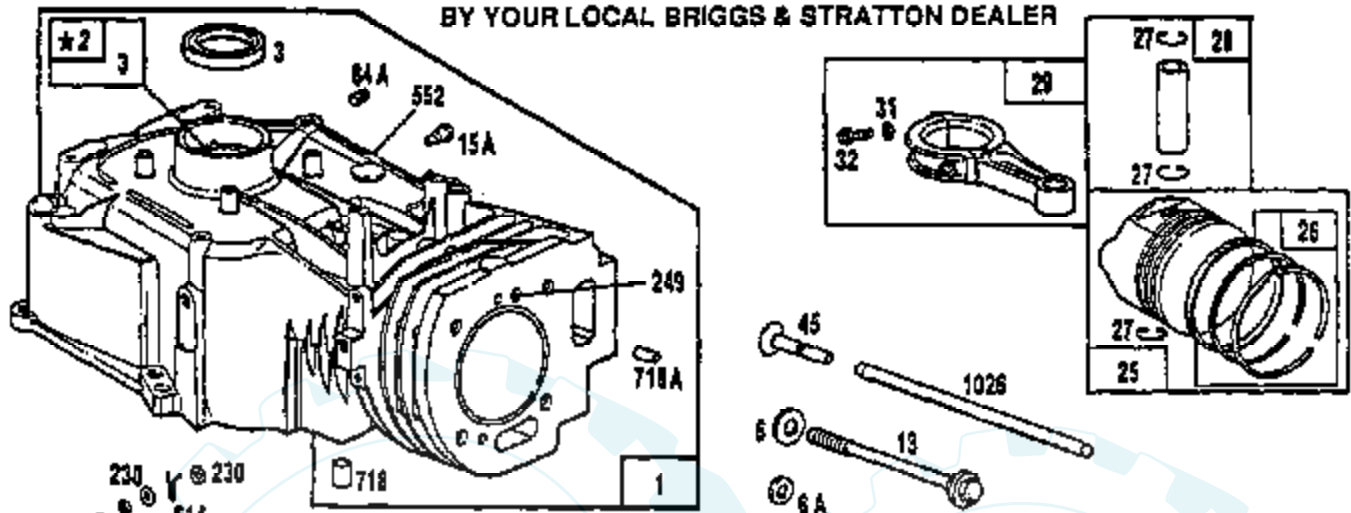

LAWN TRACTOR

ENGINE BRIGGS & STRATTON – MODEL NUMBER 261777, TYPE NUMBER 0134-01

ALL ENGINE PARTS MUST BE PURCHASED
THROUGH AND WARRANTY SERVICE PERFORMED
BY YOUR LOCAL BRIGGS & STRATTON DEALER

★REQUIRES SPECIAL TOOLS TO INSTALL
SEE REPAIR INSTRUCTION MANUAL.