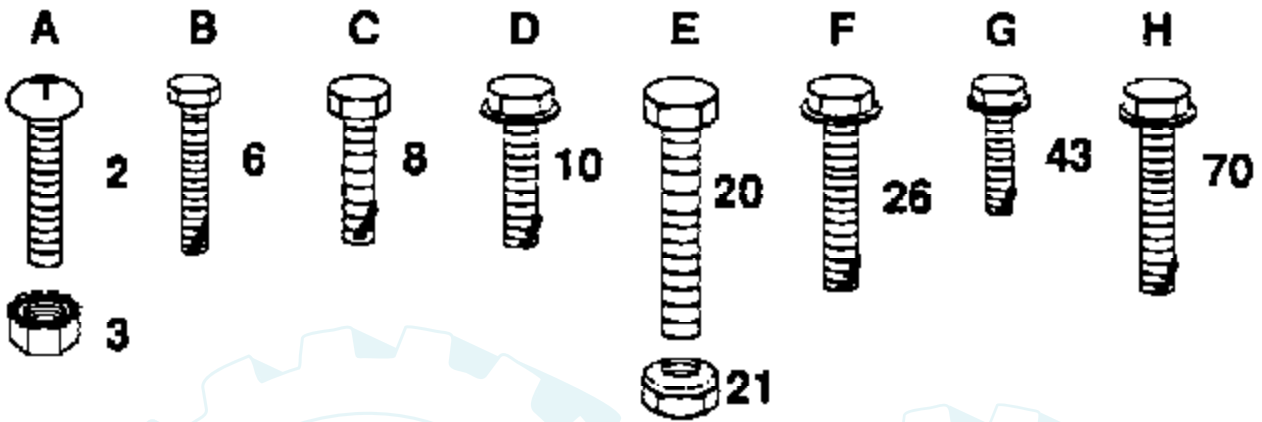

LAWN TRACTOR

STEERING AND FRONT AXLE

Ref #	Part Number	Qty	Description
2	74180512		SCREW
3	73510500		NUT
6	17720410		SCREW LT
8	17190508		SCREW LT
10	17490608		SCREW LT
20	74760620		SUB= 74780620
21	73680600		SUB= 73690600
26	17490612		SCREW
43	17490508		SCREW LT
70	122819X		SCREW SPECIAL