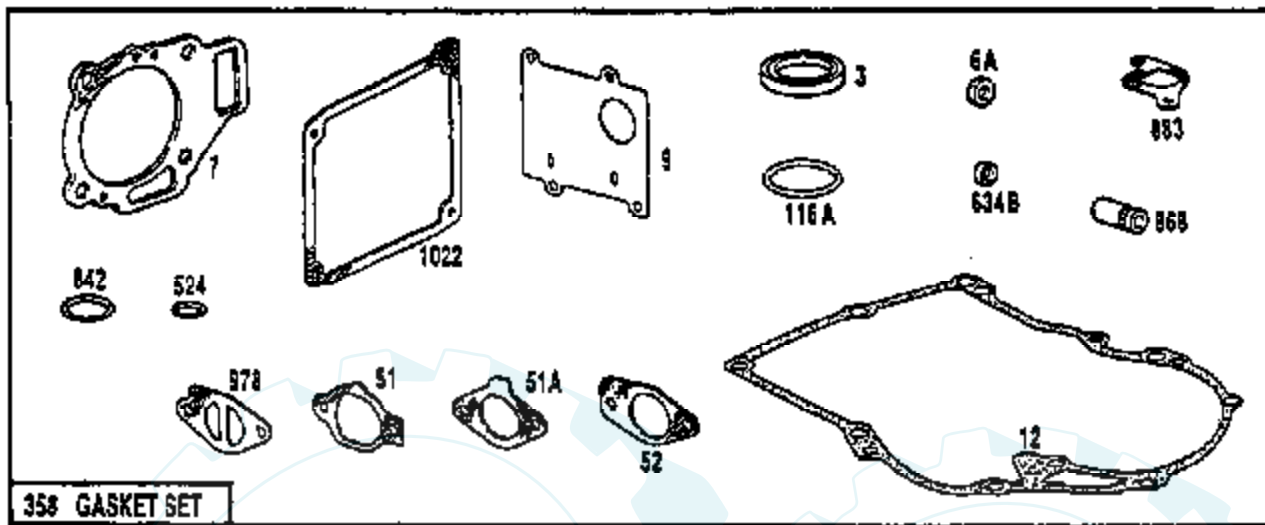

LAWN TRACTOR ENGINE BRIGGS & STRATTON – MODEL NUMBER 261777, TYPE NUMBER 0134-01