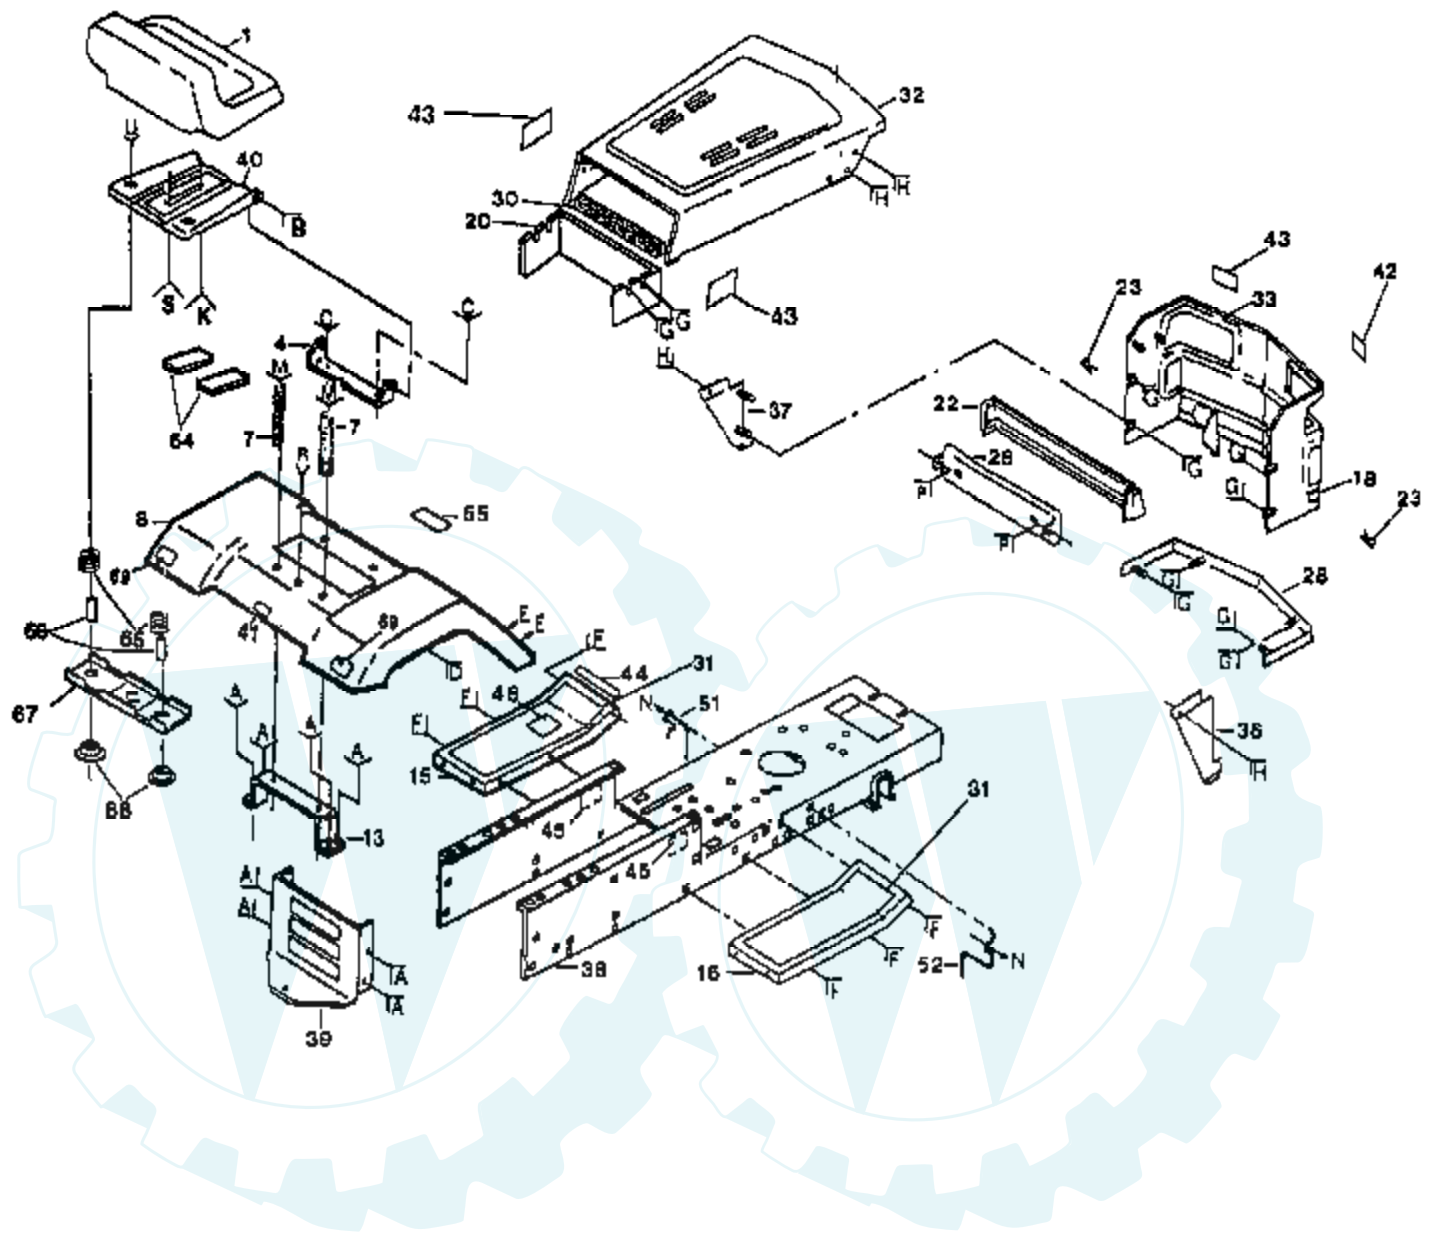

LAWN TRACTOR

ENCLOSURE

Ref #	Part Number	Qty	Description
1	110932X		SUB= 140121
7	124181X		SPRING COMPRESSIO
8	109872X419		FENDER
13	109873X		SUB= 136619
15	105465X419		SUB= 145244X419
16	105464X419		FOOTREST RH
18	126625X		DECAL, HOOD R.H.
20	126023X		"SHIELD,HEAT"
22	126635X		SUB= 133954
23	4921H		SPRING.RETAINER
26	110897X		SUB= 132257
28	109745X419		"STRAP,GRILL"
30	105037X		FOAM-STRIP LT
31	108256X		PAD FOOTREST T
32	124304X010		SUB= 124304X419
33	124323X419		GRILL ASS'Y
36	124301X419		SIDE PANEL RH
37	124302X419		SIDE PANEL
38	125814X		CHASSIS ASS'Y
39	121306X		SUB= 127866
40	124294X		SUB= 155925
41	126628X		"DECAL,FENDER T"
42	126171X		"DECAL,GRILL"
43	126311X		"DECAL,GRILL HP T"
44	101892X		DECAL T
45	126309X		DECAL, CHASSIS, SPEED/DECK SIZE
46	109199X		SUB= 146046
51	121440X		BELT GUIDE
52	121441X		BELT GUIDE
55	106974X		SUB= 133796
64	121251X		STRIP FORM
65	123740X		SPRING COMPRESSED
66	121249X		SPACER SPLIT
67	121246X		BRKT SWITCH
68	121248X		BUSHING
69	106202X		REFLECTOR-TAIL YT