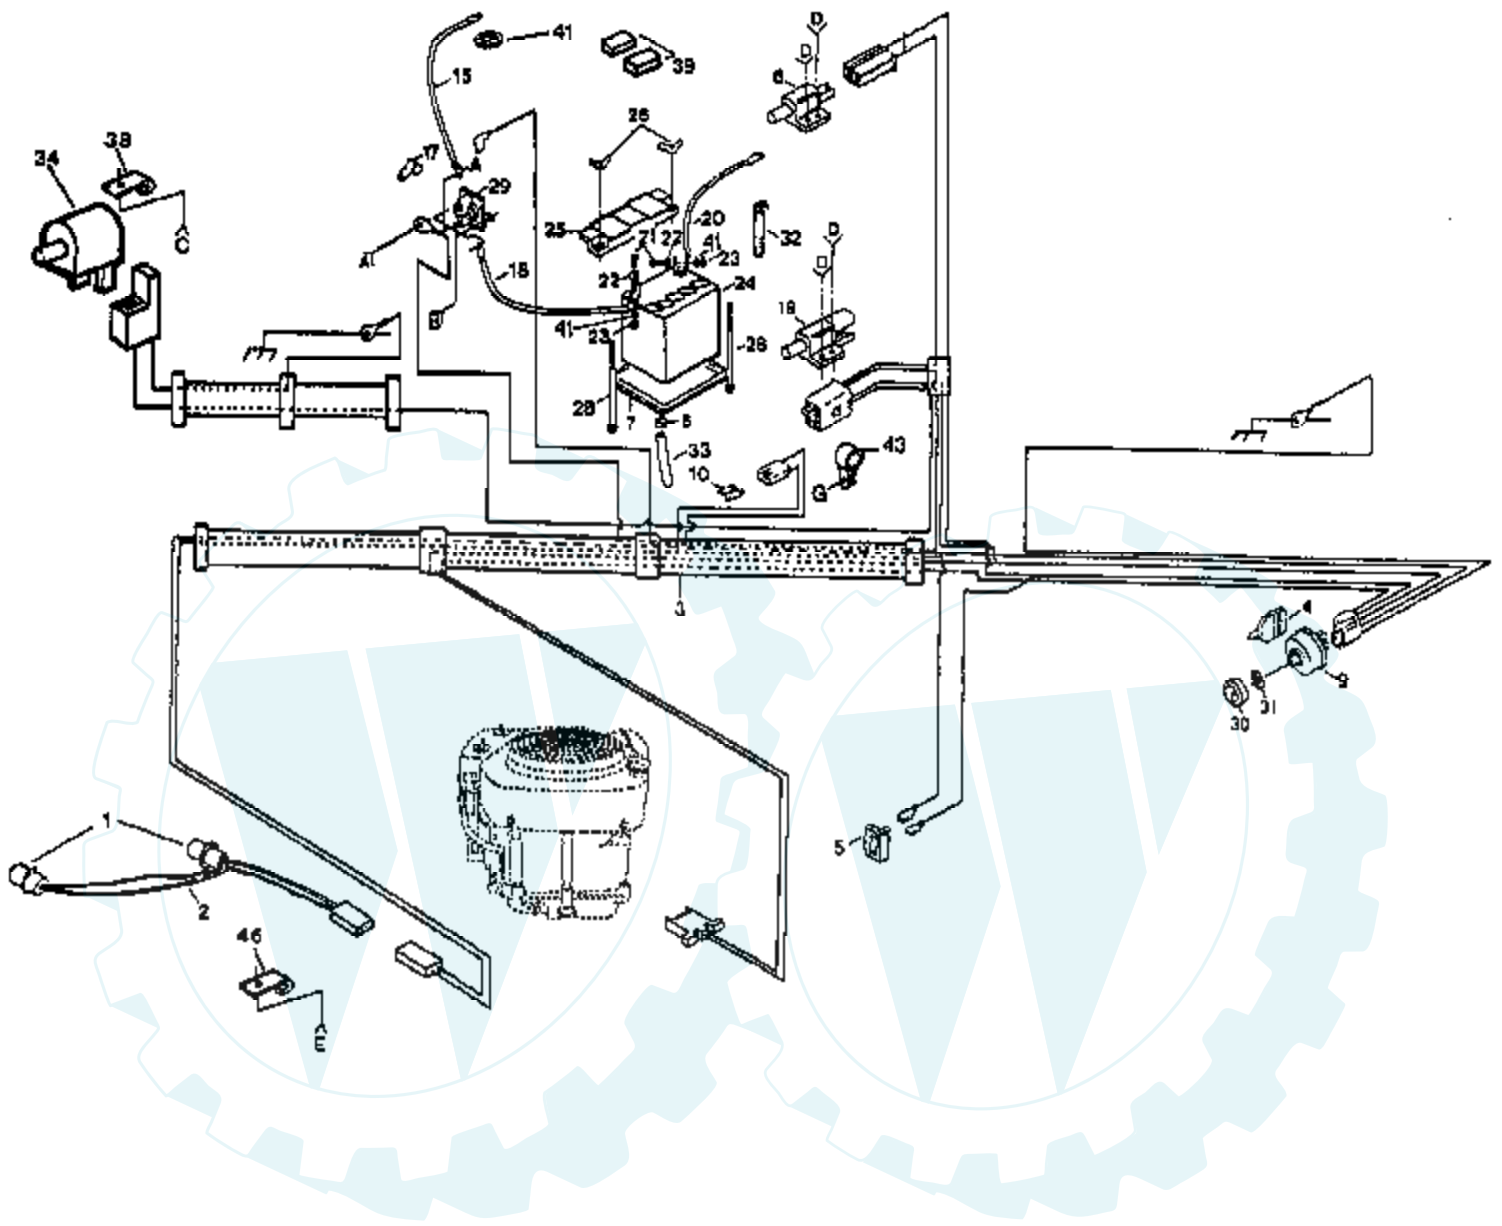

LAWN TRACTOR

ELECTRICAL

Ref #	Part Number	Qty	Description
1	7662J		SUB= 4152J
2	110859X		HARNESS T
3	125811X		HARNESS,IGNITION
4	7552H		SUB= STD365410
5	110712X		SWITCH LT
6	104445X		SWITCH-INTER. GT
7	7603J		"TRAY T, BATTERY"
8	109596X		HOSE CLAMP T
9	4406R		SUB= STD365402
10	108824X		FUSE HYT
15	2033J		SUB= 2955J
17	719J		SUB= 154336
18	5114J		STARTER CABLE GT
19	109553X		SWITCH INTERLOCKT
20	5907J		SUB= 597J
21	74760412		BOLT LT
22	19091016		WASHER
23	73220400		SUB= 50675
24	121537X		SUB= 123899X
25	102476X		SUB= 150109
26	123198X		SUB= 146525
28	72240460		BOLT
29	109081X		SUB= 146154
30	109787X		SUB= 147626
31	109788X		SUB= 124211X
32	7192J		WIRE TIE
33	105687X		SUB= 109238X
34	121305X		SWITCH SEAT
38	4171R		CLIP T
39	121264X		"CAP,BATTERY "
41	10040400		LOCKWASHER
43	5320R		INSUL CLIP T
46	2751R		CLIP T
	101539X		SHEET INSTR LT
	101572X		SHEET-INSTRUCTION (FRENCH)
	126108X		NLA
	126109X		OWNER'S MANUAL (FRENCH)