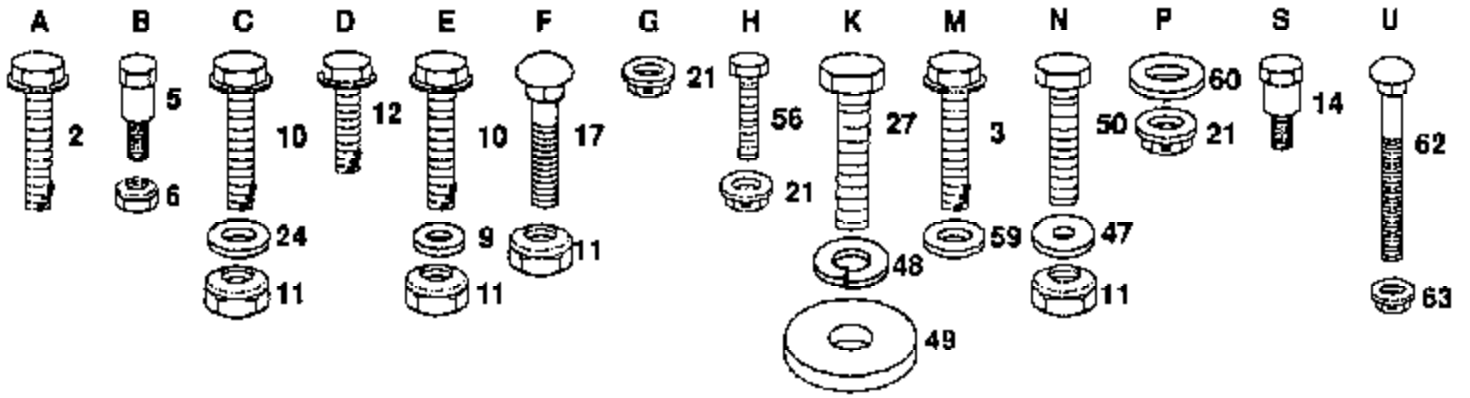

LAWN TRACTOR

ENCLOSURE

Ref #	Part Number	Qty	Description
2	17490612		SCREW
3	17490616		SCREW GTV
5	105529X		SUB= 139888
6	73680500		SUB= 73690500
9	19131312		WASHER
10	74760612		SUB= 74780612
11	73680600		SUB= 73690600
12	17490608		SCREW LT
14	121144X		SUB= 127018X
17	72140606		BOLT
21	108067X		PAL NUT LT
24	19131210		WASHER
27	74780816		BOLT
47	19132012		WASHER
48	10040800		LOCKWASHER
49	19171912		WASHER
50	74760616		BOLT
56	124201X		SCREW SPECIAL
59	19131614		WASHER
60	19091216		WASHER PM
62	72170410		BOLT
63	123976X		SUB= 73900400