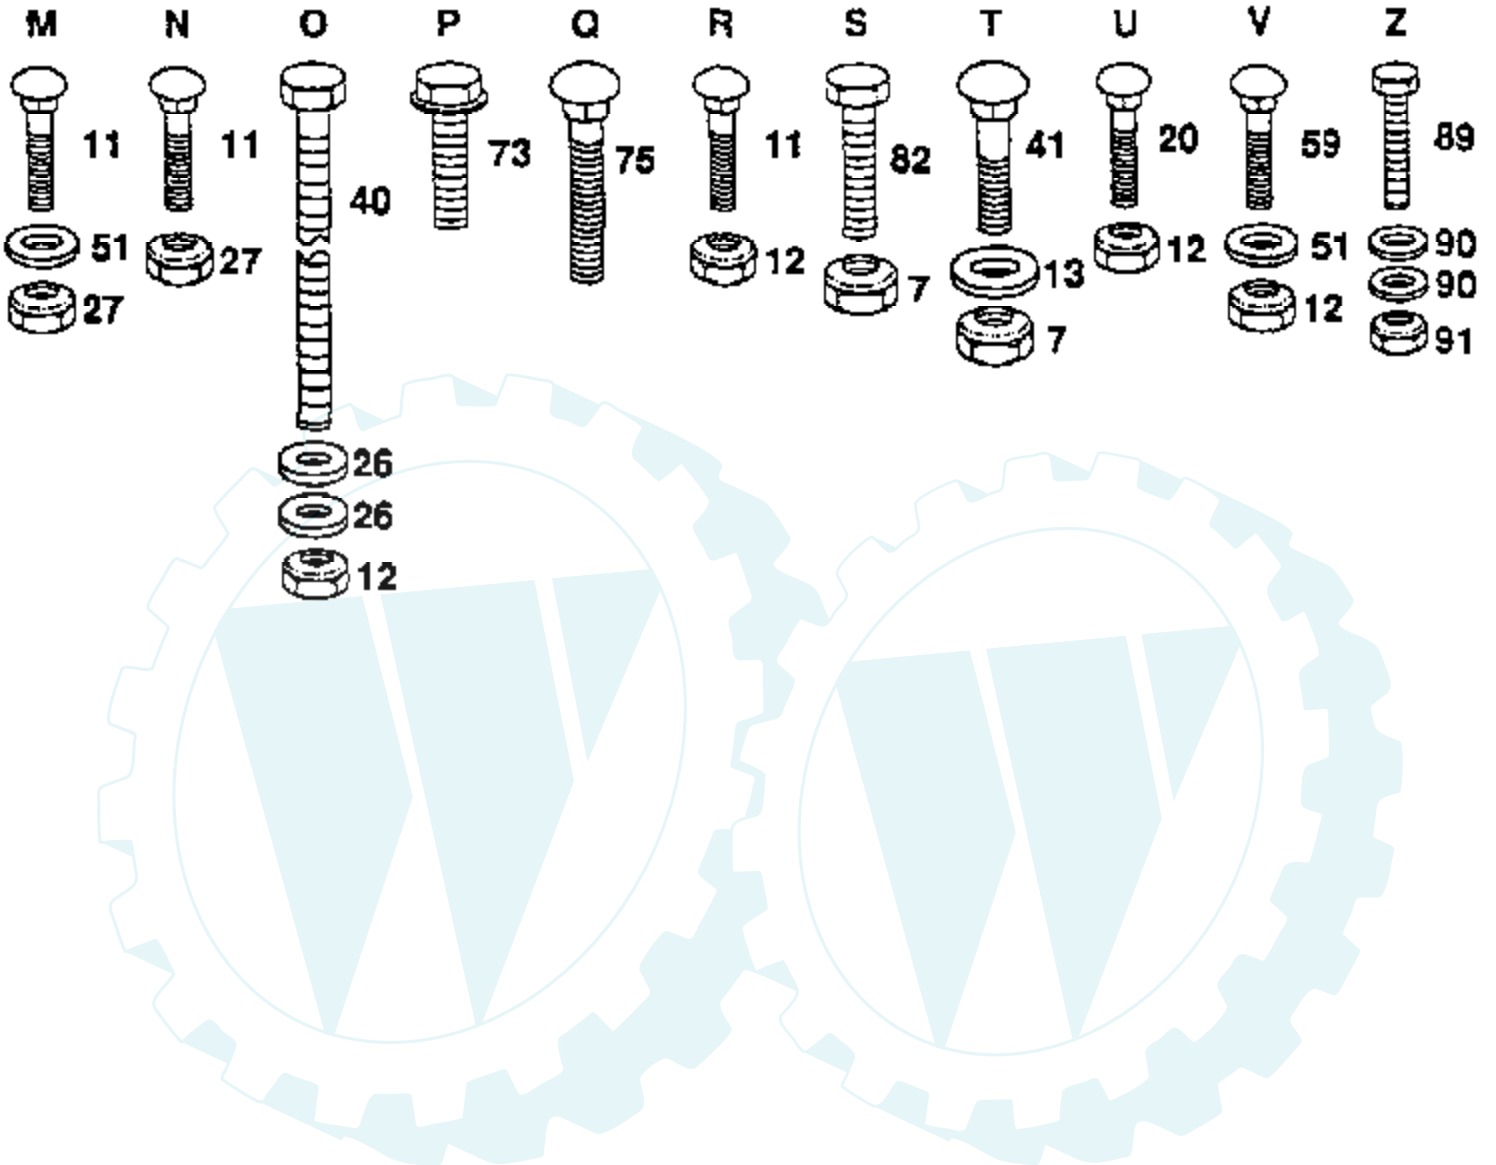

LAWN TRACTOR

44" MOWER

Ref #	Part Number	Qty	Description
7	73680600		SUB= 73690600
11	72140506		BOLT
12	73680500		SUB= 73690500
13	19131614		WASHER
20	72110505		BOLT
26	19111216		WASHER M
27	1685H		SUB= 68478
40	74760648		BOLT - HEX 3/8 - 16 X 3
41	72140608		SUB= 72110608
51	19111116		WASHER
59	72110506		SUB= 72270506
73	17490612		SCREW
75	72140612		BOLT
82	74760616		BOLT
89	74760412		BOLT LT
90	19091616		WASHER
91	73680400		SUB= 73690400
	122219X		MOWER ASS'Y