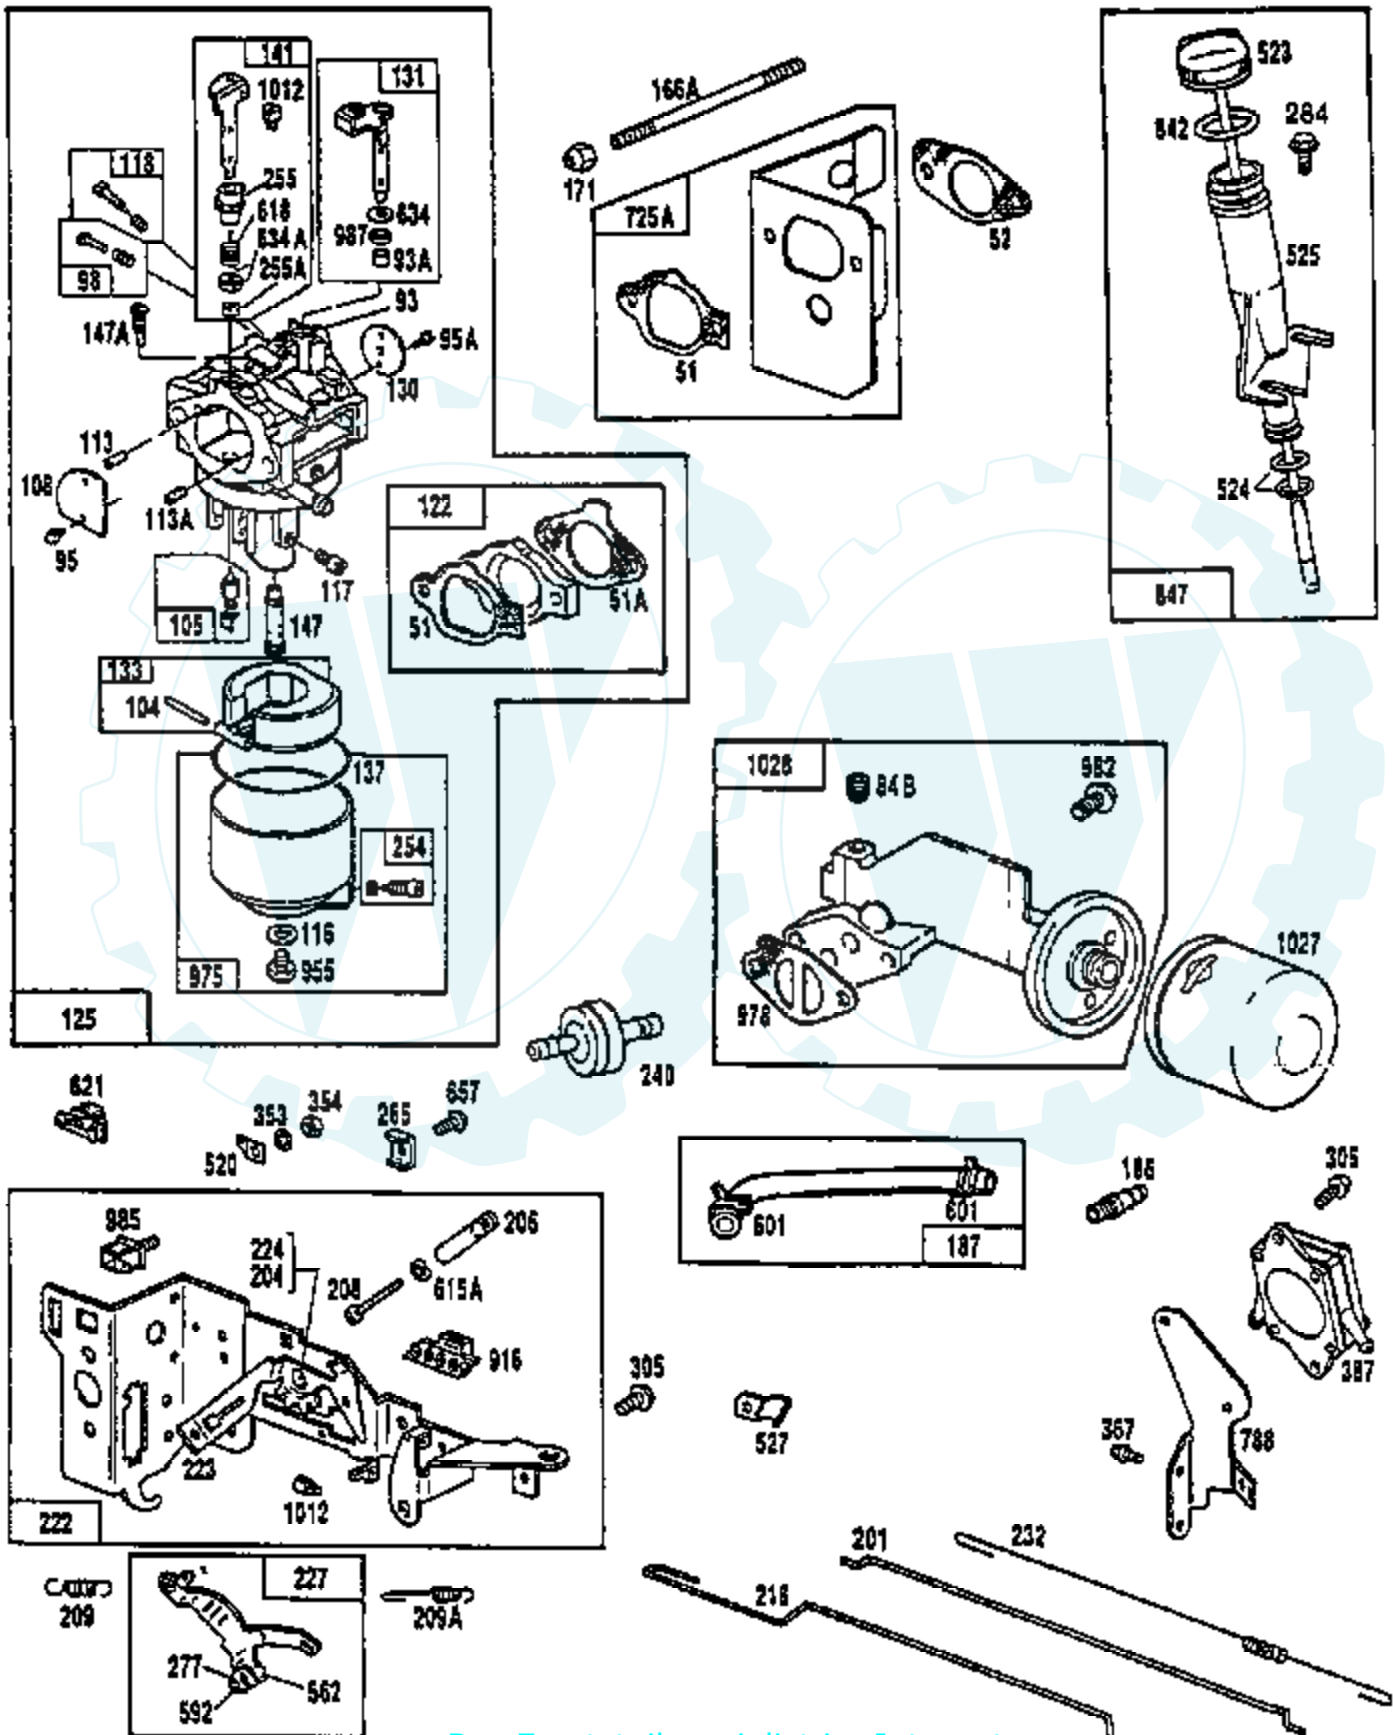

LAWN TRACTOR ENGINE BRIGGS & STRATTON – MODEL NUMBER 261777, TYPE NUMBER 0134-01

Ref #	Part Number	Qty	Description
1	492034		CYLINDER ASSY
2	492036		BEARING
3	492029		SEAL
5	492154		HEAD-CYLINDER
6	94340		WASHER
6A	492063		WASHER & SEAL
7	272126		GASKET
8	492180		BREATHER ASSY
9	272120		GASKET
10	810050		SCREW
10A	810057		SCREW
11	492422		TUBE
12	272124		GASKET
13	94335		SCREW
15	94239		PLUG, OIL DRAIN
15A	260022		PLUG
16	262486		CRANKSHAFT
18	492203		BASE ASSY
22	810081		SCREW
23	491156		FLYWHEEL & RING GEAR ASSY
24	222698		KEY, FLYWHEEL
25	492110		PISTON ASSY
	492933		PISTON ASSY
	492934		PISTON ASSY
	492935		PISTON ASSY
26	492111		RING SET
	492936		RING SET
	492937		RING SET
	492938		RING SET
27	262457		LOCK
29	4922113		ROD ASSY
31	94465		WASHER
32	94327		SCREW
33	492117		VALVE
34	492116		VALVE
35	262501		SPRING
40	262381		RETAINER
42	492231		RETAINER
45	262373		TAPPET
46	491619		GEAR
51	272121		GASKET
51A	272028		GASKET
52	272029		GASKET
75	224079		WASHER
78	94417		SCREW
84	492199		PLUG
84A	94379		PLUG
84B	94497		PLUG, PIPE
93	280926		BUSHING - THROTTLE SHAFT
93A	280931		BUSHING - THROTTLE SHAFT
95	94457		SCREW, VALVE MOUNTING
95A	94466		SCREW, VALVE MOUNTING
98	492276		SCREW
104	231652		PIN, FLOAT HINGE
105	492188		VALVE
108	224223		VALVE
113	231696		NOZZLE
113A	231697		NOZZLE