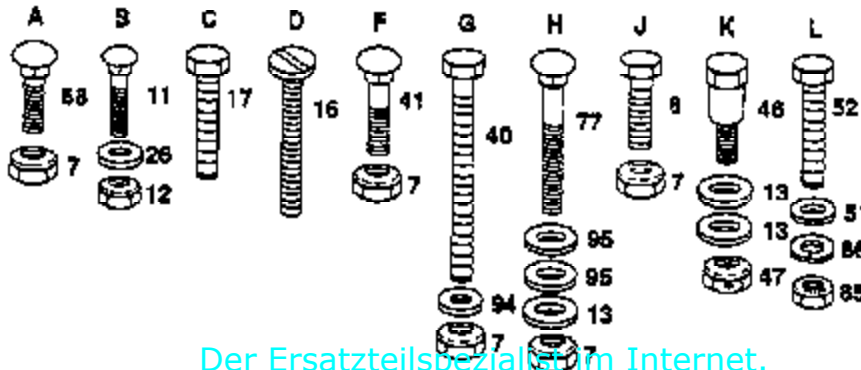

LAWN TRACTOR

44" MOWER

Ref #	Part Number	Qty	Description
1	121423X		SUB= 144729
2	105662X		LINK.PARALLEL
3	4921H		SPRING.RETAINER
4	105744X		"ROD, FRT. PARAL T"
5	105872X		LINK STOP
6	74760612		SUB= 74780612
7	73680600		SUB= 73690600
8	109835X		HINGE PIN T
9	106512X		BRACKET RH YT
10	106511X		BRACKET LH YT
11	72140506		BOLT
12	73680500		SUB= 73690500
13	19131614		WASHER
14	102932X		IDLER.FLAT.GTV
15	106526X		ARM-IDLER YT
16	74110632		SCREW YT
17	74760620		SUB= 74780620
18	106513X		"WASHER, WEAR LT"
19	106902X		SPACER RETAINER
21	102403X		IDLER-FLAT T
22	121424X		ARM ASSY
23	121426X		GUIDE BELT
25	106530X		SPRING-EXT YT
26	19111216		WASHER M
29	123807X		BRKT SUSP REAR RH
30	108235X		ROD LT
31	123808X		BRKT SUSP REAR LH
32	121622X		SUB= 136819
33	106529X		GUIDE-BELT YT
34	677A451		IDLER-INSIDE T
35	106223X		DECAL YT
36	106523X		"SUPPORT YT, BAR"
37	106522X		BRACE-IDLER YT
38	121236X		SPACER
40	74760648		BOLT - HEX 3/8 - 16 X 3
41	72140608		SUB= 72110608
42	121704X		SUB= 121705X
43	7631J		RUNNER-LH M
44	106214X		GUARD YT
45	121427X		SPRING EXT
46	121827X		BOLT SHOULDER
47	73930600		LOCKNUT
48	10040600		LOCKWASHER
49	106606X		BRAKE ARM LT
50	102951X		BRAKE-BLOCK YTV
51	19111116		WASHER
52	74760520		BOLT
53	108394X		ROD BRAKE YT
54	76020312		SUB= 3145
55	110384X		ROCKSHAFT T
56	108393X		SUPPORT SHAFT YT
58	8418J		SUB= 136321
62	109785X		DEFLECTOR SHIELD
63	106734X		SUB= 123713X
64	106735X		ROD-HINGE T
65	109743X		SUB= 137607
66	19111016		WASHER
67	110452X		NUT PUSH M