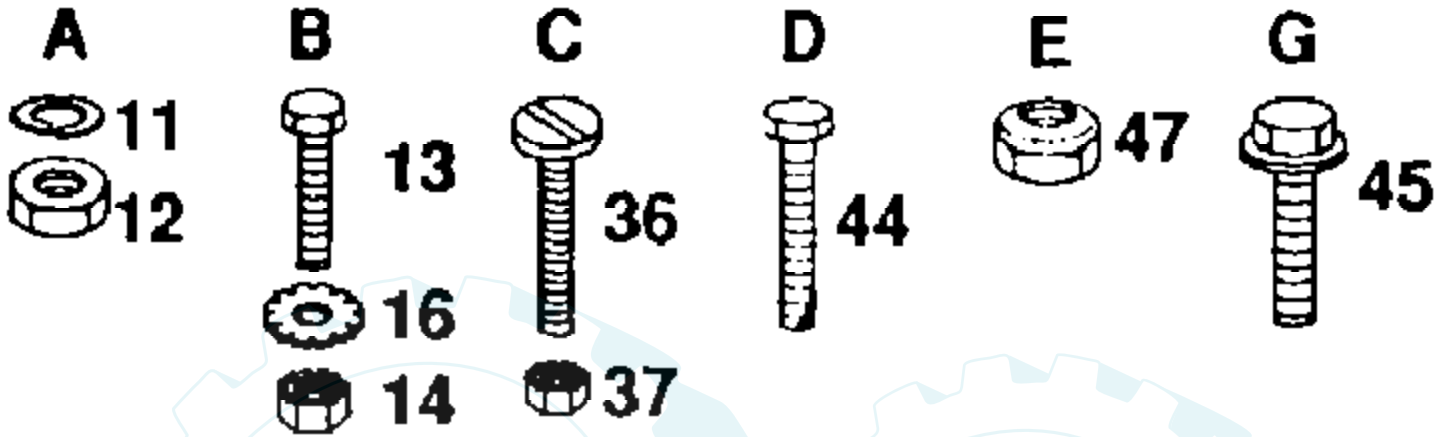

LAWN TRACTOR

ELECTRICAL

Ref #	Part Number	Qty	Description
11	10090400		SUB= 10040400
12	73350400		NUT
13	74780408		BOLT
14	73510400		NUT
16	11050400		LOCKWASHER
36	74641008		SUB= 71031008
37	73951000		"NUT,KEPS"
44	17021008		SCREW
45	17490608		SCREW LT
47	73680600		SUB= 73690600
	101539X		SHEET INSTR LT
	101572X		SHEET-INSTRUCTION (FRENCH)
	126108X		NLA
	126109X		OWNER'S MANUAL (FRENCH)