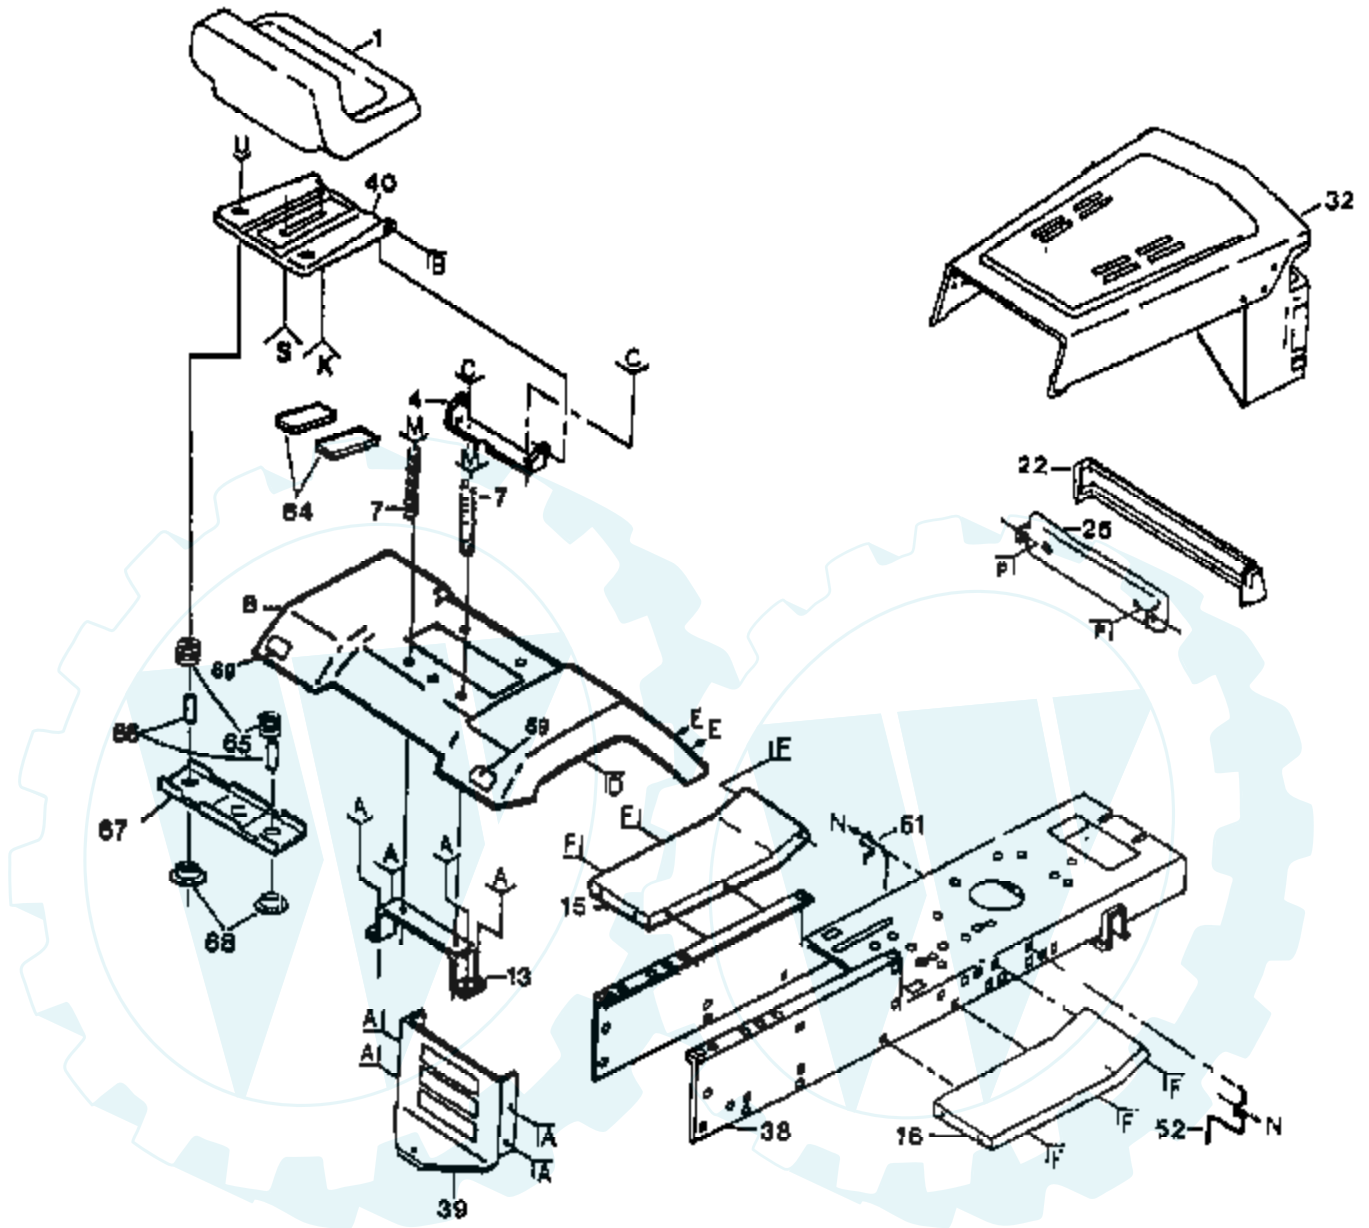

12 HP 38" LAWN TRACTOR - - MODEL NUMBER RL12T38B

ENCLOSURE

Ref #	Part Number	Qty	Description
1	127423X		SUB= 140119
2	17490612		SCREW
3	17490616		SCREW GTV
4	126656X		SUB= 140551
5	105529X		SUB= 139888
6	73680500		SUB= 73690500
7	124181X		SPRING COMPRESSIO
8	109872X419		FENDER
9	19131312		WASHER
10	74760612		SUB= 74780612
11	73680600		SUB= 73690600
12	17490608		SCREW LT
13	109873X		SUB= 136619
14	127018X		"BOLT,SHOULDER"
15	105476X419		FOOTREST LH
16	105475X419		FOOTREST
17	72110606		BOLT
21	108067X		PAL NUT LT
22	124400X		SUB= 133954
24	19131210		WASHER
26	110897X		SUB= 132257
27	74780814		BOLT
32	126349X014		HOOD&GRILL ASS'Y
38	127168X		CHASSIS ASS'Y
39	121306X		SUB= 127866
40	124294X		SUB= 155925
47	19132012		WASHER
48	10040800		LOCKWASHER
49	19171912		WASHER
50	74760616		BOLT
51	121440X		BELT GUIDE
52	121441X		BELT GUIDE
59	19131614		WASHER
60	19091216		WASHER PM
62	72170410		BOLT
63	123976X		SUB= 73900400
64	121251X		STRIP FORM
65	121250X		SPRING
66	121249X		SPACER SPLIT
67	121246X		BRKT SWITCH
68	121248X		BUSHING
69	106202X		REFLECTOR-TAIL YT
	127037X		SUB= 127037
	127036		NLA
	124326X		NLA
	101892X		DECAL T
	127899		DECAL CHASSIS SPEED DECK SIZE
	109199X		SUB= 146046
	127033		"DECAL,HOOD"
	109823X		SUB= 120822X