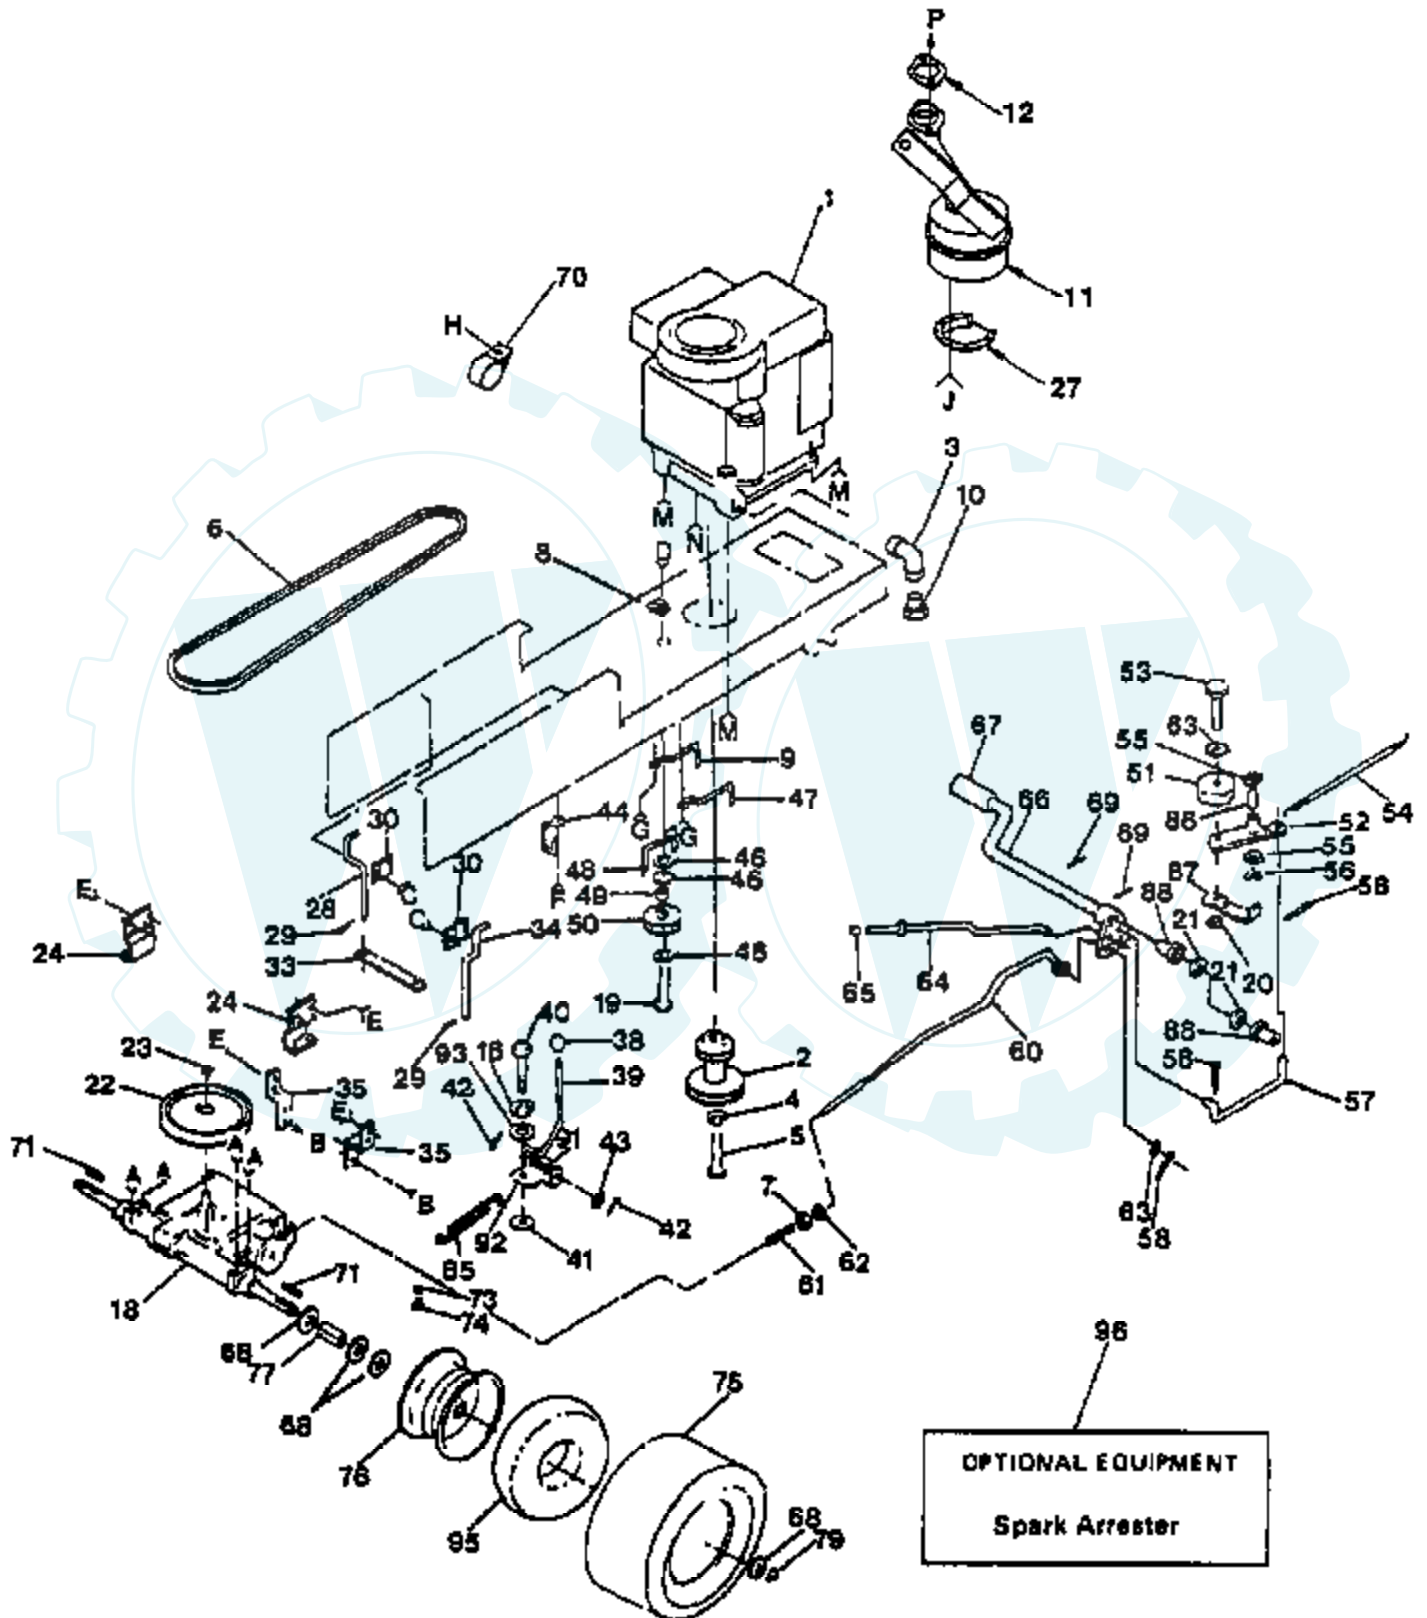

12 HP 38" LAWN TRACTOR - - MODEL NUMBER RL12T38B

DRIVE

Ref #	Part Number	Qty	Description
1	127030X		ENGINE 12 HP
2	105731X		SUB= 137326
3	127222X		SUB= 134468
4	10040700		LOCKWASHER
5	71130720		BOLT
6	125907X		BELT-V.90.0.GD.DR
7	73800600		NUT
8	2751R		CLIP T
9	121218X		KEEPER BELT ENGLH
10			CHECK WITH SUPPLIER
11	122983X		SUB= 134874
12	125593X		SUB= 272293
13	10040500		LOCKWASHER
14	123528X		SCREW HEX HD CAP
15	17490620		SCREW
16	10040400		LOCKWASHER
17	17030808		SUB= 17030814
18	120896X		SUB= 142594
19	74760644		BOLT
20	73680600		SUB= 73690600
21	19211616		WASHER LT
22	123666X		PULLEY TRANS
23	12000028		SUB= 2267J
24	109167X		BRACKET LT
25	74760616		BOLT
26	17490512		SCREW
27	101326L		DEFLECTOR.222573
28	123662X		KEEPER BELT LH
29	4921H		SPRING.RETAINER
30	106190X		CLAMP LT
31	74760512		BOLT
32	73680500		SUB= 73690500
33	123770X		STRAP LOCATOR
34	123663X		KEEPER BELTRH
35	121520X		STRAP TORQUE
36	74760612		SUB= 74780612
38	106279X		CONTROL KNOB LT
39	124461X		ROD SHIFTER
40	71040412		SUB= 74550412
41	105701X		WASH-SHFT PLT LT
42	76020416		PIN COTTER 1/8
43	19151216		WASHER
44	104777X		SUB= 140312
45	17490612		SCREW
46	19131312		WASHER
47	105730X		"KEEPER,BLT ENG LT"
48	109070X		BELT KEEPER LT
49	4470J		SPACER T
50	123674X		PULLEY.IDLER.FLAT
51	123766X		SUB= 139245
52	123789X		ARM IDLER
53	74760624		SUB= 74930624
54	105709X		"SPRING, RETURN LT"
55	110812X		WASHER LT
56	12000039		KLIP RING
57	105710X		"LINK, CLUTCH T"
58	76020412		COTTER PIN
60	110437X		BRAKE ROD LT