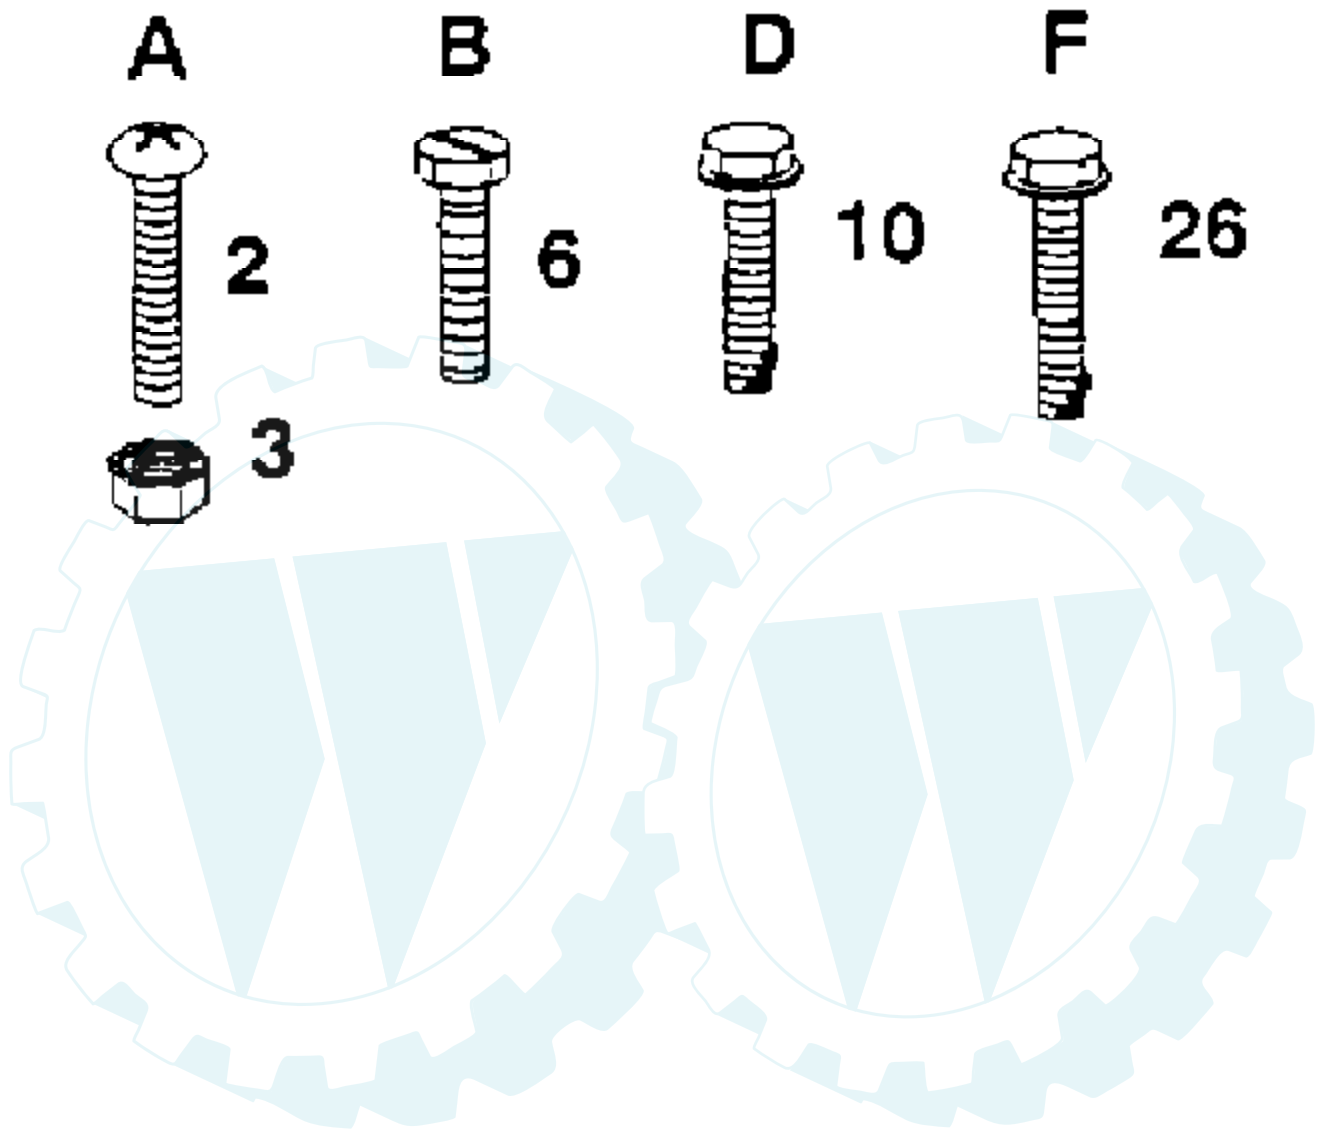

Ref #	Part Number	Qty	Description
2	17490612		SCREW
3	17490616		SCREW GTV
5	105529X		SUB= 139888
6	73680500		SUB= 73690500
9	19131312		WASHER
10	74760612		SUB= 74780612
11	73680600		SUB= 73690600
12	17490608		SCREW LT
14	127018X		"BOLT,SHOULDER"
17	72110606		BOLT
21	108067X		PAL NUT LT
24	19131210		WASHER
27	74780814		BOLT
47	19132012		WASHER
48	10040800		LOCKWASHER
49	19171912		WASHER
50	74760616		BOLT
59	19131614		WASHER
60	19091216		WASHER PM
62	72170410		BOLT
63	123976X		SUB= 73900400

Ref #	Part Number	Qty	Description
4	73680600		SUB= 73690600
5	19111216		WASHER M
6	72140505		BOLT
18	74760612		SUB= 74780612
19	73680500		SUB= 73690500
22	72140506		BOLT
36	17490614		SCREW
37	17490620		SCREW
49	72140606		BOLT
64	72140610		BOLT.3/8-14X1.25
69	74760412		BOLT LT
70	109893X		WASHER T
71	73680400		SUB= 73690400

Ref #	Part Number	Qty	Description
43	3652		WASHER PLAIN
43	3693		WASHER PLAIN
43	3653		WASHER PLAIN
43	3408		WASHER PLAIN
43	3732		WASHER PLAIN
43	3184		WASHER, PLAIN .758 X 1.25 X .031
43	3733		WASHER PLAIN
43	3198		WASHER PLAIN
43	3734		WASHER PLAIN
43	3735		WASHER PLAIN
43	3736		WASHER PLAIN
43	3180		WASHER PLAIN
44	3882		SHAFT, DRIVE
45	3646		GEAR, SPUR, 12 TEETH
46	3866		GEAR, SPUR, 20 TEETH
47	3719		GEAR, SPUR, 25 TEETH
48	3683		GEAR, SPUR, 31 TEETH
49	3684		SPACER .781 X 1.00 X .750
50	3907		PUCK, FRICTION
51	1145		WASHER, PLAIN .632 X 1.00 X .060
52	3191		SEAL FELT
53	3180		WASHER PLAIN
54	3880		AXLE LEFT HAND
55	3780		GEAR, MITER, 15 TEETH
56	3656		RING, RETAINING
57	3839		GEAR, SPUR, 32 TEETH
58	3919		SHAFT, CROSS
59	3781		GEAR, MITER, 15 TEETH
60	3881		AXLE, R.H.
61	3864		HOUSING LOWER
62	3920		PUCK, FRICTION
63	3276		DISC, BRAKE
64	3758		SPACER
65	3916		JAW, BRAKE
66	3843		PIN, DOWEL
67	3915		SCREW TAPPING
68	3768		LEVER, ACTUATING
69	3760		WASHER, PLAIN .321 X 1.00 X .055
70	3917		BRACKET, ANTI-ROTATION
71	3847		LOCKNUT 5/16-24
72	3724		SCREW TAPPING
73	4300		GREASE