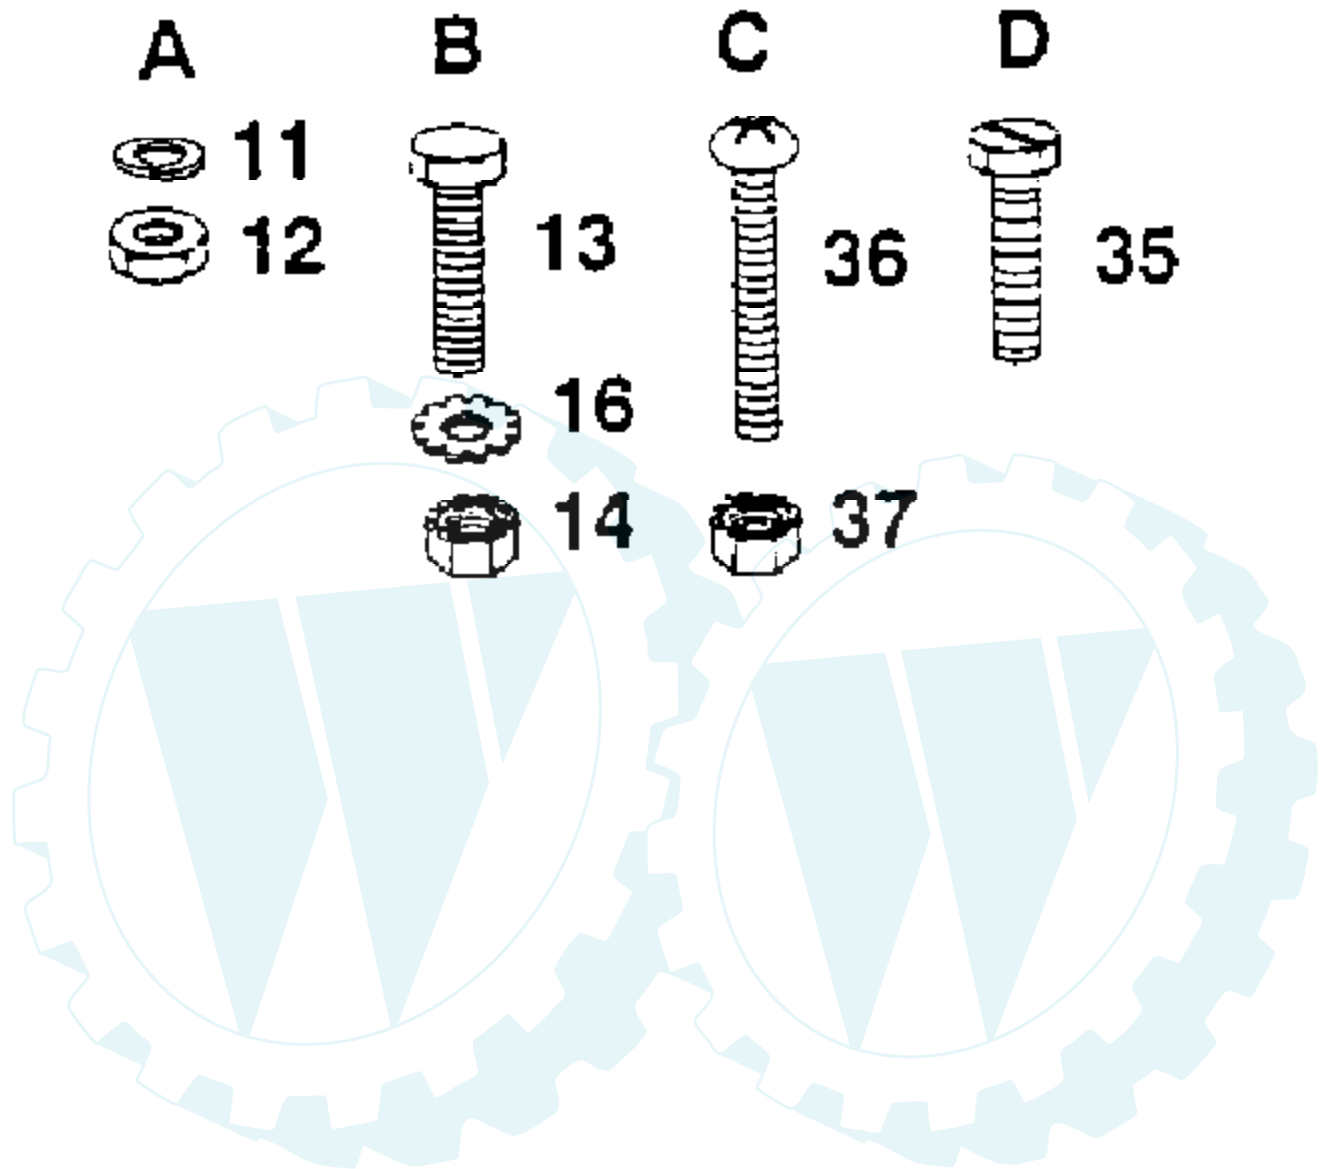

Ref #	Part Number	Qty	Description
13	10040500		LOCKWASHER
14	123528X		SCREW HEX HD CAP
15	17490620		SCREW
17	17030808		SUB= 17030814
19	74760644		BOLT
20	73680600		SUB= 73690600
25	74760616		BOLT
26	17490512		SCREW
31	74760512		BOLT
32	73680500		SUB= 73690500
36	74760612		SUB= 74780612
45	17490612		SCREW
46	19131312		WASHER
94	11050600		LOCKWASHER
97	17490608		SCREW LT

Ref #	Part Number	Qty	Description
43	3652		WASHER PLAIN
43	3693		WASHER PLAIN
43	3653		WASHER PLAIN
43	3408		WASHER PLAIN
43	3732		WASHER PLAIN
43	3184		WASHER, PLAIN .758 X 1.25 X .031
43	3733		WASHER PLAIN
43	3198		WASHER PLAIN
43	3734		WASHER PLAIN
43	3735		WASHER PLAIN
43	3736		WASHER PLAIN
43	3180		WASHER PLAIN
44	3882		SHAFT, DRIVE
45	3646		GEAR, SPUR, 12 TEETH
46	3866		GEAR, SPUR, 20 TEETH
47	3719		GEAR, SPUR, 25 TEETH
48	3683		GEAR, SPUR, 31 TEETH
49	3684		SPACER .781 X 1.00 X .750
50	3907		PUCK, FRICTION
51	1145		WASHER, PLAIN .632 X 1.00 X .060
52	3191		SEAL FELT
53	3180		WASHER PLAIN
54	3880		AXLE LEFT HAND
55	3780		GEAR, MITER, 15 TEETH
56	3656		RING, RETAINING
57	3839		GEAR, SPUR, 32 TEETH
58	3919		SHAFT, CROSS
59	3781		GEAR, MITER, 15 TEETH
60	3881		AXLE, R.H.
61	3864		HOUSING LOWER
62	3920		PUCK, FRICTION
63	3276		DISC, BRAKE
64	3758		SPACER
65	3916		JAW, BRAKE
66	3843		PIN, DOWEL
67	3915		SCREW TAPPING
68	3768		LEVER, ACTUATING
69	3760		WASHER, PLAIN .321 X 1.00 X .055
70	3917		BRACKET, ANTI-ROTATION
71	3847		LOCKNUT 5/16-24
72	3724		SCREW TAPPING
73	4300		GREASE