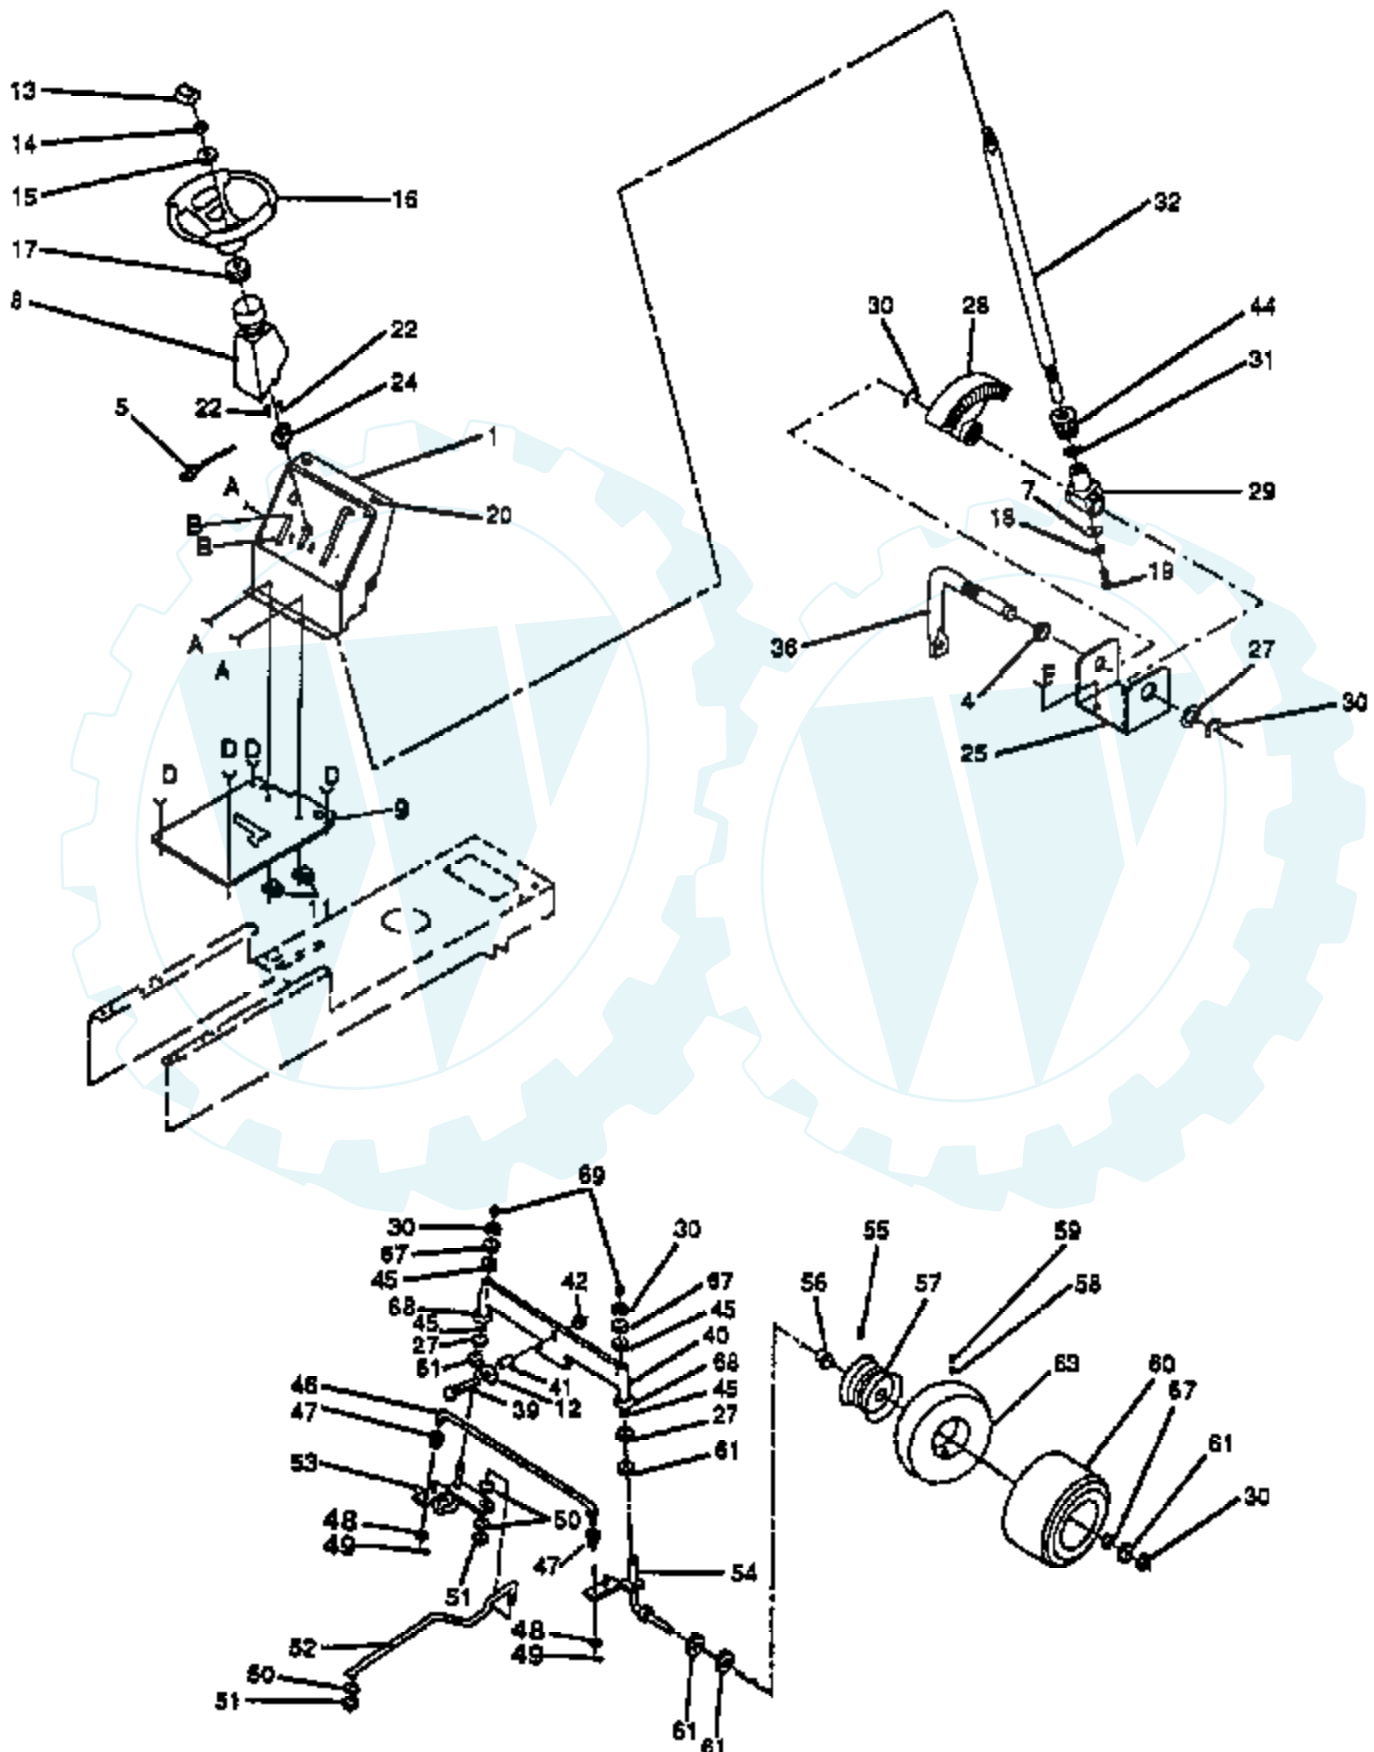

12 HP 38" LAWN TRACTOR -- MODEL NUMBER RL12T38B

STEERING AND FRONT AXLE

Ref #	Part Number	Qty	Description
1	123042X013		DASH
2	74180512		SCREW
3	73510500		NUT
4	109816X		NYLINER T
5	124426X		SUB= 132771
6	17720410		SCREW LT
7	126684X		SUB= 532126684
8	124418X		"TUBE, STR SHAFT"
9	124466X012		SADDLE
10	17490608		SCREW LT
11	2751R		CLIP T
12	19212010		WASHER
13	100710L		INSERT-WHEEL LT
14	73940800		SUB= 73360800
15	100712K		WASHER
16	100713N		SUB= 150547
17	100711L		ADAPTER LT
18	10040400		LOCKWASHER
19	71070410		"SCREW,SPECIAL"
20	126938X		SUB= 532126938
22	17431008		SUB= 98000165
24	124373X		"BUSHING,STEERING"
25	124036X		"BRKT,STEERING"
26	17490612		SCREW
27	6266H		WASHER .T
28	124034X		SUB= 136874
29	124035X		SUPPORT.SHAFT
30	12000029		RING
31	57079		THRUST WASHER
32	124038X		SUB= 128752
36	124033X		SUB= 156365
39	74761060		BOLT LT
40	105669X		SUB= 108075X
41	110438X		BEARING
42	73901000		"NUT-LOC,FLANGE LT"
44	124037X		"GEAR,PINION"
45	3366R		COL. SRTG. BEAR.
46	105715X		ROD-TIE LT
47	120754X		SUB= 126847X
48	19131416		WASHER
49	76020412		COTTER PIN
50	10040600		LOCKWASHER
51	73610600		SUB= 7810H
52	124032X		SUB= 532130468
52	124032X		SUB= 532130468
53	105656X		SPINDLE-LH LT
54	105654X		SUB= 130524
55	278H		FITTING LT
56	9040H		"FLANGE, BEARING"
57	106732X311		SUB= 106732X427
58	59192		VALVE CAP
59	65139		VALVE STEM LT
60	124157X		SUB= 122073X
61	121749X		WASHER
63	59904		TUBE.5.3/4.5/6
67	121748X		WASHER
68	19272016		WASHER
69	121232X		CAP