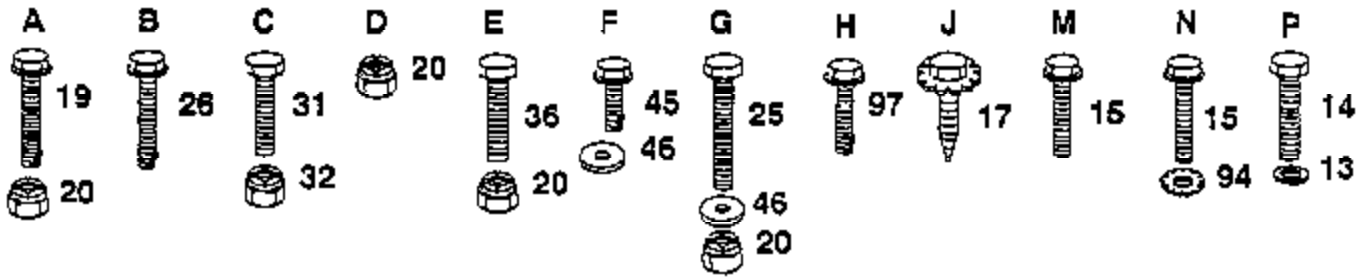

Ref #	Part Number	Qty	Description
13	10040500		LOCKWASHER
14	123528X		SCREW HEX HD CAP
15	17490620		SCREW
17	17030808		SUB= 17030814
19	74760644		BOLT
20	73680600		SUB= 73690600
25	74760616		BOLT
26	17490512		SCREW
31	74760512		BOLT
32	73680500		SUB= 73690500
36	74760612		SUB= 74780612
45	17490612		SCREW
46	19131312		WASHER
94	11050600		LOCKWASHER
97	17490608		SCREW LT