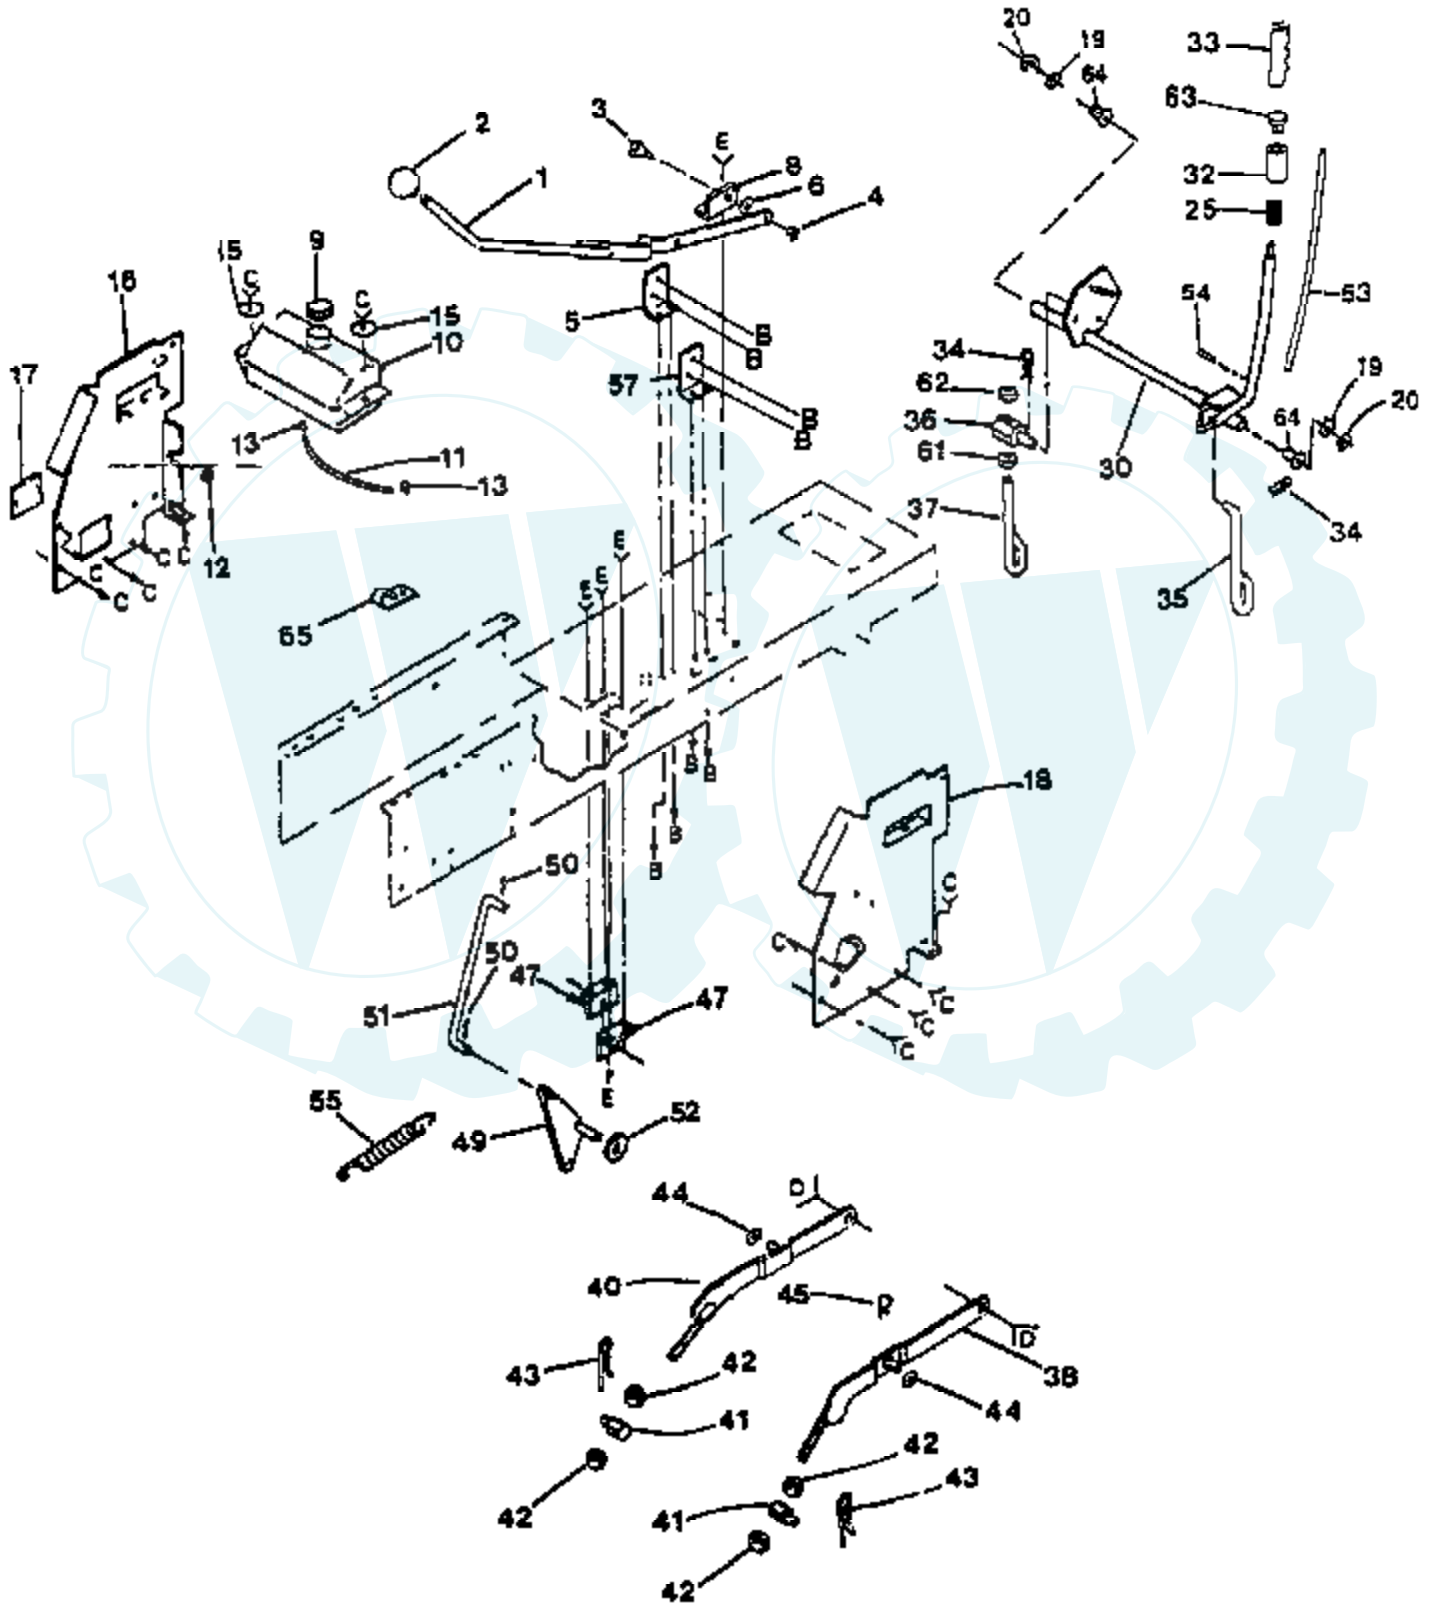

Ref #	Part Number	Qty	Description
4	73680600		SUB= 73690600
5	19111216		WASHER M
6	72140505		BOLT
18	74760612		SUB= 74780612
19	73680500		SUB= 73690500
22	72140506		BOLT
36	17490614		SCREW
37	17490620		SCREW
49	72140606		BOLT
64	72140610		BOLT.3/8-14X1.25
69	74760412		BOLT LT
70	109893X		WASHER T
71	73680400		SUB= 73690400

Ref #	Part Number	Qty	Description
2	74180512		SCREW
3	73510500		NUT
6	17720410		SCREW LT
10	17490608		SCREW LT
26	17490612		SCREW

12 HP 38" LAWN TRACTOR - - MODEL NUMBER RL12T38B

LIFT ADJUSTMENT

Ref #	Part Number	Qty	Description
1	124429X		SUB= 532124429
2	7803J		SUB= 106932X
3	106451X		"BOLT, SHOULDER LT"
4	73680600		SUB= 73690600
5	106452X		"BRACKET, SWITCH LT"
6	19171516		WASHER T
7	17021008		SCREW
8	106447X		"SUP,LVR,CLUTCH LT"
9	123549X		SUB= 158990
10	109202X		TANK.FUEL.LT.
11	8548R		FUEL LINE T
12	9151R		SNAP BUSHING T
13	123487X		HOSE CLAMP
14	17490612		SCREW
15	19131612		WASHER GT
16	122795X		PANEL DASH LH
17	121794X		COVER ACCESS
18	124031X		SUB= 155934X010
19	19211416		WASHER
20	12000002		SUB= 2225J
25	122512X		SUB= 532122512
30	122507X		SUB= 145117
32	122364X		SUB= 125925X
33	109413X		GRIP
34	4939M		SUB= 85902
35	110029X		LIFT LINK LT
36	110447X		SUB= 132793
37	110448X		PIVOT PIN T
38	121598X		RH SUSP ARM ASM
39	105848X		"BOLT, SHOULDER LT"
40	121599X		LH SUSP ARM ASM
41	106308X		SUB= 130171
42	73220800		NUT
43	9135R		SPRING H
44	19171516		WASHER T
45	4921H		SPRING.RETAINER
47	106444X		"BRKT,BELLCRAN T"
48	74760612		SUB= 74780612
49	109728X		"T, BELLCRANK"
50	76020412		COTTER PIN
51	124444X		SUB= 532124444
52	19131410		WASHER
53	122514X		SUB= 136973
54	105767X		PIN-GROOVE LT
55	124446X		SUB= 532124446
57	108236X		BRACKET LT
59	110739X		WASHER T
60	73980600		NUT SPECIAL T
61	73360700		NUT
62	73710700		NUT LOCK YTH
63	124385X		SUB= 125925X
64	120183X		NYLON BEARING
65	5320R		INSUL CLIP T