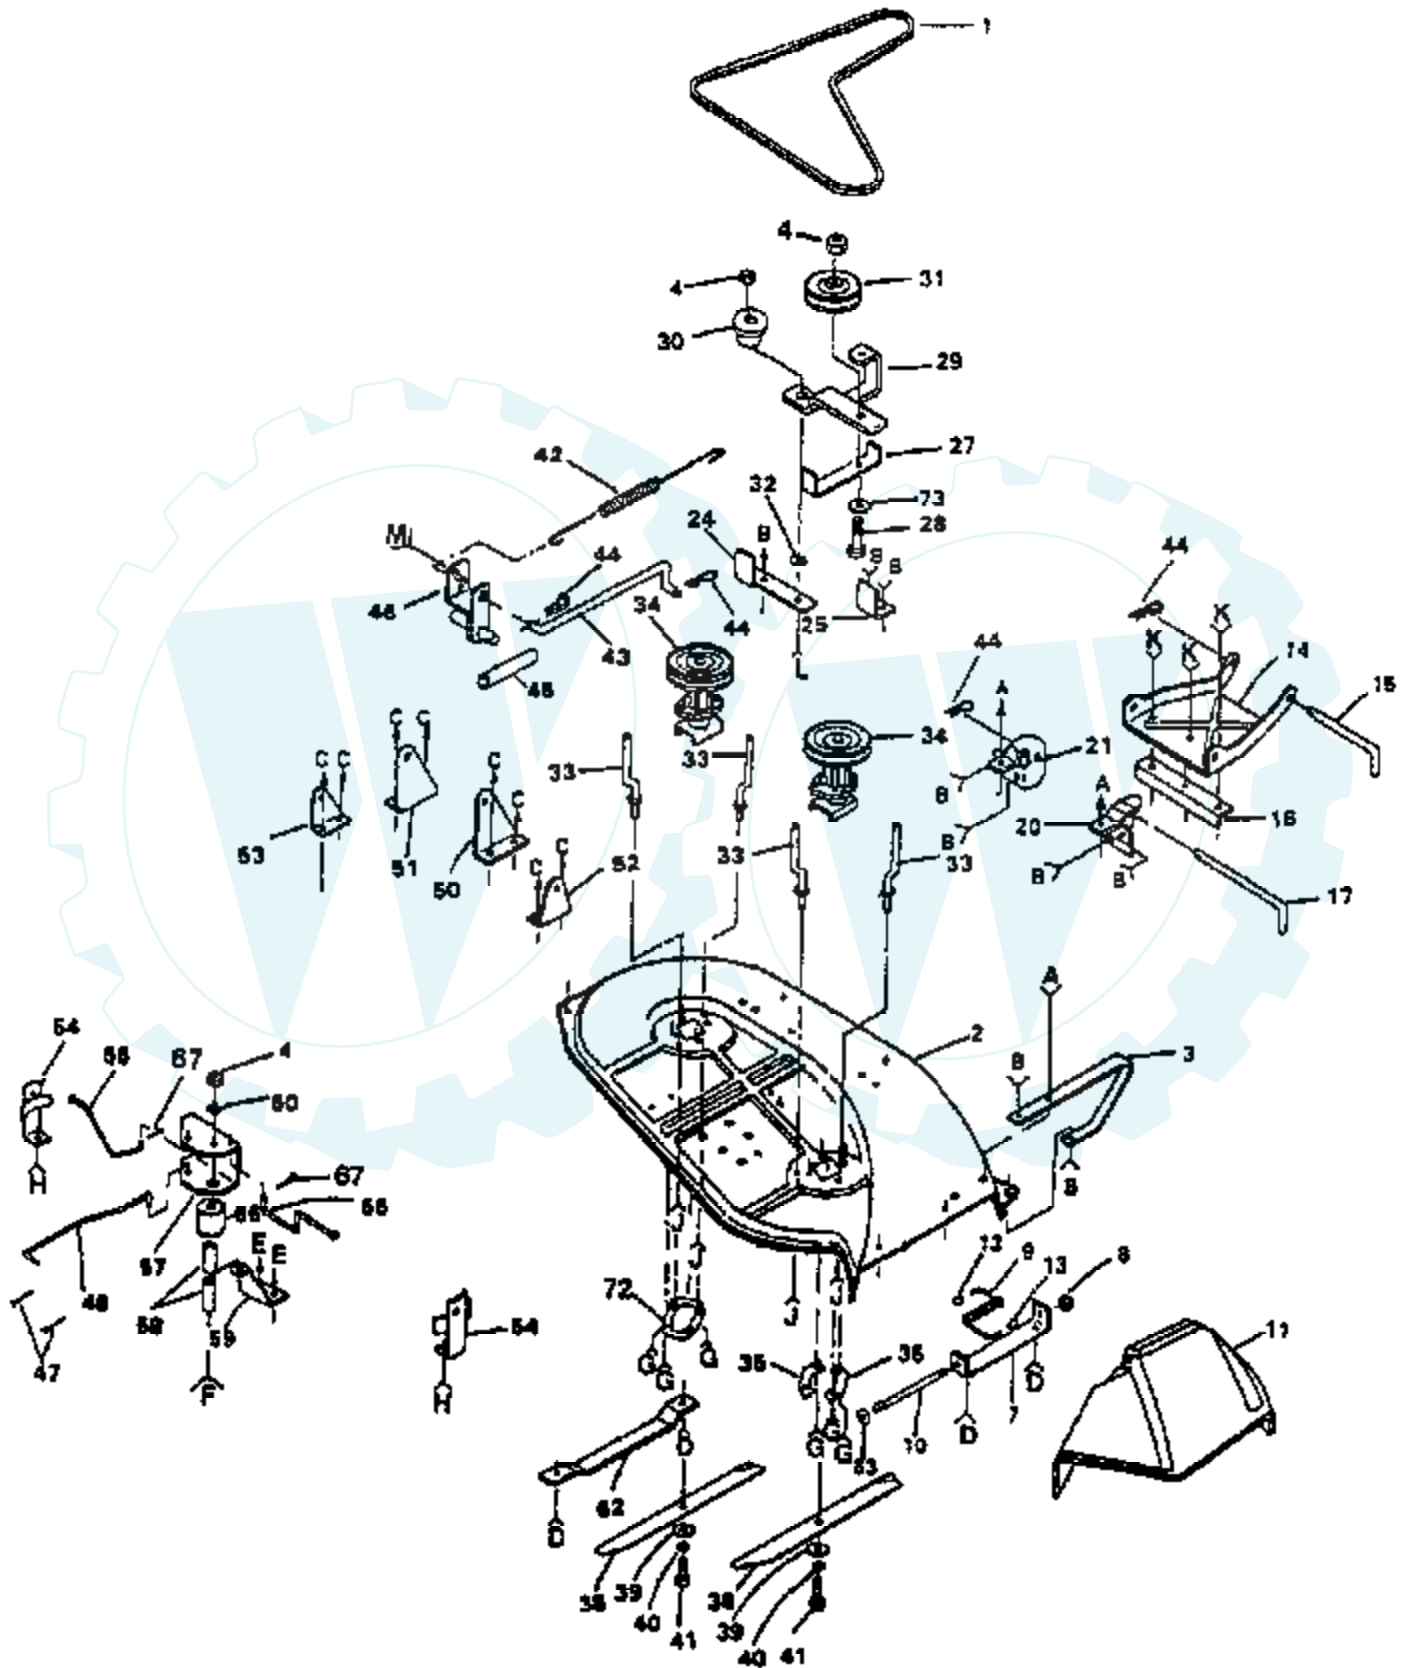

12 HP 38" LAWN TRACTOR - - MODEL NUMBER RL12T38B

38" MOWER

Ref #	Part Number	Qty	Description
1	106085X		BELT-V.79.1.MWR
2	121259X		SUB= 144725
3	8417J		SUB= 128772
4	73680600		SUB= 73690600
5	19111216		WASHER M
6	72140505		BOLT
7	105896X		SUB= 137607
8	110452X		NUT PUSH M
9	106734X		SUB= 123713X
10	106735X		ROD-HINGE T
11	106736X		DEFLECTOR-SHLD T
13	105304X		CAP-SLEEVE LT
14	105662X		LINK.PARALLEL
15	105744X		"ROD, FRT. PARAL T"
16	105872X		LINK STOP
17	109835X		HINGE PIN T
18	74760612		SUB= 74780612
19	73680500		SUB= 73690500
20	109598X		BRACKET RH LT
21	109597X		BRACKET LH T
22	72140506		BOLT
24	109503X		SUPPORT ARM T
25	109504X		STOP T
27	126756X		GUIDE.BELT
28	74760632		SUB= 74930632
29	127163X		"ARM,IDLER"
30	106902X		SPACER RETAINER
31	123688X		SUB= 121316X
32	106513X		"WASHER, WEAR LT"
33	102669X		BELT KEEPER LT
34	121676X		SUB= 121687X
35	100668L		SUPPORT PLATE LT
36	17490614		SCREW
37	17490620		SCREW
38	121263X		"BLADE.38"" HI-LI"
39	19132012		WASHER
40	10030600		SUB= 10040600
41	74610624		BOLT.3/8-24X1-1/2
42	108250X		SPRING LT
43	108235X		ROD LT
44	4921H		SPRING.RETAINER
45	6404J		SPACER T
46	124066X		SUB= 109892X
47	76020616		SUB= 76020624
48	108247X		ROD BRAKE LT
49	72140606		BOLT
50	108243X		BRACKET LT
51	108241X		BRACKET LT
52	105857X		"BRKT,SUSP RH T"
53	108673X		"BRKT,SUSP REAR LH"
54	106578X		BRAKE LT
55	106463X		"ROD, BRAKE LH LT"
56	108249X		ROD BRAKE LT
57	106456X		"BRK,BRAKE,PVT LT"
58	100672K		SPACER BRAKE LTV
59	100673L		BRACKET SUPT LTV
60	19131614		WASHER
61	74760688		BOLT