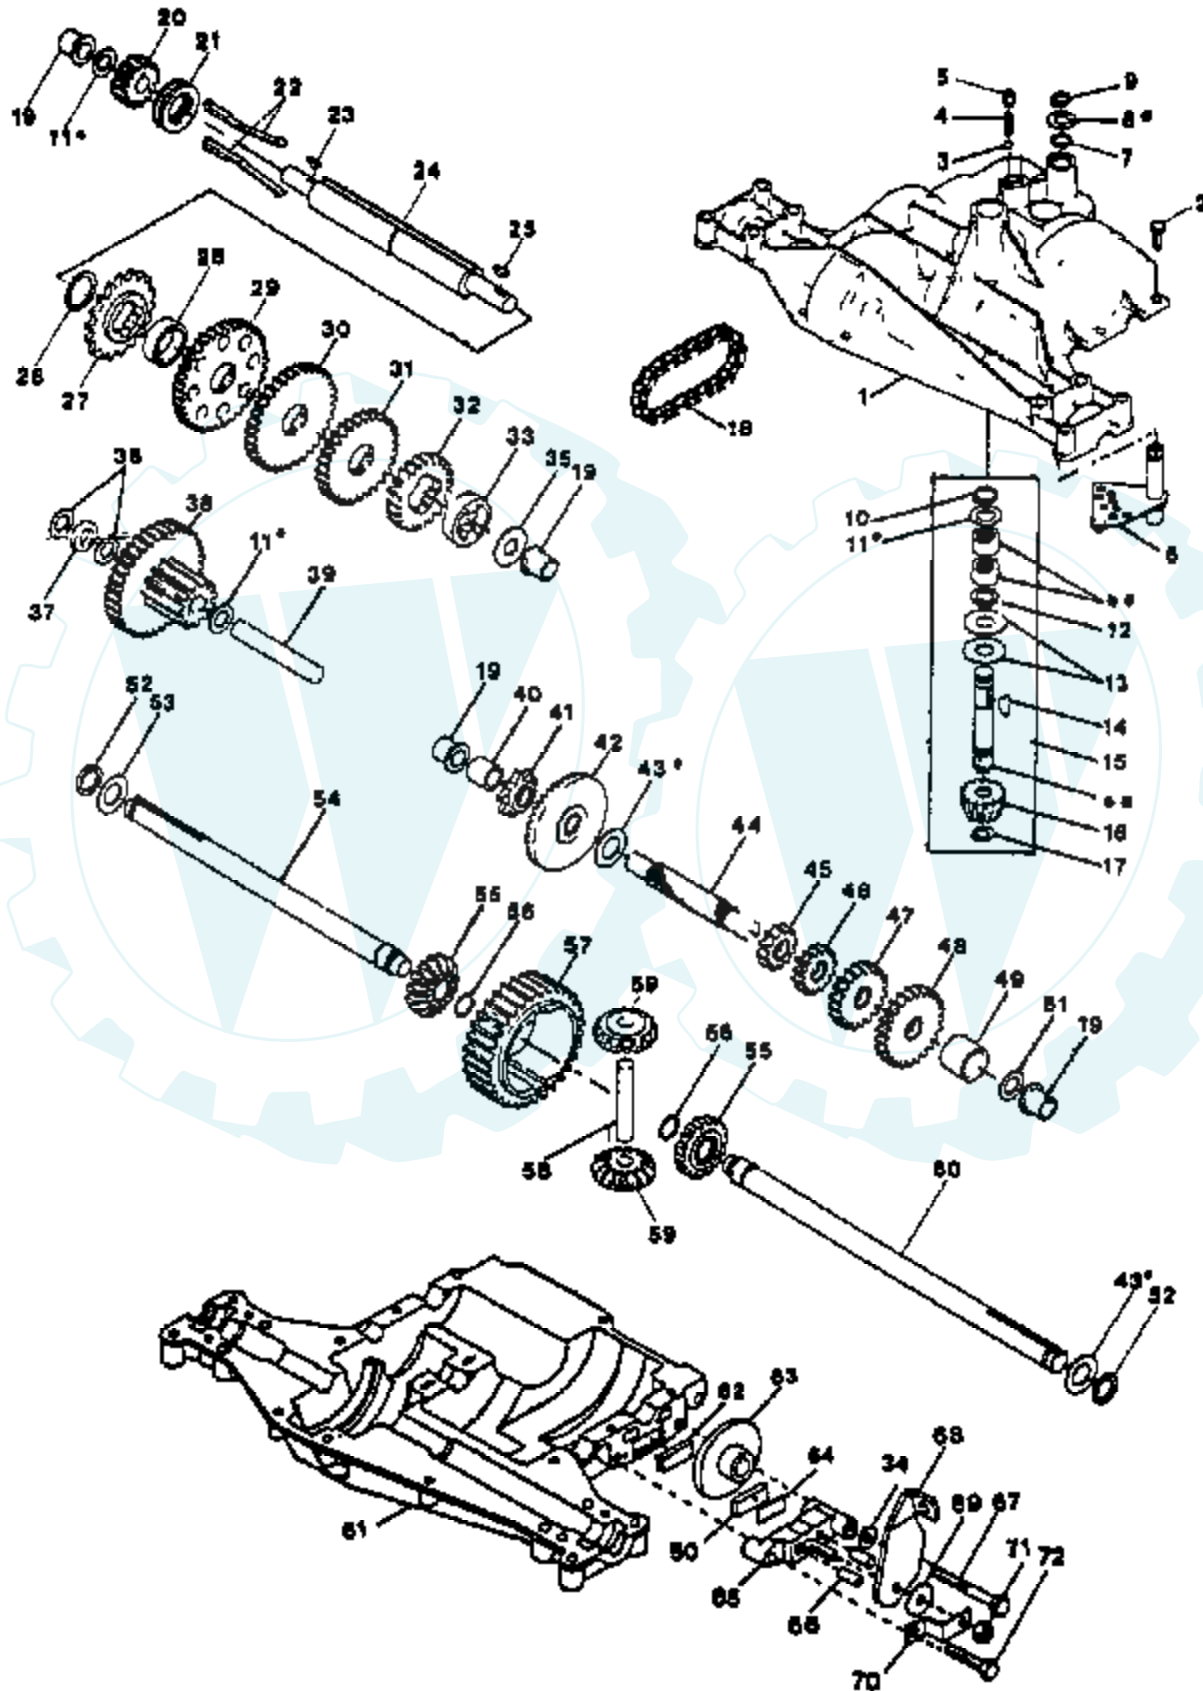

12 HP 38" LAWN TRACTOR - - MODEL NUMBER RL12T38B

TRANSAXLE

Ref #	Part Number	Qty	Description
1	3865		HOUSING UPPER
2	1919		SCREW
3	1151		BALL DETENT
4	3626		SPRING, DETENT
5	3623		SCREW, SET
6	4336		ASSY SHIFTER
7	3884		O-RING
8	3885		WASHER PLAIN
8	3886		WASHER PLAIN
8	3887		WASHER PLAIN
3	3888		WASHER PLAIN
8	3889		WASHER PLAIN
8	3121		WASHER PLAIN
8	3890		WASHER PLAIN
9	1100		RING RETAINING
10	1099		RING RETAINING
11	1959		WASHER PLAIN
11	1441		WASHER PLAIN
11	1423		WASHER, PLAIN .632 X 1.00 X .026
11	1082		WASHER PLAIN
11	1424		WASHER PLAIN
11	1068		WASHER PLAIN
11	1425		WASHER PLAIN
11	1358		WASHER PLAIN
11	1145		WASHER, PLAIN .632 X 1.00 X .060
11	1319		WASHER PLAIN
12	3312		O-RING
13	3876		WASHER, PLAIN .632 X 1.38 X .046
14	1374		KEY WOODRUFF #9
15	4134		ASSY KIT INPUT SHAFT
16	3590		PINION, BEVEL, 14 TEETH
17	3624		RING, RETAINING
18	3625		CHAIN, 24 PITCHES
19	1542		BEARING, FLANGE
20	3773		GEAR SPUR, 14 TEETH
21	3631		COLLAR CLUTCH
22	3828		KEY CLUTCH
23	1369		KEY WOODRUFF #3
24	3883		SHAFT INTERMEDIATE
25	1375		KEY, WOODRUFF, #61
26	3627		RING, RETAINING
27	3830		SPROCKET, 18 TEETH
28	3841		SPACER
29	3786		GEAR, SPUR, 37 TEETH
30	3867		GEAR, SPUR, 30 TEETH
31	3783		GEAR, SPUR, 25 TEETH
32	3741		GEAR SPUR
33	3685		SPACER
34	3906		WASHER PLAIN
35	3628		WASHER, PLAIN .640 X 1.37 X .061
36	1423		WASHER, PLAIN .632 X 1.00 X .026
37	3422		SPACER .630 X 1.00 X .169
38	4286		ASSY GEAR COMB 12&35 TEETH
39	3877		SHAFT IDLER
40	3901		SPACER .635 X .875 X .755
41	3645		SPROCKET, 9 TEETH
42	3853		GEAR BEVEL 42 TEETH
43	3749		WASHER PLAIN