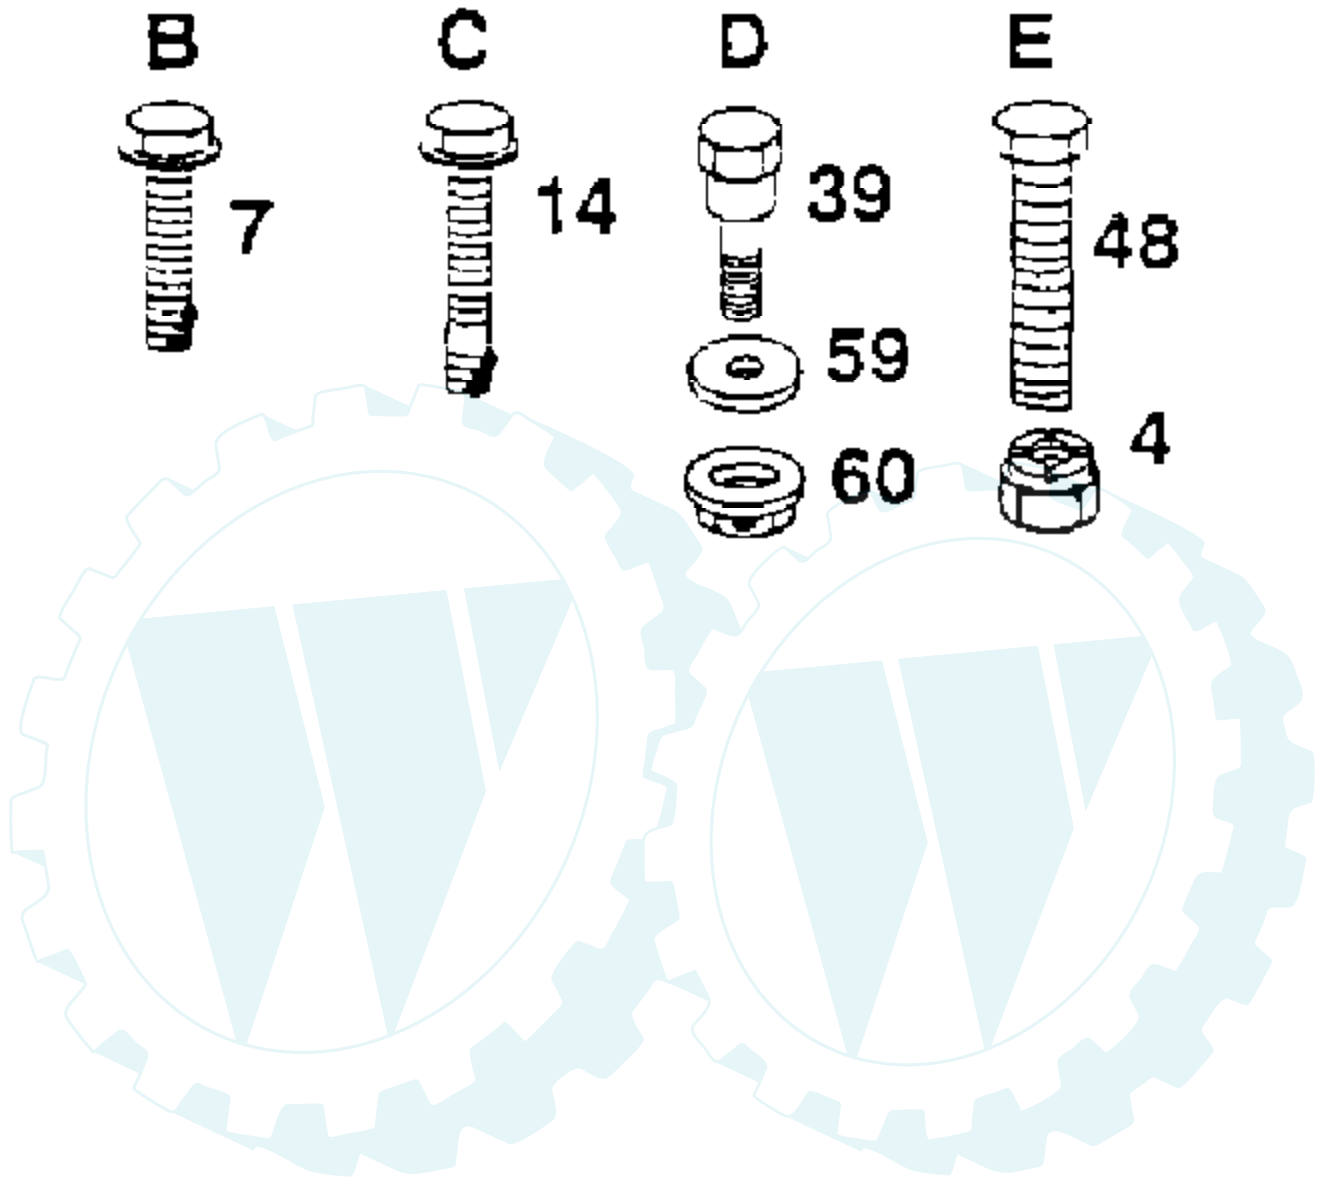

Ref #	Part Number	Qty	Description
13	10040500		LOCKWASHER
14	123528X		SCREW HEX HD CAP
15	17490620		SCREW
17	17030808		SUB= 17030814
19	74760644		BOLT
20	73680600		SUB= 73690600
25	74760616		BOLT
26	17490512		SCREW
31	74760512		BOLT
32	73680500		SUB= 73690500
36	74760612		SUB= 74780612
45	17490612		SCREW
46	19131312		WASHER
94	11050600		LOCKWASHER
97	17490608		SCREW LT

Ref #	Part Number	Qty	Description
2	17490612		SCREW
3	17490616		SCREW GTV
5	105529X		SUB= 139888
6	73680500		SUB= 73690500
9	19131312		WASHER
10	74760612		SUB= 74780612
11	73680600		SUB= 73690600
12	17490608		SCREW LT
14	127018X		"BOLT,SHOULDER"
17	72110606		BOLT
21	108067X		PAL NUT LT
24	19131210		WASHER
27	74780814		BOLT
47	19132012		WASHER
48	10040800		LOCKWASHER
49	19171912		WASHER
50	74760616		BOLT
59	19131614		WASHER
60	19091216		WASHER PM
62	72170410		BOLT
63	123976X		SUB= 73900400

Ref #	Part Number	Qty	Description
43	3652		WASHER PLAIN
43	3693		WASHER PLAIN
43	3653		WASHER PLAIN
43	3408		WASHER PLAIN
43	3732		WASHER PLAIN
43	3184		WASHER, PLAIN .758 X 1.25 X .031
43	3733		WASHER PLAIN
43	3198		WASHER PLAIN
43	3734		WASHER PLAIN
43	3735		WASHER PLAIN
43	3736		WASHER PLAIN
43	3180		WASHER PLAIN
44	3882		SHAFT, DRIVE
45	3646		GEAR, SPUR, 12 TEETH
46	3866		GEAR, SPUR, 20 TEETH
47	3719		GEAR, SPUR, 25 TEETH
48	3683		GEAR, SPUR, 31 TEETH
49	3684		SPACER .781 X 1.00 X .750
50	3907		PUCK, FRICTION
51	1145		WASHER, PLAIN .632 X 1.00 X .060
52	3191		SEAL FELT
53	3180		WASHER PLAIN
54	3880		AXLE LEFT HAND
55	3780		GEAR, MITER, 15 TEETH
56	3656		RING, RETAINING
57	3839		GEAR, SPUR, 32 TEETH
58	3919		SHAFT, CROSS
59	3781		GEAR, MITER, 15 TEETH
60	3881		AXLE, R.H.
61	3864		HOUSING LOWER
62	3920		PUCK, FRICTION
63	3276		DISC, BRAKE
64	3758		SPACER
65	3916		JAW, BRAKE
66	3843		PIN, DOWEL
67	3915		SCREW TAPPING
68	3768		LEVER, ACTUATING
69	3760		WASHER, PLAIN .321 X 1.00 X .055
70	3917		BRACKET, ANTI-ROTATION
71	3847		LOCKNUT 5/16-24
72	3724		SCREW TAPPING
73	4300		GREASE