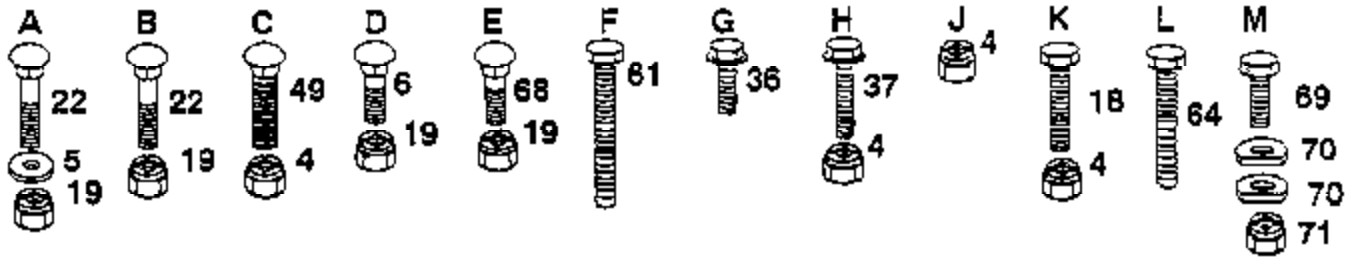

Ref #	Part Number	Qty	Description
4	73680600		SUB= 73690600
5	19111216		WASHER M
6	72140505		BOLT
18	74760612		SUB= 74780612
19	73680500		SUB= 73690500
22	72140506		BOLT
36	17490614		SCREW
37	17490620		SCREW
49	72140606		BOLT
64	72140610		BOLT.3/8-14X1.25
69	74760412		BOLT LT
70	109893X		WASHER T
71	73680400		SUB= 73690400