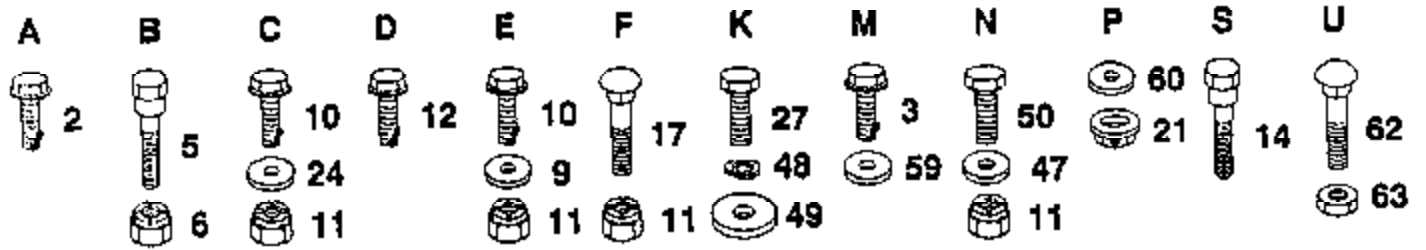

Ref #	Part Number	Qty	Description
2	17490612		SCREW
3	17490616		SCREW GTV
5	105529X		SUB= 139888
6	73680500		SUB= 73690500
9	19131312		WASHER
10	74760612		SUB= 74780612
11	73680600		SUB= 73690600
12	17490608		SCREW LT
14	127018X		"BOLT,SHOULDER"
17	72110606		BOLT
21	108067X		PAL NUT LT
24	19131210		WASHER
27	74780814		BOLT
47	19132012		WASHER
48	10040800		LOCKWASHER
49	19171912		WASHER
50	74760616		BOLT
59	19131614		WASHER
60	19091216		WASHER PM
62	72170410		BOLT
63	123976X		SUB= 73900400