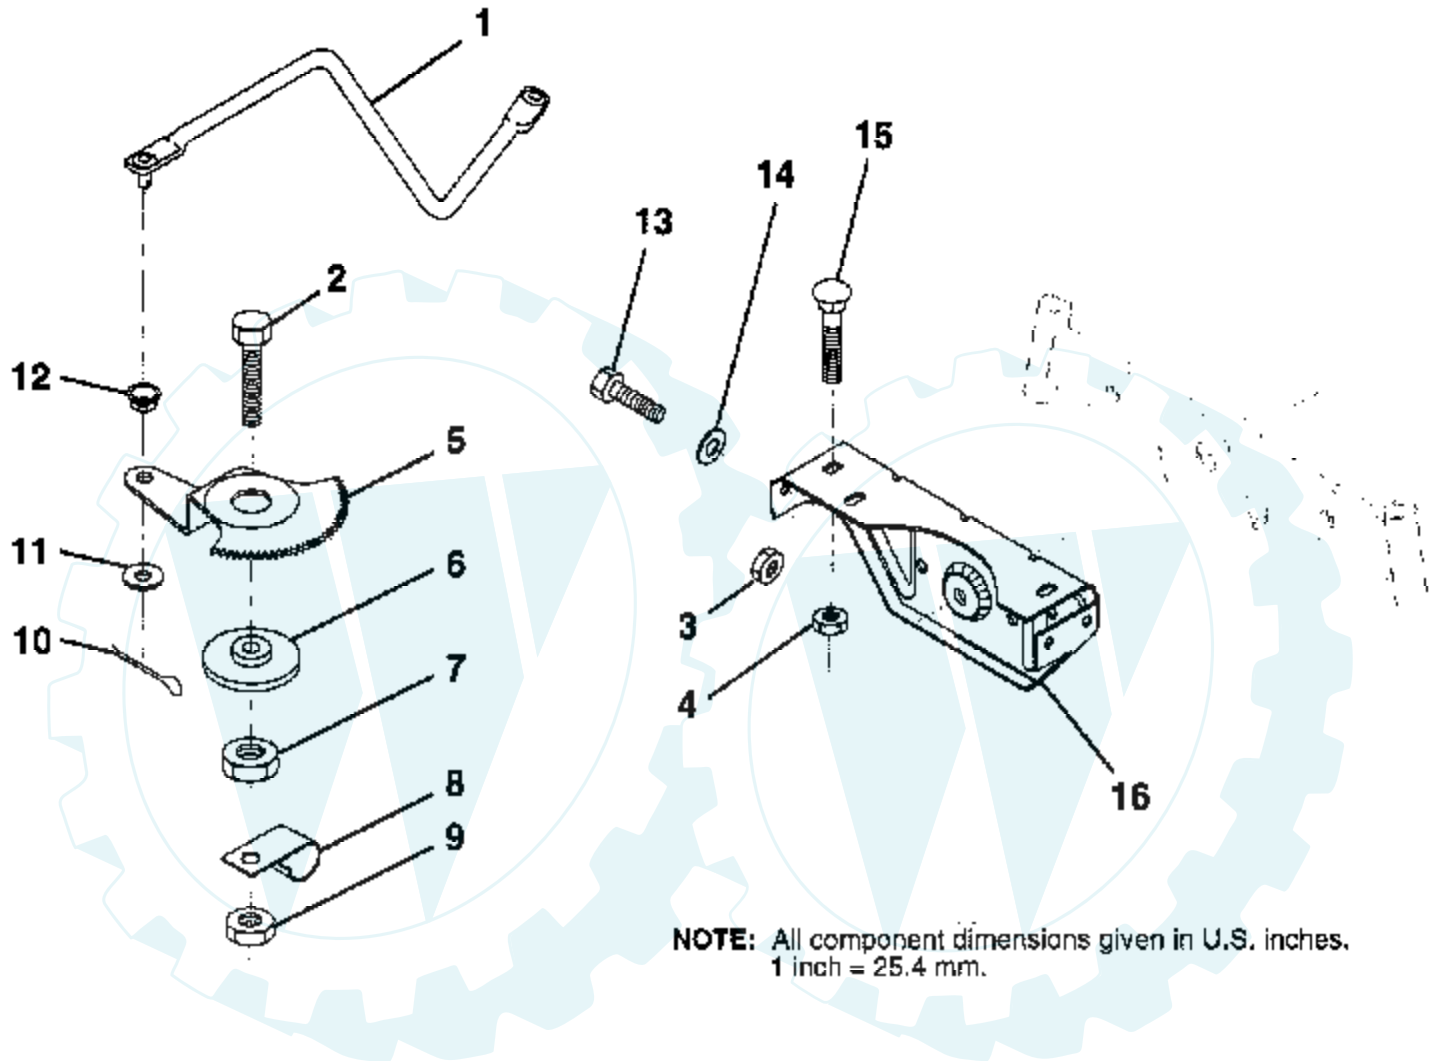

TRACTOR - - MODEL NUMBER RL12536TA

SECTOR GEAR / AXLE SUPPORT

Ref #	Part Number	Qty	Description
1	132566		DRAG LINK
2	74780828		"BOLT,HEX"
3	73680500		SUB= 73690500
4	73680600		SUB= 73690600
5	121926X		GEAR SECTOR
6	121927X		BUSHING
7	73030800		NUT
8	126472X		CLIP INSULATOR
9	73680800		NUT LTV
10	76020412		COTTER PIN
11	19131316		WASHER
12	126847X		BUSHING.DRAGLINK
13	74760512		BOLT
14	19111416		WASHER
15	72110606		BOLT
16	137096		SUPT AXLE FRONT