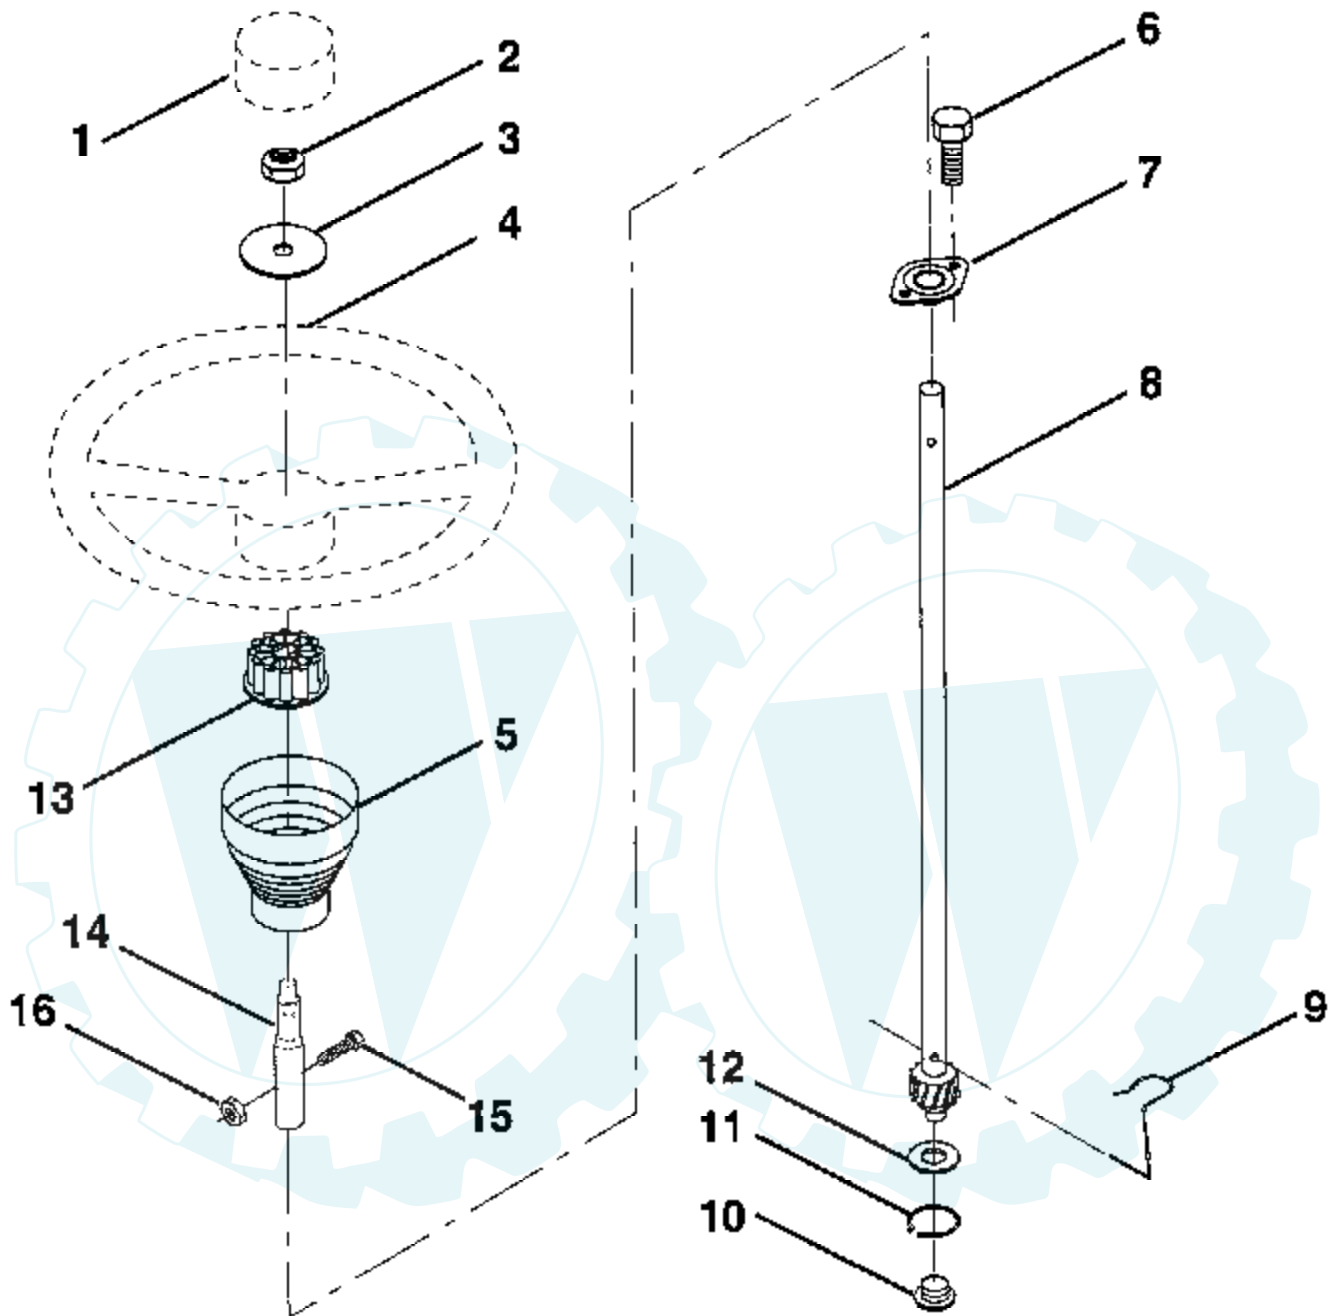

TRACTOR -- MODEL NUMBER RL12536TA

STEERING WHEEL

NOTE: All component dimensions given in U.S. Inches.
1 inch = 25.4 mm.

Ref #	Part Number	Qty	Description
1	133742		ST WHL INSERT CAP
2	7810H		GRIPCO NUT
3	19133808		WASHER T
4	133741		SUB= 150547
5	121897X		SLEEVE STEERING
6	17431008		SUB= 98000165
7	102803X		SUB= 918102803X
8	147391		SHAFT.STEERING.LR
9	124210X		STEERING CLIP
10	123438X		BUSHING STEER LWR
11	12000045		RING
12	19211616		WASHER LT
13	104820X		ADAPTER-WHEEL LT
14	147392		SUB= 154307
15	74780520		BOLT
16	73800500		NUT