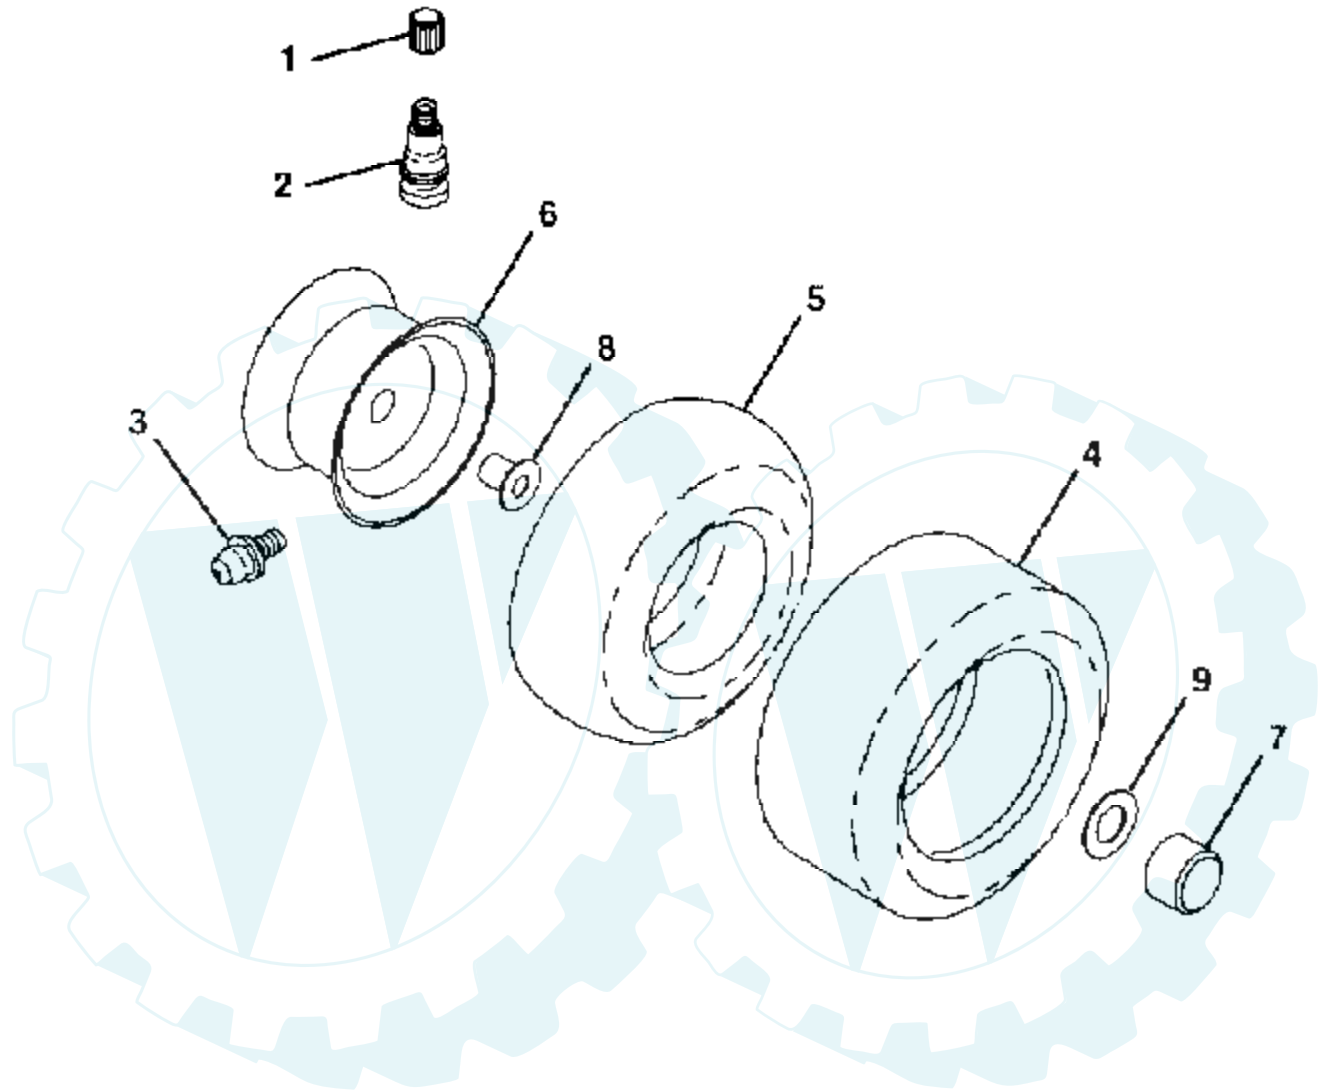

TIRES & WHEELS

Ref #	Part Number	Qty	Description
1	59192		VALVE CAP
2	65139		VALVE STEM LT
3	278H		FITTING LT
4	124142X		SUB= 123410X
	124243X		TIRE, REAR
5	59904		TUBE.5.3/4.5/6
	8134H		TUBE.16X6.5/7.5-8
6	137237X427		"RIM FRONT 6""
	140325X427		"RIM ASM REAR 8""
7	104757X		HUB CAP
8	9040H		"FLANGE, BEARING"
9	121748X		WASHER
	144334		SEALANT.TIRE 10 OZ. TUBE