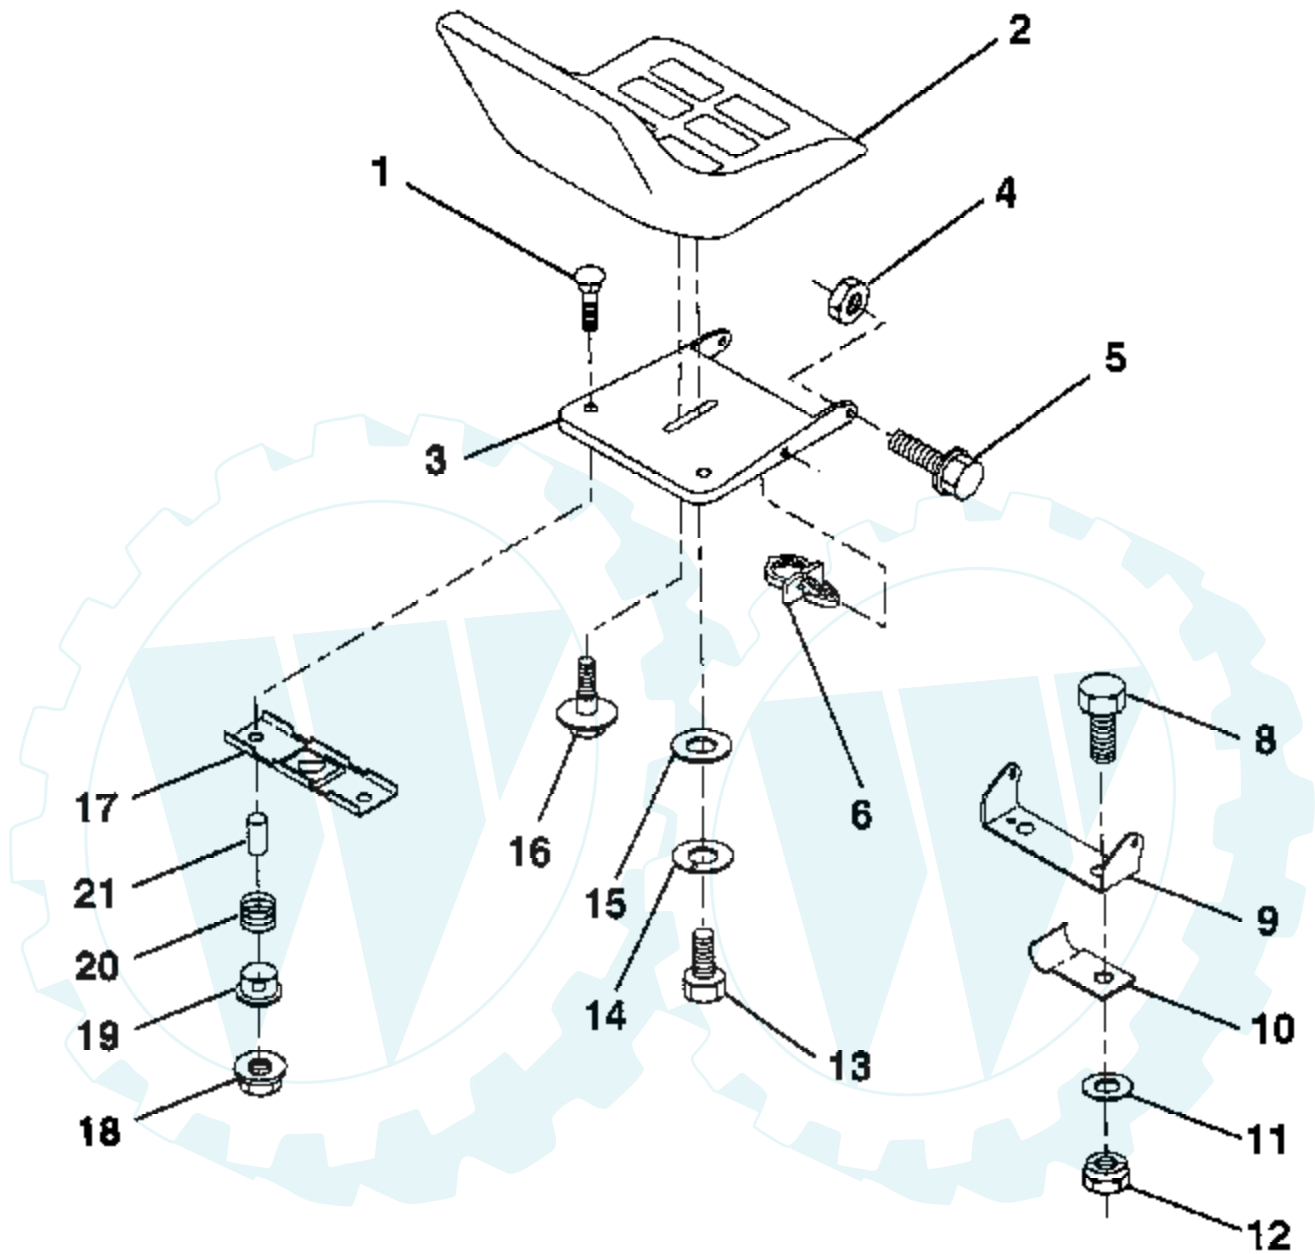

TRACTOR - - MODEL NUMBER RL12536TA

SEAT

NOTE: All component dimensions given in U.S. inches.
1 inch = 25.4 mm.

Ref #	Part Number	Qty	Description
1	72050411		SUB= 872050411
2	134647		SUB= 140119
3	140552		SUB= 155925
4	73800500		NUT
5	139888		BOLT.SHLD.5/16-18
6	145006		CLIP.PUSH-IN.HING
8	74760616		BOLT
9	140551		BRACKET PVT SEAT
10	126471X		"CLIP,INSULATOR"
11	19133210		WASHER
12	73800600		NUT
13	74780814		BOLT
14	10040800		LOCKWASHER
15	19171912		WASHER
16	127018X		"BOLT,SHOULDER"
17	121246X		BRKT SWITCH
18	123976X		SUB= 73900400
19	121248X		BUSHING
20	121250X		SPRING
21	134300		SPLIT SPACER