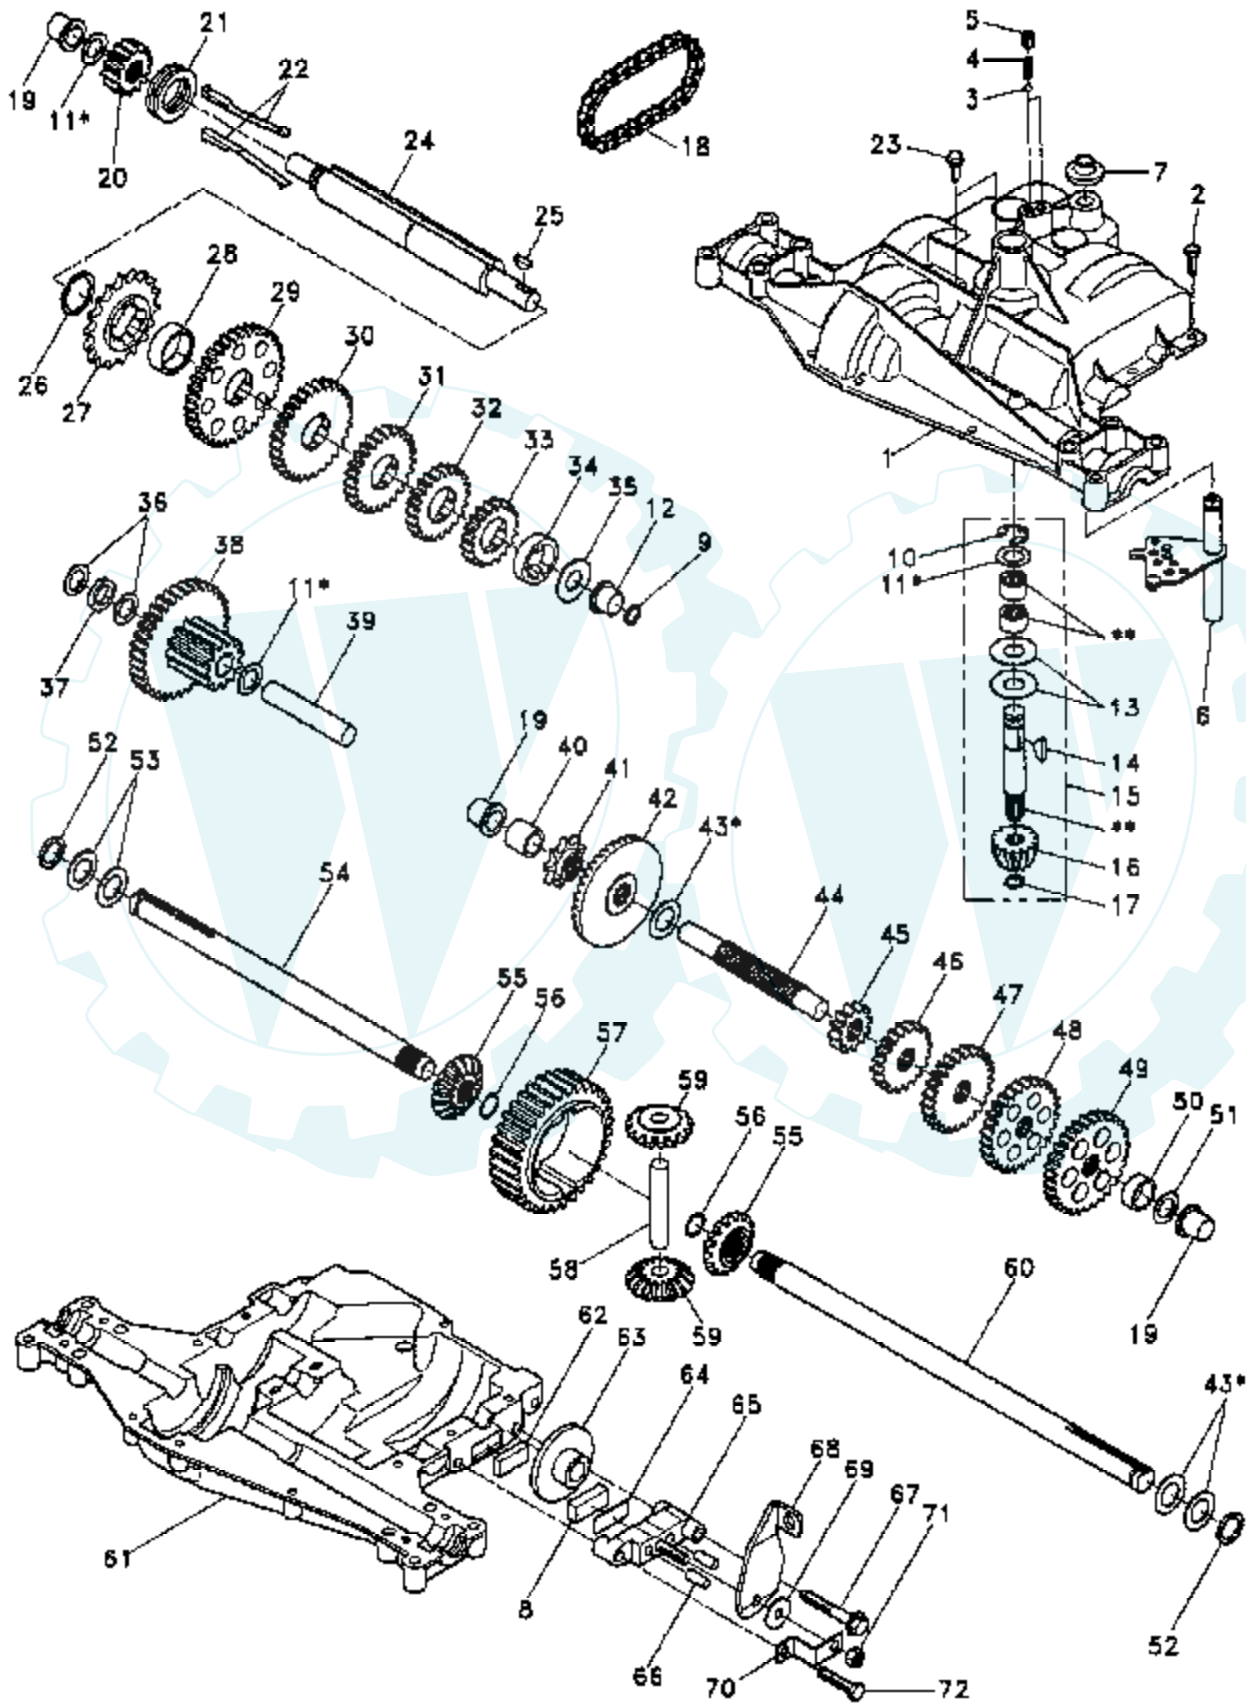

TRACTOR - - MODEL NUMBER RL12536TA

DANA TRANSAXLE - MODEL NUMBER 4360-78

Ref #	Part Number	Qty	Description
1	142671		HOUSING UPPER TRN
2	2274J		SUB= 74760412
3	134400		SUB= 68003
4	105904X		"SPRING, DETENT LT"
5	105905X		"SCREW, SET LT"
6	138235		KIT SHIFTER ASM
7	134399		SHIFTER BOOT
8	120951X		PUCK T
9	143045		SEAL OIL DANA5416
10	142672		SUB= 2225J
11	134793		ASM KIT SHIM 4689
12	143051		SUB= 148268
13	120415X		WASHER T
14	142674		KEY WOODRUFF-DANA
15	138234		AS KIT INPUT SHFT
16	110078X		PINION 14T T
17	105909X		"RING,RETAINING LT"
18	105910X		"CHAIN,24 PTCH LT"
19	105911X		BEARING.FLNG.5510
20	142675		GEAR SPUR 14 TTH
21	138246		COLLAR CLUTCH
22	138236		ASM KIT CLTCH KEY
23	134791		SCREW TAP W/SEAL
24	142676		SHAFT INTERM DANA
25	2244J		WOODRUFF KEY
26	105916X		"RING,RETAINING LT"
27	120470X		SPROCKET 18T T
28	110070X		SPACER YT
29	142677		GEAR SPUR 37 TTH
30	120405X		SUB= 124644X
31	108980X		GEAR 25T LT
32	120406X		GEAR SPUR 22 TT
33	134796		SPUR GEAR 19T
34	134797		SPACER
35	15925X		WASHER, PLAIN
36	2232J		WASHER 025
37	108978X		SPACER
38	110079X		ASSM GEAR COMB
39	124639X		SHAFT IDLER
40	120472X		SPACER T
41	105928X		SPROCKET 9T LT
42	110084X		SUB= 167148
43	134394		ASM KIT SHIM
44	120473X		SHAFT T
45	142678		GEAR SPUR 12 TTH
46	120407X		SUB= 124641X
47	106589X		"GEAR, SPUR 25T LT"
48	120408X		GEAR 28T T
49	105937X		"GEAR, SPUR 31T LT"
50	105936X		SPACER LT
51	2226J		WASHER 060
52	134401		NEOPRENE WASHER
53	2264J		WASHER 031
54	120474X		SUB= 154658
55	110081X		GEAR 15T T
56	105941X		"RING,RETAINING LT"
57	110071X		SUB= 120478X
58	120952X		SHAFT T