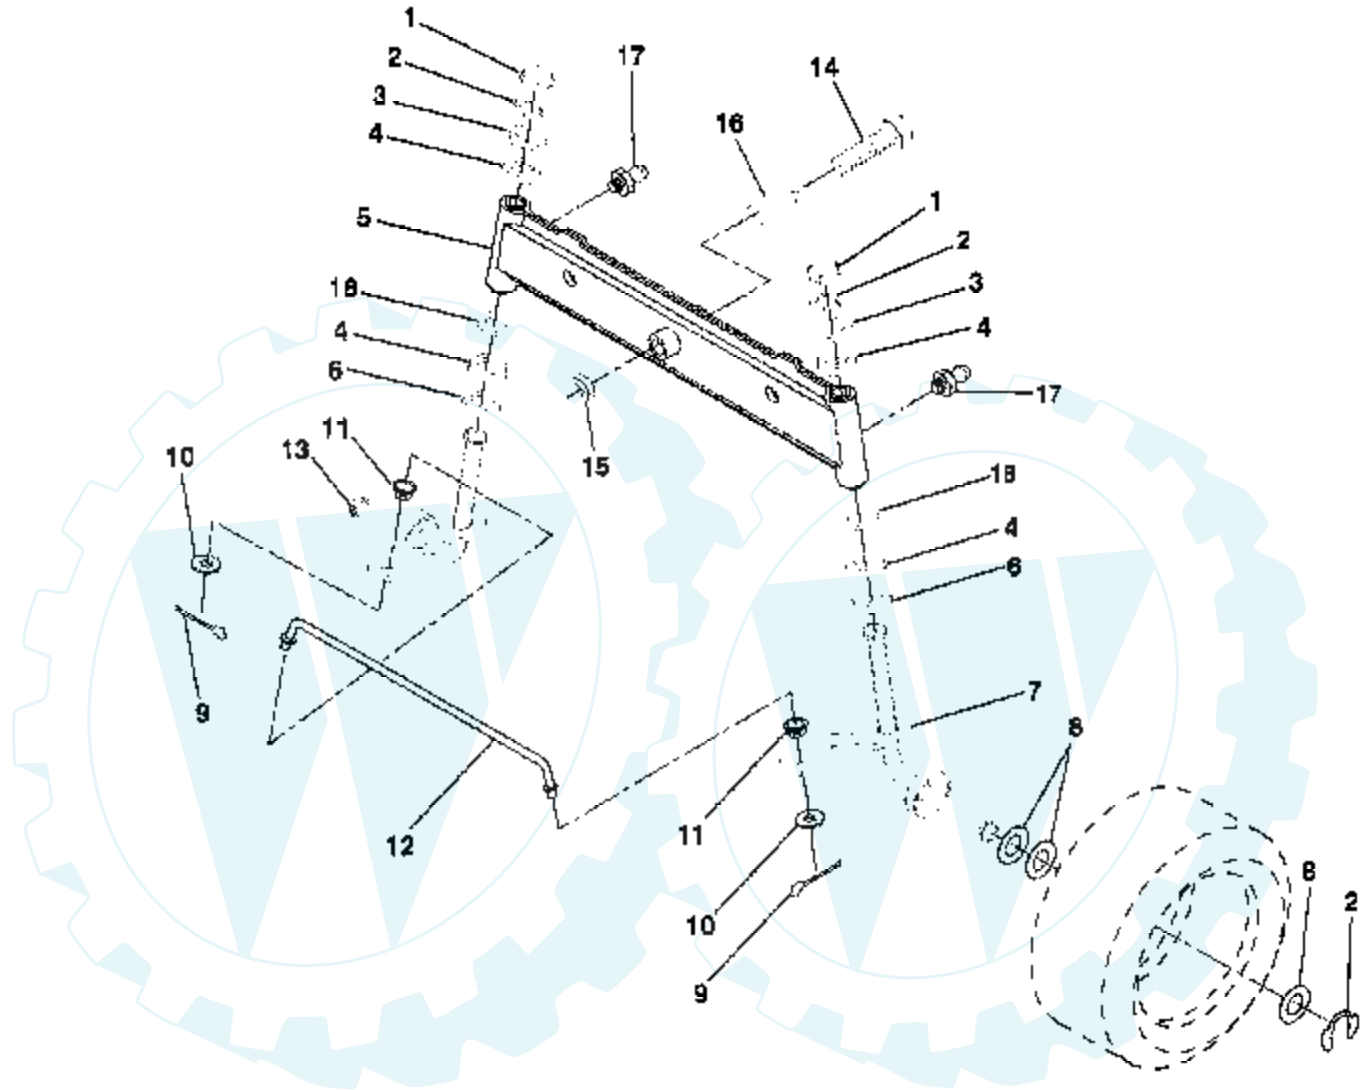

TRACTOR - - MODEL NUMBER RL12536TA

FRONT AXLE

NOTE: All component dimensions given in U.S. Inches.
1 inch = 25.4 mm.

Ref #	Part Number	Qty	Description
1	121232X		CAP
2	12000029		RING
3	121748X		WASHER
4	3366R		COL. SRTG. BEAR.
5	142033		AXLE ASM FRONT
6	6266H		WASHER .T
7	137062		SPINDLE ASM RH
8	121749X		WASHER
9	76020412		COTTER PIN
10	19131316		WASHER
11	126847X		BUSHING.DRAGLINK
12	130465		TIE ROD
13	137061		SPINDLE ASM LH
14	74011056		BOLT HEX 5/8-11
15	73901000		"NUT-LOC,FLANGE LT"
16	110438X		BEARING
17	6855M		ZERK M
18	19272016		WASHER