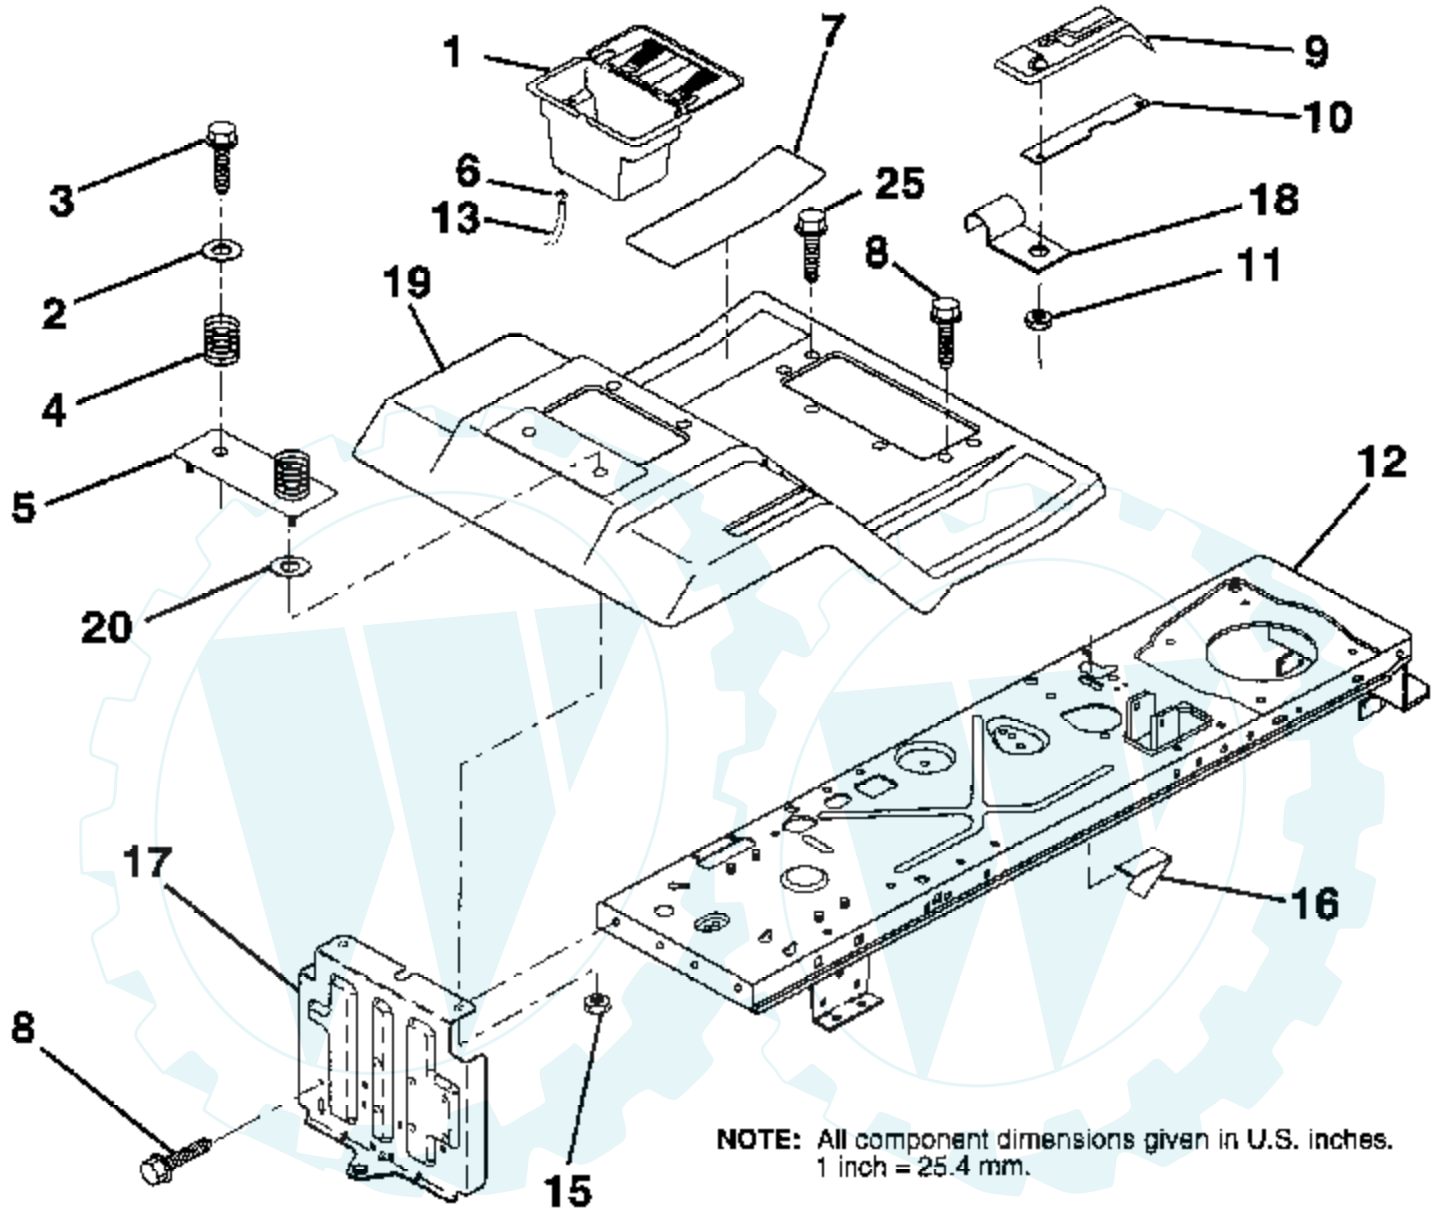

TRACTOR - - MODEL NUMBER RL12536TA

FENDER / CHASSIS

NOTE: All component dimensions given in U.S. inches.
1 inch = 25.4 mm.

Ref #	Part Number	Qty	Description
1	144940		SUB= 156417
2	19132012		WASHER
3	17490612		SCREW
4	124181X		SPRING COMPRESSIO
5	127115X505		BTRY FENDER PLATE
6	109596X		HOSE CLAMP T
7	124144X		PAD FOOTREST
8	17490512		SCREW
9	126994X		CONSOLE SHFT 5SP
10	139783		PLATE LOCK SHIFT
11	124346X		NUT
12	145190		CHASSIS.WELD.ASM.
13	109238X		TUBE T
15	73640400		NUT HXKEP 1/4X20
16	141736		SUB= 146613
17	140782		DRAWBAR ASM LR
18	126470X		"CLIP,INSULATOR"
19	140955X505		FENDER/FOOT MS505
20	19091413		WASHER
25	17490516		SCREW TI