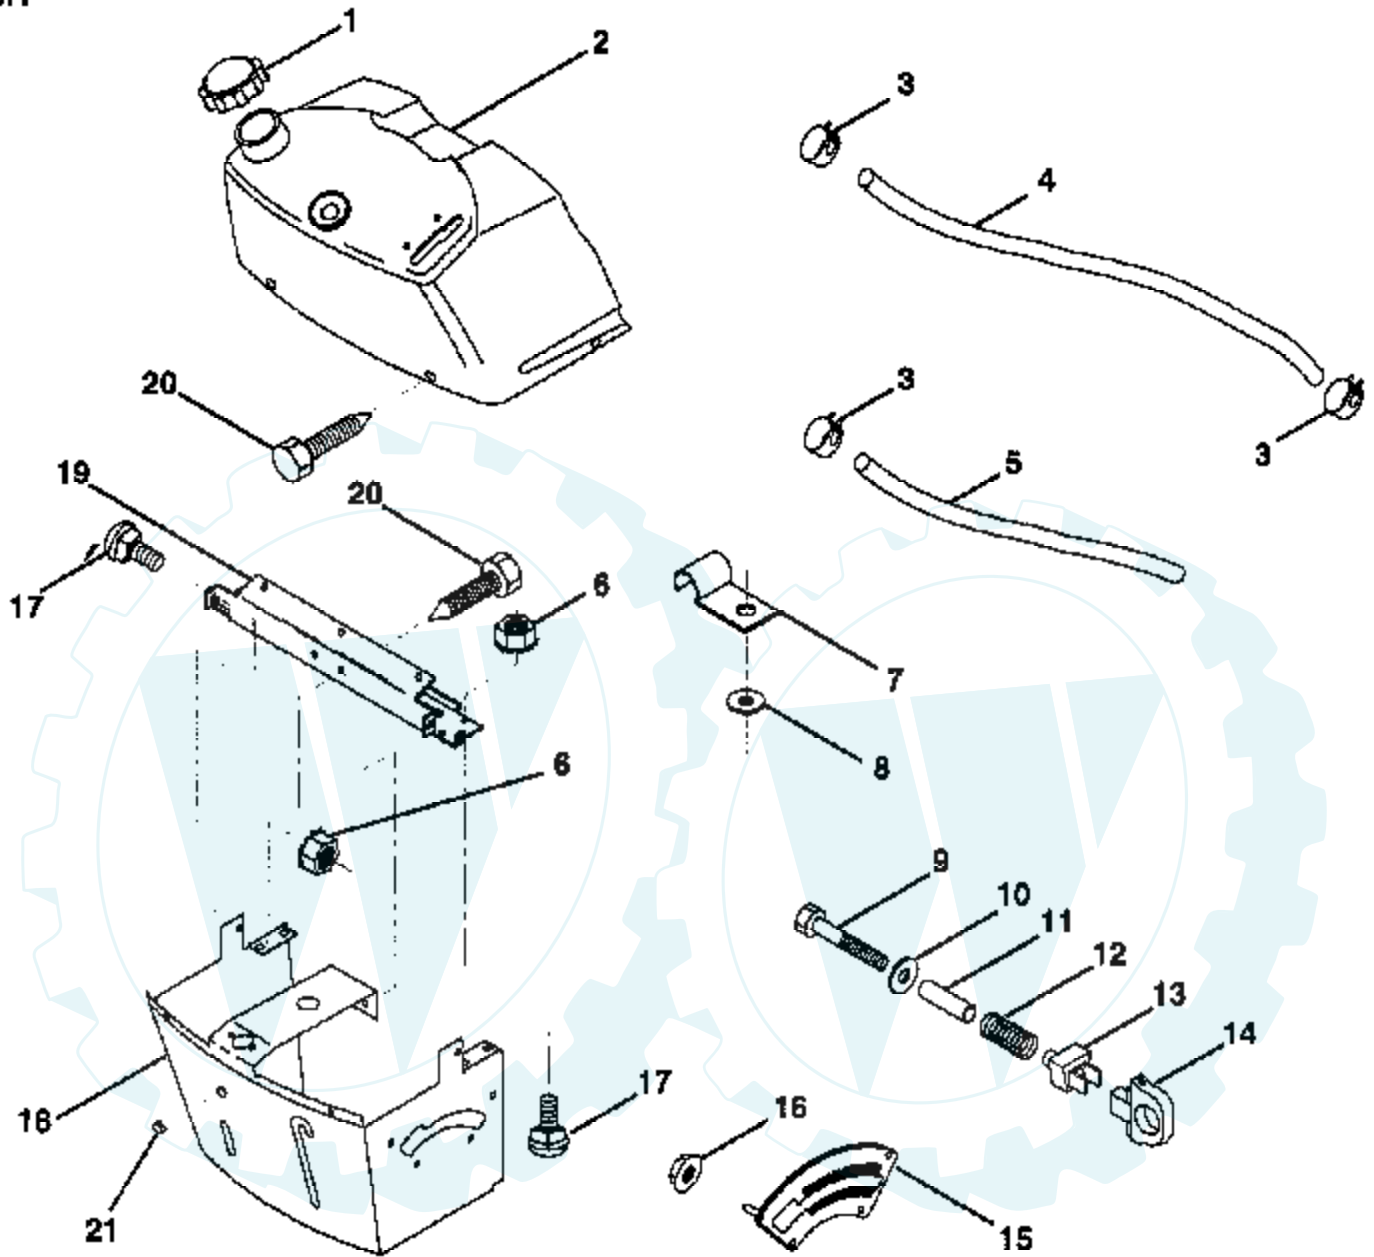

## TRACTOR -- MODEL NUMBER RL12536TA BRAKE/REAR MOWER LIFT ASSEMBLY

**NOTE:** All component dimensions given in U.S. inches.  
1 inch = 25.4 mm.

Ref #	Part Number	Qty	Description
1	71673		PLUNGER CAP T
2	123436X		"ROD,PARK BRAKE"
3	123437X		"BRKT,PARK BRAKE"
4	8156H		FOOT PEDAL COVER
5	122504X		"BRKT,CLU PEDAL LH"
6	73020312		PIN, COTTER
7	19131016		WASHER
8	17490508		SCREW LT
9	76020412		COTTER PIN
10	19131316		WASHER
11	123543X		"ROD,FRT BRAKE"
12	139933		PEDAL ASM CL/BK36
13	123394X		"ROD,CLUTCH"
14	121978X		"BRKT,LIFT SHAFT"
15	133332		PVT BRAKE ARM ASM
16	19251816		WASHER T
17	12000034		KLIP RING
18	151332		SPRING ROD BRAKE
19	73350600		NUT
20	73800600		NUT
21	131460		SUB= 532131460
22	144585		TRUNNION.LIFT.
24	19132012		WASHER
25	4921H		SPRING.RETAINER
26	73930600		LOCKNUT
27	127369		"LINK, MOWER REAR"
28	140776		LIFT ASM MOW REAR
29	72110506		SUB= 72270506
30	73510500		NUT
31	3146R		RETAINER.SPRING
34	73680600		SUB= 73690600

### DASH

**NOTE:** All component dimensions given in U.S. inches.  
1 inch = 25.4 mm.

Ref #	Part Number	Qty	Description
1	141523		CAP BLK FUEL LR
2	138393		TANK.ASM.DASH.LR
3	123487X		HOSE CLAMP
4	8544R		SUB= 295J
5	8548R		FUEL LINE T
6	73640400		NUT HXKEP 1/4X20
7	2751R		CLIP T
8	19091216		WASHER PM
9	74760428		BOLT
10	19091413		WASHER
11	121249X		SPACER SPLIT
12	3720R		SPRING M
13	126450X		"KNOB,HGT RETAINER"
14	126115X		KNOB
15	122023X		ADJUSTER QUAD
16	124346X		NUT
17	72110404		BOLT
18	130745		SUPT ASSY DASH
19	134744		CROSS BRACE
20	17060408		SCREW.1/4-20X1/2
21	134014		PLUG DOME