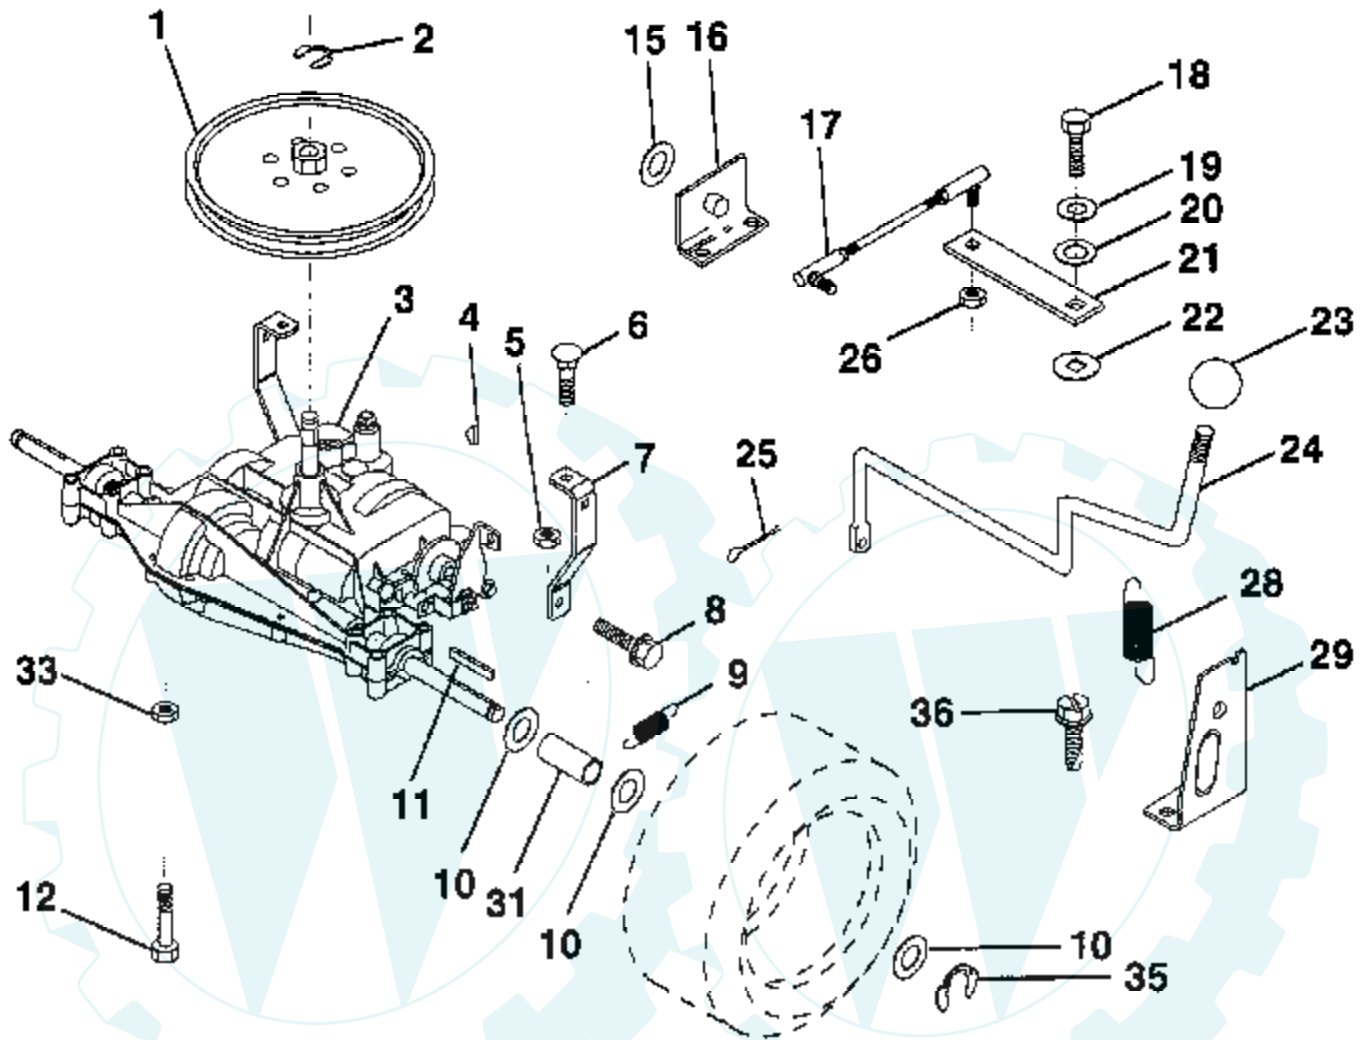

TRACTOR -- MODEL NUMBER RL12536TA

TRANSAXLE

NOTE: All component dimensions given in U.S. inches.
1 inch = 25.4 mm.

Ref #	Part Number	Qty	Description
1	123385X		PULLEY
2	12000028		SUB= 2267J
3	142602		SUB= 160851
4	2228M		SUB= 2228M1
5	73680500		SUB= 73690500
6	72140506		BOLT
7	123378X		"STRAP,TORQUE"
8	17490512		SCREW
9	146682		SPRING.BRAKE.RETU
10	121749X		WASHER
11	123583X		SQUARE KEY
12	74760644		BOLT
15	19171616		WASHER
16	124600X		"SUPT,HDLE SHT LH"
17	123632X		"LINK,SHIFT"
18	74550412		BOLT.1/4-28.W/PAT
19	10040400		LOCKWASHER
20	19091210		WASHER LT
21	123484X		ARM SHIFT
22	105701X		WASH-SHFT PLT LT
23	106933X		KNOB T (1/2-HOLE)
24	128215		"ROD,SHIFT"
25	76020416		PIN COTTER 1/8
26	73810500		NUT.LOCK.5/16-24
28	128085		"SPRING,EXT"
29	128084		"SUPT,HDLE RH"
31	109502X		SPACER LT
33	73680600		SUB= 73690600
35	12000001		E-RING LT
36	17720408		SCREW