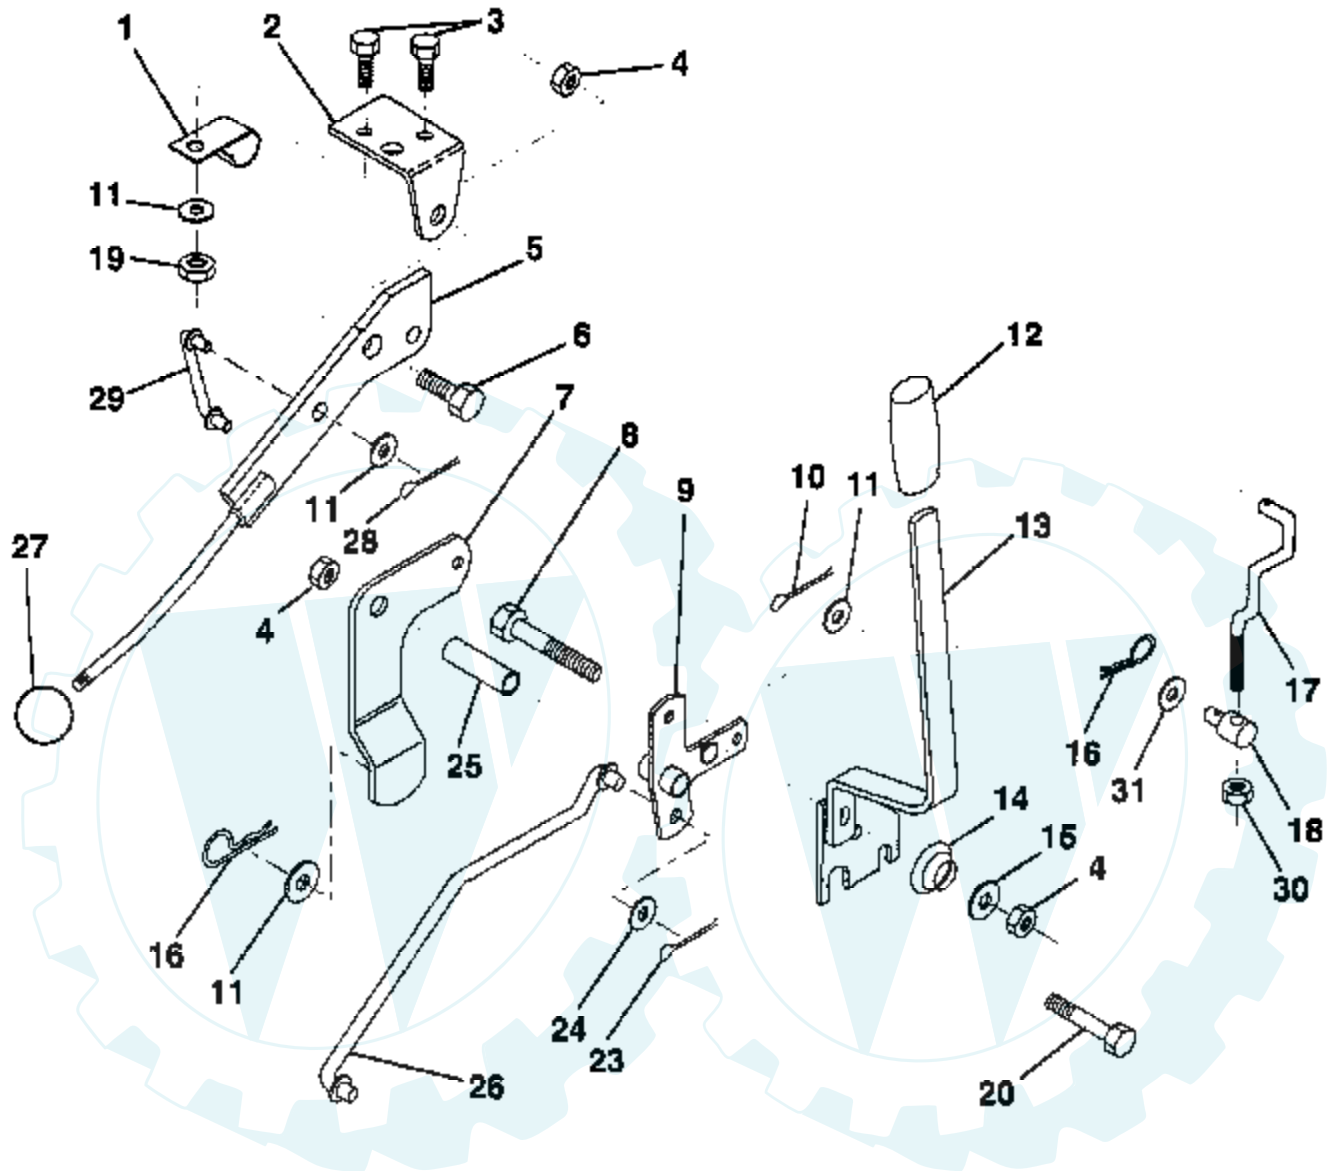

TRACTOR - - MODEL NUMBER RL12536TA

MOWER LIFT LEVER

NOTE: All component dimensions given in U.S. inches.
1 inch = 25.4 mm.

Ref #	Part Number	Qty	Description
1	126470X		"CLIP,INSULATOR"
2	122018X		BRKT CLUTCH
3	71110408		BOLT HXHD FIN
4	73680600		SUB= 73690600
5	145187		LEVER.ASM.CLUTCH
6	106451X		"BOLT, SHOULDER LT"
7	135371		MWR CLUTCH ARM AS
8	74760636		BOLT
9	121930X		"BELLCRANK,LIFT"
10	76020412		COTTER PIN
11	19131316		WASHER
12	131861		SUB= 532131861
13	139352		HANDLE.ASM.LIFT
14	123496X		SPRING COMPRESSIO
15	19131212		WASHER T
16	4921H		SPRING.RETAINER
17	127359		"LINK,LIFT FRT"
18	142028		TRUNION ADJ
19	73680400		SUB= 73690400
20	74760644		BOLT
23	76020416		PIN COTTER 1/8
24	19171616		WASHER
25	121933X		TUBE SPACER
26	141470		ROD LIFT MOWER
27	106932X		KNOB T(3/8 HOLE)
28	76020312		SUB= 3145
29	131655		CLUTCH LINK
30	73350600		NUT
31	19132012		WASHER