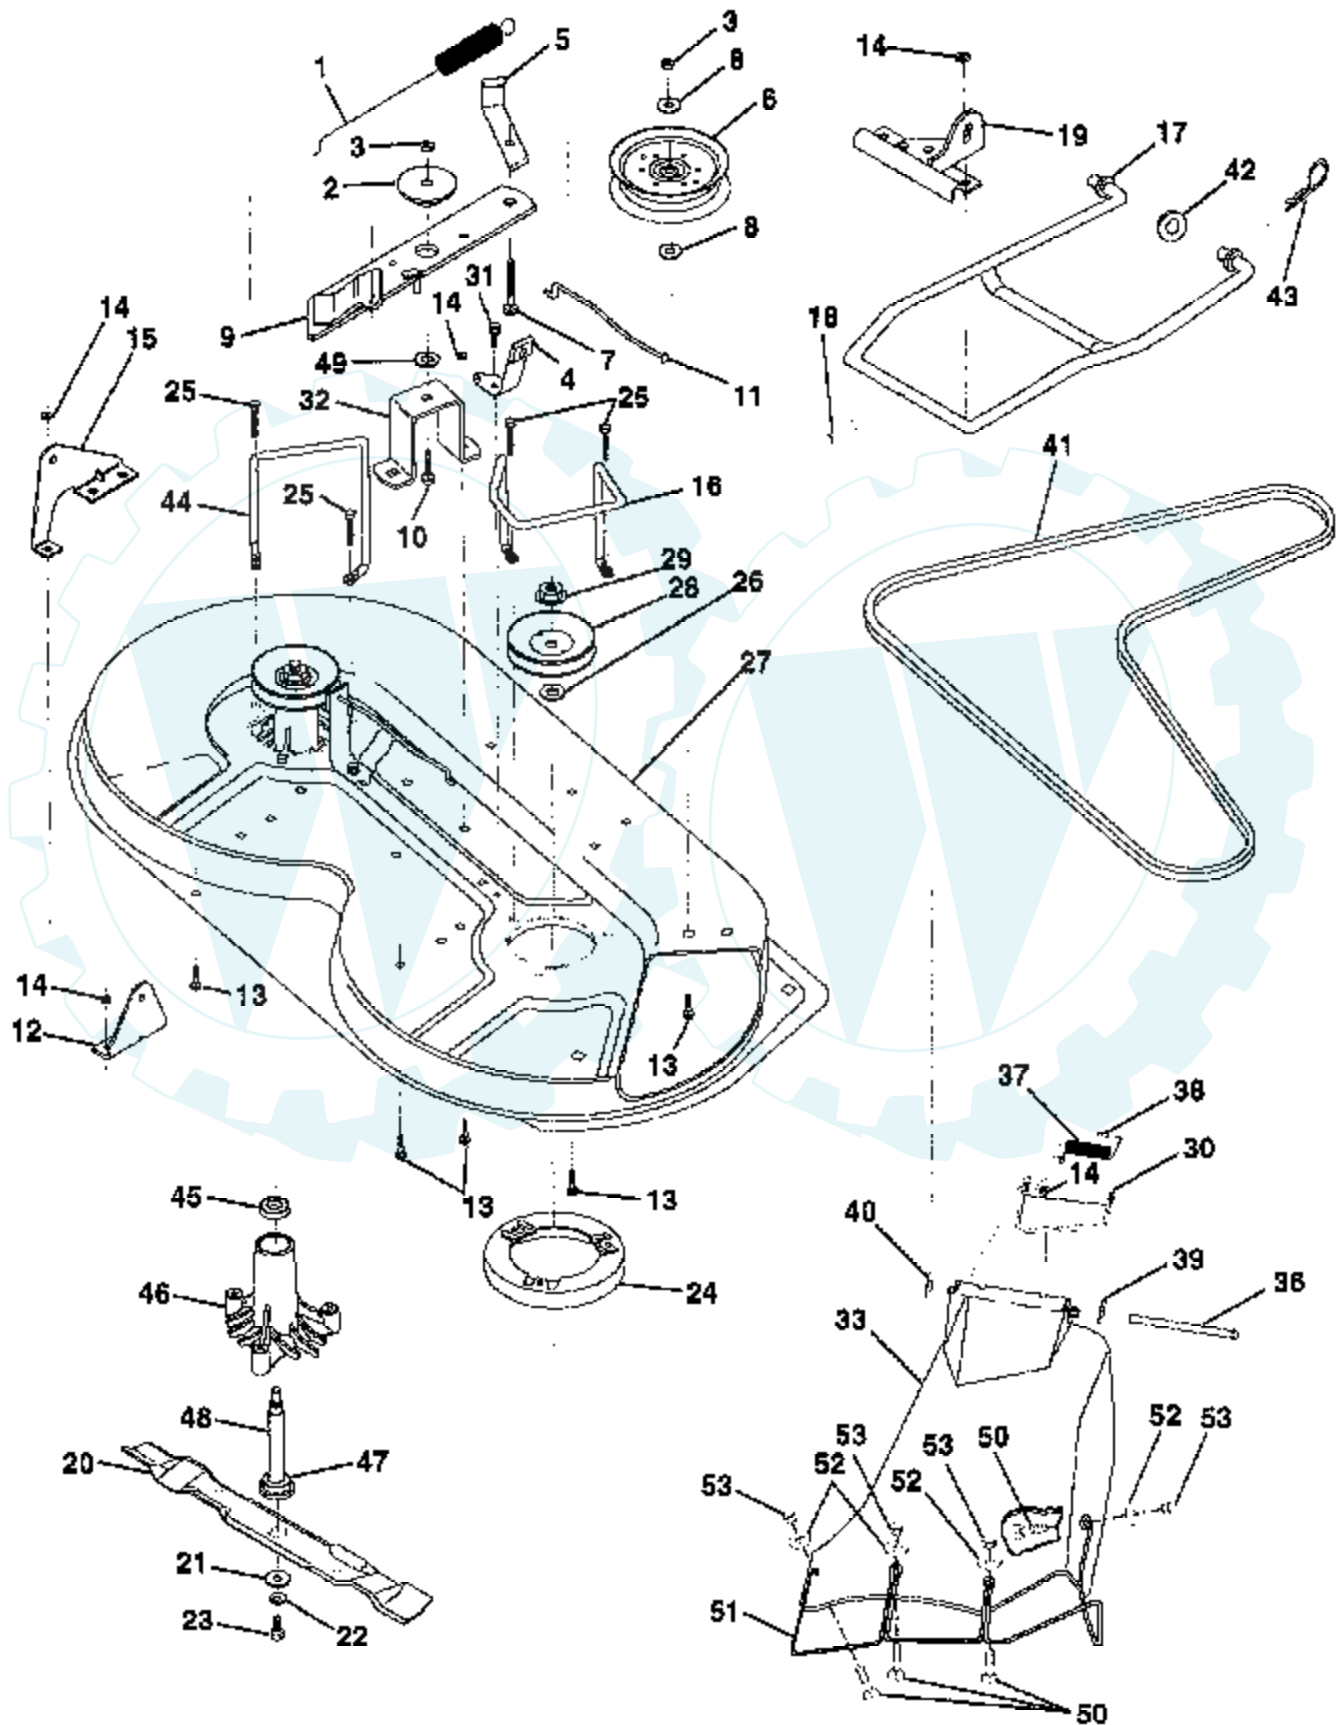

TRACTOR -- MODEL NUMBER RL12536TA

MOWER DECK

Ref #	Part Number	Qty	Description
1	140064		SPRING CLUTCH MWR
2	122052X		SPACER RETAINER
3	73680600		SUB= 73690600
4	130840		BRAKE ASM
5	131251		IDLER BELT GUIDE
6	121316X		PULLEY IDLER
7	72110616		BOLT
8	19131410		WASHER
9	127744		SUB= 140092
10	72140610		BOLT.3/8-14X1.25
11	130841		BRAKE ROD
12	127356		"BRKT,LIFT REAR"
13	72140506		BOLT
14	73680500		SUB= 73690500
15	127357		"BRKT,LIFT REAR LH"
16	140609		SUB= 153298
17	128508		MOWER LINK STAB
18	128511		"PIN,GROOVE"
19	127380		"BRKT,LINK STABLI"
20	138496		"BLADE.36"" HIPERF"
21	140296		WASHER.HARD.BLADE
22	10030600		SUB= 10040600
23	850857		BLADE BOLT
24	140329		STRIPPER RND MWR
25	138776		SUB= 157722
26	129963		WASHER
27	129983		SUB= 156600
28	129207		SUB= 153531
29	137266		SUB= 139729
30	136631		SUB= 532136631
31	17490508		SCREW LT
32	122051X		"SUPT,IDLER ARM"
33	139083		SHIELD.DEFL.36TUV
36	121980X		HINGE ROD
37	123713X		SPRING TORSION
38	105304X		CAP-SLEEVE LT
39	19111016		WASHER
40	110452X		NUT PUSH M
41	131264		V-BELT.PRIM.78.5.
42	19171616		WASHER
43	3146R		RETAINER.SPRING
44	140608		KEEPER BELT LH
45	110485X		BEARING
46	128774		HSG ASM MANDREL
47	129895		BEARING.BALL
48	137645		SUB= 137646
49	133943		HARDENED WASHER
50	71161010		SCREW
51	136383		GUARD.DFTR.MWR.36
52	19070718		NLA
53	60867		ACORN NUT RB
	130794		MANDREL ASM
	144973		DECK.36.LR