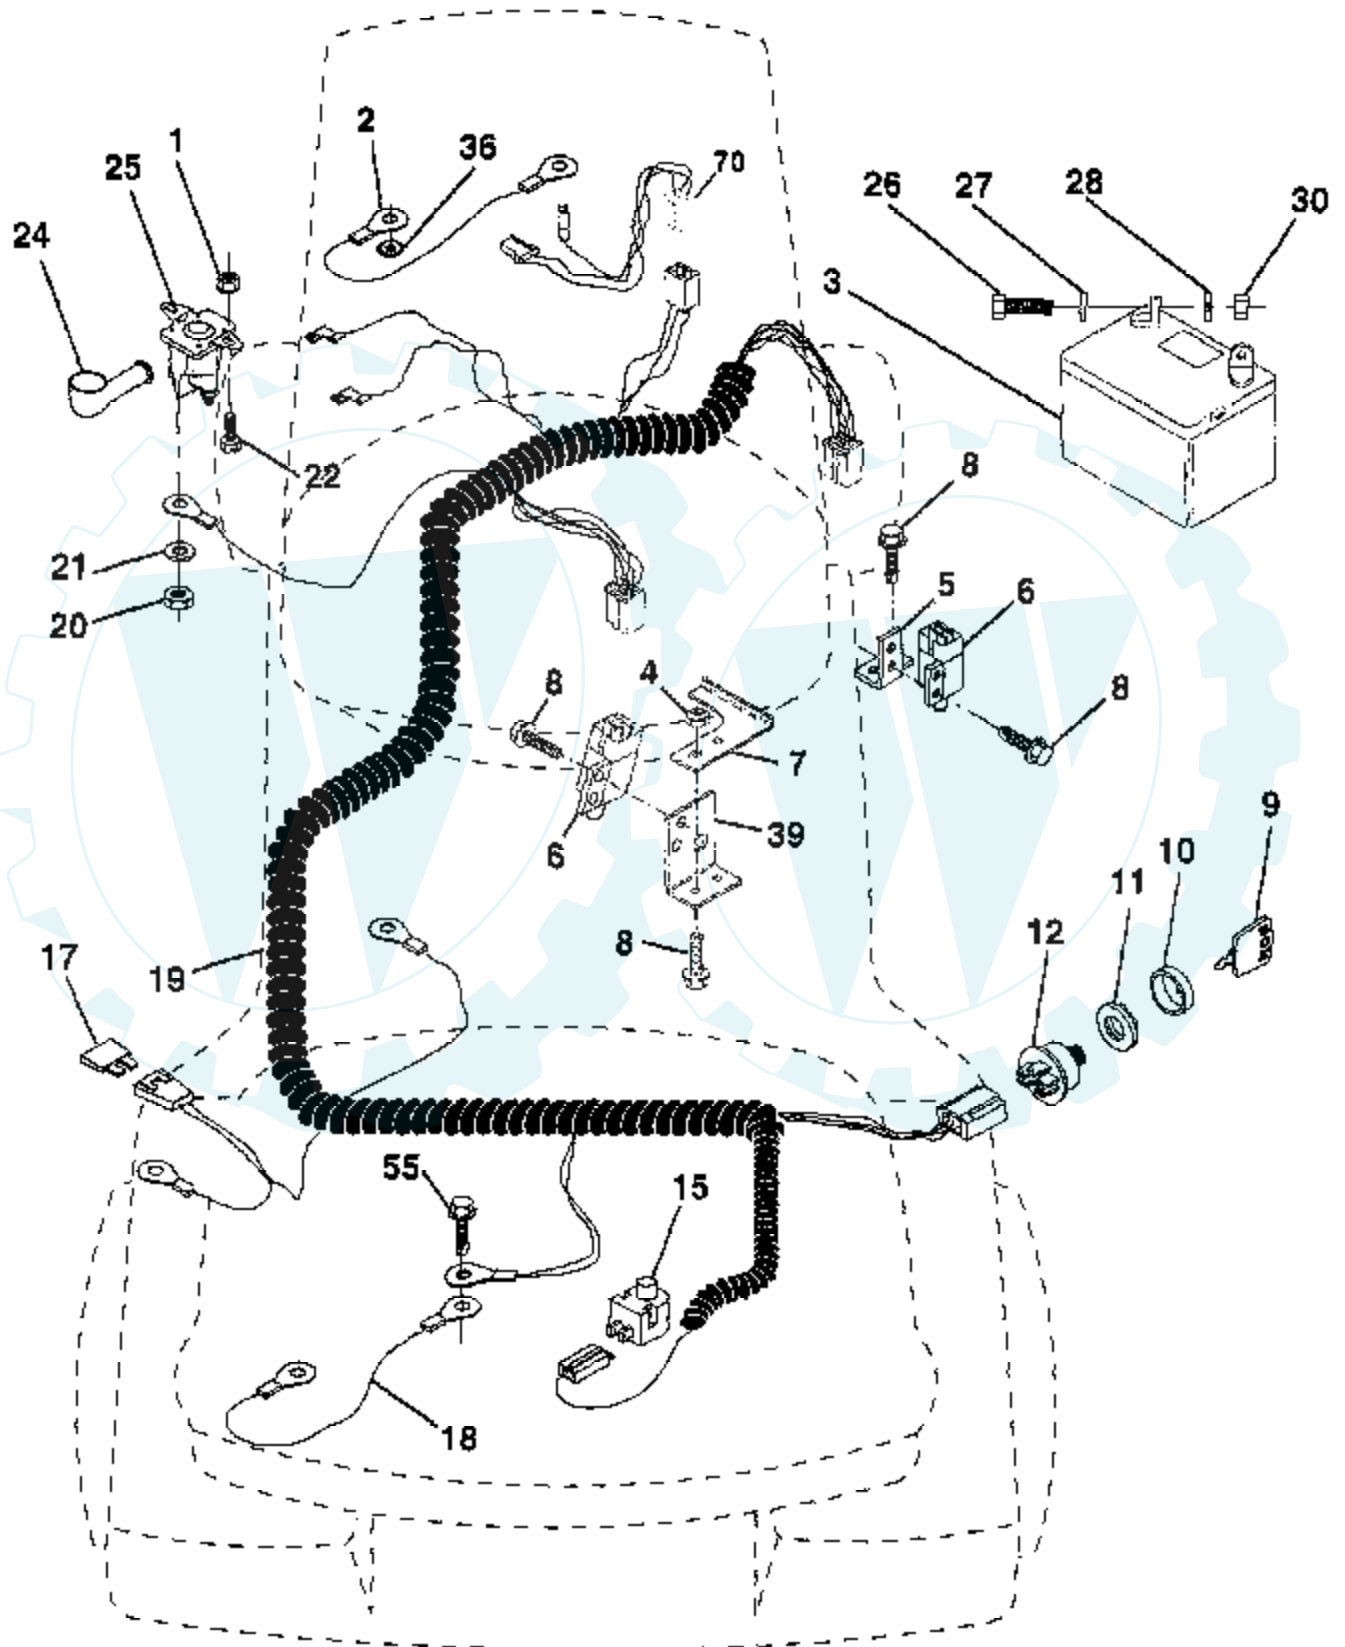

TRACTOR -- MODEL NUMBER RL12536TA

ELECTRICAL

Ref #	Part Number	Qty	Description
1	73640400		NUT HXKEP 1/4X20
2	4560J		SUB= 2957J
3	146138		SUB= 123888X
4	69180		LOCKNUT
5	108236X		BRACKET LT
6	109553X		SWITCH INTERLOCKT
7	141736		SUB= 146613
8	17021008		SCREW
9	140401		KEY MLD GEN DELTA
10	141226		COVER KEY SWITCH
11	140400		SUB= 145774
12	144921		SUB= 163088
15	121305X		SWITCH SEAT
17	108824X		FUSE HYT
18	128353		CABLE ASSY
19	146063		HARNESS.IGN.FEND.
20	73350400		NUT
21	10090400		SUB= 10040400
22	71110408		BOLT HXHD FIN
24	131563		SUB= 154336
25	145673		SUB= 146154
26	74760412		BOLT LT
27	19091016		WASHER
28	10040400		LOCKWASHER
30	73220400		SUB= 50675
36	11150400		LOCKWASHER
39	141735		BRACKET SWT CLUTC
55	17490508		SCREW LT
70	140413		HARNESS ENG DUAL