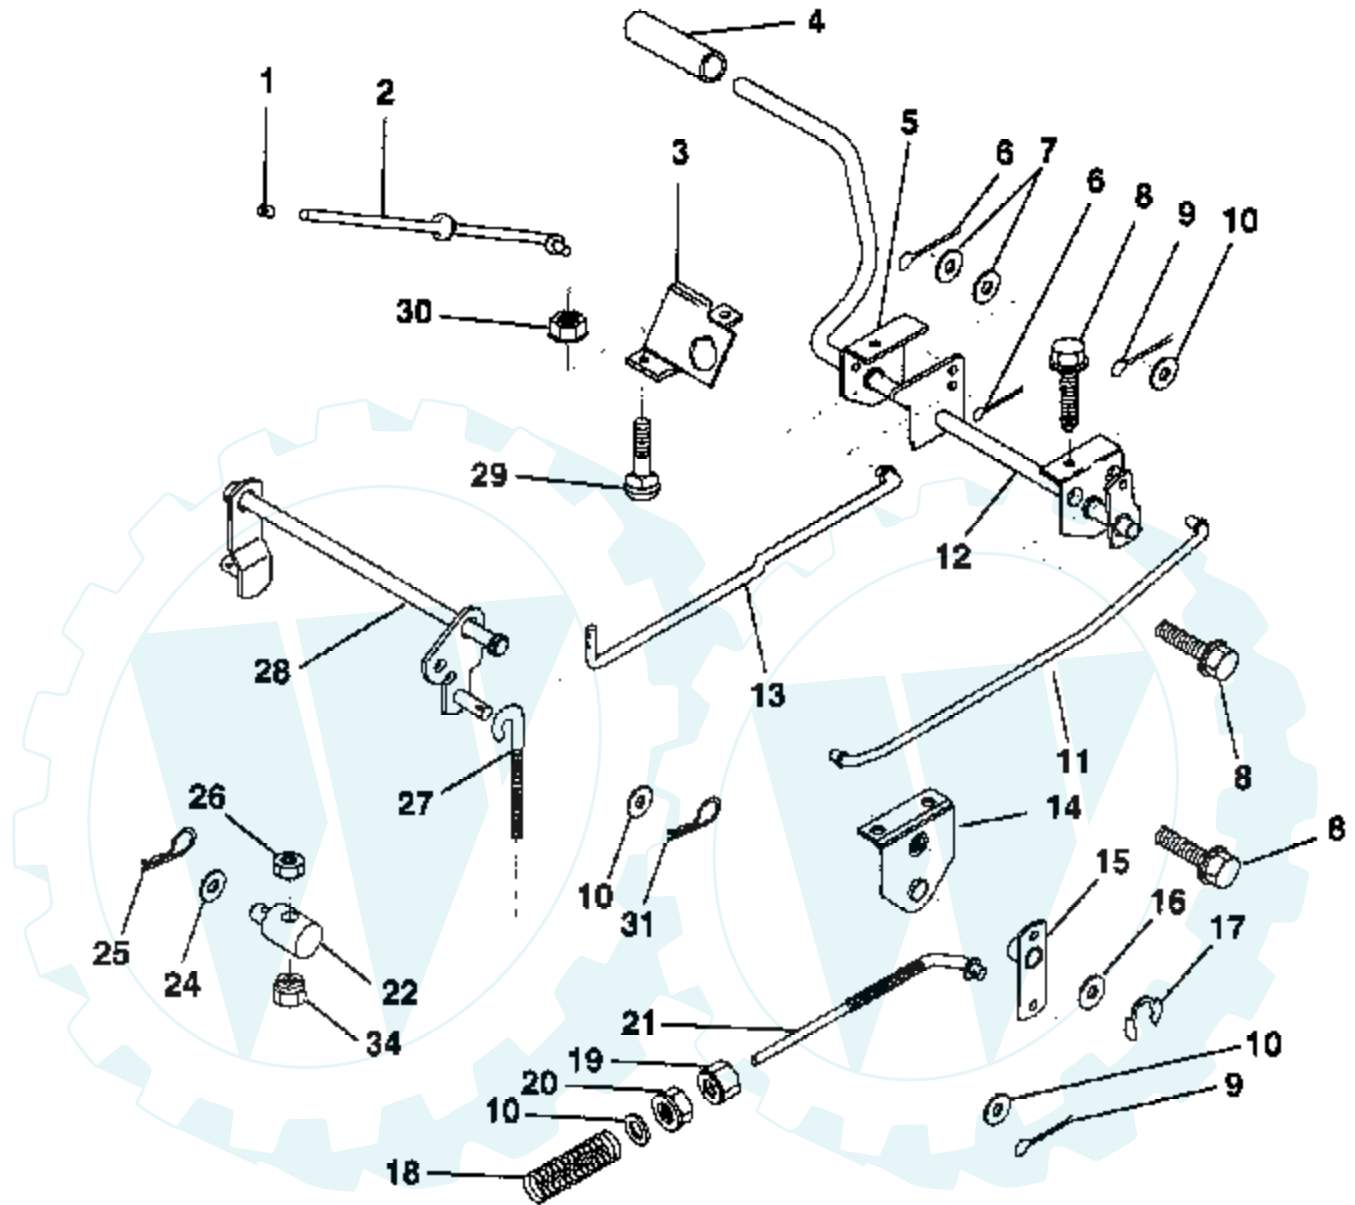

## TRACTOR -- MODEL NUMBER RL12536TA BRAKE/REAR MOWER LIFT ASSEMBLY

**NOTE:** All component dimensions given in U.S. inches.  
1 inch = 25.4 mm.

Ref #	Part Number	Qty	Description
1	71673		PLUNGER CAP T
2	123436X		"ROD,PARK BRAKE"
3	123437X		"BRKT,PARK BRAKE"
4	8156H		FOOT PEDAL COVER
5	122504X		"BRKT,CLU PEDAL LH"
6	73020312		PIN, COTTER
7	19131016		WASHER
8	17490508		SCREW LT
9	76020412		COTTER PIN
10	19131316		WASHER
11	123543X		"ROD,FRT BRAKE"
12	139933		PEDAL ASM CL/BK36
13	123394X		"ROD,CLUTCH"
14	121978X		"BRKT,LIFT SHAFT"
15	133332		PVT BRAKE ARM ASM
16	19251816		WASHER T
17	12000034		KLIP RING
18	151332		SPRING ROD BRAKE
19	73350600		NUT
20	73800600		NUT
21	131460		SUB= 532131460
22	144585		TRUNNION.LIFT.
24	19132012		WASHER
25	4921H		SPRING.RETAINER
26	73930600		LOCKNUT
27	127369		"LINK, MOWER REAR"
28	140776		LIFT ASM MOW REAR
29	72110506		SUB= 72270506
30	73510500		NUT
31	3146R		RETAINER.SPRING
34	73680600		SUB= 73690600

### ENGINE / THROTTLE

**NOTE:** All component dimensions given in U.S. inches.  
1 inch = 25.4 mm

Ref #	Part Number	Qty	Description
1	17060408		SCREW.1/4-20X1/2
2	133025		SUB= 532133025
3	136099		ENGINE
4	71070512		SCREW
5	10040500		LOCKWASHER
6	272293		GASKET ENG 1 313 LD TIN PLATED
7	11050600		LOCKWASHER
8	81328		SHOULDER BOLT ST
9	19101216		WASHER
10	10040400		LOCKWASHER
11	74760412		BOLT LT
12	138032		SUB= 156448
13	101326L		DEFLECTOR.222573
14	17030808		SUB= 17030814
15	137180		SUB= 532137180
16	136382		STOP.THROTTLE
17	17490624		SCREW LT
39	128861		NUT