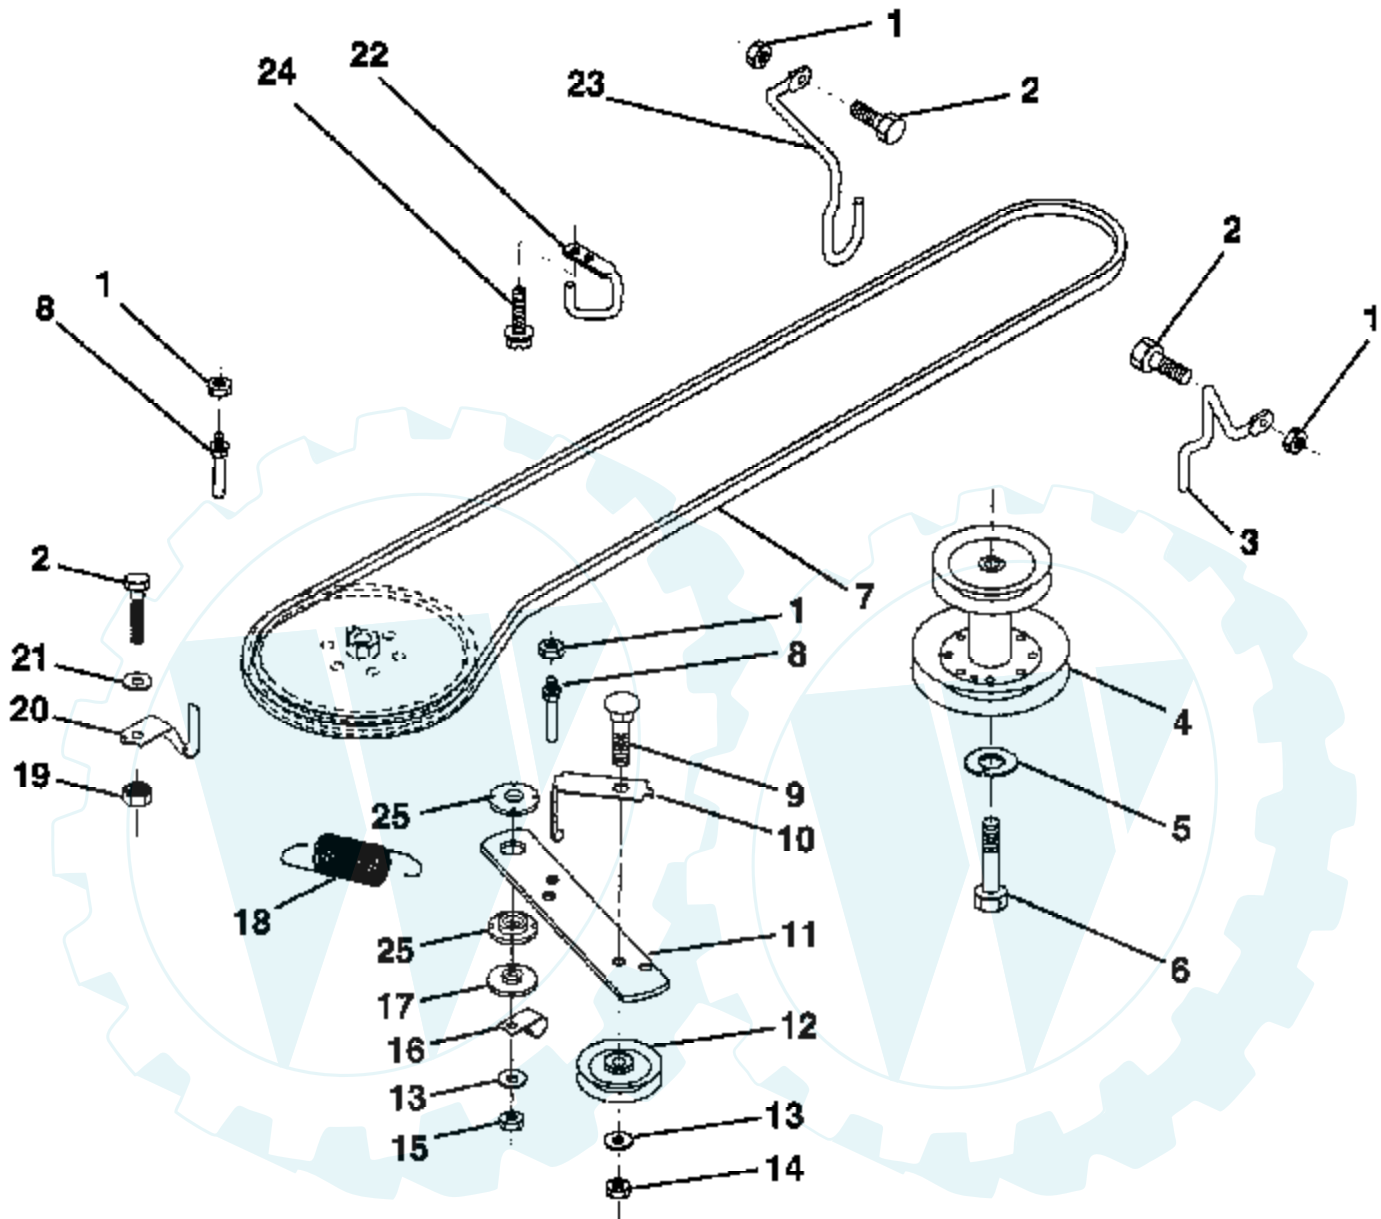

TRACTOR -- MODEL NUMBER RL12536TA

GROUND DRIVE

NOTE: All component dimensions given in U.S. inches.
1 inch = 25.4 mm

Ref #	Part Number	Qty	Description
1	73680500		SUB= 73690500
2	74760512		BOLT
3	141342		KEEPER RH
4	138029		PULLEY.ENGINE.LR
5	10040700		LOCKWASHER
6	71170744		HEX BOLT
7	124525X		BELT
8	123405X		"KEEPER,DRIVE BELT"
9	72140612		BOLT
10	123396X		"KEEP,IDLER DR BEL"
11	150926		ARM-IDLER.DR.GRND
12	123674X		PULLEY.IDLER.FLAT
13	19131316		WASHER
14	73930600		LOCKNUT
15	73680600		SUB= 73690600
16	126471X		"CLIP,INSULATOR"
17	150932		SPACER
18	131459		SUB= 532131459
19	73510500		NUT
20	139919		KEEPER.BELT.T/A
21	19111016		WASHER
22	123404X		"KEEPER,FRA DR BEL"
23	140916		KEEPER MOWER LH
24	17720408		SCREW
25	150935		BUSHING.NYLON