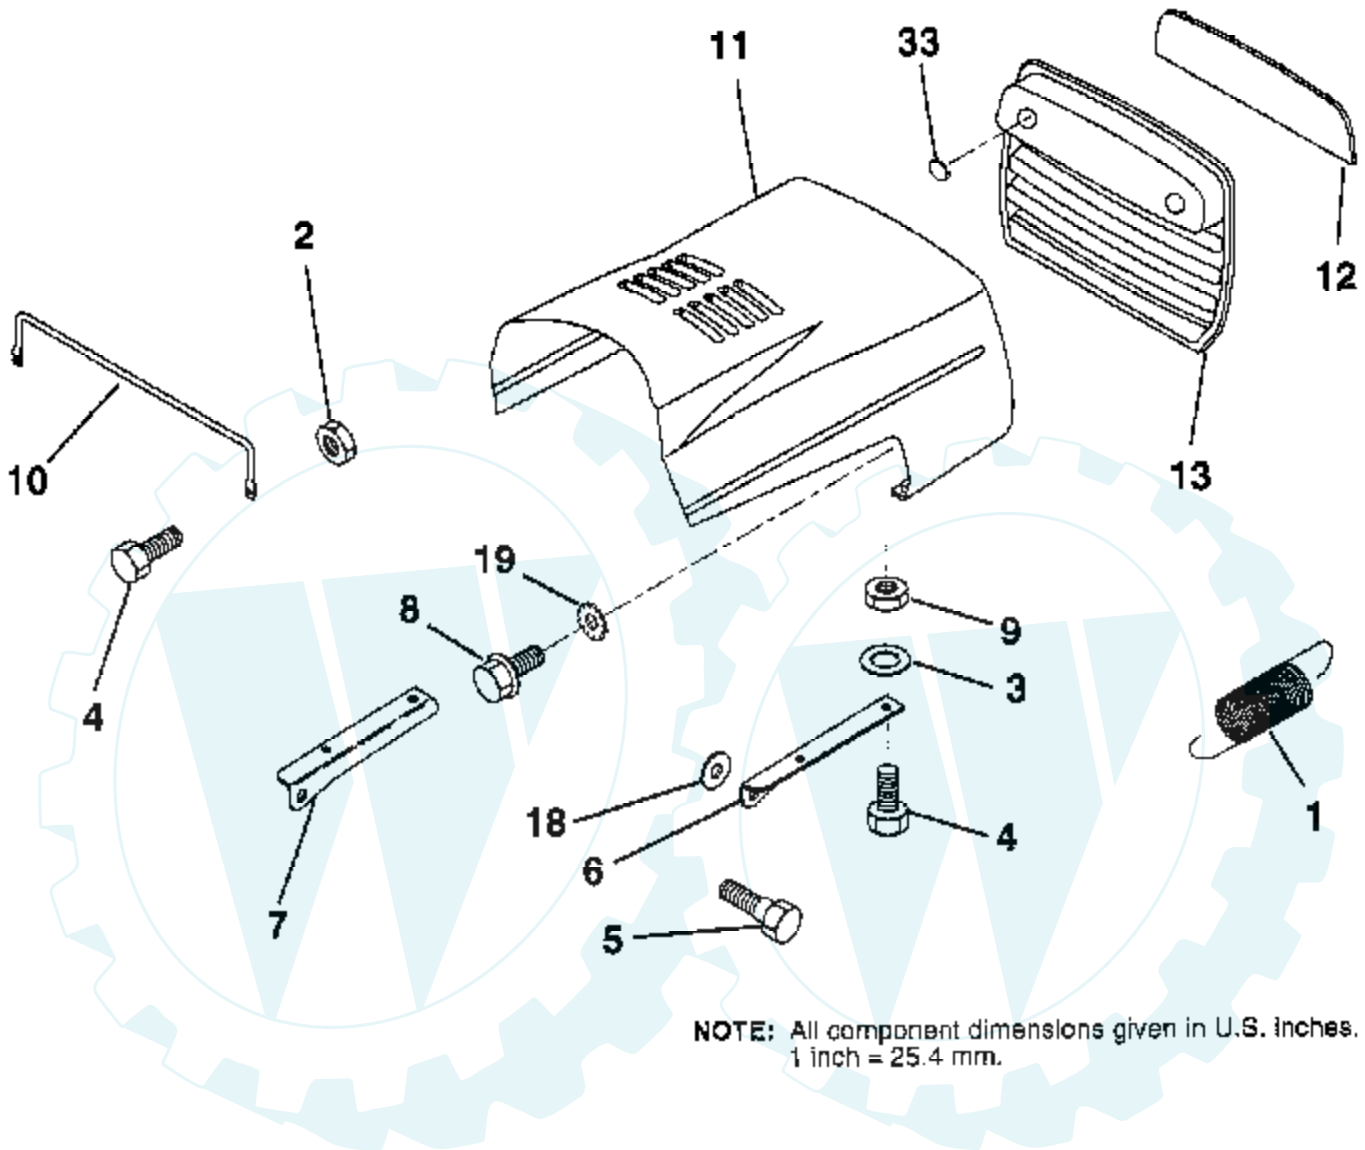

TRACTOR - - MODEL NUMBER RL12536TA

HOOD

Ref #	Part Number	Qty	Description
1	124657X		EXT SPRING
2	73640400		NUT HXKEP 1/4X20
3	19091416		WASHER
4	74780412		SUB= 74780414
5	139888		BOLT.SHLD.5/16-18
6	122549X		BRKT HOOD RH
7	122548X		BRKT HOOD LH
8	17521310		SUB= 17521312
9	73800400		NUT
10	123693X		"BRACE,HOOD"
11	132918X505		HOOD
12	122035X		LENS
13	127029X		GRILL
18	19111116		WASHER
19	11030400		LOCKWASHER GT
33	131319		SUB= 532131319