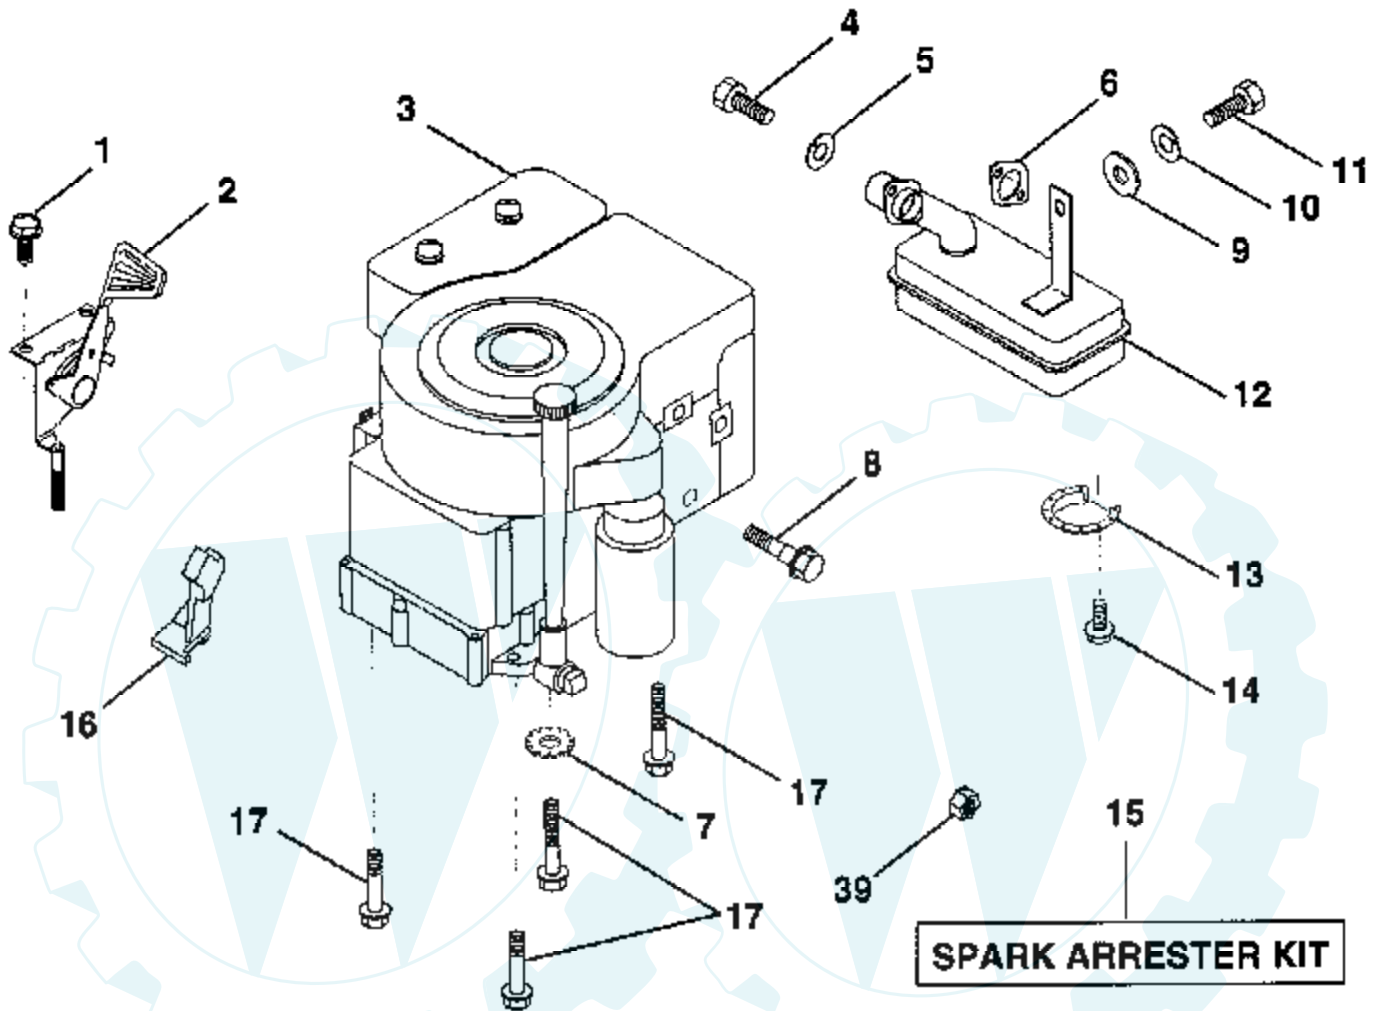

### ENGINE / THROTTLE

**NOTE:** All component dimensions given in U.S. inches.  
1 inch = 25.4 mm

Ref #	Part Number	Qty	Description
1	17060408		SCREW.1/4-20X1/2
2	133025		SUB= 532133025
3	136099		ENGINE
4	71070512		SCREW
5	10040500		LOCKWASHER
6	272293		GASKET ENG 1 313 LD TIN PLATED
7	11050600		LOCKWASHER
8	81328		SHOULDER BOLT ST
9	19101216		WASHER
10	10040400		LOCKWASHER
11	74760412		BOLT LT
12	138032		SUB= 156448
13	101326L		DEFLECTOR.222573
14	17030808		SUB= 17030814
15	137180		SUB= 532137180
16	136382		STOP.THROTTLE
17	17490624		SCREW LT
39	128861		NUT

### TRANSAXLE

**NOTE:** All component dimensions given in U.S. inches.  
1 inch = 25.4 mm.

Ref #	Part Number	Qty	Description
1	123385X		PULLEY
2	12000028		SUB= 2267J
3	142602		SUB= 160851
4	2228M		SUB= 2228M1
5	73680500		SUB= 73690500
6	72140506		BOLT
7	123378X		"STRAP,TORQUE"
8	17490512		SCREW
9	146682		SPRING.BRAKE.RETU
10	121749X		WASHER
11	123583X		SQUARE KEY
12	74760644		BOLT
15	19171616		WASHER
16	124600X		"SUPT,HDLE SHT LH"
17	123632X		"LINK,SHIFT"
18	74550412		BOLT.1/4-28.W/PAT
19	10040400		LOCKWASHER
20	19091210		WASHER LT
21	123484X		ARM SHIFT
22	105701X		WASH-SHFT PLT LT
23	106933X		KNOB T (1/2-HOLE)
24	128215		"ROD,SHIFT"
25	76020416		PIN COTTER 1/8
26	73810500		NUT.LOCK.5/16-24
28	128085		"SPRING,EXT"
29	128084		"SUPT,HDLE RH"
31	109502X		SPACER LT
33	73680600		SUB= 73690600
35	12000001		E-RING LT
36	17720408		SCREW