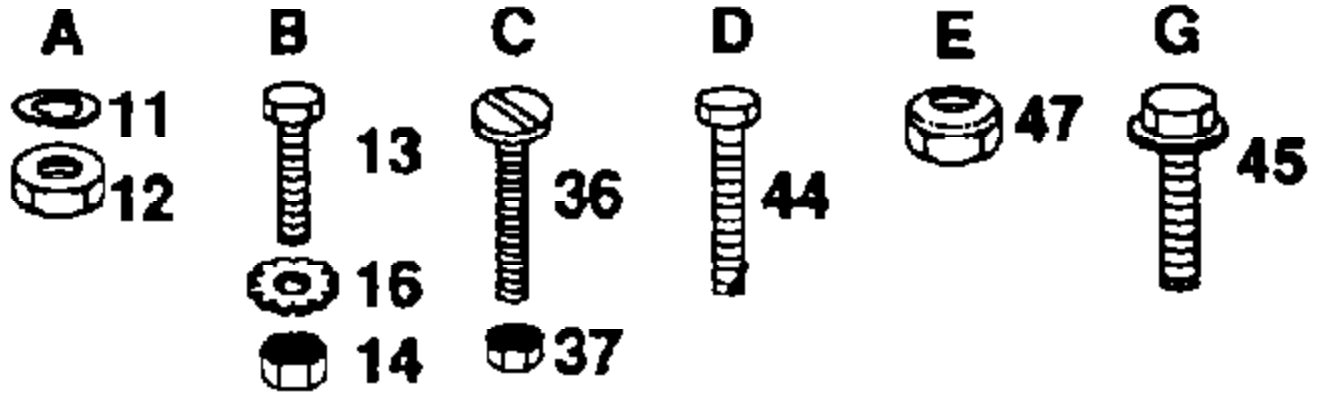

Ref #	Part Number	Qty	Description
11	10090400		SUB= 10040400
12	73350400		NUT
13	74780408		BOLT
14	73510400		NUT
16	11050400		LOCKWASHER
36	74641008		SUB= 71031008
37	73951000		"NUT,KEPS"
44	17021008		SCREW
45	17490608		SCREW LT
47	73680600		SUB= 73690600
	101539X		SHEET INSTR LT
	101572X		SHEET-INSTRUCTION (FRENCH)
	125847X		OWNERS MANUAL
	125848X		OWNER'S MANUAL (FRENCH)