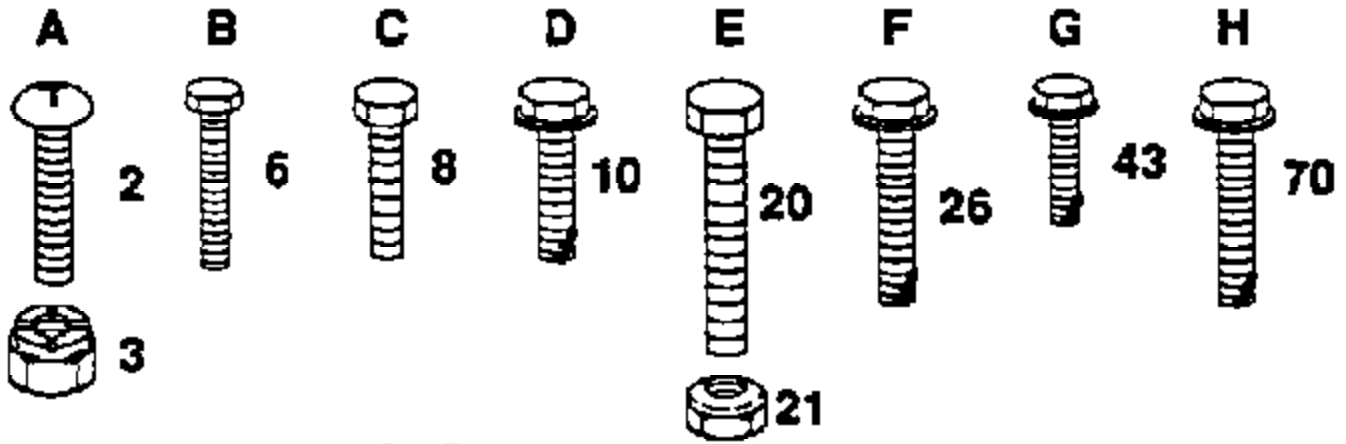

Ref #	Part Number	Qty	Description
2	74180512		SCREW
3	73510500		NUT
6	17720410		SCREW LT
8	17190508		SCREW LT
10	17490608		SCREW LT
20	74760620		SUB= 74780620
21	73680600		SUB= 73690600
26	17490612		SCREW
43	17490508		SCREW LT
70	122819X		SCREW SPECIAL