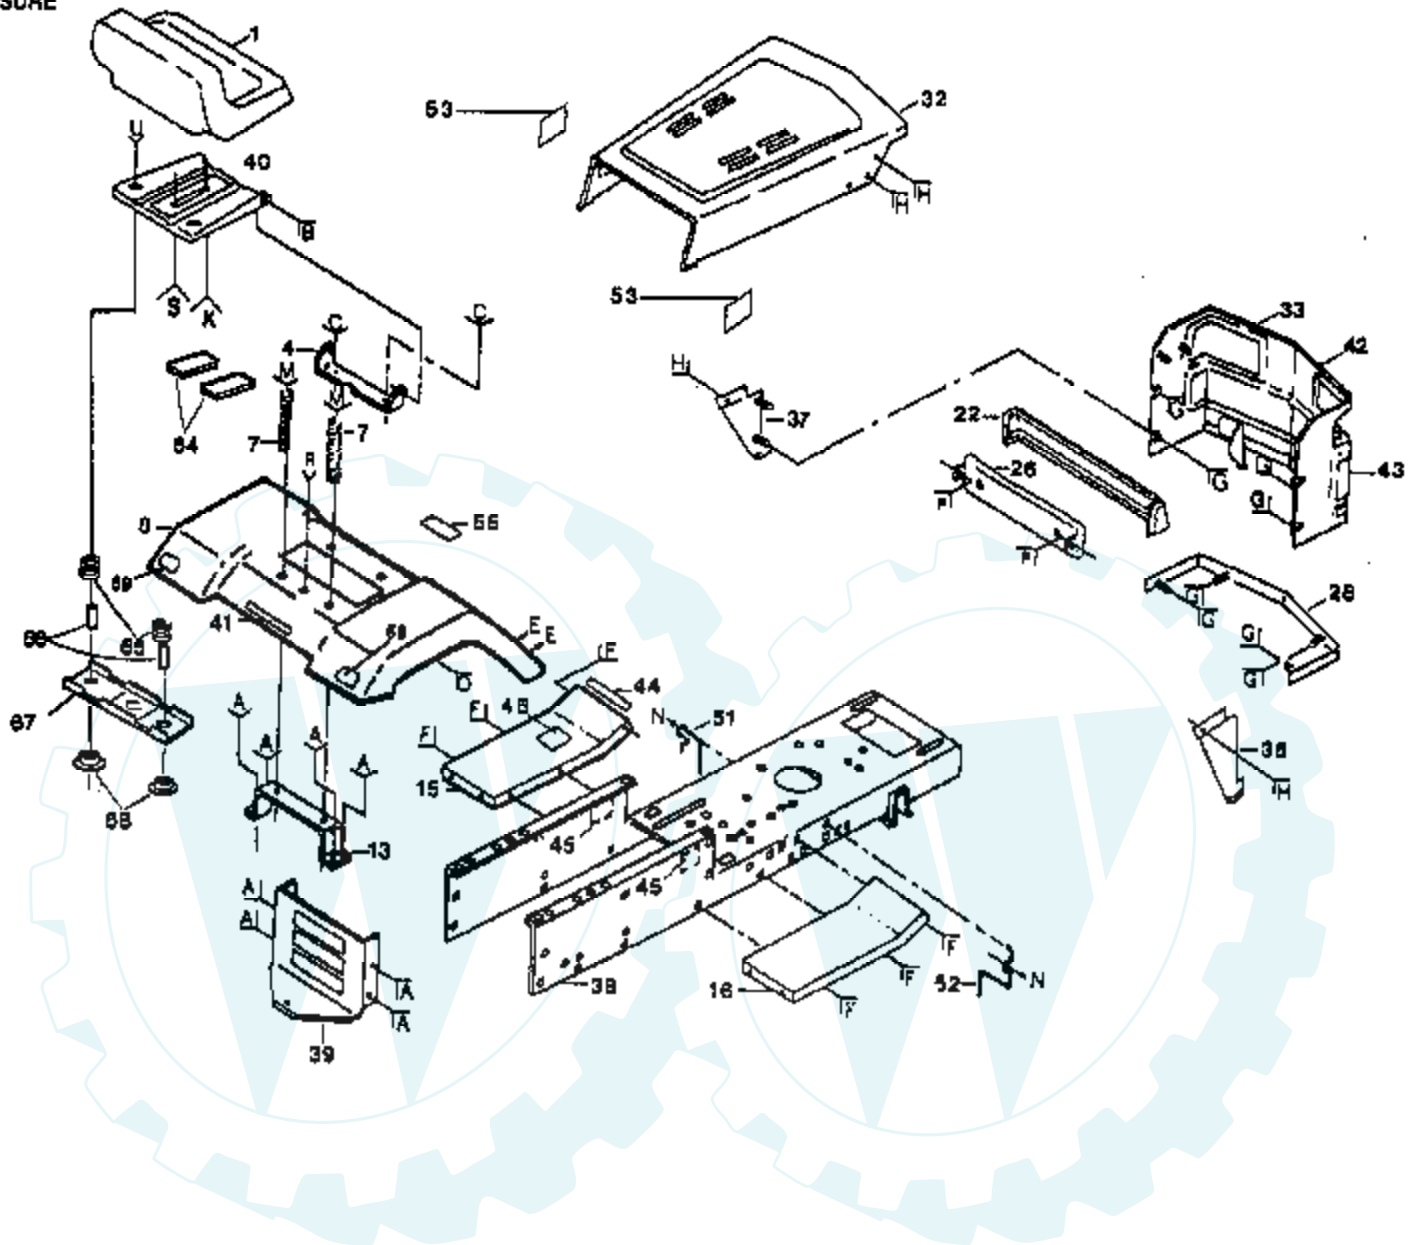

ENCLOSURE

LAWN TRACTOR

Ref #	Part Number	Qty	Description
1	121076X		SUB= 140119
4	105513X		SUB= 140551
7	124181X		SPRING COMPRESSIO
8	109872X419		FENDER
13	109873X		SUB= 136619
15	105476X419		FOOTREST LH
16	105475X419		FOOTREST
22	126635X		SUB= 133954
26	110897X		SUB= 132257
28	109745X419		"STRAP,GRILL"
32	124304X010		SUB= 124304X419
33	124323X419		GRILL ASS'Y
36	124301X419		SIDE PANEL RH
37	124302X419		SIDE PANEL
38	123441X		CHASSIS ASS'Y
39	121306X		SUB= 127866
40	124294X		SUB= 155925
41	109323X		NLA
42	124325X		NLA
43	124326X		NLA
44	101892X		DECAL T
45	125669X		DECAL, CHASSIS, SPEED/DECK SIZE
46	109199X		SUB= 146046
51	121440X		BELT GUIDE
52	121441X		BELT GUIDE
53	125617X		NLA
55	109823X		SUB= 120822X
64	121251X		STRIP FORM
65	121250X		SPRING
66	121249X		SPACER SPLIT
67	121246X		BRKT SWITCH
68	121248X		BUSHING
69	106202X		REFLECTOR-TAIL YT