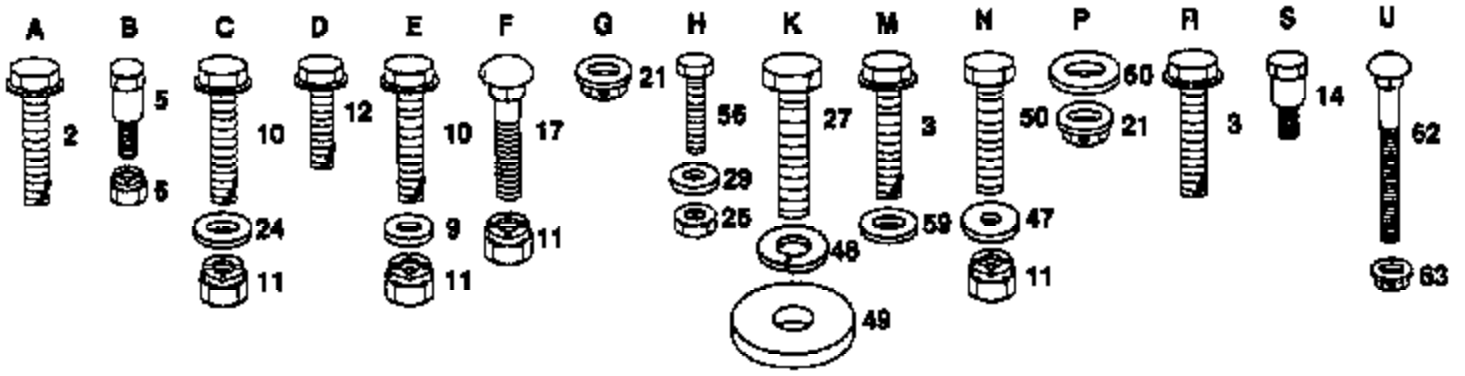

Ref #	Part Number	Qty	Description
2	17490612		SCREW
3	17490616		SCREW GTV
5	105529X		SUB= 139888
6	73680500		SUB= 73690500
9	19131312		WASHER
10	74760612		SUB= 74780612
11	73680600		SUB= 73690600
12	17490608		SCREW LT
14	121144X		SUB= 127018X
17	72110606		BOLT
21	108067X		PAL NUT LT
24	19131210		WASHER
25	73800400		NUT
27	74780816		BOLT
29	19090816		WASHER
47	19132012		WASHER
48	10040800		LOCKWASHER
49	19171912		WASHER
50	74760616		BOLT
56	124201X		SCREW SPECIAL
59	19131614		WASHER
60	19091216		WASHER PM
62	72170410		BOLT
63	123976X		SUB= 73900400