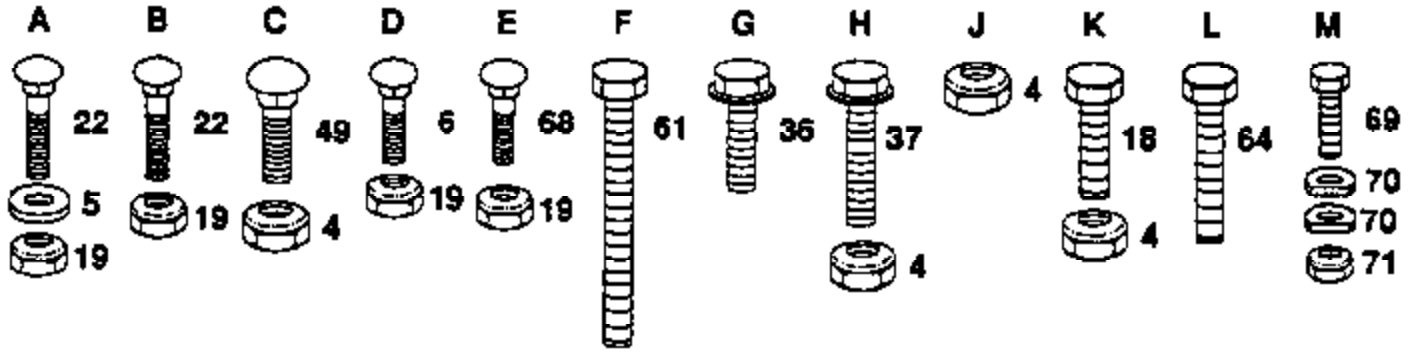

Ref #	Part Number	Qty	Description
4	73680600		SUB= 73690600
5	19111216		WASHER M
6	72140505		BOLT
18	74760612		SUB= 74780612
19	73680500		SUB= 73690500
22	72140506		BOLT
36	17490614		SCREW
37	17490620		SCREW
49	72140606		BOLT
61	74760688		BOLT
64	72140610		BOLT.3/8-14X1.25
68	72110506		SUB= 72270506
69	74760412		BOLT LT
70	109893X		WASHER T
71	73680400		SUB= 73690400
	123928X		MOWER ASSY