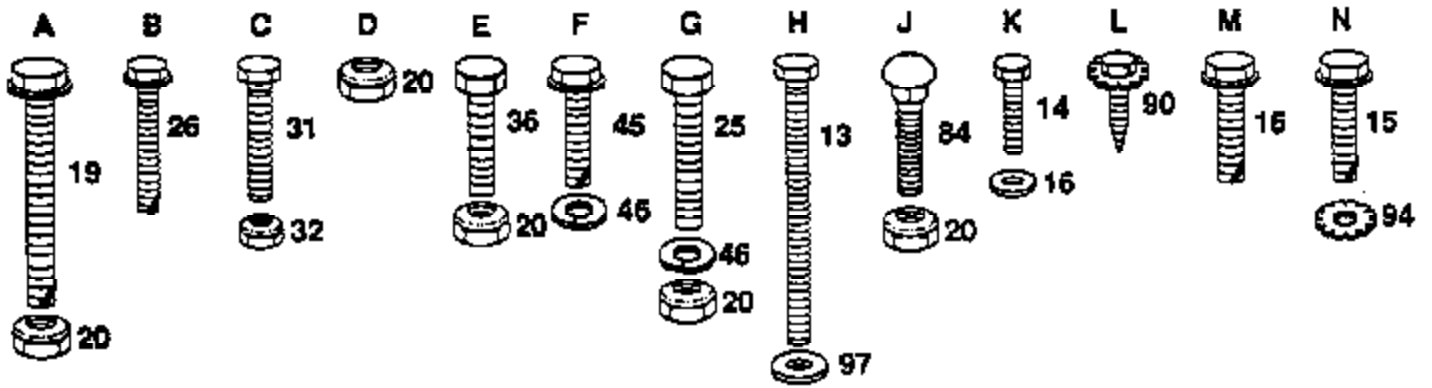

Ref #	Part Number	Qty	Description
13	74780556		"BOLT,HEX"
14	74780408		BOLT
15	17490620		SCREW
16	10040400		LOCKWASHER
19	74760644		BOLT
20	73680600		SUB= 73690600
25	74760616		BOLT
26	17490512		SCREW
31	74760512		BOLT
32	73680500		SUB= 73690500
36	74760612		SUB= 74780612
45	17490612		SCREW
46	19131312		WASHER
84	72140606		BOLT
90	17030808		SUB= 17030814
94	11050600		LOCKWASHER
97	19111012		WASHER T