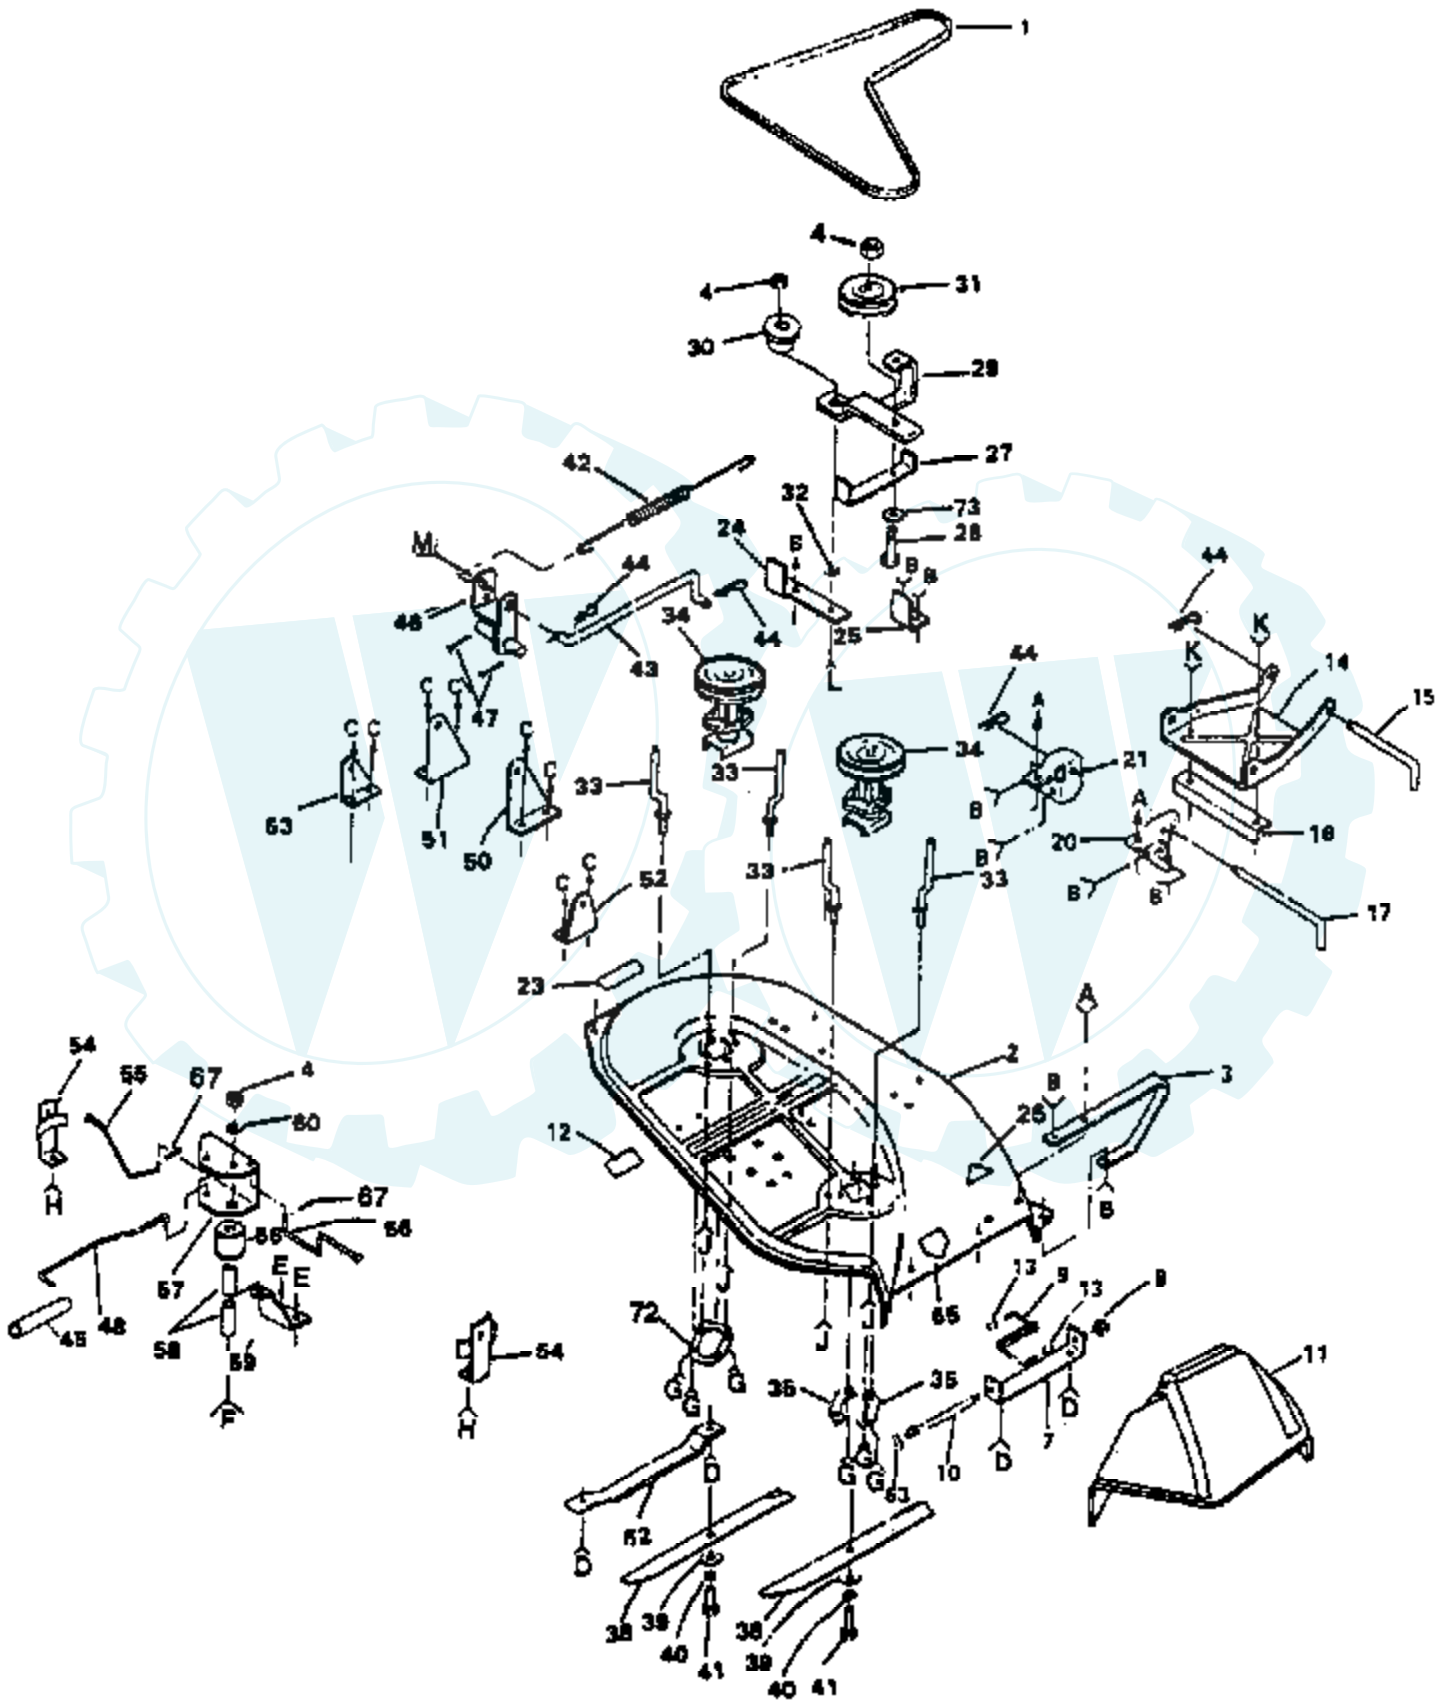

38" MOWER

LAWN TRACTOR

Ref #	Part Number	Qty	Description
1	106085X		BELT-V.79.1.MWR
2	121259X		SUB= 144725
3	8417J		SUB= 128772
4	73680600		SUB= 73690600
7	105896X		SUB= 137607
8	110452X		NUT PUSH M
9	106734X		SUB= 123713X
10	106735X		ROD-HINGE T
11	106736X		DEFLECTOR-SHLD T
12	105814X		DECAL.LT
13	105304X		CAP-SLEEVE LT
14	105662X		LINK.PARALLEL
15	105744X		"ROD, FRT. PARAL T"
16	105872X		LINK STOP
17	109835X		HINGE PIN T
20	109598X		BRACKET RH LT
21	109597X		BRACKET LH T
23	109820X		DECAL YT
24	109503X		SUPPORT ARM T
25	109504X		STOP T
26			CHECK WITH SUPPLIER
27	123204X		SUB= 126756X
28	74760632		SUB= 74930632
29	123553X		SUB= 127163X
30	106902X		SPACER RETAINER
31	121316X		PULLEY IDLER
32	106513X		"WASHER, WEAR LT"
33	102669X		BELT KEEPER LT
34	121687X		"JACKSHAFT.38""LT"
35	100668L		SUPPORT PLATE LT
38	121263X		"BLADE.38"" HI-LI"
39	19132012		WASHER
40	10030600		SUB= 10040600
41	74610624		BOLT.3/8-24X1-1/2
42	108250X		SPRING LT
43	108235X		ROD LT
44	4921H		SPRING.RETAINER
45	6404J		SPACER T
46	124066X		SUB= 109892X
47	76020616		SUB= 76020624
48	108247X		ROD BRAKE LT
50	108243X		BRACKET LT
51	108241X		BRACKET LT
52	105857X		"BRKT,SUSP RH T"
53	108673X		"BRKT,SUSP REAR LH"
54	106578X		BRAKE LT
55	106463X		"ROD, BRAKE LH LT"
56	108249X		ROD BRAKE LT
57	106456X		"BRK,BRAKE,PVT LT"
58	100672K		SPACER BRAKE LTV
59	100673L		BRACKET SUPT LTV
60	19131614		WASHER
62	7631J		RUNNER-LH M
63	19111016		WASHER
65	121349X		DECAL WARNING
66	122314X		SPACER
67	76020308		SUB= 3145
72	110445X		SUPPORT T