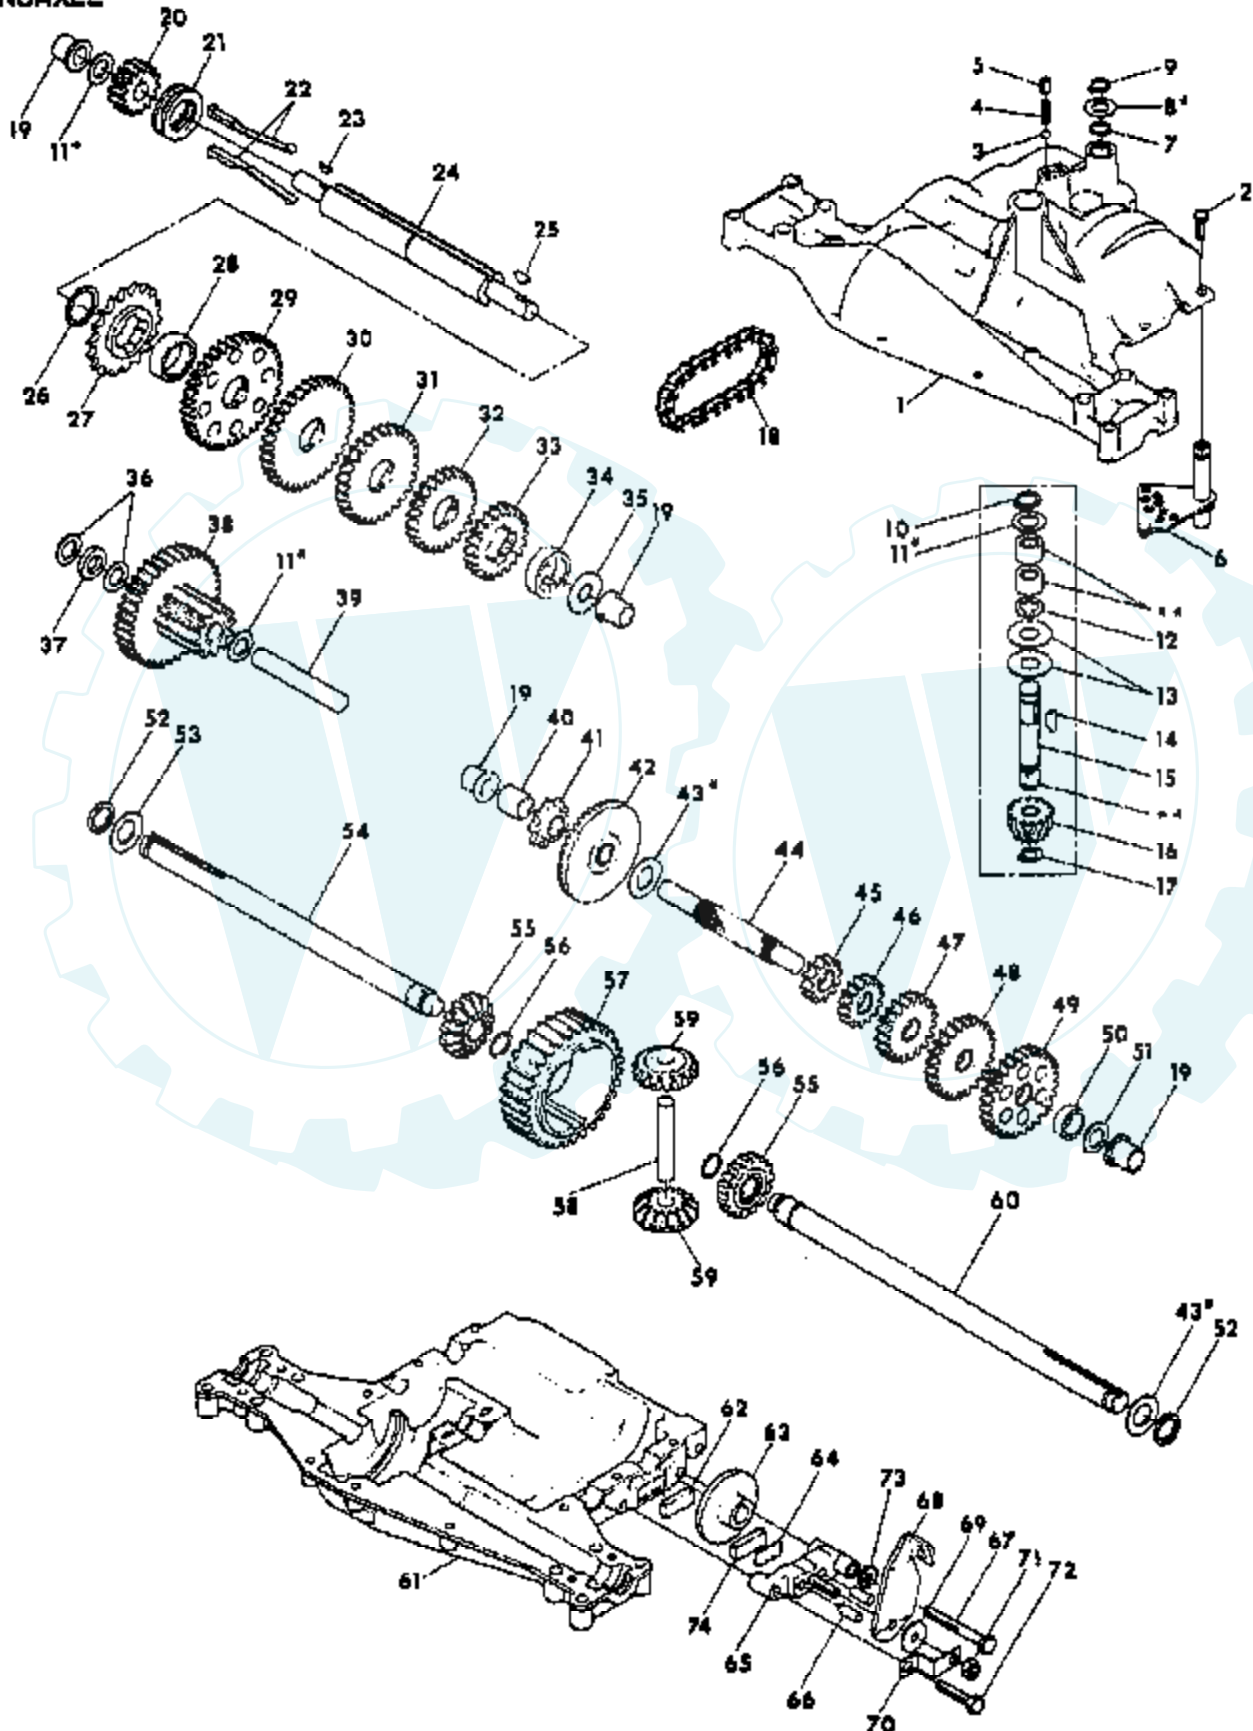

LAWN TRACTOR TRANSAXLE FOOTE—MODEL NUMBER 4360-6

TRANSAXLE

Ref #	Part Number	Qty	Description
1	3865		HOUSING UPPER
2	1919		SCREW
3	1151		BALL DETENT
4	3626		SPRING, DETENT
5	3623		SCREW, SET
6	4336		ASSY SHIFTER
7	3884		O-RING
8	3885		WASHER PLAIN
8A	3886		WASHER PLAIN
8B	3887		WASHER PLAIN
8C	3888		WASHER PLAIN
8D	3889		WASHER PLAIN
8E	3121		WASHER PLAIN
8F	3890		WASHER PLAIN
9	1100		RING RETAINING
10	1099		RING RETAINING
11	1959		WASHER PLAIN
11A	1441		WASHER PLAIN
11B	1423		WASHER, PLAIN .632 X 1.00 X .026
11C	1082		WASHER PLAIN
11D	1424		WASHER PLAIN
11E	1068		WASHER PLAIN
11F	1425		WASHER PLAIN
11G	1358		WASHER PLAIN
11H	1145		WASHER, PLAIN .632 X 1.00 X .060
11I	1319		WASHER PLAIN
12	3312		O-RING
13	3876		WASHER, PLAIN .632 X 1.38 X .046
14	1374		KEY WOODRUFF #9
15	4134		ASSY KIT INPUT SHAFT
16	3590		PINION, BEVEL, 14 TEETH
17	3624		RING, RETAINING
18	3625		CHAIN, 24 PITCHES
19	1542		BEARING, FLANGE
20	3773		GEAR SPUR, 14 TEETH
21	3631		COLLAR CLUTCH
22	3828		KEY CLUTCH
23	1369		KEY WOODRUFF #3
24	3883		SHAFT INTERMEDIATE
25	1375		KEY, WOODRUFF, #61
26	3627		RING, RETAINING
27	3830		SPROCKET, 18 TEETH
28	3841		SPACER
29	3786		GEAR, SPUR, 37 TEETH
30	3867		GEAR, SPUR, 30 TEETH
31	3783		GEAR, SPUR, 25 TEETH
32	3869		GEAR, SPUR, 22 TEETH
33	3741		GEAR SPUR
34	3715		SPACER
35	3628		WASHER, PLAIN .640 X 1.37 X .061
36	1423		WASHER, PLAIN .632 X 1.00 X .026
37	3422		SPACER .630 X 1.00 X .169
38	4286		ASSY GEAR COMB 12&35 TEETH
39	3877		SHAFT IDLER
40	3901		SPACER .635 X .875 X .755
41	3645		SPROCKET, 9 TEETH
42	3853		GEAR BEVEL 42 TEETH
43	3749		WASHER PLAIN