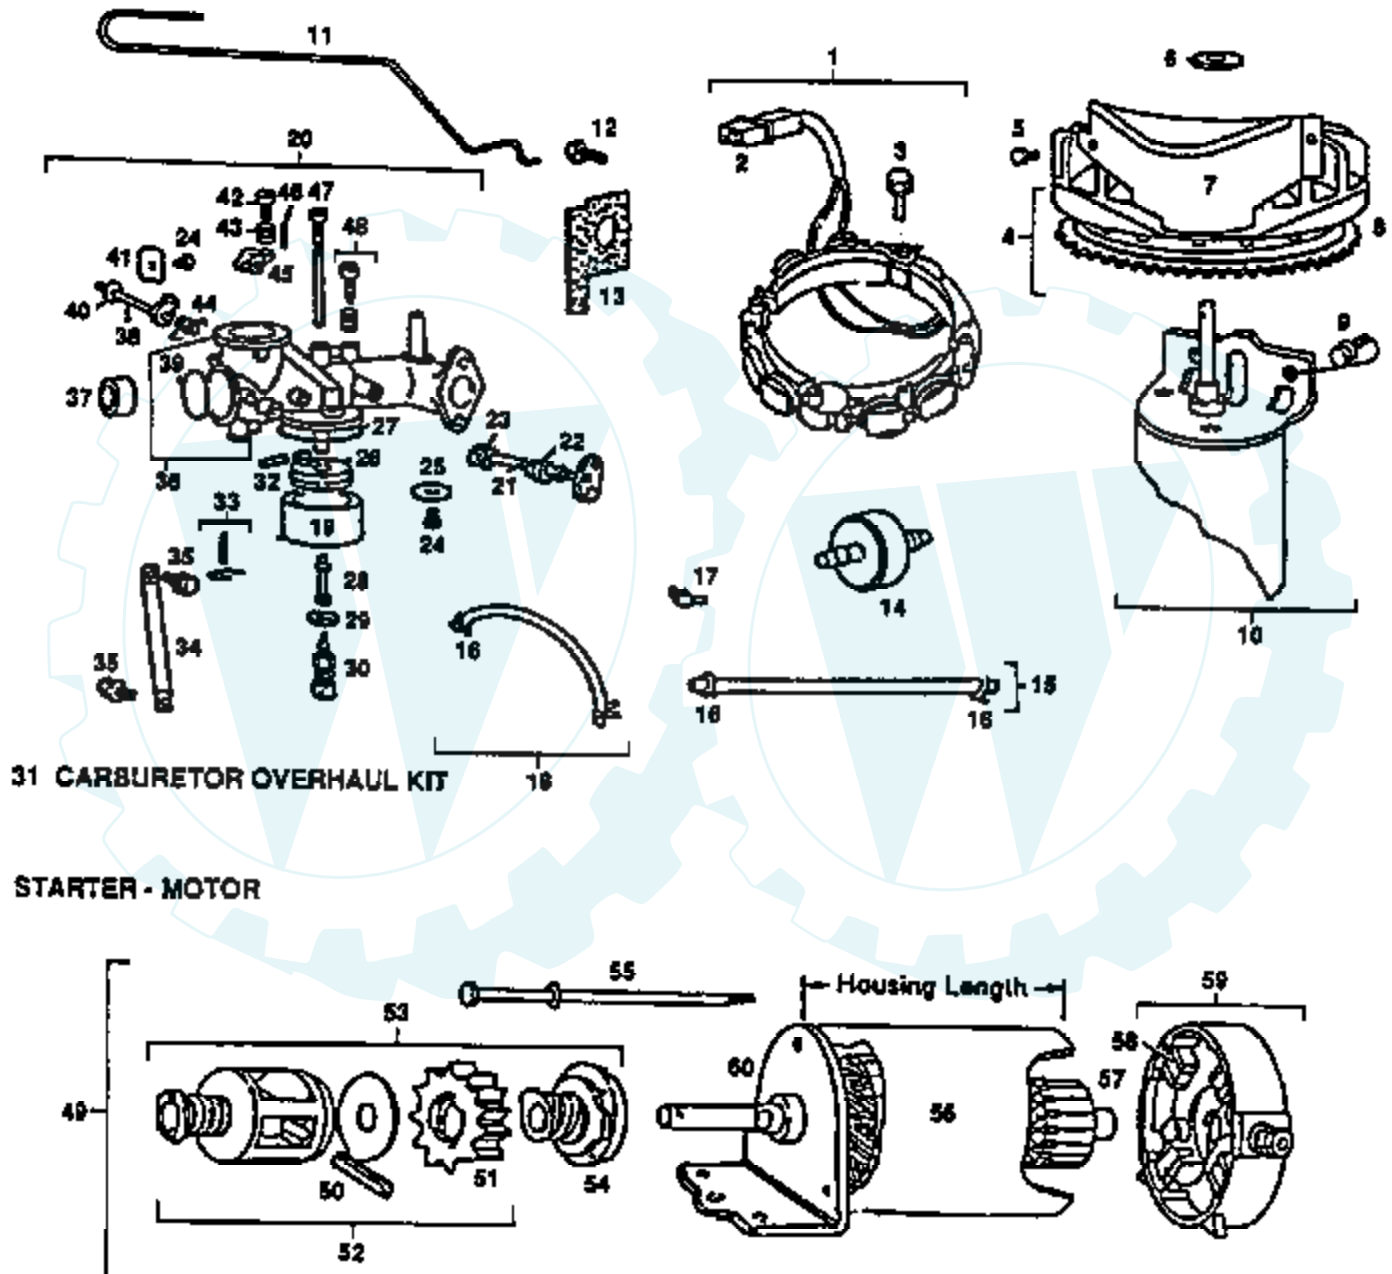

LAWN TRACTOR ENGINE BRIGGS & STRATTON – MODEL NUMBER 252707, TYPE NUMBER 0718-01

ALL ENGINE PARTS MUST BE PURCHASED
THROUGH AND WARRANTY SERVICE PERFORMED
BY YOUR LOCAL BRIGGS & STRATTON DEALER

Ref #	Part Number	Qty	Description
1	393474		STATOR, ALTERNATOR, DUAL CIRCUIT
2	393456		DIODE & CONNECTOR ASSY
3	93621		SCREW, SEMS
4	391988		FLYWHEEL & RING ASSY
5	93984		SCREW, SEMS
6	224061		WASHER, SPRING
7	395405		COVER, STARTER
8	392134		GEAR, RING
9	93535		SCREW, HEX HEAD
10			REFER TO IMAGE
11	261610		LINK, CHOKE
12	93357		SCREW, SEMS, CARBURETOR MOUNTING
13	270872		GASKET, CARBURETOR
14	298090		FILTER, FUEL
15	393815		HOSE (CUT TO SUIT)
16	93053		CLAMP, HOSE, GREEN
17	67218		CONNECTOR, FUEL PIPE
18	390674		PIPE, VENT
19	221995		BOWL, FLOAT
20	491026		CARBURETOR ASSY
21	491006		SHAFT & LEVER, THROTTLE
22	398970		SEAL, THROTTLE SHAFT
23	271853		WASHER, THROTTLE SHAFT, FOAM
24	93499		SCREW
25	222433		VALVE, THROTTLE
26	299707		FLOAT, CARBURETOR
27	270511		GASKET, FLOAT BOWL
28	231323		SCREW
29	222014		WASHER
30	396568		VALVE, NEEDLE
31	394698		CARBURETOR OVERHAUL KIT
32	230896		PIN, FLOAT HINGE
33	394681		VALVE, FUEL INLET
34	222311		BRACKET, CARBURETOR
35	93572		SCREW
36	391787		BODY ASSY, CARBURETOR
37	211960		VENTURI, CARBURETOR
38	390684		SHAFT & LEVER, CHOKE
39	221997		PLUG WELSH
40	270382		WASHER, FOAM
41	222010		VALVE, CHOKE
42	91920		SCREW, MACHINE, FILLISTER HEAD
43	26157		SPRING, THROTTLE ADJUSTMENT
44	261116		SPRING, CHOKE RETURN
45	211712		STOP, THROTTLE
46	93043		PIN, THROTTLE STOP
47	299740		NOZZLE CARBURETOR
48	292681		VALVE ASSEMBLY, CARBURETOR IDLE SCREW, SEMS
49	394805		MOTER AND DRIVE ASSY.
50	94288		ROLL PIN
51	280104		GEAR, STARTER
52	490467		PINION SPRING KIT
53	490421		STARTER DRIVE GROUP
54	398003		CLUTCH ASSEMBLY
55	94003		BOLT
56	393825		HOUSING ASSEMBLY
57	390837		ARMATURE ASSEMBLY
58	395538		BRUSH ASSEMBLY