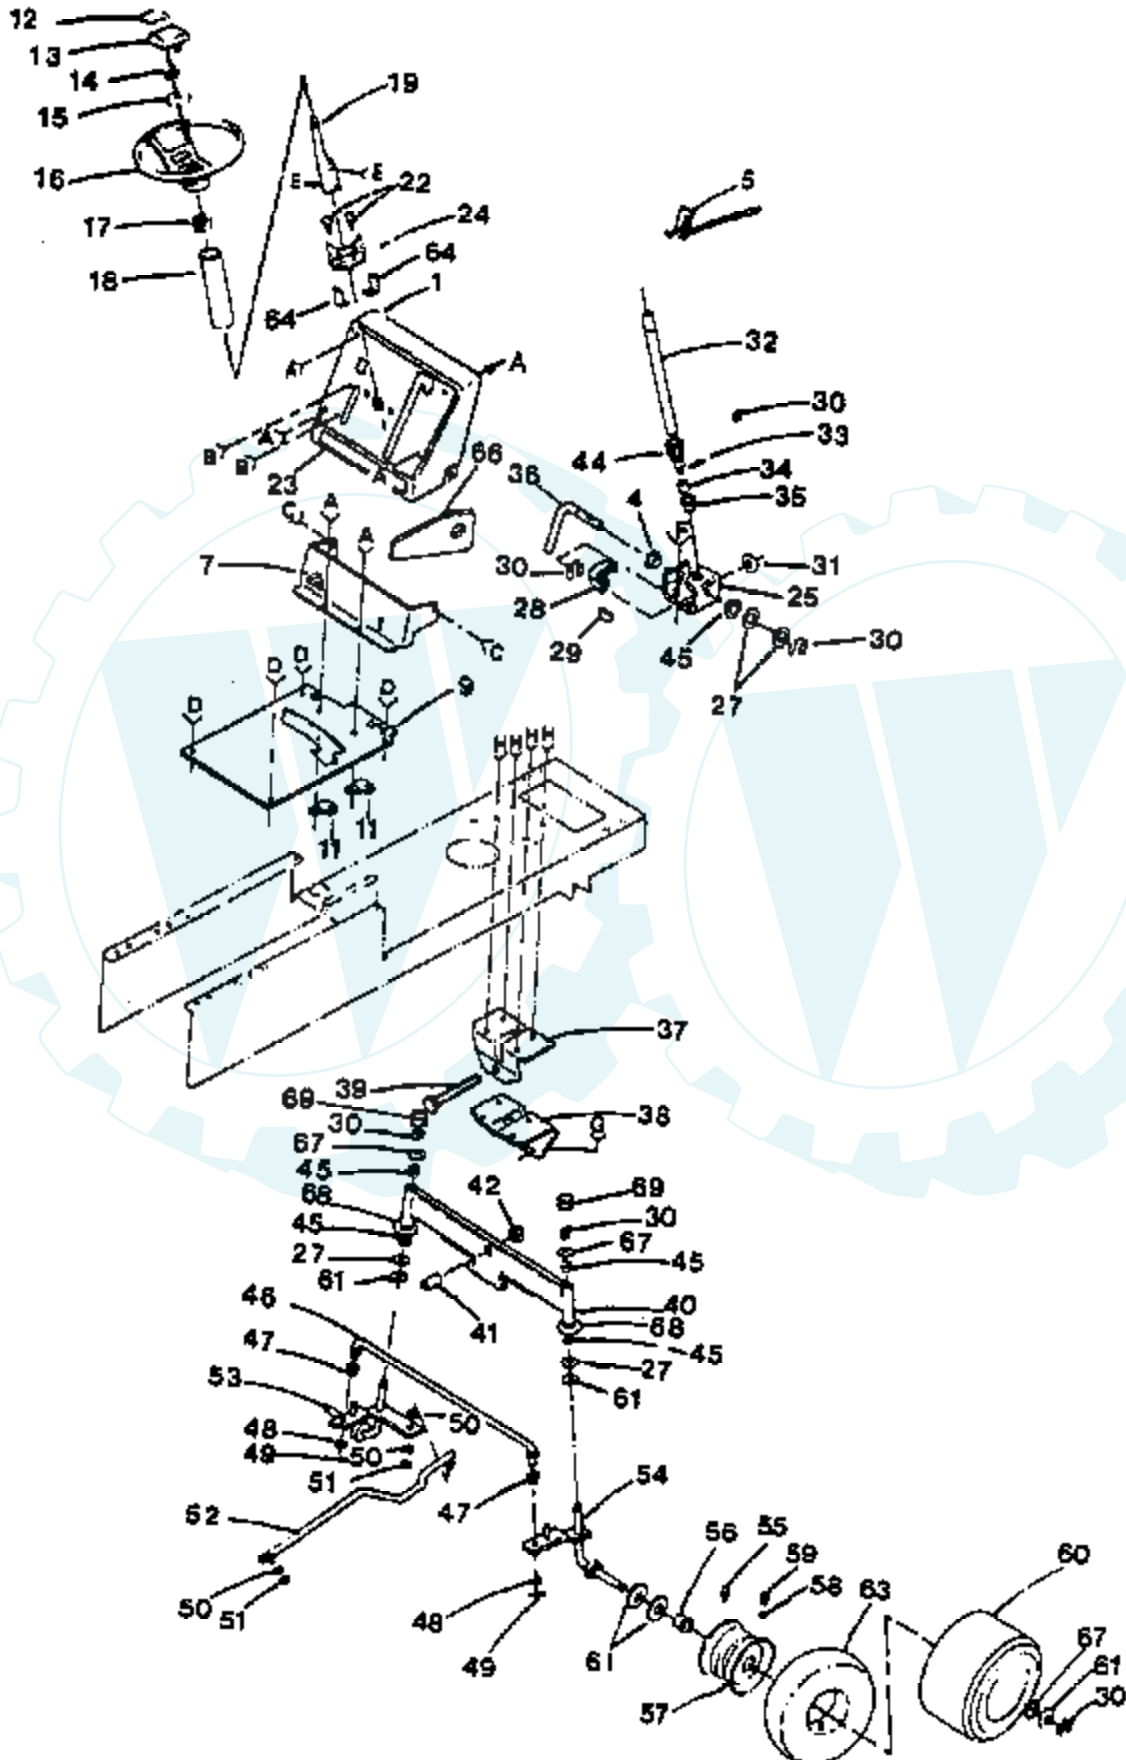

Ref #	Part Number	Qty	Description
2	74180512		SCREW
3	73510500		NUT
6	17720410		SCREW LT
8	17190508		SCREW LT
10	17490608		SCREW LT
20	74760620		SUB= 74780620
21	73680600		SUB= 73690600
26	17490612		SCREW
43	17490508		SCREW LT
70	122819X		SCREW SPECIAL

Ref #	Part Number	Qty	Description
73	19131316 123928X		WASHER MOWER ASSY

LAWN TRACTOR

STEERING AND FRONT AXLE

Ref #	Part Number	Qty	Description
1	109283X016		DASH
4	109816X		NYLINER T
5	124426X		SUB= 132771
7	105621X		DASH-LOWER LT
9	124465X013		SADDLE
11	2751R		CLIP T
12	109325X		SUB= 127075
13	100710L		INSERT-WHEEL LT
14	73940800		SUB= 73360800
15	100712K		WASHER
16	100713N		SUB= 150547
17	100711L		ADAPTER LT
18	109285X		SLEEVE T
19	123137X		SUB= 123136X
22	17431008		SUB= 98000165
23	109821X		SUB= 138956
24	109284X		BUSHING T
25	109432X		SUB= 110150X
27	6266H		WASHER .T
28	108684X		GEAR.SECTOR.HYT
29	106126X		KEY-WOODRUFF LT
30	12000029		RING
31	101930X		WASHER YTV
32	109068X		STEERING SHAFT T
33	2882J		DRIVE PIN
34	74580		SHAFT SPACER LT
35	71208		BUSHING
36	108683X		ROD STEERING T
37	105663X		SUPPORT-SADDL T
38	105664X		SUPPORT.SADDLE.FT
39	74761060		BOLT LT
40	105669X		SUB= 108075X
41	110438X		BEARING
42	73901000		"NUT-LOC,FLANGE LT"
44	108685X		GEAR PINION T
45	3366R		COL. SRTG. BEAR.
46	105715X		ROD-TIE LT
47	120754X		SUB= 126847X
48	19131416		WASHER
49	76020412		COTTER PIN
50	10040600		LOCKWASHER
51	73610600		SUB= 7810H
52	105727X		LINK-DRAG LT
53	105656X		SPINDLE-LH LT
54	105654X		SUB= 130524
55	278H		FITTING LT
56	9040H		"FLANGE, BEARING"
57	106732X311		SUB= 106732X427
58	59192		VALVE CAP
59	65139		VALVE STEM LT
60	124157X		SUB= 122073X
61	121749X		WASHER
63	59904		TUBE.5.3/4.5/6
64	110130X		RETAINER T
66	110307X		SUB= 110553X
67	121748X		WASHER
68	19272016		WASHER
69	121232X		CAP