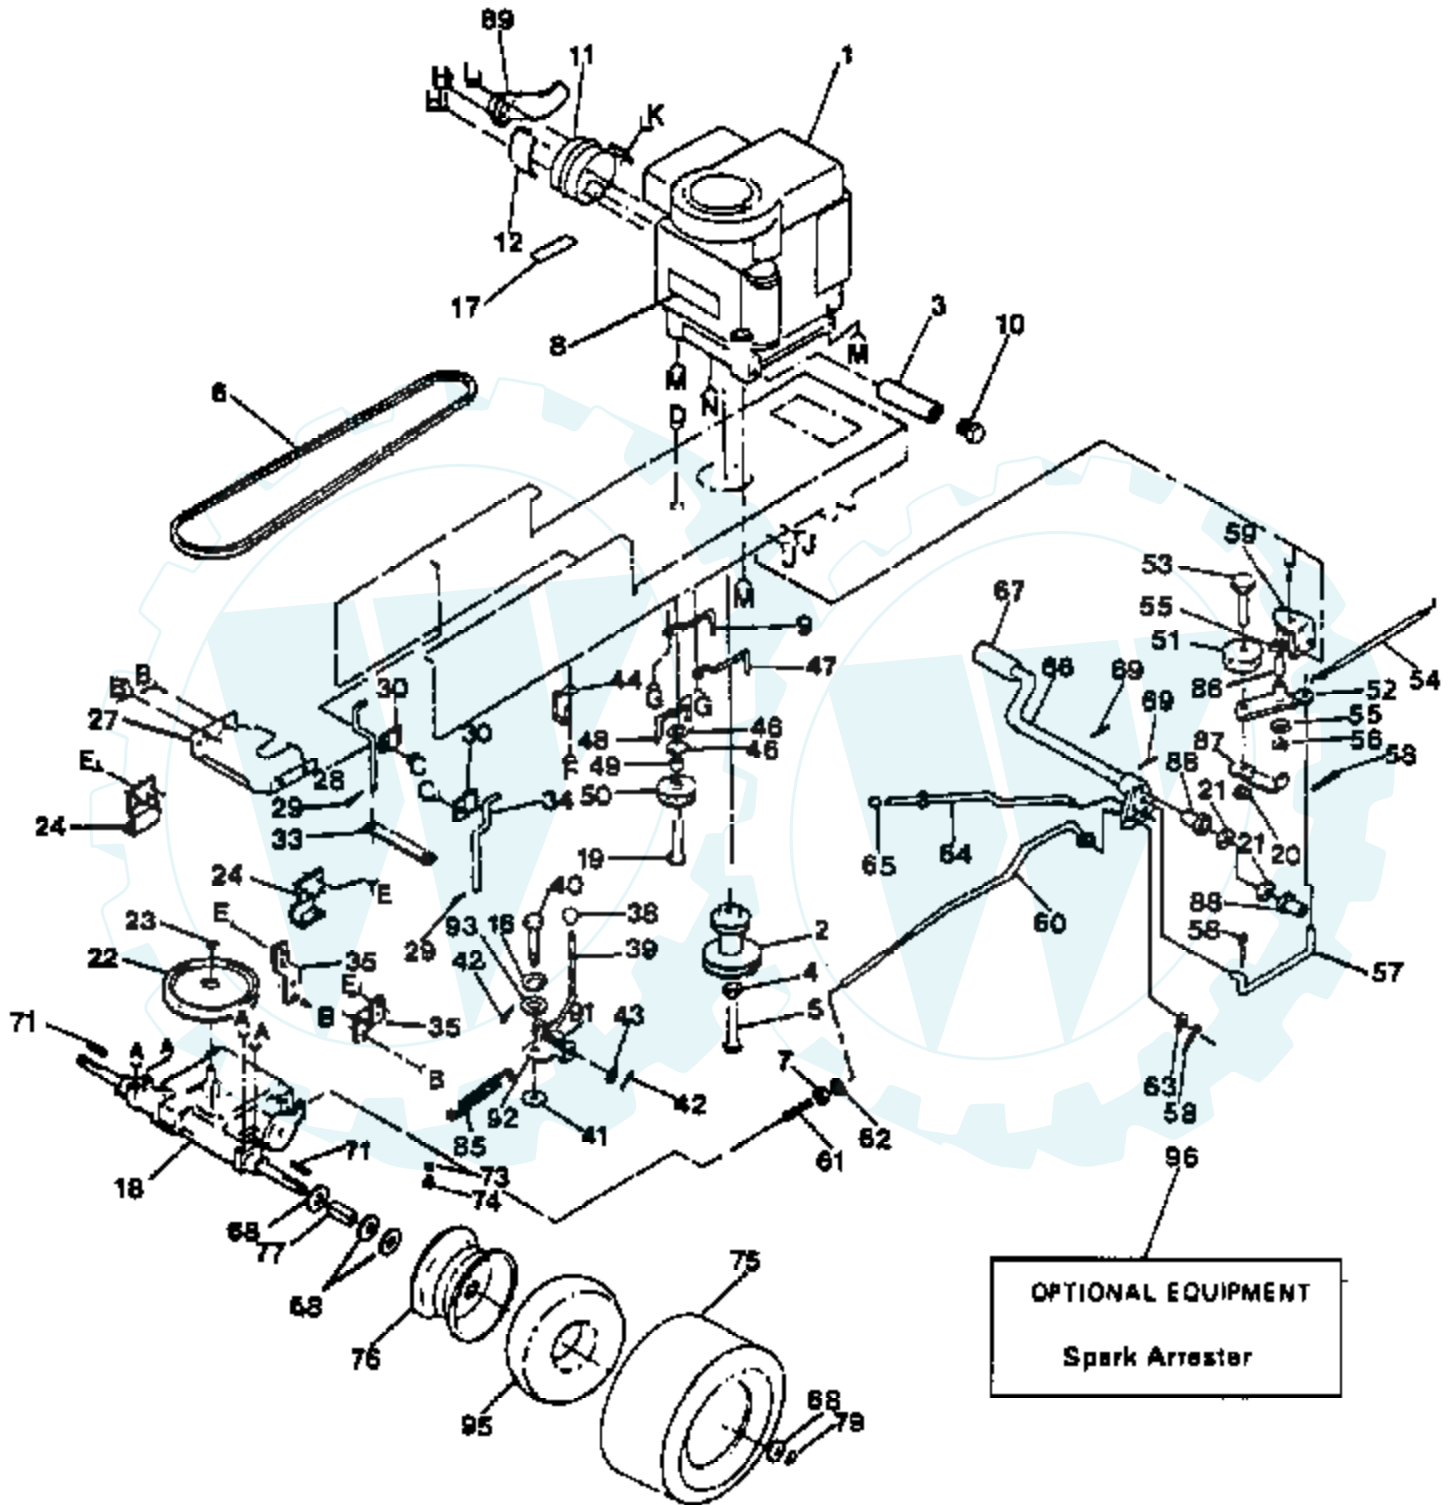

LAWN TRACTOR

DRIVE

Ref #	Part Number	Qty	Description
1	124101X		ENGINE BRIGGS AND STRATTON
2	105731X		SUB= 137326
3	123995X		"PIPE, DRAIN OIL"
4	10040700		LOCKWASHER
5	74770720		SUB= 71130720
6	125907X		BELT-V.90.0.GD.DR
7	73800600		NUT
8	108760X		DECAL.ENG.27164
9	121218X		KEEPER BELT ENGLH
10	13030200		"PLUG,DRAIN OIL"
11	101273M		MUFFLER LTV
12	101159L		SHIELD HEAT LTV
16	10040400		LOCKWASHER
17	108761X		DECAL
18	120898X		SUB= 137367
19	74760644		BOLT
20	73680600		SUB= 73690600
21	19211616		WASHER LT
22	123666X		PULLEY TRANS
23	12000028		SUB= 2267J
24	109167X		BRACKET LT
27	108171X		BRKT SUPPORT LT
28	123662X		KEEPER BELT LH
29	4921H		SPRING.RETAINER
30	106190X		CLAMP LT
33	123770X		STRAP LOCATOR
34	123663X		KEEPER BELTRH
35	121520X		STRAP TORQUE
38	106279X		CONTROL KNOB LT
39	124461X		ROD SHIFTER
40	71040412		SUB= 74550412
41	105701X		WASH-SHFT PLT LT
42	76020416		PIN COTTER 1/8
43	19151216		WASHER
44	104777X		SUB= 140312
46	19131312		WASHER
47	105730X		"KEEPER,BLT ENG LT"
48	109070X		BELT KEEPER LT
49	4470J		SPACER T
50	123674X		PULLEY.IDLER.FLAT
51	123766X		SUB= 139245
52	123789X		ARM IDLER
53	74760624		SUB= 74930624
54	105709X		"SPRING, RETURN LT"
55	110812X		WASHER LT
56	12000039		KLIP RING
57	105710X		"LINK, CLUTCH T"
58	76020412		COTTER PIN
59	123102X		BRKT ASM
60	110437X		BRAKE ROD LT
61	106888X		SPRING ROD LT
62	73350600		NUT
63	19131316		WASHER
64	125638X		SUB= 128904
65	7733J		SUB= 71673
66	122424X		SUB= 149001
67	8883R		PEDAL COVER T
68	121749X		WASHER