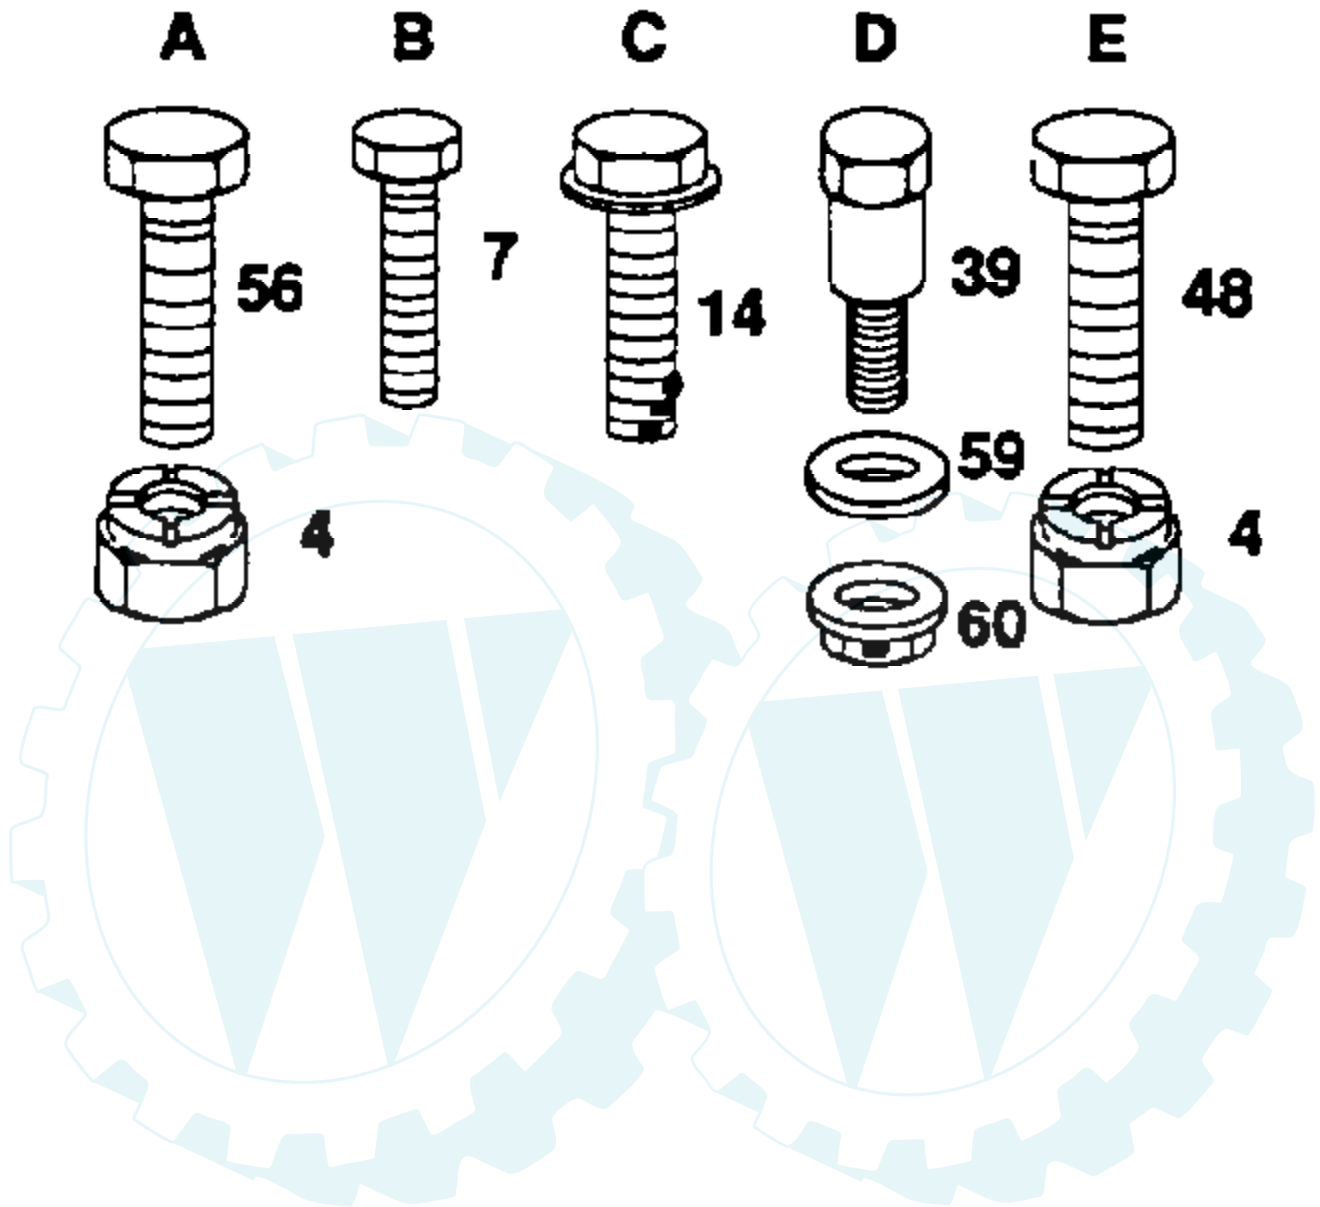

Ref #	Part Number	Qty	Description
4	73680600		SUB= 73690600
7	17021008		SCREW
14	17490612		SCREW
39	105848X		"BOLT, SHOULDER LT"
48	74760612		SUB= 74780612
56	72140606		BOLT
59	110739X		WASHER T
60	73980600		NUT SPECIAL T