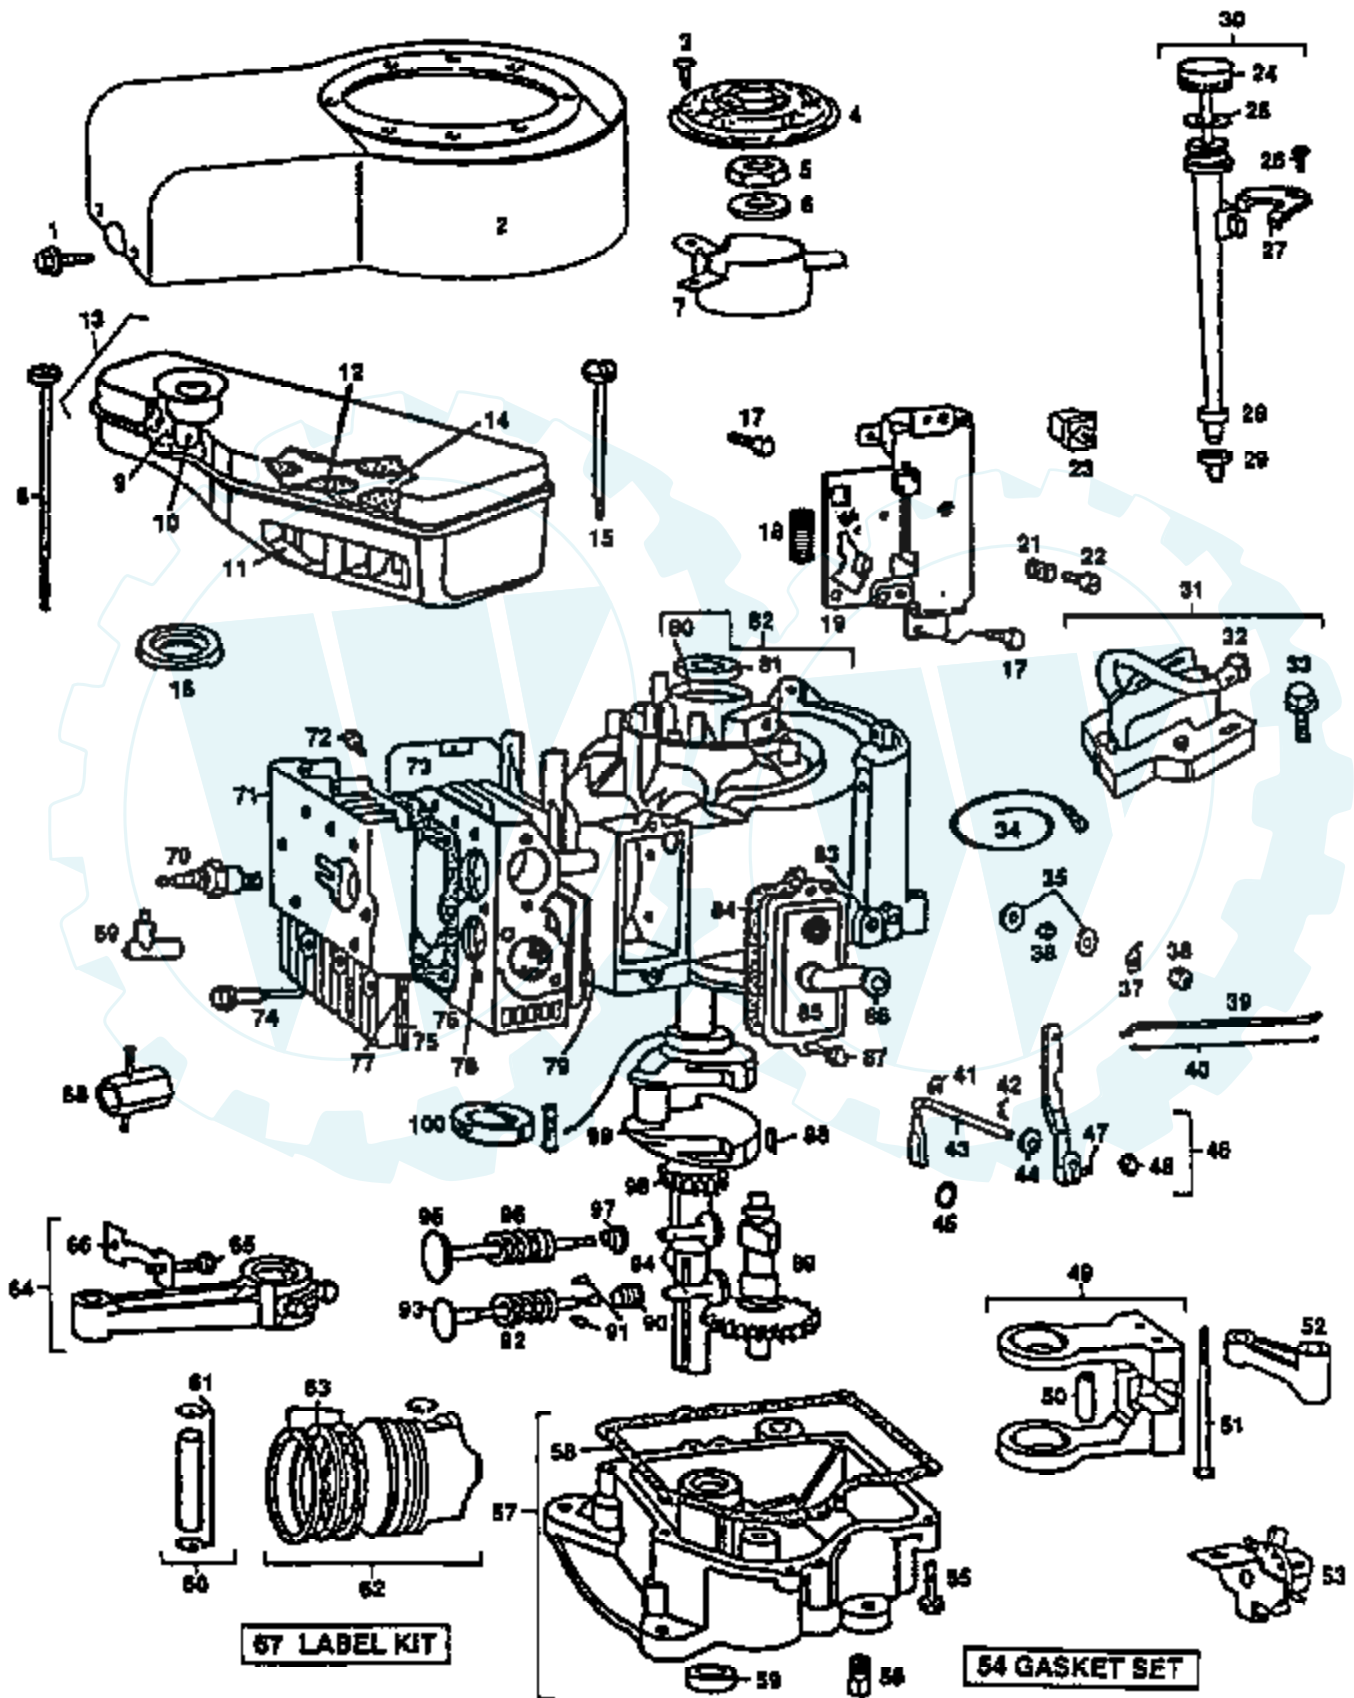

LAWN TRACTOR ENGINE BRIGGS & STRATTON – MODEL NUMBER 252707, TYPE NUMBER 0718-01

Ref #	Part Number	Qty	Description
1	93158		SCREW, SEMS
2	398333		HOUSING, BLOWER
3	93805		SCREW, SEMS
4	222562		SCREEN, FLUSH ROTATING
5	92284		NUT, FLYWHEEL
6	224061		WASHER, SPRING
7	222561		CUP, SCREEN MOUNTING
8	93323		SCREW
9	270843		ELEMENT, AIR CLEANER
10	222380		CUP, AIR CLEANER SUPPORT
11	280118		SUPPORT, AIR CLEANER ELEMENT
12	222495		SPACER, AIR CLEANER
13	391786		CLEANER ASSY, AIR
14	222382		SCREEN, AIR CLEANER
15	93622		SCREW
16	270853		GASKET, AIR CLEANER
17	93572		SCREW
18	260695		SPRING, GOVERNOR
19	491594		PLATE, GOVERNOR CONTROL
21	26157		SPRING, THROTTLE ADJUSTMENT
22	90200		SCREW
23	398525		INSULATOR ASSEMBLY
24	391841		CAP & DIPSTICK, OIL FILTER
25	270920		SEAL, OIL FILLER CAP
26	93804		SCREW
27	223394		CLAMP, OIL FILLER TUBE
28	280134		TUBE, OIL FILTER
29	68838		SEAL, FILLER TUBE
30	392067		FILL GROUP, OIL
31	398811		ARMATURE, MAGNETO
32	221798		TERMINAL, IGNITION CABLE
33	93381		SCREW, SEM, ARMATURE MOUNTING
34	398808		WIRE, GROUND
35	92791		WASHERLOCK
37	93722		TERMINAL, SPADE
38	90576		NUT, HEX
39	262348		LINK, GOVERNOR
40	260584		SPRING, GOVERNOR LINK
41	93307		RETAINER, E-RING
42	93306		COTTER, HAIR PIN
43	231058		CRANK, GOVERNOR
44	222450		WASHER, GOVERNOR LEVER
45	491323		SEAL, GOVERNOR
46	490927		LEVER ASSY, GOVERNOR
47	92613		BOLT, GOVERNOR LEVER
48	231082		NUT, HEX
49	391273		COUNTERWEIGHT ASSY
50	298909		PIN ASSY, PISTON, STD
51	93875		SCREW, COUTENWEIGHT
52	212359		LINK, COUNTERWEIGHT
53	490815		GOVERNOR GEAR
54	393411		GASKET SET
55	93585		SCREW, HEX HEAD
56	91084		PLUG OIL DRAIN
57	391784		BASE, ENGINE
58	271702		GASKET, CRANKCASE COVER
58A	270915		GASKET, CRANKCASE COVER
58B	270916		GASKET, CRANKCASE COVER