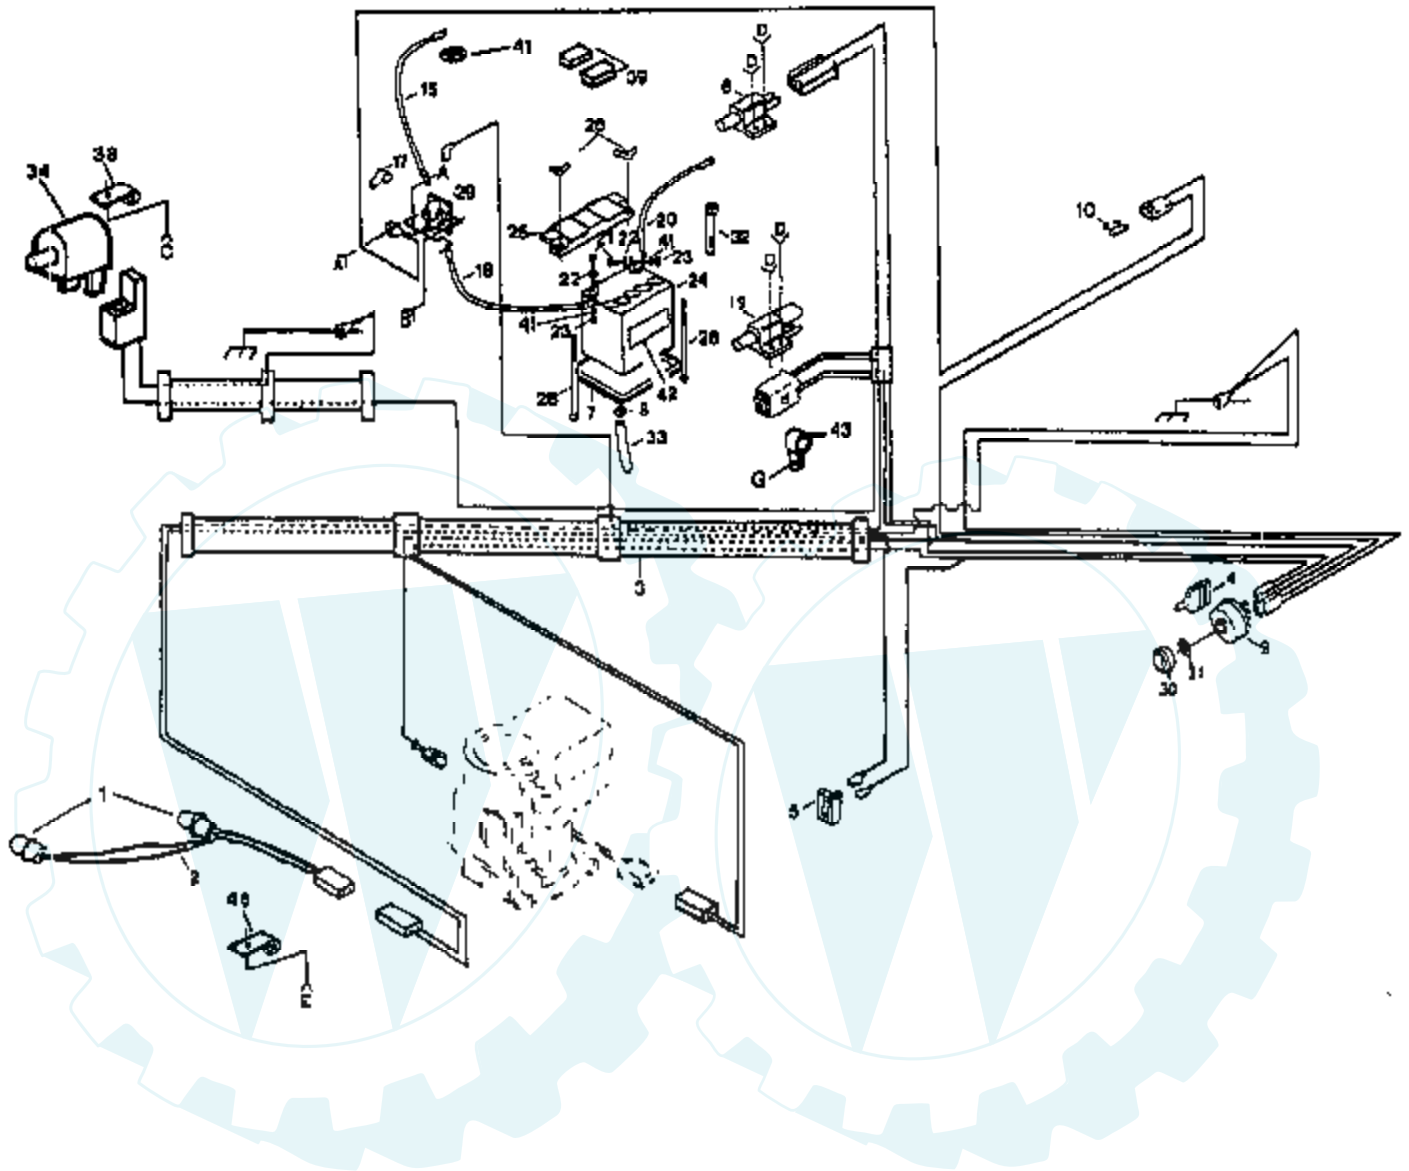

Ref #	Part Number	Qty	Description
69	1572H		SUB= 2882J
71	123583X		SQUARE KEY
73	59192		VALVE CAP
74	65139		VALVE STEM LT
75	123969X		TIRE.TS2.18X8.5
76	106108X311		SUB= 106108X427
77	109502X		SPACER LT
79	12000001		E-RING LT
85	110422X		SUB= 146682
86	105706X		"LY, BEARING"
87	123205X		RETAIN BELT
88	120183X		NYLON BEARING
89	108767X		DEFLECTOR MUFFLER
91	105700X		SPRING LT
92	106919X		PLATE SHIFT LT
93	19091210		WASHER LT
95	7152J		TUBE.18X9.5-8
96	121851X		SUB= 532137180

LAWN TRACTOR

ELECTRICAL

Ref #	Part Number	Qty	Description
1	7662J		SUB= 4152J
2	110859X		HARNESS T
3	124904X		"HARNESS,WIRING"
4	7552H		SUB= STD365410
5	110712X		SWITCH LT
6	104445X		SWITCH-INTER. GT
7	7603J		"TRAY T, BATTERY"
8	109596X		HOSE CLAMP T
9	4406R		SUB= STD365402
10	108824X		FUSE HYT
15	2033J		SUB= 2955J
17	7191J		COVER, TERMINAL
18	5114J		STARTER CABLE GT
19	109553X		SWITCH INTERLOCKT
20	5907J		SUB= 597J
21	74760412		BOLT LT
22	19091016		WASHER
23	73220400		SUB= 50675
24	121310X		SUB= 123888X
25	102476X		SUB= 150109
26	123198X		SUB= 146525
28	72240460		BOLT
29	109081X		SUB= 146154
30	109787X		SUB= 147626
31	109788X		SUB= 124211X
32	7192J		WIRE TIE
33	105687X		SUB= 109238X
34	121305X		SWITCH SEAT
38	4171R		CLIP T
39	121300X		CAP BATTERY
41	10040400		LOCKWASHER
42	121549X		DECAL
43	5320R		INSUL CLIP T
46	2751R		CLIP T
	101539X		SHEET INSTR LT
	101572X		SHEET-INSTRUCTION (FRENCH)
	125847X		OWNERS MANUAL
	125848X		OWNER'S MANUAL (FRENCH)