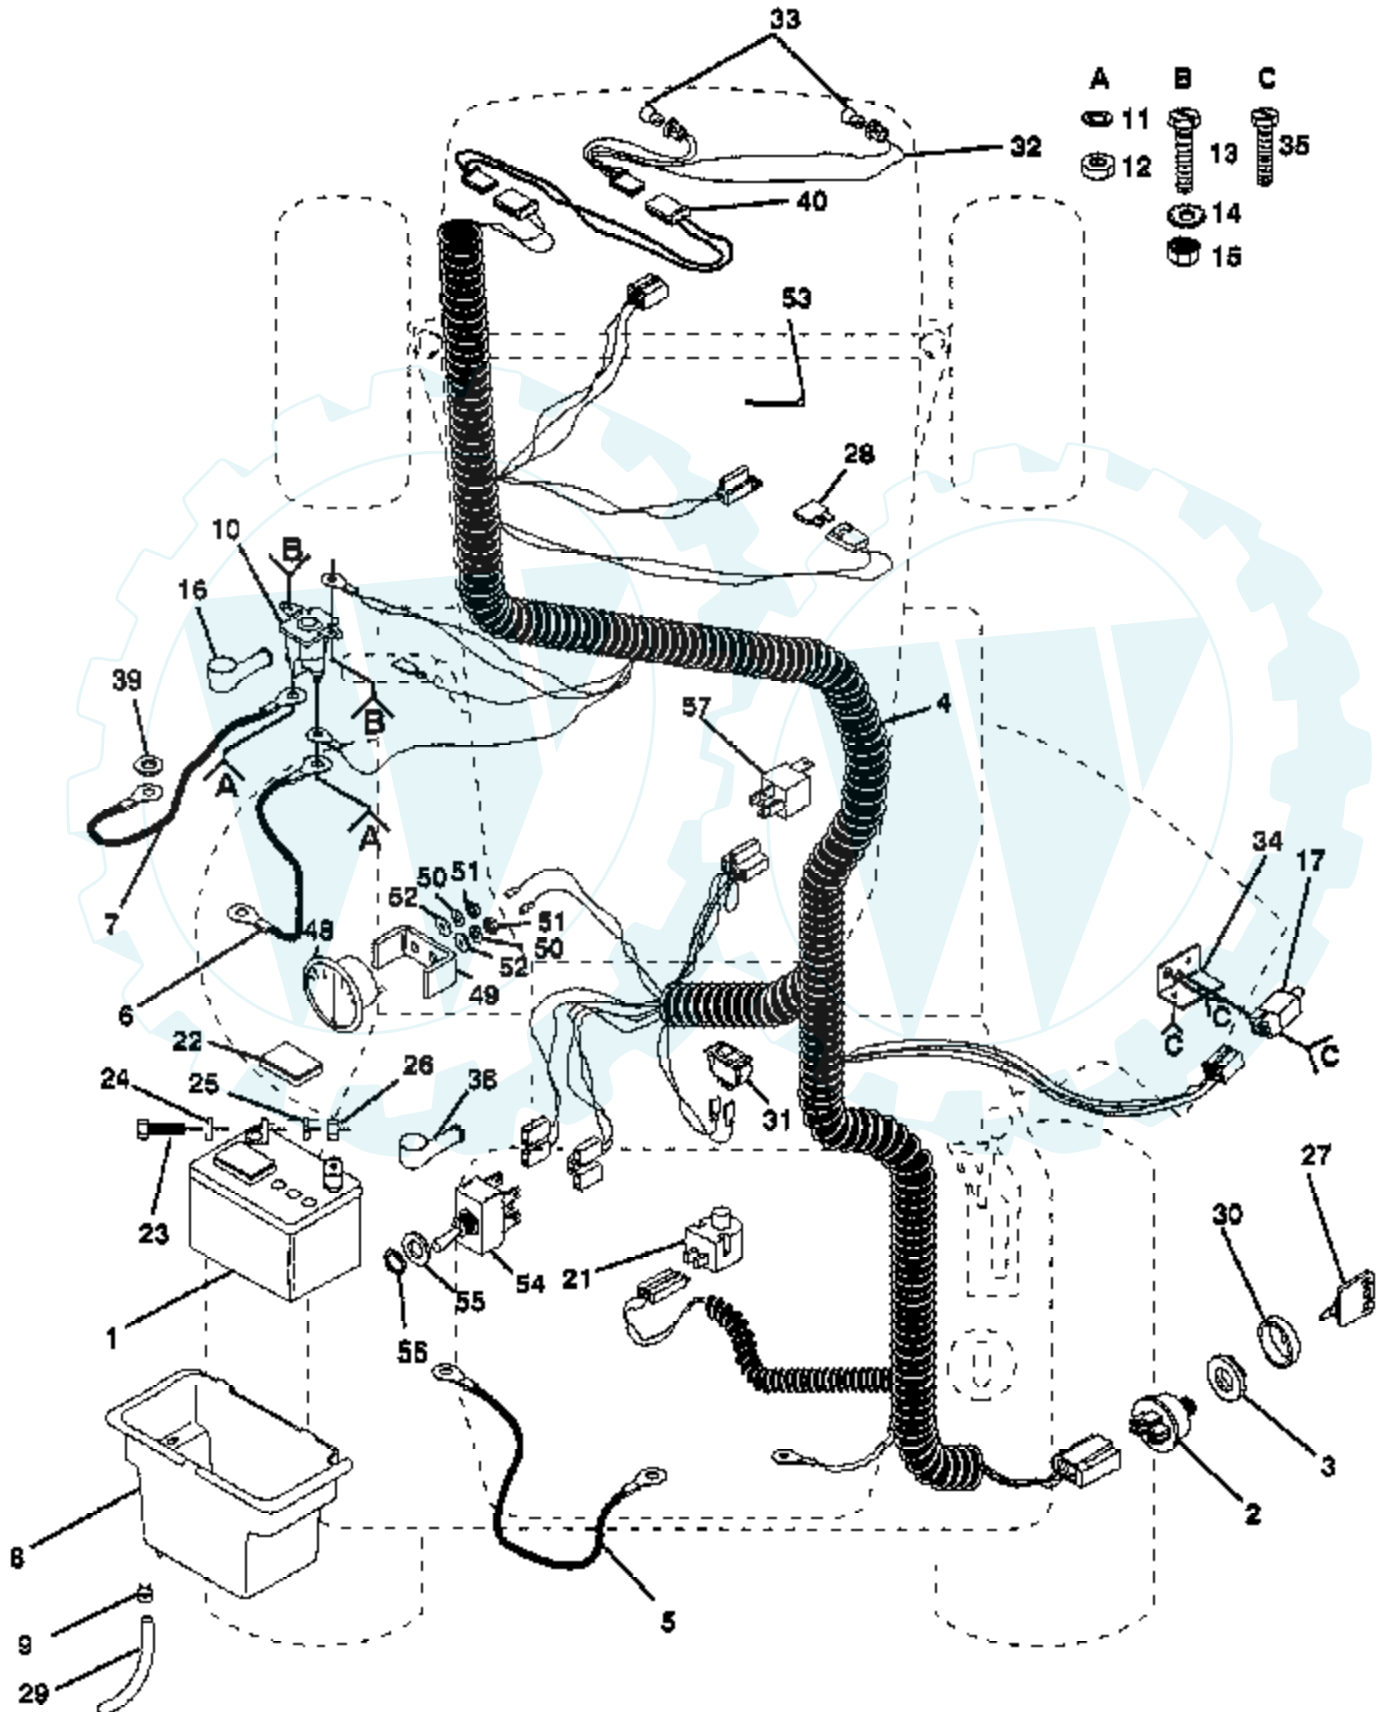

14 HP 42" TRACTOR - - MODEL NUMBER TS14H42A

ELECTRICAL

Ref #	Part Number	Qty	Description
1	121265X		SUB= 123899X
2	102972X		SUB= 918102972X
3	124211X		NUT IGNITION
4	138982		HARNESS.IGN
5	4207J		CABLE T
6	5114J		STARTER CABLE GT
7	4206J		CABLE-BATTERY T
8	133753		BTRY CASE W/O LID
9	109596X		HOSE CLAMP T
10	138406		SUB= 146154
11	10090400		SUB= 10040400
12	73350400		NUT
13	74780408		BOLT
14	11050400		LOCKWASHER
15	73510400		NUT
16	131563		SUB= 154336
17	109553X		SWITCH INTERLOCKT
21	121305X		SWITCH SEAT
22	121264X		"CAP,BATTERY "
23	74760412		BOLT LT
24	19091016		WASHER
25	10040400		LOCKWASHER
26	73220400		SUB= 50675
27	122147X		KEY
28	108824X		FUSE HYT
29	109238X		TUBE T
30	123620X		SUB= 141226
31	110712X		SWITCH LT
32	136850		"HARNESS,LIGHT SOC"
33	4152J		HEADLAMP BULB
34	108236X		BRACKET LT
35	17021008		SCREW
38	719J		SUB= 154336
39	11150400		LOCKWASHER
40	139282		HARNESS.PIGTAIL.H
48	9433R		AMMETER T
49	131708		SUB= 532131708
50	10101000		SUB= 10071000
51	73911000		NUT
52	19070818		WASHER
53	7192J		WIRE TIE
54	126016X		SUB= 4021J
55	19171216		WASHER
56	4022J		HEX NUT T
57	109748X		RELAY ASSY T