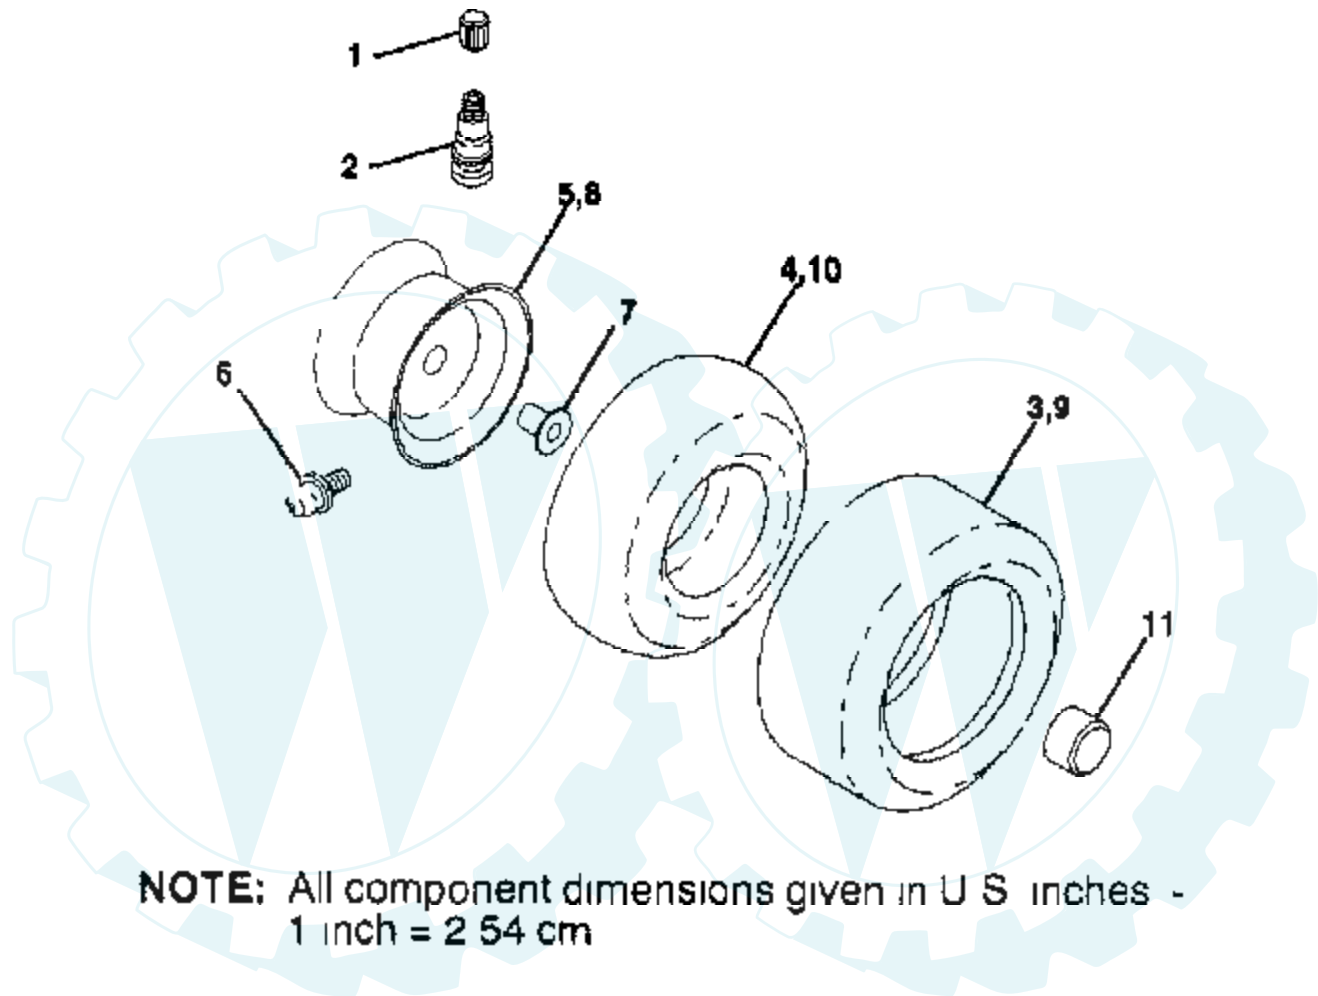

14 HP 42" TRACTOR - - MODEL NUMBER TS14H42A

WHEELS AND TIRES

Ref #	Part Number	Qty	Description
1	59192		VALVE CAP
2	65139		VALVE STEM LT
3	106222X		SUB= 122073X
4	59904		TUBE.5.3/4.5/6
5	106732X361		SUB= 106732X417
6	278H		FITTING LT
7	9040H		"FLANGE, BEARING"
8	106108X361		SUB= 106108X417
9	106268X		SUB= 122074X
10	7152J		TUBE.18X9.5-8
11	104757X		HUB CAP