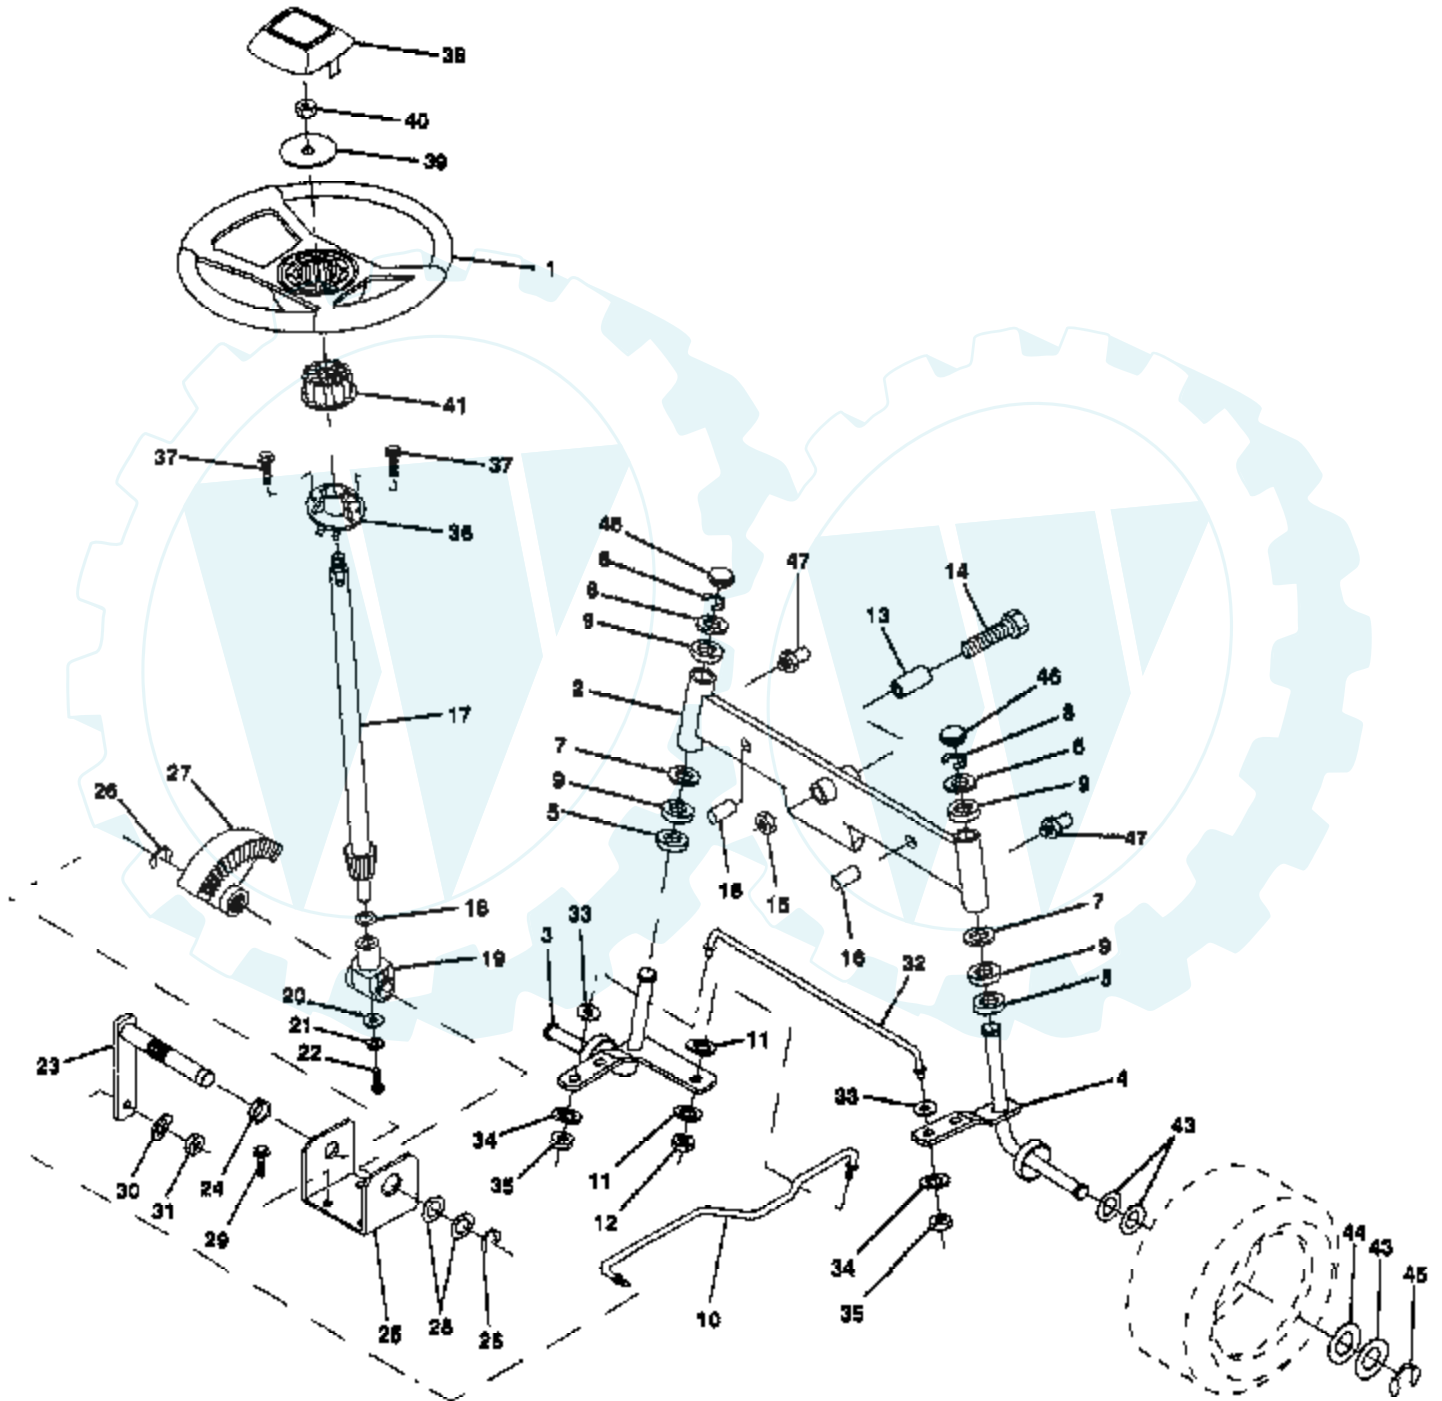

14 HP 42" TRACTOR - - MODEL NUMBER TS14H42A STEERING WHEEL

Ref #	Part Number	Qty	Description
1	12472X		SUB= 150546
2	133988		SUB= 142033
3	135227		SPINDLE LH
4	135228		SPINDLE RH
5	6266H		WASHER .T
6	121748X		WASHER
7	19272016		WASHER
8	12000029		RING
9	3366R		COL. SRTG. BEAR.
10	130468		SUB= 532130468
11	10040600		LOCKWASHER
12	73610600		SUB= 7810H
13	110438X		BEARING
14	74011056		BOLT HEX 5/8-11
15	73901000		"NUT-LOC,FLANGE LT"
16	132624		AXLE PIN
17	128758		STEERING SHAFT
18	57079		THRUST WASHER
19	124035X		SUPPORT.SHAFT
20	126684X		SUB= 532126684
21	10040400		LOCKWASHER
22	71070410		"SCREW,SPECIAL"
23	127501		SUB= 918127501
24	109816X		NYLINER T
25	124036X		"BRKT,STEERING"
26	12000029		RING
27	136874		GEAR SECTOR
28	6266H		WASHER .T
29	17490612		SCREW
30	10040600		LOCKWASHER
31	73610600		SUB= 7810H
32	130467		TIE ROD
33	19111216		WASHER M
34	10040500		LOCKWASHER
35	73810500		NUT.LOCK.5/16-24
36	1554J		SUB= 155108
37	17431008		SUB= 98000165
38	126805		INSERT CAP STRG WH AUT
39	100712K		WASHER
40	73940800		SUB= 73360800
41	100711L		ADAPTER LT
43	121749X		WASHER
44	121748X		WASHER
45	12000029		RING
46	121232X		CAP
47	6855M		ZERK M