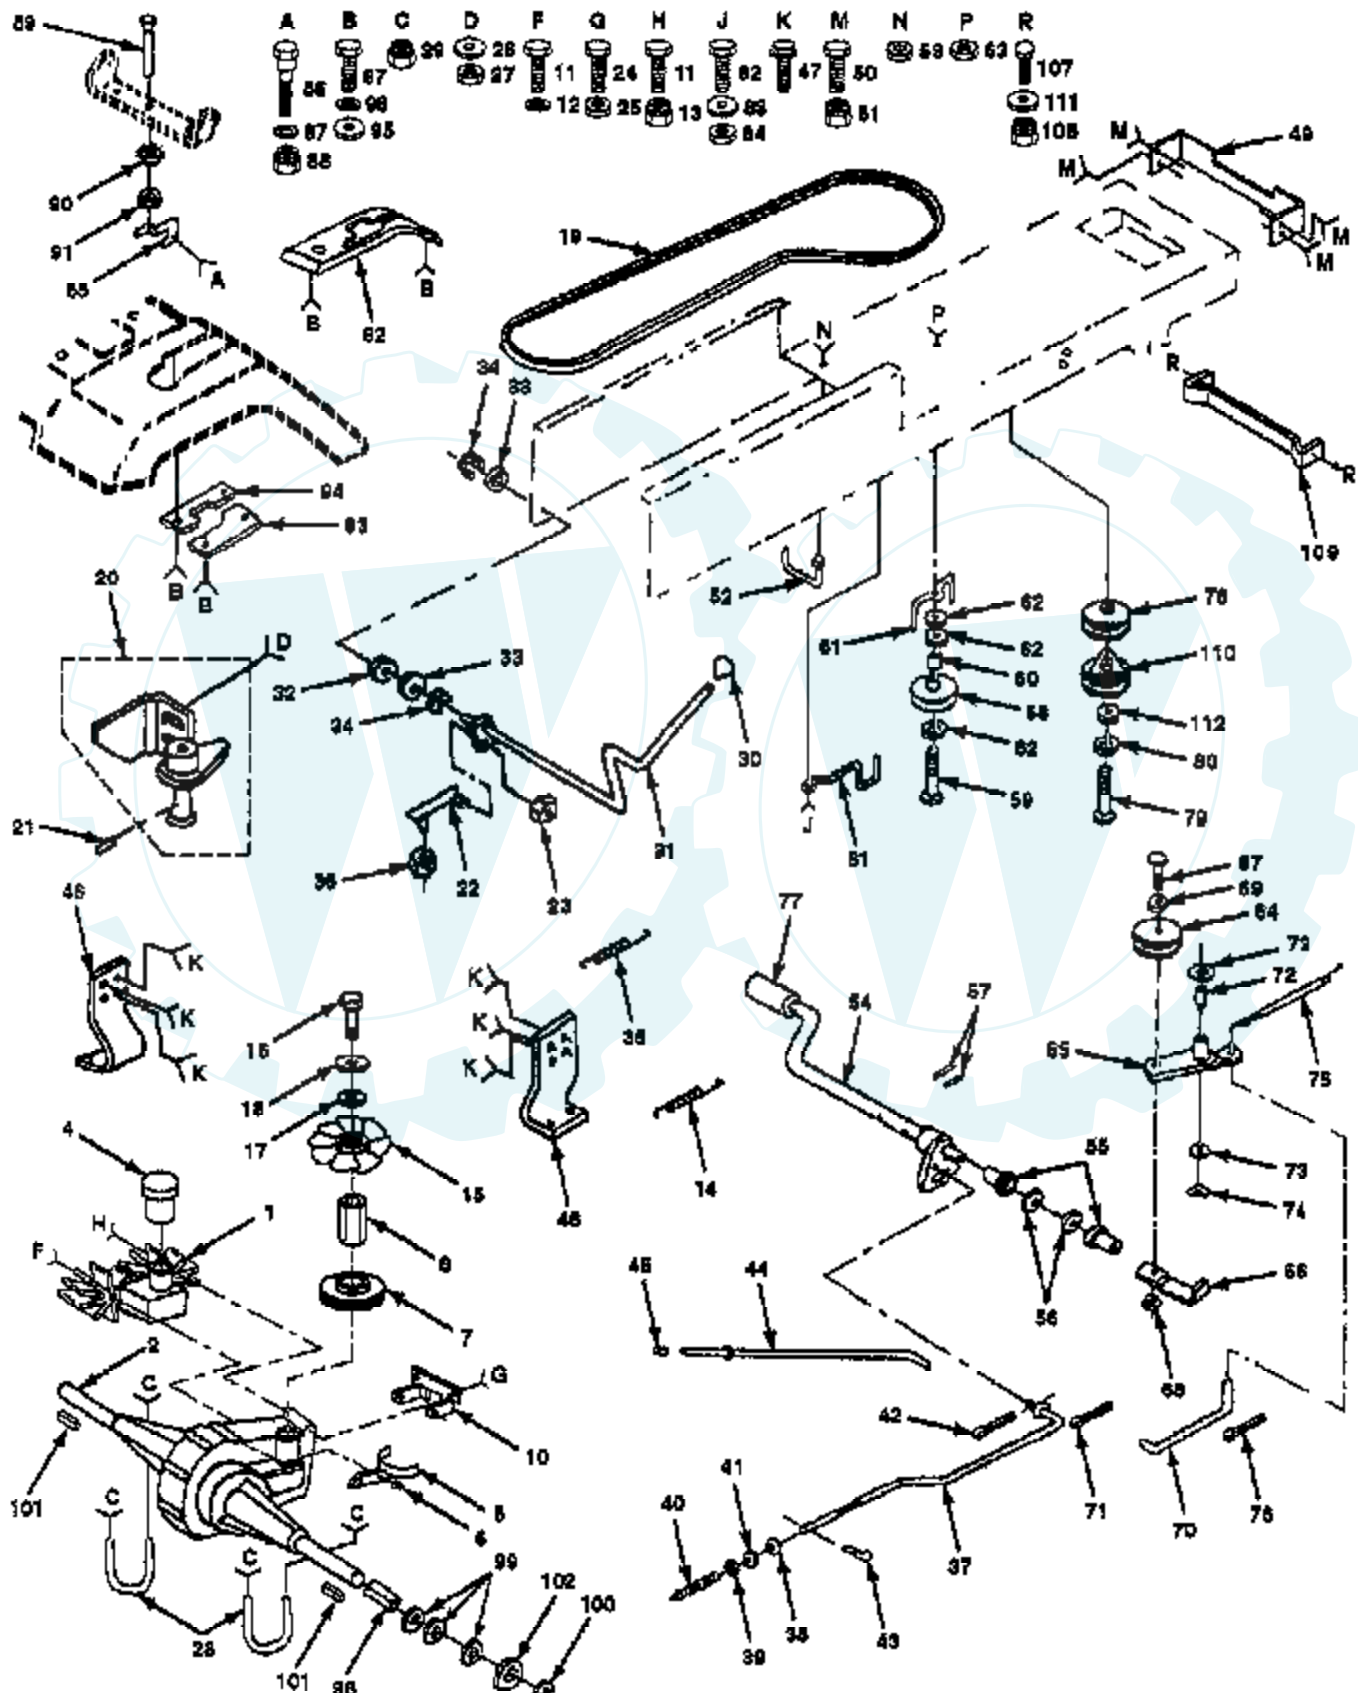

14 HP 42" TRACTOR - - MODEL NUMBER TS14H42A

DECALS

Ref #	Part Number	Qty	Description
1	136794		SUB= 138955
2	135438		PLATE.NAME.SMALL
3	139094		DECAL.HOOD.RH
4	139095		DECAL.HOOD.LH
5	135437		NLA
6	139069		DECAL.PANEL.SIDE
7	127520		NLA
8	139093		DECAL.CAP.WHEEL
9	135437		NLA
10	133796		DECAL
11	4900J		DECAL T
	139387		MANUAL.O.TS14H42A
	138311		DECAL HANDLE LIFT
	BD20		42" SNOW BLOWER
	C42		GRASS CATCHER
	SB20		40" SNOW THROWER

14 HP 42" TRACTOR - - MODEL NUMBER TS14H42A

DRIVE

Ref #	Part Number	Qty	Description
1	121430X		PUMP.BDU-10S-114
2	121431X		TRANSAXLE.AGRIFAB
4	121323X		PUMP.2003081.
5	126581X		"GRD ASS'Y,BELT"
6	73680400		SUB= 73690400
7	126579X		"PULLEY,TRANSAXLE"
8	121211X		STANDOFF
10	121188X		BRACKET
11	74780572		BOLT YT
12	10040500		LOCKWASHER
13	73680500		SUB= 73690500
14	110422X		SUB= 146682
15	126578X		"FAN,HYDRO"
16	74780412		SUB= 74780414
17	19092016		WASHER
18	10040400		LOCKWASHER
19	137589		V-BELT
20	126912X		"FRICTION,PACK ASS"
21	126655X		"PIN,ROLL METRIC"
22	137328		"ROD, TIE"
23	73040400		NUT WIZLOC T
24	74760612		SUB= 74780612
25	73680600		SUB= 73690600
26	19131216		WASHER
27	73680600		SUB= 73690600
28	121189X		U BOLT
29	73680600		SUB= 73690600
30	121466X		KNOB
31	126592X		"LEVER,CONTROL"
32	126590X		"BUSHING,PIVOT"
33	126591X		"WSHER,SHIM"
34	12000003		RING T
35	126910X		"SPRING,EXTENTION"
36	73040400		NUT WIZLOC T
37	137630		"ROD, BRAKE"
38	73800600		NUT
39	73350600		NUT
40	106888X		SPRING ROD LT
41	19131316		WASHER
42	4921H		SPRING.RETAINER
43	4497H		RETAINER M
44	133261		BRAKE PARK ROD
45	071673		CAP PARKING BRAKE
46	136922		"BRKT, MTG."
47	17490616		SCREW GTV
49	138307		BRKT.MOUNTING
50	72110606		BOLT
51	73680600		SUB= 73690600
52	126577X		"KEEPER,CENTERSPAN"
53	73680600		SUB= 73690600
54	122424X		SUB= 149001
55	120183X		NYLON BEARING
56	19211616		WASHER LT
57	1572H		SUB= 2882J
58	123674X		PULLEY.IDLER.FLAT
59	74760644		BOLT
60	4470J		SPACER T
61	109070X		BELT KEEPER LT