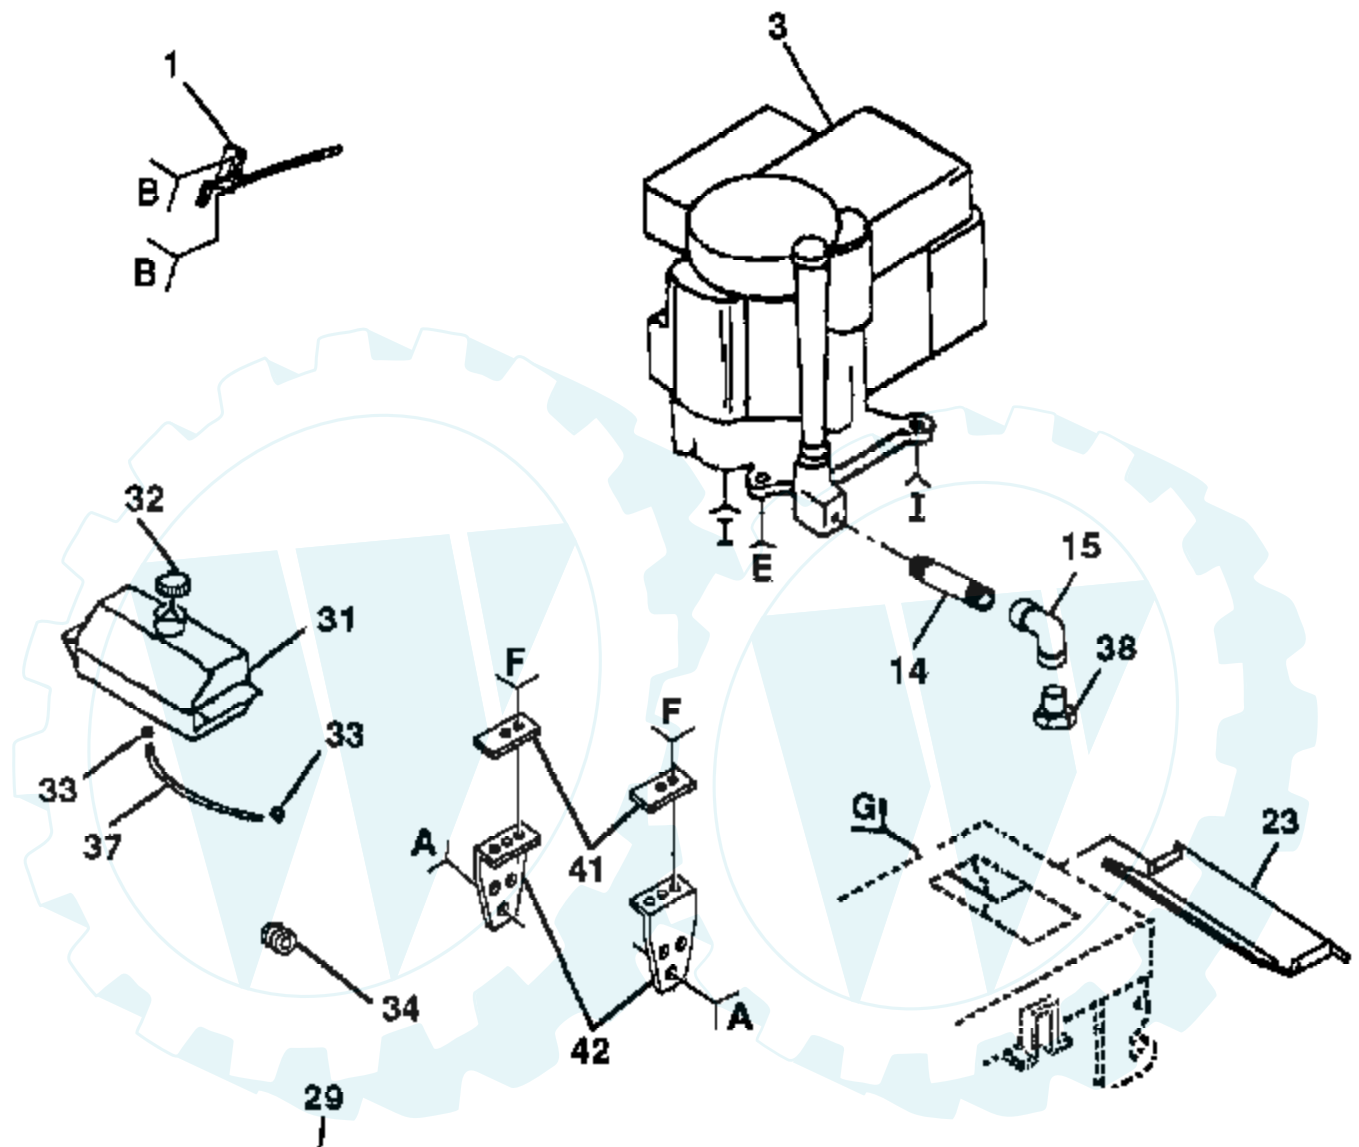

14 HP 42" TRACTOR - - MODEL NUMBER TS14H42A

ENGINE

OPTIONAL EQUIPMENT
Spark Arrester

Ref #	Part Number	Qty	Description
1	132753		THROTTLE CONTROL
2	17720410		SCREW LT
3	PS1454		ENGINE KOHLER 14HP
6			CHECK WITH SUPPLIER
7	10040500		LOCKWASHER
8	74760508		BOLT
13	137350		MUFFLER.LT.12.5
14	13280328		PIPE NIPPLE
15	13200300		ELBOW
16	11050500		LOCKWASHER.5/16.E
17	M740108025		"BOLT,HEX"
23	128953		HEAT SHIELD
24	17021008		SCREW
29	137180		SUB= 532137180
31	109202X		TANK.FUEL.LT.
32	123549X		SUB= 158990
33	123487X		HOSE CLAMP
34	110436X		SUB= 9151R
35	17490612		SCREW
37	7834R		SUB= 8542R
38			CHECK WITH SUPPLIER
41	128230		"CLAMP,FUEL TANK T"
42	128229		BRKT FUEL TANK T
43	74760616		BOLT
44	73680600		SUB= 73690600
45			CHECK WITH SUPPLIER