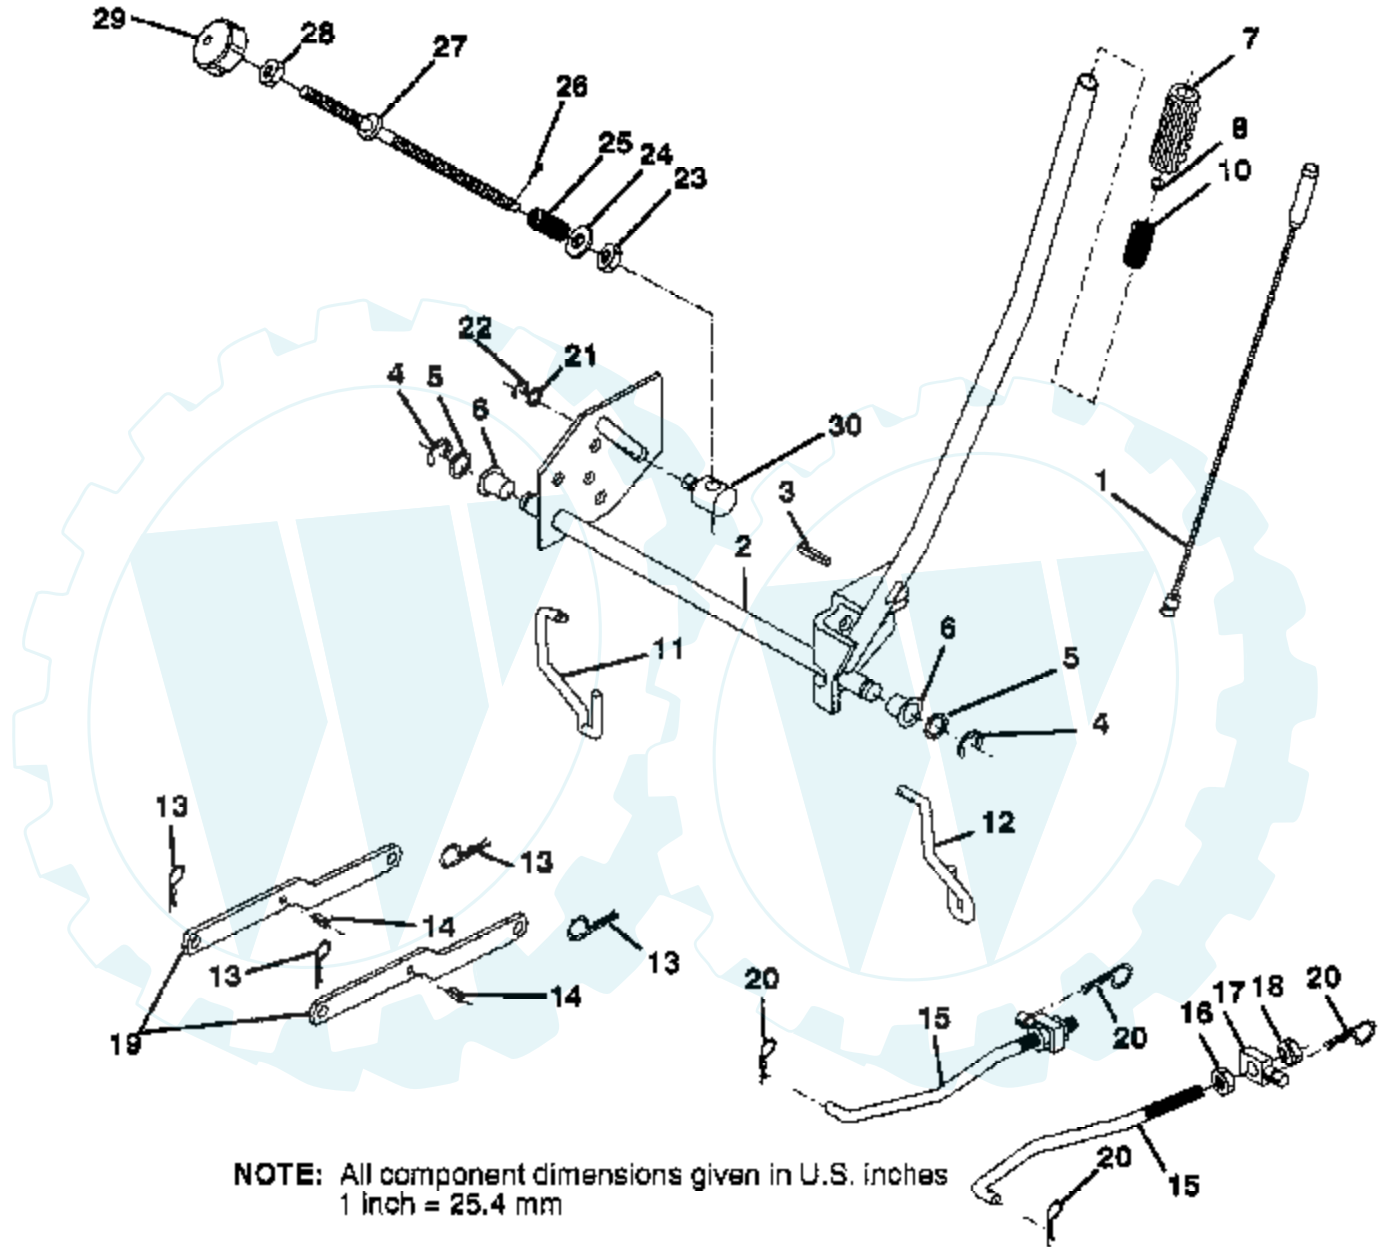

14 HP 42" TRACTOR - - MODEL NUMBER TS14H42A

LIFT

Ref #	Part Number	Qty	Description
1	136971		WIRE.ASM.INNER
2	136968		SHAFT.ASM.LIFT.RH
3	138284		PIN GROOVE
4	12000002		SUB= 2225J
5	19211416		WASHER
6	120183X		NYLON BEARING
7	125631X		GRIP HANDLE
8	124526X		SUB= 125925X
10	122512X		SUB= 532122512
11	134619		LINK LIFT LH
12	135388		LIFT LINK RH
13	4939M		SUB= 85902
14	135563		"PIN,SPRING"
15	127218		LINK.FRONT
16	73350800		NUT
17	130171		TRUNION
18	73800800		NUT.LK.W/WSH.1/2.
19	130832		SUB= 130833
20	3146R		RETAINER.SPRING
21	19151216		WASHER
22	12000037		KLIP RING
23	110807X		NUT T
24	19131016		WASHER
25	2876H		SPRING T
26	76020308		SUB= 3145
27	110729X		ROD LIFT LT
28	73350600		NUT
29	138057		KNOB INF 3/8-16
30	110810X		TRUNION LT

Ref #	Part Number	Qty	Description
87	132263		SUB= 155197
88	132262		SUB= 155198
89	132273		SUB= 532132273
	138506		SUB= 145452
	130794		MANDREL ASM

14 HP 42" TRACTOR - - MODEL NUMBER TS14H42A

SEAT

Ref #	Part Number	Qty	Description
1	127427		SUB= 140119
2	126656X		SUB= 140551
3	74760640		BOLT
4	19131610		WASHER PM
5	2751R		CLIP T
6	73680600		SUB= 73690600
7	124181X		SPRING COMPRESSIO
8	17490640		SCREW
9	19131614		WASHER
10	131451		SUB= 155925
11	121251X		STRIP FORM
12	121246X		BRKT SWITCH
13	121248X		BUSHING
14	72050411		SUB= 872050411
15	134300		SPLIT SPACER
16	121250X		SPRING
17	123976X		SUB= 73900400
18	74641008		SUB= 71031008
19	73951000		"NUT,KEPS"
20	4171R		CLIP T
21	105529X		SUB= 139888
22	73680500		SUB= 73690500
24	19171912		WASHER
25	127018X		"BOLT,SHOULDER"
26	120068X		"KNOB 1/2"" YT"
27	131772		SEAT SPACER
28	131771		SPLIT SPACER
29	124238X		CAP SPRING

14 HP 42" TRACTOR - - MODEL NUMBER TS14H42A

WHEELS AND TIRES

Ref #	Part Number	Qty	Description
1	59192		VALVE CAP
2	65139		VALVE STEM LT
3	106222X		SUB= 122073X
4	59904		TUBE.5.3/4.5/6
5	106732X361		SUB= 106732X417
6	278H		FITTING LT
7	9040H		"FLANGE, BEARING"
8	106108X361		SUB= 106108X417
9	106268X		SUB= 122074X
10	7152J		TUBE.18X9.5-8
11	104757X		HUB CAP