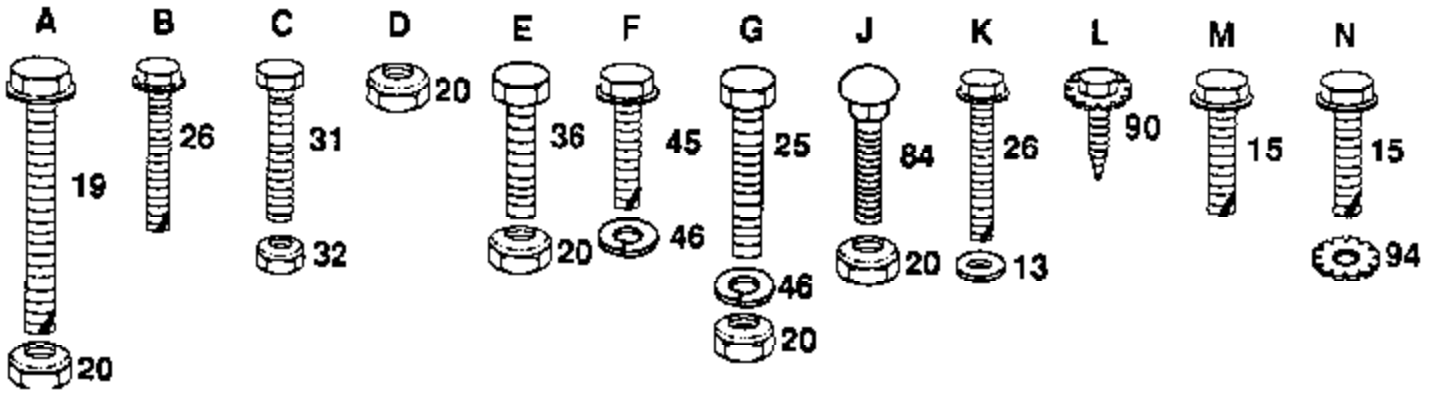

Ref #	Part Number	Qty	Description
13	19112016		WASHER
15	17490620		SCREW
19	74760644		BOLT
20	73680600		SUB= 73690600
25	74760616		BOLT
26	17490512		SCREW
31	74760512		BOLT
32	73680500		SUB= 73690500
36	74760612		SUB= 74780612
45	17490612		SCREW
46	19131312		WASHER
84	72140606		BOLT
90	17030808		SUB= 17030814
94	11050600		LOCKWASHER