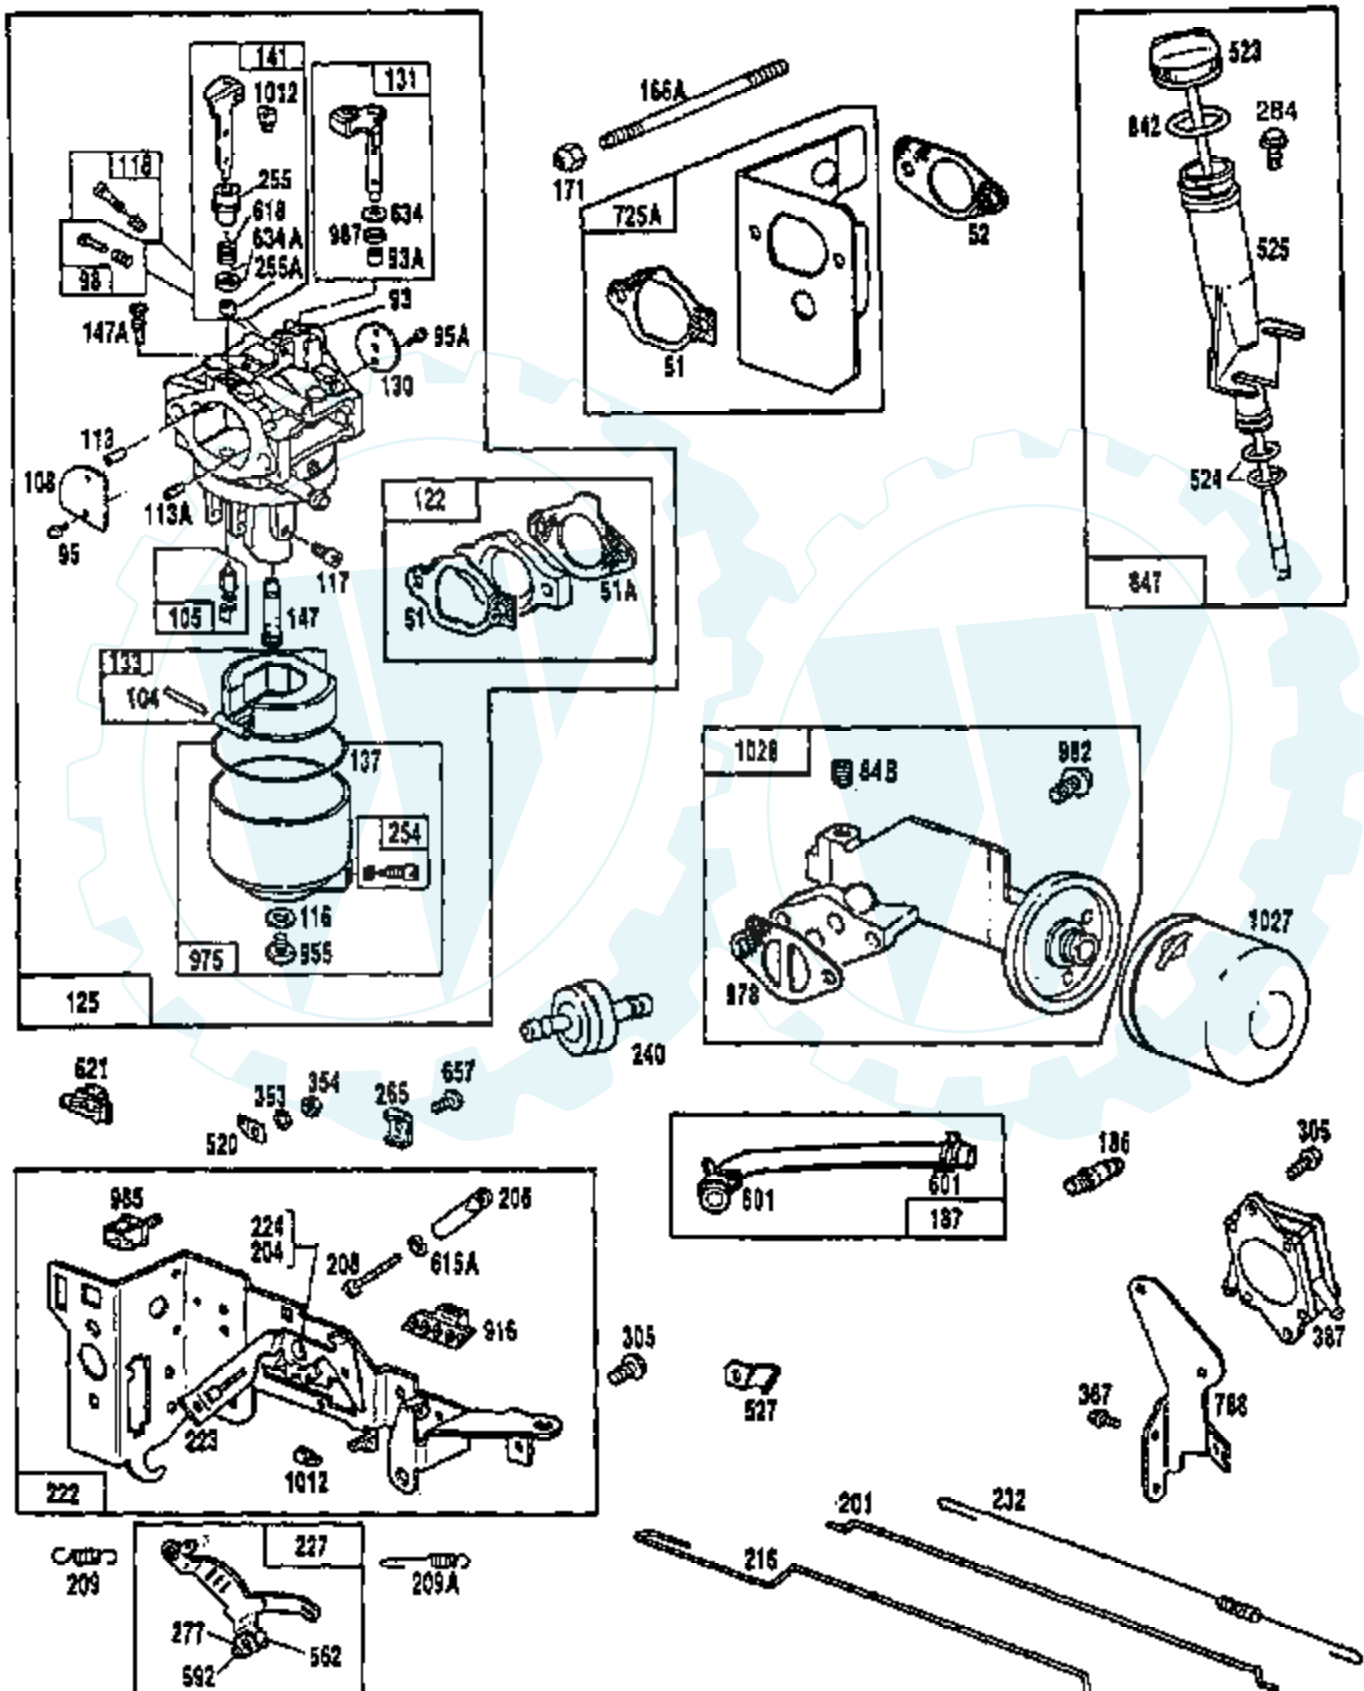

LAWN TRACTOR ENGINE BRIGGS & STRATTON – MODEL NUMBER 261777, TYPE NUMBER 0134-01

Ref #	Part Number	Qty	Description
1	492034		CYLINDER ASSY
2	492036		BEARING
3	492029		SEAL
5	492154		HEAD-CYLINDER
6	94340		WASHER
6A	492063		WASHER & SEAL
7	272126		GASKET
8	492180		BREATHER ASSY
9	272120		GASKET
10	810050		SCREW
10A	810057		SCREW
11	492422		TUBE
12	272124		GASKET
13	94335		SCREW
15	94239		PLUG, OIL DRAIN
15A	260022		PLUG
16	262486		CRANKSHAFT
	94196		KEY, TIMING GEAR
18	492203		BASE ASSY
22	810081		SCREW
23	491156		FLYWHEEL & RING GEAR ASSY
24	222698		KEY, FLYWHEEL
25	492110		PISTON ASSY
25A	492933		PISTON ASSY
25B	492934		PISTON ASSY
25C	492935		PISTON ASSY
26	492111		RING SET
26A	492936		RING SET
26B	492937		RING SET
26C	492938		RING SET
27	262457		LOCK
29	4922113		ROD ASSY
	493048		ROD W/CRANK PIN BORE
31	94465		WASHER
32	94327		SCREW
33	492117		VALVE
34	492116		VALVE
35	262501		SPRING
40	262381		RETAINER
42	492231		RETAINER
45	262373		TAPPET
46	491619		GEAR
51	272121		GASKET
51A	272028		GASKET
52	272029		GASKET
75	224079		WASHER
78	94417		SCREW
84	492199		PLUG
84A	94379		PLUG
84B	94497		PLUG, PIPE
93	280926		BUSHING - THROTTLE SHAFT
93A	280931		BUSHING - THROTTLE SHAFT
95	94457		SCREW, VALVE MOUNTING
95A	94466		SCREW, VALVE MOUNTING
98	492276		SCREW
104	231652		PIN, FLOAT HINGE
105	492188		VALVE
108	224223		VALVE