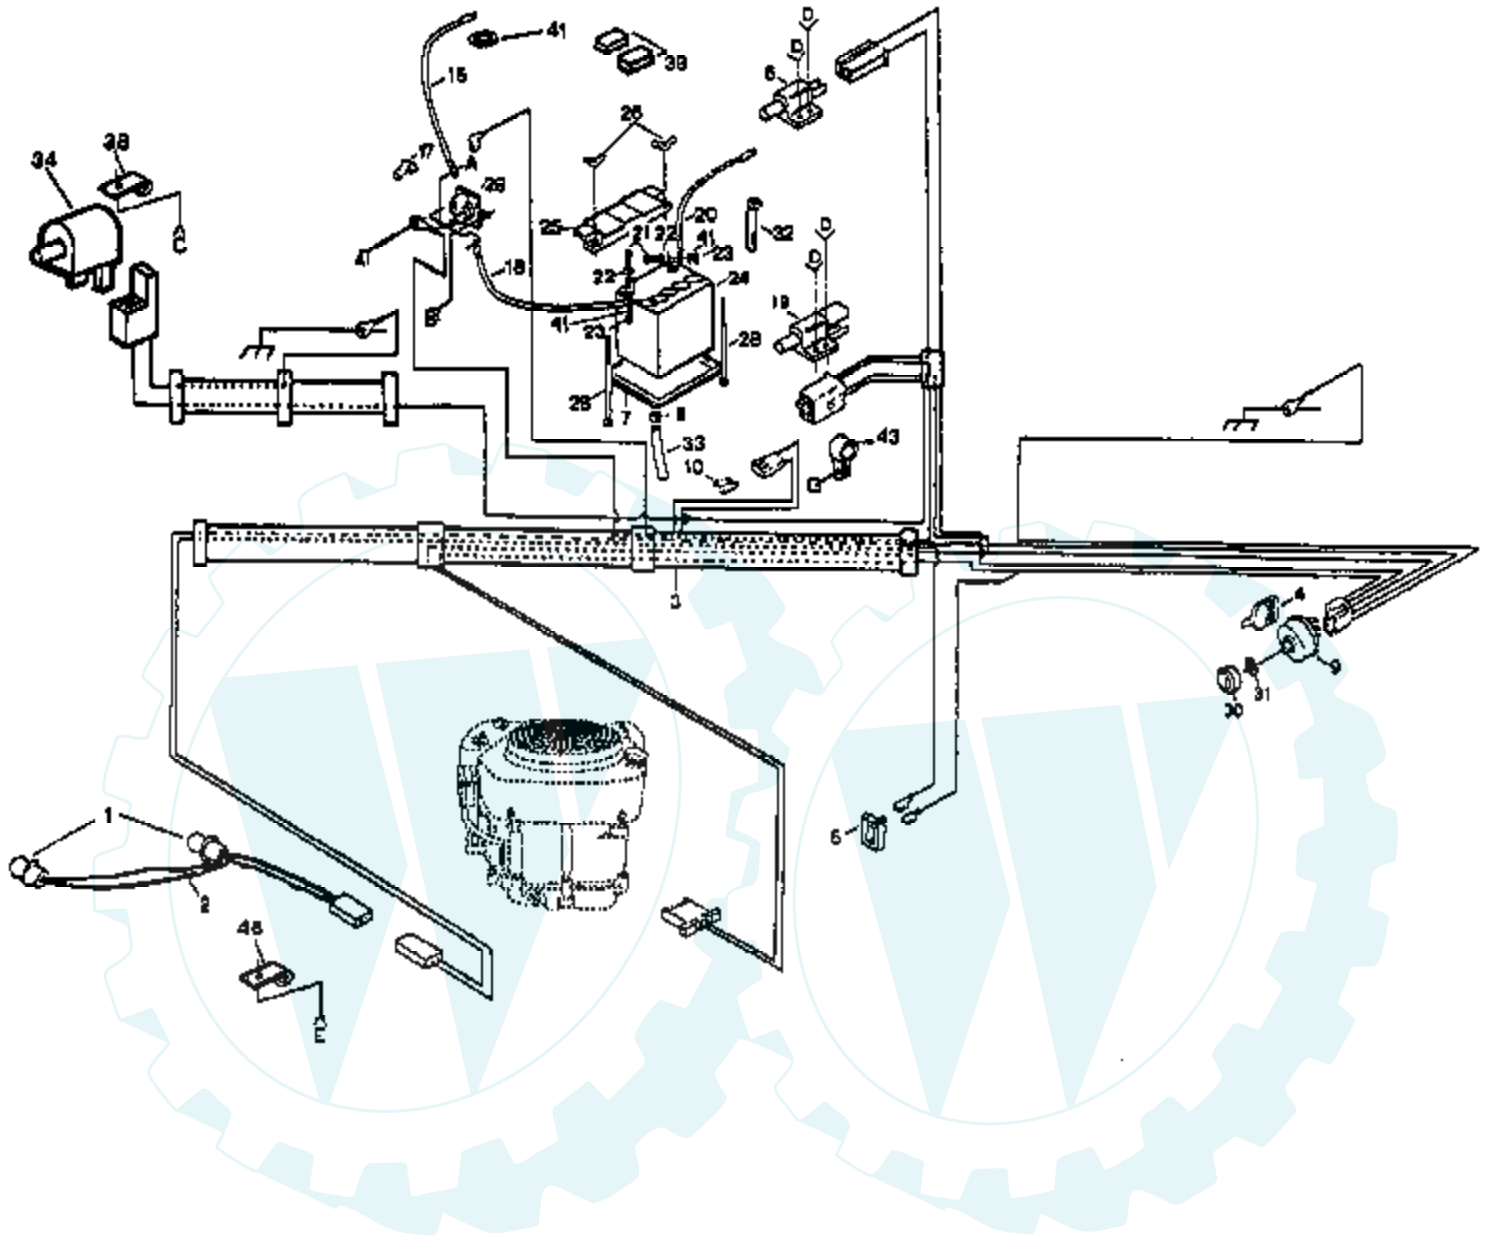

LAWN TRACTOR

ELECTRICAL

Ref #	Part Number	Qty	Description
1	7662J		SUB= 4152J
2	110859X		HARNESS T
3	125811X		HARNESS,IGNITION
4	7552H		SUB= STD365410
5	110712X		SWITCH LT
6	104445X		SWITCH-INTER. GT
7	7603J		"TRAY T, BATTERY"
8	109596X		HOSE CLAMP T
9	4406R		SUB= STD365402
10	108824X		FUSE HYT
15	2033J		SUB= 2955J
17	7191J		COVER, TERMINAL
18	5114J		STARTER CABLE GT
19	109553X		SWITCH INTERLOCKT
20	5907J		SUB= 597J
21	74760412		BOLT LT
22	19091016		WASHER
23	73220400		SUB= 50675
24	121537X		SUB= 123899X
25	102476X		SUB= 150109
26	123198X		SUB= 146525
28	72240460		BOLT
29	109081X		SUB= 146154
30	109787X		SUB= 147626
31	109788X		SUB= 124211X
32	7192J		WIRE TIE
33	105687X		SUB= 109238X
34	121305X		SWITCH SEAT
38	4171R		CLIP T
39	121264X		"CAP,BATTERY "
41	10040400		LOCKWASHER
43	5320R		INSUL CLIP T
46	2751R		CLIP T
	101539X		SHEET INSTR LT
	126326X		"MANUAL,OWNERS T"