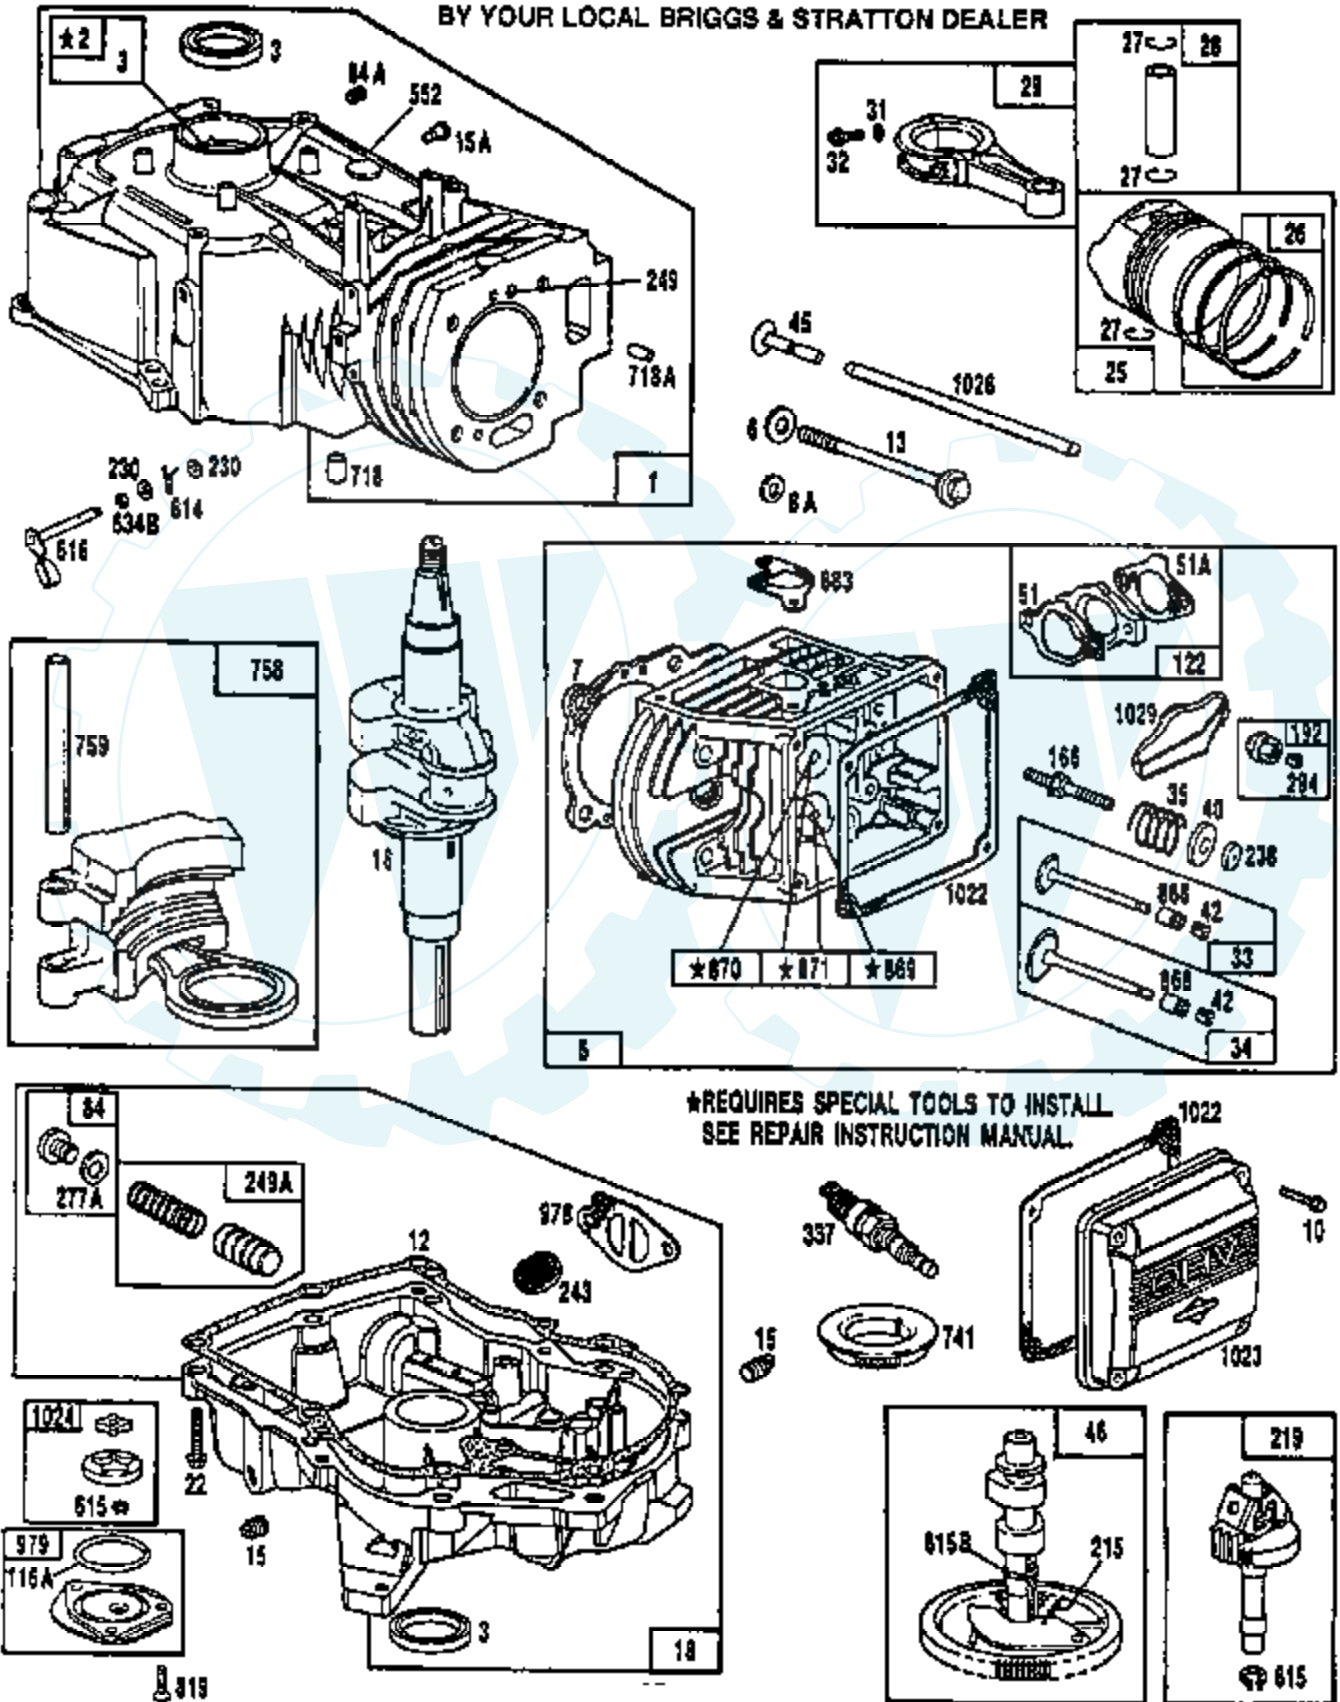

LAWN TRACTOR ENGINE BRIGGS & STRATTON – MODEL NUMBER 261777, TYPE NUMBER 0134-01

ALL ENGINE PARTS MUST BE PURCHASED
THROUGH AND WARRANTY SERVICE PERFORMED
BY YOUR LOCAL BRIGGS & STRATTON DEALER

★REQUIRES SPECIAL TOOLS TO INSTALL
SEE REPAIR INSTRUCTION MANUAL.

Ref #	Part Number	Qty	Description
1	492034		CYLINDER ASSY
2	492036		BEARING
3	492029		SEAL
5	492154		HEAD-CYLINDER
6	94340		WASHER
6A	492063		WASHER & SEAL
7	272126		GASKET
8	492180		BREATHER ASSY
9	272120		GASKET
10	810050		SCREW
10A	810057		SCREW
11	492422		TUBE
12	272124		GASKET
13	94335		SCREW
15	94239		PLUG, OIL DRAIN
15A	260022		PLUG
16	262486		CRANKSHAFT
	94196		KEY, TIMING GEAR
18	492203		BASE ASSY
22	810081		SCREW
23	491156		FLYWHEEL & RING GEAR ASSY
24	222698		KEY, FLYWHEEL
25	492110		PISTON ASSY
25A	492933		PISTON ASSY
25B	492934		PISTON ASSY
25C	492935		PISTON ASSY
26	492111		RING SET
26A	492936		RING SET
26B	492937		RING SET
26C	492938		RING SET
27	262457		LOCK
29	4922113		ROD ASSY
	493048		ROD W/CRANK PIN BORE
31	94465		WASHER
32	94327		SCREW
33	492117		VALVE
34	492116		VALVE
35	262501		SPRING
40	262381		RETAINER
42	492231		RETAINER
45	262373		TAPPET
46	491619		GEAR
51	272121		GASKET
51A	272028		GASKET
52	272029		GASKET
75	224079		WASHER
78	94417		SCREW
84	492199		PLUG
84A	94379		PLUG
84B	94497		PLUG, PIPE
93	280926		BUSHING - THROTTLE SHAFT
93A	280931		BUSHING - THROTTLE SHAFT
95	94457		SCREW, VALVE MOUNTING
95A	94466		SCREW, VALVE MOUNTING
98	492276		SCREW
104	231652		PIN, FLOAT HINGE
105	492188		VALVE
108	224223		VALVE