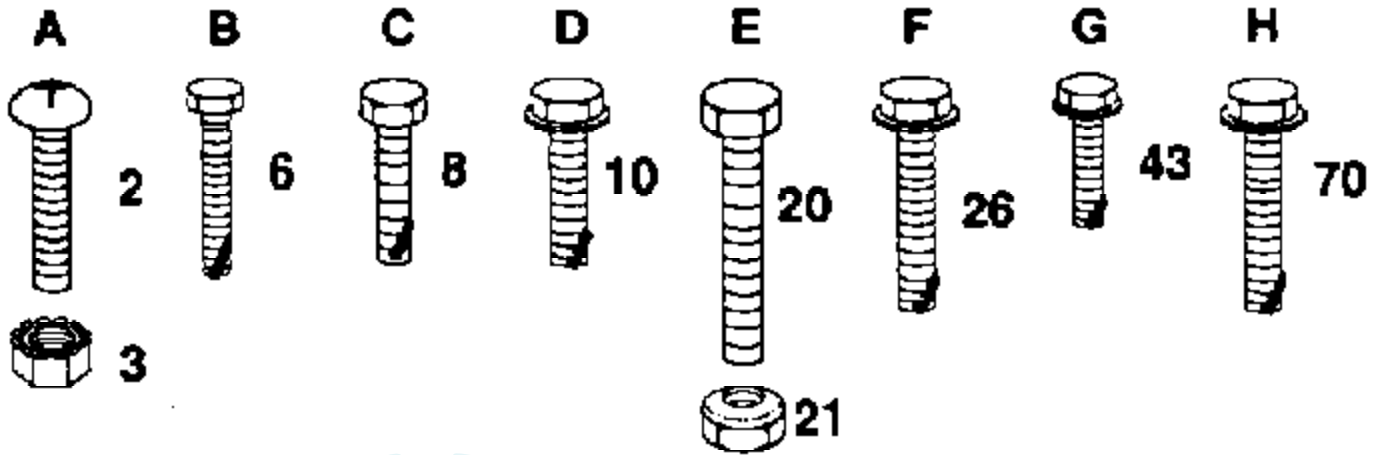

Ref #	Part Number	Qty	Description
2	74180512		SCREW
3	73510500		NUT
6	17720410		SCREW LT
8	17190508		SCREW LT
10	17490608		SCREW LT
20	74760620		SUB= 74780620
21	73680600		SUB= 73690600
26	17490612		SCREW
43	17490508		SCREW LT
70	122819X		SCREW SPECIAL