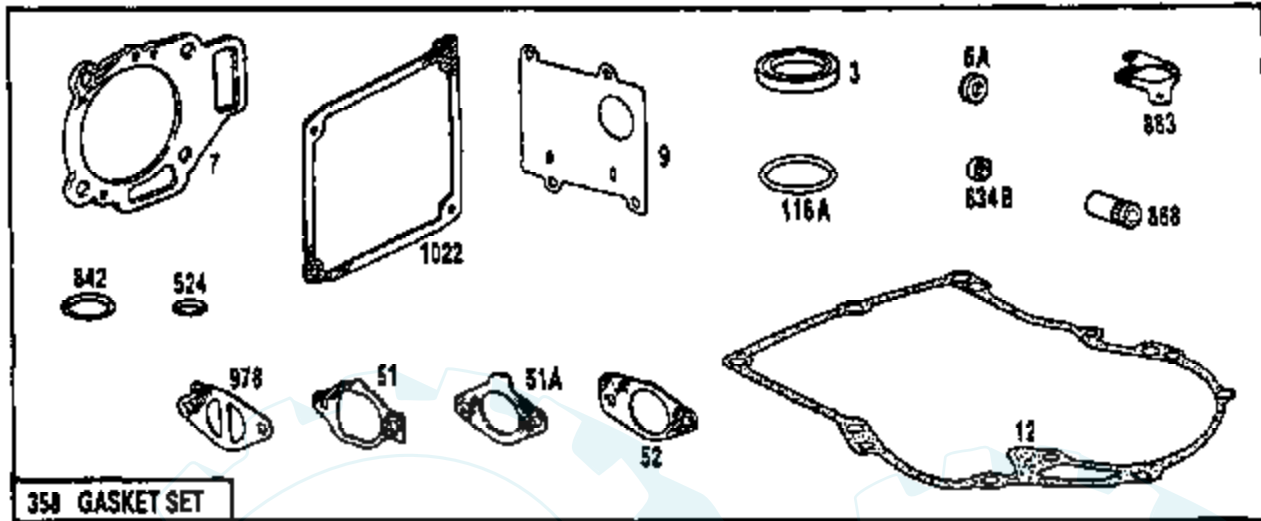

LAWN TRACTOR ENGINE BRIGGS & STRATTON – MODEL NUMBER 261777, TYPE NUMBER 0134-01