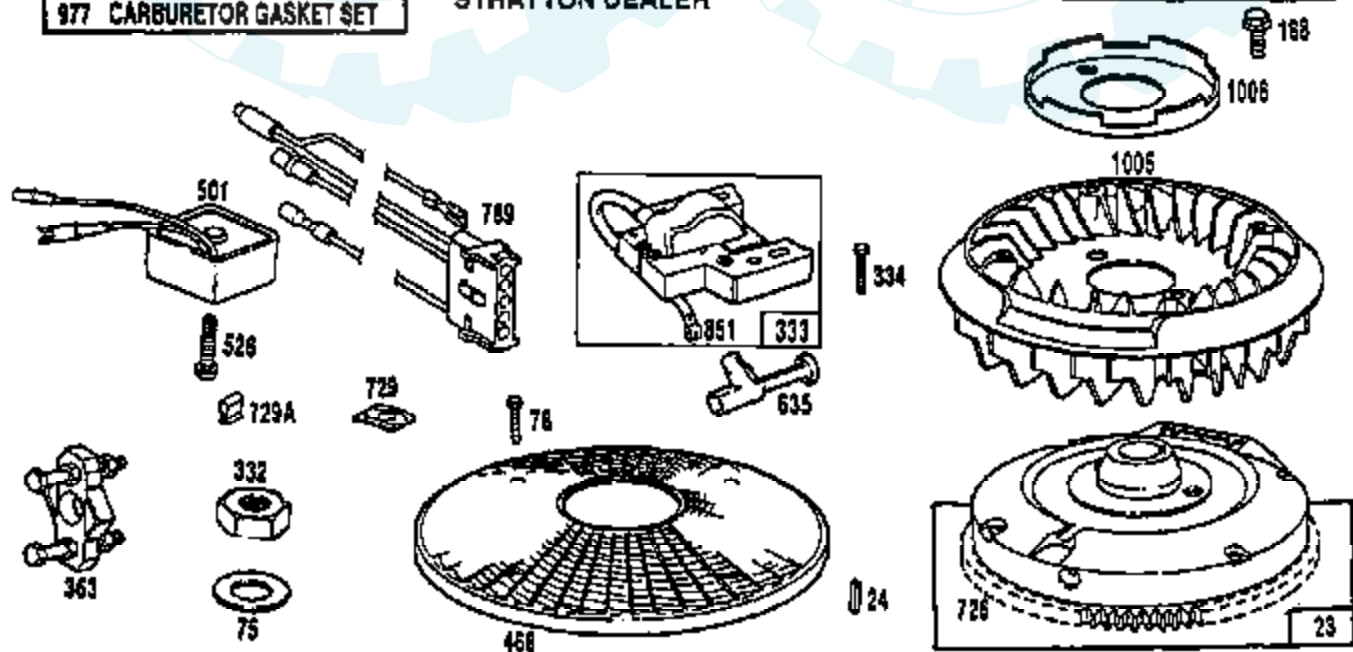

ALL ENGINE PARTS MUST BE PURCHASED THROUGH AND WARRANTY SERVICE PERFORMED BY YOUR LOCAL BRIGGS & STRATTON DEALER