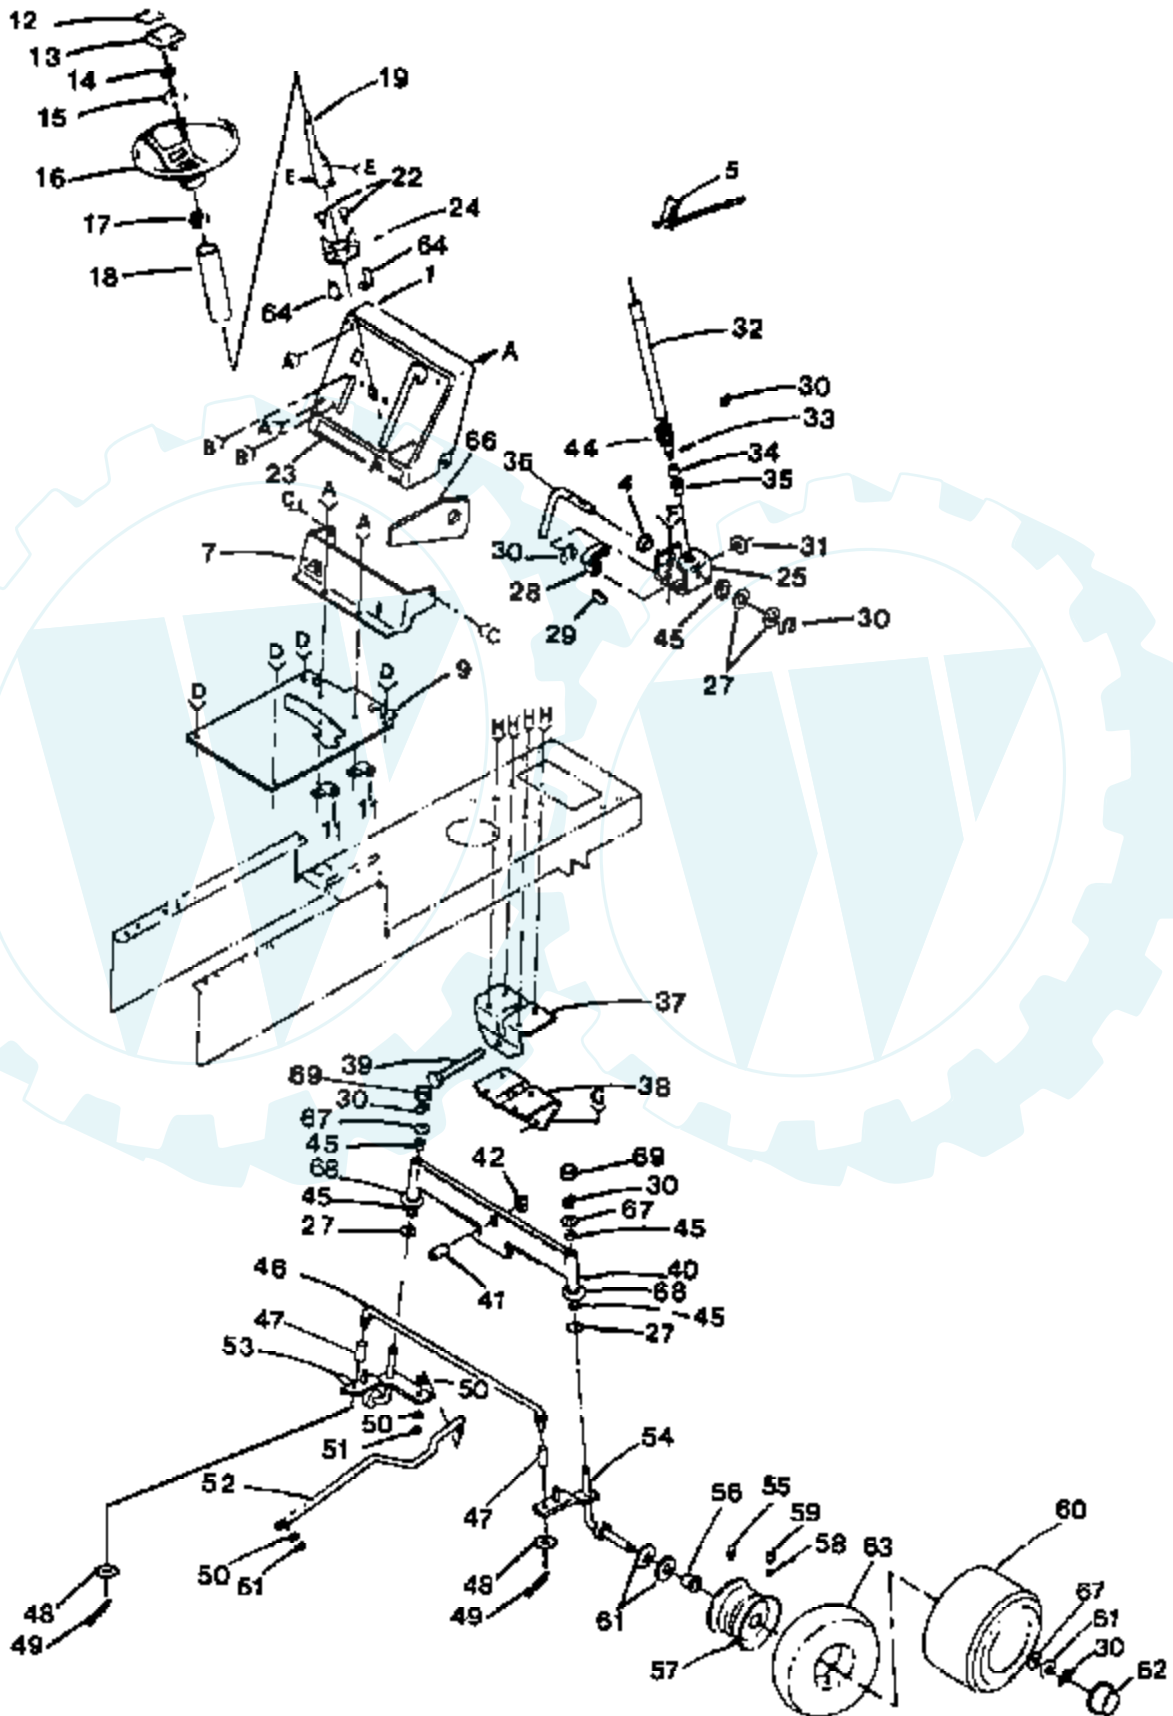

LAWN TRACTOR

STEERING AND FRONT AXLE

Ref #	Part Number	Qty	Description
1	109283X018		DASH
4	109816X		NYLINER T
5	124426X		SUB= 132771
7	105621X		DASH-LOWER LT
9	124464X011		SADDLE
11	2751R		CLIP T
12	126175X		"DECAL,STR WHL T"
13	100710L		INSERT-WHEEL LT
14	73940800		SUB= 73360800
15	100712K		WASHER
16	100713N		SUB= 150547
17	100711L		ADAPTER LT
18	109285X		SLEEVE T
19	123136X		STEERING SHAFT
22	17431008		SUB= 98000165
23	108456X		SUB= 138955
24	109284X		BUSHING T
25	109432X		SUB= 110150X
27	6266H		WASHER .T
28	108684X		GEAR.SECTOR.HYT
29	106126X		KEY-WOODRUFF LT
30	12000029		RING
31	101930X		WASHER YTV
32	109068X		STEERING SHAFT T
33	2882J		DRIVE PIN
34	74580		SHAFT SPACER LT
35	71208		BUSHING
36	108683X		ROD STEERING T
37	105663X		SUPPORT-SADDL T
38	105664X		SUPPORT.SADDLE.FT
39	74761060		BOLT LT
40	105669X		SUB= 108075X
41	110438X		BEARING
42	73901000		"NUT-LOC,FLANGE LT"
44	108685X		GEAR PINION T
45	3366R		COL. SRTG. BEAR.
46	105715X		ROD-TIE LT
47	120754X		SUB= 126847X
48	19131416		WASHER
49	76020412		COTTER PIN
50	10040600		LOCKWASHER
51	73610600		SUB= 7810H
52	105727X		LINK-DRAG LT
53	105656X		SPINDLE-LH LT
54	105654X		SUB= 130524
55	278H		FITTING LT
56	9040H		"FLANGE, BEARING"
57	106732X311		SUB= 106732X427
58	59192		VALVE CAP
59	65139		VALVE STEM LT
60	106222X		SUB= 122073X
61	121749X		WASHER
62	104757X		HUB CAP
63	59904		TUBE.5.3/4.5/6
64	110130X		RETAINER T
66	110307X		SUB= 110553X
67	121748X		WASHER
68	19272016		WASHER