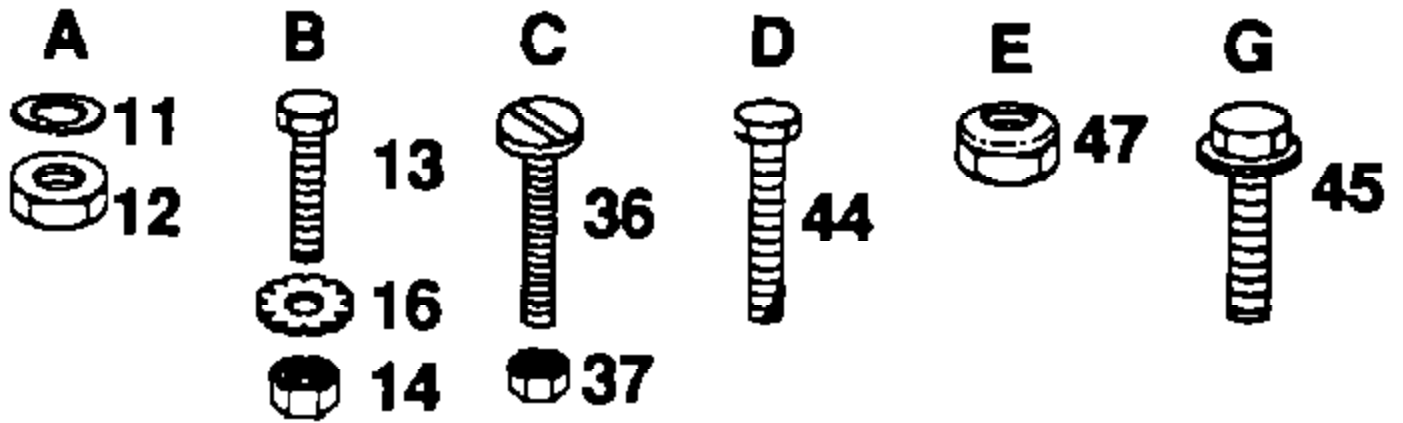

Ref #	Part Number	Qty	Description
728	810040		SCREW
729	262617		CLIP
729A	262616		CLIP
729B	224356		CLIP, DEBRIS
741	262370		GEAR
758	492187		COUNTERWEIGHT ASSY
759	231608		PIN
788	224148		BRACKET
789	491780		HARNESS
	490754		DRIVE END CAP ASSY
	490310		CAP ASSEMBLY, COMMUTATOR END
	399172		HOUSING ASSEMBLY
819	94337		SCREW
832	224068		GUARD
832A	491980		COVER ASSY
842	270920		SEAL, OIL FILLER CAP
847	493232		DIPSTICK TUBE ASSY
851	221798		TERMINAL, IGNITION CABLE
868	491020		SEAL
869	262406		SEAT
870	262405		SEAT
871	262378		BUSHING
872	280975		COVER
877	393537		CONNECTOR ASSEMBLY, TRI-CIRCUIT
883	272123		GASKET
916	280321		RACK, GEAR CONTROL
955	94460		SCREW
975	492272		BOWL ASSY
977	492281		GASKET SET
978	272122		GASKET
979	492197		COVER
982	810040		SCREW
985	398525		INSULATOR ASSEMBLY
987	492172		SEAL
	490316		BRUSH SPRING SET
1005	491792		FAN
1006	223726		RETAINER FAN
1011	281001		HOSE
1012	280869		RETAINER
1022	272010		GASKET
1023	213303		COVER
1024	492196		OIL PUMP ASSY
1026	491695		ROD
	492229		PUSHROD
1027	491056		FILTER, OIL
1028	492251		ADAPTER
1029	223928		ARM
	398879		CLUTCH ASSY
	280875		GEAR
	492360		RETAINER & PIN
	94192		ROLL PIN