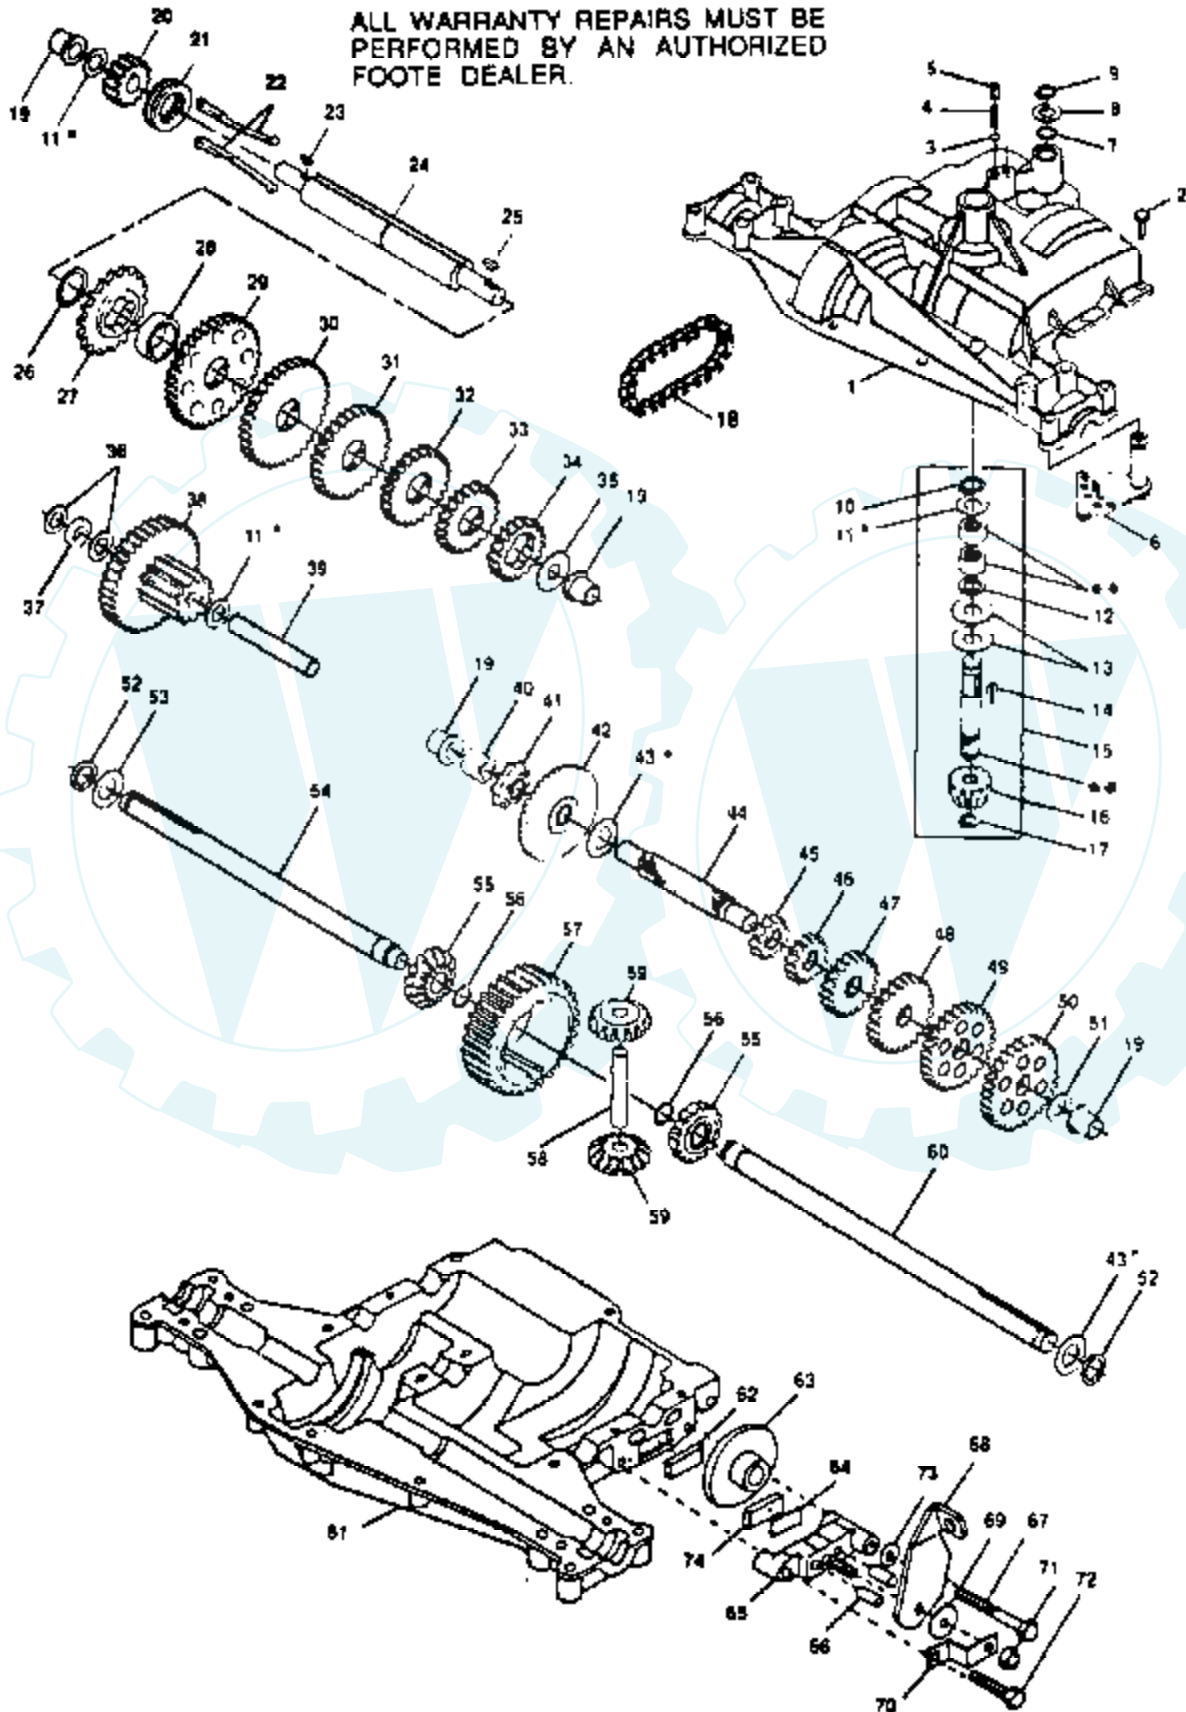

LAWN TRACTOR TRANSAXLE FOOTE—MODEL NUMBER 4360-7

TRANSAXLE

ALL WARRANTY REPAIRS MUST BE
PERFORMED BY AN AUTHORIZED
FOOTE DEALER.

Ref #	Part Number	Qty	Description
1	3865		HOUSING UPPER
2	1919		SCREW
3	1151		BALL DETENT
4	3626		SPRING, DETENT
5	3623		SCREW, SET
6	4336		ASSY SHIFTER
7	3884		O-RING
8	3885		WASHER PLAIN
8A	3886		WASHER PLAIN
8B	3887		WASHER PLAIN
8C	3888		WASHER PLAIN
8D	3889		WASHER PLAIN
8E	3121		WASHER PLAIN
8F	3890		WASHER PLAIN
9	1100		RING RETAINING
10	1099		RING RETAINING
11	1959		WASHER PLAIN
11A	1441		WASHER PLAIN
11B	1423		WASHER, PLAIN .632 X 1.00 X .026
11C	1082		WASHER PLAIN
11D	1424		WASHER PLAIN
11E	1068		WASHER PLAIN
11F	1425		WASHER PLAIN
11G	1358		WASHER PLAIN
11H	1145		WASHER, PLAIN .632 X 1.00 X .060
11I	1319		WASHER PLAIN
12	3312		O-RING
13	3876		WASHER, PLAIN .632 X 1.38 X .046
14	1374		KEY WOODRUFF #9
15	4134		ASSY KIT INPUT SHAFT
16	3590		PINION, BEVEL, 14 TEETH
17	3624		RING, RETAINING
18	3625		CHAIN, 24 PITCHES
19	1542		BEARING, FLANGE
20	3773		GEAR SPUR, 14 TEETH
21	3631		COLLAR CLUTCH
22	3828		KEY CLUTCH
23	1369		KEY WOODRUFF #3
24	3883		SHAFT INTERMEDIATE
25	1375		KEY, WOODRUFF, #61
26	3627		RING, RETAINING
27	3830		SPROCKET, 18 TEETH
28	3841		SPACER
29	3786		GEAR, SPUR, 37 TEETH
30	3785		GEAR, SPUR, 35 TEETH
31	3867		GEAR, SPUR, 30 TEETH
32	3783		GEAR, SPUR, 25 TEETH
33	3869		GEAR, SPUR, 22 TEETH
34	3741		GEAR SPUR
35	3628		WASHER, PLAIN .640 X 1.37 X .061
36	1423		WASHER, PLAIN .632 X 1.00 X .026
37	3422		SPACER .630 X 1.00 X .169
38	4286		ASSY GEAR COMB 12&35 TEETH
39	3877		SHAFT IDLER
40	3901		SPACER .635 X .875 X .755
41	3645		SPROCKET, 9 TEETH
42	3853		GEAR BEVEL 42 TEETH
43	3749		WASHER PLAIN