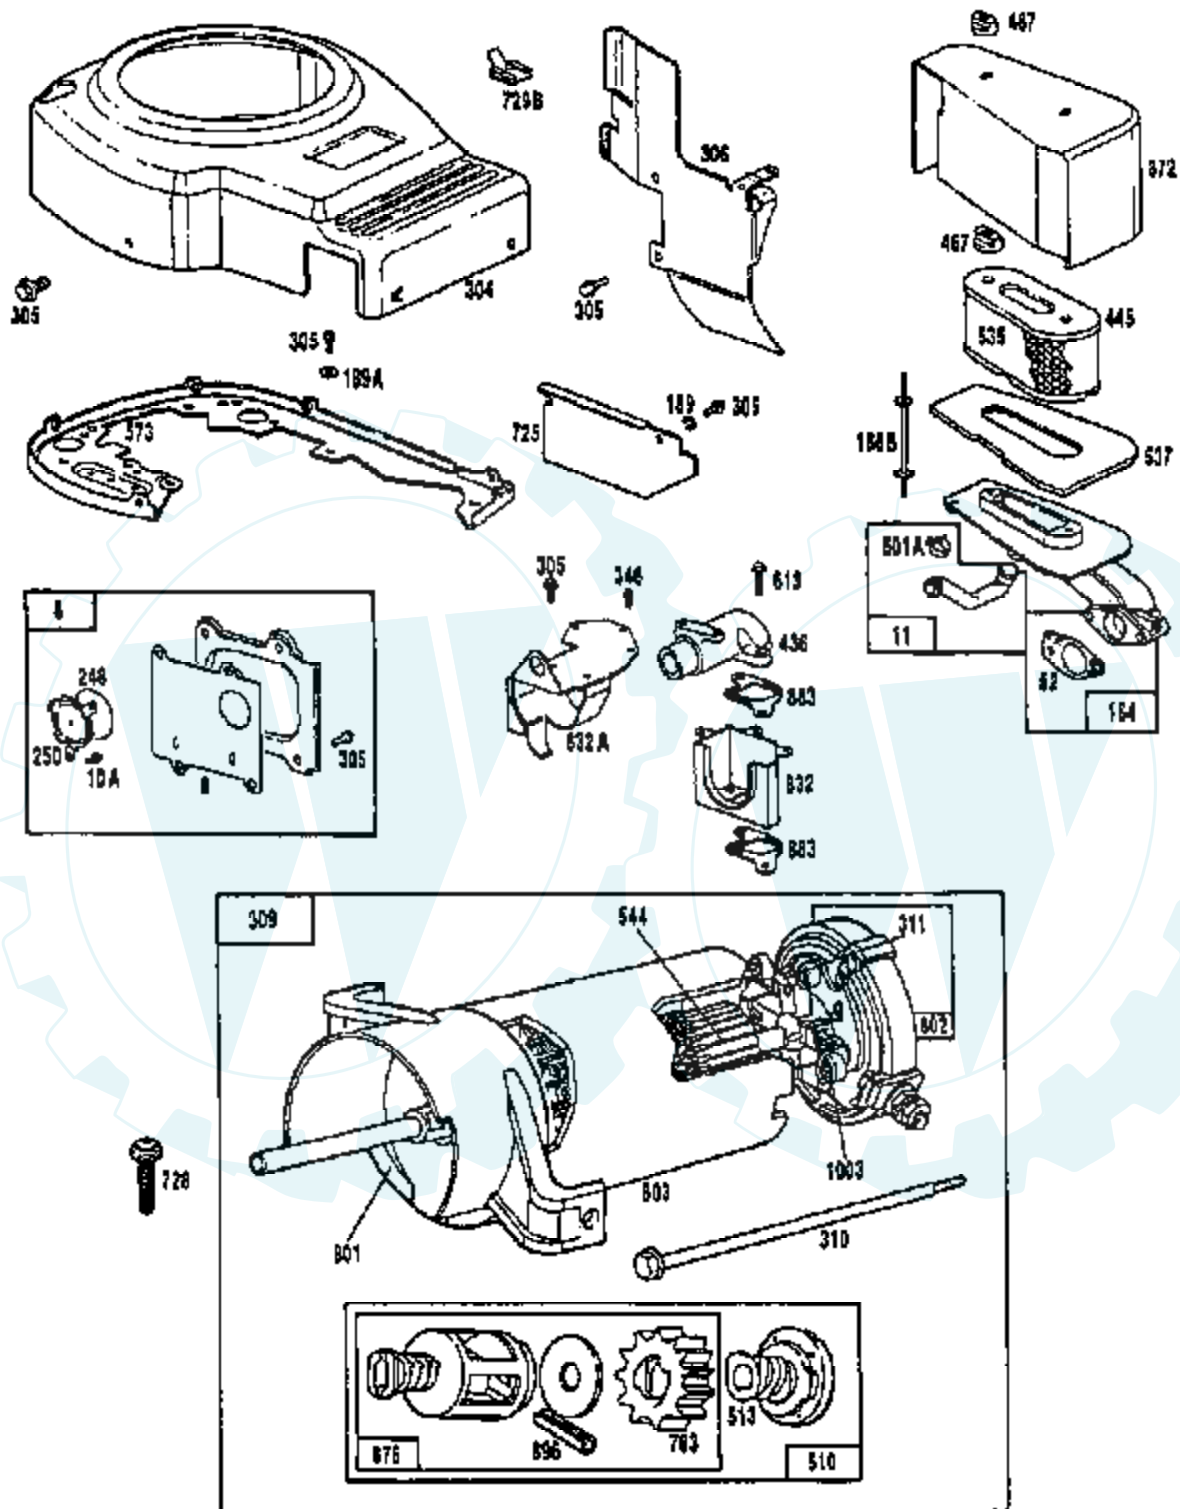

LAWN TRACTOR ENGINE BRIGGS & STRATTON – MODEL NUMBER 261777, TYPE NUMBER 0134-01

Reference Number	308	312	313	314	315	316	317	318	319
Manufacturer	Meter and Drive Assy.	Thru Bolt Assembly	Brush Assembly	Drive Assembly	Armature Assembly	Drive End Cap Assembly	End Cap Assy. Commutator	Housing Assembly	Brush Spring
Briggs & Stratton									
12V	490753	94158	480211	481225	492250	490754	490210	390172	490018

*Includes Brush Set
**Includes: #90878 Quill Assembly (Ref. No. 513)
#280675 Gear (Ref. No. 783)
#462380 Retainer and Pin (Ref. No. 878)
94182 Roll Pin (Ref. No. 898)