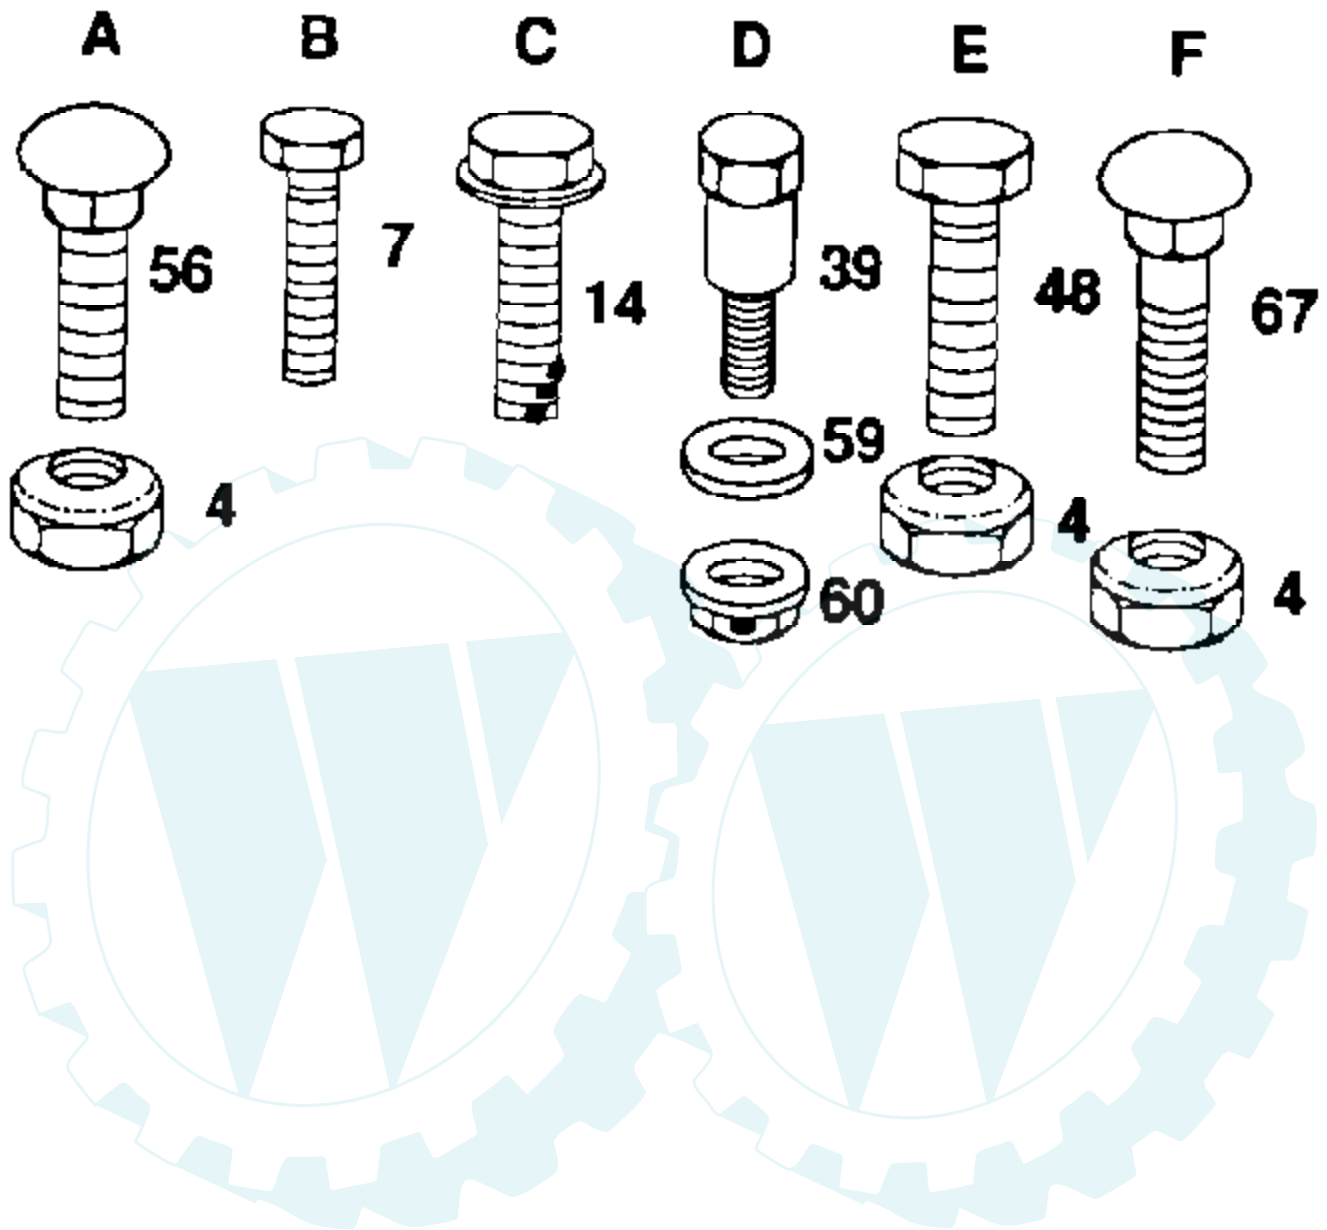

Ref #	Part Number	Qty	Description
4	73680600		SUB= 73690600
7	17021008		SCREW
14	17490612		SCREW
39	105848X		"BOLT, SHOULDER LT"
48	74760612		SUB= 74780612
56	72140606		BOLT
59	110739X		WASHER T
60	73980600		NUT SPECIAL T
67	72140608		SUB= 72110608