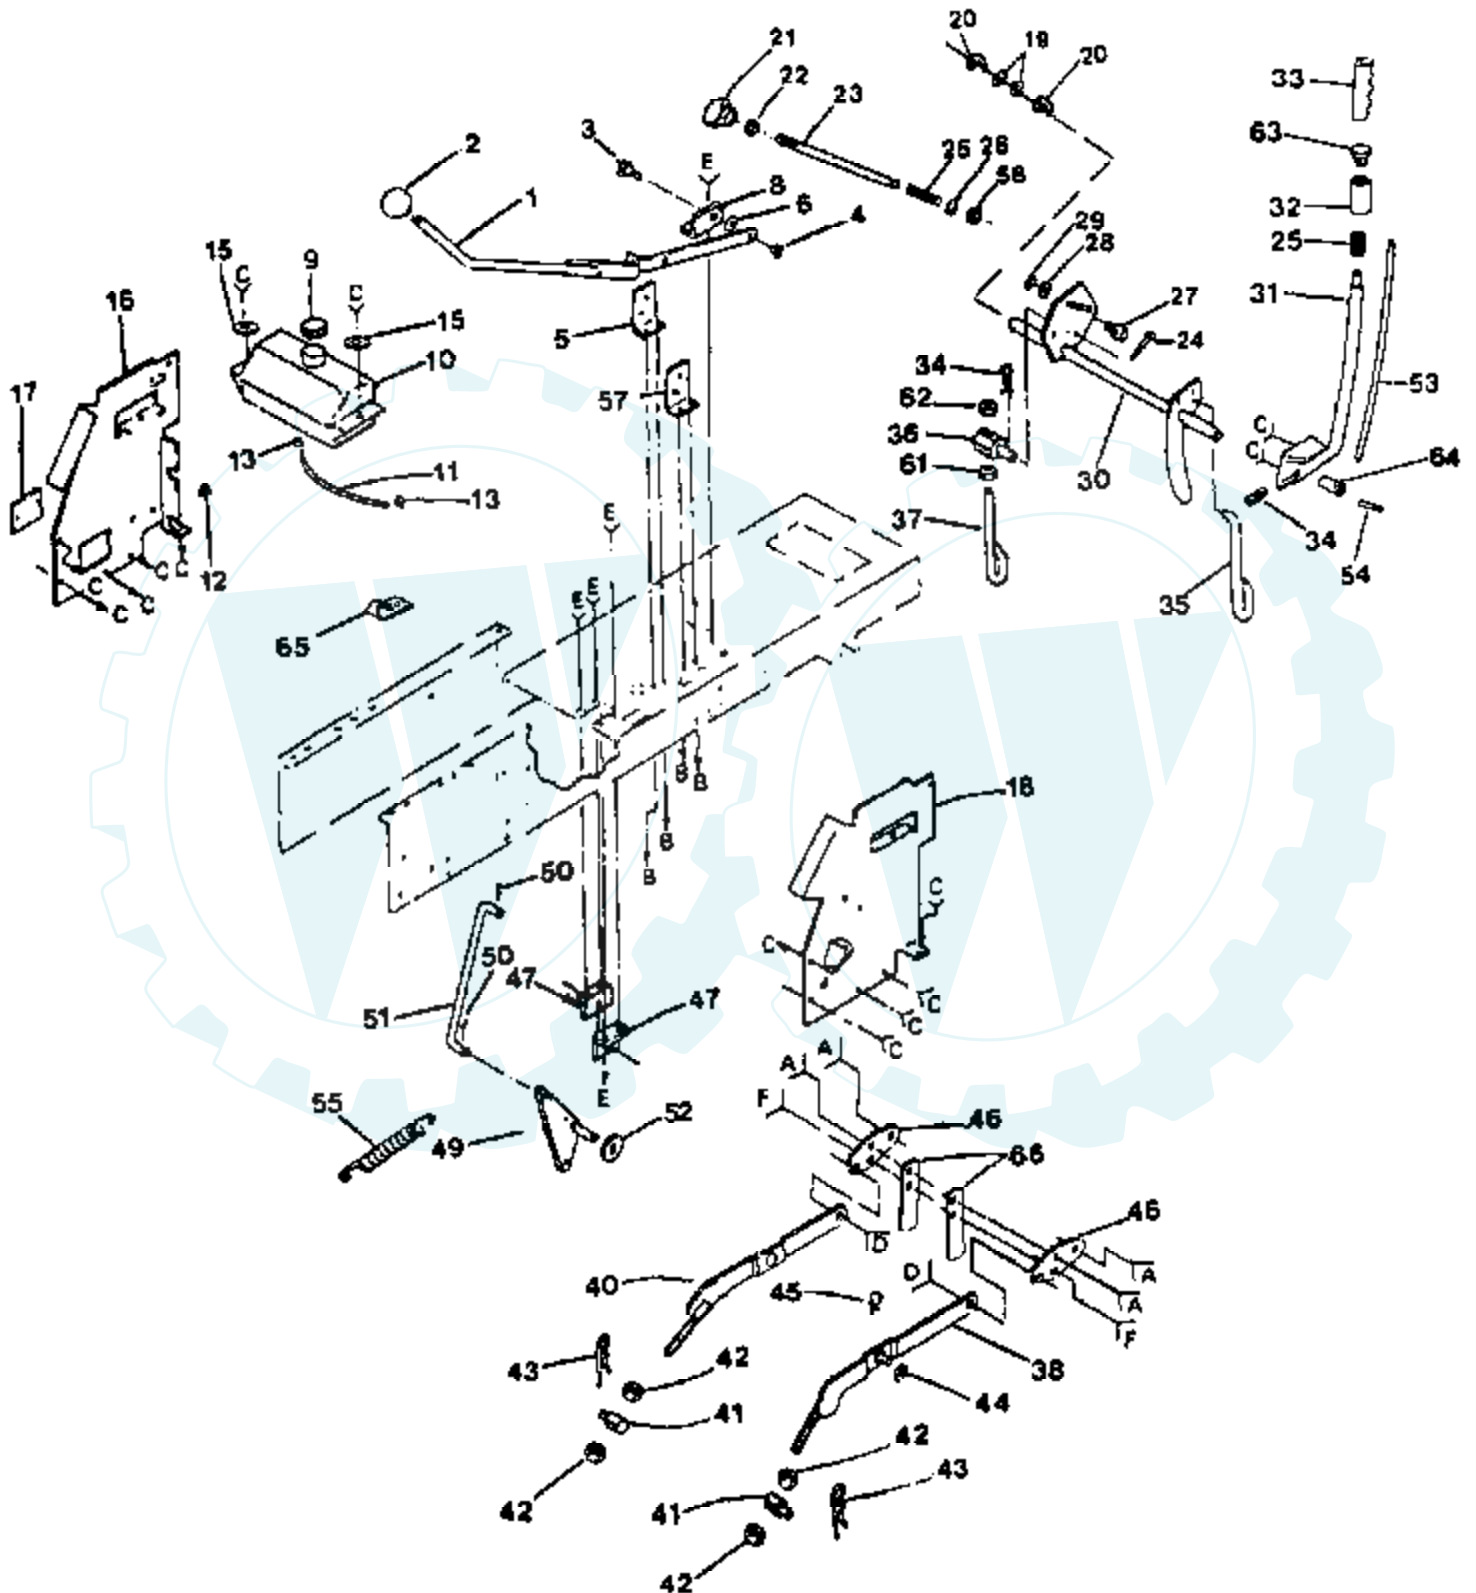

LAWN TRACTOR

LIFT ADJUSTMENT

Ref #	Part Number	Qty	Description
1	124429X		SUB= 532124429
2	7803J		SUB= 106932X
3	106451X		"BOLT, SHOULDER LT"
4	73680600		SUB= 73690600
5	106452X		"BRACKET,SWITCH LT"
6	19171516		WASHER T
8	106447X		"SUP,LVR,CLUTCH LT"
9	123549X		SUB= 158990
10	109202X		TANK.FUEL.LT.
11	8548R		FUEL LINE T
12	9151R		SNAP BUSHING T
13	123487X		HOSE CLAMP
15	19131612		WASHER GT
16	106920X		PANEL LT
17	121794X		COVER ACCESS
18	106921X		PANEL LT
19	19292016		WASHER
20	12000022		E-RING
21	100734K		SUB= 138057
22	73350600		NUT
23	110809X		SUB= 532126971
24	76020308		SUB= 3145
25	2876H		SPRING T
26	19131016		WASHER
27	110810X		TRUNION LT
28	19151216		WASHER
29	12000037		KLIP RING
30	120420X		NLA
31	105768X		LEVER ASSY LT
32	122364X		SUB= 125925X
33	109413X		GRIP
34	4939M		SUB= 85902
35	110029X		LIFT LINK LT
36	110447X		SUB= 132793
37	110448X		PIVOT PIN T
38	121598X		RH SUSP ARM ASM
40	121599X		LH SUSP ARM ASM
41	106308X		SUB= 130171
42	73220800		NUT
43	9135R		SPRING H
44	19171516		WASHER T
45	4921H		SPRING.RETAINER
46	105864X		"BRACKET, SUSPE T"
47	106444X		"BRKT,BELLCRAN T"
49	109728X		"T, BELLCRANK"
50	76020412		COTTER PIN
51	106446X		ROD CLUTCH T
52	19131410		WASHER
53	105765X		SUB= 105764X
54	105767X		PIN-GROOVE LT
55	106810X		SPRING LT
57	108236X		BRACKET LT
58	110807X		NUT T
61	73360700		NUT
62	73710700		NUT LOCK YTH
63	124385X		SUB= 125925X
64	105766X		COUPLE LEVER T
65	5320R		INSUL CLIP T