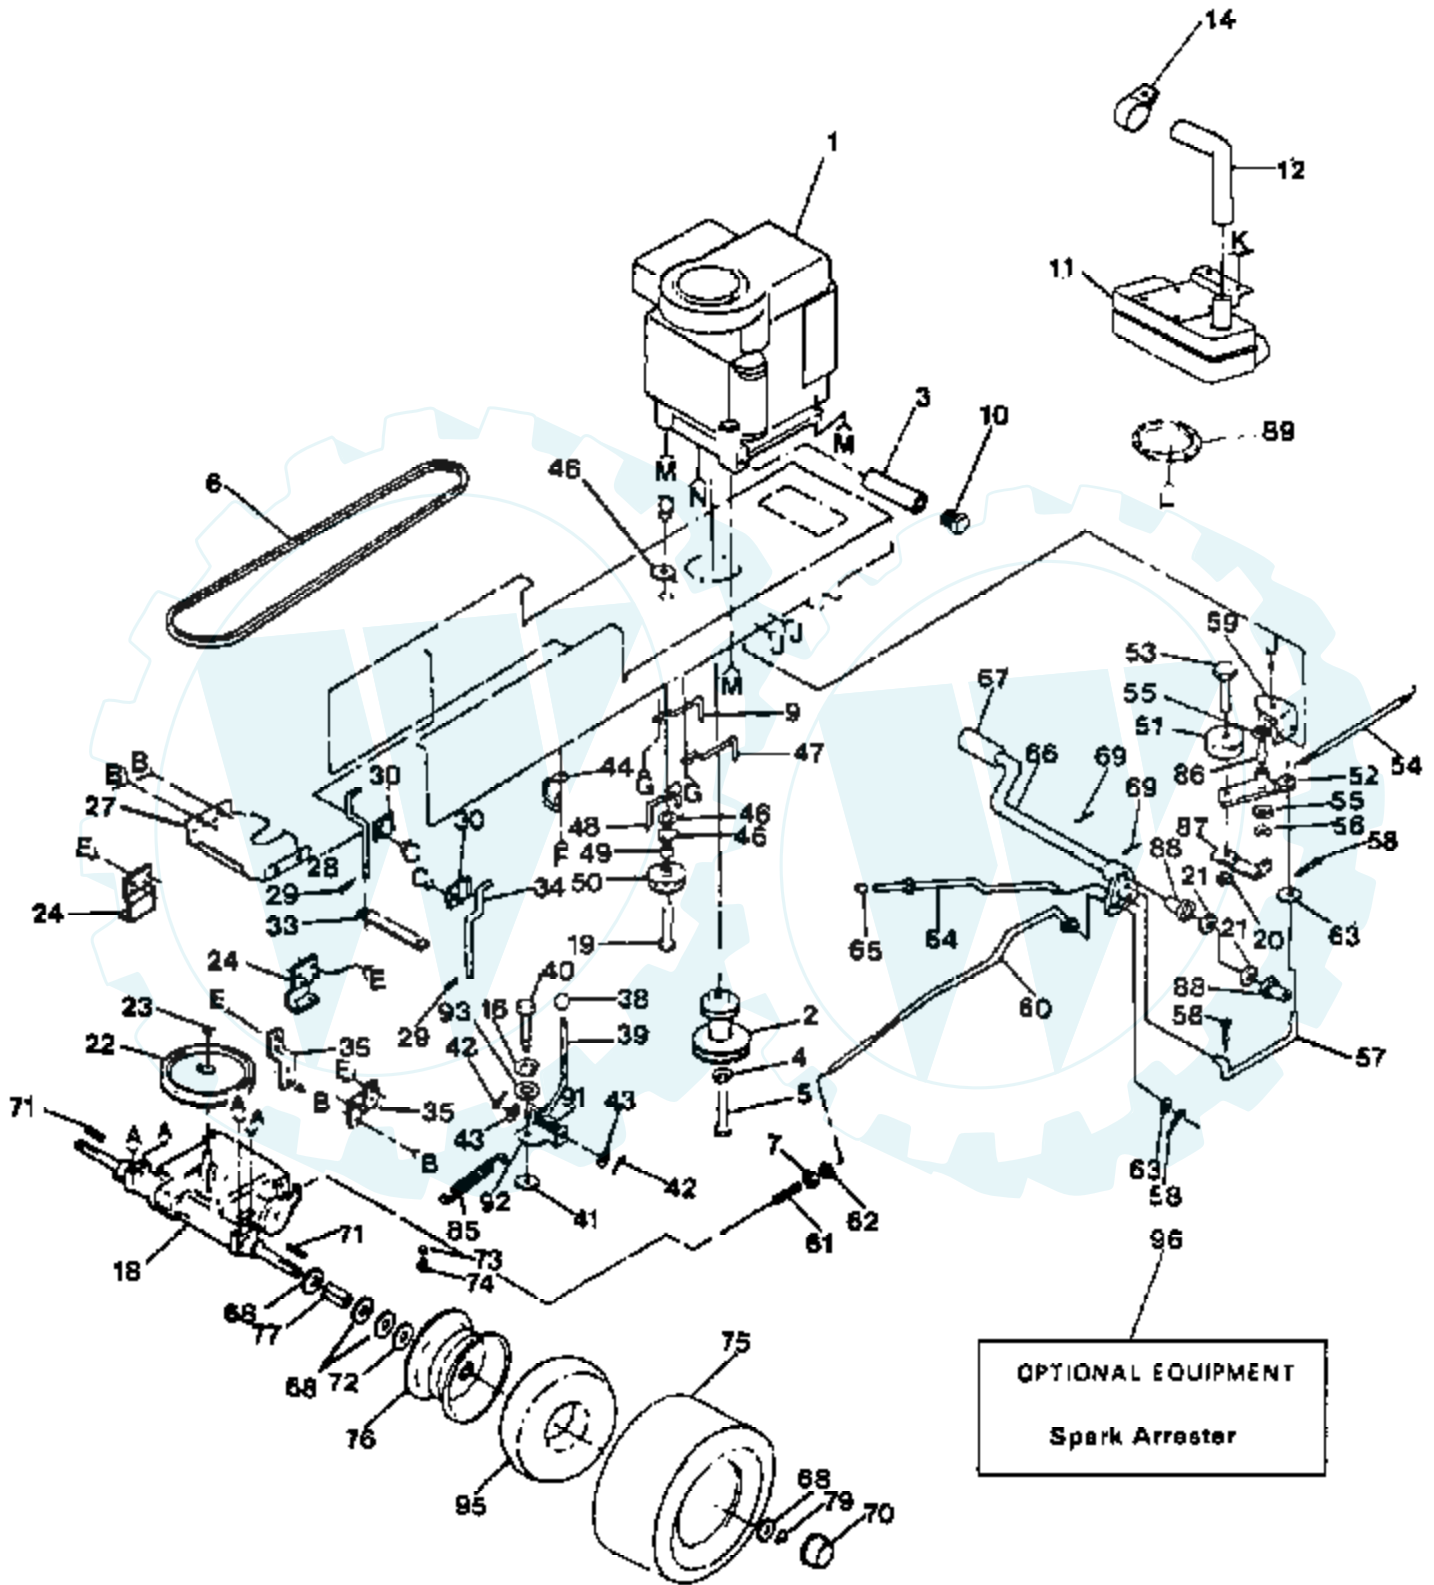

LAWN TRACTOR

DRIVE

Ref #	Part Number	Qty	Description
1	124401X		ENGINE
2	105731X		SUB= 137326
3	123995X		"PIPE, DRAIN OIL"
4	10040700		LOCKWASHER
5	74770720		SUB= 71130720
6	125907X		BELT-V.90.0.GD.DR
7	73800600		NUT
9	121218X		KEEPER BELT ENGLH
10	13030200		"PLUG,DRAIN OIL"
11	123941X		MUFFLER
12	123420X		TUBE, EXHAUST
14	125589X		"CLAMP,MUFFLER"
16	10040400		LOCKWASHER
18	120898X		SUB= 137367
19	74760644		BOLT
20	73680600		SUB= 73690600
21	19211616		WASHER LT
22	123666X		PULLEY TRANS
23	12000028		SUB= 2267J
24	109167X		BRACKET LT
27	108171X		BRKT SUPPORT LT
28	123662X		KEEPER BELT LH
29	4921H		SPRING.RETAINER
30	106190X		CLAMP LT
33	123770X		STRAP LOCATOR
34	123663X		KEEPER BELTRH
35	121520X		STRAP TORQUE
38	106279X		CONTROL KNOB LT
39	124461X		ROD SHIFTER
40	71040412		SUB= 74550412
41	105701X		WASH-SHFT PLT LT
42	76020416		PIN COTTER 1/8
43	19151216		WASHER
44	104777X		SUB= 140312
47	105730X		"KEEPER,BLT ENG LT"
48	109070X		BELT KEEPER LT
49	4470J		SPACER T
50	123674X		PULLEY.IDLER.FLAT
51	123766X		SUB= 139245
52	123789X		ARM IDLER
53	74760624		SUB= 74930624
54	105709X		"SPRING, RETURN LT"
55	110812X		WASHER LT
56	12000039		KLIP RING
57	105710X		"LINK, CLUTCH T"
58	76020412		COTTER PIN
59	123102X		BRKT ASM
60	110437X		BRAKE ROD LT
61	106888X		SPRING ROD LT
62	73350600		NUT
63	19131316		WASHER
64	105758X		SUB= 128904
65	7733J		SUB= 71673
66	122424X		SUB= 149001
67	8883R		PEDAL COVER T
68	121749X		WASHER
69	1572H		SUB= 2882J
70	104757X		HUB CAP

Ref #	Part Number	Qty	Description
71	123583X		SQUARE KEY
72	121748X		WASHER
73	59192		VALVE CAP
74	65139		VALVE STEM LT
75	106228X		SUB= 106228X417
76	106108X311		SUB= 106108X427
77	109502X		SPACER LT
79	12000001		E-RING LT
85	110422X		SUB= 146682
86	105706X		"LY, BEARING"
87	123205X		RETAIN BELT
88	120183X		NYLON BEARING
89	101326L		DEFLECTOR.222573
91	105700X		SPRING LT
92	106919X		PLATE SHIFT LT
93	19091210		WASHER LT
95	7152J		TUBE.18X9.5-8
96	123110X		SPARK ARREST KIT