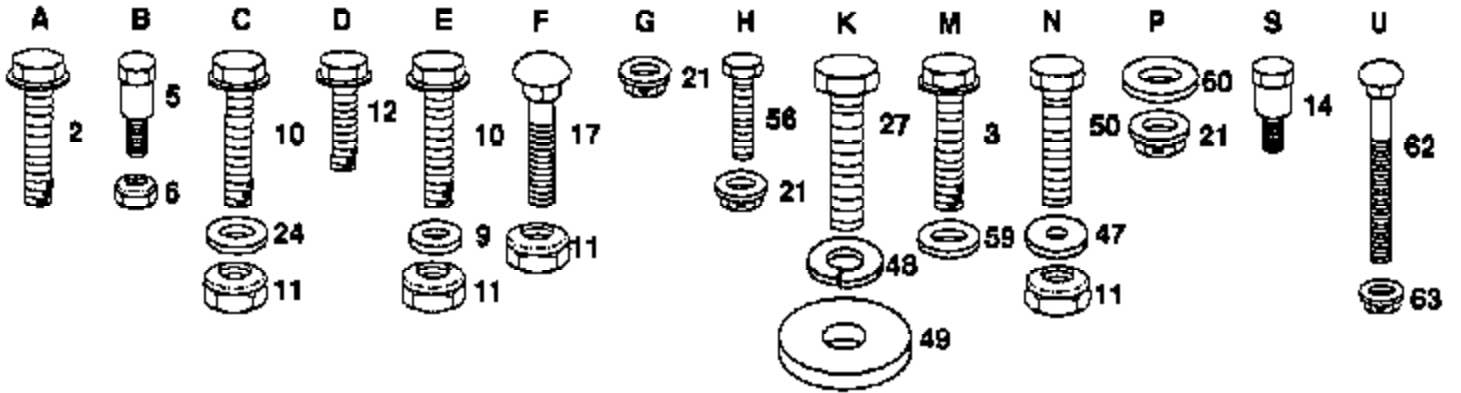

Ref #	Part Number	Qty	Description
2	17490612		SCREW
3	17490616		SCREW GTV
5	105529X		SUB= 139888
6	73680500		SUB= 73690500
9	19131312		WASHER
10	74760612		SUB= 74780612
11	73680600		SUB= 73690600
12	17490608		SCREW LT
14	121144X		SUB= 127018X
17	72140606		BOLT
21	108067X		PAL NUT LT
24	19131210		WASHER
27	74780816		BOLT
47	19132012		WASHER
48	10040800		LOCKWASHER
49	19171912		WASHER
50	74760616		BOLT
56	124201X		SCREW SPECIAL
59	19131614		WASHER
60	19091216		WASHER PM
62	72170410		BOLT
63	123976X		SUB= 73900400