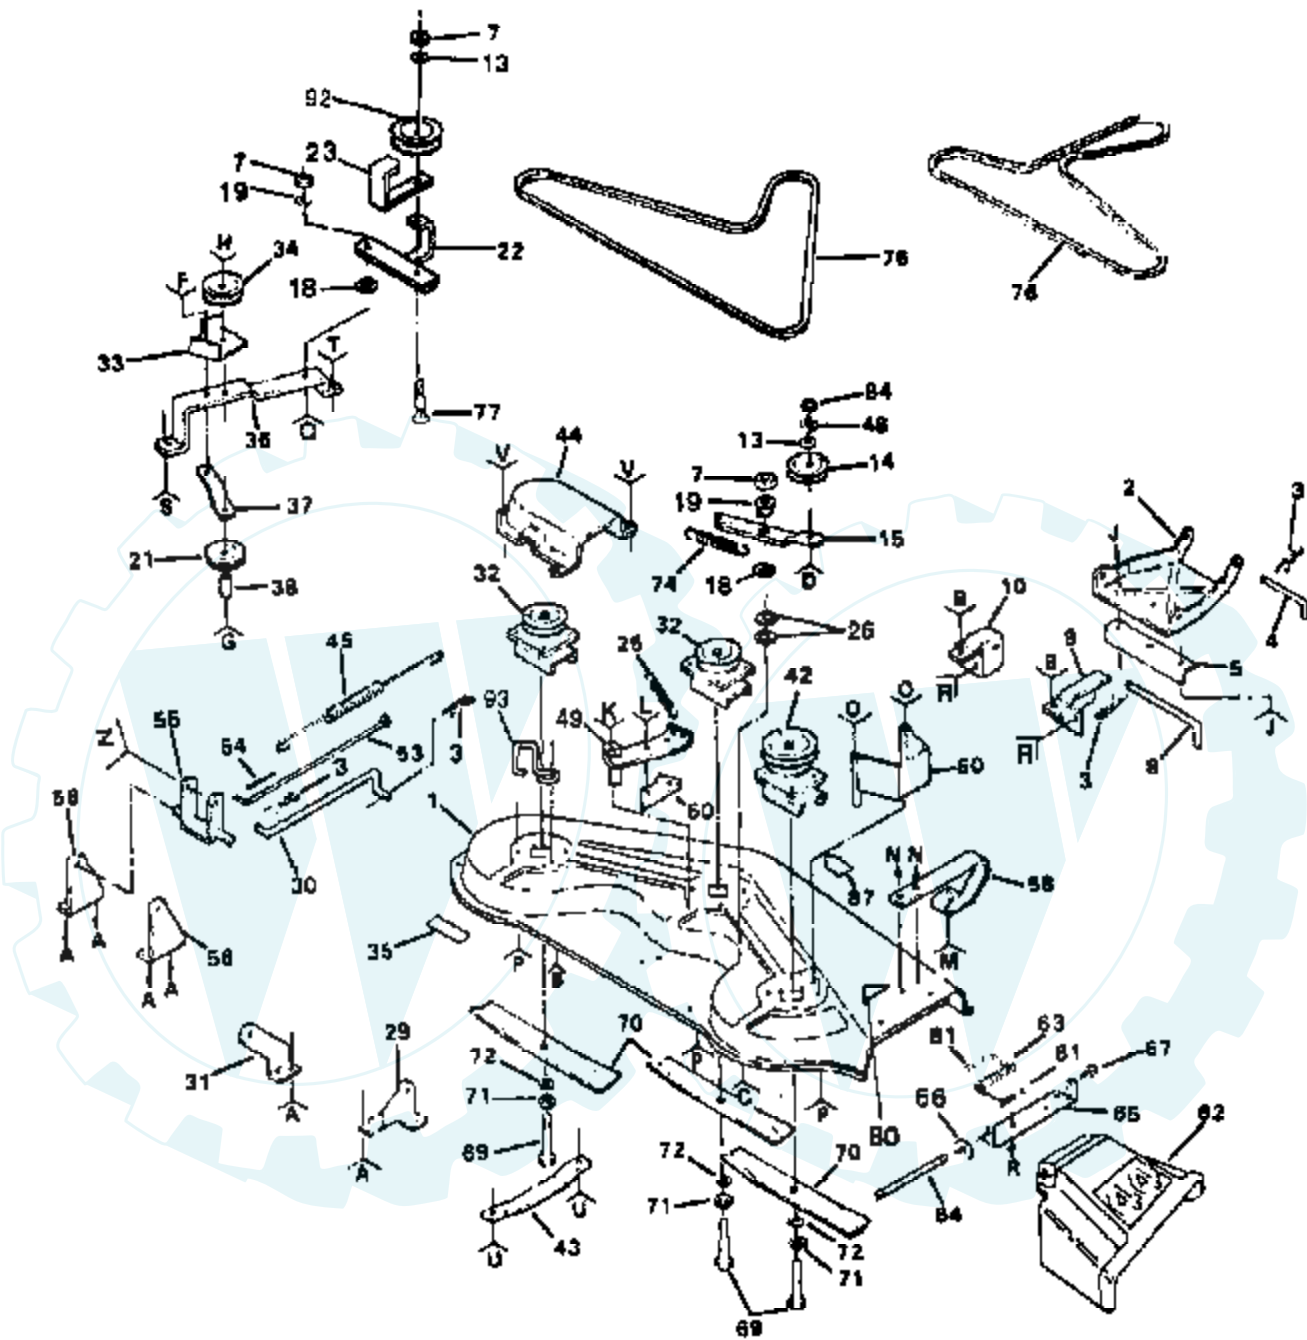

LAWN TRACTOR

44" MOWER

A	B	C	D	F	G	H	J	K	L
68	11	17	16	41	40	77	6	46	62
7	26			7		95	7	13	51
	12				94	95		13	66
					7	13		47	85
						7			

Ref #	Part Number	Qty	Description
1	121423X		SUB= 144729
2	105662X		LINK.PARALLEL
3	4921H		SPRING.RETAINER
4	105744X		"ROD, FRT. PARAL T"
5	105872X		LINK STOP
6	74760612		SUB= 74780612
7	73680600		SUB= 73690600
8	109835X		HINGE PIN T
9	106512X		BRACKET RH YT
10	106511X		BRACKET LH YT
11	72140506		BOLT
12	73680500		SUB= 73690500
13	19131614		WASHER
14	102932X		IDLER.FLAT.GTV
15	106526X		ARM-IDLER YT
16	74110632		SCREW YT
17	74760620		SUB= 74780620
18	106513X		"WASHER, WEAR LT"
19	106902X		SPACER RETAINER
21	102403X		IDLER-FLAT T
22	121424X		ARM ASSY
23	121426X		GUIDE BELT
25	106530X		SPRING-EXT YT
26	19111216		WASHER M
29	123807X		BRKT SUSP REAR RH
30	108235X		ROD LT
31	123808X		BRKT SUSP REAR LH
32	121622X		SUB= 136819
33	106529X		GUIDE-BELT YT
34	677A451		IDLER-INSIDE T
35	106223X		DECAL YT
36	106523X		"SUPPORT YT, BAR"
37	106522X		BRACE-IDLER YT
38	121236X		SPACER
40	74760648		BOLT - HEX 3/8 - 16 X 3
41	72140608		SUB= 72110608
42	121704X		SUB= 121705X
43	7631J		RUNNER-LH M
44	106214X		GUARD YT
45	121427X		SPRING EXT
46	121827X		BOLT SHOULDER
47	73930600		LOCKNUT
48	10040600		LOCKWASHER
49	106606X		BRAKE ARM LT
50	102951X		BRAKE-BLOCK YTV
51	19111116		WASHER
52	74760520		BOLT
53	108394X		ROD BRAKE YT
54	76020312		SUB= 3145
55	110384X		ROCKSHAFT T
56	108393X		SUPPORT SHAFT YT
58	8418J		SUB= 136321
60	102924X		ASSY RH BELT GRD
61	74760580		BOLT
62	109785X		DEFLECTOR SHIELD
63	106734X		SUB= 123713X
64	106735X		ROD-HINGE T
65	109743X		SUB= 137607