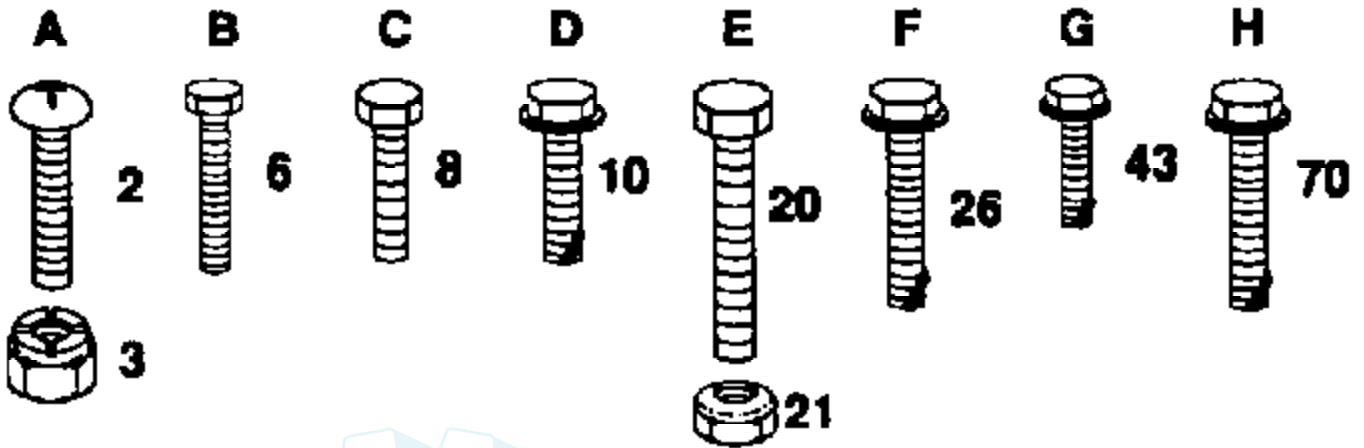

Ref #	Part Number	Qty	Description
2	74180512		SCREW
3	73510500		NUT
6	17720410		SCREW LT
8	17190508		SCREW LT
10	17490608		SCREW LT
20	74760620		SUB= 74780620
21	73680600		SUB= 73690600
26	17490612		SCREW
43	17490508		SCREW LT
70	122819X		SCREW SPECIAL