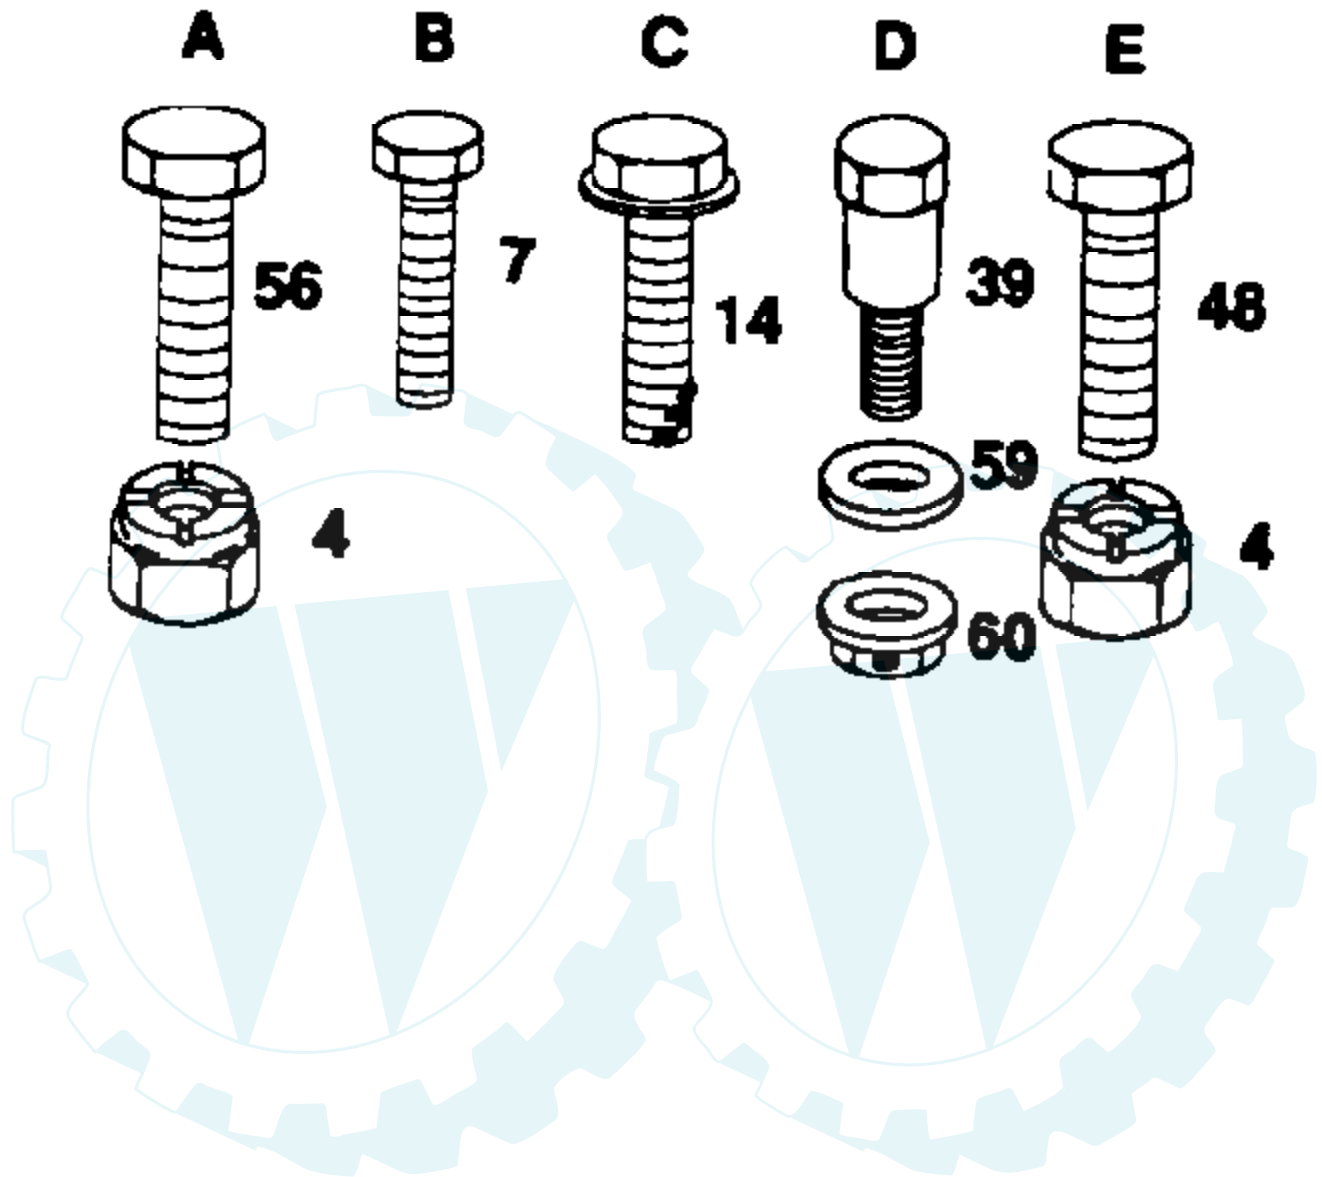

Ref #	Part Number	Qty	Description
2	7803J		SUB= 106932X
3	106451X		"BOLT, SHOULDER LT"
6	19171713		SUB= 146537
8	106447X		"SUP,LVR,CLUTCH LT"
10	109202X		TANK.FUEL.LT.
20	12000022		E-RING
43	9135R		SPRING H

Ref #	Part Number	Qty	Description
13	74780556		"BOLT,HEX"
14	74780408		BOLT
15	17490620		SCREW
16	10040400		LOCKWASHER
19	74760644		BOLT
20	73680600		SUB= 73690600
25	74760616		BOLT
26	17490512		SCREW
31	74760512		BOLT
32	73680500		SUB= 73690500
33	123770X		STRAP LOCATOR
36	74760612		SUB= 74780612
45	17490612		SCREW
46	19131312		WASHER
84	72140606		BOLT
90	17030808		SUB= 17030814
94	11050600		LOCKWASHER
97	19111012		WASHER T

Ref #	Part Number	Qty	Description
43	3652		WASHER PLAIN
43	3693		WASHER PLAIN
43	3653		WASHER PLAIN
43	3408		WASHER PLAIN
43	3732		WASHER PLAIN
43	3184		WASHER, PLAIN .758 X 1.25 X .031
43	3733		WASHER PLAIN
43	3198		WASHER PLAIN
43	3734		WASHER PLAIN
43	3735		WASHER PLAIN
43	3736		WASHER PLAIN
43	3180		WASHER PLAIN
44	3882		SHAFT, DRIVE
45	3646		GEAR, SPUR, 12 TEETH
46	3707		GEAR SPUR, 15 TEETH
47	3866		GEAR, SPUR, 20 TEETH
48	3719		GEAR, SPUR, 25 TEETH
49	3868		GEAR, SPUR, 28 TEETH
50	3683		GEAR, SPUR, 31 TEETH
51	1145		WASHER, PLAIN .632 X 1.00 X .060
52	3191		SEAL FELT
53	3180		WASHER PLAIN
54	3880		AXLE LEFT HAND
55	3780		GEAR, MITER, 15 TEETH
56	3656		RING, RETAINING
57	3839		GEAR, SPUR, 32 TEETH
58	3919		SHAFT, CROSS
59	3781		GEAR, MITER, 15 TEETH
60	3881		AXLE, R.H.
61	3864		HOUSING LOWER
62	3920		PUCK, FRICTION
63	3276		DISC, BRAKE
64	3758		SPACER
65	3916		JAW, BRAKE
66	3843		PIN, DOWEL
67	3915		SCREW TAPPING
68	3768		LEVER, ACTUATING
69	3760		WASHER, PLAIN .321 X 1.00 X .055
70	3917		BRACKET, ANTI-ROTATION
71	3847		LOCKNUT 5/16-24
72	3724		SCREW TAPPING
73	3906		WASHER PLAIN
74	3907		PUCK, FRICTION
75	4300		GREASE