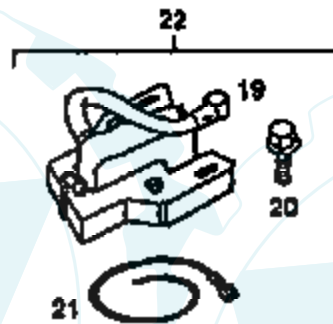

LAWN TRACTOR ENGINE BRIGGS & STRATTON – MODEL NUMBER 281707, TYPE NUMBER 0412-01