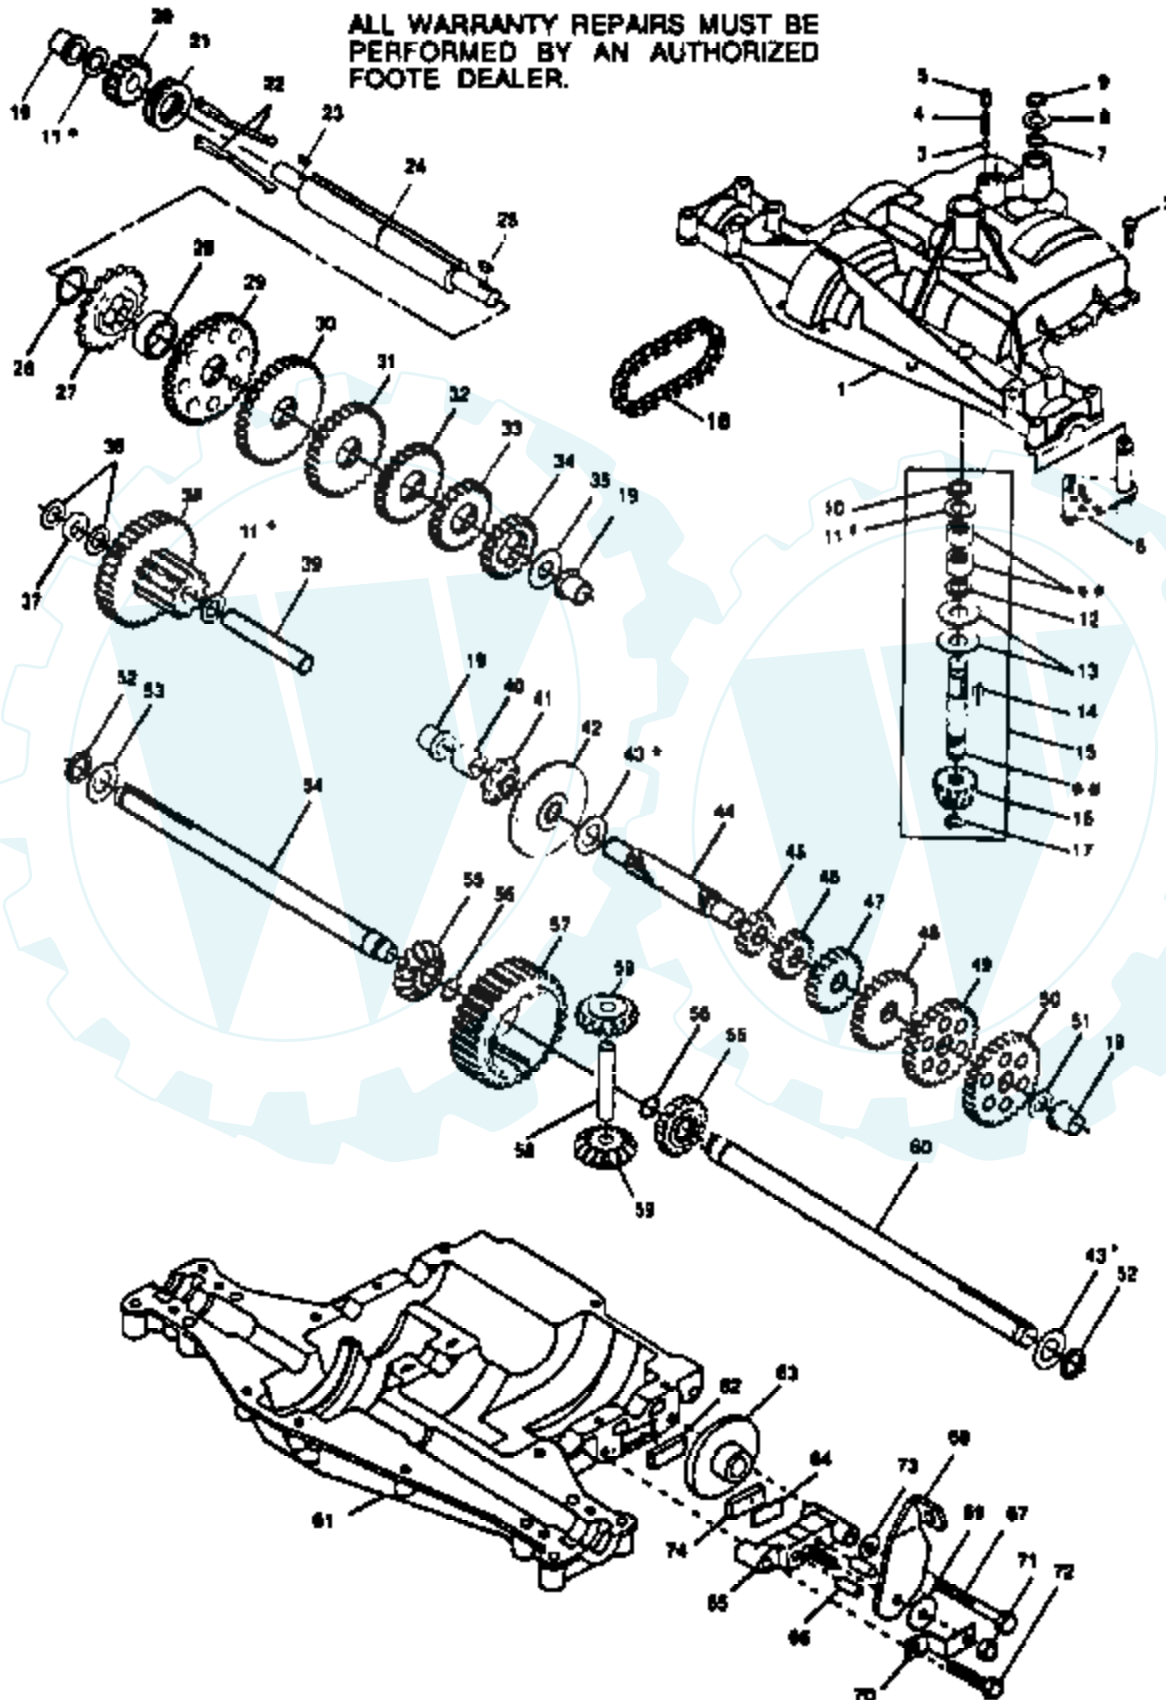

LAWN TRACTOR TRANSAXLE FOOTE—MODEL NUMBER 4360-7

TRANSAXLE

ALL WARRANTY REPAIRS MUST BE
PERFORMED BY AN AUTHORIZED
FOOTE DEALER.

Ref #	Part Number	Qty	Description
1	3865		HOUSING UPPER
2	1919		SCREW
3	1151		BALL DETENT
4	3626		SPRING, DETENT
5	3623		SCREW, SET
6	4336		ASSY SHIFTER
7	3884		O-RING
8	3885		WASHER PLAIN
8	3886		WASHER PLAIN
8	3887		WASHER PLAIN
8	3888		WASHER PLAIN
8	3889		WASHER PLAIN
8	3121		WASHER PLAIN
8	3890		WASHER PLAIN
9	1100		RING RETAINING
10	1099		RING RETAINING
11	1959		WASHER PLAIN
11	1441		WASHER PLAIN
11	1423		WASHER, PLAIN .632 X 1.00 X .026
11	1082		WASHER PLAIN
11	1424		WASHER PLAIN
11	1068		WASHER PLAIN
11	1425		WASHER PLAIN
11	1358		WASHER PLAIN
11	1145		WASHER, PLAIN .632 X 1.00 X .060
11	1319		WASHER PLAIN
12	3312		O-RING
13	3876		WASHER, PLAIN .632 X 1.38 X .046
14	1374		KEY WOODRUFF #9
15	4134		ASSY KIT INPUT SHAFT
16	3590		PINION, BEVEL, 14 TEETH
17	3624		RING, RETAINING
18	3625		CHAIN, 24 PITCHES
19	1542		BEARING, FLANGE
20	3773		GEAR SPUR, 14 TEETH
21	3631		COLLAR CLUTCH
22	3828		KEY CLUTCH
23	1369		KEY WOODRUFF #3
24	3883		SHAFT INTERMEDIATE
25	1375		KEY, WOODRUFF, #61
26	3627		RING, RETAINING
27	3830		SPROCKET, 18 TEETH
28	3841		SPACER
29	3786		GEAR, SPUR, 37 TEETH
30	3785		GEAR, SPUR, 35 TEETH
31	3867		GEAR, SPUR, 30 TEETH
32	3783		GEAR, SPUR, 25 TEETH
33	3869		GEAR, SPUR, 22 TEETH
34	3741		GEAR SPUR
35	3628		WASHER, PLAIN .640 X 1.37 X .061
36	1423		WASHER, PLAIN .632 X 1.00 X .026
37	3422		SPACER .630 X 1.00 X .169
38	4286		ASSY GEAR COMB 12&35 TEETH
39	3877		SHAFT IDLER
40	3901		SPACER .635 X .875 X .755
41	3645		SPROCKET, 9 TEETH
42	3853		GEAR BEVEL 42 TEETH
43	3749		WASHER PLAIN