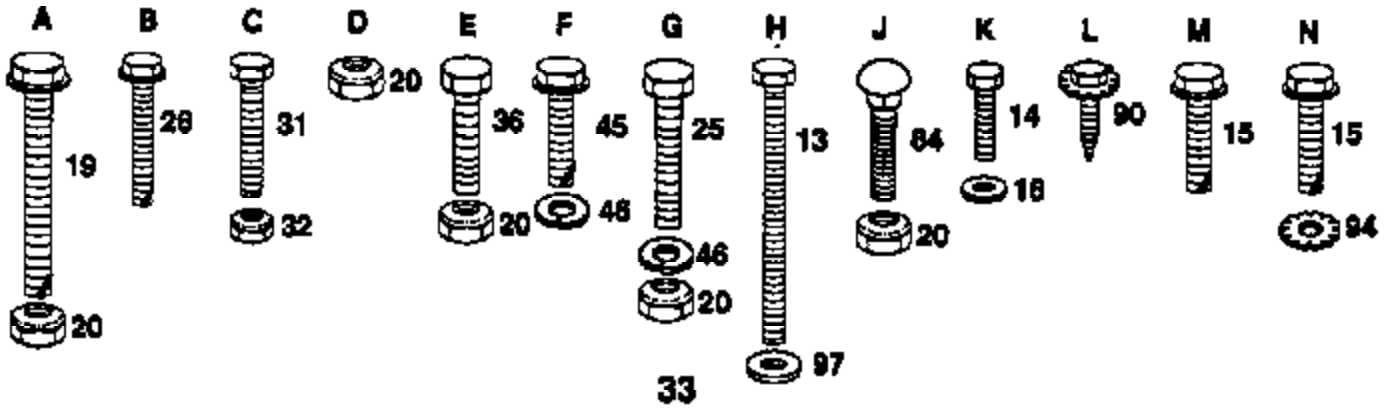

Ref #	Part Number	Qty	Description
13	74780556		"BOLT,HEX"
14	74780408		BOLT
15	17490620		SCREW
16	10040400		LOCKWASHER
19	74760644		BOLT
20	73680600		SUB= 73690600
25	74760616		BOLT
26	17490512		SCREW
31	74760512		BOLT
32	73680500		SUB= 73690500
33	123770X		STRAP LOCATOR
36	74760612		SUB= 74780612
45	17490612		SCREW
46	19131312		WASHER
84	72140606		BOLT
90	17030808		SUB= 17030814
94	11050600		LOCKWASHER
97	19111012		WASHER T