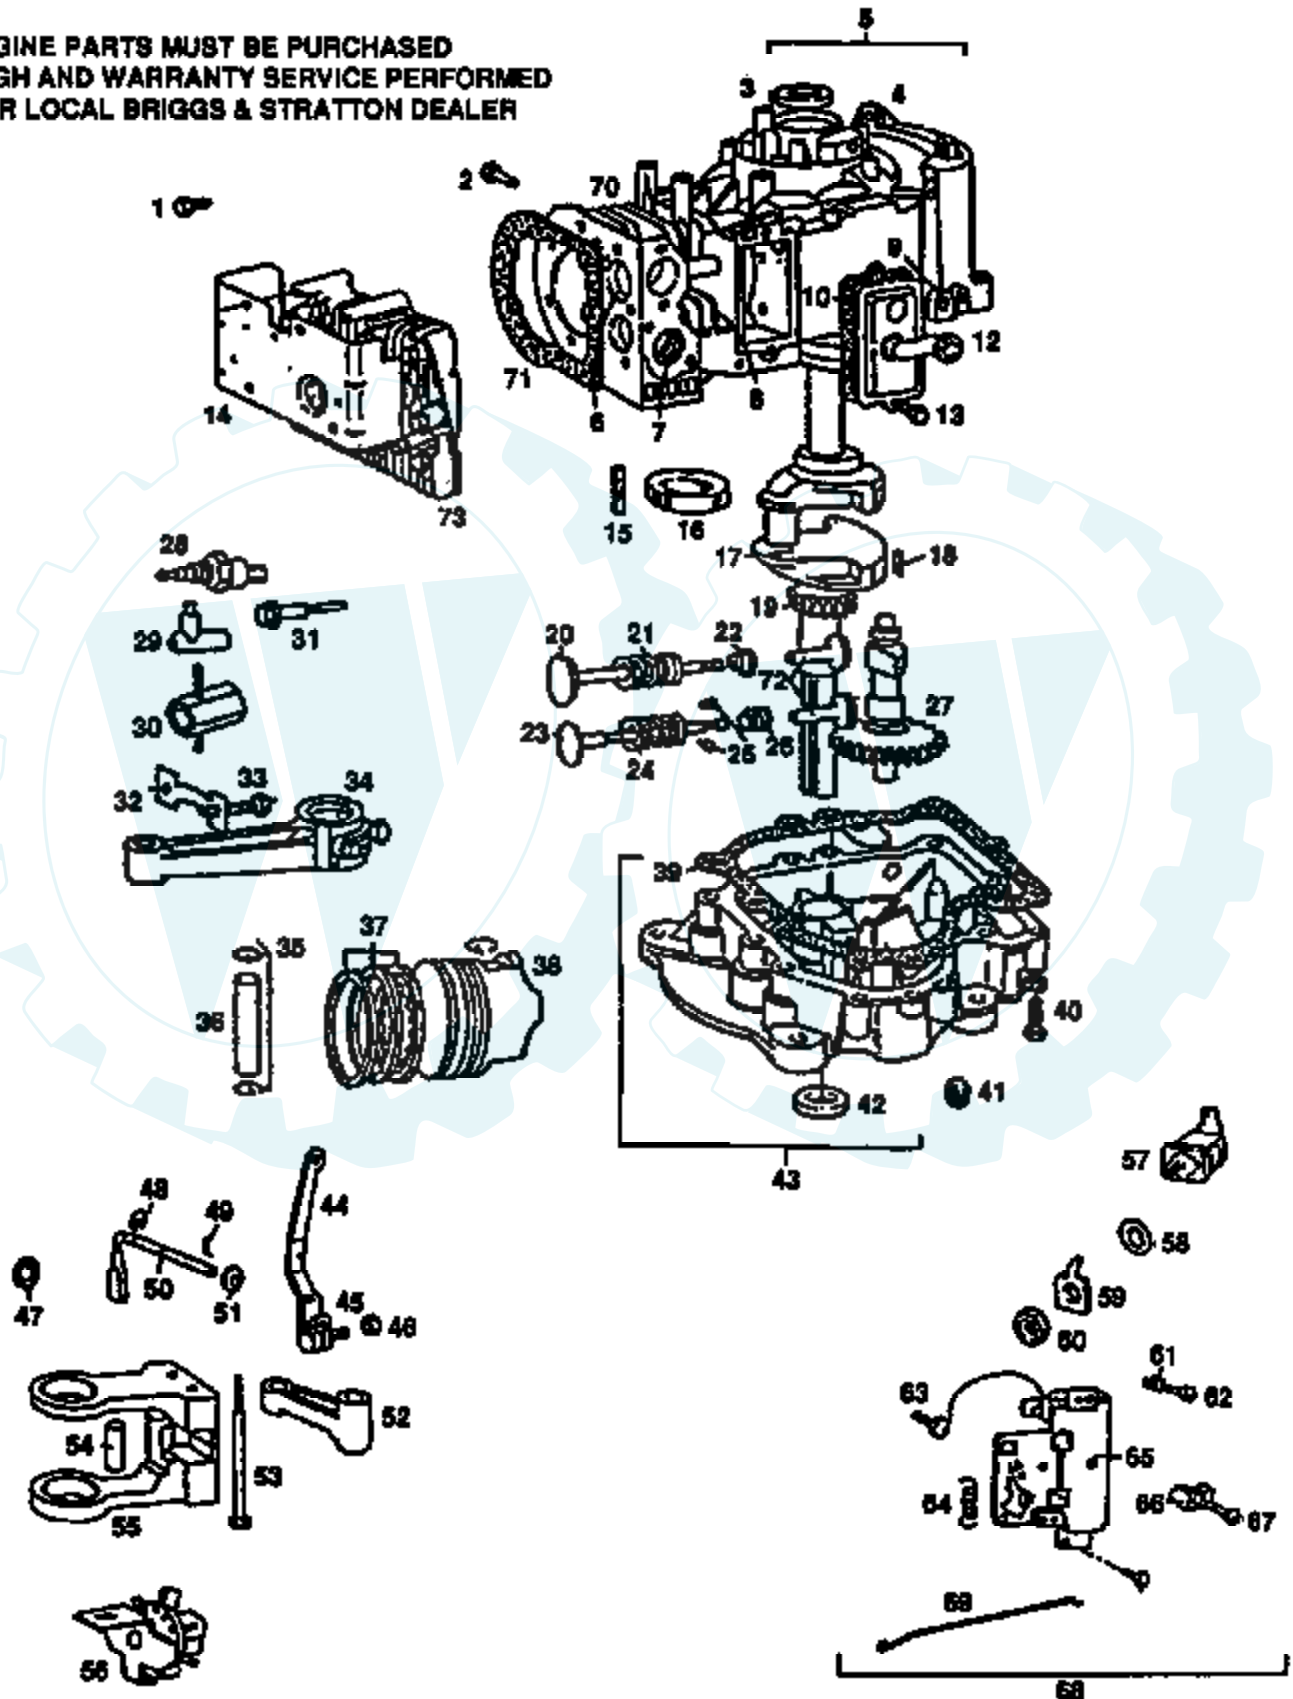

LAWN TRACTOR ENGINE BRIGGS & STRATTON – MODEL NUMBER 281707, TYPE NUMBER 0412-01

ALL ENGINE PARTS MUST BE PURCHASED
THROUGH AND WARRANTY SERVICE PERFORMED
BY YOUR LOCAL BRIGGS & STRATTON DEALER

Ref #	Part Number	Qty	Description
1	93158		SCREW, SEMS
2	93163		SCREW
3	399265		P/N CONFLICT - CHECK WITH SUPPLIER
4	391086		SEAL, OIL
5	490450		CYLINDER ASSEMBLY
6	261463		SEAT, INTAKE VALVE, STANDARD
7	210940		SEAT]
8	261961		GUIDE, EXHAUST VALVE
9	231597		BUSHING, GOVERNOR CRANK, 1/4" I.D.
10	27803		GASKET, VALVE COVER
11	391406		BREATHER ASSEMBLY
12	280100		TUBE, BREATHER
13	93394		SCREW, SEMS, BREATHER, MOUNTING
14	491490		COVER, CYLINDER HEAD
15	91460		PIN
16	262243		ECCENTRIC
17	490466		CRANKSHAFT
18	222698		KEY, FLYWHEEL
19	262135		GEAR, TIMING
20	262247		VALVE, INTAKE
21	65906		SPRING, INTAKE VALVE
22	221596		RETAINER, INTAKE VALVE
23	262246		VALVE, EXHAUST
24	26828		SPRING, EXHAUST VALVE
25	93630		RETAINER, EXHAUST VALVE ROTOCOIL(2)
26	292260		RETAINER, EXHAUST VALVE
27	212897		GEAR, CAM
28	293918		PLUG, SPARK RESISTOR
29	66538		ELBOW, SPARK PLUG
30	89838		WRENCH SPARK PLUG
31	93723		SCREW, CYLINDER HEAD 3"
32	222299		LOCK, CONNECTING ROD SCREW
33	92909		SCREW, CONNECTING ROD
34	490348		ROD ASSEMBLY, CONNECTING
35	260924		LOCK, PISTON PIN
36	299691		PIN ASSEMBLY, PISTON, STANDARD
36	391286		PIN ASSEMBLY, PISTON .005" OVER
37	394665		RING SET
37	391781		RING SET, PISTON .010" OVERSIZE
37	391782		RING SET, PISTON .020" OVERSIZE
37	391783		RING SET, PISTON .030" OVERSIZE
38	394661		PISTON ASSEMBLY, STANDARD
38	394662		PISTON ASSEMBLY .010" OVERSIZE
38	394663		PISTON ASSEMBLY .020" OVERSIZE
38	394664		PISTON ASSEMBLY .030" OVERSIZE
39	271916		GASKET, CRANKCASE COVER 1/64"
40	94305		SCREW, SEMS, BASE MOUNTING
41	91084		PLUG OIL DRAIN
42	291675		SEAL, OIL
43	490452		BASE
44	490927		LEVER ASSY, GOVERNOR
45	92613		BOLT, GOVERNOR LEVER
46	231082		NUT, HEX
47	491323		SEAL, GOVERNOR
48	93307		RETAINER, E-RING
49	93306		COTTER, HAIR PIN
50	231058		CRANK, GOVERNOR
51	222450		WASHER, GOVERNOR LEVER