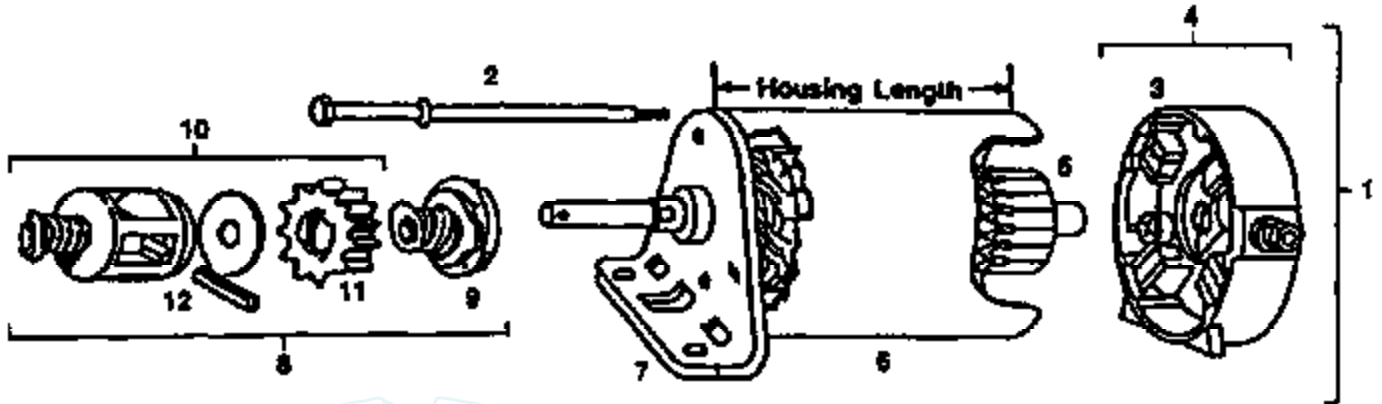

LAWN TRACTOR ENGINE BRIGGS & STRATTON – MODEL NUMBER 281707, TYPE NUMBER 0412-01