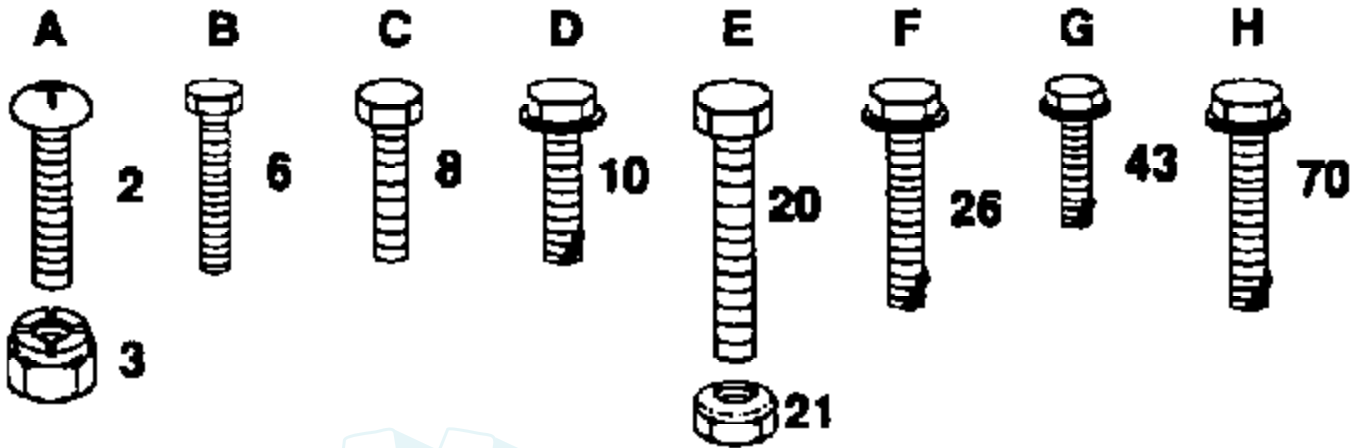

Ref #	Part Number	Qty	Description
2	7803J		SUB= 106932X
3	106451X		"BOLT, SHOULDER LT"
6	19171713		SUB= 146537
8	106447X		"SUP,LVR,CLUTCH LT"
10	109202X		TANK.FUEL.LT.
20	12000022		E-RING
43	9135R		SPRING H