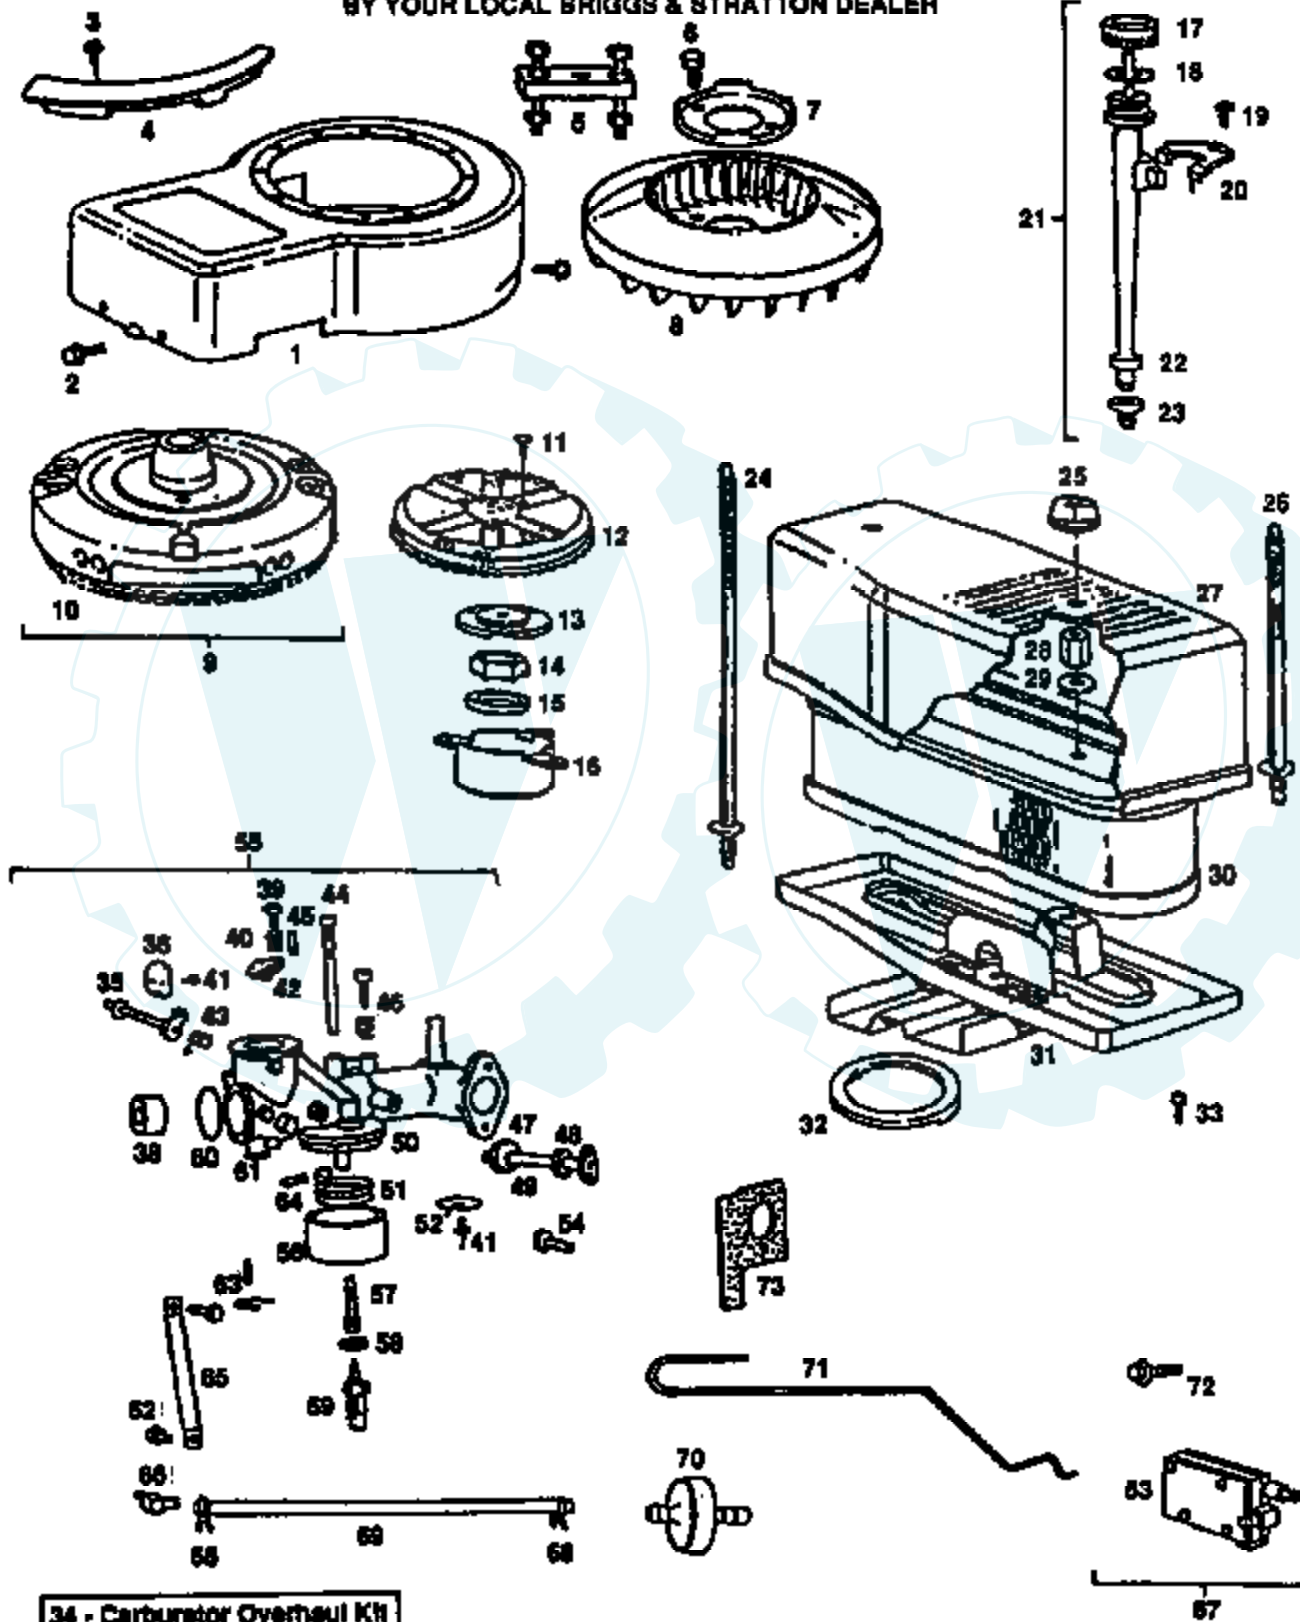

LAWN TRACTOR ENGINE BRIGGS & STRATTON – MODEL NUMBER 281707, TYPE NUMBER 0412-01

ALL ENGINE PARTS MUST BE PURCHASED
THROUGH AND WARRANTY SERVICE PERFORMED
BY YOUR LOCAL BRIGGS & STRATTON DEALER

Ref #	Part Number	Qty	Description
1	490689		HOUSING, BLOWER
2	93158		SCREW, SEMS
3	93705		SUB= 69485
4	223752		GUARD, FLYWHEEL
5	19203		PULLER, FLYWHEEL
6	93535		SCREW, HEX HEAD
7	223726		RETAINER FAN
8	280687		FAN, FLYWHEEL
9	492326		FLYWHEEL & RING GEAR ASSY, MAGNETO
10	392134		GEAR, RING
11	93805		SCREW, SEMS
12	222562		SCREEN, FLUSH ROTATING
13	280848		SPACER
14	92284		NUT, FLYWHEEL
15	220865		WASHER, SPRING
16	222561		CUP, SCREEN MOUNTING
17	490327		CAP AND DIPSTICK, OIL FILLER
18	270920		SEAL, OIL FILLER CAP
19	93572		SCREW
20	222371		CLAMP
21	490474		FILL GROUP, OIL
22	280741		TUBE, OIL FILLER
23	68838		SEAL, FILLER TUBE
24	94248		STUD
25	212706		
26	94246		
27	223700		COVER
28	231532		NUT
29	94249		WASHER
30	491519		CARTRIDGE
31	490332		BODY
32	270853		GASKET, AIR CLEANER
33	94018		SCREW, AIR CLEANER
34	394698		CARBURETOR OVERHAUL KIT
35	270382		WASHER, FOAM
36	222010		VALVE, CHOKE
37	390684		SHAFT & LEVER, CHOKE
38	211960		VENTURI, CARBURETOR
39	91920		SCREW, MACHINE, FILLISTER HEAD
40	26157		SPRING, THROTTLE ADJUSTMENT
41	93499		SCREW
42	211712		STOP, THROTTLE
43	261116		SPRING, CHOKE RETURN
44	299740		NOZZLE CARBURETOR
45	93043		PIN, THROTTLE STOP
46	292681		VALVE ASSEMBLY, CARBURETOR IDLE SCREW, SEMS
47	271853		WASHER, THROTTLE SHAFT, FOAM
48	398970		SEAL, THROTTLE SHAFT
49	491106		SHAFT & LEVER
50	270511		GASKET, FLOAT BOWL
51	299707		FLOAT, CARBURETOR
52	222433		VALVE, THROTTLE
53	390818		PUMP
54	93357		SCREW, SEMS, CARBURETOR MOUNTING
55	491031		CARBURETOR ASSY
56	221995		BOWL, FLOAT
57	231323		SCREW
58	222014		WASHER