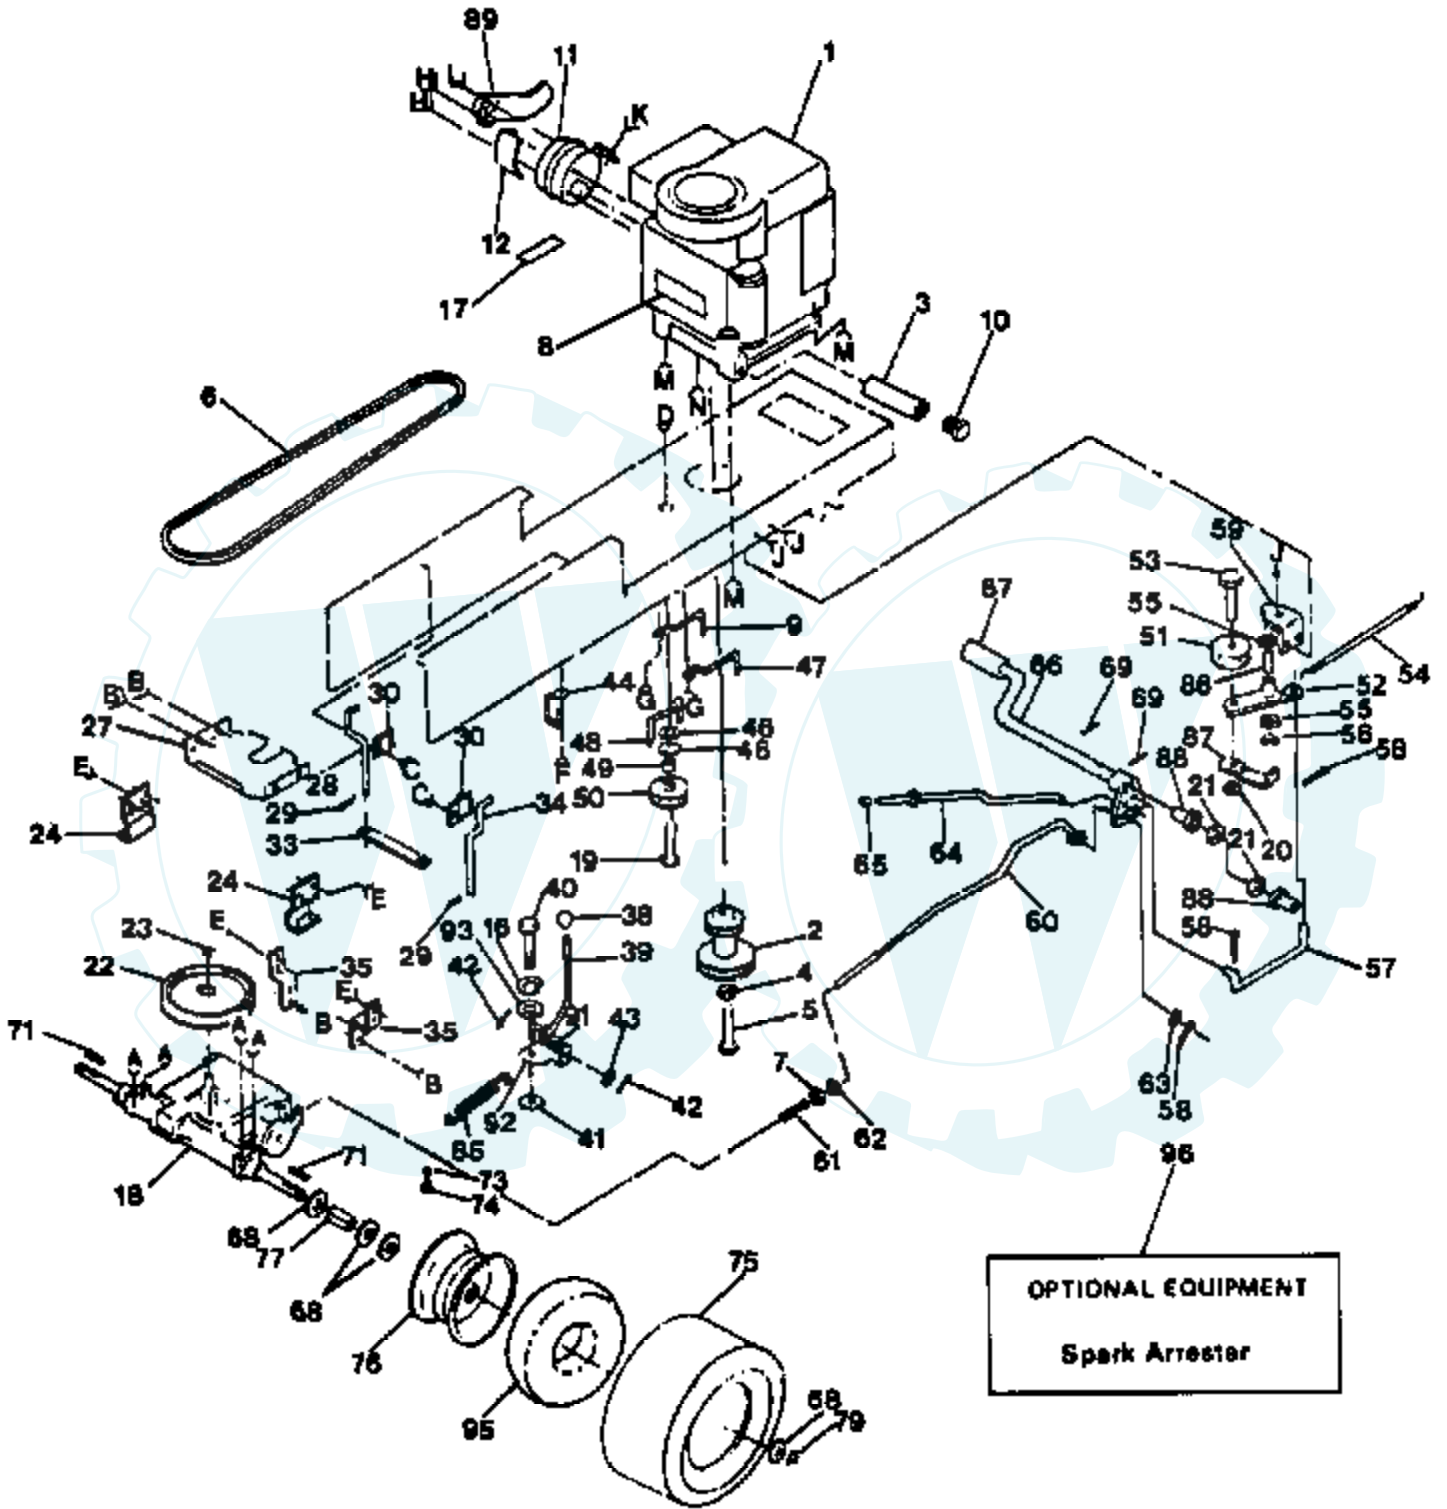

LAWN TRACTOR

DRIVE

Ref #	Part Number	Qty	Description
1	124136X		ENGINE BRIGGS AND STRATTON
2	105731X		SUB= 137326
3	123995X		"PIPE, DRAIN OIL"
4	10040700		LOCKWASHER
5	74770720		SUB= 71130720
6	125907X		BELT-V.90.0.GD.DR
7	73800600		NUT
8	120601X		DECAL.ENG.271967
9	121218X		KEEPER BELT ENGLH
10	13030200		"PLUG,DRAIN OIL"
11	101273M		MUFFLER LTV
12	101159L		SHIELD HEAT LTV
13	74780556		"BOLT,HEX"
14	74780408		BOLT
15	17490620		SCREW
16	10040400		LOCKWASHER
17	121120X		DECAL
18	120898X		SUB= 137367
19	74760644		BOLT
20	73680600		SUB= 73690600
21	19211616		WASHER LT
22	123666X		PULLEY TRANS
23	12000028		SUB= 2267J
24	109167X		BRACKET LT
25	74760616		BOLT
26	17490512		SCREW
27	108171X		BRKT SUPPORT LT
28	123662X		KEEPER BELT LH
29	4921H		SPRING.RETAINER
30	106190X		CLAMP LT
31	74760512		BOLT
32	73680500		SUB= 73690500
33	123770X		STRAP LOCATOR
34	123663X		KEEPER BELTRH
35	121520X		STRAP TORQUE
36	74760612		SUB= 74780612
38	106279X		CONTROL KNOB LT
39	124461X		ROD SHIFTER
40	71040412		SUB= 74550412
41	105701X		WASH-SHFT PLT LT
42	76020416		PIN COTTER 1/8
43	19151216		WASHER
44	104777X		SUB= 140312
45	17490612		SCREW
46	19131312		WASHER
47	105730X		"KEEPER,BLT ENG LT"
48	109070X		BELT KEEPER LT
49	4470J		SPACER T
50	123674X		PULLEY.IDLER.FLAT
51	123766X		SUB= 139245
52	123789X		ARM IDLER
53	74760624		SUB= 74930624
54	105709X		"SPRING, RETURN LT"
55	110812X		WASHER LT
56	12000039		KLIP RING
57	105710X		"LINK, CLUTCH T"
58	76020412		COTTER PIN
59	123102X		BRKT ASM