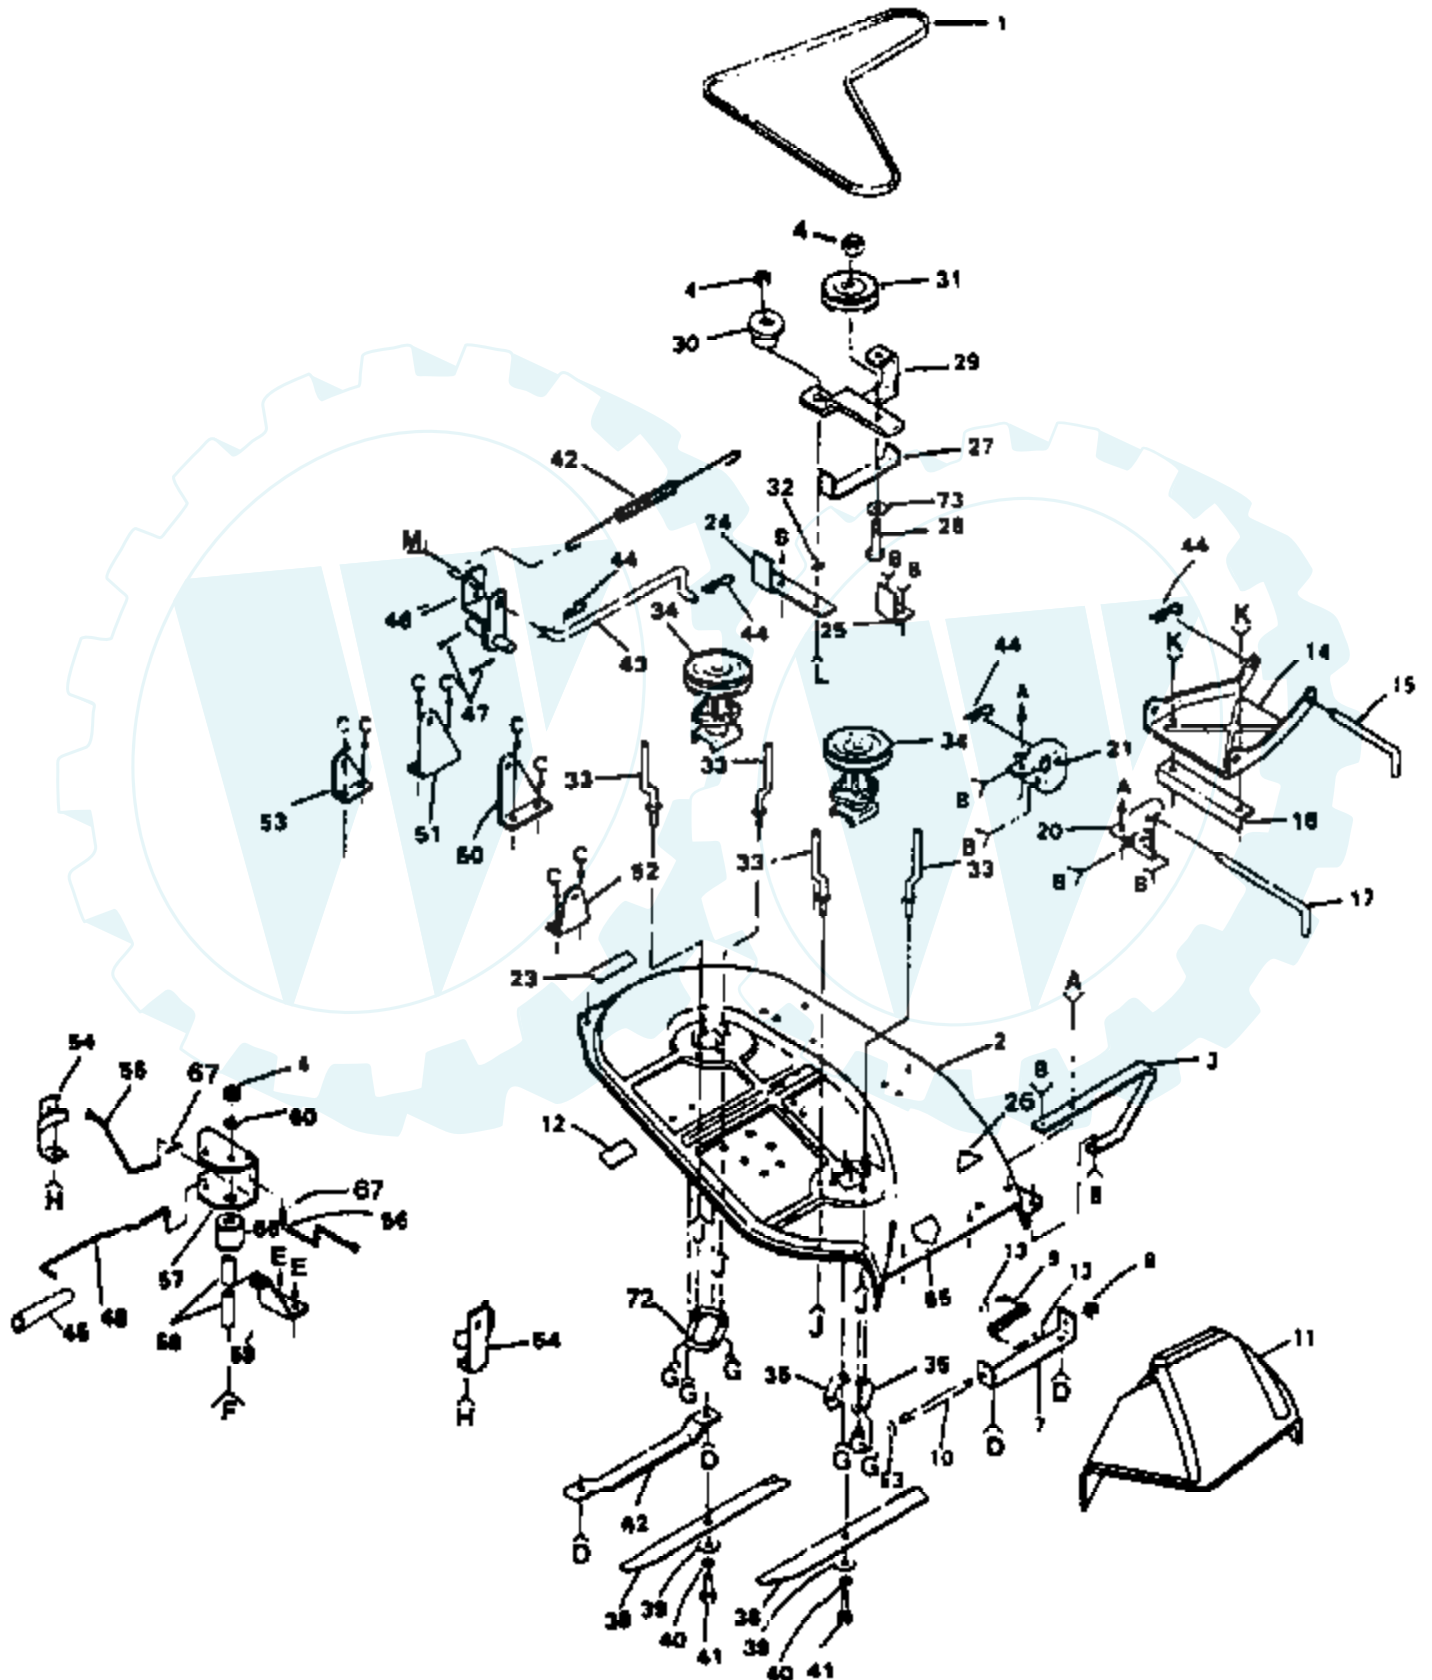

LAWN TRACTOR

36" MOWER

Ref #	Part Number	Qty	Description
1	106085X		BELT-V.79.1.MWR
2	121259X		SUB= 144725
3	8417J		SUB= 128772
4	73680600		SUB= 73690600
6	72140505		BOLT
7	105896X		SUB= 137607
8	110452X		NUT PUSH M
9	106734X		SUB= 123713X
10	106735X		ROD-HINGE T
11	106755X		DEFLECTOR SHLD LT
12	105814X		DECAL.LT
13	105304X		CAP-SLEEVE LT
14	105662X		LINK.PARALLEL
15	105744X		"ROD, FRT. PARAL T"
16	105872X		LINK STOP
17	109835X		HINGE PIN T
20	109598X		BRACKET RH LT
21	109597X		BRACKET LH T
23	109820X		DECAL YT
24	109503X		SUPPORT ARM T
25	109504X		STOP T
26			REFER TO IMAGE
27	123204X		SUB= 126756X
28	74760632		SUB= 74930632
29	123553X		SUB= 127163X
30	106902X		SPACER RETAINER
31	121316X		PULLEY IDLER
32	106513X		"WASHER, WEAR LT"
33	102669X		BELT KEEPER LT
34	121676X		SUB= 121687X
35	100668L		SUPPORT PLATE LT
36	17490614		SCREW
38	121263X		"BLADE.38"" HI-LI"
39	19132012		WASHER
40	10030600		SUB= 10040600
41	74610624		BOLT.3/8-24X1-1/2
42	108250X		SPRING LT
43	108235X		ROD LT
44	4921H		SPRING.RETAINER
46	124066X		SUB= 109892X
47	76020616		SUB= 76020624
48	108247X		ROD BRAKE LT
50	108243X		BRACKET LT
51	108241X		BRACKET LT
52	105857X		"BRKT,SUSP RH T"
53	108673X		"BRKT,SUSP REAR LH"
54	106578X		BRAKE LT
55	106463X		"ROD, BRAKE LH LT"
58	100672K		SPACER BRAKE LTV
59	100673L		BRACKET SUPT LTV
60	19131614		WASHER
62	7631J		RUNNER-LH M
63	19111016		WASHER
65	121349X		DECAL WARNING
66	122314X		SPACER
67	76020308		SUB= 3145
72	110445X		SUPPORT T
73	19131316		WASHER