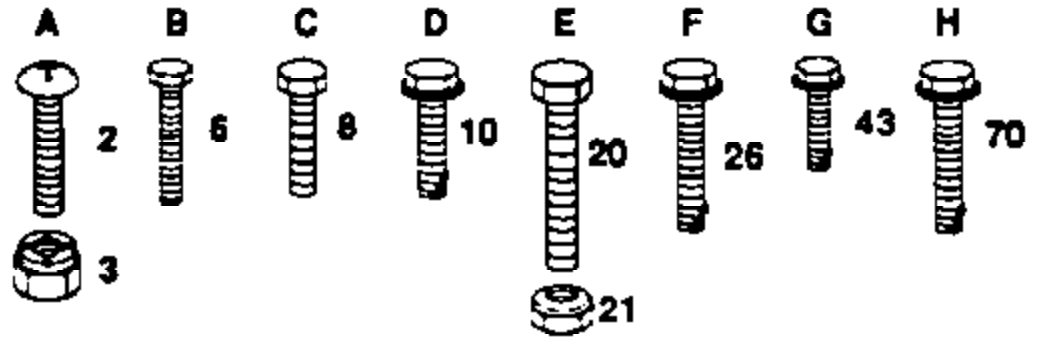

LAWN TRACTOR

STEERING AND FRONT AXLE