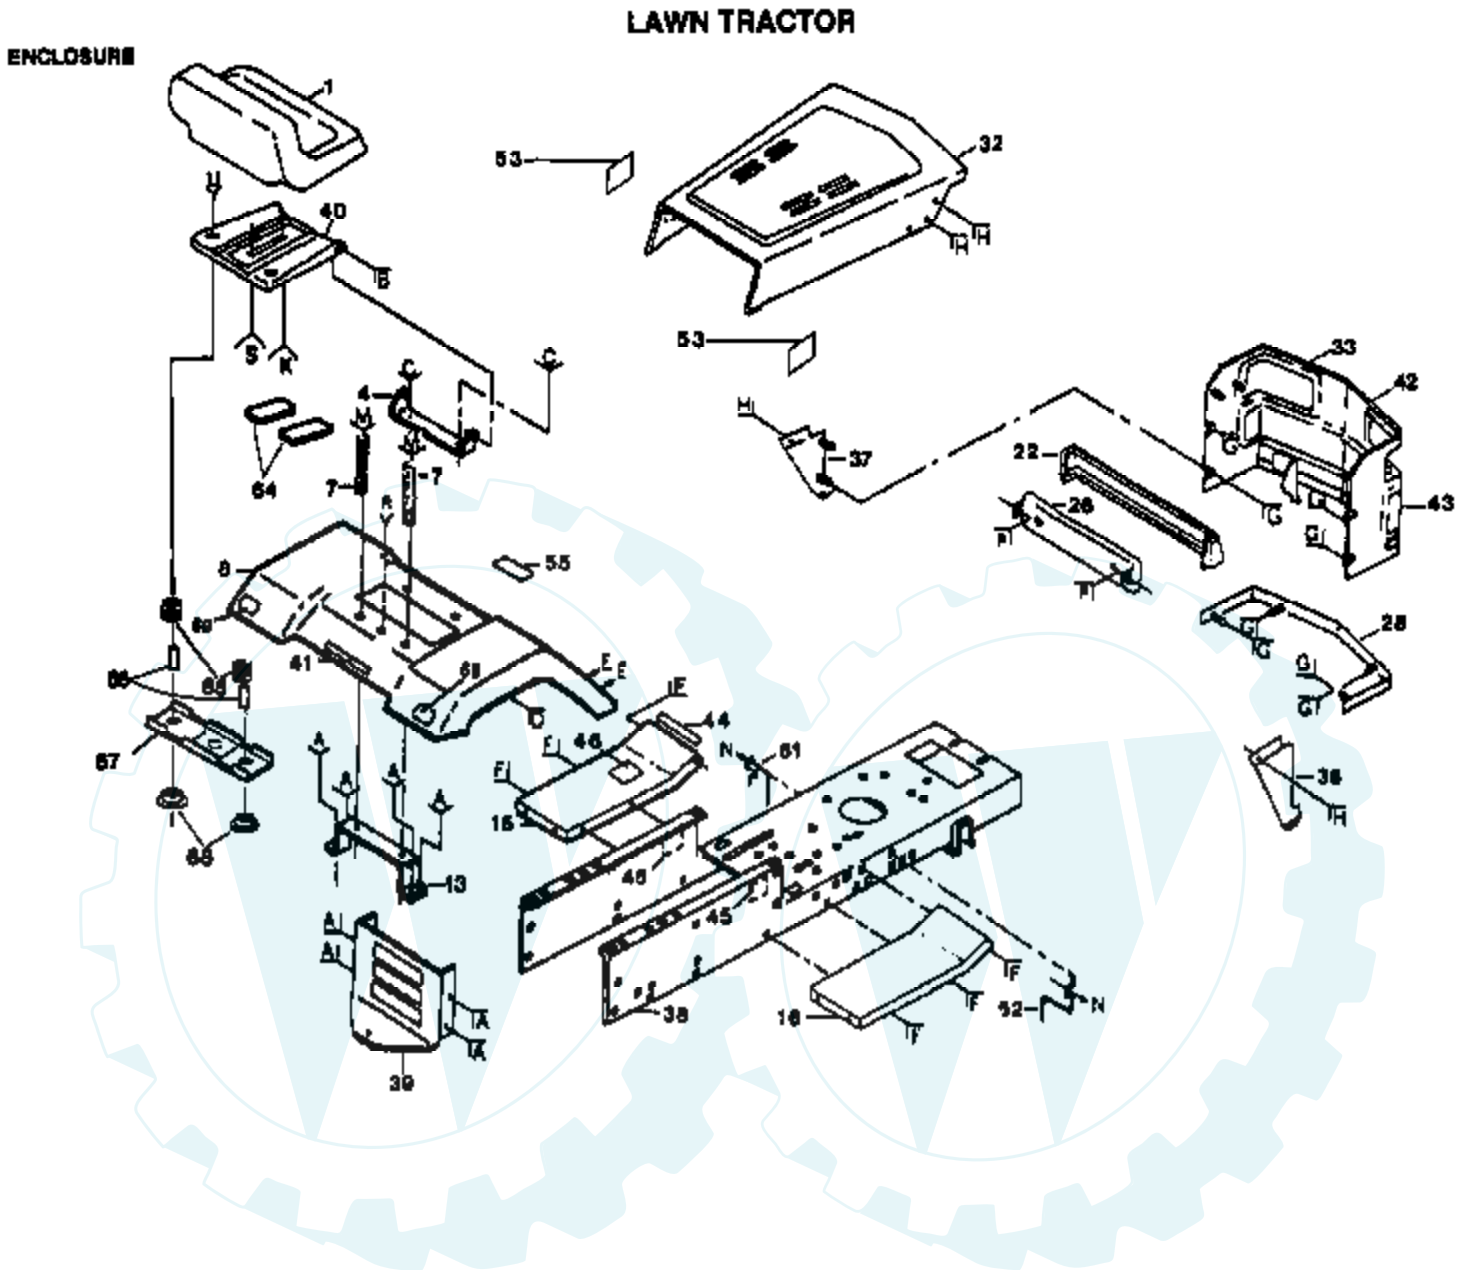

Ref #	Part Number	Qty	Description
71	123583X		SQUARE KEY
73	59192		VALVE CAP
74	65139		VALVE STEM LT
75	126182X		TIRE
76	124160X311		RIM
77	109502X		SPACER LT
79	12000001		E-RING LT
85	110422X		SUB= 146682
86	105706X		"LY, BEARING"
87	123205X		RETAIN BELT
88	120183X		NYLON BEARING
89	108767X		DEFLECTOR MUFFLER
92	106919X		PLATE SHIFT LT
93	19091210		WASHER LT
95	7152J		TUBE.18X9.5-8
96	121851X		SUB= 532137180

LAWN TRACTOR

ELECTRICAL

Ref #	Part Number	Qty	Description
1	7662J		SUB= 4152J
2	110859X		HARNESS T
3	124904X		"HARNESS,WIRING"
4	7552H		SUB= STD365410
5	110712X		SWITCH LT
6	104445X		SWITCH-INTER. GT
7	7603J		"TRAY T, BATTERY"
8	109596X		HOSE CLAMP T
9	4406R		SUB= STD365402
10	108824X		FUSE HYT
15	2033J		SUB= 2955J
16	11050400		LOCKWASHER
17	719J		SUB= 154336
19	109553X		SWITCH INTERLOCKT
20	5907J		SUB= 597J
21	74760412		BOLT LT
22	19091016		WASHER
23	73220400		SUB= 50675
24	121310X		SUB= 123888X
25	102476X		SUB= 150109
26	123198X		SUB= 146525
28	72240460		BOLT
29	109081X		SUB= 146154
30	109787X		SUB= 147626
31	109788X		SUB= 124211X
32	7192J		WIRE TIE
33	105687X		SUB= 109238X
34	121305X		SWITCH SEAT
38	4171R		CLIP T
39	121300X		CAP BATTERY
41	10040400		LOCKWASHER
42	121549X		DECAL
43	5320R		INSUL CLIP T
46	2751R		CLIP T
	101539X		SHEET INSTR LT
	101572X		SHEET-INSTRUCTION (FRENCH)
	123929X		OWNERS MANUAL
	123930X		OWNER'S MANUAL