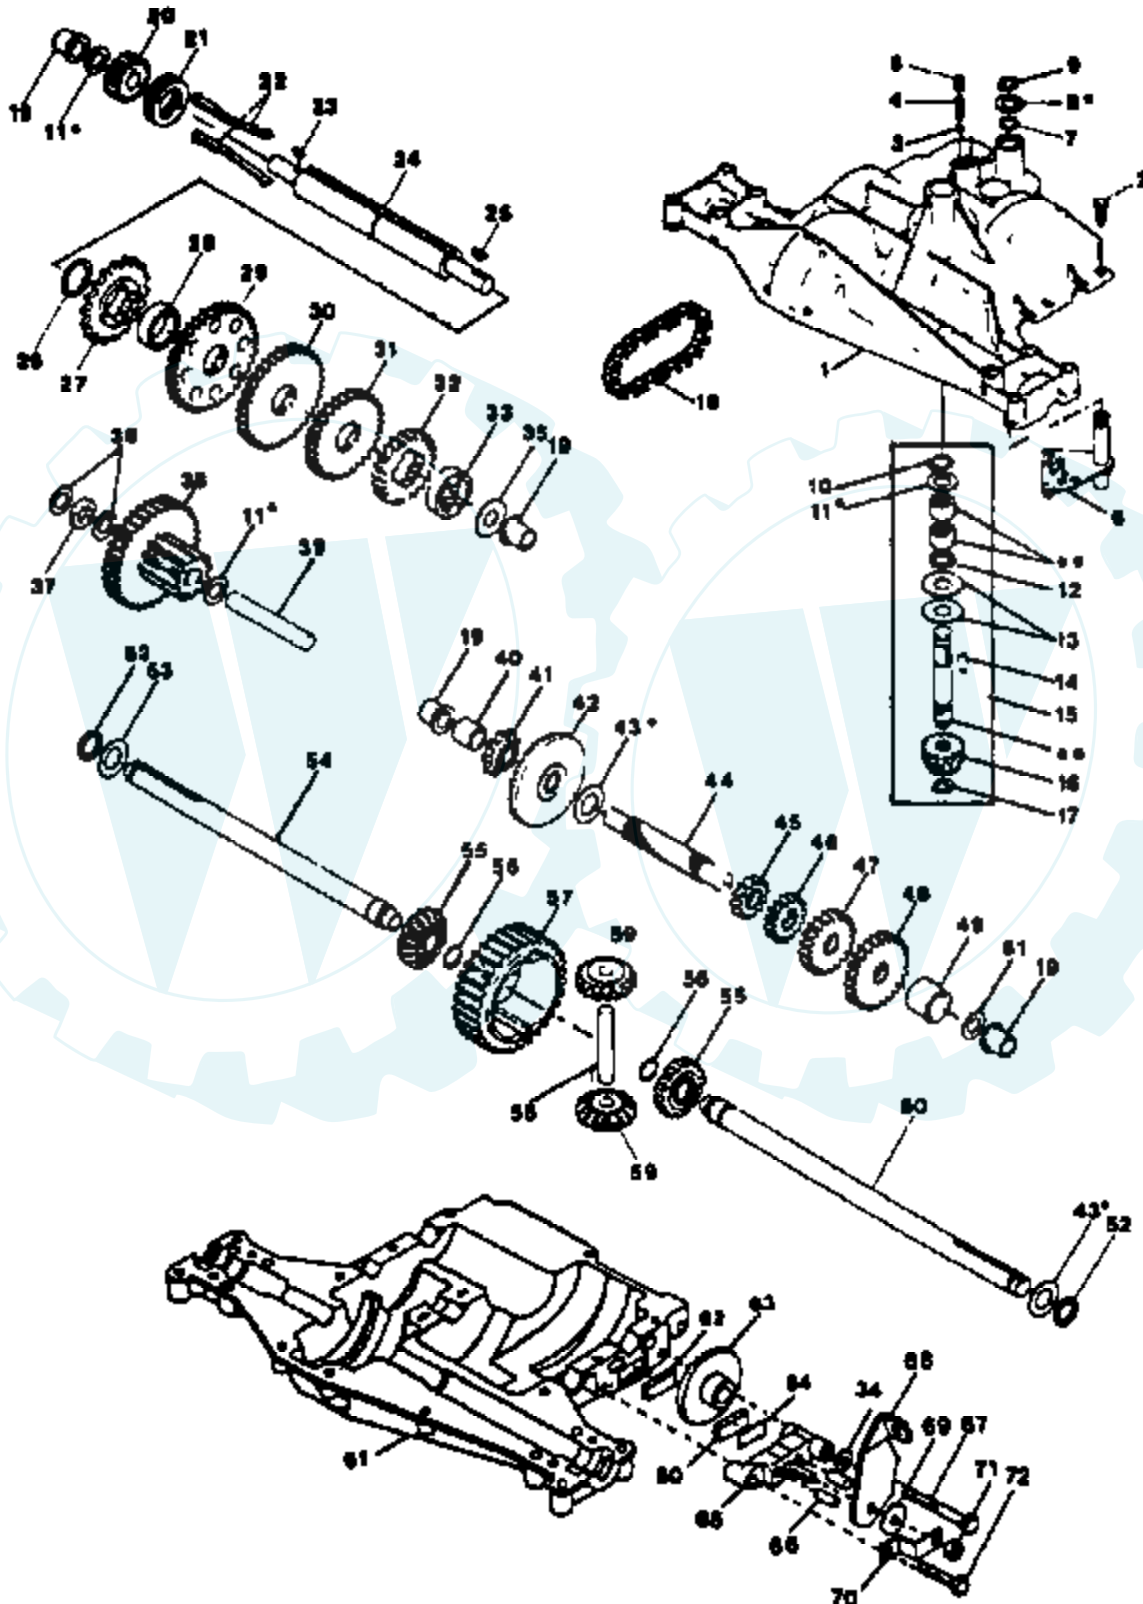

LAWN TRACTOR TRANSAXLE FOOTE—MODEL NUMBER 4360-5

TRANSAXLE

ALL WARRANTY REPAIRS MUST BE PERFORMED BY AN
AUTHORIZED FOOTE DEALER.

[Der Ersatzteilspezialist im Internet.](http://www.ersatzteil-service.de)

Ref #	Part Number	Qty	Description
1	3865		HOUSING UPPER
2	1919		SCREW
3	1151		BALL DETENT
4	3626		SPRING, DETENT
5	3623		SCREW, SET
6	4336		ASSY SHIFTER
7	3884		O-RING
8	3885		WASHER PLAIN
8	3886		WASHER PLAIN
8	3887		WASHER PLAIN
8	3888		WASHER PLAIN
8	3889		WASHER PLAIN
8	3121		WASHER PLAIN
8	3890		WASHER PLAIN
9	1100		RING RETAINING
10	1099		RING RETAINING
11	1959		WASHER PLAIN
11	1441		WASHER PLAIN
11	1423		WASHER, PLAIN .632 X 1.00 X .026
11	1082		WASHER PLAIN
11	1424		WASHER PLAIN
11	1068		WASHER PLAIN
11	1425		WASHER PLAIN
11	1358		WASHER PLAIN
11	1145		WASHER, PLAIN .632 X 1.00 X .060
11	1319		WASHER PLAIN
12	3312		O-RING
13	3876		WASHER, PLAIN .632 X 1.38 X .046
14	1374		KEY WOODRUFF #9
15	4134		ASSY KIT INPUT SHAFT
16	3590		PINION, BEVEL, 14 TEETH
17	3624		RING, RETAINING
18	3625		CHAIN, 24 PITCHES
19	1542		BEARING, FLANGE
20	3773		GEAR SPUR, 14 TEETH
21	3631		COLLAR CLUTCH
22	3828		KEY CLUTCH
23	1369		KEY WOODRUFF #3
24	3883		SHAFT INTERMEDIATE
25	1375		KEY, WOODRUFF, #61
26	3627		RING, RETAINING
27	3830		SPROCKET, 18 TEETH
28	3841		SPACER
29	3786		GEAR, SPUR, 37 TEETH
30	3867		GEAR, SPUR, 30 TEETH
31	3783		GEAR, SPUR, 25 TEETH
32	3741		GEAR SPUR
33	3685		SPACER
34	3906		WASHER PLAIN
35	3628		WASHER, PLAIN .640 X 1.37 X .061
36	1423		WASHER, PLAIN .632 X 1.00 X .026
37	3422		SPACER .630 X 1.00 X .169
38	4286		ASSY GEAR COMB 12&35 TEETH
39	3877		SHAFT IDLER
40	3901		SPACER .635 X .875 X .755
41	3645		SPROCKET, 9 TEETH
42	3853		GEAR BEVEL 42 TEETH
43	3749		WASHER PLAIN