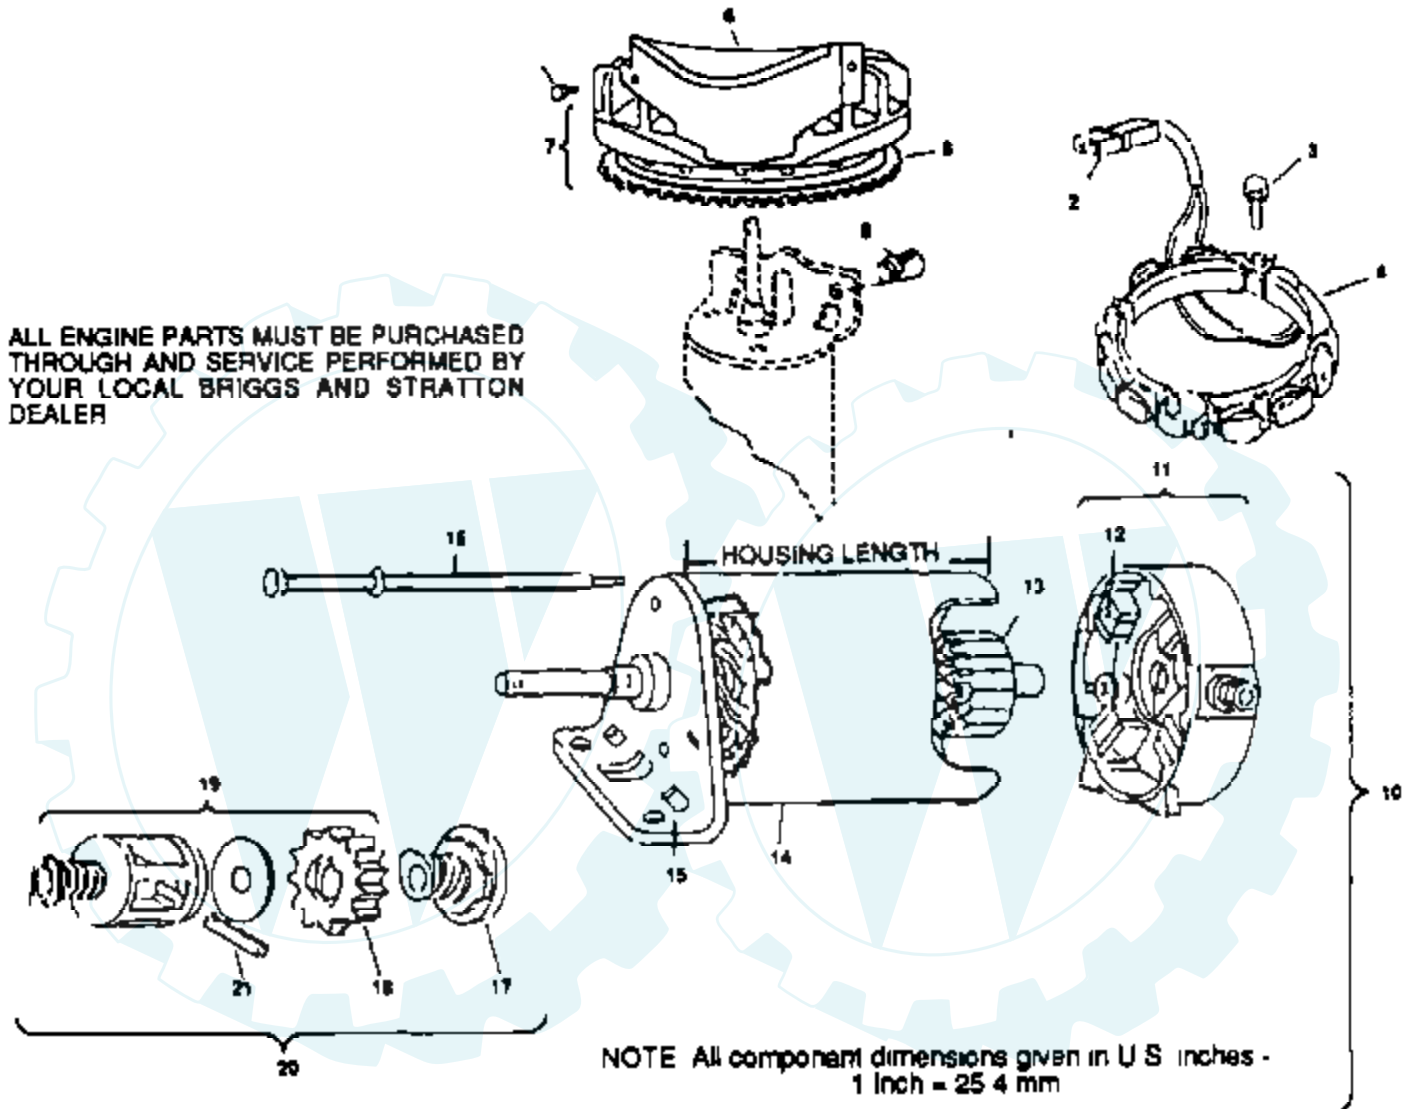

LAWN TRACTOR

10 H.P. ENGINE BRIGGS & STRATTON – MODEL NUMBER 255707, TYPE NUMBER 0122-01

Ref #	Part Number	Qty	Description
2	393456		DIODE & CONNECTOR ASSY
3	93621		SCREW, SEMS
4	393474		STATOR, ALTERNATOR, DUAL CIRCUIT
5	93984		SCREW, SEMS
6	395405		COVER, STARTER
7	391988		FLYWHEEL & RING ASSY
8	392134		GEAR, RING
9	93523		SCREW
10	394805		MOTER AND DRIVE ASSY.
11	395537		END CAP ASSY. COMMUTATOR
12	395538		BRUSH ASSEMBLY
13	390837		ARRMATURE ASSEMBLY
14	393825		HOUSING ASSEMBLY
15	394856		CAP, DRIVE
16	94003		BOLT
17	398003		CLUTCH ASSEMBLY
18	280104		GEAR, STARTER
19	393254		RETAINER & PIN
20	396865		DRIVE ASSY
21	94192		ROLL PIN