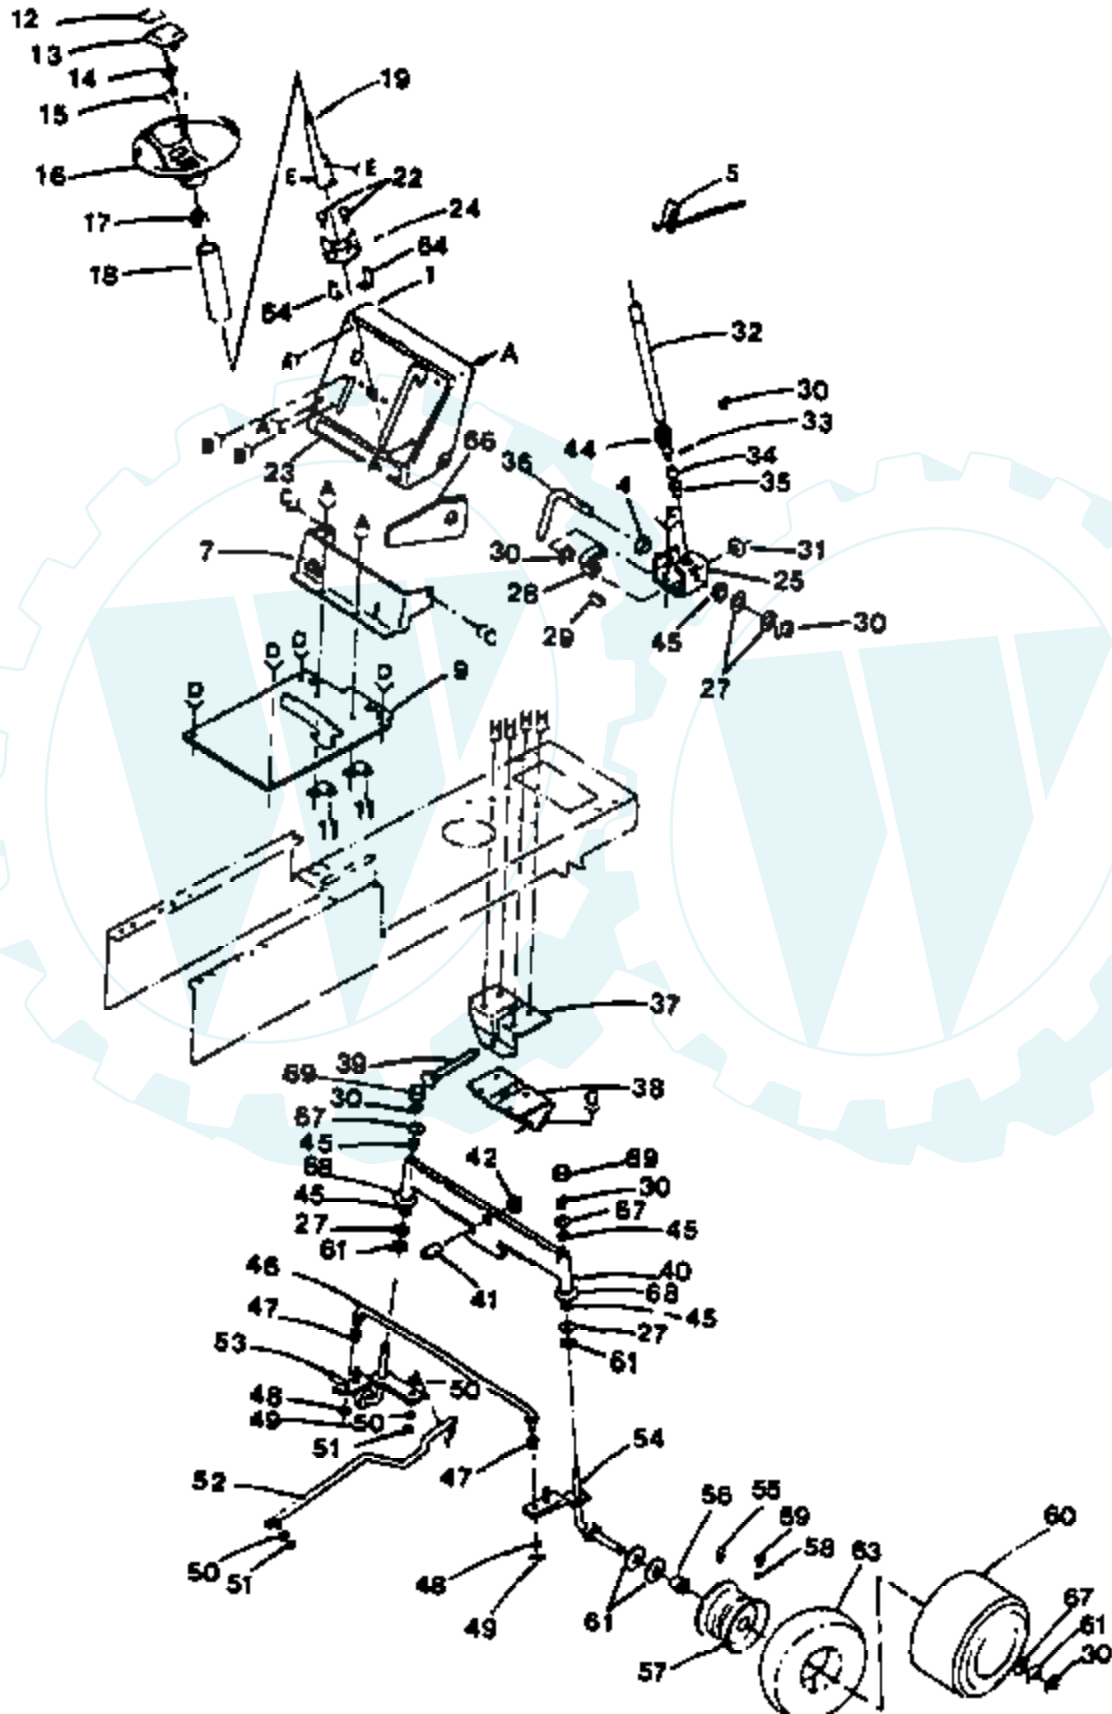

LAWN TRACTOR

STEERING AND FRONT AXLE

Ref #	Part Number	Qty	Description
1	109283X016		DASH
4	109816X		NYLINER T
5	124426X		SUB= 132771
7	105621X		DASH-LOWER LT
9	124466X012		SADDLE
11	2751R		CLIP T
12	109325X		SUB= 127075
13	100710L		INSERT-WHEEL LT
14	73940800		SUB= 73360800
15	100712K		WASHER
16	100713N		SUB= 150547
17	100711L		ADAPTER LT
18	109285X		SLEEVE T
19	123136X		STEERING SHAFT
22	17031008		SUB= 98000165
23	109821X		SUB= 138956
24	109284X		BUSHING T
25	109432X		SUB= 110150X
27	6266H		WASHER .T
28	108684X		GEAR.SECTOR.HYT
29	106126X		KEY-WOODRUFF LT
30	12000029		RING
31	101930X		WASHER YTV
32	109068X		STEERING SHAFT T
33	2882J		DRIVE PIN
34	74580		SHAFT SPACER LT
35	71208		BUSHING
36	108683X		ROD STEERING T
37	105663X		SUPPORT-SADDL T
38	105664X		SUPPORT.SADDLE.FT
39	74761060		BOLT LT
40	105669X		SUB= 108075X
41	110438X		BEARING
42	73901000		"NUT-LOC,FLANGE LT"
44	108685X		GEAR PINION T
45	3366R		COL. SRTG. BEAR.
46	105715X		ROD-TIE LT
47	120754X		SUB= 126847X
48	19131416		WASHER
49	76020412		COTTER PIN
50	10040600		LOCKWASHER
51	73610600		SUB= 7810H
52	105727X		LINK-DRAG LT
53	105656X		SPINDLE-LH LT
54	105654X		SUB= 130524
55	278H		FITTING LT
56	9040H		"FLANGE, BEARING"
57	106732X311		SUB= 106732X427
58	59192		VALVE CAP
59	65139		VALVE STEM LT
60	124157X		SUB= 122073X
61	121749X		WASHER
63	59904		TUBE.5.3/4.5/6
64	110130X		RETAINER T
66	110307X		SUB= 110553X
67	121748X		WASHER
68	19272016		WASHER
69	121232X		CAP