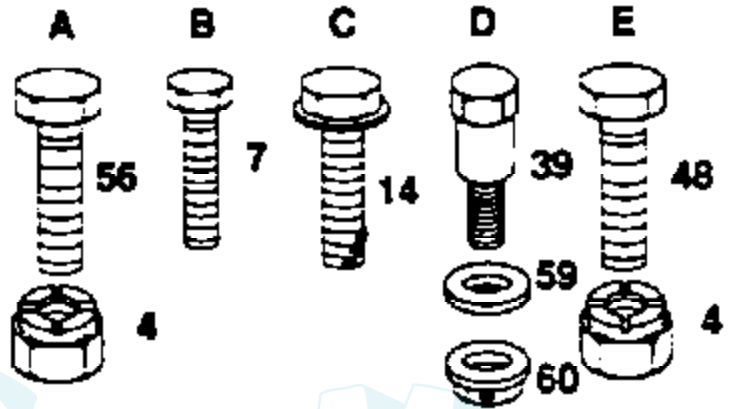

LAWN TRACTOR

LIFT ADJUSTMENT

* STANDARD HARDWARE--PURCHASE LOCALLY

Ref #	Part Number	Qty	Description
4	73680600		SUB= 73690600
7	17021008		SCREW
14	17490612		SCREW
39	105848X		"BOLT, SHOULDER LT"
48	74760612		SUB= 74780612
56	72140606		BOLT
59	110739X		WASHER T
60	73980600		NUT SPECIAL T