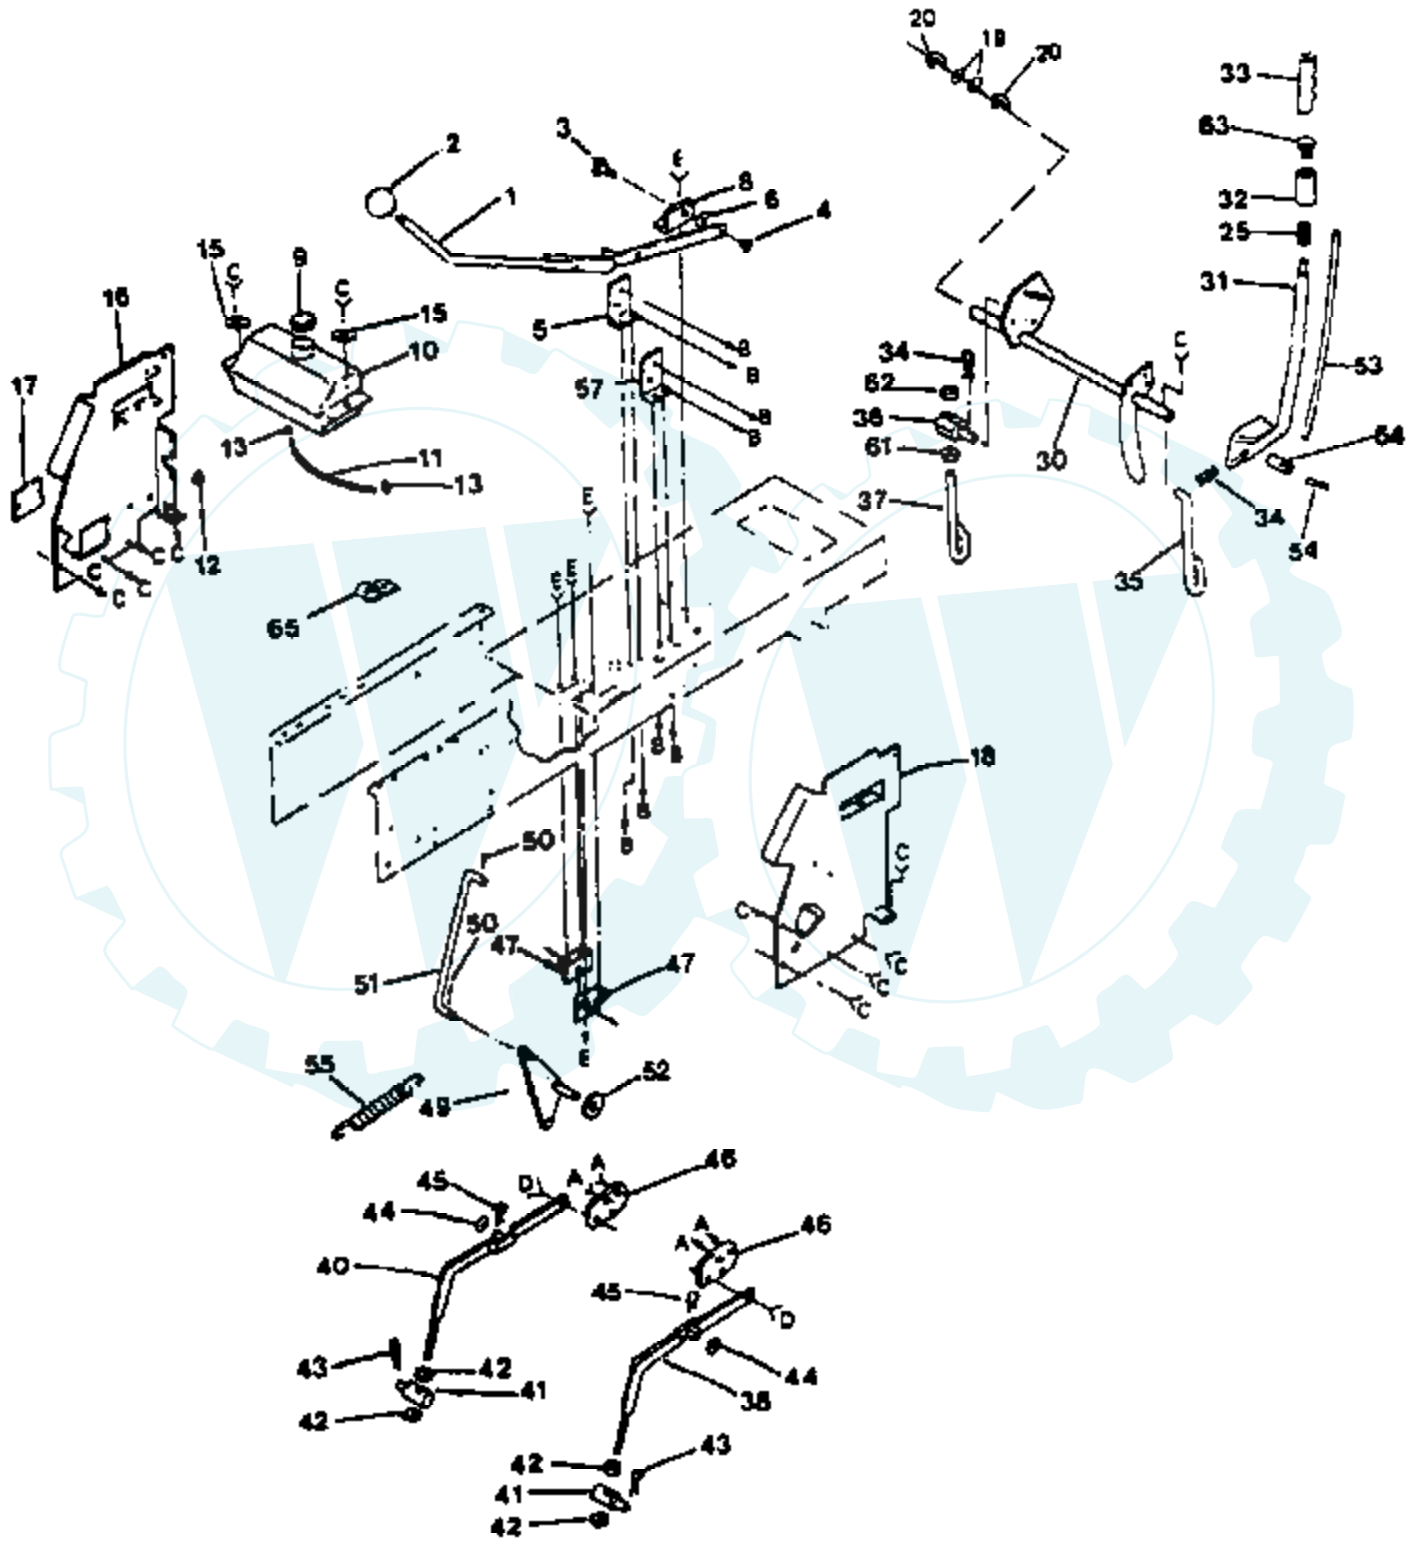

LAWN TRACTOR

LIFT ADJUSTMENT

Ref #	Part Number	Qty	Description
1	106448X		SUB= 532124429
2	7803J		SUB= 106932X
3	106451X		"BOLT, SHOULDER LT"
4	73680600		SUB= 73690600
5	106452X		"BRACKET, SWITCH LT"
6	19171713		SUB= 146537
8	106447X		"SUP, LVR, CLUTCH LT"
9	123549X		SUB= 158990
10	109202X		TANK.FUEL.LT.
11	8548R		FUEL LINE T
12	9151R		SNAP BUSHING T
13	123487X		HOSE CLAMP
15	19131612		WASHER GT
16	106920X		PANEL LT
17	121794X		COVER ACCESS
18	124431X		"PANEL, DASH RH"
19	19292016		WASHER
20	12000022		E-RING
25	2876H		SPRING T
30	120420X		NLA
31	105768X		LEVER ASSY LT
32	122364X		SUB= 125925X
33	109413X		GRIP
34	4939M		SUB= 85902
35	110029X		LIFT LINK LT
36	110447X		SUB= 132793
37	110448X		PIVOT PIN T
38	121598X		RH SUSP ARM ASM
40	121599X		LH SUSP ARM ASM
41	106308X		SUB= 130171
42	73220800		NUT
43	9135R		SPRING H
44	19171516		WASHER T
45	4921H		SPRING.RETAINER
46	105864X		"BRACKET, SUSPE T"
47	106444X		"BRKT, BELLCRAN T"
49	109728X		"T, BELLCRANK"
50	76020412		COTTER PIN
51	106446X		ROD CLUTCH T
52	19131410		WASHER
53	105765X		SUB= 105764X
54	105767X		PIN-GROOVE LT
55	106810X		SPRING LT
57	108236X		BRACKET LT
61	73360700		NUT
62	73710700		NUT LOCK YTH
63	124385X		SUB= 125925X
64	105766X		COUPLE LEVER T
65	5320R		INSUL CLIP T