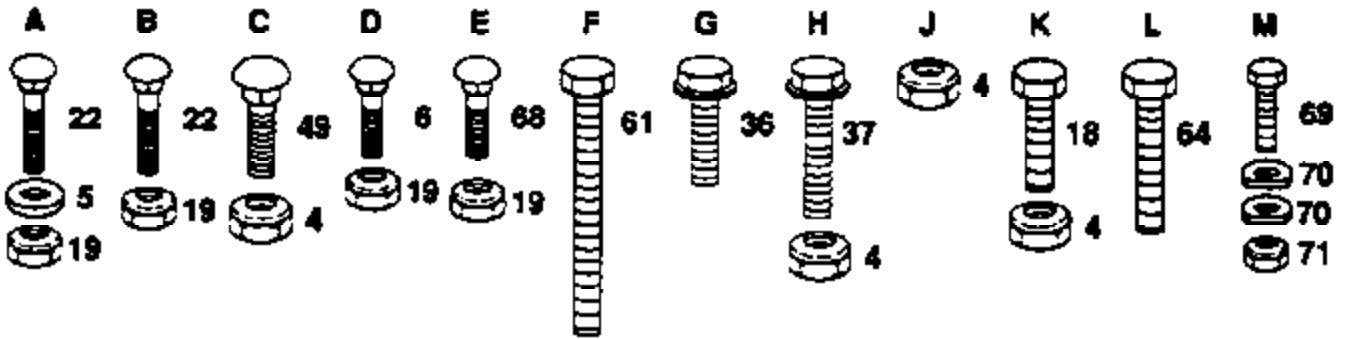

LAWN TRACTOR

36" MOWER