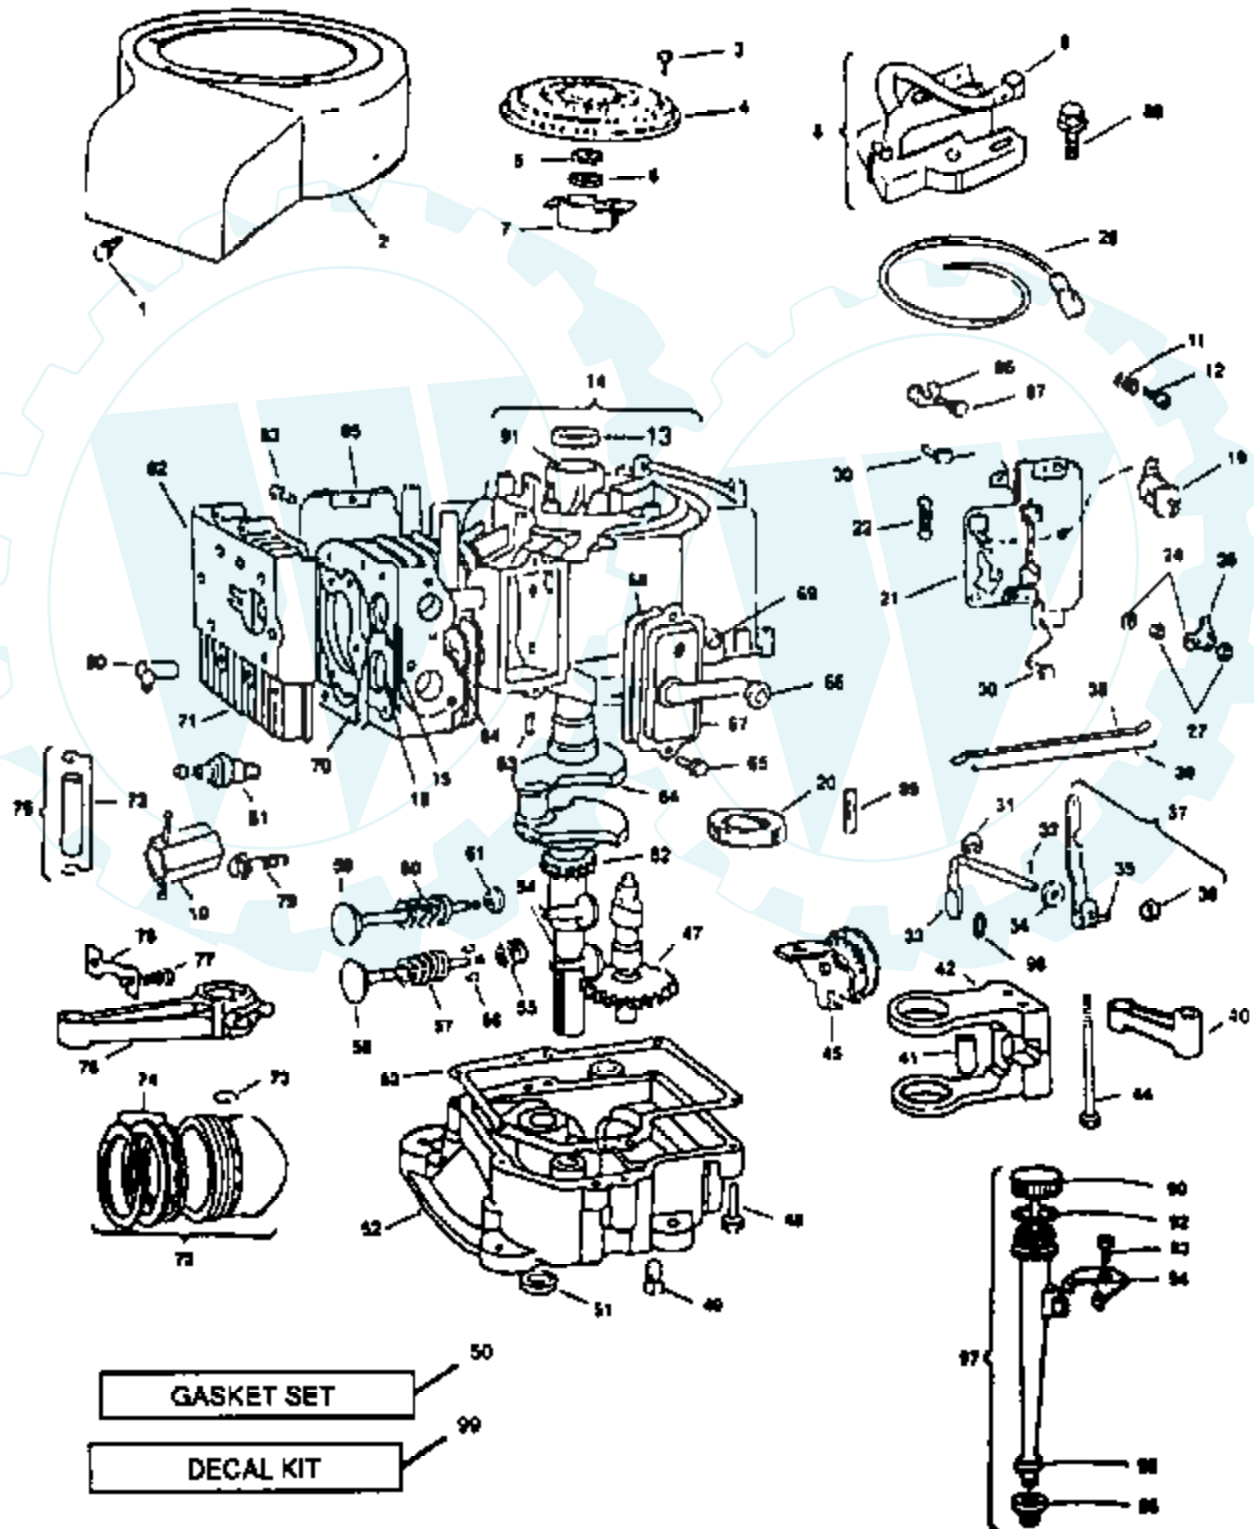

LAWN TRACTOR

10 H.P. ENGINE BRIGGS & STRATTON – MODEL NUMBER 255707, TYPE NUMBER 0122-01

ALL ENGINE PARTS MUST BE PURCHASED
THROUGH AND SERVICE PERFORMED BY
YOUR LOCAL BRIGGS AND STRATTON
DEALER

Ref #	Part Number	Qty	Description
1	93158		SCREW, SEMS
2	398333		HOUSING, BLOWER
3	93805		SCREW, SEMS
4	222562		SCREEN, FLUSH ROTATING
5	92284		NUT, FLYWHEEL
6	224061		WASHER, SPRING
7	222561		CUP, SCREEN MOUNTING
8	398811		ARMATURE, MAGNETO
9	221798		TERMINAL, IGNITION CABLE
10	89838		WRENCH SPARK PLUG
11	26157		SPRING, THROTTLE ADJUSTMENT
12	90200		SCREW
13	391086		SEAL, OIL
14	396324		CYLINDER ASSY
15	261463		SEAT, INTAKE VALVE, STANDARD
16	210940		SEAT]
19	398525		INSULATOR ASSEMBLY
20	261242		PIN, ECCENTRIC
21	491594		PLATE, GOVERNOR CONTROL
22	260695		SPRING, GOVERNOR
24	92791		WASHERLOCK
26	93722		TERMINAL, SPADE
27	90576		NUT, HEX
28	398808		WIRE, GROUND
30	93572		SCREW
31	93307		RETAINER, E-RING
32	93306		COTTER, HAIR PIN
33	231058		CRANK, GOVERNOR
34	222450		WASHER, GOVERNOR LEVER
35	92613		BOLT, GOVERNOR LEVER
36	231082		NUT, HEX
37	490927		LEVER ASSY, GOVERNOR
38	262348		LINK, GOVERNOR
39	260584		SPRING, GOVERNOR LINK
40	212359		LINK, COUNTERWEIGHT
41	298909		PIN ASSY, PISTON, STD
42	391373		COUNTERWEIGHT ASSY
44	93875		SCREW, COUTENWEIGHT
45	490815		GOVERNOR GEAR
47	212897		GEAR, CAM
48	93585		SCREW, HEX HEAD
49	91084		PLUG OIL DRAIN
50	393411		GASKET SET
51	291675		SEAL, OIL
52	391784		BASE, ENGINE
53	270808		GASKET
	270915		GASKET, CRANKCASE COVER
	270916		GASKET, CRANKCASE COVER
54	262248		TAPPET-VALVE
55	292260		RETAINER, EXHAUST VALVE
56	93630		RETAINER, EXHAUST VALVE ROTOCOIL(2)
57	26828		SPRING, EXHAUST VALVE
58	261185		VALVE, EXHAUST
59	261462		VALVE, INTAKE
60	65906		SPRING, INTAKE VALVE
61	221596		RETAINER, INTAKE VALVE
62	262135		GEAR, TIMING
63	222698		KEY, FLYWHEEL