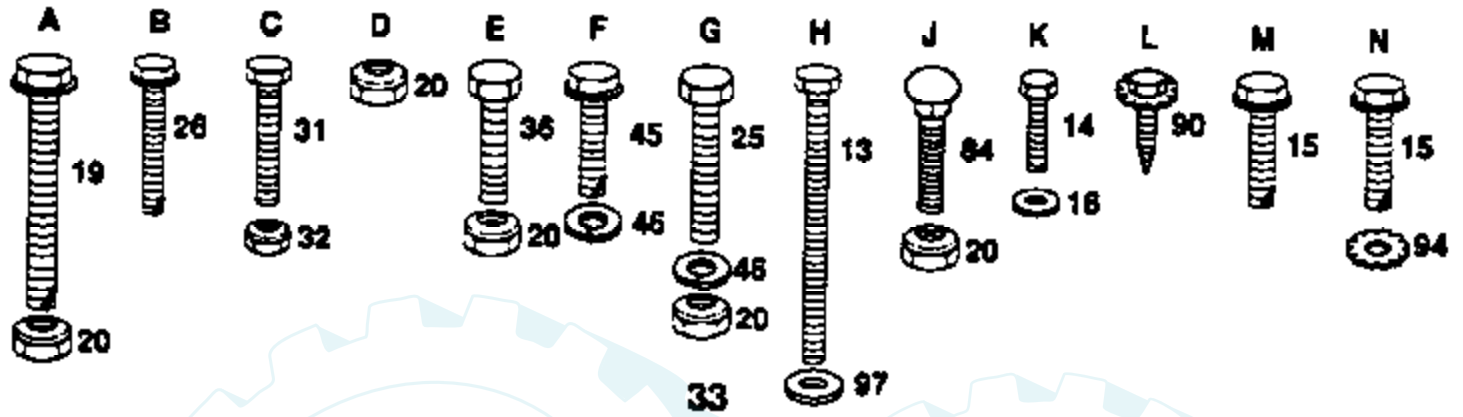

REPAIR PARTS

LAWN TRACTOR

DRIVE

* STANDARD HARDWARE—PURCHASE LOCALLY

Ref #	Part Number	Qty	Description
13	74780556		"BOLT,HEX"
14	74780408		BOLT
15	17490620		SCREW
16	10040400		LOCKWASHER
19	74760644		BOLT
20	73680600		SUB= 73690600
25	74760616		BOLT
26	17490512		SCREW
31	74760512		BOLT
32	73680500		SUB= 73690500
33	123770X		STRAP LOCATOR
36	74760612		SUB= 74780612
45	17490612		SCREW
46	19131312		WASHER
84	72140606		BOLT
90	17030800		SUB= 17030814
94	11050600		LOCKWASHER
97	19111012		WASHER T