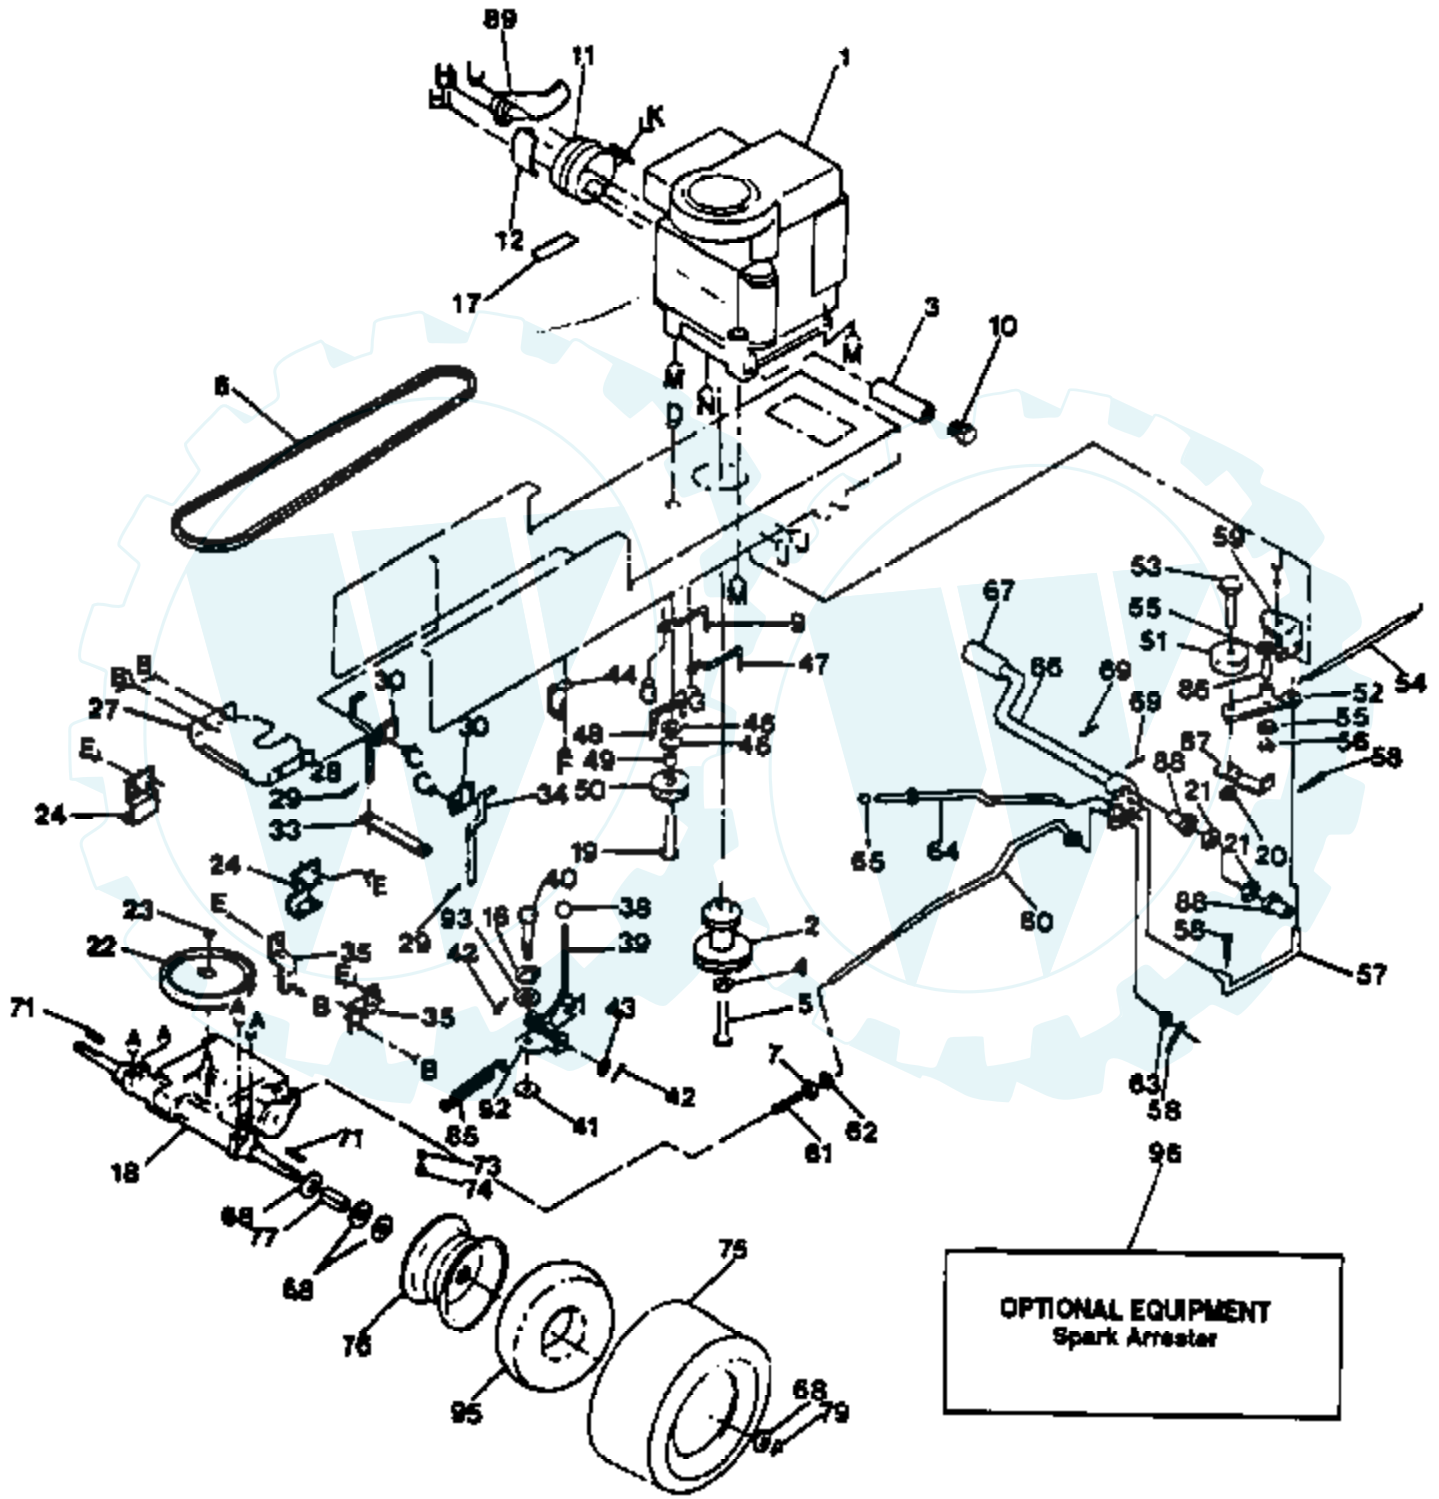

LAWN TRACTOR

DRIVE

Ref #	Part Number	Qty	Description
1	121797X		ENGINE
2	105731X		SUB= 137326
3	123995X		"PIPE, DRAIN OIL"
4	10040700		LOCKWASHER
5	74770720		SUB= 71130720
6	125907X		BELT-V.90.0.GD.DR
7	73800600		NUT
9	121218X		KEEPER BELT ENGLH
10	13030200		"PLUG,DRAIN OIL"
11	101273M		MUFFLER LTV
12	101159L		SHIELD HEAT LTV
16	10040400		LOCKWASHER
17	108761X		DECAL
18	120896X		SUB= 142594
19	74760644		BOLT
20	73680600		SUB= 73690600
21	19211616		WASHER LT
22	123666X		PULLEY TRANS
23	12000028		SUB= 2267J
24	109167X		BRACKET LT
27	108171X		BRKT SUPPORT LT
28	123662X		KEEPER BELT LH
29	4921H		SPRING.RETAINER
30	106190X		CLAMP LT
33	123770X		STRAP LOCATOR
34	123663X		KEEPER BELTRH
35	121520X		STRAP TORQUE
38	106279X		CONTROL KNOB LT
39	124461X		ROD SHIFTER
40	71040412		SUB= 74550412
41	105701X		WASH-SHFT PLT LT
42	76020416		PIN COTTER 1/8
43	19151216		WASHER
44	104777X		SUB= 140312
46	19131312		WASHER
47	105730X		"KEEPER,BLT ENG LT"
48	109070X		BELT KEEPER LT
49	4470J		SPACER T
50	123674X		PULLEY.IDLER.FLAT
51	123766X		SUB= 139245
52	123789X		ARM IDLER
53	74760624		SUB= 74930624
54	105709X		"SPRING, RETURN LT"
55	110812X		WASHER LT
56	12000039		KLIP RING
57	105710X		"LINK, CLUTCH T"
58	76020412		COTTER PIN
59	123102X		BRKT ASM
60	110437X		BRAKE ROD LT
61	106888X		SPRING ROD LT
62	73350600		NUT
63	19131316		WASHER
64	125638X		SUB= 128904
65	7733J		SUB= 71673
66	122424X		SUB= 149001
67	8883R		PEDAL COVER T
68	121749X		WASHER
69	1572H		SUB= 2882J