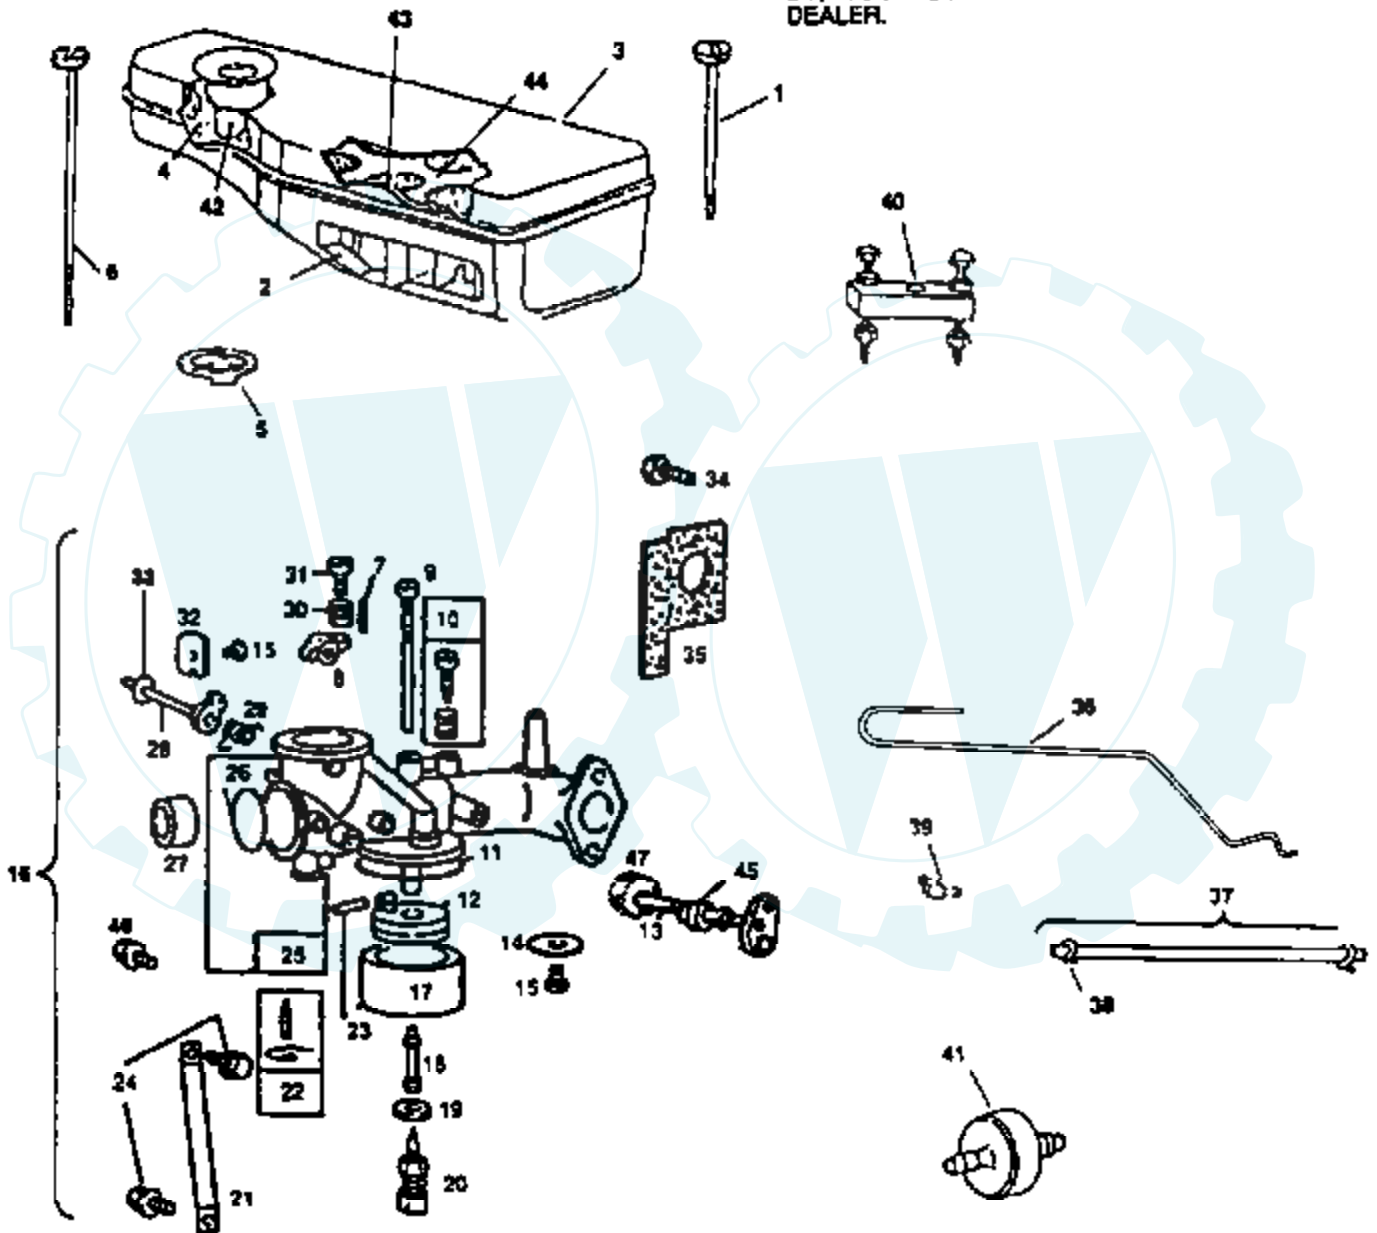

LAWN TRACTOR

10 H.P. ENGINE BRIGGS & STRATTON - MODEL NUMBER 255707, TYPE NUMBER 0122-01

ALL ENGINE PARTS MUST BE PURCHASED THROUGH AND WARRANTY SERVICE PERFORMED BY, YOUR LOCAL BRIGGS AND STRATTON DEALER.

Ref #	Part Number	Qty	Description
1	93323		SCREW
2	280118		SUPPORT, AIR CLEANER ELEMENT
3	391786		CLEANER ASSY, AIR
4	270843		ELEMENT, AIR CLEANER
5	270853		GASKET, AIR CLEANER
6	93622		SCREW
7	93043		PIN, THROTTLE STOP
8	211712		STOP, THROTTLE
9	299740		NOZZLE CARBURETOR
10	292681		VALVE ASSEMBLY, CARBURETOR IDLE SCREW, SEMS
11	292681		VALVE ASSEMBLY, CARBURETOR IDLE SCREW, SEMS
11	270511		GASKET, FLOAT BOWL
12	299707		FLOAT, CARBURETOR
13	491006		SHAFT & LEVER, THROTTLE
14	222433		VALVE, THROTTLE
15	93499		SCREW
16	491562		CARBURETOR ASSY
17	221995		BOWL, FLOAT
18	231323		SCREW
19	222014		WASHER
20	396568		VALVE, NEEDLE
21	222311		BRACKET, CARBURETOR
53	230896		PIN, FLOAT HINGE
24	93572		SCREW
25	391787		BODY ASSY, CARBURETOR
36	261610		LINK, CHOKE
37	393815		HOSE (CUT TO SUIT)
38	93053		CLAMP, HOSE, GREEN
39	67218		CONNECTOR, FUEL PIPE
40	19203		PULLER, FLYWHEEL
41	298090		FILTER, FUEL
42	222380		CUP, AIR CLEANER SUPPORT
43	222495		SPACER, AIR CLEANER
44	222382		SCREEN, AIR CLEANER
45	398970		SEAL, THROTTLE SHAFT
46	93543		SCREW, SEMS, HEX HEAD
47	271853		WASHER, THROTTLE SHAFT, FOAM