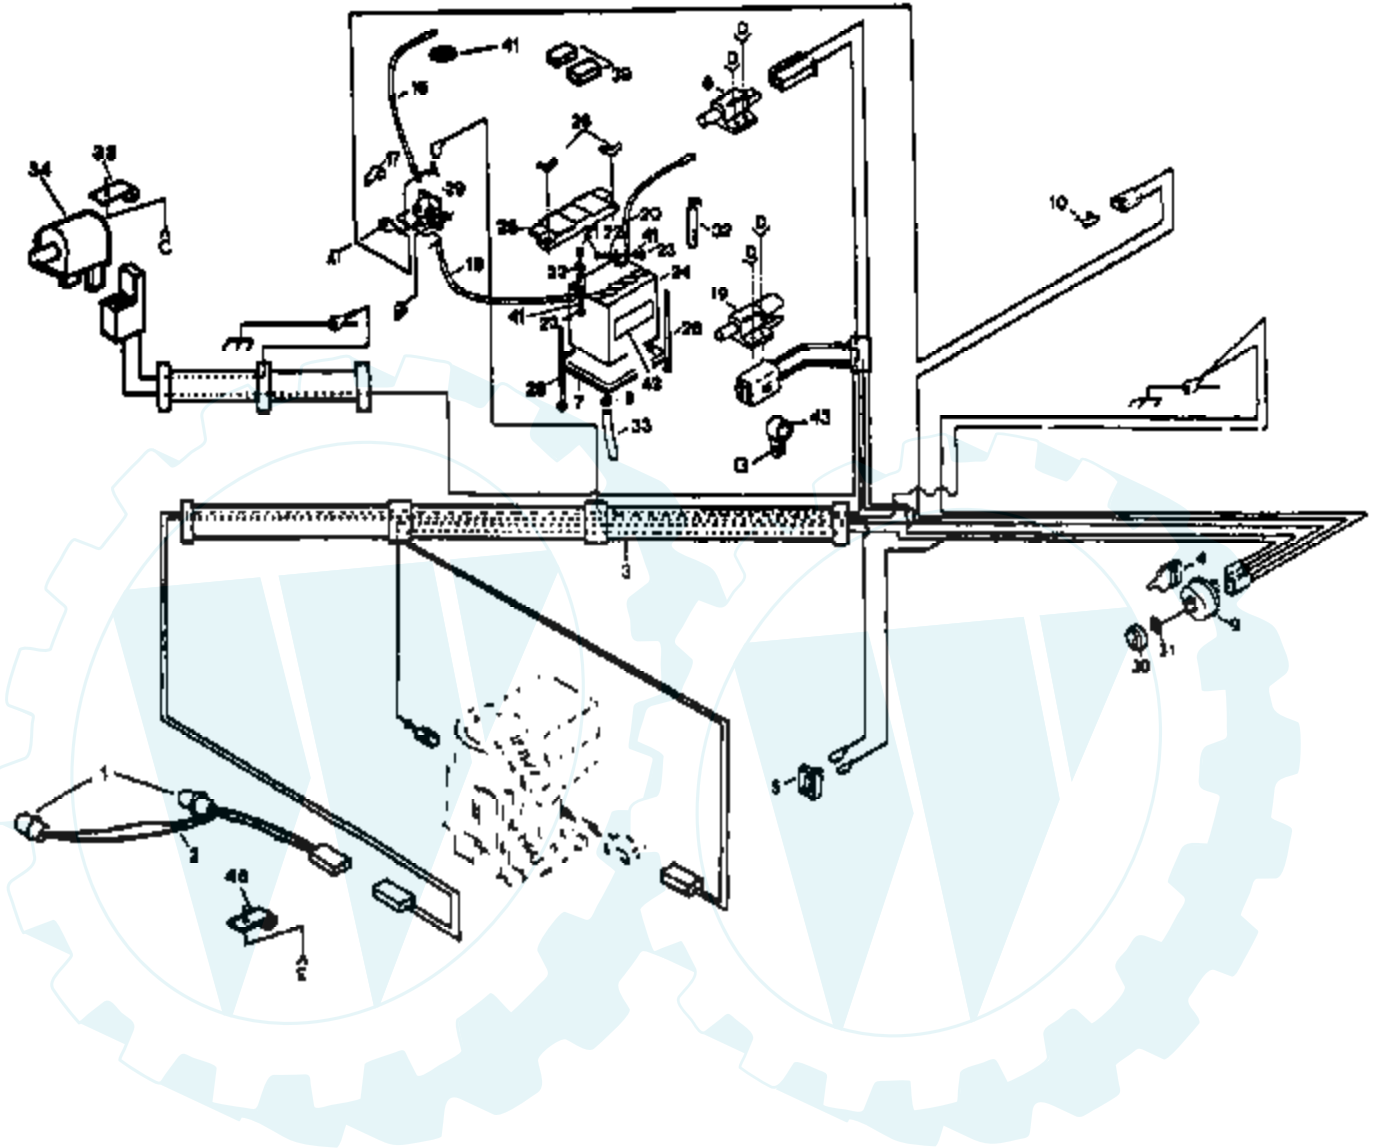

LAWN TRACTOR

ELECTRICAL

Ref #	Part Number	Qty	Description
1	7662J		SUB= 4152J
2	110859X		HARNESS T
3	124904X		"HARNESS,WIRING"
4	7552H		SUB= STD365410
5	110712X		SWITCH LT
6	104445X		SWITCH-INTER. GT
7	7603J		"TRAY T, BATTERY"
8	109596X		HOSE CLAMP T
9	4406R		SUB= STD365402
10	108824X		FUSE HYT
15	2033J		SUB= 2955J
16	11050400		LOCKWASHER
17	719J		SUB= 154336
19	109553X		SWITCH INTERLOCKT
20	5907J		SUB= 597J
21	74760412		BOLT LT
22	19091016		WASHER
23	73220400		SUB= 50675
24	121310X		SUB= 123888X
25	102476X		SUB= 150109
26	123198X		SUB= 146525
28	72240460		BOLT
29	109081X		SUB= 146154
30	109787X		SUB= 147626
31	109788X		SUB= 124211X
32	7192J		WIRE TIE
33	105687X		SUB= 109238X
34	121305X		SWITCH SEAT
38	4171R		CLIP T
39	121300X		CAP BATTERY
41	10040400		LOCKWASHER
42	121549X		DECAL
43	5320R		INSUL CLIP T
46	2751R		CLIP T
	101539X		SHEET INSTR LT
	101572X		SHEET-INSTRUCTION (FRENCH)
	123929X		OWNERS MANUAL
	123930X		OWNER'S MANUAL