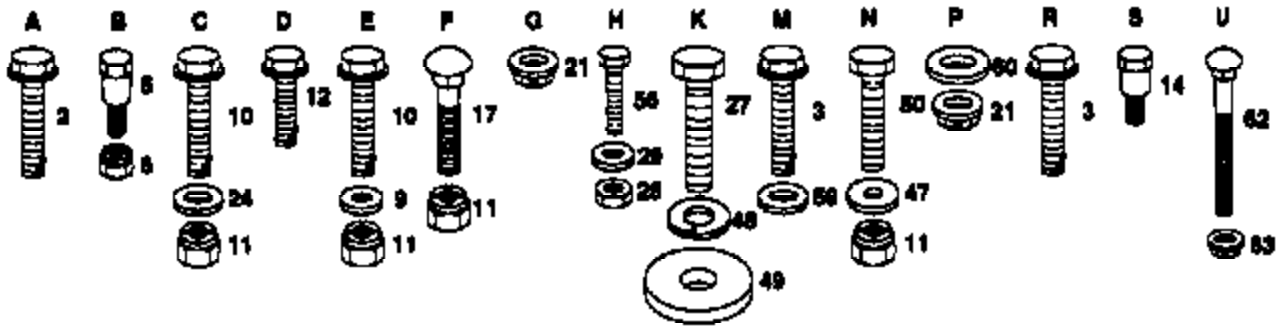

LAWN TRACTOR

ENCLOSURE