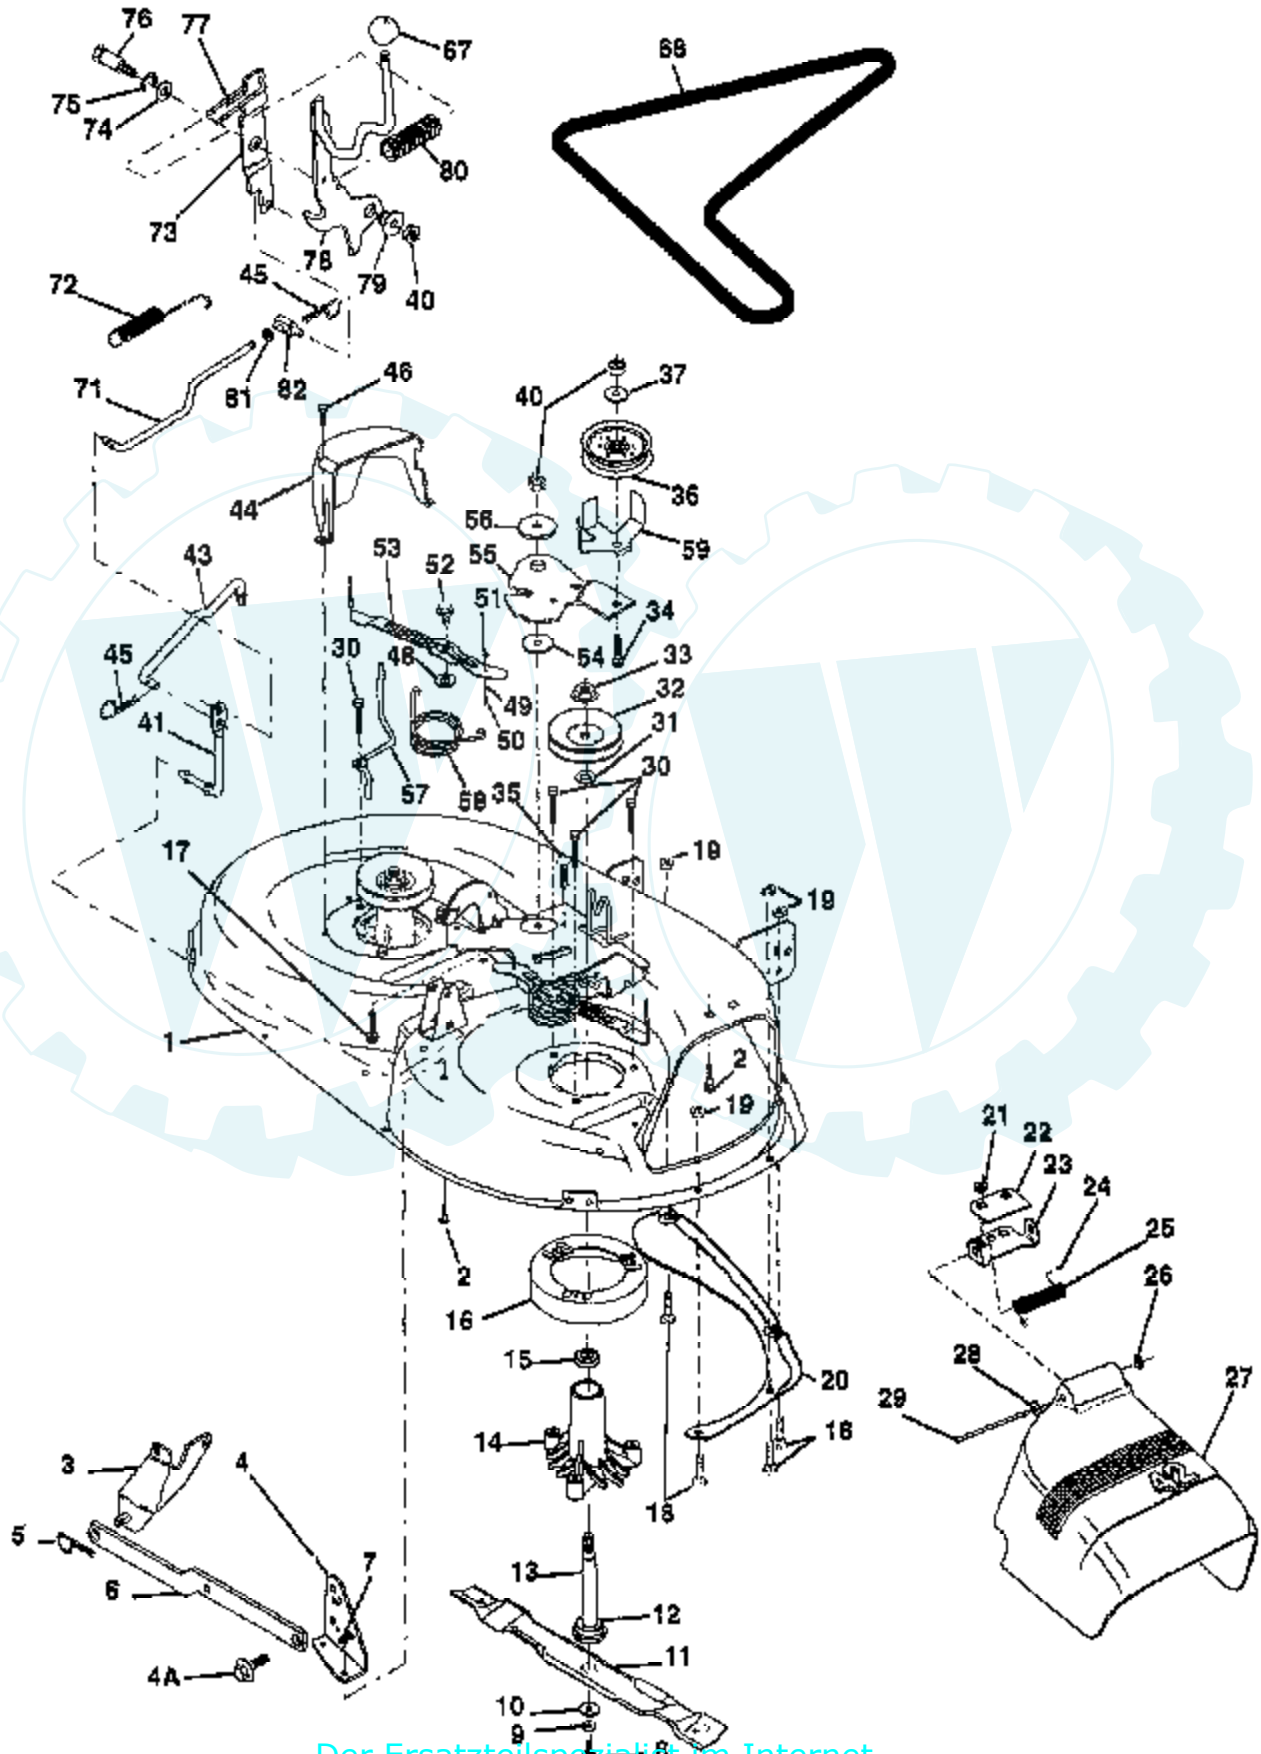

12.5 HP 42" TRACTOR - - MODEL NUMBER T12542B

42" MOWER DECK

Ref #	Part Number	Qty	Description
1	140081		SUB= 144393
2	72140506		BOLT
3	138017		BRKT ASM SWAY BAR
4	138440		BRKT DECK SW BAR
4A	132827		BOLT SHD 5/16-18
5	4939M		SUB= 85902
6	130832		SUB= 130833
7	73800500		NUT
8	850857		BLADE BOLT
9	10030600		SUB= 10040600
10	140296		WASHER.HARD.BLADE
11	134149		"BLADE.42"" MULCHER"
12	129895		BEARING.BALL
13	137645		SUB= 137646
14	128774		HSG ASM MANDREL
15	110485X		BEARING
16	136929		SUB= 140329
17	72110610		BOLT RDHD 3/8-16
18	72140505		BOLT
19	73800500		NUT
20	136888		SUB= 918136888
21	73800500		NUT
22	134753		STIFFENER BRKT
23	131267		DEFLECTOR BRKT
24	105304X		CAP-SLEEVE LT
25	123713X		SPRING TORSION
26	110452X		NUT PUSH M
27	130968		DEFLECTOR.SHIELD
28	19111016		WASHER
29	131491		HINGE ROD
30	138776		SUB= 157722
31	129963		WASHER
32	129861		SUB= 153535
33	137266		SUB= 139729
34	72110614		BOLT
35	133835		XMAS TREE FASTNER
36	131494		FLAT IDLER PULLEY
37	19131316		WASHER
40	73800600		NUT
41	133551		PIVOT ROD
43	140083		ROD CLUTCH W/NIBS
44	140088		GUARD MAND LH BLK
45	4497H		RETAINER M
46	137729		SCREW.1/4-20X5/8
48	133944		HARD SMALL WASHER
49	133940		SUB= 151785
50	131340		SHOULDER BOLT
51	69180		LOCKNUT
52	139888		BOLT.SHLD.5/16-18
53	131845		BRAKE PAD ARM ASM
54	133943		HARDENED WASHER
55	140084		SUB= 151785
56	122052X		SPACER RETAINER
57	140090		KEEPER BELT LH 42
58	140086		SPRING TORSN BRAK
59	141043		GUARD IDLER TUV
67	106279X		CONTROL KNOB LT
68	140067		BELT-V MWR 82.625