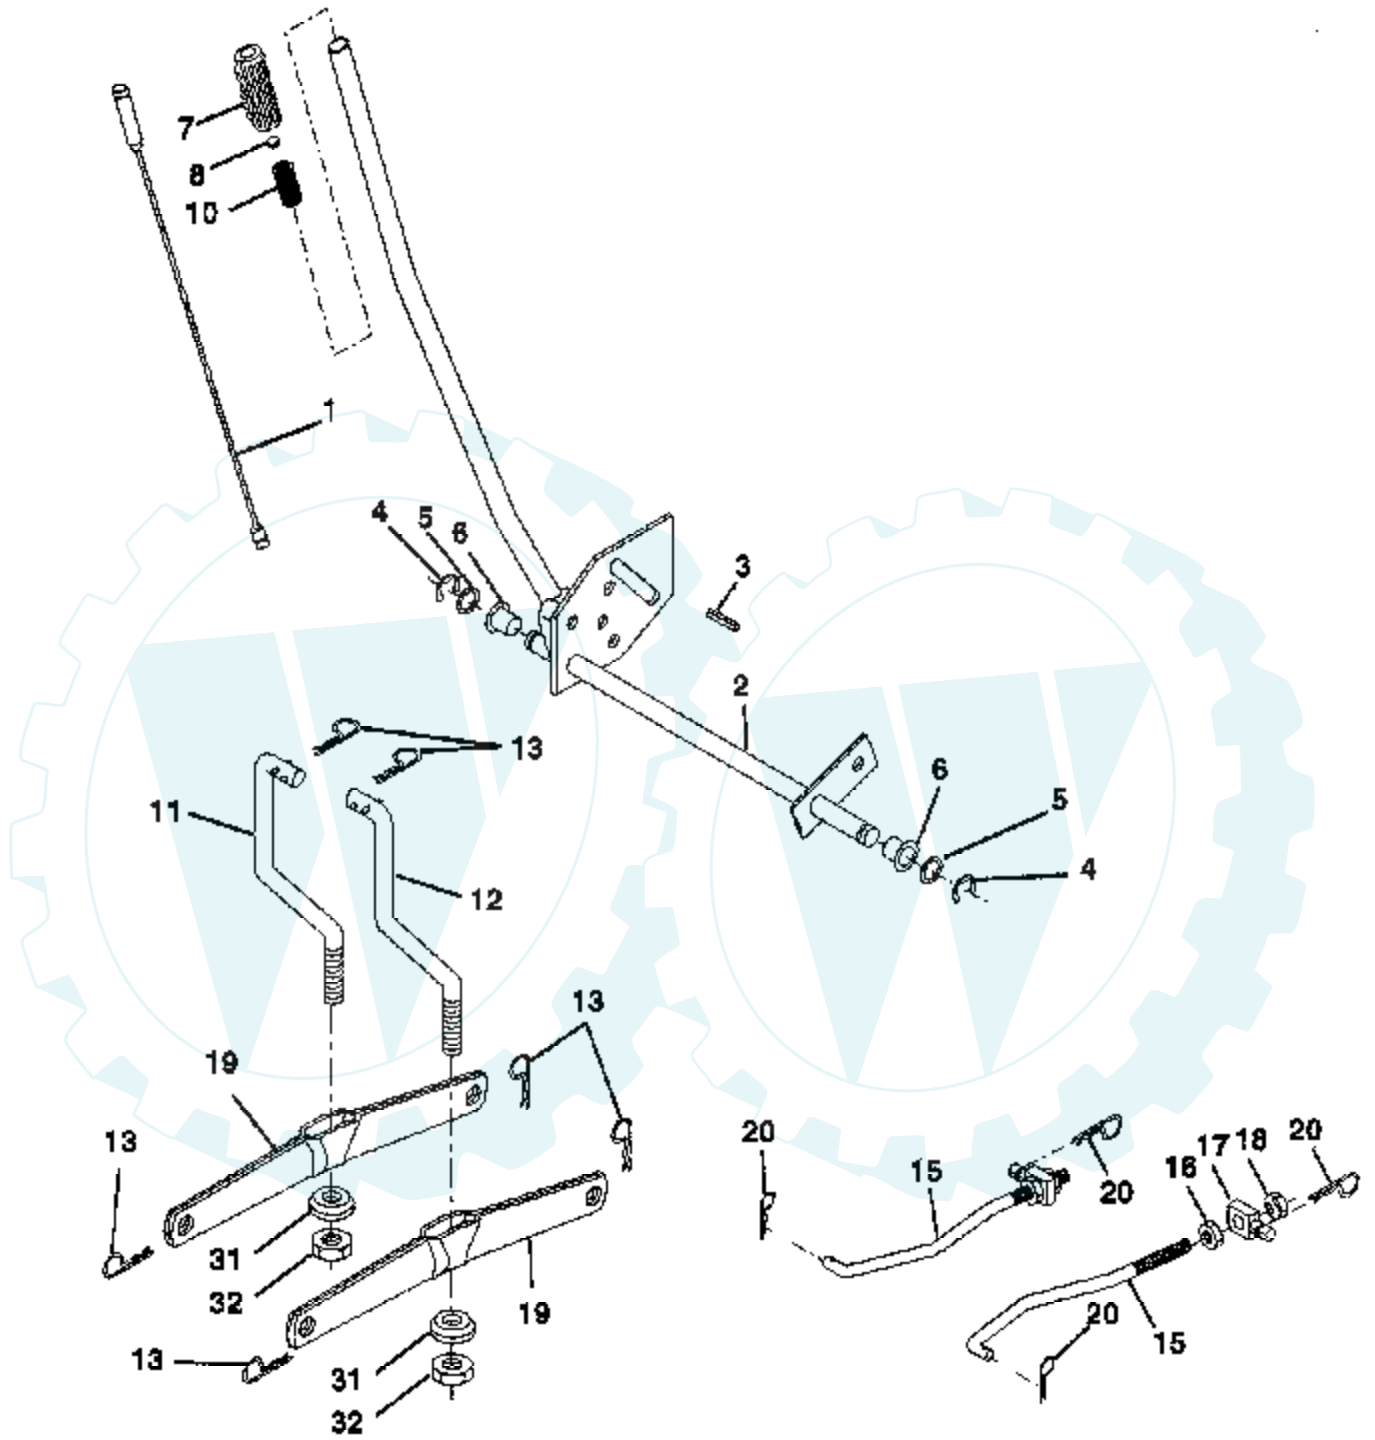

12.5 HP 42" TRACTOR - - MODEL NUMBER T12542B

ENGINE

29

OPTIONAL EQUIPMENT
Spark Arrester

Ref #	Part Number	Qty	Description
1	140310		CONTROL THROTTLE
2	17720410		SCREW LT
3			REFER TO IMAGE
6	125593X		SUB= 272293
10	17490620		SCREW
11	10040500		LOCKWASHER
12	71070512		SCREW
13	137348		MUFFLER
14	13280324		PIPE NIPPLE
15	13200300		ELBOW
16	11050600		LOCKWASHER
17	17490620		SCREW
18	136718		SHIELD HEAT
19	105839X		RECEPTACLE LT
20	105838X		RETAINER LT
21	19091016		WASHER
22	123650X		STUD.1/4.TURN
23	128953		HEAT SHIELD
24	17021008		SCREW
29	137180		SUB= 532137180
30	127057X		SUB= 532127057
31	109202X		TANK.FUEL.LT.
32	140527		CAP ASM FUEL
33	123487X		HOSE CLAMP
35	17490412		SCREW HEX CRT
36	19091416		WASHER
37	137040		LINE FUEL
38			CHECK WITH SUPPLIER

12.5 HP 42" TRACTOR - - MODEL NUMBER T12542B

LIFT

Ref #	Part Number	Qty	Description
1	136973		WIRE ASM
2	140278		HANDLE.LIFT.LH.
3	138284		PIN GROOVE
4	12000002		SUB= 2225J
5	19211621		WASHER
6	120183X		NYLON BEARING
7	109413X		GRIP
8	124385X		SUB= 125925X
10	122512X		SUB= 532122512
11	139865		SUB= 918139865
12	139866		SUB= 151140
13	4939M		SUB= 85902
15	127218		LINK.FRONT
16	73350800		NUT
17	130171		TRUNION
18	73800800		NUT.LK.W/WSH.1/2.
19	139868		ARM SUSP REAR
20	3146R		RETAINER.SPRING
31	140302		BEARING PVT LH
32	73810600		NUT.LOCK.3/8-24

Ref #	Part Number	Qty	Description
71	142427		ROD CLUTCH 38/42
72	131870		RETURN SPRING
73	127847		CLUTCH ARM SECOND
74	121748X		WASHER
75	12000029		RING
76	128903		SHOULDER BOLT
77	127845		SPRING KEEPER
78	140179		LEVER ASM CLT PRM
79	127498		BUSHING
80	128759		SUB= 918128759
81	73350600		NUT
82	142028		TRUNION ADJ
	130794		MANDREL ASM
	140475		SUB= 145411