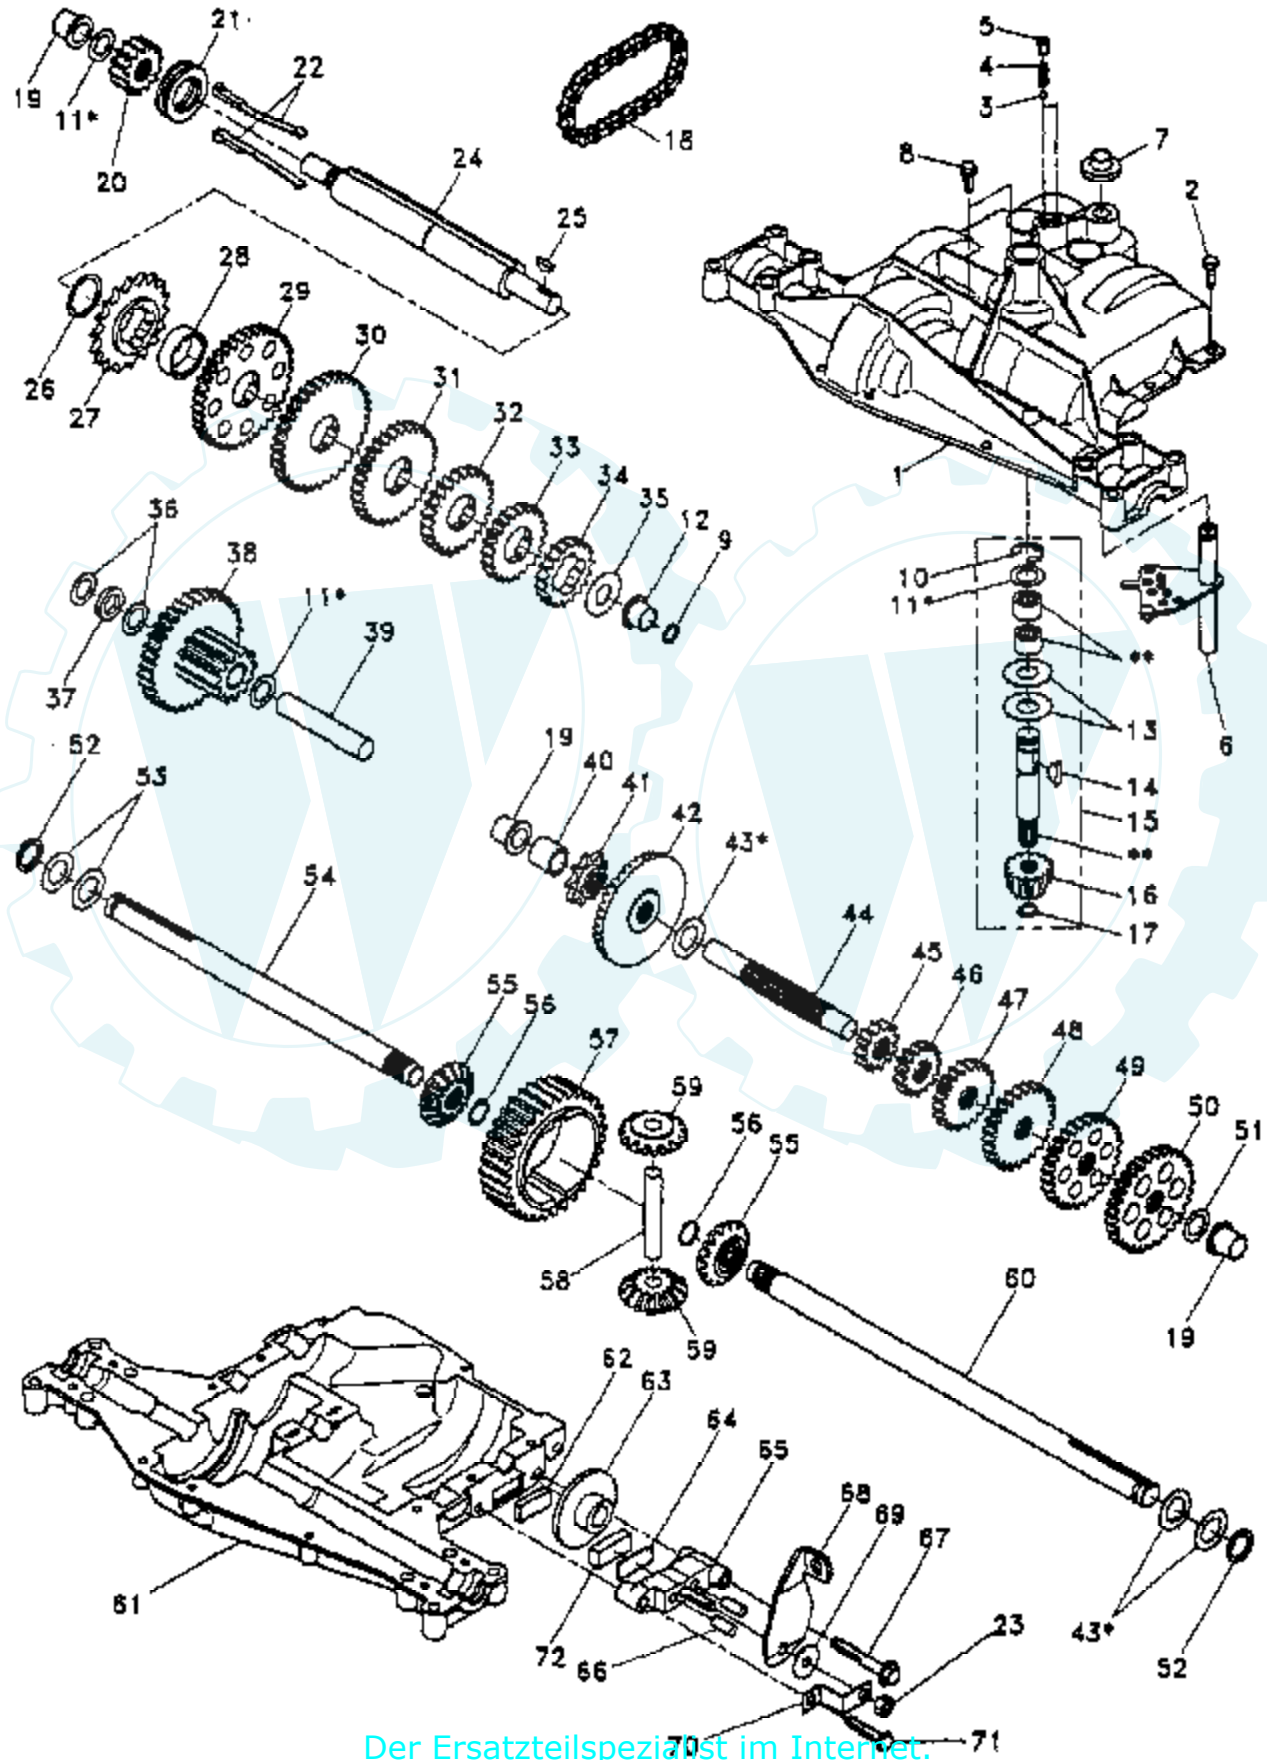

12.5 HP 42" TRACTOR - - MODEL NUMBER T12542B DANA TRANSAXLE - MODEL NUMBER 4360-79

Ref #	Part Number	Qty	Description
1	142671		HOUSING UPPER TRN
2	2274J		SUB= 74760412
3	134400		SUB= 68003
4	105904X		"SPRING, DETENT LT"
5	105905X		"SCREW, SET LT"
6	138235		KIT SHIFTER ASM
7	134399		SHIFTER BOOT
8	134791		SCREW TAP W/SEAL
9	138241		SQUARE RING
10	142672		SUB= 2225J
11	134793		ASM KIT SHIM 4689
12	142673		BEARING FLAN-DANA
13	120415X		WASHER T
14	142674		KEY WOODRUFF-DANA
15	138234		AS KIT INPUT SHFT
16	110078X		PINION 14T T
17	105909X		"RING,RETAINING LT"
18	105910X		"CHAIN,24 PTCH LT"
19	105911X		BEARING.FLNG.5510
20	142675		GEAR SPUR 14 TTH
21	138246		COLLAR CLUTCH
22	138236		ASM KIT CLTCH KEY
23	73810500		NUT.LOCK.5/16-24
24	142676		SHAFT INTERM DANA
25	2244J		WOODRUFF KEY
26	105916X		"RING,RETAINING LT"
27	120470X		SPROCKET 18T T
28	110070X		SPACER YT
29	142677		GEAR SPUR 37 TTH
30	142681		GEAR SPUR 35 TTH
31	120405X		SUB= 124644X
32	108980X		GEAR 25T LT
33	120406X		GEAR SPUR 22 TT
34	134796		SPUR GEAR 19T
35	105925X		"WASHER, PLAIN LT"
36	2232J		WASHER 025
37	108978X		SPACER
38	110079X		ASSM GEAR COMB
39	124639X		SHAFT IDLER
40	120472X		SPACER T
41	105928X		SPROCKET 9T LT
42	110084X		SUB= 167148
43	134394		ASM KIT SHIM
44	120473X		SHAFT T
45	142678		GEAR SPUR 12 TTH
46	142679		GEAR SPUR 15 TTH
47	120407X		SUB= 124641X
48	106589X		"GEAR, SPUR 25T LT"
49	120408X		GEAR 28T T
50	105937X		"GEAR, SPUR 31T LT"
51	2226J		WASHER 060
52	134401		NEOPRENE WASHER
53	2264J		WASHER 031
54	120474X		SUB= 154658
55	110081X		GEAR 15T T
56	105941X		"RING,RETAINING LT"
57	110071X		SUB= 120478X
58	120952X		SHAFT T