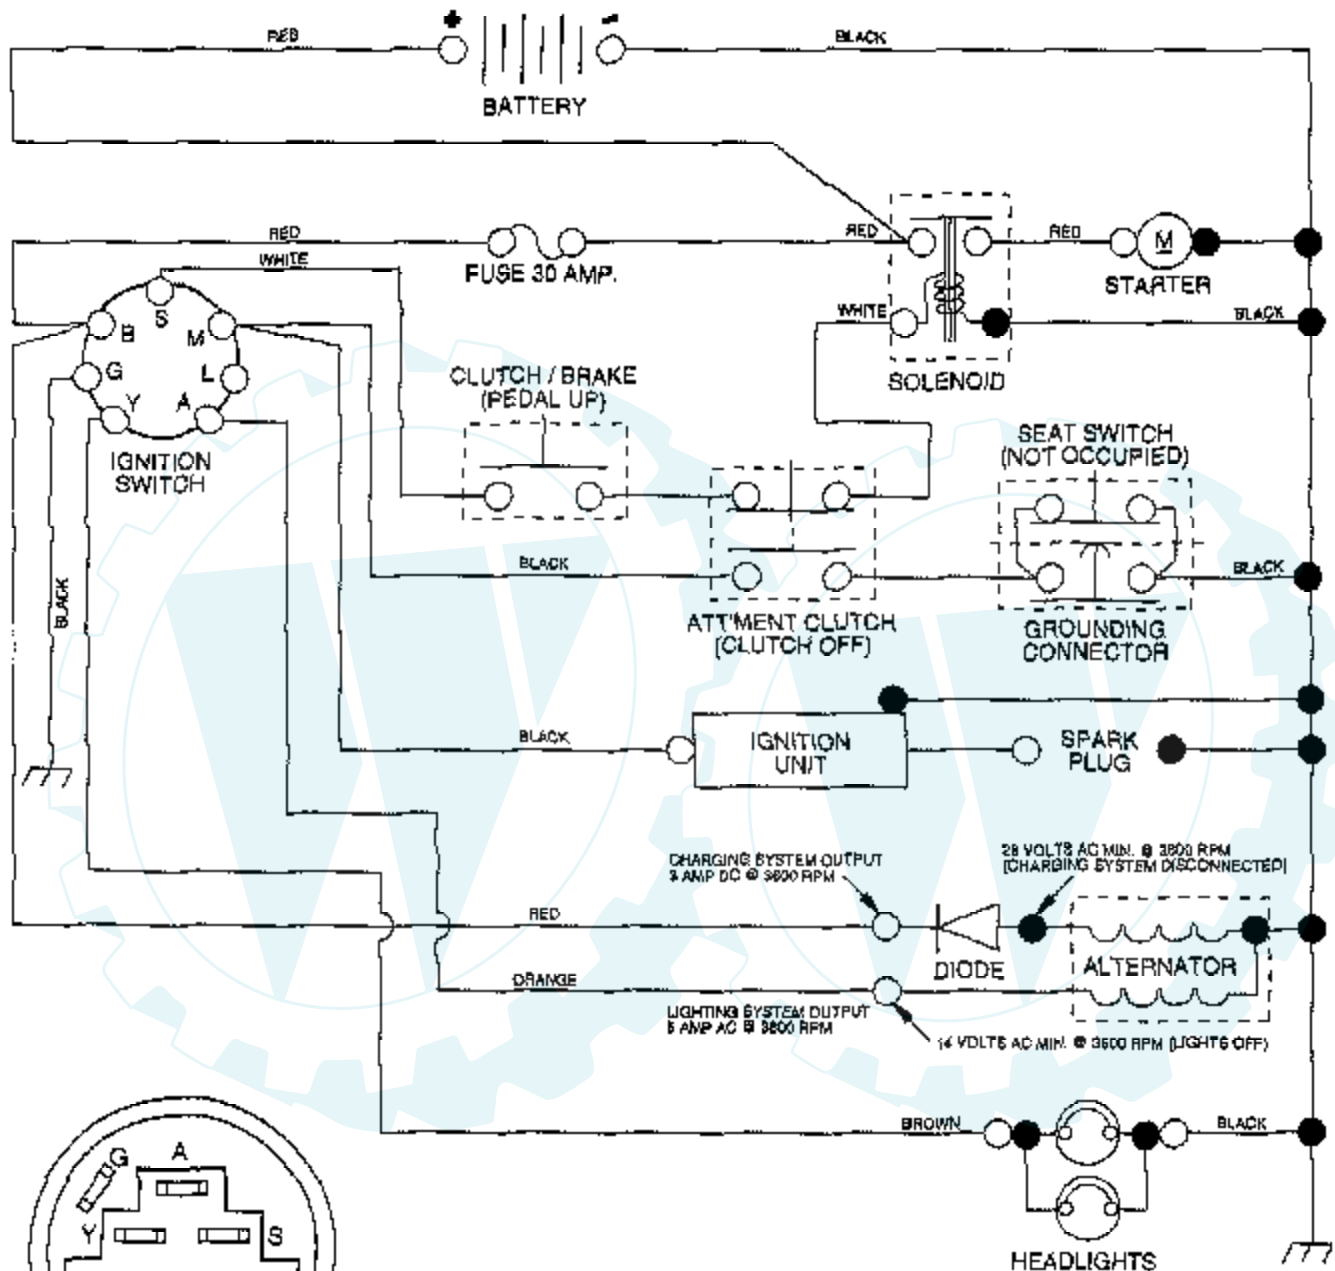

12.5 HP 42" TRACTOR - MODEL NUMBER T12542B

SCHEMATIC

IGNITION SWITCH

POSITION	CIRCUIT	"MAKE"
OFF	G + M + L	NONE
RUN/LIGHT	B + L	A + Y
RUN	B + L	NONE
START	B + L + S	NONE

WIRING INSULATED CLIPS

NOTE: IF WIRING INSULATED CLIPS WERE REMOVED FOR SERVICING OF UNIT, THEY SHOULD BE REPLACED TO PROPERLY SECURE YOUR WIRING

NOTE

YOUR TRACTOR IS EQUIPPED WITH A SPECIAL ALTERNATOR SYSTEM. THE LIGHTS ARE NOT CONNECTED TO THE BATTERY, BUT HAVE THEIR OWN ELECTRICAL SOURCE. BECAUSE OF THIS, THE BRIGHTNESS OF THE LIGHTS WILL CHANGE WITH ENGINE SPEED. AT IDLE THE LIGHTS WILL DIM. AS THE ENGINE IS SPEEDED UP, THE LIGHTS WILL BECOME THEIR BRIGHTEST.