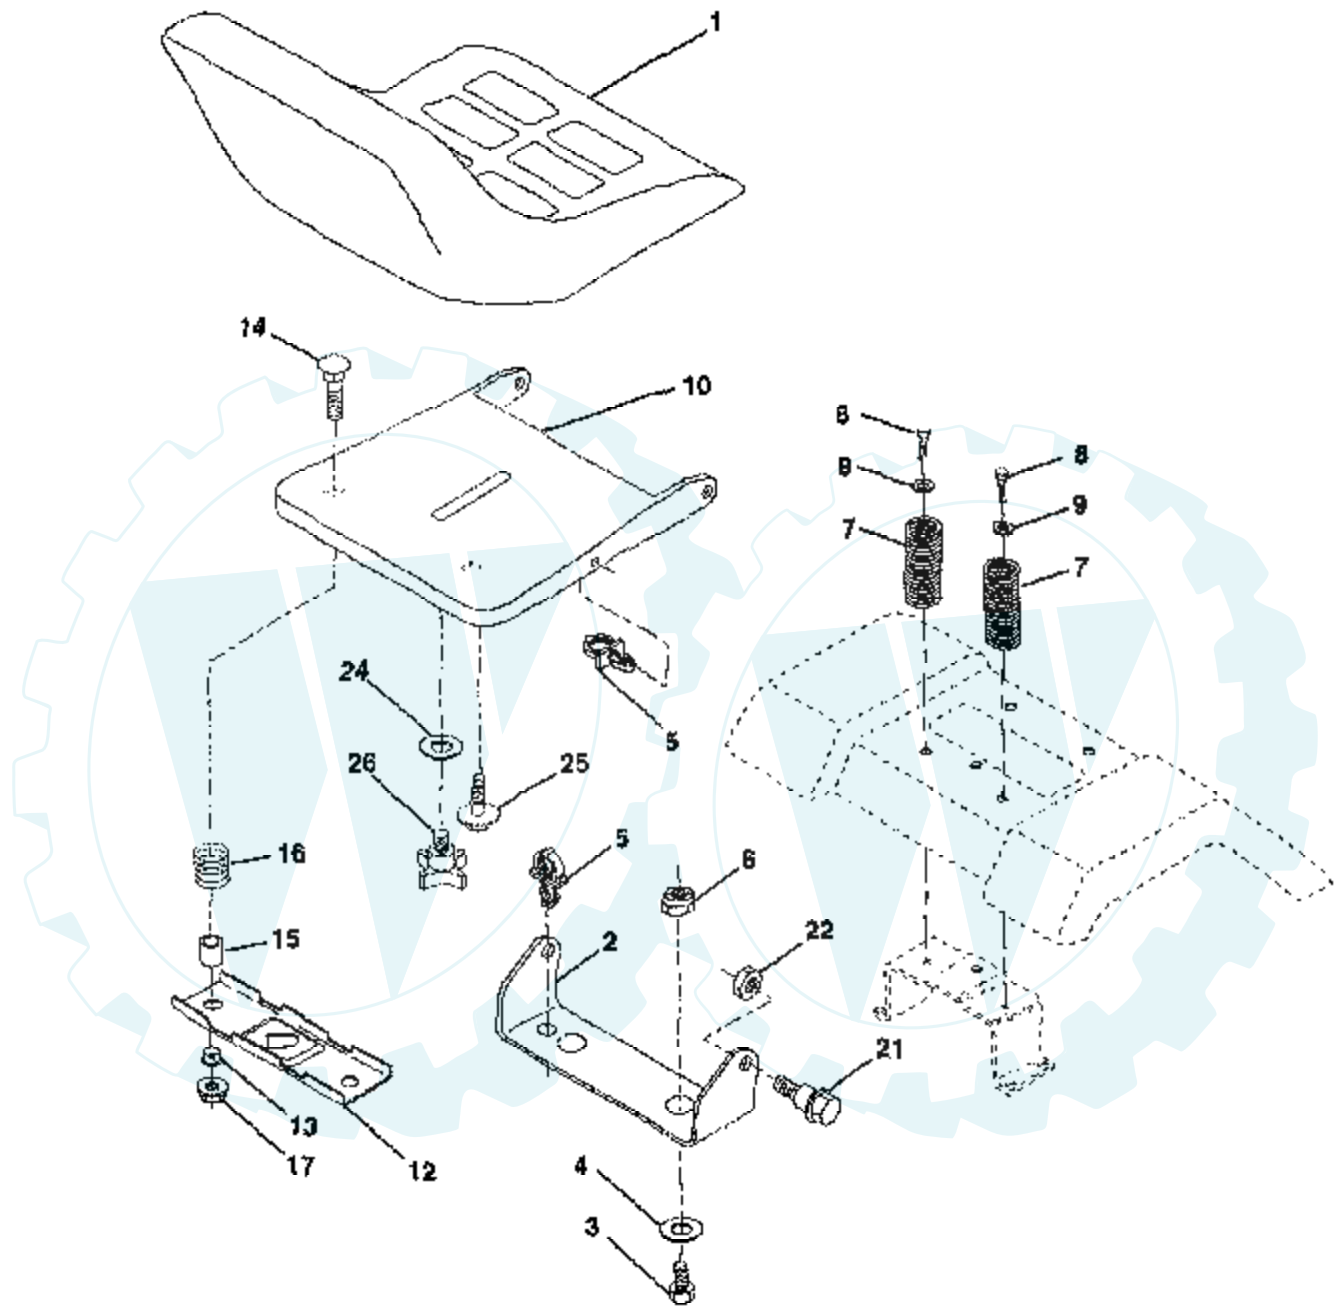

12.5 HP 42" TRACTOR - MODEL NUMBER T12542B

SCHEMATIC

IGNITION SWITCH

POSITION	CIRCUIT	"MAKE"
OFF	G + M + L	NONE
RUN/LIGHT	B + L	A + Y
RUN	B + L	NONE
START	B + L + S	NONE

WIRING INSULATED CLIPS

NOTE: IF WIRING INSULATED CLIPS WERE REMOVED FOR SERVICING OF UNIT, THEY SHOULD BE REPLACED TO PROPERLY SECURE YOUR WIRING

Ref #	Part Number	Qty	Description
-------	-------------	-----	-------------

REFER TO IMAGE

12.5 HP 42" TRACTOR - - MODEL NUMBER T12542B

SEAT ASSEMBLY

Ref #	Part Number	Qty	Description
1	127433		SUB= 140121
2	140551		BRACKET PVT SEAT
3	74760616		BOLT
4	19131610		WASHER PM
5	140407		CLIP PUSH - IN
6	73800600		NUT
7	124181X		SPRING COMPRESSIO
8	17490616		SCREW GTV
9	19131614		WASHER
10	140552		SUB= 155925
12	121246X		BRKT SWITCH
13	121248X		BUSHING
14	72050411		SUB= 872050411
15	121249X		SPACER SPLIT
16	123740X		SPRING COMPRESSED
17	123976X		SUB= 73900400
21	139888		BOLT.SHLD.5/16-18
22	73680500		SUB= 73690500
24	19171912		WASHER
25	127018X		"BOLT,SHOULDER"
26	120068X		"KNOB 1/2" YT"