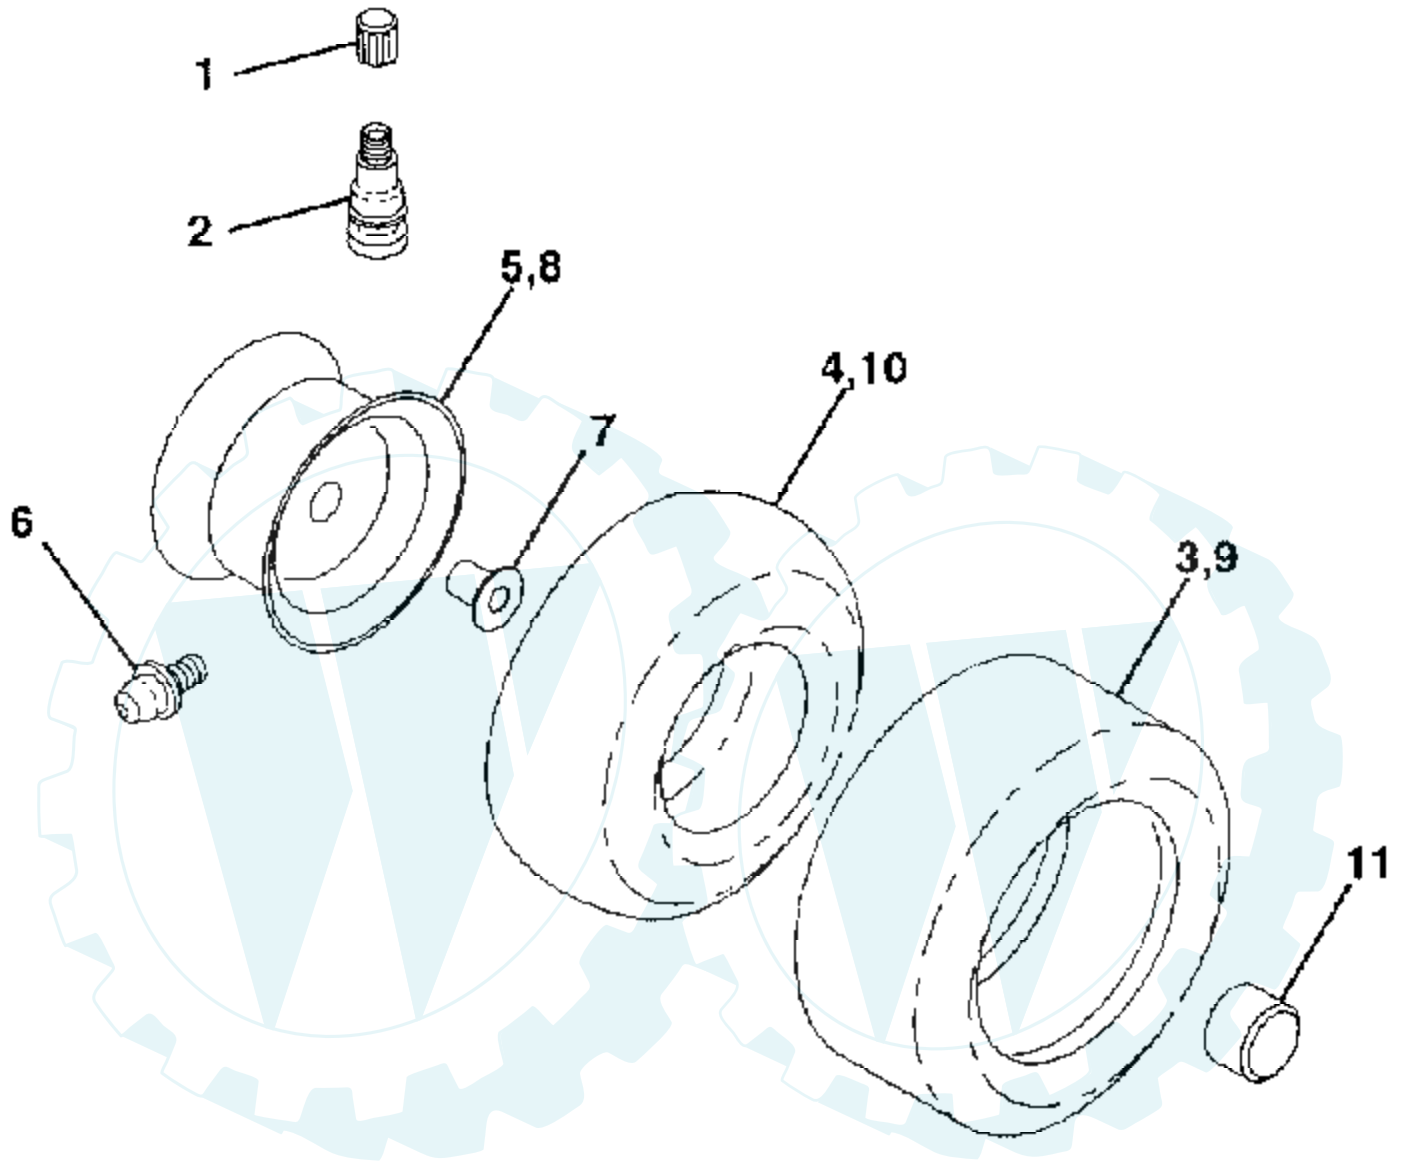

WHEELS AND TIRES

Ref #	Part Number	Qty	Description
1	59192		VALVE CAP
2	65139		VALVE STEM LT
3	106222X		SUB= 122073X
4	59904		TUBE.5.3/4.5/6
5	106732X427		"RIM ASM 6"" FRT"
6	278H		FITTING LT
7	9040H		"FLANGE, BEARING"
8	106108X427		"RIM AS 8"" REAR"
9	124635X		SUB= 126957X
10	7152J		TUBE.18X9.5-8
11	104757X		HUB CAP