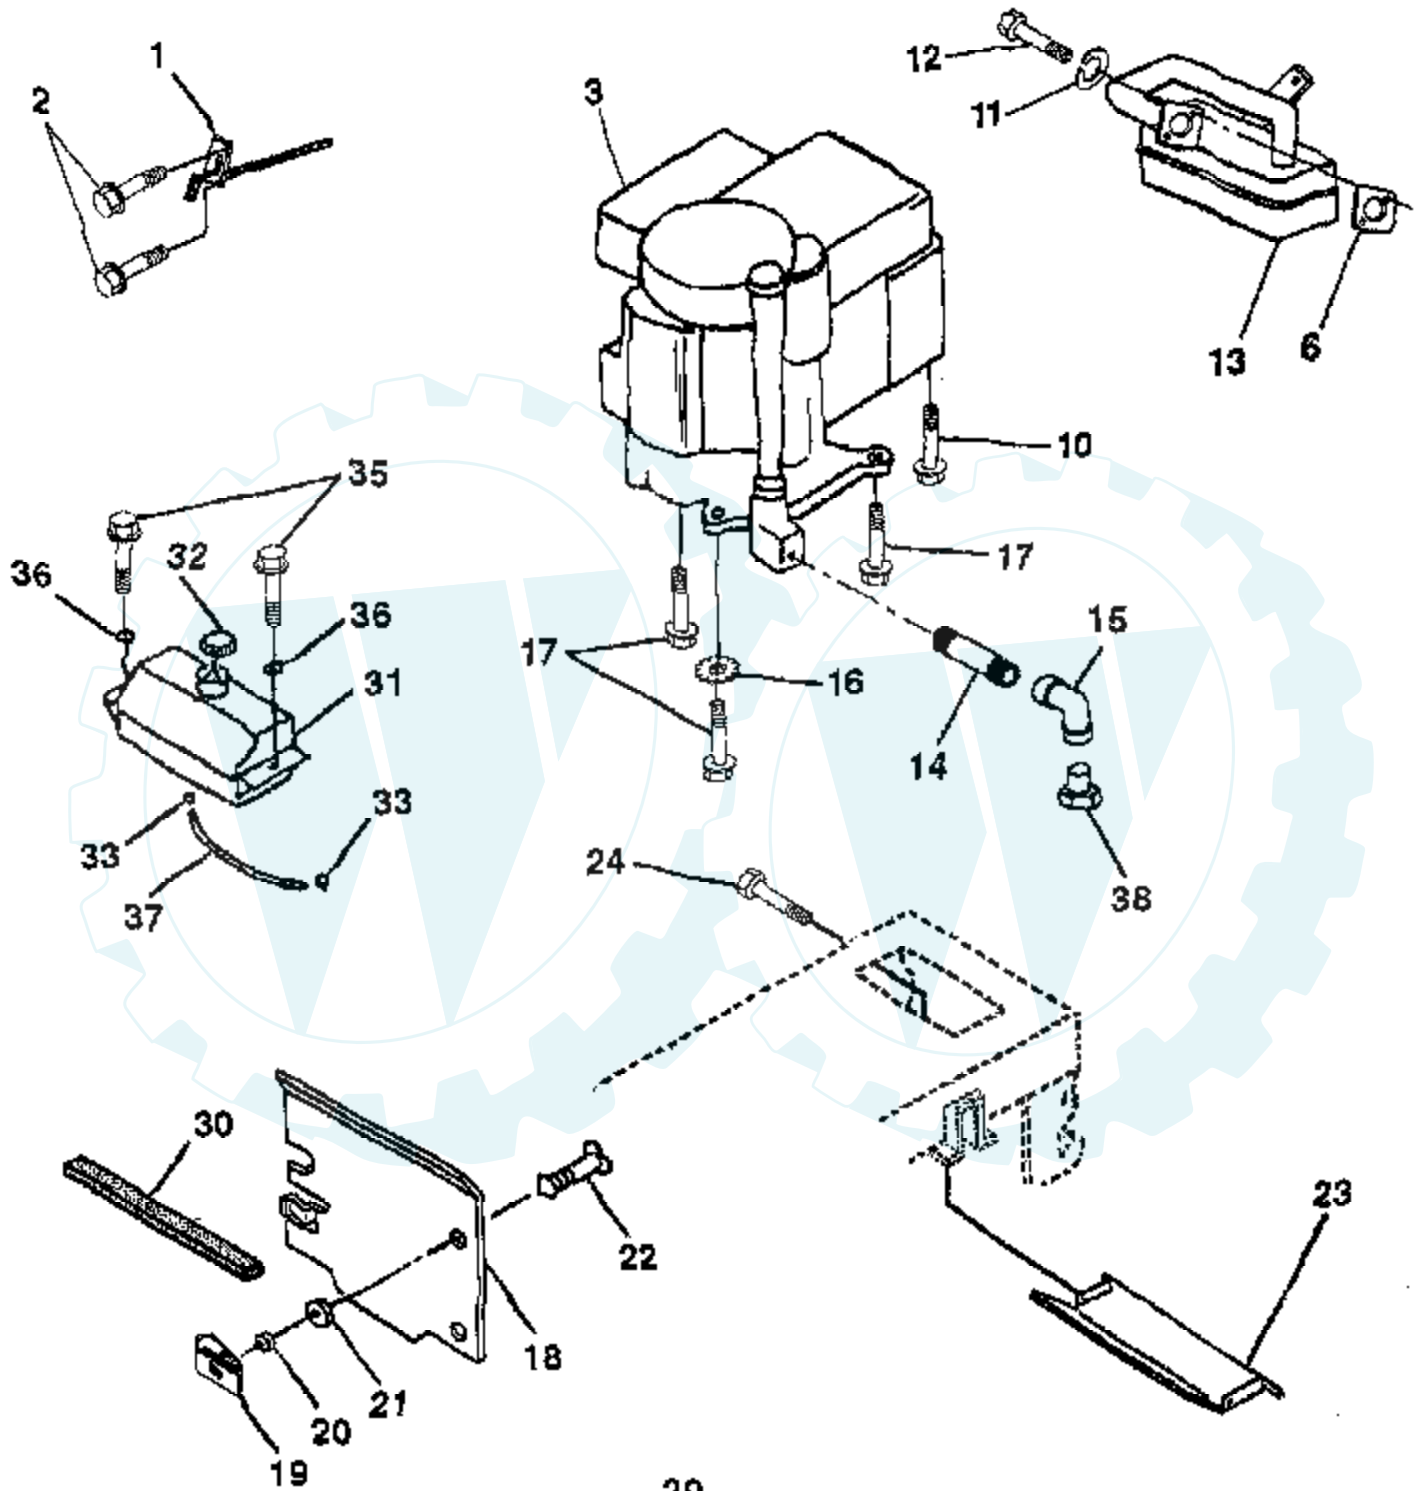

12.5 HP 42" TRACTOR - - MODEL NUMBER T12542B

ENGINE

29

OPTIONAL EQUIPMENT
Spark Arrester

Ref #	Part Number	Qty	Description
1	140310		CONTROL THROTTLE
2	17720410		SCREW LT
3			REFER TO IMAGE
6	125593X		SUB= 272293
10	17490620		SCREW
11	10040500		LOCKWASHER
12	71070512		SCREW
13	137348		MUFFLER
14	13280324		PIPE NIPPLE
15	13200300		ELBOW
16	11050600		LOCKWASHER
17	17490620		SCREW
18	136718		SHIELD HEAT
19	105839X		RECEPTACLE LT
20	105838X		RETAINER LT
21	19091016		WASHER
22	123650X		STUD.1/4.TURN
23	128953		HEAT SHIELD
24	17021008		SCREW
29	137180		SUB= 532137180
30	127057X		SUB= 532127057
31	109202X		TANK.FUEL.LT.
32	140527		CAP ASM FUEL
33	123487X		HOSE CLAMP
35	17490412		SCREW HEX CRT
36	19091416		WASHER
37	137040		LINE FUEL
38			CHECK WITH SUPPLIER