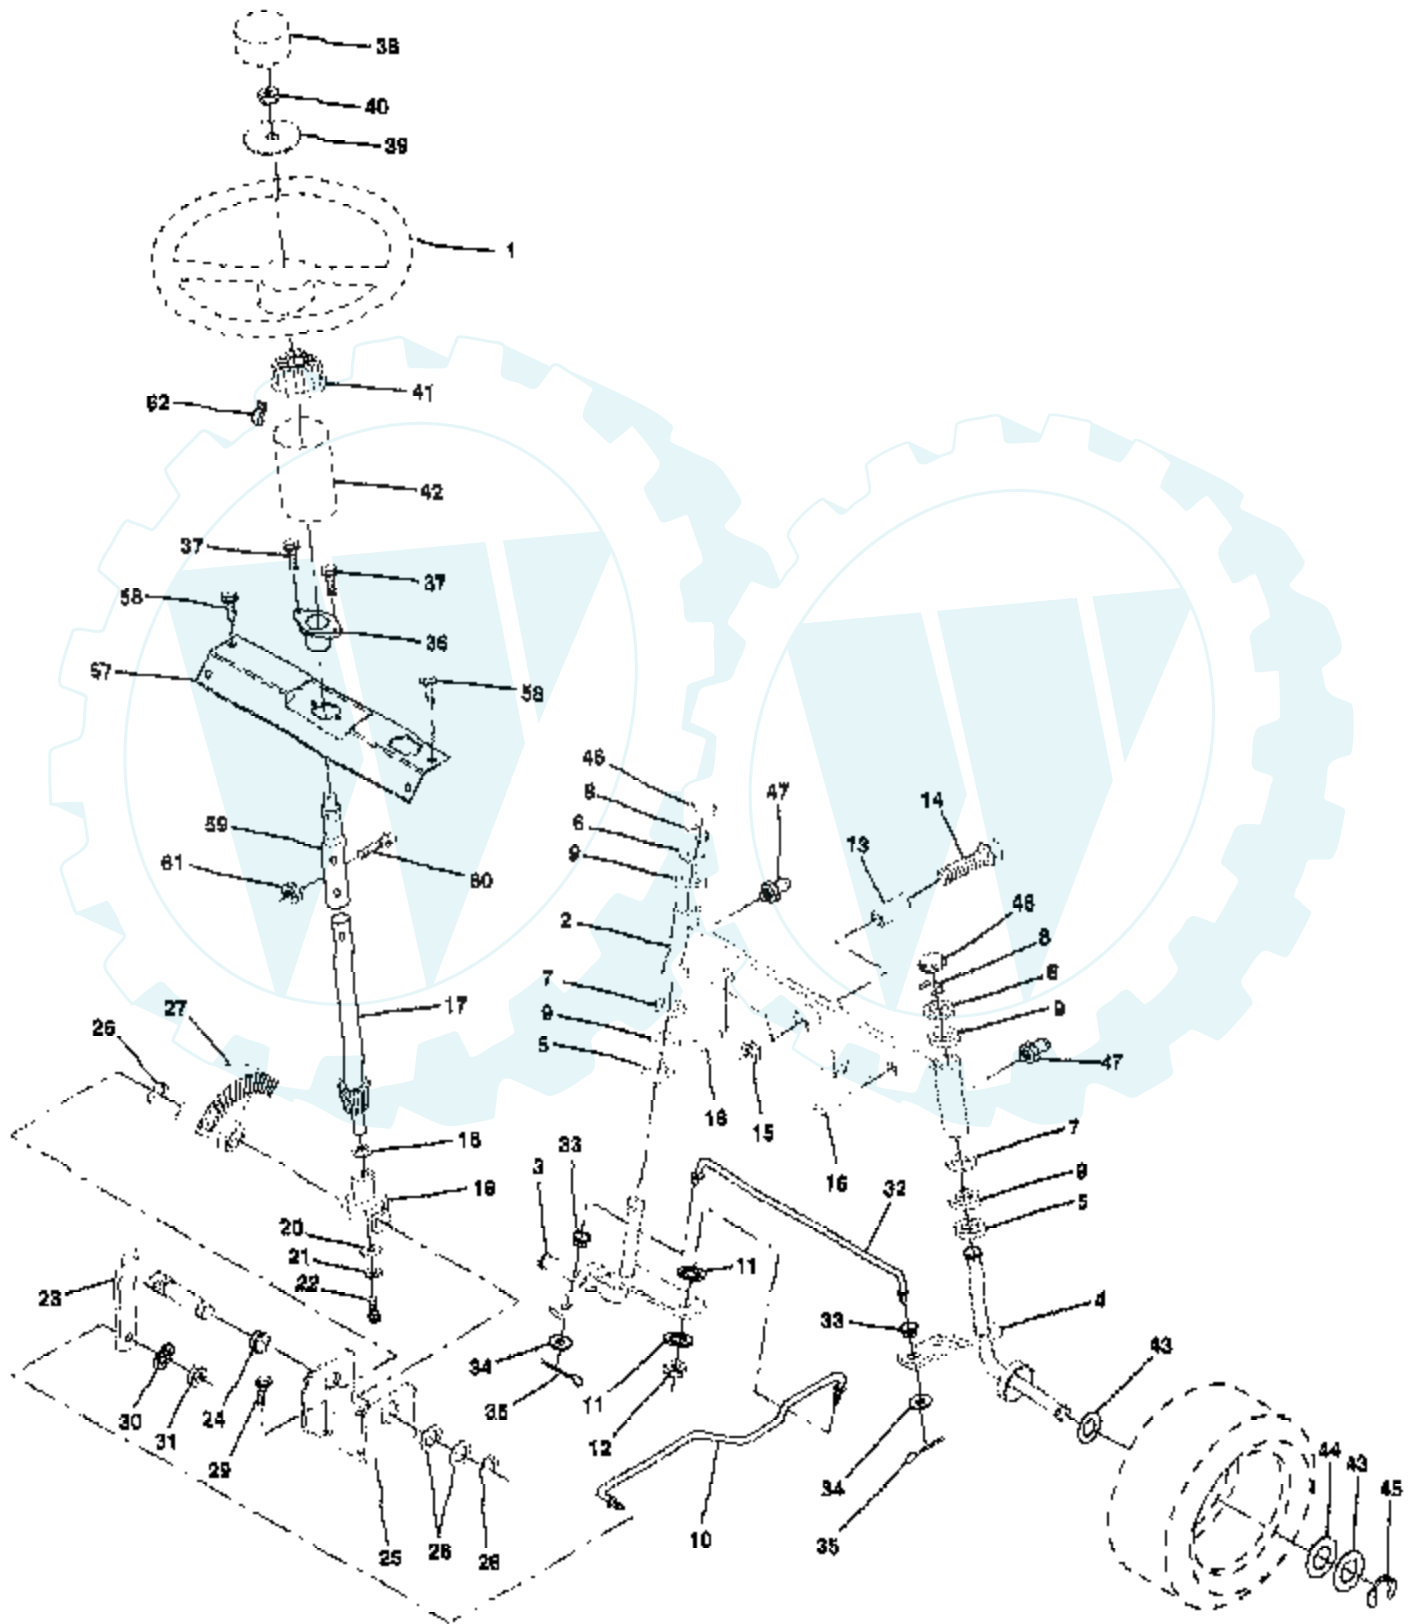

12.5 HP 42" TRACTOR -- MODEL NUMBER T12542B

STEERING ASSEMBLY

Ref #	Part Number	Qty	Description
1	133741		SUB= 150547
2	142033		AXLE ASM FRONT
3	135227		SPINDLE LH
4	135228		SPINDLE RH
5	6266H		WASHER .T
6	121748X		WASHER
7	19272016		WASHER
8	12000029		RING
9	3366R		COL. SRTG. BEAR.
10	130468		SUB= 532130468
11	10040600		LOCKWASHER
12	73610600		SUB= 7810H
13	110438X		BEARING
14	74011056		BOLT HEX 5/8-11
15	73901000		"NUT-LOC,FLANGE LT"
16	132624		AXLE PIN
17	140176		SHAFT ASM STEERIN
18	57079		THRUST WASHER
19	124035X		SUPPORT.SHAFT
20	126684X		SUB= 532126684
21	10040400		LOCKWASHER
22	71070410		"SCREW,SPECIAL"
23	127501		SUB= 918127501
24	109816X		NYLINER T
25	124036X		"BRKT,STEERING"
26	12000029		RING
27	136874		GEAR SECTOR
28	6266H		WASHER .T
29	17490612		SCREW
30	10040600		LOCKWASHER
31	73610600		SUB= 7810H
32	130465		TIE ROD
33	126847X		BUSHING.DRAGLINK
34	19131416		WASHER
35	76020412		COTTER PIN
36	102803X		SUB= 918102803X
37	17431008		SUB= 98000165
38	133742		ST WHL INSERT CAP
39	19133808		WASHER T
40	7810H		GRIPCO NUT
41	104820X		ADAPTER-WHEEL LT
42	140216		BOOT SHAFT STEER
43	121749X		WASHER
44	121748X		WASHER
45	12000029		RING
46	121232X		CAP
47	6855M		ZERK M
57	140172		SUPPORT SHAFT STR
58	17490412		SCREW HEX CRT
59	140171		SHAFT EXT STEER
60	74780520		BOLT
61	73800500		NUT
62	140825		CLIP TIMMERMAN