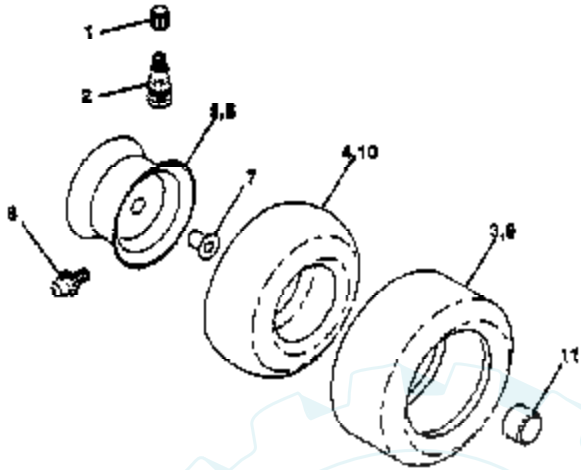

TRACTOR - - MODEL NUMBER T12542C

STEERING ASSEMBLY

Ref #	Part Number	Qty	Description
1	133741		SUB= 150547
2	142033		AXLE ASM FRONT
3	135227		SPINDLE LH
4	135228		SPINDLE RH
5	6266H		WASHER .T
6	121748X		WASHER
7	19272016		WASHER
8	12000029		RING
9	3366R		COL. SRTG. BEAR.
10	130468		SUB= 532130468
11	10040600		LOCKWASHER
12	73610600		SUB= 7810H
13	110438X		BEARING
14	74011056		BOLT HEX 5/8-11
15	73901000		"NUT-LOC,FLANGE LT"
16	132624		AXLE PIN
17	140176		SHAFT ASM STEERIN
18	57079		THRUST WASHER
19	124035X		SUPPORT.SHAFT
20	126684X		SUB= 532126684
21	10040400		LOCKWASHER
22	71070410		"SCREW,SPECIAL"
23	127501		SUB= 918127501
24	109816X		NYLINER T
25	124036X		"BRKT,STEERING"
26	126847X		BUSHING.DRAGLINK
27	136874		GEAR SECTOR
28	19131416		WASHER
29	17490612		SCREW
30	76020412		COTTER PIN
32	130465		TIE ROD
37	17431008		SUB= 98000165
38	133742		ST WHL INSERT CAP
39	19133808		WASHER T
40	7810H		GRIPCO NUT
41	104820X		ADAPTER-WHEEL LT
42	140216		BOOT SHAFT STEER
43	121749X		WASHER
44	140171		SHAFT EXT STEER
46	121232X		CAP
47	6855M		ZERK M
50	17490412		SCREW HEX CRT
51	73800500		NUT
54	74780520		BOLT
55	140285		CLIP TINNEMAN
57	140172		SUPPORT SHAFT STR

WHEELS & TIRES

TRACTOR - - MODEL NUMBER T12542C

NOTE: All component dimensions given in U.S. inches
1 inch = 25.4 mm

Ref #	Part Number	Qty	Description
1	59192		VALVE CAP
2	65139		VALVE STEM LT
3	106222X		SUB= 122073X
4	59904		TUBE.5.3/4.5/6
5	106732X427		"RIM ASM 6"" FRT"
6	278H		FITTING LT
7	9040H		"FLANGE, BEARING"
8	106108X427		"RIM AS 8"" REAR"
9	124635X		SUB= 126957X
10	7152J		TUBE.18X9.5-8
11	104757X		HUB CAP
	144334		SEALANT.TIRE 10 OZ. TUBE