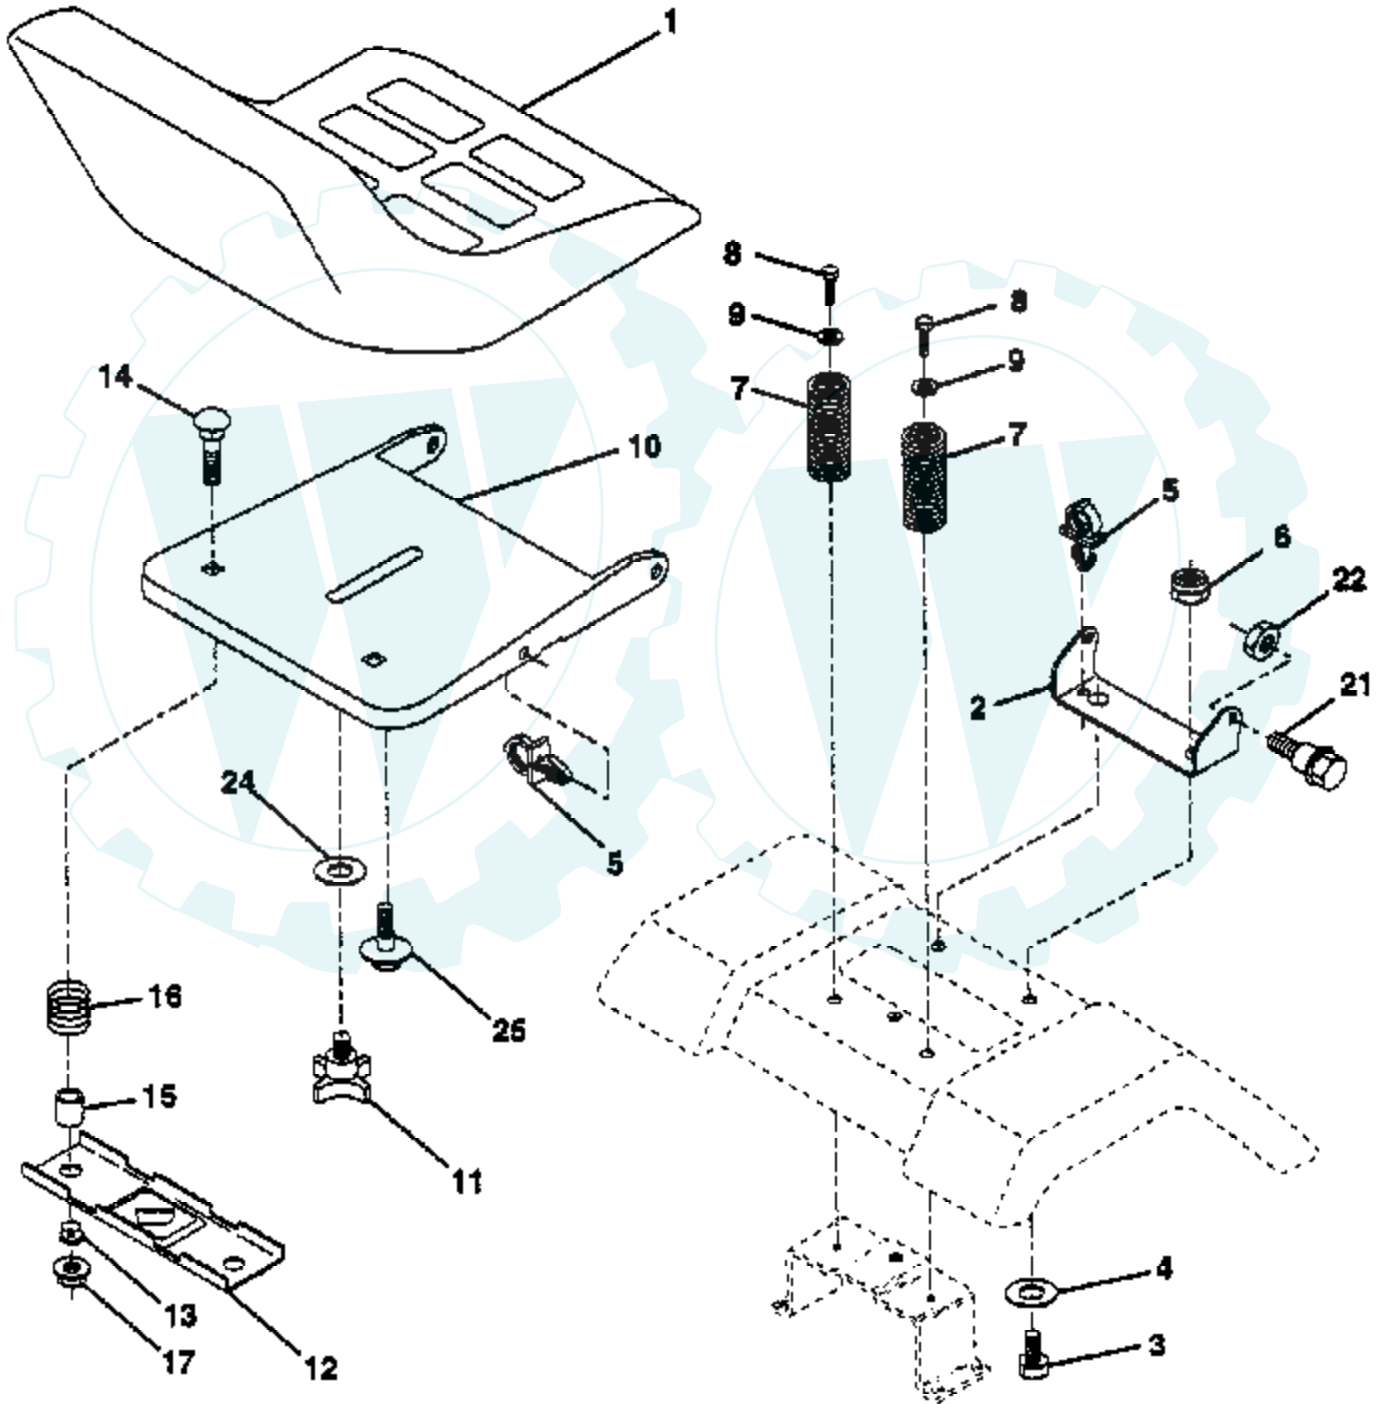

TRACTOR - - MODEL NUMBER T12542C

SEAT ASSEMBLY

Ref #	Part Number	Qty	Description
1	127433		SUB= 140121
2	140551		BRACKET PVT SEAT
3	74760616		BOLT
4	19131610		WASHER PM
5	145006		CLIP.PUSH-IN.HING
6	73800600		NUT
7	124181X		SPRING COMPRESSIO
8	17490616		SCREW GTV
9	19131614		WASHER
10	140552		SUB= 155925
11	120068X		"KNOB 1/2"" YT"
12	121246X		BRKT SWITCH
13	121248X		BUSHING
14	72050411		SUB= 872050411
15	121249X		SPACER SPLIT
16	123740X		SPRING COMPRESSED
17	123976X		SUB= 73900400
21	139888		BOLT.SHLD.5/16-18
22	73680500		SUB= 73690500
24	19171912		WASHER
25	127018X		"BOLT,SHOULDER"