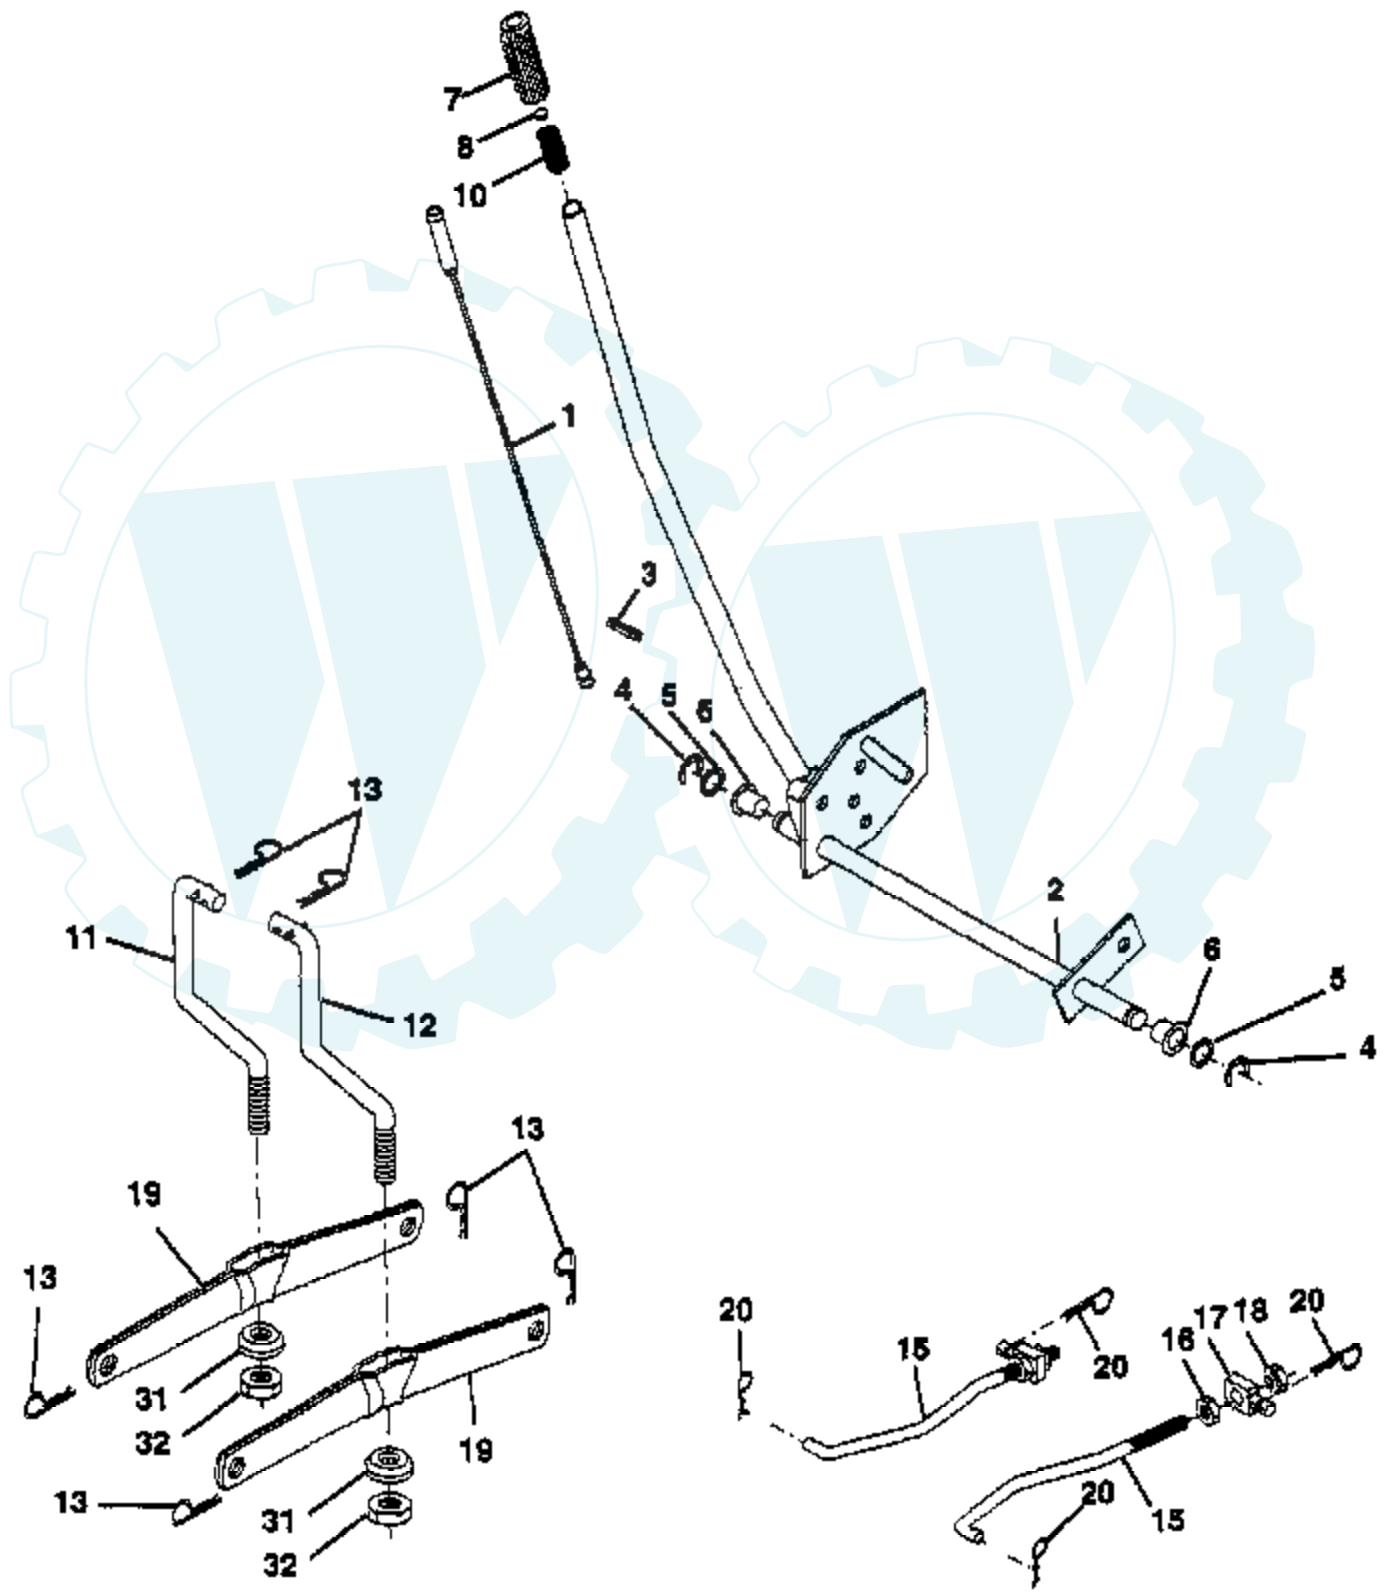

TRACTOR -- MODEL NUMBER T12542C

ELECTRICAL

Ref #	Part Number	Qty	Description
1	121265X		SUB= 123899X
2	74760412		BOLT LT
3	19091016		WASHER
4	10040400		LOCKWASHER
5	121264X		"CAP,BATTERY "
6	73220400		SUB= 50675
7	109238X		TUBE T
8	144940		SUB= 156417
9	109596X		HOSE CLAMP T
19	10090400		SUB= 10040400
20	73350400		NUT
21	136850		"HARNES,LIGHT SOC"
22	4152J		HEADLAMP BULB
24	4799J		"CABLE T, BATTERY"
25	146147		CABLE.BTRY.6GA.RD
26	108824X		FUSE HYT
28	4207J		CABLE T
29	121305X		SWITCH SEAT
30	140301		SWITCH IGN 4POS
31	124211X		NUT IGNITION
32	141226		COVER KEY SWITCH
33	122147X		KEY
35	108236X		BRACKET LT
36	17021008		SCREW
38	140336		BRACKET SWITCH IN
39	109553X		SWITCH INTERLOCKT
40	146058		SUB= 151212
41	71110412		BOLT.HX.1/4-20
42	131563		SUB= 154336
43	145673		SUB= 146154
44	73510400		NUT
45	140844		ADAPTER AMMETER
46	141940		PROTECTION LOOP
70	141163		HARNES.ENGINE

TRACTOR -- MODEL NUMBER T12542C

LIFT

Ref #	Part Number	Qty	Description
1	136973		WIRE ASM
2	140278		HANDLE.LIFT.LH.
3	138284		PIN GROOVE
4	12000002		SUB= 2225J
5	19211621		WASHER
6	120183X		NYLON BEARING
7	109413X		GRIP
8	124385X		SUB= 125925X
10	122512X		SUB= 532122512
11	139865		SUB= 918139865
12	139866		SUB= 151140
13	4939M		SUB= 85902
15	127218		LINK.FRONT
16	73350800		NUT
17	130171		TRUNION
18	73800800		NUT.LK.W/WSH.1/2.
19	139868		ARM SUSP REAR
20	3146R		RETAINER.SPRING
31	140302		BEARING PVT LH
32	73540600		NUT.CROWNLOCK.3/8

WHEELS & TIRES

TRACTOR - - MODEL NUMBER T12542C

NOTE: All component dimensions given in U.S. inches
1 inch = 25.4 mm

Ref #	Part Number	Qty	Description
1	59192		VALVE CAP
2	65139		VALVE STEM LT
3	106222X		SUB= 122073X
4	59904		TUBE.5.3/4.5/6
5	106732X427		"RIM ASM 6"" FRT"
6	278H		FITTING LT
7	9040H		"FLANGE, BEARING"
8	106108X427		"RIM AS 8"" REAR"
9	124635X		SUB= 126957X
10	7152J		TUBE.18X9.5-8
11	104757X		HUB CAP
	144334		SEALANT.TIRE 10 OZ. TUBE