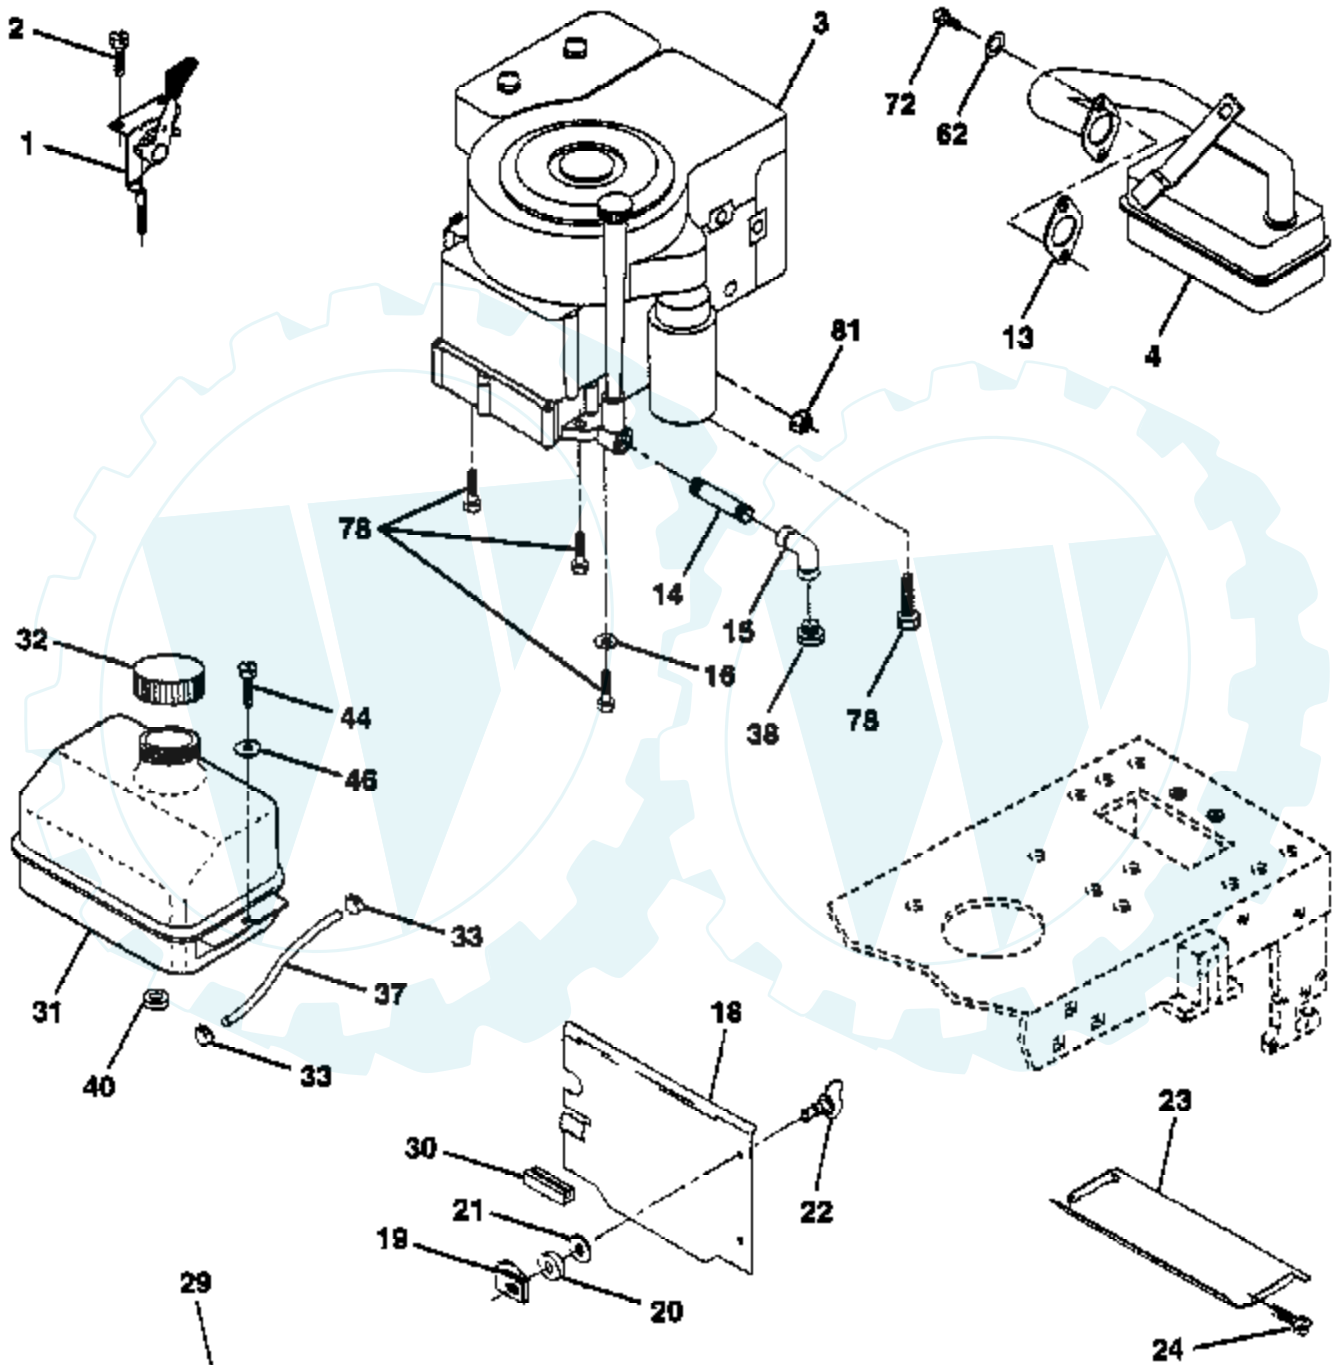

TRACTOR -- MODEL NUMBER T12542C

ENGINE

OPTIONAL EQUIPMENT
Spark Arrester

Ref #	Part Number	Qty	Description
1	140310		CONTROL THROTTLE
2	17720410		SCREW LT
3	289707		ENGINE B&S
4	137348		MUFFLER
13	125593X		SUB= 272293
14	13280324		PIPE NIPPLE
15	13200300		ELBOW
16	11050600		LOCKWASHER
18	136718		SHIELD HEAT
19	105839X		RECEPTACLE LT
20	105839X		RECEPTACLE LT
21	19091016		WASHER
22	123650X		STUD.1/4.TURN
23	128953		HEAT SHIELD
24	17021008		SCREW
29	137180		SUB= 532137180
30	127057X		SUB= 532127057
31	109202X		TANK.FUEL.LT.
32	140527		CAP ASM FUEL
33	123487X		HOSE CLAMP
37	137040		LINE FUEL
38			CHECK WITH SUPPLIER
40	124028X		SUB= 532124028
44	17490412		SCREW HEX CRT
46	19091416		WASHER
62	10040500		LOCKWASHER
72	71070512		SCREW
78	17490620		SCREW
81	73510400		NUT