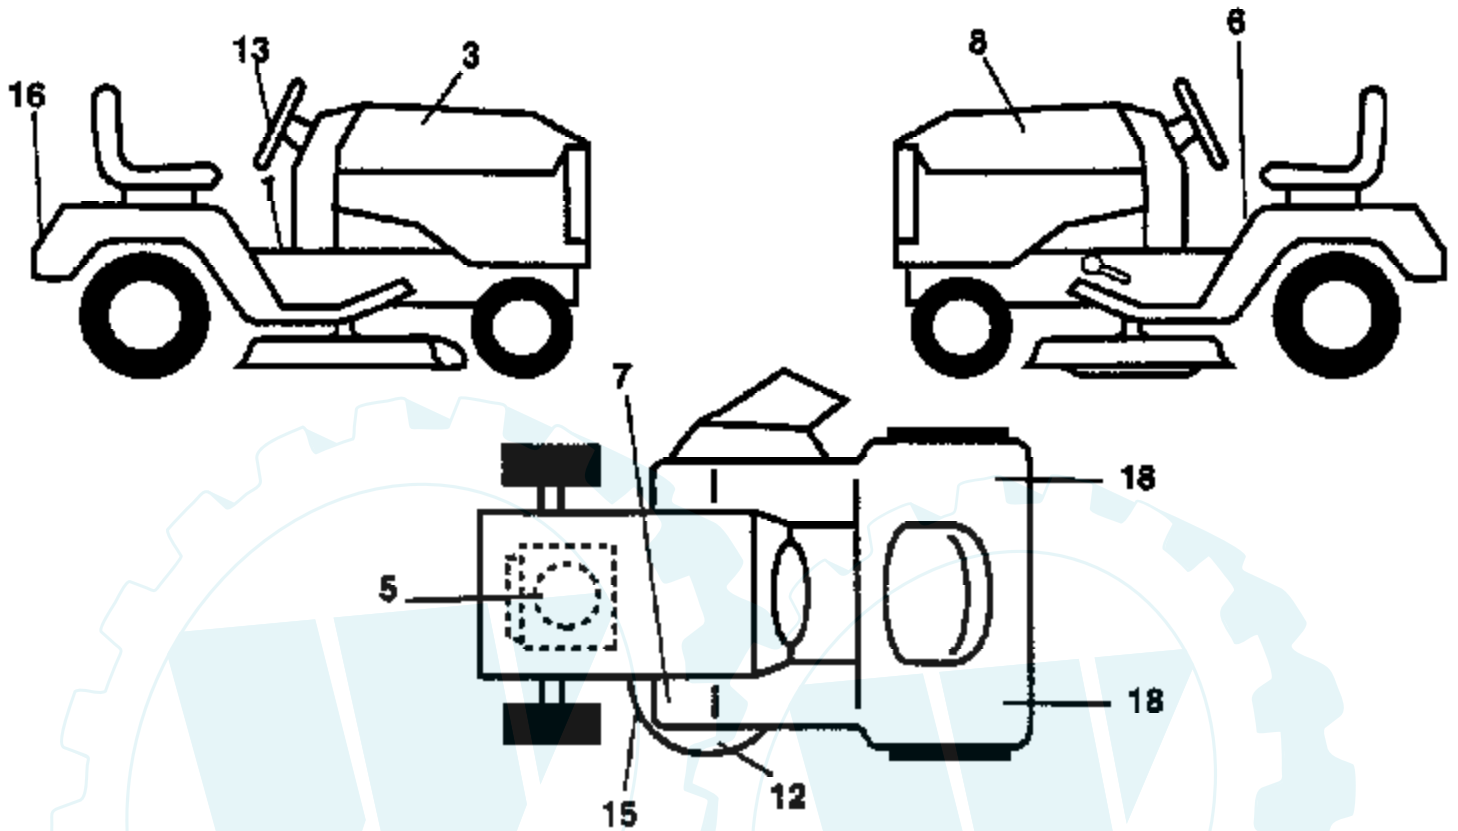

TRACTOR - - MODEL NUMBER T12542C

DECALS

NOTE: All component dimensions given in U.S. inches
1 inch = 25.4 mm

Ref #	Part Number	Qty	Description
1	140819		SUB= 156867
3	143951		DECAL.HD.RH.12.5
5	138652		DECAL.ENG.272632
6	133796		DECAL
7	4900J		DECAL T
8	143952		DECAL.HD.LH.12.5
12	135013		NLA
13	126175X		"DECAL,STR WHL T"
15	136832		DECAL
16	139500		DECAL.FENDER
18	106202X		REFLECTOR-TAIL YT
	138311		DECAL HANDLE LIFT
	149220		MAN.PTS.T12542C.E
	145278		MANUAL.OP.GENERIC
	LBD48		SNOW BLADE
	LC05		WHEEL WTS.
	CH12		TIRE CHAINS
	LSB42		SNOW THROWER
	MK420		MULCHING KIT W/BLADES

WHEELS & TIRES

TRACTOR - - MODEL NUMBER T12542C

NOTE: All component dimensions given in U.S. inches
1 inch = 25.4 mm

Ref #	Part Number	Qty	Description
1	59192		VALVE CAP
2	65139		VALVE STEM LT
3	106222X		SUB= 122073X
4	59904		TUBE.5.3/4.5/6
5	106732X427		"RIM ASM 6"" FRT"
6	278H		FITTING LT
7	9040H		"FLANGE, BEARING"
8	106108X427		"RIM AS 8"" REAR"
9	124635X		SUB= 126957X
10	7152J		TUBE.18X9.5-8
11	104757X		HUB CAP
	144334		SEALANT.TIRE 10 OZ. TUBE