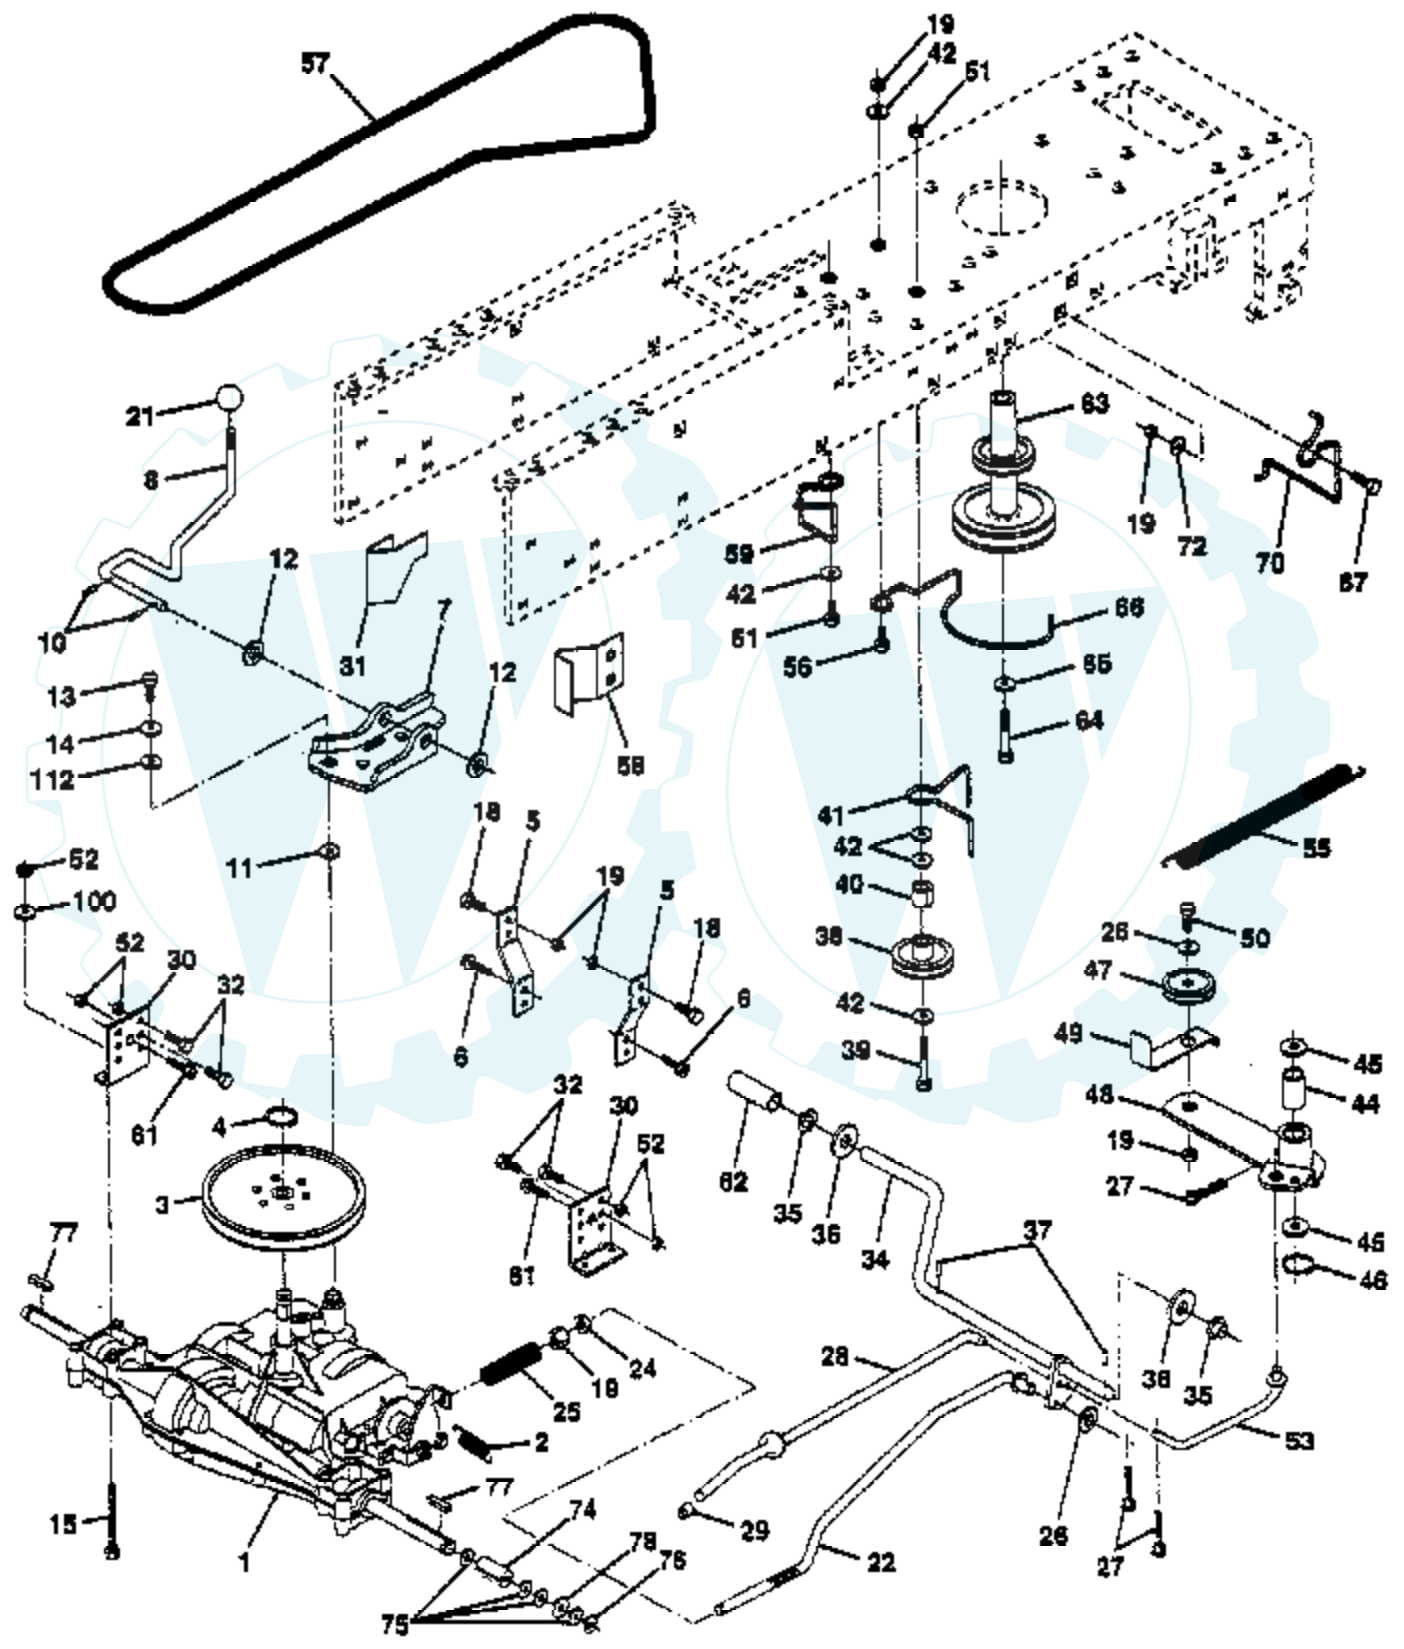

TRACTOR -- MODEL NUMBER T12542C

DRIVE

Ref #	Part Number	Qty	Description
1	142603		SUB= 160664
2	146682		SPRING.BRAKE.RETU
3	123666X		PULLEY TRANS
4	12000028		SUB= 2267J
5	121520X		STRAP TORQUE
6	17490512		SCREW
7	130802		SUB= 162240
8	131679		SHIFT ROD
10	76020416		PIN COTTER 1/8
11	105701X		WASH-SHFT PLT LT
12	19151216		WASHER
13	74550412		BOLT.1/4-28.W/PAT
14	10040400		LOCKWASHER
15	74780544		BOLT HEX
18	74780616		BOLT
19	73800600		NUT
21	106279X		CONTROL KNOB LT
22	130804		BRAKE ROD
24	73350600		NUT
25	106888X		SPRING ROD LT
26	19131316		WASHER
27	76020412		COTTER PIN
28	145204		ROD.BRAKE.PARK.LT
29	7733J		SUB= 71673
30	130807		TRANSAXLE MTG BKT
31	127275X		"KEEPER,BELT LH T"
32	74760512		BOLT
34	149001		SHAFT.PEDAL.FOOT
35	120183X		NYLON BEARING
36	19211616		WASHER LT
37	1572H		SUB= 2882J
38	123674X		PULLEY.IDLER.FLAT
39	74760644		BOLT
40	4470J		SPACER T
41	109070X		BELT KEEPER LT
42	19131312		WASHER
44	105706X		"LY, BEARING"
45	110812X		WASHER LT
46	12000039		KLIP RING
47	127783		SUB= 139245
48	123789X		ARM IDLER
49	123205X		RETAIN BELT
50	74760624		SUB= 74930624
51	73680600		SUB= 73690600
52	73680500		SUB= 73690500
53	105710X		"LINK, CLUTCH T"
55	105709X		"SPRING, RETURN LT"
56	74760620		SUB= 74780620
57	130801		SUB= 138255
58	127274X		"KEEPER,BELT RH T"
59	140312		KEEPER BELT CNTSP
61	17490612		SCREW
62	8883R		PEDAL COVER T
63	140186		PULLEY.ENGINE
64	71170764		BOLT
65	10040700		LOCKWASHER
66	129921		KEEPER.BELT ENG.L
67	74760616		BOLT