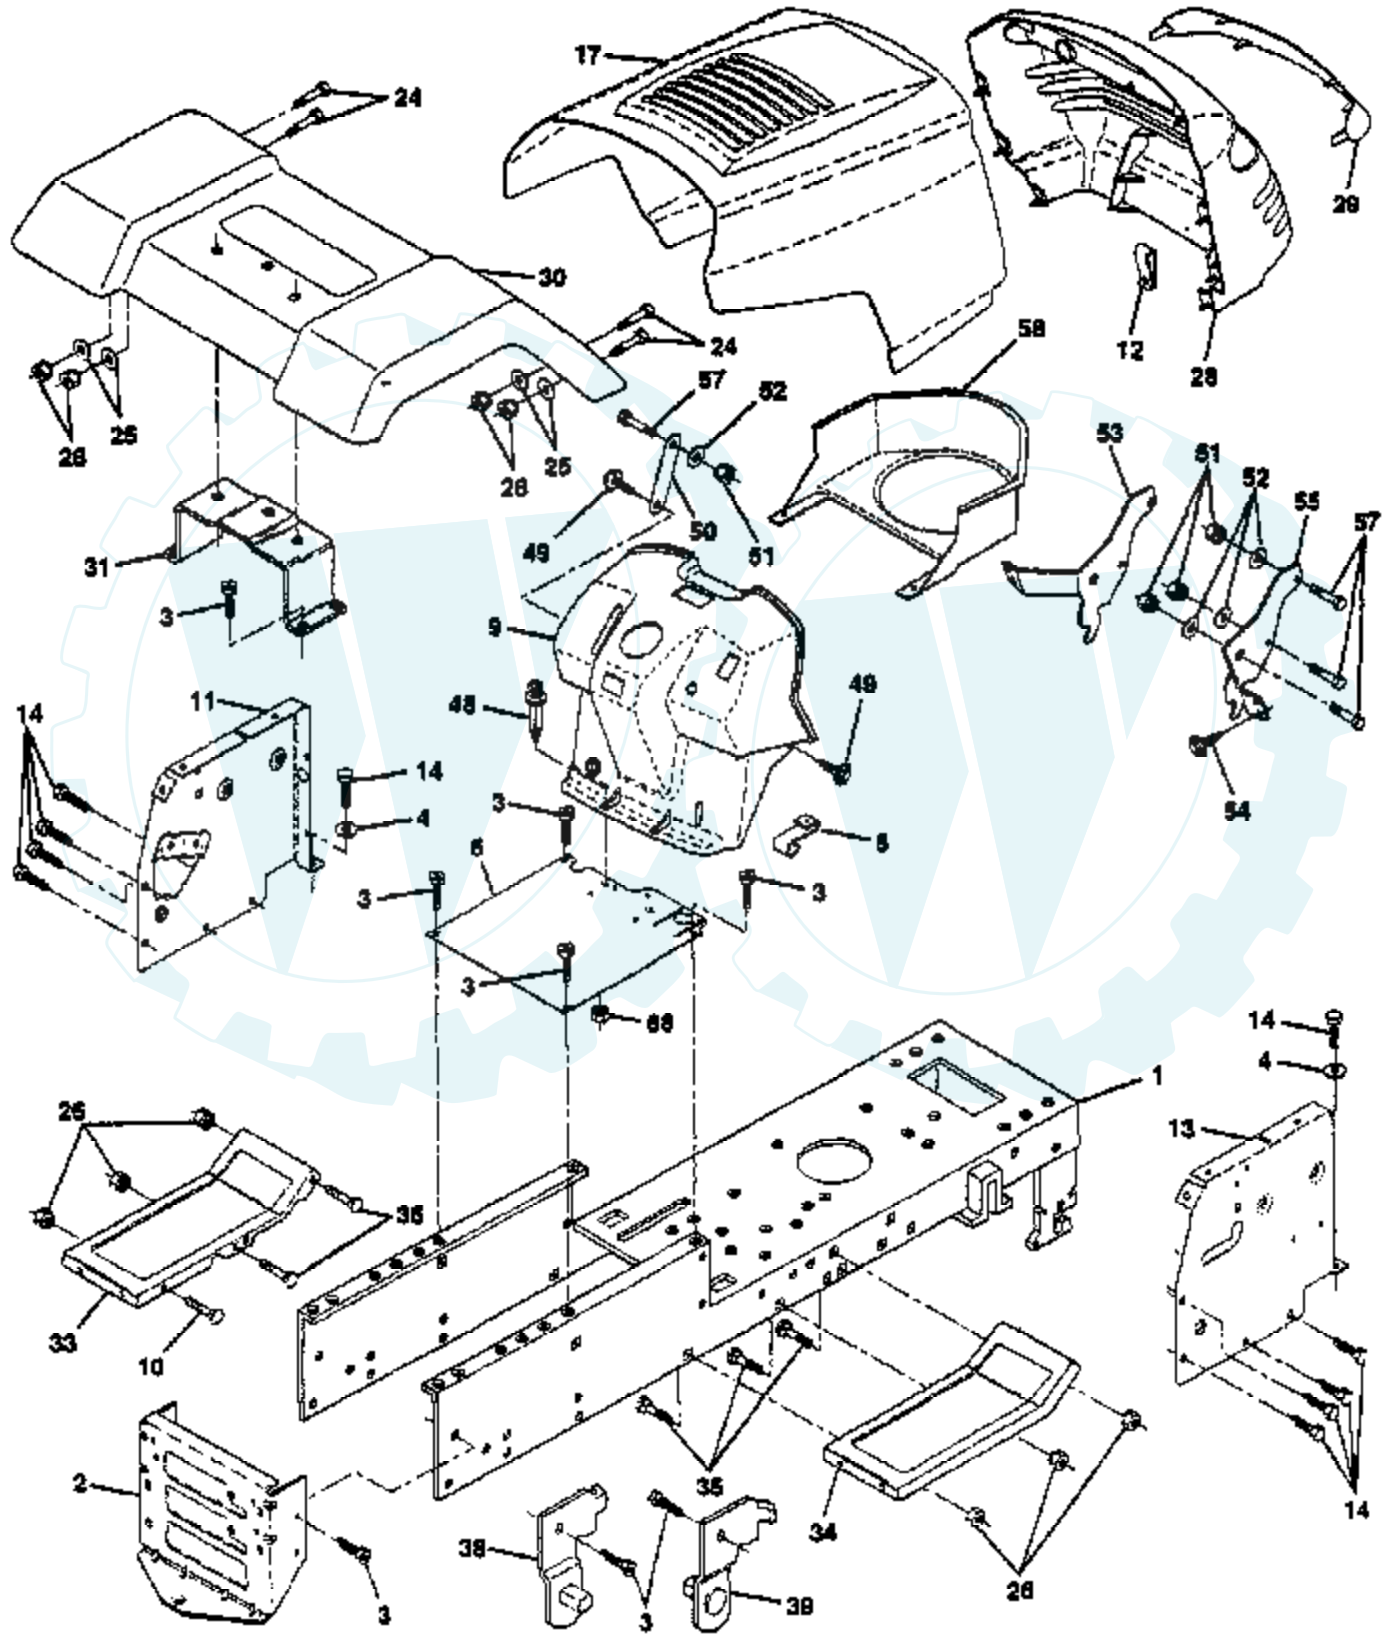

TRACTOR -- MODEL NUMBER T12542C

CHASSIS AND ENCLOSURES

Ref #	Part Number	Qty	Description
1	145501		CHASSIS.WLD.11GA
2	140356		SUB= 145009
3	17490612		SCREW
4	19131216		WASHER
6	145208X016		SUB= 155924X015
8	126471X		"CLIP,INSULATOR"
9	140072		SUB= 532142465
10	72140608		SUB= 72110608
11	146965		PANEL.DASH.LH.
12	145660		CLIP.TINNERMAN
13	146959		PANEL.DASH.RH
14	17490608		SCREW LT
17	139394X550		SUB= 159639X550
24	74780616		BOLT
25	19131312		WASHER
26	73800600		NUT
28	140141		SUB= 157373
29	140273		LENS GRILLE
30	109872X550		FENDER.PNT.
31	136619		BRKT FENDER
33	105476X550		FOOTREST.LH.PERF.
34	105475X550		FOOTREST.RH.PERF.
35	72110606		BOLT
38	139886		BRACKET ASM LH
39	139887		BRACKET ASM RH
48	138096		RIVET.PUSH.PLATE
49	17490412		SCREW HEX CRT
50	142779		BRACE SUPT DASH
51	73800400		NUT
52	19091416		WASHER
53	144697		BRACKET.GRILLE.LH
54	17030814		SUB= 91817030814
55	144696		BRACKET.GRILLE.RH
57	74780412		SUB= 74780414
58	140806		DUCT AIR 12-15H
68	73510400		NUT
	5479J		PLUG BUTTON T
	134014		PLUG DOME