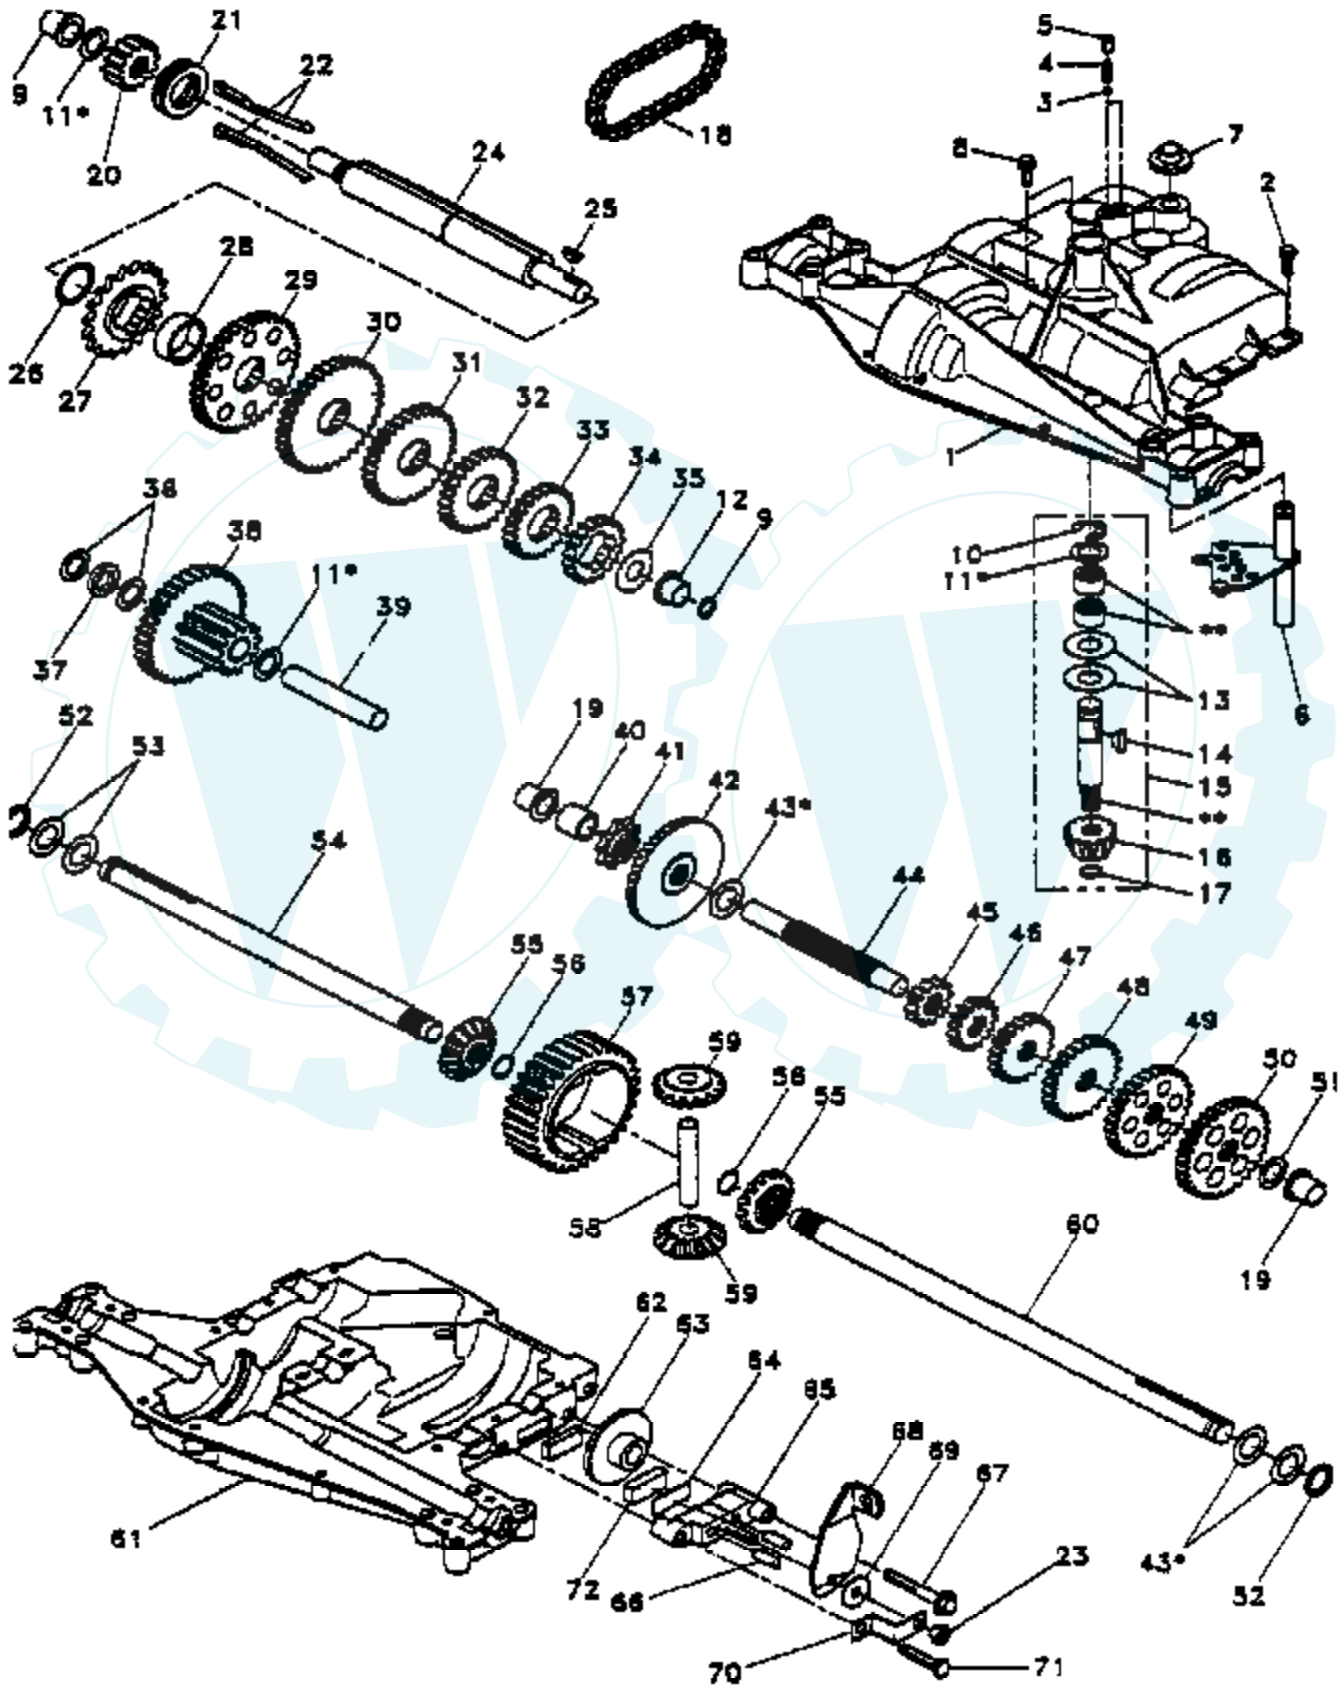

TRACTOR -- MODEL NUMBER T12542C

DANA TRANSAXLE - MODEL NUMBER 4360-79

Ref #	Part Number	Qty	Description
1	142671		HOUSING UPPER TRN
2	2274J		SUB= 74760412
3	134400		SUB= 68003
4	105904X		"SPRING, DETENT LT"
5	105905X		"SCREW, SET LT"
6	138235		KIT SHIFTER ASM
7	134399		SHIFTER BOOT
8	134791		SCREW TAP W/SEAL
9	138241		SQUARE RING
10	142672		SUB= 2225J
11	134793		ASM KIT SHIM 4689
12	142673		BEARING FLAN-DANA
13	120415X		WASHER T
14	142674		KEY WOODRUFF-DANA
15	138234		AS KIT INPUT SHFT
16	110078X		PINION 14T T
17	105909X		"RING,RETAINING LT"
18	105910X		"CHAIN,24 PTCH LT"
19	105911X		BEARING.FLNG.5510
20	142675		GEAR SPUR 14 TTH
21	138246		COLLAR CLUTCH
22	138236		ASM KIT CLTCH KEY
23	73810500		NUT.LOCK.5/16-24
24	142676		SHAFT INTERM DANA
25	2244J		WOODRUFF KEY
26	105916X		"RING,RETAINING LT"
27	120470X		SPROCKET 18T T
28	110070X		SPACER YT
29	142677		GEAR SPUR 37 TTH
30	142681		GEAR SPUR 35 TTH
31	120405X		SUB= 124644X
32	108980X		GEAR 25T LT
33	120406X		GEAR SPUR 22 TT
34	134796		SPUR GEAR 19T
35	105925X		"WASHER, PLAIN LT"
36	2232J		WASHER 025
37	108978X		SPACER
38	110079X		ASSM GEAR COMB
39	124639X		SHAFT IDLER
40	120472X		SPACER T
41	105928X		SPROCKET 9T LT
42	110084X		SUB= 167148
43	134394		ASM KIT SHIM
44	120473X		SHAFT T
45	142678		GEAR SPUR 12 TTH
46	142679		GEAR SPUR 15 TTH
47	120407X		SUB= 124641X
48	106589X		"GEAR, SPUR 25T LT"
49	120408X		GEAR 28T T
50	105937X		"GEAR, SPUR 31T LT"
51	2226J		WASHER 060
52	134401		NEOPRENE WASHER
53	2264J		WASHER 031
54	120474X		SUB= 154658
55	110081X		GEAR 15T T
56	105941X		"RING,RETAINING LT"
57	110071X		SUB= 120478X
58	120952X		SHAFT T