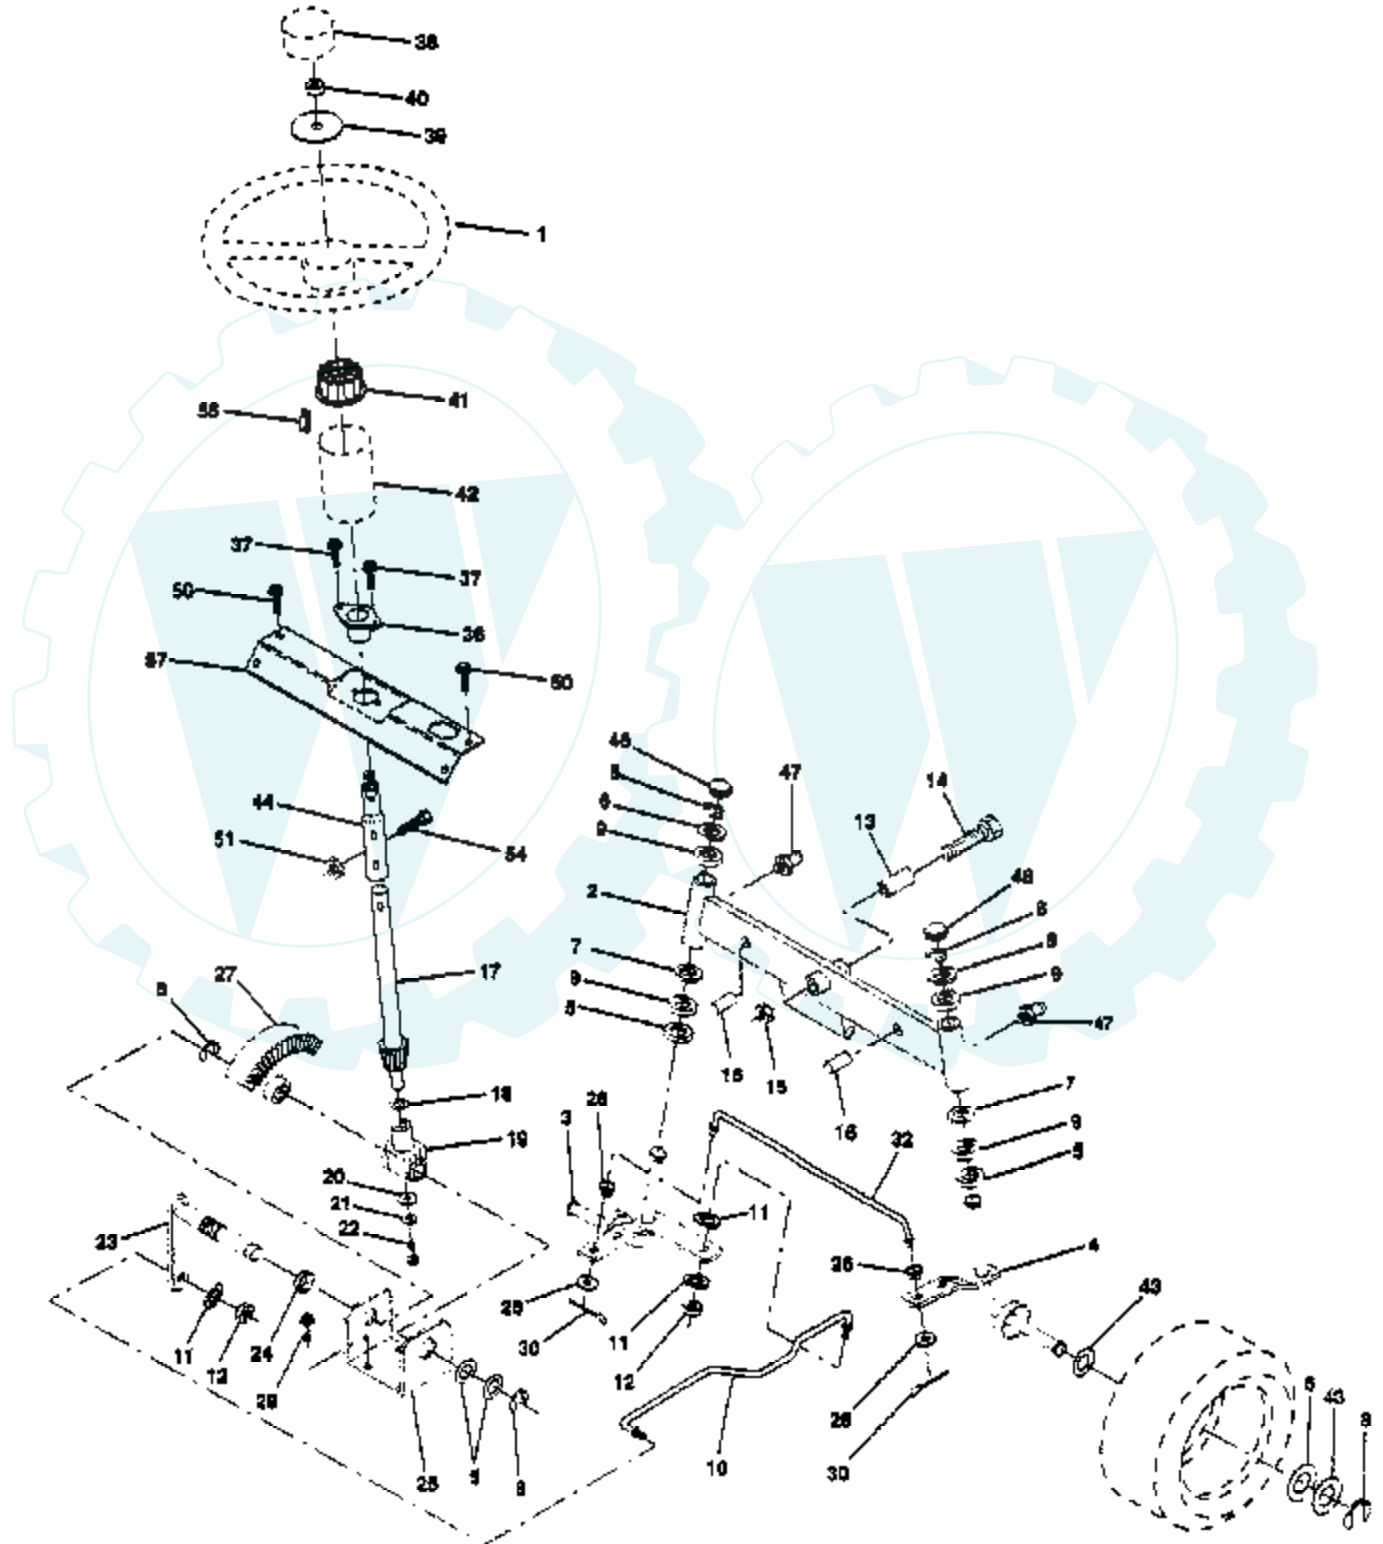

TRACTOR - - MODEL NUMBER T12542C

STEERING ASSEMBLY

Ref #	Part Number	Qty	Description
1	133741		SUB= 150547
2	142033		AXLE ASM FRONT
3	135227		SPINDLE LH
4	135228		SPINDLE RH
5	6266H		WASHER .T
6	121748X		WASHER
7	19272016		WASHER
8	12000029		RING
9	3366R		COL. SRTG. BEAR.
10	130468		SUB= 532130468
11	10040600		LOCKWASHER
12	73610600		SUB= 7810H
13	110438X		BEARING
14	74011056		BOLT HEX 5/8-11
15	73901000		"NUT-LOC,FLANGE LT"
16	132624		AXLE PIN
17	140176		SHAFT ASM STEERIN
18	57079		THRUST WASHER
19	124035X		SUPPORT.SHAFT
20	126684X		SUB= 532126684
21	10040400		LOCKWASHER
22	71070410		"SCREW,SPECIAL"
23	127501		SUB= 918127501
24	109816X		NYLINER T
25	124036X		"BRKT,STEERING"
26	126847X		BUSHING.DRAGLINK
27	136874		GEAR SECTOR
28	19131416		WASHER
29	17490612		SCREW
30	76020412		COTTER PIN
32	130465		TIE ROD
37	17431008		SUB= 98000165
38	133742		ST WHL INSERT CAP
39	19133808		WASHER T
40	7810H		GRIPCO NUT
41	104820X		ADAPTER-WHEEL LT
42	140216		BOOT SHAFT STEER
43	121749X		WASHER
44	140171		SHAFT EXT STEER
46	121232X		CAP
47	6855M		ZERK M
50	17490412		SCREW HEX CRT
51	73800500		NUT
54	74780520		BOLT
55	140285		CLIP TINNEMAN
57	140172		SUPPORT SHAFT STR