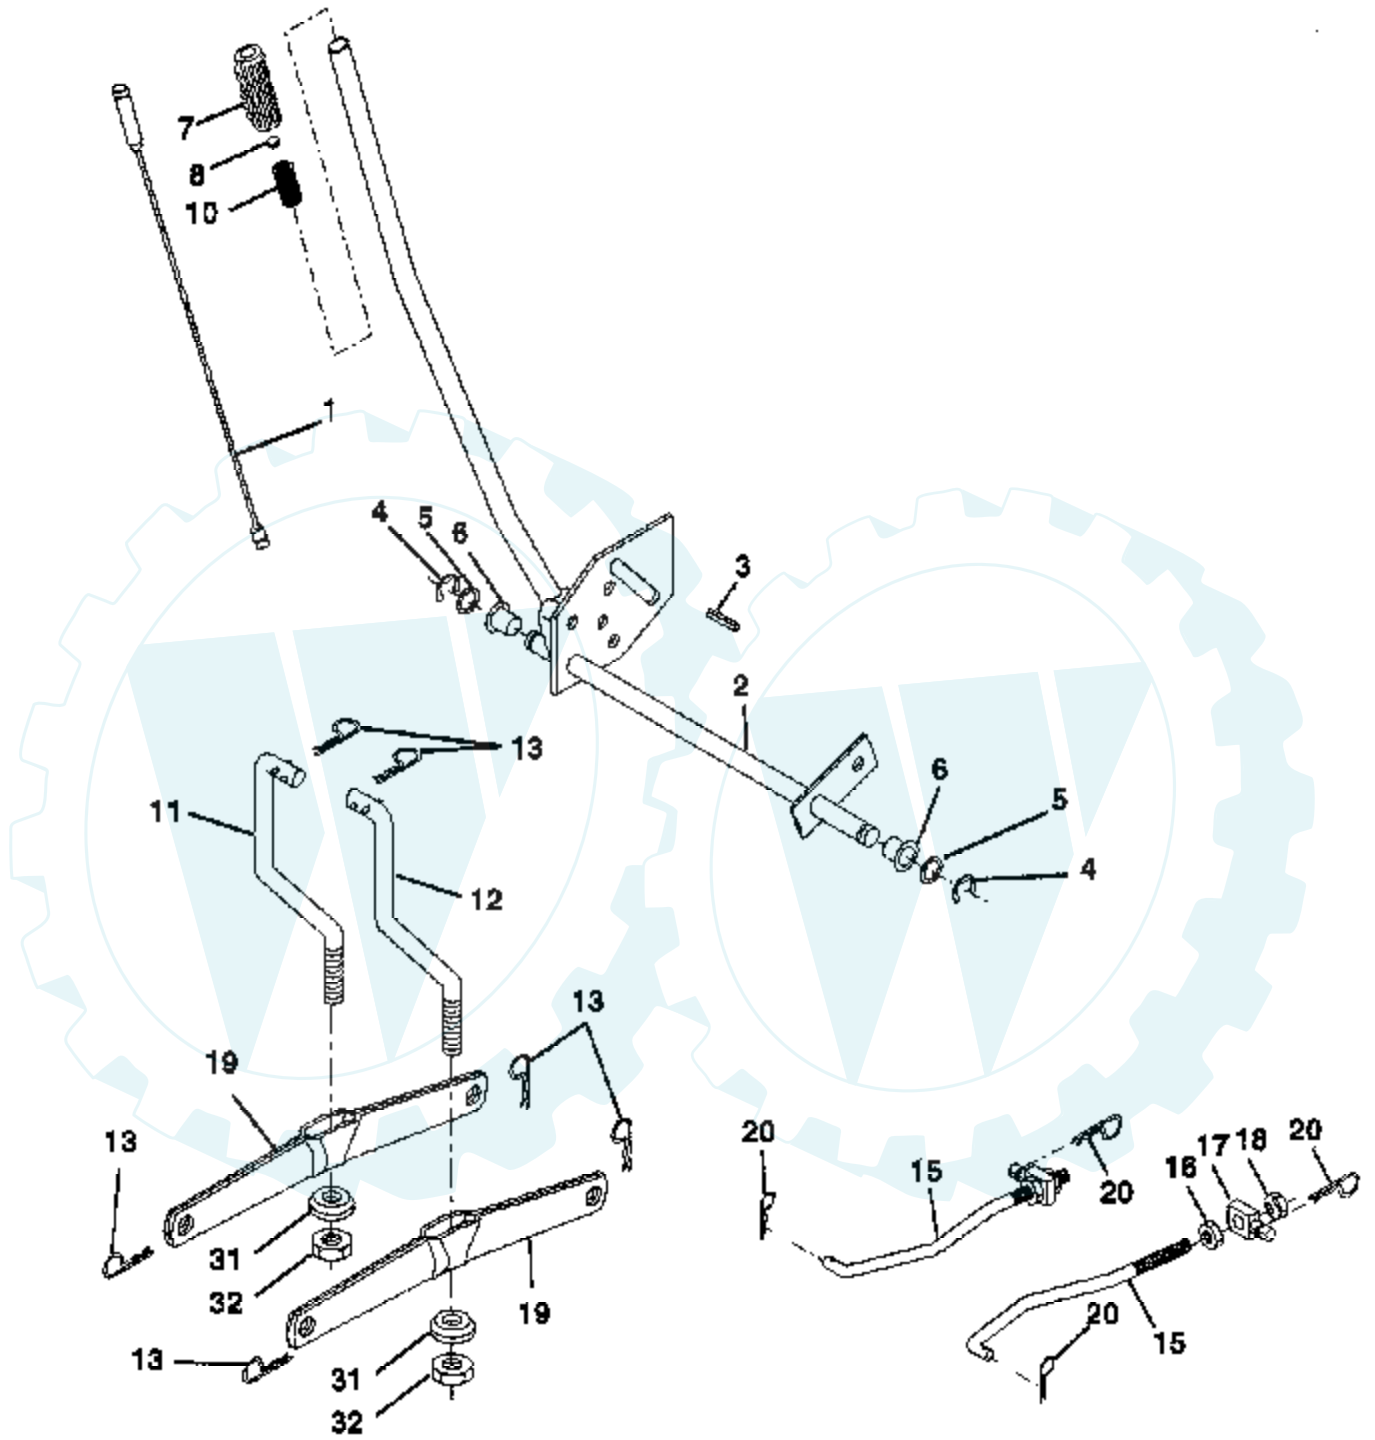

#### ENGINE

29

**OPTIONAL EQUIPMENT**  
**Spark Arrester**

Ref #	Part Number	Qty	Description
1	140310		CONTROL THROTTLE
2	17720410		SCREW LT
3			REFER TO IMAGE
6	125593X		SUB= 272293
10	17490620		SCREW
11	10040500		LOCKWASHER
12	71070512		SCREW
13	137348		MUFFLER
14	13280324		PIPE NIPPLE
15	13200300		ELBOW
16	11050600		LOCKWASHER
17	17490620		SCREW
18	136718		SHIELD HEAT
19	105839X		RECEPTACLE LT
20	105838X		RETAINER LT
21	19091016		WASHER
22	123650X		STUD.1/4.TURN
23	128953		HEAT SHIELD
24	17021008		SCREW
29	137180		SUB= 532137180
30	127057X		SUB= 532127057
31	109202X		TANK.FUEL.LT.
32	140527		CAP ASM FUEL
33	123487X		HOSE CLAMP
35	17490412		SCREW HEX CRT
36	19091416		WASHER
37	137040		LINE FUEL
38			CHECK WITH SUPPLIER

## LIFT

Ref #	Part Number	Qty	Description
1	136973		WIRE ASM
2	140278		HANDLE.LIFT.LH.
3	138284		PIN GROOVE
4	12000002		SUB= 2225J
5	19211621		WASHER
6	120183X		NYLON BEARING
7	109413X		GRIP
8	124385X		SUB= 125925X
10	122512X		SUB= 532122512
11	139865		SUB= 918139865
12	139866		SUB= 151140
13	4939M		SUB= 85902
15	127218		LINK.FRONT
16	73350800		NUT
17	130171		TRUNION
18	73800800		NUT.LK.W/WSH.1/2.
19	139868		ARM SUSP REAR
20	3146R		RETAINER.SPRING
31	140302		BEARING PVT LH
32	73810600		NUT.LOCK.3/8-24

Ref #	Part Number	Qty	Description
71	142427		ROD CLUTCH 38/42
72	131870		RETURN SPRING
73	127847		CLUTCH ARM SECOND
74	121748X		WASHER
75	12000029		RING
76	128903		SHOULDER BOLT
77	127845		SPRING KEEPER
78	140179		LEVER ASM CLT PRM
79	127498		BUSHING
80	128759		SUB= 918128759
81	73350600		NUT
82	142028		TRUNION ADJ
	130794		MANDREL ASM
	140475		SUB= 145411