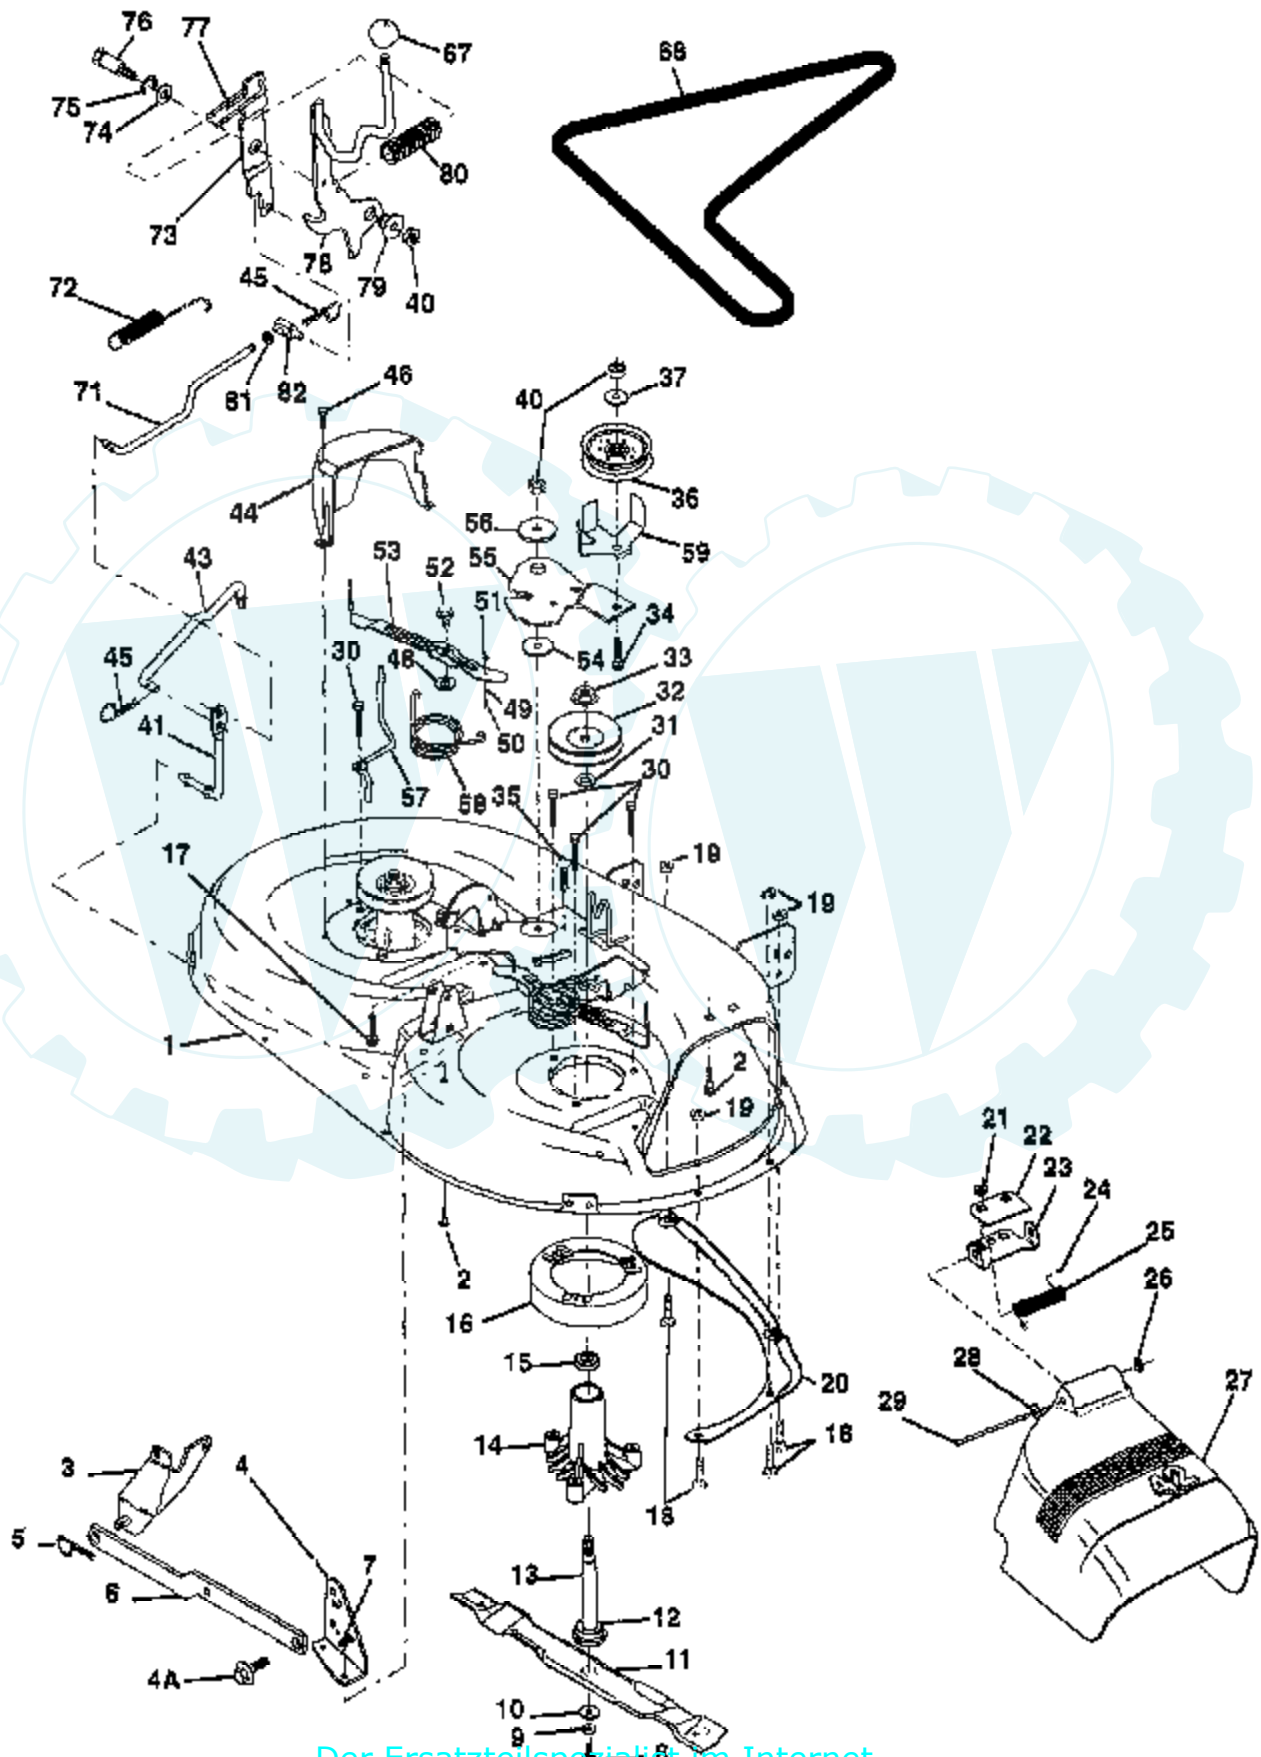

12.5 HP 42" TRACTOR - - MODEL NUMBER T12542B

42" MOWER DECK

Ref #	Part Number	Qty	Description
1	140081		SUB= 144393
2	72140506		BOLT
3	138017		BRKT ASM SWAY BAR
4	138440		BRKT DECK SW BAR
4A	132827		BOLT SHD 5/16-18
5	4939M		SUB= 85902
6	130832		SUB= 130833
7	73800500		NUT
8	850857		BLADE BOLT
9	10030600		SUB= 10040600
10	140296		WASHER.HARD.BLADE
11	134149		"BLADE.42"" MULCHER"
12	129895		BEARING.BALL
13	137645		SUB= 137646
14	128774		HSG ASM MANDREL
15	110485X		BEARING
16	136929		SUB= 140329
17	72110610		BOLT RDHD 3/8-16
18	72140505		BOLT
19	73800500		NUT
20	136888		SUB= 918136888
21	73800500		NUT
22	134753		STIFFENER BRKT
23	131267		DEFLECTOR BRKT
24	105304X		CAP-SLEEVE LT
25	123713X		SPRING TORSION
26	110452X		NUT PUSH M
27	130968		DEFLECTOR.SHIELD
28	19111016		WASHER
29	131491		HINGE ROD
30	138776		SUB= 157722
31	129963		WASHER
32	129861		SUB= 153535
33	137266		SUB= 139729
34	72110614		BOLT
35	133835		XMAS TREE FASTNER
36	131494		FLAT IDLER PULLEY
37	19131316		WASHER
40	73800600		NUT
41	133551		PIVOT ROD
43	140083		ROD CLUTCH W/NIBS
44	140088		GUARD MAND LH BLK
45	4497H		RETAINER M
46	137729		SCREW.1/4-20X5/8
48	133944		HARD SMALL WASHER
49	133940		SUB= 151785
50	131340		SHOULDER BOLT
51	69180		LOCKNUT
52	139888		BOLT.SHLD.5/16-18
53	131845		BRAKE PAD ARM ASM
54	133943		HARDENED WASHER
55	140084		SUB= 151785
56	122052X		SPACER RETAINER
57	140090		KEEPER BELT LH 42
58	140086		SPRING TORSN BRAK
59	141043		GUARD IDLER TUV
67	106279X		CONTROL KNOB LT
68	140067		BELT-V MWR 82.625