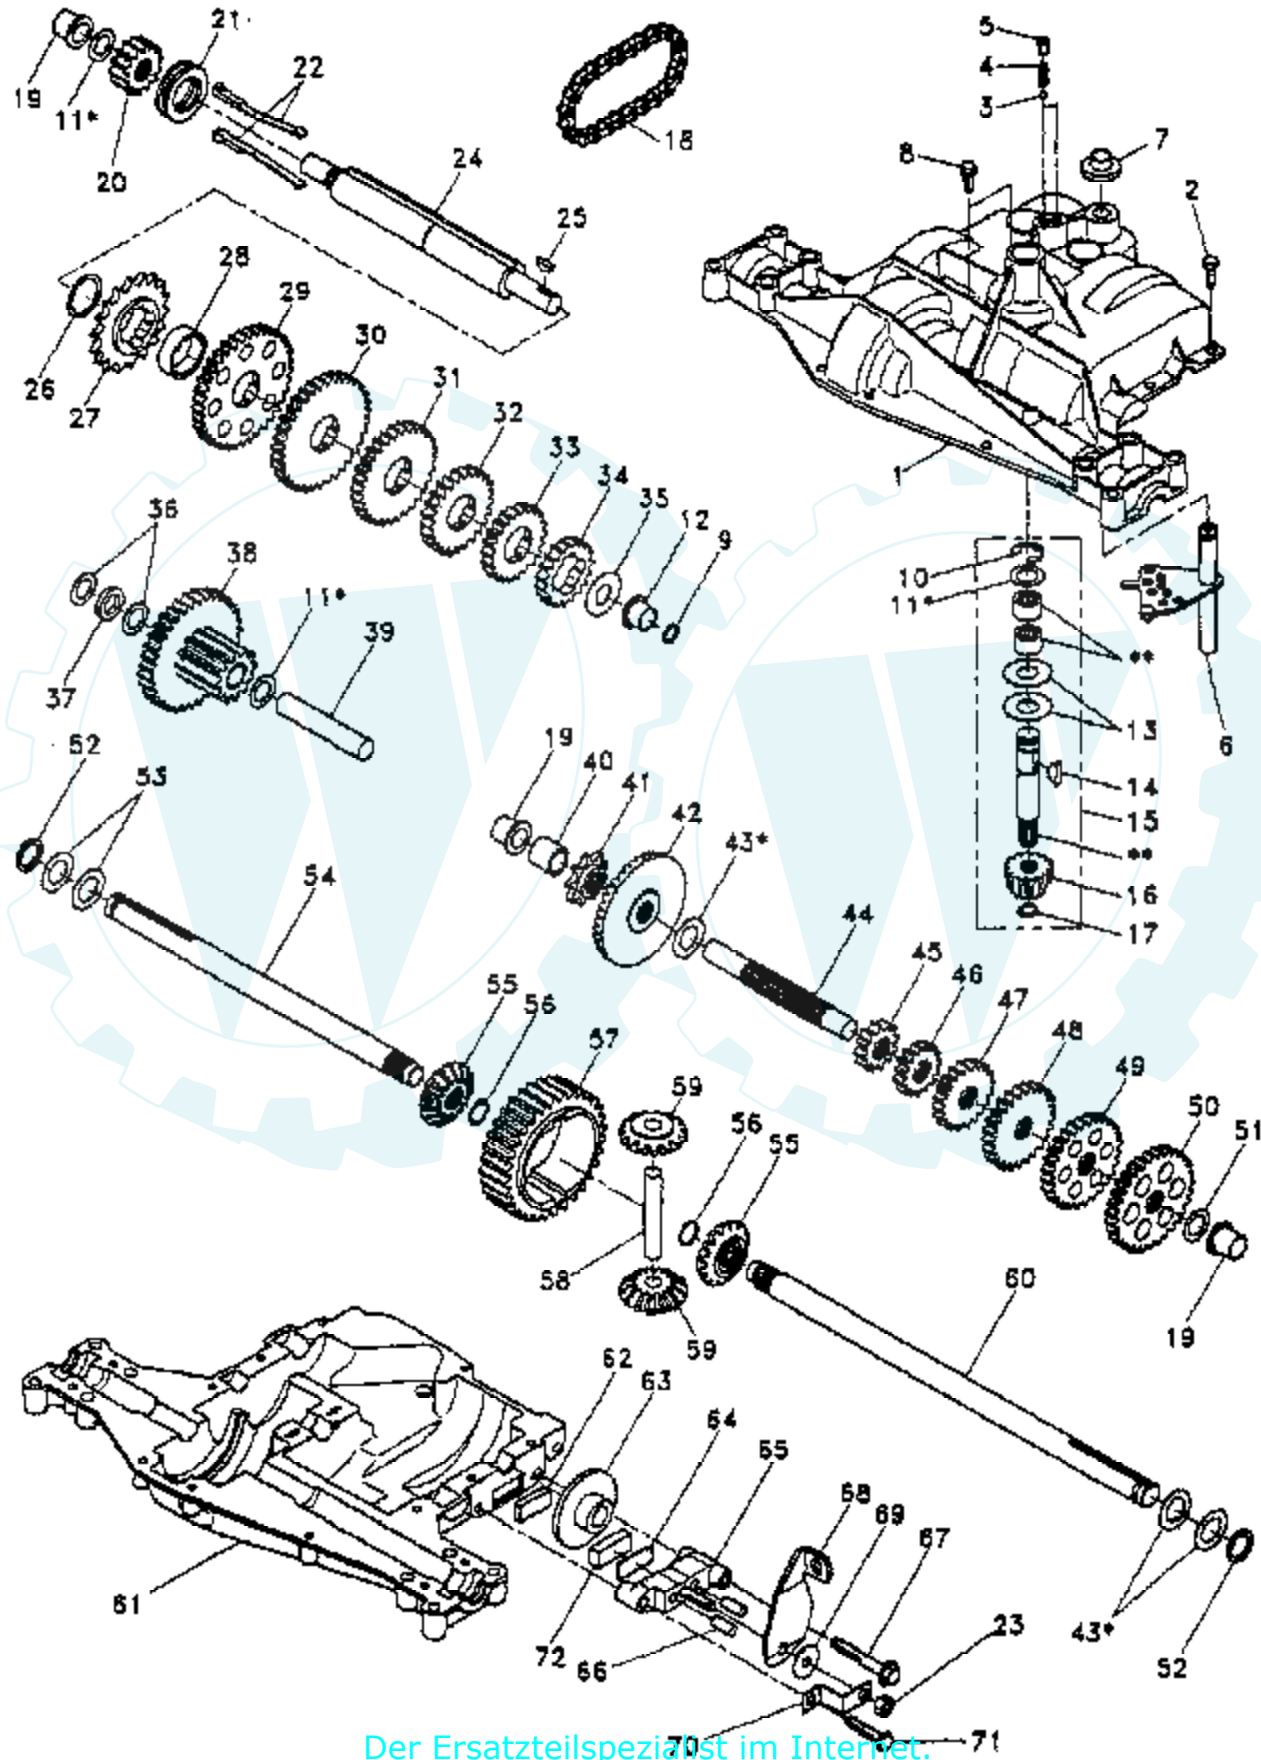

12.5 HP 42" TRACTOR - - MODEL NUMBER T12542B DANA TRANSAXLE - MODEL NUMBER 4360-79

Ref #	Part Number	Qty	Description
1	142671		HOUSING UPPER TRN
2	2274J		SUB= 74760412
3	134400		SUB= 68003
4	105904X		"SPRING, DETENT LT"
5	105905X		"SCREW, SET LT"
6	138235		KIT SHIFTER ASM
7	134399		SHIFTER BOOT
8	134791		SCREW TAP W/SEAL
9	138241		SQUARE RING
10	142672		SUB= 2225J
11	134793		ASM KIT SHIM 4689
12	142673		BEARING FLAN-DANA
13	120415X		WASHER T
14	142674		KEY WOODRUFF-DANA
15	138234		AS KIT INPUT SHFT
16	110078X		PINION 14T T
17	105909X		"RING,RETAINING LT"
18	105910X		"CHAIN,24 PTCH LT"
19	105911X		BEARING.FLNG.5510
20	142675		GEAR SPUR 14 TTH
21	138246		COLLAR CLUTCH
22	138236		ASM KIT CLTCH KEY
23	73810500		NUT.LOCK.5/16-24
24	142676		SHAFT INTERM DANA
25	2244J		WOODRUFF KEY
26	105916X		"RING,RETAINING LT"
27	120470X		SPROCKET 18T T
28	110070X		SPACER YT
29	142677		GEAR SPUR 37 TTH
30	142681		GEAR SPUR 35 TTH
31	120405X		SUB= 124644X
32	108980X		GEAR 25T LT
33	120406X		GEAR SPUR 22 TT
34	134796		SPUR GEAR 19T
35	105925X		"WASHER, PLAIN LT"
36	2232J		WASHER 025
37	108978X		SPACER
38	110079X		ASSM GEAR COMB
39	124639X		SHAFT IDLER
40	120472X		SPACER T
41	105928X		SPROCKET 9T LT
42	110084X		SUB= 167148
43	134394		ASM KIT SHIM
44	120473X		SHAFT T
45	142678		GEAR SPUR 12 TTH
46	142679		GEAR SPUR 15 TTH
47	120407X		SUB= 124641X
48	106589X		"GEAR, SPUR 25T LT"
49	120408X		GEAR 28T T
50	105937X		"GEAR, SPUR 31T LT"
51	2226J		WASHER 060
52	134401		NEOPRENE WASHER
53	2264J		WASHER 031
54	120474X		SUB= 154658
55	110081X		GEAR 15T T
56	105941X		"RING,RETAINING LT"
57	110071X		SUB= 120478X
58	120952X		SHAFT T