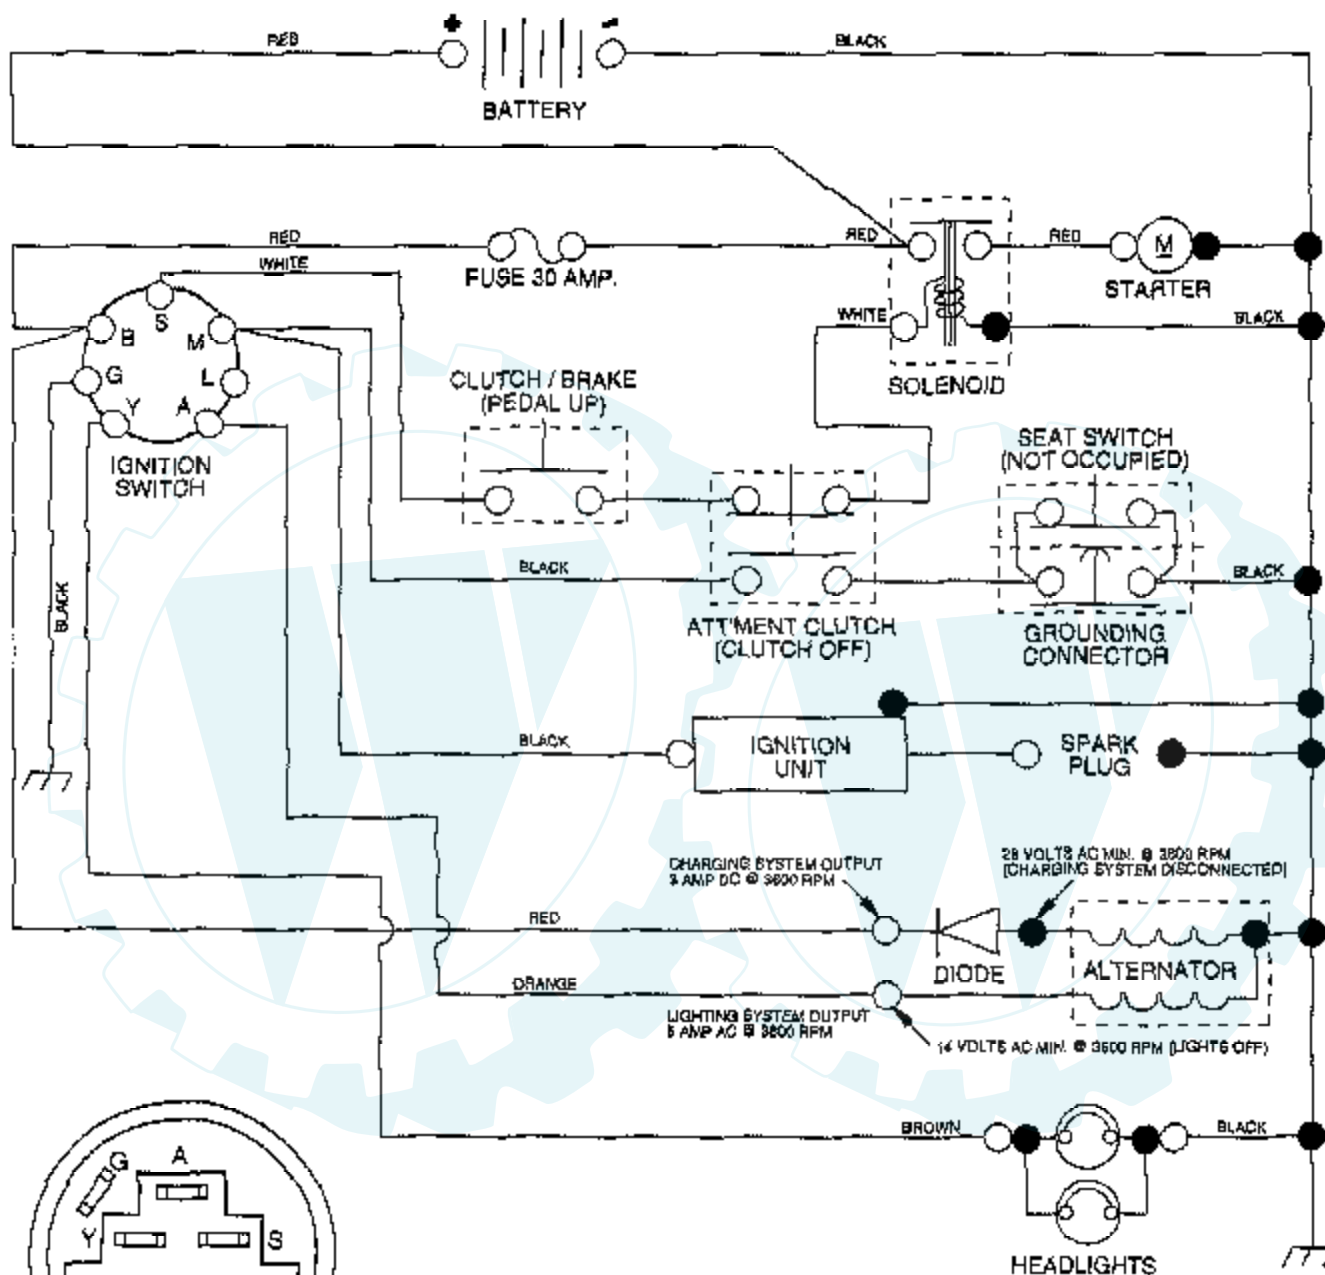

12.5 HP 42" TRACTOR - MODEL NUMBER T12542B

SCHEMATIC

IGNITION SWITCH

POSITION	CIRCUIT	"MAKE"
OFF	G + M + L	NONE
RUN/LIGHT	B + L	A + Y
RUN	B + L	NONE
START	B + L + S	NONE

WIRING INSULATED CLIPS

NOTE: IF WIRING INSULATED CLIPS WERE REMOVED FOR SERVICING OF UNIT, THEY SHOULD BE REPLACED TO PROPERLY SECURE YOUR WIRING

NOTE

YOUR TRACTOR IS EQUIPPED WITH A SPECIAL ALTERNATOR SYSTEM. THE LIGHTS ARE NOT CONNECTED TO THE BATTERY, BUT HAVE THEIR OWN ELECTRICAL SOURCE. BECAUSE OF THIS, THE BRIGHTNESS OF THE LIGHTS WILL CHANGE WITH ENGINE SPEED. AT IDLE THE LIGHTS WILL DIM. AS THE ENGINE IS SPEEDED UP, THE LIGHTS WILL BECOME THEIR BRIGHTEST.