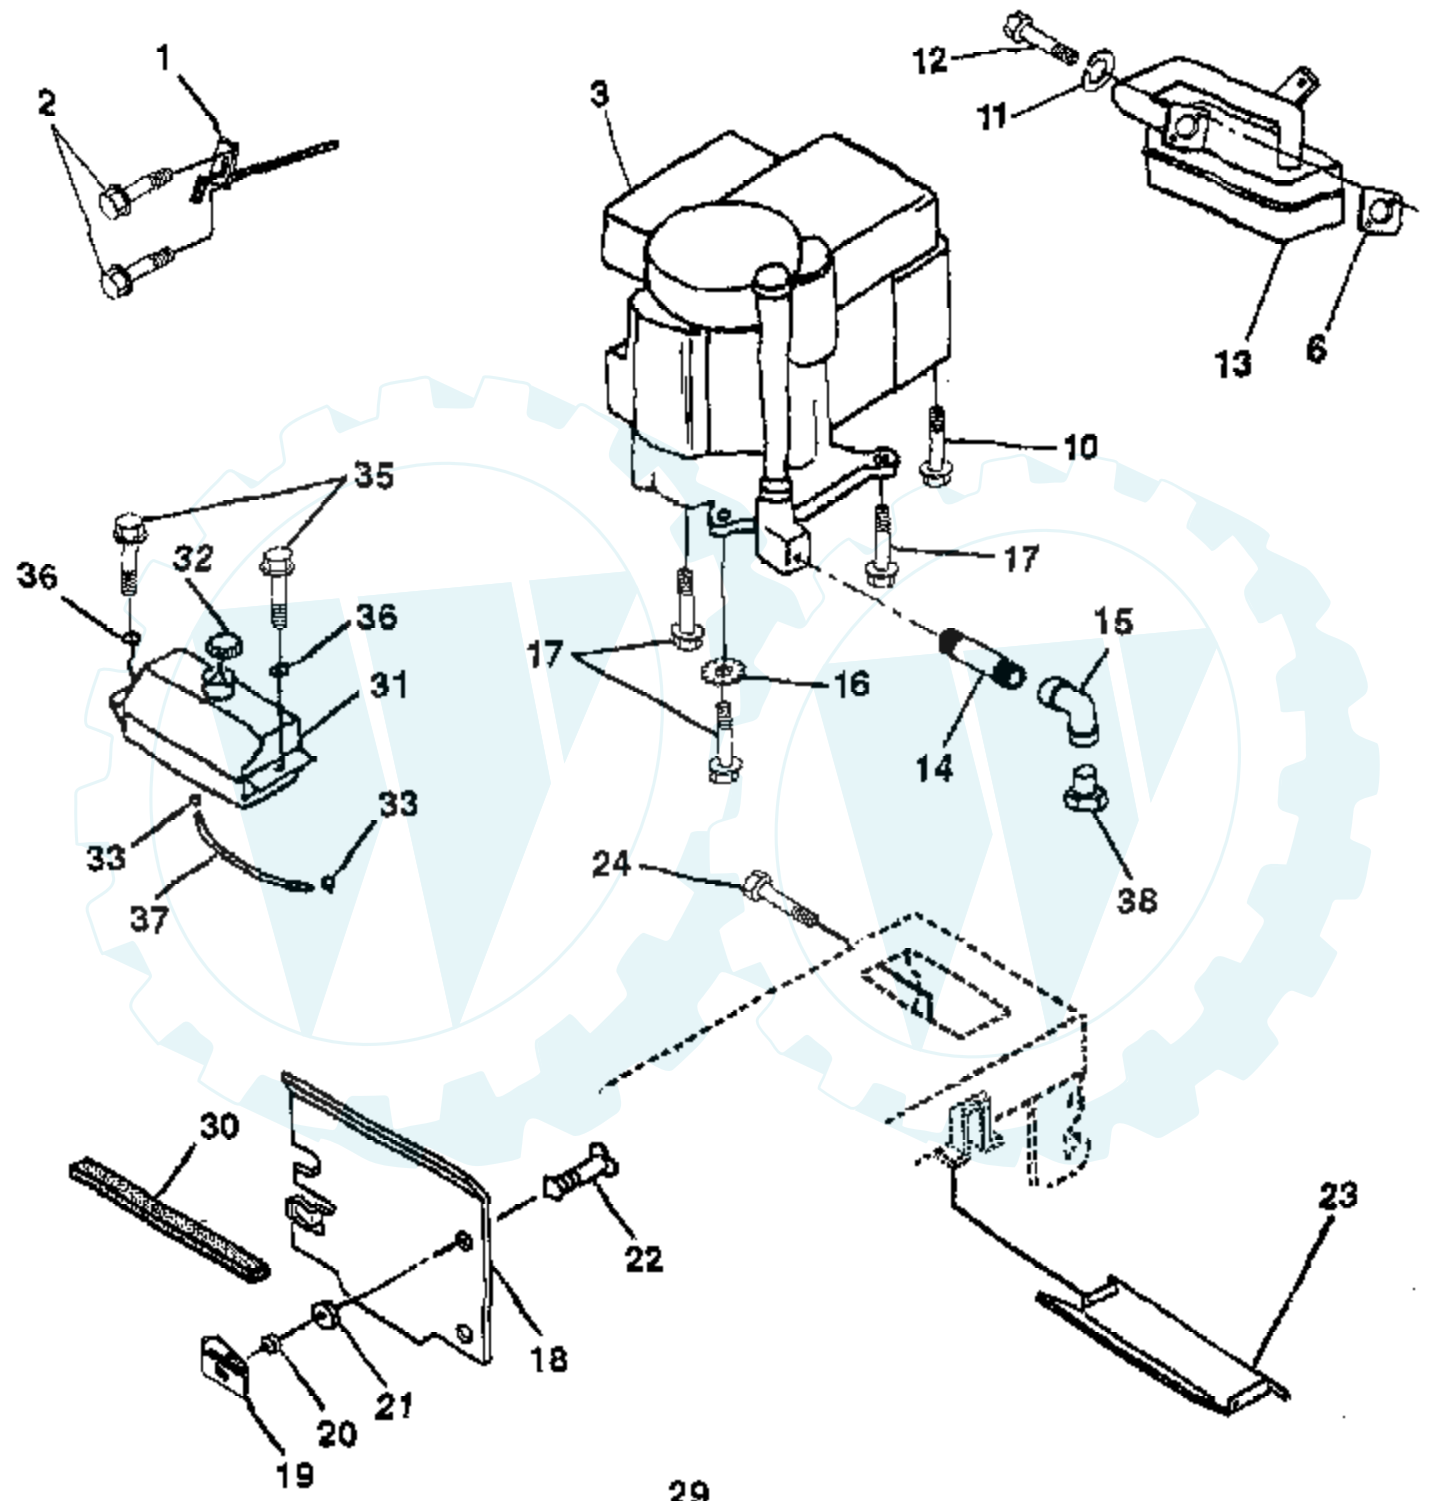

12.5 HP 42" TRACTOR - - MODEL NUMBER T12542B

ENGINE

29

OPTIONAL EQUIPMENT
Spark Arrester

Ref #	Part Number	Qty	Description
1	140310		CONTROL THROTTLE
2	17720410		SCREW LT
3			REFER TO IMAGE
6	125593X		SUB= 272293
10	17490620		SCREW
11	10040500		LOCKWASHER
12	71070512		SCREW
13	137348		MUFFLER
14	13280324		PIPE NIPPLE
15	13200300		ELBOW
16	11050600		LOCKWASHER
17	17490620		SCREW
18	136718		SHIELD HEAT
19	105839X		RECEPTACLE LT
20	105838X		RETAINER LT
21	19091016		WASHER
22	123650X		STUD.1/4.TURN
23	128953		HEAT SHIELD
24	17021008		SCREW
29	137180		SUB= 532137180
30	127057X		SUB= 532127057
31	109202X		TANK.FUEL.LT.
32	140527		CAP ASM FUEL
33	123487X		HOSE CLAMP
35	17490412		SCREW HEX CRT
36	19091416		WASHER
37	137040		LINE FUEL
38			CHECK WITH SUPPLIER