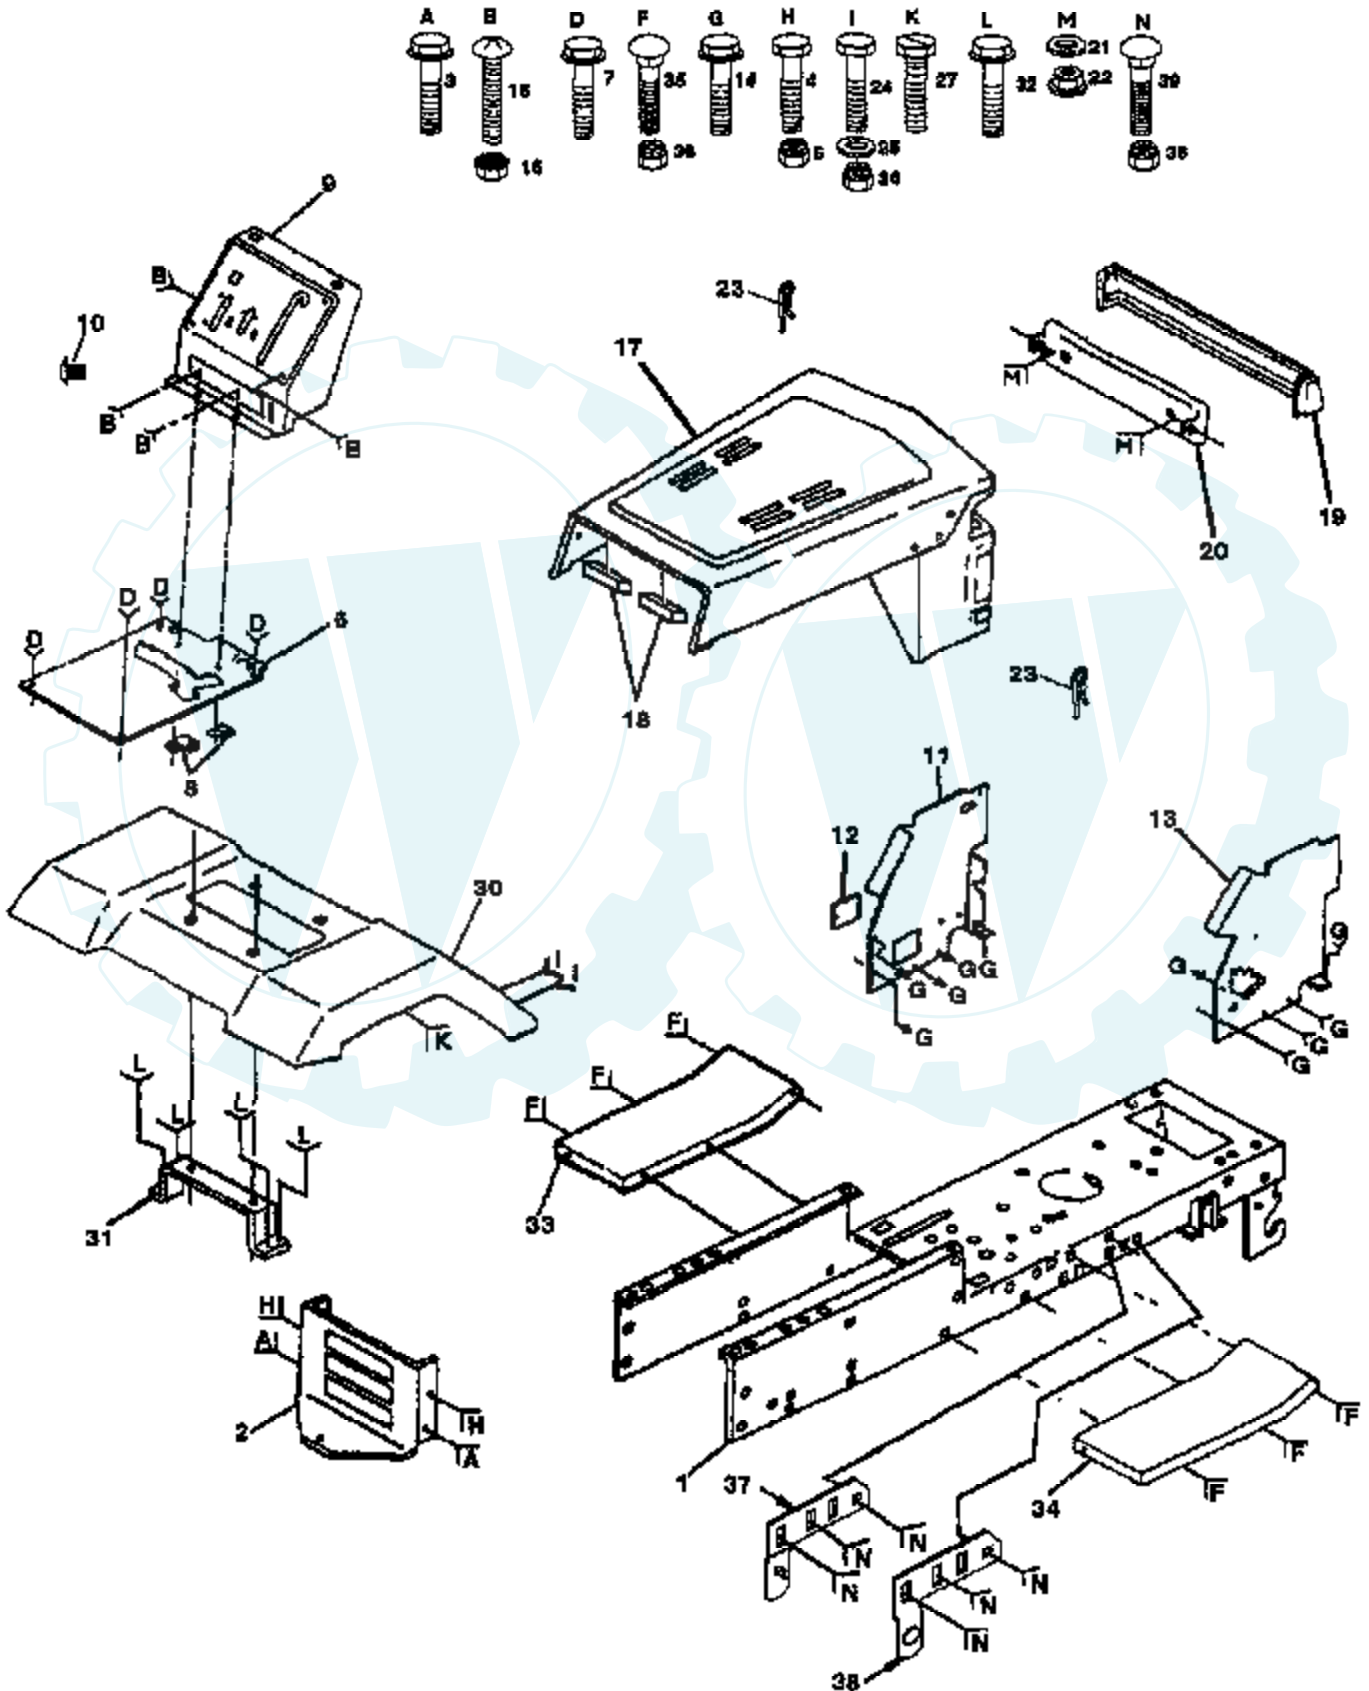

12 HP 38" RIDING LAWN TRACTOR - MODEL NUMBER T1238D

CHASSIS

Ref #	Part Number	Qty	Description
1	135034		SUB= 145501
2	127866		DRAWBAR LT/YT
3	17490612		SCREW
4	74760612		SUB= 74780612
5	7368060		NUT
6	124464X011		SADDLE
7	17490608		SCREW LT
8	2751R		CLIP T
9	123042X013		DASH
10	5479J		PLUG BUTTON T
11	122795X		PANEL DASH LH
12	121794X		COVER ACCESS
13	124031X012		SUB= 155934X010
14	17490608		SCREW LT
15	74180512		SCREW
16	73510500		NUT
17	133956X419		HOOD/GRILL ASM
18	126938X		SUB= 532126938
19	133805		SUB= 133954
20	132257		SUB= 918132257
21	19091216		WASHER PM
22	108067X		PAL NUT LT
23	4921H		SPRING.RETAINER
24	74760612		SUB= 74780612
25	19131312		WASHER
26	73680600		SUB= 73690600
27	17490608		SCREW LT
30	109872X419		FENDER
31	109873X		SUB= 136619
32	17490612		SCREW
33	105476X419		FOOTREST LH
34	105475X419		FOOTREST
35	72110606		BOLT
36	73680600		SUB= 73690600
37	134618		BRKT ASM PIVOT LH
38	134617		BRKT ASM PIVOT RH
39	72140606		BOLT

12 HP 38" RIDING LAWN TRACTOR - MODEL NUMBER T1238D

DECALS

Ref #	Part Number	Qty	Description
1	109821X		SUB= 138956
2	126623X		DECAL, HOOD STRIPE LH
3	126622X		DECAL, HOOD STRIPR RH
4	126171X		"DECAL,GRILL"
5	128653		DECAL HP HOOD
6	127037		"DECAL,FENDER"
8	120822X		DECAL
9	101892X		DECAL T
10	127035		NLA
11	121349X		DECAL WARNING
12	109820X		DECAL YT
13	126175X		"DECAL,STR WHL T"
14	121549X		DECAL
15	126308X		NLA
16	120601X		DECAL.ENG.271967
17	106202X		REFLECTOR-TAIL YT
	132704		MANUAL, OPERATOR'S
	135887		"MANUAL,PARTS"
18	126658X		DECAL.STRIPE.GR
19	135013		NLA