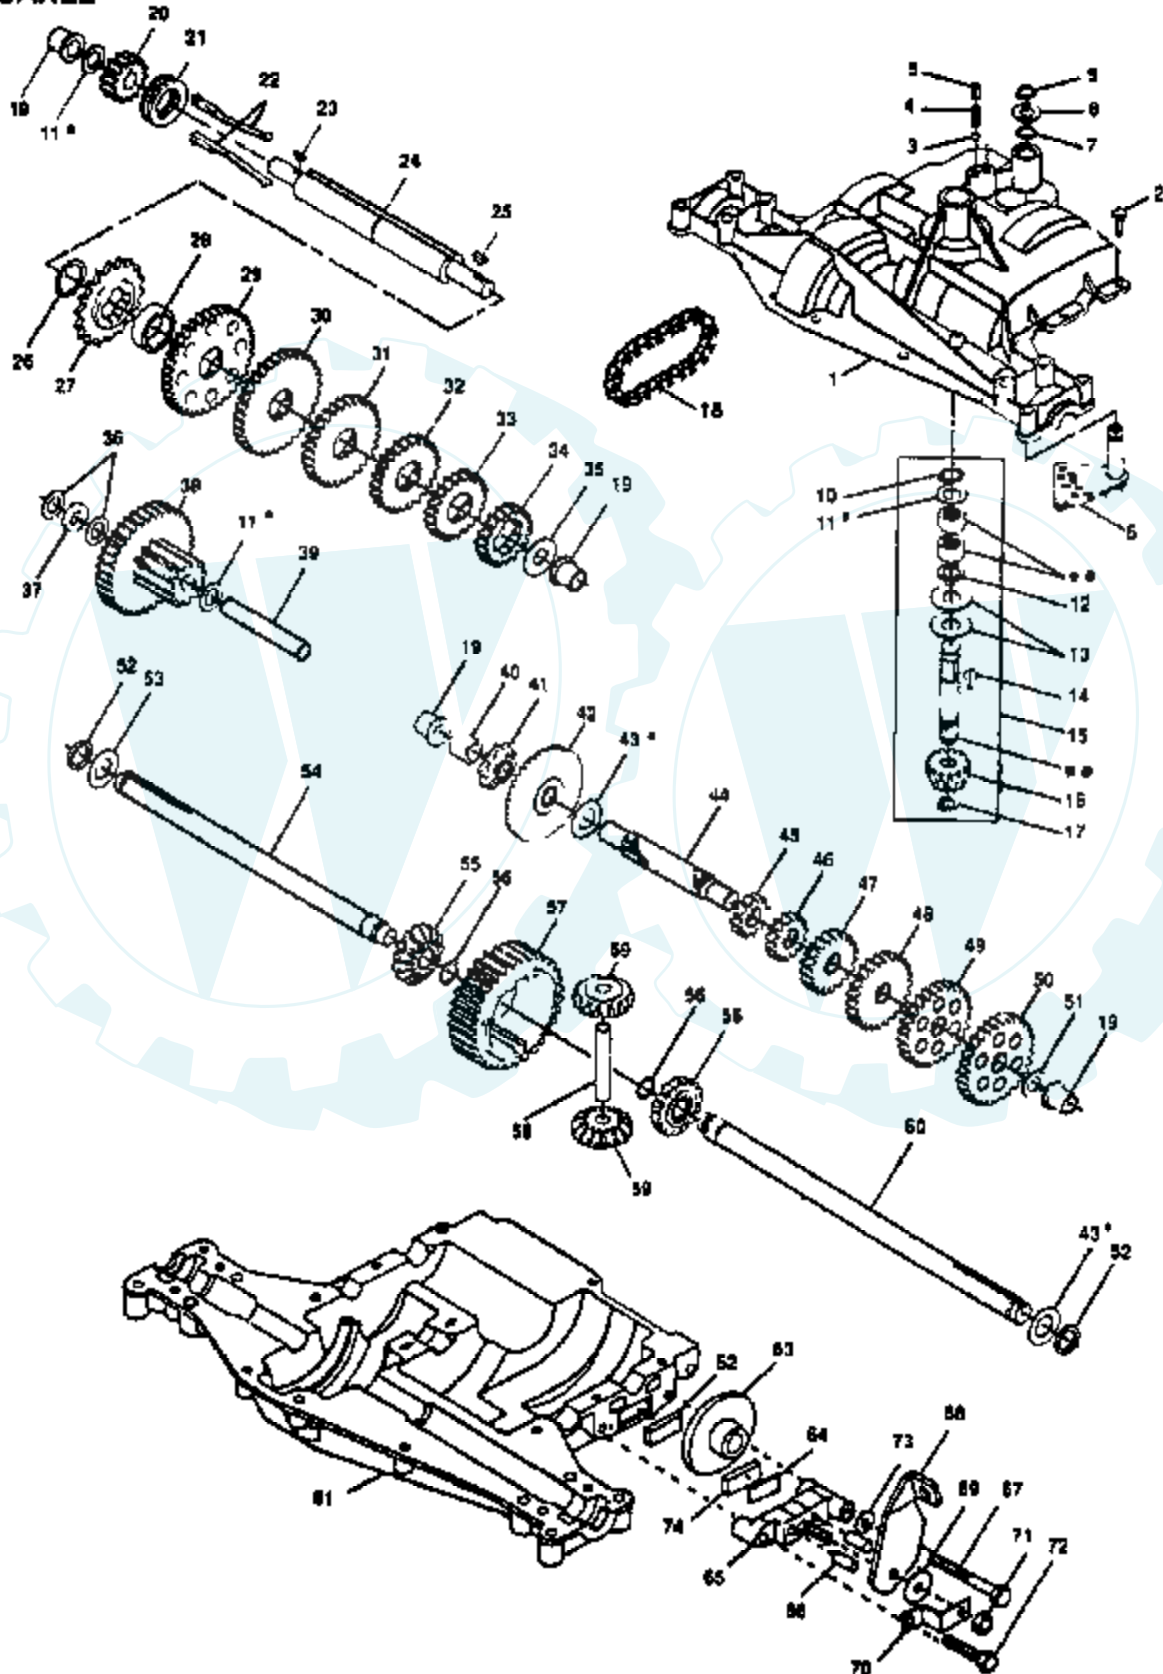

**12 HP 38" RIDING LAWN TRACTOR - MODEL NUMBER T1238D
DANA TRANSAXLE - MODEL NUMBER 4360-7**

TRANSAXLE

Ref #	Part Number	Qty	Description
1	3865		HOUSING UPPER
2	1919		SCREW
3	1151		BALL DETENT
4	3626		SPRING, DETENT
5	3623		SCREW, SET
6	4336		ASSY SHIFTER
7	3884		O-RING
8	3885		WASHER PLAIN
	3886		WASHER PLAIN
	3887		WASHER PLAIN
	3888		WASHER PLAIN
	3889		WASHER PLAIN
	3121		WASHER PLAIN
	3890		WASHER PLAIN
9	1100		RING RETAINING
10	1099		RING RETAINING
11	1959		WASHER PLAIN
	1441		WASHER PLAIN
	1423		WASHER, PLAIN .632 X 1.00 X .026
	1082		WASHER PLAIN
	1424		WASHER PLAIN
	1068		WASHER PLAIN
	1425		WASHER PLAIN
	1358		WASHER PLAIN
	1145		WASHER, PLAIN .632 X 1.00 X .060
	1319		WASHER PLAIN
12	3312		O-RING
13	3876		WASHER, PLAIN .632 X 1.38 X .046
14	1374		KEY WOODRUFF #9
15	4134		ASSY KIT INPUT SHAFT
16	3590		PINION, BEVEL, 14 TEETH
17	3624		RING, RETAINING
18	3625		CHAIN, 24 PITCHES
19	1542		BEARING, FLANGE
20	3773		GEAR SPUR, 14 TEETH
21	3631		COLLAR CLUTCH
22	3828		KEY CLUTCH
23	1369		KEY WOODRUFF #3
24	3883		SHAFT INTERMEDIATE
25	1375		KEY, WOODRUFF, #61
26	3627		RING, RETAINING
27	3830		SPROCKET, 18 TEETH
28	3841		SPACER
29	3786		GEAR, SPUR, 37 TEETH
30	3785		GEAR, SPUR, 35 TEETH
31	3867		GEAR, SPUR, 30 TEETH
32	3783		GEAR, SPUR, 25 TEETH
33	3869		GEAR, SPUR, 22 TEETH
34	3741		GEAR SPUR
35	3628		WASHER, PLAIN .640 X 1.37 X .061
36	1423		WASHER, PLAIN .632 X 1.00 X .026
37	3422		SPACER .630 X 1.00 X .169
38	4286		ASSY GEAR COMB 12&35 TEETH
39	3877		SHAFT IDLER
40	3901		SPACER .635 X .875 X .755
41	3645		SPROCKET, 9 TEETH
42	3853		GEAR BEVEL 42 TEETH
43	3749		WASHER PLAIN