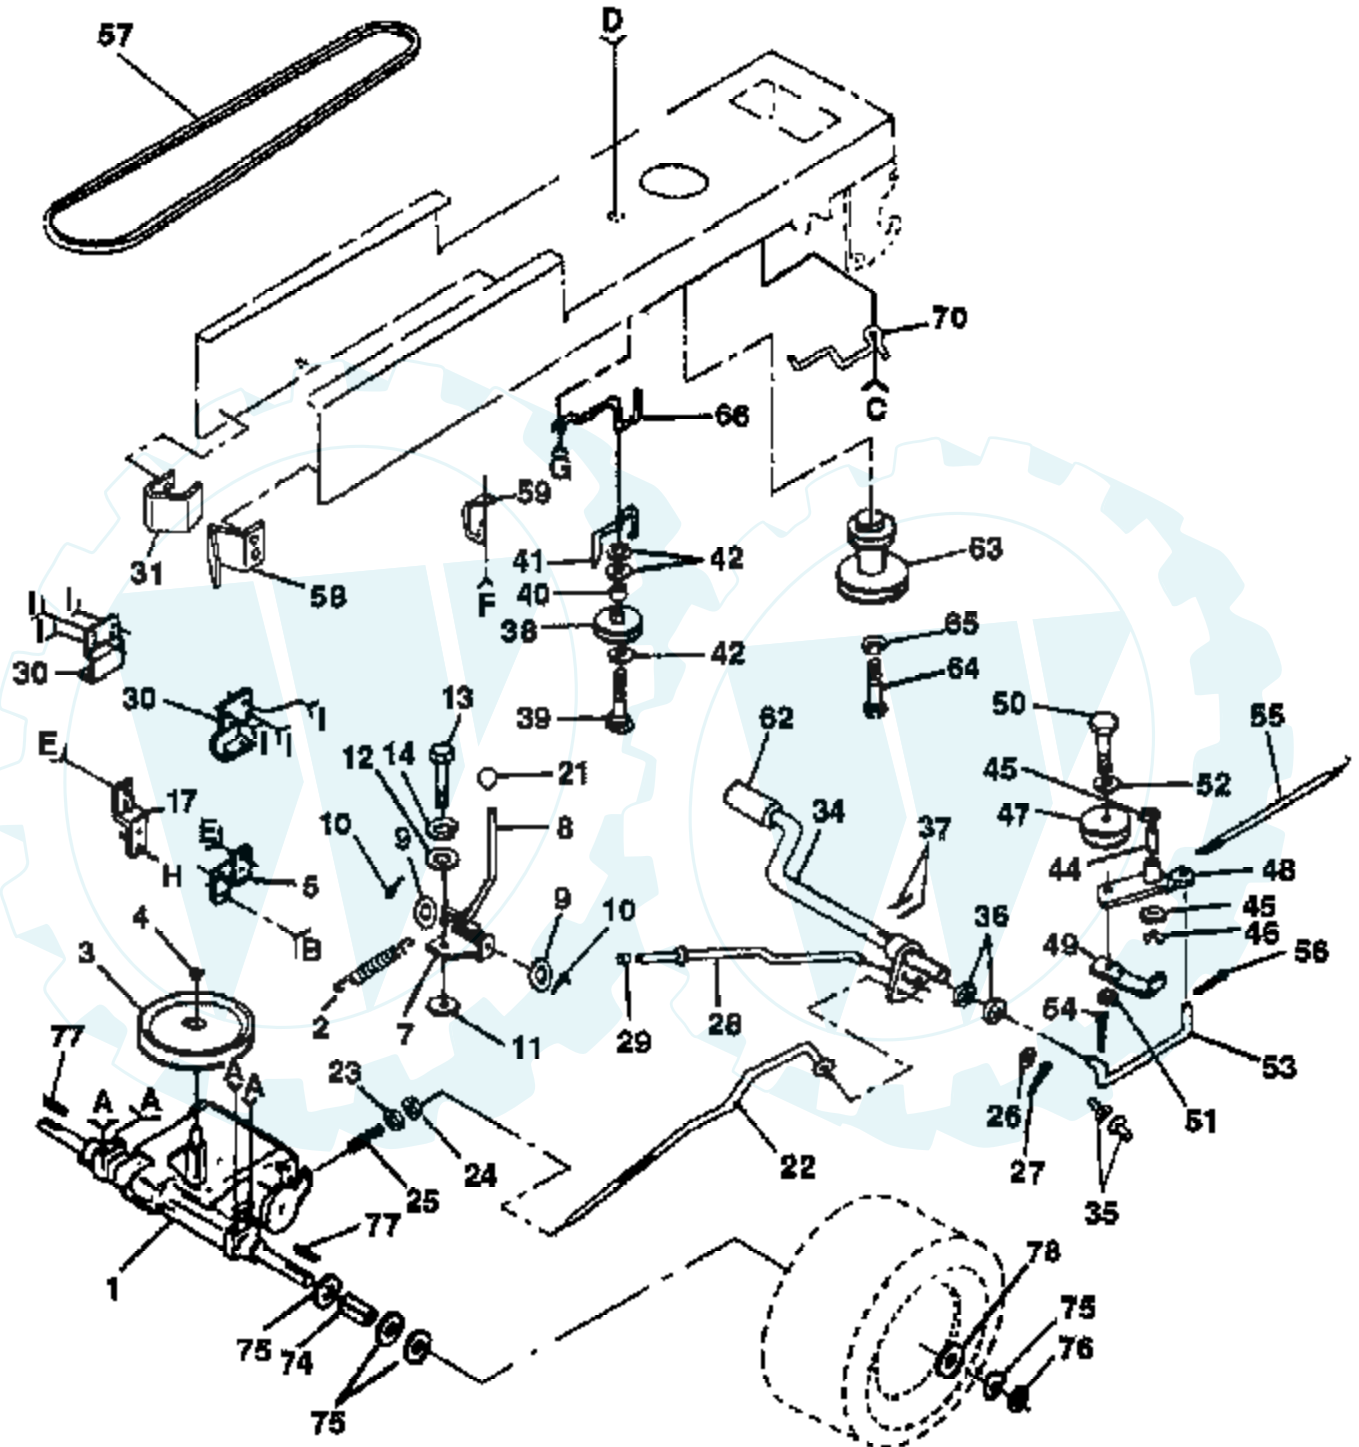

12 HP 38' RIDING LAWN TRACTOR - MODEL NUMBER T1238D

DRIVE

A	B	C	D	E	F	G	H	I

Ref #	Part Number	Qty	Description
1	120898X		SUB= 137367
2	110422X		SUB= 146682
3	123666X		PULLEY TRANS
4	12000028		SUB= 2267J
5	121520X		STRAP TORQUE
6	17490512		SCREW
7	106919X		PLATE SHIFT LT
8	124461X		ROD SHIFTER
9	19151216		WASHER
10	76020416		PIN COTTER 1/8
11	105701X		WASH-SHFT PLT LT
12	19091210		WASHER LT
13	71040412		SUB= 74550412
14	10040400		LOCKWASHER
15	74760644		BOLT
16	73680600		SUB= 73690600
17	121520X		STRAP TORQUE
18	74760612		SUB= 74780612
19	73680600		SUB= 73690600
20	17490512		SCREW
21	106279X		CONTROL KNOB LT
22	131867		BRAKE ROD
23	73800600		NUT
24	73350600		NUT
25	106888X		SPRING ROD LT
26	19131316		WASHER
27	76020412		COTTER PIN
28	128904		PARKING BRAKE ROD
29	7733J		SUB= 71673
30	109167X		BRACKET LT
31	127275X		"KEEPER,BELT LH T"
32	74760612		SUB= 74780612
33	73680600		SUB= 73690600
34	122424X		SUB= 149001
35	120183X		NYLON BEARING
36	19211616		WASHER LT
37	1572H		SUB= 2882J
38	123674X		PULLEY.IDLER.FLAT
39	74760644		BOLT
40	4470J		SPACER T
41	109070X		BELT KEEPER LT
42	19131312		WASHER
43	73680600		SUB= 73690600
44	105706X		"LY, BEARING"
45	110812X		WASHER LT
46	12000039		KLIP RING
47	127783		SUB= 139245
48	123789X		ARM IDLER
49	123205X		RETAIN BELT
50	74760624		SUB= 74930624
51	73680600		SUB= 73690600
52	19131316		WASHER
53	105710X		"LINK, CLUTCH T"
54	76020412		COTTER PIN
55	105709X		"SPRING, RETURN LT"
56	76020412		COTTER PIN
57	125907X		BELT-V.90.0.GD.DR
58	127274X		"KEEPER,BELT RH T"