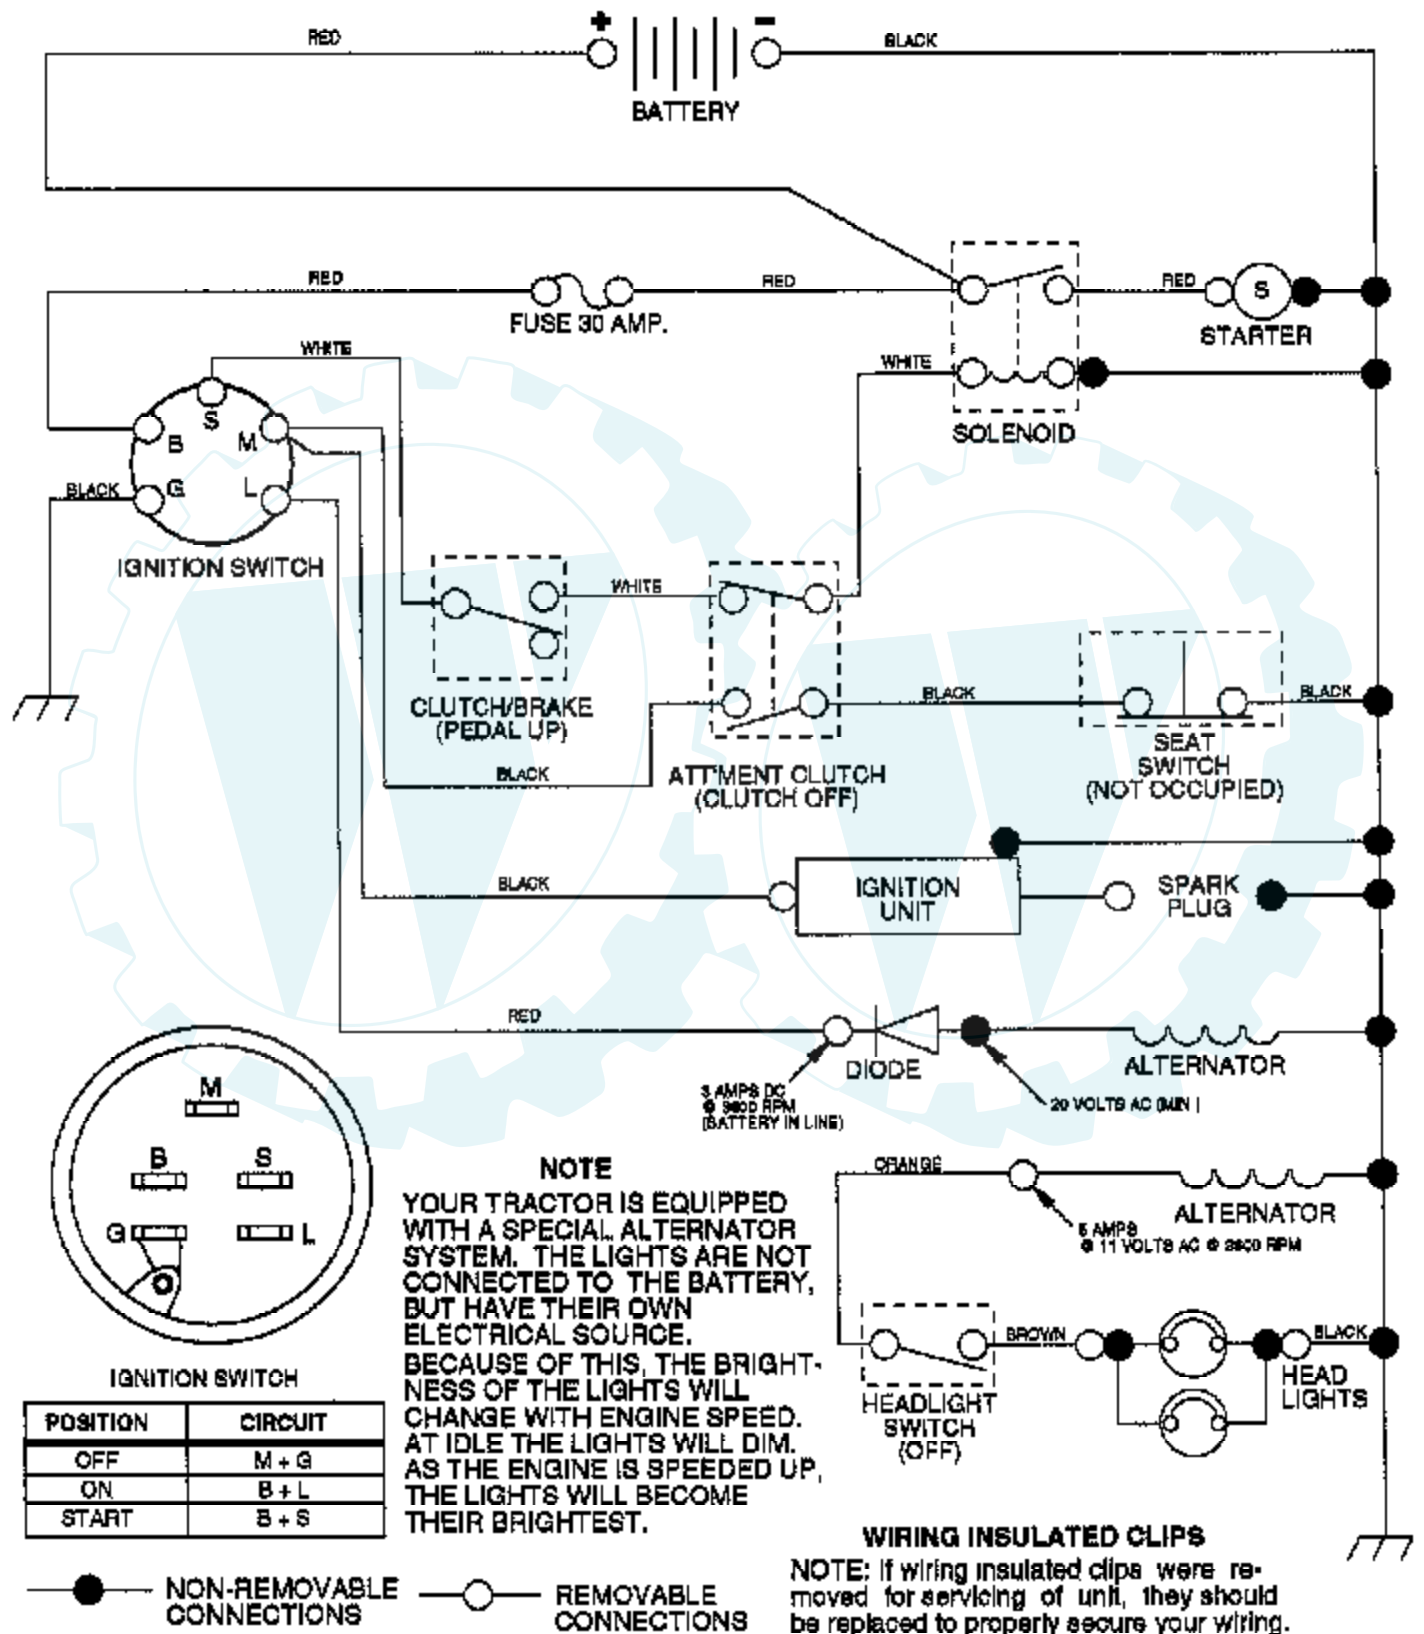

12 HP 38" RIDING LAWN TRACTOR - MODEL NUMBER T1238D

SCHEMATIC