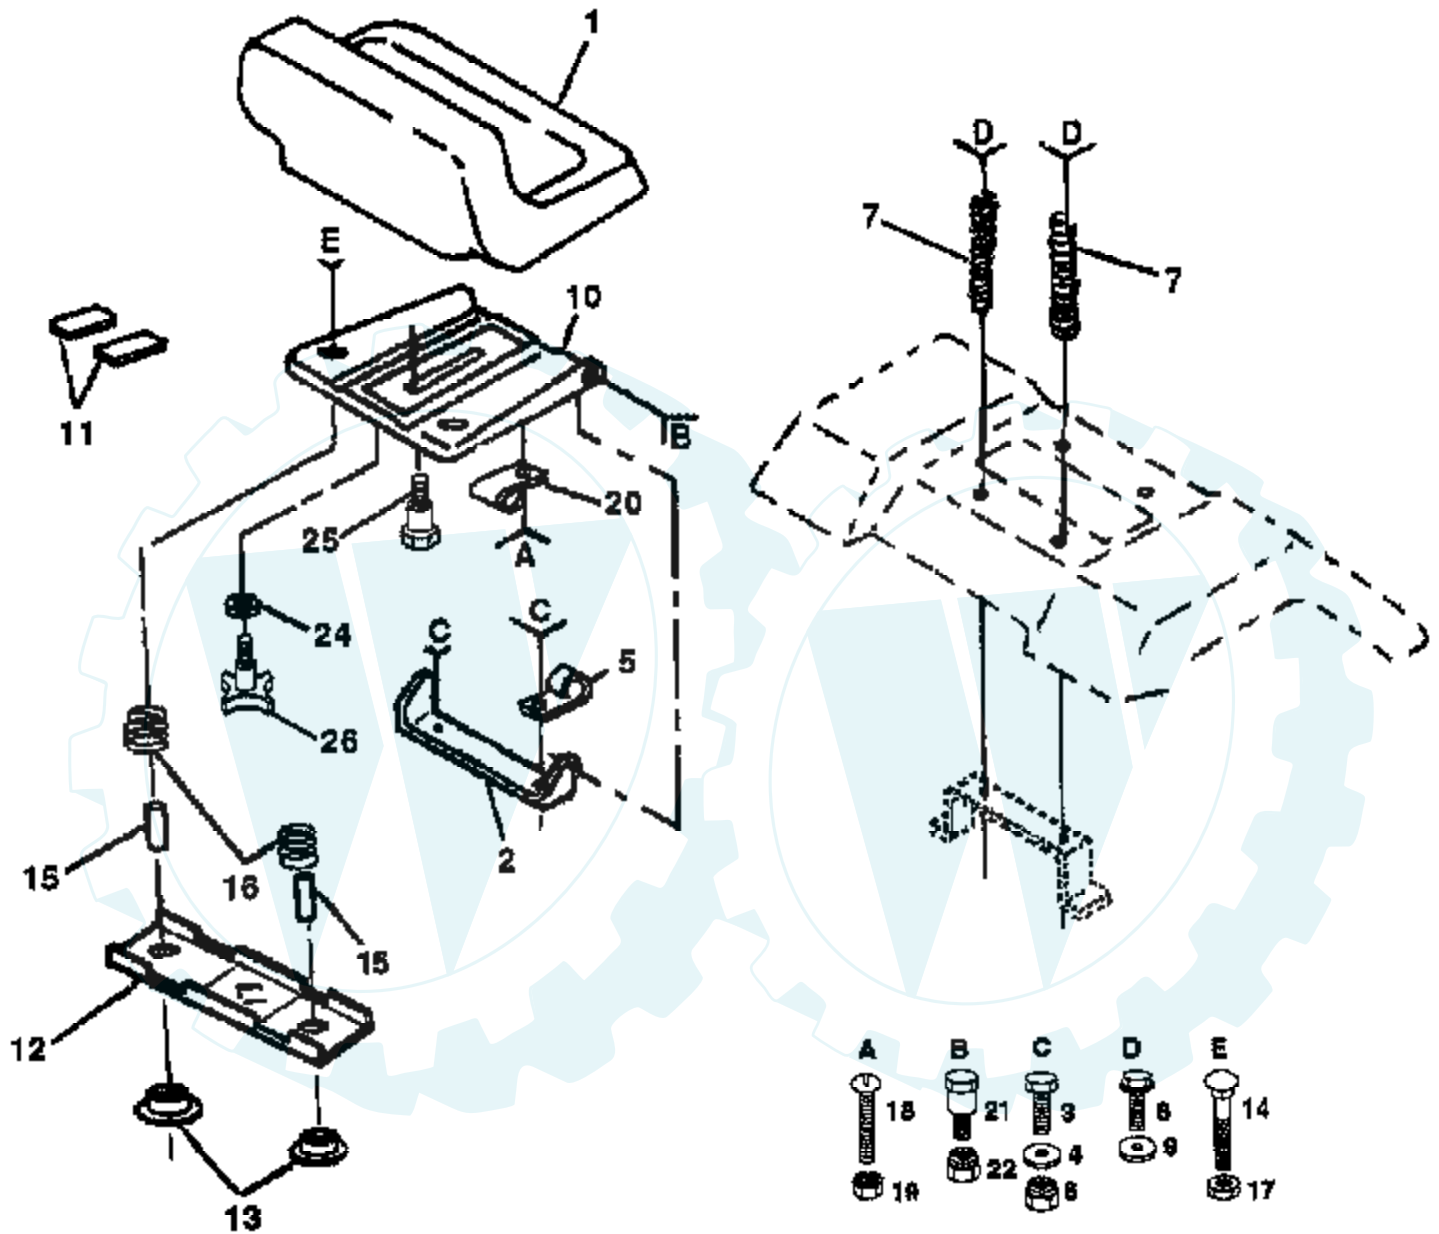

12 HP 38" RIDING LAWN TRACTOR - MODEL NUMBER T1238D

SCHEMATIC

Ref # Part Number

Qty Description

REFER TO IMAGE

12 HP 38" RIDING LAWN TRACTOR - MODEL NUMBER T1238D

SEAT ASSEMBLY

Ref #	Part Number	Qty	Description
1	127433		SUB= 140121
2	126656X		SUB= 140551
3	74760612		SUB= 74780612
4	19131210		WASHER
5	2751R		CLIP T
6	73680600		SUB= 73690600
7	124181X		SPRING COMPRESSIO
8	17490616		SCREW GTV
9	19131614		WASHER
10	131451		SUB= 155925
11	121251X		STRIP FORM
12	121246X		BRKT SWITCH
13	121248X		BUSHING
14	72050411		SUB= 872050411
15	121249X		SPACER SPLIT
16	123740X		SPRING COMPRESSED
17	123976X		SUB= 73900400
18	74641008		SUB= 71031008
19	73951000		"NUT,KEPS"
20	4171R		CLIP T
21	105529X		SUB= 139888
22	73680500		SUB= 73690500
24	19171912		WASHER
25	127018X		"BOLT,SHOULDER"
26	120068X		"KNOB 1/2" YT"

12 HP 38" RIDING LAWN TRACTOR - MODEL NUMBER T1238D STEERING AND FRONT AXLE

Ref #	Part Number	Qty	Description
1	133741		SUB= 150547
2	131450		SUB= 142033
3	135227		SPINDLE LH
4	135228		SPINDLE RH
5	6266H		WASHER .T
6	121748X		WASHER
7	19272016		WASHER
8	12000029		RING
9	3366R		COL. SRTG. BEAR.
10	130468		SUB= 532130468
11	10040600		LOCKWASHER
12	73610600		SUB= 7810H
13	110438X		BEARING
14	74011056		BOLT HEX 5/8-11
15	73601000		SUB= 73901000
16	132624		AXLE PIN
17	132614		SHAFT ASM
18	57079		THRUST WASHER
19	124035X		SUPPORT.SHAFT
20	126684X		SUB= 532126684
21	10040400		LOCKWASHER
22	71070410		"SCREW,SPECIAL"
23	127501		SUB= 918127501
24	109816X		NYLINER T
25	124036X		"BRKT,STEERING"
26	12000029		RING
27	124034X		SUB= 136874
28	6266H		WASHER .T
29	17490612		SCREW
30	10040600		LOCKWASHER
31	73610600		SUB= 7810H
32	130465		TIE ROD
33	126847X		BUSHING.DRAGLINK
34	19131416		WASHER
35	76020412		COTTER PIN
36	132196		SUB= 155106
37	17431008		SUB= 98000165
38	133742		ST WHL INSERT CAP
39	19133808		WASHER T
40	7810H		GRIPCO NUT
41	104820X		ADAPTER-WHEEL LT
42	124418X		"TUBE, STR SHAFT"
43	121749X		WASHER
44	121748X		WASHER
45	12000029		RING
46	121232X		CAP