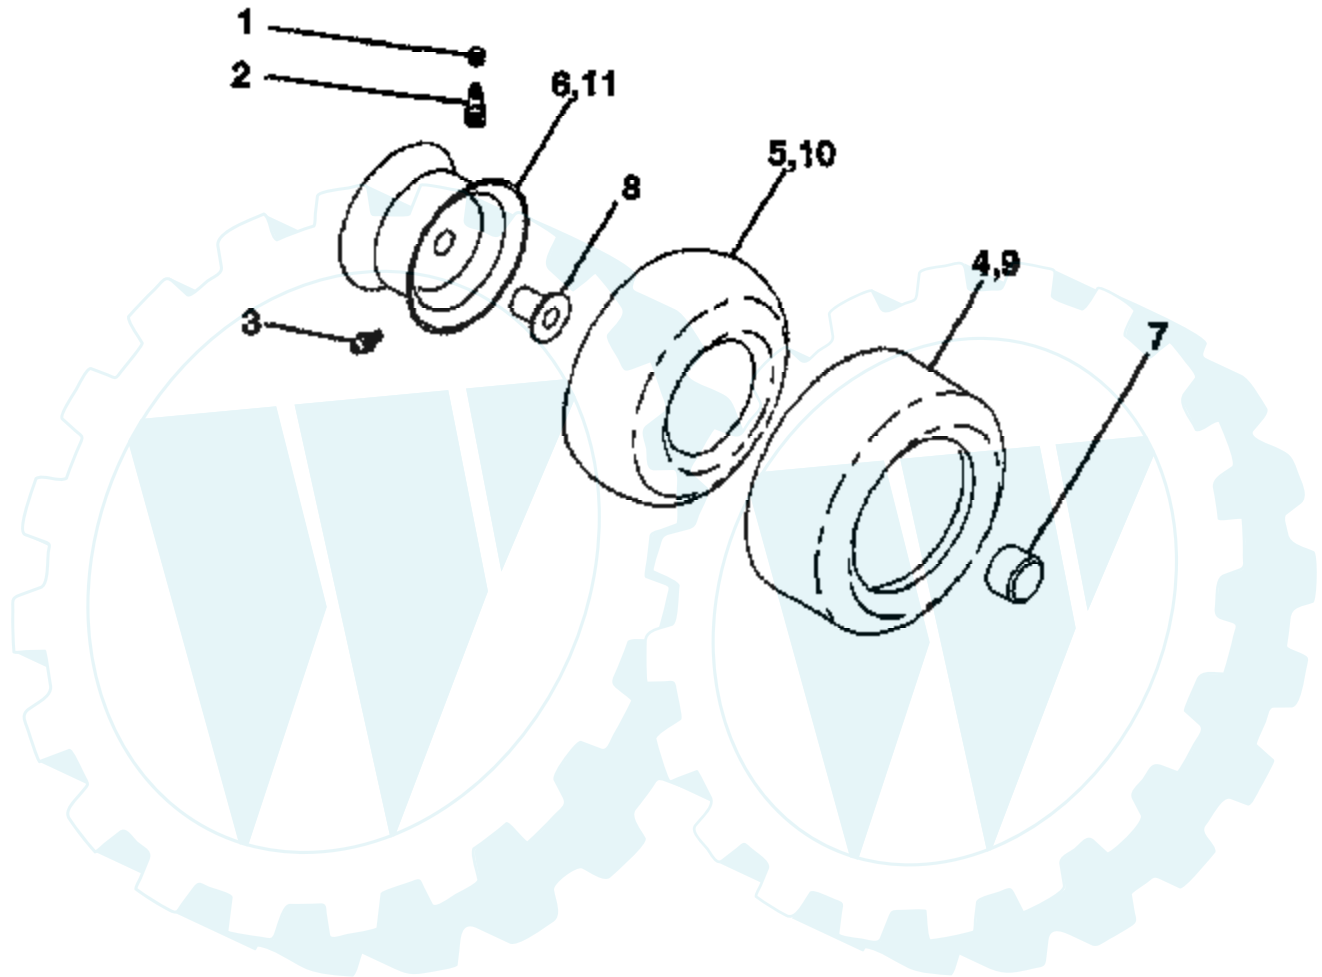

12 HP 38" RIDING LAWN TRACTOR - MODEL NUMBER T1238D

WHEELS & TIRES

Ref #	Part Number	Qty	Description
1	59192		VALVE CAP
2	65139		VALVE STEM LT
3	278H		FITTING LT
4	124635X		SUB= 126957X
5	59904		TUBE.5.3/4.5/6
6	106732X311		SUB= 106732X427
7	104757X		HUB CAP
8	9040H		"FLANGE, BEARING"
9	106222X		SUB= 122073X
10	7152J		TUBE.18X9.5-8
11	106108X311		SUB= 106108X427