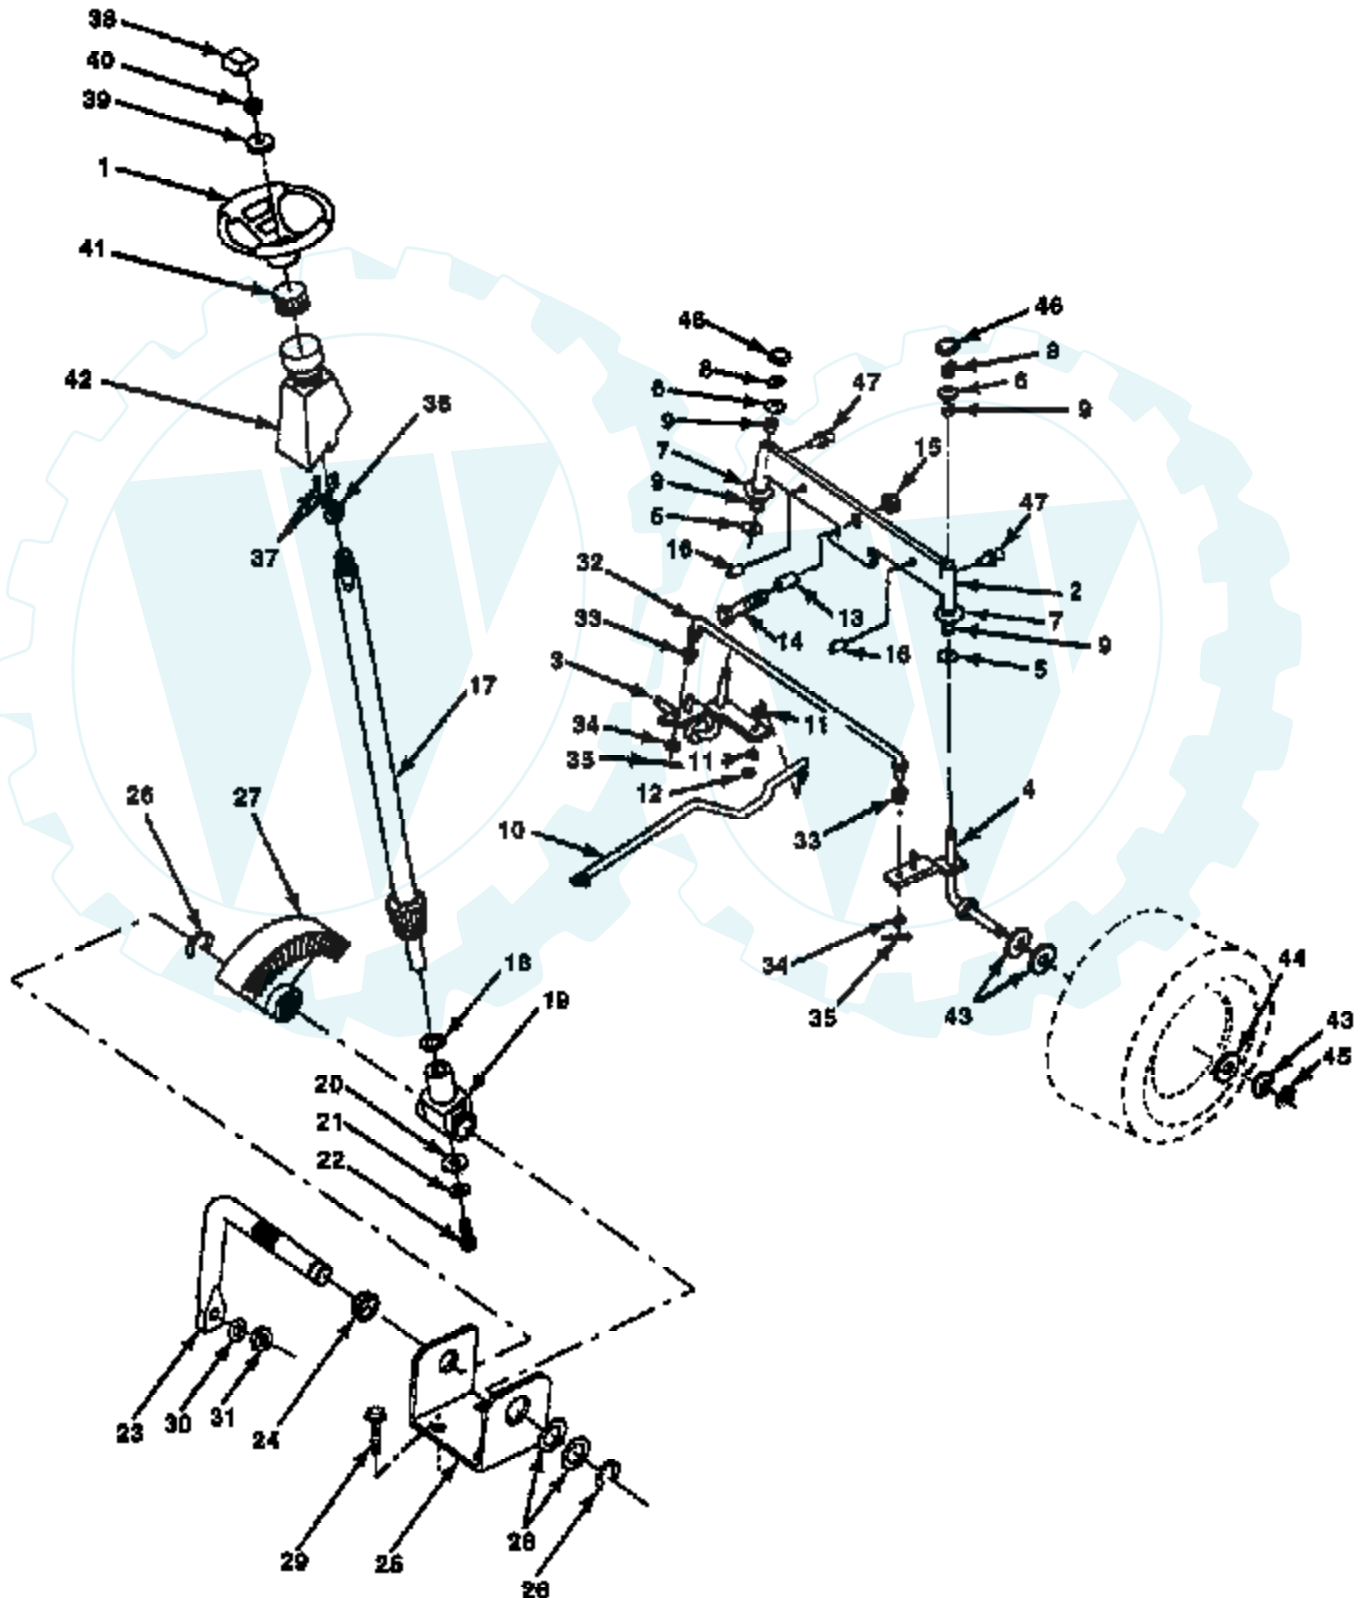

12 HP 38" RIDING LAWN TRACTOR - MODEL NUMBER T1238D STEERING AND FRONT AXLE

Ref #	Part Number	Qty	Description
1	133741		SUB= 150547
2	131450		SUB= 142033
3	135227		SPINDLE LH
4	135228		SPINDLE RH
5	6266H		WASHER .T
6	121748X		WASHER
7	19272016		WASHER
8	12000029		RING
9	3366R		COL. SRTG. BEAR.
10	130468		SUB= 532130468
11	10040600		LOCKWASHER
12	73610600		SUB= 7810H
13	110438X		BEARING
14	74011056		BOLT HEX 5/8-11
15	73601000		SUB= 73901000
16	132624		AXLE PIN
17	132614		SHAFT ASM
18	57079		THRUST WASHER
19	124035X		SUPPORT.SHAFT
20	126684X		SUB= 532126684
21	10040400		LOCKWASHER
22	71070410		"SCREW,SPECIAL"
23	127501		SUB= 918127501
24	109816X		NYLINER T
25	124036X		"BRKT,STEERING"
26	12000029		RING
27	124034X		SUB= 136874
28	6266H		WASHER .T
29	17490612		SCREW
30	10040600		LOCKWASHER
31	73610600		SUB= 7810H
32	130465		TIE ROD
33	126847X		BUSHING.DRAGLINK
34	19131416		WASHER
35	76020412		COTTER PIN
36	132196		SUB= 155106
37	17431008		SUB= 98000165
38	133742		ST WHL INSERT CAP
39	19133808		WASHER T
40	7810H		GRIPCO NUT
41	104820X		ADAPTER-WHEEL LT
42	124418X		"TUBE, STR SHAFT"
43	121749X		WASHER
44	121748X		WASHER
45	12000029		RING
46	121232X		CAP