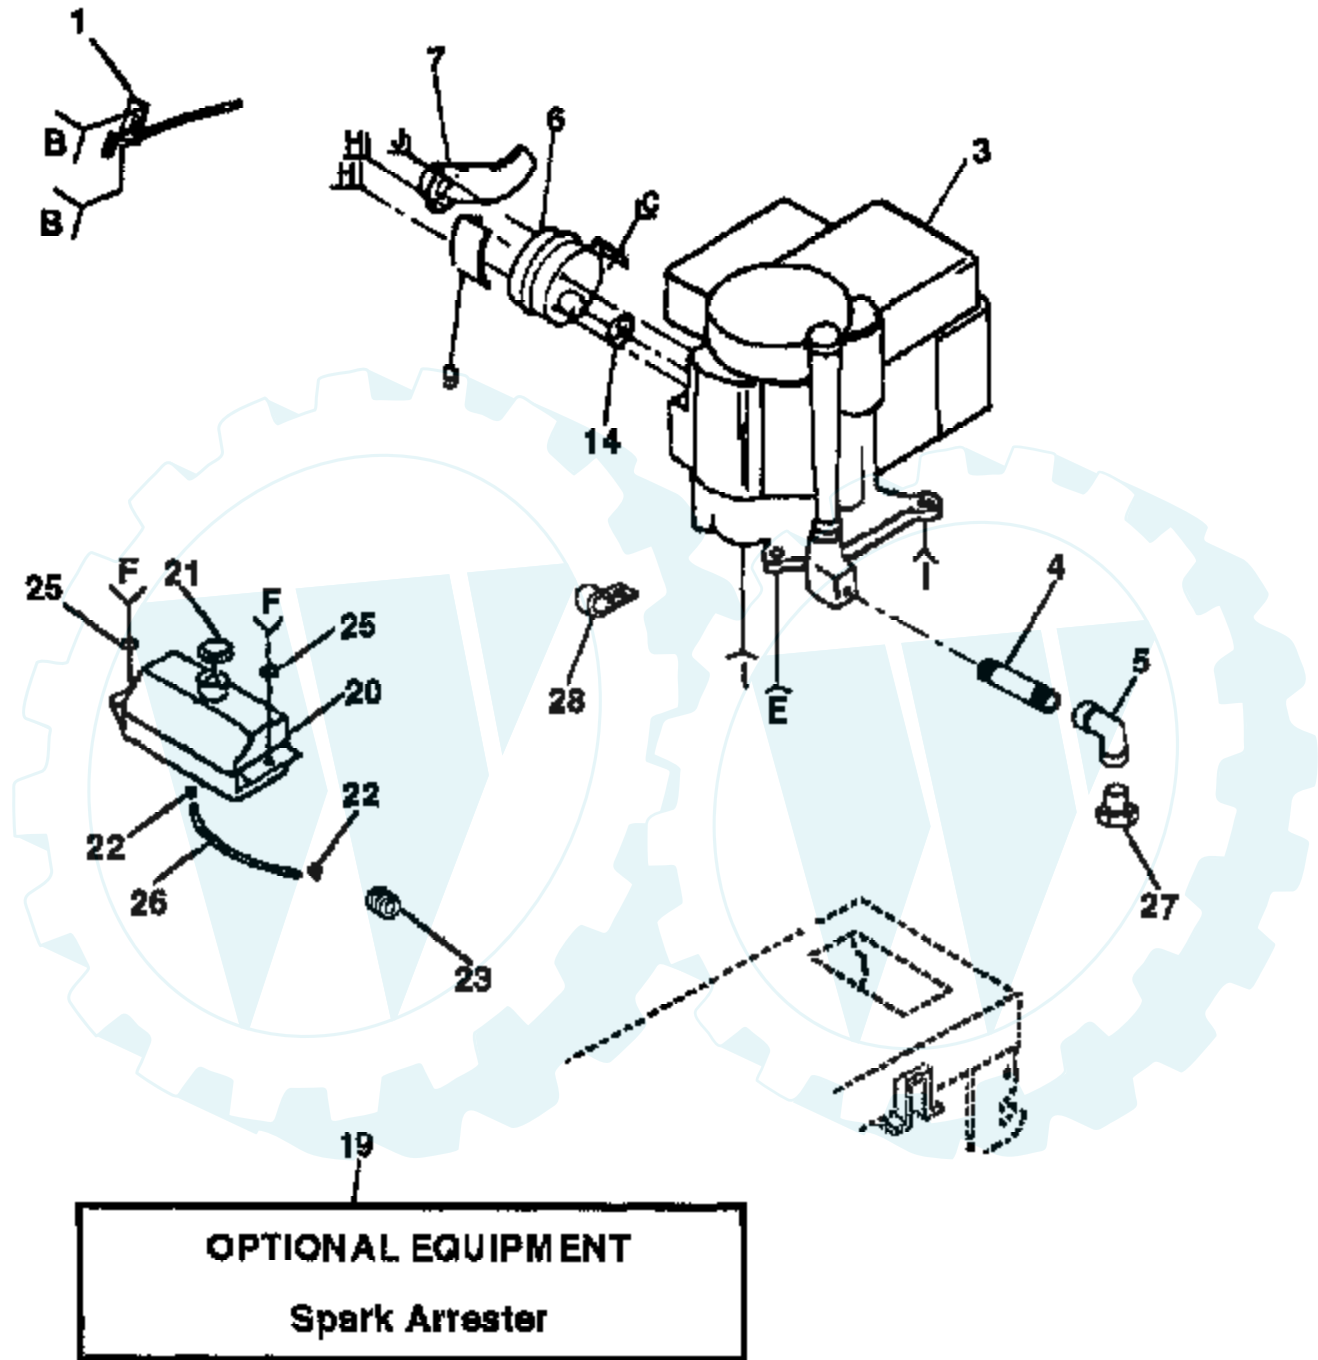

12 HP 38" RIDING LAWN TRACTOR - MODEL NUMBER T1238D

ENGINE

Ref #	Part Number	Qty	Description
1	132772		SUB= 132771
2	17720410		SCREW LT
3			REFER TO IMAGE
4	13280324		PIPE NIPPLE
5	13200300		ELBOW
6	101273M		MUFFLER LTV
7	108767X		DEFLECTOR MUFFLER
8	17030808		SUB= 17030814
9	101159L		SHIELD HEAT LTV
10	74780556		"BOLT,HEX"
11	19111012		WASHER T
12	74780408		BOLT
13	10040400		LOCKWASHER
14	125593X		SUB= 272293
15	11050600		LOCKWASHER
16	17490620		SCREW
19	123110X		SPARK ARREST KIT
20	109202X		TANK.FUEL.LT.
21	123549X		SUB= 158990
22	123487X		HOSE CLAMP
23	124028X		SUB= 532124028
24	17490612		SCREW
25	19131612		WASHER GT
26	8548R		FUEL LINE T
27			REFER TO IMAGE
28	2751R		CLIP T