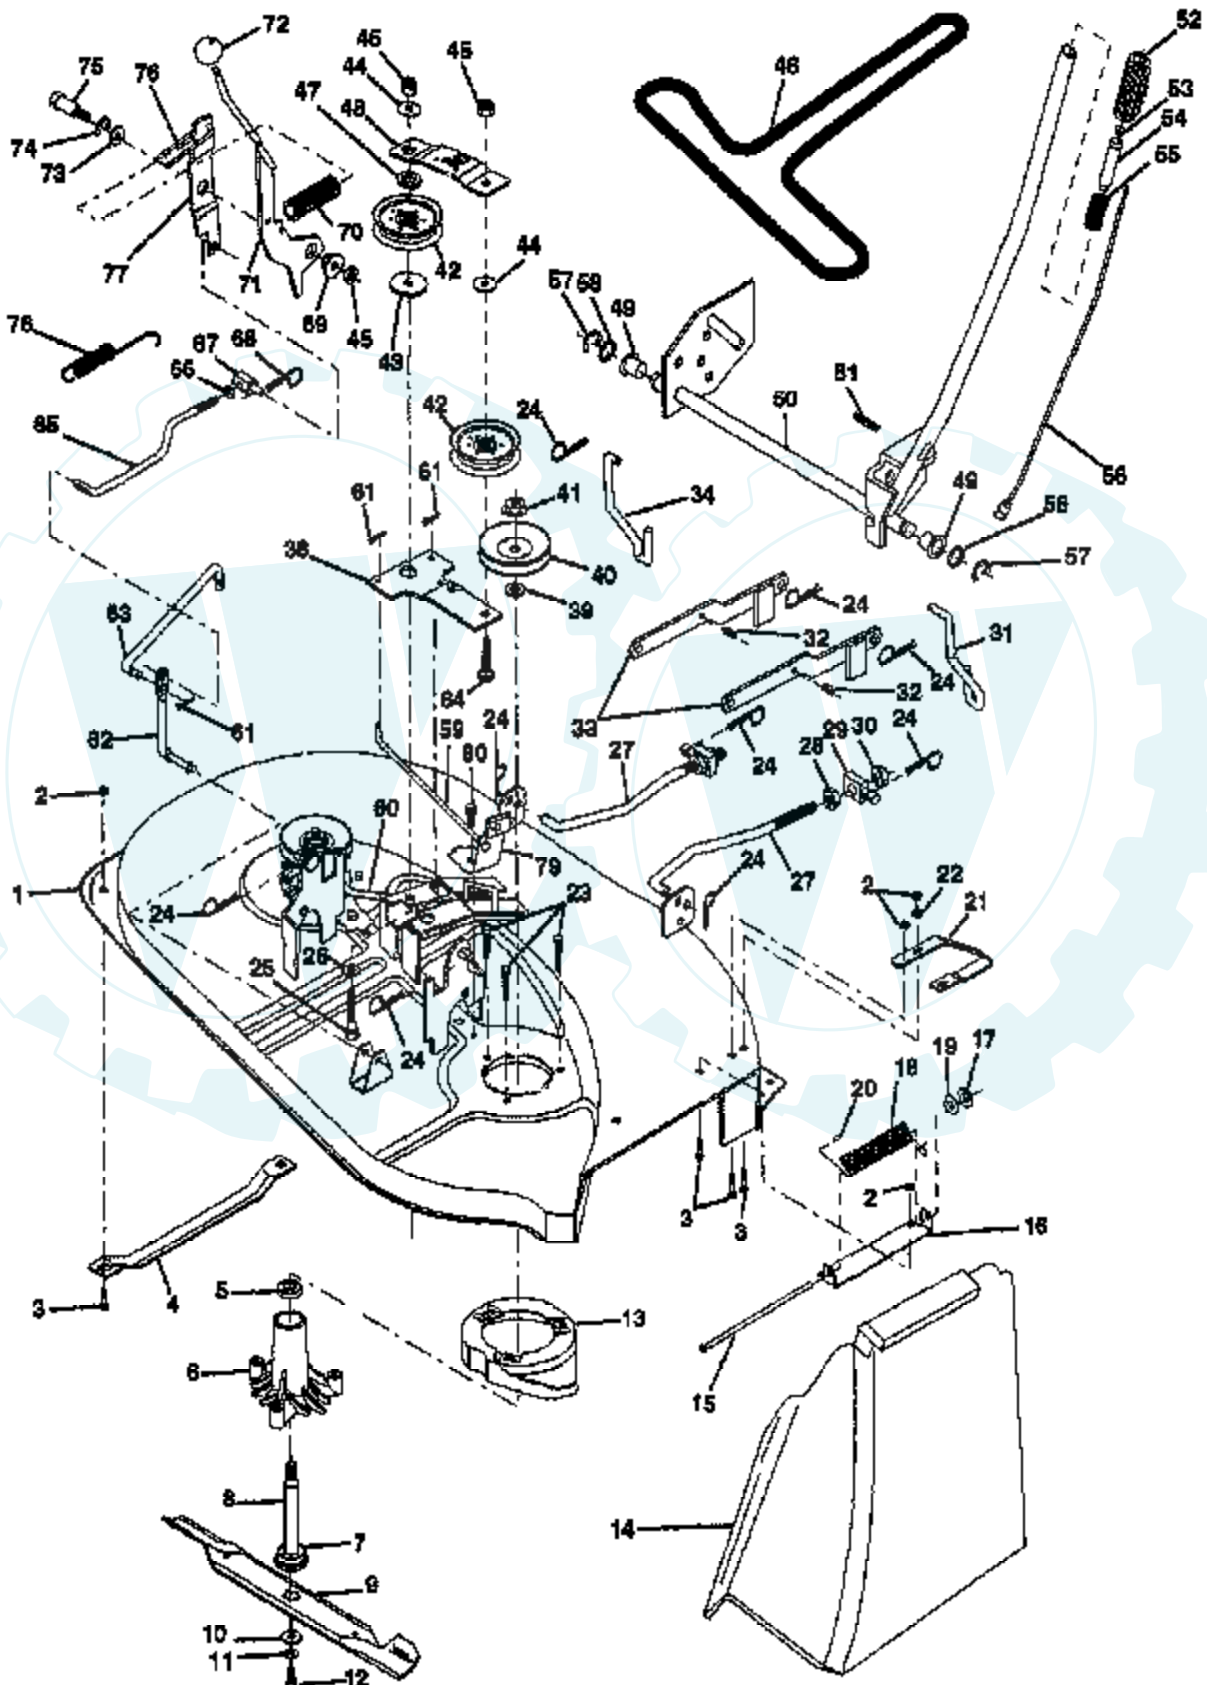

12 HP 38" RIDING LAWN TRACTOR - MODEL NUMBER T1238D 38" MOWER

Ref #	Part Number	Qty	Description
1	129365		SUB= 145775
2	73680500		SUB= 73690500
3	72140506		BOLT
4	7631J		RUNNER-LH M
5	110485X		BEARING
6	128774		HSG ASM MANDREL
7	129895		BEARING.BALL
8	133172		SUB= 137646
9	127842		SUB= 138497
10	129962		WASHER BLADE
11	10030600		SUB= 10040600
12	850857		BLADE BOLT
13	128961		SUB= 140329
14	106736X		DEFLECTOR-SHLD T
15	106735X		ROD-HINGE T
16	105896X		SUB= 137607
17	110452X		NUT PUSH M
18	106734X		SUB= 123713X
19	19111016		WASHER
20	105304X		CAP-SLEEVE LT
21	128772		RUNNER RH
22	19111216		WASHER M
23	78158		SUB= 17580520
24	4939M		SUB= 85902
25	74600636		BOLT
26	19131612		WASHER GT
27	127218		LINK.FRONT
28	73350800		NUT
29	130171		TRUNION
30	73800800		NUT.LK.W/WSH.1/2.
31	127224		LINK LIFT RH
32	128763		SPRING PIN
33	133710		SUSP ARM REAR
34	127223		LIFT LINK LH
35	73360700		NUT
36	110447X		SUB= 132793
37	73710700		NUT LOCK YTH
38	133840		IDLER ARM ASSY
39	129963		WASHER
40	129206		SUB= 153532
41	73050900		SUB= 139729
42	131494		FLAT IDLER PULLEY
43	122052X		SPACER RETAINER
44	19131612		WASHER GT
45	73680600		SUB= 73690600
46	131290		BELT-V.88.12.MW
47	133502		RETAINER SPACER
48	133503		IDLER ARM STIFF
49	120183X		NYLON BEARING
50	122507X		SUB= 145117
51	105767X		PIN-GROOVE LT
52	109413X		GRIP
53	124385X		SUB= 125925X
54	122364X		SUB= 125925X
55	122512X		SUB= 532122512
56	122514X		SUB= 136973
57	12000002		SUB= 2225J
58	19211416		WASHER