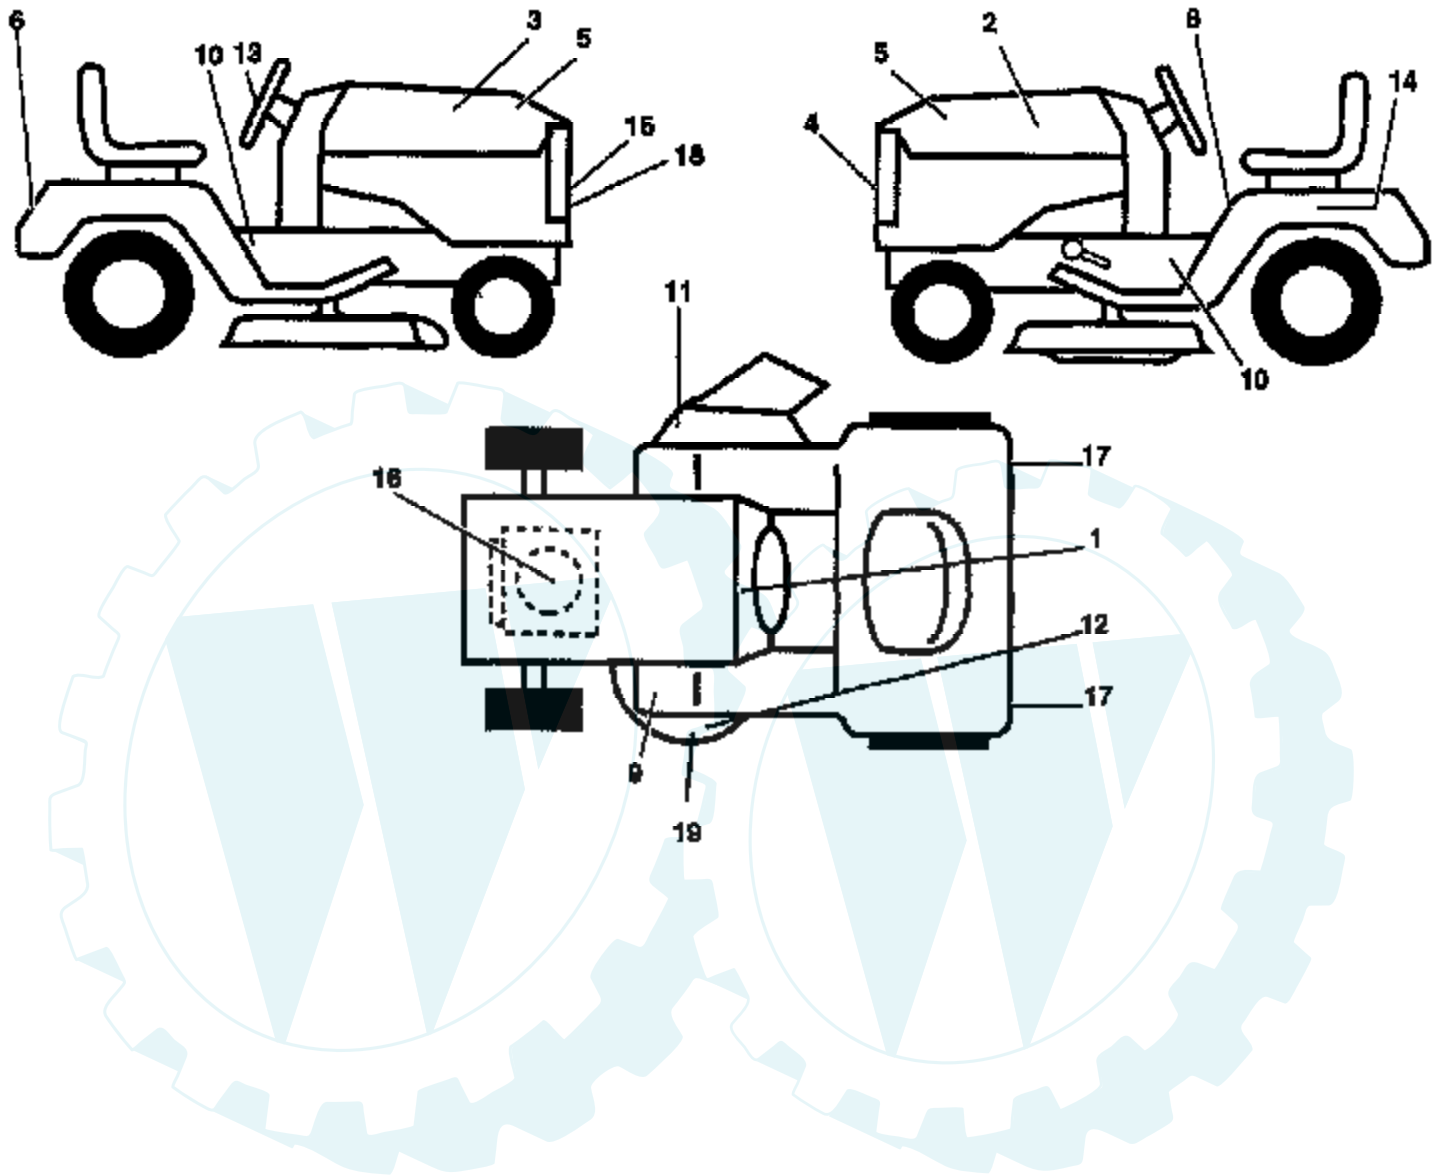

12 HP 38" RIDING LAWN TRACTOR - MODEL NUMBER T1238D

CHASSIS

Ref #	Part Number	Qty	Description
1	135034		SUB= 145501
2	127866		DRAWBAR LT/YT
3	17490612		SCREW
4	74760612		SUB= 74780612
5	7368060		NUT
6	124464X011		SADDLE
7	17490608		SCREW LT
8	2751R		CLIP T
9	123042X013		DASH
10	5479J		PLUG BUTTON T
11	122795X		PANEL DASH LH
12	121794X		COVER ACCESS
13	124031X012		SUB= 155934X010
14	17490608		SCREW LT
15	74180512		SCREW
16	73510500		NUT
17	133956X419		HOOD/GRILL ASM
18	126938X		SUB= 532126938
19	133805		SUB= 133954
20	132257		SUB= 918132257
21	19091216		WASHER PM
22	108067X		PAL NUT LT
23	4921H		SPRING.RETAINER
24	74760612		SUB= 74780612
25	19131312		WASHER
26	73680600		SUB= 73690600
27	17490608		SCREW LT
30	109872X419		FENDER
31	109873X		SUB= 136619
32	17490612		SCREW
33	105476X419		FOOTREST LH
34	105475X419		FOOTREST
35	72110606		BOLT
36	73680600		SUB= 73690600
37	134618		BRKT ASM PIVOT LH
38	134617		BRKT ASM PIVOT RH
39	72140606		BOLT

12 HP 38" RIDING LAWN TRACTOR - MODEL NUMBER T1238D

DECALS

Ref #	Part Number	Qty	Description
1	109821X		SUB= 138956
2	126623X		DECAL, HOOD STRIPE LH
3	126622X		DECAL, HOOD STRIPR RH
4	126171X		"DECAL,GRILL"
5	128653		DECAL HP HOOD
6	127037		"DECAL,FENDER"
8	120822X		DECAL
9	101892X		DECAL T
10	127035		NLA
11	121349X		DECAL WARNING
12	109820X		DECAL YT
13	126175X		"DECAL,STR WHL T"
14	121549X		DECAL
15	126308X		NLA
16	120601X		DECAL.ENG.271967
17	106202X		REFLECTOR-TAIL YT
	132704		MANUAL, OPERATOR'S
	135887		"MANUAL,PARTS"
18	126658X		DECAL.STRIPE.GR
19	135013		NLA

12 HP 38' RIDING LAWN TRACTOR - MODEL NUMBER T1238D

DRIVE

- | | | | | | | | | |
|----------|----------|----------|----------|----------|----------|----------|----------|----------|
| A | B | C | D | E | F | G | H | I |
| | | | | | | | | |
| | | | | | | | | |
| | | | | | | | | |