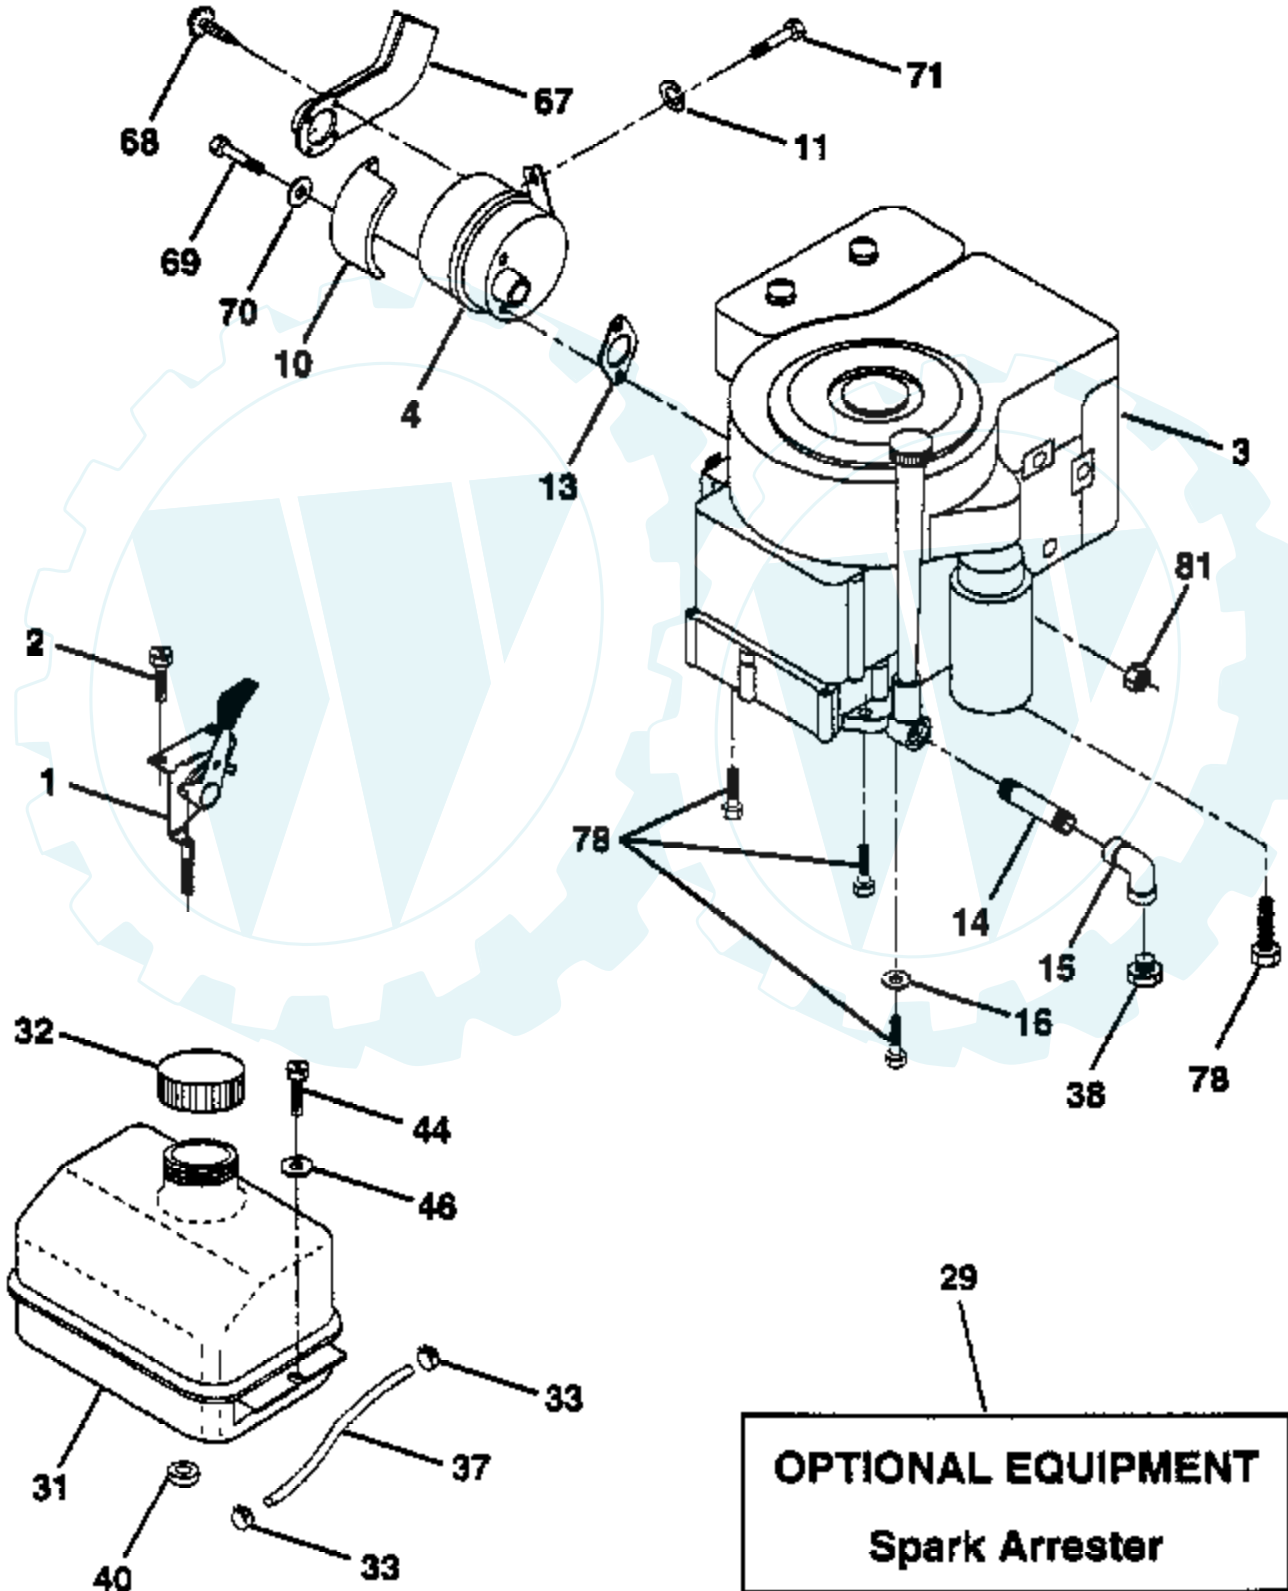

TRACTOR - - MODEL NUMBER T1138A

ENGINE

Ref #	Part Number	Qty	Description
1	132771		THROTTLE CONTROL
2	17720410		SCREW LT
3	28C707		ENGINE, B&S, 11HP
4	101273M		MUFFLER LTV
10	101159L		SHIELD HEAT LTV
11	10040400		LOCKWASHER
13	125593X		SUB= 272293
14	13280324		PIPE NIPPLE
15	13200300		ELBOW
16	11050600		LOCKWASHER
29	137180		SUB= 532137180
31	109202X		TANK.FUEL.LT.
32	140527		CAP ASM FUEL
33	123487X		HOSE CLAMP
37	137040		LINE FUEL
38			CHECK WITH SUPPLIER
40	124028X		SUB= 532124028
45	17490412		SCREW HEX CRT
46	19091416		WASHER
67	108767X		DEFLECTOR MUFFLER
68	17030808		SUB= 17030814
69	74780556		"BOLT,HEX"
70	19111012		WASHER T
71	71110408		BOLT HXHD FIN
78	17490620		SCREW
81	73510400		NUT