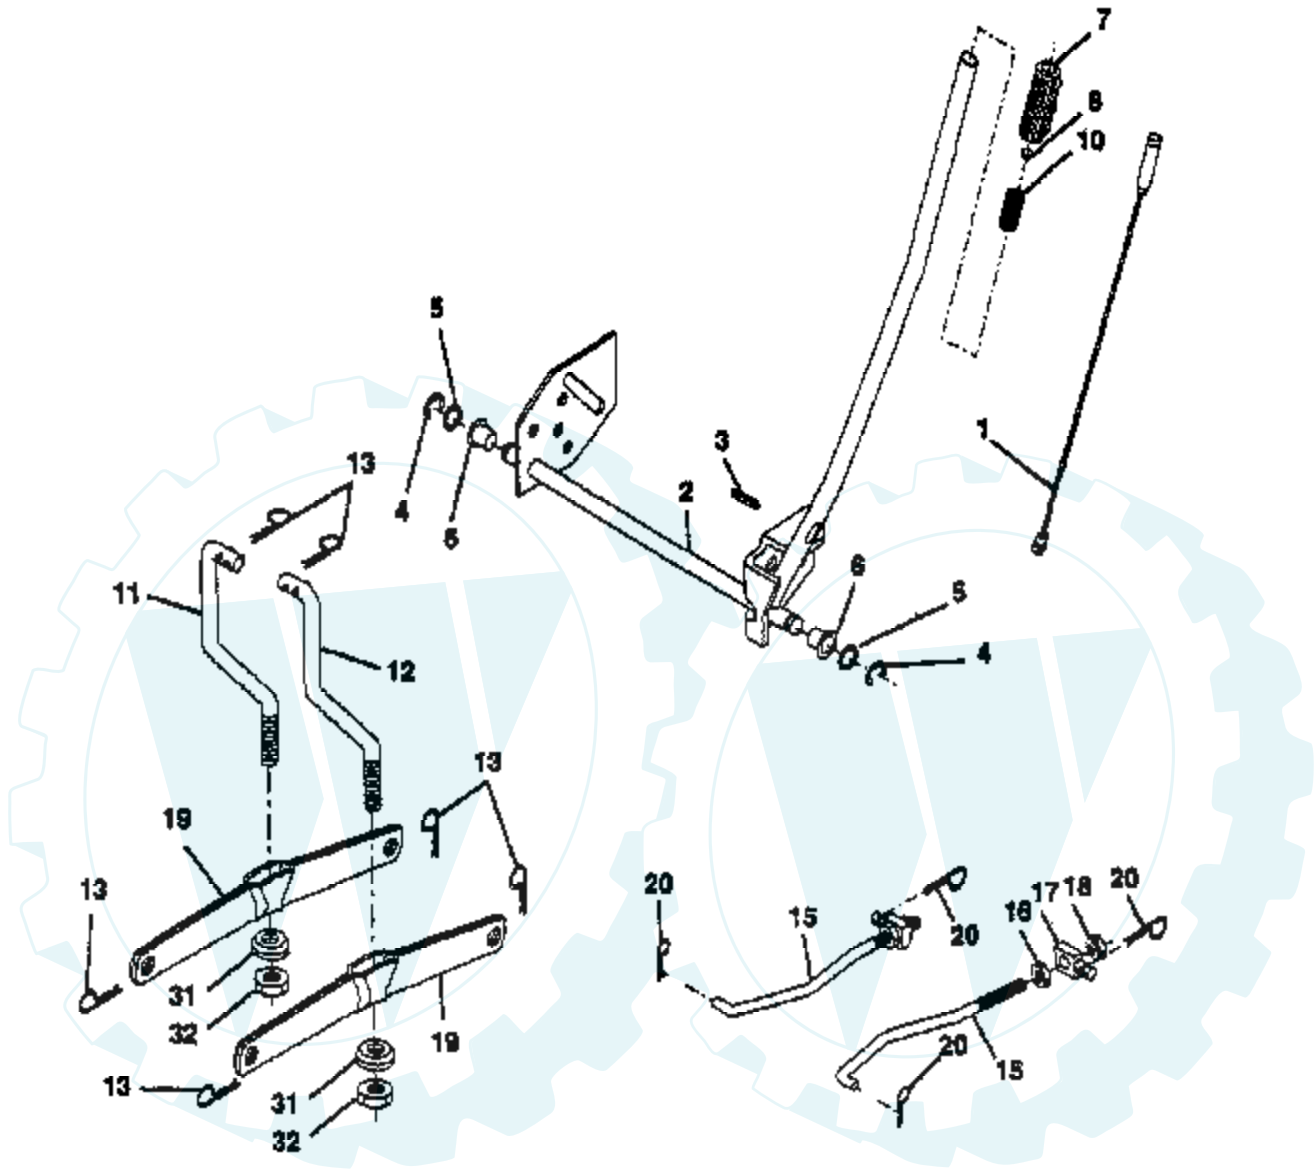

TRACTOR -- MODEL NUMBER T1138A

MOWER LIFT

NOTE: All component dimensions given in U.S. inches -
1 inch = 25.4 mm.

Ref #	Part Number	Qty	Description
1	136973		WIRE ASM
2	122507X		SUB= 145117
3	105767X		PIN-GROOVE LT
4	12000002		SUB= 2225J
5	19211621		WASHER
6	120183X		NYLON BEARING
7	109413X		GRIP
8	124385X		SUB= 125925X
10	122512X		SUB= 532122512
11	139865		SUB= 918139865
12	139866		SUB= 151140
13	4939M		SUB= 85902
15	127218		LINK.FRONT
16	73350800		NUT
17	130171		TRUNION
18	73800800		NUT.LK.W/WSH.1/2.
19	139868		ARM SUSP REAR
20	3146R		RETAINER.SPRING
31	140302		BEARING PVT LH
32	73540600		NUT.CROWNLOCK.3/8

TRACTOR -- MODEL NUMBER T1138A

SEAT ASSEMBLY

NOTE: All component dimensions given in U.S. inches -
1 inch = 25.4 mm.

Ref #	Part Number	Qty	Description
1	127431		SUB= 140119
2	140551		BRACKET PVT SEAT
3	74760616		BOLT
4	19131610		WASHER PM
5	145006		CLIP.PUSH-IN.HING
6	73800600		NUT
7	124181X		SPRING COMPRESSIO
8	17490616		SCREW GTV
9	19131614		WASHER
10	140552		SUB= 155925
12	121246X		BRKT SWITCH
13	121248X		BUSHING
14	72050411		SUB= 872050411
15	134300		SPLIT SPACER
16	121250X		SPRING
17	123976X		SUB= 73900400
21	139888		BOLT.SHLD.5/16-18
22	73800500		NUT
23	74780814		BOLT
24	19171912		WASHER
25	127018X		"BOLT,SHOULDER"
26	10040800		LOCKWASHER

TRACTOR - - MODEL NUMBER T1138A

WHEELS & TIRES

NOTE: All component dimensions given in U.S. inches •
1 inch = 25.4 mm.

Ref #	Part Number	Qty	Description
1	59192		VALVE CAP
2	65139		VALVE STEM LT
3	106222X		SUB= 122073X
4	59904		TUBE.5.3/4.5/6
5	106732X427		"RIM ASM 6"" FRT"
6	278H		FITTING LT
7	9040H		"FLANGE, BEARING"
8	106108X427		"RIM AS 8"" REAR"
9	124635X		SUB= 126957X
10	7152J		TUBE.18X9.5-8
11	104757X		HUB CAP
	144334		SEALANT.TIRE 10 OZ. TUBE