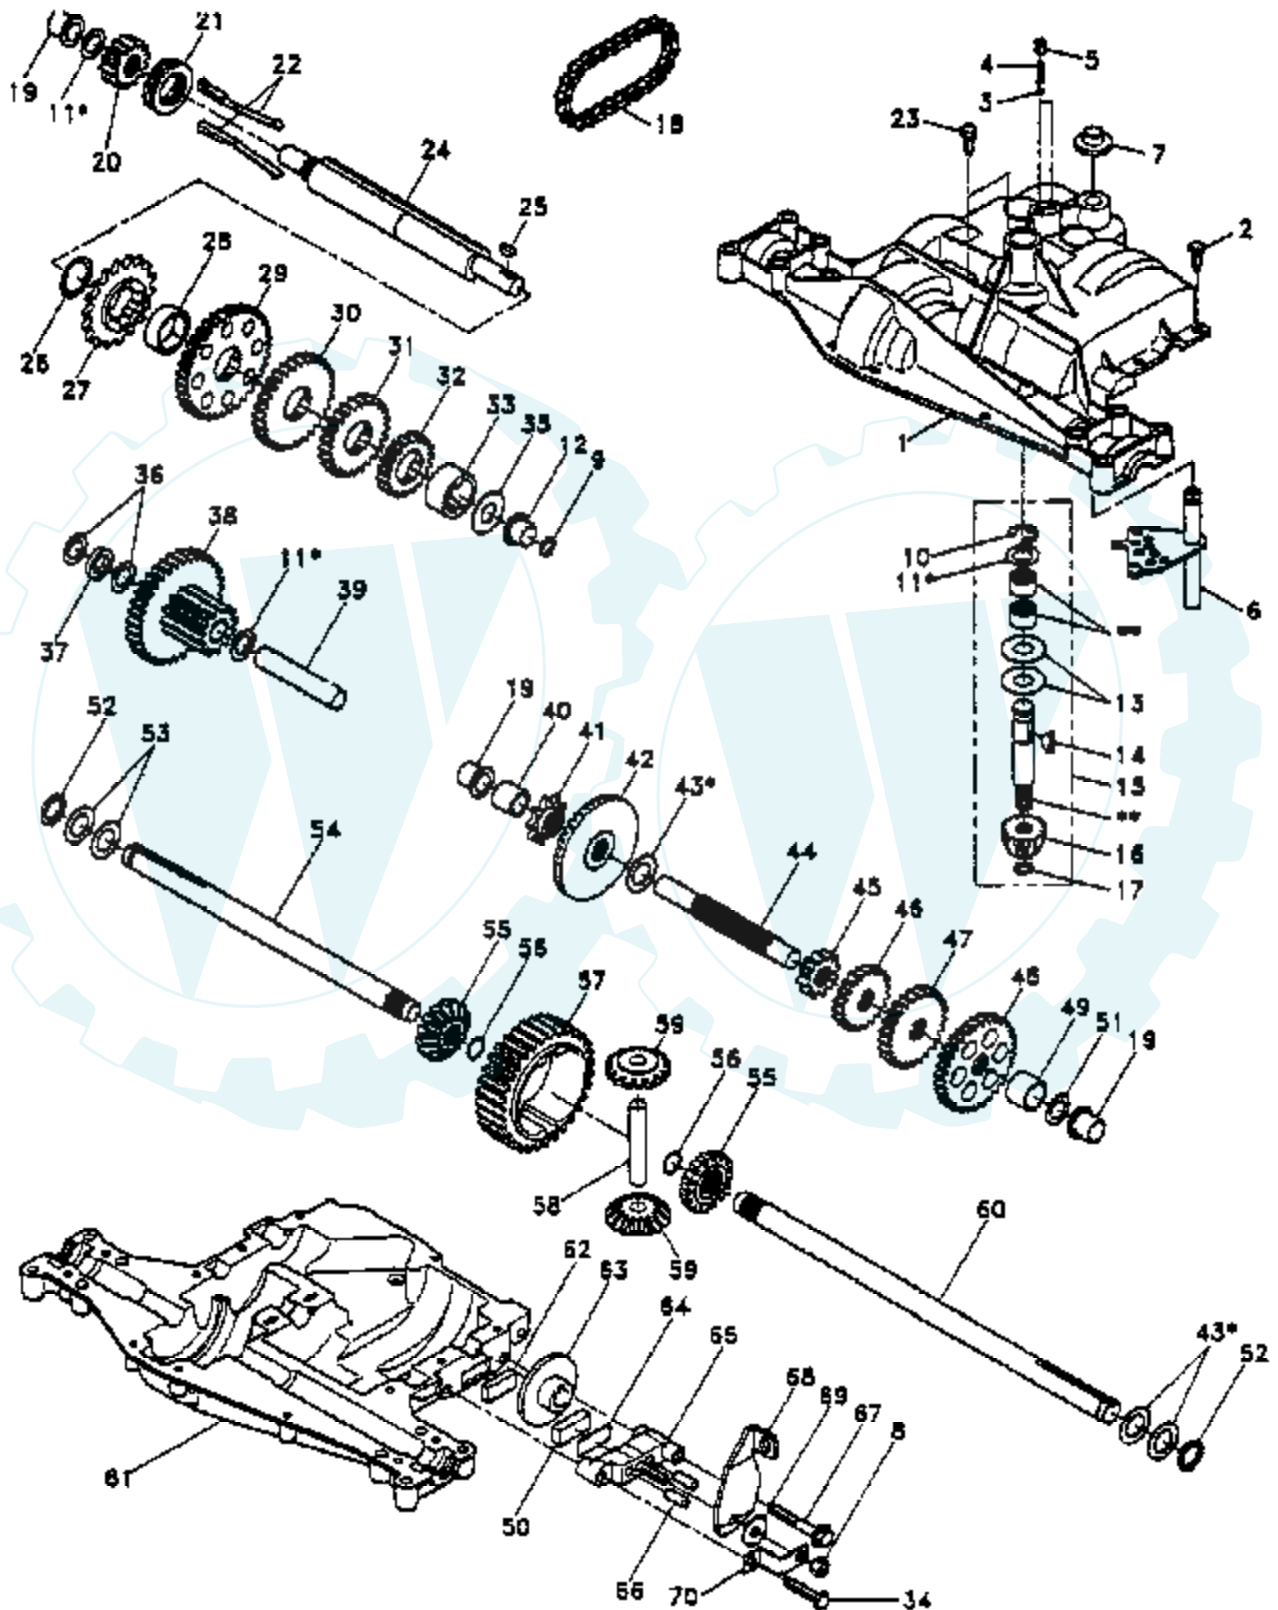

TRACTOR -- MODEL NUMBER T1138A DANA TRANSAXLE -- MODEL NUMBER 4360-77

Ref #	Part Number	Qty	Description
1	142671		HOUSING UPPER TRN
2	2274J		SUB= 74760412
3	134400		SUB= 68003
4	105904X		"SPRING, DETENT LT"
5	105905X		"SCREW, SET LT"
6	138235		KIT SHIFTER ASM
7	134399		SHIFTER BOOT
8	73810500		NUT.LOCK.5/16-24
9	143045		SEAL OIL DANA5416
10	142672		SUB= 2225J
11	134793		ASM KIT SHIM 4689
12	143051		SUB= 148268
13	120415X		WASHER T
14	142674		KEY WOODRUFF-DANA
15	138234		AS KIT INPUT SHFT
16	110078X		PINION 14T T
17	105909X		"RING,RETAINING LT"
18	105910X		"CHAIN,24 PTCH LT"
19	105911X		BEARING.FLNG.5510
20	142675		GEAR SPUR 14 TTH
21	138246		COLLAR CLUTCH
22	138236		ASM KIT CLTCH KEY
23	134791		SCREW TAP W/SEAL
24	142676		SHAFT INTERM DANA
25	2244J		WOODRUFF KEY
26	105916X		"RING,RETAINING LT"
27	120470X		SPROCKET 18T T
28	110070X		SPACER YT
29	142677		GEAR SPUR 37 TTH
30	120405X		SUB= 124644X
31	108980X		GEAR 25T LT
32	134796		SPUR GEAR 19T
33	138239		SPACER
34	106596X		"SCREW, TAPPING LT"
35	105925X		"WASHER, PLAIN LT"
36	2232J		WASHER 025
37	108978X		SPACER
38	110079X		ASSM GEAR COMB
39	124639X		SHAFT IDLER
40	120472X		SPACER T
41	105928X		SPROCKET 9T LT
42	110084X		SUB= 167148
43	134394		ASM KIT SHIM
44	120473X		SHAFT T
45	142678		GEAR SPUR 12 TTH
46	120407X		SUB= 124641X
47	106589X		"GEAR, SPUR 25T LT"
48	105937X		"GEAR, SPUR 31T LT"
49	120523X		SPACER T
50	120951X		PUCK T
51	2226J		WASHER 060
52	134401		NEOPRENE WASHER
53	2264J		WASHER 031
54	120474X		SUB= 154658
55	110081X		GEAR 15T T
56	105941X		"RING,RETAINING LT"
57	110071X		SUB= 120478X
58	120952X		SHAFT T