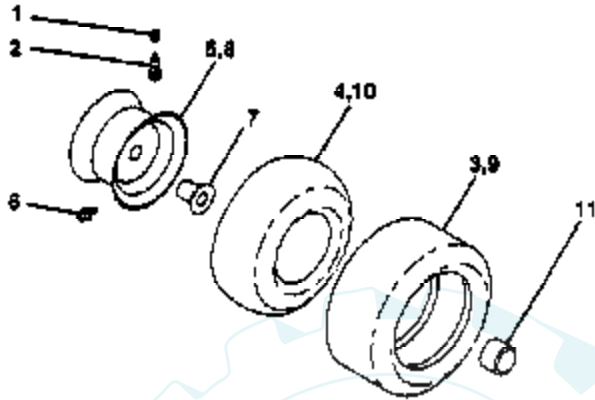

TRACTOR - - MODEL NUMBER T1138A

WHEELS & TIRES