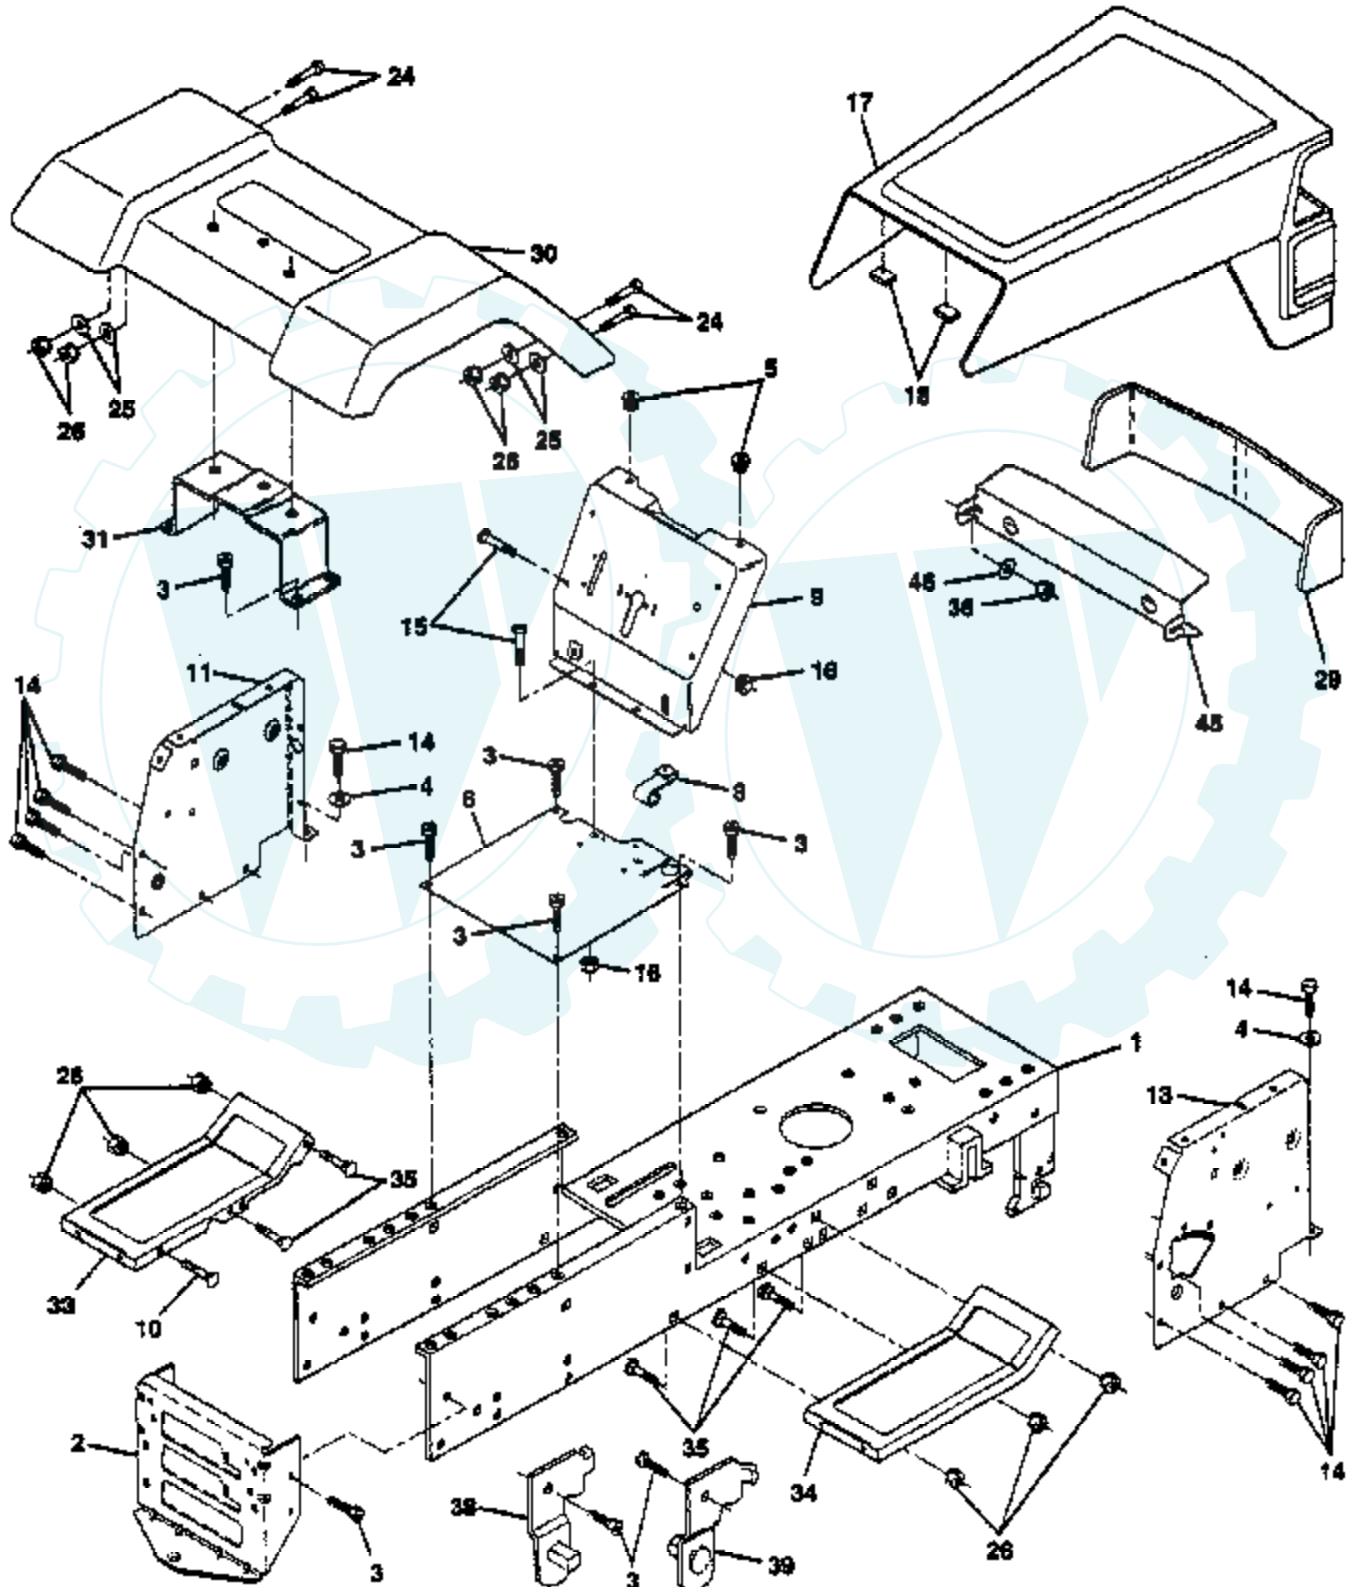

TRACTOR -- MODEL NUMBER T1138A

CHASSIS

Ref #	Part Number	Qty	Description
1	145501		CHASSIS.WLD.11GA
2	140356		SUB= 145009
3	17490612		SCREW
4	19131216		WASHER
5	146077		SUB= 155272
6	145208X014		SUB= 155924X013
8	126471X		"CLIP,INSULATOR"
9	146757X011		DASH.SLKSC.LT.1PC
10	72140608		SUB= 72110608
11	135464		DASH PANEL LH
13	124031X012		SUB= 155934X010
14	17490608		SCREW LT
15	74180512		SCREW
16	73510500		NUT
17	133956X550		HOOD/GRILLE.ASM.
18	126938X		SUB= 532126938
24	74780616		BOLT
25	19131312		WASHER
26	73800600		NUT
29	133954		LENS SERVICE KIT
30	109872X550		FENDER.PNT.
31	136619		BRKT FENDER
33	105476X550		FOOTREST.LH.PERF.
34	105475X550		FOOTREST.RH.PERF.
35	72110606		BOLT
36	108067X		PAL NUT LT
38	139886		BRACKET ASM LH
39	139887		BRACKET ASM RH
45	132257		SUB= 918132257
46	127316X		RETAINER
	5479J		PLUG BUTTON T