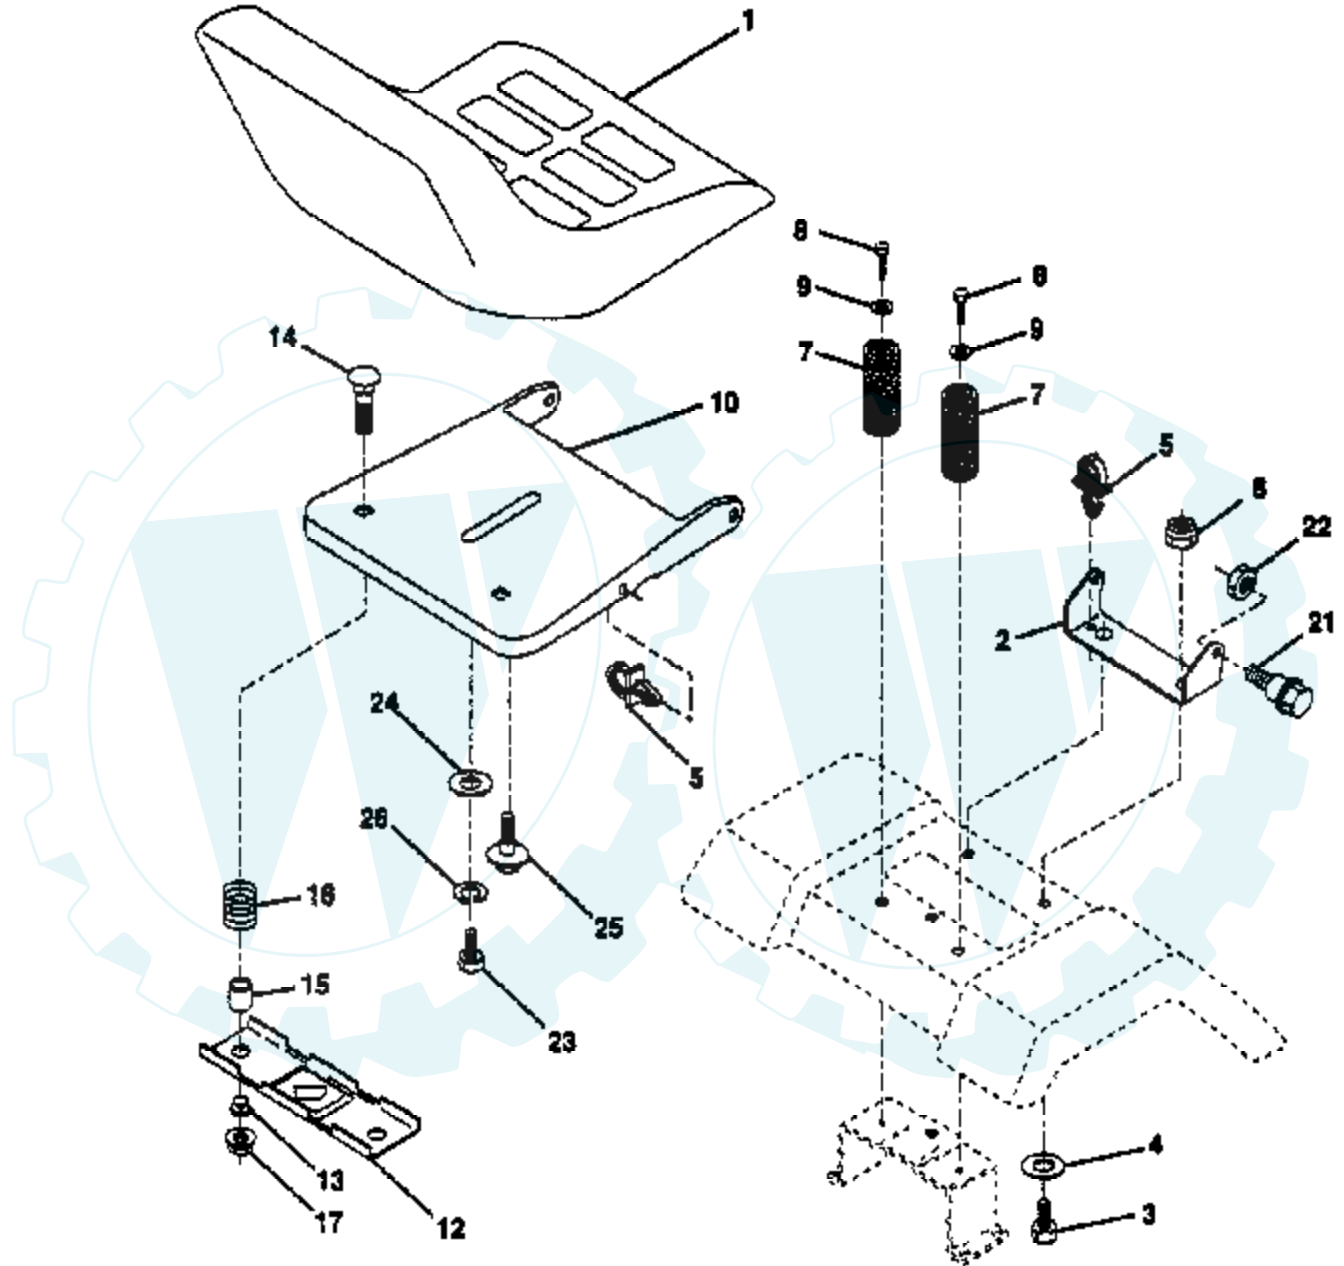

TRACTOR -- MODEL NUMBER T1138A

MOWER LIFT

NOTE: All component dimensions given in U.S. inches -
1 inch = 25.4 mm.

Ref #	Part Number	Qty	Description
1	136973		WIRE ASM
2	122507X		SUB= 145117
3	105767X		PIN-GROOVE LT
4	12000002		SUB= 2225J
5	19211621		WASHER
6	120183X		NYLON BEARING
7	109413X		GRIP
8	124385X		SUB= 125925X
10	122512X		SUB= 532122512
11	139865		SUB= 918139865
12	139866		SUB= 151140
13	4939M		SUB= 85902
15	127218		LINK.FRONT
16	73350800		NUT
17	130171		TRUNION
18	73800800		NUT.LK.W/WSH.1/2.
19	139868		ARM SUSP REAR
20	3146R		RETAINER.SPRING
31	140302		BEARING PVT LH
32	73540600		NUT.CROWNLOCK.3/8

TRACTOR -- MODEL NUMBER T1138A

SEAT ASSEMBLY

NOTE: All component dimensions given in U.S. inches -
1 inch = 25.4 mm.

Ref #	Part Number	Qty	Description
1	127431		SUB= 140119
2	140551		BRACKET PVT SEAT
3	74760616		BOLT
4	19131610		WASHER PM
5	145006		CLIP.PUSH-IN.HING
6	73800600		NUT
7	124181X		SPRING COMPRESSIO
8	17490616		SCREW GTV
9	19131614		WASHER
10	140552		SUB= 155925
12	121246X		BRKT SWITCH
13	121248X		BUSHING
14	72050411		SUB= 872050411
15	134300		SPLIT SPACER
16	121250X		SPRING
17	123976X		SUB= 73900400
21	139888		BOLT.SHLD.5/16-18
22	73800500		NUT
23	74780814		BOLT
24	19171912		WASHER
25	127018X		"BOLT,SHOULDER"
26	10040800		LOCKWASHER

TRACTOR - - MODEL NUMBER T1138A

WHEELS & TIRES

NOTE: All component dimensions given in U.S. inches •
1 inch = 25.4 mm.

Ref #	Part Number	Qty	Description
1	59192		VALVE CAP
2	65139		VALVE STEM LT
3	106222X		SUB= 122073X
4	59904		TUBE.5.3/4.5/6
5	106732X427		"RIM ASM 6"" FRT"
6	278H		FITTING LT
7	9040H		"FLANGE, BEARING"
8	106108X427		"RIM AS 8"" REAR"
9	124635X		SUB= 126957X
10	7152J		TUBE.18X9.5-8
11	104757X		HUB CAP
	144334		SEALANT.TIRE 10 OZ. TUBE