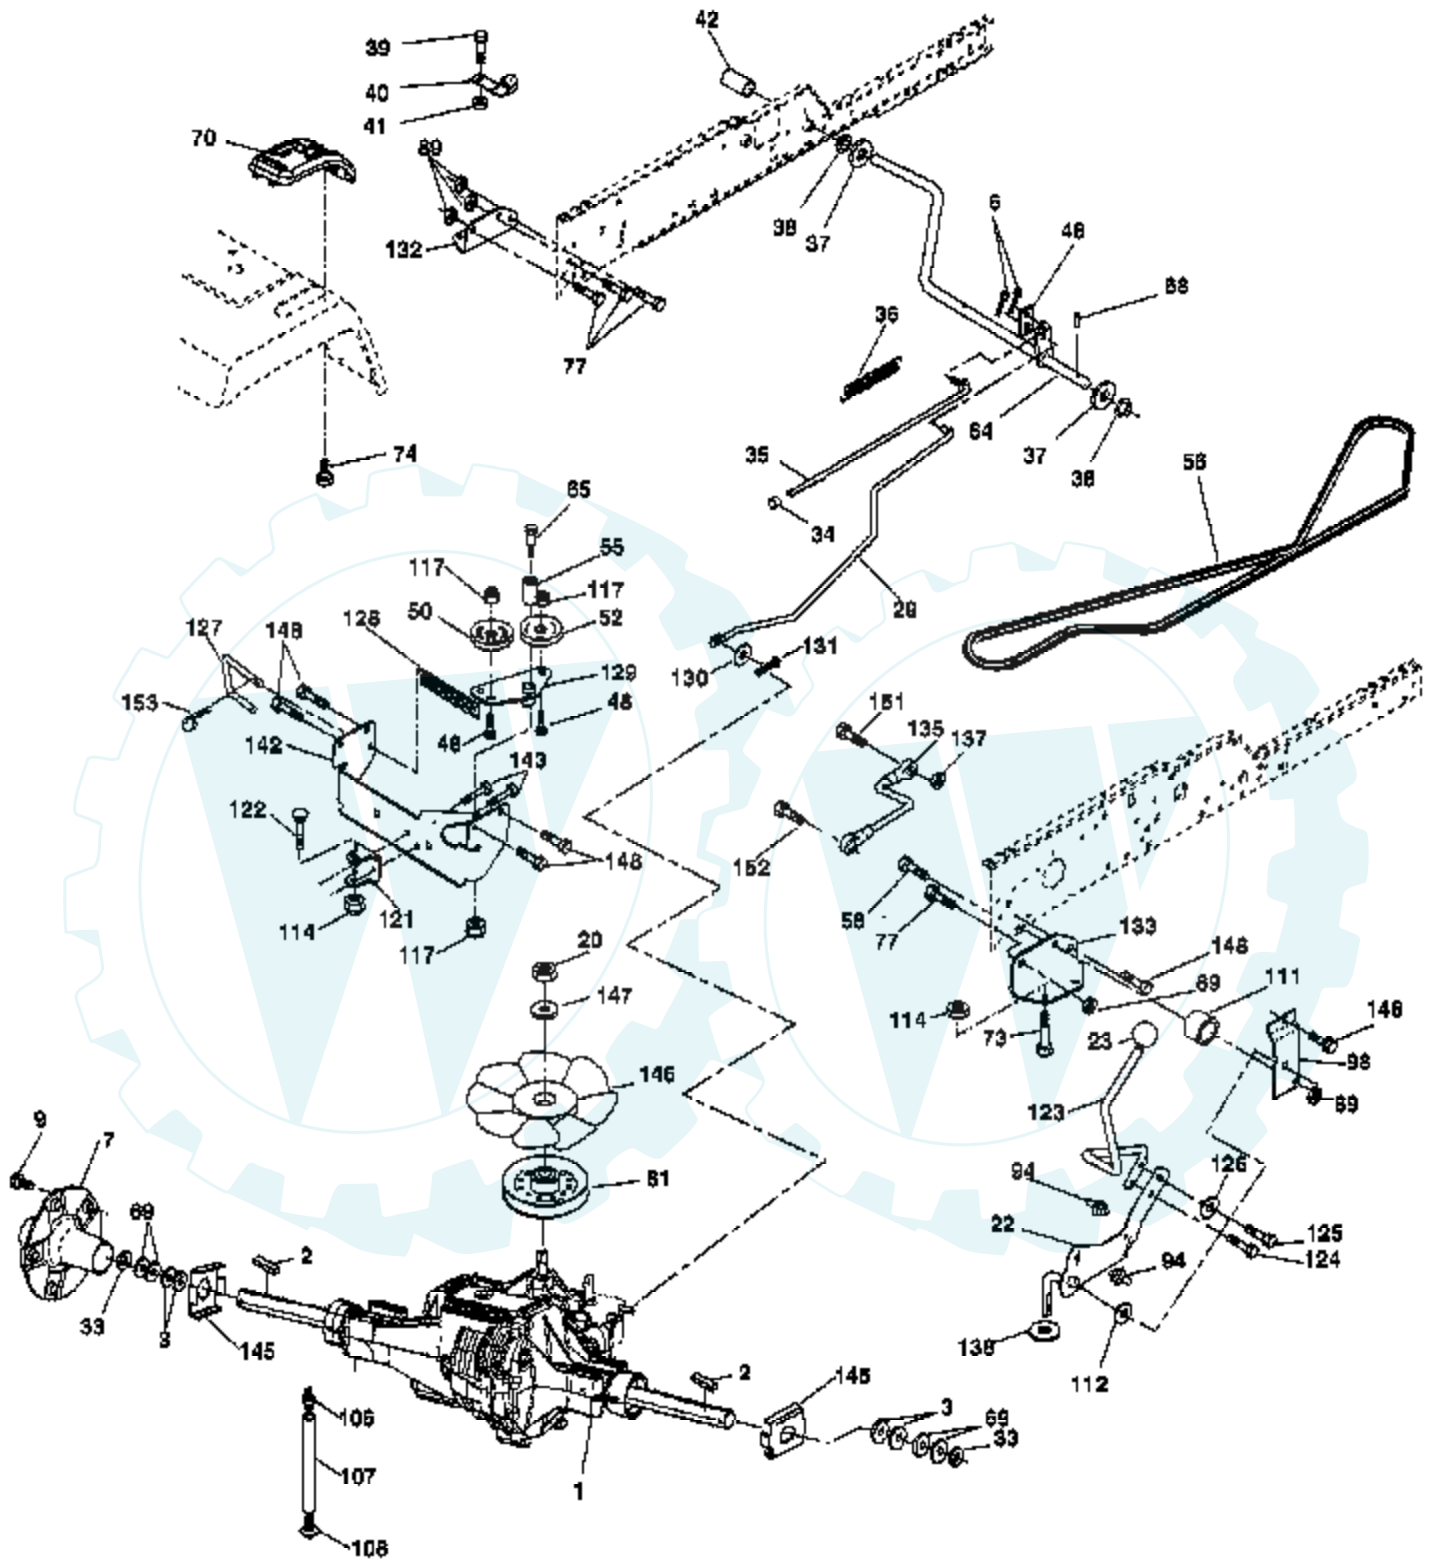

Ref #	Part Number	Qty	Description
1			Transaxle Hydro Gear 331-3000 (Order Parts From Transaxle Manufacturer)
2	7070E		Key Sq. 1/4 x 2.5
3	7563R		Washer Thrust
6	76020412		Pin, Cotter
7	140507		Wheel, Hub Assembly
9	140080		Bolt, Hub
20	73940800		Nut
22	180235		Lever Asm Shift
23	140845		Knob
29	176600		Brake, Rod
33	12000053		Ring E
34	71673		Cap, Parking Brake
35	137648		Rod, Parking Brake
36	149412		Spring, Drive Ground
37	121749X		Washer 25/32 x 1-1/4 x 16 Ga.
38	150035		Nyliner
39	74321016		Screw, Fin. #10-24 x 1
40	178575		Actuator, Interlock Switch
41	73931000		Nut Centerlock 10-24 unc
42	123533X		Cover, Pedal
46	145170		Retainer, Spring
48	72110614		Bolt Carr. Shoulder 3/8-16 x 1-3/4 Gr. 5
50	131494		Pulley, Idler, Flat
52	127783		Pulley, Idler, Grooved
55	105706X		Bearing, Idler
56	161597		V-Belt
58	74760724		Bolt Fin Hex 7/16-14 x 1-1/2
61	143995		Pulley, Transaxle
64	176601		Shaft, Brake Pedal
65	179613		Bolt, Shoulder
68	5142H		Pin, Roll
69	123800X		Washer
70	179121X428		Console Shift
73	74490548		Bolt Hex Flghd 5/16-18 x 3 Gr. 5
74	142432		Screw Hex Wsh. Hi-Lo 1/4-1/2
77	74780716		Bolt Fin Hex 7/16-14 x 1
89	73680700		Nut Crownlock 7/16-14 Unc
94	133835		Fastener Christmas Tree
98	141004		Bracket Shift
106	142918		O-Ring Asm Hydro Gear
107	154739		Line Fuel Hydro 15" VGT
108	142917		Cap Asm Vent Hydro Gear
111	156240		Spacer Shift Lever VGTH
112	178558		Washer Nylon High Temp
114	73800500		Nut Lock Hex W/Ins 5/16-18 Unc
117	73900600		Nut, Lock Flg. 3/8-16
121	175611		Bracket Strap Torque
122	72010520		Bolt 5/16-18 x 2.50
123	183254		Rod Shift
124	165492		Bolt Shoulder 5/16-18 x .561
125	17490510		Screw 5/16-18 x 5/8
126	166002		Washer SRRTD 5/16 ID x 1.0 x .125
127	177362		Link Control Clutch
128	176624		Spring Drive GRND
129	179473		Bracket Asm Idler Tensioning
130	19131016		Washer 13/32 x 5/8 x 16 Ga.