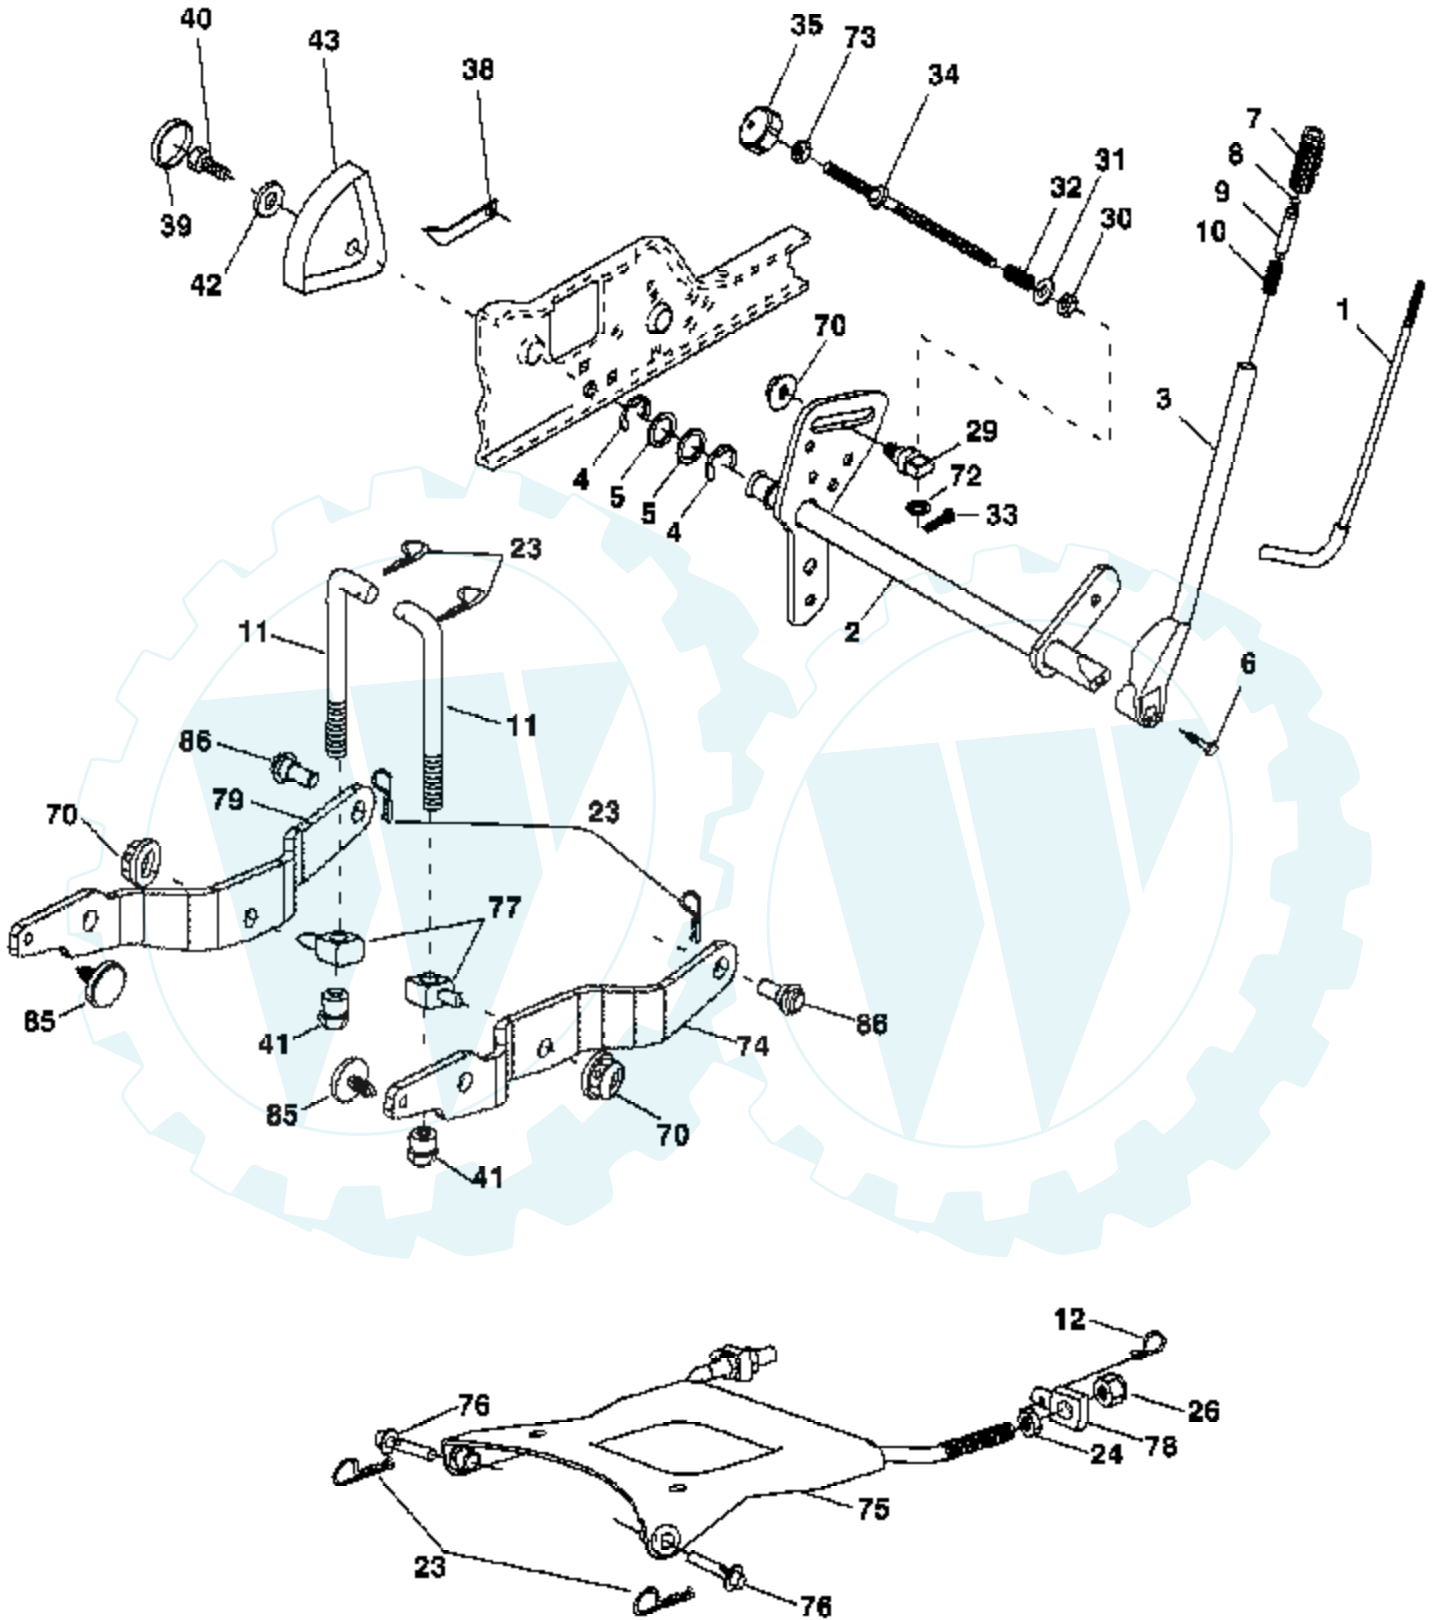

Ref #	Part Number	Qty	Description
1	121006X		Rod Asm., Lever
2	180045		Shaft Asm., Lift Vgt
3	159189		Lever Asm., Lift Rh
4	12000022		E-Ring Truarc #5133-87
5	19292016		Washer 29/32 x 1-1/4 x 16 Ga.
6	71110624		Bolt, Fin Hex 3/8-16 x 1-1/2
7	125631X		Grip, Handle
8	124526X		Button, Plunger
9	122364X		Plunger, Lever Lift
10	183894		Spring 0.62 OD x 2.125
11	175375		Link Lift
12	163552		Retainer, Spring
23	4939M		Retainer, Spring
24	73350800		Nut, Jam Hex 1/2-13 unc
26	73680800		Nut, Crownlock 1/2-13 unc
29	150233		Trunnion Inf. Height
30	110807X		Nut, Special
31	19131016		Washer 13/32 x 5/8 x 16 Ga.
32	137150		Spring, Compression Inf Hgt
33	76020308		Pin, Cotter 3/32 x 1/2
34	137167		Rod, Adj Lift
35	138057		Knob, Inf 3/8-16 unc
38	155097		Pointer, Height Indicator
39	123935X		Plug, Hole
40	17060516		Screw 5/16-18 x 3/4
41	175994		Nut, Lift Link 7/16-20
42	19112410		Washer 11/32 x 1-1/2 x 10 Ga.
43	123934X		Scale, Indicator Height
70	145212		Nut, Hexflange Lock
72	110452X		Nut, Push Phos & Oil
73	73350600		Nut Hex Jam 3/8-16 unc
74	187277		Arm Susp. Rear RH
75	175805		Plate Asm Susp. Front
76	175560		Pin Flange
77	176205		Trunnion Susp. Arm
78	175689		Trunnion Susp. Front
79	187276		Arm Susp. Rear LH
85	189013		Insert Wear
86	188528		Bolt Shoulder