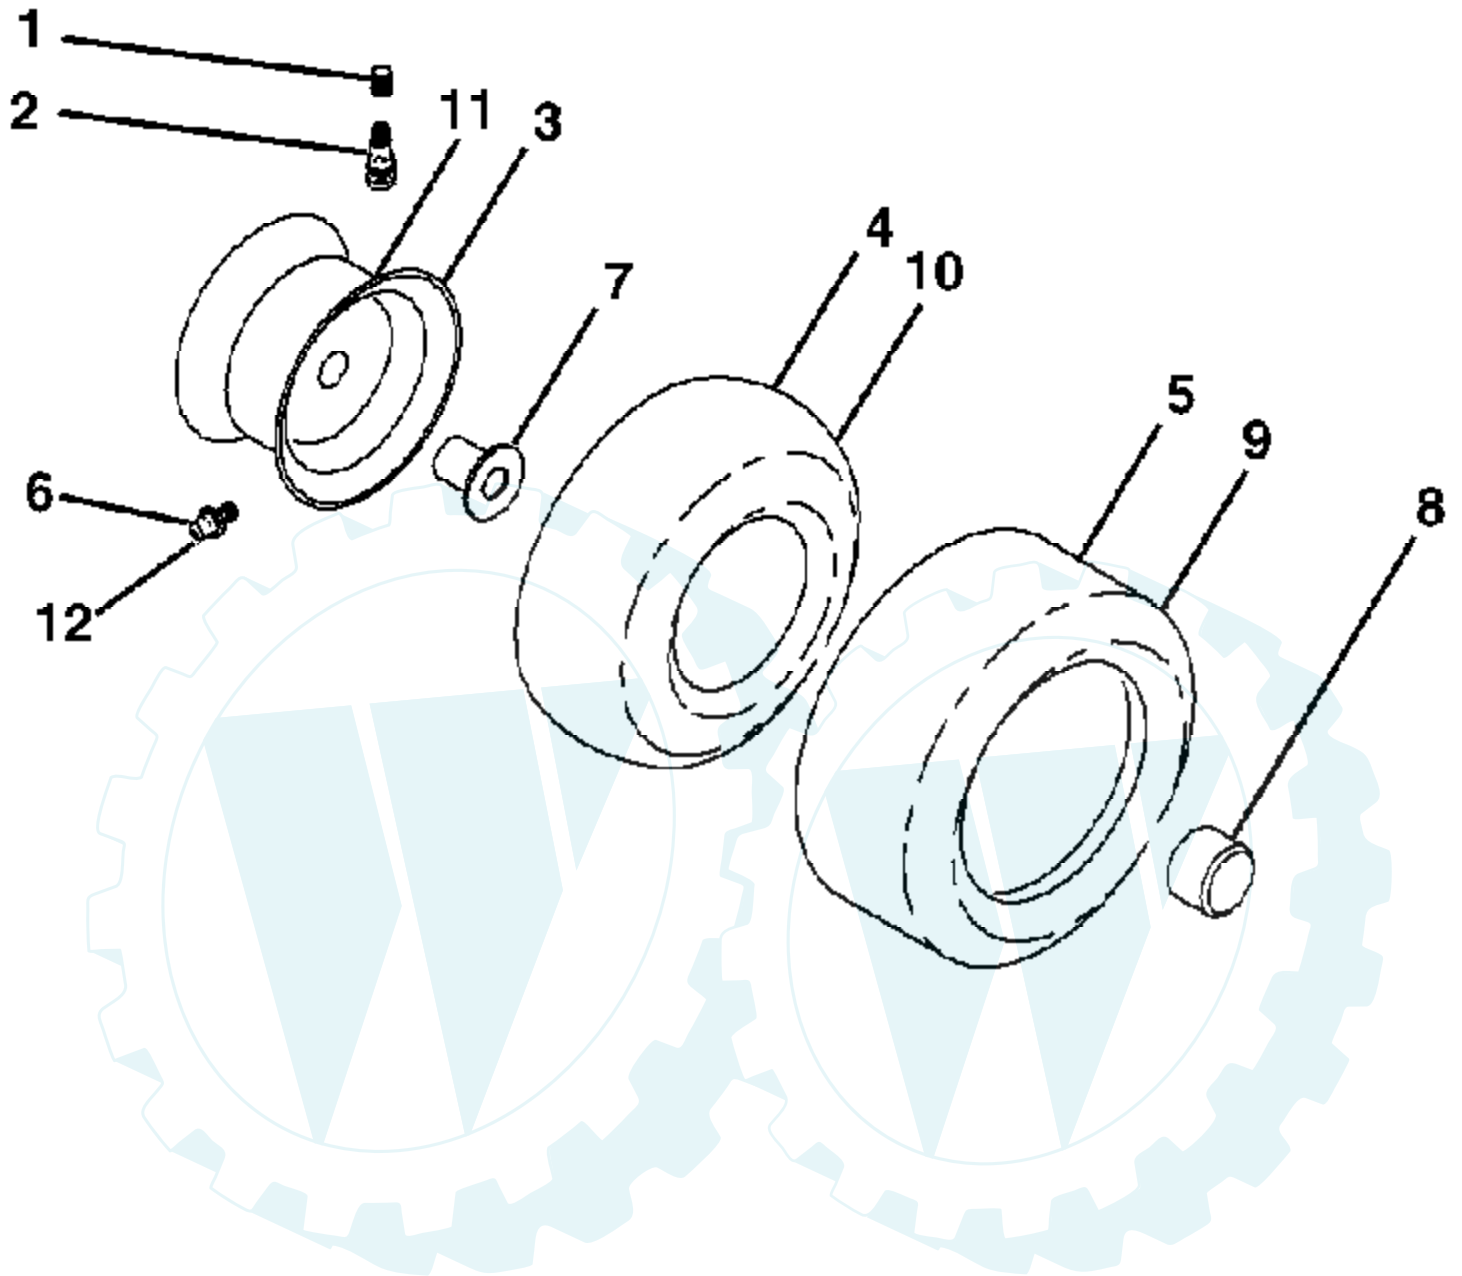

Ref #	Part Number	Qty	Description
1	59192		Cap, Valve, Tire
2	65139		Stem, Valve
3	106228X624		Rim Assembly, Front
4	8134H		Tube, Front (Service Item Only)
5	106230X		Tire, Front
6	278H		Fitting, Grease (Front Wheel Only)
7	9040H		Bearing, Flange (Front Wheel Only)
8	104757X428		Cap, Axle (Front Wheel Only)
9	105588X		Tire, Rear
10	7154J		Tube, Rear (Service Item Only)
11	106277X624		Rim Assembly, Rear
12	6856M		Fitting, Grease
	144334		Sealant, Tire (10 oz. Tube)