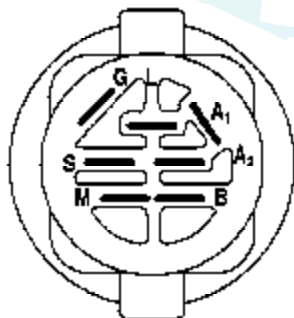

IGNITION SWITCH

POSITION	CIRCUIT	"MAKE"
OFF	M + G + A1	NONE
ON + LIGHTS	B + A1	L + A2
ON	B + A1	NONE
START	B + S + A1	NONE

WIRING INSULATED CLIPS
NOTE: IF WIRING INSULATED CLIPS WERE REMOVED FOR SERVICING OF UNIT, THEY SHOULD BE REPLACED TO PROPERLY SECURE YOUR WIRING.

02743

PTO SWITCH

POSITION	CIRCUIT
OFF	C + G, B + H
ON	C + F, B + E, A + D

REMOVABLE CONNECTIONS

NON-REMOVABLE CONNECTIONS