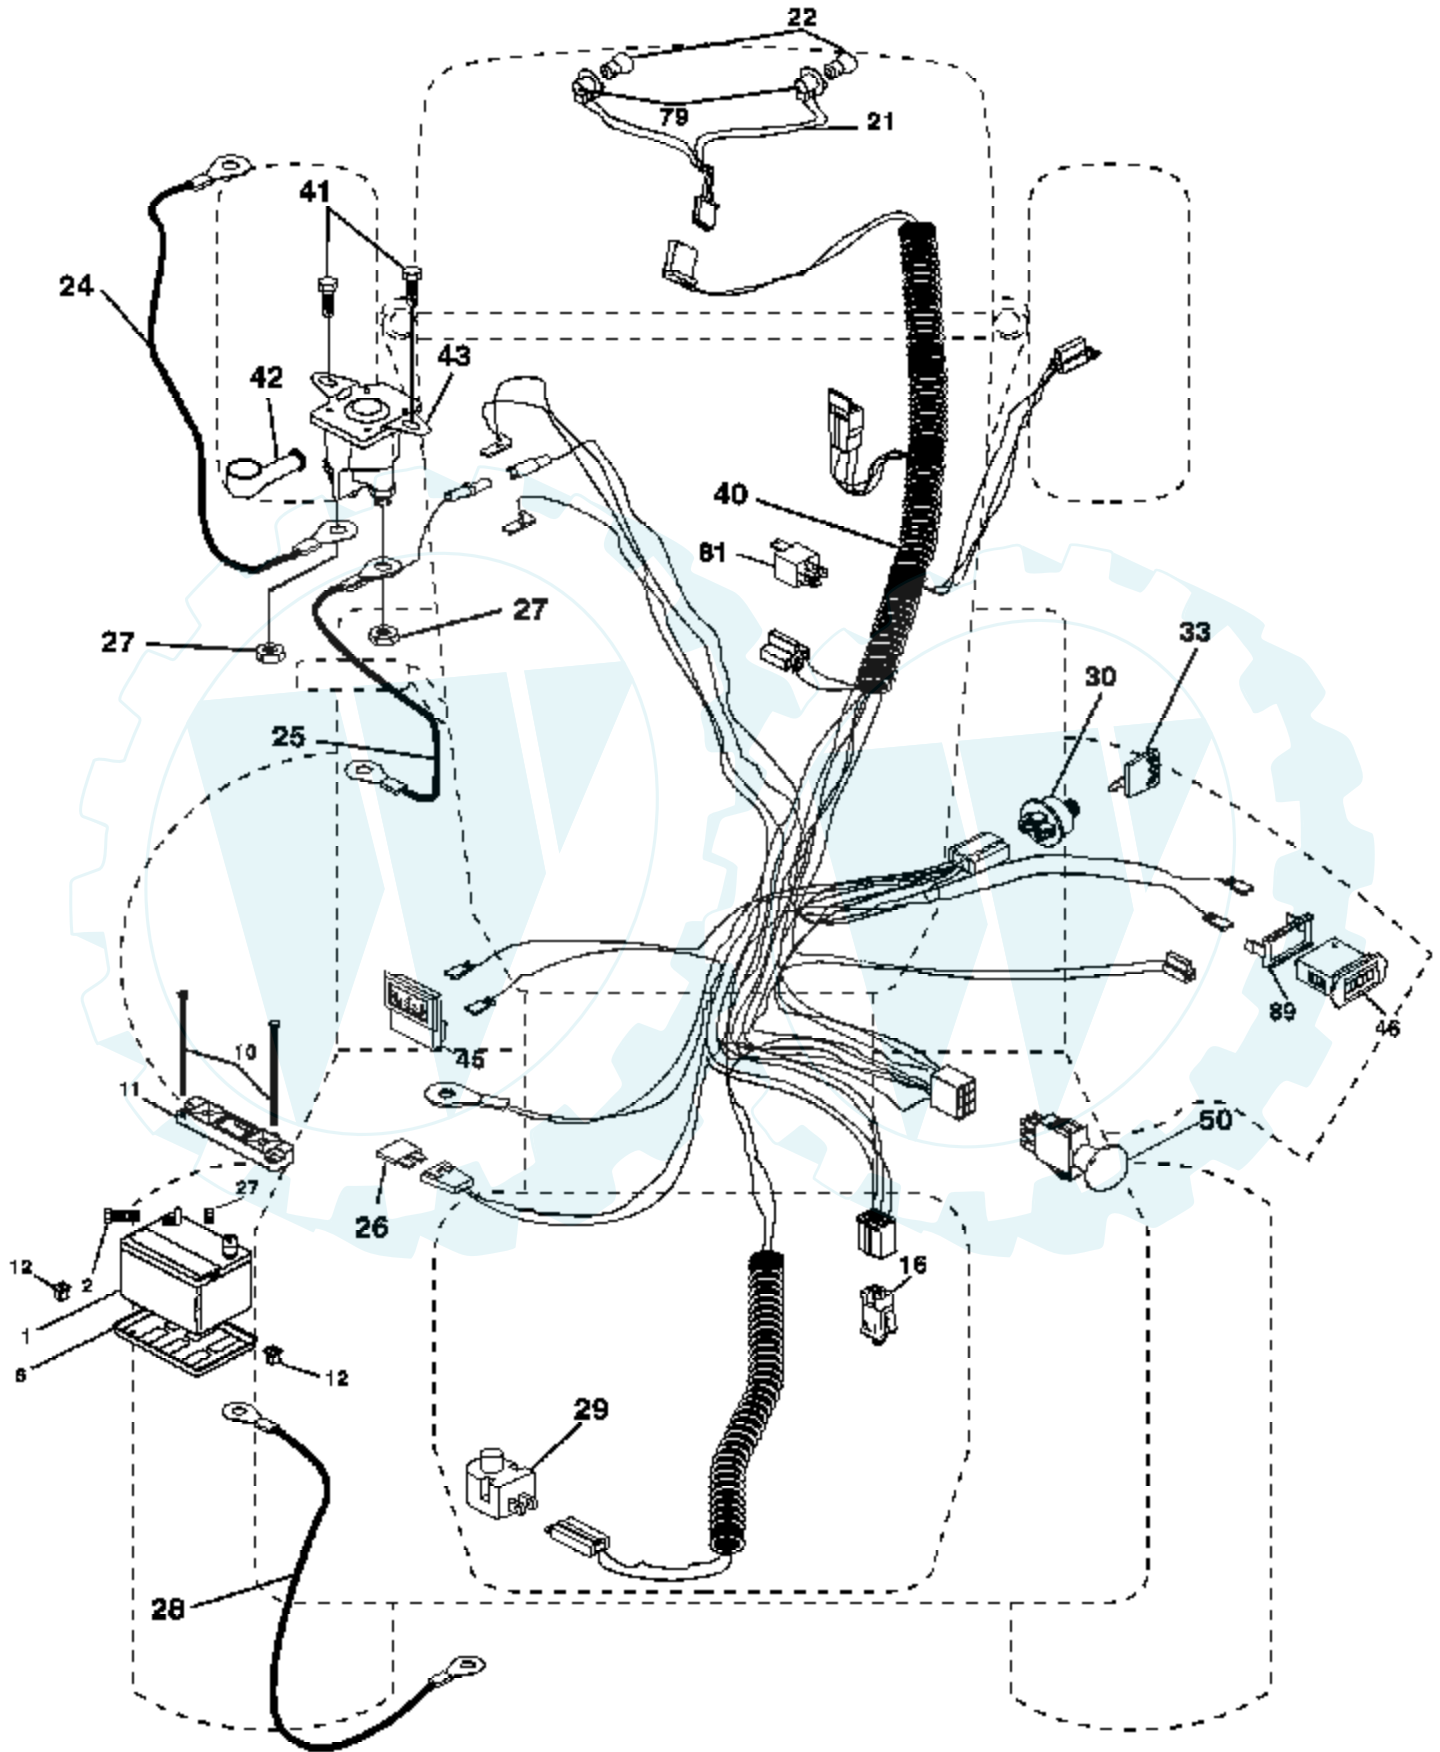

Ref #	Part Number	Qty	Description
1	144927		Battery
2	74760412		Bolt Hex Head 1/4-20 x 3/4
8	7603J		Tray, Battery
10	145211		Bolt Btr Frt 1/4-20 x 7.5 zinc
11	150109		Holdown Battery Front Mount
12	145769		Nut Push Nylon 1/4"
16	176138		Switch Interlock Push-In
21	175688		Harness Headlight w/Bulbs
22	4152J		Bulb Light
24	185464		Cable, Battery
25	146149		Cable, Battery
26	108824X		Fuse
27	73510400		Nut Keps Hex 1/4-20 unc
28	170697		Cable, Ground
29	160784		Switch, Plunger
30	175566		Switch, Ign
33	140401		Key
40	188032		Harness, Ignition
41	17720408		Screw 1/4-20 x 1/2
42	131563		Cover, Terminal Red
43	178861		Solenoid
45	122822X		Ammeter
46	169635		Hourmeter Snap-In
50	174651		Switch, PTO
79	175242		Socket, Light Bulb
81	109748X		Relay Asm.
89	169639		Bracket Snap-In