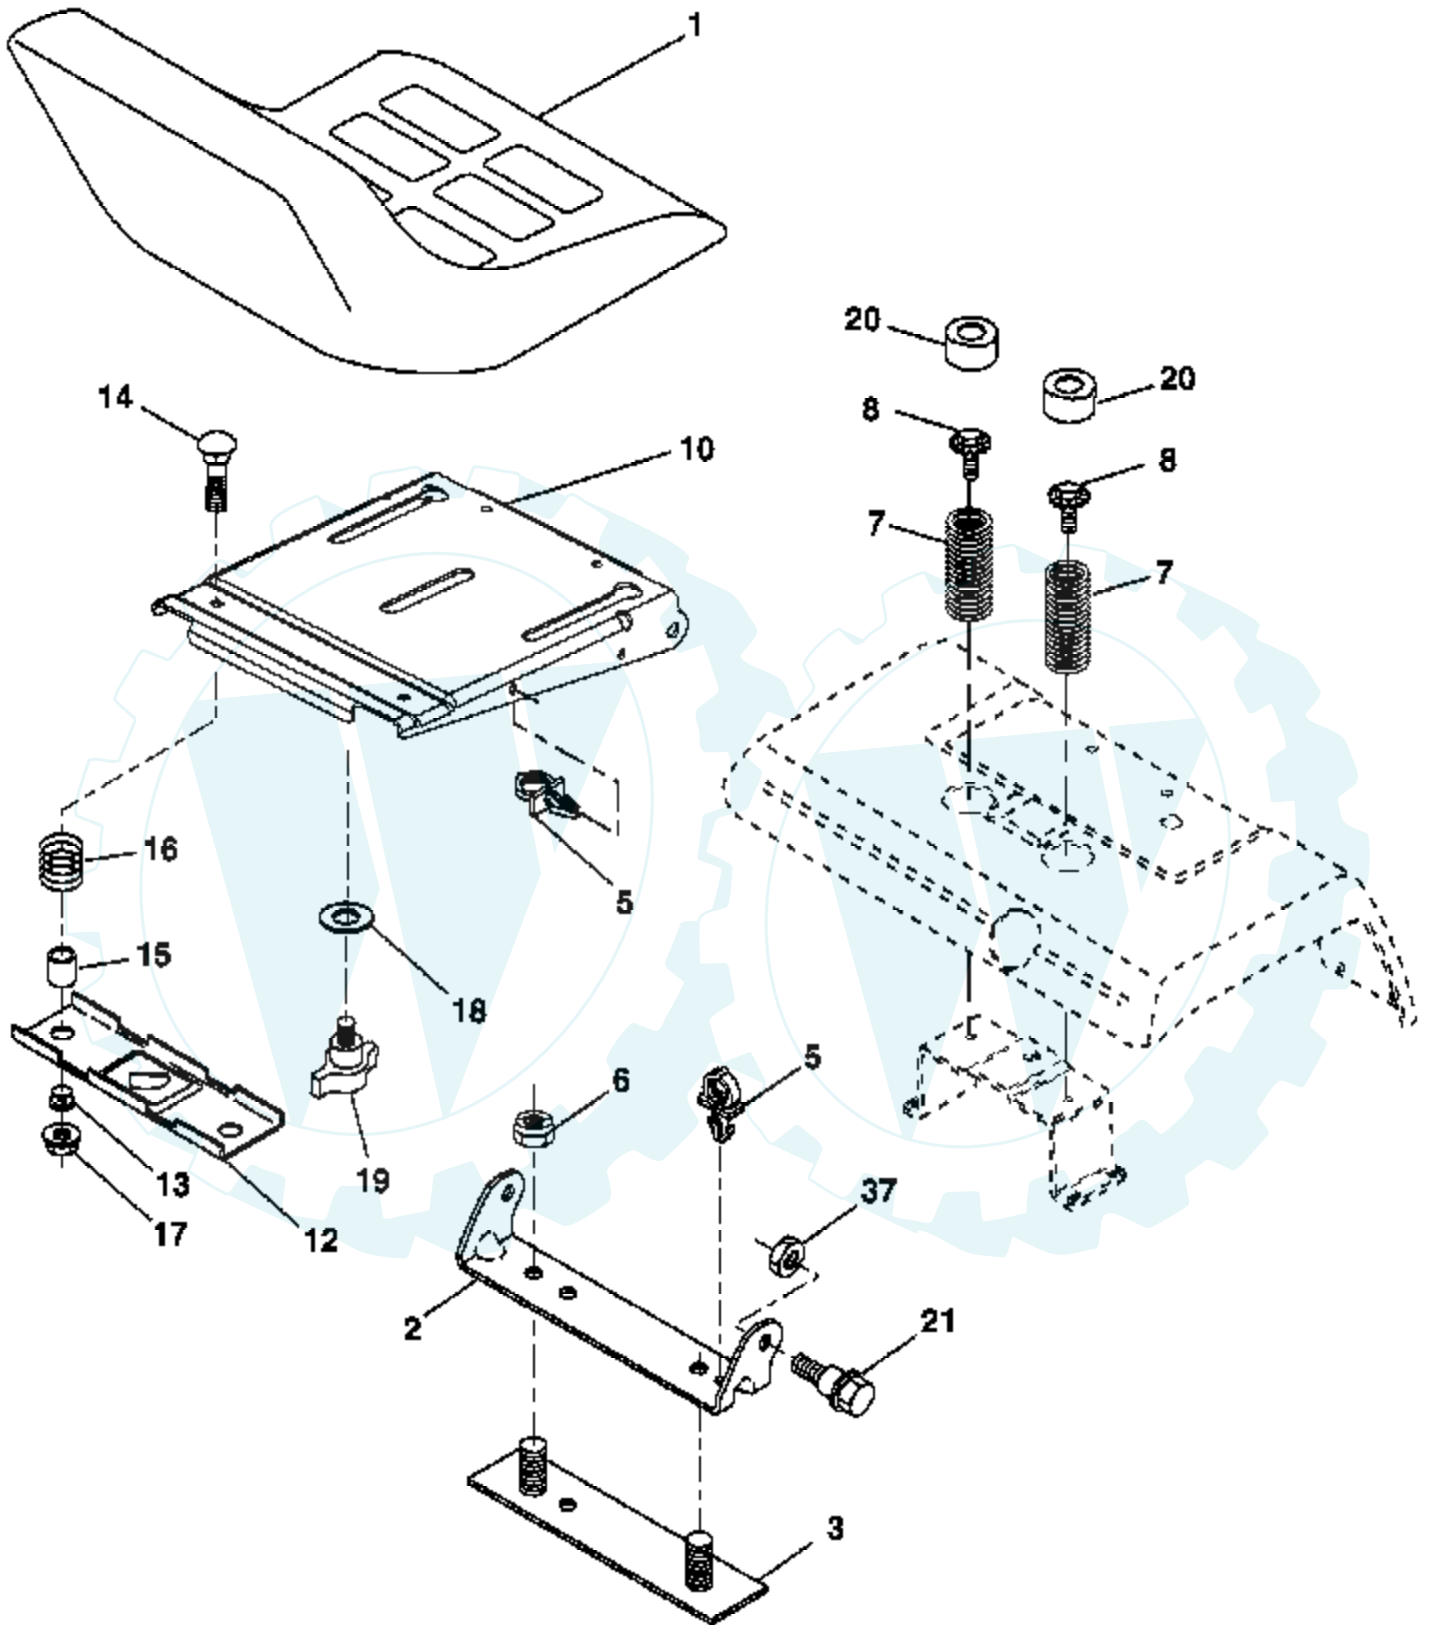

IGNITION SWITCH

POSITION	CIRCUIT	"MAKE"
OFF	M + G + A1	NONE
ON + LIGHTS	B + A1	L + A2
ON	B + A1	NONE
START	B + S + A1	NONE

WIRING INSULATED CLIPS
NOTE: IF WIRING INSULATED CLIPS WERE REMOVED FOR SERVICING OF UNIT, THEY SHOULD BE REPLACED TO PROPERLY SECURE YOUR WIRING.

02743

PTO SWITCH

POSITION	CIRCUIT
OFF	C + G, B + H
ON	C + F, B + E, A + D

REMOVABLE CONNECTIONS

NON-REMOVABLE CONNECTIONS

Ref #	Part Number	Qty	Description
1	188706		Seat
2	180166		Bracket, Pivot Seat
3	140675		Strap Asm.
5	145006		Clip, Push-In Hinged
6	73800600		Nut, Crownlock 3/8-16
7	124181X		Spring, Seat Cprsn.
8	171877		Bolt 5/16-18 unc x 3/4 w/Sems
10	180186		Pan, Seat
12	121246X		Bracket, Mounting Switch
13	121248X		Bushing, Snap
14	72050412		Bolt, Carriage 1/4-20 x 1-1/2
15	121249X		Spacer, Split
16	123740X		Spring, Cprsn.
17	123976X		Nut, Lock 1/4 Lg. Flg. Gr. 5
18	19171912		Washer 17/32 x 1-3/16 x 12 Ga.
19	166369		Knob, Seat
20	124238X		Cap, Spring Seat Blk
21	171852		Bolt 5/16-18 unc-2A
37	73800500		Nut, Crownlock 5/16-18