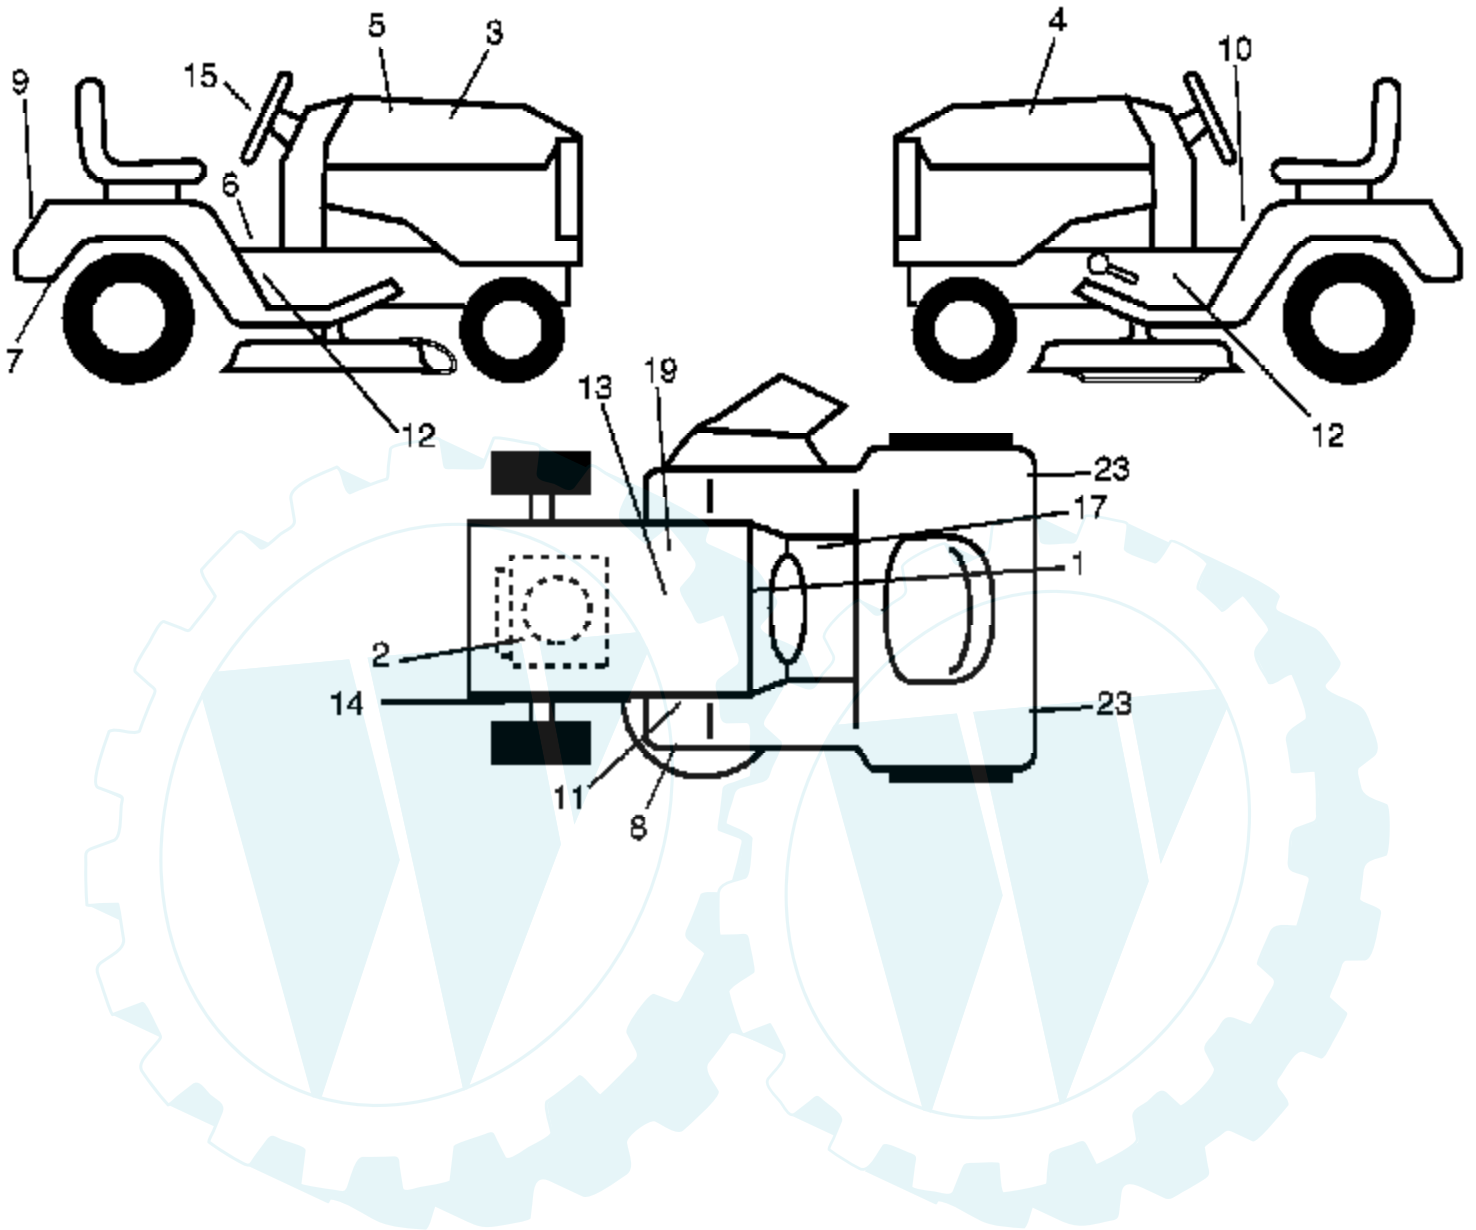

Ref #	Part Number	Qty	Description
1	185918		Decal, Dash
2	180439		Decal, Engine
3	190425		Decal, Hood, RH
4	190426		Decal, Hood, LH
5	190597		Decal, RRL
6	140837		Decal, Brake Parking
7	166960		Decal, Bypass
8	178455		Decal, Deck Caution
9	190249		Decal
10	157141		Decal, Danger
11	181252		Decal, Footrest
12	190538		Decal, Chassis
13	145005		Decal, Battery
14	188298		Decal, V-Belt Schematic
15	190430		Decal, Ins. Whl. Strg.
17	140837		Decal, Saddle Brake Parking
19	145005		Decal, Battery
23	106202X		Reflector, Taillight
	179769X428		Pad, Footrest RH
	179768X428		Pad, Footrest LH
	190585		Manual, Owner's (English)
	190586		Manual, Owner's (Spanish)