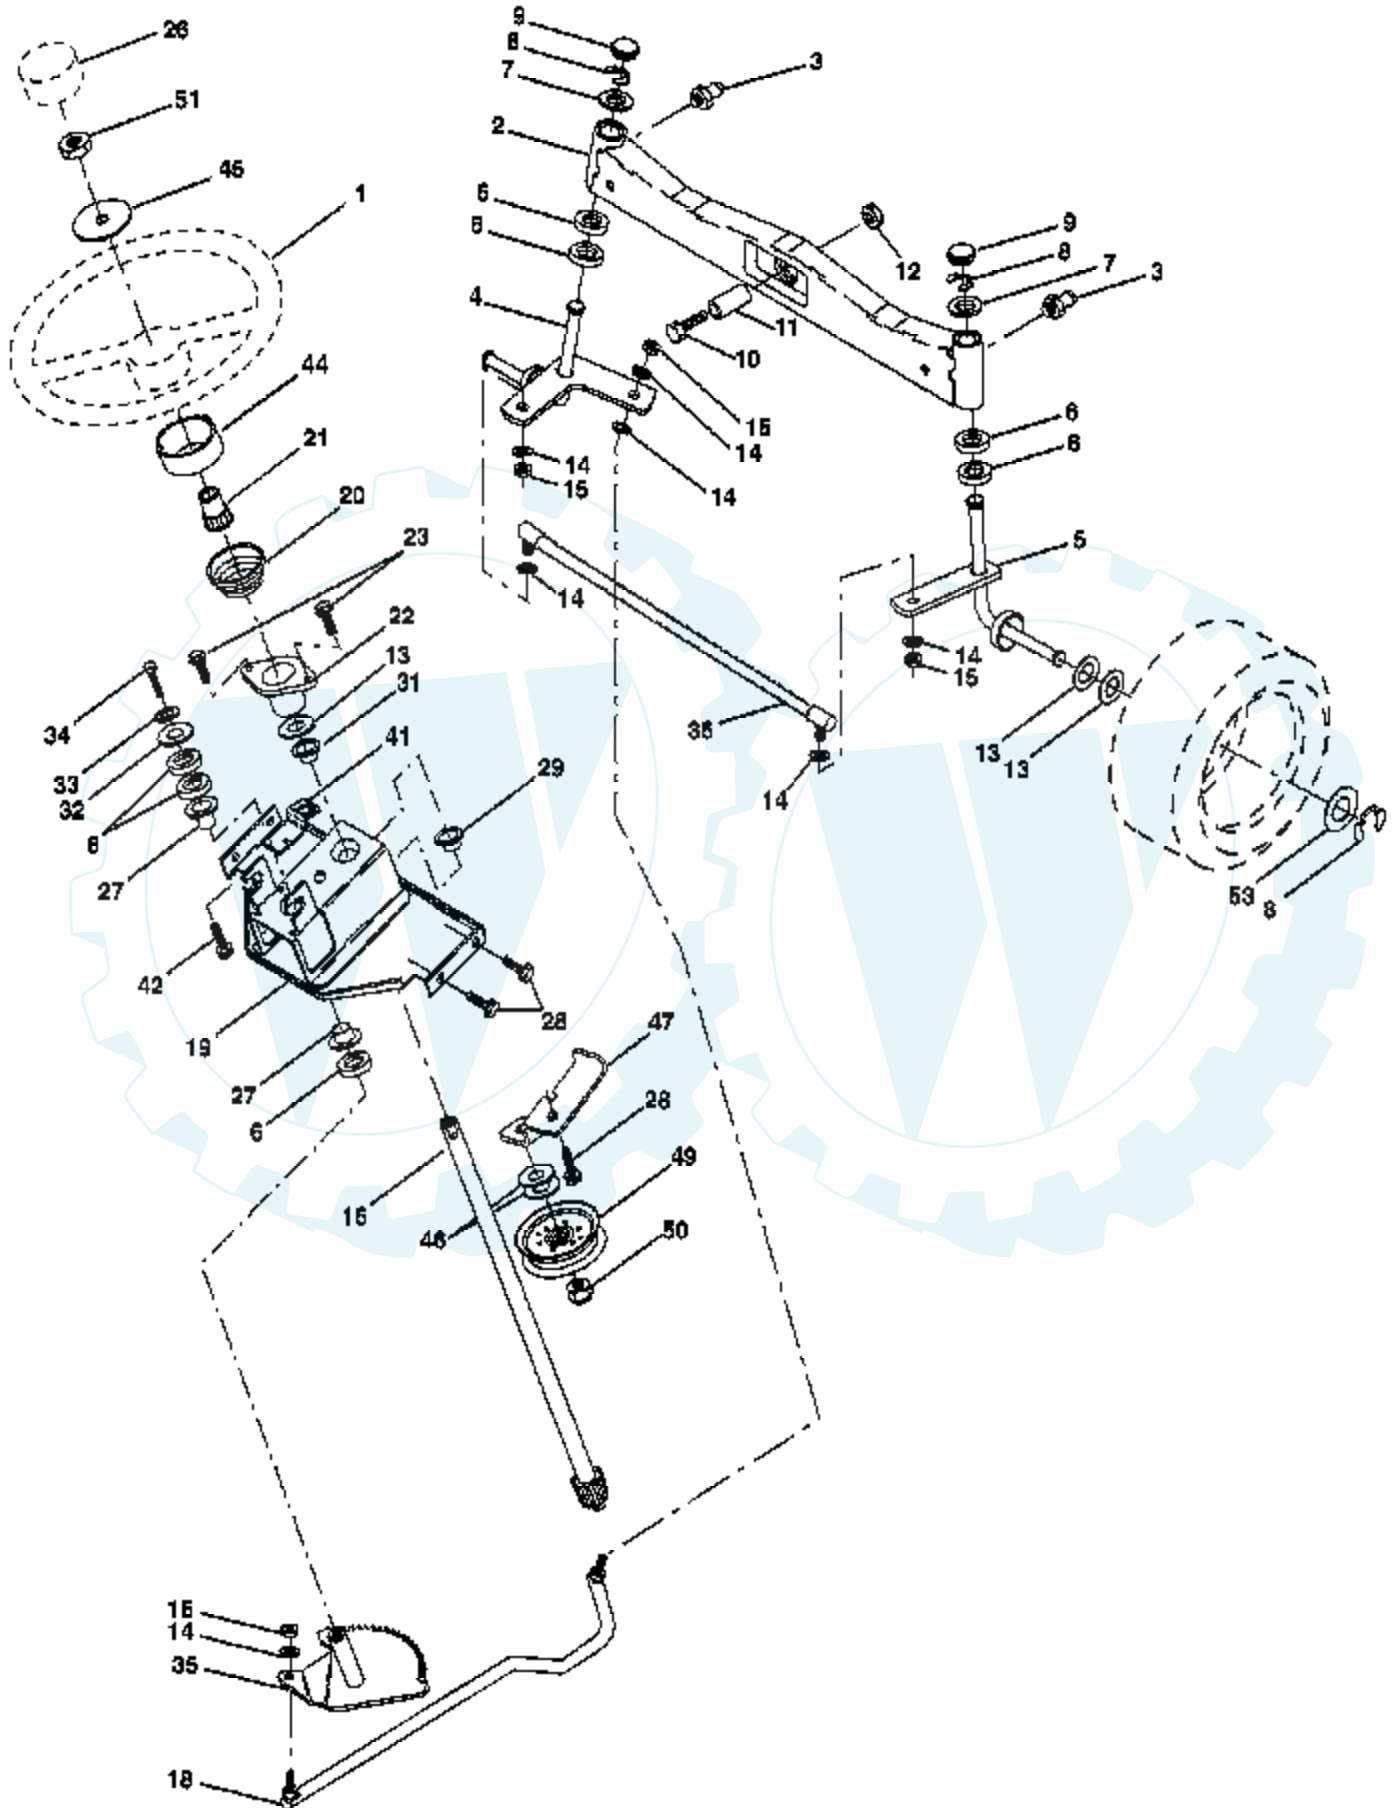

02743

PTO SWITCH

POSITION	CIRCUIT
OFF	C + G, B + H
ON	C + F, B + E, A + D

REMOVABLE CONNECTIONS

NON-REMOVABLE CONNECTIONS

Ref #	Part Number	Qty	Description
1	188706		Seat
2	180166		Bracket, Pivot Seat
3	140675		Strap Asm.
5	145006		Clip, Push-In Hinged
6	73800600		Nut, Crownlock 3/8-16
7	124181X		Spring, Seat Cprsn.
8	171877		Bolt 5/16-18 unc x 3/4 w/Sems
10	180186		Pan, Seat
12	121246X		Bracket, Mounting Switch
13	121248X		Bushing, Snap
14	72050412		Bolt, Carriage 1/4-20 x 1-1/2
15	121249X		Spacer, Split
16	123740X		Spring, Cprsn.
17	123976X		Nut, Lock 1/4 Lg. Flg. Gr. 5
18	19171912		Washer 17/32 x 1-3/16 x 12 Ga.
19	166369		Knob, Seat
20	124238X		Cap, Spring Seat Blk
21	171852		Bolt 5/16-18 unc-2A
37	73800500		Nut, Crownlock 5/16-18