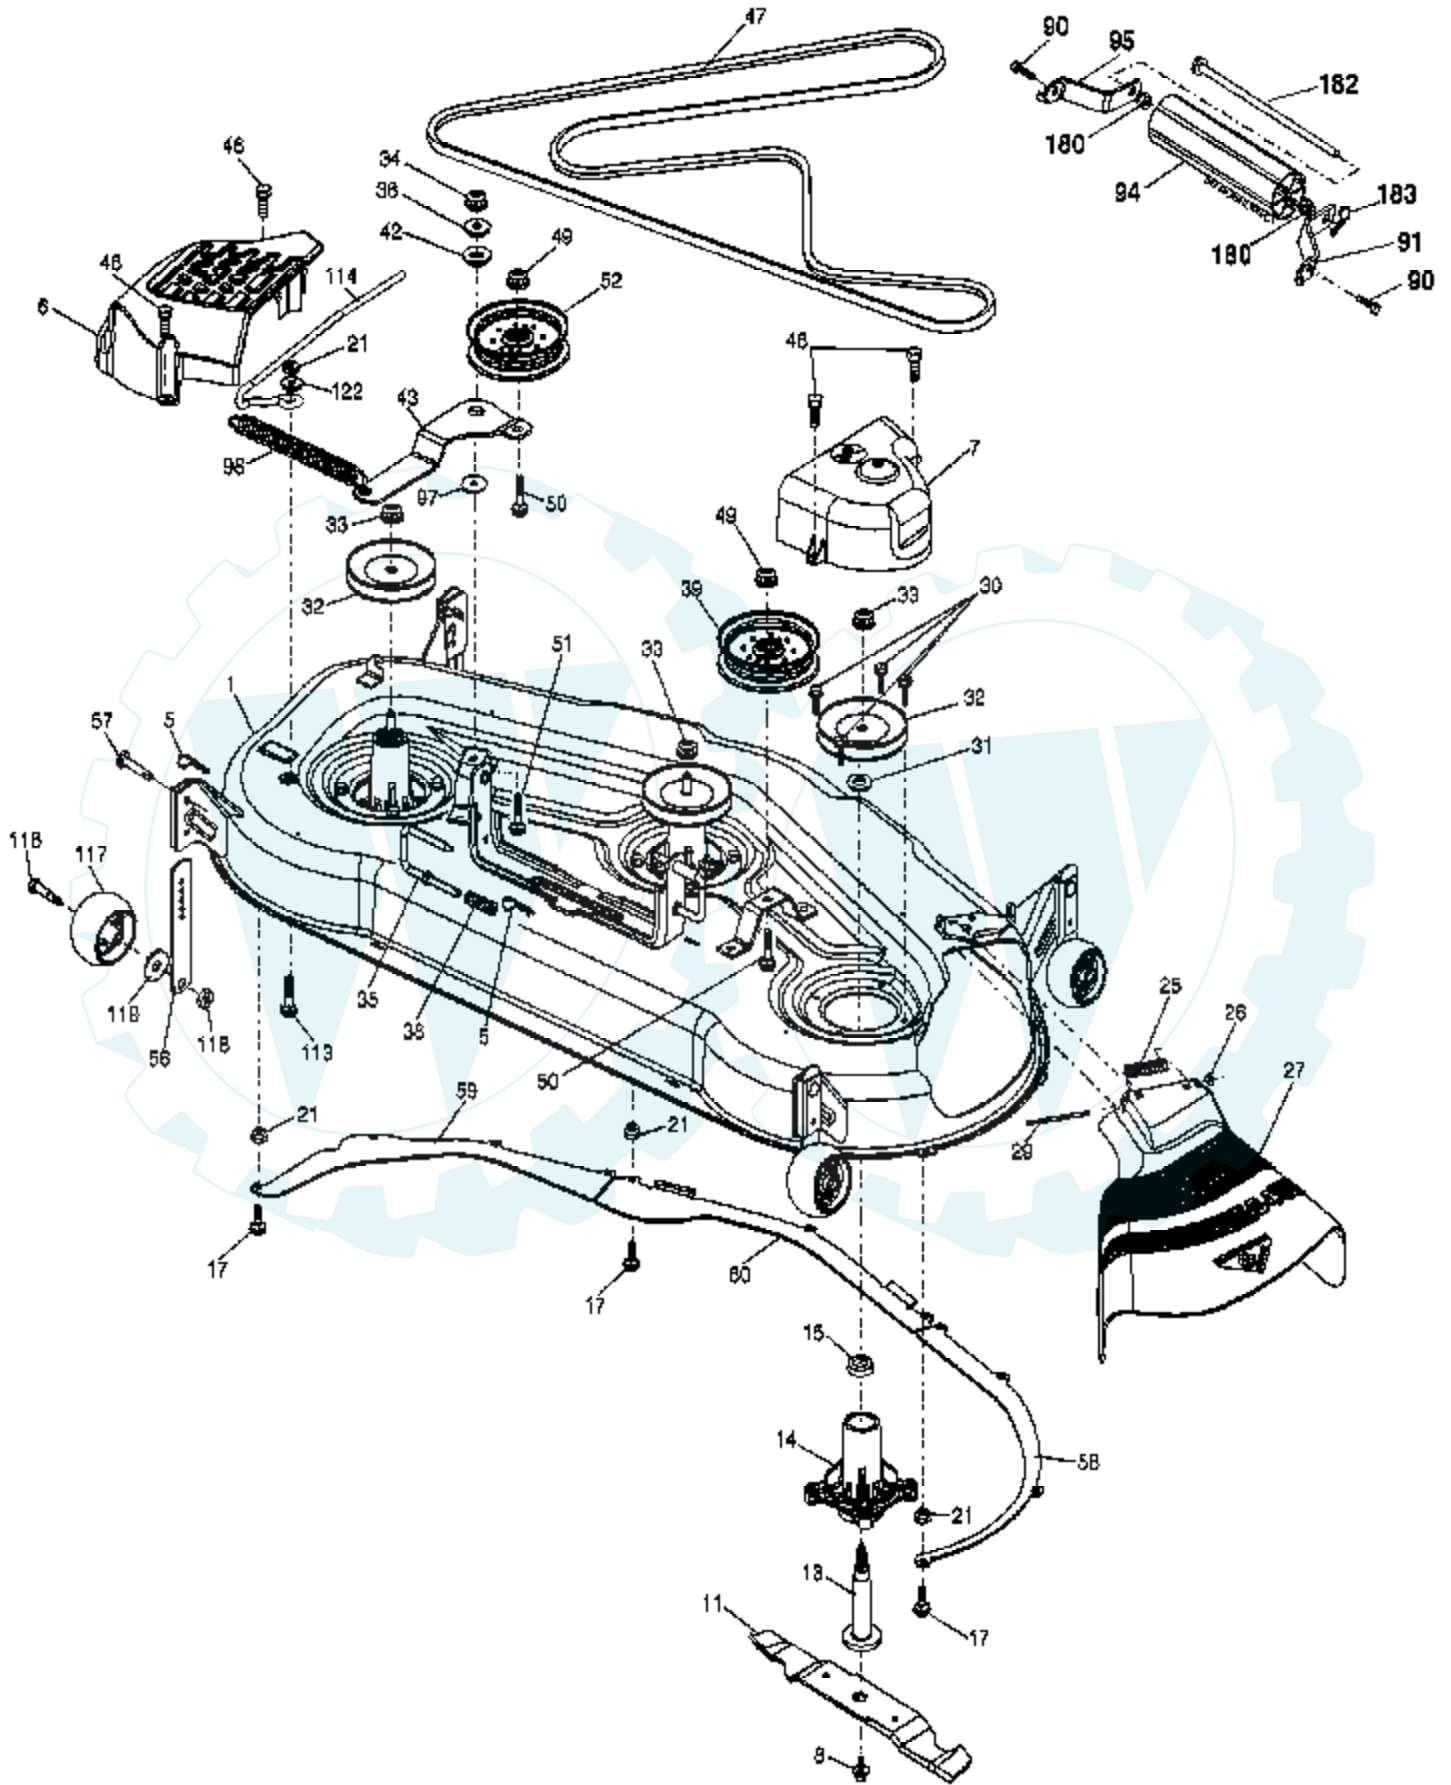

Ref #	Part Number	Qty	Description
1	187295		Deck Weldment Mower
5	4939M		Retainer Spring
6	187297		Cover Mandrel LH
7	188187		Cover Mandrel RH
8	174365		Bolt 7/16 Asm. Blade
11	187254		Blade, Standard (For mulching mowers only)
13	187291		Shaft Asm. w/Lower Bearing
14	187281		Housing, Mandrel
15	110485X		Bearing, Ball, Mandrel
17	72140505		Bolt, Carriage 5/16-18 x 5/8
21	73680500		Nut, Crownlock 5/16-18 unc
25	178102		Spring, Torsion
26	110452X		Nut, Push
27	187257X428		Deflector Shield
29	131491		Rod, Hinge
30	173984		Screw, Thdroll Washer Head
31	187690		Washer, Spacer Mower Vented
32	177865		Pulley, Mandrel
33	178342		Nut, Fig. Top Lock Cntr. 9/16
34	73680600		Nut
35	188635		Pin Suspension Rear
38	188657		Spring Compression
39	187284		Pulley, Idler, Stationary
42	165723		Spacer, Retainer
43	187278		Arm, Idler
46	137729		Screw, Thdroll. 1/4-20 x 5/8
47	191273		V-Belt, Mower, Secondary
49	73900600		Nut, Lock Fig. 3/8-16 unc
50	72110616		Bolt, Carr. 3/8-16 x 2
51	72110610		Bolt
52	188460		Pulley Idler Clutching
56	155986		Bar Pnt Adj.
57	156941		Pin Head Rivet
58	187342		Baffle Right
59	187344		Baffle Left
60	187607		Baffle Center
90	74760516		Bolt 5/16-18 x 1
91	180535		Bracket Asm N Roller RH
94	176066		Roller Nose 48"
95	180534		Bracket Asm N Roller LH
97	19133210		Washer Hardened
98	187282		Spring Clutch Drive
113	72110508		Bolt Rdhd Sqnk 5/16-18 x 3/4
114	187556		Rod Tension Relief
116	184219		Bolt, Shoulder
117	174873		Gauge Wheel
118	73930600		Nut, Centerlock 3/8-16 unc
119	19121414		Washer 3/8 x 7/8 x 14 Ga.
122	187557		Bushing Tension Relief
180	73800500		Nut 5/16-18
182	179127		Rod Roller Nose Narrow
183	163552		Retainer Spring
	187292		Mandrel Asm. Service (Includes Key Nos. 13-15 and 33)
	188271		Replacement Mower, Complete (Std. Deck-Order separately nose roller components key nos. 90, 91, 94, 95, 180, 182, 183)