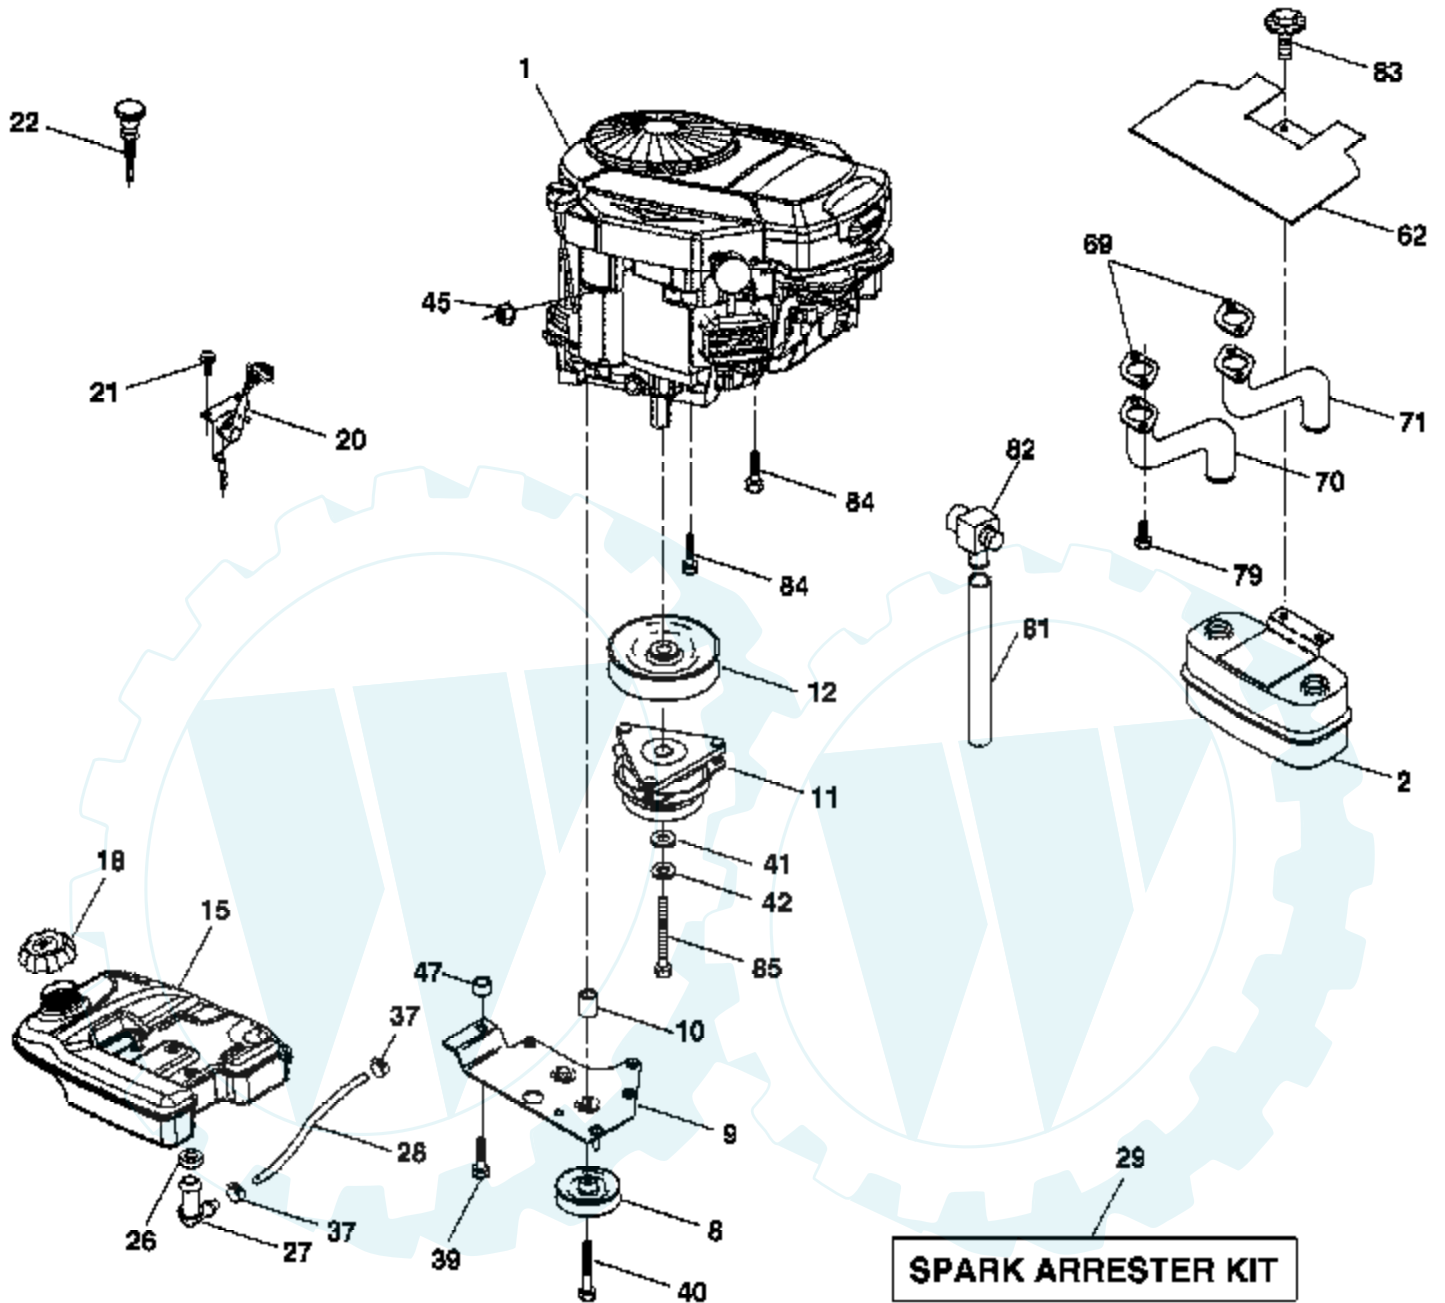

Ref #	Part Number	Qty	Description
	1		Engine Briggs, Model No. 446777 (Order parts from engine manuf.)
2	149723		Muffler Side
8	121361X		Pulley V-Idler
9	177748		Keeper Asm. Belt Engine VGT
10	175287		Bushing
11	179335		Clutch Electric
12	143996		Pulley Engine VGT Elect Clutch
15	179115		Tank Fuel Rear 5.0
18	179124X428		Cap Asm. Fuel
20	175437X428		Control Throttle
21	171875		Screw Hw Hd Hi-Lo #13-16 x 3/4
22	187767X428		Control Choke
26	3645J		Bushing
27	139277		Stem Tank Fuel
28	7834R		Fuel Line
29	137180		Spark Arrester Kit
31	145006		Clip
37	123487X		Clamp Hose
39	17490636		Screw TT 3/8-16 x 2-1/4 unc
40	17490664		Screw TT 3/8-16 x 4 unc
41	126197X		Washer 1-1/2 OD x 15/32 ID x .250
42	10040700		Washer Lock 7/16
43	179953		Bolt Hex 7/16-20 x 3.75 Gr. 5
45	73510400		Nut Keps Hex 1/4-20
47	175288		Spacer
62	146629		Shield Heat Muffler CV-Intek
69	165391		Gasket
70	176069		Tube Exhaust LH
71	176070		Tube Exhaust RH
79	183906		Screw Socket Head 5/16-18 x 1
81	188800		Tube Drain Oil Easy
82	188799		Plug Oil Drain
83	171877		Bolt 5/16-18 Unc x 1-3/4 W/Sems
84	17060624		Screw Thdrol 3/8-16 x 1-1/2