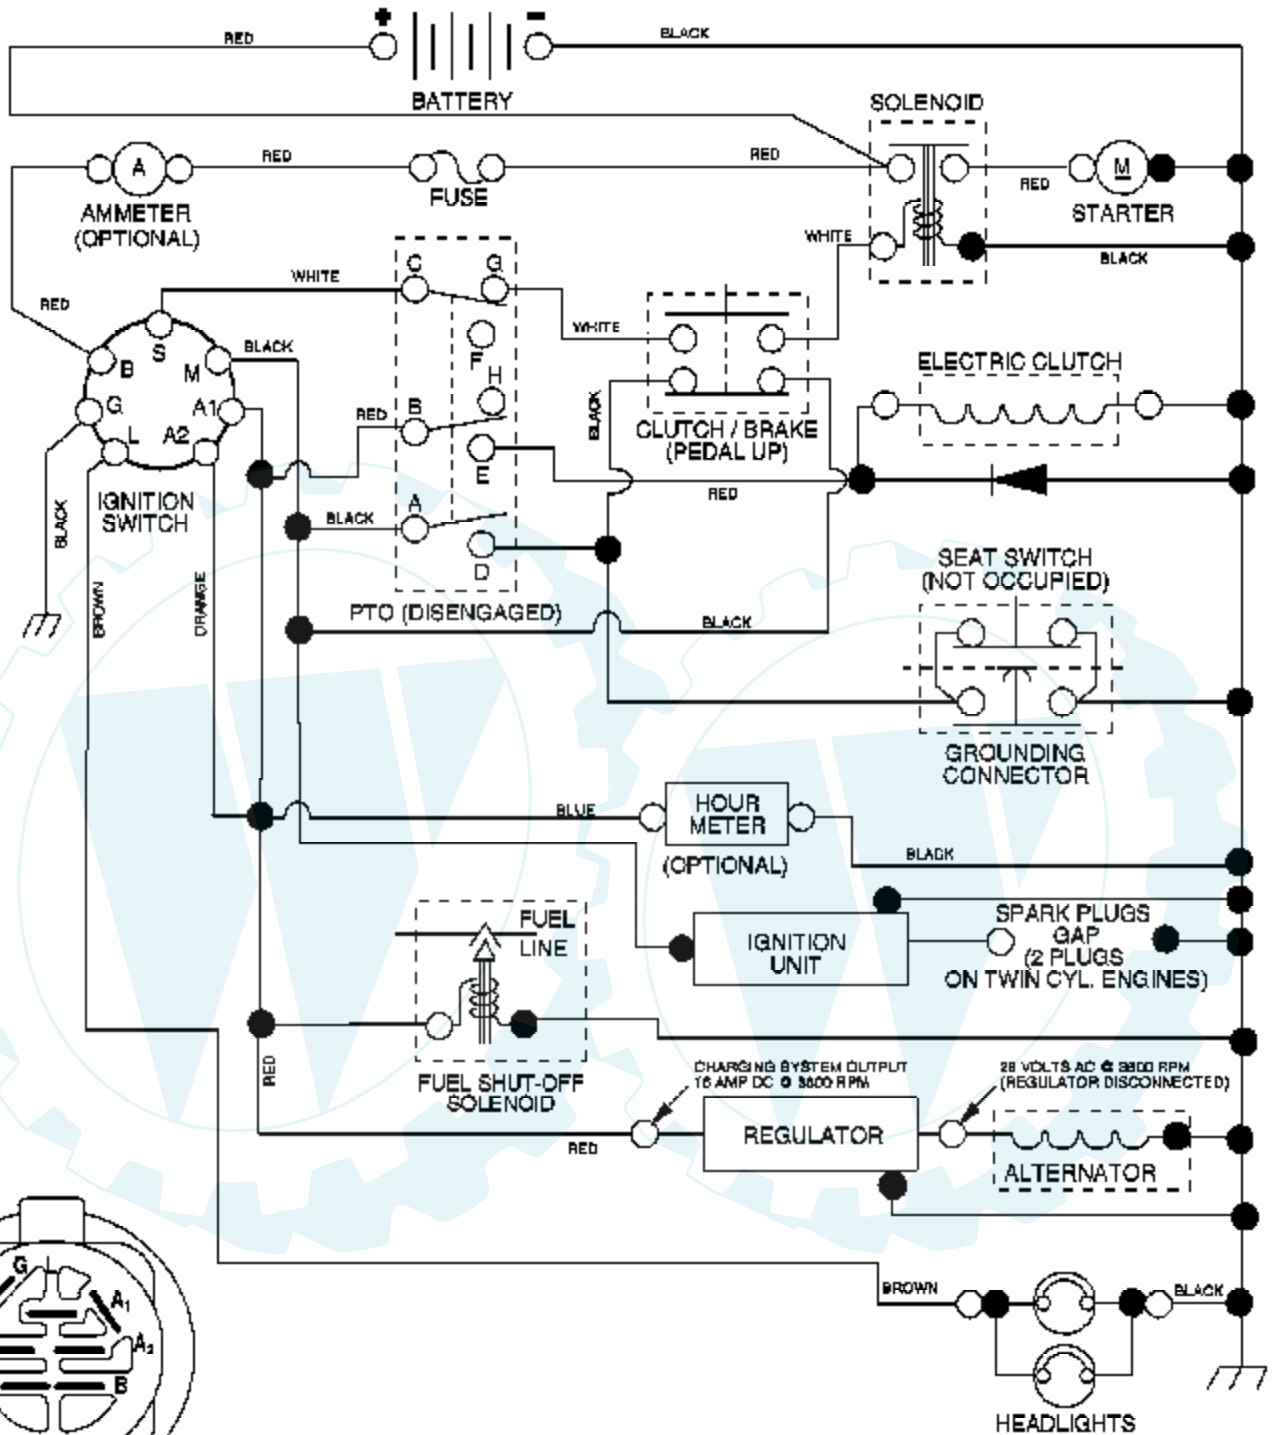

IGNITION SWITCH

POSITION	CIRCUIT	"MAKE"
OFF	M + G + A1	NONE
ON + LIGHTS	B + A1	L + A2
ON	B + A1	NONE
START	B + S + A1	NONE

WIRING INSULATED CLIPS
NOTE: IF WIRING INSULATED CLIPS WERE REMOVED FOR SERVICING OF UNIT, THEY SHOULD BE REPLACED TO PROPERLY SECURE YOUR WIRING.

02743

PTO SWITCH

POSITION	CIRCUIT
OFF	C + G, B + H
ON	C + F, B + E, A + D

REMOVABLE CONNECTIONS

NON-REMOVABLE CONNECTIONS