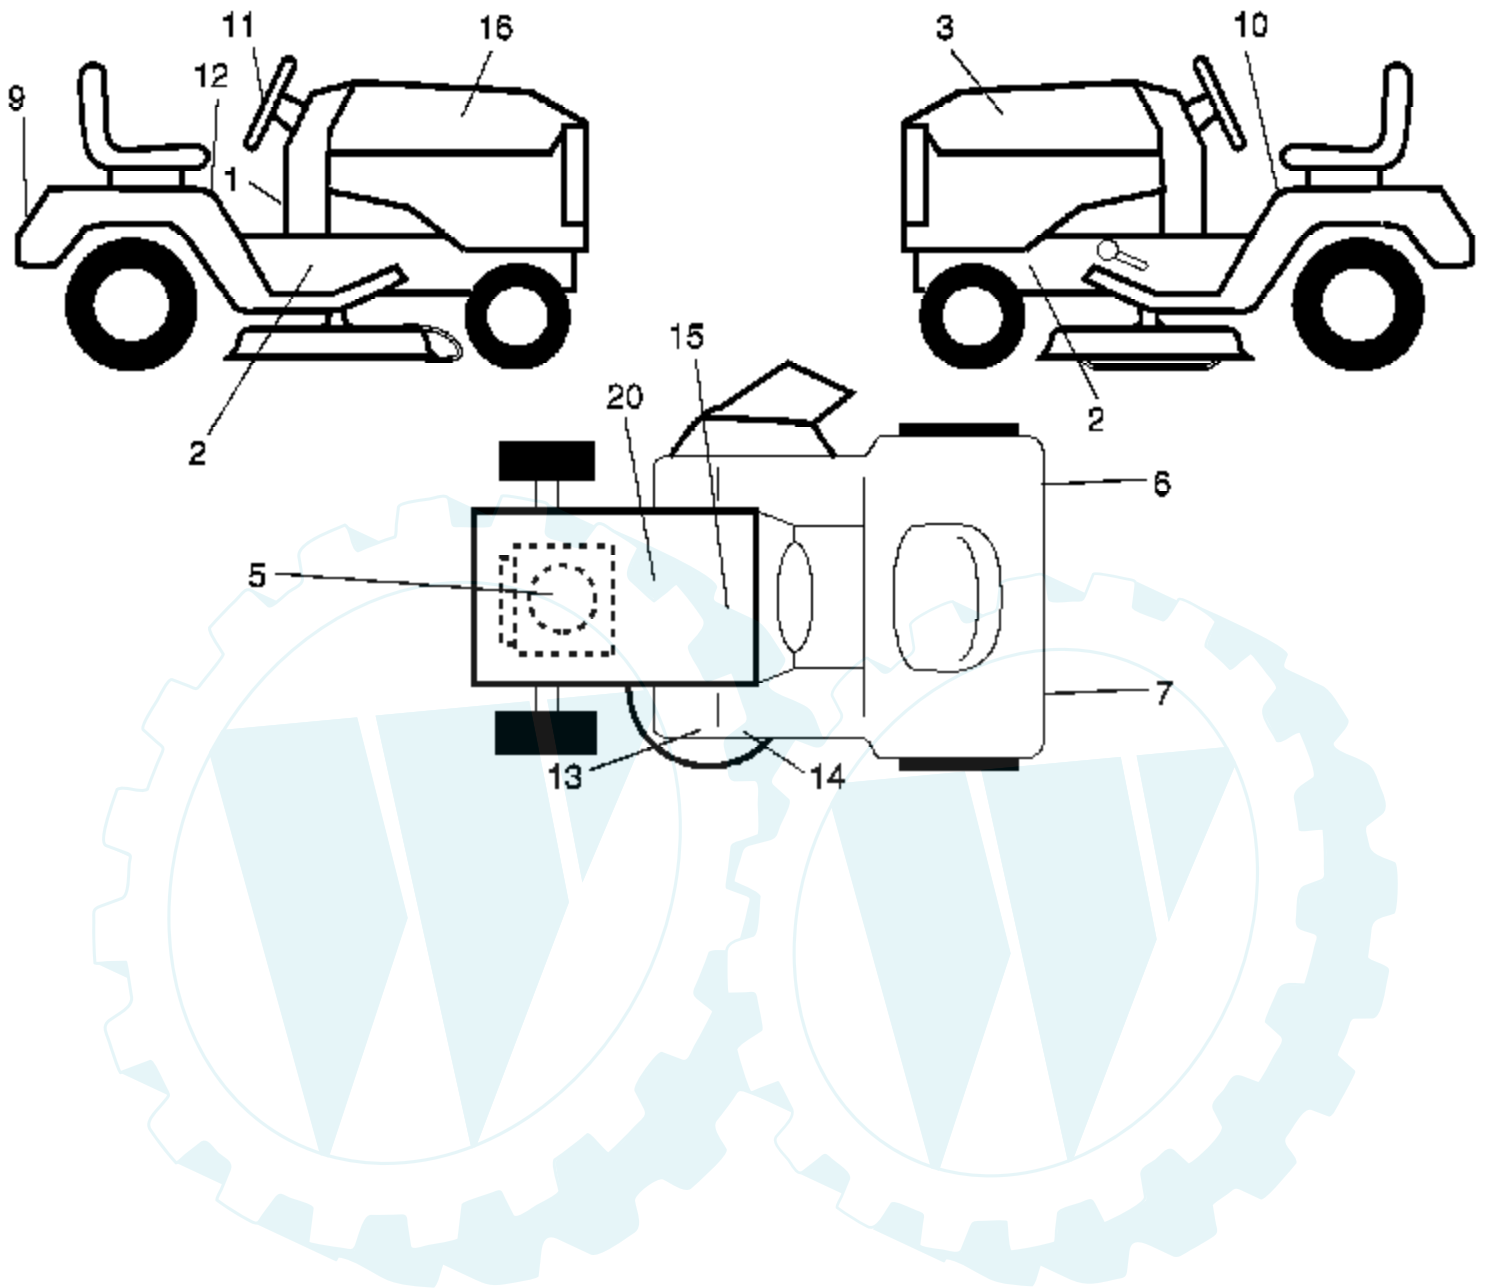

Ref #	Part Number	Qty	Description
1	174619		Chassis
2	176554		Drawbar
3	17060612		Screw 3/8-16 x 3/4
9	187934X428		Dash
10	72140608		Bolt 3/8-16 x 1
11	167203		Panel Dash Lh
13	178298		Panel Dash Rh
14	17490608		Screw Thdrol 3/8-16 x 1/2
17	175260X505		Hood
20	162026		Plate Battery
26	73800600		Nut Lock Hex W/Ins 3/8-16 unc
28	175289X505		Grille
29	179761		Light Asm. Bar
30	188572X505		Fender
31	139976		Bracket Fender
37	17490508		Screw Thdrol 6/16-18 x 1/2 TYT
38	175710		Bracket, Asm. Pivot Mower Rear
54	161464		Screw Hex Wshd 8-18 x 7/8
58	175351		Duct Hood
59	187495		Bushing Snap
60	72140606		Bolt Rd Hd Sqnk 3/8-16 unc x 3/4
64	174997		Dash Lower
74	73680600		Nut Crownlock 3/8-16 unc
90	124346X		Nut Self-Thd Wsh-Hd 1/4 Zinc
142	175702		Plate Reinforcement STLT
143	186689		Bracket Swaybar Chassis
144	175582		Bracket Footrest
145	156524		Rod Pivot Chassis/Hood
154	161897		Bracket Dash Rh
155	161900		Bracket Dash Lh
158	162037		Bracket Parking Brake
159	179950X428		Cupholder
161	164655		Extrusion Bumper
166	191611		Screw 10 x 3/4 Single Lead Hex
209	17000612		Screw Hexwsh Thdrol 3/8-16 x 3/4
213	169848X428		Skirt Grille LH
214	169847X428		Skirt Grille RH
217	179132X428		Console Fuel Window