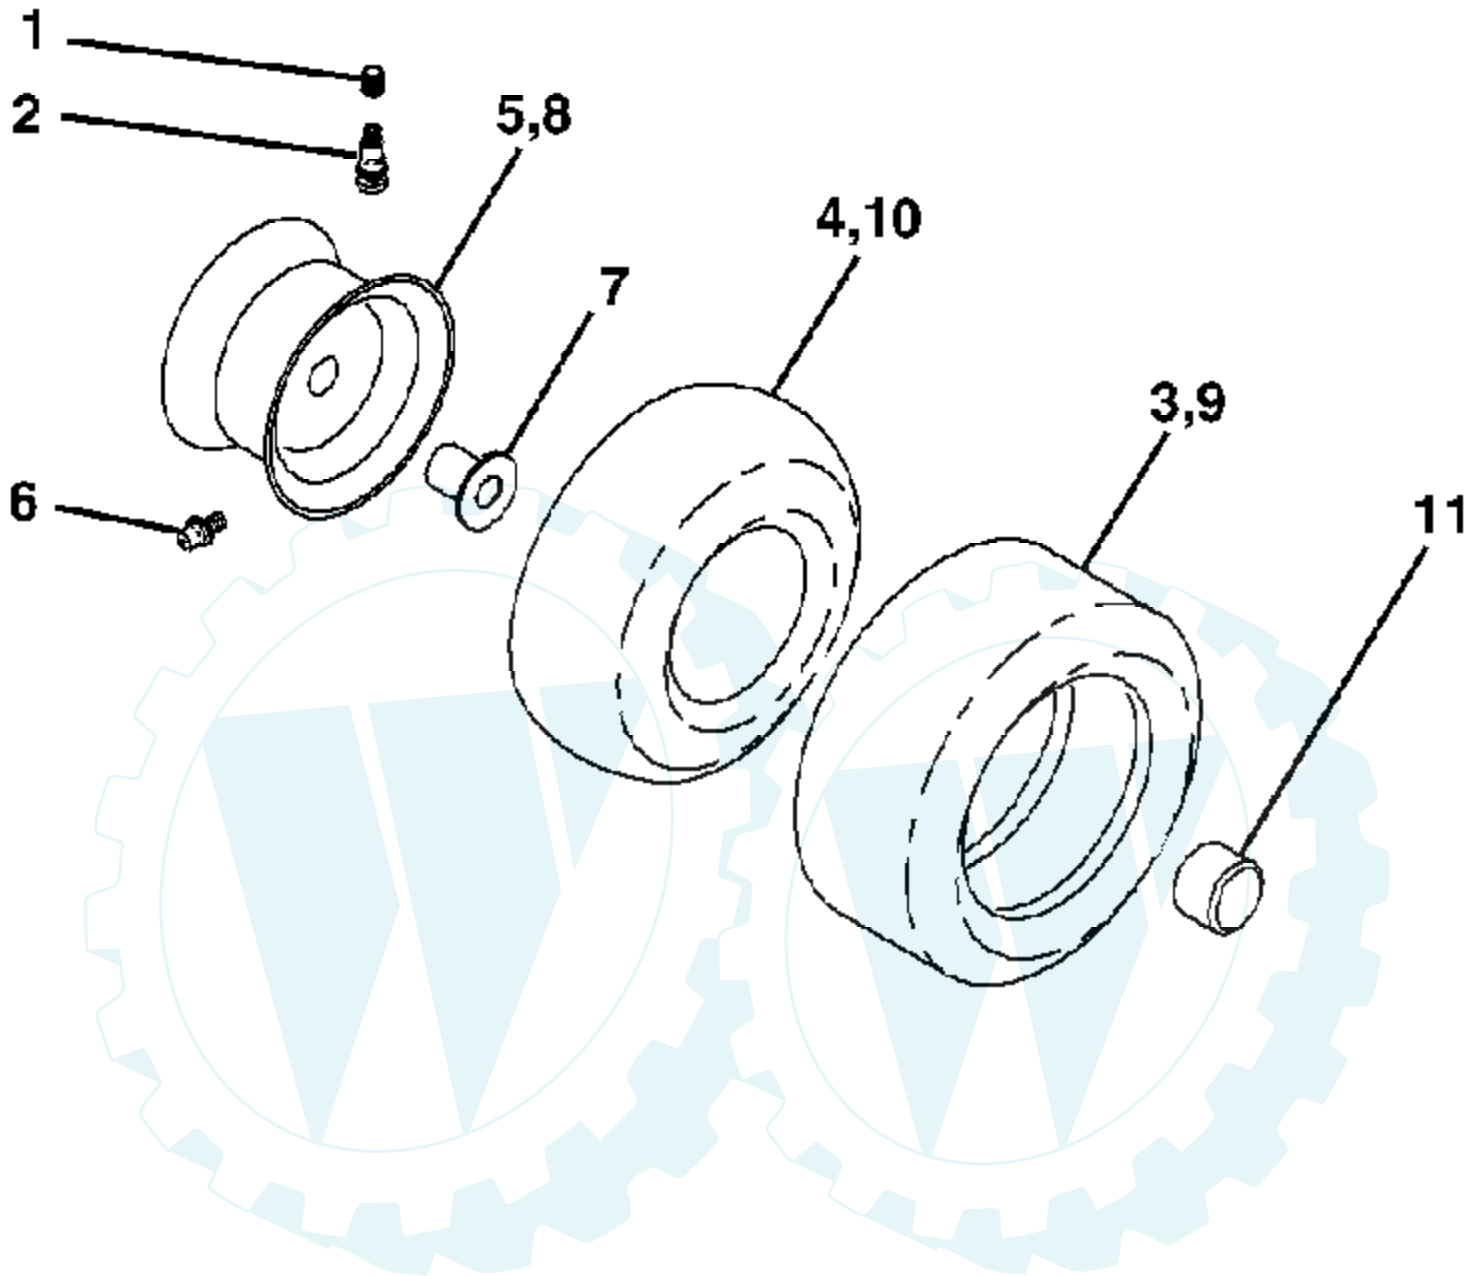

Ref #	Part Number	Qty	Description
1	59192		Cap Valve Tire
2	65139		Stem Valve
3	106222X		Tire F T 15 x 6 0 - 6 Service
4	59904		Tube Front (Service Item Only)
5	106732X624		Rim Asm 6" front Service
6	278H		Fitting Grease (Front Wheel Only)
7	9040H		Bearing Flange (Front Wheel Only)
8	106108X624		Rim Asm 8" rear Service
9	122082X		Tire R T 20 x 10 -8 C Service
10	7152J		Tube Rear (Service Item Only)
11	104757X428		Cap Axle 1 50 x 1 00
	144334		Sealant, Tire (10 oz. Tube)