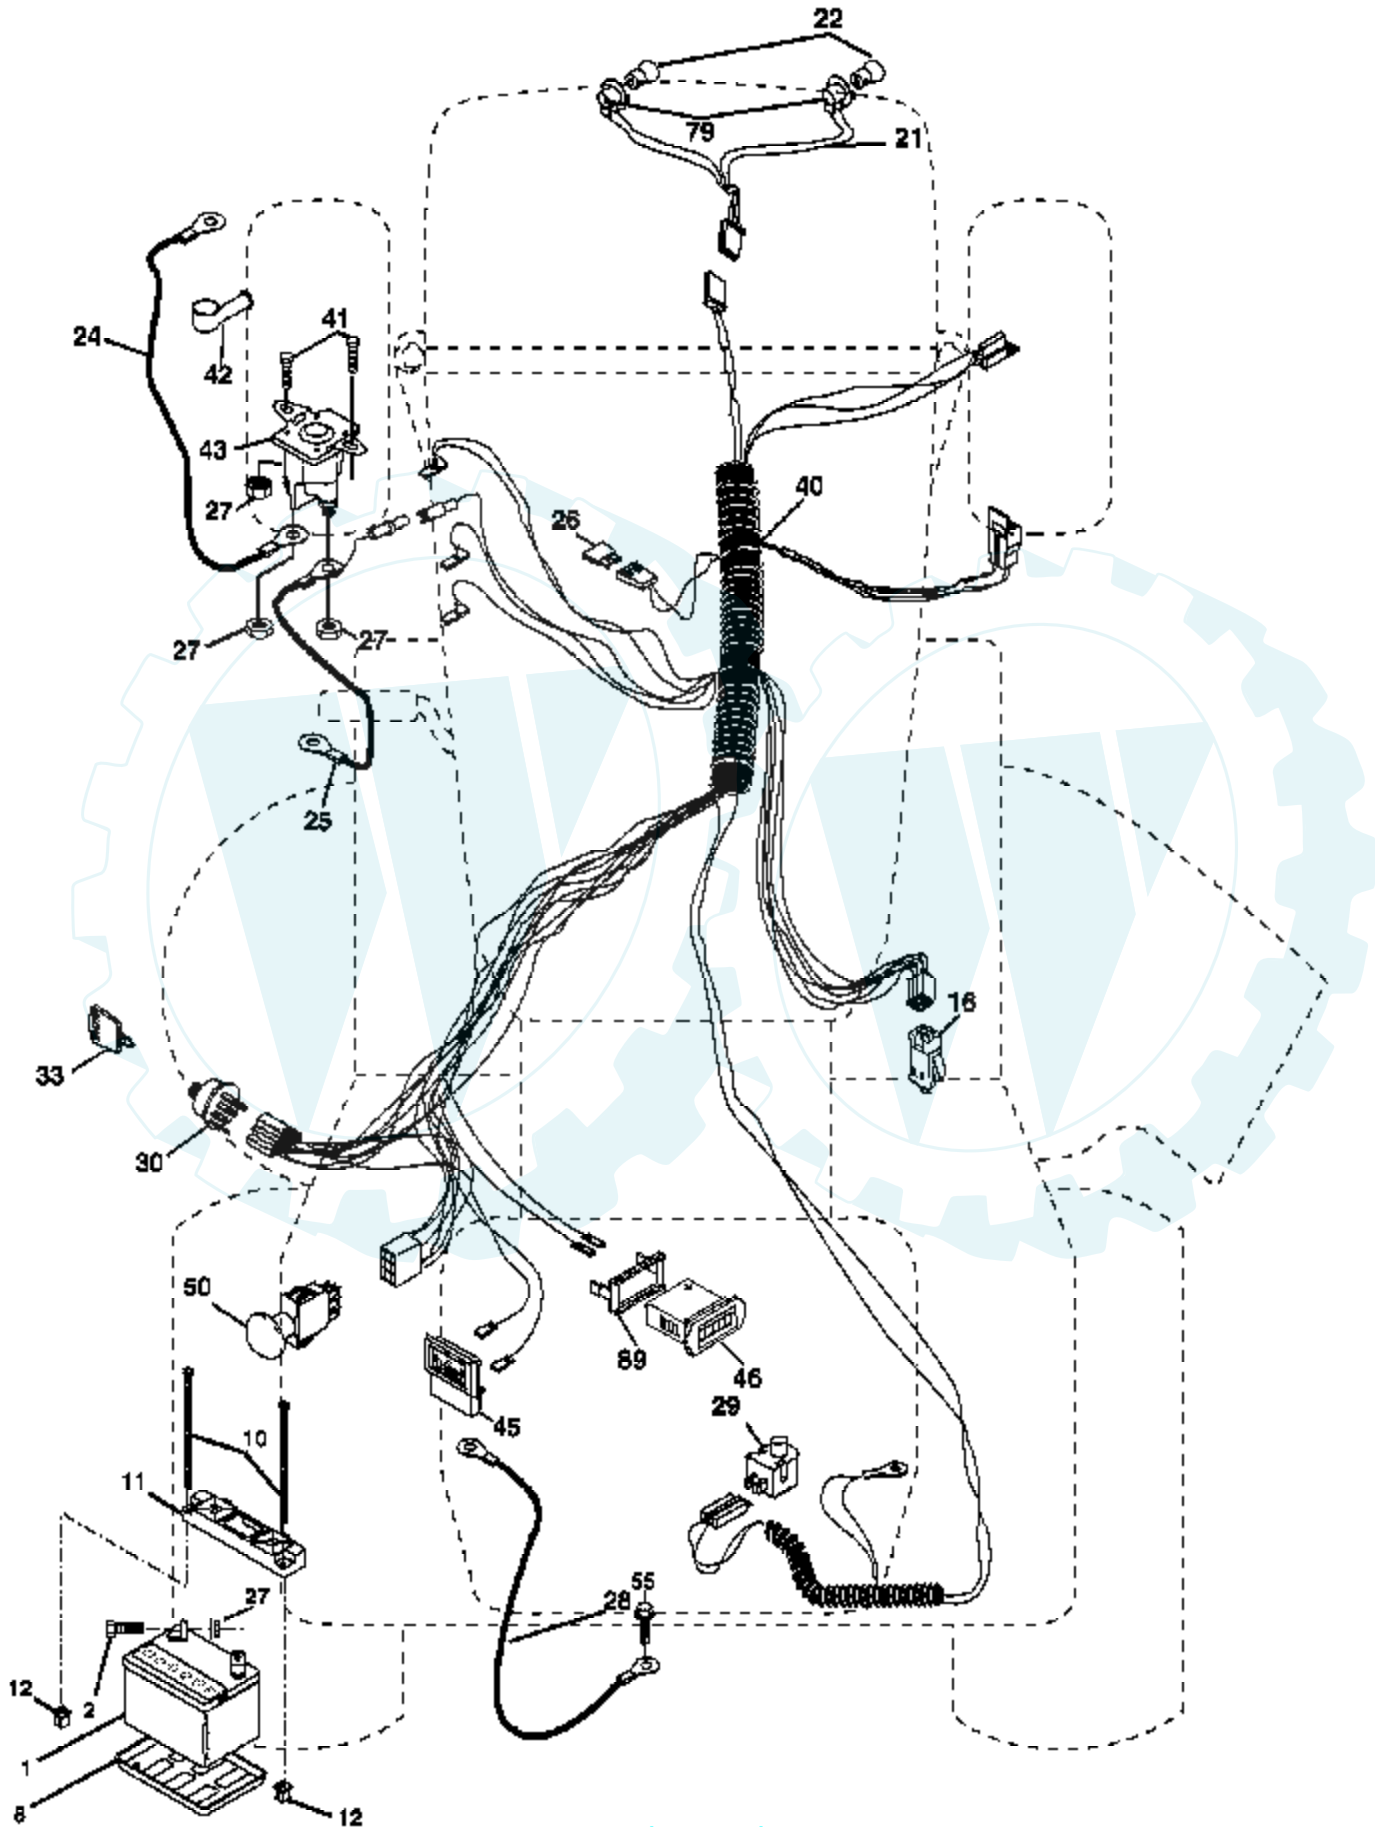

Ref #	Part Number	Qty	Description
1	144927		Battery
2	74760412		Bolt Hex Hd 1/4-20 unc x 3/4
8	7603J		Tray, Battery
10	145211		Bolt, BTR FRT 1/4-20 x 7.5
11	150109		Hold Down Battery, Front
12	145769		Nut, Push, Nylon
16	176138		Switch Interlock Push-In
21	175688		Harness Asm Light W/Bulbs
22	4152J		Bulb Light
24	8860R		Cable Battery
25	146148		Cable Batterywire
26	175158		Fuse
27	73510400		Nut Keps Hex 1/4-20 unc
28	145491		Cable Ground
29	121305X		Switch Plunger Normal NC Gray
30	175566		Switch Ign 4 pos w/lights
33	140401		Key Ign
40	188031		Harness Ign.
41	17720408		Bolt Blk Fin Hex 1/4-20 x 1/2
42	131563		Cover Terminal Red
43	178861		Solenoid
45	122822X		Ammeter Rectangular
46	169635		Hourmeter Snap-In
50	174652		Switch, PTO
55	17490508		Screw Thdrol 5/16-18 x 1/2
79	175242		Bulbholder
89	169639		Bracket Snap-In Hourmeter