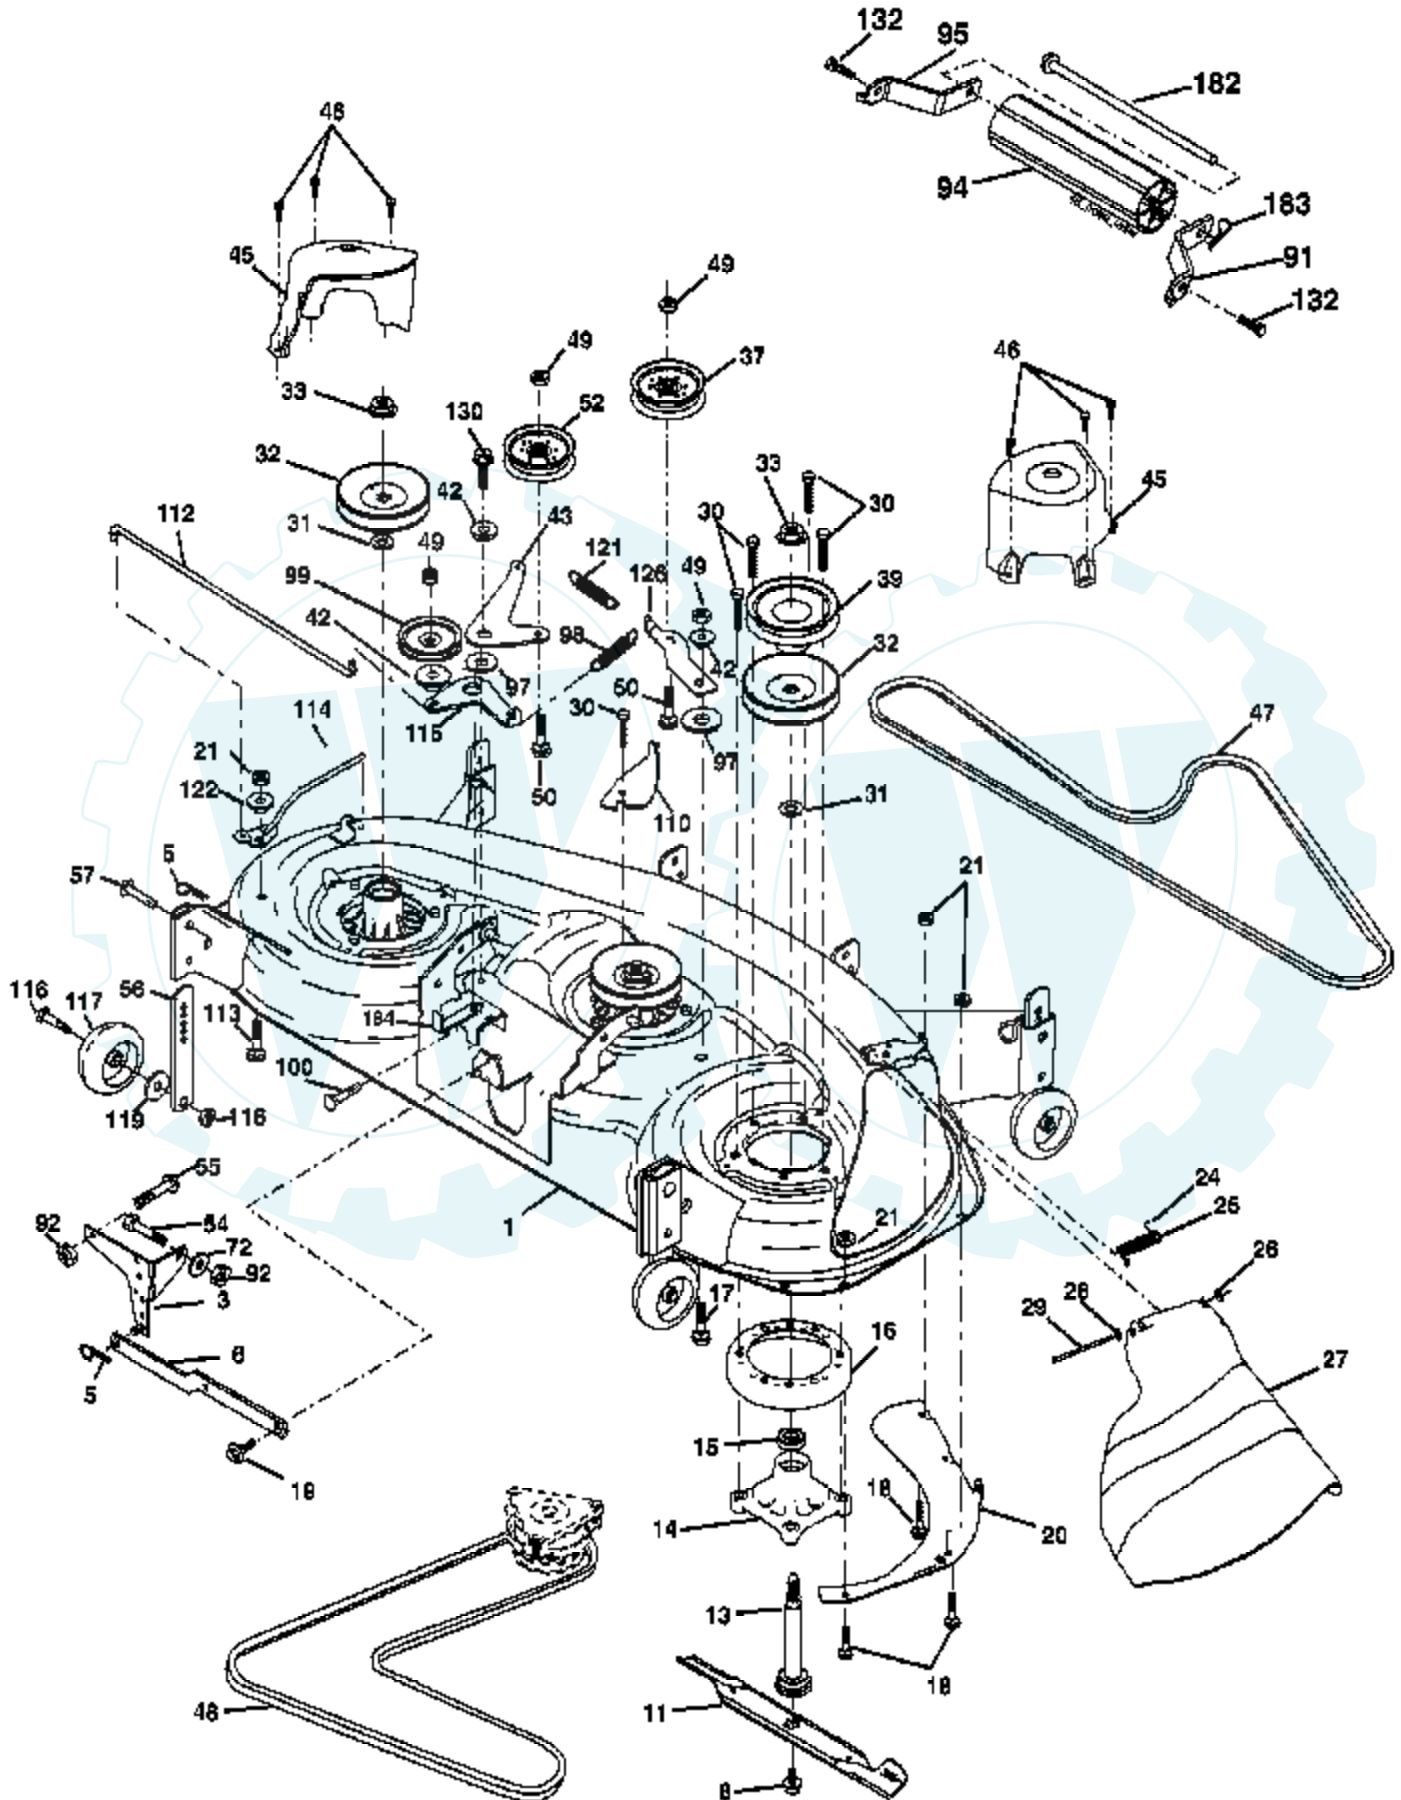

Ref #	Part Number	Qty	Description
1	180358		Deck Weldment Mower 48
3	138017		Bracket Asm., Sway Bar
5	4939M		Retainer Spring
6	178024		Arm, Suspension, Rear Sway Bar Deck
8	174365		Bolt 7/16 Asm. Blade (The following blades are available)
11	173921		Blade, 48" Mulching (For mulching mowers only)
	180054		Blade, 48" Hi-Lift (For bagging and discharging)
13	174360		Shaft Asm. w/Lower Bearing
14	174358		Mandrel Asm. Housing
15	110485X		Bearing, Ball, Mandrel
16	174493		Stripper Mandrel Deck
17	72110610		Bolt RDHD Sq Neck 3/8-16 x 1.25
18	72140505		Bolt, Carriage 5/16-18 x 5/8
19	132827		Bolt, Hex Hd, Shoulder 5/16-18
20	174378		Baffle, Vortex Mower
21	73680500		Nut, Crownlock 5/16-18 unc
24	105304X		Cap, Sleeve
25	178102		Spring, Torsion
26	110452X		Nut, Push
27	180655X428		Deflector Shield
28	19111016		Washer 11/32 x 5/8 x 16 Ga.
29	131491		Rod, Hinge
30	173984		Screw, Thdroll Washer Head
31	187690		Washer, Spacer
32	173436		Pulley, Mandrel
33	178342		Nut, Fig. Top Lock Cntr. 9/16
36	19131316		Washer 13/32 x 13/16 x 16 Ga.
37	177968		Pulley, Idler, Flat
39	174375		Pulley, Idler, Driven
42	165723		Spacer, Retainer
43	174373		Arm, Idler Secondary
45	180806		Cover, Mandrel Deck
46	137729		Screw, Thdroll. 1/4-20 x 5/8
47	180808		V-Belt, Mower, Secondary
48	174368		V-Belt, Mower, Primary
49	73900600		Nut, Lock 3/8-16 unc
50	72110612		Bolt, Carr. 3/8-16 x 1-1/2 Gr. 5
52	175820		Pulley Idler Flat
54	74780616		Bolt Fin Hex 3/8-16 x 1
55	72140608		Bolt Carriage Sqkn. 3/8-16 x 1
56	155986		Bar Pnt Adj.
57	156941		Pin Head Rivet
72	19131312		Washer 13/32 x 13/16 x 12 Ga.
91	180535		Bracket, Asm Noseroller, RH
92	73800600		Nut Lock Hex 3/8-16
94	176066		Noseroller
95	180534		Bracket, Asm Noseroller LH
97	178515		Washer Hardened
98	179479		Spring Primary Drive
99	184058		Pulley Idler "V"
100	72110616		Bolt RDHD Sqkn 3/8-16 unc x 2
110	175016		Arm Spring Secondary
112	174387		Link Tension Relief Lever
113	72110506		Bolt 5/16-18 x 3/4
114	174384		Tension Asm. Relief Lever
115	174609		Arm Spring Tension Relief
116	184219		Bolt, Shoulder
117	133957		Gauge Wheel