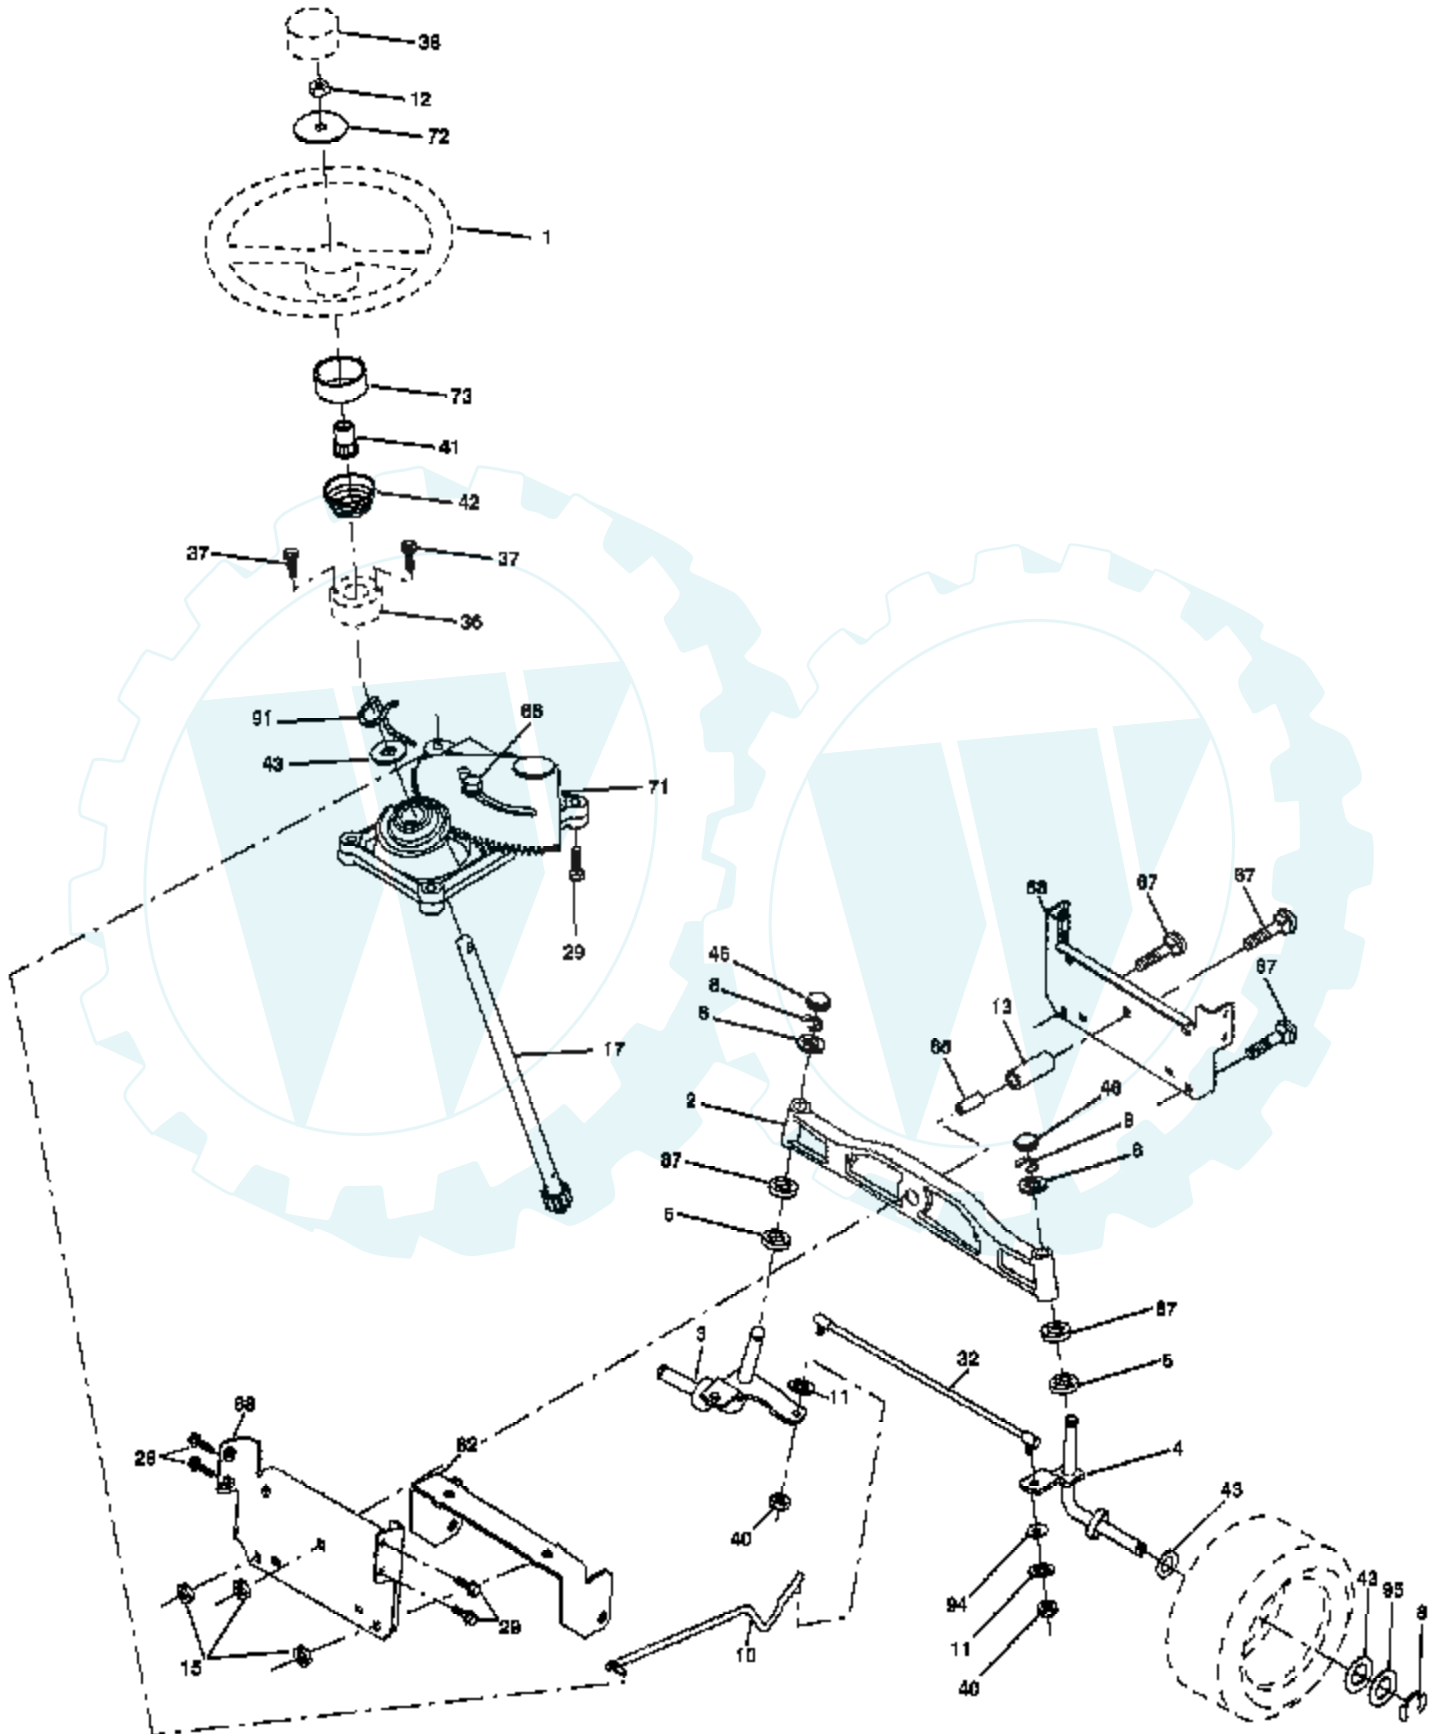

Ref #	Part Number	Qty	Description
1	184704X428		Wheel Steering
2	184706		Axle
3	169840		Spindle Asm LH
4	169839		Spindle Asm RH
5	6266H		Bearing Race Thrust Harden
6	121748X		Washer 25/32 x 1-5/8 x 16 Ga.
8	12000029		Ring Klip #t5304-75
10	175121		Link Drag
11	10040600		Washer Lock Hvy Hlcl Spr 3/8
12	73940800		Nut Hex Jam Toplock 1/2-20 unf
13	136518		Spacer Brg Axle Front
15	145212		Nut Hex Flange Lock
17	177883		Shaft Asm Strg
29	17000612		Screw 3/8-16 x 3/4
32	180580		Rod Tie
36	155105		Bushing Strg
37	152927		Screw TT #32.5 x 5 x 3/8 Flange
38	159946X428		Cap Wheel Steer
40	73540600		Nut Crownlock 3/8-24
41	159945		Adaptor Wheel Strg
42	163888X428		Boot Steering
43	121749X		Washer 25/32 x 1 1/4 x 16 Ga.
46	121232X		Cap Spindle Fr Top Blk
65	160367		Spacer Brace Axle
67	72110618		Bolt Rdhd Sqn 3/8-16 x 2-1/4
68	169827		Brace, Axle
71	175146		Steering Asm.
72	19182411		Washer 9/16 ID x 1/20 OD 11 Ga.
73	160135X428		Extension Steering
82	169835		Bracket Susp Chassis Front
87	173966		Washer Flat .781 x 1-1/2 x .14
88	175118		Bolt Shoulder 7/16-20 unc
91	175553		Clip
94	19121414		Rod Tie
95	188967		Washer Hardened