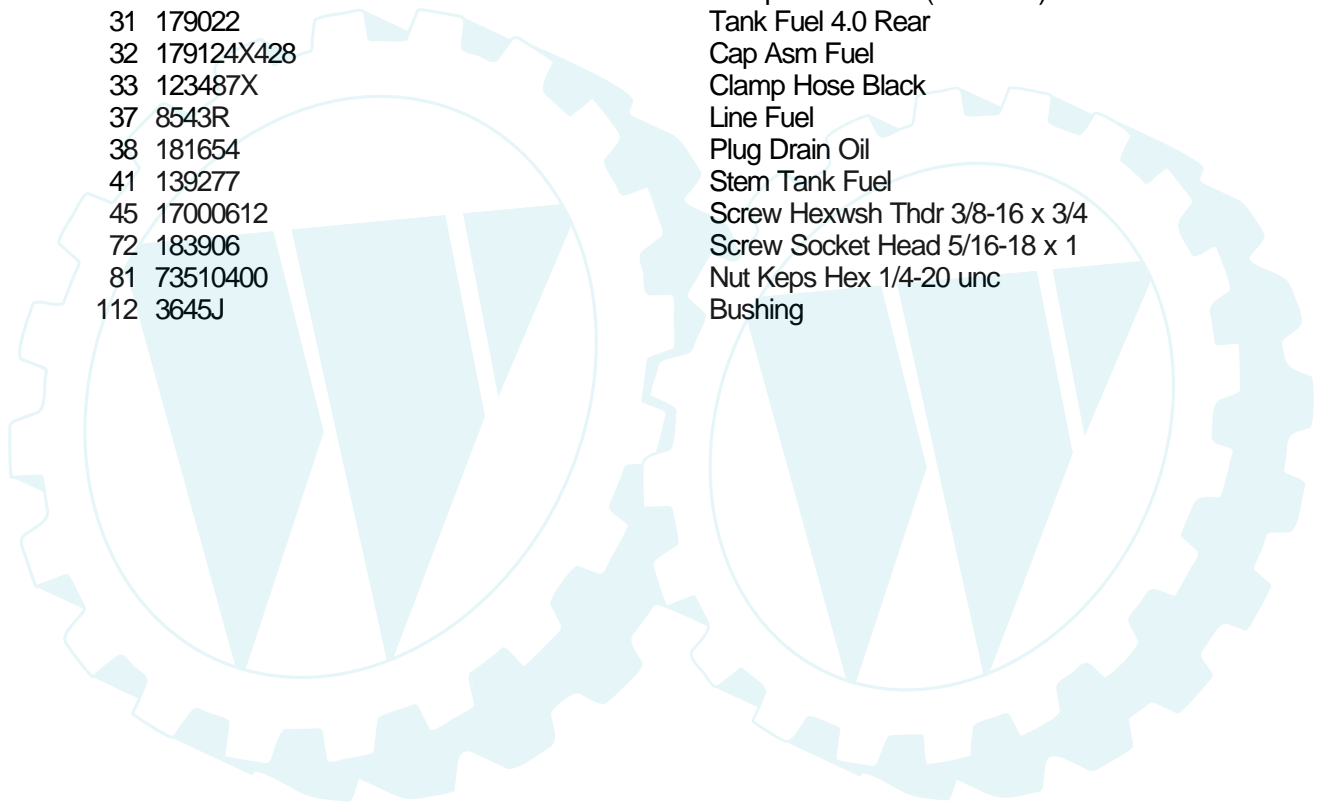

Ref #	Part Number	Qty	Description
1	175437X428		Control Throttle
2	171875		Screw Hw Hd Hi-Lo #13-16 x 3/4
3			Engine, Briggs Model 445777 (Order parts from engine mfg.)
4	149723		Muffler Asm Twin Lo-Tone
5	159955		Pipe Exhaust LH Intek
6	160589		Pipe Exhaust RH Intek
8	171877		Bolt 5/16-18 unc x 3/4 w/Sems
10	162797		Shield Browning Intek II
13	165391		Muffler Gasket
14	148456		Tube Drain Oil Easy
17	17060624		Screw Thdrol 3/8-16 x 1-1/2
23	169837		Shield Heat
25	187767X428		Choke Control
29	137180		Kit Spark Arrestor (Flat Scrn)
31	179022		Tank Fuel 4.0 Rear
32	179124X428		Cap Asm Fuel
33	123487X		Clamp Hose Black
37	8543R		Line Fuel
38	181654		Plug Drain Oil
41	139277		Stem Tank Fuel
45	17000612		Screw Hexwsh Thdr 3/8-16 x 3/4
72	183906		Screw Socket Head 5/16-18 x 1
81	73510400		Nut Keps Hex 1/4-20 unc
112	3645J		Bushing