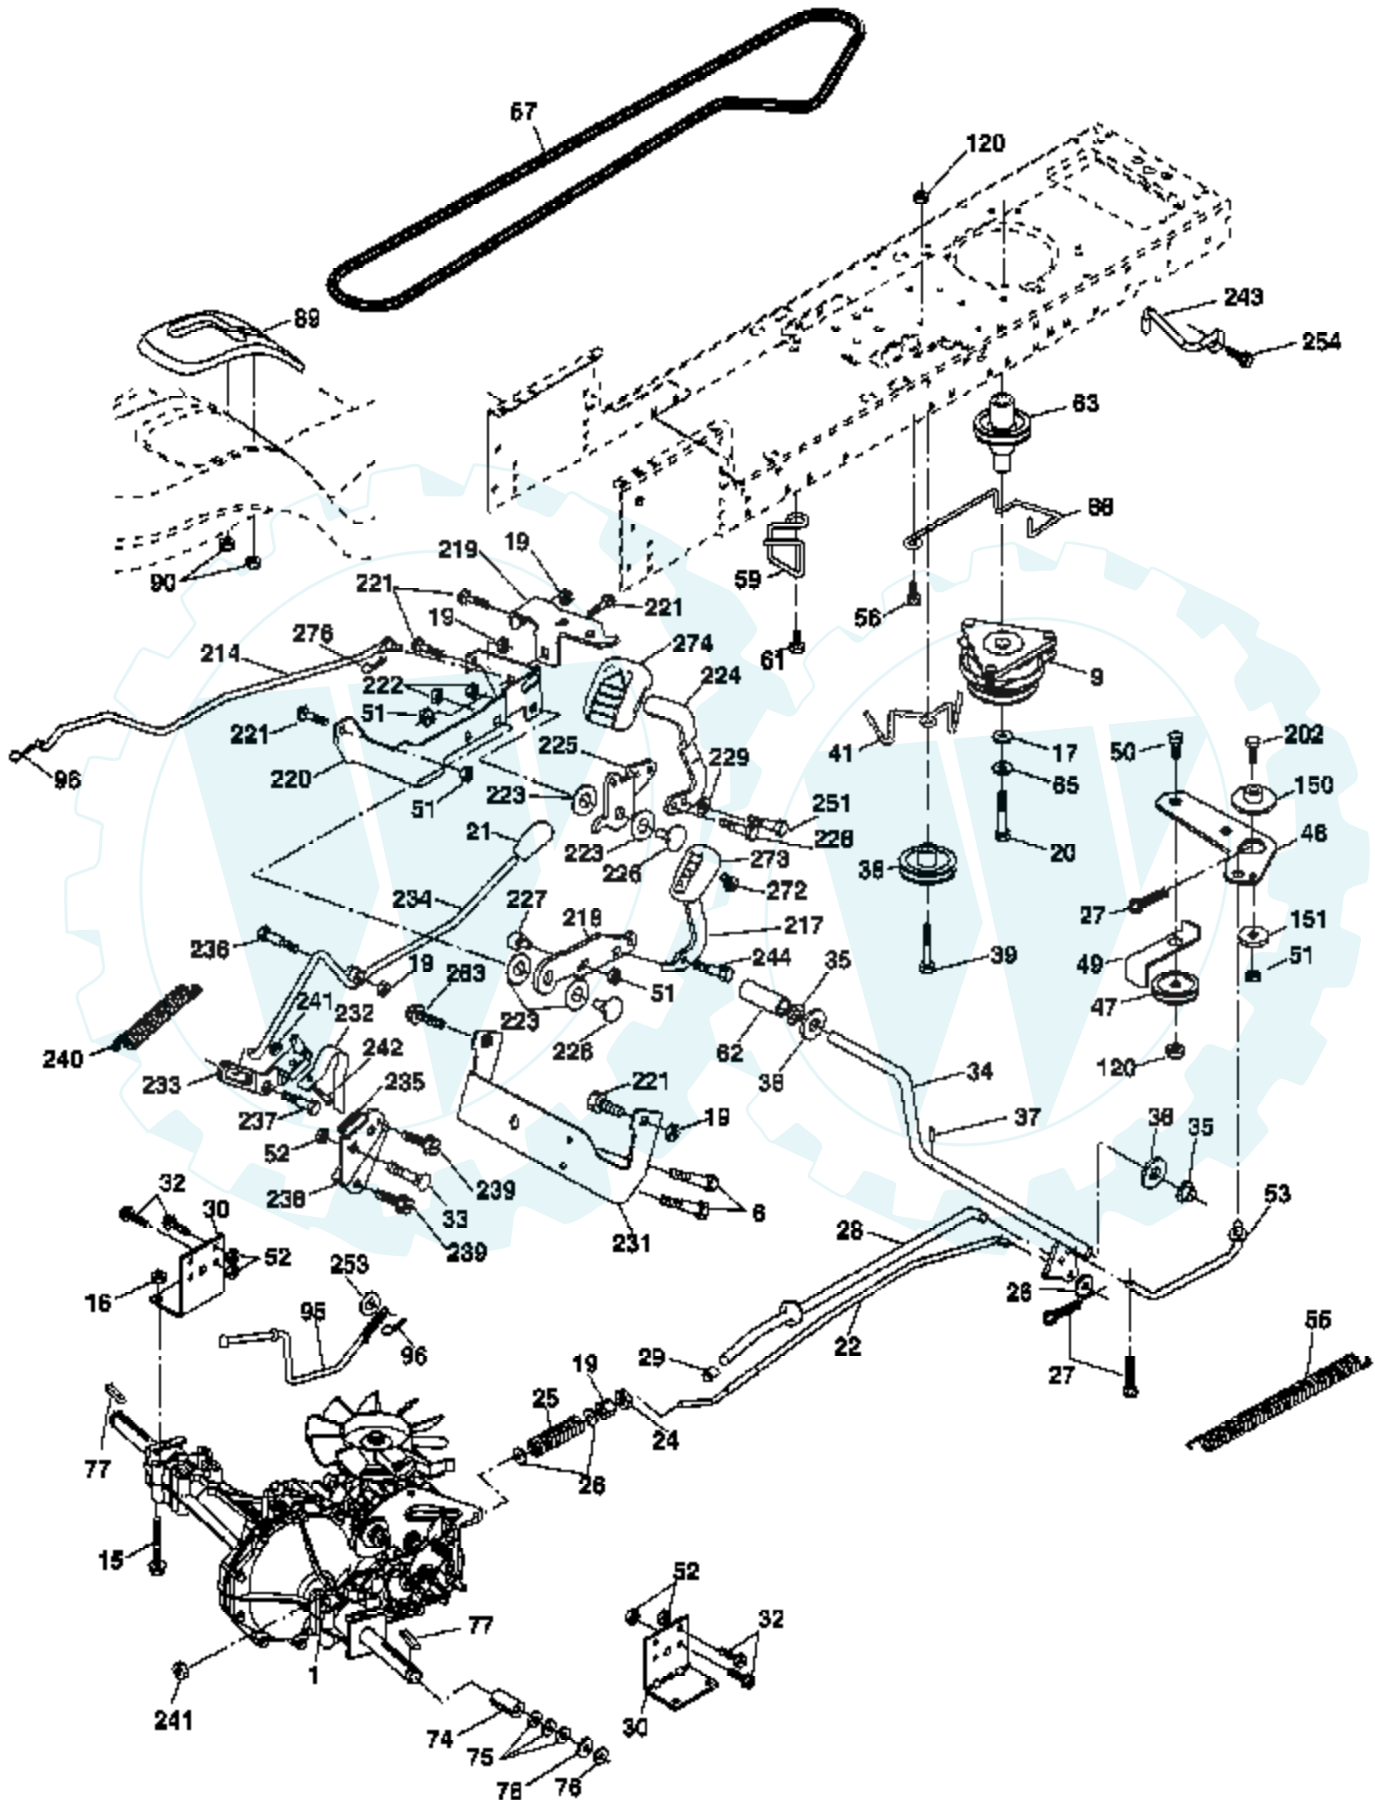

Ref #	Part Number	Qty	Description
	1		Transaxle Hydro Gear Model 336-0510 (Order parts from transaxle manufacturer)
6	17060512		Screw 5/16-18 x 3/4
9	179334		Clutch Elec
15	74490544		Bolt Hex Flghd 5/16-18 Gr. 5
16	73800500		Nut Lock Hex W/Ins. 5/16-18 unc
17	126197X		Washer 1-1/2 OD x 15/32 ID x .250
19	73800600		Nut Lock Hex W/Wsh 3/8-16 unc
20	173937		Bolt Hex 7/16-20 x 4 x Gr. 5-1.5
21	175036X505		Knob Custom Control Cruise
22	175896		Rod, Brake
24	73350600		Nut, Hex Jam 3/8-16 unc
25	106888X		Spring, Brake Rod
26	19131316		Washer
27	76020412		Pin Cotter 1/8 x 3/4 CAD.
28	175765		Rod, Parking Brake
29	71673		Cap, Brake, Park
30	169592		Bracket, Transaxle
32	74760512		Bolt Hex Hd 5/16-18 unc x 3/4
33	72140506		Bolt Rdhd Sqnk 5/16-18 unc x 3/4
34	175578		Shaft, Foot Pedal
35	120183X		Bearing, Nylon
36	19211616		Washer
37	1572H		Pin, Roll
38	179114		Pulley, Composite, Flat
39	72110622		Bolt Rdhd 3/8-16 x 2- 3/4 Gr. 5
41	175556		Keeper, Belt Idler Flat
47	127783		Pulley, Idler, V-Groove
48	154407		Bellcrank Clutch Grnd Drw Stl
49	123205X		Retainer, Belt
50	72110612		Bolt
51	73680600		Nut Crownlock 3/8-16 unc
52	73680500		Nut, Crownlock 5/16-18 unc
53	105710X		Link, Clutch
55	105709X		Spring, Return, Clutch
56	17060620		Screw 3/8-16 x 1-1/4
57	140294		V-Belt, Ground Drive
59	169691		Keeper, Center Span
61	17120614		Screw 3/8-16 x .875
62	8883R		Cover, Pedal
63	174607		Pulley, Engine
65	10040700		Washer
66	154778		Keeper Belt Engine
69	142432		Screw Wsh Hi-Lo 1/4-1/2 unc
74	137057		Spacer, Axle
75	121749X		Washer 25/32 x 1-1/4 x 16 Ga.
76	12000001		E-Ring
77	123583X		Key, Square
78	121748X		Washer 25/32 x 1-5/8 x 16 Ga.
89	188308X428		Console, Shift
90	124346X		Nut Self-Thd Wsh-hd 1/4 Zinc
95	180825		Rod Bypass
96	4497H		Retainer Spring 1" Zinc/Cad
116	72140608		Bolt RDHD SQNK 3/8-16 unc x 1
120	73900600		Nut Lock Flg 3/8-16 unc
150	175456		Spacer Retainer
151	19133210		Washer 13/32 x 2.10 Ga.