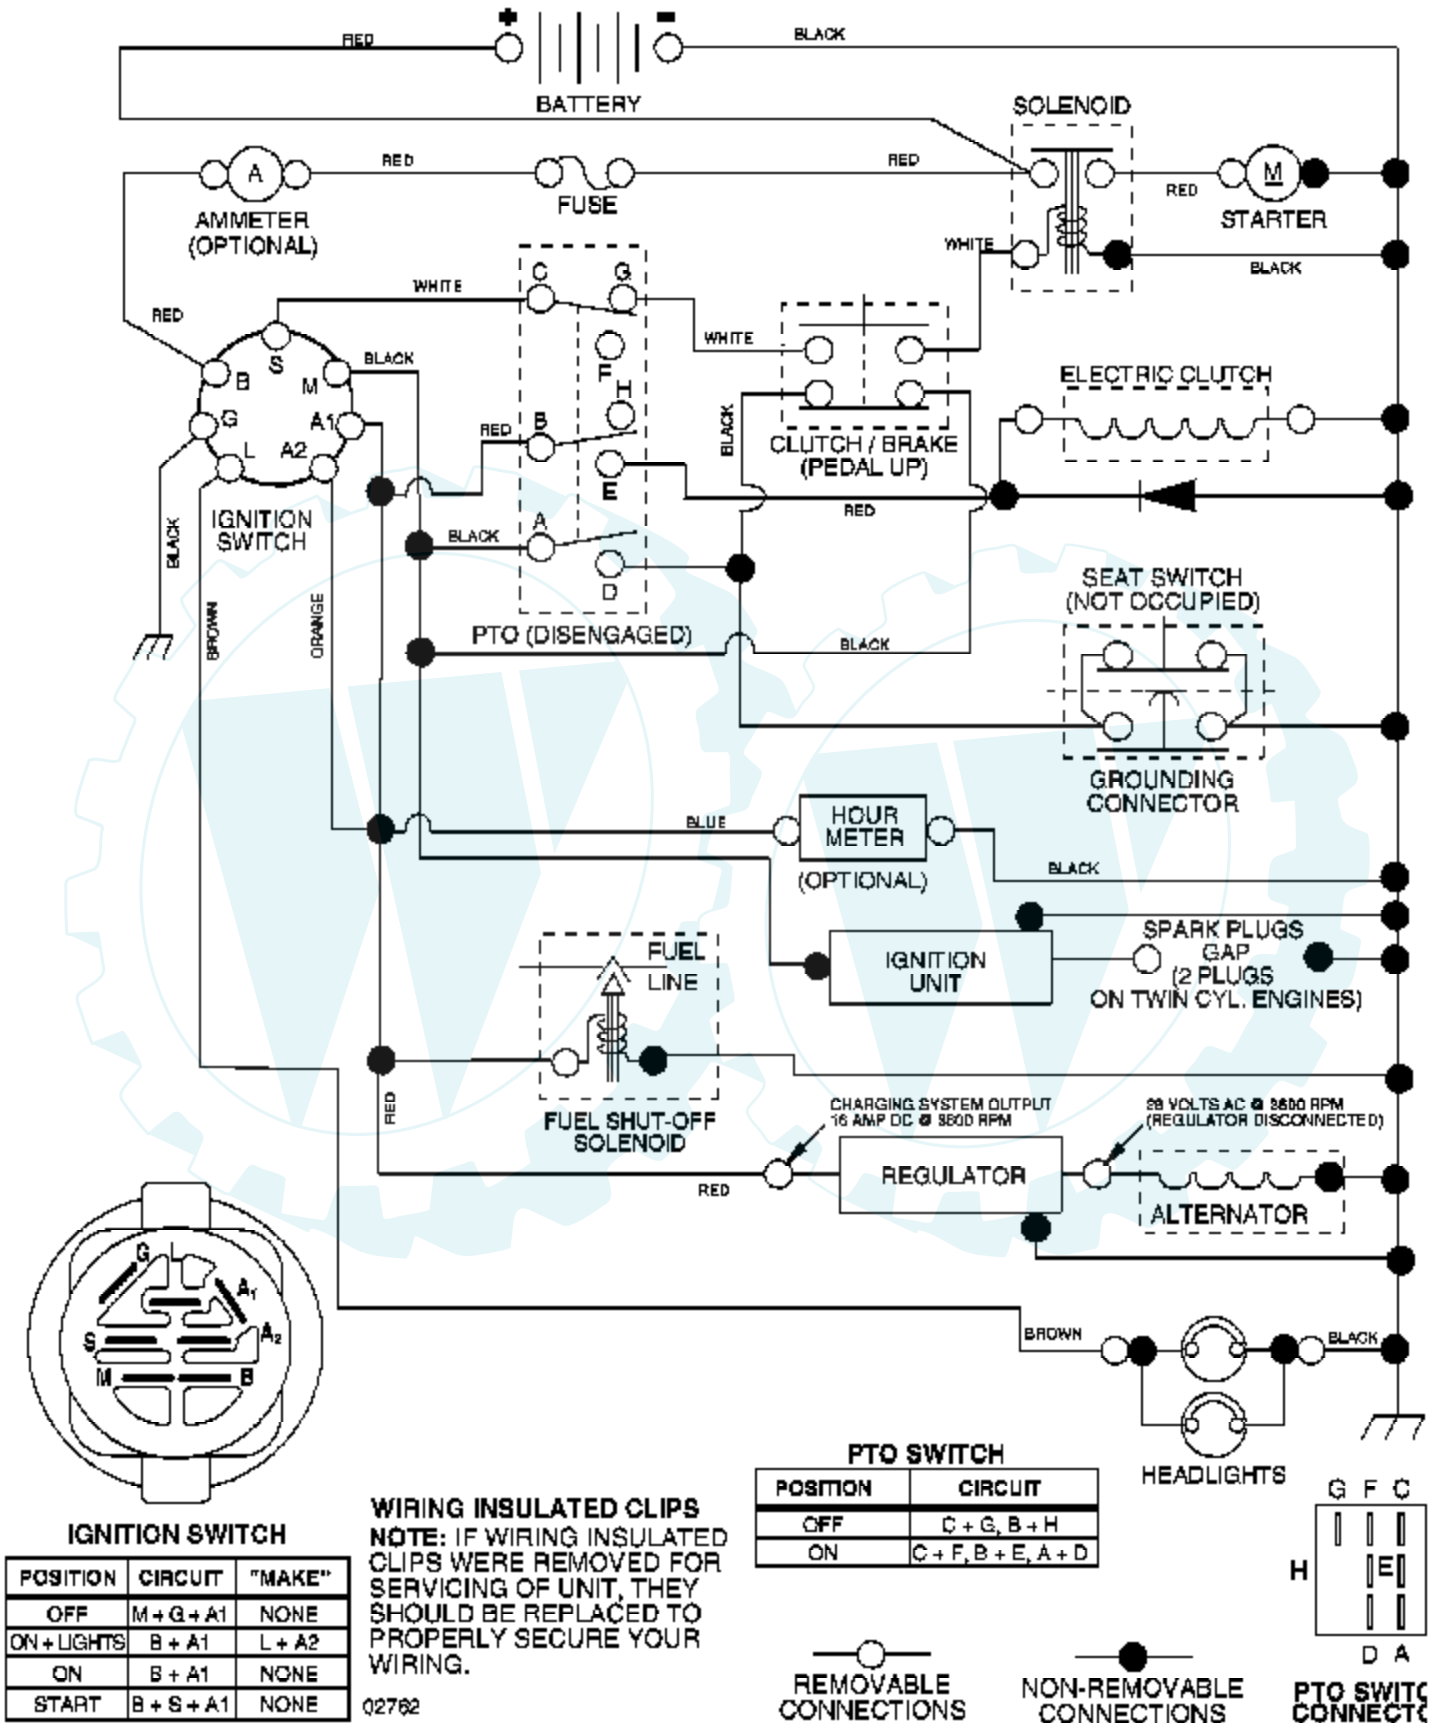

Ref #	Part Number	Qty	Description
1	159461		Wire Asm Inner/Sprg W/plunger
2	159476		Shaft Asm Lift RH w/Inf
3	188822		Pin Groove
4	12000002		E Ring #5133-62
5	19211621		Washer 21/32 x 1 x 21 Ga.
6	120183X		Bearing Nylon Blk 629 Id
7	125631X		Grip Handle
8	124526X		Button Plunger
11	175370		Link Lift LH
12	175371		Link Lift RH
13	4939M		Retainer Spring
15	175562		Plate Asm. Suspension Front
16	73350800		Nut Jam Hex 1/2-13 unc
17	175689		Trunnion Front Susp.
18	73800800		Nut Lock w/Wsh 1/2-13 unc
20	163552		Retainer Spring
23	110807X		Nut Special
24	19131016		Washer 13/32 x 5/8 x 16 Ga.
25	164024		Spring
26	169484		Retainer Clip
27	164543		Rod Adj Lift
28	73350600		Nut Hex Jam 3/8-16 unc
29	138057		Knob Inf 3/8-16 unc Blk W/sym
30	150233		Trunnion Infin Height
31	176205		Trunnion Susp. Arm
32	175994		Nut Lift Link 7/16-20
36	155097		Pointer Height Indicator
37	123935X		Plug Hole Blk 1.485/1.515 Dia.
38	17060516		Screw 5/16-18 x 1
40	19112410		Washer 11/32 x 1-1/2 10 Ga.
41	155098		Indicator Height STLT
49	145212		Nut Hex Flange Lock
50	110452X		Nut PUsH Phos & Oil
51	19171416		Washer 17/32 x 7/8 x 16 Ga.
52	175378		Arm Susp. Rear LH
53	175802		Arm Susp. Rear RH
54	175560		Pin