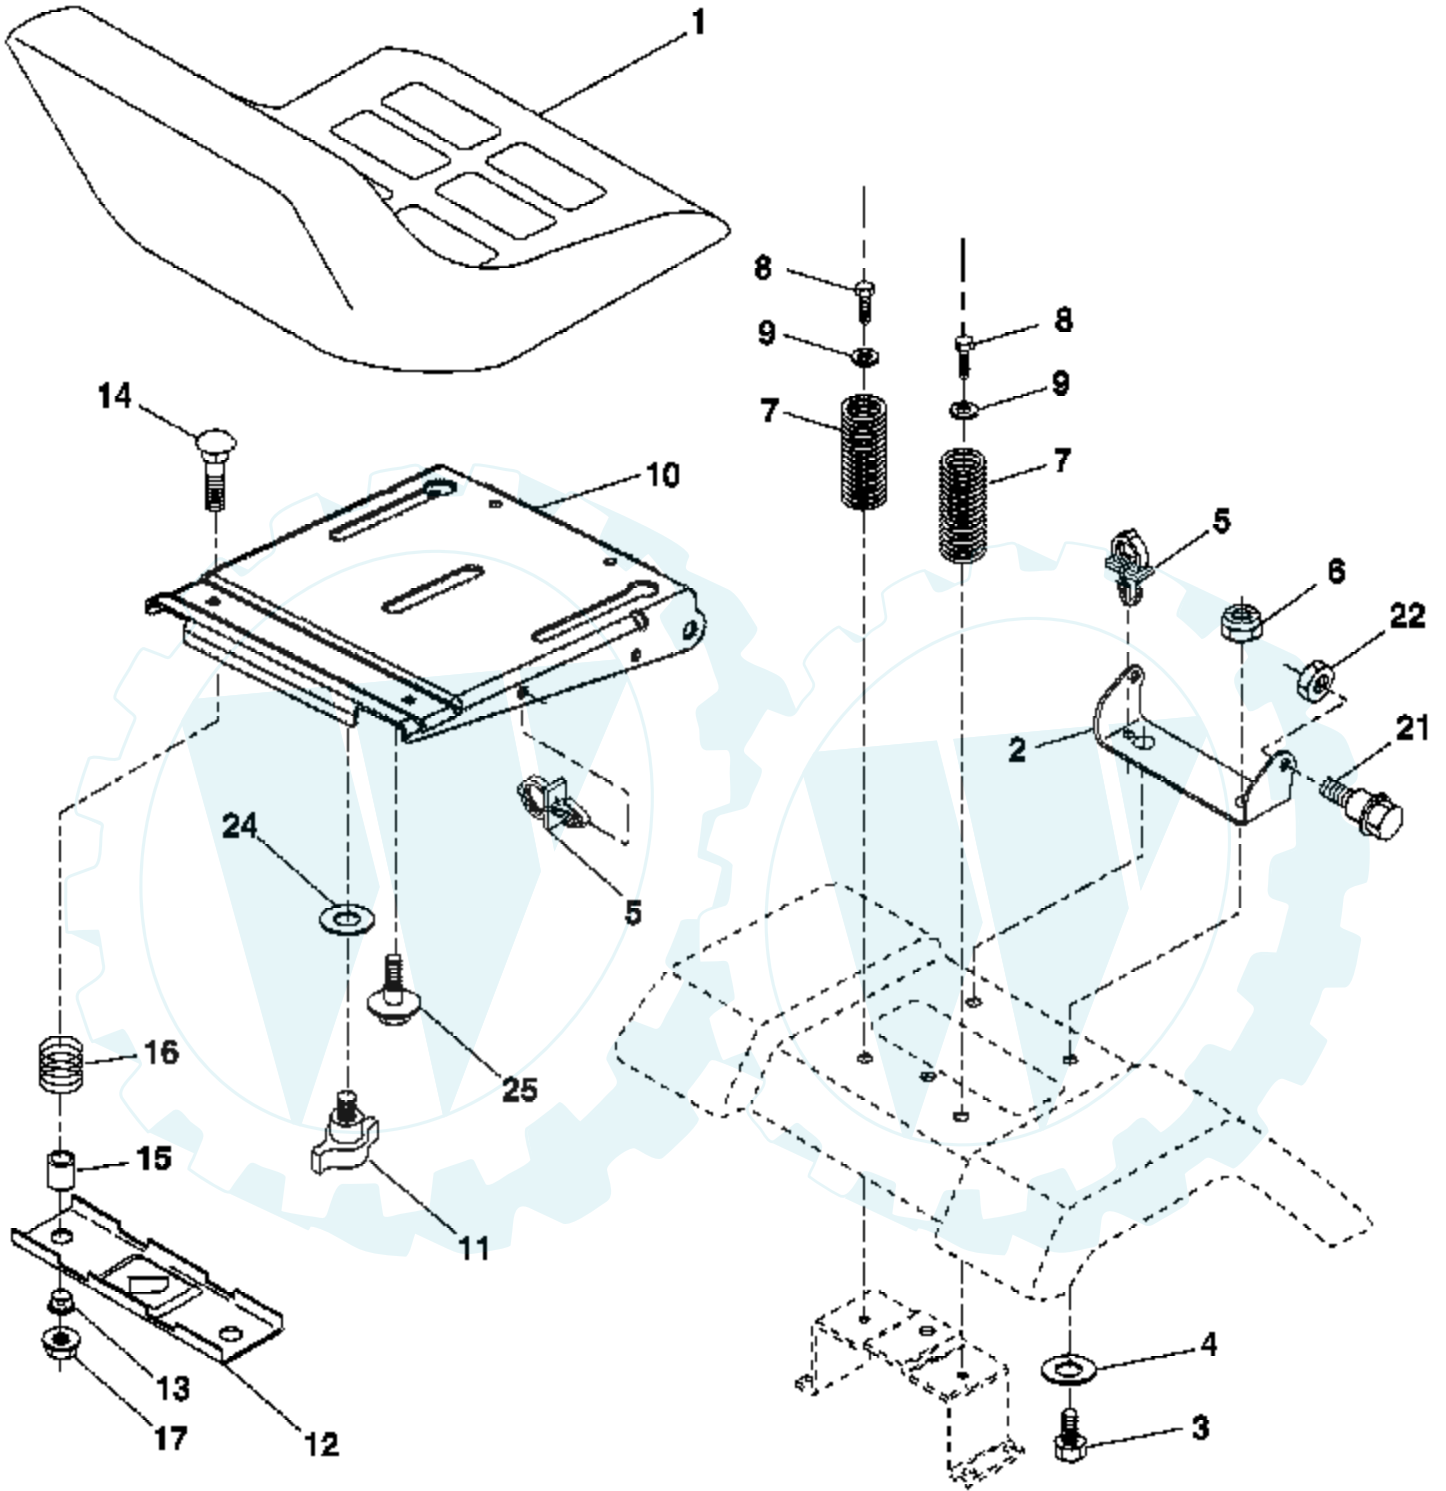

Ref #	Part Number	Qty	Description
118	73930600		Nut, Centerlock 3/8-16 unc
119	19121414		Washer 3/8 x 7/8 x 14 Ga.
121	174371		Spring Secondary Drive
122	174606		Bushing Pivot Tension Relief
126	174372		Arm, Idler, Primary Deck
130	17000616		Screw 3/8-16 x 1.0
132	17000612		Screw 3/8-16 x .75
182	179127		Rod Roller Nose
183	163552		Retainer Spring
184	173979		Keeper Belt Idler
	174356		Mandrel Asm. Service (Includes Key Nos. 13-15 and 33)
	181579		Replacement Mower, Complete (Std. Deck - Order separately nose roller components key nos. 91, 94, 95, 132, 182, and 183)

Ref #	Part Number	Qty	Description
1	159461		Wire Asm Inner/Sprg W/plunger
2	159476		Shaft Asm Lift RH w/Inf
3	188822		Pin Groove
4	12000002		E Ring #5133-62
5	19211621		Washer 21/32 x 1 x 21 Ga.
6	120183X		Bearing Nylon Blk 629 Id
7	125631X		Grip Handle
8	124526X		Button Plunger
11	175370		Link Lift LH
12	175371		Link Lift RH
13	4939M		Retainer Spring
15	175562		Plate Asm. Suspension Front
16	73350800		Nut Jam Hex 1/2-13 unc
17	175689		Trunnion Front Susp.
18	73800800		Nut Lock w/Wsh 1/2-13 unc
20	163552		Retainer Spring
23	110807X		Nut Special
24	19131016		Washer 13/32 x 5/8 x 16 Ga.
25	164024		Spring
26	169484		Retainer Clip
27	164543		Rod Adj Lift
28	73350600		Nut Hex Jam 3/8-16 unc
29	138057		Knob Inf 3/8-16 unc Blk W/sym
30	150233		Trunnion Infin Height
31	176205		Trunnion Susp. Arm
32	175994		Nut Lift Link 7/16-20
36	155097		Pointer Height Indicator
37	123935X		Plug Hole Blk 1.485/1.515 Dia.
38	17060516		Screw 5/16-18 x 1
40	19112410		Washer 11/32 x 1-1/2 10 Ga.
41	155098		Indicator Height STLT
49	145212		Nut Hex Flange Lock
50	110452X		Nut PUsH Phos & Oil
51	19171416		Washer 17/32 x 7/8 x 16 Ga.
52	175378		Arm Susp. Rear LH
53	175802		Arm Susp. Rear RH
54	175560		Pin