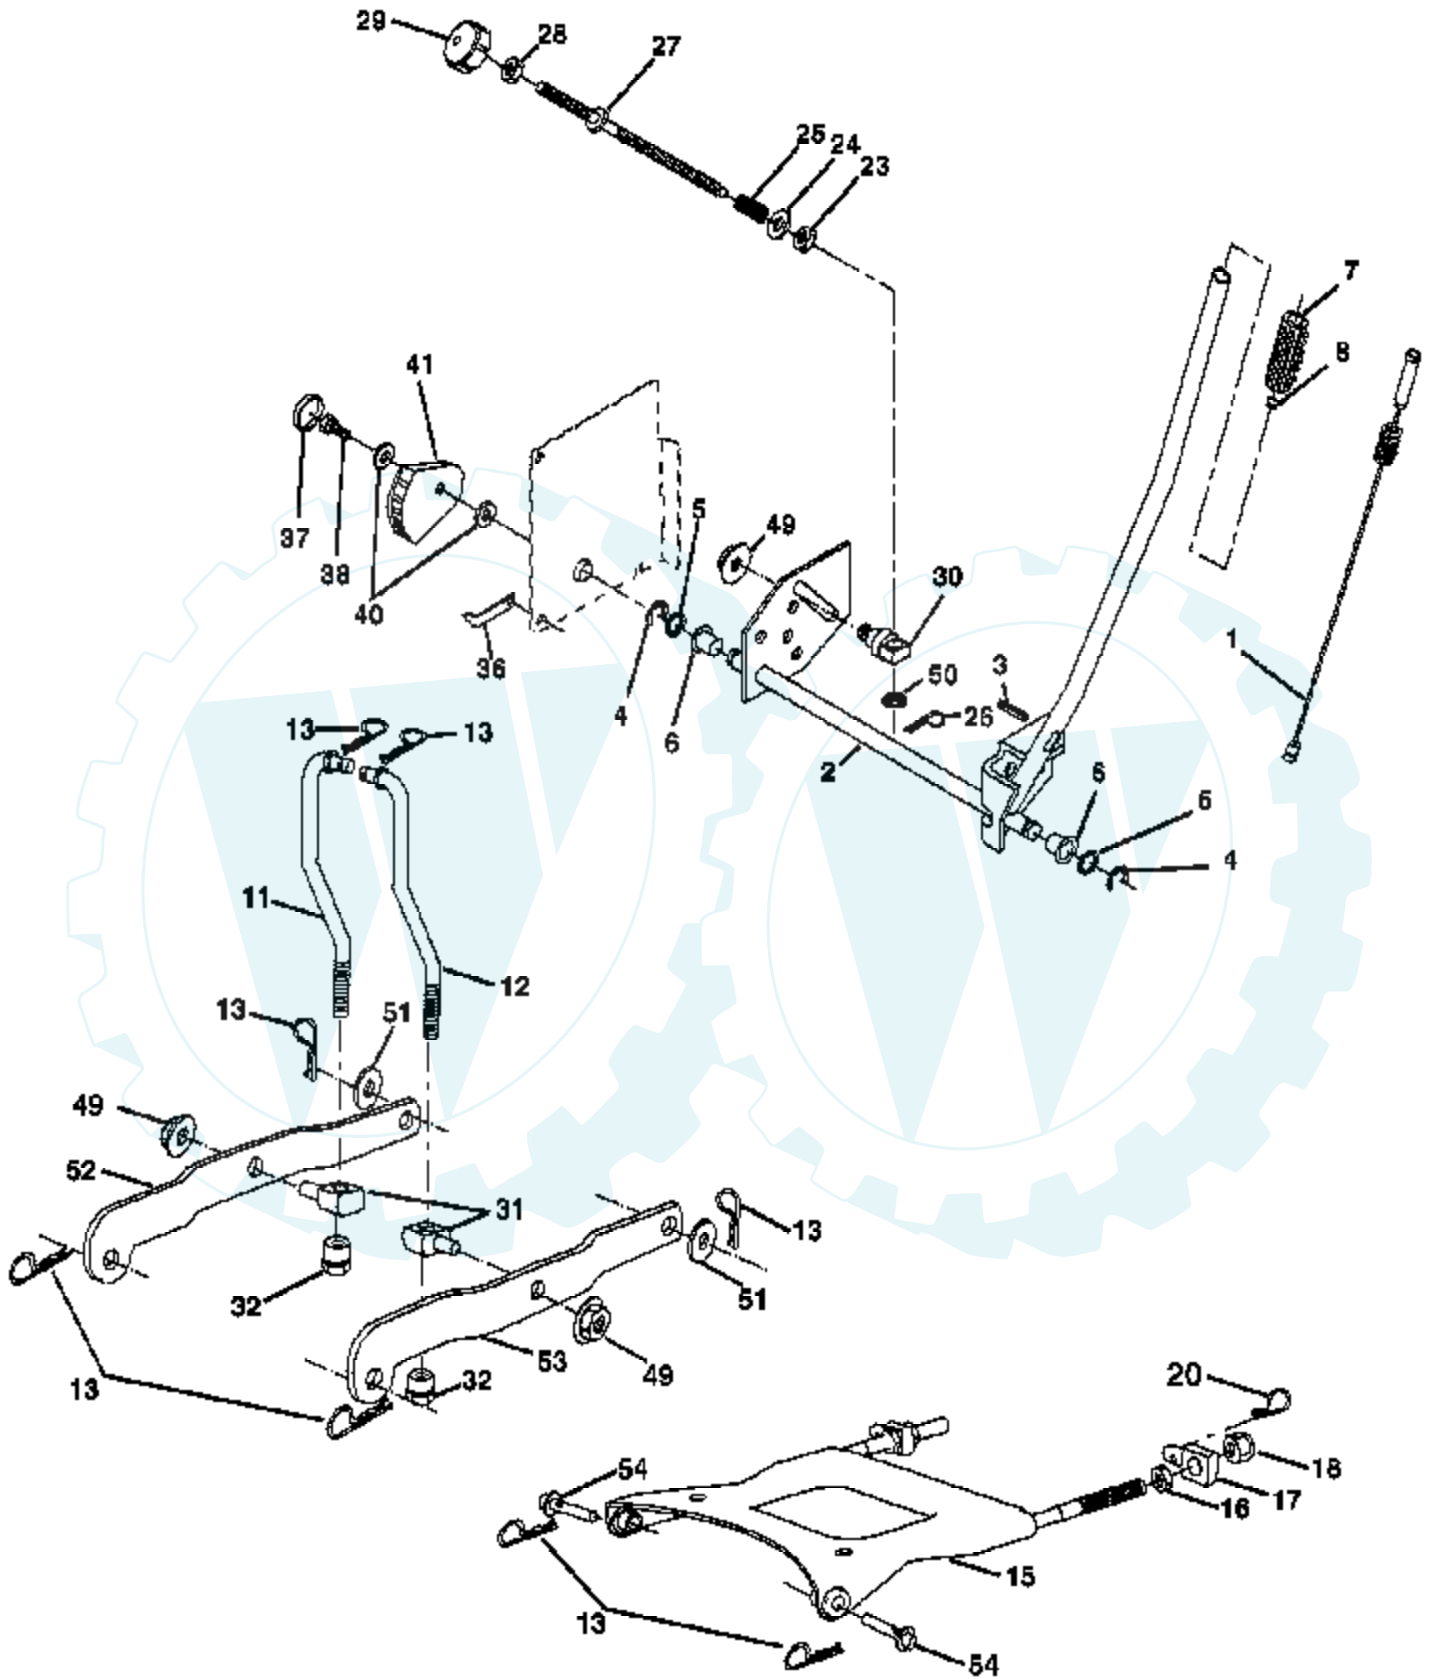

Ref #	Part Number	Qty	Description
1	159461		Wire Asm Inner/Sprg W/plunger
2	159476		Shaft Asm Lift RH w/Inf
3	188822		Pin Groove
4	12000002		E Ring #5133-62
5	19211621		Washer 21/32 x 1 x 21 Ga.
6	120183X		Bearing Nylon Blk 629 Id
7	125631X		Grip Handle
8	124526X		Button Plunger
11	175370		Link Lift LH
12	175371		Link Lift RH
13	4939M		Retainer Spring
15	175562		Plate Asm. Suspension Front
16	73350800		Nut Jam Hex 1/2-13 unc
17	175689		Trunnion Front Susp.
18	73800800		Nut Lock w/Wsh 1/2-13 unc
20	163552		Retainer Spring
23	110807X		Nut Special
24	19131016		Washer 13/32 x 5/8 x 16 Ga.
25	164024		Spring
26	169484		Retainer Clip
27	164543		Rod Adj Lift
28	73350600		Nut Hex Jam 3/8-16 unc
29	138057		Knob Inf 3/8-16 unc Blk W/sym
30	150233		Trunnion Infin Height
31	176205		Trunnion Susp. Arm
32	175994		Nut Lift Link 7/16-20
36	155097		Pointer Height Indicator
37	123935X		Plug Hole Blk 1.485/1.515 Dia.
38	17060516		Screw 5/16-18 x 1
40	19112410		Washer 11/32 x 1-1/2 10 Ga.
41	155098		Indicator Height STLT
49	145212		Nut Hex Flange Lock
50	110452X		Nut PUsH Phos & Oil
51	19171416		Washer 17/32 x 7/8 x 16 Ga.
52	175378		Arm Susp. Rear LH
53	175802		Arm Susp. Rear RH
54	175560		Pin