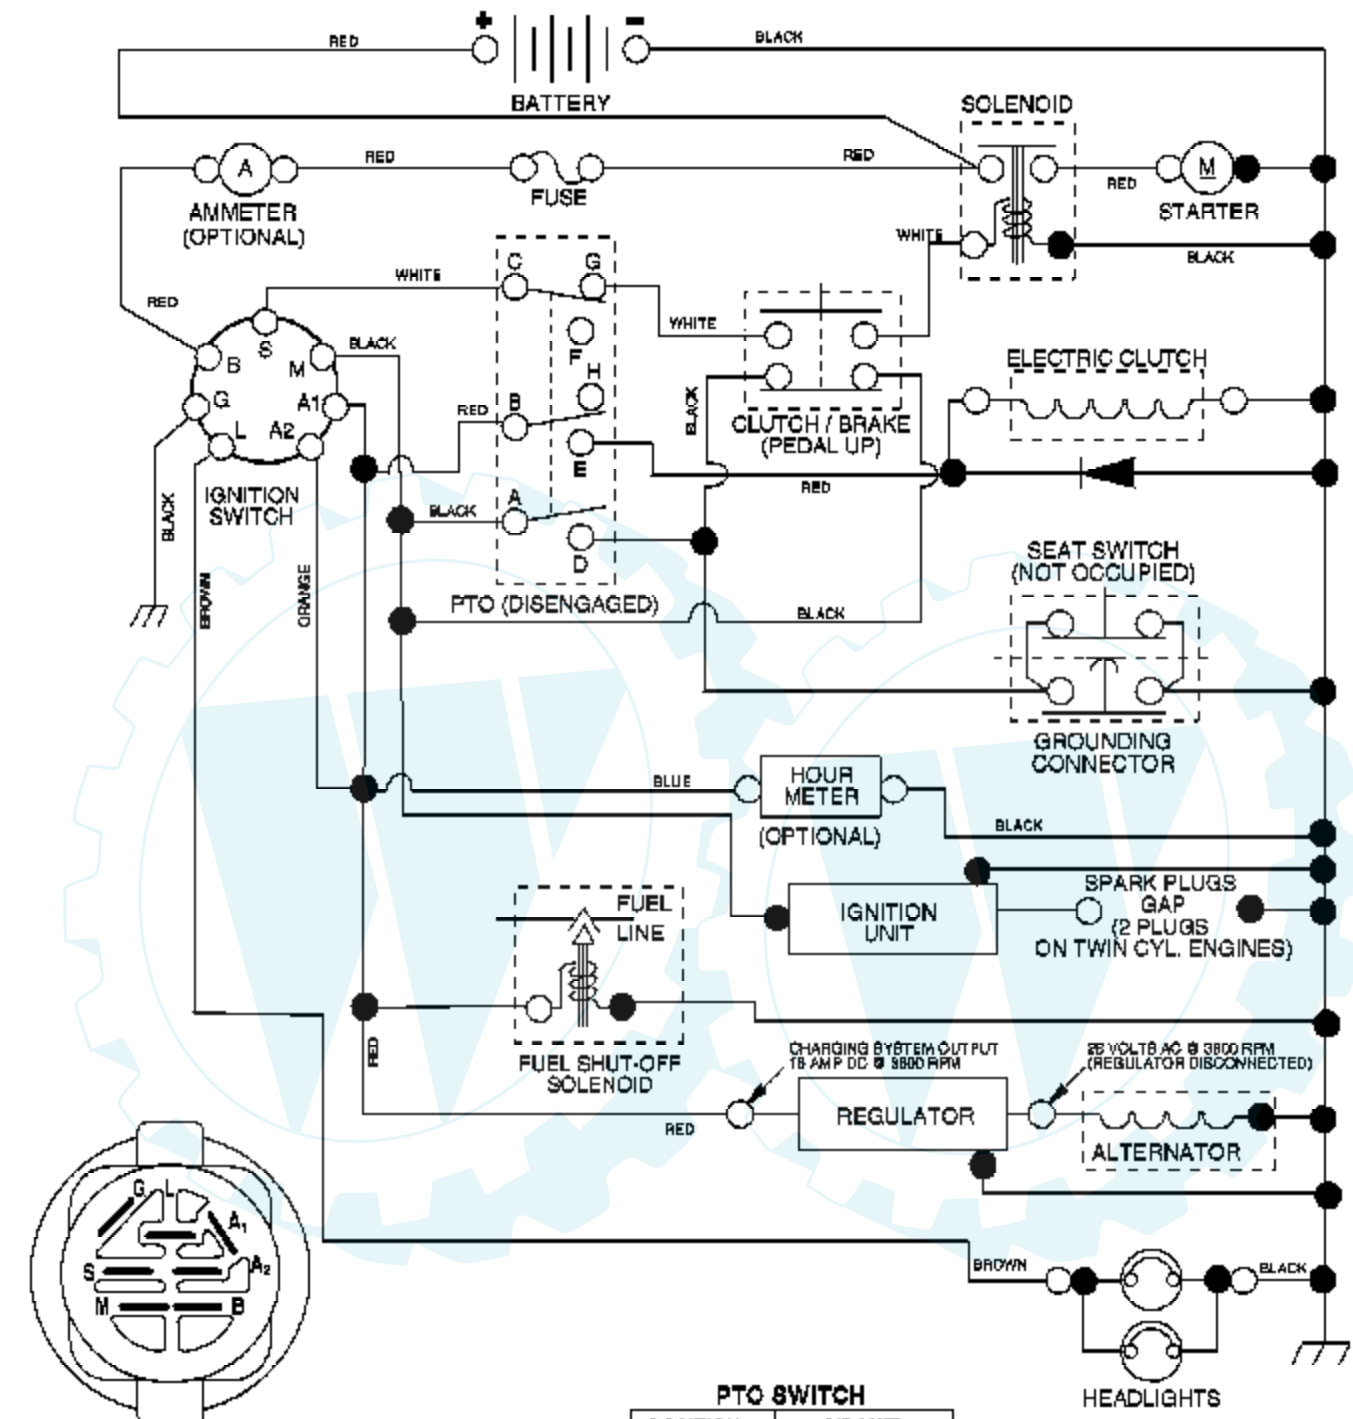

IGNITION SWITCH

POSITION	CIRCUIT	"MAKE"
OFF	M + G + A1	NONE
ON + LIGHTS	B + A1	L + A2
ON	B + A1	NONE
START	B + S + A1	NONE

PTO SWITCH

POSITION	CIRCUIT
OFF	C + G, B + H
ON	C + F, B + E, A + D

WIRING INSULATED CLIPS
NOTE: IF WIRING INSULATED CLIPS WERE REMOVED FOR SERVICING OF UNIT, THEY SHOULD BE REPLACED TO PROPERLY SECURE YOUR WIRING.