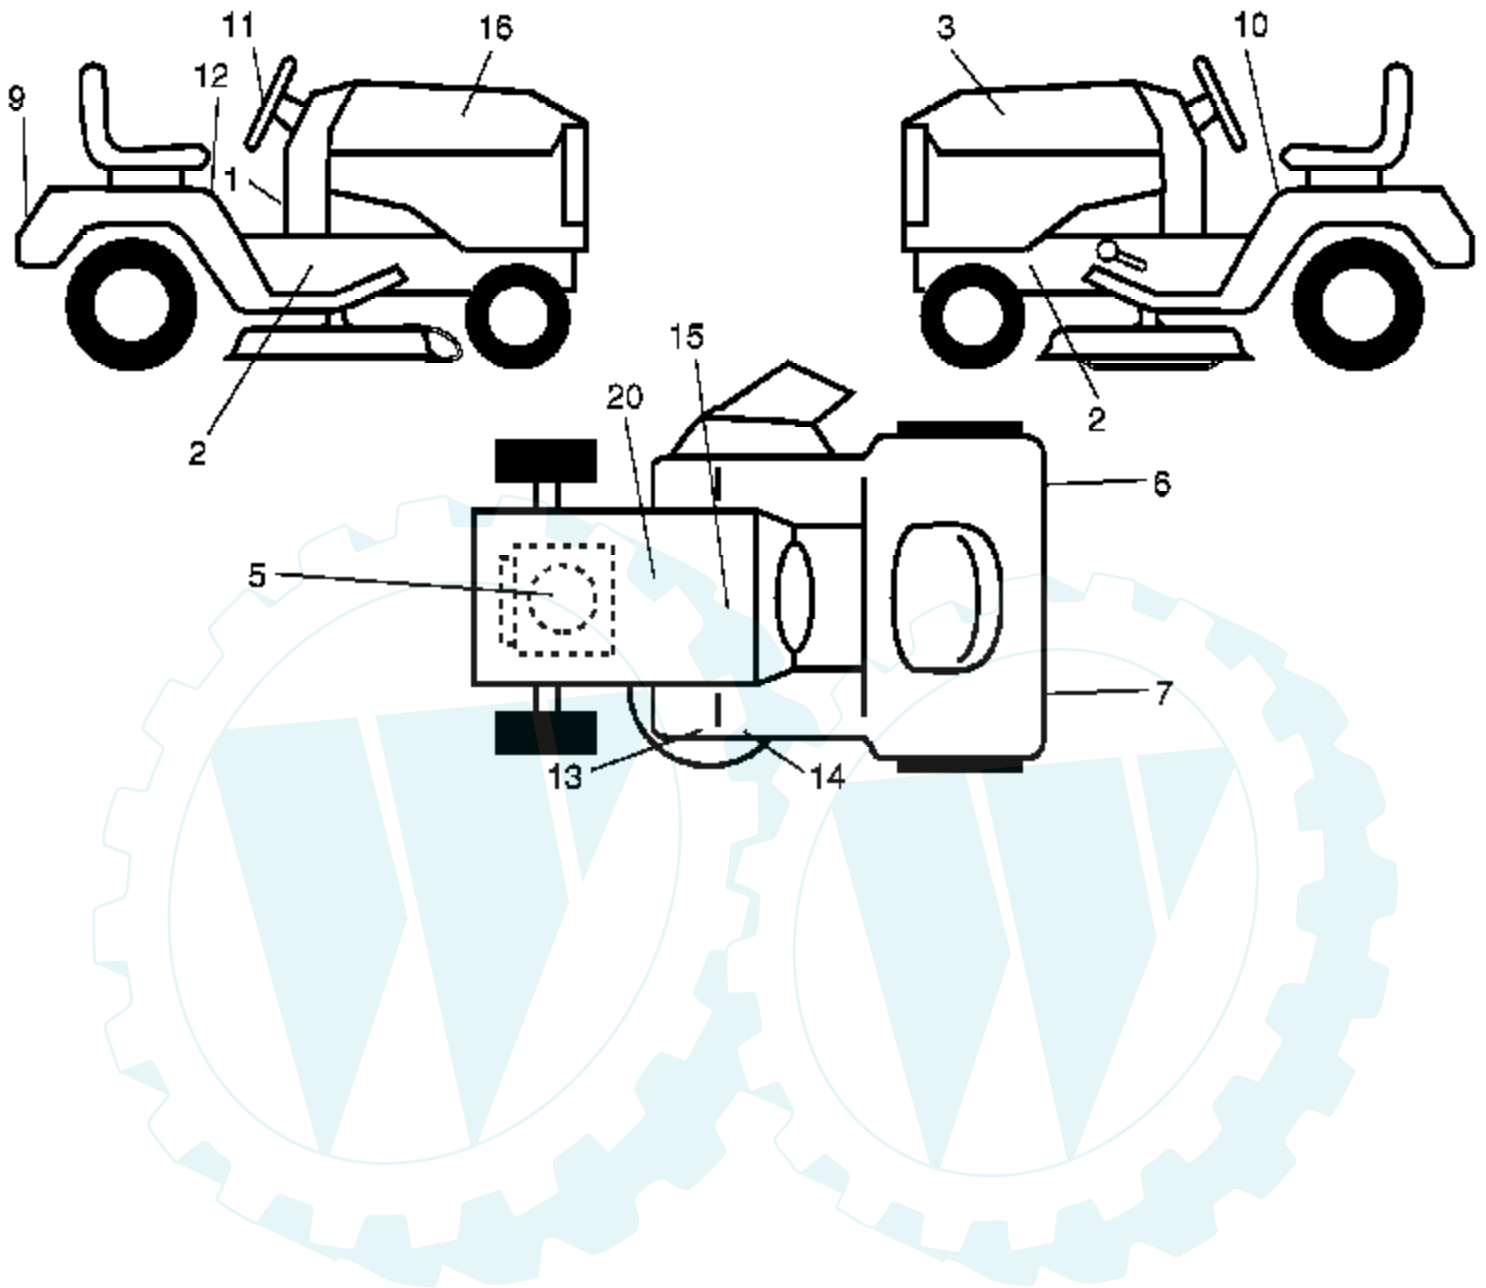

Ref #	Part Number	Qty	Description
1	185918		Decal Dash
2	190537		Decal Chassis 25/48 Statesman
3	190426		Decal Hood LH
5	189527		Decal HP Engine
6	173587		Decal Reflector Rh
7	173589		Decal Reflector Lh
9	190429		Decal Fender Logo
10	157141		Decal Fender Danger
11	190430		Decal Ins Strg Whl
12	177955		Decal Fender Oper Cruise
13	178455		Decal Deck Caution
14	175291		Decal V-Belt Schematic
15	185441		Decal Replace
16	190425		Decal Hood Rh
20	145005		Decal Bat Dan/Psn
	166960		Decal By Pass
	174998X428		Pad Footrest Lh
	175542X428		Pad Footrest Rh
	191194		Manual Owner's (English)
	191195		Manual Owner's (Spanish)