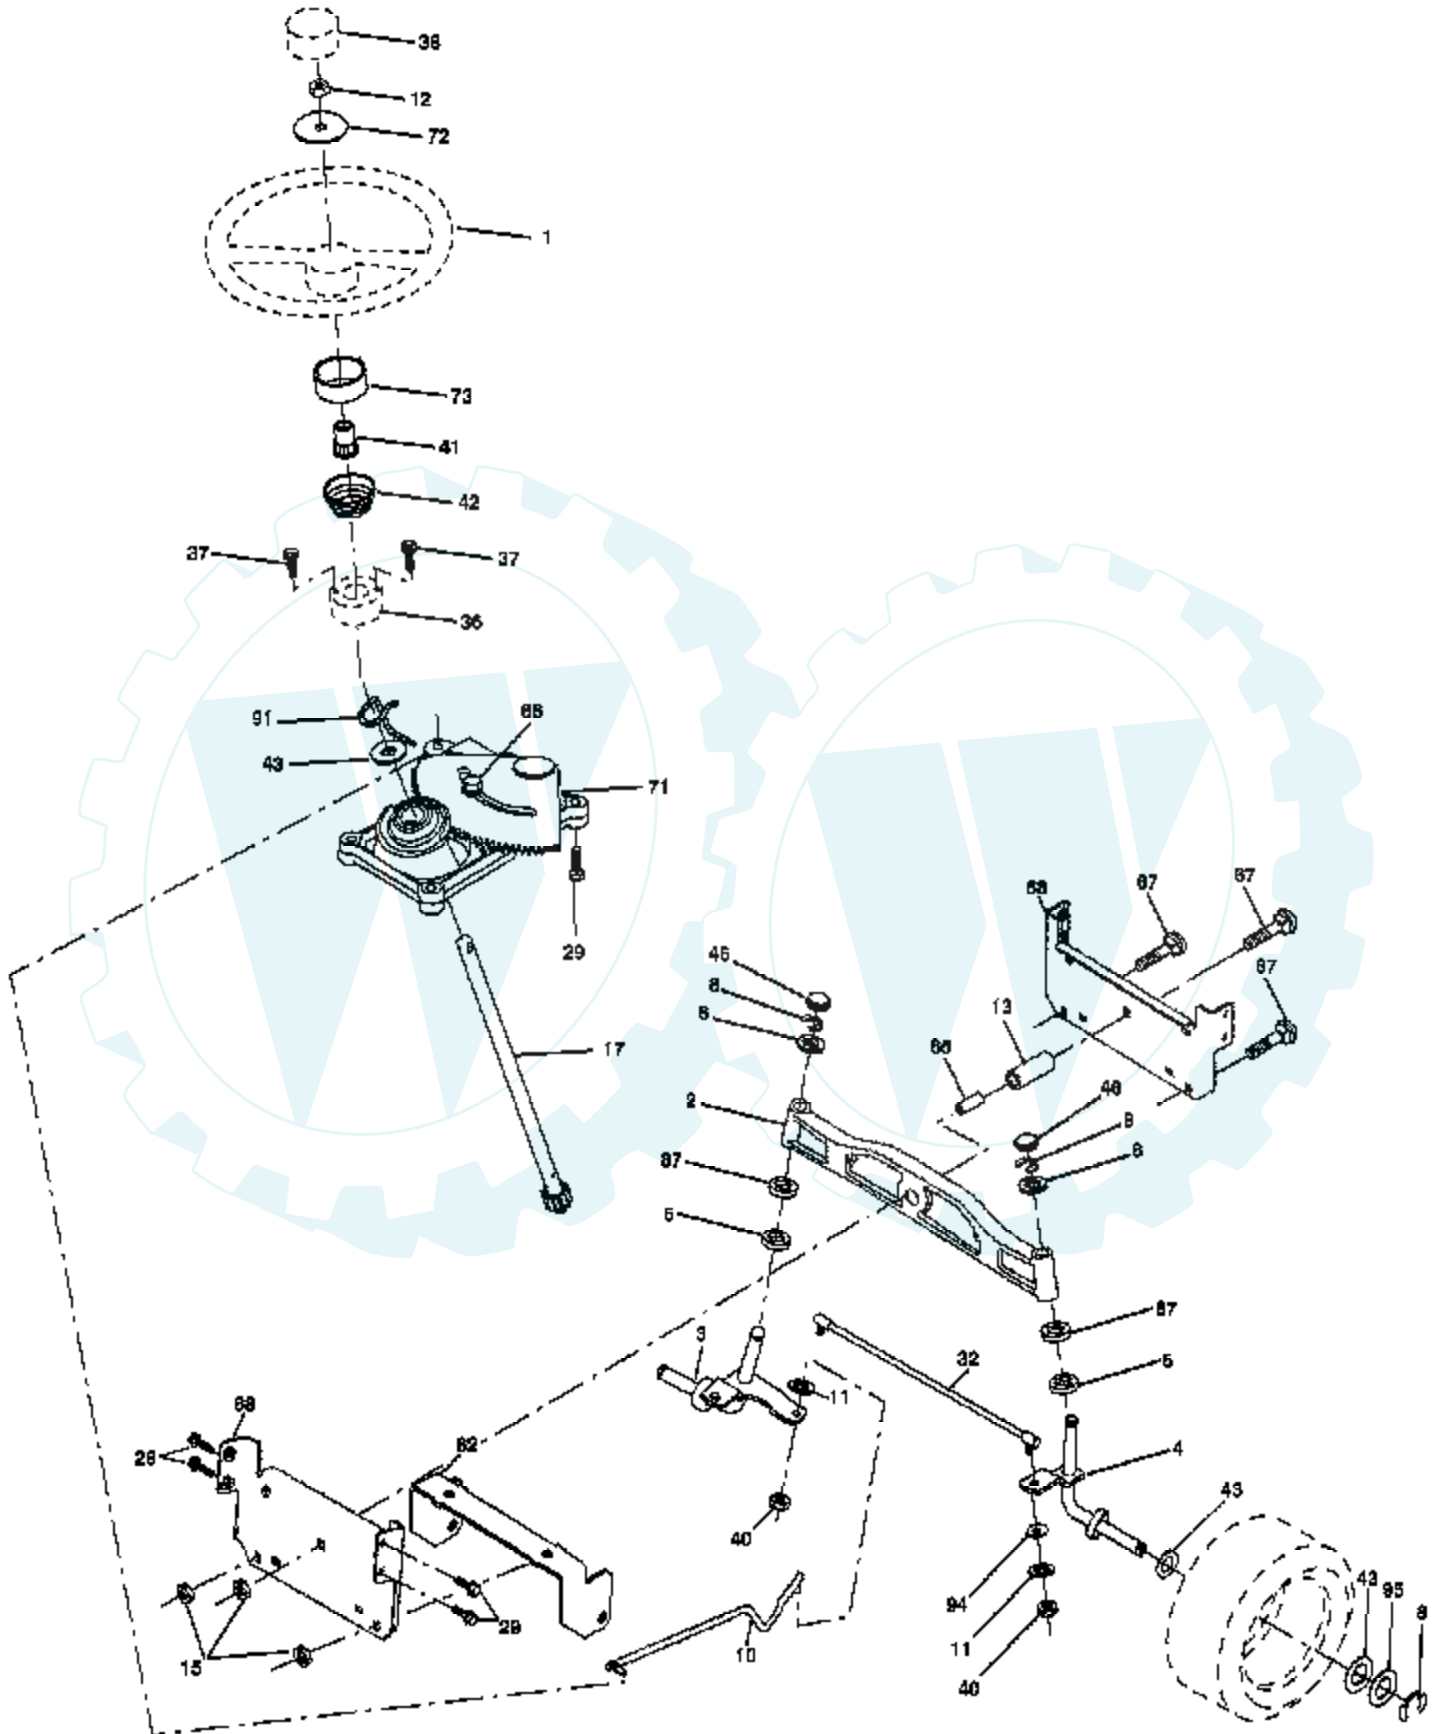

IGNITION SWITCH

POSITION	CIRCUIT	"MAKE"
OFF	M + G + A1	NONE
ON + LIGHTS	B + A1	L + A2
ON	B + A1	NONE
START	B + S + A1	NONE

PTO SWITCH

POSITION	CIRCUIT
OFF	C + G, B + H
ON	C + F, B + E, A + D

WIRING INSULATED CLIPS
NOTE: IF WIRING INSULATED CLIPS WERE REMOVED FOR SERVICING OF UNIT, THEY SHOULD BE REPLACED TO PROPERLY SECURE YOUR WIRING.

Ref #	Part Number	Qty	Description
1	188705		Seat
2	180166		Bracket Pivot Seat
3	71110616		Bolt Fin Hex 3/8-16 unc x 1
4	19131610		Washer Flat 13/32 x 1 x 10 Ga.
5	145006		Clip Push-In
6	73800600		Nut Hex w/Ins. 3/8-16 unc
7	124181X		Spring Seat Cprsn 2 250 Blk Zi
8	17000616		Screw 3/8-16 x 1
9	19131614		Washer 13/32 x 1 x 14 Ga.
10	180186		Pan Seat
11	166369		Knob Seat Adj. Wingnut
12	121246X		Bracket Mounting Switch
13	121248X		Bushing Snap Blk Nyl 50 Id
14	72050412		Bolt Rdhd Sqnk 1/4-20 x 1-1/2
15	134300		Spacer Split
16	121250		Spring Cprsn
17	123976X		Nut Lock 1/4 Lge Flg Gr. 5 Zinc
21	171852		Bolt Shoulder 5/16-18 unc
22	73800500		Nut Hex Lock W/Ins 5/16-18
24	19171912		Washer 17/32 x 1-3/16 x 12 Ga.
25	127018X		Bolt Shoulder 5/16-18 x 62