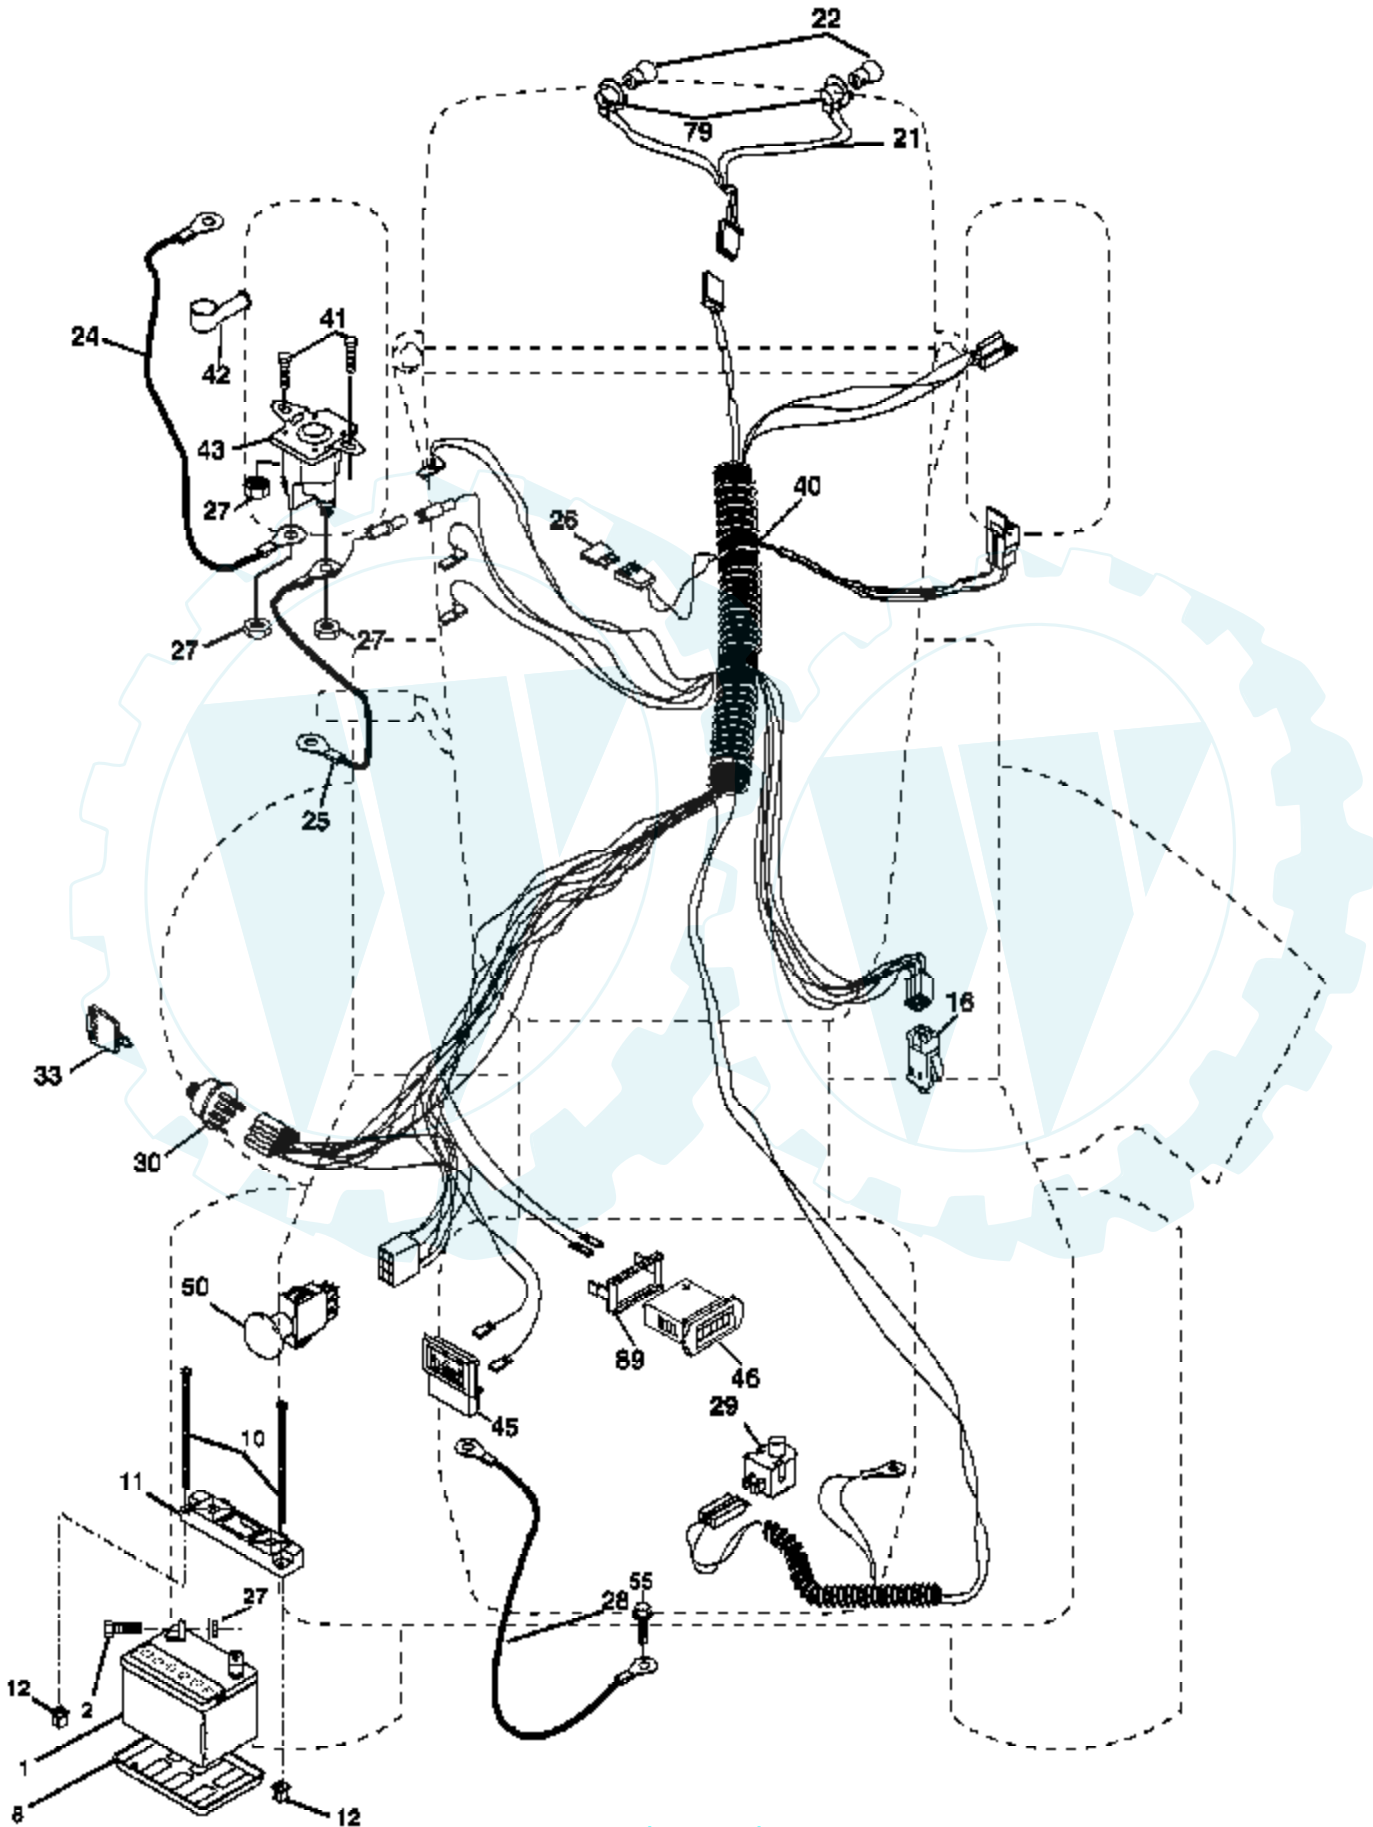

Ref #	Part Number	Qty	Description
212	145212		Nut Hex Flange Lock
214	174735		Link Transaxle
217	179433		Pedal Assy, Reverse, with Pad
218	174713		Arm Control Pedal Reverse
219	174839		Bracket Frest Pdl Ctrl. Hyd
220	174711		Bracket Mtg. Pedal Control
221	72140606		Bolt Rdhd Sqnk 3/8-16 unc x 3/4
222	73680700		Nut Crownlock 7/16-14 unc
223	174840		Washer Nylon 11/16 ID x .060
224	174736		Pedal Forward
225	174712		Arm Control Pedal Forward
226	174902		Bolt Pivot Spacer
227	174710		Cam Reverse Pedal LT
228	179032		Bolt Shoulder 5/16-18
229	176451		Washer Serrated 5/16 x .75
231	174573		Strap Torque
232	175570		Actuator Cruise Disengage
233	174856		Pawl Control Cruise
234	174858		Lever Control Cruise
235	174857		Sector Control Cruise
236	128903		Bolt Shoulder 3/8-16 unc 1/44
237	170165		Bolt Shoulder 5/16-18
238	175807		Arm Mtg. Cruise Sector
239	17490508		Screw Thdrol 5/16 x 1/2
240	175610		Spring Return Cruise Control
241	73930400		Nut Centerlock 1/4-20 unc
242	74780412		Bolt Fin Hex 1/4-20 unc x .75
243	178289		Bracket Anti-Rotation CVX
244	17490510		Screw 5/16-18 x 5/8
251	17060516		Screw 5/16-18 x 1
253	179422		Washer .3125 x .615 x 16 Ga.
254	178062		Clip Retainer
263	17000612		Screw 3/8-16 x 3/4
272	17670508		Screw, 5/16-18 x 1/2 TT
273	179610		Pad, Reverse Pedal
274	175646		Cover Pedal Forward