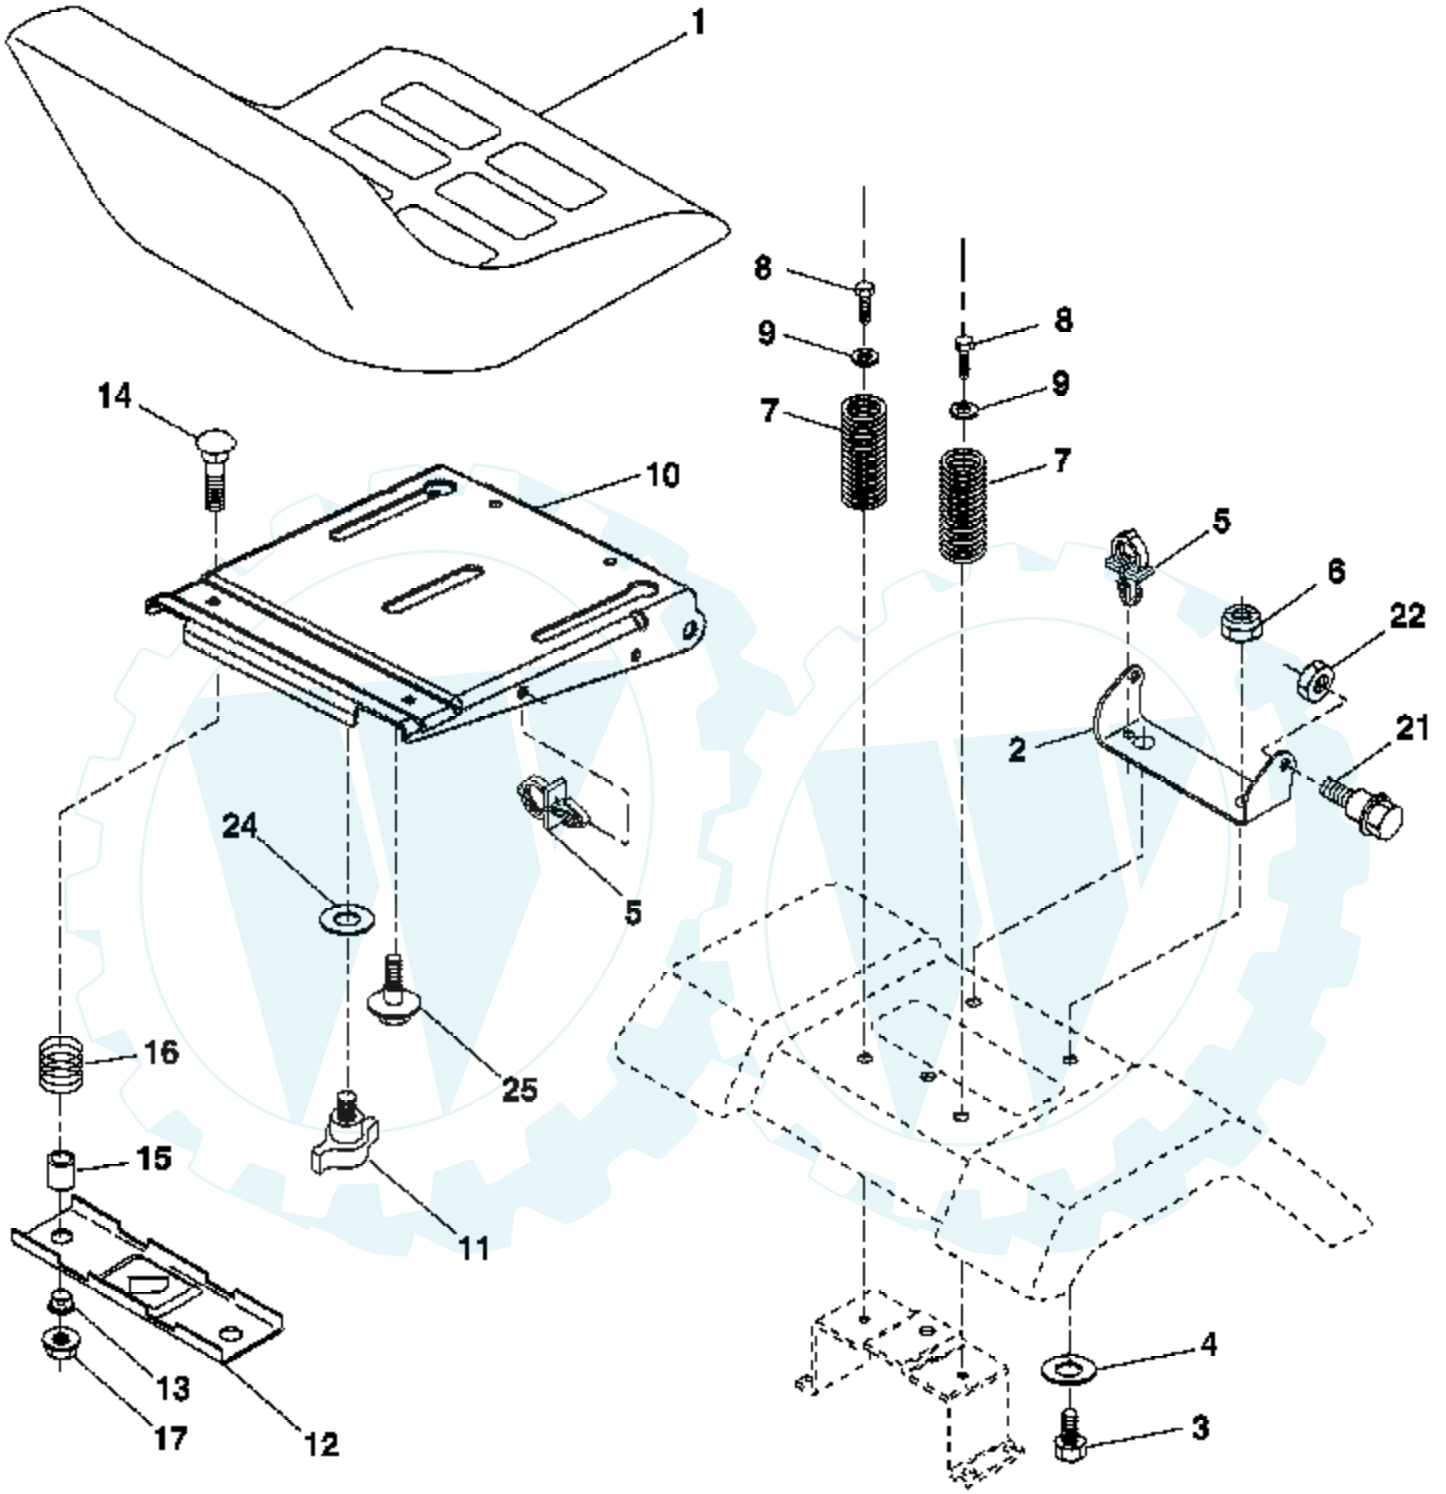

Ref #	Part Number	Qty	Description
1	159461		Wire Asm Inner/Sprg W/plunger
2	159476		Shaft Asm Lift RH w/Inf
3	188822		Pin Groove
4	12000002		E Ring #5133-62
5	19211621		Washer 21/32 x 1 x 21 Ga.
6	120183X		Bearing Nylon Blk 629 Id
7	125631X		Grip Handle
8	124526X		Button Plunger
11	175370		Link Lift LH
12	175371		Link Lift RH
13	4939M		Retainer Spring
15	175562		Plate Asm. Suspension Front
16	73350800		Nut Jam Hex 1/2-13 unc
17	175689		Trunnion Front Susp.
18	73800800		Nut Lock w/Wsh 1/2-13 unc
20	163552		Retainer Spring
23	110807X		Nut Special
24	19131016		Washer 13/32 x 5/8 x 16 Ga.
25	164024		Spring
26	169484		Retainer Clip
27	164543		Rod Adj Lift
28	73350600		Nut Hex Jam 3/8-16 unc
29	138057		Knob Inf 3/8-16 unc Blk W/sym
30	150233		Trunnion Infin Height
31	176205		Trunnion Susp. Arm
32	175994		Nut Lift Link 7/16-20
36	155097		Pointer Height Indicator
37	123935X		Plug Hole Blk 1.485/1.515 Dia.
38	17060516		Screw 5/16-18 x 1
40	19112410		Washer 11/32 x 1-1/2 10 Ga.
41	155098		Indicator Height STLT
49	145212		Nut Hex Flange Lock
50	110452X		Nut PUsH Phos & Oil
51	19171416		Washer 17/32 x 7/8 x 16 Ga.
52	175378		Arm Susp. Rear LH
53	175802		Arm Susp. Rear RH
54	175560		Pin

IGNITION SWITCH

POSITION	CIRCUIT	"MAKE"
OFF	M + G + A1	NONE
ON + LIGHTS	B + A1	L + A2
ON	B + A1	NONE
START	B + S + A1	NONE

PTO SWITCH

POSITION	CIRCUIT
OFF	C + G, B + H
ON	C + F, B + E, A + D

WIRING INSULATED CLIPS
NOTE: IF WIRING INSULATED CLIPS WERE REMOVED FOR SERVICING OF UNIT, THEY SHOULD BE REPLACED TO PROPERLY SECURE YOUR WIRING.