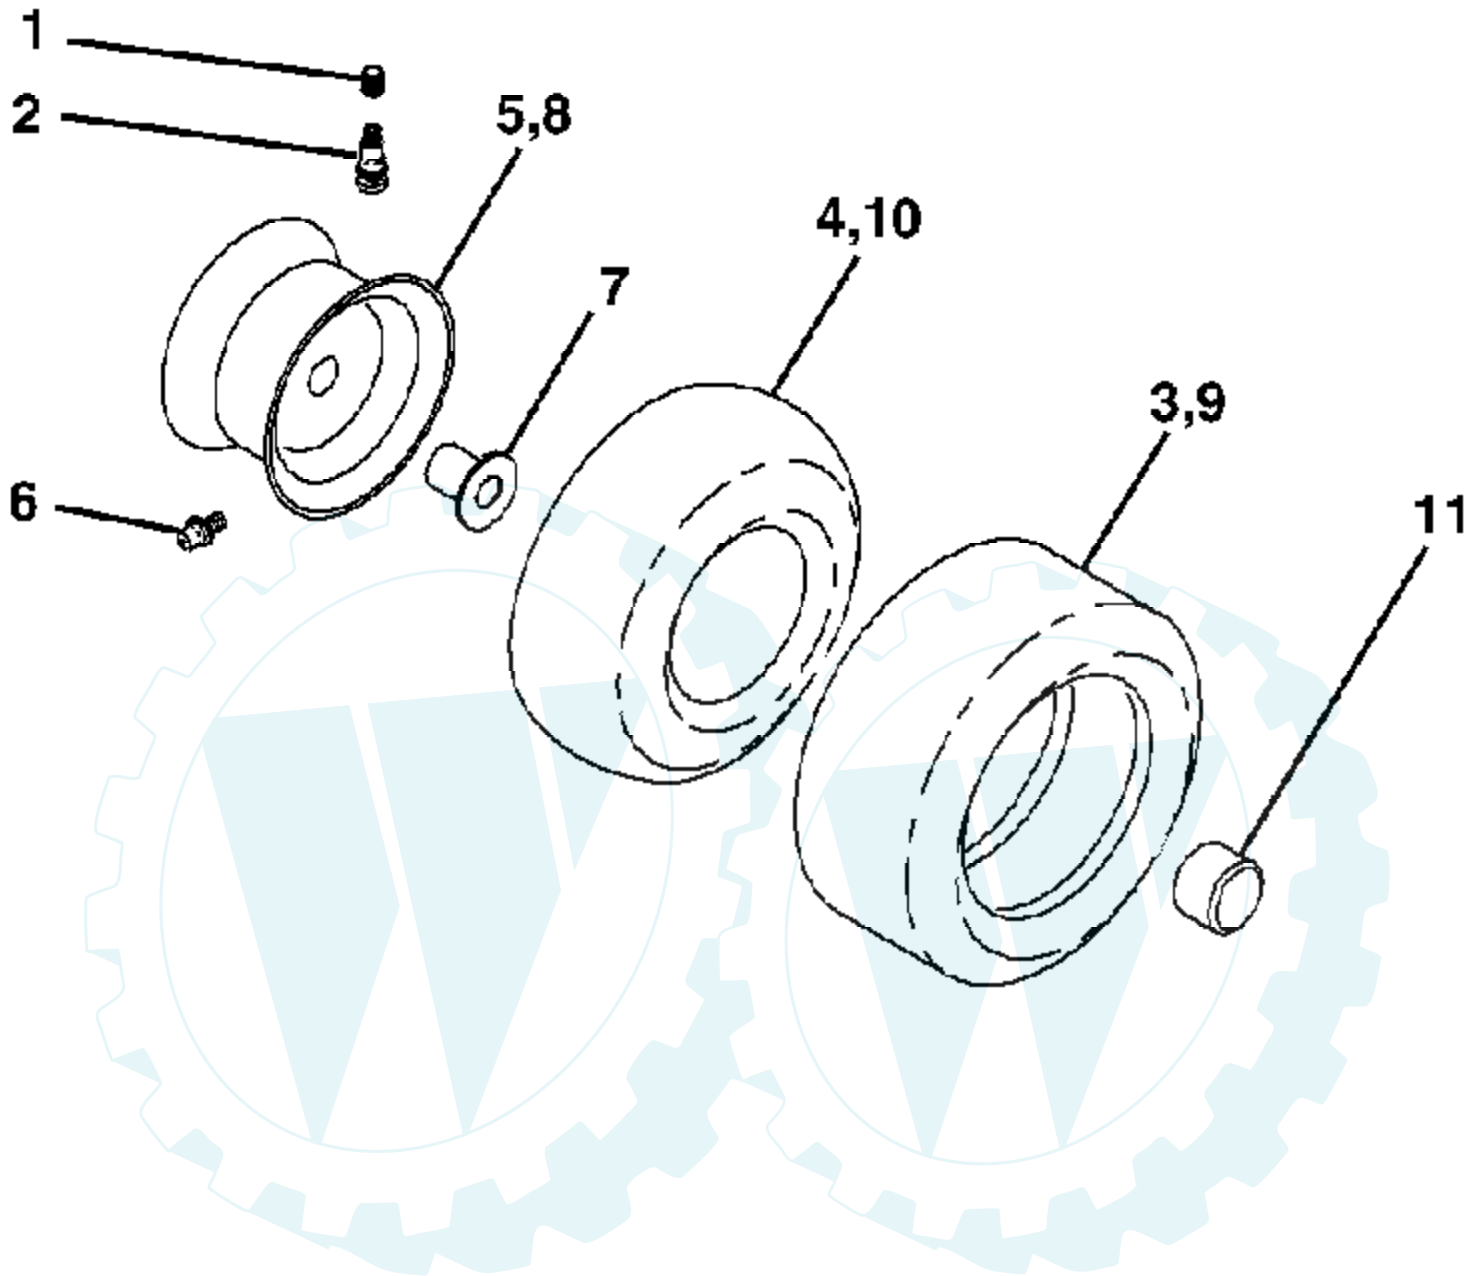

Ref #	Part Number	Qty	Description
1	59192		Cap Valve Tire
2	65139		Stem Valve
3	106222X		Tire F T 15 x 6 0 - 6 Service
4	59904		Tube Front (Service Item Only)
5	106732X624		Rim Asm 6" front Service
6	278H		Fitting Grease (Front Wheel Only)
7	9040H		Bearing Flange (Front Wheel Only)
8	106108X624		Rim Asm 8" rear Service
9	122082X		Tire R T 20 x 10 -8 C Service
10	7152J		Tube Rear (Service Item Only)
11	104757X428		Cap Axle 1 50 x 1 00
	144334		Sealant, Tire (10 oz. Tube)