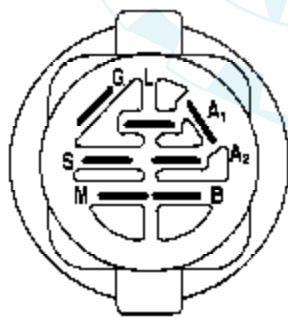

IGNITION SWITCH

POSITION	CIRCUIT	"MAKE"
OFF	M + G + A1	NONE
ON + LIGHTS	B + A1	L + A2
ON	B + A1	NONE
START	B + S + A1	NONE

PTO SWITCH

POSITION	CIRCUIT
OFF	C + G, B + H
ON	C + F, B + E, A + D