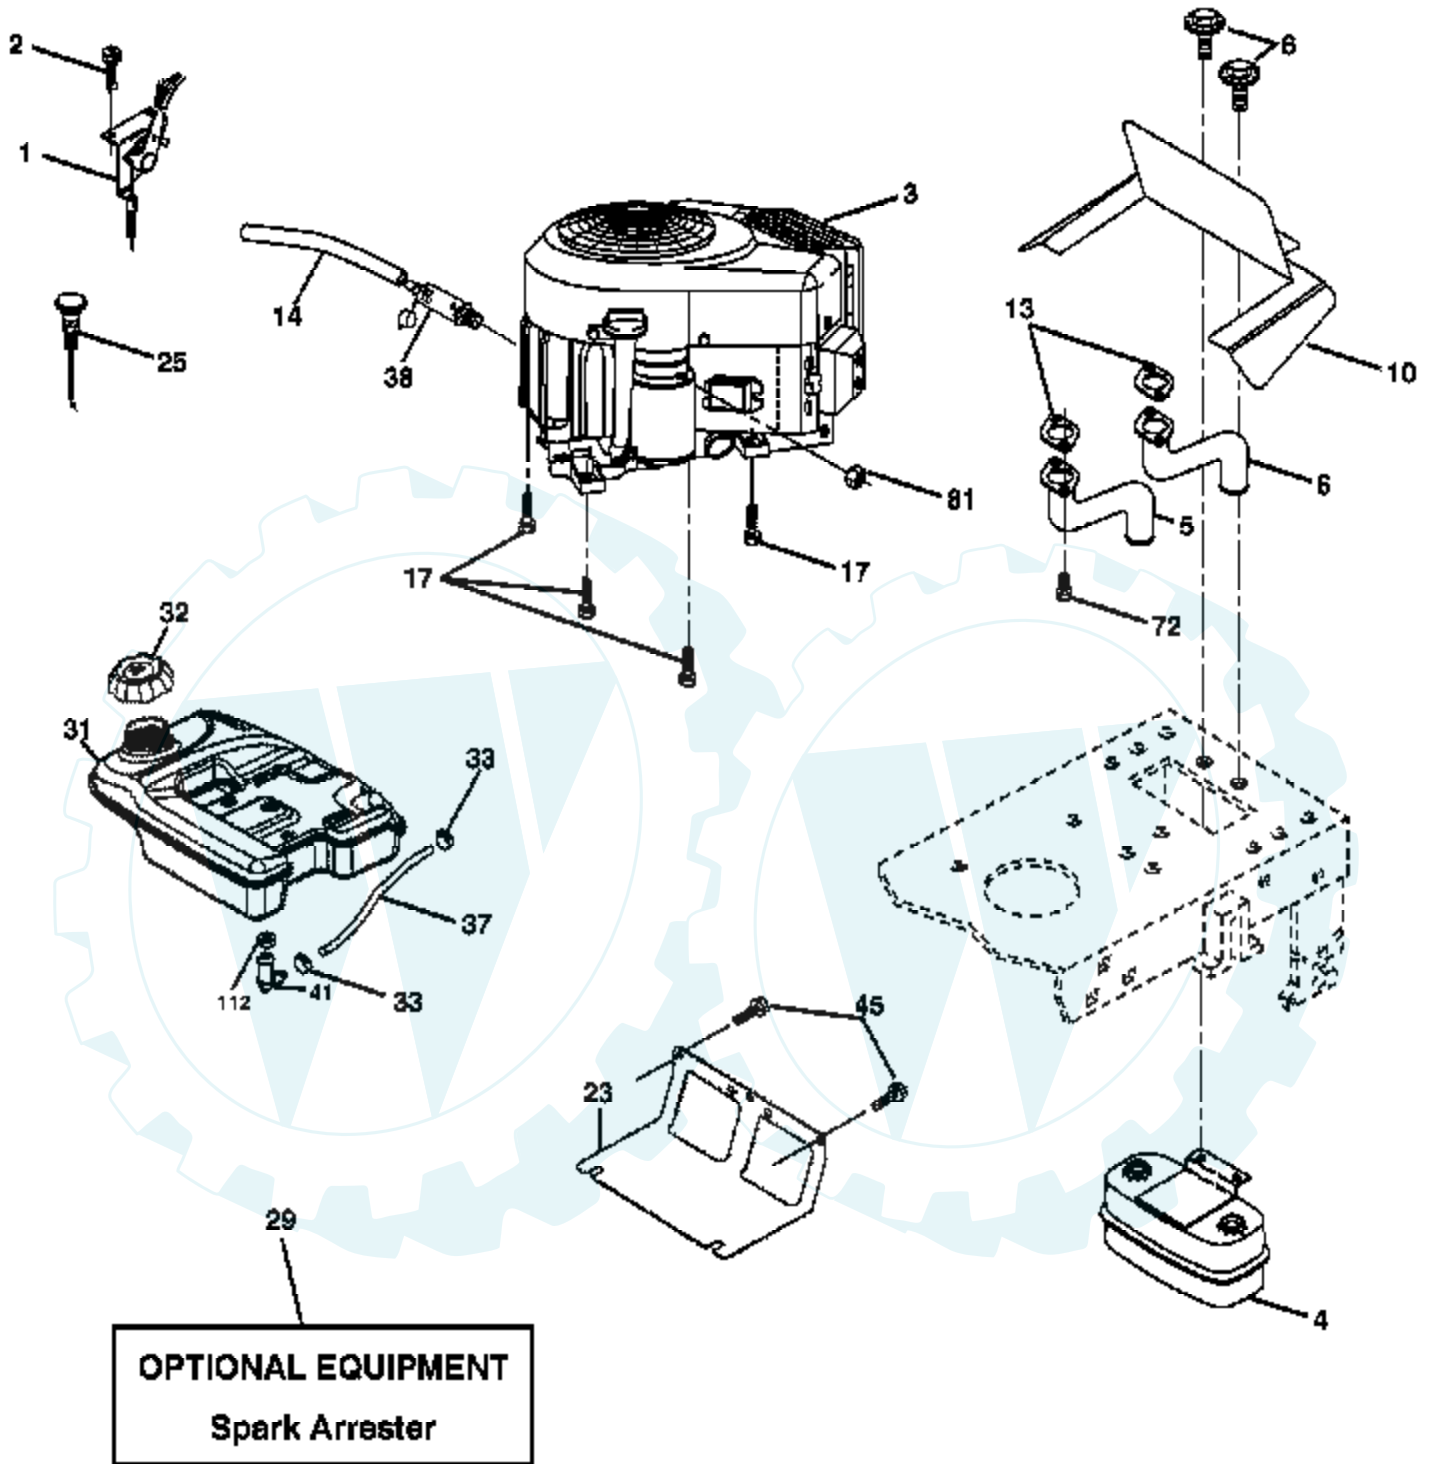

Ref #	Part Number	Qty	Description
1	144927		Battery
2	74760412		Bolt Hex Hd 1/4-20 unc x 3/4
8	7603J		Tray, Battery
10	145211		Bolt, BTR FRT 1/4-20 x 7.5
11	150109		Hold Down Battery, Front
12	145769		Nut, Push, Nylon
16	176138		Switch Interlock Push-In
21	175688		Harness Asm Light W/Bulbs
22	4152J		Bulb Light
24	8860R		Cable Battery
25	146148		Cable Batterywire
26	175158		Fuse
27	73510400		Nut Keps Hex 1/4-20 unc
28	145491		Cable Ground
29	121305X		Switch Plunger Normal NC Gray
30	175566		Switch Ign 4 pos w/lights
33	140401		Key Ign
40	188031		Harness Ign.
41	17720408		Bolt Blk Fin Hex 1/4-20 x 1/2
42	131563		Cover Terminal Red
43	178861		Solenoid
45	122822X		Ammeter Rectangular
46	169635		Hourmeter Snap-In
50	174652		Switch, PTO
55	17490508		Screw Thdrol 5/16-18 x 1/2
79	175242		Bulbholder
89	169639		Bracket Snap-In Hourmeter