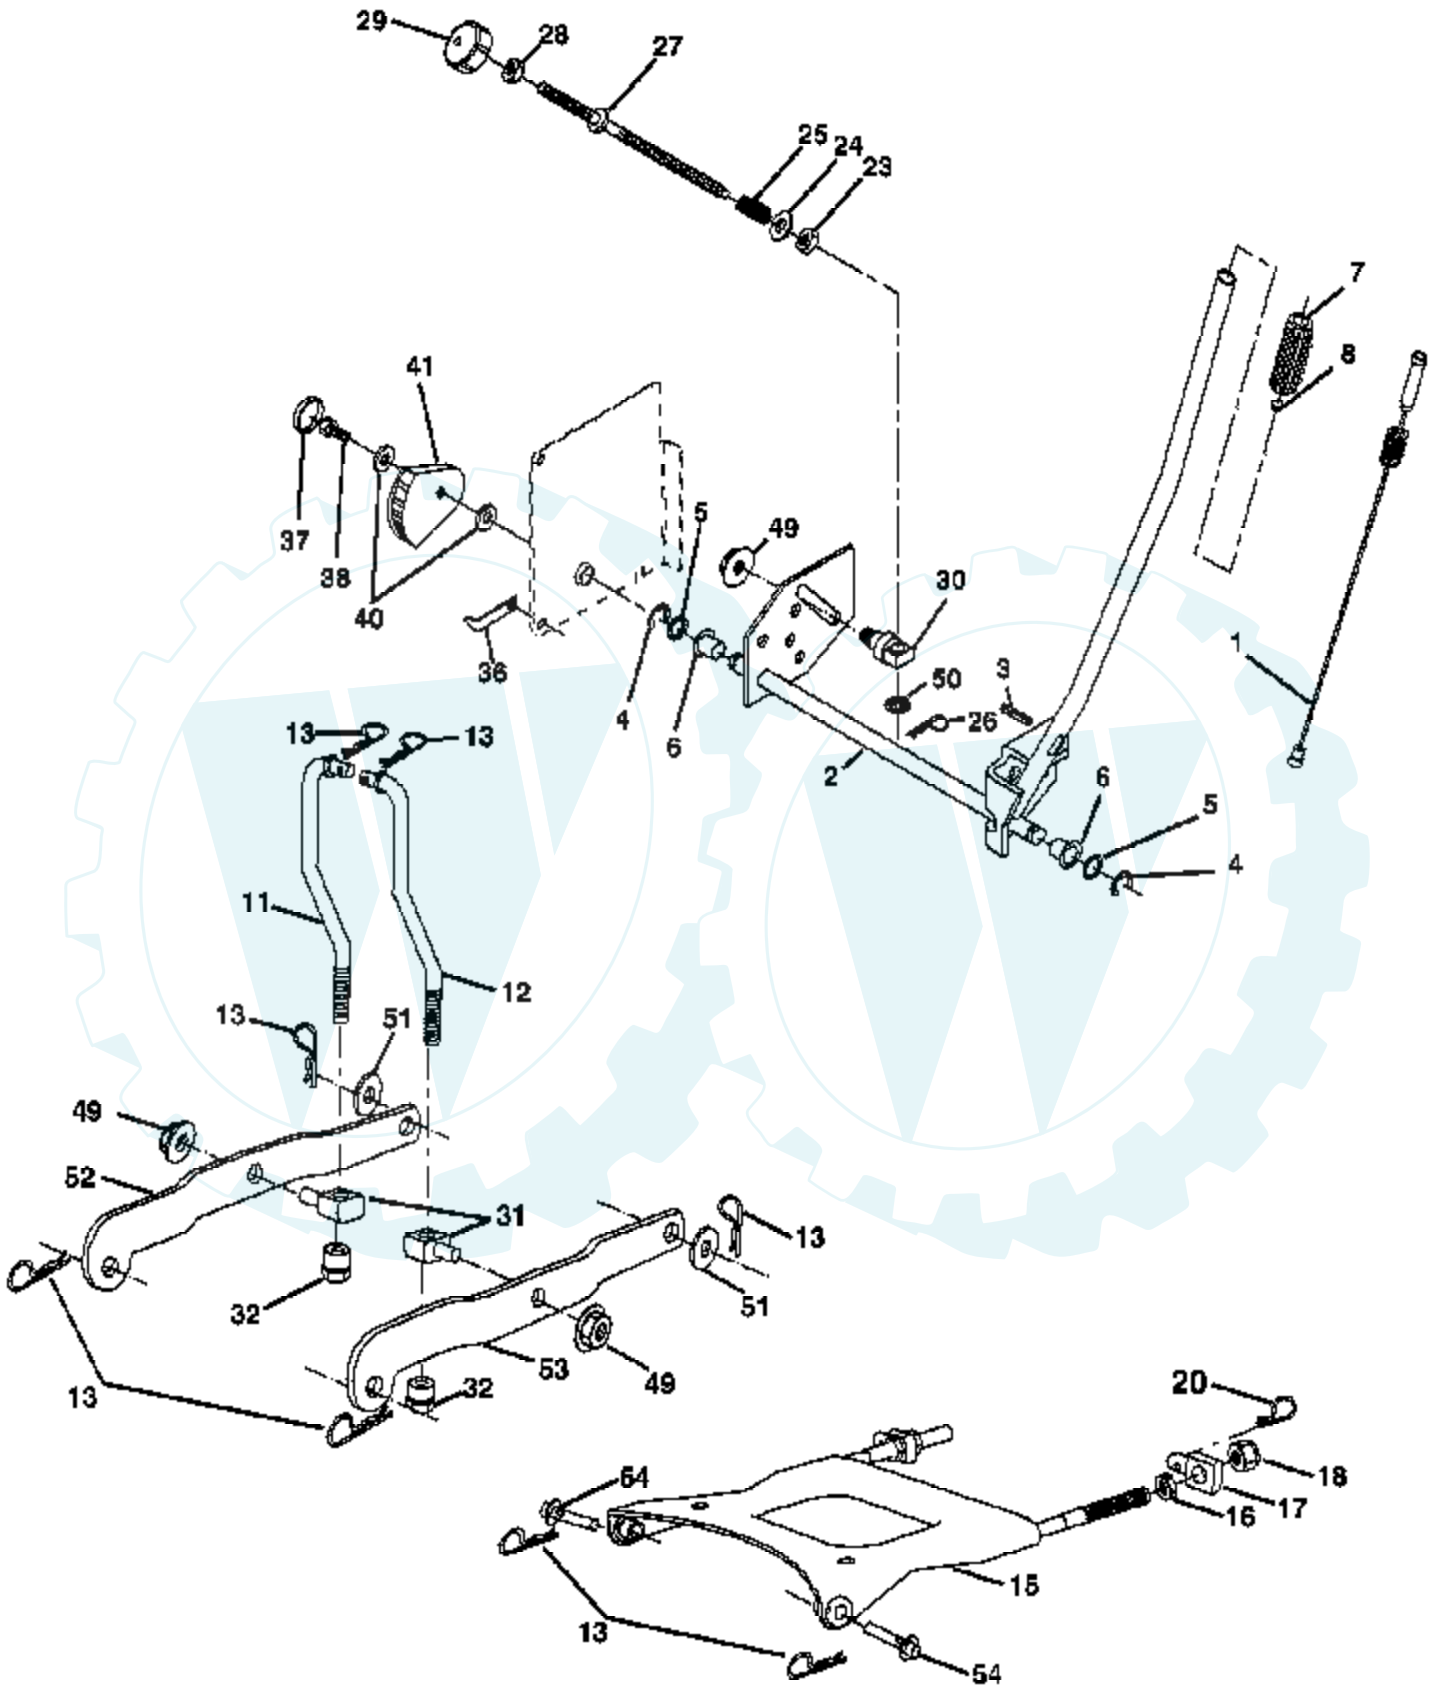

Ref #	Part Number	Qty	Description
1	159461		Wire Asm Inner/Sprg W/plunger
2	159476		Shaft Asm Lift RH w/Inf
3	188822		Pin Groove
4	12000002		E Ring #5133-62
5	19211621		Washer 21/32 x 1 x 21 Ga.
6	120183X		Bearing Nylon Blk 629 Id
7	125631X		Grip Handle
8	124526X		Button Plunger
11	175370		Link Lift LH
12	175371		Link Lift RH
13	4939M		Retainer Spring
15	175562		Plate Asm. Suspension Front
16	73350800		Nut Jam Hex 1/2-13 unc
17	175689		Trunnion Front Susp.
18	73800800		Nut Lock w/Wsh 1/2-13 unc
20	163552		Retainer Spring
23	110807X		Nut Special
24	19131016		Washer 13/32 x 5/8 x 16 Ga.
25	164024		Spring
26	169484		Retainer Clip
27	164543		Rod Adj Lift
28	73350600		Nut Hex Jam 3/8-16 unc
29	138057		Knob Inf 3/8-16 unc Blk W/sym
30	150233		Trunnion Infin Height
31	176205		Trunnion Susp. Arm
32	175994		Nut Lift Link 7/16-20
36	155097		Pointer Height Indicator
37	123935X		Plug Hole Blk 1.485/1.515 Dia.
38	17060516		Screw 5/16-18 x 1
40	19112410		Washer 11/32 x 1-1/2 10 Ga.
41	155098		Indicator Height STLT
49	145212		Nut Hex Flange Lock
50	110452X		Nut PUsH Phos & Oil
51	19171416		Washer 17/32 x 7/8 x 16 Ga.
52	175378		Arm Susp. Rear LH
53	175802		Arm Susp. Rear RH
54	175560		Pin