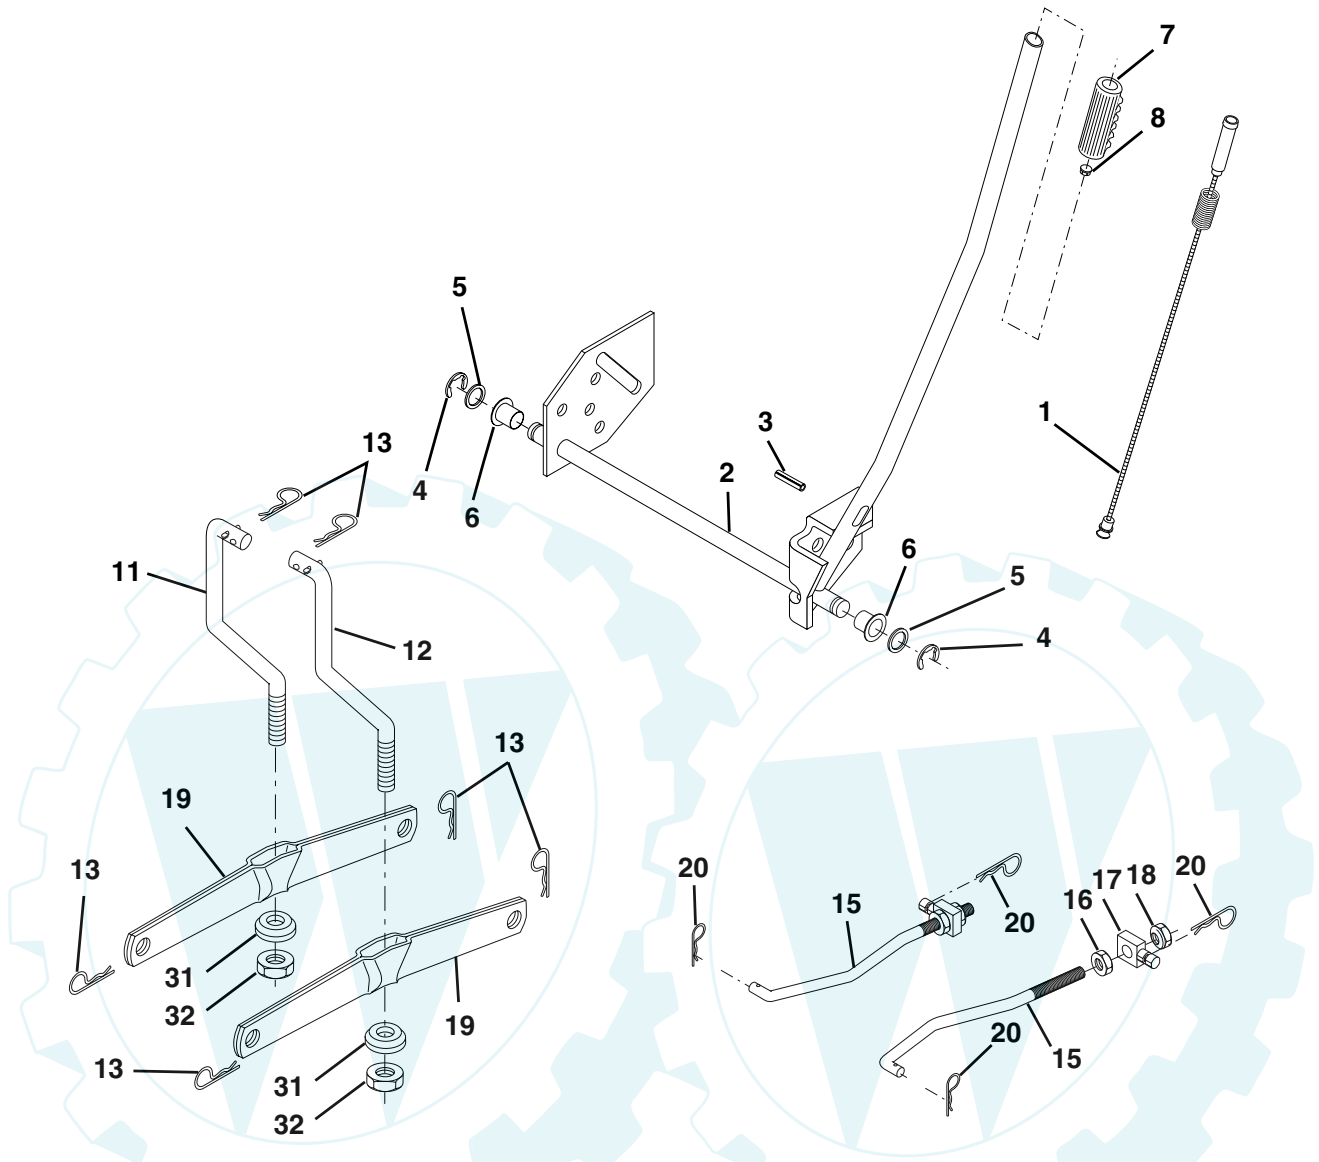

**NOTE:** All component dimensions given in U.S. inches  
1 inch = 25.4 mm

**TRACTOR - - MODEL NUMBER SO17H42STA PRODUCT NO. 954 57 03-69  
DECALS**

KEY PART NO.	PART NO.	DESCRIPTION
1	156811	Decal Instruction Operat English/French
2	186193	Decal Ins Strg Whl Statesman
	186232	Decal Ins Strg Whl Agway
3	186190	Decal Hood RH Statesman
	186230	Decal Hood RH Agway
4	186191	Decal Hood LH Statesman
	186231	Decal Hood LH Agway
5	185411	Decal Final Replacement
7	179128	Decal Deck "B" 42"
9	186198	Decal Fender Statesman
	186209	Decal Fender Agway

KEY PART NO.	PART NO.	DESCRIPTION
10	156439	Decal Danger English
14	160396	Decal V-belt Schematic 42"
16	145005	Decal Battery Danger/Poison
20	184851	Decal HP Engine
--	181249	Decal Footrest
--	186208	Decal Chassis 17/42 Hydro Statesman
--	186235	Decal Chassis 17/42 Hydro Agway
--	138311	Decal Lift Handle
--	169210	Decal By-Pass
--	185644	Manual Owner's English
--	185645	Manual Owner's Spanish

**WHEELS & TIRES**

KEY PART NO.	PART NO.	DESCRIPTION
1	59192	Cap Valve Tire
2	65139	Stem Valve
3	106222X	Tire F Ts 15 X 6 0 - 6 Service
4	59904	Tube Front (Service Item Only)
5	106732X624	Rim Asm 6"front White Service
6	278H	Fitting Grease (Front Wheel Only)
7	9040H	Bearing Flange (Front Wheel Only)
8	106108X624	Rim Asm 8"rear White Service
9	106268X	Tire R Ts 18x9.5-8 C Service
10	7152J	Tube Rear (Service Item Only)
11	104757X428	Cap Axle Blk 1 50 X 1 00
--	144334	Sealant, Tire (10 oz. Tube)

**NOTE:** All component dimensions given in U.S. inches  
1 inch = 25.4 mm

**TRACTOR - - MODEL NUMBER SO17H42STA PRODUCT NO. 954 57 03-69  
LIFT ASSEMBLY**

KEY PART NO.	PART NO.	DESCRIPTION
1	159460	Wire Asm Inner/Sprg w/Plunger
2	159471	Shaft Asm Lift
3	105767X	Pin Groove
4	12000002	E Ring #5133-62
5	19211621	Washer 21/32 x 1 x 21 Ga.
6	120183X	Bearing Nylon
7	109413X	Grip Handle
8	124526X	Button Plunger
11	139865	Link Lift Lh
12	139866	Link Lift Rh