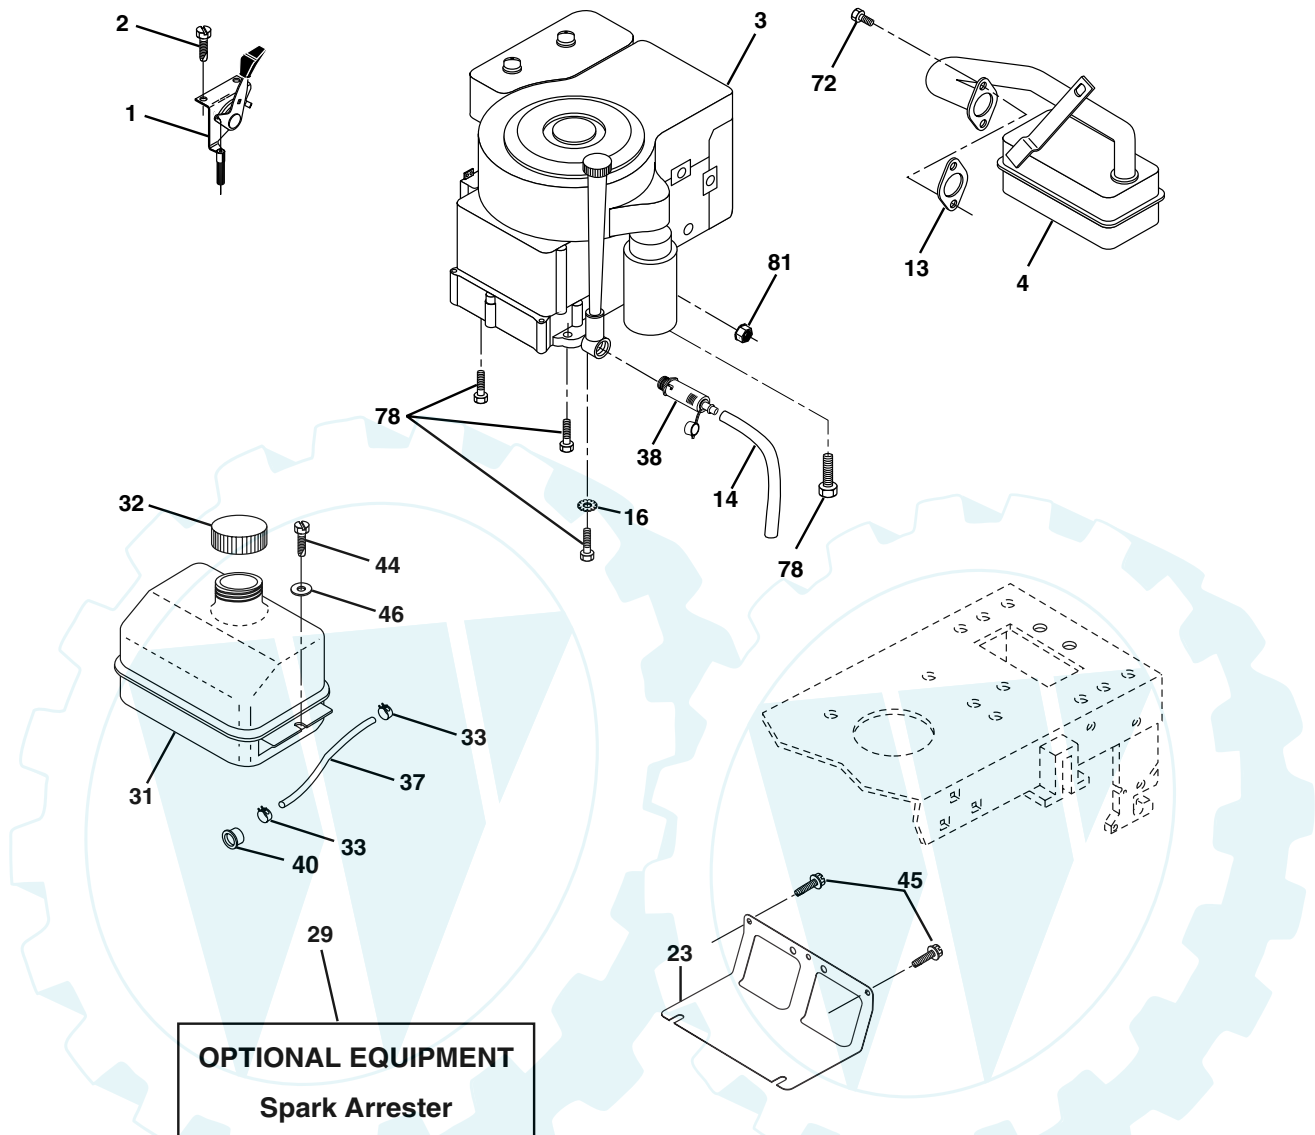

**NOTE:** All component dimensions given in U.S. inches  
1 inch = 25.4 mm

**TRACTOR - - MODEL NUMBER SO17H42STA PRODUCT NO. 954 57 03-69  
STEERING ASSEMBLY**

**TRACTOR - - MODEL NUMBER SO17H42STA PRODUCT NO. 954 57 03-69  
STEERING ASSEMBLY**

**NOTE:** All component dimensions given in U.S. inches  
1 inch = 25.4 mm

**TRACTOR - - MODEL NUMBER SO17H42STA PRODUCT NO. 954 57 03-69  
ENGINE**

KEY PART NO.	NO.	DESCRIPTION
1	170551	Control Throt /Ch Flag
2	17720408	Screw Hex Thd Cut 1/4-20x1/2
3	-----	Engine Briggs Model 31C707 (Order Parts From Engine Manufacturer)
4	137352	Muffler Exhaust B&S Lt
13	165291	Gasket 1 313 Id Tin Plated
14	148456	Tube Drain Oil Easy
16	11050600	Washer Lock Ext Tooth 3/8
23	169837	Shield Browning/Debris Guard
29	137180	Arrestor Spark
31	184900	Tank Fuel 1 25 Fr
32	140527	Cap Asm Fuel W/sym Vented