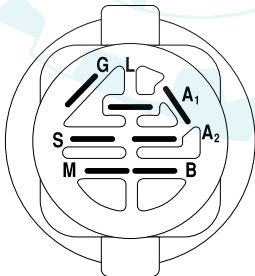

**TRACTOR - - MODEL NUMBER SO17H42STA PRODUCT NO. 954 57 03-69 SCHEMATIC**

**IGNITION SWITCH**

POSITION	CIRCUIT	"MAKE"
OFF	M+G+A1	NONE
RUN/LIGHT	B+A1	A2+L
RUN	B+A1	NONE
START	B + S + A1	NONE

**NOTE**

YOUR TRACTOR IS EQUIPPED WITH A SPECIAL ALTERNATOR SYSTEM. THE LIGHTS ARE NOT CONNECTED TO THE BATTERY, BUT HAVE THEIR OWN ELECTRICAL SOURCE. BECAUSE OF THIS, THE BRIGHTNESS OF THE LIGHTS WILL CHANGE WITH ENGINE SPEED. AT IDLE THE LIGHTS WILL DIM. AS THE ENGINE IS SPEEDED UP, THE LIGHTS WILL BECOME THEIR BRIGHTEST.

NON-REMOVABLE CONNECTIONS

REMOVABLE CONNECTIONS

**WIRING INSULATED CLIPS**

**NOTE:** IF WIRING INSULATED CLIPS WERE REMOVED FOR SERVICING OF UNIT, THEY SHOULD BE REPLACED TO PROPERLY SECURE YOUR WIRING.

**WHEELS & TIRES**

KEY PART NO.	PART NO.	DESCRIPTION
1	59192	Cap Valve Tire
2	65139	Stem Valve
3	106222X	Tire F Ts 15 X 6 0 - 6 Service
4	59904	Tube Front (Service Item Only)
5	106732X624	Rim Asm 6"front White Service
6	278H	Fitting Grease (Front Wheel Only)
7	9040H	Bearing Flange (Front Wheel Only)
8	106108X624	Rim Asm 8"rear White Service
9	106268X	Tire R Ts 18x9.5-8 C Service
10	7152J	Tube Rear (Service Item Only)
11	104757X428	Cap Axle Blk 1 50 X 1 00
--	144334	Sealant, Tire (10 oz. Tube)

**NOTE:** All component dimensions given in U.S. inches  
1 inch = 25.4 mm

**TRACTOR - - MODEL NUMBER SO17H42STA PRODUCT NO. 954 57 03-69  
LIFT ASSEMBLY**

KEY PART NO.	PART NO.	DESCRIPTION
1	159460	Wire Asm Inner/Sprg w/Plunger
2	159471	Shaft Asm Lift
3	105767X	Pin Groove
4	12000002	E Ring #5133-62
5	19211621	Washer 21/32 x 1 x 21 Ga.
6	120183X	Bearing Nylon
7	109413X	Grip Handle
8	124526X	Button Plunger
11	139865	Link Lift Lh
12	139866	Link Lift Rh