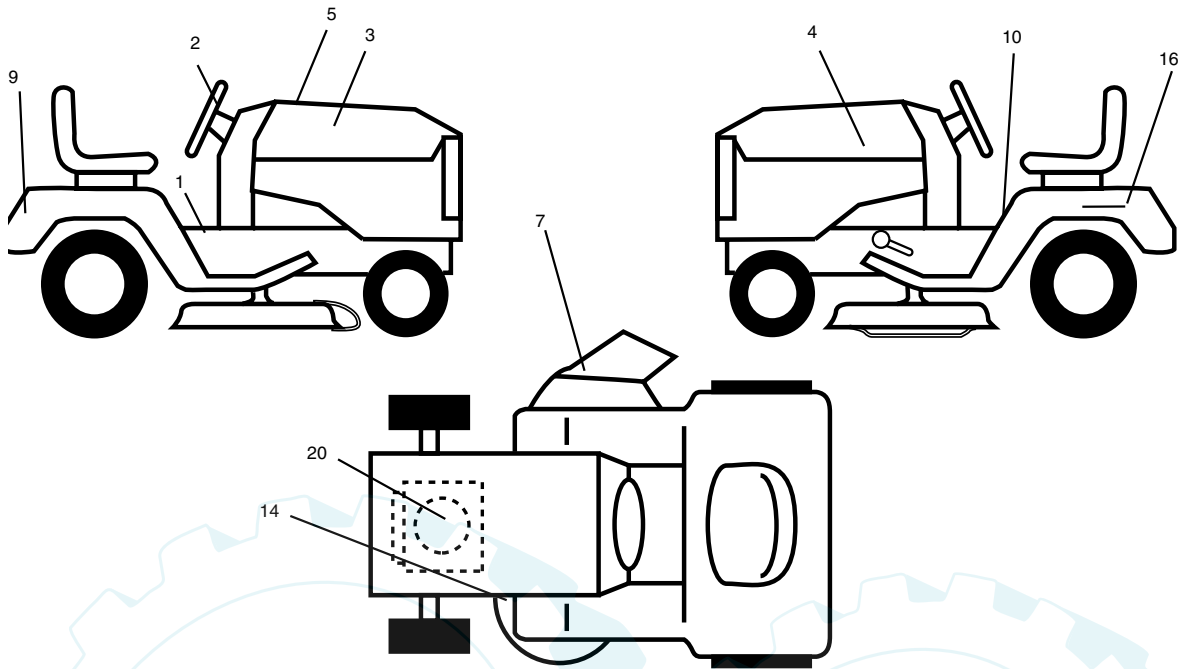

**TRACTOR - - MODEL NUMBER SO17H42STA PRODUCT NO. 954 57 03-69
DECALS**

KEY PART NO.	PART NO.	DESCRIPTION
1	156811	Decal Instruction Operat English/French
2	186193	Decal Ins Strg Whl Statesman
	186232	Decal Ins Strg Whl Agway
3	186190	Decal Hood RH Statesman
	186230	Decal Hood RH Agway
4	186191	Decal Hood LH Statesman
	186231	Decal Hood LH Agway
5	185411	Decal Final Replacement
7	179128	Decal Deck "B" 42"
9	186198	Decal Fender Statesman
	186209	Decal Fender Agway

KEY PART NO.	PART NO.	DESCRIPTION
10	156439	Decal Danger English
14	160396	Decal V-belt Schematic 42"
16	145005	Decal Battery Danger/Poison
20	184851	Decal HP Engine
--	181249	Decal Footrest
--	186208	Decal Chassis 17/42 Hydro Statesman
--	186235	Decal Chassis 17/42 Hydro Agway
--	138311	Decal Lift Handle
--	169210	Decal By-Pass
--	185644	Manual Owner's English
--	185645	Manual Owner's Spanish