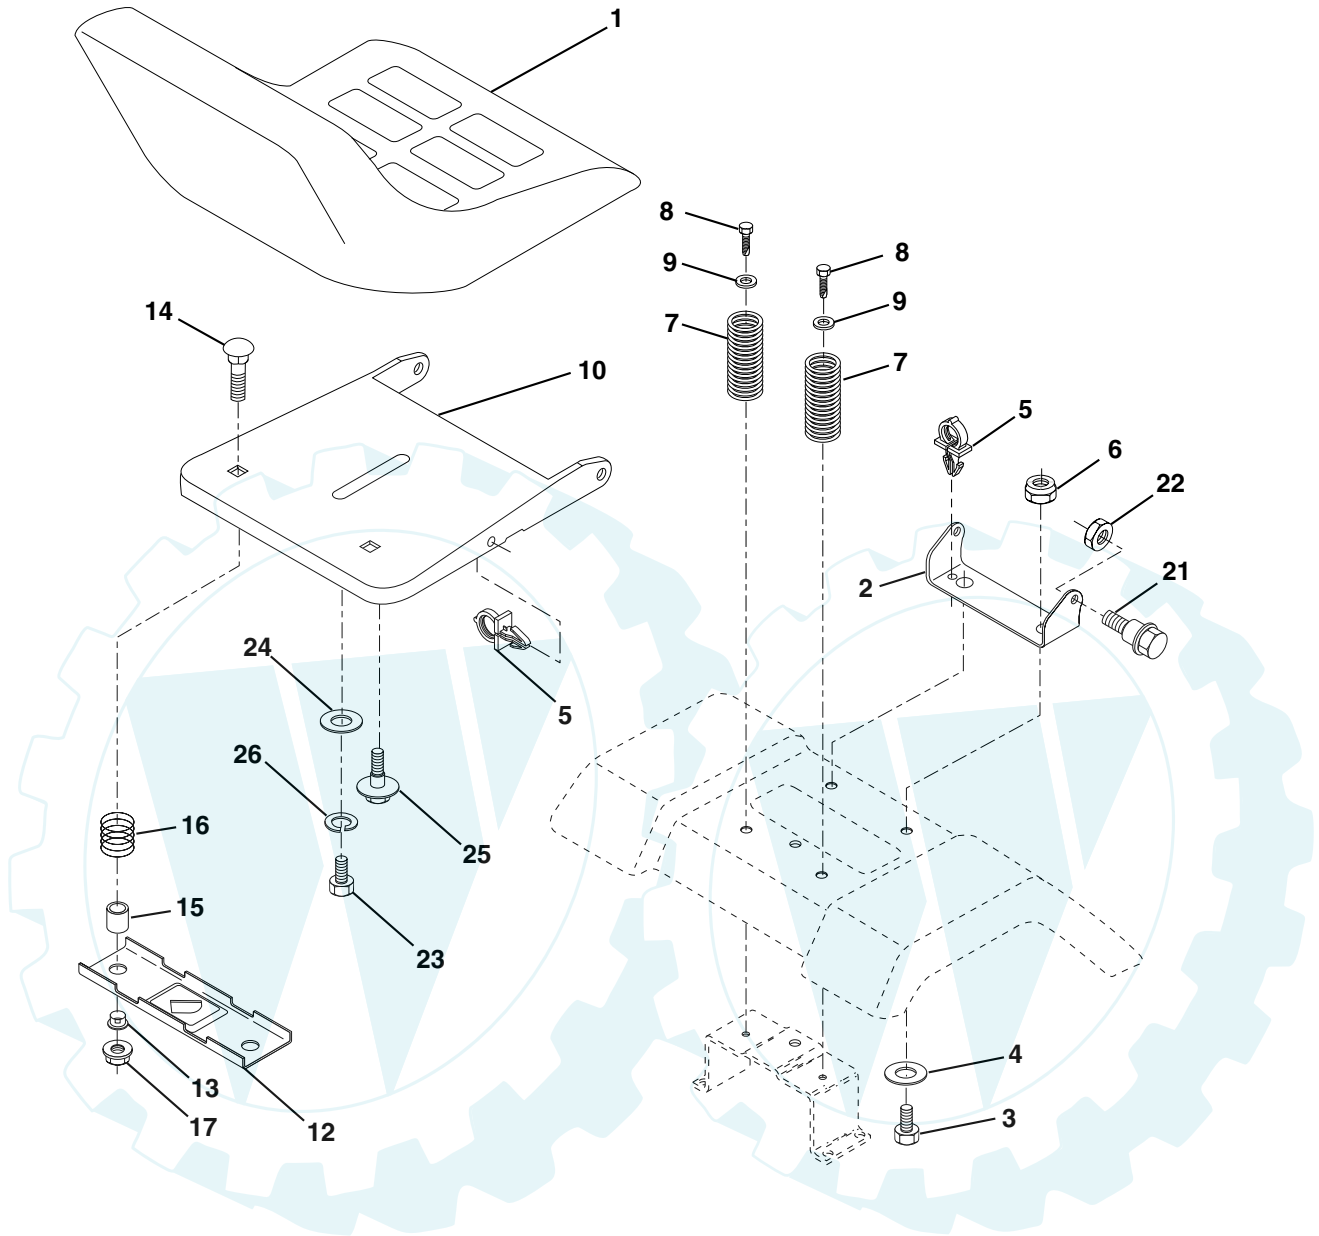

**TRACTOR - - MODEL NUMBER SO17H42STA PRODUCT NO. 954 57 03-69
SEAT ASSEMBLY**

KEY PART NO.	NO.	DESCRIPTION
1	140116	Seat
2	140551	Bracket Pnt Pivot Seat (blk)
3	71110616	Bolt
4	19131610	Washer 13/32 x 1 x 10 Ga
5	145006	Clip Push-In Hinged
6	73800600	Nut
7	124181X	Spring Seat Cprsn 2 250 Blk Zi
8	17000616	Screw 3/8-16 x 1.5
9	19131614	Washer 13/32 x 1 x 14 Ga
10	182493	Pan Pnt Seat (blk)
12	121246X	Bracket Pnt Mounting Switch
13	121248X	Bushing Snap Blk Nyl 50 Id

KEY PART NO.	NO.	DESCRIPTION
14	72050412	Bolt Rdhd Sht Nk 1/4-20 x 1-1/2
15	134300	Spacer Split 28 x 96 Yel Zinc
16	121250X	Spring Cprsn 1 27 Blk Pnt
17	123976X	Nut Lock 1/4 Lge Flg Gr 5 Zinc
21	171852	Bolt Shoulder 5/16-18 Unc Blkz-2A
22	73800500	Nut
23	71110814	Bolt Hex Black
24	19171912	Washer 17/32 x 1-3/16 x 12 Ga
25	127018X	Bolt Shoulder 5/16-18 x 62
26	10040800	Lockwasher

NOTE: All component dimensions given in U.S. inches
1 inch = 25.4 mm