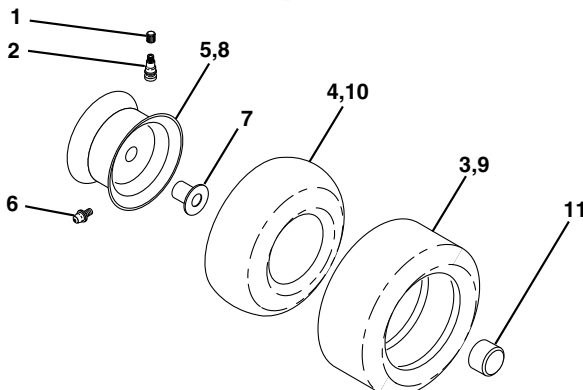

WHEELS & TIRES

KEY PART NO.	PART NO.	DESCRIPTION
1	59192	Cap Valve Tire
2	65139	Stem Valve
3	106222X	Tire F Ts 15 X 6 0 - 6 Service
4	59904	Tube Front (Service Item Only)
5	106732X624	Rim Asm 6"front White Service
6	278H	Fitting Grease (Front Wheel Only)
7	9040H	Bearing Flange (Front Wheel Only)
8	106108X624	Rim Asm 8"rear White Service
9	106268X	Tire R Ts 18x9.5-8 C Service
10	7152J	Tube Rear (Service Item Only)
11	104757X428	Cap Axle Blk 1 50 X 1 00
--	144334	Sealant, Tire (10 oz. Tube)

NOTE: All component dimensions given in U.S. inches
1 inch = 25.4 mm