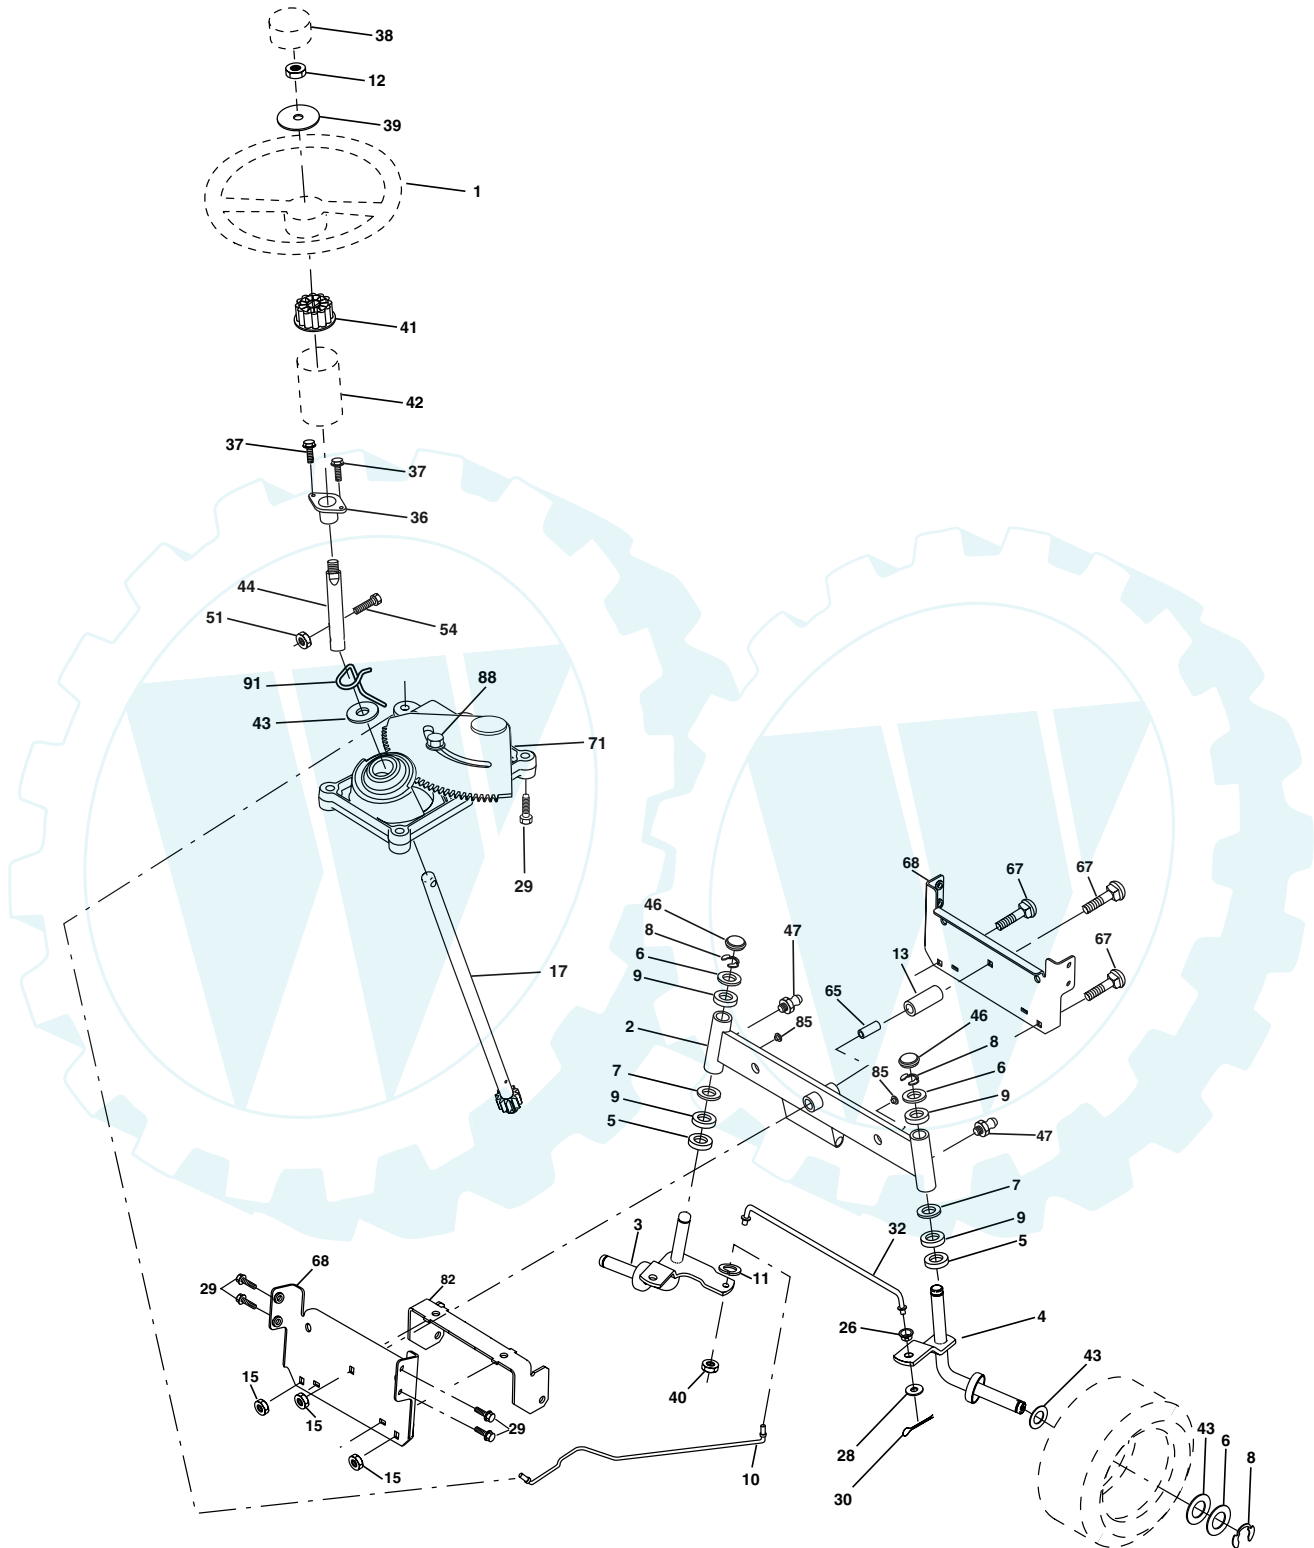

**TRACTOR - - MODEL NUMBER SO17H42STA PRODUCT NO. 954 57 03-69
STEERING ASSEMBLY**

**TRACTOR - - MODEL NUMBER SO17H42STA PRODUCT NO. 954 57 03-69
STEERING ASSEMBLY**

KEY NO.	PART NO.	DESCRIPTION
1	140044X428	Wheel Steering Auto Black
2	175131	Axle Asm Front
3	169840	Spindle Asm Lh
4	169839	Spindle Asm Rh
5	6266H	Bearing Race Thrust Harden
6	121748X	Washer 25/32 X 1 5/8 X 16ga
7	19272016	Washer 27/32 X 1 1/4 X 16 Ga
8	12000029	Ring Klip #15304-75
9	3366R	Bearing Col Strg Blk
10	175121	Link Drag Extended
11	10040600	Lockwasher
12	73940800	Nut Hex Jam Toplock 1/2-20 Unf
13	136518	Spacer Bearing Axle Front
15	145212	Hex Flange Lock
17	180641	Shaft Asm Strg
26	126847X	Bushing Rod Tie Blk Lt
28	19131416	Washer 13/32 X 7/8 X 16ga
29	17060612	Screw 3/8-16x3/4
30	76020412	Pin
32	130465	Rod Tie Wire Form 19 75 Mech
36	155099	Bushing Strg 5/8 Id Dash
37	152927	Screw TT #10-32 x 5 x 3/8 Flange
38	140045X428	Insert Cap Strg
39	19183812	Washer 9/16 ID x 2-3/8 OD 12 Gr
40	7810H	Locknut Center
41	100711L	Adaptor Wheel Strg 640/ 635id
42	145054X428	Boot Dash Steering
43	121749X	Washer 25/32 X 1 1/4 X 16 Ga
44	180640	Extension Steering
46	121232X	Cap Spindle Fr Top Blk
47	183226	Fitting Grease
51	73540400	Nut Crownlock 1/4-28
54	71130420	Bolt Hex 1/4-28unf x 1-1/4 Gr. 8
65	160367	Spacer Brace Axle
67	72140618	Bolt Rdhd Sq 3/8-16 Unc x 2-3/4
68	169827	Brace Axle
71	175146	Steering Asm
82	169835	Bracket Susp Chassis Front
85	133835	Fastener Christmas Tree
88	175118	Bolt Shoulder 7/16-20
91	175553	Clip Steering

NOTE: All component dimensions given in U.S. inches
1 inch = 25.4 mm