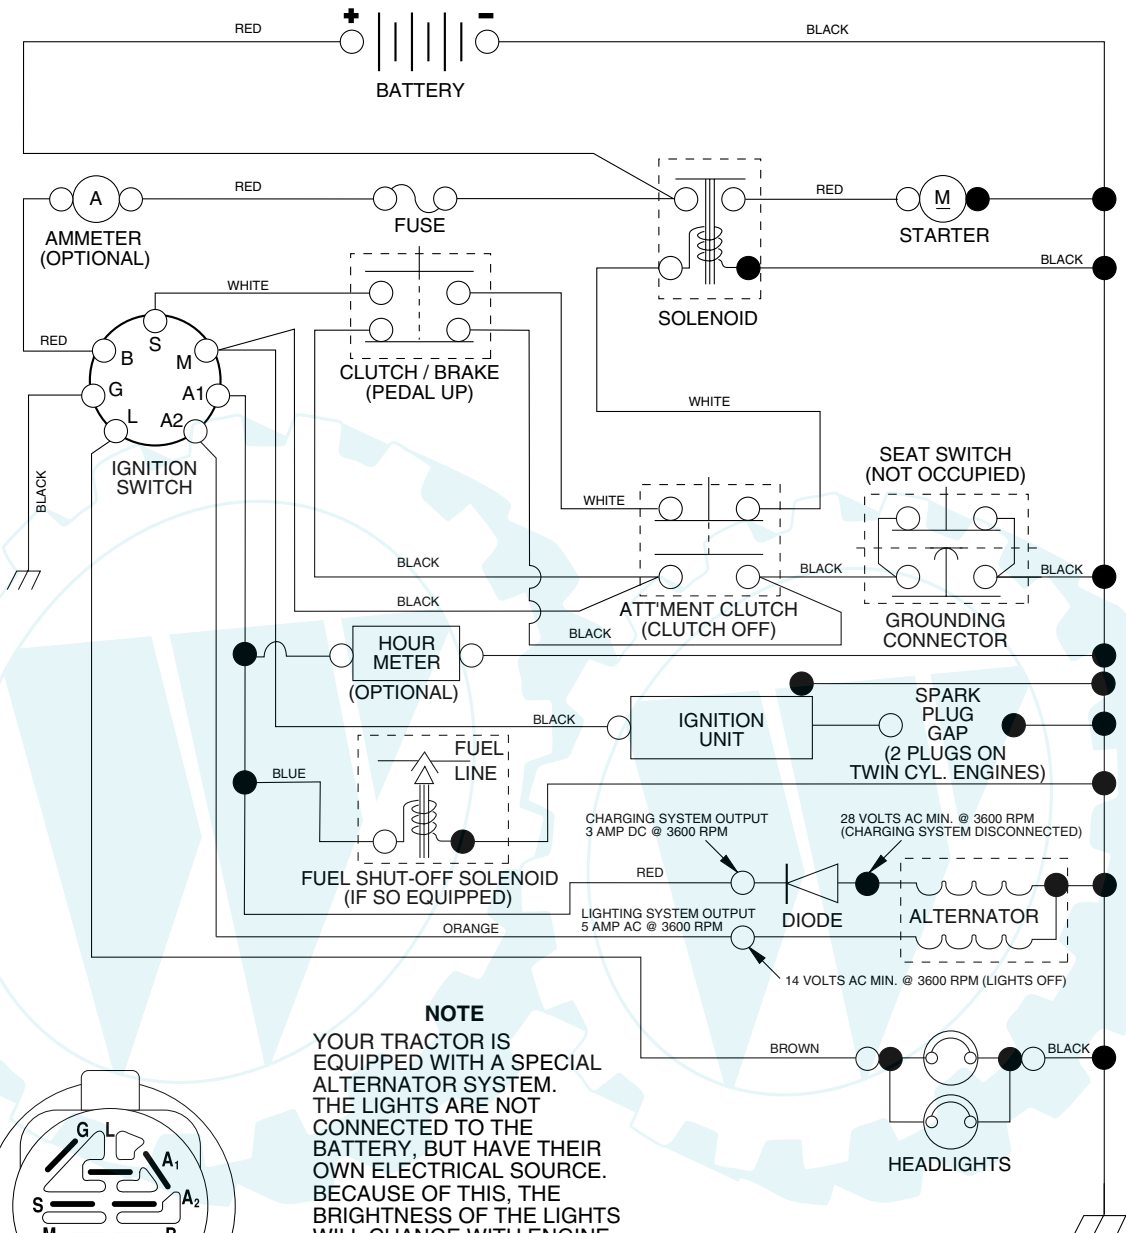

**TRACTOR - - MODEL NUMBER SO17H42STA PRODUCT NO. 954 57 03-69 SCHEMATIC**

**IGNITION SWITCH**

POSITION	CIRCUIT	"MAKE"
OFF	M+G+A1	NONE
RUN/LIGHT	B+A1	A2+L
RUN	B+A1	NONE
START	B + S + A1	NONE

**NOTE**

YOUR TRACTOR IS EQUIPPED WITH A SPECIAL ALTERNATOR SYSTEM. THE LIGHTS ARE NOT CONNECTED TO THE BATTERY, BUT HAVE THEIR OWN ELECTRICAL SOURCE. BECAUSE OF THIS, THE BRIGHTNESS OF THE LIGHTS WILL CHANGE WITH ENGINE SPEED. AT IDLE THE LIGHTS WILL DIM. AS THE ENGINE IS SPEEDED UP, THE LIGHTS WILL BECOME THEIR BRIGHTEST.

NON-REMOVABLE CONNECTIONS

REMOVABLE CONNECTIONS

**WIRING INSULATED CLIPS**

**NOTE:** IF WIRING INSULATED CLIPS WERE REMOVED FOR SERVICING OF UNIT, THEY SHOULD BE REPLACED TO PROPERLY SECURE YOUR WIRING.

# REPAIR PARTS

**TRACTOR - - MODEL NUMBER SO17H42STA PRODUCT NO. 954 57 03-69  
ELECTRICAL**

**TRACTOR - - MODEL NUMBER SO17H42STA PRODUCT NO. 954 57 03-69  
ELECTRICAL**

<b>KEY PART NO.</b>	<b>PART NO.</b>	<b>DESCRIPTION</b>
1	163465	Battery 12 Volt 25 Amp
2	74760412	Bolt Hex Hd 1/4-20unc X 3/4
8	176689	Box Battery
16	176138	Switch Interlock Push -In
21	175685	Harness Asm Light W/4152J
22	4152J	Bulb Light #1156
24	4799J	Cable Battery 6 Ga 11"red
25	146147	Cable Battery 6 Ga w/16 wire,red
26	175158	Fuse 20 AMP
27	73510400	Nut Keps Hex 1/4-20 unc
28	4207J	Cable Ground 6 Ga 12" black
29	121305X	Switch Plunger Nc Gray
30	175566	Switch Ign
33	140401	Key Ign
40	179720	Harness Ign
41	71110408	Bolt Blk Fin Hex 1/4-20 X 1/2
42	131563	Cover Terminal Red
43	178861	Solenoid
48	140844	Adapter Ammeter
52	141940	Protection Wire Loop
90	180449	Cover Terminal