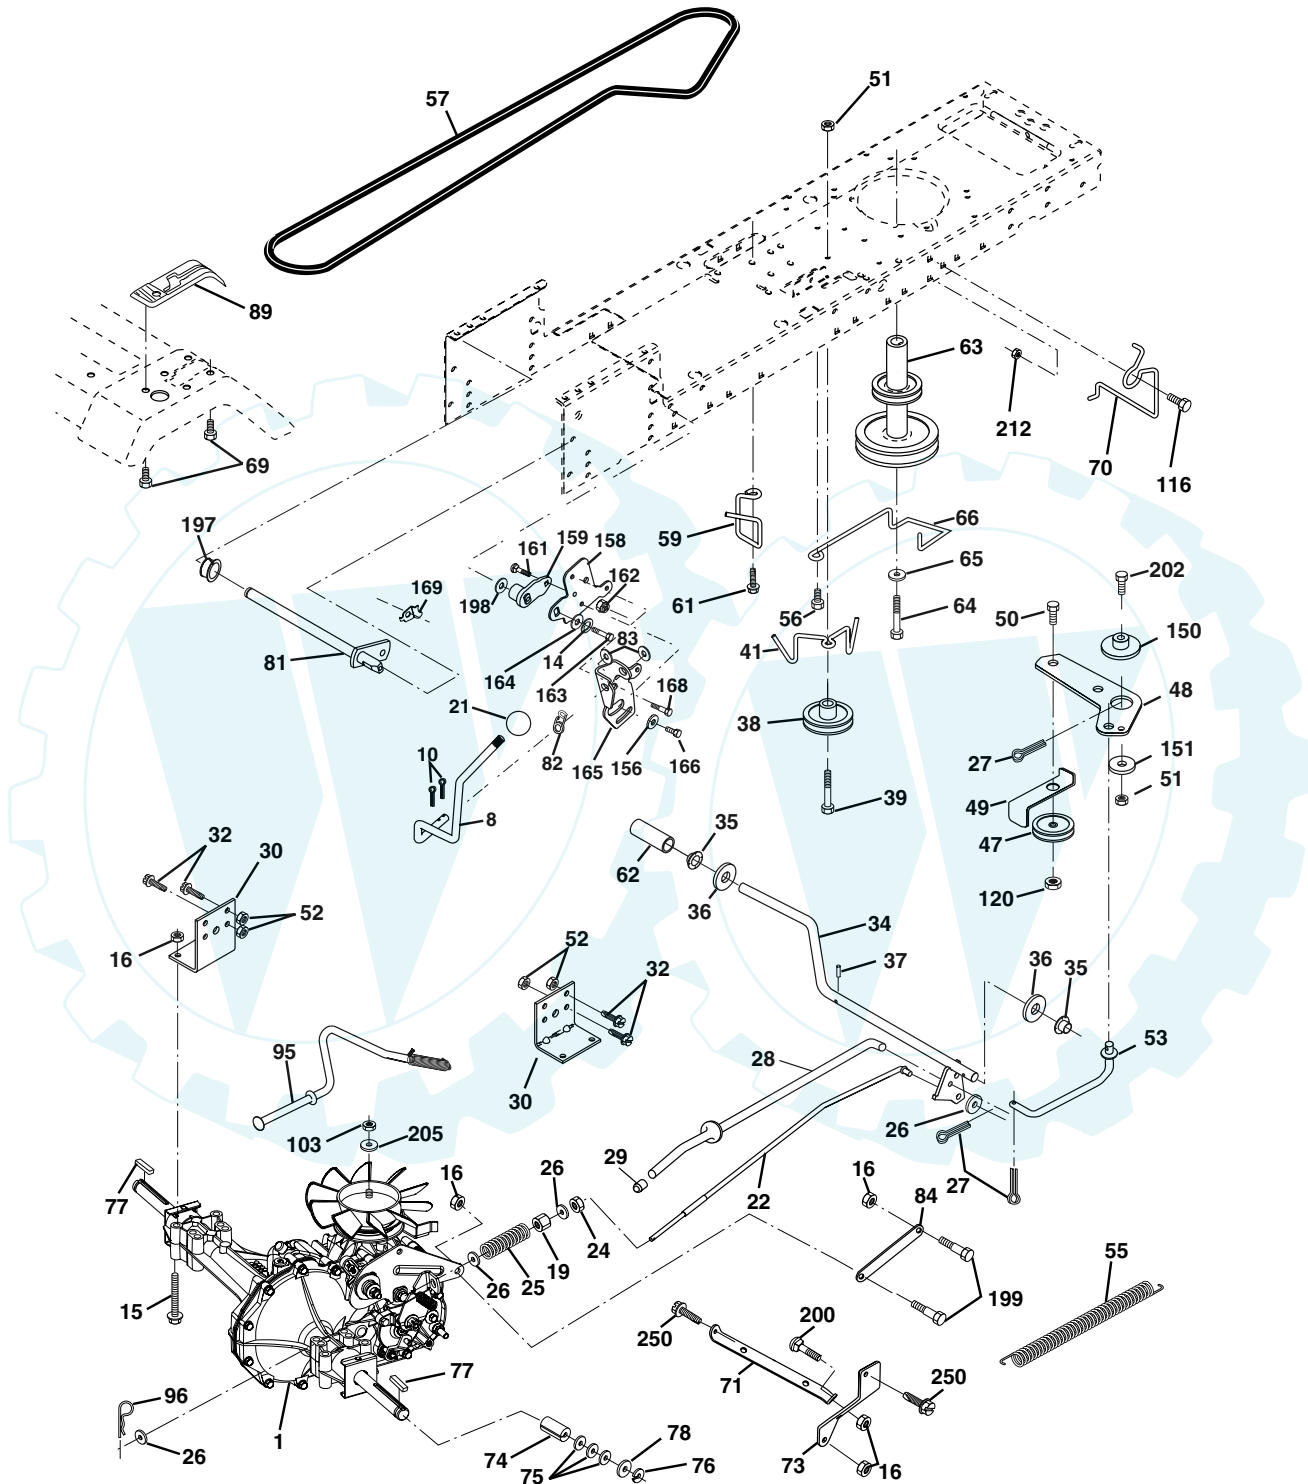

**TRACTOR - - MODEL NUMBER SO17H42STA PRODUCT NO. 954 57 03-69
GROUND DRIVE**

**TRACTOR - - MODEL NUMBER SO17H42STA PRODUCT NO. 954 57 03-69
GROUND DRIVE**

KEY PART NO.	PART NO.	DESCRIPTION	KEY PART NO.	PART NO.	DESCRIPTION
1	-----	Transaxle Hydro Gear Model 322-0510 (Order parts from the transaxle manufacturer)	71	169183	Strap, Torque, Lh
			73	169182	Strap, Torque, Rh
			74	137057	Spacer, Axle
			75	121749X	Washer 25/32 x 1-1/4 x 16 Ga.
8	165619	Rod, Shift	76	12000001	Ring, E
10	76020416	Pin, Cotter 1/8 x 1	77	123583X	Key, Square
14	10040400	Washer Lock 1/4	78	121748X	Washer 25/32 x 1-5/8 x 16 Ga.
15	74490544	Bolt Hex Flghd 5/16-18 Gr. 5	81	165596	Shaft Asm Cross
16	73800500	Nut, Lock Hex w/Ins 5/16-18 UNC	82	123782X	Spring, Torsion
19	73800600	Nut, Lock Hex w/Wsh 3/8-16 UNC	83	19171216	Washer 17/32 x 3/4 x 16 Ga.
21	106933X	Knob Rd. 1/2-13 Plstc. Thds. Blk.	84	169843	Link Transaxle
22	169498	Rod, Brake	89	169373X428	Console, Shift
24	73350600	Nut	95	170201	Control Asm Bypass Hydro
25	106888X	Spring, Rod, Brake	96	4497H	Spring, Retainer 1"
26	19131316	Washer 13/32 x 13/16 x 16 Ga.	103	73940800	Nut, Hex Jam Toplock 1/2-20 UNF
27	76020412	Pin, Cotter 1/8 x 3/4	116	72140608	Bolt 3/8-16 x 1
28	175765	Rod, Parking Brake	120	73900600	Bolt Hex 3/8-16 x 1-1/2
29	71673	Cap, Parking Brake	150	175456	Spacer Retainer
30	174973	Bracket, Transmission	151	19133210	Washer 13/32 x 2 x 10
32	74760512	Bolt Hex 5/16-18 UNC x 3/4	156	166002	Washer 5/16 x 1.0 x 1.25
34	175578	Shaft, Foot Pedal	158	165589	Bracket Shift Mount
35	120183X	Bearing, Nylon	159	183900	Hub Tapered Flange Shift
36	19211616	Washer	161	72140406	Bolt Rdhd Sqnk 1/4-20 x 3/4 Gr. 5
37	1572H	Pin, Roll	162	73680400	Nut Crownlock 1/4-20 Unc
38	179114	Pulley, Idler, Composite	163	74780416	Bolt Hex Fin 1/4-20 x 1
39	74760648	Bolt	164	19091010	Washer 5/8 x .281 x 10 Ga.
41	175556	Keeper, Belt, Idler	165	165623	Bracket Pivot Lever
47	127783	Pulley, Idler, V-Belt	166	166880	Screw 5/16 x 1.0 x .125
48	154407	Bellcrank Clutch Grnd Drustl	168	165492	Bolt Shoulder 5/16-18 x .561
49	123205X	Retainer, Belt	169	165580	Plate Fastening LT
50	72110612	Bolt Carr Sh 3/8-16 x 1-1/2 Gr. 5	197	169613	Nyliner Snap-in 5/8" ID
51	73680600	Nut	198	169593	Washer Nyl 7/8ID x .105"HYD
52	73680500	Nut Crownlock 5/16-28	199	169612	Bolt Shoulder 5/16-18 Unc
53	105710X	Link, Clutch	200	72140508	Bolt Rdhd Sqnk 5/16-18 Unc x 1
55	105709X	Spring, Return, Clutch	202	72110614	Bolt Car SH 3/8-16 x 1-1/2 Gr 5
56	17060620	Screw 3/8-16 x 1-1/4	205	19171616	Washer 17/32 x 1 x 16 Ga
57	140294	V-Belt, Drive	212	145212	Nut Hex Flange Lock
59	169691	Keeper, Belt, Center	250	17060612	Screw 3/8-16 x .75
61	17120614	Screw, 3/8-16 x .875			
62	8883R	Cover, Pedal			
63	175410	Pulley, Engine			
64	71170764	Bolt Hex 7/16 x 4 Gr. 5			
65	10040700	Washer			
66	154778	Keeper, Belt Engine Hydro			
69	142432	Screw Hex Wsh Hi-Lo 1/4-1/2 Unc			
70	134683	Guide, Belt, Mower Drive RH			

NOTE: All component dimensions given in U.S. inches
1 inch = 25.4 mm