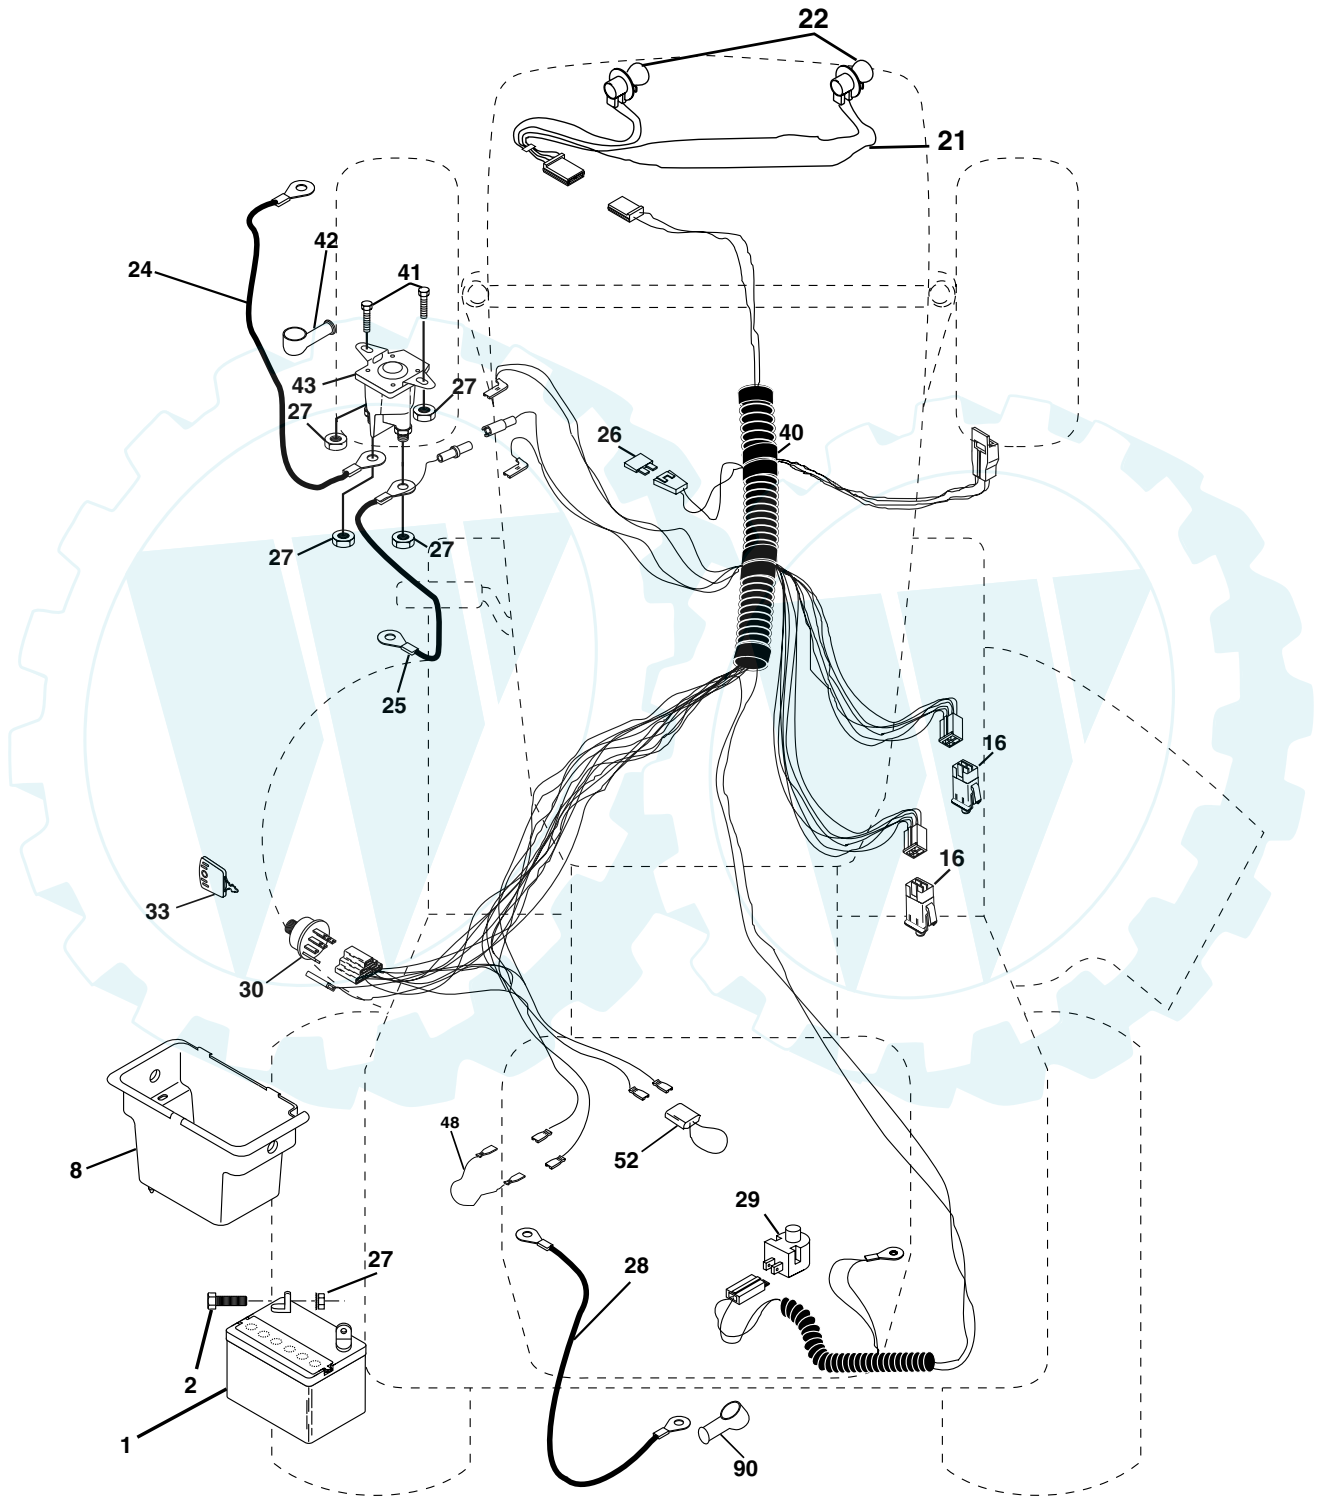

NON-REMOVABLE CONNECTIONS

REMOVABLE CONNECTIONS

**WIRING INSULATED CLIPS**

**NOTE:** IF WIRING INSULATED CLIPS WERE REMOVED FOR SERVICING OF UNIT, THEY SHOULD BE REPLACED TO PROPERLY SECURE YOUR WIRING.

# REPAIR PARTS

**TRACTOR - - MODEL NUMBER SO17H42STA PRODUCT NO. 954 57 03-69  
ELECTRICAL**

**TRACTOR - - MODEL NUMBER SO17H42STA PRODUCT NO. 954 57 03-69  
ELECTRICAL**

<b>KEY PART NO.</b>	<b>PART NO.</b>	<b>DESCRIPTION</b>
1	163465	Battery 12 Volt 25 Amp
2	74760412	Bolt Hex Hd 1/4-20unc X 3/4
8	176689	Box Battery
16	176138	Switch Interlock Push -In
21	175685	Harness Asm Light W/4152J
22	4152J	Bulb Light #1156
24	4799J	Cable Battery 6 Ga 11"red
25	146147	Cable Battery 6 Ga w/16 wire,red
26	175158	Fuse 20 AMP
27	73510400	Nut Keps Hex 1/4-20 unc
28	4207J	Cable Ground 6 Ga 12" black
29	121305X	Switch Plunger Nc Gray
30	175566	Switch Ign
33	140401	Key Ign
40	179720	Harness Ign
41	71110408	Bolt Blk Fin Hex 1/4-20 X 1/2
42	131563	Cover Terminal Red
43	178861	Solenoid
48	140844	Adapter Ammeter
52	141940	Protection Wire Loop
90	180449	Cover Terminal

**WHEELS & TIRES**

KEY PART NO.	PART NO.	DESCRIPTION
1	59192	Cap Valve Tire
2	65139	Stem Valve
3	106222X	Tire F Ts 15 X 6 0 - 6 Service
4	59904	Tube Front (Service Item Only)
5	106732X624	Rim Asm 6"front White Service
6	278H	Fitting Grease (Front Wheel Only)
7	9040H	Bearing Flange (Front Wheel Only)
8	106108X624	Rim Asm 8"rear White Service
9	106268X	Tire R Ts 18x9.5-8 C Service
10	7152J	Tube Rear (Service Item Only)
11	104757X428	Cap Axle Blk 1 50 X 1 00
--	144334	Sealant, Tire (10 oz. Tube)