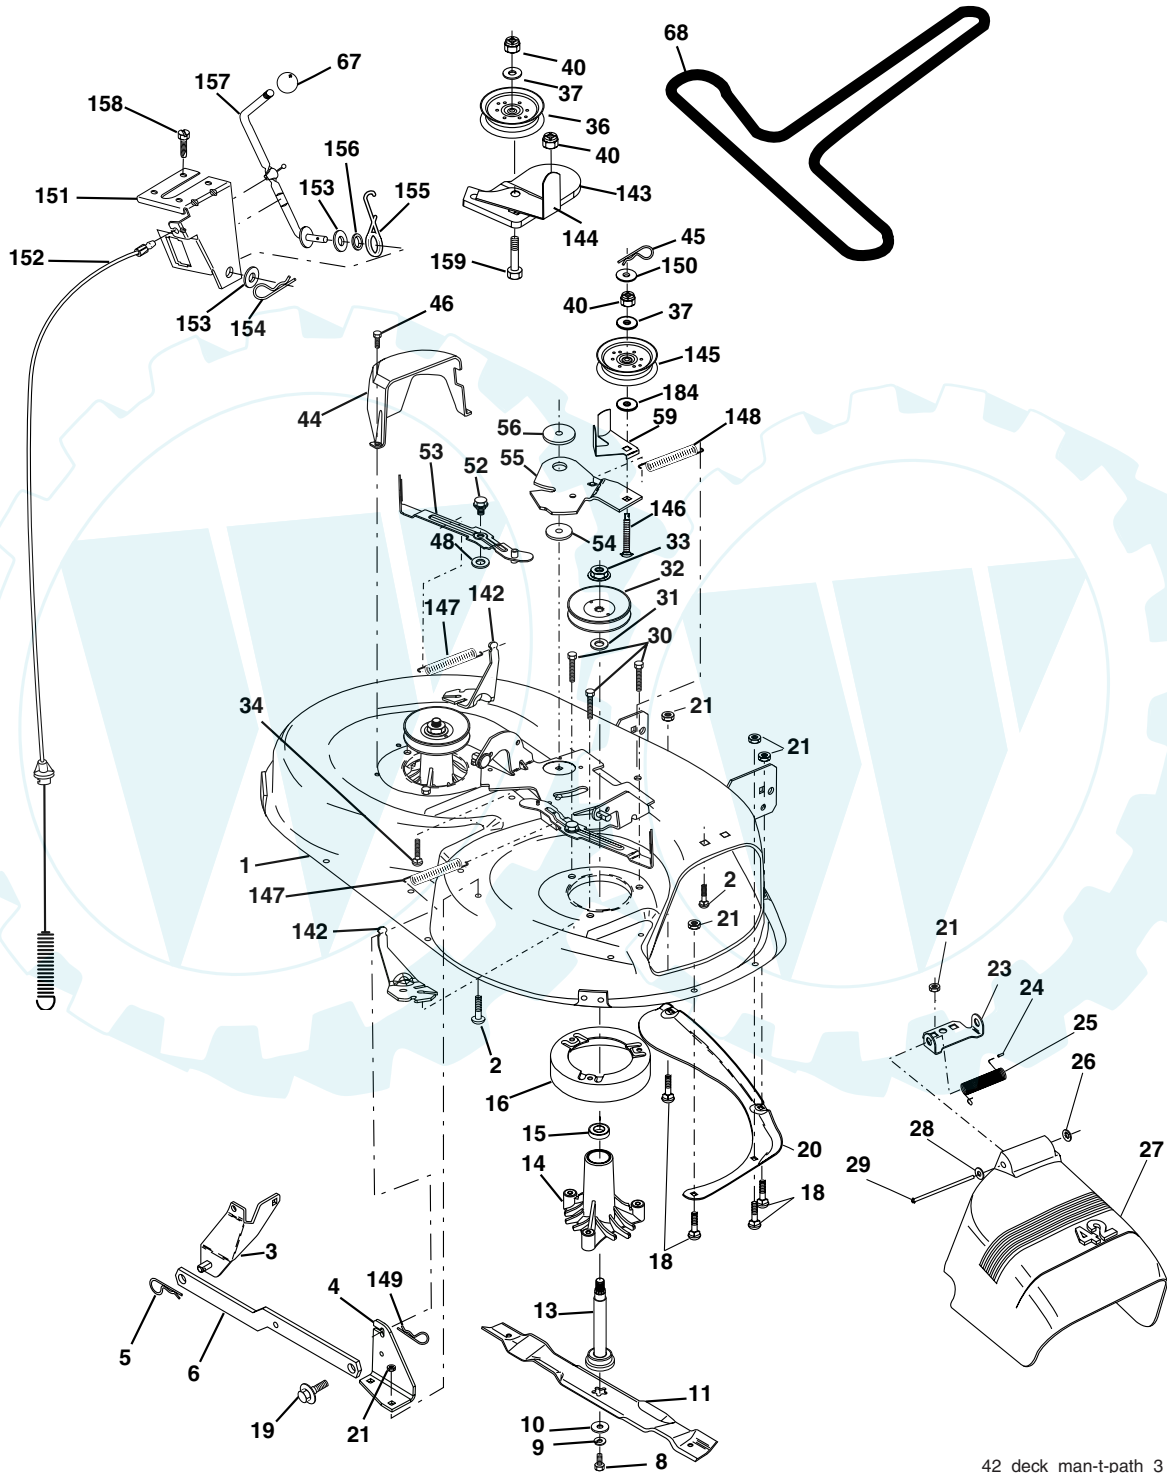

**TRACTOR - - MODEL NUMBER SO17H42STA PRODUCT NO. 954 57 03-69
MOWER DECK**

42_deck_man-t-path_3

**TRACTOR - - MODEL NUMBER SO17H42STA PRODUCT NO. 954 57 03-69
MOWER DECK**

KEY NO.	PART NO.	DESCRIPTION	KEY NO.	PART NO.	DESCRIPTION
1	165892	Mower Deck Assembly, 42"	45	4497H	Retainer
2	72140506	Bolt	46	137729	Screw, Thdrol 1/4-20 x 5/8 T
3	138017	Bracket Asm Fr. Sway Bar 3/42	48	133944	Washer, Hardened
4	165460	Bracket Asm Deck 42" Sway Bar	52	139888	Bolt, Shoulder 5/16-18 UNC
5	4939M	Retainer Spring	53	184907	Arm Assembly, Pad, Brake
6	178024	Bar Sway Deck	54	178515	Washer, Hardened
8	850857	Bolt 3/8-24 x 25 Grade 8 patched	55	155046	Arm, Idler
9	10030600	Washer, Lock	56	165723	Spacer, Retainer
10	140296	Washer, Hardened	59	141043	Guard TUV Idler
		(The following blades are available)	67	106932X	Knob
11	134149	Blade, 42" Mulching Std (For mulching mowers only)	68	144959	V-Belt, 42" Mower
11	139775	Blade, 42" Mulching Premium (For better wear when mulching)	142	165890	Arm Spring Brake Mower
11	138971	Blade, 42" Hi-Lift (For bagging or discharging)	143	157109	Bracket Arm Idler 42"
13	137645	Shaft Assembly, Mandrel, Vented	144	158634	Keeper Belt 42" Clutch Cable
14	128774	Housing, Mandrel, Vented	145	165888	Pulley Idler Flat
15	110485X	Bearing, Ball, Mandrel	146	171977	Bolt Carriage Idler
16	174493	Stripper, Vented Mower Deck	147	131335	Spring Extension
18	72140505	Bolt, Carriage 5/16-18 x 5/8	148	169022	Spring Return Idler
19	132827	Bolt, Shoulder	149	165898	Retainer Spring Yellow
20	159770	Baffle, Vortex	150	19091216	Washer 9/32 x 3/4 x 16 Ga.
21	73680500	Nut	151	169670	Bracket Clutch Cable
23	177563	Bracket, Deflector Mower 42"	152	169676	Clutch Cable 42"
24	105304X	Cap, Sleeve 80 x 112 Blk Mower	153	169674	Washer Flat 3/8" Type B
25	123713X	Spring, Torsion, Deflector 2 52	154	169675	Spring Retainer
26	110452X	Nut, Push Phos & Oil	155	169671	Spring Retention LVR CLTCH CAB
27	130968X428	Shield, Deflector 42" Blk	156	169672	Spacer Clutch Cable
28	19111016	Washer 11/32 x 5/8 x 16 Gauge	157	169669	Rod Clutch Cable 3/8"
29	131491	Rod, Hinge 42" 6 75 W/G	158	17720408	Screw Hex Thd Cut 1/4-20 x 1/2
30	173984	Screw Thdrol Washer Head	159	72140614	Bolt Rdhd Sqn 3/8-16 UNC x 1-3/4
31	129963	Washer, Spacer Mower Vented	184	19131410	Washer 13/32 x 7/8 x 10 Ga.
32	153535	Pulley, Mandrel	--	130794	Mandrel Assembly (Includes Housing, Shaft and Shaft Hardware Only-Pulley Not Included)
33	178342	Nut, Toplock Flange	--	171639	Replacement Mower, Complete
34	72110614	Bolt			
36	131494	Pulley, Idler, Flat			
37	19131316	Washer 13/32 x 13/16 x 16 Gauge			
40	73680600	Nut			
44	140088	Guard, Mandrel, LH			

NOTE: All component dimensions given in U.S. inches
1 inch = 25.4 mm