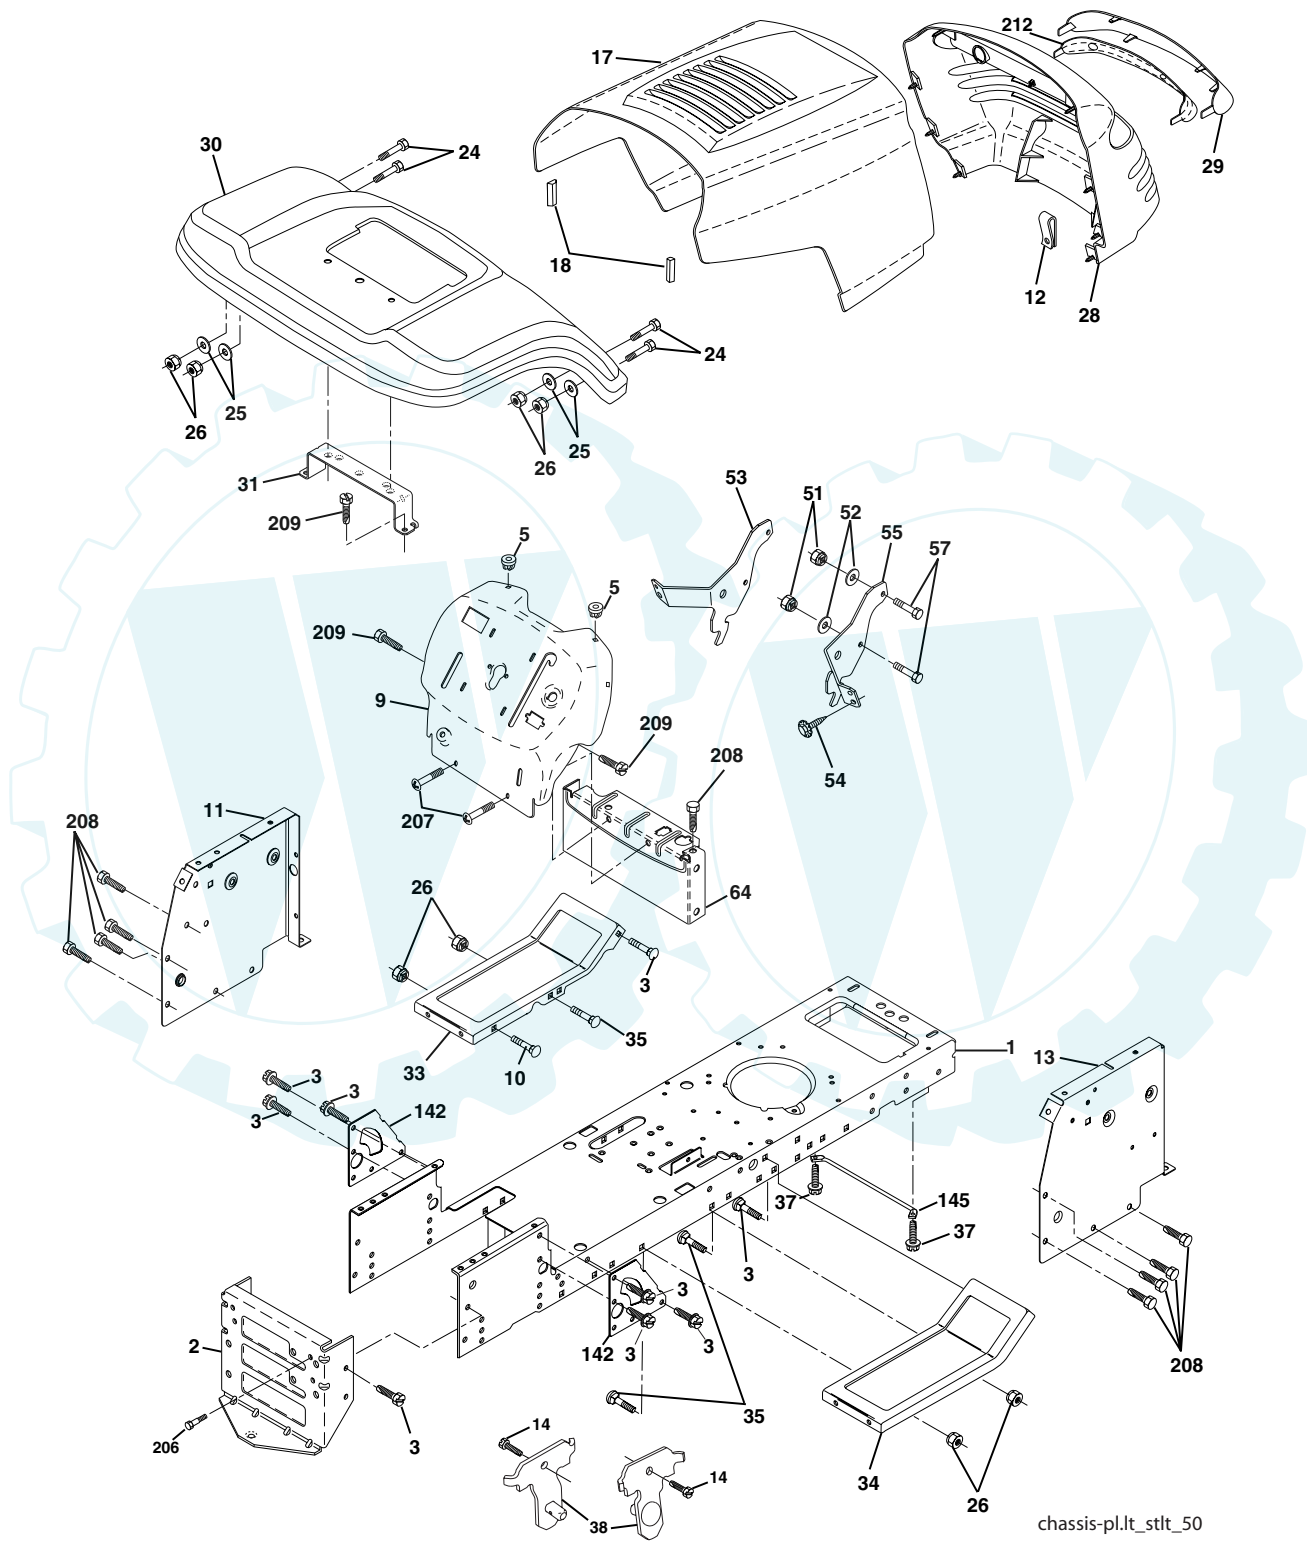

**TRACTOR - - MODEL NUMBER SO17H42STA PRODUCT NO. 954 57 03-69
CHASSIS AND ENCLOSURES**

chassis-pl.lt_stlt_50

**TRACTOR - - MODEL NUMBER SO17H42STA PRODUCT NO. 954 57 03-69
CHASSIS AND ENCLOSURES**

KEY NO.	PART NO.	DESCRIPTION
1	174619	Chassis
2	176554	Drawbar
3	17060612	Screw 3/8-16 x 3/4
5	155272	Bumper Hood/Dash
9	168336X010	Dash
10	72140608	Bolt RdHd Sqnk. 3/8-16 Unc x 1
11	174996	Panel Asm. Dash Lh
12	145660	Clip Tinnerman Grille P/L
13	172105X010	Panel Dash Rh
14	17490608	Screw Thdrol 3/8-16 x 1/2
17	159639X417	Hood
18	184921	Bumper Hood
24	74780616	Bolt Fin Hex 3/8-16 Unc x 1 Gr. 5
25	19131312	Washer 13/32 x 13/16 x 12 Ga.
26	73800600	Nut Lock Hex w/Insert 3/8-16 UNC
28	179101	Grill/Lens Asm
29	140273X599	Lens Grille Private label
30	169468X417	Fender Asm
31	136619	Bracket Fender
33	179716X417	Footrest LH
34	179717X417	Footrest RH
35	72110606	Bolt RdHd Sht. Sqnk. 3/8-16 x 3/4
37	17490508	Screw Thdrol 5/16-18 x 1/2 Tyt
38	175710	Bracket Asm. Pivot Mower Rear
51	73800400	Nut Lock Hex W/Ins. 1/4-20
52	19091416	Washer 9/32 x 7/8 x 16 Ga.
53	144697	Bracket Grille LH
54	161464	Screw Hex Wshd 8-18 x 7/8
55	144696	Bracket, Grille RH
57	74780412	Bolt Fin Hex 1/4-20 x .75
64	154798	Dash Lower
142	175702	Plate Reinforcement
145	156524	Rod Pivot Chassis/Hood
206	170165	Bolt shoulder 5/16-18
207	17670508	Screw Thdrol 5/16-18 x 1/2
208	17670608	Screw Thdrol 3/8-16 x 1/2
209	17000612	Screw Hexwsh Thdr 3/8-16 x 3/4
212	156229	Insert Lens Reflector
--	5479J	Plug Btn Blk

NOTE: All component dimensions given in U.S. inches
1 inch = 25.4 mm