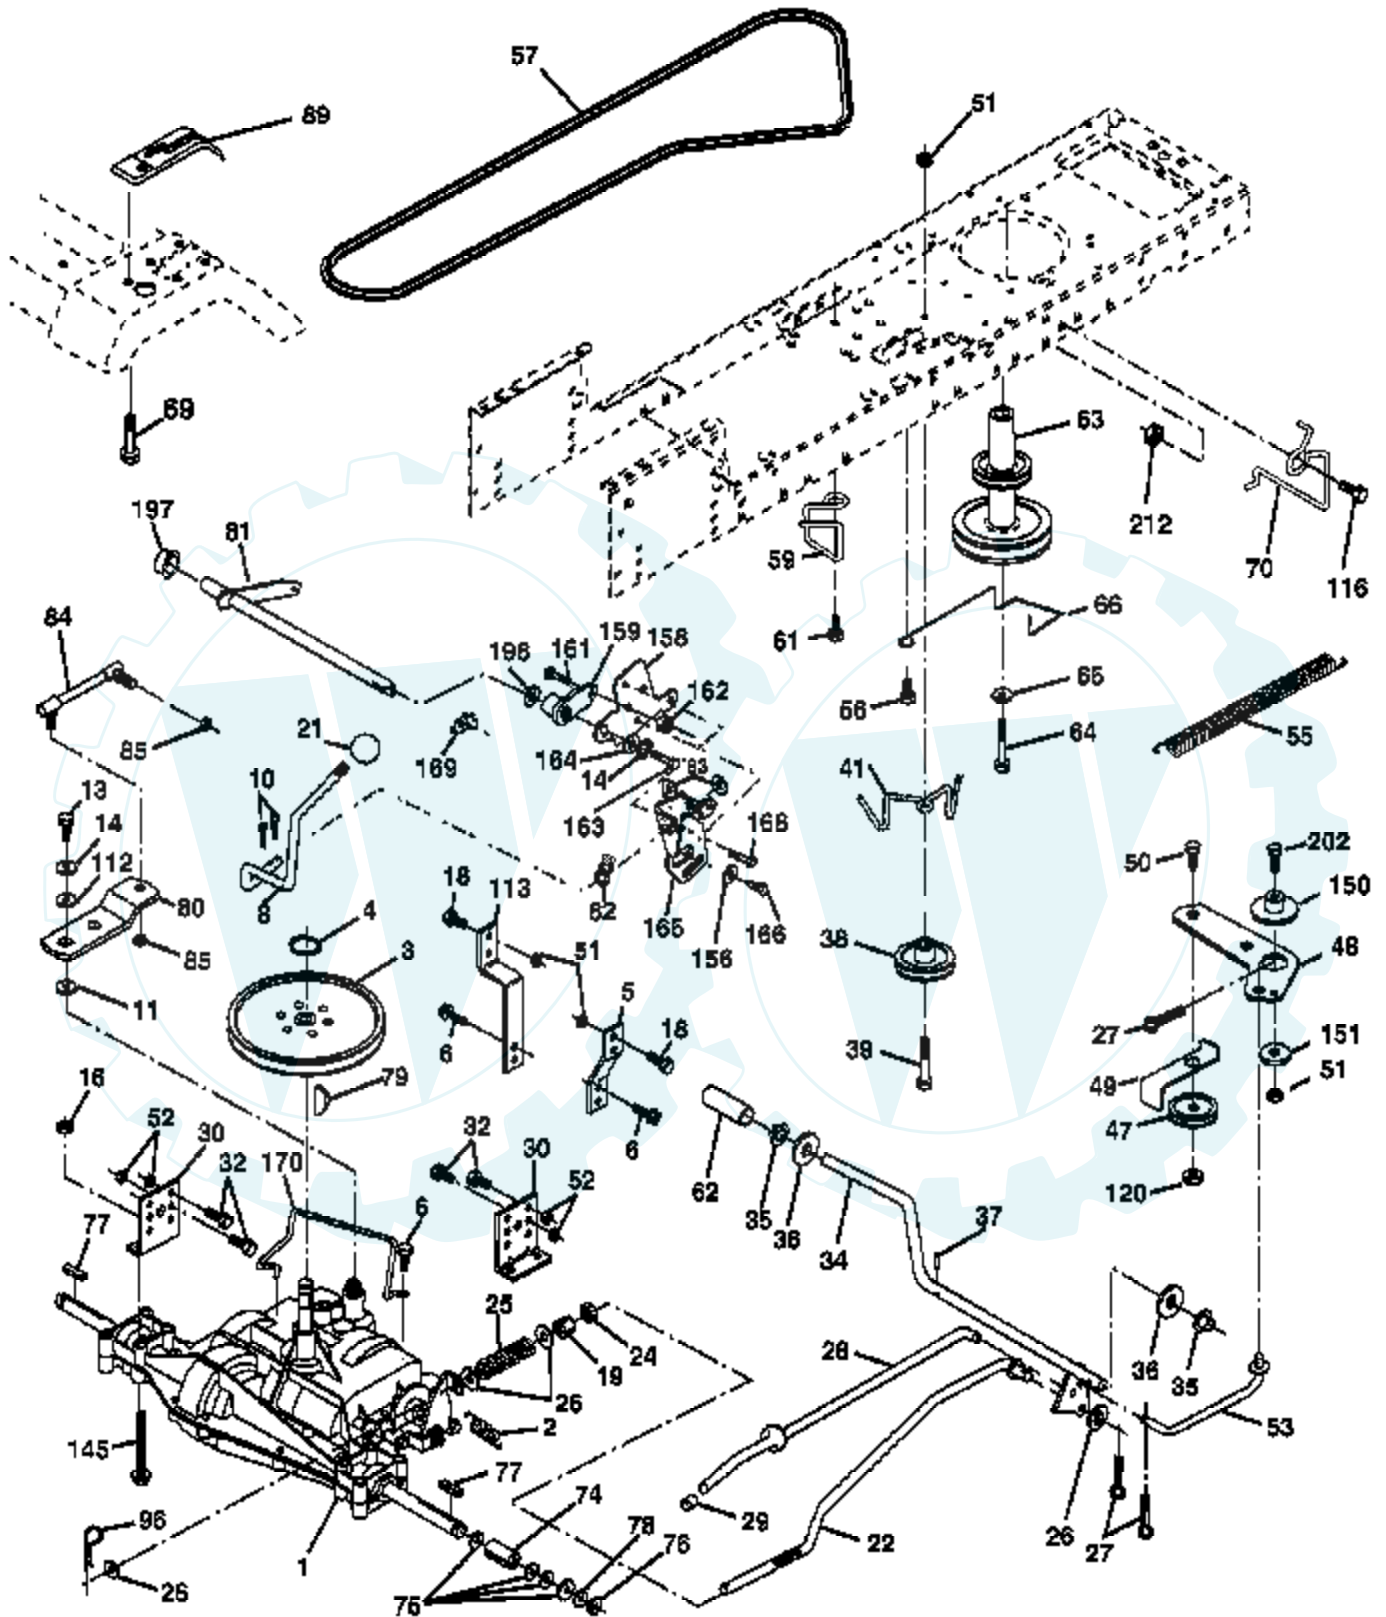

Ref #	Part Number	Qty	Description
1	156368		Decal Instruction Operat English
2	186193		Decal Steering Statesman
	186232		Decal Steering Agway
3	186190		Decal Hood RH Statesman
	186230		Decal Hood RH Agway
4	186191		Decal Hood LH Statesman
	186231		Decal Hood LH Agway
5	179128		Decal Deck "B"
6	186198		Decal Fender Statesman
	186209		Decal Fender Agway
7	186208		Decal Chassis Statesman
	186235		Decal Chassis Agway
8	185409		Decal Replacement Parts
9	181249		Decal Footrest
10	156439		Decal Danger English
14	160396		Decal V-belt Schematic 42"
16	145005		Decal Battery Danger/Poison
20	184851		Decal HP Engine
	138311		Decal Lift Handle
	185632		Manual Owner's English
	185633		Manual Owner's Spanish

Ref #	Part Number	Qty	Description
1	170551		Control Throt /Ch Flag
2	17720408		Screw Hex Thd Cut 1/4-20x1/2
3			Engine Briggs Model 31C707 (Order Parts From Engine Manufacturer)
4	137352		Muffler Exhaust B&S Lt
13	165291		Gasket 1 313 Id Tin Plated
14	148456		Tube Drain Oil Easy
16	11050600		Washer Lock Ext Tooth 3/8
23	169837		Shield Browning/Debris Guard
29	137180		Arrestor Spark
31	184900		Tank Fuel 1 25 Fr
32	140527		Cap Asm Fuel W/sym Vented
33	123487X		Clamp Hose Blk
37	137040		Line Fuel 20"
38	181654		Plug Drain Oil Easy
40	124028X		Bushing Snap Nyl Blk Fuel Line
44	17670412		Screw Hexwsh Thdrol 1/4-20x3/4
45	17000612		Screw Hex Wsh Thdrol 3/8-16
46	19091416		Washer 9/32 X 7/8 X 16ga
62			UNKNOWN
72	183906		Screw Socket Head 5/16-18 x 1
78	17060620		Screw 3/8-16x1-1/4
81	73510400		Nut Keps Hex 1/4-20 Unc