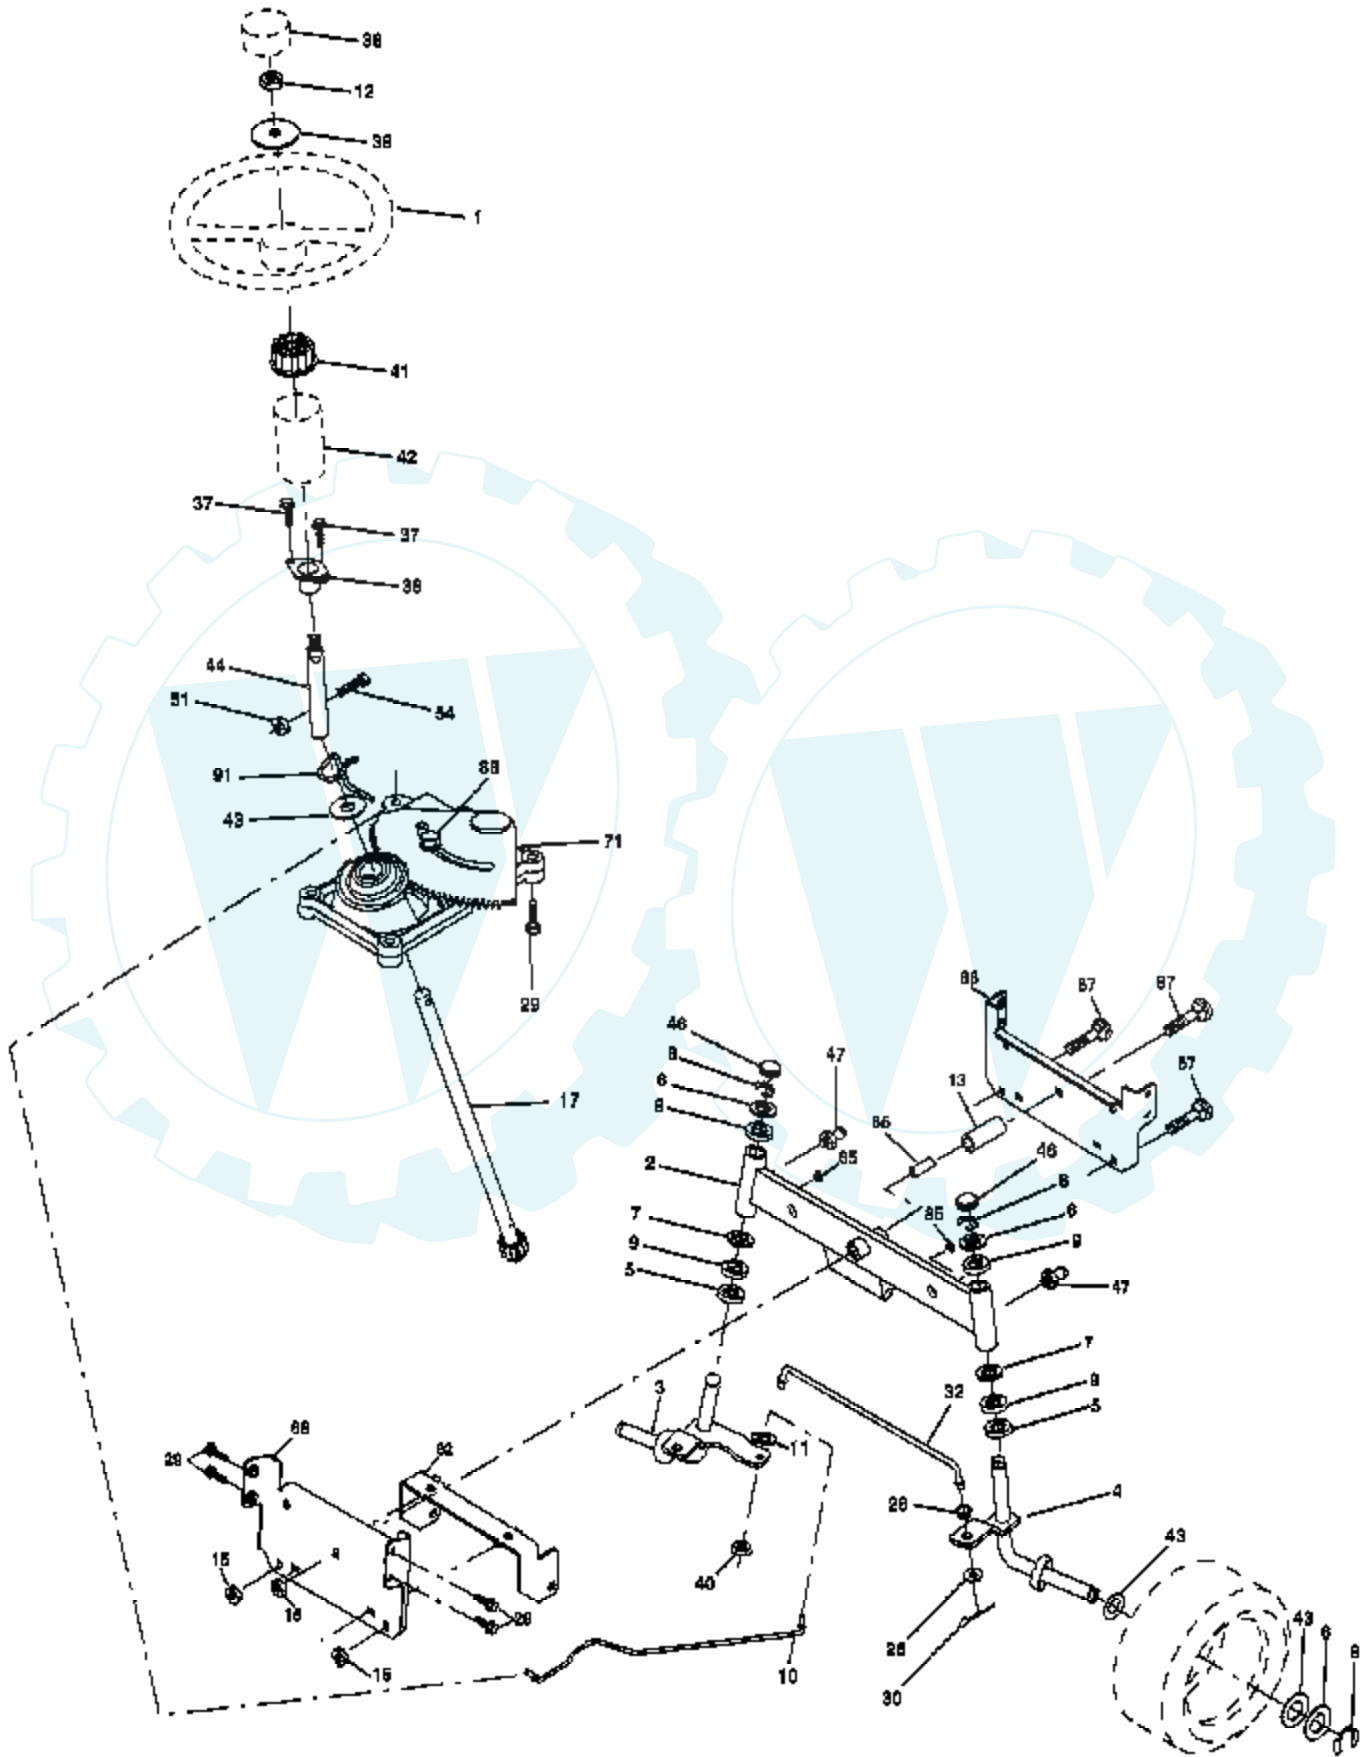

Ref #	Part Number	Qty	Description
151	169670		Bracket Clutch Cable
152	169676		Clutch Cable 42"
153	169674		Washer Flat 3/8" Type B
154	169675		Spring Retainer
155	169671		Spring Retention LVR CLTCH CAB
156	169672		Spacer Clutch Cable
157	169669		Rod Clutch Cable 3/8"
158	17720408		Screw Hex Thd Cut 1/4-20 x 1/2
159	72140614		Bolt Rdhd Sqn 3/8-16 UNC x 1-3/4
184	19131410		Washer 13/32 x 7/8 x 10 Ga.
	130794		Mandrel Assembly (Includes Housing, Shaft and Shaft Hardware Only - Pulley Not Included)
	171639		Replacement Mower, Complete

Ref #	Part Number	Qty	Description
1	140116		Seat
2	140551		Bracket Pnt Pivot Seat (blk)
3	71110616		Bolt
4	19131610		Washer 13/32 x 1 x 10 Ga
5	145006		Clip Push-In Hinged
6	73800600		Nut
7	124181X		Spring Seat Cprsn 2 250 Blk Zi
8	17000616		Screw 3/8-16 x 1
9	19131614		Washer 13/32 x 1 x 14 Ga
10	182493		Pan Pnt Seat (blk)
12	121246X		Bracket Pnt Mounting Switch
13	121248X		Bushing Snap Blk Nyl 50 Id
14	72050412		Bolt Rdhd Sht Nk 1/4-20 x 1-1/2
15	134300		Spacer Split 28 x 96 Yel Zinc
16	121250X		Spring Cprsn 1 27 Blk Pnt
17	123976X		Nut Lock 1/4 Lge Flg Gr 5 Zinc
21	171852		Bolt Shoulder 5/16-18 Unc Blkz-2A
22	73800500		Nut
23	71110814		Bolt Hex Black
24	19171912		Washer 17/32 x 1-3/16 x 12 Ga
25	127018X		Bolt Shoulder 5/16-18 x 62
26	10040800		Lockwasher

Ref #	Part Number	Qty	Description
1	59192		Cap Valve Tire
2	65139		Stem Valve
3	106222X		Tire F Ts 15 X 6 0 - 6 Service
4	59904		Tube Front (Service Item Only)
5	106732X624		Rim Asm 6"front White Service
6	278H		Fitting Grease (Front Wheel Only)
7	9040H		Bearing Flange (Front Wheel Only)
8	106108X624		Rim Asm 8"rear White Service
9	106268X		Tire R Ts 18x9.5-8 C Service
10	7152J		Tube Rear (Service Item Only)
11	104757X428		Cap Axle Blk 1 50 X 1 00
	144334		Sealant, Tire (10 oz. Tube)