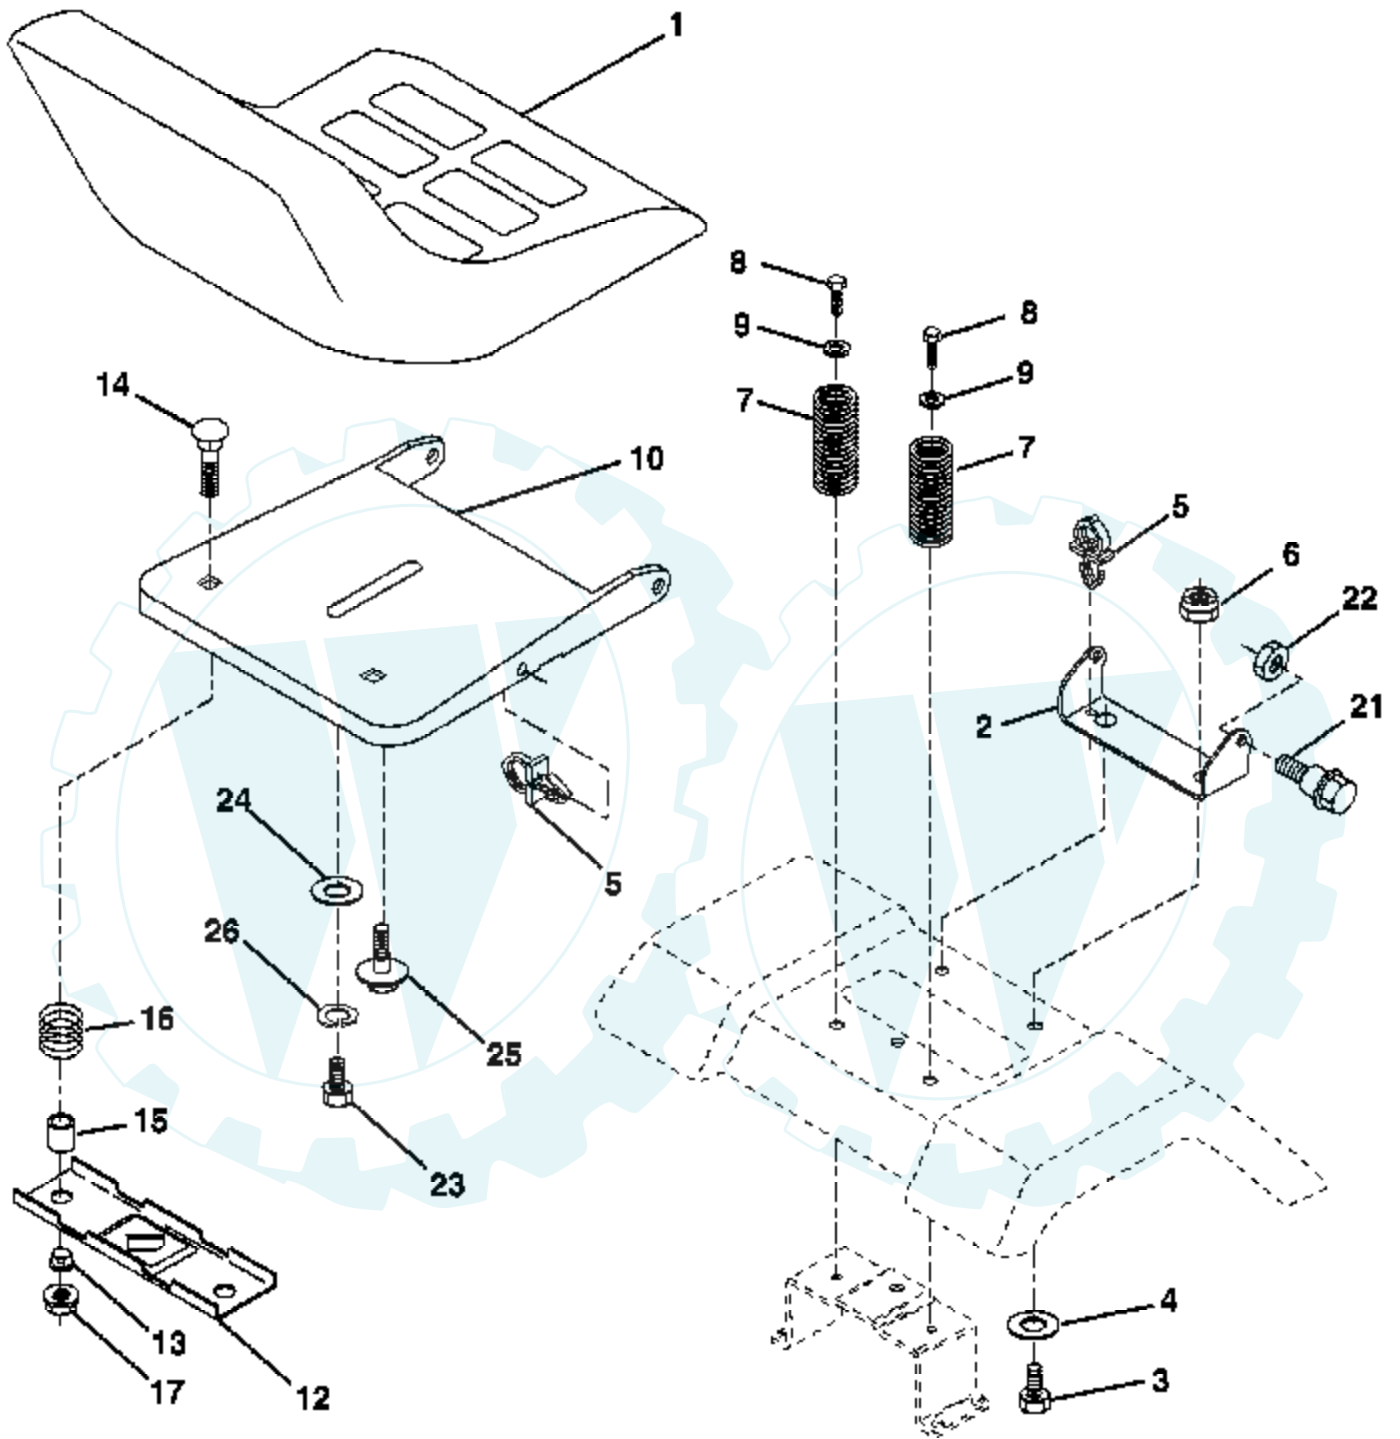

Ref #	Part Number	Qty	Description
1	159460		Wire Asm Inner/Sprg w/Plunger
2	159471		Shaft Asm Lift
3	105767X		Pin Groove
4	12000002		E Ring #5133-62
5	19211621		Washer 21/32 x 1 x 21 Ga.
6	120183X		Bearing Nylon
7	109413X		Grip Handle
8	124526X		Button Plunger
11	139865		Link Lift Lh
12	139866		Link Lift Rh
13	4939M		Retainer Spring
15	173288		Link Front
16	73350800		Nut Jam Hex 1/2-13 Unc
17	175689		Trunnion
18	73800800		Nut Lock w/Wsh 1/2-13 Unc
19	139868		Arm Suspension Rear
20	163552		Retainer Spring
31	169865		Bearing Pvt Lift
32	73540600		Nut Crownlock 3/8-24

Ref #	Part Number	Qty	Description
151	169670		Bracket Clutch Cable
152	169676		Clutch Cable 42"
153	169674		Washer Flat 3/8" Type B
154	169675		Spring Retainer
155	169671		Spring Retention LVR CLTCH CAB
156	169672		Spacer Clutch Cable
157	169669		Rod Clutch Cable 3/8"
158	17720408		Screw Hex Thd Cut 1/4-20 x 1/2
159	72140614		Bolt Rdhd Sqn 3/8-16 UNC x 1-3/4
184	19131410		Washer 13/32 x 7/8 x 10 Ga.
	130794		Mandrel Assembly (Includes Housing, Shaft and Shaft Hardware Only - Pulley Not Included)
	171639		Replacement Mower, Complete