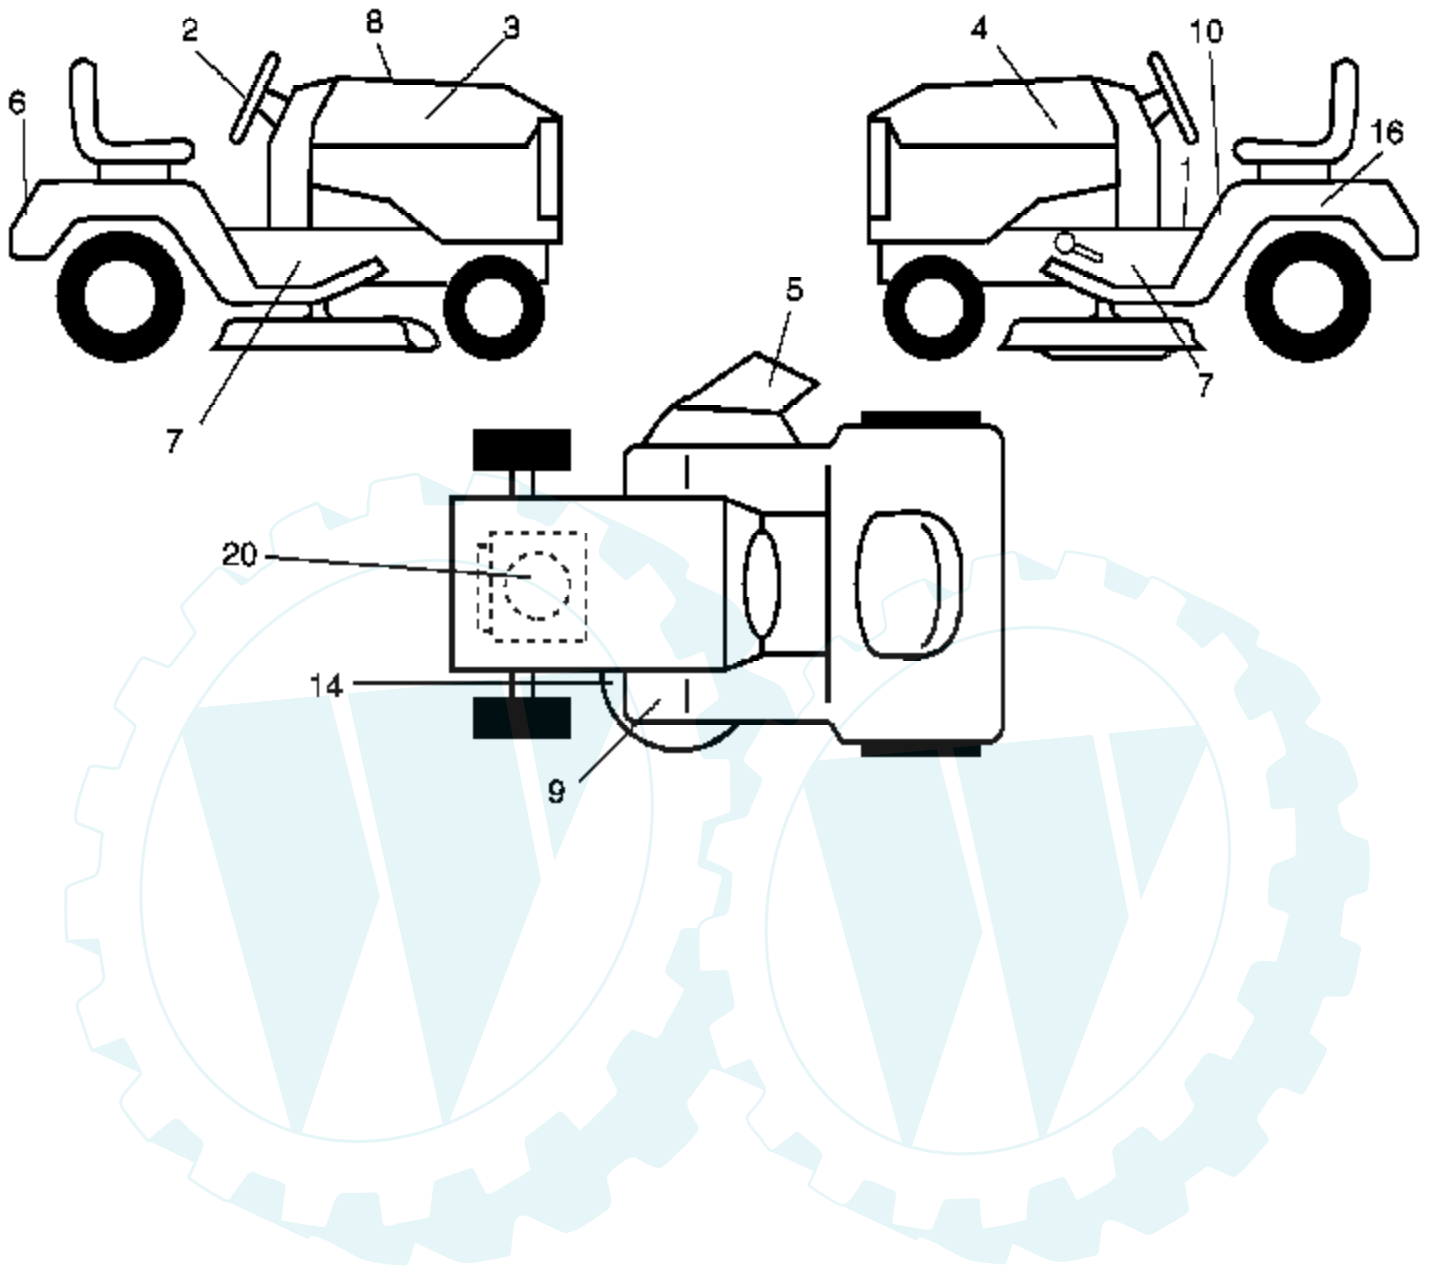

Ref #	Part Number	Qty	Description
1	156368		Decal Instruction Operat English
2	186193		Decal Steering Statesman
	186232		Decal Steering Agway
3	186190		Decal Hood RH Statesman
	186230		Decal Hood RH Agway
4	186191		Decal Hood LH Statesman
	186231		Decal Hood LH Agway
5	179128		Decal Deck "B"
6	186198		Decal Fender Statesman
	186209		Decal Fender Agway
7	186208		Decal Chassis Statesman
	186235		Decal Chassis Agway
8	185409		Decal Replacement Parts
9	181249		Decal Footrest
10	156439		Decal Danger English
14	160396		Decal V-belt Schematic 42"
16	145005		Decal Battery Danger/Poison
20	184851		Decal HP Engine
	138311		Decal Lift Handle
	185632		Manual Owner's English
	185633		Manual Owner's Spanish