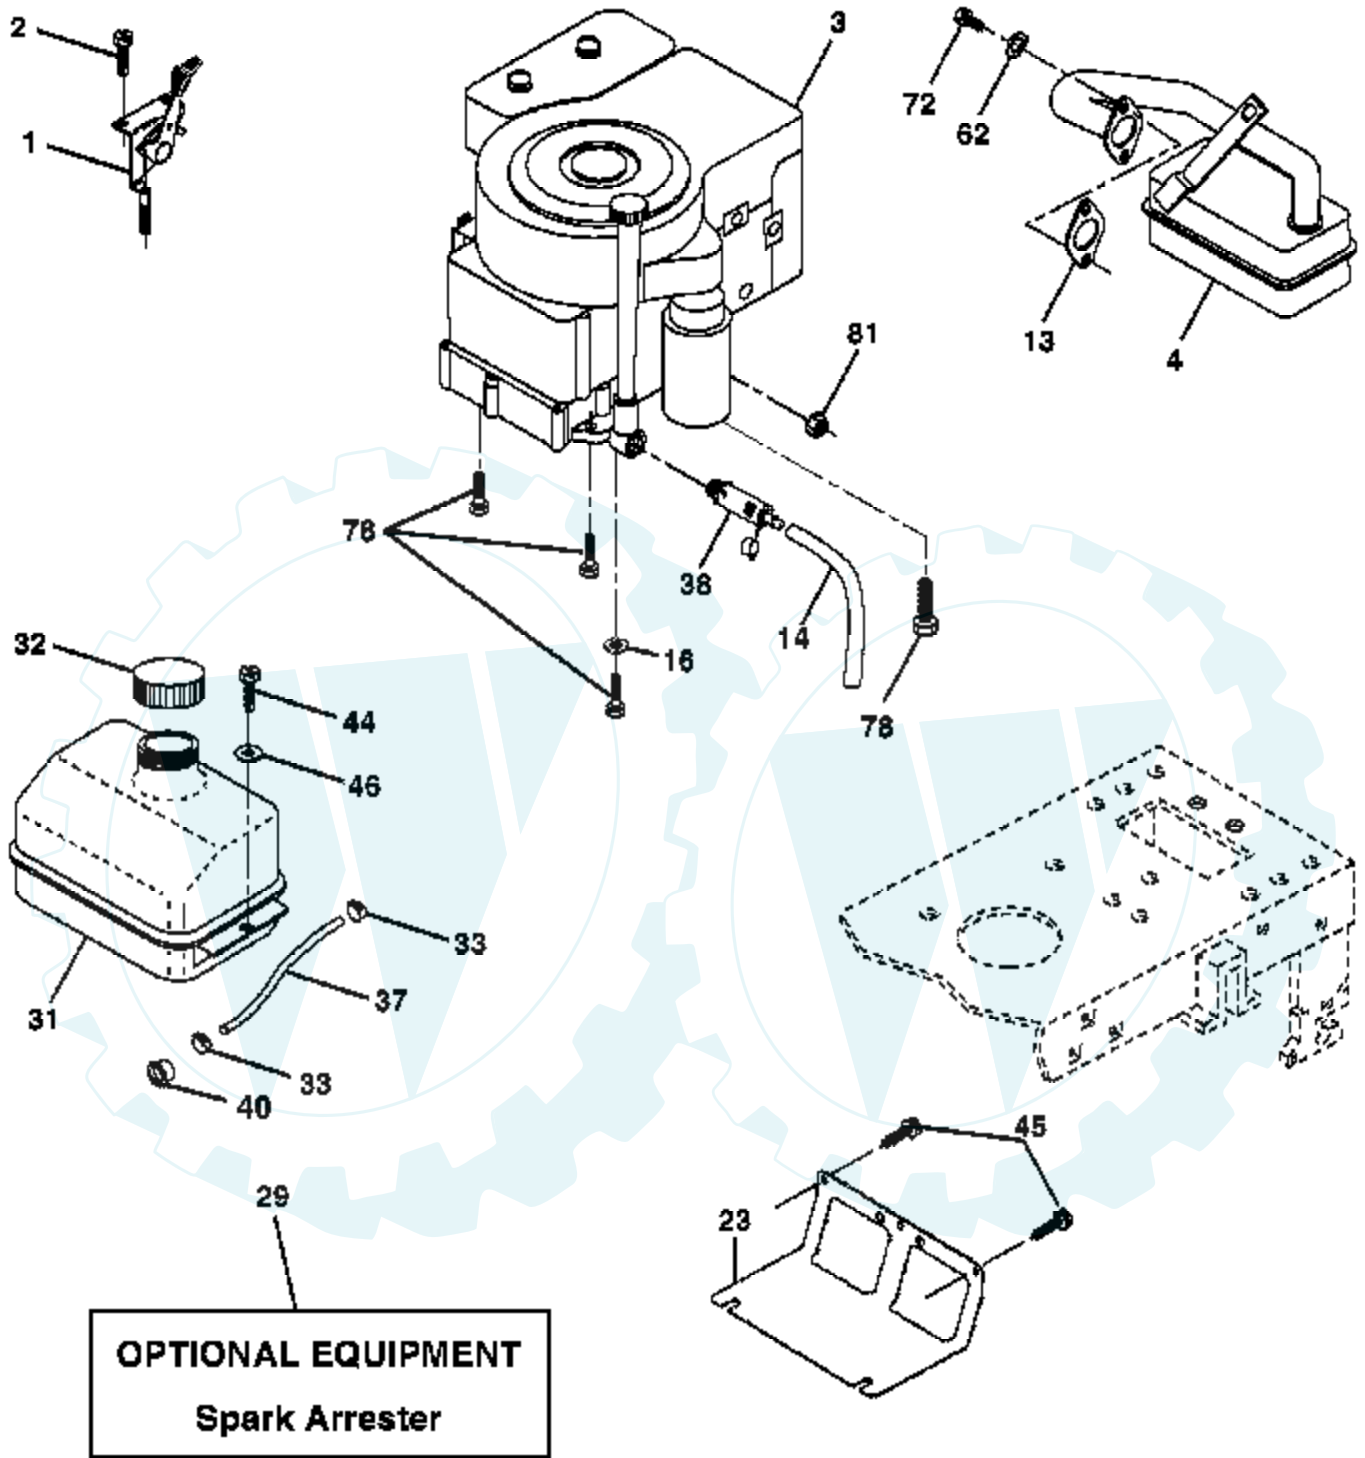

Ref #	Part Number	Qty	Description
1	170551		Control Throt /Ch Flag
2	17720408		Screw Hex Thd Cut 1/4-20x1/2
3			Engine Briggs Model 31C707 (Order Parts From Engine Manufacturer)
4	137352		Muffler Exhaust B&S Lt
13	165291		Gasket 1 313 Id Tin Plated
14	148456		Tube Drain Oil Easy
16	11050600		Washer Lock Ext Tooth 3/8
23	169837		Shield Browning/Debris Guard
29	137180		Arrestor Spark
31	184900		Tank Fuel 1 25 Fr
32	140527		Cap Asm Fuel W/sym Vented
33	123487X		Clamp Hose Blk
37	137040		Line Fuel 20"
38	181654		Plug Drain Oil Easy
40	124028X		Bushing Snap Nyl Blk Fuel Line
44	17670412		Screw Hexwsh Thdrol 1/4-20x3/4
45	17000612		Screw Hex Wsh Thdrol 3/8-16
46	19091416		Washer 9/32 X 7/8 X 16ga
62			UNKNOWN
72	183906		Screw Socket Head 5/16-18 x 1
78	17060620		Screw 3/8-16x1-1/4
81	73510400		Nut Keps Hex 1/4-20 Unc

Ref #	Part Number	Qty	Description
1	159460		Wire Asm Inner/Sprg w/Plunger
2	159471		Shaft Asm Lift
3	105767X		Pin Groove
4	12000002		E Ring #5133-62
5	19211621		Washer 21/32 x 1 x 21 Ga.
6	120183X		Bearing Nylon
7	109413X		Grip Handle
8	124526X		Button Plunger
11	139865		Link Lift Lh
12	139866		Link Lift Rh
13	4939M		Retainer Spring
15	173288		Link Front
16	73350800		Nut Jam Hex 1/2-13 Unc
17	175689		Trunnion
18	73800800		Nut Lock w/Wsh 1/2-13 Unc
19	139868		Arm Suspension Rear
20	163552		Retainer Spring
31	169865		Bearing Pvt Lift
32	73540600		Nut Crownlock 3/8-24