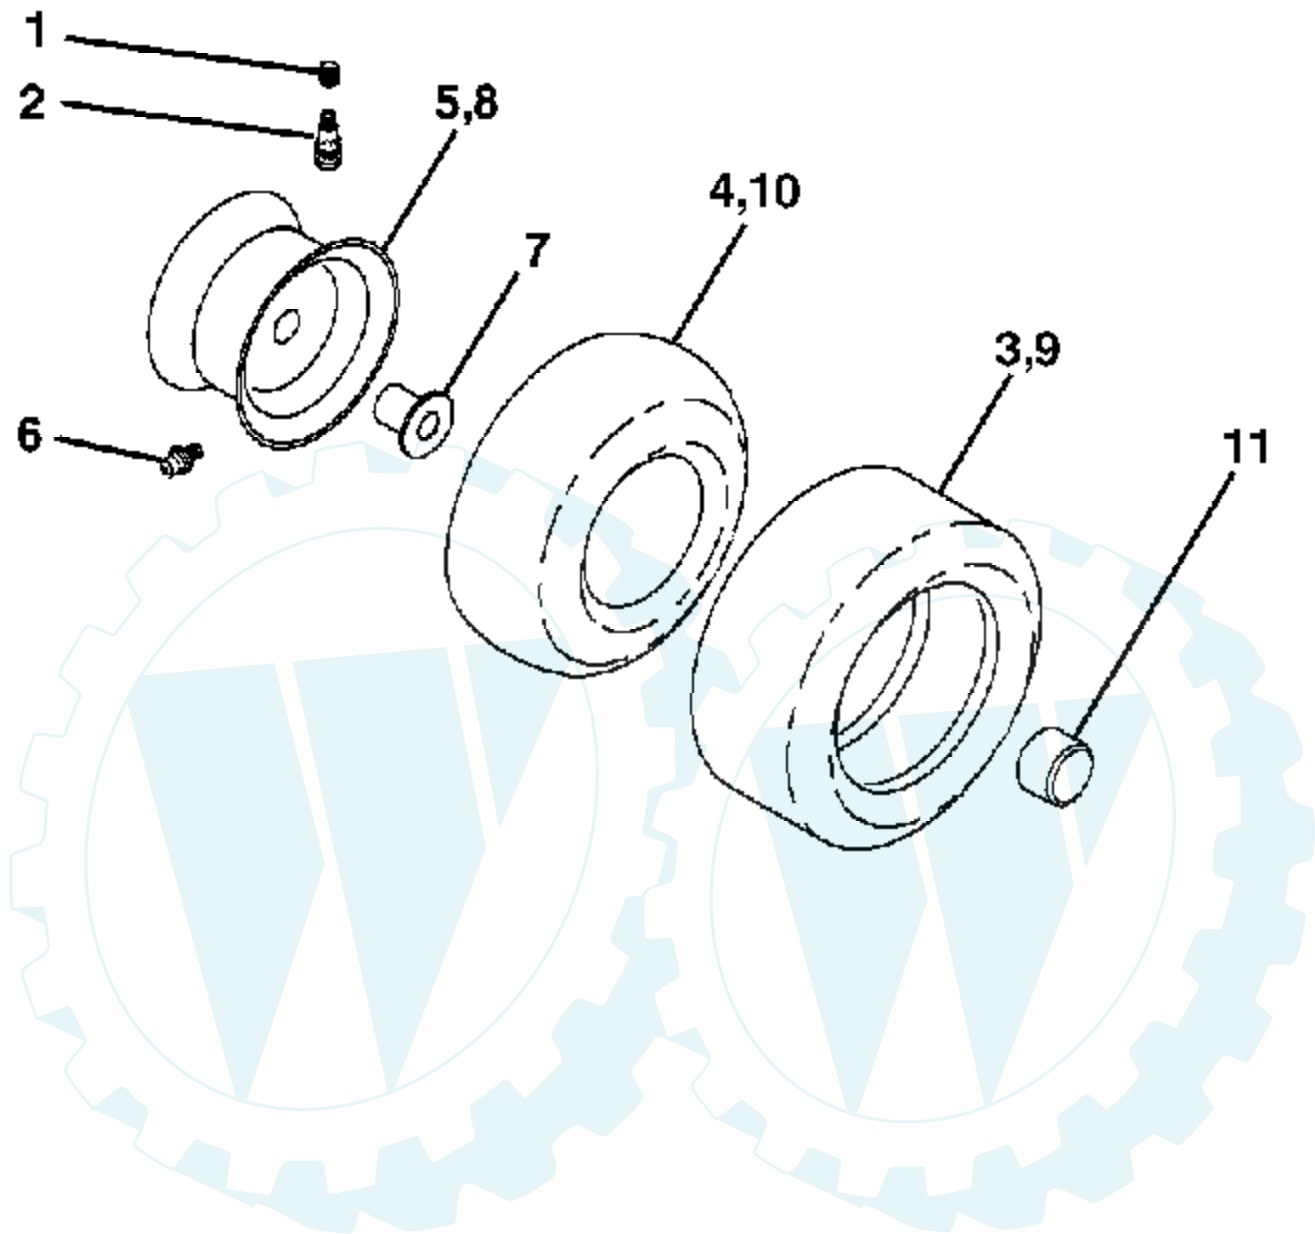

Ref #	Part Number	Qty	Description
1	59192		Cap Valve Tire
2	65139		Stem Valve
3	106222X		Tire F Ts 15 X 6 0 - 6 Service
4	59904		Tube Front (Service Item Only)
5	106732X624		Rim Asm 6"front White Service
6	278H		Fitting Grease (Front Wheel Only)
7	9040H		Bearing Flange (Front Wheel Only)
8	106108X624		Rim Asm 8"rear White Service
9	106268X		Tire R Ts 18x9.5-8 C Service
10	7152J		Tube Rear (Service Item Only)
11	104757X428		Cap Axle Blk 1 50 X 1 00
	144334		Sealant, Tire (10 oz. Tube)