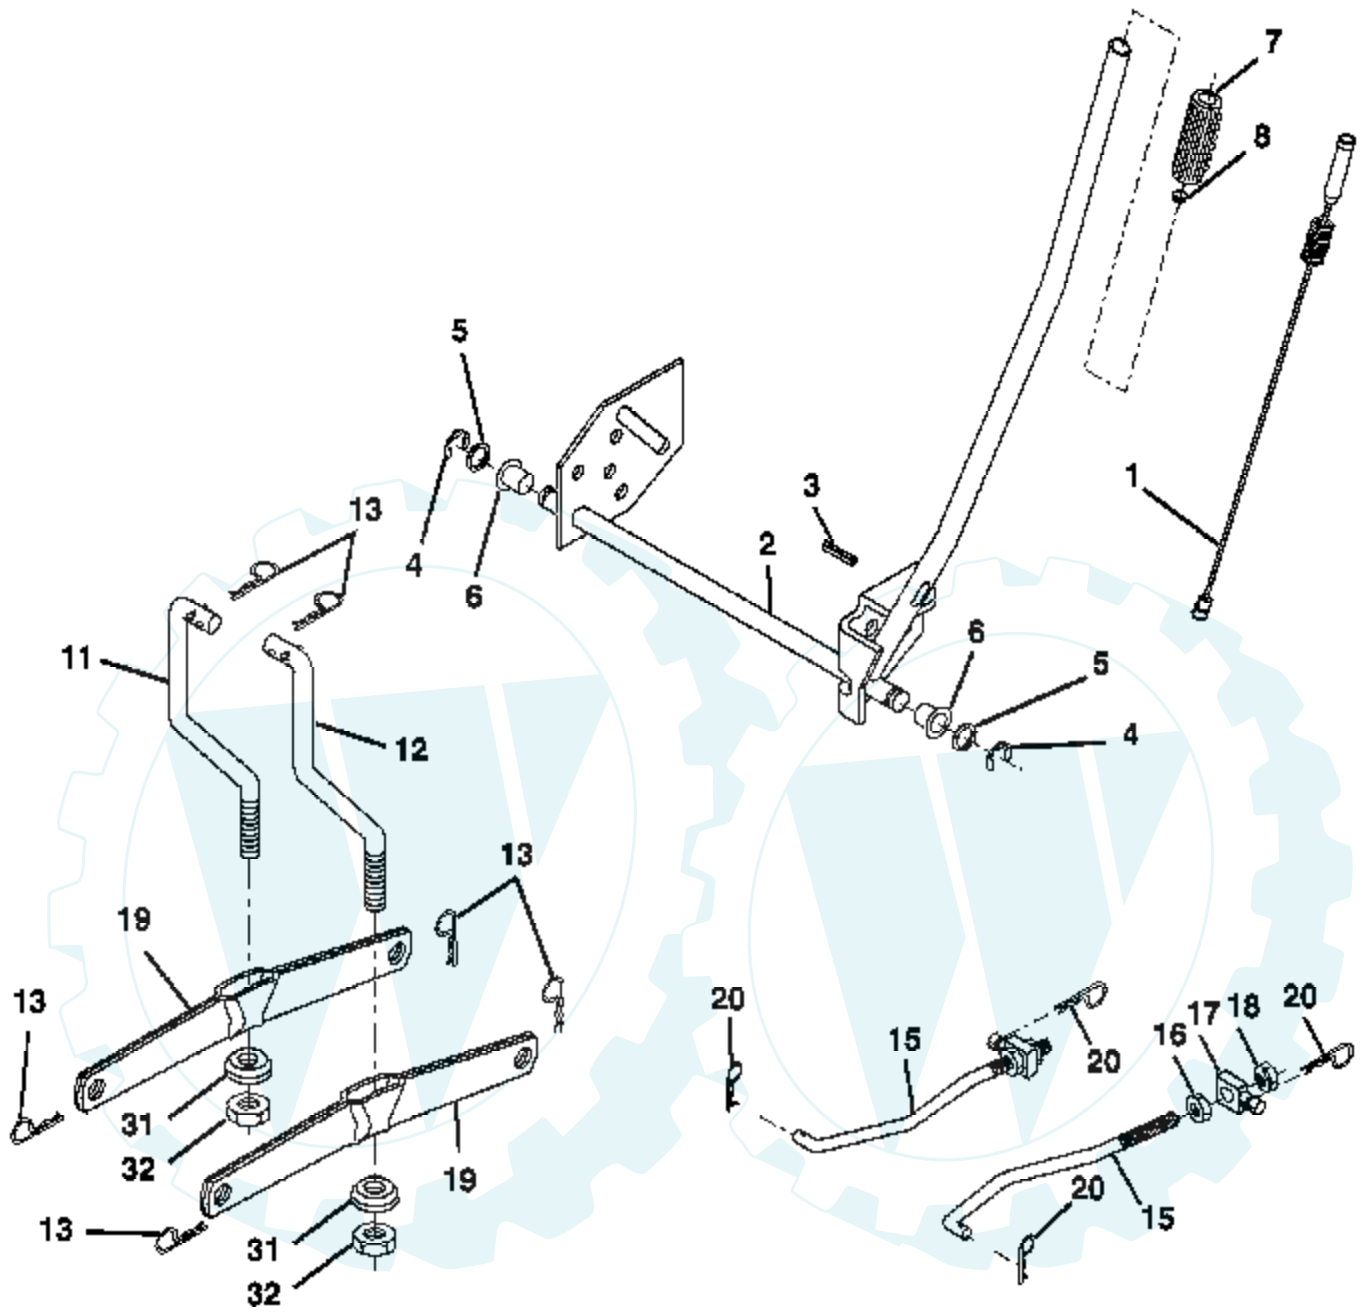

Ref #	Part Number	Qty	Description
1	159460		Wire Asm Inner/Sprg w/Plunger
2	159471		Shaft Asm Lift
3	105767X		Pin Groove
4	12000002		E Ring #5133-62
5	19211621		Washer 21/32 x 1 x 21 Ga.
6	120183X		Bearing Nylon
7	109413X		Grip Handle
8	124526X		Button Plunger
11	139865		Link Lift Lh
12	139866		Link Lift Rh
13	4939M		Retainer Spring
15	173288		Link Front
16	73350800		Nut Jam Hex 1/2-13 Unc
17	175689		Trunnion
18	73800800		Nut Lock w/Wsh 1/2-13 Unc
19	139868		Arm Suspension Rear
20	163552		Retainer Spring
31	169865		Bearing Pvt Lift
32	73540600		Nut Crownlock 3/8-24