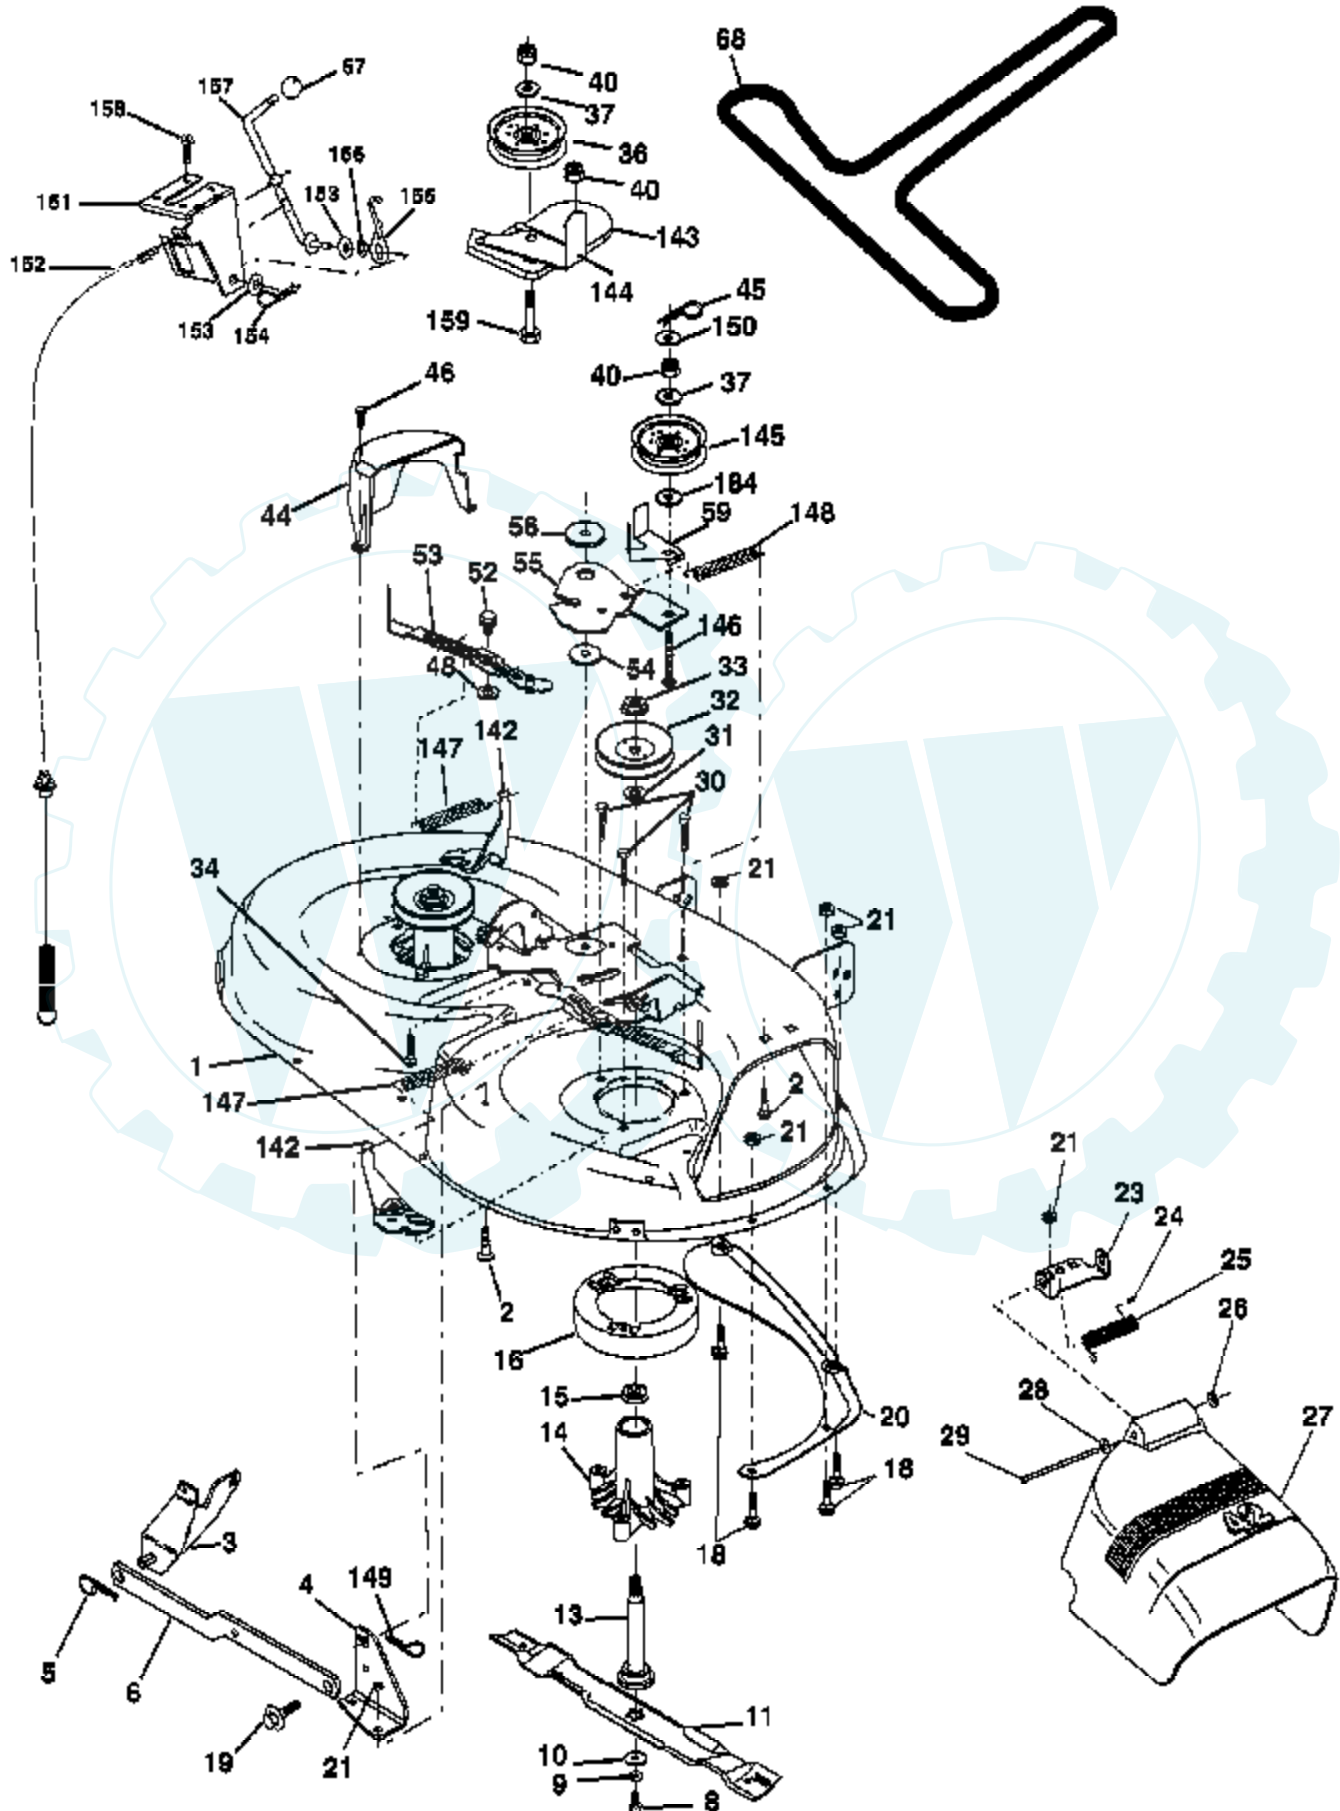

Ref #	Part Number	Qty	Description
1	165892		Mower Deck Assembly, 42"
2	72140506		Bolt
3	138017		Bracket Asm Fr. Sway Bar 3/42
4	165460		Bracket Asm Deck 42" Sway Bar
5	4939M		Retainer Spring
6	178024		Bar Sway Deck
8	850857		Bolt 3/8-24 x 25 Grade 8 patched
9	10030600		Washer, Lock
10	140296		Washer, Hardened (The following blades are available)
11	134149		Blade, 42" Mulching Std (For mulching mowers only)
	139775		Blade, 42" Mulching Premium (For better wear when mulching)
	138971		Blade, 42" Hi-Lift (For bagging or discharging)
13	137645		Shaft Assembly, Mandrel, Vented
14	128774		Housing, Mandrel, Vented
15	110485X		Bearing, Ball, Mandrel
16	174493		Stripper, Mower Deck
18	72140505		Bolt, Carriage 5/16-18 x 5/8
19	132827		Bolt, Shoulder
20	159770		Baffle, Vortex
21	73680500		Nut
23	177563		Bracket, Deflector Mower 42"
24	105304X		Cap, Sleeve 80 x 112 Blk Mower
25	123713X		Spring, Torsion, Deflector 2 52
26	110452X		Nut, Push Phos & Oil
27	130968X428		Shield, Deflector 42" Blk
28	19111016		Washer 11/32 x 5/8 x 16 Gauge
29	131491		Rod, Hinge 42" 6 75 W/G
30	173984		Screw Thdrol Hex
31	129963		Washer, Spacer Mower Vented
32	153535		Pulley, Mandrel
33	178342		Nut, Toplock
34	72110614		Bolt
36	131494		Pulley, Idler, Flat
37	19131316		Washer 13/32 x 13/16 x 16 Ga.
40	73680600		Nut
44	140088		Guard, Mandrel, LH
45	4497H		Retainer
46	137729		Screw, Thdrol 1/4-20 x 5/8 T
48	133944		Washer, Hardened
52	139888		Bolt, Shoulder 5/16-18 UNC
53	184907		Arm Assembly, Pad, Brake
54	178515		Washer, Hardened
55	155046		Arm, Idler
56	165723		Spacer, Retainer
59	141043		Guard TUV Idler
67	106932X		Knob
68	144959		V-Belt, 42" Mower
142	165890		Arm Spring Brake Mower
143	157109		Bracket Arm Idler 42"
144	158634		Keeper Belt 42" Clutch Cable
145	165888		Pulley Idler Flat
146	171977		Bolt Carriage Idler
147	131335		Spring Extension
148	169022		Spring Return Idler
149	165898		Retainer Spring Yellow
150	19091216		Washer 9/32 x 3/4 x 16 Ga.