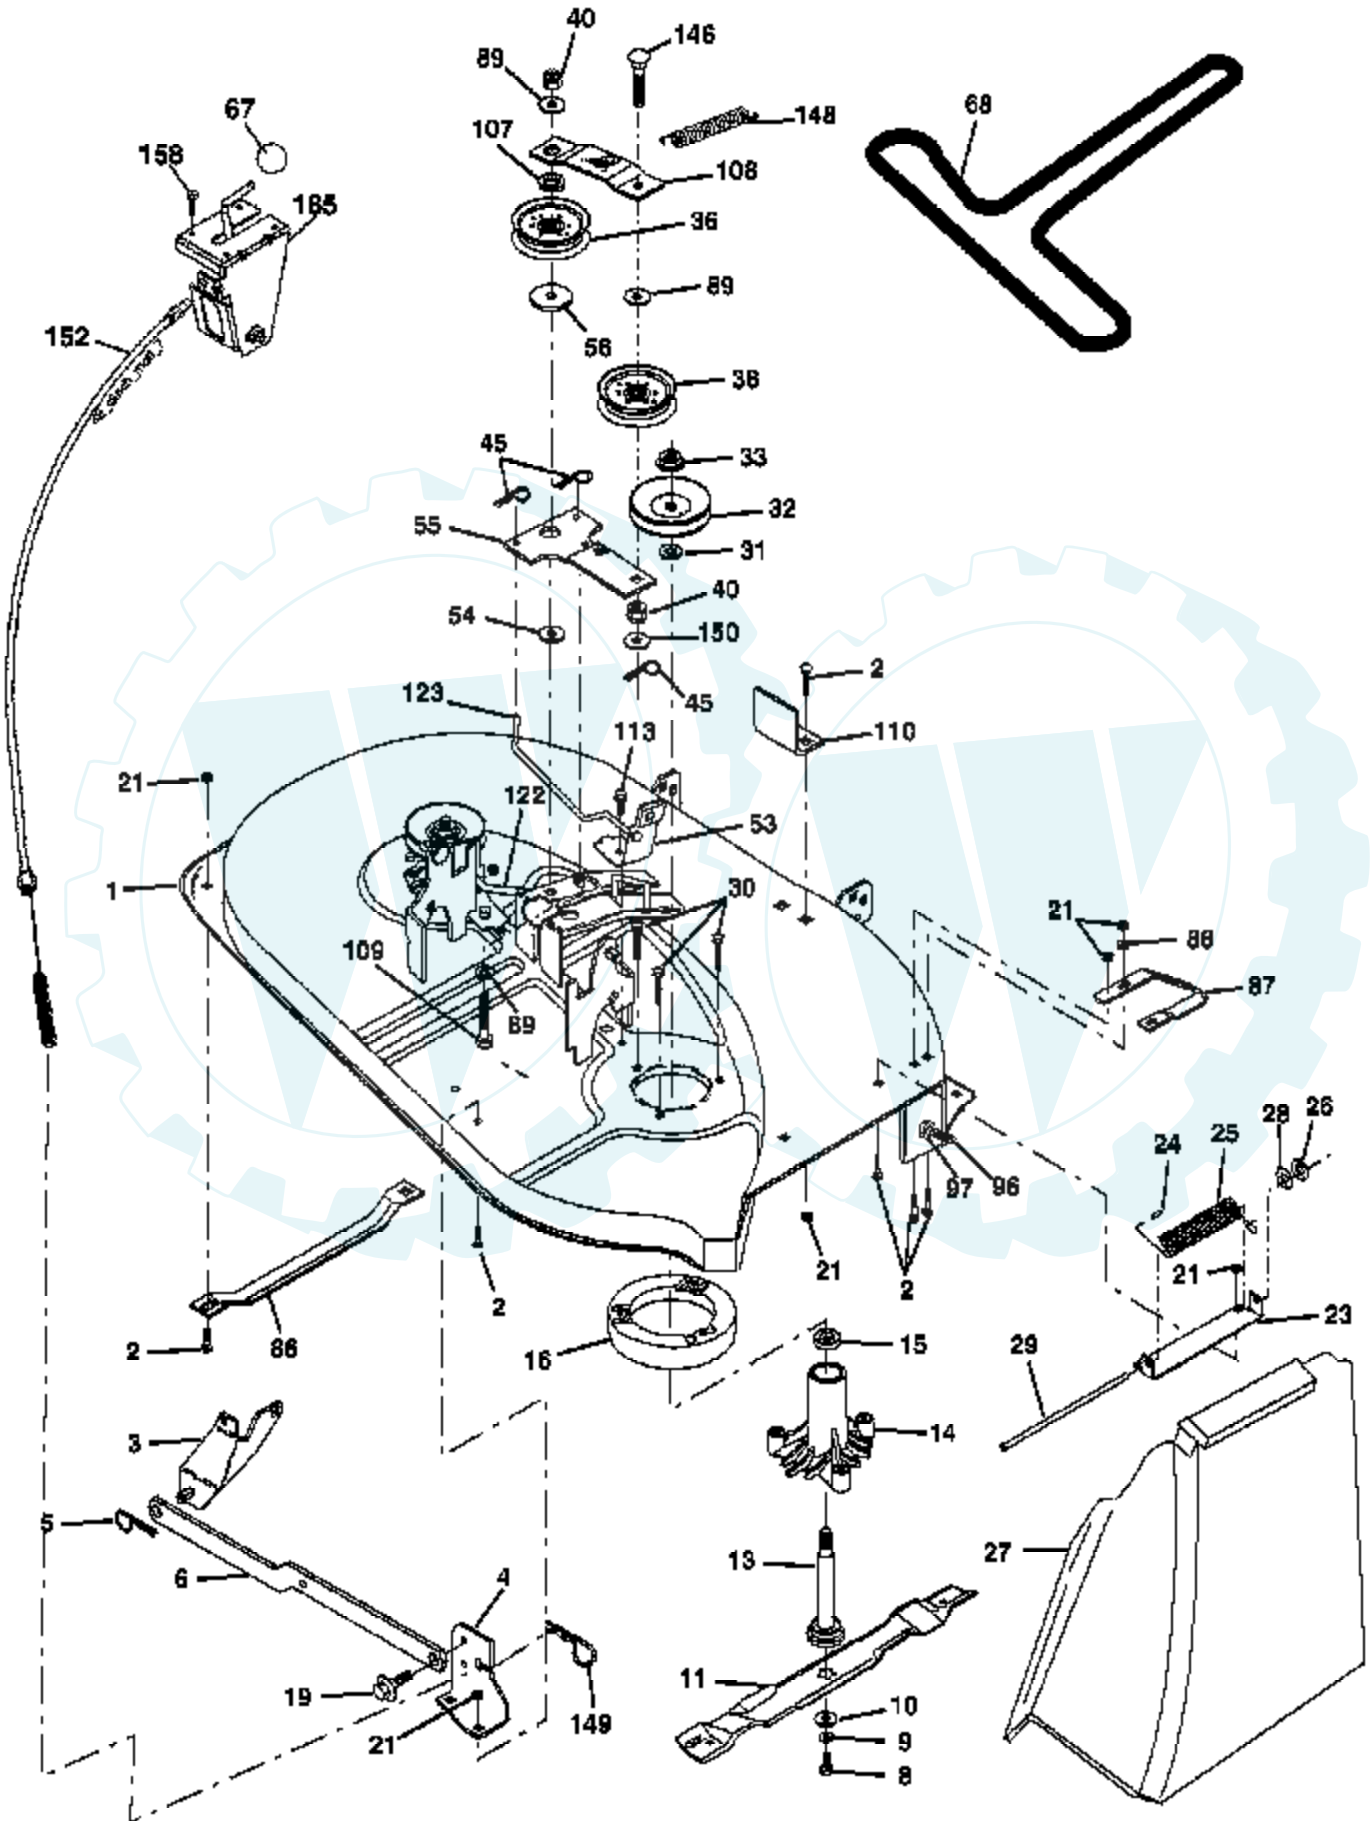

Ref #	Part Number	Qty	Description
1	170280		Mower Housing Assembly
2	72140506		Bolt Carriage 5/16-18 x 3/4
3	138017		Bracket Asm Fr. Sway Bar
4	169970		Bracket Deck Sway Bar 38"/42"
5	4939M		Retainer Spring
6	178024		Bar Sway Deck
8	850857		Bolt 3/8-24 x 1.25 Gr. 8
9	10030600		Washer, Lock 3/8
10	140296		Washer, Hardened
11	138497		Blade Mower
13	137645		Shaft Assembly, Mandrel, Vented (Includes Key Number 6)
14	128774		Housing, Mandrel, Vented
15	110485X		Bearing, Ball, Mandrel
16	174493		Stripper, Vented Mower Deck
19	132827		Bolt, Shoulder
21	73680500		Nut
23	137607		Bracket, Mower Deflector
24	105304X		Cap, Sleeve
25	123713X		Spring, Torsion, Deflector
26	110452X		Nut, Push
27	106736X428		Shield, Deflector
28	19111016		Washer 11/32 x 5/8 x 16 Ga.
29	106735X		Rod, Hinge
30	173984		Screw Thdrol.
31	187690		Washer, Spacer
32	153532		Pulley, Mandrel
33	178342		Nut, Toplock
36	131494		Pulley, Idler, Flat
40	73680600		Nut, Crownlock 3/8-16 unc
45	4497H		Retainer
53	130840		Brake Assembly
54	178515		Washer, Hardened
55	133840		Idler Arm Assembly
56	165723		Spacer, Retainer
67	106932X		Knob
68	144200		V-Belt, 42" Mower
86	7631J		Runner, LH
87	128772		Runner, RH
88	19111216		Washer 11/32 x 3/4 x 16 Ga.
89	19131311		Washer 13/32 x 13/16 x 11 Ga.
96	74930620		Bolt 3/8-16 x 1-1/4 Mulcher
97	73930600		Nut Centerlock 3/8-16 unc
107	133502		Spacer Retainer
108	133503		Stiffener, Idler Arm
109	74760640		Bolt, Hex Hd 3/8-16 x 2-1/2
110	142587		Upstop Deck Front 38"
113	17060512		Screw 5/16-1/ x 3/4
122	131289		Rod, Brake LH
123	169971		Rod, Brake RH
146	165891		Bolt Carriage Idler
148	169022		Spring Return Idler
149	165898		Retainer Spring Yellow
150	19091216		Washer 9/32 x 3/4 x 16 Ga.
152	172758		Clutch Cable 38"/46"
158	17720408		Screw Hex Thd Cut 1/4-20 x 1/2
185	188234		Head Asm Cable Clutch