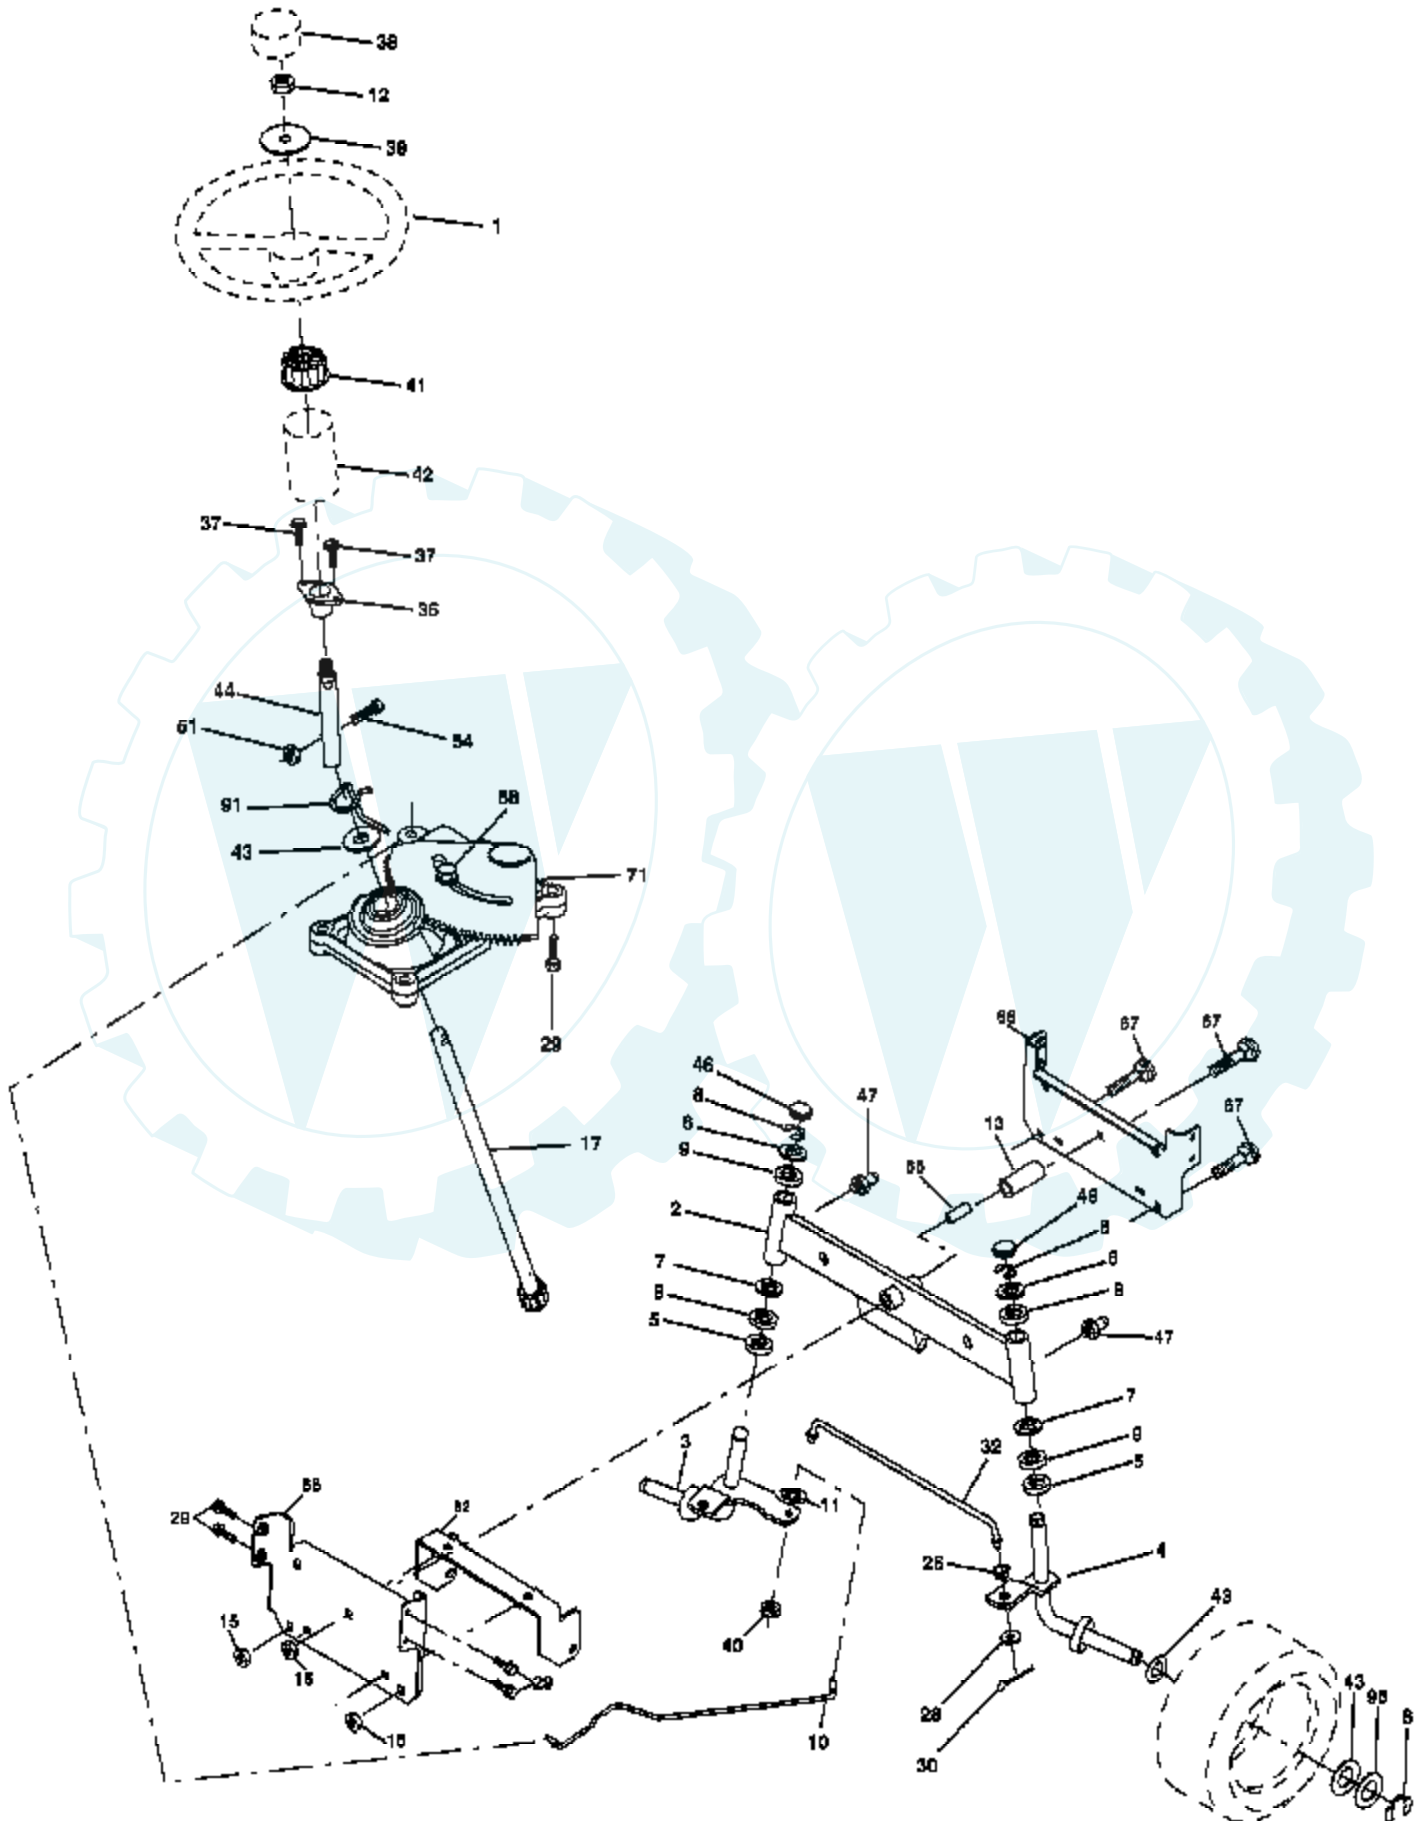

IGNITION SWITCH

POSITION	CIRCUIT	"MAKE"
OFF	M+G+A1	NONE
RUN/LIGHT	B+A1	A2+L
RUN	B+A1	NONE
START	B + S + A1	NONE

WIRING INSULATED CLIPS

NOTE: IF WIRING INSULATED CLIPS WERE REMOVED FOR SERVICING OF UNIT, THEY SHOULD BE REPLACED TO PROPERLY SECURE YOUR WIRING.

02363

NON-REMOVABLE CONNECTIONS

REMOVABLE CONNECTIONS

Ref #	Part Number	Qty	Description
1	175389		Seat
2	140551		Bracket Seat Pivot
3	71110616		Bolt Hex 3/8 - 16 x 1
4	19131610		Washer 13/32 x 1 x10 Ga.
5	145006		Clip Push-In Hinged
6	73800600		Nut Lock Hex w/Ins 3/8 - 16
7	124181X		Spring Seat Cprsn 2 250 Blk Zi
8	17000616		Screw 3/8-16 x 1.5
9	19131614		Washer 13/32 x 1 x 14 Ga.
10	182493		Pan Pnt Seat (Blk)
12	121246X		Bracket Pnt Mounting Switch
13	121248X		Bushing Snap Blk Nyl
14	72050412		Bolt Rdhd Sht Nk 1/4 - 20 x 1 -1/2
15	134300		Spacer Split .28 x .96
16	121250X		Spring Cprsn
17	123976X		Nut Lock 1/4 Lge Flg
21	171852		Bolt Shoulder 5/16-18 unc-2A
22	73800500		Nut Lock Hex w/Ins 5/16 - 18
23	71110814		Bolt Hex
24	19171912		Washer 17/32 x 1-3/16 x 12 Ga.
25	127018X		Bolt Shoulder 5/16-18 x .62
26	10040800		Washer Lock Hvy Hlcl Spr 1/2

Ref #	Part Number	Qty	Description
1	59192		Cap, Tire valve
2	65139		Stem, Valve
3	106222X		Tire, Front
4	59904		Tube, Front (Service item only)
5	106732X624		Rim assembly, 6" front
6	278H		Fitting, Grease (Front wheel only)
7	9040H		Bearing, Flange (Front wheel only)
8	106108X624		Rim assembly, 8" rear
9	106268X		Tire, Rear
10	7152J		Tube, Rear (Service item only)
11	104757X428		Cap, Hub Axle
	144334		Sealant, Tire (10 oz. Tube)