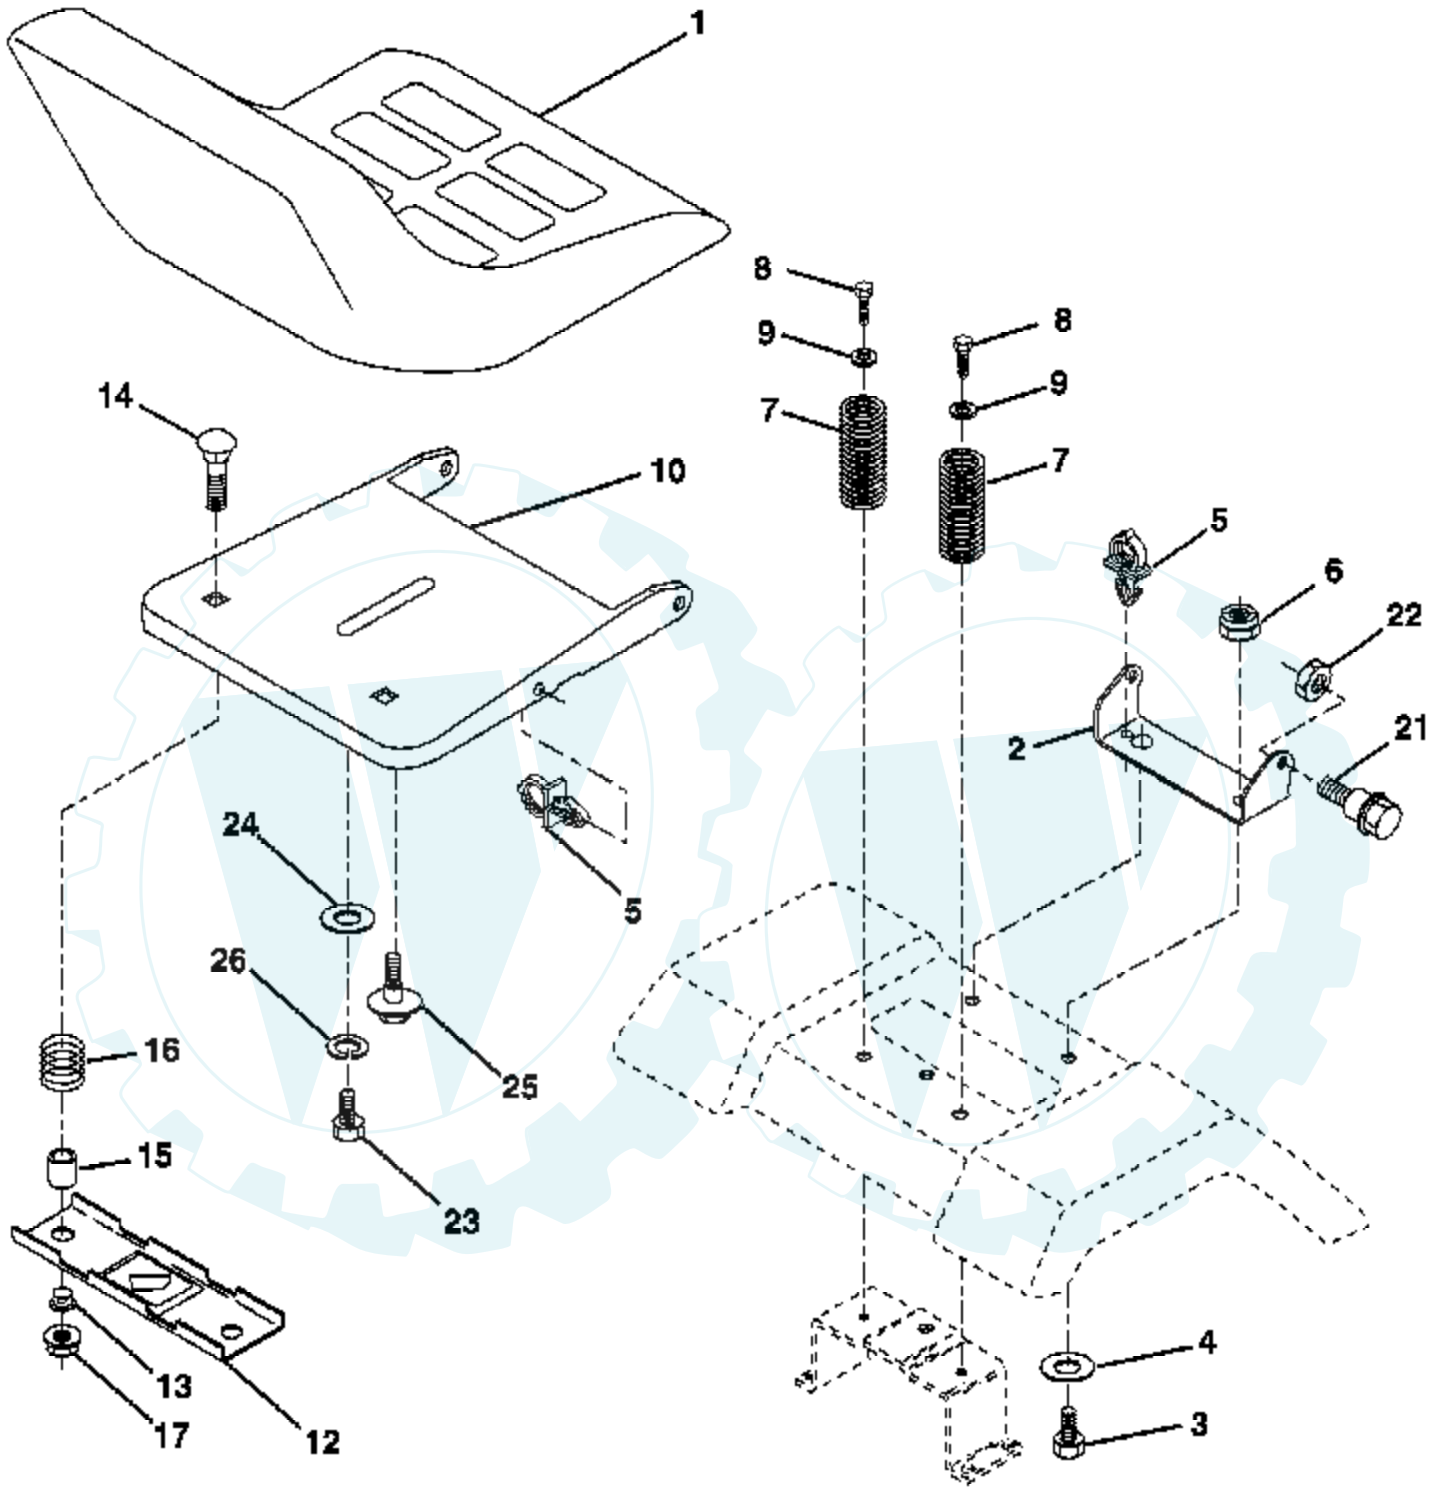

Ref #	Part Number	Qty	Description
	130794		Mandrel Assembly (Includes Housing, Shaft and Shaft Hardware Only - Pulley Not Included)
	170317		Replacement Mower, Complete

NOTE
YOUR TRACTOR IS EQUIPPED WITH A SPECIAL ALTERNATOR SYSTEM. THE LIGHTS ARE NOT CONNECTED TO THE BATTERY, BUT HAVE THEIR OWN ELECTRICAL SOURCE. BECAUSE OF THIS, THE BRIGHTNESS OF THE LIGHTS WILL CHANGE WITH ENGINE SPEED. AT IDLE THE LIGHTS WILL DIM. AS THE ENGINE IS SPEEDED UP, THE LIGHTS WILL BECOME THEIR BRIGHTEST.

IGNITION SWITCH

POSITION	CIRCUIT	"MAKE"
OFF	M+G+A1	NONE
RUN/LIGHT	B+A1	A2+L
RUN	B+A1	NONE
START	B + S + A1	NONE

WIRING INSULATED CLIPS

NOTE: IF WIRING INSULATED CLIPS WERE REMOVED FOR SERVICING OF UNIT, THEY SHOULD BE REPLACED TO PROPERLY SECURE YOUR WIRING.

02363

NON-REMOVABLE CONNECTIONS

REMOVABLE CONNECTIONS

Ref #	Part Number	Qty	Description
1	175389		Seat
2	140551		Bracket Seat Pivot
3	71110616		Bolt Hex 3/8 - 16 x 1
4	19131610		Washer 13/32 x 1 x10 Ga.
5	145006		Clip Push-In Hinged
6	73800600		Nut Lock Hex w/Ins 3/8 - 16
7	124181X		Spring Seat Cprsn 2 250 Blk Zi
8	17000616		Screw 3/8-16 x 1.5
9	19131614		Washer 13/32 x 1 x 14 Ga.
10	182493		Pan Pnt Seat (Blk)
12	121246X		Bracket Pnt Mounting Switch
13	121248X		Bushing Snap Blk Nyl
14	72050412		Bolt Rdhd Sht Nk 1/4 - 20 x 1 -1/2
15	134300		Spacer Split .28 x .96
16	121250X		Spring Cprsn
17	123976X		Nut Lock 1/4 Lge Flg
21	171852		Bolt Shoulder 5/16-18 unc-2A
22	73800500		Nut Lock Hex w/Ins 5/16 - 18
23	71110814		Bolt Hex
24	19171912		Washer 17/32 x 1-3/16 x 12 Ga.
25	127018X		Bolt Shoulder 5/16-18 x .62
26	10040800		Washer Lock Hvy Hlcl Spr 1/2