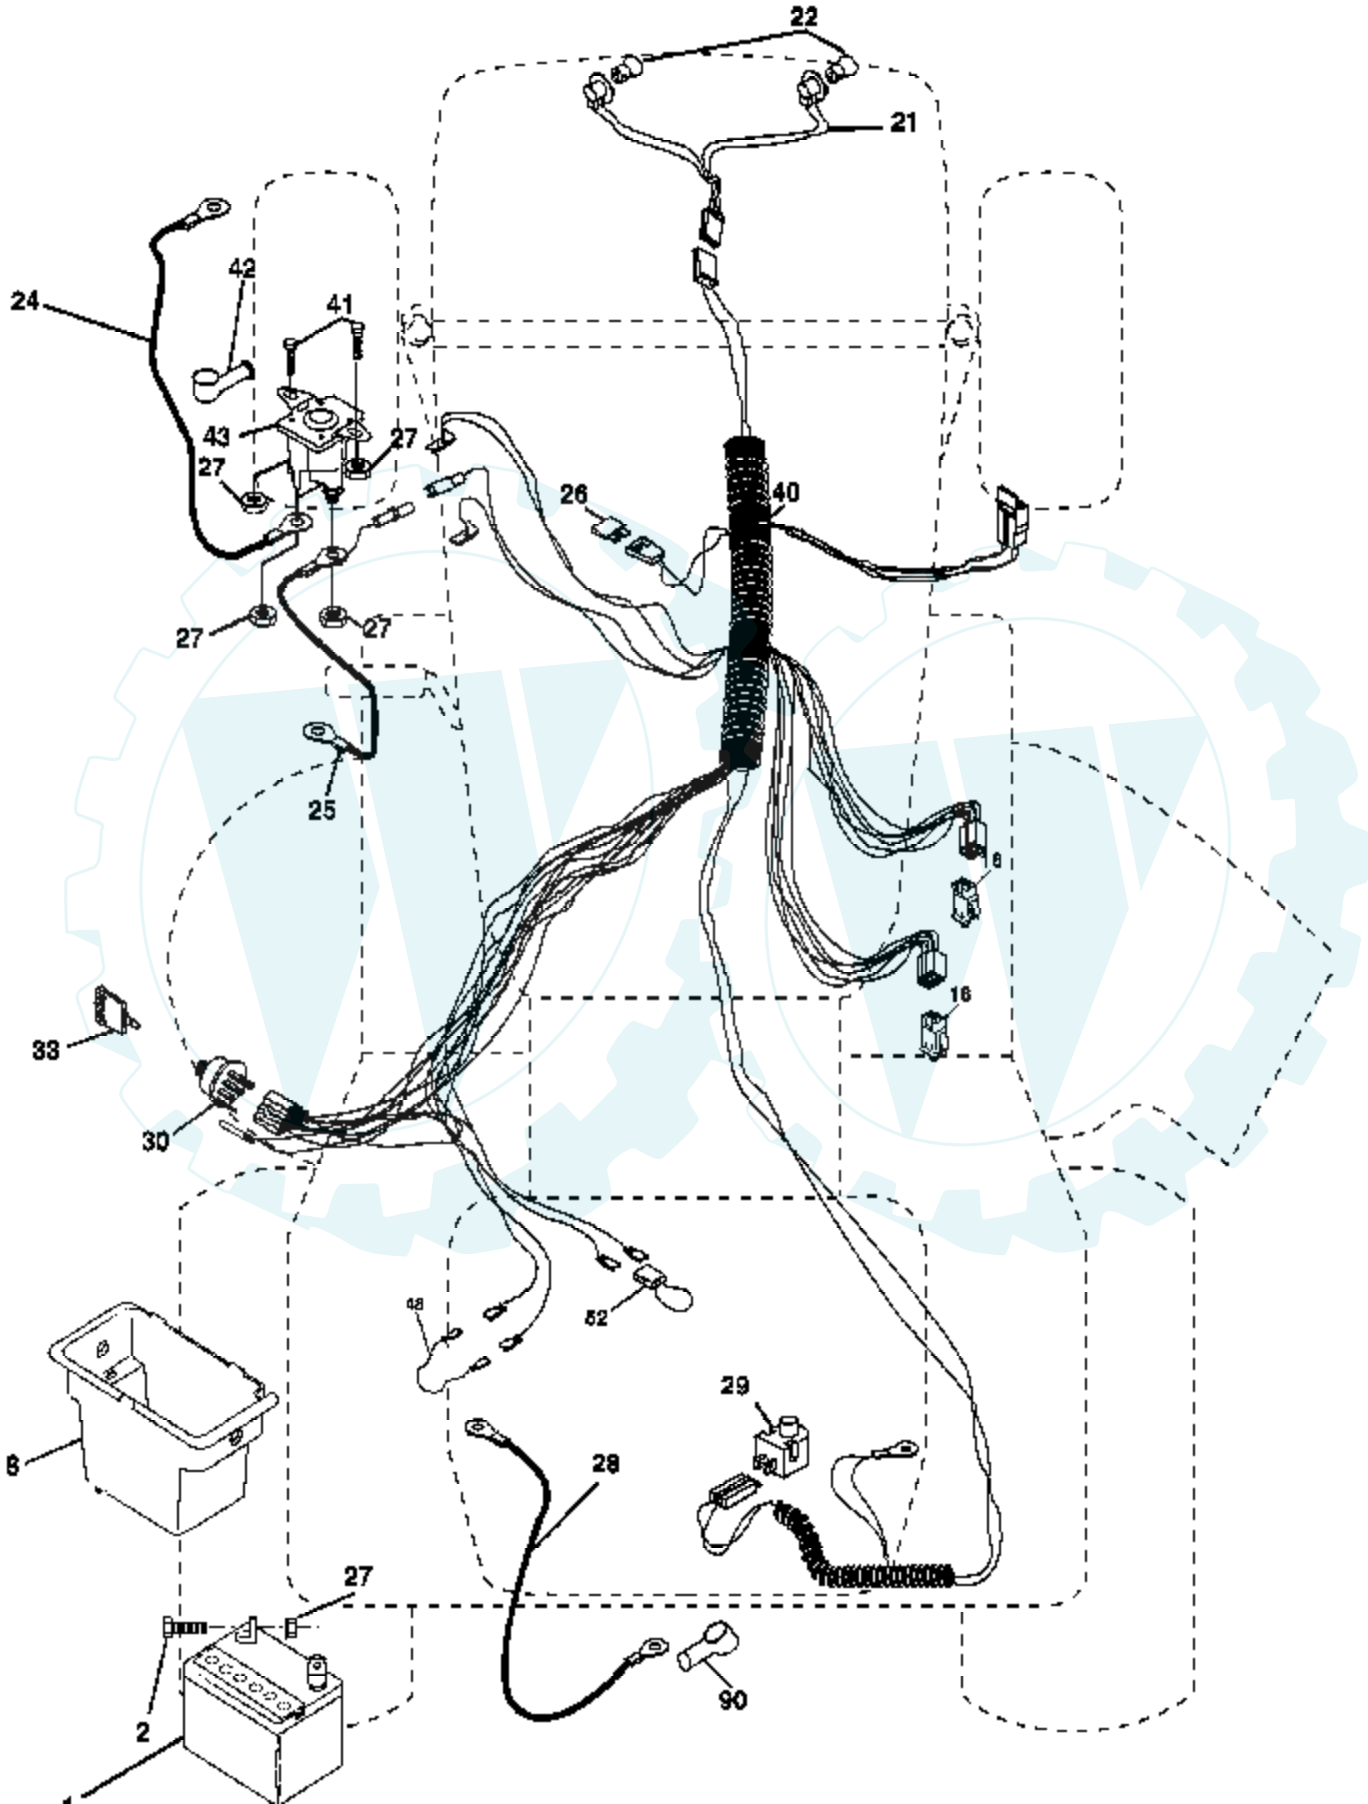

Ref #	Part Number	Qty	Description
1	163465		Battery
2	74760412		Bolt Hex Hd 1/4-20 unc x 3/4
8	176689		Box Battery
16	176138		Switch Interlock
21	183759		Harness Asm Light W/4152j
22	4152J		Bulb Light #1156
24	4799J		Cable Battery 6 Ga. 11"red
25	146147		Cable Battery
26	175158		Fuse 20 AMP
27	73510400		Nut Keps Hex 1/4-20 unc
28	4207J		Cable Ground 6 Ga. 12"black
29	121305X		Switch Plunger Nc Gray
30	175566		Switch Ign
33	140401		Key Ign
40	179720		Harness Ign
41	71110408		Bolt Blk Fin Hex 1/4-20
42	131563		Cover Terminal Red
43	178861		Solenoid
48	140844		Adapter Ammeter
52	141940		Protection Wire Loop
90	180449		Cover Terminal Battery