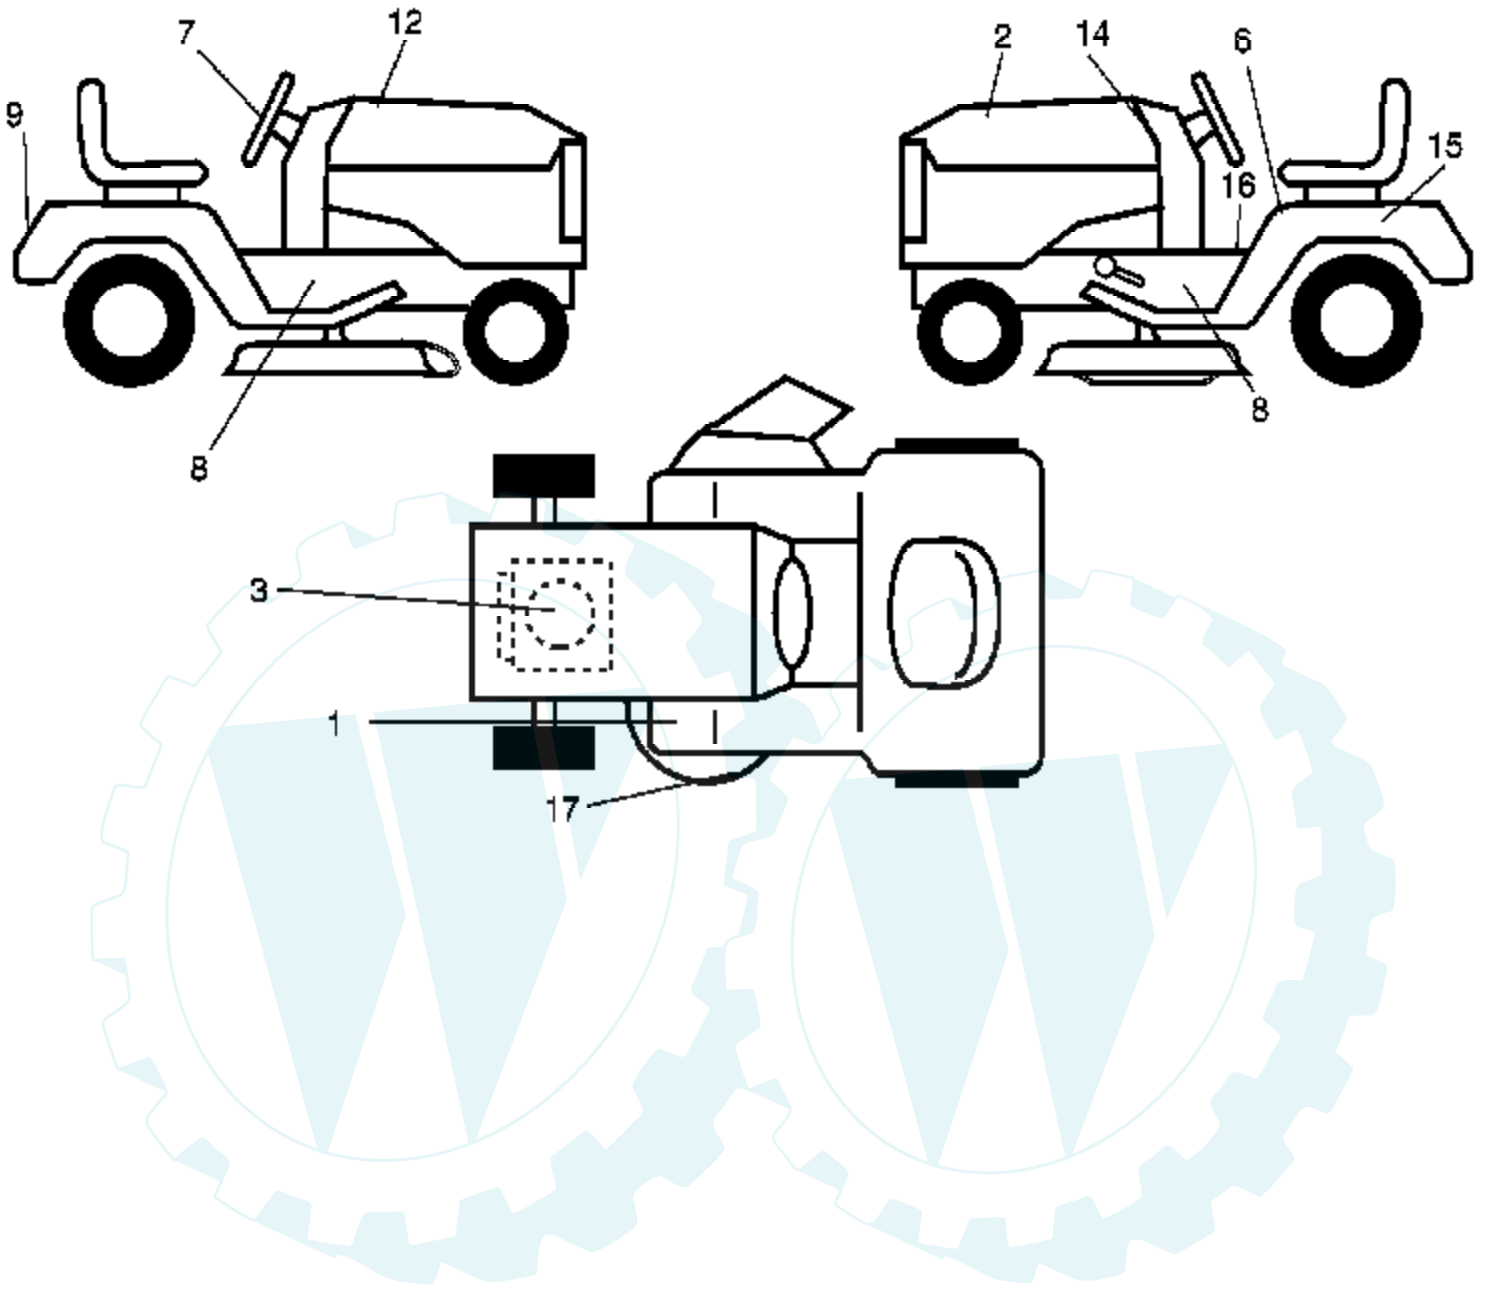

Ref #	Part Number	Qty	Description
1	174620		Chassis
2	176554		Drawbar, Stretch
5	155272		Bumper, Hood/Dash
6	174643X013		Saddle Silkscreen
8	155138		Clip Retainer Slide-On
9	187834X013		Dash
10	72140608		Bolt, Carriage 3/8-16 x 1
11	174996		Panel Dash LH
13	179174X010		Panel Silkscr Dash RH
15	74180512		Screw Mach TRHD 5/16-18 unc x 3/4
16	73510500		Nut Keps 5/16-18 unc
17	183394X417		Hood
18	184921		Bumper Hood
24	74780616		Bolt Fin Hex 3/8-16 unc x 1 Gr. 5
25	19131312		Washer 13/32 x 13/16 x 12 Ga.
26	73800600		Nut Lock Hex w/Ins 3/8-16 unc
28	183826		Grille/Lens Asm. (Includes #'s 29 and 212)
29	183824X599		Lens Grille Basic Bar
30	169465X417		Fender
31	136619		Bracket Fender Repl 109873X
33	179716X417		Footrest Pnt LH
34	179717X417		Footrest Pnt RH
35	72110606		Bolt Rdhd Sht Sqnk 3/8-16 x 3/4
37	17490508		Screw Thdrol 5/16-18 x 1/2 TYT
38	175710		Bracket Asm. Pivot Mower
39	174714		Bracket Pivot
145	156524		Rod Pivot Chassis/Hood
166	171875		Screw Hwhd Hi-Lo #13-16 x 5/8
205	17490608		Screw Thdrol 3/8-16 x 1/2
206	170165		Bolt Shoulder 5/16-18
208	17670608		Screw Thdrol 3/8-16 x 1/2
209	17000612		Screw Hex Wsh Thdrol 3/8-16
212	183823		Insert Lens Reflect
	5479J		Plug Button Blk 359 Dia Choke
	187801		Plug Dome Plastic