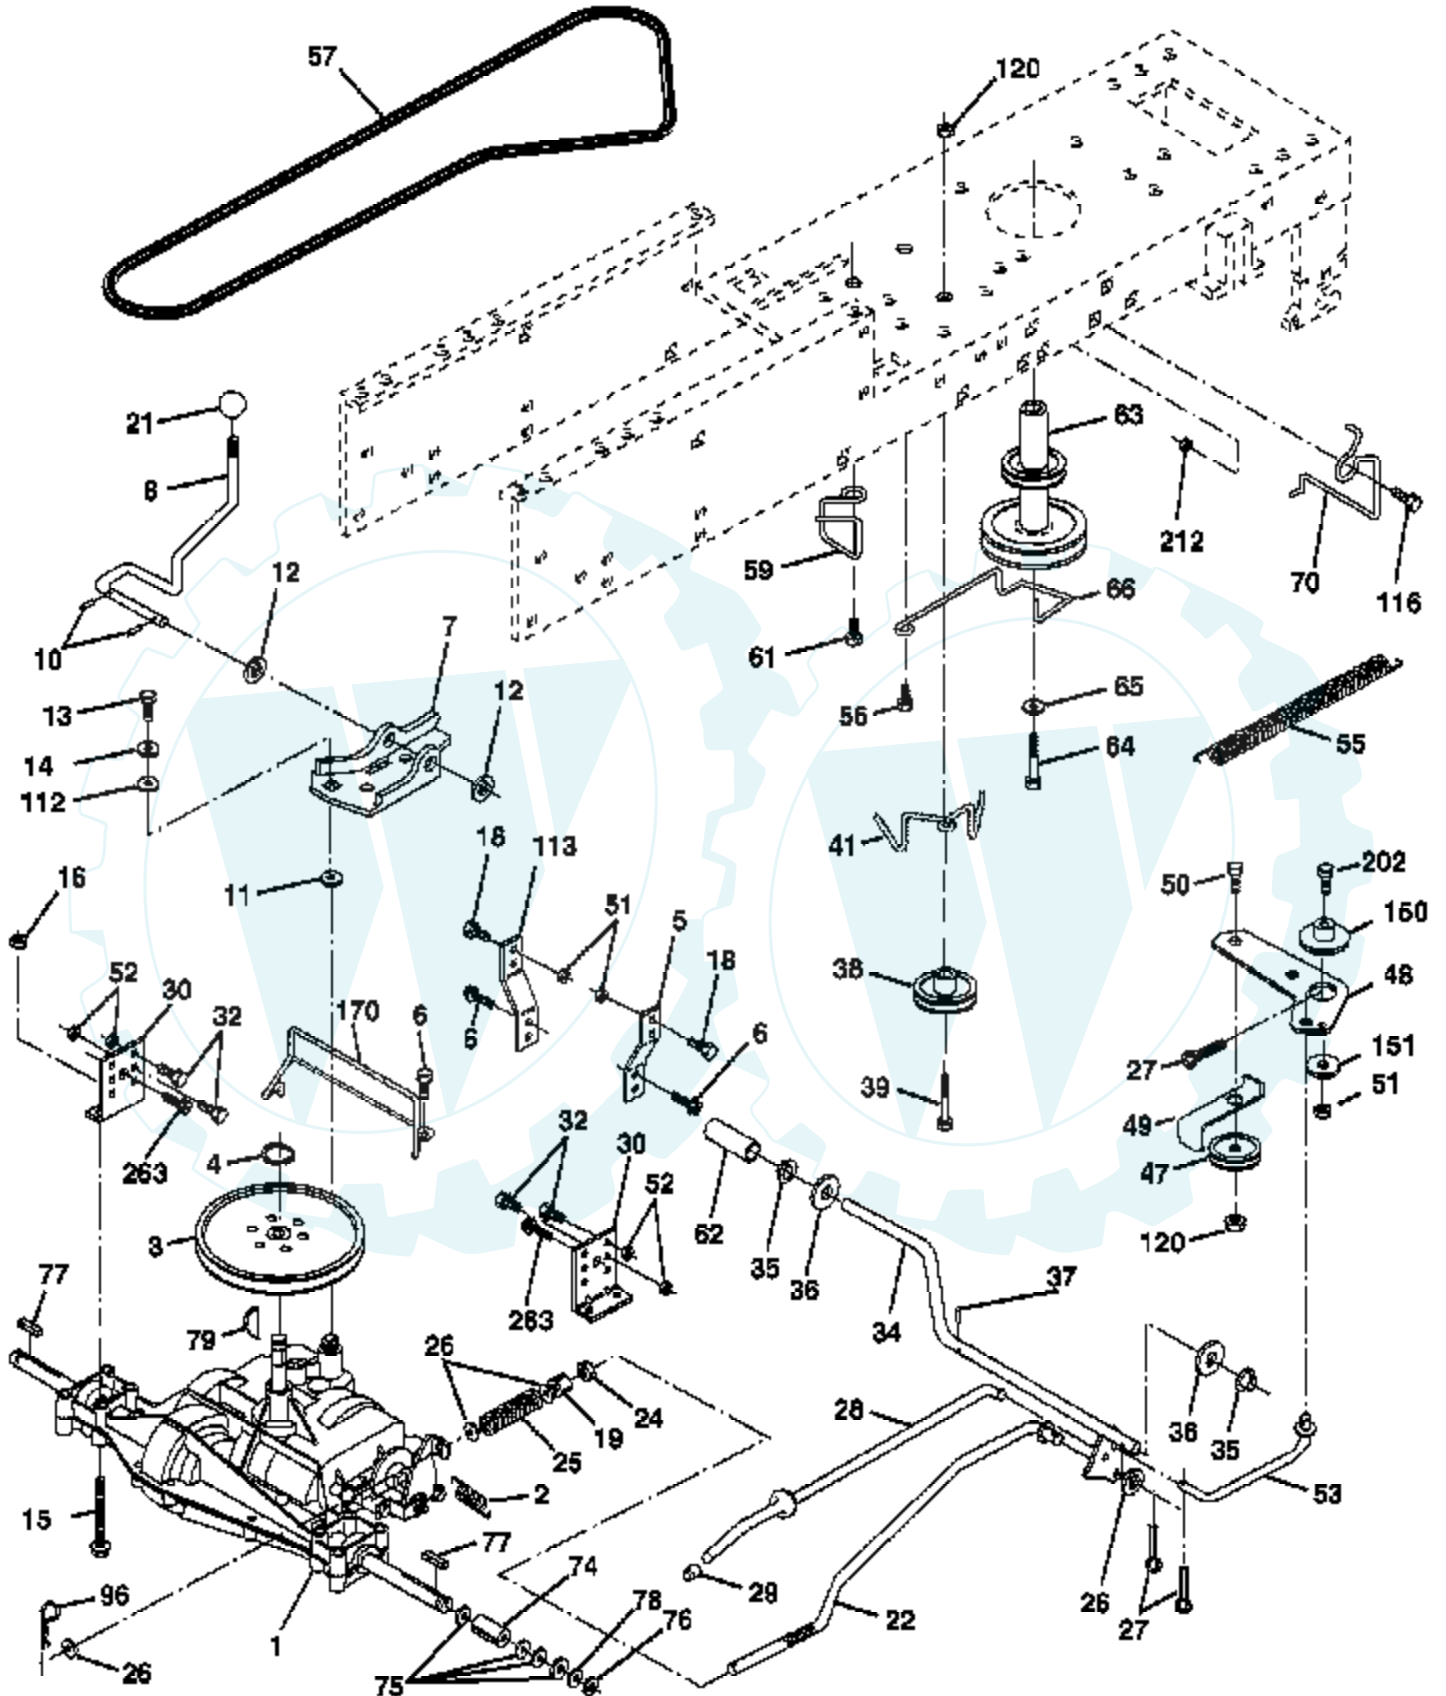

Ref #	Part Number	Qty	Description
1			Transaxle Peerless Model 205-544C (Order parts from transaxle manufacturer)
2	146682		Spring Return Brake
3	123666X		Pulley Transaxle 18"tires
4	12000028		Ring Retainer # 5100-62
5	121520X		Strap Torque 30 Degrees RH
6	17000512		Screw 5/16-18 x 3/4
7	162240		Plate Rod Shift T/a
8	131679		Rod Shifter Blk
10	76020416		Pin Cotter 1/8 x 1 Cad
11	105701X		Washer Plate Shf 388 Sq Hole
12	19151216		Washer 15/32 x 3/4 x 16 Ga.
13	74550412		Bolt 1/4-28 unf Gr. 8 w/Patch
14	10040400		Washer Lock Hvy Helical 1/4
15	74490544		Bolt Hex Flghd 5/16-18 Gr. 5
16	73800500		Nut 5/16-18
18	74780616		Bolt Fin Hex 3/8-16 unc x 1 Gr. 5
19	73800600		Nut lock Hex w/lns 3/8-16 Unc
21	106933X		Knob Rd 1/2-13 Plstc Thds Blk
22	130804		Rod Brake LT
24	73350600		Nut Hex Jam 3/8-16 unc
25	106888X		Spring Rod Brake 2 00 Zinc
26	19131316		Washer 13/32 x 13/16 x 16 Ga.
27	76020412		Pin Cotter 1/8 x 3/4 Cad
28	175765		Rod Brake Parking LT/YT
29	71673		Cap Brake Parking Black
30	174973		Bracket Transmission
32	74760512		Bolt Fin Hex 5/16-18 x 3/4
34	175578		Shaft Asm Pedal Foot Nibbed
35	120183X		Bearing Nylon Blk 629 Id
36	19211616		Washer 21/32 x 1 x 16 Ga.
37	1572H		Pin Roll 3/16 x 1"
38	179114		Pulley Composite Flat
39	72110622		Bolt 3/8-16 x 2-3/4
41	175556		Keeper Belt Idler
47	127783		Pulley Idler V Groove Plastic
48	154407		Bellcrank Clutch Grnd Drv STL
49	123205X		Retainer Belt Style Spring
50	72110612		Bolt Carr Sh 3/8-16 x 1-1/2 Gr. 5
51	73680600		Nut Crownlock 3/8-16 unc
52	73680500		Nut Crownlock 5/16-18 unc
53	105710X		Link Clutch 7 66
55	105709X		Spring Return Clutch 6 75
56	17060620		Screw 3/8-16 x 1-1/4
57	130801		V-Belt Ground Drive 95
59	169691		Keeper Belt Chassis Span Ctr
61	17120614		Screw 3/8-16 x .875
62	8883R		Cover Pedal Blk Round
63	175410		Engine Pulley LT/YT
64	173937		Bolt Hex 7/16-20 x 4 Gr. 5
65	10040700		Washer Lock Hvy Hlcl Spr 7/16
66	154778		Keeper Belt Engine
70	134683		Guide Belt Mower Drive RH
74	137057		Spacer Axle
75	121749X		Washer 25/32 x 1 1/4 x 16 Ga.
76	12000001		E-ring #5133-75
77	123583X		Key Square 20 x 1845/ 1865