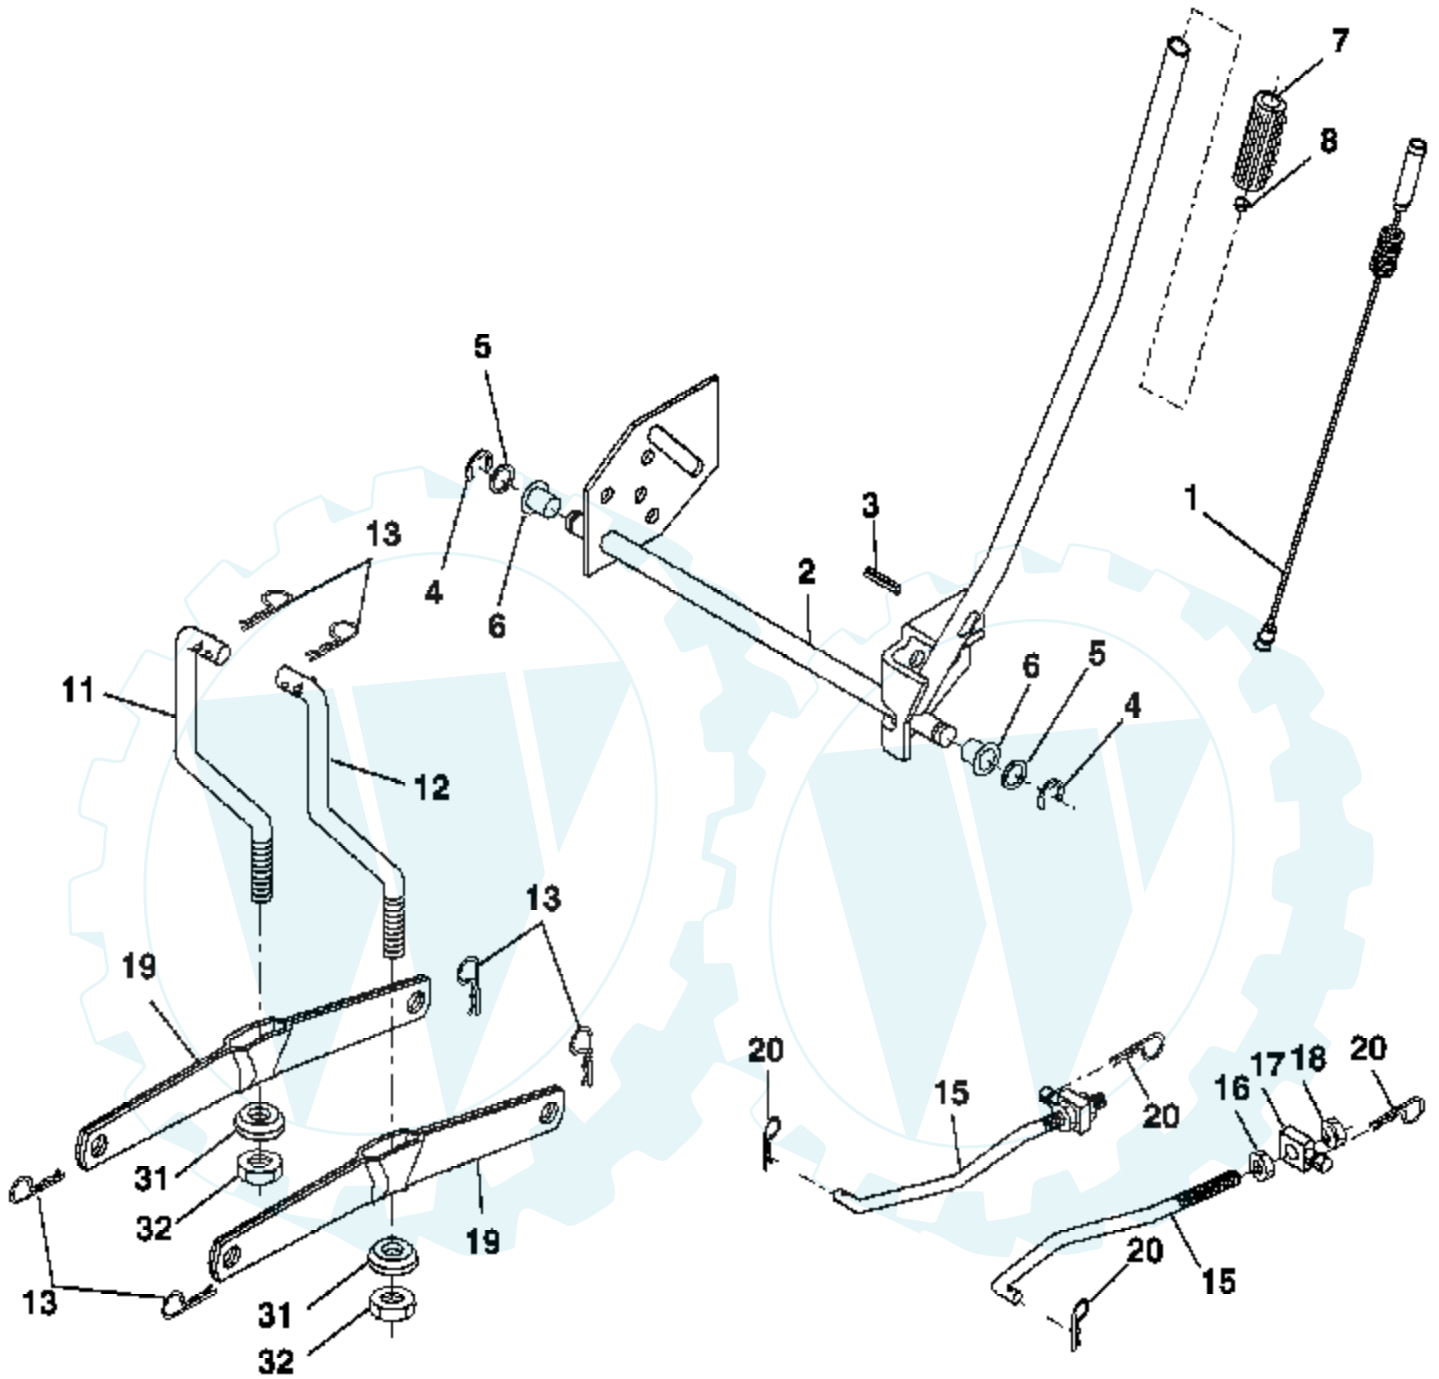

Ref #	Part Number	Qty	Description
1	159461		Wire Asm Inner/Sprg w/plunger
2	159476		Shaft Asm Lift RH
3	188822		Pin Groove 1 500 Zinc
4	12000002		E Ring #5133-62
5	19211621		Washer 21/32 x 1 x 21 Ga.
6	120183X		Bearing Nylon Blk 629 Id
7	109413X		Grip Handle Bicycle Matte Blk
8	124526X		Button Plunger Black
11	139865		Link Lift LH Fixed Length
12	139866		Link Lift RH Fixed Length
13	4939M		Retainer Spring
15	173288		Link Front
16	73350800		Nut Jam Hex 1/2-13 unc
17	175689		Trunnion
18	73800800		Nut Lockw/Wsh 1/2-13 unc
19	139868		Arm Suspension Rear
20	163552		Retainer, Spring
31	169865		Bearing Pvt Lift
32	73540600		Nut Crownlock 3/8-24