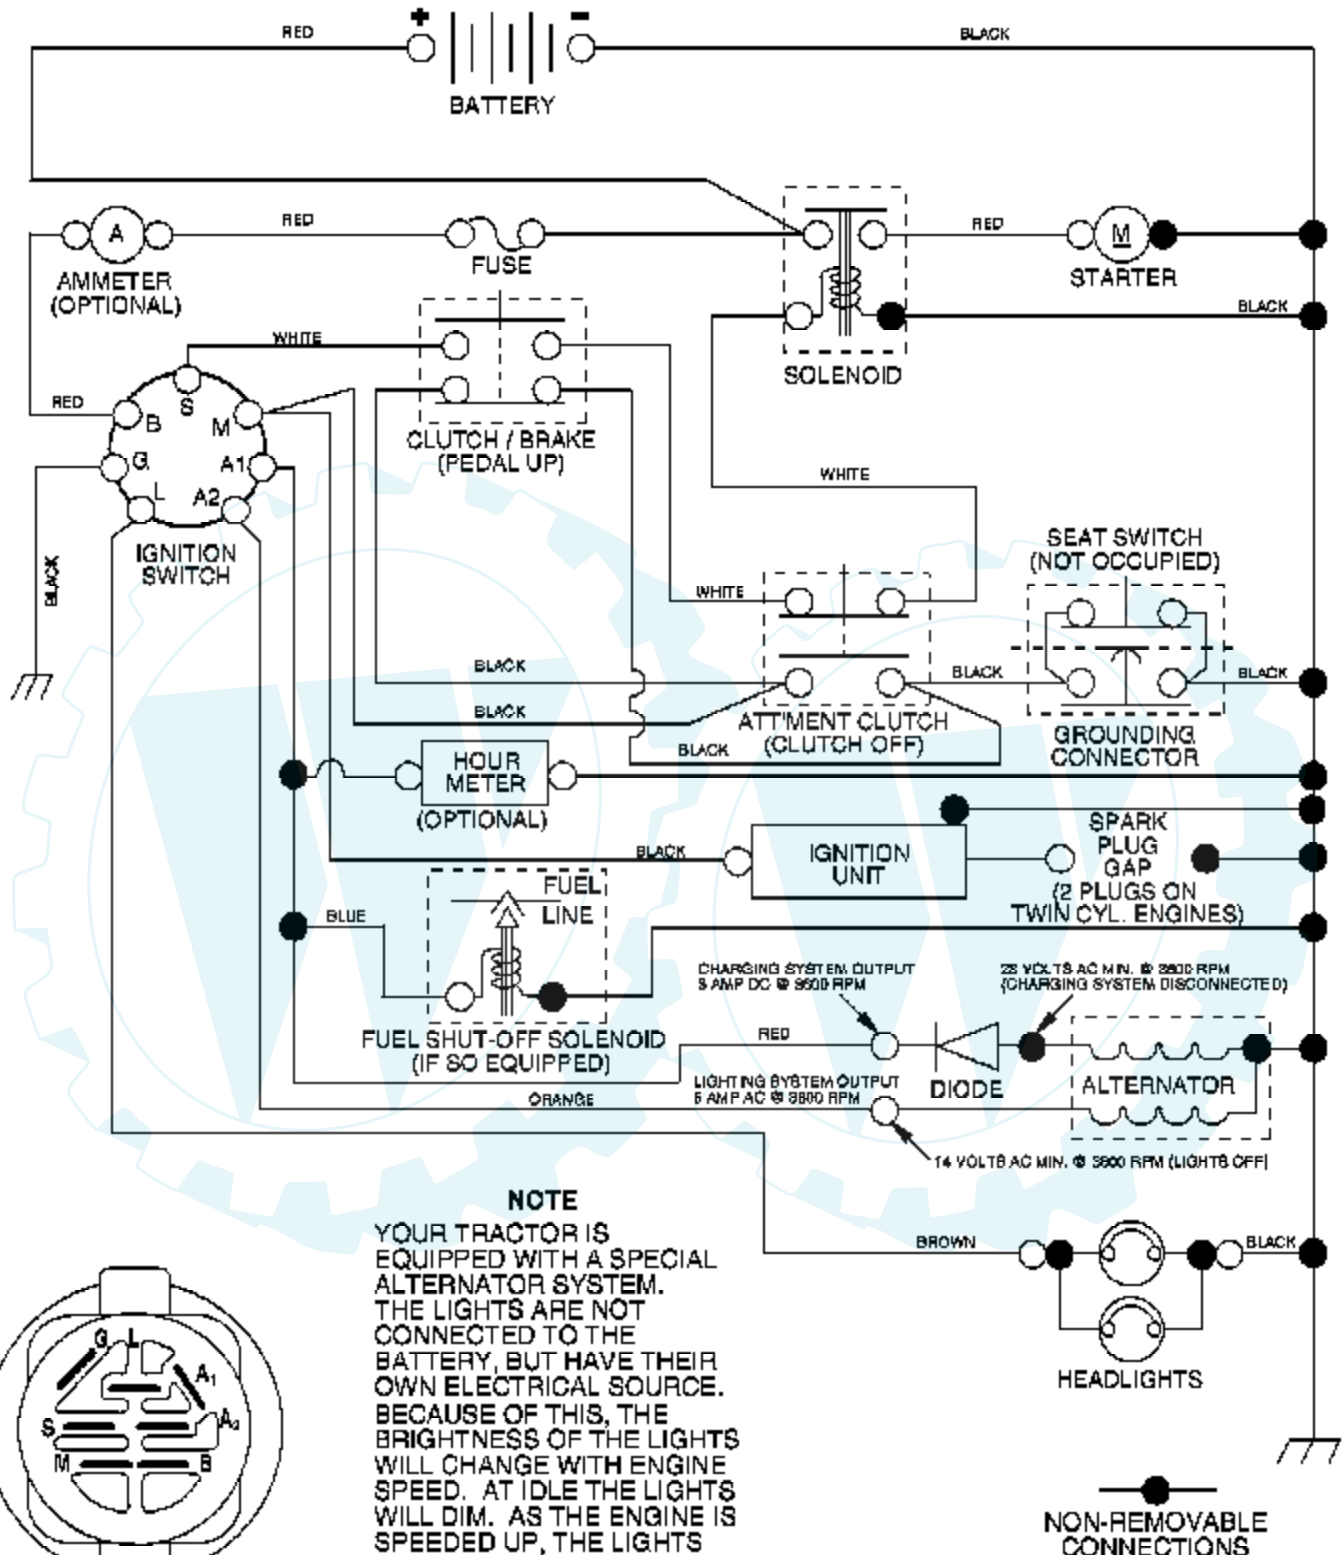

IGNITION SWITCH

NOTE
YOUR TRACTOR IS EQUIPPED WITH A SPECIAL ALTERNATOR SYSTEM. THE LIGHTS ARE NOT CONNECTED TO THE BATTERY, BUT HAVE THEIR OWN ELECTRICAL SOURCE. BECAUSE OF THIS, THE BRIGHTNESS OF THE LIGHTS WILL CHANGE WITH ENGINE SPEED. AT IDLE THE LIGHTS WILL DIM. AS THE ENGINE IS SPEEDED UP, THE LIGHTS WILL BECOME THEIR BRIGHTEST.