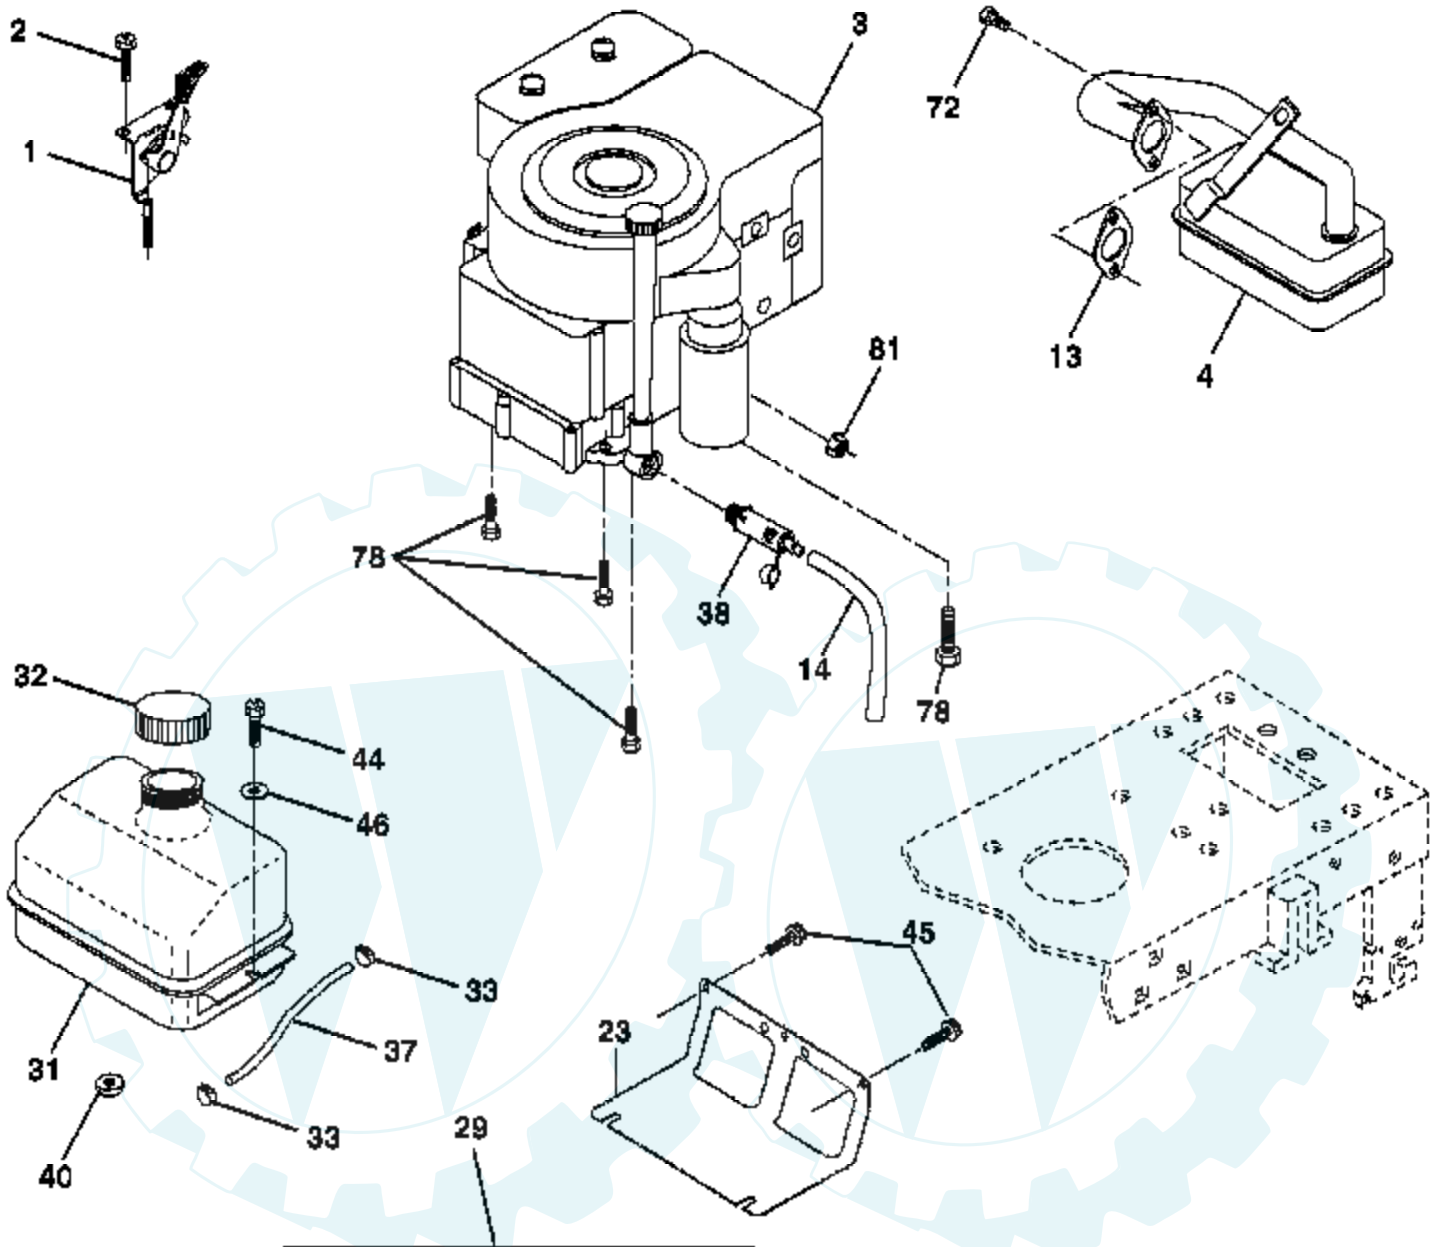

OPTIONAL EQUIPMENT
Spark Arrester

Ref #	Part Number	Qty	Description
1	170551		Control Th/ch Flag
2	17720408		Screw Hex Thd Cut 1/4-20 x 1/2
3			Engine, B&S 282H07 (Order parts from engine manufacturer)
4	137352		Muffl er Exhaust B&S
13	165291		Gasket Eng 1 313 Id Tin Plated
14	148456		Tube Drain Oil Easy
23	169837		Shield BRN/DBR Guard
29	137180		Kit Spark Arrestor (Flat Scrn)
31	184900		Tank Fuel Front
32	140527		Cap Asm Fuel
33	123487X		Clamp Hose
37	137040		Line Fuel 20"
38	181654		Plug Drain Oil
40	124028X		Bushing Snap Nyl Blk Fuel Line
44	17670412		Screw Thdrol 1/4-20 x 3/4
45	17000612		Screw Hex Wsh Thdrol 3/8-16
46	19091416		Washer 9/32 x 7/8 x 16 Ga.
72	183906		Screw Scocket Head 5/16-18 x 1
78	17060620		Screw 3/8-16 x 1-1/4
81	73510400		Nut Keps Hex 1/4-20 unc