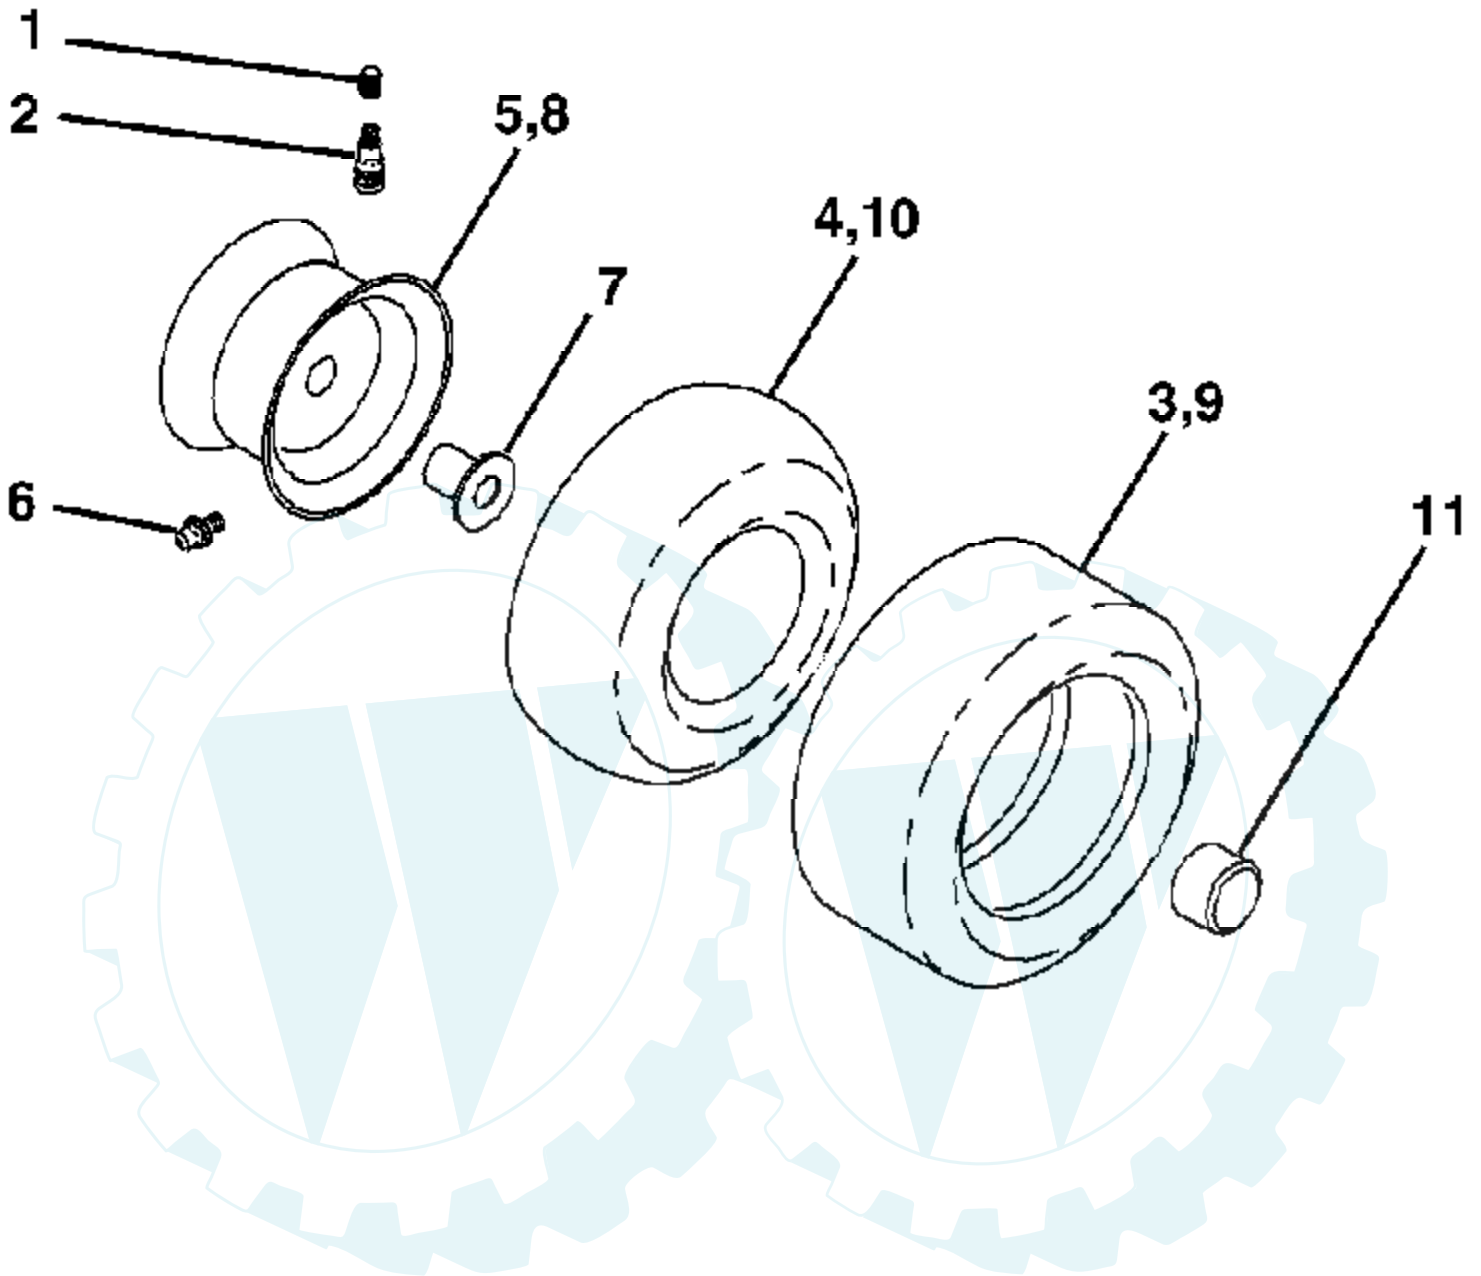

02363

NON-REMOVABLE CONNECTIONS

REMOVABLE CONNECTIONS

Ref #	Part Number	Qty	Description
1	175389		Seat
2	140551		Bracket Seat Pivot
3	71110616		Bolt Hex 3/8 - 16 x 1
4	19131610		Washer 13/32 x 1 x10 Ga.
5	145006		Clip Push-In Hinged
6	73800600		Nut Lock Hex w/Ins 3/8 - 16
7	124181X		Spring Seat Cprsn 2 250 Blk Zi
8	17000616		Screw 3/8-16 x 1.5
9	19131614		Washer 13/32 x 1 x 14 Ga.
10	182493		Pan Pnt Seat (Blk)
12	121246X		Bracket Pnt Mounting Switch
13	121248X		Bushing Snap Blk Nyl
14	72050412		Bolt Rdhd Sht Nk 1/4 - 20 x 1 -1/2
15	134300		Spacer Split .28 x .96
16	121250X		Spring Cprsn
17	123976X		Nut Lock 1/4 Lge Flg
21	171852		Bolt Shoulder 5/16-18 unc-2A
22	73800500		Nut Lock Hex w/Ins 5/16 - 18
23	71110814		Bolt Hex
24	19171912		Washer 17/32 x 1-3/16 x 12 Ga.
25	127018X		Bolt Shoulder 5/16-18 x .62
26	10040800		Washer Lock Hvy Hlcl Spr 1/2

Ref #	Part Number	Qty	Description
1	59192		Cap, Tire valve
2	65139		Stem, Valve
3	106222X		Tire, Front
4	59904		Tube, Front (Service item only)
5	106732X624		Rim assembly, 6" front
6	278H		Fitting, Grease (Front wheel only)
7	9040H		Bearing, Flange (Front wheel only)
8	106108X624		Rim assembly, 8" rear
9	106268X		Tire, Rear
10	7152J		Tube, Rear (Service item only)
11	104757X428		Cap, Hub Axle
	144334		Sealant, Tire (10 oz. Tube)