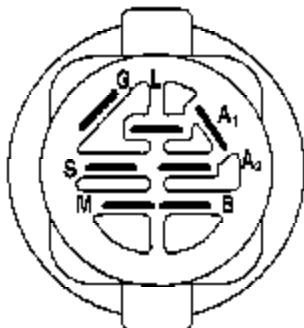

IGNITION SWITCH

POSITION	CIRCUIT	"MAKE"
OFF	M+G+A1	NONE
RUN/LIGHT	B+A1	A2+L
RUN	B+A1	NONE
START	B + S + A1	NONE

WIRING INSULATED CLIPS

NOTE: IF WIRING INSULATED CLIPS WERE REMOVED FOR SERVICING OF UNIT, THEY SHOULD BE REPLACED TO PROPERLY SECURE YOUR WIRING.

02363

NON-REMOVABLE CONNECTIONS

REMOVABLE CONNECTIONS