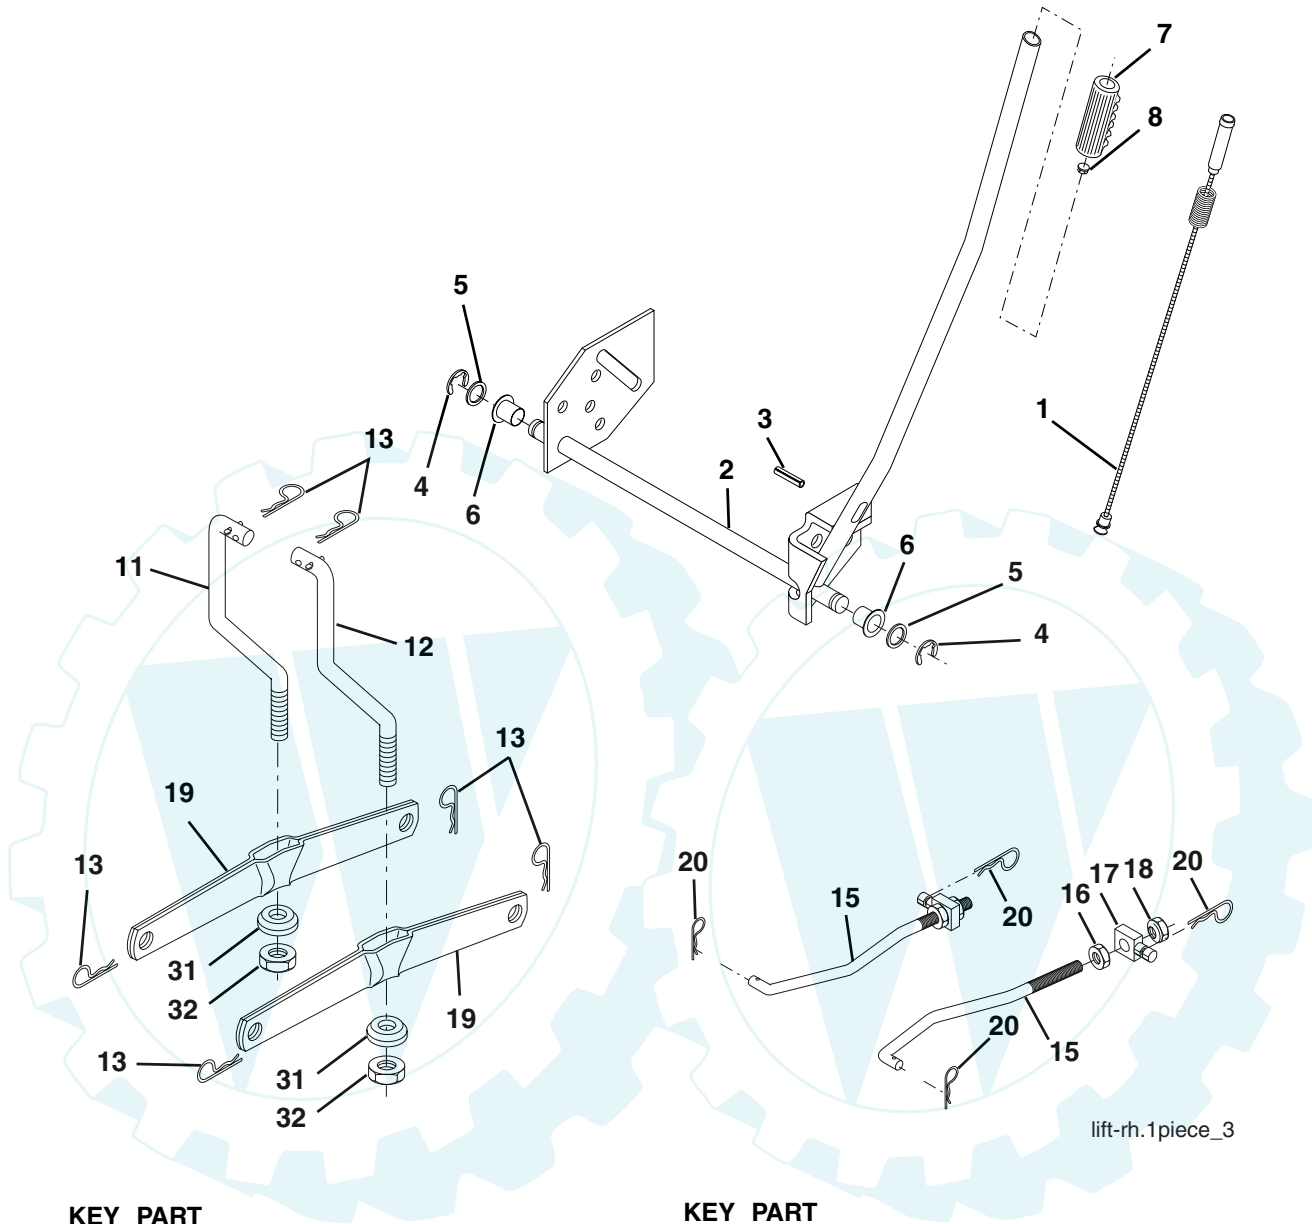

**NOTE:** All component dimensions given in U. S. inches 1 inch = 25.4 mm

**DECALS**

KEY NO.	PART NO.	DESCRIPTION
1	181249	Decal, Clutch/Brake
2	189117	Decal, Replacement
3	184769	Decal, Engine HP
6	157146	Decal, Fender Danger English
7	186193	Decal Ins Str Wh
8	190432	Decal Chassis
9	186198	Decal Fender
12	190539	Decal, Hood RH

KEY NO.	PART NO.	DESCRIPTION
14	190540	Decal, Hood LH
15	145005	Decal, Caution, Battery
16	156867	Decal, Oper
17	136832	Decal, V-Belt Sch.
--	138311	Decal, Handle Lft Height Adj.
--	190290	Manual, Owner's English
--	190291	Manual, Owner's French

**WHEELS AND TIRES**

KEY NO.	PART NO.	DESCRIPTION
1	59192	Cap, Tire valve
2	65139	Stem, Valve
3	106222X	Tire, Front
4	59904	Tube, Front (Service item only)
5	106732X624	Rim assembly, 6" front
6	278H	Fitting, Grease (Front wheel only)
7	9040H	Bearing, Flange (Front wheel only)
8	106108X624	Rim assembly, 8" rear
9	106268X	Tire, Rear
10	7152J	Tube, Rear (Service item only)
11	104757X428	Cap, Hub Axle
--	144334	Sealant, Tire (10 oz. Tube)

**NOTE:** All component dimensions given in U. S. inches 1 inch = 25.4 mm

LIFT ASSEMBLY

lift-rh.1piece\_3

KEY PART NO.	PART NO.	DESCRIPTION
1	159461	Wire Asm Inner/Sprg w/plunger
2	159476	Shaft Asm Lift RH
3	178981	Pin Groove 1 500 Zinc
4	12000002	E Ring #5133-62
5	19211621	Washer 21/32 x 1 x 21 Ga.
6	120183X	Bearing Nylon Blk 629 Id
7	109413X	Grip Handle Bicycle Matte Blk
8	124526X	Button Plunger Black
11	139865	Link Lift LH Fixed Length
12	139866	Link Lift RH Fixed Length
13	4939M	Retainer Spring