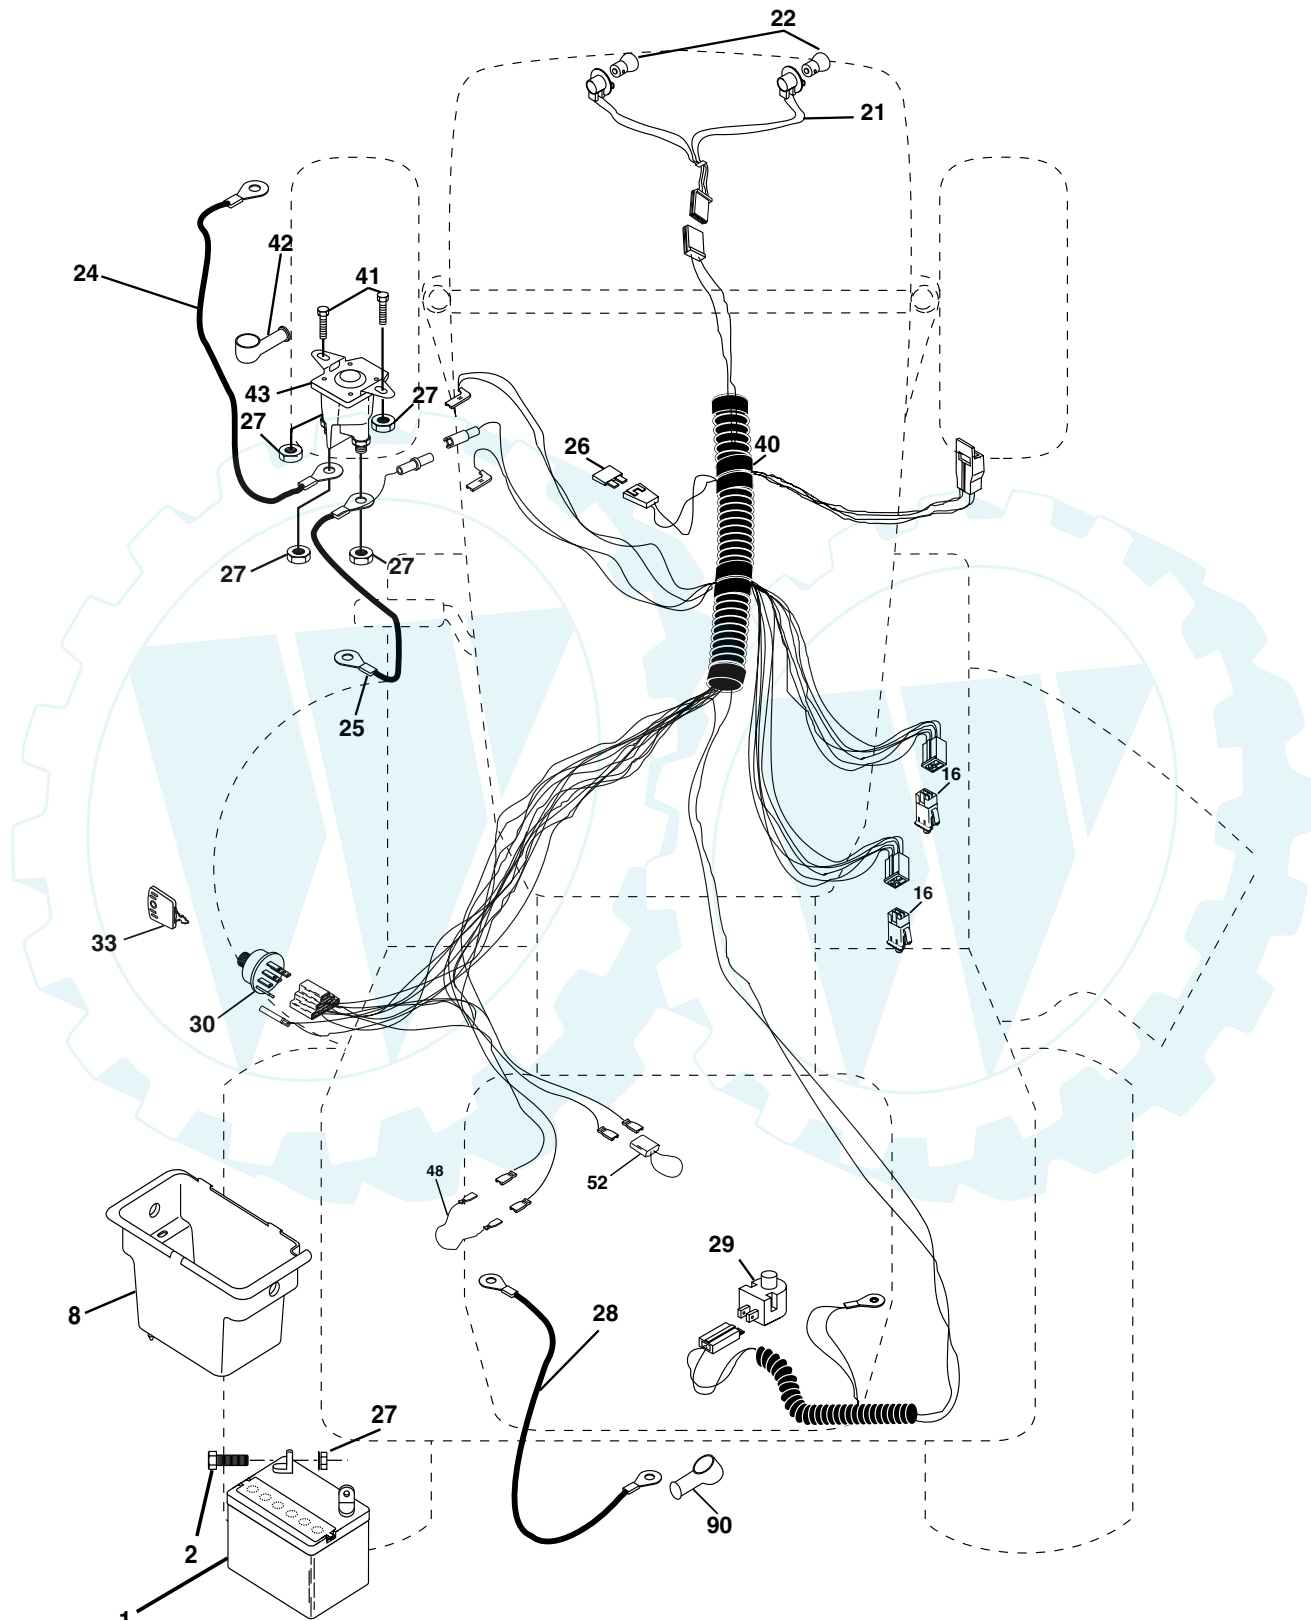

REPAIR PARTS

TRACTOR -- MODEL NUMBER SO15538A

ELECTRICAL

ELECTRICAL

KEY PART NO.	PART NO.	DESCRIPTION
1	163465	Battery
2	74760412	Bolt Hex Hd 1/4-20 unc x 3/4
8	176689	Box Battery
16	176138	Switch Interlock
21	183759	Harness Asm Light W/4152j
22	4152J	Bulb Light #1156
24	4799J	Cable Battery 6 Ga. 11"red
25	146147	Cable Battery
26	175158	Fuse 20 AMP
27	73510400	Nut Keps Hex 1/4-20 unc
28	4207J	Cable Ground 6 Ga. 12"black
29	121305X	Switch Plunger Nc Gray
30	175566	Switch Ign
33	140401	Key Ign
40	179720	Harness Ign
41	71110408	Bolt Blk Fin Hex 1/4-20
42	131563	Cover Terminal Red
43	178861	Solenoid
48	140844	Adapter Ammeter
52	141940	Protection Wire Loop
90	180449	Cover Terminal Battery

NOTE: All component dimensions given in U. S. inches 1 inch = 25.4 mm