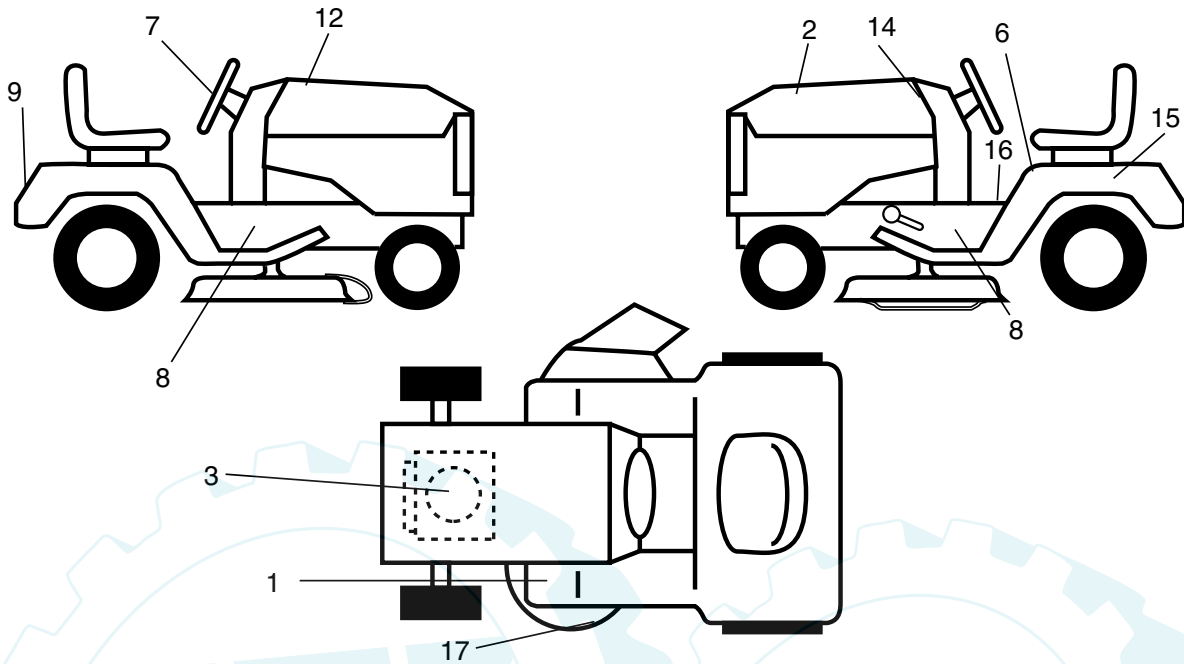

DECALS

KEY NO.	PART NO.	DESCRIPTION
1	181249	Decal, Clutch/Brake
2	189117	Decal, Replacement
3	184769	Decal, Engine HP
6	157146	Decal, Fender Danger English
7	186193	Decal Ins Str Wh
8	190432	Decal Chassis
9	186198	Decal Fender
12	190539	Decal, Hood RH

KEY NO.	PART NO.	DESCRIPTION
14	190540	Decal, Hood LH
15	145005	Decal, Caution, Battery
16	156867	Decal, Oper
17	136832	Decal, V-Belt Sch.
--	138311	Decal, Handle Lft Height Adj.
--	190290	Manual, Owner's English
--	190291	Manual, Owner's French