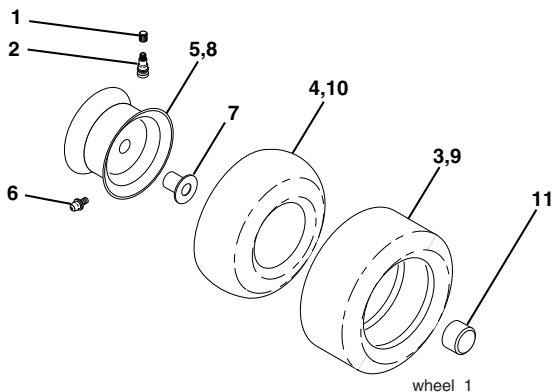

WHEELS AND TIRES

KEY NO.	PART NO.	DESCRIPTION
1	59192	Cap, Tire valve
2	65139	Stem, Valve
3	106222X	Tire, Front
4	59904	Tube, Front (Service item only)
5	106732X624	Rim assembly, 6" front
6	278H	Fitting, Grease (Front wheel only)
7	9040H	Bearing, Flange (Front wheel only)
8	106108X624	Rim assembly, 8" rear
9	106268X	Tire, Rear
10	7152J	Tube, Rear (Service item only)
11	104757X428	Cap, Hub Axle
--	144334	Sealant, Tire (10 oz. Tube)

NOTE: All component dimensions given in U. S. inches 1 inch = 25.4 mm