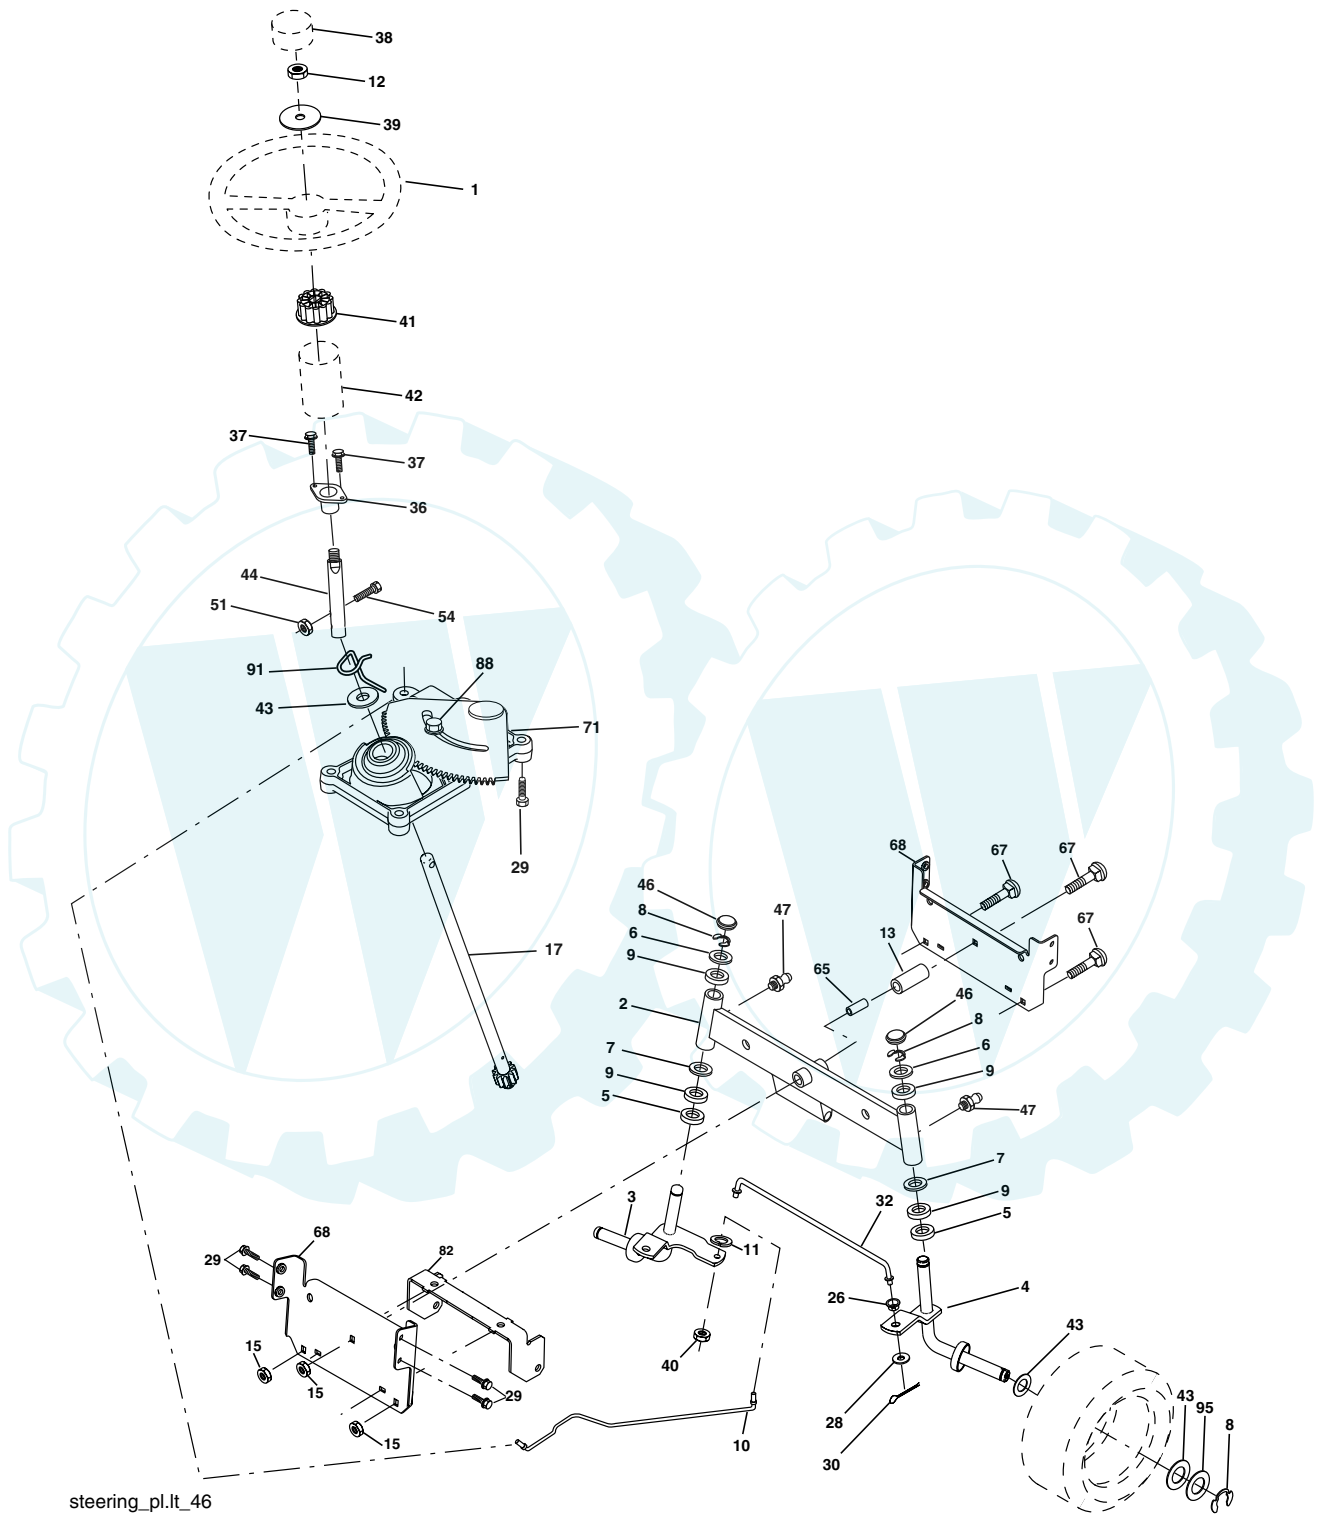

STEERING

steering_pl.it_46

STEERING

KEY PART NO.	PART NO.	DESCRIPTION
1	140044X428	Wheel Steering
2	175131	Axle Asm
3	169840	Spindle Asm LH
4	169839	Spindle Asm RH
5	6266H	Bearing Race Thrust Harden
6	121748X	Washer 25/32 x 1-5/8 x 16 Ga.
7	19272016	Washer 27/32 x 1-1/4 x 16 Ga.
8	12000029	Ring Klip #t5304-75
9	3366R	Bearing Col Strg Blk
10	175121	Link Drag
11	10040600	Washer Lock Hvy Hlcl Spr 3/8
12	73940800	Nut Hex Jam Toplock 1/2-20
13	136518	Spacer earing Axle Front
15	145212	Hexflange Lock
17	180641	Shaft Asm Strg
26	126847X	Bushing Link Drag Blk LR
28	19131416	Washer 13/32 x 7/8 x 16 Ga.
29	17000612	Screw 3/8-16 x 3/4
30	76020412	Pin Cotter 1/8 x 3/4 Cad
32	130465	Rod Tie Wire Form 19 75 Mech
36	155099	Bushing Strg 5/8 Id Dash
37	152927	Screw
38	140045X428	Cap Wheel Steer Ayp
39	19183812	Washer 9/16 x 2-3/8
40	73540600	Nut Crownlock 3/8-24
41	186737	Adaptor Wheel Strg
42	145054X428	Boot Dash Mtl Steering Blk
43	121749X	Washer 25/32 x 1 1/4 x 16 Ga.
44	180640	Extension Steering
46	121232X	Cap Spindle Fr Top Blk
47	183226	Fitting Grease
51	73540400	Nut 1/4-28
54	71130420	Bolt Hex 1/4-28 x 1-1/4
65	160367	Spacer Brace Axle
67	72110618	Bolt RDHD SQNK 3/8-16 x 2-1/4
68	169827	Brace Axle
71	175146	Steering Asm.
82	169835	Bracket Susp Chassis Front
88	175118	Bolt Shoulder 7/16-20
91	175553	Clip Steering
95	188967	Washer Harden .793 x 1.637 x 060

NOTE: All component dimensions given in U. S. inches
1 inch = 25.4 mm