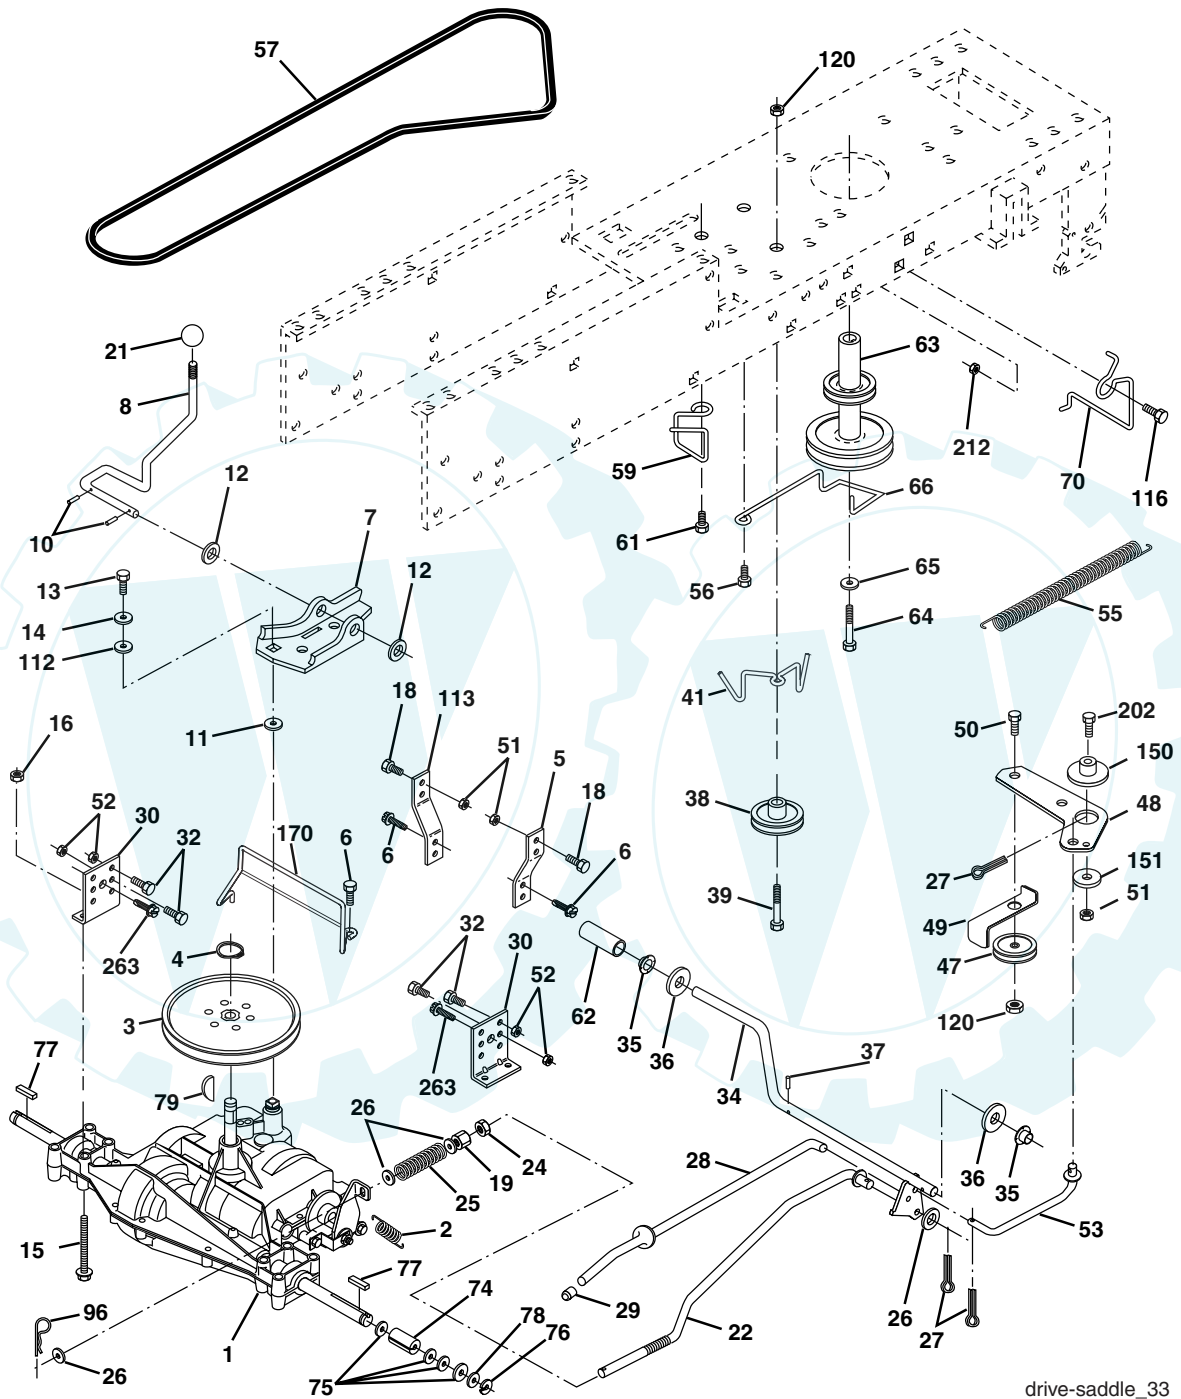

**NOTE:** All component dimensions given in U. S. inches 1 inch = 25.4 mm

GROUND DRIVE

**TRACTOR -- MODEL NUMBER SO15538A**

**GROUND DRIVE**

KEY NO.	PART NO.	DESCRIPTION	KEY NO.	PART NO.	DESCRIPTION
1	-----	Transaxle Peerless Model 205-544C (Order parts from transaxle manufacturer)	48	154407	Bellcrank Clutch Grnd Drv STL
2	146682	Spring Return Brake	49	123205X	Retainer Belt Style Spring
3	123666X	Pulley Transaxle 18"tires	50	72110612	Bolt Carr Sh 3/8-16 x 1-1/2 Gr. 5
4	12000028	Ring Retainer # 5100-62	51	73680600	Nut Crownlock 3/8-16 unc
5	121520X	Strap Torque 30 Degrees RH	52	73680500	Nut Crownlock 5/16-18 unc
6	17000512	Screw 5/16-18 x 3/4	53	105710X	Link Clutch 7 66
7	162240	Plate Rod Shift T/a	55	105709X	Spring Return Clutch 6 75
8	131679	Rod Shifter Blk	56	17060620	Screw 3/8-16 x 1-1/4
10	76020416	Pin Cotter 1/8 x 1 Cad	57	130801	V-Belt Ground Drive 95
11	105701X	Washer Plate Shf 388 Sq Hole	59	169691	Keeper Belt Chassis Span Ctr
12	19151216	Washer 15/32 x 3/4 x 16 Ga.	61	17120614	Screw 3/8-16 x .875
13	74550412	Bolt 1/4-28 unf Gr. 8 w/Patch	62	8883R	Cover Pedal Blk Round
14	10040400	Washer Lock Hvy Helical 1/4	63	175410	Engine Pulley LT/YT
15	74490544	Bolt Hex Flghd 5/16-18 Gr. 5	64	173937	Bolt Hex 7/16-20 x 4 Gr. 5
16	73800500	Nut 5/16-18	65	10040700	Washer Lock Hvy Hlcl Spr 7/16
18	74780616	Bolt Fin Hex 3/8-16 unc x 1 Gr. 5	66	154778	Keeper Belt Engine
19	73800600	Nut lock Hex w/Ins 3/8-16 Unc	70	134683	Guide Belt Mower Drive RH
21	106933X	Knob Rd 1/2-13 Plstc Thds Blk	74	137057	Spacer Axle
22	130804	Rod Brake LT	75	121749X	Washer 25/32 x 1 1/4 x 16 Ga.
24	73350600	Nut Hex Jam 3/8-16 unc	76	12000001	E-ring #5133-75
25	106888X	Spring Rod Brake 2 00 Zinc	77	123583X	Key Square 2 0 x 1845/ 1865
26	19131316	Washer 13/32 x 13/16 x 16 Ga.	78	121748X	Washer 25/32 x 1-5/8 x 16 Ga.
27	76020412	Pin Cotter 1/8 x 3/4 Cad	79	2228M	Key Woodruff
28	175765	Rod Brake Parking LT/YT	96	4497H	Retainer Spring 1"
29	71673	Cap Brake Parking Black	112	19091210	Washer 9/32 x 3/4 x 10 Ga.
30	174973	Bracket Transmission	113	127285X	Strap Torque 90 Degrees LH
32	74760512	Bolt Fin Hex 5/16-18 x 3/4	116	72140608	Bolt Rdhd Sq Neck 3/8-16 x 1
34	175578	Shaft Asm Pedal Foot Nibbed	120	73900600	Nut Lock Flg 3/8-16
35	120183X	Bearing Nylon Blk 629 Id	150	175456	Spacer Retainer Lt
36	19211616	Washer 21/32 x 1 x 16 Ga.	151	19133210	Washer 13/32 x 2 x 10 Ga.
37	1572H	Pin Roll 3/16 x 1"	170	187414	Keeper, Belt Transaxle
38	179114	Pulley Composite Flat	202	72110614	Bolt Carr Sh 3/8-16 x 1-3/4 Gr. 5
39	72110622	Bolt 3/8-16 x 2-3/4	212	145212	Nut Hex Flg Lock
41	175556	Keeper Belt Idler	263	17000612	Screw 3/8-16 x 3/4
47	127783	Pulley Idler V Groove Plastic			