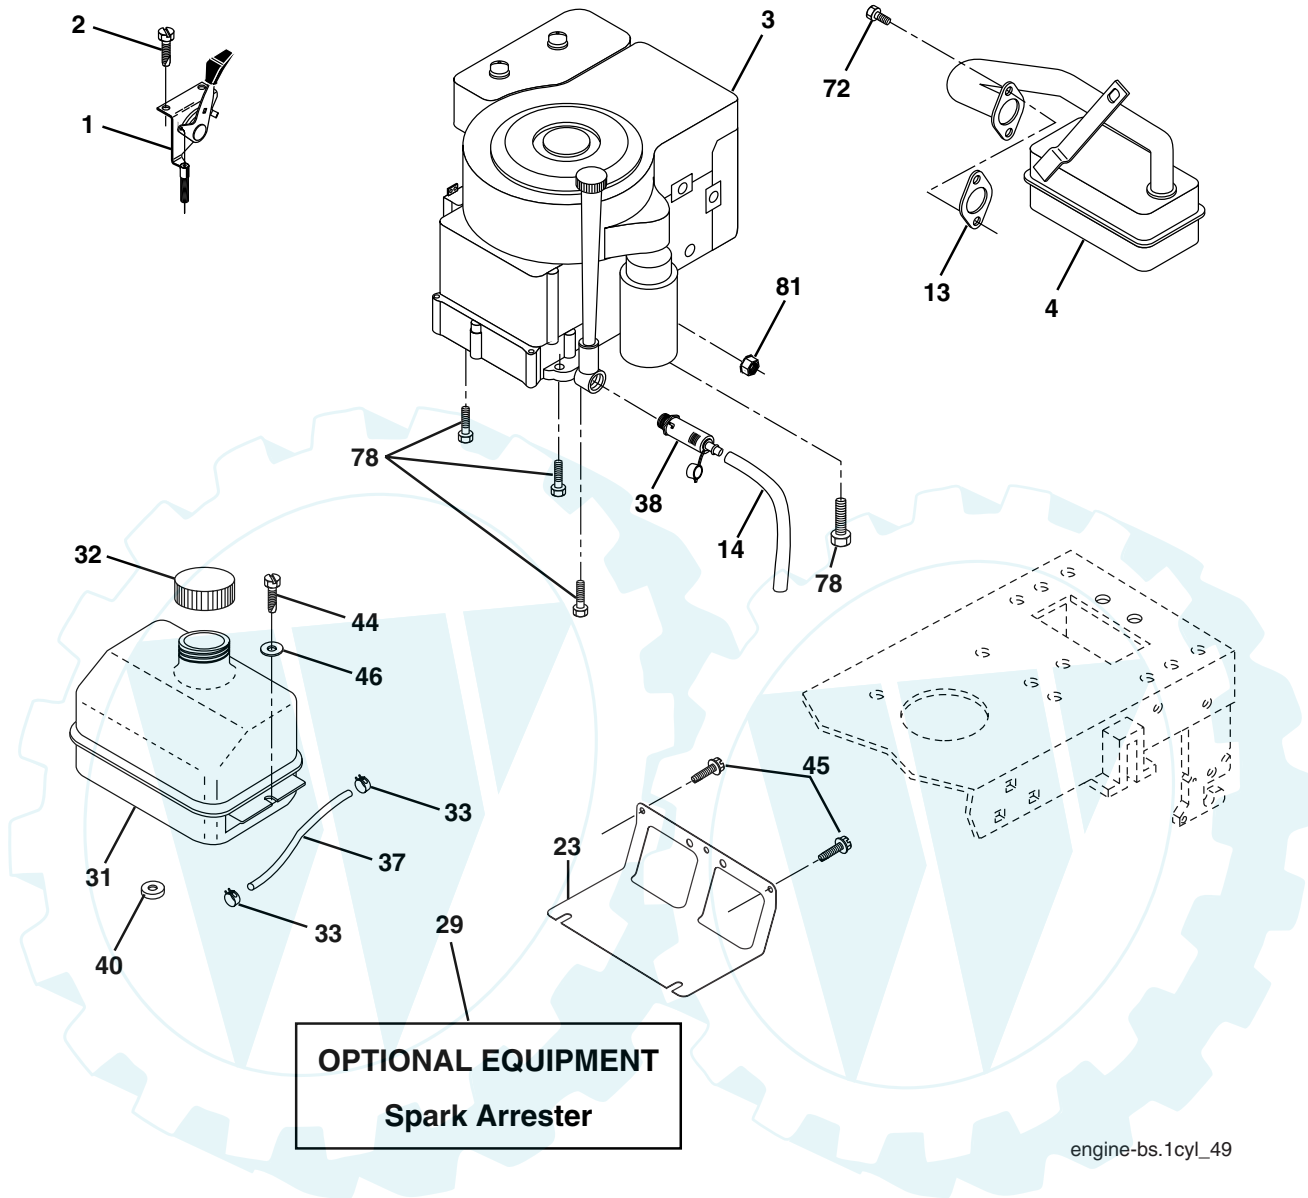

**NOTE:** All component dimensions given in U. S. inches 1 inch = 25.4 mm

STEERING

steering\_pl.it\_46

**STEERING**

KEY PART NO.	PART NO.	DESCRIPTION
1	140044X428	Wheel Steering
2	175131	Axle Asm
3	169840	Spindle Asm LH
4	169839	Spindle Asm RH
5	6266H	Bearing Race Thrust Harden
6	121748X	Washer 25/32 x 1-5/8 x 16 Ga.
7	19272016	Washer 27/32 x 1-1/4 x 16 Ga.
8	12000029	Ring Klip #t5304-75
9	3366R	Bearing Col Strg Blk
10	175121	Link Drag
11	10040600	Washer Lock Hvy Hlcl Spr 3/8
12	73940800	Nut Hex Jam Toplock 1/2-20
13	136518	Spacer earing Axle Front
15	145212	Hexflange Lock
17	180641	Shaft Asm Strg
26	126847X	Bushing Link Drag Blk LR
28	19131416	Washer 13/32 x 7/8 x 16 Ga.
29	17000612	Screw 3/8-16 x 3/4
30	76020412	Pin Cotter 1/8 x 3/4 Cad
32	130465	Rod Tie Wire Form 19 75 Mech
36	155099	Bushing Strg 5/8 Id Dash
37	152927	Screw
38	140045X428	Cap Wheel Steer Ayp
39	19183812	Washer 9/16 x 2-3/8
40	73540600	Nut Crownlock 3/8-24
41	186737	Adaptor Wheel Strg
42	145054X428	Boot Dash Mtl Steering Blk
43	121749X	Washer 25/32 x 1 1/4 x 16 Ga.
44	180640	Extension Steering
46	121232X	Cap Spindle Fr Top Blk
47	183226	Fitting Grease
51	73540400	Nut 1/4-28
54	71130420	Bolt Hex 1/4-28 x 1-1/4
65	160367	Spacer Brace Axle
67	72110618	Bolt RDHD SQNK 3/8-16 x 2-1/4
68	169827	Brace Axle
71	175146	Steering Asm.
82	169835	Bracket Susp Chassis Front
88	175118	Bolt Shoulder 7/16-20
91	175553	Clip Steering
95	188967	Washer Harden .793 x 1.637 x 060

**NOTE:** All component dimensions given in U. S. inches  
1 inch = 25.4 mm

**ENGINE**

engine-bs.1cyl\_49

KEY NO.	PART NO.
1	170551
2	17720408
3	-----
4	137352
13	165291
14	148456
23	169837
29	137180
31	184900
32	140527
33	123487X
37	137040
38	181654
40	124028X