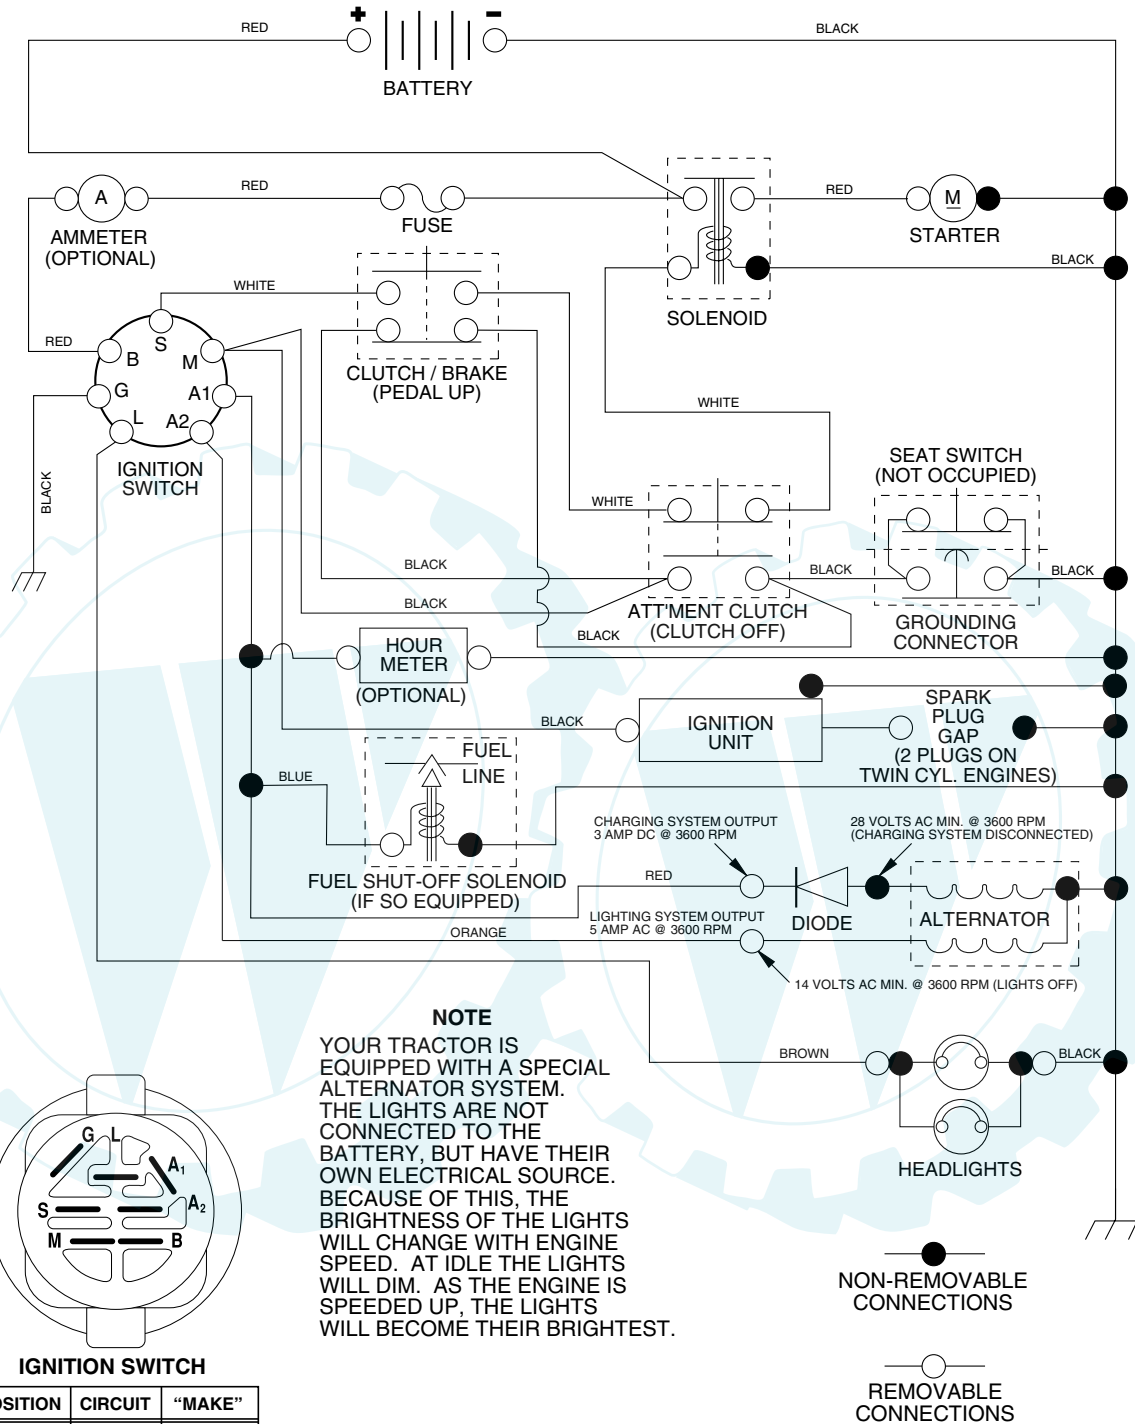

**SCHEMATIC**

# REPAIR PARTS

## TRACTOR -- MODEL NUMBER SO15538A

TRACTOR -- MODEL NUMBER SO15538A

SEAT ASSEMBLY

KEY PART NO. NO.

KEY PART NO.	PART NO.	DESCRIPTION
1	175389	Seat
2	140551	Bracket Seat Pivot
3	71110616	Bolt Hex 3/8 - 16 x 1
4	19131610	Washer 13/32 x 1 x10 Ga.
5	145006	Clip Push-In Hinged
6	73800600	Nut Lock Hex w/Ins 3/8 - 16
7	124181X	Spring Seat Cprsn 2 250 Blk Zi
8	17000616	Screw 3/8-16 x 1.5
9	19131614	Washer 13/32 x 1 x 14 Ga.
10	182493	Pan Pnt Seat (Blk)
12	121246X	Bracket Pnt Mounting Switch
13	121248X	Bushing Snap Blk Nyl
14	72050412	Bolt Rdhd Sht Nk 1/4 - 20 x 1 -1/2