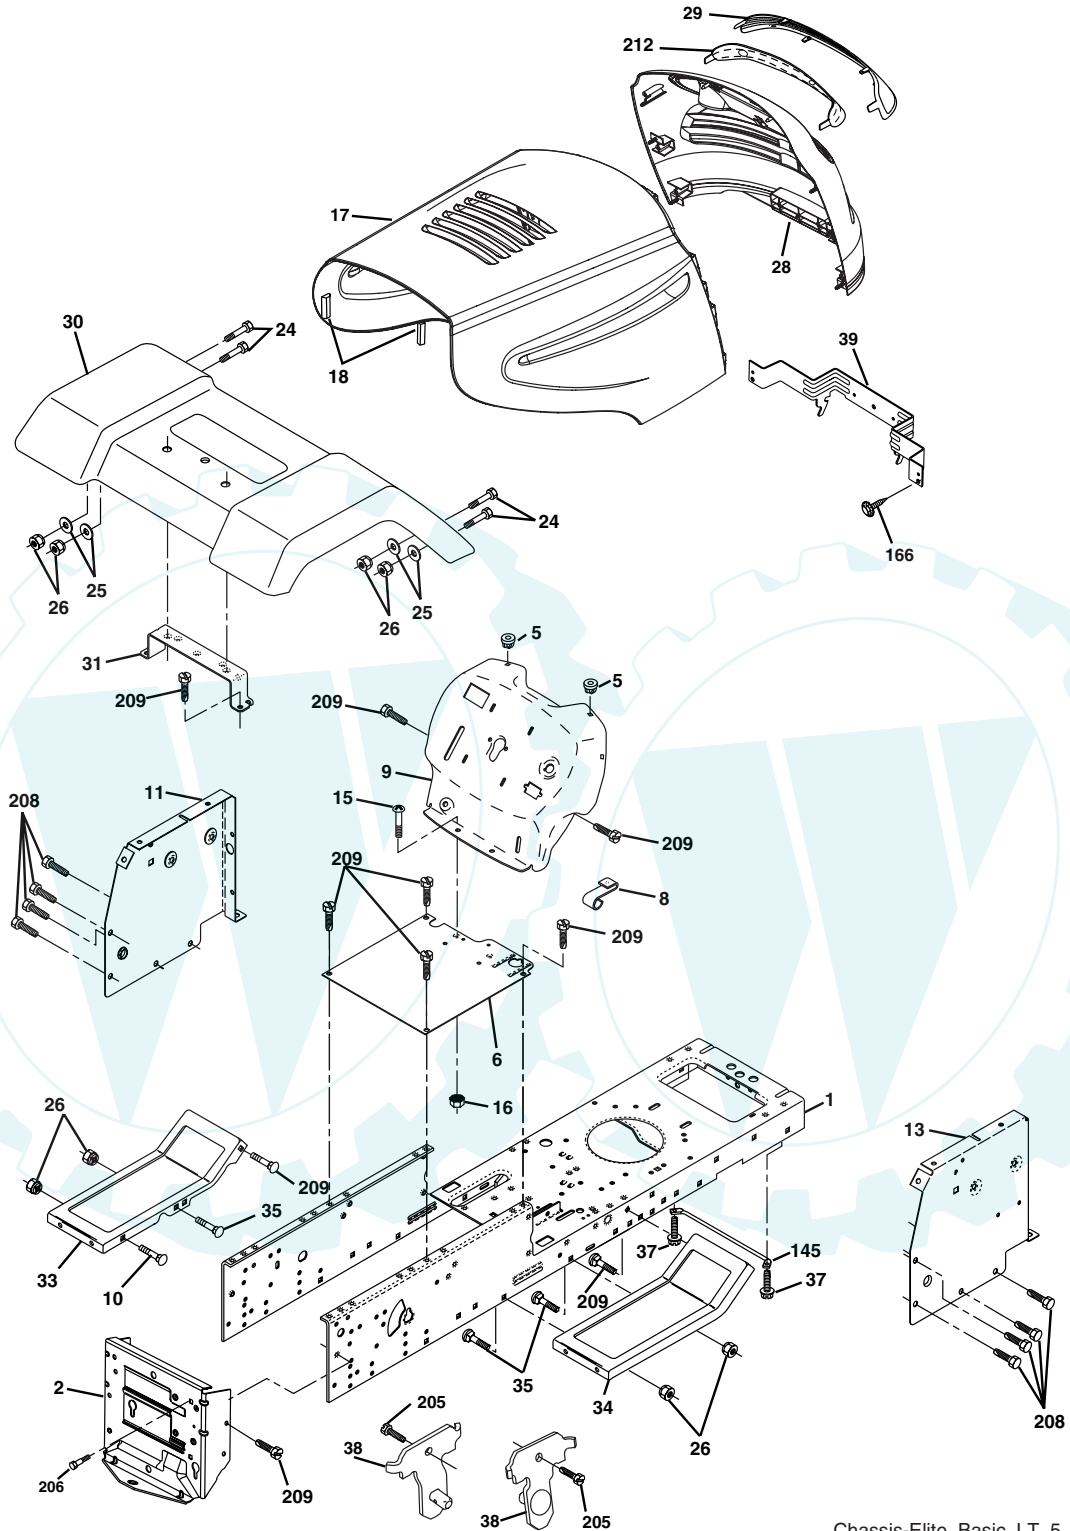

TRACTOR -- MODEL NUMBER SO15538A

CHASSIS AND ENCLOSURES

Chassis-Elite_Basic_LT_5

TRACTOR -- MODEL NUMBER SO15538A
CHASSIS AND ENCLOSURES

KEY PART NO.	PART NO.	DESCRIPTION
1	174620	Chassis
2	176554	Drawbar, Stretch
5	155272	Bumper, Hood/Dash
6	174643X013	Saddle Silkscreen
8	155138	Clip Retainer Slide-On
9	168347X011	Dash
10	72140608	Bolt, Carriage 3/8-16 x 1
11	174996	Panel Dash LH
13	179174X010	Panel Silscr Dash RH
15	74180512	Screw Mach TRHD 5/16-18 unc x 3/4
16	73510500	Nut Keps 5/16-18 unc
17	183394X417	Hood
18	184921	Bumper Hood
24	74780616	Bolt Fin Hex 3/8-16 unc x 1 Gr. 5
25	19131312	Washer 13/32 x 13/16 x 12 Ga.
26	73800600	Nut Lock Hex w/Ins 3/8-16 unc
28	183826	Grille/Lens Asm. (Includes #'s 29 and 212)
29	183824X599	Lens Grille Basic Bar
30	169465X417	Fender
31	136619	Bracket Fender Repl 109873X
33	179716X417	Footrest Pnt LH
34	179717X417	Footrest Pnt RH
35	72110606	Bolt Rdhd Sht Sqnk 3/8-16 x 3/4
37	17490508	Screw Thdrol 5/16-18 x 1/2 TYT
38	175710	Bracket Asm. Pivot Mower
39	174714	Bracket Pivot
145	156524	Rod Pivot Chassis/Hood
166	171875	Screw Hwhd Hi-Lo #13-16 x 5/8
205	17490608	Screw Thdrol 3/8-16 x 1/2
206	170165	Bolt Shoulder 5/16-18
208	17670608	Screw Thdrol 3/8-16 x 1/2
209	17000612	Screw Hex Wsh Thdrol 3/8-16
212	183823	Insert Lens Reflect
---	5479J	Plug Button Blk 359 Dia Choke

NOTE: All component dimensions given in U. S. inches 1 inch = 25.4 mm