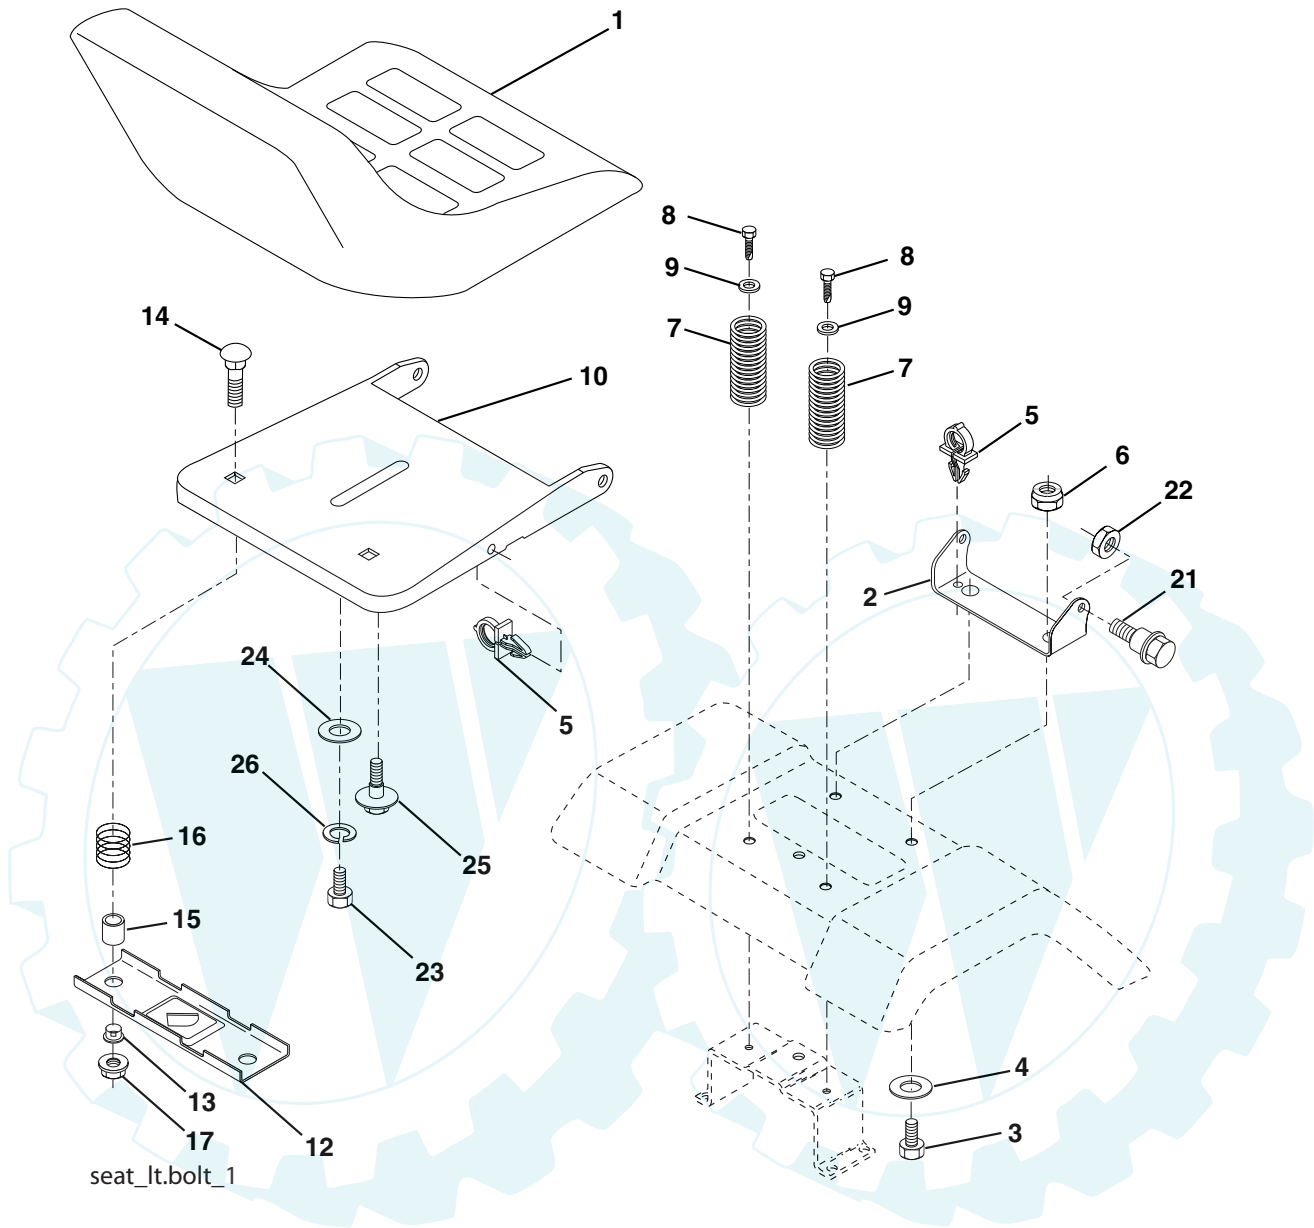

TRACTOR -- MODEL NUMBER SO15538A

SEAT ASSEMBLY

KEY PART NO. NO.

KEY PART NO.	PART NO.	DESCRIPTION
1	175389	Seat
2	140551	Bracket Seat Pivot
3	71110616	Bolt Hex 3/8 - 16 x 1
4	19131610	Washer 13/32 x 1 x10 Ga.
5	145006	Clip Push-In Hinged
6	73800600	Nut Lock Hex w/Ins 3/8 - 16
7	124181X	Spring Seat Cprsn 2 250 Blk Zi
8	17000616	Screw 3/8-16 x 1.5
9	19131614	Washer 13/32 x 1 x 14 Ga.
10	182493	Pan Pnt Seat (Blk)
12	121246X	Bracket Pnt Mounting Switch
13	121248X	Bushing Snap Blk Nyl
14	72050412	Bolt Rdhd Sht Nk 1/4 - 20 x 1 -1/2

KEY PART NO. NO.

KEY PART NO.	PART NO.	DESCRIPTION
15	134300	Spacer Split .28 x .96
16	121250X	Spring Cprsn
17	123976X	Nut Lock 1/4 Lge Flg
21	171852	Bolt Shoulder 5/16-18 unc-2A
22	73800500	Nut Lock Hex w/Ins 5/16 - 18
23	71110814	Bolt Hex
24	19171912	Washer 17/32 x 1-3/16 x 12 Ga.
25	127018X	Bolt Shoulder 5/16-18 x .62
26	10040800	Washer Lock Hvy Hlcl Spr 1/2

NOTE: All component dimensions given in U. S. inches 1 inch = 25.4 mm