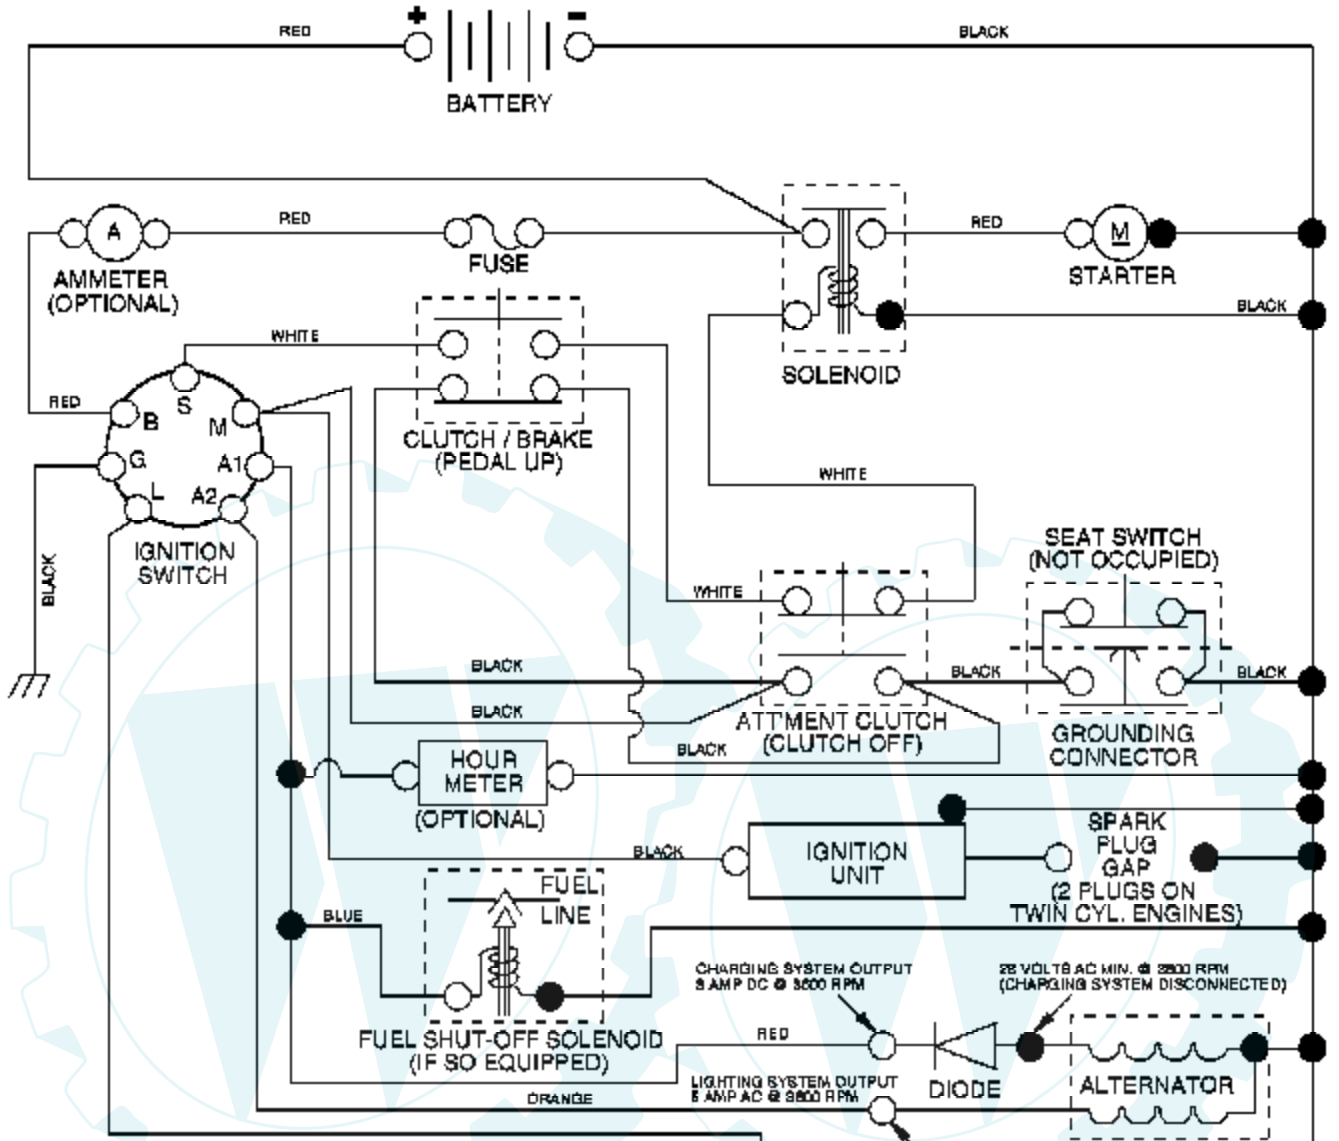

Ref #	Part Number	Qty	Description
1	159461		Wire Asm Inner/Sprg w/plunger
2	159476		Shaft Asm Lift RH
3	178981		Pin Groove 1 500 Zinc
4	12000002		E Ring #5133-62
5	19211621		Washer 21/32 x 1 x 21 Ga.
6	120183X		Bearing Nylon Blk 629 Id
7	109413X		Grip Handle Bicycle Matte Blk
8	124526X		Button Plunger Black
11	139865		Link Lift LH Fixed Length
12	139866		Link Lift RH Fixed Length
13	4939M		Retainer Spring
15	173288		Link Front
16	73350800		Nut Jam Hex 1/2-13 unc
17	175689		Trunnion
18	73800800		Nut Lockw/Wsh 1/2-13 unc
19	139868		Arm Suspension Rear
20	163552		Retainer, Spring
31	169865		Bearing Pvt Lift
32	73540600		Nut Crownlock 3/8-24

Ref #	Part Number	Qty	Description
	130794		Mandrel Assembly (Includes Housing, Shaft and Shaft Hardware Only - Pulley Not Included)
	170317		Replacement Mower, Complete

**NOTE**  
YOUR TRACTOR IS EQUIPPED WITH A SPECIAL ALTERNATOR SYSTEM. THE LIGHTS ARE NOT CONNECTED TO THE BATTERY, BUT HAVE THEIR OWN ELECTRICAL SOURCE. BECAUSE OF THIS, THE BRIGHTNESS OF THE LIGHTS WILL CHANGE WITH ENGINE SPEED. AT IDLE THE LIGHTS WILL DIM. AS THE ENGINE IS SPEEDED UP, THE LIGHTS WILL BECOME THEIR BRIGHTEST.