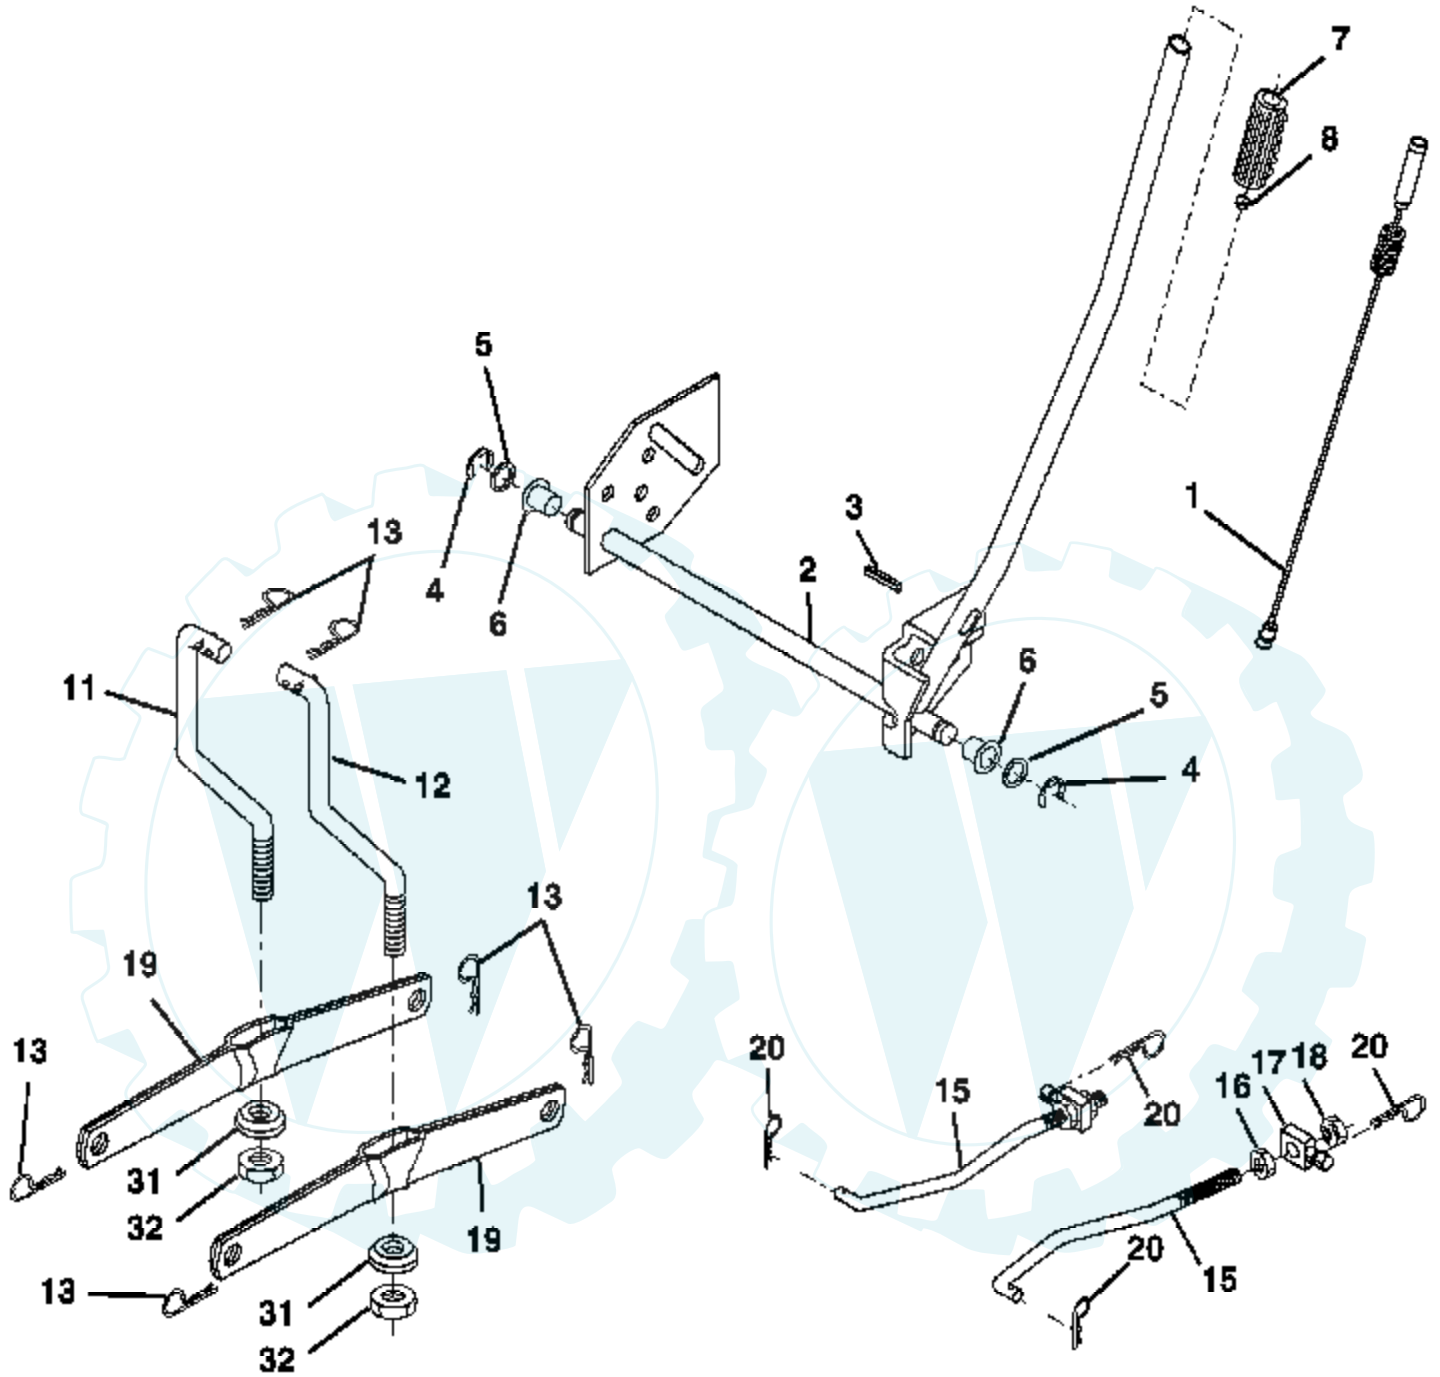

Ref #	Part Number	Qty	Description
1	159461		Wire Asm Inner/Sprg w/plunger
2	159476		Shaft Asm Lift RH
3	178981		Pin Groove 1 500 Zinc
4	12000002		E Ring #5133-62
5	19211621		Washer 21/32 x 1 x 21 Ga.
6	120183X		Bearing Nylon Blk 629 Id
7	109413X		Grip Handle Bicycle Matte Blk
8	124526X		Button Plunger Black
11	139865		Link Lift LH Fixed Length
12	139866		Link Lift RH Fixed Length
13	4939M		Retainer Spring
15	173288		Link Front
16	73350800		Nut Jam Hex 1/2-13 unc
17	175689		Trunnion
18	73800800		Nut Lockw/Wsh 1/2-13 unc
19	139868		Arm Suspension Rear
20	163552		Retainer, Spring
31	169865		Bearing Pvt Lift
32	73540600		Nut Crownlock 3/8-24