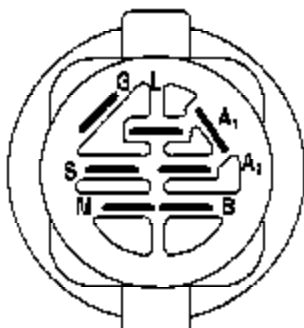

NOTE
YOUR TRACTOR IS EQUIPPED WITH A SPECIAL ALTERNATOR SYSTEM. THE LIGHTS ARE NOT CONNECTED TO THE BATTERY, BUT HAVE THEIR OWN ELECTRICAL SOURCE. BECAUSE OF THIS, THE BRIGHTNESS OF THE LIGHTS WILL CHANGE WITH ENGINE SPEED. AT IDLE THE LIGHTS WILL DIM. AS THE ENGINE IS SPEEDED UP, THE LIGHTS WILL BECOME THEIR BRIGHTEST.

IGNITION SWITCH

POSITION	CIRCUIT	"MAKE"
OFF	M+G+A1	NONE
RUN/LIGHT	B+A1	A2+L
RUN	B+A1	NONE
START	B + S + A1	NONE

WIRING INSULATED CLIPS

NOTE: IF WIRING INSULATED CLIPS WERE REMOVED FOR SERVICING OF UNIT, THEY SHOULD BE REPLACED TO PROPERLY SECURE YOUR WIRING.

Der Ersatzteilspezialist im Internet.