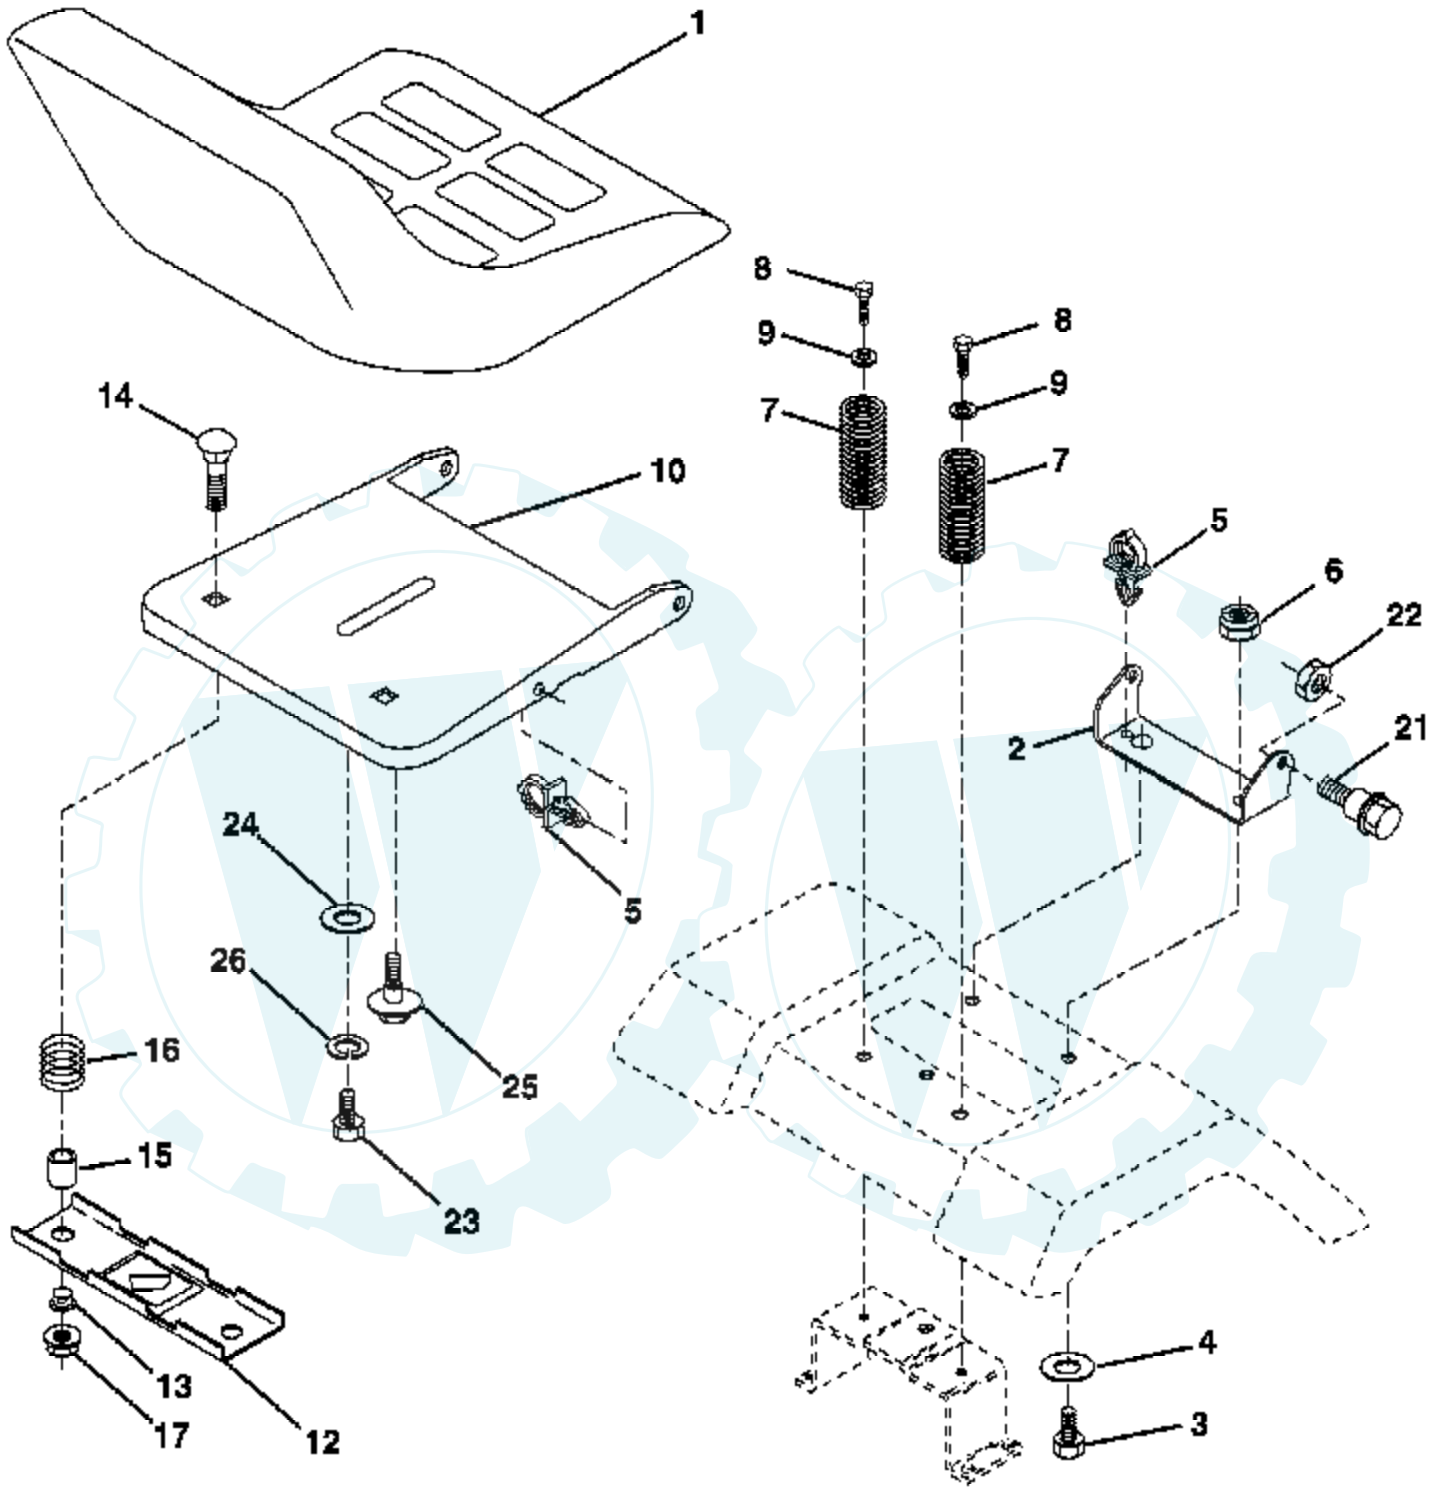

Ref #	Part Number	Qty	Description
	130794		Mandrel Assembly (Includes Housing, Shaft and Shaft Hardware Only - Pulley Not Included)
	170317		Replacement Mower, Complete

**NOTE**  
YOUR TRACTOR IS EQUIPPED WITH A SPECIAL ALTERNATOR SYSTEM. THE LIGHTS ARE NOT CONNECTED TO THE BATTERY, BUT HAVE THEIR OWN ELECTRICAL SOURCE. BECAUSE OF THIS, THE BRIGHTNESS OF THE LIGHTS WILL CHANGE WITH ENGINE SPEED. AT IDLE THE LIGHTS WILL DIM. AS THE ENGINE IS SPEEDED UP, THE LIGHTS WILL BECOME THEIR BRIGHTEST.

**IGNITION SWITCH**

POSITION	CIRCUIT	"MAKE"
OFF	M+G+A1	NONE
RUN/LIGHT	B+A1	A2+L
RUN	B+A1	NONE
START	B + S + A1	NONE

**WIRING INSULATED CLIPS**

**NOTE:** IF WIRING INSULATED CLIPS WERE REMOVED FOR SERVICING OF UNIT, THEY SHOULD BE REPLACED TO PROPERLY SECURE YOUR WIRING.

Der Ersatzteilspezialist im Internet.

Ref #	Part Number	Qty	Description
1	175389		Seat
2	140551		Bracket Seat Pivot
3	71110616		Bolt Hex 3/8 - 16 x 1
4	19131610		Washer 13/32 x 1 x10 Ga.
5	145006		Clip Push-In Hinged
6	73800600		Nut Lock Hex w/Ins 3/8 - 16
7	124181X		Spring Seat Cprsn 2 250 Blk Zi
8	17000616		Screw 3/8-16 x 1.5
9	19131614		Washer 13/32 x 1 x 14 Ga.
10	182493		Pan Pnt Seat (Blk)
12	121246X		Bracket Pnt Mounting Switch
13	121248X		Bushing Snap Blk Nyl
14	72050412		Bolt Rdhd Sht Nk 1/4 - 20 x 1 -1/2
15	134300		Spacer Split .28 x .96
16	121250X		Spring Cprsn
17	123976X		Nut Lock 1/4 Lge Flg
21	171852		Bolt Shoulder 5/16-18 unc-2A
22	73800500		Nut Lock Hex w/Ins 5/16 - 18
23	71110814		Bolt Hex
24	19171912		Washer 17/32 x 1-3/16 x 12 Ga.
25	127018X		Bolt Shoulder 5/16-18 x .62
26	10040800		Washer Lock Hvy Hlcl Spr 1/2