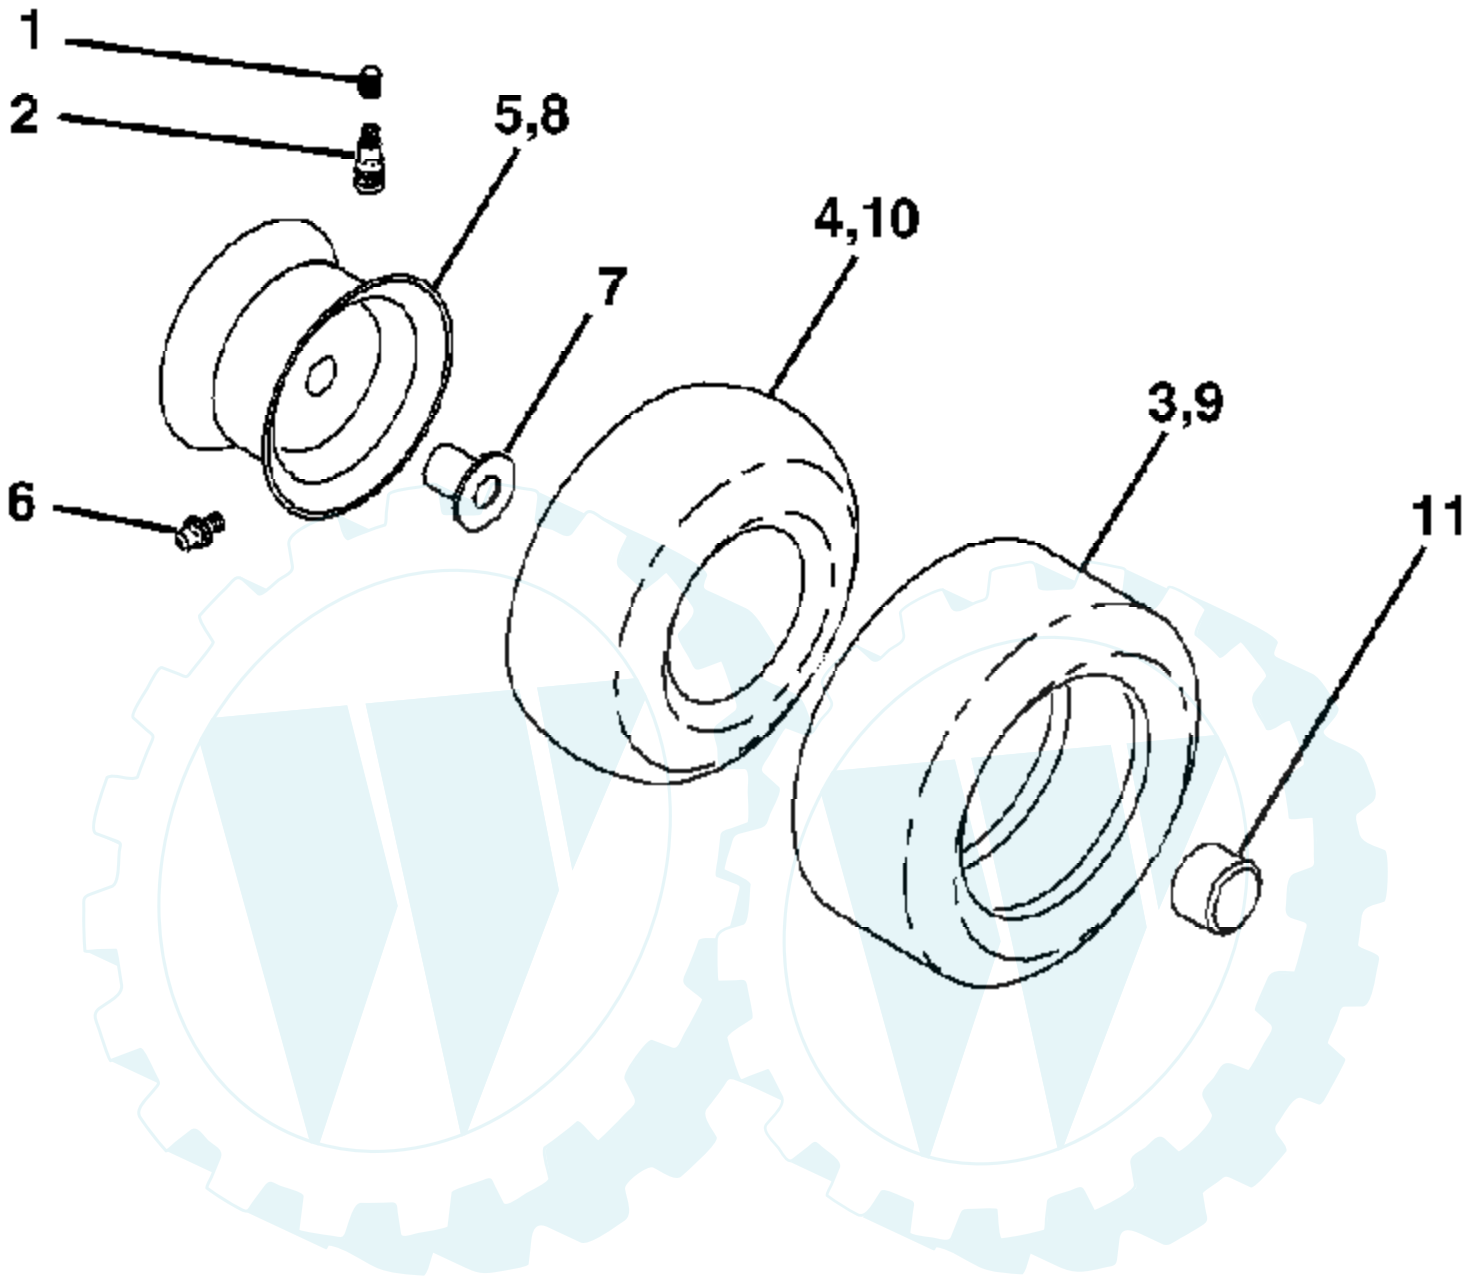

Der Ersatzteilspezialist im Internet.

Ref #	Part Number	Qty	Description
1	175389		Seat
2	140551		Bracket Seat Pivot
3	71110616		Bolt Hex 3/8 - 16 x 1
4	19131610		Washer 13/32 x 1 x10 Ga.
5	145006		Clip Push-In Hinged
6	73800600		Nut Lock Hex w/Ins 3/8 - 16
7	124181X		Spring Seat Cprsn 2 250 Blk Zi
8	17000616		Screw 3/8-16 x 1.5
9	19131614		Washer 13/32 x 1 x 14 Ga.
10	182493		Pan Pnt Seat (Blk)
12	121246X		Bracket Pnt Mounting Switch
13	121248X		Bushing Snap Blk Nyl
14	72050412		Bolt Rdhd Sht Nk 1/4 - 20 x 1 -1/2
15	134300		Spacer Split .28 x .96
16	121250X		Spring Cprsn
17	123976X		Nut Lock 1/4 Lge Flg
21	171852		Bolt Shoulder 5/16-18 unc-2A
22	73800500		Nut Lock Hex w/Ins 5/16 - 18
23	71110814		Bolt Hex
24	19171912		Washer 17/32 x 1-3/16 x 12 Ga.
25	127018X		Bolt Shoulder 5/16-18 x .62
26	10040800		Washer Lock Hvy Hlcl Spr 1/2

Ref #	Part Number	Qty	Description
1	59192		Cap, Tire valve
2	65139		Stem, Valve
3	106222X		Tire, Front
4	59904		Tube, Front (Service item only)
5	106732X624		Rim assembly, 6" front
6	278H		Fitting, Grease (Front wheel only)
7	9040H		Bearing, Flange (Front wheel only)
8	106108X624		Rim assembly, 8" rear
9	106268X		Tire, Rear
10	7152J		Tube, Rear (Service item only)
11	104757X428		Cap, Hub Axle
	144334		Sealant, Tire (10 oz. Tube)