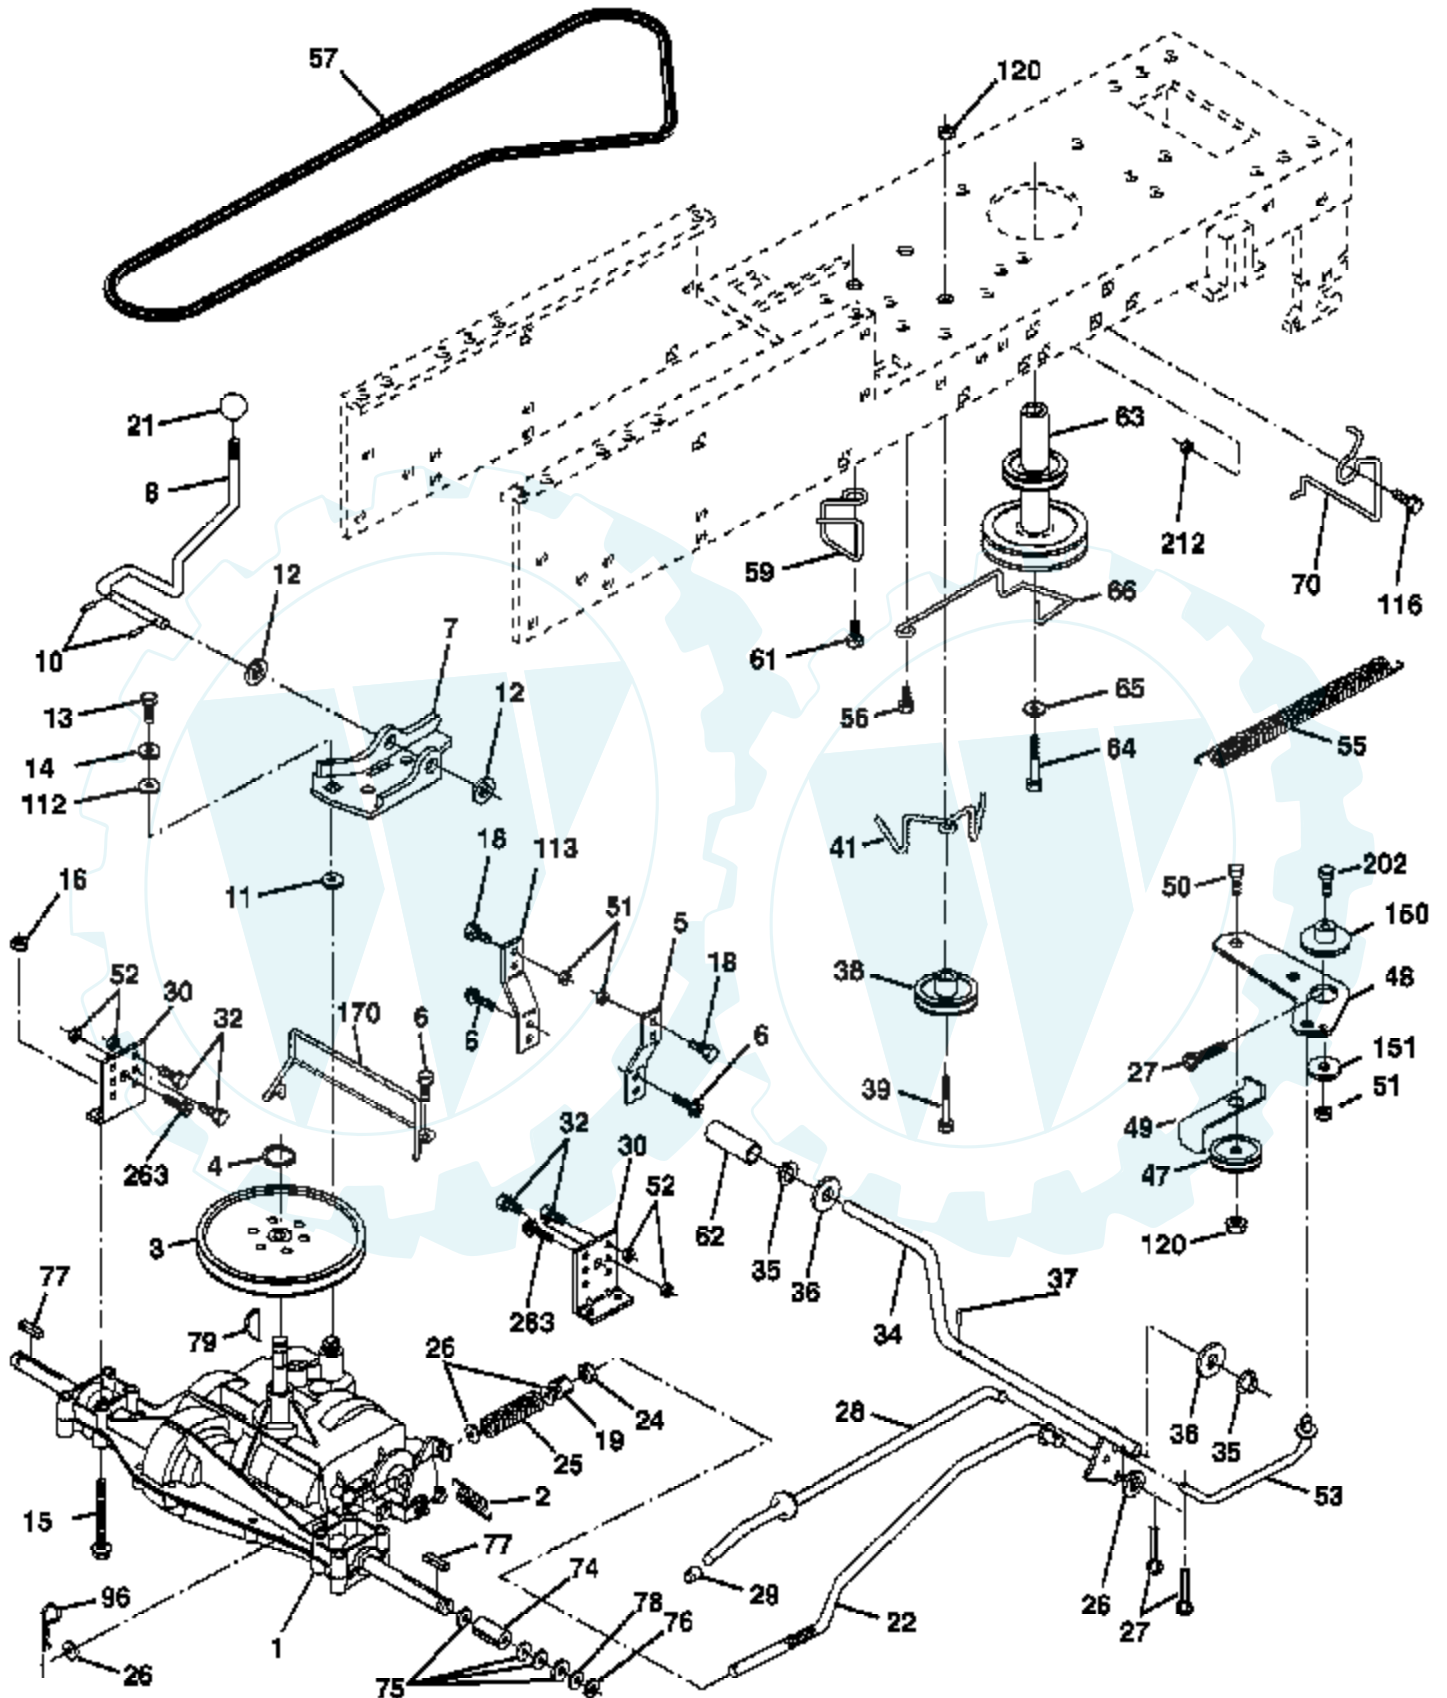

Ref #	Part Number	Qty	Description
1			Transaxle Peerless Model 205-544C (Order parts from transaxle manufacturer)
2	146682		Spring Return Brake
3	123666X		Pulley Transaxle 18"tires
4	12000028		Ring Retainer # 5100-62
5	121520X		Strap Torque 30 Degrees RH
6	17000512		Screw 5/16-18 x 3/4
7	162240		Plate Rod Shift T/a
8	131679		Rod Shifter Blk
10	76020416		Pin Cotter 1/8 x 1 Cad
11	105701X		Washer Plate Shf 388 Sq Hole
12	19151216		Washer 15/32 x 3/4 x 16 Ga.
13	74550412		Bolt 1/4-28 unf Gr. 8 w/Patch
14	10040400		Washer Lock Hvy Helical 1/4
15	74490544		Bolt Hex Flghd 5/16-18 Gr. 5
16	73800500		Nut 5/16-18
18	74780616		Bolt Fin Hex 3/8-16 unc x 1 Gr. 5
19	73800600		Nut lock Hex w/lns 3/8-16 Unc
21	106933X		Knob Rd 1/2-13 Plstc Thds Blk
22	130804		Rod Brake LT
24	73350600		Nut Hex Jam 3/8-16 unc
25	106888X		Spring Rod Brake 2 00 Zinc
26	19131316		Washer 13/32 x 13/16 x 16 Ga.
27	76020412		Pin Cotter 1/8 x 3/4 Cad
28	175765		Rod Brake Parking LT/YT
29	71673		Cap Brake Parking Black
30	174973		Bracket Transmission
32	74760512		Bolt Fin Hex 5/16-18 x 3/4
34	175578		Shaft Asm Pedal Foot Nibbed
35	120183X		Bearing Nylon Blk 629 Id
36	19211616		Washer 21/32 x 1 x 16 Ga.
37	1572H		Pin Roll 3/16 x 1"
38	179114		Pulley Composite Flat
39	72110622		Bolt 3/8-16 x 2-3/4
41	175556		Keeper Belt Idler
47	127783		Pulley Idler V Groove Plastic
48	154407		Bellcrank Clutch Grnd Drv STL
49	123205X		Retainer Belt Style Spring
50	72110612		Bolt Carr Sh 3/8-16 x 1-1/2 Gr. 5
51	73680600		Nut Crownlock 3/8-16 unc
52	73680500		Nut Crownlock 5/16-18 unc
53	105710X		Link Clutch 7 66
55	105709X		Spring Return Clutch 6 75
56	17060620		Screw 3/8-16 x 1-1/4
57	130801		V-Belt Ground Drive 95
59	169691		Keeper Belt Chassis Span Ctr
61	17120614		Screw 3/8-16 x .875
62	8883R		Cover Pedal Blk Round
63	175410		Engine Pulley LT/YT
64	173937		Bolt Hex 7/16-20 x 4 Gr. 5
65	10040700		Washer Lock Hvy Hlcl Spr 7/16
66	154778		Keeper Belt Engine
70	134683		Guide Belt Mower Drive RH
74	137057		Spacer Axle
75	121749X		Washer 25/32 x 1 1/4 x 16 Ga.
76	12000001		E-ring #5133-75
77	123583X		Key Square 20 x 1845/ 1865