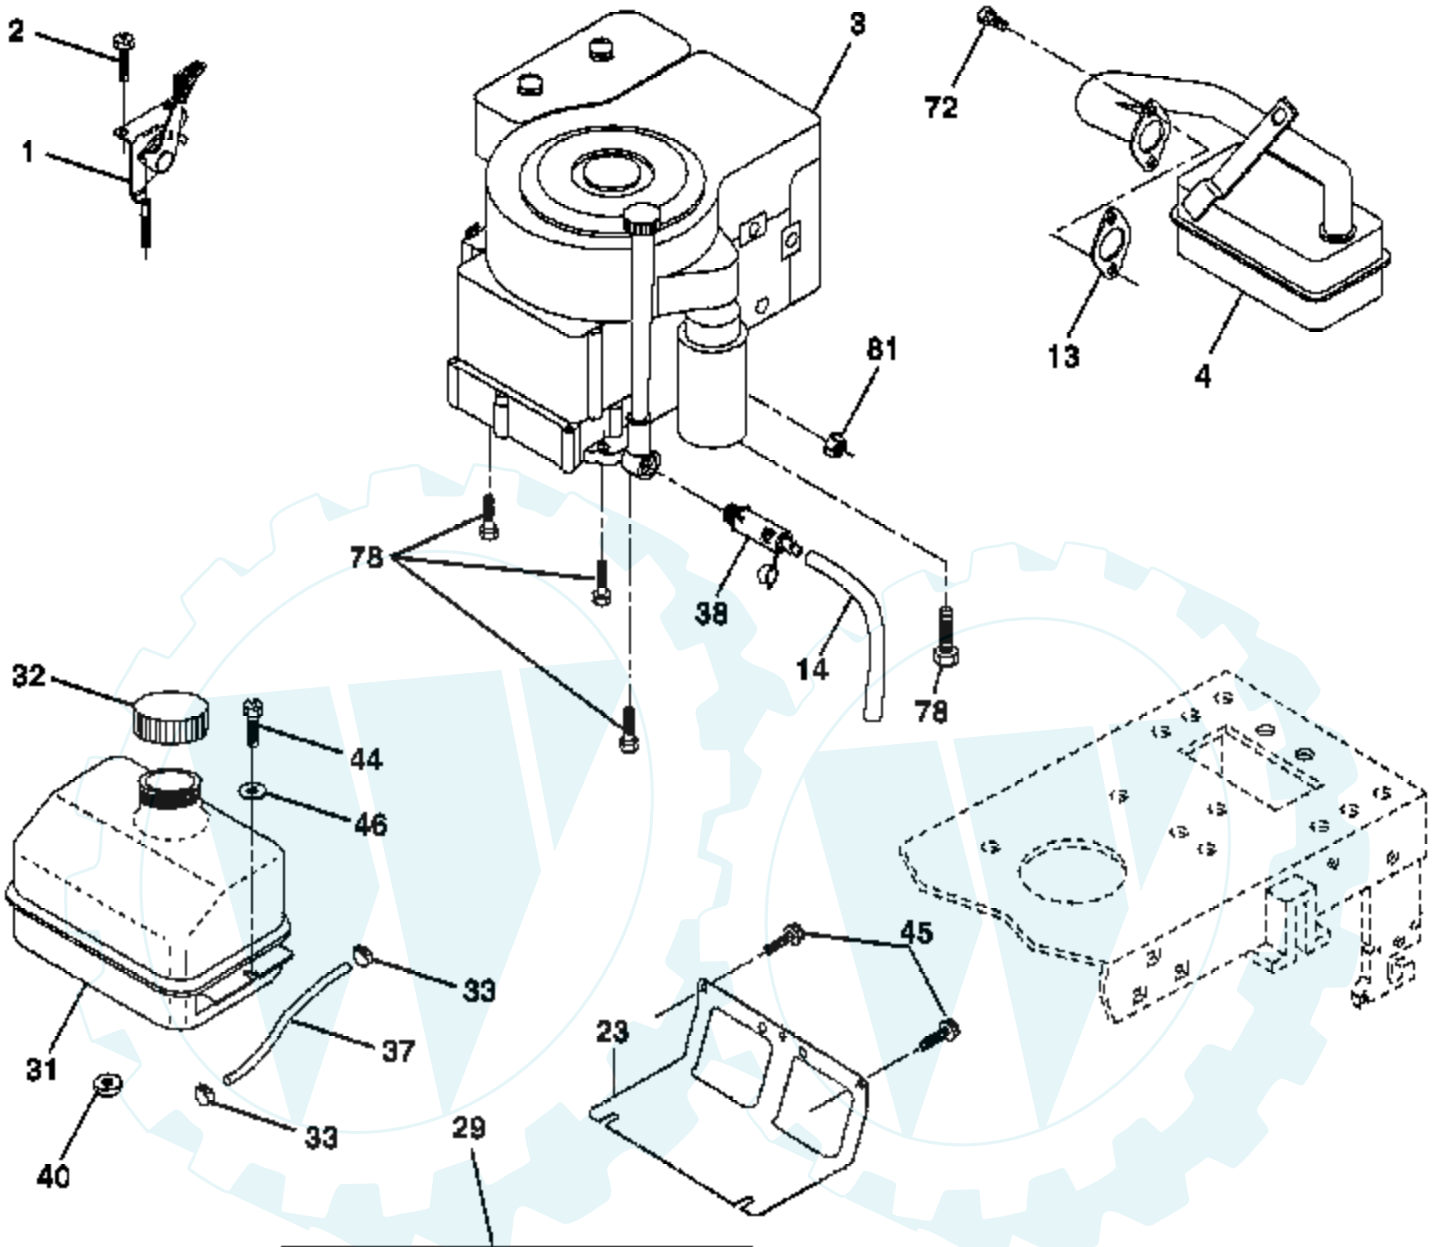

OPTIONAL EQUIPMENT
Spark Arrester

Ref #	Part Number	Qty	Description
1	170551		Control Th/ch Flag
2	17720408		Screw Hex Thd Cut 1/4-20 x 1/2
3			Engine, B&S 282H07 (Order parts from engine manufacturer)
4	137352		Muffler Exhaust B&S
13	165291		Gasket Eng 1 313 Id Tin Plated
14	148456		Tube Drain Oil Easy
23	169837		Shield BRN/DBR Guard
29	137180		Kit Spark Arrestor (Flat Scrn)
31	184900		Tank Fuel Front
32	140527		Cap Asm Fuel
33	123487X		Clamp Hose
37	137040		Line Fuel 20"
38	181654		Plug Drain Oil
40	124028X		Bushing Snap Nyl Blk Fuel Line
44	17670412		Screw Thdrol 1/4-20 x 3/4
45	17000612		Screw Hex Wsh Thdrol 3/8-16
46	19091416		Washer 9/32 x 7/8 x 16 Ga.
72	183906		Screw Scocket Head 5/16-18 x 1
78	17060620		Screw 3/8-16 x 1-1/4
81	73510400		Nut Keps Hex 1/4-20 unc