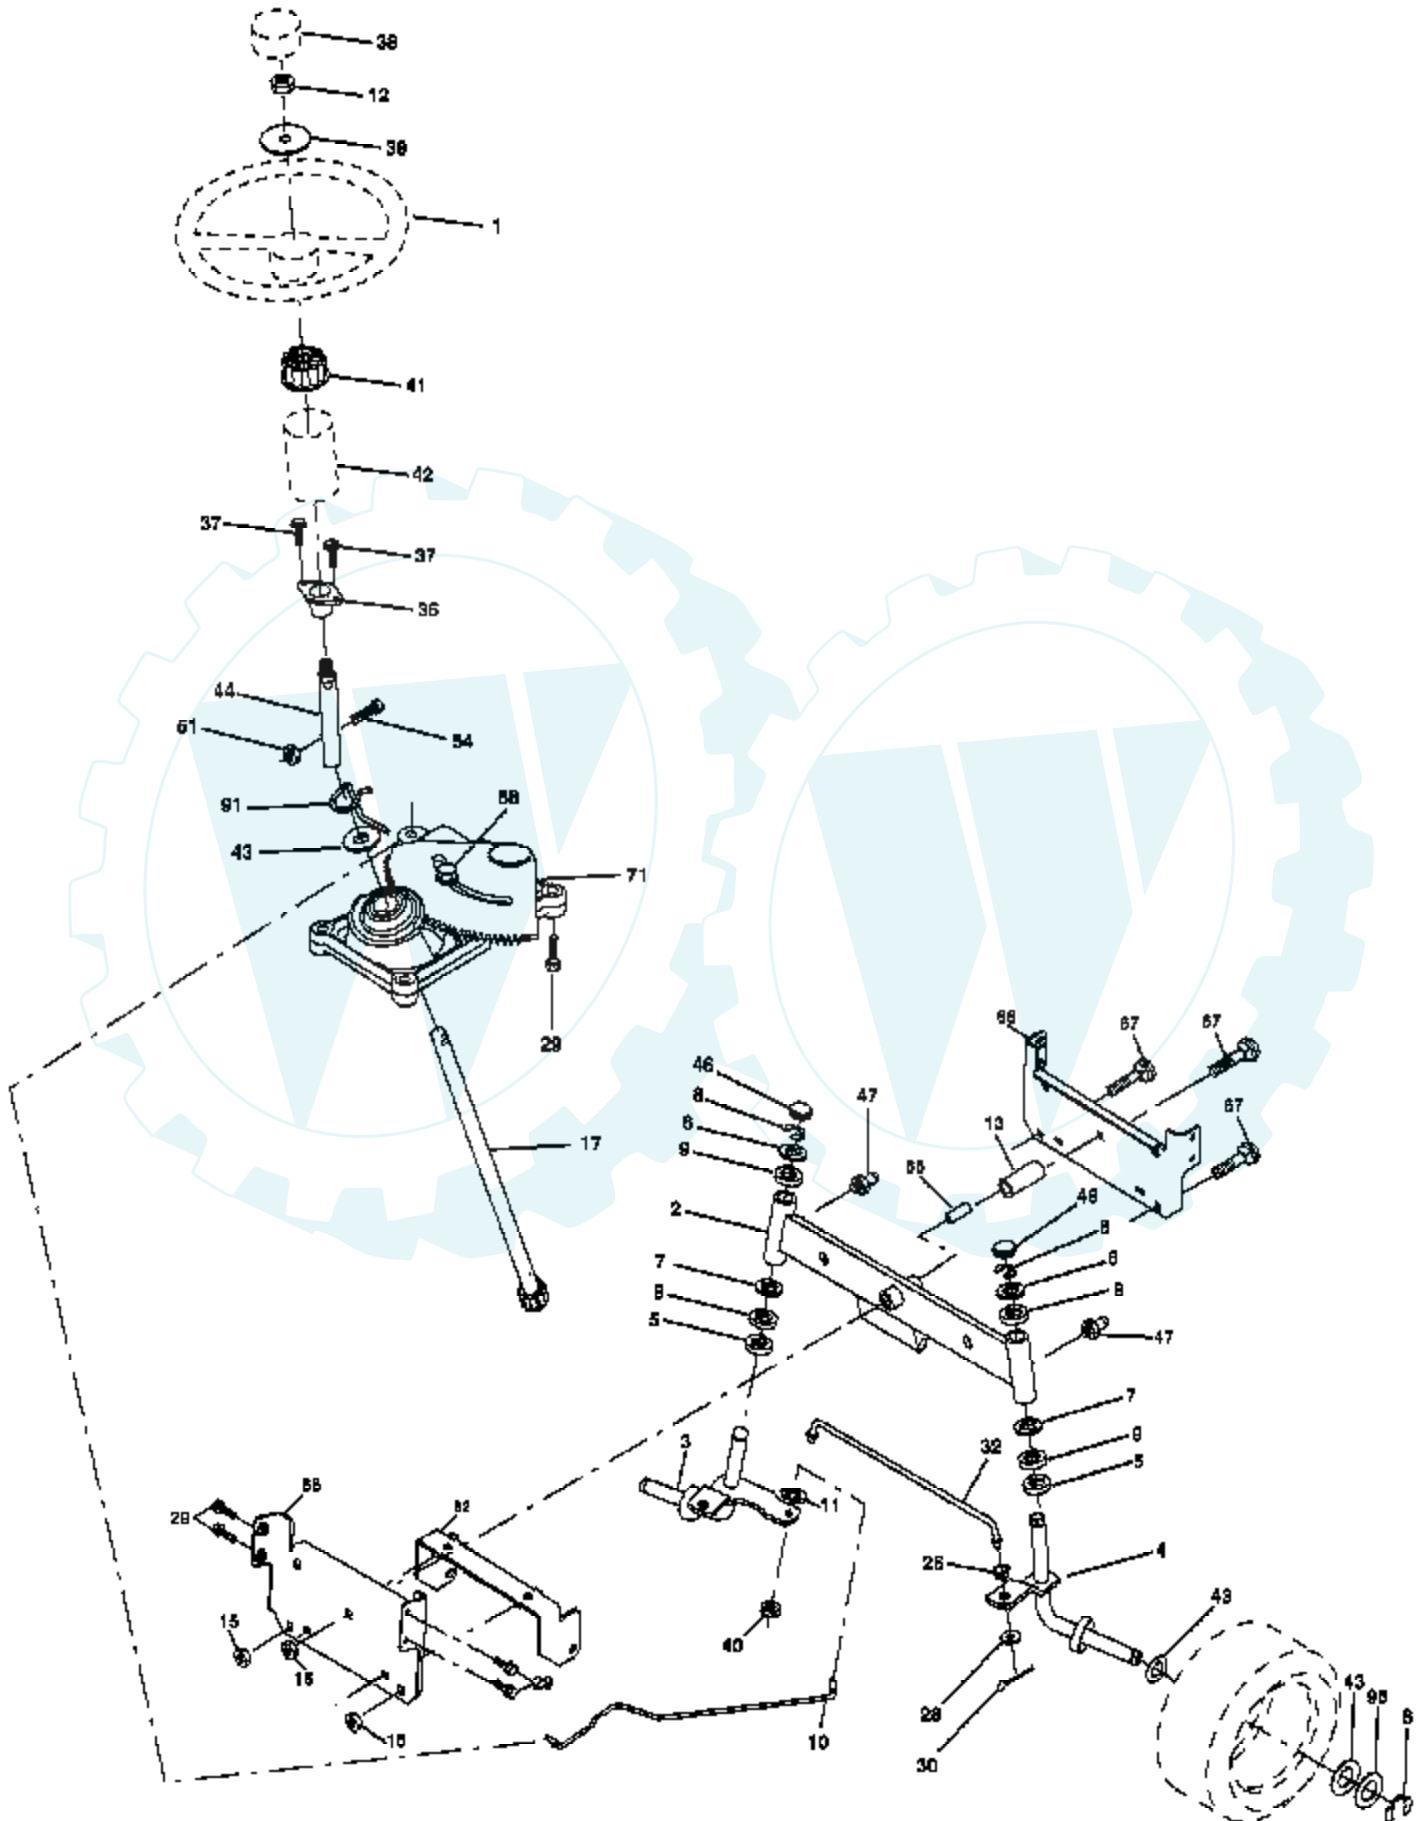

**IGNITION SWITCH**

POSITION	CIRCUIT	"MAKE"
OFF	M+G+A1	NONE
RUN/LIGHT	B+A1	A2+L
RUN	B+A1	NONE
START	B + S + A1	NONE

**WIRING INSULATED CLIPS**

**NOTE:** IF WIRING INSULATED CLIPS WERE REMOVED FOR SERVICING OF UNIT, THEY SHOULD BE REPLACED TO PROPERLY SECURE YOUR WIRING.

Der Ersatzteilspezialist im Internet.

Ref #	Part Number	Qty	Description
1	175389		Seat
2	140551		Bracket Seat Pivot
3	71110616		Bolt Hex 3/8 - 16 x 1
4	19131610		Washer 13/32 x 1 x10 Ga.
5	145006		Clip Push-In Hinged
6	73800600		Nut Lock Hex w/Ins 3/8 - 16
7	124181X		Spring Seat Cprsn 2 250 Blk Zi
8	17000616		Screw 3/8-16 x 1.5
9	19131614		Washer 13/32 x 1 x 14 Ga.
10	182493		Pan Pnt Seat (Blk)
12	121246X		Bracket Pnt Mounting Switch
13	121248X		Bushing Snap Blk Nyl
14	72050412		Bolt Rdhd Sht Nk 1/4 - 20 x 1 -1/2
15	134300		Spacer Split .28 x .96
16	121250X		Spring Cprsn
17	123976X		Nut Lock 1/4 Lge Flg
21	171852		Bolt Shoulder 5/16-18 unc-2A
22	73800500		Nut Lock Hex w/Ins 5/16 - 18
23	71110814		Bolt Hex
24	19171912		Washer 17/32 x 1-3/16 x 12 Ga.
25	127018X		Bolt Shoulder 5/16-18 x .62
26	10040800		Washer Lock Hvy Hlcl Spr 1/2

Ref #	Part Number	Qty	Description
1	59192		Cap, Tire valve
2	65139		Stem, Valve
3	106222X		Tire, Front
4	59904		Tube, Front (Service item only)
5	106732X624		Rim assembly, 6" front
6	278H		Fitting, Grease (Front wheel only)
7	9040H		Bearing, Flange (Front wheel only)
8	106108X624		Rim assembly, 8" rear
9	106268X		Tire, Rear
10	7152J		Tube, Rear (Service item only)
11	104757X428		Cap, Hub Axle
	144334		Sealant, Tire (10 oz. Tube)