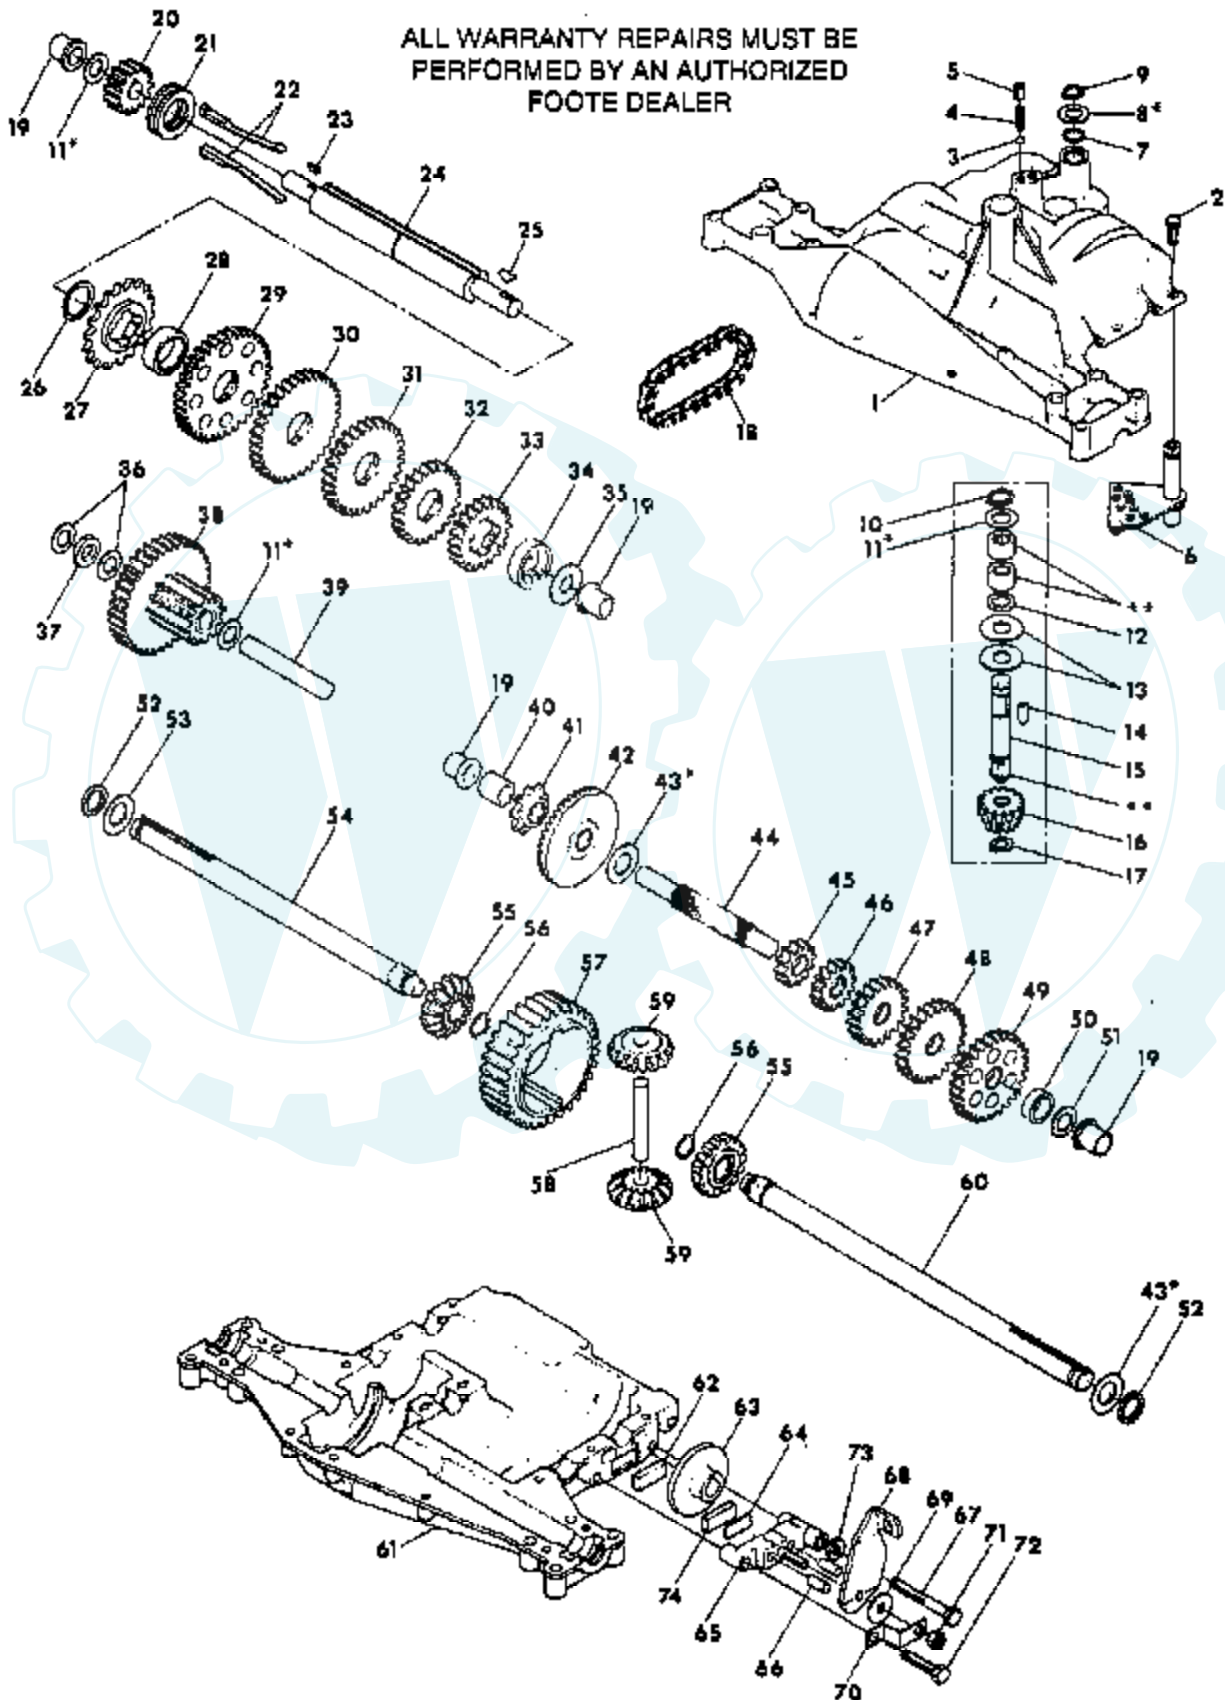

11 HP 38" LAWN TRACTOR - MODEL NUMBER RR1138B TRANSAXLE FOOTE-MODEL NUMBER 4360-6

TRANSAXLE

ALL WARRANTY REPAIRS MUST BE
PERFORMED BY AN AUTHORIZED
FOOTE DEALER

Ref #	Part Number	Qty	Description
1	3865		HOUSING UPPER
2	1919		SCREW
3	1151		BALL DETENT
4	3626		SPRING, DETENT
5	3623		SCREW, SET
6	4336		ASSY SHIFTER
7	3884		O-RING
8	3885		WASHER PLAIN
8	3886		WASHER PLAIN
8	3887		WASHER PLAIN
8	3888		WASHER PLAIN
8	3889		WASHER PLAIN
8	3121		WASHER PLAIN
8	3890		WASHER PLAIN
9	1100		RING RETAINING
10	1099		RING RETAINING
11	1959		WASHER PLAIN
11	1441		WASHER PLAIN
11	1423		WASHER, PLAIN .632 X 1.00 X .026
11	1082		WASHER PLAIN
11	1424		WASHER PLAIN
11	1068		WASHER PLAIN
11	1425		WASHER PLAIN
11	1358		WASHER PLAIN
11	1145		WASHER, PLAIN .632 X 1.00 X .060
11	1319		WASHER PLAIN
12	3312		O-RING
13	3876		WASHER, PLAIN .632 X 1.38 X .046
14	1374		KEY WOODRUFF #9
15	4134		ASSY KIT INPUT SHAFT
16	3590		PINION, BEVEL, 14 TEETH
17	3624		RING, RETAINING
18	3625		CHAIN, 24 PITCHES
19	1542		BEARING, FLANGE
20	3773		GEAR SPUR, 14 TEETH
21	3631		COLLAR CLUTCH
22	3828		KEY CLUTCH
23	1369		KEY WOODRUFF #3
24	3883		SHAFT INTERMEDIATE
25	1375		KEY, WOODRUFF, #61
26	3627		RING, RETAINING
27	3830		SPROCKET, 18 TEETH
28	3841		SPACER
29	3786		GEAR, SPUR, 37 TEETH
30	3867		GEAR, SPUR, 30 TEETH
31	3783		GEAR, SPUR, 25 TEETH
32	3869		GEAR, SPUR, 22 TEETH
33	3741		GEAR SPUR
34	3715		SPACER
35	3628		WASHER, PLAIN .640 X 1.37 X .061
37	3422		SPACER .630 X 1.00 X .169
38	4286		ASSY GEAR COMB 12&35 TEETH
39	3877		SHAFT IDLER
40	3901		SPACER .635 X .875 X .755
41	3645		SPROCKET, 9 TEETH
42	3853		GEAR, BEVEL, 42 TEETH
43	3749		WASHER PLAIN
43	3652		WASHER PLAIN