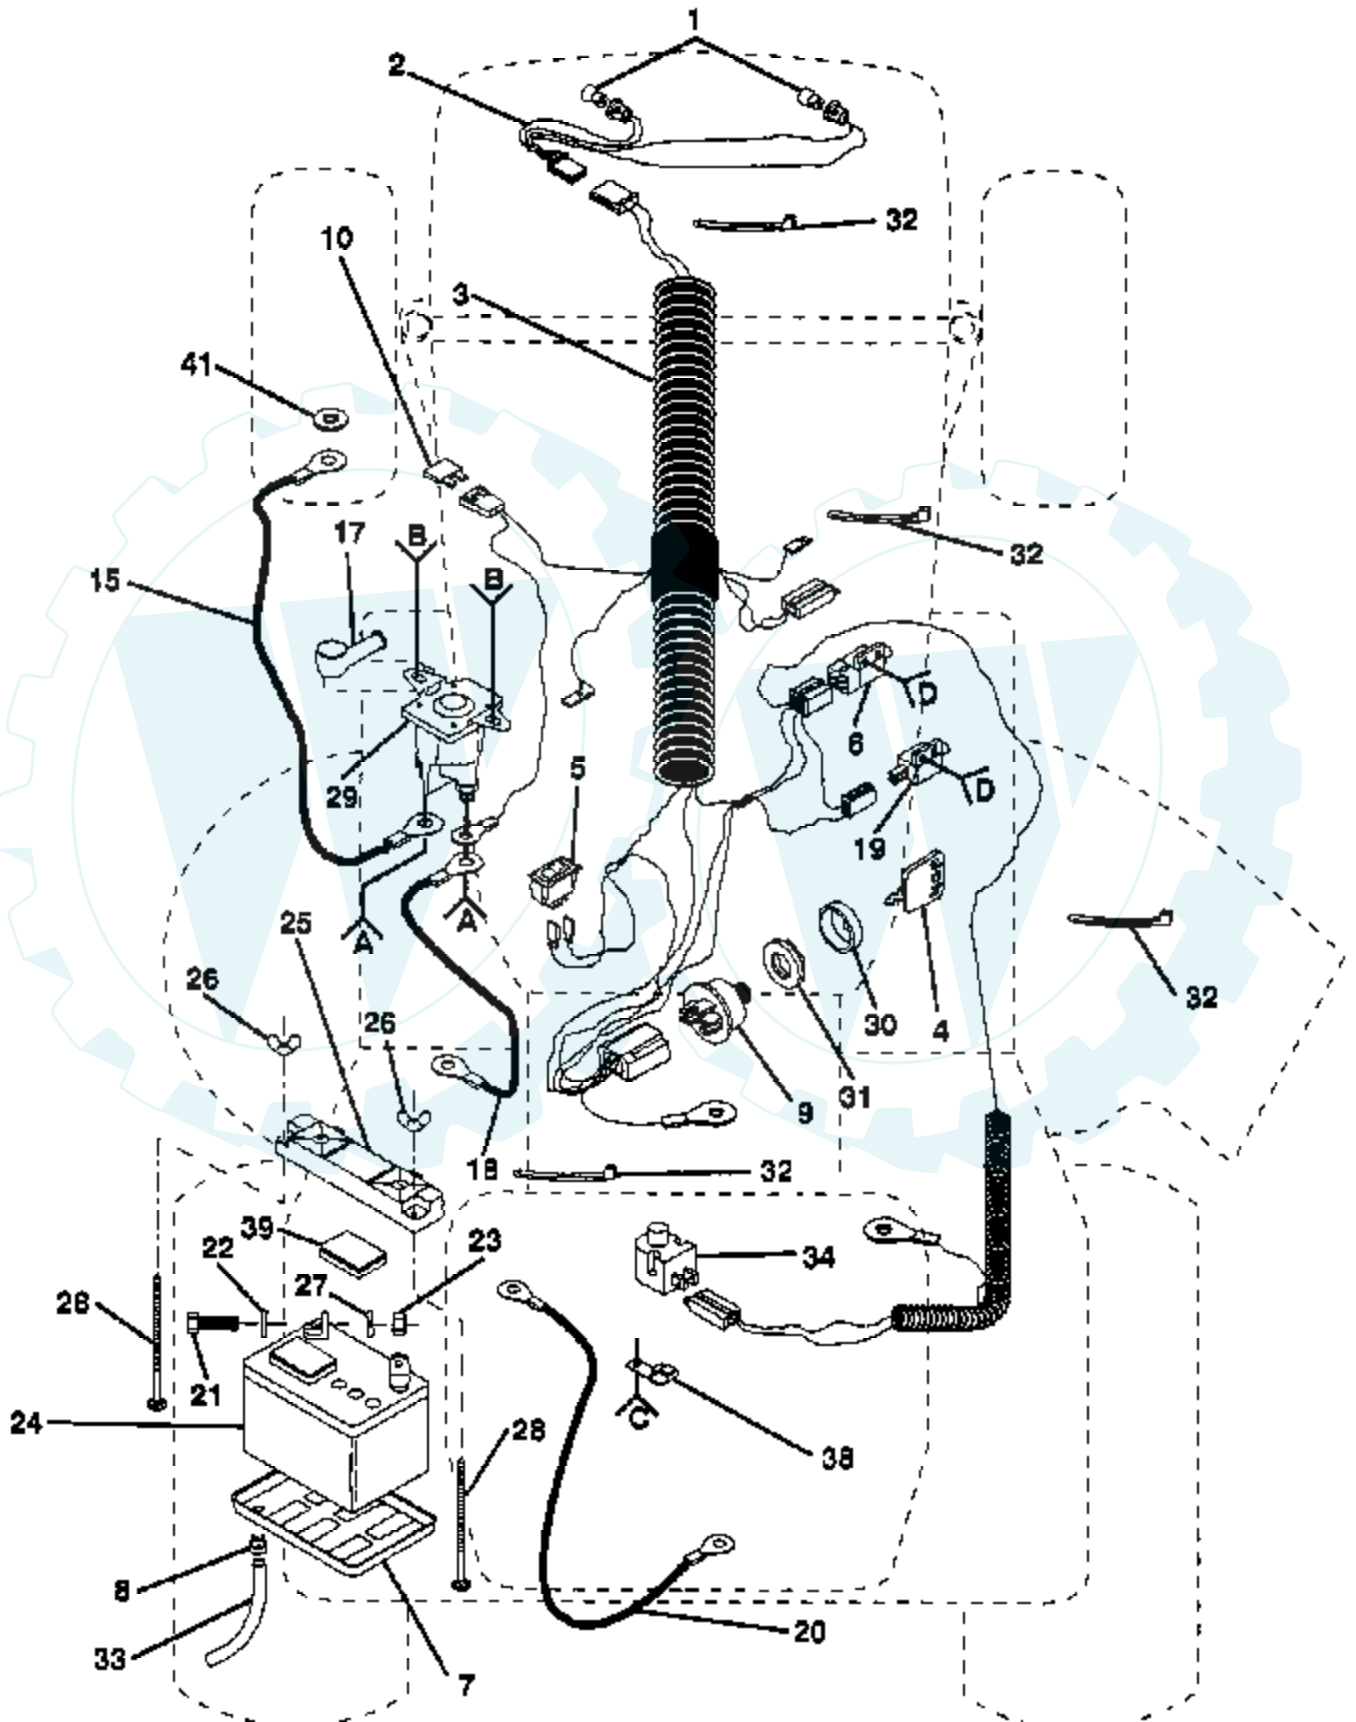

11 HP 38" LAWN TRACTOR - MODEL NUMBER RR1138B

ELECTRICAL

Ref #	Part Number	Qty	Description
1	7662J		SUB= 4152J
2	110859X		HARNESS T
3	124904X		"HARNESS,WIRING"
4	7552H		SUB= STD365410
5	110712X		SWITCH LT
6	104445X		SWITCH-INTER. GT
7	7603J		"TRAY T, BATTERY"
8	109596X		HOSE CLAMP T
9	4406R		SUB= STD365402
10	108824X		FUSE HYT
11	10090400		SUB= 10040400
12	73350400		NUT
13	74780408		BOLT
14	73510400		NUT
15	2033J		SUB= 2955J
16	11050400		LOCKWASHER
17	719J		SUB= 154336
18	5114J		STARTER CABLE GT
19	109553X		SWITCH INTERLOCKT
20	5907J		SUB= 597J
21	74760412		BOLT LT
22	19091016		WASHER
23	73220400		SUB= 50675
24	121310X		SUB= 123888X
25	102476X		SUB= 150109
26	123198X		SUB= 146525
27	10040400		LOCKWASHER
28	72240460		BOLT
29	109081X		SUB= 146154
30	109787X		SUB= 147626
31	109788X		SUB= 124211X
32	7192J		WIRE TIE
33	105687X		SUB= 109238X
34	121305X		SWITCH SEAT
35	17021008		SCREW
36	74641008		SUB= 71031008
37	73951000		"NUT,KEPS"
38	4171R		CLIP T
39	121300X		CAP BATTERY
41	11050400		LOCKWASHER
	101539X		SHEET INSTR LT
	127580		"MANUAL,PARTS"
	127903		NLA
	121549X		DECAL