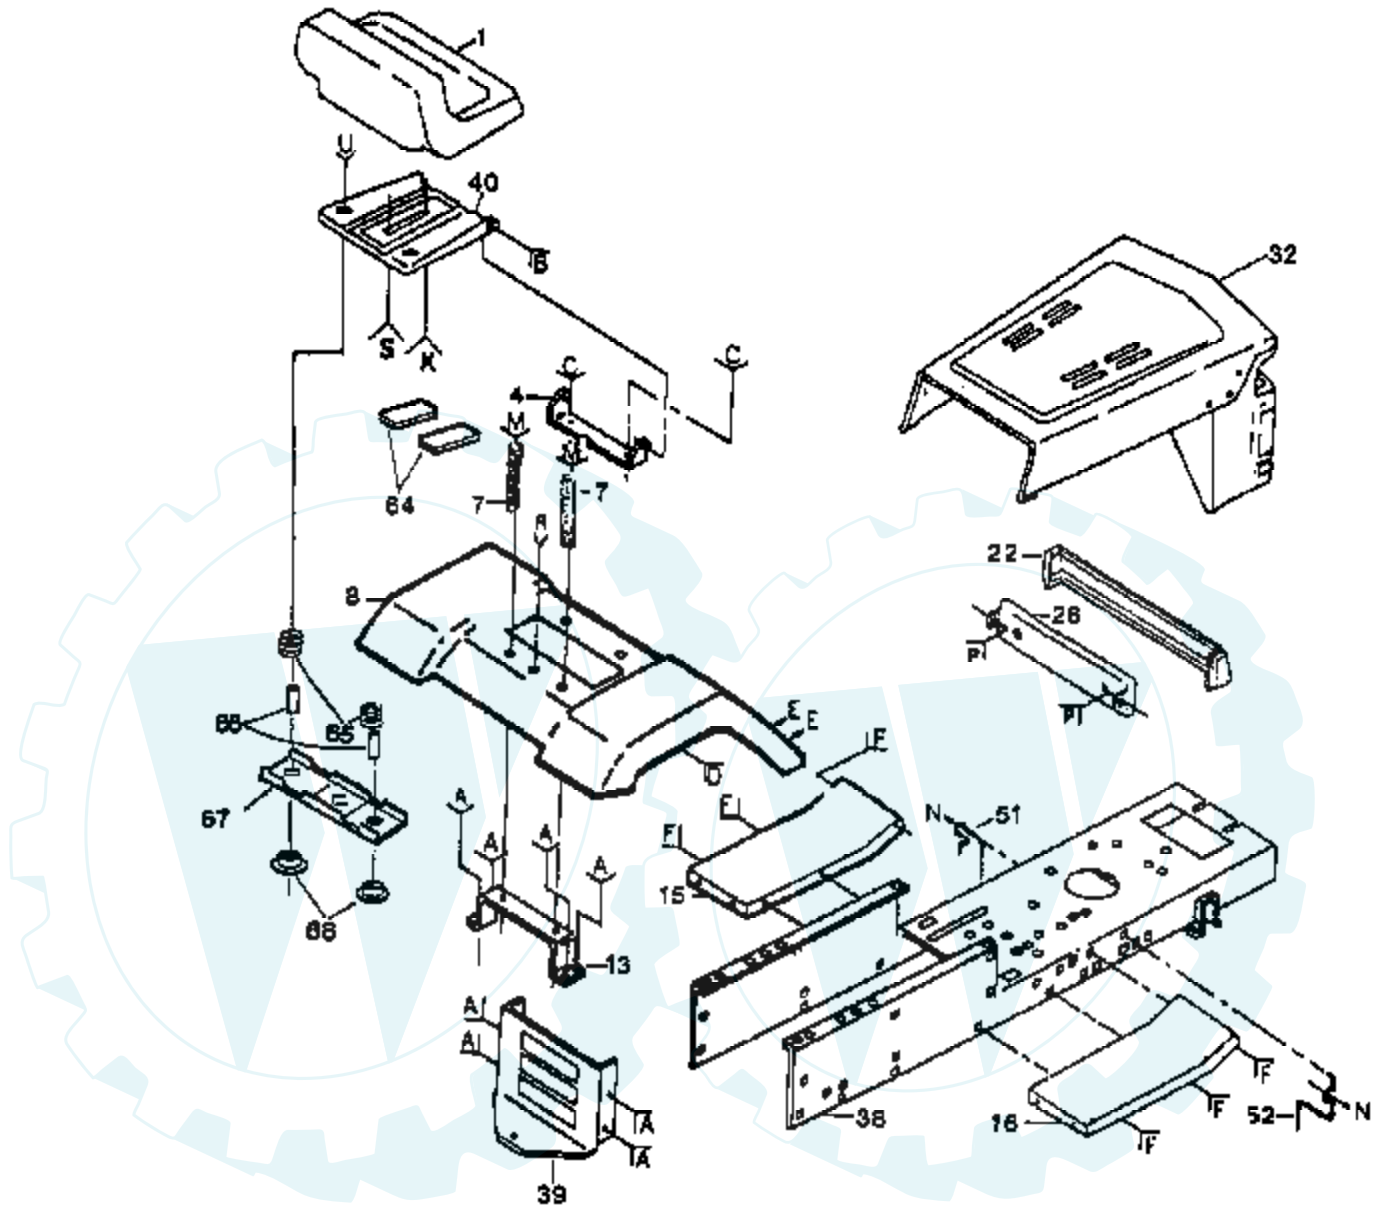

11 HP 38" LAWN TRACTOR - MODEL NUMBER RR1138B

ENCLOSURE

Ref #	Part Number	Qty	Description
1	127422X		SUB= 140119
2	17490612		SCREW
3	17490616		SCREW GTV
4	126656X		SUB= 140551
5	105529X		SUB= 139888
6	73680500		SUB= 73690500
7	124181X		SPRING COMPRESSIO
8	109872X423		FENDER T
9	19131312		WASHER
10	74760612		SUB= 74780612
11	73680600		SUB= 73690600
12	17490608		SCREW LT
13	109873X		SUB= 136619
14	127018X		"BOLT,SHOULDER"
15	105476X423		FOOTREST LH
16	105475X423		FOOTREST RH
17	72110606		BOLT
21	108067X		PAL NUT LT
22	124400X		SUB= 133954
24	19131210		WASHER
26	110897X		SUB= 132257
27	74780814		BOLT
32	126349X013		SUB= 126349X423
38	127168X		CHASSIS ASS'Y
39	121306X		SUB= 127866
40	124294X		SUB= 155925
47	19132012		WASHER
48	10040800		LOCKWASHER
49	19171912		WASHER
50	74760616		BOLT
51	121440X		BELT GUIDE
52	121441X		BELT GUIDE
59	19131614		WASHER
60	19091216		WASHER PM
62	72170410		BOLT
63	123976X		SUB= 73900400
64	121251X		STRIP FORM
65	121250X		SPRING
66	121249X		SPACER SPLIT
67	121246X		BRKT SWITCH
68	121248X		BUSHING
	124326X		NLA
	101892X		DECAL T
	127900		DECAL CHASSIS SPEED DECK
	109199X		SUB= 146046
	129766		DECAL
	109323X		NLA
	120822X		DECAL
	127036		NLA