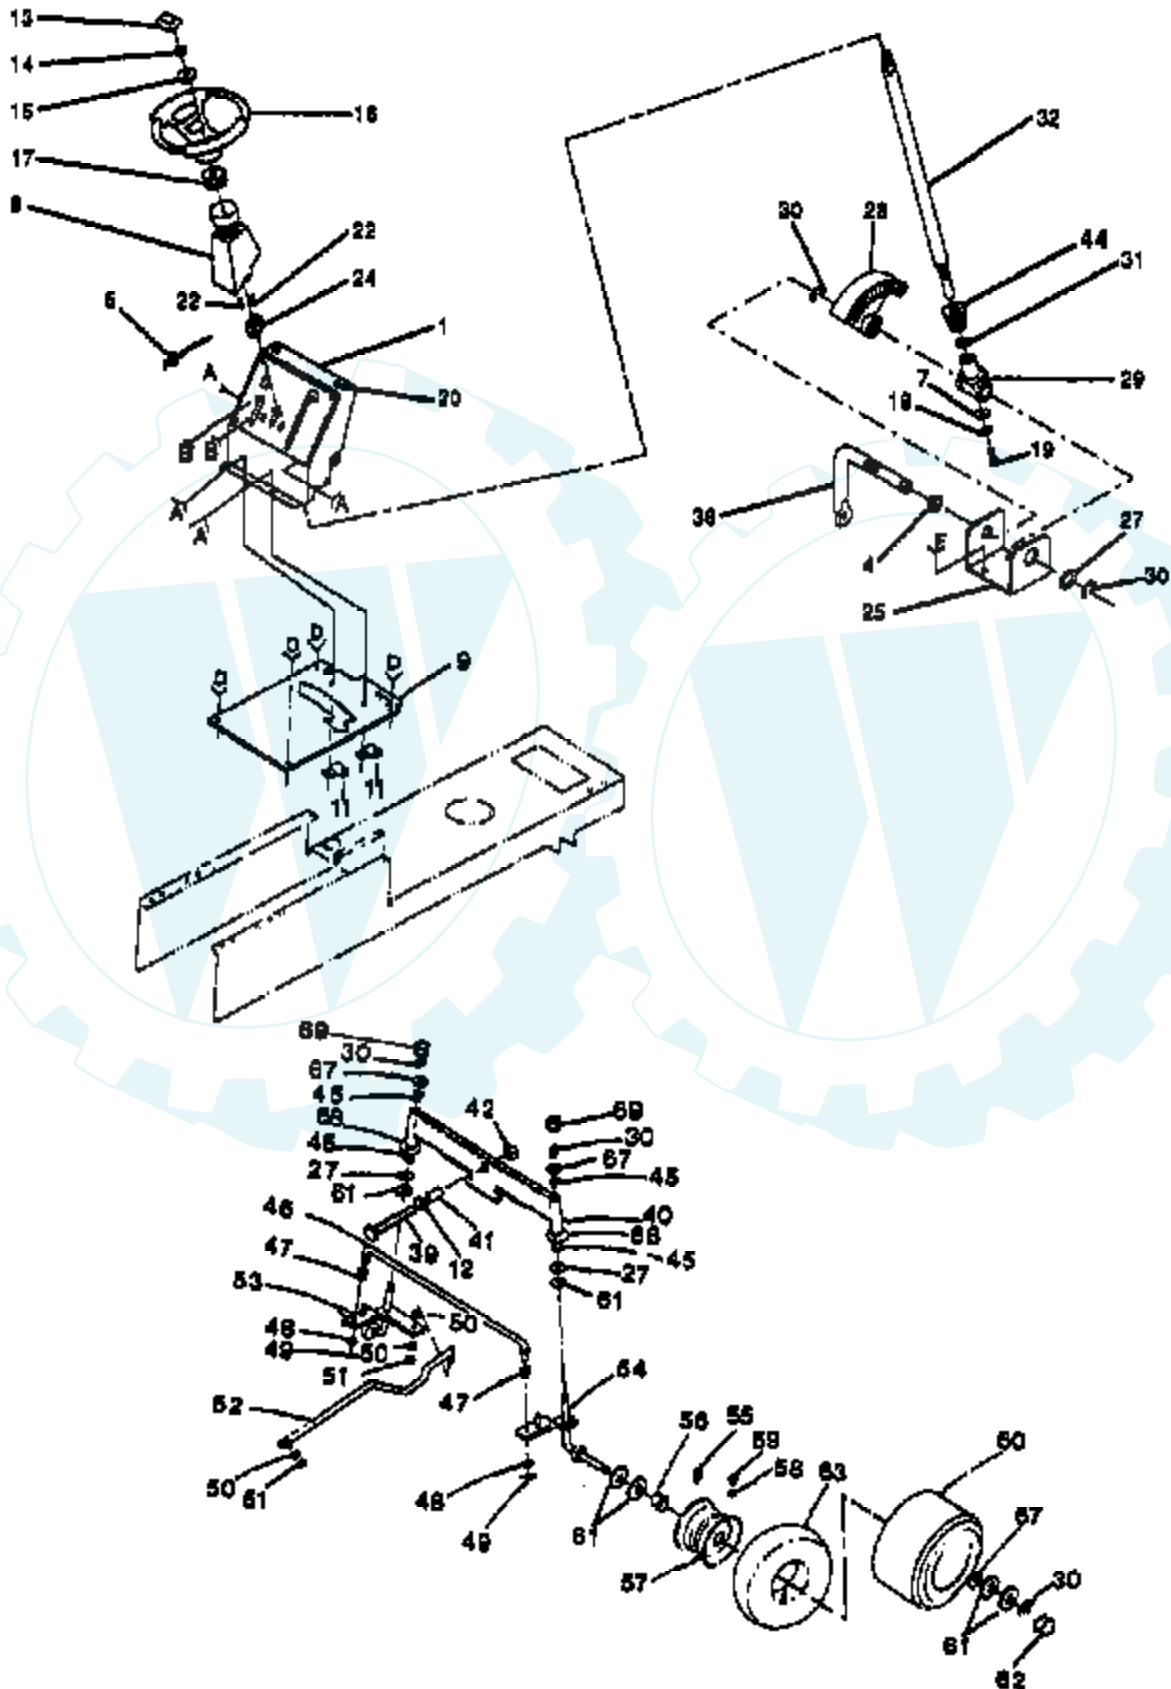

11 HP 38" LAWN TRACTOR - MODEL NUMBER RR1138B

STEERING AND FRONT AXLE

Ref #	Part Number	Qty	Description
1	123042X015		DASH T
2	74180512		SCREW
3	73510500		NUT
4	109816X		NYLINER T
5	123278X		SUB= 532132623
6	17720410		SCREW LT
7	126684X		SUB= 532126684
8	124418X		"TUBE, STR SHAFT"
9	124464X013		SADDLE
10	17490608		SCREW LT
11	2751R		CLIP T
12	19212010		WASHER
13	100710L		INSERT-WHEEL LT
14	73940800		SUB= 73360800
15	100712K		WASHER
16	100713N		SUB= 150547
17	100711L		ADAPTER LT
18	10040400		LOCKWASHER
19	71070410		"SCREW,SPECIAL"
20	126938X		SUB= 532126938
22	17431008		SUB= 98000165
24	124373X		"BUSHING,STEERING"
25	124036X		"BRKT,STEERING"
26	17490612		SCREW
27	6266H		WASHER .T
28	124034X		SUB= 136874
29	124035X		SUPPORT.SHAFT
30	12000029		RING
31	57079		THRUST WASHER
32	124038X		SUB= 128752
36	124033X		SUB= 156365
39	74761060		BOLT LT
40	105669X		SUB= 108075X
41	110438X		BEARING
42	73901000		"NUT-LOC,FLANGE LT"
44	124037X		"GEAR,PINION"
45	3366R		COL. SRTG. BEAR.
46	105715X		ROD-TIE LT
47	120754X		SUB= 126847X
48	19131416		WASHER
49	76020412		COTTER PIN
50	10040600		LOCKWASHER
51	73610600		SUB= 7810H
52	124032X		SUB= 532130468
53	105656X		SPINDLE-LH LT
54	105654X		SUB= 130524
55	278H		FITTING LT
56	9040H		"FLANGE, BEARING"
57	106732X311		SUB= 106732X427
58	59192		VALVE CAP
59	65139		VALVE STEM LT
60	124157X		SUB= 122073X
61	121749X		WASHER
62	104757X		HUB CAP
63	59904		TUBE.5.3/4.5/6
67	121748X		WASHER
68	19272016		WASHER
69	121232X		CAP