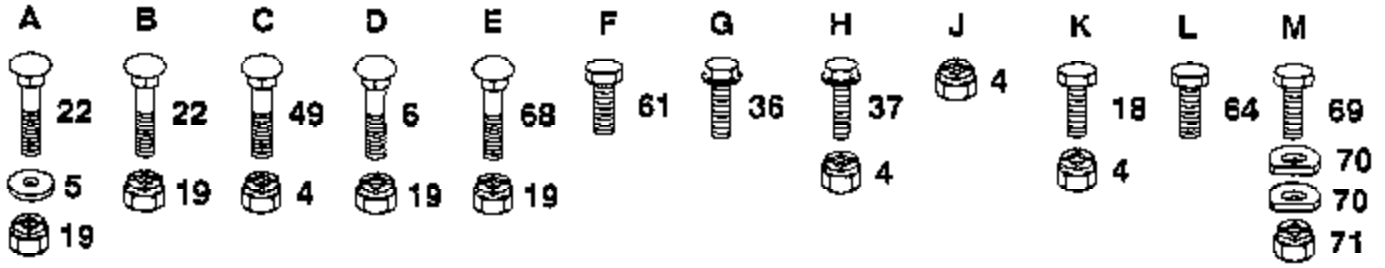

Ref #	Part Number	Qty	Description
2	17490612		SCREW
3	17490616		SCREW GTV
5	105529X		SUB= 139888
6	73680500		SUB= 73690500
9	19131312		WASHER
10	74760612		SUB= 74780612
11	73680600		SUB= 73690600
12	17490608		SCREW LT
14	127018X		"BOLT,SHOULDER"
17	72110606		BOLT
21	108067X		PAL NUT LT
27	74780814		BOLT
47	19132012		WASHER
48	10040800		LOCKWASHER
49	19171912		WASHER
50	74760616		BOLT
59	19131614		WASHER
60	19091216		WASHER PM
62	72170410		BOLT
63	123976X		SUB= 73900400

Ref #	Part Number	Qty	Description
4	73680600		SUB= 73690600
5	19111216		WASHER M
18	74760612		SUB= 74780612
19	73680500		SUB= 73690500
22	72140506		BOLT
36	17490614		SCREW
37	17490620		SCREW
49	72140606		BOLT
61	74760688		BOLT
64	72140610		BOLT.3/8-14X1.25
68	72110506		SUB= 72270506
69	74760412		BOLT LT
70	109893X		WASHER T
71	73680400		SUB= 73690400

Ref #	Part Number	Qty	Description
43	3693		WASHER PLAIN
43	3653		WASHER PLAIN
43	3408		WASHER PLAIN
43	3732		WASHER PLAIN
43	3184		WASHER, PLAIN .758 X 1.25 X .031
43	3733		WASHER PLAIN
43	3198		WASHER PLAIN
43	3734		WASHER PLAIN
43	3735		WASHER PLAIN
43	3736		WASHER PLAIN
43	3180		WASHER PLAIN
44	3882		SHAFT, DRIVE
45	3646		GEAR, SPUR, 12 TEETH
46	3866		GEAR, SPUR, 20 TEETH
47	3719		GEAR, SPUR, 25 TEETH
48	3868		GEAR, SPUR, 28 TEETH
49	3683		GEAR, SPUR, 31 TEETH
50	3714		SPACER
51	1145		WASHER, PLAIN .632 X 1.00 X .060
52	3191		SEAL FELT
53	3180		WASHER PLAIN
54	3880		AXLE LEFT HAND
55	3780		GEAR, MITER, 15 TEETH
56	3656		RING, RETAINING
57	3839		GEAR, SPUR, 32 TEETH
58	3919		SHAFT, CROSS
59	3781		GEAR, MITER, 15 TEETH
60	3881		AXLE, R.H.
61	3864		HOUSING LOWER
62	3920		PUCK, FRICTION
63	3276		DISC, BRAKE
64	3758		SPACER
65	3916		JAW, BRAKE
66	3843		PIN, DOWEL
67	3915		SCREW TAPPING
68	3768		LEVER, ACTUATING
69	3760		WASHER, PLAIN .321 X 1.00 X .055
70	3917		BRACKET, ANTI-ROTATION
71	3847		LOCKNUT 5/16-24
72	3724		SCREW TAPPING
73	3906		WASHER PLAIN
74	3907		PUCK, FRICTION
75	4300		GREASE