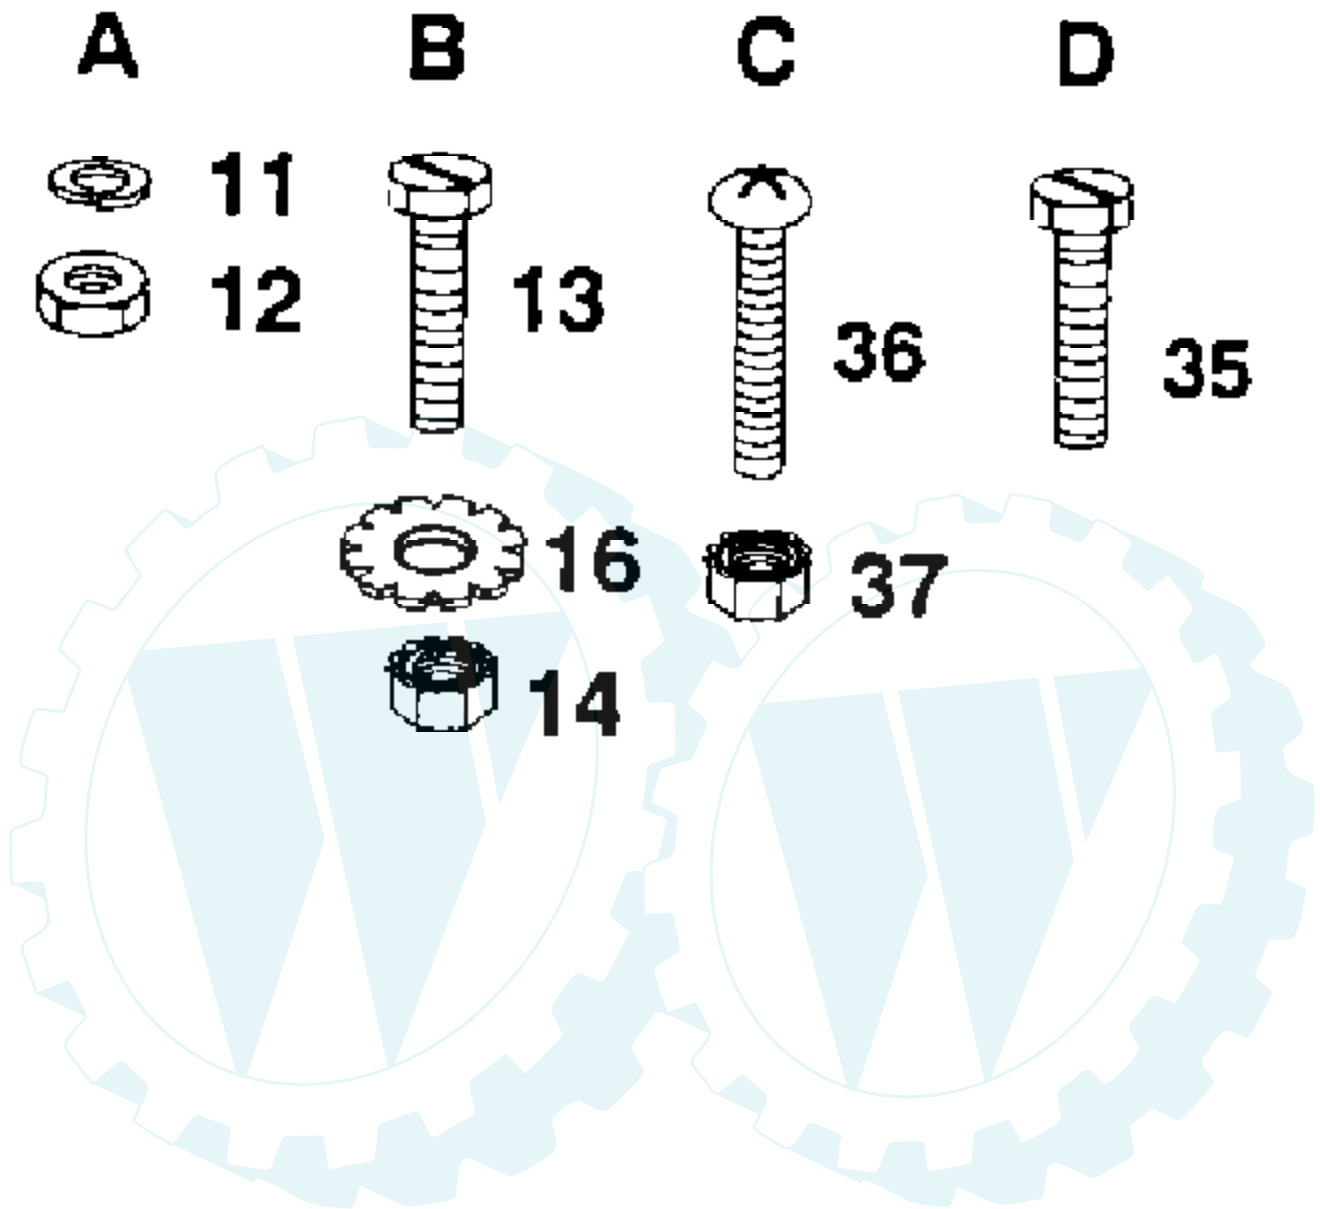

A	B	C	D	E	F	G	K	M	N
 19	 26	 31	 20	 36	 45	 25	 26	 15	 15
 20		 32		 20	 46	 46	 83		 94
						 20			

Ref #	Part Number	Qty	Description
15	17490620		SCREW
19	74760644		BOLT
20	73680600		SUB= 73690600
25	74760616		BOLT
26	17490512		SCREW
31	74760512		BOLT
32	73680500		SUB= 73690500
36	74760612		SUB= 74780612
45	17490612		SCREW
46	19131312		WASHER
83	19112016		WASHER
94	11050600		LOCKWASHER

Ref #	Part Number	Qty	Description
2	17490612		SCREW
3	17490616		SCREW GTV
5	105529X		SUB= 139888
6	73680500		SUB= 73690500
9	19131312		WASHER
10	74760612		SUB= 74780612
11	73680600		SUB= 73690600
12	17490608		SCREW LT
14	127018X		"BOLT,SHOULDER"
17	72110606		BOLT
21	108067X		PAL NUT LT
27	74780814		BOLT
47	19132012		WASHER
48	10040800		LOCKWASHER
49	19171912		WASHER
50	74760616		BOLT
59	19131614		WASHER
60	19091216		WASHER PM
62	72170410		BOLT
63	123976X		SUB= 73900400

Ref #	Part Number	Qty	Description
43	3693		WASHER PLAIN
43	3653		WASHER PLAIN
43	3408		WASHER PLAIN
43	3732		WASHER PLAIN
43	3184		WASHER, PLAIN .758 X 1.25 X .031
43	3733		WASHER PLAIN
43	3198		WASHER PLAIN
43	3734		WASHER PLAIN
43	3735		WASHER PLAIN
43	3736		WASHER PLAIN
43	3180		WASHER PLAIN
44	3882		SHAFT, DRIVE
45	3646		GEAR, SPUR, 12 TEETH
46	3866		GEAR, SPUR, 20 TEETH
47	3719		GEAR, SPUR, 25 TEETH
48	3868		GEAR, SPUR, 28 TEETH
49	3683		GEAR, SPUR, 31 TEETH
50	3714		SPACER
51	1145		WASHER, PLAIN .632 X 1.00 X .060
52	3191		SEAL FELT
53	3180		WASHER PLAIN
54	3880		AXLE LEFT HAND
55	3780		GEAR, MITER, 15 TEETH
56	3656		RING, RETAINING
57	3839		GEAR, SPUR, 32 TEETH
58	3919		SHAFT, CROSS
59	3781		GEAR, MITER, 15 TEETH
60	3881		AXLE, R.H.
61	3864		HOUSING LOWER
62	3920		PUCK, FRICTION
63	3276		DISC, BRAKE
64	3758		SPACER
65	3916		JAW, BRAKE
66	3843		PIN, DOWEL
67	3915		SCREW TAPPING
68	3768		LEVER, ACTUATING
69	3760		WASHER, PLAIN .321 X 1.00 X .055
70	3917		BRACKET, ANTI-ROTATION
71	3847		LOCKNUT 5/16-24
72	3724		SCREW TAPPING
73	3906		WASHER PLAIN
74	3907		PUCK, FRICTION
75	4300		GREASE