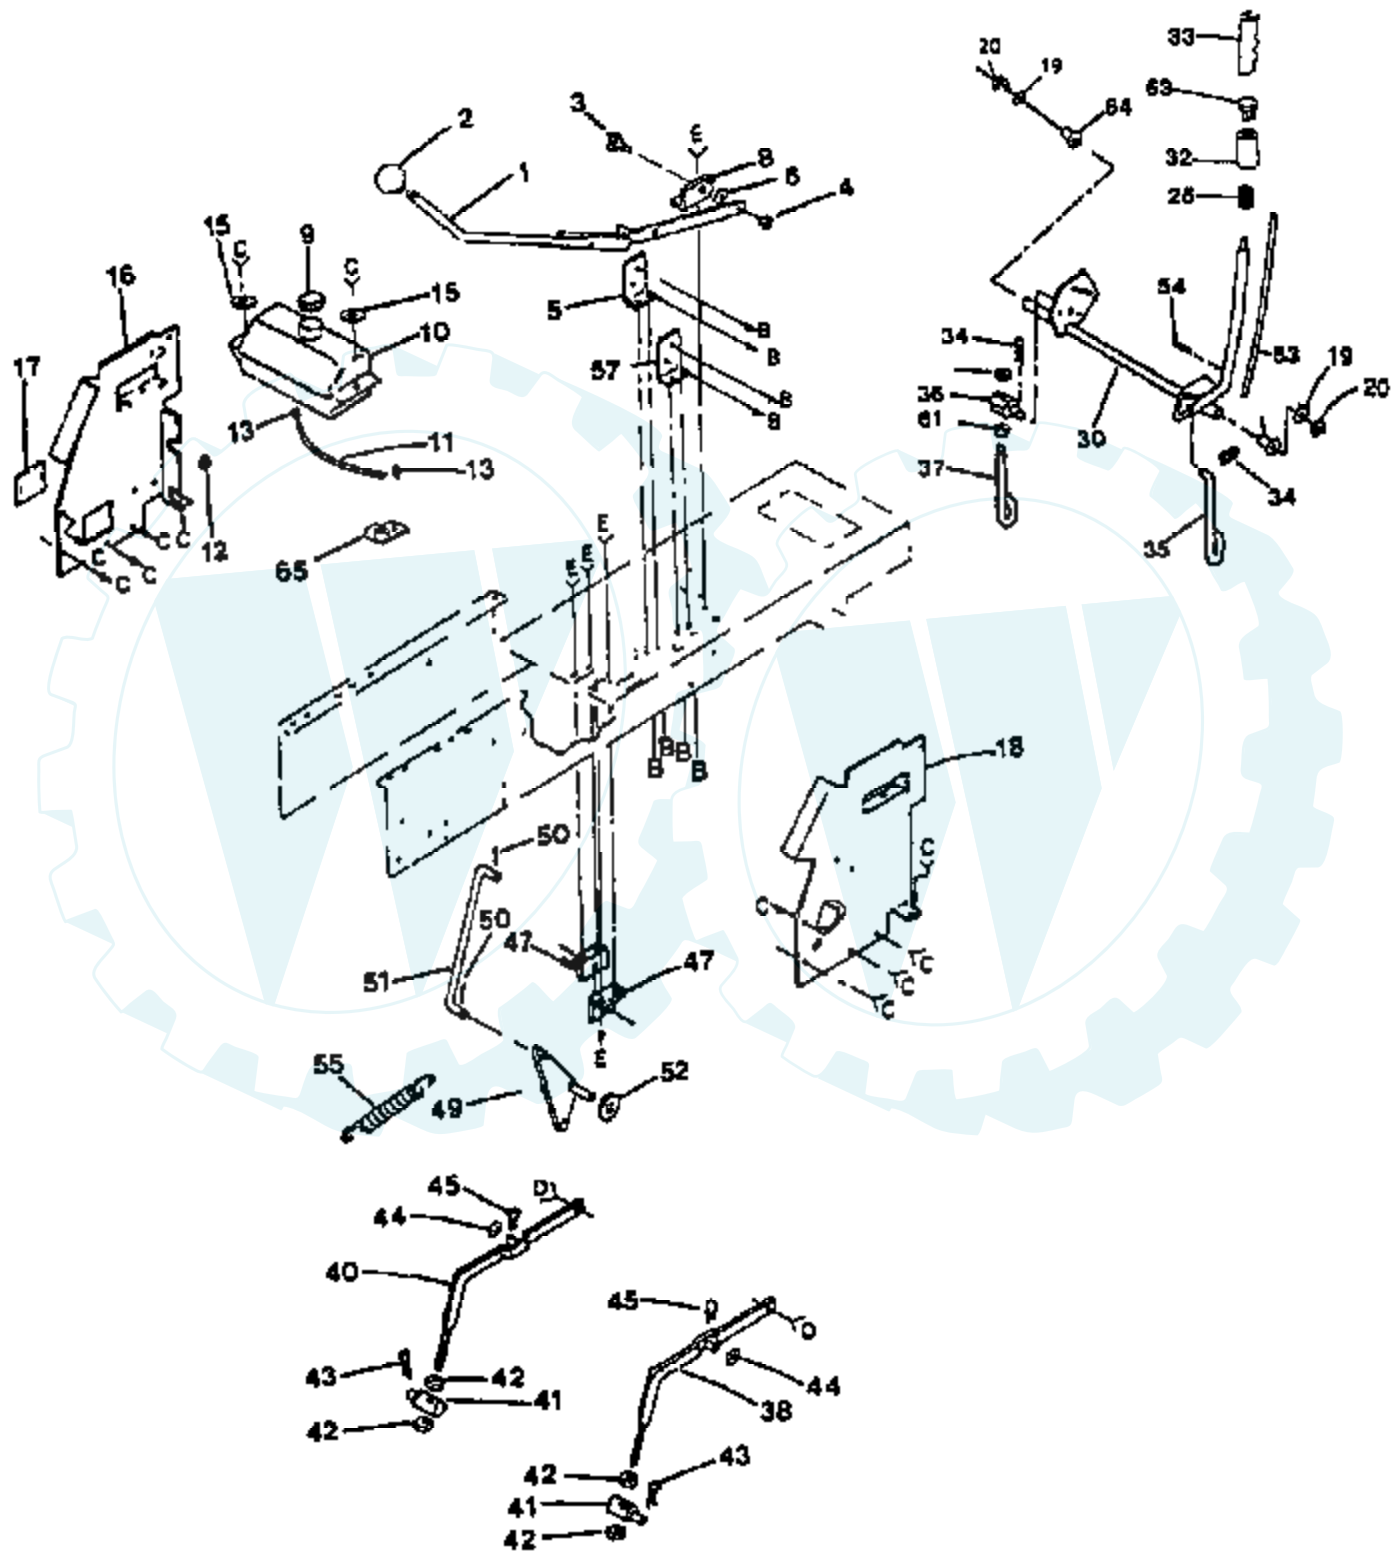

11 HP 38" LAWN TRACTOR - MODEL NUMBER RR1138B

LIFT ADJUSTMENT

Ref #	Part Number	Qty	Description
1	124429X		SUB= 532124429
2	106932X		KNOB T(3/8 HOLE)
3	106451X		"BOLT, SHOULDER LT"
4	73680600		SUB= 73690600
5	106452X		"BRACKET,SWITCH LT"
6	19171516		WASHER T
7	17021008		SCREW
8	106447X		"SUP,LVR,CLUTCH LT"
9	123549X		SUB= 158990
10	109202X		TANK.FUEL.LT.
11	8548R		FUEL LINE T
12	9151R		SNAP BUSHING T
13	123487X		HOSE CLAMP
14	17490612		SCREW
15	19131612		WASHER GT
16	122795X		PANEL DASH LH
17	121794X		COVER ACCESS
18	124031X		SUB= 155934X010
19	19211416		WASHER
20	12000002		SUB= 2225J
25	122512X		SUB= 532122512
30	122507X		SUB= 145117
32	122364X		SUB= 125925X
33	109413X		GRIP
34	4939M		SUB= 85902
35	110029X		LIFT LINK LT
36	110447X		SUB= 132793
37	110448X		PIVOT PIN T
38	121598X		RH SUSP ARM ASM
39	105848X		"BOLT, SHOULDER LT"
40	121599X		LH SUSP ARM ASM
41	106308X		SUB= 130171
42	73220800		NUT
43	9135R		SPRING H
44	19171516		WASHER T
45	4921H		SPRING.RETAINER
47	106444X		"BRKT,BELLCRAN T"
48	74760612		SUB= 74780612
49	109728X		"T, BELLCRANK"
50	76020412		COTTER PIN
51	124444X		SUB= 532124444
52	19131410		WASHER
53	122514X		SUB= 136973
54	105767X		PIN-GROOVE LT
55	124446X		SUB= 532124446
57	108236X		BRACKET LT
59	110739X		WASHER T
60	73980600		NUT SPECIAL T
61	73360700		NUT
62	73710700		NUT LOCK YTH
63	124385X		SUB= 125925X
64	120183X		NYLON BEARING
65	5320R		INSUL CLIP T