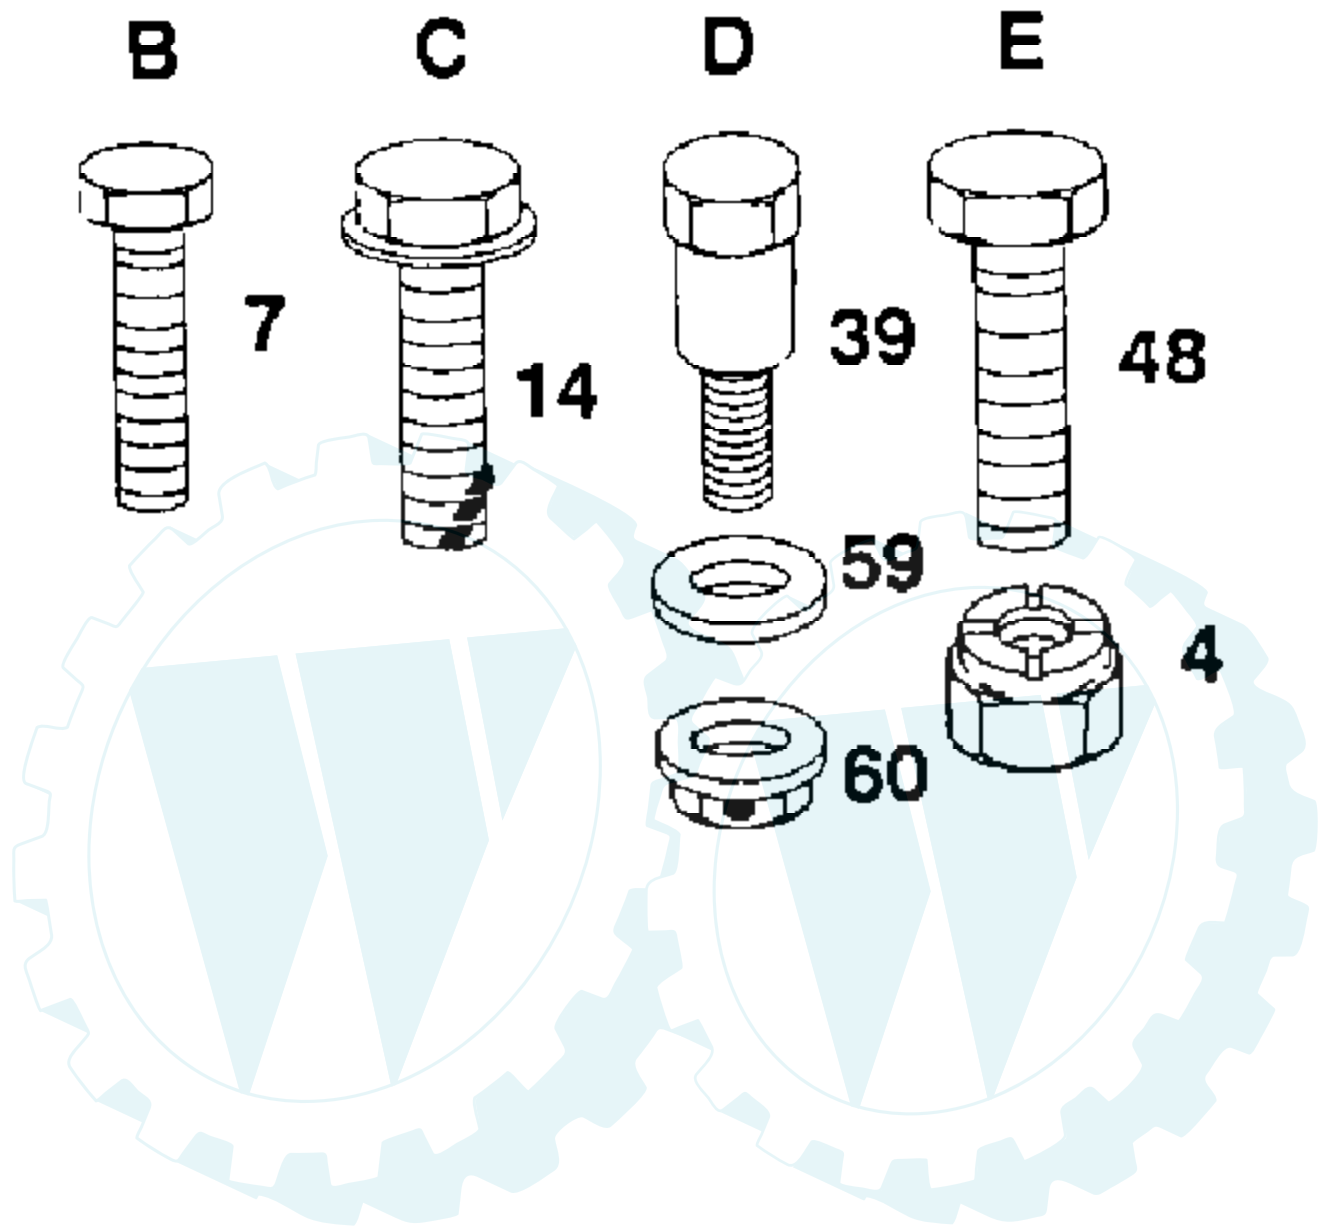

Ref #	Part Number	Qty	Description
4	73680600		SUB= 73690600
7	17021008		SCREW
14	17490612		SCREW
39	105848X		"BOLT, SHOULDER LT"
48	74760612		SUB= 74780612
59	110739X		WASHER T
60	73980600		NUT SPECIAL T