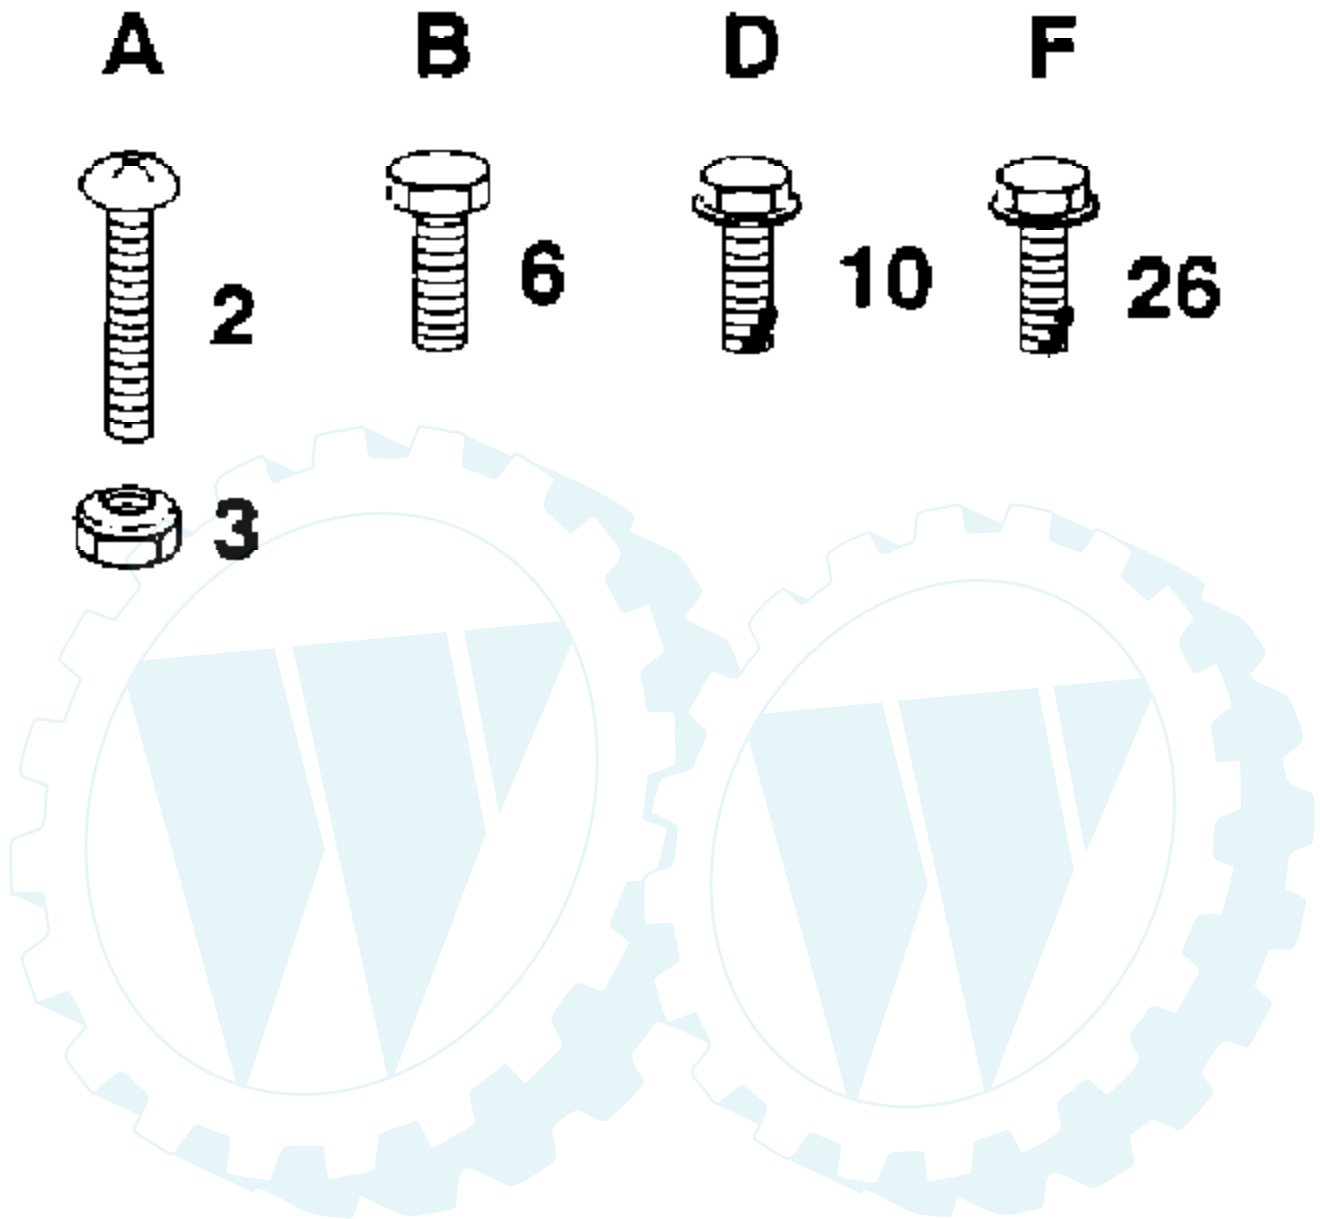

A	B	C	D	E	F	G	K	M	N
 19	 26	 31	 20	 36	 45	 25	 26	 15	 15
 20		 32		 20	 46	 46	 83		 94
						 20			

Ref #	Part Number	Qty	Description
15	17490620		SCREW
19	74760644		BOLT
20	73680600		SUB= 73690600
25	74760616		BOLT
26	17490512		SCREW
31	74760512		BOLT
32	73680500		SUB= 73690500
36	74760612		SUB= 74780612
45	17490612		SCREW
46	19131312		WASHER
83	19112016		WASHER
94	11050600		LOCKWASHER

Ref #	Part Number	Qty	Description
43	3693		WASHER PLAIN
43	3653		WASHER PLAIN
43	3408		WASHER PLAIN
43	3732		WASHER PLAIN
43	3184		WASHER, PLAIN .758 X 1.25 X .031
43	3733		WASHER PLAIN
43	3198		WASHER PLAIN
43	3734		WASHER PLAIN
43	3735		WASHER PLAIN
43	3736		WASHER PLAIN
43	3180		WASHER PLAIN
44	3882		SHAFT, DRIVE
45	3646		GEAR, SPUR, 12 TEETH
46	3866		GEAR, SPUR, 20 TEETH
47	3719		GEAR, SPUR, 25 TEETH
48	3868		GEAR, SPUR, 28 TEETH
49	3683		GEAR, SPUR, 31 TEETH
50	3714		SPACER
51	1145		WASHER, PLAIN .632 X 1.00 X .060
52	3191		SEAL FELT
53	3180		WASHER PLAIN
54	3880		AXLE LEFT HAND
55	3780		GEAR, MITER, 15 TEETH
56	3656		RING, RETAINING
57	3839		GEAR, SPUR, 32 TEETH
58	3919		SHAFT, CROSS
59	3781		GEAR, MITER, 15 TEETH
60	3881		AXLE, R.H.
61	3864		HOUSING LOWER
62	3920		PUCK, FRICTION
63	3276		DISC, BRAKE
64	3758		SPACER
65	3916		JAW, BRAKE
66	3843		PIN, DOWEL
67	3915		SCREW TAPPING
68	3768		LEVER, ACTUATING
69	3760		WASHER, PLAIN .321 X 1.00 X .055
70	3917		BRACKET, ANTI-ROTATION
71	3847		LOCKNUT 5/16-24
72	3724		SCREW TAPPING
73	3906		WASHER PLAIN
74	3907		PUCK, FRICTION
75	4300		GREASE