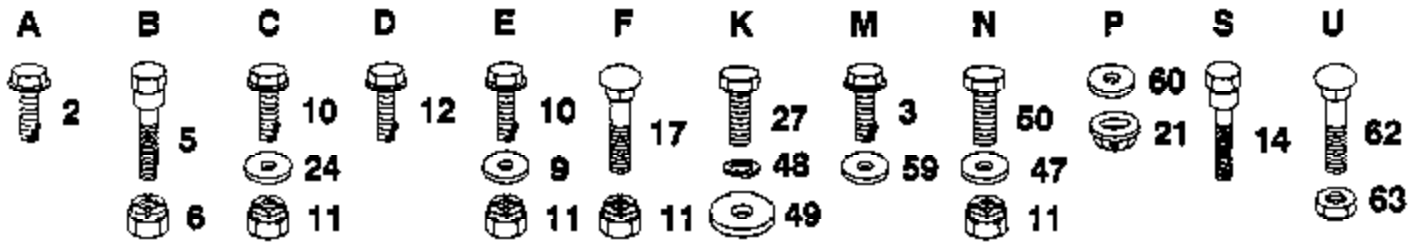

Ref #	Part Number	Qty	Description
2	17490612		SCREW
3	17490616		SCREW GTV
5	105529X		SUB= 139888
6	73680500		SUB= 73690500
9	19131312		WASHER
10	74760612		SUB= 74780612
11	73680600		SUB= 73690600
12	17490608		SCREW LT
14	127018X		"BOLT,SHOULDER"
17	72110606		BOLT
21	108067X		PAL NUT LT
27	74780814		BOLT
47	19132012		WASHER
48	10040800		LOCKWASHER
49	19171912		WASHER
50	74760616		BOLT
59	19131614		WASHER
60	19091216		WASHER PM
62	72170410		BOLT
63	123976X		SUB= 73900400