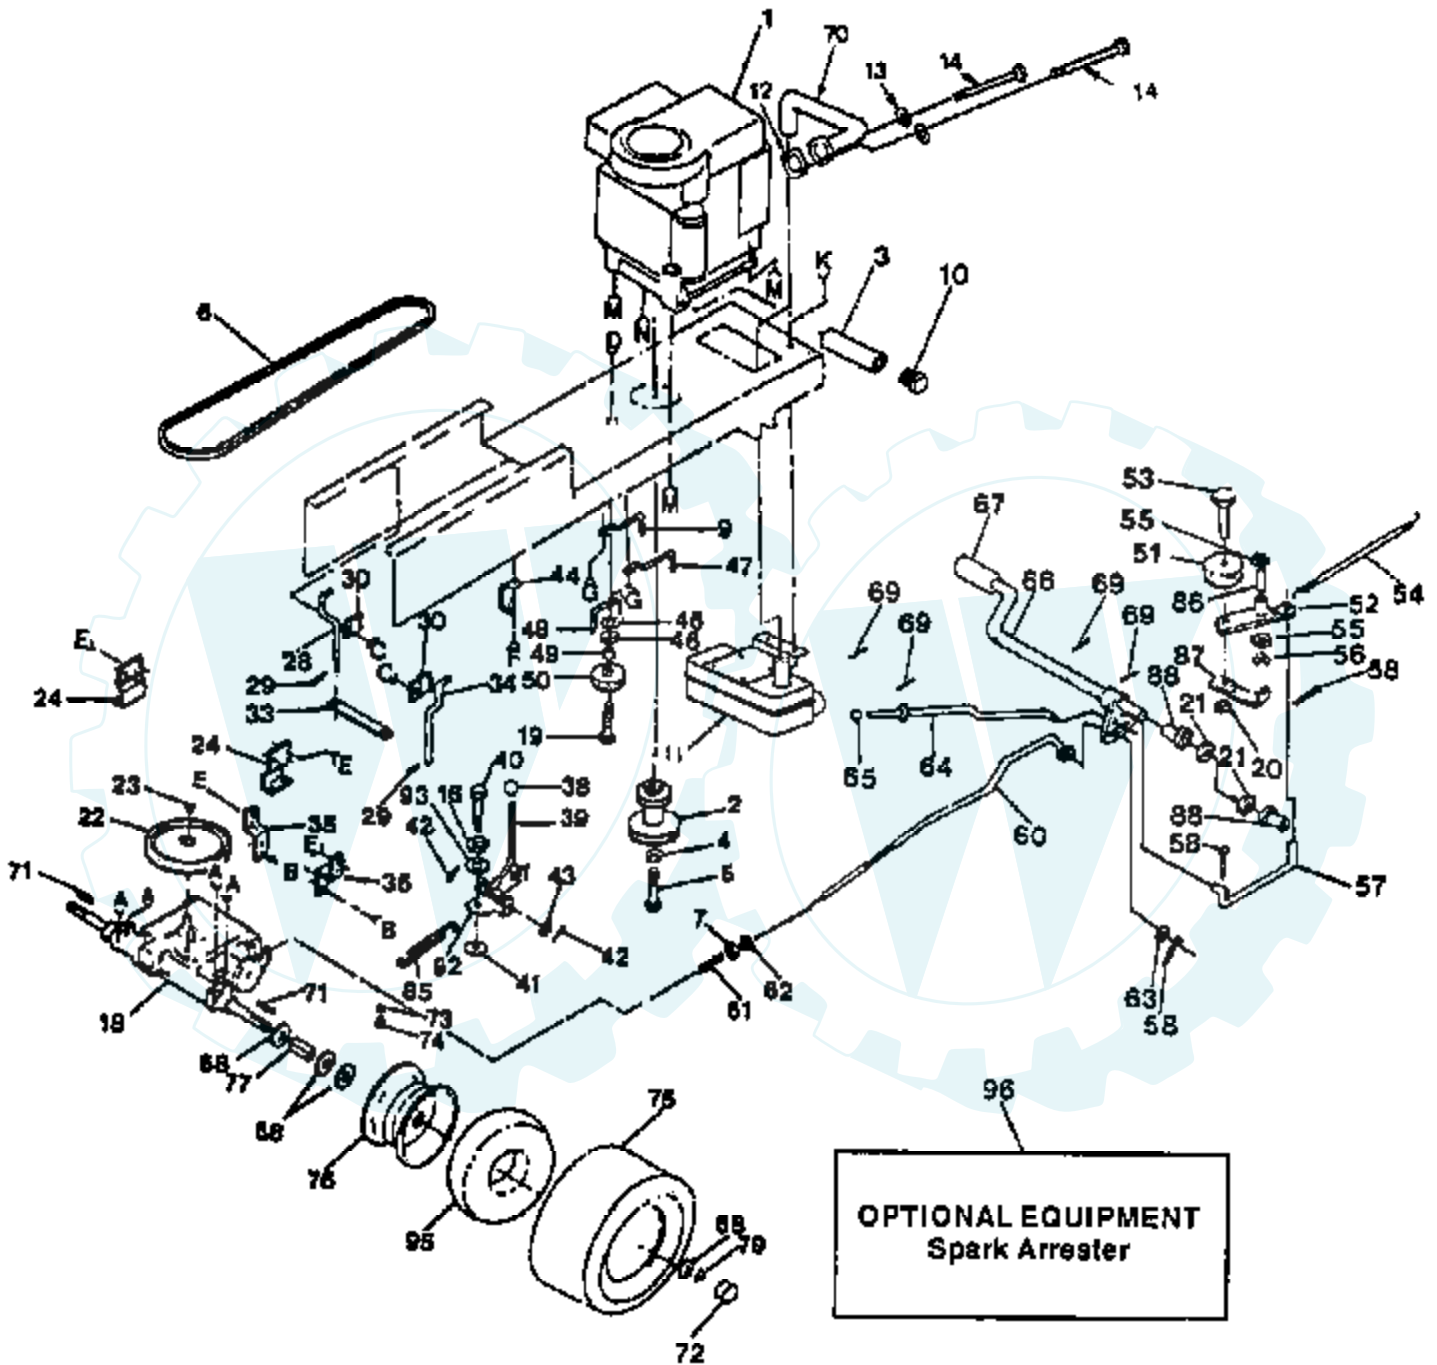

# 11 HP 38" LAWN TRACTOR - MODEL NUMBER RR1138B

DRIVE

Ref #	Part Number	Qty	Description
1	124101X		ENGINE BRIGGS AND STRATTON
2	105731X		SUB= 137326
3	127222X		SUB= 134468
4	10040700		LOCKWASHER
5	71130720		BOLT
6	125907X		BELT-V.90.0.GD.DR
7	73800600		NUT
8	2751R		CLIP T
9	121218X		KEEPER BELT ENGLH
10			REFER TO IMAGE
11	123075X		MUFFLER EUROPE
12	125593X		SUB= 272293
13	10040500		LOCKWASHER
14	71070510		SCREW LT
15	17490620		SCREW
16	10040400		LOCKWASHER
18	120897X		SUB= 142608
19	74760644		BOLT
20	73680600		SUB= 73690600
21	19211616		WASHER LT
22	123666X		PULLEY TRANS
23	12000028		SUB= 2267J
24	109167X		BRACKET LT
25	74760616		BOLT
26	17490512		SCREW
28	123662X		KEEPER BELT LH
29	4921H		SPRING.RETAINER
30	106190X		CLAMP LT
31	74760512		BOLT
32	73680500		SUB= 73690500
33	123770X		STRAP LOCATOR
34	123663X		KEEPER BELTRH
35	121520X		STRAP TORQUE
36	74760612		SUB= 74780612
38	106933X		KNOB T (1/2-HOLE)
39	124461X		ROD SHIFTER
40	71040412		SUB= 74550412
41	105701X		WASH-SHFT PLT LT
42	76020416		PIN COTTER 1/8
43	19151216		WASHER
44	104777X		SUB= 140312
45	17490612		SCREW
46	19131312		WASHER
47	105730X		"KEEPER,BLT ENG LT"
48	109070X		BELT KEEPER LT
49	4470J		SPACER T
50	123674X		PULLEY.IDLER.FLAT
51	123766X		SUB= 139245
52	123789X		ARM IDLER
53	74760624		SUB= 74930624
54	105709X		"SPRING, RETURN LT"
55	110812X		WASHER LT
56	12000039		KLIP RING
57	105710X		"LINK, CLUTCH T"
58	76020412		COTTER PIN
60	110437X		BRAKE ROD LT
61	106888X		SPRING ROD LT
62	73350600		NUT