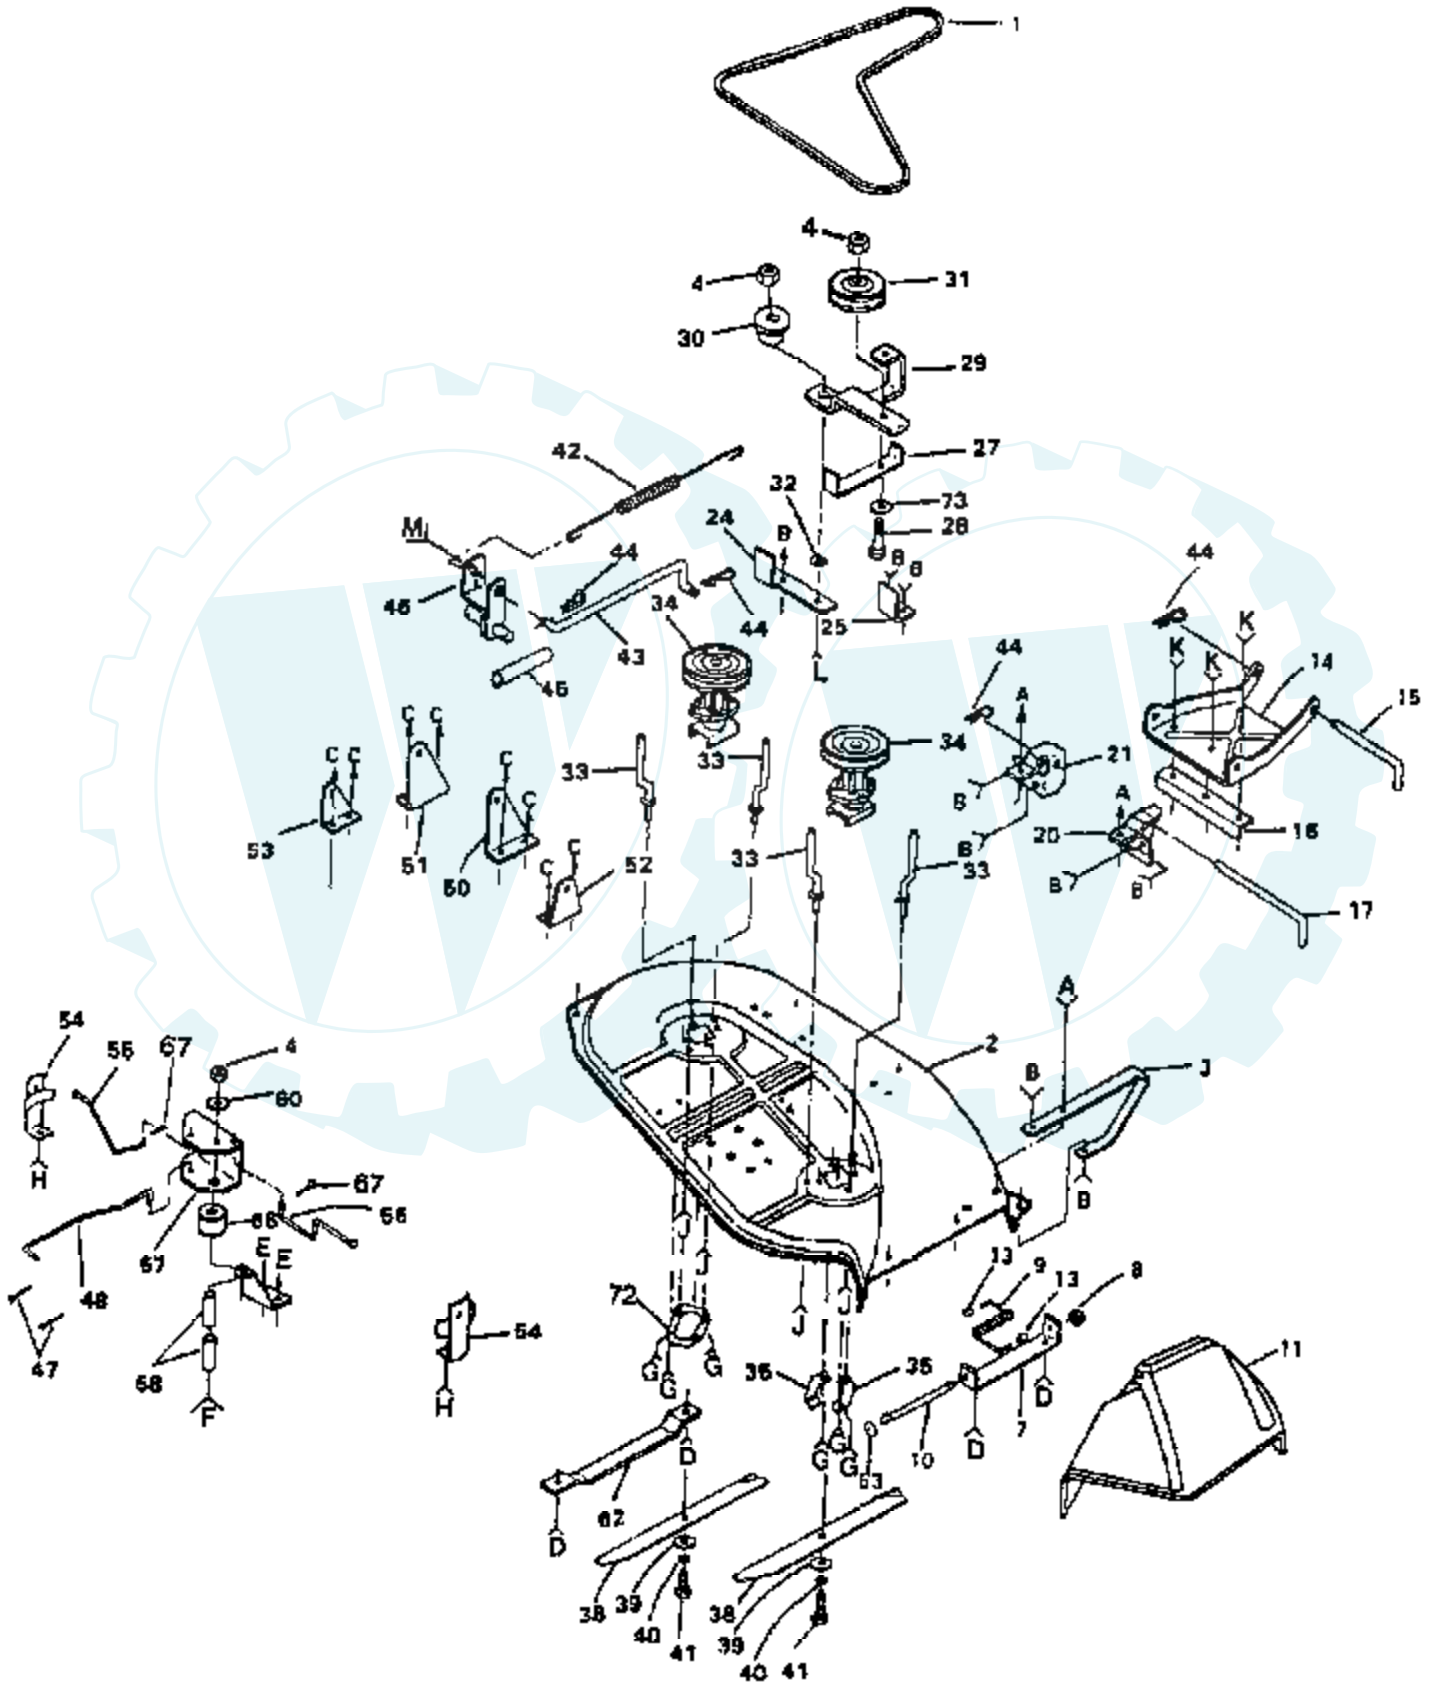

38" MOWER 11 HP 38" LAWN TRACTOR - MODEL NUMBER RR1138B

Ref #	Part Number	Qty	Description
1	106085X		BELT-V.79.1.MWR
2	121259X		SUB= 144725
3	8417J		SUB= 128772
4	73680600		SUB= 73690600
5	19111216		WASHER M
6	72140505		BOLT
7	105896X		SUB= 137607
8	110452X		NUT PUSH M
9	106734X		SUB= 123713X
10	106735X		ROD-HINGE T
11	106736X		DEFLECTOR-SHLD T
13	105304X		CAP-SLEEVE LT
14	105662X		LINK.PARALLEL
15	105744X		"ROD, FRT. PARAL T"
16	105872X		LINK STOP
17	109835X		HINGE PIN T
18	74760612		SUB= 74780612
19	73680500		SUB= 73690500
20	109598X		BRACKET RH LT
21	109597X		BRACKET LH T
22	72140506		BOLT
24	109503X		SUPPORT ARM T
25	109504X		STOP T
26			REFER TO IMAGE
27	126756X		GUIDE.BELT
28	74760632		SUB= 74930632
29	127163X		"ARM,IDLER"
30	106902X		SPACER RETAINER
31	123688X		SUB= 121316X
32	106513X		"WASHER, WEAR LT"
34	121676X		SUB= 121687X
35	100668L		SUPPORT PLATE LT
36	17490614		SCREW
37	17490620		SCREW
38	122264X		"BLADE.38""LOW LIFT"
39	19132012		WASHER
40	10030600		SUB= 10040600
41	74610624		BOLT.3/8-24X1-1/2
42	108250X		SPRING LT
43	108235X		ROD LT
44	4921H		SPRING.RETAINER
45	6404J		SPACER T
46	124066X		SUB= 109892X
47	76020616		SUB= 76020624
48	108247X		ROD BRAKE LT
49	72140606		BOLT
50	108243X		BRACKET LT
51	108241X		BRACKET LT
52	105857X		"BRKT,SUSP RH T"
53	108673X		"BRKT,SUSP REAR LH"
54	106578X		BRAKE LT
55	106463X		"ROD, BRAKE LH LT"
56	108249X		ROD BRAKE LT
57	106456X		"BRK,BRAKE,PVT LT"
58	100672K		SPACER BRAKE LTV
59	100673L		BRACKET SUPT LTV
60	19131614		WASHER
61	74760688		BOLT