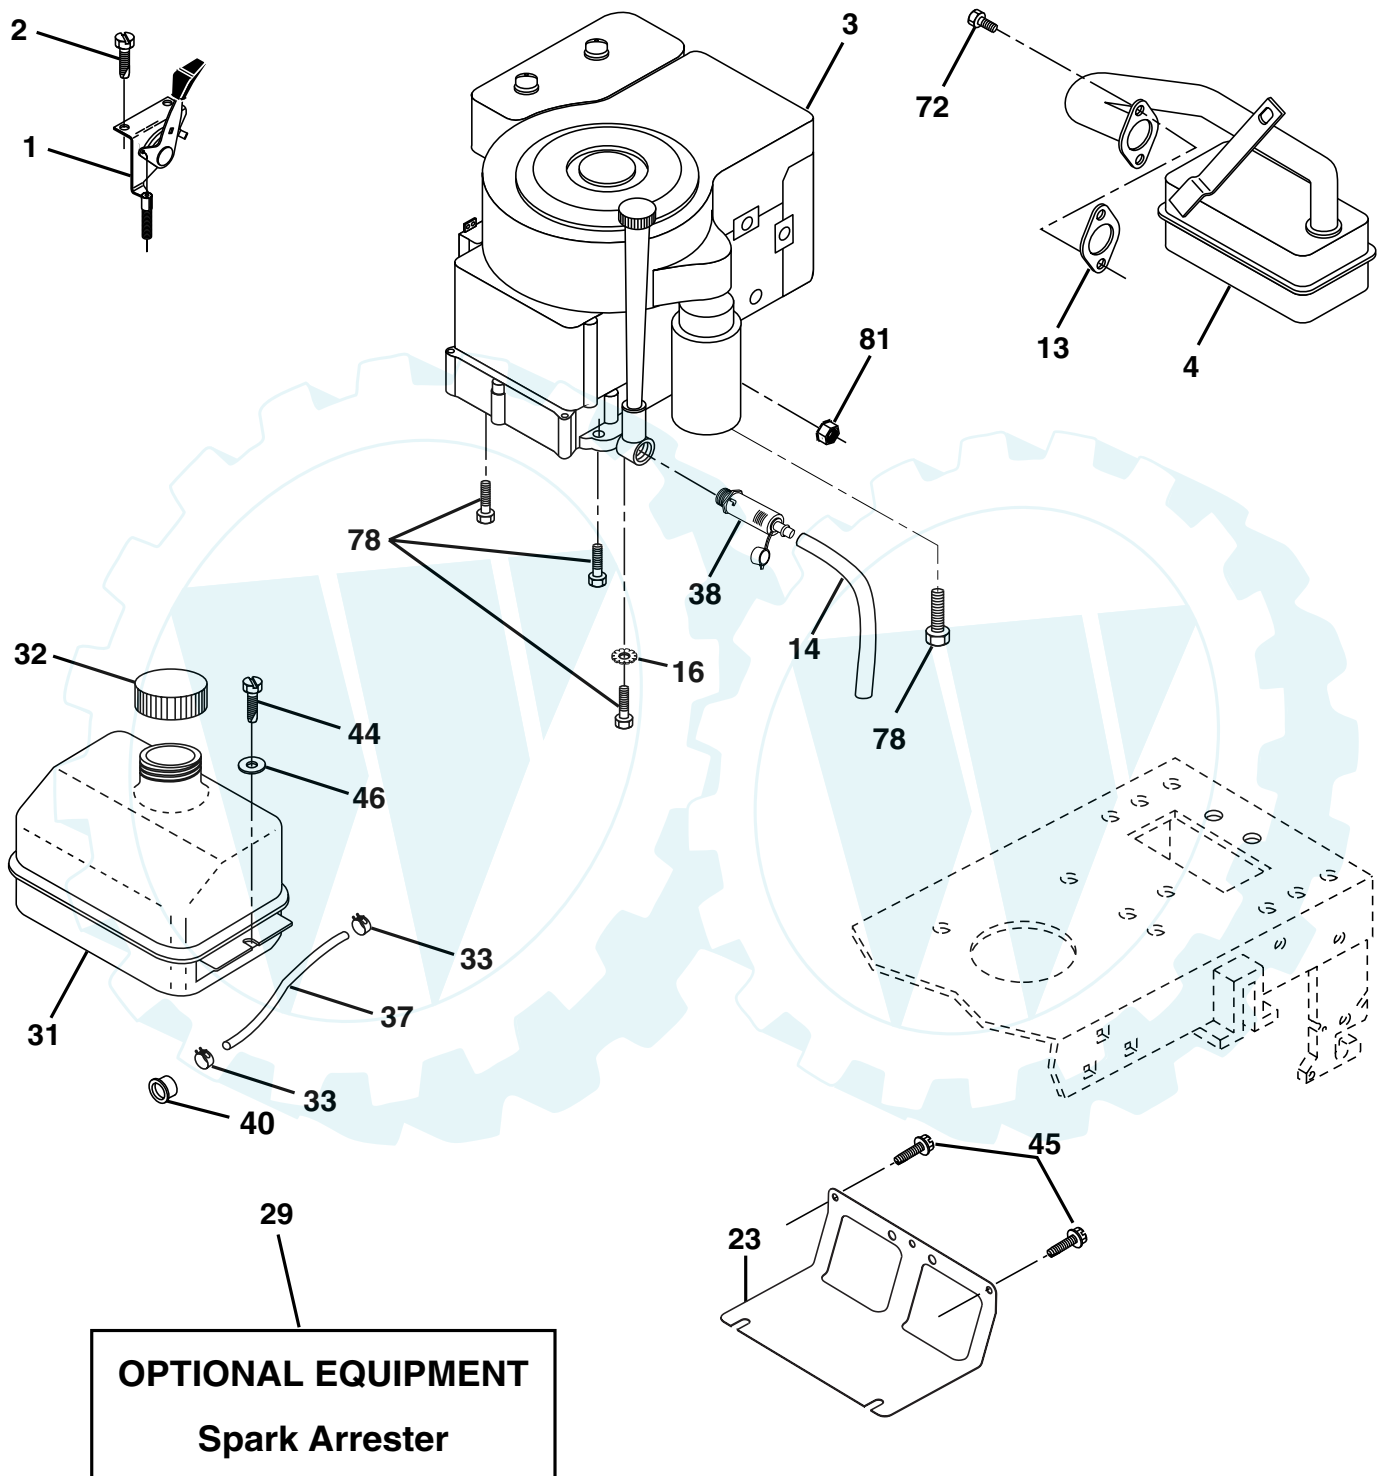

TRACTOR - - MODEL NUMBER RK1742STA, PRODUCT NO. 954 56 96-84 STEERING ASSEMBLY

KEY NO.	PART NO.	DESCRIPTION
1	140044X428	Wheel Steering Auto Black
2	175131	Axle Asm Front
3	169840	Spindle Asm Lh
4	169839	Spindle Asm Rh
5	6266H	Bearing Race Thrust Harden
6	121748X	Washer 25/32 X 1 5/8 X 16ga
7	19272016	Washer 27/32 X 1 1/4 X 16 Ga
8	12000029	Ring Klip #t5304-75
9	3366R	Bearing Col Strg Blk
10	175121	Link Drag
11	10040600	Lockwasher
12	73940800	Nut Hex Jam Toplock 1/2-20 Unf
13	136518	Spacer Bearing Axle Front
15	145212	Hex Flange Lock
17	180641	Shaft Asm Strg
26	126847X	Bushing Rod Tie Blk Lt
28	19131416	Washer 13/32 X 7/8 X 16ga
29	17060612	Screw 3/8-16x3/4
30	76020412	Pin
32	130465	Rod Tie Wire Form 19 75 Mech
36	155099	Bushing Strg 5/8 Id Dash
37	152927	Screw TT #10-32 x 5 x 3/8 Flange
38	140045X428	Insert Cap Strg
39	19183812	Washer 9/16 x 2-3/8
40	7810H	Locknut Center
41	100711L	Adaptor Wheel Strg 640/ 635id
42	145054X428	Boot Dash Steering
43	121749X	Washer 25/32 X 1 1/4 X 16 Ga
44	180640	Extension Shaft Steering
46	121232X	Cap Spindle Fr Top Blk
47	183226	Fitting Grease
51	73540400	Nut Crownlock 1/4-28
54	71130420	Bolt Hex 1/4-28 Unf x 1-1/4 Gr. 8
65	160367	Spacer Brace Axle
67	72140618	Bolt Rdhd Sq 3/8-16 Unc x 2-3/4
68	169827	Brace Axle
71	175146	Steering Asm
82	169835	Bracket Susp Chassis Front
85	133835	Fastener Christmas Tree
88	175118	Bolt Shoulder 7/16-20 Unc
91	175553	Clip Steering

NOTE: All component dimensions given in U.S. inches
1 inch = 25.4 mm

REPAIR PARTS

www.ersatzteil-service.de

TRACTOR - - MODEL NUMBER RK1742STA, PRODUCT NO. 954 56 96-84
ENGINE

REPAIR PARTS

www.ersatzteil-service.de