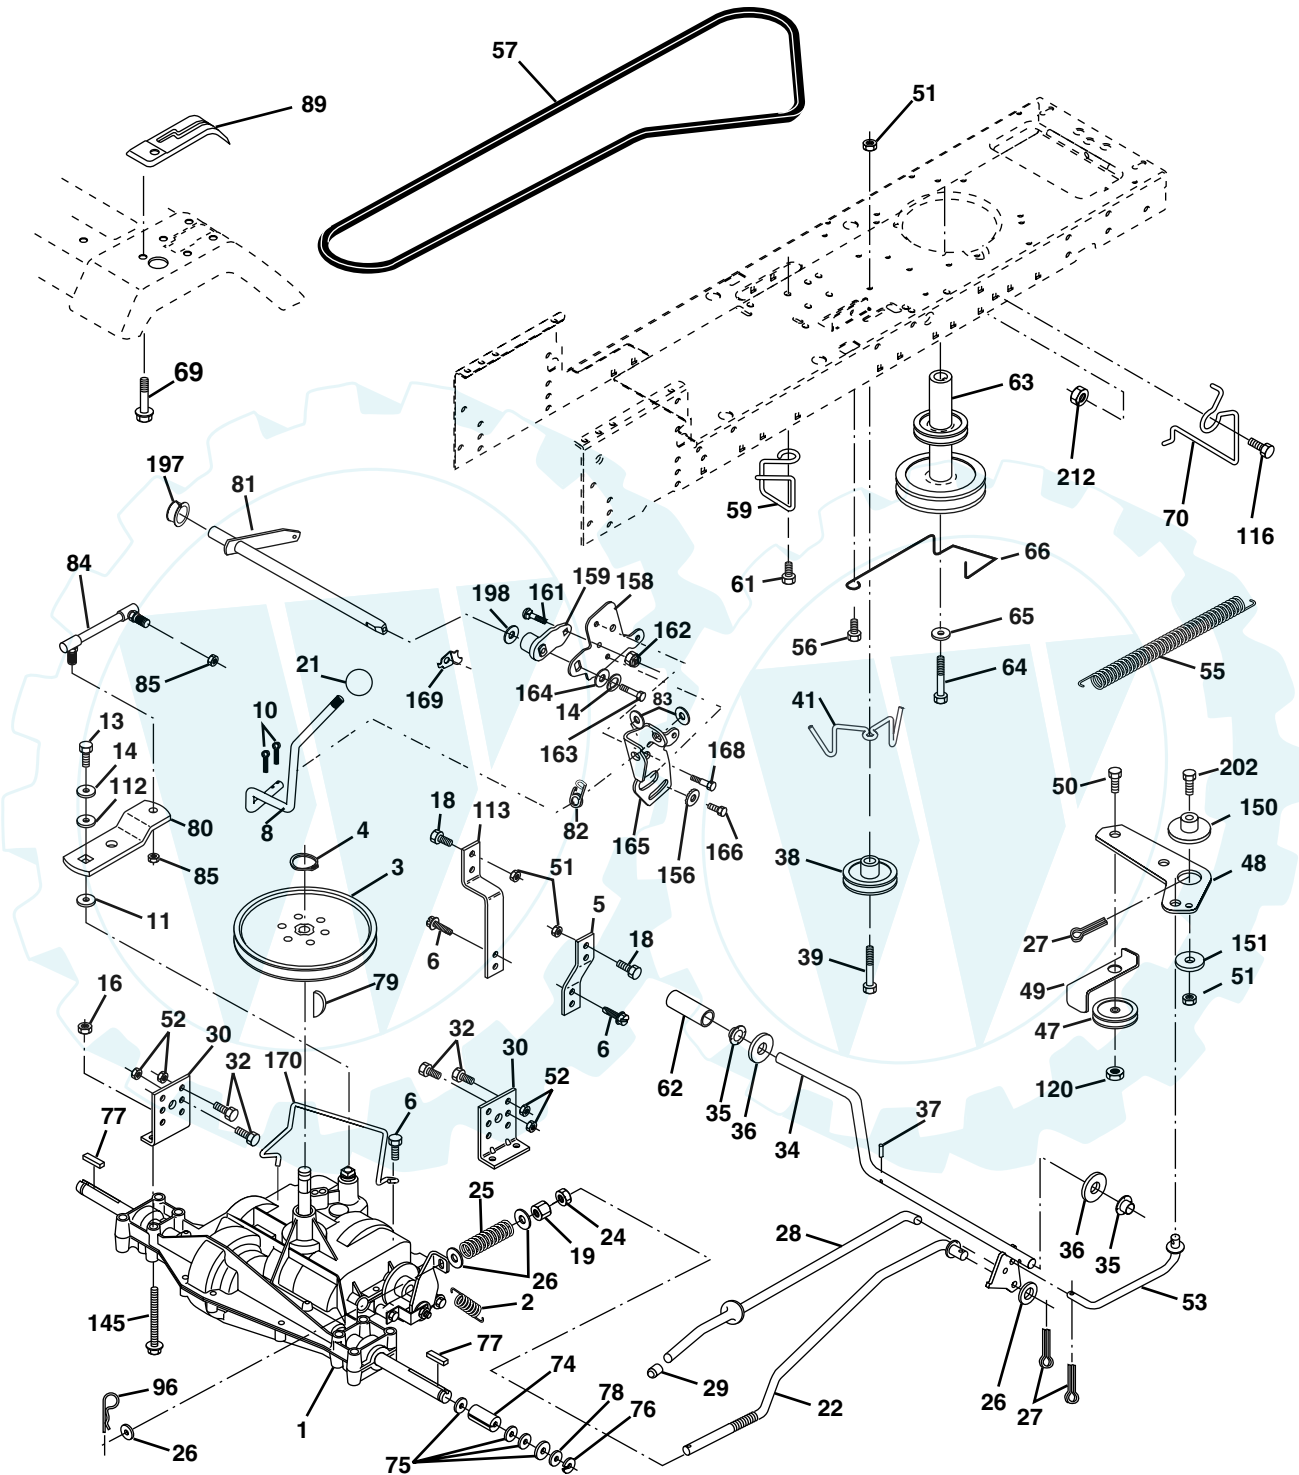

NOTE: All component dimensions give in U.S. inches
1 inch = 25.4 mm.

REPAIR PARTS

TRACTOR - - MODEL NUMBER RK1742STA, PRODUCT NO. 954 56 96-84
CHASSIS AND ENCLOSURES

chassis-pl.lt_stlt_50

REPAIR PARTS

TRACTOR - - MODEL NUMBER RK1742STA, PRODUCT NO. 954 56 96-84 CHASSIS AND ENCLOSURES

NOTE: All component dimensions given in U.S. inches
1 inch = 25.4 mm

REPAIR PARTS

www.ersatzteil-service.de

TRACTOR - - MODEL NUMBER RK1742STA, PRODUCT NO. 954 56 96-84
DRIVE

REPAIR PARTS

www.ersatzteil-service.de

NOTE: All component dimensions given in U.S. inches
1 inch = 25.4 mm

REPAIR PARTS

www.ersatzteil-service.de

TRACTOR - - MODEL NUMBER RK1742STA, PRODUCT NO. 954 56 96-84
ENGINE

REPAIR PARTS

www.ersatzteil-service.de

NOTE: All component dimensions given in U.S. inches
1 inch = 25.4 mm

REPAIR PARTS

www.ersatzteil-service.de

TRACTOR -- MODEL NUMBER RK1742STA, PRODUCT NO. 954 56 96-84
DECALS

KEY NO.	PART NO.	DESCRIPTION
1	156369	Decal Instruction Operat English
2	185135	Decal Steering Wheel
3	185133	Decal Hood Rh
4	185134	Decal Hood Lh
5	179128	Decal Deck "B"
6	170563	Decal Warning
8	185409	Decal Replacement Parts