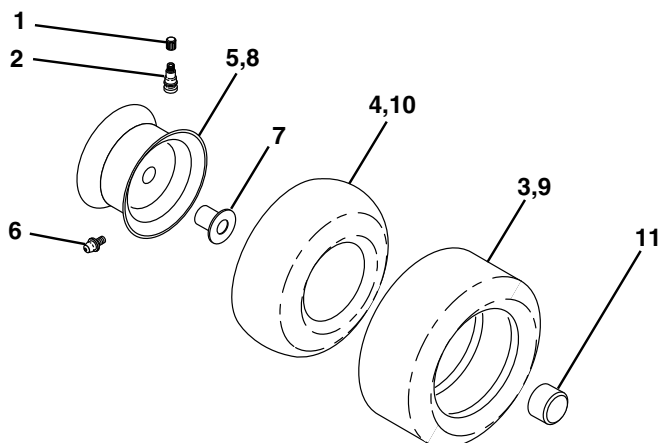

WHEELS & TIRES

KEY NO.	PART NO.	DESCRIPTION
1	59192	Cap Valve Tire
2	65139	Stem Valve
3	106222X	Tire F Ts 15 X 6 0 - 6 Service
4	59904	Tube Front (Service Item Only)
5	106732X624	Rim Asm 6"front White Service
6	278H	Fitting Grease (Front Wheel Only)
7	9040H	Bearing Flange (Front Wheel Only)
8	106108X624	Rim Asm 8"rear White Service
9	106268X	Tire R Ts 18x9.5-8 C Service
10	7152J	Tube Rear (Service Item Only)
11	104757X428	Cap Axle Blk 1 50 X 1 00
--	144334	Sealant, Tire (10 oz. Tube)

NOTE: All component dimensions given in U.S. inches
1 inch = 25.4 mm