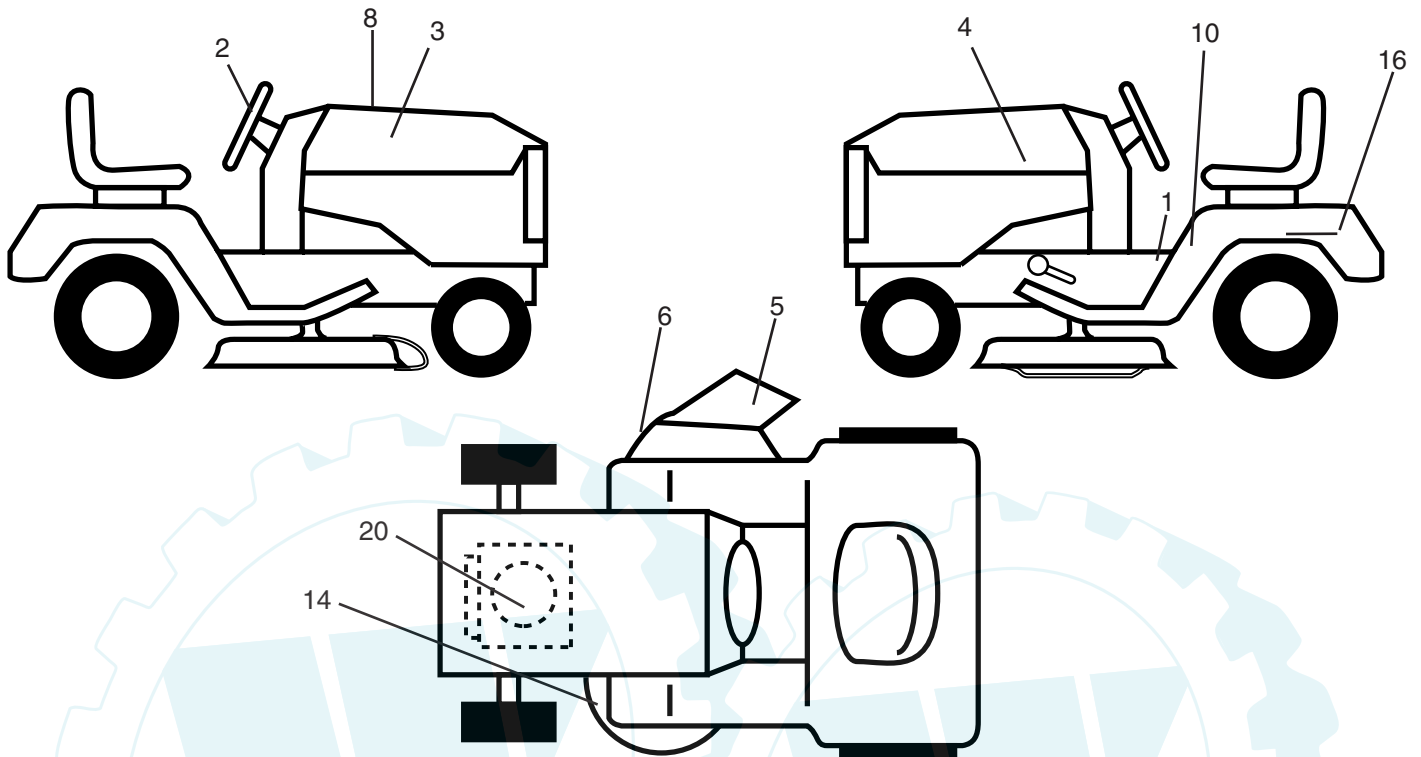

REPAIR PARTS

www.ersatzteil-service.de

TRACTOR -- MODEL NUMBER RK1742STA, PRODUCT NO. 954 56 96-84
DECALS

KEY NO.	PART NO.	DESCRIPTION
1	156369	Decal Instruction Operat English
2	185135	Decal Steering Wheel
3	185133	Decal Hood Rh
4	185134	Decal Hood Lh
5	179128	Decal Deck "B"
6	170563	Decal Warning
8	185409	Decal Replacement Parts

KEY NO.	PART NO.	DESCRIPTION
10	157140	Decal Danger English
14	160396	Decal V-belt Schematic 42"
16	145005	Decal Battery Danger/Poison
20	184851	Decal HP Engine
--	138311	Decal Lift Handle
--	185570	Manual Owner's English
--	185571	Manual Owner's French