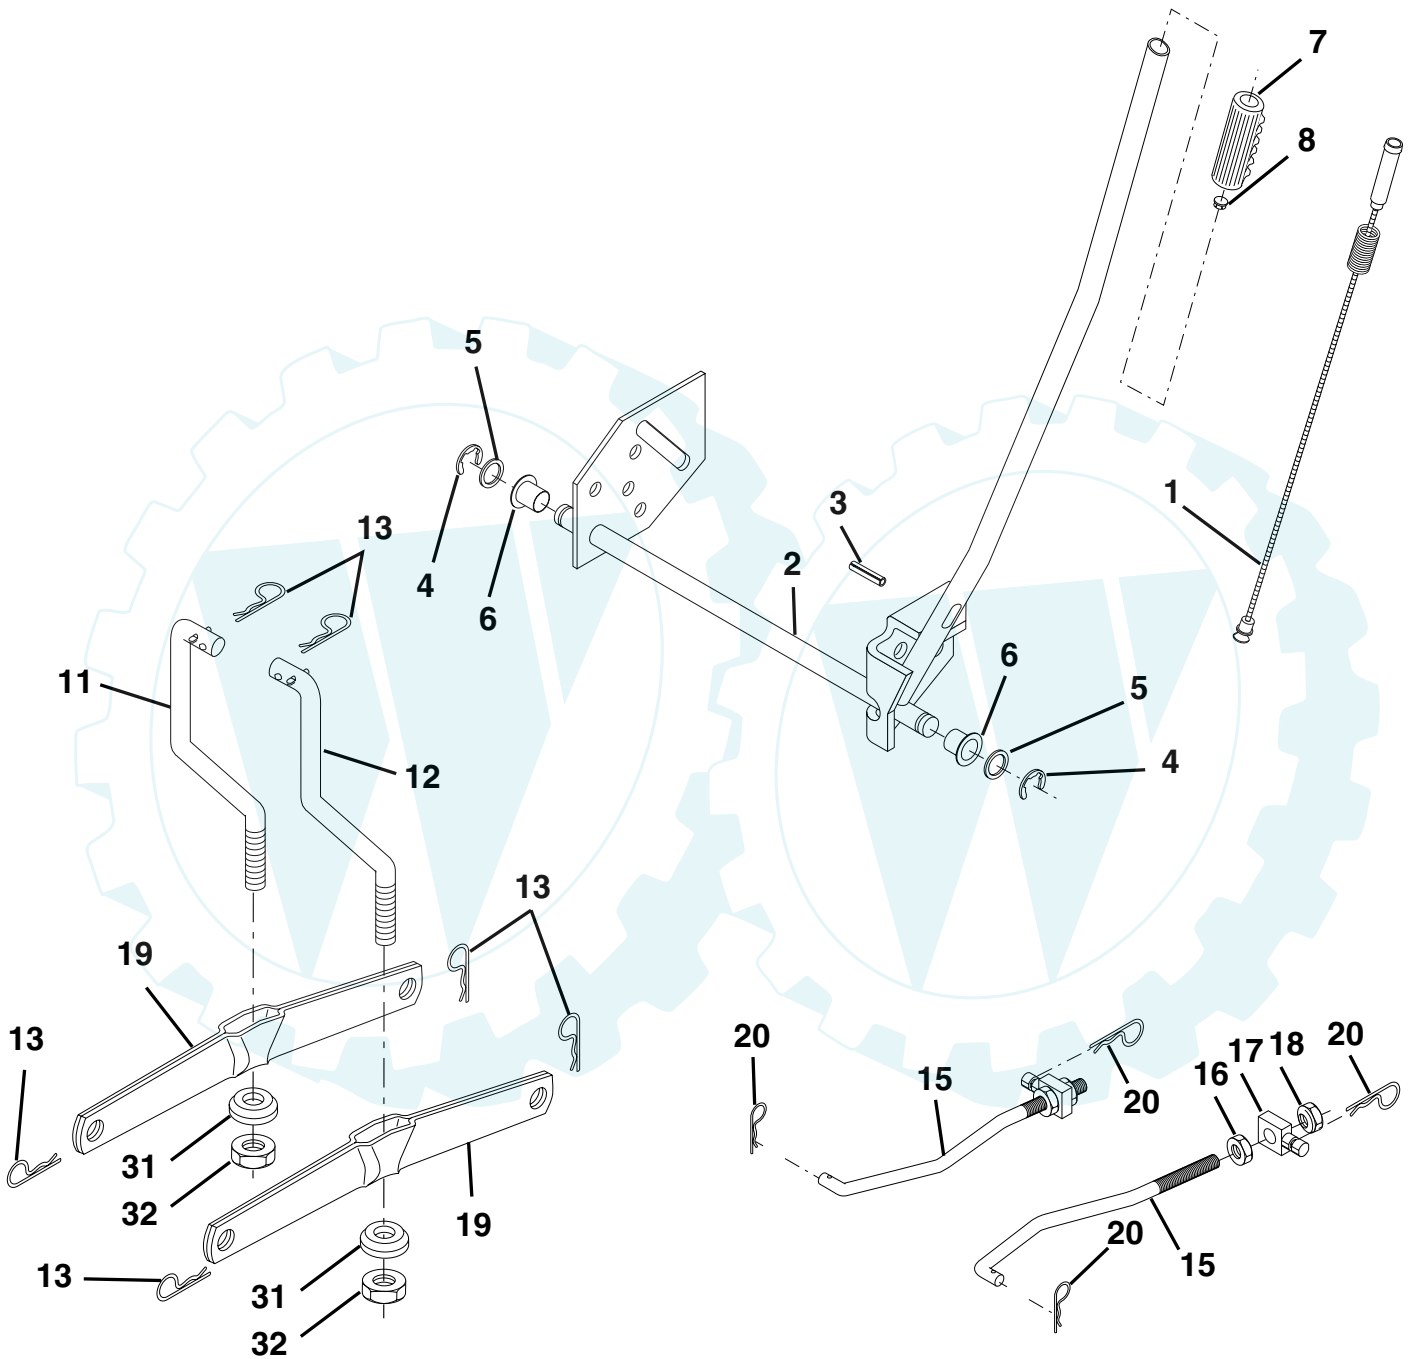

NOTE: All component dimensions given in U.S. inches
1 inch = 25.4 mm

REPAIR PARTS

www.ersatzteil-service.de

TRACTOR -- MODEL NUMBER RK1742STA, PRODUCT NO. 954 56 96-84
DECALS

KEY NO.	PART NO.	DESCRIPTION
1	156369	Decal Instruction Operat English
2	185135	Decal Steering Wheel
3	185133	Decal Hood Rh
4	185134	Decal Hood Lh
5	179128	Decal Deck "B"
6	170563	Decal Warning
8	185409	Decal Replacement Parts

WHEELS & TIRES

KEY NO.	PART NO.	DESCRIPTION
1	59192	Cap Valve Tire
2	65139	Stem Valve
3	106222X	Tire F Ts 15 X 6 0 - 6 Service
4	59904	Tube Front (Service Item Only)
5	106732X624	Rim Asm 6"front White Service
6	278H	Fitting Grease (Front Wheel Only)
7	9040H	Bearing Flange (Front Wheel Only)
8	106108X624	Rim Asm 8"rear White Service
9	106268X	Tire R Ts 18x9.5-8 C Service
10	7152J	Tube Rear (Service Item Only)
11	104757X428	Cap Axle Blk 1 50 X 1 00
--	144334	Sealant, Tire (10 oz. Tube)

NOTE: All component dimensions given in U.S. inches
1 inch = 25.4 mm

REPAIR PARTS

www.ersatzteil-service.de

TRACTOR - - MODEL NUMBER RK1742STA, PRODUCT NO. 954 56 96-84
MOWER LIFT

REPAIR PARTS

www.ersatzteil-service.de

TRACTOR - - MODEL NUMBER RK1742STA, PRODUCT NO. 954 56 96-84
MOWER LIFT

KEY NO.	PART NO.	DESCRIPTION
1	159460	Wire Asm Inner/Sprg w/Plunger
2	159471	Shaft Asm Lift
3	105767X	Pin Groove
4	12000002	E Ring #5133-62
5	19211621	Washer 21/32 x 1 x 21 Ga.
6	120183X	Bearing Nylon
7	109413X	Grip Handle
8	124526X	Button Plunger
11	139865	Link Lift Lh
12	139866	Link Lift Rh
13	4939M	Retainer Spring
15	173288	Link Front
16	73350800	Nut Jam Hex 1/2-13 Unc
17	175689	Trunnion
18	73800800	Nut Lock w/Wsh 1/2-13 Unc
19	139868	Arm Suspension Rear
20	163552	Retainer Spring
31	169865	Bearing Pvt Lift
32	73540600	Nut Crownlock 3/8-24