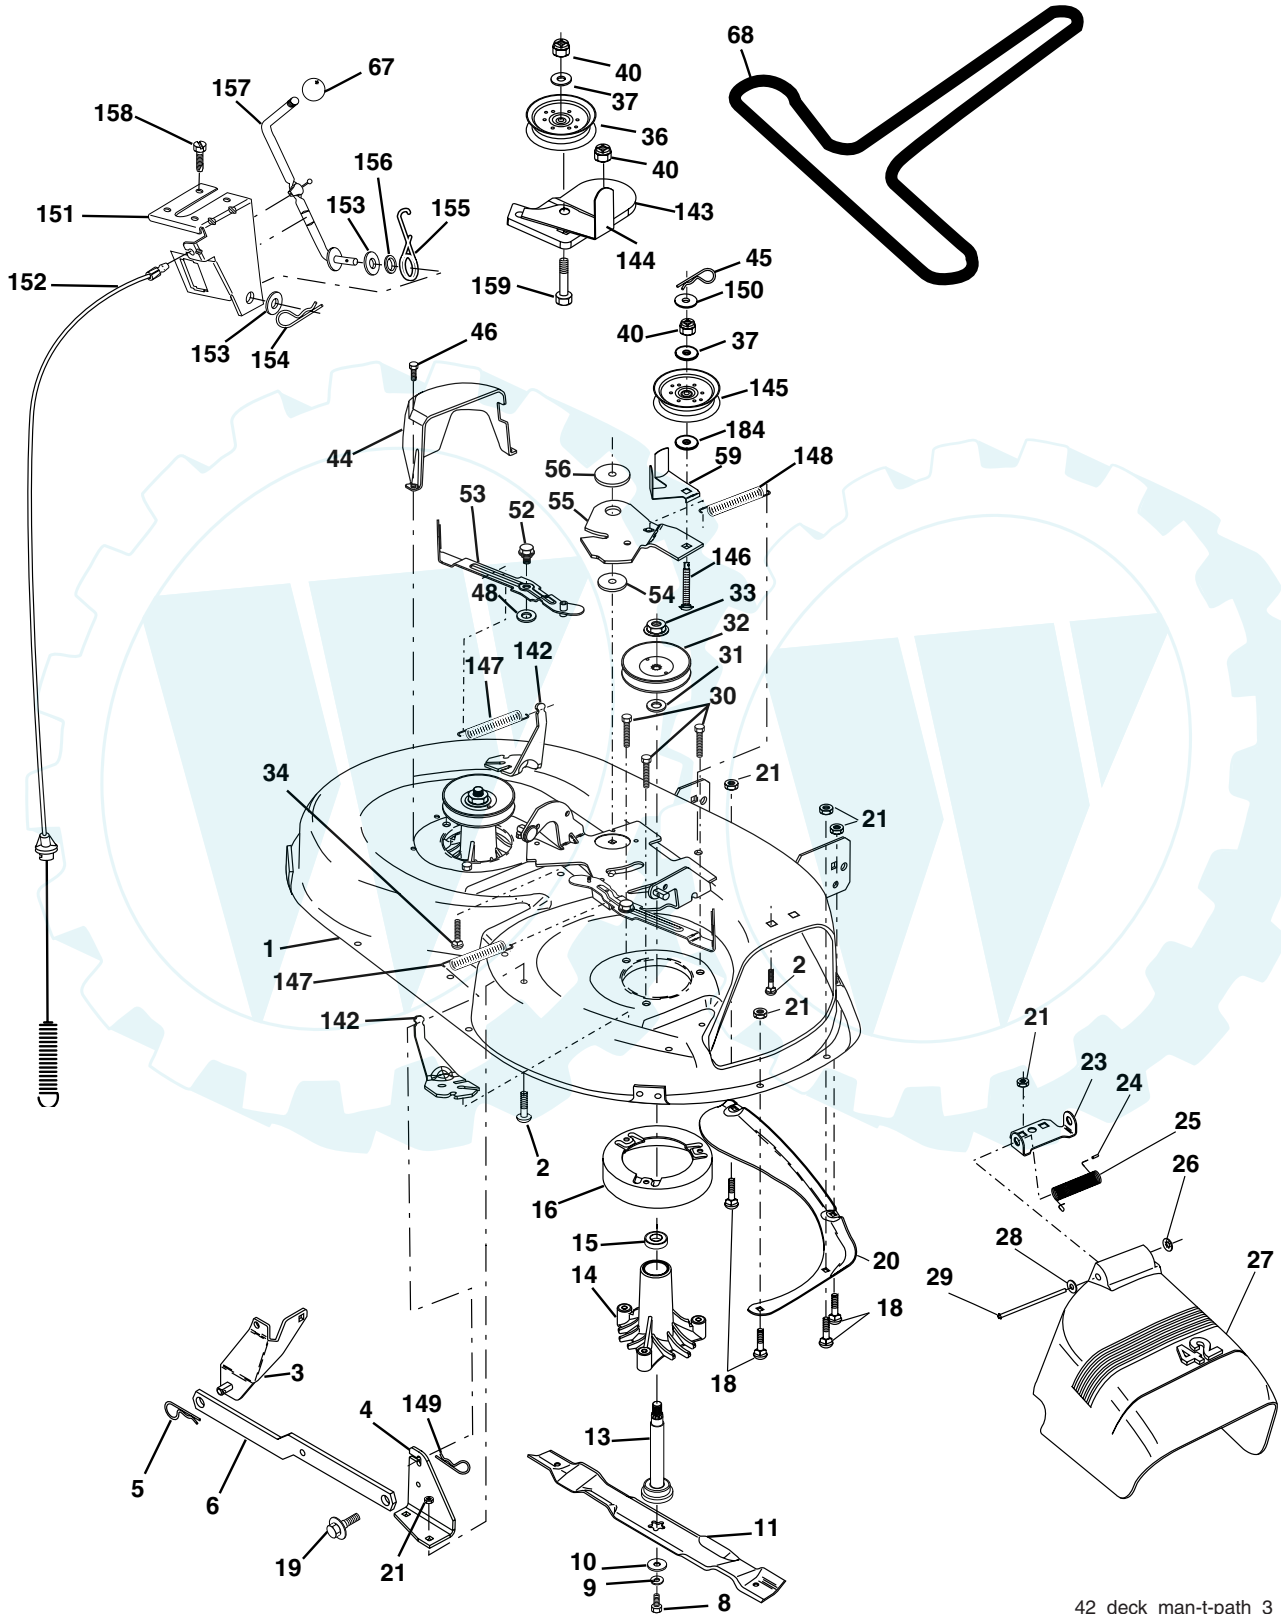

NOTE: All component dimensions given in U.S. inches
1 inch = 25.4 mm

REPAIR PARTS

www.ersatzteil-service.de

TRACTOR - - MODEL NUMBER RK1742STA, PRODUCT NO. 954 56 96-84
MOWER LIFT

REPAIR PARTS

www.ersatzteil-service.de

TRACTOR - - MODEL NUMBER RK1742STA, PRODUCT NO. 954 56 96-84
MOWER LIFT

KEY NO.	PART NO.	DESCRIPTION
1	159460	Wire Asm Inner/Sprg w/Plunger
2	159471	Shaft Asm Lift
3	105767X	Pin Groove
4	12000002	E Ring #5133-62
5	19211621	Washer 21/32 x 1 x 21 Ga.
6	120183X	Bearing Nylon
7	109413X	Grip Handle
8	124526X	Button Plunger
11	139865	Link Lift Lh
12	139866	Link Lift Rh
13	4939M	Retainer Spring
15	173288	Link Front
16	73350800	Nut Jam Hex 1/2-13 Unc
17	175689	Trunnion
18	73800800	Nut Lock w/Wsh 1/2-13 Unc
19	139868	Arm Suspension Rear
20	163552	Retainer Spring
31	169865	Bearing Pvt Lift
32	73540600	Nut Crownlock 3/8-24

NOTE: All component dimensions given in U.S. inches
1 inch = 25.4 mm

REPAIR PARTS

TRACTOR - - MODEL NUMBER RK1742STA, PRODUCT NO. 954 56 96-84
MOWER DECK

42_deck_man-t-path_3

REPAIR PARTS

TRACTOR - - MODEL NUMBER RK1742STA, PRODUCT NO. 954 56 96-84 MOWER DECK