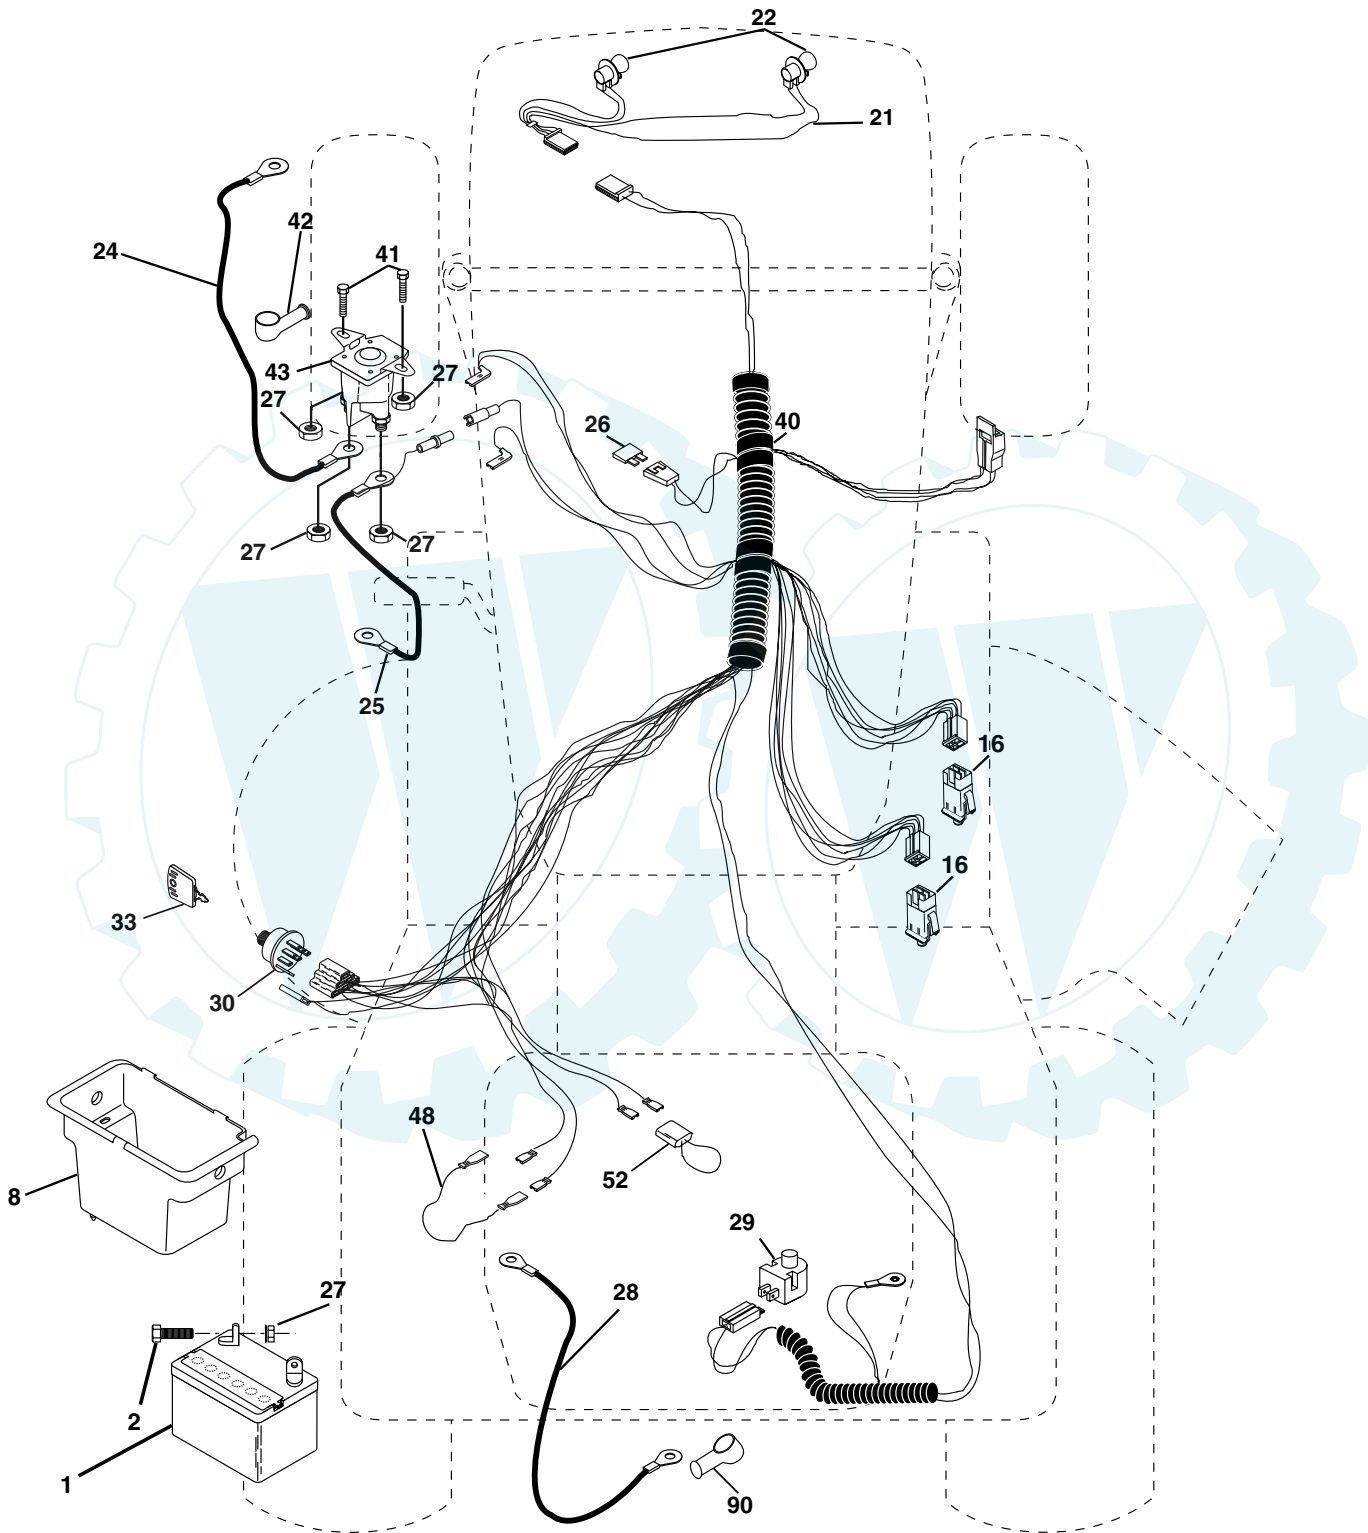

REPAIR PARTS

www.ersatzteil-service.de

TRACTOR - - MODEL NUMBER RK1742STA, PRODUCT NO. 954 56 96-84
ELECTRICAL

REPAIR PARTS

www.ersatzteil-service.de

TRACTOR - - MODEL NUMBER RK1742STA, PRODUCT NO. 954 56 96-84 ELECTRICAL

KEY NO.	PART NO.	DESCRIPTION
1	163465	Battery
2	74760412	Bolt Hex Hd 1/4-20unc X 3/4
8	176689	Box Battery Fender
16	176138	Switch Interlock
21	175685	Harness Asm Light W/4152J
22	4152J	Bulb Light #1156
24	4799J	Cable Battery 6 Ga 11"red
25	146147	Cable Battery 6 Ga w/16 wire,red
26	175158	Fuse 20 AMP
27	73510400	Nut Keps Hex 1/4-20 unc
28	4207J	Cable Ground 6 Ga 12" black
29	121305X	Switch Plunger Nc Gray
30	175566	Switch Ign
33	140401	Key Ign
40	179720	Harness Ign
41	71110408	Bolt Blk Fin Hex 1/4-20 X 1/2
42	131563	Cover Terminal Red
43	178861	Solenoid
48	140844	Adapter Ammeter Rectangular
52	141940	Protection Wire Loop
90	180449	Cover Terminal Battery

NOTE: All component dimensions give in U.S. inches
1 inch = 25.4 mm.