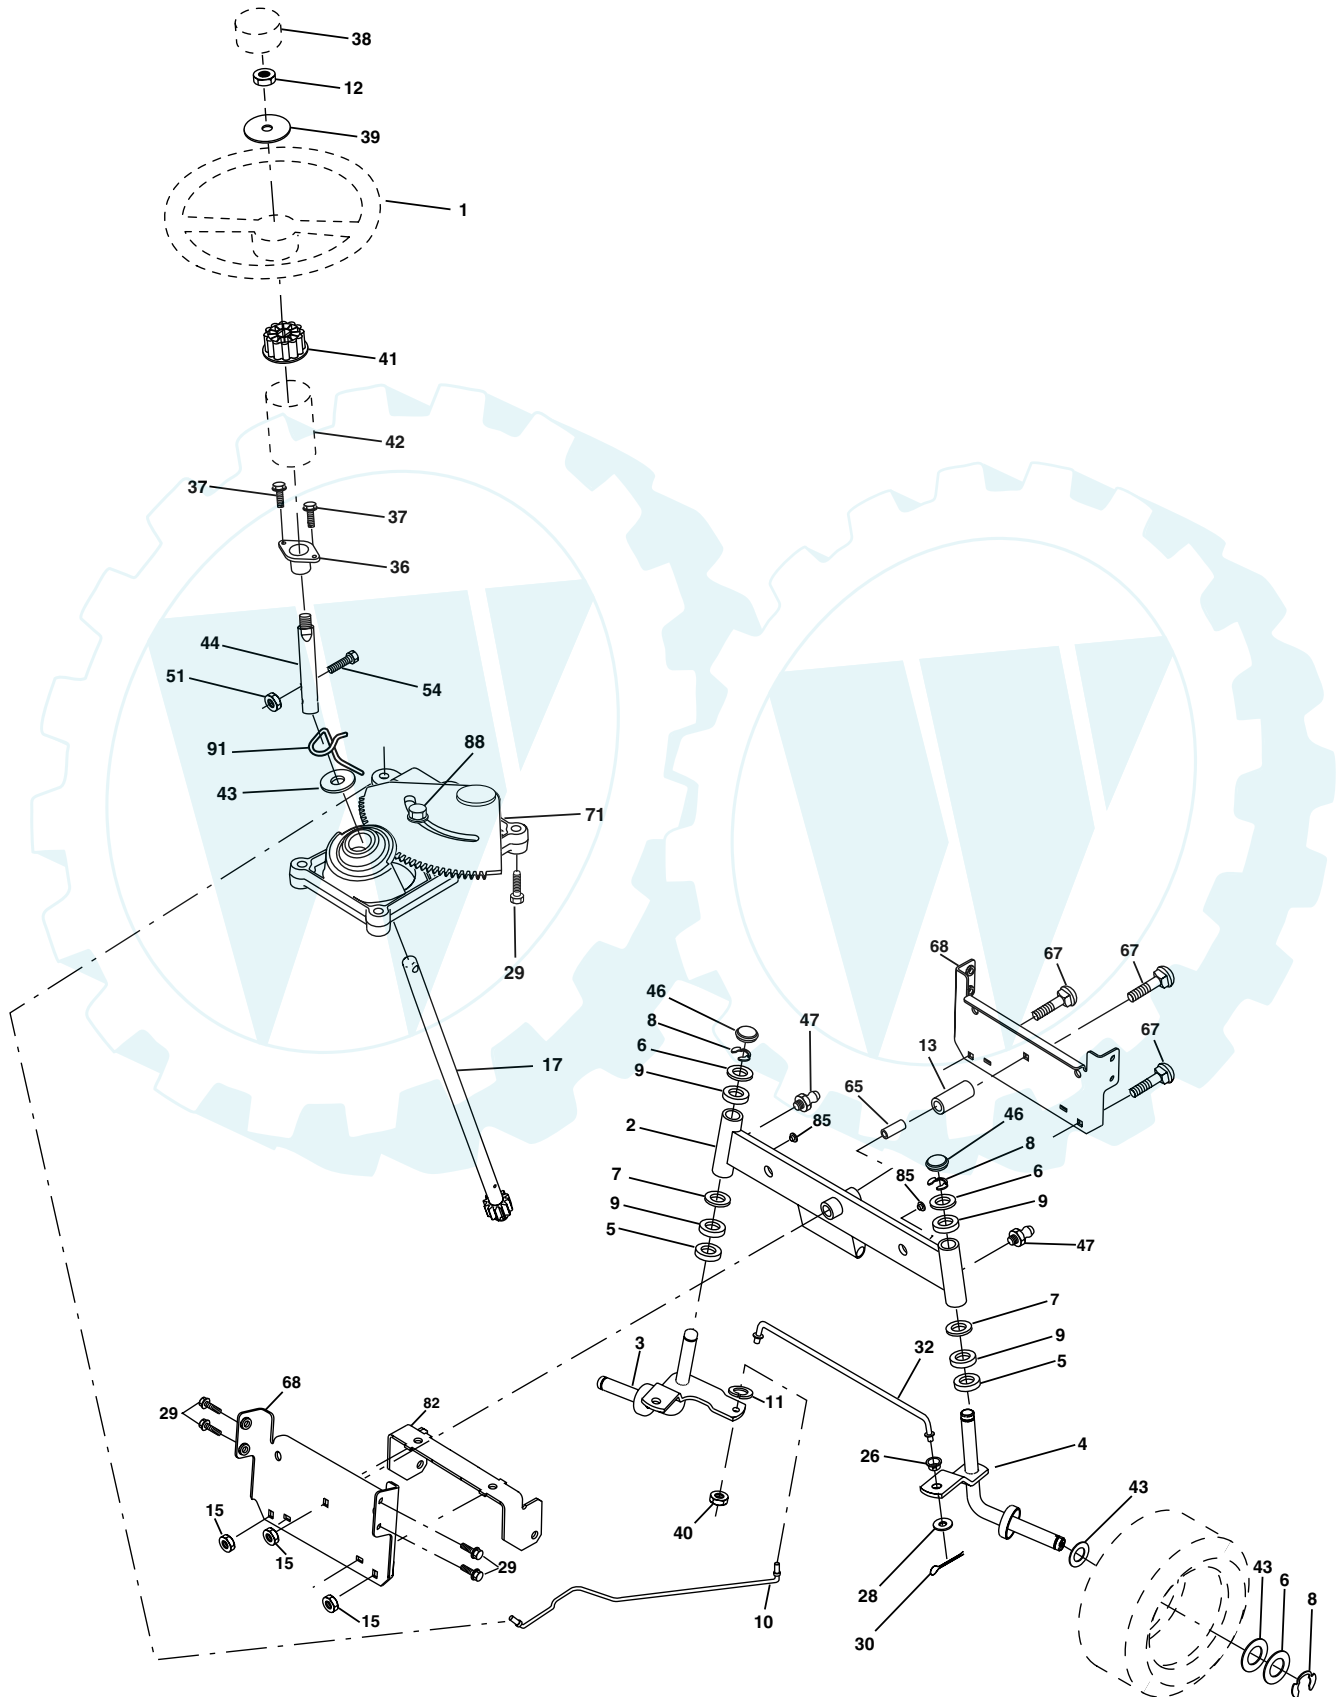

REPAIR PARTS

www.ersatzteil-service.de

TRACTOR - - MODEL NUMBER RK1742STA, PRODUCT NO. 954 56 96-84 STEERING ASSEMBLY

REPAIR PARTS

www.ersatzteil-service.de

TRACTOR - - MODEL NUMBER RK1742STA, PRODUCT NO. 954 56 96-84 STEERING ASSEMBLY

KEY NO.	PART NO.	DESCRIPTION
1	140044X428	Wheel Steering Auto Black
2	175131	Axle Asm Front
3	169840	Spindle Asm Lh
4	169839	Spindle Asm Rh
5	6266H	Bearing Race Thrust Harden
6	121748X	Washer 25/32 X 1 5/8 X 16ga
7	19272016	Washer 27/32 X 1 1/4 X 16 Ga
8	12000029	Ring Klip #t5304-75
9	3366R	Bearing Col Strg Blk
10	175121	Link Drag
11	10040600	Lockwasher
12	73940800	Nut Hex Jam Toplock 1/2-20 Unf
13	136518	Spacer Bearing Axle Front
15	145212	Hex Flange Lock
17	180641	Shaft Asm Strg
26	126847X	Bushing Rod Tie Blk Lt
28	19131416	Washer 13/32 X 7/8 X 16ga
29	17060612	Screw 3/8-16x3/4
30	76020412	Pin
32	130465	Rod Tie Wire Form 19 75 Mech
36	155099	Bushing Strg 5/8 Id Dash
37	152927	Screw TT #10-32 x 5 x 3/8 Flange
38	140045X428	Insert Cap Strg
39	19183812	Washer 9/16 x 2-3/8
40	7810H	Locknut Center
41	100711L	Adaptor Wheel Strg 640/ 635id
42	145054X428	Boot Dash Steering
43	121749X	Washer 25/32 X 1 1/4 X 16 Ga
44	180640	Extension Shaft Steering
46	121232X	Cap Spindle Fr Top Blk
47	183226	Fitting Grease
51	73540400	Nut Crownlock 1/4-28
54	71130420	Bolt Hex 1/4-28 Unf x 1-1/4 Gr. 8
65	160367	Spacer Brace Axle
67	72140618	Bolt Rdhd Sq 3/8-16 Unc x 2-3/4
68	169827	Brace Axle
71	175146	Steering Asm
82	169835	Bracket Susp Chassis Front
85	133835	Fastener Christmas Tree
88	175118	Bolt Shoulder 7/16-20 Unc
91	175553	Clip Steering

NOTE: All component dimensions given in U.S. inches
1 inch = 25.4 mm