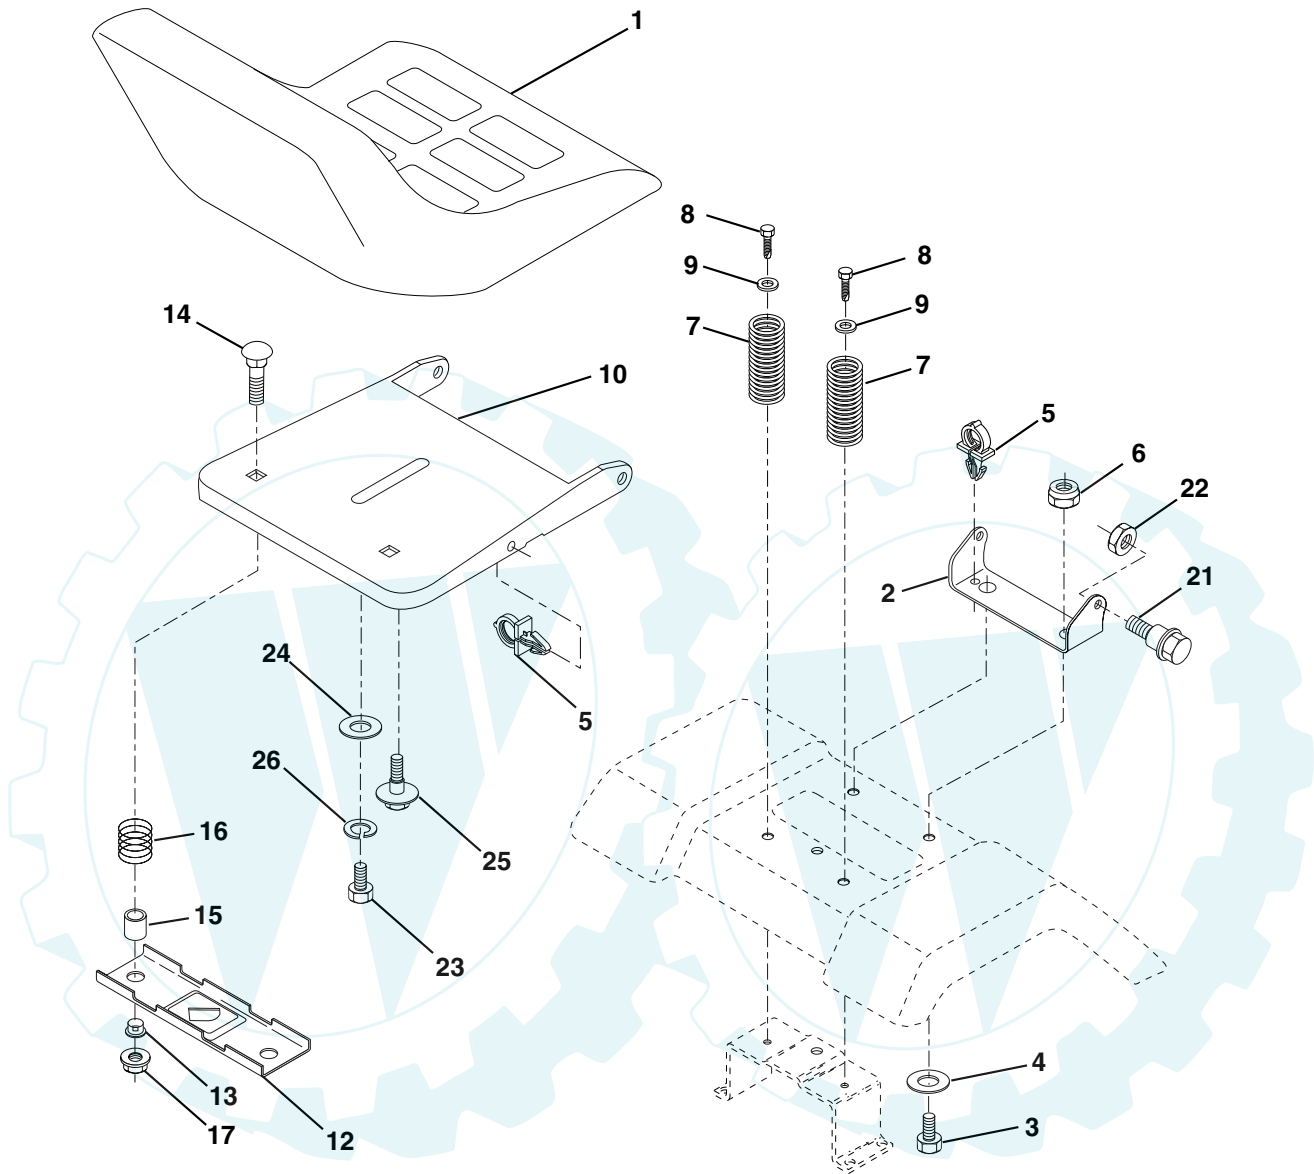

TRACTOR - - MODEL NUMBER RK1742STA, PRODUCT NO. 954 56 96-84 ENGINE

KEY NO.	PART NO.	DESCRIPTION
1	170551	Control Throt /Ch Flag
2	17720408	Screw Hex Thd Cut 1/4-20x1/2
3	-----	Engine Briggs Model 31C707 (Order Parts From Engine Manufacturer)
4	137352	Muffler Exhaust B&S Lt
13	165291	Gasket 1 313 Id Tin Plated
14	148456	Tube Drain Oil Easy
16	11050600	Washer Lock Ext Tooth 3/8
23	169837	Shield Browning/Debris Guard
29	137180	Arrestor Spark
31	109202X	Tank Fuel 1 25 Fr
32	140527	Cap Asm Fuel W/sym Vented
33	123487X	Clamp Hose Blk
37	137040	Line Fuel 20"
38	181654	Plug Drain Oil Easy
40	124028X	Bushing Snap Nyl Blk Fuel Line
44	17670412	Screw Hexwsh Thdrol 1/4-20x3/4
45	17000612	Screw Hex Wsh Thdrol 3/8-16
46	19091416	Washer 9/32 X 7/8 X 16ga
72	183906	Screw Socket Head 5/16-18 x 1
78	17060620	Screw 3/8-16x1-1/4
81	73510400	Nut Keps Hex 1/4-20 Unc

NOTE: All component dimensions given in U.S. inches
1 inch = 25.4 mm

REPAIR PARTS

www.ersatzteil-service.de

TRACTOR - - MODEL NUMBER RK1742STA, PRODUCT NO. 954 56 96-84 SEAT ASSEMBLY

KEY NO.	PART NO.	DESCRIPTION
1	140116	Seat
2	140551	Bracket Pnt Pivot Seat (blk)
3	71110616	Bolt
4	19131610	Washer 13/32 x 1 x 10 Ga
5	145006	Clip Push-In Hinged
6	73800600	Nut
7	124181X	Spring Seat Cprsn 2 250 Blk Zi
8	17000616	Screw 3/8-16 x 1
9	19131614	Washer 13/32 x 1 x 14 Ga
10	182493	Pan Pnt Seat (blk)
12	121246X	Bracket Pnt Mounting Switch
13	121248X	Bushing Snap Blk Nyl 50 Id

NOTE: All component dimensions given in U.S. inches
1 inch = 25.4 mm

REPAIR PARTS

www.ersatzteil-service.de

TRACTOR -- MODEL NUMBER RK1742STA, PRODUCT NO. 954 56 96-84
DECALS

KEY NO.	PART NO.	DESCRIPTION
1	156369	Decal Instruction Operat English
2	185135	Decal Steering Wheel
3	185133	Decal Hood Rh
4	185134	Decal Hood Lh
5	179128	Decal Deck "B"
6	170563	Decal Warning
8	185409	Decal Replacement Parts