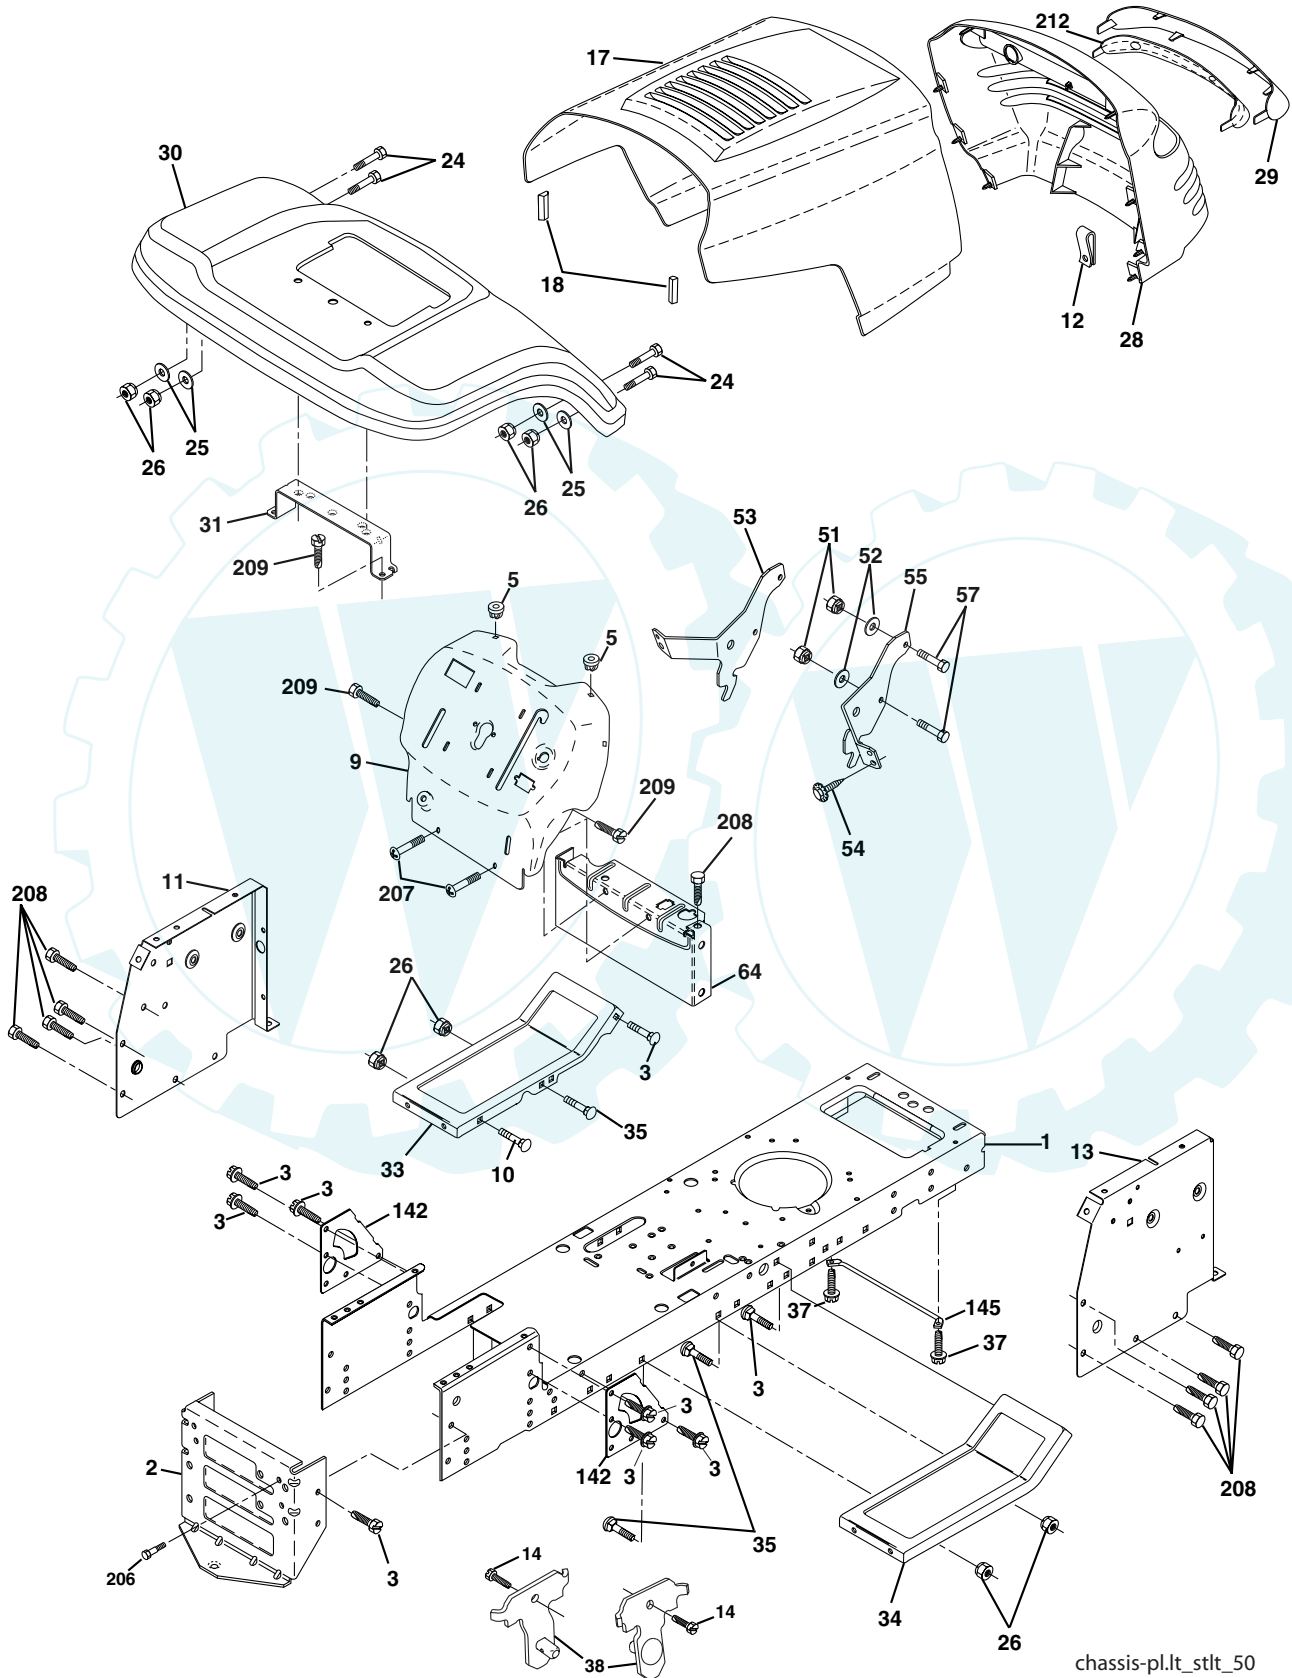

REPAIR PARTS

www.ersatzteil-service.de

TRACTOR - - MODEL NUMBER RK1742STA, PRODUCT NO. 954 56 96-84
ELECTRICAL

REPAIR PARTS

www.ersatzteil-service.de

TRACTOR - - MODEL NUMBER RK1742STA, PRODUCT NO. 954 56 96-84 ELECTRICAL

NOTE: All component dimensions give in U.S. inches
1 inch = 25.4 mm.

REPAIR PARTS

TRACTOR - - MODEL NUMBER RK1742STA, PRODUCT NO. 954 56 96-84
CHASSIS AND ENCLOSURES

chassis-pl.lt_stlt_50

REPAIR PARTS

TRACTOR - - MODEL NUMBER RK1742STA, PRODUCT NO. 954 56 96-84 CHASSIS AND ENCLOSURES

NOTE: All component dimensions given in U.S. inches
1 inch = 25.4 mm

REPAIR PARTS

www.ersatzteil-service.de

TRACTOR - - MODEL NUMBER RK1742STA, PRODUCT NO. 954 56 96-84
ENGINE

REPAIR PARTS

www.ersatzteil-service.de

NOTE: All component dimensions given in U.S. inches
1 inch = 25.4 mm

REPAIR PARTS

www.ersatzteil-service.de

TRACTOR -- MODEL NUMBER RK1742STA, PRODUCT NO. 954 56 96-84
DECALS

KEY NO.	PART NO.	DESCRIPTION
1	156369	Decal Instruction Operat English
2	185135	Decal Steering Wheel
3	185133	Decal Hood Rh
4	185134	Decal Hood Lh
5	179128	Decal Deck "B"
6	170563	Decal Warning
8	185409	Decal Replacement Parts